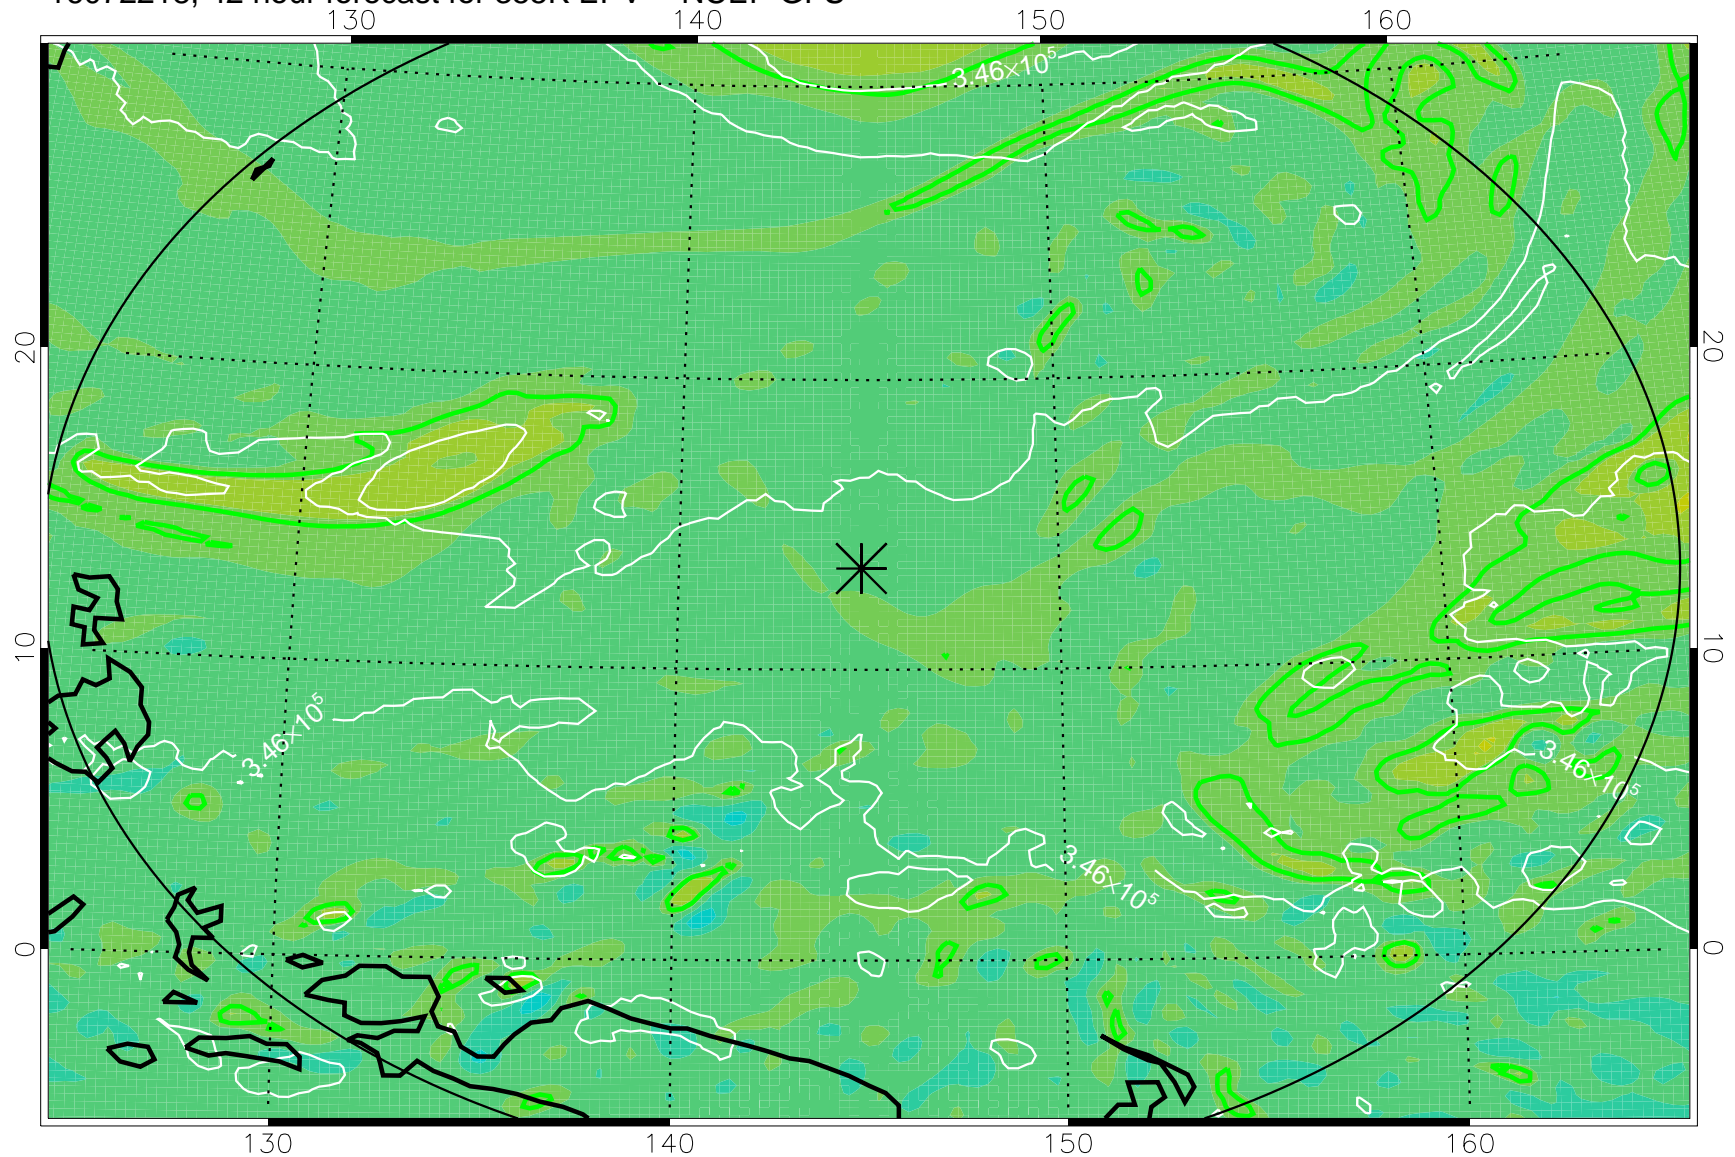

16072206, 30 hour forecast for 355K EPV -- NCEP GFS

355K Montgomery Streamfunction, white  
EPV Tropopause (2 PVU) Position  
Range ring of 2304 km

16072212, 36 hour forecast for 355K EPV -- NCEP GFS

355K Montgomery Streamfunction, white  
EPV Tropopause (2 PVU) Position  
Range ring of 2304 km

16072218, 42 hour forecast for 355K EPV -- NCEP GFS

355K Montgomery Streamfunction, white  
EPV Tropopause (2 PVU) Position  
Range ring of 2304 km

16072300, 48 hour forecast for 355K EPV -- NCEP GFS

355K Montgomery Streamfunction, white  
EPV Tropopause (2 PVU) Position  
Range ring of 2304 km

16072306, 54 hour forecast for 355K EPV -- NCEP GFS

355K Montgomery Streamfunction, white  
EPV Tropopause (2 PVU) Position  
Range ring of 2304 km

16072312, 60 hour forecast for 355K EPV -- NCEP GFS

355K Montgomery Streamfunction, white  
EPV Tropopause (2 PVU) Position  
Range ring of 2304 km

16072318, 66 hour forecast for 355K EPV -- NCEP GFS

355K Montgomery Streamfunction, white  
EPV Tropopause (2 PVU) Position  
Range ring of 2304 km

16072400, 72 hour forecast for 355K EPV -- NCEP GFS

355K Montgomery Streamfunction, white  
EPV Tropopause (2 PVU) Position  
Range ring of 2304 km