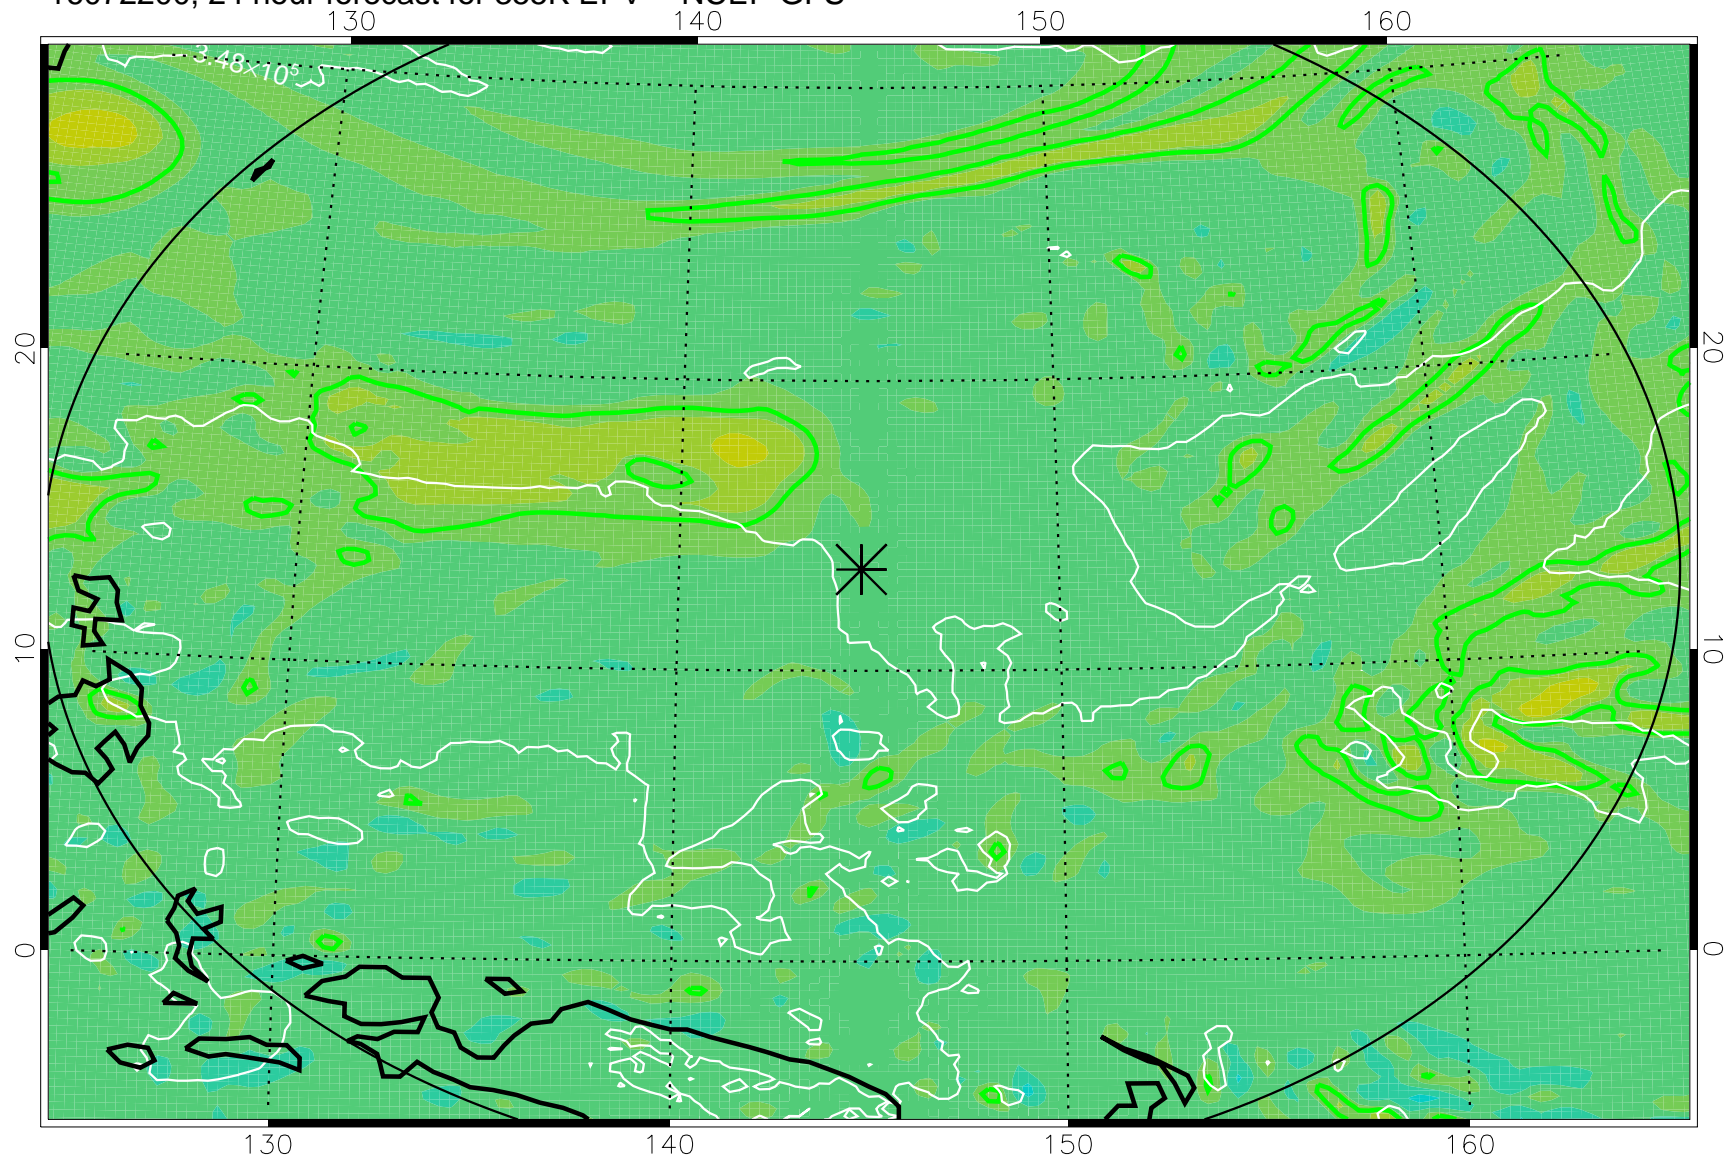

16072106, 6 hour forecast for 355K EPV -- NCEP GFS

355K Montgomery Streamfunction, white  
EPV Tropopause (2 PVU) Position  
Range ring of 2304 km

16072112, 12 hour forecast for 355K EPV -- NCEP GFS

355K Montgomery Streamfunction, white  
EPV Tropopause (2 PVU) Position  
Range ring of 2304 km

16072118, 18 hour forecast for 355K EPV -- NCEP GFS

355K Montgomery Streamfunction, white  
EPV Tropopause (2 PVU) Position  
Range ring of 2304 km

16072200, 24 hour forecast for 355K EPV -- NCEP GFS

355K Montgomery Streamfunction, white  
EPV Tropopause (2 PVU) Position  
Range ring of 2304 km

16072206, 30 hour forecast for 355K EPV -- NCEP GFS

355K Montgomery Streamfunction, white  
EPV Tropopause (2 PVU) Position  
Range ring of 2304 km

16072212, 36 hour forecast for 355K EPV -- NCEP GFS

355K Montgomery Streamfunction, white  
EPV Tropopause (2 PVU) Position  
Range ring of 2304 km

16072418, 90 hour forecast for 355K EPV -- NCEP GFS

355K Montgomery Streamfunction, white  
EPV Tropopause (2 PVU) Position  
Range ring of 2304 km

16072500, 96 hour forecast for 355K EPV -- NCEP GFS

355K Montgomery Streamfunction, white  
EPV Tropopause (2 PVU) Position  
Range ring of 2304 km