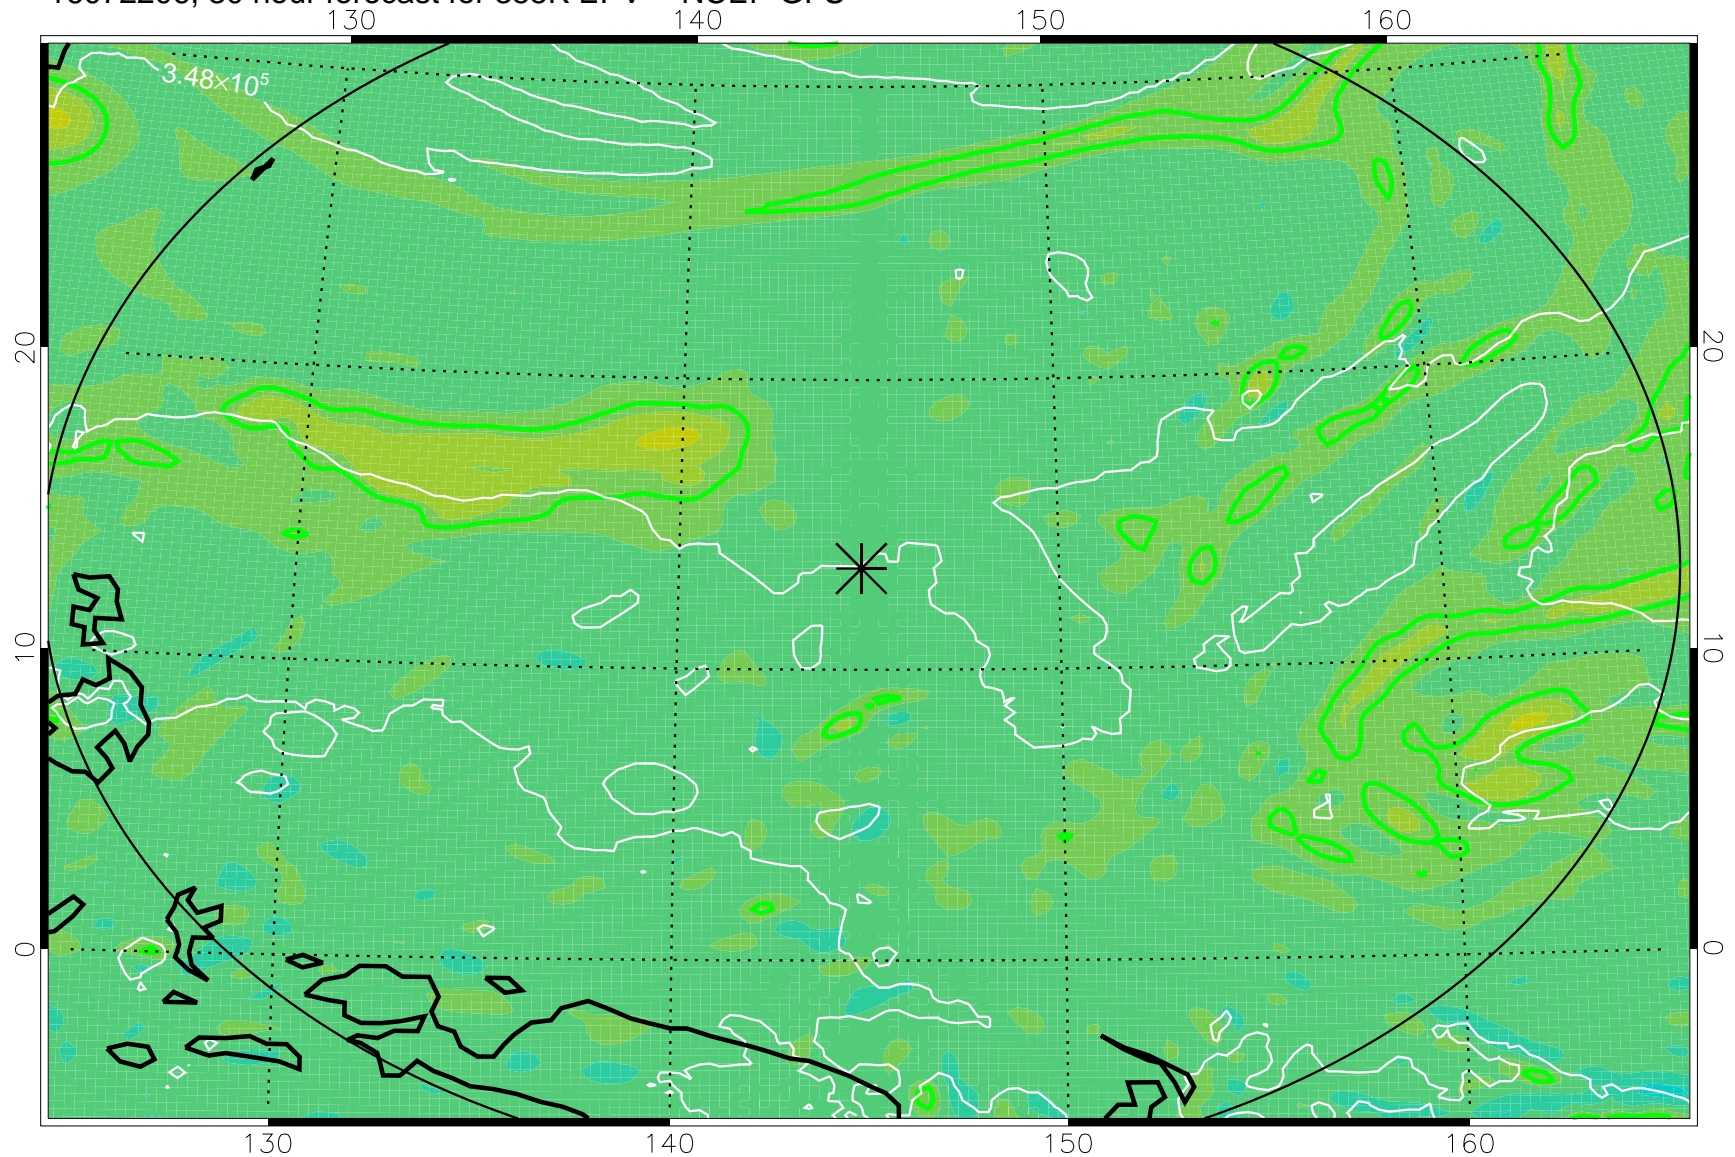

16072118, 18 hour forecast for 355K EPV -- NCEP GFS

355K Montgomery Streamfunction, white  
EPV Tropopause (2 PVU) Position  
Range ring of 2304 km

16072200, 24 hour forecast for 355K EPV -- NCEP GFS

355K Montgomery Streamfunction, white  
EPV Tropopause (2 PVU) Position  
Range ring of 2304 km

16072206, 30 hour forecast for 355K EPV -- NCEP GFS

355K Montgomery Streamfunction, white  
EPV Tropopause (2 PVU) Position  
Range ring of 2304 km

16072212, 36 hour forecast for 355K EPV -- NCEP GFS

355K Montgomery Streamfunction, white  
EPV Tropopause (2 PVU) Position  
Range ring of 2304 km

16072218, 42 hour forecast for 355K EPV -- NCEP GFS

355K Montgomery Streamfunction, white  
EPV Tropopause (2 PVU) Position  
Range ring of 2304 km

16072300, 48 hour forecast for 355K EPV -- NCEP GFS

355K Montgomery Streamfunction, white  
EPV Tropopause (2 PVU) Position  
Range ring of 2304 km

16072418, 90 hour forecast for 355K EPV -- NCEP GFS

355K Montgomery Streamfunction, white  
EPV Tropopause (2 PVU) Position  
Range ring of 2304 km

16072500, 96 hour forecast for 355K EPV -- NCEP GFS

355K Montgomery Streamfunction, white  
EPV Tropopause (2 PVU) Position  
Range ring of 2304 km