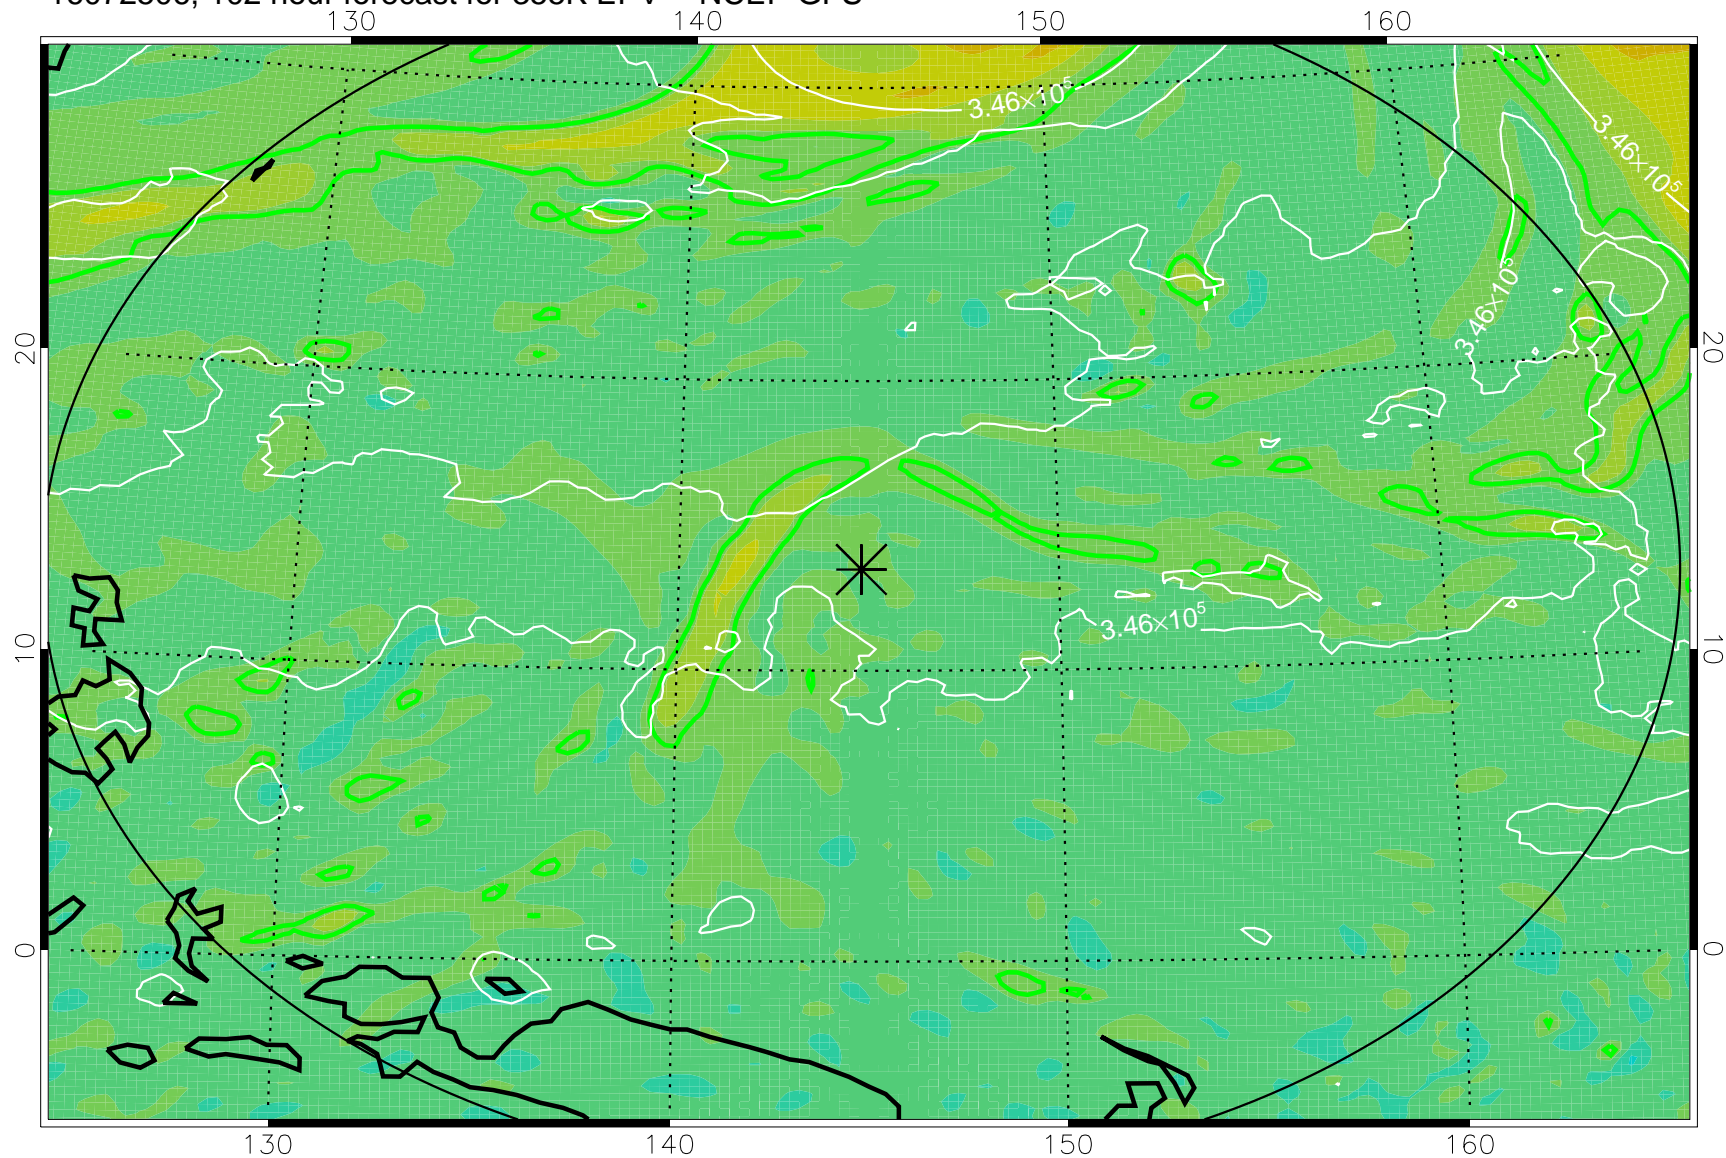

16072406, 78 hour forecast for 355K EPV -- NCEP GFS

355K Montgomery Streamfunction, white  
EPV Tropopause (2 PVU) Position  
Range ring of 2304 km

16072412, 84 hour forecast for 355K EPV -- NCEP GFS

355K Montgomery Streamfunction, white  
EPV Tropopause (2 PVU) Position  
Range ring of 2304 km

16072418, 90 hour forecast for 355K EPV -- NCEP GFS

355K Montgomery Streamfunction, white  
EPV Tropopause (2 PVU) Position  
Range ring of 2304 km

16072500, 96 hour forecast for 355K EPV -- NCEP GFS

355K Montgomery Streamfunction, white  
EPV Tropopause (2 PVU) Position  
Range ring of 2304 km

16072506, 102 hour forecast for 355K EPV -- NCEP GFS

355K Montgomery Streamfunction, white  
EPV Tropopause (2 PVU) Position  
Range ring of 2304 km

16072512, 108 hour forecast for 355K EPV -- NCEP GFS

355K Montgomery Streamfunction, white  
EPV Tropopause (2 PVU) Position  
Range ring of 2304 km

16072518, 114 hour forecast for 355K EPV -- NCEP GFS

355K Montgomery Streamfunction, white  
EPV Tropopause (2 PVU) Position  
Range ring of 2304 km

16072600, 120 hour forecast for 355K EPV -- NCEP GFS

355K Montgomery Streamfunction, white  
EPV Tropopause (2 PVU) Position  
Range ring of 2304 km