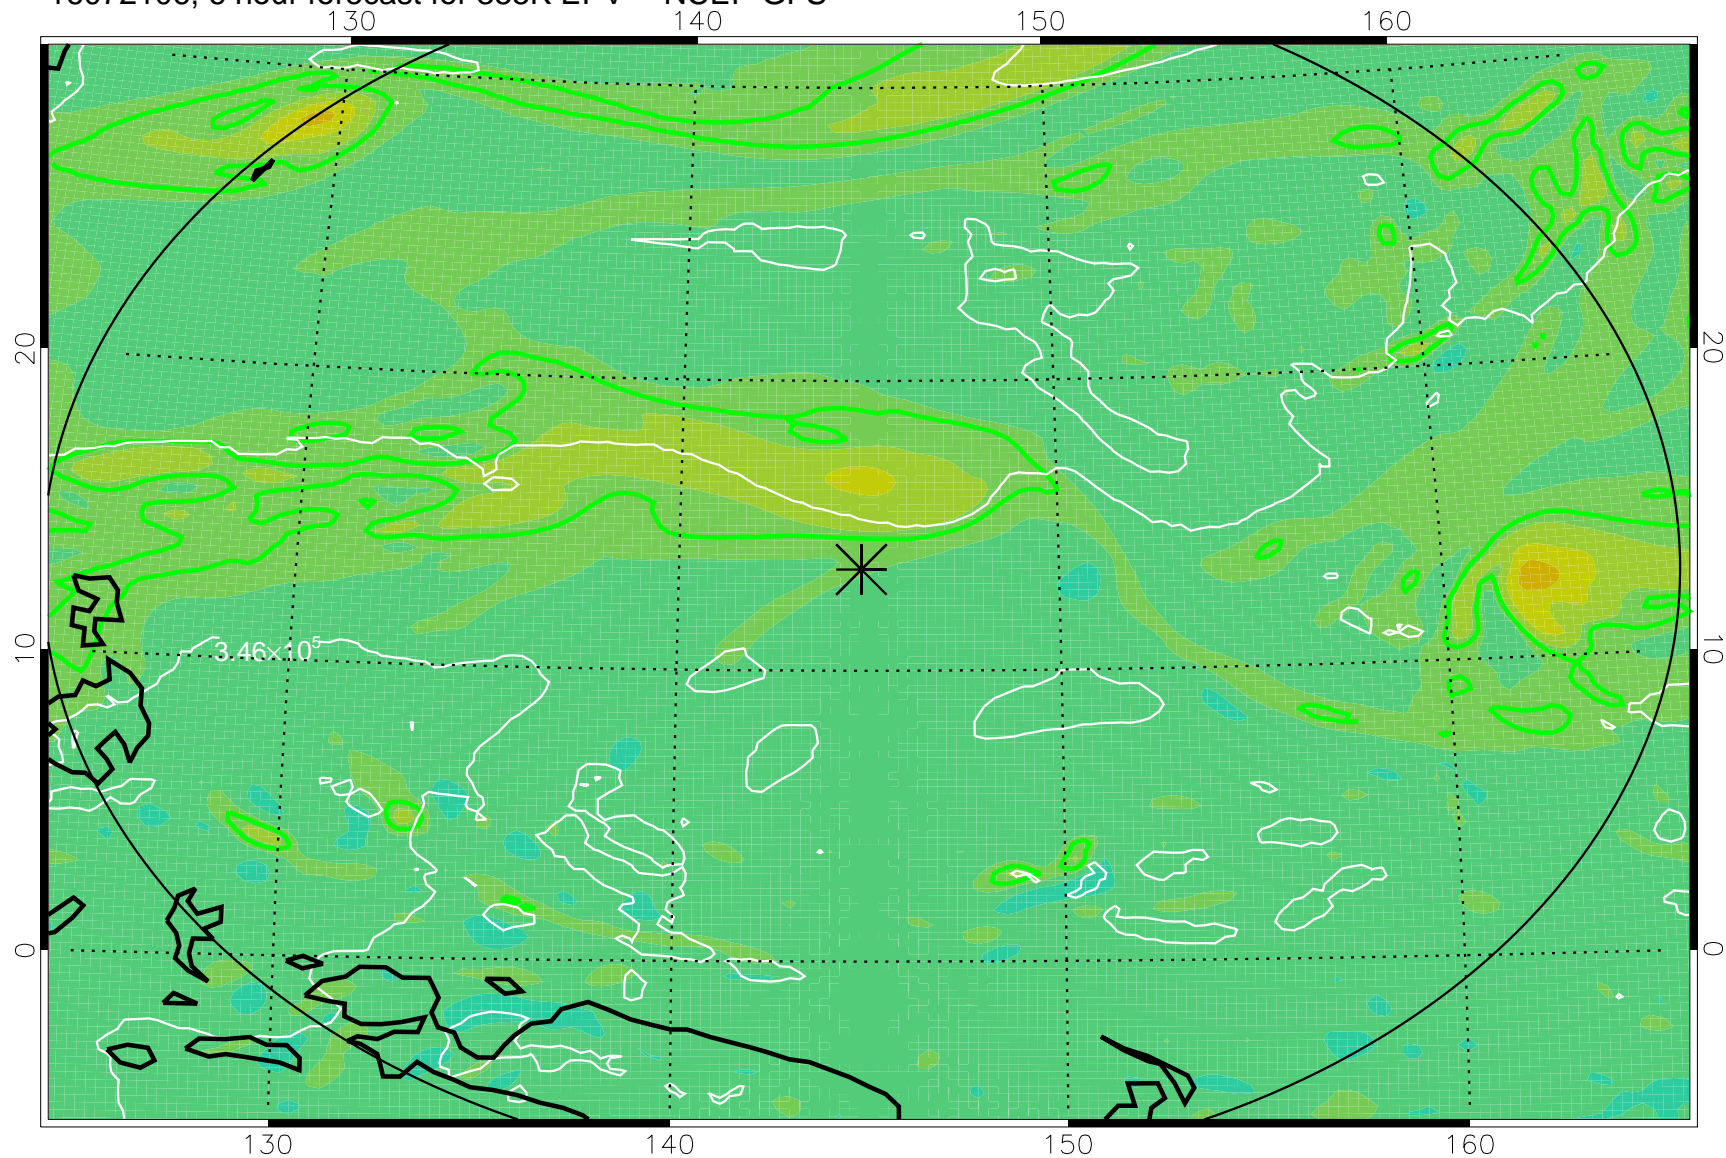

16072106, 6 hour forecast for 355K EPV -- NCEP GFS

355K Montgomery Streamfunction, white  
EPV Tropopause (2 PVU) Position  
Range ring of 2304 km

16072112, 12 hour forecast for 355K EPV -- NCEP GFS

355K Montgomery Streamfunction, white  
EPV Tropopause (2 PVU) Position  
Range ring of 2304 km

16072118, 18 hour forecast for 355K EPV -- NCEP GFS

355K Montgomery Streamfunction, white  
EPV Tropopause (2 PVU) Position  
Range ring of 2304 km

16072200, 24 hour forecast for 355K EPV -- NCEP GFS

355K Montgomery Streamfunction, white  
EPV Tropopause (2 PVU) Position  
Range ring of 2304 km

16072206, 30 hour forecast for 355K EPV -- NCEP GFS

355K Montgomery Streamfunction, white  
EPV Tropopause (2 PVU) Position  
Range ring of 2304 km

16072212, 36 hour forecast for 355K EPV -- NCEP GFS

355K Montgomery Streamfunction, white  
EPV Tropopause (2 PVU) Position  
Range ring of 2304 km

16072218, 42 hour forecast for 355K EPV -- NCEP GFS

355K Montgomery Streamfunction, white  
EPV Tropopause (2 PVU) Position  
Range ring of 2304 km

16072300, 48 hour forecast for 355K EPV -- NCEP GFS

355K Montgomery Streamfunction, white  
EPV Tropopause (2 PVU) Position  
Range ring of 2304 km