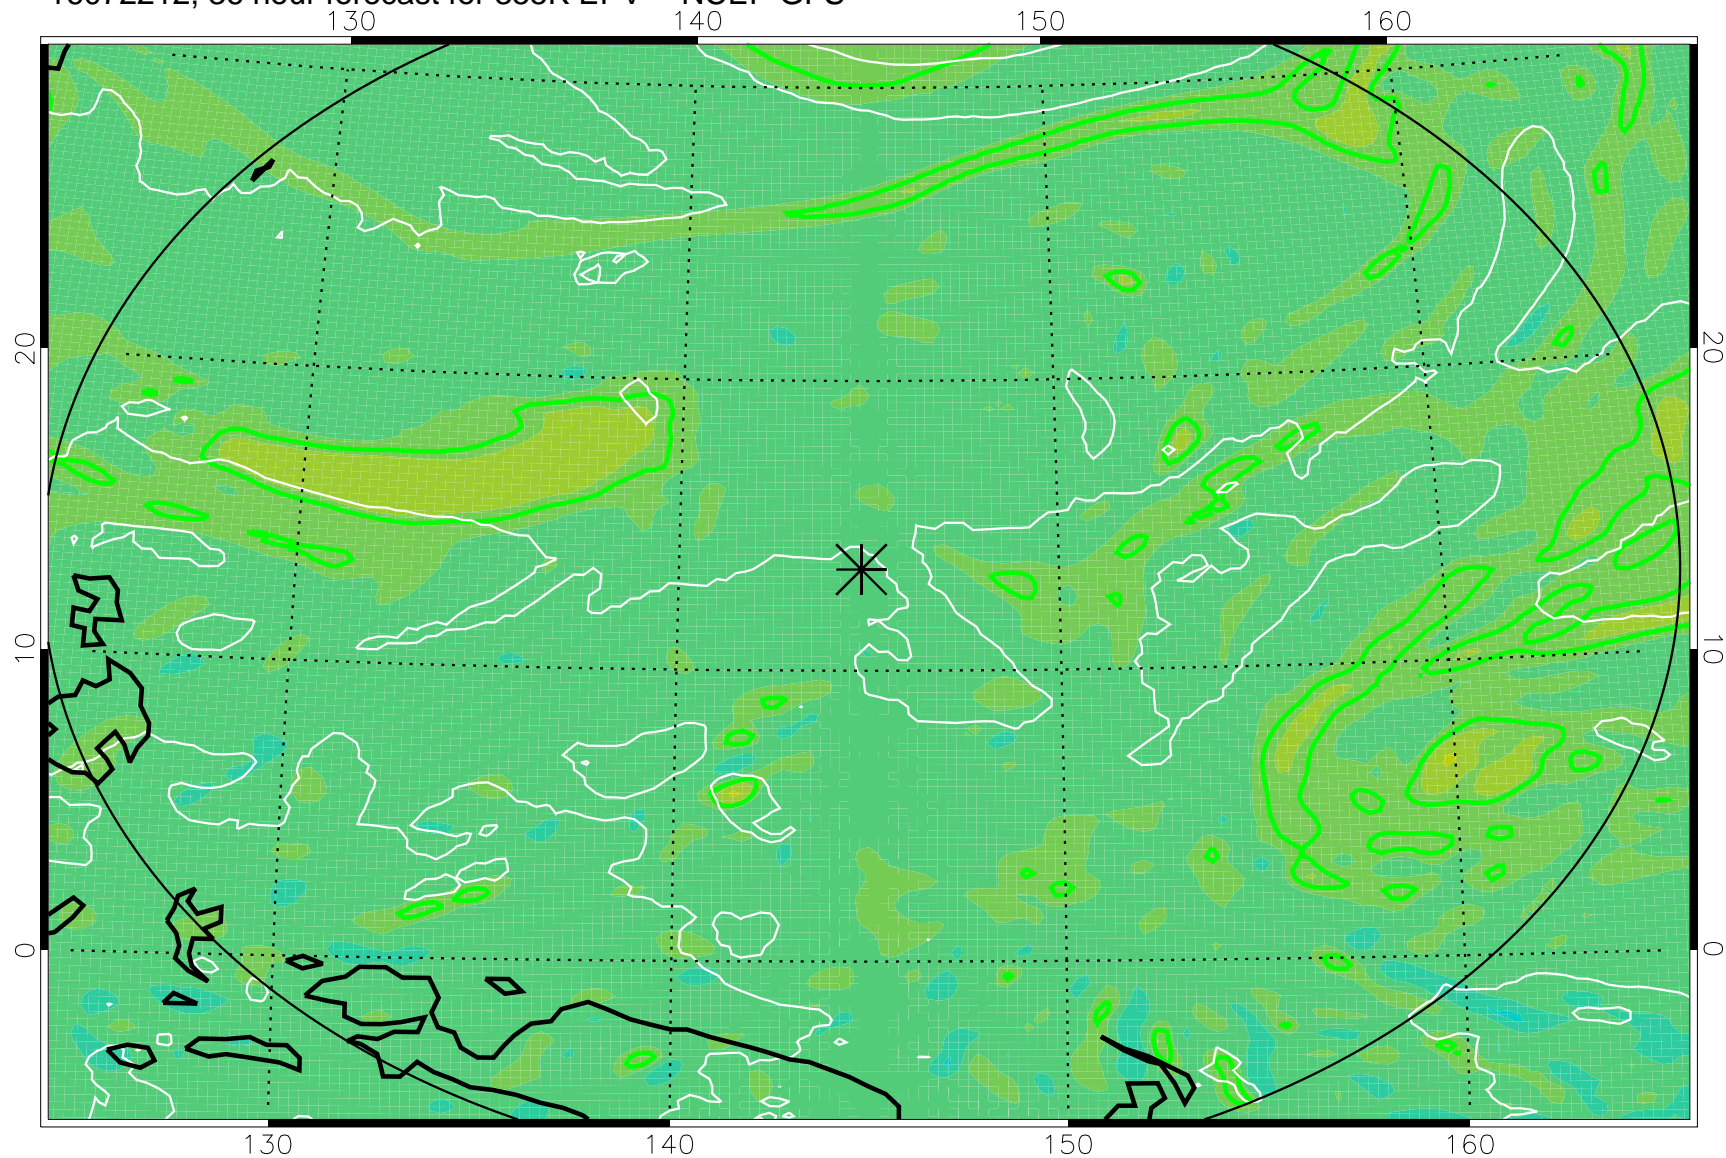

16072118, 18 hour forecast for 355K EPV -- NCEP GFS

355K Montgomery Streamfunction, white  
EPV Tropopause (2 PVU) Position  
Range ring of 2304 km

16072200, 24 hour forecast for 355K EPV -- NCEP GFS

355K Montgomery Streamfunction, white  
EPV Tropopause (2 PVU) Position  
Range ring of 2304 km

16072206, 30 hour forecast for 355K EPV -- NCEP GFS

355K Montgomery Streamfunction, white  
EPV Tropopause (2 PVU) Position  
Range ring of 2304 km

16072212, 36 hour forecast for 355K EPV -- NCEP GFS

355K Montgomery Streamfunction, white  
EPV Tropopause (2 PVU) Position  
Range ring of 2304 km

16072218, 42 hour forecast for 355K EPV -- NCEP GFS

355K Montgomery Streamfunction, white  
EPV Tropopause (2 PVU) Position  
Range ring of 2304 km

16072300, 48 hour forecast for 355K EPV -- NCEP GFS

355K Montgomery Streamfunction, white  
EPV Tropopause (2 PVU) Position  
Range ring of 2304 km

16072318, 66 hour forecast for 355K EPV -- NCEP GFS

355K Montgomery Streamfunction, white  
EPV Tropopause (2 PVU) Position  
Range ring of 2304 km

16072400, 72 hour forecast for 355K EPV -- NCEP GFS

355K Montgomery Streamfunction, white  
EPV Tropopause (2 PVU) Position  
Range ring of 2304 km