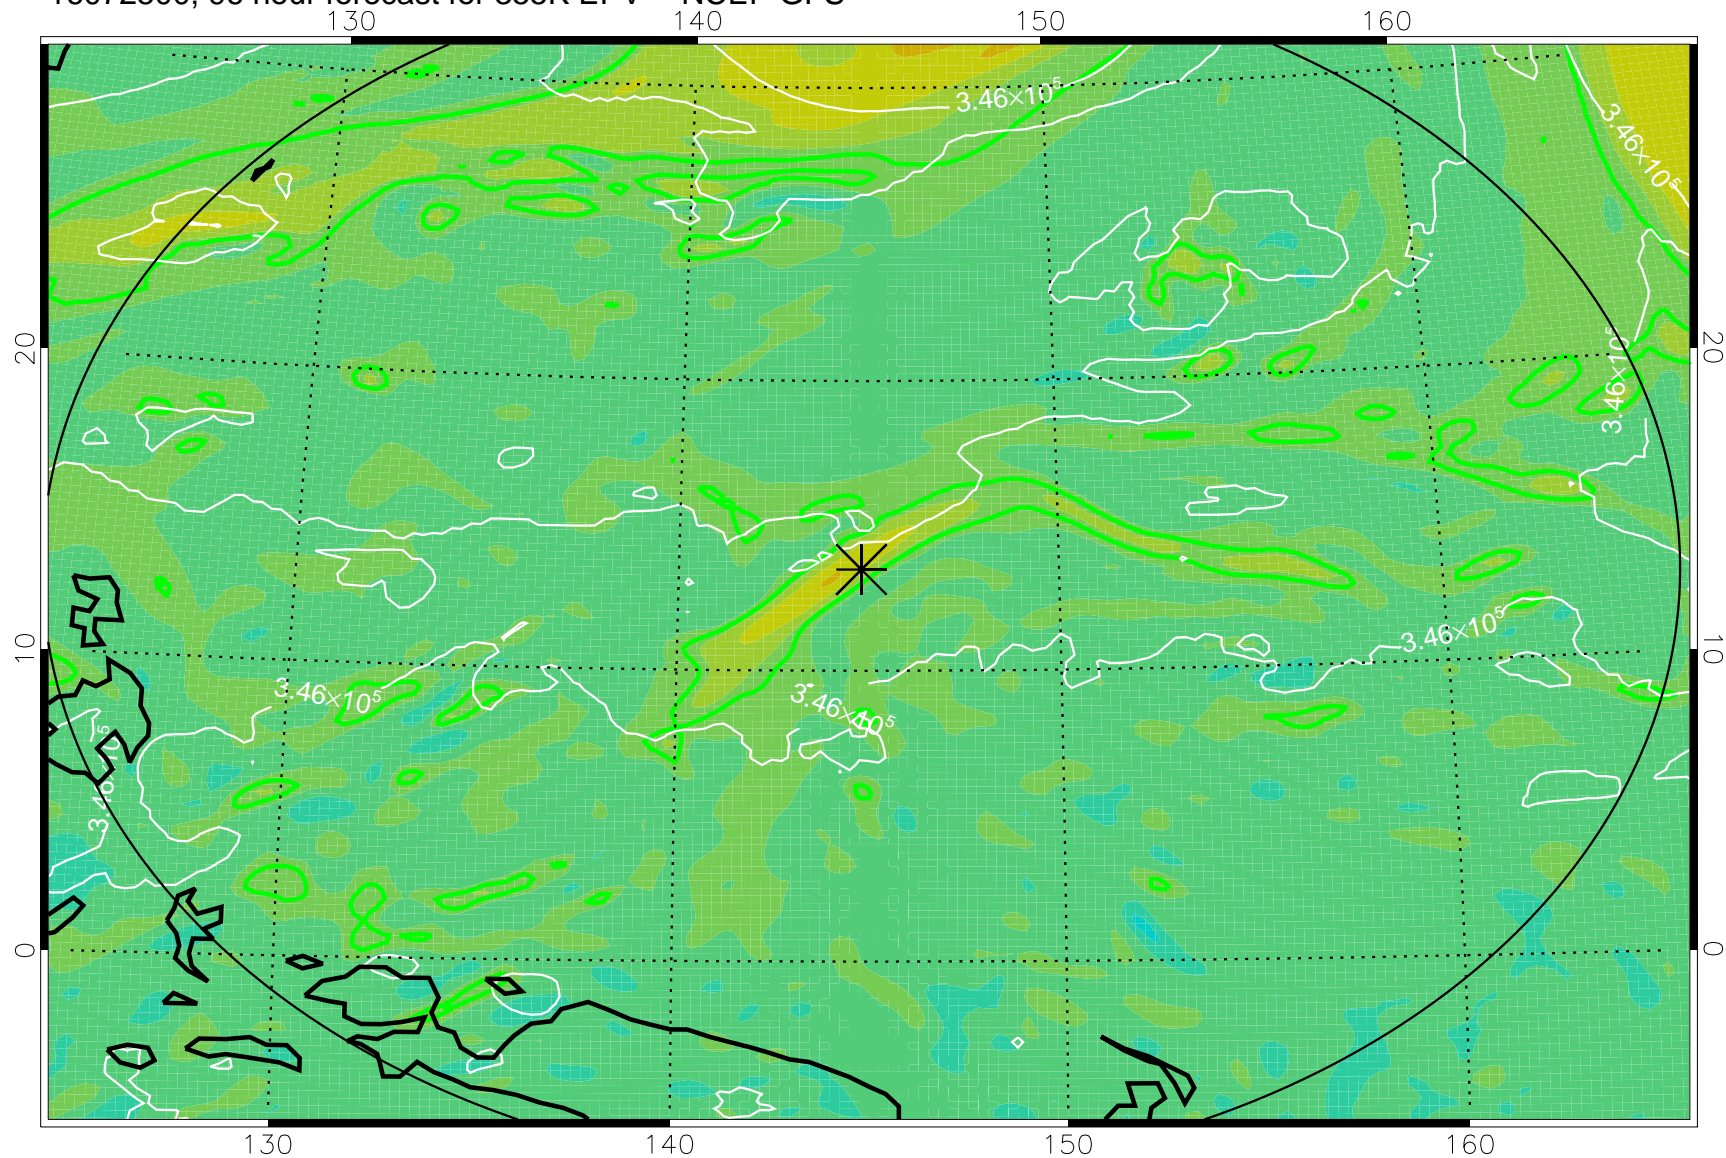

16072318, 66 hour forecast for 355K EPV -- NCEP GFS

355K Montgomery Streamfunction, white  
EPV Tropopause (2 PVU) Position  
Range ring of 2304 km

16072400, 72 hour forecast for 355K EPV -- NCEP GFS

355K Montgomery Streamfunction, white  
EPV Tropopause (2 PVU) Position  
Range ring of 2304 km

16072406, 78 hour forecast for 355K EPV -- NCEP GFS

355K Montgomery Streamfunction, white  
EPV Tropopause (2 PVU) Position  
Range ring of 2304 km

16072412, 84 hour forecast for 355K EPV -- NCEP GFS

355K Montgomery Streamfunction, white  
EPV Tropopause (2 PVU) Position  
Range ring of 2304 km

16072418, 90 hour forecast for 355K EPV -- NCEP GFS

355K Montgomery Streamfunction, white  
EPV Tropopause (2 PVU) Position  
Range ring of 2304 km

16072500, 96 hour forecast for 355K EPV -- NCEP GFS

355K Montgomery Streamfunction, white  
EPV Tropopause (2 PVU) Position  
Range ring of 2304 km

16072506, 102 hour forecast for 355K EPV -- NCEP GFS

355K Montgomery Streamfunction, white  
EPV Tropopause (2 PVU) Position  
Range ring of 2304 km

16072512, 108 hour forecast for 355K EPV -- NCEP GFS

355K Montgomery Streamfunction, white  
EPV Tropopause (2 PVU) Position  
Range ring of 2304 km