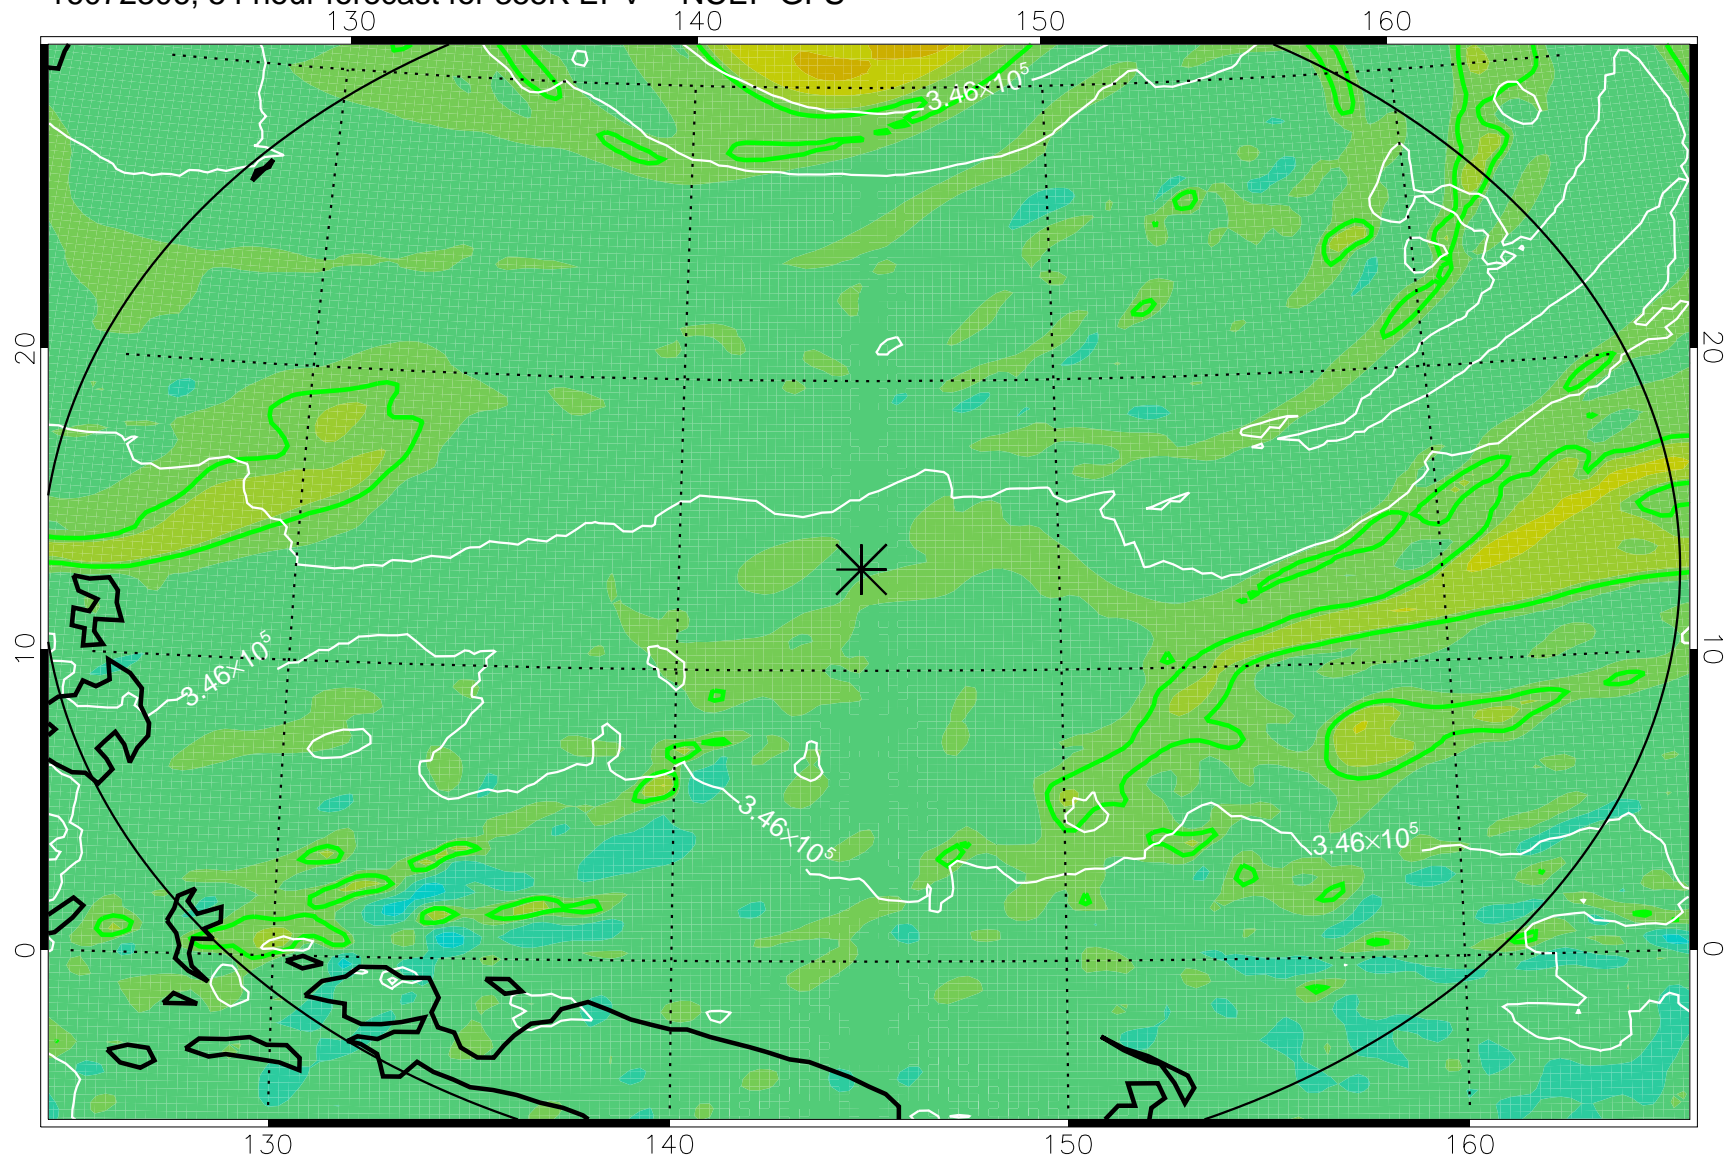

16072218, 42 hour forecast for 355K EPV -- NCEP GFS

355K Montgomery Streamfunction, white  
EPV Tropopause (2 PVU) Position  
Range ring of 2304 km

16072300, 48 hour forecast for 355K EPV -- NCEP GFS

355K Montgomery Streamfunction, white  
EPV Tropopause (2 PVU) Position  
Range ring of 2304 km

16072306, 54 hour forecast for 355K EPV -- NCEP GFS

355K Montgomery Streamfunction, white  
EPV Tropopause (2 PVU) Position  
Range ring of 2304 km

16072312, 60 hour forecast for 355K EPV -- NCEP GFS

355K Montgomery Streamfunction, white  
EPV Tropopause (2 PVU) Position  
Range ring of 2304 km

16072318, 66 hour forecast for 355K EPV -- NCEP GFS

355K Montgomery Streamfunction, white  
EPV Tropopause (2 PVU) Position  
Range ring of 2304 km

16072400, 72 hour forecast for 355K EPV -- NCEP GFS

355K Montgomery Streamfunction, white  
EPV Tropopause (2 PVU) Position  
Range ring of 2304 km

16072406, 78 hour forecast for 355K EPV -- NCEP GFS

355K Montgomery Streamfunction, white  
EPV Tropopause (2 PVU) Position  
Range ring of 2304 km

16072412, 84 hour forecast for 355K EPV -- NCEP GFS

355K Montgomery Streamfunction, white  
EPV Tropopause (2 PVU) Position  
Range ring of 2304 km