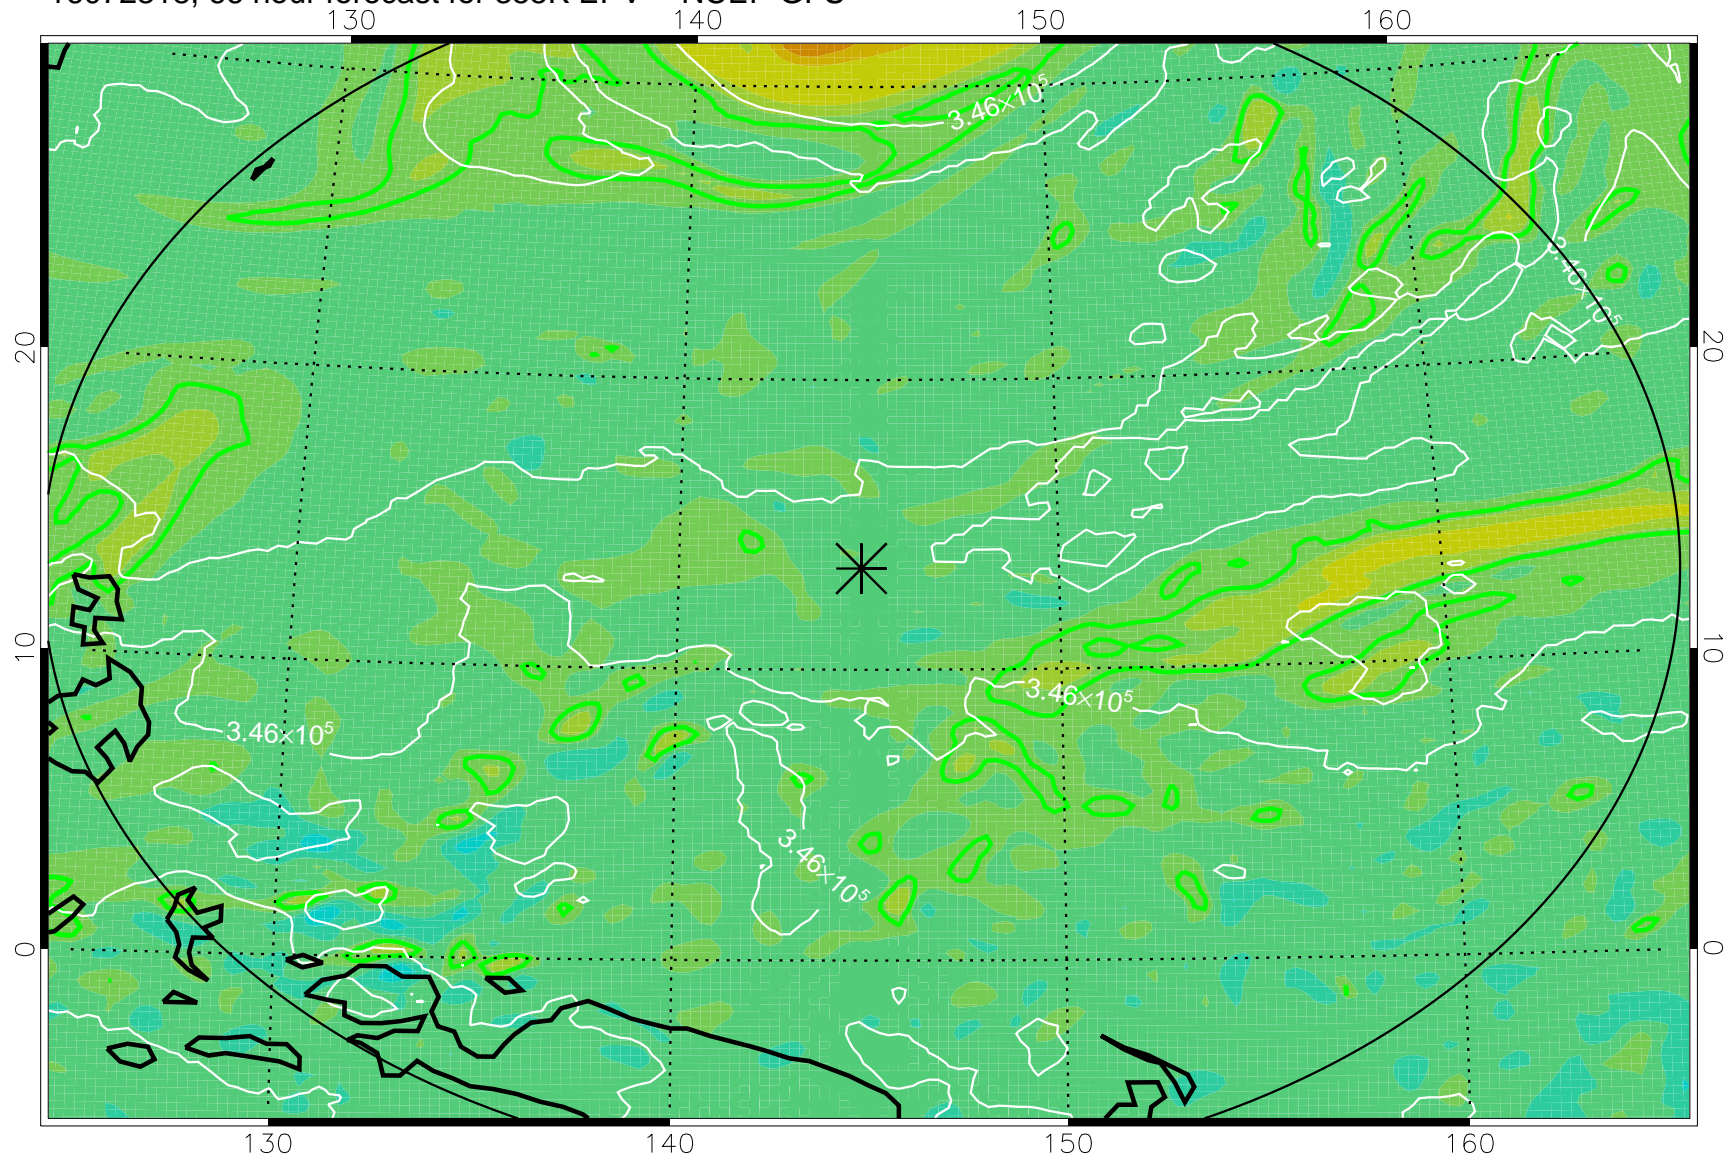

16072306, 54 hour forecast for 355K EPV -- NCEP GFS

355K Montgomery Streamfunction, white  
EPV Tropopause (2 PVU) Position  
Range ring of 2304 km

16072312, 60 hour forecast for 355K EPV -- NCEP GFS

355K Montgomery Streamfunction, white  
EPV Tropopause (2 PVU) Position  
Range ring of 2304 km

16072318, 66 hour forecast for 355K EPV -- NCEP GFS

355K Montgomery Streamfunction, white  
EPV Tropopause (2 PVU) Position  
Range ring of 2304 km

16072400, 72 hour forecast for 355K EPV -- NCEP GFS

355K Montgomery Streamfunction, white  
EPV Tropopause (2 PVU) Position  
Range ring of 2304 km

16072406, 78 hour forecast for 355K EPV -- NCEP GFS

355K Montgomery Streamfunction, white  
EPV Tropopause (2 PVU) Position  
Range ring of 2304 km

16072412, 84 hour forecast for 355K EPV -- NCEP GFS

355K Montgomery Streamfunction, white  
EPV Tropopause (2 PVU) Position  
Range ring of 2304 km

16072418, 90 hour forecast for 355K EPV -- NCEP GFS

355K Montgomery Streamfunction, white  
EPV Tropopause (2 PVU) Position  
Range ring of 2304 km

16072500, 96 hour forecast for 355K EPV -- NCEP GFS

355K Montgomery Streamfunction, white  
EPV Tropopause (2 PVU) Position  
Range ring of 2304 km