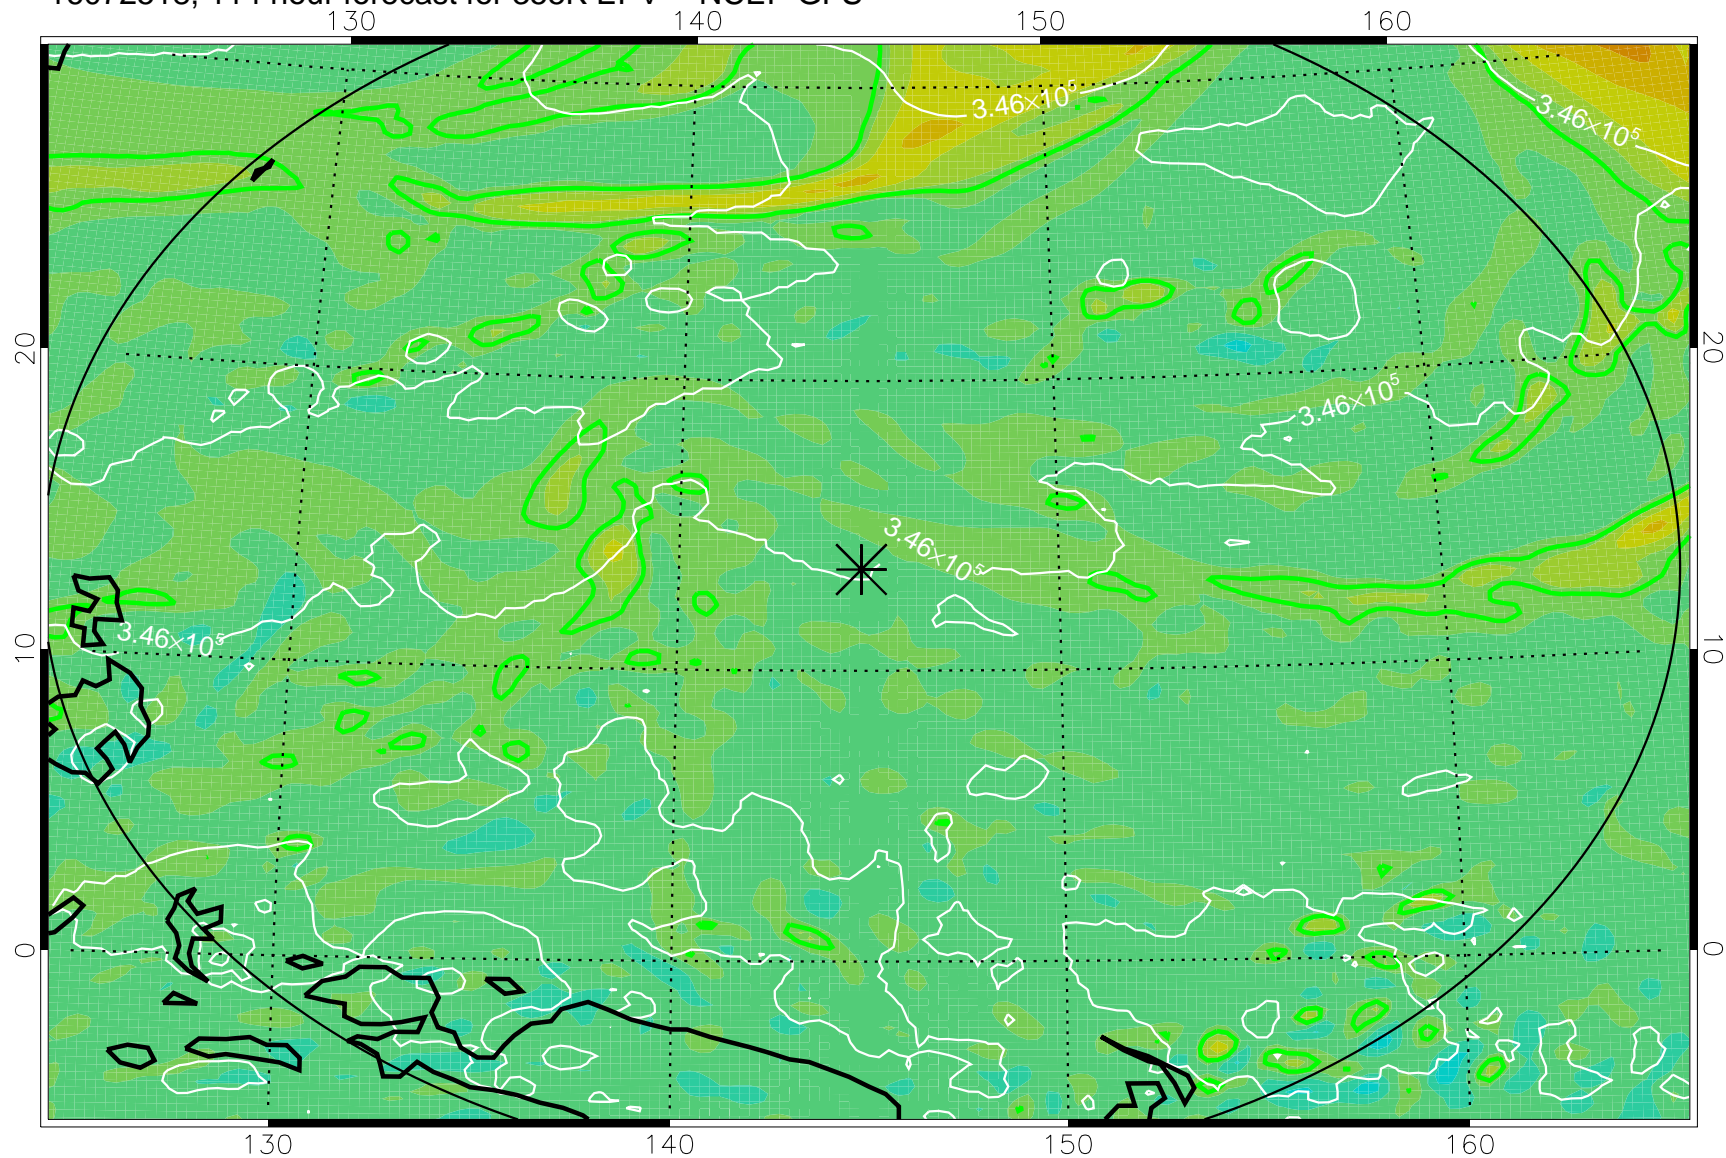

16072406, 78 hour forecast for 355K EPV -- NCEP GFS

355K Montgomery Streamfunction, white  
EPV Tropopause (2 PVU) Position  
Range ring of 2304 km

16072412, 84 hour forecast for 355K EPV -- NCEP GFS

355K Montgomery Streamfunction, white  
EPV Tropopause (2 PVU) Position  
Range ring of 2304 km

16072418, 90 hour forecast for 355K EPV -- NCEP GFS

355K Montgomery Streamfunction, white  
EPV Tropopause (2 PVU) Position  
Range ring of 2304 km

16072500, 96 hour forecast for 355K EPV -- NCEP GFS

355K Montgomery Streamfunction, white  
EPV Tropopause (2 PVU) Position  
Range ring of 2304 km

16072506, 102 hour forecast for 355K EPV -- NCEP GFS

355K Montgomery Streamfunction, white  
EPV Tropopause (2 PVU) Position  
Range ring of 2304 km

16072512, 108 hour forecast for 355K EPV -- NCEP GFS

355K Montgomery Streamfunction, white  
EPV Tropopause (2 PVU) Position  
Range ring of 2304 km

16072518, 114 hour forecast for 355K EPV -- NCEP GFS

355K Montgomery Streamfunction, white  
EPV Tropopause (2 PVU) Position  
Range ring of 2304 km

16072600, 120 hour forecast for 355K EPV -- NCEP GFS

355K Montgomery Streamfunction, white  
EPV Tropopause (2 PVU) Position  
Range ring of 2304 km