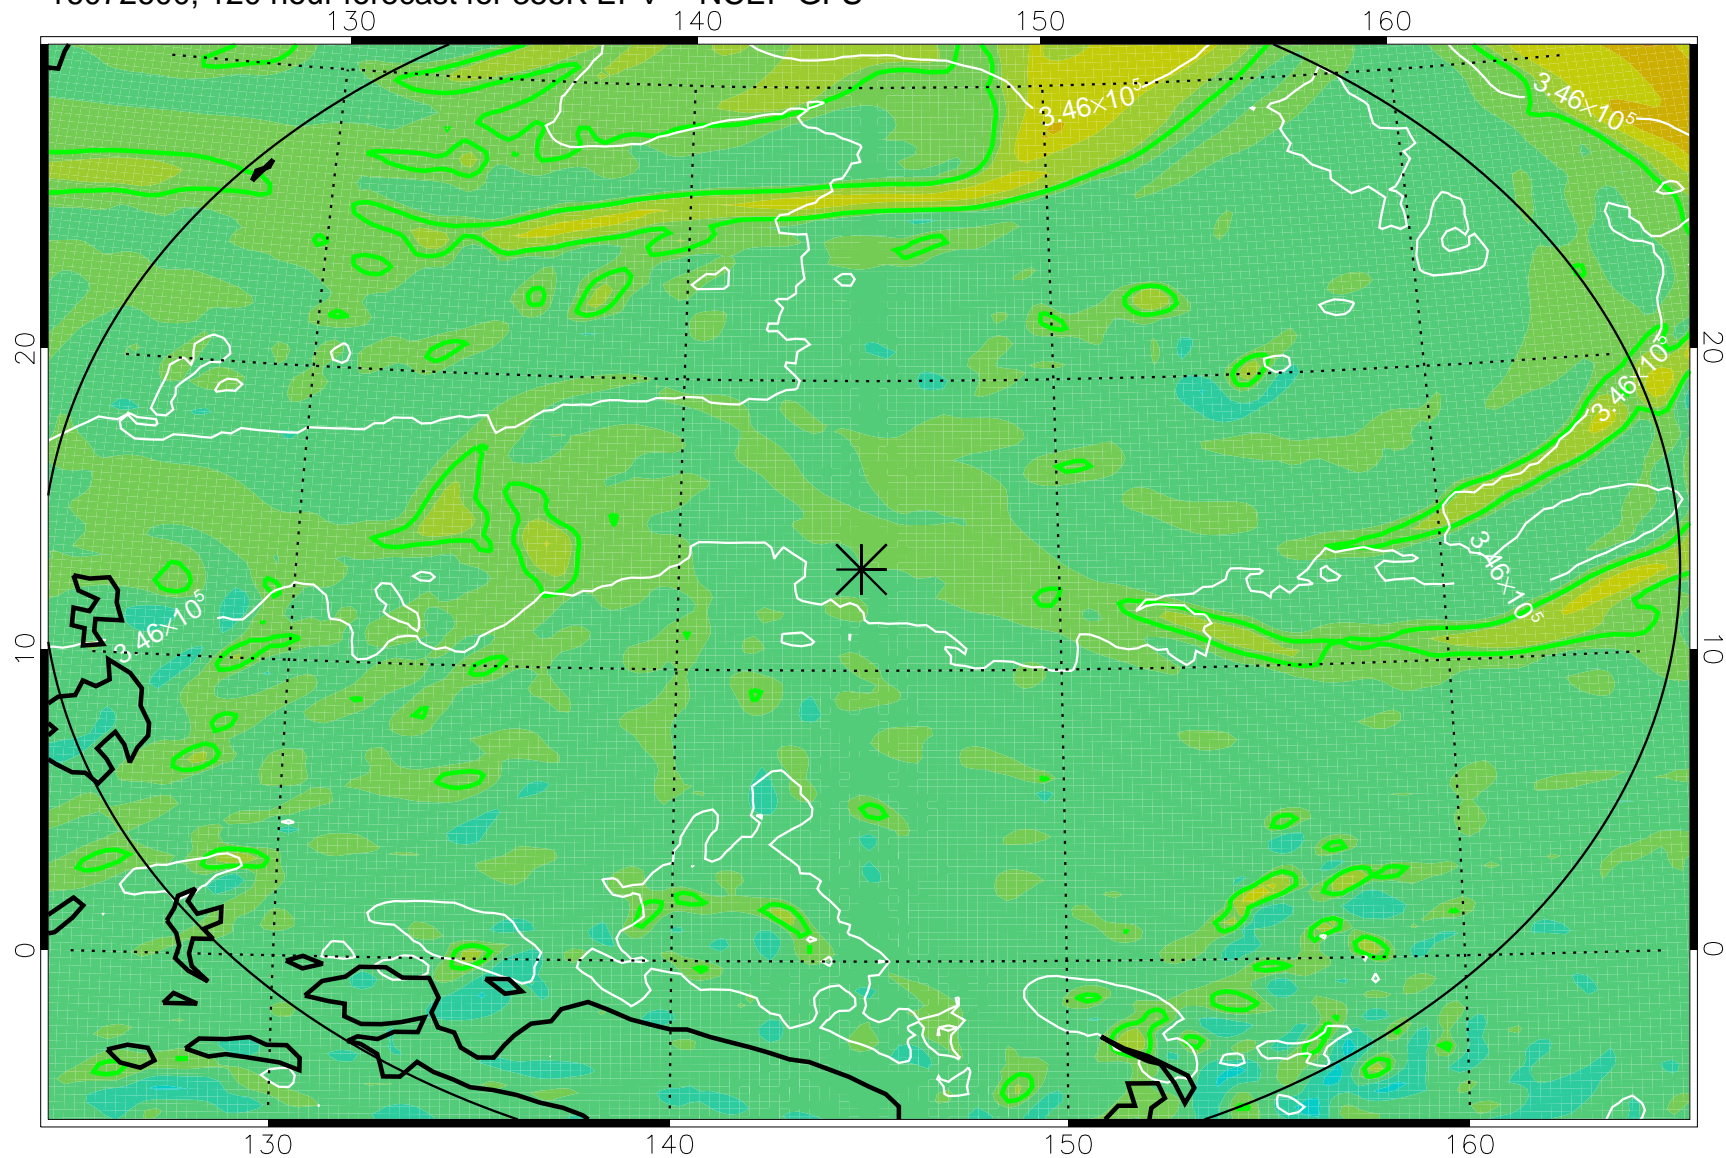

16072406, 78 hour forecast for 355K EPV -- NCEP GFS

355K Montgomery Streamfunction, white  
EPV Tropopause (2 PVU) Position  
Range ring of 2304 km

16072412, 84 hour forecast for 355K EPV -- NCEP GFS

355K Montgomery Streamfunction, white  
EPV Tropopause (2 PVU) Position  
Range ring of 2304 km

16072418, 90 hour forecast for 355K EPV -- NCEP GFS

355K Montgomery Streamfunction, white  
EPV Tropopause (2 PVU) Position  
Range ring of 2304 km

16072500, 96 hour forecast for 355K EPV -- NCEP GFS

355K Montgomery Streamfunction, white  
EPV Tropopause (2 PVU) Position  
Range ring of 2304 km

16072506, 102 hour forecast for 355K EPV -- NCEP GFS

355K Montgomery Streamfunction, white  
EPV Tropopause (2 PVU) Position  
Range ring of 2304 km

16072512, 108 hour forecast for 355K EPV -- NCEP GFS

355K Montgomery Streamfunction, white  
EPV Tropopause (2 PVU) Position  
Range ring of 2304 km

16072518, 114 hour forecast for 355K EPV -- NCEP GFS

355K Montgomery Streamfunction, white  
EPV Tropopause (2 PVU) Position  
Range ring of 2304 km

16072600, 120 hour forecast for 355K EPV -- NCEP GFS

355K Montgomery Streamfunction, white  
EPV Tropopause (2 PVU) Position  
Range ring of 2304 km