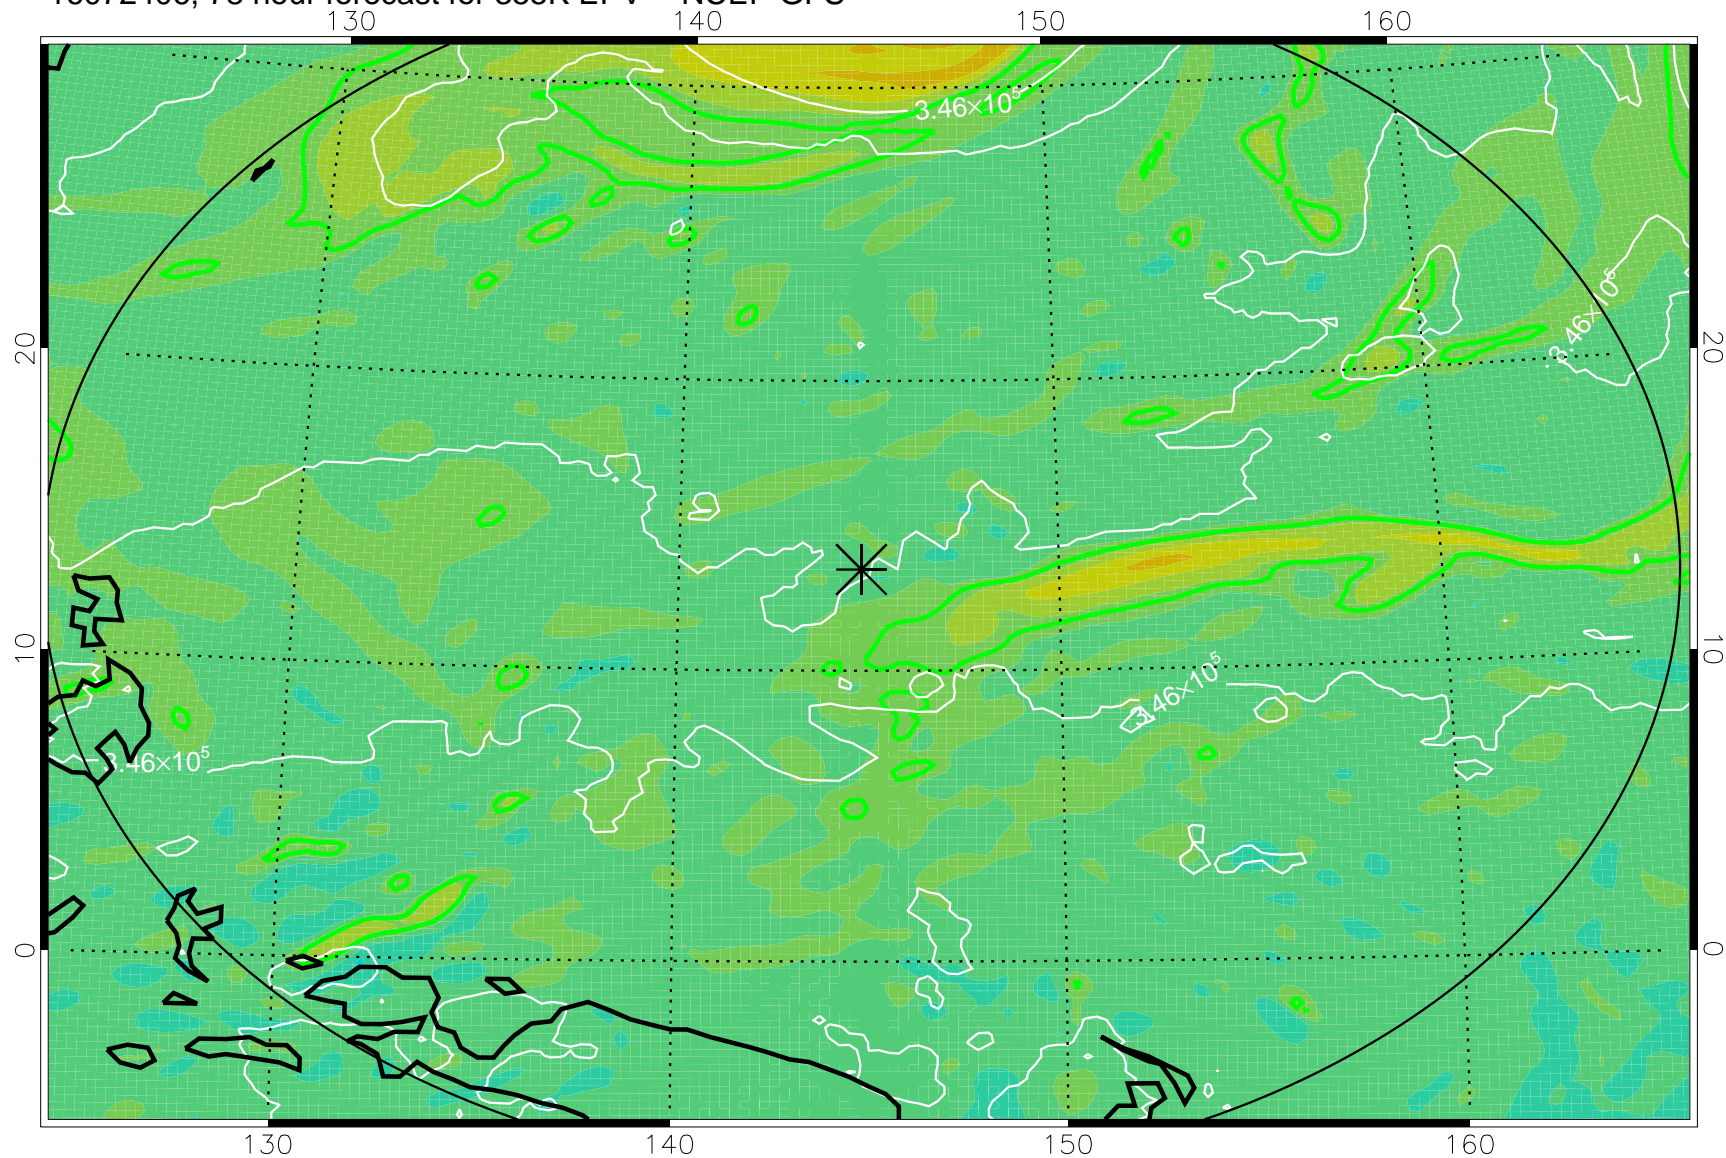

16072318, 66 hour forecast for 355K EPV -- NCEP GFS

355K Montgomery Streamfunction, white  
EPV Tropopause (2 PVU) Position  
Range ring of 2304 km

16072400, 72 hour forecast for 355K EPV -- NCEP GFS

355K Montgomery Streamfunction, white  
EPV Tropopause (2 PVU) Position  
Range ring of 2304 km

16072406, 78 hour forecast for 355K EPV -- NCEP GFS

355K Montgomery Streamfunction, white  
EPV Tropopause (2 PVU) Position  
Range ring of 2304 km

16072412, 84 hour forecast for 355K EPV -- NCEP GFS

355K Montgomery Streamfunction, white  
EPV Tropopause (2 PVU) Position  
Range ring of 2304 km

16072418, 90 hour forecast for 355K EPV -- NCEP GFS

355K Montgomery Streamfunction, white  
EPV Tropopause (2 PVU) Position  
Range ring of 2304 km

16072500, 96 hour forecast for 355K EPV -- NCEP GFS

355K Montgomery Streamfunction, white  
EPV Tropopause (2 PVU) Position  
Range ring of 2304 km

16072506, 102 hour forecast for 355K EPV -- NCEP GFS

355K Montgomery Streamfunction, white  
EPV Tropopause (2 PVU) Position  
Range ring of 2304 km

16072512, 108 hour forecast for 355K EPV -- NCEP GFS

355K Montgomery Streamfunction, white  
EPV Tropopause (2 PVU) Position  
Range ring of 2304 km