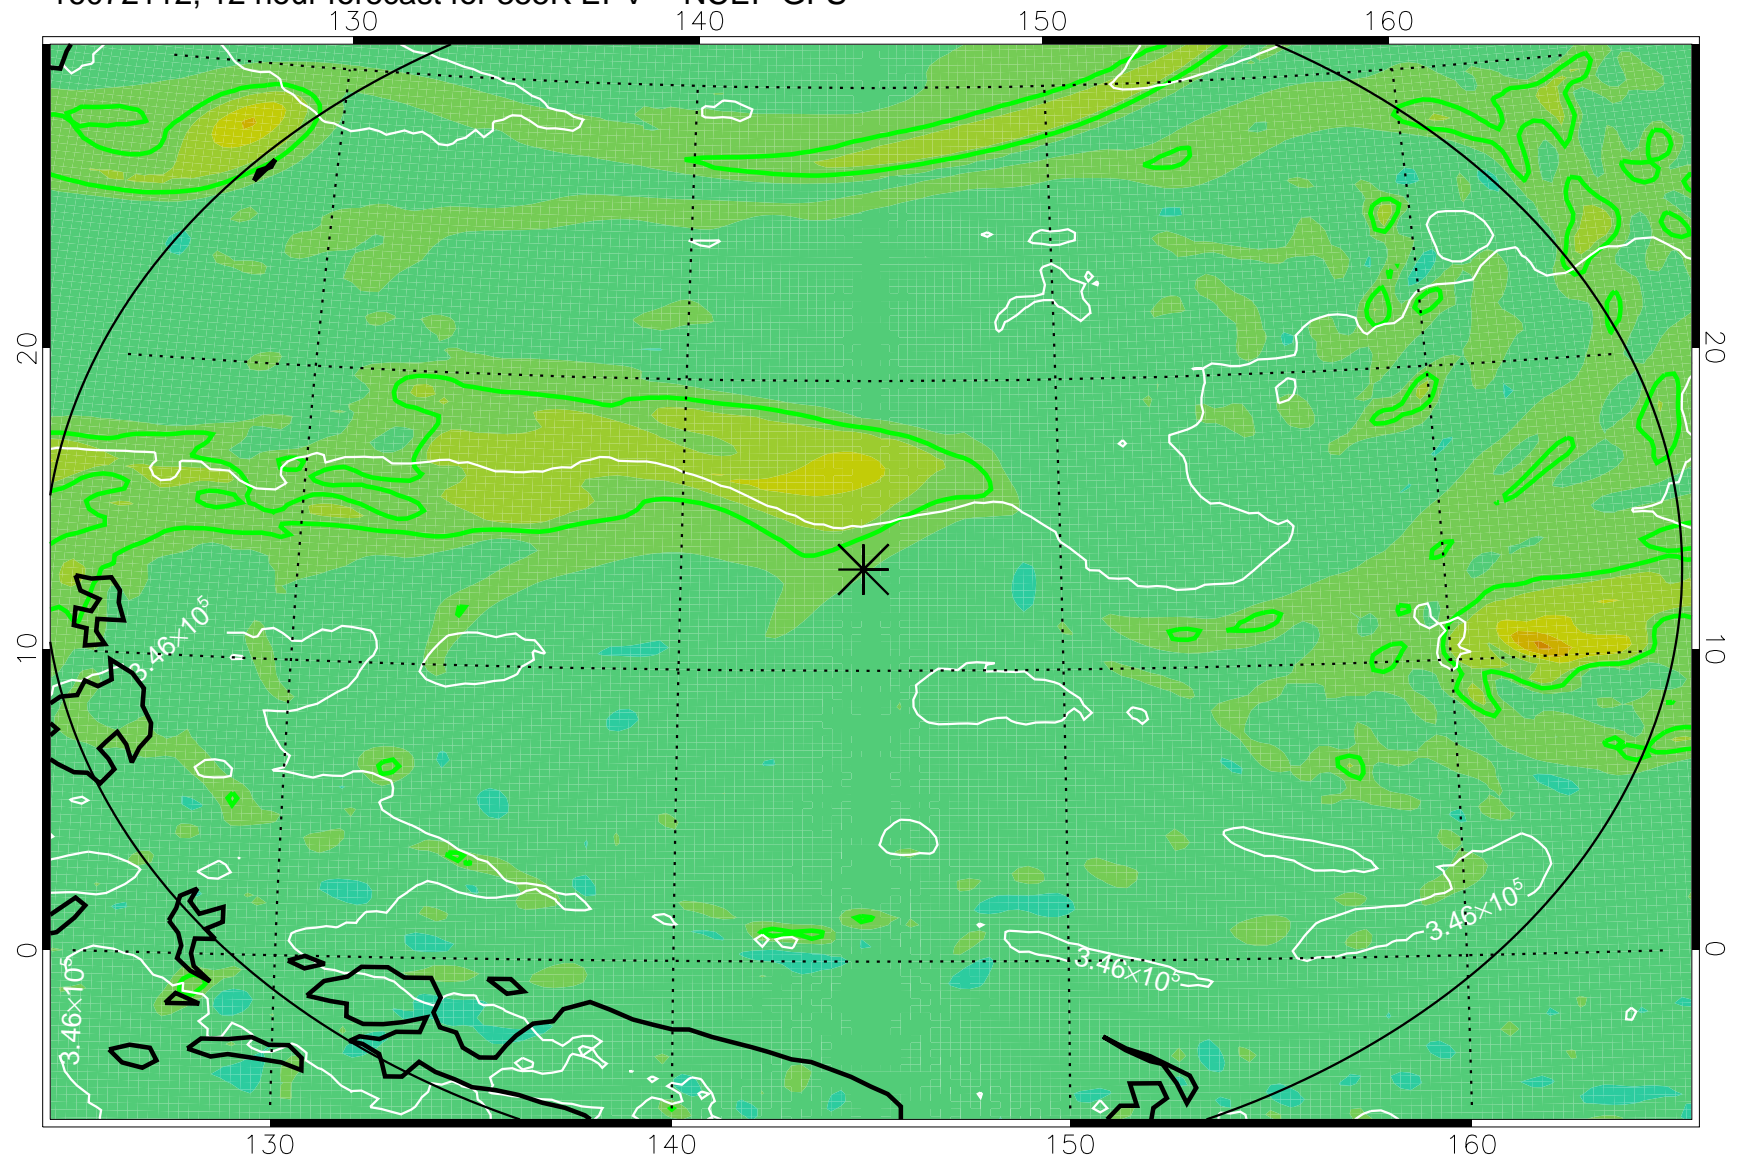

16072106, 6 hour forecast for 355K EPV -- NCEP GFS

355K Montgomery Streamfunction, white  
EPV Tropopause (2 PVU) Position  
Range ring of 2304 km

16072112, 12 hour forecast for 355K EPV -- NCEP GFS

355K Montgomery Streamfunction, white  
EPV Tropopause (2 PVU) Position  
Range ring of 2304 km

16072118, 18 hour forecast for 355K EPV -- NCEP GFS

355K Montgomery Streamfunction, white  
EPV Tropopause (2 PVU) Position  
Range ring of 2304 km

16072200, 24 hour forecast for 355K EPV -- NCEP GFS

355K Montgomery Streamfunction, white  
EPV Tropopause (2 PVU) Position  
Range ring of 2304 km

16072206, 30 hour forecast for 355K EPV -- NCEP GFS

355K Montgomery Streamfunction, white  
EPV Tropopause (2 PVU) Position  
Range ring of 2304 km

16072212, 36 hour forecast for 355K EPV -- NCEP GFS

355K Montgomery Streamfunction, white  
EPV Tropopause (2 PVU) Position  
Range ring of 2304 km

16072218, 42 hour forecast for 355K EPV -- NCEP GFS

355K Montgomery Streamfunction, white  
EPV Tropopause (2 PVU) Position  
Range ring of 2304 km

16072300, 48 hour forecast for 355K EPV -- NCEP GFS

355K Montgomery Streamfunction, white  
EPV Tropopause (2 PVU) Position  
Range ring of 2304 km