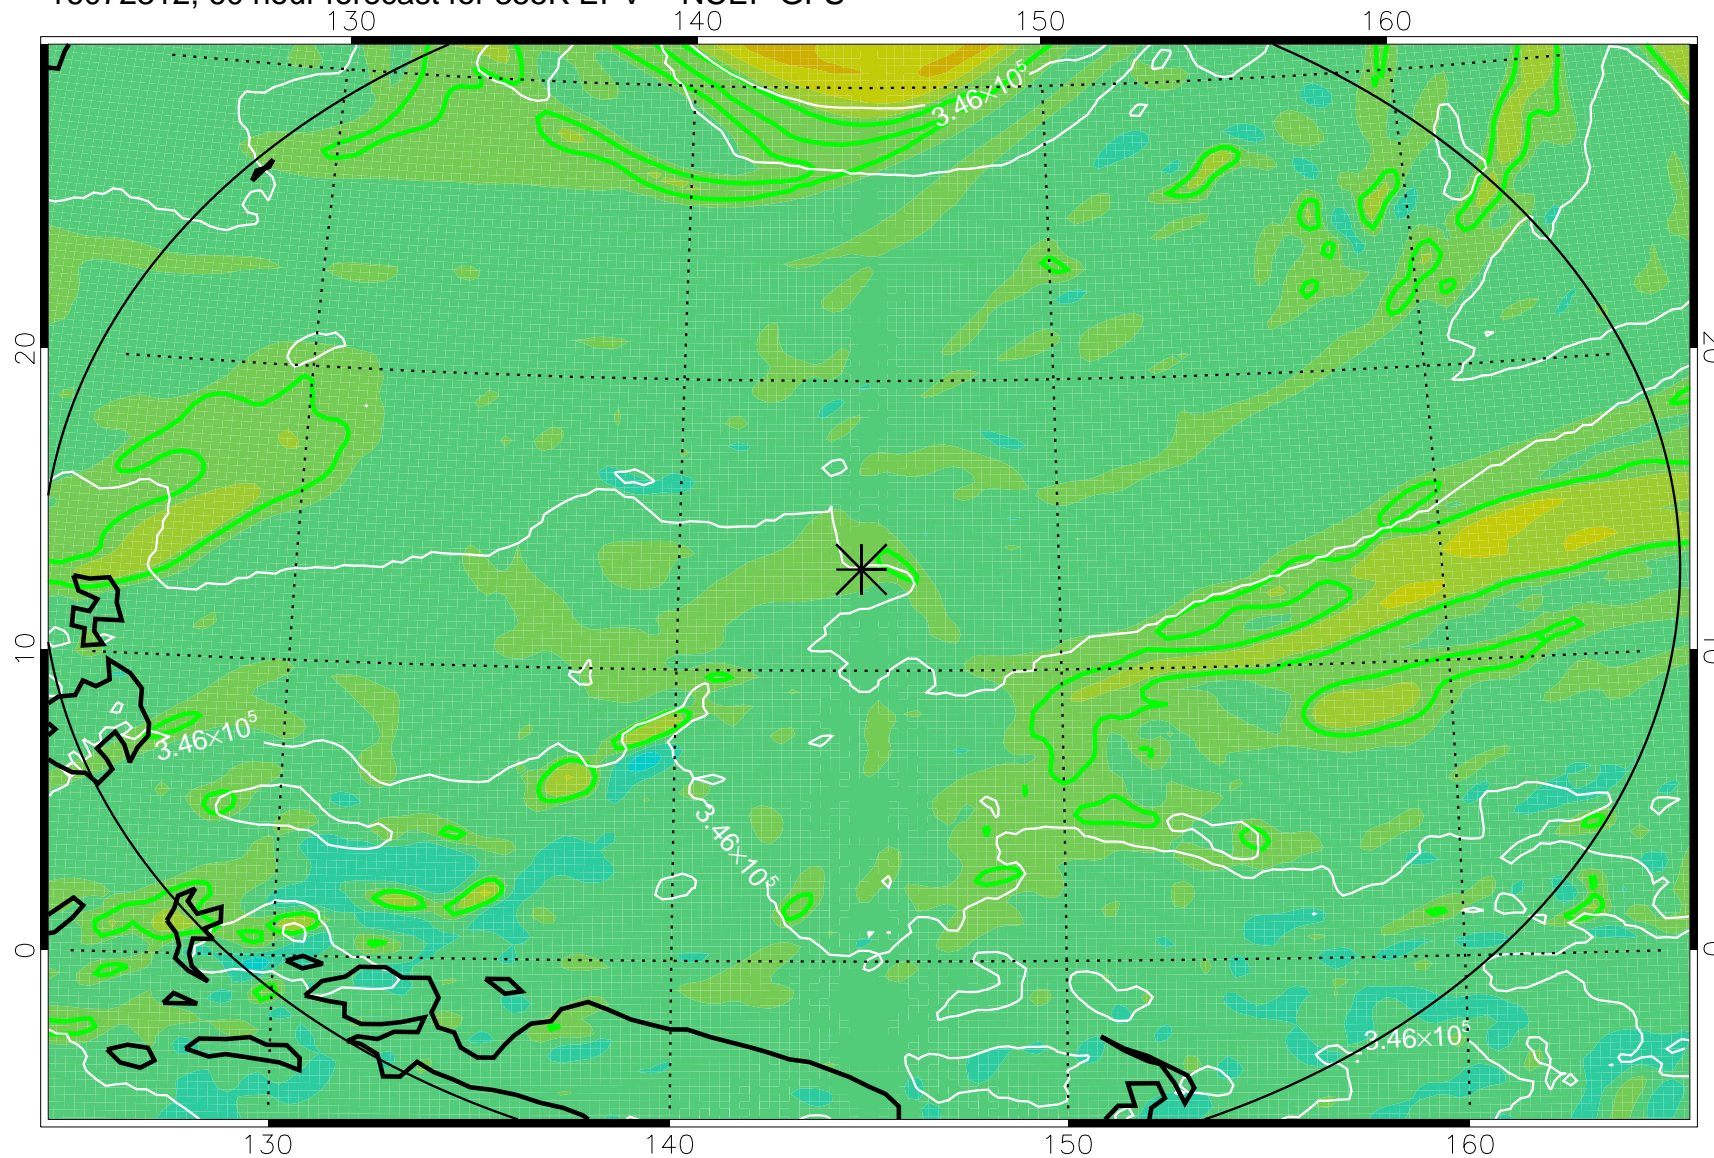

16072218, 42 hour forecast for 355K EPV -- NCEP GFS

355K Montgomery Streamfunction, white  
EPV Tropopause (2 PVU) Position  
Range ring of 2304 km

16072300, 48 hour forecast for 355K EPV -- NCEP GFS

355K Montgomery Streamfunction, white  
EPV Tropopause (2 PVU) Position  
Range ring of 2304 km

16072306, 54 hour forecast for 355K EPV -- NCEP GFS

355K Montgomery Streamfunction, white  
EPV Tropopause (2 PVU) Position  
Range ring of 2304 km

16072312, 60 hour forecast for 355K EPV -- NCEP GFS

355K Montgomery Streamfunction, white  
EPV Tropopause (2 PVU) Position  
Range ring of 2304 km

16072318, 66 hour forecast for 355K EPV -- NCEP GFS

355K Montgomery Streamfunction, white  
EPV Tropopause (2 PVU) Position  
Range ring of 2304 km

16072400, 72 hour forecast for 355K EPV -- NCEP GFS

355K Montgomery Streamfunction, white  
EPV Tropopause (2 PVU) Position  
Range ring of 2304 km

16072406, 78 hour forecast for 355K EPV -- NCEP GFS

355K Montgomery Streamfunction, white  
EPV Tropopause (2 PVU) Position  
Range ring of 2304 km

16072412, 84 hour forecast for 355K EPV -- NCEP GFS

355K Montgomery Streamfunction, white  
EPV Tropopause (2 PVU) Position  
Range ring of 2304 km