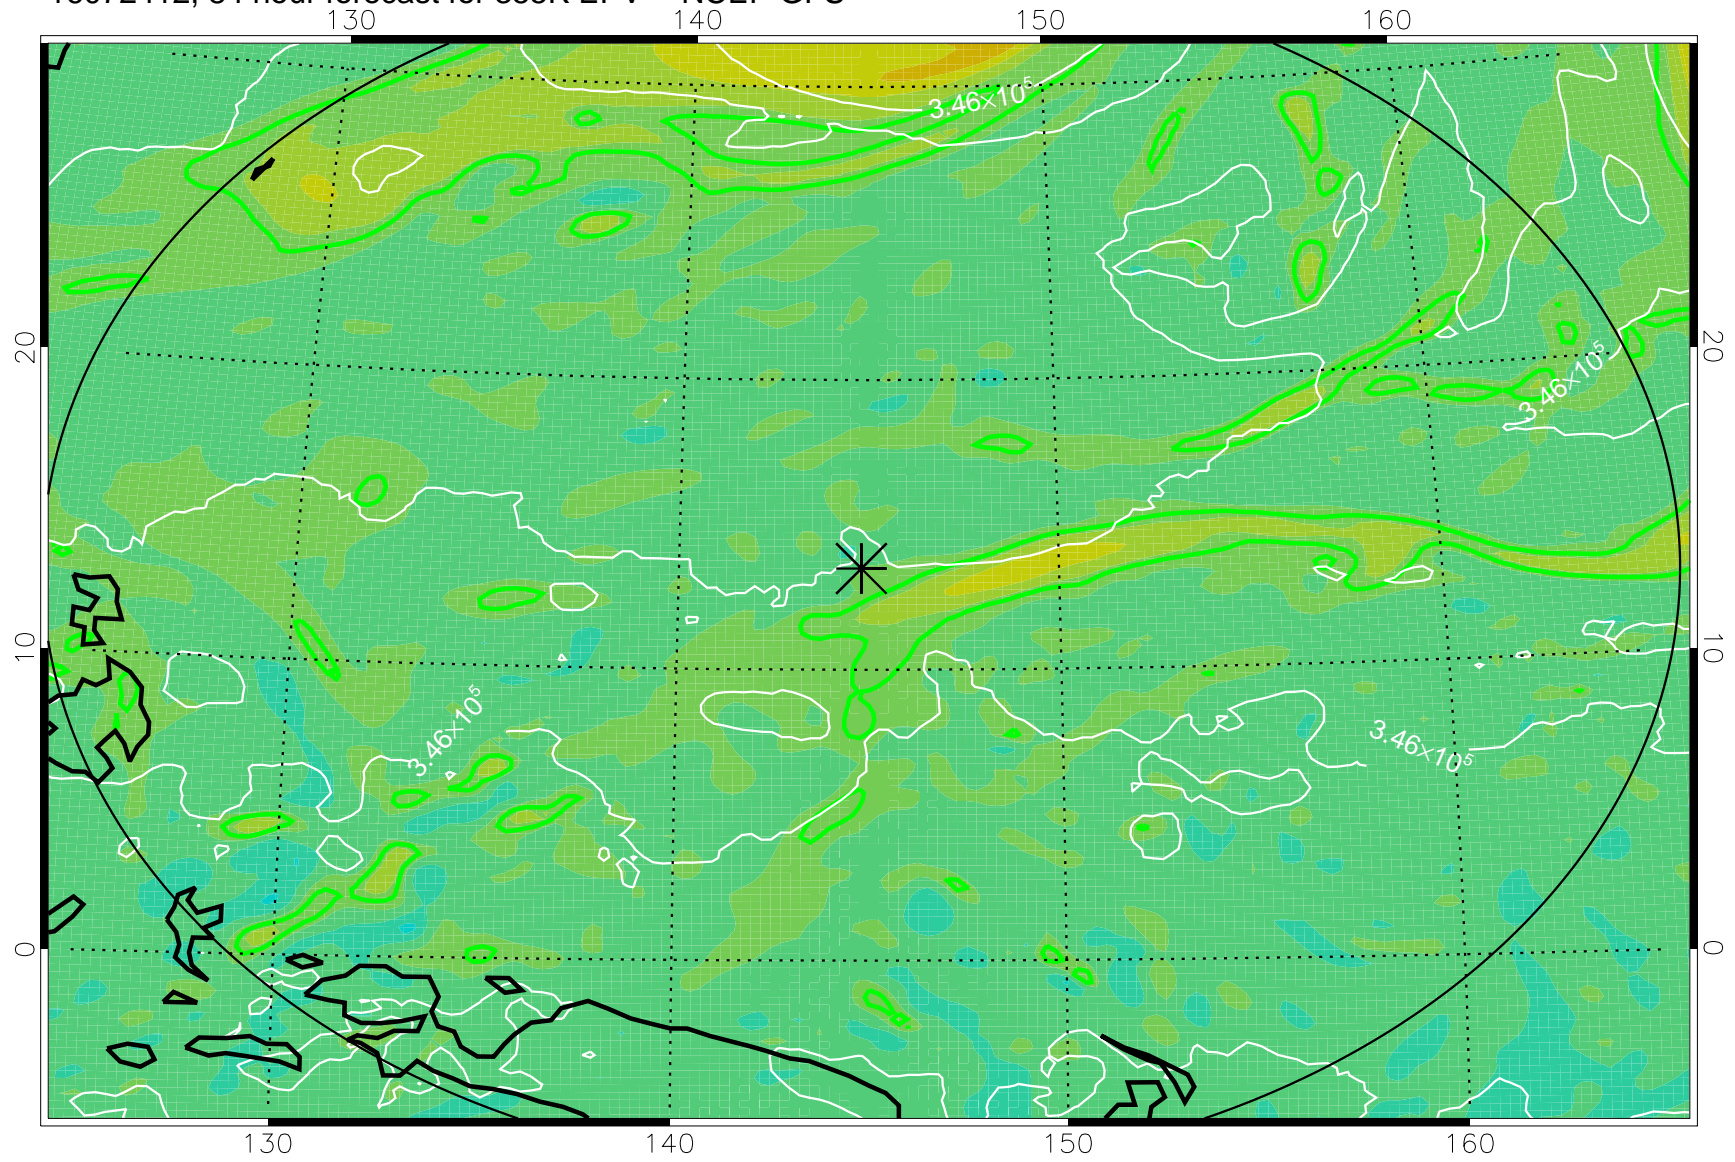

16072318, 66 hour forecast for 355K EPV -- NCEP GFS

355K Montgomery Streamfunction, white  
EPV Tropopause (2 PVU) Position  
Range ring of 2304 km

16072400, 72 hour forecast for 355K EPV -- NCEP GFS

355K Montgomery Streamfunction, white  
EPV Tropopause (2 PVU) Position  
Range ring of 2304 km

16072406, 78 hour forecast for 355K EPV -- NCEP GFS

355K Montgomery Streamfunction, white  
EPV Tropopause (2 PVU) Position  
Range ring of 2304 km

16072412, 84 hour forecast for 355K EPV -- NCEP GFS

355K Montgomery Streamfunction, white  
EPV Tropopause (2 PVU) Position  
Range ring of 2304 km

16072418, 90 hour forecast for 355K EPV -- NCEP GFS

355K Montgomery Streamfunction, white  
EPV Tropopause (2 PVU) Position  
Range ring of 2304 km

16072500, 96 hour forecast for 355K EPV -- NCEP GFS

355K Montgomery Streamfunction, white  
EPV Tropopause (2 PVU) Position  
Range ring of 2304 km

16072506, 102 hour forecast for 355K EPV -- NCEP GFS

355K Montgomery Streamfunction, white  
EPV Tropopause (2 PVU) Position  
Range ring of 2304 km

16072512, 108 hour forecast for 355K EPV -- NCEP GFS

355K Montgomery Streamfunction, white  
EPV Tropopause (2 PVU) Position  
Range ring of 2304 km