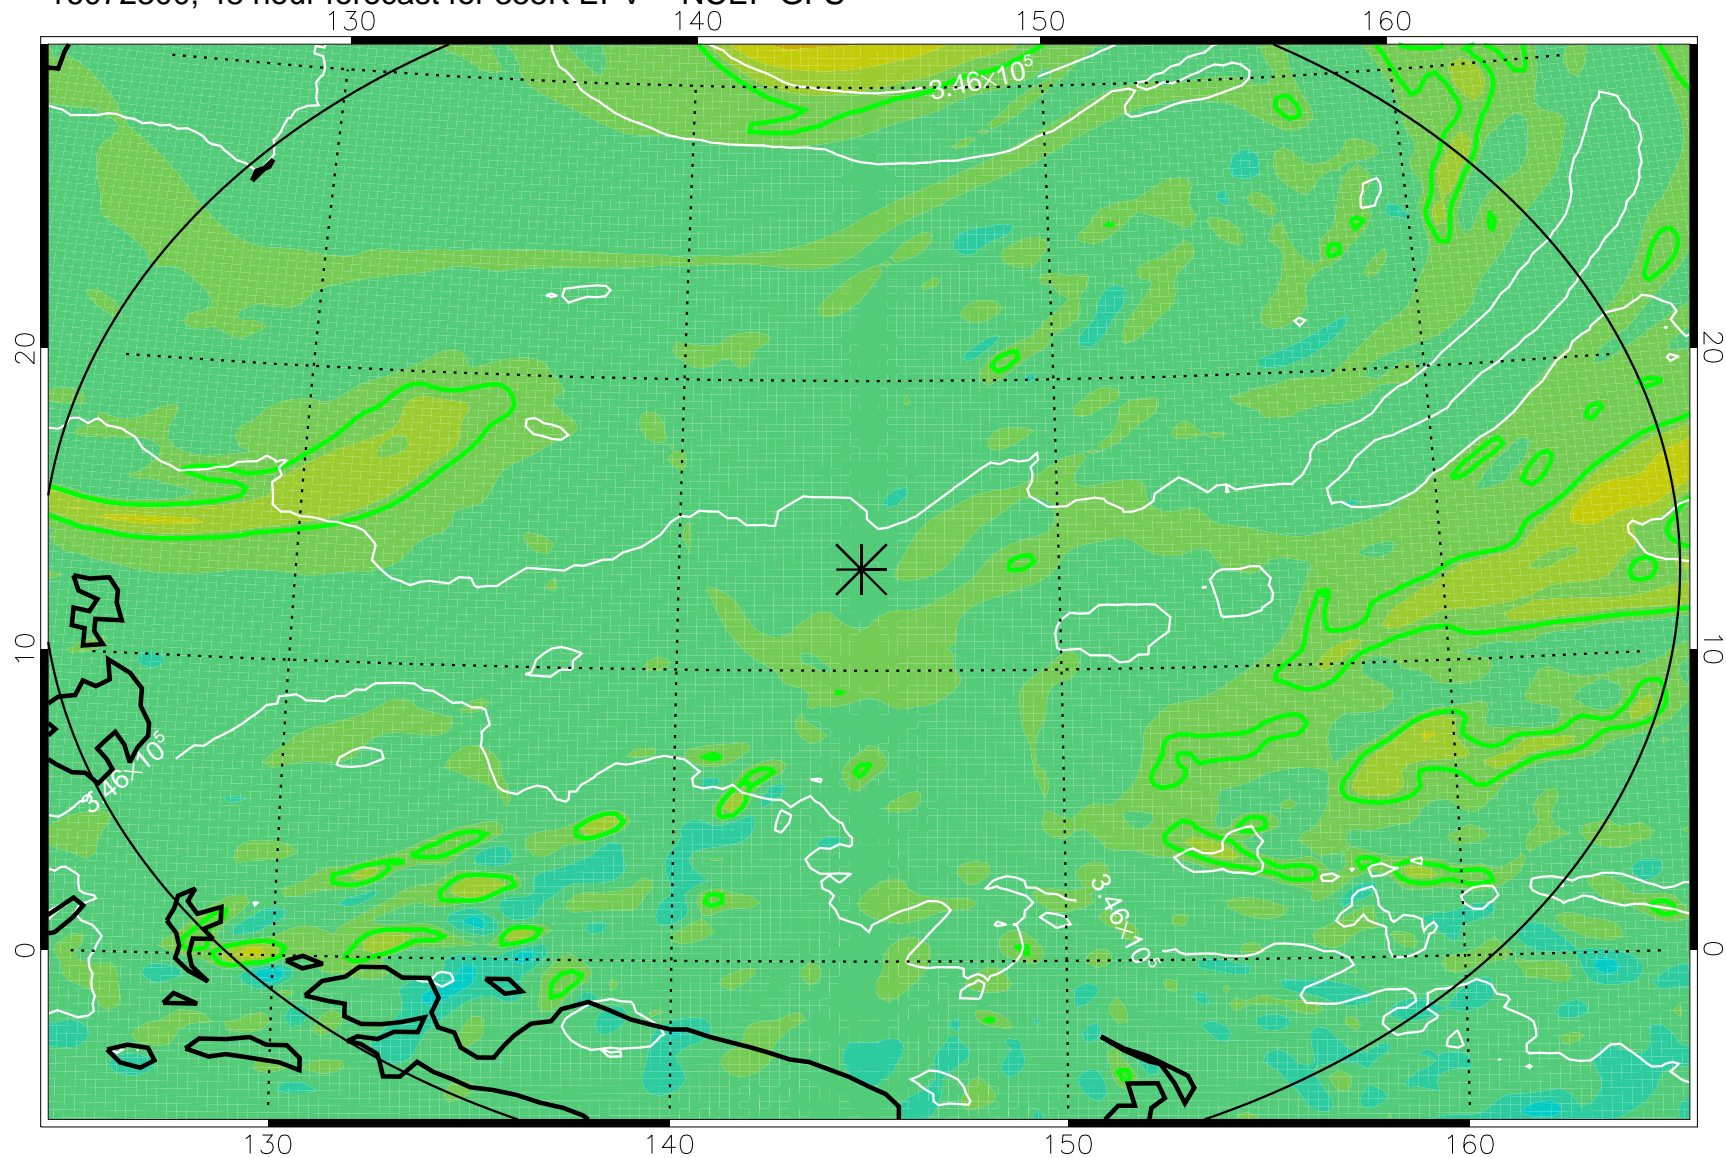

16072206, 30 hour forecast for 355K EPV -- NCEP GFS

355K Montgomery Streamfunction, white  
EPV Tropopause (2 PVU) Position  
Range ring of 2304 km

16072212, 36 hour forecast for 355K EPV -- NCEP GFS

355K Montgomery Streamfunction, white  
EPV Tropopause (2 PVU) Position  
Range ring of 2304 km

16072218, 42 hour forecast for 355K EPV -- NCEP GFS

355K Montgomery Streamfunction, white  
EPV Tropopause (2 PVU) Position  
Range ring of 2304 km

16072300, 48 hour forecast for 355K EPV -- NCEP GFS

355K Montgomery Streamfunction, white  
EPV Tropopause (2 PVU) Position  
Range ring of 2304 km

16072306, 54 hour forecast for 355K EPV -- NCEP GFS

355K Montgomery Streamfunction, white  
EPV Tropopause (2 PVU) Position  
Range ring of 2304 km

16072312, 60 hour forecast for 355K EPV -- NCEP GFS

355K Montgomery Streamfunction, white  
EPV Tropopause (2 PVU) Position  
Range ring of 2304 km

16072318, 66 hour forecast for 355K EPV -- NCEP GFS

355K Montgomery Streamfunction, white  
EPV Tropopause (2 PVU) Position  
Range ring of 2304 km

16072400, 72 hour forecast for 355K EPV -- NCEP GFS

355K Montgomery Streamfunction, white  
EPV Tropopause (2 PVU) Position  
Range ring of 2304 km