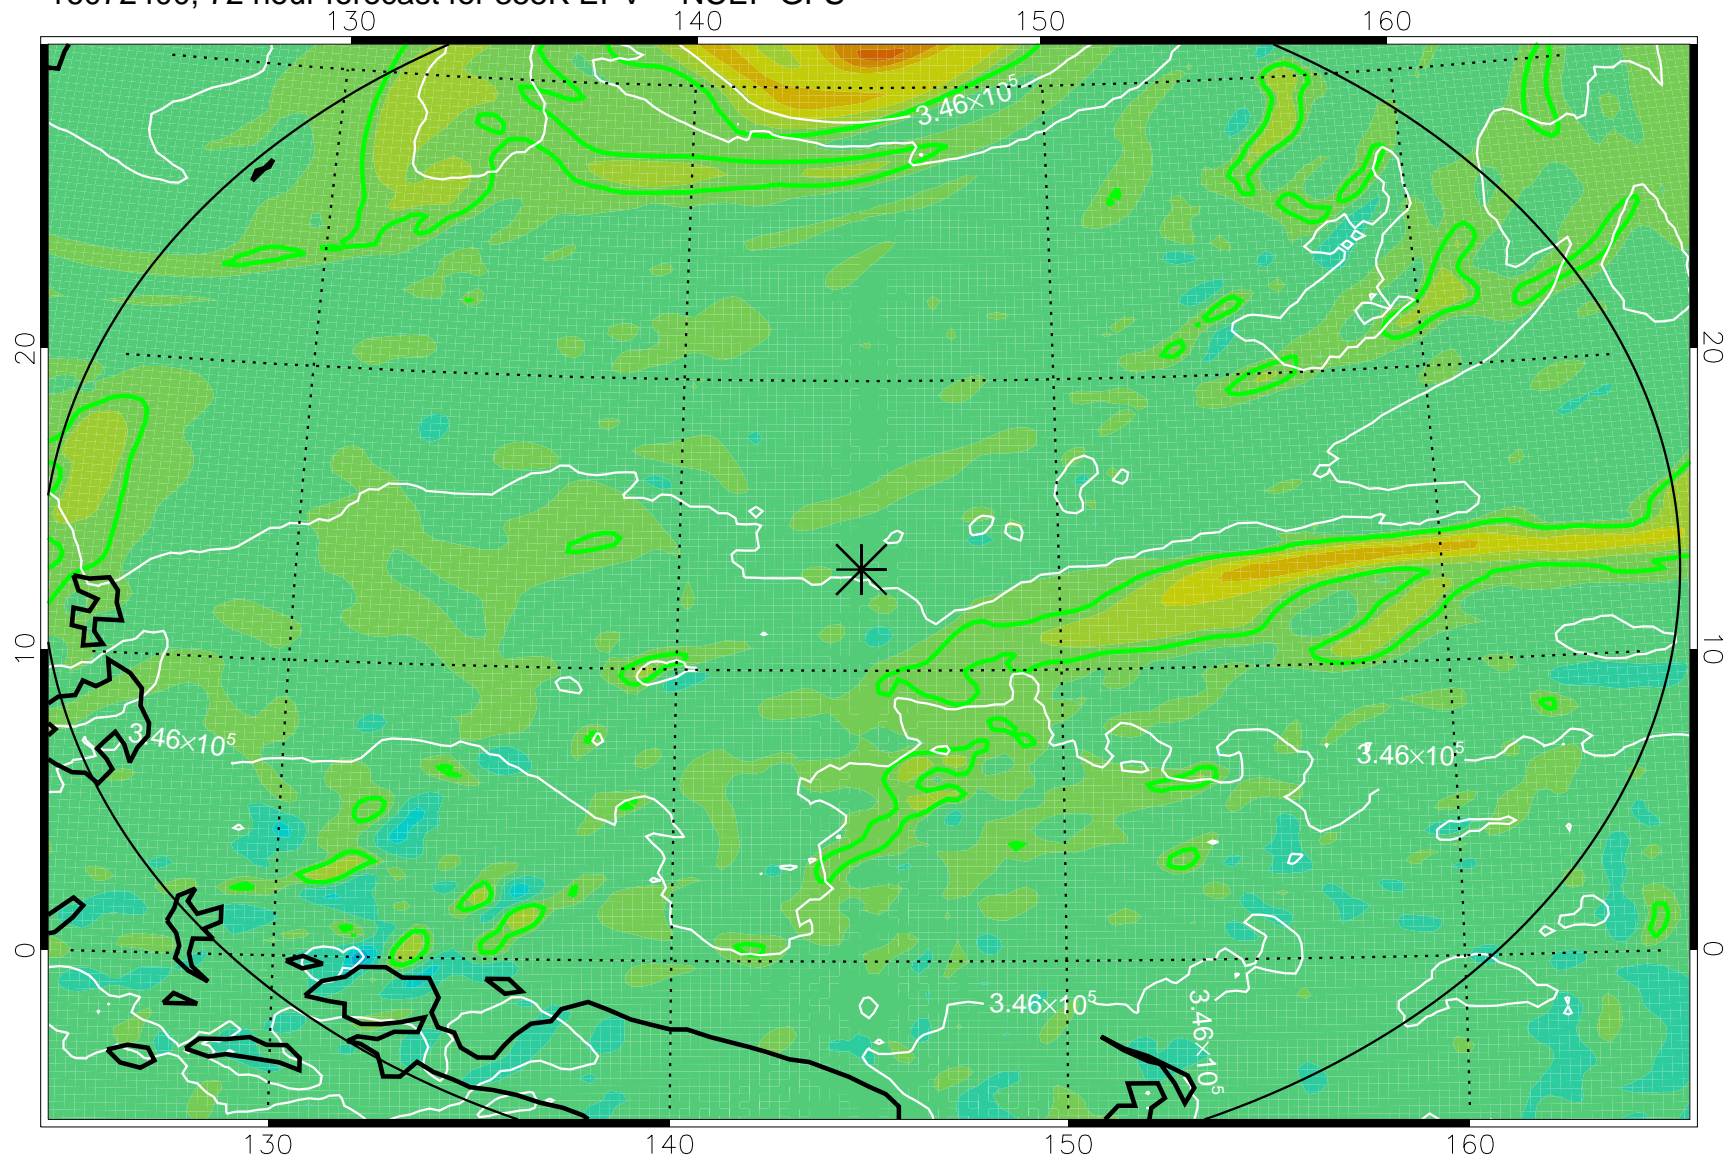

16072306, 54 hour forecast for 355K EPV -- NCEP GFS

355K Montgomery Streamfunction, white  
EPV Tropopause (2 PVU) Position  
Range ring of 2304 km

16072312, 60 hour forecast for 355K EPV -- NCEP GFS

355K Montgomery Streamfunction, white  
EPV Tropopause (2 PVU) Position  
Range ring of 2304 km

16072318, 66 hour forecast for 355K EPV -- NCEP GFS

355K Montgomery Streamfunction, white  
EPV Tropopause (2 PVU) Position  
Range ring of 2304 km

16072400, 72 hour forecast for 355K EPV -- NCEP GFS

355K Montgomery Streamfunction, white  
EPV Tropopause (2 PVU) Position  
Range ring of 2304 km

16072406, 78 hour forecast for 355K EPV -- NCEP GFS

355K Montgomery Streamfunction, white  
EPV Tropopause (2 PVU) Position  
Range ring of 2304 km

16072412, 84 hour forecast for 355K EPV -- NCEP GFS

355K Montgomery Streamfunction, white  
EPV Tropopause (2 PVU) Position  
Range ring of 2304 km

16072418, 90 hour forecast for 355K EPV -- NCEP GFS

355K Montgomery Streamfunction, white  
EPV Tropopause (2 PVU) Position  
Range ring of 2304 km

16072500, 96 hour forecast for 355K EPV -- NCEP GFS

355K Montgomery Streamfunction, white  
EPV Tropopause (2 PVU) Position  
Range ring of 2304 km