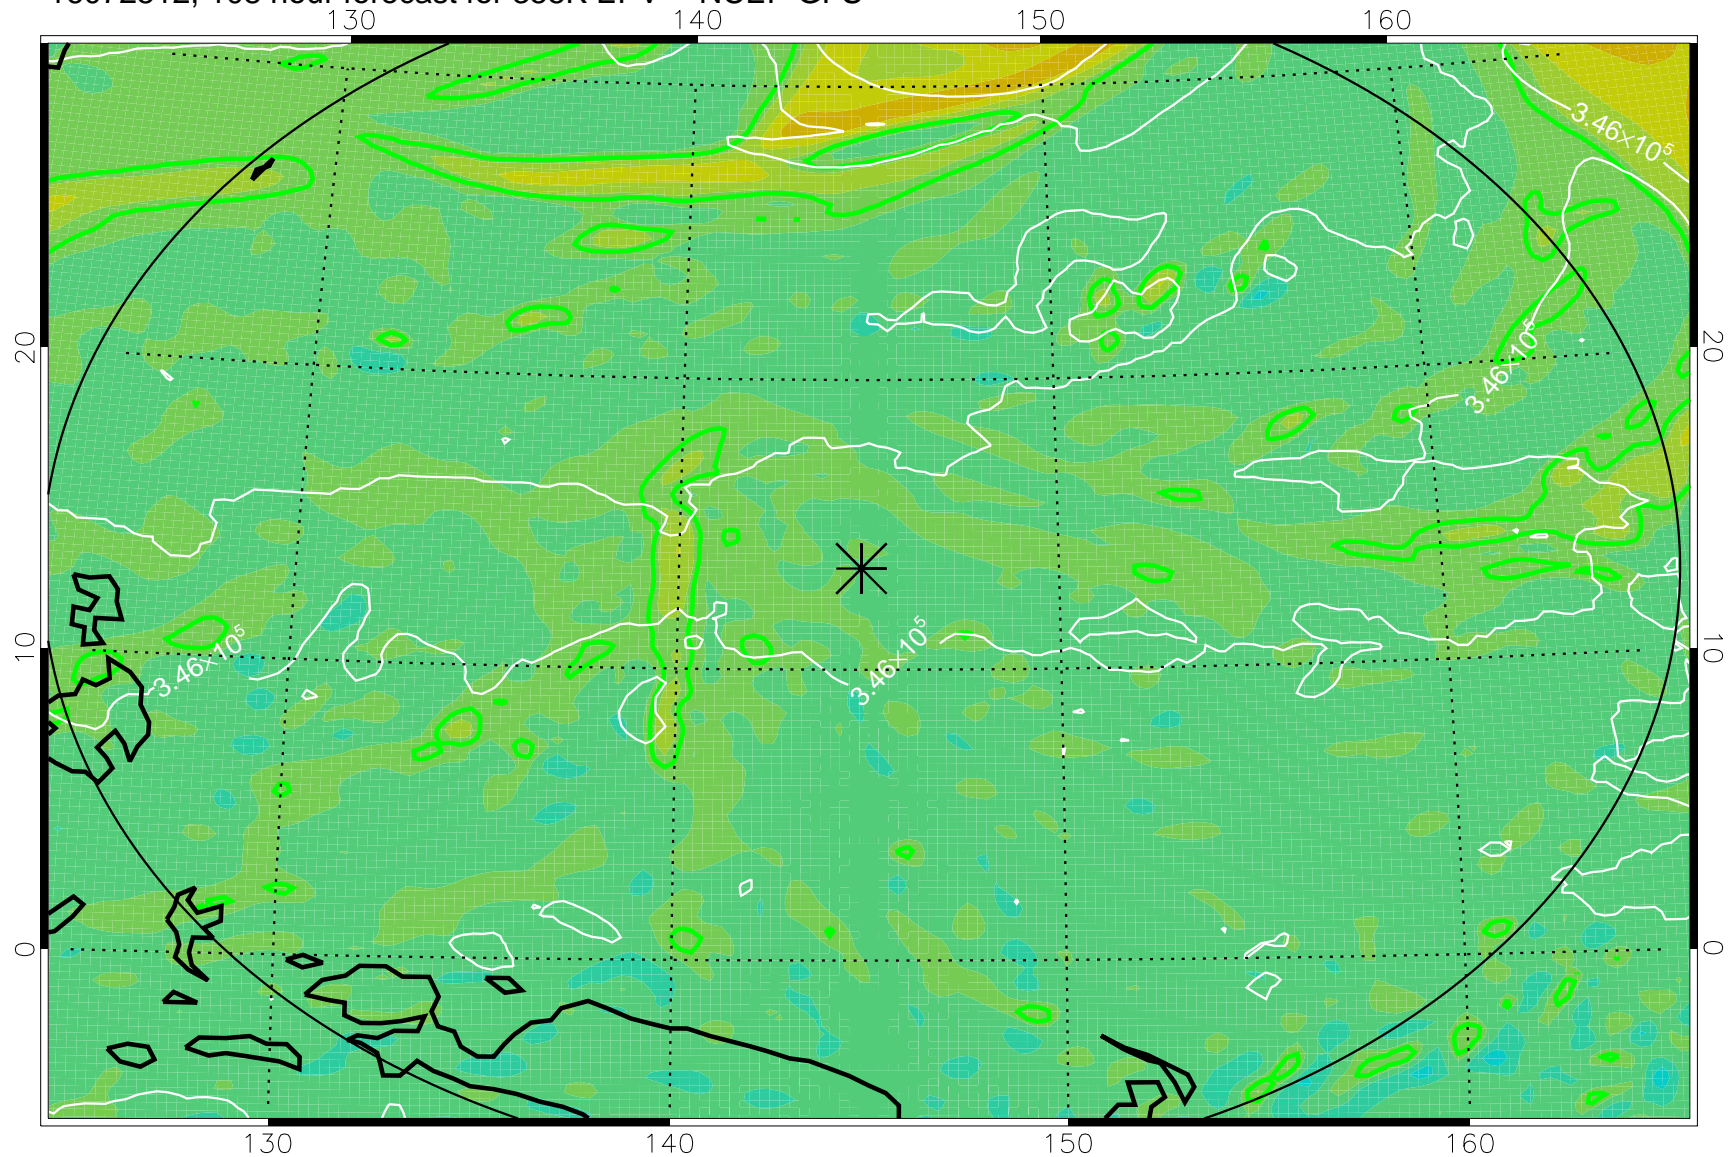

16072406, 78 hour forecast for 355K EPV -- NCEP GFS

355K Montgomery Streamfunction, white  
EPV Tropopause (2 PVU) Position  
Range ring of 2304 km

16072412, 84 hour forecast for 355K EPV -- NCEP GFS

355K Montgomery Streamfunction, white  
EPV Tropopause (2 PVU) Position  
Range ring of 2304 km

16072418, 90 hour forecast for 355K EPV -- NCEP GFS

355K Montgomery Streamfunction, white  
EPV Tropopause (2 PVU) Position  
Range ring of 2304 km

16072500, 96 hour forecast for 355K EPV -- NCEP GFS

355K Montgomery Streamfunction, white  
EPV Tropopause (2 PVU) Position  
Range ring of 2304 km

16072506, 102 hour forecast for 355K EPV -- NCEP GFS

355K Montgomery Streamfunction, white  
EPV Tropopause (2 PVU) Position  
Range ring of 2304 km

16072512, 108 hour forecast for 355K EPV -- NCEP GFS

355K Montgomery Streamfunction, white  
EPV Tropopause (2 PVU) Position  
Range ring of 2304 km

16072518, 114 hour forecast for 355K EPV -- NCEP GFS

355K Montgomery Streamfunction, white  
EPV Tropopause (2 PVU) Position  
Range ring of 2304 km

16072600, 120 hour forecast for 355K EPV -- NCEP GFS

355K Montgomery Streamfunction, white  
EPV Tropopause (2 PVU) Position  
Range ring of 2304 km