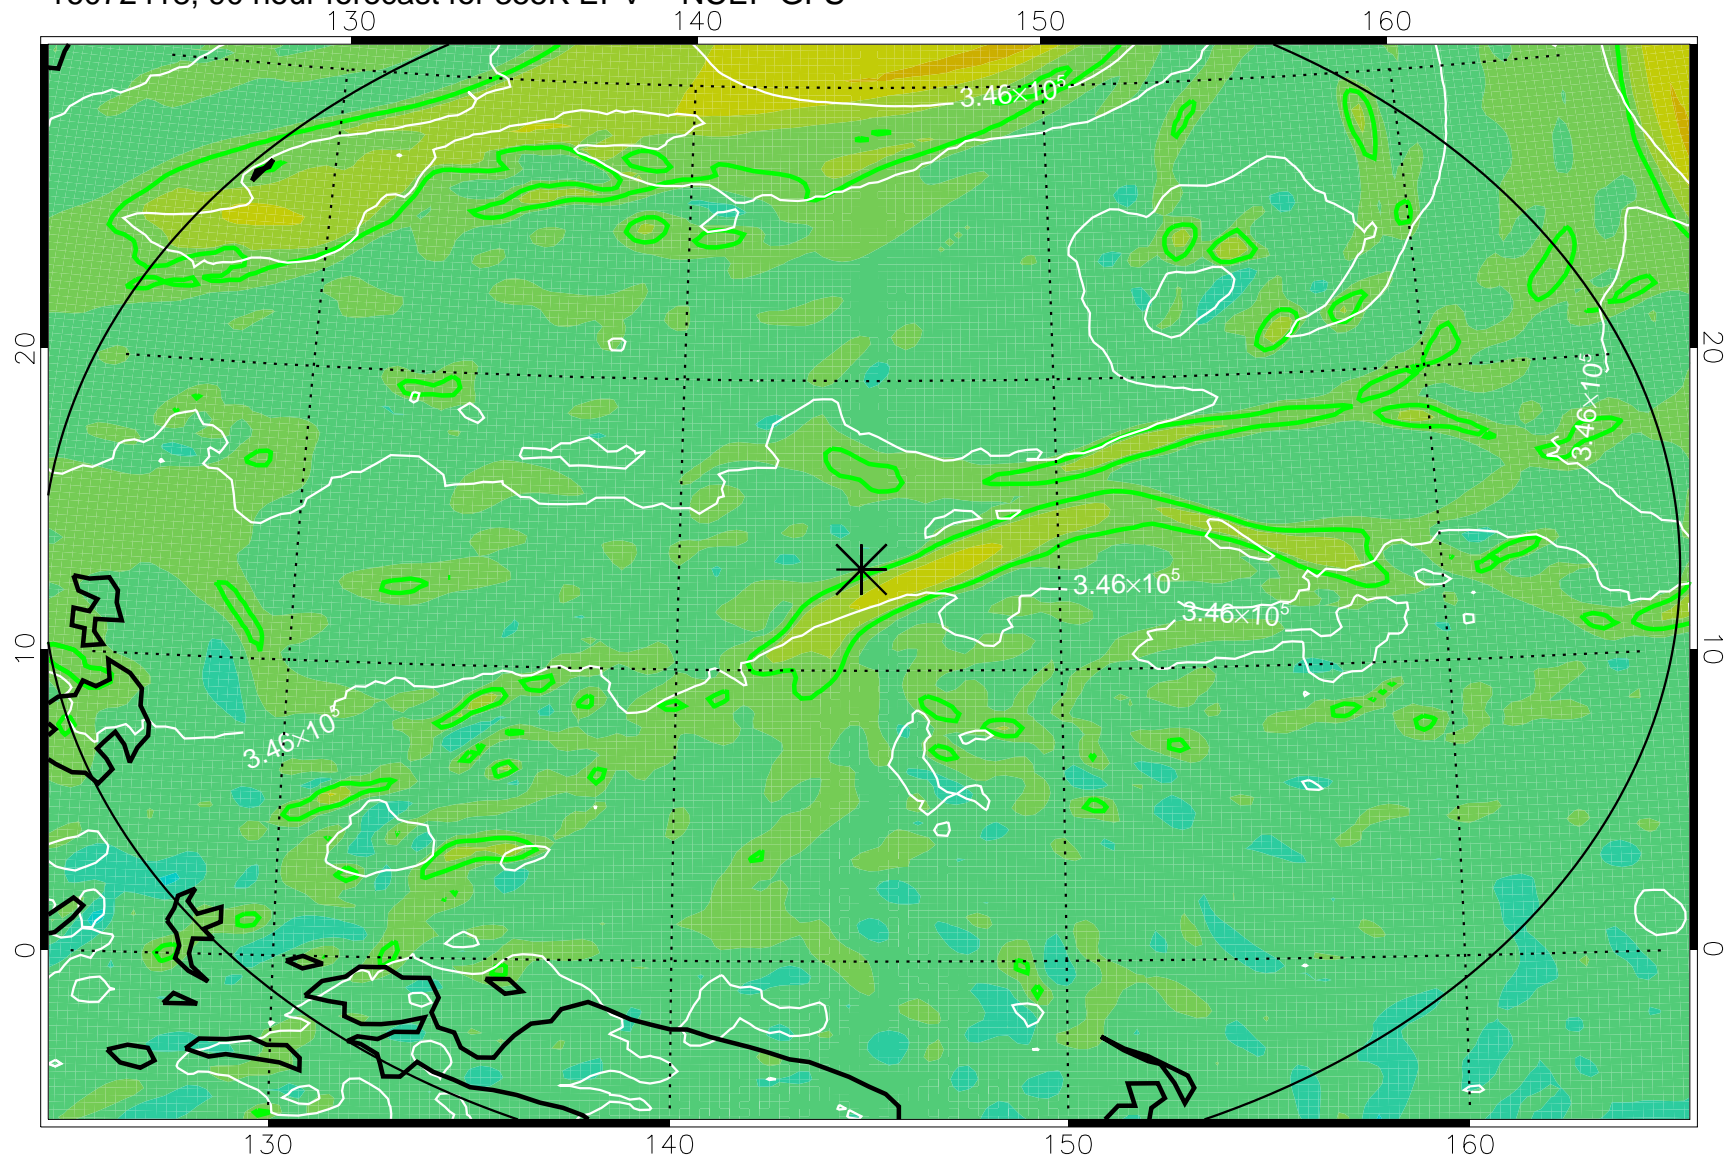

16072406, 78 hour forecast for 355K EPV -- NCEP GFS

355K Montgomery Streamfunction, white  
EPV Tropopause (2 PVU) Position  
Range ring of 2304 km

16072412, 84 hour forecast for 355K EPV -- NCEP GFS

355K Montgomery Streamfunction, white  
EPV Tropopause (2 PVU) Position  
Range ring of 2304 km

16072418, 90 hour forecast for 355K EPV -- NCEP GFS

355K Montgomery Streamfunction, white  
EPV Tropopause (2 PVU) Position  
Range ring of 2304 km

16072500, 96 hour forecast for 355K EPV -- NCEP GFS

355K Montgomery Streamfunction, white  
EPV Tropopause (2 PVU) Position  
Range ring of 2304 km

16072506, 102 hour forecast for 355K EPV -- NCEP GFS

355K Montgomery Streamfunction, white  
EPV Tropopause (2 PVU) Position  
Range ring of 2304 km

16072512, 108 hour forecast for 355K EPV -- NCEP GFS

355K Montgomery Streamfunction, white  
EPV Tropopause (2 PVU) Position  
Range ring of 2304 km

16072518, 114 hour forecast for 355K EPV -- NCEP GFS

355K Montgomery Streamfunction, white  
EPV Tropopause (2 PVU) Position  
Range ring of 2304 km

16072600, 120 hour forecast for 355K EPV -- NCEP GFS

355K Montgomery Streamfunction, white  
EPV Tropopause (2 PVU) Position  
Range ring of 2304 km