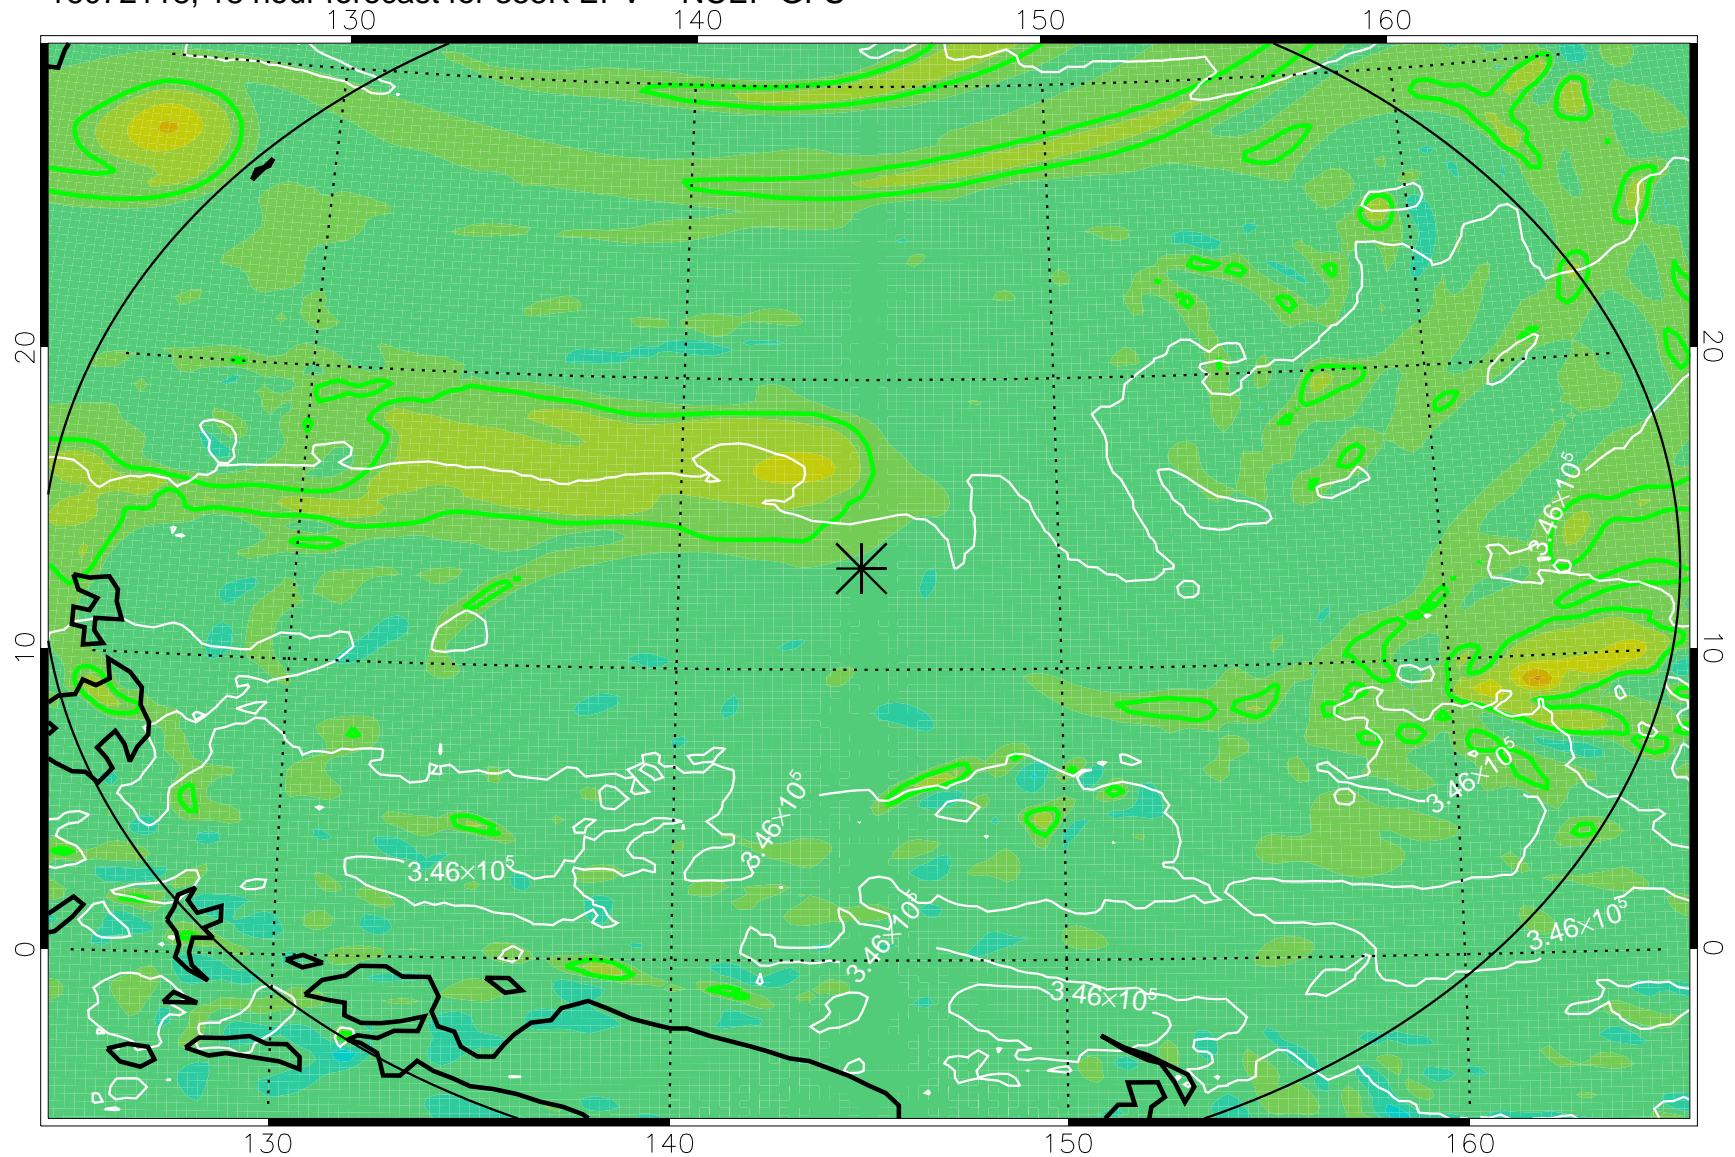

16072106, 6 hour forecast for 355K EPV -- NCEP GFS

355K Montgomery Streamfunction, white  
EPV Tropopause (2 PVU) Position  
Range ring of 2304 km

16072112, 12 hour forecast for 355K EPV -- NCEP GFS

355K Montgomery Streamfunction, white  
EPV Tropopause (2 PVU) Position  
Range ring of 2304 km

16072118, 18 hour forecast for 355K EPV -- NCEP GFS

355K Montgomery Streamfunction, white  
EPV Tropopause (2 PVU) Position  
Range ring of 2304 km

16072200, 24 hour forecast for 355K EPV -- NCEP GFS

355K Montgomery Streamfunction, white  
EPV Tropopause (2 PVU) Position  
Range ring of 2304 km

16072206, 30 hour forecast for 355K EPV -- NCEP GFS

355K Montgomery Streamfunction, white  
EPV Tropopause (2 PVU) Position  
Range ring of 2304 km

16072212, 36 hour forecast for 355K EPV -- NCEP GFS

355K Montgomery Streamfunction, white  
EPV Tropopause (2 PVU) Position  
Range ring of 2304 km

16072218, 42 hour forecast for 355K EPV -- NCEP GFS

355K Montgomery Streamfunction, white  
EPV Tropopause (2 PVU) Position  
Range ring of 2304 km

16072300, 48 hour forecast for 355K EPV -- NCEP GFS

355K Montgomery Streamfunction, white  
EPV Tropopause (2 PVU) Position  
Range ring of 2304 km