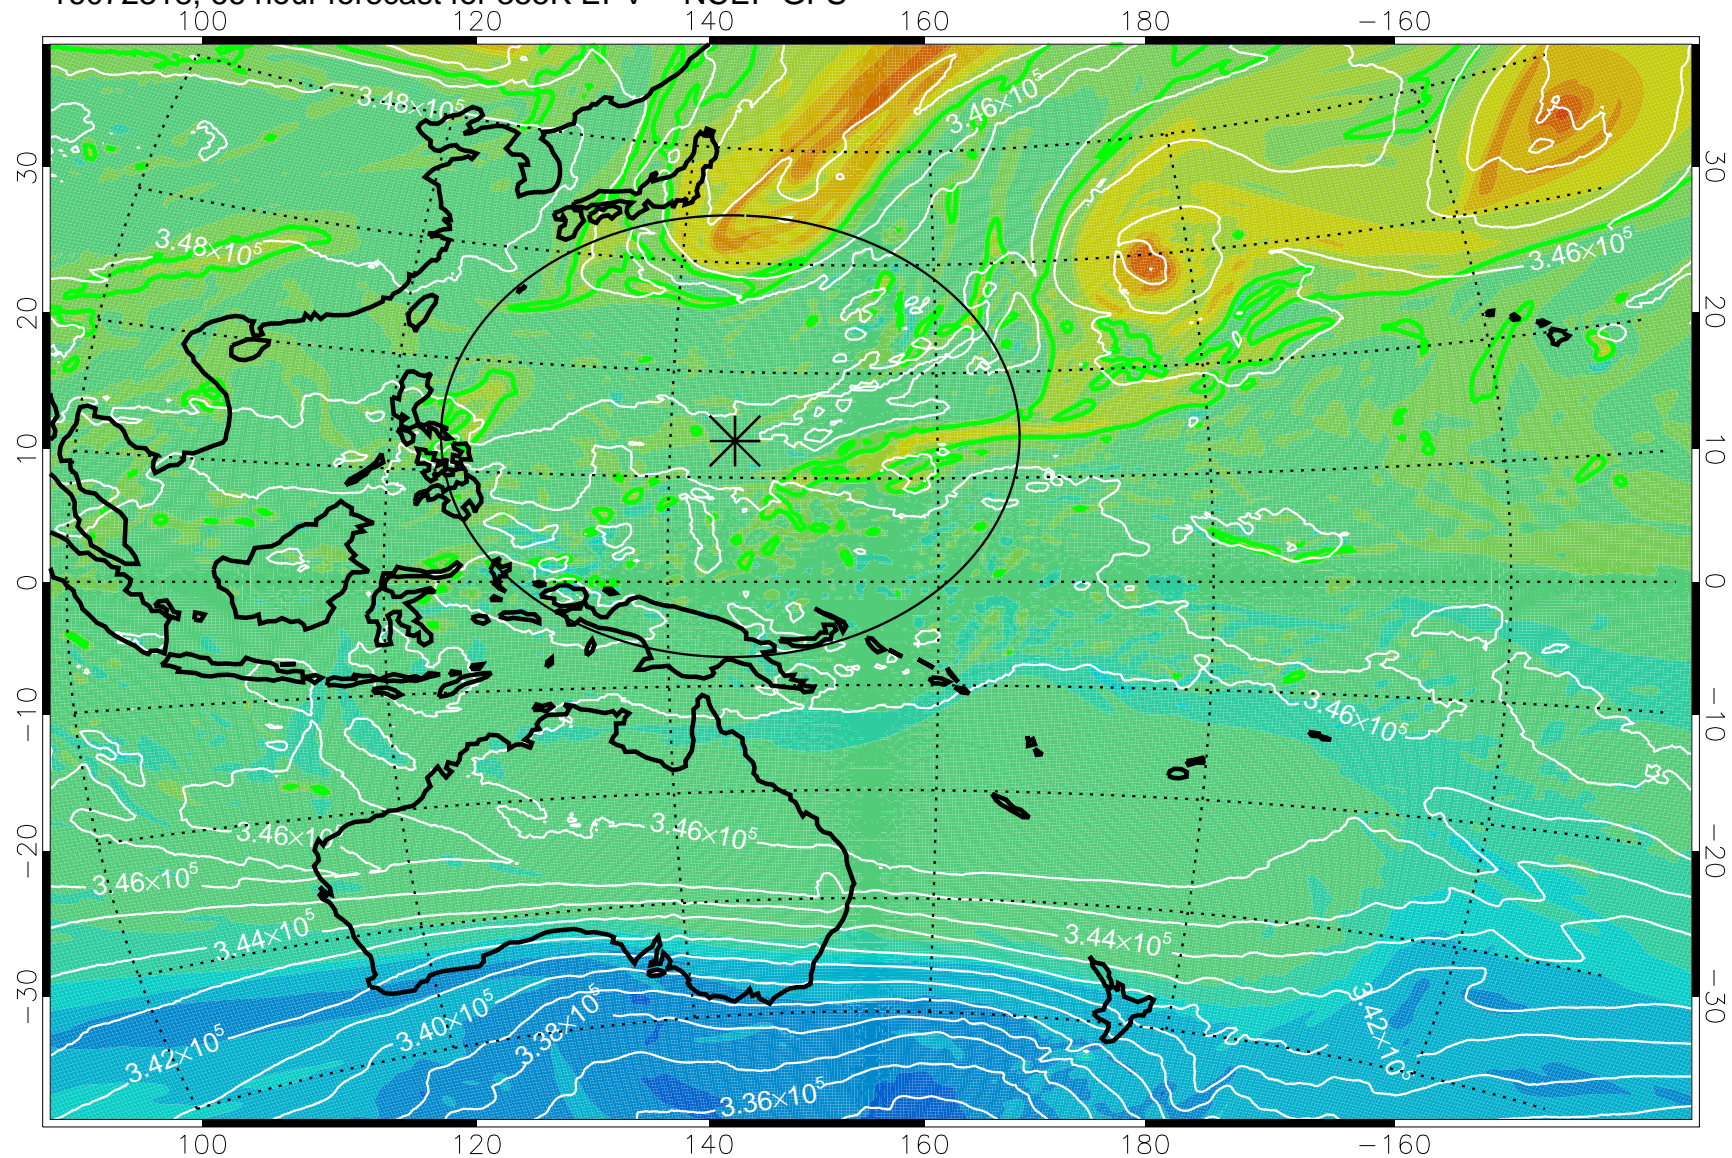

16072218, 42 hour forecast for 355K EPV -- NCEP GFS

355K Montgomery Streamfunction, white  
EPV Tropopause (2 PVU) Position  
Range ring of 2304 km

16072300, 48 hour forecast for 355K EPV -- NCEP GFS

355K Montgomery Streamfunction, white  
EPV Tropopause (2 PVU) Position  
Range ring of 2304 km

16072306, 54 hour forecast for 355K EPV -- NCEP GFS

355K Montgomery Streamfunction, white  
EPV Tropopause (2 PVU) Position  
Range ring of 2304 km

16072312, 60 hour forecast for 355K EPV -- NCEP GFS

355K Montgomery Streamfunction, white  
EPV Tropopause (2 PVU) Position  
Range ring of 2304 km

16072318, 66 hour forecast for 355K EPV -- NCEP GFS

355K Montgomery Streamfunction, white  
EPV Tropopause (2 PVU) Position  
Range ring of 2304 km

16072400, 72 hour forecast for 355K EPV -- NCEP GFS

355K Montgomery Streamfunction, white  
EPV Tropopause (2 PVU) Position  
Range ring of 2304 km

16072406, 78 hour forecast for 355K EPV -- NCEP GFS

355K Montgomery Streamfunction, white  
EPV Tropopause (2 PVU) Position  
Range ring of 2304 km

16072412, 84 hour forecast for 355K EPV -- NCEP GFS

355K Montgomery Streamfunction, white  
EPV Tropopause (2 PVU) Position  
Range ring of 2304 km