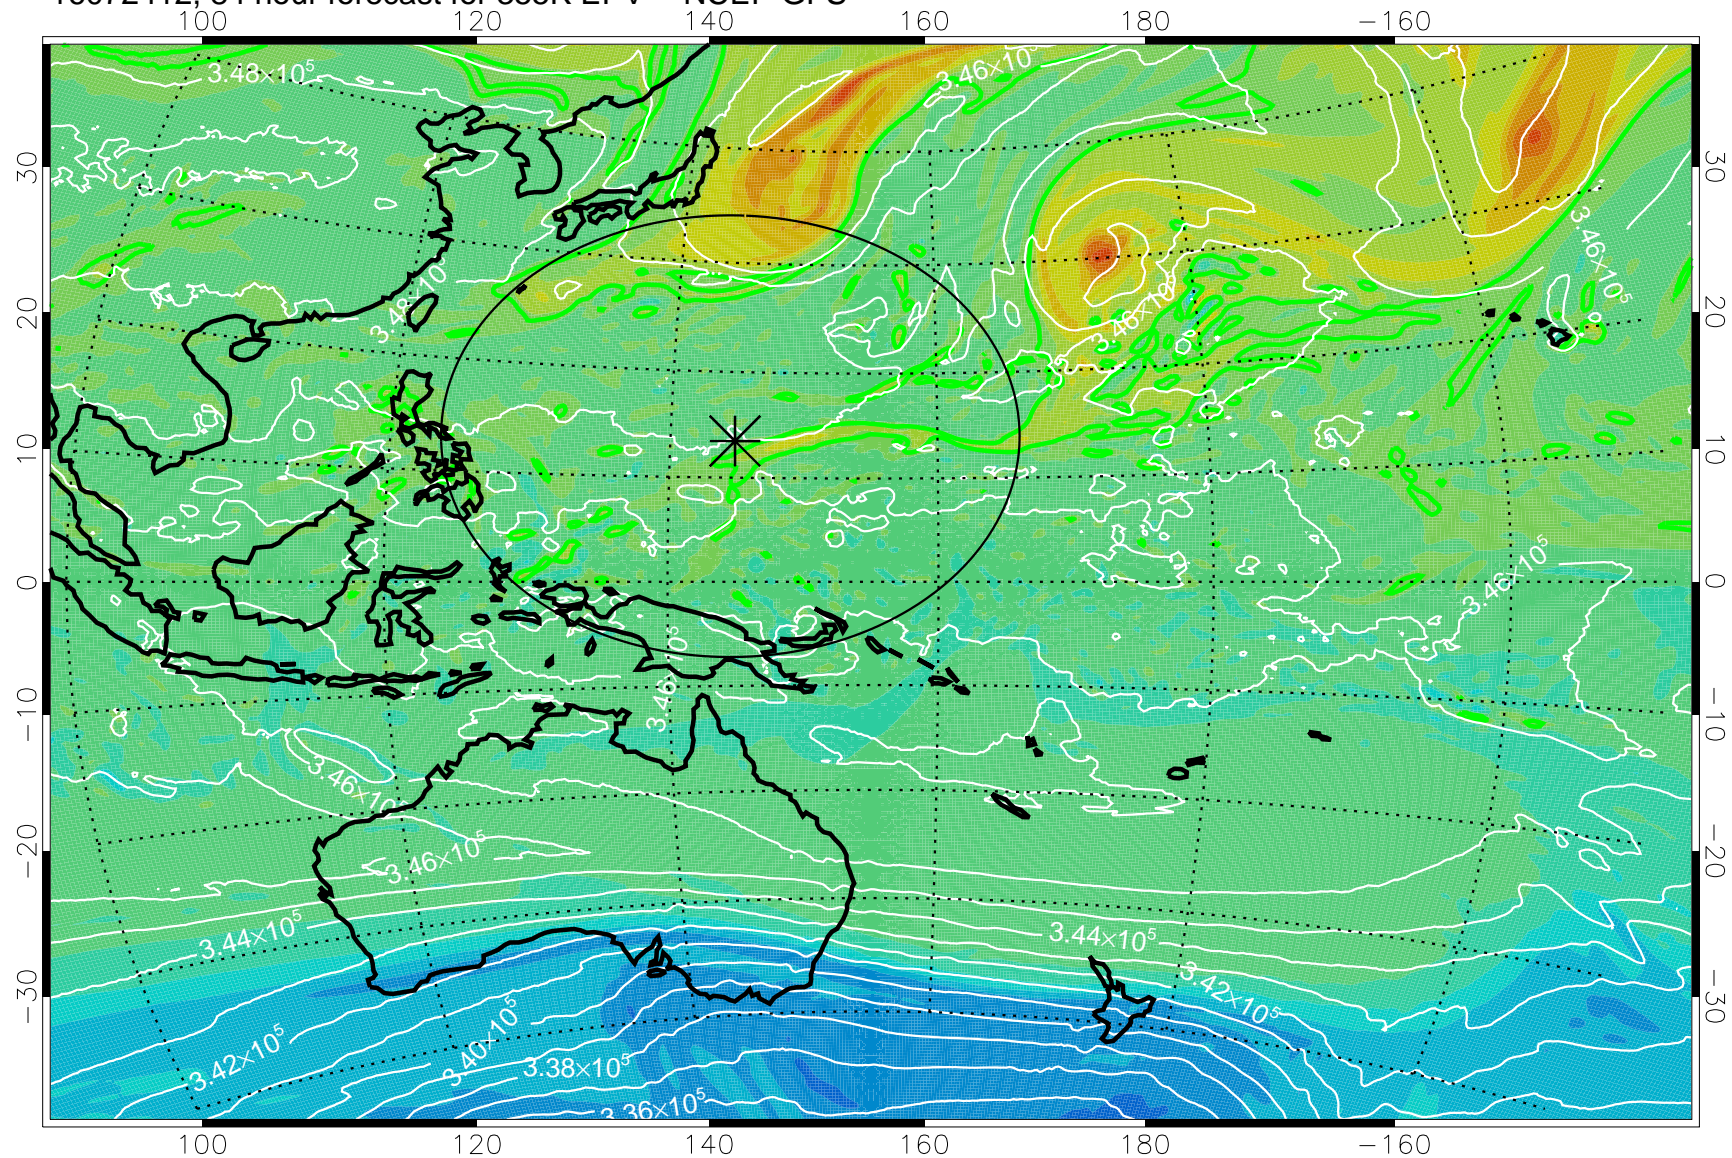

16072306, 54 hour forecast for 355K EPV -- NCEP GFS

355K Montgomery Streamfunction, white  
EPV Tropopause (2 PVU) Position  
Range ring of 2304 km

16072312, 60 hour forecast for 355K EPV -- NCEP GFS

355K Montgomery Streamfunction, white  
EPV Tropopause (2 PVU) Position  
Range ring of 2304 km

16072318, 66 hour forecast for 355K EPV -- NCEP GFS

355K Montgomery Streamfunction, white  
EPV Tropopause (2 PVU) Position  
Range ring of 2304 km

16072400, 72 hour forecast for 355K EPV -- NCEP GFS

355K Montgomery Streamfunction, white  
EPV Tropopause (2 PVU) Position  
Range ring of 2304 km

16072406, 78 hour forecast for 355K EPV -- NCEP GFS

355K Montgomery Streamfunction, white  
EPV Tropopause (2 PVU) Position  
Range ring of 2304 km

16072412, 84 hour forecast for 355K EPV -- NCEP GFS

355K Montgomery Streamfunction, white  
EPV Tropopause (2 PVU) Position  
Range ring of 2304 km

16072418, 90 hour forecast for 355K EPV -- NCEP GFS

355K Montgomery Streamfunction, white  
EPV Tropopause (2 PVU) Position  
Range ring of 2304 km

16072500, 96 hour forecast for 355K EPV -- NCEP GFS

355K Montgomery Streamfunction, white  
EPV Tropopause (2 PVU) Position  
Range ring of 2304 km