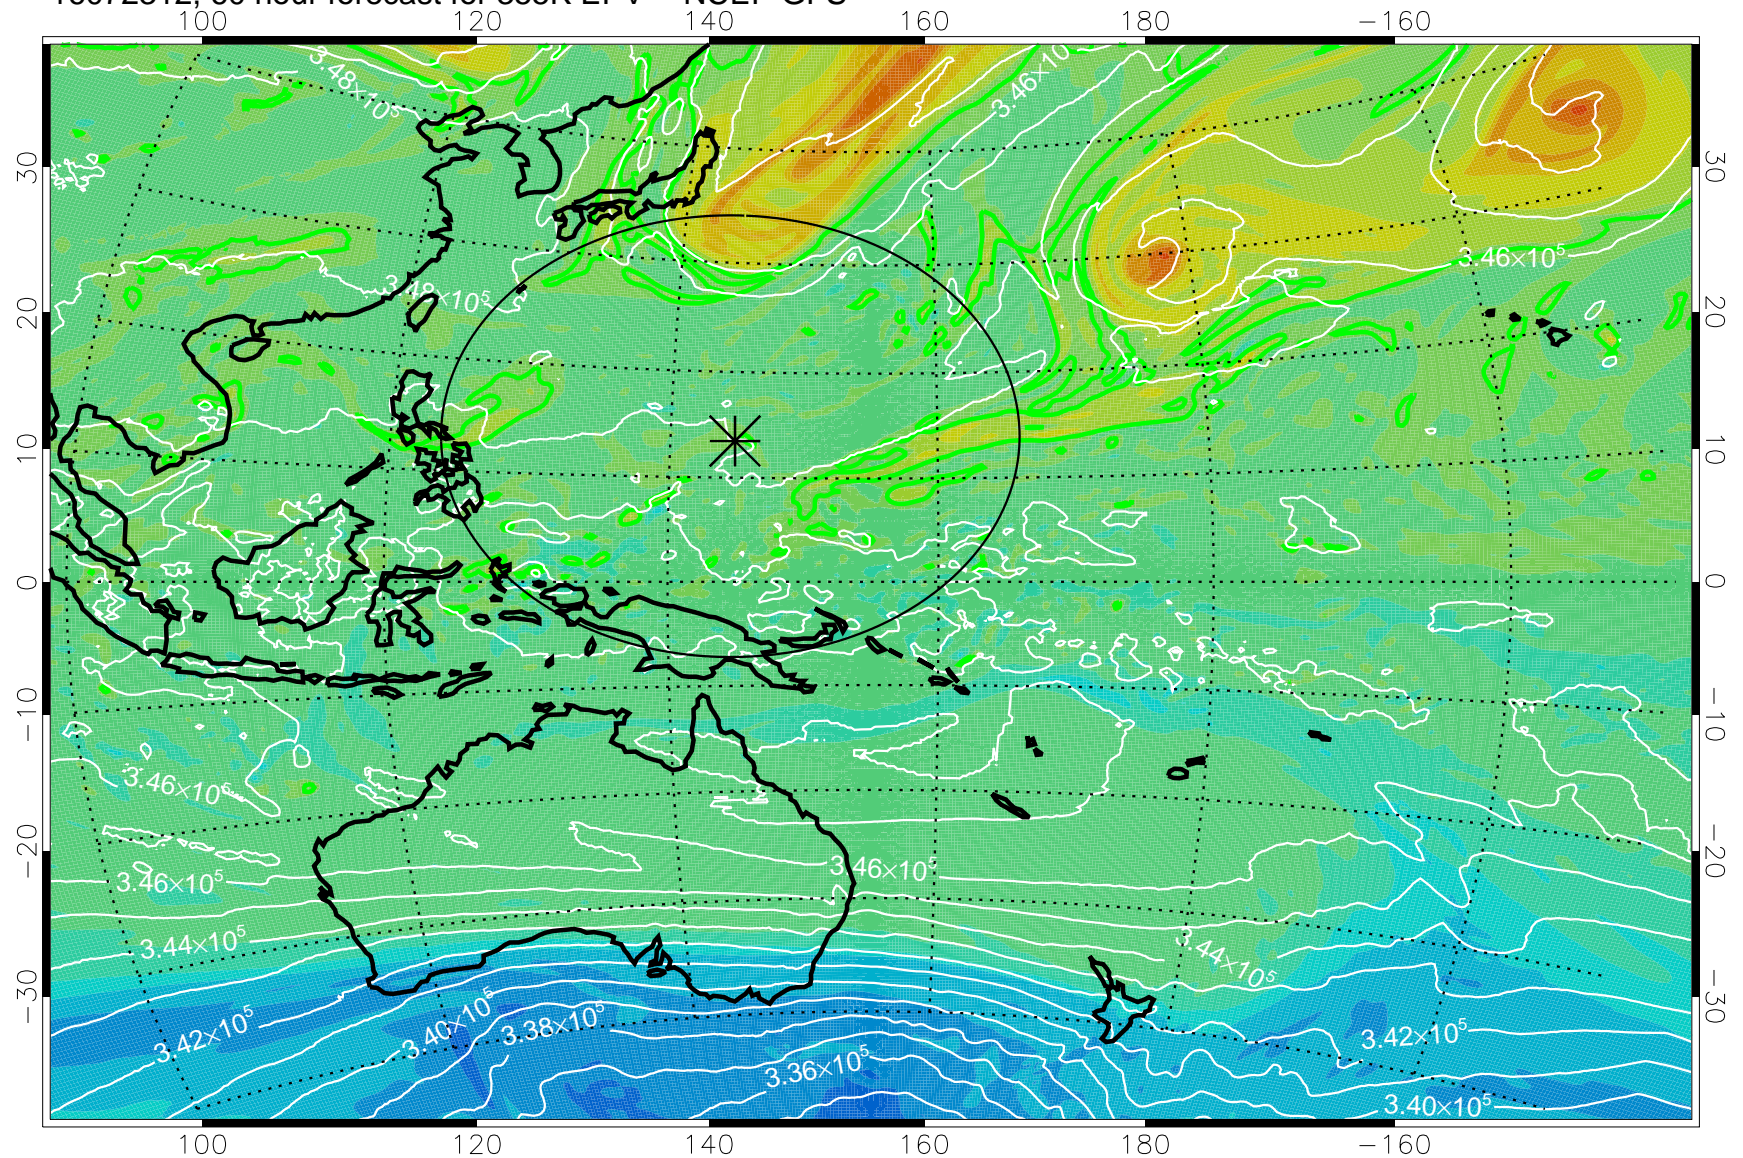

16072206, 30 hour forecast for 355K EPV -- NCEP GFS

355K Montgomery Streamfunction, white  
EPV Tropopause (2 PVU) Position  
Range ring of 2304 km

16072212, 36 hour forecast for 355K EPV -- NCEP GFS

355K Montgomery Streamfunction, white  
EPV Tropopause (2 PVU) Position  
Range ring of 2304 km

16072218, 42 hour forecast for 355K EPV -- NCEP GFS

355K Montgomery Streamfunction, white  
EPV Tropopause (2 PVU) Position  
Range ring of 2304 km

16072300, 48 hour forecast for 355K EPV -- NCEP GFS

355K Montgomery Streamfunction, white  
EPV Tropopause (2 PVU) Position  
Range ring of 2304 km

16072306, 54 hour forecast for 355K EPV -- NCEP GFS

355K Montgomery Streamfunction, white  
EPV Tropopause (2 PVU) Position  
Range ring of 2304 km

16072312, 60 hour forecast for 355K EPV -- NCEP GFS

355K Montgomery Streamfunction, white  
EPV Tropopause (2 PVU) Position  
Range ring of 2304 km

16072318, 66 hour forecast for 355K EPV -- NCEP GFS

355K Montgomery Streamfunction, white  
EPV Tropopause (2 PVU) Position  
Range ring of 2304 km

16072400, 72 hour forecast for 355K EPV -- NCEP GFS

355K Montgomery Streamfunction, white  
EPV Tropopause (2 PVU) Position  
Range ring of 2304 km