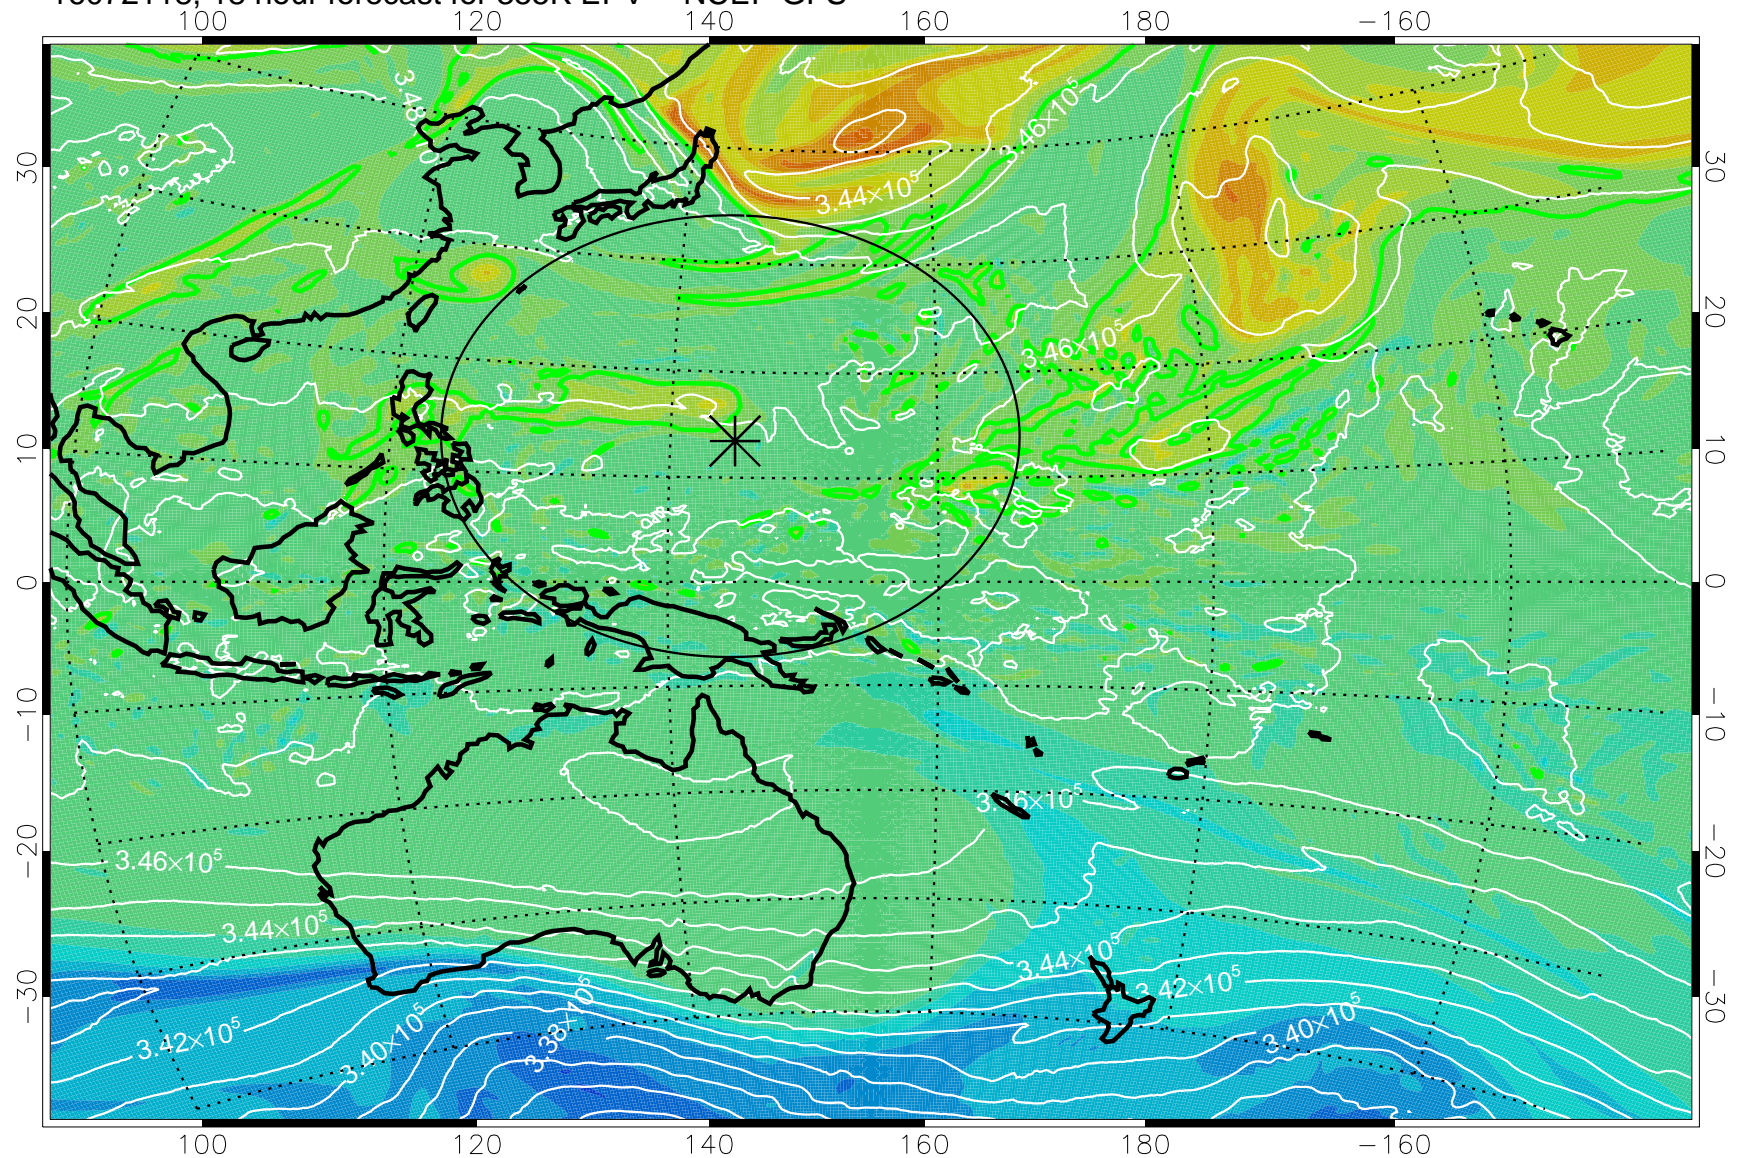

16072106, 6 hour forecast for 355K EPV -- NCEP GFS

355K Montgomery Streamfunction, white  
EPV Tropopause (2 PVU) Position  
Range ring of 2304 km

16072112, 12 hour forecast for 355K EPV -- NCEP GFS

355K Montgomery Streamfunction, white  
EPV Tropopause (2 PVU) Position  
Range ring of 2304 km

16072118, 18 hour forecast for 355K EPV -- NCEP GFS

355K Montgomery Streamfunction, white  
EPV Tropopause (2 PVU) Position  
Range ring of 2304 km

16072200, 24 hour forecast for 355K EPV -- NCEP GFS

355K Montgomery Streamfunction, white  
EPV Tropopause (2 PVU) Position  
Range ring of 2304 km

16072206, 30 hour forecast for 355K EPV -- NCEP GFS

355K Montgomery Streamfunction, white  
EPV Tropopause (2 PVU) Position  
Range ring of 2304 km

16072212, 36 hour forecast for 355K EPV -- NCEP GFS

355K Montgomery Streamfunction, white  
EPV Tropopause (2 PVU) Position  
Range ring of 2304 km

16072218, 42 hour forecast for 355K EPV -- NCEP GFS

355K Montgomery Streamfunction, white  
EPV Tropopause (2 PVU) Position  
Range ring of 2304 km

16072300, 48 hour forecast for 355K EPV -- NCEP GFS

355K Montgomery Streamfunction, white  
EPV Tropopause (2 PVU) Position  
Range ring of 2304 km