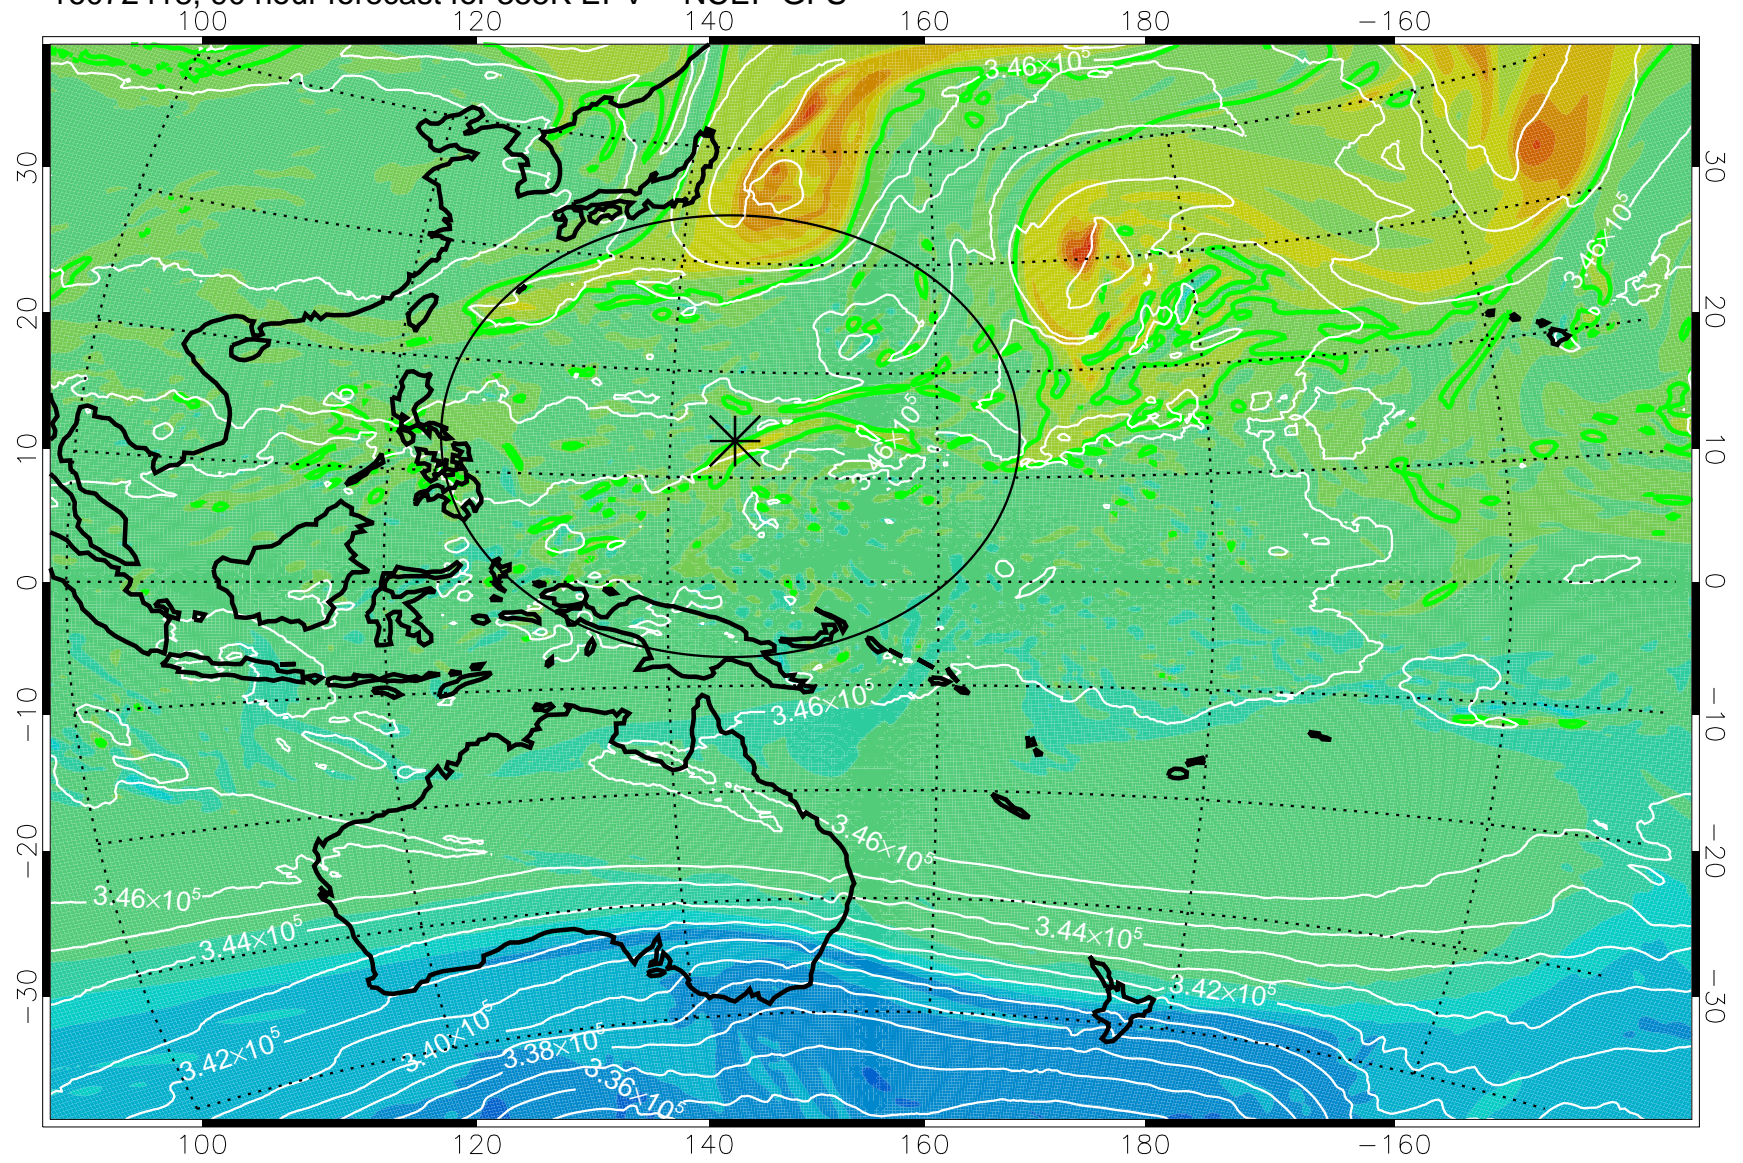

16072318, 66 hour forecast for 355K EPV -- NCEP GFS

355K Montgomery Streamfunction, white  
EPV Tropopause (2 PVU) Position  
Range ring of 2304 km

16072400, 72 hour forecast for 355K EPV -- NCEP GFS

355K Montgomery Streamfunction, white  
EPV Tropopause (2 PVU) Position  
Range ring of 2304 km

16072406, 78 hour forecast for 355K EPV -- NCEP GFS

355K Montgomery Streamfunction, white  
EPV Tropopause (2 PVU) Position  
Range ring of 2304 km

16072412, 84 hour forecast for 355K EPV -- NCEP GFS

355K Montgomery Streamfunction, white  
EPV Tropopause (2 PVU) Position  
Range ring of 2304 km

16072418, 90 hour forecast for 355K EPV -- NCEP GFS

355K Montgomery Streamfunction, white  
EPV Tropopause (2 PVU) Position  
Range ring of 2304 km

16072500, 96 hour forecast for 355K EPV -- NCEP GFS

355K Montgomery Streamfunction, white  
EPV Tropopause (2 PVU) Position  
Range ring of 2304 km

16072506, 102 hour forecast for 355K EPV -- NCEP GFS

355K Montgomery Streamfunction, white  
EPV Tropopause (2 PVU) Position  
Range ring of 2304 km

16072512, 108 hour forecast for 355K EPV -- NCEP GFS

355K Montgomery Streamfunction, white  
EPV Tropopause (2 PVU) Position  
Range ring of 2304 km