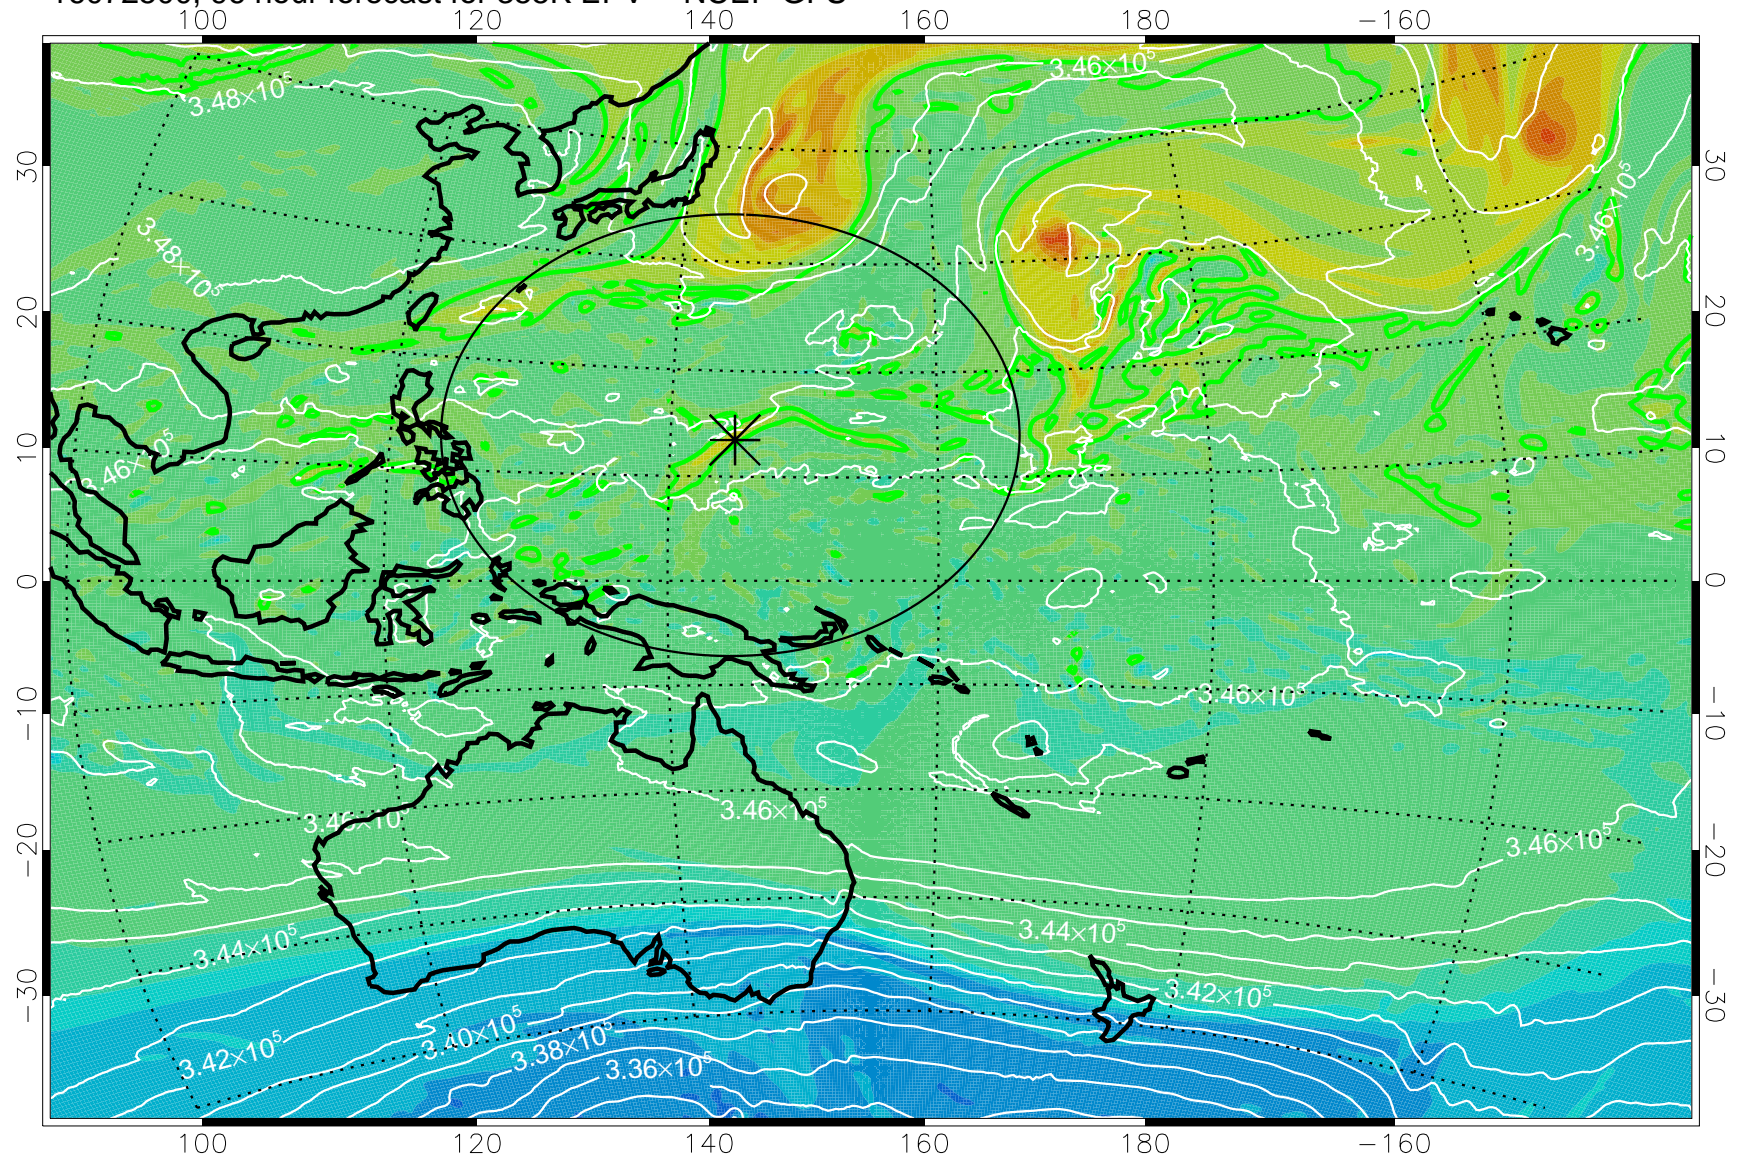

16072318, 66 hour forecast for 355K EPV -- NCEP GFS

355K Montgomery Streamfunction, white  
EPV Tropopause (2 PVU) Position  
Range ring of 2304 km

16072400, 72 hour forecast for 355K EPV -- NCEP GFS

355K Montgomery Streamfunction, white  
EPV Tropopause (2 PVU) Position  
Range ring of 2304 km

16072406, 78 hour forecast for 355K EPV -- NCEP GFS

355K Montgomery Streamfunction, white  
EPV Tropopause (2 PVU) Position  
Range ring of 2304 km

16072412, 84 hour forecast for 355K EPV -- NCEP GFS

355K Montgomery Streamfunction, white  
EPV Tropopause (2 PVU) Position  
Range ring of 2304 km

16072418, 90 hour forecast for 355K EPV -- NCEP GFS

355K Montgomery Streamfunction, white  
EPV Tropopause (2 PVU) Position  
Range ring of 2304 km

16072500, 96 hour forecast for 355K EPV -- NCEP GFS

355K Montgomery Streamfunction, white  
EPV Tropopause (2 PVU) Position  
Range ring of 2304 km

16072506, 102 hour forecast for 355K EPV -- NCEP GFS

355K Montgomery Streamfunction, white  
EPV Tropopause (2 PVU) Position  
Range ring of 2304 km

16072512, 108 hour forecast for 355K EPV -- NCEP GFS

355K Montgomery Streamfunction, white  
EPV Tropopause (2 PVU) Position  
Range ring of 2304 km