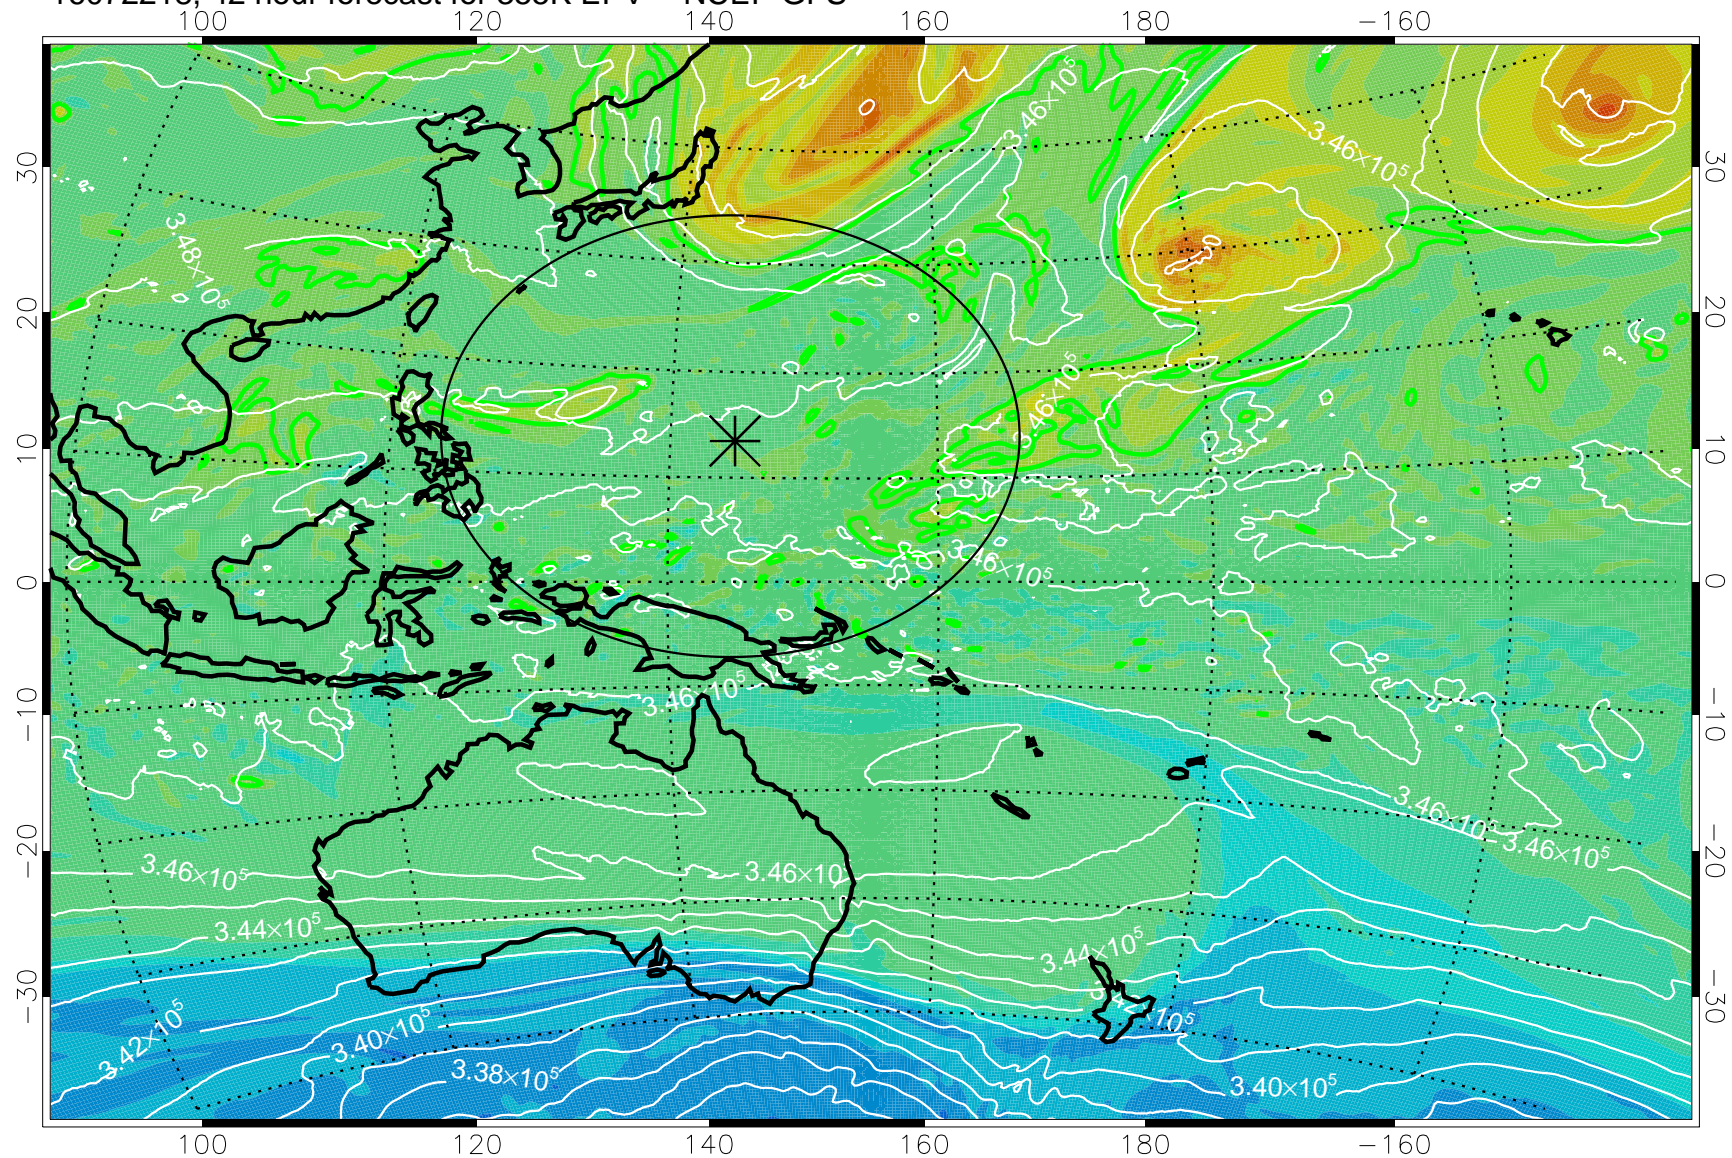

16072206, 30 hour forecast for 355K EPV -- NCEP GFS

355K Montgomery Streamfunction, white  
EPV Tropopause (2 PVU) Position  
Range ring of 2304 km

16072212, 36 hour forecast for 355K EPV -- NCEP GFS

355K Montgomery Streamfunction, white  
EPV Tropopause (2 PVU) Position  
Range ring of 2304 km

16072218, 42 hour forecast for 355K EPV -- NCEP GFS

355K Montgomery Streamfunction, white  
EPV Tropopause (2 PVU) Position  
Range ring of 2304 km

16072300, 48 hour forecast for 355K EPV -- NCEP GFS

355K Montgomery Streamfunction, white  
EPV Tropopause (2 PVU) Position  
Range ring of 2304 km

16072306, 54 hour forecast for 355K EPV -- NCEP GFS

355K Montgomery Streamfunction, white  
EPV Tropopause (2 PVU) Position  
Range ring of 2304 km

16072312, 60 hour forecast for 355K EPV -- NCEP GFS

355K Montgomery Streamfunction, white  
EPV Tropopause (2 PVU) Position  
Range ring of 2304 km

16072318, 66 hour forecast for 355K EPV -- NCEP GFS

355K Montgomery Streamfunction, white  
EPV Tropopause (2 PVU) Position  
Range ring of 2304 km

16072400, 72 hour forecast for 355K EPV -- NCEP GFS

355K Montgomery Streamfunction, white  
EPV Tropopause (2 PVU) Position  
Range ring of 2304 km