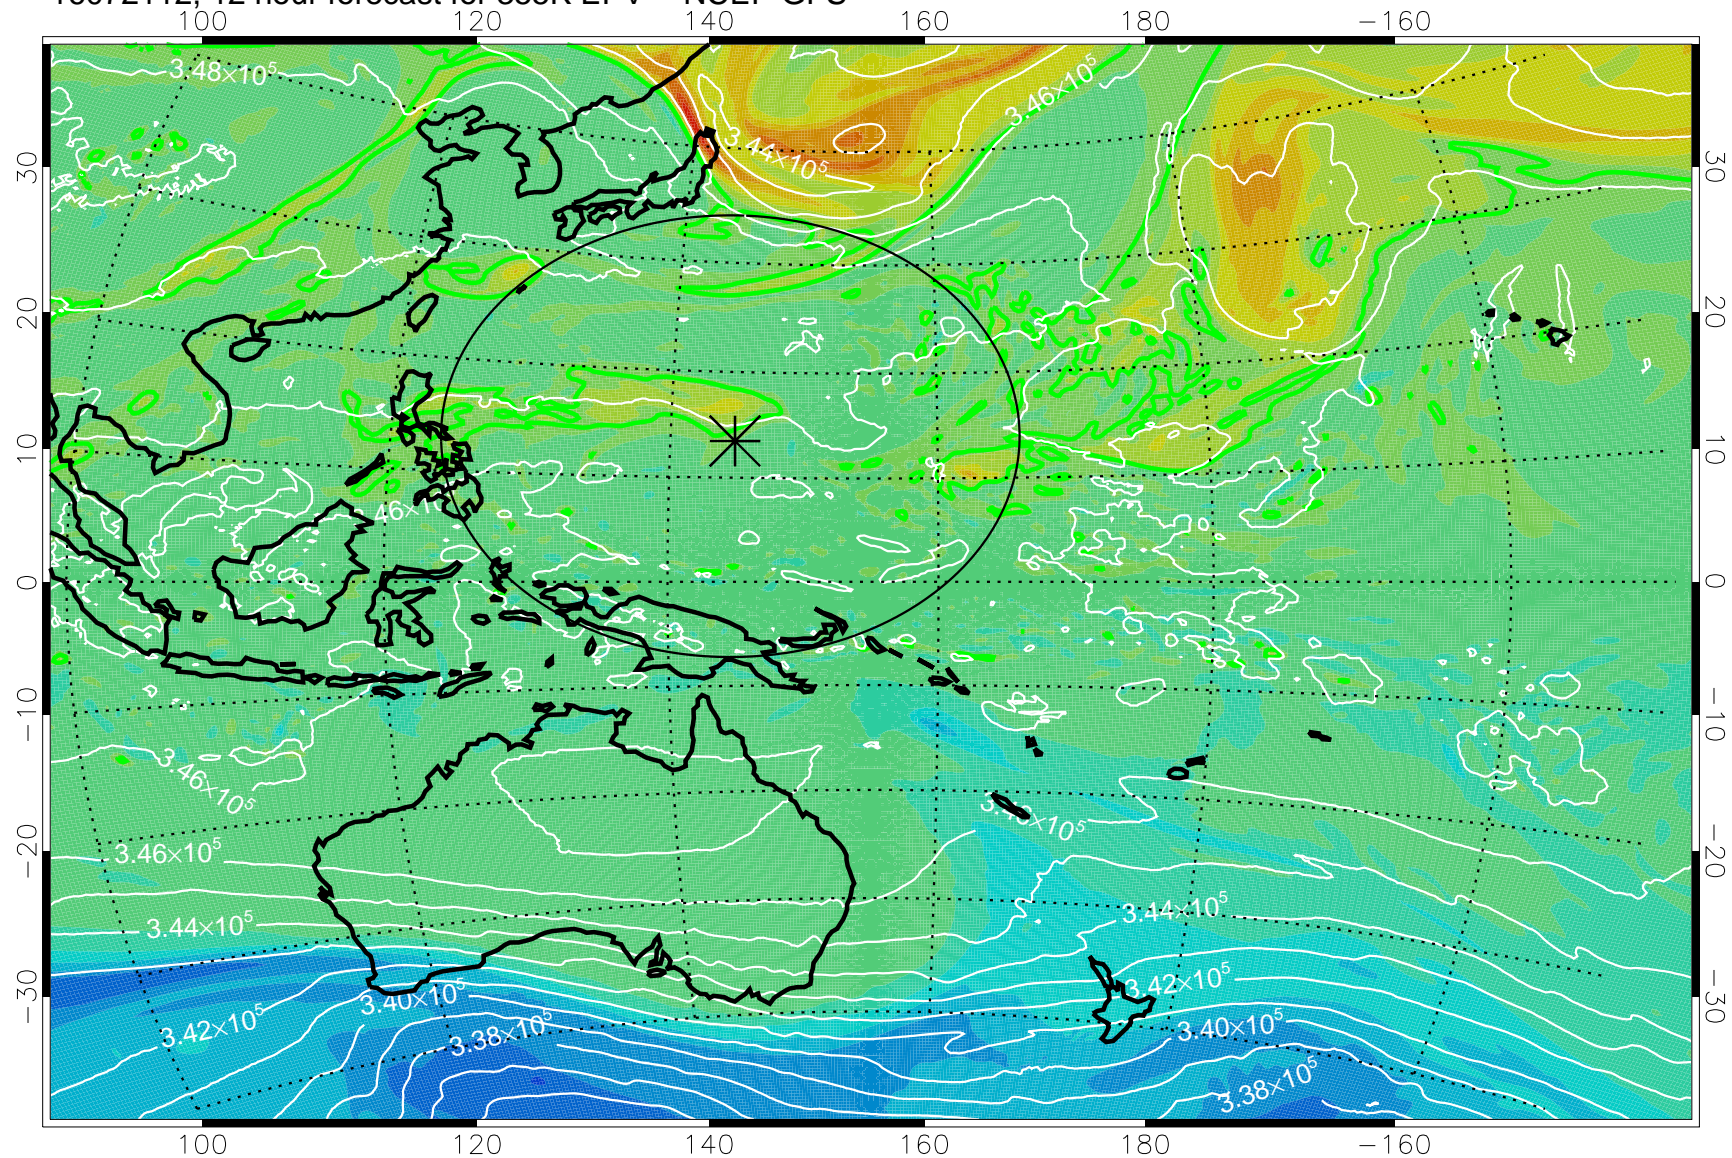

16072106, 6 hour forecast for 355K EPV -- NCEP GFS

355K Montgomery Streamfunction, white  
EPV Tropopause (2 PVU) Position  
Range ring of 2304 km

16072112, 12 hour forecast for 355K EPV -- NCEP GFS

355K Montgomery Streamfunction, white  
EPV Tropopause (2 PVU) Position  
Range ring of 2304 km

16072118, 18 hour forecast for 355K EPV -- NCEP GFS

355K Montgomery Streamfunction, white  
EPV Tropopause (2 PVU) Position  
Range ring of 2304 km

16072200, 24 hour forecast for 355K EPV -- NCEP GFS

355K Montgomery Streamfunction, white  
EPV Tropopause (2 PVU) Position  
Range ring of 2304 km

16072206, 30 hour forecast for 355K EPV -- NCEP GFS

355K Montgomery Streamfunction, white  
EPV Tropopause (2 PVU) Position  
Range ring of 2304 km

16072212, 36 hour forecast for 355K EPV -- NCEP GFS

355K Montgomery Streamfunction, white  
EPV Tropopause (2 PVU) Position  
Range ring of 2304 km

16072218, 42 hour forecast for 355K EPV -- NCEP GFS

355K Montgomery Streamfunction, white  
EPV Tropopause (2 PVU) Position  
Range ring of 2304 km

16072300, 48 hour forecast for 355K EPV -- NCEP GFS

355K Montgomery Streamfunction, white  
EPV Tropopause (2 PVU) Position  
Range ring of 2304 km