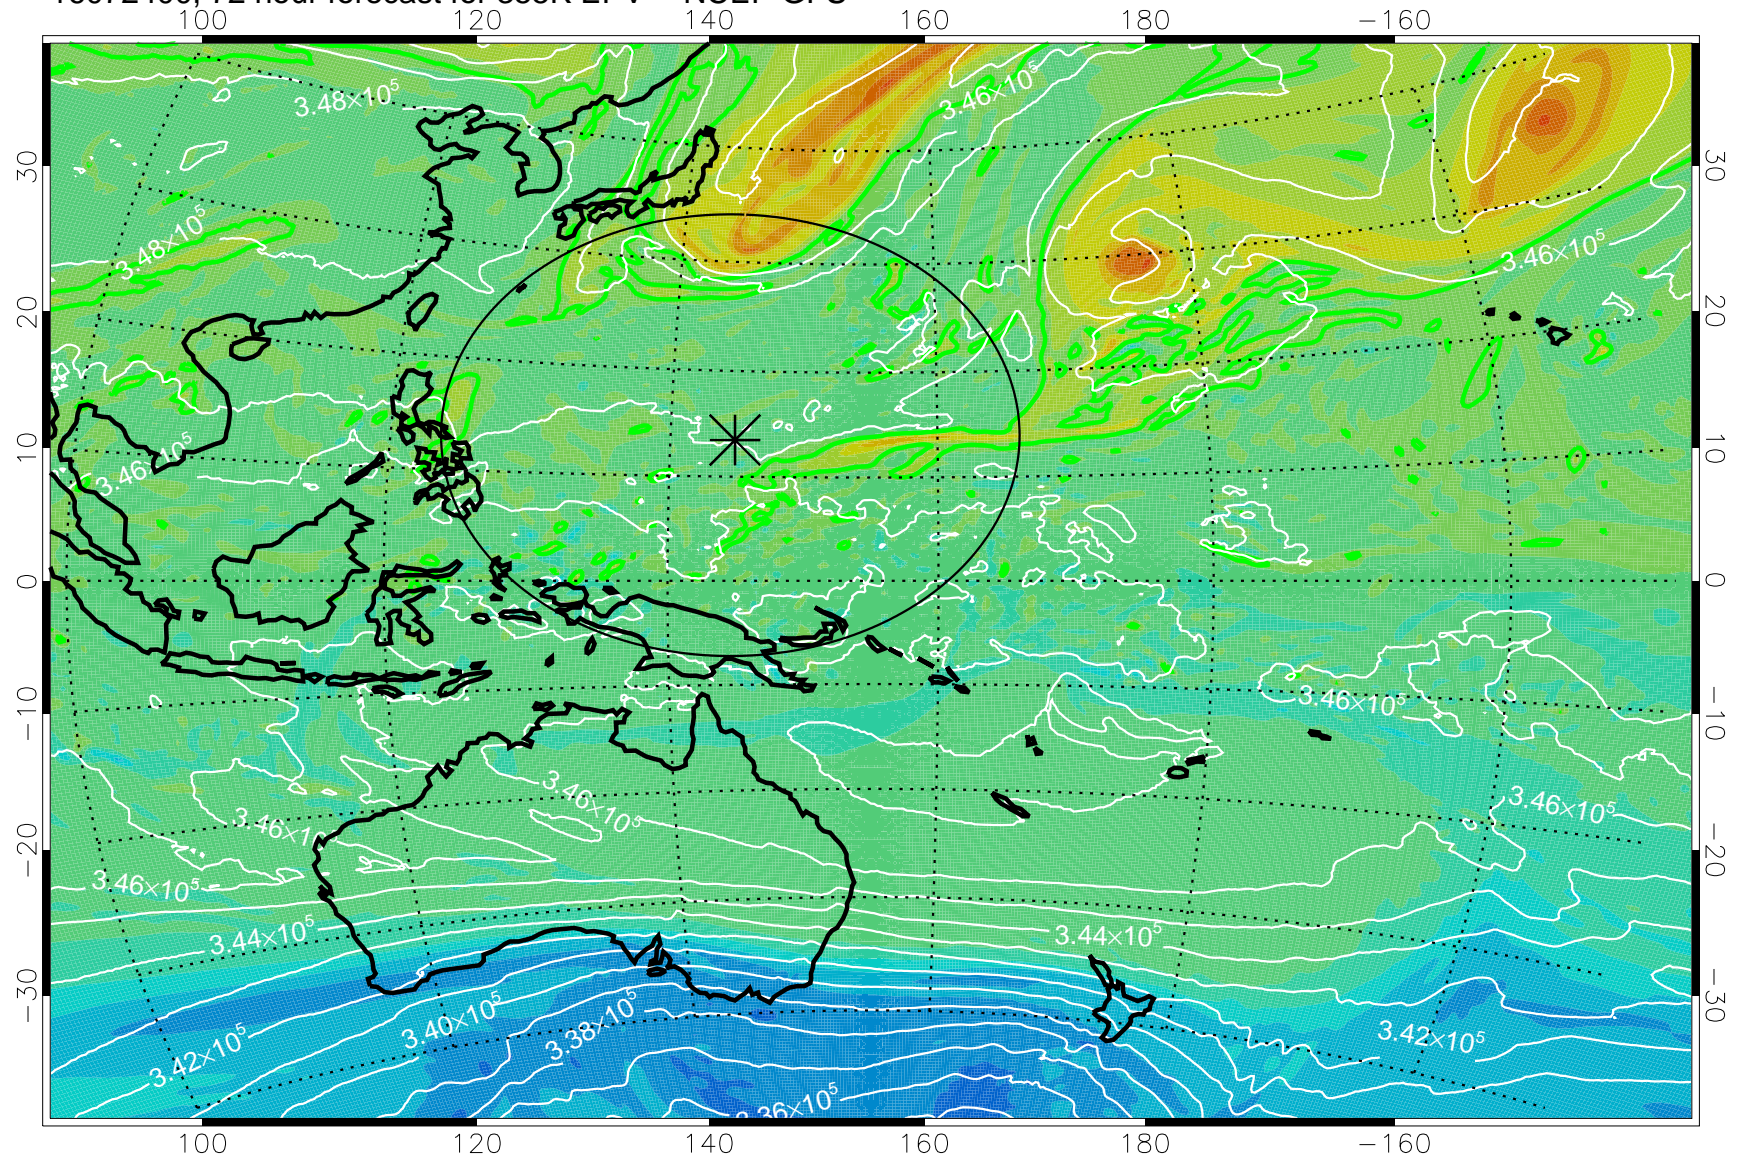

16072218, 42 hour forecast for 355K EPV -- NCEP GFS

355K Montgomery Streamfunction, white  
EPV Tropopause (2 PVU) Position  
Range ring of 2304 km

16072300, 48 hour forecast for 355K EPV -- NCEP GFS

355K Montgomery Streamfunction, white  
EPV Tropopause (2 PVU) Position  
Range ring of 2304 km

16072306, 54 hour forecast for 355K EPV -- NCEP GFS

355K Montgomery Streamfunction, white  
EPV Tropopause (2 PVU) Position  
Range ring of 2304 km

16072312, 60 hour forecast for 355K EPV -- NCEP GFS

355K Montgomery Streamfunction, white  
EPV Tropopause (2 PVU) Position  
Range ring of 2304 km

16072318, 66 hour forecast for 355K EPV -- NCEP GFS

355K Montgomery Streamfunction, white  
EPV Tropopause (2 PVU) Position  
Range ring of 2304 km

16072400, 72 hour forecast for 355K EPV -- NCEP GFS

355K Montgomery Streamfunction, white  
EPV Tropopause (2 PVU) Position  
Range ring of 2304 km

16072406, 78 hour forecast for 355K EPV -- NCEP GFS

355K Montgomery Streamfunction, white  
EPV Tropopause (2 PVU) Position  
Range ring of 2304 km

16072412, 84 hour forecast for 355K EPV -- NCEP GFS

355K Montgomery Streamfunction, white  
EPV Tropopause (2 PVU) Position  
Range ring of 2304 km