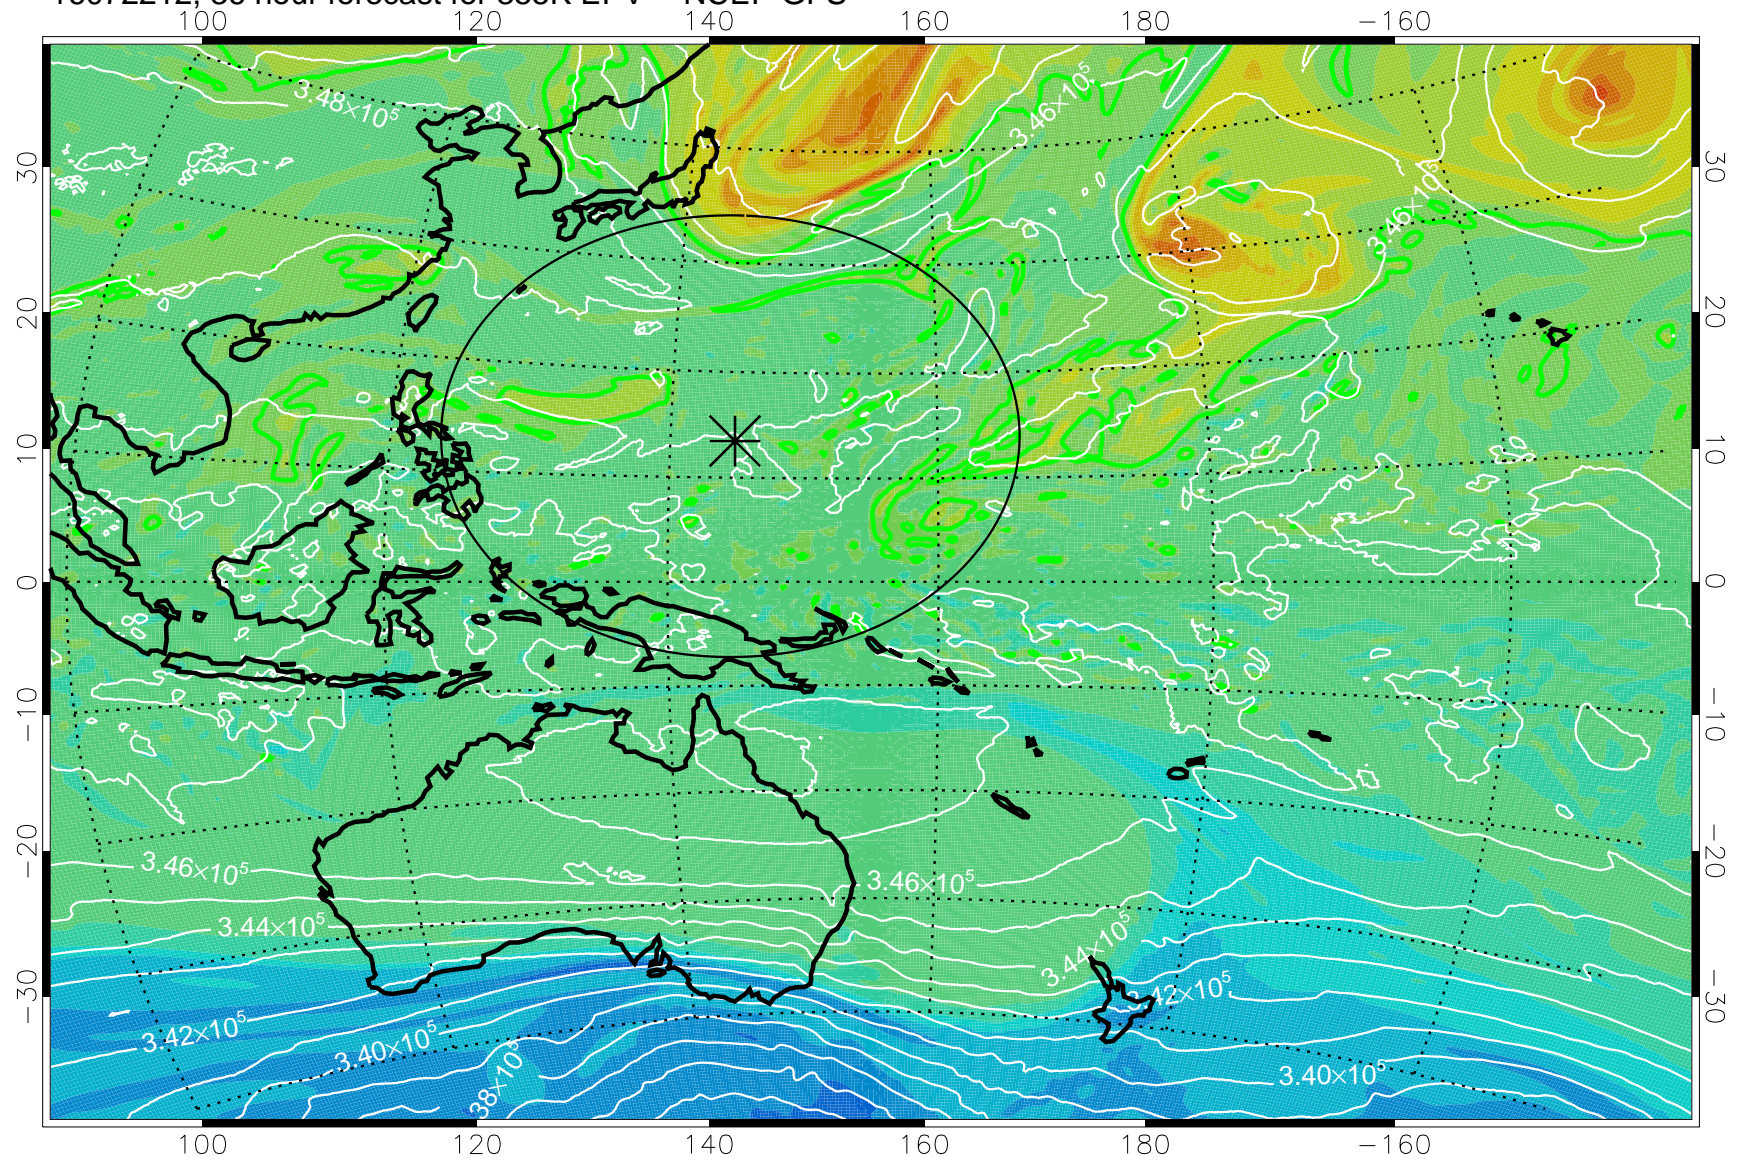

16072118, 18 hour forecast for 355K EPV -- NCEP GFS

355K Montgomery Streamfunction, white  
EPV Tropopause (2 PVU) Position  
Range ring of 2304 km

16072200, 24 hour forecast for 355K EPV -- NCEP GFS

355K Montgomery Streamfunction, white  
EPV Tropopause (2 PVU) Position  
Range ring of 2304 km

16072206, 30 hour forecast for 355K EPV -- NCEP GFS

355K Montgomery Streamfunction, white  
EPV Tropopause (2 PVU) Position  
Range ring of 2304 km

16072212, 36 hour forecast for 355K EPV -- NCEP GFS

355K Montgomery Streamfunction, white  
EPV Tropopause (2 PVU) Position  
Range ring of 2304 km

16072218, 42 hour forecast for 355K EPV -- NCEP GFS

355K Montgomery Streamfunction, white  
EPV Tropopause (2 PVU) Position  
Range ring of 2304 km

16072300, 48 hour forecast for 355K EPV -- NCEP GFS

355K Montgomery Streamfunction, white  
EPV Tropopause (2 PVU) Position  
Range ring of 2304 km

16072318, 66 hour forecast for 355K EPV -- NCEP GFS

355K Montgomery Streamfunction, white  
EPV Tropopause (2 PVU) Position  
Range ring of 2304 km

16072400, 72 hour forecast for 355K EPV -- NCEP GFS

355K Montgomery Streamfunction, white  
EPV Tropopause (2 PVU) Position  
Range ring of 2304 km