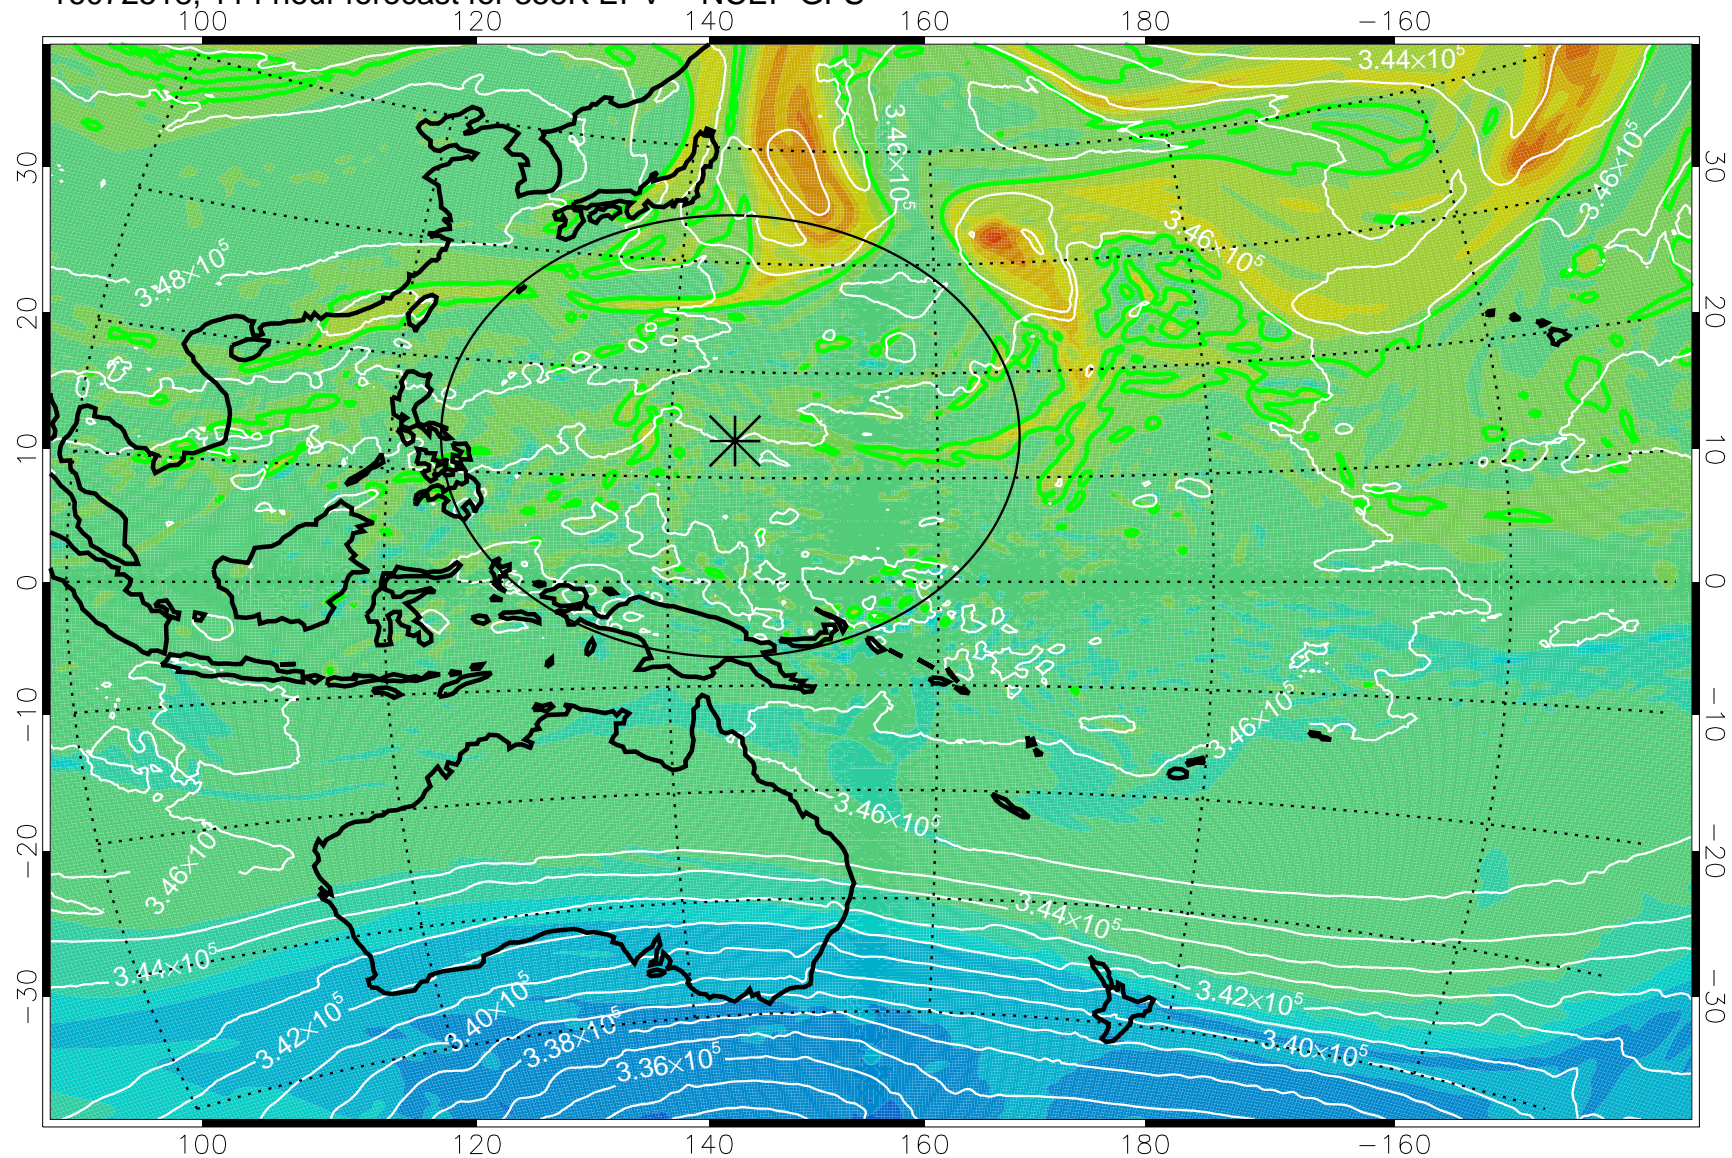

16072406, 78 hour forecast for 355K EPV -- NCEP GFS

355K Montgomery Streamfunction, white  
EPV Tropopause (2 PVU) Position  
Range ring of 2304 km

16072412, 84 hour forecast for 355K EPV -- NCEP GFS

355K Montgomery Streamfunction, white  
EPV Tropopause (2 PVU) Position  
Range ring of 2304 km

16072418, 90 hour forecast for 355K EPV -- NCEP GFS

355K Montgomery Streamfunction, white  
EPV Tropopause (2 PVU) Position  
Range ring of 2304 km

16072500, 96 hour forecast for 355K EPV -- NCEP GFS

355K Montgomery Streamfunction, white  
EPV Tropopause (2 PVU) Position  
Range ring of 2304 km

16072506, 102 hour forecast for 355K EPV -- NCEP GFS

355K Montgomery Streamfunction, white  
EPV Tropopause (2 PVU) Position  
Range ring of 2304 km

16072512, 108 hour forecast for 355K EPV -- NCEP GFS

355K Montgomery Streamfunction, white  
EPV Tropopause (2 PVU) Position  
Range ring of 2304 km

16072518, 114 hour forecast for 355K EPV -- NCEP GFS

355K Montgomery Streamfunction, white  
EPV Tropopause (2 PVU) Position  
Range ring of 2304 km