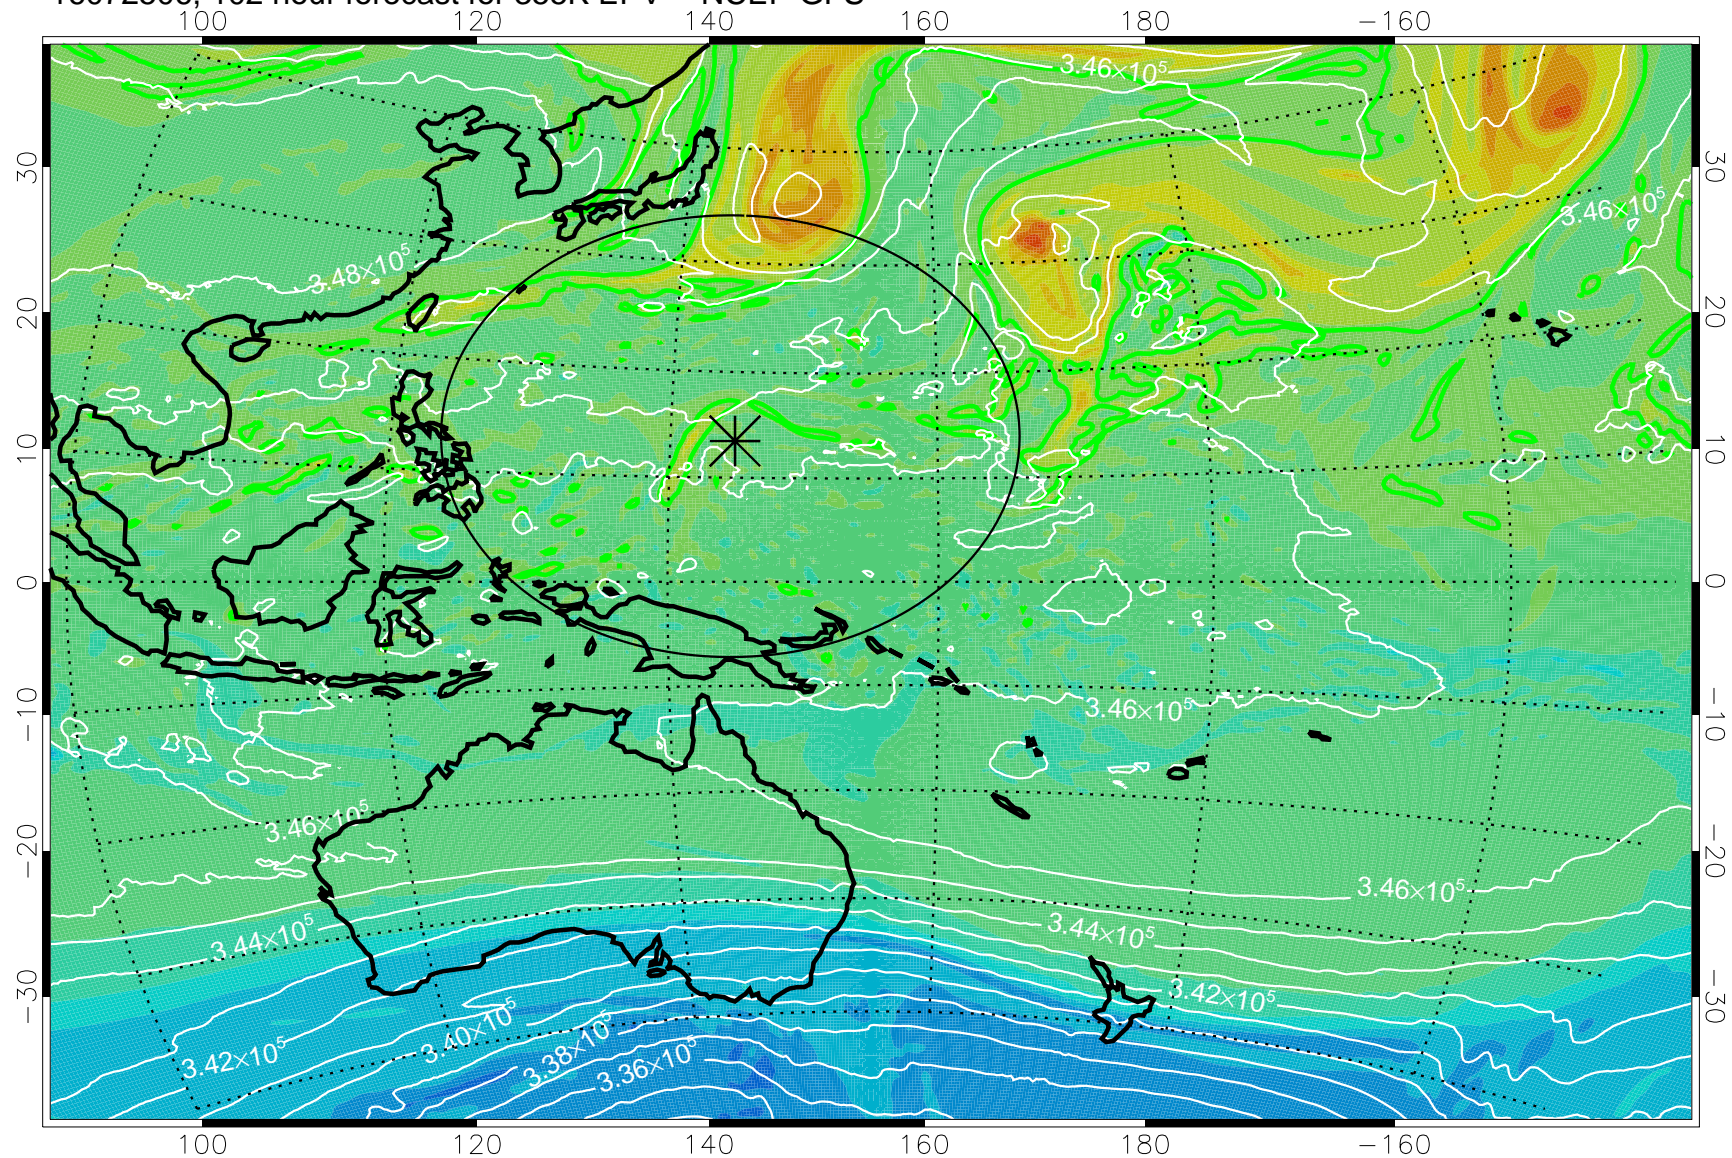

16072406, 78 hour forecast for 355K EPV -- NCEP GFS

355K Montgomery Streamfunction, white  
EPV Tropopause (2 PVU) Position  
Range ring of 2304 km

16072412, 84 hour forecast for 355K EPV -- NCEP GFS

355K Montgomery Streamfunction, white  
EPV Tropopause (2 PVU) Position  
Range ring of 2304 km

16072418, 90 hour forecast for 355K EPV -- NCEP GFS

355K Montgomery Streamfunction, white  
EPV Tropopause (2 PVU) Position  
Range ring of 2304 km

16072500, 96 hour forecast for 355K EPV -- NCEP GFS

355K Montgomery Streamfunction, white  
EPV Tropopause (2 PVU) Position  
Range ring of 2304 km

16072506, 102 hour forecast for 355K EPV -- NCEP GFS

355K Montgomery Streamfunction, white  
EPV Tropopause (2 PVU) Position  
Range ring of 2304 km

16072512, 108 hour forecast for 355K EPV -- NCEP GFS

355K Montgomery Streamfunction, white  
EPV Tropopause (2 PVU) Position  
Range ring of 2304 km

16072518, 114 hour forecast for 355K EPV -- NCEP GFS

355K Montgomery Streamfunction, white  
EPV Tropopause (2 PVU) Position  
Range ring of 2304 km