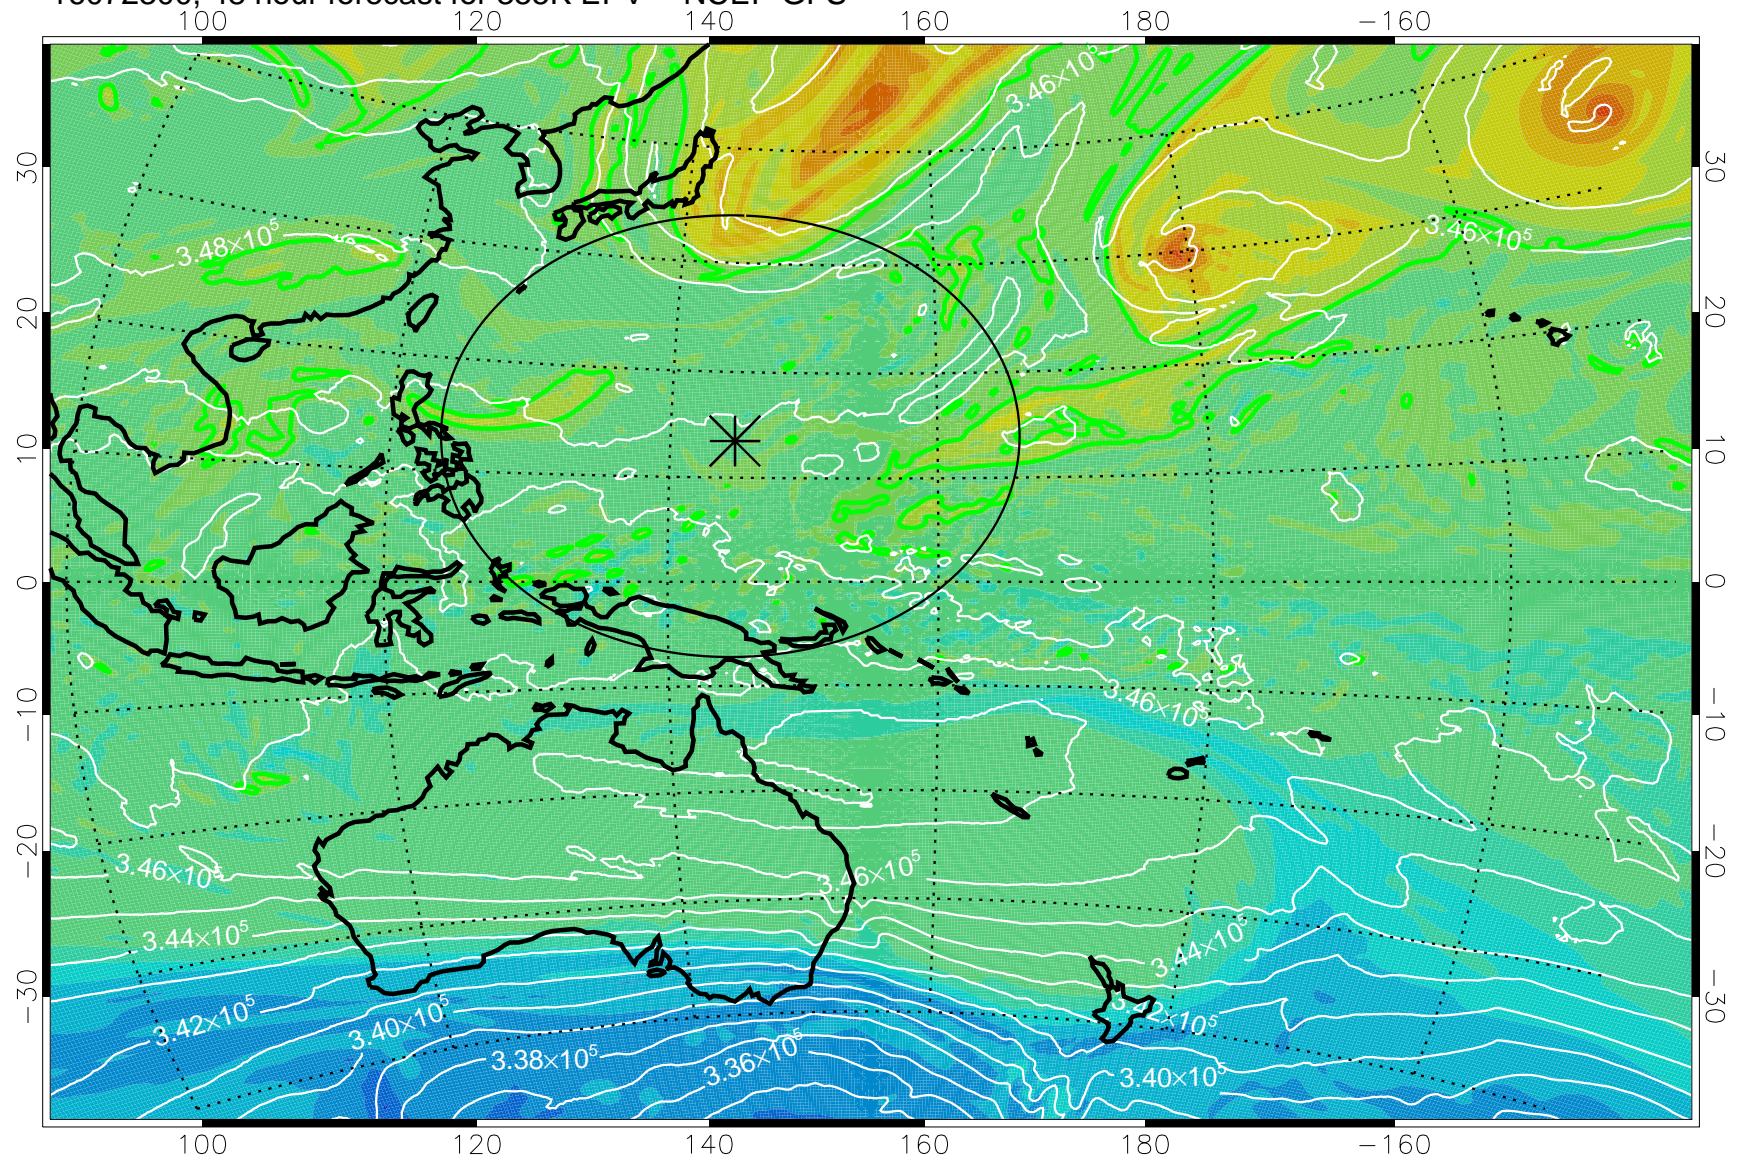

16072206, 30 hour forecast for 355K EPV -- NCEP GFS

355K Montgomery Streamfunction, white  
EPV Tropopause (2 PVU) Position  
Range ring of 2304 km

16072212, 36 hour forecast for 355K EPV -- NCEP GFS

355K Montgomery Streamfunction, white  
EPV Tropopause (2 PVU) Position  
Range ring of 2304 km

16072218, 42 hour forecast for 355K EPV -- NCEP GFS

355K Montgomery Streamfunction, white  
EPV Tropopause (2 PVU) Position  
Range ring of 2304 km

16072300, 48 hour forecast for 355K EPV -- NCEP GFS

355K Montgomery Streamfunction, white  
EPV Tropopause (2 PVU) Position  
Range ring of 2304 km

16072306, 54 hour forecast for 355K EPV -- NCEP GFS

355K Montgomery Streamfunction, white  
EPV Tropopause (2 PVU) Position  
Range ring of 2304 km

16072312, 60 hour forecast for 355K EPV -- NCEP GFS

355K Montgomery Streamfunction, white  
EPV Tropopause (2 PVU) Position  
Range ring of 2304 km

16072318, 66 hour forecast for 355K EPV -- NCEP GFS

355K Montgomery Streamfunction, white  
EPV Tropopause (2 PVU) Position  
Range ring of 2304 km

16072400, 72 hour forecast for 355K EPV -- NCEP GFS

355K Montgomery Streamfunction, white  
EPV Tropopause (2 PVU) Position  
Range ring of 2304 km