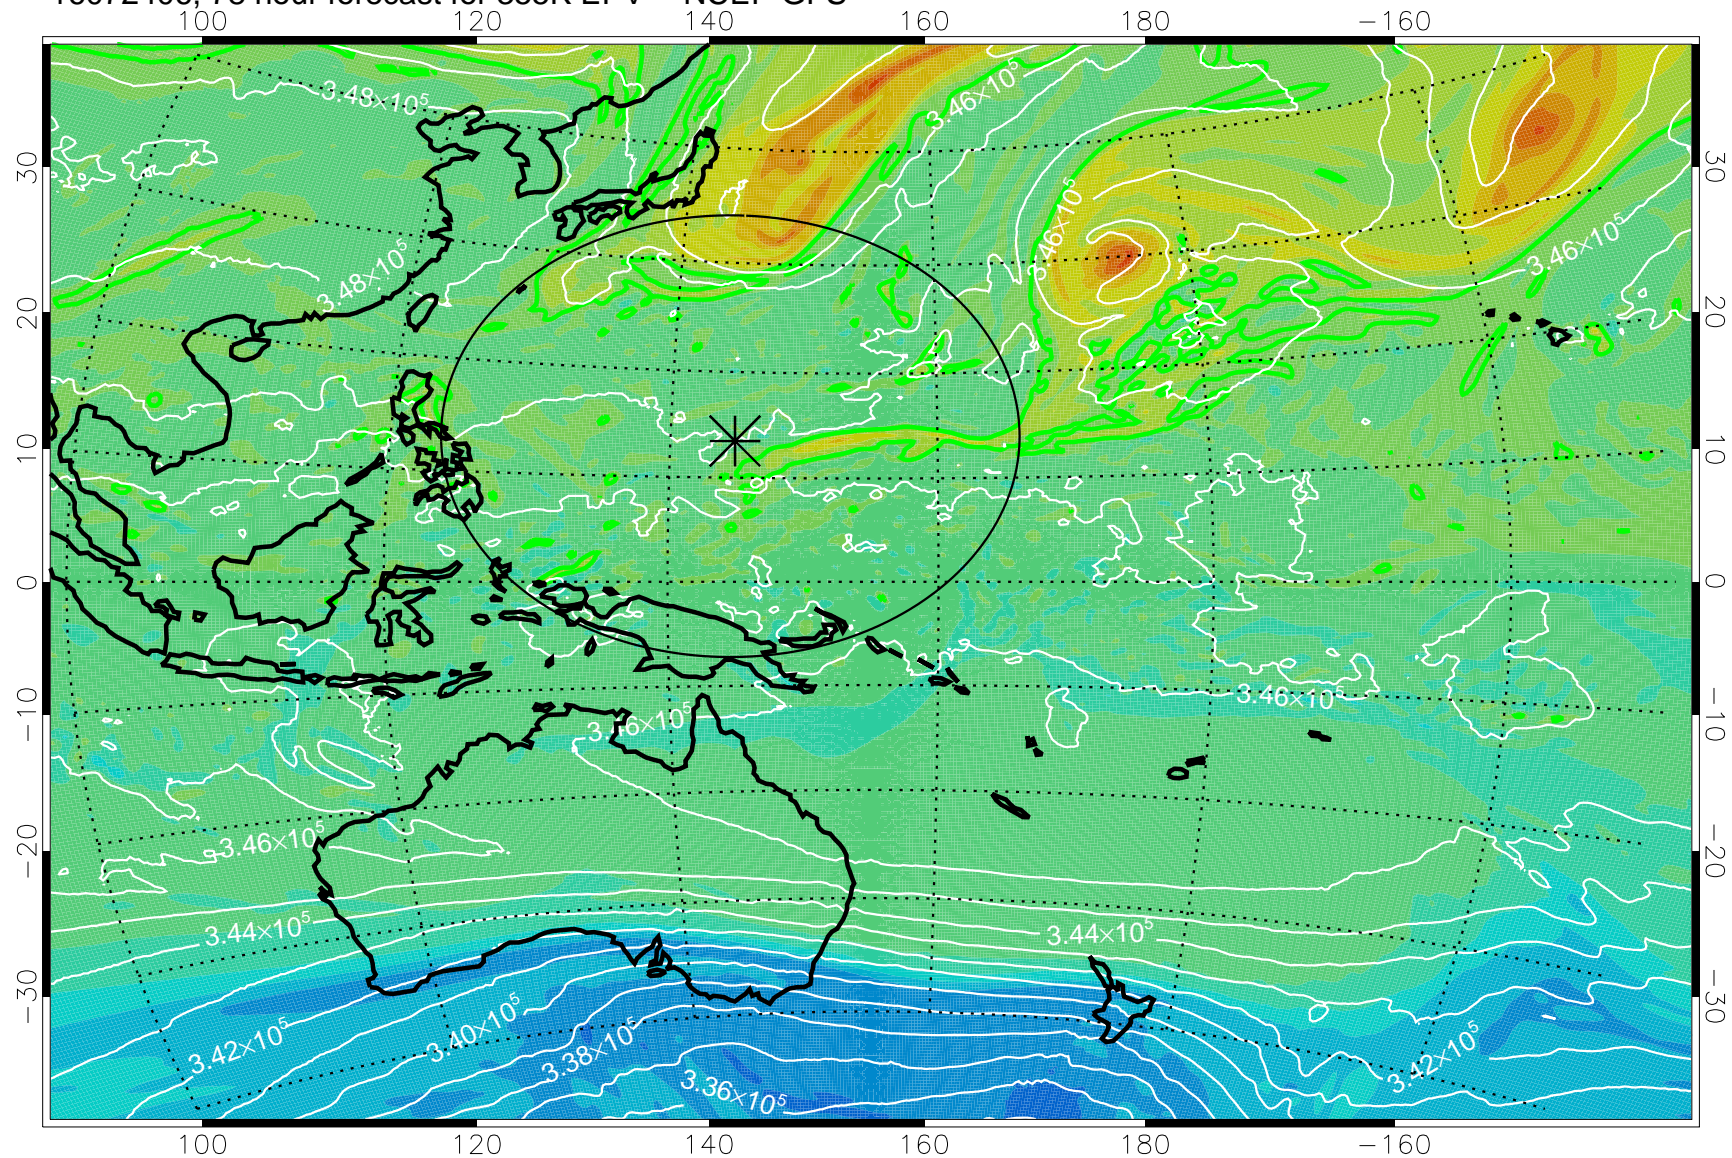

16072306, 54 hour forecast for 355K EPV -- NCEP GFS

355K Montgomery Streamfunction, white  
EPV Tropopause (2 PVU) Position  
Range ring of 2304 km

16072312, 60 hour forecast for 355K EPV -- NCEP GFS

355K Montgomery Streamfunction, white  
EPV Tropopause (2 PVU) Position  
Range ring of 2304 km

16072318, 66 hour forecast for 355K EPV -- NCEP GFS

355K Montgomery Streamfunction, white  
EPV Tropopause (2 PVU) Position  
Range ring of 2304 km

16072400, 72 hour forecast for 355K EPV -- NCEP GFS

355K Montgomery Streamfunction, white  
EPV Tropopause (2 PVU) Position  
Range ring of 2304 km

16072406, 78 hour forecast for 355K EPV -- NCEP GFS

355K Montgomery Streamfunction, white  
EPV Tropopause (2 PVU) Position  
Range ring of 2304 km

16072412, 84 hour forecast for 355K EPV -- NCEP GFS

355K Montgomery Streamfunction, white  
EPV Tropopause (2 PVU) Position  
Range ring of 2304 km

16072418, 90 hour forecast for 355K EPV -- NCEP GFS

355K Montgomery Streamfunction, white  
EPV Tropopause (2 PVU) Position  
Range ring of 2304 km

16072500, 96 hour forecast for 355K EPV -- NCEP GFS

355K Montgomery Streamfunction, white  
EPV Tropopause (2 PVU) Position  
Range ring of 2304 km