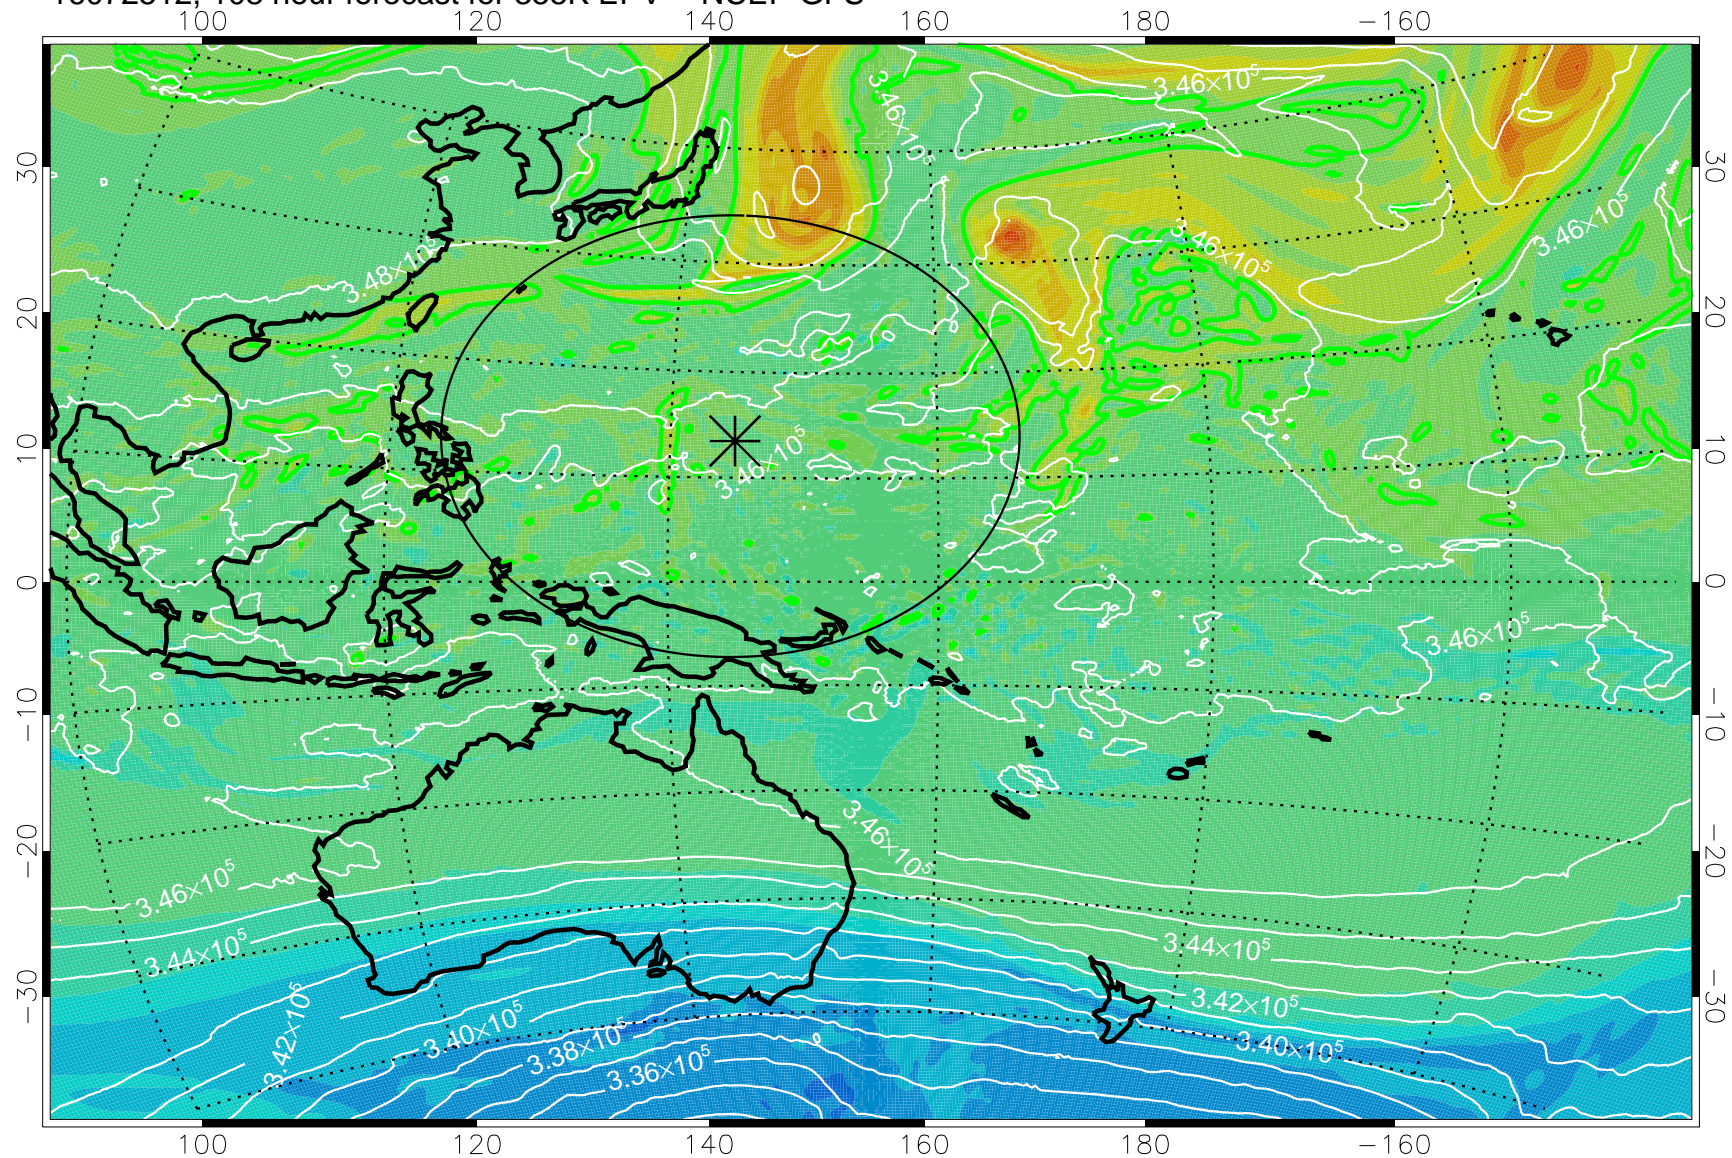

16072406, 78 hour forecast for 355K EPV -- NCEP GFS

355K Montgomery Streamfunction, white  
EPV Tropopause (2 PVU) Position  
Range ring of 2304 km

16072412, 84 hour forecast for 355K EPV -- NCEP GFS

355K Montgomery Streamfunction, white  
EPV Tropopause (2 PVU) Position  
Range ring of 2304 km

16072418, 90 hour forecast for 355K EPV -- NCEP GFS

355K Montgomery Streamfunction, white  
EPV Tropopause (2 PVU) Position  
Range ring of 2304 km

16072500, 96 hour forecast for 355K EPV -- NCEP GFS

355K Montgomery Streamfunction, white  
EPV Tropopause (2 PVU) Position  
Range ring of 2304 km

16072506, 102 hour forecast for 355K EPV -- NCEP GFS

355K Montgomery Streamfunction, white  
EPV Tropopause (2 PVU) Position  
Range ring of 2304 km

16072512, 108 hour forecast for 355K EPV -- NCEP GFS

355K Montgomery Streamfunction, white  
EPV Tropopause (2 PVU) Position  
Range ring of 2304 km

16072518, 114 hour forecast for 355K EPV -- NCEP GFS

355K Montgomery Streamfunction, white  
EPV Tropopause (2 PVU) Position  
Range ring of 2304 km