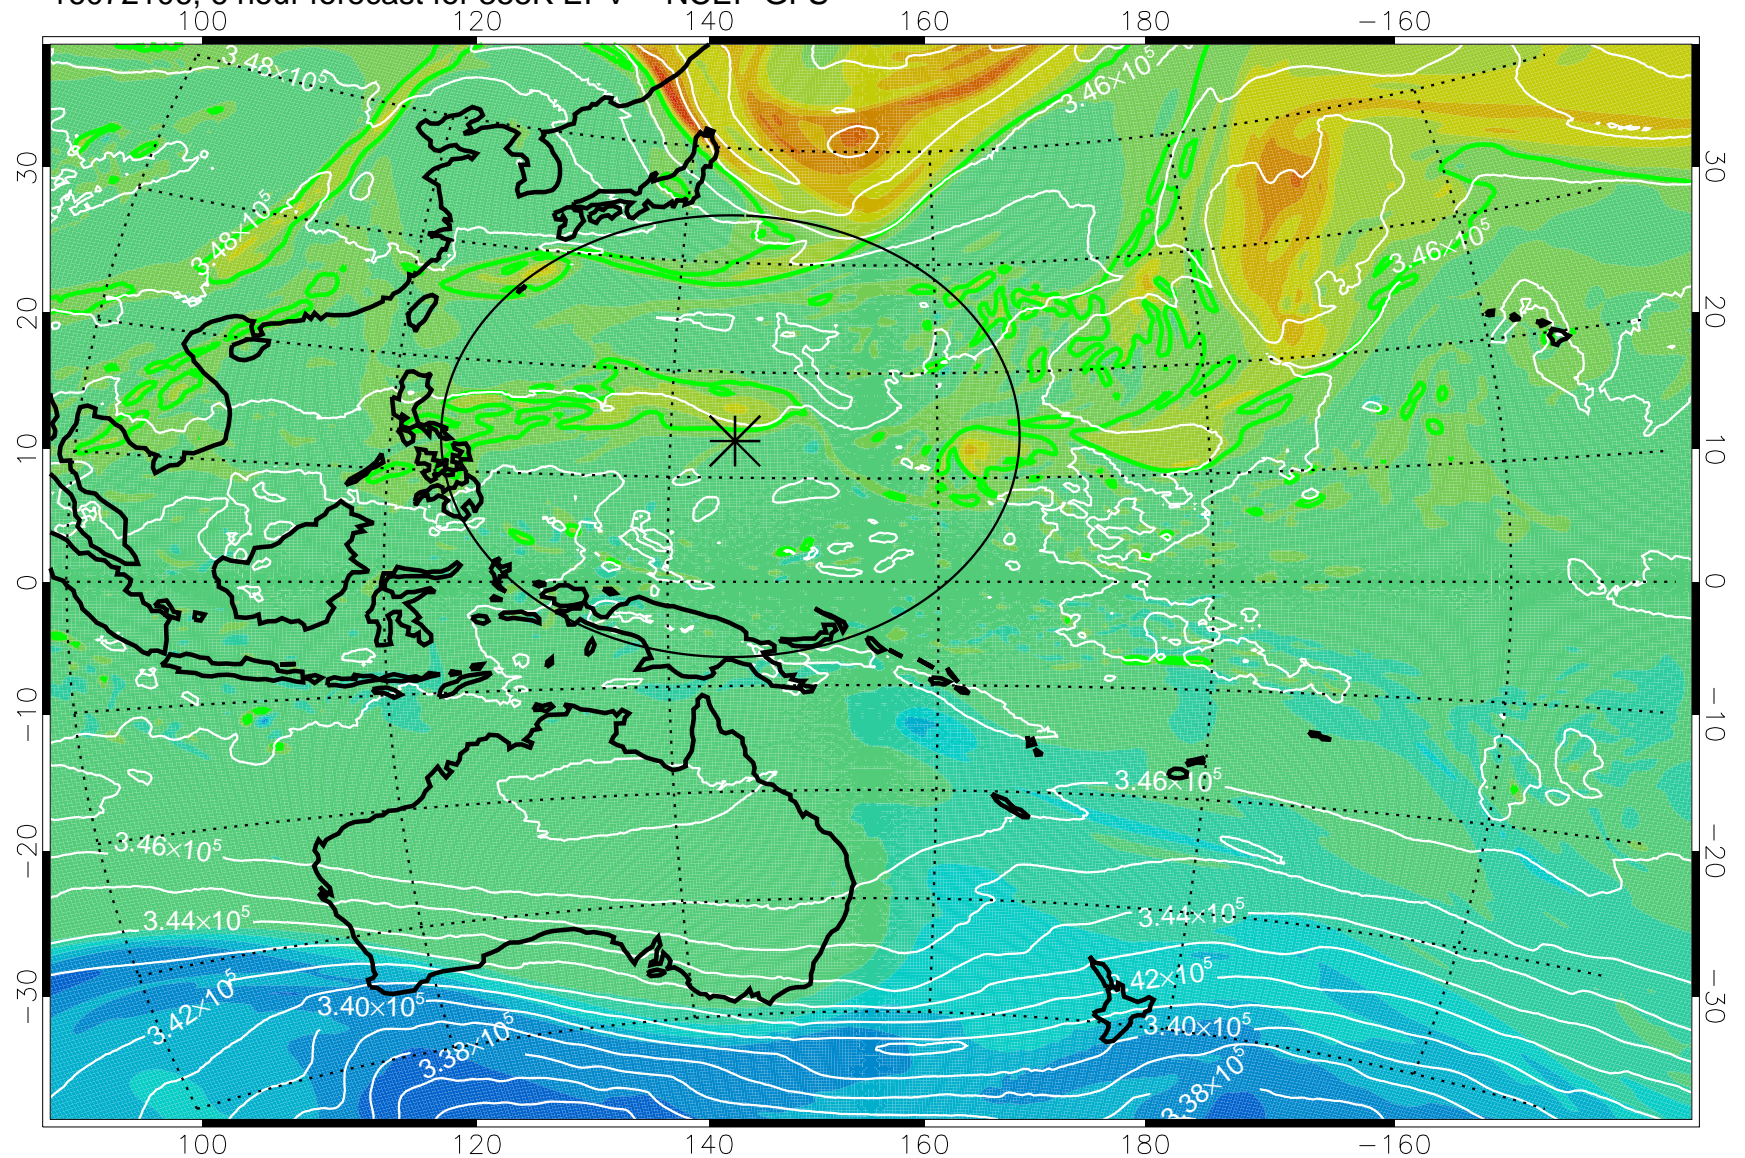

16072106, 6 hour forecast for 355K EPV -- NCEP GFS

355K Montgomery Streamfunction, white  
EPV Tropopause (2 PVU) Position  
Range ring of 2304 km

16072112, 12 hour forecast for 355K EPV -- NCEP GFS

355K Montgomery Streamfunction, white  
EPV Tropopause (2 PVU) Position  
Range ring of 2304 km

16072118, 18 hour forecast for 355K EPV -- NCEP GFS

355K Montgomery Streamfunction, white  
EPV Tropopause (2 PVU) Position  
Range ring of 2304 km

16072200, 24 hour forecast for 355K EPV -- NCEP GFS

355K Montgomery Streamfunction, white  
EPV Tropopause (2 PVU) Position  
Range ring of 2304 km

16072206, 30 hour forecast for 355K EPV -- NCEP GFS

355K Montgomery Streamfunction, white  
EPV Tropopause (2 PVU) Position  
Range ring of 2304 km

16072212, 36 hour forecast for 355K EPV -- NCEP GFS

355K Montgomery Streamfunction, white  
EPV Tropopause (2 PVU) Position  
Range ring of 2304 km

16072218, 42 hour forecast for 355K EPV -- NCEP GFS

355K Montgomery Streamfunction, white  
EPV Tropopause (2 PVU) Position  
Range ring of 2304 km

16072300, 48 hour forecast for 355K EPV -- NCEP GFS

355K Montgomery Streamfunction, white  
EPV Tropopause (2 PVU) Position  
Range ring of 2304 km