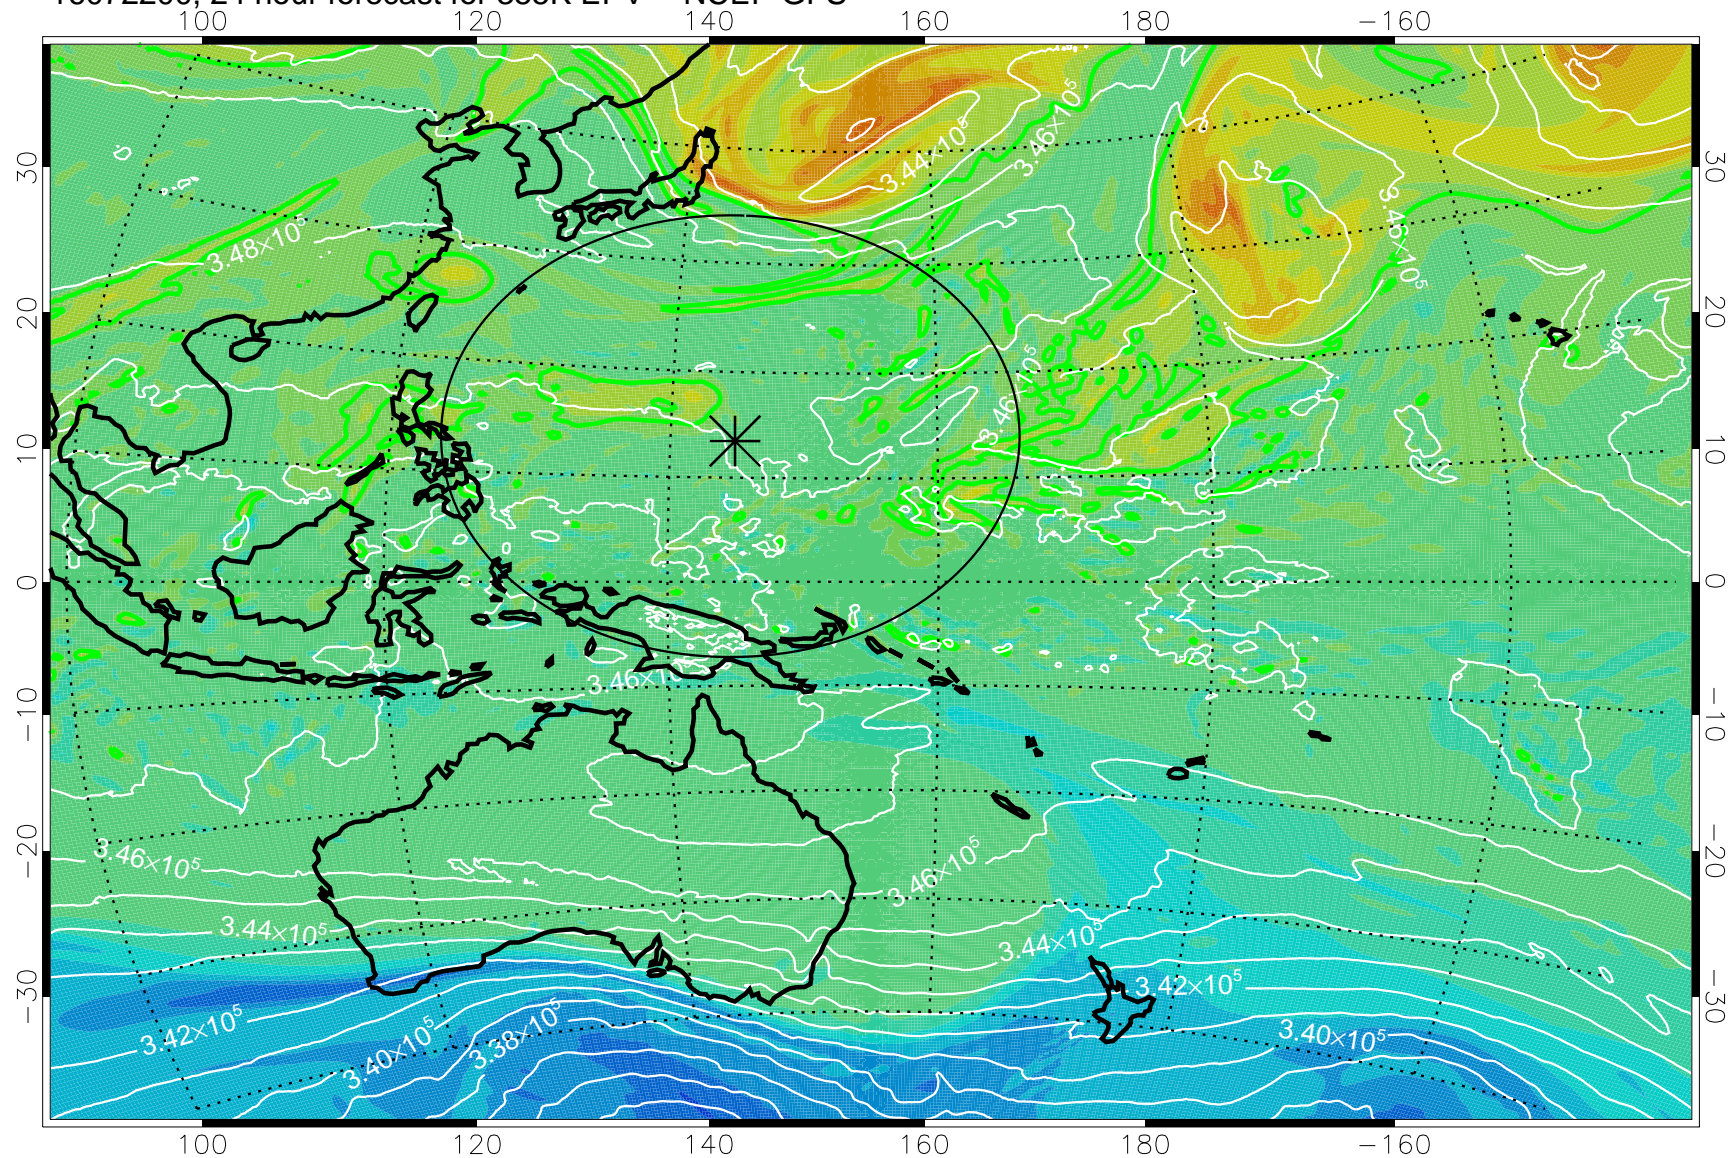

16072106, 6 hour forecast for 355K EPV -- NCEP GFS

355K Montgomery Streamfunction, white  
EPV Tropopause (2 PVU) Position  
Range ring of 2304 km

16072112, 12 hour forecast for 355K EPV -- NCEP GFS

355K Montgomery Streamfunction, white  
EPV Tropopause (2 PVU) Position  
Range ring of 2304 km

16072118, 18 hour forecast for 355K EPV -- NCEP GFS

355K Montgomery Streamfunction, white  
EPV Tropopause (2 PVU) Position  
Range ring of 2304 km

16072200, 24 hour forecast for 355K EPV -- NCEP GFS

355K Montgomery Streamfunction, white  
EPV Tropopause (2 PVU) Position  
Range ring of 2304 km

16072206, 30 hour forecast for 355K EPV -- NCEP GFS

355K Montgomery Streamfunction, white  
EPV Tropopause (2 PVU) Position  
Range ring of 2304 km

16072212, 36 hour forecast for 355K EPV -- NCEP GFS

355K Montgomery Streamfunction, white  
EPV Tropopause (2 PVU) Position  
Range ring of 2304 km

16072218, 42 hour forecast for 355K EPV -- NCEP GFS

355K Montgomery Streamfunction, white  
EPV Tropopause (2 PVU) Position  
Range ring of 2304 km

16072300, 48 hour forecast for 355K EPV -- NCEP GFS

355K Montgomery Streamfunction, white  
EPV Tropopause (2 PVU) Position  
Range ring of 2304 km