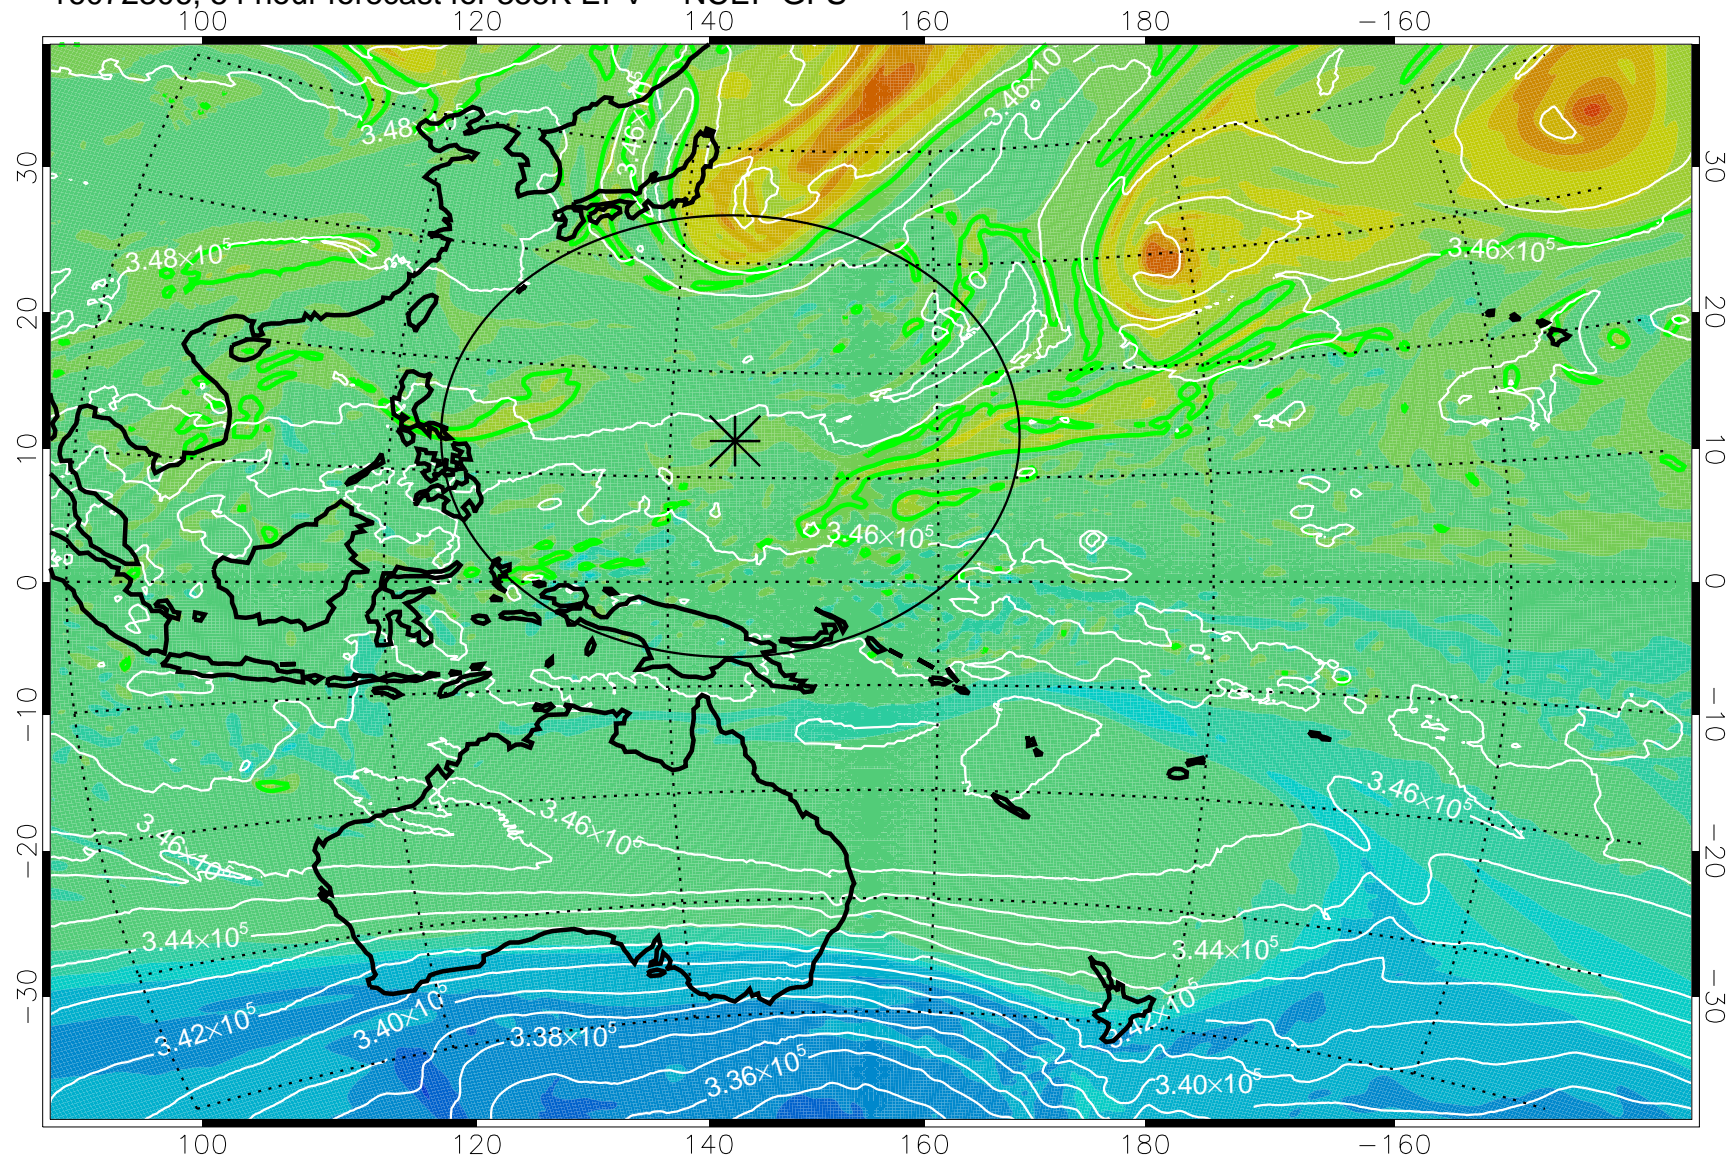

16072206, 30 hour forecast for 355K EPV -- NCEP GFS

355K Montgomery Streamfunction, white  
EPV Tropopause (2 PVU) Position  
Range ring of 2304 km

16072212, 36 hour forecast for 355K EPV -- NCEP GFS

355K Montgomery Streamfunction, white  
EPV Tropopause (2 PVU) Position  
Range ring of 2304 km

16072218, 42 hour forecast for 355K EPV -- NCEP GFS

355K Montgomery Streamfunction, white  
EPV Tropopause (2 PVU) Position  
Range ring of 2304 km

16072300, 48 hour forecast for 355K EPV -- NCEP GFS

355K Montgomery Streamfunction, white  
EPV Tropopause (2 PVU) Position  
Range ring of 2304 km

16072306, 54 hour forecast for 355K EPV -- NCEP GFS

355K Montgomery Streamfunction, white  
EPV Tropopause (2 PVU) Position  
Range ring of 2304 km

16072312, 60 hour forecast for 355K EPV -- NCEP GFS

355K Montgomery Streamfunction, white  
EPV Tropopause (2 PVU) Position  
Range ring of 2304 km

16072318, 66 hour forecast for 355K EPV -- NCEP GFS

355K Montgomery Streamfunction, white  
EPV Tropopause (2 PVU) Position  
Range ring of 2304 km

16072400, 72 hour forecast for 355K EPV -- NCEP GFS

355K Montgomery Streamfunction, white  
EPV Tropopause (2 PVU) Position  
Range ring of 2304 km