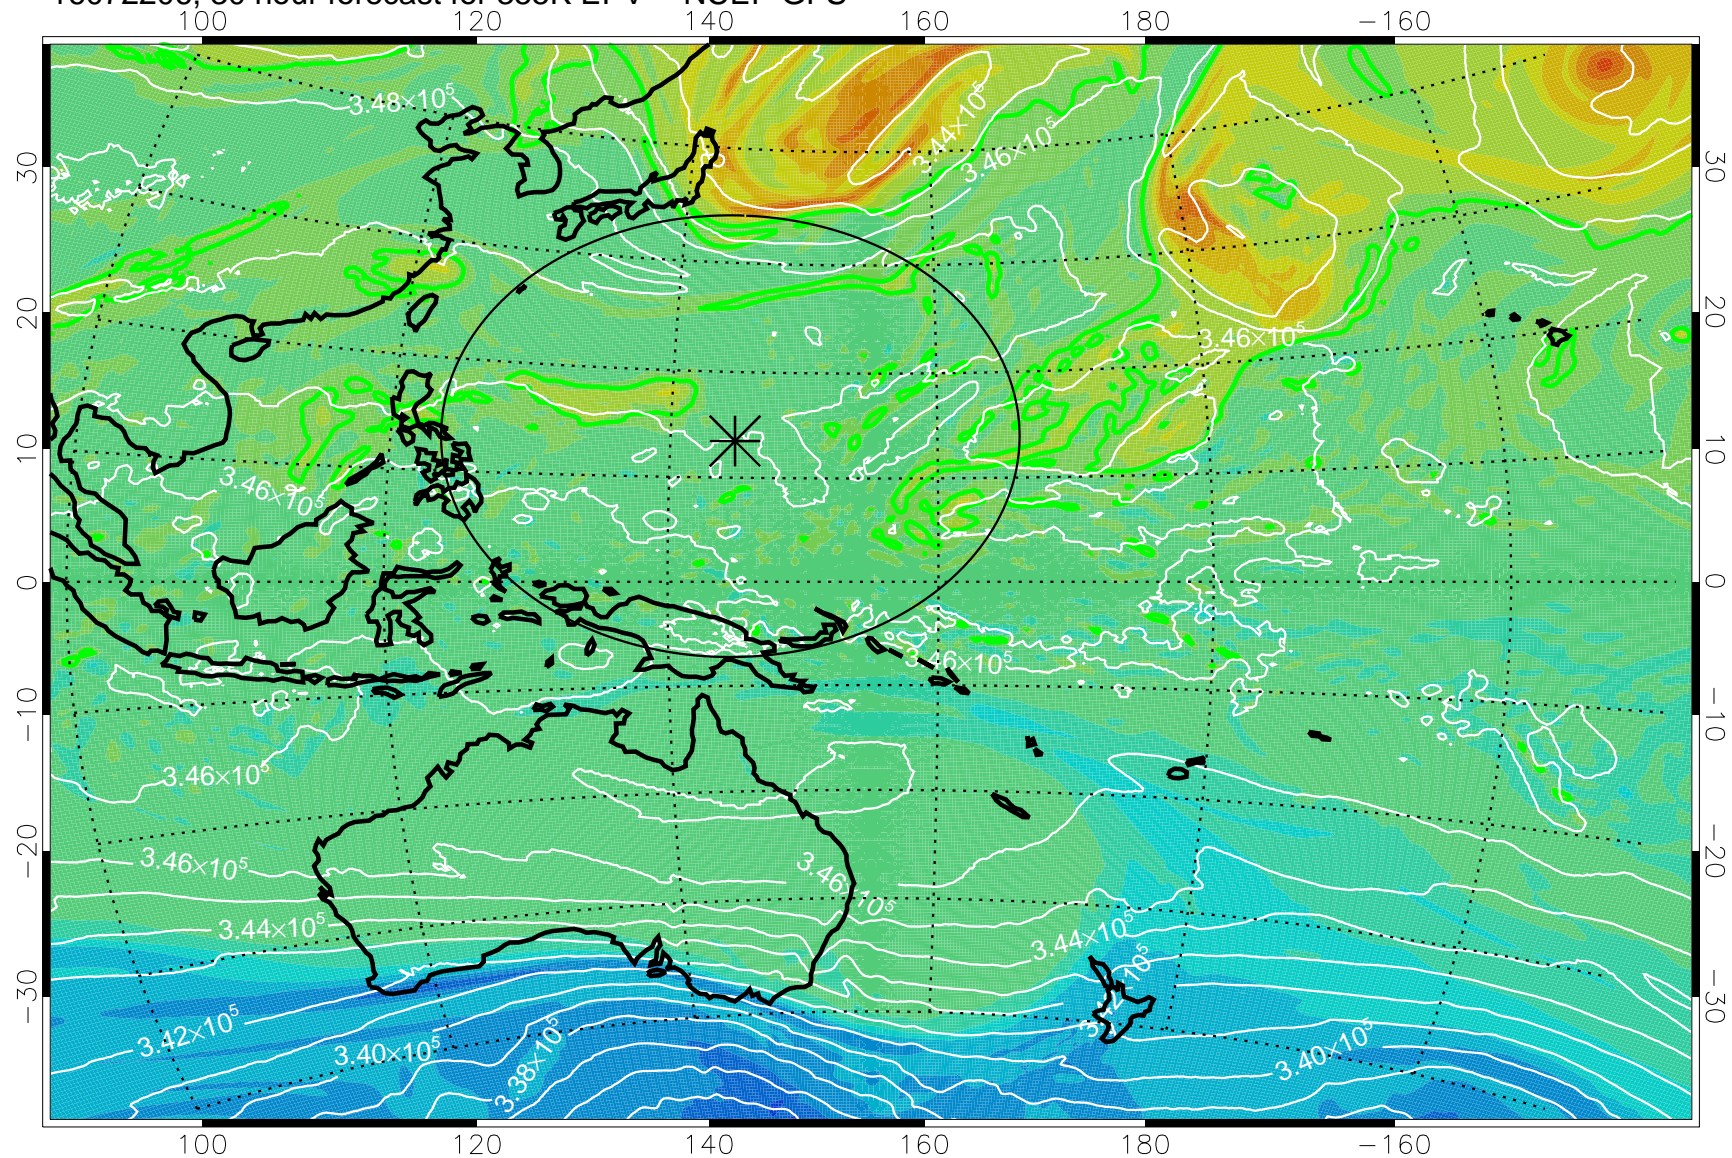

16072118, 18 hour forecast for 355K EPV -- NCEP GFS

355K Montgomery Streamfunction, white  
EPV Tropopause (2 PVU) Position  
Range ring of 2304 km

16072200, 24 hour forecast for 355K EPV -- NCEP GFS

355K Montgomery Streamfunction, white  
EPV Tropopause (2 PVU) Position  
Range ring of 2304 km

16072206, 30 hour forecast for 355K EPV -- NCEP GFS

355K Montgomery Streamfunction, white  
EPV Tropopause (2 PVU) Position  
Range ring of 2304 km

16072212, 36 hour forecast for 355K EPV -- NCEP GFS

355K Montgomery Streamfunction, white  
EPV Tropopause (2 PVU) Position  
Range ring of 2304 km

16072218, 42 hour forecast for 355K EPV -- NCEP GFS

355K Montgomery Streamfunction, white  
EPV Tropopause (2 PVU) Position  
Range ring of 2304 km

16072300, 48 hour forecast for 355K EPV -- NCEP GFS

355K Montgomery Streamfunction, white  
EPV Tropopause (2 PVU) Position  
Range ring of 2304 km

16072306, 54 hour forecast for 355K EPV -- NCEP GFS

355K Montgomery Streamfunction, white  
EPV Tropopause (2 PVU) Position  
Range ring of 2304 km

16072312, 60 hour forecast for 355K EPV -- NCEP GFS

355K Montgomery Streamfunction, white  
EPV Tropopause (2 PVU) Position  
Range ring of 2304 km