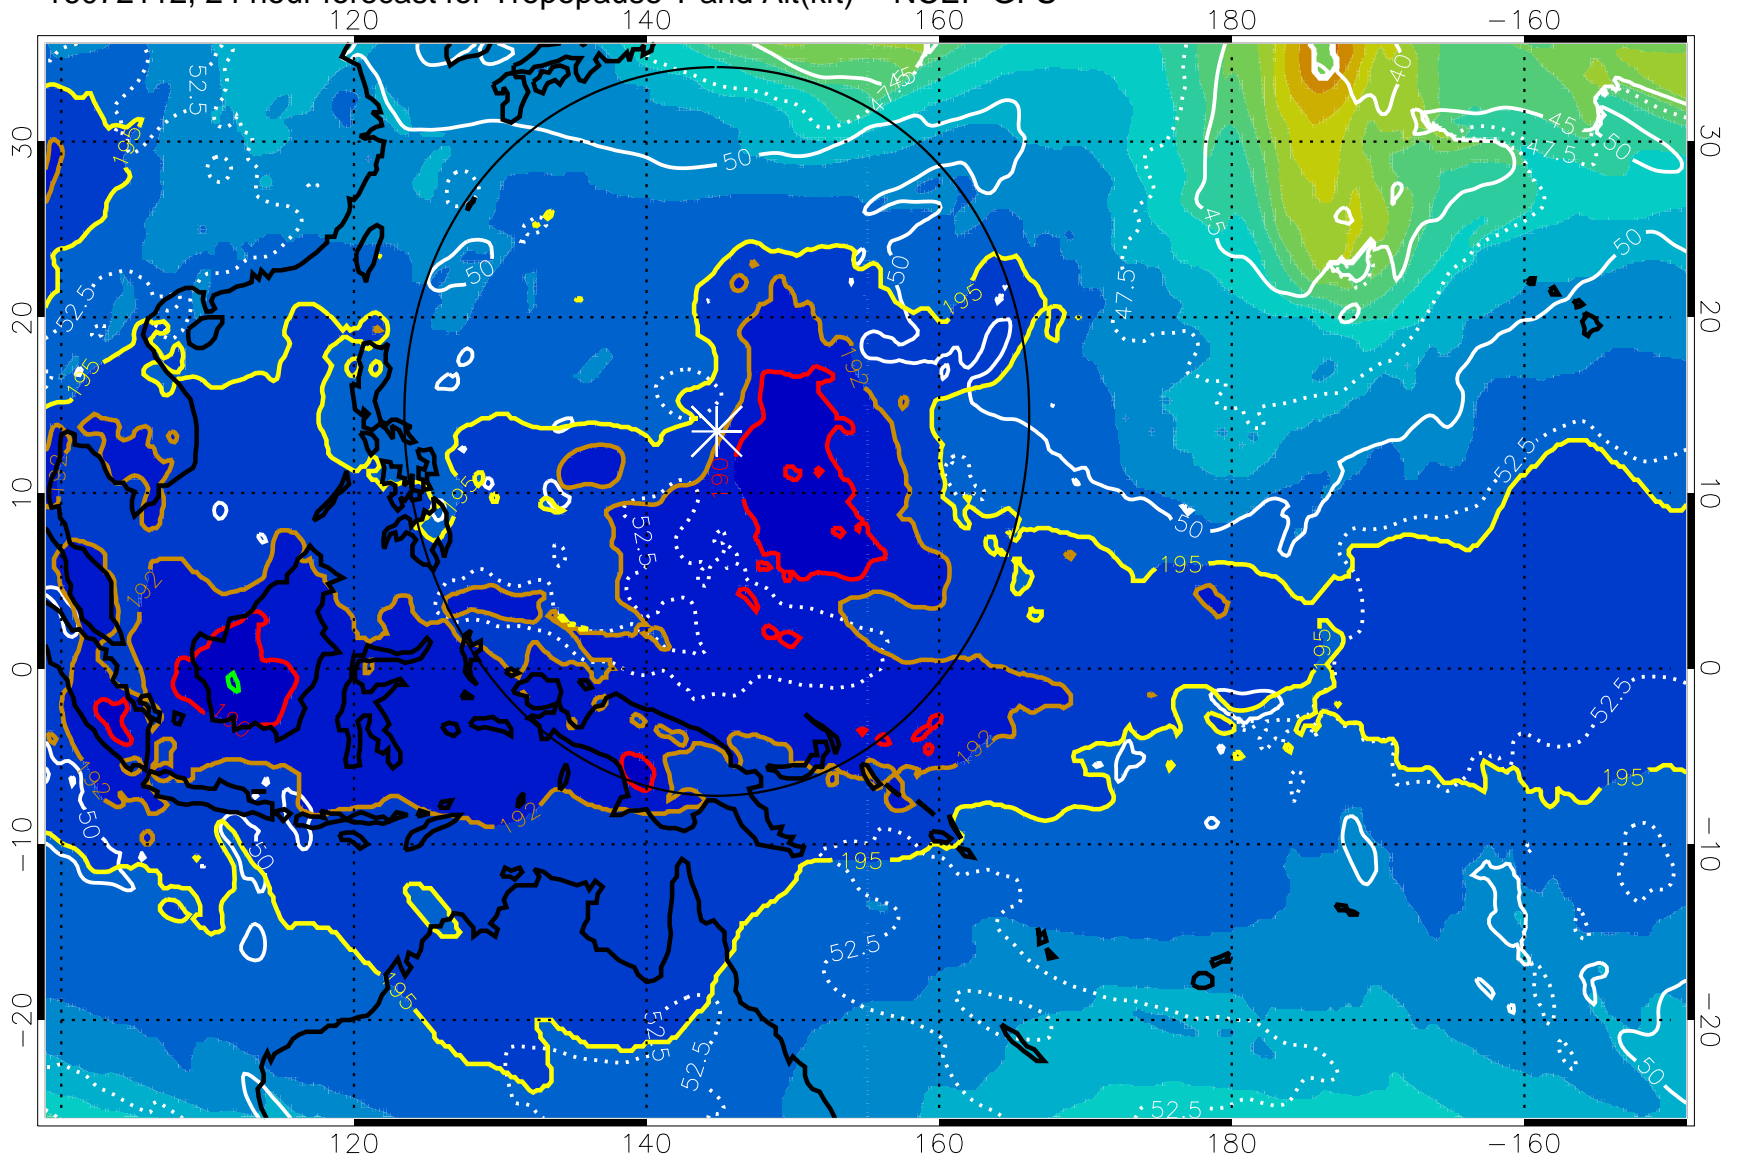

16072112, 24 hour forecast for Tropopause T and Alt(kft) -- NCEP GFS

190   200   210   220   230
Tropopause T, K

Tropopause Altitude in kft (white)

192.5K Isotherm   195K Isotherm
187.5K Isotherm   190K Isotherm

Range ring of 2304 km