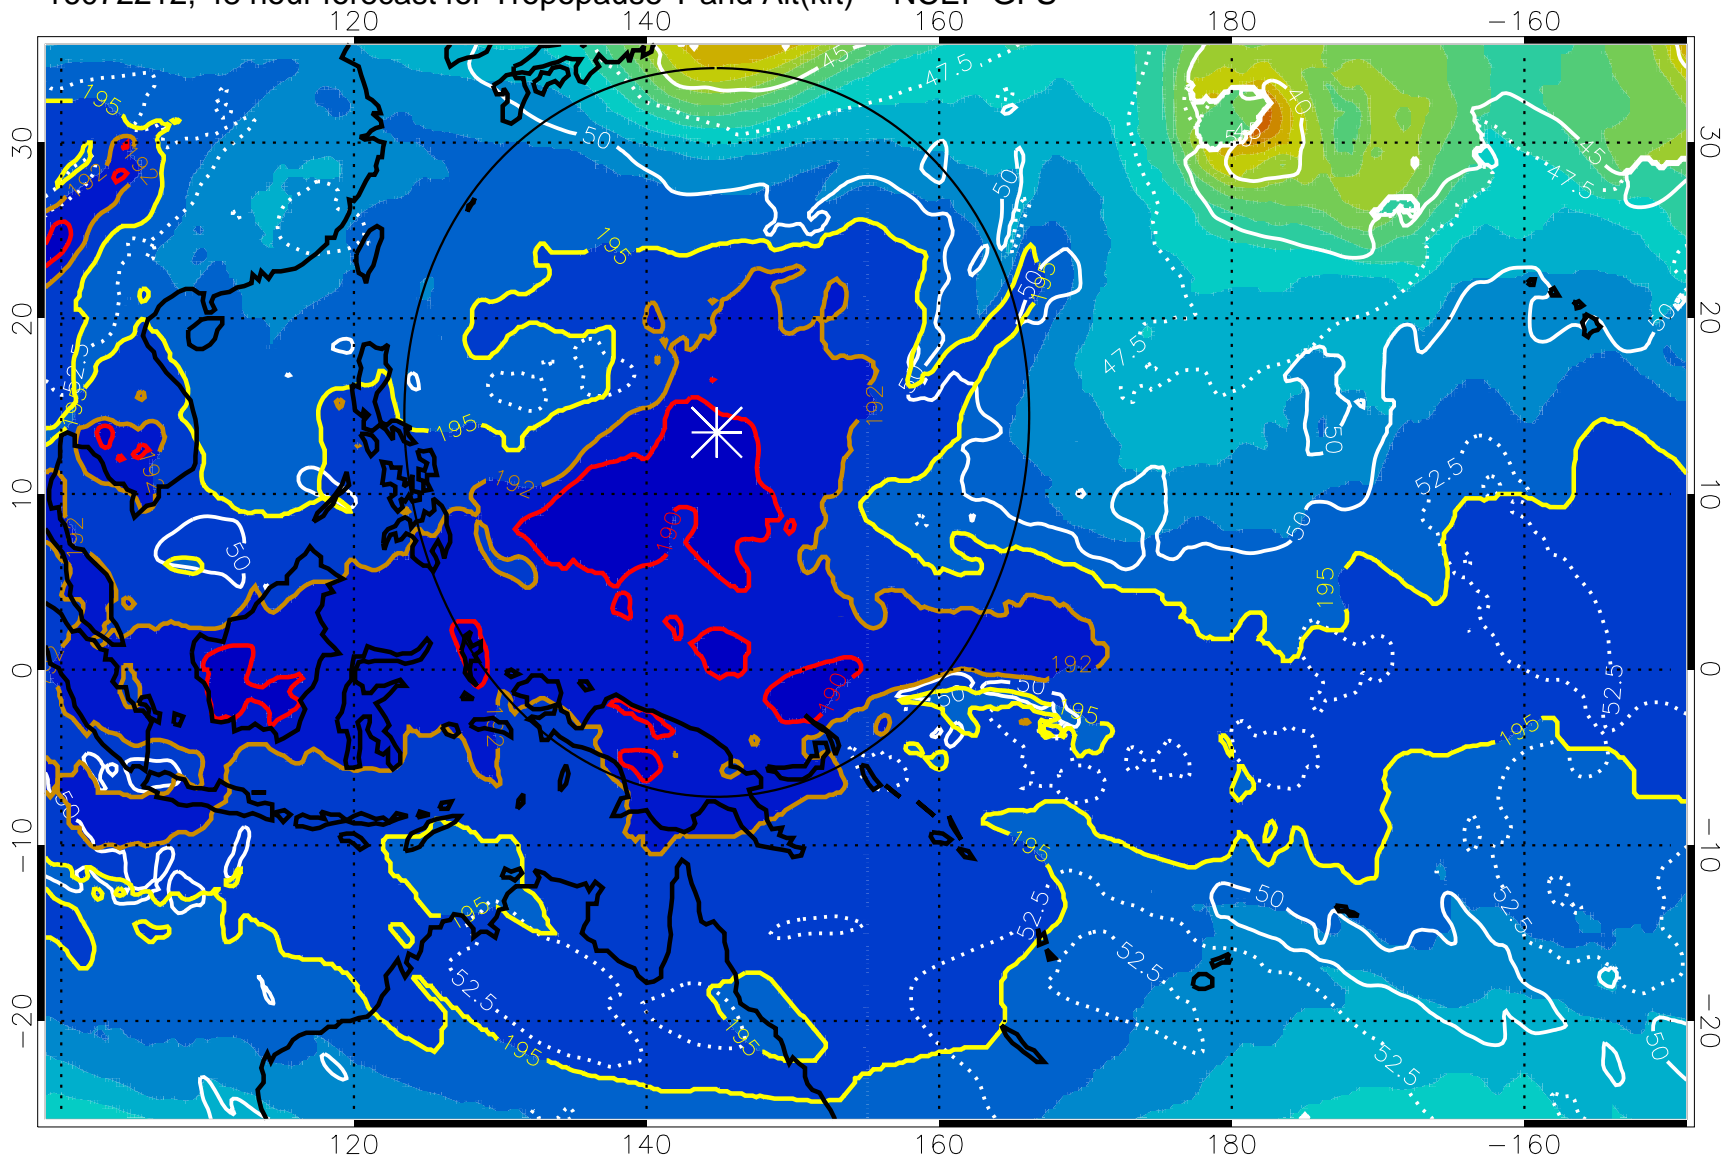

16072212, 48 hour forecast for Tropopause T and Alt(kft) -- NCEP GFS

190 200 210 220 230

Tropopause T, K

Tropopause Altitude in kft (white)

192.5K Isotherm 195K Isotherm

187.5K Isotherm 190K Isotherm

Range ring of 2304 km