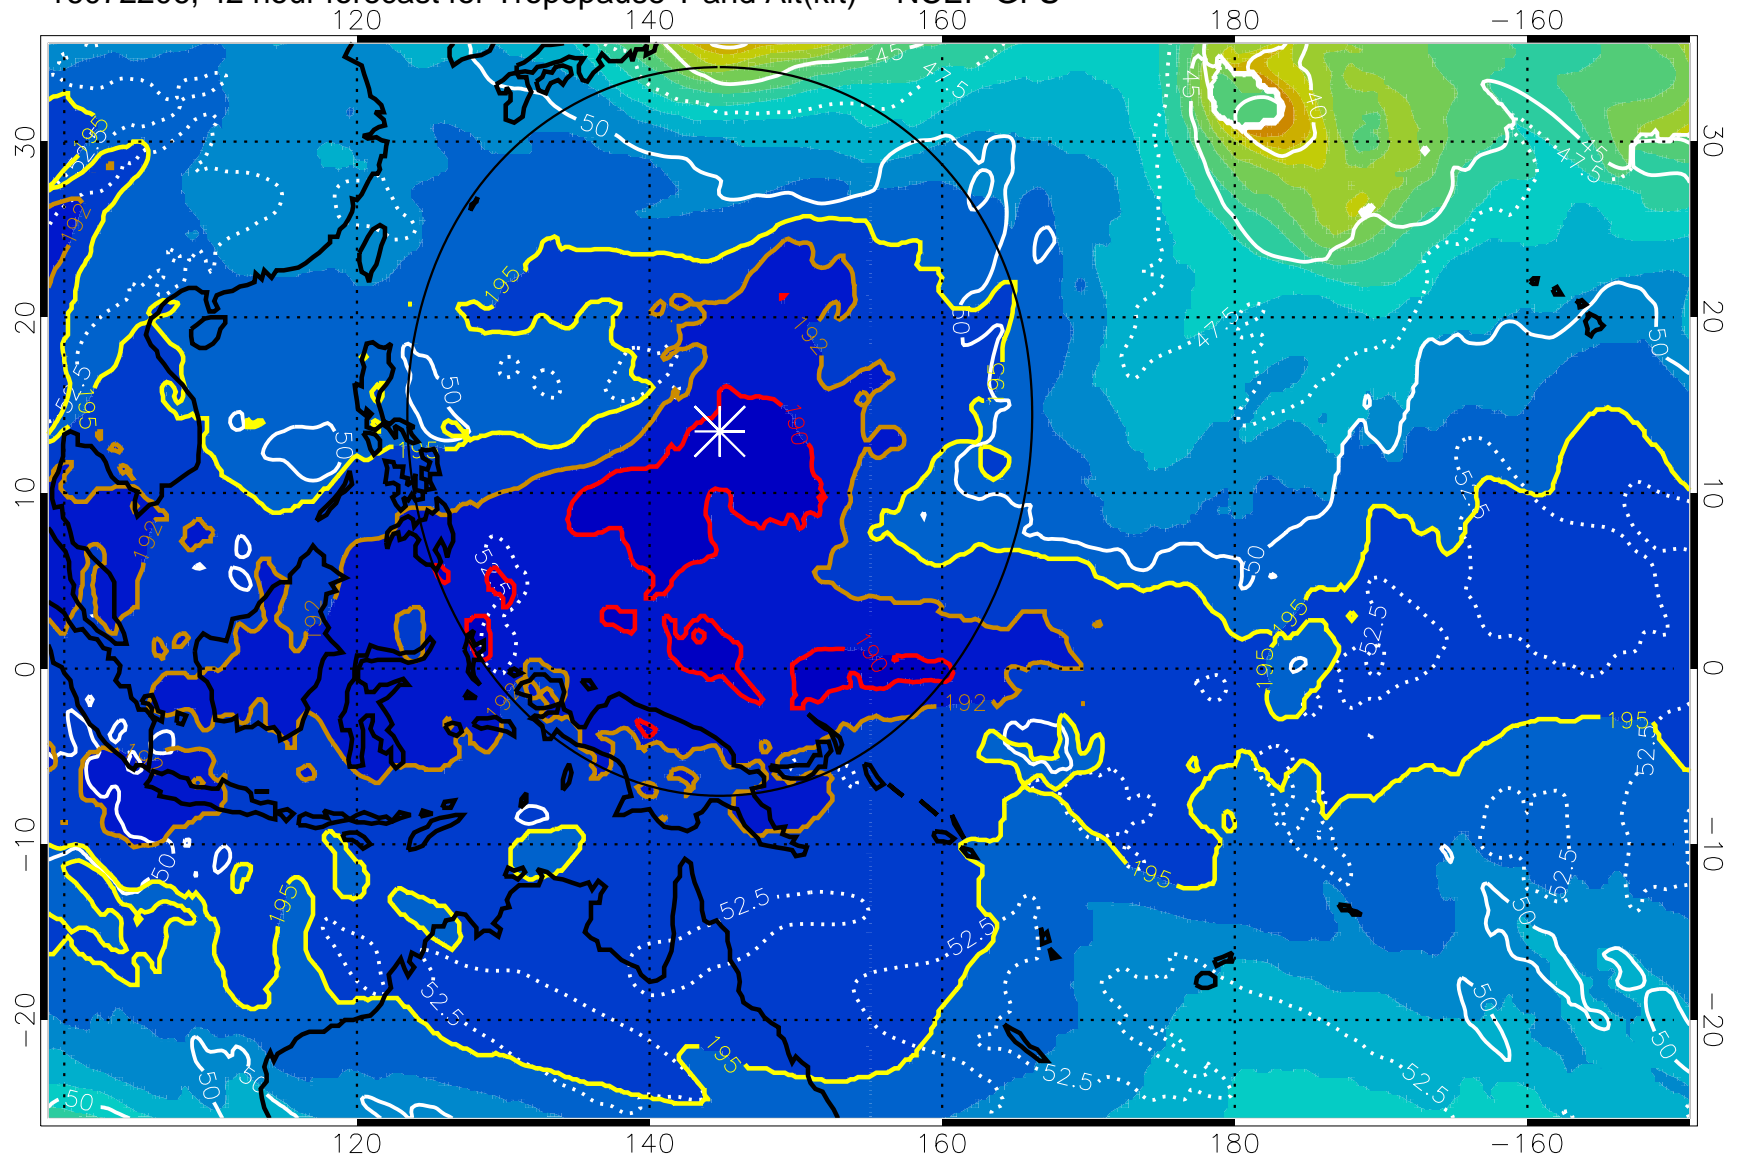

16072206, 42 hour forecast for Tropopause T and Alt(kft) -- NCEP GFS

190 200 210 220 230
Tropopause T, K

Tropopause Altitude in kft (white)

192.5K Isotherm 195K Isotherm
187.5K Isotherm 190K Isotherm

Range ring of 2304 km