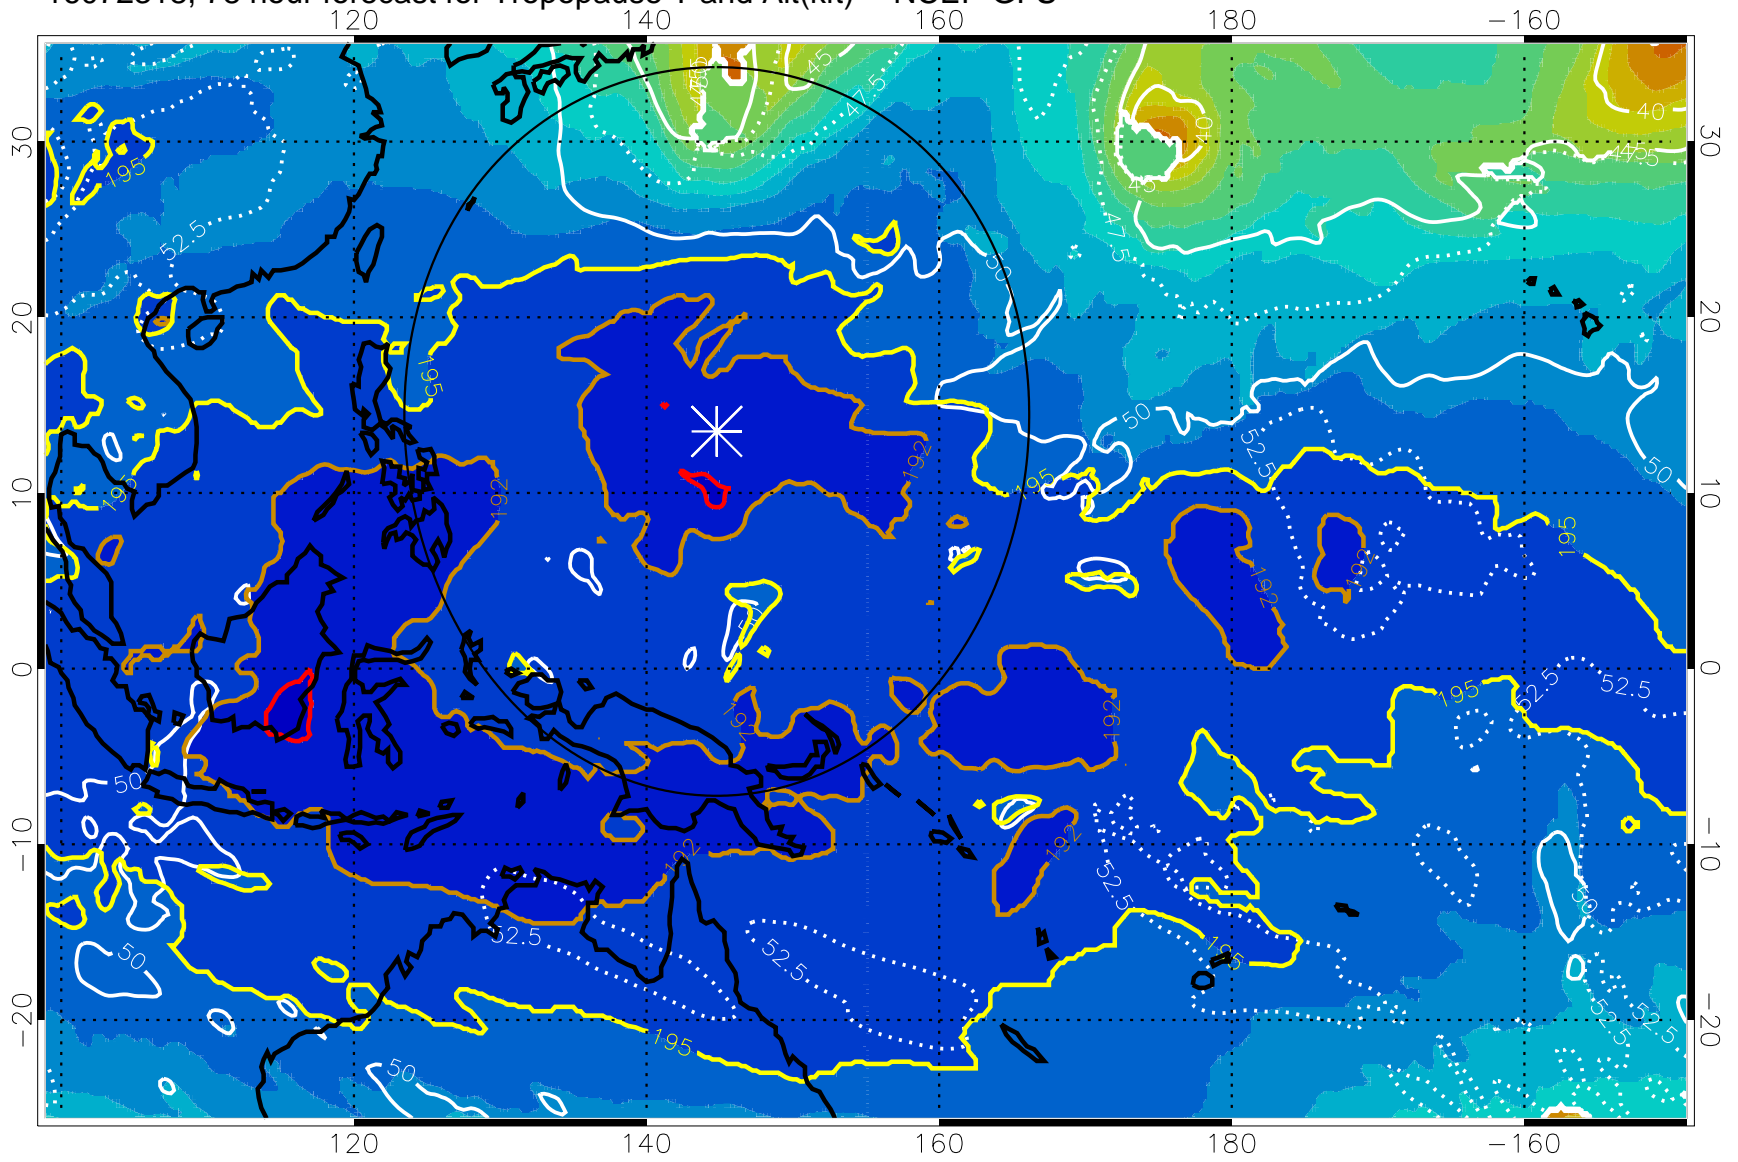

16072318, 78 hour forecast for Tropopause T and Alt(kft) -- NCEP GFS

190 200 210 220 230

Tropopause T, K

Tropopause Altitude in kft (white)

192.5K Isotherm 195K Isotherm
187.5K Isotherm 190K Isotherm

Range ring of 2304 km