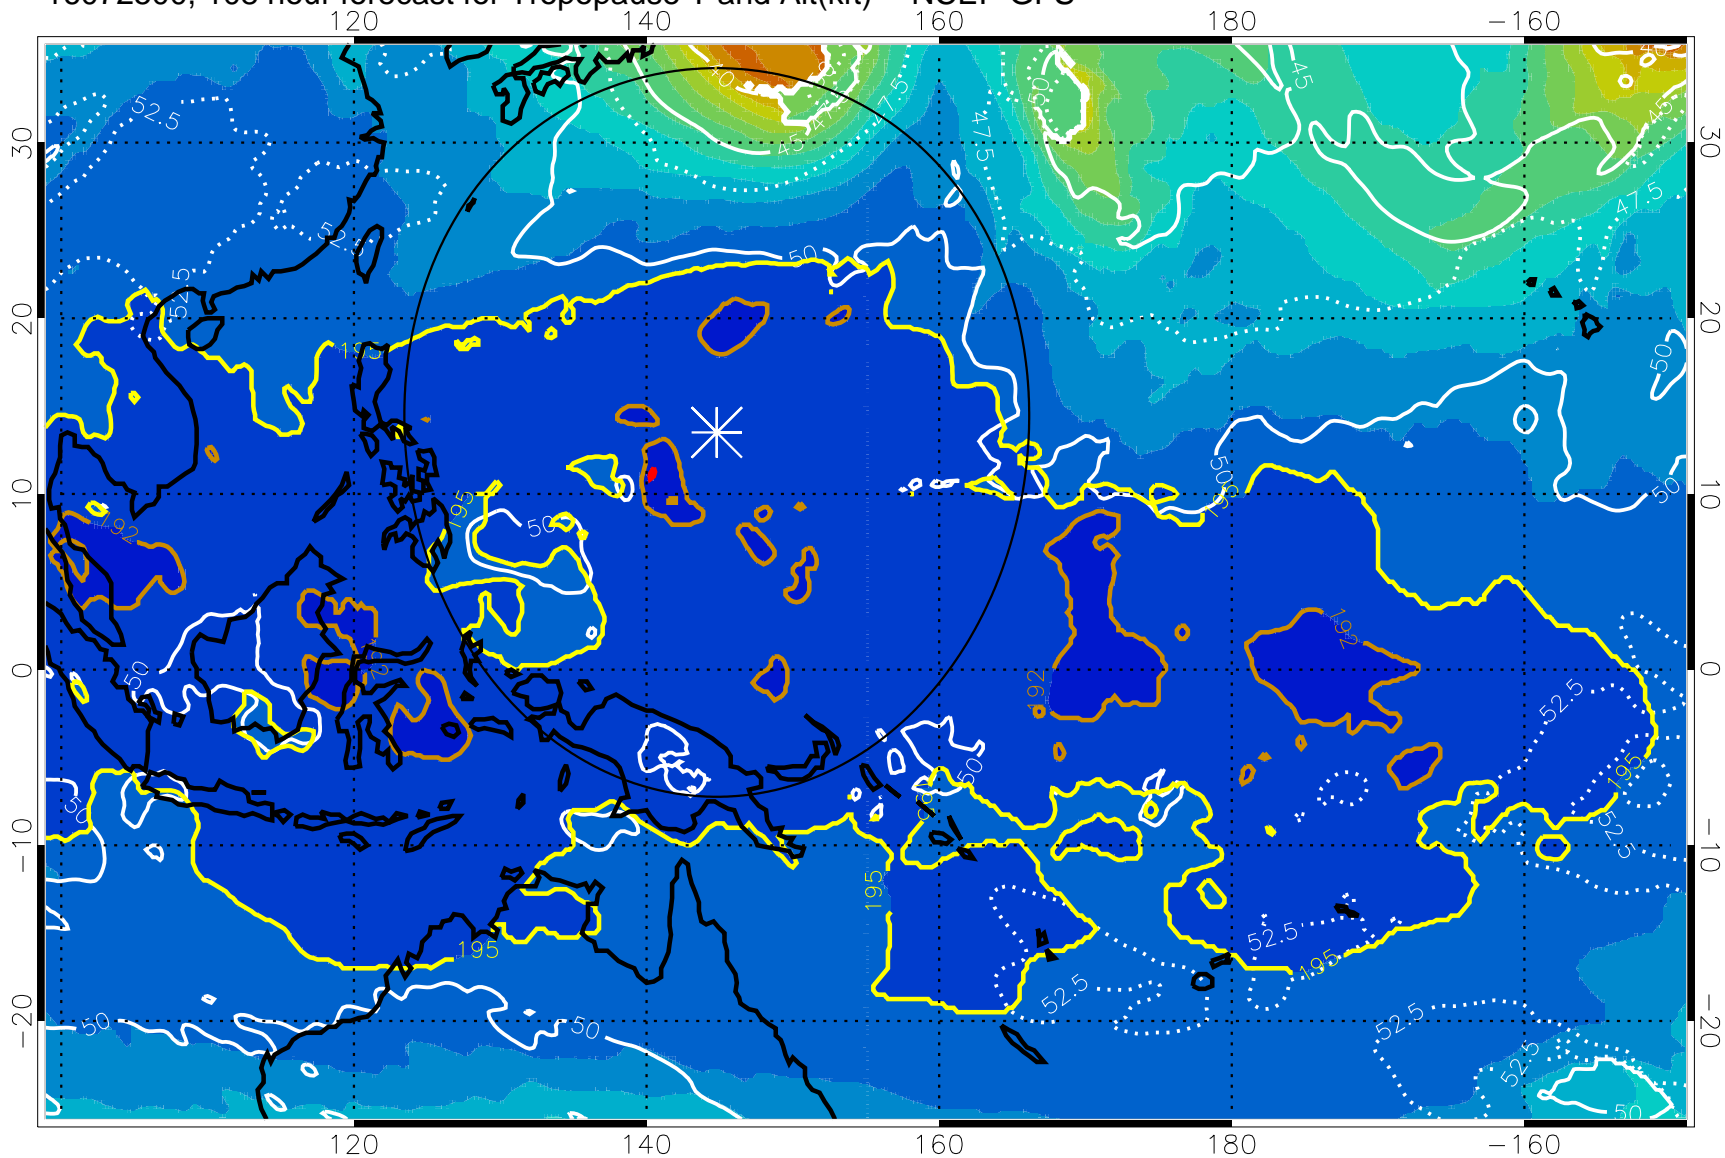

16072500, 108 hour forecast for Tropopause T and Alt(kft) -- NCEP GFS

190 200 210 220 230

Tropopause T, K

Tropopause Altitude in kft (white)

192.5K Isotherm 195K Isotherm

187.5K Isotherm 190K Isotherm

Range ring of 2304 km