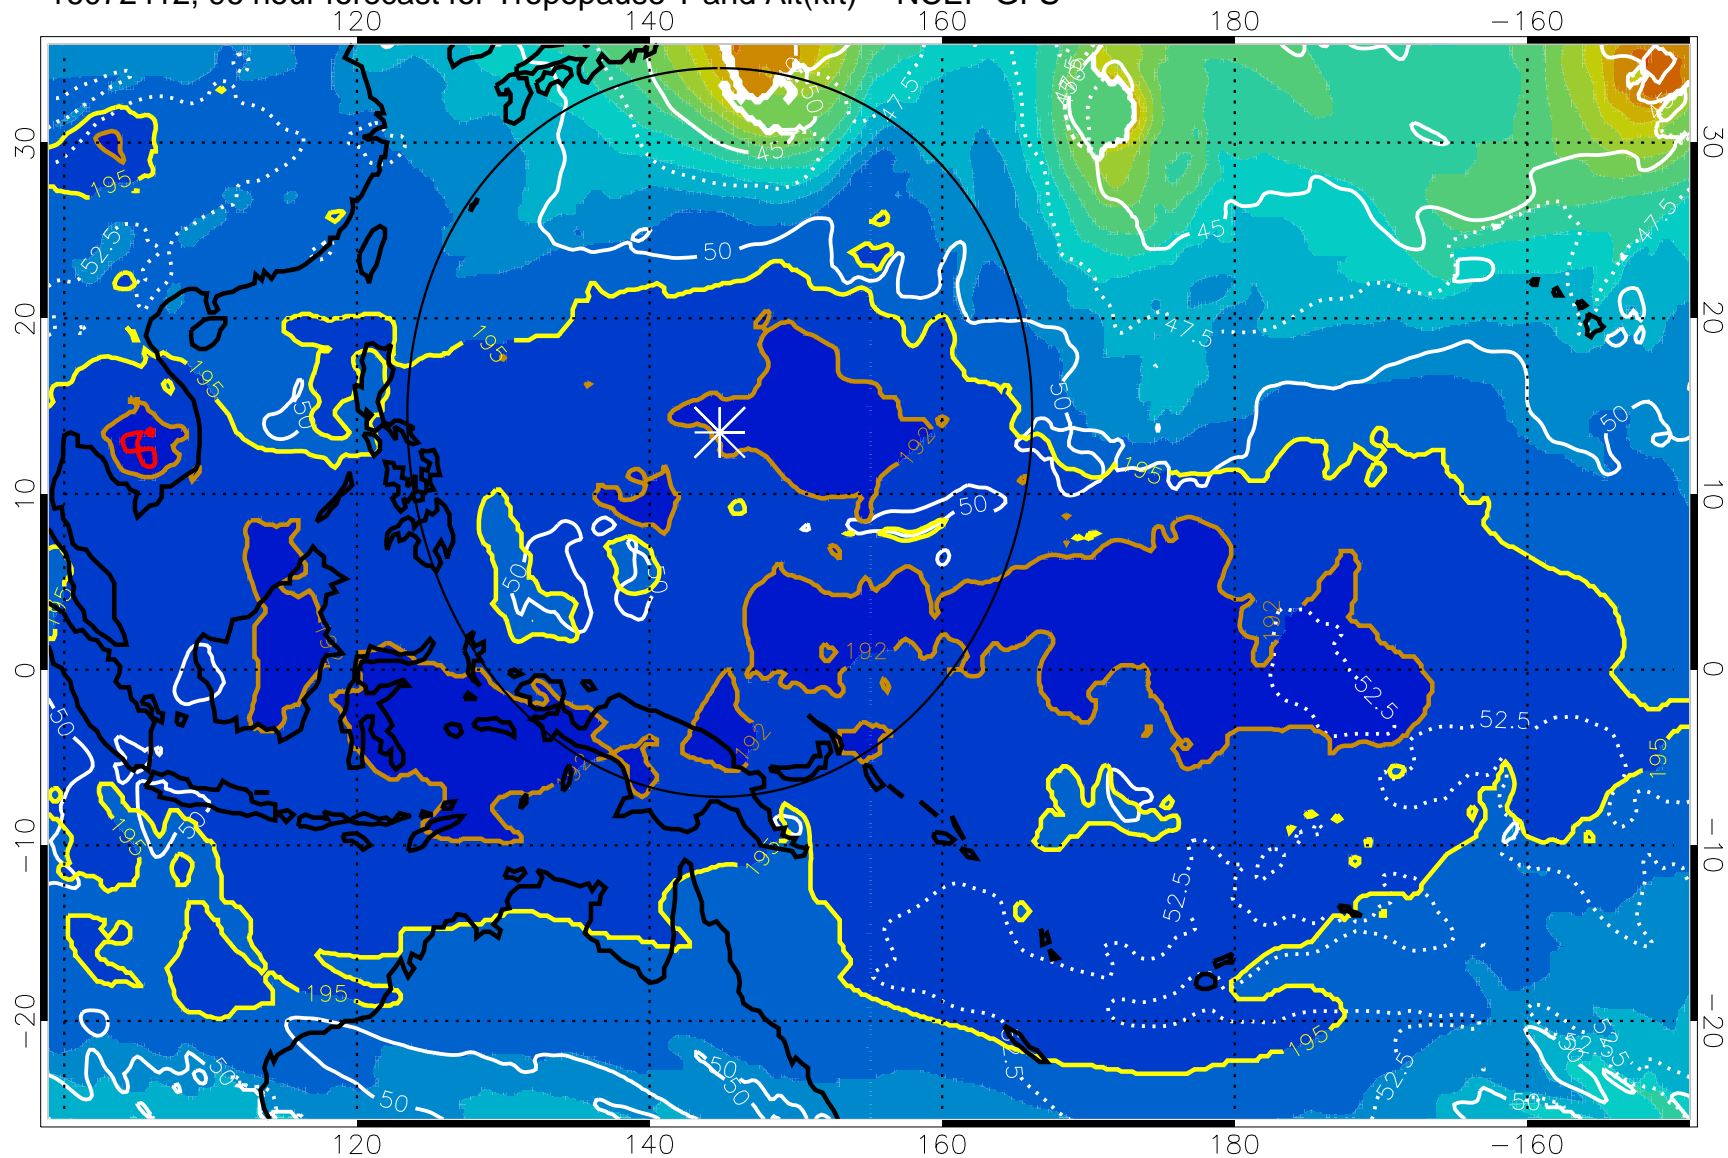

16072412, 96 hour forecast for Tropopause T and Alt(kft) -- NCEP GFS

190 200 210 220 230

Tropopause T, K

Tropopause Altitude in kft (white)

192.5K Isotherm 195K Isotherm
187.5K Isotherm 190K Isotherm

Range ring of 2304 km