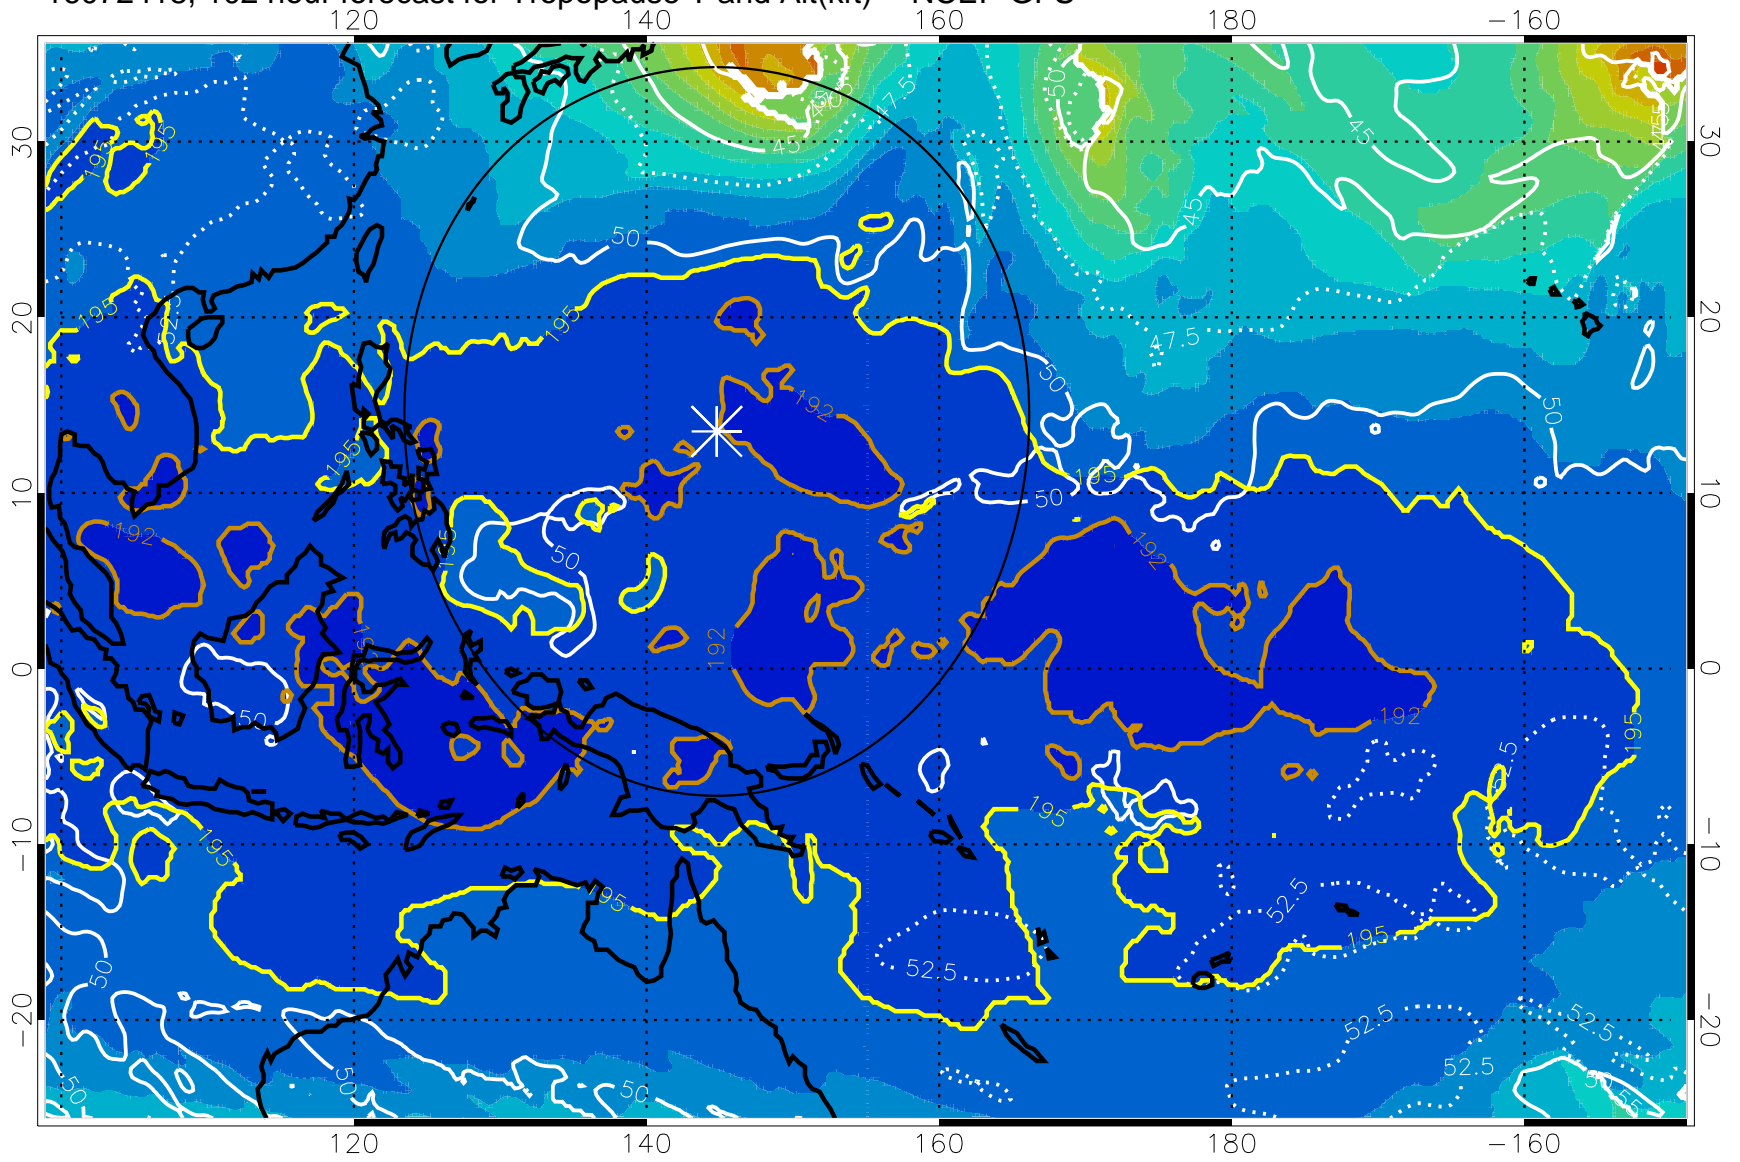

16072418, 102 hour forecast for Tropopause T and Alt(kft) -- NCEP GFS

190 200 210 220 230

Tropopause T, K

Tropopause Altitude in kft (white)

192.5K Isotherm 195K Isotherm

187.5K Isotherm 190K Isotherm

Range ring of 2304 km