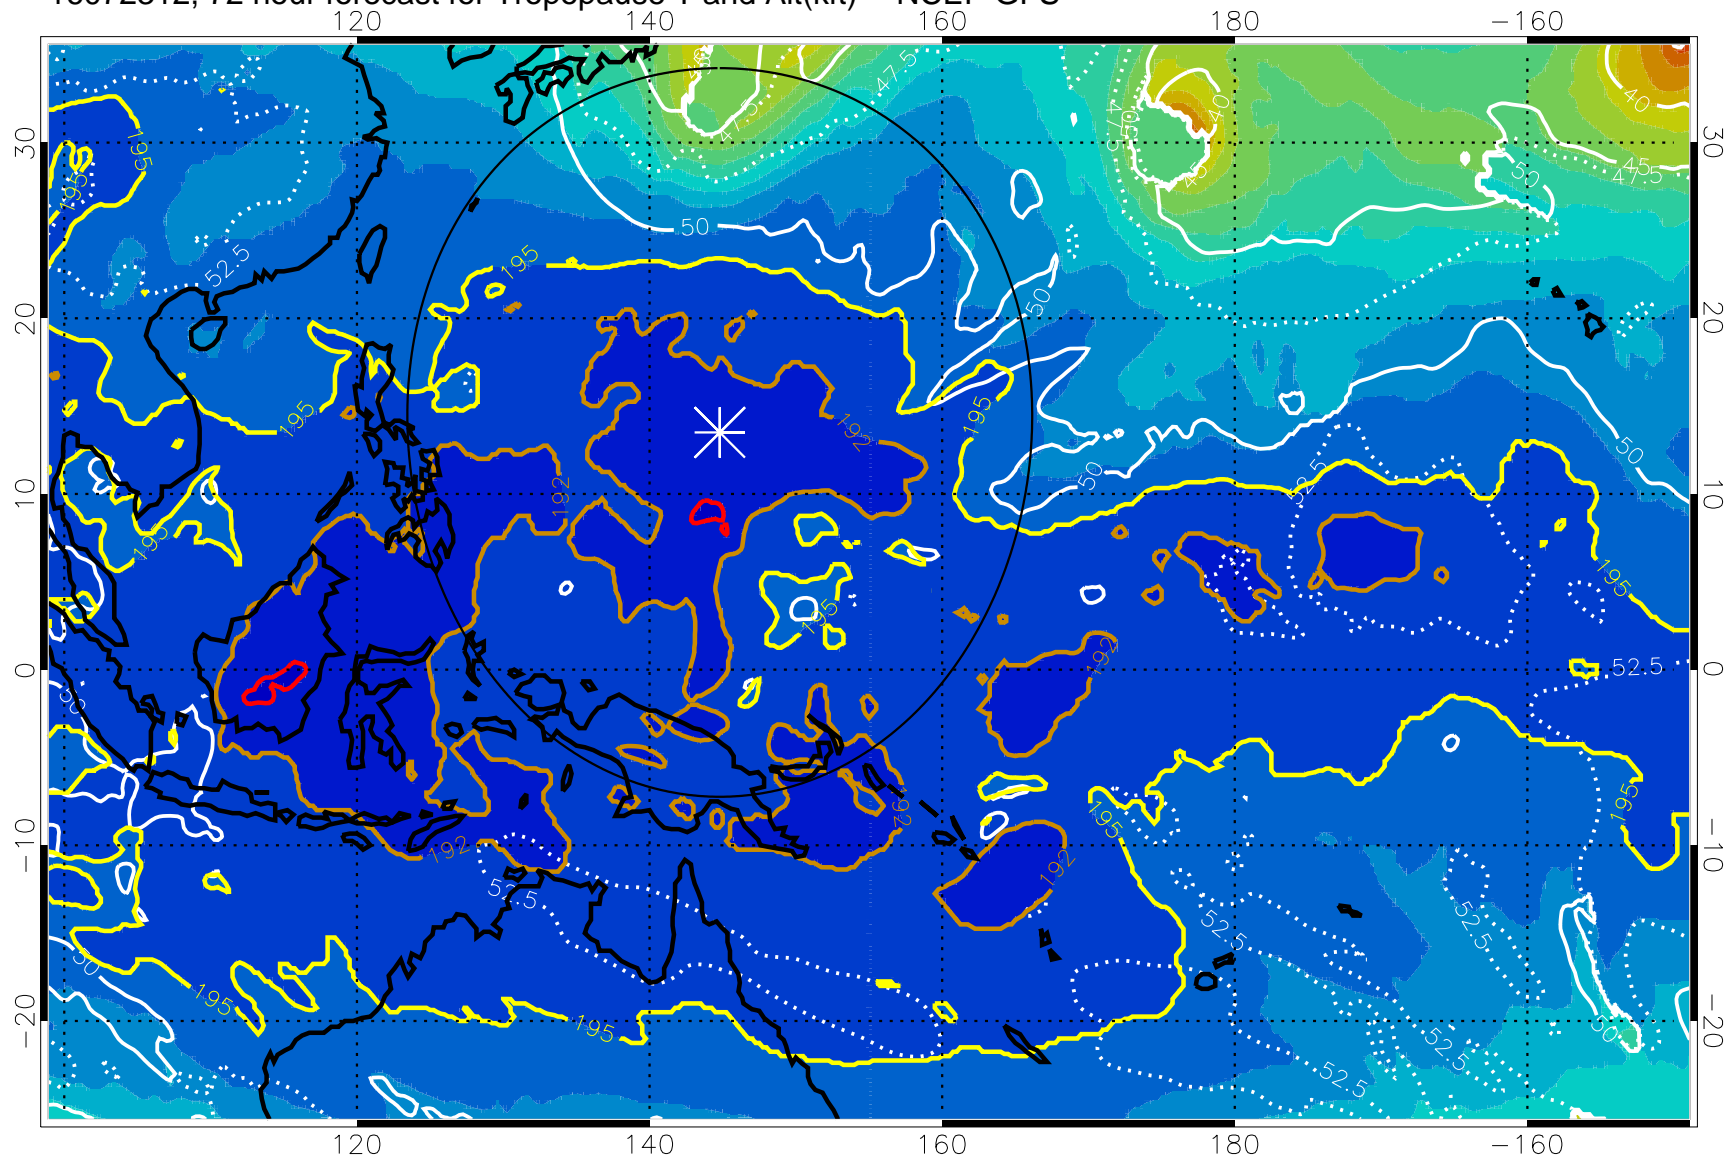

16072312, 72 hour forecast for Tropopause T and Alt(kft) -- NCEP GFS

190 200 210 220 230
Tropopause T, K

Tropopause Altitude in kft (white)

192.5K Isotherm 195K Isotherm
187.5K Isotherm 190K Isotherm

Range ring of 2304 km