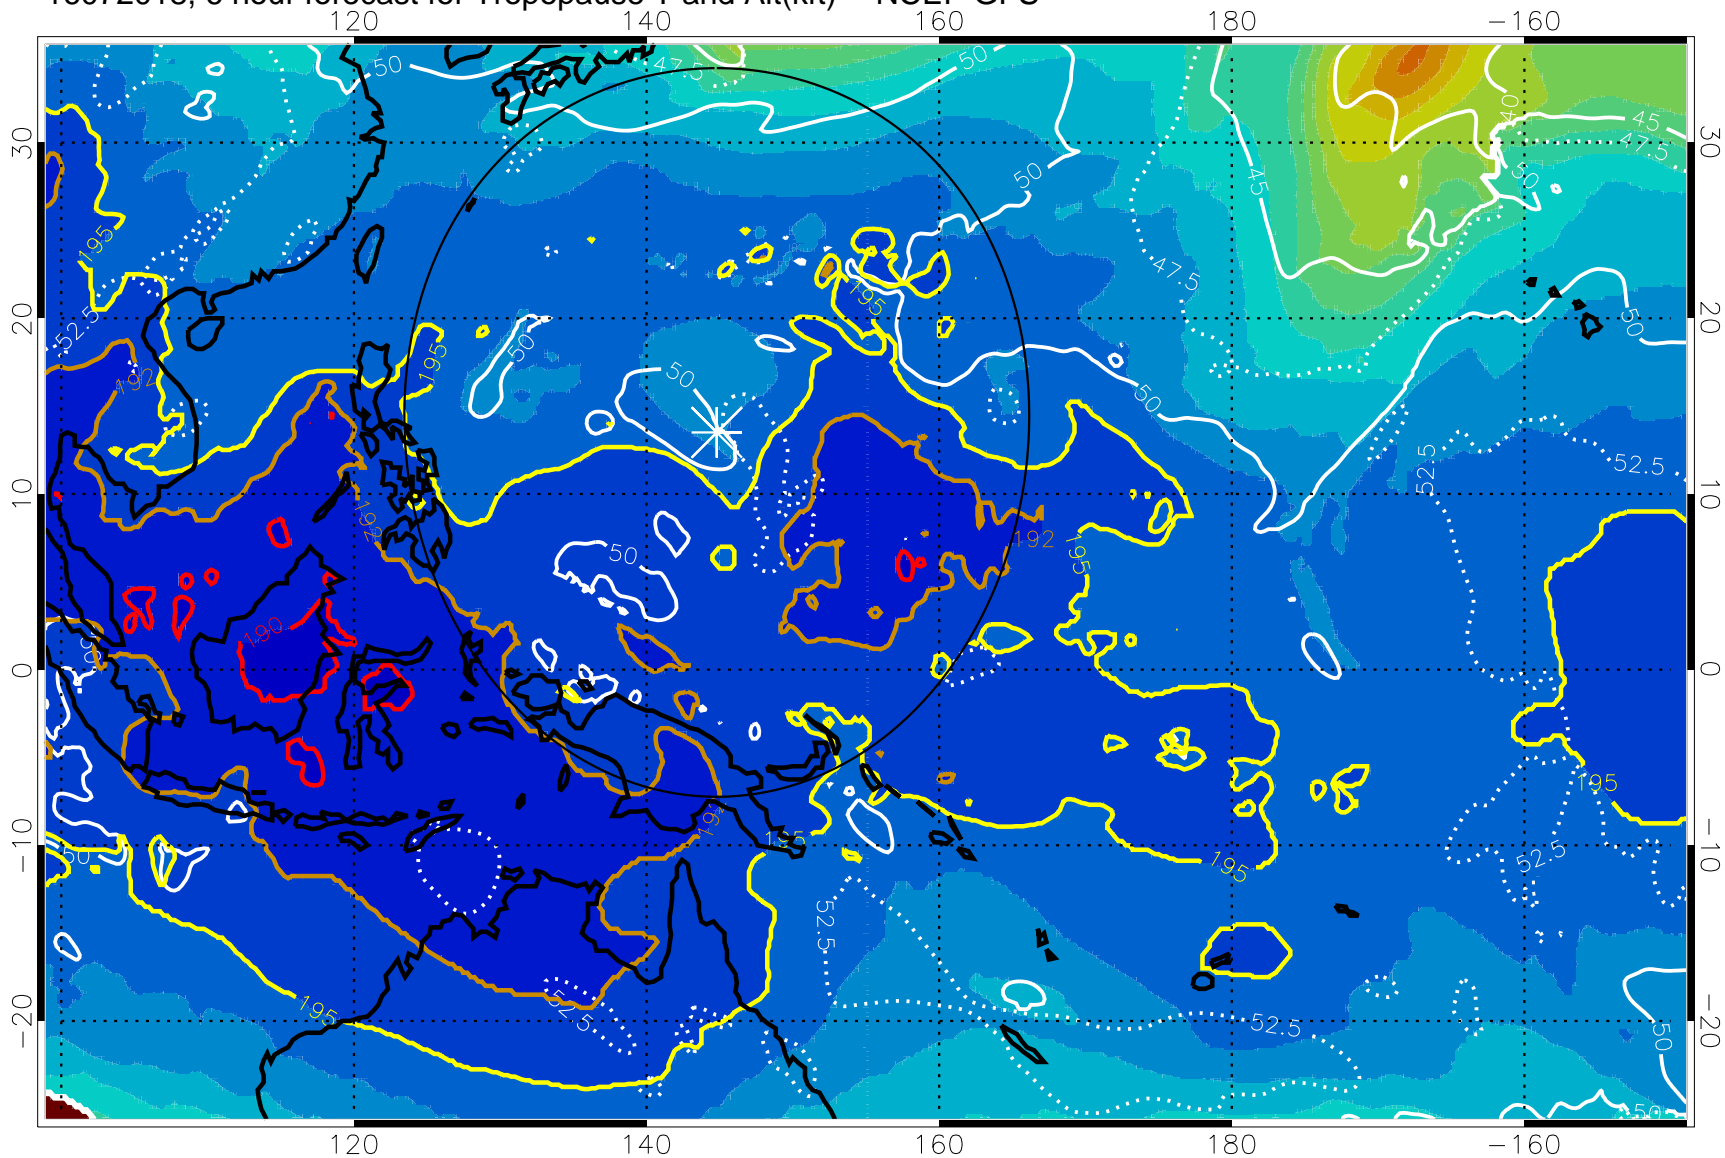

16072018, 6 hour forecast for Tropopause T and Alt(kft) -- NCEP GFS

190 200 210 220 230
Tropopause T, K

Tropopause Altitude in kft (white)

192.5K Isotherm 195K Isotherm
187.5K Isotherm 190K Isotherm

Range ring of 2304 km