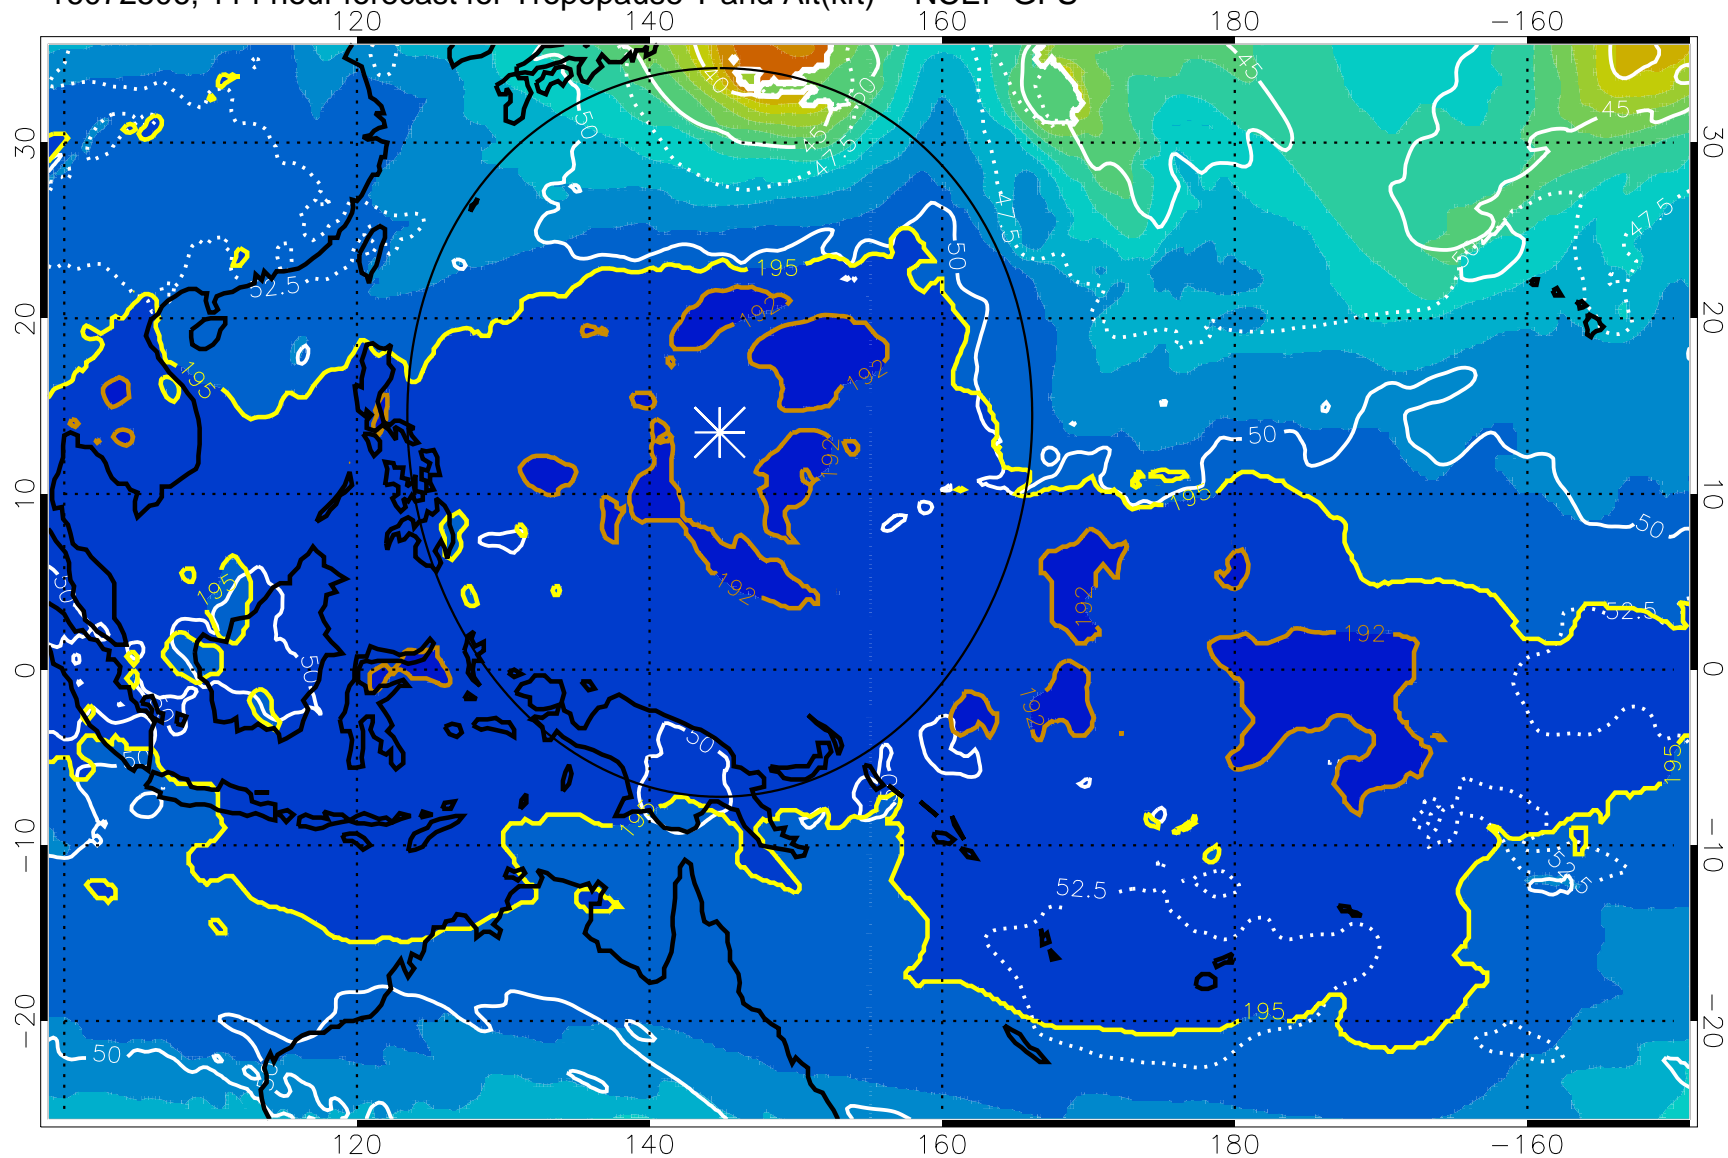

16072500, 108 hour forecast for Tropopause T and Alt(kft) -- NCEP GFS

190 200 210 220 230

Tropopause T, K

Tropopause Altitude in kft (white)

192.5K Isotherm 195K Isotherm

187.5K Isotherm 190K Isotherm

Range ring of 2304 km

16072506, 114 hour forecast for Tropopause T and Alt(kft) -- NCEP GFS

190 200 210 220 230
Tropopause T, K

Tropopause Altitude in kft (white)

192.5K Isotherm 195K Isotherm
187.5K Isotherm 190K Isotherm

Range ring of 2304 km