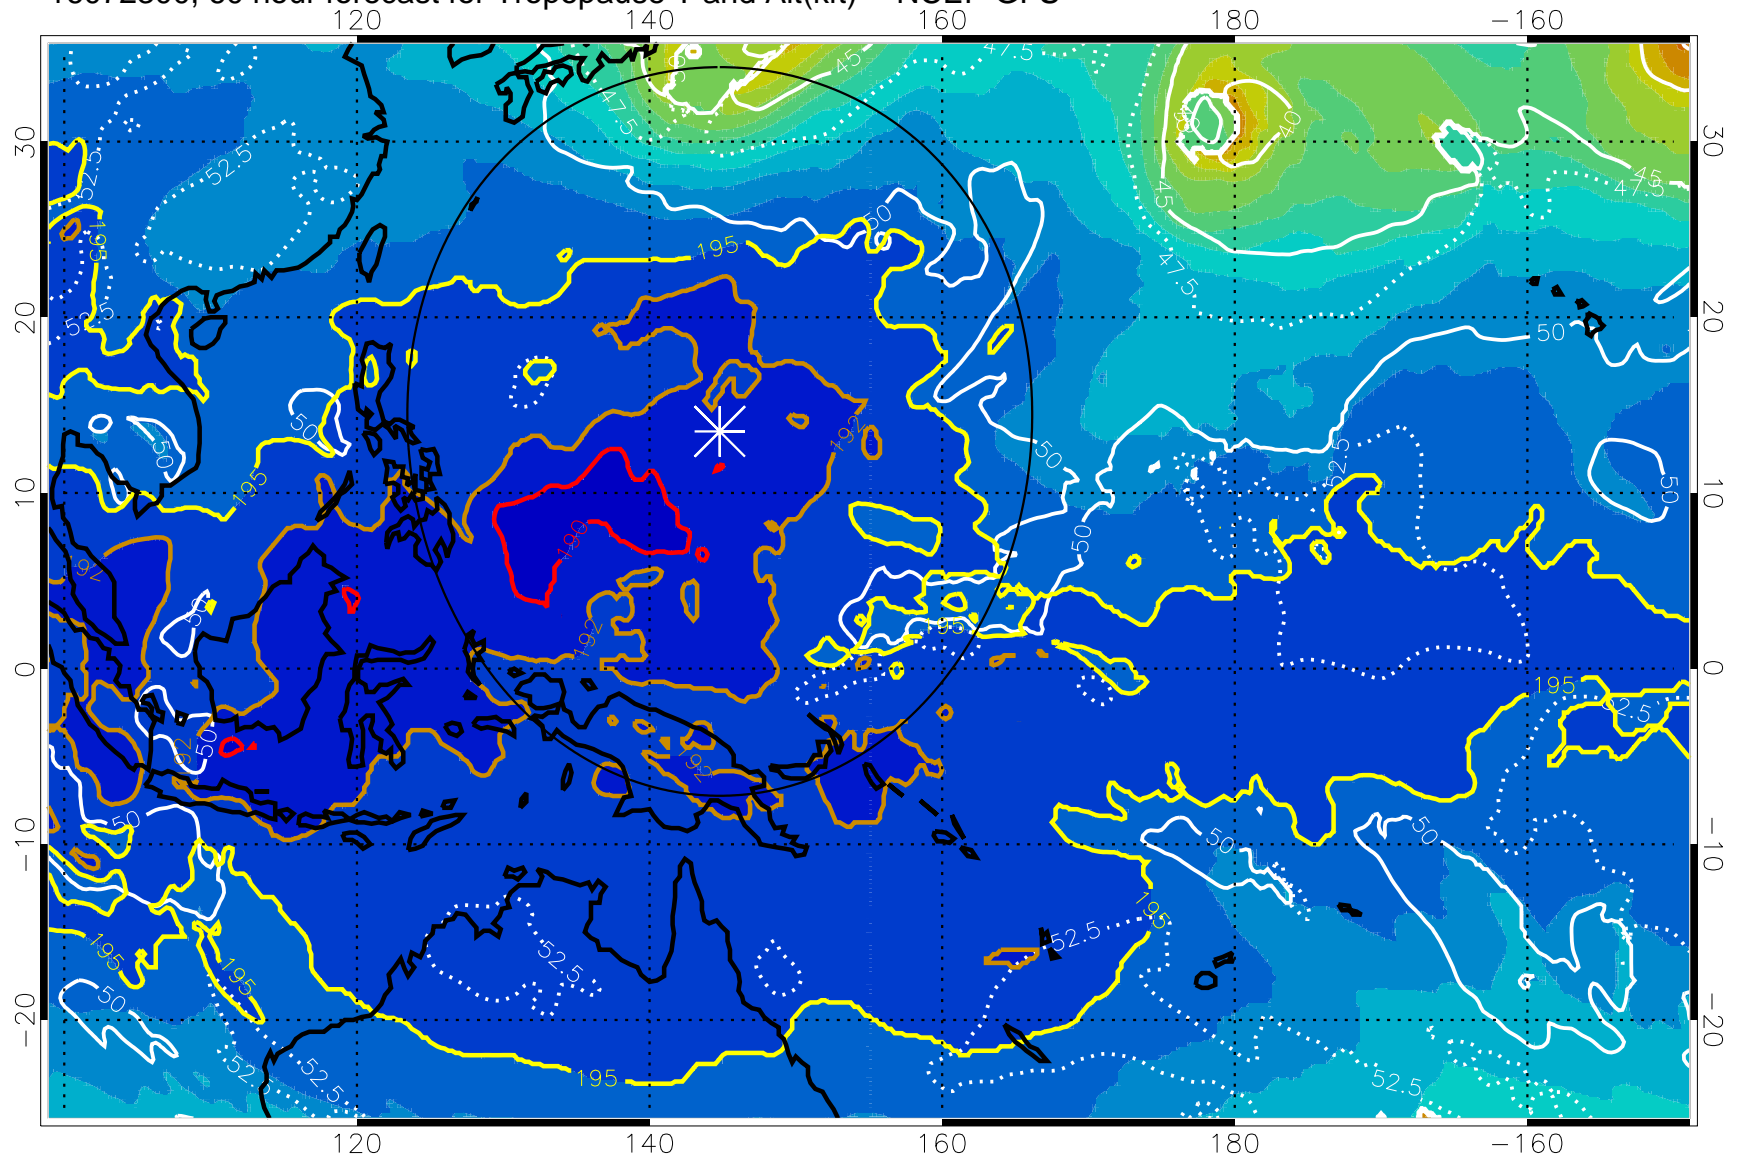

16072300, 60 hour forecast for Tropopause T and Alt(kft) -- NCEP GFS

190 200 210 220 230

Tropopause T, K

Tropopause Altitude in kft (white)

192.5K Isotherm 195K Isotherm

187.5K Isotherm 190K Isotherm

Range ring of 2304 km