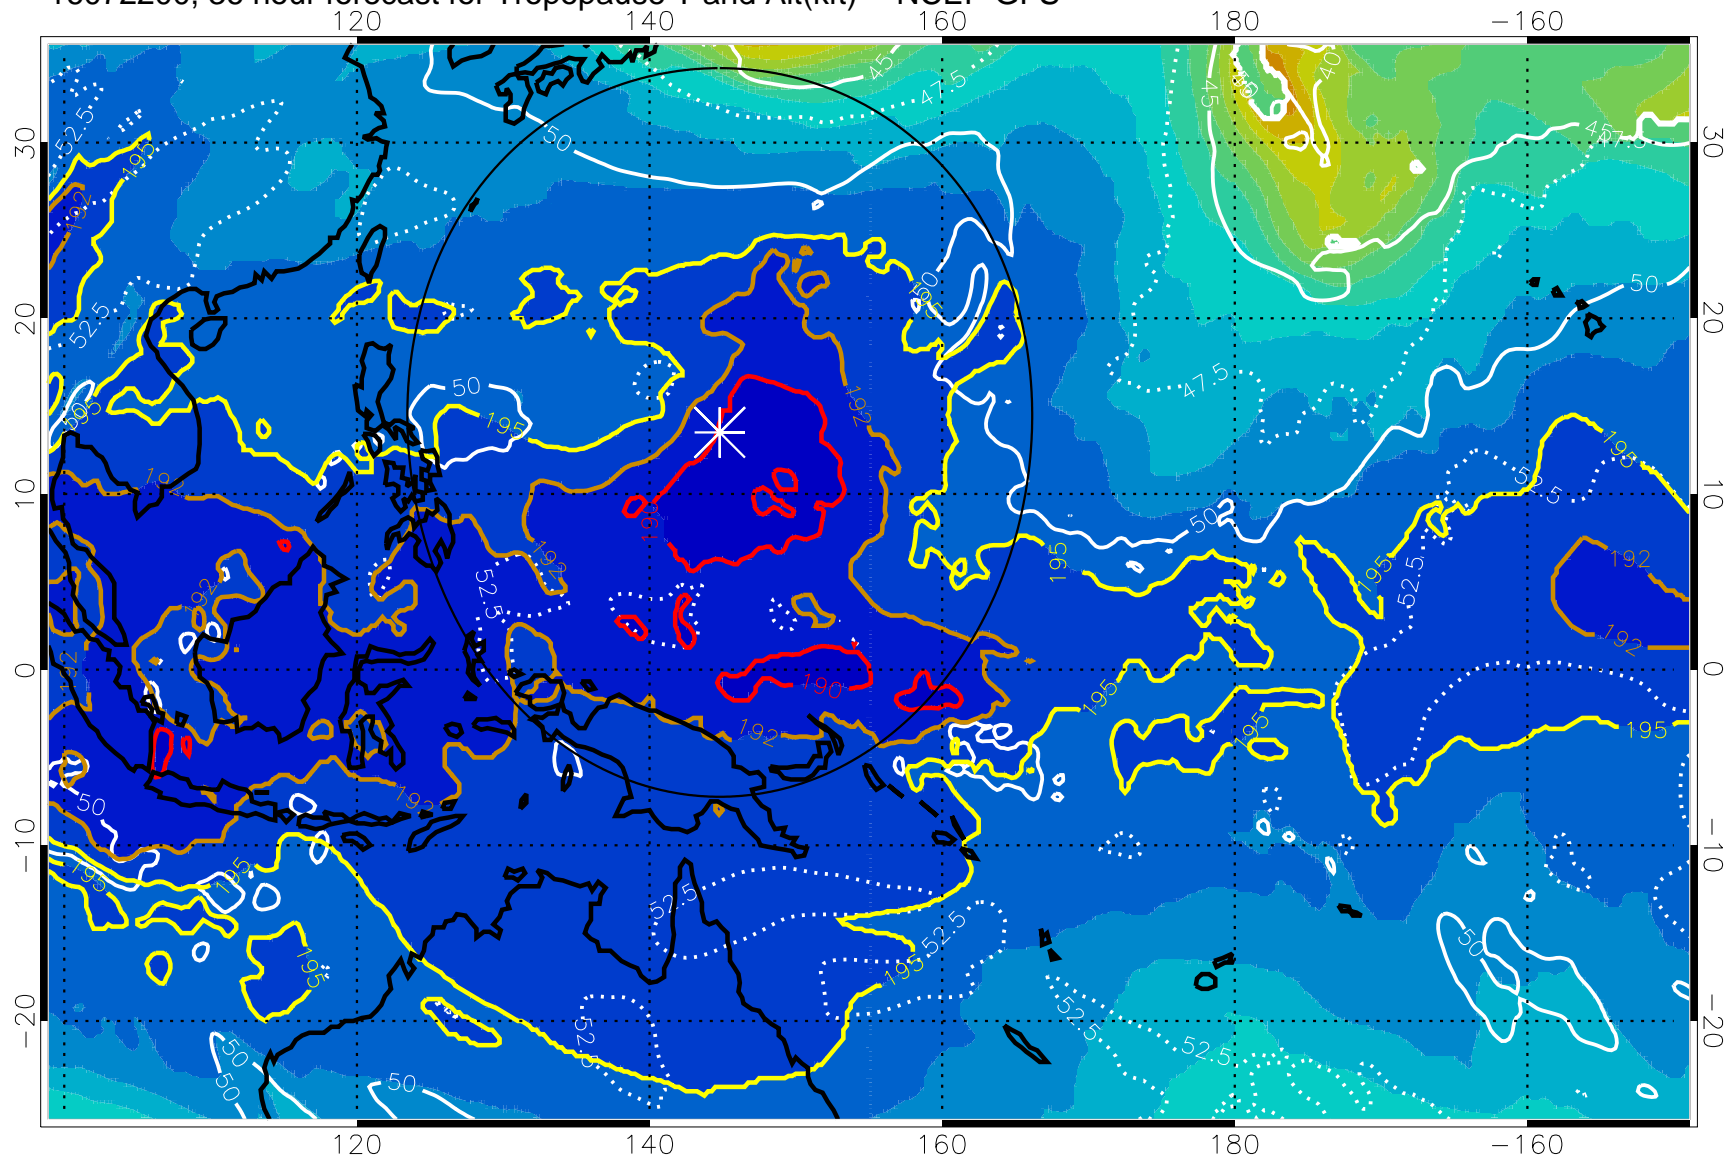

16072200, 36 hour forecast for Tropopause T and Alt(kft) -- NCEP GFS

190 200 210 220 230
Tropopause T, K

Tropopause Altitude in kft (white)

192.5K Isotherm 195K Isotherm
187.5K Isotherm 190K Isotherm

Range ring of 2304 km