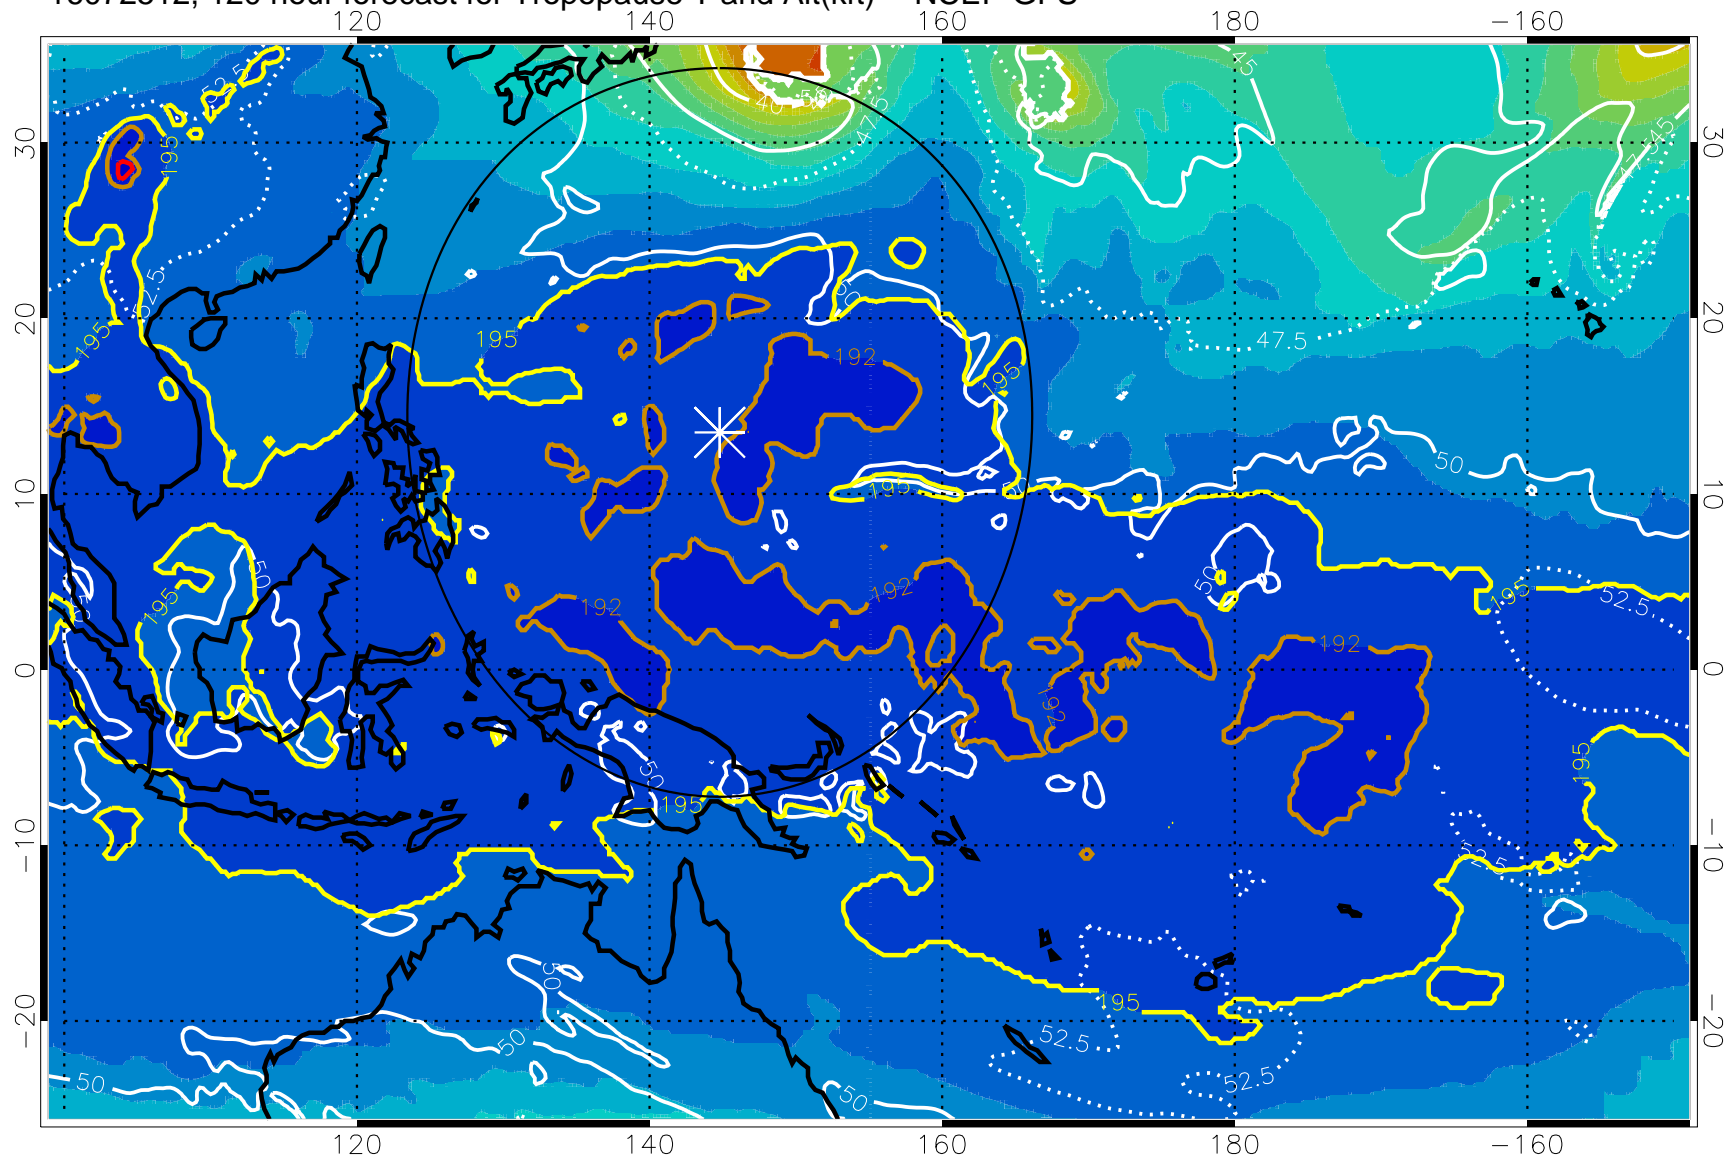

16072512, 120 hour forecast for Tropopause T and Alt(kft) -- NCEP GFS

190 200 210 220 230

Tropopause T, K

Tropopause Altitude in kft (white)

192.5K Isotherm 195K Isotherm
187.5K Isotherm 190K Isotherm

Range ring of 2304 km