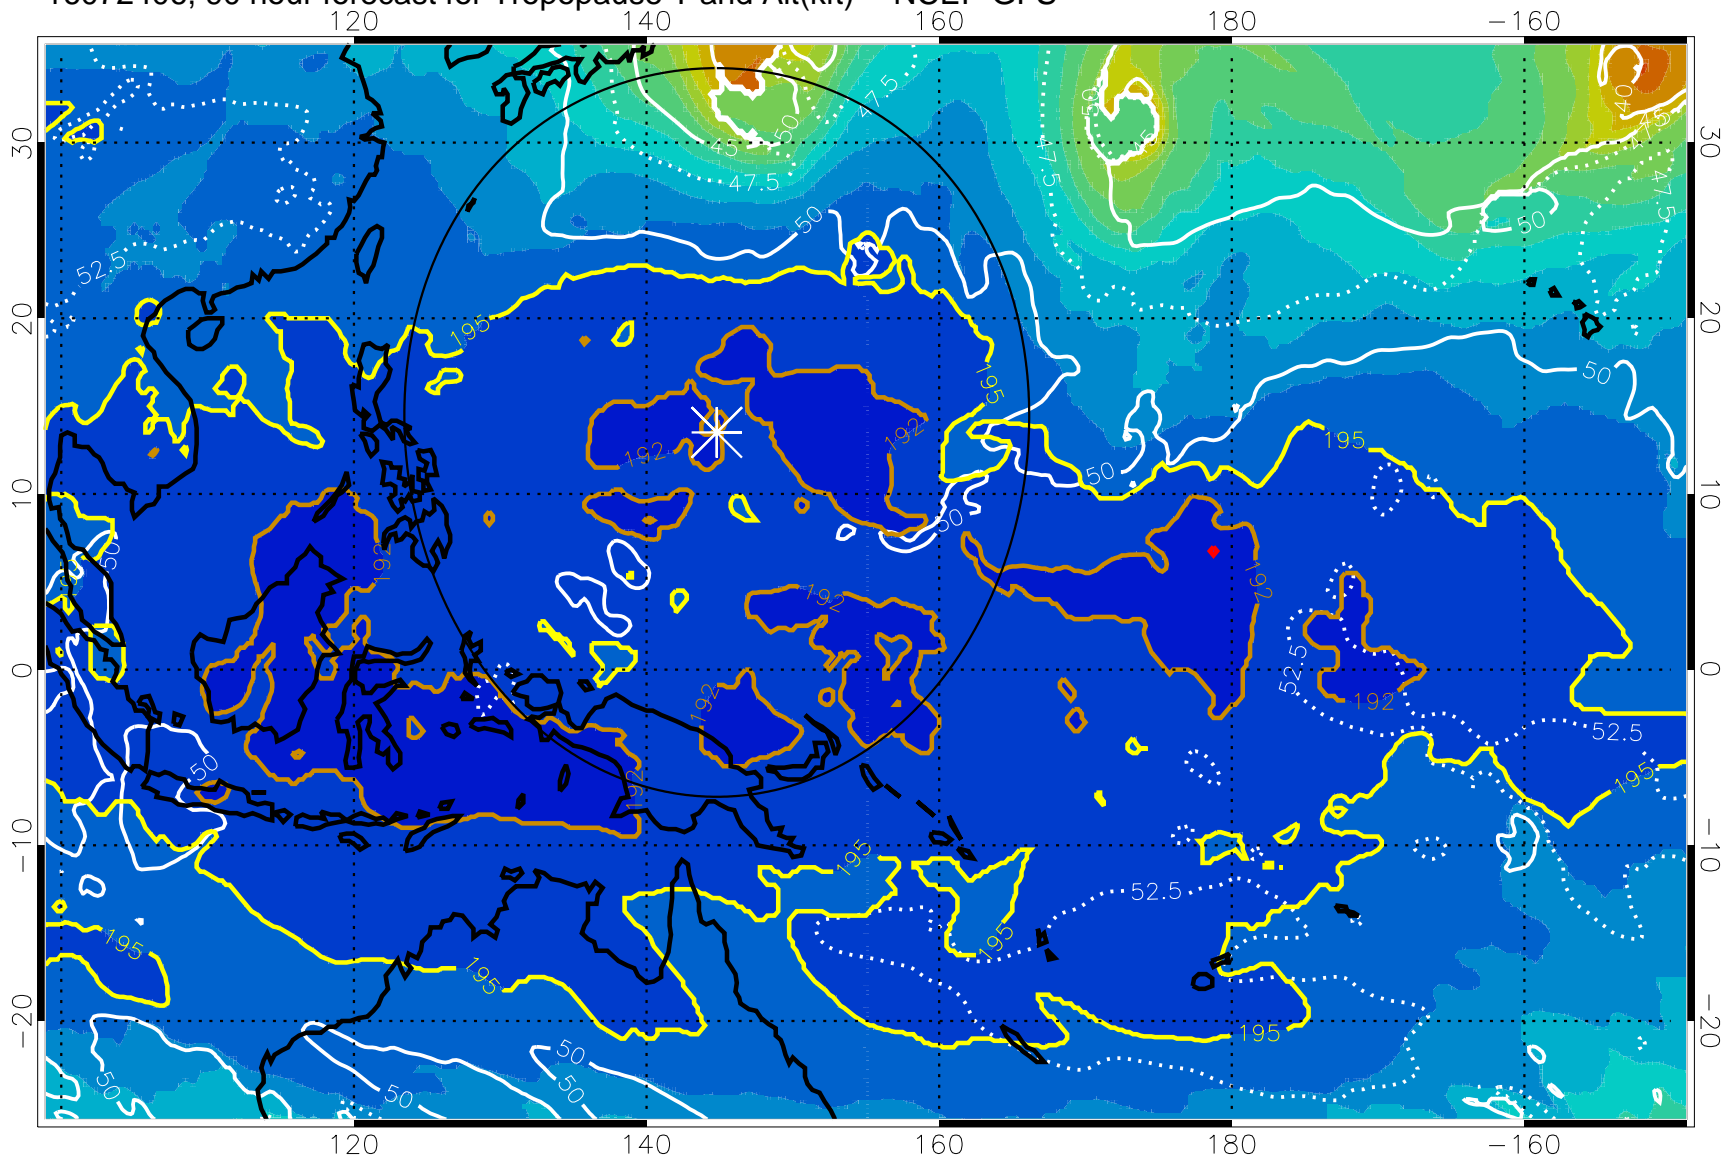

16072406, 90 hour forecast for Tropopause T and Alt(kft) -- NCEP GFS

190 200 210 220 230

Tropopause T, K

Tropopause Altitude in kft (white)

192.5K Isotherm 195K Isotherm
187.5K Isotherm 190K Isotherm

Range ring of 2304 km