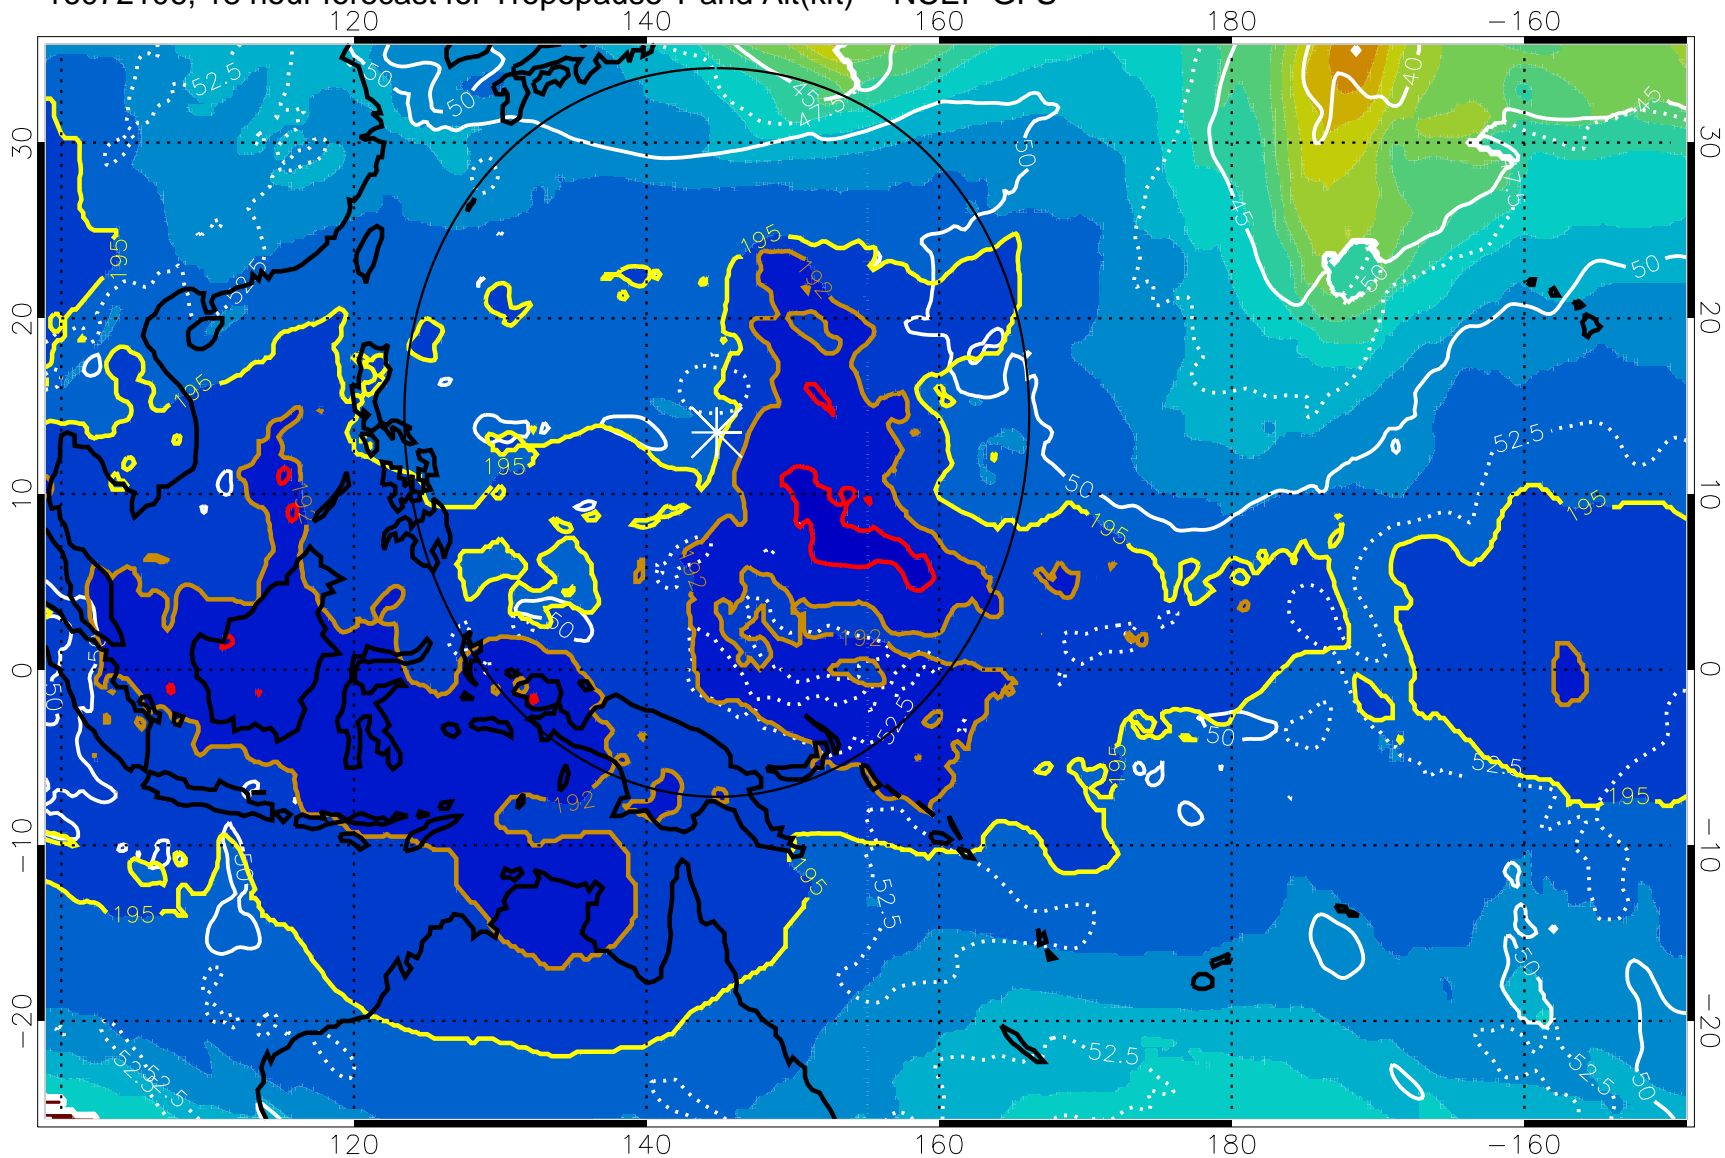

16072106, 18 hour forecast for Tropopause T and Alt(kft) -- NCEP GFS

190 200 210 220 230
Tropopause T, K

Tropopause Altitude in kft (white)

192.5K Isotherm 195K Isotherm
187.5K Isotherm 190K Isotherm

Range ring of 2304 km