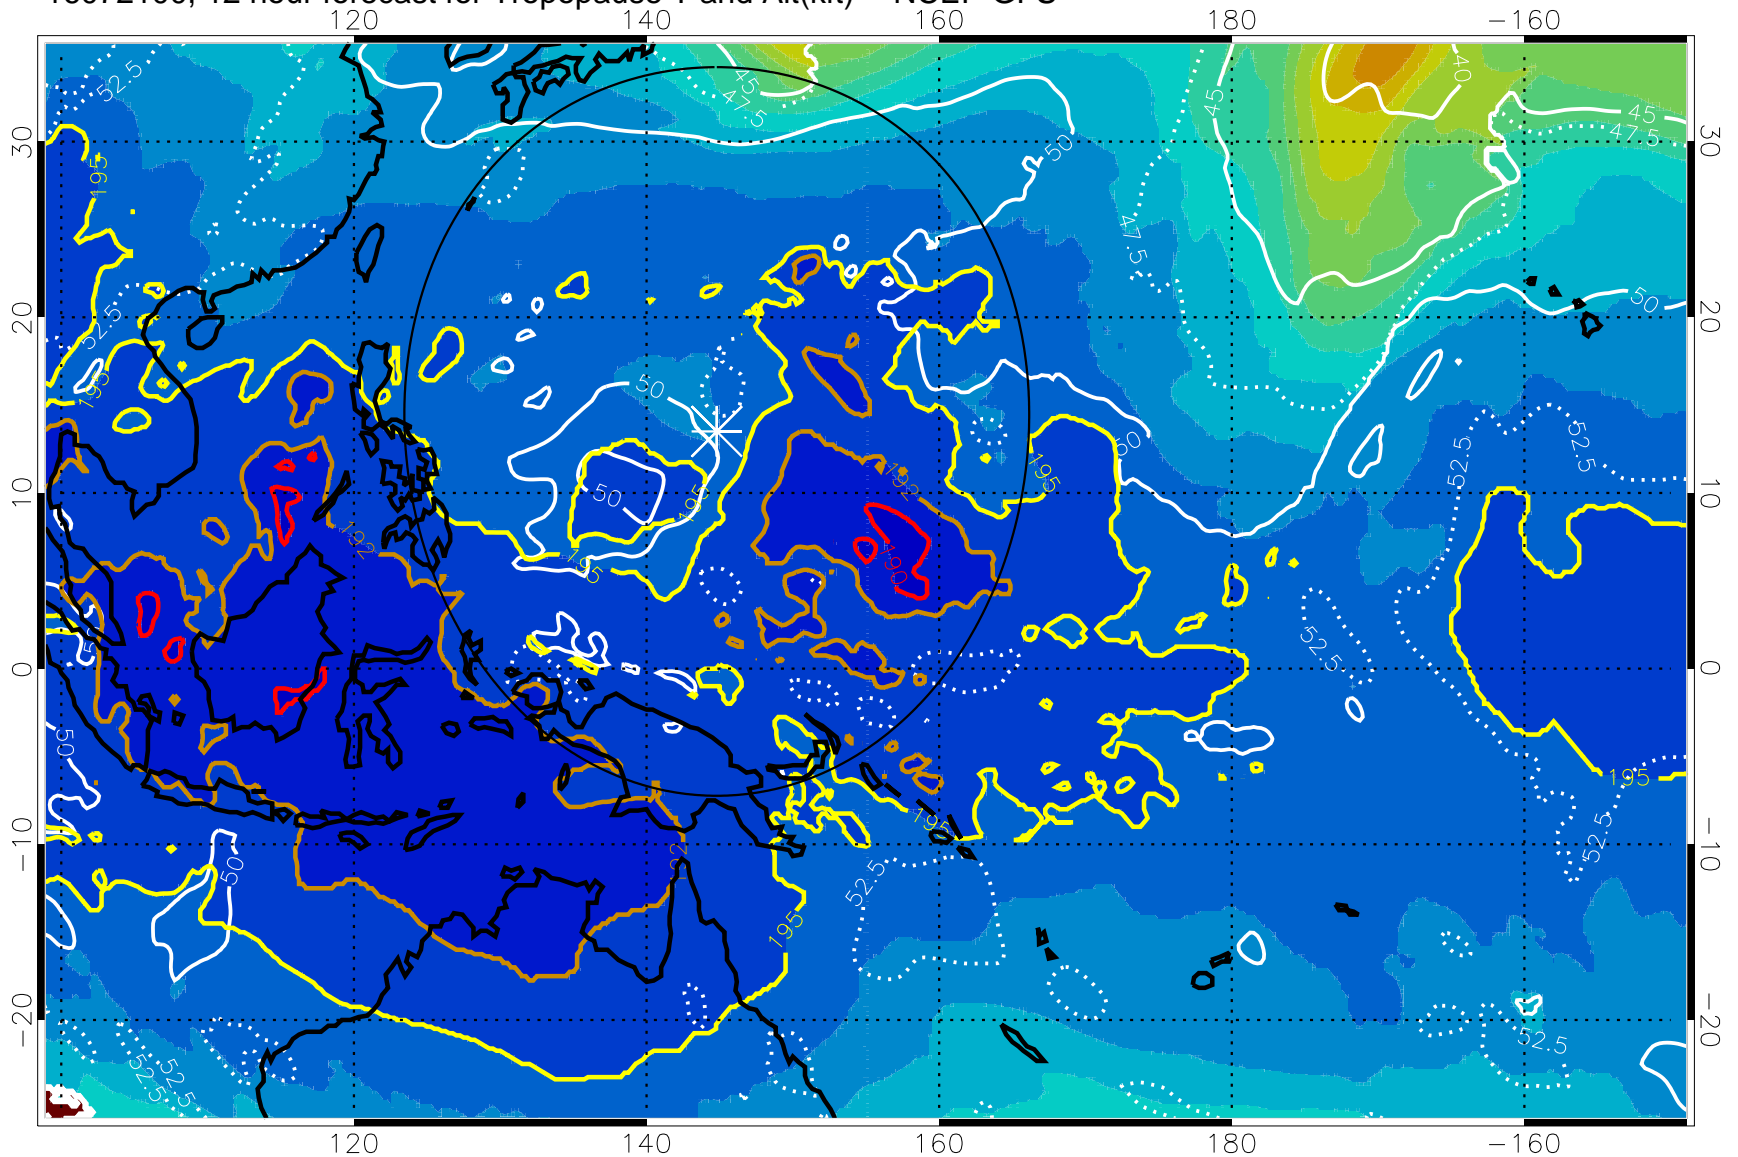

16072100, 12 hour forecast for Tropopause T and Alt(kft) -- NCEP GFS

190 200 210 220 230

Tropopause T, K

Tropopause Altitude in kft (white)

192.5K Isotherm 195K Isotherm

187.5K Isotherm 190K Isotherm

Range ring of 2304 km