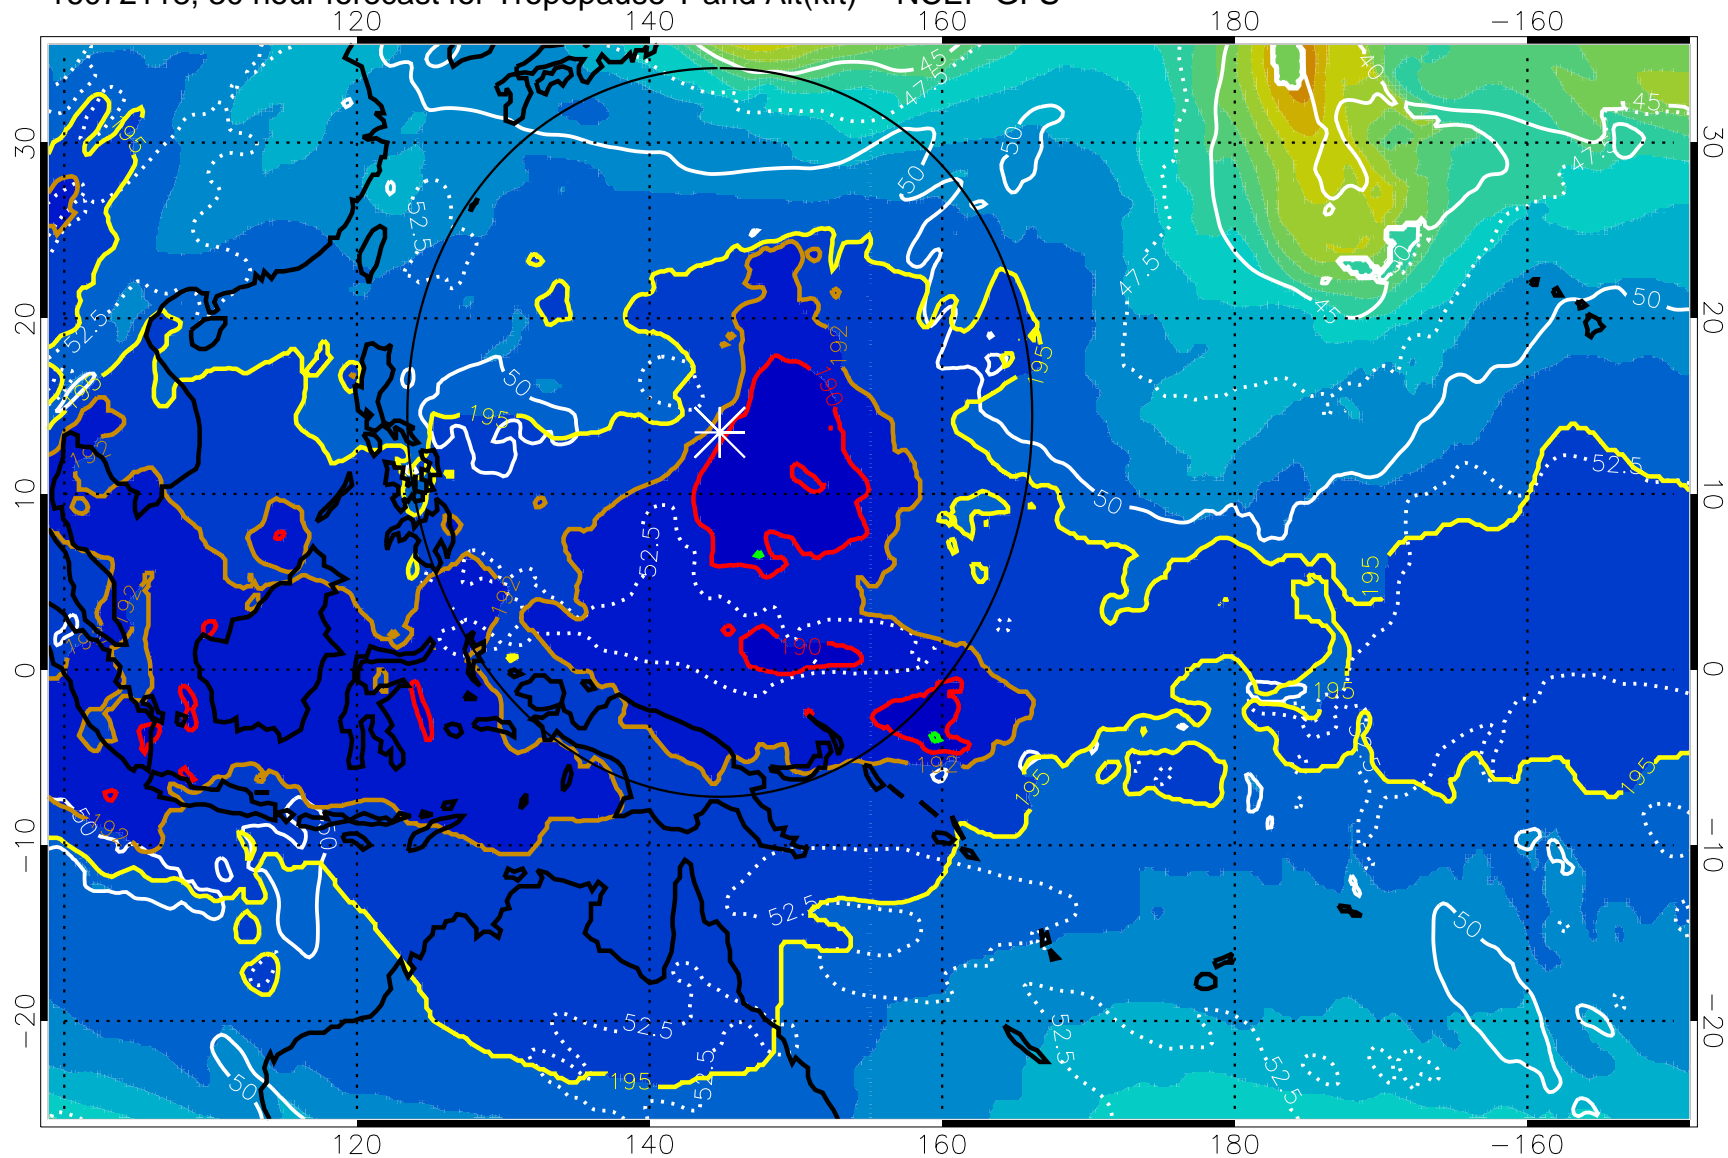

16072118, 30 hour forecast for Tropopause T and Alt(kft) -- NCEP GFS

190 200 210 220 230

Tropopause T, K

Tropopause Altitude in kft (white)

192.5K Isotherm 195K Isotherm
187.5K Isotherm 190K Isotherm

Range ring of 2304 km