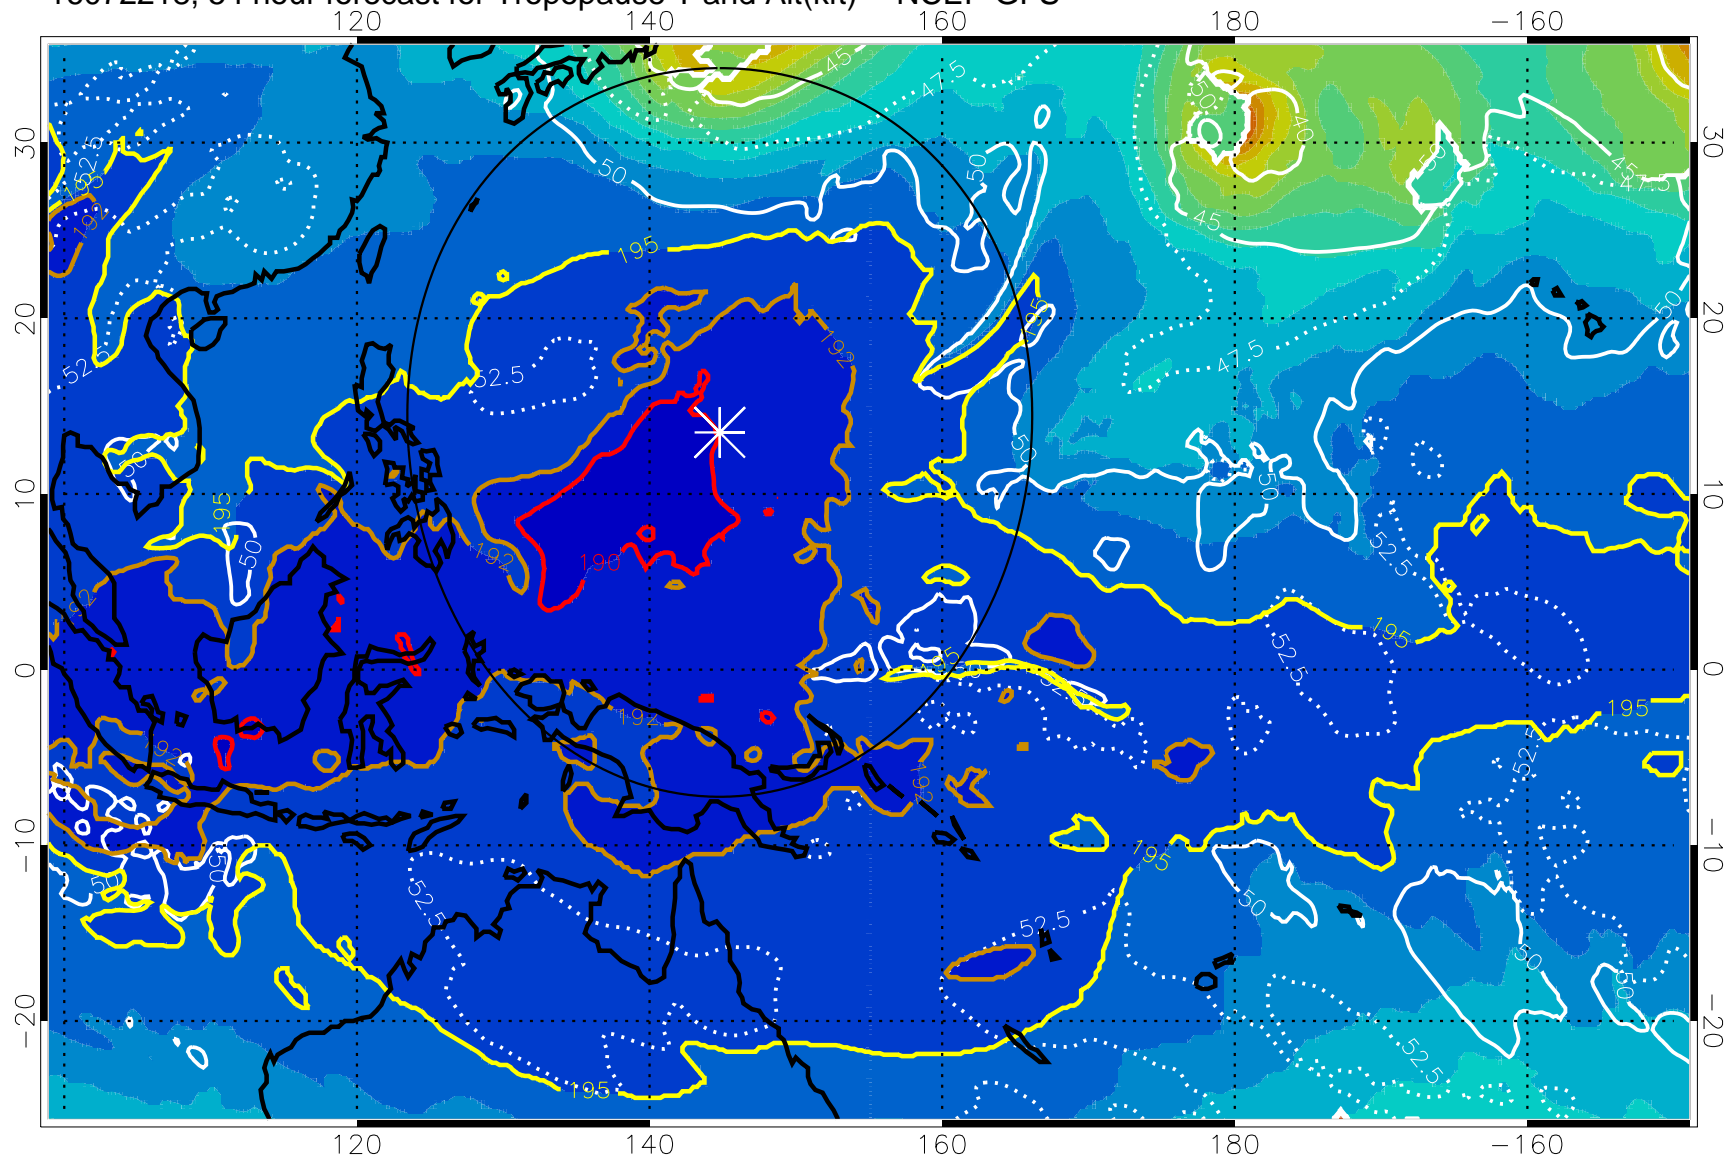

16072218, 54 hour forecast for Tropopause T and Alt(kft) -- NCEP GFS

190 200 210 220 230

Tropopause T, K

Tropopause Altitude in kft (white)

192.5K Isotherm 195K Isotherm
187.5K Isotherm 190K Isotherm

Range ring of 2304 km