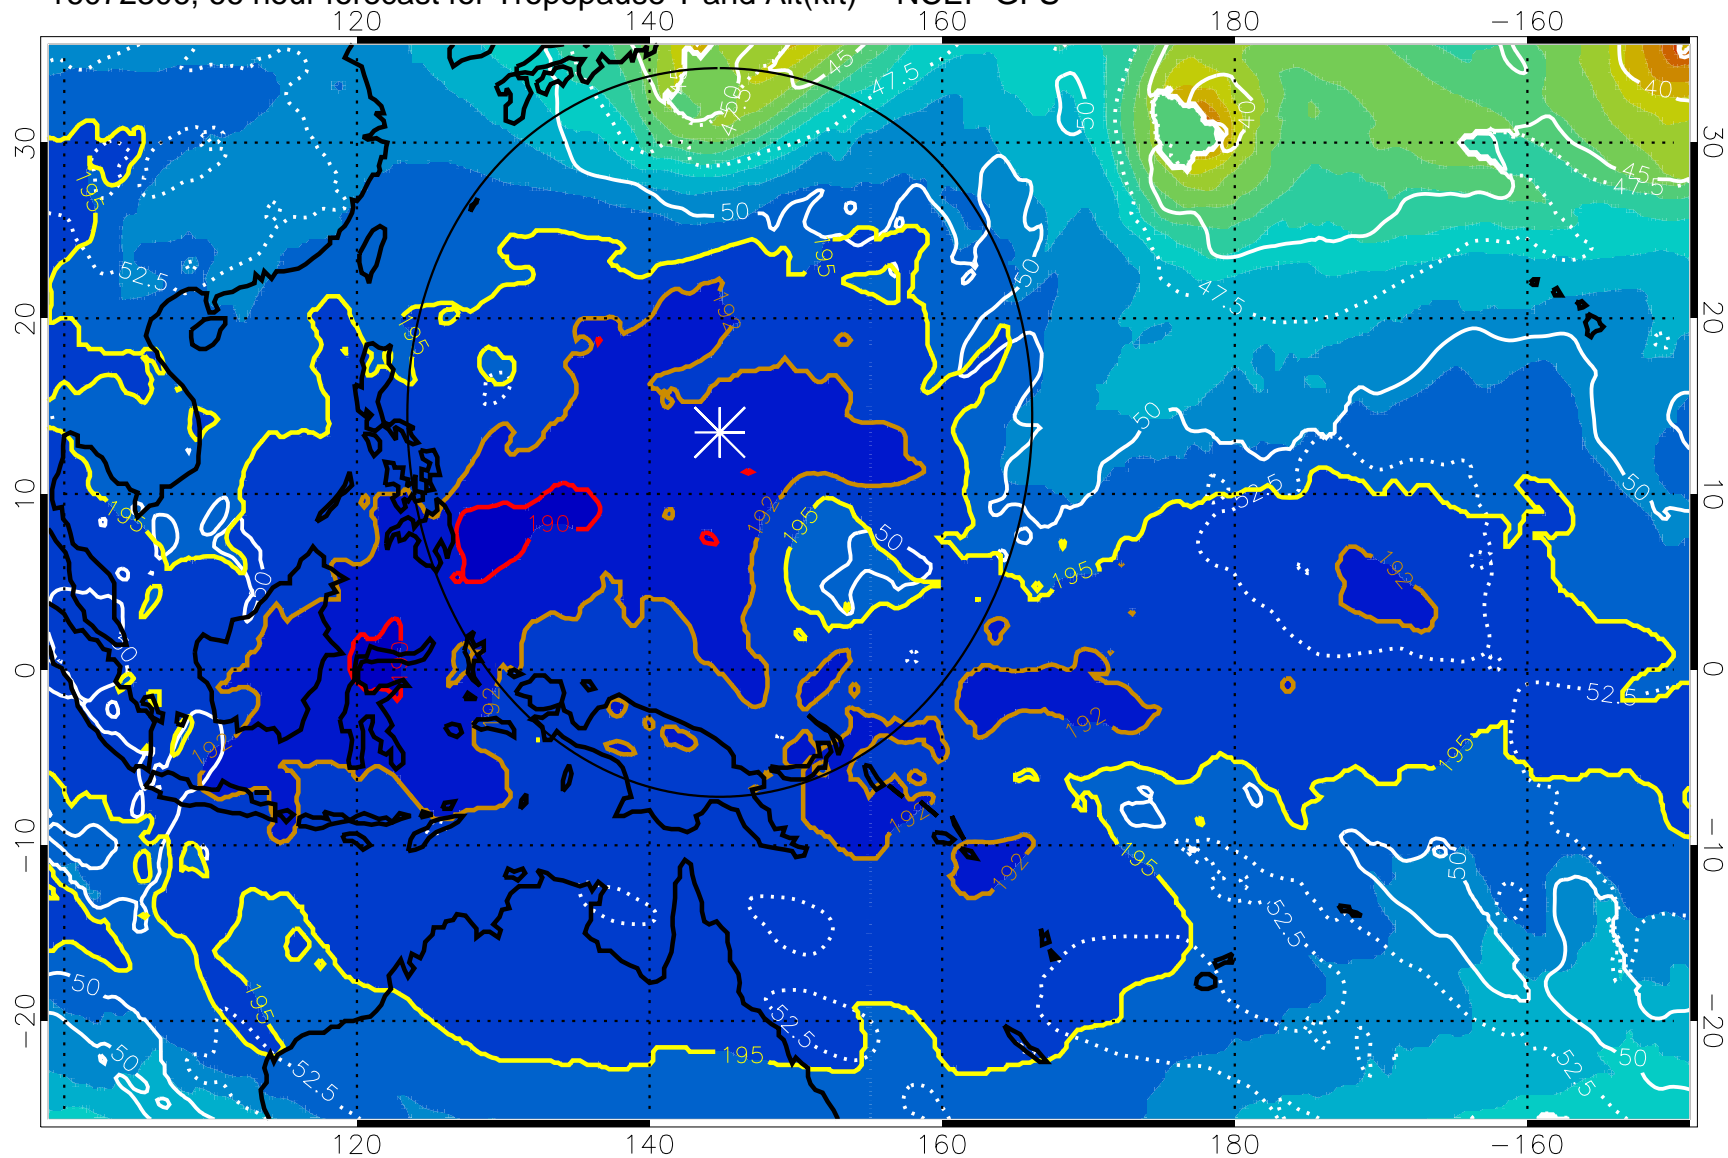

16072306, 66 hour forecast for Tropopause T and Alt(kft) -- NCEP GFS

190 200 210 220 230

Tropopause T, K

Tropopause Altitude in kft (white)

192.5K Isotherm 195K Isotherm

187.5K Isotherm 190K Isotherm

Range ring of 2304 km