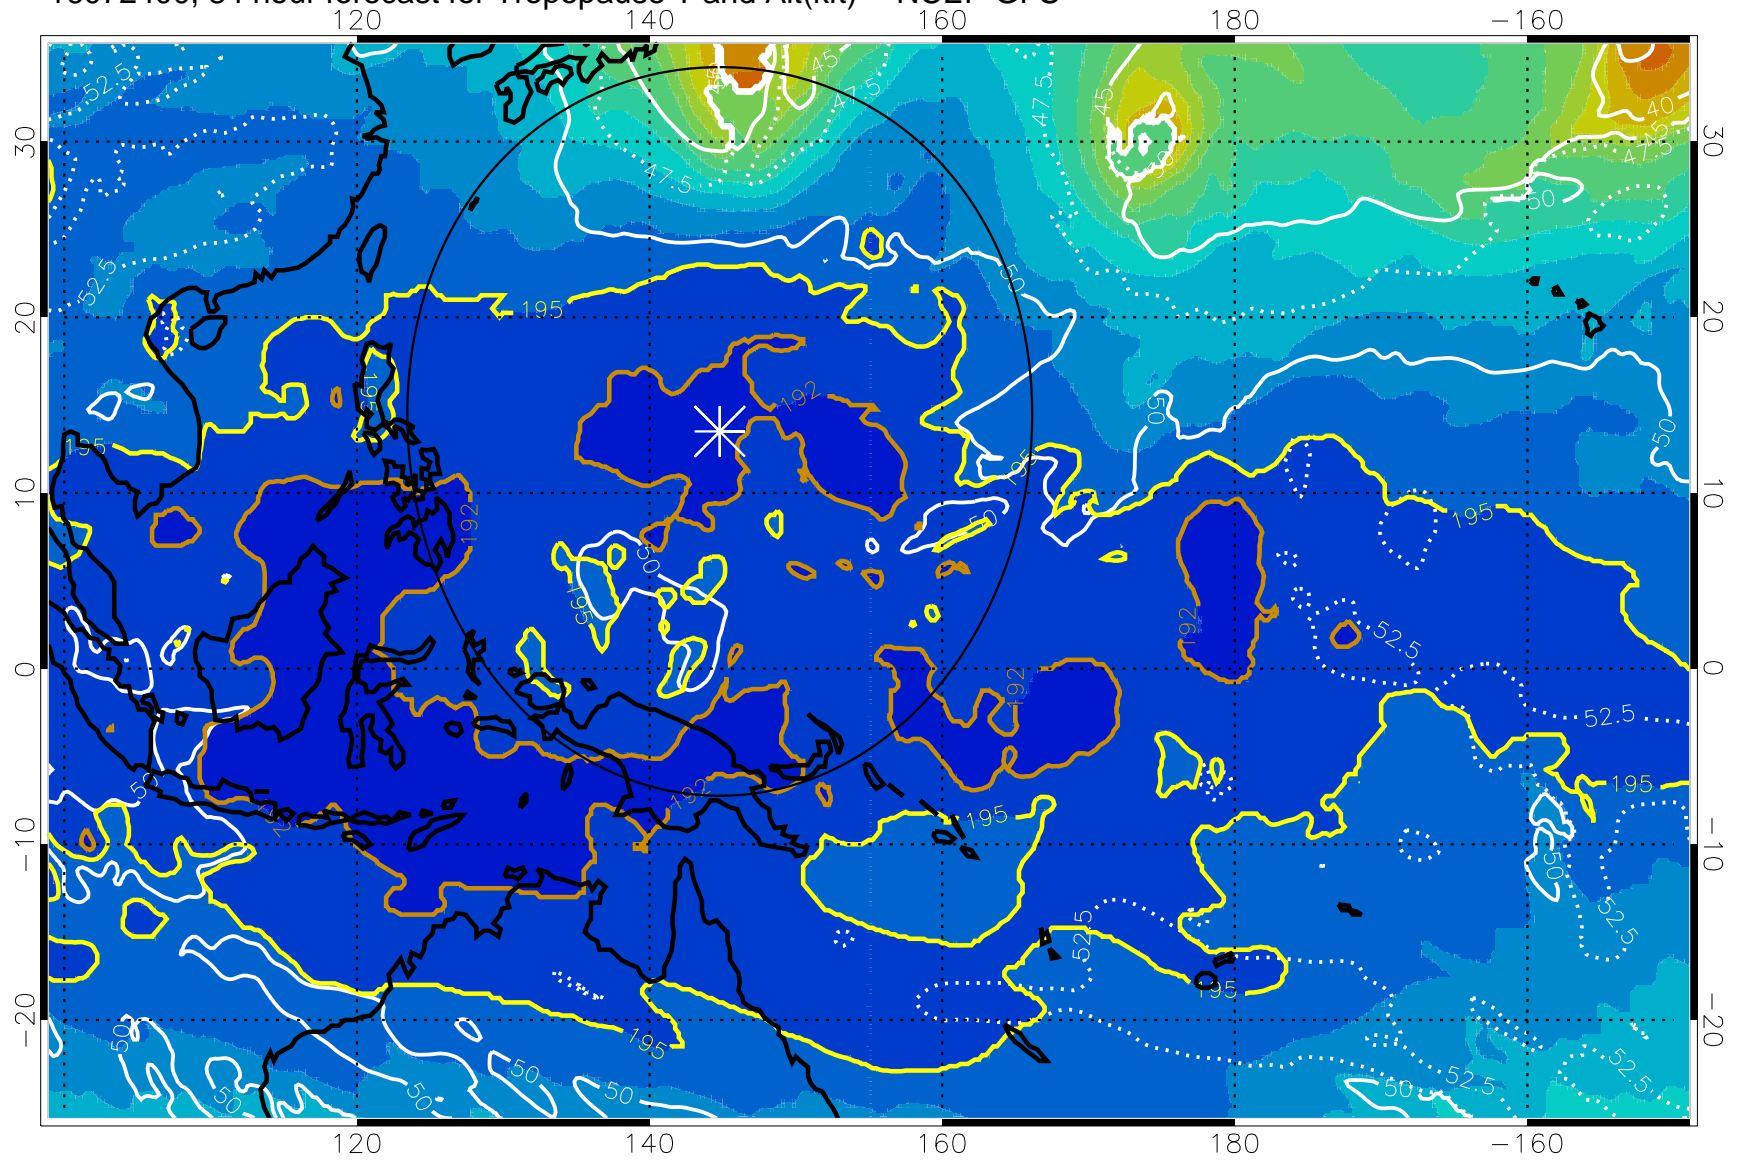

16072400, 84 hour forecast for Tropopause T and Alt(kft) -- NCEP GFS

190 200 210 220 230
Tropopause T, K

Tropopause Altitude in kft (white)

192.5K Isotherm 195K Isotherm
187.5K Isotherm 190K Isotherm

Range ring of 2304 km