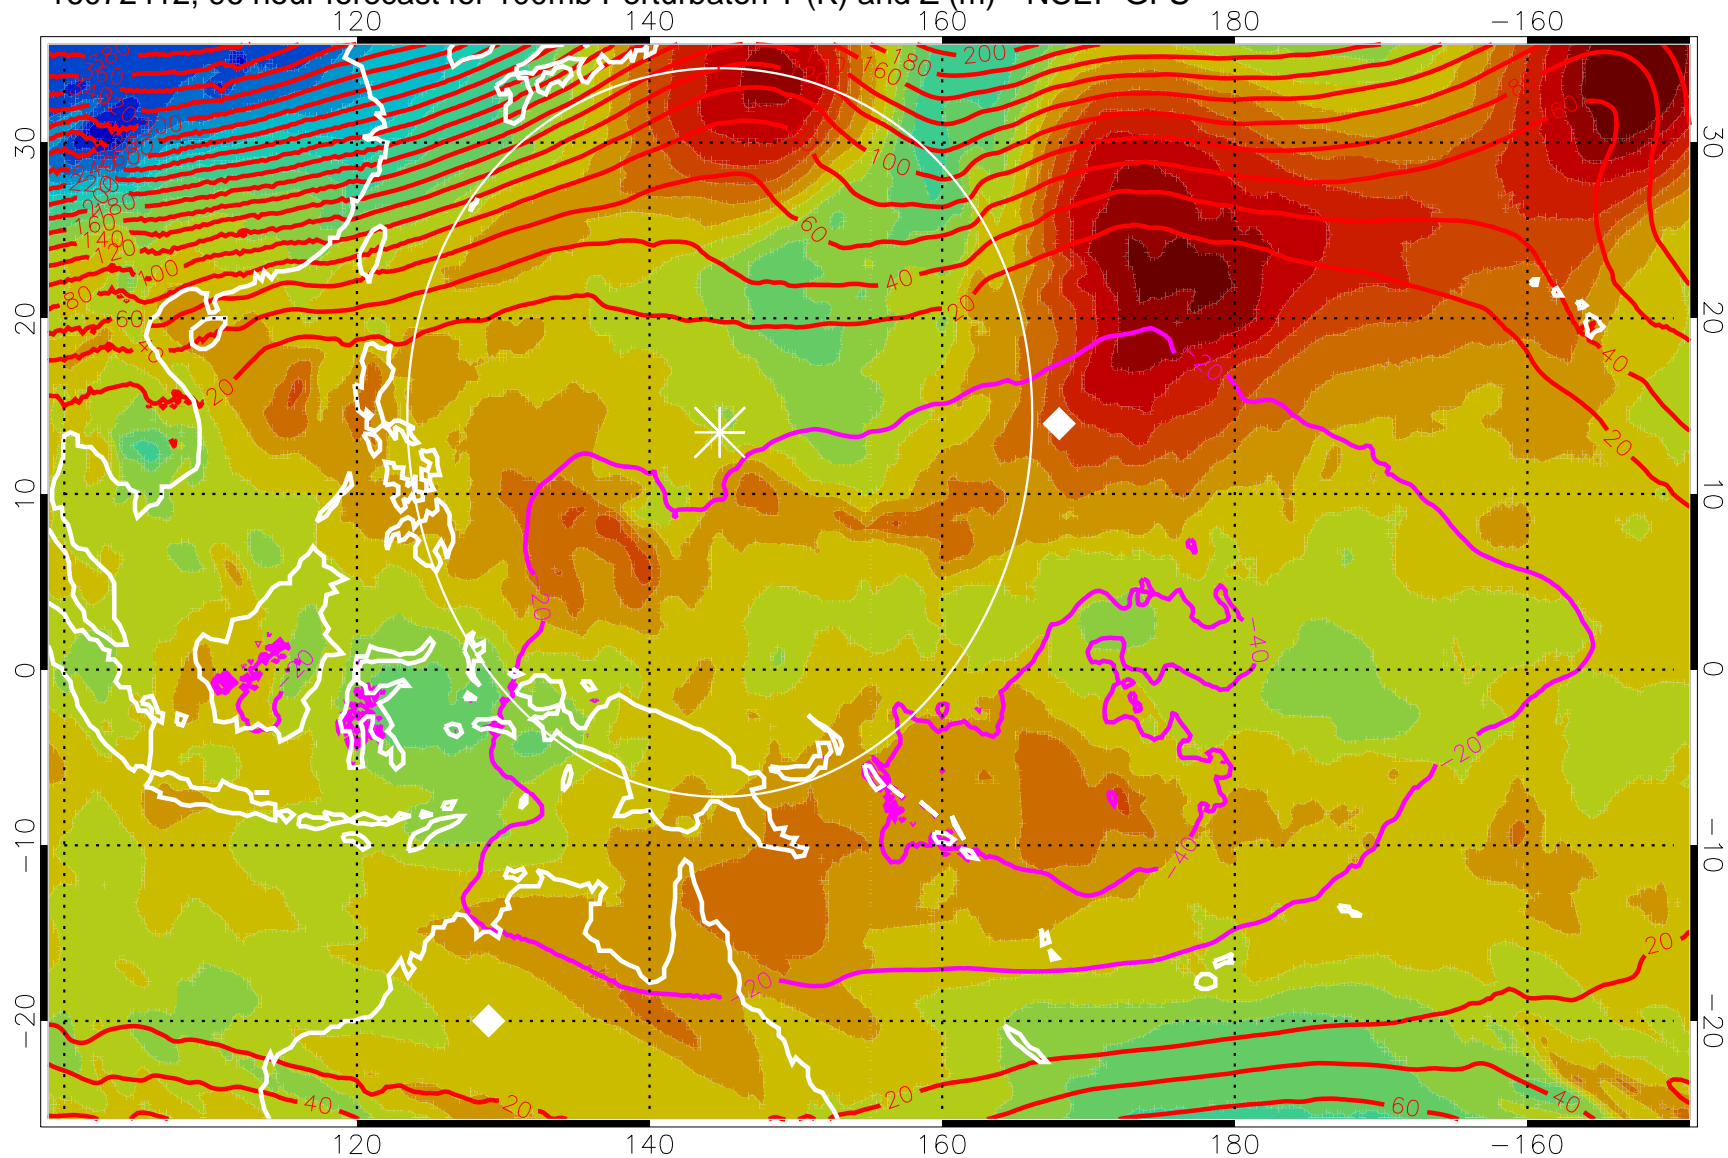

16072412, 96 hour forecast for 100mb Perturbaton T (K) and Z (m)-- NCEP GFS

Contours are 100 mbar Z perturbation (m)
Positive Z Contours
Negative Z Contours
Diamonds-mean pos. of anticyclones

Range ring of 2304 km