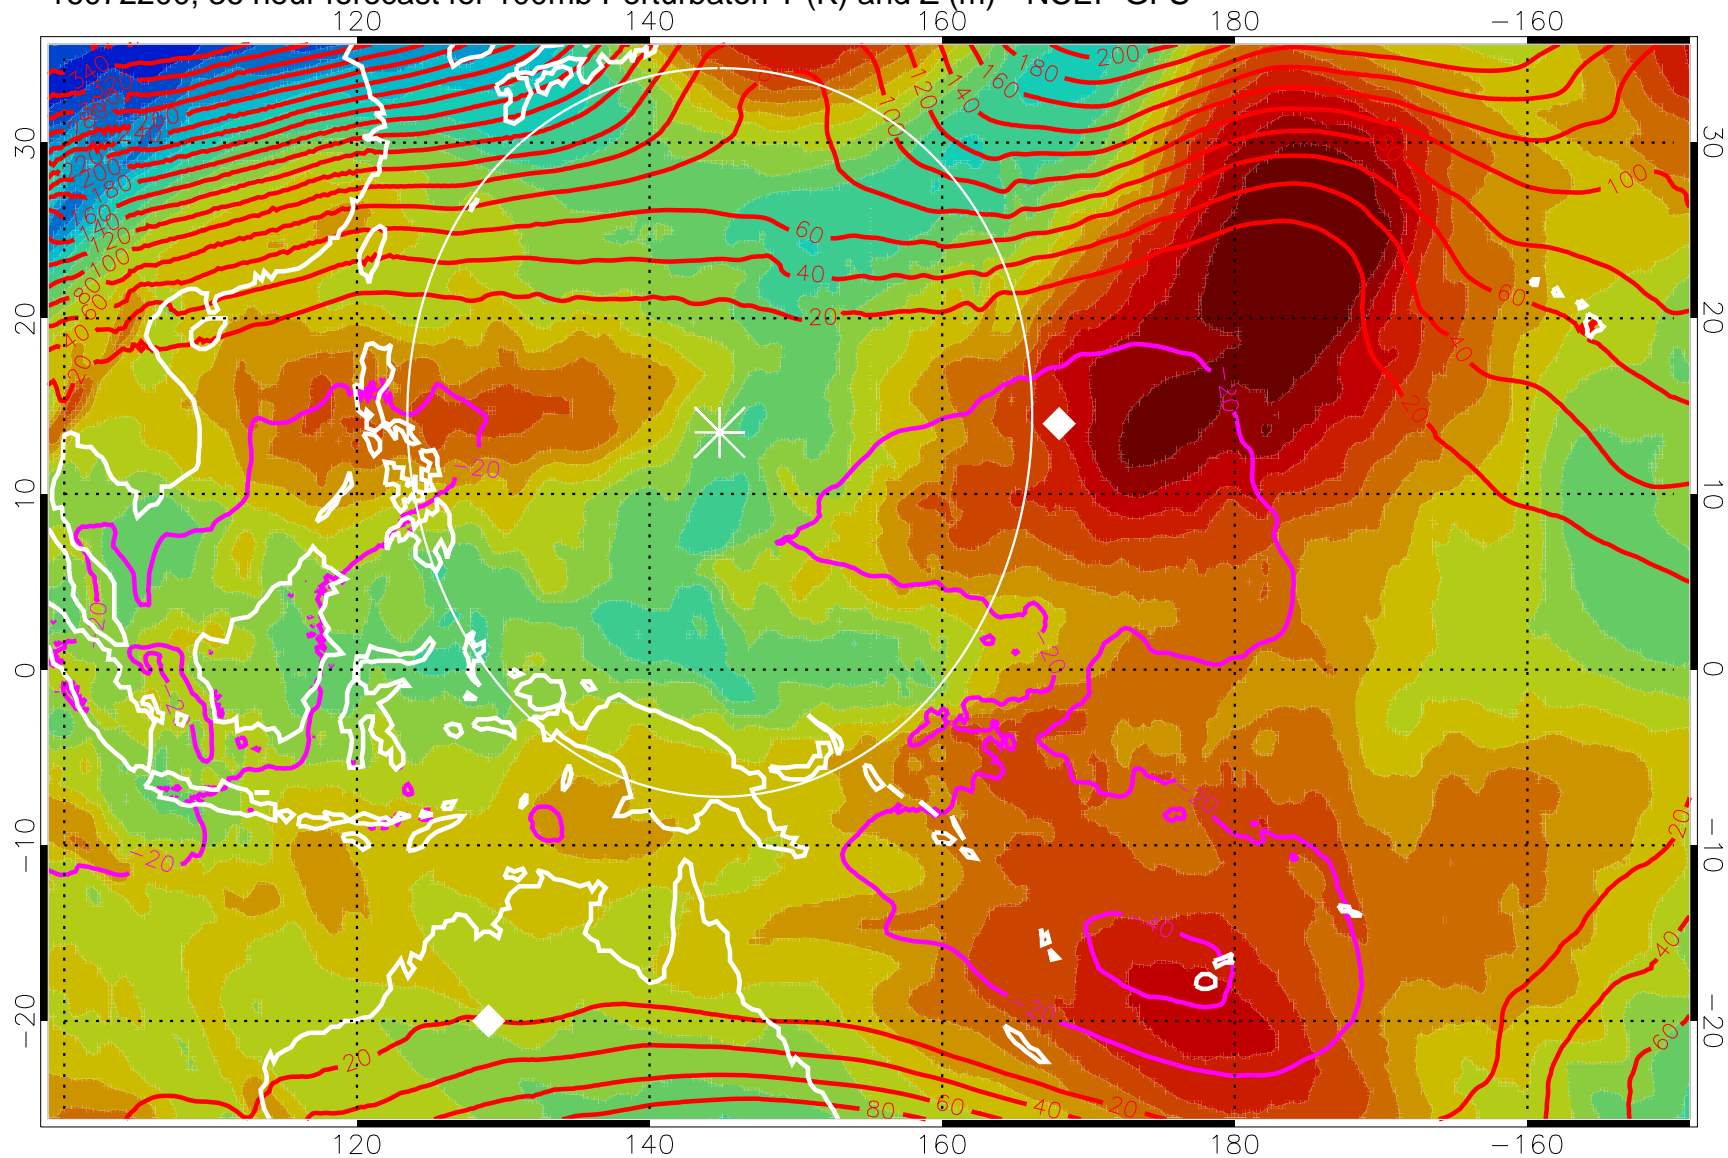

16072200, 36 hour forecast for 100mb Perturbaton T (K) and Z (m)-- NCEP GFS

Contours are 100 mbar Z perturbation (m)
Positive Z Contours
Negative Z Contours
Diamonds-mean pos. of anticyclones

Range ring of 2304 km