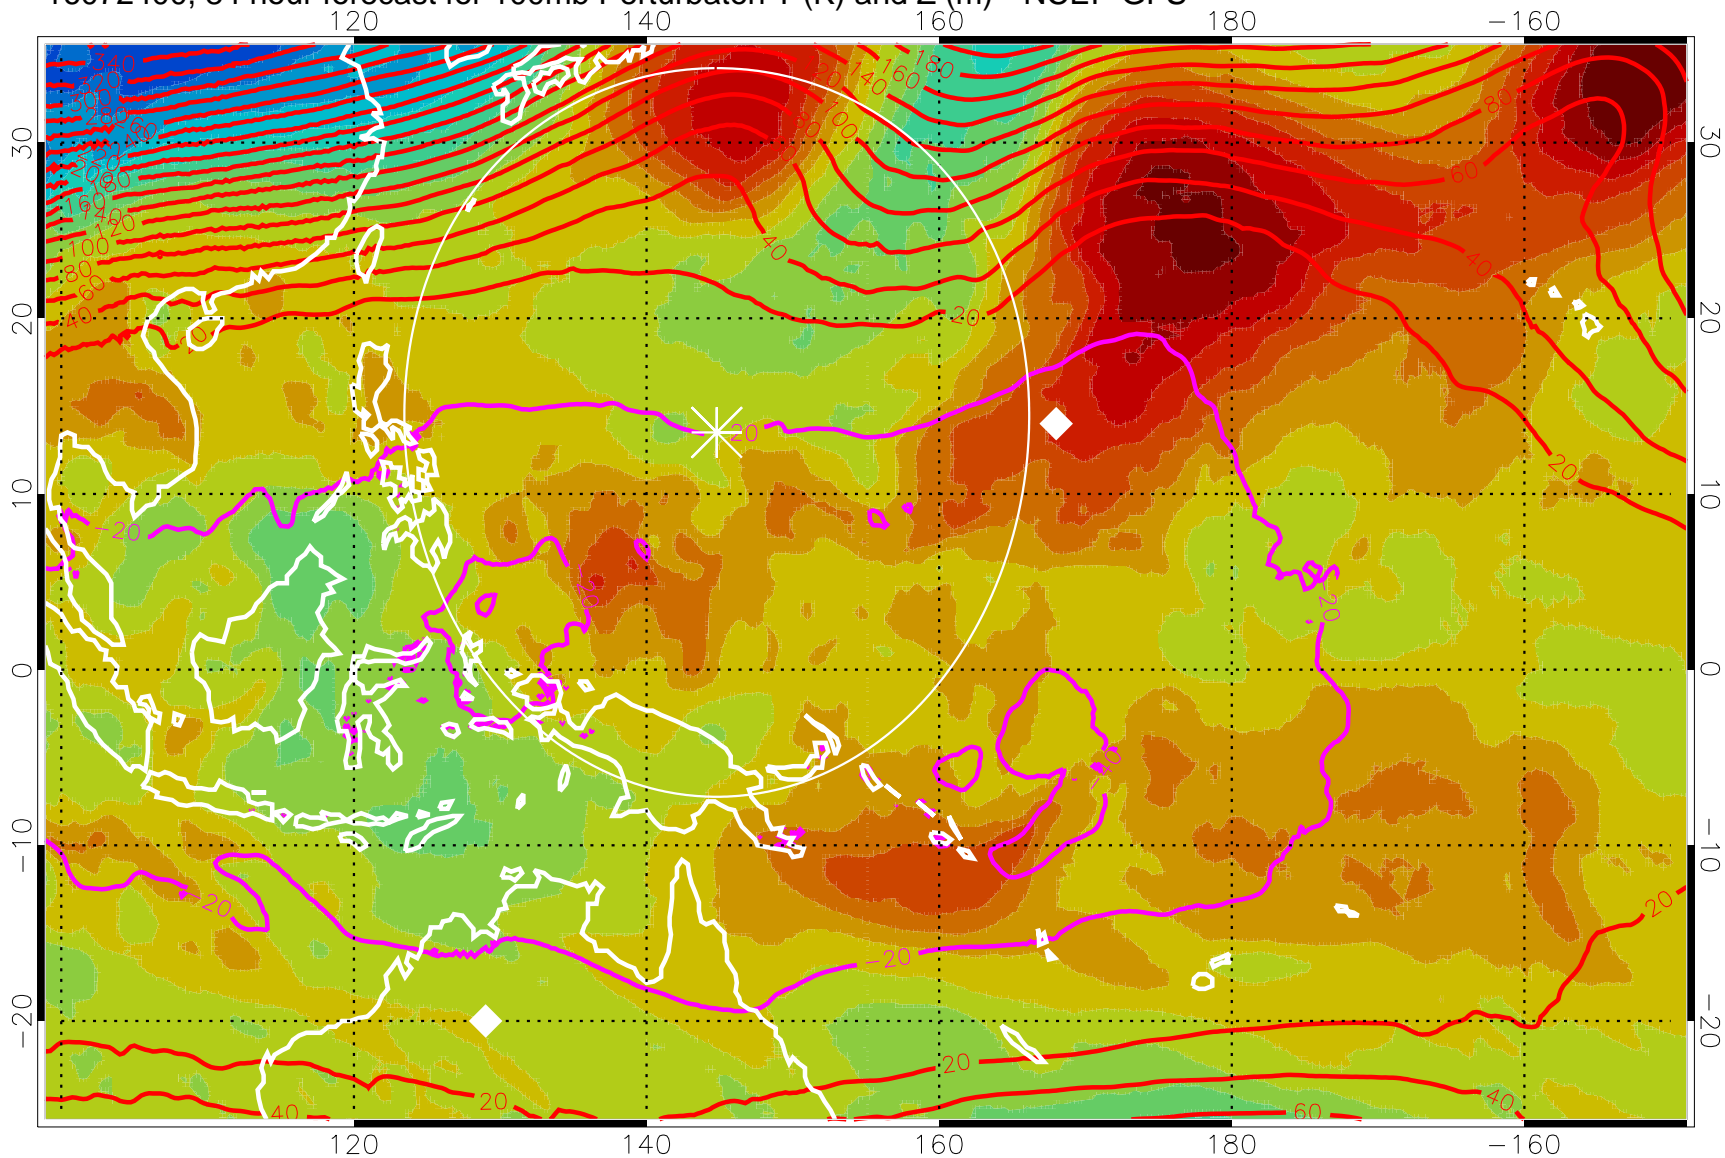

16072400, 84 hour forecast for 100mb Perturbaton T (K) and Z (m)-- NCEP GFS

Contours are 100 mbar Z perturbation (m)
Positive Z Contours
Negative Z Contours
Diamonds-mean pos. of anticyclones

Range ring of 2304 km