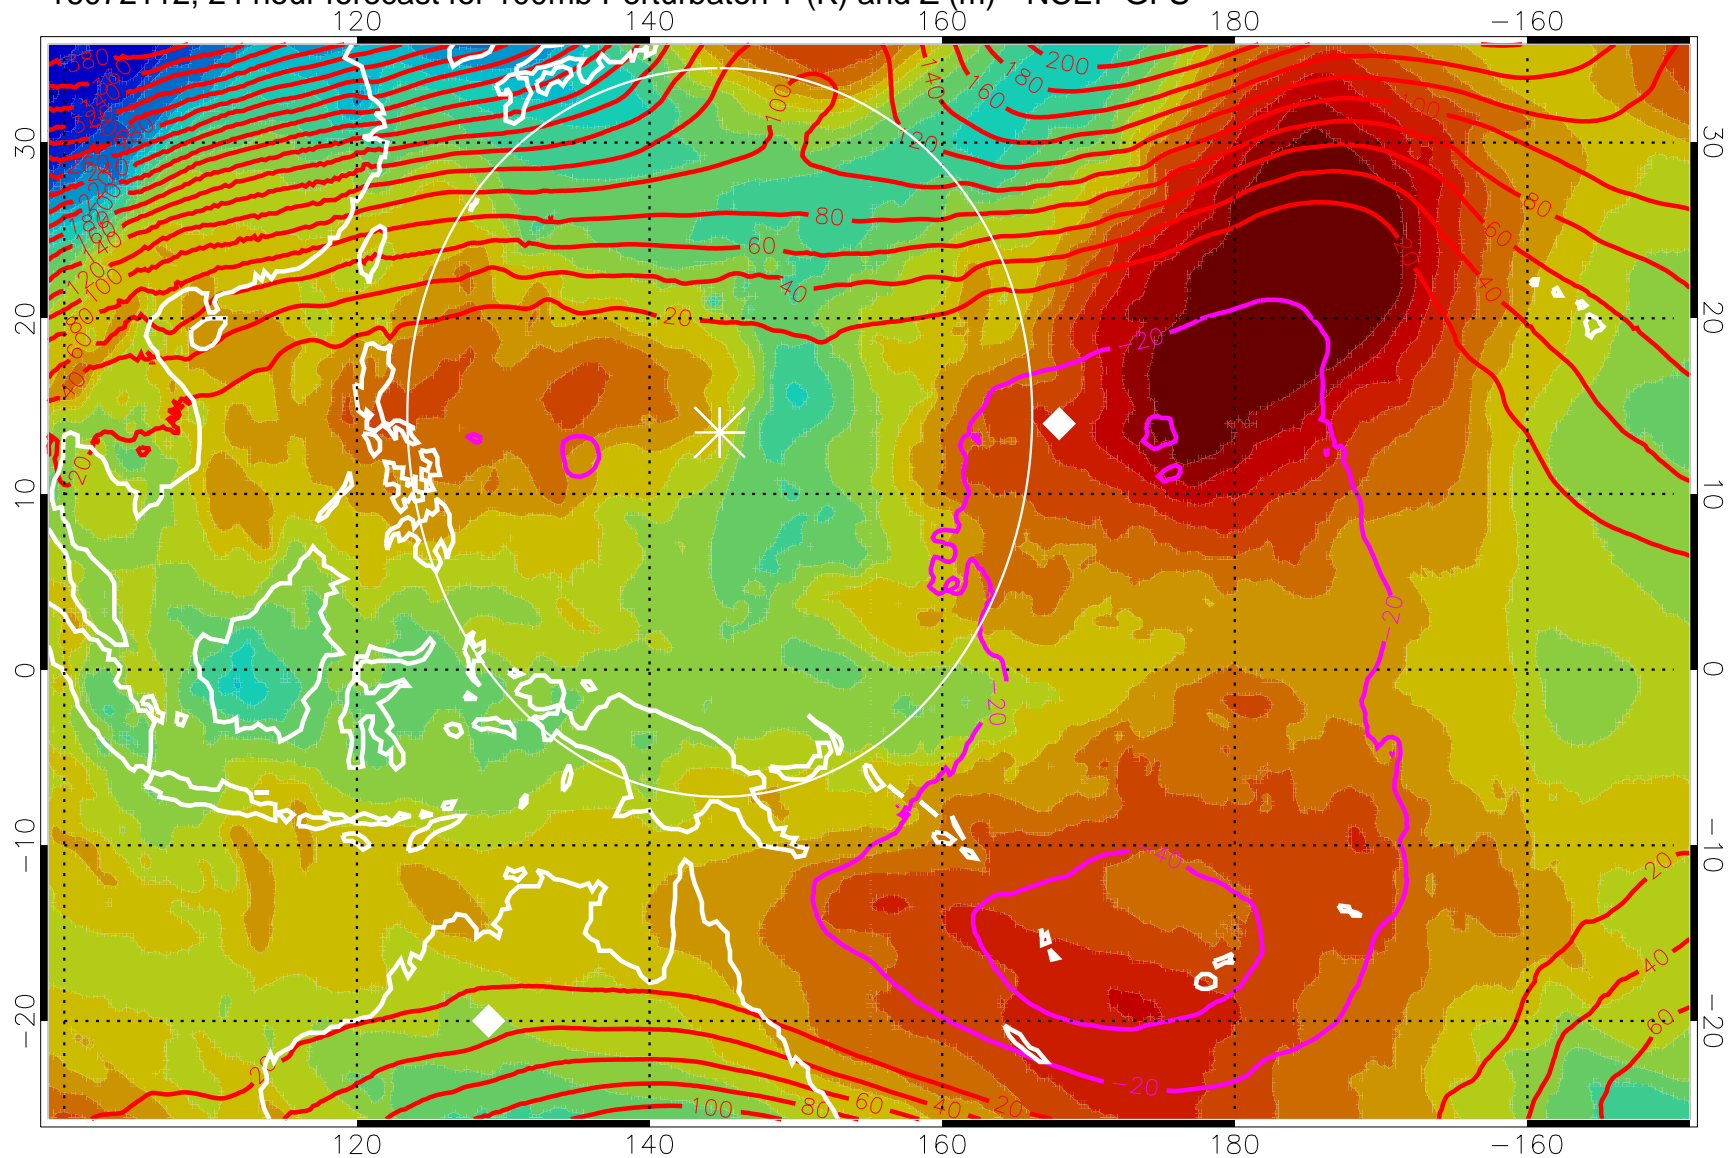

16072112, 24 hour forecast for 100mb Perturbaton T (K) and Z (m)-- NCEP GFS

Contours are 100 mbar Z perturbation (m)
Positive Z Contours
Negative Z Contours
Diamonds-mean pos. of anticyclones

Range ring of 2304 km