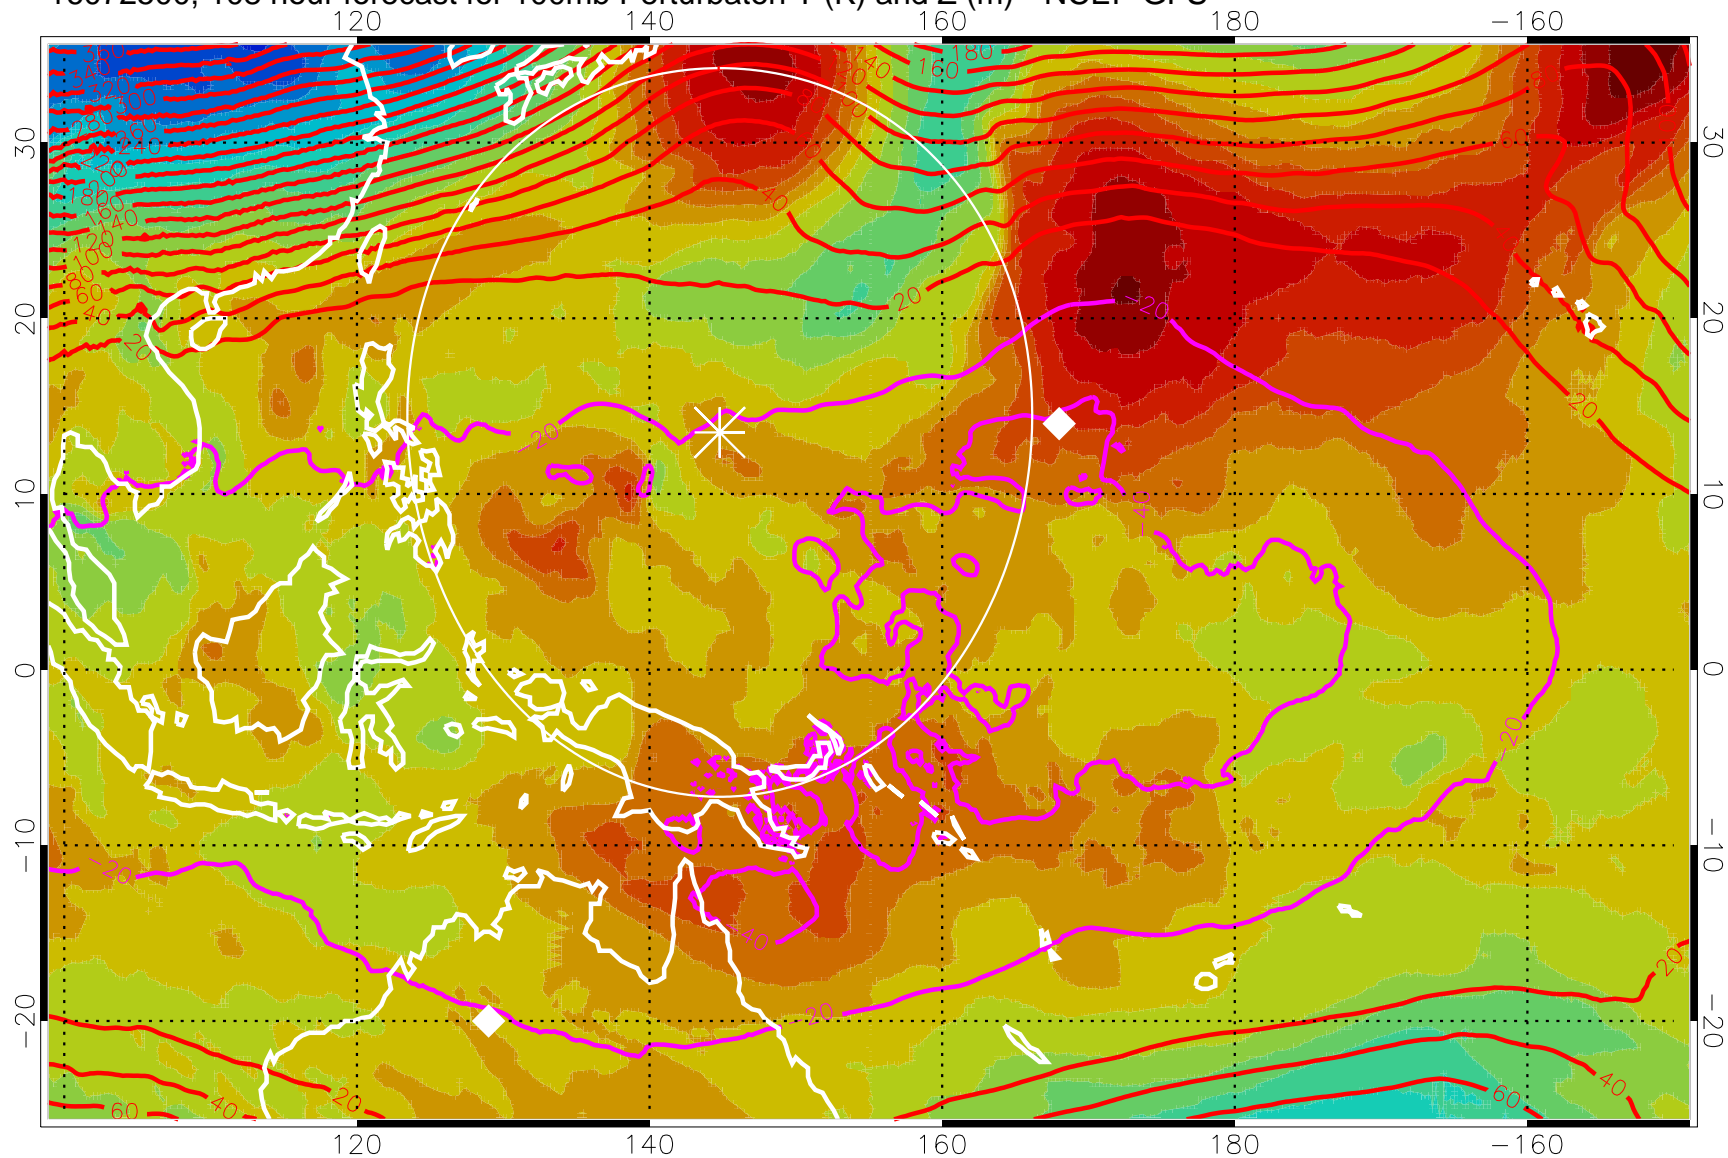

16072500, 108 hour forecast for 100mb Perturbation T (K) and Z (m)-- NCEP GFS

Contours are 100 mbar Z perturbation (m)
Positive Z Contours
Negative Z Contours
Diamonds-mean pos. of anticyclones

Range ring of 2304 km