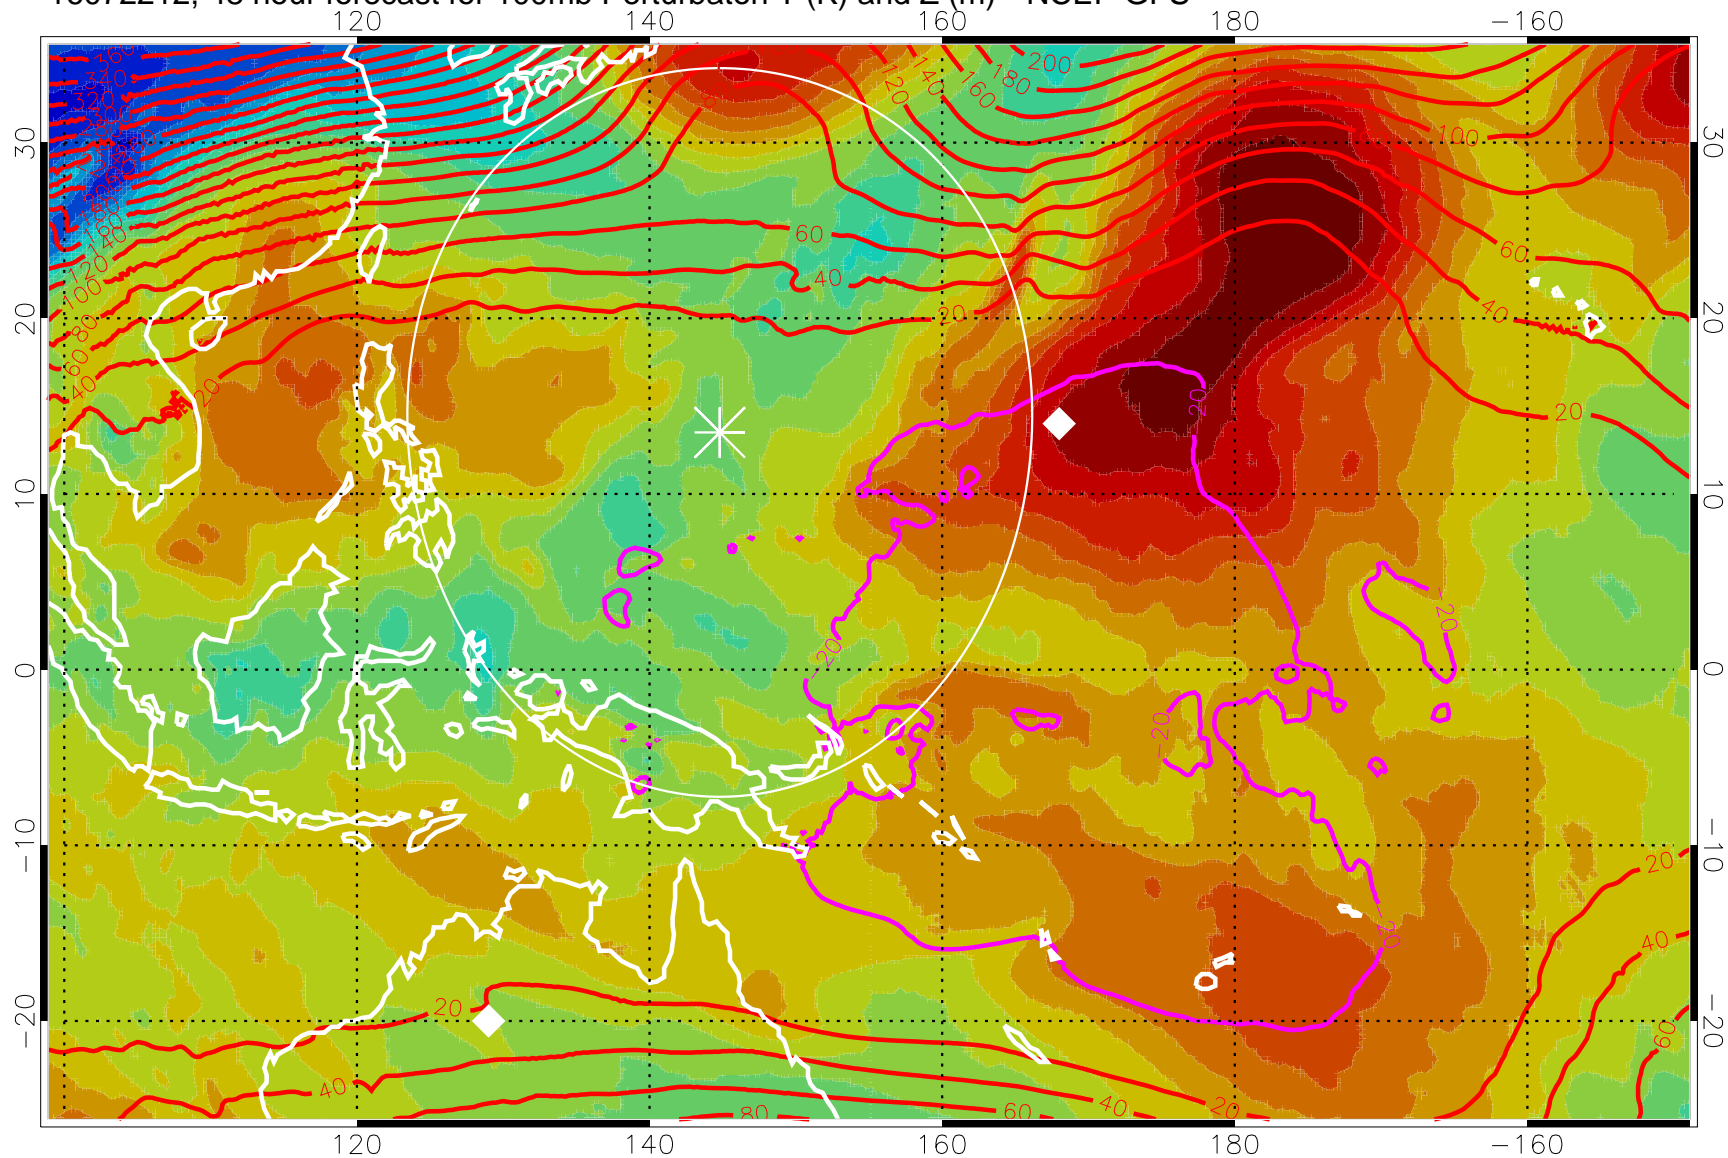

16072212, 48 hour forecast for 100mb Perturbaton T (K) and Z (m)-- NCEP GFS

Contours are 100 mbar Z perturbation (m)
Positive Z Contours
Negative Z Contours
Diamonds-mean pos. of anticyclones

Range ring of 2304 km