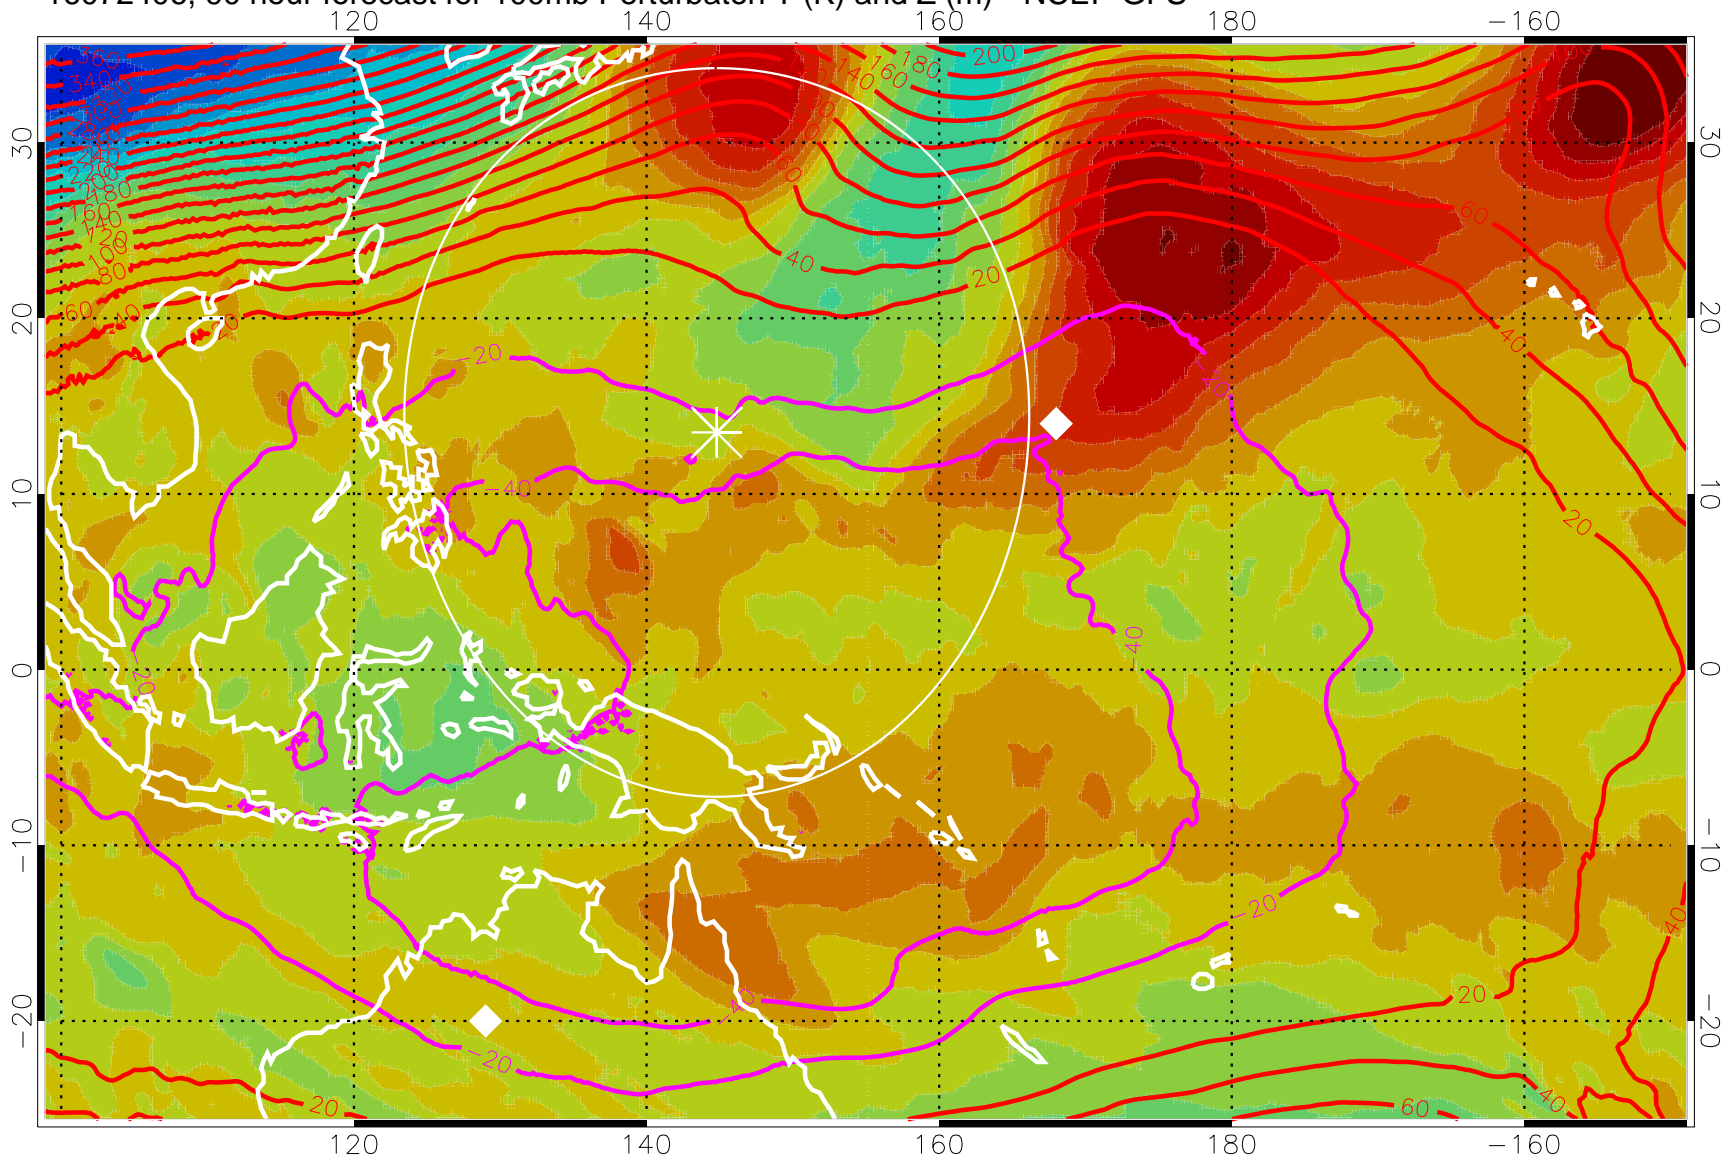

16072406, 90 hour forecast for 100mb Perturbaton T (K) and Z (m)-- NCEP GFS

Contours are 100 mbar Z perturbation (m)
Positive Z Contours
Negative Z Contours
Diamonds-mean pos. of anticyclones

Range ring of 2304 km