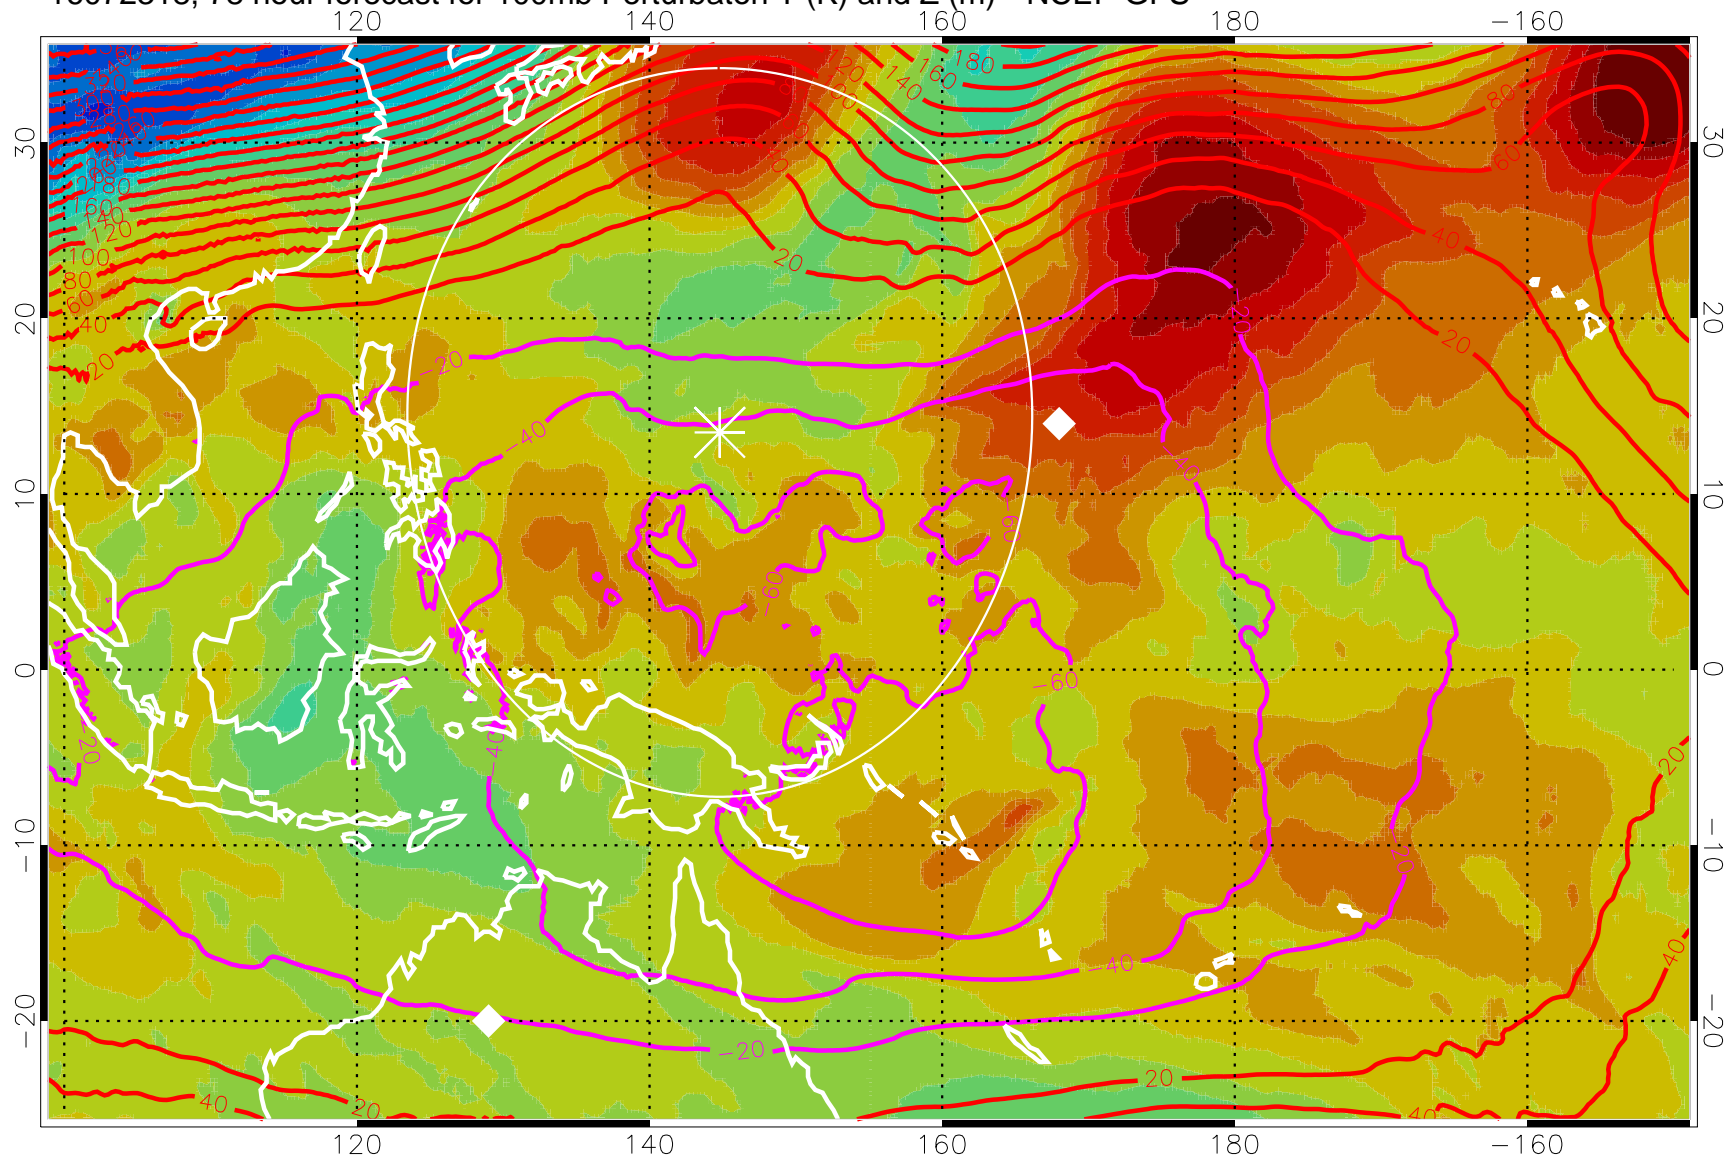

16072318, 78 hour forecast for 100mb Perturbaton T (K) and Z (m)-- NCEP GFS

Contours are 100 mbar Z perturbation (m)
Positive Z Contours
Negative Z Contours
Diamonds-mean pos. of anticyclones

Range ring of 2304 km