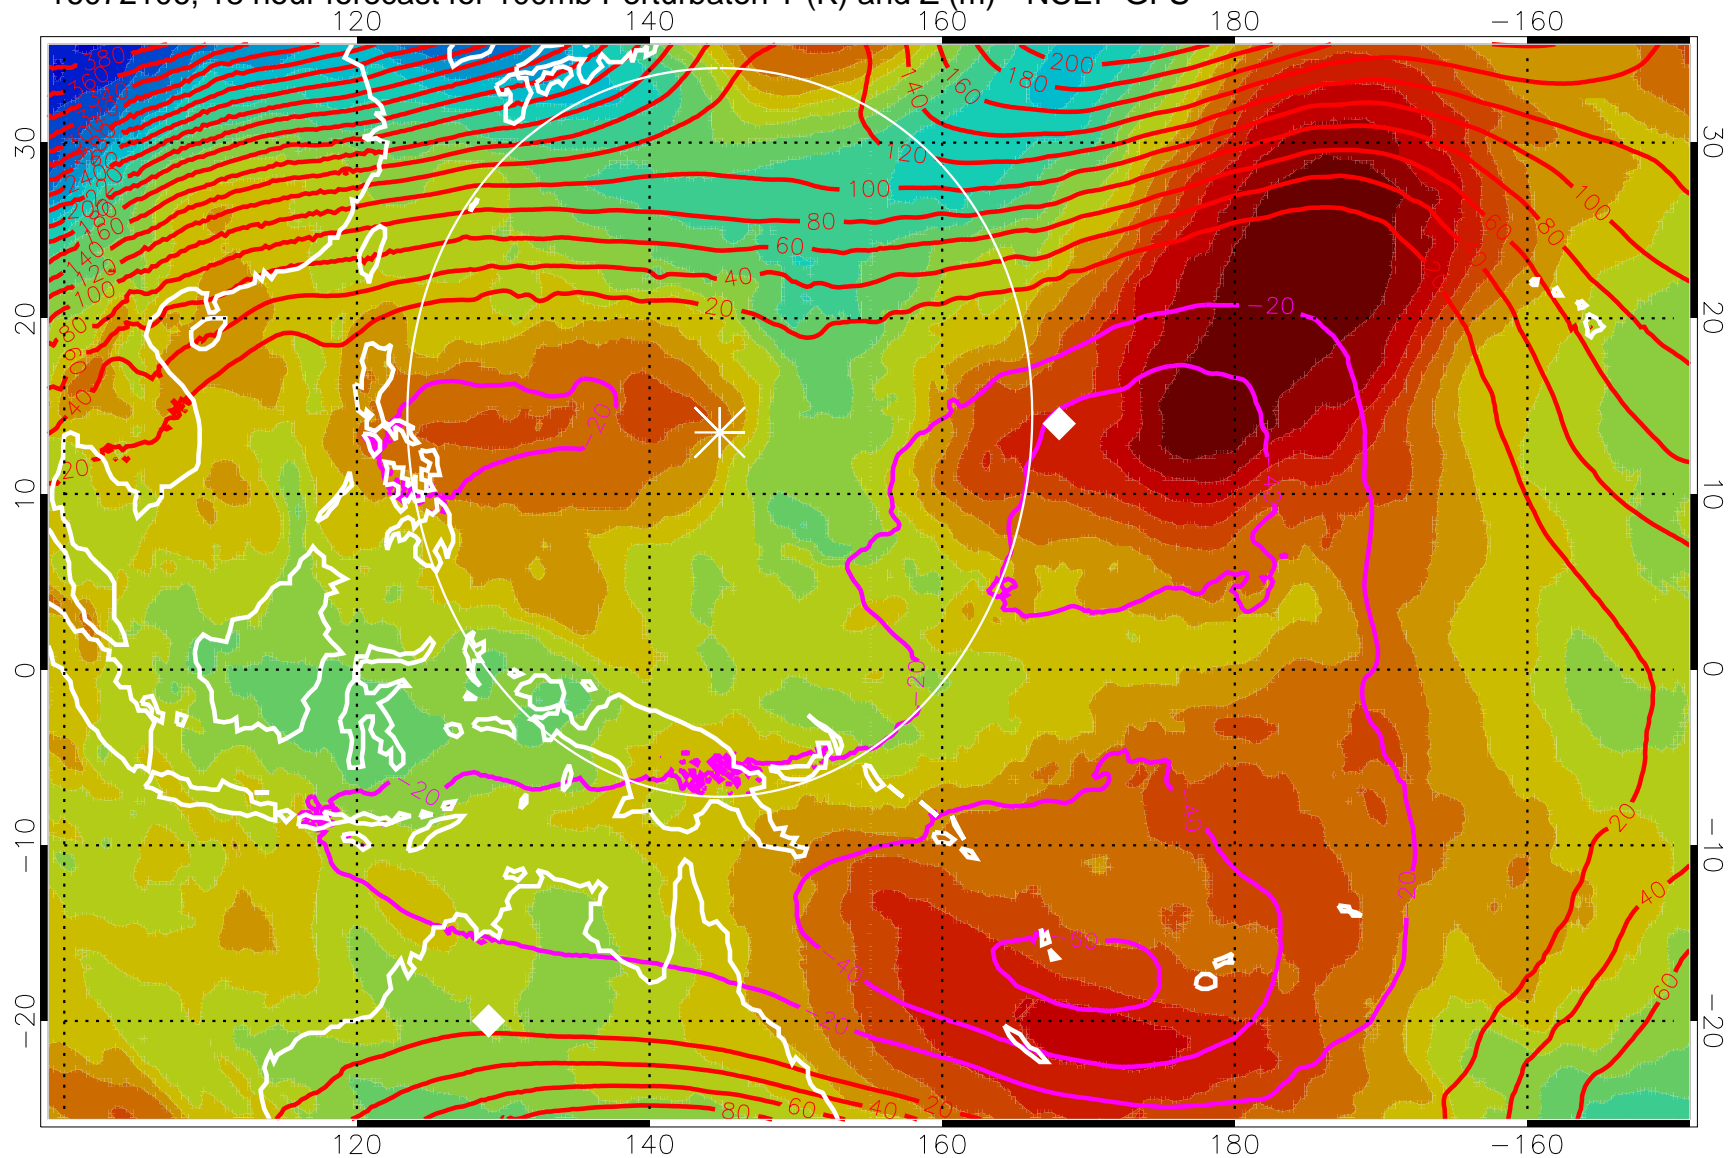

16072106, 18 hour forecast for 100mb Perturbaton T (K) and Z (m)-- NCEP GFS

Contours are 100 mbar Z perturbation (m)
Positive Z Contours
Negative Z Contours
Diamonds-mean pos. of anticyclones

Range ring of 2304 km