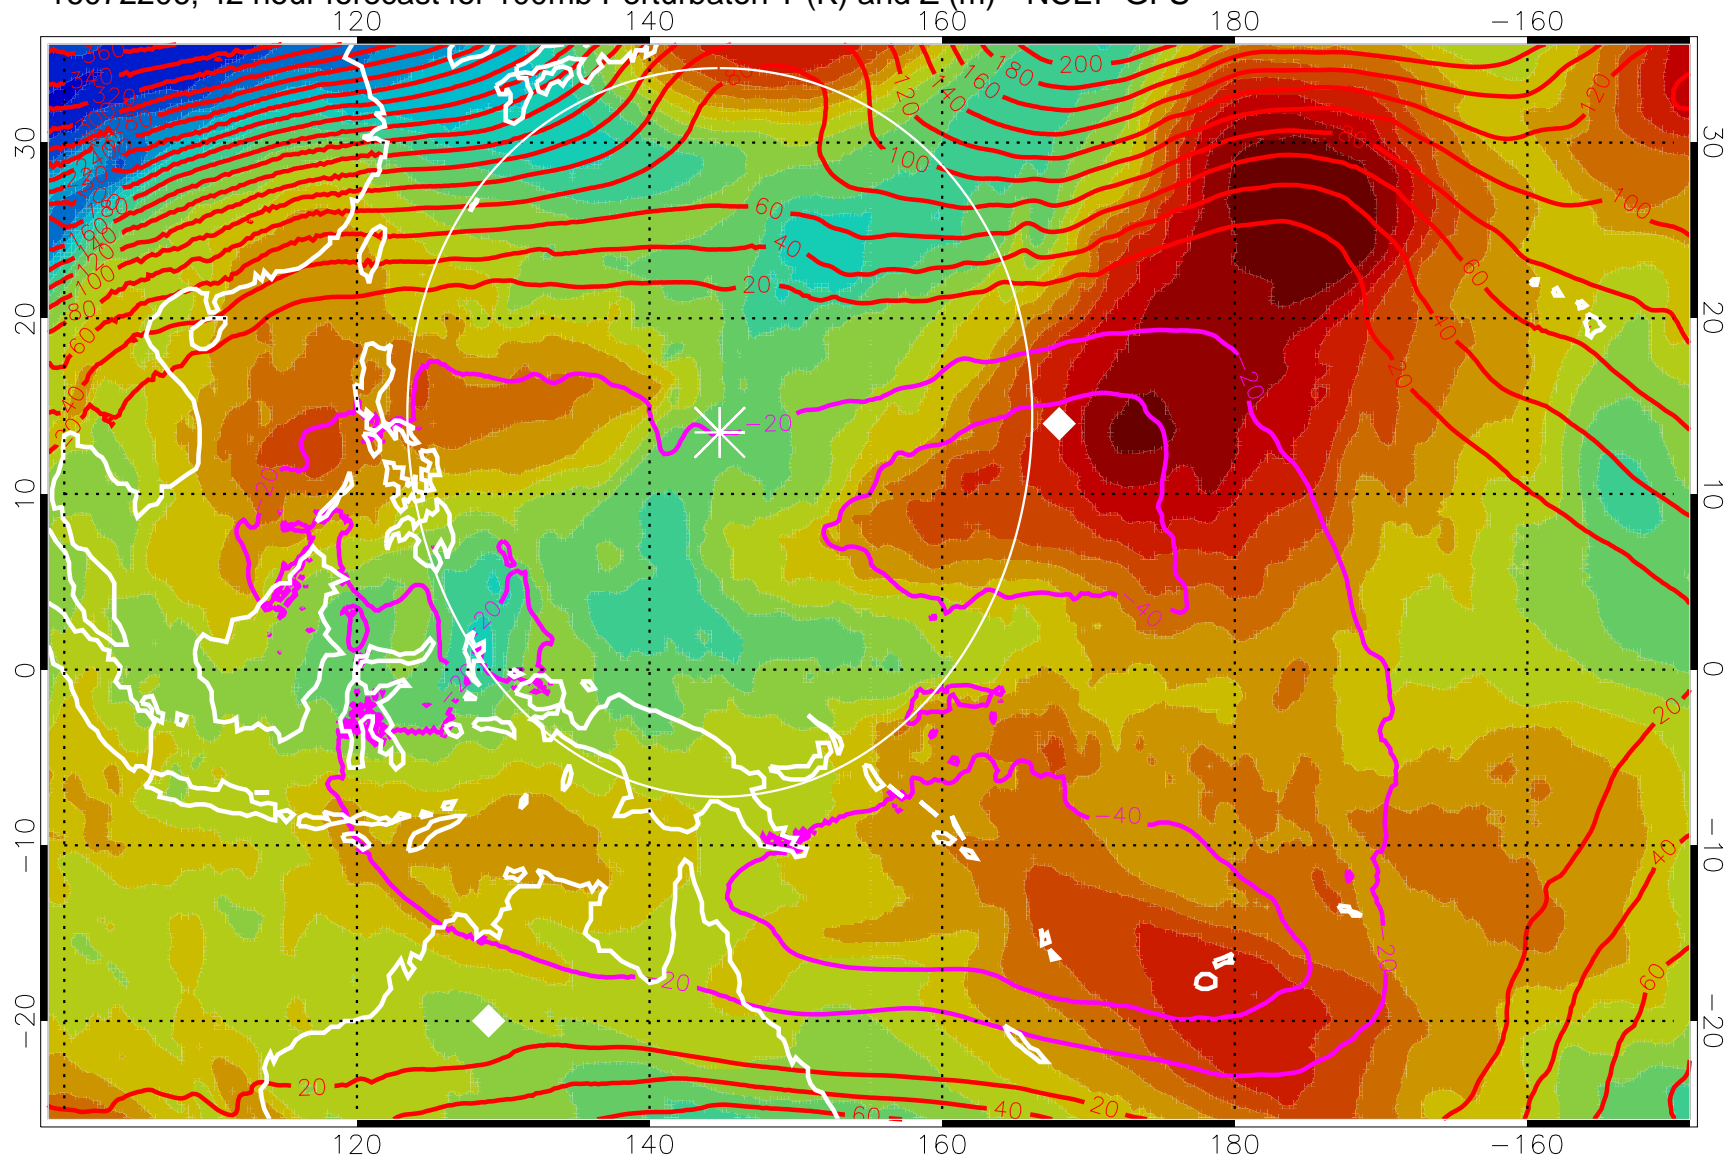

16072206, 42 hour forecast for 100mb Perturbaton T (K) and Z (m)-- NCEP GFS

Contours are 100 mbar Z perturbation (m)
Positive Z Contours
Negative Z Contours
Diamonds-mean pos. of anticyclones

Range ring of 2304 km