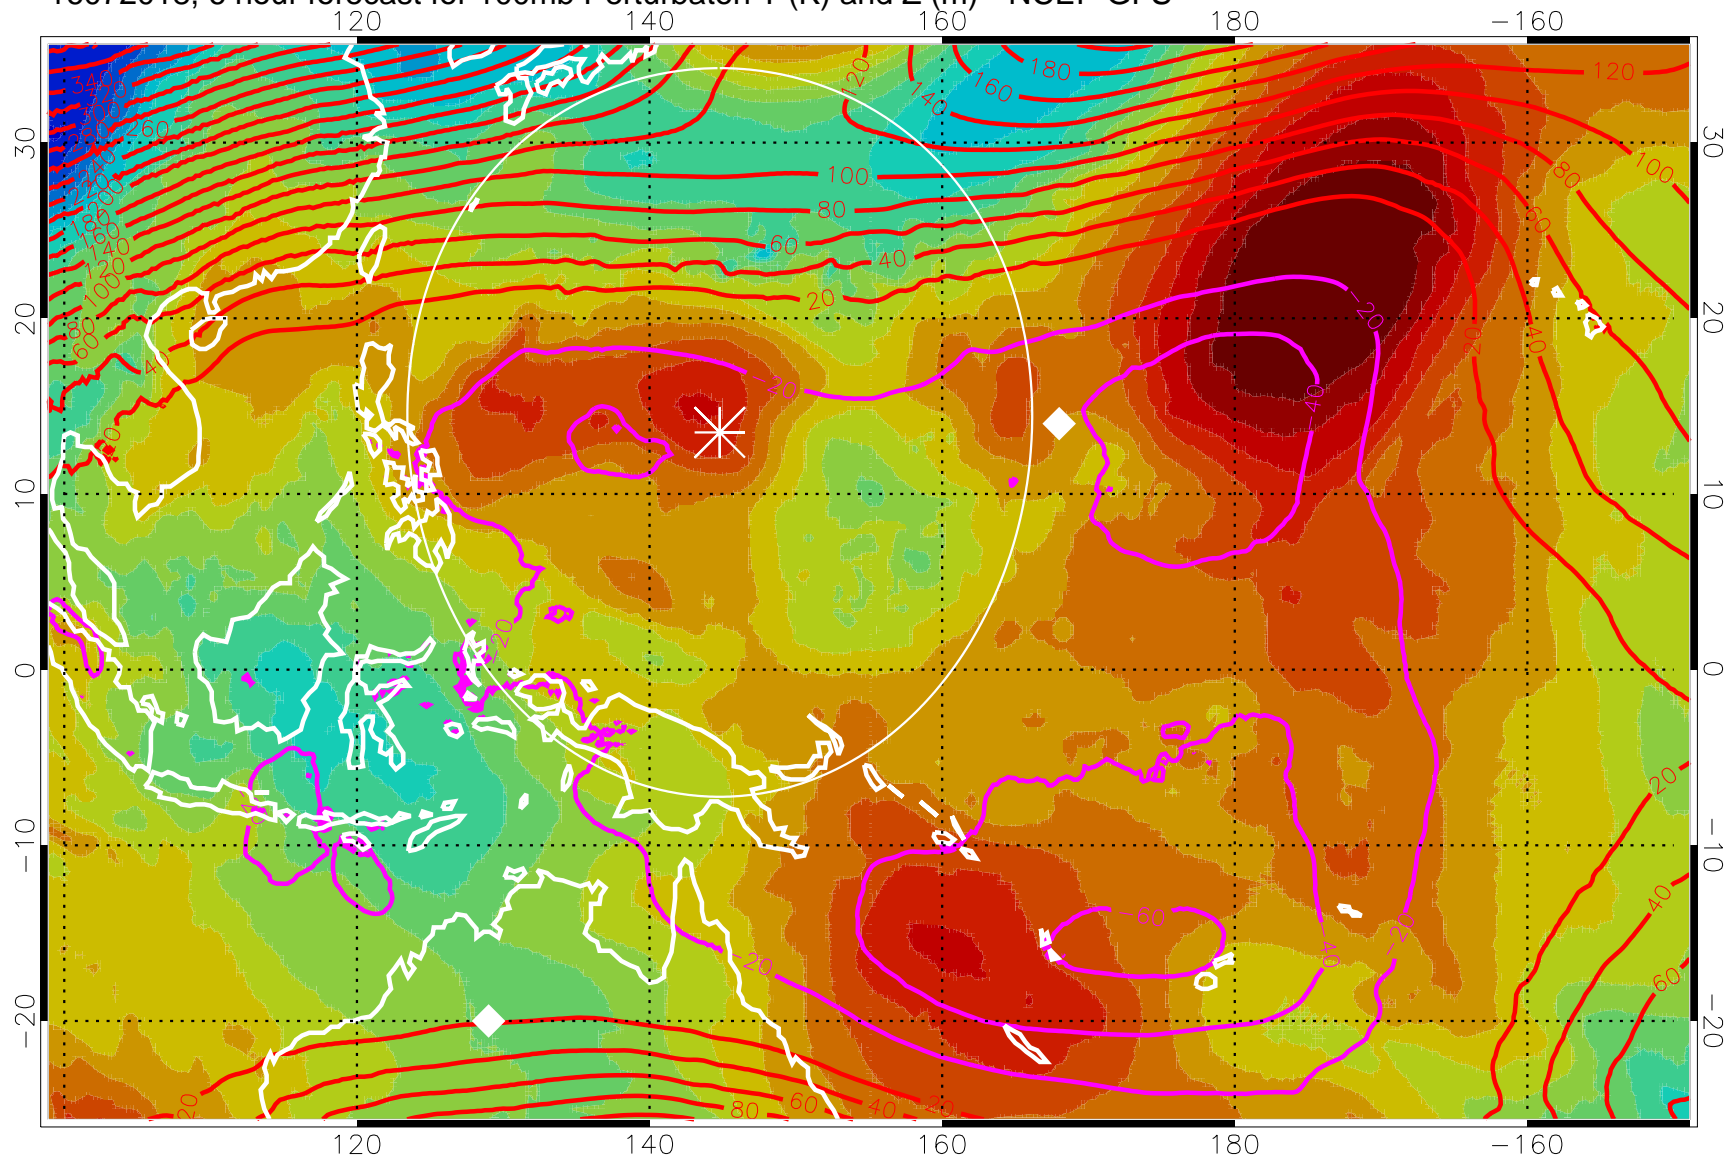

16072018, 6 hour forecast for 100mb Perturbaton T (K) and Z (m)-- NCEP GFS

Contours are 100 mbar Z perturbation (m)
Positive Z Contours
Negative Z Contours
Diamonds-mean pos. of anticyclones

Range ring of 2304 km