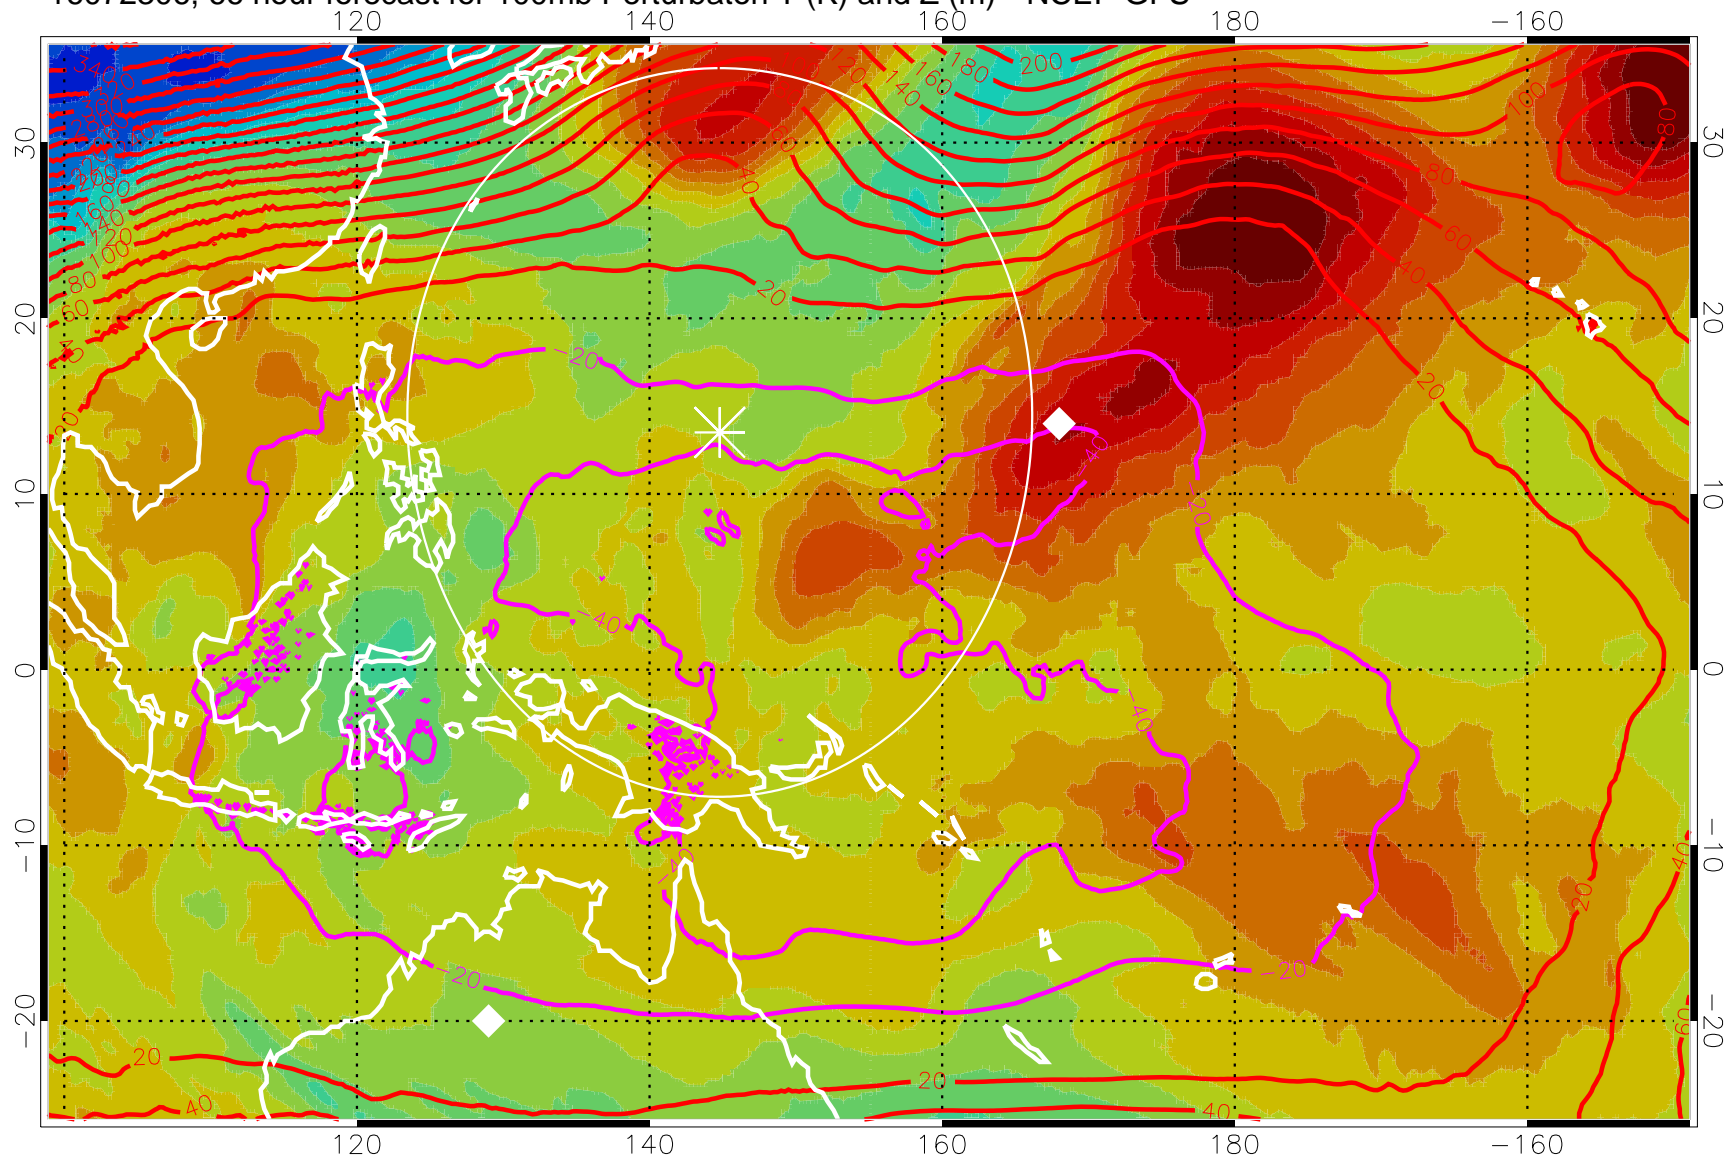

16072306, 66 hour forecast for 100mb Perturbaton T (K) and Z (m)-- NCEP GFS

Contours are 100 mbar Z perturbation (m)
Positive Z Contours
Negative Z Contours
Diamonds-mean pos. of anticyclones

Range ring of 2304 km