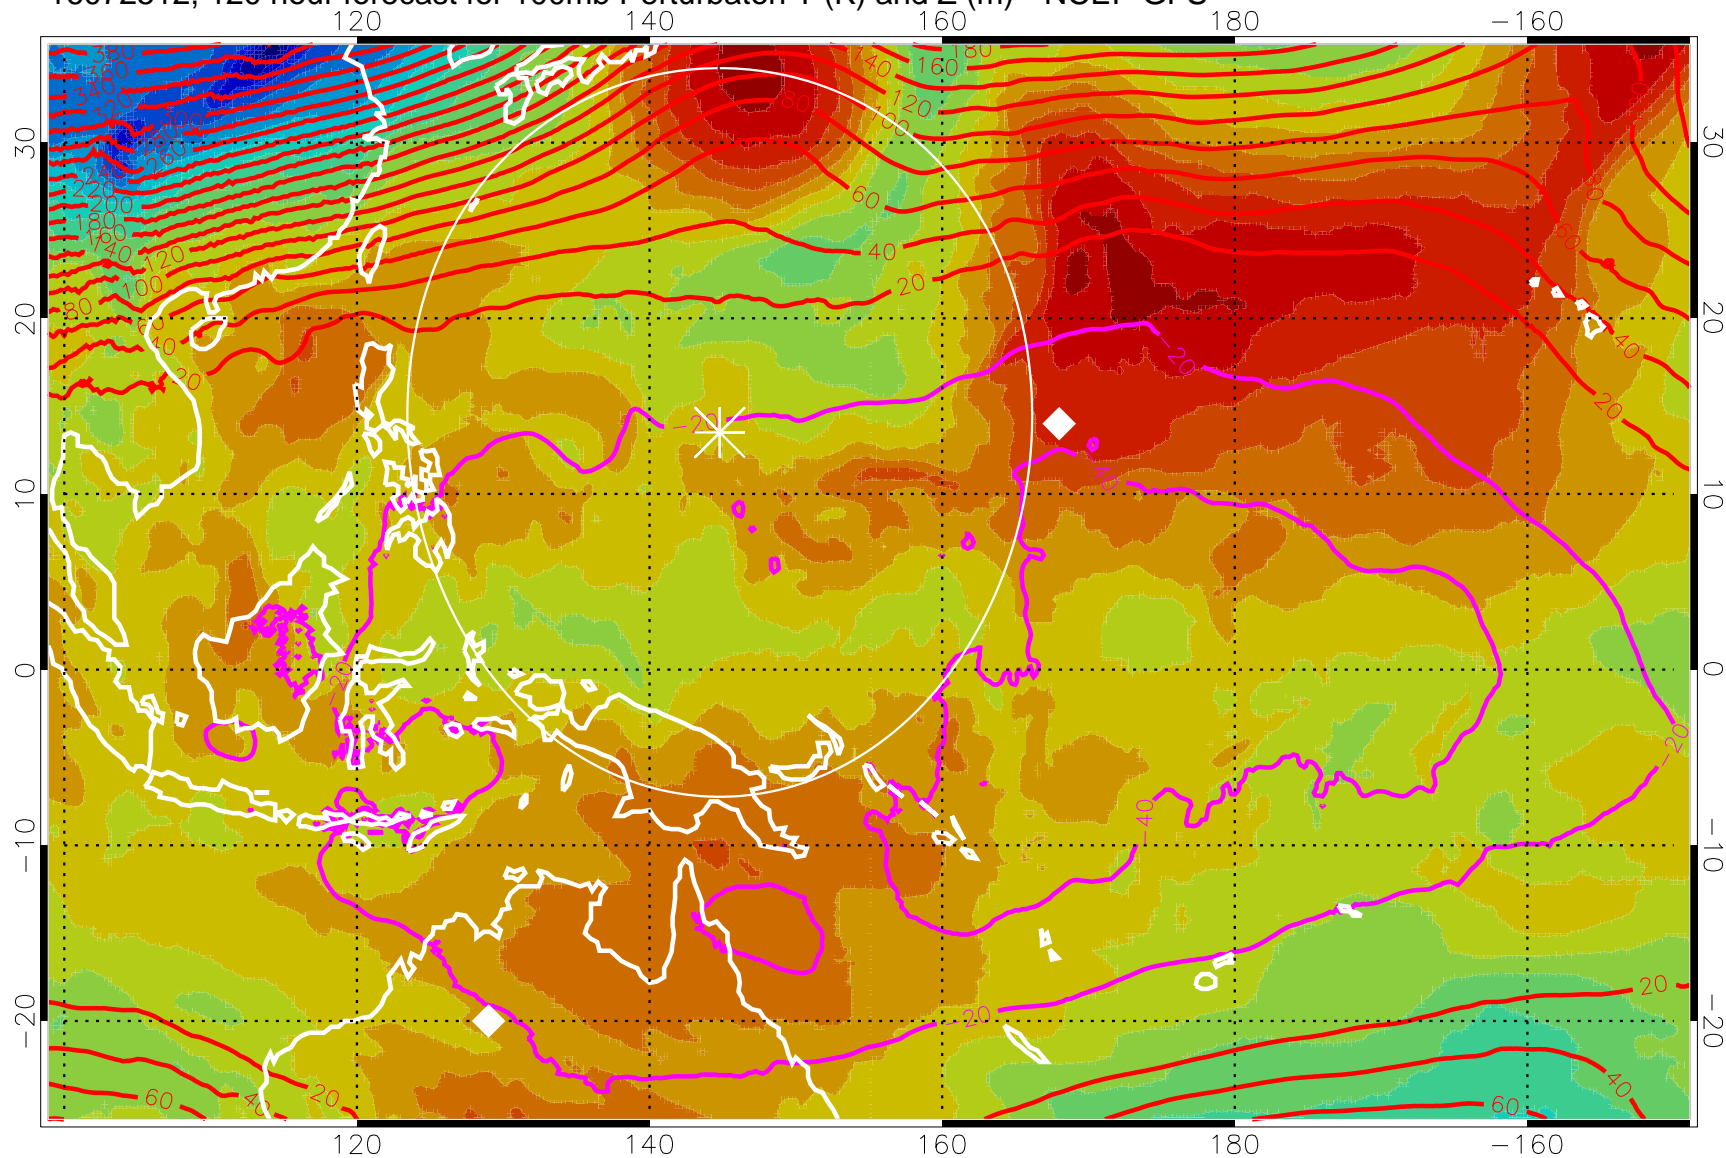

16072512, 120 hour forecast for 100mb Perturbaton T (K) and Z (m)-- NCEP GFS

Contours are 100 mbar Z perturbation (m)
Positive Z Contours
Negative Z Contours
Diamonds-mean pos. of anticyclones

Range ring of 2304 km