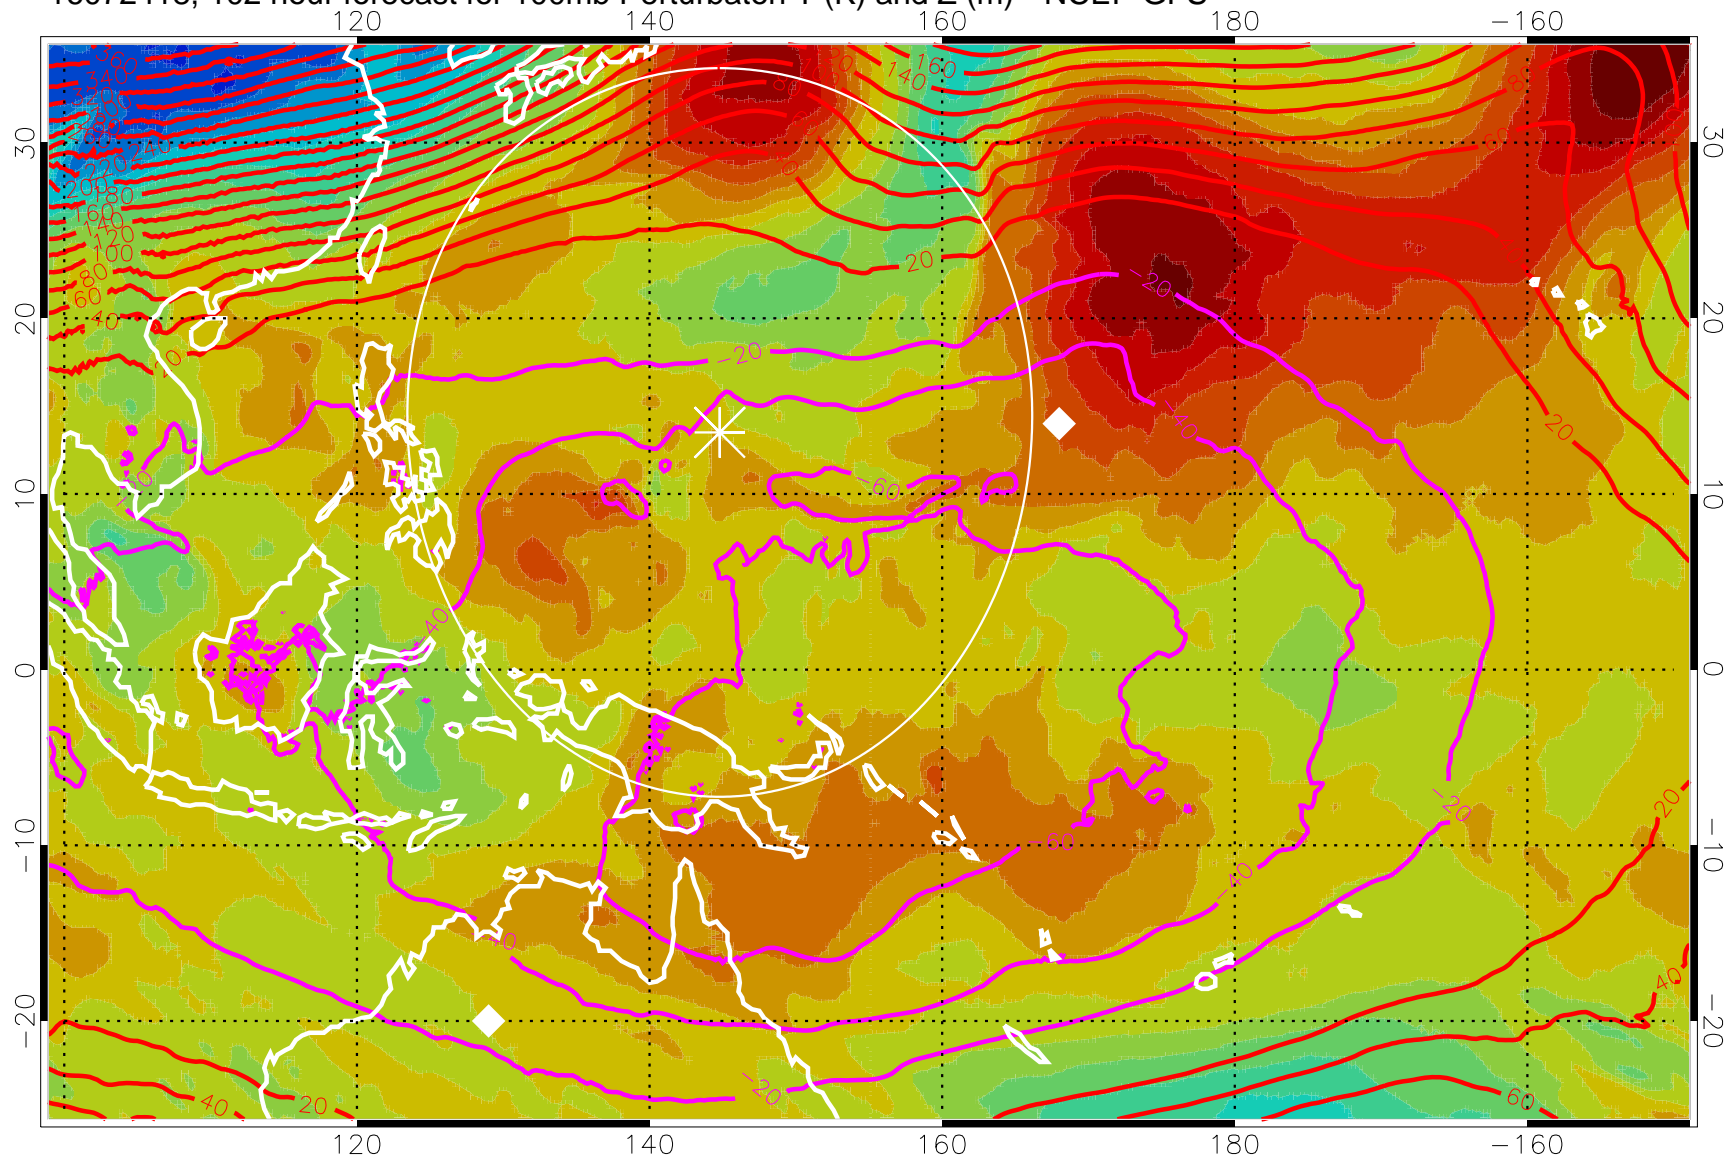

16072418, 102 hour forecast for 100mb Perturbaton T (K) and Z (m)-- NCEP GFS

Contours are 100 mbar Z perturbation (m)
Positive Z Contours
Negative Z Contours
Diamonds-mean pos. of anticyclones

Range ring of 2304 km