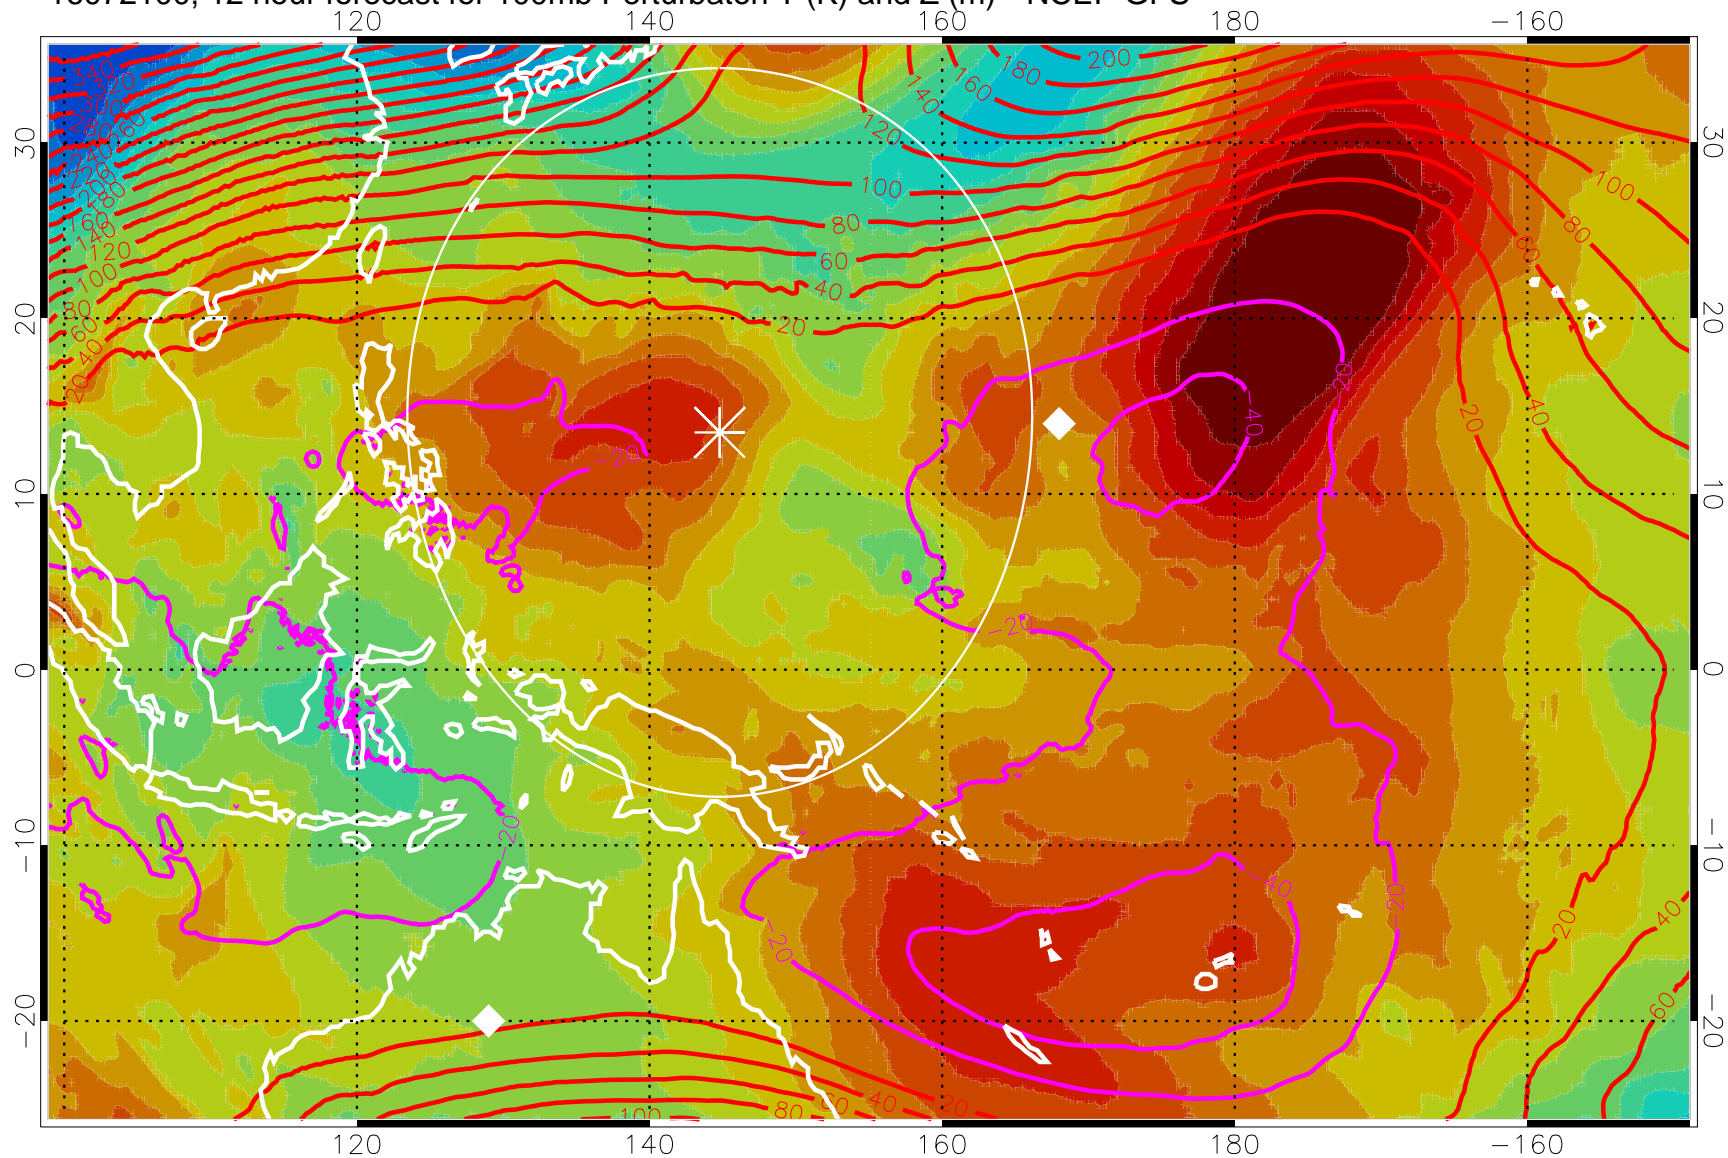

16072100, 12 hour forecast for 100mb Perturbaton T (K) and Z (m)-- NCEP GFS

Contours are 100 mbar Z perturbation (m)
Positive Z Contours
Negative Z Contours
Diamonds-mean pos. of anticyclones

Range ring of 2304 km