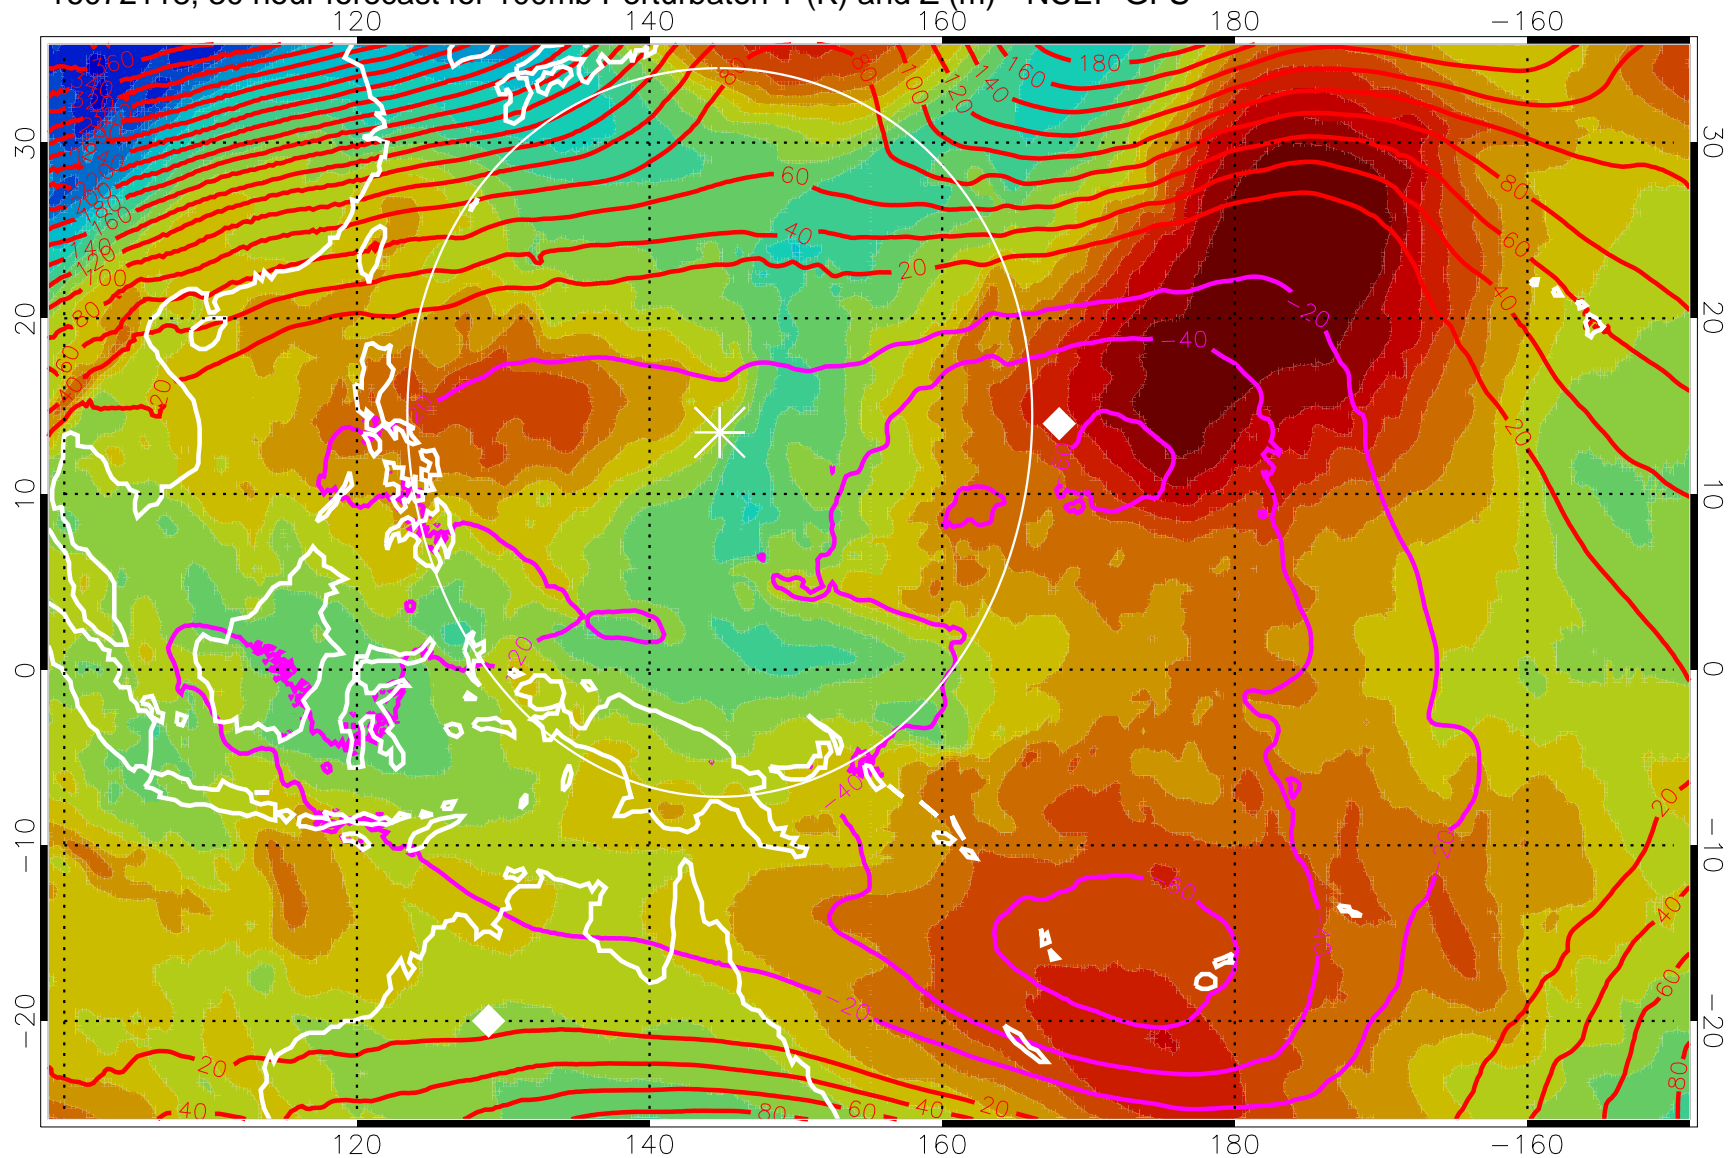

16072118, 30 hour forecast for 100mb Perturbaton T (K) and Z (m)-- NCEP GFS

Contours are 100 mbar Z perturbation (m)
Positive Z Contours
Negative Z Contours
Diamonds-mean pos. of anticyclones

Range ring of 2304 km