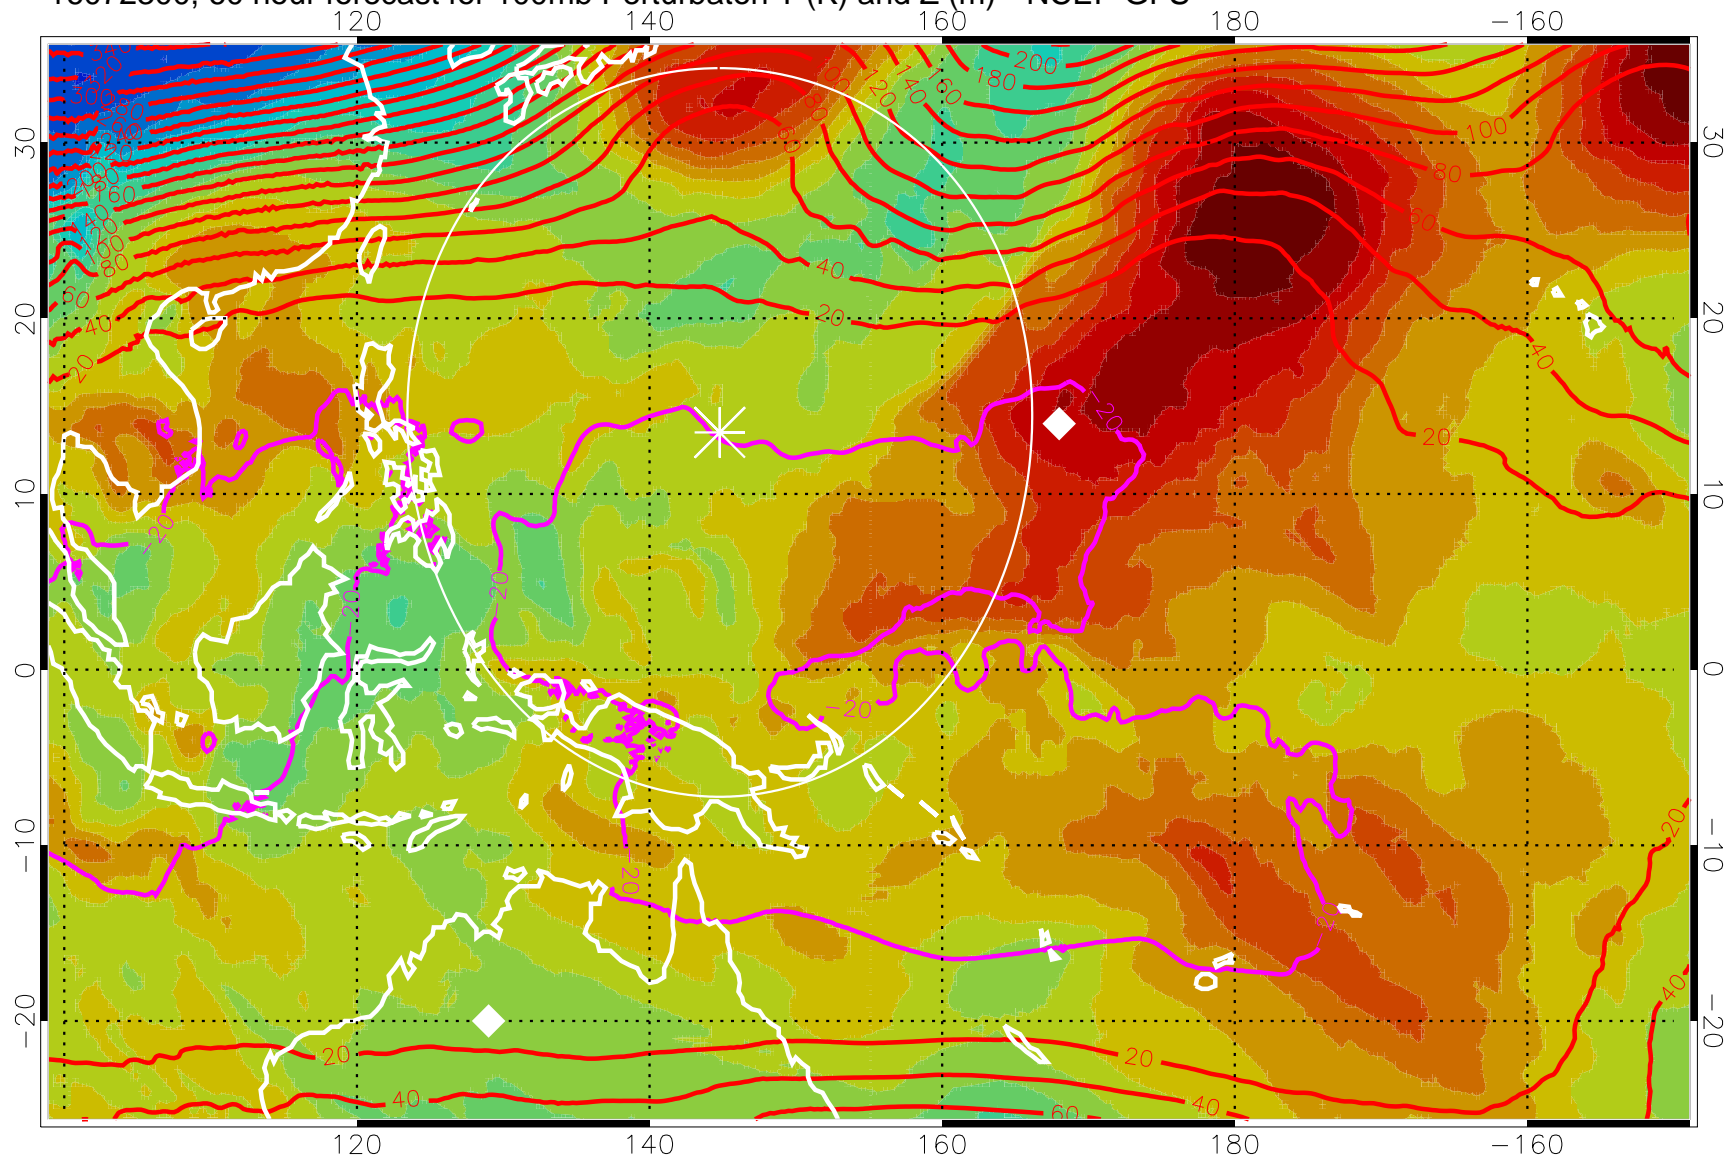

16072300, 60 hour forecast for 100mb Perturbaton T (K) and Z (m)-- NCEP GFS

Contours are 100 mbar Z perturbation (m)
Positive Z Contours
Negative Z Contours
Diamonds-mean pos. of anticyclones

Range ring of 2304 km