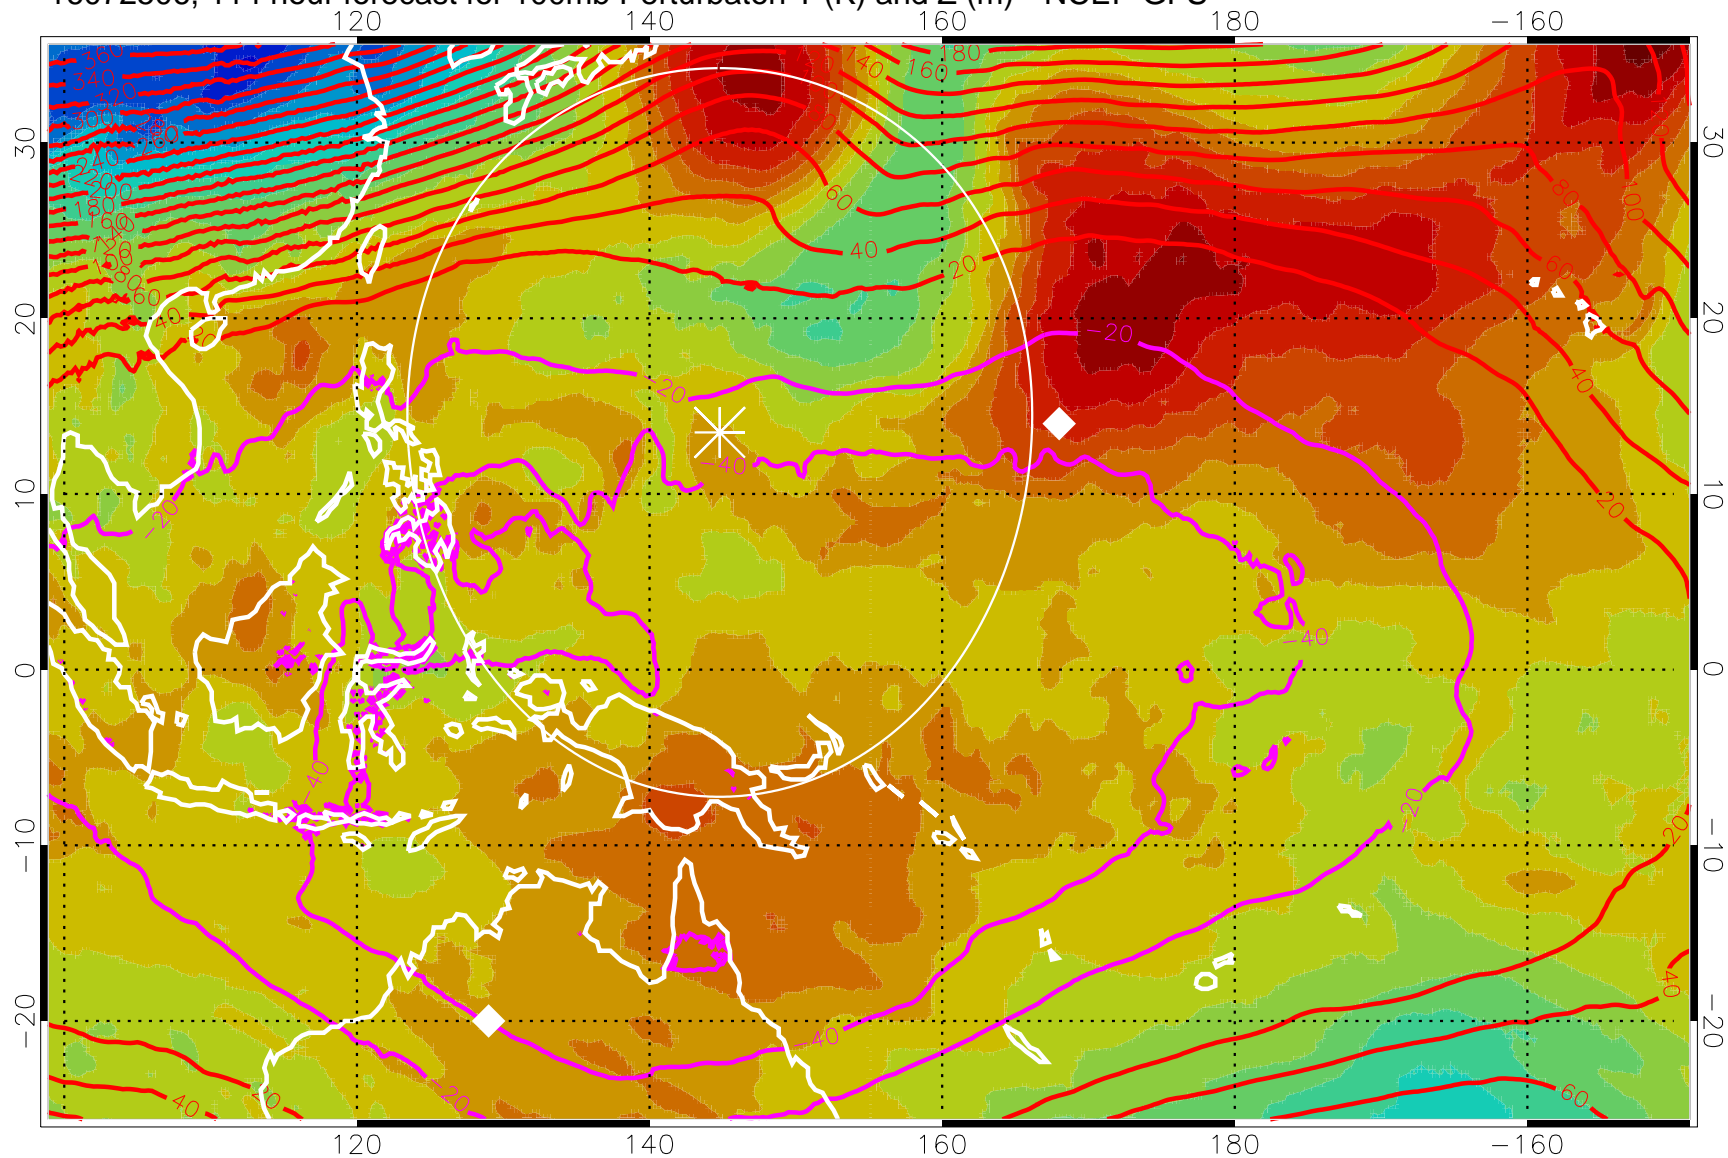

16072506, 114 hour forecast for 100mb Perturbaton T (K) and Z (m)-- NCEP GFS

Contours are 100 mbar Z perturbation (m)
Positive Z Contours
Negative Z Contours
Diamonds-mean pos. of anticyclones

Range ring of 2304 km