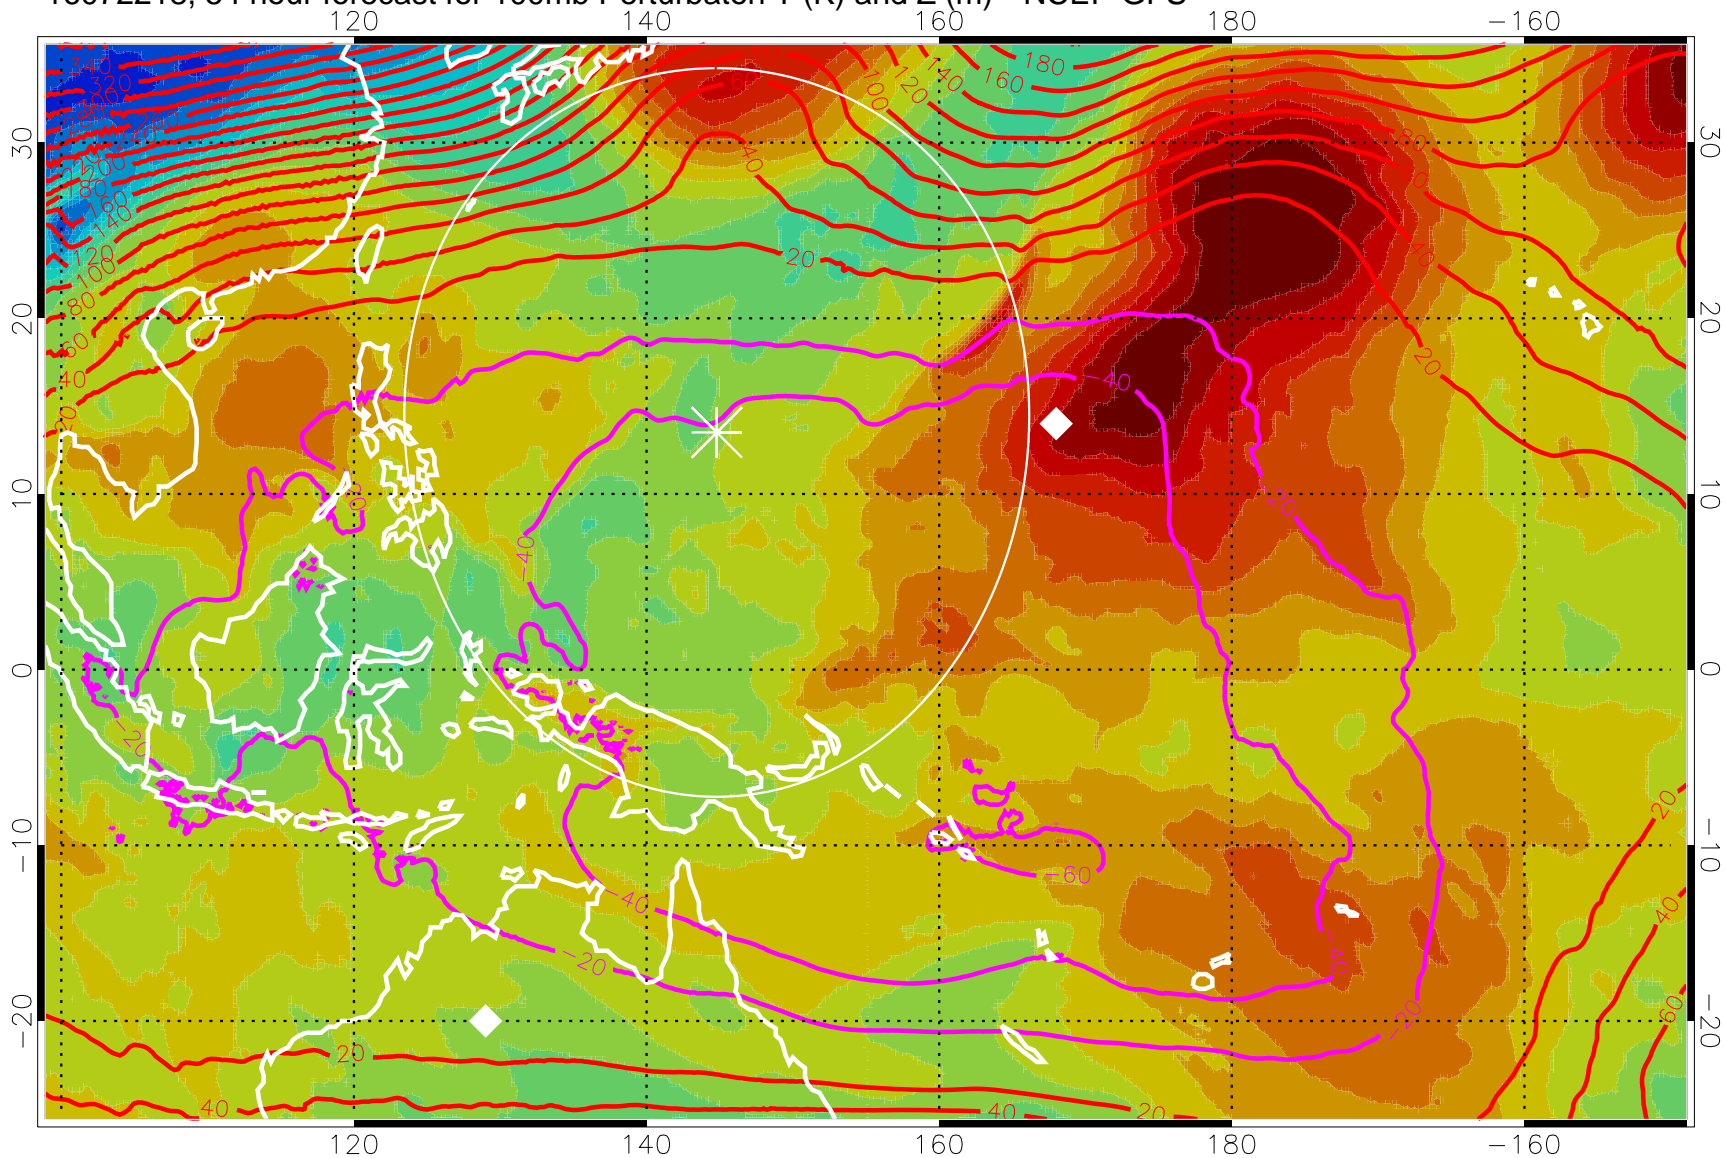

16072218, 54 hour forecast for 100mb Perturbaton T (K) and Z (m)-- NCEP GFS

Contours are 100 mbar Z perturbation (m)
Positive Z Contours
Negative Z Contours
Diamonds-mean pos. of anticyclones

Range ring of 2304 km