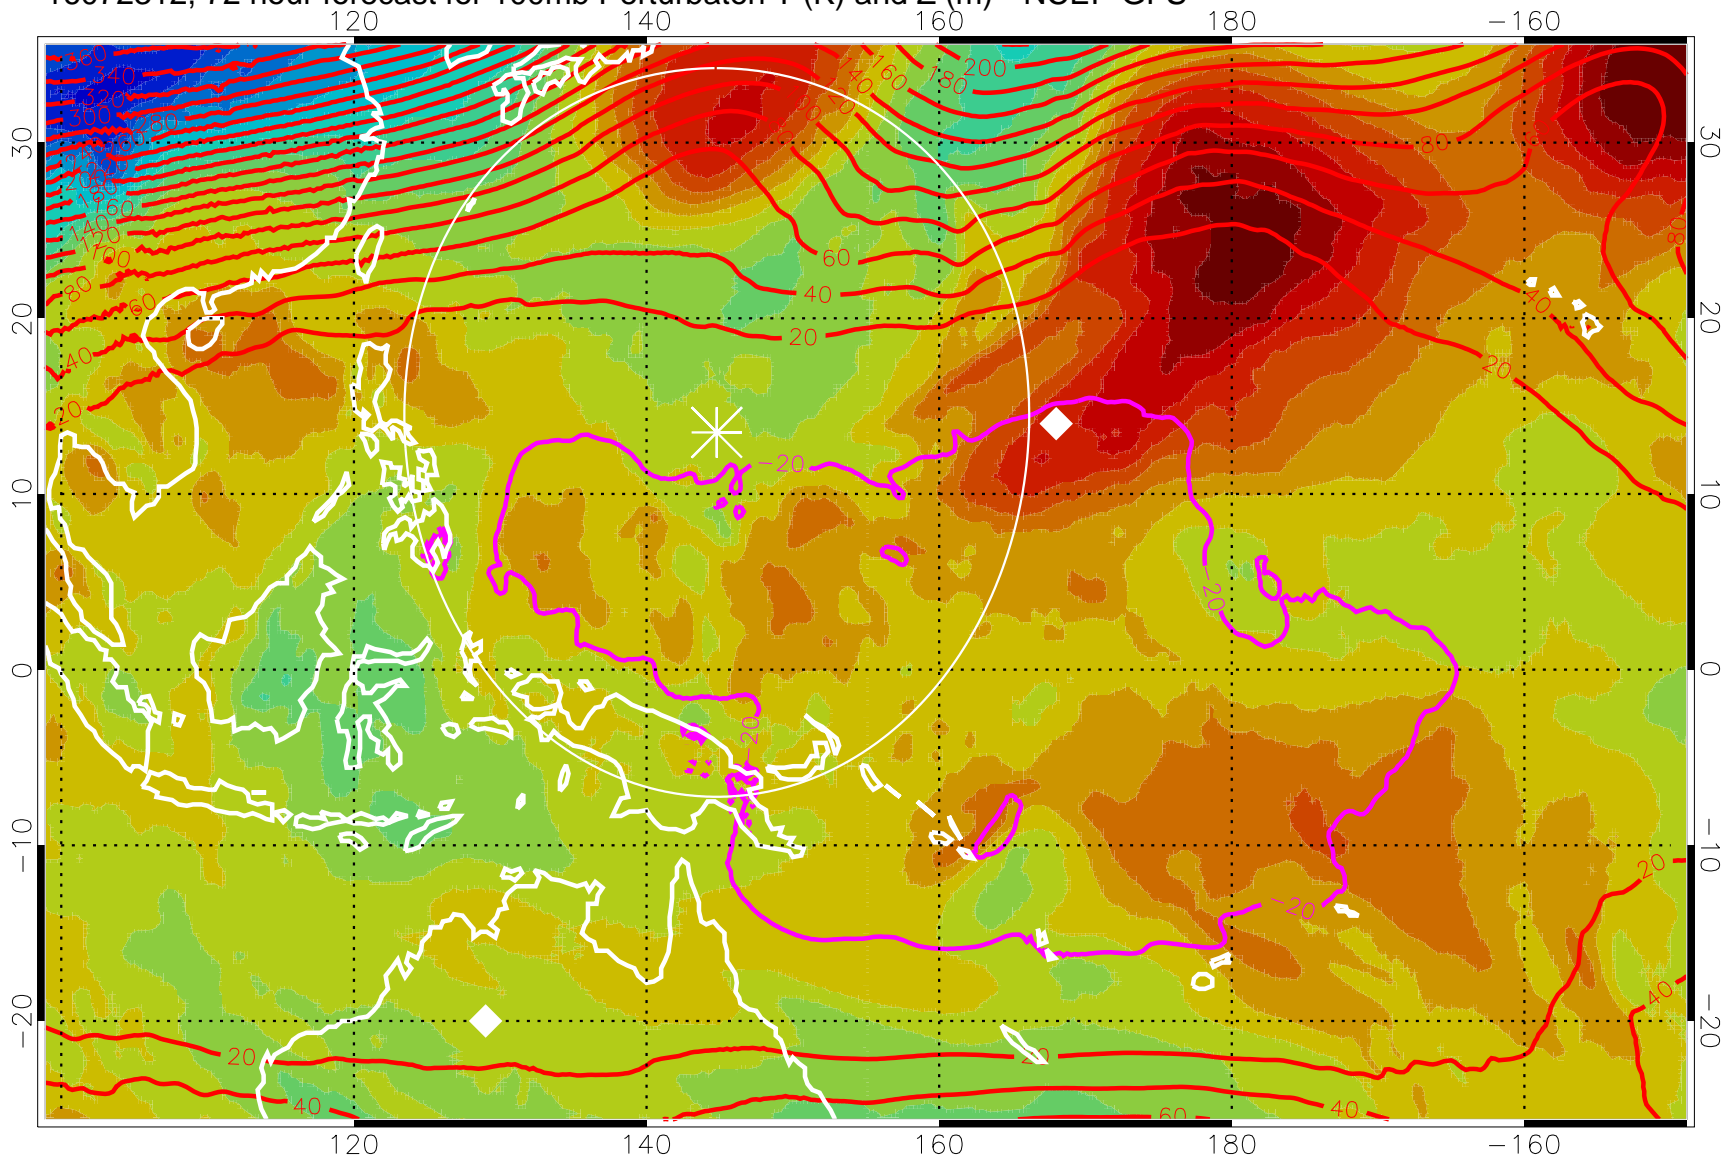

16072312, 72 hour forecast for 100mb Perturbaton T (K) and Z (m)-- NCEP GFS

Contours are 100 mbar Z perturbation (m)
Positive Z Contours
Negative Z Contours
Diamonds-mean pos. of anticyclones

Range ring of 2304 km