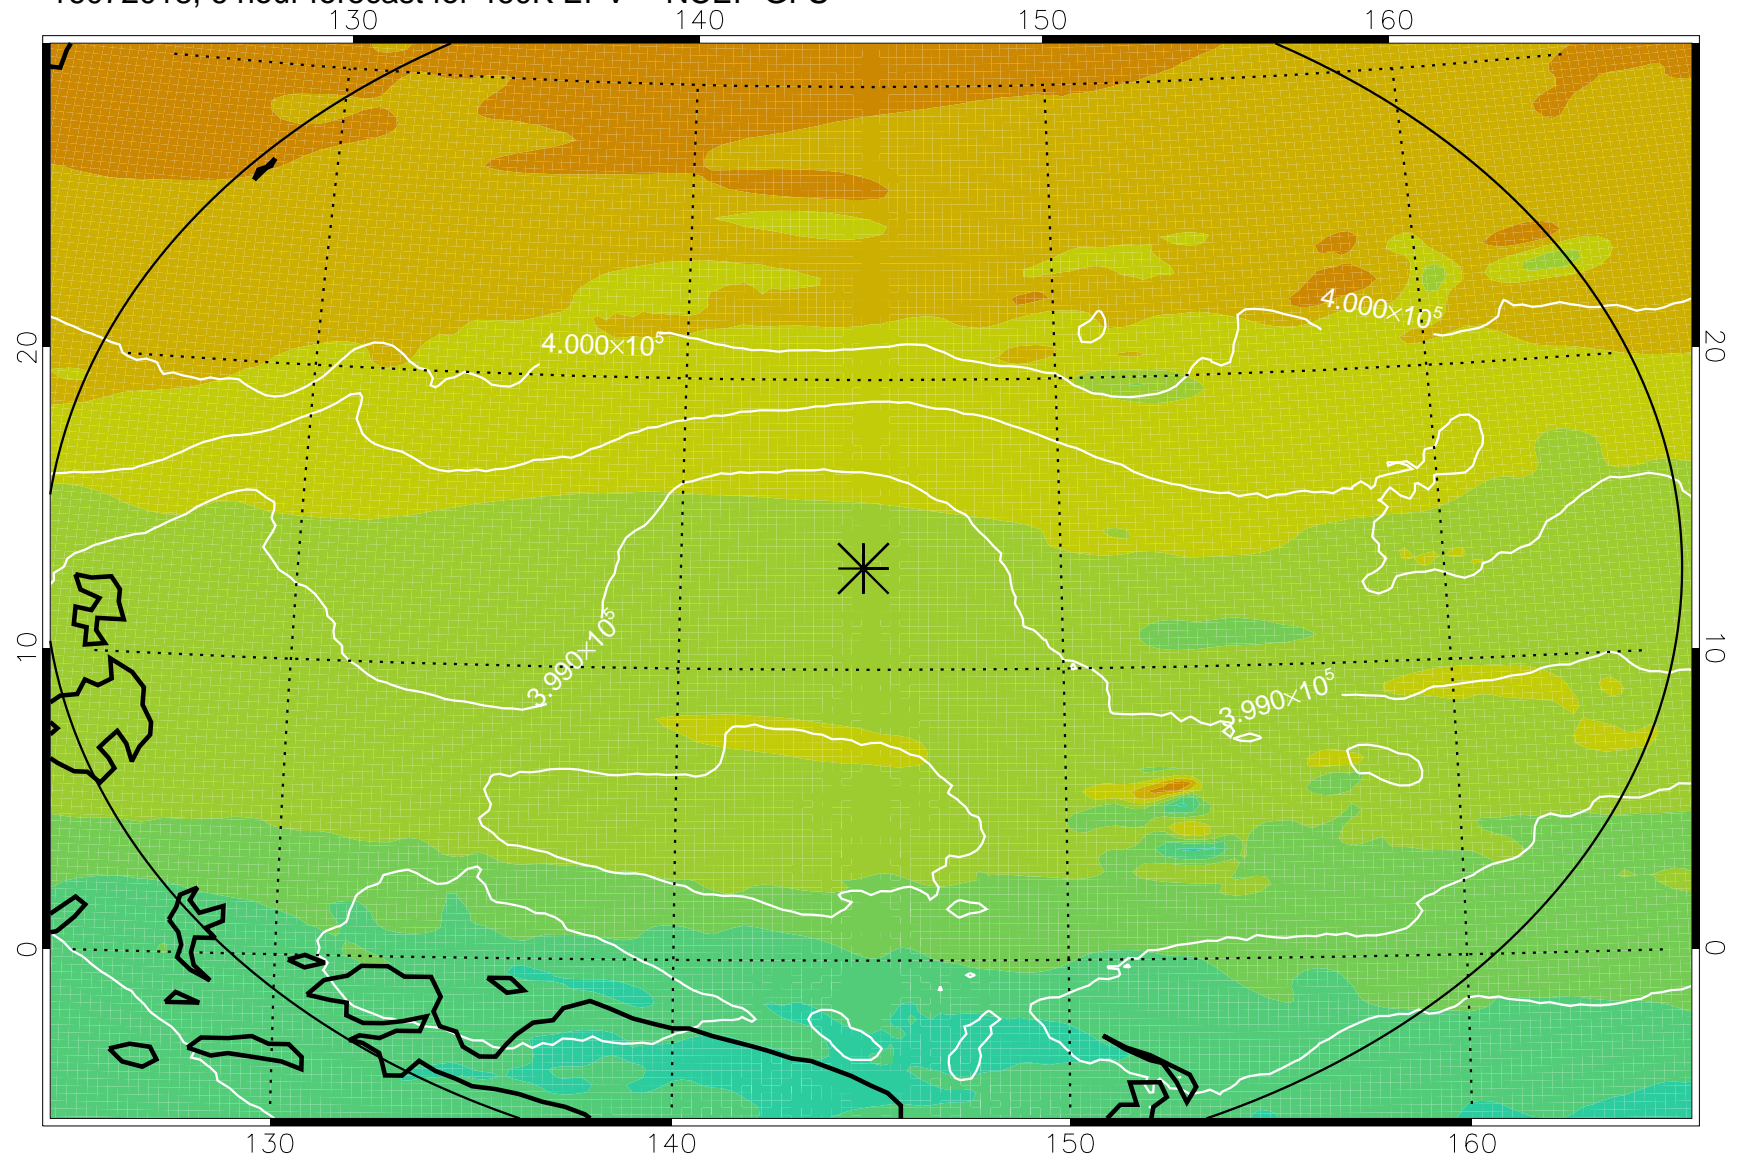

16072018, 6 hour forecast for 460K EPV -- NCEP GFS

460K Montgomery Streamfunction, white

Range ring of 2304 km

16072100, 12 hour forecast for 460K EPV -- NCEP GFS

460K Montgomery Streamfunction, white

Range ring of 2304 km

16072106, 18 hour forecast for 460K EPV -- NCEP GFS

460K Montgomery Streamfunction, white

Range ring of 2304 km

16072112, 24 hour forecast for 460K EPV -- NCEP GFS

460K Montgomery Streamfunction, white

Range ring of 2304 km

16072118, 30 hour forecast for 460K EPV -- NCEP GFS

460K Montgomery Streamfunction, white

Range ring of 2304 km

16072200, 36 hour forecast for 460K EPV -- NCEP GFS

460K Montgomery Streamfunction, white

Range ring of 2304 km

16072206, 42 hour forecast for 460K EPV -- NCEP GFS

460K Montgomery Streamfunction, white

Range ring of 2304 km

16072212, 48 hour forecast for 460K EPV -- NCEP GFS

460K Montgomery Streamfunction, white

Range ring of 2304 km