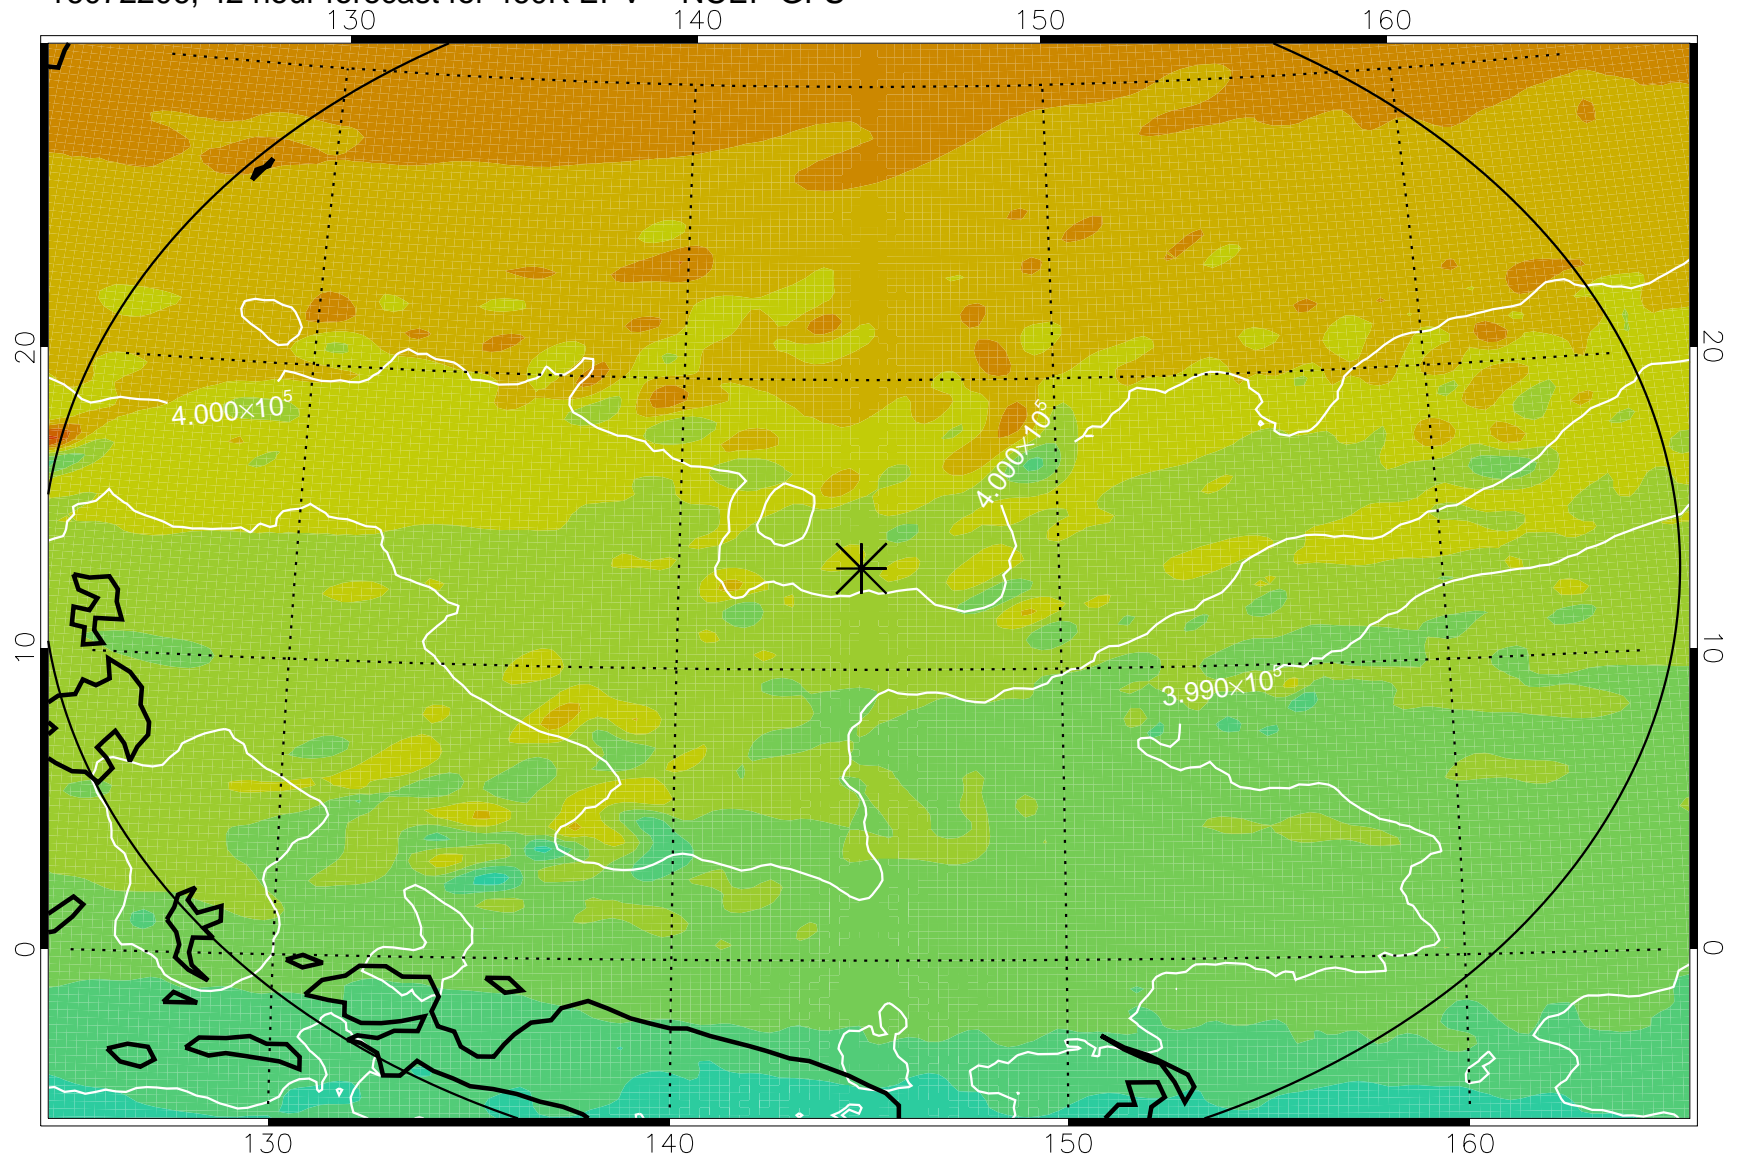

16072118, 30 hour forecast for 460K EPV -- NCEP GFS

460K Montgomery Streamfunction, white

Range ring of 2304 km

16072200, 36 hour forecast for 460K EPV -- NCEP GFS

460K Montgomery Streamfunction, white

Range ring of 2304 km

16072206, 42 hour forecast for 460K EPV -- NCEP GFS

460K Montgomery Streamfunction, white

Range ring of 2304 km

16072212, 48 hour forecast for 460K EPV -- NCEP GFS

460K Montgomery Streamfunction, white

Range ring of 2304 km

16072218, 54 hour forecast for 460K EPV -- NCEP GFS

460K Montgomery Streamfunction, white

Range ring of 2304 km

16072300, 60 hour forecast for 460K EPV -- NCEP GFS

460K Montgomery Streamfunction, white

Range ring of 2304 km

16072318, 78 hour forecast for 460K EPV -- NCEP GFS

460K Montgomery Streamfunction, white

Range ring of 2304 km

16072400, 84 hour forecast for 460K EPV -- NCEP GFS

460K Montgomery Streamfunction, white

Range ring of 2304 km