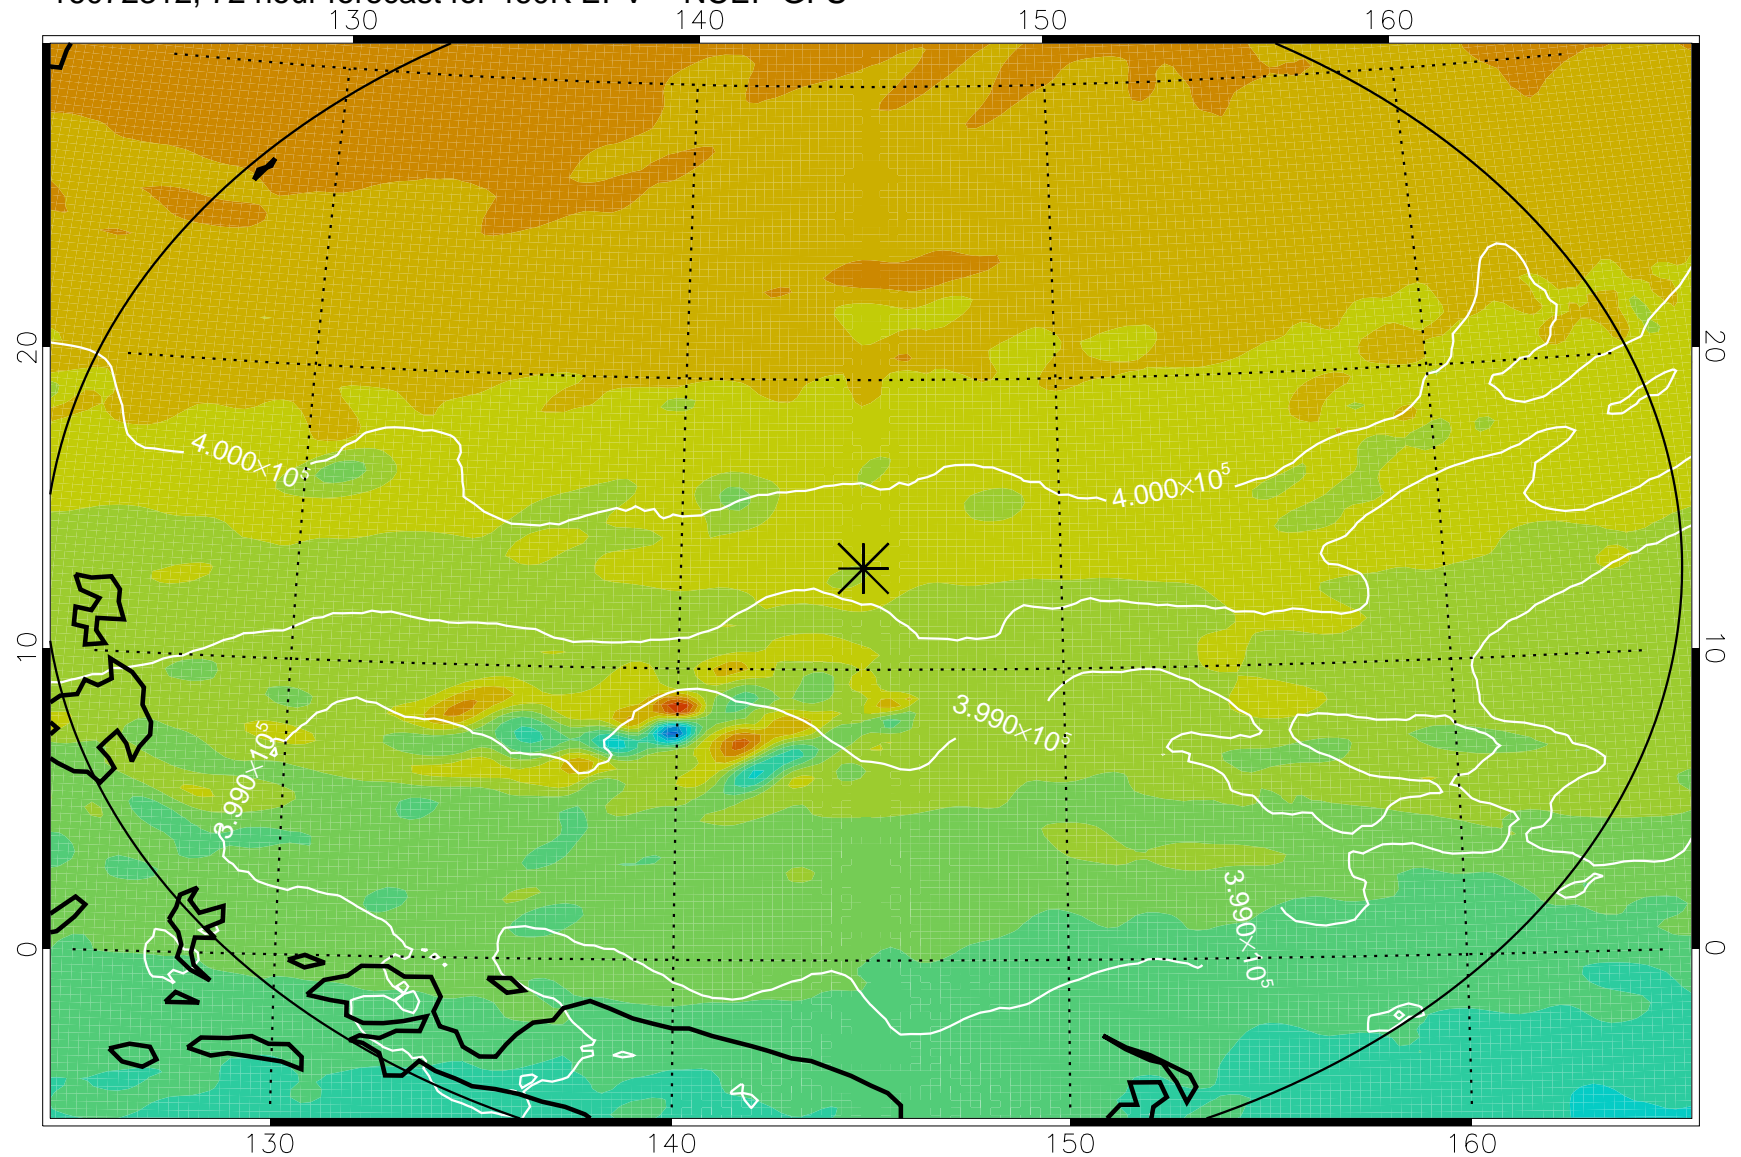

16072218, 54 hour forecast for 460K EPV -- NCEP GFS

460K Montgomery Streamfunction, white

Range ring of 2304 km

16072300, 60 hour forecast for 460K EPV -- NCEP GFS

460K Montgomery Streamfunction, white

Range ring of 2304 km

16072306, 66 hour forecast for 460K EPV -- NCEP GFS

460K Montgomery Streamfunction, white

Range ring of 2304 km

16072312, 72 hour forecast for 460K EPV -- NCEP GFS

460K Montgomery Streamfunction, white

Range ring of 2304 km

16072318, 78 hour forecast for 460K EPV -- NCEP GFS

460K Montgomery Streamfunction, white

Range ring of 2304 km

16072400, 84 hour forecast for 460K EPV -- NCEP GFS

460K Montgomery Streamfunction, white

Range ring of 2304 km

16072406, 90 hour forecast for 460K EPV -- NCEP GFS

460K Montgomery Streamfunction, white

Range ring of 2304 km

16072412, 96 hour forecast for 460K EPV -- NCEP GFS

460K Montgomery Streamfunction, white

Range ring of 2304 km