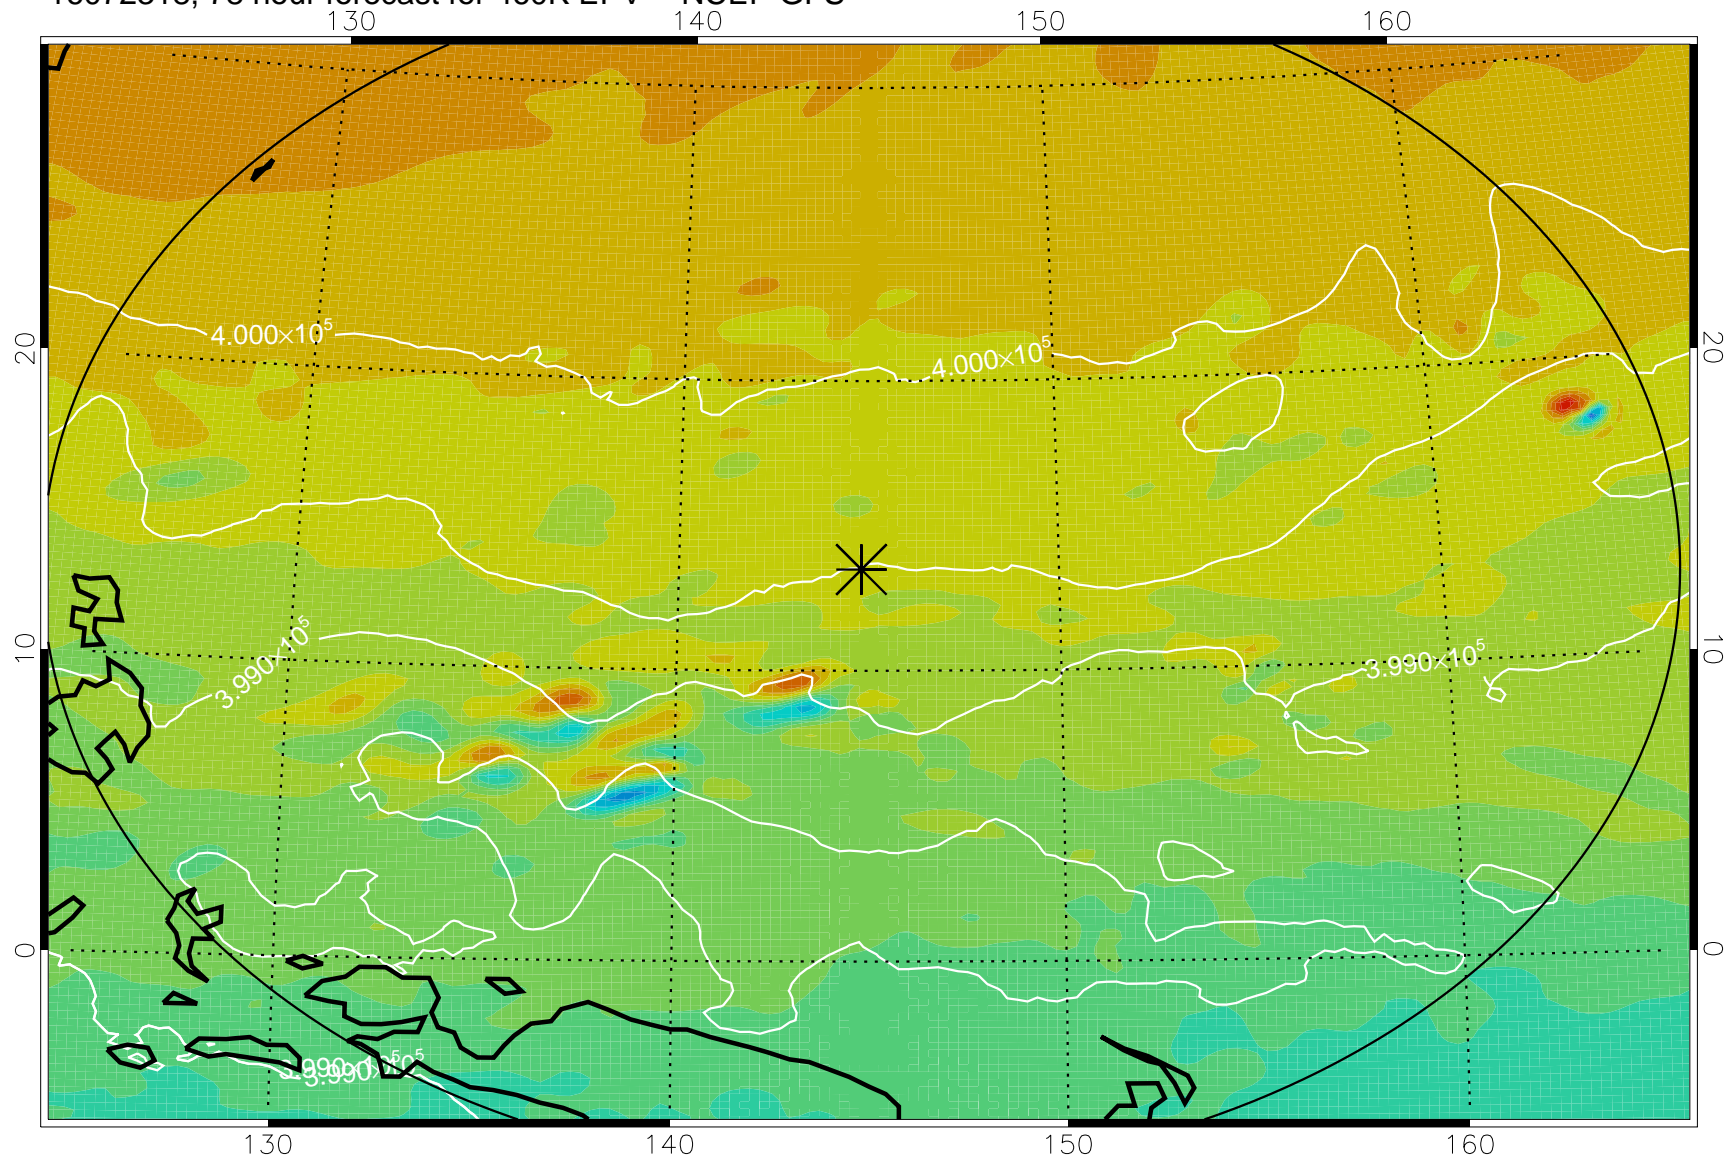

16072218, 54 hour forecast for 460K EPV -- NCEP GFS

460K Montgomery Streamfunction, white

Range ring of 2304 km

16072300, 60 hour forecast for 460K EPV -- NCEP GFS

460K Montgomery Streamfunction, white

Range ring of 2304 km

16072306, 66 hour forecast for 460K EPV -- NCEP GFS

460K Montgomery Streamfunction, white

Range ring of 2304 km

16072312, 72 hour forecast for 460K EPV -- NCEP GFS

460K Montgomery Streamfunction, white

Range ring of 2304 km

16072318, 78 hour forecast for 460K EPV -- NCEP GFS

460K Montgomery Streamfunction, white

Range ring of 2304 km

16072400, 84 hour forecast for 460K EPV -- NCEP GFS

460K Montgomery Streamfunction, white

Range ring of 2304 km

16072406, 90 hour forecast for 460K EPV -- NCEP GFS

460K Montgomery Streamfunction, white

Range ring of 2304 km

16072412, 96 hour forecast for 460K EPV -- NCEP GFS

460K Montgomery Streamfunction, white

Range ring of 2304 km