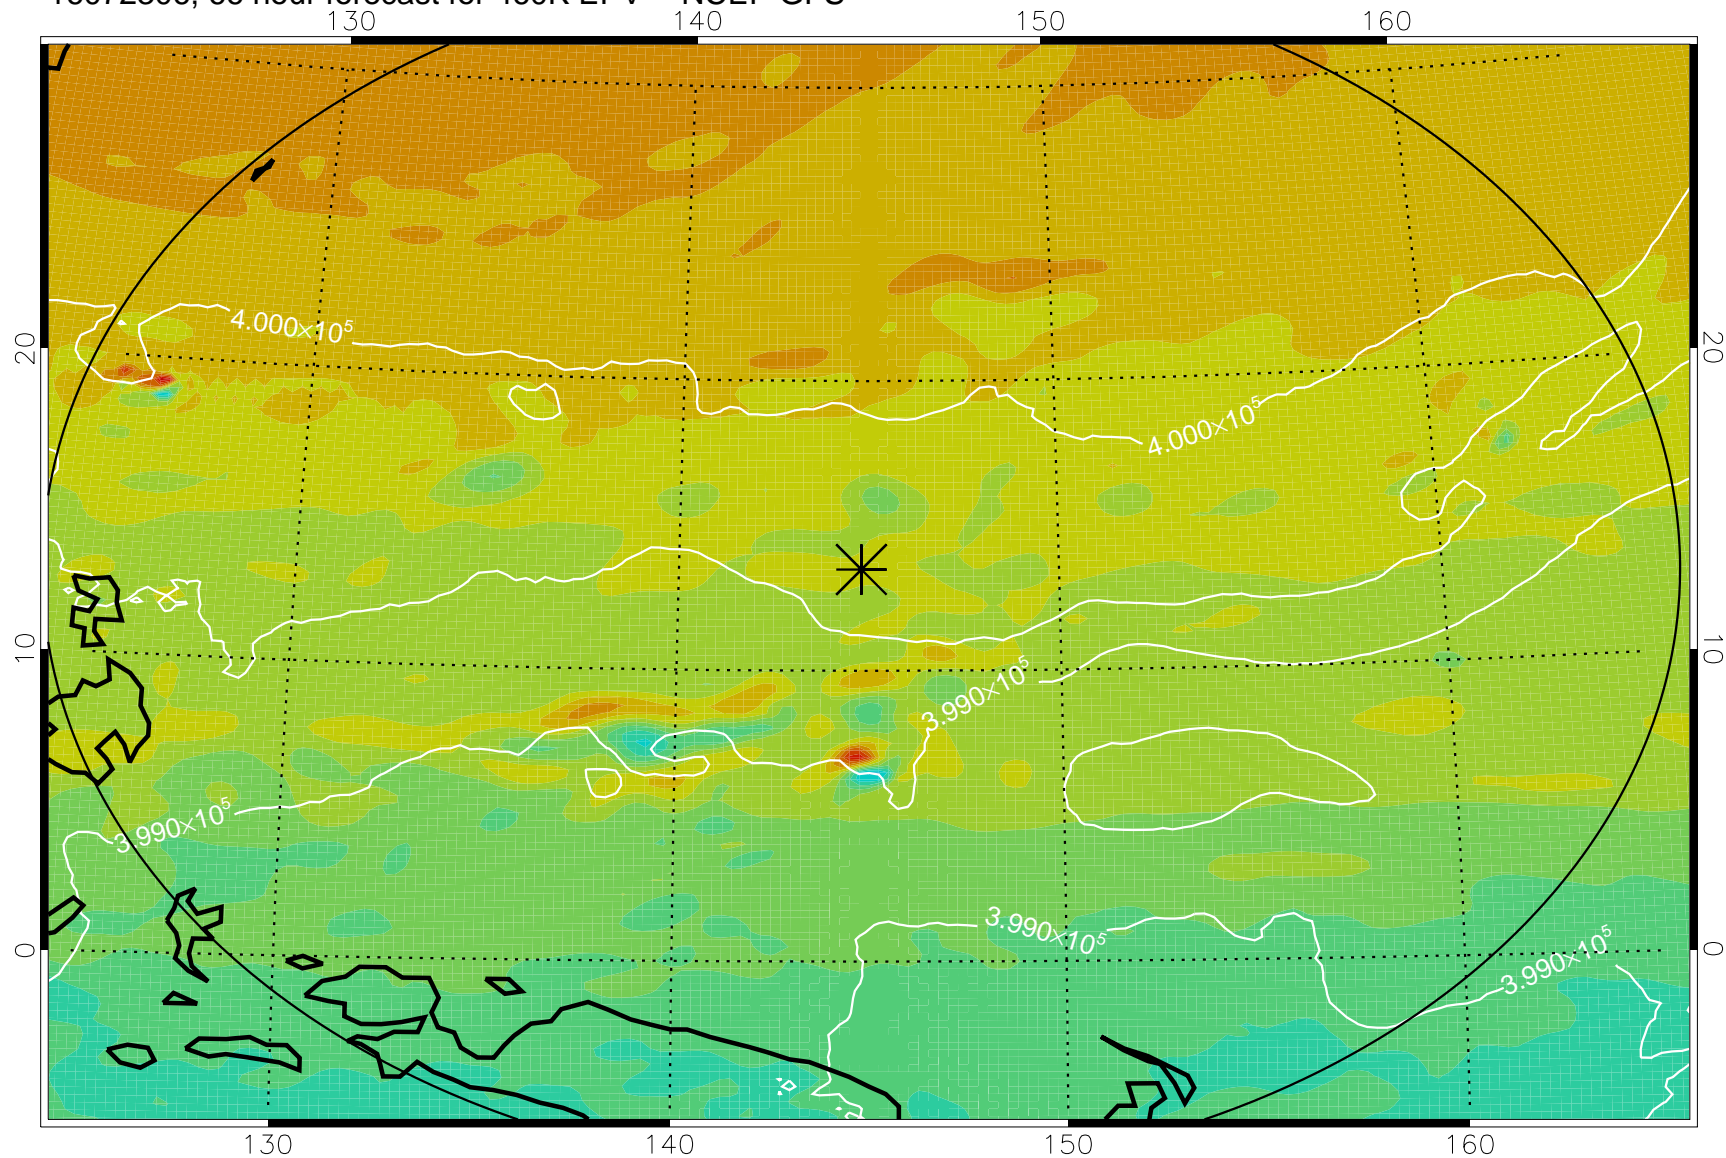

16072206, 42 hour forecast for 460K EPV -- NCEP GFS

460K Montgomery Streamfunction, white

Range ring of 2304 km

16072212, 48 hour forecast for 460K EPV -- NCEP GFS

460K Montgomery Streamfunction, white

Range ring of 2304 km

16072218, 54 hour forecast for 460K EPV -- NCEP GFS

460K Montgomery Streamfunction, white

Range ring of 2304 km

16072300, 60 hour forecast for 460K EPV -- NCEP GFS

460K Montgomery Streamfunction, white

Range ring of 2304 km

16072306, 66 hour forecast for 460K EPV -- NCEP GFS

460K Montgomery Streamfunction, white

Range ring of 2304 km

16072312, 72 hour forecast for 460K EPV -- NCEP GFS

460K Montgomery Streamfunction, white

Range ring of 2304 km

16072318, 78 hour forecast for 460K EPV -- NCEP GFS

460K Montgomery Streamfunction, white

Range ring of 2304 km

16072400, 84 hour forecast for 460K EPV -- NCEP GFS

460K Montgomery Streamfunction, white

Range ring of 2304 km