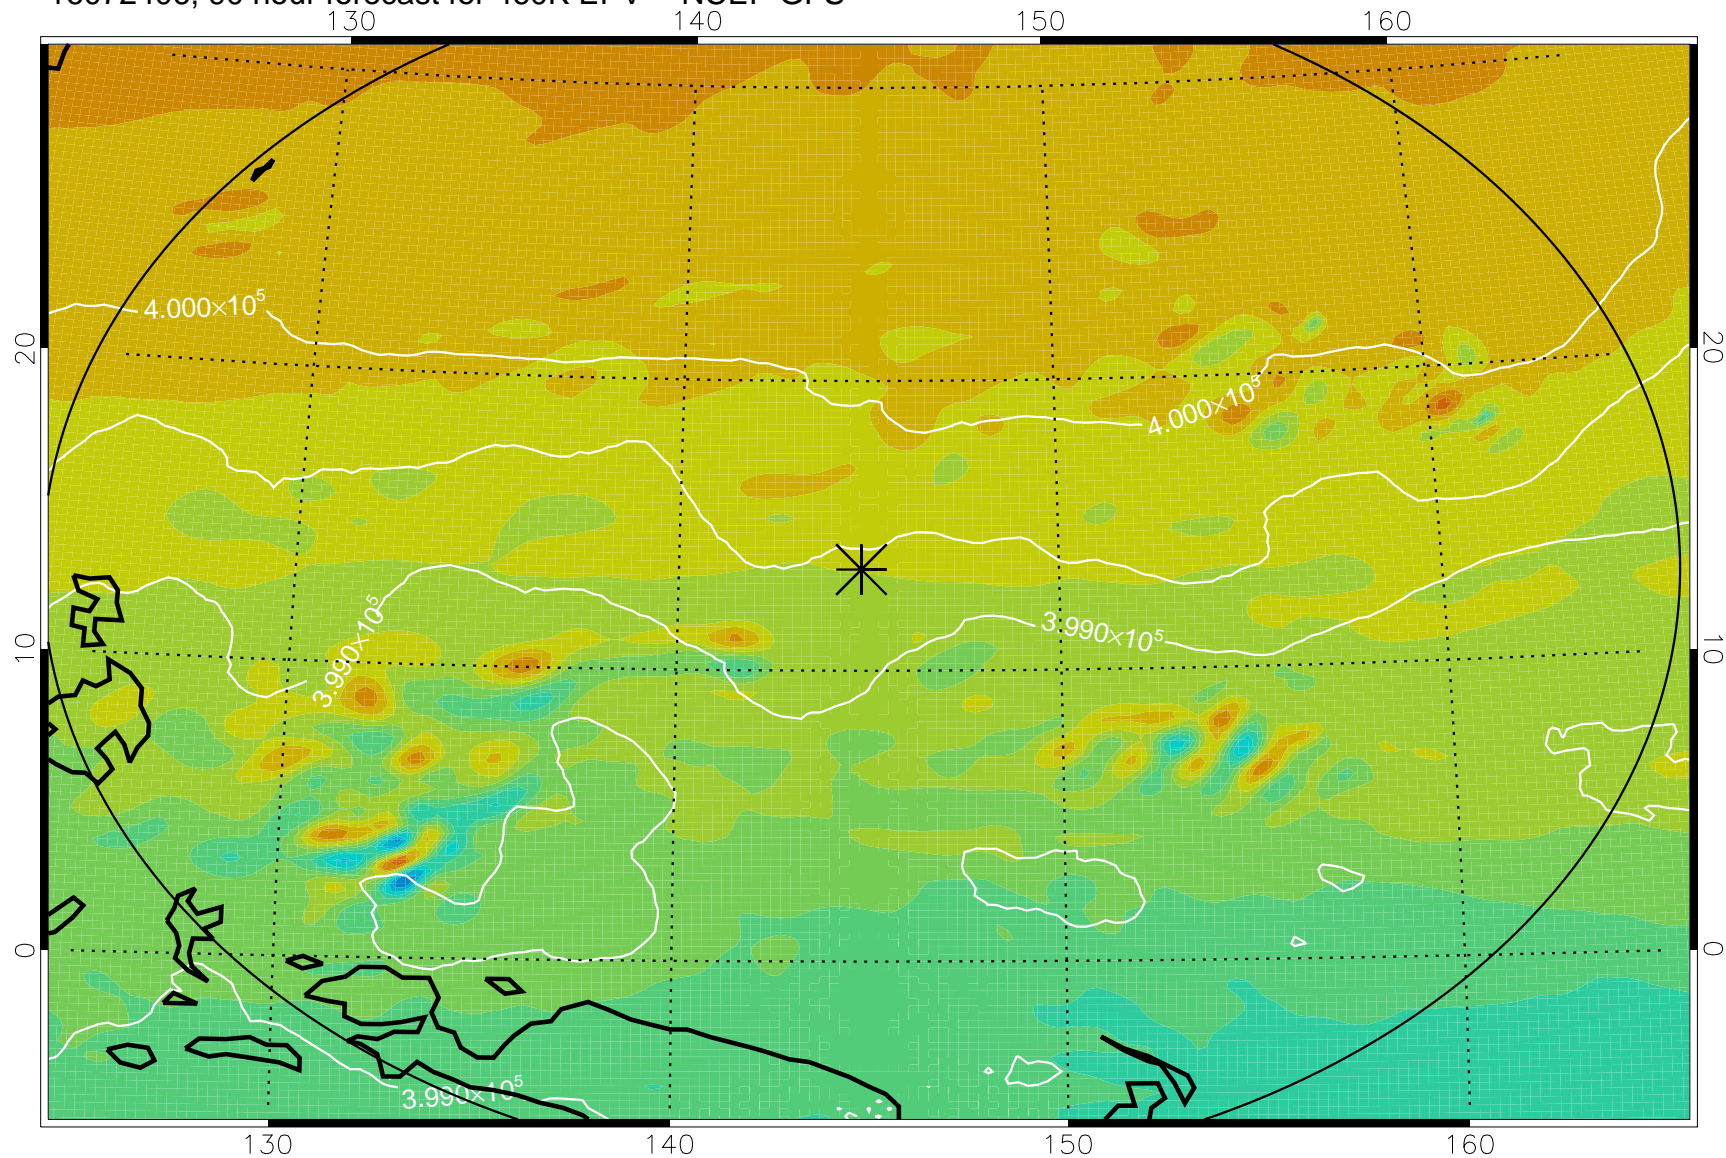

16072306, 66 hour forecast for 460K EPV -- NCEP GFS

460K Montgomery Streamfunction, white

Range ring of 2304 km

16072312, 72 hour forecast for 460K EPV -- NCEP GFS

460K Montgomery Streamfunction, white

Range ring of 2304 km

16072318, 78 hour forecast for 460K EPV -- NCEP GFS

460K Montgomery Streamfunction, white

Range ring of 2304 km

16072400, 84 hour forecast for 460K EPV -- NCEP GFS

460K Montgomery Streamfunction, white

Range ring of 2304 km

16072406, 90 hour forecast for 460K EPV -- NCEP GFS

460K Montgomery Streamfunction, white

Range ring of 2304 km

16072412, 96 hour forecast for 460K EPV -- NCEP GFS

460K Montgomery Streamfunction, white

Range ring of 2304 km

16072418, 102 hour forecast for 460K EPV -- NCEP GFS

460K Montgomery Streamfunction, white

Range ring of 2304 km

16072500, 108 hour forecast for 460K EPV -- NCEP GFS

460K Montgomery Streamfunction, white

Range ring of 2304 km