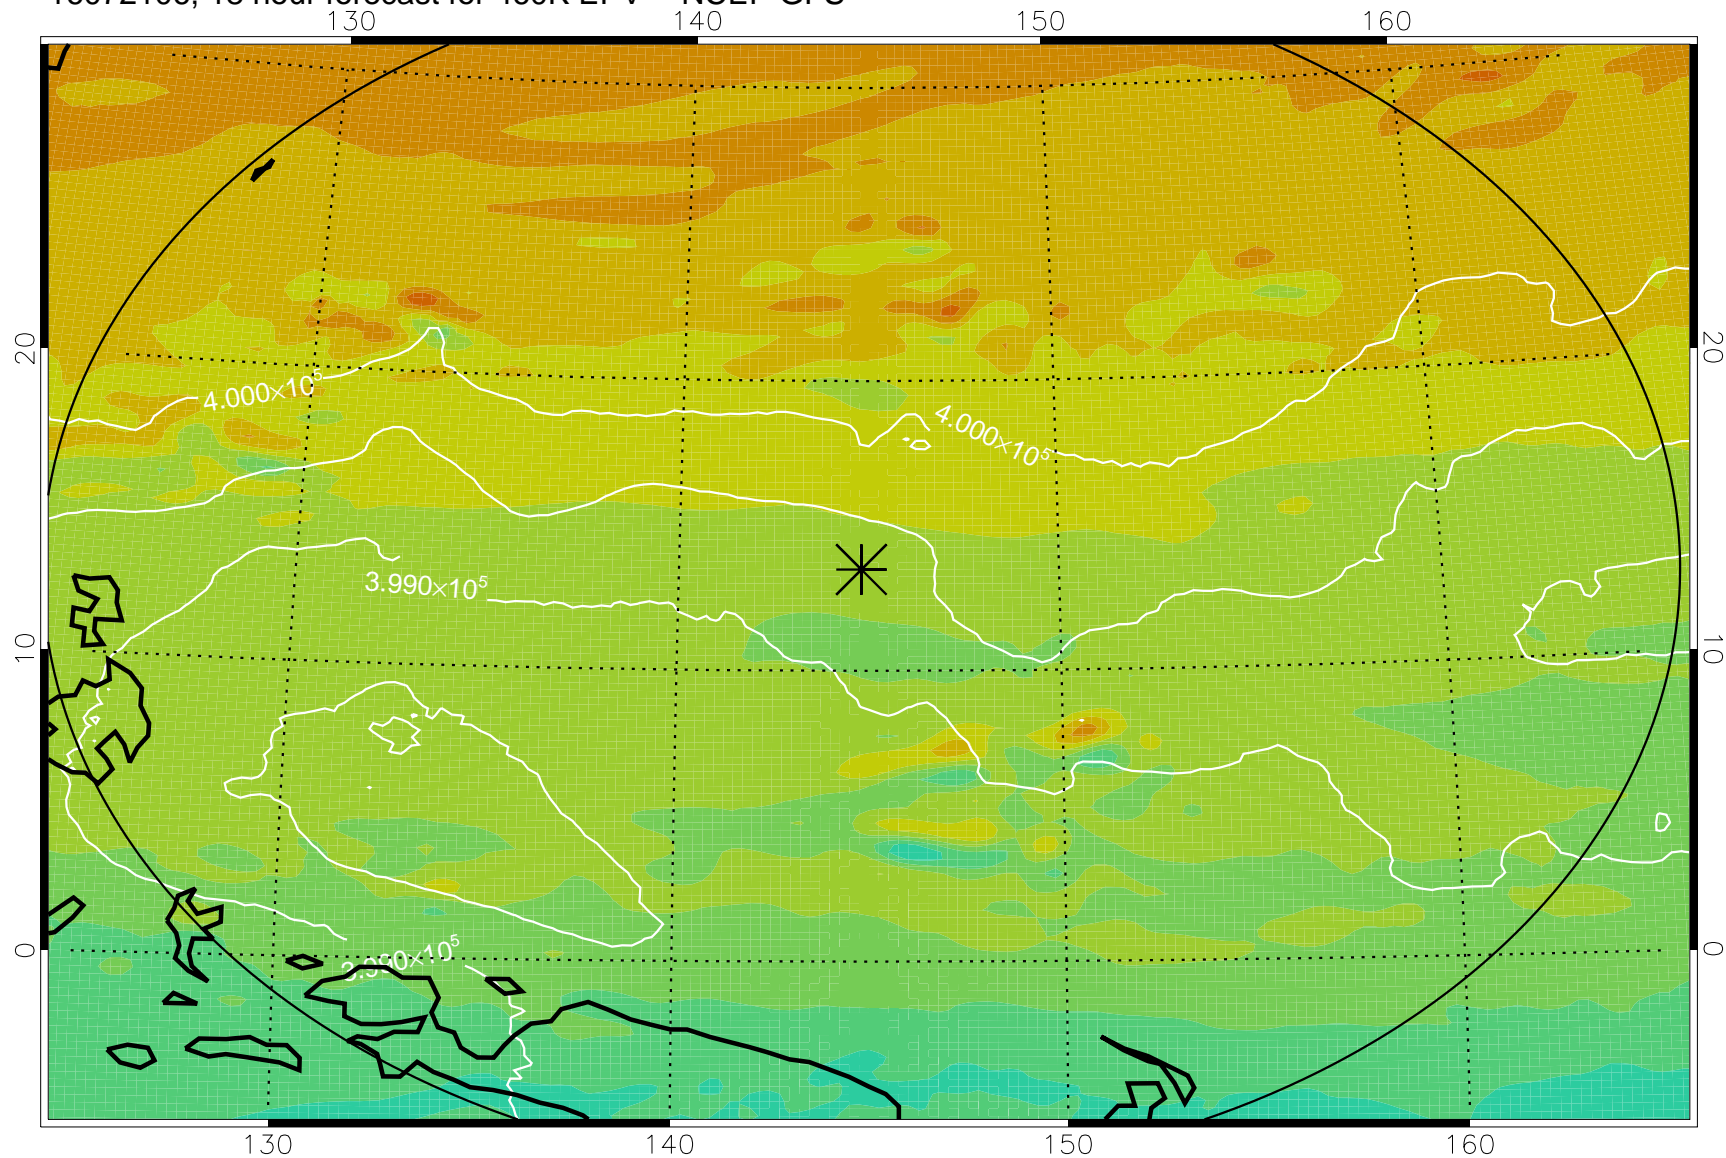

16072018, 6 hour forecast for 460K EPV -- NCEP GFS

460K Montgomery Streamfunction, white

Range ring of 2304 km

16072100, 12 hour forecast for 460K EPV -- NCEP GFS

460K Montgomery Streamfunction, white

Range ring of 2304 km

16072106, 18 hour forecast for 460K EPV -- NCEP GFS

460K Montgomery Streamfunction, white

Range ring of 2304 km

16072112, 24 hour forecast for 460K EPV -- NCEP GFS

460K Montgomery Streamfunction, white

Range ring of 2304 km

16072118, 30 hour forecast for 460K EPV -- NCEP GFS

460K Montgomery Streamfunction, white

Range ring of 2304 km

16072200, 36 hour forecast for 460K EPV -- NCEP GFS

460K Montgomery Streamfunction, white

Range ring of 2304 km

16072206, 42 hour forecast for 460K EPV -- NCEP GFS

460K Montgomery Streamfunction, white

Range ring of 2304 km

16072212, 48 hour forecast for 460K EPV -- NCEP GFS

460K Montgomery Streamfunction, white

Range ring of 2304 km