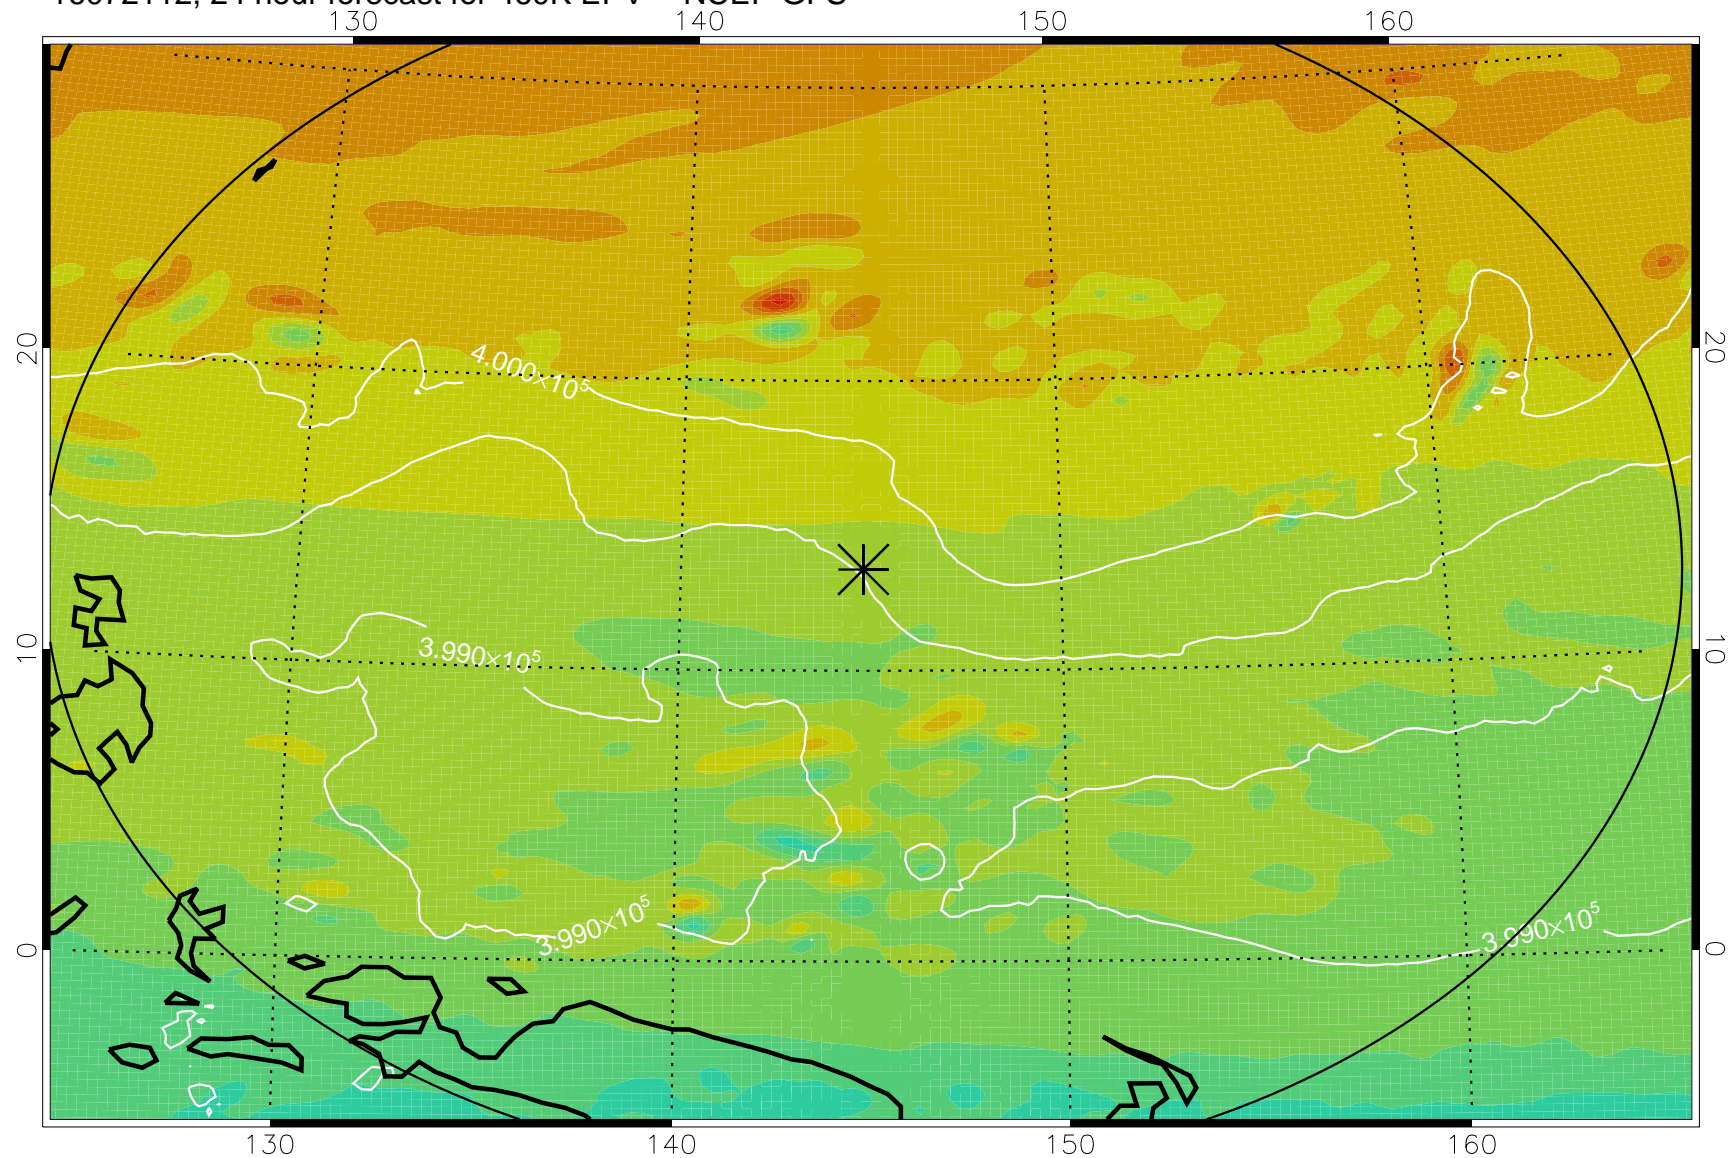

16072018, 6 hour forecast for 460K EPV -- NCEP GFS

460K Montgomery Streamfunction, white

Range ring of 2304 km

16072100, 12 hour forecast for 460K EPV -- NCEP GFS

460K Montgomery Streamfunction, white

Range ring of 2304 km

16072106, 18 hour forecast for 460K EPV -- NCEP GFS

460K Montgomery Streamfunction, white

Range ring of 2304 km

16072112, 24 hour forecast for 460K EPV -- NCEP GFS

460K Montgomery Streamfunction, white

Range ring of 2304 km

16072118, 30 hour forecast for 460K EPV -- NCEP GFS

460K Montgomery Streamfunction, white

Range ring of 2304 km

16072200, 36 hour forecast for 460K EPV -- NCEP GFS

460K Montgomery Streamfunction, white

Range ring of 2304 km

16072206, 42 hour forecast for 460K EPV -- NCEP GFS

460K Montgomery Streamfunction, white

Range ring of 2304 km

16072212, 48 hour forecast for 460K EPV -- NCEP GFS

460K Montgomery Streamfunction, white

Range ring of 2304 km