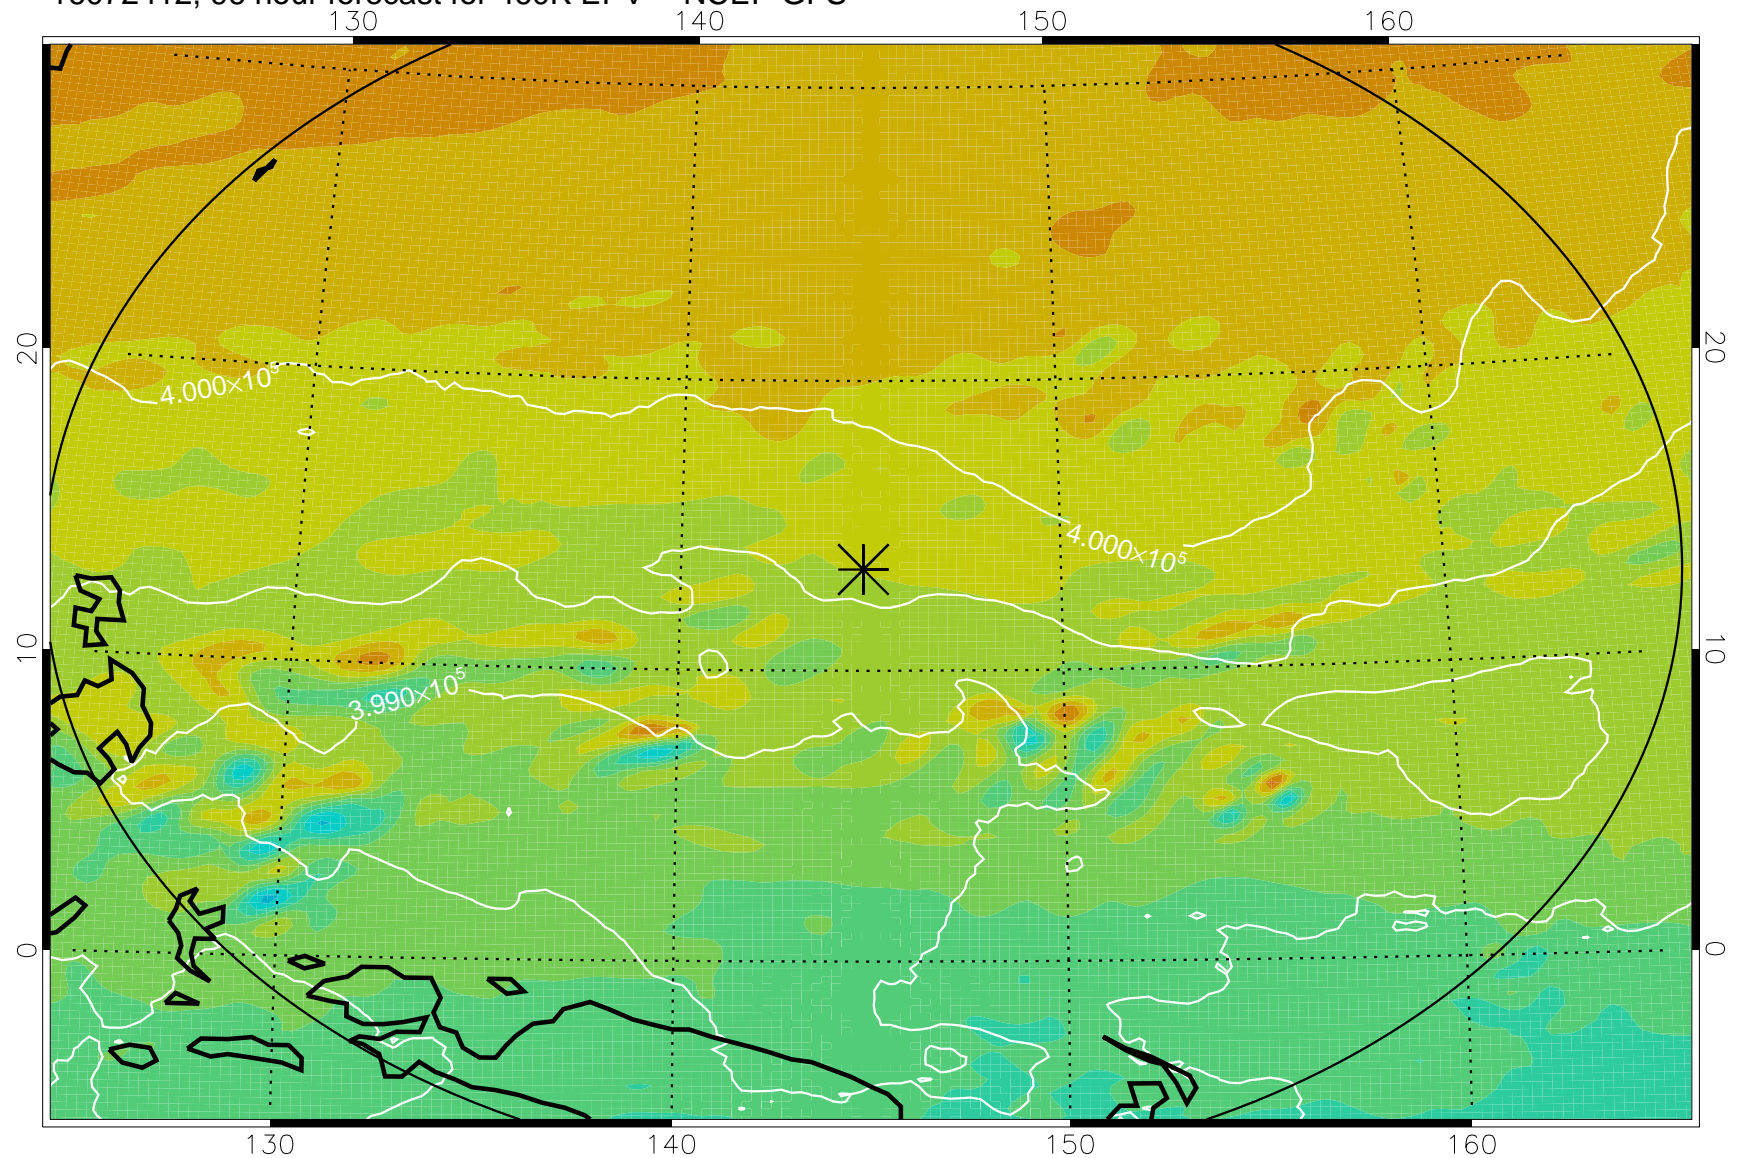

16072306, 66 hour forecast for 460K EPV -- NCEP GFS

460K Montgomery Streamfunction, white

Range ring of 2304 km

16072312, 72 hour forecast for 460K EPV -- NCEP GFS

460K Montgomery Streamfunction, white

Range ring of 2304 km

16072318, 78 hour forecast for 460K EPV -- NCEP GFS

460K Montgomery Streamfunction, white

Range ring of 2304 km

16072400, 84 hour forecast for 460K EPV -- NCEP GFS

460K Montgomery Streamfunction, white

Range ring of 2304 km

16072406, 90 hour forecast for 460K EPV -- NCEP GFS

460K Montgomery Streamfunction, white

Range ring of 2304 km

16072412, 96 hour forecast for 460K EPV -- NCEP GFS

460K Montgomery Streamfunction, white

Range ring of 2304 km

16072418, 102 hour forecast for 460K EPV -- NCEP GFS

460K Montgomery Streamfunction, white

Range ring of 2304 km

16072500, 108 hour forecast for 460K EPV -- NCEP GFS

460K Montgomery Streamfunction, white

Range ring of 2304 km