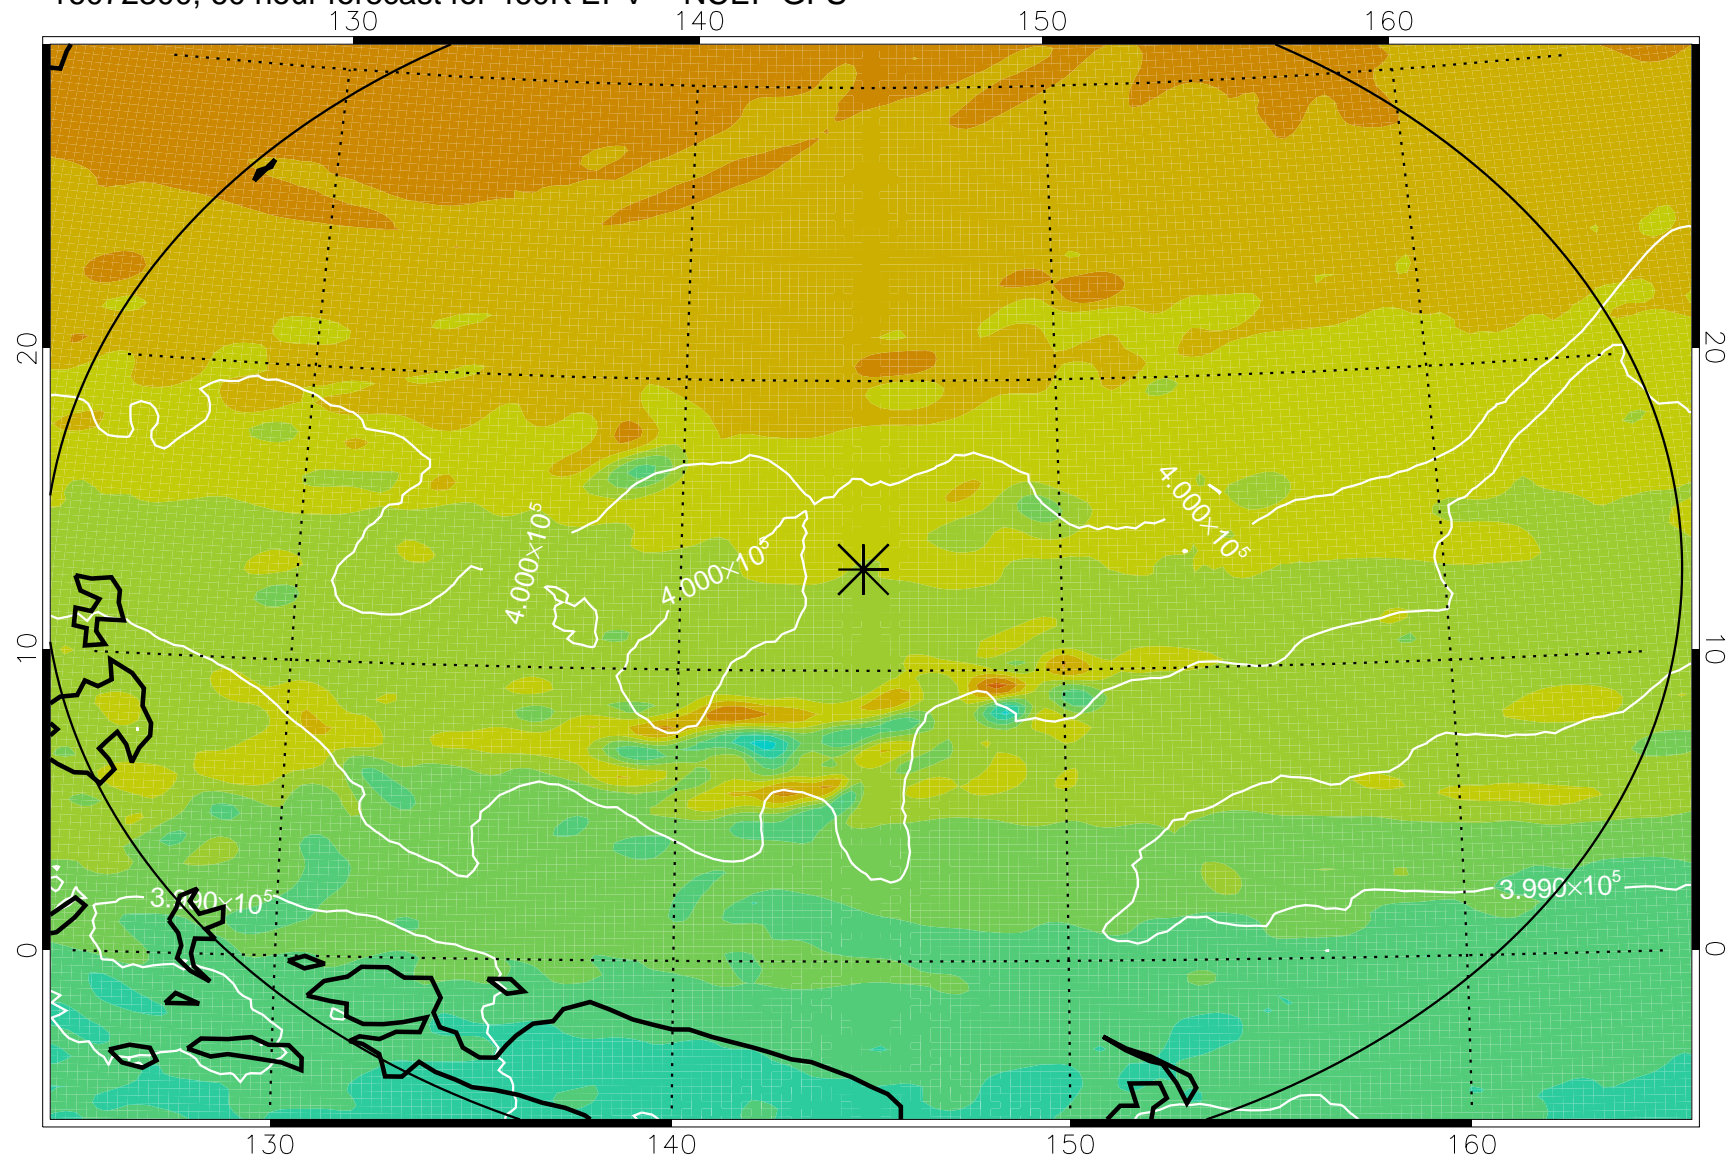

16072118, 30 hour forecast for 460K EPV -- NCEP GFS

460K Montgomery Streamfunction, white

Range ring of 2304 km

16072200, 36 hour forecast for 460K EPV -- NCEP GFS

460K Montgomery Streamfunction, white

Range ring of 2304 km

16072206, 42 hour forecast for 460K EPV -- NCEP GFS

460K Montgomery Streamfunction, white

Range ring of 2304 km

16072212, 48 hour forecast for 460K EPV -- NCEP GFS

460K Montgomery Streamfunction, white

Range ring of 2304 km

16072218, 54 hour forecast for 460K EPV -- NCEP GFS

460K Montgomery Streamfunction, white

Range ring of 2304 km

16072300, 60 hour forecast for 460K EPV -- NCEP GFS

460K Montgomery Streamfunction, white

Range ring of 2304 km

16072318, 78 hour forecast for 460K EPV -- NCEP GFS

460K Montgomery Streamfunction, white

Range ring of 2304 km

16072400, 84 hour forecast for 460K EPV -- NCEP GFS

460K Montgomery Streamfunction, white

Range ring of 2304 km