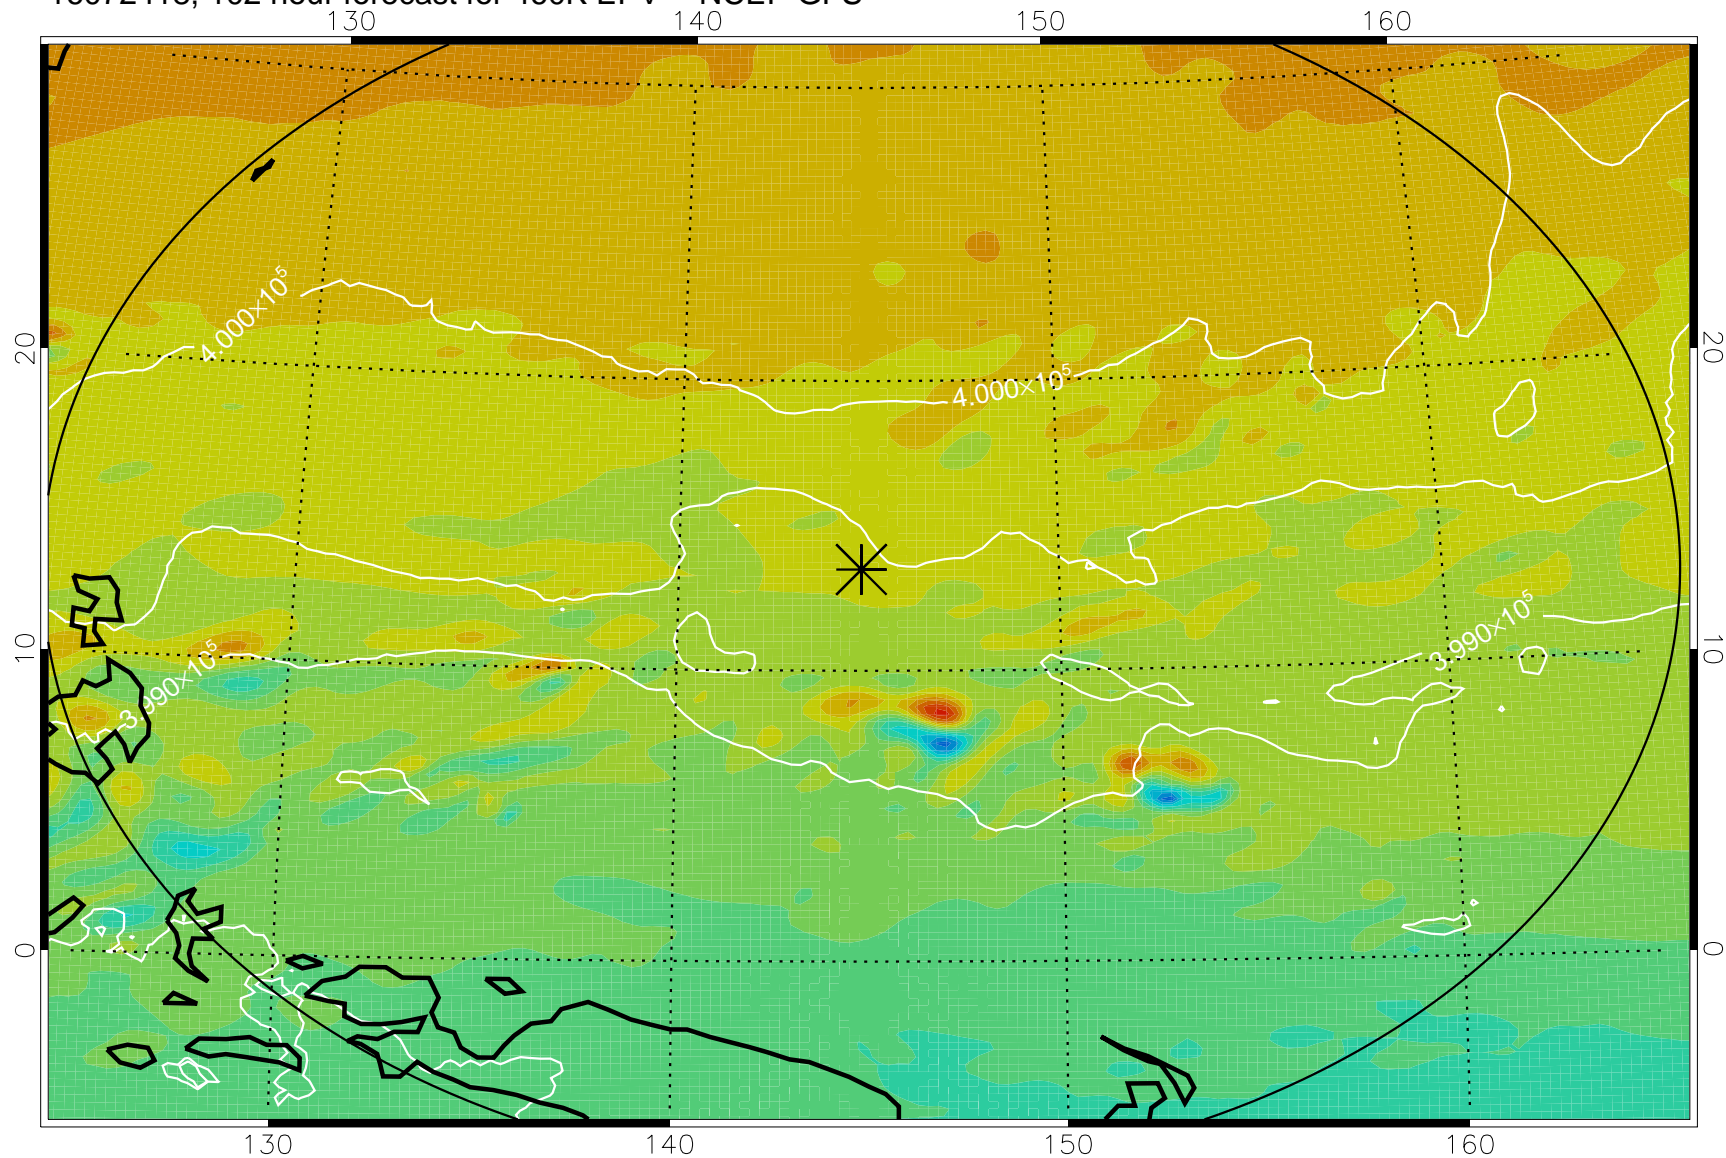

16072318, 78 hour forecast for 460K EPV -- NCEP GFS

460K Montgomery Streamfunction, white

Range ring of 2304 km

16072400, 84 hour forecast for 460K EPV -- NCEP GFS

460K Montgomery Streamfunction, white

Range ring of 2304 km

16072406, 90 hour forecast for 460K EPV -- NCEP GFS

460K Montgomery Streamfunction, white

Range ring of 2304 km

16072412, 96 hour forecast for 460K EPV -- NCEP GFS

460K Montgomery Streamfunction, white

Range ring of 2304 km

16072418, 102 hour forecast for 460K EPV -- NCEP GFS

460K Montgomery Streamfunction, white

Range ring of 2304 km

16072500, 108 hour forecast for 460K EPV -- NCEP GFS

460K Montgomery Streamfunction, white

Range ring of 2304 km

16072506, 114 hour forecast for 460K EPV -- NCEP GFS

460K Montgomery Streamfunction, white

Range ring of 2304 km

16072512, 120 hour forecast for 460K EPV -- NCEP GFS

460K Montgomery Streamfunction, white

Range ring of 2304 km