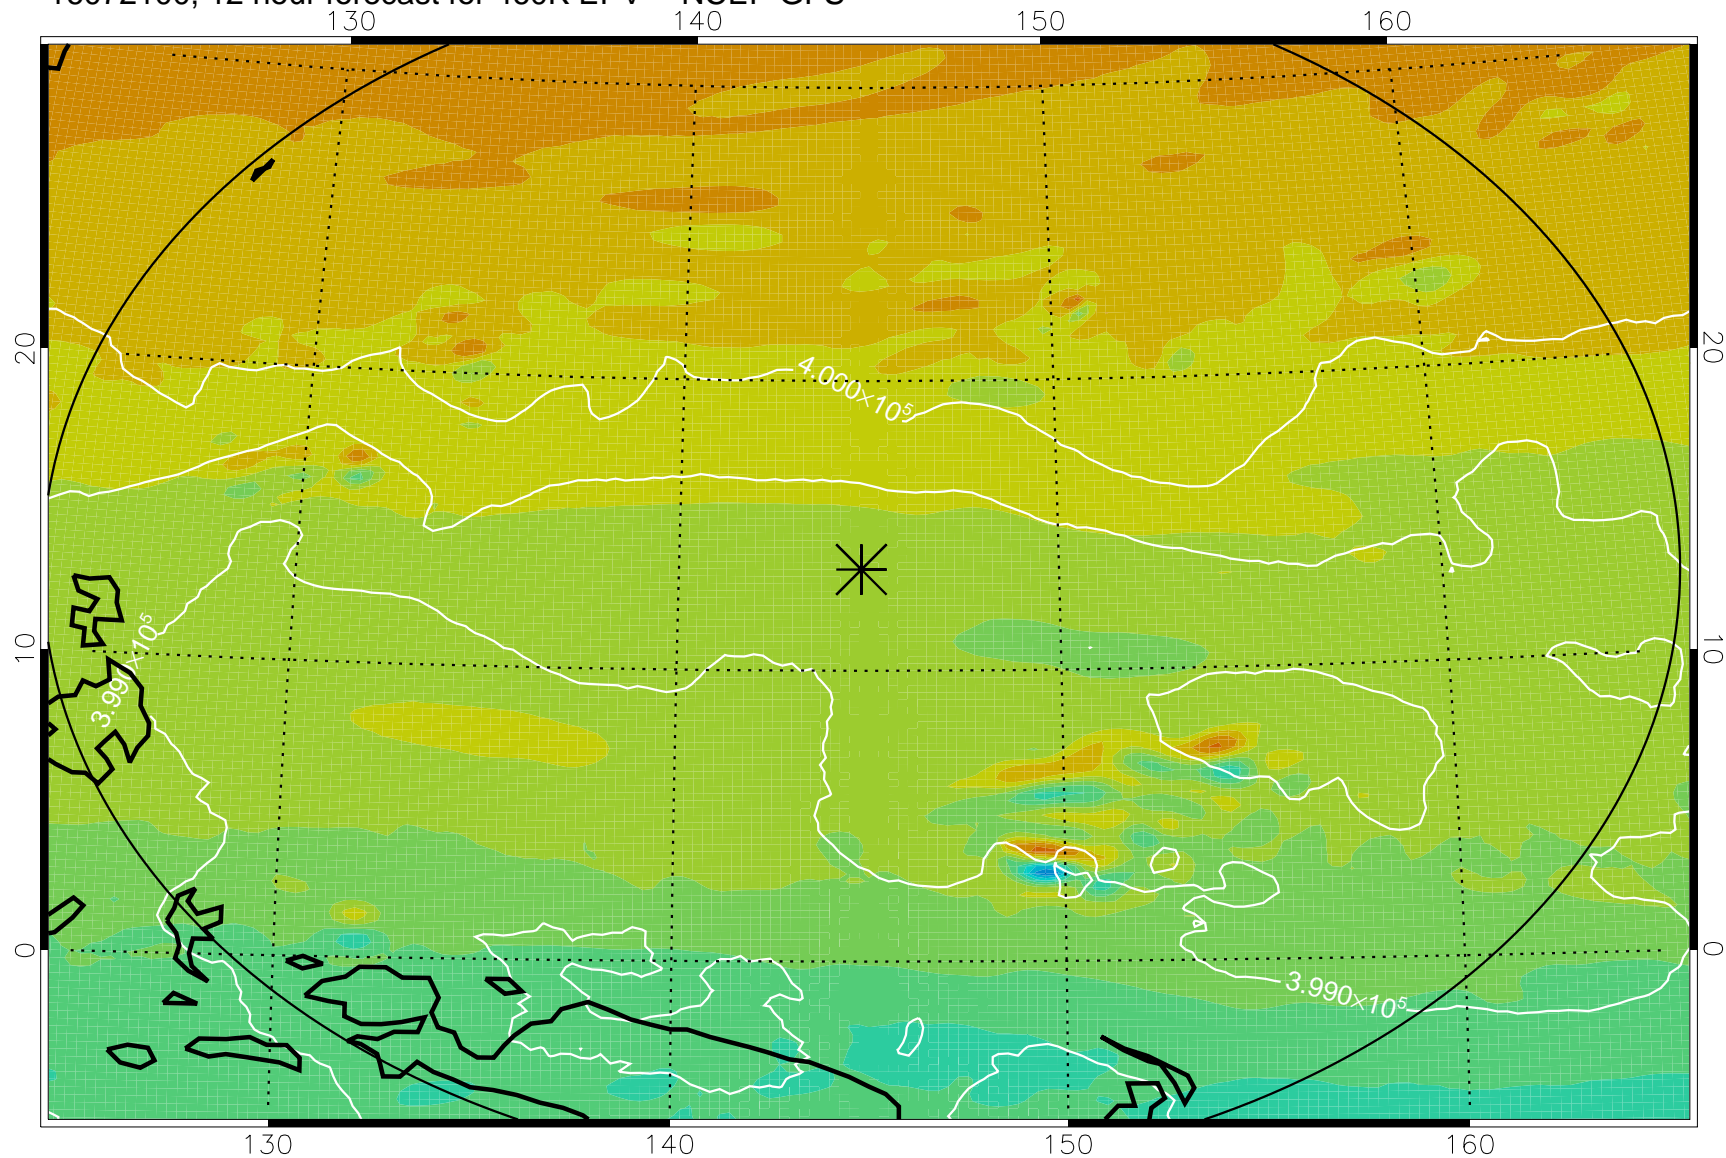

16072018, 6 hour forecast for 460K EPV -- NCEP GFS

460K Montgomery Streamfunction, white

Range ring of 2304 km

16072100, 12 hour forecast for 460K EPV -- NCEP GFS

460K Montgomery Streamfunction, white

Range ring of 2304 km

16072106, 18 hour forecast for 460K EPV -- NCEP GFS

460K Montgomery Streamfunction, white

Range ring of 2304 km

16072112, 24 hour forecast for 460K EPV -- NCEP GFS

460K Montgomery Streamfunction, white

Range ring of 2304 km

16072118, 30 hour forecast for 460K EPV -- NCEP GFS

460K Montgomery Streamfunction, white

Range ring of 2304 km

16072200, 36 hour forecast for 460K EPV -- NCEP GFS

460K Montgomery Streamfunction, white

Range ring of 2304 km

16072206, 42 hour forecast for 460K EPV -- NCEP GFS

460K Montgomery Streamfunction, white

Range ring of 2304 km

16072212, 48 hour forecast for 460K EPV -- NCEP GFS

460K Montgomery Streamfunction, white

Range ring of 2304 km