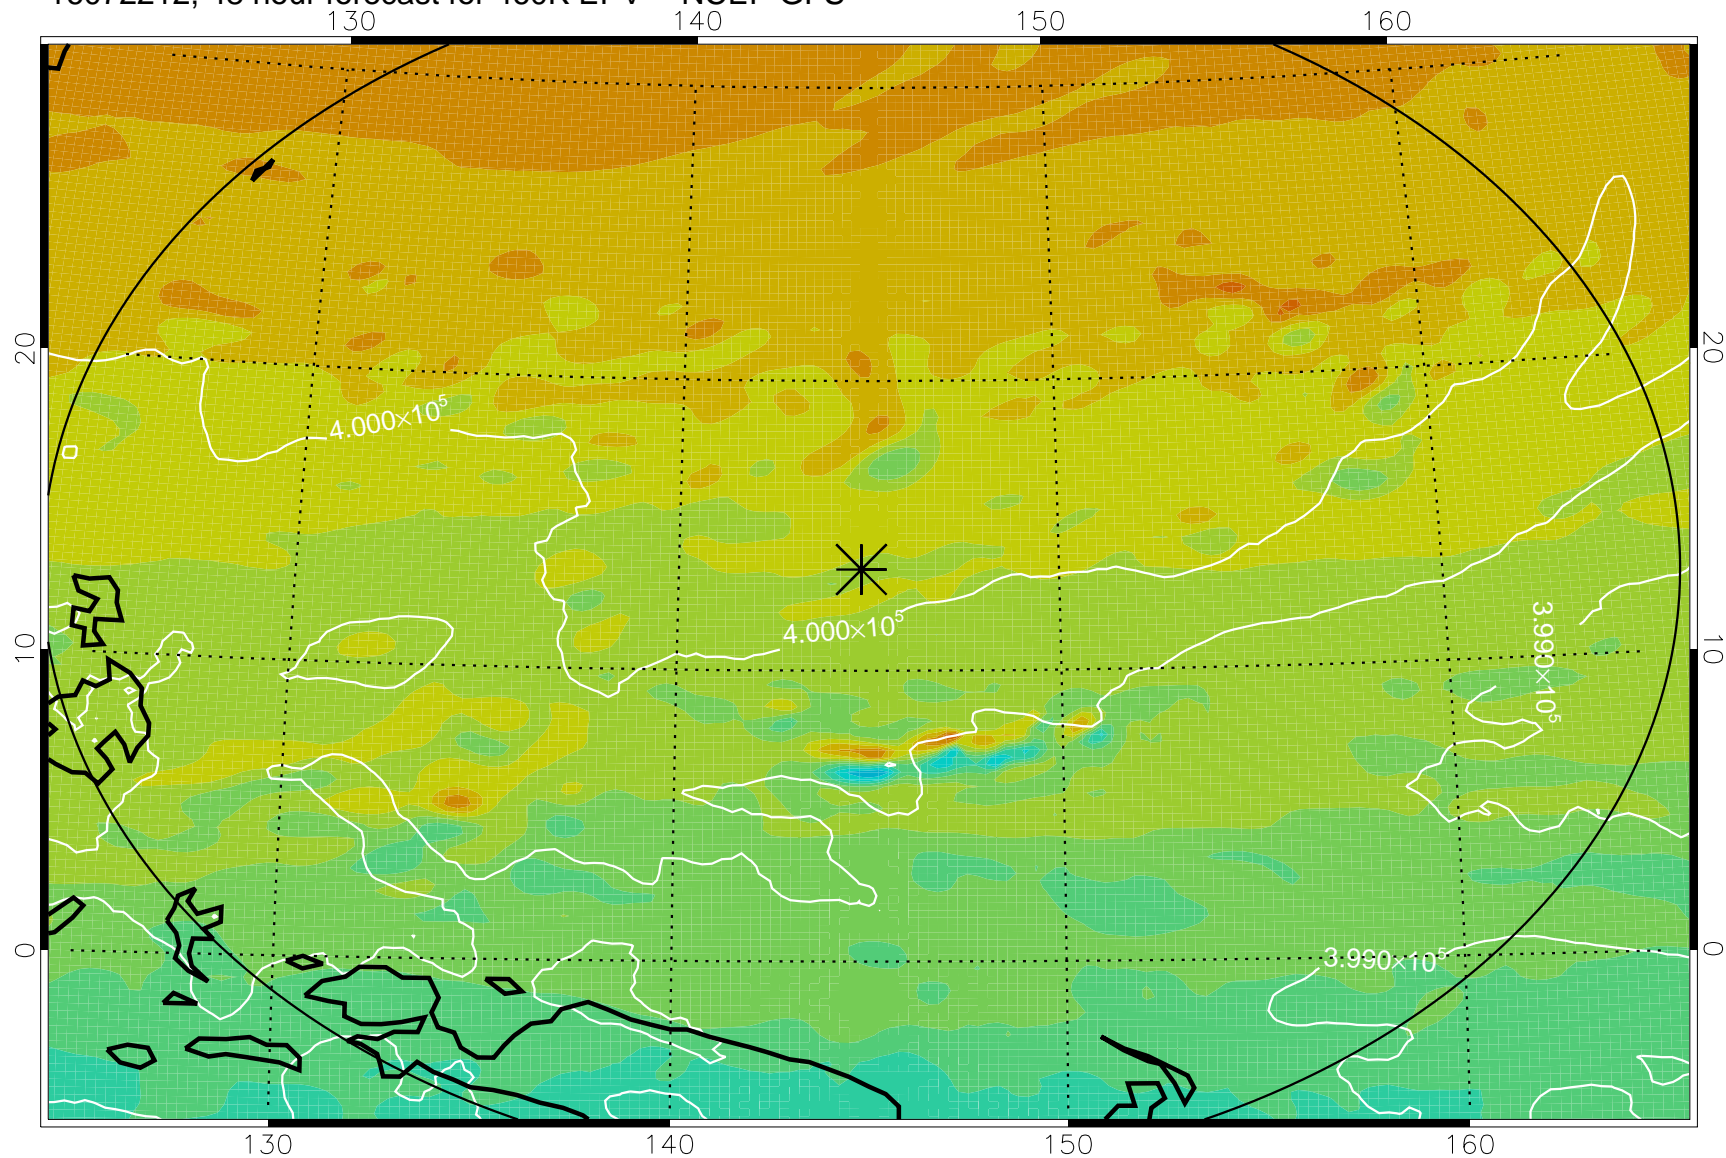

16072118, 30 hour forecast for 460K EPV -- NCEP GFS

460K Montgomery Streamfunction, white

Range ring of 2304 km

16072200, 36 hour forecast for 460K EPV -- NCEP GFS

460K Montgomery Streamfunction, white

Range ring of 2304 km

16072206, 42 hour forecast for 460K EPV -- NCEP GFS

460K Montgomery Streamfunction, white

Range ring of 2304 km

16072212, 48 hour forecast for 460K EPV -- NCEP GFS

460K Montgomery Streamfunction, white

Range ring of 2304 km

16072218, 54 hour forecast for 460K EPV -- NCEP GFS

460K Montgomery Streamfunction, white

Range ring of 2304 km

16072300, 60 hour forecast for 460K EPV -- NCEP GFS

460K Montgomery Streamfunction, white

Range ring of 2304 km

16072318, 78 hour forecast for 460K EPV -- NCEP GFS

460K Montgomery Streamfunction, white

Range ring of 2304 km

16072400, 84 hour forecast for 460K EPV -- NCEP GFS

460K Montgomery Streamfunction, white

Range ring of 2304 km