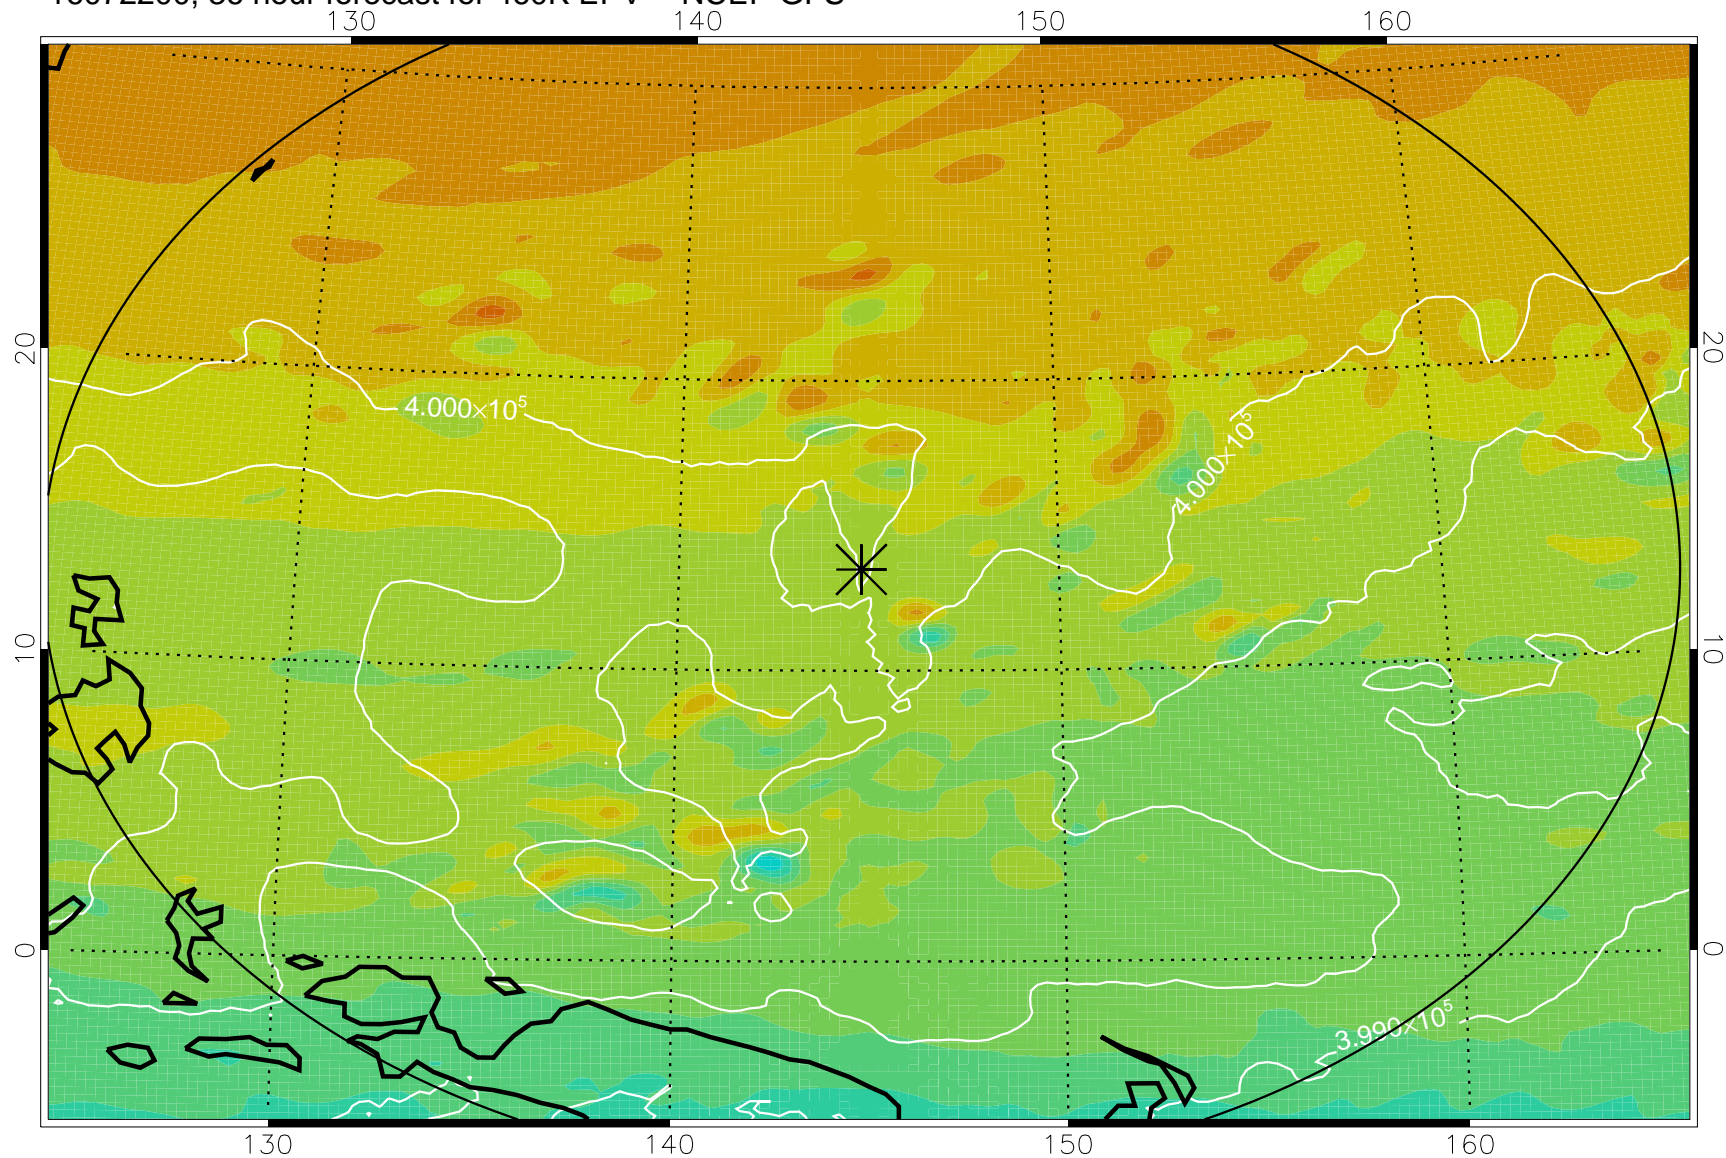

16072106, 18 hour forecast for 460K EPV -- NCEP GFS

460K Montgomery Streamfunction, white

Range ring of 2304 km

16072112, 24 hour forecast for 460K EPV -- NCEP GFS

460K Montgomery Streamfunction, white

Range ring of 2304 km

16072118, 30 hour forecast for 460K EPV -- NCEP GFS

460K Montgomery Streamfunction, white

Range ring of 2304 km

16072200, 36 hour forecast for 460K EPV -- NCEP GFS

460K Montgomery Streamfunction, white

Range ring of 2304 km

16072206, 42 hour forecast for 460K EPV -- NCEP GFS

460K Montgomery Streamfunction, white

Range ring of 2304 km

16072212, 48 hour forecast for 460K EPV -- NCEP GFS

460K Montgomery Streamfunction, white

Range ring of 2304 km

16072218, 54 hour forecast for 460K EPV -- NCEP GFS

460K Montgomery Streamfunction, white

Range ring of 2304 km

16072300, 60 hour forecast for 460K EPV -- NCEP GFS

460K Montgomery Streamfunction, white

Range ring of 2304 km