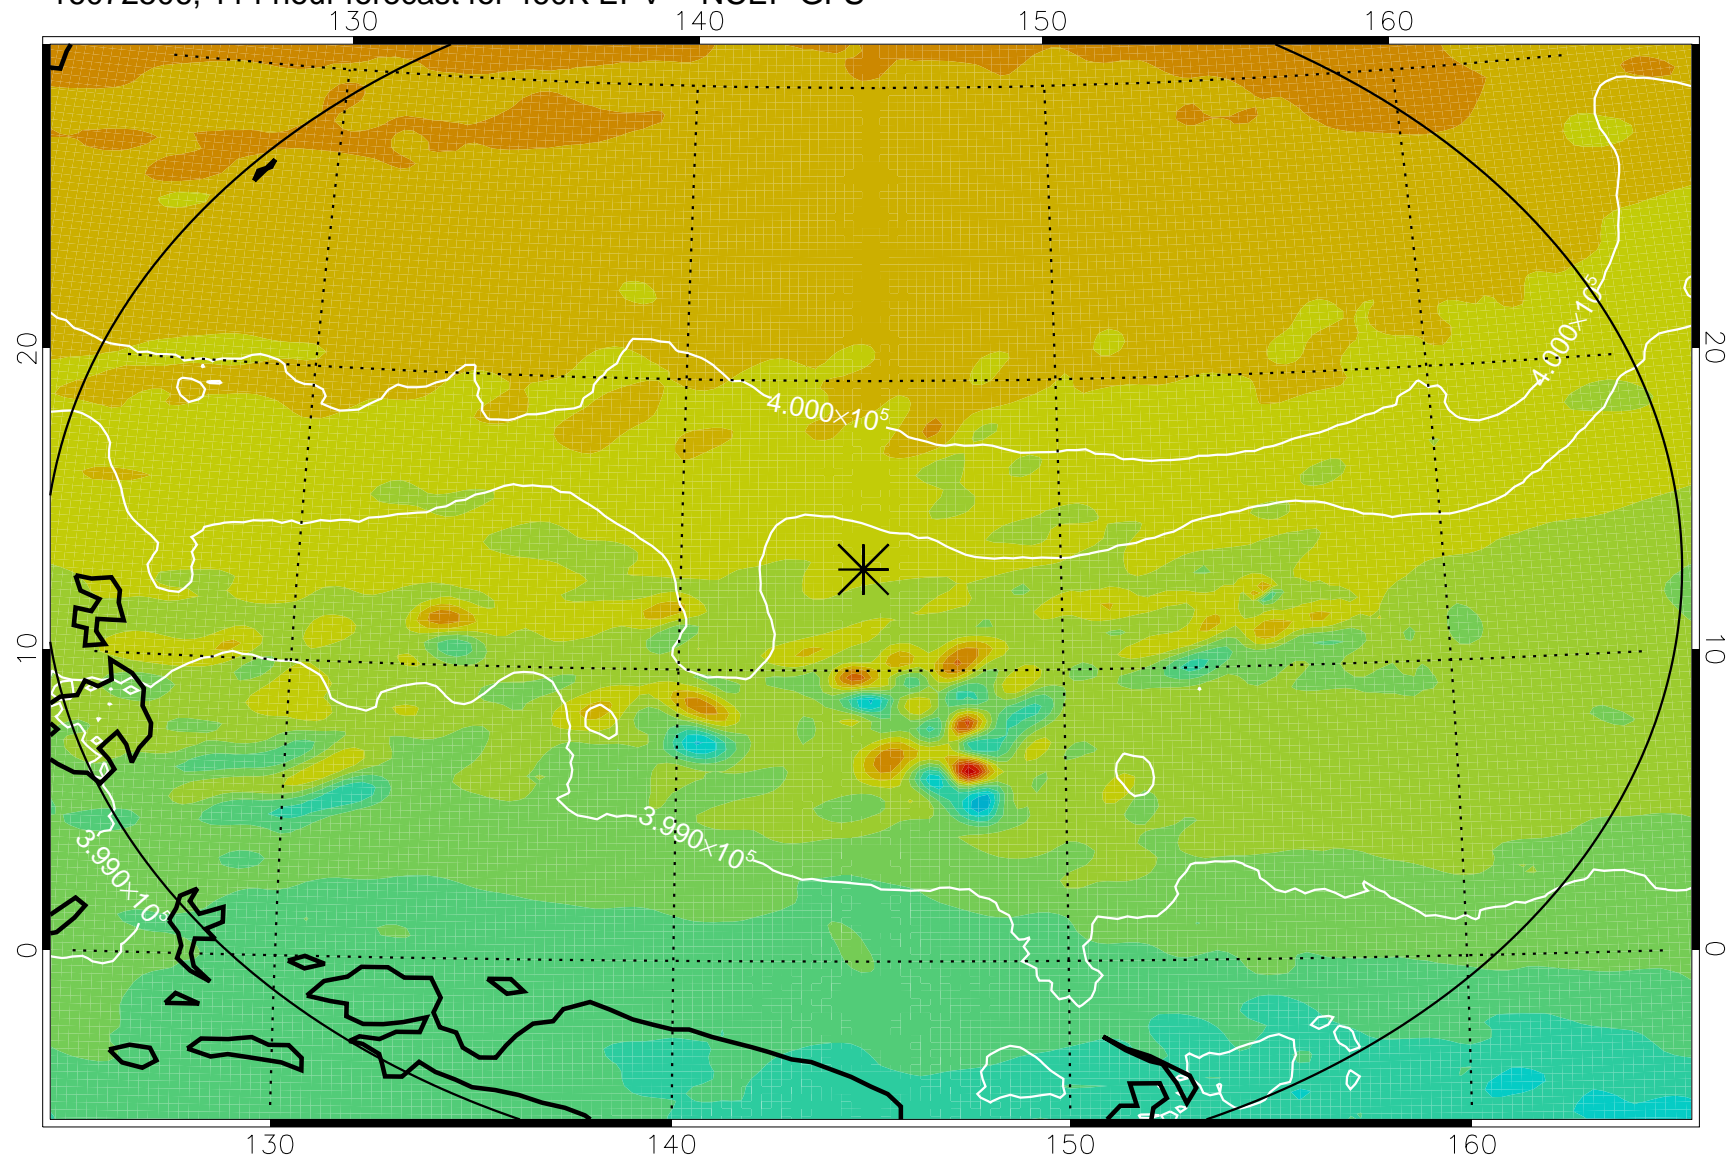

16072318, 78 hour forecast for 460K EPV -- NCEP GFS

460K Montgomery Streamfunction, white

Range ring of 2304 km

16072400, 84 hour forecast for 460K EPV -- NCEP GFS

460K Montgomery Streamfunction, white

Range ring of 2304 km

16072406, 90 hour forecast for 460K EPV -- NCEP GFS

460K Montgomery Streamfunction, white

Range ring of 2304 km

16072412, 96 hour forecast for 460K EPV -- NCEP GFS

460K Montgomery Streamfunction, white

Range ring of 2304 km

16072418, 102 hour forecast for 460K EPV -- NCEP GFS

460K Montgomery Streamfunction, white

Range ring of 2304 km

16072500, 108 hour forecast for 460K EPV -- NCEP GFS

460K Montgomery Streamfunction, white

Range ring of 2304 km

16072506, 114 hour forecast for 460K EPV -- NCEP GFS

460K Montgomery Streamfunction, white

Range ring of 2304 km

16072512, 120 hour forecast for 460K EPV -- NCEP GFS

460K Montgomery Streamfunction, white

Range ring of 2304 km