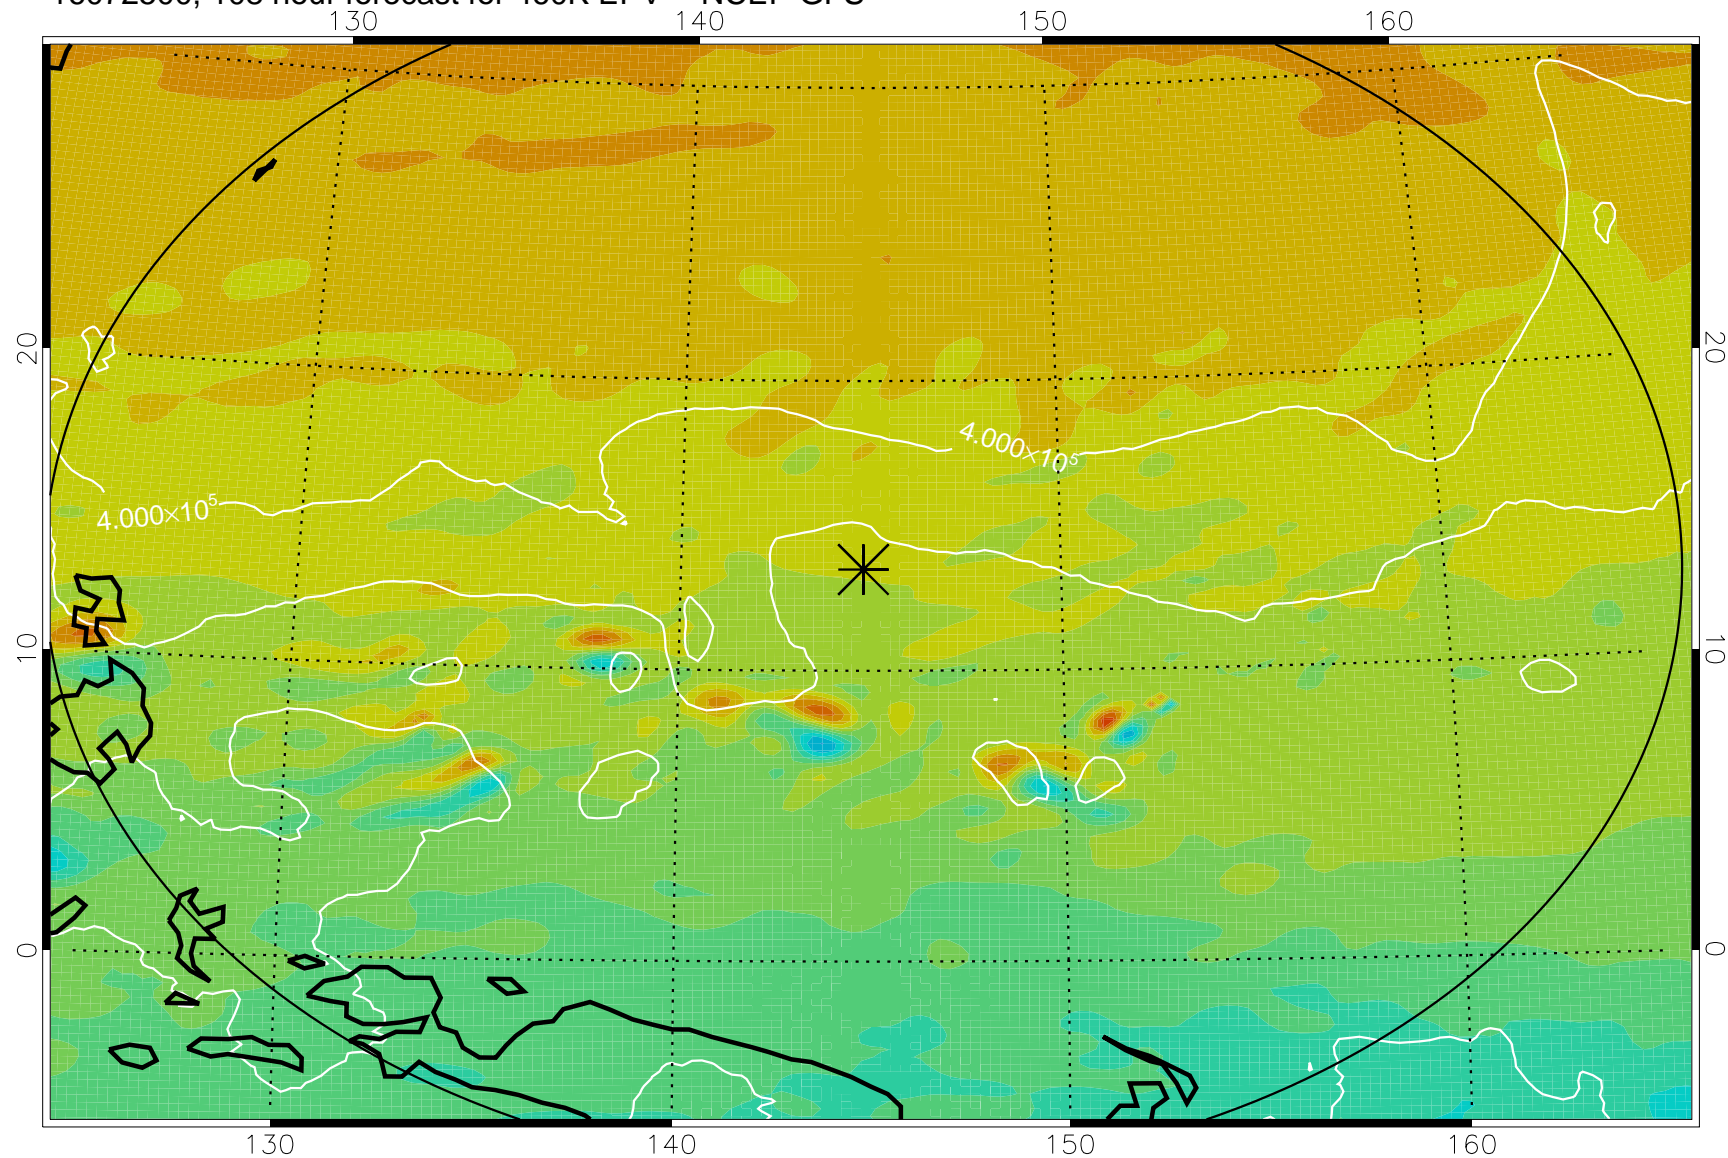

16072318, 78 hour forecast for 460K EPV -- NCEP GFS

460K Montgomery Streamfunction, white

Range ring of 2304 km

16072400, 84 hour forecast for 460K EPV -- NCEP GFS

460K Montgomery Streamfunction, white

Range ring of 2304 km

16072406, 90 hour forecast for 460K EPV -- NCEP GFS

460K Montgomery Streamfunction, white

Range ring of 2304 km

16072412, 96 hour forecast for 460K EPV -- NCEP GFS

460K Montgomery Streamfunction, white

Range ring of 2304 km

16072418, 102 hour forecast for 460K EPV -- NCEP GFS

460K Montgomery Streamfunction, white

Range ring of 2304 km

16072500, 108 hour forecast for 460K EPV -- NCEP GFS

460K Montgomery Streamfunction, white

Range ring of 2304 km

16072506, 114 hour forecast for 460K EPV -- NCEP GFS

460K Montgomery Streamfunction, white

Range ring of 2304 km

16072512, 120 hour forecast for 460K EPV -- NCEP GFS

460K Montgomery Streamfunction, white

Range ring of 2304 km