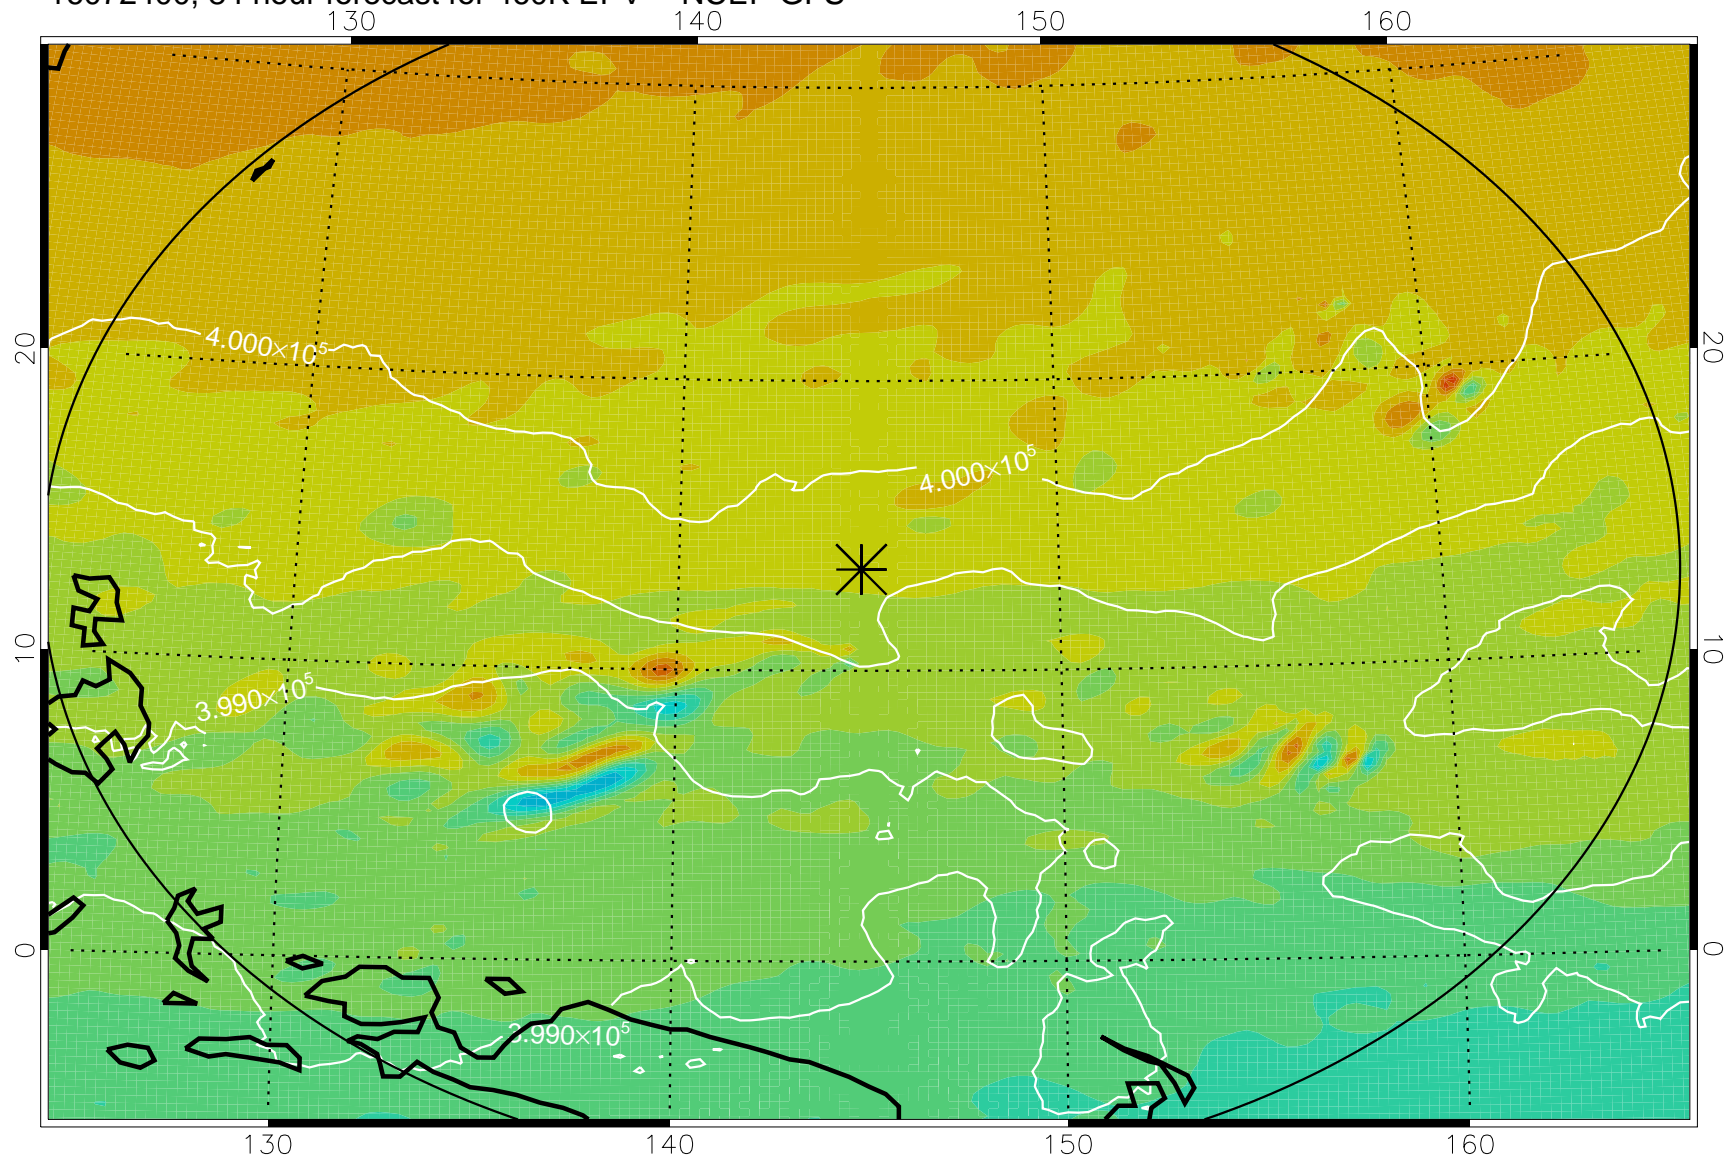

16072218, 54 hour forecast for 460K EPV -- NCEP GFS

460K Montgomery Streamfunction, white

Range ring of 2304 km

16072300, 60 hour forecast for 460K EPV -- NCEP GFS

460K Montgomery Streamfunction, white

Range ring of 2304 km

16072306, 66 hour forecast for 460K EPV -- NCEP GFS

460K Montgomery Streamfunction, white

Range ring of 2304 km

16072312, 72 hour forecast for 460K EPV -- NCEP GFS

460K Montgomery Streamfunction, white

Range ring of 2304 km

16072318, 78 hour forecast for 460K EPV -- NCEP GFS

460K Montgomery Streamfunction, white

Range ring of 2304 km

16072400, 84 hour forecast for 460K EPV -- NCEP GFS

460K Montgomery Streamfunction, white

Range ring of 2304 km

16072406, 90 hour forecast for 460K EPV -- NCEP GFS

460K Montgomery Streamfunction, white

Range ring of 2304 km

16072412, 96 hour forecast for 460K EPV -- NCEP GFS

460K Montgomery Streamfunction, white

Range ring of 2304 km