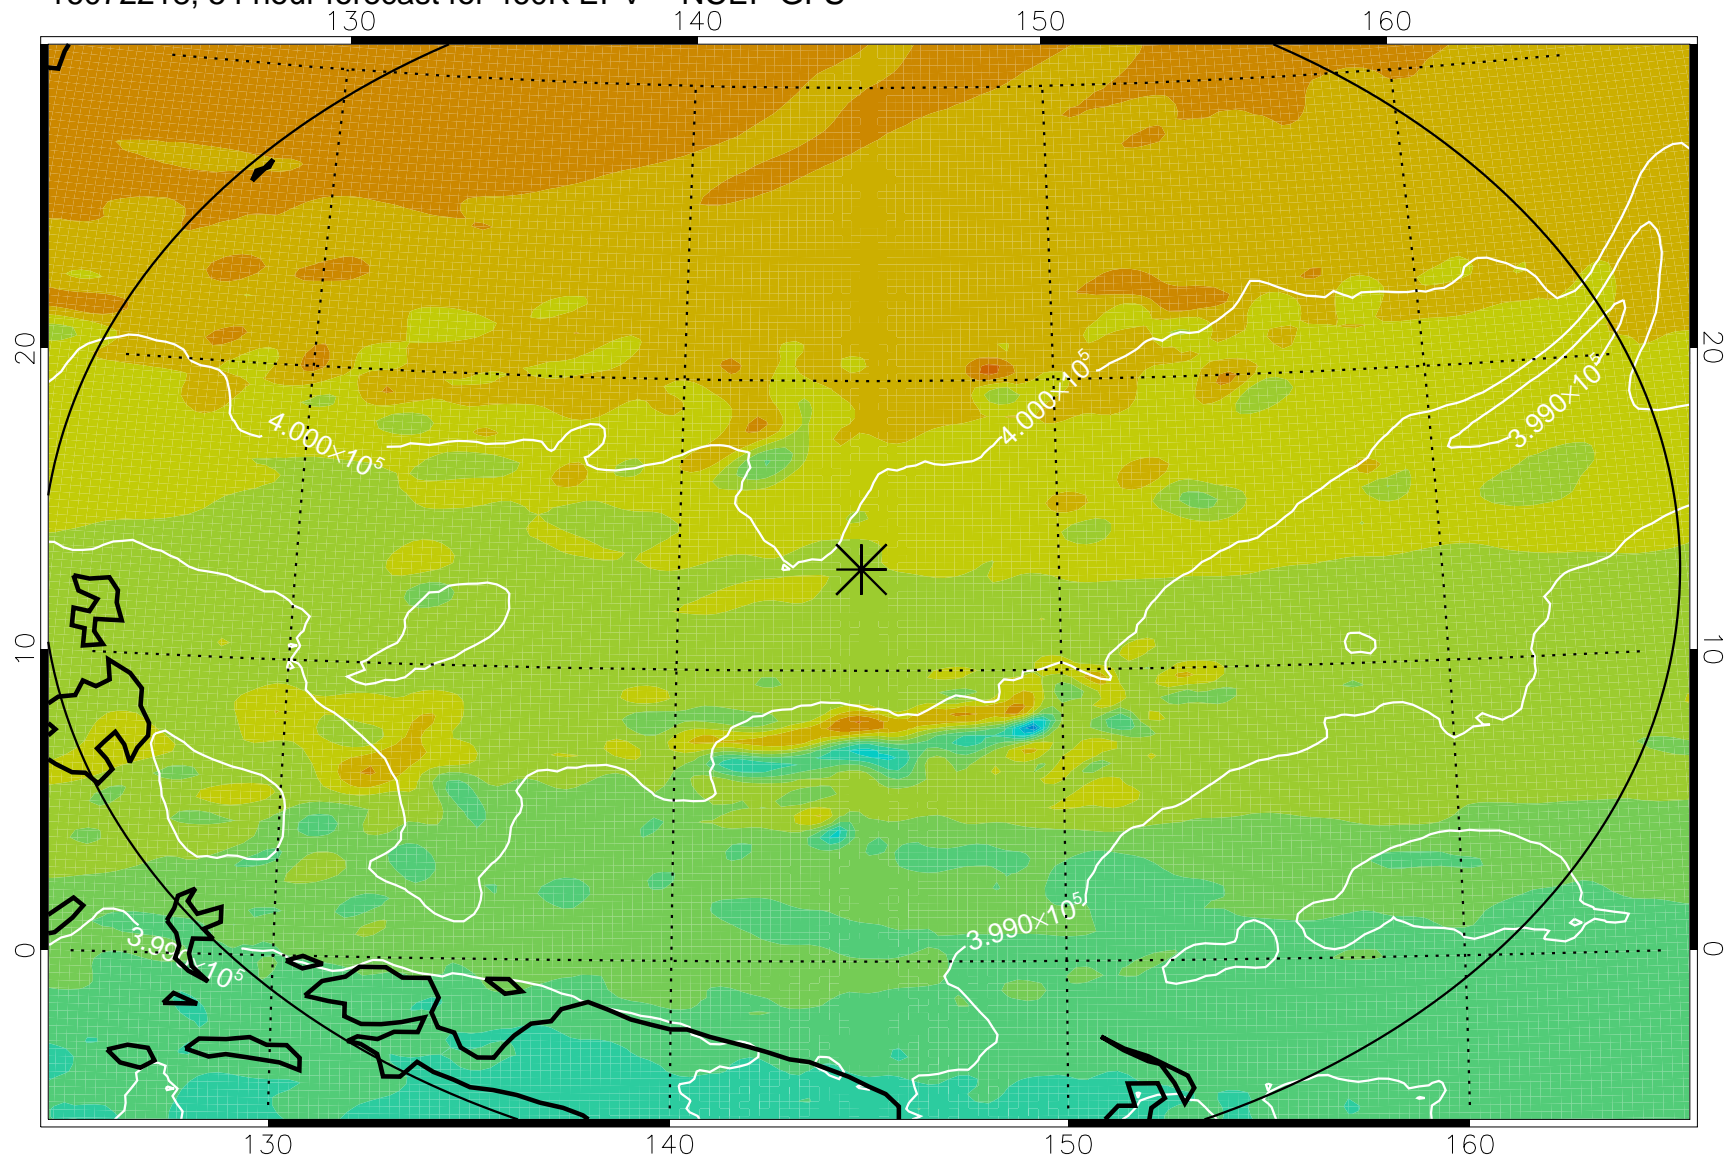

16072118, 30 hour forecast for 460K EPV -- NCEP GFS

460K Montgomery Streamfunction, white

Range ring of 2304 km

16072200, 36 hour forecast for 460K EPV -- NCEP GFS

460K Montgomery Streamfunction, white

Range ring of 2304 km

16072206, 42 hour forecast for 460K EPV -- NCEP GFS

460K Montgomery Streamfunction, white

Range ring of 2304 km

16072212, 48 hour forecast for 460K EPV -- NCEP GFS

460K Montgomery Streamfunction, white

Range ring of 2304 km

16072218, 54 hour forecast for 460K EPV -- NCEP GFS

460K Montgomery Streamfunction, white

Range ring of 2304 km

16072300, 60 hour forecast for 460K EPV -- NCEP GFS

460K Montgomery Streamfunction, white

Range ring of 2304 km

16072318, 78 hour forecast for 460K EPV -- NCEP GFS

460K Montgomery Streamfunction, white

Range ring of 2304 km

16072400, 84 hour forecast for 460K EPV -- NCEP GFS

460K Montgomery Streamfunction, white

Range ring of 2304 km