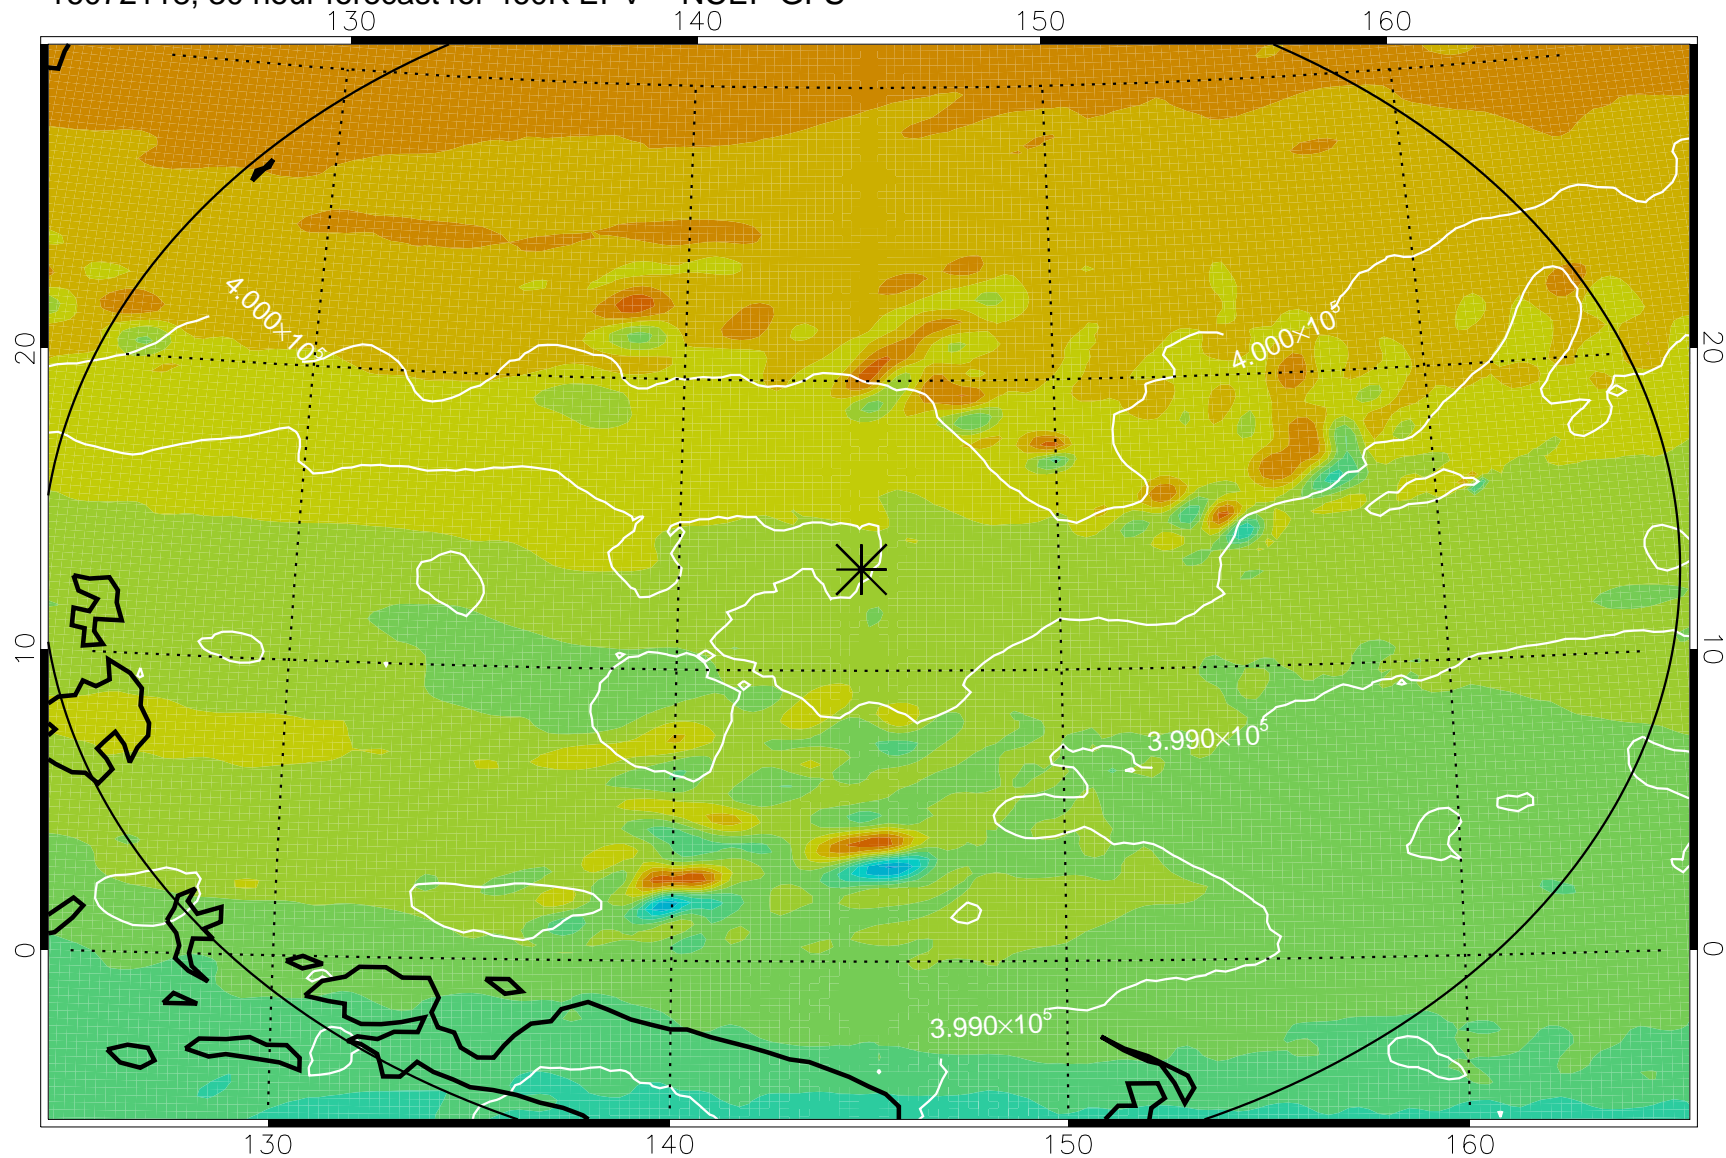

16072018, 6 hour forecast for 460K EPV -- NCEP GFS

460K Montgomery Streamfunction, white

Range ring of 2304 km

16072100, 12 hour forecast for 460K EPV -- NCEP GFS

460K Montgomery Streamfunction, white

Range ring of 2304 km

16072106, 18 hour forecast for 460K EPV -- NCEP GFS

460K Montgomery Streamfunction, white

Range ring of 2304 km

16072112, 24 hour forecast for 460K EPV -- NCEP GFS

460K Montgomery Streamfunction, white

Range ring of 2304 km

16072118, 30 hour forecast for 460K EPV -- NCEP GFS

460K Montgomery Streamfunction, white

Range ring of 2304 km

16072200, 36 hour forecast for 460K EPV -- NCEP GFS

460K Montgomery Streamfunction, white

Range ring of 2304 km

16072206, 42 hour forecast for 460K EPV -- NCEP GFS

460K Montgomery Streamfunction, white

Range ring of 2304 km

16072212, 48 hour forecast for 460K EPV -- NCEP GFS

460K Montgomery Streamfunction, white

Range ring of 2304 km