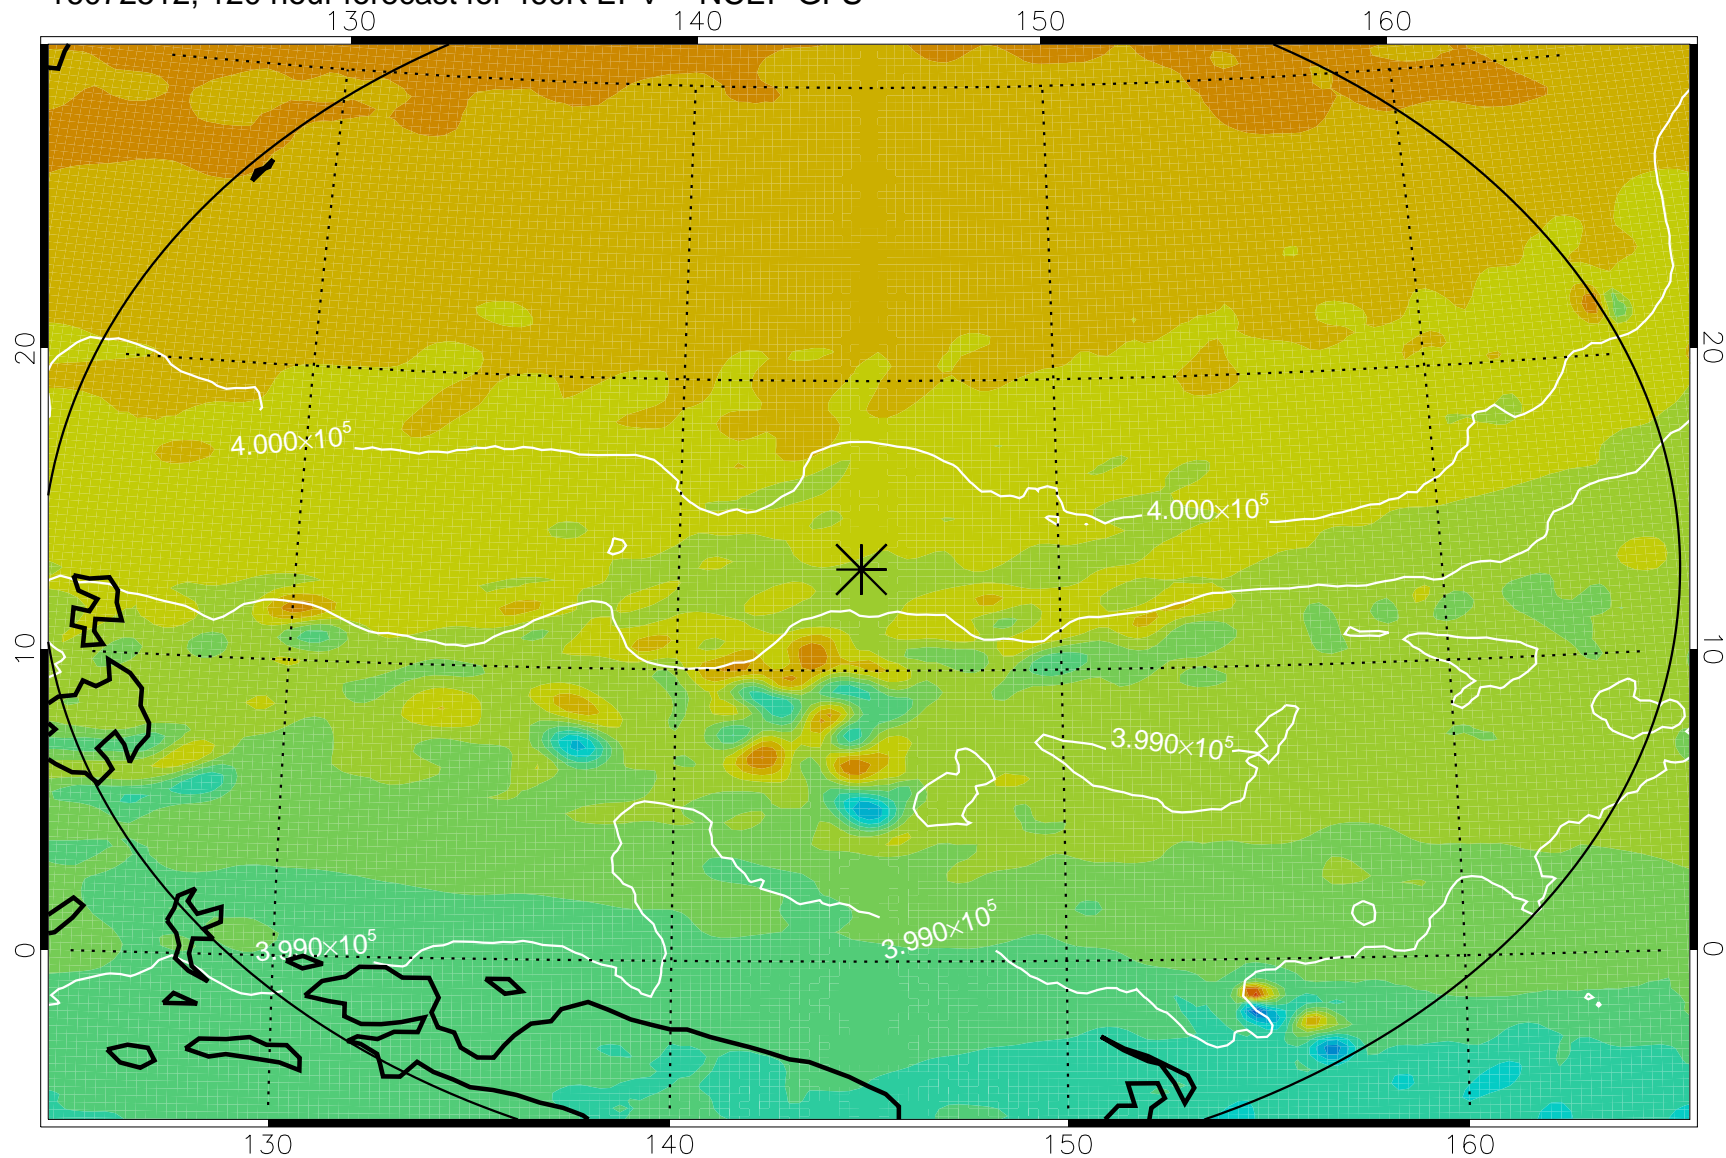

16072318, 78 hour forecast for 460K EPV -- NCEP GFS

460K Montgomery Streamfunction, white

Range ring of 2304 km

16072400, 84 hour forecast for 460K EPV -- NCEP GFS

460K Montgomery Streamfunction, white

Range ring of 2304 km

16072406, 90 hour forecast for 460K EPV -- NCEP GFS

460K Montgomery Streamfunction, white

Range ring of 2304 km

16072412, 96 hour forecast for 460K EPV -- NCEP GFS

460K Montgomery Streamfunction, white

Range ring of 2304 km

16072418, 102 hour forecast for 460K EPV -- NCEP GFS

460K Montgomery Streamfunction, white

Range ring of 2304 km

16072500, 108 hour forecast for 460K EPV -- NCEP GFS

460K Montgomery Streamfunction, white

Range ring of 2304 km

16072506, 114 hour forecast for 460K EPV -- NCEP GFS

460K Montgomery Streamfunction, white

Range ring of 2304 km

16072512, 120 hour forecast for 460K EPV -- NCEP GFS

460K Montgomery Streamfunction, white

Range ring of 2304 km