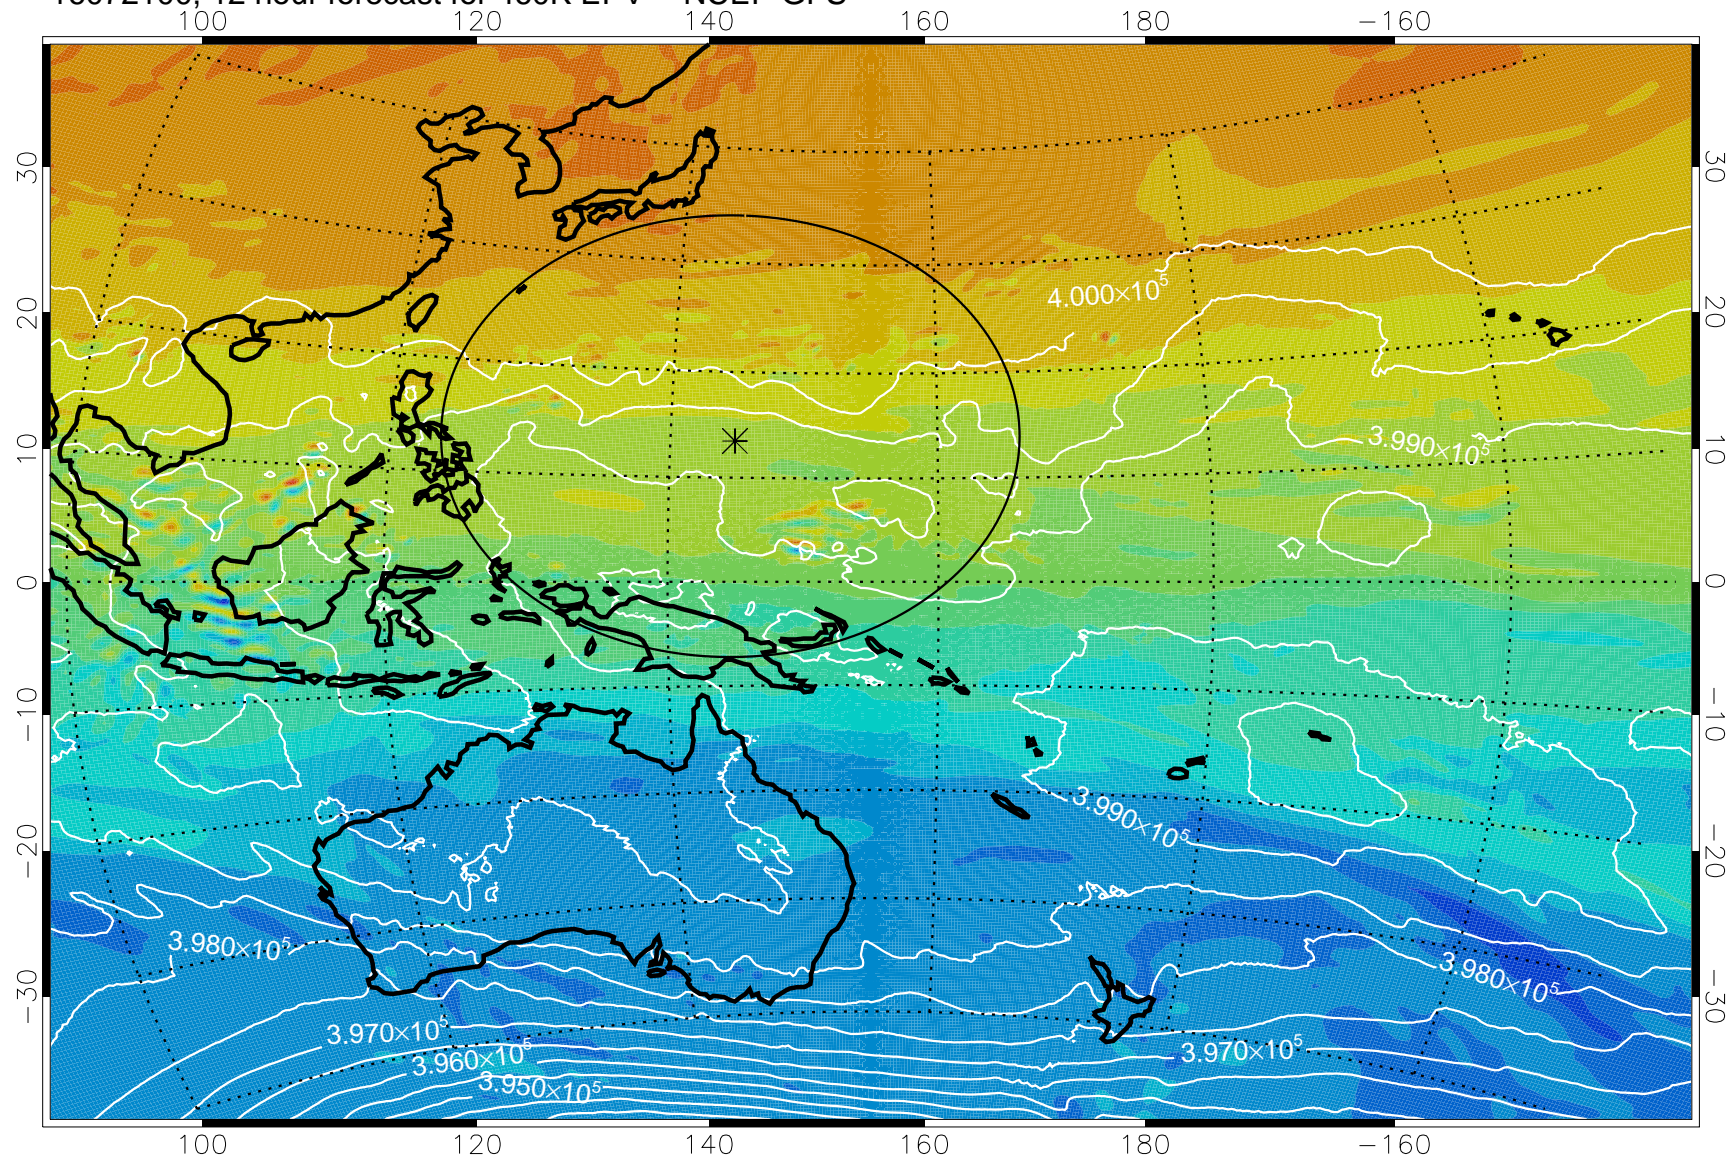

16072018, 6 hour forecast for 460K EPV -- NCEP GFS

16072100, 12 hour forecast for 460K EPV -- NCEP GFS

460K Montgomery Streamfunction, white

Range ring of 2304 km

16072106, 18 hour forecast for 460K EPV -- NCEP GFS

460K Montgomery Streamfunction, white

Range ring of 2304 km

16072112, 24 hour forecast for 460K EPV -- NCEP GFS

460K Montgomery Streamfunction, white

Range ring of 2304 km

16072118, 30 hour forecast for 460K EPV -- NCEP GFS

460K Montgomery Streamfunction, white

Range ring of 2304 km

16072200, 36 hour forecast for 460K EPV -- NCEP GFS

460K Montgomery Streamfunction, white

Range ring of 2304 km

16072206, 42 hour forecast for 460K EPV -- NCEP GFS

460K Montgomery Streamfunction, white

Range ring of 2304 km

16072212, 48 hour forecast for 460K EPV -- NCEP GFS

460K Montgomery Streamfunction, white

Range ring of 2304 km

16072218, 54 hour forecast for 460K EPV -- NCEP GFS