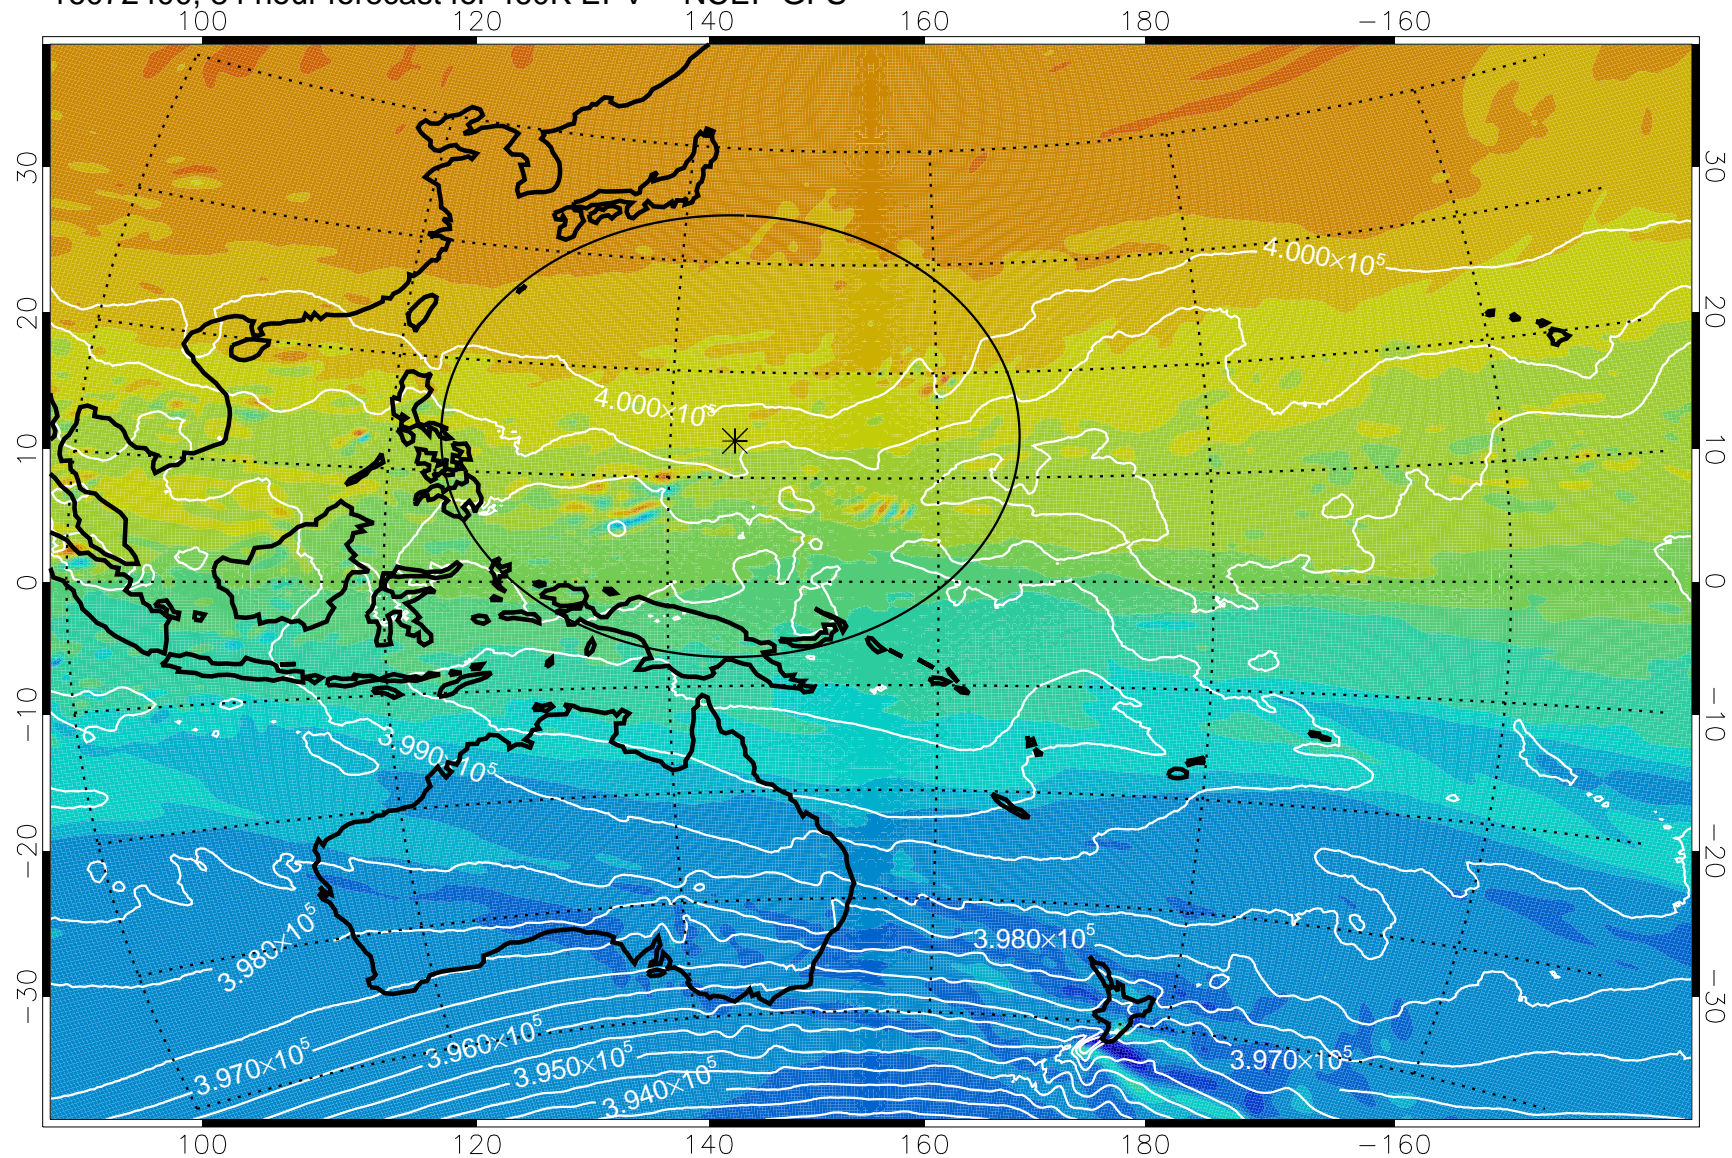

Range ring of 2304 km

16072306, 66 hour forecast for 460K EPV -- NCEP GFS

460K Montgomery Streamfunction, white

Range ring of 2304 km

16072312, 72 hour forecast for 460K EPV -- NCEP GFS

460K Montgomery Streamfunction, white

Range ring of 2304 km

16072318, 78 hour forecast for 460K EPV -- NCEP GFS

460K Montgomery Streamfunction, white

Range ring of 2304 km

16072400, 84 hour forecast for 460K EPV -- NCEP GFS

460K Montgomery Streamfunction, white

Range ring of 2304 km

16072406, 90 hour forecast for 460K EPV -- NCEP GFS

460K Montgomery Streamfunction, white

Range ring of 2304 km

16072412, 96 hour forecast for 460K EPV -- NCEP GFS

460K Montgomery Streamfunction, white

Range ring of 2304 km

16072418, 102 hour forecast for 460K EPV -- NCEP GFS

460K Montgomery Streamfunction, white

Range ring of 2304 km

16072500, 108 hour forecast for 460K EPV -- NCEP GFS

460K Montgomery Streamfunction, white