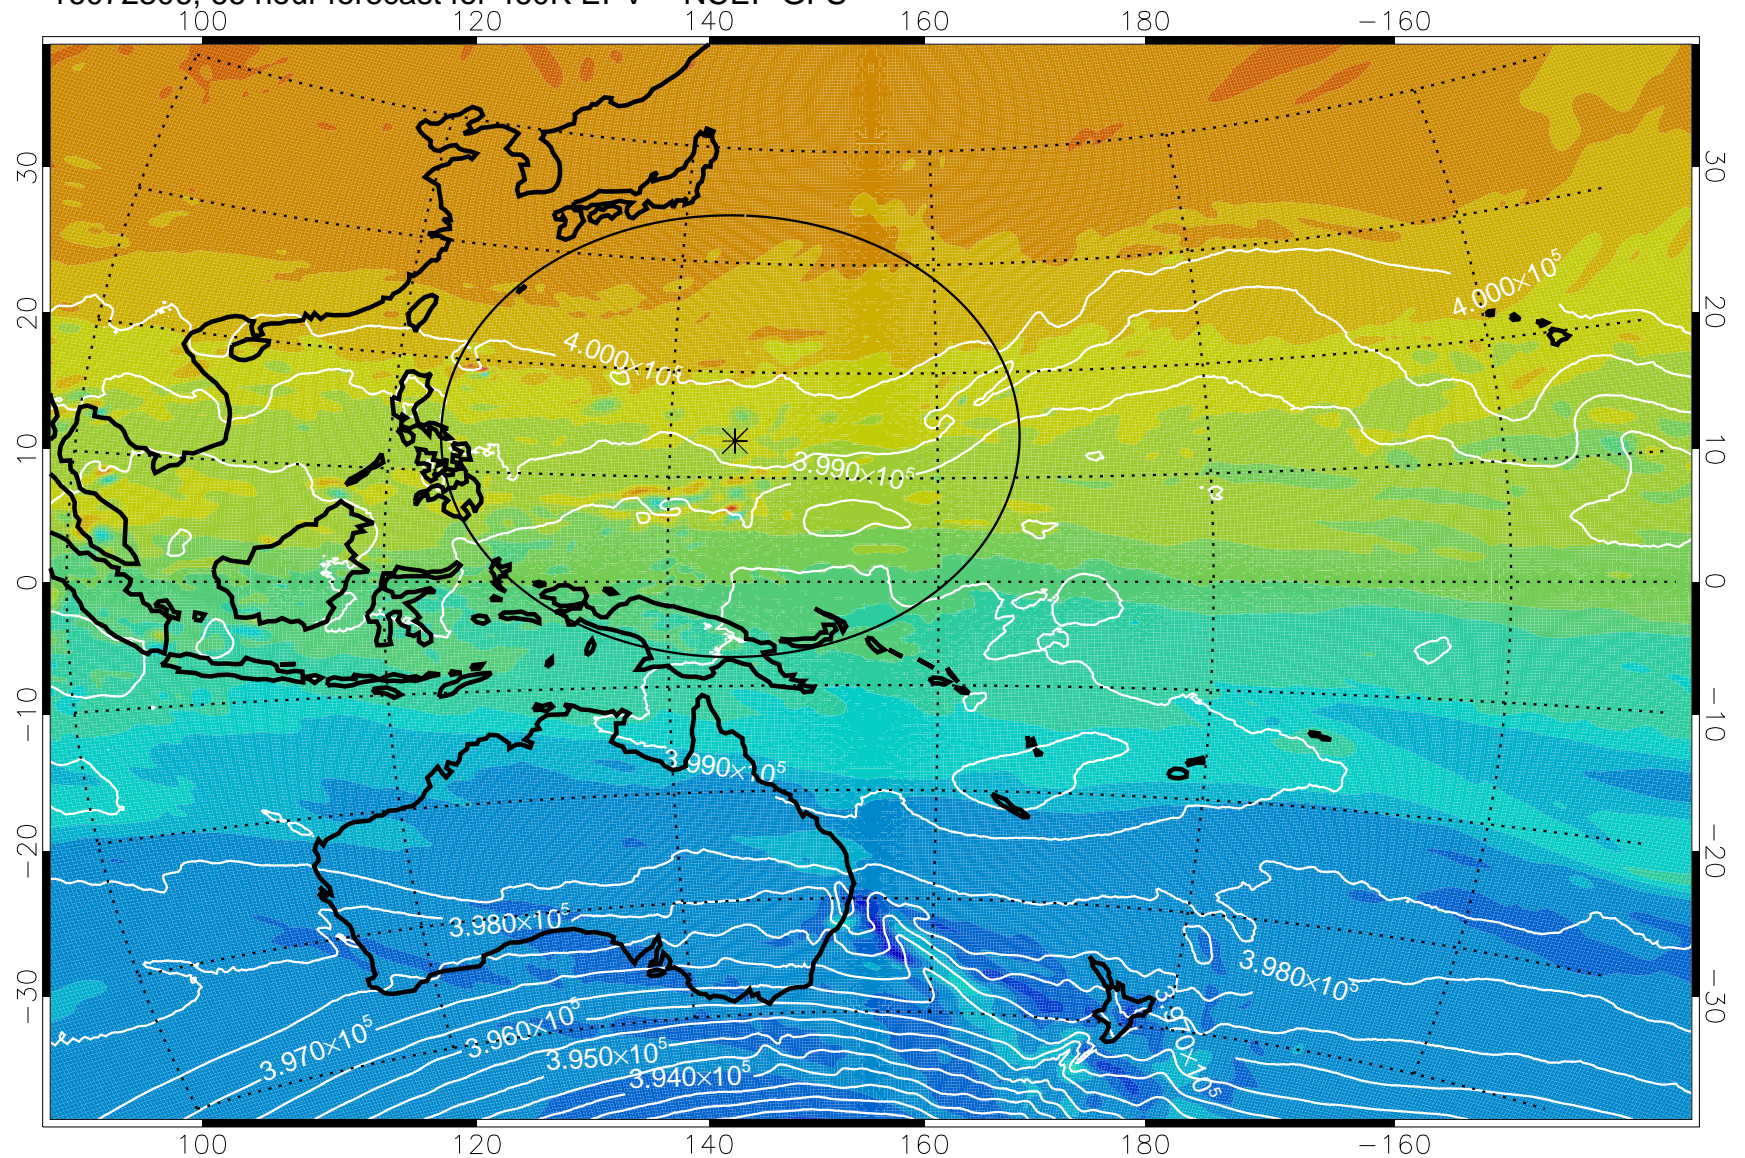

460K Montgomery Streamfunction, white

Range ring of 2304 km

16072212, 48 hour forecast for 460K EPV -- NCEP GFS

460K Montgomery Streamfunction, white

Range ring of 2304 km

16072218, 54 hour forecast for 460K EPV -- NCEP GFS

460K Montgomery Streamfunction, white

Range ring of 2304 km

-4x10<sup>-5</sup> -2x10<sup>-5</sup> 0 PVU 2x10<sup>-5</sup> 4x10<sup>-5</sup>

16072300, 60 hour forecast for 460K EPV -- NCEP GFS

460K Montgomery Streamfunction, white

Range ring of 2304 km

16072306, 66 hour forecast for 460K EPV -- NCEP GFS

460K Montgomery Streamfunction, white

Range ring of 2304 km

16072312, 72 hour forecast for 460K EPV -- NCEP GFS

460K Montgomery Streamfunction, white

Range ring of 2304 km

16072318, 78 hour forecast for 460K EPV -- NCEP GFS

460K Montgomery Streamfunction, white

Range ring of 2304 km

16072400, 84 hour forecast for 460K EPV -- NCEP GFS

460K Montgomery Streamfunction, white