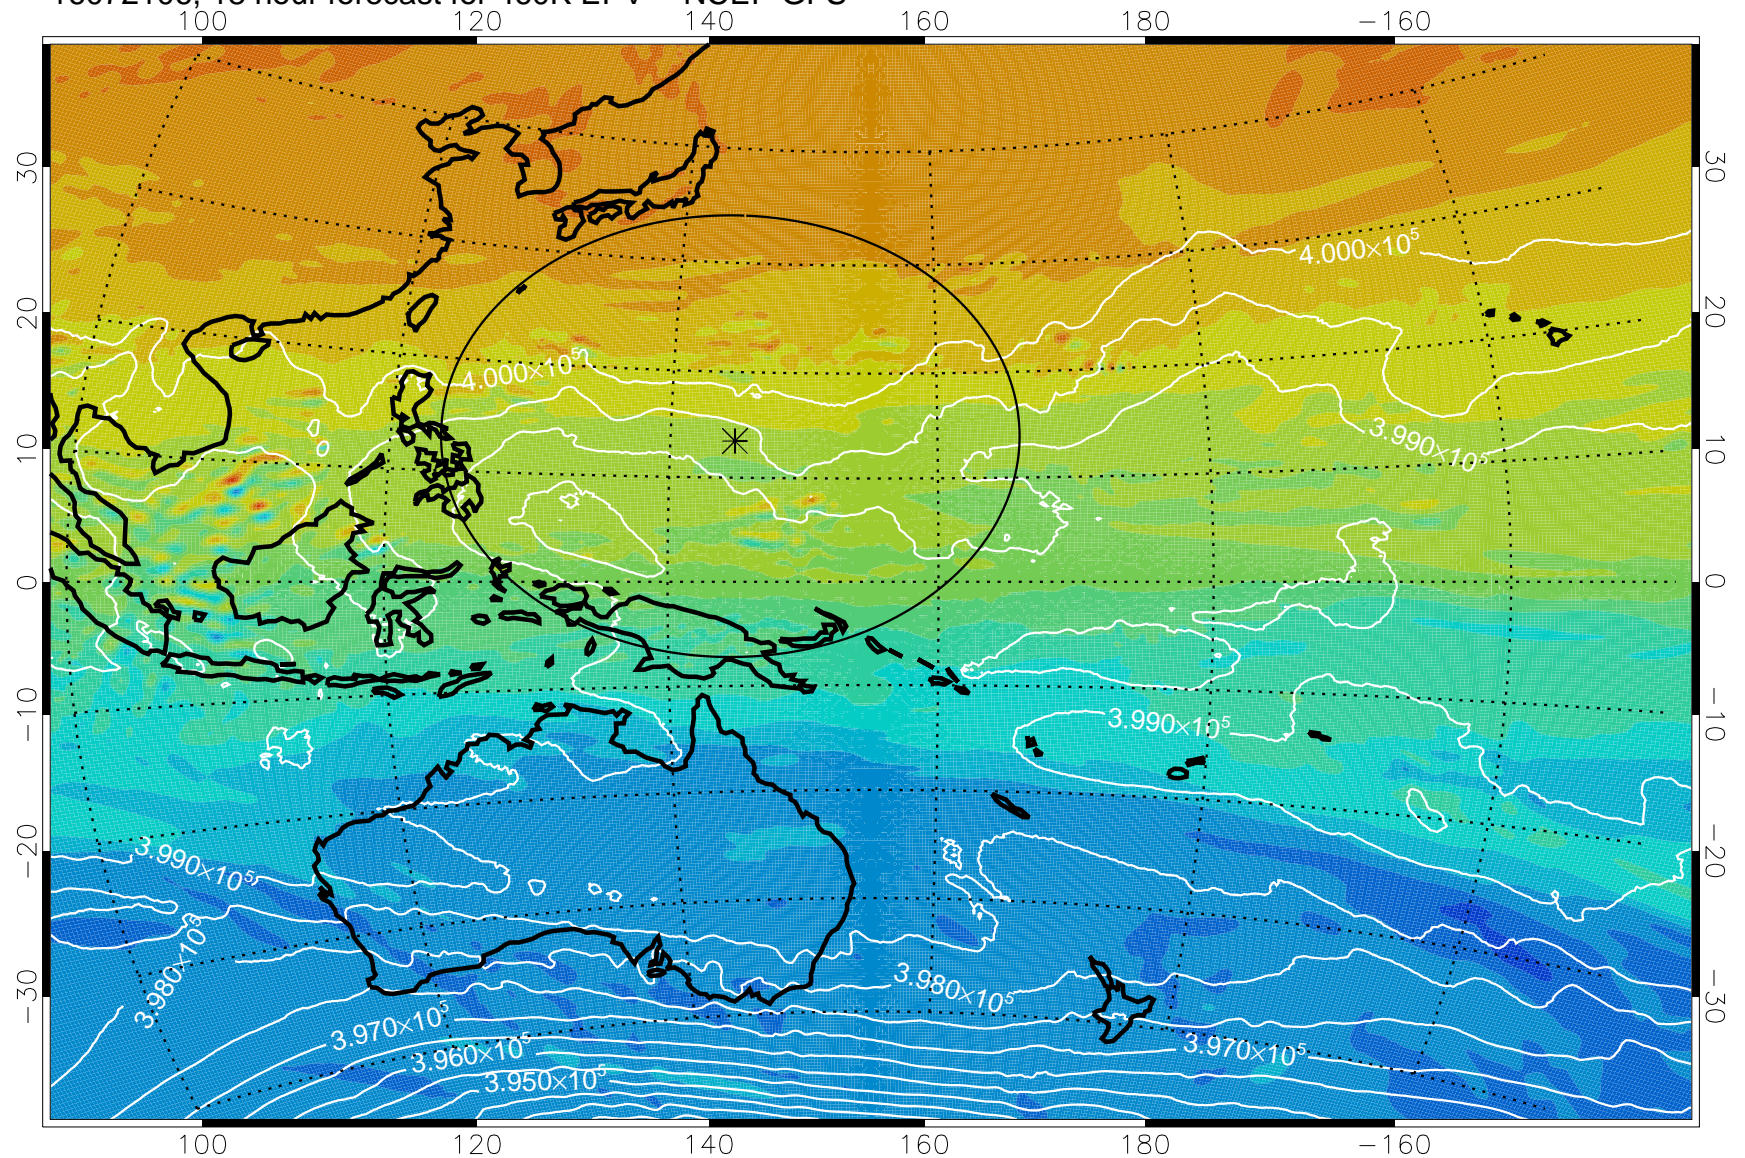

16072018, 6 hour forecast for 460K EPV -- NCEP GFS

16072100, 12 hour forecast for 460K EPV -- NCEP GFS

460K Montgomery Streamfunction, white

Range ring of 2304 km

16072106, 18 hour forecast for 460K EPV -- NCEP GFS

460K Montgomery Streamfunction, white

Range ring of 2304 km

16072112, 24 hour forecast for 460K EPV -- NCEP GFS

460K Montgomery Streamfunction, white

Range ring of 2304 km

16072118, 30 hour forecast for 460K EPV -- NCEP GFS

460K Montgomery Streamfunction, white

Range ring of 2304 km

16072200, 36 hour forecast for 460K EPV -- NCEP GFS

460K Montgomery Streamfunction, white

Range ring of 2304 km

16072206, 42 hour forecast for 460K EPV -- NCEP GFS

460K Montgomery Streamfunction, white

Range ring of 2304 km

16072212, 48 hour forecast for 460K EPV -- NCEP GFS

460K Montgomery Streamfunction, white

Range ring of 2304 km

16072218, 54 hour forecast for 460K EPV -- NCEP GFS