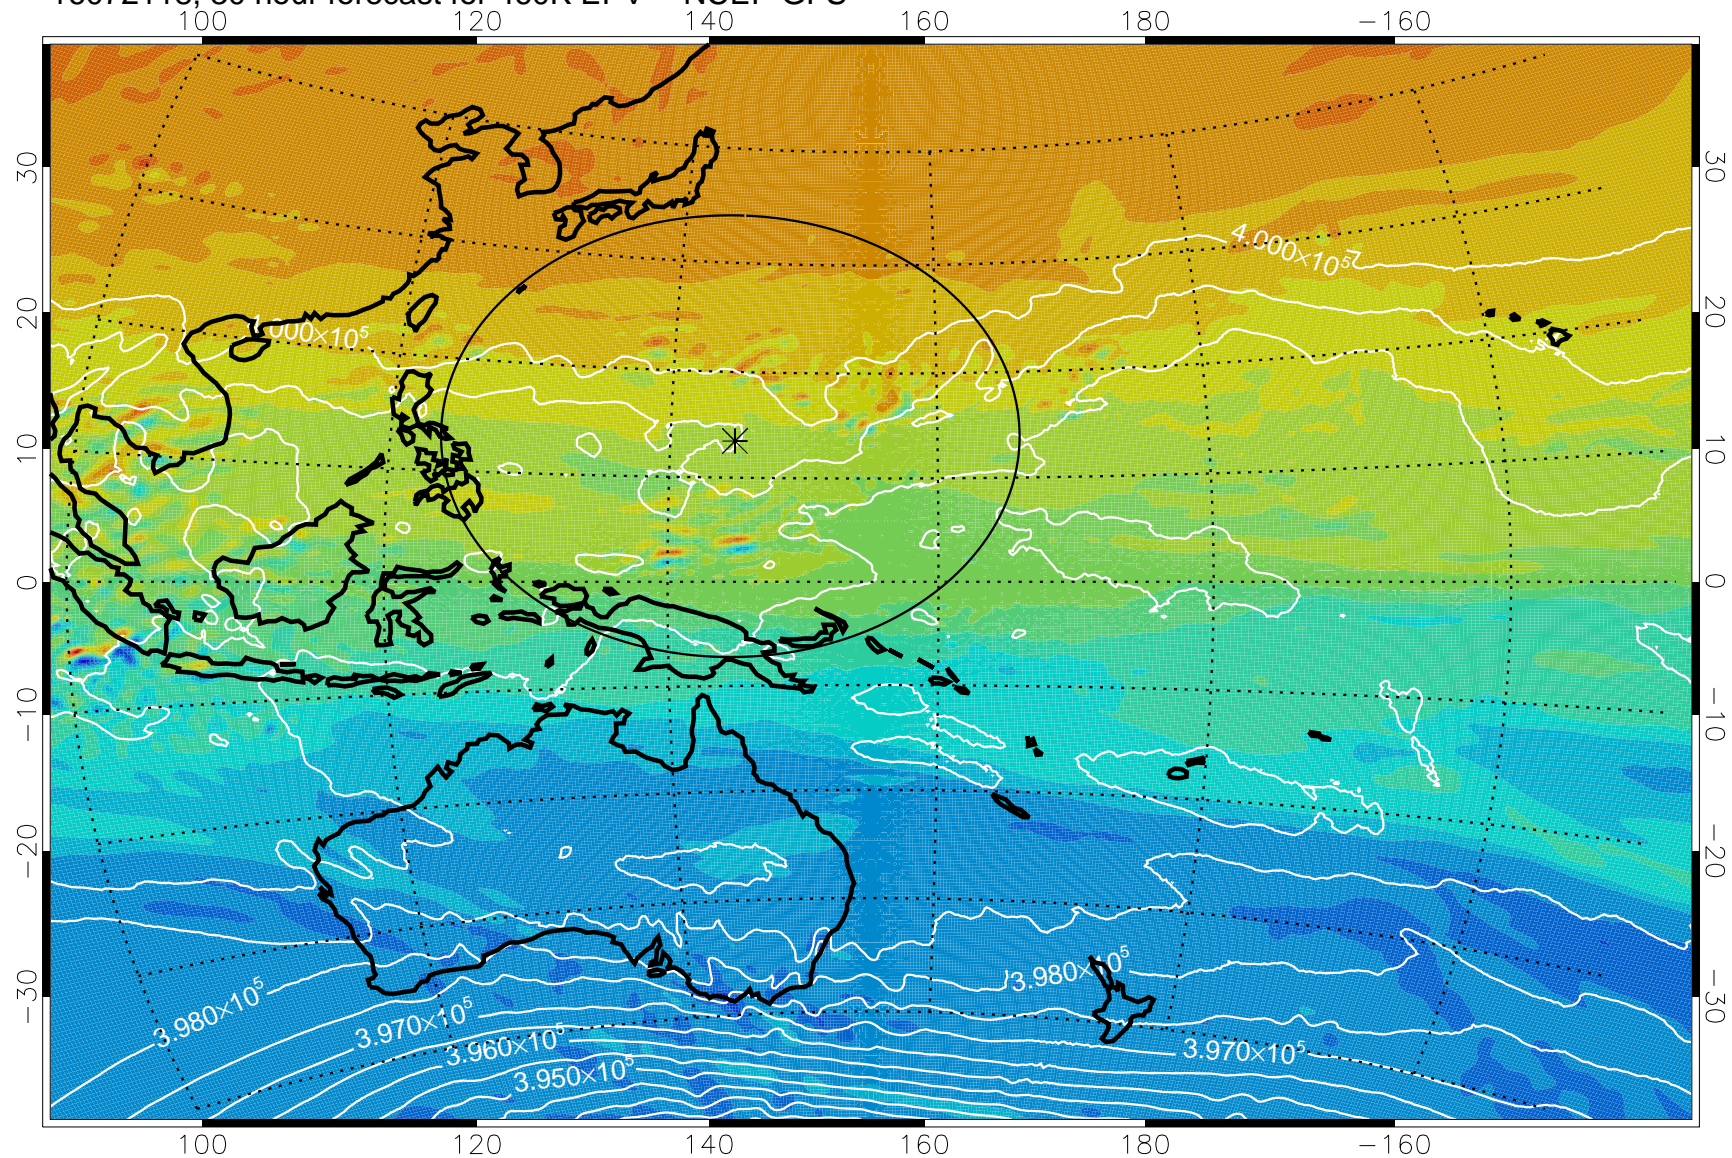

460K Montgomery Streamfunction, white

Range ring of 2304 km

16072112, 24 hour forecast for 460K EPV -- NCEP GFS

460K Montgomery Streamfunction, white

Range ring of 2304 km

16072118, 30 hour forecast for 460K EPV -- NCEP GFS

460K Montgomery Streamfunction, white

Range ring of 2304 km

16072200, 36 hour forecast for 460K EPV -- NCEP GFS

460K Montgomery Streamfunction, white

Range ring of 2304 km

16072206, 42 hour forecast for 460K EPV -- NCEP GFS

460K Montgomery Streamfunction, white

Range ring of 2304 km

16072212, 48 hour forecast for 460K EPV -- NCEP GFS

460K Montgomery Streamfunction, white

Range ring of 2304 km

16072218, 54 hour forecast for 460K EPV -- NCEP GFS

Range ring of 2304 km

16072306, 66 hour forecast for 460K EPV -- NCEP GFS

460K Montgomery Streamfunction, white

Range ring of 2304 km

16072312, 72 hour forecast for 460K EPV -- NCEP GFS

460K Montgomery Streamfunction, white