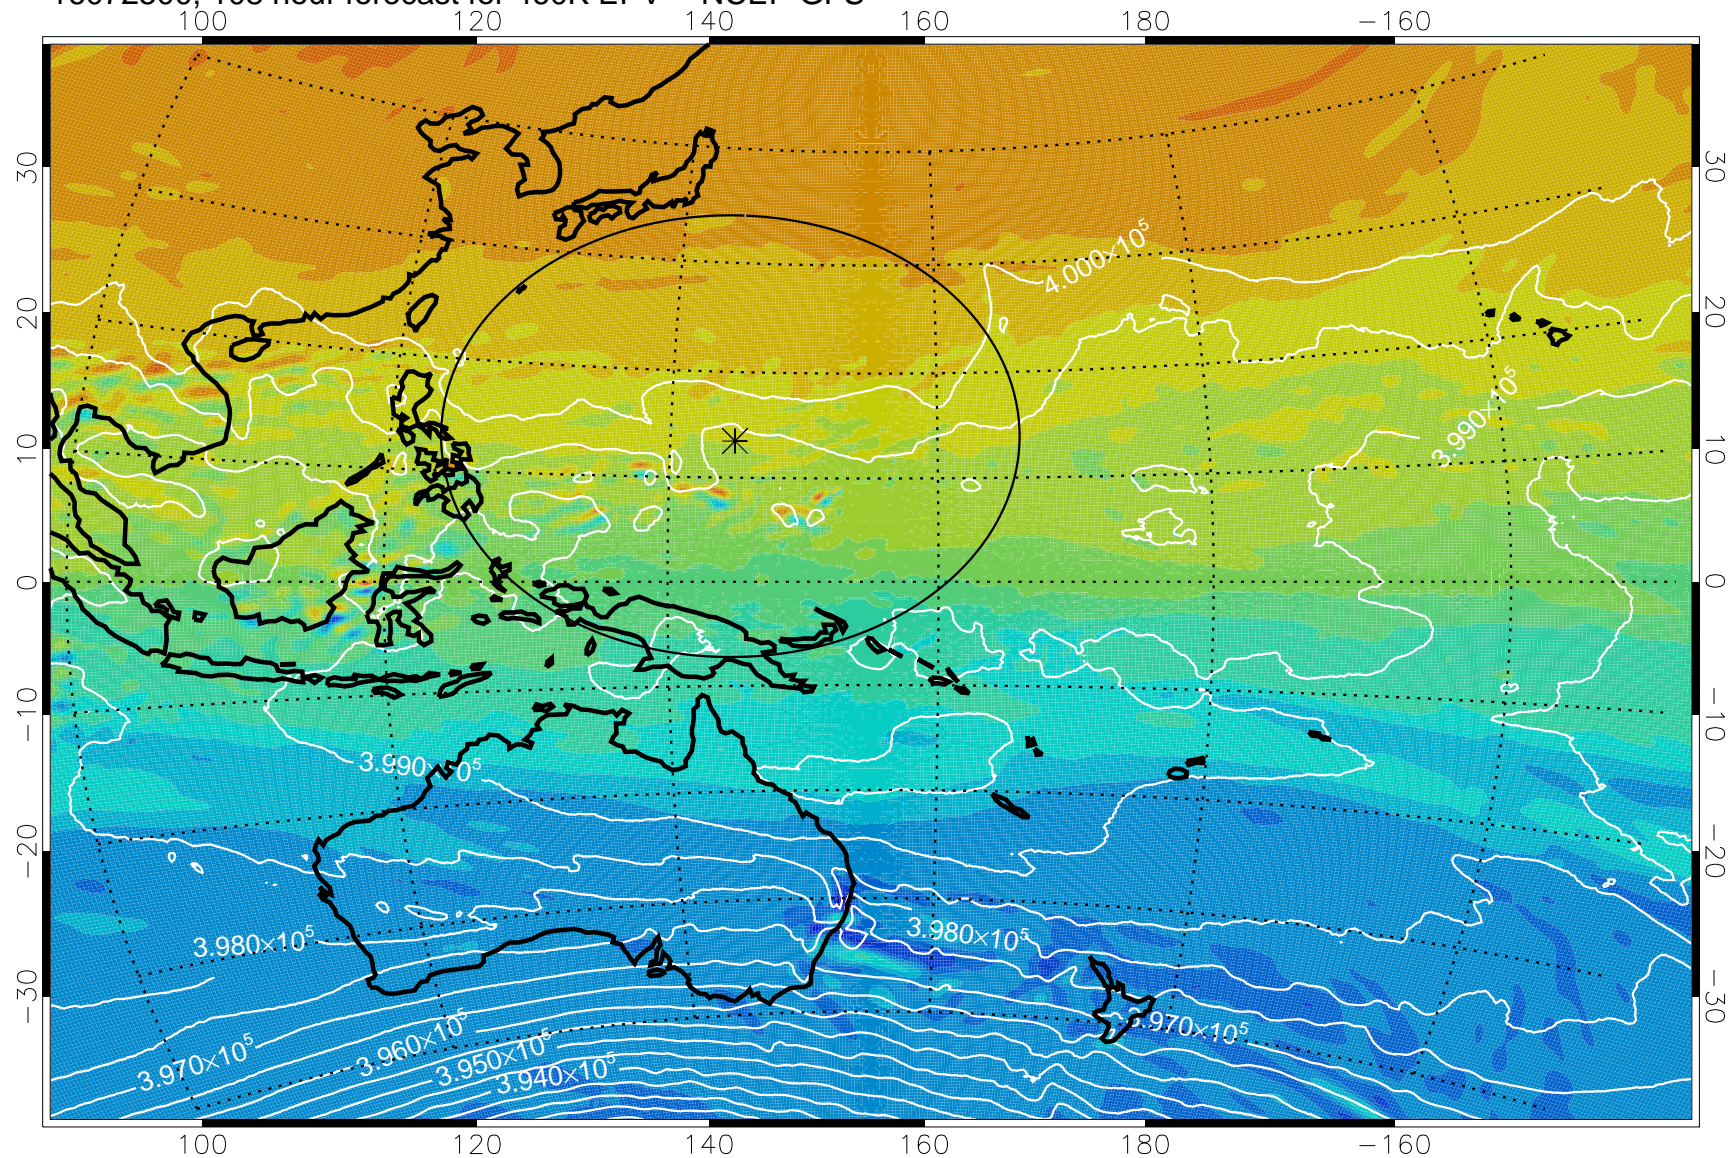

Range ring of 2304 km

16072406, 90 hour forecast for 460K EPV -- NCEP GFS

460K Montgomery Streamfunction, white

Range ring of 2304 km

16072412, 96 hour forecast for 460K EPV -- NCEP GFS

460K Montgomery Streamfunction, white

Range ring of 2304 km

16072418, 102 hour forecast for 460K EPV -- NCEP GFS

460K Montgomery Streamfunction, white

Range ring of 2304 km

16072500, 108 hour forecast for 460K EPV -- NCEP GFS

460K Montgomery Streamfunction, white

Range ring of 2304 km

16072506, 114 hour forecast for 460K EPV -- NCEP GFS

460K Montgomery Streamfunction, white

Range ring of 2304 km

16072512, 120 hour forecast for 460K EPV -- NCEP GFS

460K Montgomery Streamfunction, white