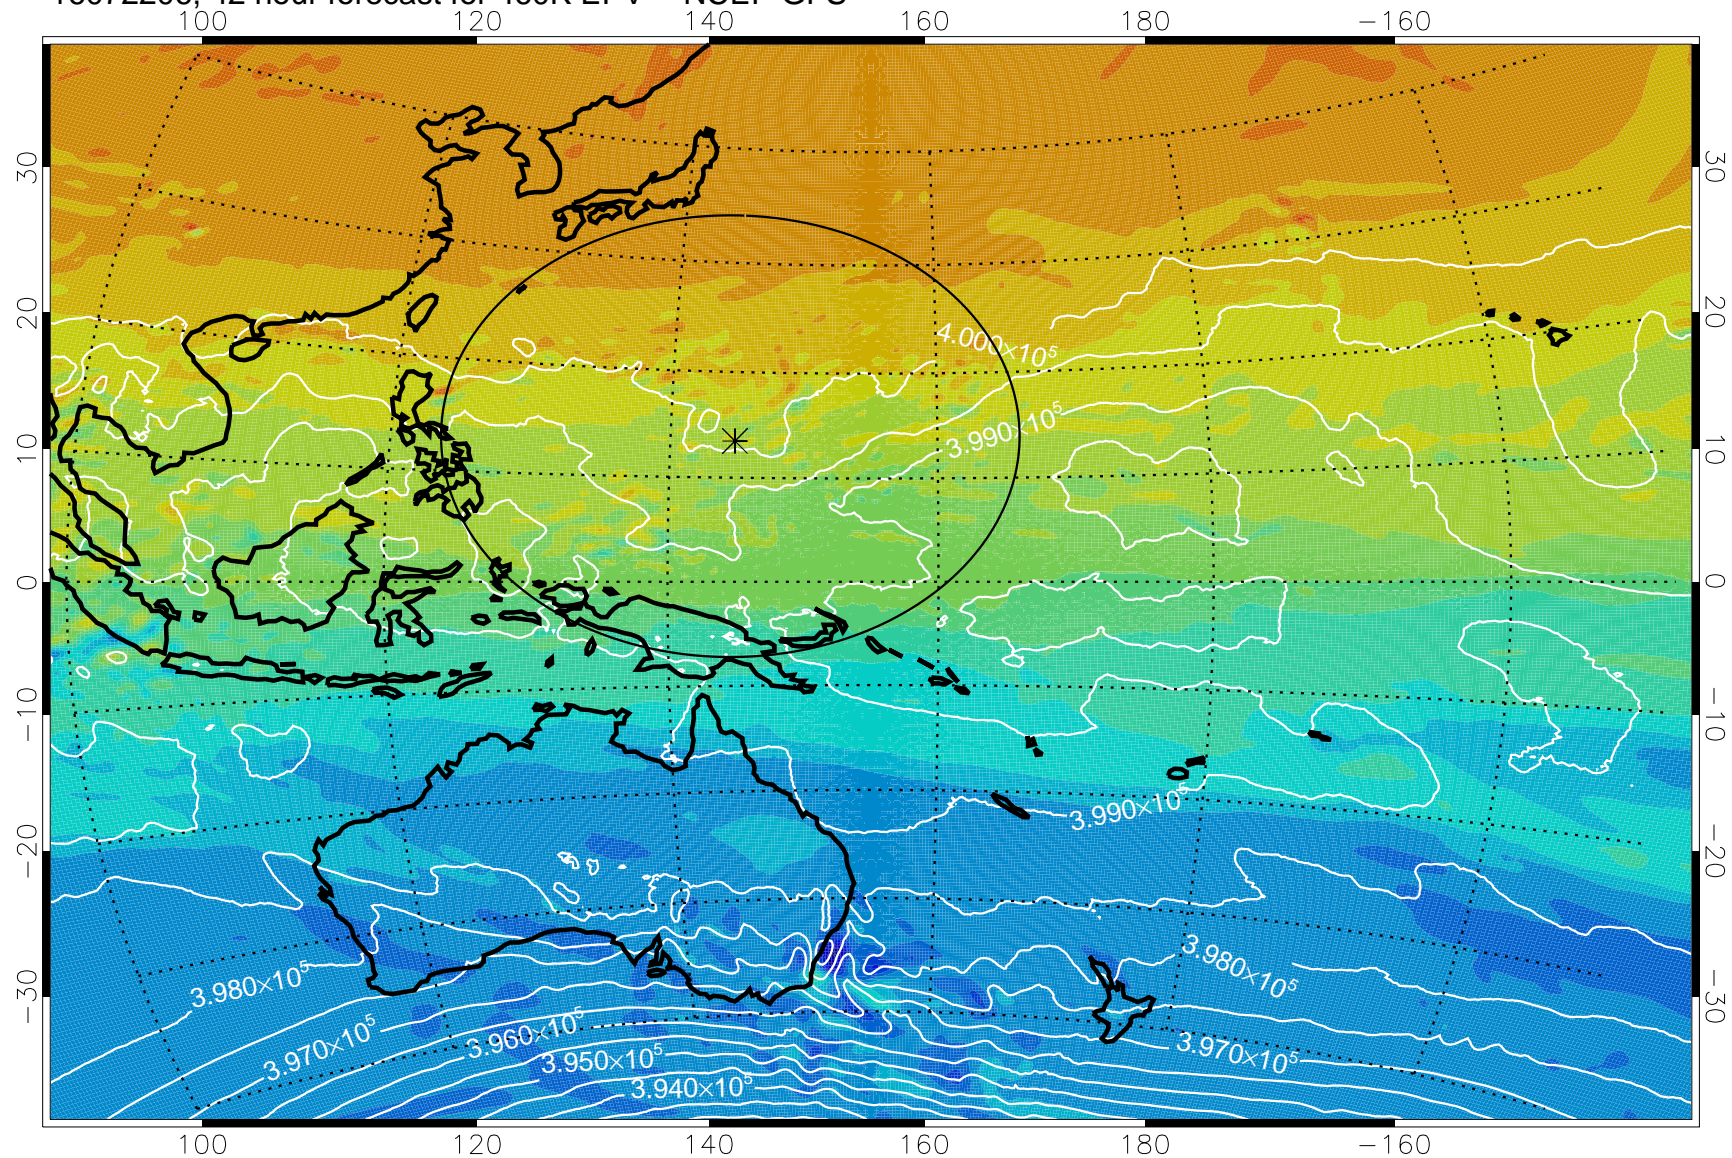

460K Montgomery Streamfunction, white

Range ring of 2304 km

16072112, 24 hour forecast for 460K EPV -- NCEP GFS

460K Montgomery Streamfunction, white

Range ring of 2304 km

16072118, 30 hour forecast for 460K EPV -- NCEP GFS

460K Montgomery Streamfunction, white

Range ring of 2304 km

16072200, 36 hour forecast for 460K EPV -- NCEP GFS

460K Montgomery Streamfunction, white

Range ring of 2304 km

16072206, 42 hour forecast for 460K EPV -- NCEP GFS

460K Montgomery Streamfunction, white

Range ring of 2304 km

16072212, 48 hour forecast for 460K EPV -- NCEP GFS

460K Montgomery Streamfunction, white

Range ring of 2304 km

16072218, 54 hour forecast for 460K EPV -- NCEP GFS

Range ring of 2304 km

16072306, 66 hour forecast for 460K EPV -- NCEP GFS

460K Montgomery Streamfunction, white

Range ring of 2304 km

16072312, 72 hour forecast for 460K EPV -- NCEP GFS

460K Montgomery Streamfunction, white