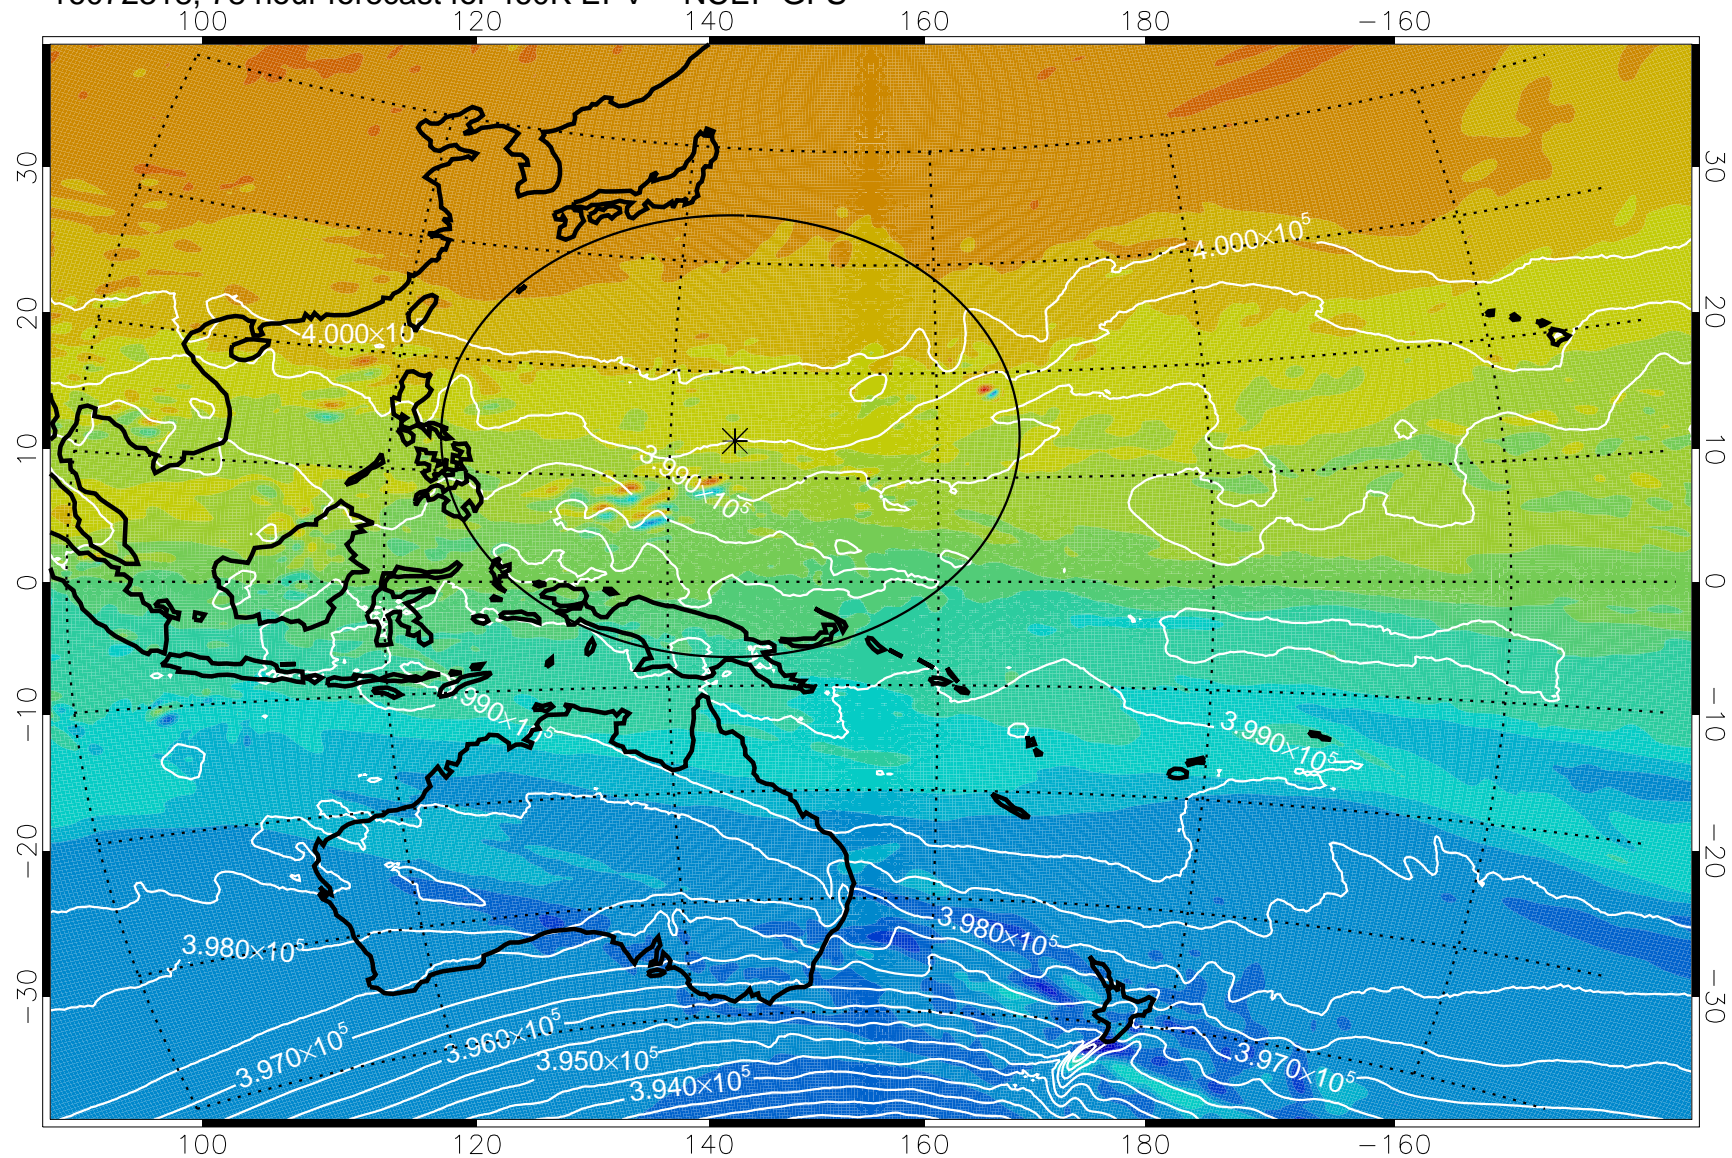

Range ring of 2304 km

16072306, 66 hour forecast for 460K EPV -- NCEP GFS

460K Montgomery Streamfunction, white

Range ring of 2304 km

16072312, 72 hour forecast for 460K EPV -- NCEP GFS

460K Montgomery Streamfunction, white

Range ring of 2304 km

16072318, 78 hour forecast for 460K EPV -- NCEP GFS

460K Montgomery Streamfunction, white

Range ring of 2304 km

16072400, 84 hour forecast for 460K EPV -- NCEP GFS

460K Montgomery Streamfunction, white

Range ring of 2304 km

16072406, 90 hour forecast for 460K EPV -- NCEP GFS

460K Montgomery Streamfunction, white

Range ring of 2304 km

16072412, 96 hour forecast for 460K EPV -- NCEP GFS

460K Montgomery Streamfunction, white

Range ring of 2304 km

16072418, 102 hour forecast for 460K EPV -- NCEP GFS

460K Montgomery Streamfunction, white

Range ring of 2304 km

16072500, 108 hour forecast for 460K EPV -- NCEP GFS

460K Montgomery Streamfunction, white