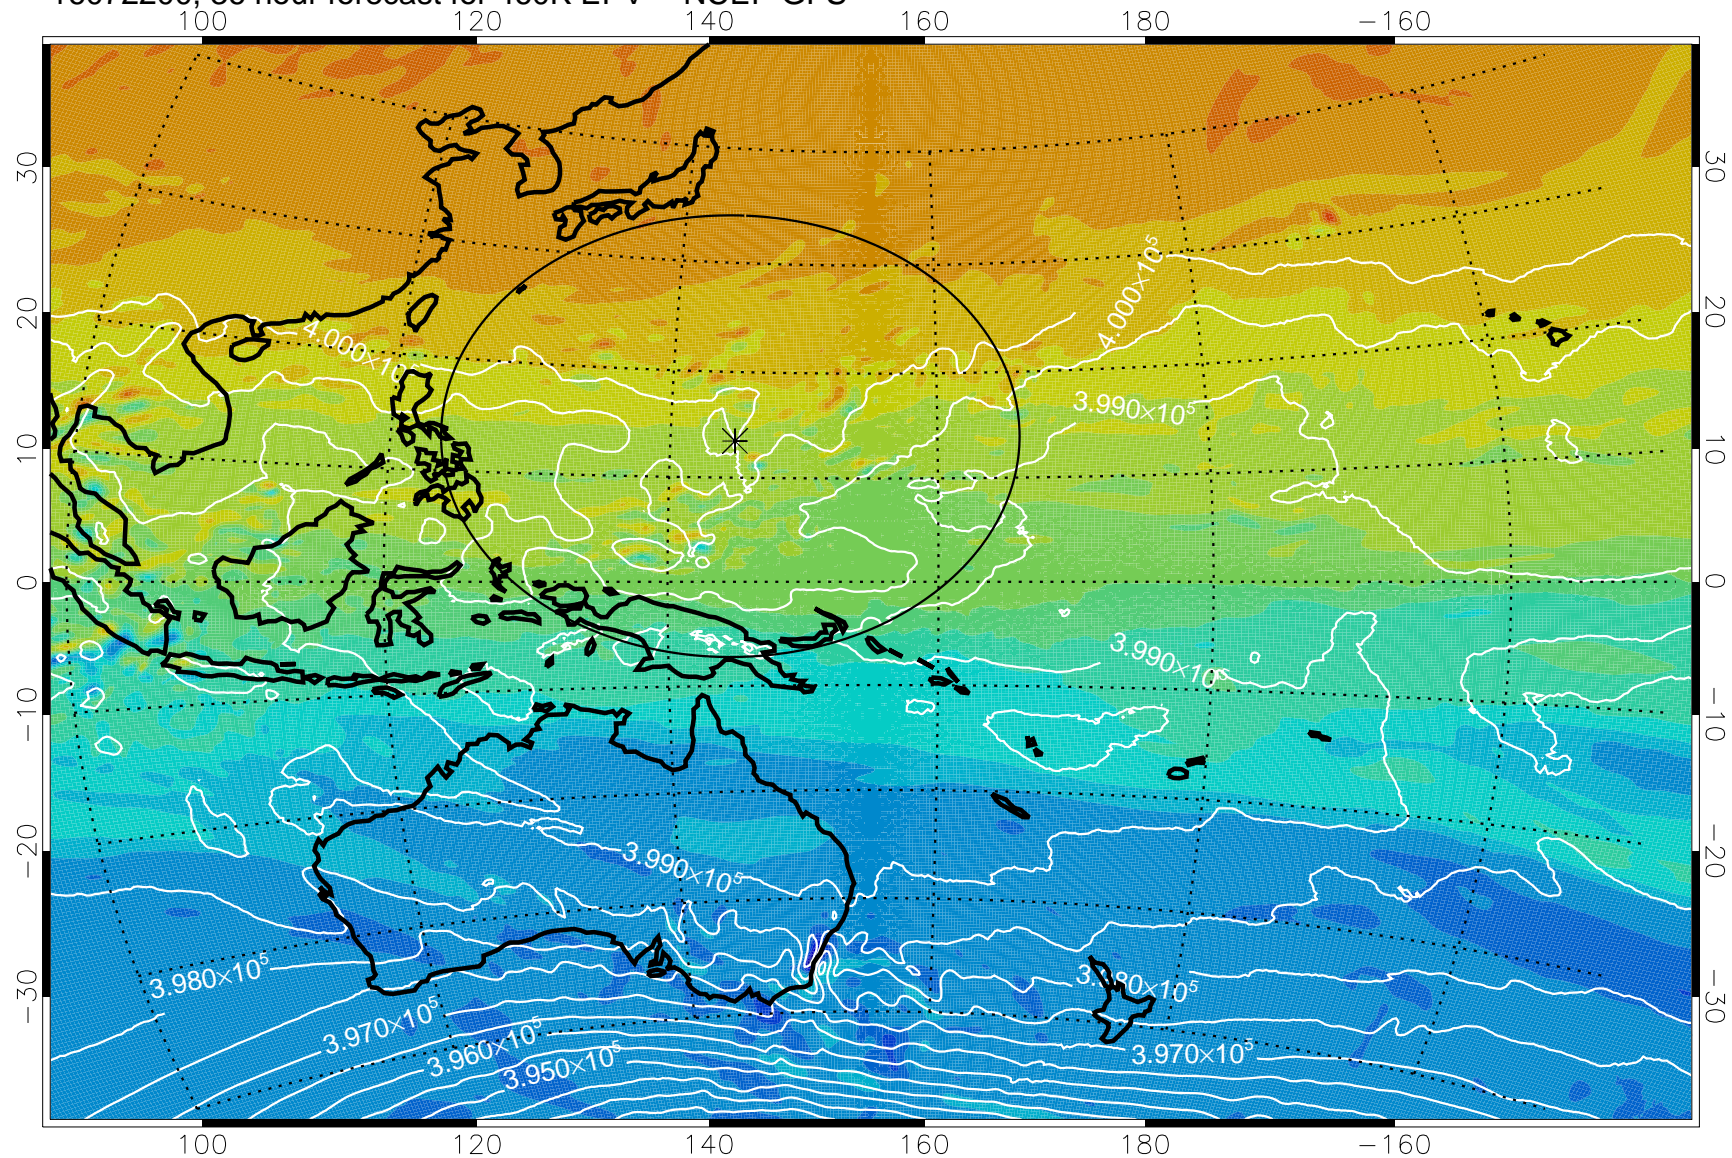

460K Montgomery Streamfunction, white

Range ring of 2304 km

16072112, 24 hour forecast for 460K EPV -- NCEP GFS

460K Montgomery Streamfunction, white

Range ring of 2304 km

16072118, 30 hour forecast for 460K EPV -- NCEP GFS

460K Montgomery Streamfunction, white

Range ring of 2304 km

16072200, 36 hour forecast for 460K EPV -- NCEP GFS

460K Montgomery Streamfunction, white

Range ring of 2304 km

16072206, 42 hour forecast for 460K EPV -- NCEP GFS

460K Montgomery Streamfunction, white

Range ring of 2304 km

16072212, 48 hour forecast for 460K EPV -- NCEP GFS

460K Montgomery Streamfunction, white

Range ring of 2304 km

16072218, 54 hour forecast for 460K EPV -- NCEP GFS

Range ring of 2304 km

16072306, 66 hour forecast for 460K EPV -- NCEP GFS

460K Montgomery Streamfunction, white

Range ring of 2304 km

16072312, 72 hour forecast for 460K EPV -- NCEP GFS

460K Montgomery Streamfunction, white