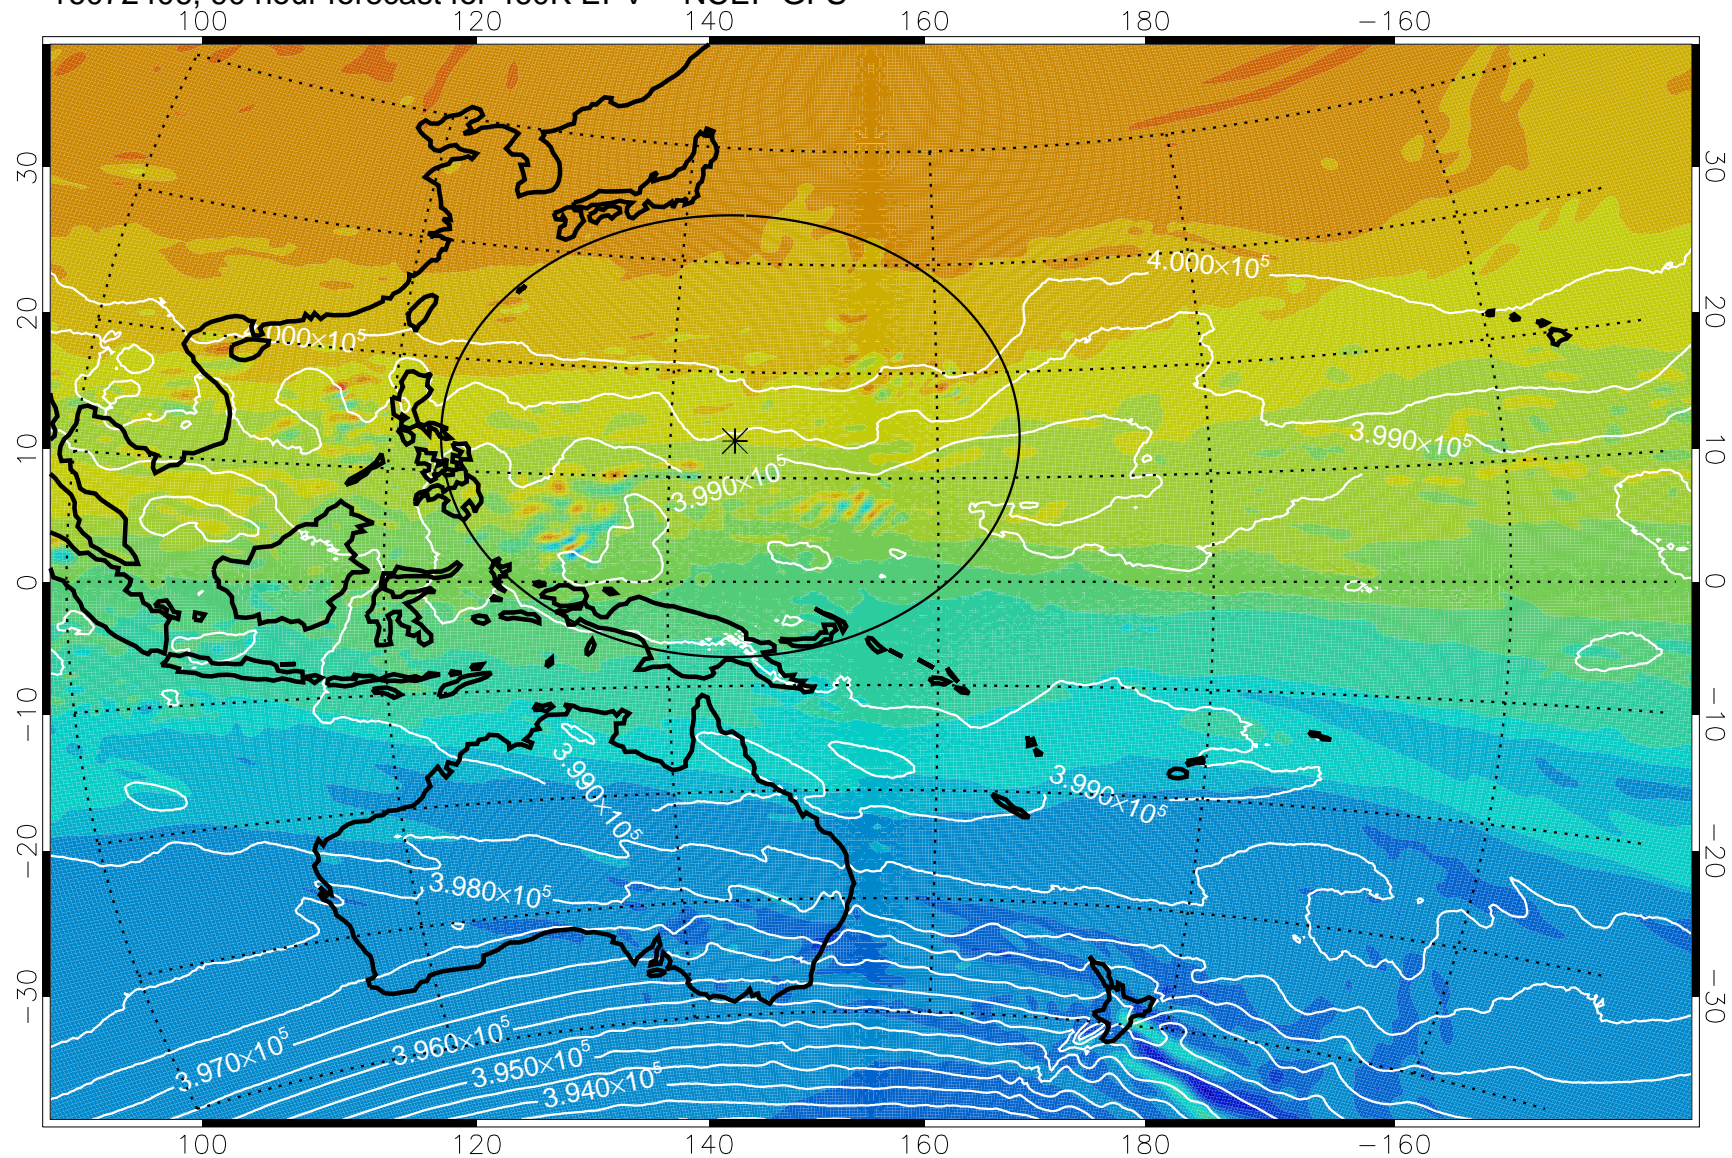

Range ring of 2304 km

16072306, 66 hour forecast for 460K EPV -- NCEP GFS

460K Montgomery Streamfunction, white

Range ring of 2304 km

16072312, 72 hour forecast for 460K EPV -- NCEP GFS

460K Montgomery Streamfunction, white

Range ring of 2304 km

16072318, 78 hour forecast for 460K EPV -- NCEP GFS

460K Montgomery Streamfunction, white

Range ring of 2304 km

16072400, 84 hour forecast for 460K EPV -- NCEP GFS

460K Montgomery Streamfunction, white

Range ring of 2304 km

16072406, 90 hour forecast for 460K EPV -- NCEP GFS

460K Montgomery Streamfunction, white

Range ring of 2304 km

16072412, 96 hour forecast for 460K EPV -- NCEP GFS

460K Montgomery Streamfunction, white

Range ring of 2304 km

16072418, 102 hour forecast for 460K EPV -- NCEP GFS

460K Montgomery Streamfunction, white

Range ring of 2304 km

16072500, 108 hour forecast for 460K EPV -- NCEP GFS

460K Montgomery Streamfunction, white