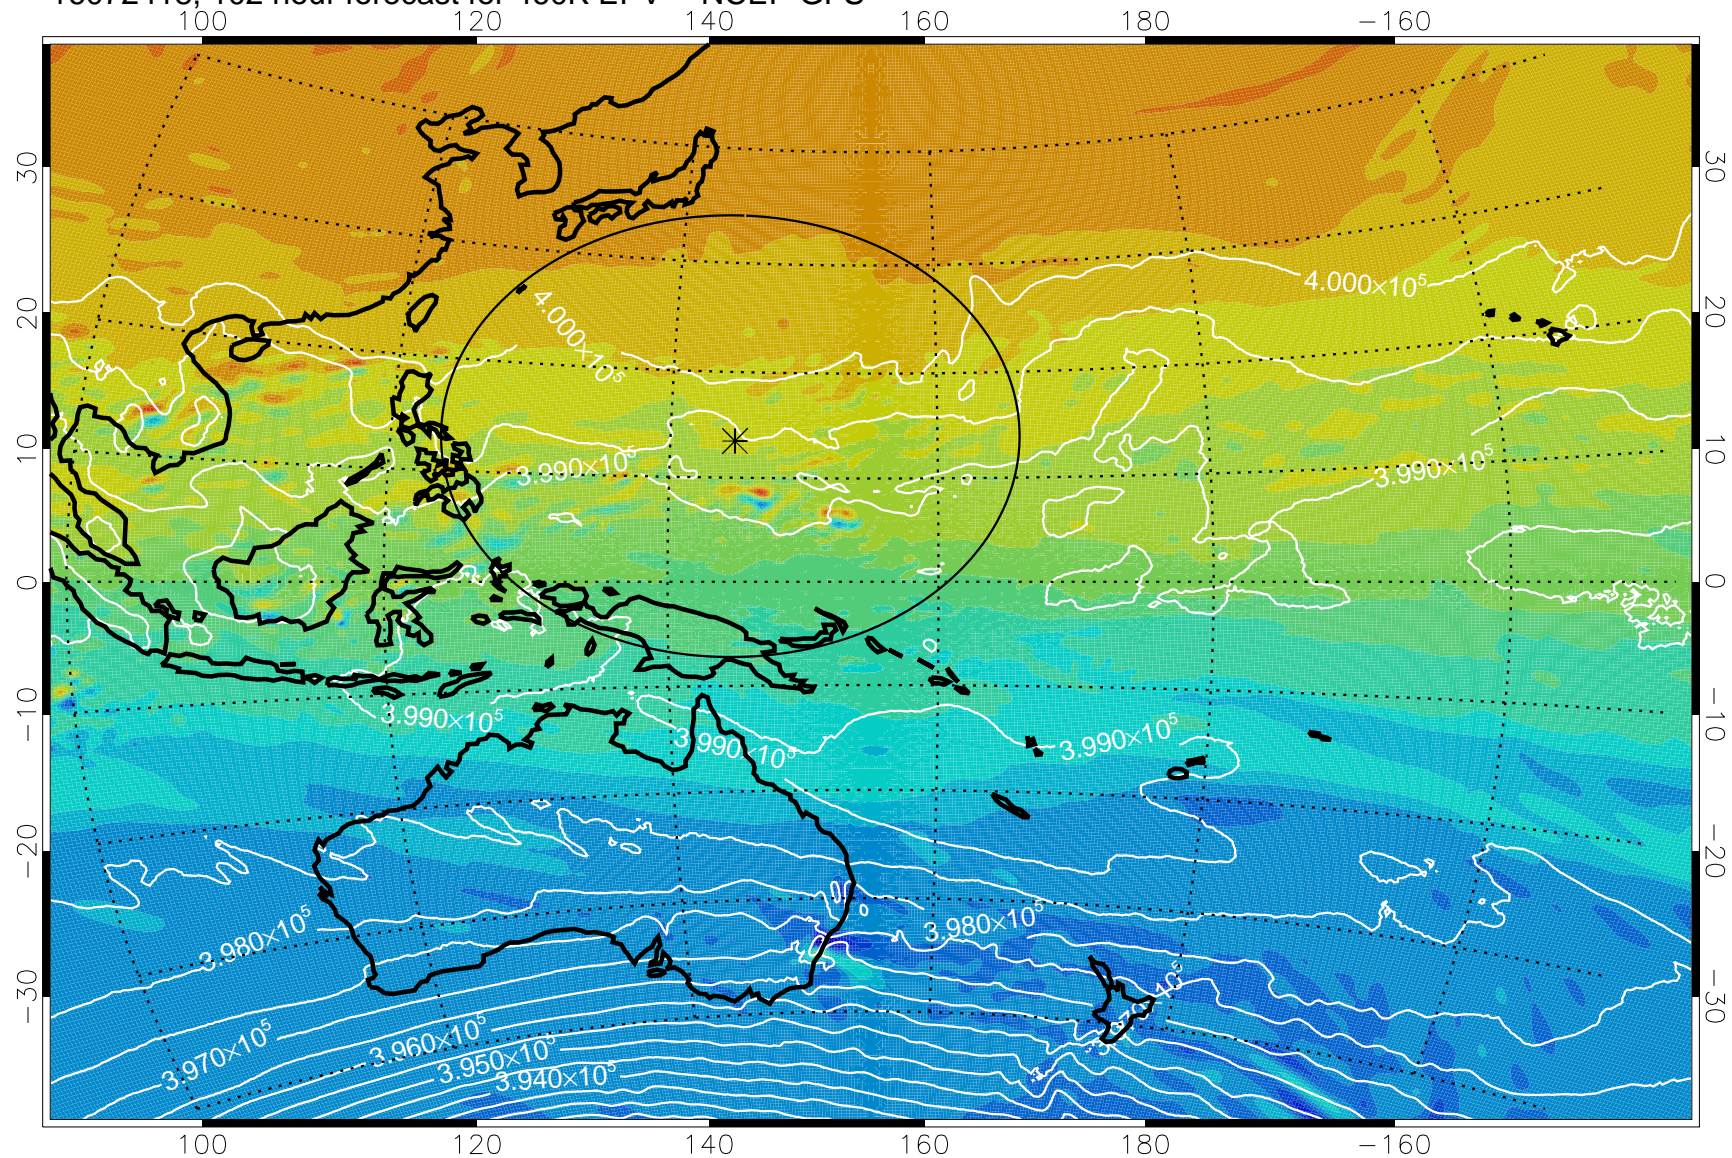

Range ring of 2304 km

16072318, 78 hour forecast for 460K EPV -- NCEP GFS

460K Montgomery Streamfunction, white

Range ring of 2304 km

16072400, 84 hour forecast for 460K EPV -- NCEP GFS

460K Montgomery Streamfunction, white

Range ring of 2304 km

16072406, 90 hour forecast for 460K EPV -- NCEP GFS

460K Montgomery Streamfunction, white

Range ring of 2304 km

16072412, 96 hour forecast for 460K EPV -- NCEP GFS

460K Montgomery Streamfunction, white

Range ring of 2304 km

16072418, 102 hour forecast for 460K EPV -- NCEP GFS

460K Montgomery Streamfunction, white

Range ring of 2304 km

16072500, 108 hour forecast for 460K EPV -- NCEP GFS

460K Montgomery Streamfunction, white

Range ring of 2304 km

16072506, 114 hour forecast for 460K EPV -- NCEP GFS

460K Montgomery Streamfunction, white

Range ring of 2304 km

16072512, 120 hour forecast for 460K EPV -- NCEP GFS

460K Montgomery Streamfunction, white