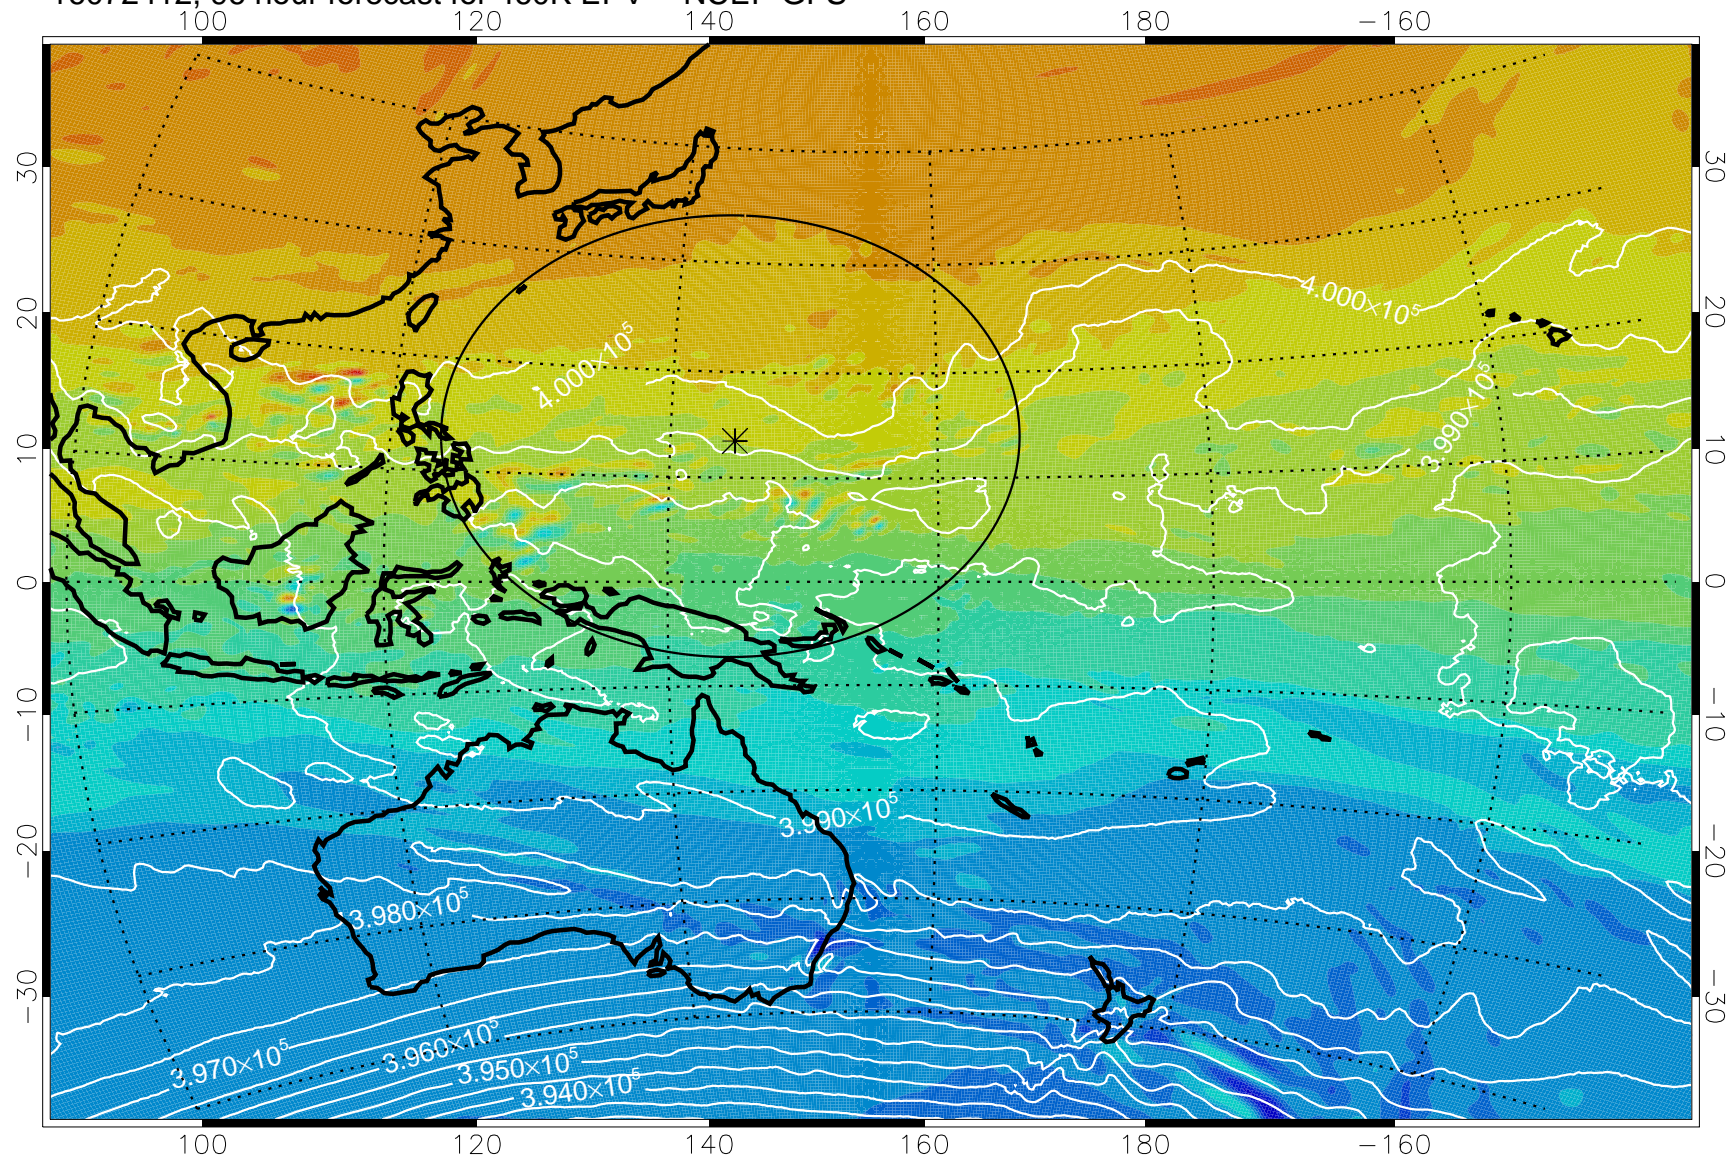

Range ring of 2304 km

16072318, 78 hour forecast for 460K EPV -- NCEP GFS

460K Montgomery Streamfunction, white

Range ring of 2304 km

16072400, 84 hour forecast for 460K EPV -- NCEP GFS

460K Montgomery Streamfunction, white

Range ring of 2304 km

16072406, 90 hour forecast for 460K EPV -- NCEP GFS

460K Montgomery Streamfunction, white

Range ring of 2304 km

16072412, 96 hour forecast for 460K EPV -- NCEP GFS

460K Montgomery Streamfunction, white

Range ring of 2304 km

16072418, 102 hour forecast for 460K EPV -- NCEP GFS

460K Montgomery Streamfunction, white

Range ring of 2304 km

16072500, 108 hour forecast for 460K EPV -- NCEP GFS

460K Montgomery Streamfunction, white

Range ring of 2304 km

16072506, 114 hour forecast for 460K EPV -- NCEP GFS

460K Montgomery Streamfunction, white

Range ring of 2304 km

16072512, 120 hour forecast for 460K EPV -- NCEP GFS

460K Montgomery Streamfunction, white