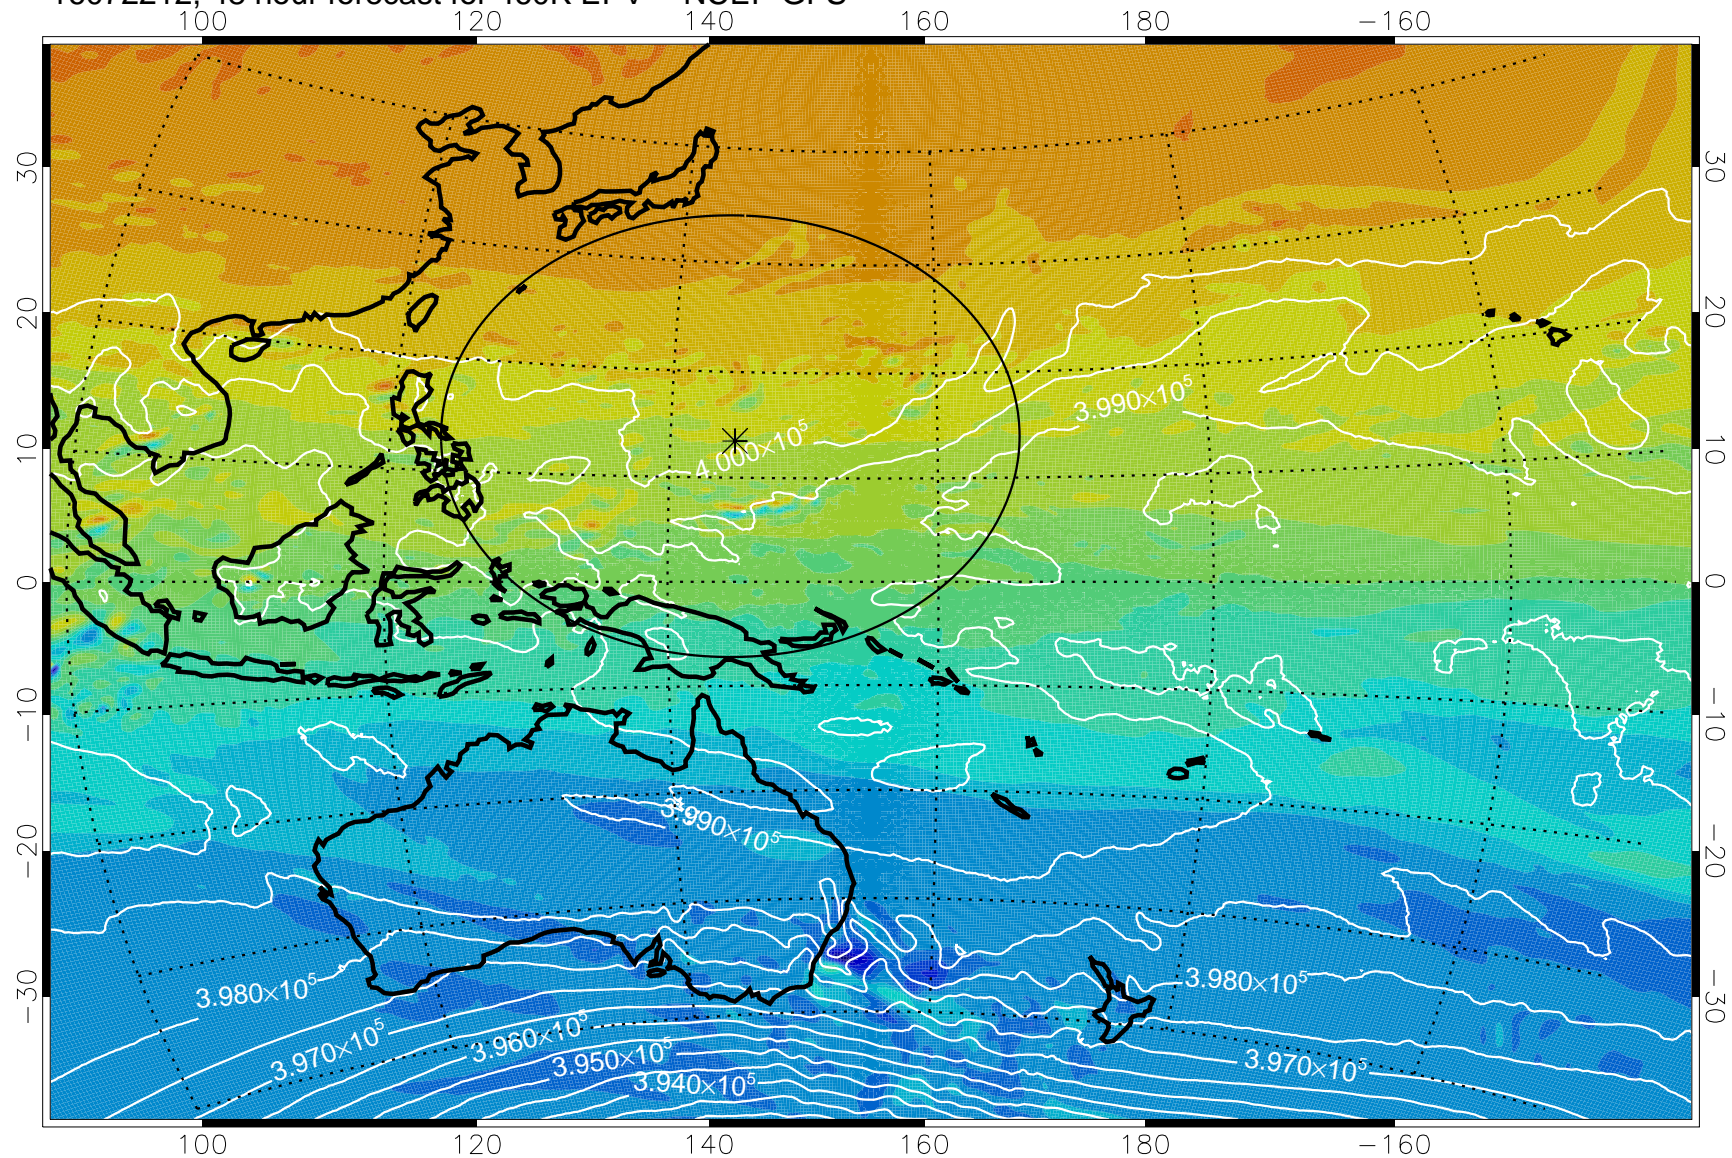

460K Montgomery Streamfunction, white

Range ring of 2304 km

16072112, 24 hour forecast for 460K EPV -- NCEP GFS

460K Montgomery Streamfunction, white

Range ring of 2304 km

16072118, 30 hour forecast for 460K EPV -- NCEP GFS

460K Montgomery Streamfunction, white

Range ring of 2304 km

16072200, 36 hour forecast for 460K EPV -- NCEP GFS

460K Montgomery Streamfunction, white

Range ring of 2304 km

16072206, 42 hour forecast for 460K EPV -- NCEP GFS

460K Montgomery Streamfunction, white

Range ring of 2304 km

16072212, 48 hour forecast for 460K EPV -- NCEP GFS

460K Montgomery Streamfunction, white

Range ring of 2304 km

16072218, 54 hour forecast for 460K EPV -- NCEP GFS

460K Montgomery Streamfunction, white

Range ring of 2304 km

-4x10<sup>-5</sup> -2x10<sup>-5</sup> 0 PVU 2x10<sup>-5</sup> 4x10<sup>-5</sup>

16072300, 60 hour forecast for 460K EPV -- NCEP GFS

460K Montgomery Streamfunction, white