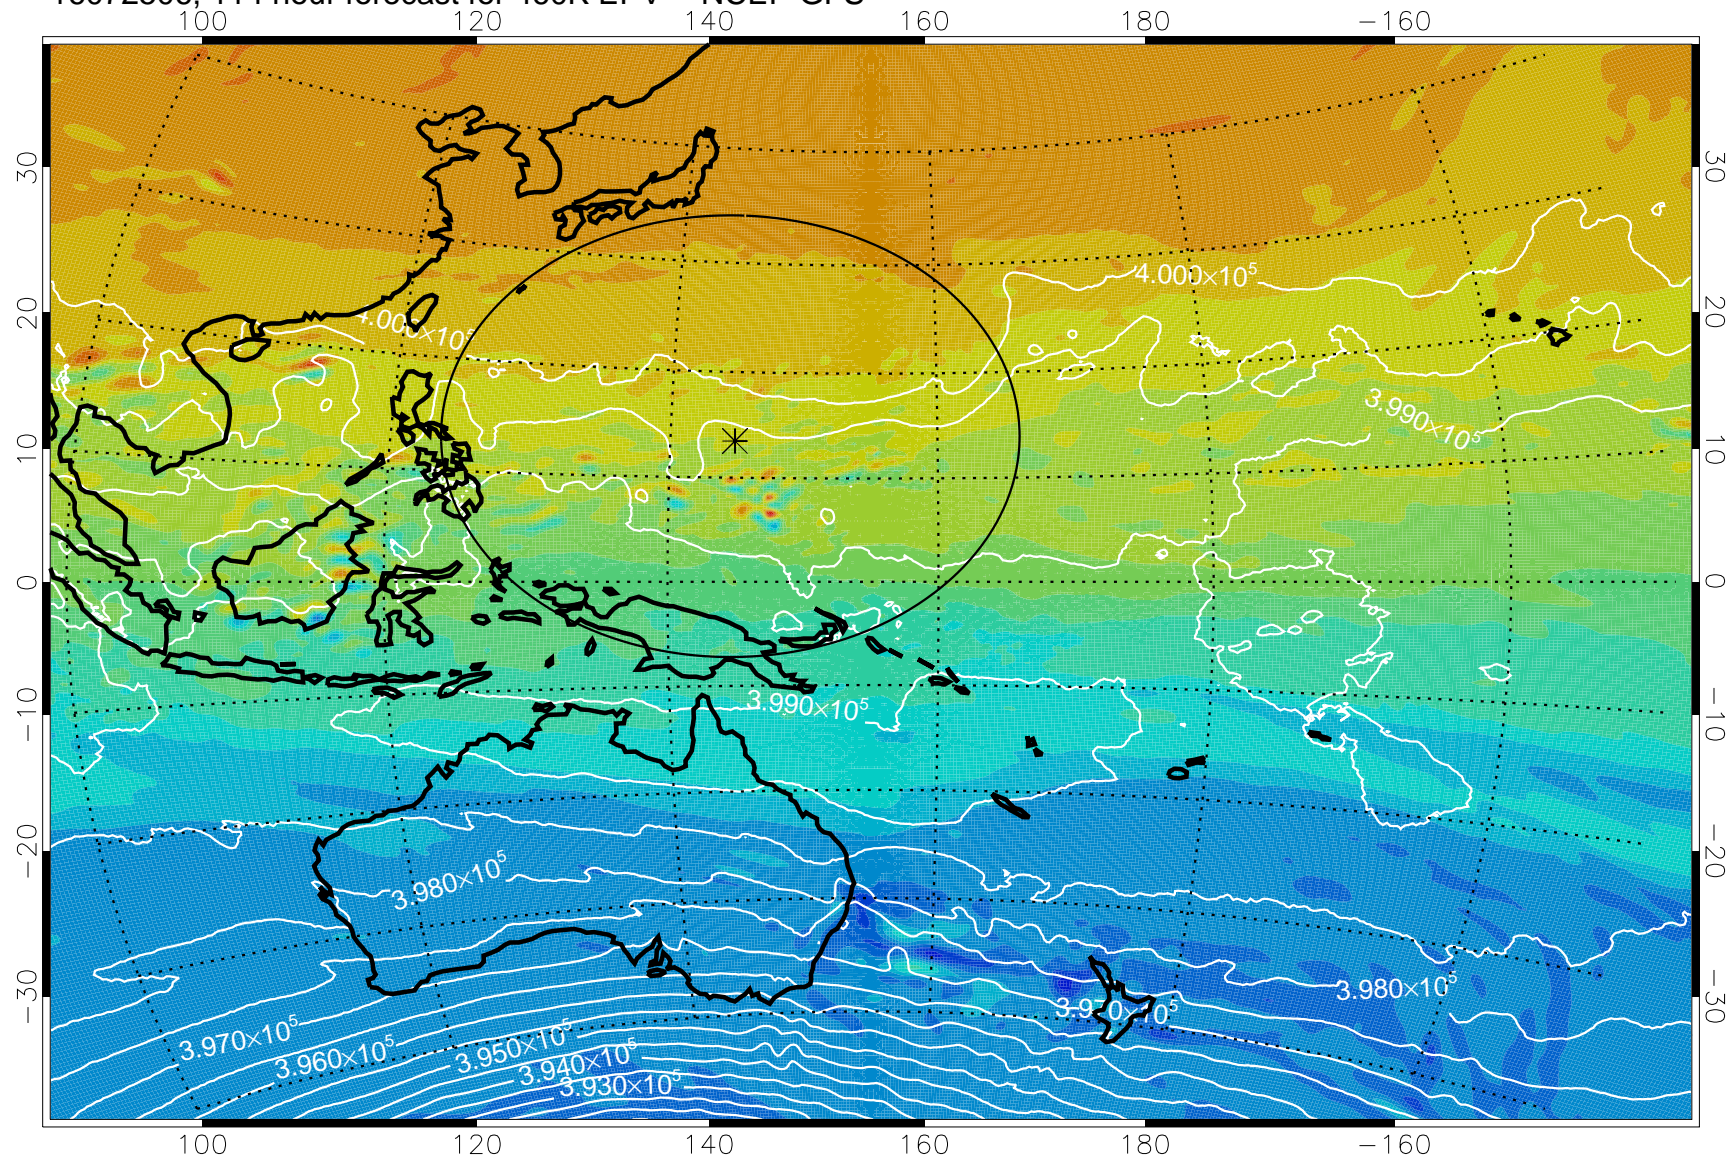

Range ring of 2304 km

16072406, 90 hour forecast for 460K EPV -- NCEP GFS

460K Montgomery Streamfunction, white

Range ring of 2304 km

16072412, 96 hour forecast for 460K EPV -- NCEP GFS

460K Montgomery Streamfunction, white

Range ring of 2304 km

16072418, 102 hour forecast for 460K EPV -- NCEP GFS

460K Montgomery Streamfunction, white

Range ring of 2304 km

16072500, 108 hour forecast for 460K EPV -- NCEP GFS

460K Montgomery Streamfunction, white

Range ring of 2304 km

16072506, 114 hour forecast for 460K EPV -- NCEP GFS

460K Montgomery Streamfunction, white

Range ring of 2304 km

16072512, 120 hour forecast for 460K EPV -- NCEP GFS

460K Montgomery Streamfunction, white