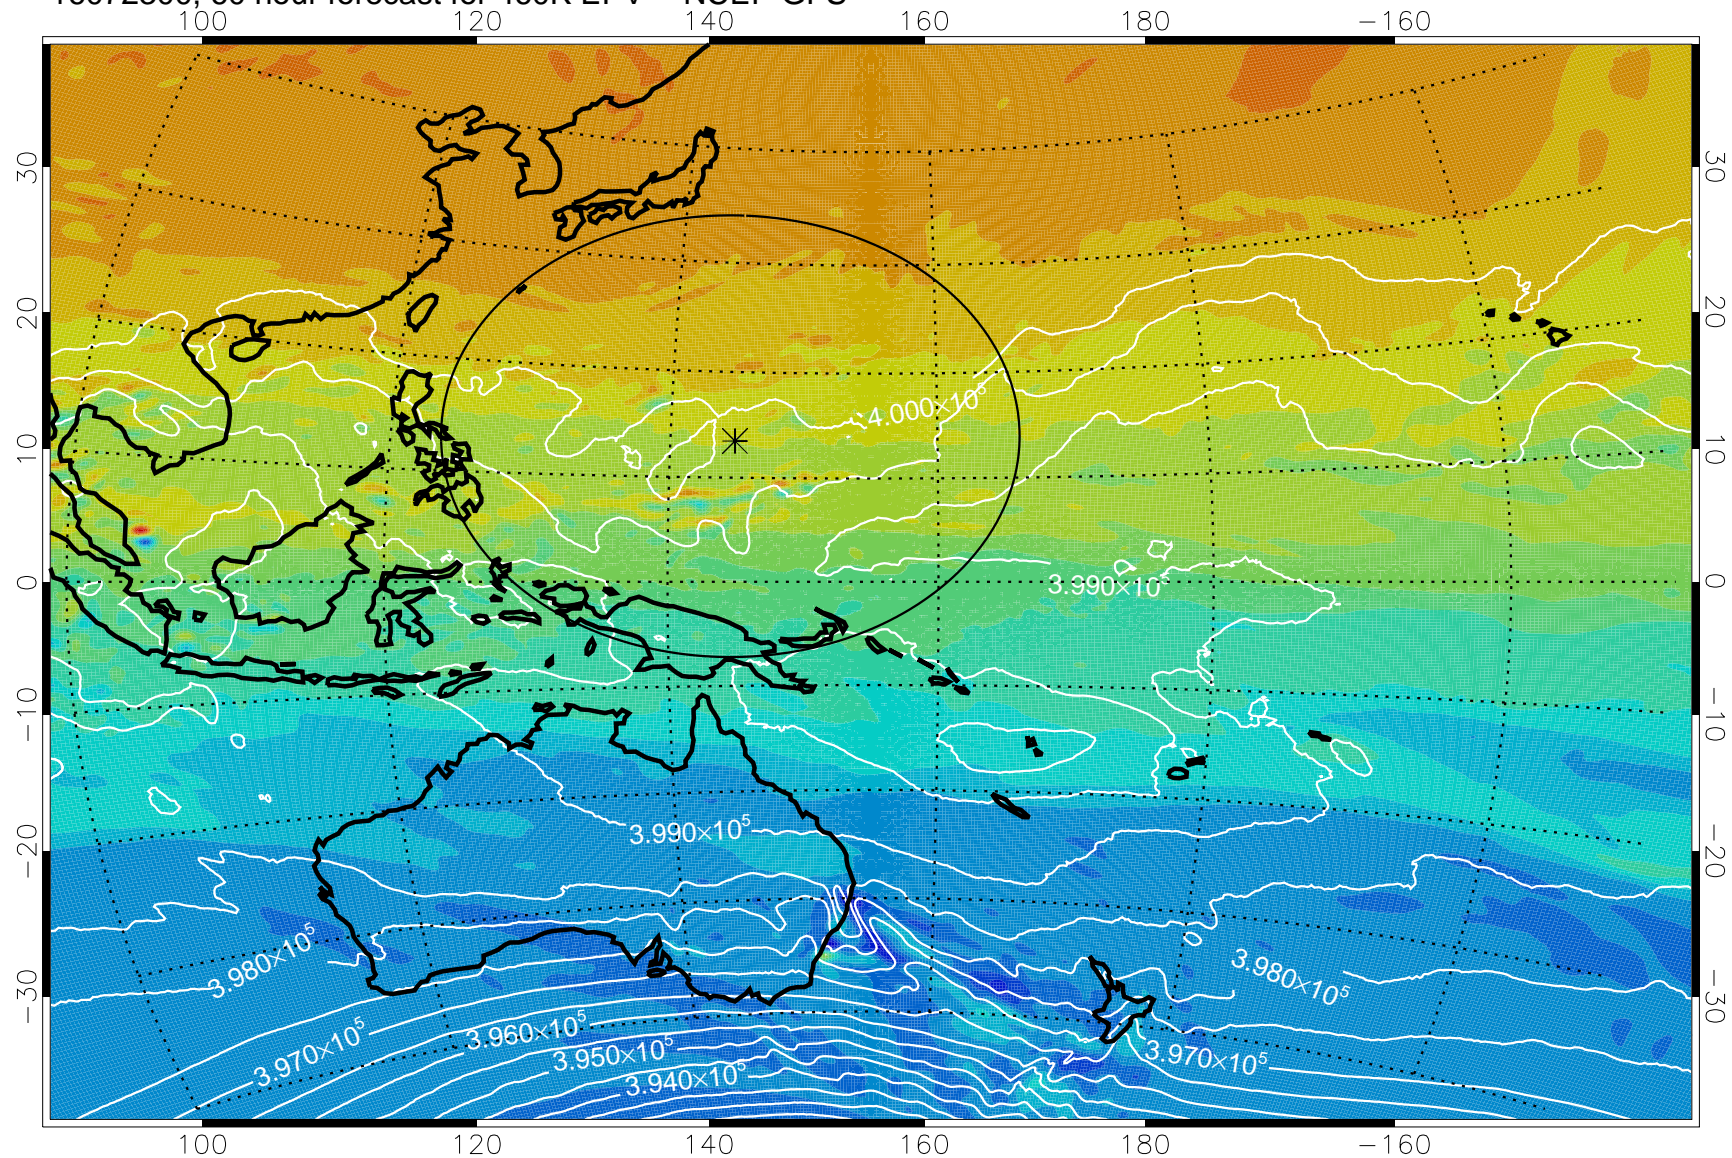

460K Montgomery Streamfunction, white

Range ring of 2304 km

16072200, 36 hour forecast for 460K EPV -- NCEP GFS

460K Montgomery Streamfunction, white

Range ring of 2304 km

16072206, 42 hour forecast for 460K EPV -- NCEP GFS

460K Montgomery Streamfunction, white

Range ring of 2304 km

16072212, 48 hour forecast for 460K EPV -- NCEP GFS

460K Montgomery Streamfunction, white

Range ring of 2304 km

16072218, 54 hour forecast for 460K EPV -- NCEP GFS

460K Montgomery Streamfunction, white

Range ring of 2304 km

-4x10<sup>-5</sup> -2x10<sup>-5</sup> 0 PVU 2x10<sup>-5</sup> 4x10<sup>-5</sup>

16072300, 60 hour forecast for 460K EPV -- NCEP GFS

460K Montgomery Streamfunction, white

Range ring of 2304 km

16072306, 66 hour forecast for 460K EPV -- NCEP GFS

460K Montgomery Streamfunction, white

Range ring of 2304 km

16072312, 72 hour forecast for 460K EPV -- NCEP GFS

460K Montgomery Streamfunction, white