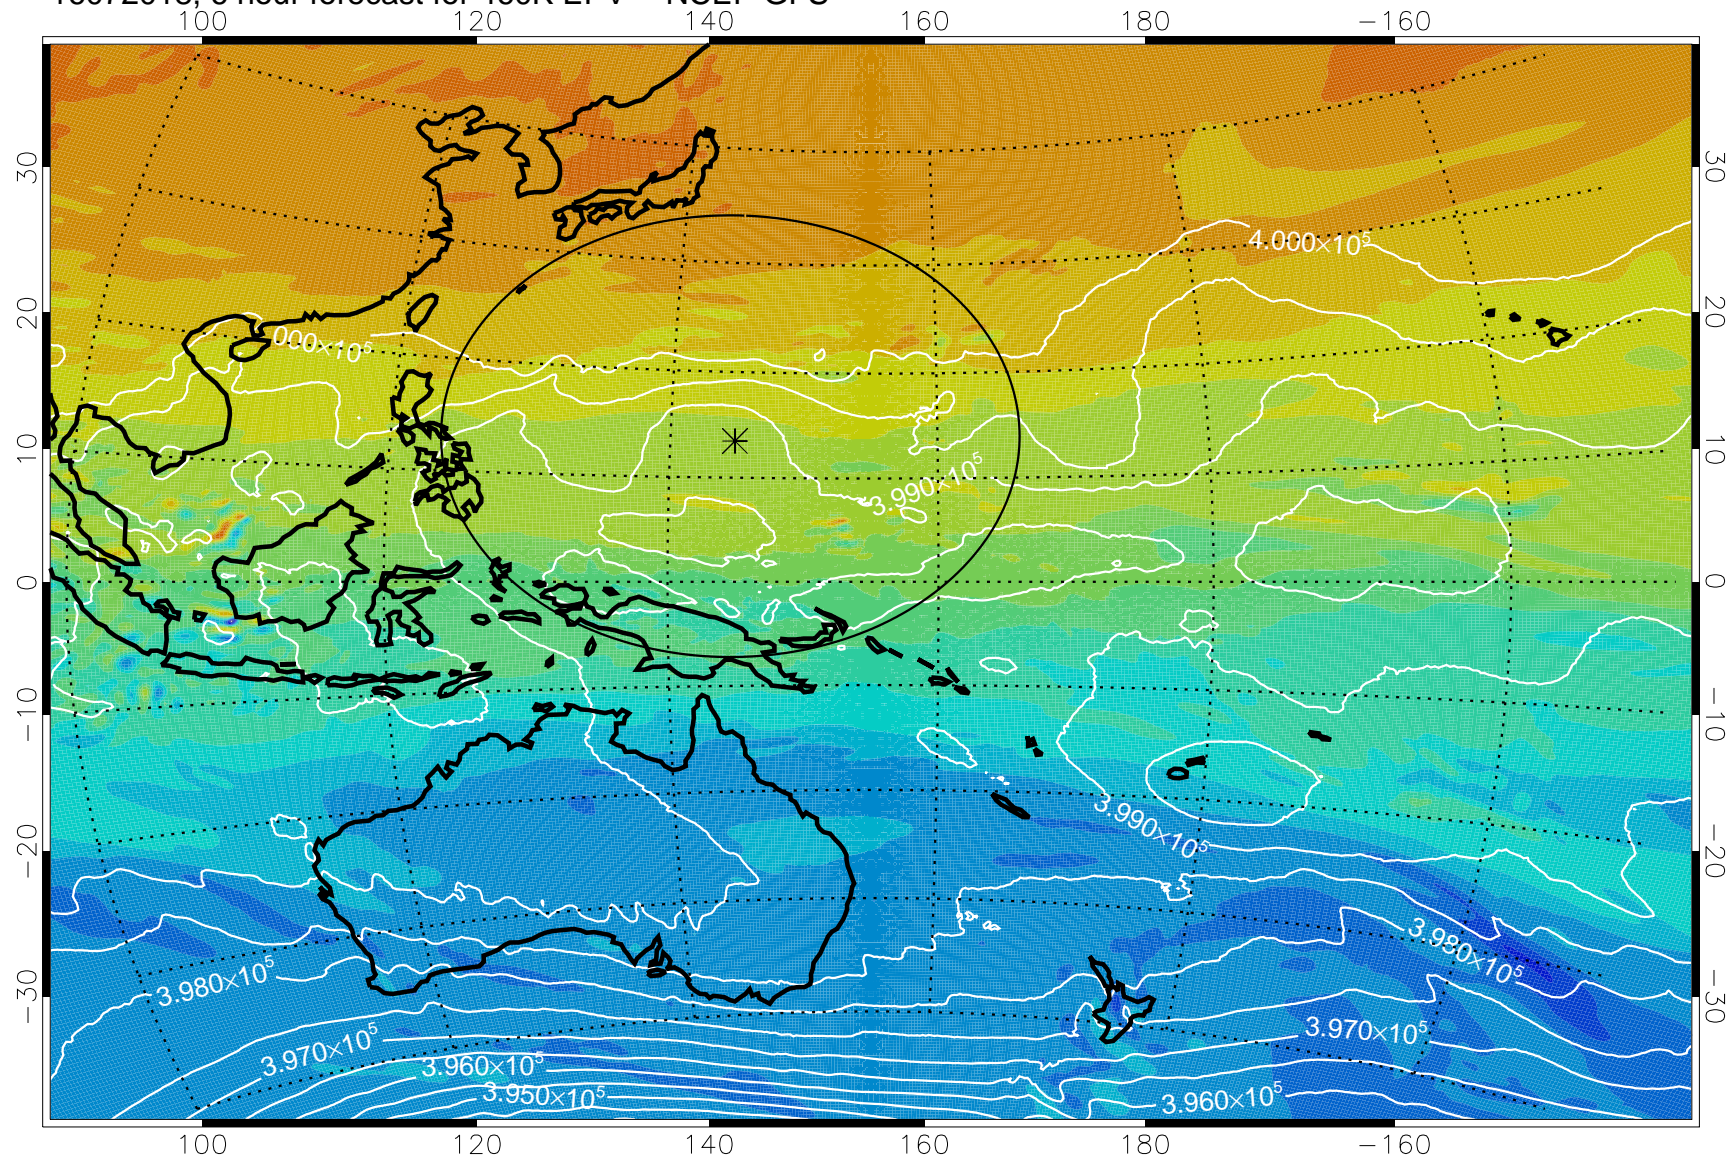

16072018, 6 hour forecast for 460K EPV -- NCEP GFS

16072100, 12 hour forecast for 460K EPV -- NCEP GFS

460K Montgomery Streamfunction, white

Range ring of 2304 km

16072106, 18 hour forecast for 460K EPV -- NCEP GFS

460K Montgomery Streamfunction, white

Range ring of 2304 km

16072112, 24 hour forecast for 460K EPV -- NCEP GFS

460K Montgomery Streamfunction, white

Range ring of 2304 km

16072118, 30 hour forecast for 460K EPV -- NCEP GFS

460K Montgomery Streamfunction, white

Range ring of 2304 km

16072200, 36 hour forecast for 460K EPV -- NCEP GFS

460K Montgomery Streamfunction, white

Range ring of 2304 km

16072206, 42 hour forecast for 460K EPV -- NCEP GFS

460K Montgomery Streamfunction, white

Range ring of 2304 km

16072212, 48 hour forecast for 460K EPV -- NCEP GFS

460K Montgomery Streamfunction, white

Range ring of 2304 km

16072218, 54 hour forecast for 460K EPV -- NCEP GFS