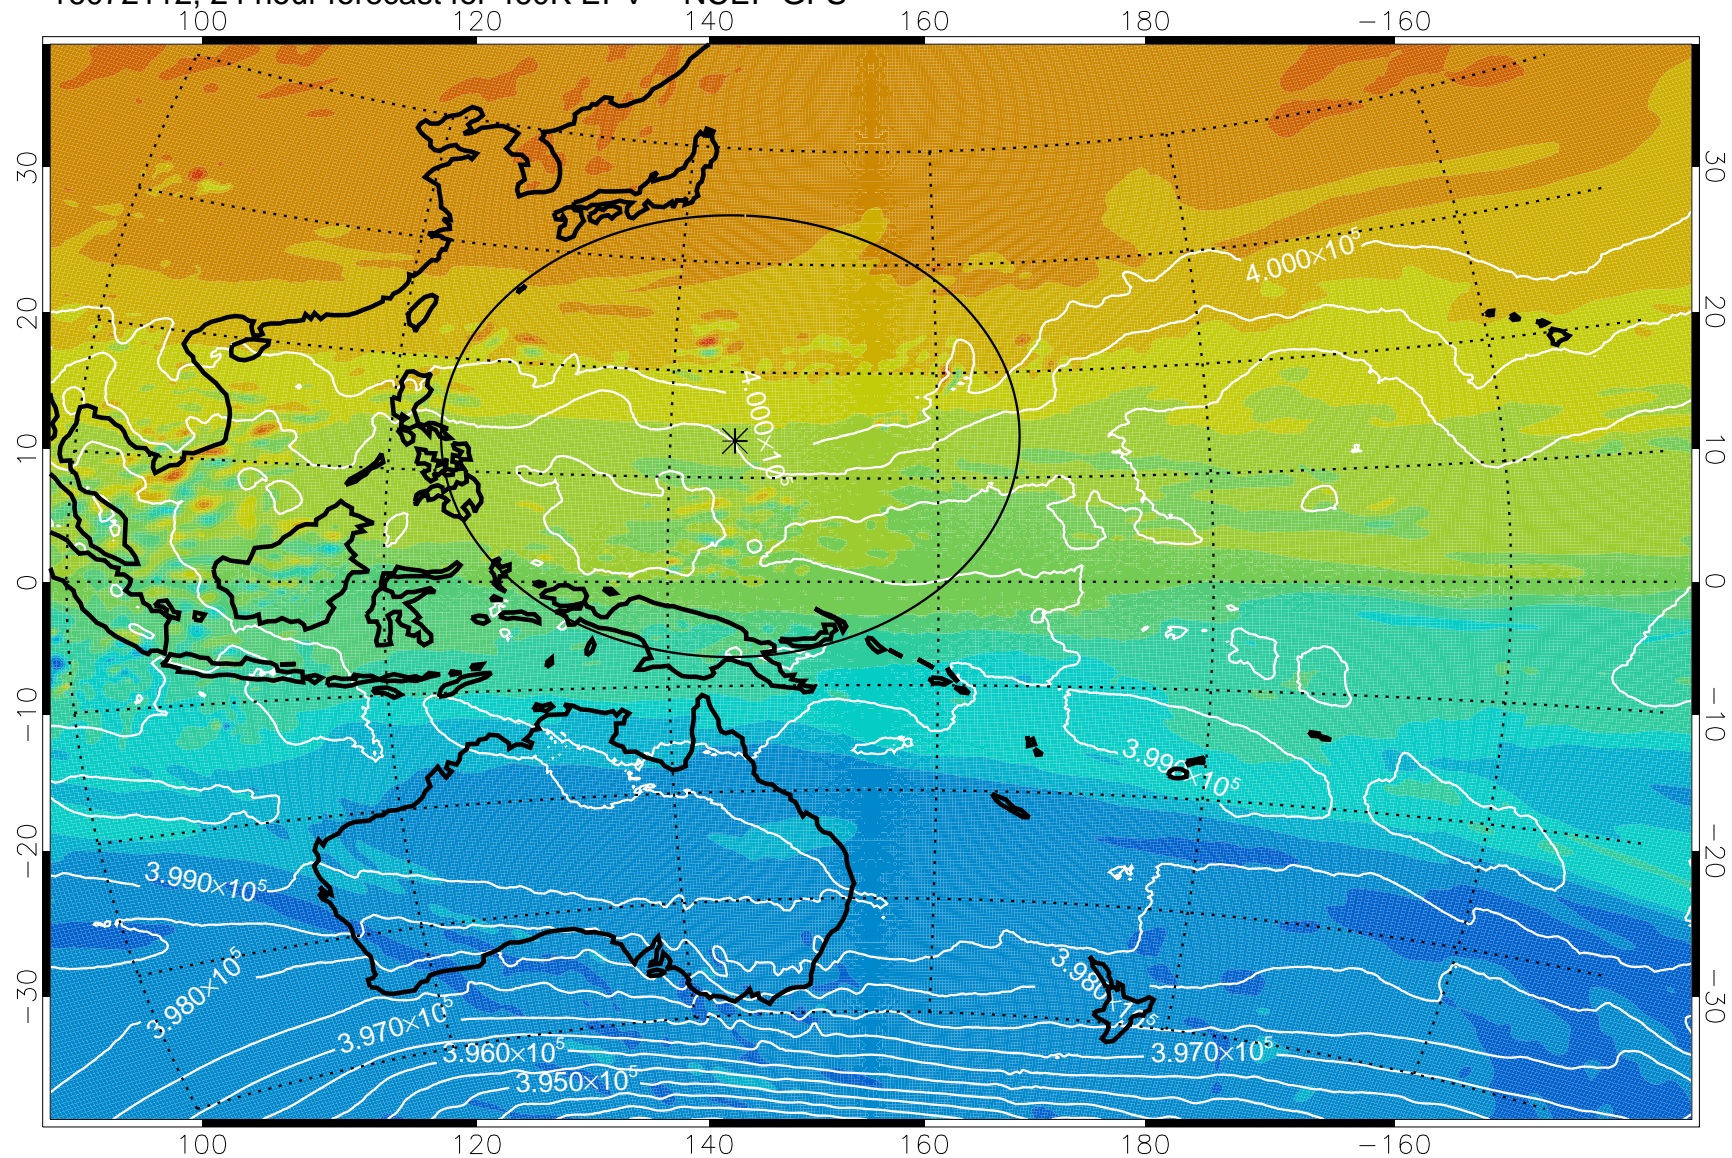

16072018, 6 hour forecast for 460K EPV -- NCEP GFS

16072100, 12 hour forecast for 460K EPV -- NCEP GFS

460K Montgomery Streamfunction, white

Range ring of 2304 km

16072106, 18 hour forecast for 460K EPV -- NCEP GFS

460K Montgomery Streamfunction, white

Range ring of 2304 km

16072112, 24 hour forecast for 460K EPV -- NCEP GFS

460K Montgomery Streamfunction, white

Range ring of 2304 km

16072118, 30 hour forecast for 460K EPV -- NCEP GFS

460K Montgomery Streamfunction, white

Range ring of 2304 km

16072200, 36 hour forecast for 460K EPV -- NCEP GFS

460K Montgomery Streamfunction, white

Range ring of 2304 km

16072206, 42 hour forecast for 460K EPV -- NCEP GFS

460K Montgomery Streamfunction, white

Range ring of 2304 km

16072212, 48 hour forecast for 460K EPV -- NCEP GFS

460K Montgomery Streamfunction, white

Range ring of 2304 km

16072218, 54 hour forecast for 460K EPV -- NCEP GFS