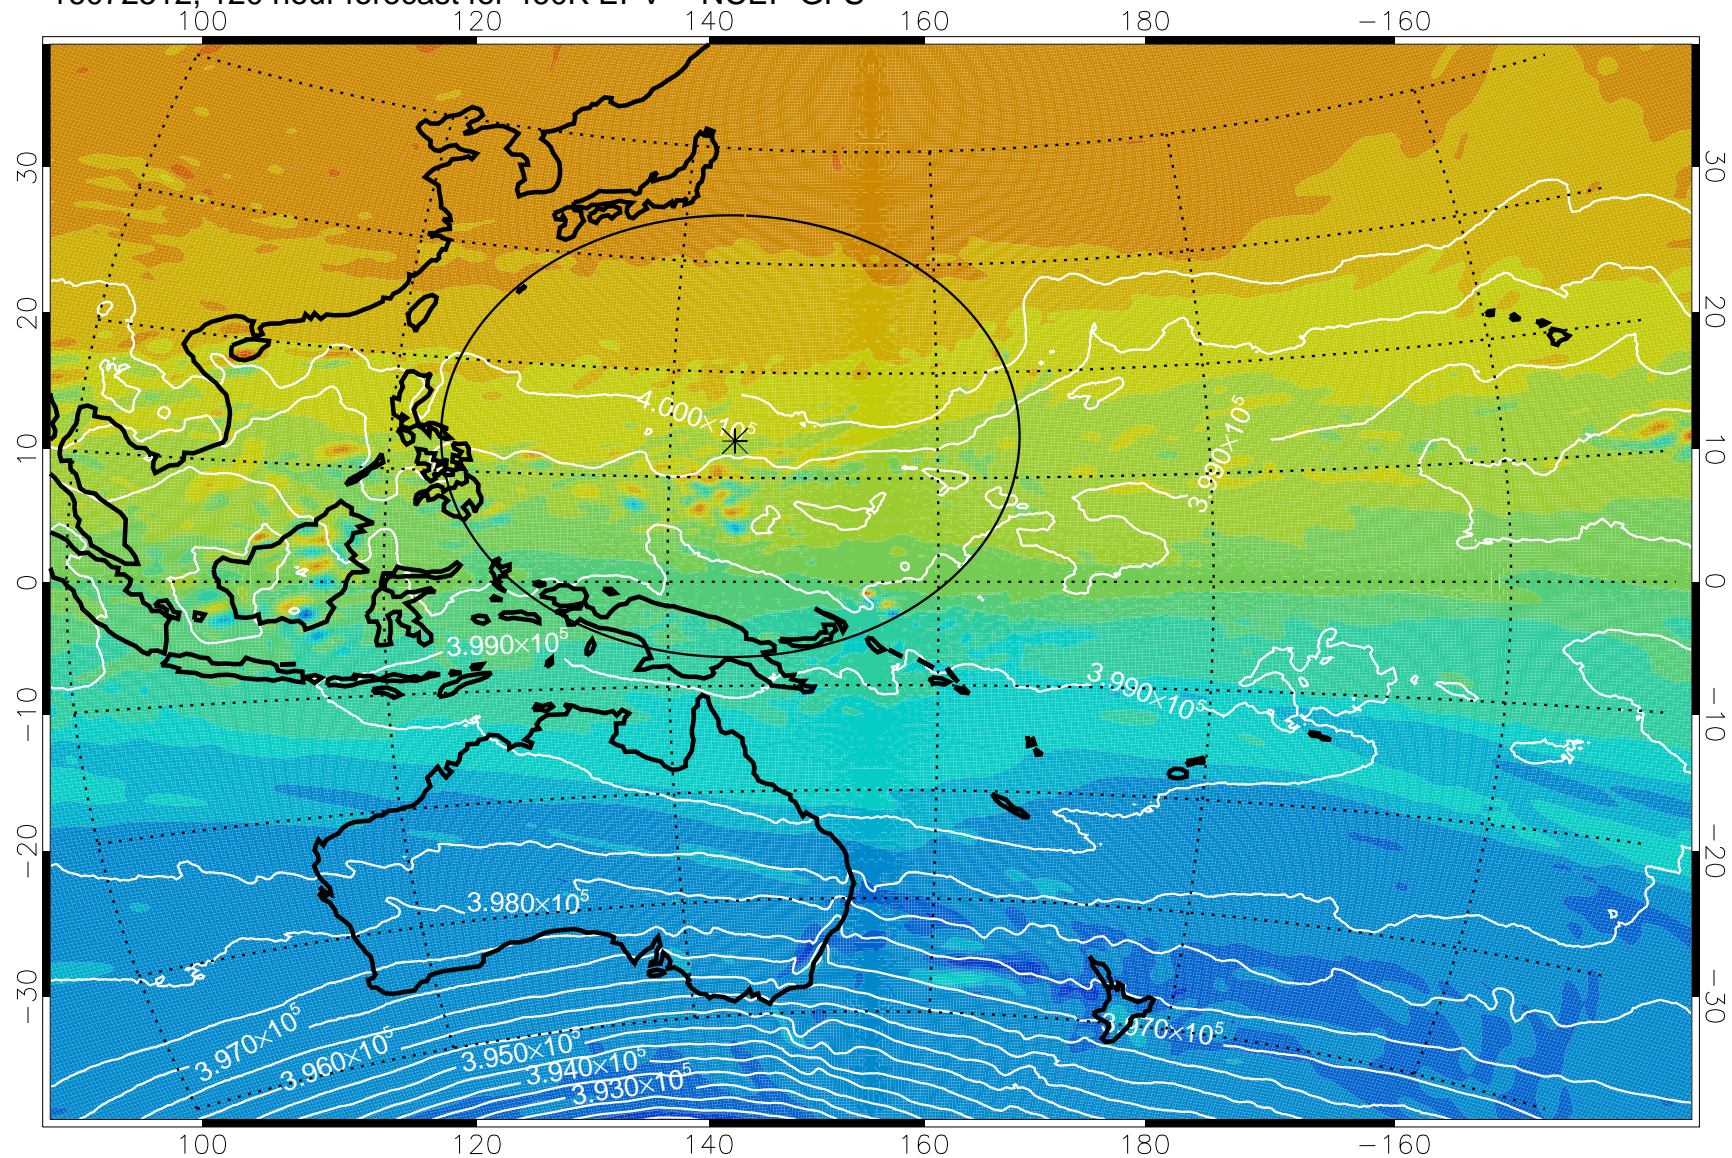

Range ring of 2304 km

16072406, 90 hour forecast for 460K EPV -- NCEP GFS

460K Montgomery Streamfunction, white

Range ring of 2304 km

16072412, 96 hour forecast for 460K EPV -- NCEP GFS

460K Montgomery Streamfunction, white

Range ring of 2304 km

16072418, 102 hour forecast for 460K EPV -- NCEP GFS

460K Montgomery Streamfunction, white

Range ring of 2304 km

16072500, 108 hour forecast for 460K EPV -- NCEP GFS

460K Montgomery Streamfunction, white

Range ring of 2304 km

16072506, 114 hour forecast for 460K EPV -- NCEP GFS

460K Montgomery Streamfunction, white

Range ring of 2304 km

16072512, 120 hour forecast for 460K EPV -- NCEP GFS

460K Montgomery Streamfunction, white

Range ring of 2304 km