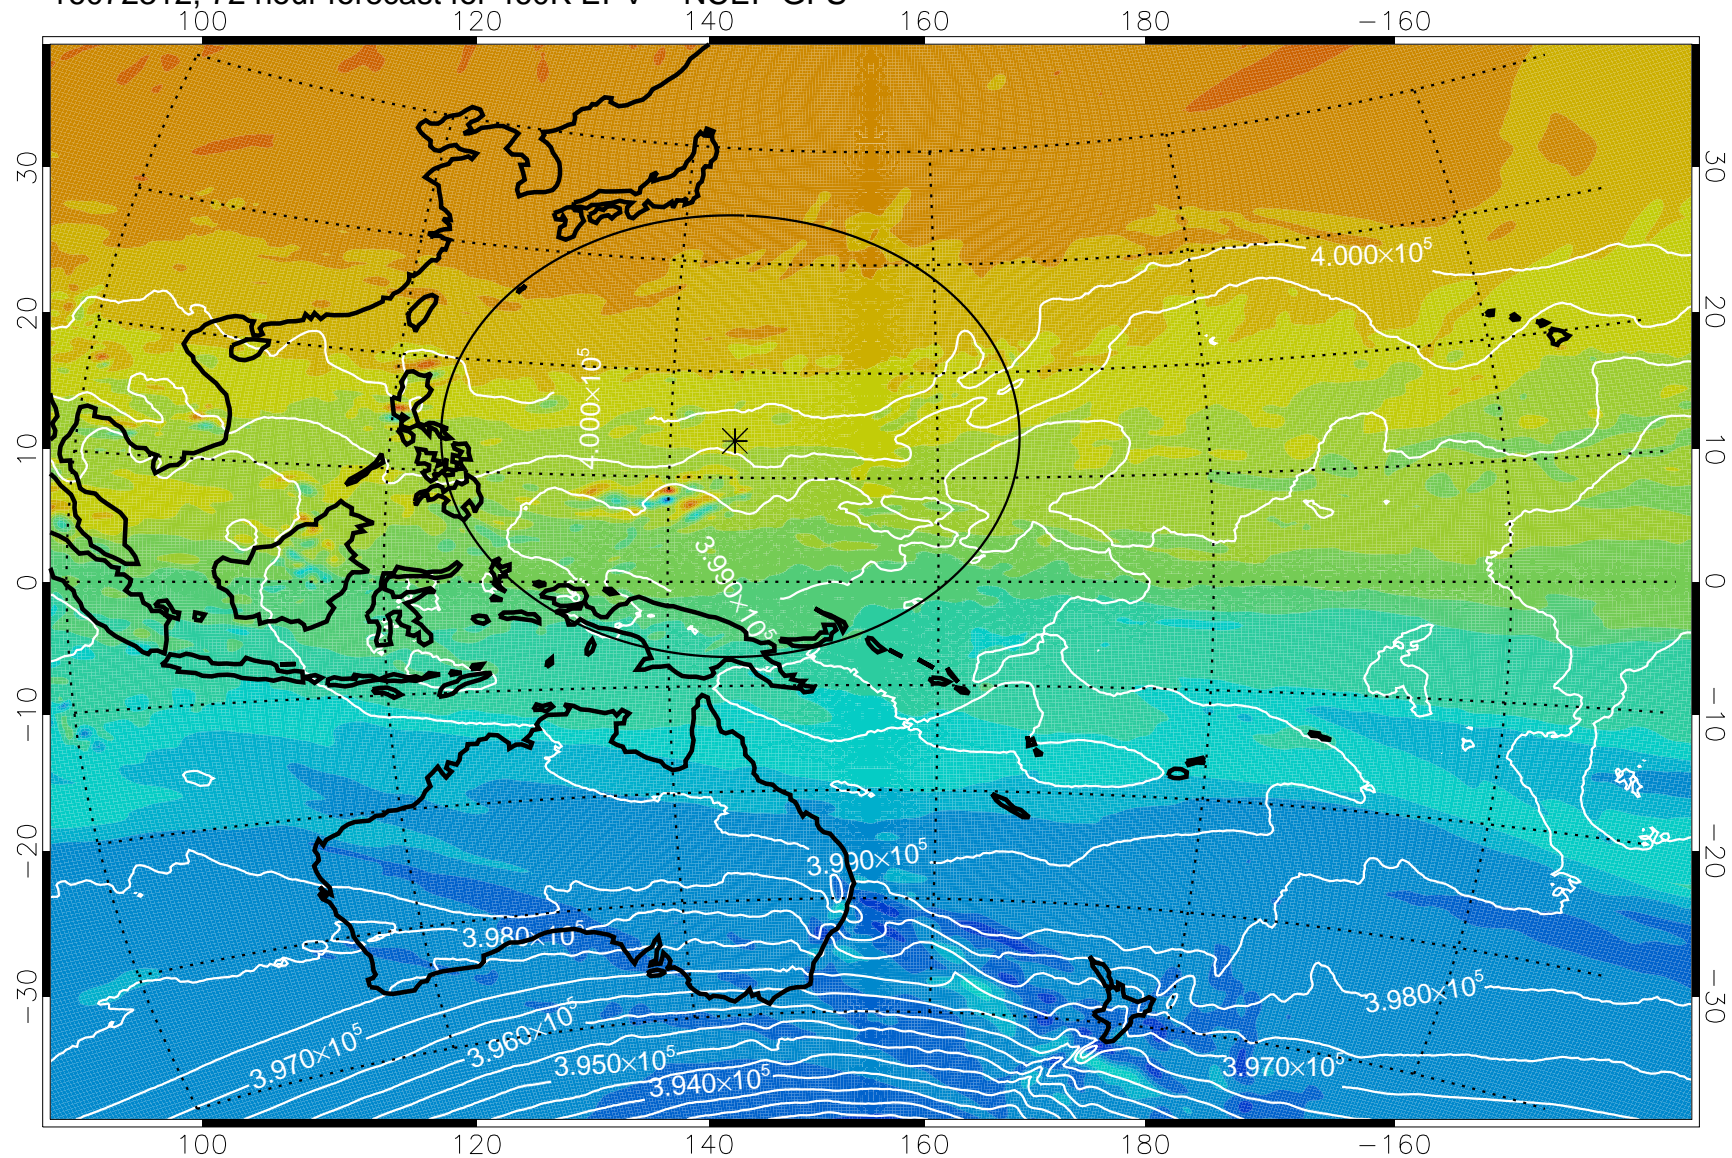

Range ring of 2304 km

16072306, 66 hour forecast for 460K EPV -- NCEP GFS

460K Montgomery Streamfunction, white

Range ring of 2304 km

16072312, 72 hour forecast for 460K EPV -- NCEP GFS

460K Montgomery Streamfunction, white

Range ring of 2304 km

16072318, 78 hour forecast for 460K EPV -- NCEP GFS

460K Montgomery Streamfunction, white

Range ring of 2304 km

16072400, 84 hour forecast for 460K EPV -- NCEP GFS

460K Montgomery Streamfunction, white

Range ring of 2304 km

16072406, 90 hour forecast for 460K EPV -- NCEP GFS

460K Montgomery Streamfunction, white

Range ring of 2304 km

16072412, 96 hour forecast for 460K EPV -- NCEP GFS

460K Montgomery Streamfunction, white

Range ring of 2304 km

16072418, 102 hour forecast for 460K EPV -- NCEP GFS

460K Montgomery Streamfunction, white

Range ring of 2304 km

16072500, 108 hour forecast for 460K EPV -- NCEP GFS

460K Montgomery Streamfunction, white