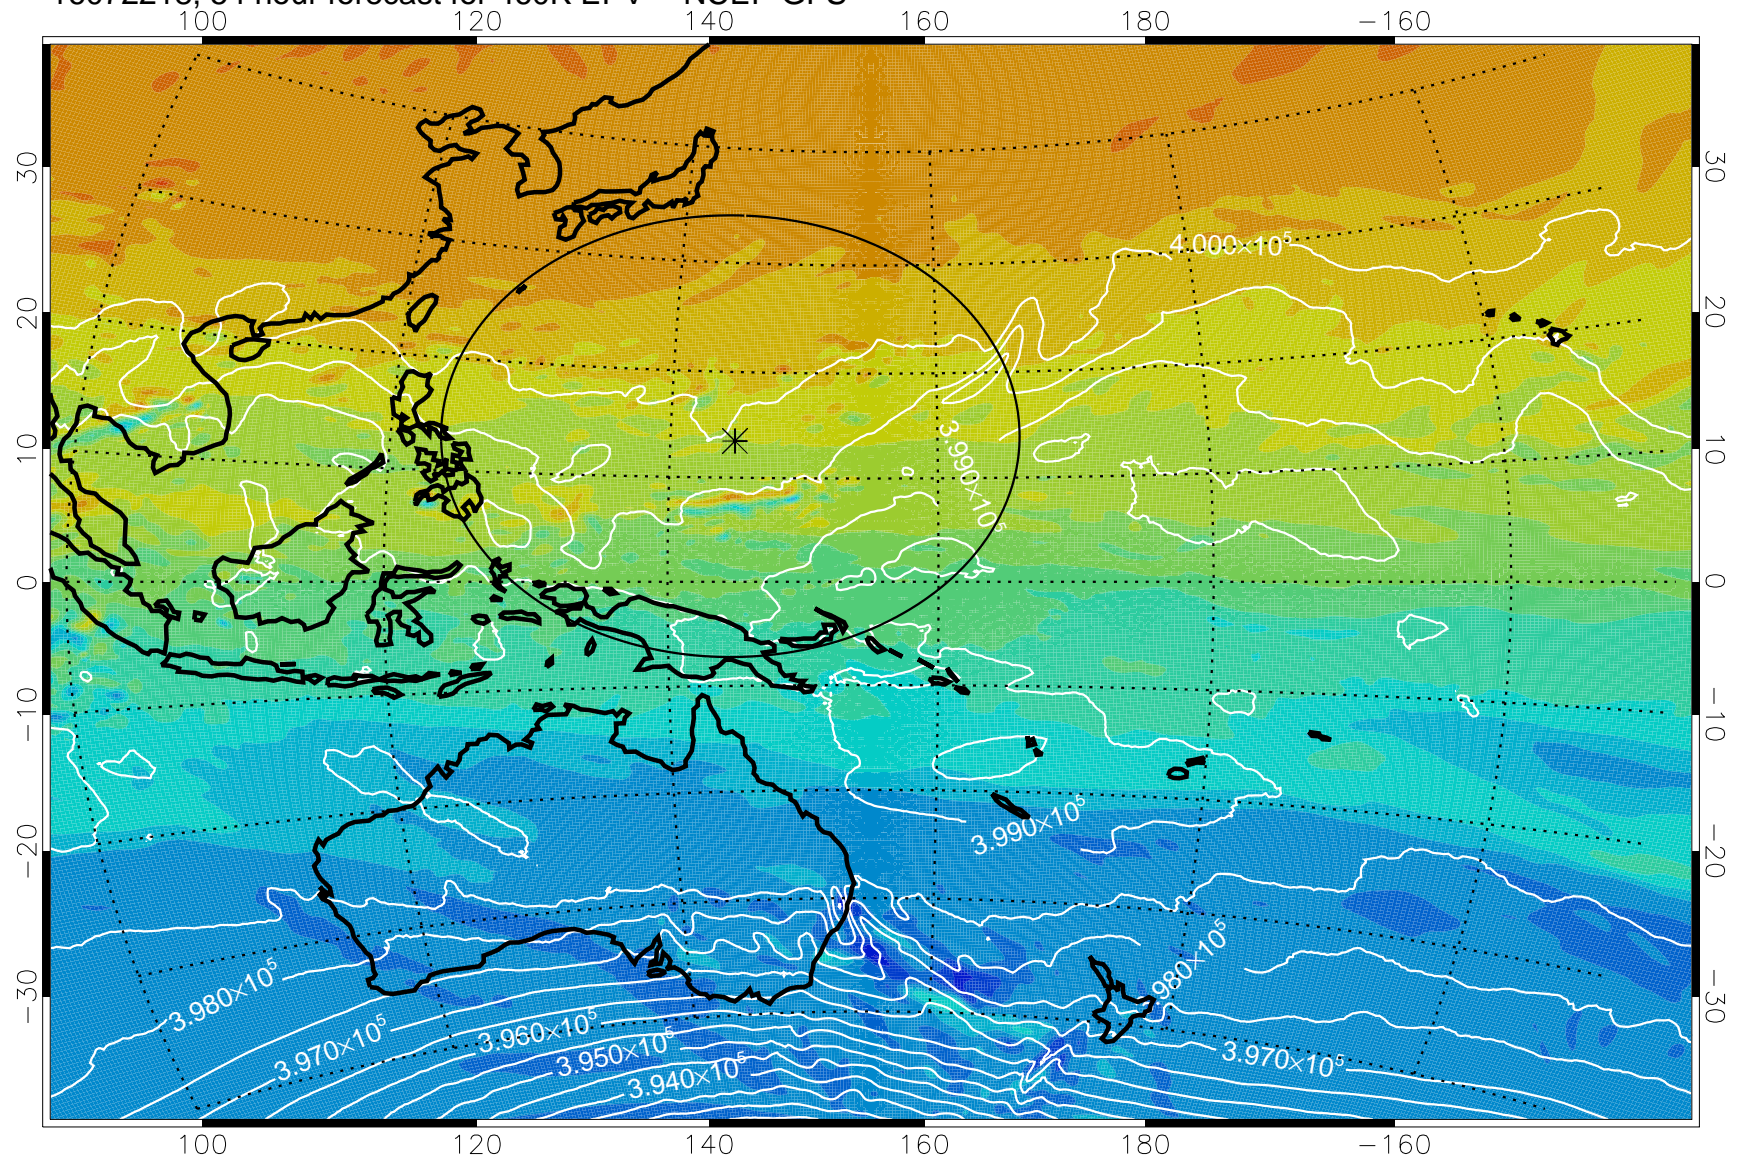

460K Montgomery Streamfunction, white

Range ring of 2304 km

16072200, 36 hour forecast for 460K EPV -- NCEP GFS

460K Montgomery Streamfunction, white

Range ring of 2304 km

16072206, 42 hour forecast for 460K EPV -- NCEP GFS

460K Montgomery Streamfunction, white

Range ring of 2304 km

16072212, 48 hour forecast for 460K EPV -- NCEP GFS

460K Montgomery Streamfunction, white

Range ring of 2304 km

16072218, 54 hour forecast for 460K EPV -- NCEP GFS

460K Montgomery Streamfunction, white

Range ring of 2304 km

-4x10<sup>-5</sup> -2x10<sup>-5</sup> 0 PVU 2x10<sup>-5</sup> 4x10<sup>-5</sup>

16072300, 60 hour forecast for 460K EPV -- NCEP GFS

460K Montgomery Streamfunction, white

Range ring of 2304 km

16072306, 66 hour forecast for 460K EPV -- NCEP GFS

460K Montgomery Streamfunction, white

Range ring of 2304 km

16072312, 72 hour forecast for 460K EPV -- NCEP GFS

460K Montgomery Streamfunction, white