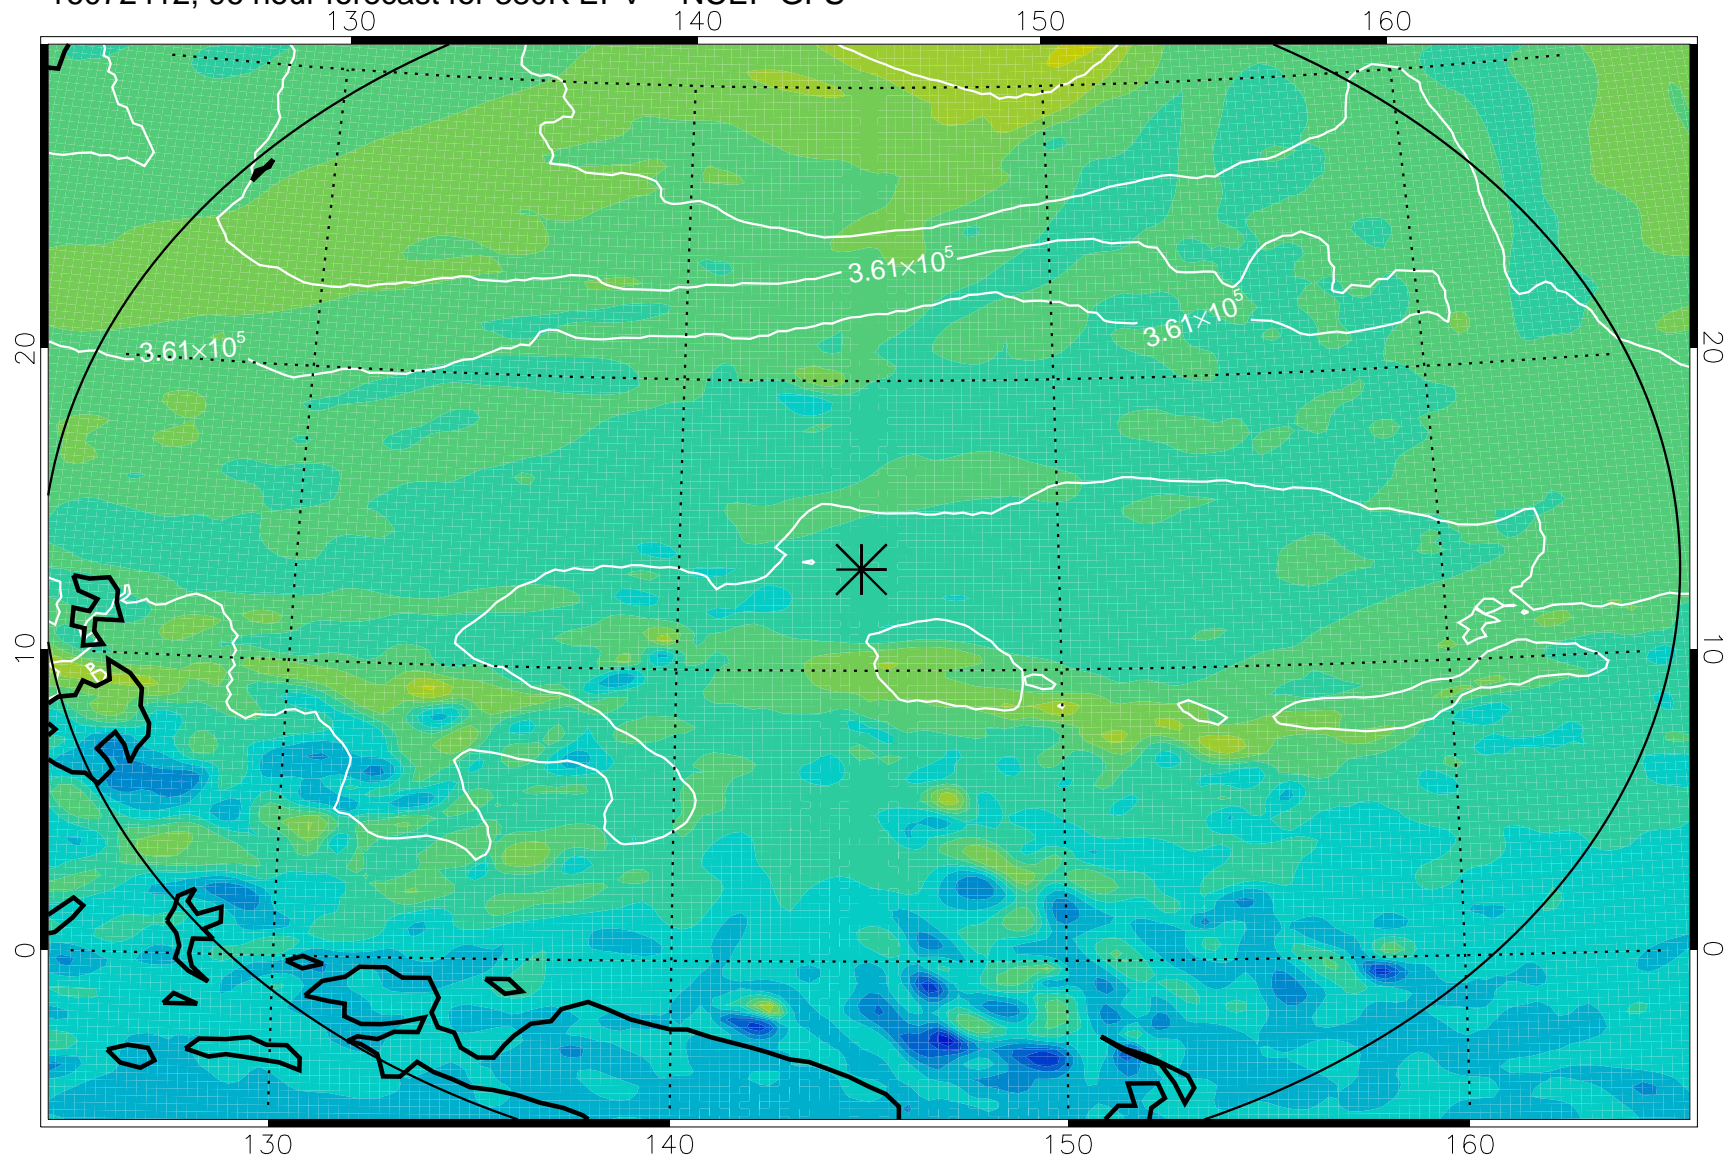

16072318, 78 hour forecast for 380K EPV -- NCEP GFS

380K Montgomery Streamfunction, white

Range ring of 2304 km

16072400, 84 hour forecast for 380K EPV -- NCEP GFS

380K Montgomery Streamfunction, white

Range ring of 2304 km

16072406, 90 hour forecast for 380K EPV -- NCEP GFS

380K Montgomery Streamfunction, white

Range ring of 2304 km

16072412, 96 hour forecast for 380K EPV -- NCEP GFS

380K Montgomery Streamfunction, white

Range ring of 2304 km

16072418, 102 hour forecast for 380K EPV -- NCEP GFS

380K Montgomery Streamfunction, white

Range ring of 2304 km

16072500, 108 hour forecast for 380K EPV -- NCEP GFS

380K Montgomery Streamfunction, white

Range ring of 2304 km

16072506, 114 hour forecast for 380K EPV -- NCEP GFS

380K Montgomery Streamfunction, white

Range ring of 2304 km

16072512, 120 hour forecast for 380K EPV -- NCEP GFS

380K Montgomery Streamfunction, white

Range ring of 2304 km