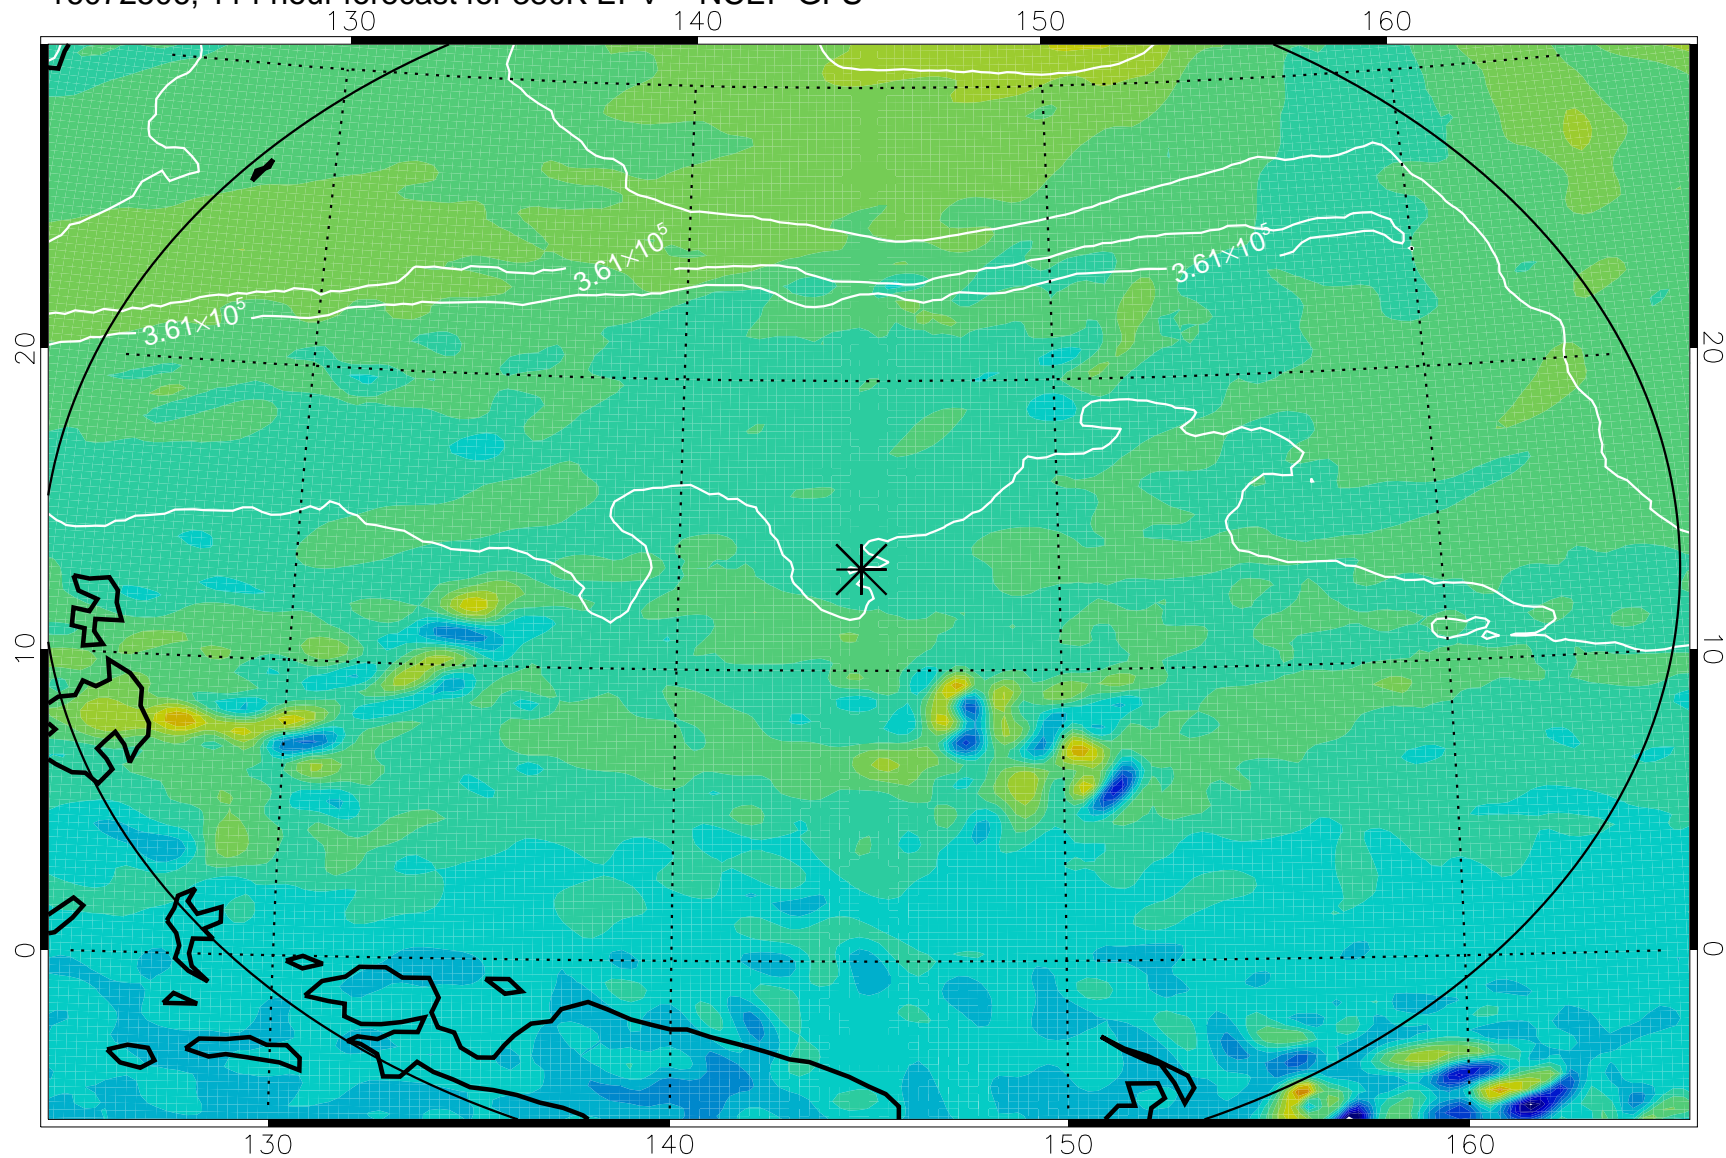

16072318, 78 hour forecast for 380K EPV -- NCEP GFS

380K Montgomery Streamfunction, white

Range ring of 2304 km

16072400, 84 hour forecast for 380K EPV -- NCEP GFS

380K Montgomery Streamfunction, white

Range ring of 2304 km

16072406, 90 hour forecast for 380K EPV -- NCEP GFS

380K Montgomery Streamfunction, white

Range ring of 2304 km

16072412, 96 hour forecast for 380K EPV -- NCEP GFS

380K Montgomery Streamfunction, white

Range ring of 2304 km

16072418, 102 hour forecast for 380K EPV -- NCEP GFS

380K Montgomery Streamfunction, white

Range ring of 2304 km

16072500, 108 hour forecast for 380K EPV -- NCEP GFS

380K Montgomery Streamfunction, white

Range ring of 2304 km

16072506, 114 hour forecast for 380K EPV -- NCEP GFS

380K Montgomery Streamfunction, white

Range ring of 2304 km

16072512, 120 hour forecast for 380K EPV -- NCEP GFS

380K Montgomery Streamfunction, white

Range ring of 2304 km