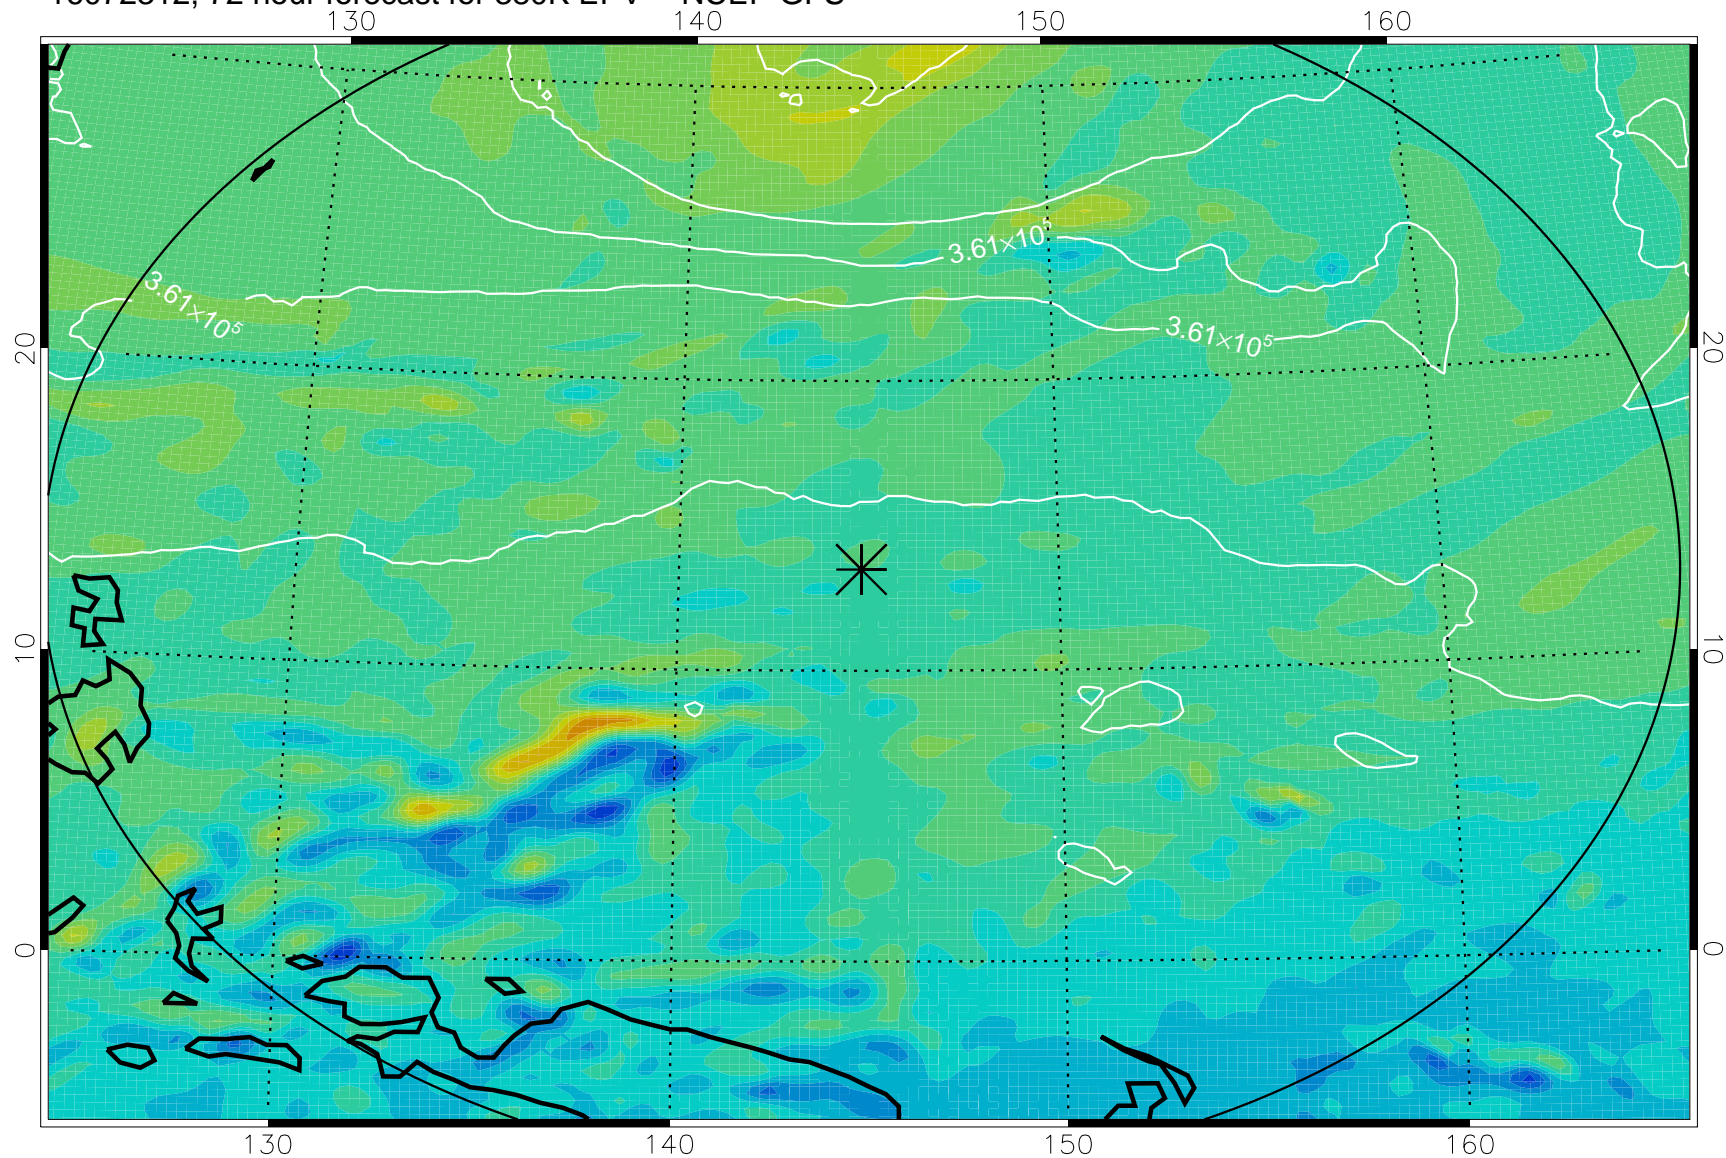

16072206, 42 hour forecast for 380K EPV -- NCEP GFS

380K Montgomery Streamfunction, white

Range ring of 2304 km

16072212, 48 hour forecast for 380K EPV -- NCEP GFS

380K Montgomery Streamfunction, white

Range ring of 2304 km

16072218, 54 hour forecast for 380K EPV -- NCEP GFS

380K Montgomery Streamfunction, white

Range ring of 2304 km

16072300, 60 hour forecast for 380K EPV -- NCEP GFS

380K Montgomery Streamfunction, white

Range ring of 2304 km

16072306, 66 hour forecast for 380K EPV -- NCEP GFS

380K Montgomery Streamfunction, white

Range ring of 2304 km

16072312, 72 hour forecast for 380K EPV -- NCEP GFS

380K Montgomery Streamfunction, white

Range ring of 2304 km

16072318, 78 hour forecast for 380K EPV -- NCEP GFS

380K Montgomery Streamfunction, white

Range ring of 2304 km

16072400, 84 hour forecast for 380K EPV -- NCEP GFS

380K Montgomery Streamfunction, white

Range ring of 2304 km