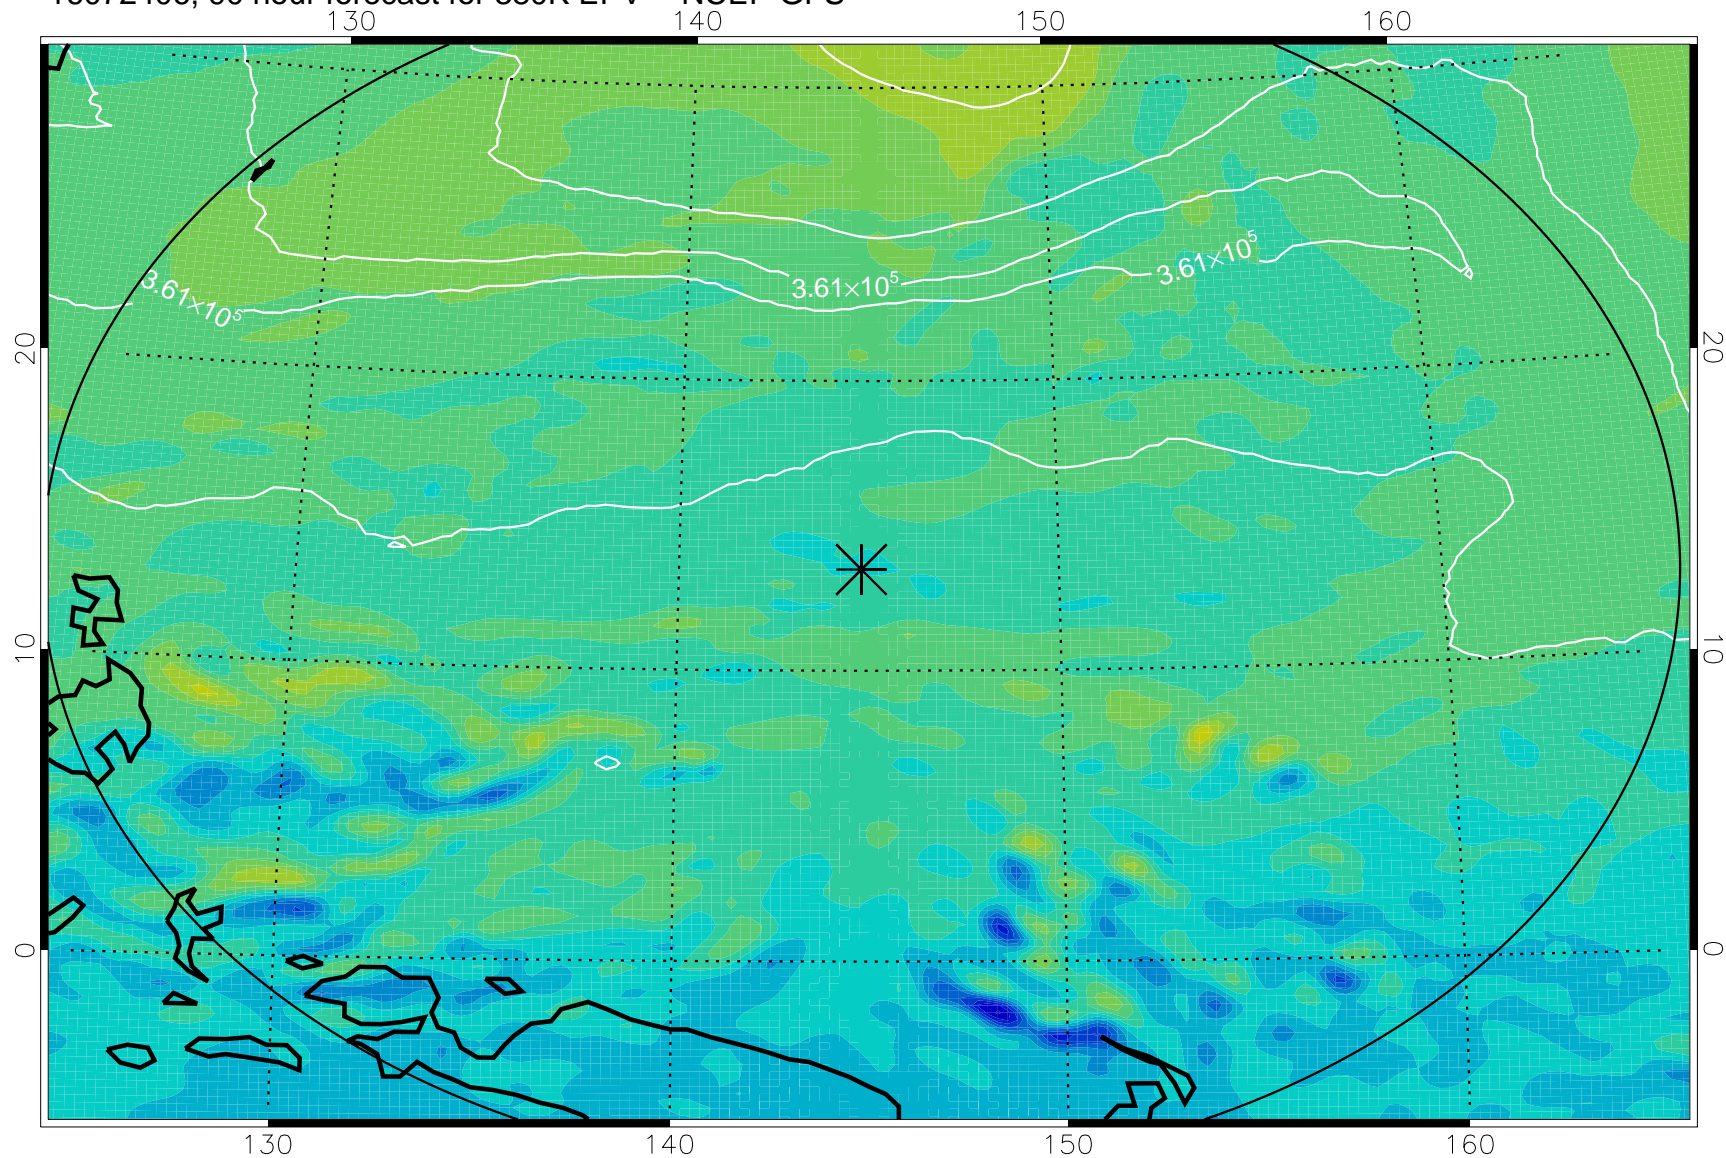

16072306, 66 hour forecast for 380K EPV -- NCEP GFS

380K Montgomery Streamfunction, white

Range ring of 2304 km

16072312, 72 hour forecast for 380K EPV -- NCEP GFS

380K Montgomery Streamfunction, white

Range ring of 2304 km

16072318, 78 hour forecast for 380K EPV -- NCEP GFS

380K Montgomery Streamfunction, white

Range ring of 2304 km

16072400, 84 hour forecast for 380K EPV -- NCEP GFS

380K Montgomery Streamfunction, white

Range ring of 2304 km

16072406, 90 hour forecast for 380K EPV -- NCEP GFS

380K Montgomery Streamfunction, white

Range ring of 2304 km

16072412, 96 hour forecast for 380K EPV -- NCEP GFS

380K Montgomery Streamfunction, white

Range ring of 2304 km

16072418, 102 hour forecast for 380K EPV -- NCEP GFS

380K Montgomery Streamfunction, white

Range ring of 2304 km

16072500, 108 hour forecast for 380K EPV -- NCEP GFS

380K Montgomery Streamfunction, white

Range ring of 2304 km