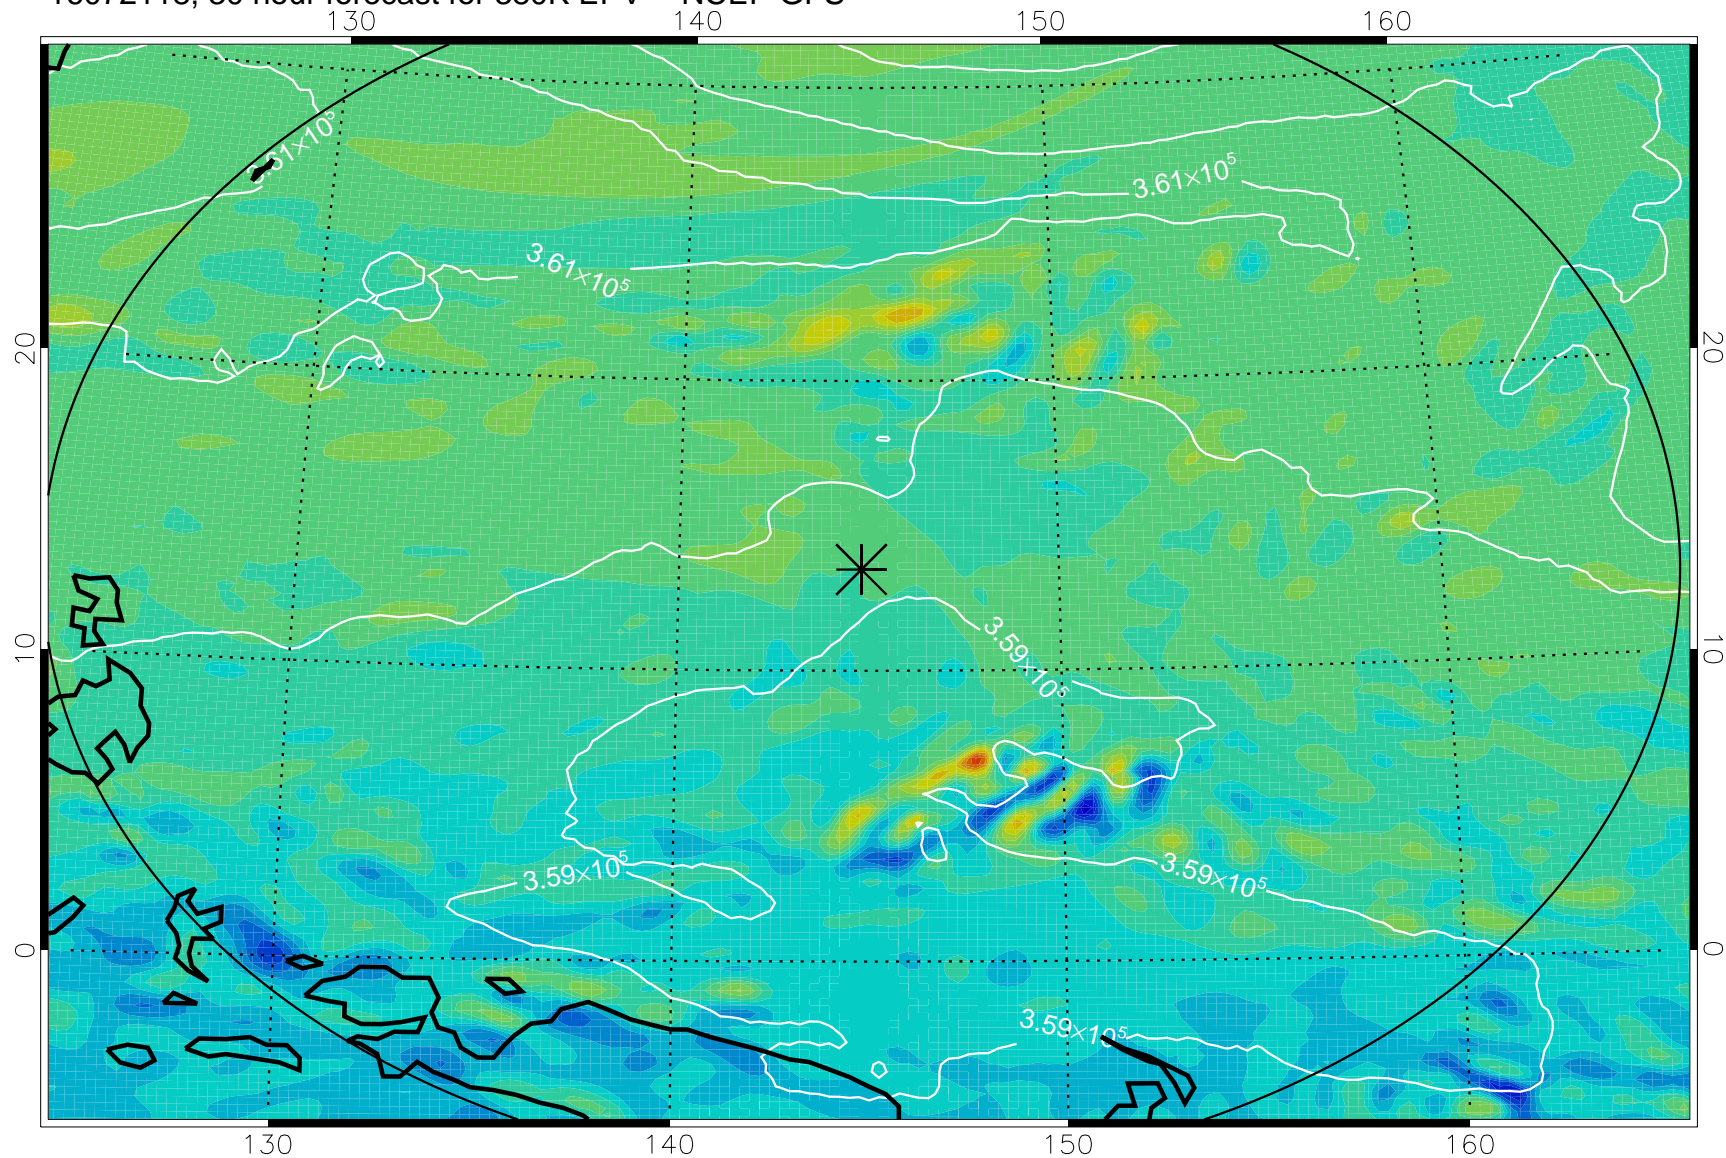

16072106, 18 hour forecast for 380K EPV -- NCEP GFS

380K Montgomery Streamfunction, white

Range ring of 2304 km

16072112, 24 hour forecast for 380K EPV -- NCEP GFS

380K Montgomery Streamfunction, white

Range ring of 2304 km

16072118, 30 hour forecast for 380K EPV -- NCEP GFS

380K Montgomery Streamfunction, white

Range ring of 2304 km

16072200, 36 hour forecast for 380K EPV -- NCEP GFS

380K Montgomery Streamfunction, white

Range ring of 2304 km

16072206, 42 hour forecast for 380K EPV -- NCEP GFS

380K Montgomery Streamfunction, white

Range ring of 2304 km

16072212, 48 hour forecast for 380K EPV -- NCEP GFS

380K Montgomery Streamfunction, white

Range ring of 2304 km

16072218, 54 hour forecast for 380K EPV -- NCEP GFS

380K Montgomery Streamfunction, white

Range ring of 2304 km

16072300, 60 hour forecast for 380K EPV -- NCEP GFS

380K Montgomery Streamfunction, white

Range ring of 2304 km