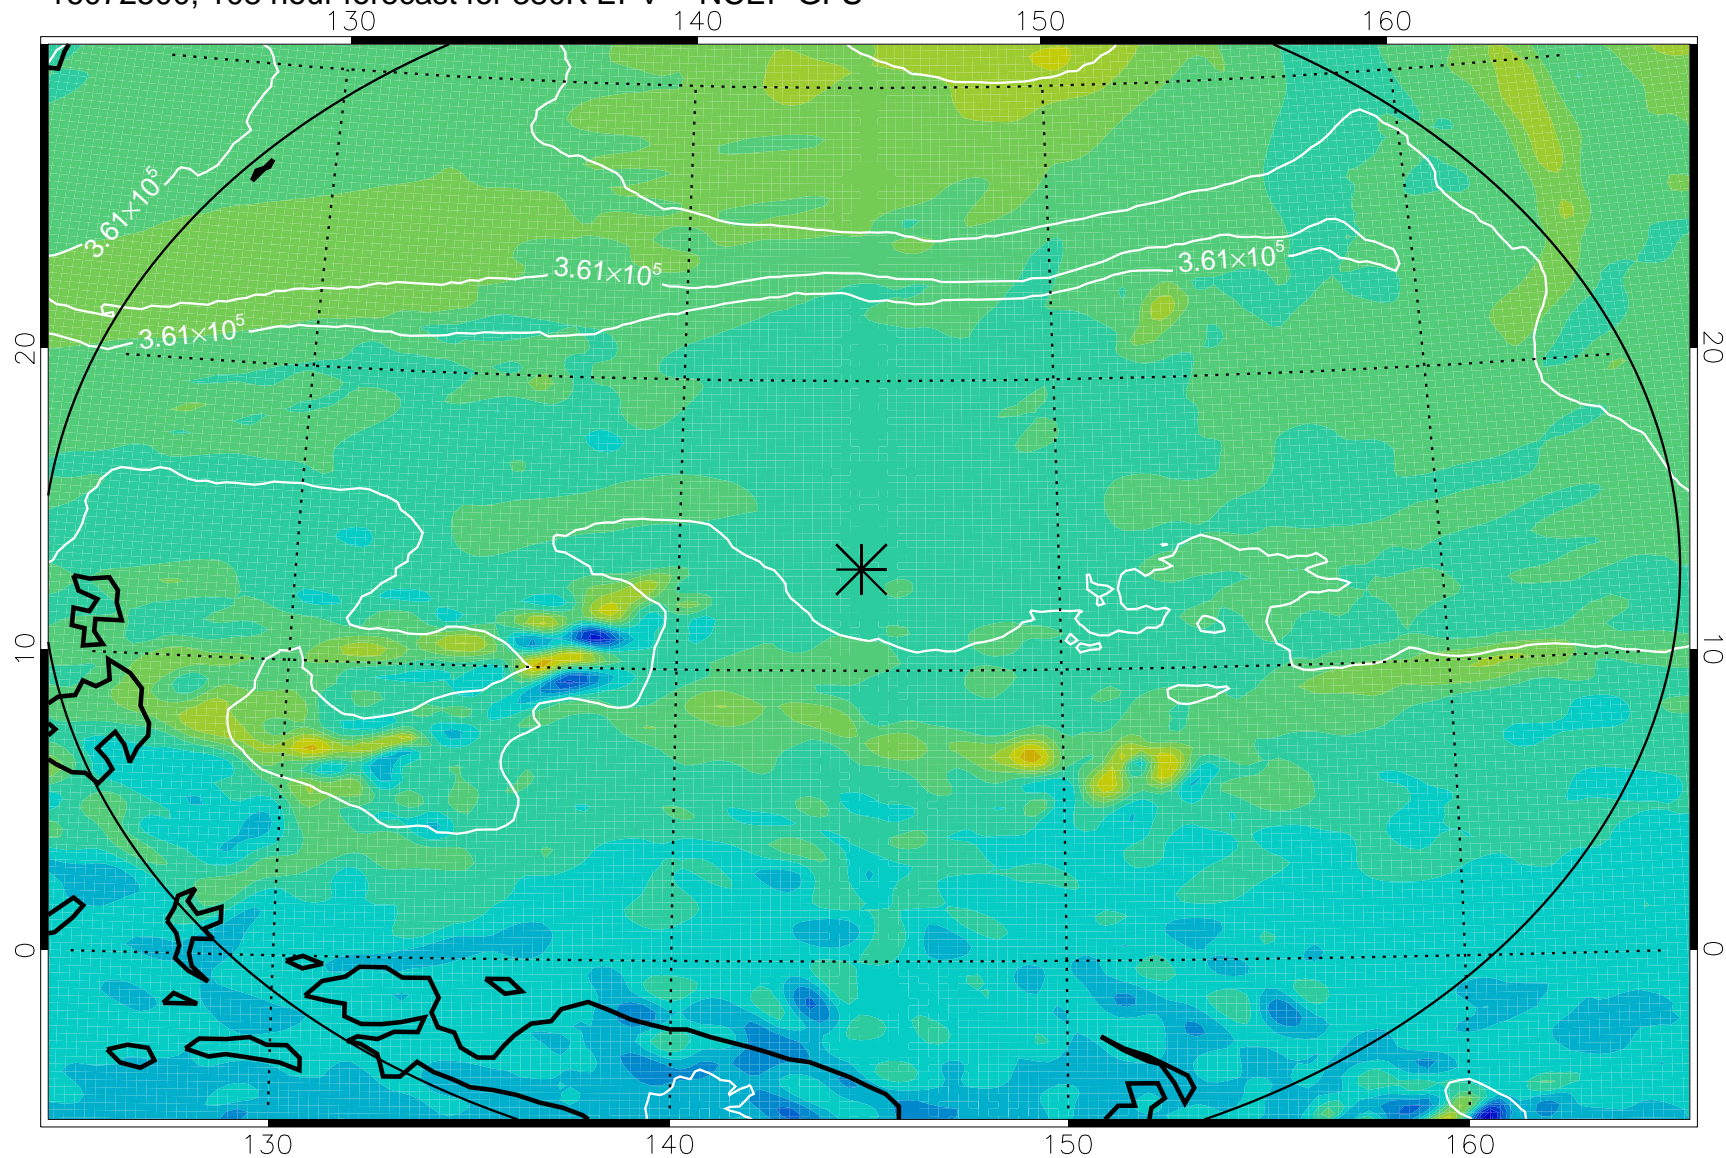

16072318, 78 hour forecast for 380K EPV -- NCEP GFS

380K Montgomery Streamfunction, white

Range ring of 2304 km

16072400, 84 hour forecast for 380K EPV -- NCEP GFS

380K Montgomery Streamfunction, white

Range ring of 2304 km

16072406, 90 hour forecast for 380K EPV -- NCEP GFS

380K Montgomery Streamfunction, white

Range ring of 2304 km

16072412, 96 hour forecast for 380K EPV -- NCEP GFS

380K Montgomery Streamfunction, white

Range ring of 2304 km

16072418, 102 hour forecast for 380K EPV -- NCEP GFS

380K Montgomery Streamfunction, white

Range ring of 2304 km

16072500, 108 hour forecast for 380K EPV -- NCEP GFS

380K Montgomery Streamfunction, white

Range ring of 2304 km

16072506, 114 hour forecast for 380K EPV -- NCEP GFS

380K Montgomery Streamfunction, white

Range ring of 2304 km

16072512, 120 hour forecast for 380K EPV -- NCEP GFS

380K Montgomery Streamfunction, white

Range ring of 2304 km