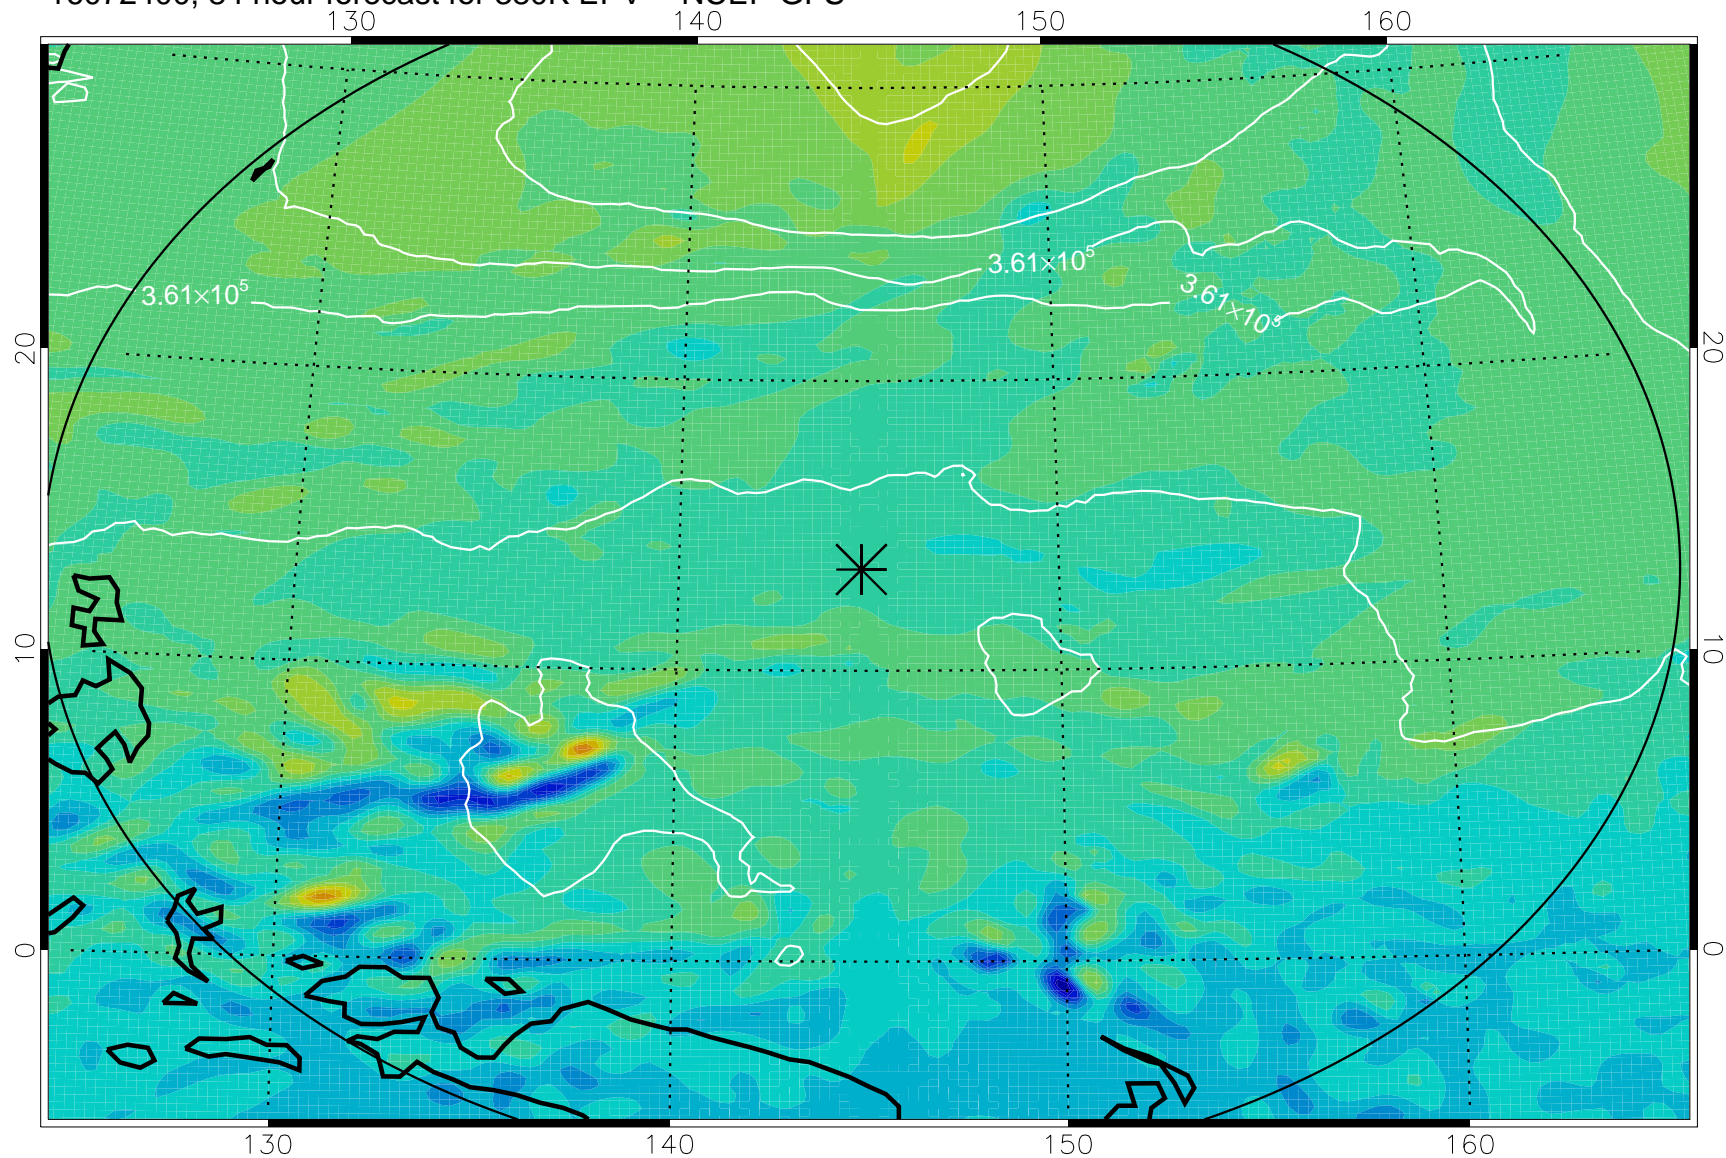

16072218, 54 hour forecast for 380K EPV -- NCEP GFS

380K Montgomery Streamfunction, white

Range ring of 2304 km

16072300, 60 hour forecast for 380K EPV -- NCEP GFS

380K Montgomery Streamfunction, white

Range ring of 2304 km

16072306, 66 hour forecast for 380K EPV -- NCEP GFS

380K Montgomery Streamfunction, white

Range ring of 2304 km

16072312, 72 hour forecast for 380K EPV -- NCEP GFS

380K Montgomery Streamfunction, white

Range ring of 2304 km

16072318, 78 hour forecast for 380K EPV -- NCEP GFS

380K Montgomery Streamfunction, white

Range ring of 2304 km

16072400, 84 hour forecast for 380K EPV -- NCEP GFS

380K Montgomery Streamfunction, white

Range ring of 2304 km

16072406, 90 hour forecast for 380K EPV -- NCEP GFS

380K Montgomery Streamfunction, white

Range ring of 2304 km

16072412, 96 hour forecast for 380K EPV -- NCEP GFS

380K Montgomery Streamfunction, white

Range ring of 2304 km