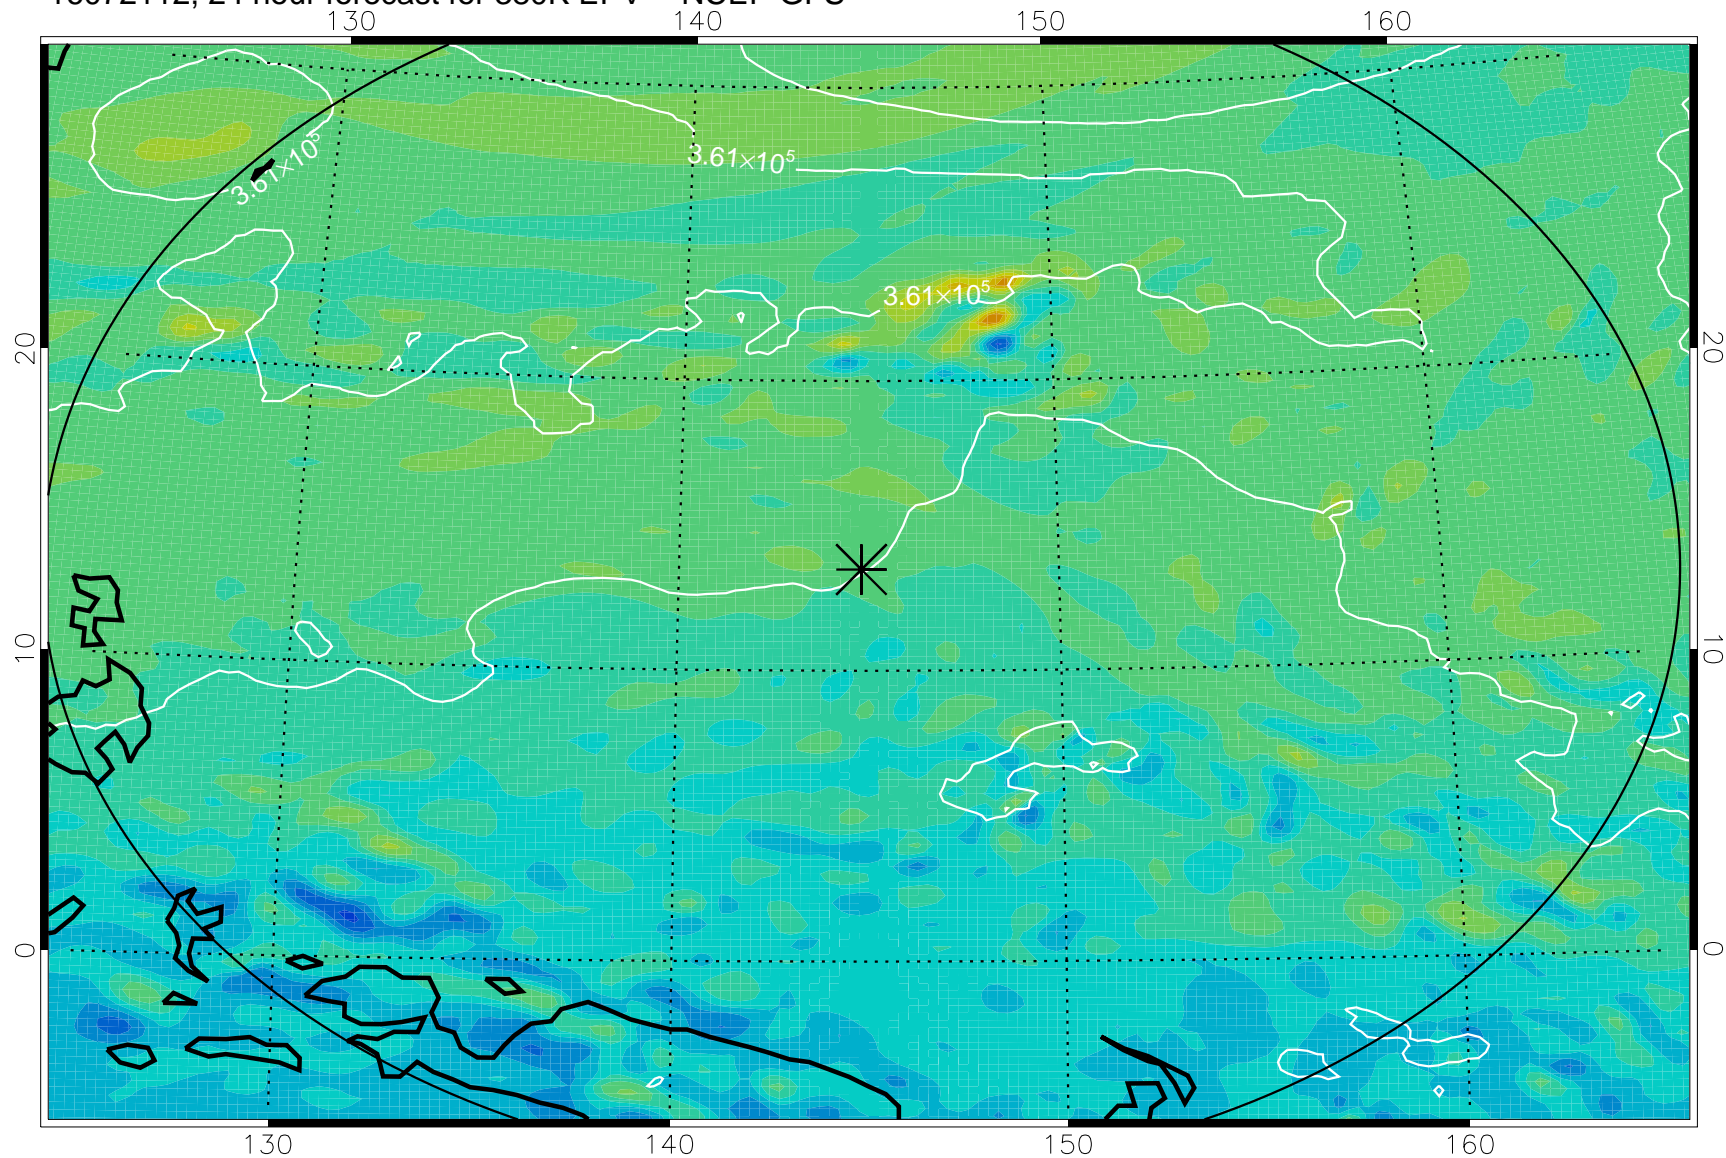

16072018, 6 hour forecast for 380K EPV -- NCEP GFS

380K Montgomery Streamfunction, white

Range ring of 2304 km

16072100, 12 hour forecast for 380K EPV -- NCEP GFS

380K Montgomery Streamfunction, white

Range ring of 2304 km

16072106, 18 hour forecast for 380K EPV -- NCEP GFS

380K Montgomery Streamfunction, white

Range ring of 2304 km

16072112, 24 hour forecast for 380K EPV -- NCEP GFS

380K Montgomery Streamfunction, white

Range ring of 2304 km

16072118, 30 hour forecast for 380K EPV -- NCEP GFS

380K Montgomery Streamfunction, white

Range ring of 2304 km

16072200, 36 hour forecast for 380K EPV -- NCEP GFS

380K Montgomery Streamfunction, white

Range ring of 2304 km

16072206, 42 hour forecast for 380K EPV -- NCEP GFS

380K Montgomery Streamfunction, white

Range ring of 2304 km

16072212, 48 hour forecast for 380K EPV -- NCEP GFS

380K Montgomery Streamfunction, white

Range ring of 2304 km