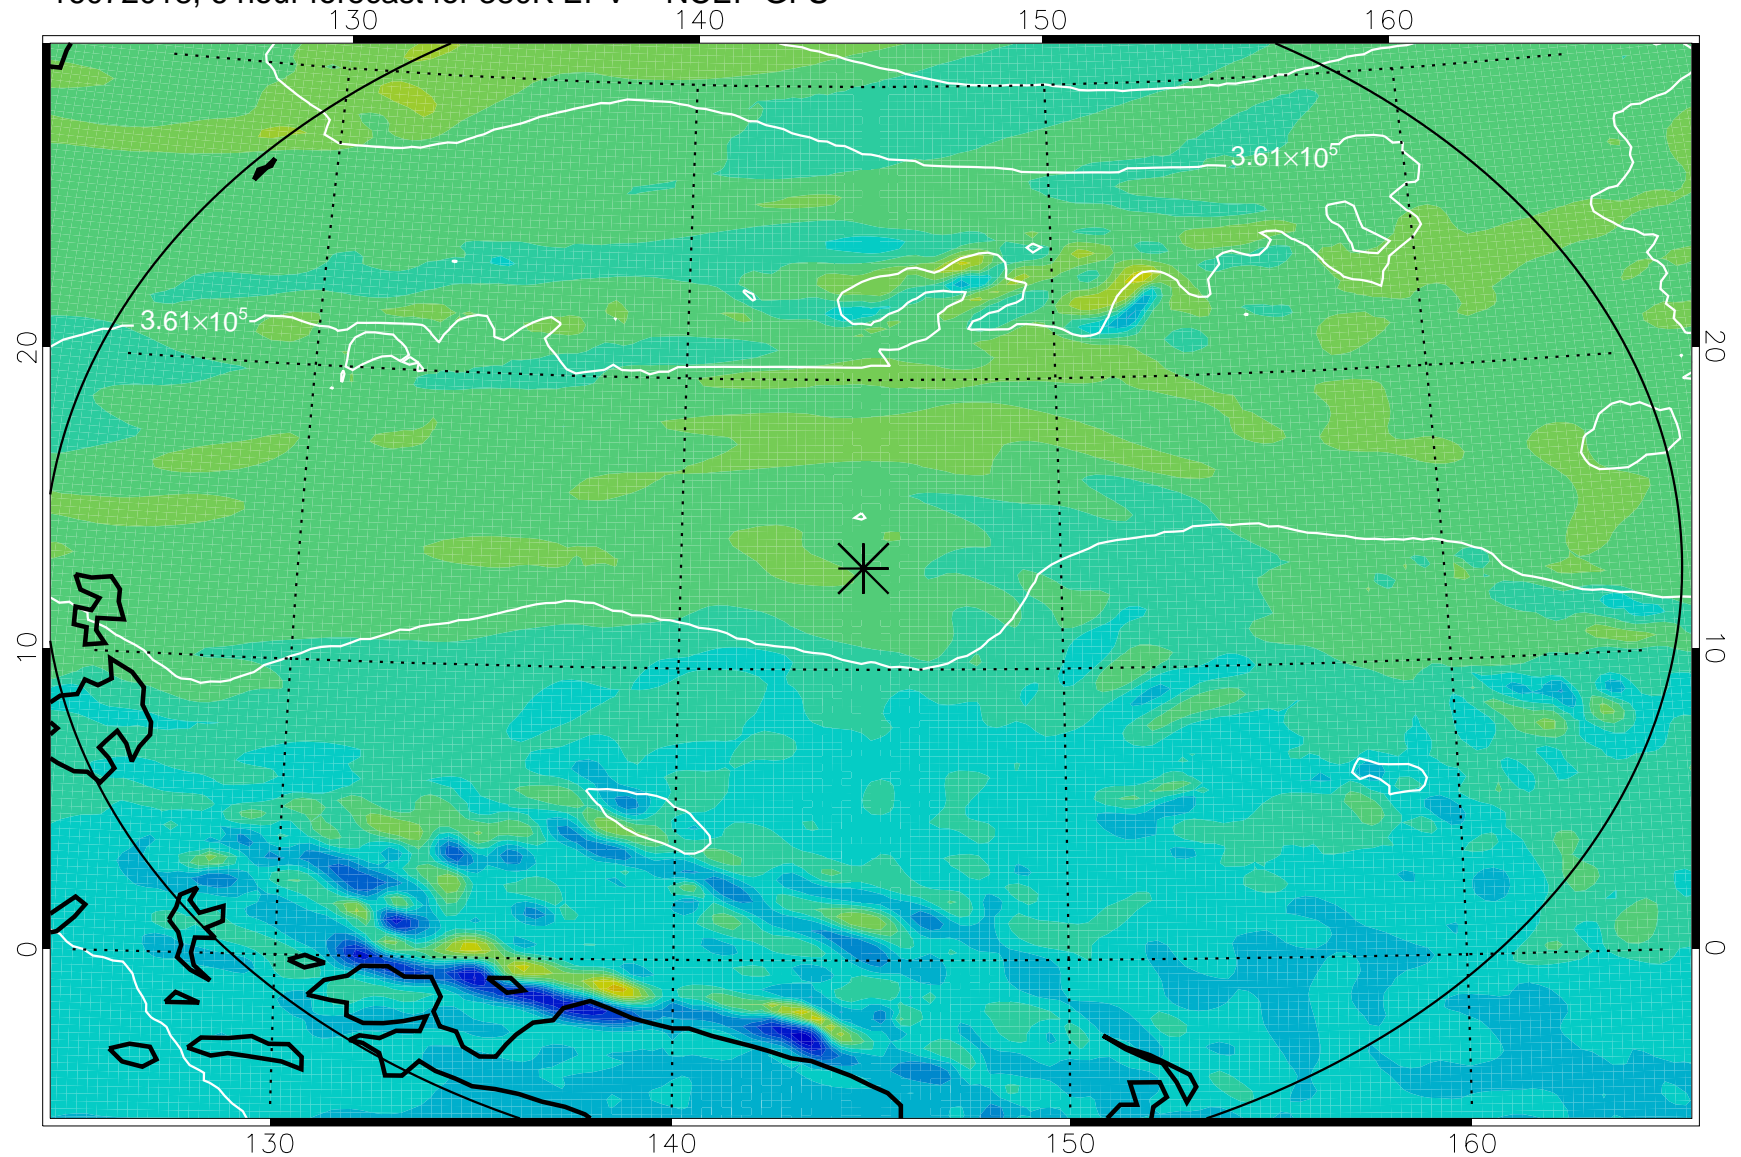

16072018, 6 hour forecast for 380K EPV -- NCEP GFS

380K Montgomery Streamfunction, white

Range ring of 2304 km

16072100, 12 hour forecast for 380K EPV -- NCEP GFS

380K Montgomery Streamfunction, white

Range ring of 2304 km

16072106, 18 hour forecast for 380K EPV -- NCEP GFS

380K Montgomery Streamfunction, white

Range ring of 2304 km

16072112, 24 hour forecast for 380K EPV -- NCEP GFS

380K Montgomery Streamfunction, white

Range ring of 2304 km

16072118, 30 hour forecast for 380K EPV -- NCEP GFS

380K Montgomery Streamfunction, white

Range ring of 2304 km

16072200, 36 hour forecast for 380K EPV -- NCEP GFS

380K Montgomery Streamfunction, white

Range ring of 2304 km

16072206, 42 hour forecast for 380K EPV -- NCEP GFS

380K Montgomery Streamfunction, white

Range ring of 2304 km

16072212, 48 hour forecast for 380K EPV -- NCEP GFS

380K Montgomery Streamfunction, white

Range ring of 2304 km