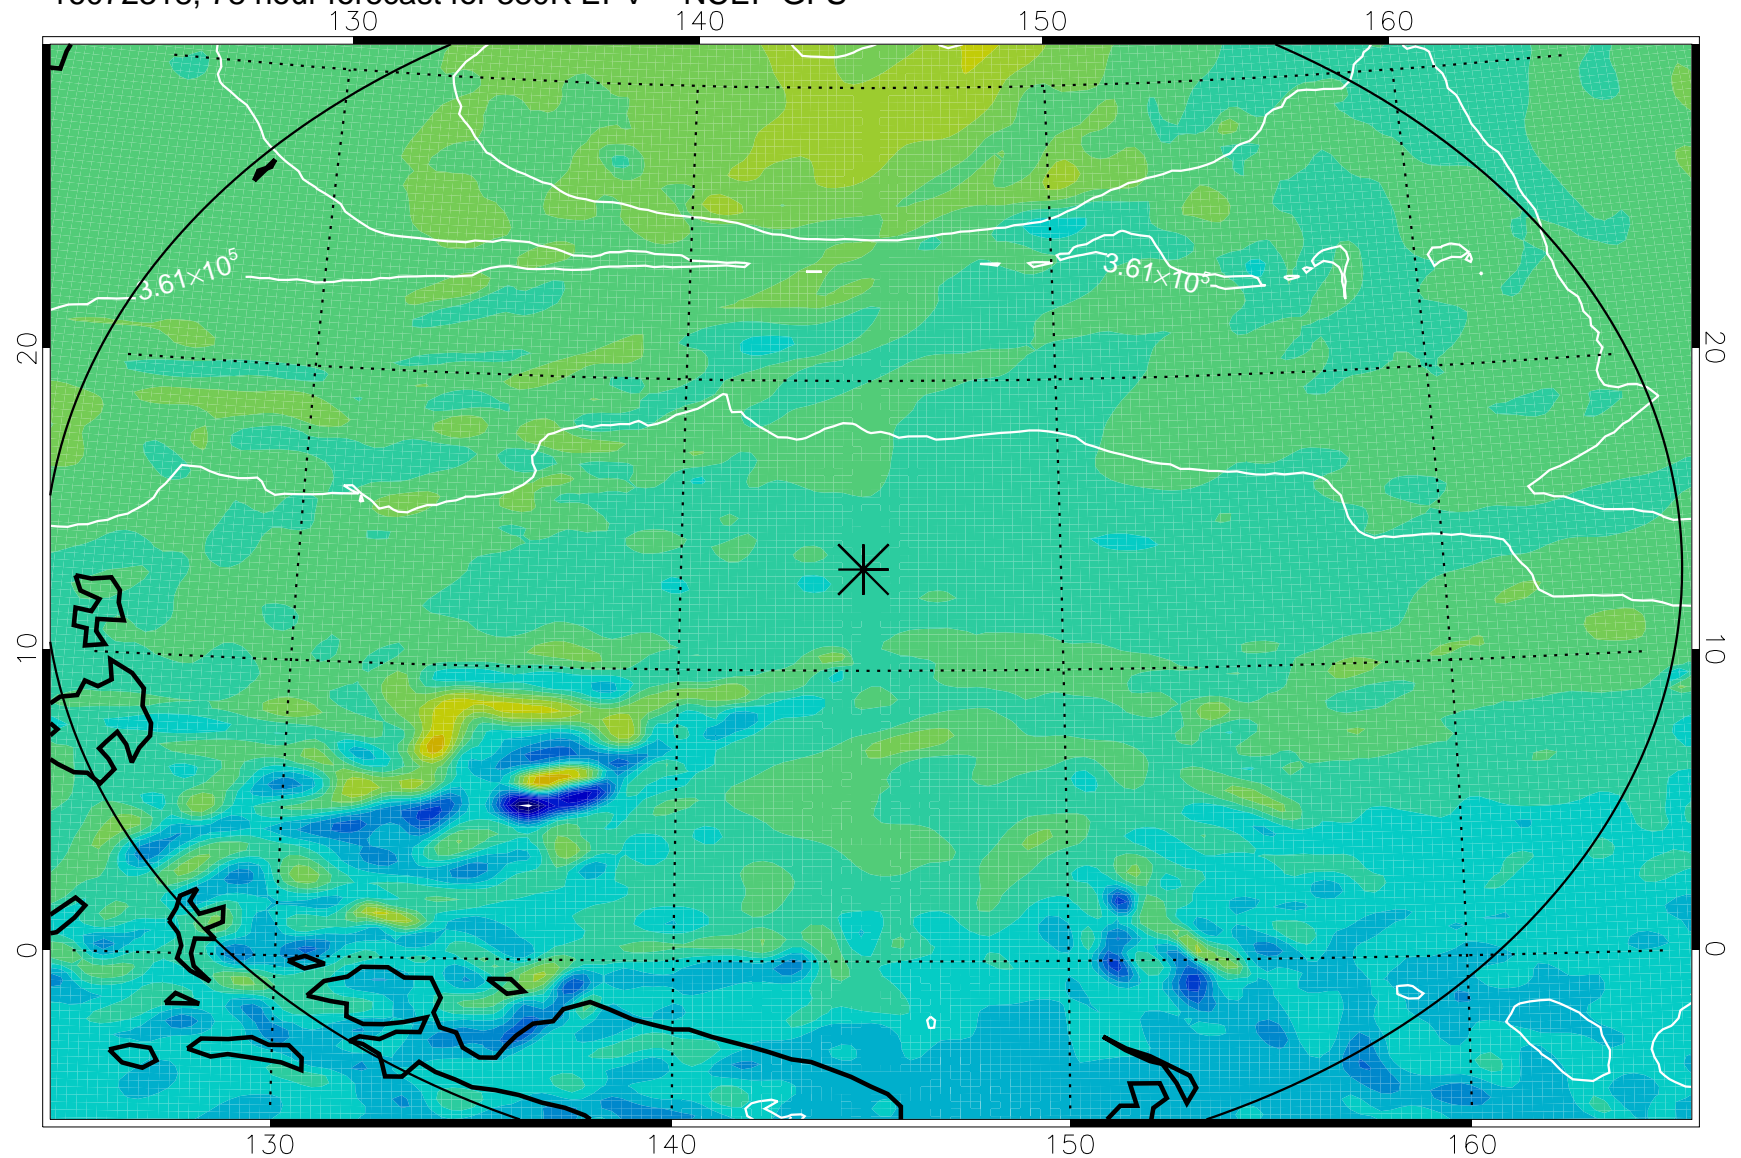

16072218, 54 hour forecast for 380K EPV -- NCEP GFS

380K Montgomery Streamfunction, white

Range ring of 2304 km

16072300, 60 hour forecast for 380K EPV -- NCEP GFS

380K Montgomery Streamfunction, white

Range ring of 2304 km

16072306, 66 hour forecast for 380K EPV -- NCEP GFS

380K Montgomery Streamfunction, white

Range ring of 2304 km

16072312, 72 hour forecast for 380K EPV -- NCEP GFS

380K Montgomery Streamfunction, white

Range ring of 2304 km

16072318, 78 hour forecast for 380K EPV -- NCEP GFS

380K Montgomery Streamfunction, white

Range ring of 2304 km

16072400, 84 hour forecast for 380K EPV -- NCEP GFS

380K Montgomery Streamfunction, white

Range ring of 2304 km

16072406, 90 hour forecast for 380K EPV -- NCEP GFS

380K Montgomery Streamfunction, white

Range ring of 2304 km

16072412, 96 hour forecast for 380K EPV -- NCEP GFS

380K Montgomery Streamfunction, white

Range ring of 2304 km