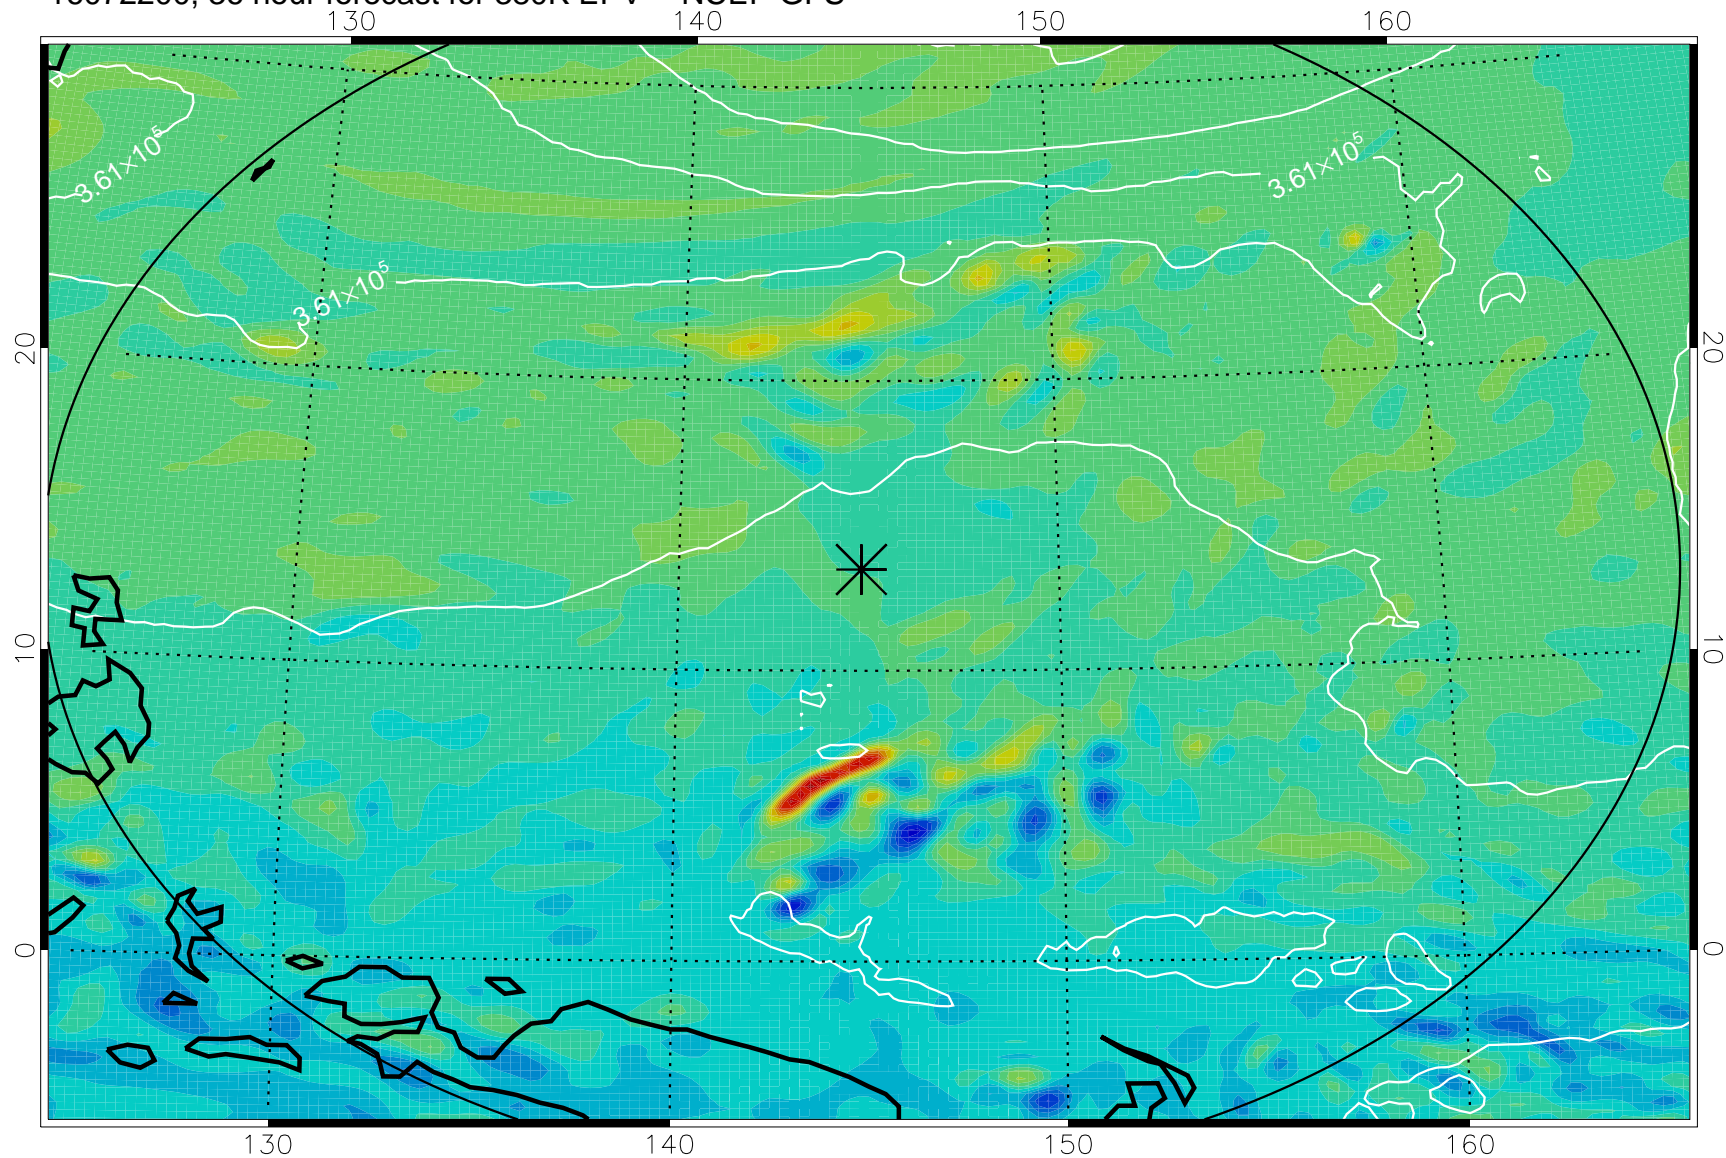

16072018, 6 hour forecast for 380K EPV -- NCEP GFS

380K Montgomery Streamfunction, white

Range ring of 2304 km

16072100, 12 hour forecast for 380K EPV -- NCEP GFS

380K Montgomery Streamfunction, white

Range ring of 2304 km

16072106, 18 hour forecast for 380K EPV -- NCEP GFS

380K Montgomery Streamfunction, white

Range ring of 2304 km

16072112, 24 hour forecast for 380K EPV -- NCEP GFS

380K Montgomery Streamfunction, white

Range ring of 2304 km

16072118, 30 hour forecast for 380K EPV -- NCEP GFS

380K Montgomery Streamfunction, white

Range ring of 2304 km

16072200, 36 hour forecast for 380K EPV -- NCEP GFS

380K Montgomery Streamfunction, white

Range ring of 2304 km

16072206, 42 hour forecast for 380K EPV -- NCEP GFS

380K Montgomery Streamfunction, white

Range ring of 2304 km

16072212, 48 hour forecast for 380K EPV -- NCEP GFS

380K Montgomery Streamfunction, white

Range ring of 2304 km