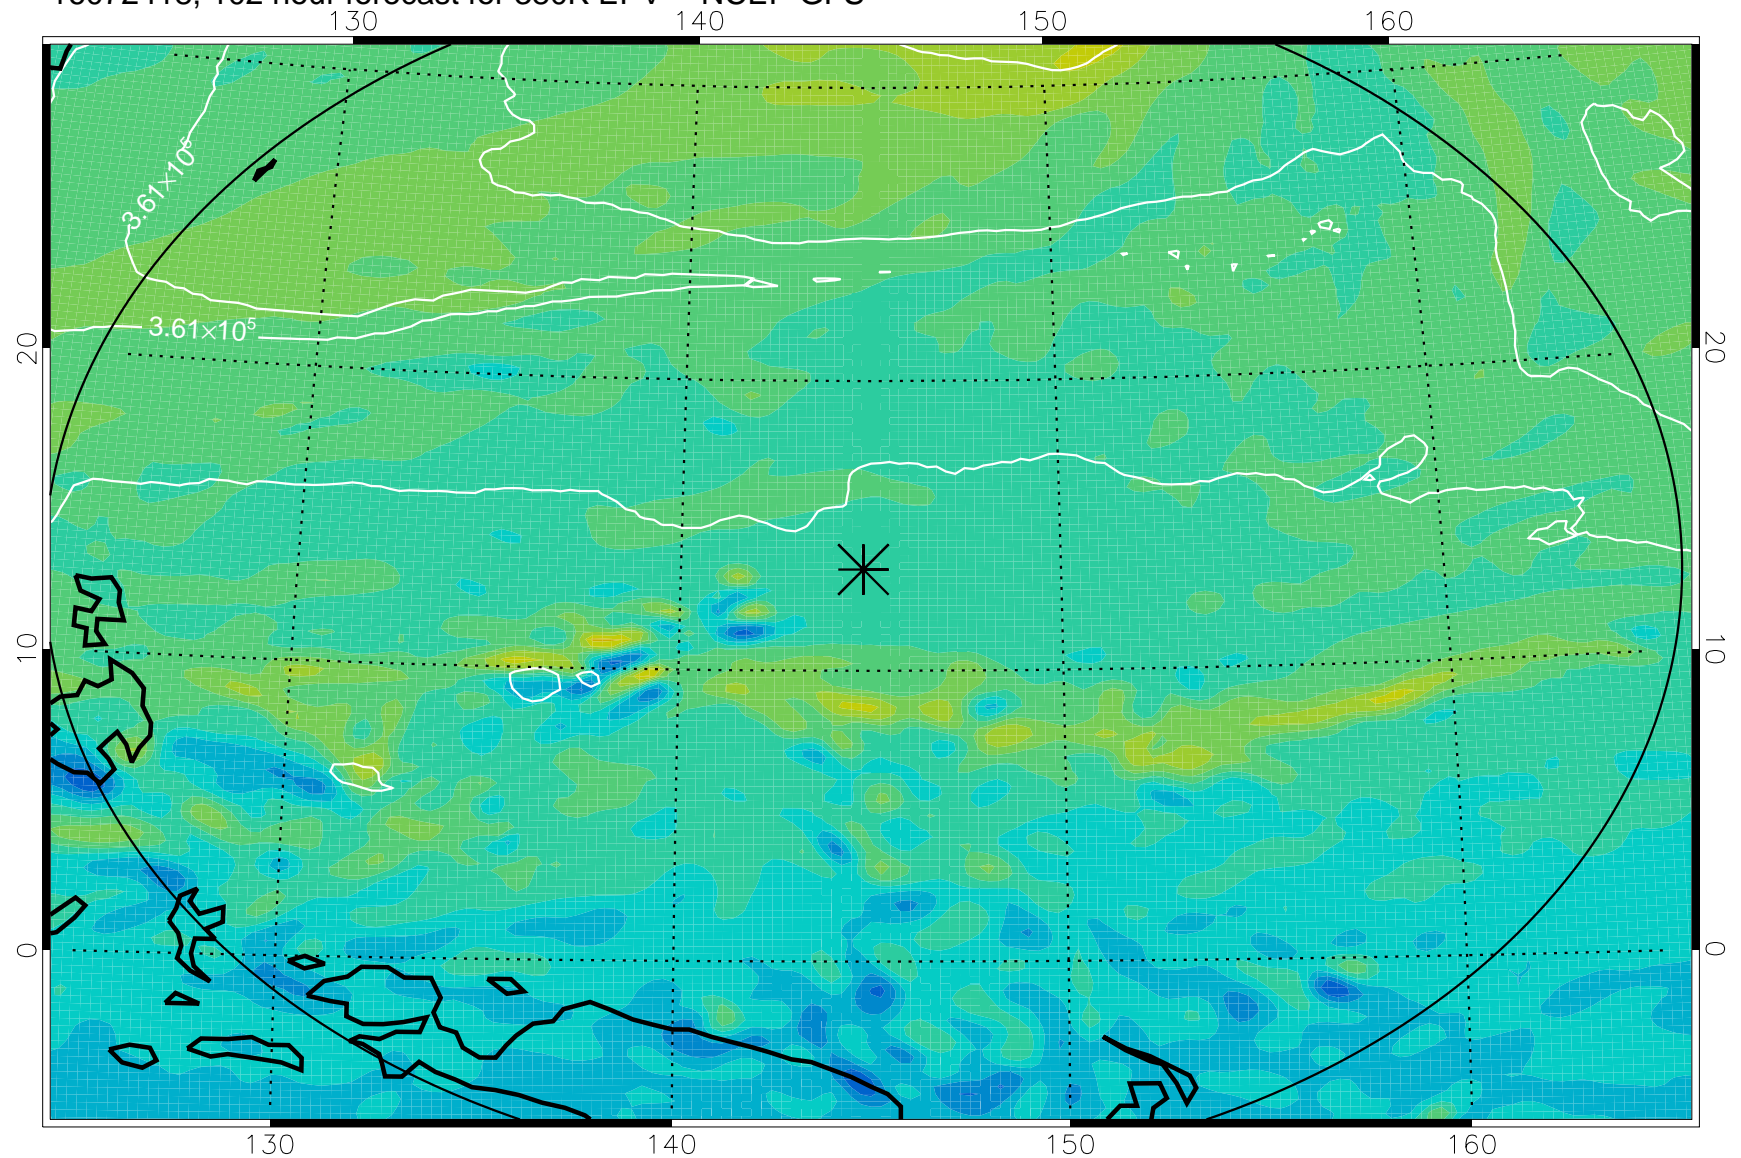

16072318, 78 hour forecast for 380K EPV -- NCEP GFS

380K Montgomery Streamfunction, white

Range ring of 2304 km

16072400, 84 hour forecast for 380K EPV -- NCEP GFS

380K Montgomery Streamfunction, white

Range ring of 2304 km

16072406, 90 hour forecast for 380K EPV -- NCEP GFS

380K Montgomery Streamfunction, white

Range ring of 2304 km

16072412, 96 hour forecast for 380K EPV -- NCEP GFS

380K Montgomery Streamfunction, white

Range ring of 2304 km

16072418, 102 hour forecast for 380K EPV -- NCEP GFS

380K Montgomery Streamfunction, white

Range ring of 2304 km

16072500, 108 hour forecast for 380K EPV -- NCEP GFS

380K Montgomery Streamfunction, white

Range ring of 2304 km

16072506, 114 hour forecast for 380K EPV -- NCEP GFS

380K Montgomery Streamfunction, white

Range ring of 2304 km

16072512, 120 hour forecast for 380K EPV -- NCEP GFS

380K Montgomery Streamfunction, white

Range ring of 2304 km