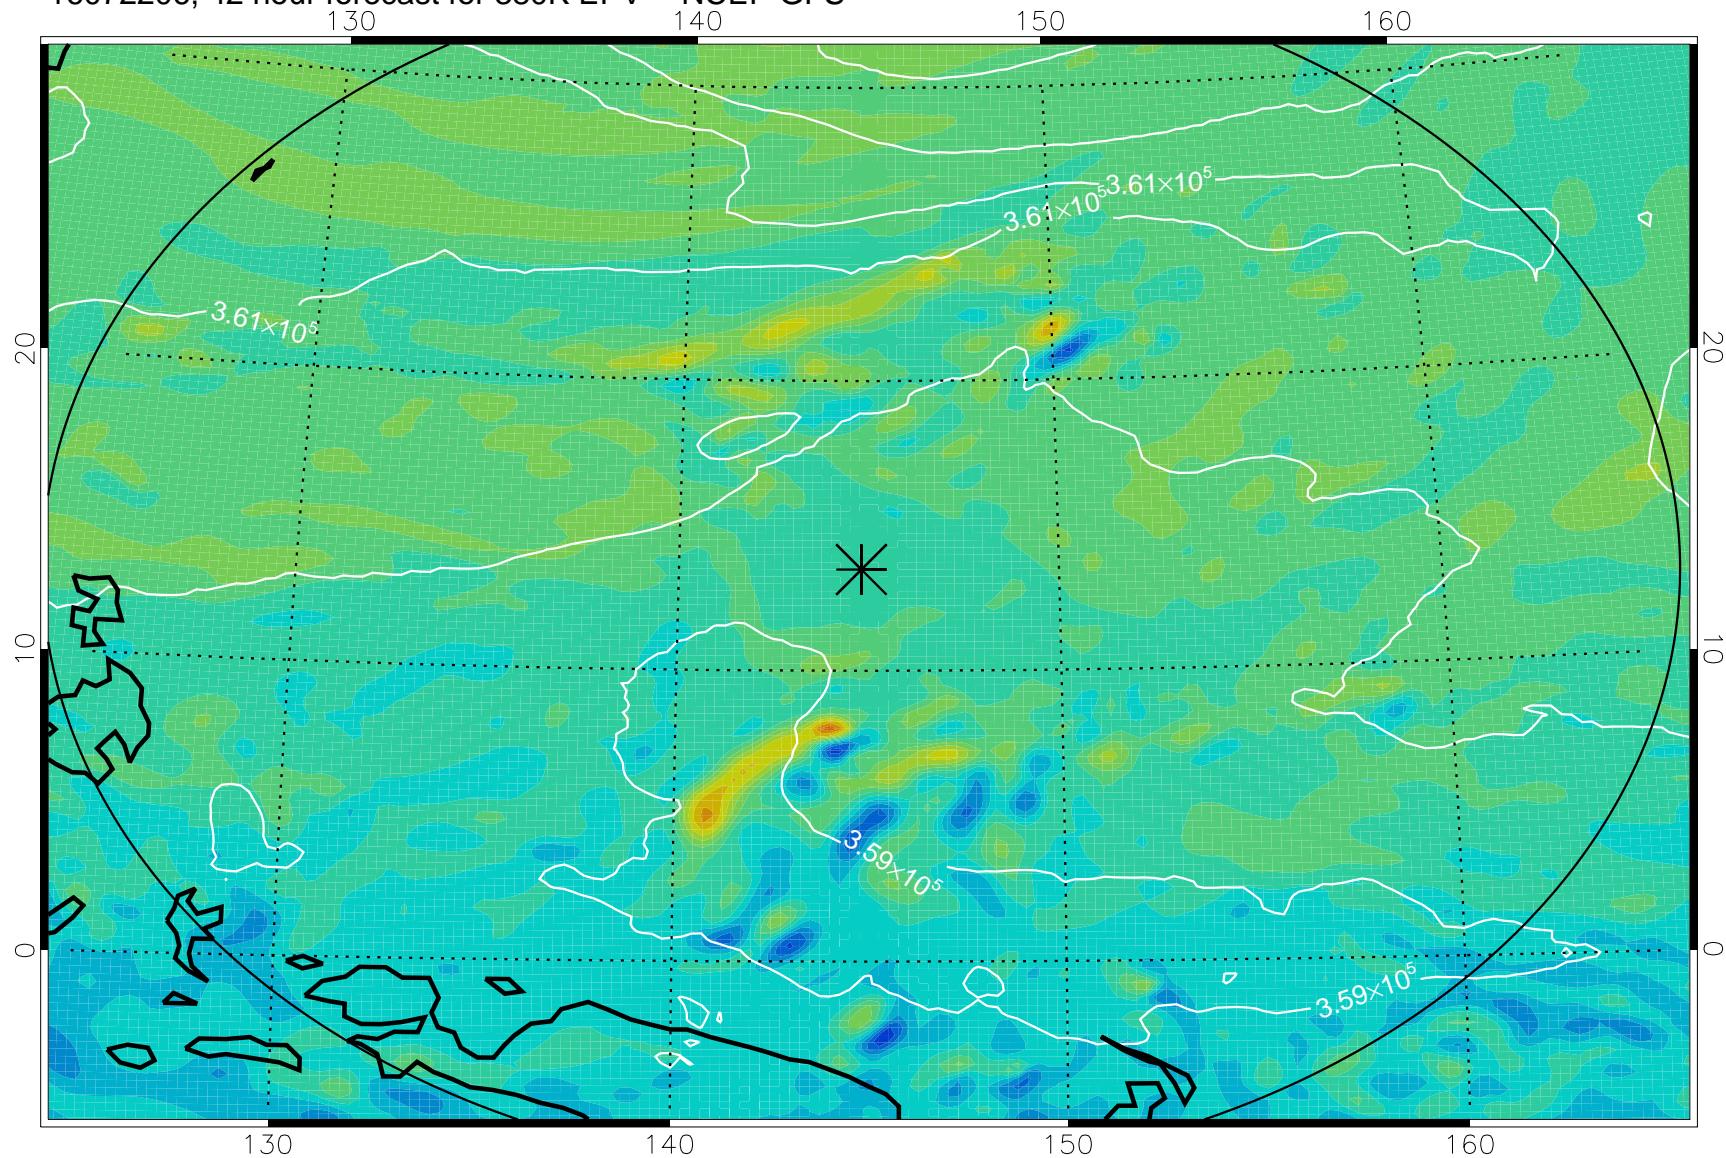

16072106, 18 hour forecast for 380K EPV -- NCEP GFS

380K Montgomery Streamfunction, white

Range ring of 2304 km

16072112, 24 hour forecast for 380K EPV -- NCEP GFS

380K Montgomery Streamfunction, white

Range ring of 2304 km

16072118, 30 hour forecast for 380K EPV -- NCEP GFS

380K Montgomery Streamfunction, white

Range ring of 2304 km

16072200, 36 hour forecast for 380K EPV -- NCEP GFS

380K Montgomery Streamfunction, white

Range ring of 2304 km

16072206, 42 hour forecast for 380K EPV -- NCEP GFS

380K Montgomery Streamfunction, white

Range ring of 2304 km

16072212, 48 hour forecast for 380K EPV -- NCEP GFS

380K Montgomery Streamfunction, white

Range ring of 2304 km

16072218, 54 hour forecast for 380K EPV -- NCEP GFS

380K Montgomery Streamfunction, white

Range ring of 2304 km

16072300, 60 hour forecast for 380K EPV -- NCEP GFS

380K Montgomery Streamfunction, white

Range ring of 2304 km