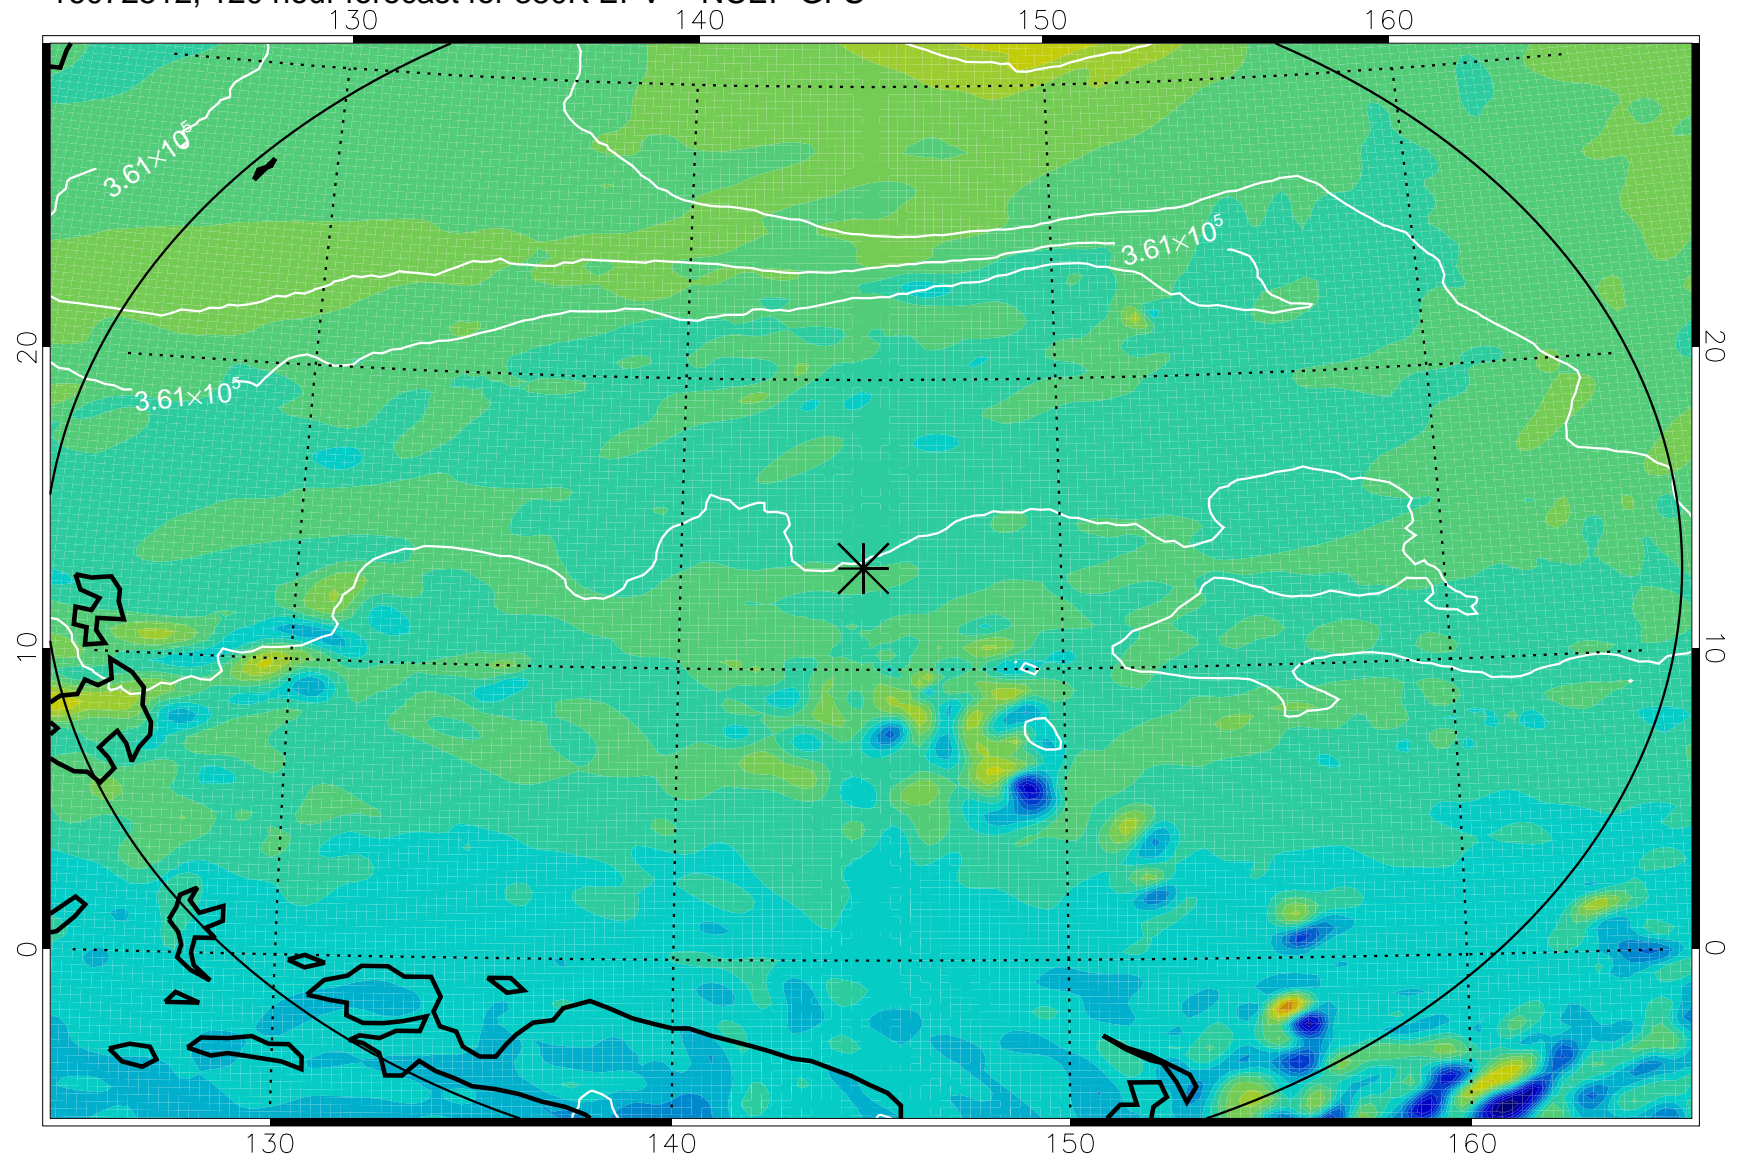

16072318, 78 hour forecast for 380K EPV -- NCEP GFS

380K Montgomery Streamfunction, white

Range ring of 2304 km

16072400, 84 hour forecast for 380K EPV -- NCEP GFS

380K Montgomery Streamfunction, white

Range ring of 2304 km

16072406, 90 hour forecast for 380K EPV -- NCEP GFS

380K Montgomery Streamfunction, white

Range ring of 2304 km

16072412, 96 hour forecast for 380K EPV -- NCEP GFS

380K Montgomery Streamfunction, white

Range ring of 2304 km

16072418, 102 hour forecast for 380K EPV -- NCEP GFS

380K Montgomery Streamfunction, white

Range ring of 2304 km

16072500, 108 hour forecast for 380K EPV -- NCEP GFS

380K Montgomery Streamfunction, white

Range ring of 2304 km

16072506, 114 hour forecast for 380K EPV -- NCEP GFS

380K Montgomery Streamfunction, white

Range ring of 2304 km

16072512, 120 hour forecast for 380K EPV -- NCEP GFS

380K Montgomery Streamfunction, white

Range ring of 2304 km