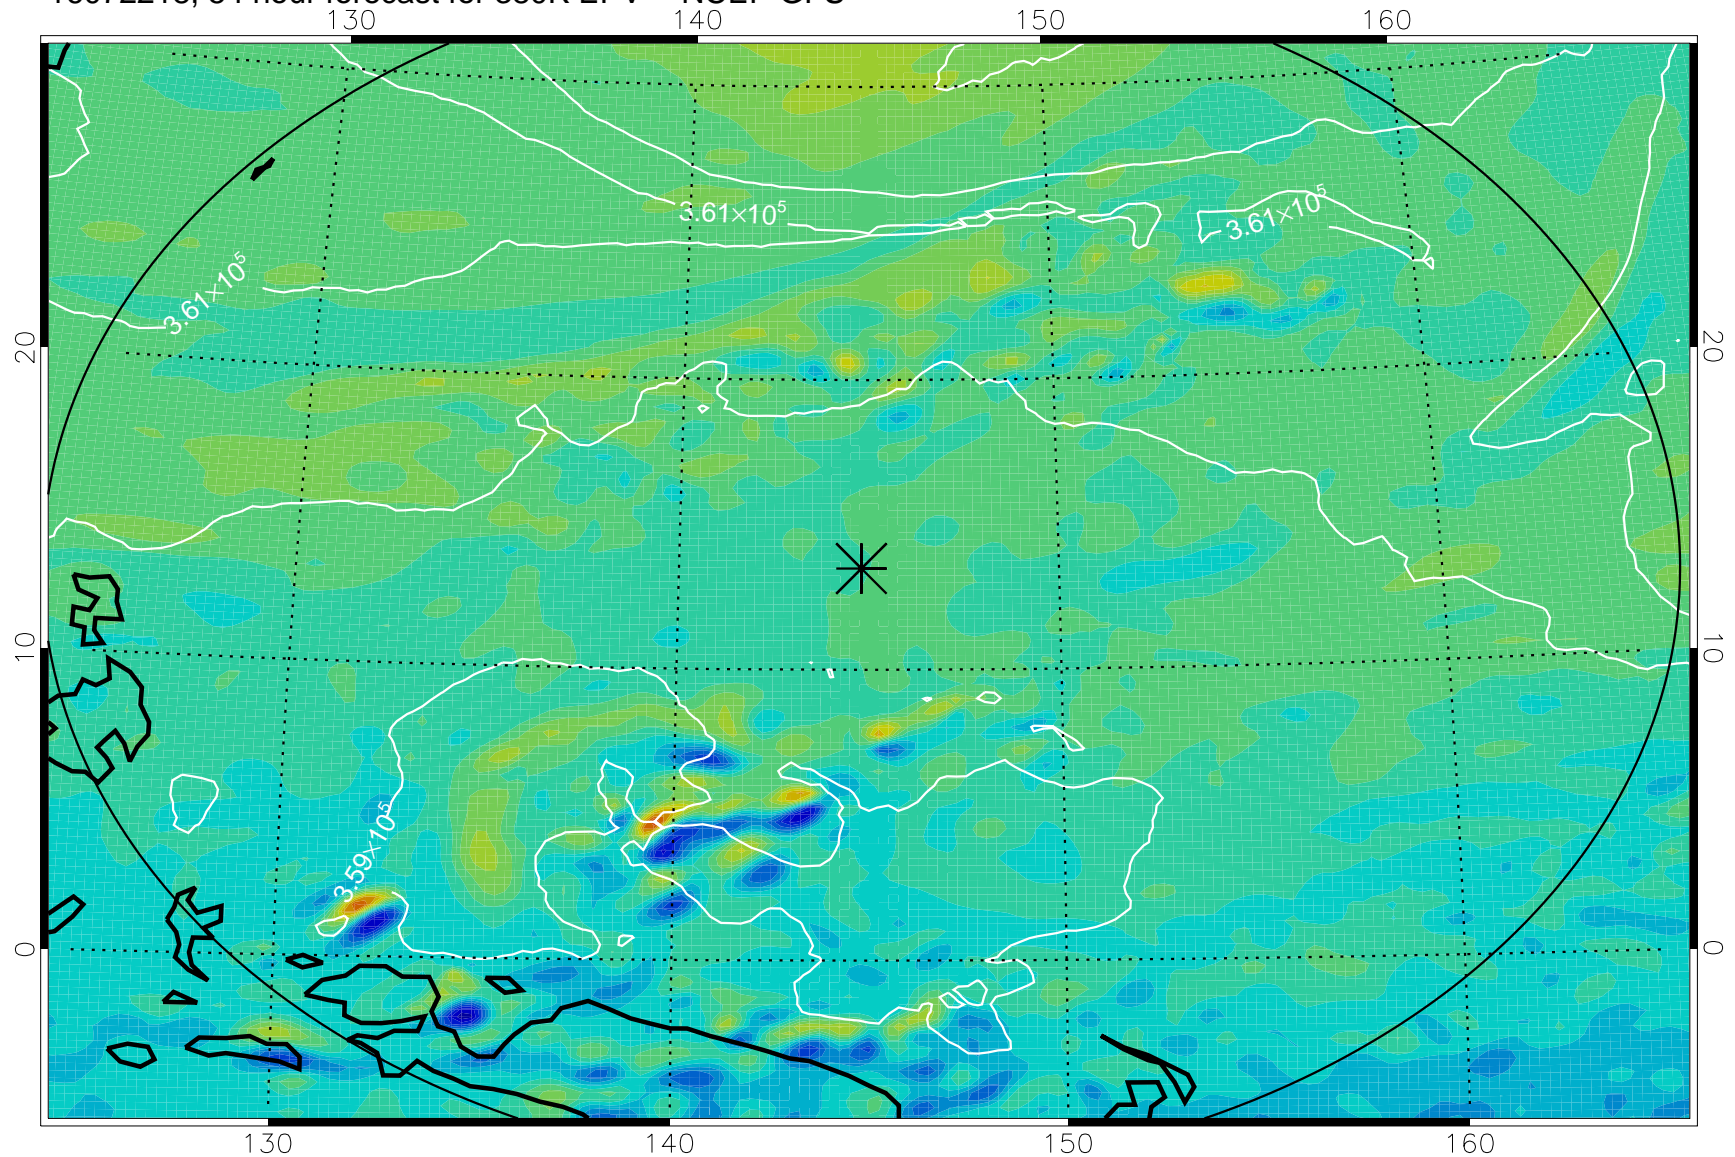

16072118, 30 hour forecast for 380K EPV -- NCEP GFS

380K Montgomery Streamfunction, white

Range ring of 2304 km

16072200, 36 hour forecast for 380K EPV -- NCEP GFS

380K Montgomery Streamfunction, white

Range ring of 2304 km

16072206, 42 hour forecast for 380K EPV -- NCEP GFS

380K Montgomery Streamfunction, white

Range ring of 2304 km

16072212, 48 hour forecast for 380K EPV -- NCEP GFS

380K Montgomery Streamfunction, white

Range ring of 2304 km

16072218, 54 hour forecast for 380K EPV -- NCEP GFS

380K Montgomery Streamfunction, white

Range ring of 2304 km

16072300, 60 hour forecast for 380K EPV -- NCEP GFS

380K Montgomery Streamfunction, white

Range ring of 2304 km

16072306, 66 hour forecast for 380K EPV -- NCEP GFS

380K Montgomery Streamfunction, white

Range ring of 2304 km

16072312, 72 hour forecast for 380K EPV -- NCEP GFS

380K Montgomery Streamfunction, white

Range ring of 2304 km