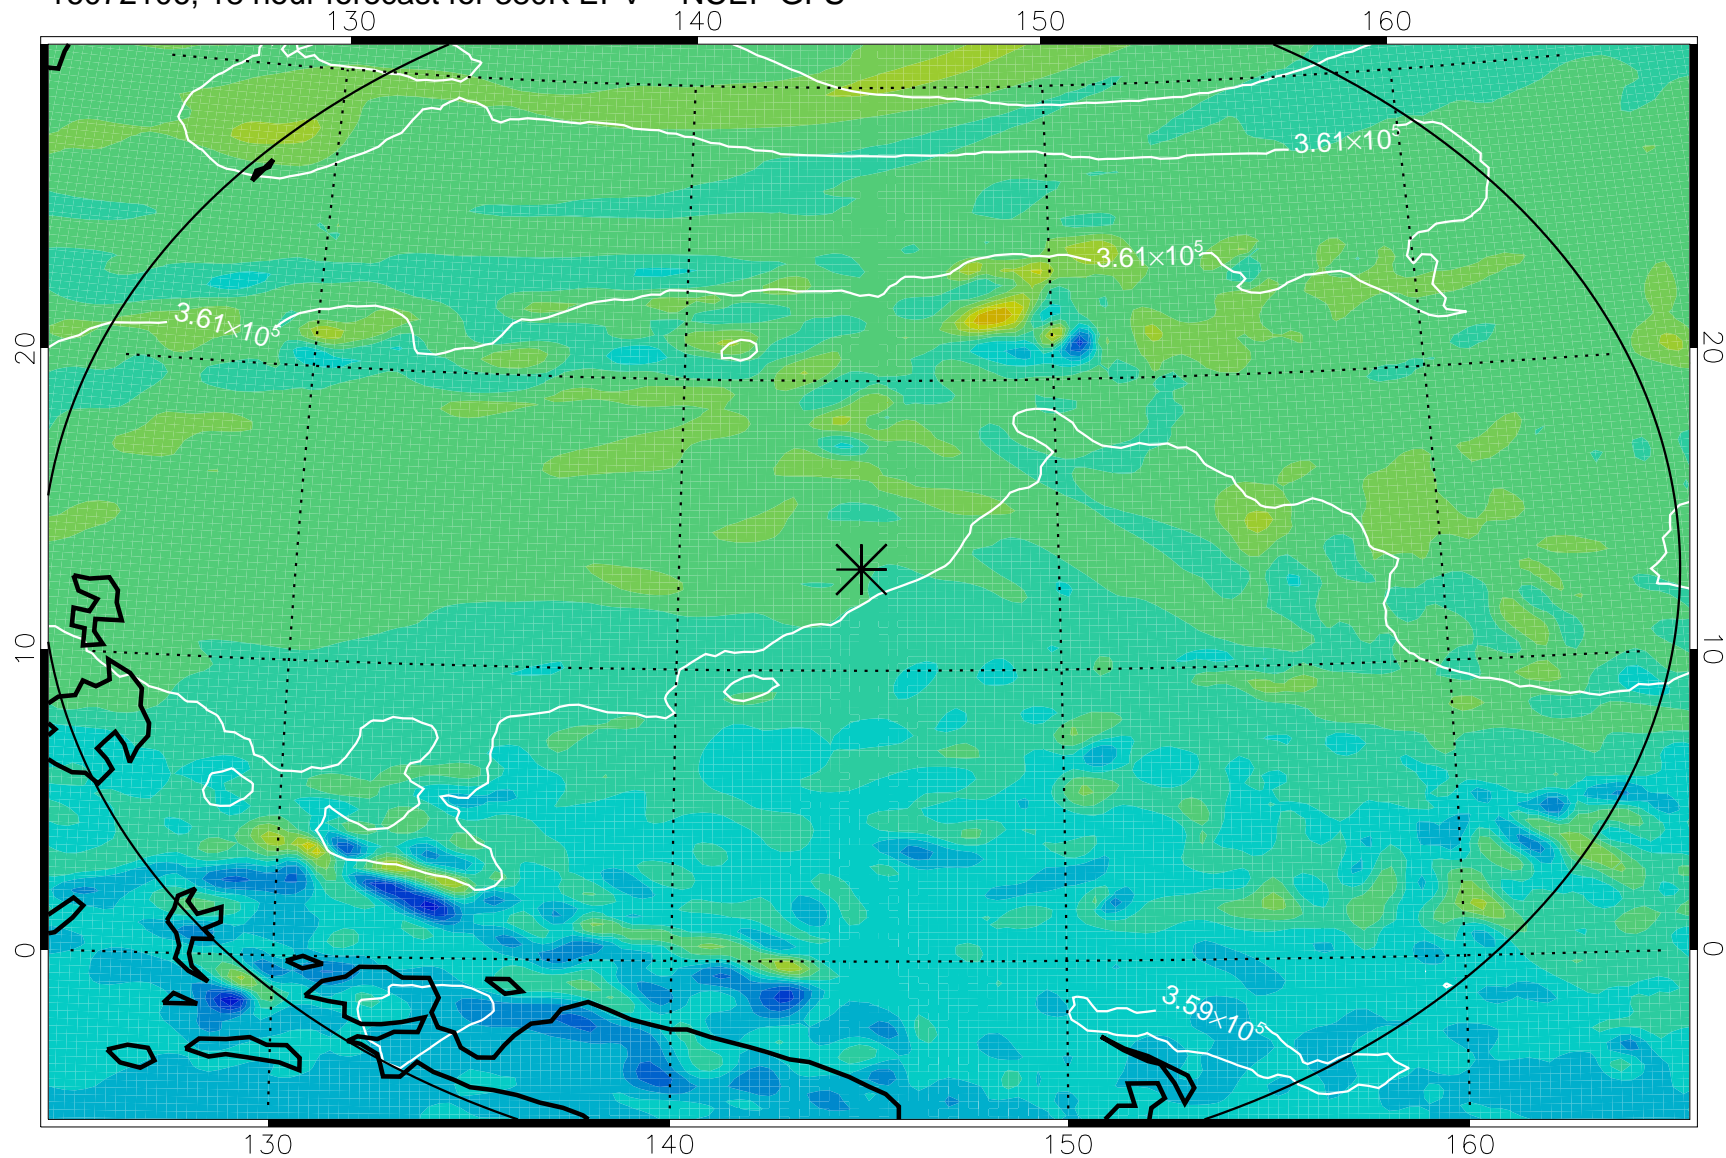

16072018, 6 hour forecast for 380K EPV -- NCEP GFS

380K Montgomery Streamfunction, white

Range ring of 2304 km

16072100, 12 hour forecast for 380K EPV -- NCEP GFS

380K Montgomery Streamfunction, white

Range ring of 2304 km

16072106, 18 hour forecast for 380K EPV -- NCEP GFS

380K Montgomery Streamfunction, white

Range ring of 2304 km

16072112, 24 hour forecast for 380K EPV -- NCEP GFS

380K Montgomery Streamfunction, white

Range ring of 2304 km

16072118, 30 hour forecast for 380K EPV -- NCEP GFS

380K Montgomery Streamfunction, white

Range ring of 2304 km

16072200, 36 hour forecast for 380K EPV -- NCEP GFS

380K Montgomery Streamfunction, white

Range ring of 2304 km

16072206, 42 hour forecast for 380K EPV -- NCEP GFS

380K Montgomery Streamfunction, white

Range ring of 2304 km

16072212, 48 hour forecast for 380K EPV -- NCEP GFS

380K Montgomery Streamfunction, white

Range ring of 2304 km