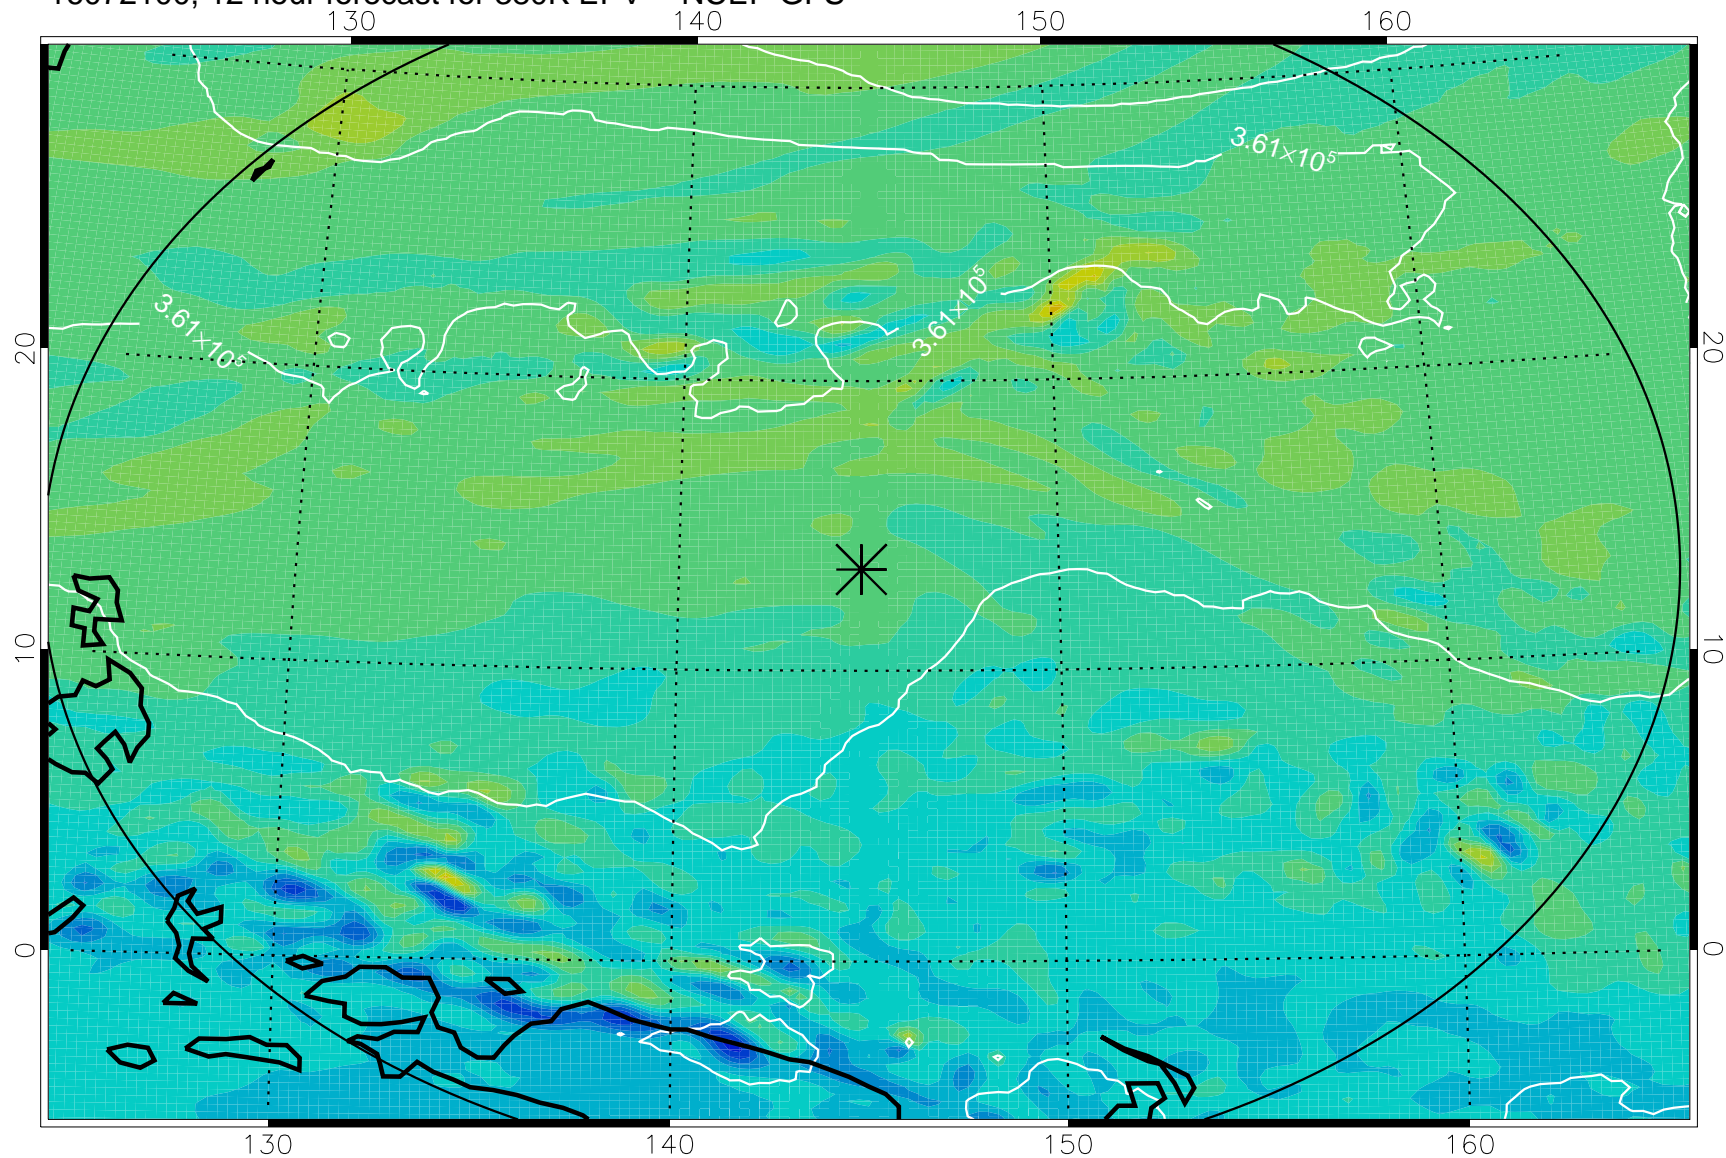

16072018, 6 hour forecast for 380K EPV -- NCEP GFS

380K Montgomery Streamfunction, white

Range ring of 2304 km

16072100, 12 hour forecast for 380K EPV -- NCEP GFS

380K Montgomery Streamfunction, white

Range ring of 2304 km

16072106, 18 hour forecast for 380K EPV -- NCEP GFS

380K Montgomery Streamfunction, white

Range ring of 2304 km

16072112, 24 hour forecast for 380K EPV -- NCEP GFS

380K Montgomery Streamfunction, white

Range ring of 2304 km

16072118, 30 hour forecast for 380K EPV -- NCEP GFS

380K Montgomery Streamfunction, white

Range ring of 2304 km

16072200, 36 hour forecast for 380K EPV -- NCEP GFS

380K Montgomery Streamfunction, white

Range ring of 2304 km

16072206, 42 hour forecast for 380K EPV -- NCEP GFS

380K Montgomery Streamfunction, white

Range ring of 2304 km

16072212, 48 hour forecast for 380K EPV -- NCEP GFS

380K Montgomery Streamfunction, white

Range ring of 2304 km