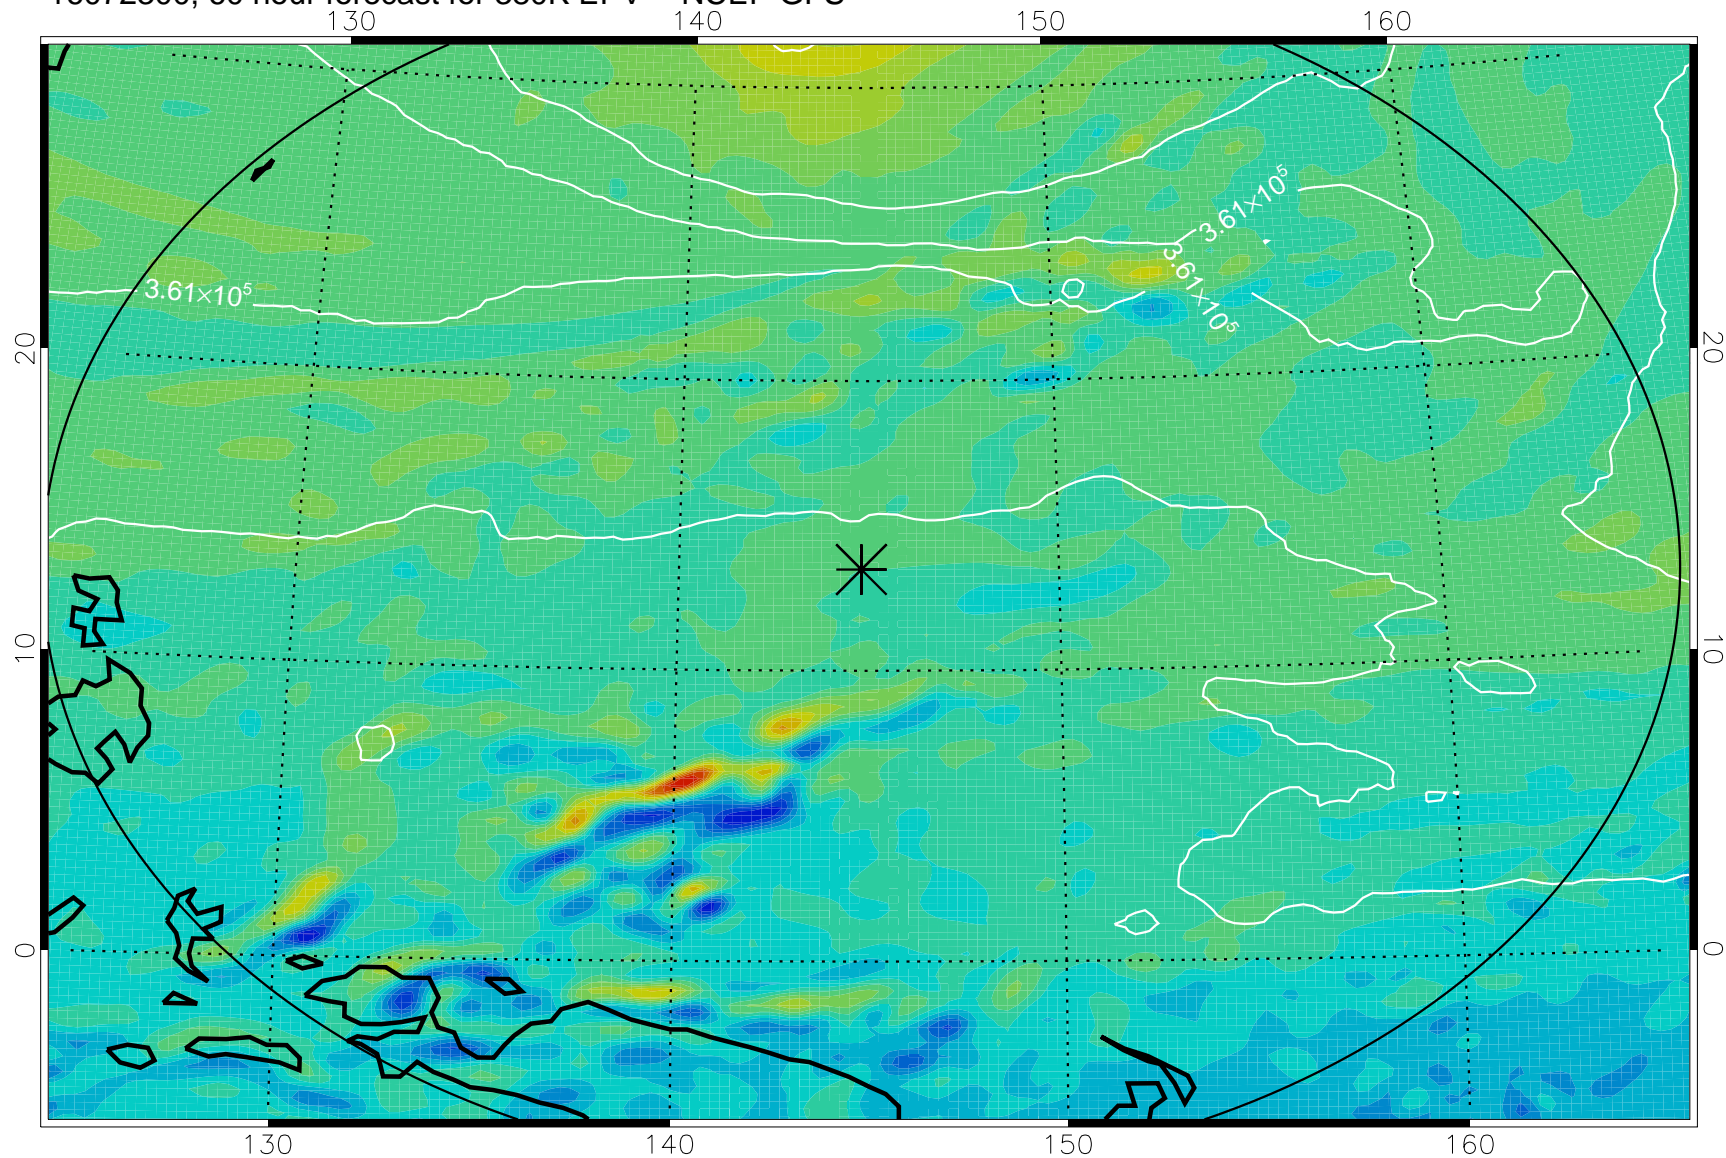

16072218, 54 hour forecast for 380K EPV -- NCEP GFS

380K Montgomery Streamfunction, white

Range ring of 2304 km

16072300, 60 hour forecast for 380K EPV -- NCEP GFS

380K Montgomery Streamfunction, white

Range ring of 2304 km

16072306, 66 hour forecast for 380K EPV -- NCEP GFS

380K Montgomery Streamfunction, white

Range ring of 2304 km

16072312, 72 hour forecast for 380K EPV -- NCEP GFS

380K Montgomery Streamfunction, white

Range ring of 2304 km

16072318, 78 hour forecast for 380K EPV -- NCEP GFS

380K Montgomery Streamfunction, white

Range ring of 2304 km

16072400, 84 hour forecast for 380K EPV -- NCEP GFS

380K Montgomery Streamfunction, white

Range ring of 2304 km

16072406, 90 hour forecast for 380K EPV -- NCEP GFS

380K Montgomery Streamfunction, white

Range ring of 2304 km

16072412, 96 hour forecast for 380K EPV -- NCEP GFS

380K Montgomery Streamfunction, white

Range ring of 2304 km