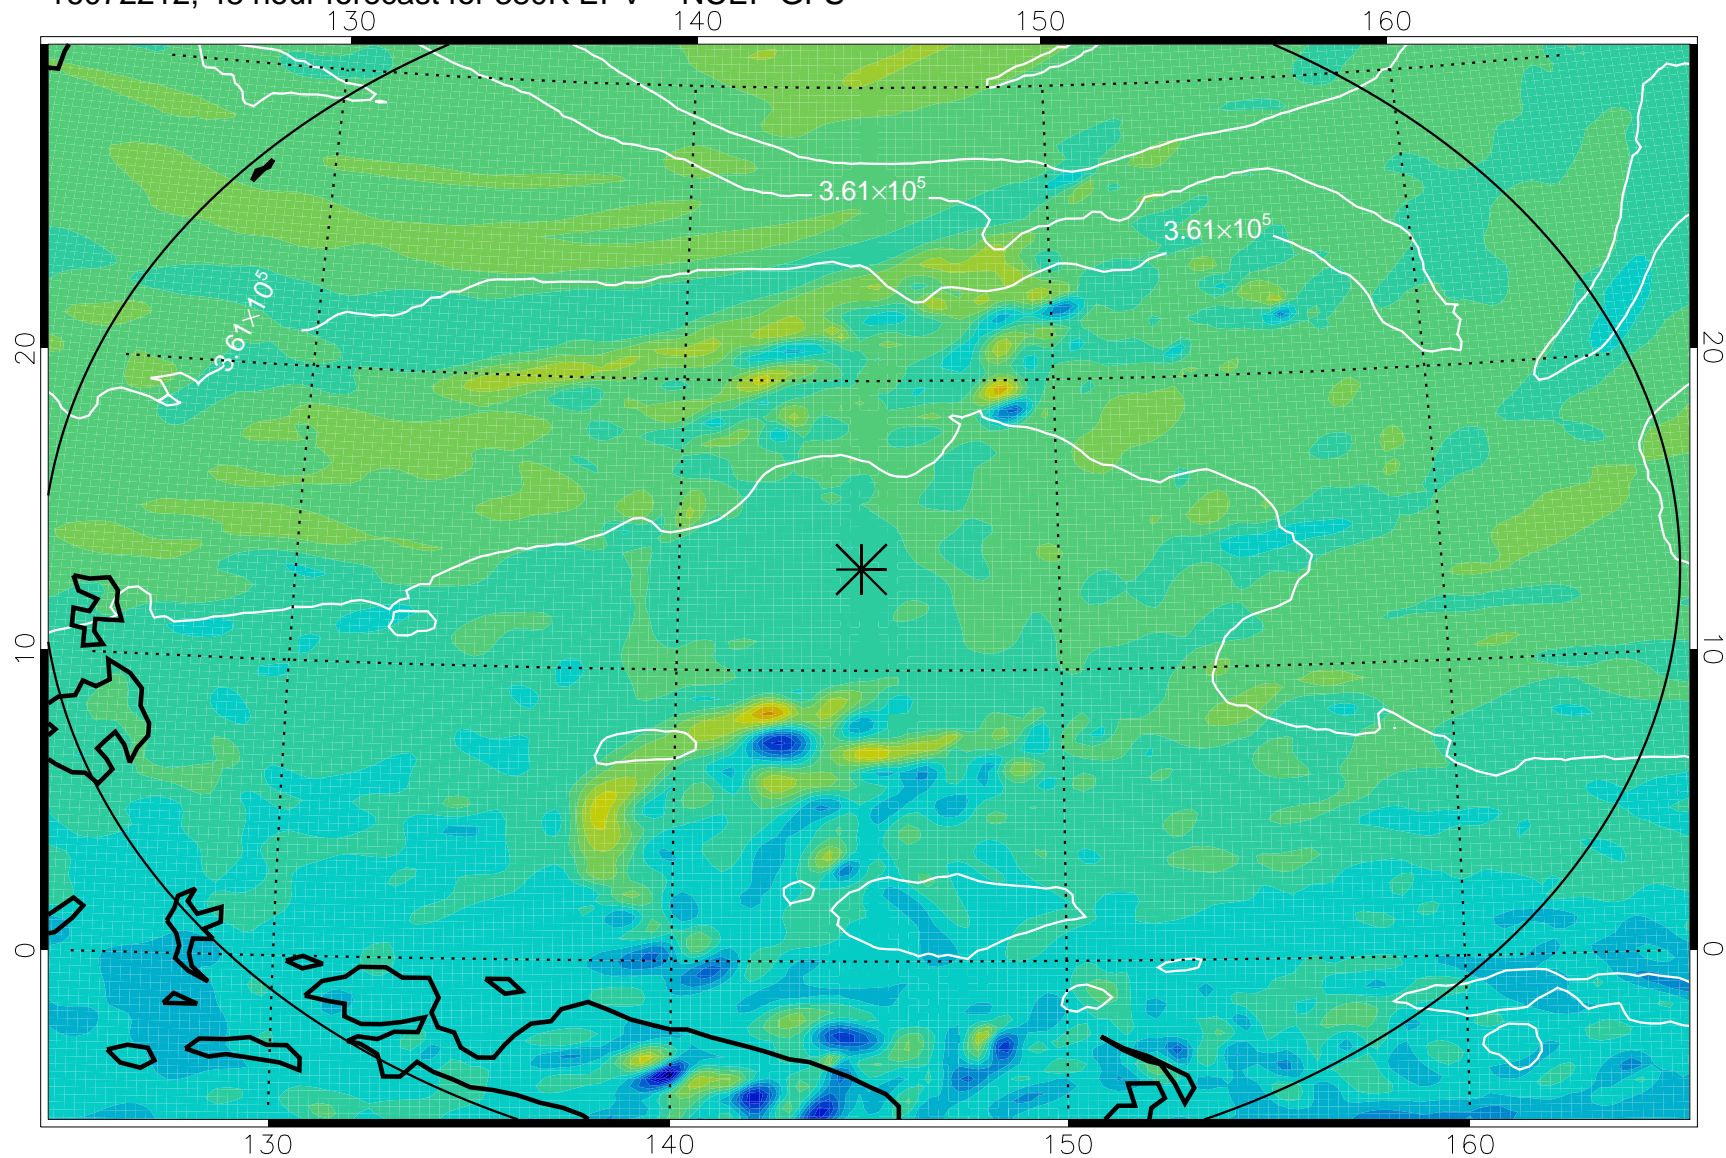

16072118, 30 hour forecast for 380K EPV -- NCEP GFS

380K Montgomery Streamfunction, white

Range ring of 2304 km

16072200, 36 hour forecast for 380K EPV -- NCEP GFS

380K Montgomery Streamfunction, white

Range ring of 2304 km

16072206, 42 hour forecast for 380K EPV -- NCEP GFS

380K Montgomery Streamfunction, white

Range ring of 2304 km

16072212, 48 hour forecast for 380K EPV -- NCEP GFS

380K Montgomery Streamfunction, white

Range ring of 2304 km

16072218, 54 hour forecast for 380K EPV -- NCEP GFS

380K Montgomery Streamfunction, white

Range ring of 2304 km

16072300, 60 hour forecast for 380K EPV -- NCEP GFS

380K Montgomery Streamfunction, white

Range ring of 2304 km

16072406, 90 hour forecast for 380K EPV -- NCEP GFS

380K Montgomery Streamfunction, white

Range ring of 2304 km

16072412, 96 hour forecast for 380K EPV -- NCEP GFS

380K Montgomery Streamfunction, white

Range ring of 2304 km