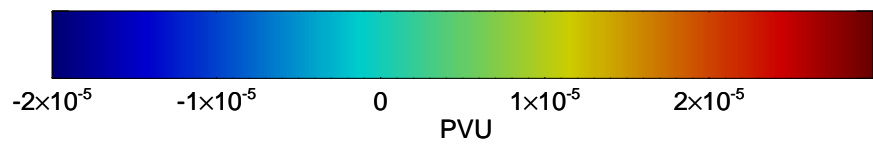

Range ring of 2304 km