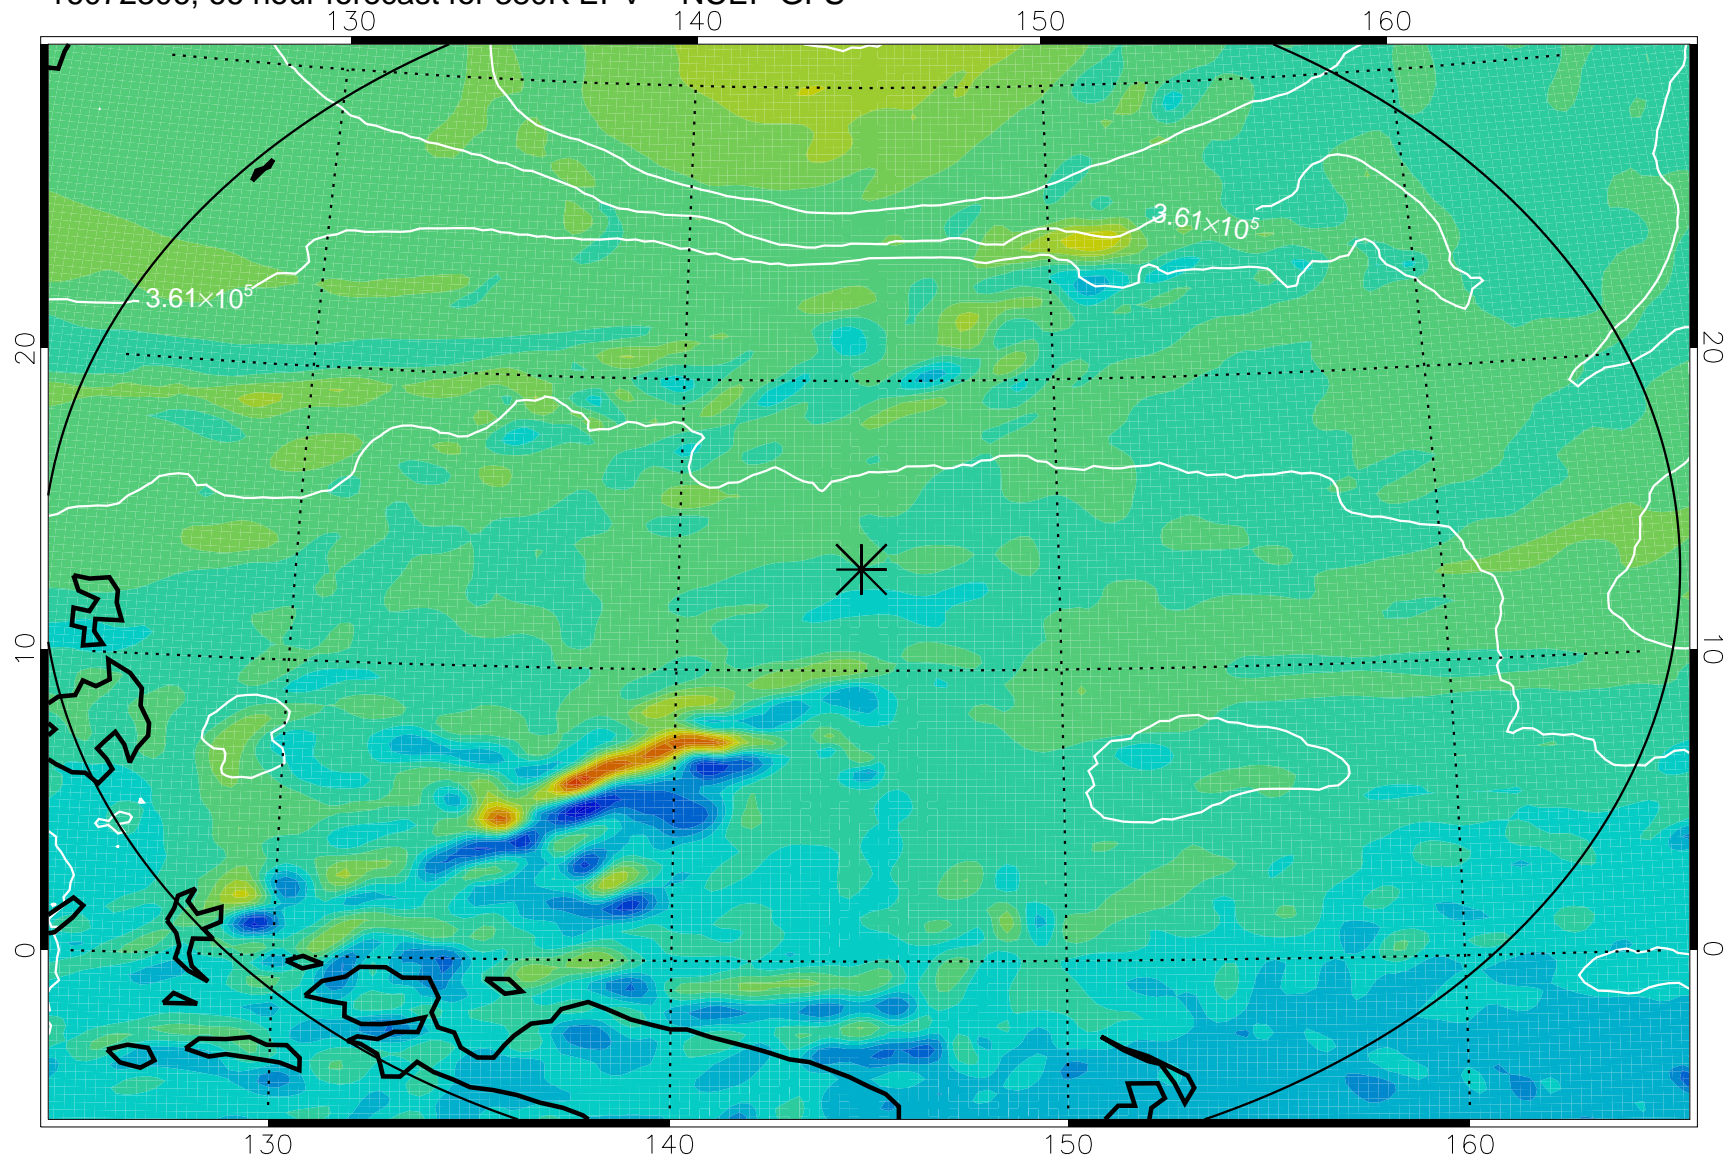

16072218, 54 hour forecast for 380K EPV -- NCEP GFS

380K Montgomery Streamfunction, white

Range ring of 2304 km

16072300, 60 hour forecast for 380K EPV -- NCEP GFS

380K Montgomery Streamfunction, white

Range ring of 2304 km

16072306, 66 hour forecast for 380K EPV -- NCEP GFS

380K Montgomery Streamfunction, white

Range ring of 2304 km

16072312, 72 hour forecast for 380K EPV -- NCEP GFS

380K Montgomery Streamfunction, white

Range ring of 2304 km

16072318, 78 hour forecast for 380K EPV -- NCEP GFS

380K Montgomery Streamfunction, white

Range ring of 2304 km

16072400, 84 hour forecast for 380K EPV -- NCEP GFS

380K Montgomery Streamfunction, white

Range ring of 2304 km

16072406, 90 hour forecast for 380K EPV -- NCEP GFS

380K Montgomery Streamfunction, white

Range ring of 2304 km

16072412, 96 hour forecast for 380K EPV -- NCEP GFS

380K Montgomery Streamfunction, white

Range ring of 2304 km