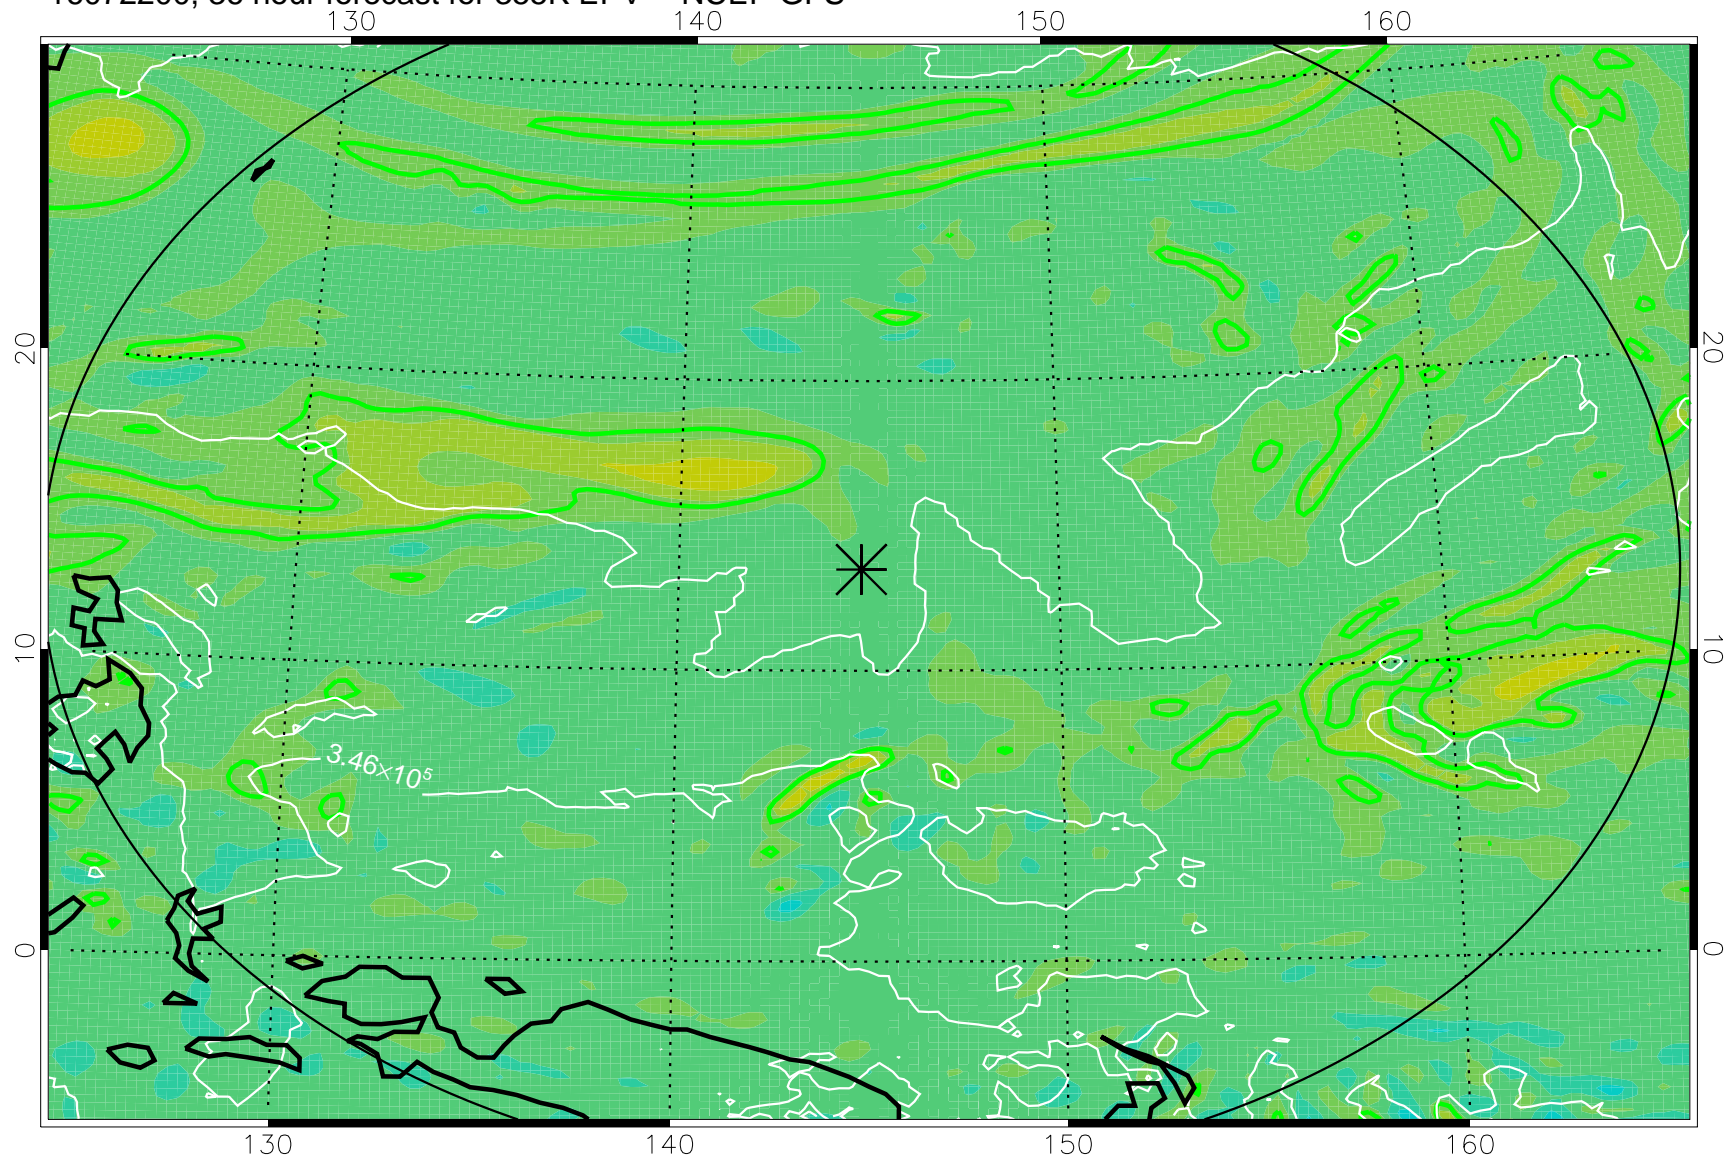

16072106, 18 hour forecast for 355K EPV -- NCEP GFS

355K Montgomery Streamfunction, white
EPV Tropopause (2 PVU) Position
Range ring of 2304 km

16072112, 24 hour forecast for 355K EPV -- NCEP GFS

355K Montgomery Streamfunction, white
EPV Tropopause (2 PVU) Position
Range ring of 2304 km

16072118, 30 hour forecast for 355K EPV -- NCEP GFS

355K Montgomery Streamfunction, white
EPV Tropopause (2 PVU) Position
Range ring of 2304 km

16072200, 36 hour forecast for 355K EPV -- NCEP GFS

355K Montgomery Streamfunction, white
EPV Tropopause (2 PVU) Position
Range ring of 2304 km

16072206, 42 hour forecast for 355K EPV -- NCEP GFS

355K Montgomery Streamfunction, white
EPV Tropopause (2 PVU) Position
Range ring of 2304 km

16072212, 48 hour forecast for 355K EPV -- NCEP GFS

355K Montgomery Streamfunction, white
EPV Tropopause (2 PVU) Position
Range ring of 2304 km

16072418, 102 hour forecast for 355K EPV -- NCEP GFS

355K Montgomery Streamfunction, white
EPV Tropopause (2 PVU) Position
Range ring of 2304 km

16072500, 108 hour forecast for 355K EPV -- NCEP GFS

355K Montgomery Streamfunction, white
EPV Tropopause (2 PVU) Position
Range ring of 2304 km