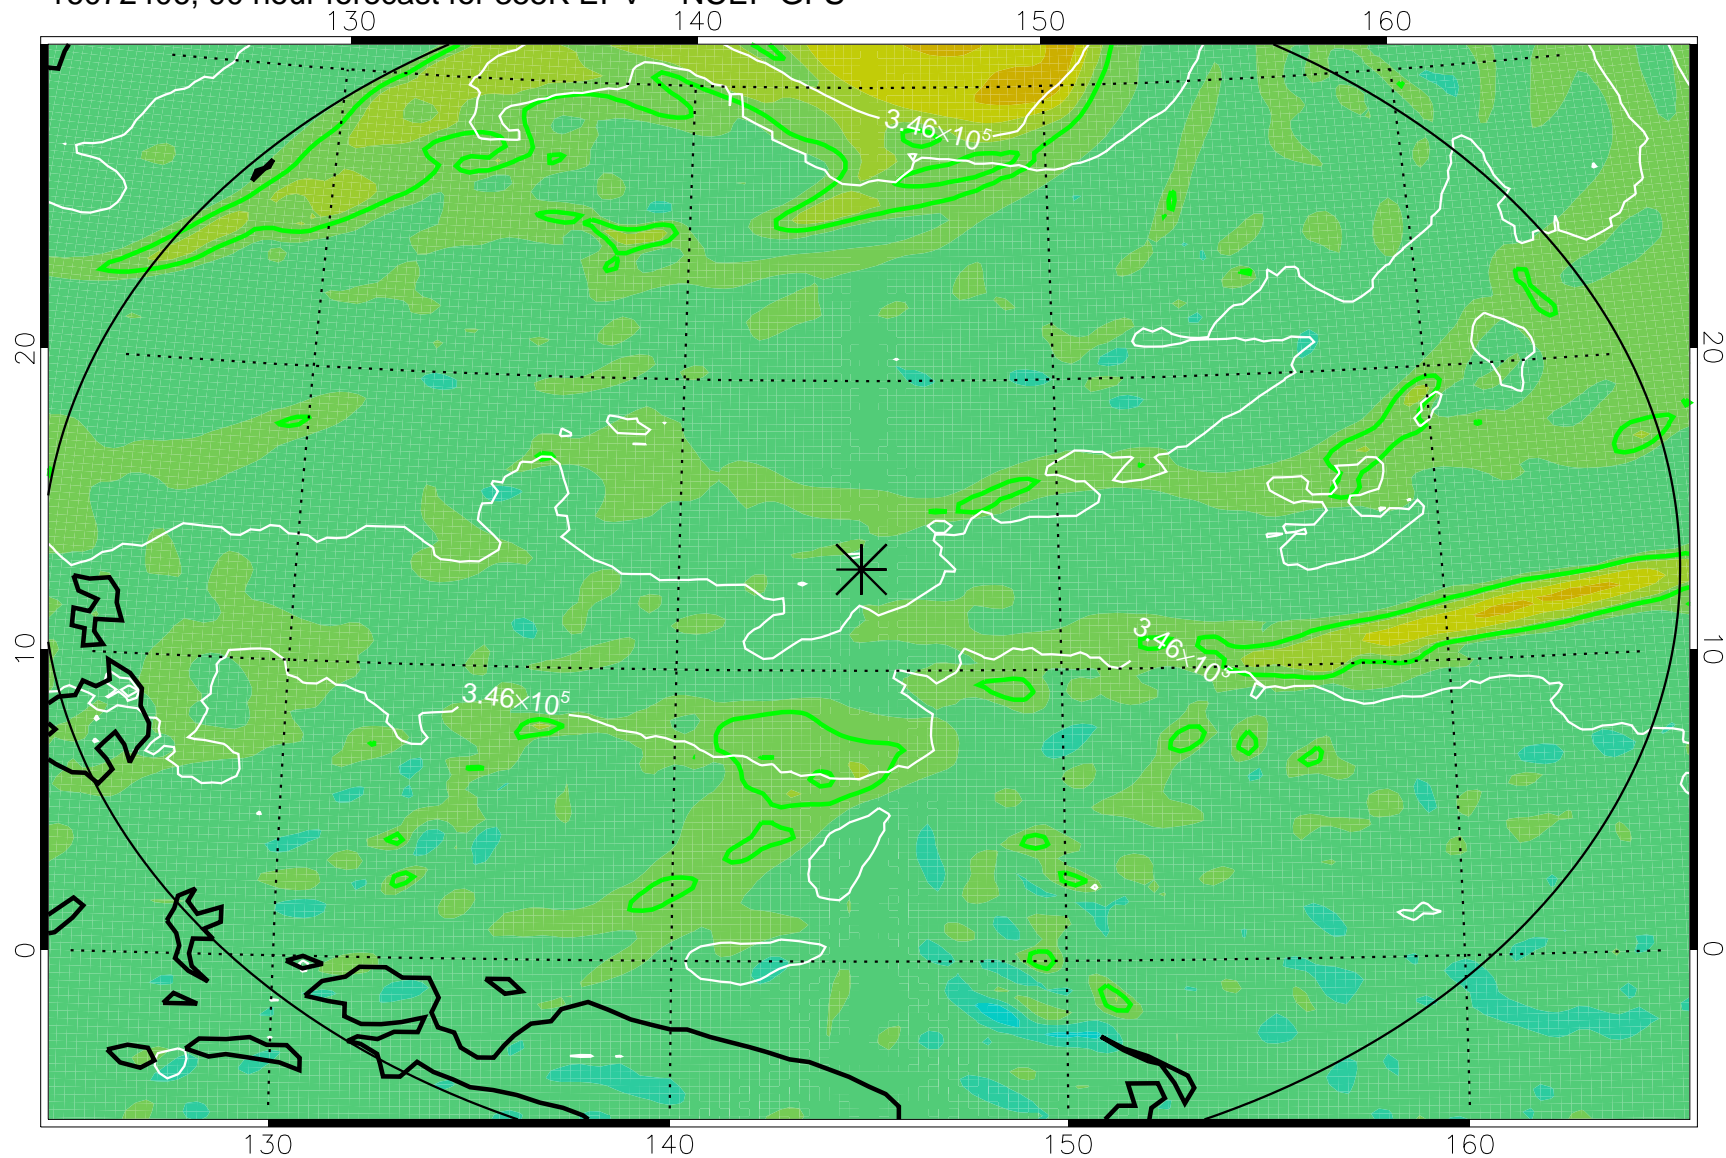

16072306, 66 hour forecast for 355K EPV -- NCEP GFS

355K Montgomery Streamfunction, white
EPV Tropopause (2 PVU) Position
Range ring of 2304 km

16072312, 72 hour forecast for 355K EPV -- NCEP GFS

355K Montgomery Streamfunction, white
EPV Tropopause (2 PVU) Position
Range ring of 2304 km

16072318, 78 hour forecast for 355K EPV -- NCEP GFS

355K Montgomery Streamfunction, white
EPV Tropopause (2 PVU) Position
Range ring of 2304 km

16072400, 84 hour forecast for 355K EPV -- NCEP GFS

355K Montgomery Streamfunction, white
EPV Tropopause (2 PVU) Position
Range ring of 2304 km

16072406, 90 hour forecast for 355K EPV -- NCEP GFS

355K Montgomery Streamfunction, white
EPV Tropopause (2 PVU) Position
Range ring of 2304 km

16072412, 96 hour forecast for 355K EPV -- NCEP GFS

355K Montgomery Streamfunction, white
EPV Tropopause (2 PVU) Position
Range ring of 2304 km

16072418, 102 hour forecast for 355K EPV -- NCEP GFS

355K Montgomery Streamfunction, white
EPV Tropopause (2 PVU) Position
Range ring of 2304 km

16072500, 108 hour forecast for 355K EPV -- NCEP GFS

355K Montgomery Streamfunction, white
EPV Tropopause (2 PVU) Position
Range ring of 2304 km