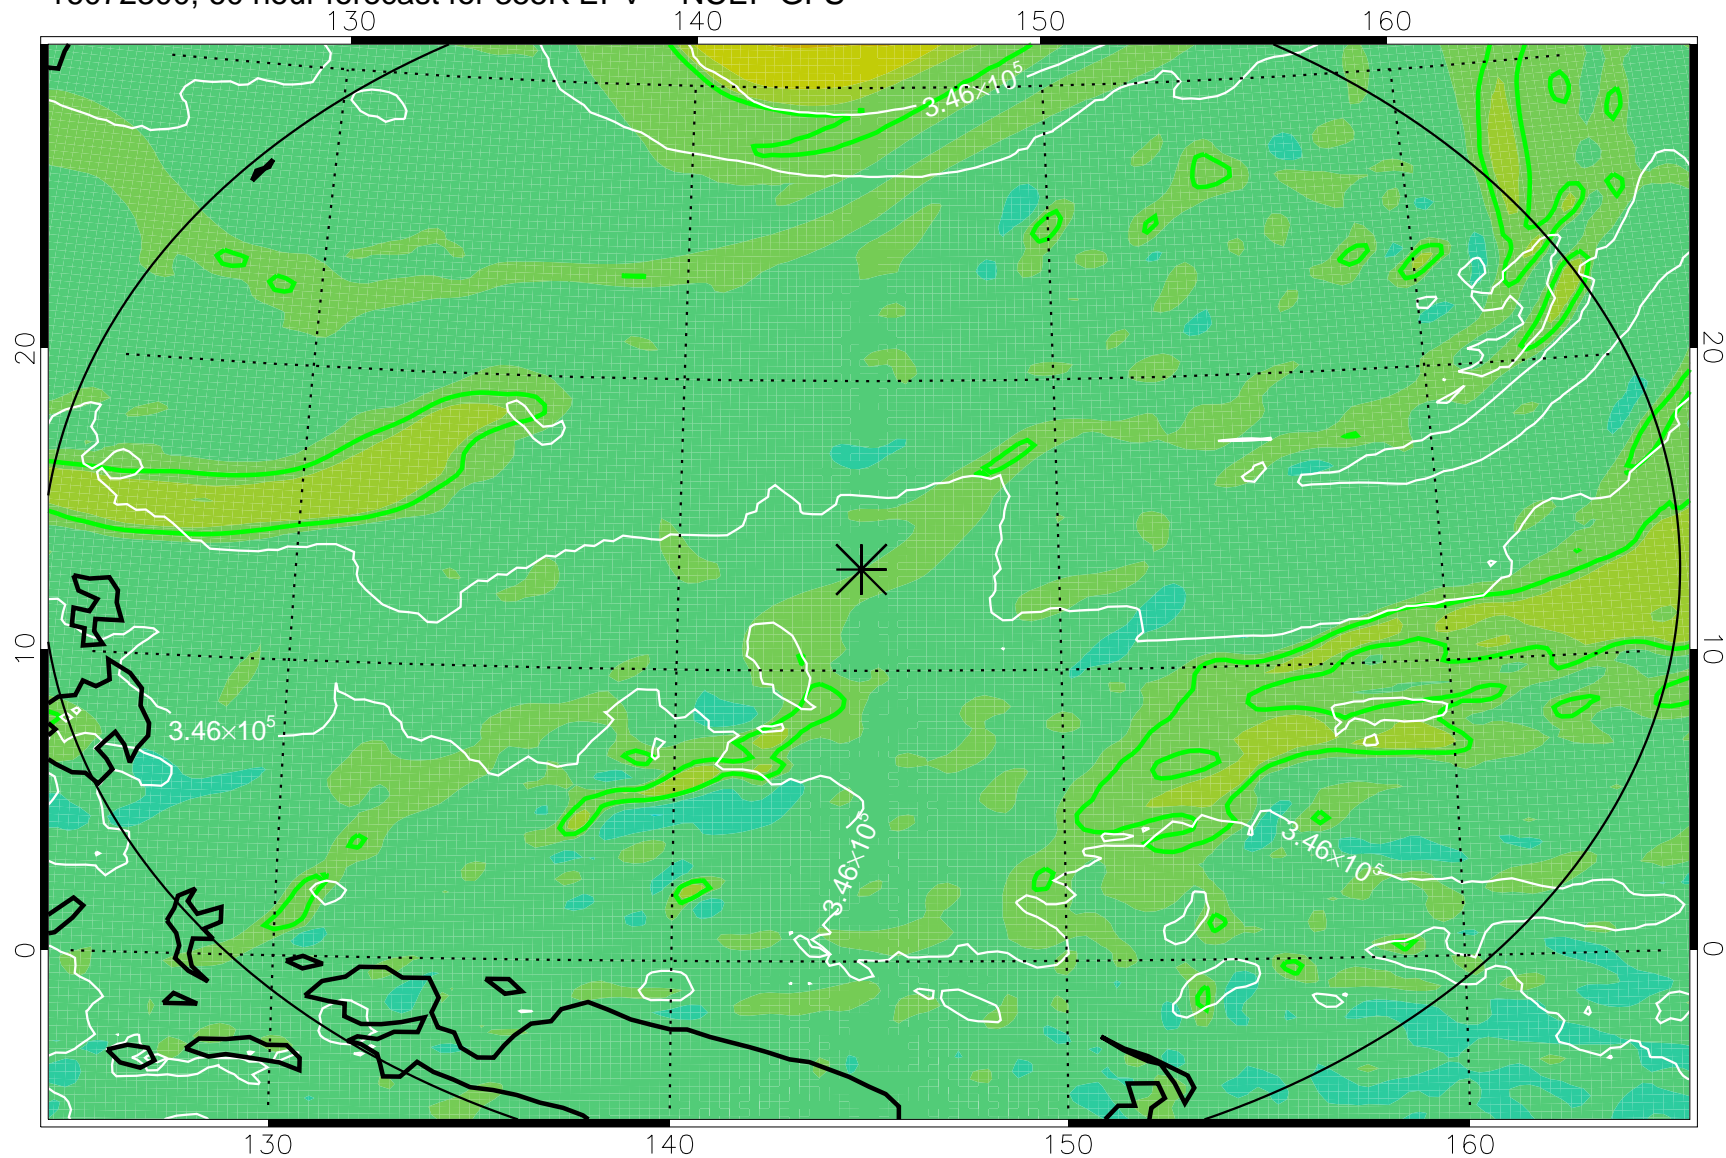

16072206, 42 hour forecast for 355K EPV -- NCEP GFS

355K Montgomery Streamfunction, white
EPV Tropopause (2 PVU) Position
Range ring of 2304 km

16072212, 48 hour forecast for 355K EPV -- NCEP GFS

355K Montgomery Streamfunction, white
EPV Tropopause (2 PVU) Position
Range ring of 2304 km

16072218, 54 hour forecast for 355K EPV -- NCEP GFS

355K Montgomery Streamfunction, white
EPV Tropopause (2 PVU) Position
Range ring of 2304 km

16072300, 60 hour forecast for 355K EPV -- NCEP GFS

355K Montgomery Streamfunction, white
EPV Tropopause (2 PVU) Position
Range ring of 2304 km

16072306, 66 hour forecast for 355K EPV -- NCEP GFS

355K Montgomery Streamfunction, white
EPV Tropopause (2 PVU) Position
Range ring of 2304 km

16072312, 72 hour forecast for 355K EPV -- NCEP GFS

355K Montgomery Streamfunction, white
EPV Tropopause (2 PVU) Position
Range ring of 2304 km

16072318, 78 hour forecast for 355K EPV -- NCEP GFS

355K Montgomery Streamfunction, white
EPV Tropopause (2 PVU) Position
Range ring of 2304 km

16072400, 84 hour forecast for 355K EPV -- NCEP GFS

355K Montgomery Streamfunction, white
EPV Tropopause (2 PVU) Position
Range ring of 2304 km