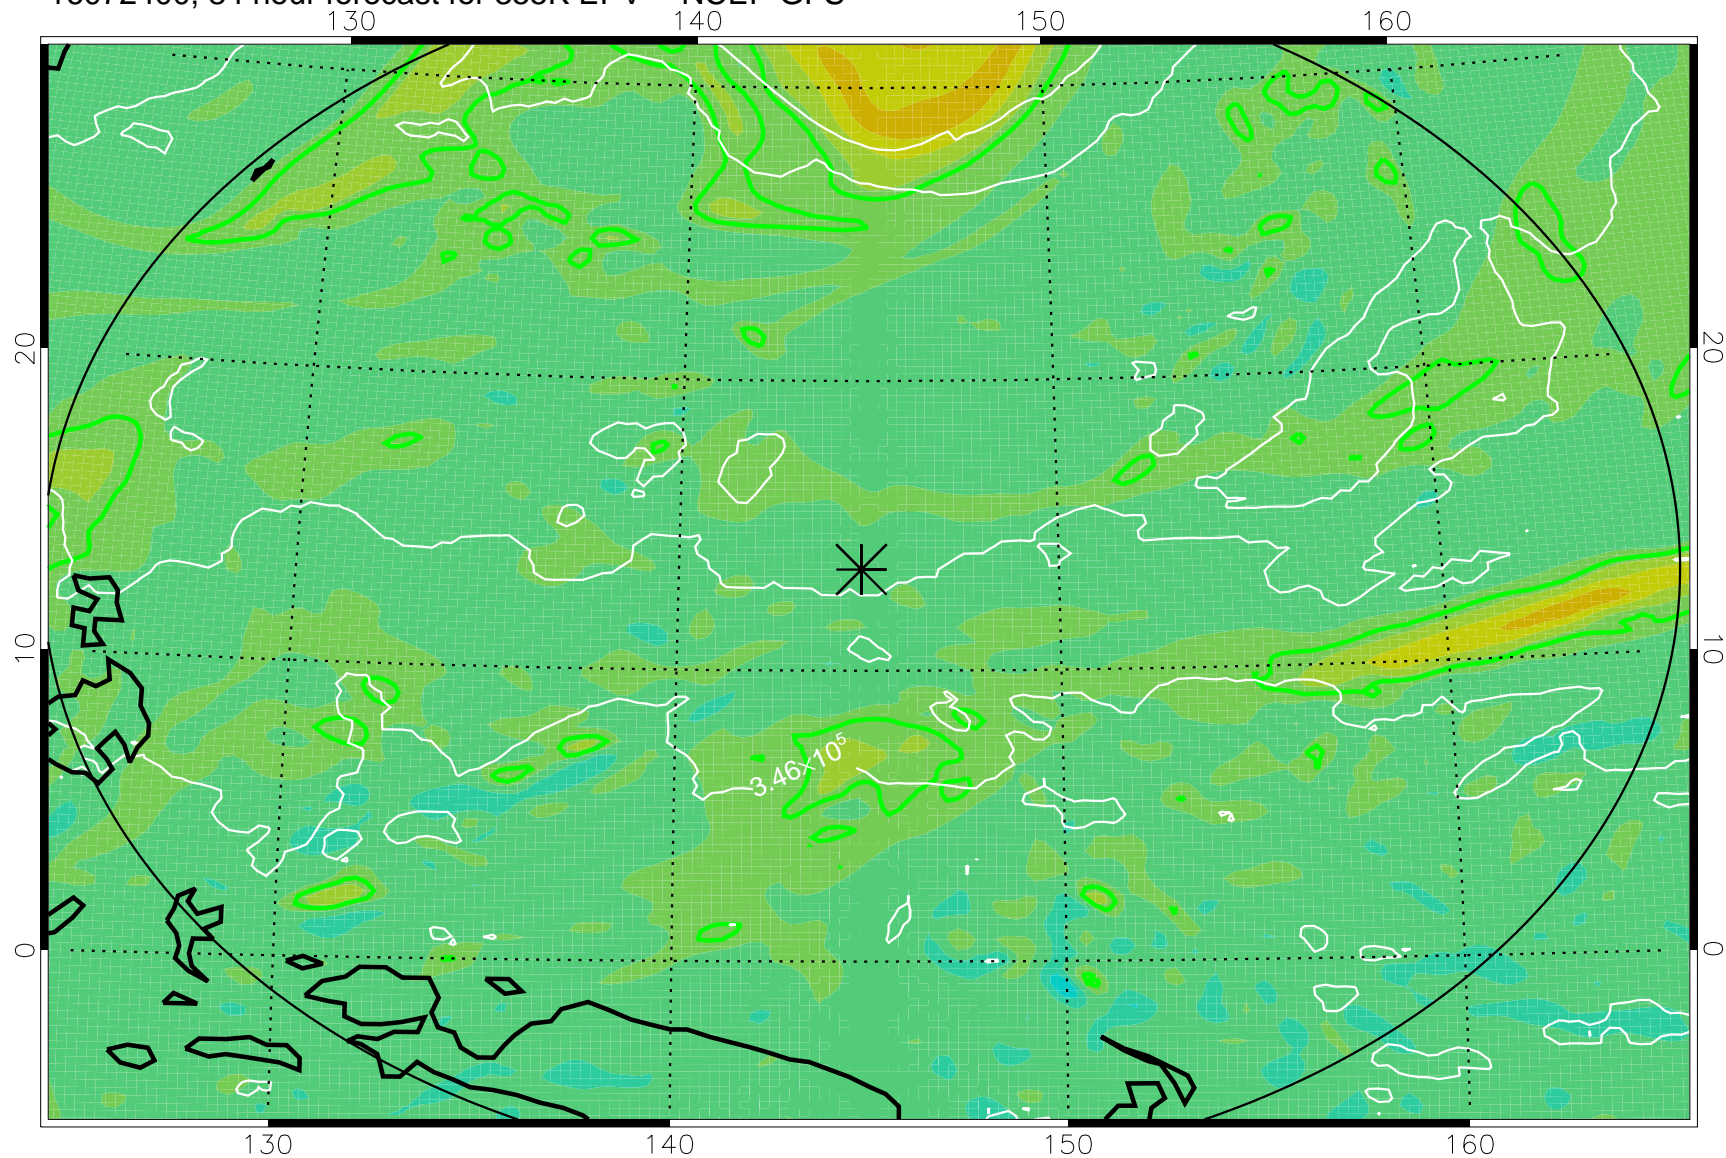

16072306, 66 hour forecast for 355K EPV -- NCEP GFS

355K Montgomery Streamfunction, white
EPV Tropopause (2 PVU) Position
Range ring of 2304 km

16072312, 72 hour forecast for 355K EPV -- NCEP GFS

355K Montgomery Streamfunction, white
EPV Tropopause (2 PVU) Position
Range ring of 2304 km

16072318, 78 hour forecast for 355K EPV -- NCEP GFS

355K Montgomery Streamfunction, white
EPV Tropopause (2 PVU) Position
Range ring of 2304 km

16072400, 84 hour forecast for 355K EPV -- NCEP GFS

355K Montgomery Streamfunction, white
EPV Tropopause (2 PVU) Position
Range ring of 2304 km

16072406, 90 hour forecast for 355K EPV -- NCEP GFS

355K Montgomery Streamfunction, white
EPV Tropopause (2 PVU) Position
Range ring of 2304 km

16072412, 96 hour forecast for 355K EPV -- NCEP GFS

355K Montgomery Streamfunction, white
EPV Tropopause (2 PVU) Position
Range ring of 2304 km

16072418, 102 hour forecast for 355K EPV -- NCEP GFS

355K Montgomery Streamfunction, white
EPV Tropopause (2 PVU) Position
Range ring of 2304 km

16072500, 108 hour forecast for 355K EPV -- NCEP GFS

355K Montgomery Streamfunction, white
EPV Tropopause (2 PVU) Position
Range ring of 2304 km