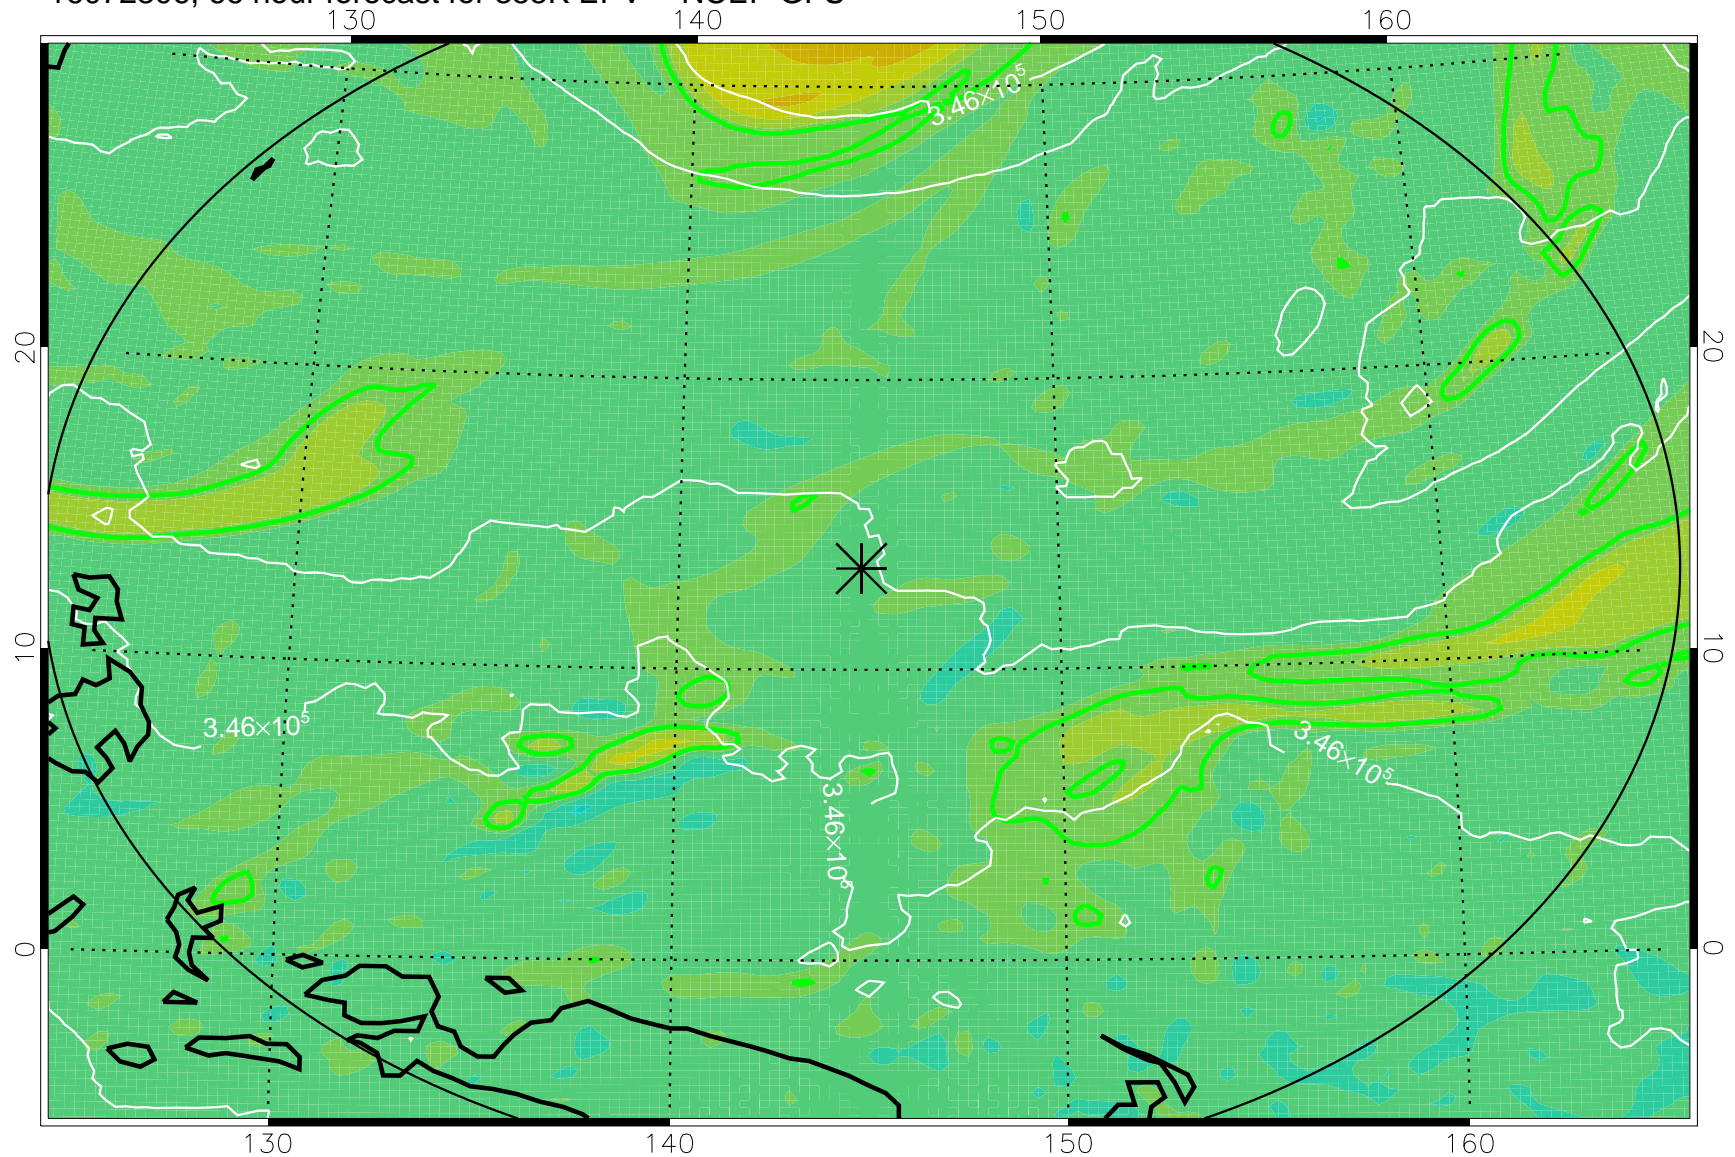

16072218, 54 hour forecast for 355K EPV -- NCEP GFS

355K Montgomery Streamfunction, white
EPV Tropopause (2 PVU) Position
Range ring of 2304 km

16072300, 60 hour forecast for 355K EPV -- NCEP GFS

355K Montgomery Streamfunction, white
EPV Tropopause (2 PVU) Position
Range ring of 2304 km

16072306, 66 hour forecast for 355K EPV -- NCEP GFS

355K Montgomery Streamfunction, white
EPV Tropopause (2 PVU) Position
Range ring of 2304 km

16072312, 72 hour forecast for 355K EPV -- NCEP GFS

355K Montgomery Streamfunction, white
EPV Tropopause (2 PVU) Position
Range ring of 2304 km

16072318, 78 hour forecast for 355K EPV -- NCEP GFS

355K Montgomery Streamfunction, white
EPV Tropopause (2 PVU) Position
Range ring of 2304 km

16072400, 84 hour forecast for 355K EPV -- NCEP GFS

355K Montgomery Streamfunction, white
EPV Tropopause (2 PVU) Position
Range ring of 2304 km

16072406, 90 hour forecast for 355K EPV -- NCEP GFS

355K Montgomery Streamfunction, white
EPV Tropopause (2 PVU) Position
Range ring of 2304 km

16072412, 96 hour forecast for 355K EPV -- NCEP GFS

355K Montgomery Streamfunction, white
EPV Tropopause (2 PVU) Position
Range ring of 2304 km