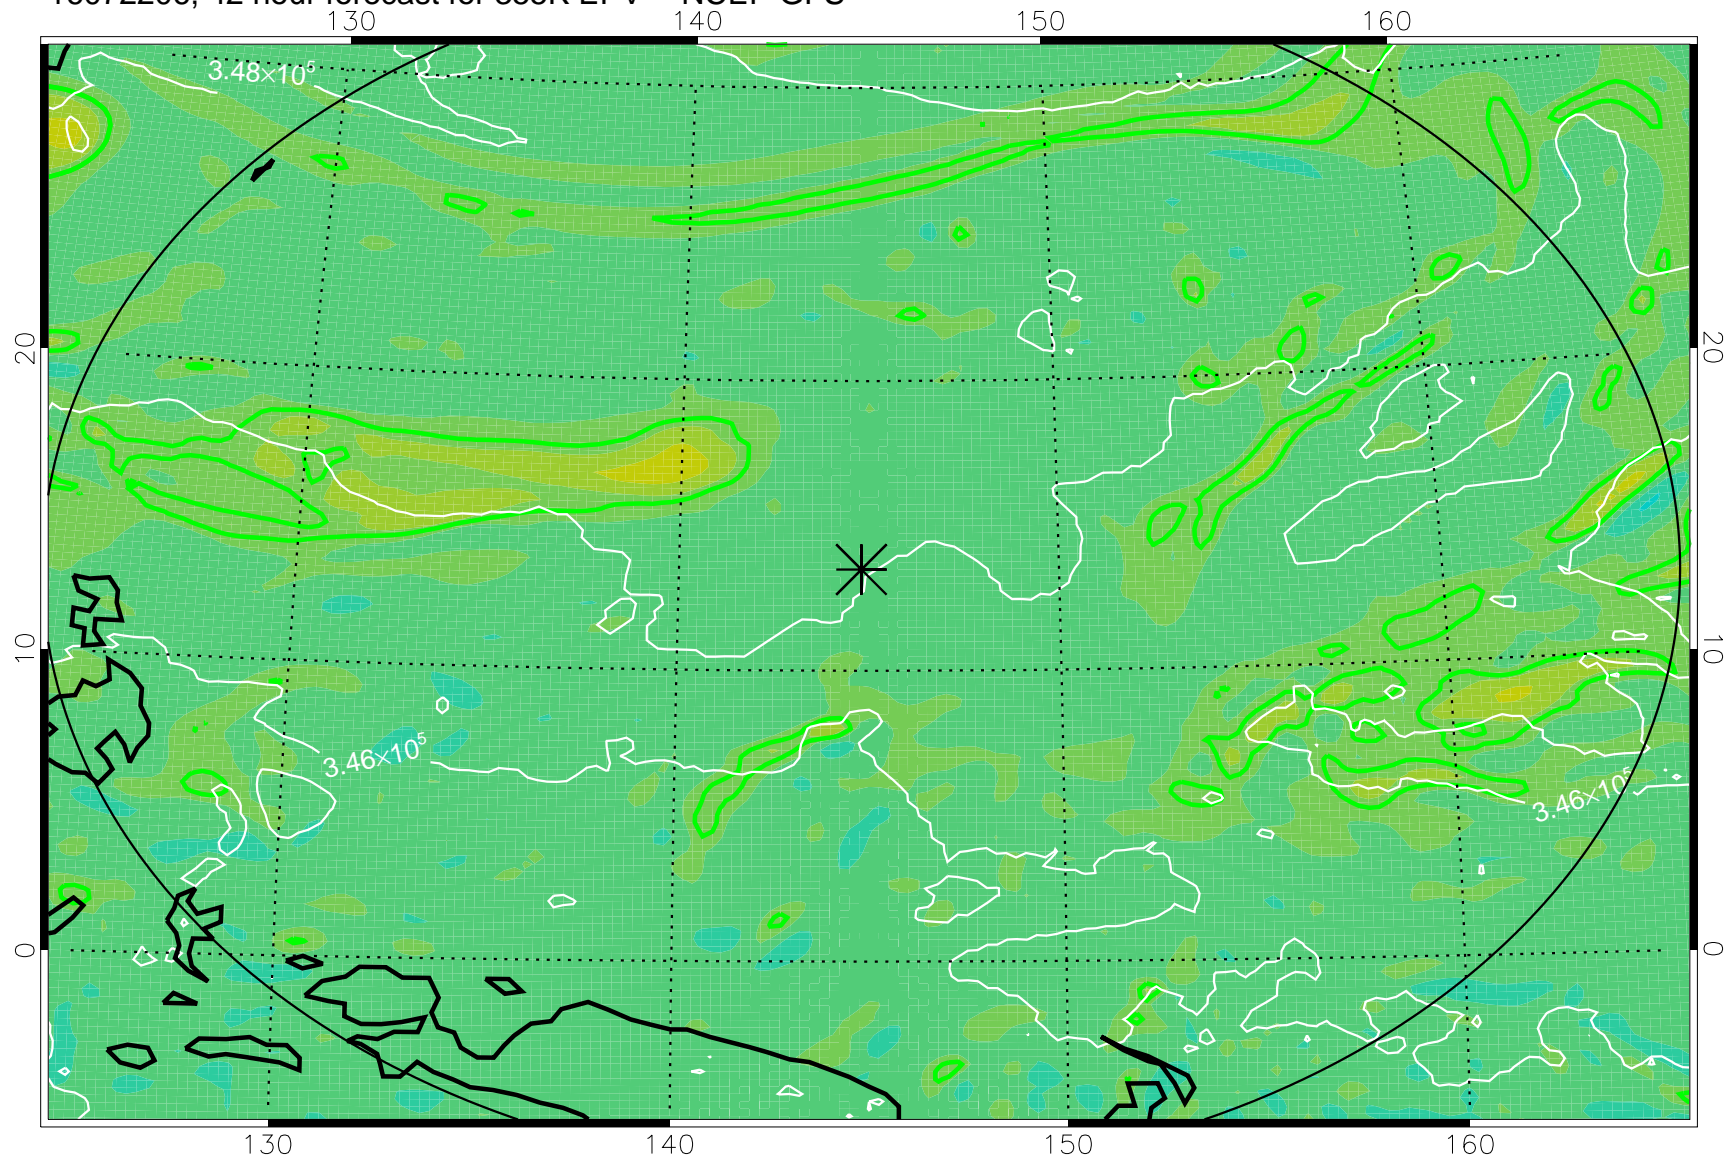

16072118, 30 hour forecast for 355K EPV -- NCEP GFS

355K Montgomery Streamfunction, white
EPV Tropopause (2 PVU) Position
Range ring of 2304 km

16072200, 36 hour forecast for 355K EPV -- NCEP GFS

355K Montgomery Streamfunction, white
EPV Tropopause (2 PVU) Position
Range ring of 2304 km

16072206, 42 hour forecast for 355K EPV -- NCEP GFS

355K Montgomery Streamfunction, white
EPV Tropopause (2 PVU) Position
Range ring of 2304 km

16072212, 48 hour forecast for 355K EPV -- NCEP GFS

355K Montgomery Streamfunction, white
EPV Tropopause (2 PVU) Position
Range ring of 2304 km

16072218, 54 hour forecast for 355K EPV -- NCEP GFS

355K Montgomery Streamfunction, white
EPV Tropopause (2 PVU) Position
Range ring of 2304 km

16072300, 60 hour forecast for 355K EPV -- NCEP GFS

355K Montgomery Streamfunction, white
EPV Tropopause (2 PVU) Position
Range ring of 2304 km

16072418, 102 hour forecast for 355K EPV -- NCEP GFS

355K Montgomery Streamfunction, white
EPV Tropopause (2 PVU) Position
Range ring of 2304 km

16072500, 108 hour forecast for 355K EPV -- NCEP GFS

355K Montgomery Streamfunction, white
EPV Tropopause (2 PVU) Position
Range ring of 2304 km