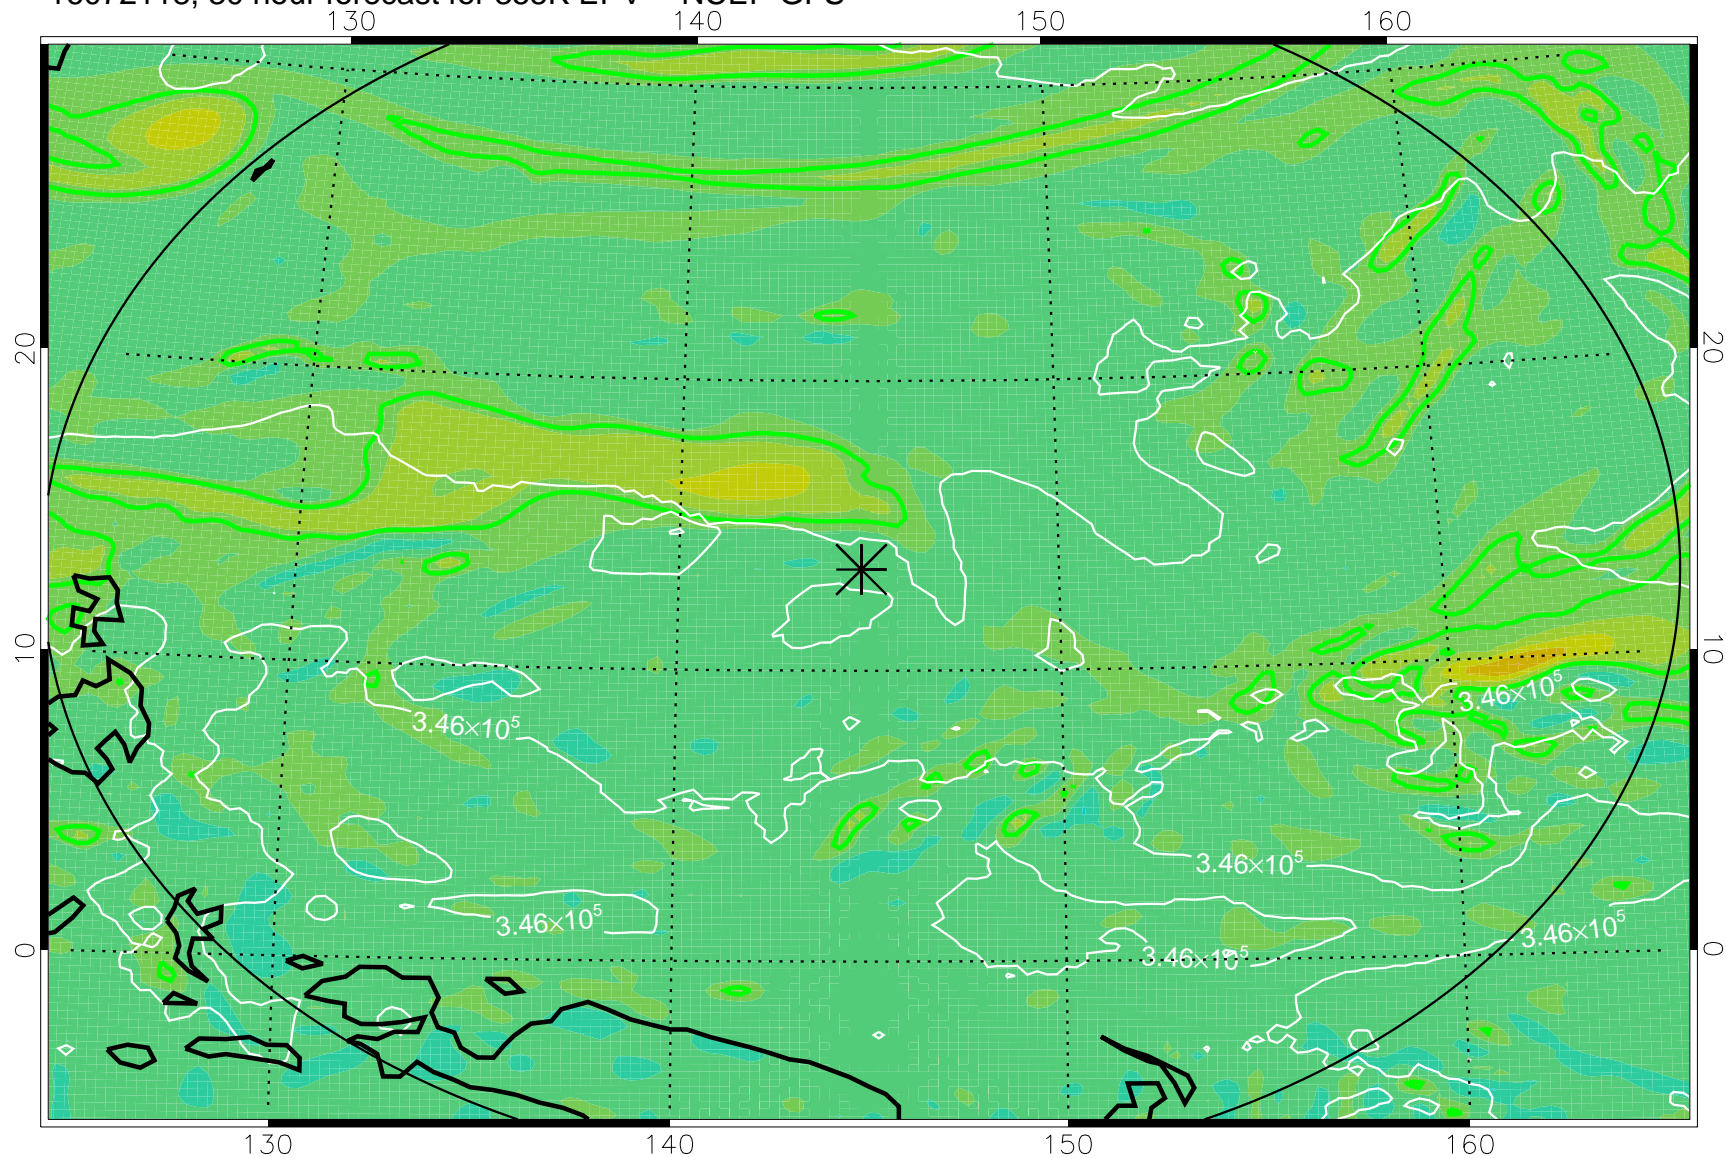

16072018, 6 hour forecast for 355K EPV -- NCEP GFS

355K Montgomery Streamfunction, white
EPV Tropopause (2 PVU) Position
Range ring of 2304 km

16072100, 12 hour forecast for 355K EPV -- NCEP GFS

355K Montgomery Streamfunction, white
EPV Tropopause (2 PVU) Position
Range ring of 2304 km

16072106, 18 hour forecast for 355K EPV -- NCEP GFS

355K Montgomery Streamfunction, white
EPV Tropopause (2 PVU) Position
Range ring of 2304 km

16072112, 24 hour forecast for 355K EPV -- NCEP GFS

355K Montgomery Streamfunction, white
EPV Tropopause (2 PVU) Position
Range ring of 2304 km

16072118, 30 hour forecast for 355K EPV -- NCEP GFS

355K Montgomery Streamfunction, white
EPV Tropopause (2 PVU) Position
Range ring of 2304 km

16072200, 36 hour forecast for 355K EPV -- NCEP GFS

355K Montgomery Streamfunction, white
EPV Tropopause (2 PVU) Position
Range ring of 2304 km

16072206, 42 hour forecast for 355K EPV -- NCEP GFS

355K Montgomery Streamfunction, white
EPV Tropopause (2 PVU) Position
Range ring of 2304 km

16072212, 48 hour forecast for 355K EPV -- NCEP GFS

355K Montgomery Streamfunction, white
EPV Tropopause (2 PVU) Position
Range ring of 2304 km