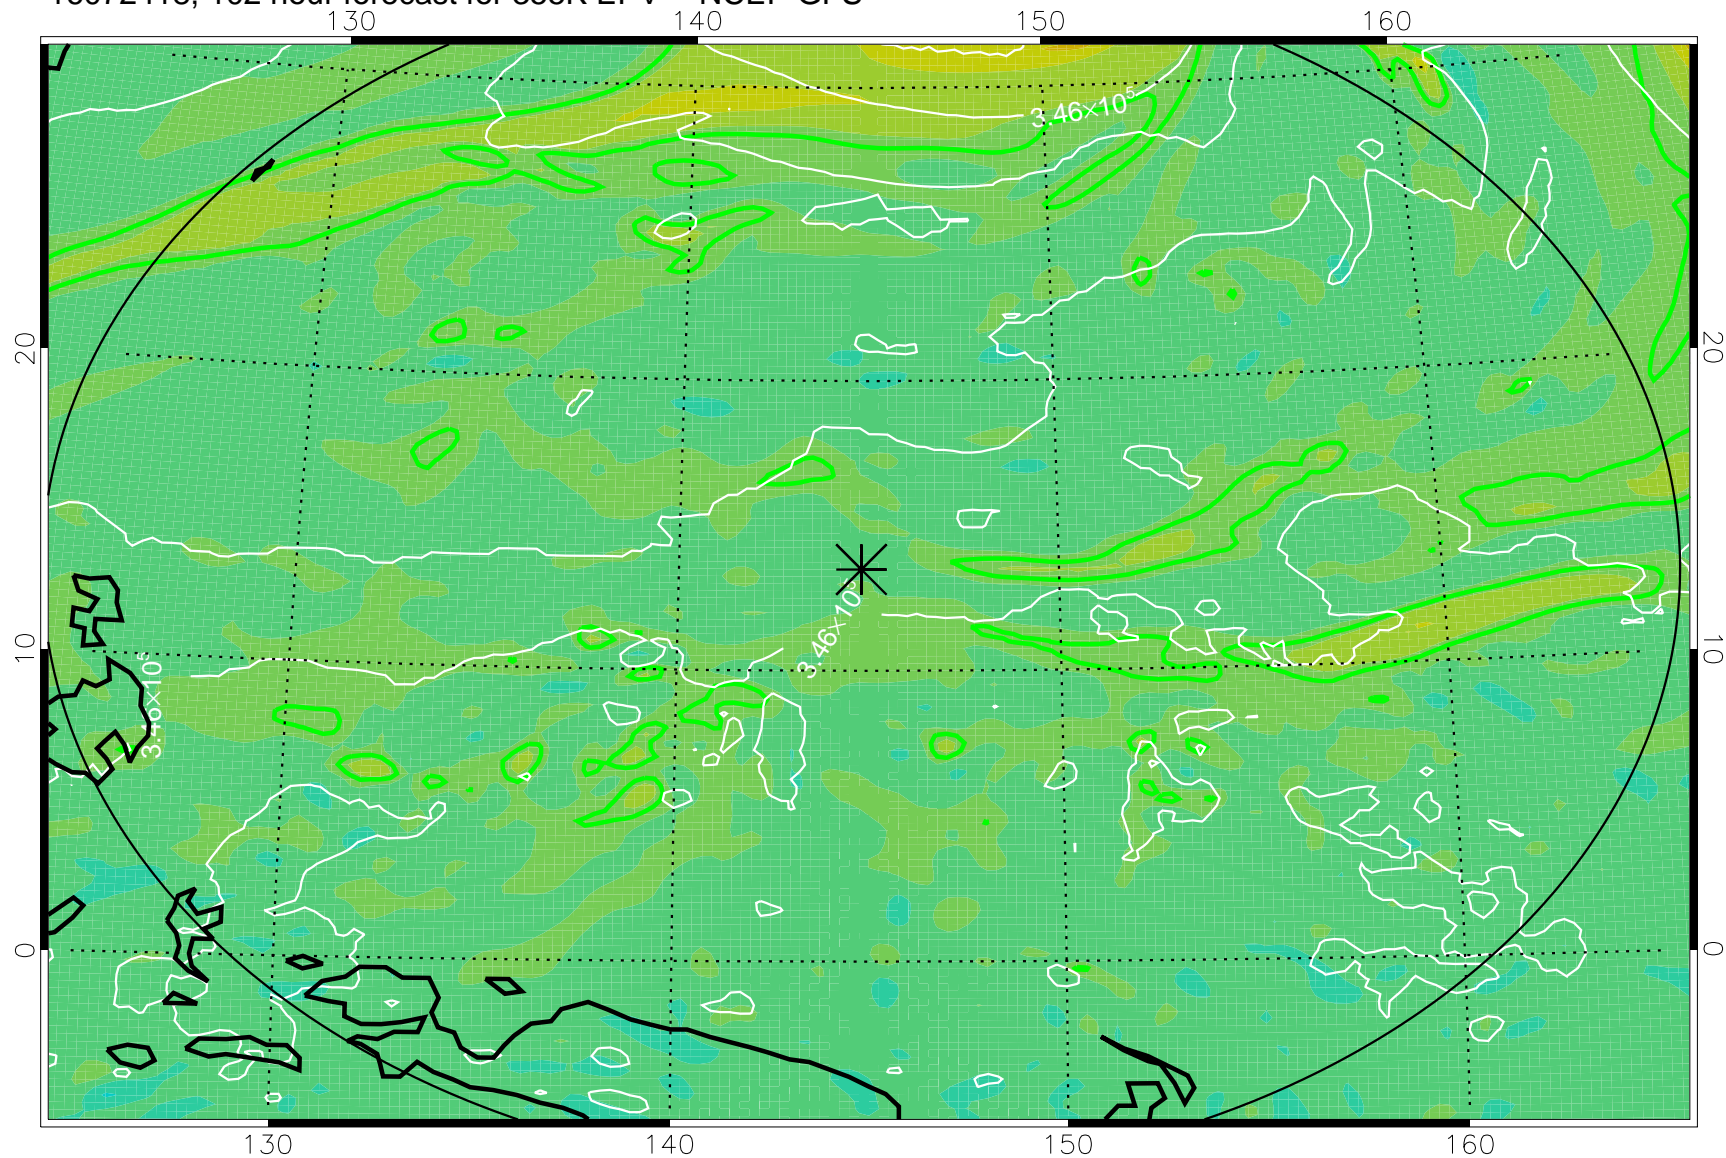

16072318, 78 hour forecast for 355K EPV -- NCEP GFS

355K Montgomery Streamfunction, white
EPV Tropopause (2 PVU) Position
Range ring of 2304 km

16072400, 84 hour forecast for 355K EPV -- NCEP GFS

355K Montgomery Streamfunction, white
EPV Tropopause (2 PVU) Position
Range ring of 2304 km

16072406, 90 hour forecast for 355K EPV -- NCEP GFS

355K Montgomery Streamfunction, white
EPV Tropopause (2 PVU) Position
Range ring of 2304 km

16072412, 96 hour forecast for 355K EPV -- NCEP GFS

355K Montgomery Streamfunction, white
EPV Tropopause (2 PVU) Position
Range ring of 2304 km

16072418, 102 hour forecast for 355K EPV -- NCEP GFS

355K Montgomery Streamfunction, white
EPV Tropopause (2 PVU) Position
Range ring of 2304 km

16072500, 108 hour forecast for 355K EPV -- NCEP GFS

355K Montgomery Streamfunction, white
EPV Tropopause (2 PVU) Position
Range ring of 2304 km

16072506, 114 hour forecast for 355K EPV -- NCEP GFS

355K Montgomery Streamfunction, white
EPV Tropopause (2 PVU) Position
Range ring of 2304 km

16072512, 120 hour forecast for 355K EPV -- NCEP GFS

355K Montgomery Streamfunction, white
EPV Tropopause (2 PVU) Position
Range ring of 2304 km