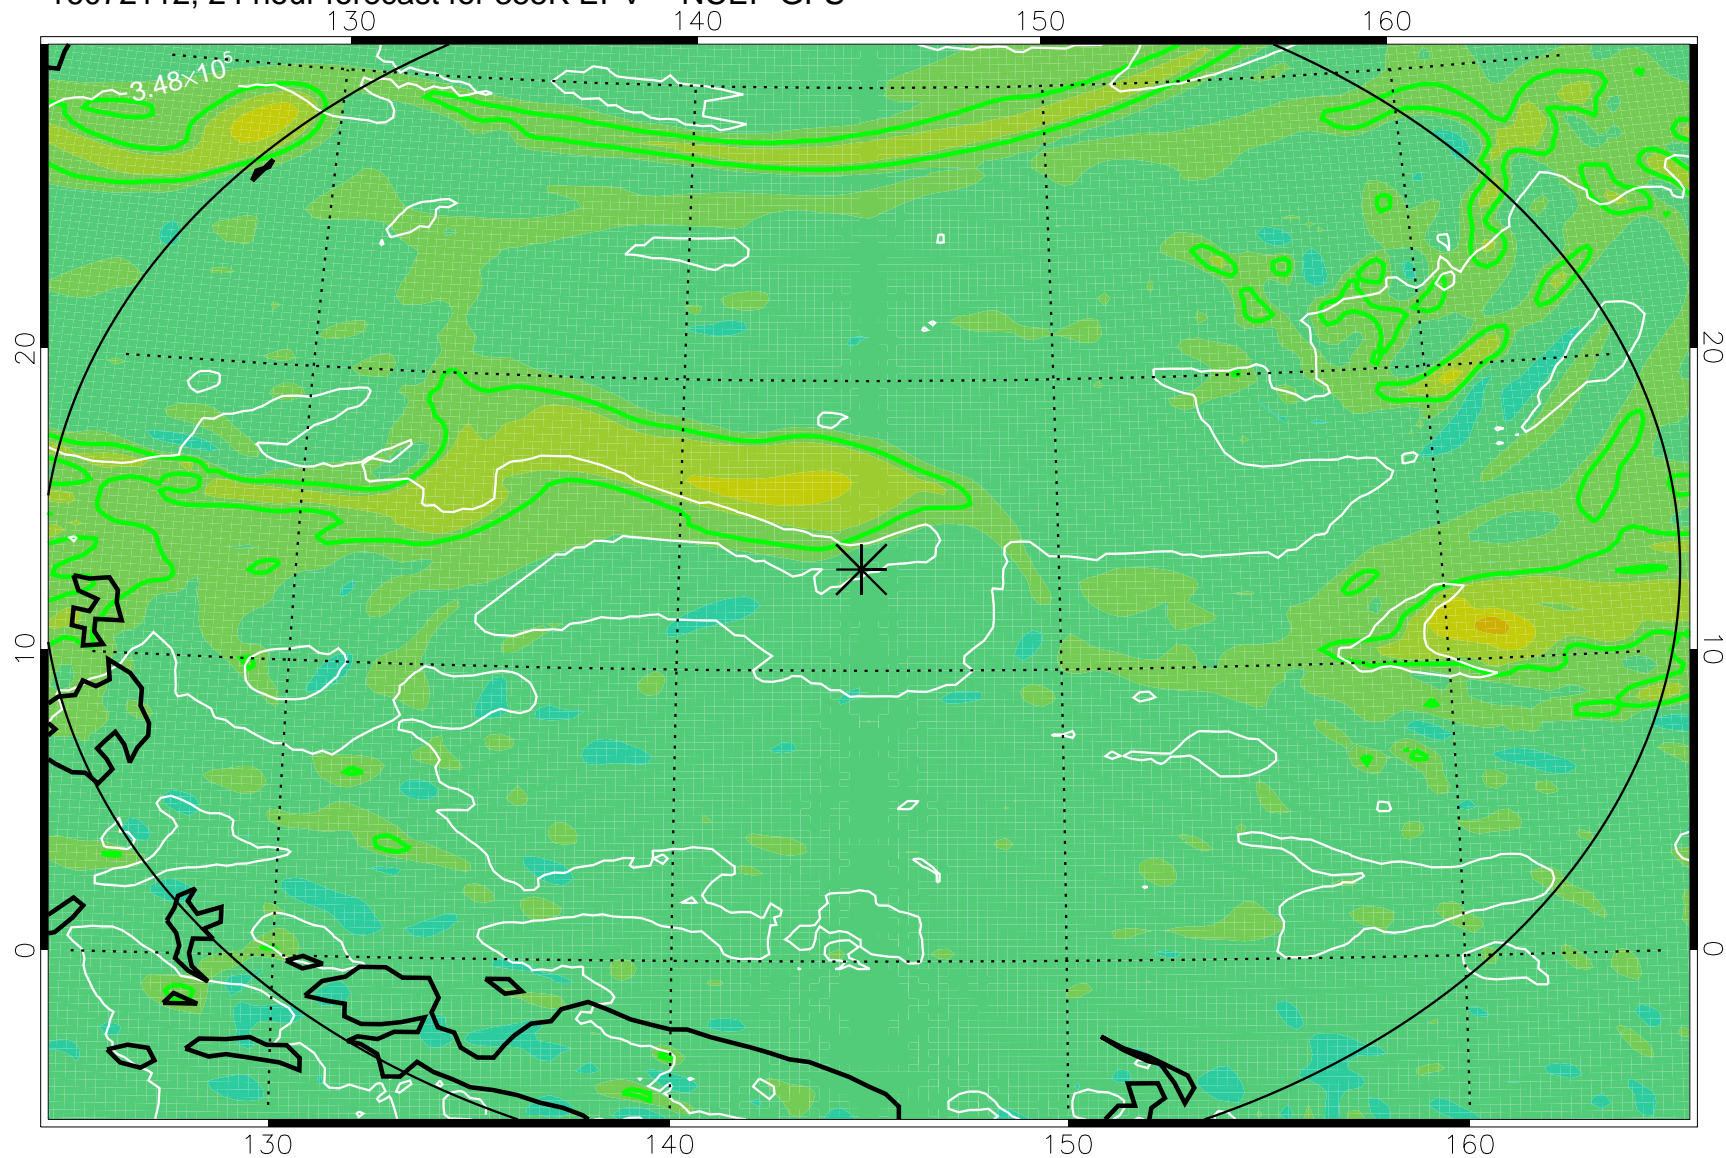

16072018, 6 hour forecast for 355K EPV -- NCEP GFS

355K Montgomery Streamfunction, white
EPV Tropopause (2 PVU) Position
Range ring of 2304 km

16072100, 12 hour forecast for 355K EPV -- NCEP GFS

355K Montgomery Streamfunction, white
EPV Tropopause (2 PVU) Position
Range ring of 2304 km

16072106, 18 hour forecast for 355K EPV -- NCEP GFS

355K Montgomery Streamfunction, white
EPV Tropopause (2 PVU) Position
Range ring of 2304 km

16072112, 24 hour forecast for 355K EPV -- NCEP GFS

355K Montgomery Streamfunction, white
EPV Tropopause (2 PVU) Position
Range ring of 2304 km

16072118, 30 hour forecast for 355K EPV -- NCEP GFS

355K Montgomery Streamfunction, white
EPV Tropopause (2 PVU) Position
Range ring of 2304 km

16072200, 36 hour forecast for 355K EPV -- NCEP GFS

355K Montgomery Streamfunction, white
EPV Tropopause (2 PVU) Position
Range ring of 2304 km

16072418, 102 hour forecast for 355K EPV -- NCEP GFS

355K Montgomery Streamfunction, white
EPV Tropopause (2 PVU) Position
Range ring of 2304 km

16072500, 108 hour forecast for 355K EPV -- NCEP GFS

355K Montgomery Streamfunction, white
EPV Tropopause (2 PVU) Position
Range ring of 2304 km