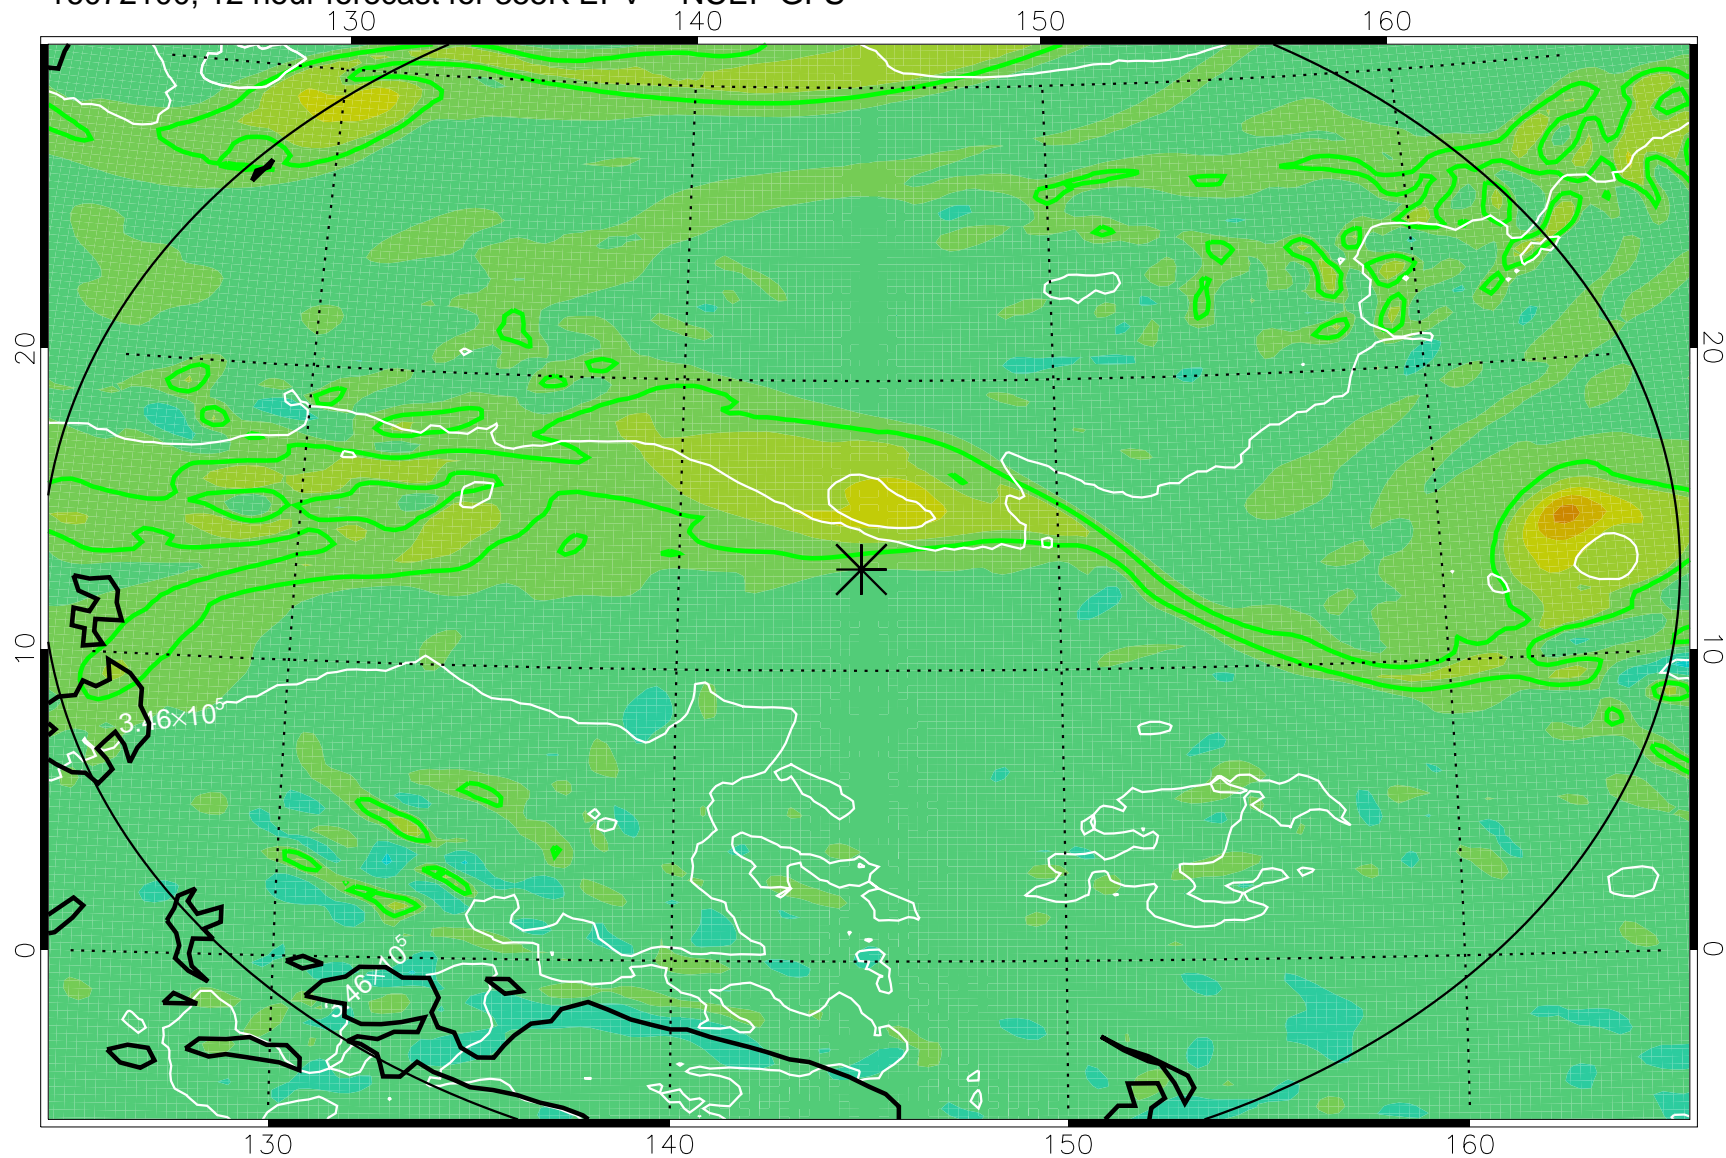

16072018, 6 hour forecast for 355K EPV -- NCEP GFS

355K Montgomery Streamfunction, white
EPV Tropopause (2 PVU) Position
Range ring of 2304 km

16072100, 12 hour forecast for 355K EPV -- NCEP GFS

355K Montgomery Streamfunction, white
EPV Tropopause (2 PVU) Position
Range ring of 2304 km

16072106, 18 hour forecast for 355K EPV -- NCEP GFS

355K Montgomery Streamfunction, white
EPV Tropopause (2 PVU) Position
Range ring of 2304 km

16072112, 24 hour forecast for 355K EPV -- NCEP GFS

355K Montgomery Streamfunction, white
EPV Tropopause (2 PVU) Position
Range ring of 2304 km

16072118, 30 hour forecast for 355K EPV -- NCEP GFS

355K Montgomery Streamfunction, white
EPV Tropopause (2 PVU) Position
Range ring of 2304 km

16072200, 36 hour forecast for 355K EPV -- NCEP GFS

355K Montgomery Streamfunction, white
EPV Tropopause (2 PVU) Position
Range ring of 2304 km

16072206, 42 hour forecast for 355K EPV -- NCEP GFS

355K Montgomery Streamfunction, white
EPV Tropopause (2 PVU) Position
Range ring of 2304 km

16072212, 48 hour forecast for 355K EPV -- NCEP GFS

355K Montgomery Streamfunction, white
EPV Tropopause (2 PVU) Position
Range ring of 2304 km