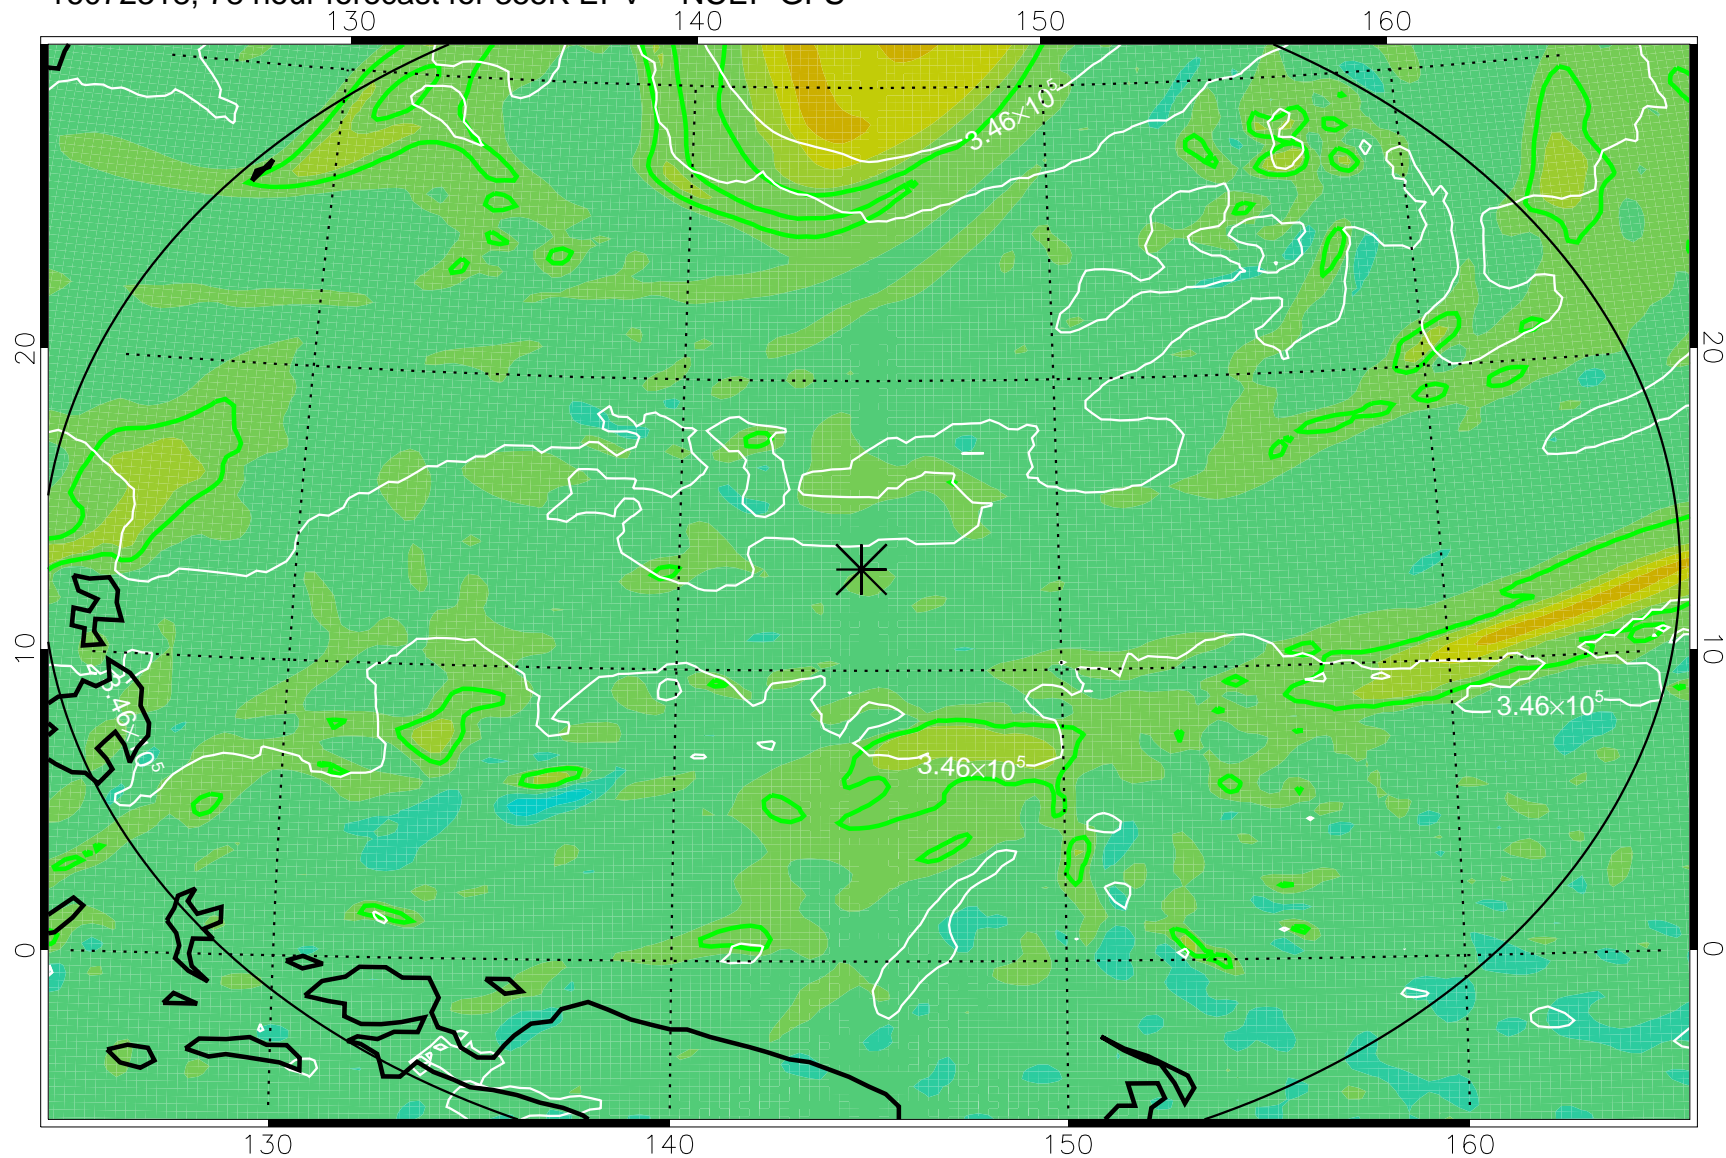

16072306, 66 hour forecast for 355K EPV -- NCEP GFS

355K Montgomery Streamfunction, white
EPV Tropopause (2 PVU) Position
Range ring of 2304 km

16072312, 72 hour forecast for 355K EPV -- NCEP GFS

355K Montgomery Streamfunction, white
EPV Tropopause (2 PVU) Position
Range ring of 2304 km

16072318, 78 hour forecast for 355K EPV -- NCEP GFS

355K Montgomery Streamfunction, white
EPV Tropopause (2 PVU) Position
Range ring of 2304 km

16072400, 84 hour forecast for 355K EPV -- NCEP GFS

355K Montgomery Streamfunction, white
EPV Tropopause (2 PVU) Position
Range ring of 2304 km

16072406, 90 hour forecast for 355K EPV -- NCEP GFS

355K Montgomery Streamfunction, white
EPV Tropopause (2 PVU) Position
Range ring of 2304 km

16072412, 96 hour forecast for 355K EPV -- NCEP GFS

355K Montgomery Streamfunction, white
EPV Tropopause (2 PVU) Position
Range ring of 2304 km

16072418, 102 hour forecast for 355K EPV -- NCEP GFS

355K Montgomery Streamfunction, white
EPV Tropopause (2 PVU) Position
Range ring of 2304 km

16072500, 108 hour forecast for 355K EPV -- NCEP GFS

355K Montgomery Streamfunction, white
EPV Tropopause (2 PVU) Position
Range ring of 2304 km