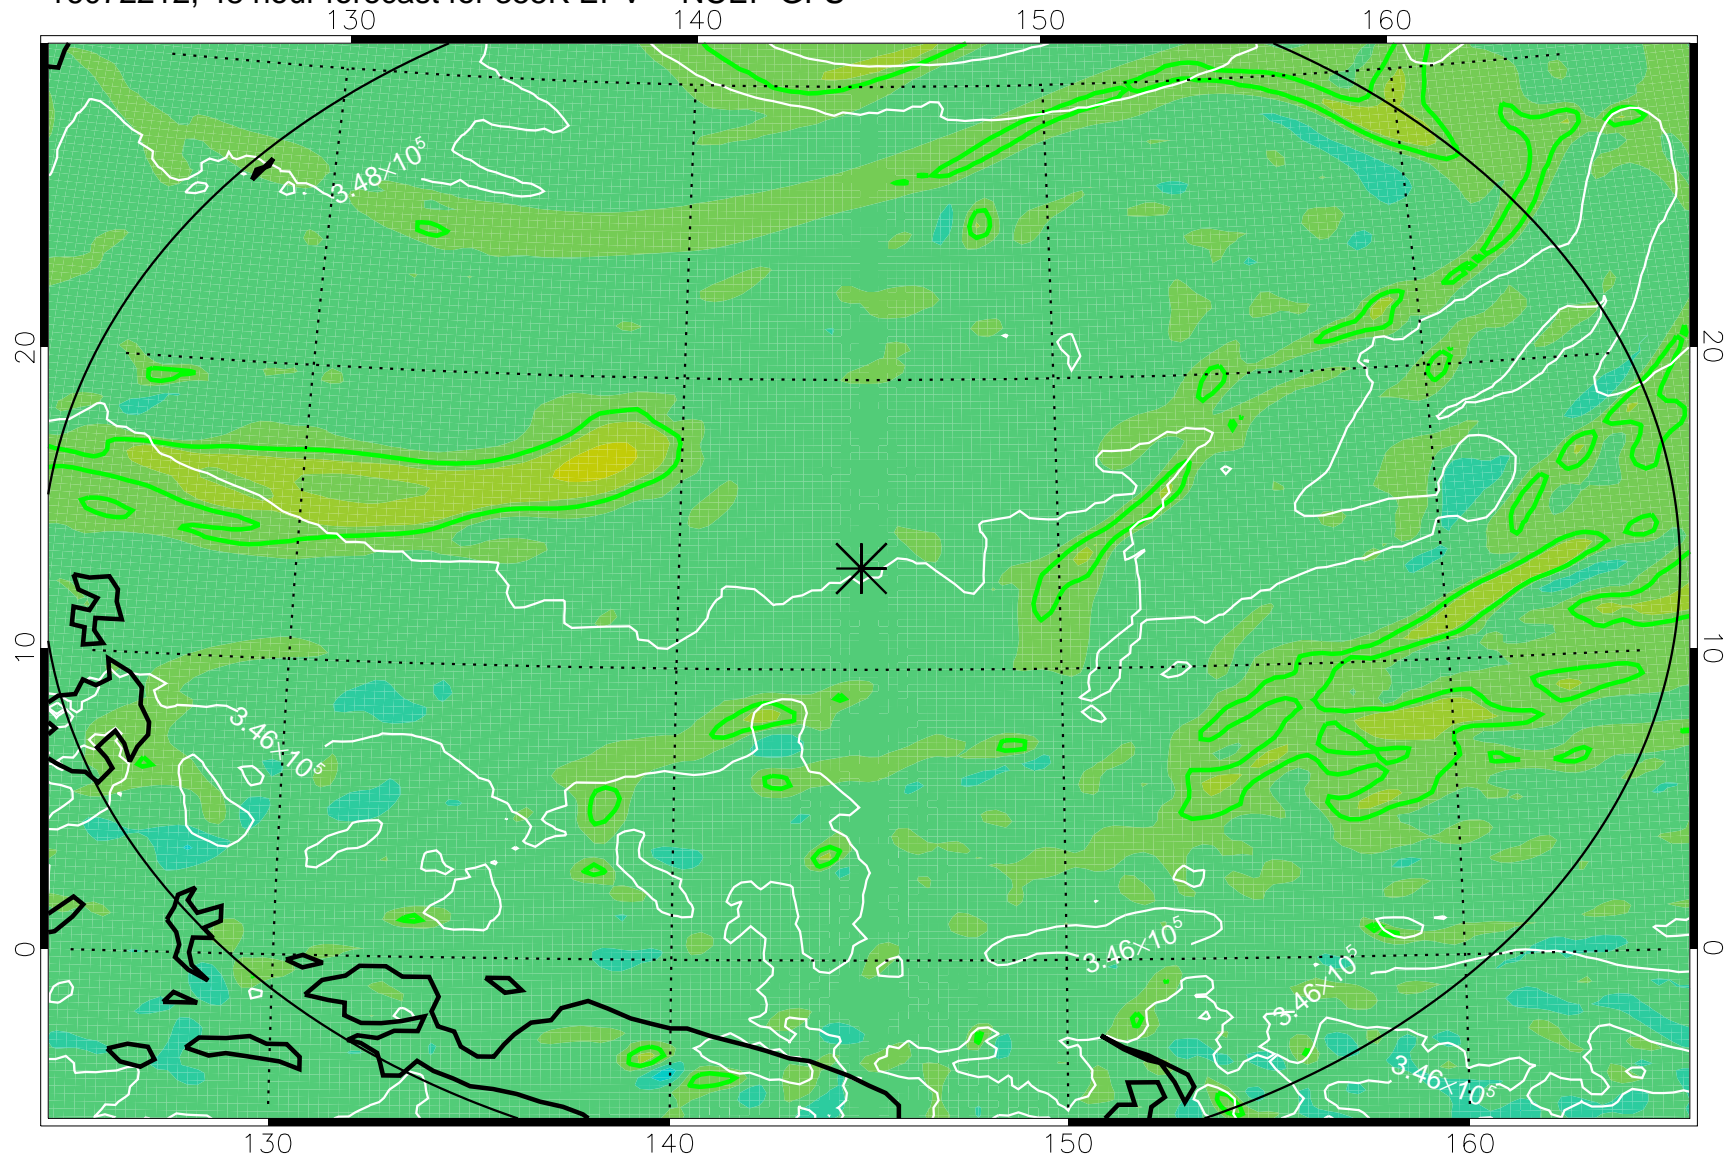

16072118, 30 hour forecast for 355K EPV -- NCEP GFS

355K Montgomery Streamfunction, white
EPV Tropopause (2 PVU) Position
Range ring of 2304 km

16072200, 36 hour forecast for 355K EPV -- NCEP GFS

355K Montgomery Streamfunction, white
EPV Tropopause (2 PVU) Position
Range ring of 2304 km

16072206, 42 hour forecast for 355K EPV -- NCEP GFS

355K Montgomery Streamfunction, white
EPV Tropopause (2 PVU) Position
Range ring of 2304 km

16072212, 48 hour forecast for 355K EPV -- NCEP GFS

355K Montgomery Streamfunction, white
EPV Tropopause (2 PVU) Position
Range ring of 2304 km

16072218, 54 hour forecast for 355K EPV -- NCEP GFS

355K Montgomery Streamfunction, white
EPV Tropopause (2 PVU) Position
Range ring of 2304 km

16072300, 60 hour forecast for 355K EPV -- NCEP GFS

355K Montgomery Streamfunction, white
EPV Tropopause (2 PVU) Position
Range ring of 2304 km

16072318, 78 hour forecast for 355K EPV -- NCEP GFS

355K Montgomery Streamfunction, white
EPV Tropopause (2 PVU) Position
Range ring of 2304 km

16072400, 84 hour forecast for 355K EPV -- NCEP GFS

355K Montgomery Streamfunction, white
EPV Tropopause (2 PVU) Position
Range ring of 2304 km