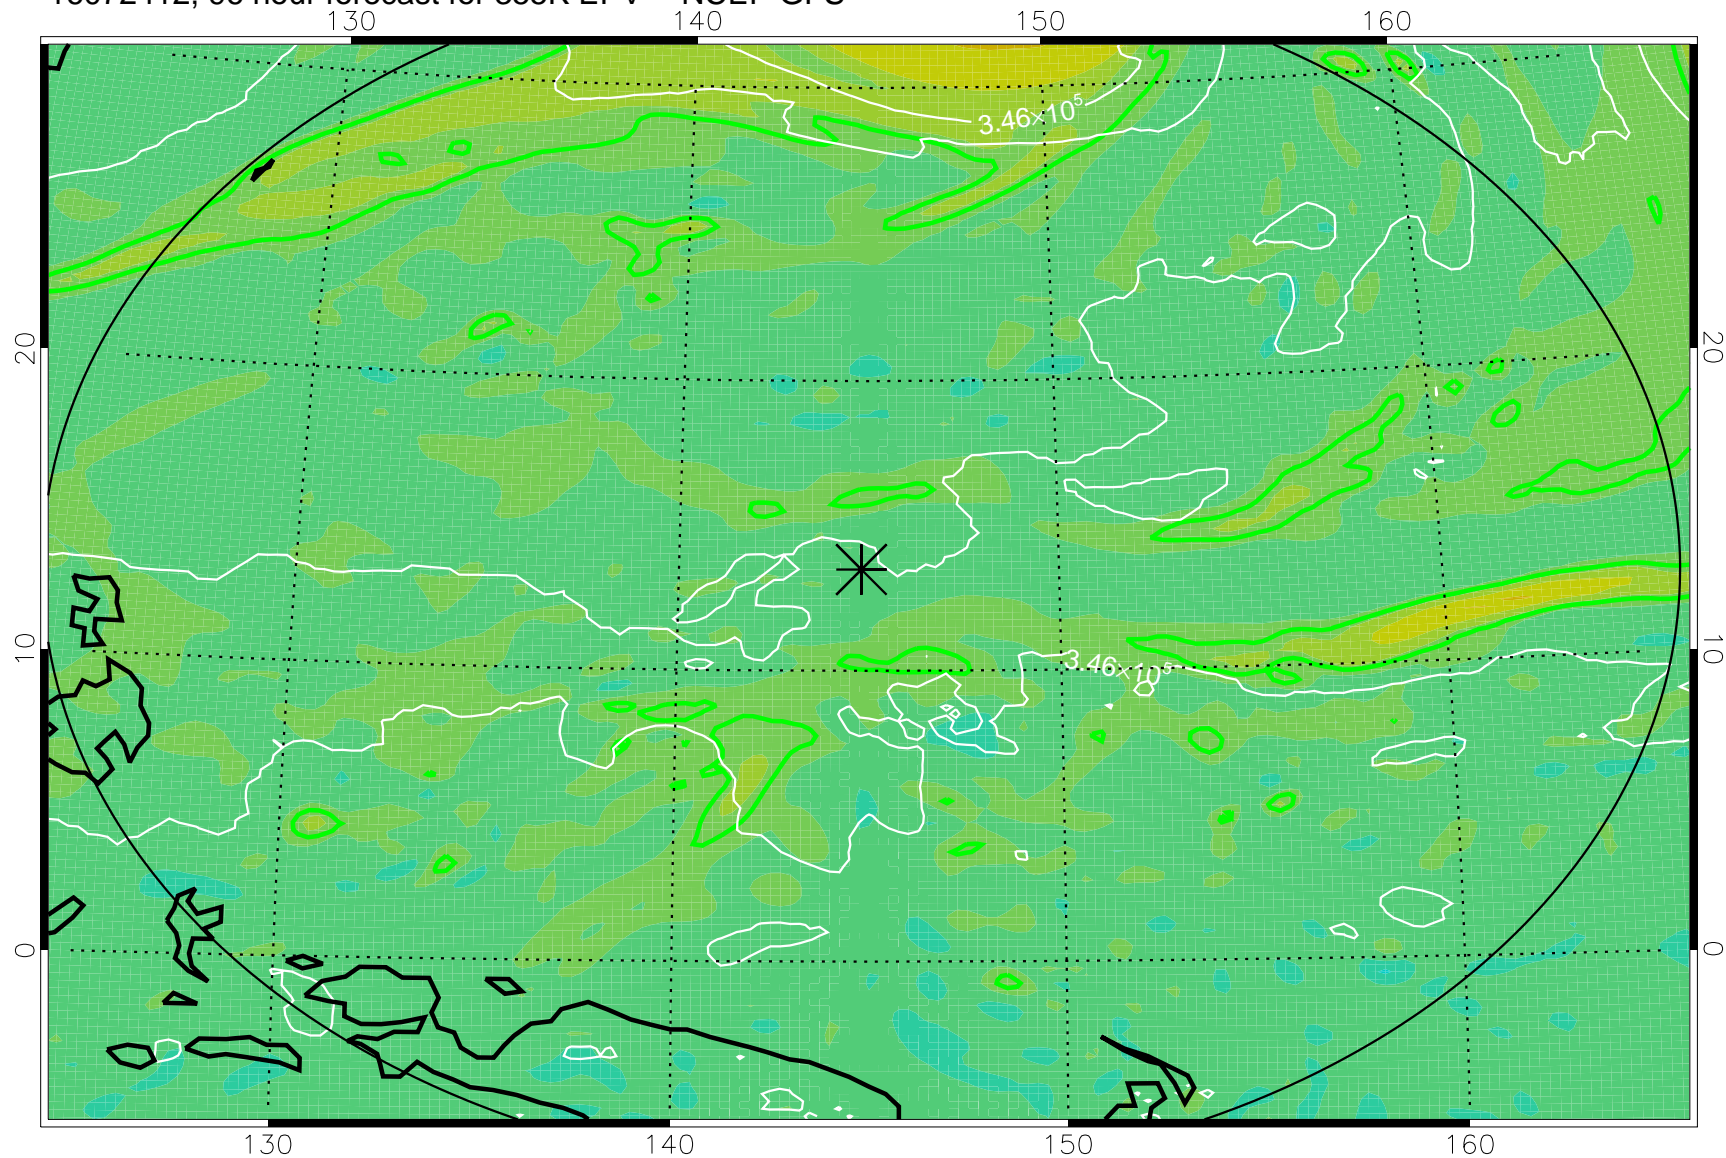

16072318, 78 hour forecast for 355K EPV -- NCEP GFS

355K Montgomery Streamfunction, white
EPV Tropopause (2 PVU) Position
Range ring of 2304 km

16072400, 84 hour forecast for 355K EPV -- NCEP GFS

355K Montgomery Streamfunction, white
EPV Tropopause (2 PVU) Position
Range ring of 2304 km

16072406, 90 hour forecast for 355K EPV -- NCEP GFS

355K Montgomery Streamfunction, white
EPV Tropopause (2 PVU) Position
Range ring of 2304 km

16072412, 96 hour forecast for 355K EPV -- NCEP GFS

355K Montgomery Streamfunction, white
EPV Tropopause (2 PVU) Position
Range ring of 2304 km

16072418, 102 hour forecast for 355K EPV -- NCEP GFS

355K Montgomery Streamfunction, white
EPV Tropopause (2 PVU) Position
Range ring of 2304 km

16072500, 108 hour forecast for 355K EPV -- NCEP GFS

355K Montgomery Streamfunction, white
EPV Tropopause (2 PVU) Position
Range ring of 2304 km

16072506, 114 hour forecast for 355K EPV -- NCEP GFS

355K Montgomery Streamfunction, white
EPV Tropopause (2 PVU) Position
Range ring of 2304 km

16072512, 120 hour forecast for 355K EPV -- NCEP GFS

355K Montgomery Streamfunction, white
EPV Tropopause (2 PVU) Position
Range ring of 2304 km