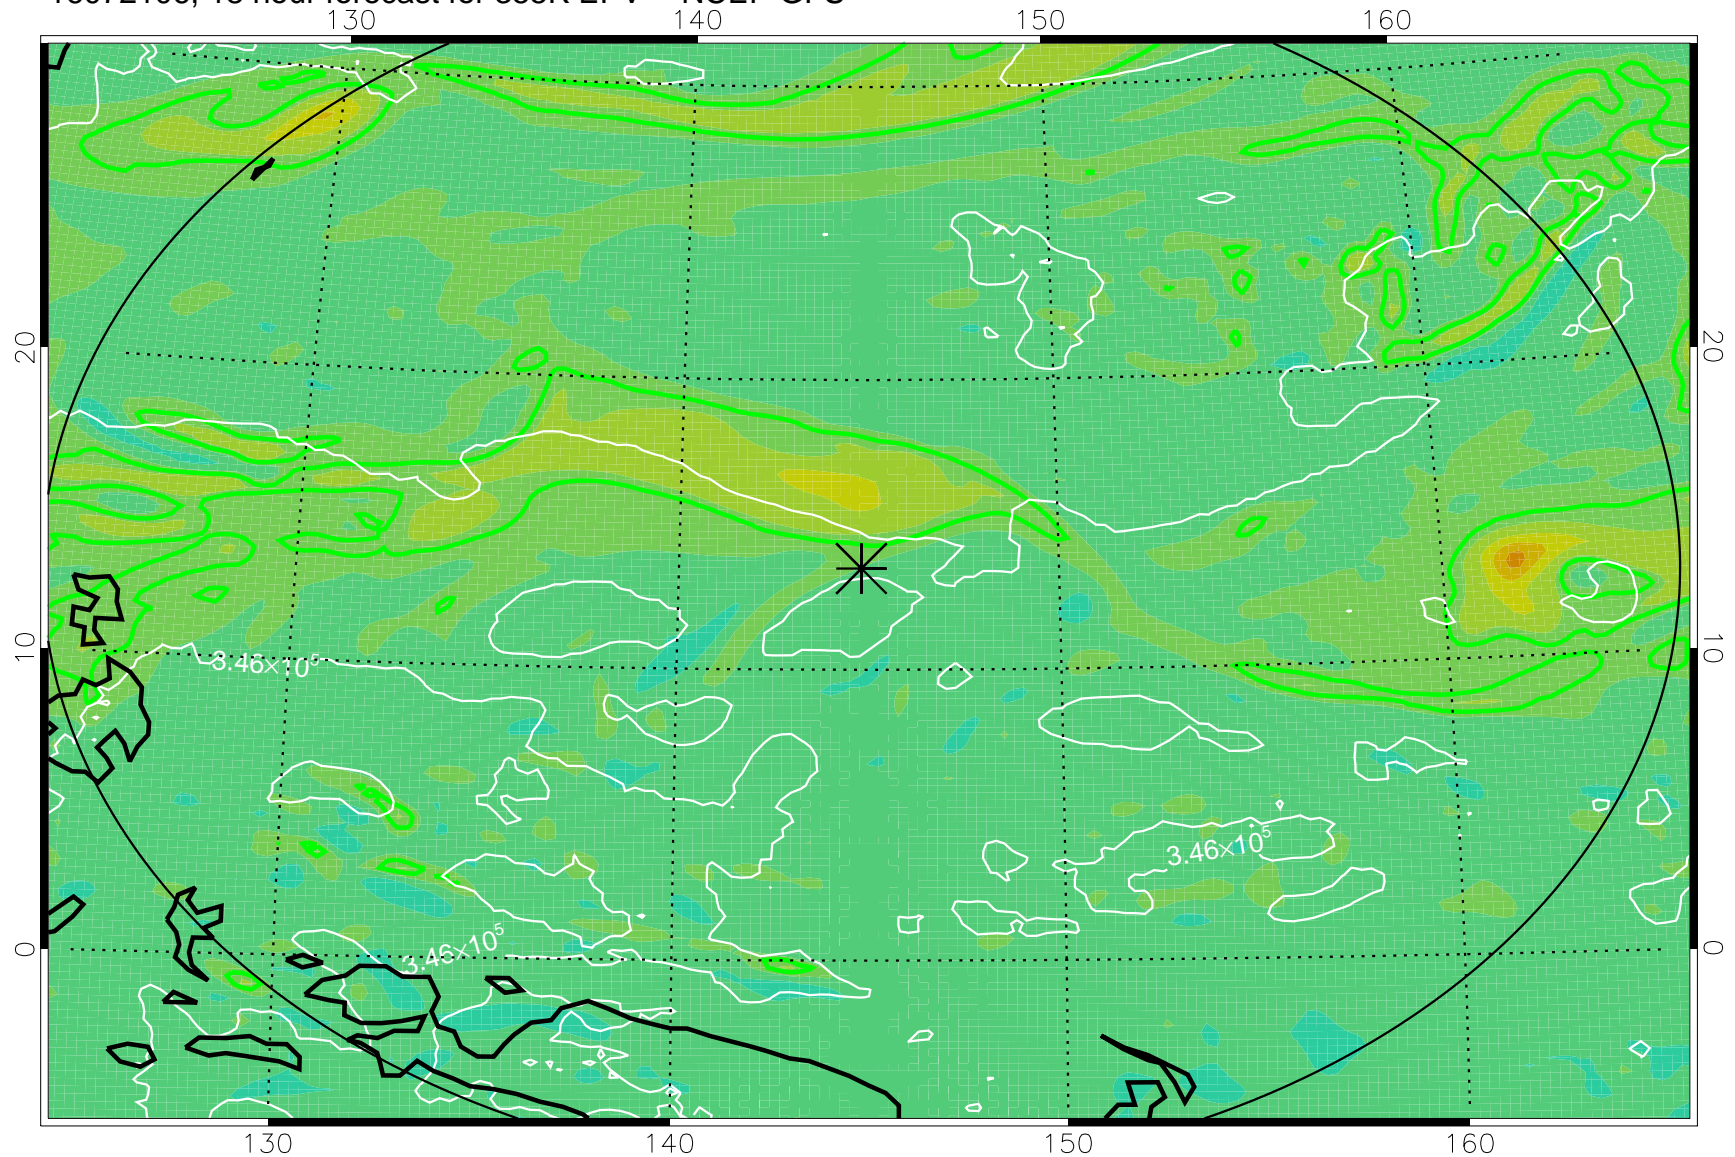

16072018, 6 hour forecast for 355K EPV -- NCEP GFS

355K Montgomery Streamfunction, white
EPV Tropopause (2 PVU) Position
Range ring of 2304 km

16072100, 12 hour forecast for 355K EPV -- NCEP GFS

355K Montgomery Streamfunction, white
EPV Tropopause (2 PVU) Position
Range ring of 2304 km

16072106, 18 hour forecast for 355K EPV -- NCEP GFS

355K Montgomery Streamfunction, white
EPV Tropopause (2 PVU) Position
Range ring of 2304 km

16072112, 24 hour forecast for 355K EPV -- NCEP GFS

355K Montgomery Streamfunction, white
EPV Tropopause (2 PVU) Position
Range ring of 2304 km

16072118, 30 hour forecast for 355K EPV -- NCEP GFS

355K Montgomery Streamfunction, white
EPV Tropopause (2 PVU) Position
Range ring of 2304 km

16072200, 36 hour forecast for 355K EPV -- NCEP GFS

355K Montgomery Streamfunction, white
EPV Tropopause (2 PVU) Position
Range ring of 2304 km

16072206, 42 hour forecast for 355K EPV -- NCEP GFS

355K Montgomery Streamfunction, white
EPV Tropopause (2 PVU) Position
Range ring of 2304 km

16072212, 48 hour forecast for 355K EPV -- NCEP GFS

355K Montgomery Streamfunction, white
EPV Tropopause (2 PVU) Position
Range ring of 2304 km