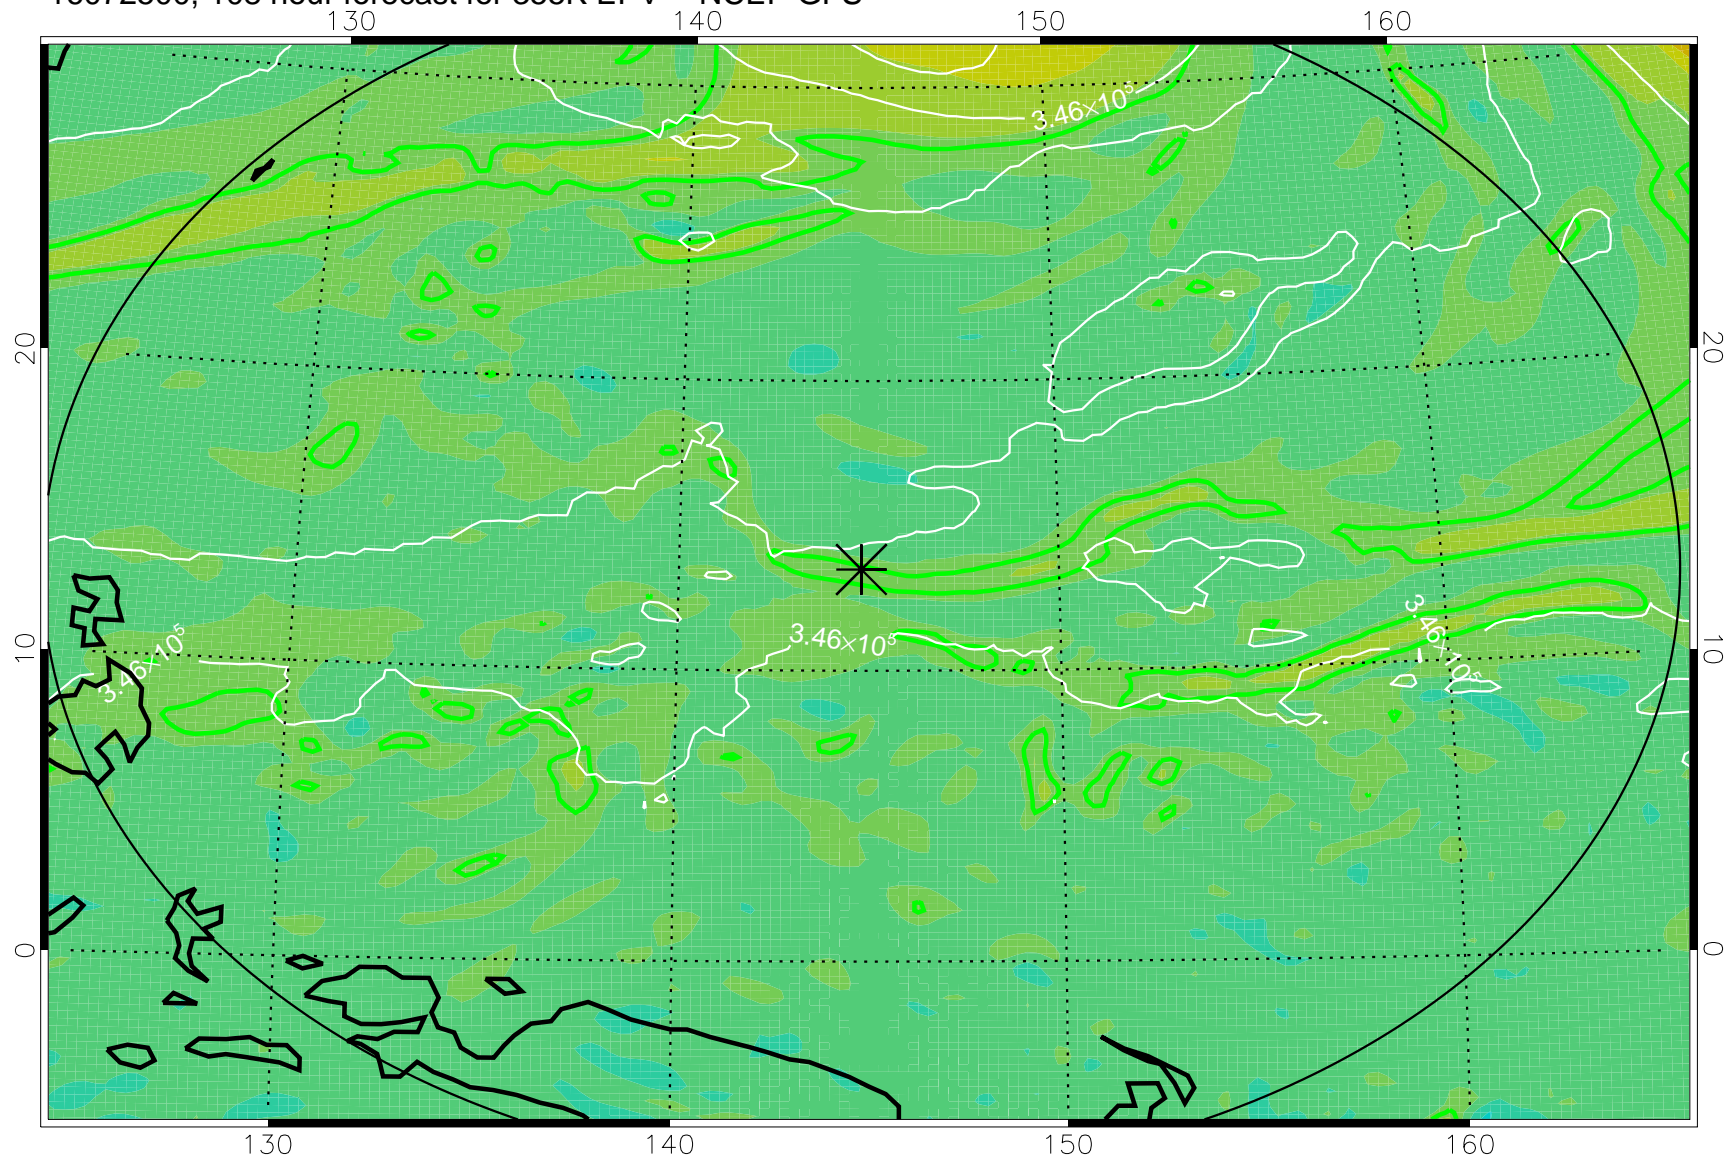

16072318, 78 hour forecast for 355K EPV -- NCEP GFS

355K Montgomery Streamfunction, white
EPV Tropopause (2 PVU) Position
Range ring of 2304 km

16072400, 84 hour forecast for 355K EPV -- NCEP GFS

355K Montgomery Streamfunction, white
EPV Tropopause (2 PVU) Position
Range ring of 2304 km

16072406, 90 hour forecast for 355K EPV -- NCEP GFS

355K Montgomery Streamfunction, white
EPV Tropopause (2 PVU) Position
Range ring of 2304 km

16072412, 96 hour forecast for 355K EPV -- NCEP GFS

355K Montgomery Streamfunction, white
EPV Tropopause (2 PVU) Position
Range ring of 2304 km

16072418, 102 hour forecast for 355K EPV -- NCEP GFS

355K Montgomery Streamfunction, white
EPV Tropopause (2 PVU) Position
Range ring of 2304 km

16072500, 108 hour forecast for 355K EPV -- NCEP GFS

355K Montgomery Streamfunction, white
EPV Tropopause (2 PVU) Position
Range ring of 2304 km

16072506, 114 hour forecast for 355K EPV -- NCEP GFS

355K Montgomery Streamfunction, white
EPV Tropopause (2 PVU) Position
Range ring of 2304 km

16072512, 120 hour forecast for 355K EPV -- NCEP GFS

355K Montgomery Streamfunction, white
EPV Tropopause (2 PVU) Position
Range ring of 2304 km