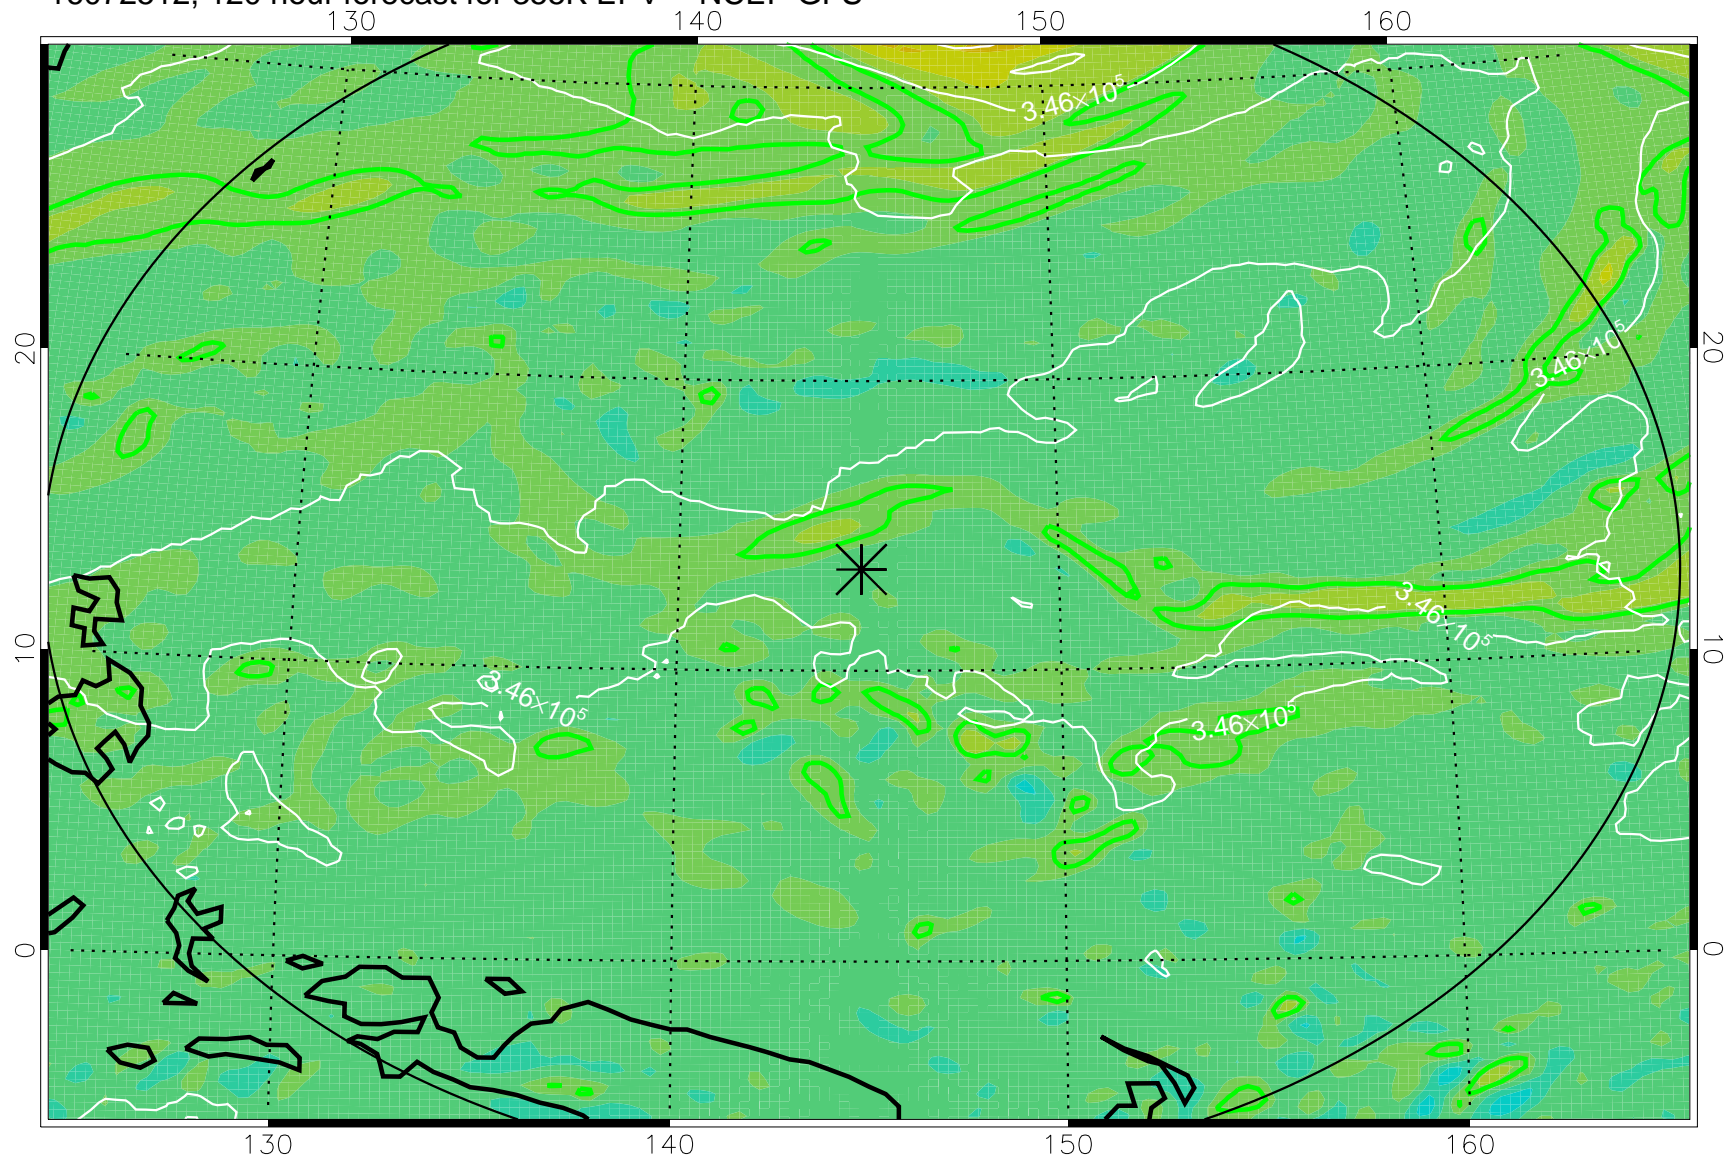

16072318, 78 hour forecast for 355K EPV -- NCEP GFS

355K Montgomery Streamfunction, white
EPV Tropopause (2 PVU) Position
Range ring of 2304 km

16072400, 84 hour forecast for 355K EPV -- NCEP GFS

355K Montgomery Streamfunction, white
EPV Tropopause (2 PVU) Position
Range ring of 2304 km

16072406, 90 hour forecast for 355K EPV -- NCEP GFS

355K Montgomery Streamfunction, white
EPV Tropopause (2 PVU) Position
Range ring of 2304 km

16072412, 96 hour forecast for 355K EPV -- NCEP GFS

355K Montgomery Streamfunction, white
EPV Tropopause (2 PVU) Position
Range ring of 2304 km

16072418, 102 hour forecast for 355K EPV -- NCEP GFS

355K Montgomery Streamfunction, white
EPV Tropopause (2 PVU) Position
Range ring of 2304 km

16072500, 108 hour forecast for 355K EPV -- NCEP GFS

355K Montgomery Streamfunction, white
EPV Tropopause (2 PVU) Position
Range ring of 2304 km

16072506, 114 hour forecast for 355K EPV -- NCEP GFS

355K Montgomery Streamfunction, white
EPV Tropopause (2 PVU) Position
Range ring of 2304 km

16072512, 120 hour forecast for 355K EPV -- NCEP GFS

355K Montgomery Streamfunction, white
EPV Tropopause (2 PVU) Position
Range ring of 2304 km