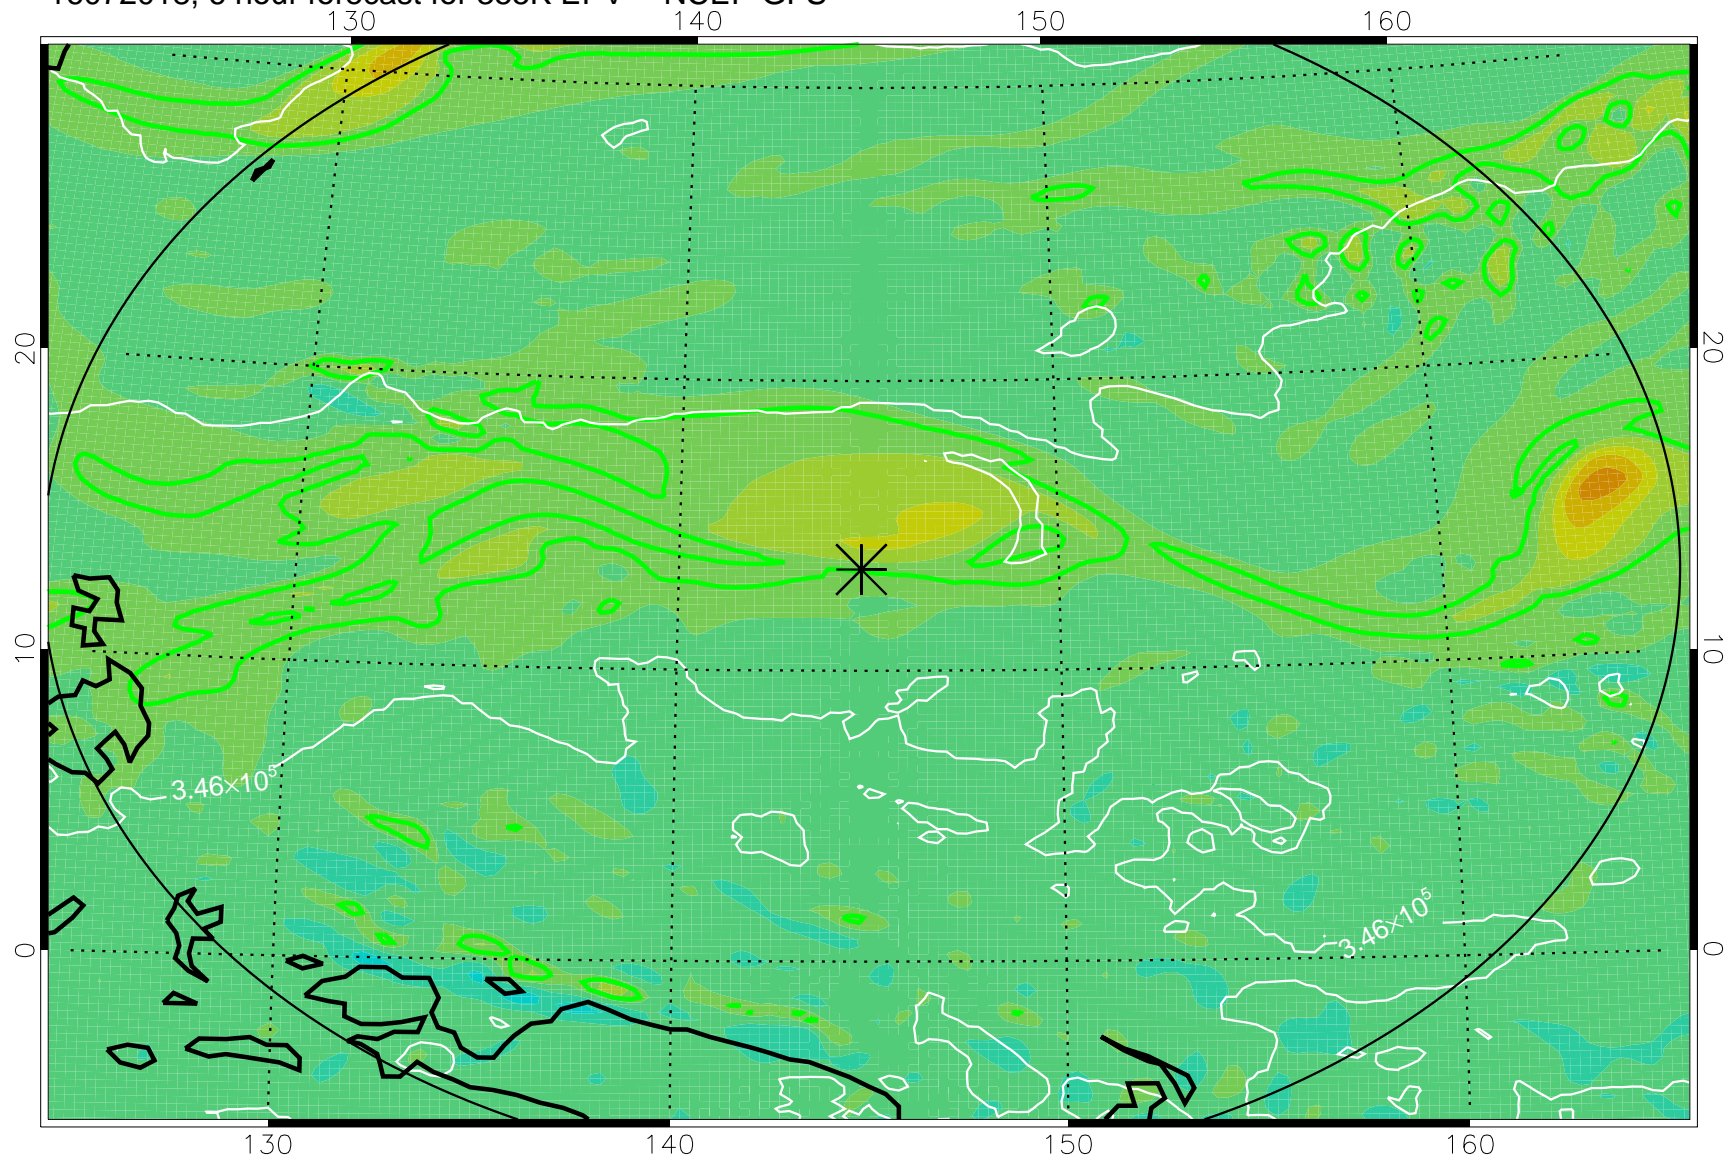

16072018, 6 hour forecast for 355K EPV -- NCEP GFS

355K Montgomery Streamfunction, white
EPV Tropopause (2 PVU) Position
Range ring of 2304 km

16072100, 12 hour forecast for 355K EPV -- NCEP GFS

355K Montgomery Streamfunction, white
EPV Tropopause (2 PVU) Position
Range ring of 2304 km

16072106, 18 hour forecast for 355K EPV -- NCEP GFS

355K Montgomery Streamfunction, white
EPV Tropopause (2 PVU) Position
Range ring of 2304 km

16072112, 24 hour forecast for 355K EPV -- NCEP GFS

355K Montgomery Streamfunction, white
EPV Tropopause (2 PVU) Position
Range ring of 2304 km

16072118, 30 hour forecast for 355K EPV -- NCEP GFS

355K Montgomery Streamfunction, white
EPV Tropopause (2 PVU) Position
Range ring of 2304 km

16072200, 36 hour forecast for 355K EPV -- NCEP GFS

355K Montgomery Streamfunction, white
EPV Tropopause (2 PVU) Position
Range ring of 2304 km

16072206, 42 hour forecast for 355K EPV -- NCEP GFS

355K Montgomery Streamfunction, white
EPV Tropopause (2 PVU) Position
Range ring of 2304 km

16072212, 48 hour forecast for 355K EPV -- NCEP GFS

355K Montgomery Streamfunction, white
EPV Tropopause (2 PVU) Position
Range ring of 2304 km