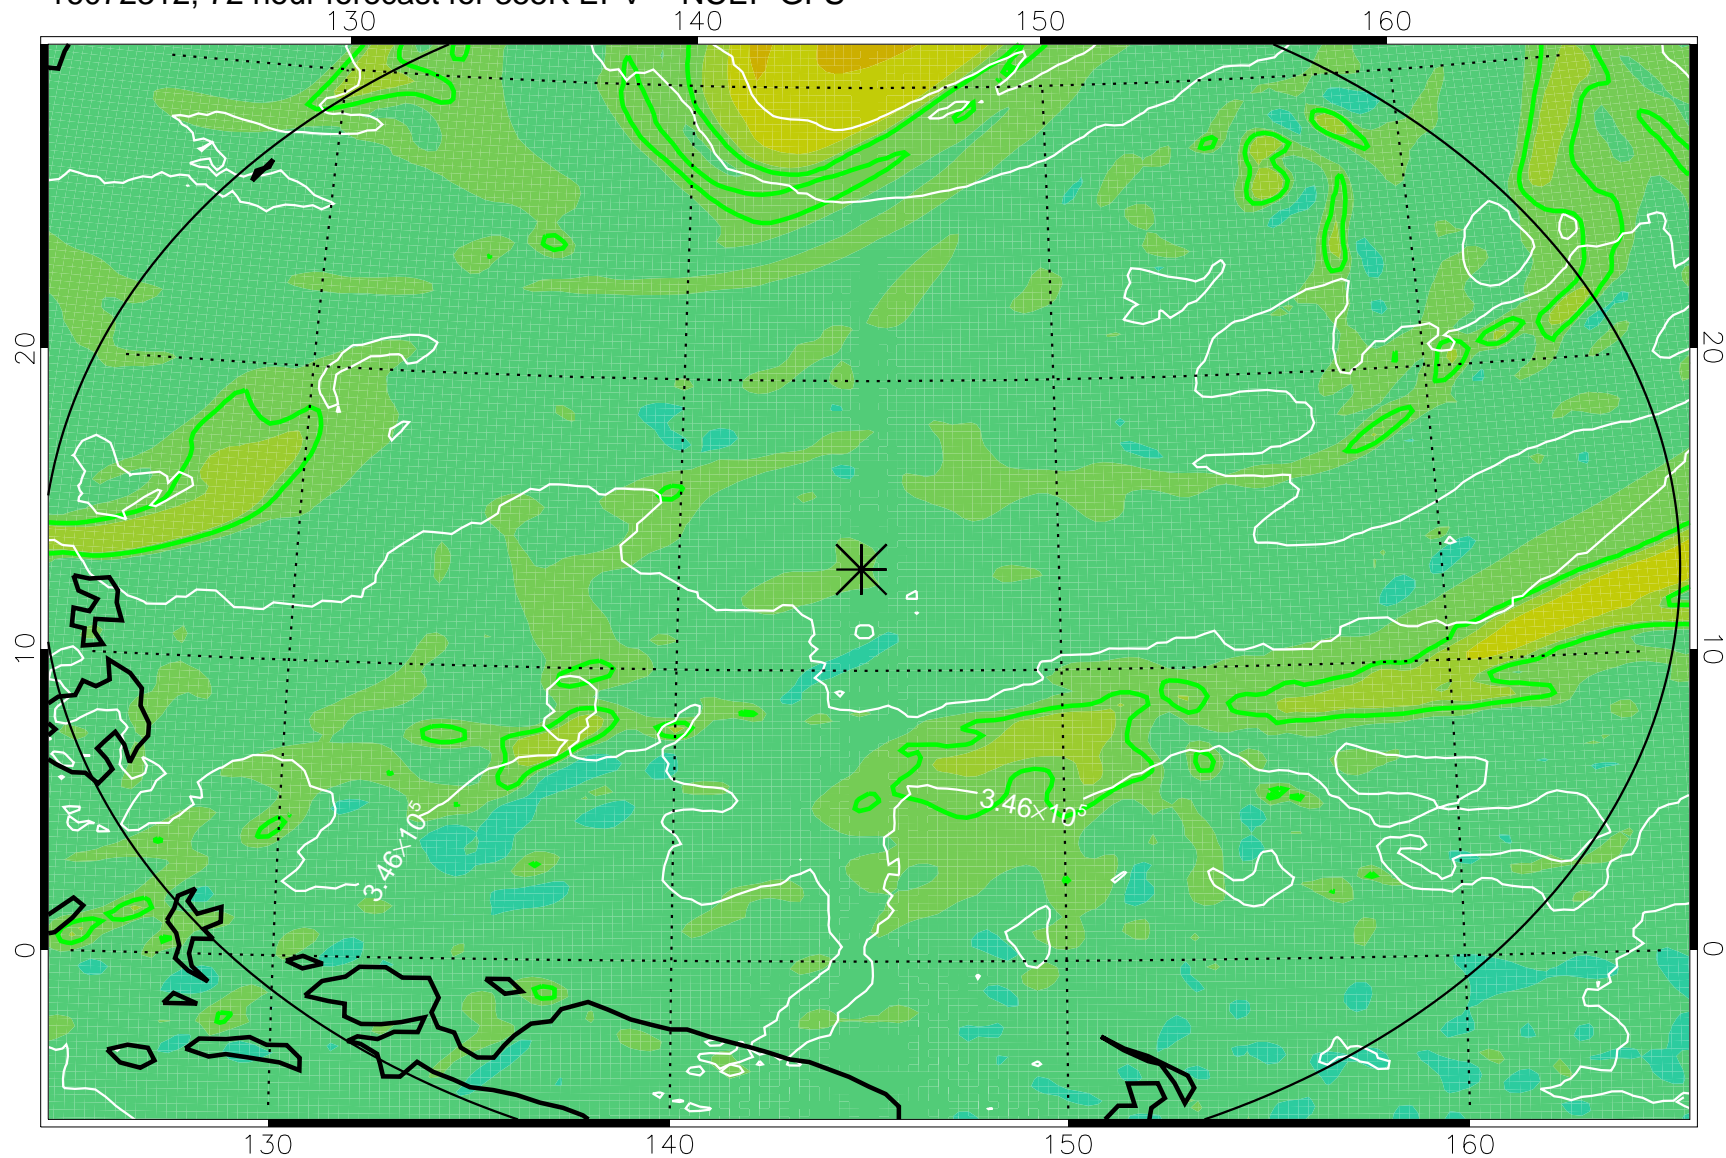

16072218, 54 hour forecast for 355K EPV -- NCEP GFS

355K Montgomery Streamfunction, white
EPV Tropopause (2 PVU) Position
Range ring of 2304 km

16072300, 60 hour forecast for 355K EPV -- NCEP GFS

355K Montgomery Streamfunction, white
EPV Tropopause (2 PVU) Position
Range ring of 2304 km

16072306, 66 hour forecast for 355K EPV -- NCEP GFS

355K Montgomery Streamfunction, white
EPV Tropopause (2 PVU) Position
Range ring of 2304 km

16072312, 72 hour forecast for 355K EPV -- NCEP GFS

355K Montgomery Streamfunction, white
EPV Tropopause (2 PVU) Position
Range ring of 2304 km

16072318, 78 hour forecast for 355K EPV -- NCEP GFS

355K Montgomery Streamfunction, white
EPV Tropopause (2 PVU) Position
Range ring of 2304 km

16072400, 84 hour forecast for 355K EPV -- NCEP GFS

355K Montgomery Streamfunction, white
EPV Tropopause (2 PVU) Position
Range ring of 2304 km

16072406, 90 hour forecast for 355K EPV -- NCEP GFS

355K Montgomery Streamfunction, white
EPV Tropopause (2 PVU) Position
Range ring of 2304 km

16072412, 96 hour forecast for 355K EPV -- NCEP GFS

355K Montgomery Streamfunction, white
EPV Tropopause (2 PVU) Position
Range ring of 2304 km