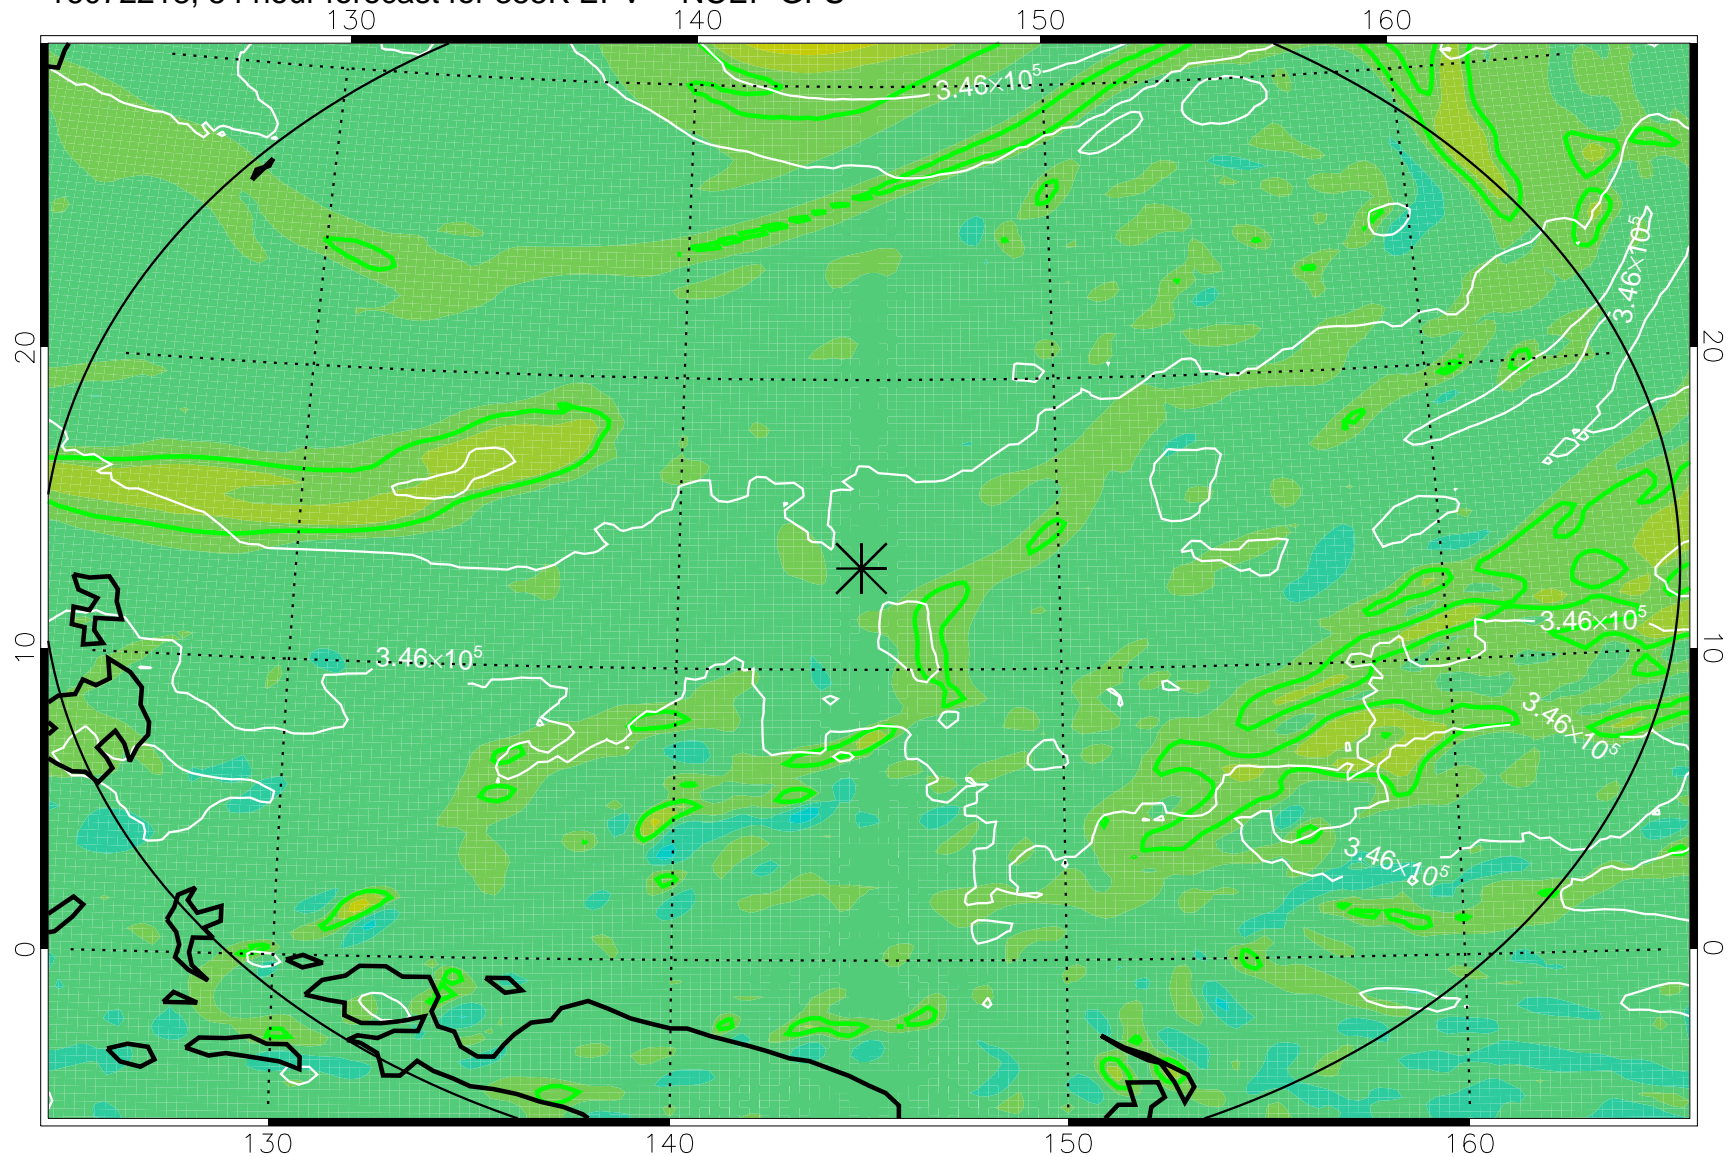

16072206, 42 hour forecast for 355K EPV -- NCEP GFS

355K Montgomery Streamfunction, white
EPV Tropopause (2 PVU) Position
Range ring of 2304 km

16072212, 48 hour forecast for 355K EPV -- NCEP GFS

355K Montgomery Streamfunction, white
EPV Tropopause (2 PVU) Position
Range ring of 2304 km

16072218, 54 hour forecast for 355K EPV -- NCEP GFS

355K Montgomery Streamfunction, white
EPV Tropopause (2 PVU) Position
Range ring of 2304 km

16072300, 60 hour forecast for 355K EPV -- NCEP GFS

355K Montgomery Streamfunction, white
EPV Tropopause (2 PVU) Position
Range ring of 2304 km

16072306, 66 hour forecast for 355K EPV -- NCEP GFS

355K Montgomery Streamfunction, white
EPV Tropopause (2 PVU) Position
Range ring of 2304 km

16072312, 72 hour forecast for 355K EPV -- NCEP GFS

355K Montgomery Streamfunction, white
EPV Tropopause (2 PVU) Position
Range ring of 2304 km

16072318, 78 hour forecast for 355K EPV -- NCEP GFS

355K Montgomery Streamfunction, white
EPV Tropopause (2 PVU) Position
Range ring of 2304 km

16072400, 84 hour forecast for 355K EPV -- NCEP GFS

355K Montgomery Streamfunction, white
EPV Tropopause (2 PVU) Position
Range ring of 2304 km