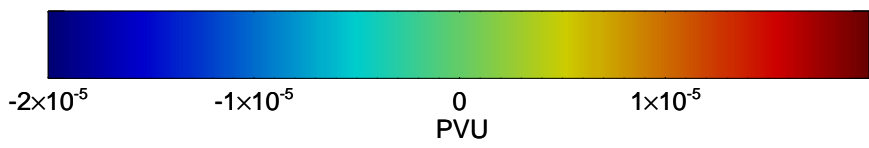

16072506, 114 hour forecast for 355K EPV -- NCEP GFS

355K Montgomery Streamfunction, white
EPV Tropopause (2 PVU) Position
Range ring of 2304 km