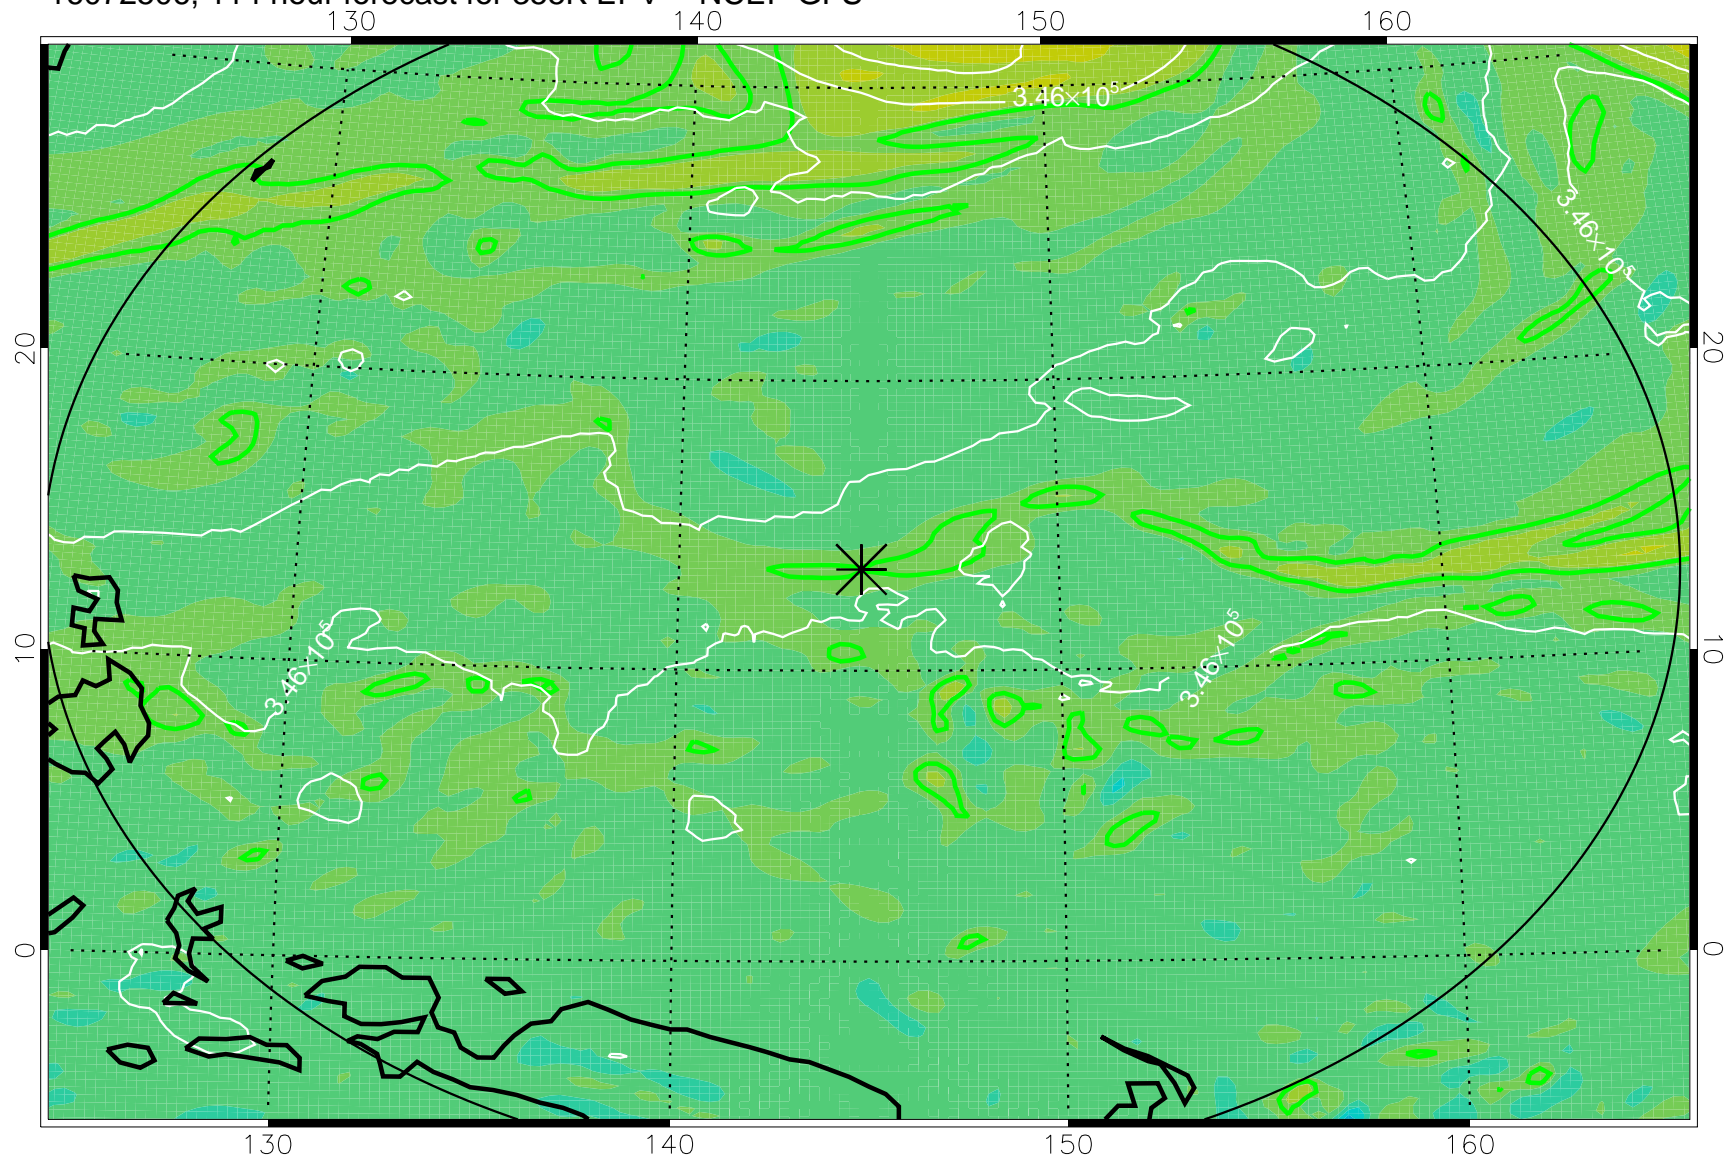

16072318, 78 hour forecast for 355K EPV -- NCEP GFS

355K Montgomery Streamfunction, white
EPV Tropopause (2 PVU) Position
Range ring of 2304 km

16072400, 84 hour forecast for 355K EPV -- NCEP GFS

355K Montgomery Streamfunction, white
EPV Tropopause (2 PVU) Position
Range ring of 2304 km

16072406, 90 hour forecast for 355K EPV -- NCEP GFS

355K Montgomery Streamfunction, white
EPV Tropopause (2 PVU) Position
Range ring of 2304 km

16072412, 96 hour forecast for 355K EPV -- NCEP GFS

355K Montgomery Streamfunction, white
EPV Tropopause (2 PVU) Position
Range ring of 2304 km

16072418, 102 hour forecast for 355K EPV -- NCEP GFS

355K Montgomery Streamfunction, white
EPV Tropopause (2 PVU) Position
Range ring of 2304 km

16072500, 108 hour forecast for 355K EPV -- NCEP GFS

355K Montgomery Streamfunction, white
EPV Tropopause (2 PVU) Position
Range ring of 2304 km

16072506, 114 hour forecast for 355K EPV -- NCEP GFS

355K Montgomery Streamfunction, white
EPV Tropopause (2 PVU) Position
Range ring of 2304 km

16072512, 120 hour forecast for 355K EPV -- NCEP GFS

355K Montgomery Streamfunction, white
EPV Tropopause (2 PVU) Position
Range ring of 2304 km