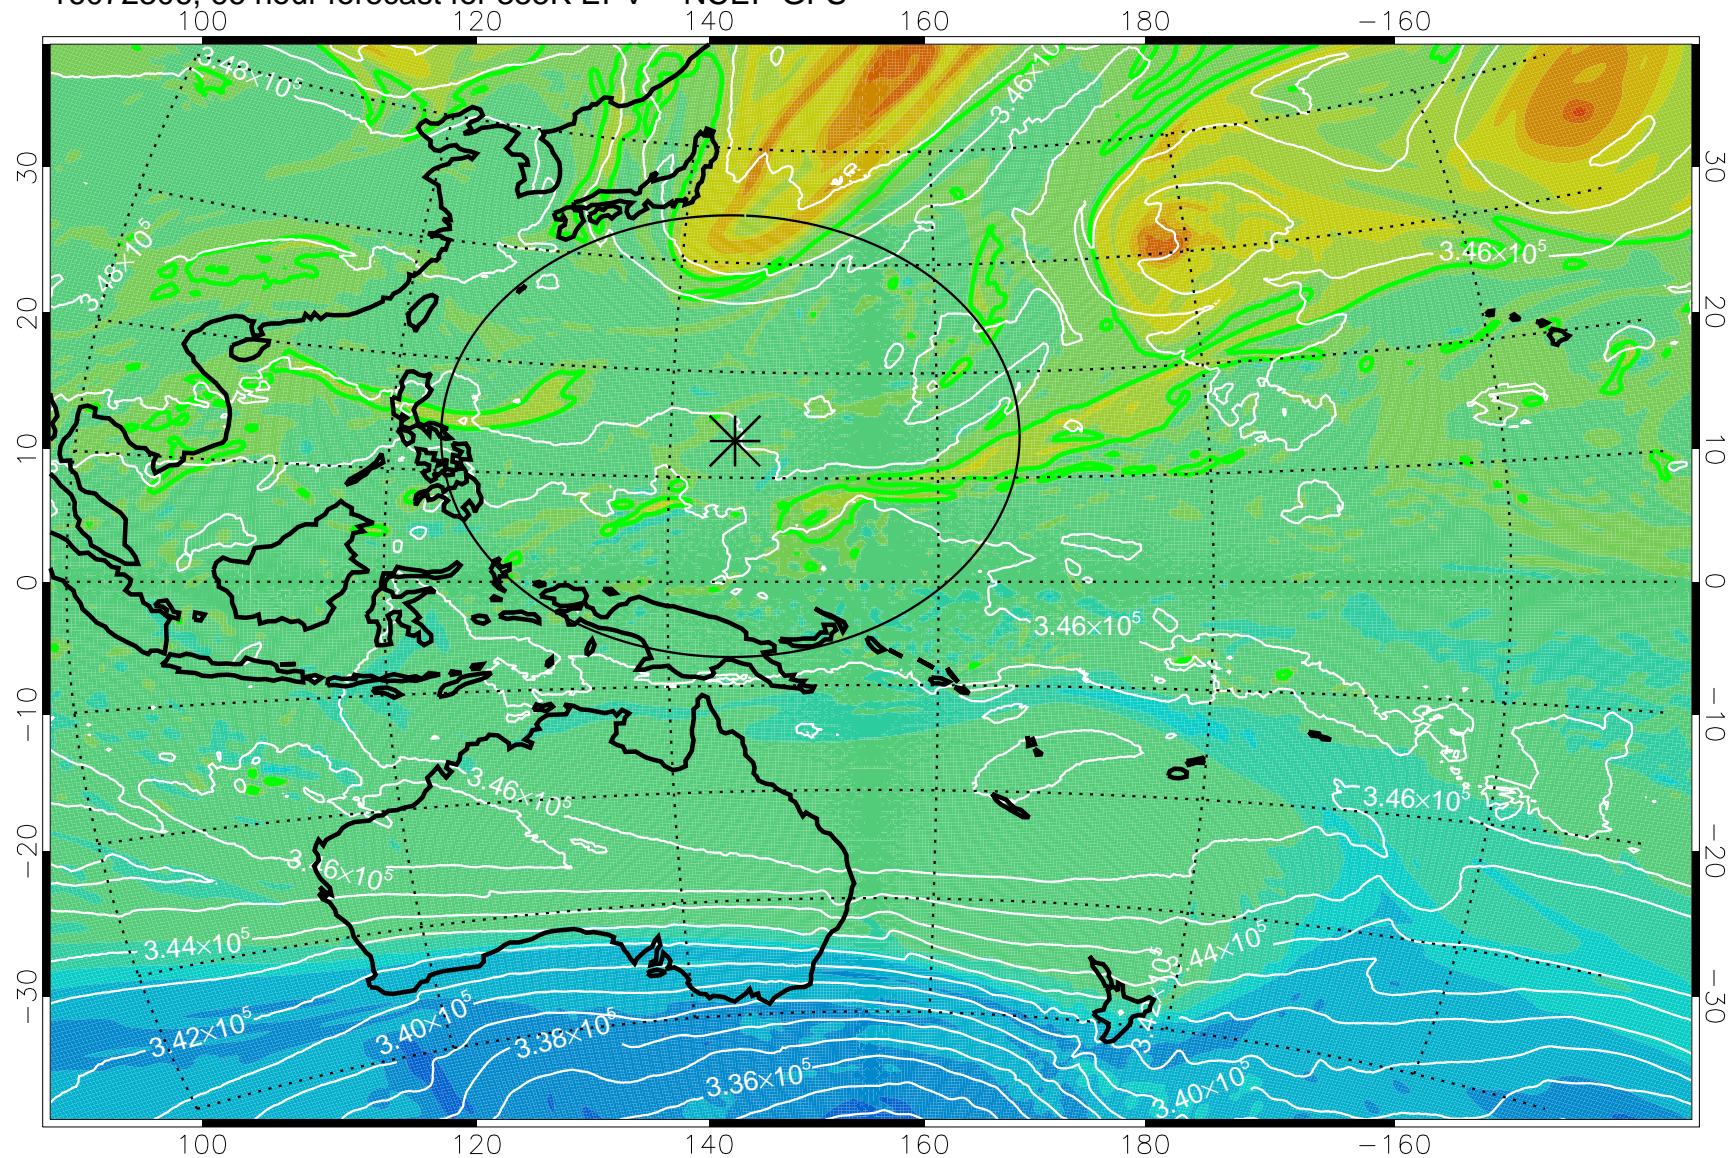

16072206, 42 hour forecast for 355K EPV -- NCEP GFS

355K Montgomery Streamfunction, white
EPV Tropopause (2 PVU) Position
Range ring of 2304 km

16072212, 48 hour forecast for 355K EPV -- NCEP GFS

355K Montgomery Streamfunction, white
EPV Tropopause (2 PVU) Position
Range ring of 2304 km

16072218, 54 hour forecast for 355K EPV -- NCEP GFS

355K Montgomery Streamfunction, white
EPV Tropopause (2 PVU) Position
Range ring of 2304 km

16072300, 60 hour forecast for 355K EPV -- NCEP GFS

355K Montgomery Streamfunction, white
EPV Tropopause (2 PVU) Position
Range ring of 2304 km

16072306, 66 hour forecast for 355K EPV -- NCEP GFS

355K Montgomery Streamfunction, white
EPV Tropopause (2 PVU) Position
Range ring of 2304 km

16072312, 72 hour forecast for 355K EPV -- NCEP GFS

355K Montgomery Streamfunction, white
EPV Tropopause (2 PVU) Position
Range ring of 2304 km

16072318, 78 hour forecast for 355K EPV -- NCEP GFS

355K Montgomery Streamfunction, white
EPV Tropopause (2 PVU) Position
Range ring of 2304 km

16072400, 84 hour forecast for 355K EPV -- NCEP GFS

355K Montgomery Streamfunction, white
EPV Tropopause (2 PVU) Position
Range ring of 2304 km