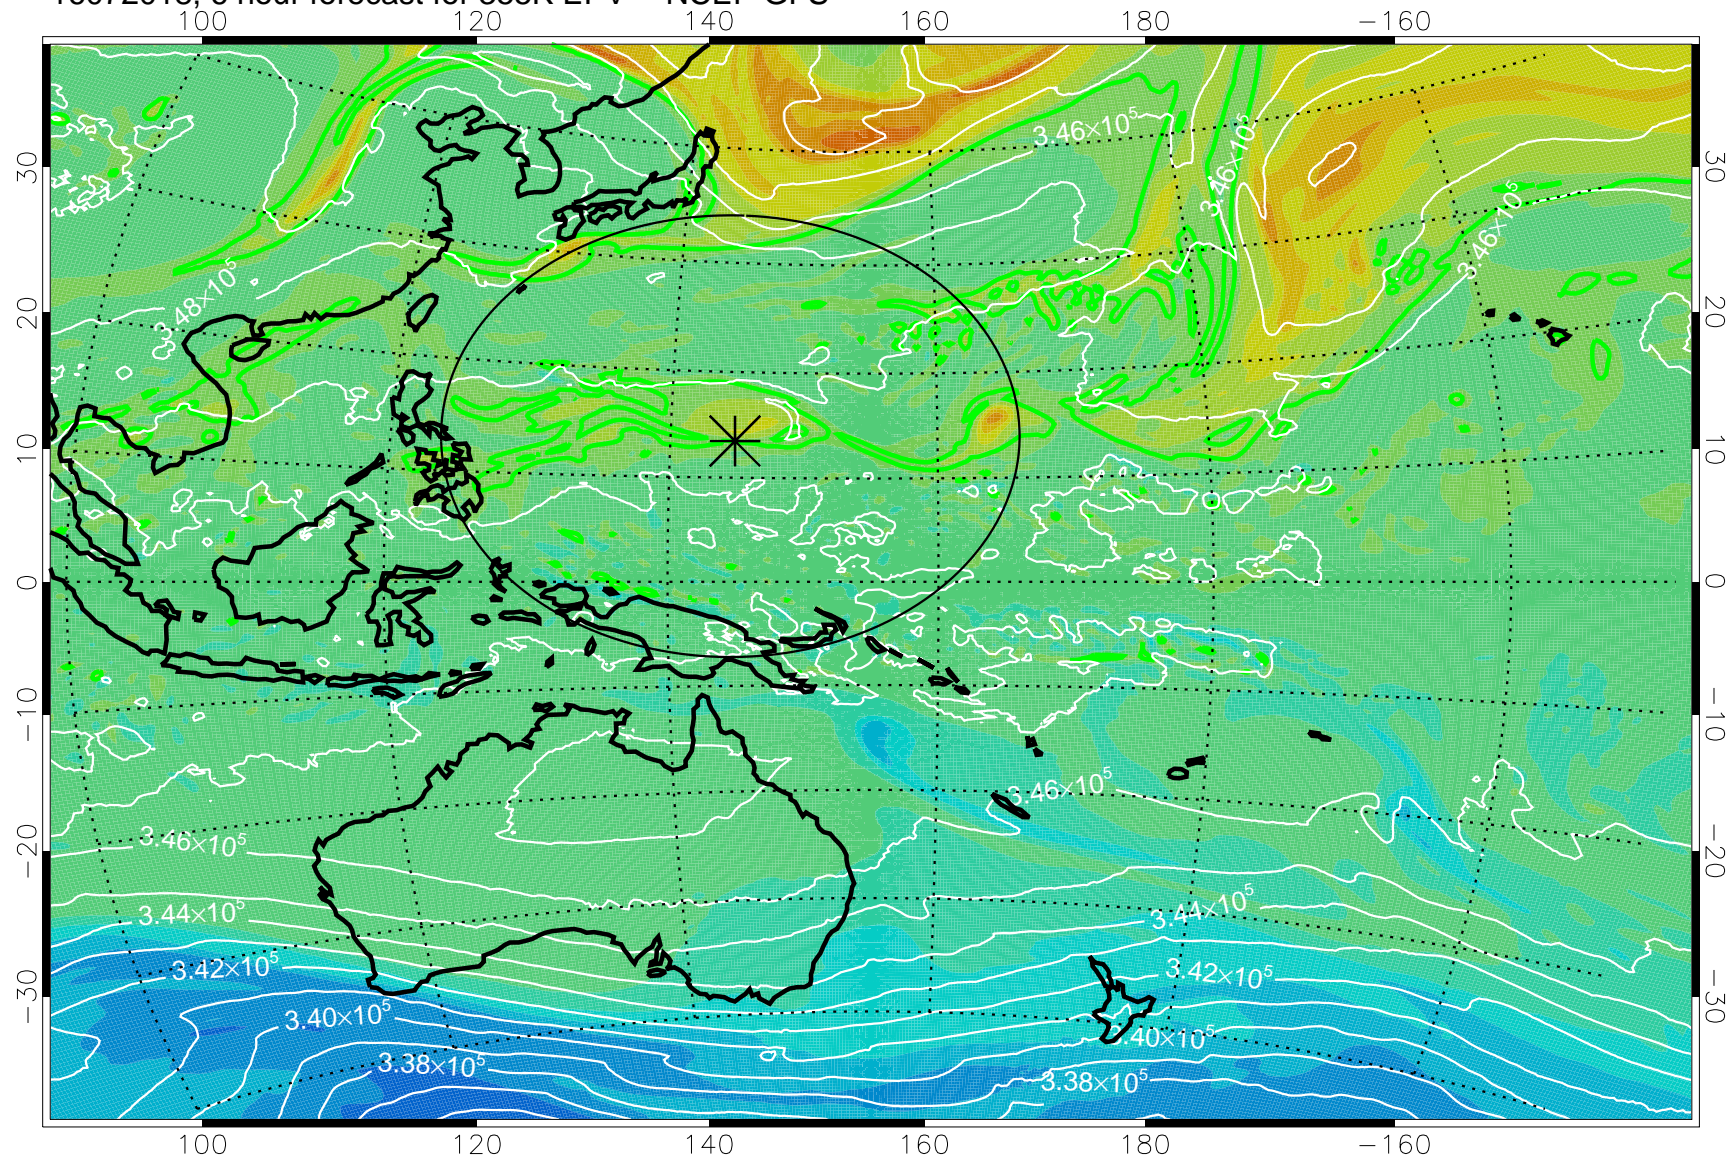

16072018, 6 hour forecast for 355K EPV -- NCEP GFS

355K Montgomery Streamfunction, white
EPV Tropopause (2 PVU) Position
Range ring of 2304 km

16072100, 12 hour forecast for 355K EPV -- NCEP GFS

355K Montgomery Streamfunction, white
EPV Tropopause (2 PVU) Position
Range ring of 2304 km

16072106, 18 hour forecast for 355K EPV -- NCEP GFS

355K Montgomery Streamfunction, white
EPV Tropopause (2 PVU) Position
Range ring of 2304 km

16072112, 24 hour forecast for 355K EPV -- NCEP GFS

355K Montgomery Streamfunction, white
EPV Tropopause (2 PVU) Position
Range ring of 2304 km

16072118, 30 hour forecast for 355K EPV -- NCEP GFS

355K Montgomery Streamfunction, white
EPV Tropopause (2 PVU) Position
Range ring of 2304 km

16072200, 36 hour forecast for 355K EPV -- NCEP GFS

355K Montgomery Streamfunction, white
EPV Tropopause (2 PVU) Position
Range ring of 2304 km

16072206, 42 hour forecast for 355K EPV -- NCEP GFS

355K Montgomery Streamfunction, white
EPV Tropopause (2 PVU) Position
Range ring of 2304 km

16072212, 48 hour forecast for 355K EPV -- NCEP GFS

355K Montgomery Streamfunction, white
EPV Tropopause (2 PVU) Position
Range ring of 2304 km