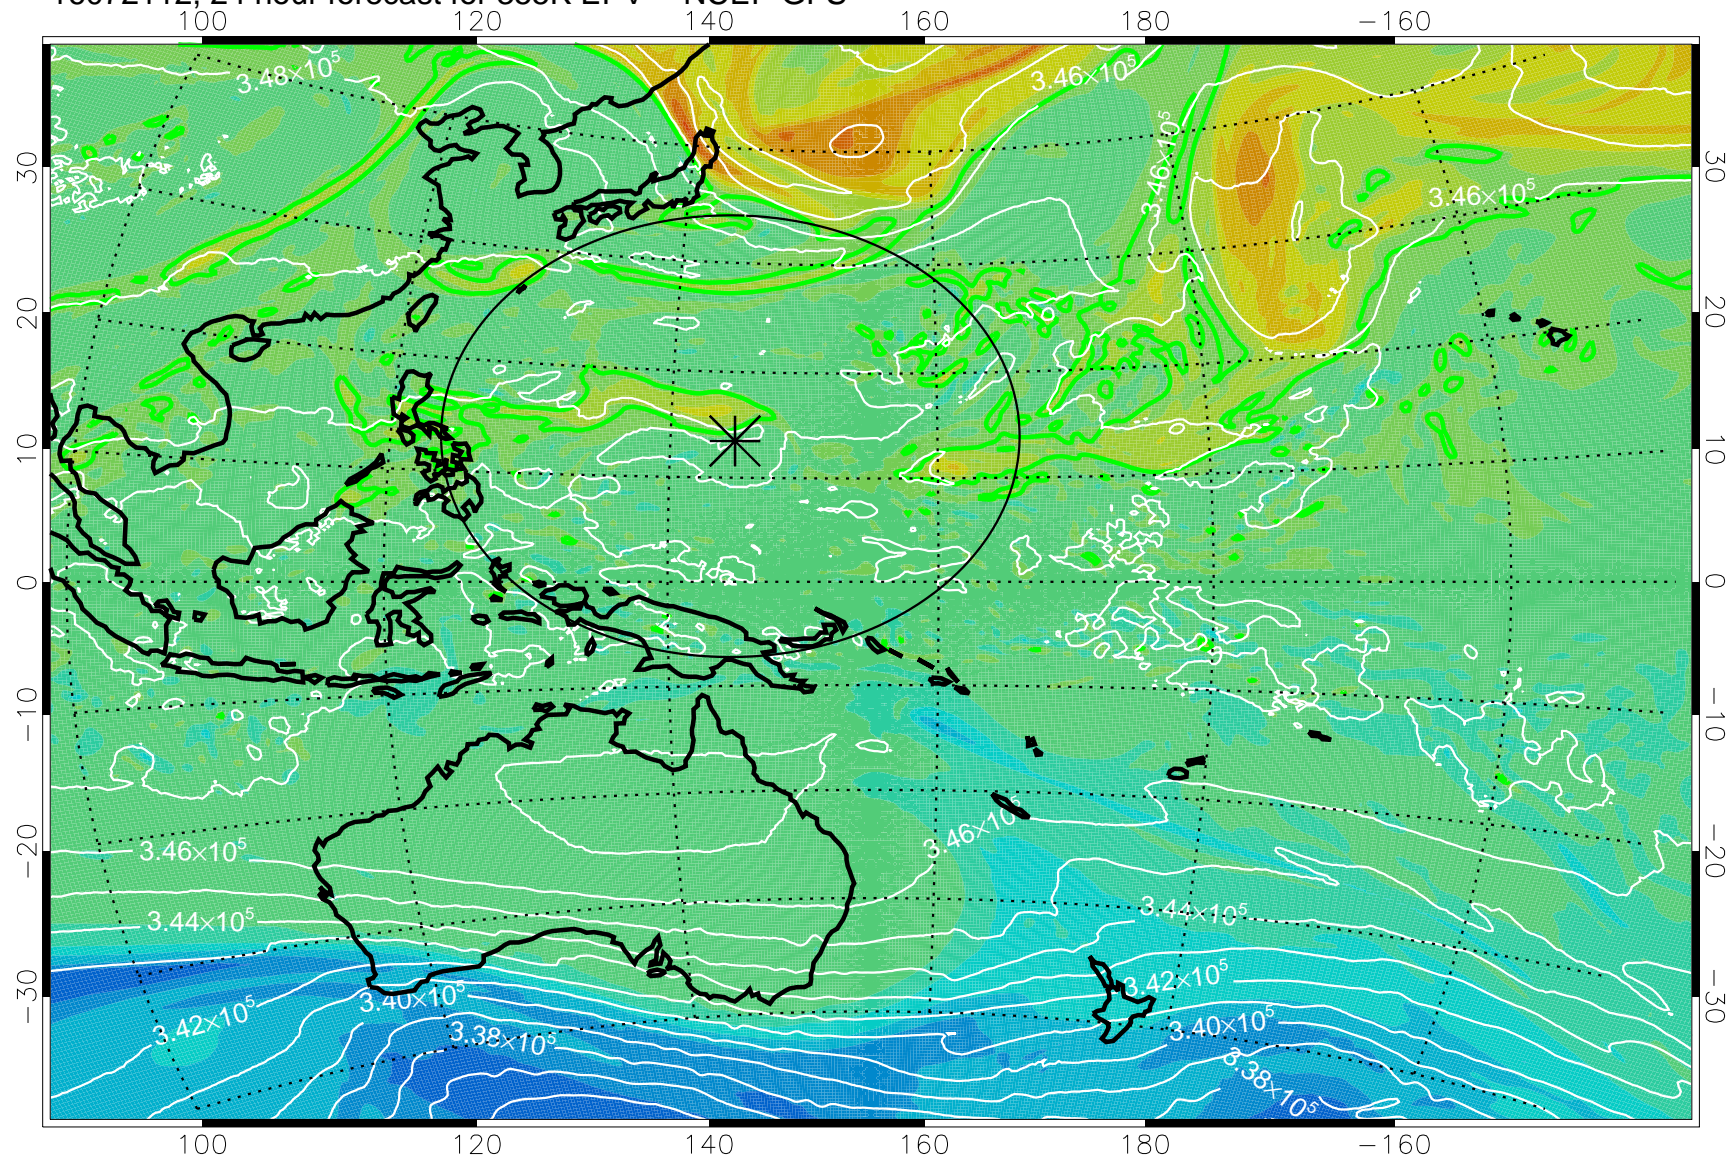

16072018, 6 hour forecast for 355K EPV -- NCEP GFS

355K Montgomery Streamfunction, white
EPV Tropopause (2 PVU) Position
Range ring of 2304 km

16072100, 12 hour forecast for 355K EPV -- NCEP GFS

355K Montgomery Streamfunction, white
EPV Tropopause (2 PVU) Position
Range ring of 2304 km

16072106, 18 hour forecast for 355K EPV -- NCEP GFS

355K Montgomery Streamfunction, white
EPV Tropopause (2 PVU) Position
Range ring of 2304 km

16072112, 24 hour forecast for 355K EPV -- NCEP GFS

355K Montgomery Streamfunction, white
EPV Tropopause (2 PVU) Position
Range ring of 2304 km

16072118, 30 hour forecast for 355K EPV -- NCEP GFS

355K Montgomery Streamfunction, white
EPV Tropopause (2 PVU) Position
Range ring of 2304 km

16072200, 36 hour forecast for 355K EPV -- NCEP GFS

355K Montgomery Streamfunction, white
EPV Tropopause (2 PVU) Position
Range ring of 2304 km

16072206, 42 hour forecast for 355K EPV -- NCEP GFS

355K Montgomery Streamfunction, white
EPV Tropopause (2 PVU) Position
Range ring of 2304 km

16072212, 48 hour forecast for 355K EPV -- NCEP GFS

355K Montgomery Streamfunction, white
EPV Tropopause (2 PVU) Position
Range ring of 2304 km