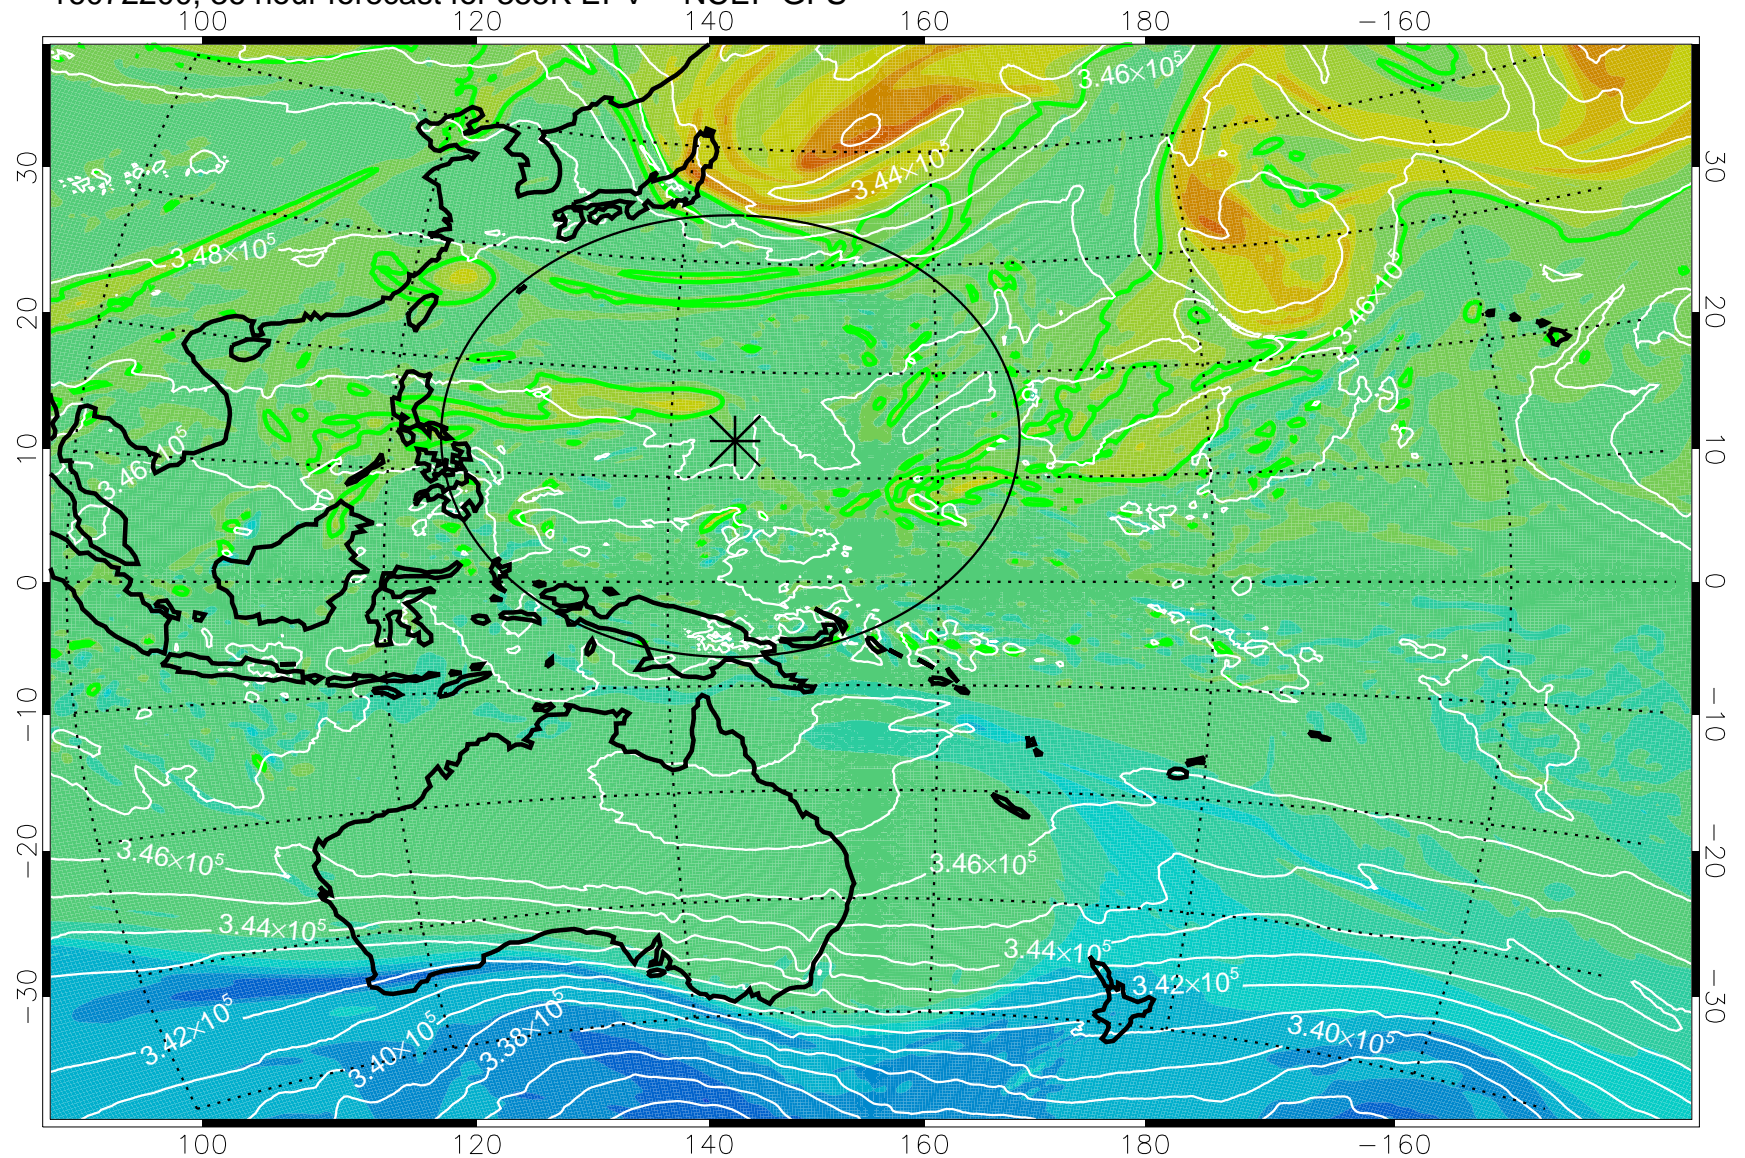

16072106, 18 hour forecast for 355K EPV -- NCEP GFS

355K Montgomery Streamfunction, white
EPV Tropopause (2 PVU) Position
Range ring of 2304 km

16072112, 24 hour forecast for 355K EPV -- NCEP GFS

355K Montgomery Streamfunction, white
EPV Tropopause (2 PVU) Position
Range ring of 2304 km

16072118, 30 hour forecast for 355K EPV -- NCEP GFS

355K Montgomery Streamfunction, white
EPV Tropopause (2 PVU) Position
Range ring of 2304 km

16072200, 36 hour forecast for 355K EPV -- NCEP GFS

355K Montgomery Streamfunction, white
EPV Tropopause (2 PVU) Position
Range ring of 2304 km

16072206, 42 hour forecast for 355K EPV -- NCEP GFS

355K Montgomery Streamfunction, white
EPV Tropopause (2 PVU) Position
Range ring of 2304 km

16072212, 48 hour forecast for 355K EPV -- NCEP GFS

355K Montgomery Streamfunction, white
EPV Tropopause (2 PVU) Position
Range ring of 2304 km

16072218, 54 hour forecast for 355K EPV -- NCEP GFS

355K Montgomery Streamfunction, white
EPV Tropopause (2 PVU) Position
Range ring of 2304 km

16072300, 60 hour forecast for 355K EPV -- NCEP GFS

355K Montgomery Streamfunction, white
EPV Tropopause (2 PVU) Position
Range ring of 2304 km