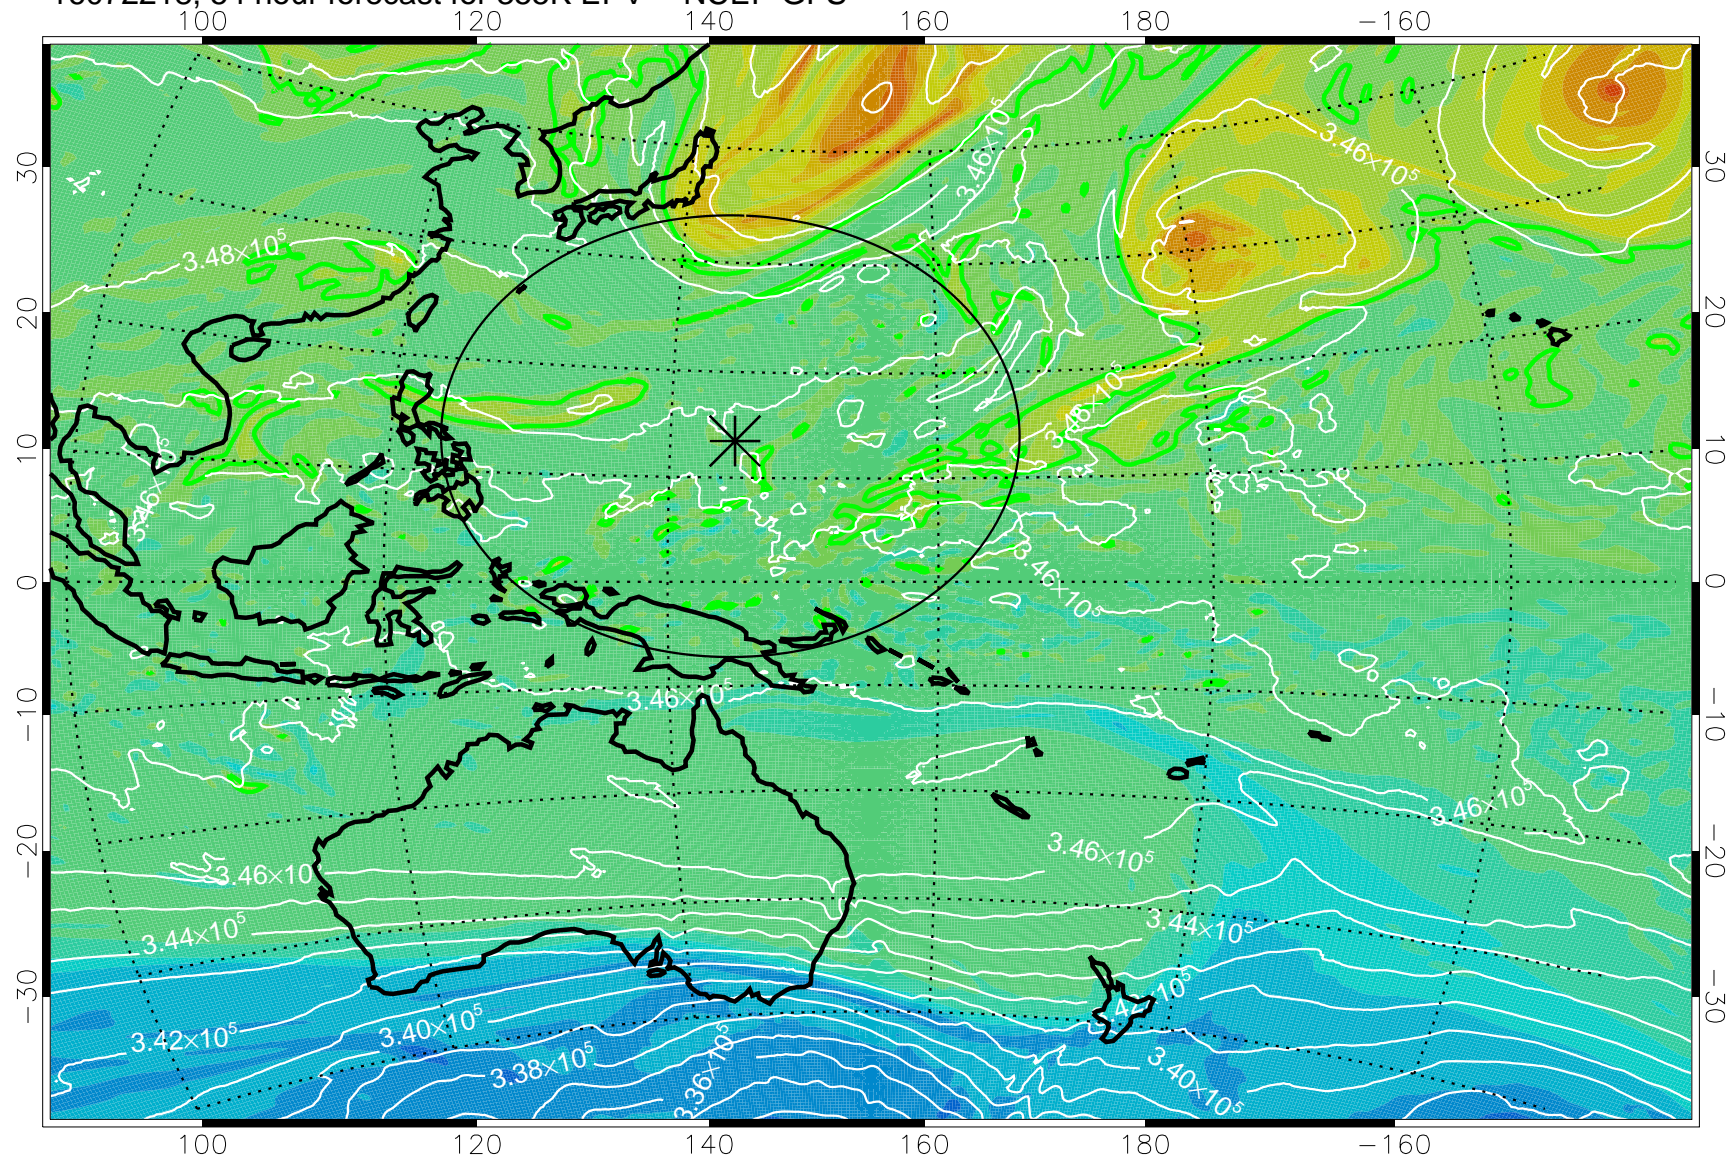

16072206, 42 hour forecast for 355K EPV -- NCEP GFS

355K Montgomery Streamfunction, white
EPV Tropopause (2 PVU) Position
Range ring of 2304 km

16072212, 48 hour forecast for 355K EPV -- NCEP GFS

355K Montgomery Streamfunction, white
EPV Tropopause (2 PVU) Position
Range ring of 2304 km

16072218, 54 hour forecast for 355K EPV -- NCEP GFS

355K Montgomery Streamfunction, white
EPV Tropopause (2 PVU) Position
Range ring of 2304 km

16072300, 60 hour forecast for 355K EPV -- NCEP GFS

355K Montgomery Streamfunction, white
EPV Tropopause (2 PVU) Position
Range ring of 2304 km

16072306, 66 hour forecast for 355K EPV -- NCEP GFS

355K Montgomery Streamfunction, white
EPV Tropopause (2 PVU) Position
Range ring of 2304 km

16072312, 72 hour forecast for 355K EPV -- NCEP GFS

355K Montgomery Streamfunction, white
EPV Tropopause (2 PVU) Position
Range ring of 2304 km

16072318, 78 hour forecast for 355K EPV -- NCEP GFS

355K Montgomery Streamfunction, white
EPV Tropopause (2 PVU) Position
Range ring of 2304 km

16072400, 84 hour forecast for 355K EPV -- NCEP GFS

355K Montgomery Streamfunction, white
EPV Tropopause (2 PVU) Position
Range ring of 2304 km