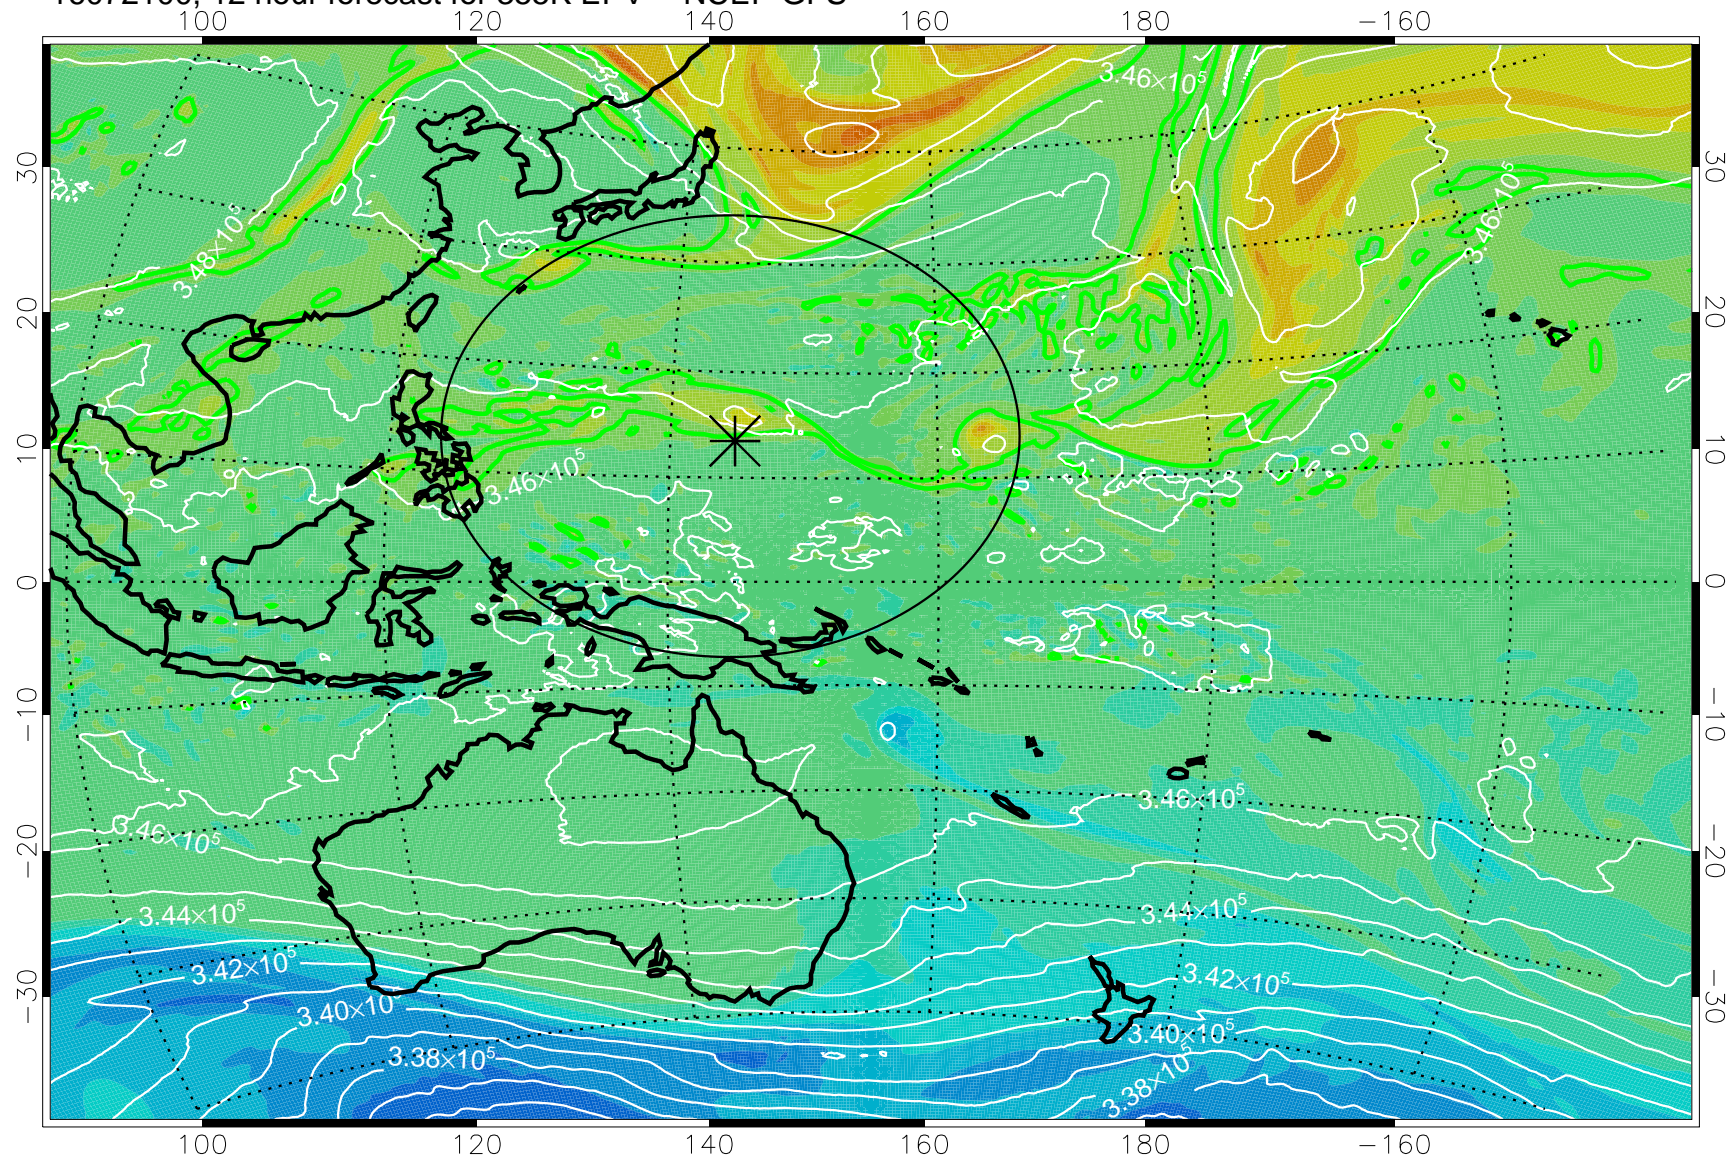

16072018, 6 hour forecast for 355K EPV -- NCEP GFS

355K Montgomery Streamfunction, white
EPV Tropopause (2 PVU) Position
Range ring of 2304 km

16072100, 12 hour forecast for 355K EPV -- NCEP GFS

355K Montgomery Streamfunction, white
EPV Tropopause (2 PVU) Position
Range ring of 2304 km

16072106, 18 hour forecast for 355K EPV -- NCEP GFS

355K Montgomery Streamfunction, white
EPV Tropopause (2 PVU) Position
Range ring of 2304 km

16072112, 24 hour forecast for 355K EPV -- NCEP GFS

355K Montgomery Streamfunction, white
EPV Tropopause (2 PVU) Position
Range ring of 2304 km

16072118, 30 hour forecast for 355K EPV -- NCEP GFS

355K Montgomery Streamfunction, white
EPV Tropopause (2 PVU) Position
Range ring of 2304 km

16072200, 36 hour forecast for 355K EPV -- NCEP GFS

355K Montgomery Streamfunction, white
EPV Tropopause (2 PVU) Position
Range ring of 2304 km

16072206, 42 hour forecast for 355K EPV -- NCEP GFS

355K Montgomery Streamfunction, white
EPV Tropopause (2 PVU) Position
Range ring of 2304 km

16072212, 48 hour forecast for 355K EPV -- NCEP GFS

355K Montgomery Streamfunction, white
EPV Tropopause (2 PVU) Position
Range ring of 2304 km