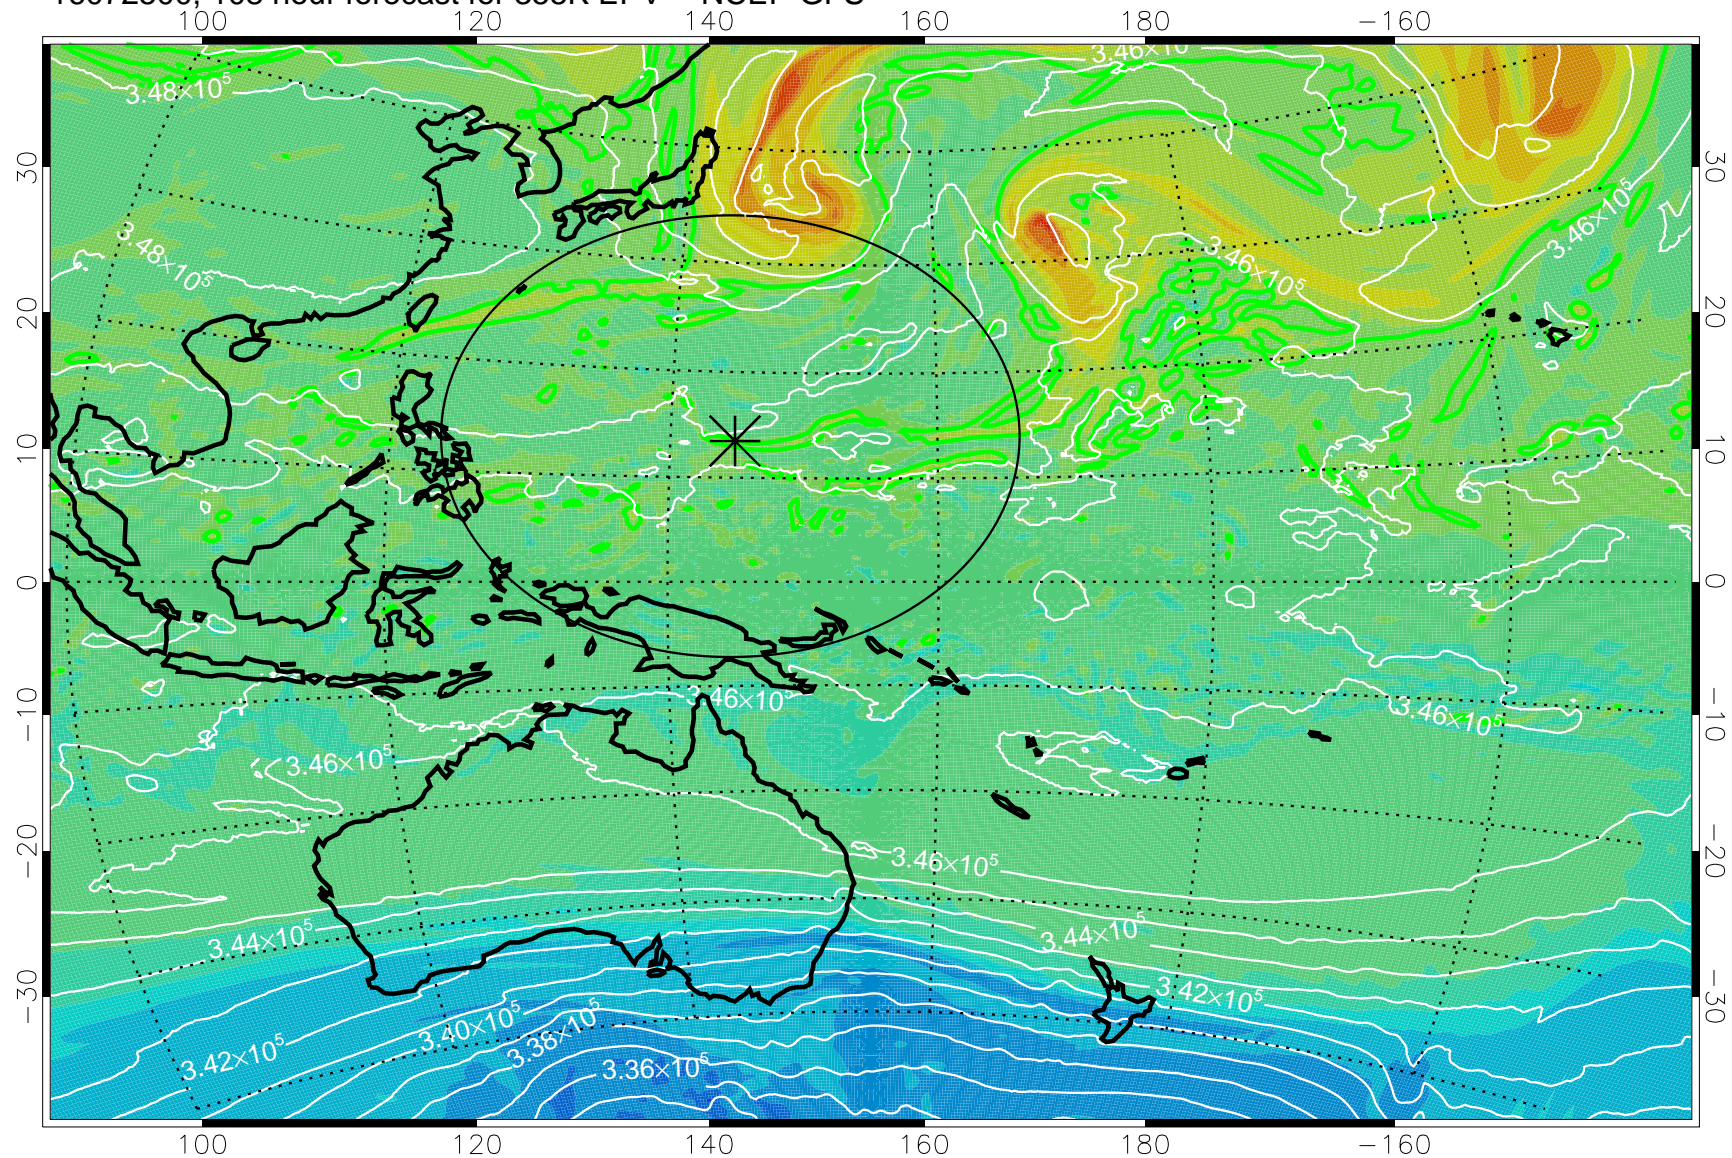

16072318, 78 hour forecast for 355K EPV -- NCEP GFS

355K Montgomery Streamfunction, white
EPV Tropopause (2 PVU) Position
Range ring of 2304 km

16072400, 84 hour forecast for 355K EPV -- NCEP GFS

355K Montgomery Streamfunction, white
EPV Tropopause (2 PVU) Position
Range ring of 2304 km

16072406, 90 hour forecast for 355K EPV -- NCEP GFS

355K Montgomery Streamfunction, white
EPV Tropopause (2 PVU) Position
Range ring of 2304 km

16072412, 96 hour forecast for 355K EPV -- NCEP GFS

355K Montgomery Streamfunction, white
EPV Tropopause (2 PVU) Position
Range ring of 2304 km

16072418, 102 hour forecast for 355K EPV -- NCEP GFS

355K Montgomery Streamfunction, white
EPV Tropopause (2 PVU) Position
Range ring of 2304 km

16072500, 108 hour forecast for 355K EPV -- NCEP GFS

355K Montgomery Streamfunction, white
EPV Tropopause (2 PVU) Position
Range ring of 2304 km

16072506, 114 hour forecast for 355K EPV -- NCEP GFS

355K Montgomery Streamfunction, white
EPV Tropopause (2 PVU) Position
Range ring of 2304 km

16072512, 120 hour forecast for 355K EPV -- NCEP GFS

355K Montgomery Streamfunction, white
EPV Tropopause (2 PVU) Position
Range ring of 2304 km