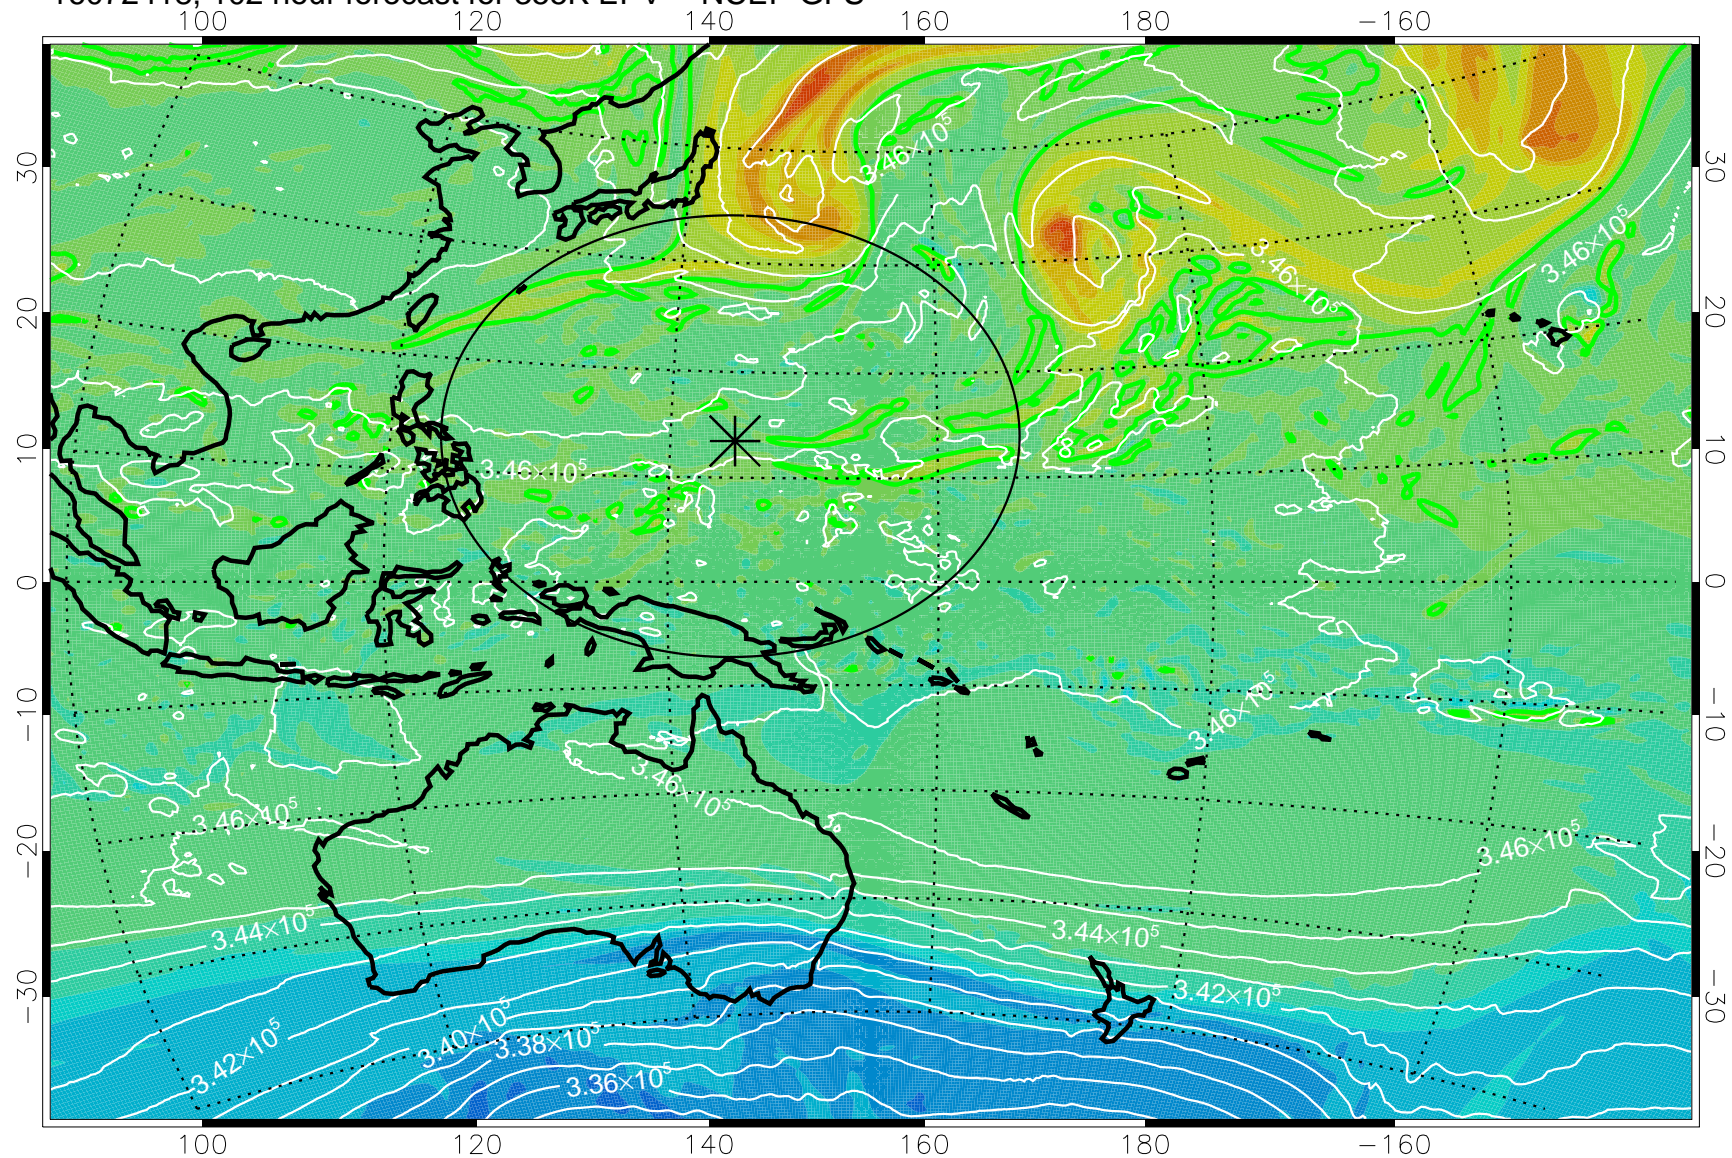

16072318, 78 hour forecast for 355K EPV -- NCEP GFS

355K Montgomery Streamfunction, white
EPV Tropopause (2 PVU) Position
Range ring of 2304 km

16072400, 84 hour forecast for 355K EPV -- NCEP GFS

355K Montgomery Streamfunction, white
EPV Tropopause (2 PVU) Position
Range ring of 2304 km

16072406, 90 hour forecast for 355K EPV -- NCEP GFS

355K Montgomery Streamfunction, white
EPV Tropopause (2 PVU) Position
Range ring of 2304 km

16072412, 96 hour forecast for 355K EPV -- NCEP GFS

355K Montgomery Streamfunction, white
EPV Tropopause (2 PVU) Position
Range ring of 2304 km

16072418, 102 hour forecast for 355K EPV -- NCEP GFS

355K Montgomery Streamfunction, white
EPV Tropopause (2 PVU) Position
Range ring of 2304 km

16072500, 108 hour forecast for 355K EPV -- NCEP GFS

355K Montgomery Streamfunction, white
EPV Tropopause (2 PVU) Position
Range ring of 2304 km

16072506, 114 hour forecast for 355K EPV -- NCEP GFS

355K Montgomery Streamfunction, white
EPV Tropopause (2 PVU) Position
Range ring of 2304 km

16072512, 120 hour forecast for 355K EPV -- NCEP GFS

355K Montgomery Streamfunction, white
EPV Tropopause (2 PVU) Position
Range ring of 2304 km