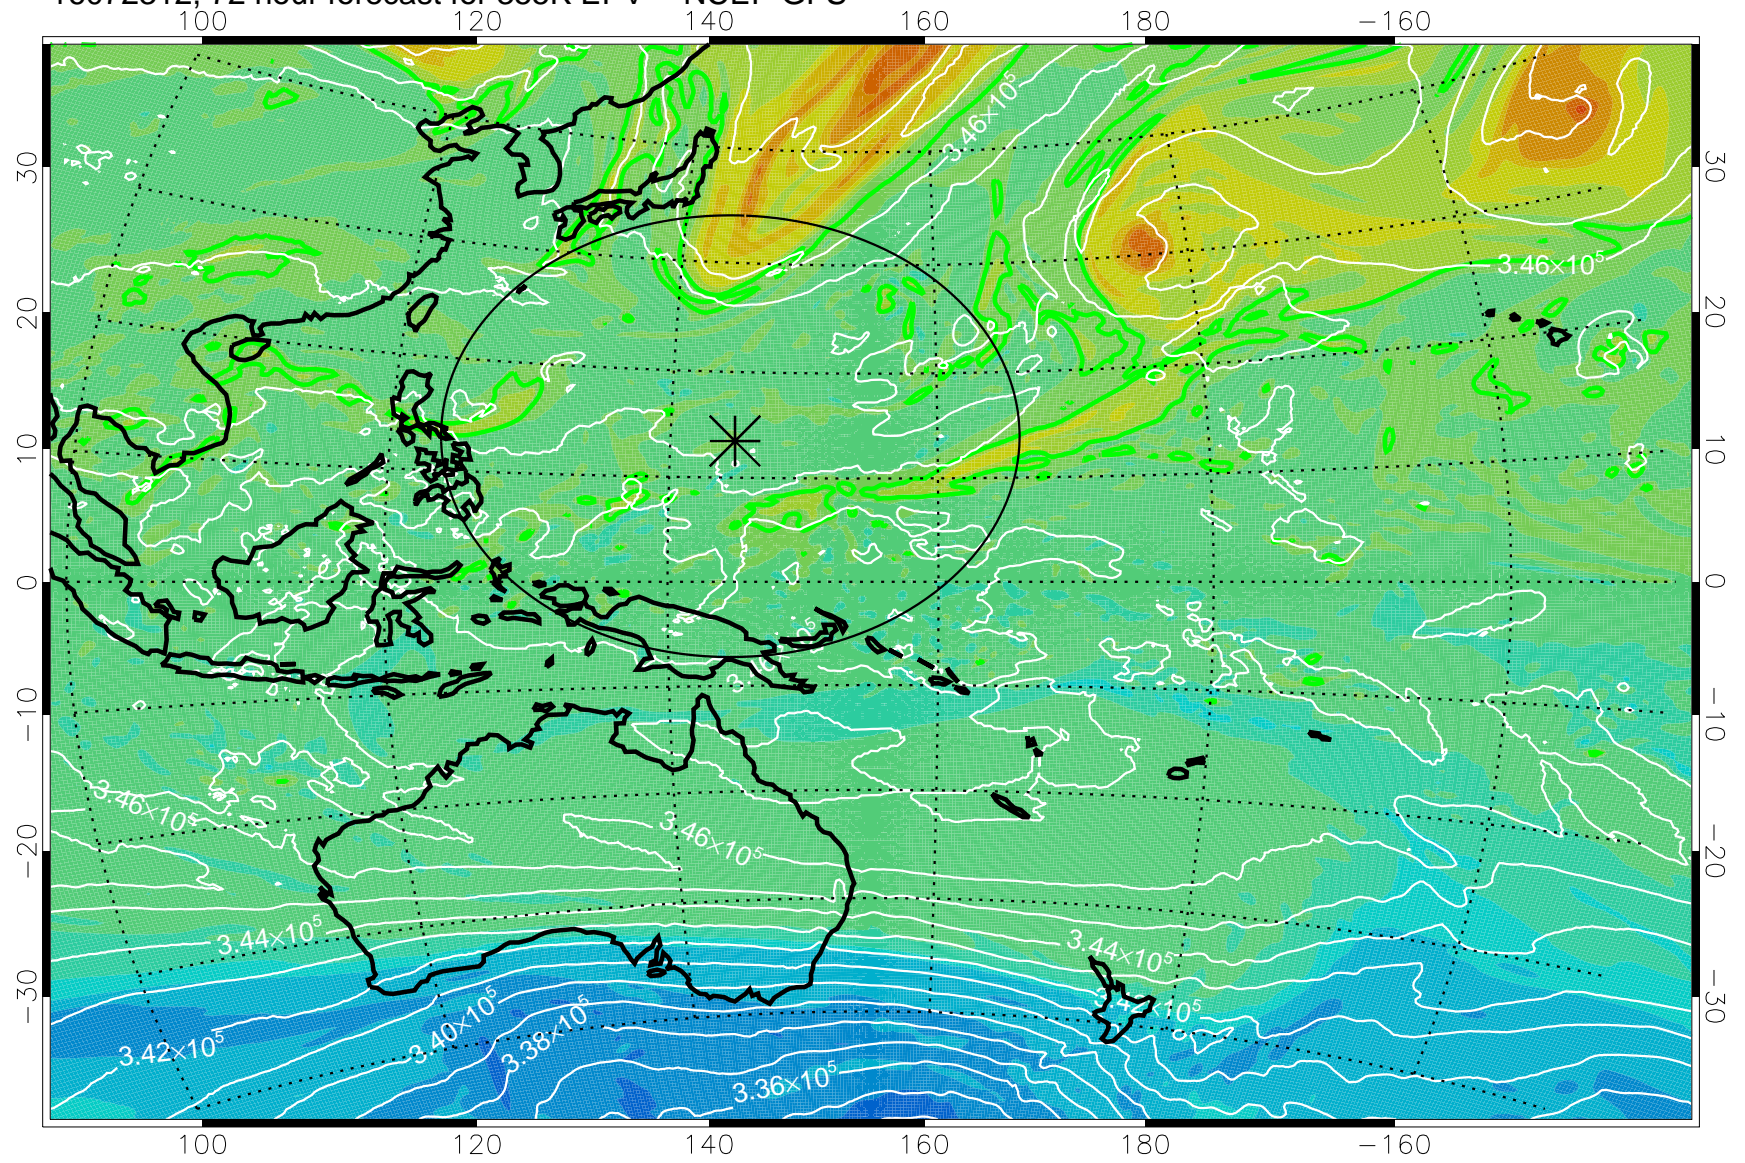

16072206, 42 hour forecast for 355K EPV -- NCEP GFS

355K Montgomery Streamfunction, white
EPV Tropopause (2 PVU) Position
Range ring of 2304 km

16072212, 48 hour forecast for 355K EPV -- NCEP GFS

355K Montgomery Streamfunction, white
EPV Tropopause (2 PVU) Position
Range ring of 2304 km

16072218, 54 hour forecast for 355K EPV -- NCEP GFS

355K Montgomery Streamfunction, white
EPV Tropopause (2 PVU) Position
Range ring of 2304 km

16072300, 60 hour forecast for 355K EPV -- NCEP GFS

355K Montgomery Streamfunction, white
EPV Tropopause (2 PVU) Position
Range ring of 2304 km

16072306, 66 hour forecast for 355K EPV -- NCEP GFS

355K Montgomery Streamfunction, white
EPV Tropopause (2 PVU) Position
Range ring of 2304 km

16072312, 72 hour forecast for 355K EPV -- NCEP GFS

355K Montgomery Streamfunction, white
EPV Tropopause (2 PVU) Position
Range ring of 2304 km

16072318, 78 hour forecast for 355K EPV -- NCEP GFS

355K Montgomery Streamfunction, white
EPV Tropopause (2 PVU) Position
Range ring of 2304 km

16072400, 84 hour forecast for 355K EPV -- NCEP GFS

355K Montgomery Streamfunction, white
EPV Tropopause (2 PVU) Position
Range ring of 2304 km