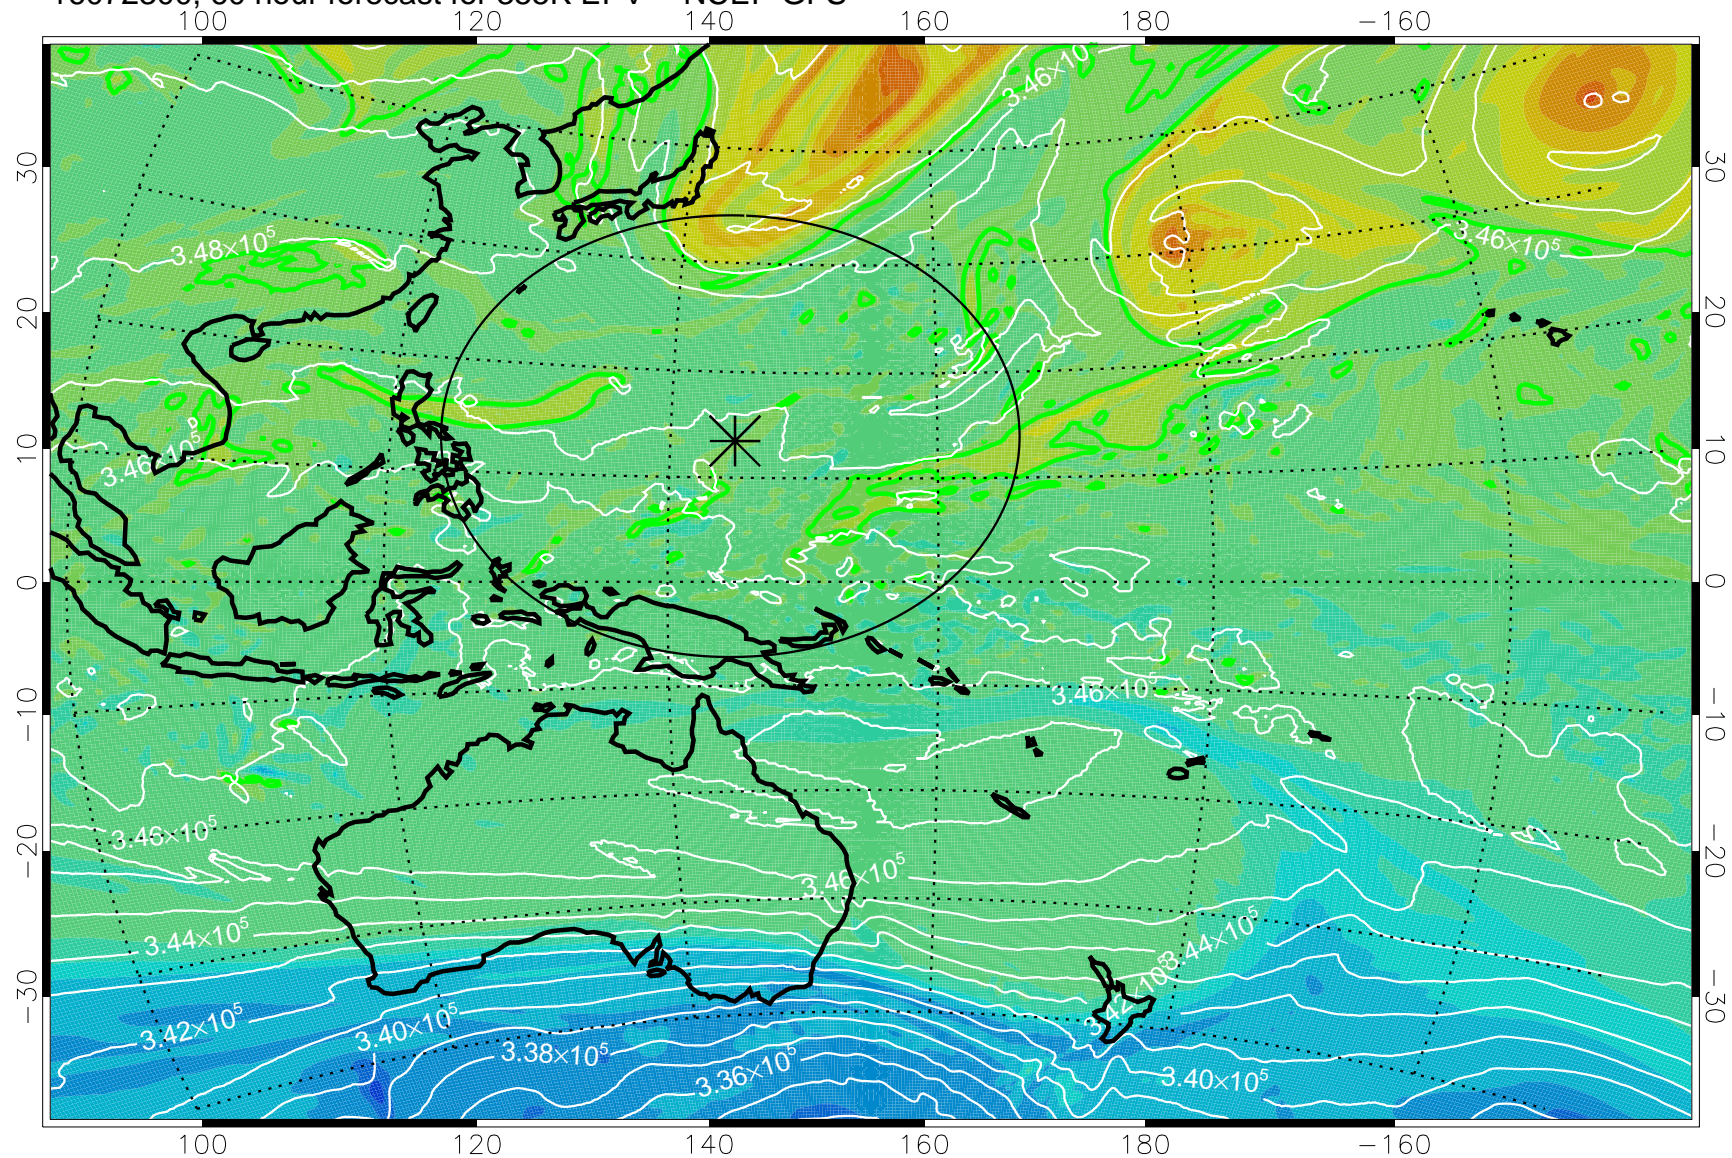

16072206, 42 hour forecast for 355K EPV -- NCEP GFS

355K Montgomery Streamfunction, white
EPV Tropopause (2 PVU) Position
Range ring of 2304 km

16072212, 48 hour forecast for 355K EPV -- NCEP GFS

355K Montgomery Streamfunction, white
EPV Tropopause (2 PVU) Position
Range ring of 2304 km

16072218, 54 hour forecast for 355K EPV -- NCEP GFS

355K Montgomery Streamfunction, white
EPV Tropopause (2 PVU) Position
Range ring of 2304 km

16072300, 60 hour forecast for 355K EPV -- NCEP GFS

355K Montgomery Streamfunction, white
EPV Tropopause (2 PVU) Position
Range ring of 2304 km

16072306, 66 hour forecast for 355K EPV -- NCEP GFS

355K Montgomery Streamfunction, white
EPV Tropopause (2 PVU) Position
Range ring of 2304 km

16072312, 72 hour forecast for 355K EPV -- NCEP GFS

355K Montgomery Streamfunction, white
EPV Tropopause (2 PVU) Position
Range ring of 2304 km

16072318, 78 hour forecast for 355K EPV -- NCEP GFS

355K Montgomery Streamfunction, white
EPV Tropopause (2 PVU) Position
Range ring of 2304 km

16072400, 84 hour forecast for 355K EPV -- NCEP GFS

355K Montgomery Streamfunction, white
EPV Tropopause (2 PVU) Position
Range ring of 2304 km