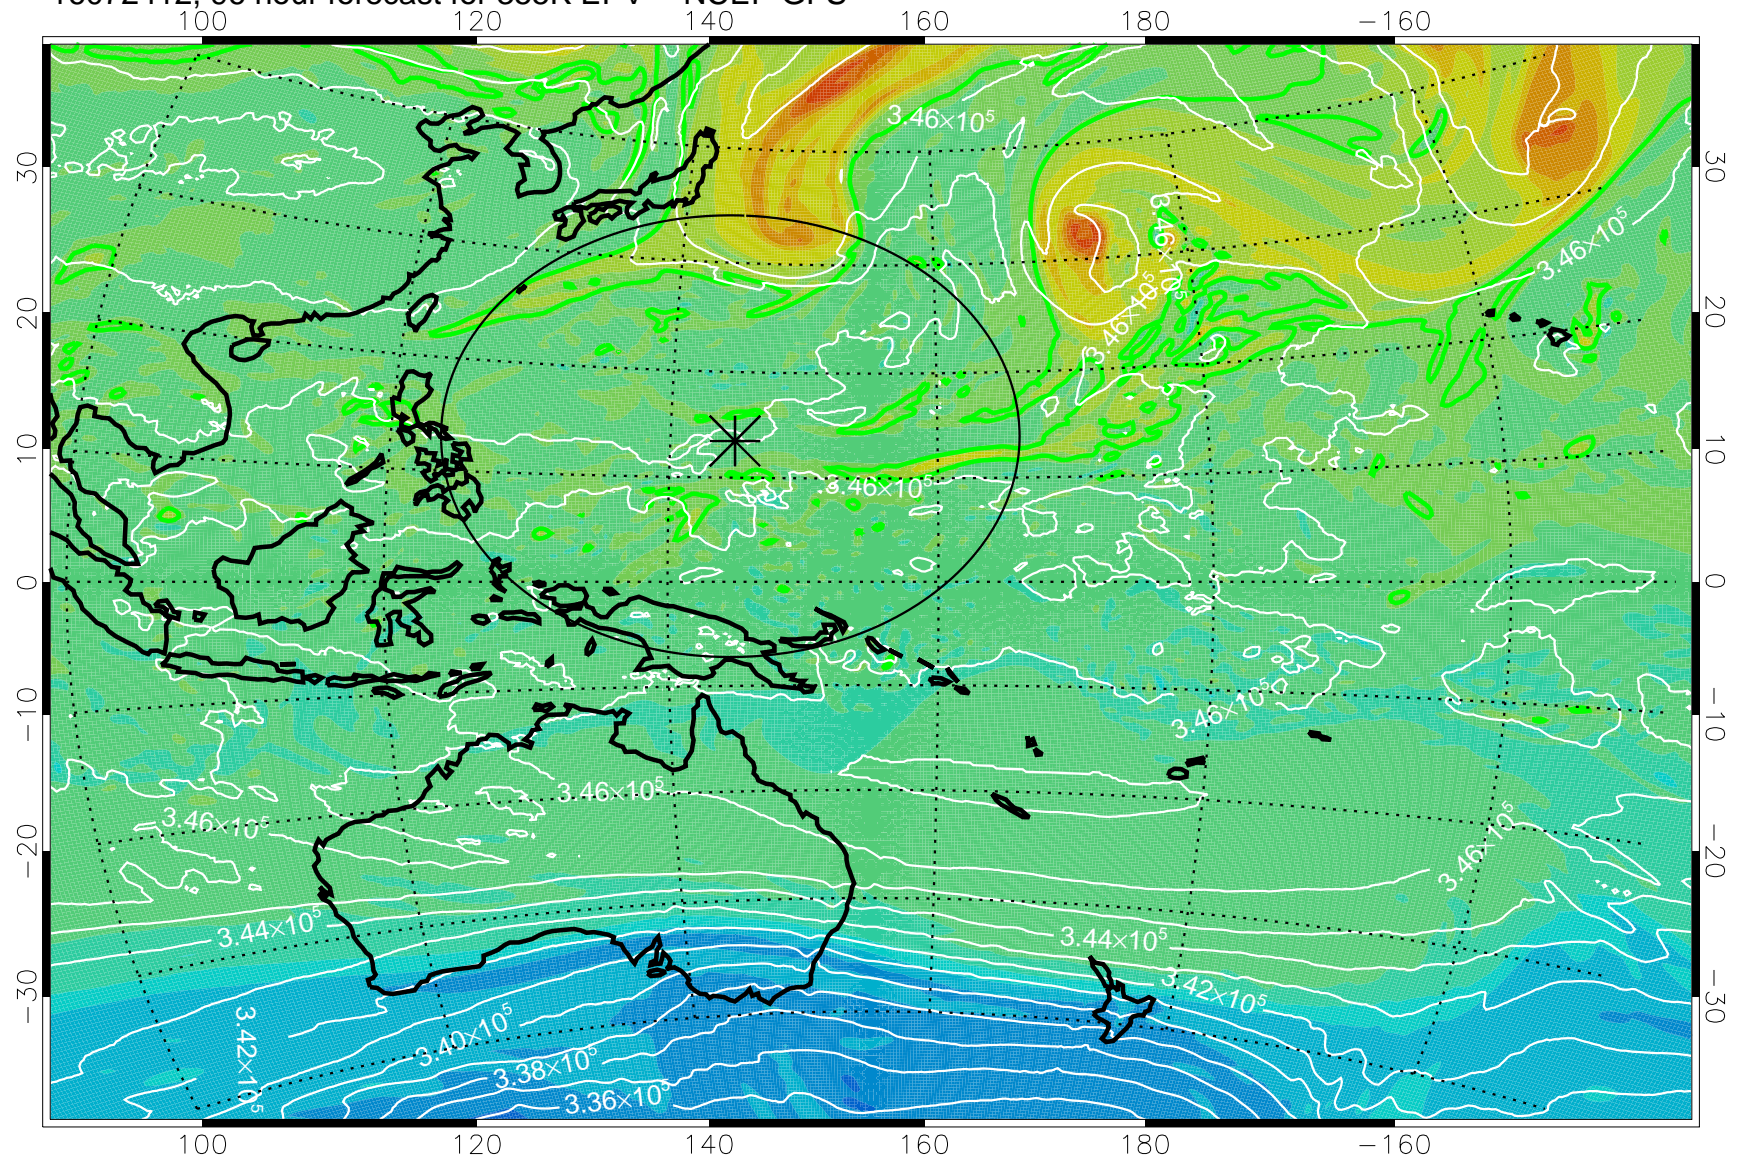

16072306, 66 hour forecast for 355K EPV -- NCEP GFS

355K Montgomery Streamfunction, white
EPV Tropopause (2 PVU) Position
Range ring of 2304 km

16072312, 72 hour forecast for 355K EPV -- NCEP GFS

355K Montgomery Streamfunction, white
EPV Tropopause (2 PVU) Position
Range ring of 2304 km

16072318, 78 hour forecast for 355K EPV -- NCEP GFS

355K Montgomery Streamfunction, white
EPV Tropopause (2 PVU) Position
Range ring of 2304 km

16072400, 84 hour forecast for 355K EPV -- NCEP GFS

355K Montgomery Streamfunction, white
EPV Tropopause (2 PVU) Position
Range ring of 2304 km

16072406, 90 hour forecast for 355K EPV -- NCEP GFS

355K Montgomery Streamfunction, white
EPV Tropopause (2 PVU) Position
Range ring of 2304 km

16072412, 96 hour forecast for 355K EPV -- NCEP GFS

355K Montgomery Streamfunction, white
EPV Tropopause (2 PVU) Position
Range ring of 2304 km

16072418, 102 hour forecast for 355K EPV -- NCEP GFS

355K Montgomery Streamfunction, white
EPV Tropopause (2 PVU) Position
Range ring of 2304 km

16072500, 108 hour forecast for 355K EPV -- NCEP GFS

355K Montgomery Streamfunction, white
EPV Tropopause (2 PVU) Position
Range ring of 2304 km