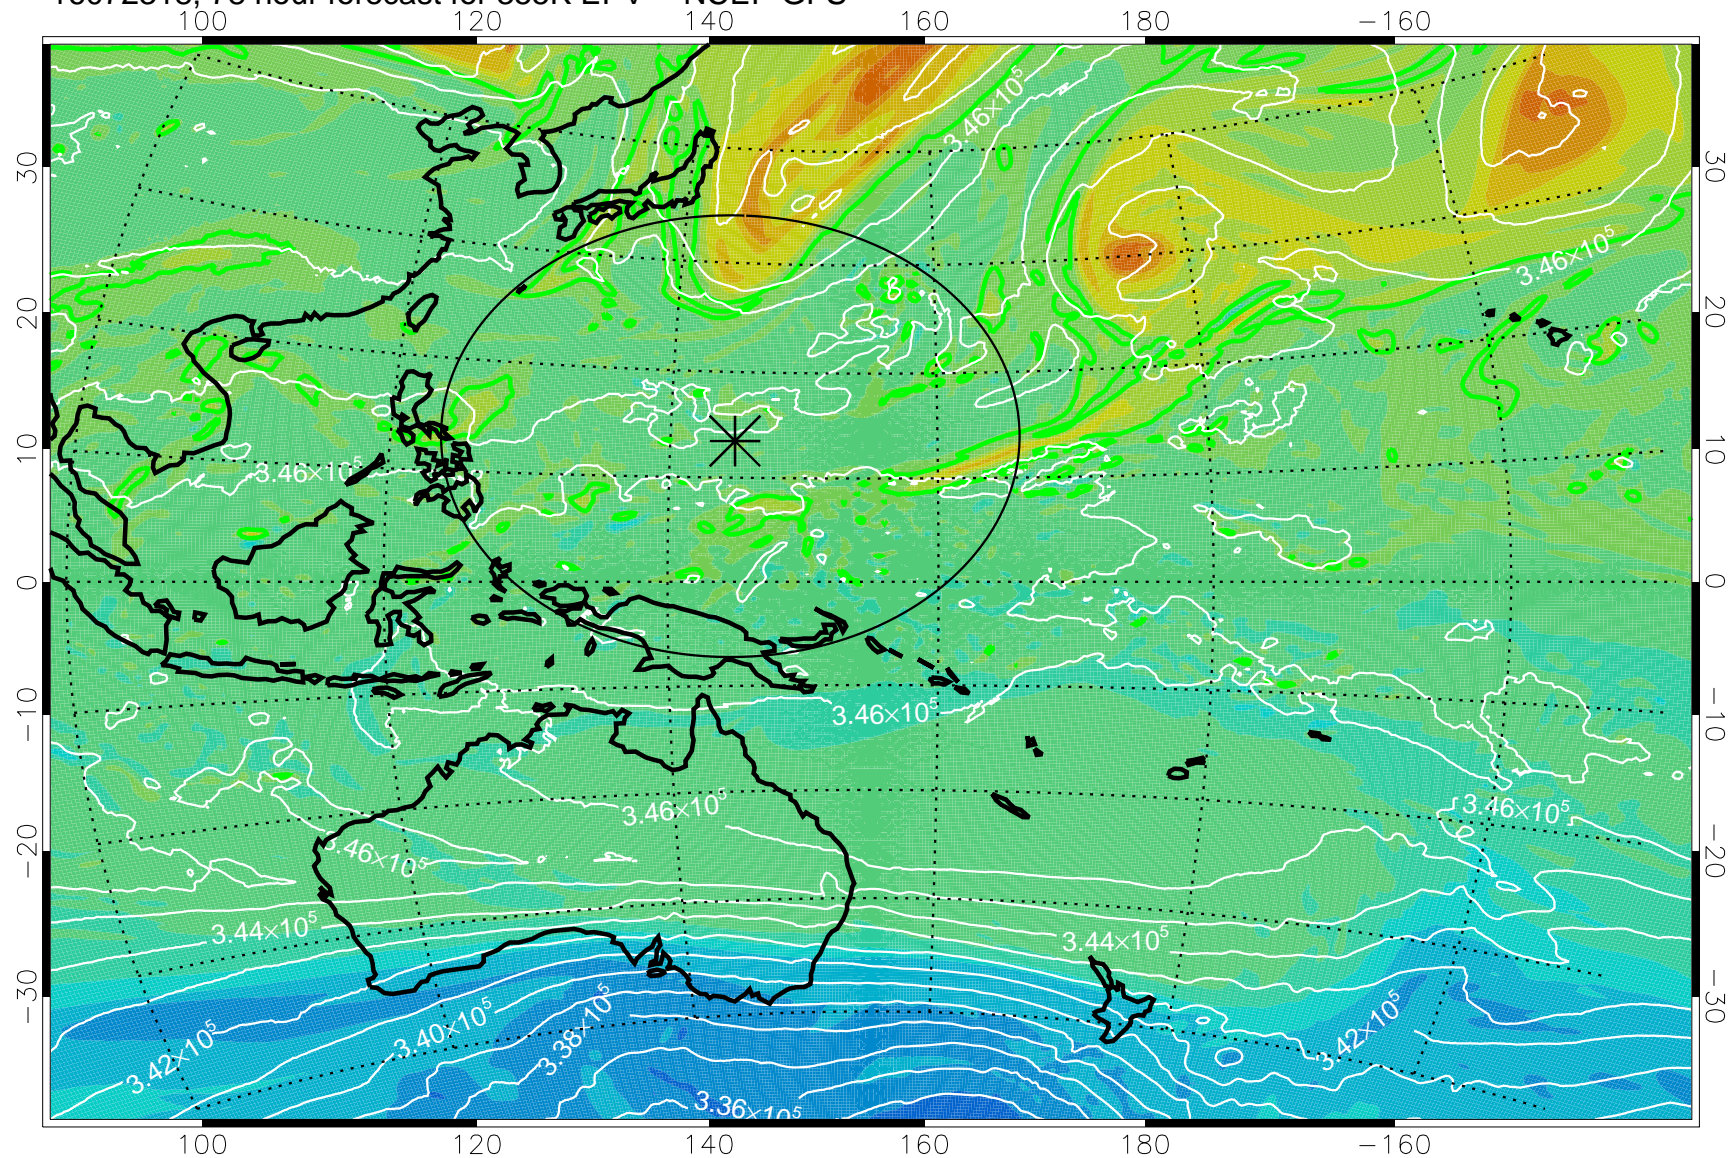

16072218, 54 hour forecast for 355K EPV -- NCEP GFS

355K Montgomery Streamfunction, white
EPV Tropopause (2 PVU) Position
Range ring of 2304 km

16072300, 60 hour forecast for 355K EPV -- NCEP GFS

355K Montgomery Streamfunction, white
EPV Tropopause (2 PVU) Position
Range ring of 2304 km

16072306, 66 hour forecast for 355K EPV -- NCEP GFS

355K Montgomery Streamfunction, white
EPV Tropopause (2 PVU) Position
Range ring of 2304 km

16072312, 72 hour forecast for 355K EPV -- NCEP GFS

355K Montgomery Streamfunction, white
EPV Tropopause (2 PVU) Position
Range ring of 2304 km

16072318, 78 hour forecast for 355K EPV -- NCEP GFS

355K Montgomery Streamfunction, white
EPV Tropopause (2 PVU) Position
Range ring of 2304 km

16072400, 84 hour forecast for 355K EPV -- NCEP GFS

355K Montgomery Streamfunction, white
EPV Tropopause (2 PVU) Position
Range ring of 2304 km

16072406, 90 hour forecast for 355K EPV -- NCEP GFS

355K Montgomery Streamfunction, white
EPV Tropopause (2 PVU) Position
Range ring of 2304 km

16072412, 96 hour forecast for 355K EPV -- NCEP GFS

355K Montgomery Streamfunction, white
EPV Tropopause (2 PVU) Position
Range ring of 2304 km