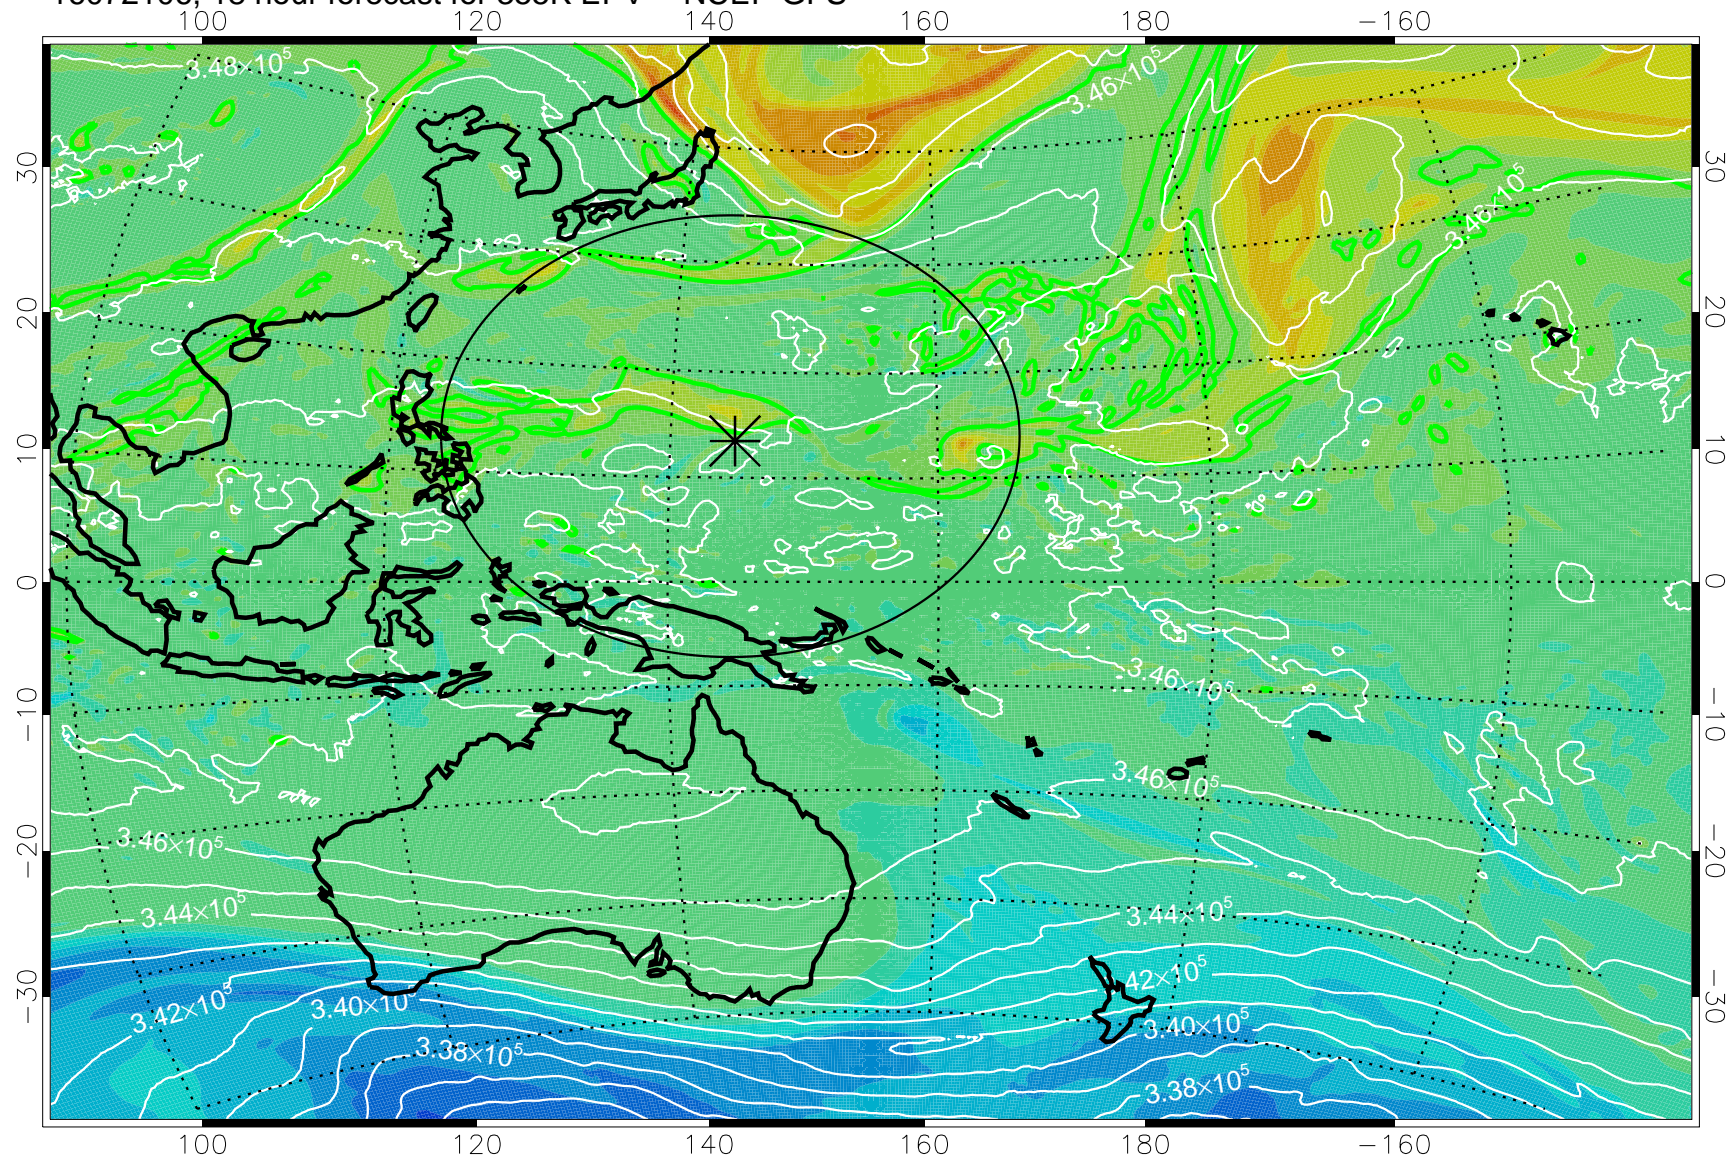

16072018, 6 hour forecast for 355K EPV -- NCEP GFS

355K Montgomery Streamfunction, white
EPV Tropopause (2 PVU) Position
Range ring of 2304 km

16072100, 12 hour forecast for 355K EPV -- NCEP GFS

355K Montgomery Streamfunction, white
EPV Tropopause (2 PVU) Position
Range ring of 2304 km

16072106, 18 hour forecast for 355K EPV -- NCEP GFS

355K Montgomery Streamfunction, white
EPV Tropopause (2 PVU) Position
Range ring of 2304 km

16072112, 24 hour forecast for 355K EPV -- NCEP GFS

355K Montgomery Streamfunction, white
EPV Tropopause (2 PVU) Position
Range ring of 2304 km

16072118, 30 hour forecast for 355K EPV -- NCEP GFS

355K Montgomery Streamfunction, white
EPV Tropopause (2 PVU) Position
Range ring of 2304 km

16072200, 36 hour forecast for 355K EPV -- NCEP GFS

355K Montgomery Streamfunction, white
EPV Tropopause (2 PVU) Position
Range ring of 2304 km

16072206, 42 hour forecast for 355K EPV -- NCEP GFS

355K Montgomery Streamfunction, white
EPV Tropopause (2 PVU) Position
Range ring of 2304 km

16072212, 48 hour forecast for 355K EPV -- NCEP GFS

355K Montgomery Streamfunction, white
EPV Tropopause (2 PVU) Position
Range ring of 2304 km