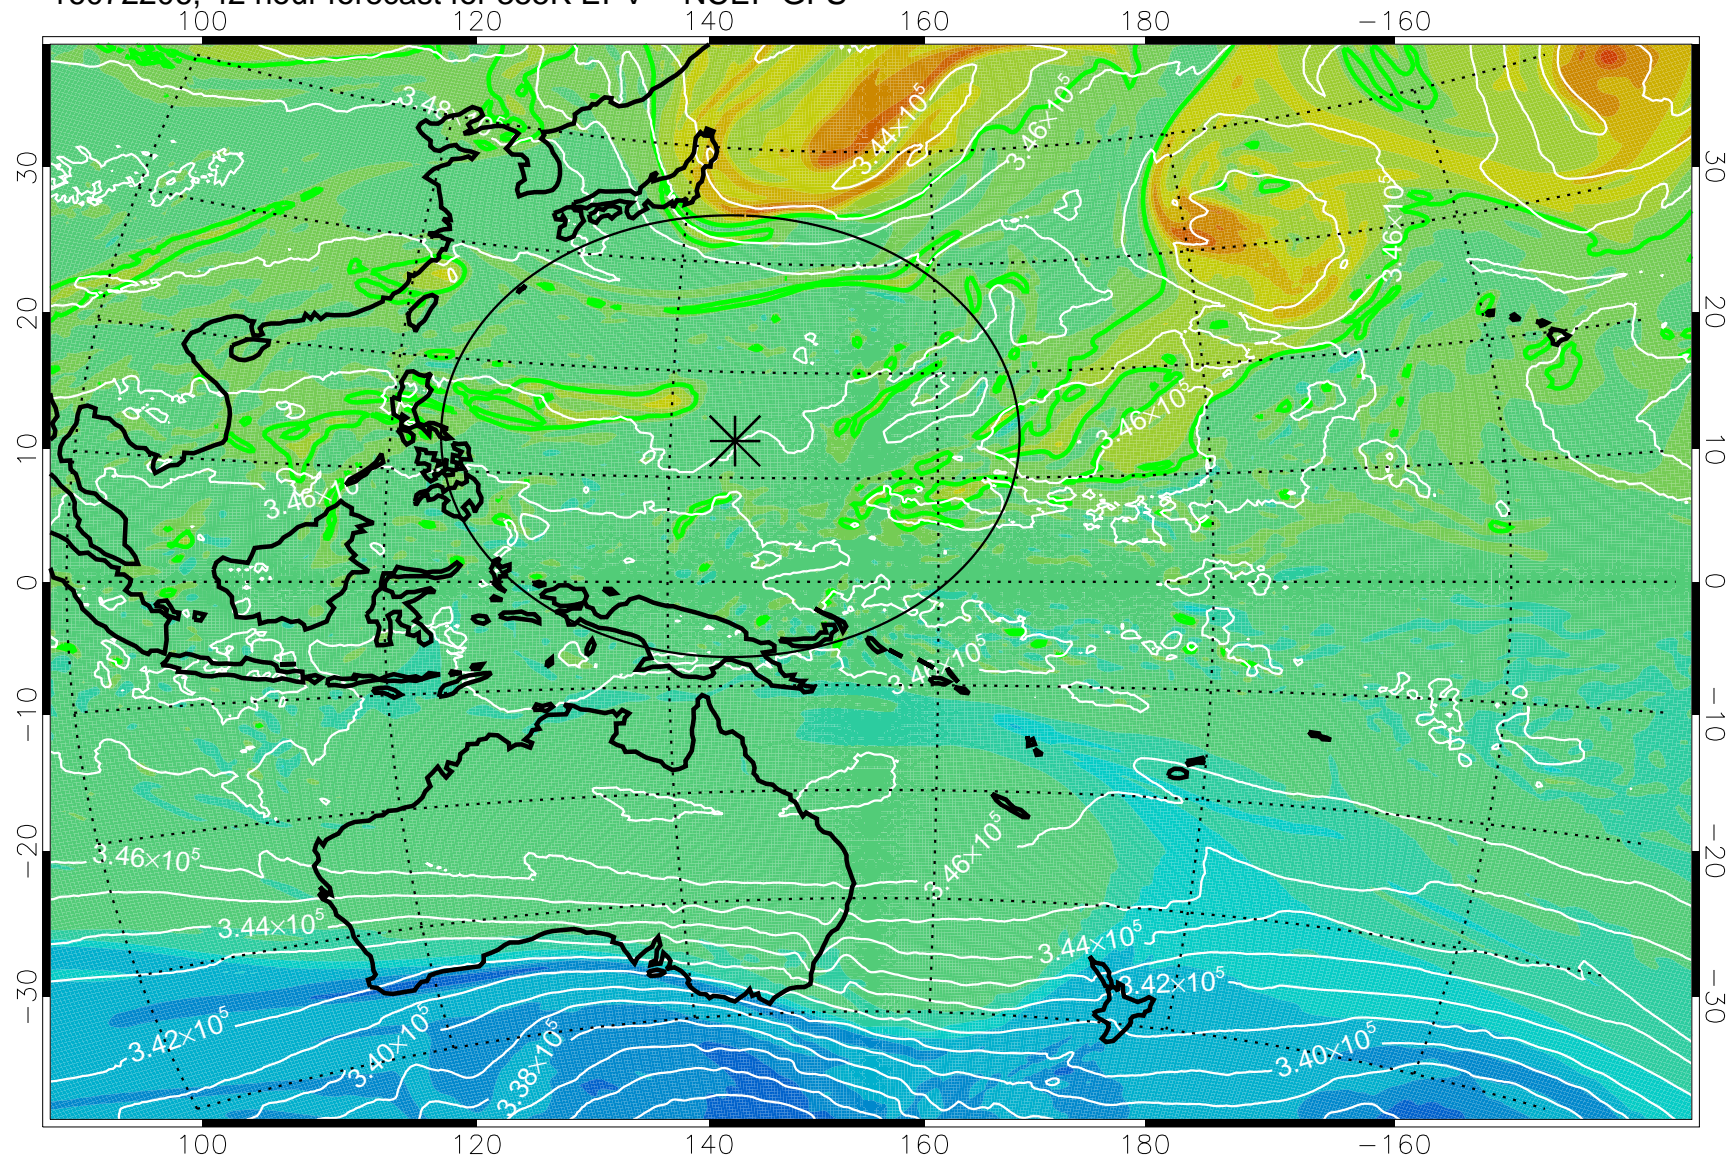

16072118, 30 hour forecast for 355K EPV -- NCEP GFS

355K Montgomery Streamfunction, white
EPV Tropopause (2 PVU) Position
Range ring of 2304 km

16072200, 36 hour forecast for 355K EPV -- NCEP GFS

355K Montgomery Streamfunction, white
EPV Tropopause (2 PVU) Position
Range ring of 2304 km

16072206, 42 hour forecast for 355K EPV -- NCEP GFS

355K Montgomery Streamfunction, white
EPV Tropopause (2 PVU) Position
Range ring of 2304 km

16072212, 48 hour forecast for 355K EPV -- NCEP GFS

355K Montgomery Streamfunction, white
EPV Tropopause (2 PVU) Position
Range ring of 2304 km

16072218, 54 hour forecast for 355K EPV -- NCEP GFS

355K Montgomery Streamfunction, white
EPV Tropopause (2 PVU) Position
Range ring of 2304 km

16072300, 60 hour forecast for 355K EPV -- NCEP GFS

355K Montgomery Streamfunction, white
EPV Tropopause (2 PVU) Position
Range ring of 2304 km

16072306, 66 hour forecast for 355K EPV -- NCEP GFS

355K Montgomery Streamfunction, white
EPV Tropopause (2 PVU) Position
Range ring of 2304 km

16072312, 72 hour forecast for 355K EPV -- NCEP GFS

355K Montgomery Streamfunction, white
EPV Tropopause (2 PVU) Position
Range ring of 2304 km