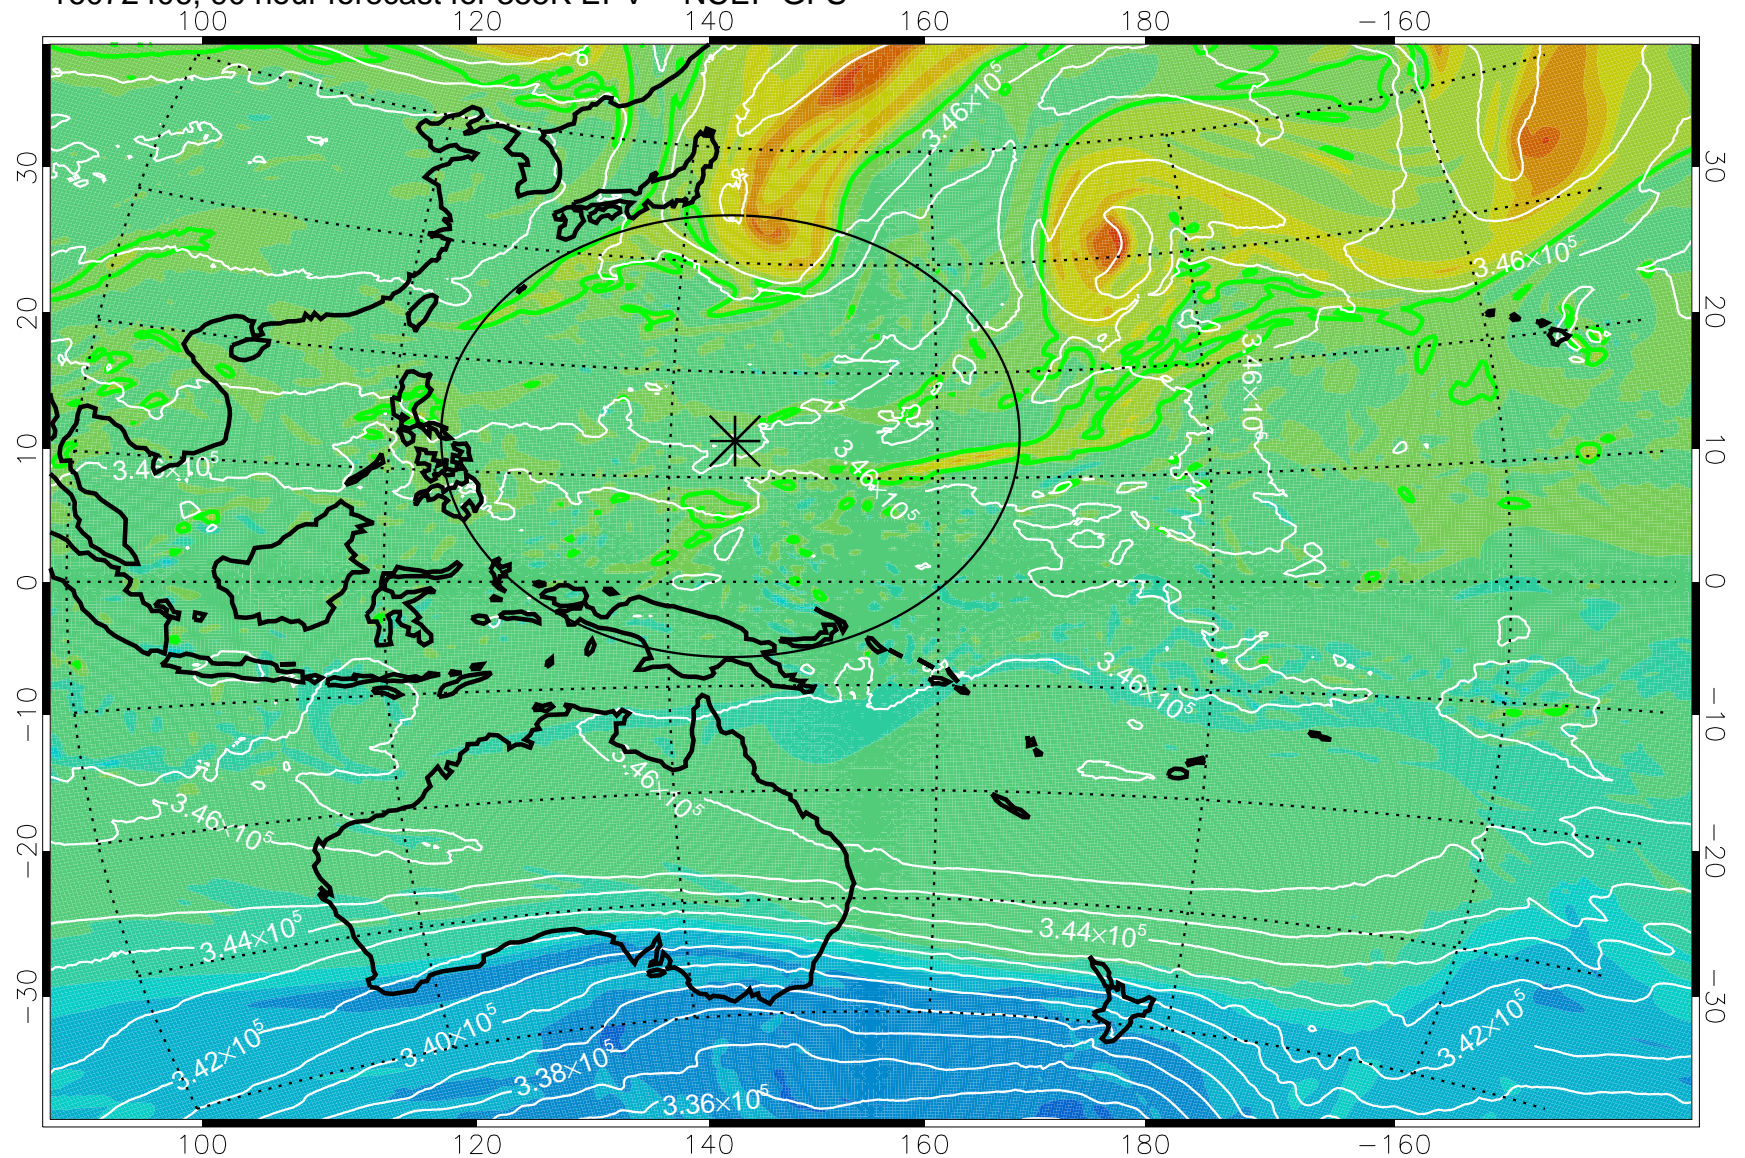

16072306, 66 hour forecast for 355K EPV -- NCEP GFS

355K Montgomery Streamfunction, white
EPV Tropopause (2 PVU) Position
Range ring of 2304 km

16072312, 72 hour forecast for 355K EPV -- NCEP GFS

355K Montgomery Streamfunction, white
EPV Tropopause (2 PVU) Position
Range ring of 2304 km

16072318, 78 hour forecast for 355K EPV -- NCEP GFS

355K Montgomery Streamfunction, white
EPV Tropopause (2 PVU) Position
Range ring of 2304 km

16072400, 84 hour forecast for 355K EPV -- NCEP GFS

355K Montgomery Streamfunction, white
EPV Tropopause (2 PVU) Position
Range ring of 2304 km

16072406, 90 hour forecast for 355K EPV -- NCEP GFS

355K Montgomery Streamfunction, white
EPV Tropopause (2 PVU) Position
Range ring of 2304 km

16072412, 96 hour forecast for 355K EPV -- NCEP GFS

355K Montgomery Streamfunction, white
EPV Tropopause (2 PVU) Position
Range ring of 2304 km

16072418, 102 hour forecast for 355K EPV -- NCEP GFS

355K Montgomery Streamfunction, white
EPV Tropopause (2 PVU) Position
Range ring of 2304 km

16072500, 108 hour forecast for 355K EPV -- NCEP GFS

355K Montgomery Streamfunction, white
EPV Tropopause (2 PVU) Position
Range ring of 2304 km