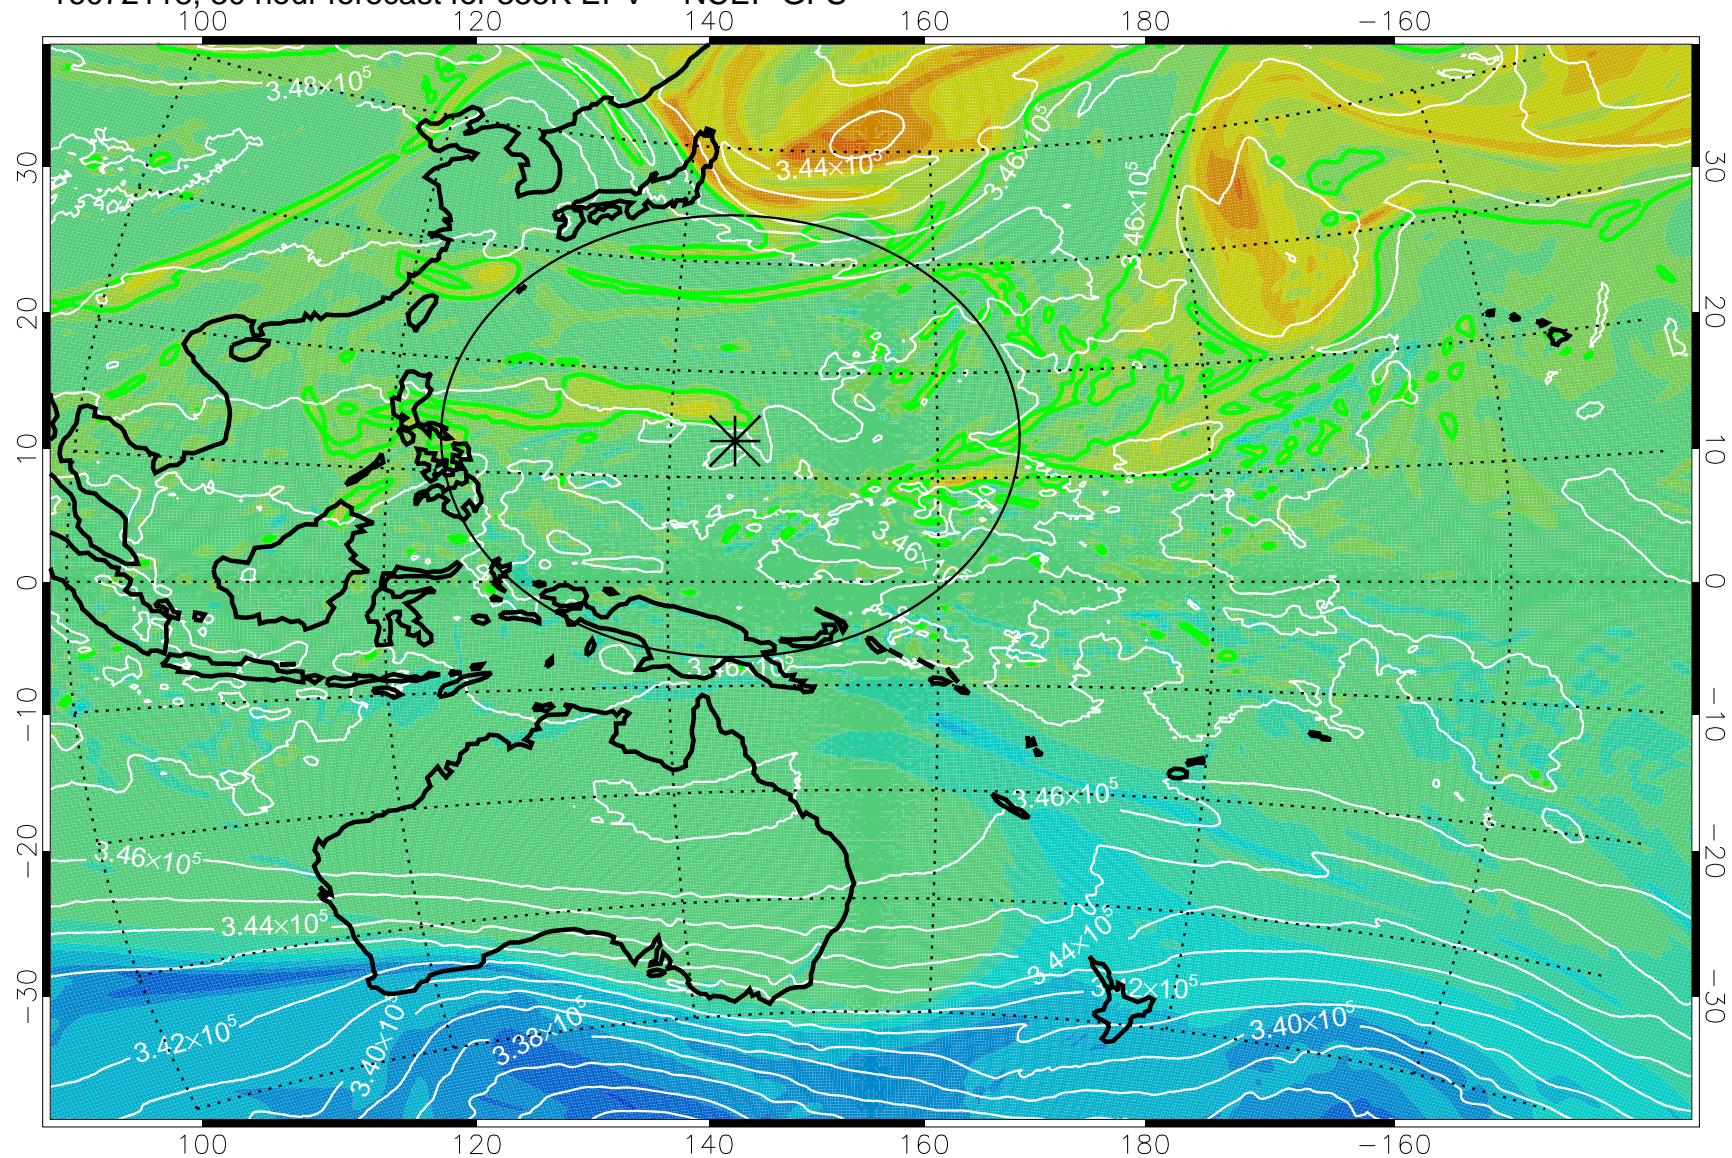

16072106, 18 hour forecast for 355K EPV -- NCEP GFS

355K Montgomery Streamfunction, white
EPV Tropopause (2 PVU) Position
Range ring of 2304 km

16072112, 24 hour forecast for 355K EPV -- NCEP GFS

355K Montgomery Streamfunction, white
EPV Tropopause (2 PVU) Position
Range ring of 2304 km

16072118, 30 hour forecast for 355K EPV -- NCEP GFS

355K Montgomery Streamfunction, white
EPV Tropopause (2 PVU) Position
Range ring of 2304 km

16072200, 36 hour forecast for 355K EPV -- NCEP GFS

355K Montgomery Streamfunction, white
EPV Tropopause (2 PVU) Position
Range ring of 2304 km

16072206, 42 hour forecast for 355K EPV -- NCEP GFS

355K Montgomery Streamfunction, white
EPV Tropopause (2 PVU) Position
Range ring of 2304 km

16072212, 48 hour forecast for 355K EPV -- NCEP GFS

355K Montgomery Streamfunction, white
EPV Tropopause (2 PVU) Position
Range ring of 2304 km

16072218, 54 hour forecast for 355K EPV -- NCEP GFS

355K Montgomery Streamfunction, white
EPV Tropopause (2 PVU) Position
Range ring of 2304 km

16072300, 60 hour forecast for 355K EPV -- NCEP GFS

355K Montgomery Streamfunction, white
EPV Tropopause (2 PVU) Position
Range ring of 2304 km