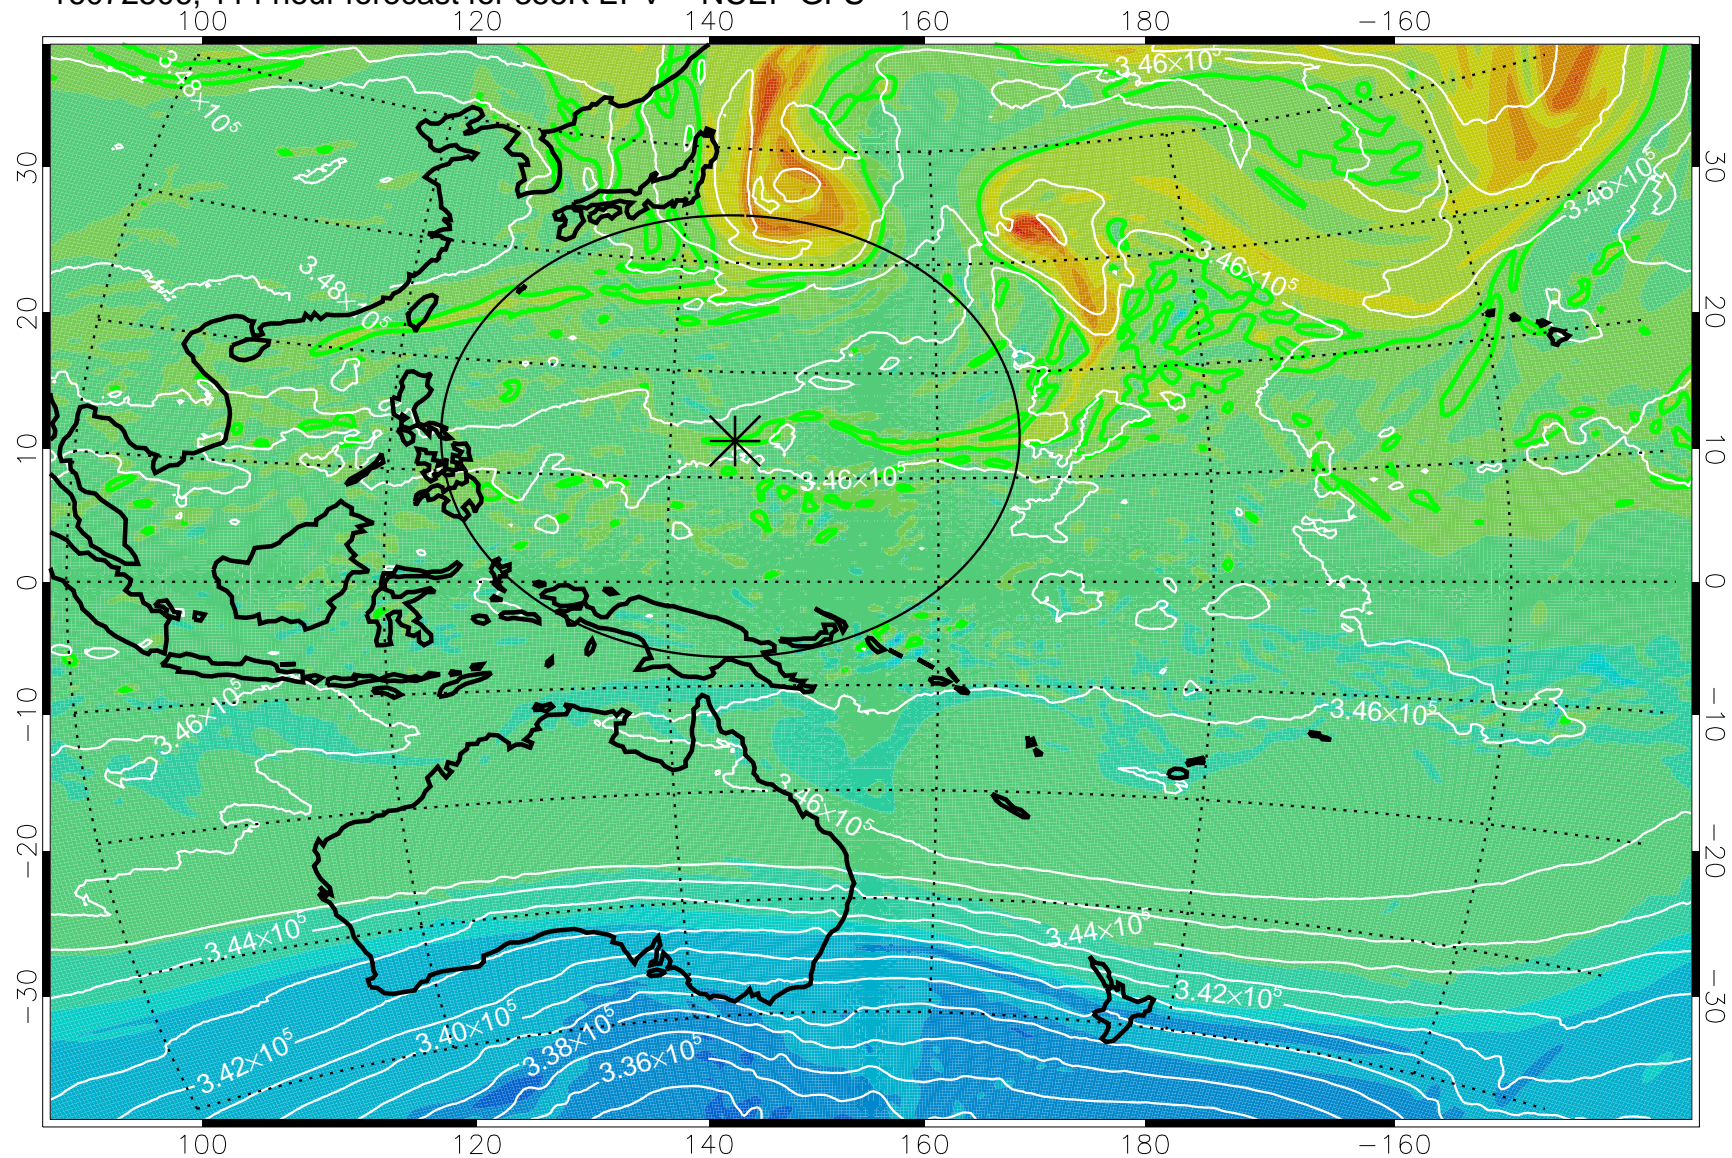

16072318, 78 hour forecast for 355K EPV -- NCEP GFS

355K Montgomery Streamfunction, white
EPV Tropopause (2 PVU) Position
Range ring of 2304 km

16072400, 84 hour forecast for 355K EPV -- NCEP GFS

355K Montgomery Streamfunction, white
EPV Tropopause (2 PVU) Position
Range ring of 2304 km

16072406, 90 hour forecast for 355K EPV -- NCEP GFS

355K Montgomery Streamfunction, white
EPV Tropopause (2 PVU) Position
Range ring of 2304 km

16072412, 96 hour forecast for 355K EPV -- NCEP GFS

355K Montgomery Streamfunction, white
EPV Tropopause (2 PVU) Position
Range ring of 2304 km

16072418, 102 hour forecast for 355K EPV -- NCEP GFS

355K Montgomery Streamfunction, white
EPV Tropopause (2 PVU) Position
Range ring of 2304 km

16072500, 108 hour forecast for 355K EPV -- NCEP GFS

355K Montgomery Streamfunction, white
EPV Tropopause (2 PVU) Position
Range ring of 2304 km

16072506, 114 hour forecast for 355K EPV -- NCEP GFS

355K Montgomery Streamfunction, white
EPV Tropopause (2 PVU) Position
Range ring of 2304 km

16072512, 120 hour forecast for 355K EPV -- NCEP GFS

355K Montgomery Streamfunction, white
EPV Tropopause (2 PVU) Position
Range ring of 2304 km