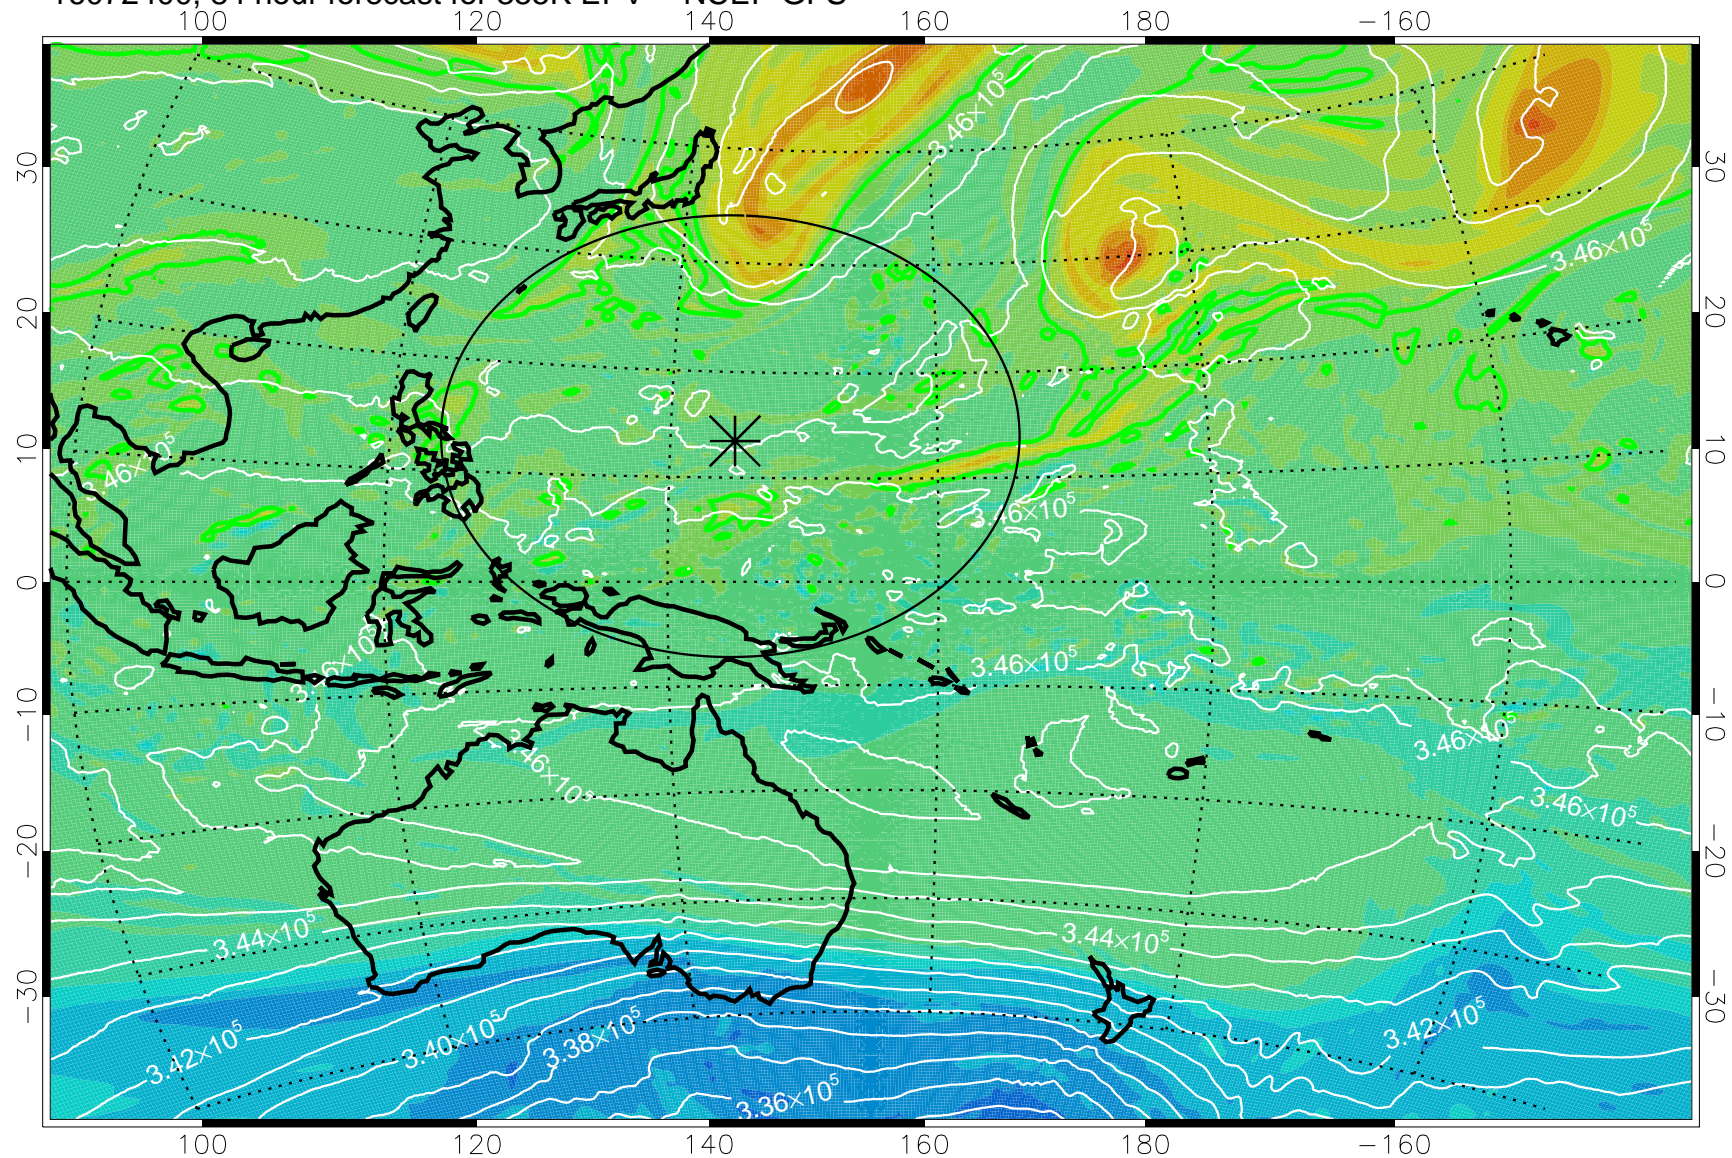

16072218, 54 hour forecast for 355K EPV -- NCEP GFS

355K Montgomery Streamfunction, white
EPV Tropopause (2 PVU) Position
Range ring of 2304 km

16072300, 60 hour forecast for 355K EPV -- NCEP GFS

355K Montgomery Streamfunction, white
EPV Tropopause (2 PVU) Position
Range ring of 2304 km

16072306, 66 hour forecast for 355K EPV -- NCEP GFS

355K Montgomery Streamfunction, white
EPV Tropopause (2 PVU) Position
Range ring of 2304 km

16072312, 72 hour forecast for 355K EPV -- NCEP GFS

355K Montgomery Streamfunction, white
EPV Tropopause (2 PVU) Position
Range ring of 2304 km

16072318, 78 hour forecast for 355K EPV -- NCEP GFS

355K Montgomery Streamfunction, white
EPV Tropopause (2 PVU) Position
Range ring of 2304 km

16072400, 84 hour forecast for 355K EPV -- NCEP GFS

355K Montgomery Streamfunction, white
EPV Tropopause (2 PVU) Position
Range ring of 2304 km

16072406, 90 hour forecast for 355K EPV -- NCEP GFS

355K Montgomery Streamfunction, white
EPV Tropopause (2 PVU) Position
Range ring of 2304 km

16072412, 96 hour forecast for 355K EPV -- NCEP GFS

355K Montgomery Streamfunction, white
EPV Tropopause (2 PVU) Position
Range ring of 2304 km