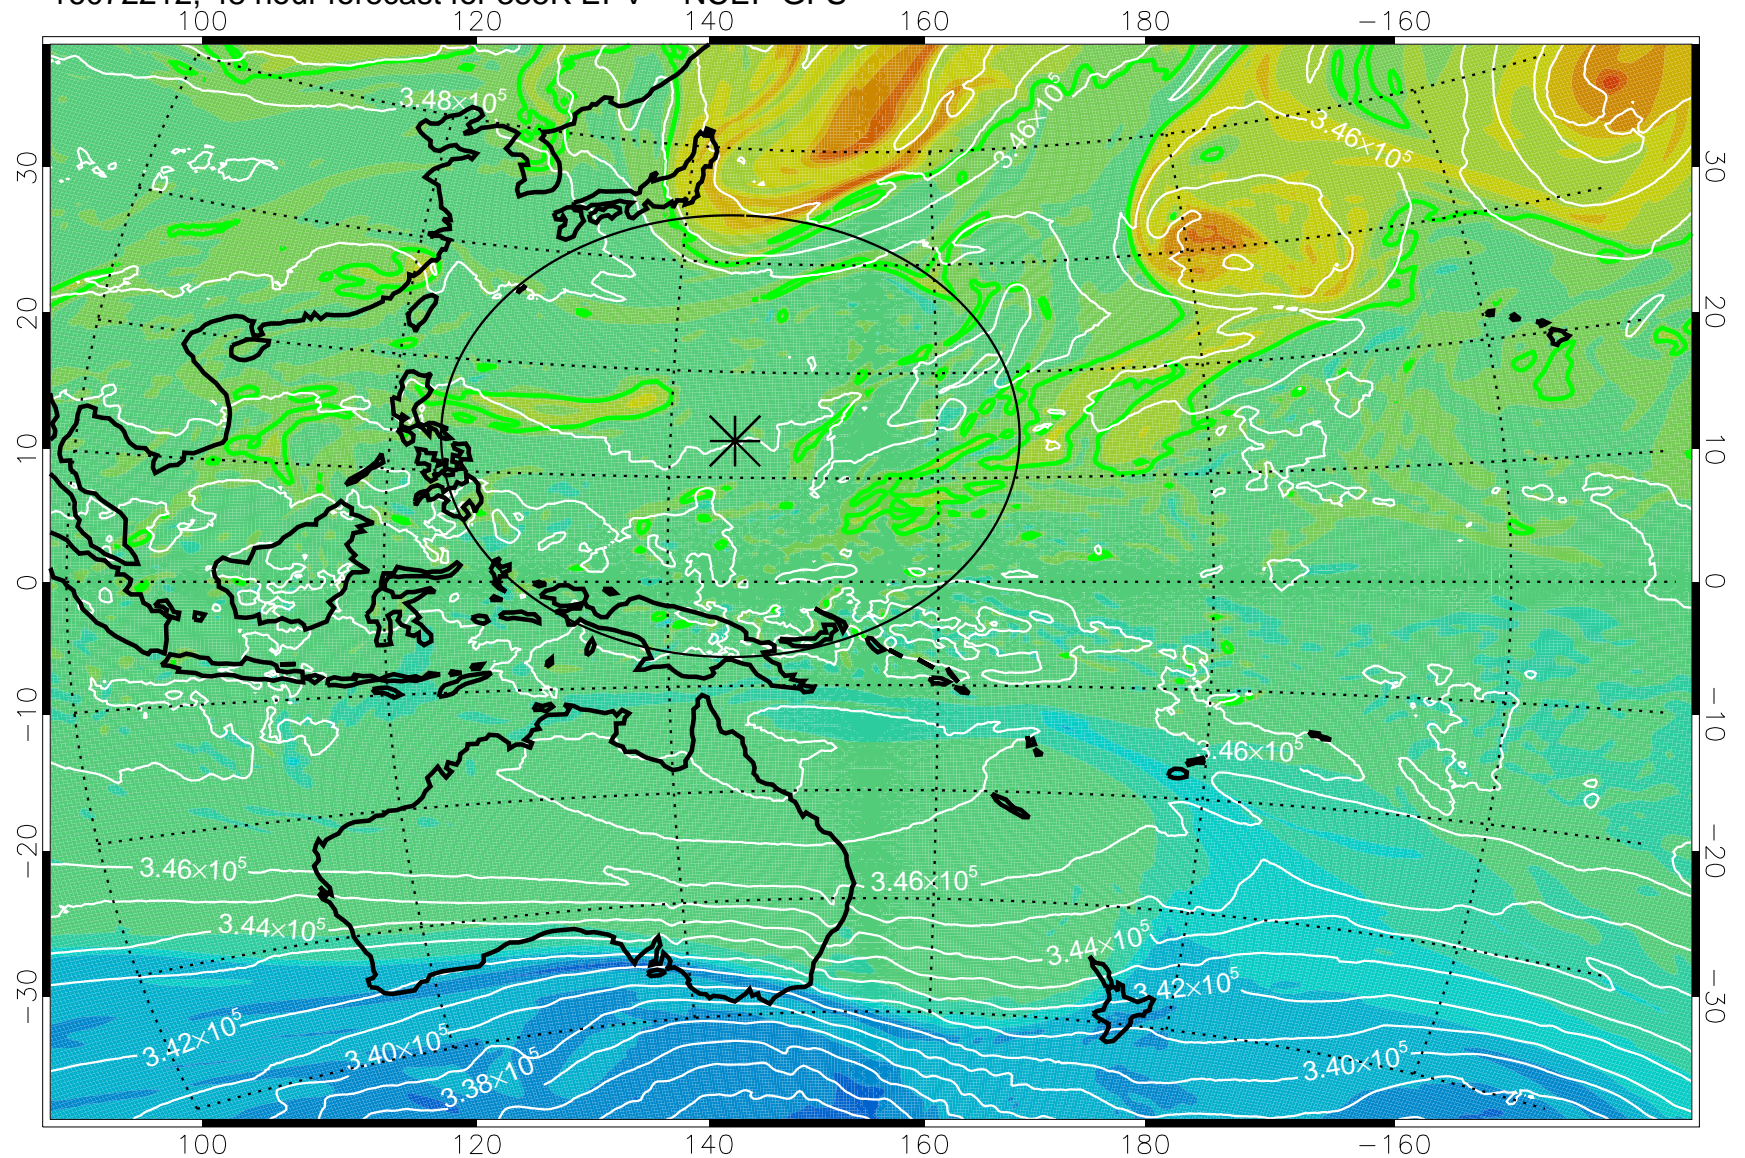

16072118, 30 hour forecast for 355K EPV -- NCEP GFS

355K Montgomery Streamfunction, white
EPV Tropopause (2 PVU) Position
Range ring of 2304 km

16072200, 36 hour forecast for 355K EPV -- NCEP GFS

355K Montgomery Streamfunction, white
EPV Tropopause (2 PVU) Position
Range ring of 2304 km

16072206, 42 hour forecast for 355K EPV -- NCEP GFS

355K Montgomery Streamfunction, white
EPV Tropopause (2 PVU) Position
Range ring of 2304 km

16072212, 48 hour forecast for 355K EPV -- NCEP GFS

355K Montgomery Streamfunction, white
EPV Tropopause (2 PVU) Position
Range ring of 2304 km

16072218, 54 hour forecast for 355K EPV -- NCEP GFS

355K Montgomery Streamfunction, white
EPV Tropopause (2 PVU) Position
Range ring of 2304 km

16072300, 60 hour forecast for 355K EPV -- NCEP GFS

355K Montgomery Streamfunction, white
EPV Tropopause (2 PVU) Position
Range ring of 2304 km

16072306, 66 hour forecast for 355K EPV -- NCEP GFS

355K Montgomery Streamfunction, white
EPV Tropopause (2 PVU) Position
Range ring of 2304 km

16072312, 72 hour forecast for 355K EPV -- NCEP GFS

355K Montgomery Streamfunction, white
EPV Tropopause (2 PVU) Position
Range ring of 2304 km