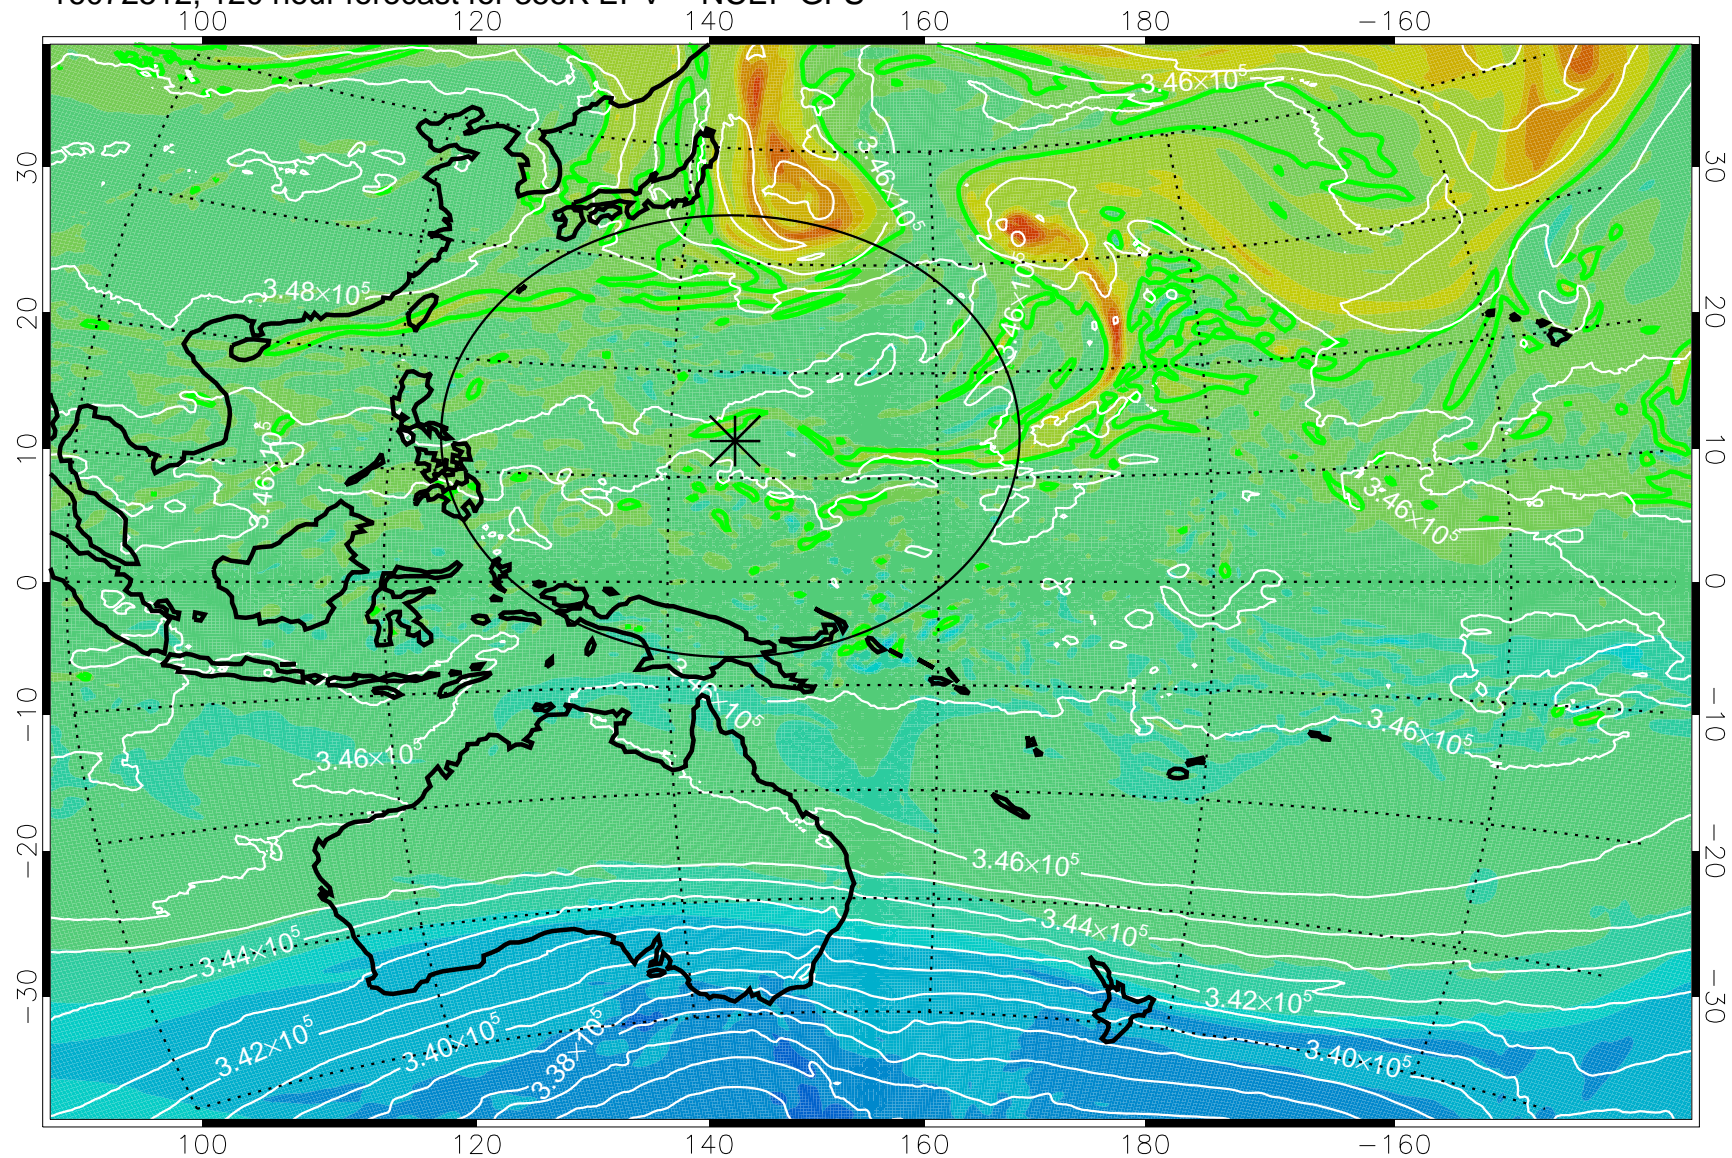

16072406, 90 hour forecast for 355K EPV -- NCEP GFS

355K Montgomery Streamfunction, white
EPV Tropopause (2 PVU) Position
Range ring of 2304 km

16072412, 96 hour forecast for 355K EPV -- NCEP GFS

355K Montgomery Streamfunction, white
EPV Tropopause (2 PVU) Position
Range ring of 2304 km

16072418, 102 hour forecast for 355K EPV -- NCEP GFS

355K Montgomery Streamfunction, white
EPV Tropopause (2 PVU) Position
Range ring of 2304 km

16072500, 108 hour forecast for 355K EPV -- NCEP GFS

355K Montgomery Streamfunction, white
EPV Tropopause (2 PVU) Position
Range ring of 2304 km

16072506, 114 hour forecast for 355K EPV -- NCEP GFS

355K Montgomery Streamfunction, white
EPV Tropopause (2 PVU) Position
Range ring of 2304 km

16072512, 120 hour forecast for 355K EPV -- NCEP GFS

355K Montgomery Streamfunction, white
EPV Tropopause (2 PVU) Position
Range ring of 2304 km