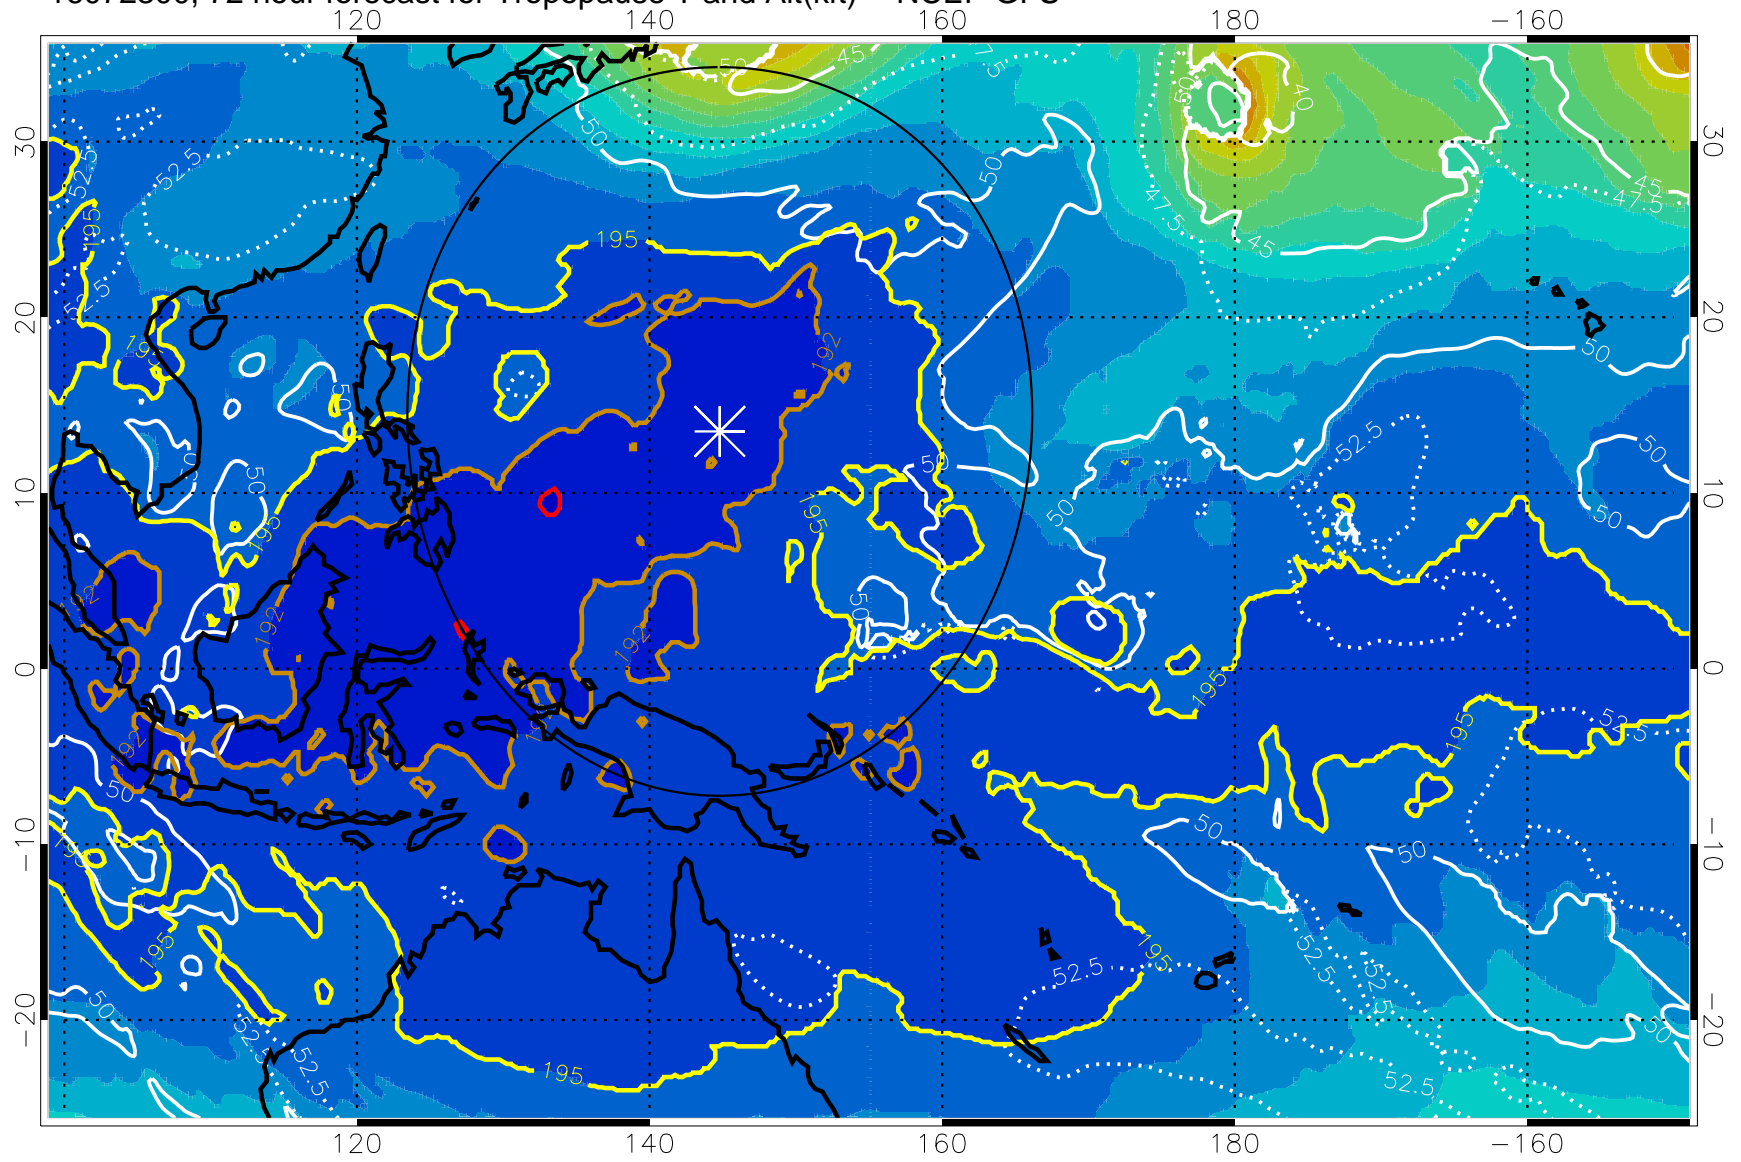

192.5K Isotherm 195K Isotherm
187.5K Isotherm 190K Isotherm

Range ring of 2304 km

16072218, 66 hour forecast for Tropopause T and Alt(kft) -- NCEP GFS

190 200 210 220 230
Tropopause T, K

Tropopause Altitude in kft (white)

192.5K Isotherm 195K Isotherm
187.5K Isotherm 190K Isotherm

Range ring of 2304 km

16072300, 72 hour forecast for Tropopause T and Alt(kft) -- NCEP GFS

190 200 210 220 230

Tropopause T, K

Tropopause Altitude in kft (white)