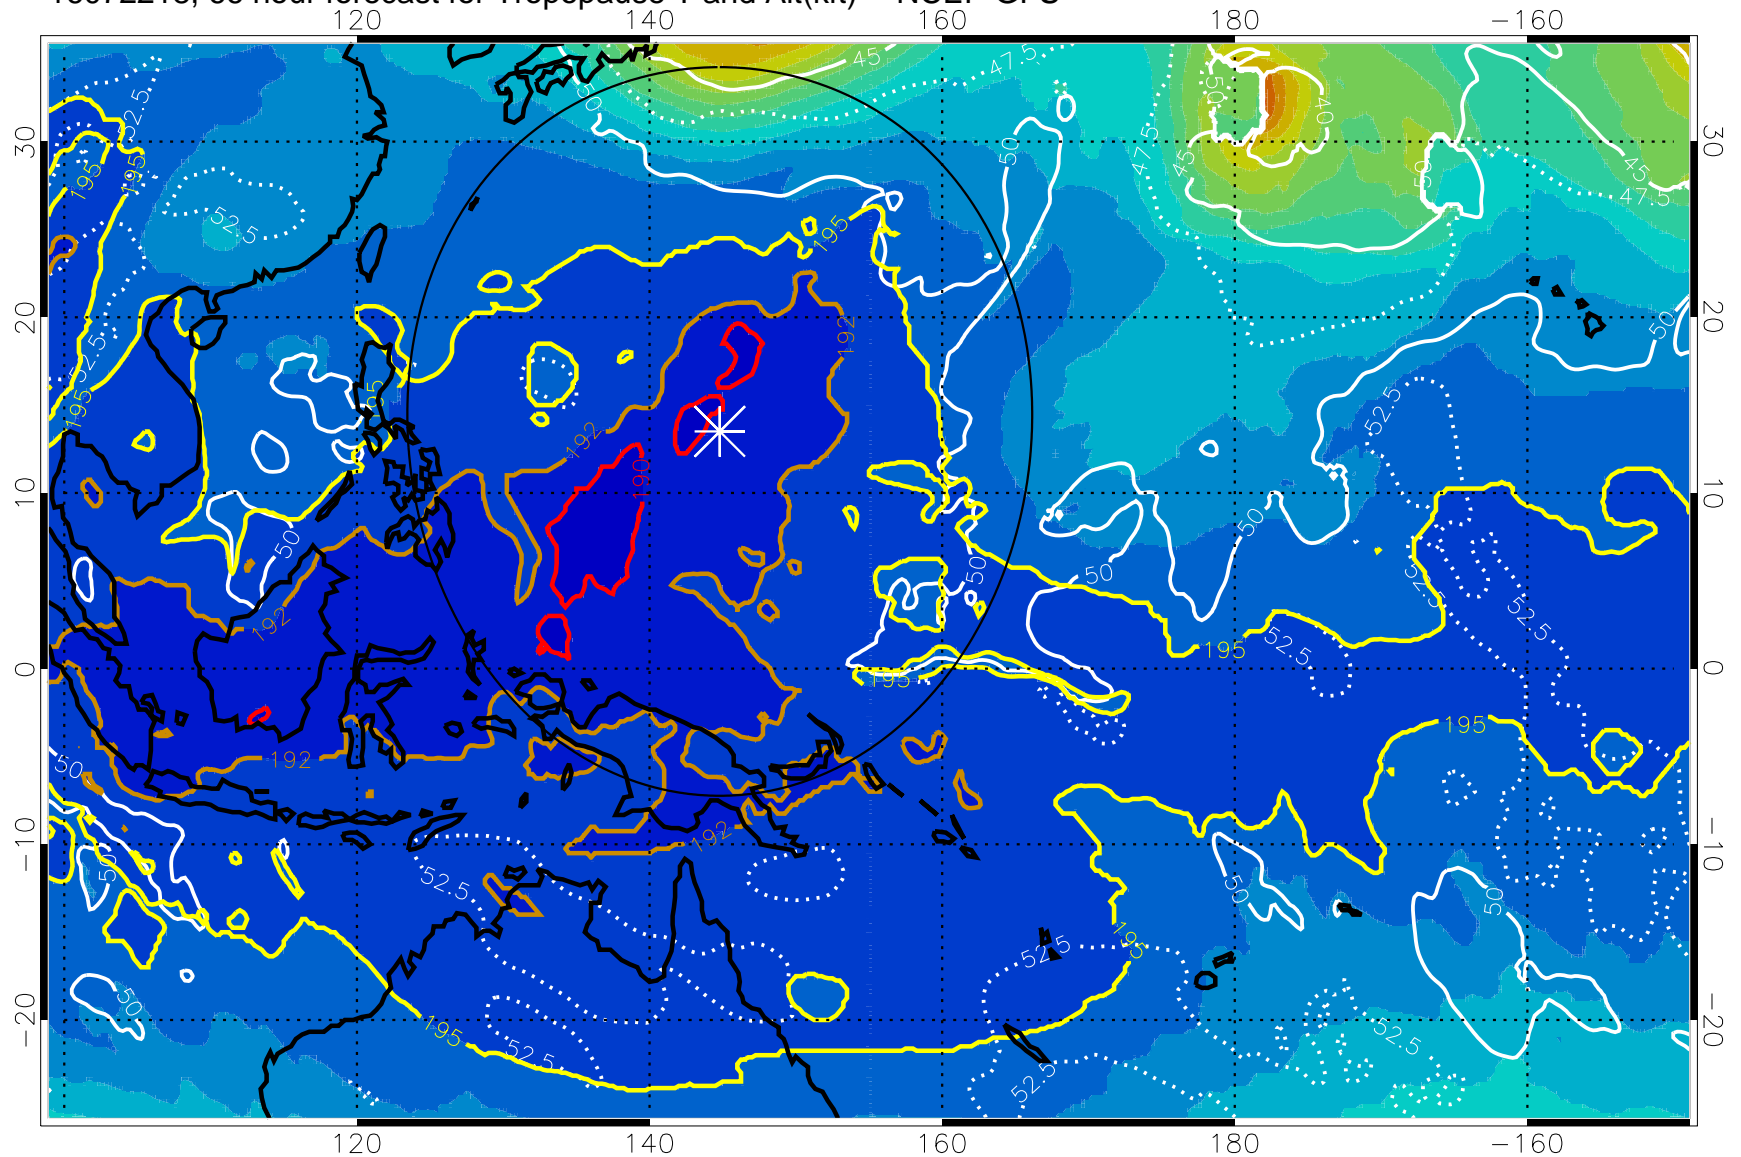

192.5K Isotherm 195K Isotherm
187.5K Isotherm 190K Isotherm

Range ring of 2304 km

16072212, 60 hour forecast for Tropopause T and Alt(kft) -- NCEP GFS

190 200 210 220 230

Tropopause T, K

Tropopause Altitude in kft (white)

192.5K Isotherm 195K Isotherm
187.5K Isotherm 190K Isotherm

Range ring of 2304 km

16072218, 66 hour forecast for Tropopause T and Alt(kft) -- NCEP GFS

190 200 210 220 230
Tropopause T, K

Tropopause Altitude in kft (white)