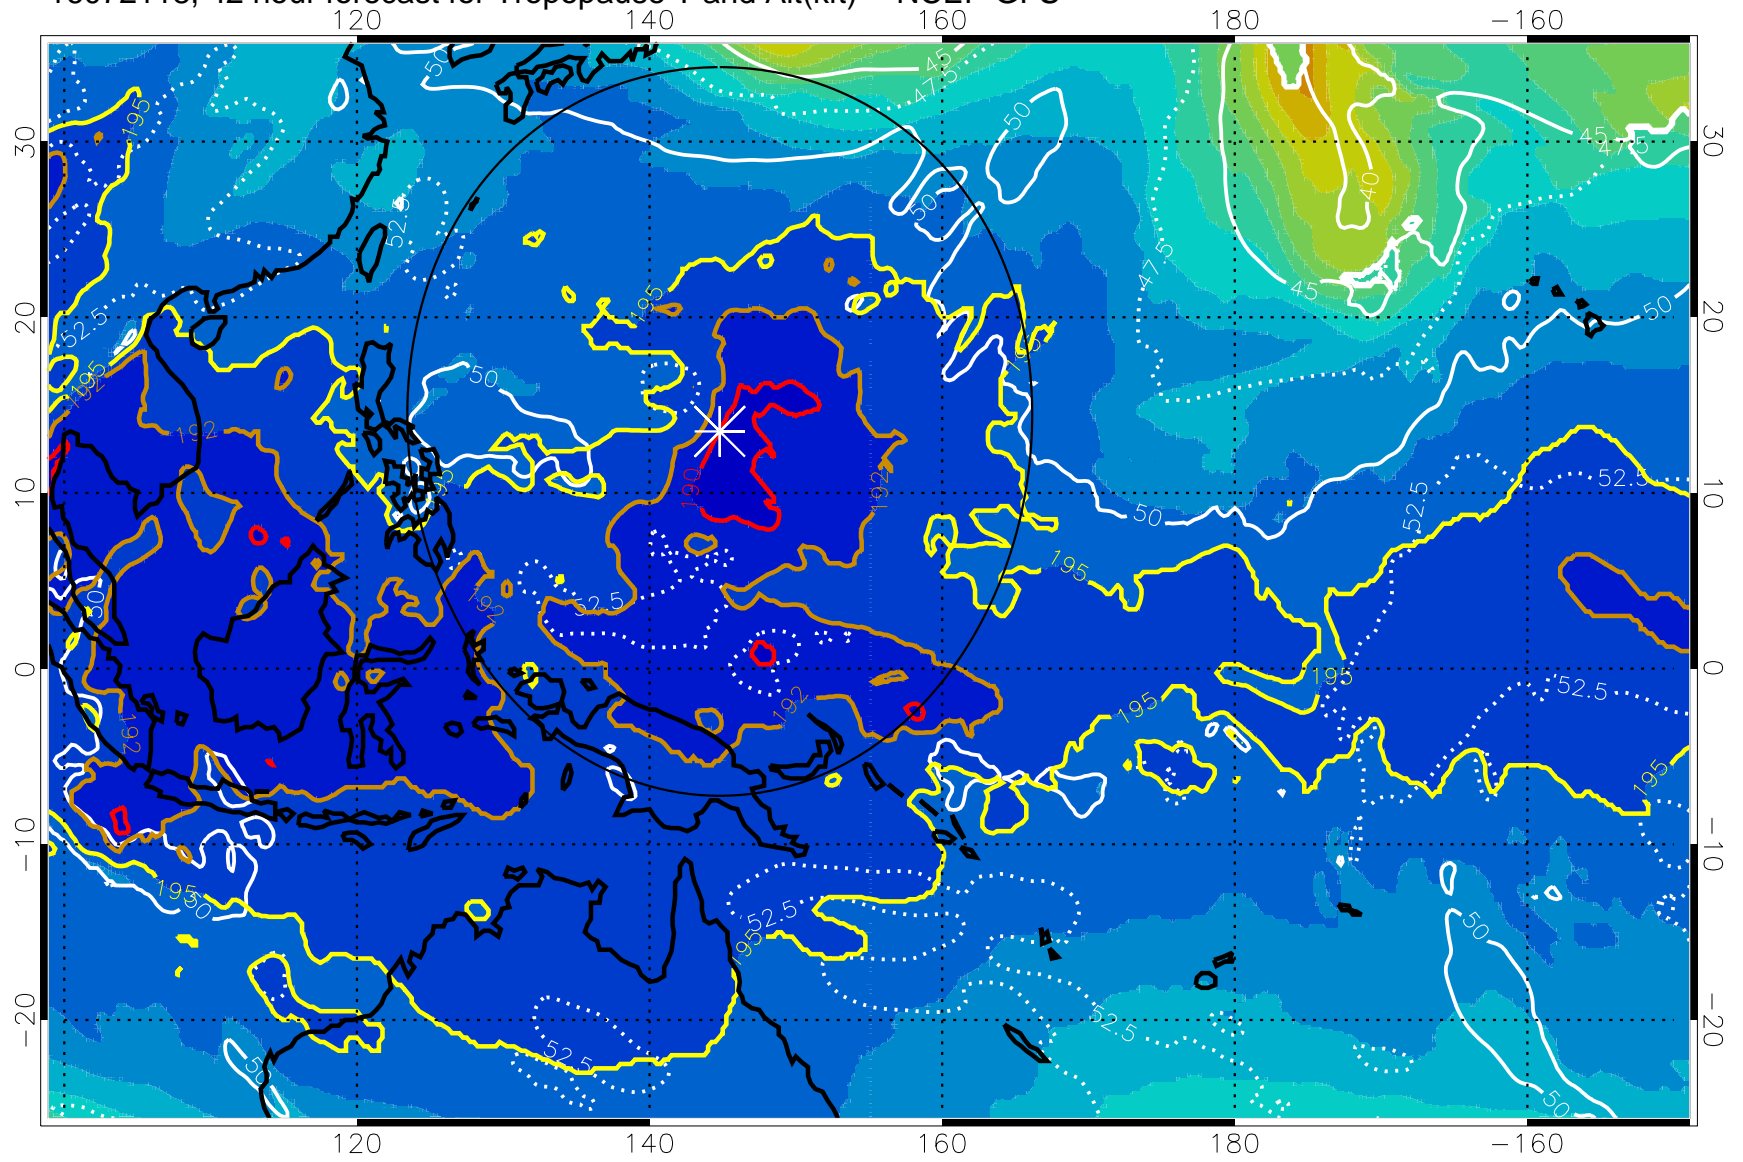

16072118, 42 hour forecast for Tropopause T and Alt(kft) -- NCEP GFS

190 200 210 220 230

Tropopause T, K

Tropopause Altitude in kft (white)

192.5K Isotherm 195K Isotherm

187.5K Isotherm 190K Isotherm

Range ring of 2304 km