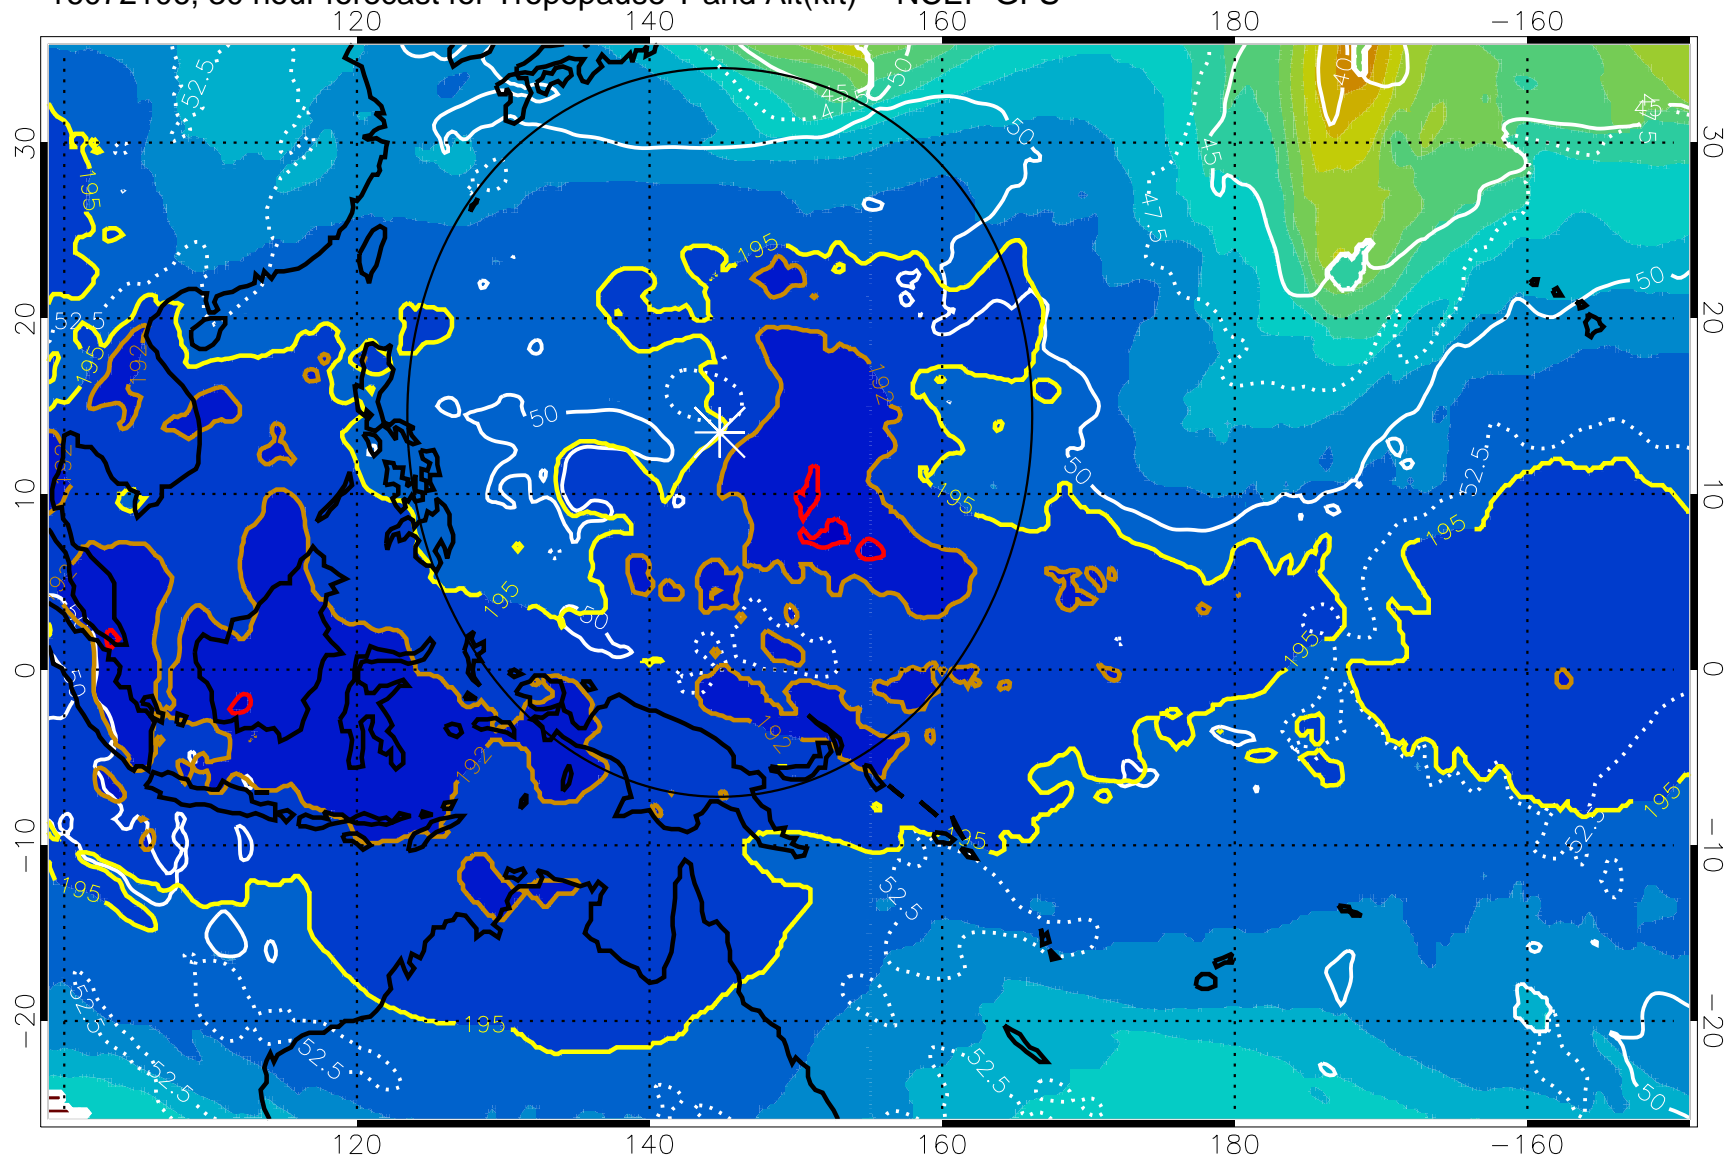

16072106, 30 hour forecast for Tropopause T and Alt(kft) -- NCEP GFS

190 200 210 220 230

Tropopause T, K

Tropopause Altitude in kft (white)

192.5K Isotherm 195K Isotherm
187.5K Isotherm 190K Isotherm

Range ring of 2304 km