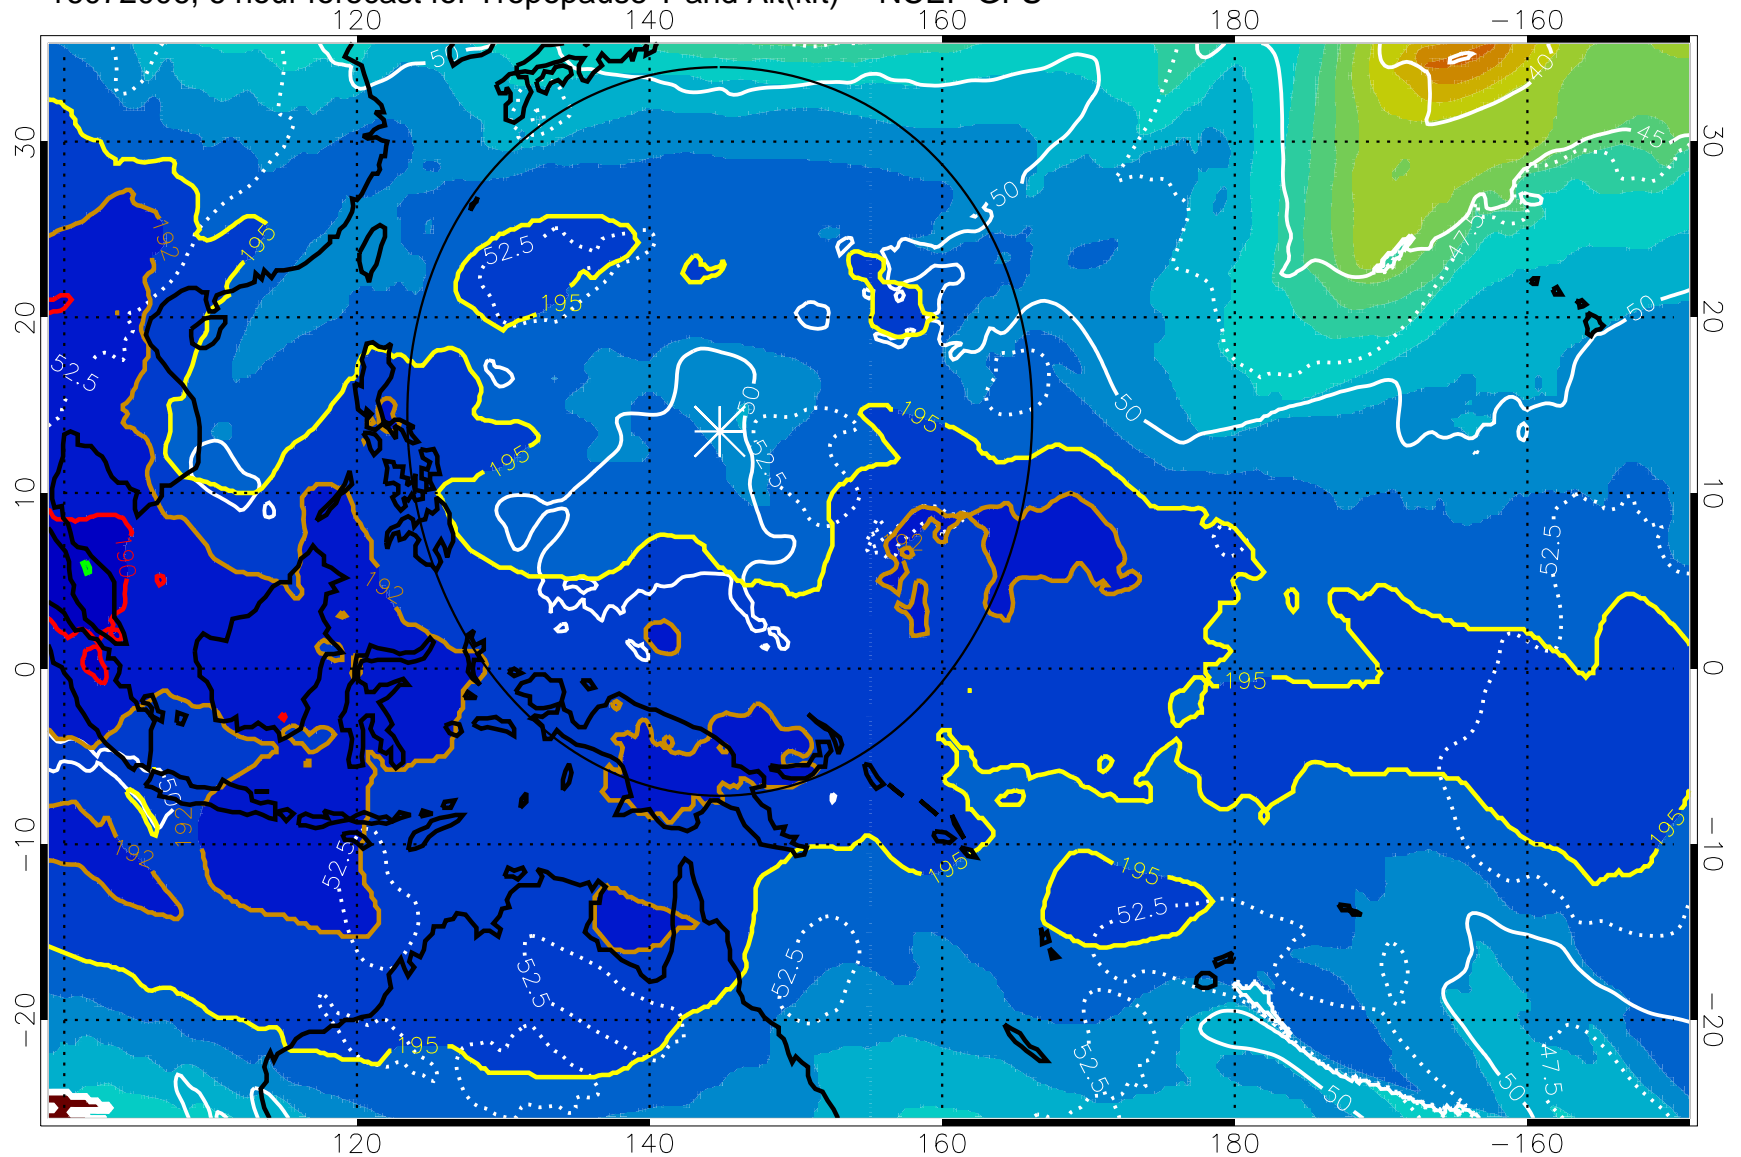

16072006, 6 hour forecast for Tropopause T and Alt(kft) -- NCEP GFS

190 200 210 220 230
Tropopause T, K

Tropopause Altitude in kft (white)

192.5K Isotherm 195K Isotherm
187.5K Isotherm 190K Isotherm

Range ring of 2304 km