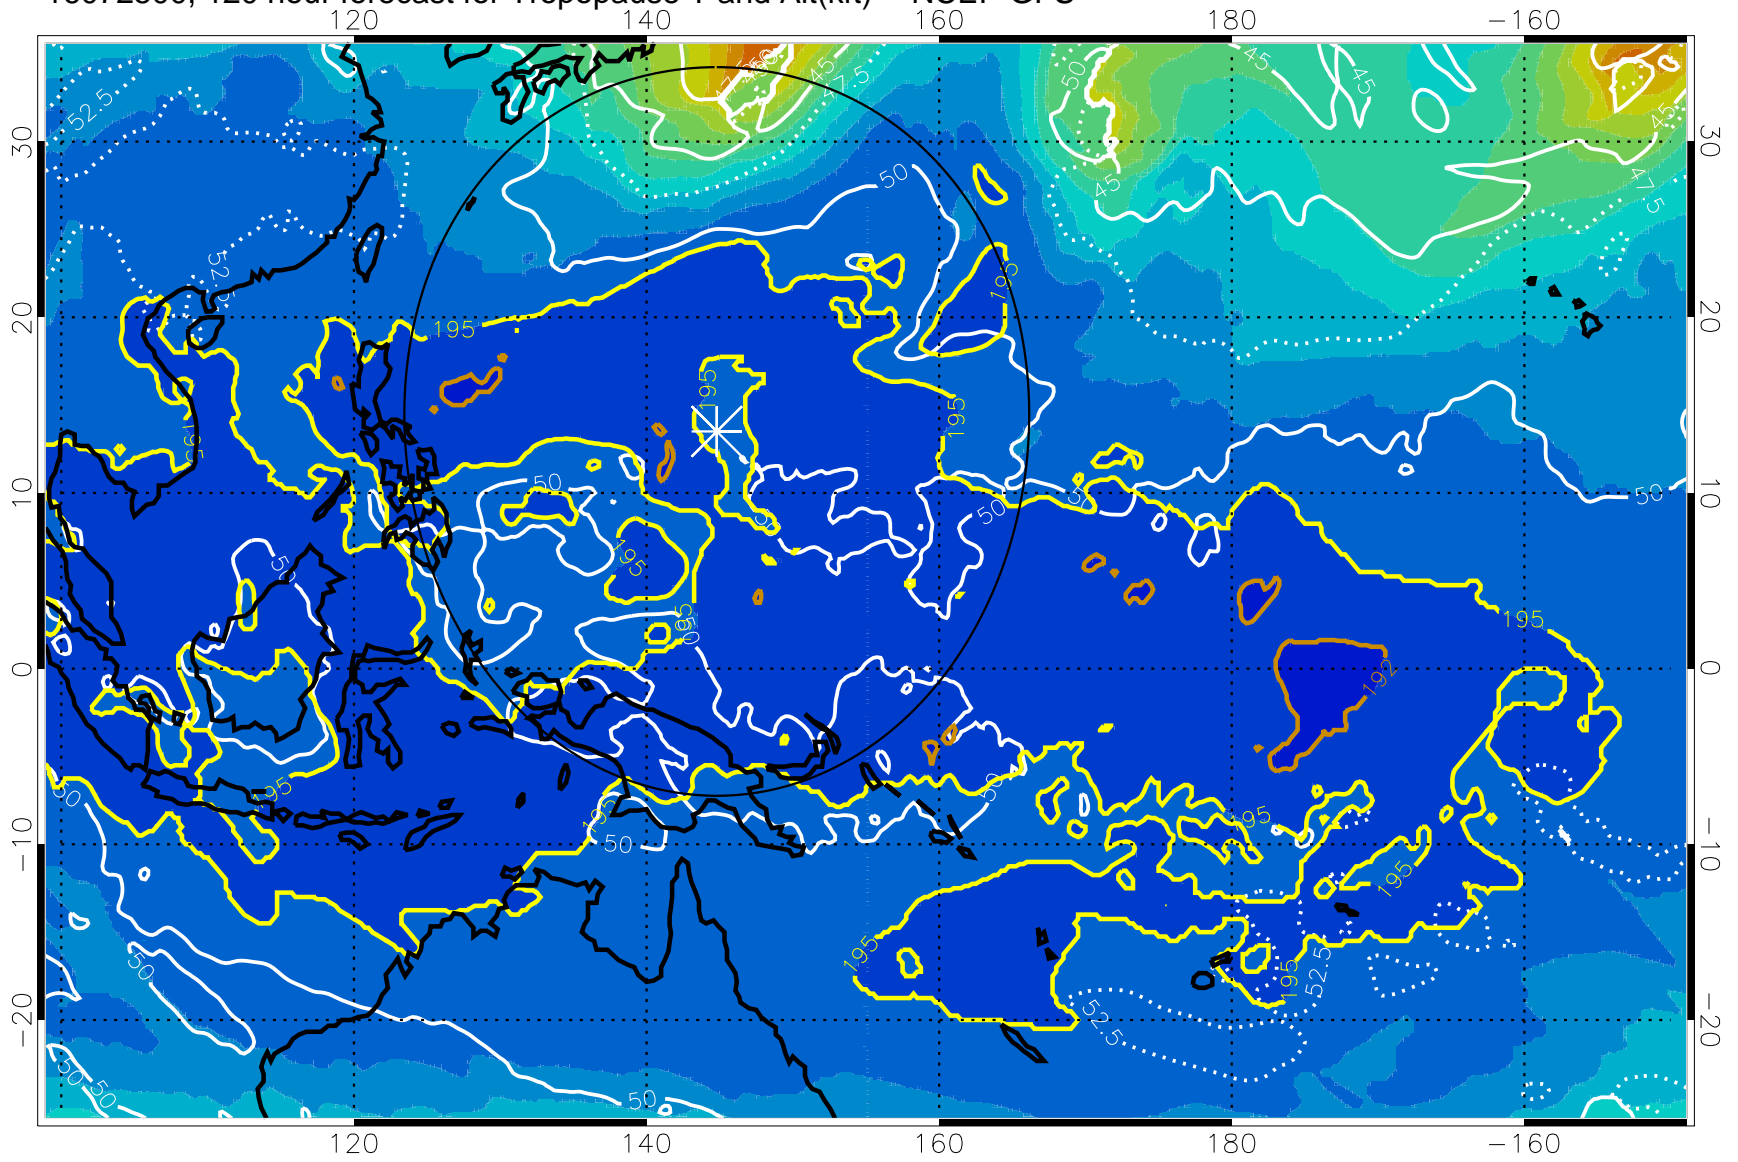

190 200 210 220 230

Tropopause T, K

Tropopause Altitude in kft (white)

192.5K Isotherm 195K Isotherm

187.5K Isotherm 190K Isotherm

Range ring of 2304 km

16072418, 114 hour forecast for Tropopause T and Alt(kft) -- NCEP GFS

190 200 210 220 230

Tropopause T, K

Tropopause Altitude in kft (white)

192.5K Isotherm 195K Isotherm

187.5K Isotherm 190K Isotherm

Range ring of 2304 km

16072500, 120 hour forecast for Tropopause T and Alt(kft) -- NCEP GFS

190 200 210 220 230
Tropopause T, K

Tropopause Altitude in kft (white)

192.5K Isotherm 195K Isotherm
187.5K Isotherm 190K Isotherm

Range ring of 2304 km