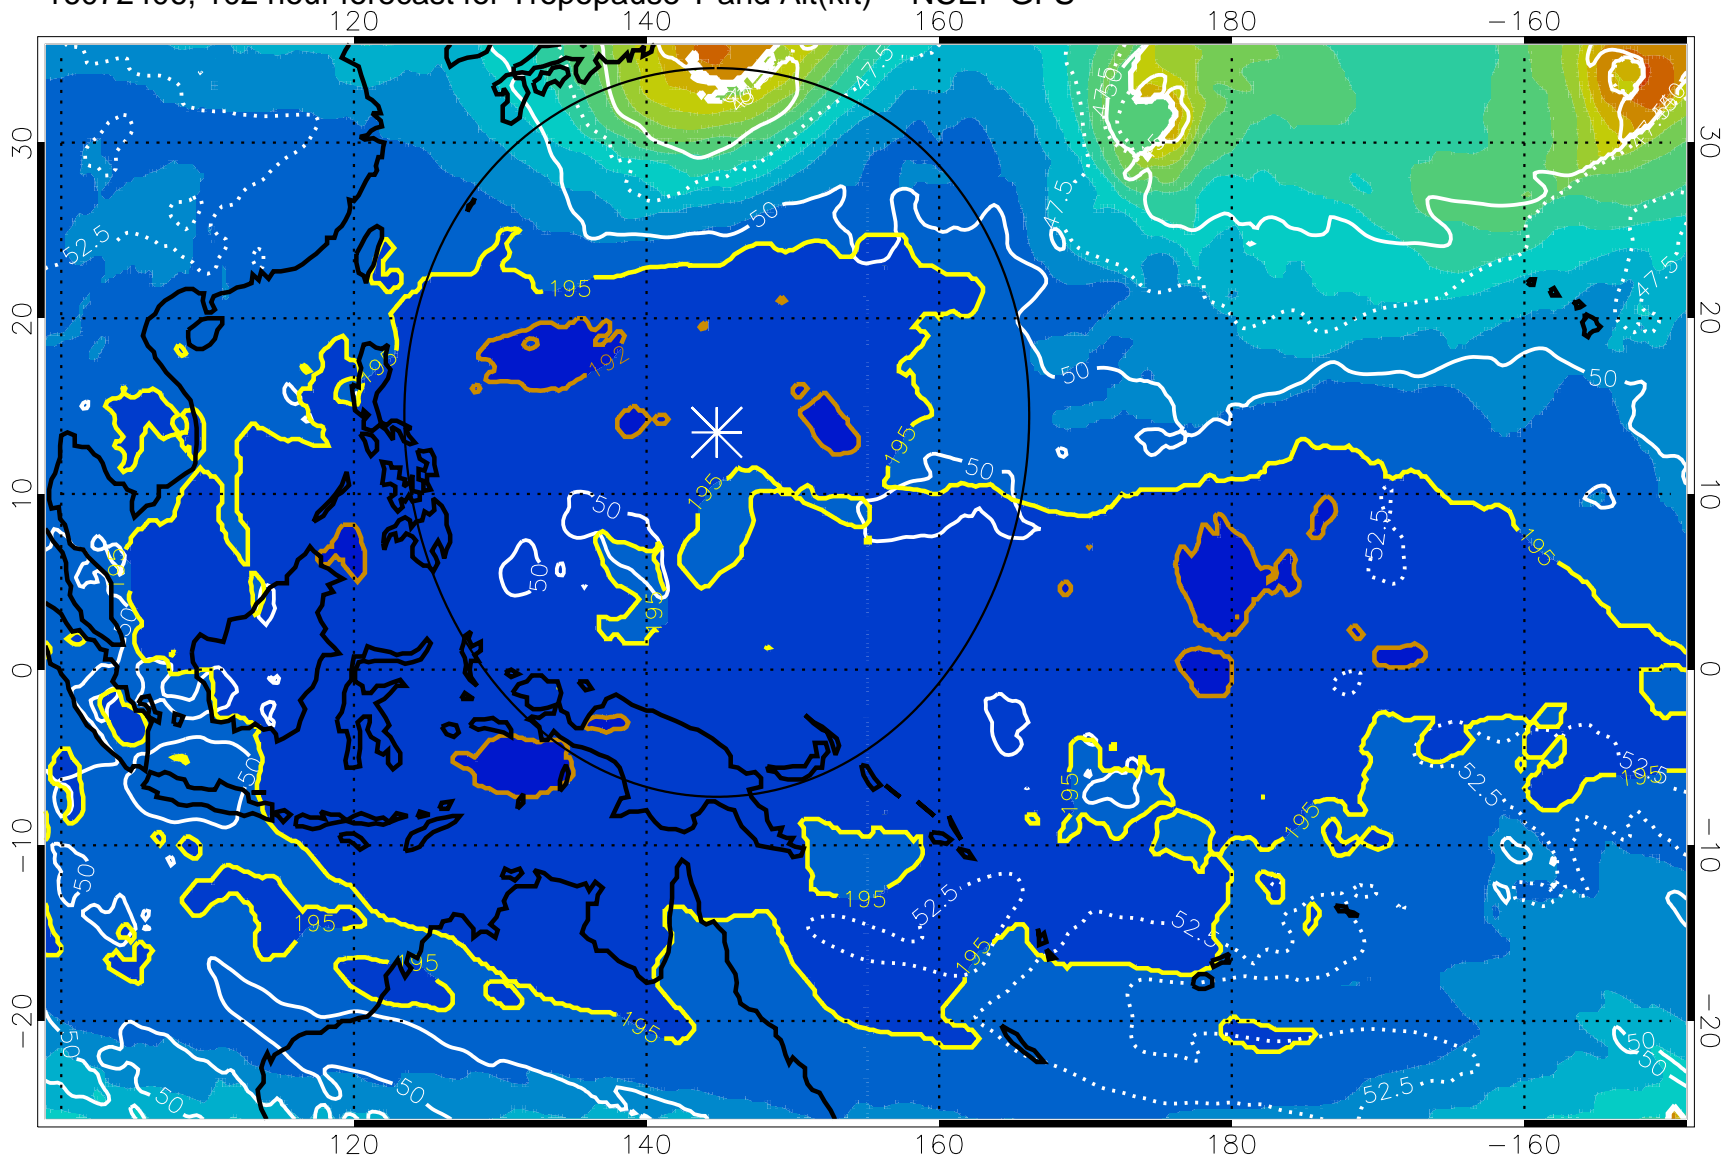

190 200 210 220 230

Tropopause T, K

Tropopause Altitude in kft (white)

192.5K Isotherm 195K Isotherm
187.5K Isotherm 190K Isotherm

Range ring of 2304 km

16072406, 102 hour forecast for Tropopause T and Alt(kft) -- NCEP GFS

190 200 210 220 230

Tropopause T, K

Tropopause Altitude in kft (white)

192.5K Isotherm 195K Isotherm
187.5K Isotherm 190K Isotherm

Range ring of 2304 km

16072412, 108 hour forecast for Tropopause T and Alt(kft) -- NCEP GFS