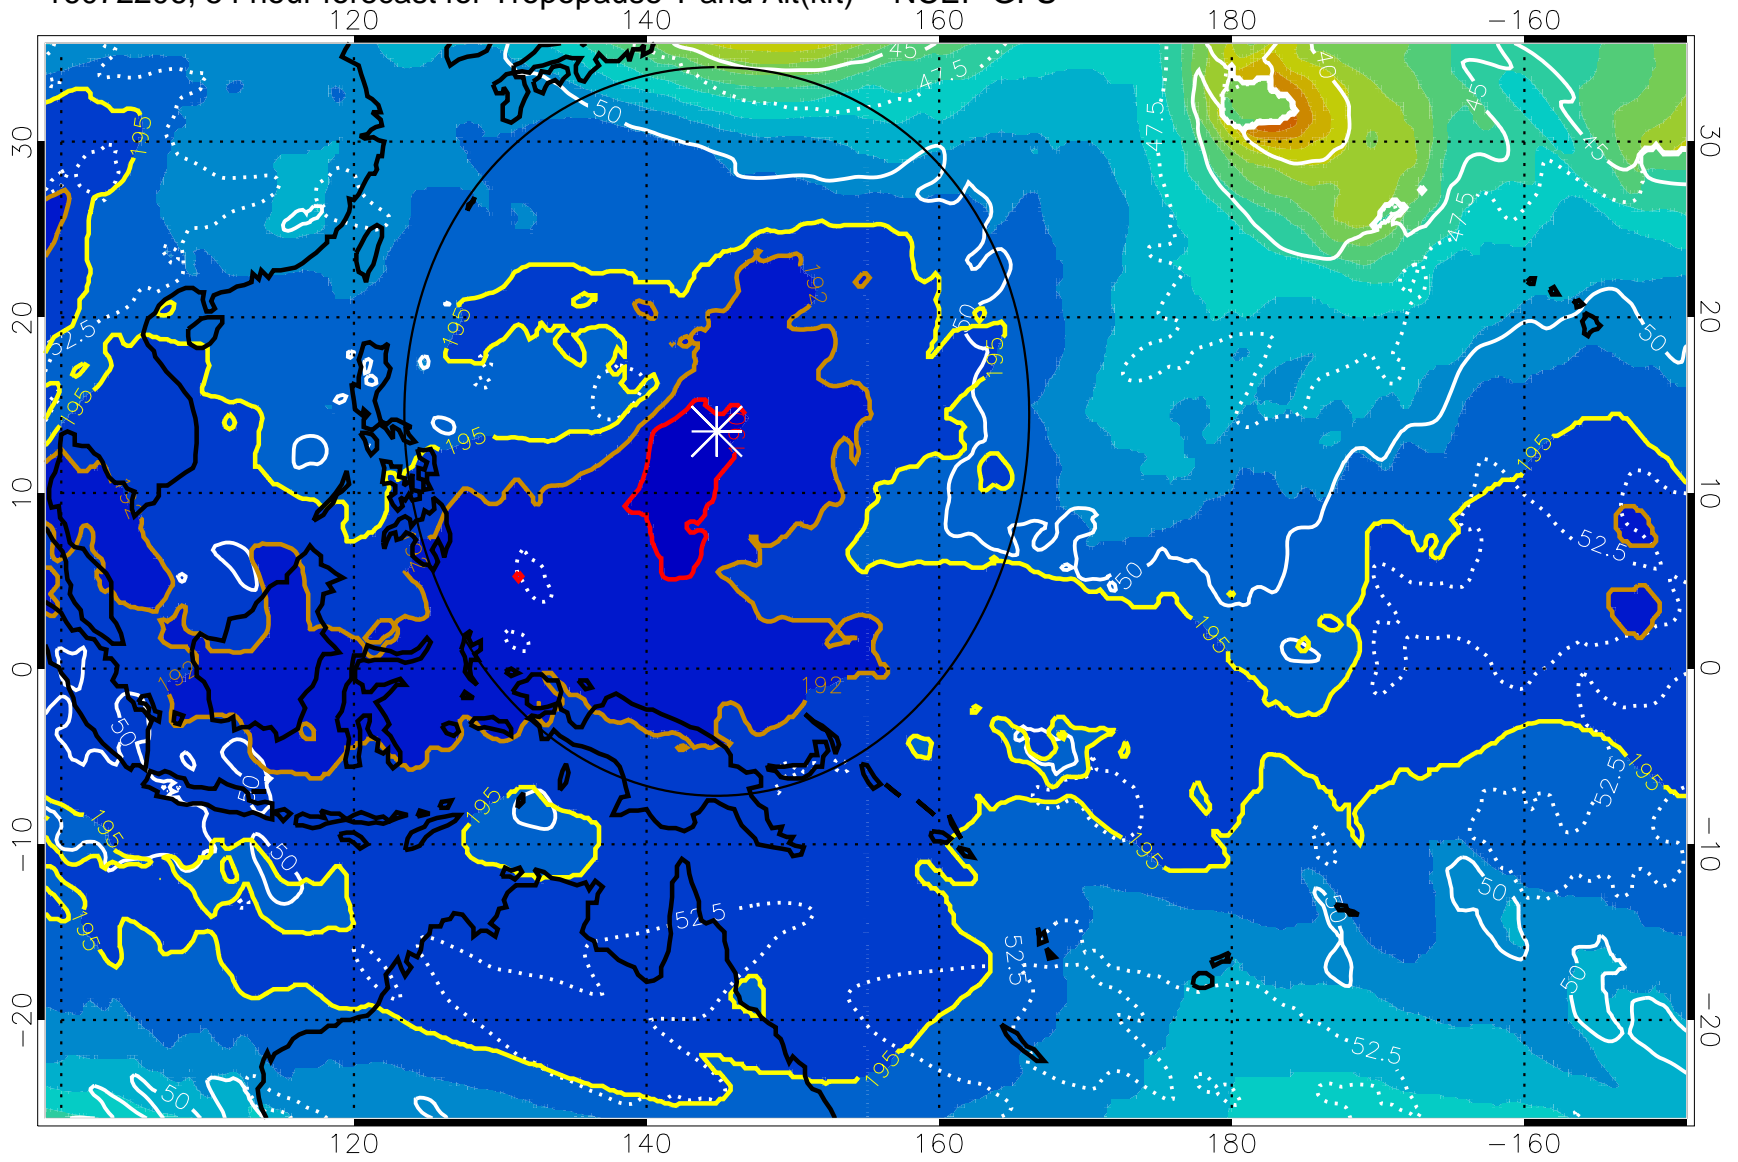

16072206, 54 hour forecast for Tropopause T and Alt(kft) -- NCEP GFS

190   200   210   220   230
Tropopause T, K

Tropopause Altitude in kft (white)

192.5K Isotherm   195K Isotherm
187.5K Isotherm   190K Isotherm

Range ring of 2304 km