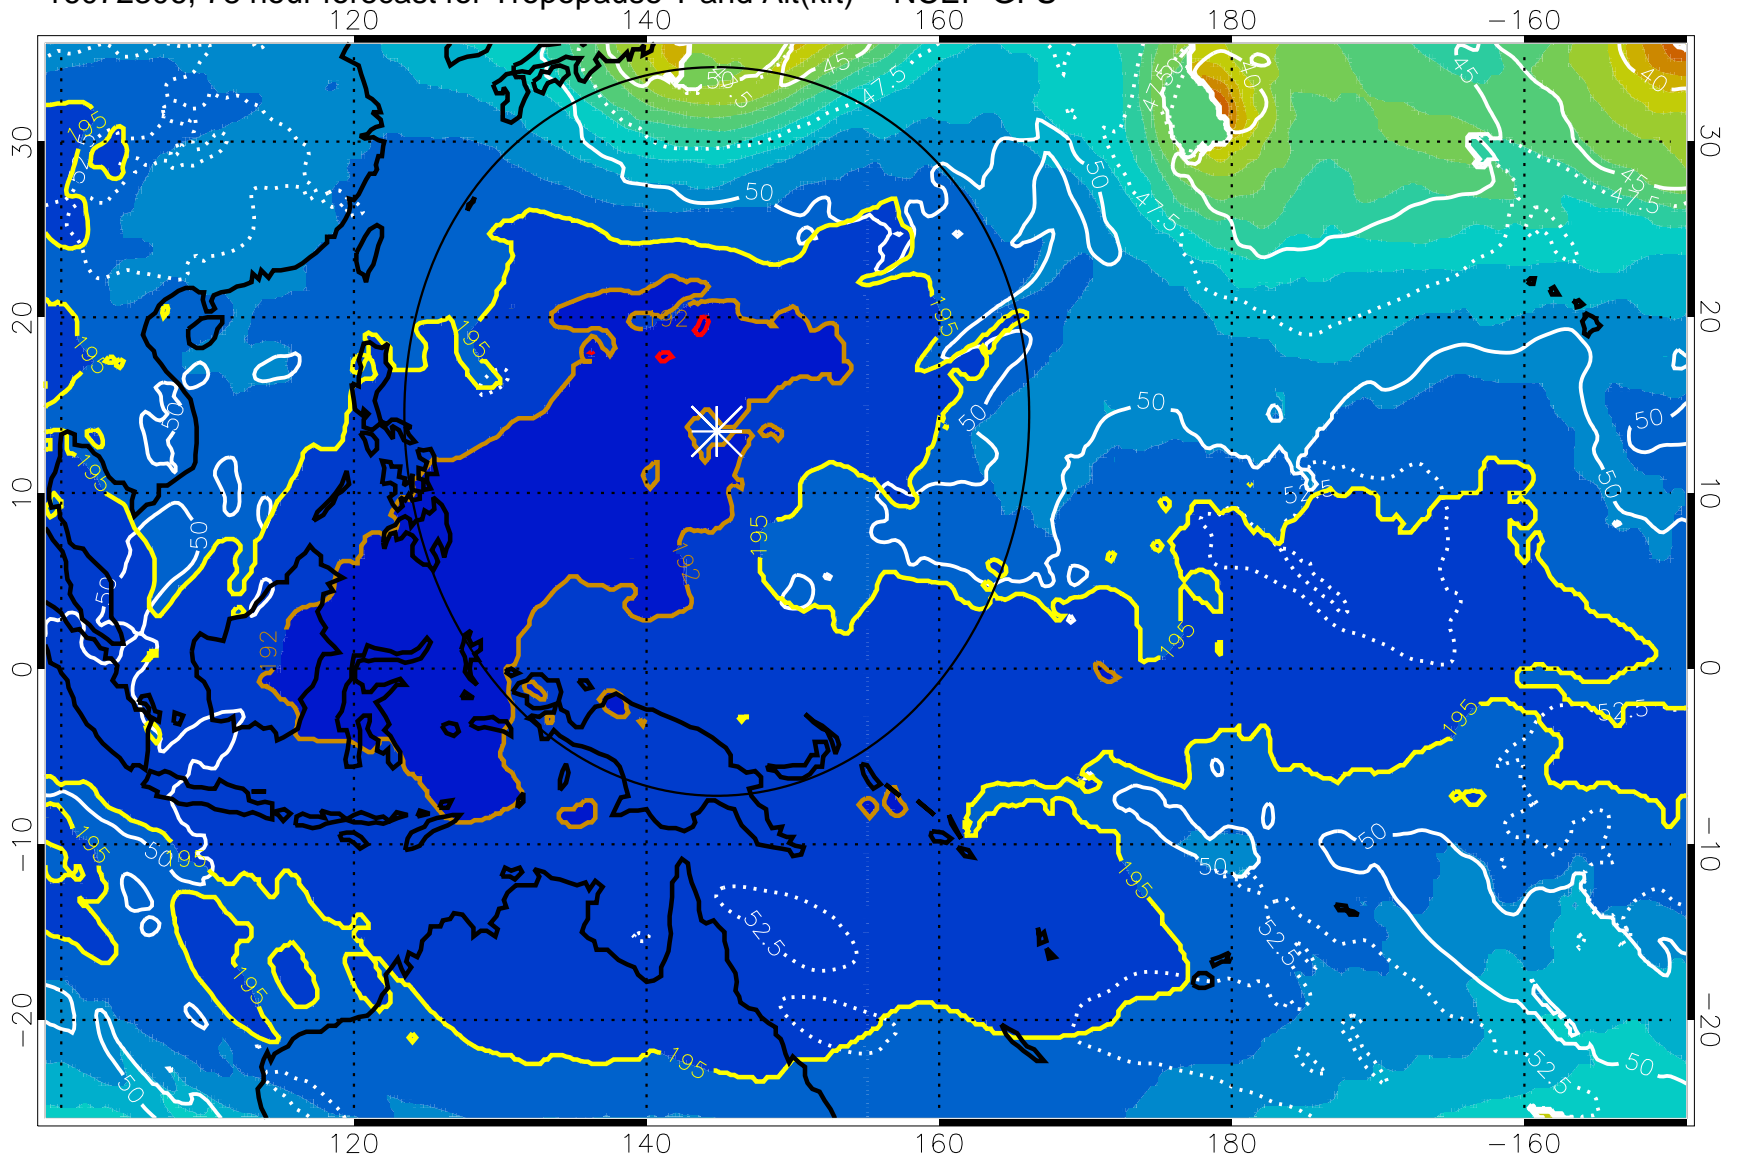

192.5K Isotherm 195K Isotherm
187.5K Isotherm 190K Isotherm

Range ring of 2304 km

16072300, 72 hour forecast for Tropopause T and Alt(kft) -- NCEP GFS

190 200 210 220 230

Tropopause T, K

Tropopause Altitude in kft (white)

192.5K Isotherm 195K Isotherm

187.5K Isotherm 190K Isotherm

Range ring of 2304 km

16072306, 78 hour forecast for Tropopause T and Alt(kft) -- NCEP GFS

190 200 210 220 230

Tropopause T, K

Tropopause Altitude in kft (white)