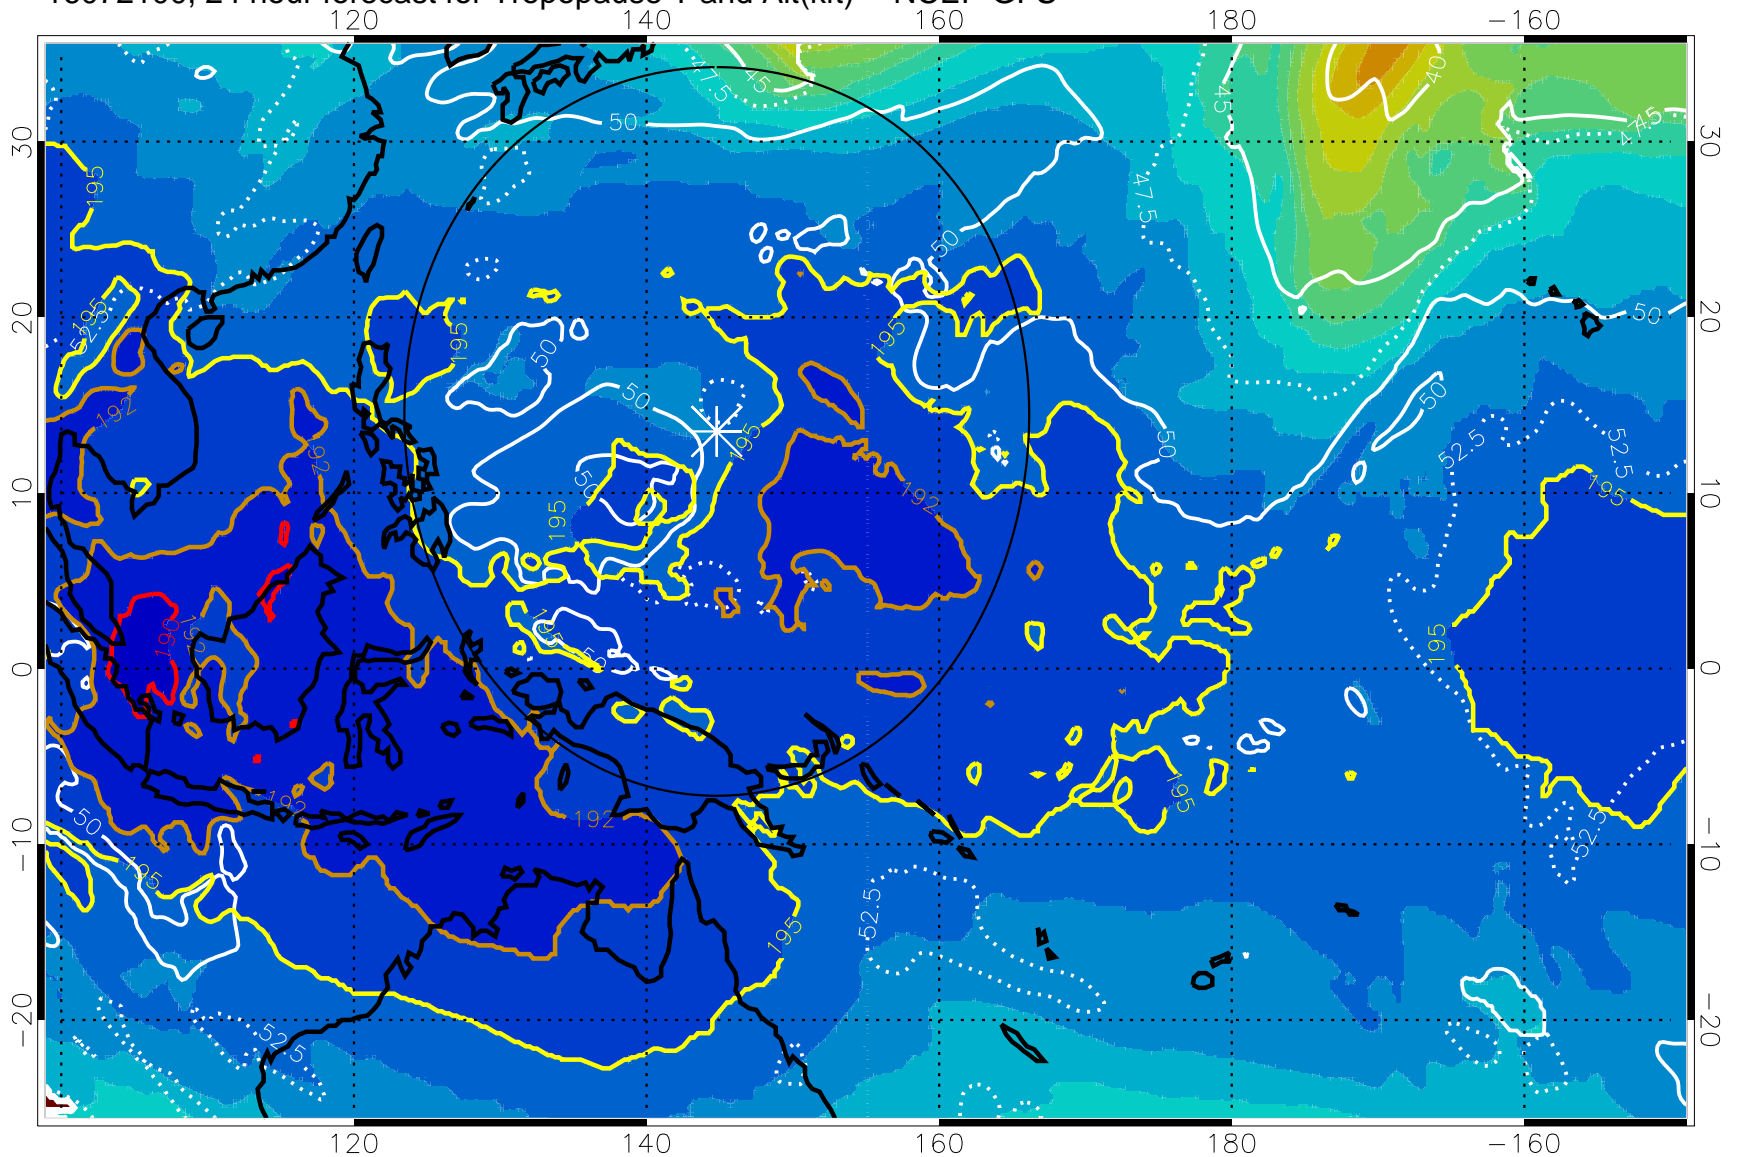

16072100, 24 hour forecast for Tropopause T and Alt(kft) -- NCEP GFS

190 200 210 220 230

Tropopause T, K

Tropopause Altitude in kft (white)

192.5K Isotherm 195K Isotherm

187.5K Isotherm 190K Isotherm

Range ring of 2304 km