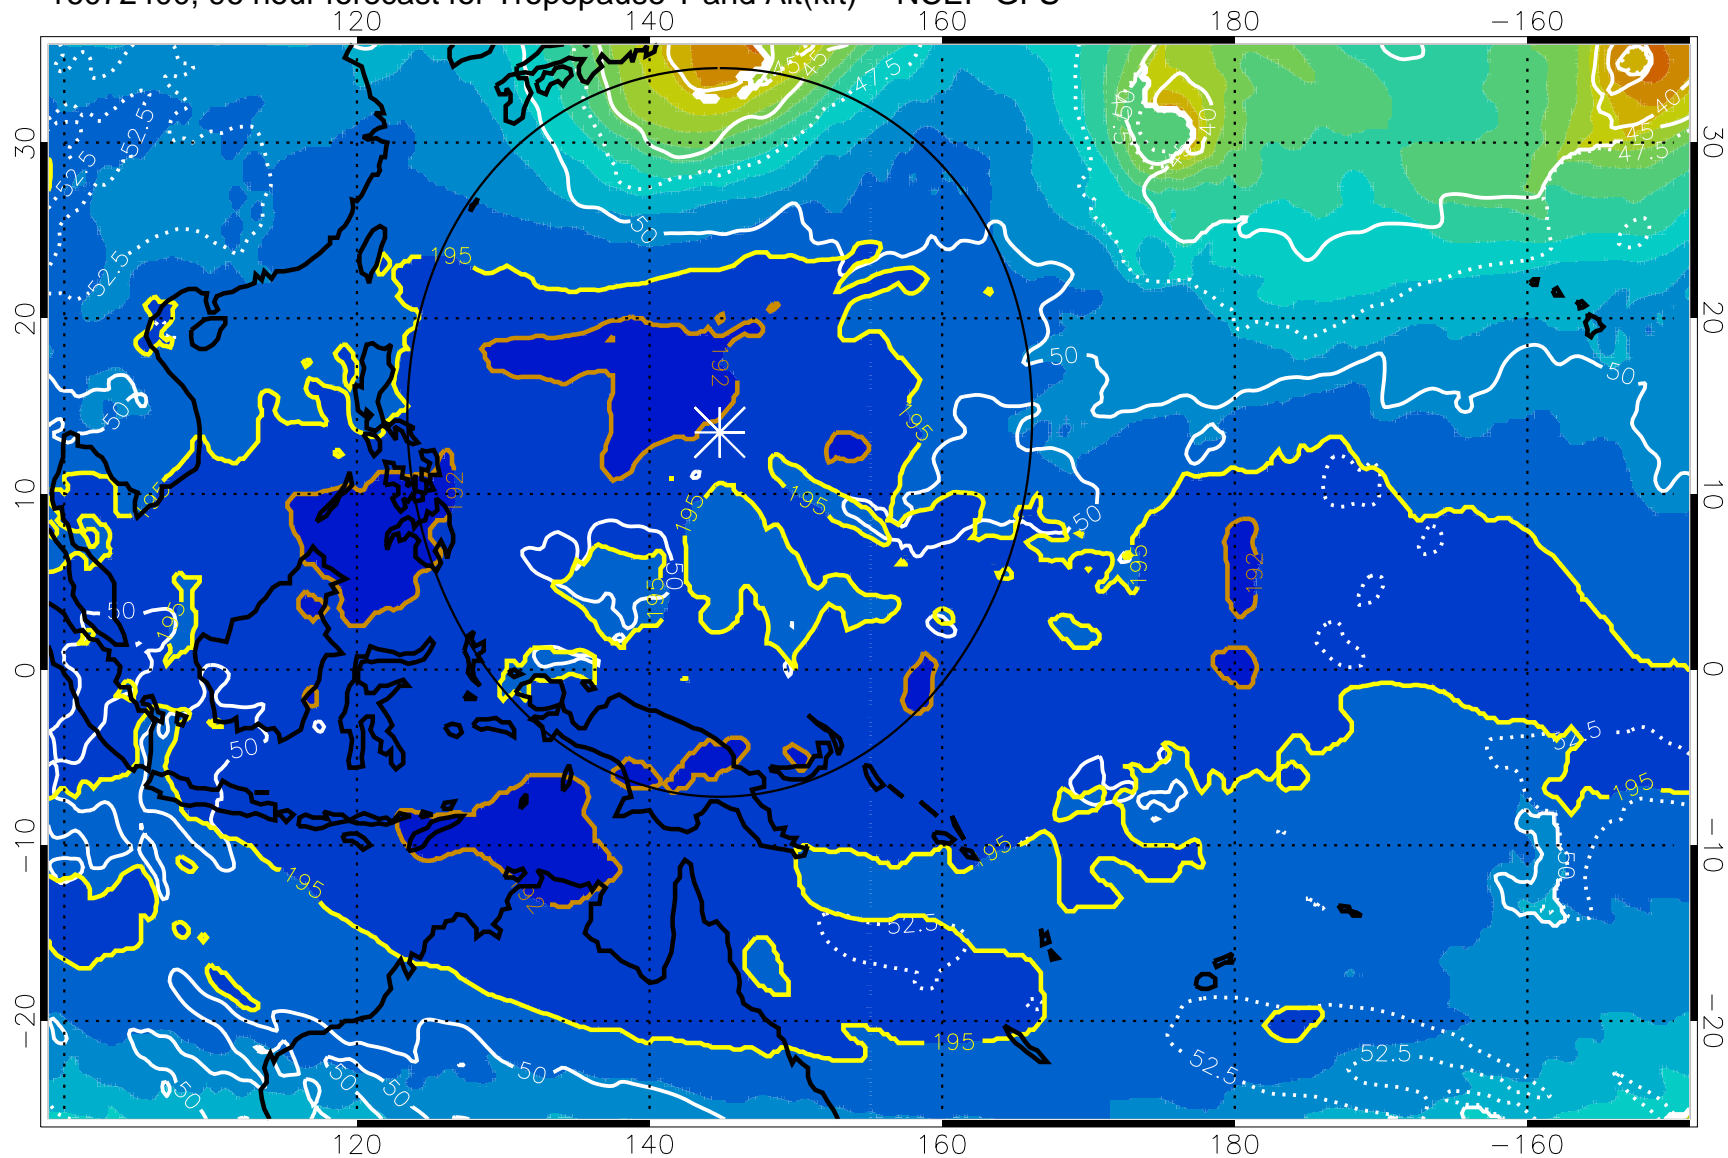

192.5K Isotherm 195K Isotherm

187.5K Isotherm 190K Isotherm

Range ring of 2304 km

16072312, 84 hour forecast for Tropopause T and Alt(kft) -- NCEP GFS

16072318, 90 hour forecast for Tropopause T and Alt(kft) -- NCEP GFS

190 200 210 220 230

Tropopause T, K

Tropopause Altitude in kft (white)

192.5K Isotherm 195K Isotherm
187.5K Isotherm 190K Isotherm

Range ring of 2304 km

16072400, 96 hour forecast for Tropopause T and Alt(kft) -- NCEP GFS

190 200 210 220 230

Tropopause T, K

Tropopause Altitude in kft (white)

192.5K Isotherm 195K Isotherm
187.5K Isotherm 190K Isotherm

Range ring of 2304 km

16072406, 102 hour forecast for Tropopause T and Alt(kft) -- NCEP GFS