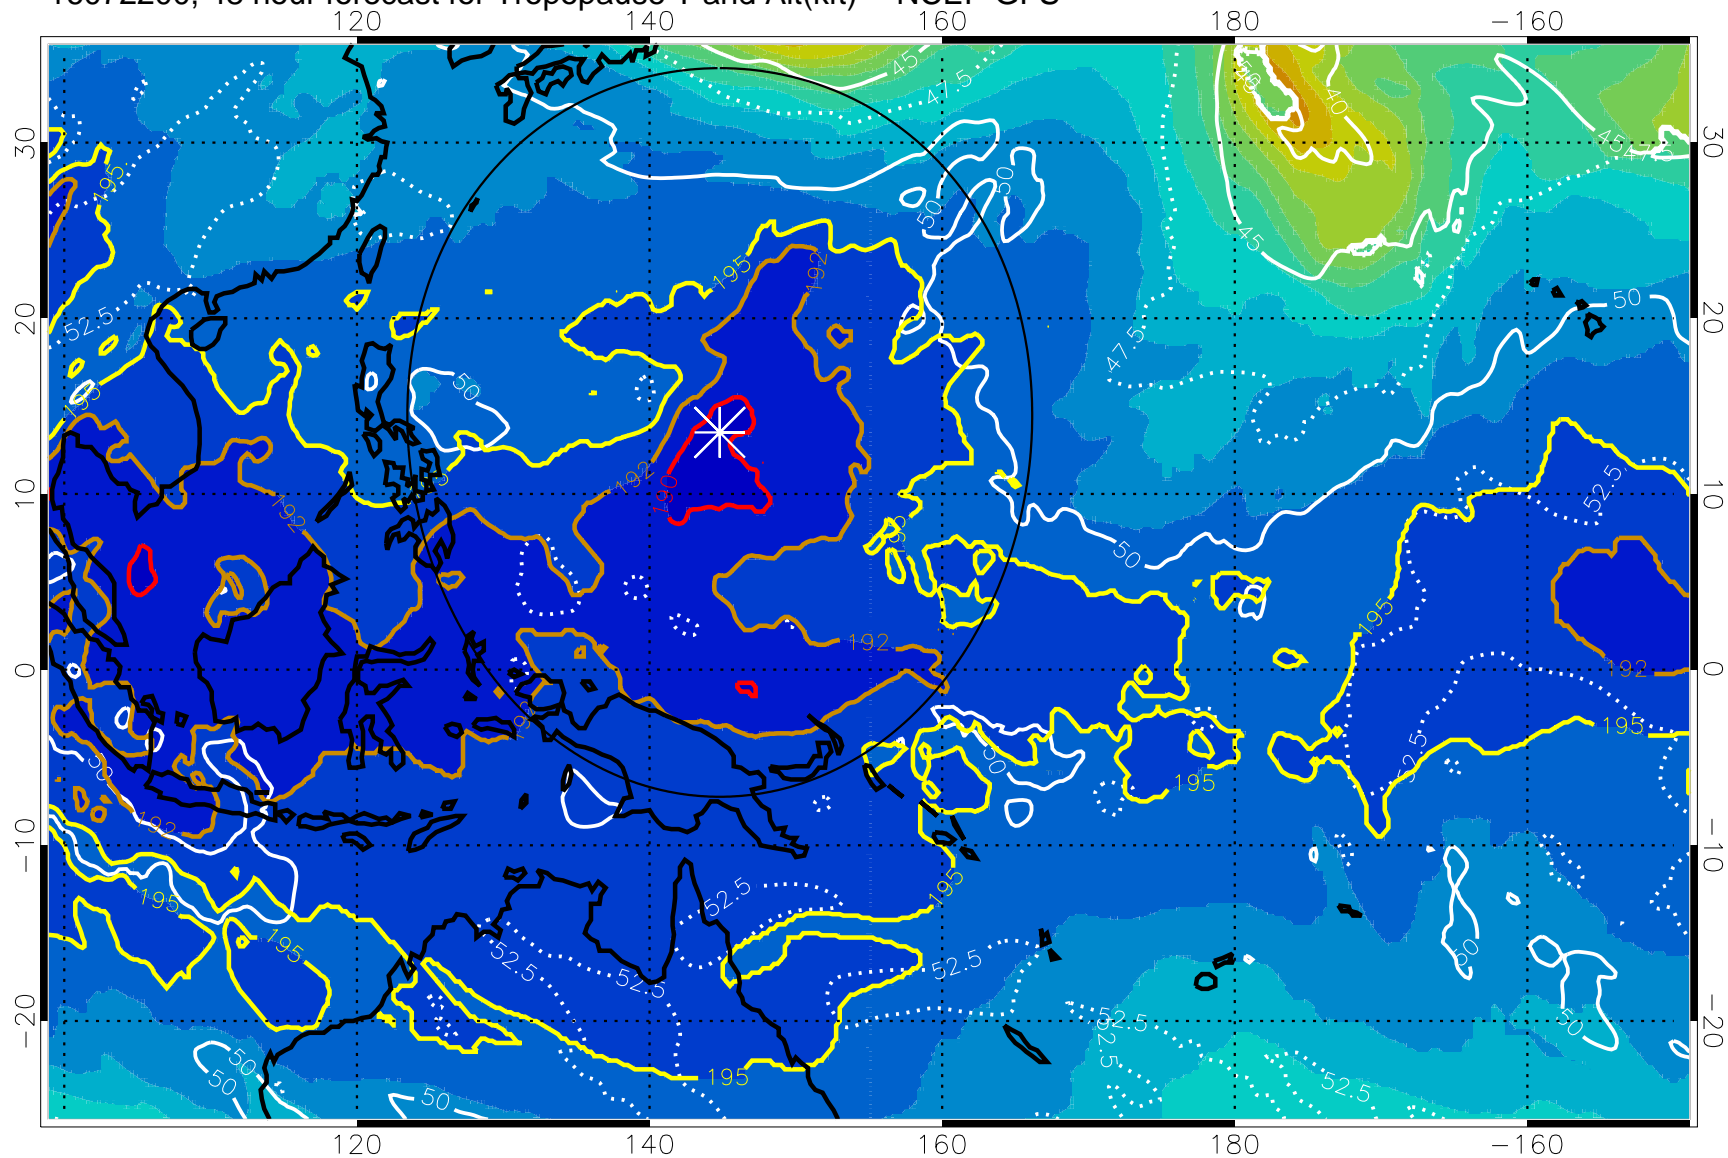

16072200, 48 hour forecast for Tropopause T and Alt(kft) -- NCEP GFS