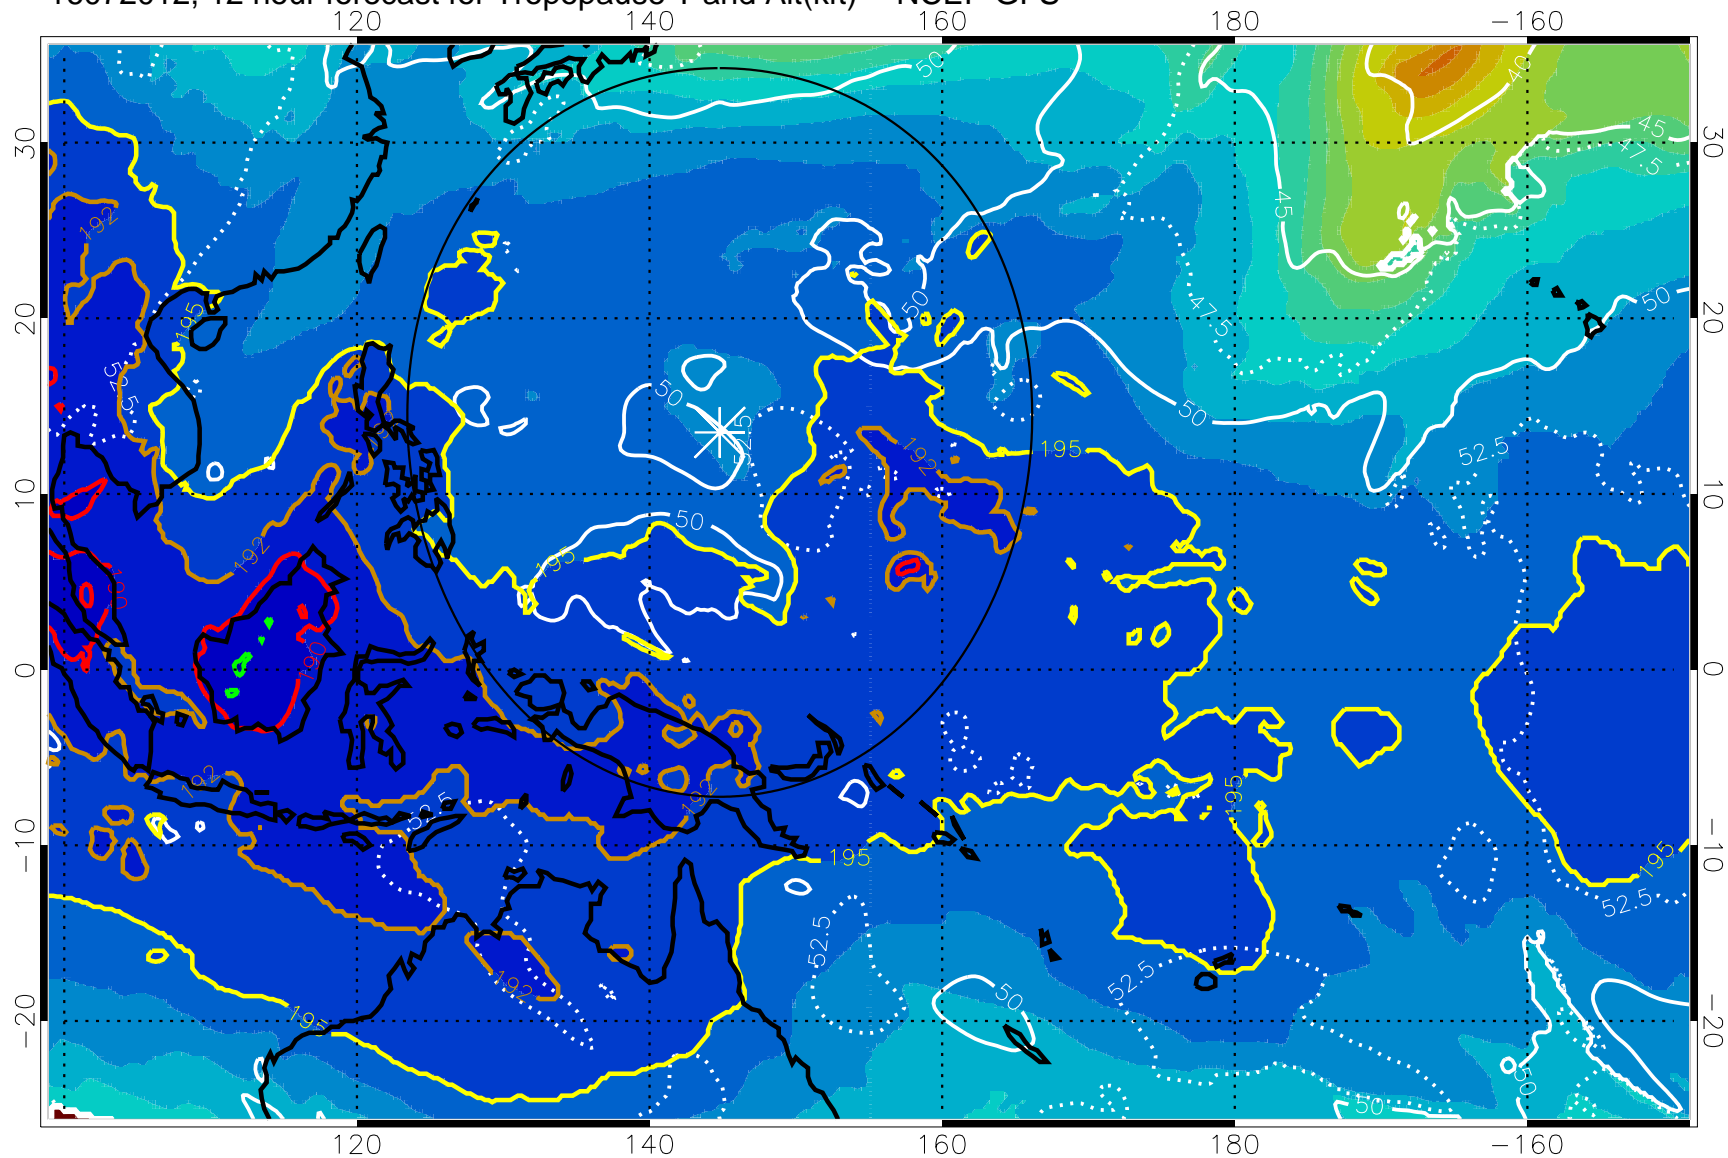

16072012, 12 hour forecast for Tropopause T and Alt(kft) -- NCEP GFS

190 200 210 220 230

Tropopause T, K

Tropopause Altitude in kft (white)

192.5K Isotherm 195K Isotherm
187.5K Isotherm 190K Isotherm

Range ring of 2304 km