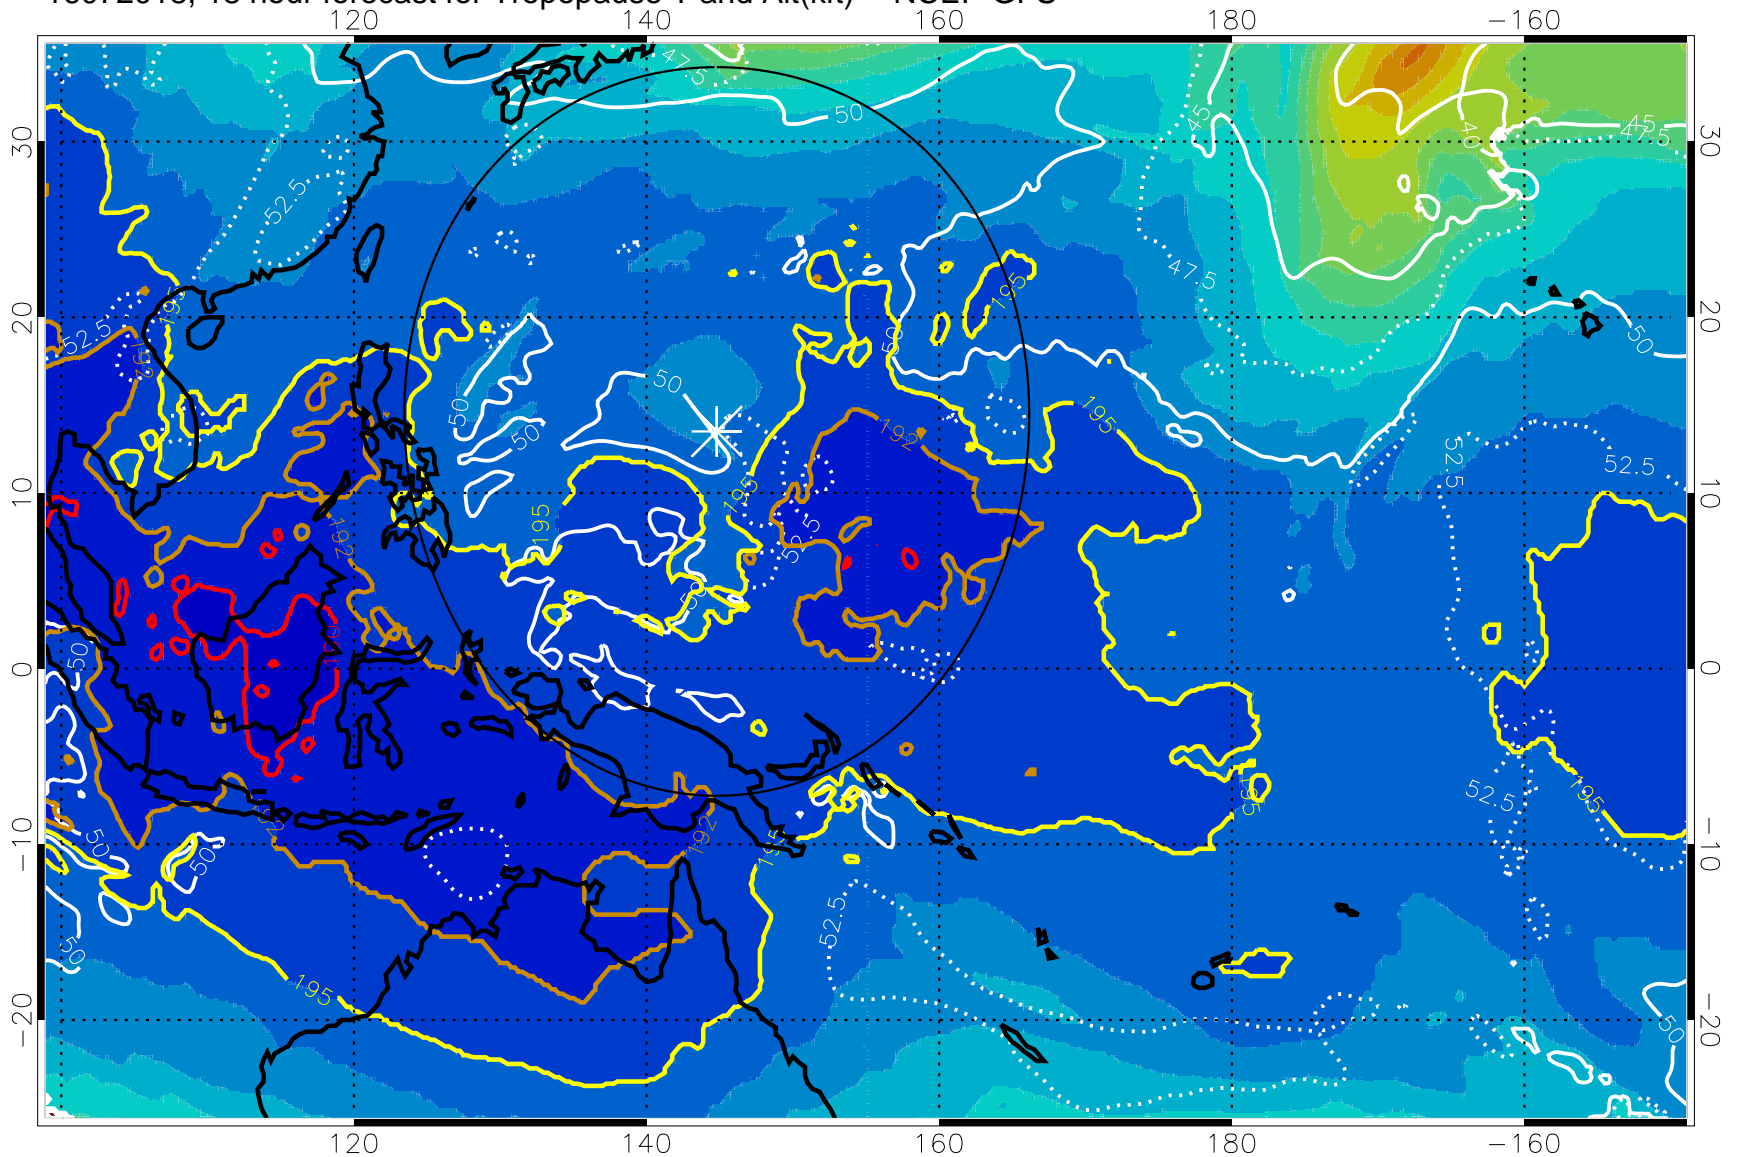

16072018, 18 hour forecast for Tropopause T and Alt(kft) -- NCEP GFS

190   200   210   220   230
Tropopause T, K

Tropopause Altitude in kft (white)

192.5K Isotherm   195K Isotherm
187.5K Isotherm   190K Isotherm

Range ring of 2304 km