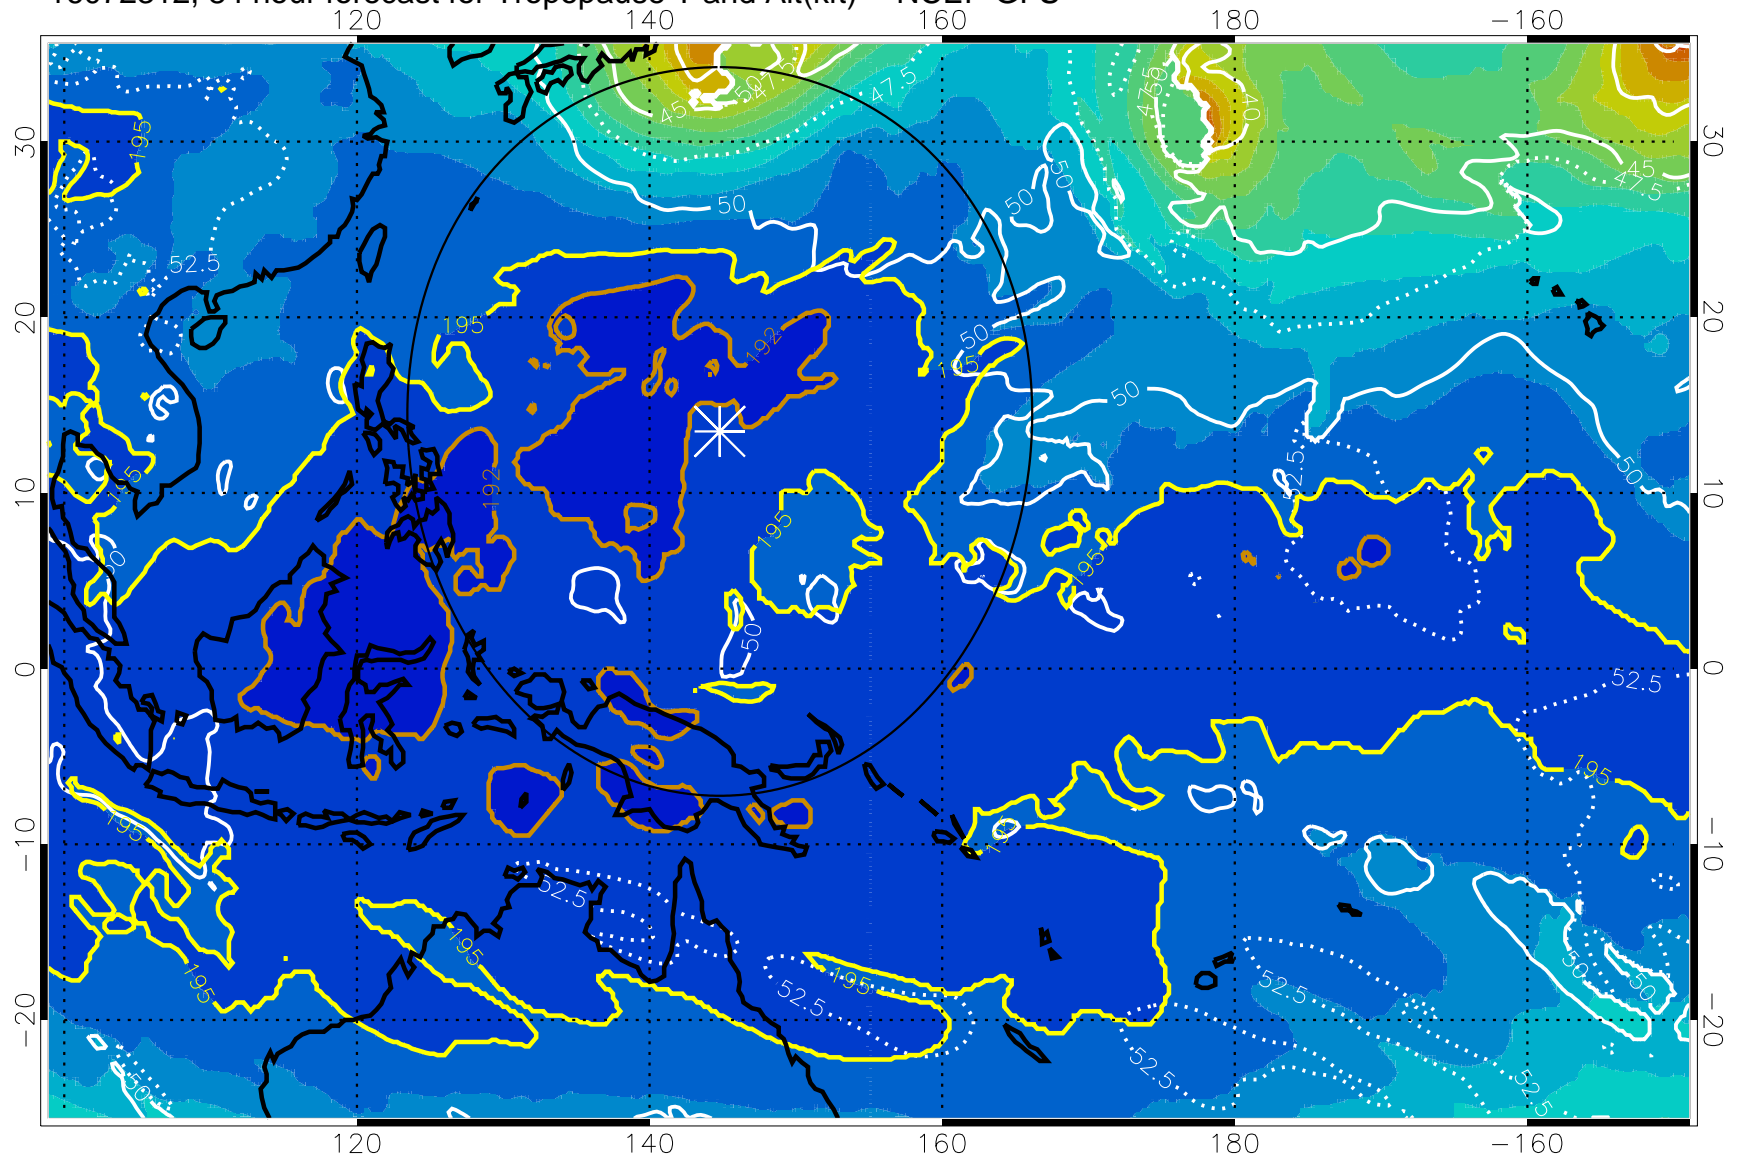

192.5K Isotherm 195K Isotherm

187.5K Isotherm 190K Isotherm

Range ring of 2304 km

16072306, 78 hour forecast for Tropopause T and Alt(kft) -- NCEP GFS

190 200 210 220 230

Tropopause T, K

Tropopause Altitude in kft (white)

192.5K Isotherm 195K Isotherm

187.5K Isotherm 190K Isotherm

Range ring of 2304 km

16072312, 84 hour forecast for Tropopause T and Alt(kft) -- NCEP GFS

16072318, 90 hour forecast for Tropopause T and Alt(kft) -- NCEP GFS