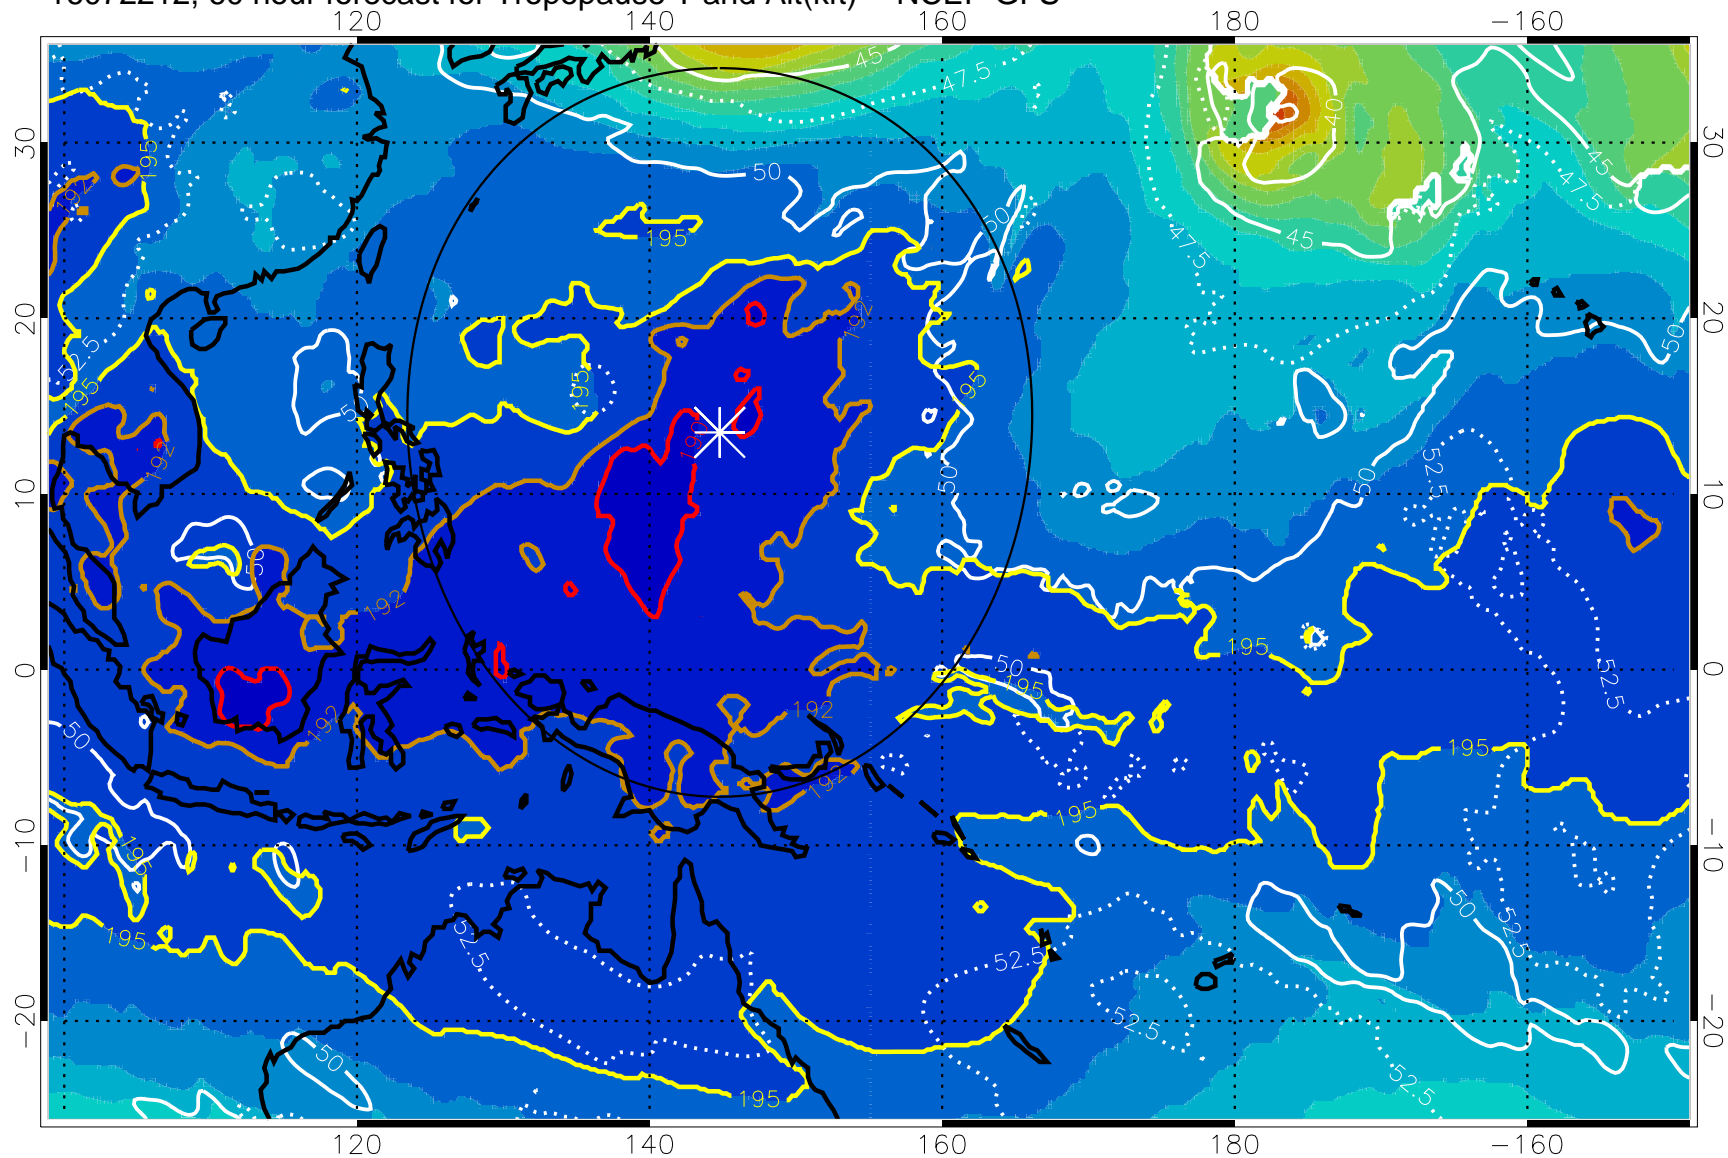

192.5K Isotherm 195K Isotherm
187.5K Isotherm 190K Isotherm

Range ring of 2304 km

16072212, 60 hour forecast for Tropopause T and Alt(kft) -- NCEP GFS

190 200 210 220 230

Tropopause T, K

Tropopause Altitude in kft (white)