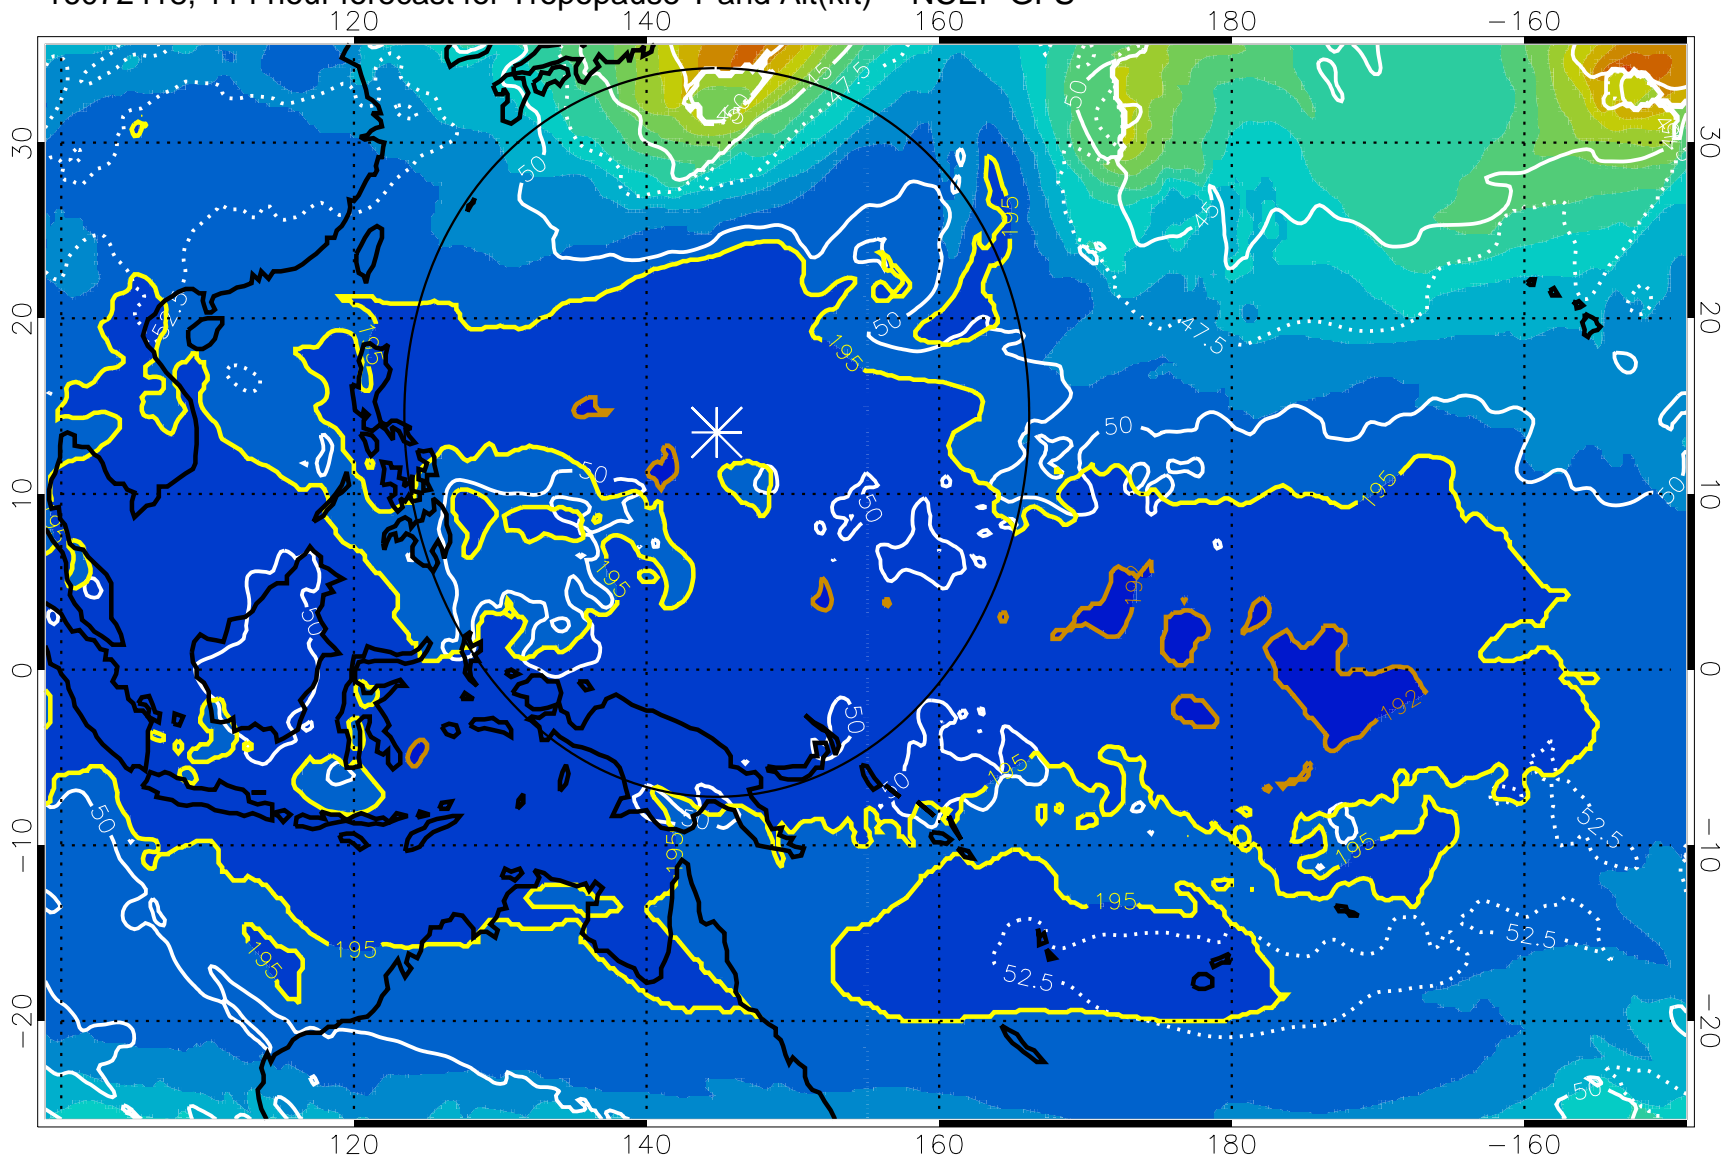

190 200 210 220 230

Tropopause T, K

Tropopause Altitude in kft (white)

192.5K Isotherm 195K Isotherm

187.5K Isotherm 190K Isotherm

Range ring of 2304 km

16072418, 114 hour forecast for Tropopause T and Alt(kft) -- NCEP GFS

190 200 210 220 230

Tropopause T, K

Tropopause Altitude in kft (white)

192.5K Isotherm 195K Isotherm

187.5K Isotherm 190K Isotherm

Range ring of 2304 km

16072500, 120 hour forecast for Tropopause T and Alt(kft) -- NCEP GFS