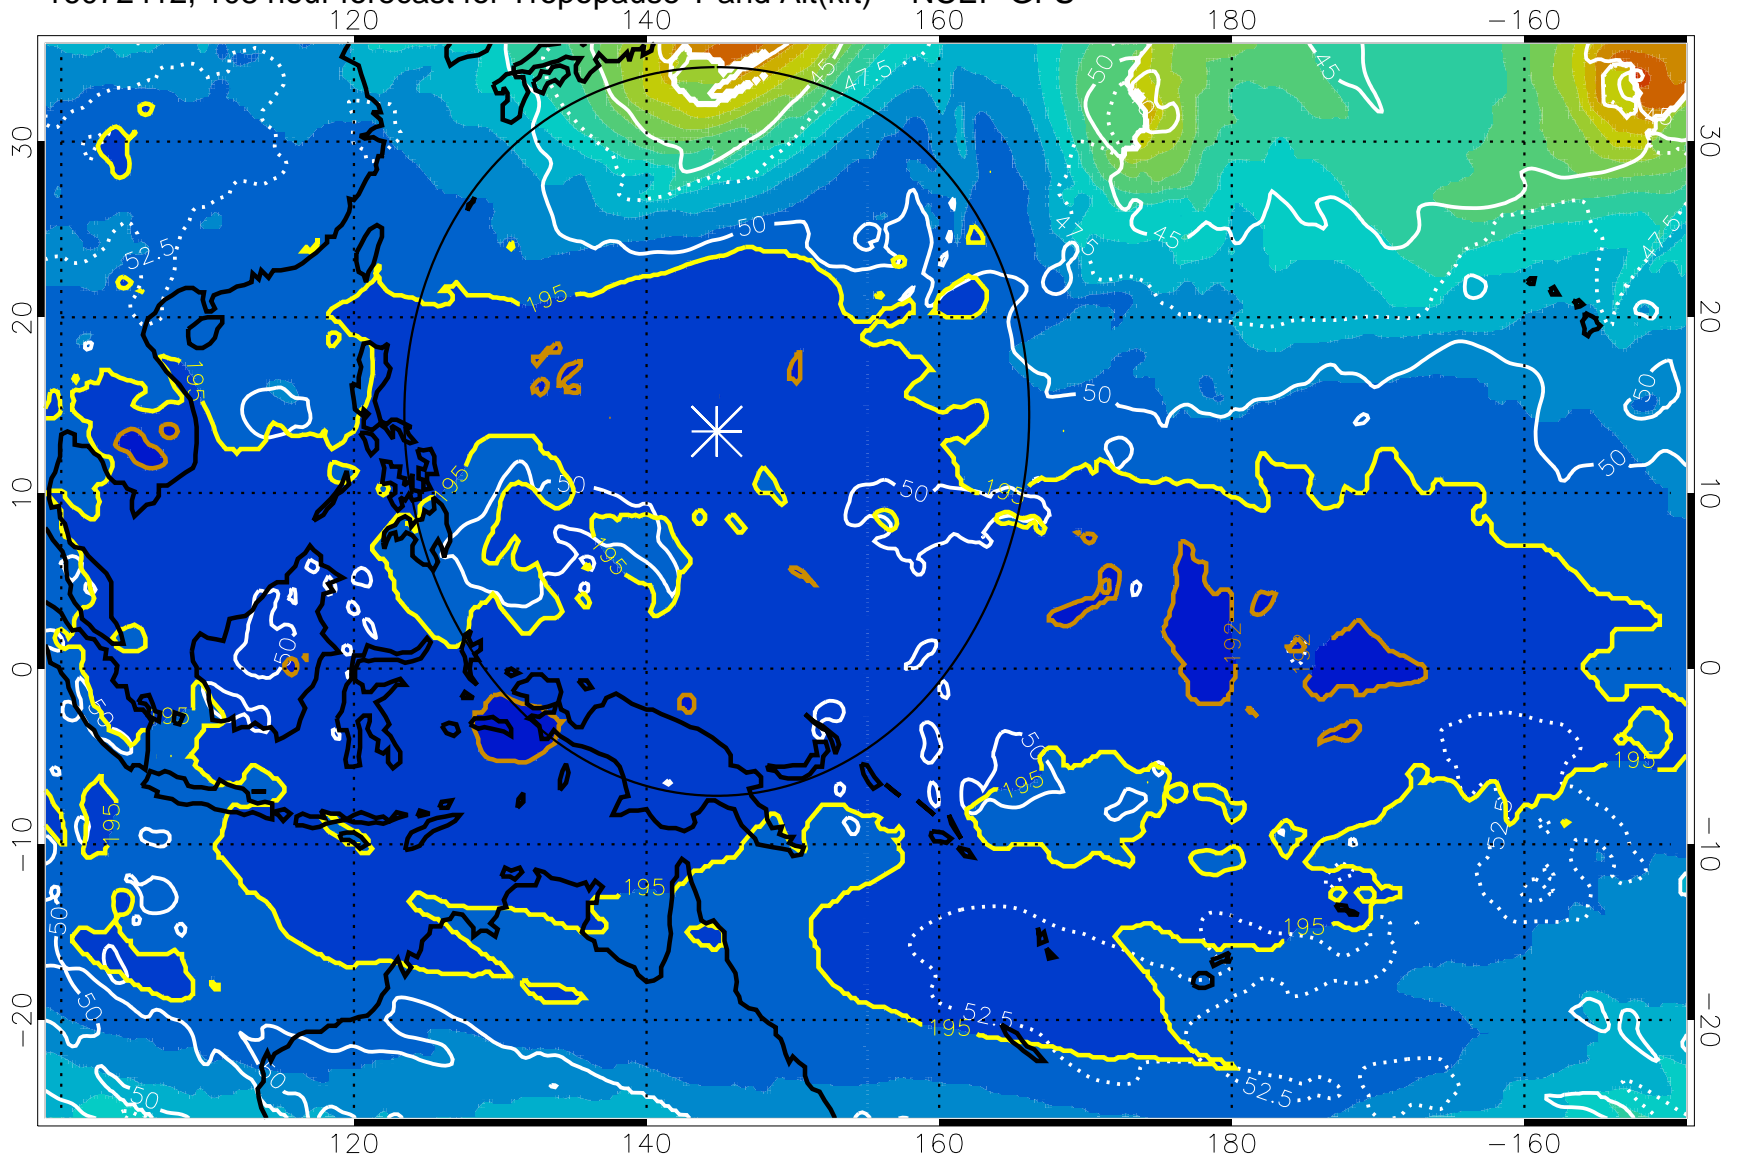

190 200 210 220 230

Tropopause T, K

Tropopause Altitude in kft (white)

192.5K Isotherm 195K Isotherm
187.5K Isotherm 190K Isotherm

Range ring of 2304 km

16072412, 108 hour forecast for Tropopause T and Alt(kft) -- NCEP GFS

190 200 210 220 230

Tropopause T, K

Tropopause Altitude in kft (white)

192.5K Isotherm 195K Isotherm

187.5K Isotherm 190K Isotherm

Range ring of 2304 km

16072418, 114 hour forecast for Tropopause T and Alt(kft) -- NCEP GFS