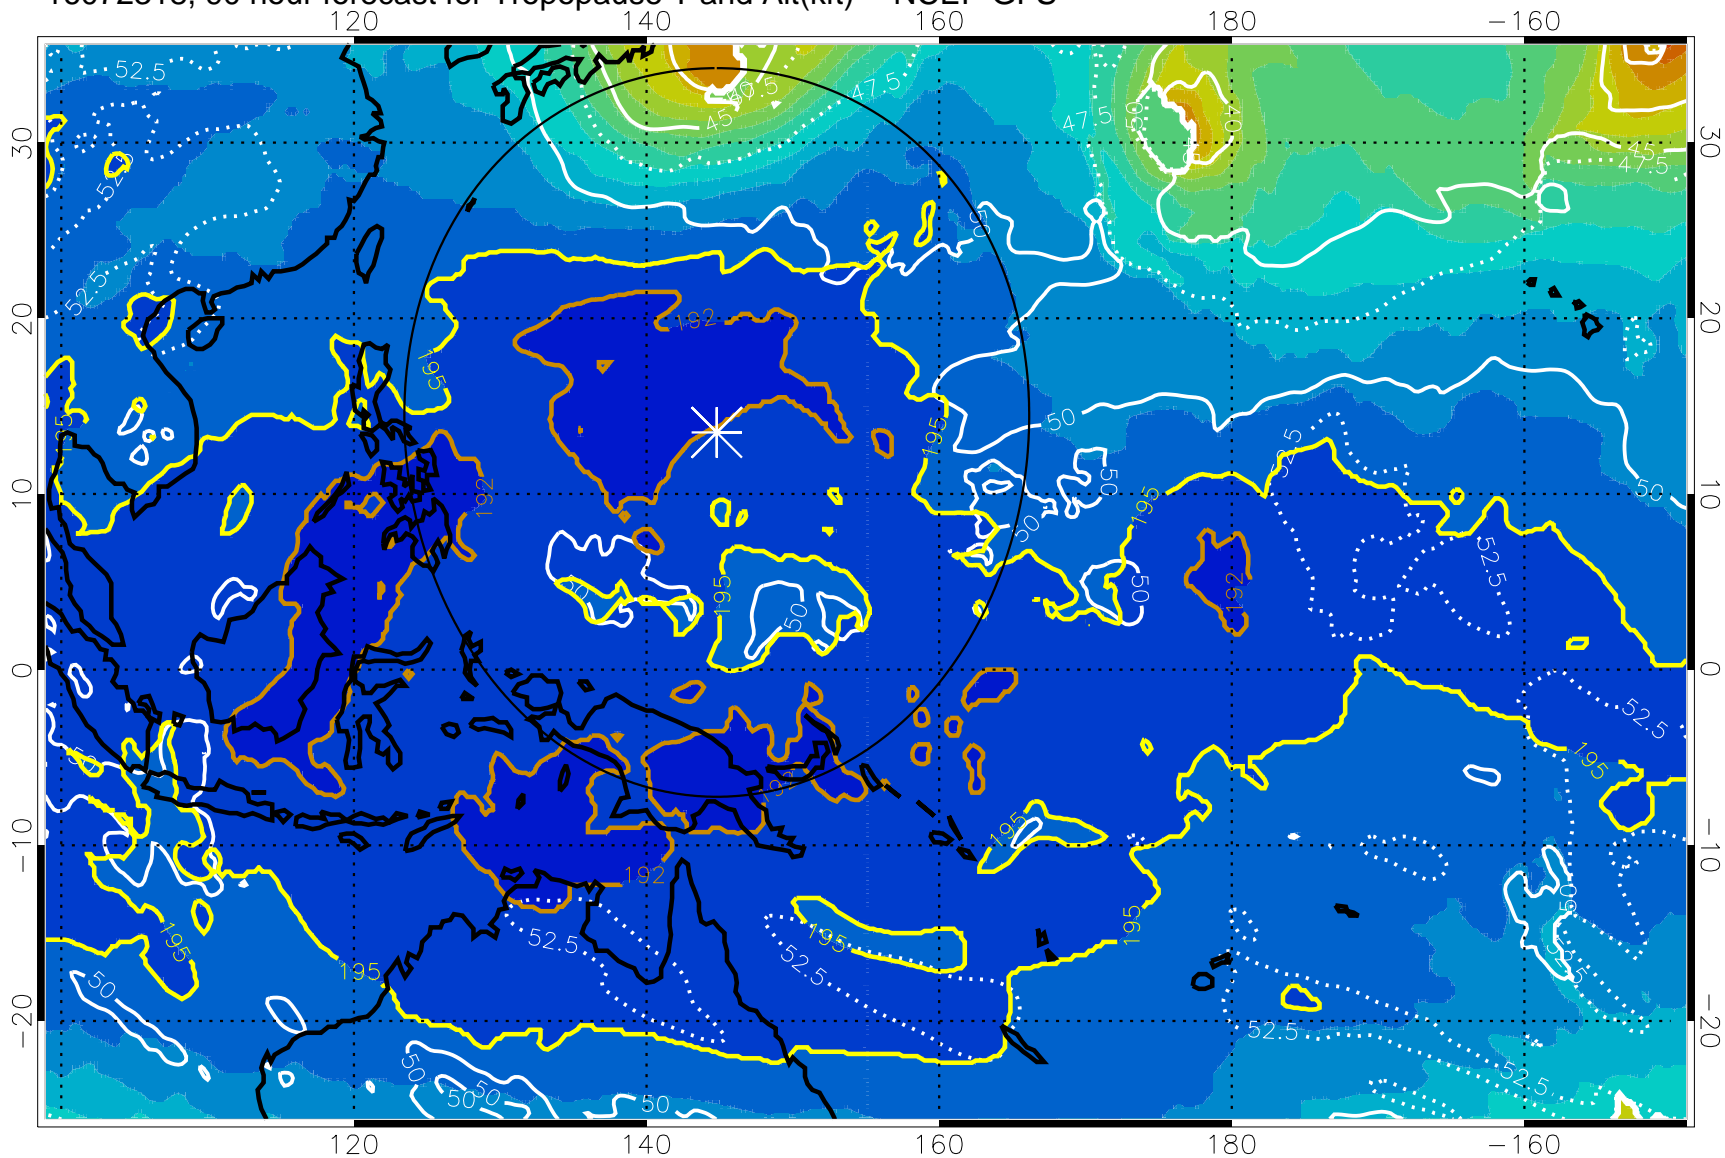

192.5K Isotherm 195K Isotherm

187.5K Isotherm 190K Isotherm

Range ring of 2304 km

16072312, 84 hour forecast for Tropopause T and Alt(kft) -- NCEP GFS

16072318, 90 hour forecast for Tropopause T and Alt(kft) -- NCEP GFS