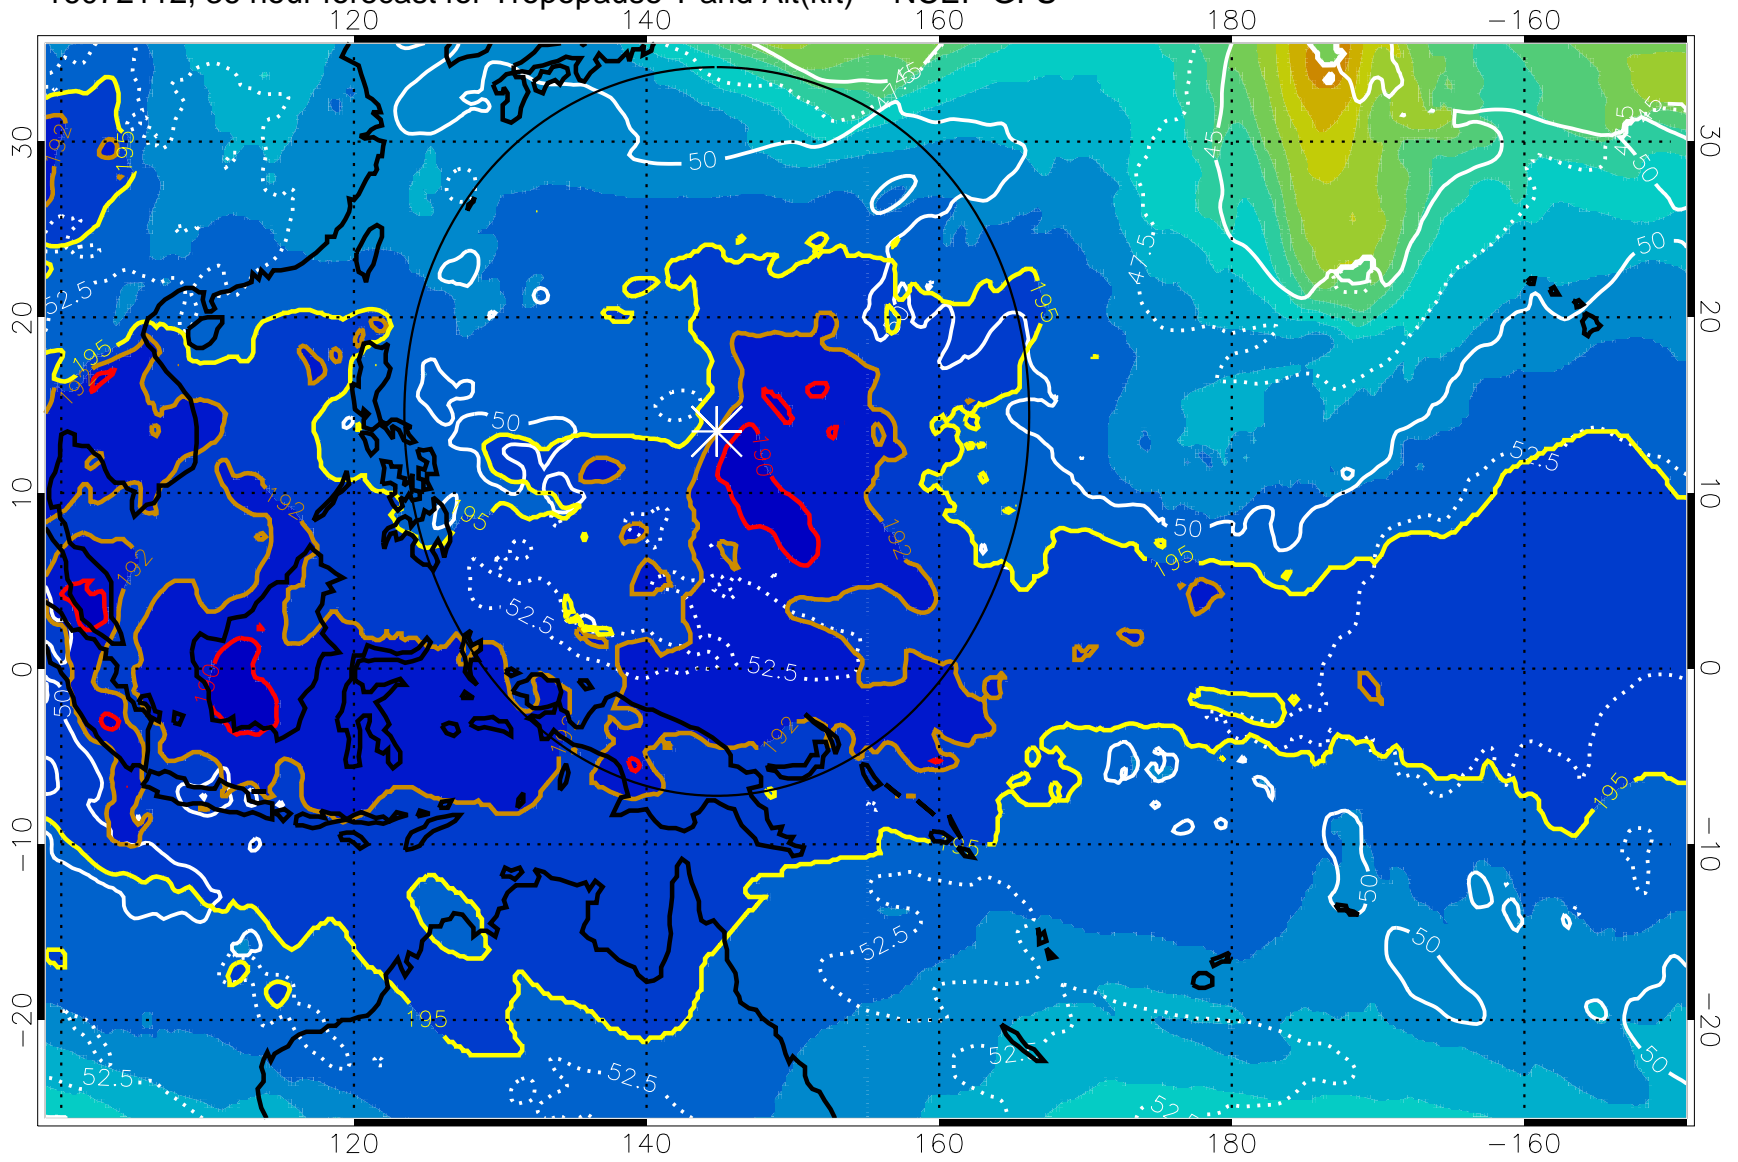

16072112, 36 hour forecast for Tropopause T and Alt(kft) -- NCEP GFS

190 200 210 220 230

Tropopause T, K

Tropopause Altitude in kft (white)

192.5K Isotherm 195K Isotherm

187.5K Isotherm 190K Isotherm

Range ring of 2304 km