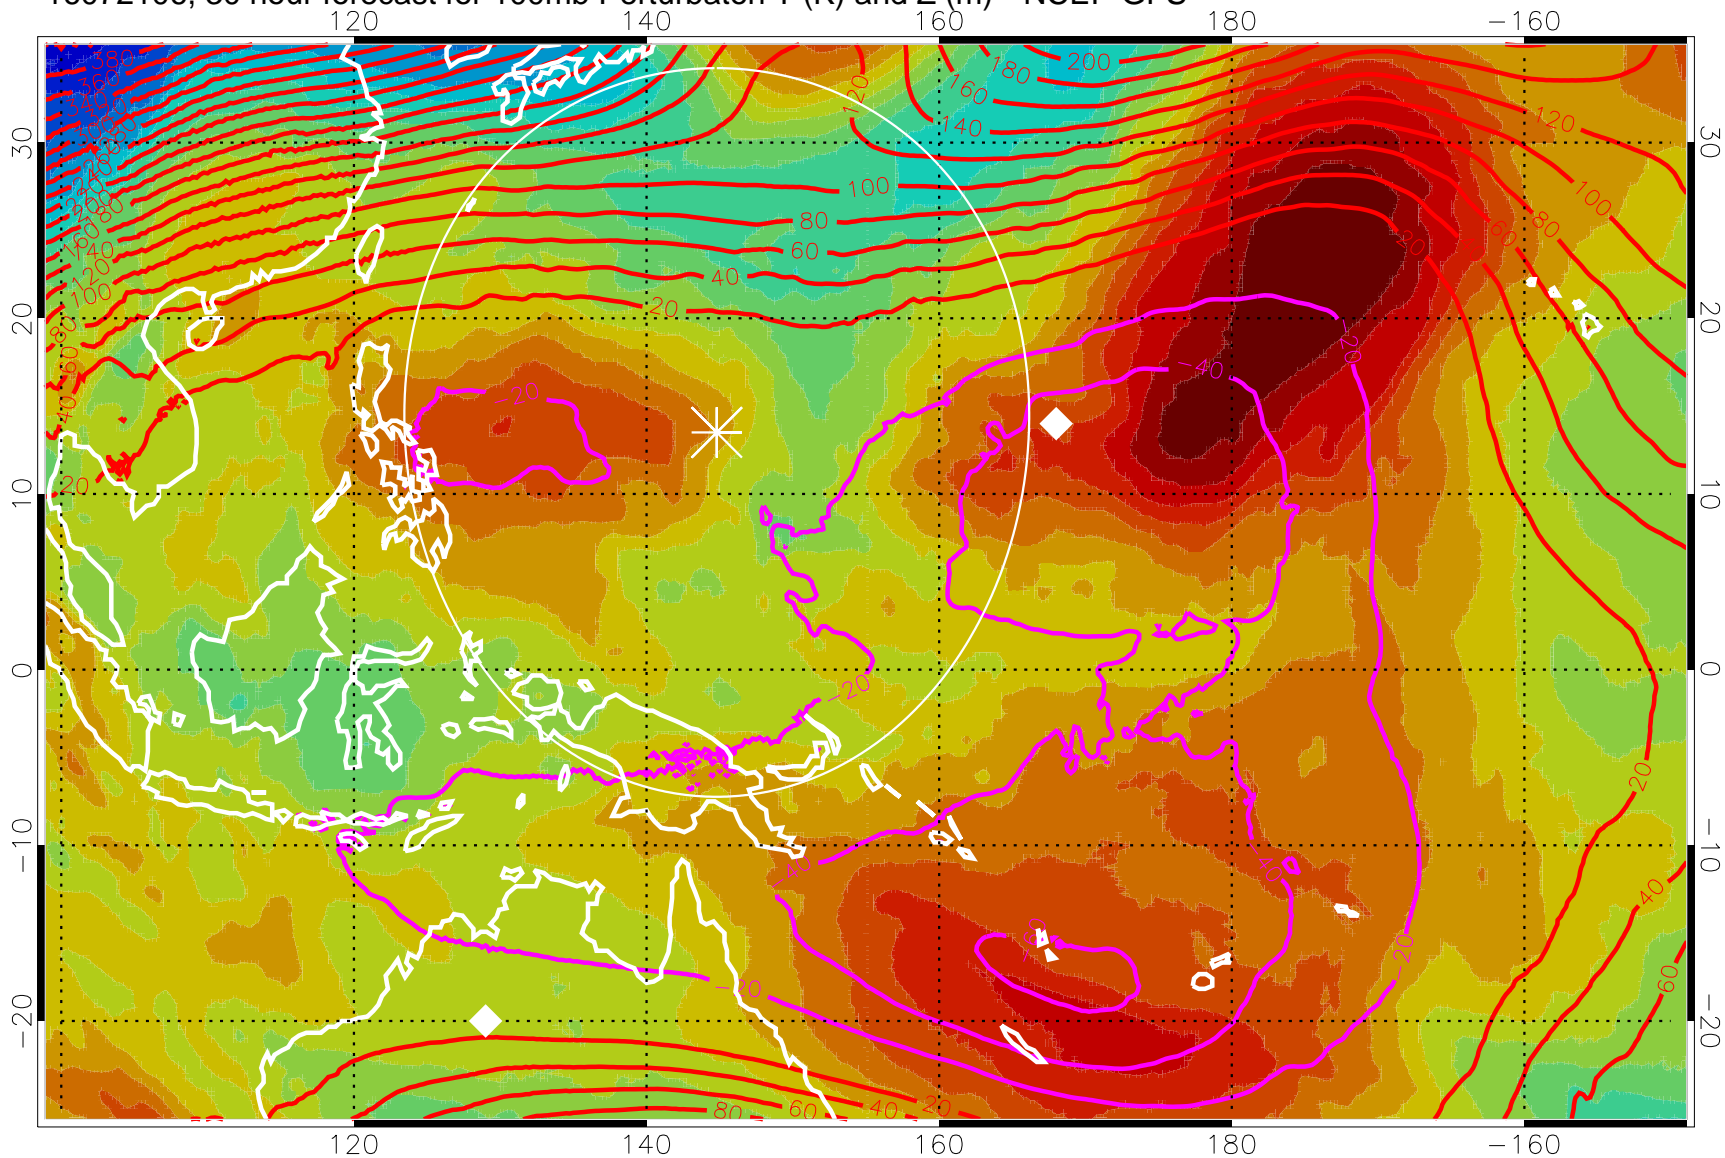

16072106, 30 hour forecast for 100mb Perturbaton T (K) and Z (m)-- NCEP GFS

Contours are 100 mbar Z perturbation (m)
Positive Z Contours
Negative Z Contours
Diamonds-mean pos. of anticyclones

Range ring of 2304 km