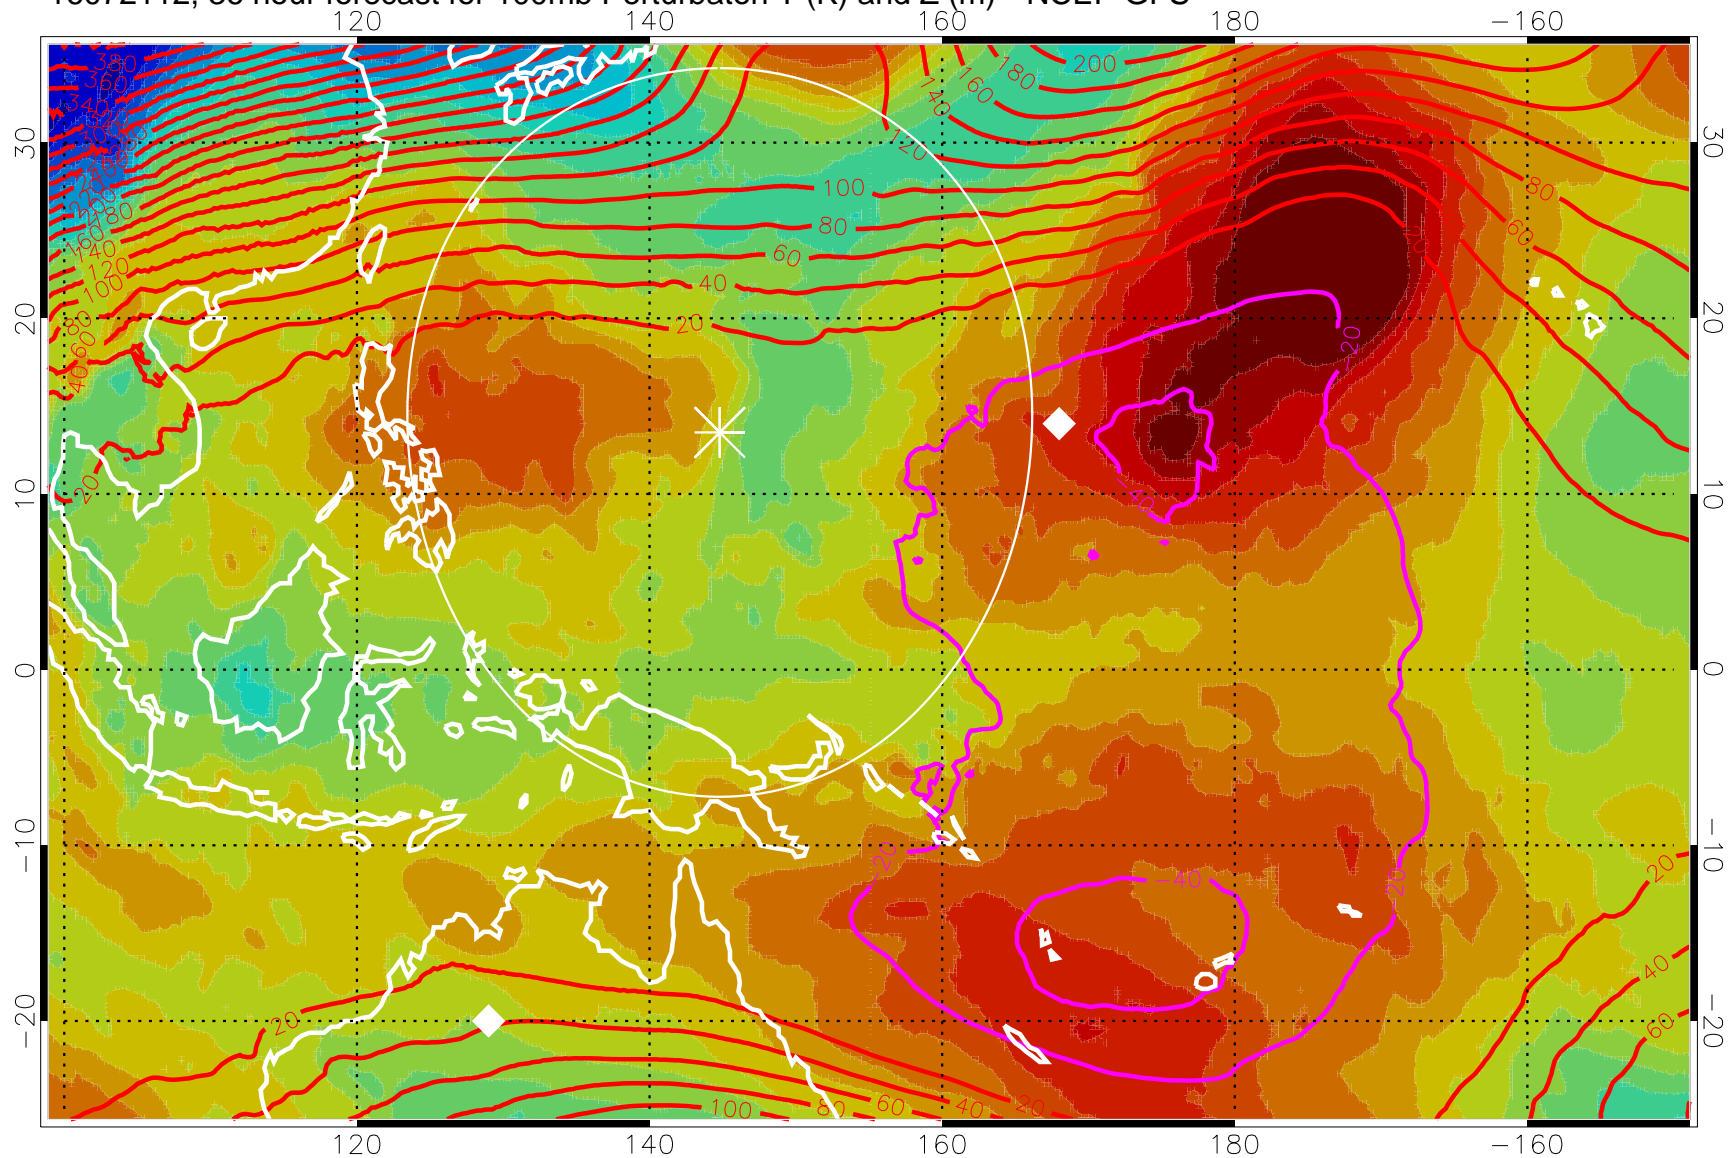

16072112, 36 hour forecast for 100mb Perturbaton T (K) and Z (m)-- NCEP GFS

Contours are 100 mbar Z perturbation (m)
Positive Z Contours
Negative Z Contours
Diamonds-mean pos. of anticyclones

Range ring of 2304 km