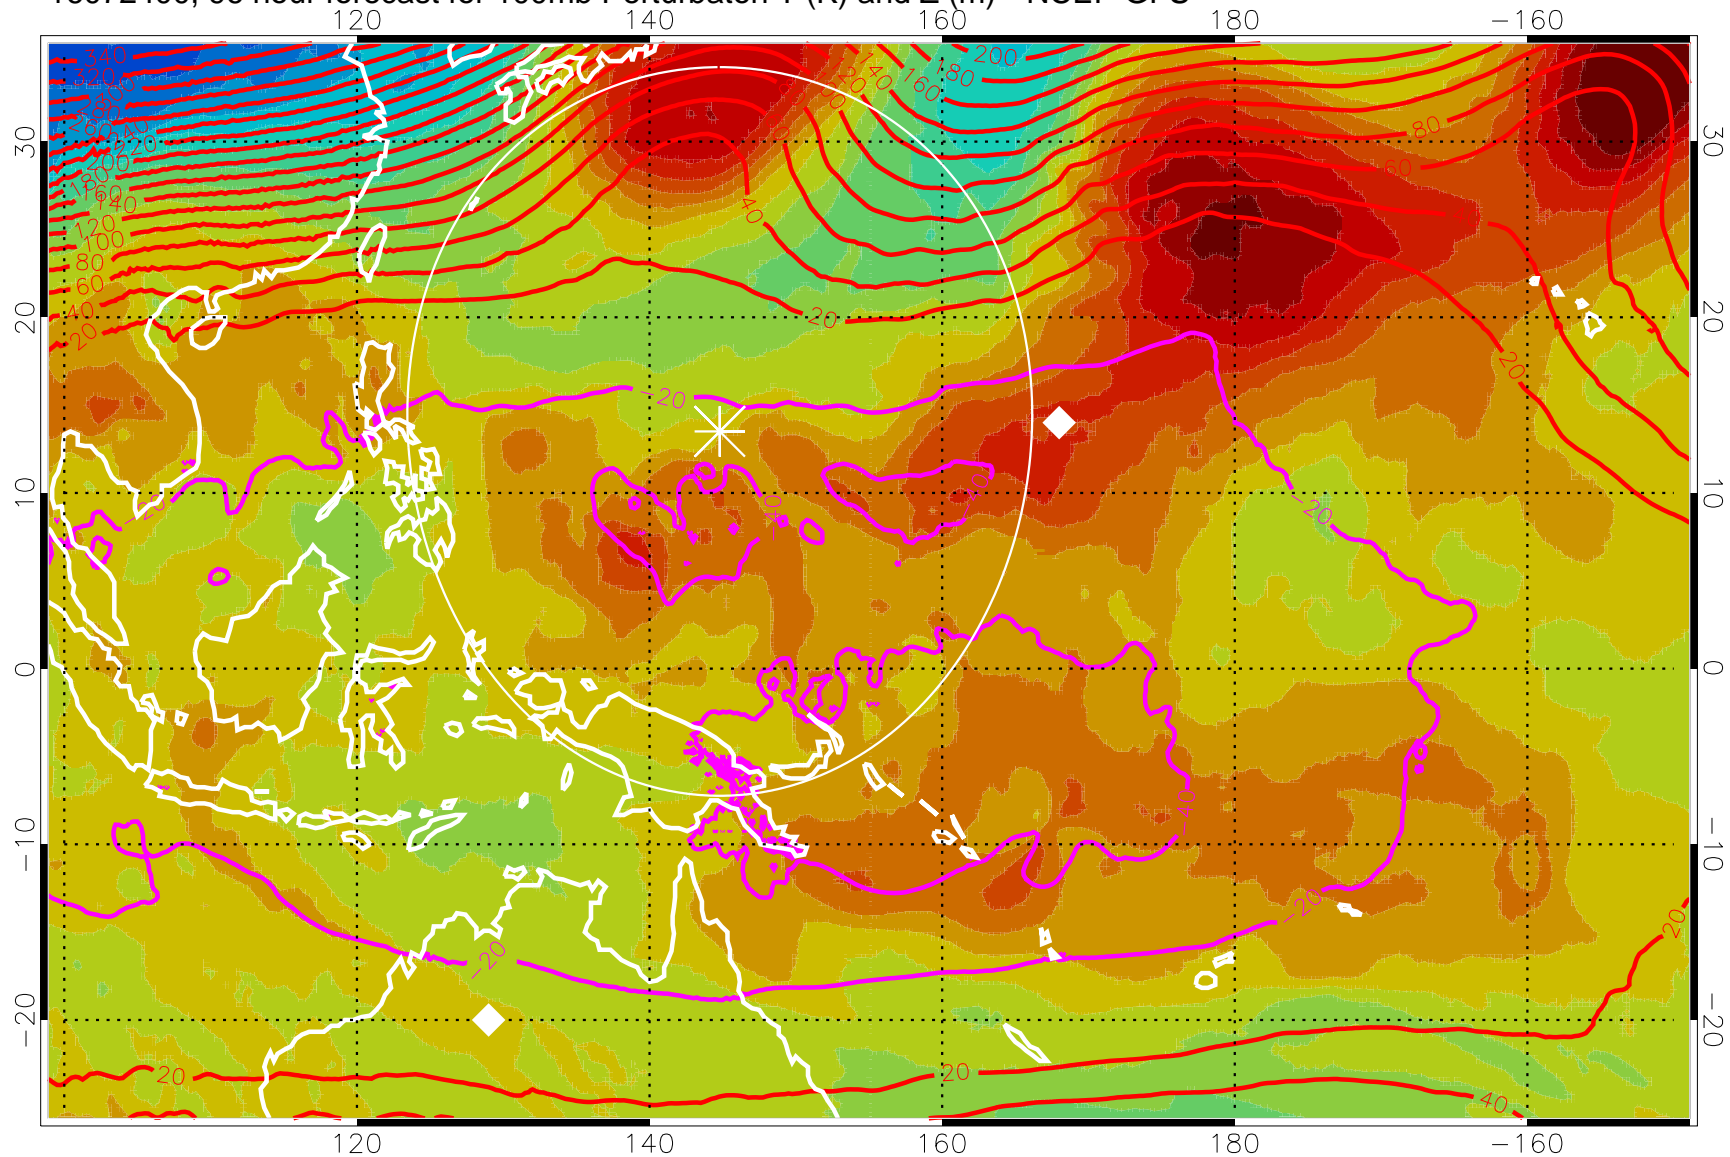

16072400, 96 hour forecast for 100mb Perturbaton T (K) and Z (m)-- NCEP GFS

Contours are 100 mbar Z perturbation (m)
Positive Z Contours
Negative Z Contours
Diamonds-mean pos. of anticyclones

Range ring of 2304 km