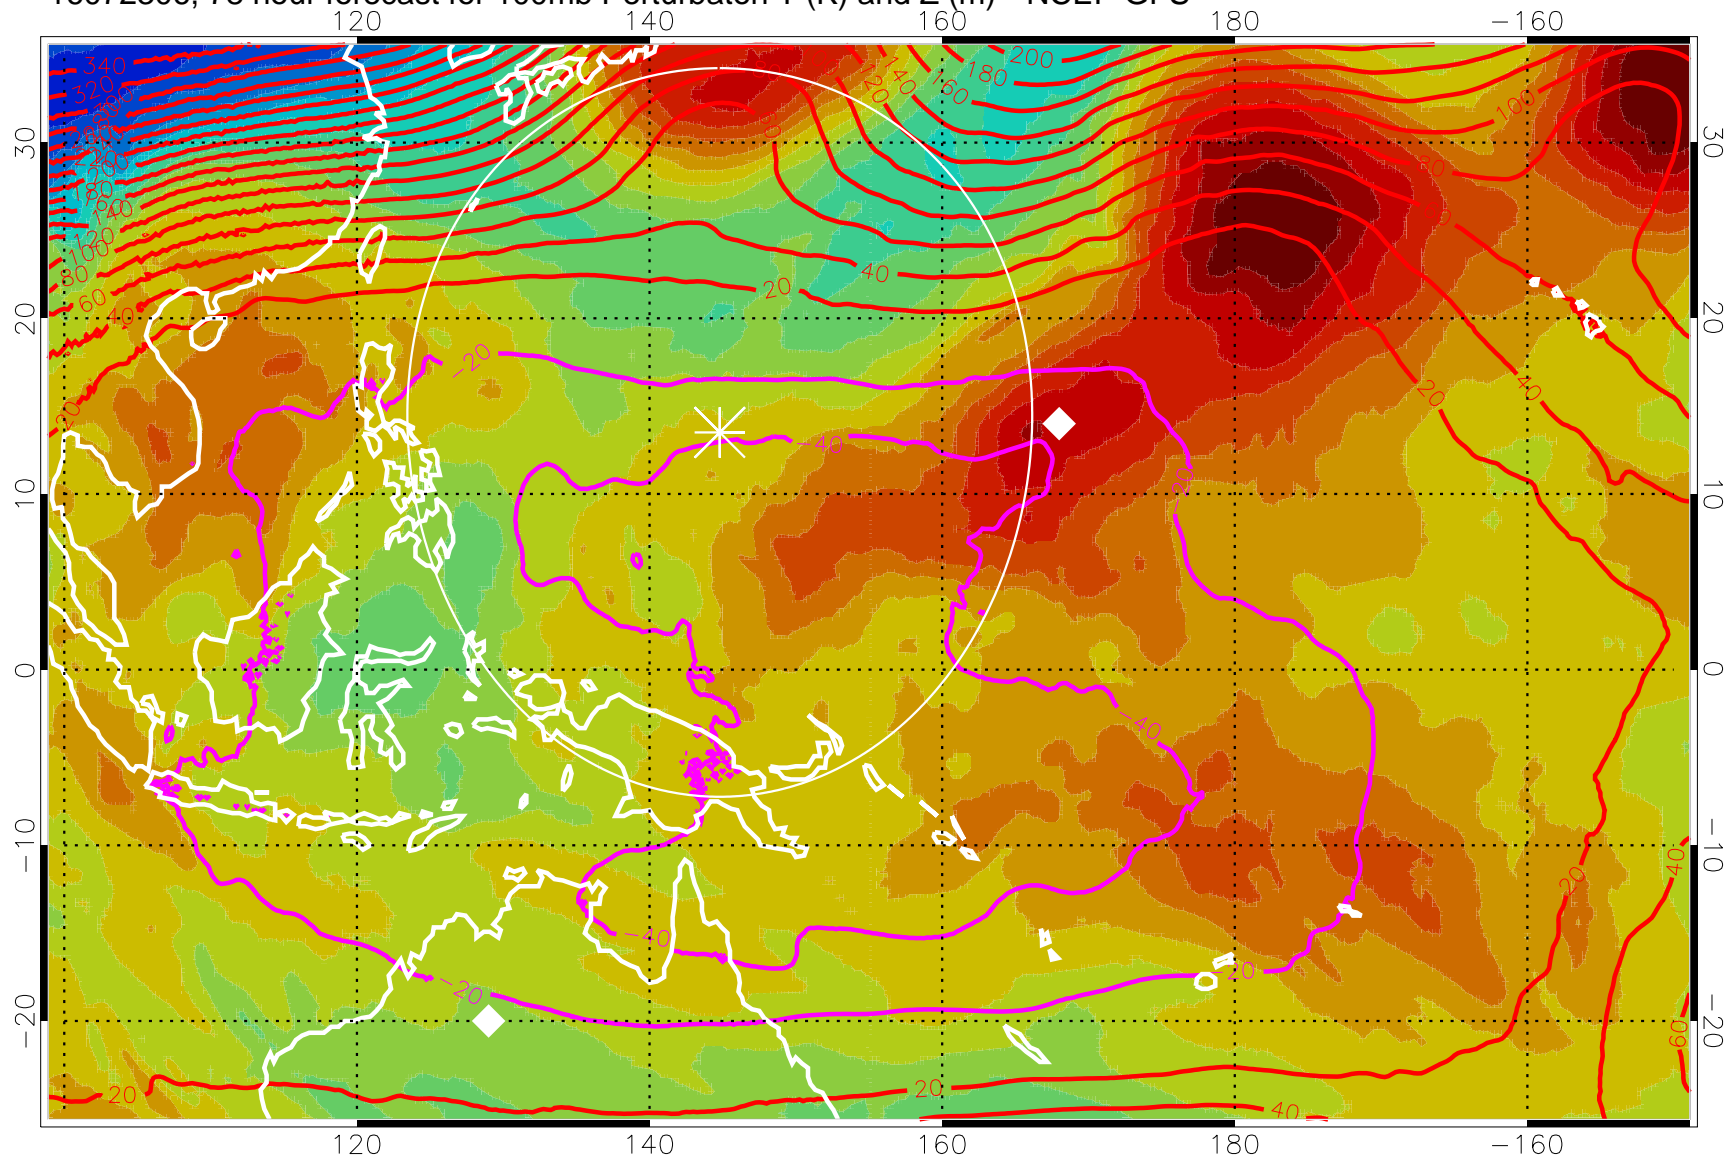

16072306, 78 hour forecast for 100mb Perturbaton T (K) and Z (m)-- NCEP GFS

Contours are 100 mbar Z perturbation (m)
Positive Z Contours
Negative Z Contours
Diamonds-mean pos. of anticyclones

Range ring of 2304 km