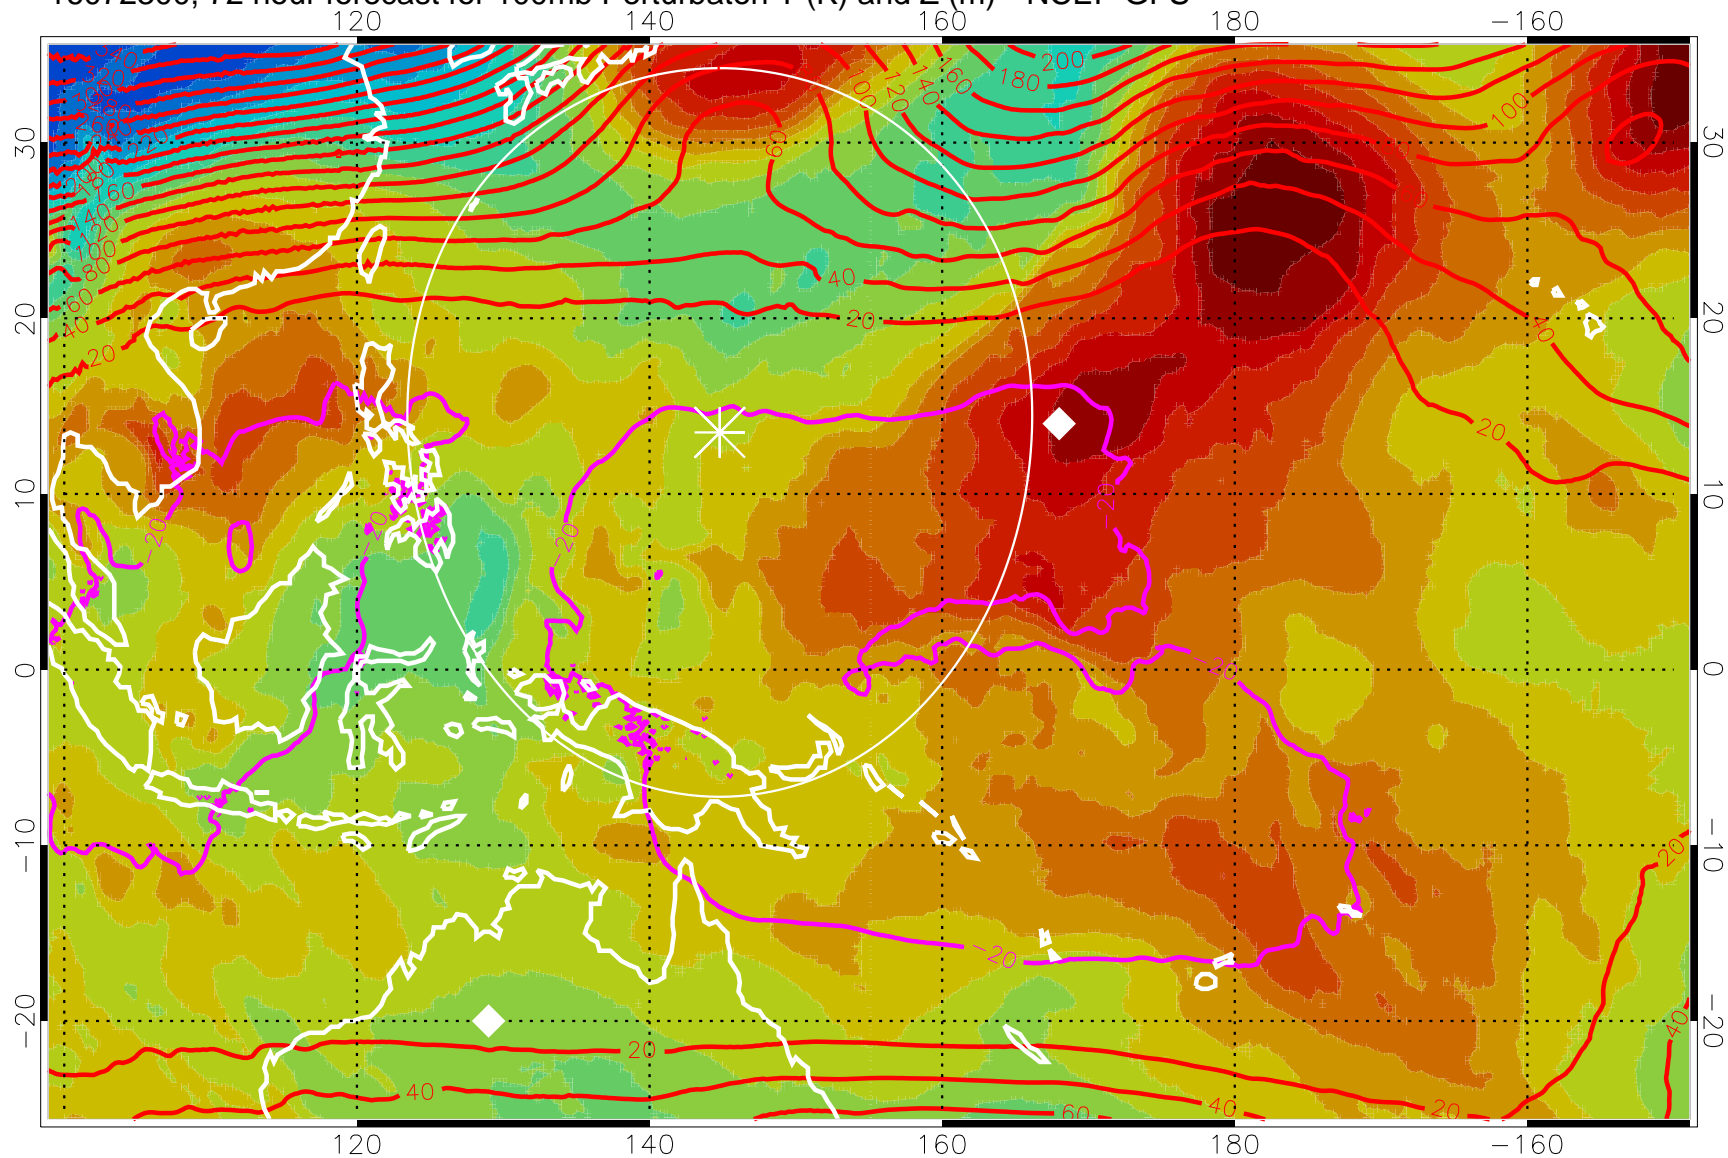

16072300, 72 hour forecast for 100mb Perturbaton T (K) and Z (m)-- NCEP GFS

Contours are 100 mbar Z perturbation (m)
Positive Z Contours
Negative Z Contours
Diamonds-mean pos. of anticyclones

Range ring of 2304 km