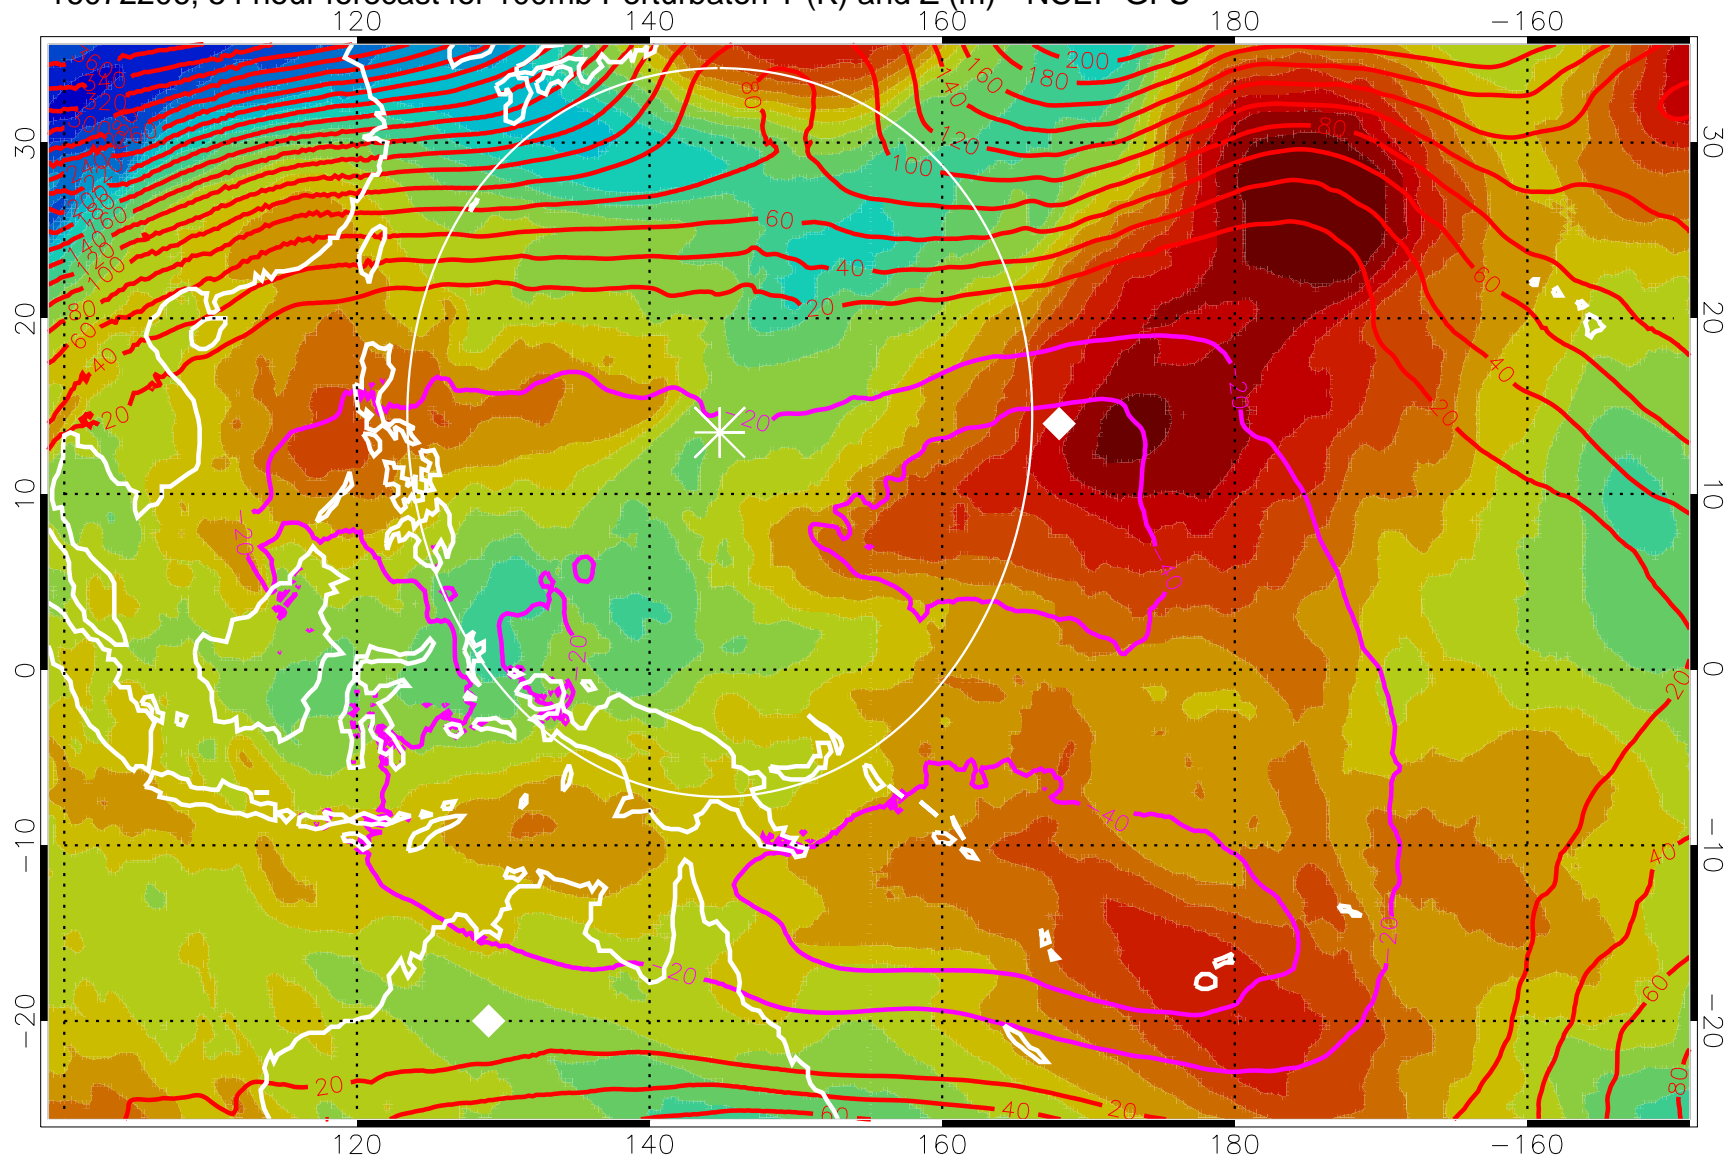

16072206, 54 hour forecast for 100mb Perturbaton T (K) and Z (m)-- NCEP GFS

Contours are 100 mbar Z perturbation (m)
Positive Z Contours
Negative Z Contours
Diamonds-mean pos. of anticyclones

Range ring of 2304 km