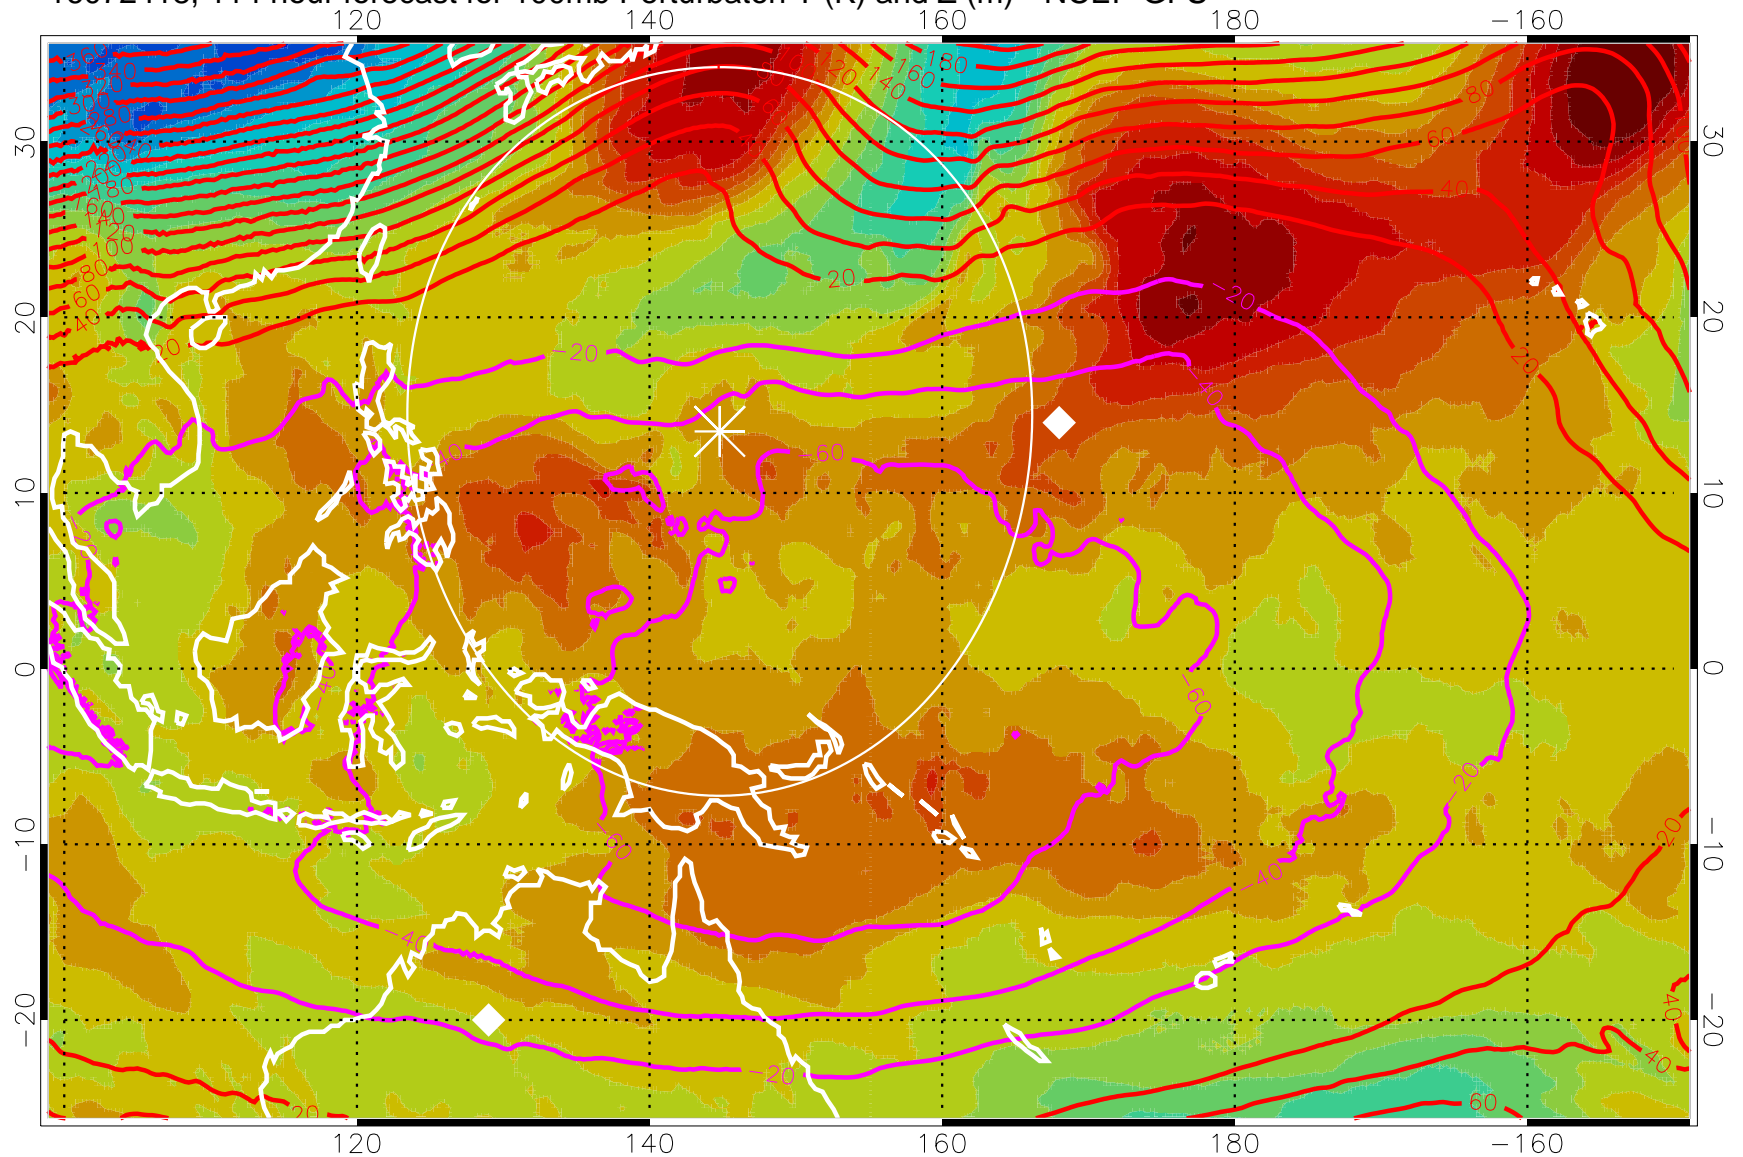

16072418, 114 hour forecast for 100mb Perturbaton T (K) and Z (m)-- NCEP GFS

Contours are 100 mbar Z perturbation (m)
Positive Z Contours
Negative Z Contours
Diamonds-mean pos. of anticyclones

Range ring of 2304 km