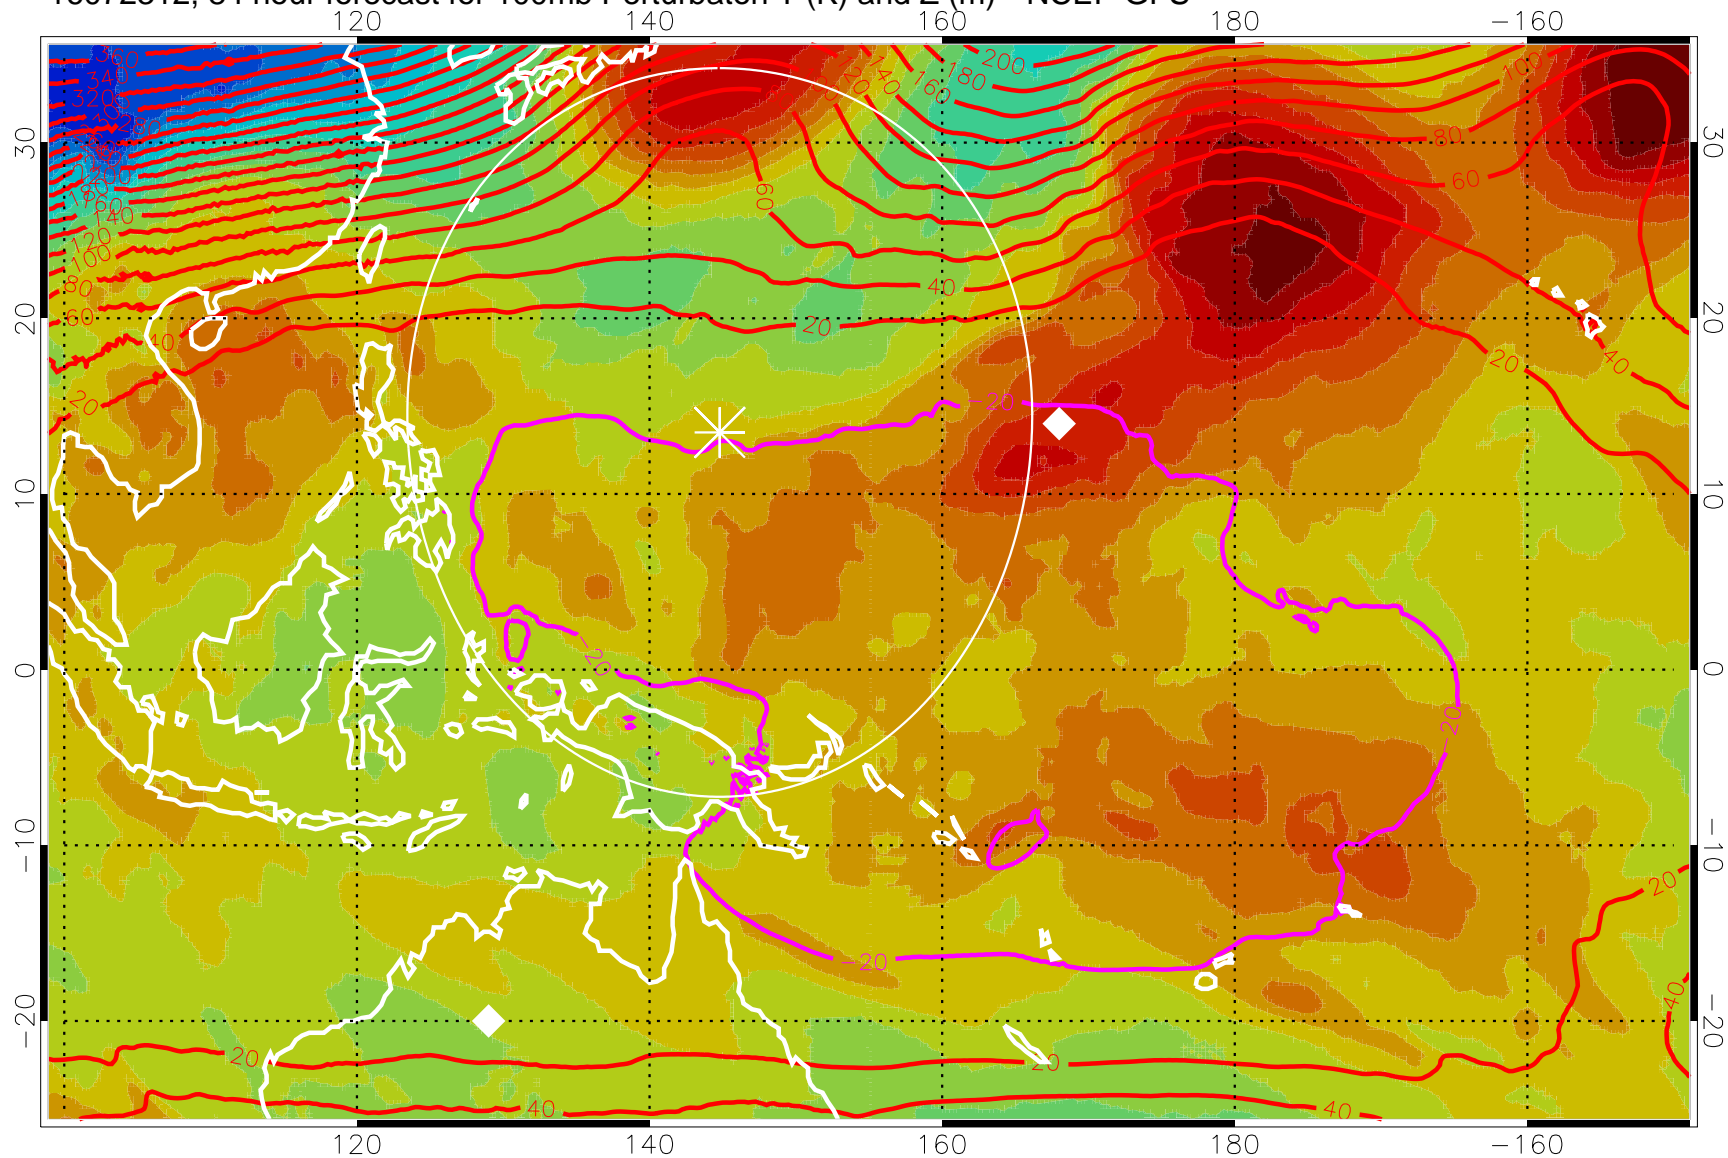

16072312, 84 hour forecast for 100mb Perturbaton T (K) and Z (m)-- NCEP GFS

Contours are 100 mbar Z perturbation (m)
Positive Z Contours
Negative Z Contours
Diamonds-mean pos. of anticyclones

Range ring of 2304 km