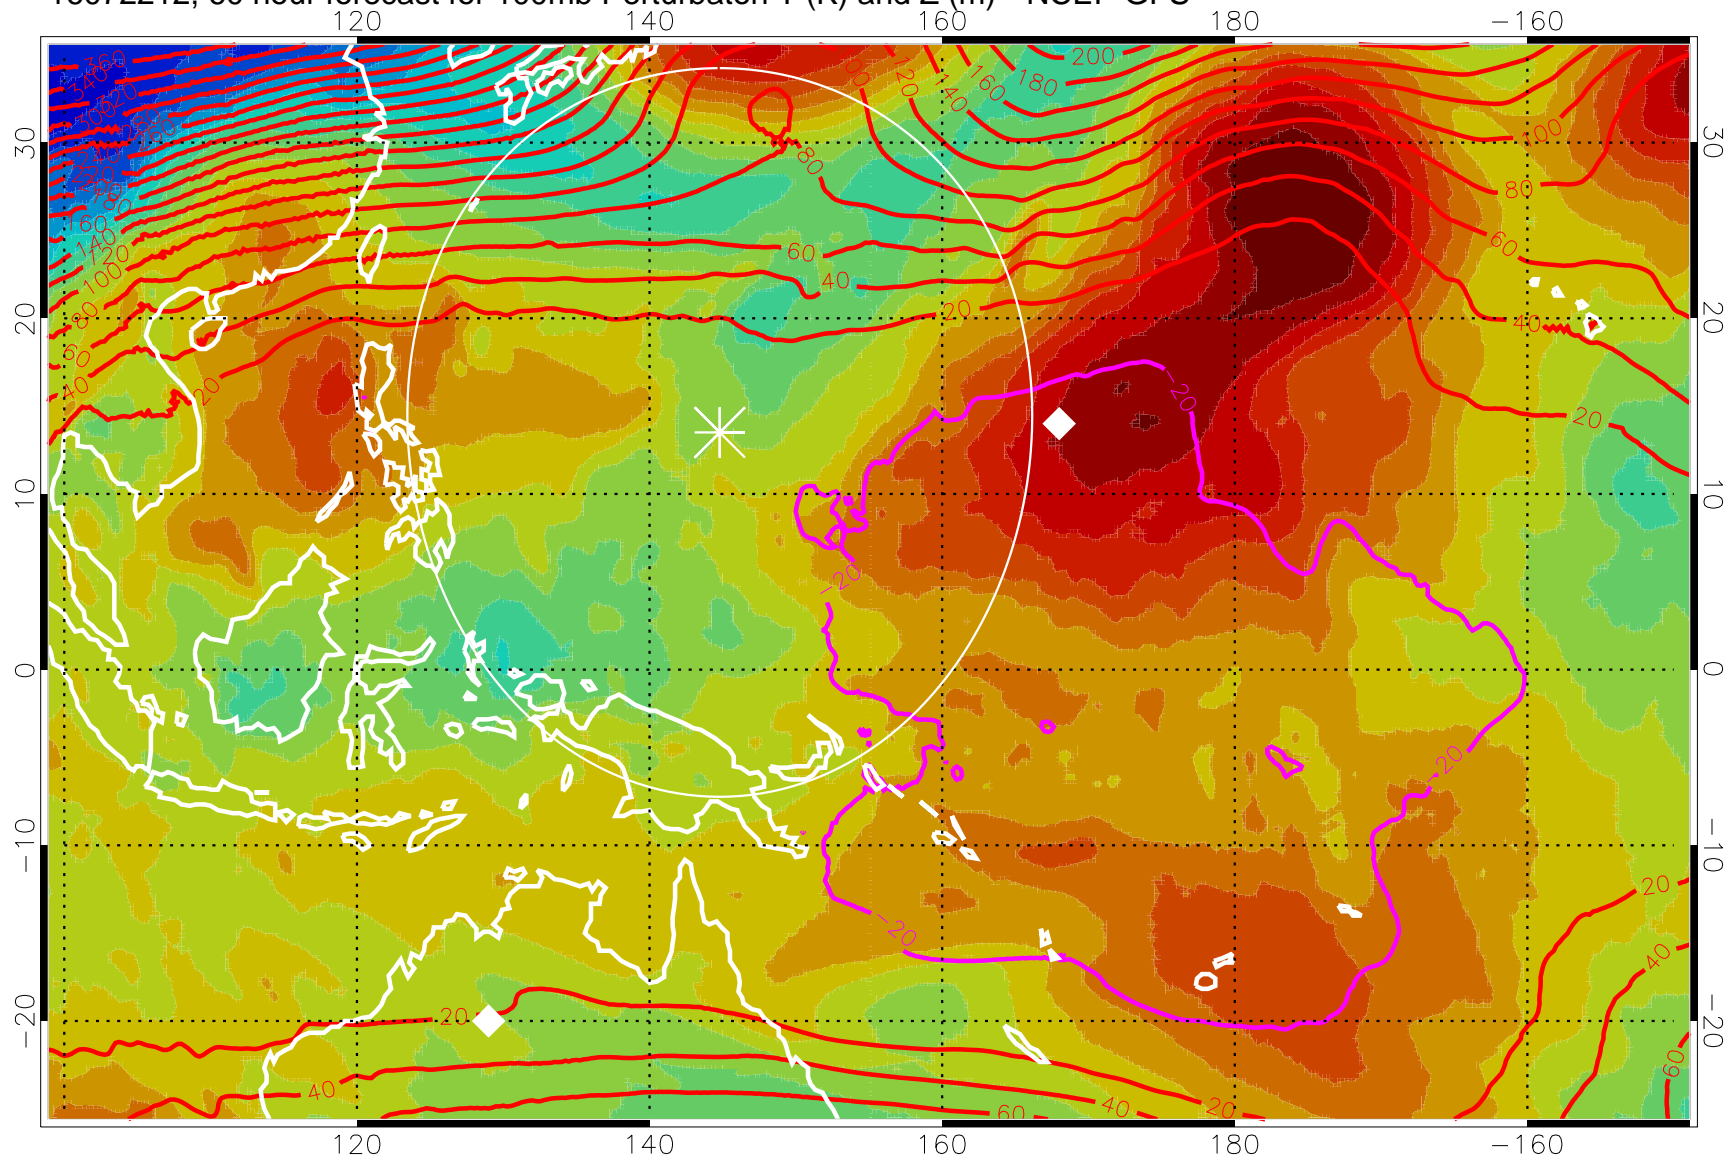

16072212, 60 hour forecast for 100mb Perturbaton T (K) and Z (m)-- NCEP GFS

Contours are 100 mbar Z perturbation (m)
Positive Z Contours
Negative Z Contours
Diamonds-mean pos. of anticyclones

Range ring of 2304 km