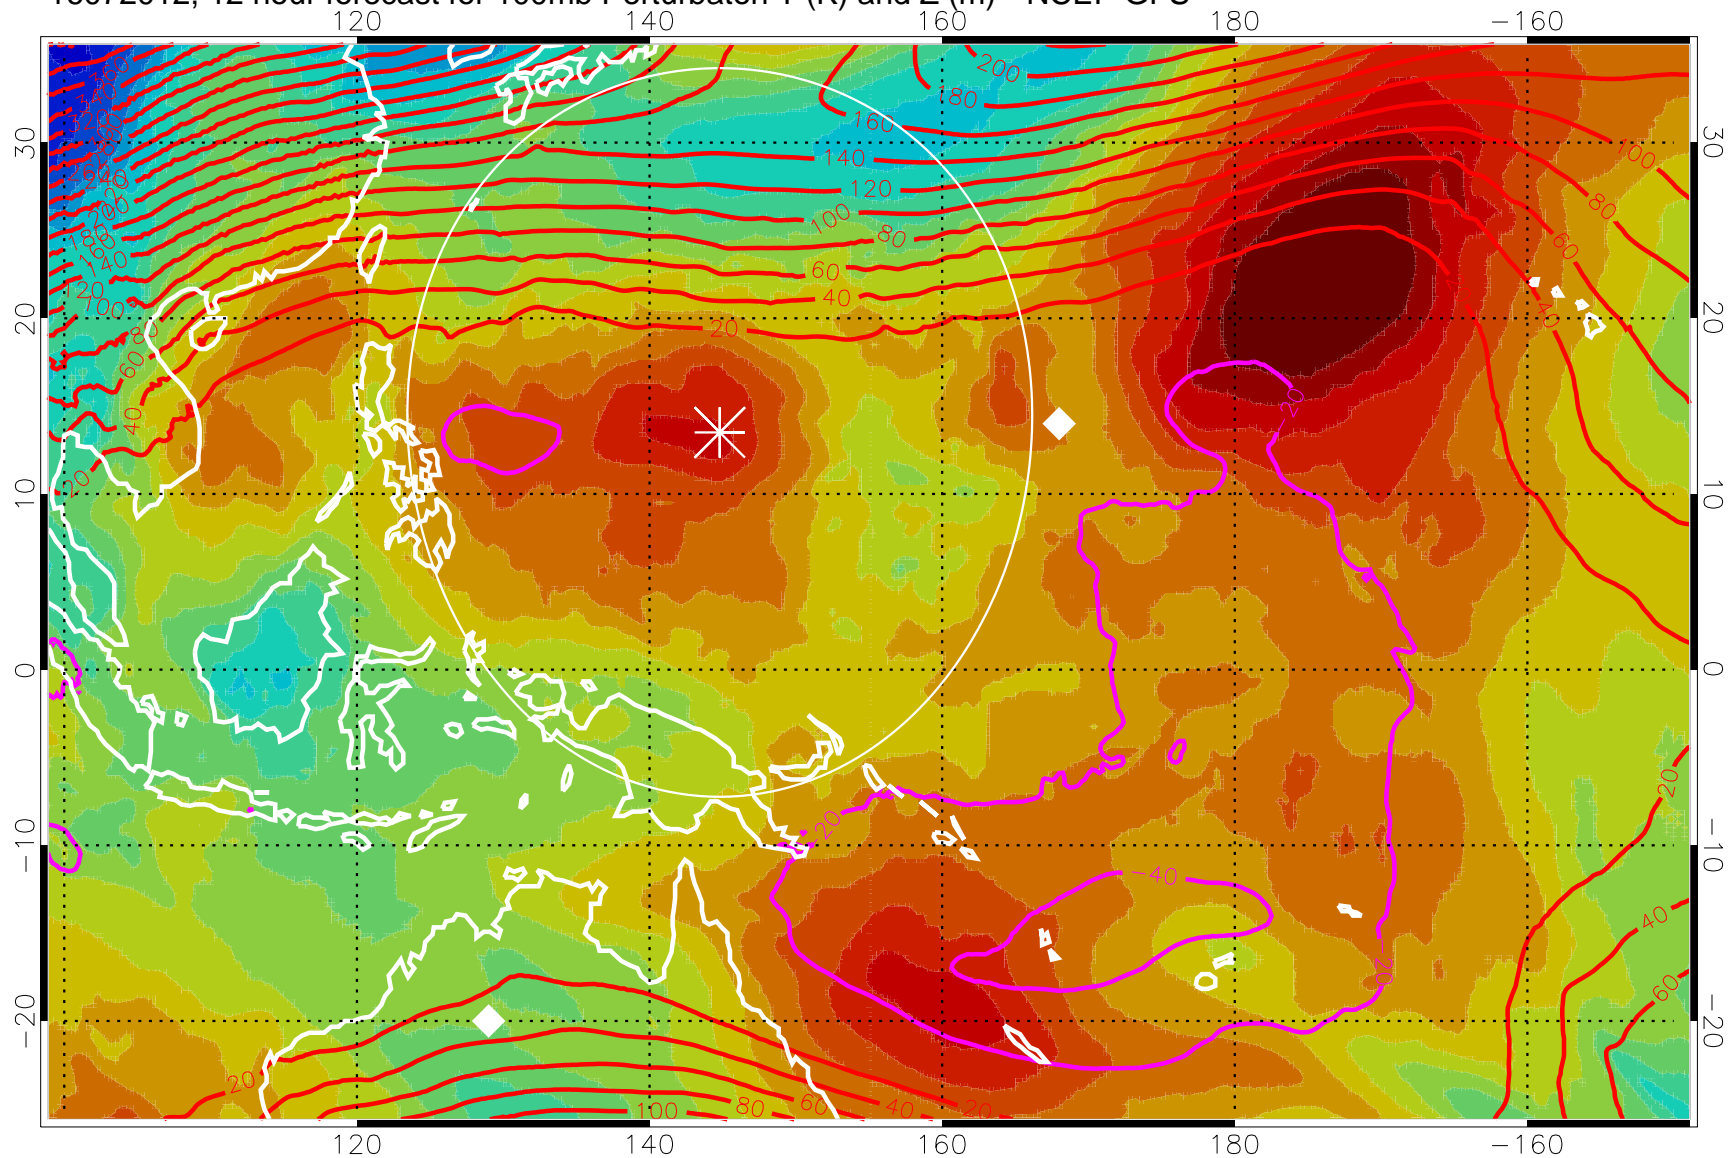

16072012, 12 hour forecast for 100mb Perturbaton T (K) and Z (m)-- NCEP GFS

Contours are 100 mbar Z perturbation (m)
Positive Z Contours
Negative Z Contours
Diamonds-mean pos. of anticyclones

Range ring of 2304 km