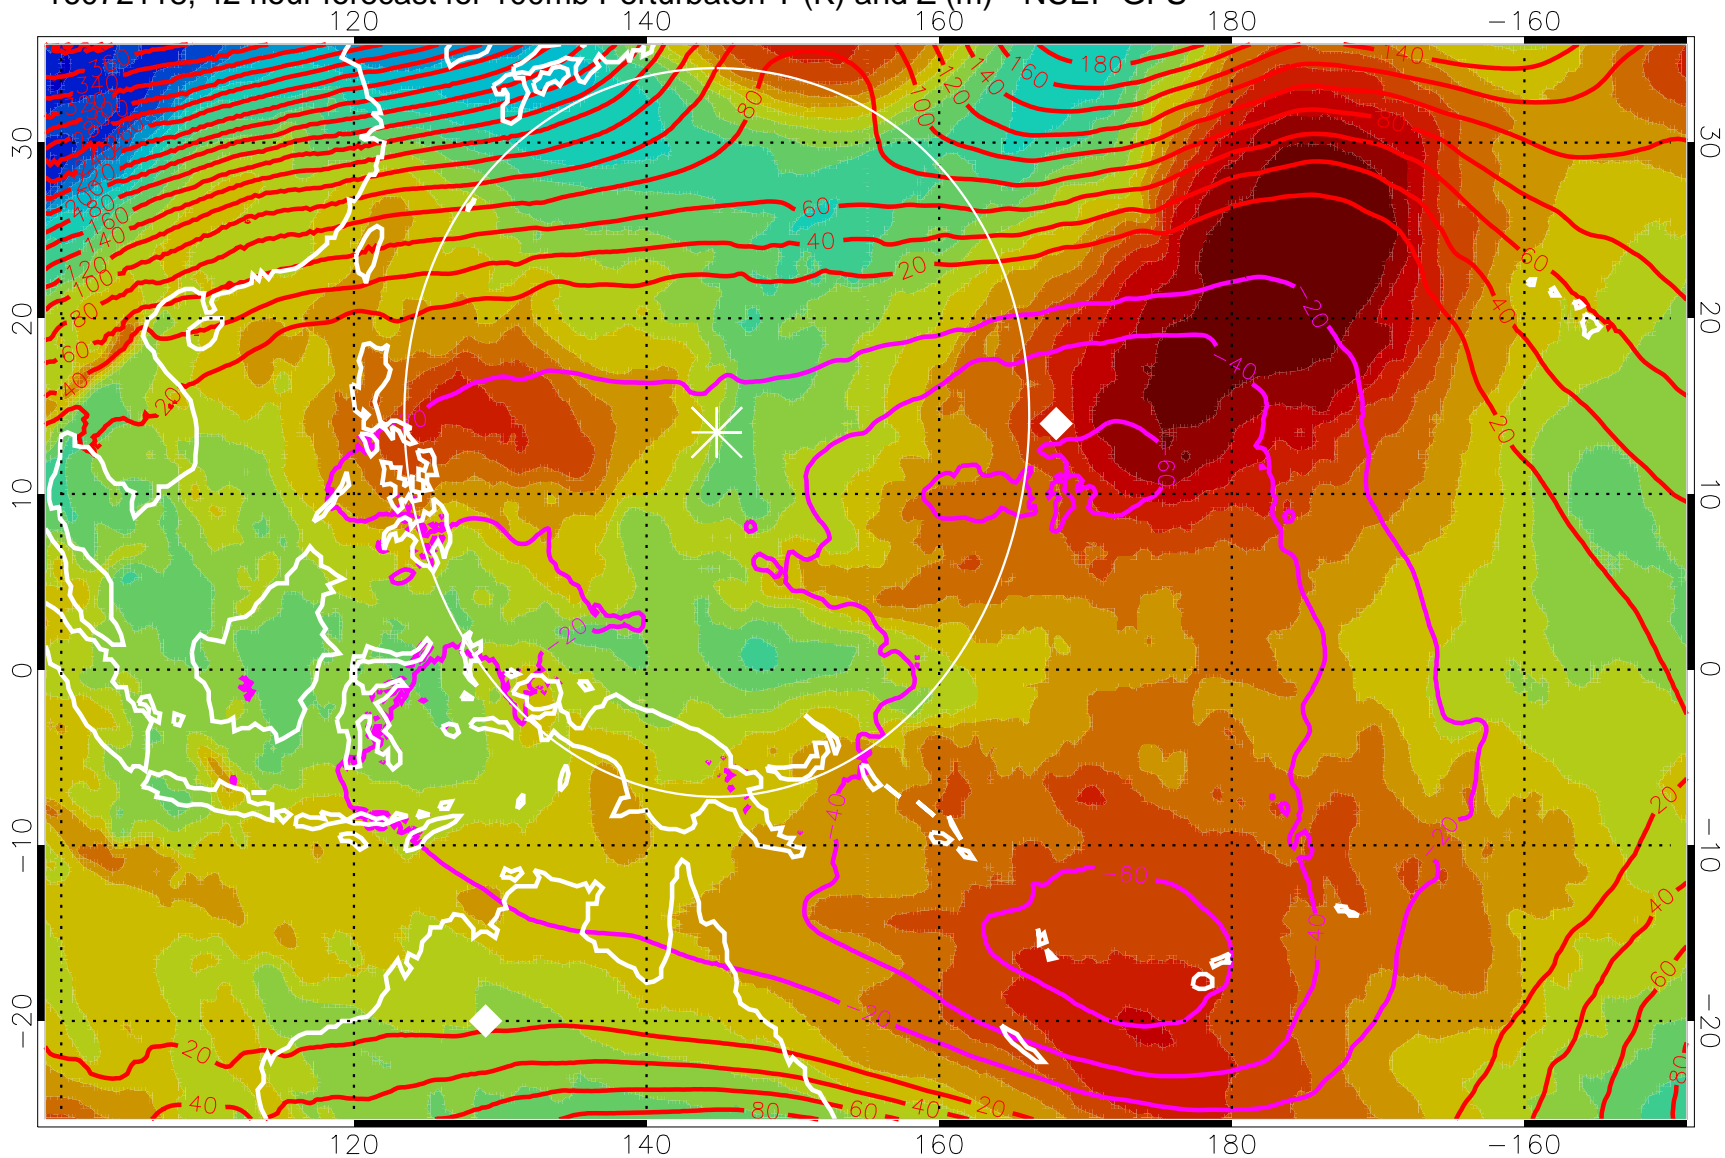

16072118, 42 hour forecast for 100mb Perturbaton T (K) and Z (m)-- NCEP GFS

Contours are 100 mbar Z perturbation (m)
Positive Z Contours
Negative Z Contours
Diamonds-mean pos. of anticyclones

Range ring of 2304 km