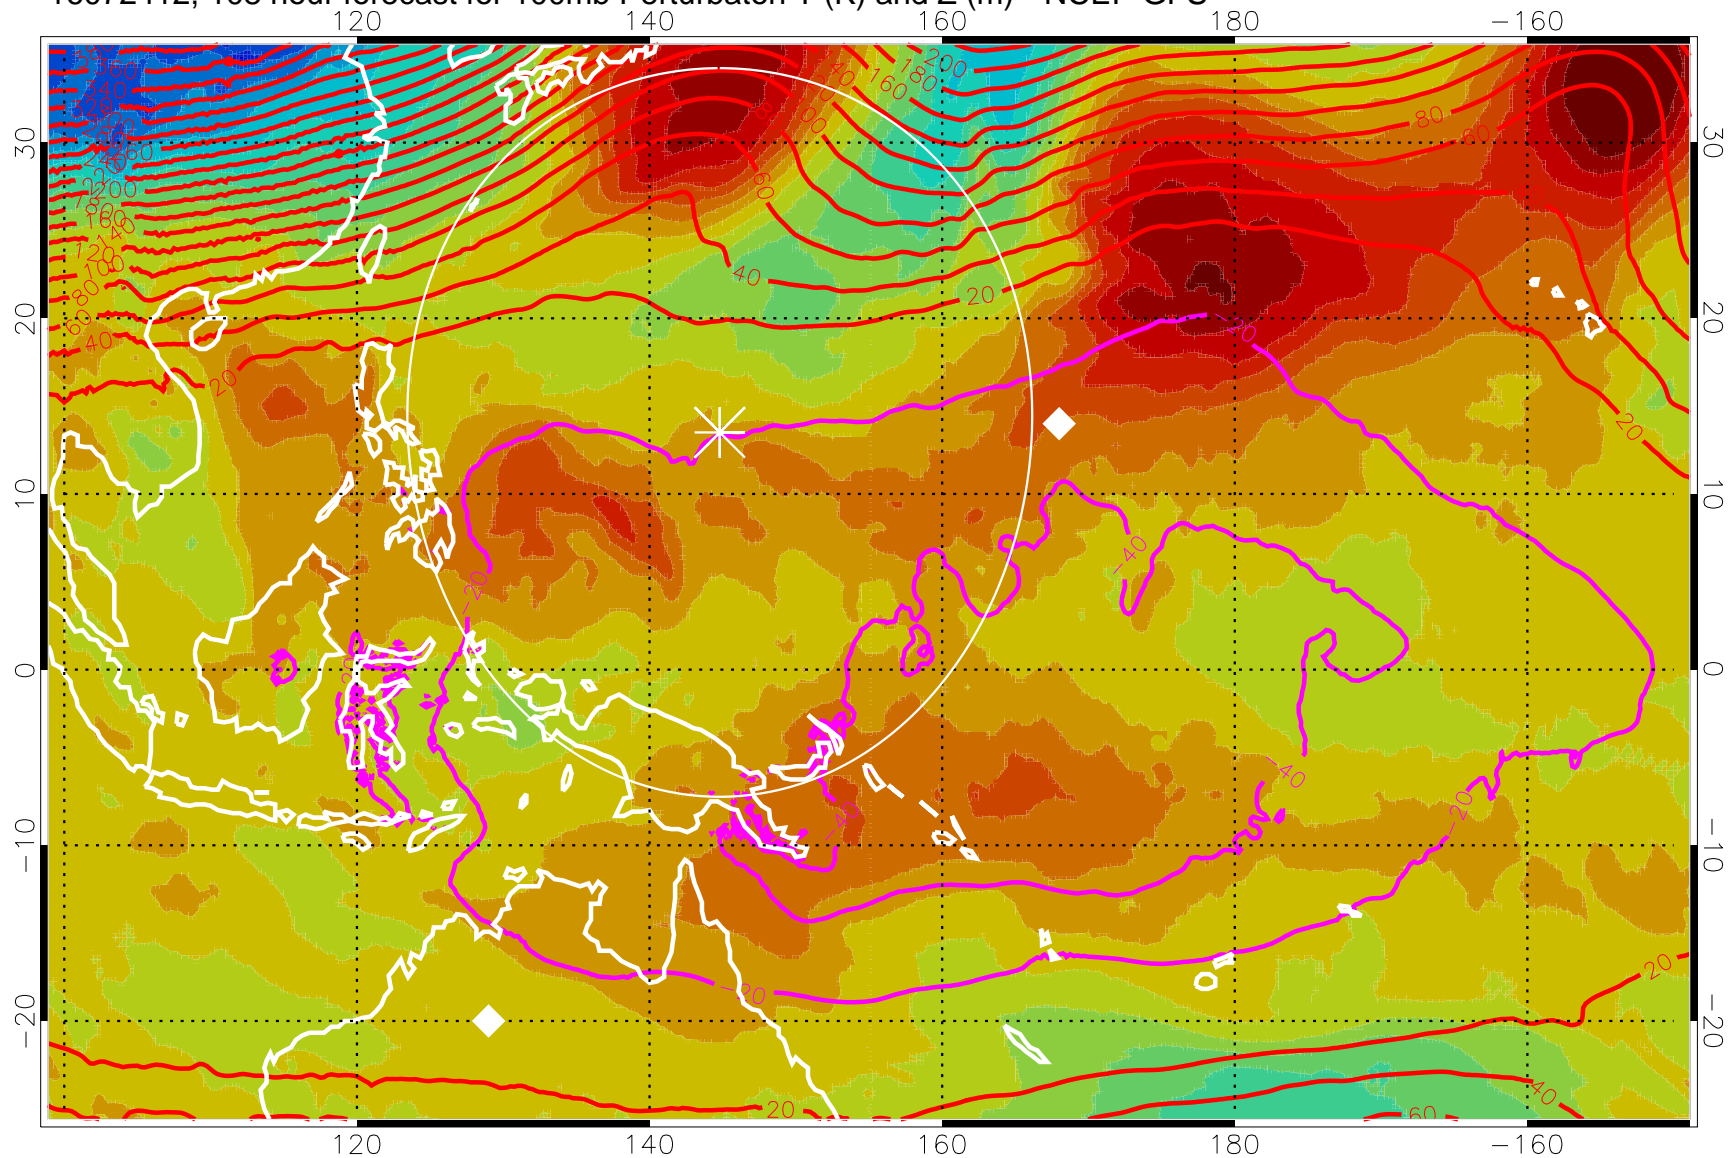

16072412, 108 hour forecast for 100mb Perturbaton T (K) and Z (m)-- NCEP GFS

Contours are 100 mbar Z perturbation (m)
Positive Z Contours
Negative Z Contours
Diamonds-mean pos. of anticyclones

Range ring of 2304 km