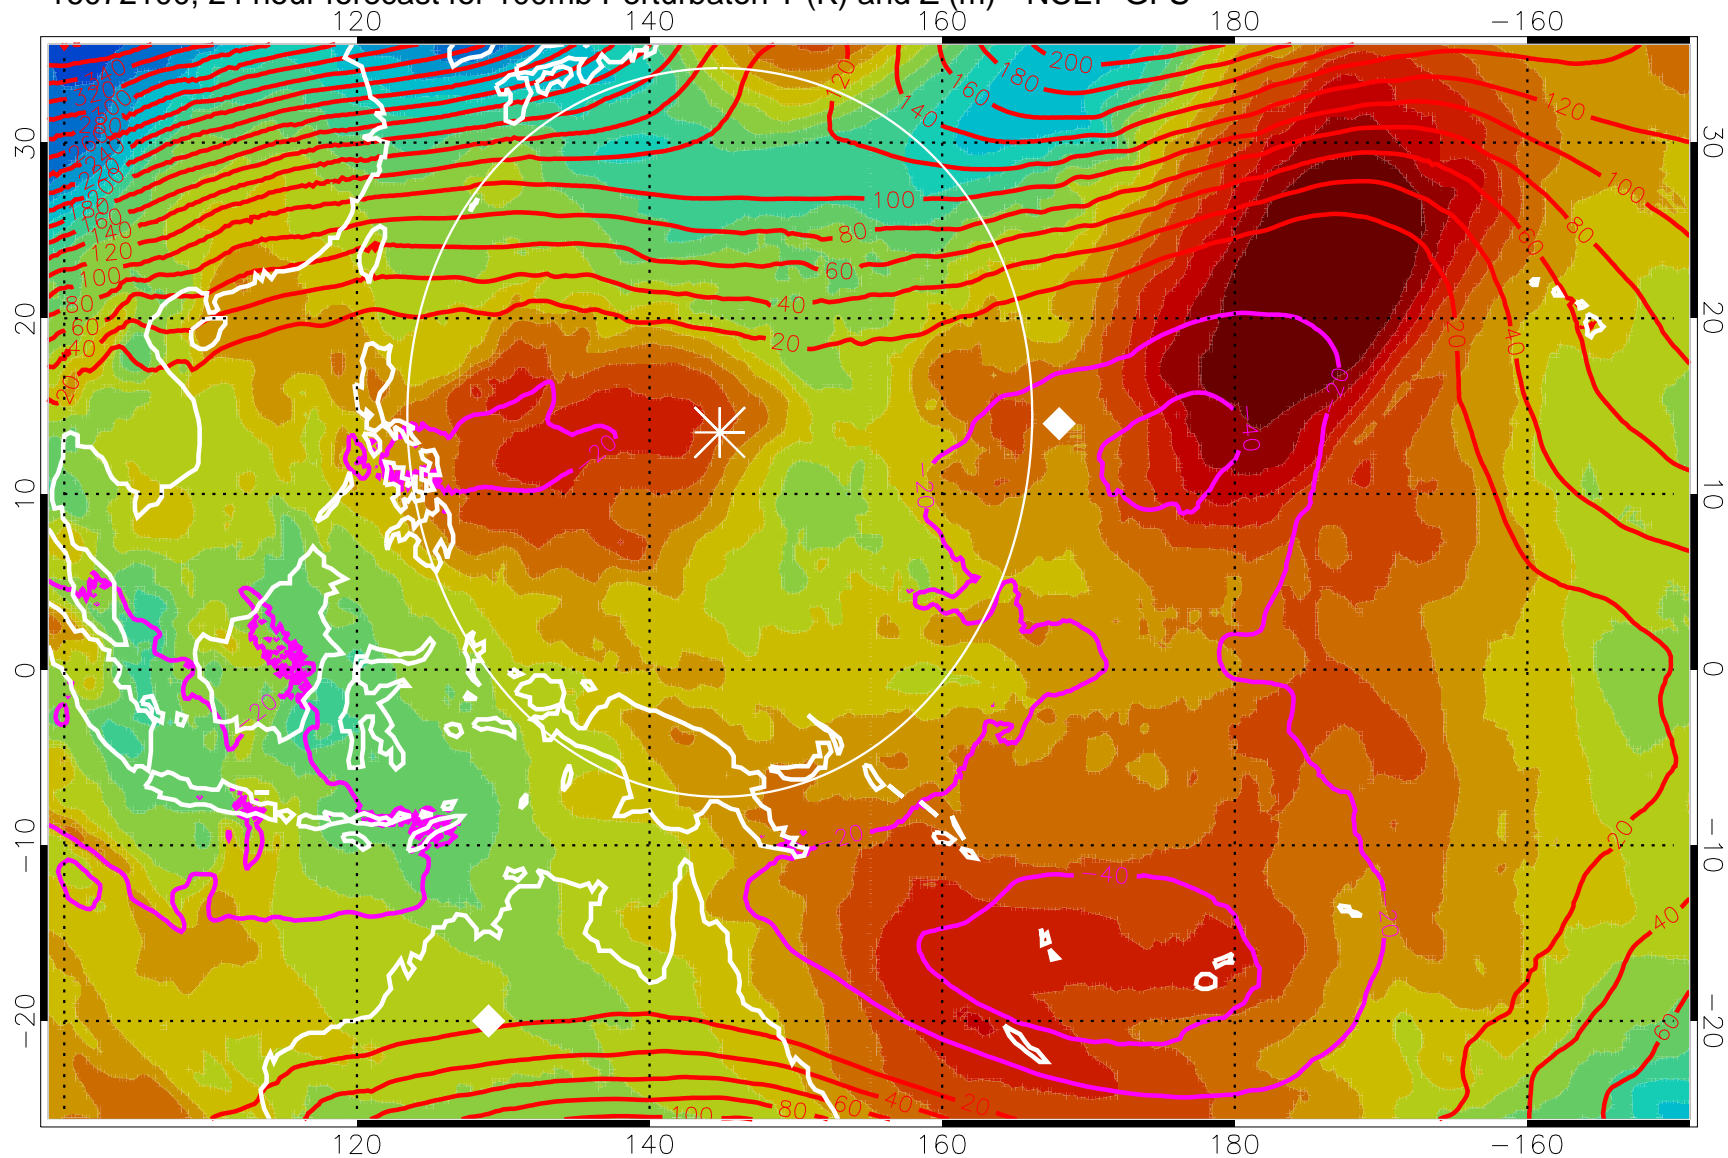

16072100, 24 hour forecast for 100mb Perturbaton T (K) and Z (m)-- NCEP GFS

Contours are 100 mbar Z perturbation (m)
Positive Z Contours
Negative Z Contours
Diamonds-mean pos. of anticyclones

Range ring of 2304 km