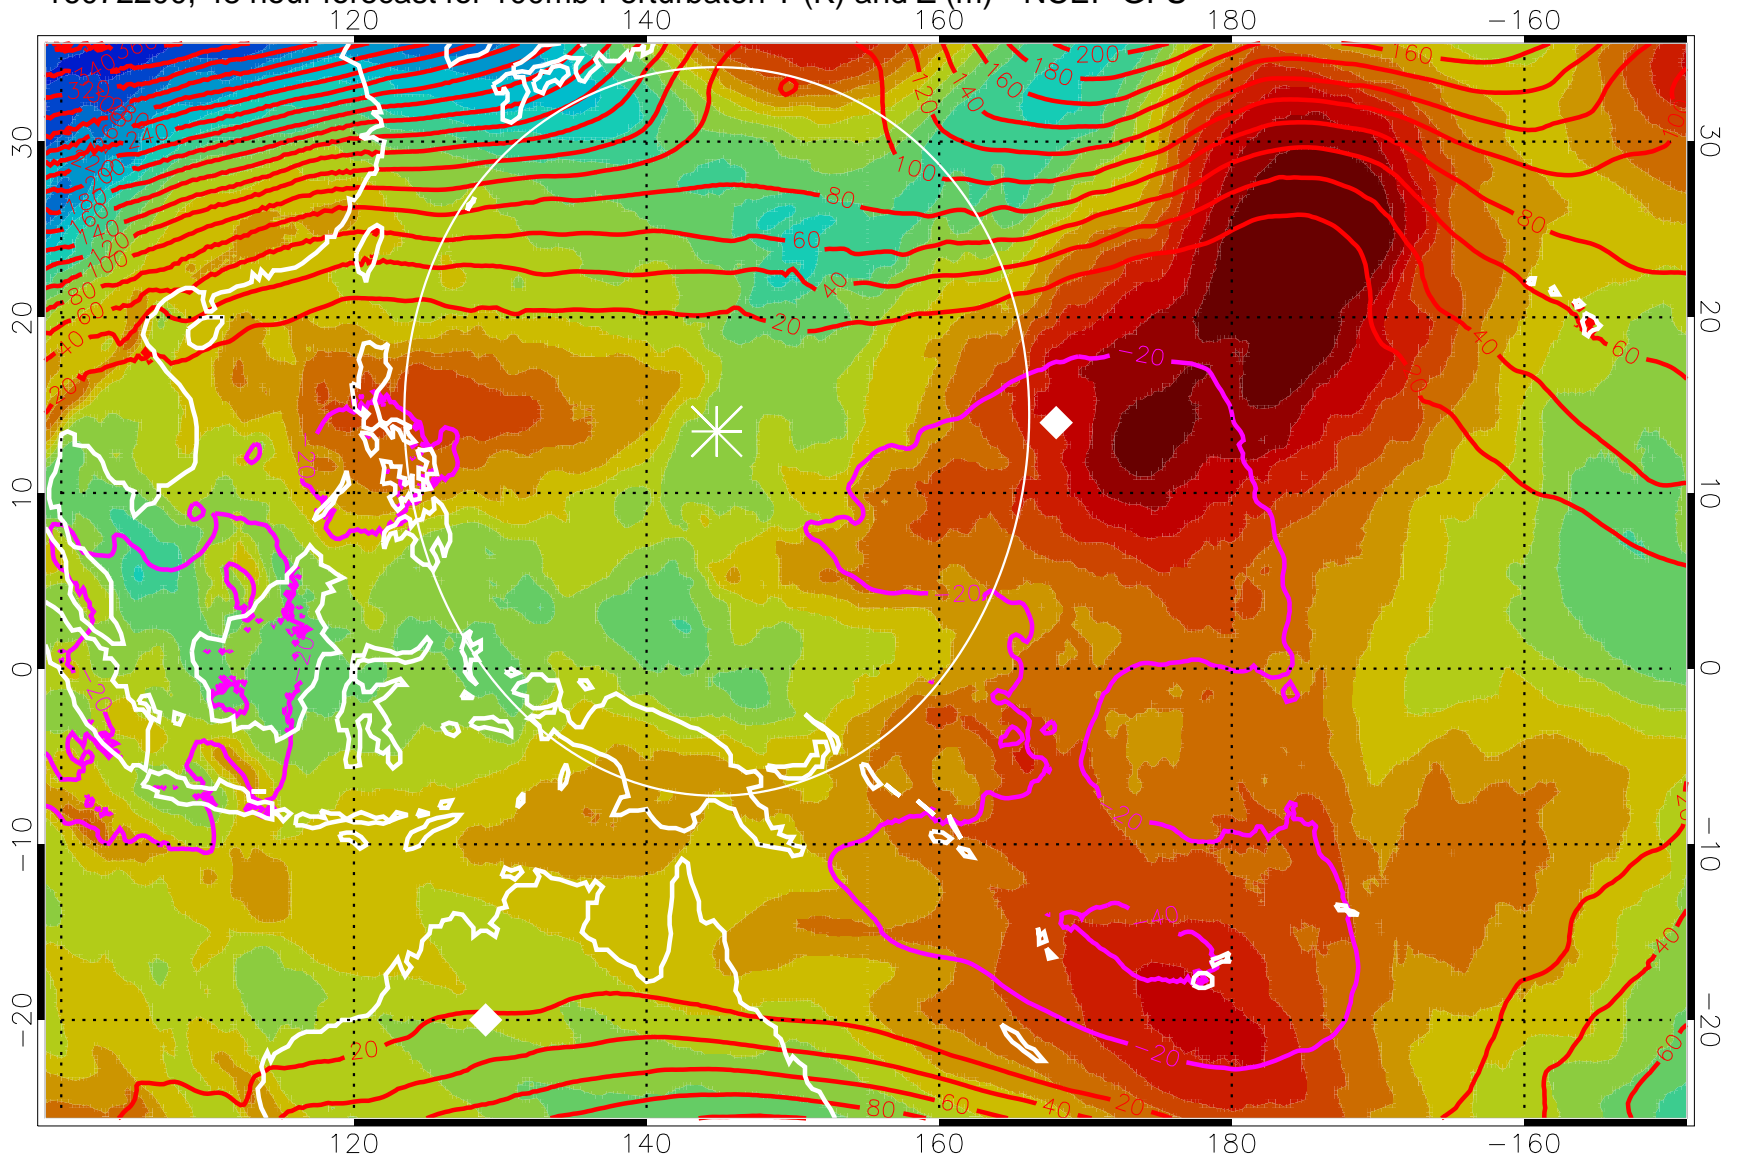

16072200, 48 hour forecast for 100mb Perturbaton T (K) and Z (m)-- NCEP GFS

Contours are 100 mbar Z perturbation (m)
Positive Z Contours
Negative Z Contours
Diamonds-mean pos. of anticyclones

Range ring of 2304 km