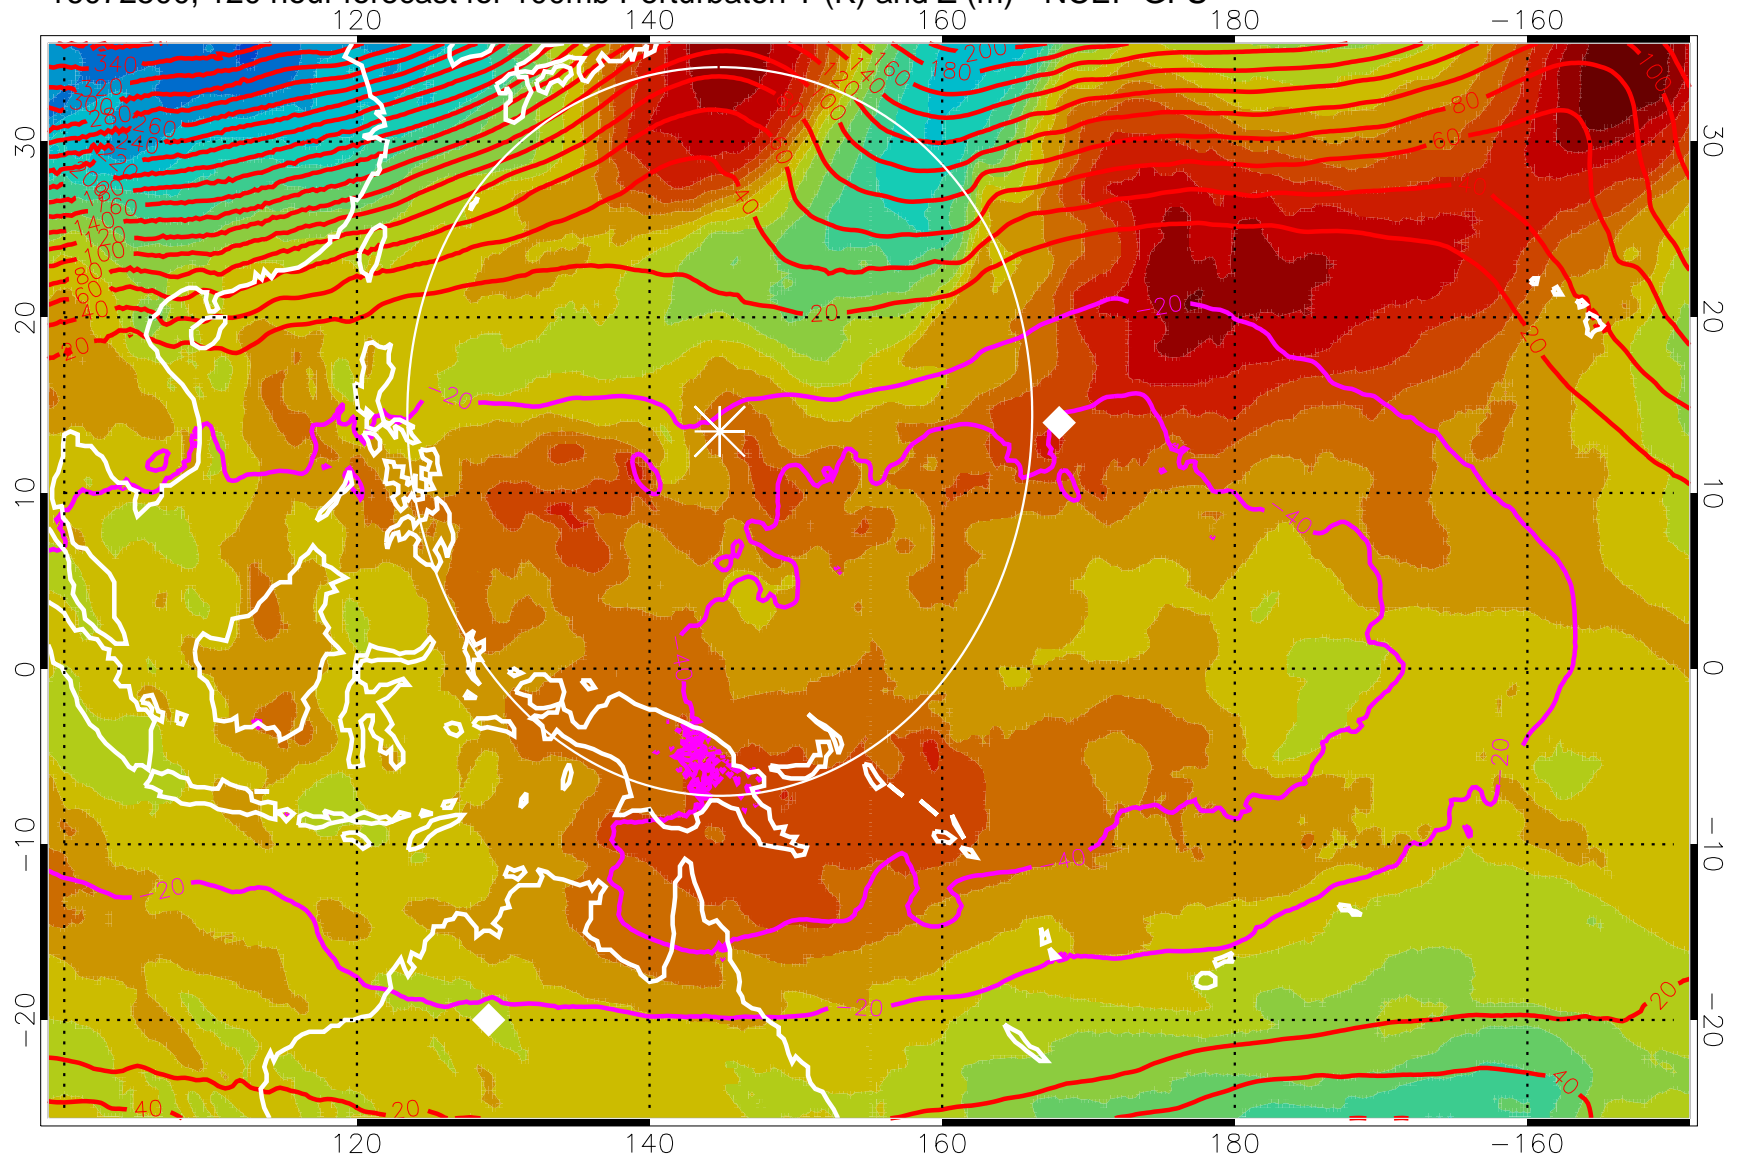

16072500, 120 hour forecast for 100mb Perturbaton T (K) and Z (m)-- NCEP GFS

Contours are 100 mbar Z perturbation (m)
Positive Z Contours
Negative Z Contours
Diamonds-mean pos. of anticyclones

Range ring of 2304 km