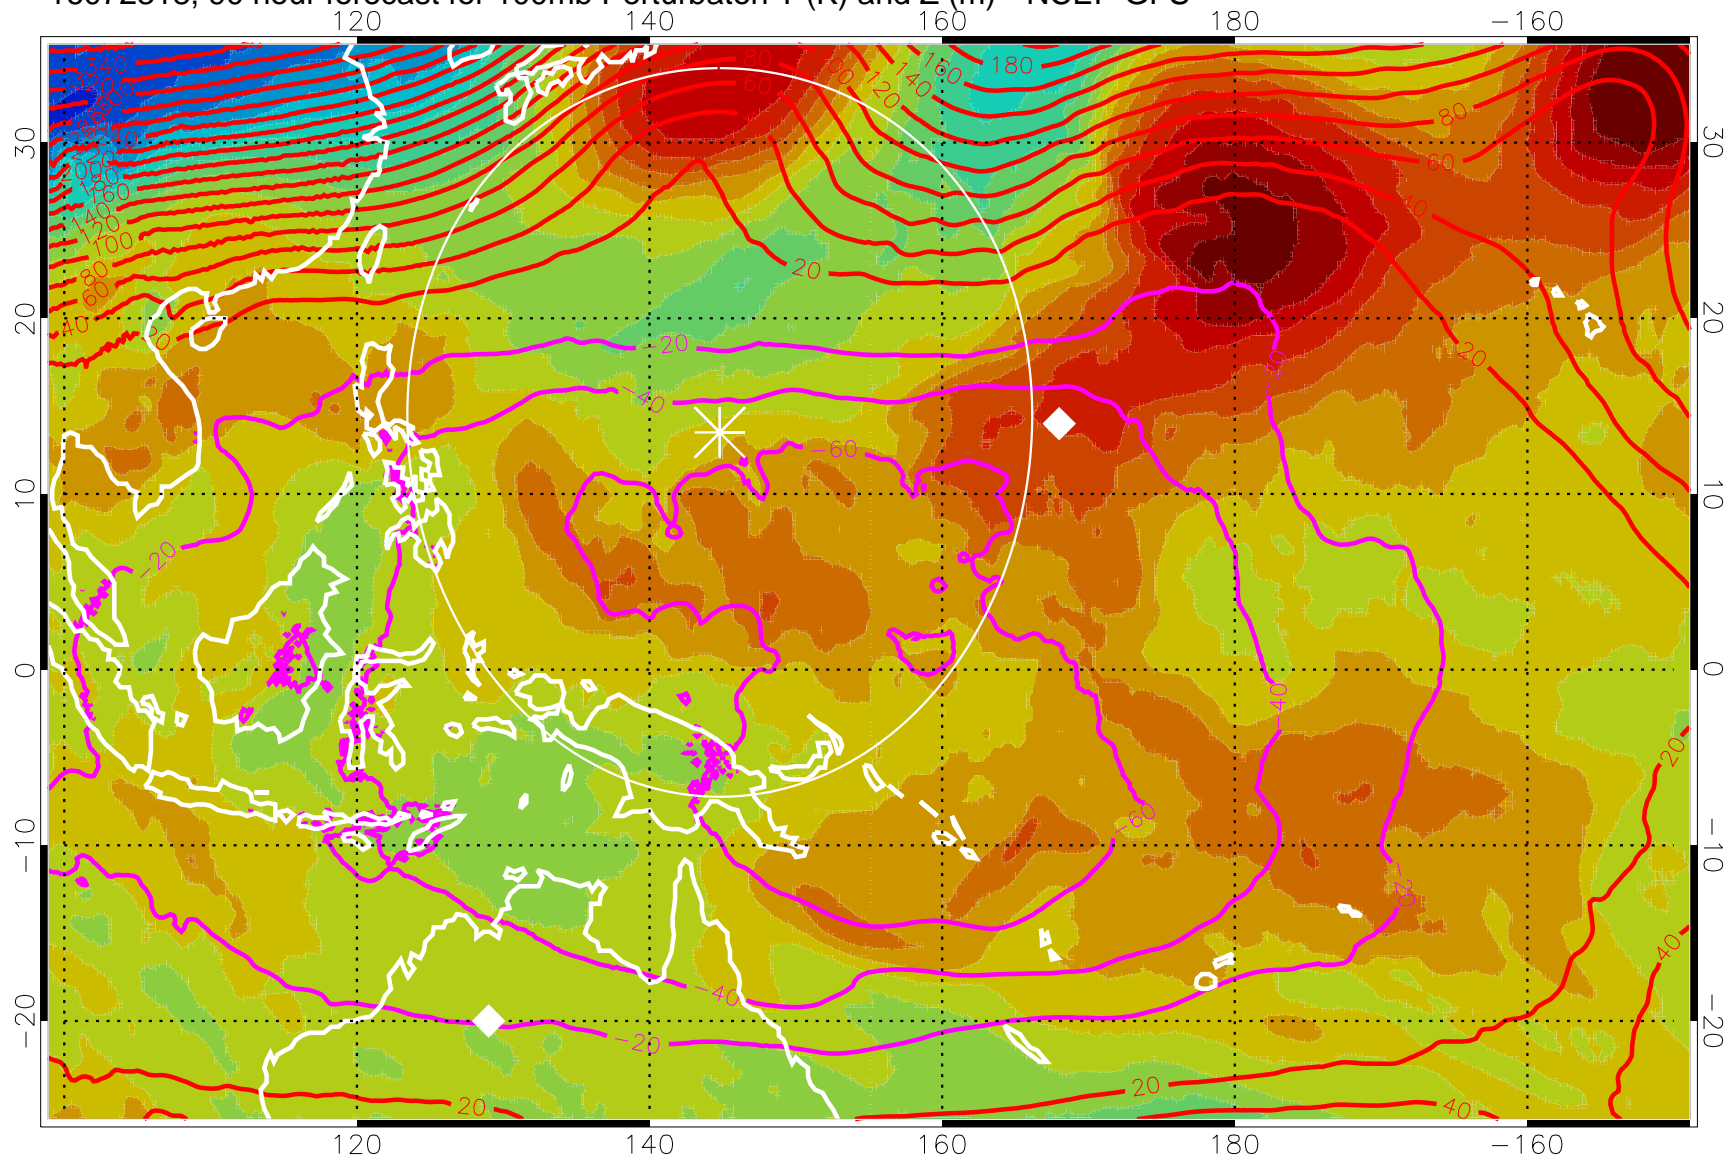

16072318, 90 hour forecast for 100mb Perturbaton T (K) and Z (m)-- NCEP GFS

Contours are 100 mbar Z perturbation (m)
Positive Z Contours
Negative Z Contours
Diamonds-mean pos. of anticyclones

Range ring of 2304 km