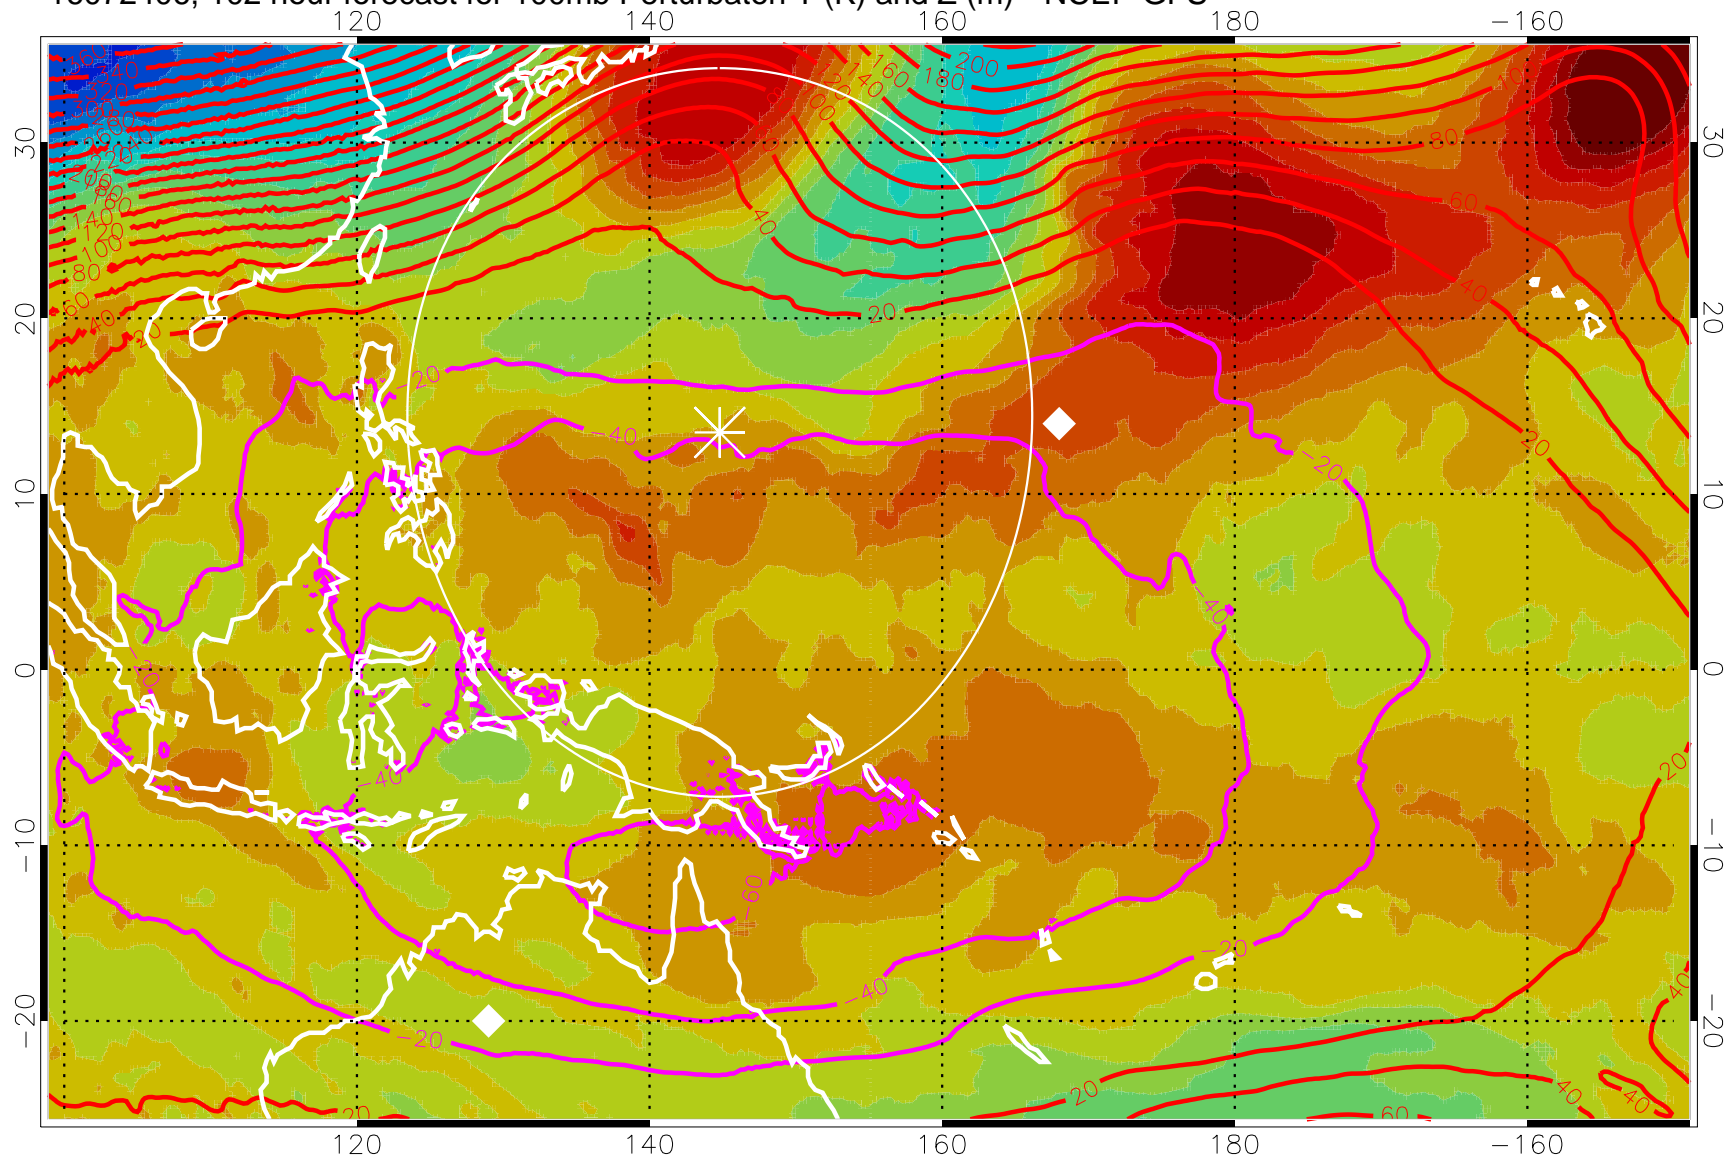

16072406, 102 hour forecast for 100mb Perturbation T (K) and Z (m)-- NCEP GFS

Contours are 100 mbar Z perturbation (m)
Positive Z Contours
Negative Z Contours
Diamonds-mean pos. of anticyclones

Range ring of 2304 km