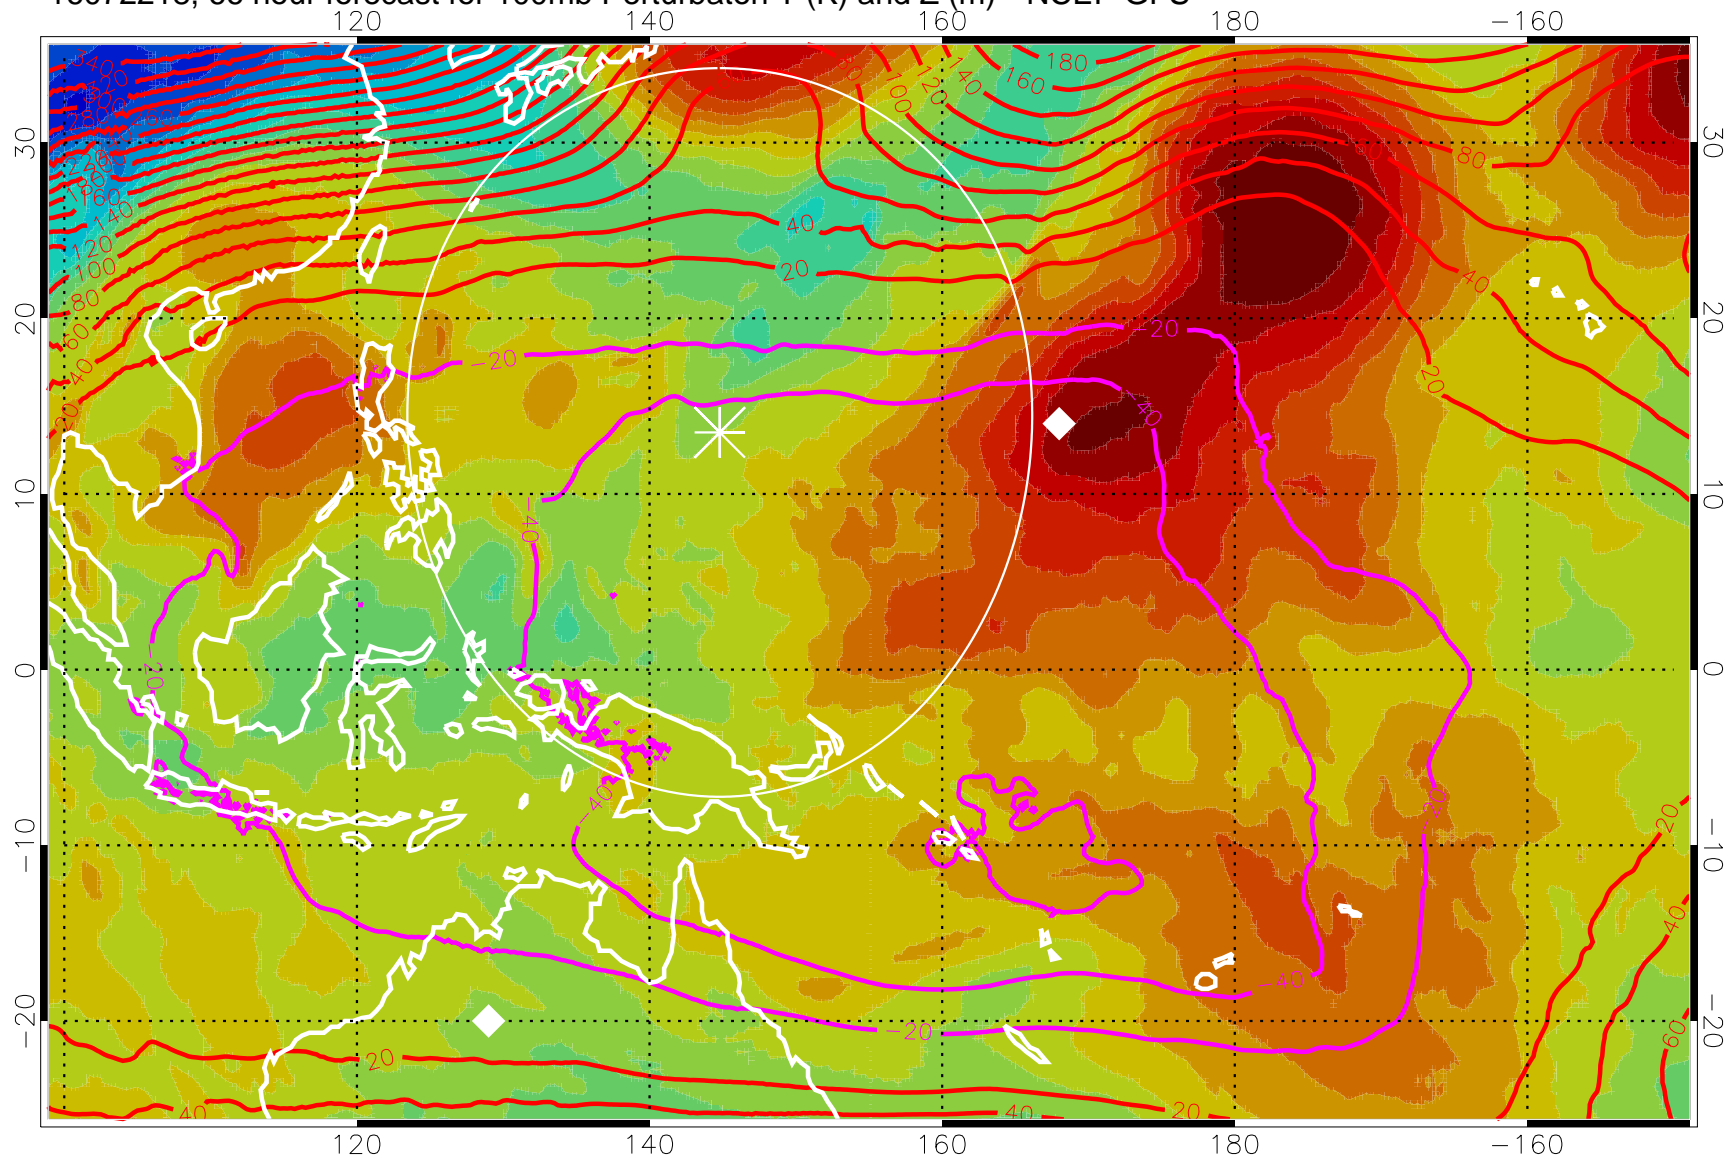

16072218, 66 hour forecast for 100mb Perturbaton T (K) and Z (m)-- NCEP GFS

Contours are 100 mbar Z perturbation (m)
Positive Z Contours
Negative Z Contours
Diamonds-mean pos. of anticyclones

Range ring of 2304 km