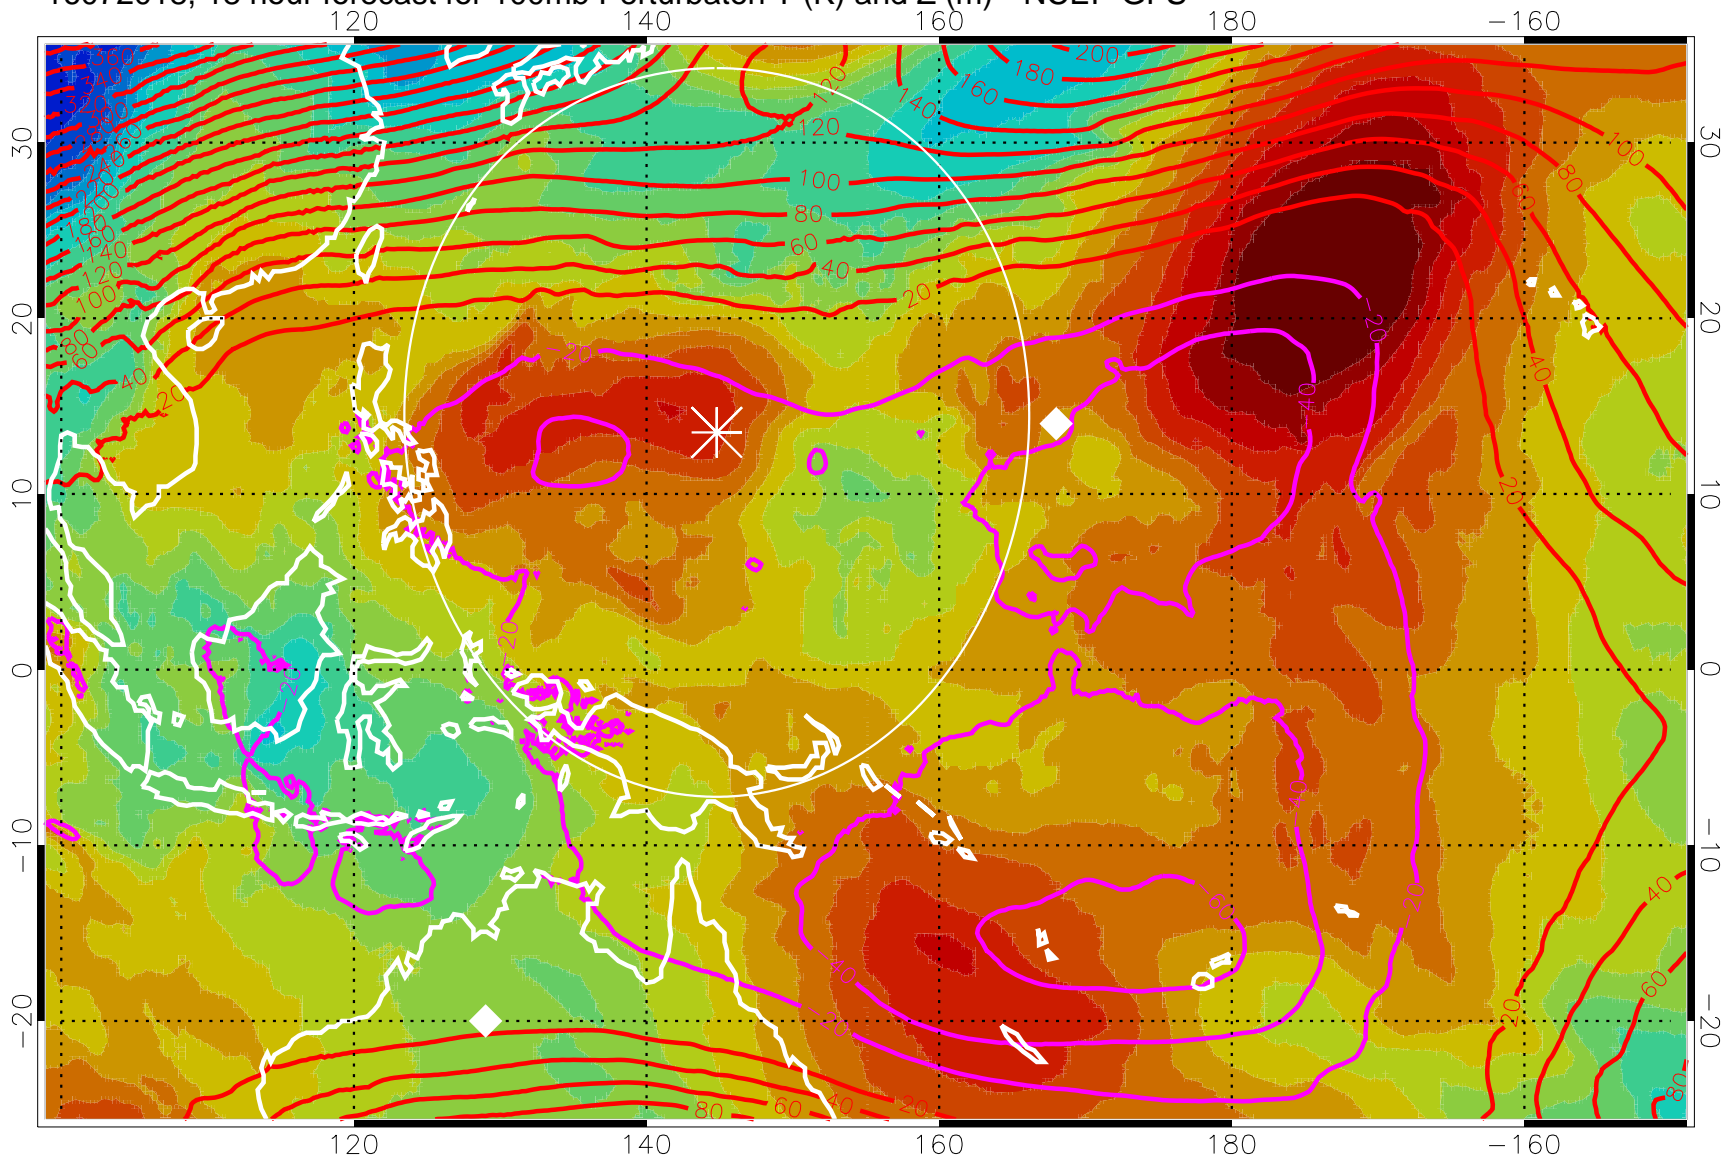

16072018, 18 hour forecast for 100mb Perturbaton T (K) and Z (m)-- NCEP GFS

Contours are 100 mbar Z perturbation (m)
Positive Z Contours
Negative Z Contours
Diamonds-mean pos. of anticyclones

Range ring of 2304 km