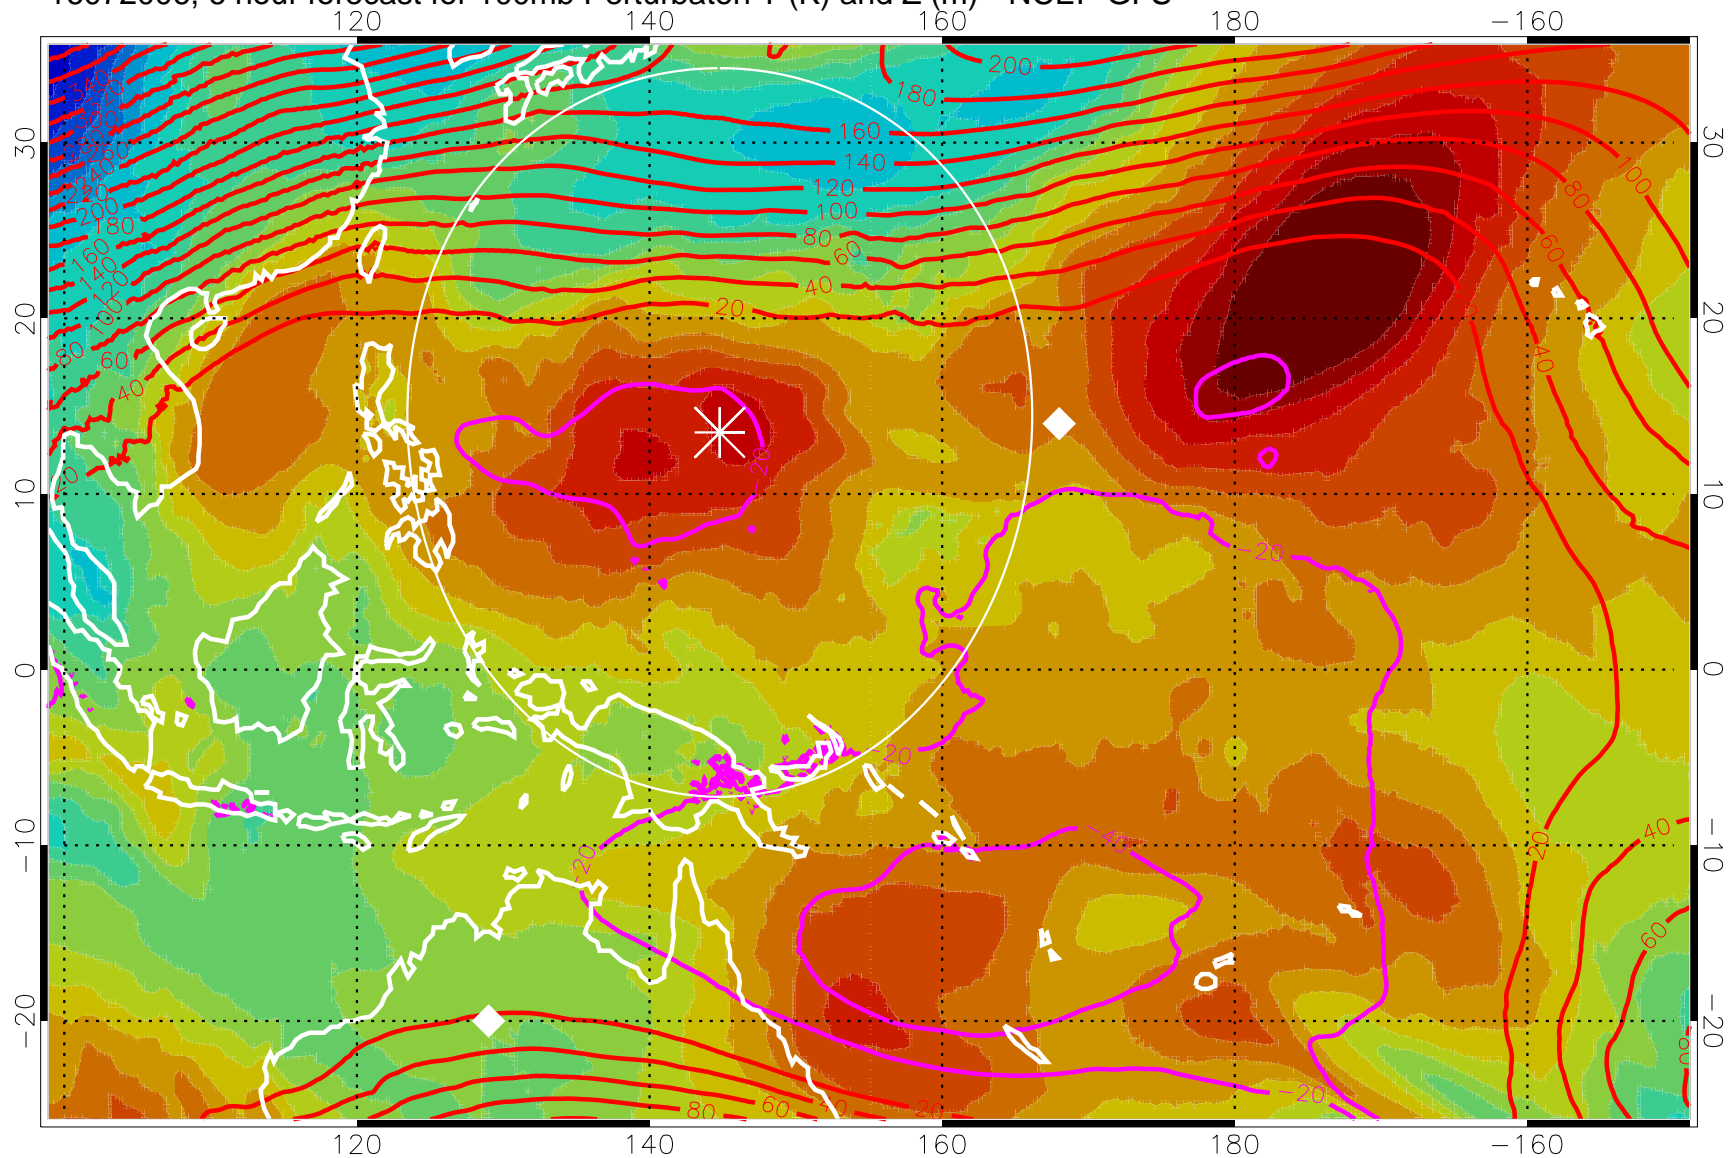

16072006, 6 hour forecast for 100mb Perturbaton T (K) and Z (m)-- NCEP GFS

Contours are 100 mbar Z perturbation (m)  
Positive Z Contours  
Negative Z Contours  
Diamonds-mean pos. of anticyclones

Range ring of 2304 km