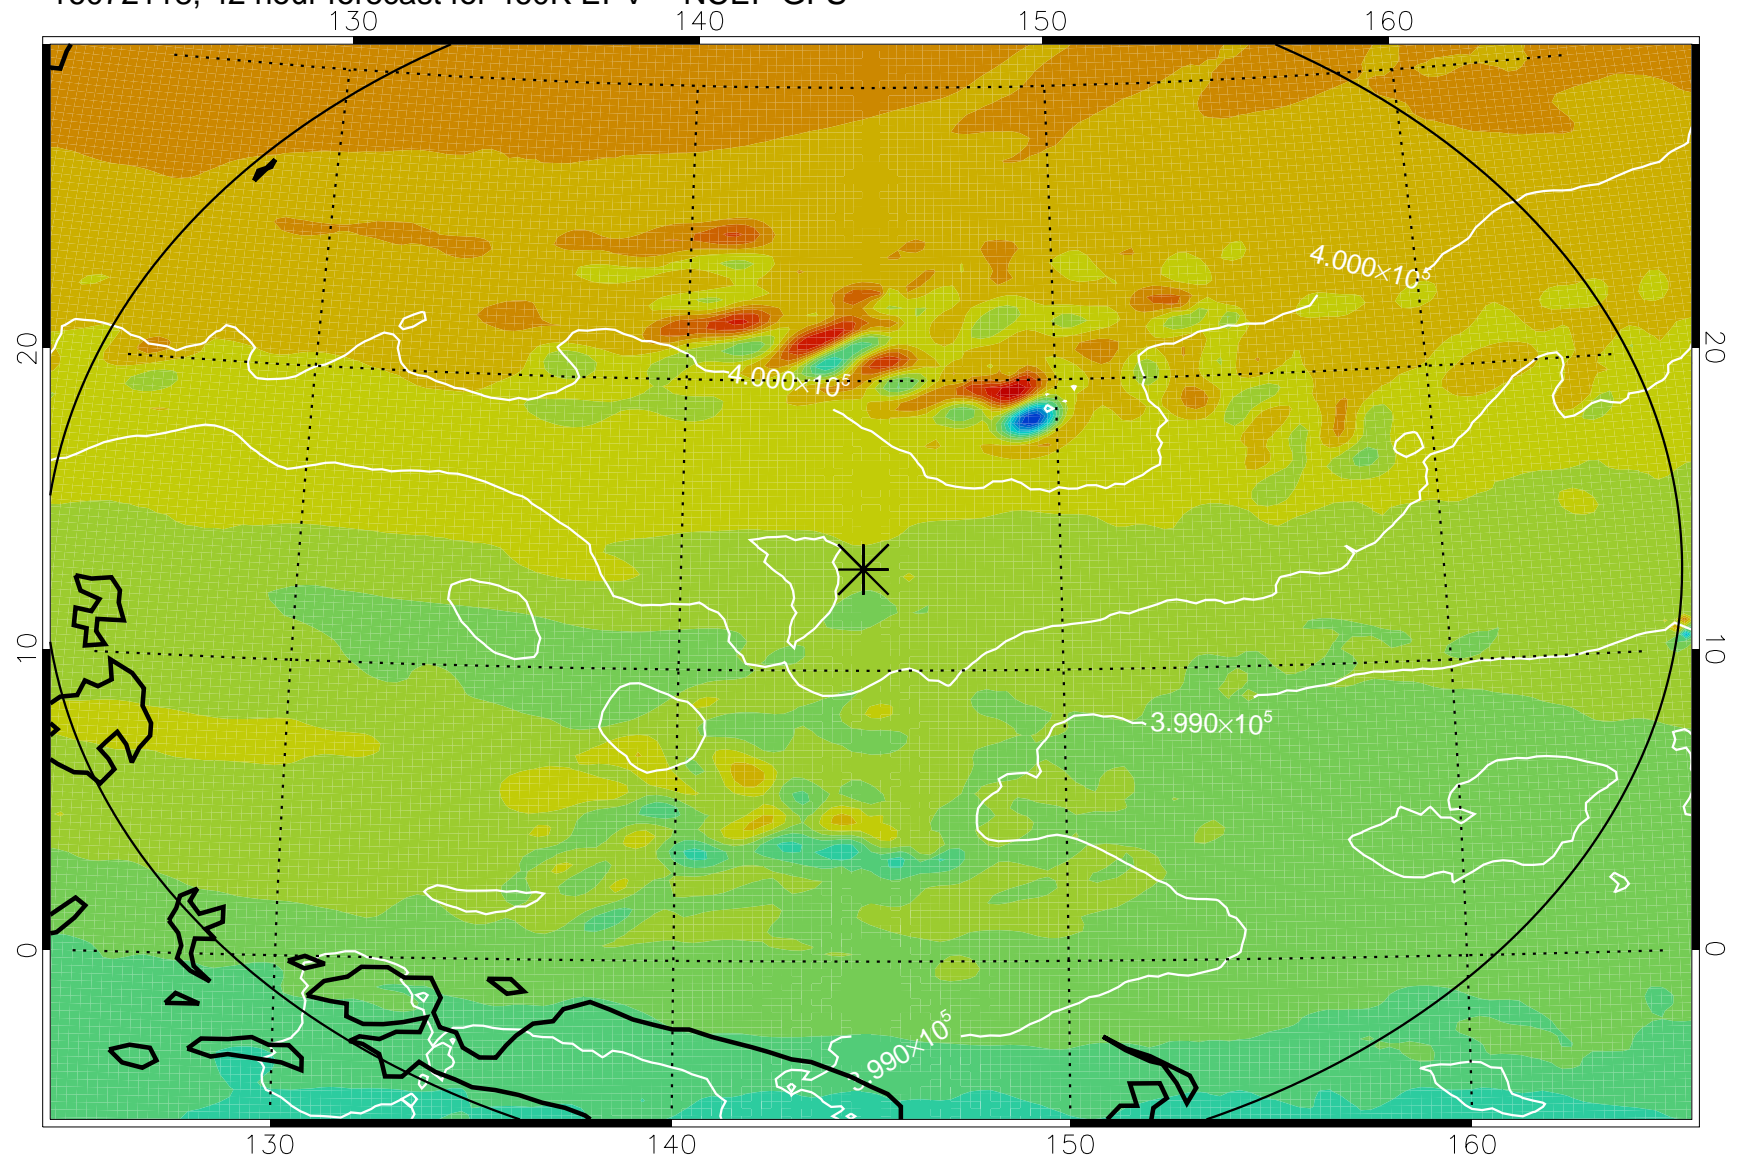

16072106, 30 hour forecast for 460K EPV -- NCEP GFS

460K Montgomery Streamfunction, white

Range ring of 2304 km

16072112, 36 hour forecast for 460K EPV -- NCEP GFS

460K Montgomery Streamfunction, white

Range ring of 2304 km

16072118, 42 hour forecast for 460K EPV -- NCEP GFS

460K Montgomery Streamfunction, white

Range ring of 2304 km

16072200, 48 hour forecast for 460K EPV -- NCEP GFS

460K Montgomery Streamfunction, white

Range ring of 2304 km

16072206, 54 hour forecast for 460K EPV -- NCEP GFS

460K Montgomery Streamfunction, white

Range ring of 2304 km

16072212, 60 hour forecast for 460K EPV -- NCEP GFS

460K Montgomery Streamfunction, white

Range ring of 2304 km

16072218, 66 hour forecast for 460K EPV -- NCEP GFS

460K Montgomery Streamfunction, white

Range ring of 2304 km

16072300, 72 hour forecast for 460K EPV -- NCEP GFS

460K Montgomery Streamfunction, white

Range ring of 2304 km