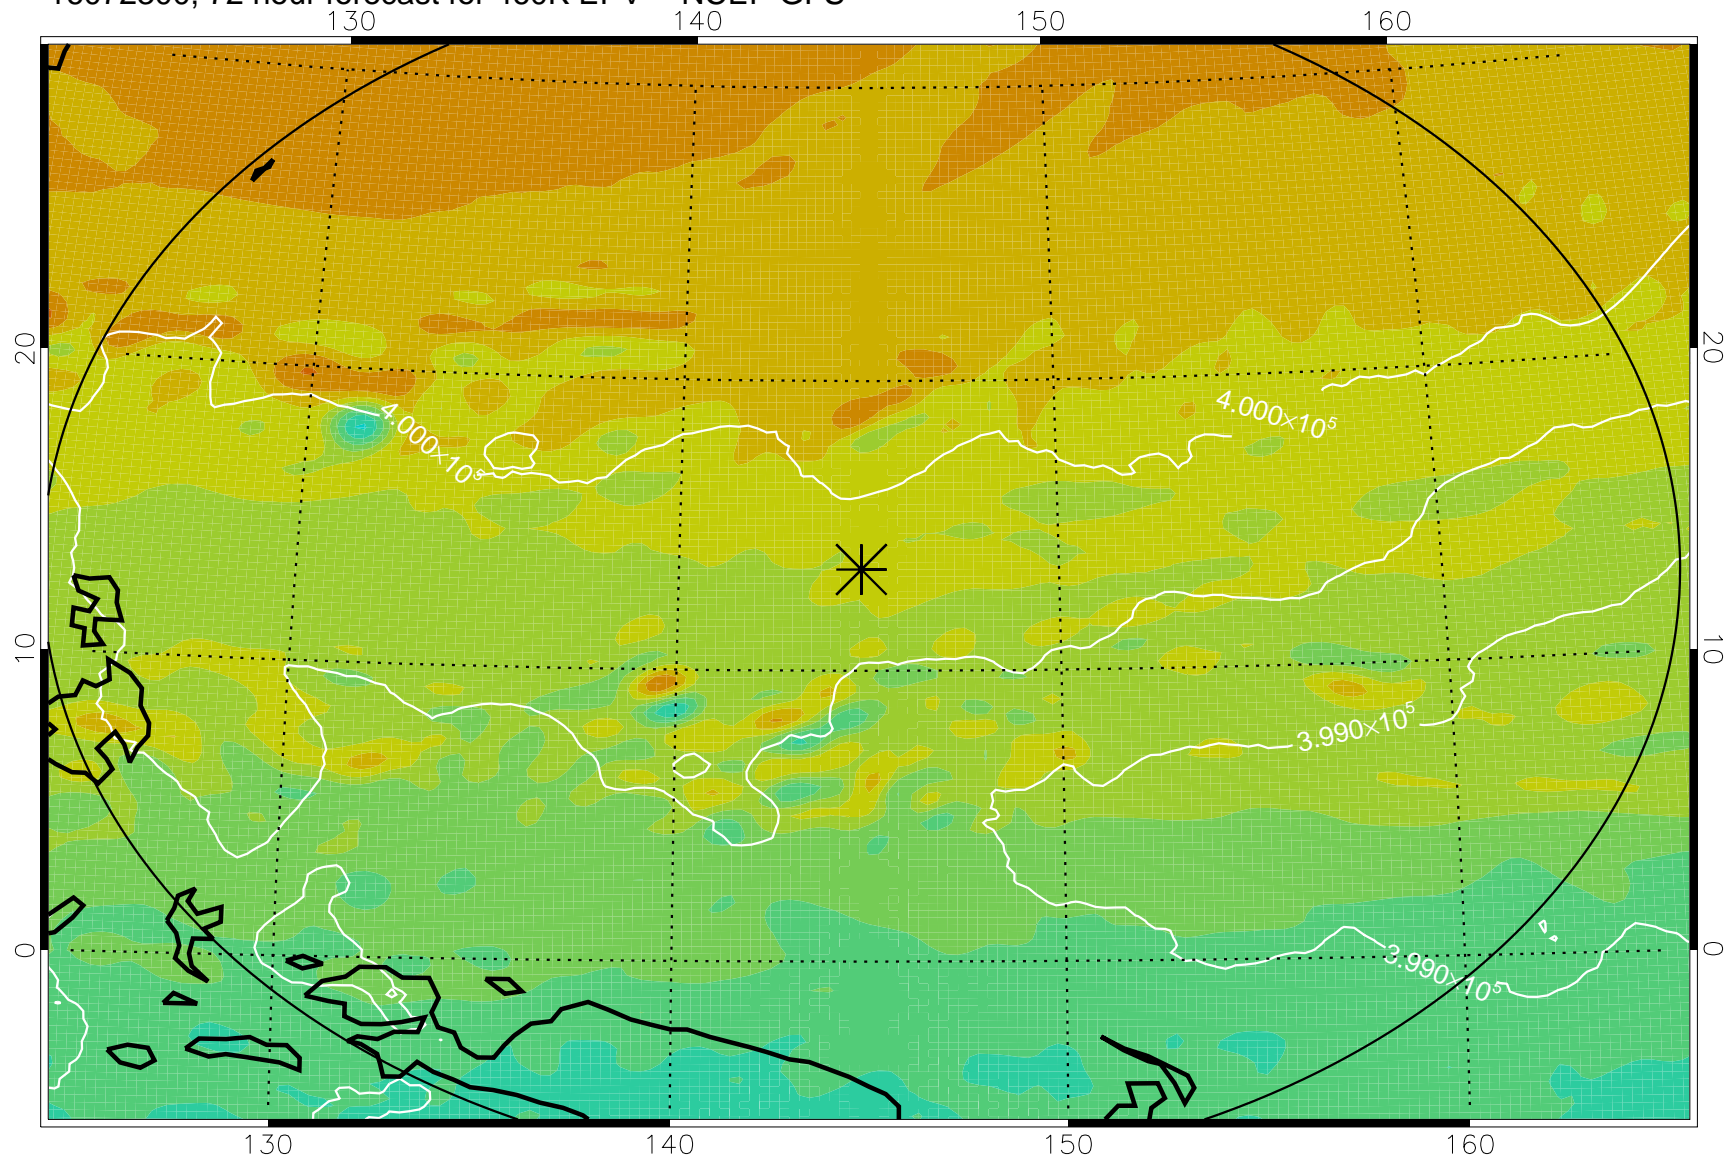

16072118, 42 hour forecast for 460K EPV -- NCEP GFS

460K Montgomery Streamfunction, white

Range ring of 2304 km

16072200, 48 hour forecast for 460K EPV -- NCEP GFS

460K Montgomery Streamfunction, white

Range ring of 2304 km

16072206, 54 hour forecast for 460K EPV -- NCEP GFS

460K Montgomery Streamfunction, white

Range ring of 2304 km

16072212, 60 hour forecast for 460K EPV -- NCEP GFS

460K Montgomery Streamfunction, white

Range ring of 2304 km

16072218, 66 hour forecast for 460K EPV -- NCEP GFS

460K Montgomery Streamfunction, white

Range ring of 2304 km

16072300, 72 hour forecast for 460K EPV -- NCEP GFS

460K Montgomery Streamfunction, white

Range ring of 2304 km

16072306, 78 hour forecast for 460K EPV -- NCEP GFS

460K Montgomery Streamfunction, white

Range ring of 2304 km

16072312, 84 hour forecast for 460K EPV -- NCEP GFS

460K Montgomery Streamfunction, white

Range ring of 2304 km