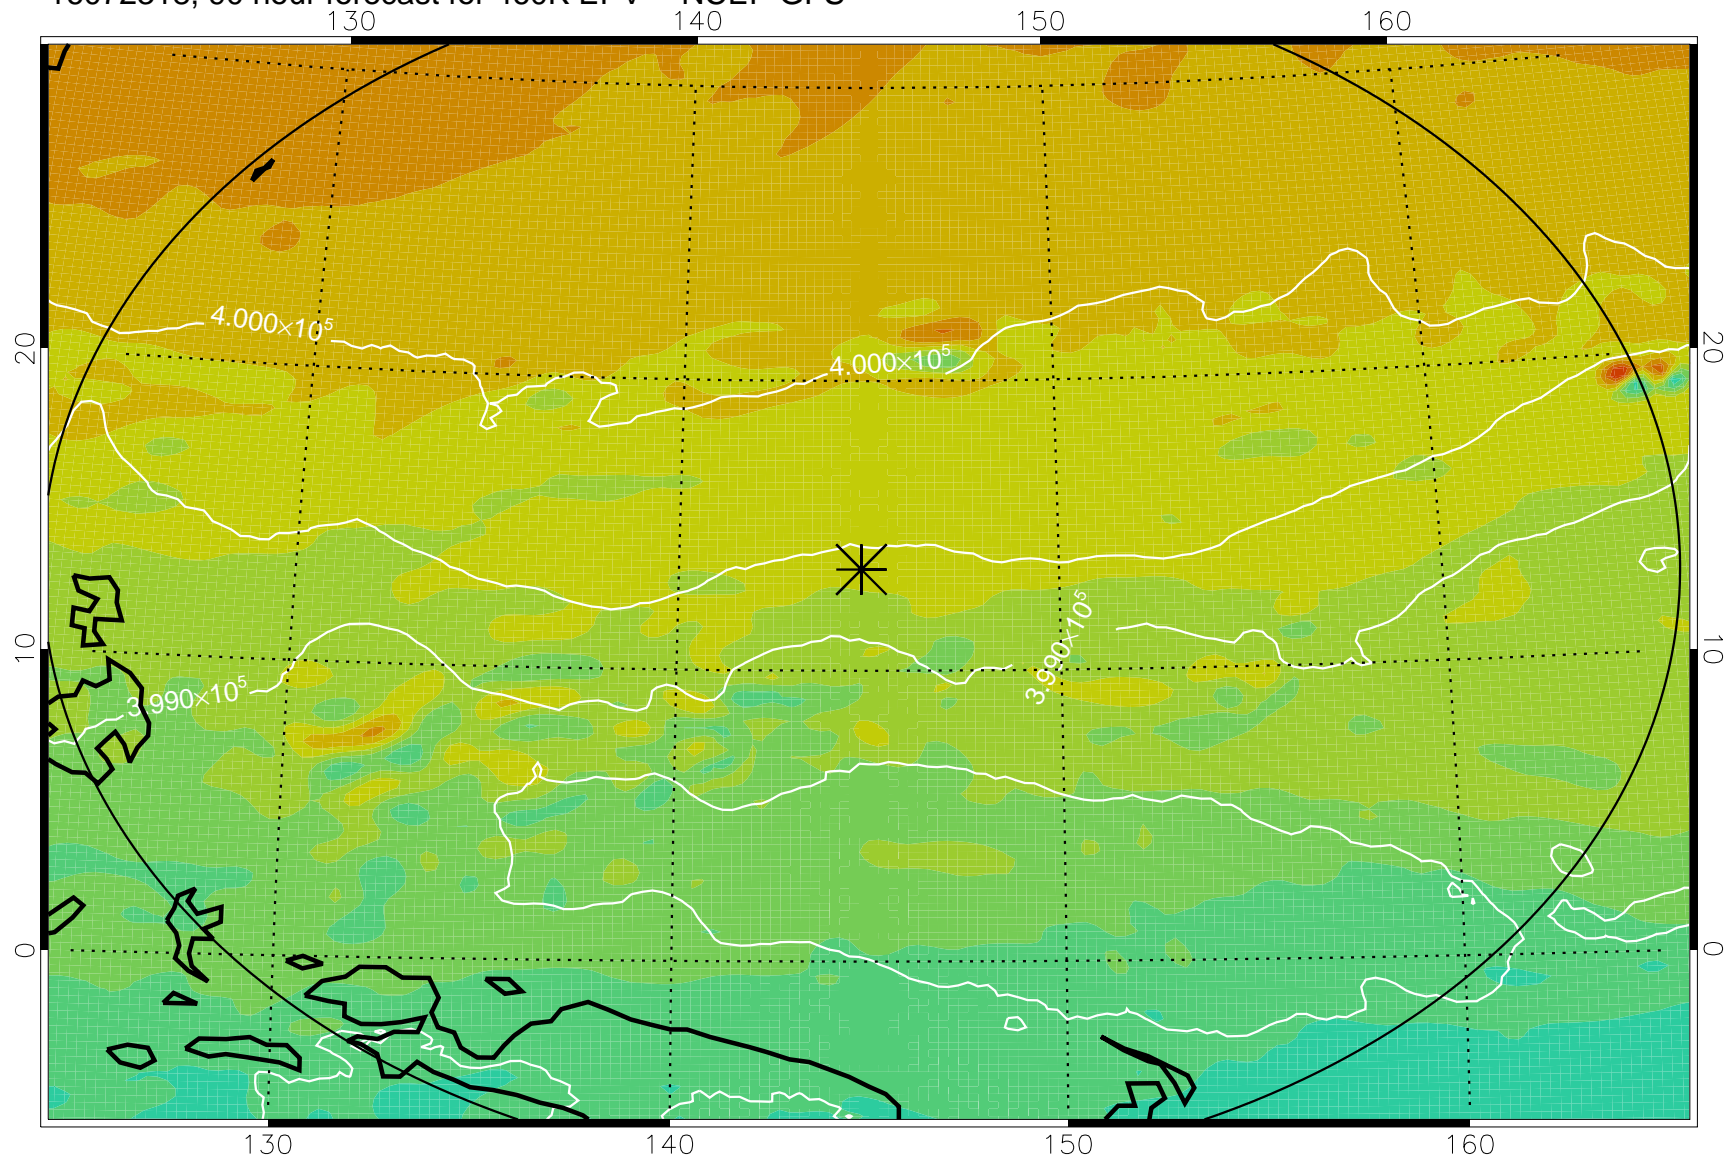

16072218, 66 hour forecast for 460K EPV -- NCEP GFS

460K Montgomery Streamfunction, white

Range ring of 2304 km

16072300, 72 hour forecast for 460K EPV -- NCEP GFS

460K Montgomery Streamfunction, white

Range ring of 2304 km

16072306, 78 hour forecast for 460K EPV -- NCEP GFS

460K Montgomery Streamfunction, white

Range ring of 2304 km

16072312, 84 hour forecast for 460K EPV -- NCEP GFS

460K Montgomery Streamfunction, white

Range ring of 2304 km

16072318, 90 hour forecast for 460K EPV -- NCEP GFS

460K Montgomery Streamfunction, white

Range ring of 2304 km

16072400, 96 hour forecast for 460K EPV -- NCEP GFS

460K Montgomery Streamfunction, white

Range ring of 2304 km

16072406, 102 hour forecast for 460K EPV -- NCEP GFS

460K Montgomery Streamfunction, white

Range ring of 2304 km

16072412, 108 hour forecast for 460K EPV -- NCEP GFS

460K Montgomery Streamfunction, white

Range ring of 2304 km