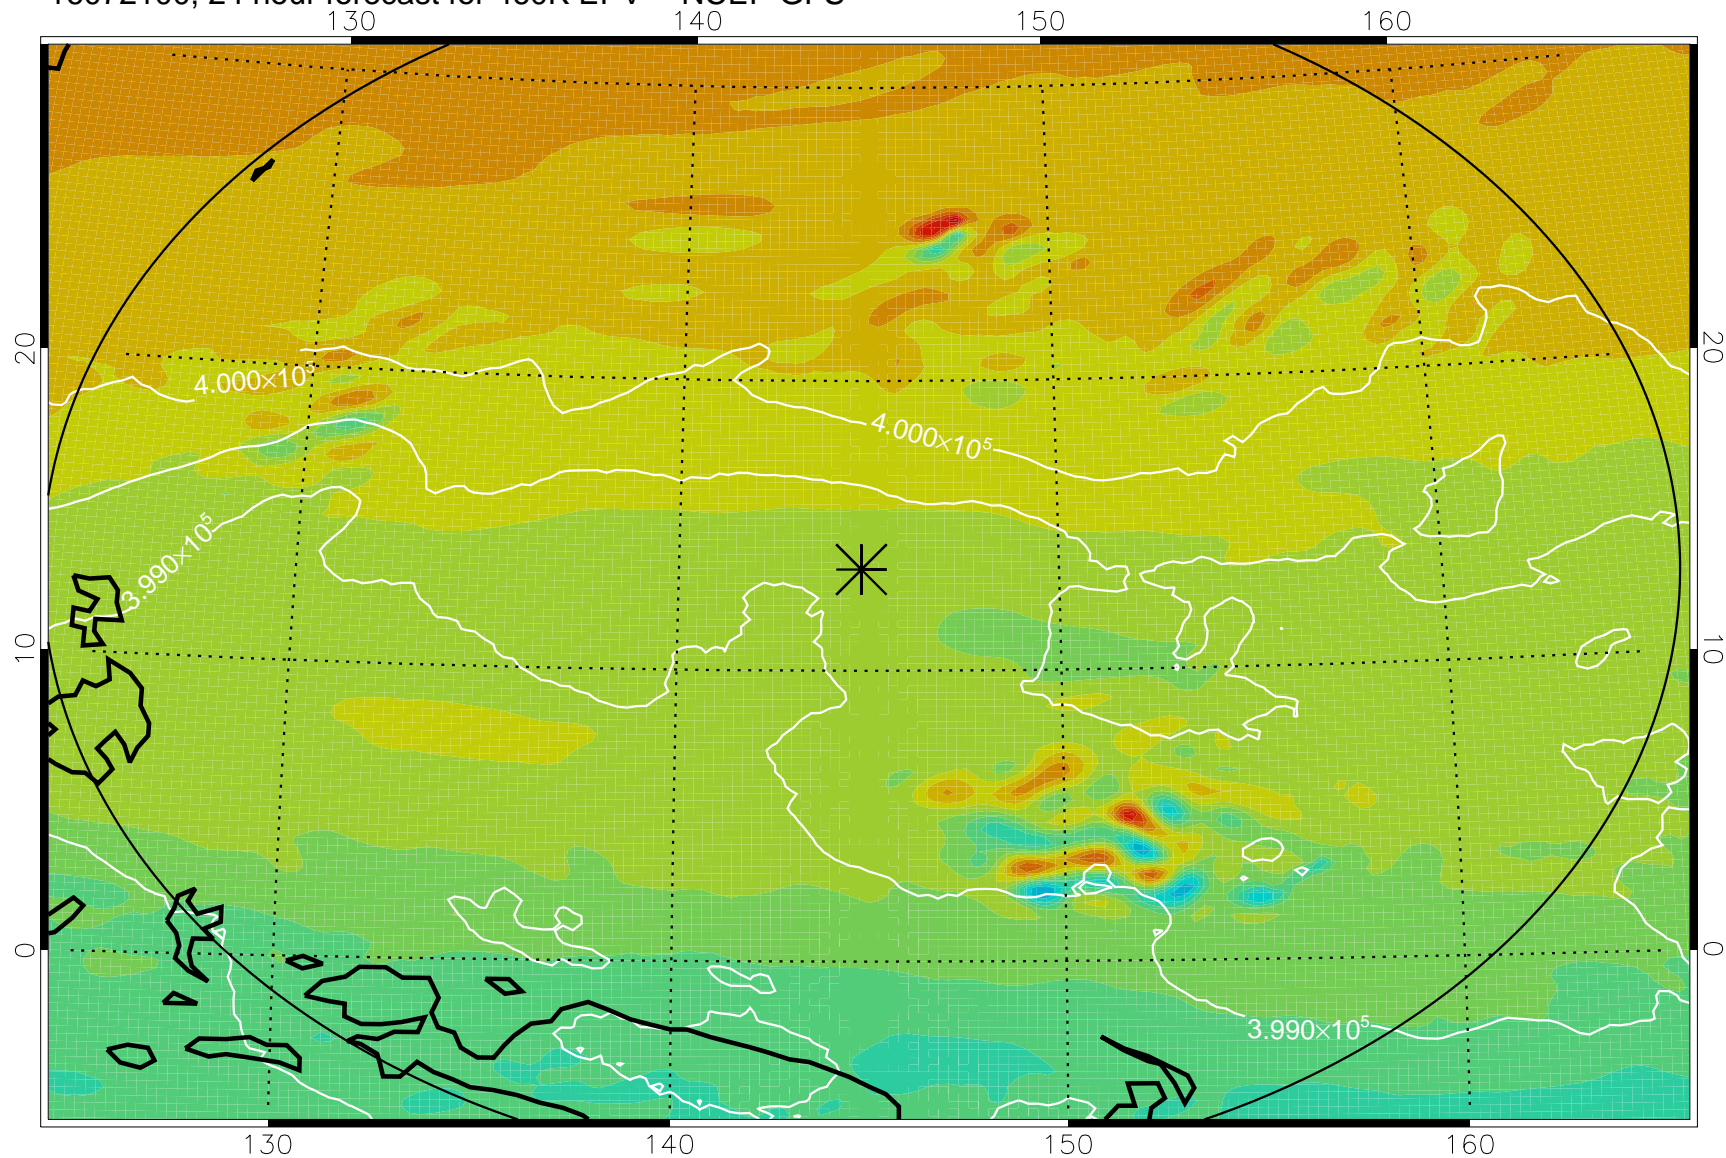

16072018, 18 hour forecast for 460K EPV -- NCEP GFS

460K Montgomery Streamfunction, white

Range ring of 2304 km

16072100, 24 hour forecast for 460K EPV -- NCEP GFS

460K Montgomery Streamfunction, white

Range ring of 2304 km

16072106, 30 hour forecast for 460K EPV -- NCEP GFS

460K Montgomery Streamfunction, white

Range ring of 2304 km

16072112, 36 hour forecast for 460K EPV -- NCEP GFS

460K Montgomery Streamfunction, white

Range ring of 2304 km

16072118, 42 hour forecast for 460K EPV -- NCEP GFS

460K Montgomery Streamfunction, white

Range ring of 2304 km

16072200, 48 hour forecast for 460K EPV -- NCEP GFS

460K Montgomery Streamfunction, white

Range ring of 2304 km

16072218, 66 hour forecast for 460K EPV -- NCEP GFS

460K Montgomery Streamfunction, white

Range ring of 2304 km

16072300, 72 hour forecast for 460K EPV -- NCEP GFS

460K Montgomery Streamfunction, white

Range ring of 2304 km