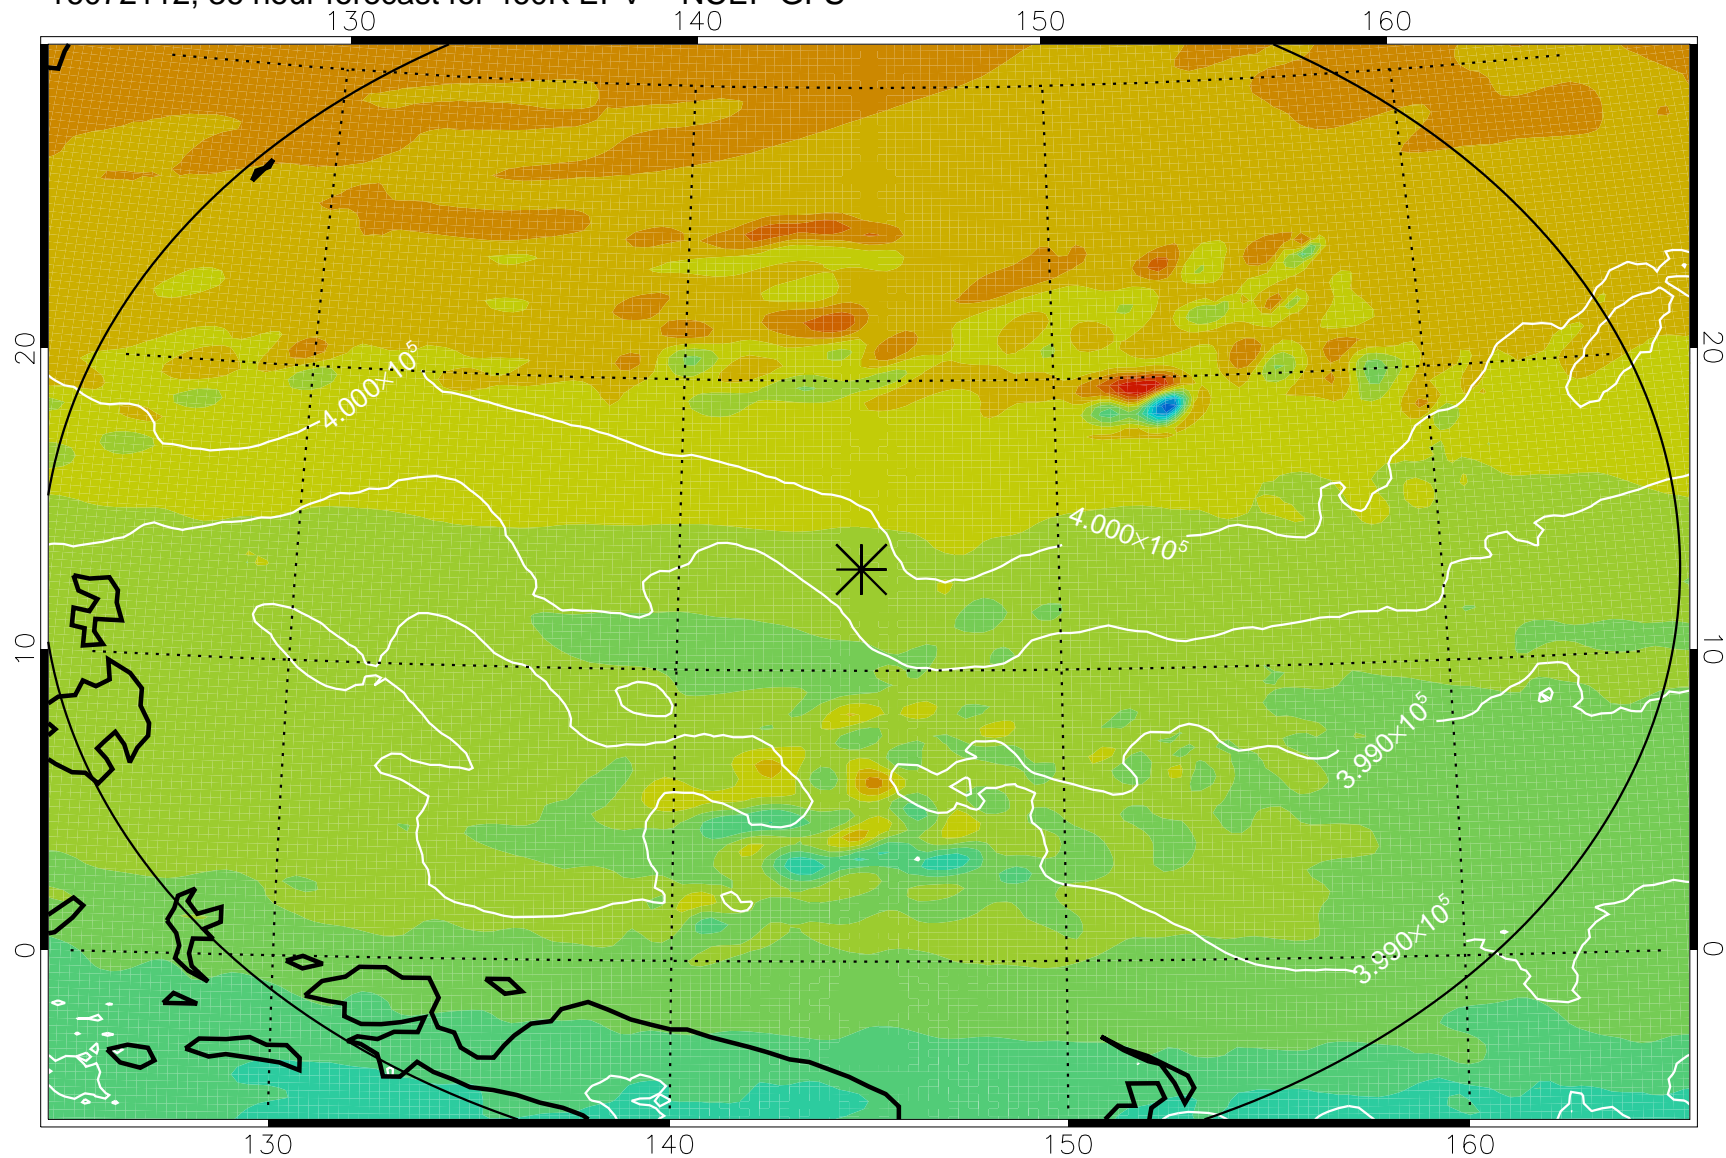

16072018, 18 hour forecast for 460K EPV -- NCEP GFS

460K Montgomery Streamfunction, white

Range ring of 2304 km

16072100, 24 hour forecast for 460K EPV -- NCEP GFS

460K Montgomery Streamfunction, white

Range ring of 2304 km

16072106, 30 hour forecast for 460K EPV -- NCEP GFS

460K Montgomery Streamfunction, white

Range ring of 2304 km

16072112, 36 hour forecast for 460K EPV -- NCEP GFS

460K Montgomery Streamfunction, white

Range ring of 2304 km

16072118, 42 hour forecast for 460K EPV -- NCEP GFS

460K Montgomery Streamfunction, white

Range ring of 2304 km

16072200, 48 hour forecast for 460K EPV -- NCEP GFS

460K Montgomery Streamfunction, white

Range ring of 2304 km

16072218, 66 hour forecast for 460K EPV -- NCEP GFS

460K Montgomery Streamfunction, white

Range ring of 2304 km

16072300, 72 hour forecast for 460K EPV -- NCEP GFS

460K Montgomery Streamfunction, white

Range ring of 2304 km