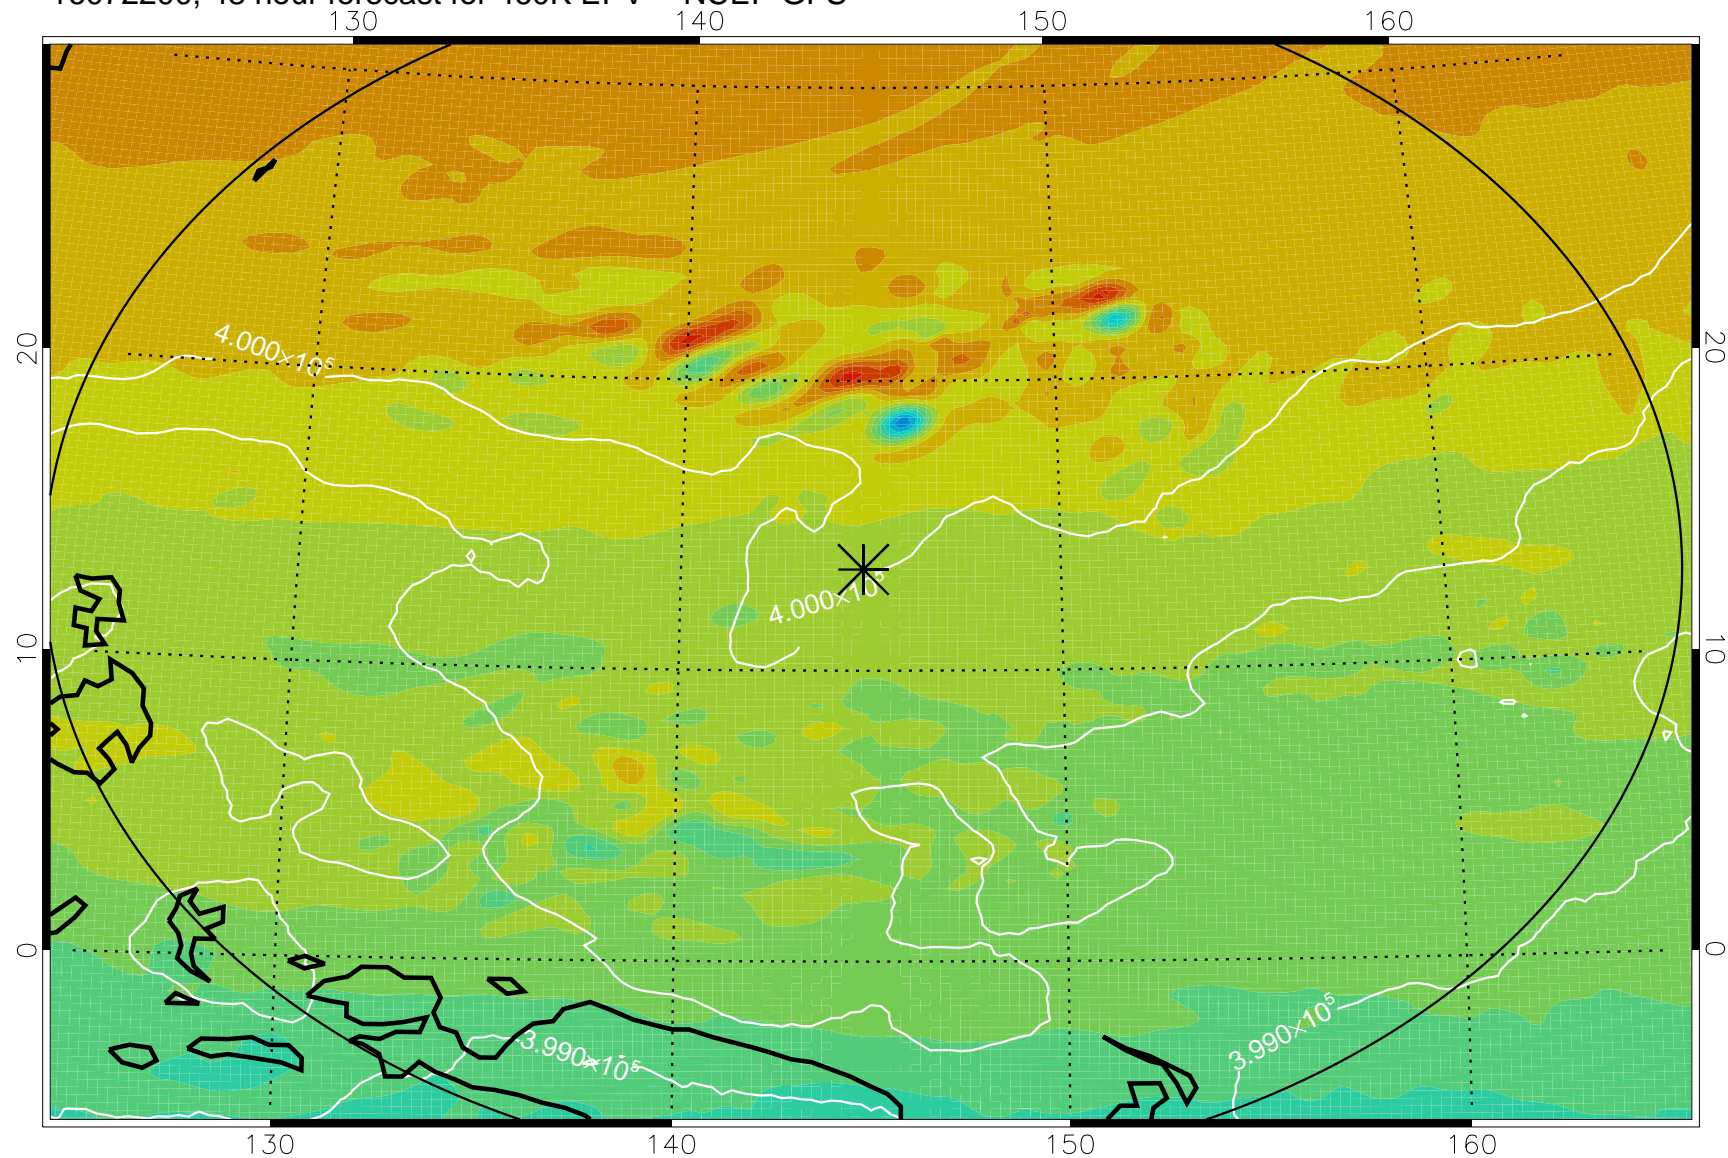

16072106, 30 hour forecast for 460K EPV -- NCEP GFS

460K Montgomery Streamfunction, white

Range ring of 2304 km

16072112, 36 hour forecast for 460K EPV -- NCEP GFS

460K Montgomery Streamfunction, white

Range ring of 2304 km

16072118, 42 hour forecast for 460K EPV -- NCEP GFS

460K Montgomery Streamfunction, white

Range ring of 2304 km

16072200, 48 hour forecast for 460K EPV -- NCEP GFS

460K Montgomery Streamfunction, white

Range ring of 2304 km

16072206, 54 hour forecast for 460K EPV -- NCEP GFS

460K Montgomery Streamfunction, white

Range ring of 2304 km

16072212, 60 hour forecast for 460K EPV -- NCEP GFS

460K Montgomery Streamfunction, white

Range ring of 2304 km

16072218, 66 hour forecast for 460K EPV -- NCEP GFS

460K Montgomery Streamfunction, white

Range ring of 2304 km

16072300, 72 hour forecast for 460K EPV -- NCEP GFS

460K Montgomery Streamfunction, white

Range ring of 2304 km