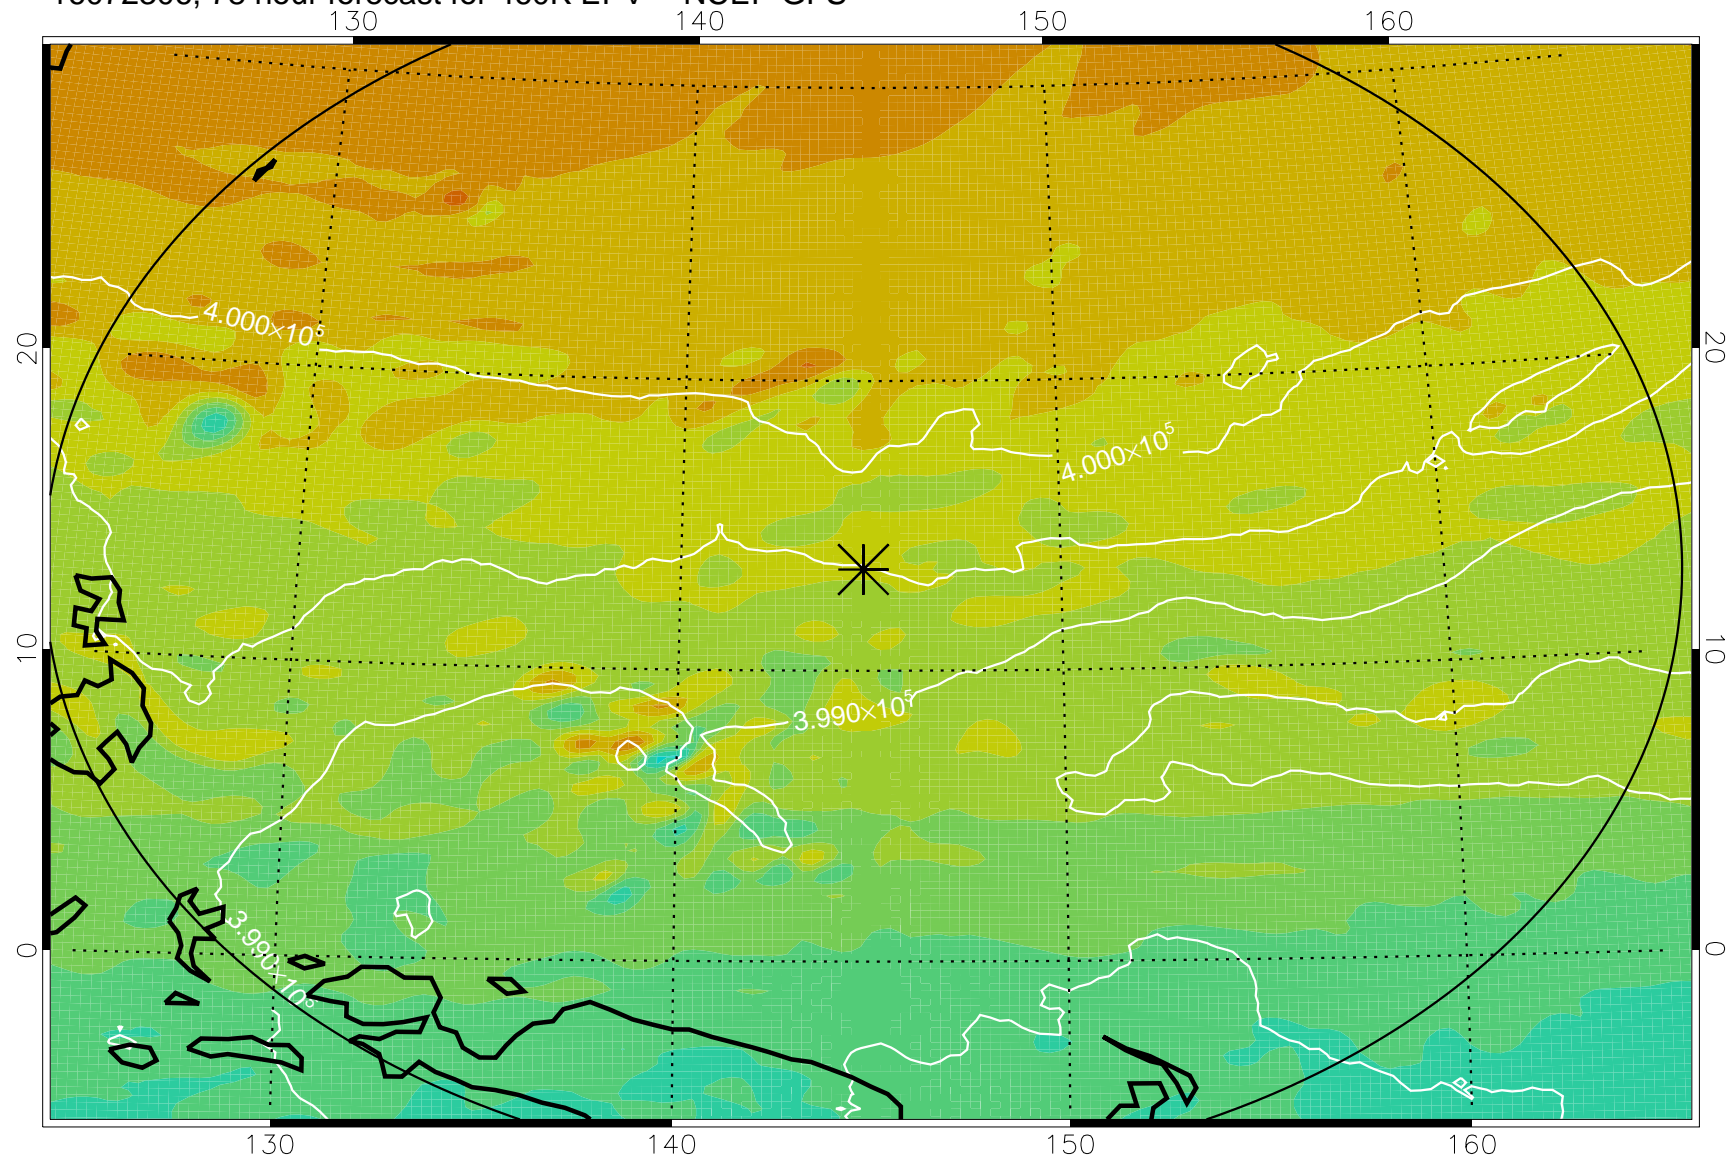

16072206, 54 hour forecast for 460K EPV -- NCEP GFS

460K Montgomery Streamfunction, white

Range ring of 2304 km

16072212, 60 hour forecast for 460K EPV -- NCEP GFS

460K Montgomery Streamfunction, white

Range ring of 2304 km

16072218, 66 hour forecast for 460K EPV -- NCEP GFS

460K Montgomery Streamfunction, white

Range ring of 2304 km

16072300, 72 hour forecast for 460K EPV -- NCEP GFS

460K Montgomery Streamfunction, white

Range ring of 2304 km

16072306, 78 hour forecast for 460K EPV -- NCEP GFS

460K Montgomery Streamfunction, white

Range ring of 2304 km

16072312, 84 hour forecast for 460K EPV -- NCEP GFS

460K Montgomery Streamfunction, white

Range ring of 2304 km

16072318, 90 hour forecast for 460K EPV -- NCEP GFS

460K Montgomery Streamfunction, white

Range ring of 2304 km

16072400, 96 hour forecast for 460K EPV -- NCEP GFS

460K Montgomery Streamfunction, white

Range ring of 2304 km