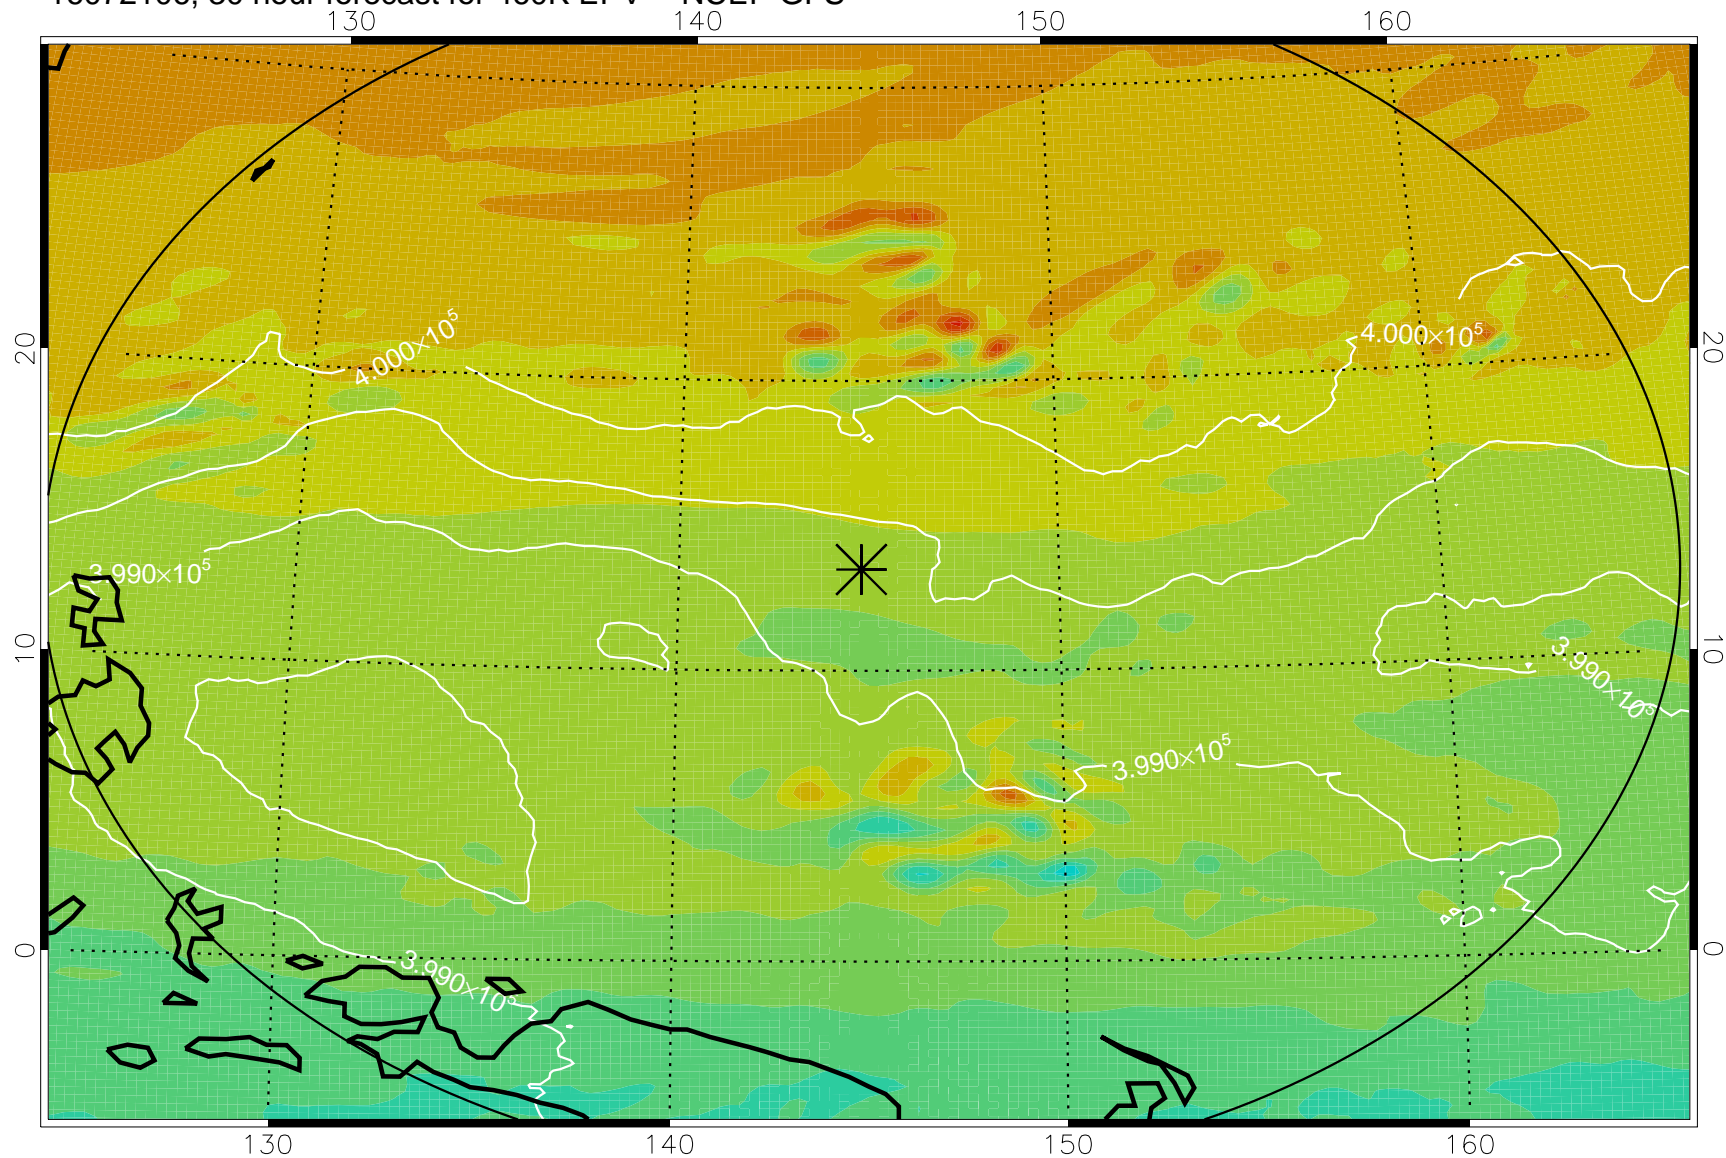

16072006, 6 hour forecast for 460K EPV -- NCEP GFS

460K Montgomery Streamfunction, white

Range ring of 2304 km

16072012, 12 hour forecast for 460K EPV -- NCEP GFS

460K Montgomery Streamfunction, white

Range ring of 2304 km

16072018, 18 hour forecast for 460K EPV -- NCEP GFS

460K Montgomery Streamfunction, white

Range ring of 2304 km

16072100, 24 hour forecast for 460K EPV -- NCEP GFS

460K Montgomery Streamfunction, white

Range ring of 2304 km

16072106, 30 hour forecast for 460K EPV -- NCEP GFS

460K Montgomery Streamfunction, white

Range ring of 2304 km

16072112, 36 hour forecast for 460K EPV -- NCEP GFS

460K Montgomery Streamfunction, white

Range ring of 2304 km

16072118, 42 hour forecast for 460K EPV -- NCEP GFS

460K Montgomery Streamfunction, white

Range ring of 2304 km

16072200, 48 hour forecast for 460K EPV -- NCEP GFS

460K Montgomery Streamfunction, white

Range ring of 2304 km