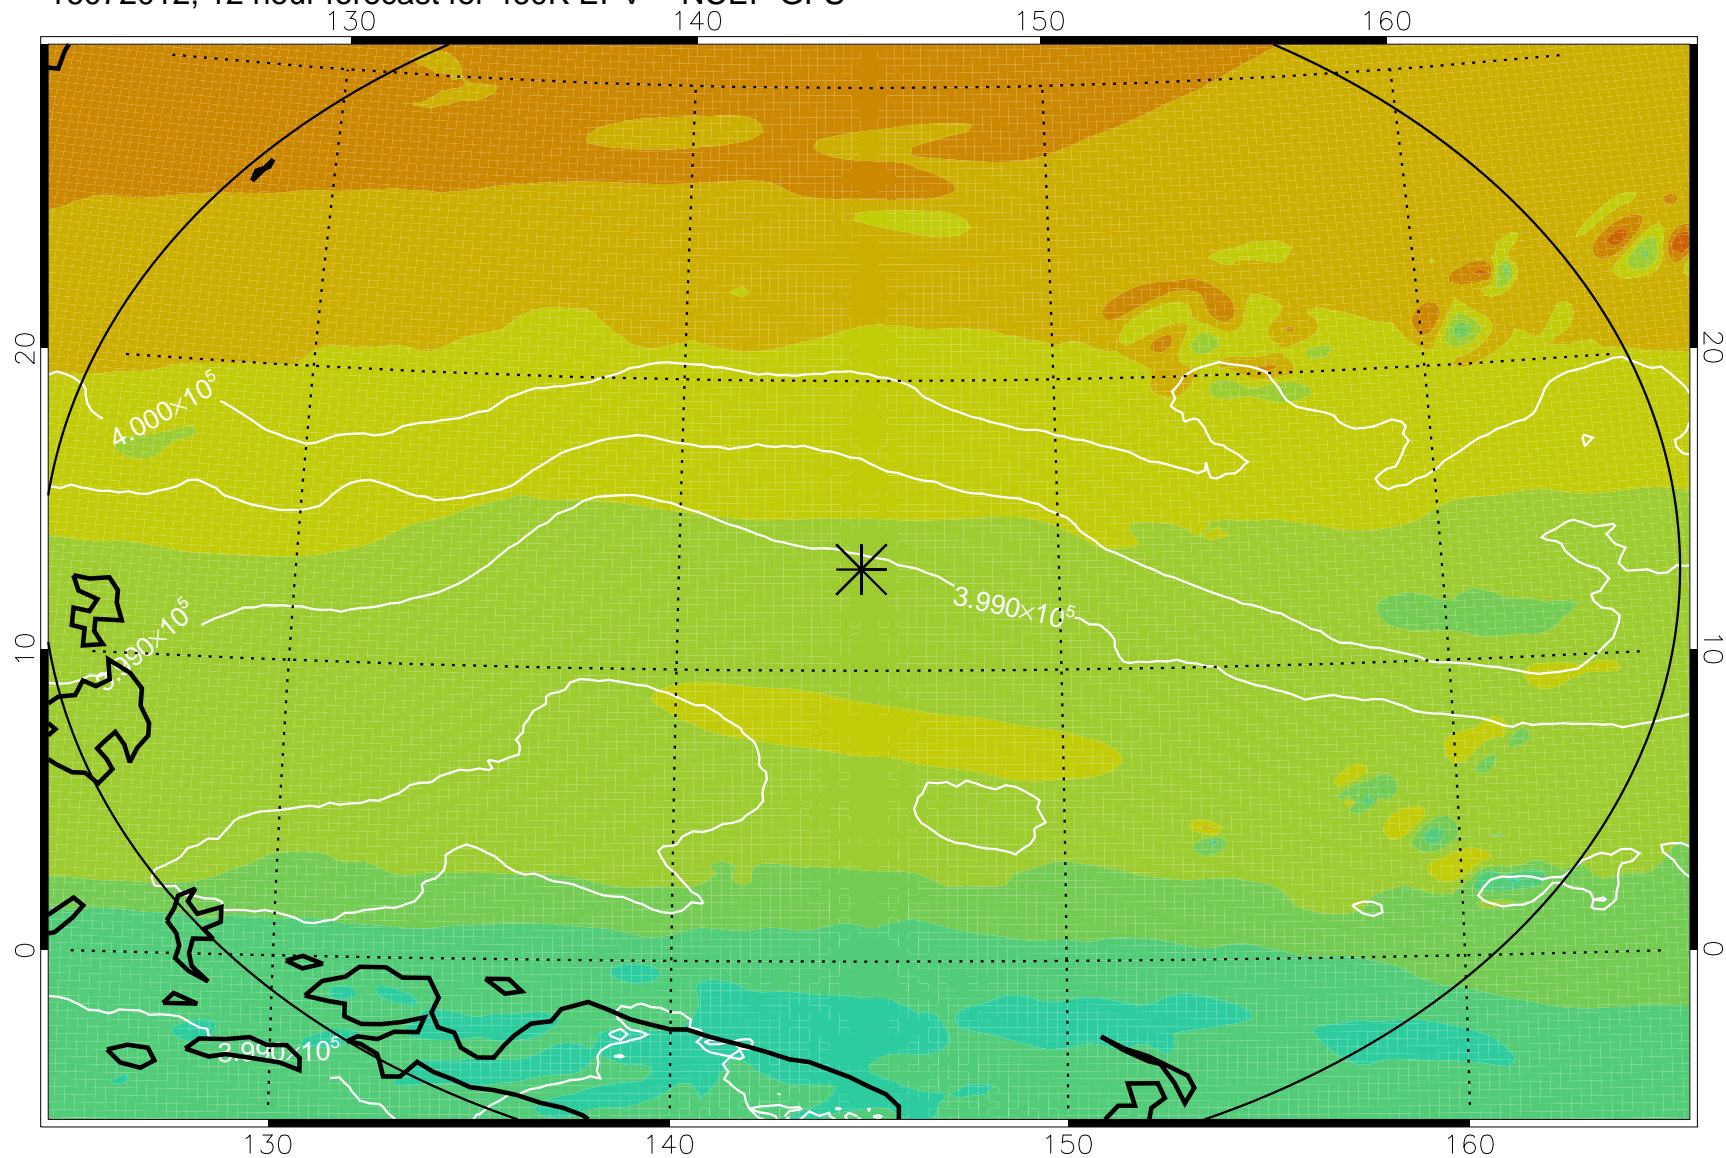

16072006, 6 hour forecast for 460K EPV -- NCEP GFS

460K Montgomery Streamfunction, white

Range ring of 2304 km

16072012, 12 hour forecast for 460K EPV -- NCEP GFS

460K Montgomery Streamfunction, white

Range ring of 2304 km

16072018, 18 hour forecast for 460K EPV -- NCEP GFS

460K Montgomery Streamfunction, white

Range ring of 2304 km

16072100, 24 hour forecast for 460K EPV -- NCEP GFS

460K Montgomery Streamfunction, white

Range ring of 2304 km

16072106, 30 hour forecast for 460K EPV -- NCEP GFS

460K Montgomery Streamfunction, white

Range ring of 2304 km

16072112, 36 hour forecast for 460K EPV -- NCEP GFS

460K Montgomery Streamfunction, white

Range ring of 2304 km

16072118, 42 hour forecast for 460K EPV -- NCEP GFS

460K Montgomery Streamfunction, white

Range ring of 2304 km

16072200, 48 hour forecast for 460K EPV -- NCEP GFS

460K Montgomery Streamfunction, white

Range ring of 2304 km