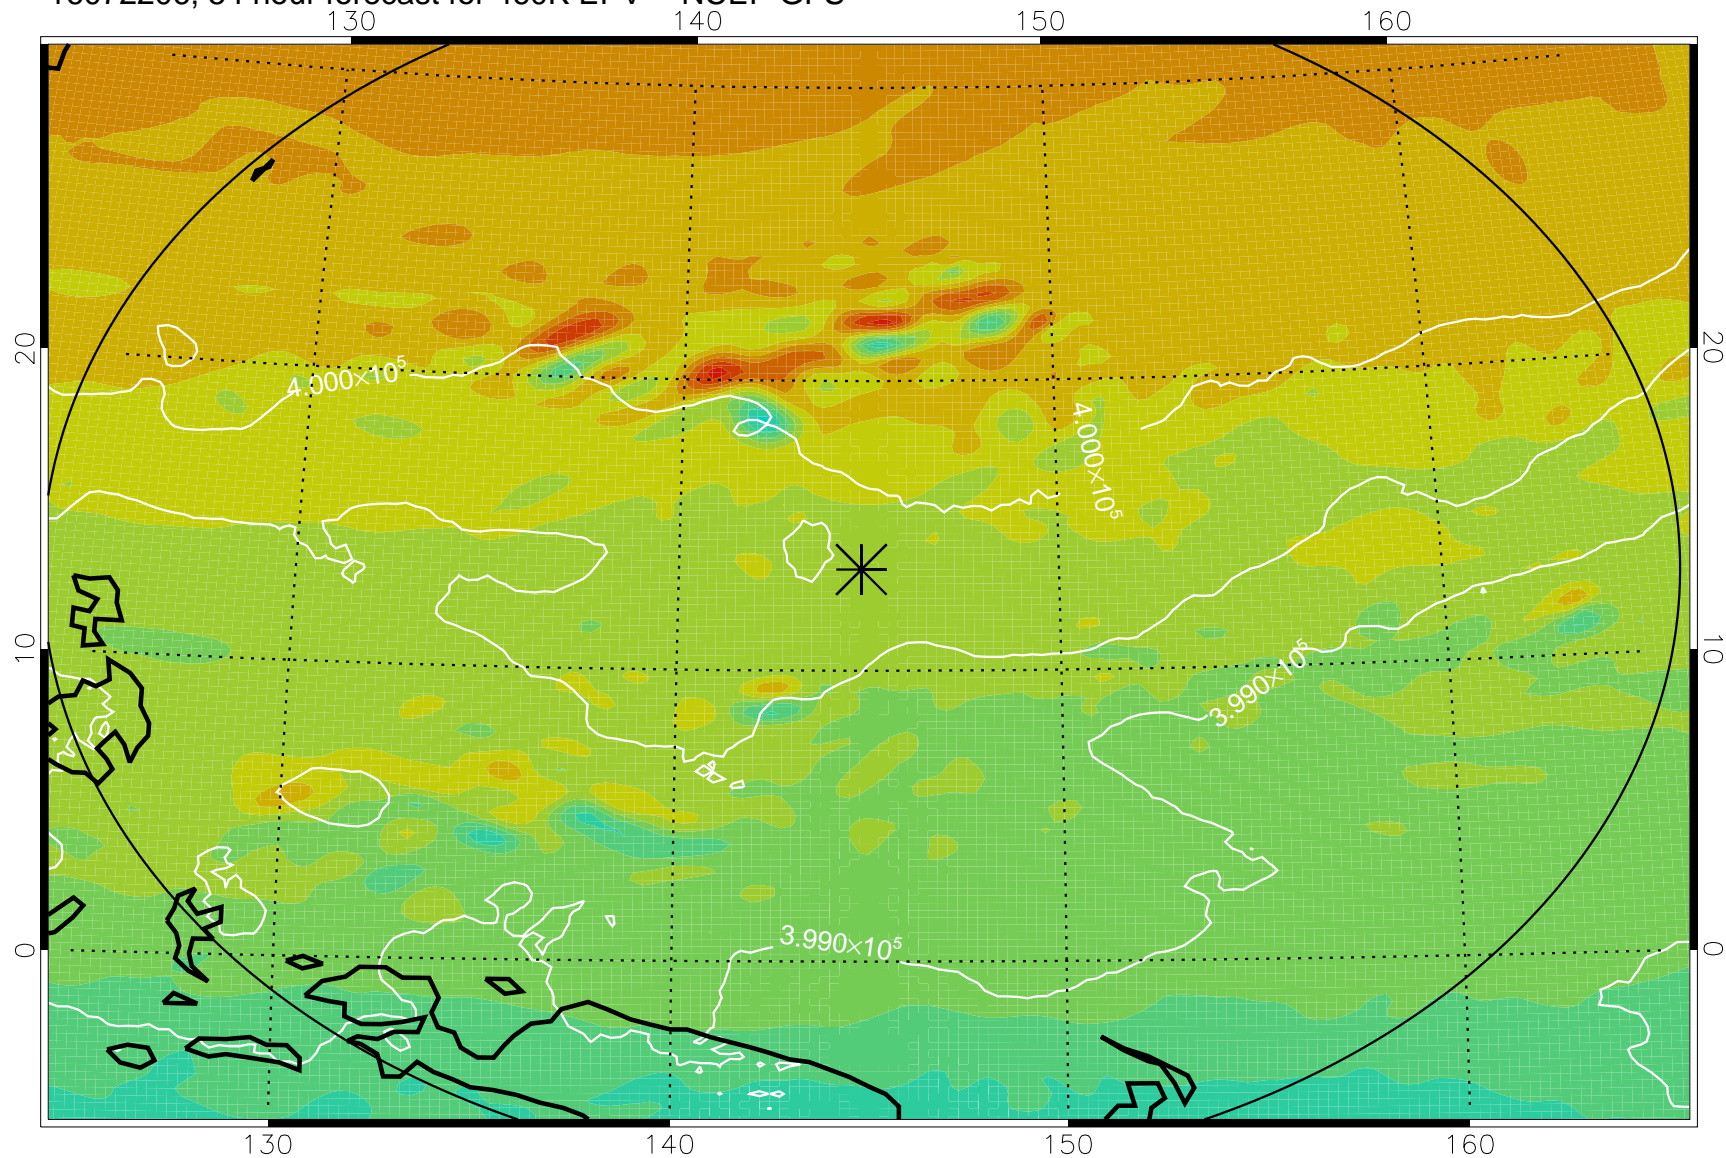

16072118, 42 hour forecast for 460K EPV -- NCEP GFS

460K Montgomery Streamfunction, white

Range ring of 2304 km

16072200, 48 hour forecast for 460K EPV -- NCEP GFS

460K Montgomery Streamfunction, white

Range ring of 2304 km

16072206, 54 hour forecast for 460K EPV -- NCEP GFS

460K Montgomery Streamfunction, white

Range ring of 2304 km

16072212, 60 hour forecast for 460K EPV -- NCEP GFS

460K Montgomery Streamfunction, white

Range ring of 2304 km

16072218, 66 hour forecast for 460K EPV -- NCEP GFS

460K Montgomery Streamfunction, white

Range ring of 2304 km

16072300, 72 hour forecast for 460K EPV -- NCEP GFS

460K Montgomery Streamfunction, white

Range ring of 2304 km

16072318, 90 hour forecast for 460K EPV -- NCEP GFS

460K Montgomery Streamfunction, white

Range ring of 2304 km

16072400, 96 hour forecast for 460K EPV -- NCEP GFS

460K Montgomery Streamfunction, white

Range ring of 2304 km