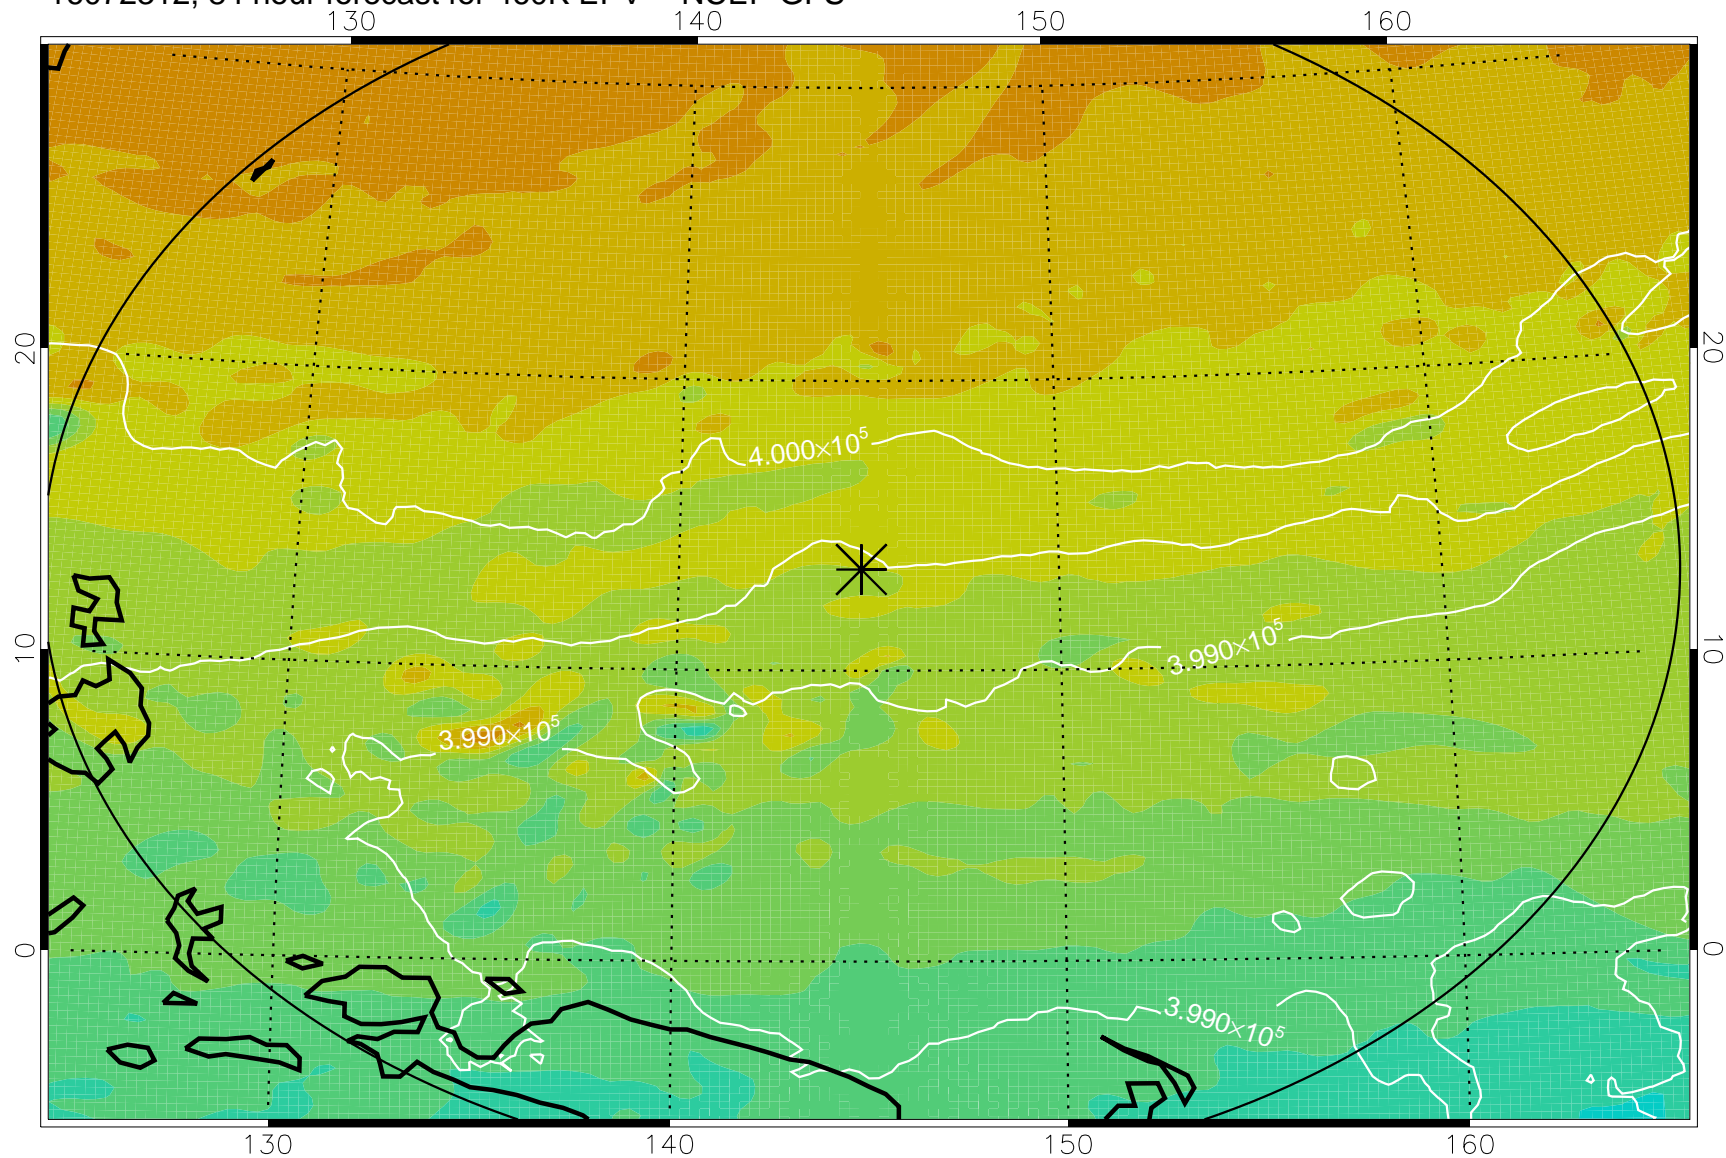

16072218, 66 hour forecast for 460K EPV -- NCEP GFS

460K Montgomery Streamfunction, white

Range ring of 2304 km

16072300, 72 hour forecast for 460K EPV -- NCEP GFS

460K Montgomery Streamfunction, white

Range ring of 2304 km

16072306, 78 hour forecast for 460K EPV -- NCEP GFS

460K Montgomery Streamfunction, white

Range ring of 2304 km

16072312, 84 hour forecast for 460K EPV -- NCEP GFS

460K Montgomery Streamfunction, white

Range ring of 2304 km

16072318, 90 hour forecast for 460K EPV -- NCEP GFS

460K Montgomery Streamfunction, white

Range ring of 2304 km

16072400, 96 hour forecast for 460K EPV -- NCEP GFS

460K Montgomery Streamfunction, white

Range ring of 2304 km

16072406, 102 hour forecast for 460K EPV -- NCEP GFS

460K Montgomery Streamfunction, white

Range ring of 2304 km

16072412, 108 hour forecast for 460K EPV -- NCEP GFS

460K Montgomery Streamfunction, white

Range ring of 2304 km