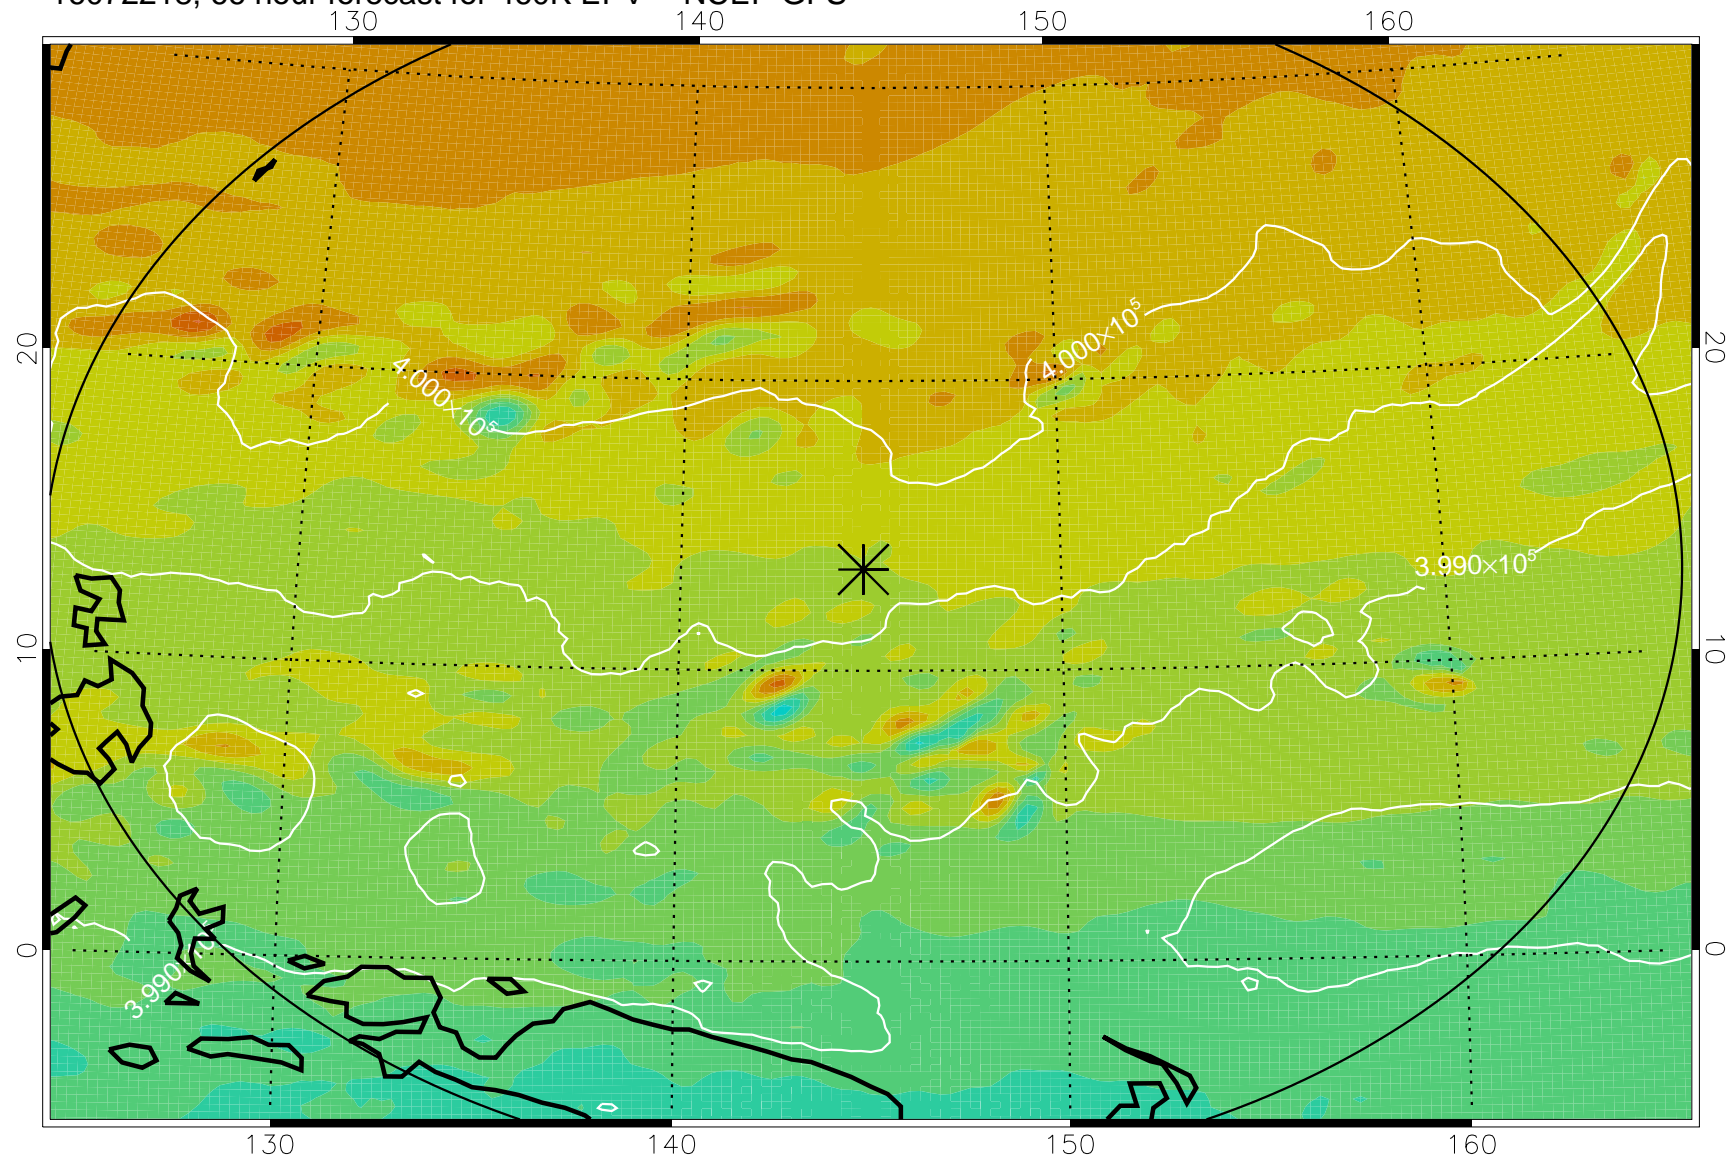

16072118, 42 hour forecast for 460K EPV -- NCEP GFS

460K Montgomery Streamfunction, white

Range ring of 2304 km

16072200, 48 hour forecast for 460K EPV -- NCEP GFS

460K Montgomery Streamfunction, white

Range ring of 2304 km

16072206, 54 hour forecast for 460K EPV -- NCEP GFS

460K Montgomery Streamfunction, white

Range ring of 2304 km

16072212, 60 hour forecast for 460K EPV -- NCEP GFS

460K Montgomery Streamfunction, white

Range ring of 2304 km

16072218, 66 hour forecast for 460K EPV -- NCEP GFS

460K Montgomery Streamfunction, white

Range ring of 2304 km

16072300, 72 hour forecast for 460K EPV -- NCEP GFS

460K Montgomery Streamfunction, white

Range ring of 2304 km

16072306, 78 hour forecast for 460K EPV -- NCEP GFS

460K Montgomery Streamfunction, white

Range ring of 2304 km

16072312, 84 hour forecast for 460K EPV -- NCEP GFS

460K Montgomery Streamfunction, white

Range ring of 2304 km