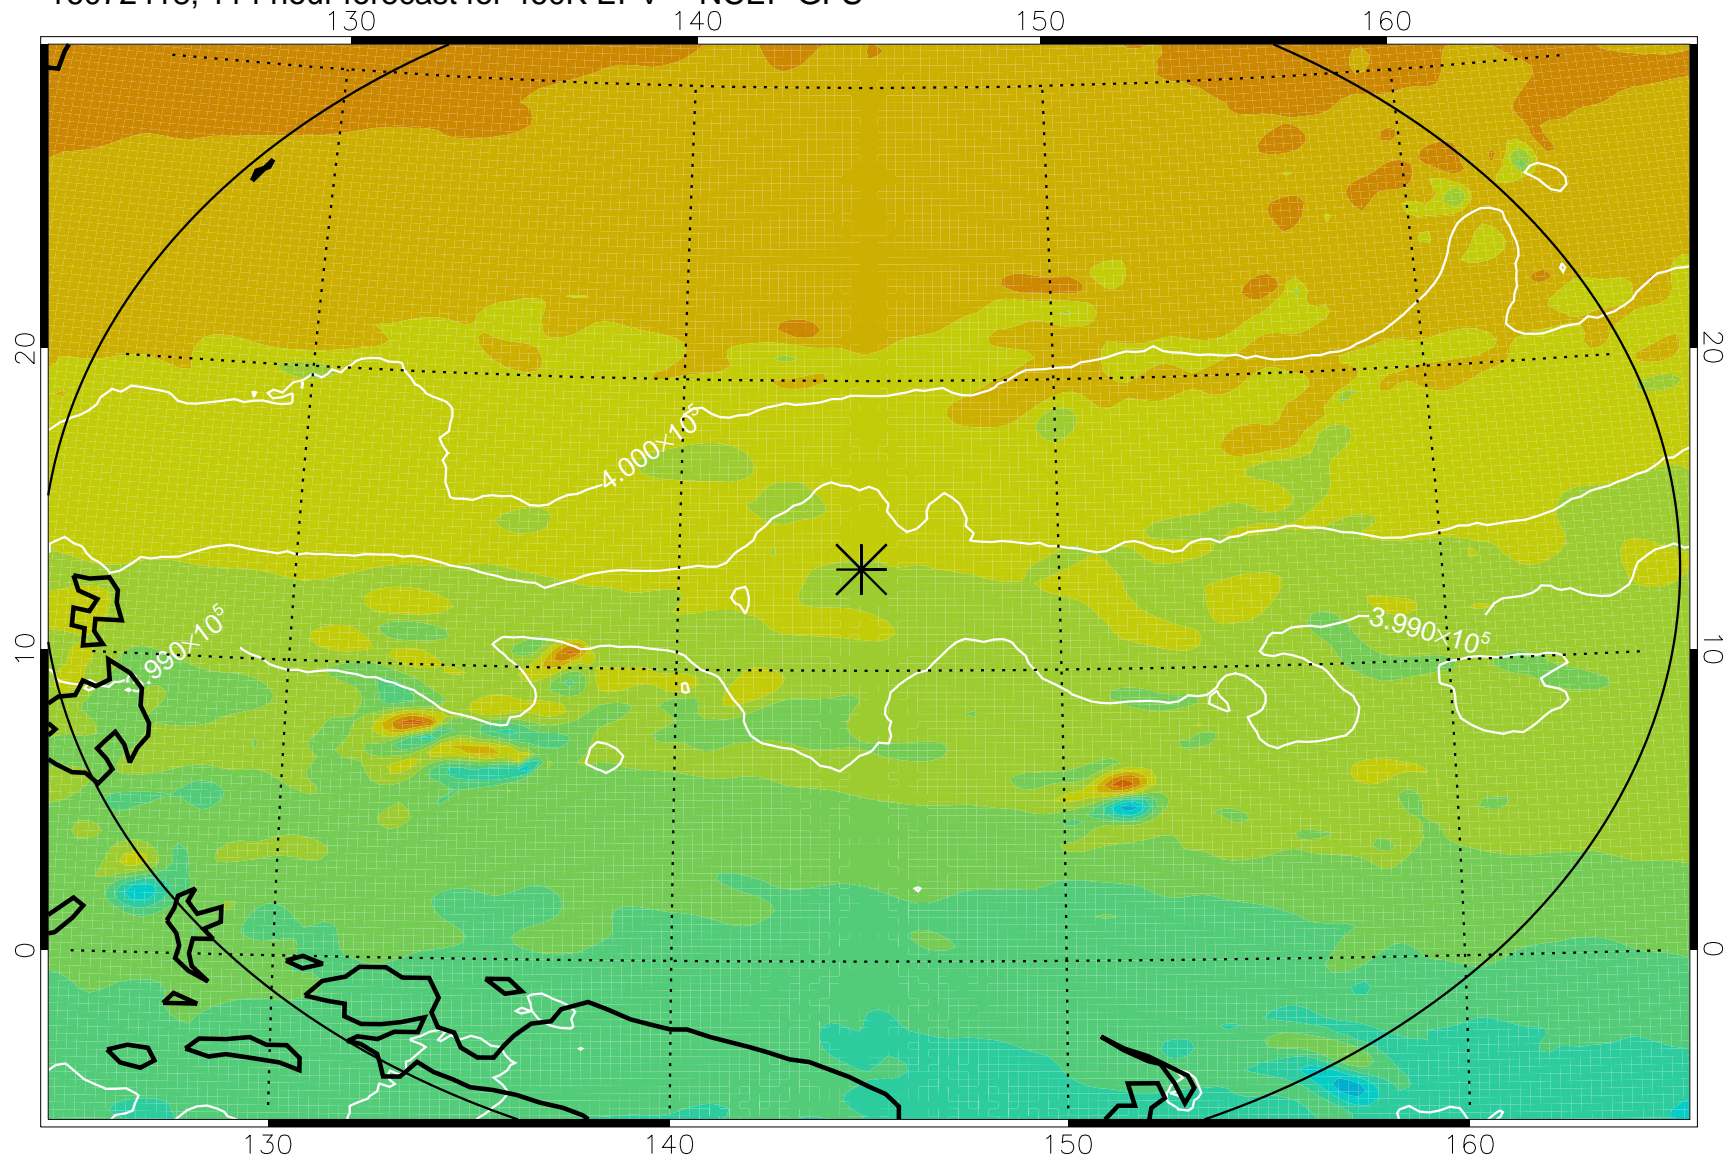

16072306, 78 hour forecast for 460K EPV -- NCEP GFS

460K Montgomery Streamfunction, white

Range ring of 2304 km

16072312, 84 hour forecast for 460K EPV -- NCEP GFS

460K Montgomery Streamfunction, white

Range ring of 2304 km

16072318, 90 hour forecast for 460K EPV -- NCEP GFS

460K Montgomery Streamfunction, white

Range ring of 2304 km

16072400, 96 hour forecast for 460K EPV -- NCEP GFS

460K Montgomery Streamfunction, white

Range ring of 2304 km

16072406, 102 hour forecast for 460K EPV -- NCEP GFS

460K Montgomery Streamfunction, white

Range ring of 2304 km

16072412, 108 hour forecast for 460K EPV -- NCEP GFS

460K Montgomery Streamfunction, white

Range ring of 2304 km

16072418, 114 hour forecast for 460K EPV -- NCEP GFS

460K Montgomery Streamfunction, white

Range ring of 2304 km

16072500, 120 hour forecast for 460K EPV -- NCEP GFS

460K Montgomery Streamfunction, white

Range ring of 2304 km