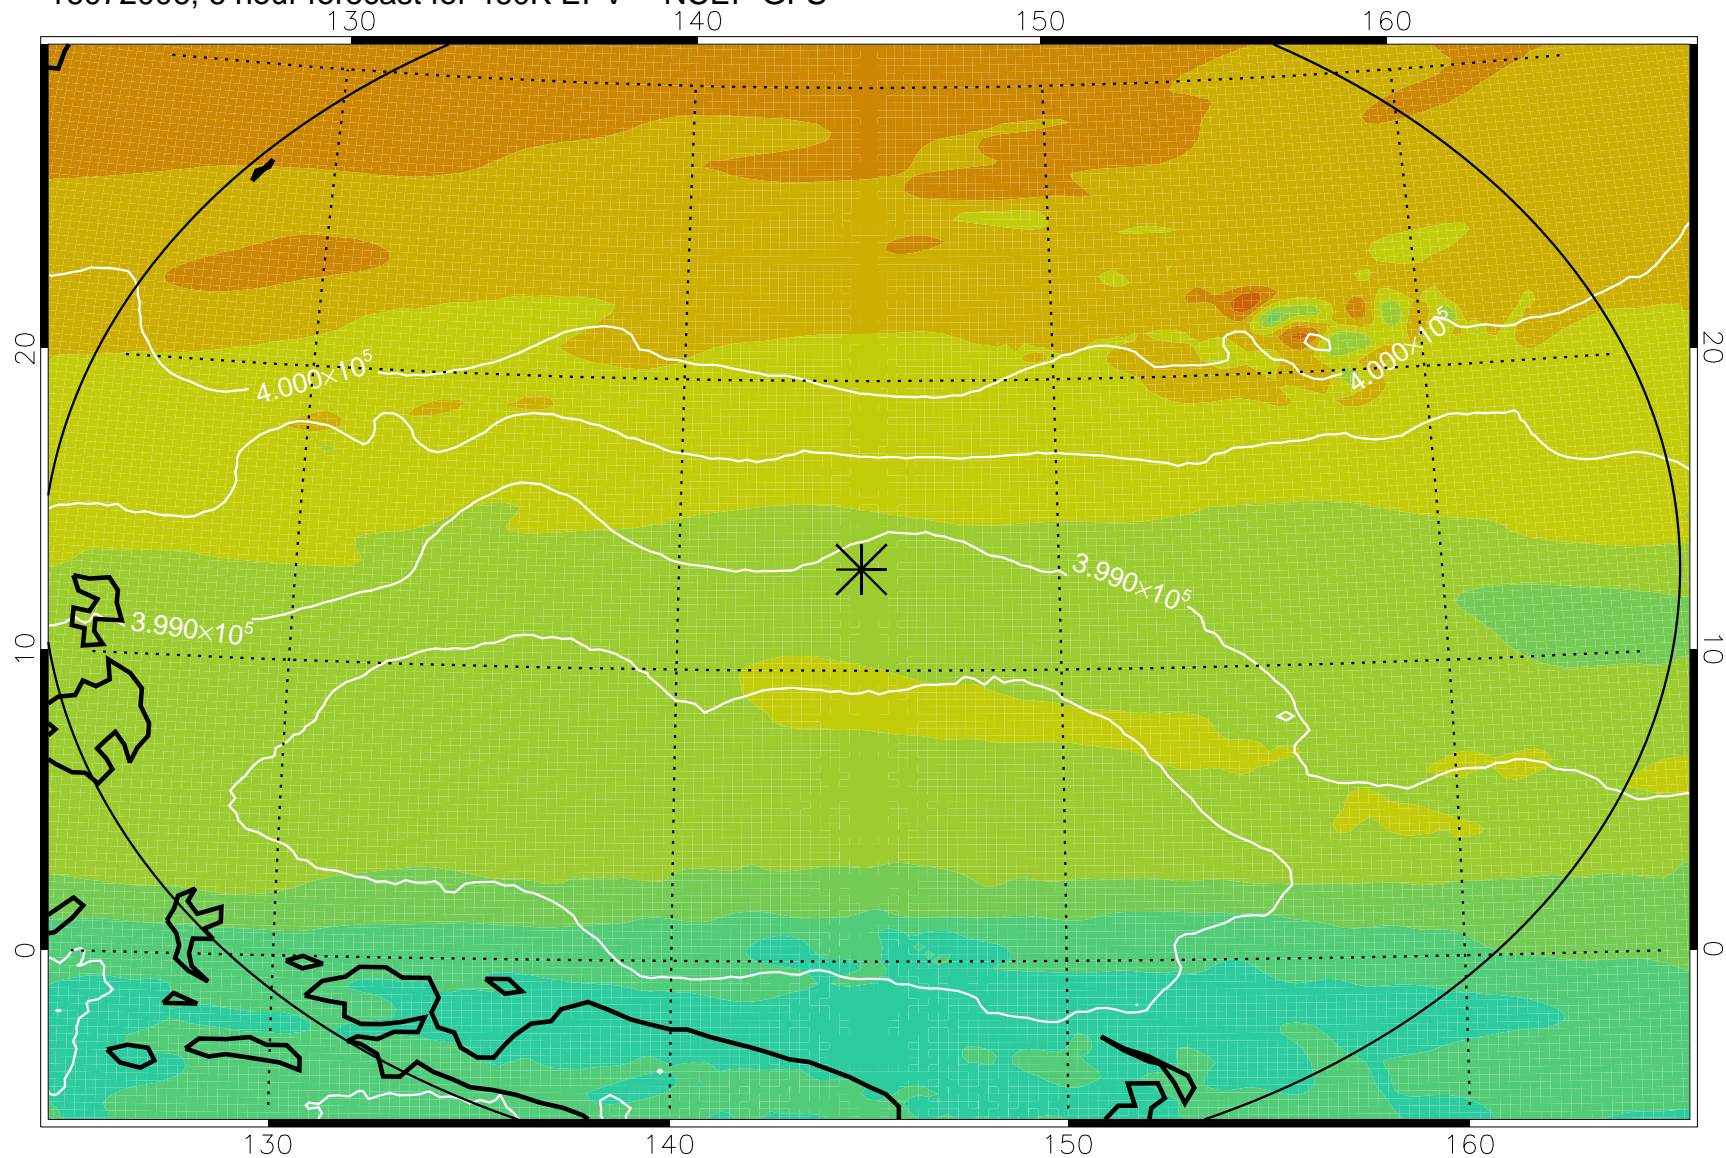

16072006, 6 hour forecast for 460K EPV -- NCEP GFS

460K Montgomery Streamfunction, white

Range ring of 2304 km

16072012, 12 hour forecast for 460K EPV -- NCEP GFS

460K Montgomery Streamfunction, white

Range ring of 2304 km

16072018, 18 hour forecast for 460K EPV -- NCEP GFS

460K Montgomery Streamfunction, white

Range ring of 2304 km

16072100, 24 hour forecast for 460K EPV -- NCEP GFS

460K Montgomery Streamfunction, white

Range ring of 2304 km

16072106, 30 hour forecast for 460K EPV -- NCEP GFS

460K Montgomery Streamfunction, white

Range ring of 2304 km

16072112, 36 hour forecast for 460K EPV -- NCEP GFS

460K Montgomery Streamfunction, white

Range ring of 2304 km

16072118, 42 hour forecast for 460K EPV -- NCEP GFS

460K Montgomery Streamfunction, white

Range ring of 2304 km

16072200, 48 hour forecast for 460K EPV -- NCEP GFS

460K Montgomery Streamfunction, white

Range ring of 2304 km