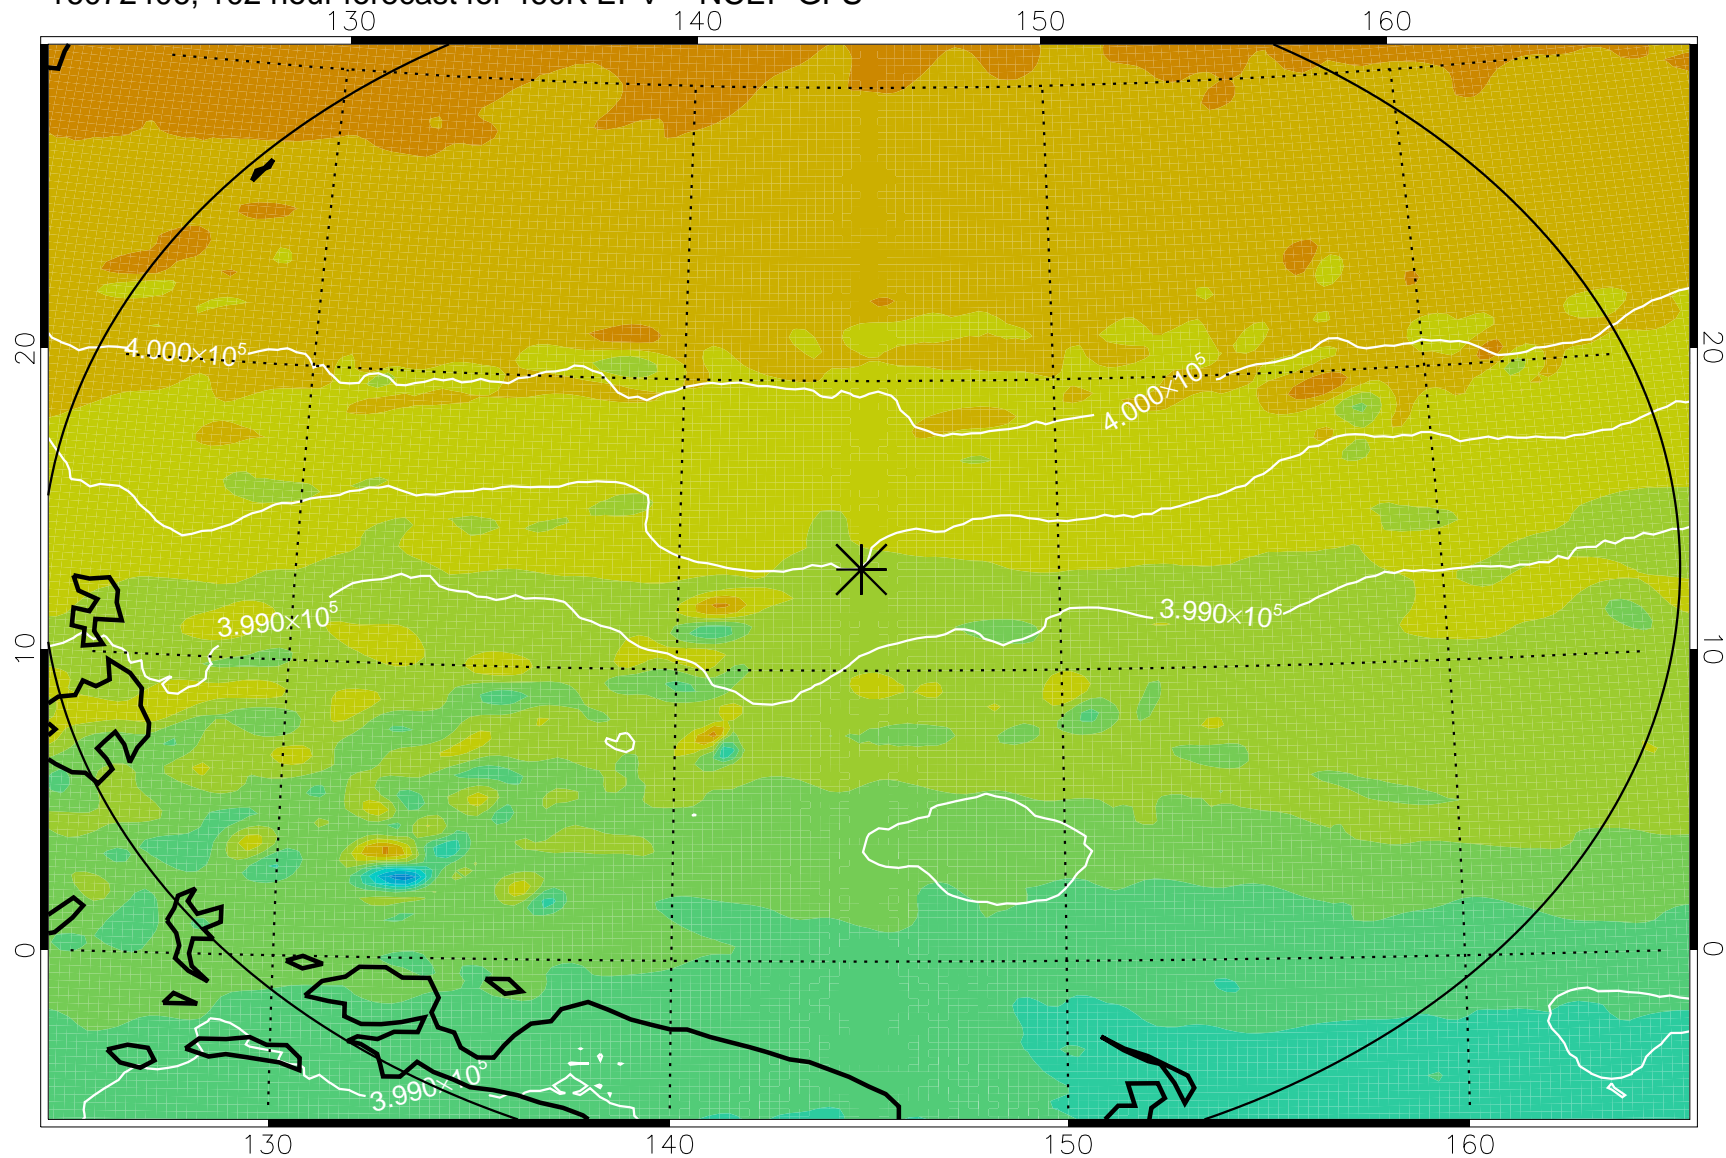

16072306, 78 hour forecast for 460K EPV -- NCEP GFS

460K Montgomery Streamfunction, white

Range ring of 2304 km

16072312, 84 hour forecast for 460K EPV -- NCEP GFS

460K Montgomery Streamfunction, white

Range ring of 2304 km

16072318, 90 hour forecast for 460K EPV -- NCEP GFS

460K Montgomery Streamfunction, white

Range ring of 2304 km

16072400, 96 hour forecast for 460K EPV -- NCEP GFS

460K Montgomery Streamfunction, white

Range ring of 2304 km

16072406, 102 hour forecast for 460K EPV -- NCEP GFS

460K Montgomery Streamfunction, white

Range ring of 2304 km

16072412, 108 hour forecast for 460K EPV -- NCEP GFS

460K Montgomery Streamfunction, white

Range ring of 2304 km

16072418, 114 hour forecast for 460K EPV -- NCEP GFS

460K Montgomery Streamfunction, white

Range ring of 2304 km

16072500, 120 hour forecast for 460K EPV -- NCEP GFS

460K Montgomery Streamfunction, white

Range ring of 2304 km