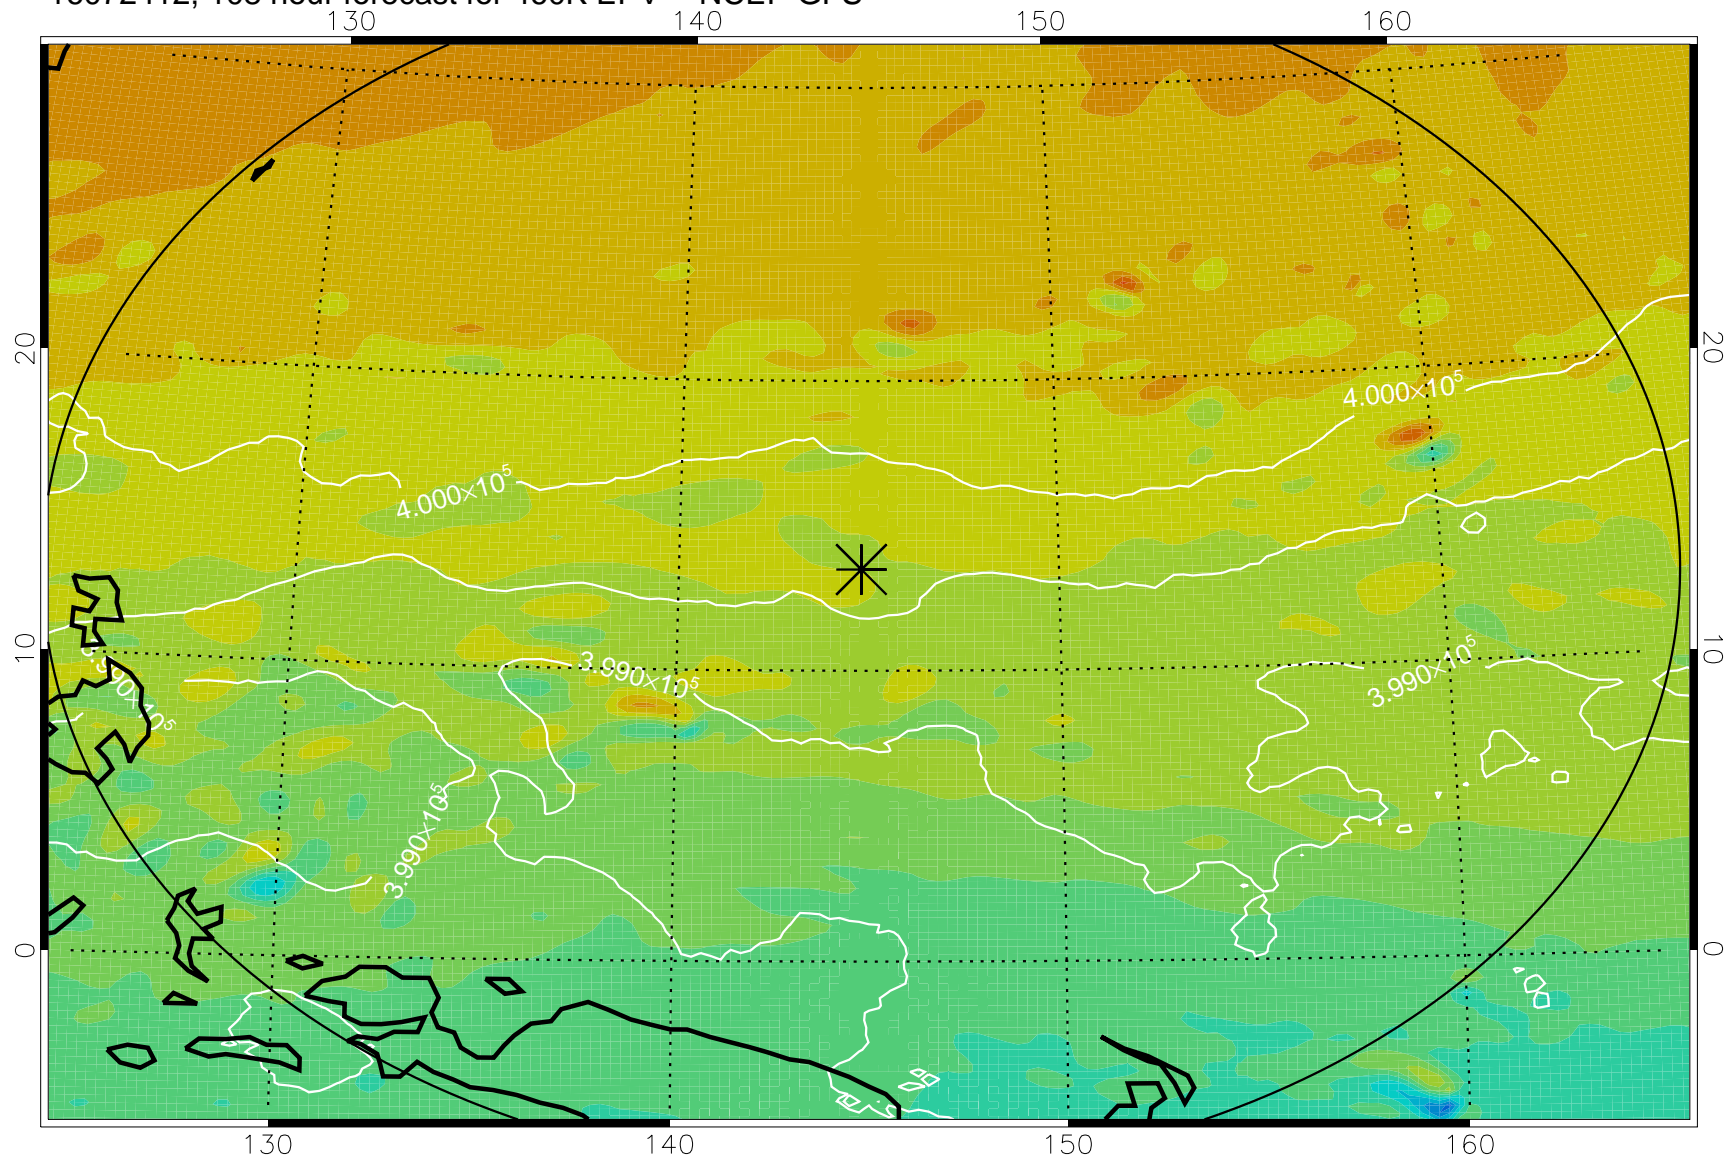

16072306, 78 hour forecast for 460K EPV -- NCEP GFS

460K Montgomery Streamfunction, white

Range ring of 2304 km

16072312, 84 hour forecast for 460K EPV -- NCEP GFS

460K Montgomery Streamfunction, white

Range ring of 2304 km

16072318, 90 hour forecast for 460K EPV -- NCEP GFS

460K Montgomery Streamfunction, white

Range ring of 2304 km

16072400, 96 hour forecast for 460K EPV -- NCEP GFS

460K Montgomery Streamfunction, white

Range ring of 2304 km

16072406, 102 hour forecast for 460K EPV -- NCEP GFS

460K Montgomery Streamfunction, white

Range ring of 2304 km

16072412, 108 hour forecast for 460K EPV -- NCEP GFS

460K Montgomery Streamfunction, white

Range ring of 2304 km

16072418, 114 hour forecast for 460K EPV -- NCEP GFS

460K Montgomery Streamfunction, white

Range ring of 2304 km

16072500, 120 hour forecast for 460K EPV -- NCEP GFS

460K Montgomery Streamfunction, white

Range ring of 2304 km