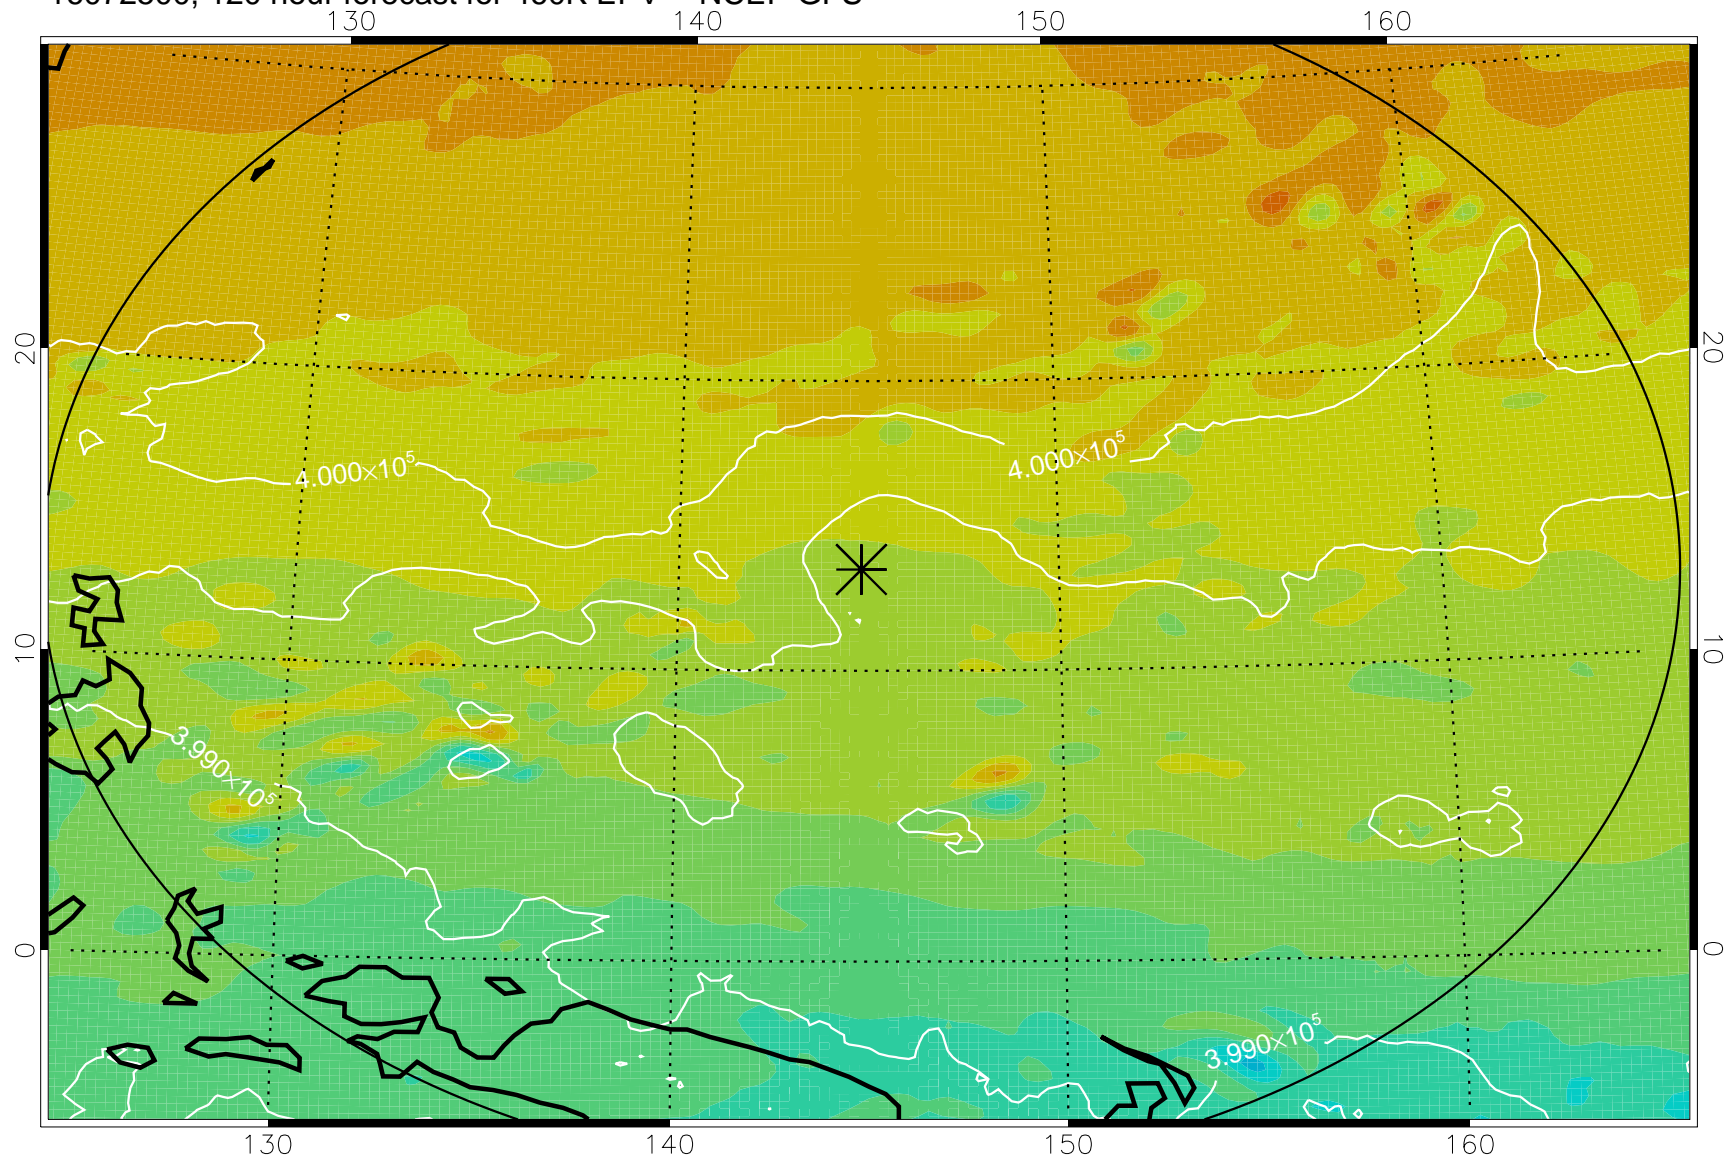

16072306, 78 hour forecast for 460K EPV -- NCEP GFS

460K Montgomery Streamfunction, white

Range ring of 2304 km

16072312, 84 hour forecast for 460K EPV -- NCEP GFS

460K Montgomery Streamfunction, white

Range ring of 2304 km

16072318, 90 hour forecast for 460K EPV -- NCEP GFS

460K Montgomery Streamfunction, white

Range ring of 2304 km

16072400, 96 hour forecast for 460K EPV -- NCEP GFS

460K Montgomery Streamfunction, white

Range ring of 2304 km

16072406, 102 hour forecast for 460K EPV -- NCEP GFS

460K Montgomery Streamfunction, white

Range ring of 2304 km

16072412, 108 hour forecast for 460K EPV -- NCEP GFS

460K Montgomery Streamfunction, white

Range ring of 2304 km

16072418, 114 hour forecast for 460K EPV -- NCEP GFS

460K Montgomery Streamfunction, white

Range ring of 2304 km

16072500, 120 hour forecast for 460K EPV -- NCEP GFS

460K Montgomery Streamfunction, white

Range ring of 2304 km