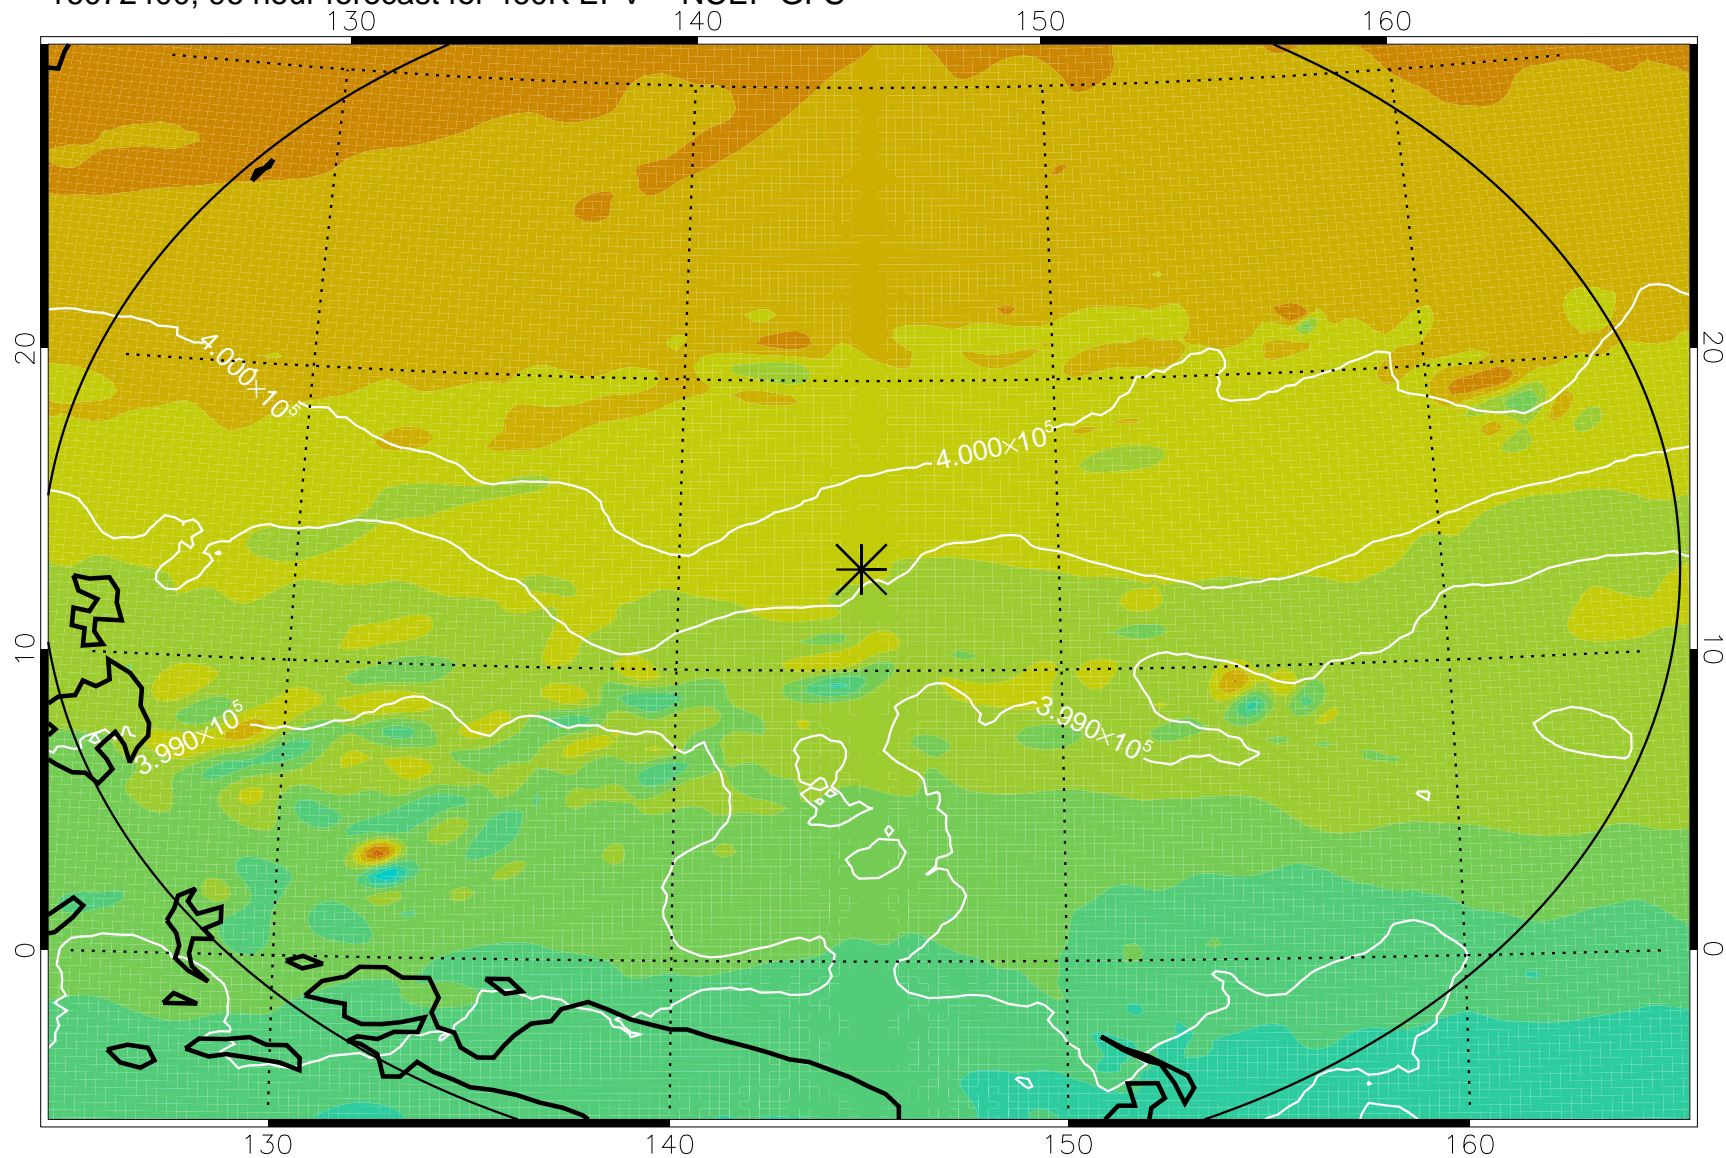

16072218, 66 hour forecast for 460K EPV -- NCEP GFS

460K Montgomery Streamfunction, white

Range ring of 2304 km

16072300, 72 hour forecast for 460K EPV -- NCEP GFS

460K Montgomery Streamfunction, white

Range ring of 2304 km

16072306, 78 hour forecast for 460K EPV -- NCEP GFS

460K Montgomery Streamfunction, white

Range ring of 2304 km

16072312, 84 hour forecast for 460K EPV -- NCEP GFS

460K Montgomery Streamfunction, white

Range ring of 2304 km

16072318, 90 hour forecast for 460K EPV -- NCEP GFS

460K Montgomery Streamfunction, white

Range ring of 2304 km

16072400, 96 hour forecast for 460K EPV -- NCEP GFS

460K Montgomery Streamfunction, white

Range ring of 2304 km

16072406, 102 hour forecast for 460K EPV -- NCEP GFS

460K Montgomery Streamfunction, white

Range ring of 2304 km

16072412, 108 hour forecast for 460K EPV -- NCEP GFS

460K Montgomery Streamfunction, white

Range ring of 2304 km