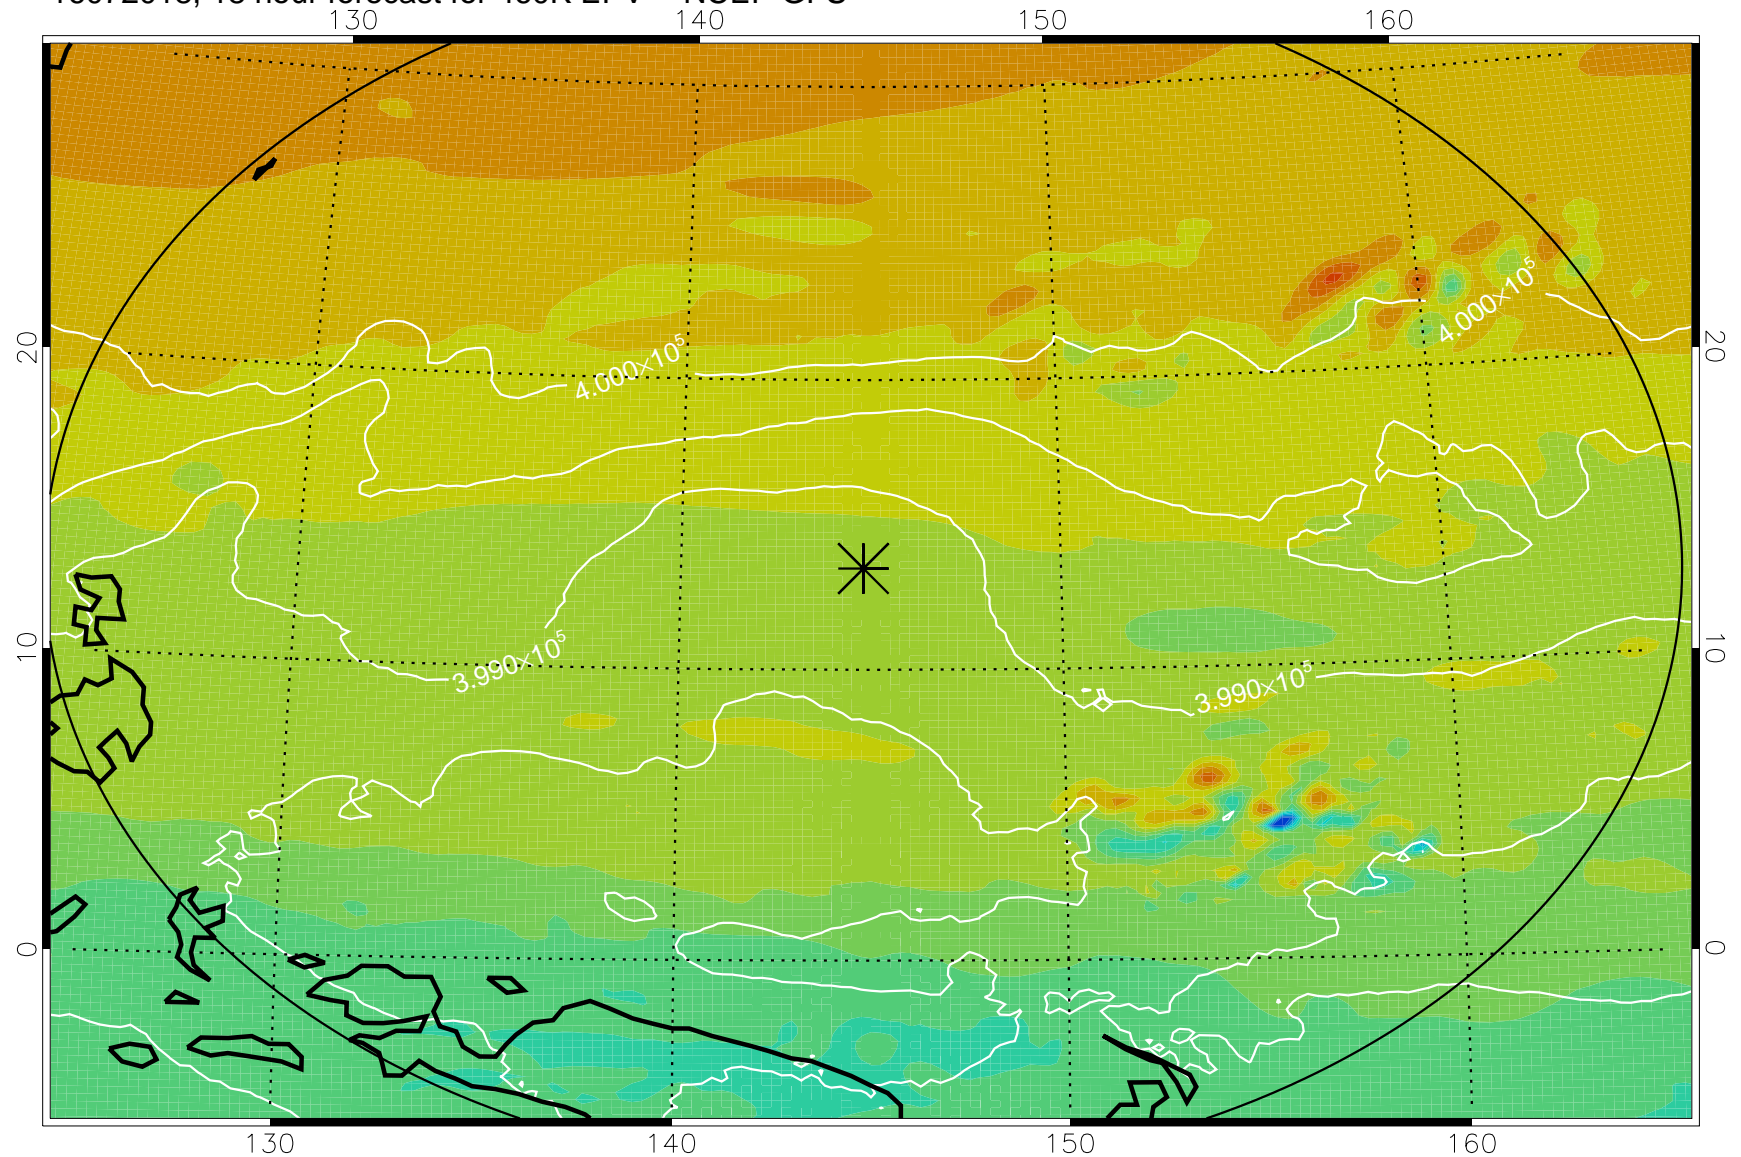

16072006, 6 hour forecast for 460K EPV -- NCEP GFS

460K Montgomery Streamfunction, white

Range ring of 2304 km

16072012, 12 hour forecast for 460K EPV -- NCEP GFS

460K Montgomery Streamfunction, white

Range ring of 2304 km

16072018, 18 hour forecast for 460K EPV -- NCEP GFS

460K Montgomery Streamfunction, white

Range ring of 2304 km

16072100, 24 hour forecast for 460K EPV -- NCEP GFS

460K Montgomery Streamfunction, white

Range ring of 2304 km

16072106, 30 hour forecast for 460K EPV -- NCEP GFS

460K Montgomery Streamfunction, white

Range ring of 2304 km

16072112, 36 hour forecast for 460K EPV -- NCEP GFS

460K Montgomery Streamfunction, white

Range ring of 2304 km

16072118, 42 hour forecast for 460K EPV -- NCEP GFS

460K Montgomery Streamfunction, white

Range ring of 2304 km

16072200, 48 hour forecast for 460K EPV -- NCEP GFS

460K Montgomery Streamfunction, white

Range ring of 2304 km