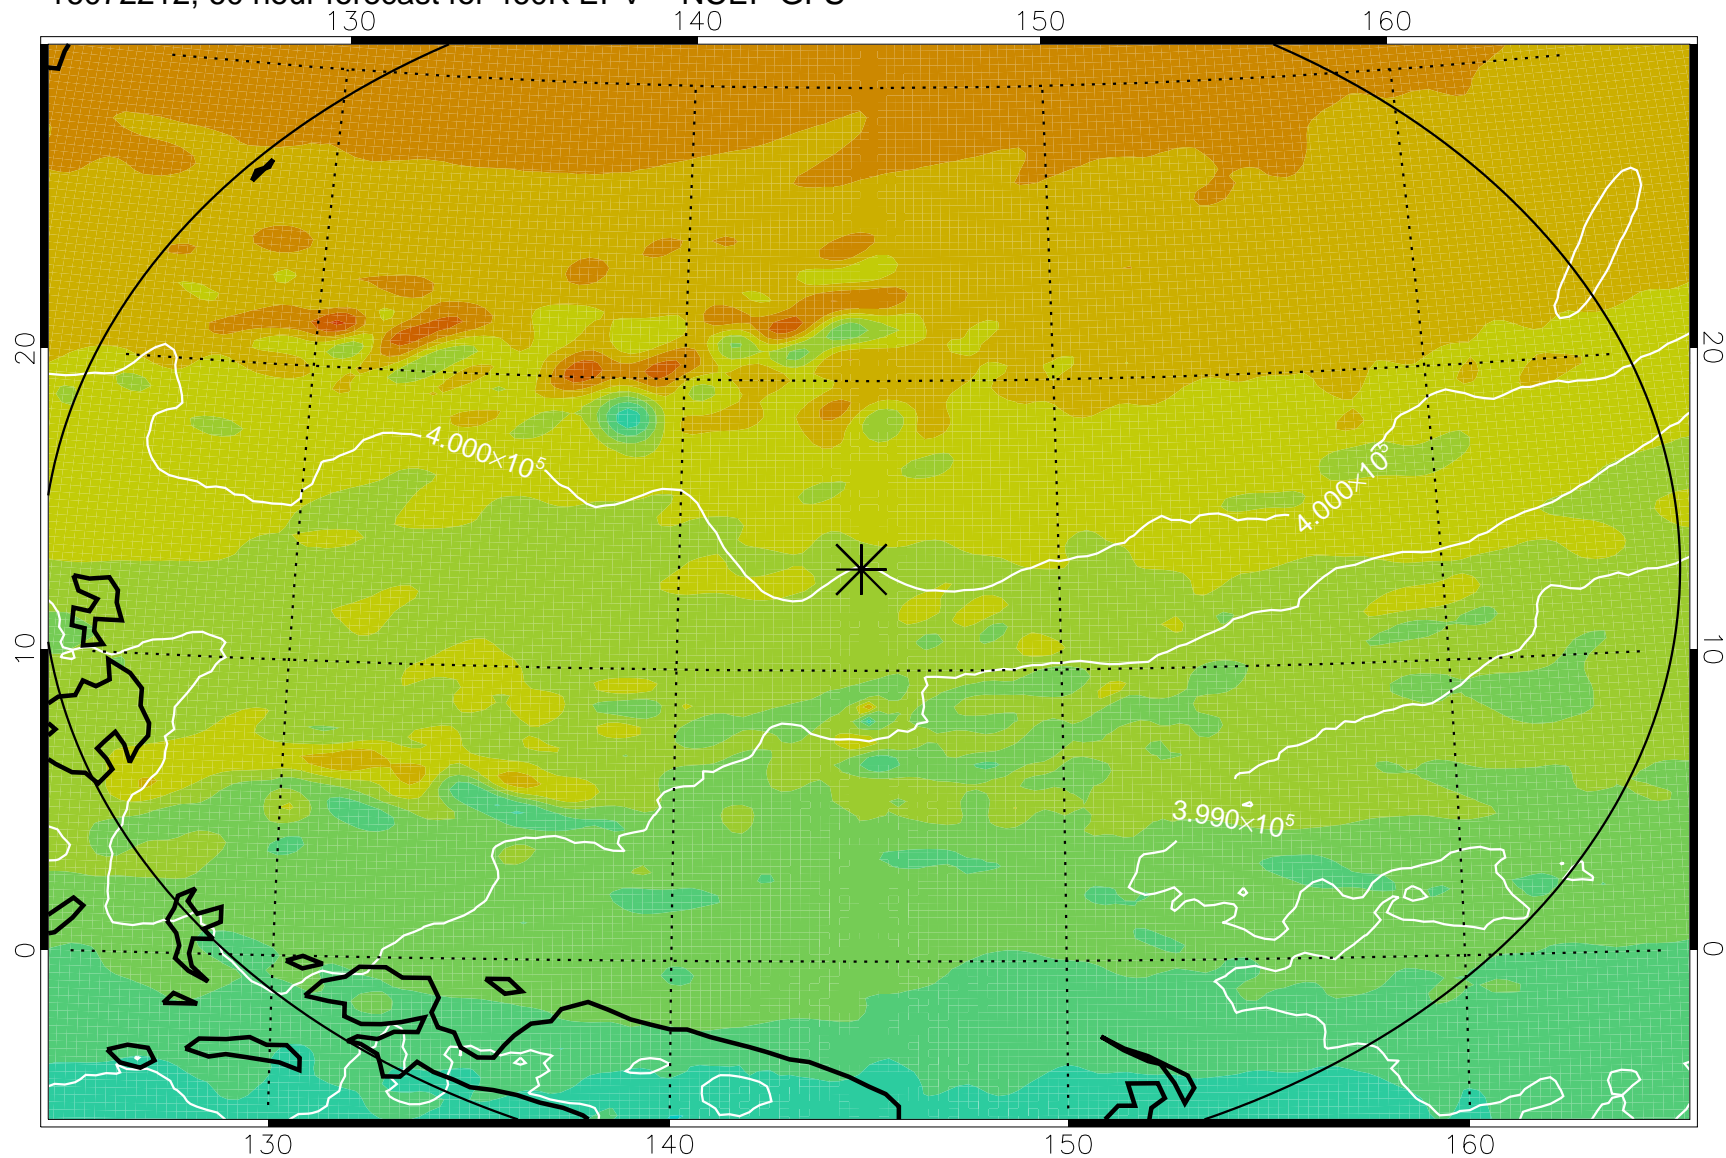

16072106, 30 hour forecast for 460K EPV -- NCEP GFS

460K Montgomery Streamfunction, white

Range ring of 2304 km

16072112, 36 hour forecast for 460K EPV -- NCEP GFS

460K Montgomery Streamfunction, white

Range ring of 2304 km

16072118, 42 hour forecast for 460K EPV -- NCEP GFS

460K Montgomery Streamfunction, white

Range ring of 2304 km

16072200, 48 hour forecast for 460K EPV -- NCEP GFS

460K Montgomery Streamfunction, white

Range ring of 2304 km

16072206, 54 hour forecast for 460K EPV -- NCEP GFS

460K Montgomery Streamfunction, white

Range ring of 2304 km

16072212, 60 hour forecast for 460K EPV -- NCEP GFS

460K Montgomery Streamfunction, white

Range ring of 2304 km

16072218, 66 hour forecast for 460K EPV -- NCEP GFS

460K Montgomery Streamfunction, white

Range ring of 2304 km

16072300, 72 hour forecast for 460K EPV -- NCEP GFS

460K Montgomery Streamfunction, white

Range ring of 2304 km