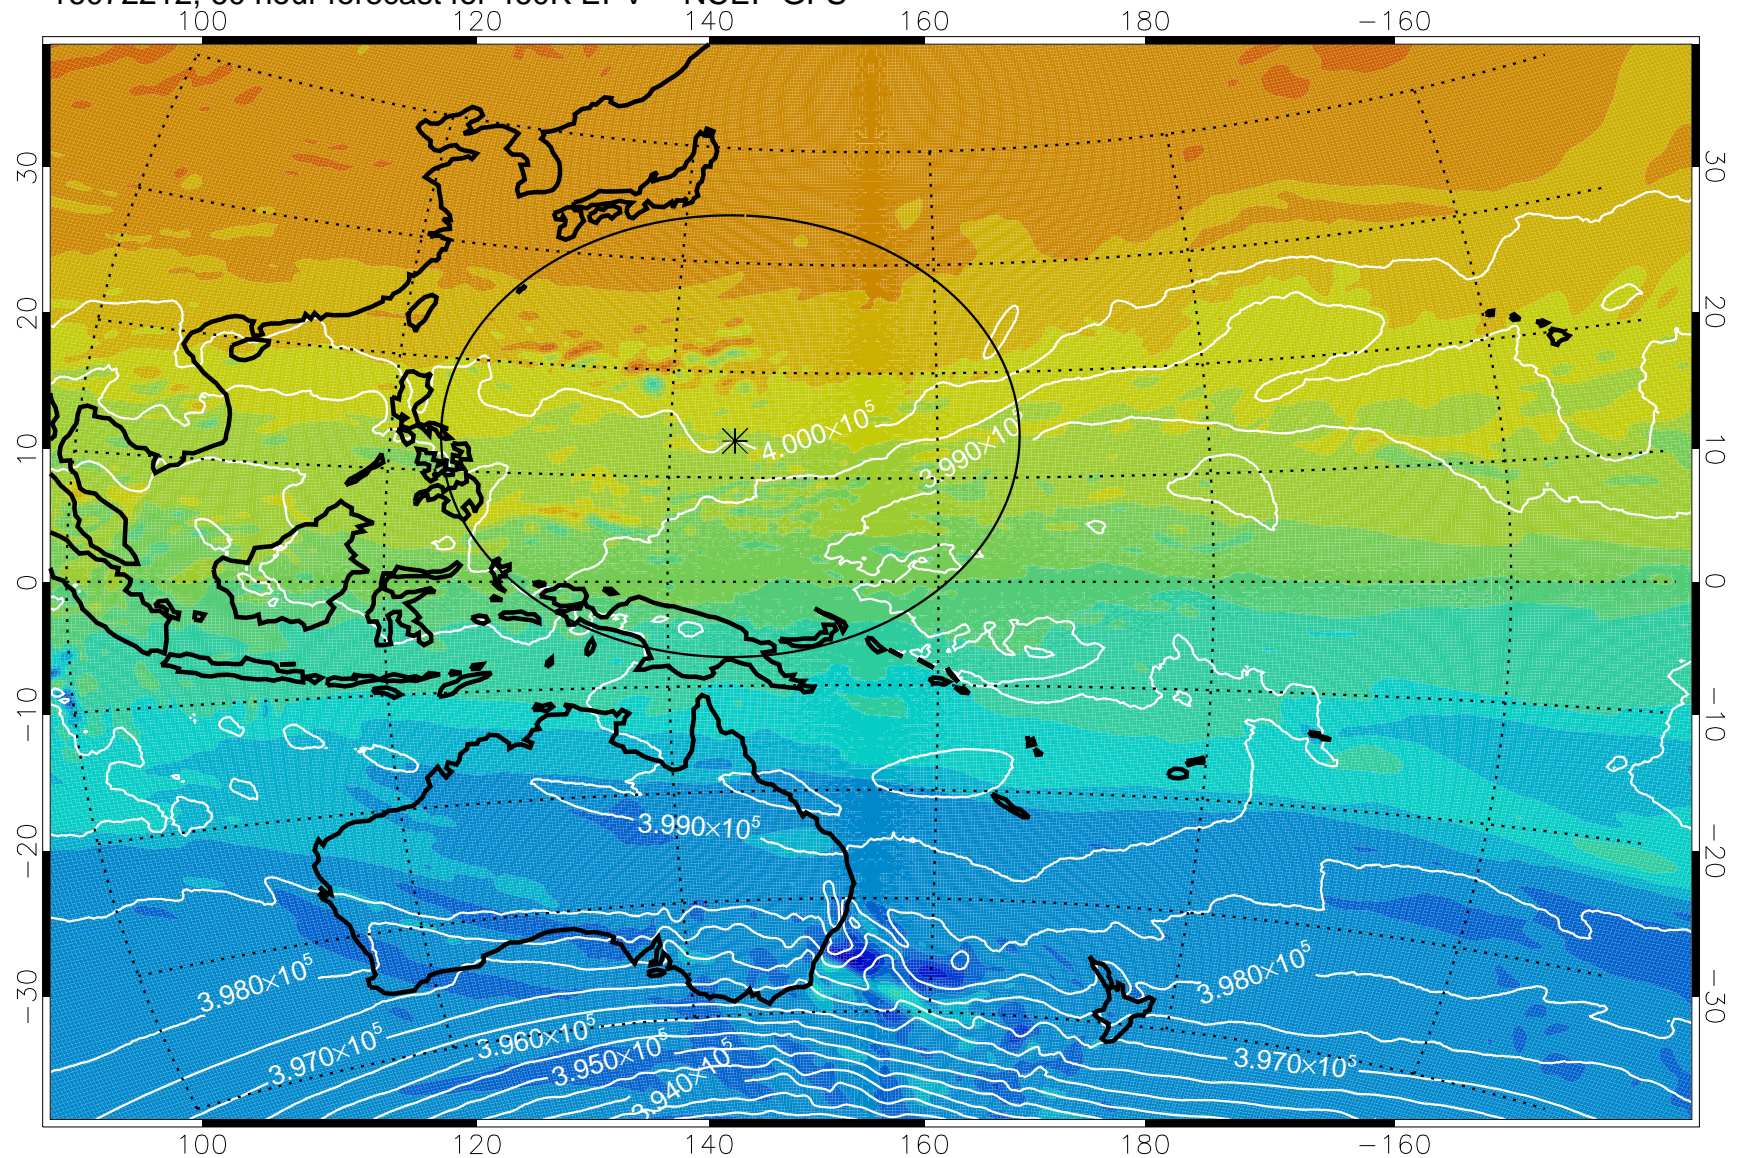

460K Montgomery Streamfunction, white

Range ring of 2304 km

16072112, 36 hour forecast for 460K EPV -- NCEP GFS

460K Montgomery Streamfunction, white

Range ring of 2304 km

16072118, 42 hour forecast for 460K EPV -- NCEP GFS

460K Montgomery Streamfunction, white

Range ring of 2304 km

16072200, 48 hour forecast for 460K EPV -- NCEP GFS

16072206, 54 hour forecast for 460K EPV -- NCEP GFS

460K Montgomery Streamfunction, white

Range ring of 2304 km

16072212, 60 hour forecast for 460K EPV -- NCEP GFS

460K Montgomery Streamfunction, white

Range ring of 2304 km

16072218, 66 hour forecast for 460K EPV -- NCEP GFS

460K Montgomery Streamfunction, white

Range ring of 2304 km

16072300, 72 hour forecast for 460K EPV -- NCEP GFS

460K Montgomery Streamfunction, white

Range ring of 2304 km

16072306, 78 hour forecast for 460K EPV -- NCEP GFS

460K Montgomery Streamfunction, white

Range ring of 2304 km