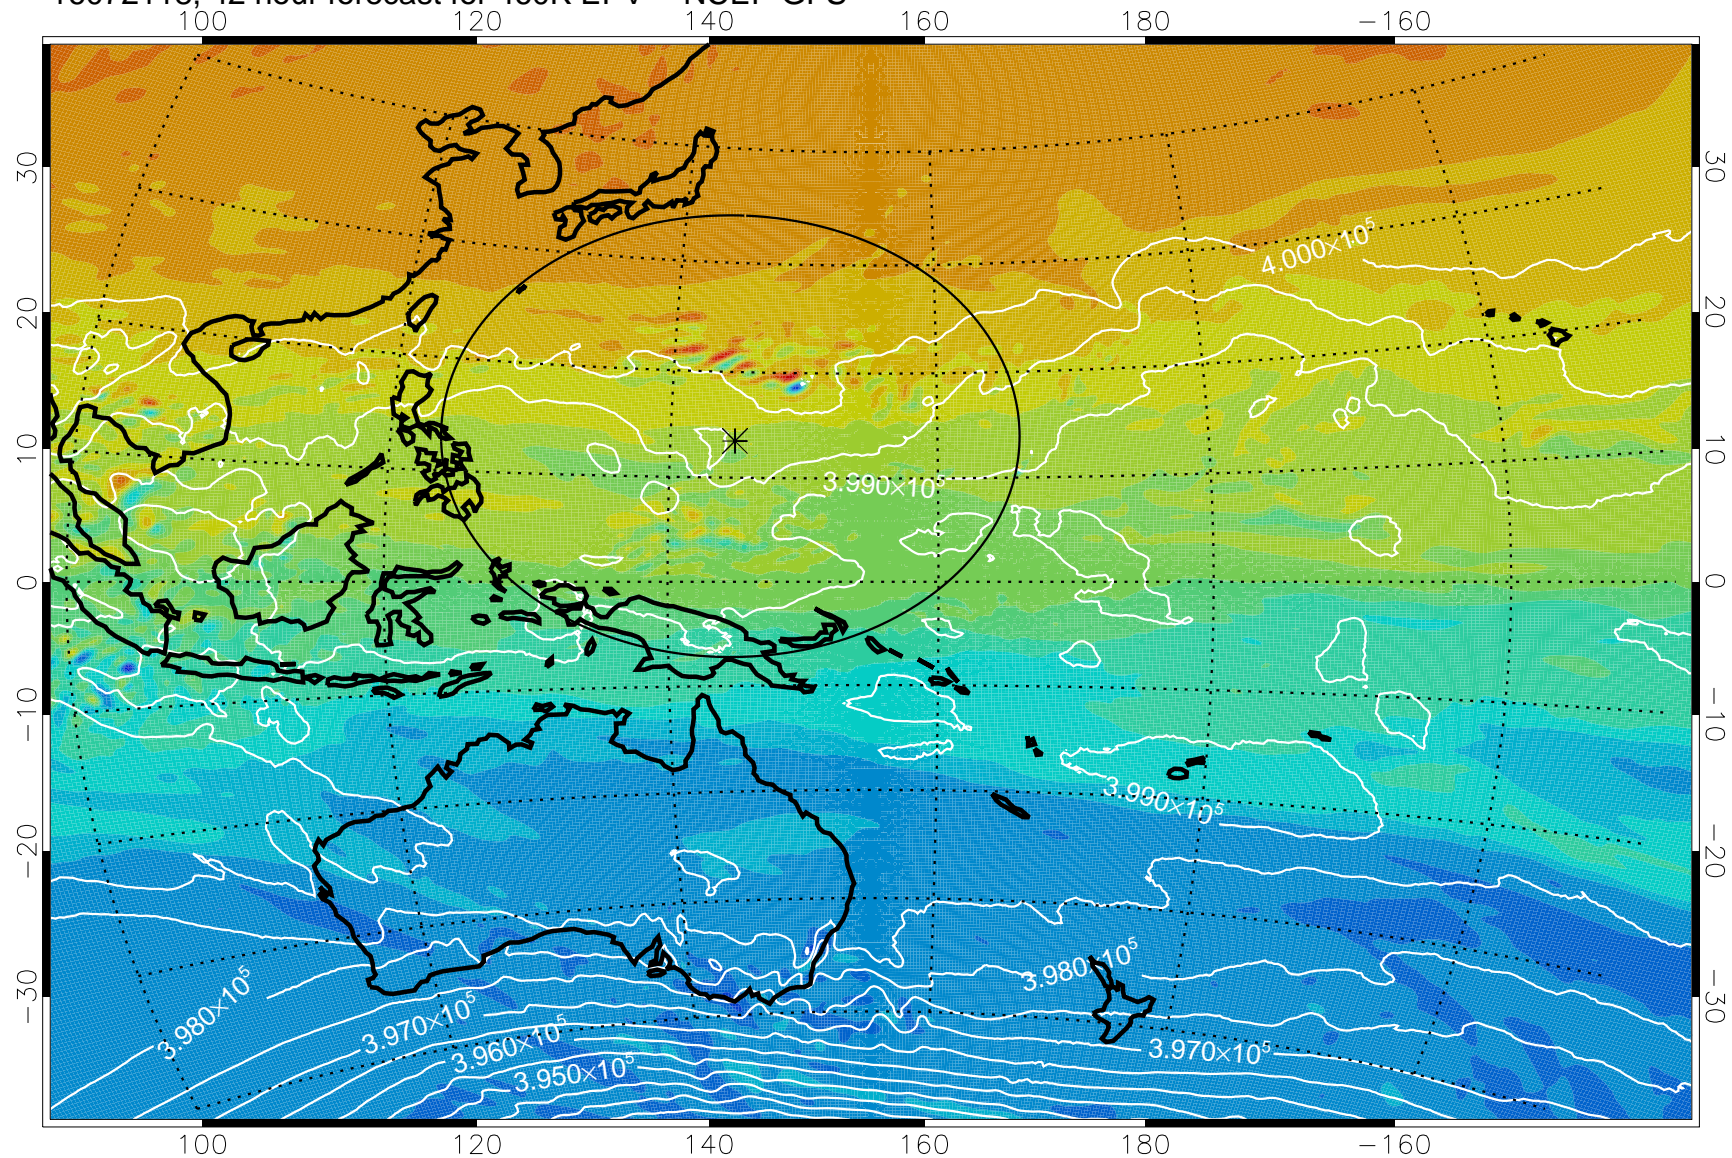

460K Montgomery Streamfunction, white

Range ring of 2304 km

16072100, 24 hour forecast for 460K EPV -- NCEP GFS

460K Montgomery Streamfunction, white

Range ring of 2304 km

16072106, 30 hour forecast for 460K EPV -- NCEP GFS

460K Montgomery Streamfunction, white

Range ring of 2304 km

16072112, 36 hour forecast for 460K EPV -- NCEP GFS

460K Montgomery Streamfunction, white

Range ring of 2304 km

16072118, 42 hour forecast for 460K EPV -- NCEP GFS

460K Montgomery Streamfunction, white

Range ring of 2304 km

16072200, 48 hour forecast for 460K EPV -- NCEP GFS

16072206, 54 hour forecast for 460K EPV -- NCEP GFS

460K Montgomery Streamfunction, white

Range ring of 2304 km

16072212, 60 hour forecast for 460K EPV -- NCEP GFS

460K Montgomery Streamfunction, white

Range ring of 2304 km

16072218, 66 hour forecast for 460K EPV -- NCEP GFS

460K Montgomery Streamfunction, white

Range ring of 2304 km