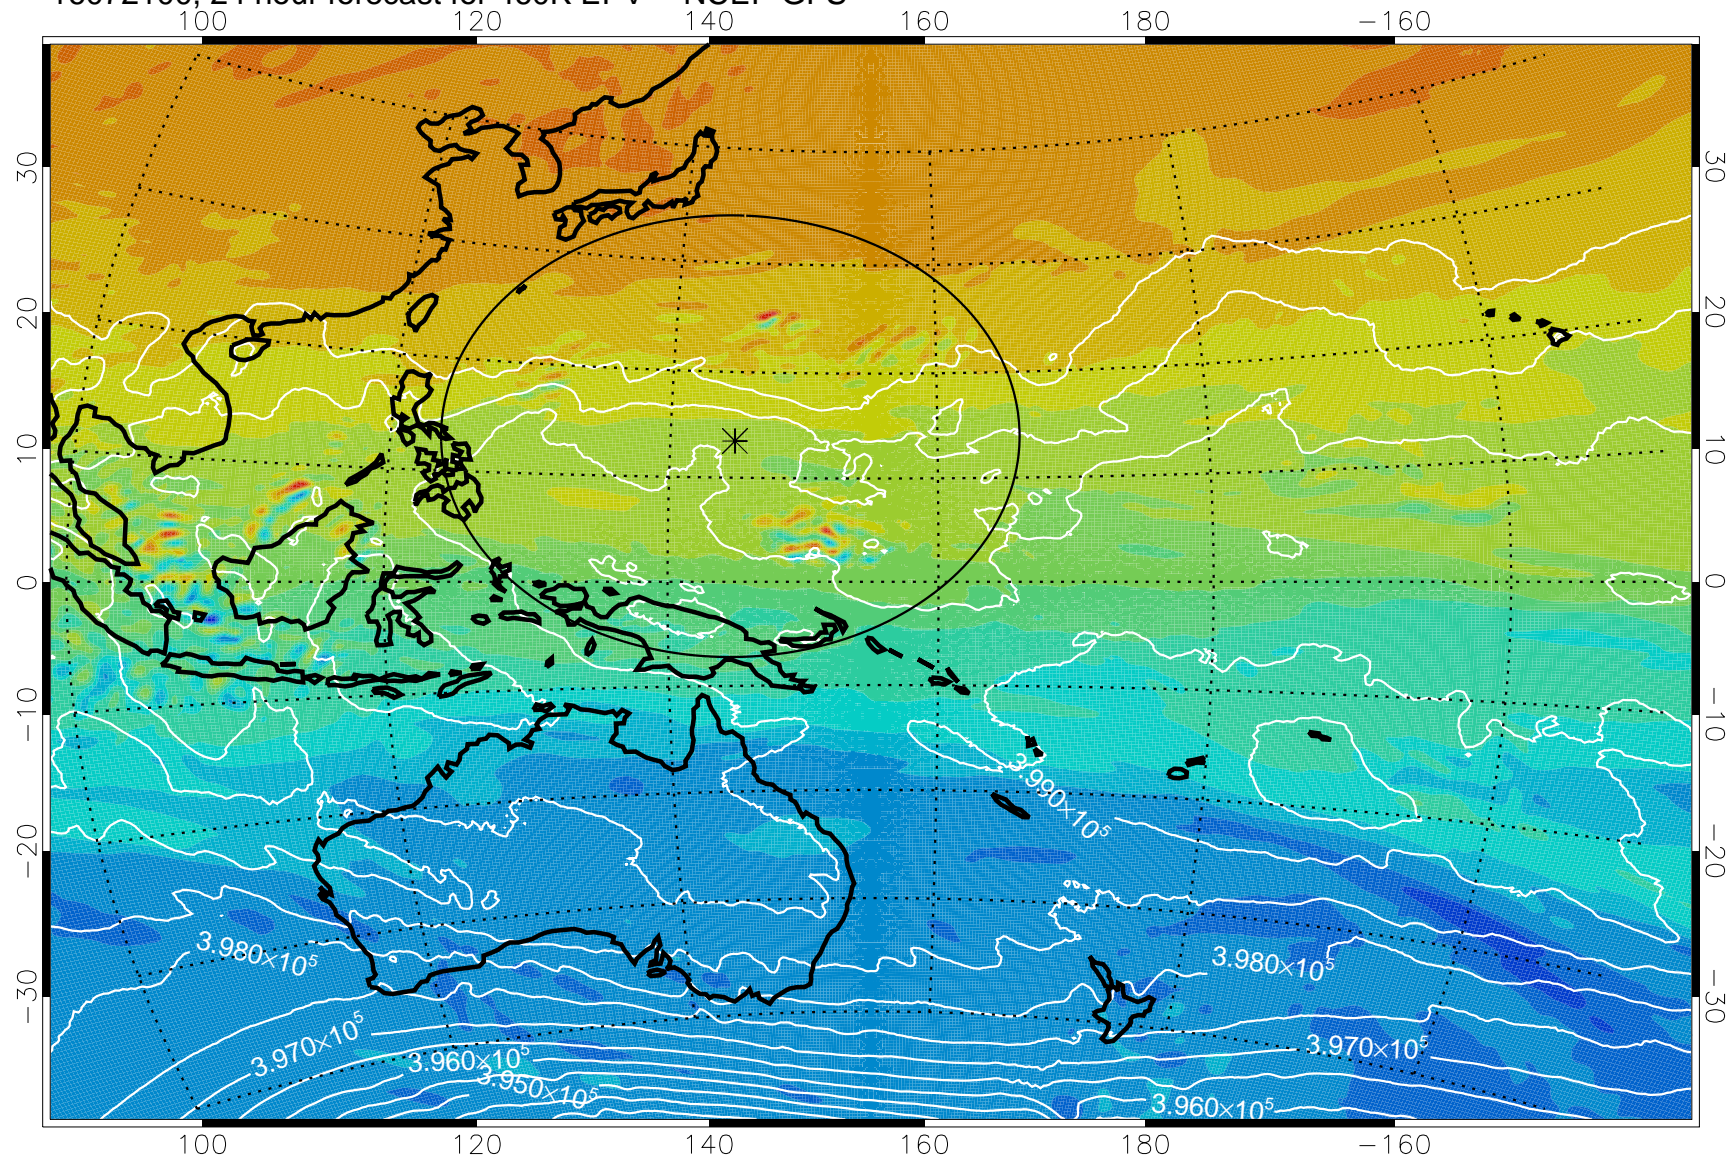

16072006, 6 hour forecast for 460K EPV -- NCEP GFS

460K Montgomery Streamfunction, white

Range ring of 2304 km

16072012, 12 hour forecast for 460K EPV -- NCEP GFS

16072018, 18 hour forecast for 460K EPV -- NCEP GFS

460K Montgomery Streamfunction, white

Range ring of 2304 km

16072100, 24 hour forecast for 460K EPV -- NCEP GFS

460K Montgomery Streamfunction, white

Range ring of 2304 km

16072106, 30 hour forecast for 460K EPV -- NCEP GFS

460K Montgomery Streamfunction, white

Range ring of 2304 km

16072112, 36 hour forecast for 460K EPV -- NCEP GFS

460K Montgomery Streamfunction, white

Range ring of 2304 km

16072118, 42 hour forecast for 460K EPV -- NCEP GFS

460K Montgomery Streamfunction, white

Range ring of 2304 km

16072200, 48 hour forecast for 460K EPV -- NCEP GFS

16072206, 54 hour forecast for 460K EPV -- NCEP GFS

460K Montgomery Streamfunction, white

Range ring of 2304 km