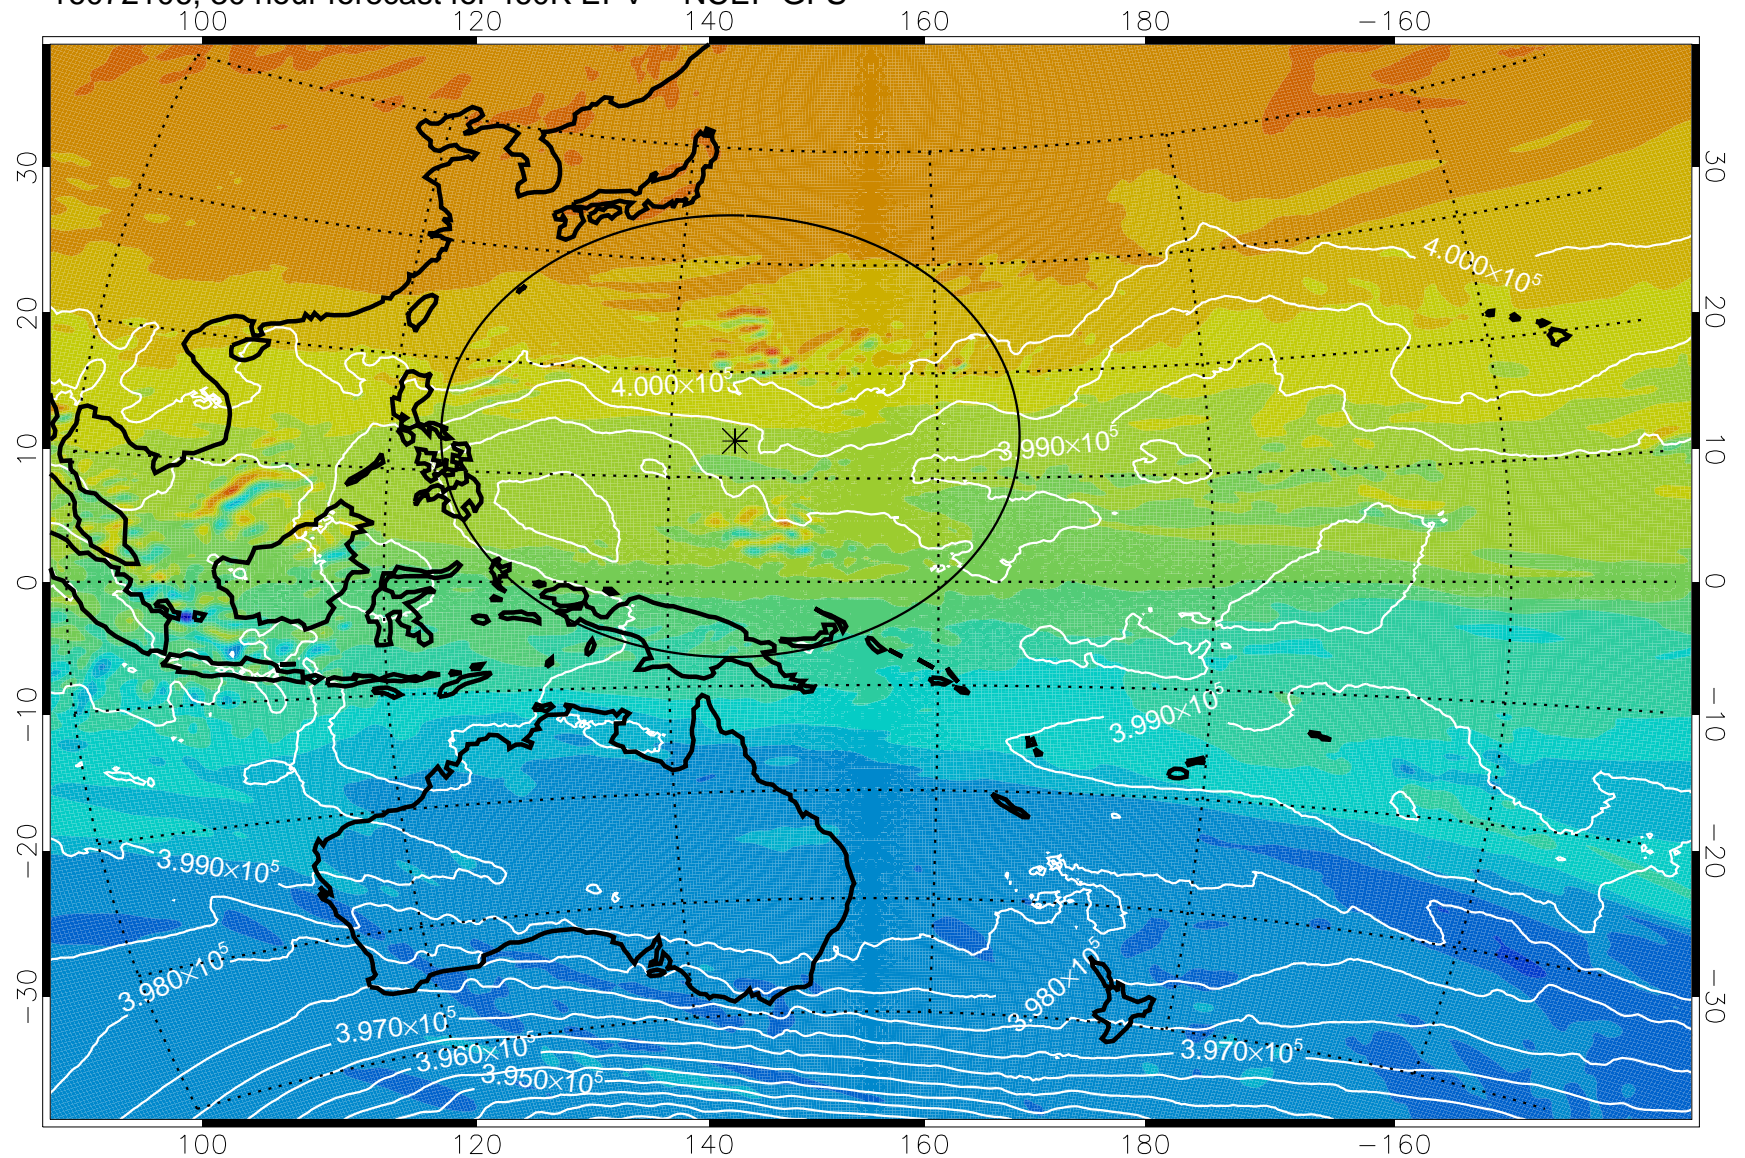

460K Montgomery Streamfunction, white

Range ring of 2304 km

16072100, 24 hour forecast for 460K EPV -- NCEP GFS

460K Montgomery Streamfunction, white

Range ring of 2304 km

16072106, 30 hour forecast for 460K EPV -- NCEP GFS

460K Montgomery Streamfunction, white

Range ring of 2304 km

16072112, 36 hour forecast for 460K EPV -- NCEP GFS

460K Montgomery Streamfunction, white

Range ring of 2304 km

16072118, 42 hour forecast for 460K EPV -- NCEP GFS

460K Montgomery Streamfunction, white

Range ring of 2304 km

16072200, 48 hour forecast for 460K EPV -- NCEP GFS

16072206, 54 hour forecast for 460K EPV -- NCEP GFS

460K Montgomery Streamfunction, white

Range ring of 2304 km

16072212, 60 hour forecast for 460K EPV -- NCEP GFS

460K Montgomery Streamfunction, white

Range ring of 2304 km

16072218, 66 hour forecast for 460K EPV -- NCEP GFS

460K Montgomery Streamfunction, white

Range ring of 2304 km