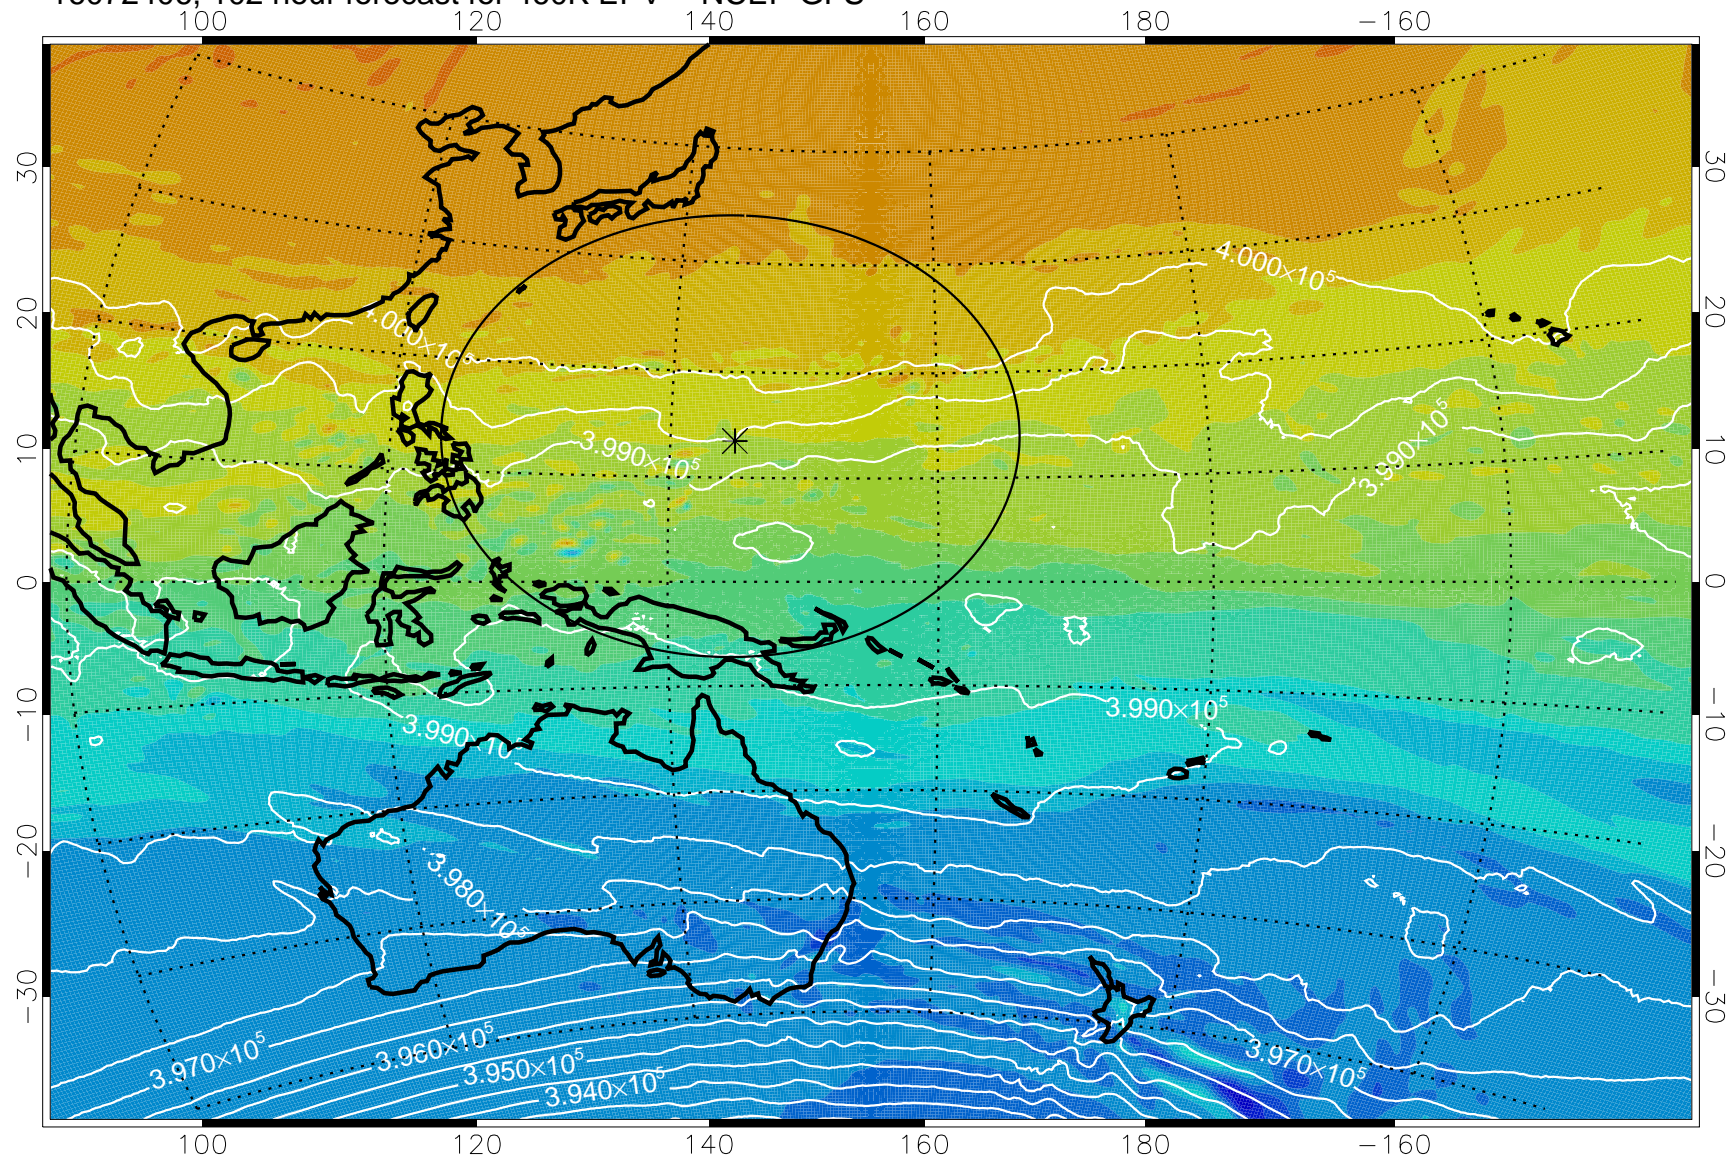

16072312, 84 hour forecast for 460K EPV -- NCEP GFS

460K Montgomery Streamfunction, white

Range ring of 2304 km

16072318, 90 hour forecast for 460K EPV -- NCEP GFS

460K Montgomery Streamfunction, white

Range ring of 2304 km

16072400, 96 hour forecast for 460K EPV -- NCEP GFS

460K Montgomery Streamfunction, white

Range ring of 2304 km

16072406, 102 hour forecast for 460K EPV -- NCEP GFS

460K Montgomery Streamfunction, white

Range ring of 2304 km

16072412, 108 hour forecast for 460K EPV -- NCEP GFS

460K Montgomery Streamfunction, white

Range ring of 2304 km

16072418, 114 hour forecast for 460K EPV -- NCEP GFS

460K Montgomery Streamfunction, white

Range ring of 2304 km

16072500, 120 hour forecast for 460K EPV -- NCEP GFS

460K Montgomery Streamfunction, white

Range ring of 2304 km