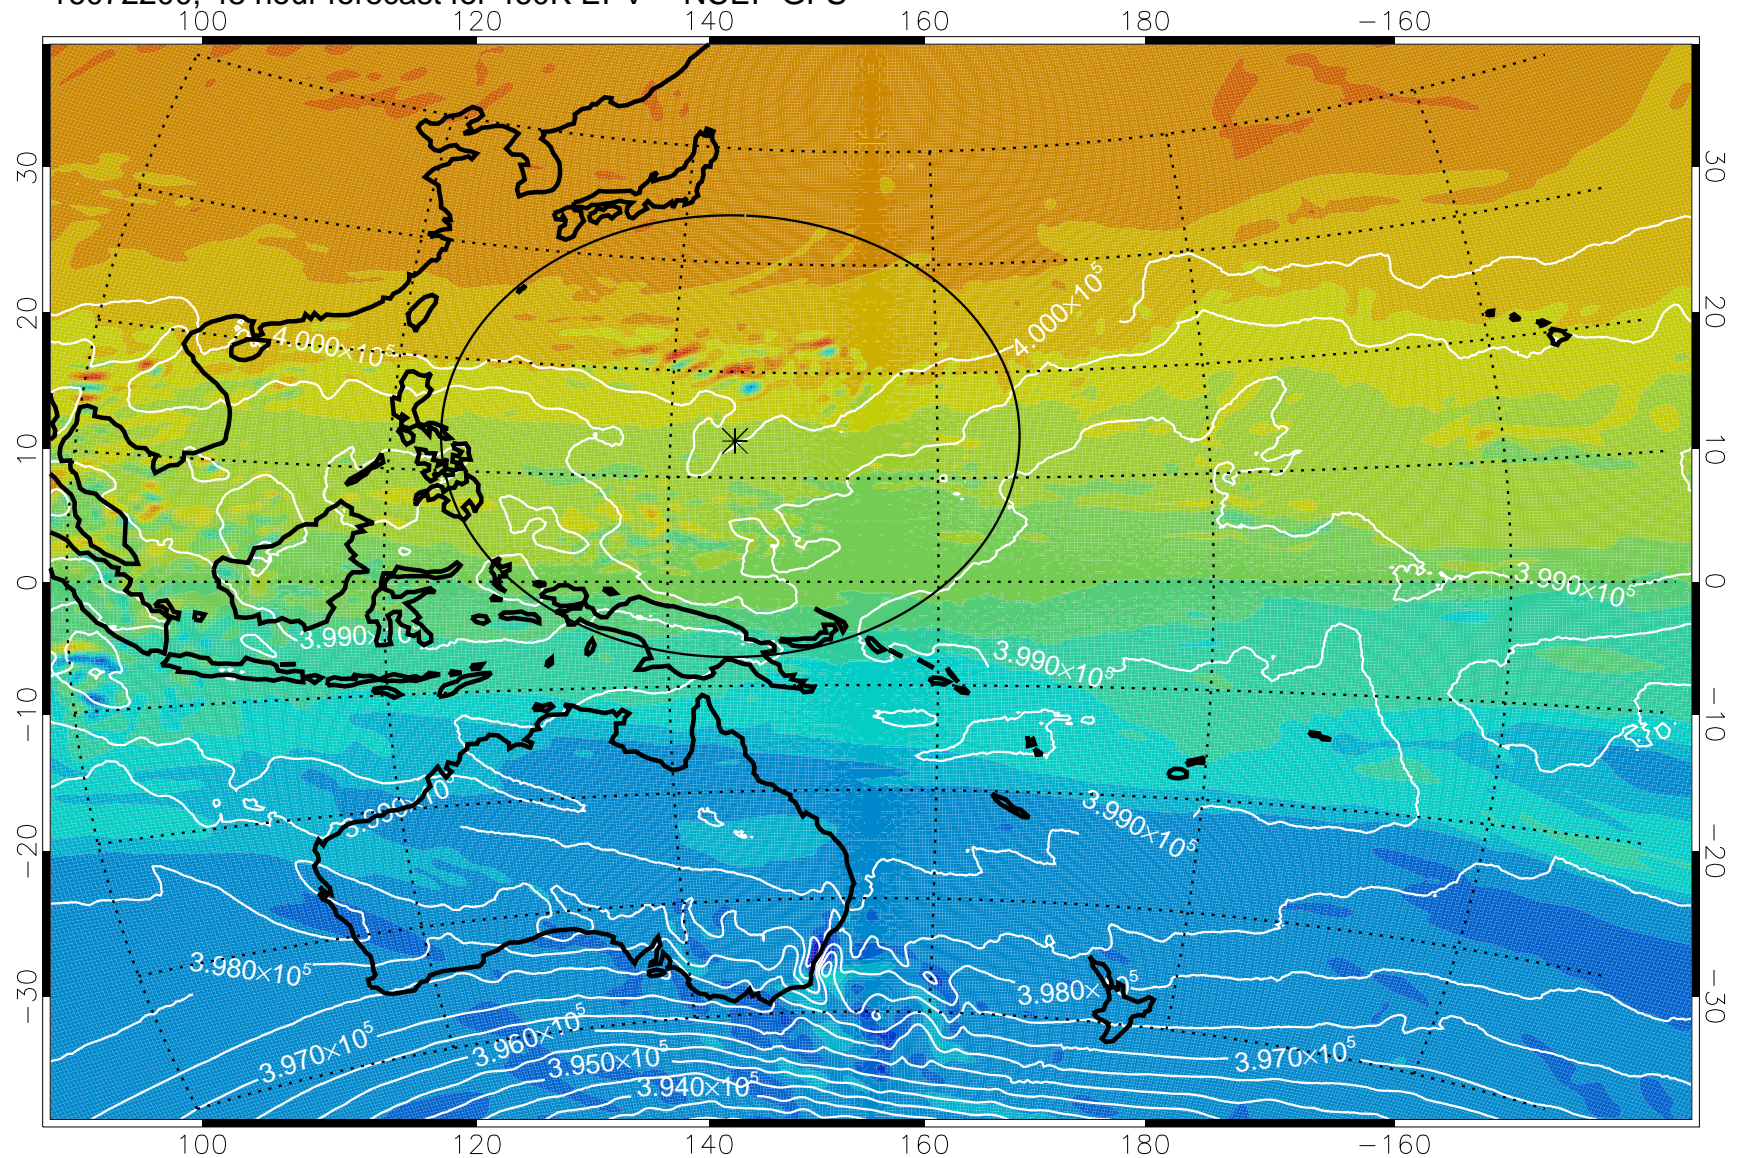

460K Montgomery Streamfunction, white

Range ring of 2304 km

16072100, 24 hour forecast for 460K EPV -- NCEP GFS

460K Montgomery Streamfunction, white

Range ring of 2304 km

16072106, 30 hour forecast for 460K EPV -- NCEP GFS

460K Montgomery Streamfunction, white

Range ring of 2304 km

16072112, 36 hour forecast for 460K EPV -- NCEP GFS

460K Montgomery Streamfunction, white

Range ring of 2304 km

16072118, 42 hour forecast for 460K EPV -- NCEP GFS

460K Montgomery Streamfunction, white

Range ring of 2304 km

16072200, 48 hour forecast for 460K EPV -- NCEP GFS

16072206, 54 hour forecast for 460K EPV -- NCEP GFS

460K Montgomery Streamfunction, white

Range ring of 2304 km

16072212, 60 hour forecast for 460K EPV -- NCEP GFS

460K Montgomery Streamfunction, white

Range ring of 2304 km

16072218, 66 hour forecast for 460K EPV -- NCEP GFS

460K Montgomery Streamfunction, white

Range ring of 2304 km