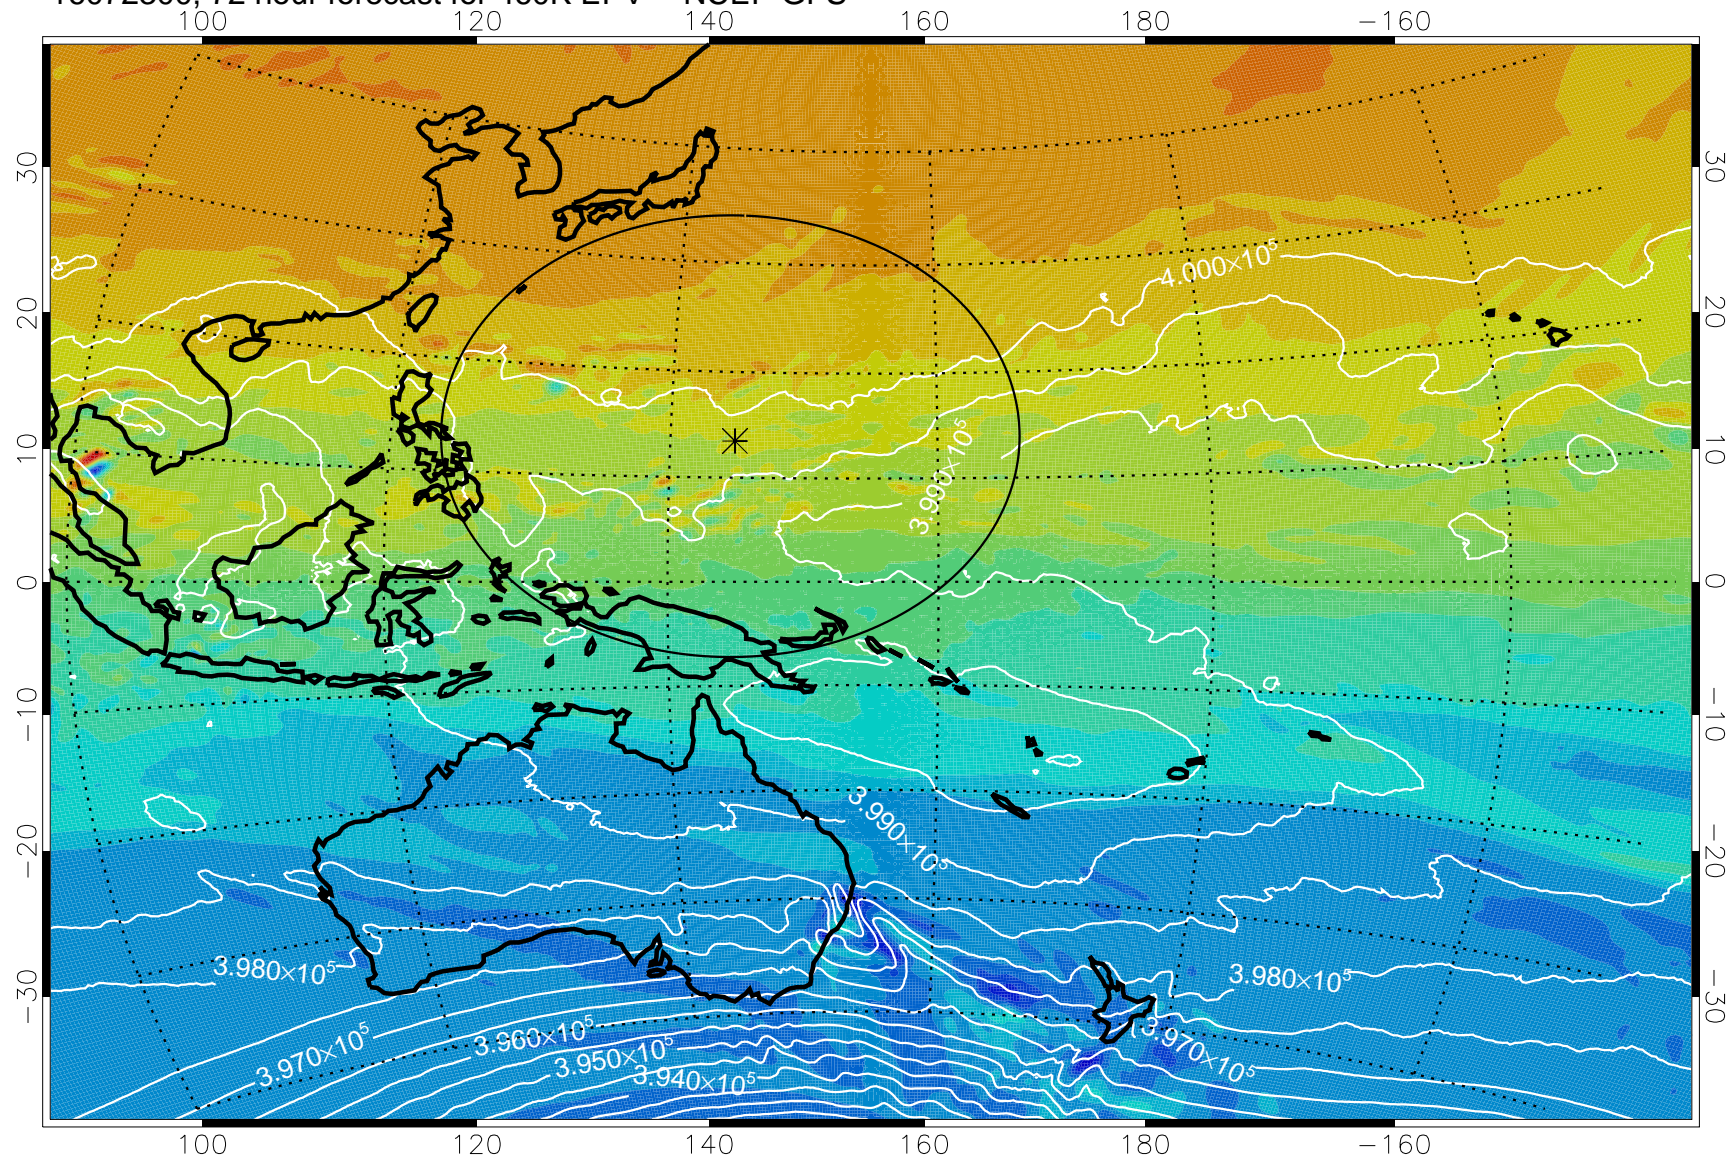

460K Montgomery Streamfunction, white

Range ring of 2304 km

16072200, 48 hour forecast for 460K EPV -- NCEP GFS

16072206, 54 hour forecast for 460K EPV -- NCEP GFS

460K Montgomery Streamfunction, white

Range ring of 2304 km

16072212, 60 hour forecast for 460K EPV -- NCEP GFS

460K Montgomery Streamfunction, white

Range ring of 2304 km

16072218, 66 hour forecast for 460K EPV -- NCEP GFS

460K Montgomery Streamfunction, white

Range ring of 2304 km

16072300, 72 hour forecast for 460K EPV -- NCEP GFS

460K Montgomery Streamfunction, white

Range ring of 2304 km

16072306, 78 hour forecast for 460K EPV -- NCEP GFS

460K Montgomery Streamfunction, white

Range ring of 2304 km

16072312, 84 hour forecast for 460K EPV -- NCEP GFS

460K Montgomery Streamfunction, white

Range ring of 2304 km

16072318, 90 hour forecast for 460K EPV -- NCEP GFS

460K Montgomery Streamfunction, white

Range ring of 2304 km