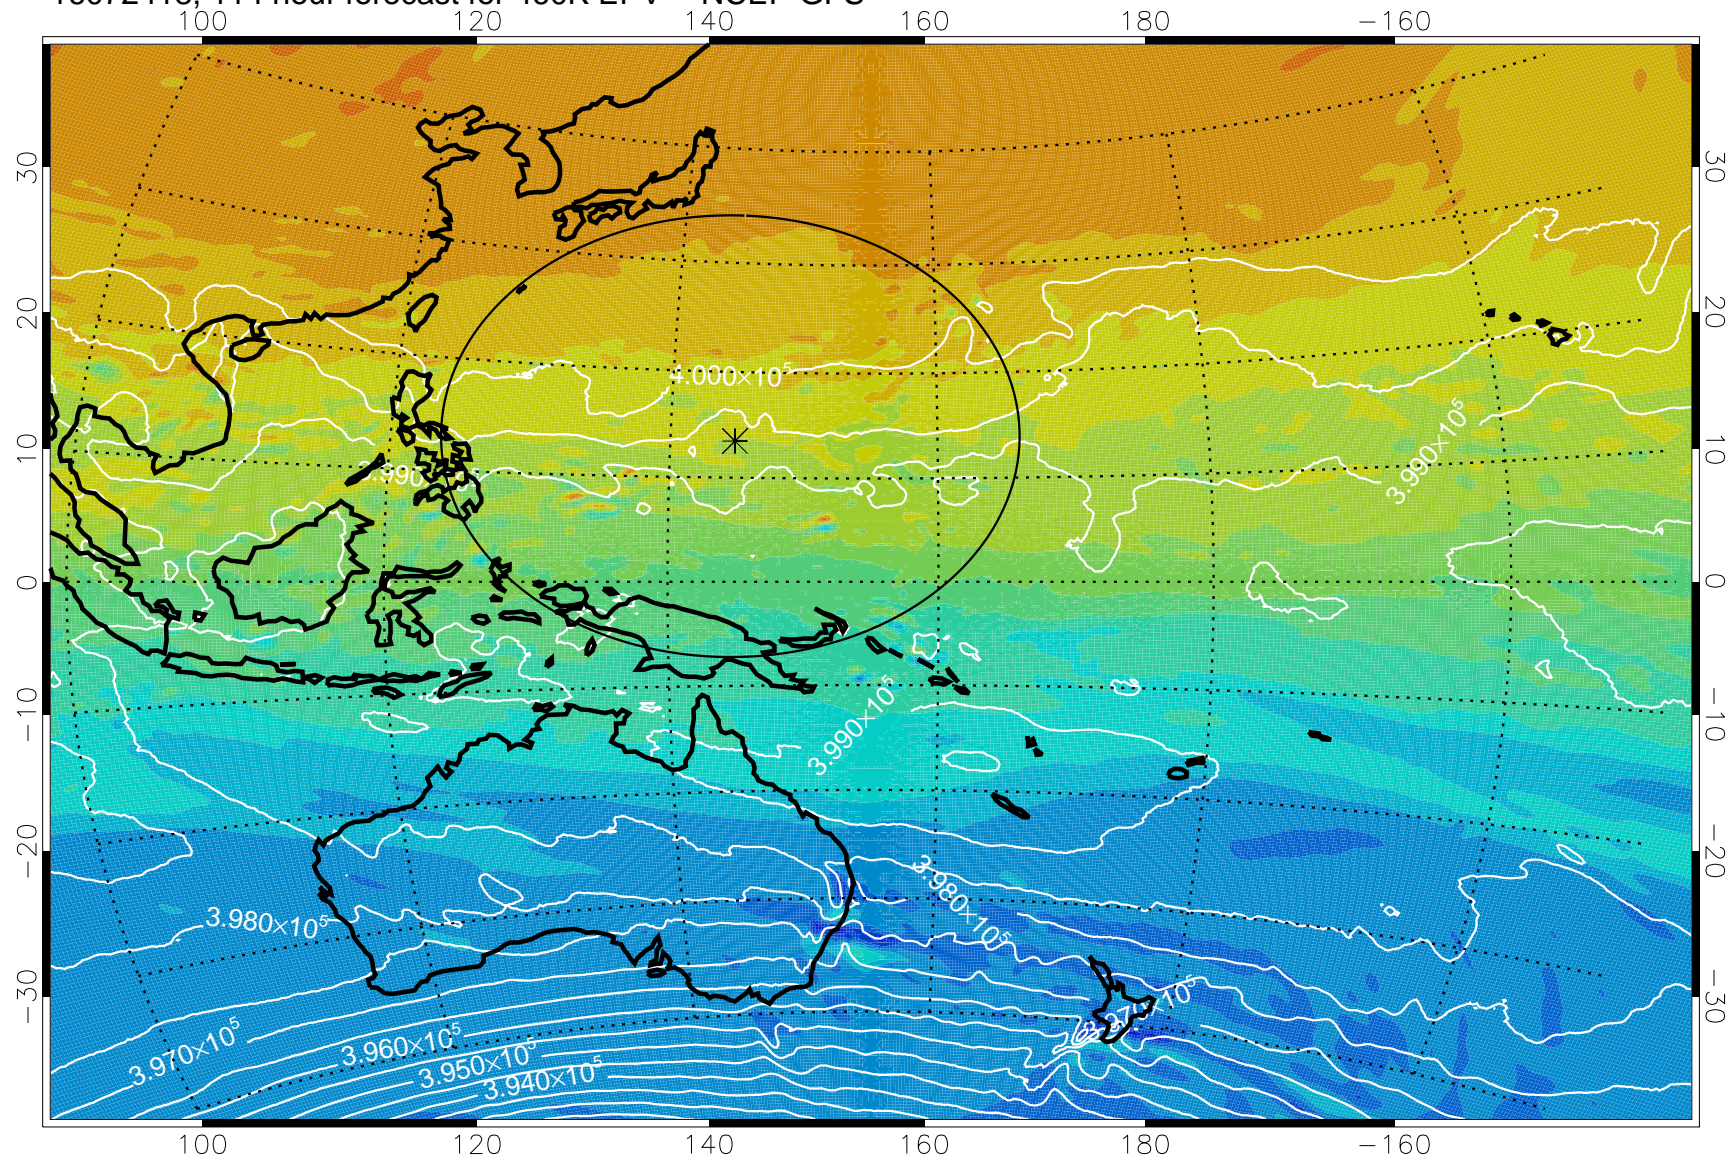

16072400, 96 hour forecast for 460K EPV -- NCEP GFS

460K Montgomery Streamfunction, white

Range ring of 2304 km

16072406, 102 hour forecast for 460K EPV -- NCEP GFS

460K Montgomery Streamfunction, white

Range ring of 2304 km

16072412, 108 hour forecast for 460K EPV -- NCEP GFS

460K Montgomery Streamfunction, white

Range ring of 2304 km

16072418, 114 hour forecast for 460K EPV -- NCEP GFS

460K Montgomery Streamfunction, white

Range ring of 2304 km

16072500, 120 hour forecast for 460K EPV -- NCEP GFS

460K Montgomery Streamfunction, white

Range ring of 2304 km