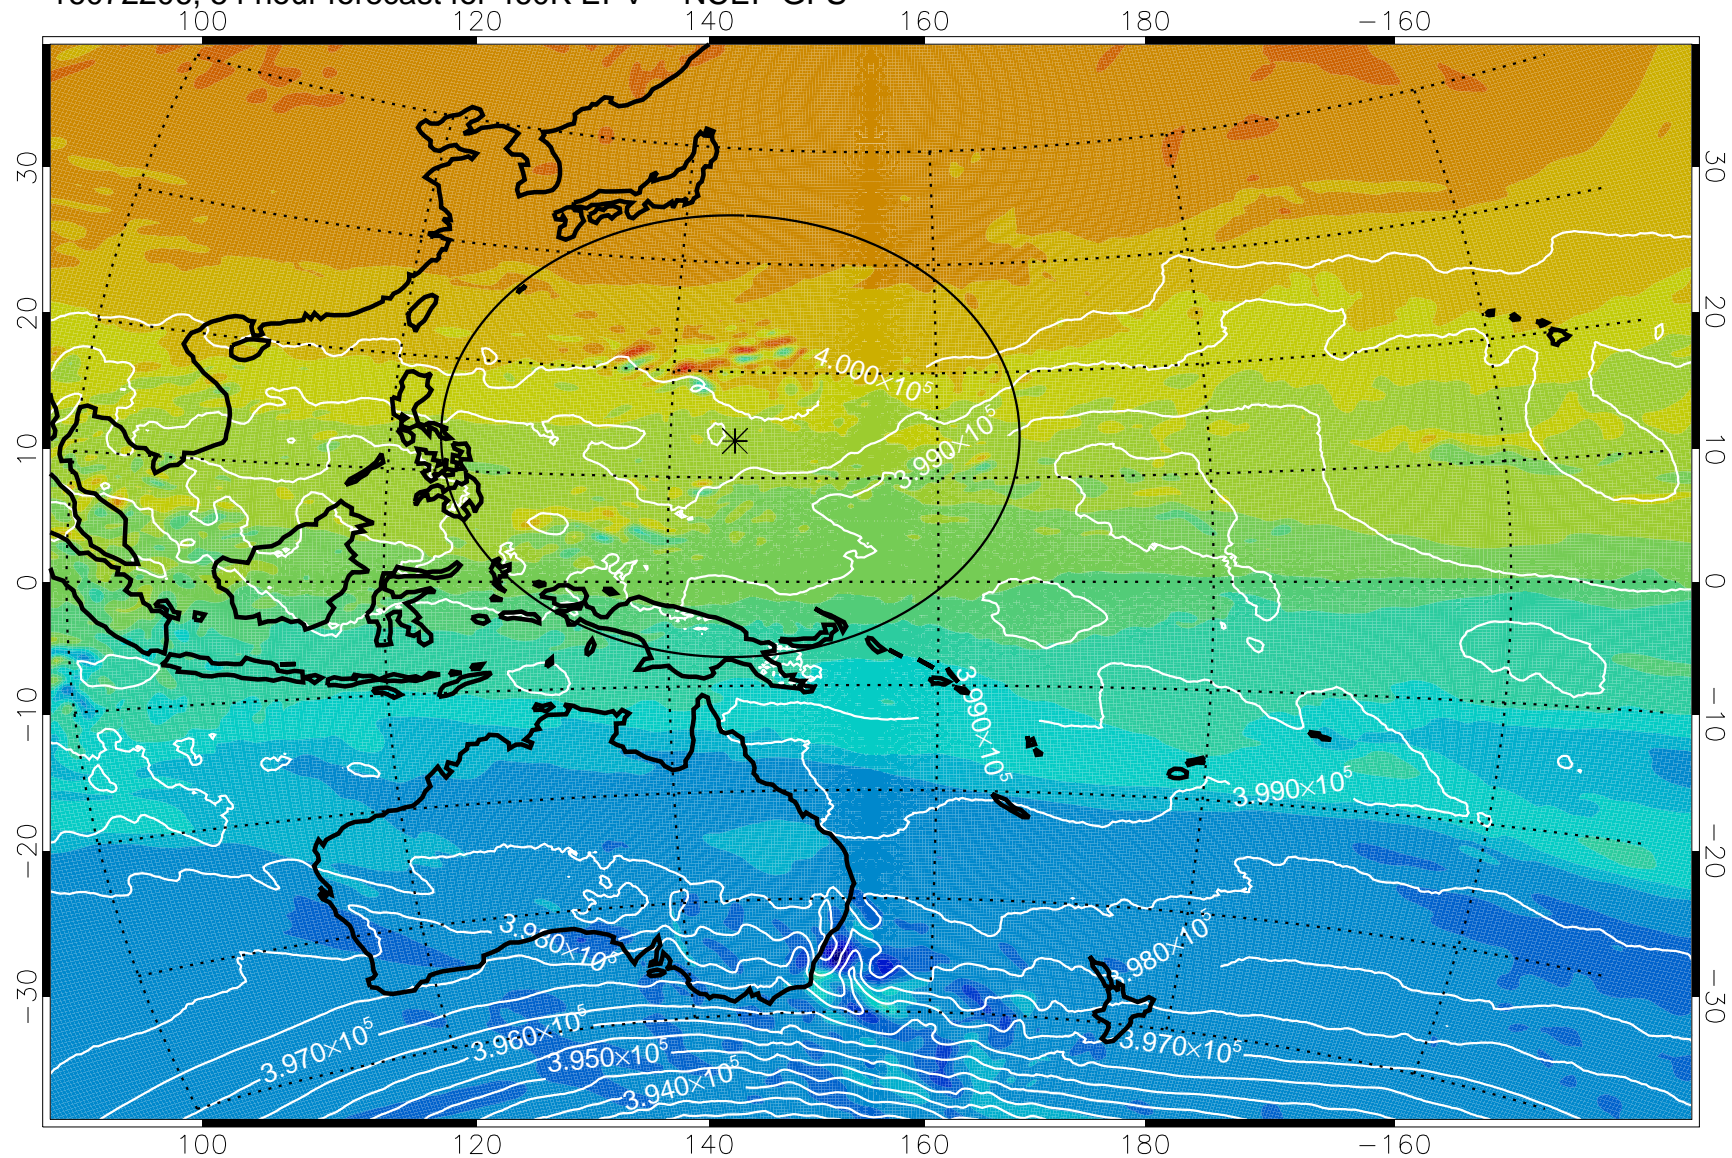

460K Montgomery Streamfunction, white

Range ring of 2304 km

16072112, 36 hour forecast for 460K EPV -- NCEP GFS

460K Montgomery Streamfunction, white

Range ring of 2304 km

16072118, 42 hour forecast for 460K EPV -- NCEP GFS

460K Montgomery Streamfunction, white

Range ring of 2304 km

16072200, 48 hour forecast for 460K EPV -- NCEP GFS

16072206, 54 hour forecast for 460K EPV -- NCEP GFS

460K Montgomery Streamfunction, white

Range ring of 2304 km

16072212, 60 hour forecast for 460K EPV -- NCEP GFS

460K Montgomery Streamfunction, white

Range ring of 2304 km

16072218, 66 hour forecast for 460K EPV -- NCEP GFS

460K Montgomery Streamfunction, white

Range ring of 2304 km

16072300, 72 hour forecast for 460K EPV -- NCEP GFS

460K Montgomery Streamfunction, white

Range ring of 2304 km

16072306, 78 hour forecast for 460K EPV -- NCEP GFS

460K Montgomery Streamfunction, white

Range ring of 2304 km