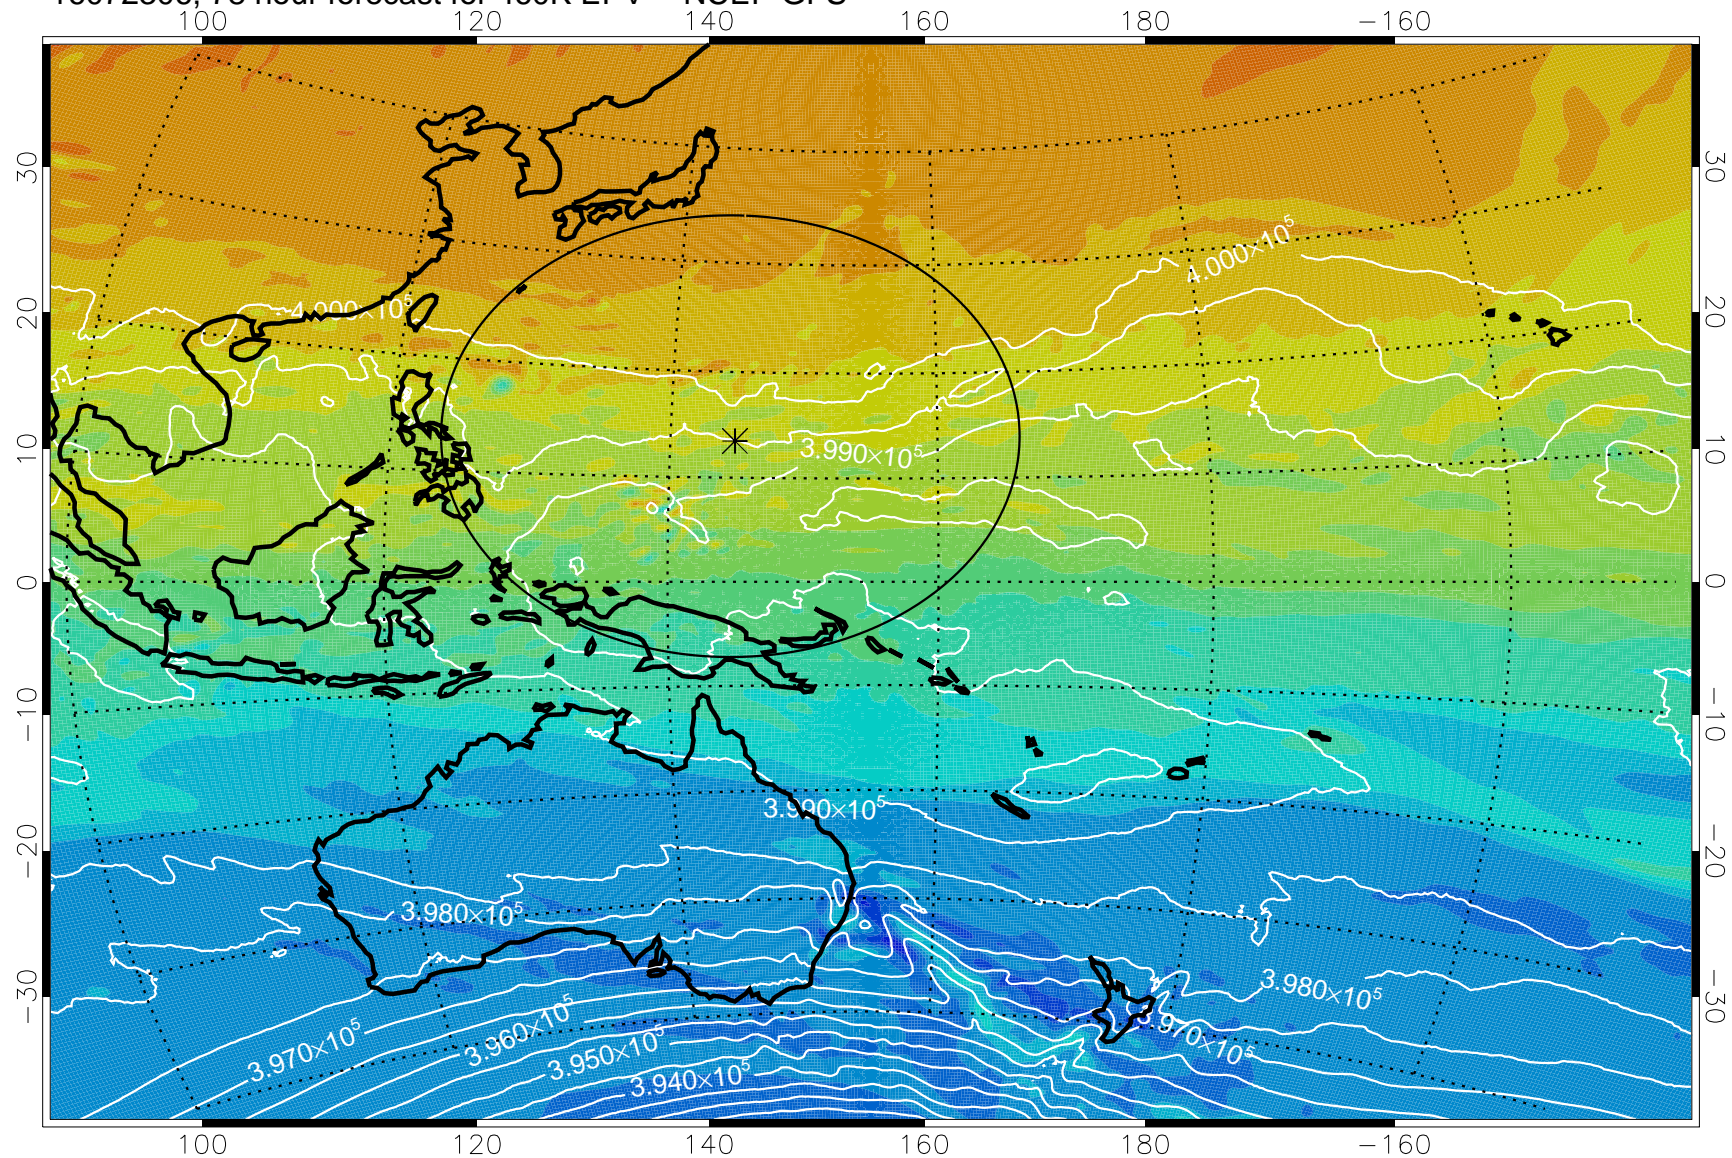

16072212, 60 hour forecast for 460K EPV -- NCEP GFS

460K Montgomery Streamfunction, white

Range ring of 2304 km

16072218, 66 hour forecast for 460K EPV -- NCEP GFS

460K Montgomery Streamfunction, white

Range ring of 2304 km

16072300, 72 hour forecast for 460K EPV -- NCEP GFS

460K Montgomery Streamfunction, white

Range ring of 2304 km

16072306, 78 hour forecast for 460K EPV -- NCEP GFS

460K Montgomery Streamfunction, white

Range ring of 2304 km

16072312, 84 hour forecast for 460K EPV -- NCEP GFS

460K Montgomery Streamfunction, white

Range ring of 2304 km

16072318, 90 hour forecast for 460K EPV -- NCEP GFS

460K Montgomery Streamfunction, white

Range ring of 2304 km

16072400, 96 hour forecast for 460K EPV -- NCEP GFS

460K Montgomery Streamfunction, white

Range ring of 2304 km

16072406, 102 hour forecast for 460K EPV -- NCEP GFS

460K Montgomery Streamfunction, white

Range ring of 2304 km