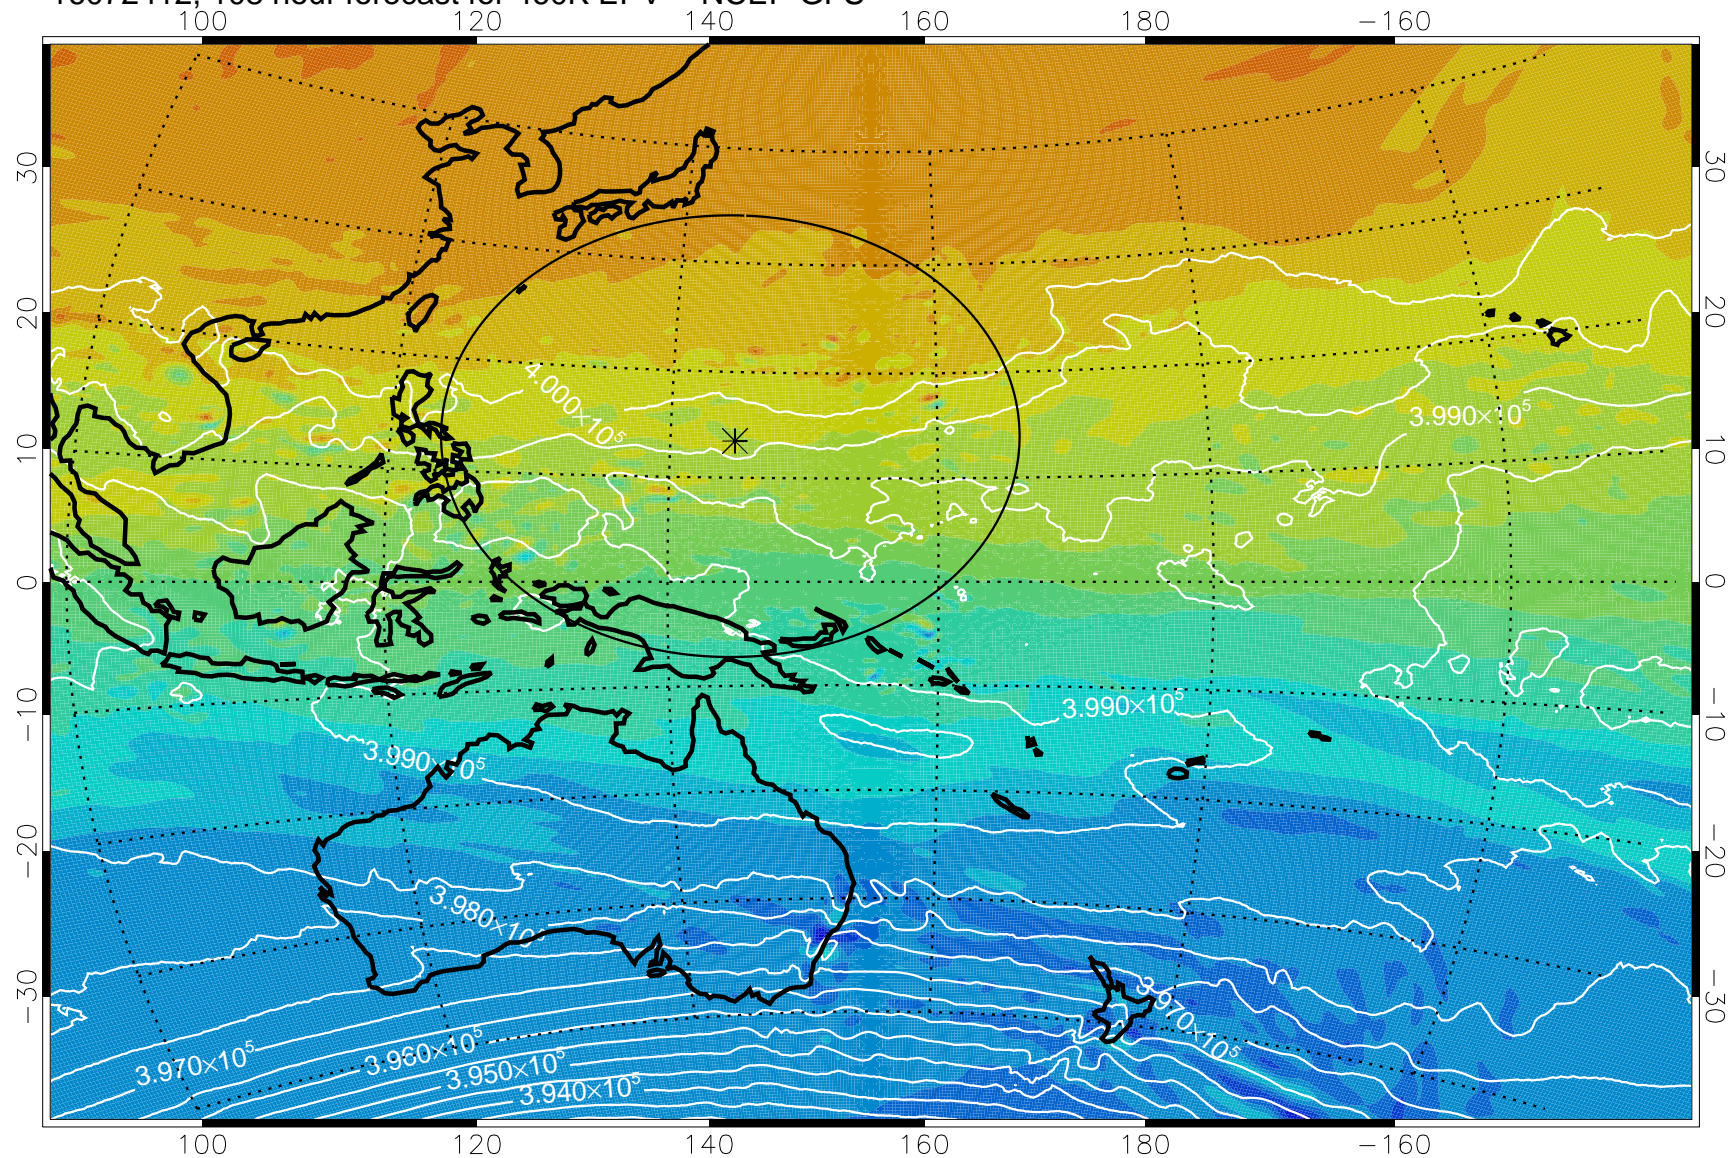

16072312, 84 hour forecast for 460K EPV -- NCEP GFS

460K Montgomery Streamfunction, white

Range ring of 2304 km

16072318, 90 hour forecast for 460K EPV -- NCEP GFS

460K Montgomery Streamfunction, white

Range ring of 2304 km

16072400, 96 hour forecast for 460K EPV -- NCEP GFS

460K Montgomery Streamfunction, white

Range ring of 2304 km

16072406, 102 hour forecast for 460K EPV -- NCEP GFS

460K Montgomery Streamfunction, white

Range ring of 2304 km

16072412, 108 hour forecast for 460K EPV -- NCEP GFS

460K Montgomery Streamfunction, white

Range ring of 2304 km

16072418, 114 hour forecast for 460K EPV -- NCEP GFS

460K Montgomery Streamfunction, white

Range ring of 2304 km

16072500, 120 hour forecast for 460K EPV -- NCEP GFS

460K Montgomery Streamfunction, white

Range ring of 2304 km