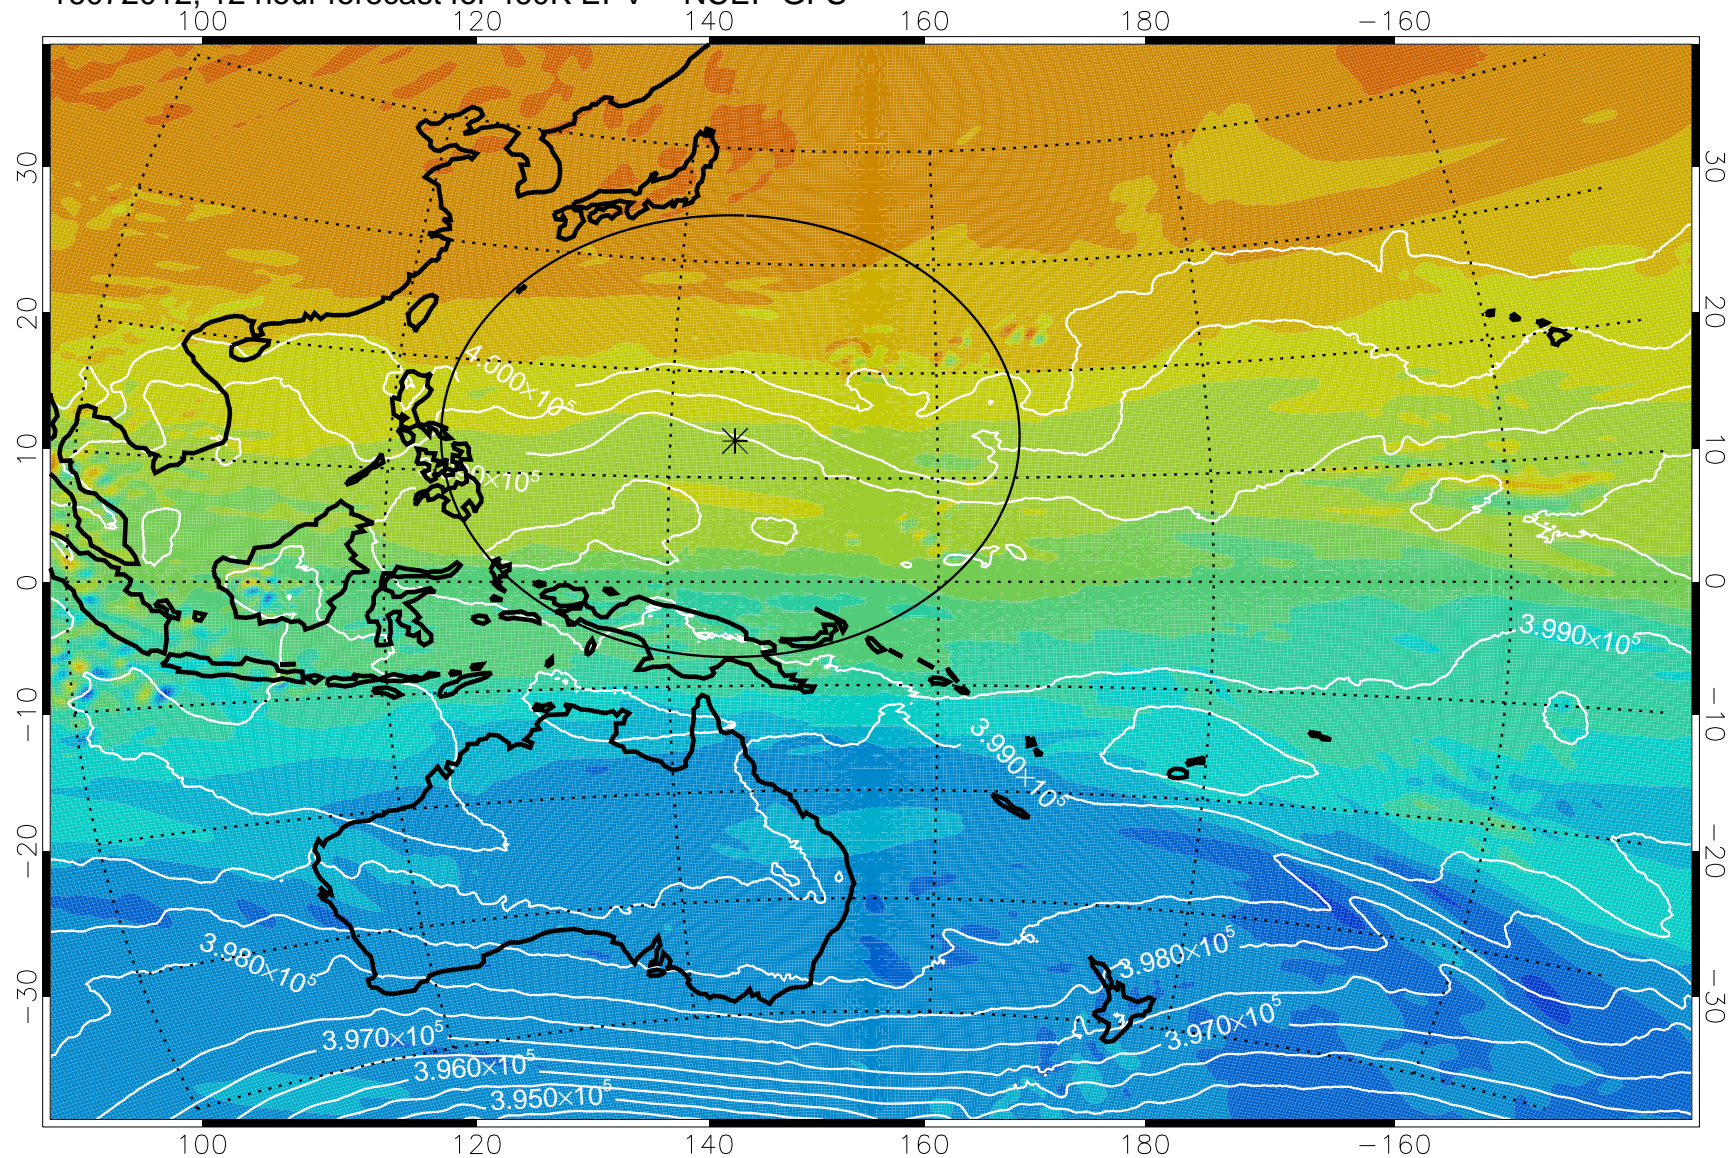

16072006, 6 hour forecast for 460K EPV -- NCEP GFS

460K Montgomery Streamfunction, white

Range ring of 2304 km

16072012, 12 hour forecast for 460K EPV -- NCEP GFS

16072018, 18 hour forecast for 460K EPV -- NCEP GFS

460K Montgomery Streamfunction, white

Range ring of 2304 km

16072100, 24 hour forecast for 460K EPV -- NCEP GFS

460K Montgomery Streamfunction, white

Range ring of 2304 km

16072106, 30 hour forecast for 460K EPV -- NCEP GFS

460K Montgomery Streamfunction, white

Range ring of 2304 km

16072112, 36 hour forecast for 460K EPV -- NCEP GFS

460K Montgomery Streamfunction, white

Range ring of 2304 km

16072118, 42 hour forecast for 460K EPV -- NCEP GFS

460K Montgomery Streamfunction, white

Range ring of 2304 km

16072200, 48 hour forecast for 460K EPV -- NCEP GFS

16072206, 54 hour forecast for 460K EPV -- NCEP GFS

460K Montgomery Streamfunction, white

Range ring of 2304 km