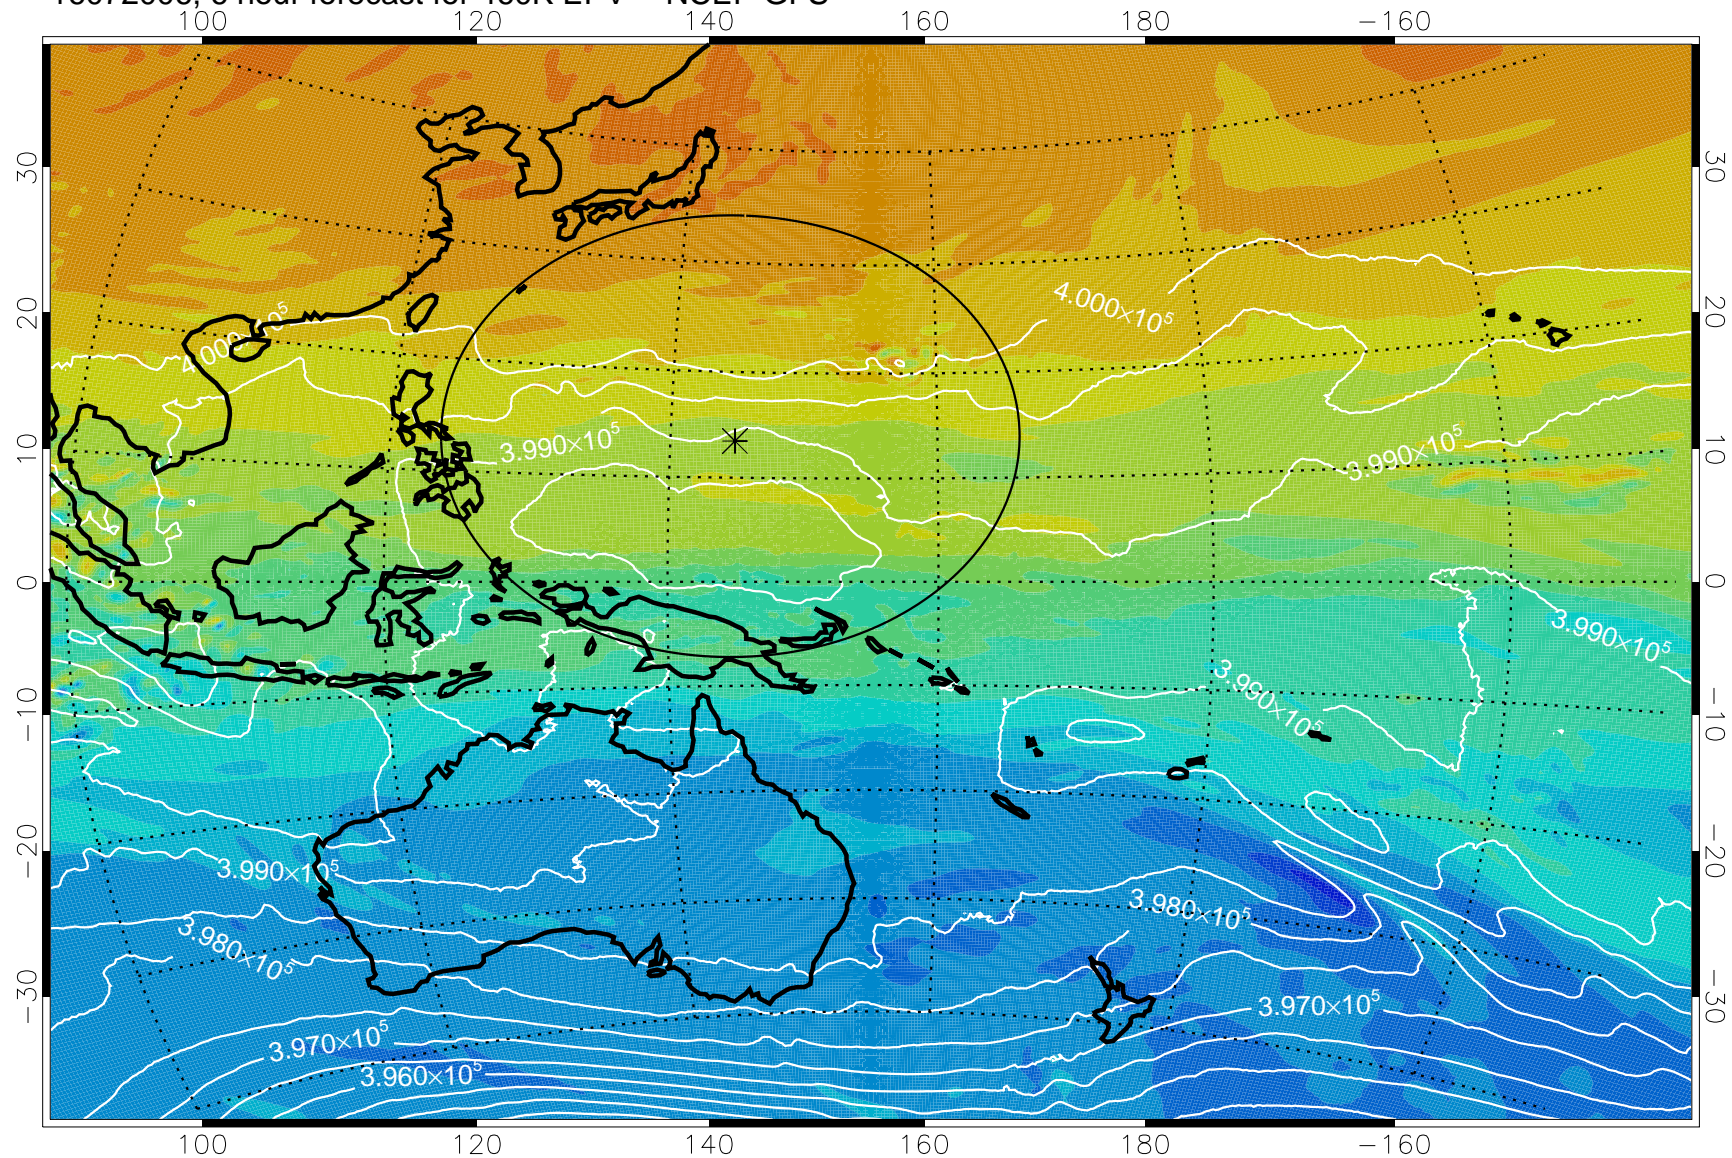

16072006, 6 hour forecast for 460K EPV -- NCEP GFS

460K Montgomery Streamfunction, white

Range ring of 2304 km

16072012, 12 hour forecast for 460K EPV -- NCEP GFS

16072018, 18 hour forecast for 460K EPV -- NCEP GFS

460K Montgomery Streamfunction, white

Range ring of 2304 km

16072100, 24 hour forecast for 460K EPV -- NCEP GFS

460K Montgomery Streamfunction, white

Range ring of 2304 km

16072106, 30 hour forecast for 460K EPV -- NCEP GFS

460K Montgomery Streamfunction, white

Range ring of 2304 km

16072112, 36 hour forecast for 460K EPV -- NCEP GFS

460K Montgomery Streamfunction, white

Range ring of 2304 km

16072118, 42 hour forecast for 460K EPV -- NCEP GFS

460K Montgomery Streamfunction, white

Range ring of 2304 km

16072200, 48 hour forecast for 460K EPV -- NCEP GFS

16072206, 54 hour forecast for 460K EPV -- NCEP GFS

460K Montgomery Streamfunction, white

Range ring of 2304 km