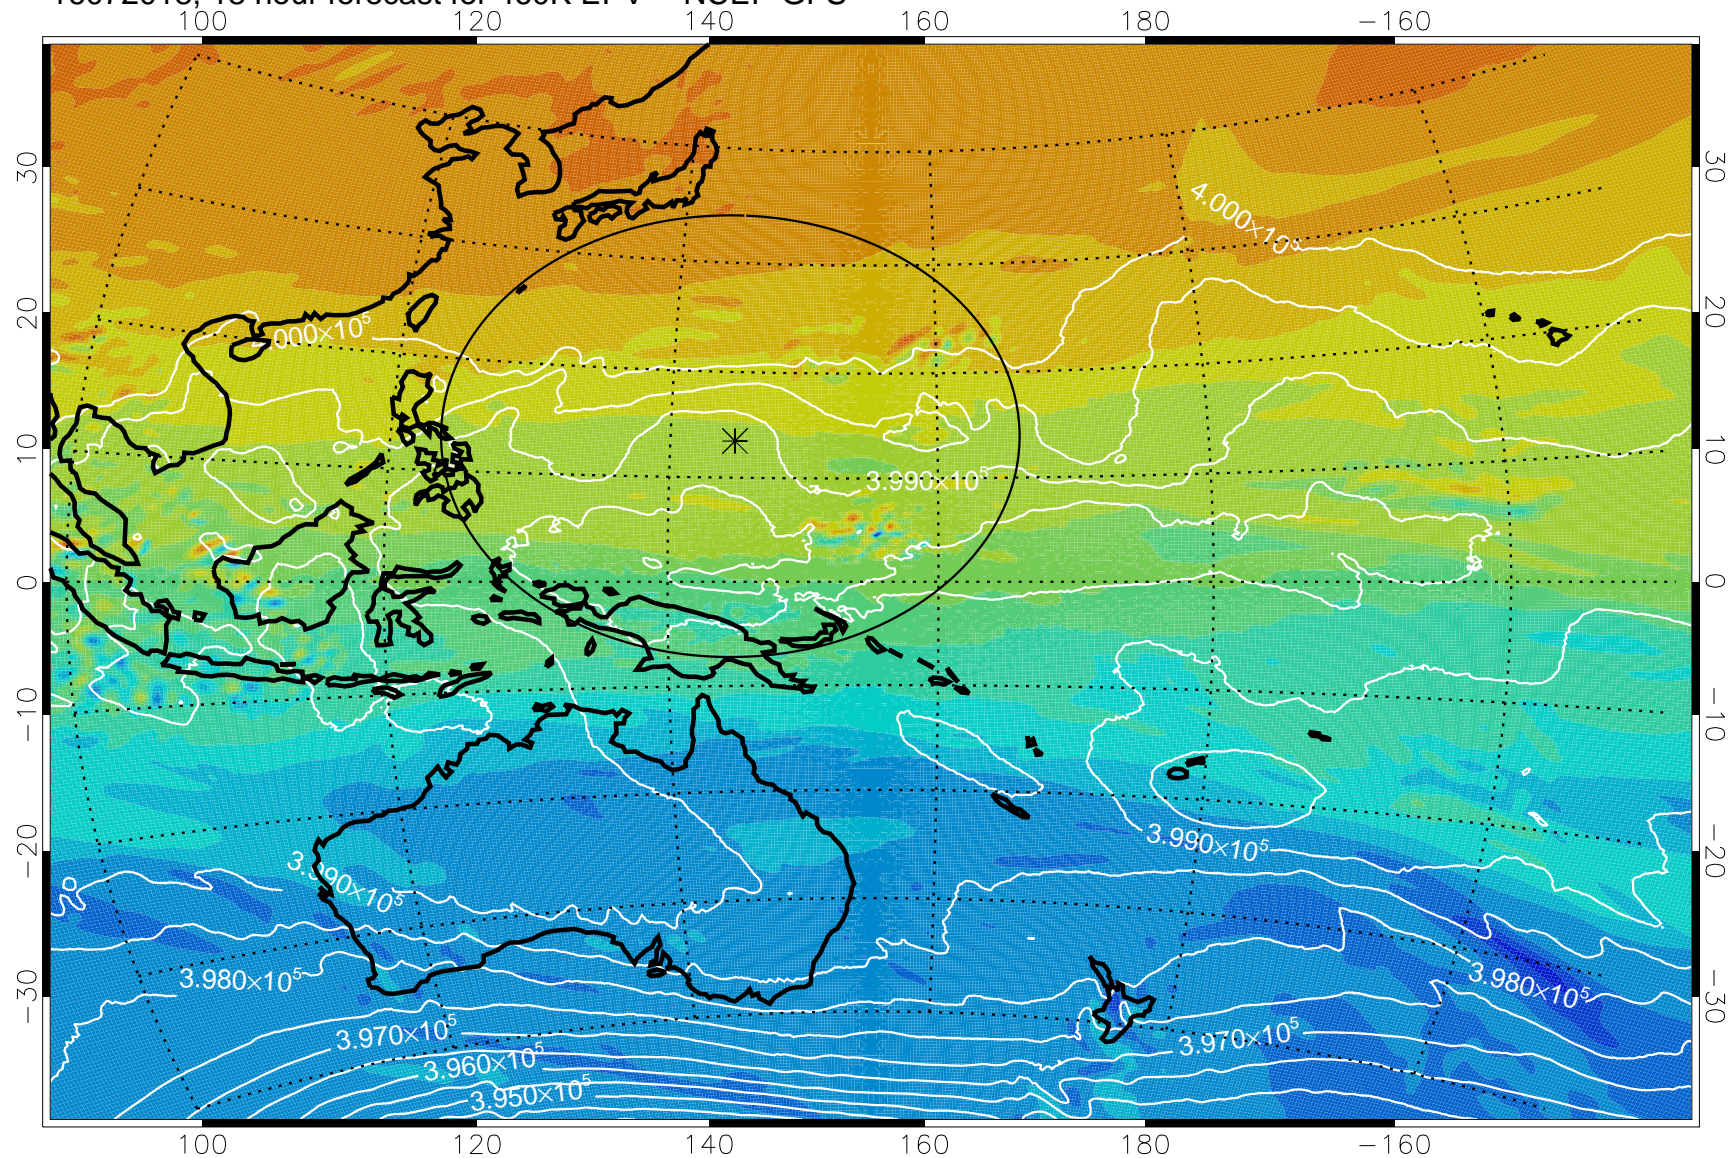

16072006, 6 hour forecast for 460K EPV -- NCEP GFS

460K Montgomery Streamfunction, white

Range ring of 2304 km

16072012, 12 hour forecast for 460K EPV -- NCEP GFS

16072018, 18 hour forecast for 460K EPV -- NCEP GFS

460K Montgomery Streamfunction, white

Range ring of 2304 km

16072100, 24 hour forecast for 460K EPV -- NCEP GFS

460K Montgomery Streamfunction, white

Range ring of 2304 km

16072106, 30 hour forecast for 460K EPV -- NCEP GFS

460K Montgomery Streamfunction, white

Range ring of 2304 km

16072112, 36 hour forecast for 460K EPV -- NCEP GFS

460K Montgomery Streamfunction, white

Range ring of 2304 km

16072118, 42 hour forecast for 460K EPV -- NCEP GFS

460K Montgomery Streamfunction, white

Range ring of 2304 km

16072200, 48 hour forecast for 460K EPV -- NCEP GFS

16072206, 54 hour forecast for 460K EPV -- NCEP GFS

460K Montgomery Streamfunction, white

Range ring of 2304 km