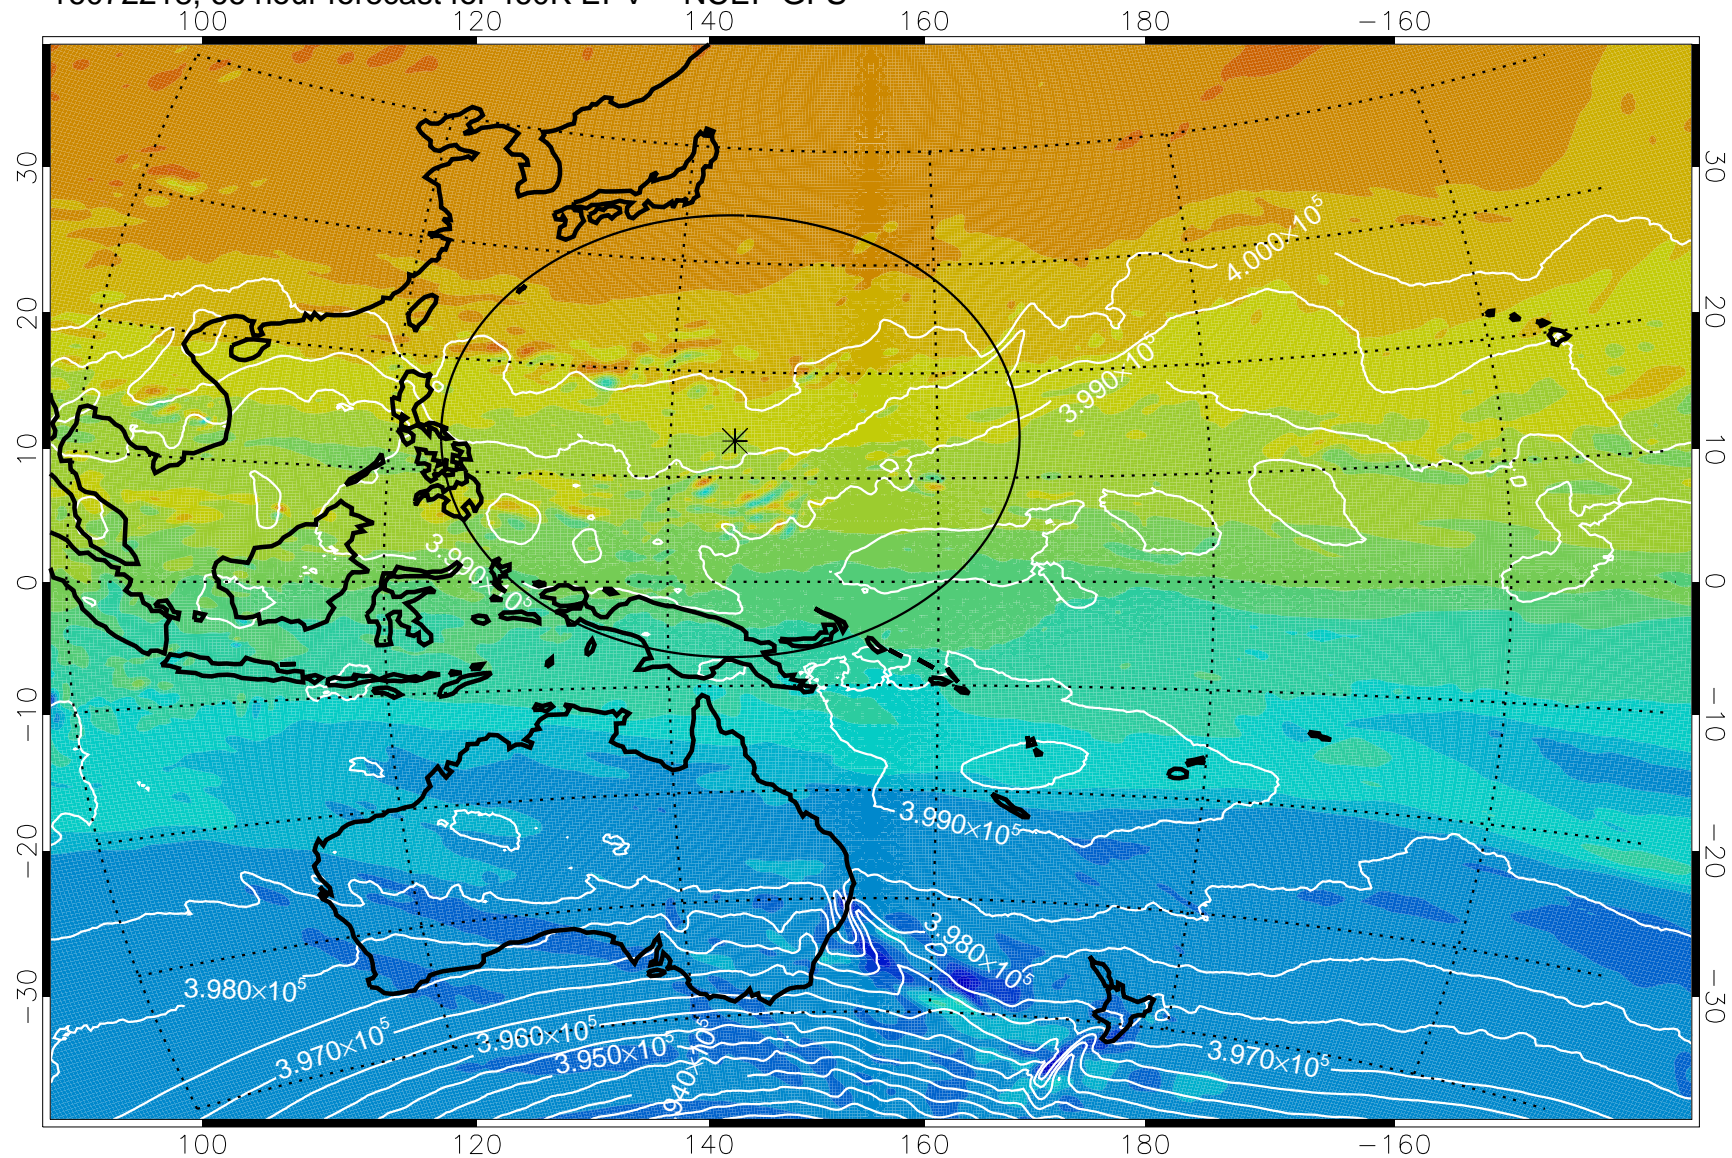

460K Montgomery Streamfunction, white

Range ring of 2304 km

16072200, 48 hour forecast for 460K EPV -- NCEP GFS

16072206, 54 hour forecast for 460K EPV -- NCEP GFS

460K Montgomery Streamfunction, white

Range ring of 2304 km

16072212, 60 hour forecast for 460K EPV -- NCEP GFS

460K Montgomery Streamfunction, white

Range ring of 2304 km

16072218, 66 hour forecast for 460K EPV -- NCEP GFS

460K Montgomery Streamfunction, white

Range ring of 2304 km

16072300, 72 hour forecast for 460K EPV -- NCEP GFS

460K Montgomery Streamfunction, white

Range ring of 2304 km

16072306, 78 hour forecast for 460K EPV -- NCEP GFS

460K Montgomery Streamfunction, white

Range ring of 2304 km

16072312, 84 hour forecast for 460K EPV -- NCEP GFS

460K Montgomery Streamfunction, white

Range ring of 2304 km

16072318, 90 hour forecast for 460K EPV -- NCEP GFS

460K Montgomery Streamfunction, white

Range ring of 2304 km