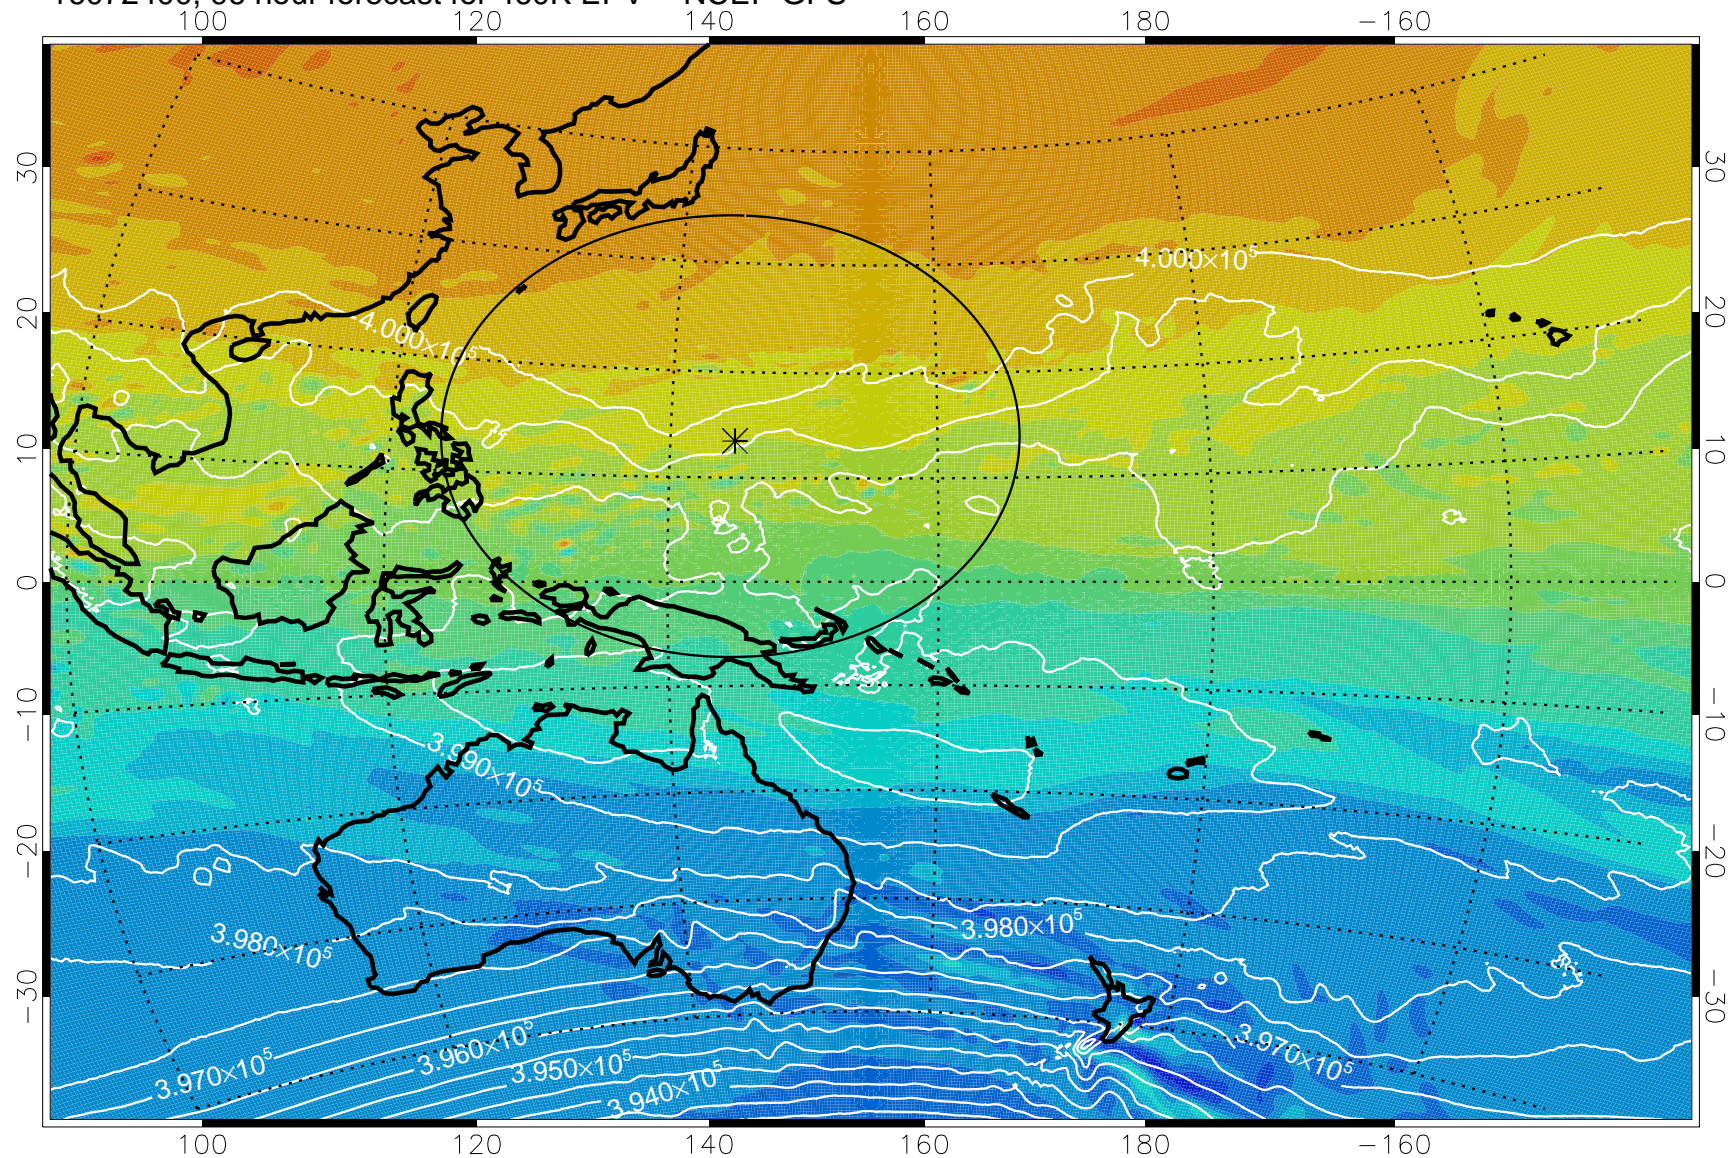

16072300, 72 hour forecast for 460K EPV -- NCEP GFS

460K Montgomery Streamfunction, white

Range ring of 2304 km

16072306, 78 hour forecast for 460K EPV -- NCEP GFS

460K Montgomery Streamfunction, white

Range ring of 2304 km

16072312, 84 hour forecast for 460K EPV -- NCEP GFS

460K Montgomery Streamfunction, white

Range ring of 2304 km

16072318, 90 hour forecast for 460K EPV -- NCEP GFS

460K Montgomery Streamfunction, white

Range ring of 2304 km

16072400, 96 hour forecast for 460K EPV -- NCEP GFS

460K Montgomery Streamfunction, white

Range ring of 2304 km

16072406, 102 hour forecast for 460K EPV -- NCEP GFS

460K Montgomery Streamfunction, white

Range ring of 2304 km

16072412, 108 hour forecast for 460K EPV -- NCEP GFS

460K Montgomery Streamfunction, white

Range ring of 2304 km

16072418, 114 hour forecast for 460K EPV -- NCEP GFS

460K Montgomery Streamfunction, white

Range ring of 2304 km