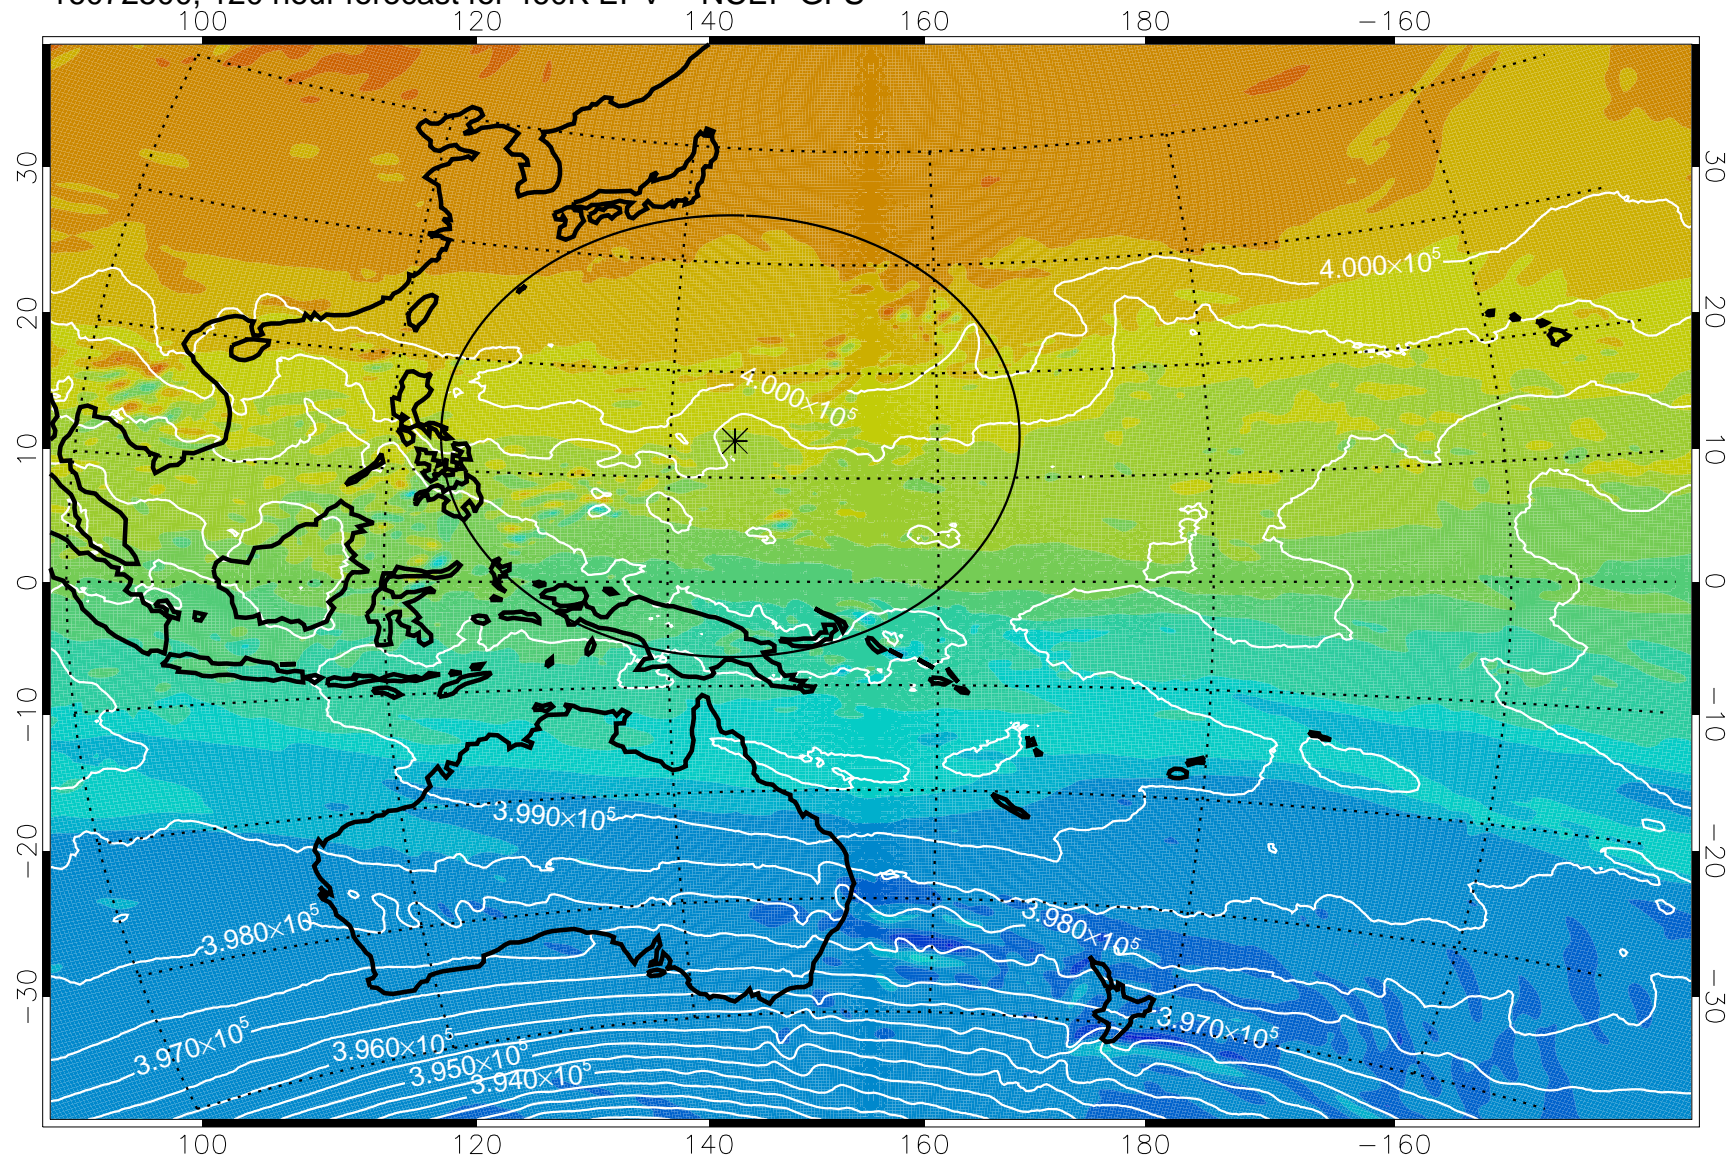

16072400, 96 hour forecast for 460K EPV -- NCEP GFS

460K Montgomery Streamfunction, white

Range ring of 2304 km

16072406, 102 hour forecast for 460K EPV -- NCEP GFS

460K Montgomery Streamfunction, white

Range ring of 2304 km

16072412, 108 hour forecast for 460K EPV -- NCEP GFS

460K Montgomery Streamfunction, white

Range ring of 2304 km

16072418, 114 hour forecast for 460K EPV -- NCEP GFS

460K Montgomery Streamfunction, white

Range ring of 2304 km

16072500, 120 hour forecast for 460K EPV -- NCEP GFS

460K Montgomery Streamfunction, white

Range ring of 2304 km