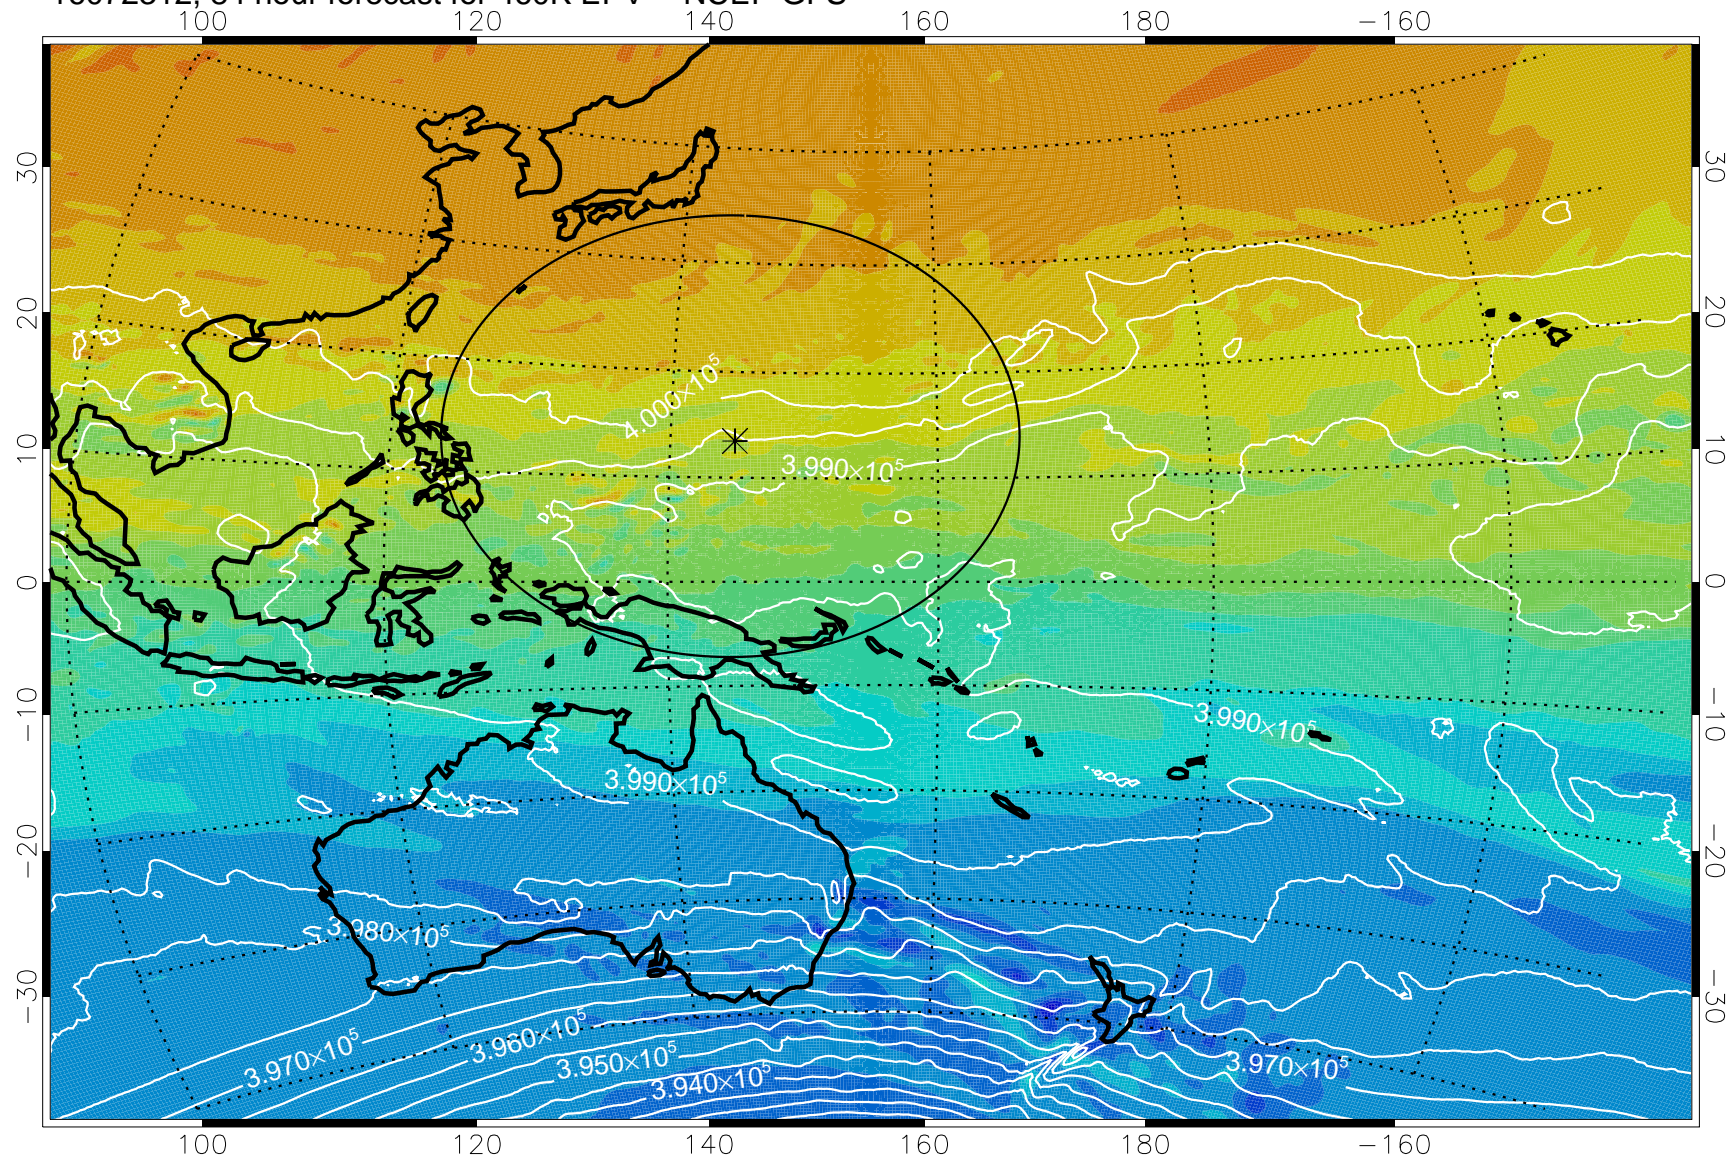

16072212, 60 hour forecast for 460K EPV -- NCEP GFS

460K Montgomery Streamfunction, white

Range ring of 2304 km

16072218, 66 hour forecast for 460K EPV -- NCEP GFS

460K Montgomery Streamfunction, white

Range ring of 2304 km

16072300, 72 hour forecast for 460K EPV -- NCEP GFS

460K Montgomery Streamfunction, white

Range ring of 2304 km

16072306, 78 hour forecast for 460K EPV -- NCEP GFS

460K Montgomery Streamfunction, white

Range ring of 2304 km

16072312, 84 hour forecast for 460K EPV -- NCEP GFS

460K Montgomery Streamfunction, white

Range ring of 2304 km

16072318, 90 hour forecast for 460K EPV -- NCEP GFS

460K Montgomery Streamfunction, white

Range ring of 2304 km

16072400, 96 hour forecast for 460K EPV -- NCEP GFS

460K Montgomery Streamfunction, white

Range ring of 2304 km

16072406, 102 hour forecast for 460K EPV -- NCEP GFS

460K Montgomery Streamfunction, white

Range ring of 2304 km