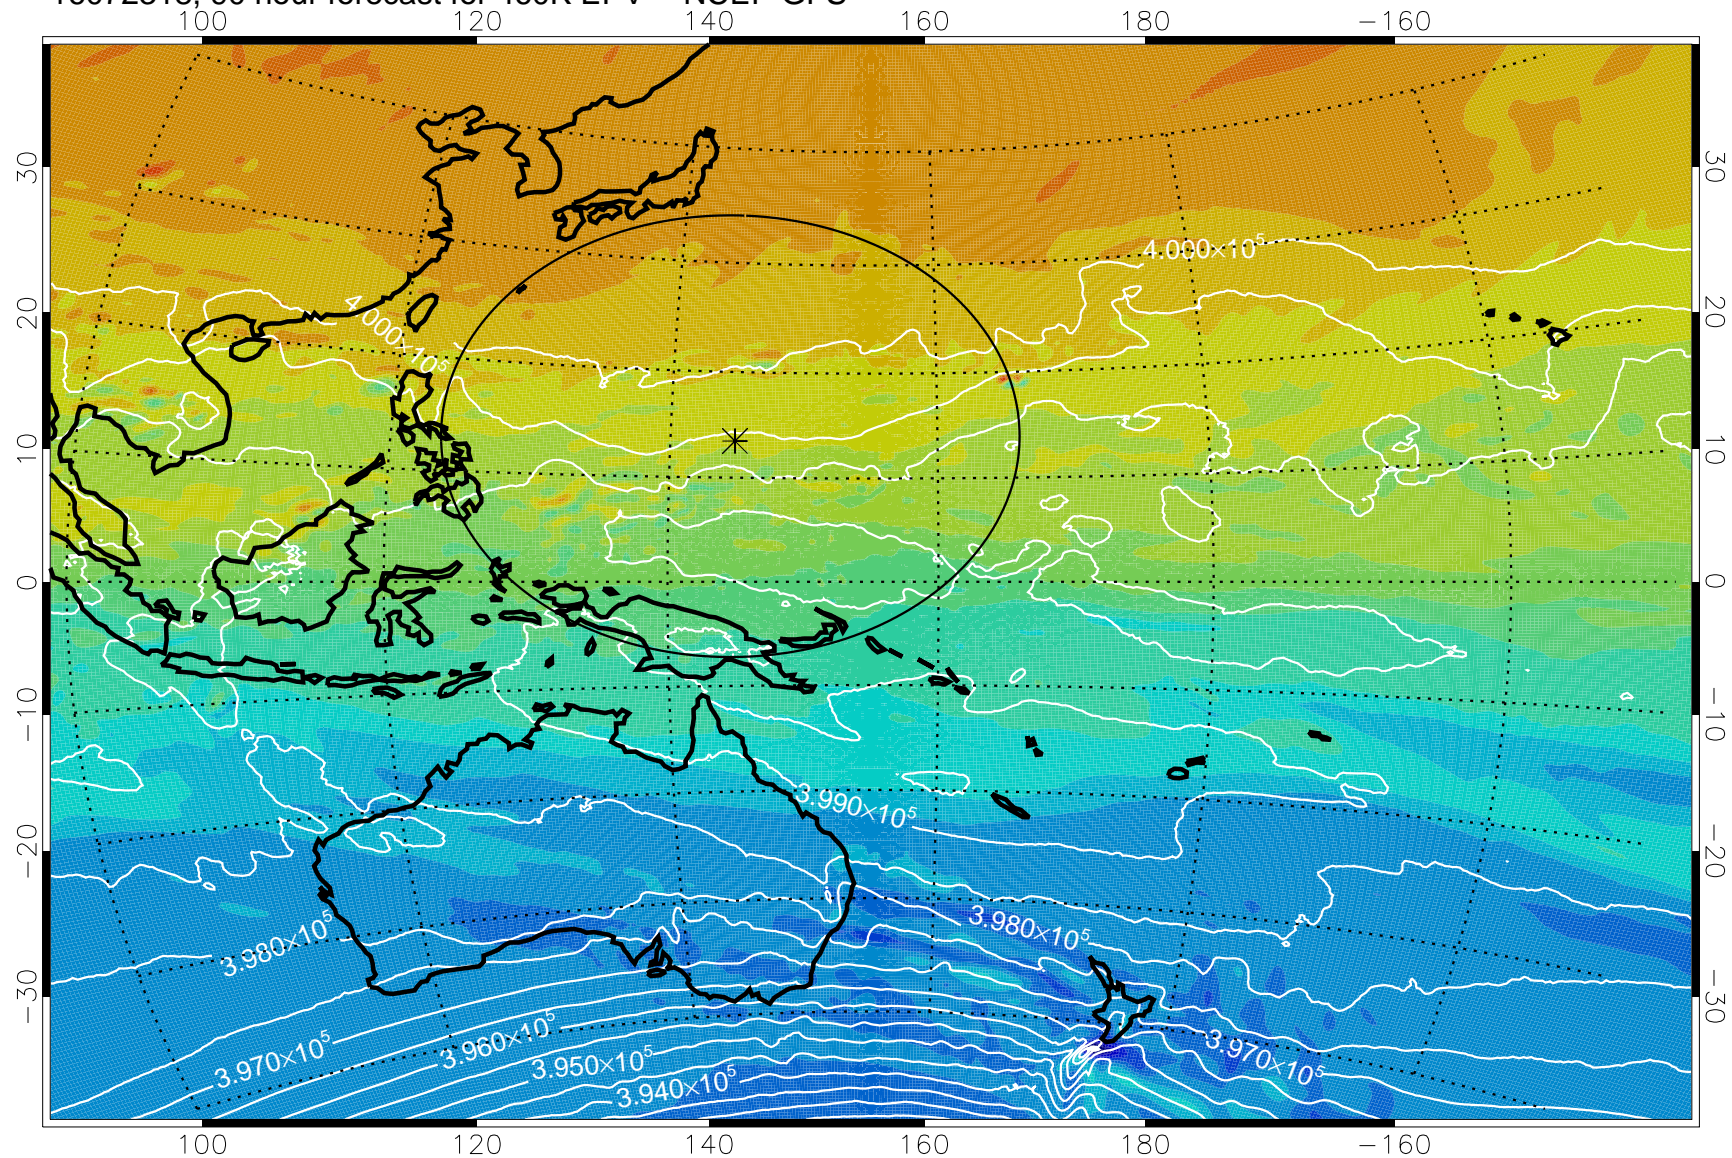

16072300, 72 hour forecast for 460K EPV -- NCEP GFS

460K Montgomery Streamfunction, white

Range ring of 2304 km

16072306, 78 hour forecast for 460K EPV -- NCEP GFS

460K Montgomery Streamfunction, white

Range ring of 2304 km

16072312, 84 hour forecast for 460K EPV -- NCEP GFS

460K Montgomery Streamfunction, white

Range ring of 2304 km

16072318, 90 hour forecast for 460K EPV -- NCEP GFS

460K Montgomery Streamfunction, white

Range ring of 2304 km

16072400, 96 hour forecast for 460K EPV -- NCEP GFS

460K Montgomery Streamfunction, white

Range ring of 2304 km

16072406, 102 hour forecast for 460K EPV -- NCEP GFS

460K Montgomery Streamfunction, white

Range ring of 2304 km

16072412, 108 hour forecast for 460K EPV -- NCEP GFS

460K Montgomery Streamfunction, white

Range ring of 2304 km

16072418, 114 hour forecast for 460K EPV -- NCEP GFS

460K Montgomery Streamfunction, white

Range ring of 2304 km