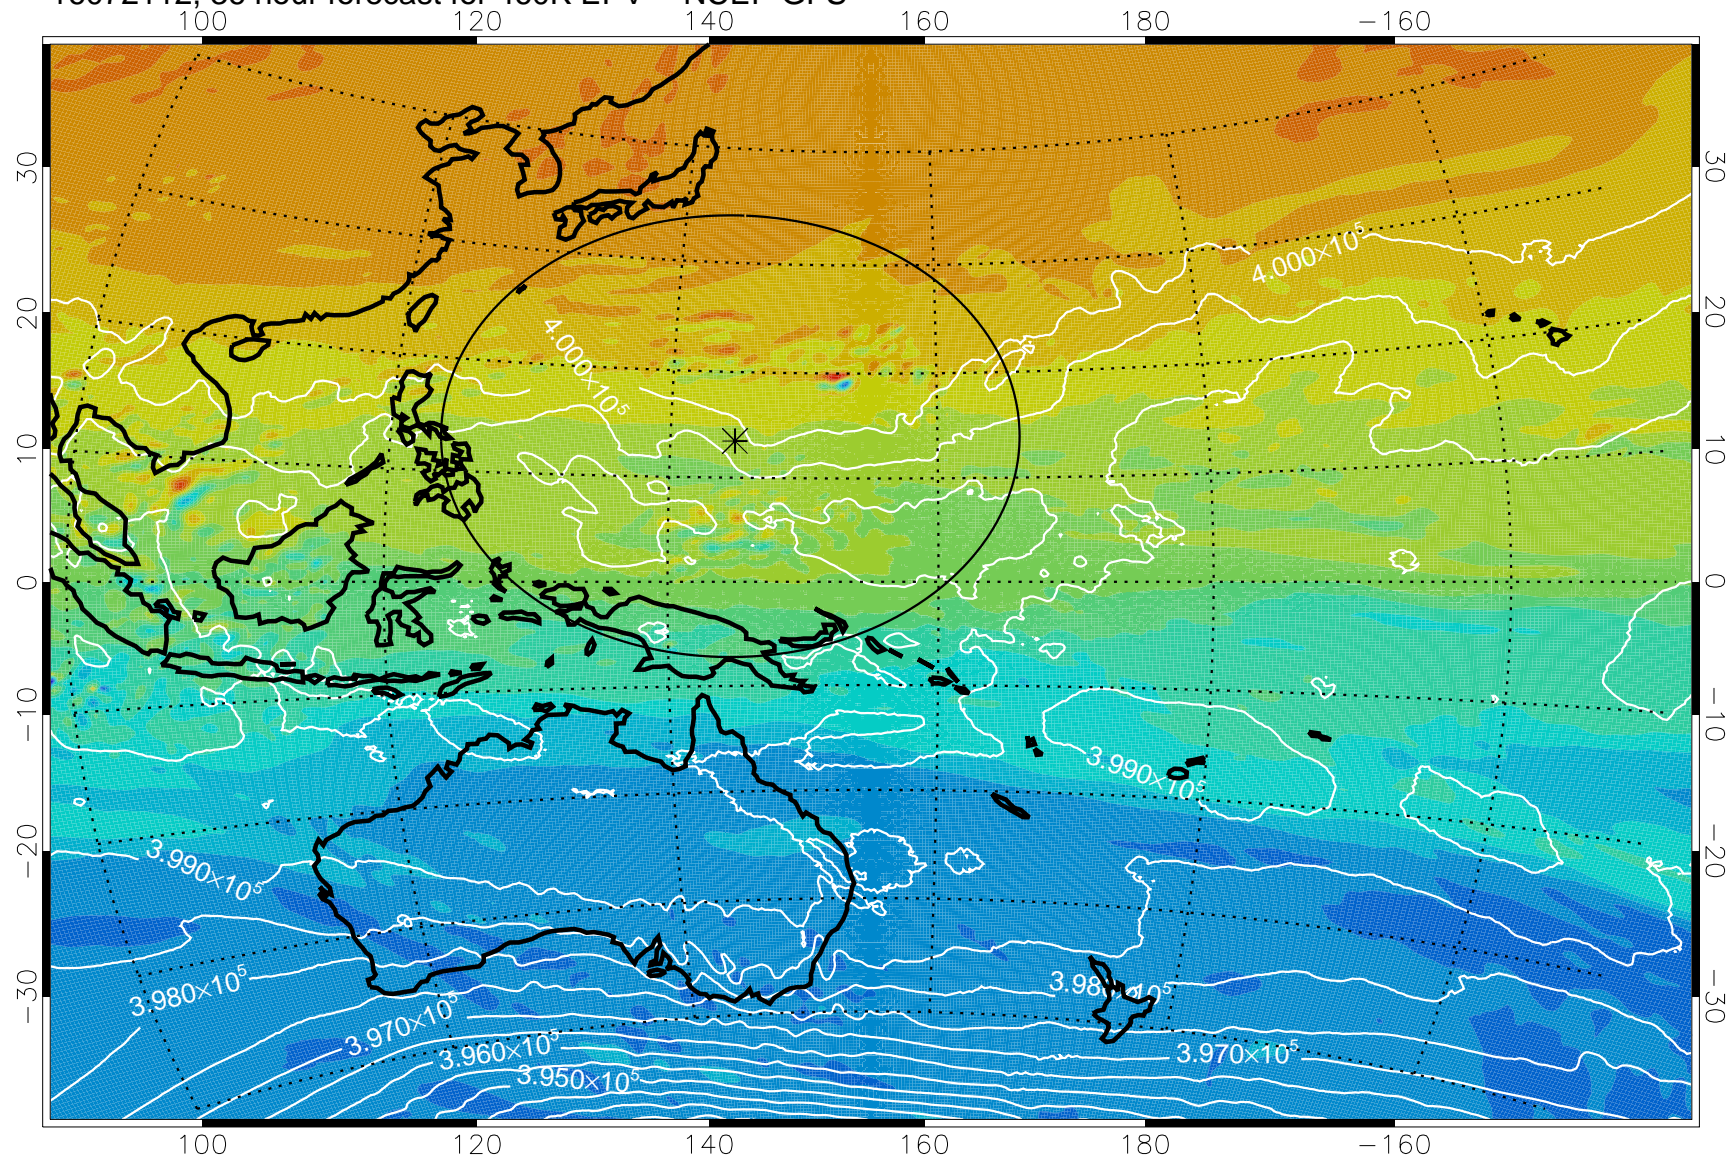

16072006, 6 hour forecast for 460K EPV -- NCEP GFS

460K Montgomery Streamfunction, white

Range ring of 2304 km

16072012, 12 hour forecast for 460K EPV -- NCEP GFS

16072018, 18 hour forecast for 460K EPV -- NCEP GFS

460K Montgomery Streamfunction, white

Range ring of 2304 km

16072100, 24 hour forecast for 460K EPV -- NCEP GFS

460K Montgomery Streamfunction, white

Range ring of 2304 km

16072106, 30 hour forecast for 460K EPV -- NCEP GFS

460K Montgomery Streamfunction, white

Range ring of 2304 km

16072112, 36 hour forecast for 460K EPV -- NCEP GFS

460K Montgomery Streamfunction, white

Range ring of 2304 km

16072118, 42 hour forecast for 460K EPV -- NCEP GFS

460K Montgomery Streamfunction, white

Range ring of 2304 km

16072200, 48 hour forecast for 460K EPV -- NCEP GFS

16072206, 54 hour forecast for 460K EPV -- NCEP GFS

460K Montgomery Streamfunction, white

Range ring of 2304 km