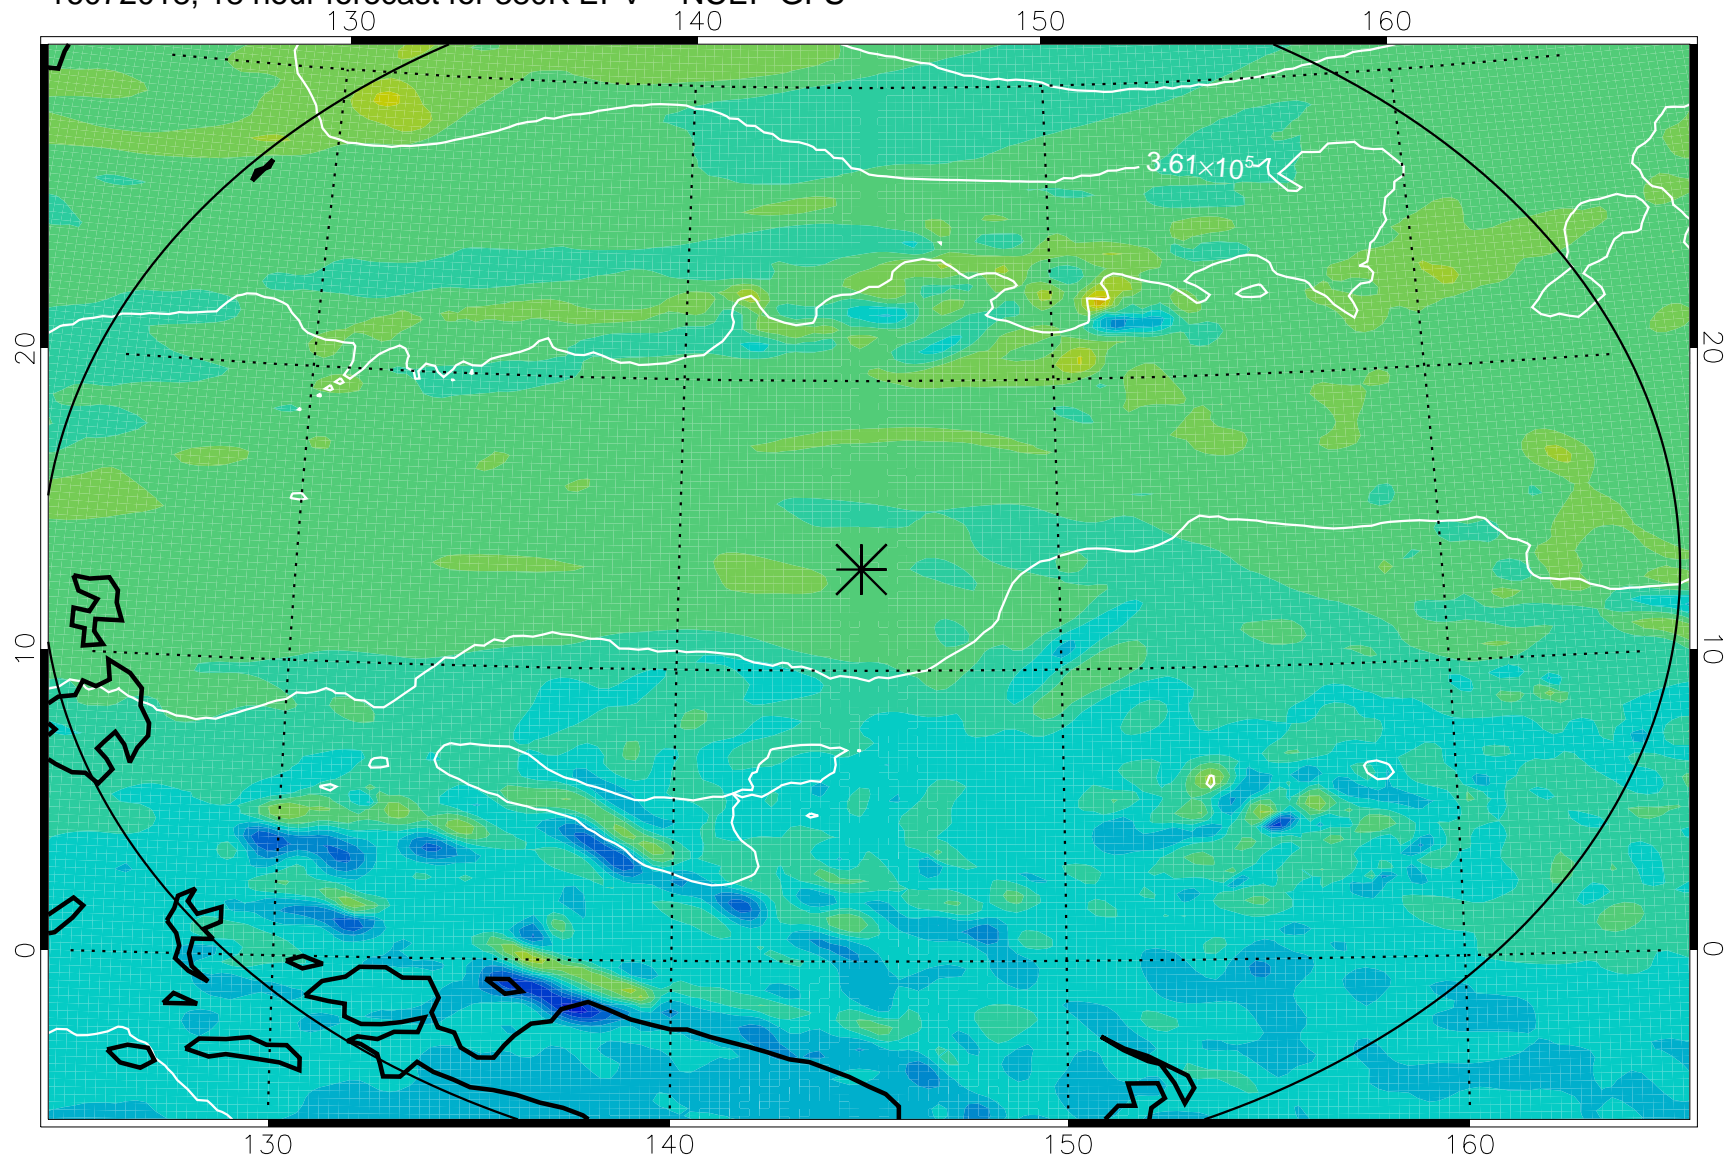

16072006, 6 hour forecast for 380K EPV -- NCEP GFS

380K Montgomery Streamfunction, white

Range ring of 2304 km

16072012, 12 hour forecast for 380K EPV -- NCEP GFS

380K Montgomery Streamfunction, white

Range ring of 2304 km

16072018, 18 hour forecast for 380K EPV -- NCEP GFS

380K Montgomery Streamfunction, white

Range ring of 2304 km

16072100, 24 hour forecast for 380K EPV -- NCEP GFS

380K Montgomery Streamfunction, white

Range ring of 2304 km

16072106, 30 hour forecast for 380K EPV -- NCEP GFS

380K Montgomery Streamfunction, white

Range ring of 2304 km

16072112, 36 hour forecast for 380K EPV -- NCEP GFS

380K Montgomery Streamfunction, white

Range ring of 2304 km

16072118, 42 hour forecast for 380K EPV -- NCEP GFS

380K Montgomery Streamfunction, white

Range ring of 2304 km

16072200, 48 hour forecast for 380K EPV -- NCEP GFS

380K Montgomery Streamfunction, white

Range ring of 2304 km