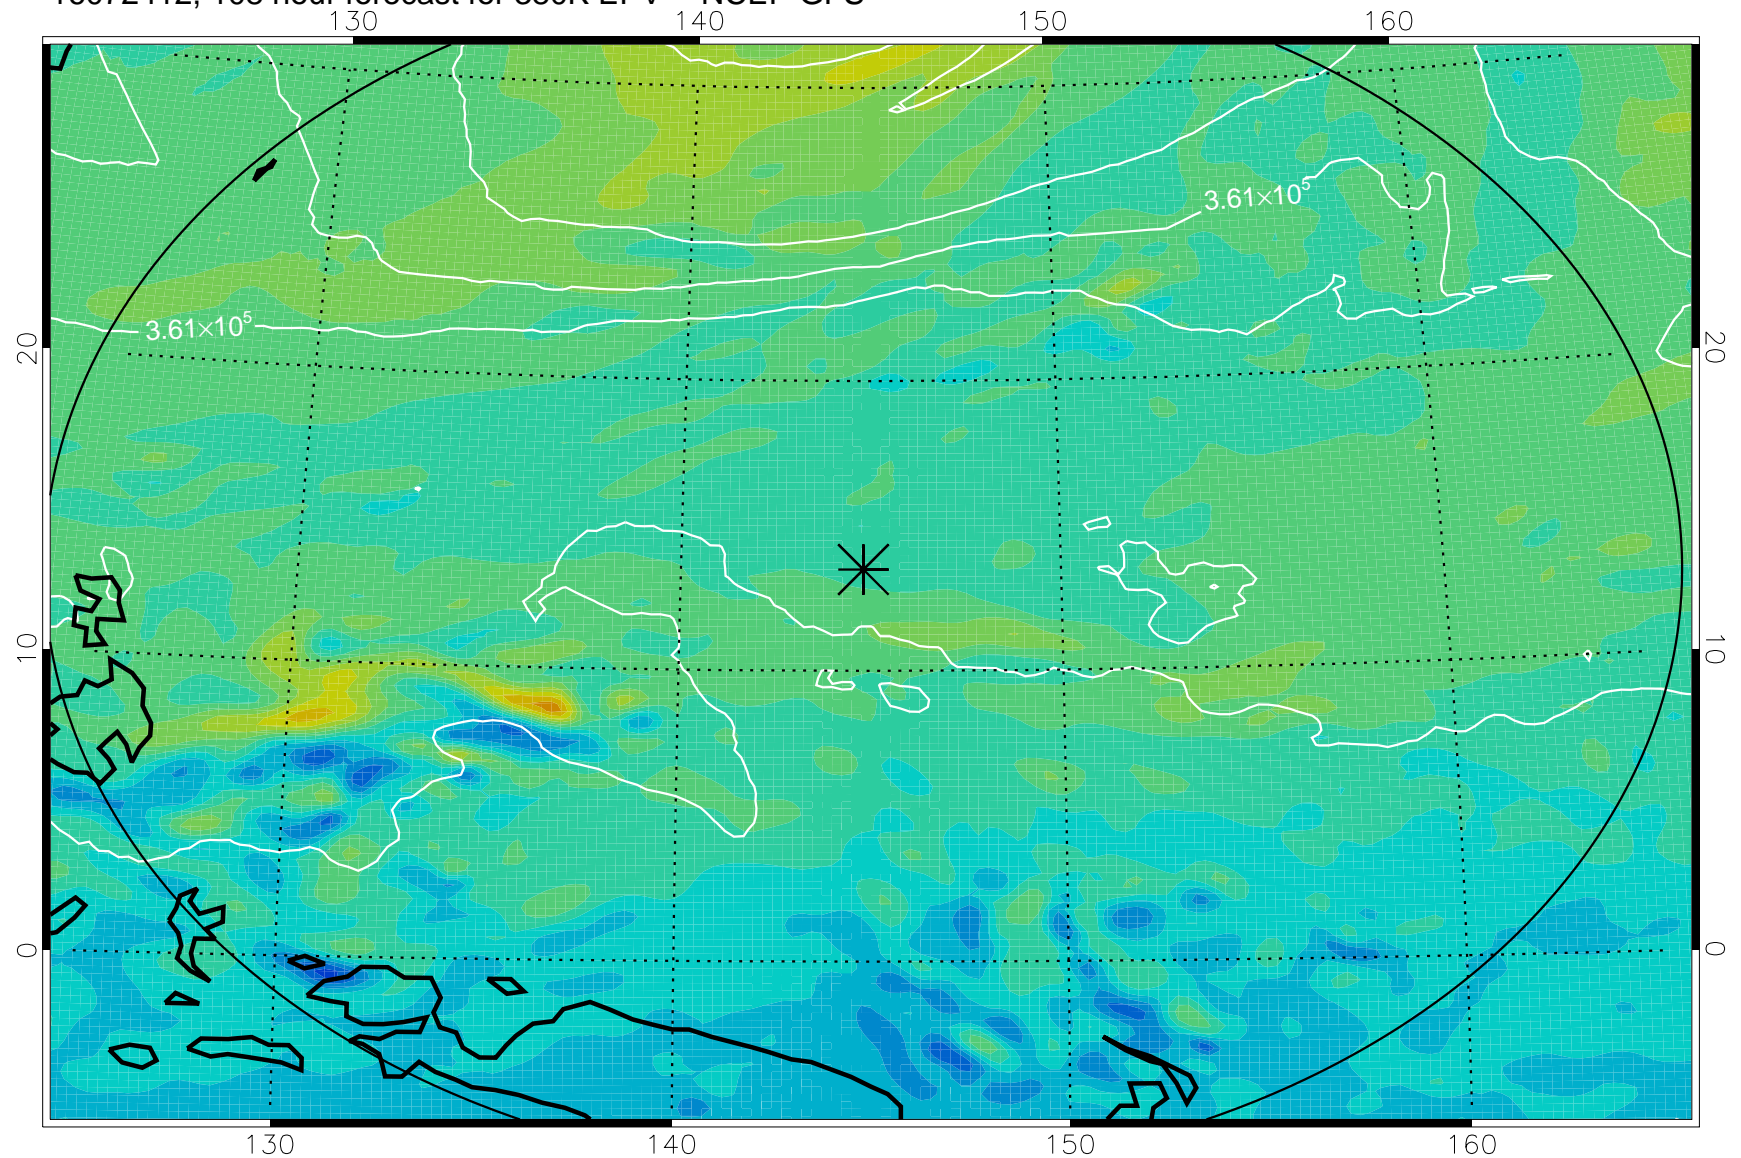

16072306, 78 hour forecast for 380K EPV -- NCEP GFS

380K Montgomery Streamfunction, white

Range ring of 2304 km

16072312, 84 hour forecast for 380K EPV -- NCEP GFS

380K Montgomery Streamfunction, white

Range ring of 2304 km

16072318, 90 hour forecast for 380K EPV -- NCEP GFS

380K Montgomery Streamfunction, white

Range ring of 2304 km

16072400, 96 hour forecast for 380K EPV -- NCEP GFS

380K Montgomery Streamfunction, white

Range ring of 2304 km

16072406, 102 hour forecast for 380K EPV -- NCEP GFS

380K Montgomery Streamfunction, white

Range ring of 2304 km

16072412, 108 hour forecast for 380K EPV -- NCEP GFS

380K Montgomery Streamfunction, white

Range ring of 2304 km

16072418, 114 hour forecast for 380K EPV -- NCEP GFS

380K Montgomery Streamfunction, white

Range ring of 2304 km

16072500, 120 hour forecast for 380K EPV -- NCEP GFS

380K Montgomery Streamfunction, white

Range ring of 2304 km