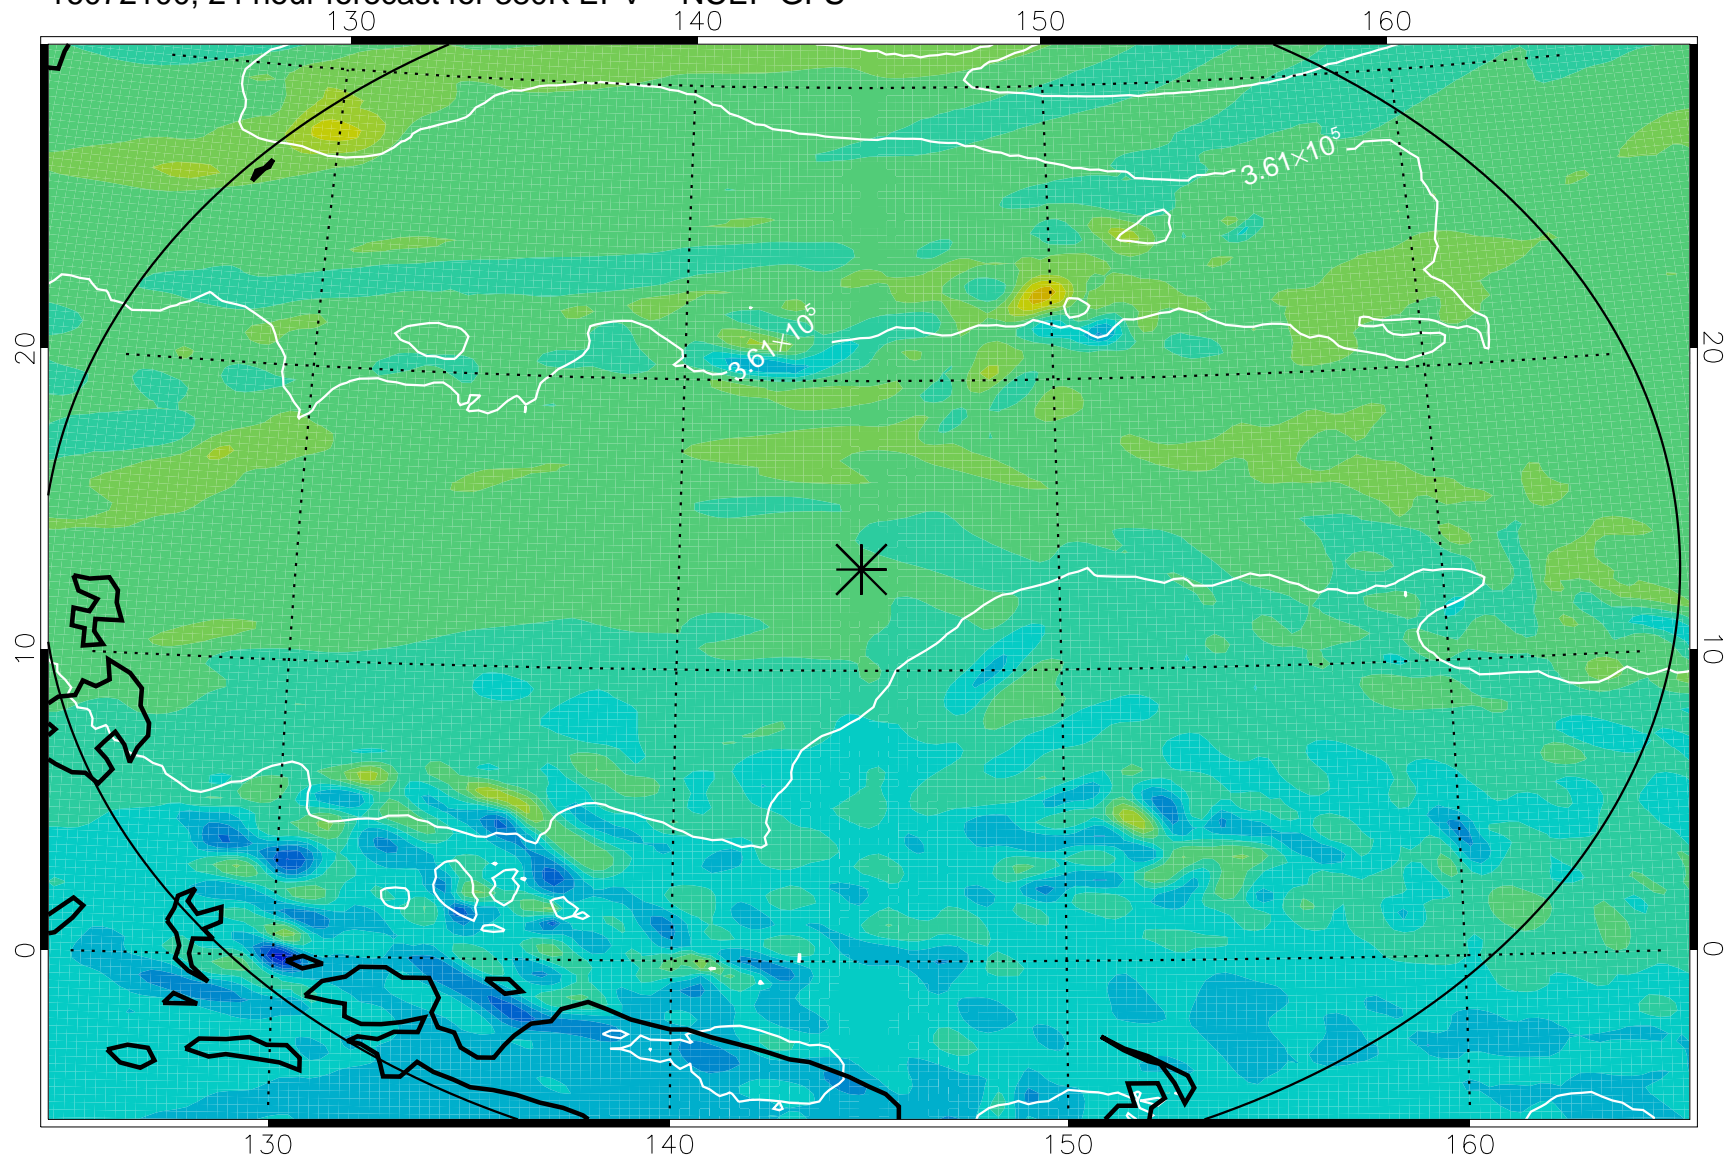

16072018, 18 hour forecast for 380K EPV -- NCEP GFS

380K Montgomery Streamfunction, white

Range ring of 2304 km

16072100, 24 hour forecast for 380K EPV -- NCEP GFS

380K Montgomery Streamfunction, white

Range ring of 2304 km

16072106, 30 hour forecast for 380K EPV -- NCEP GFS

380K Montgomery Streamfunction, white

Range ring of 2304 km

16072112, 36 hour forecast for 380K EPV -- NCEP GFS

380K Montgomery Streamfunction, white

Range ring of 2304 km

16072118, 42 hour forecast for 380K EPV -- NCEP GFS

380K Montgomery Streamfunction, white

Range ring of 2304 km

16072200, 48 hour forecast for 380K EPV -- NCEP GFS

380K Montgomery Streamfunction, white

Range ring of 2304 km

16072218, 66 hour forecast for 380K EPV -- NCEP GFS

380K Montgomery Streamfunction, white

Range ring of 2304 km

16072300, 72 hour forecast for 380K EPV -- NCEP GFS

380K Montgomery Streamfunction, white

Range ring of 2304 km