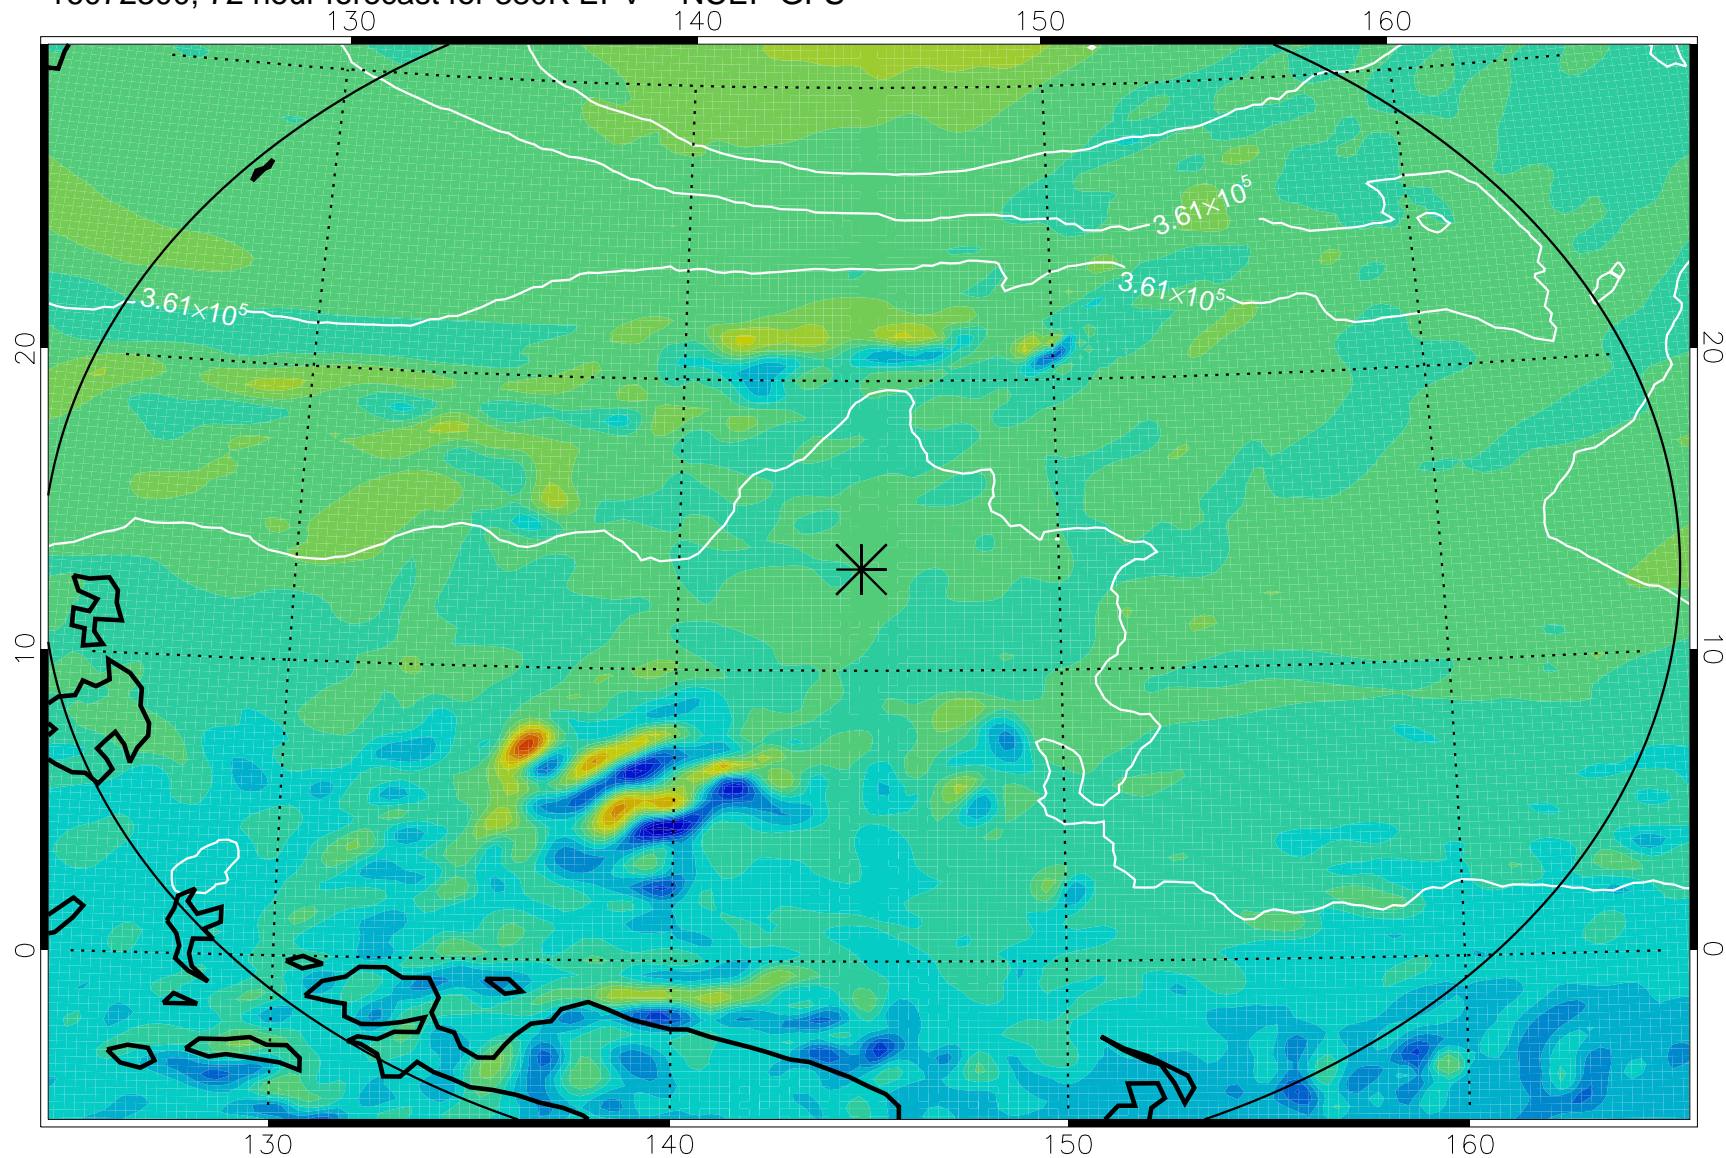

16072206, 54 hour forecast for 380K EPV -- NCEP GFS

380K Montgomery Streamfunction, white

Range ring of 2304 km

16072212, 60 hour forecast for 380K EPV -- NCEP GFS

380K Montgomery Streamfunction, white

Range ring of 2304 km

16072218, 66 hour forecast for 380K EPV -- NCEP GFS

380K Montgomery Streamfunction, white

Range ring of 2304 km

16072300, 72 hour forecast for 380K EPV -- NCEP GFS

380K Montgomery Streamfunction, white

Range ring of 2304 km

16072306, 78 hour forecast for 380K EPV -- NCEP GFS

380K Montgomery Streamfunction, white

Range ring of 2304 km

16072312, 84 hour forecast for 380K EPV -- NCEP GFS

380K Montgomery Streamfunction, white

Range ring of 2304 km

16072318, 90 hour forecast for 380K EPV -- NCEP GFS

380K Montgomery Streamfunction, white

Range ring of 2304 km

16072400, 96 hour forecast for 380K EPV -- NCEP GFS

380K Montgomery Streamfunction, white

Range ring of 2304 km