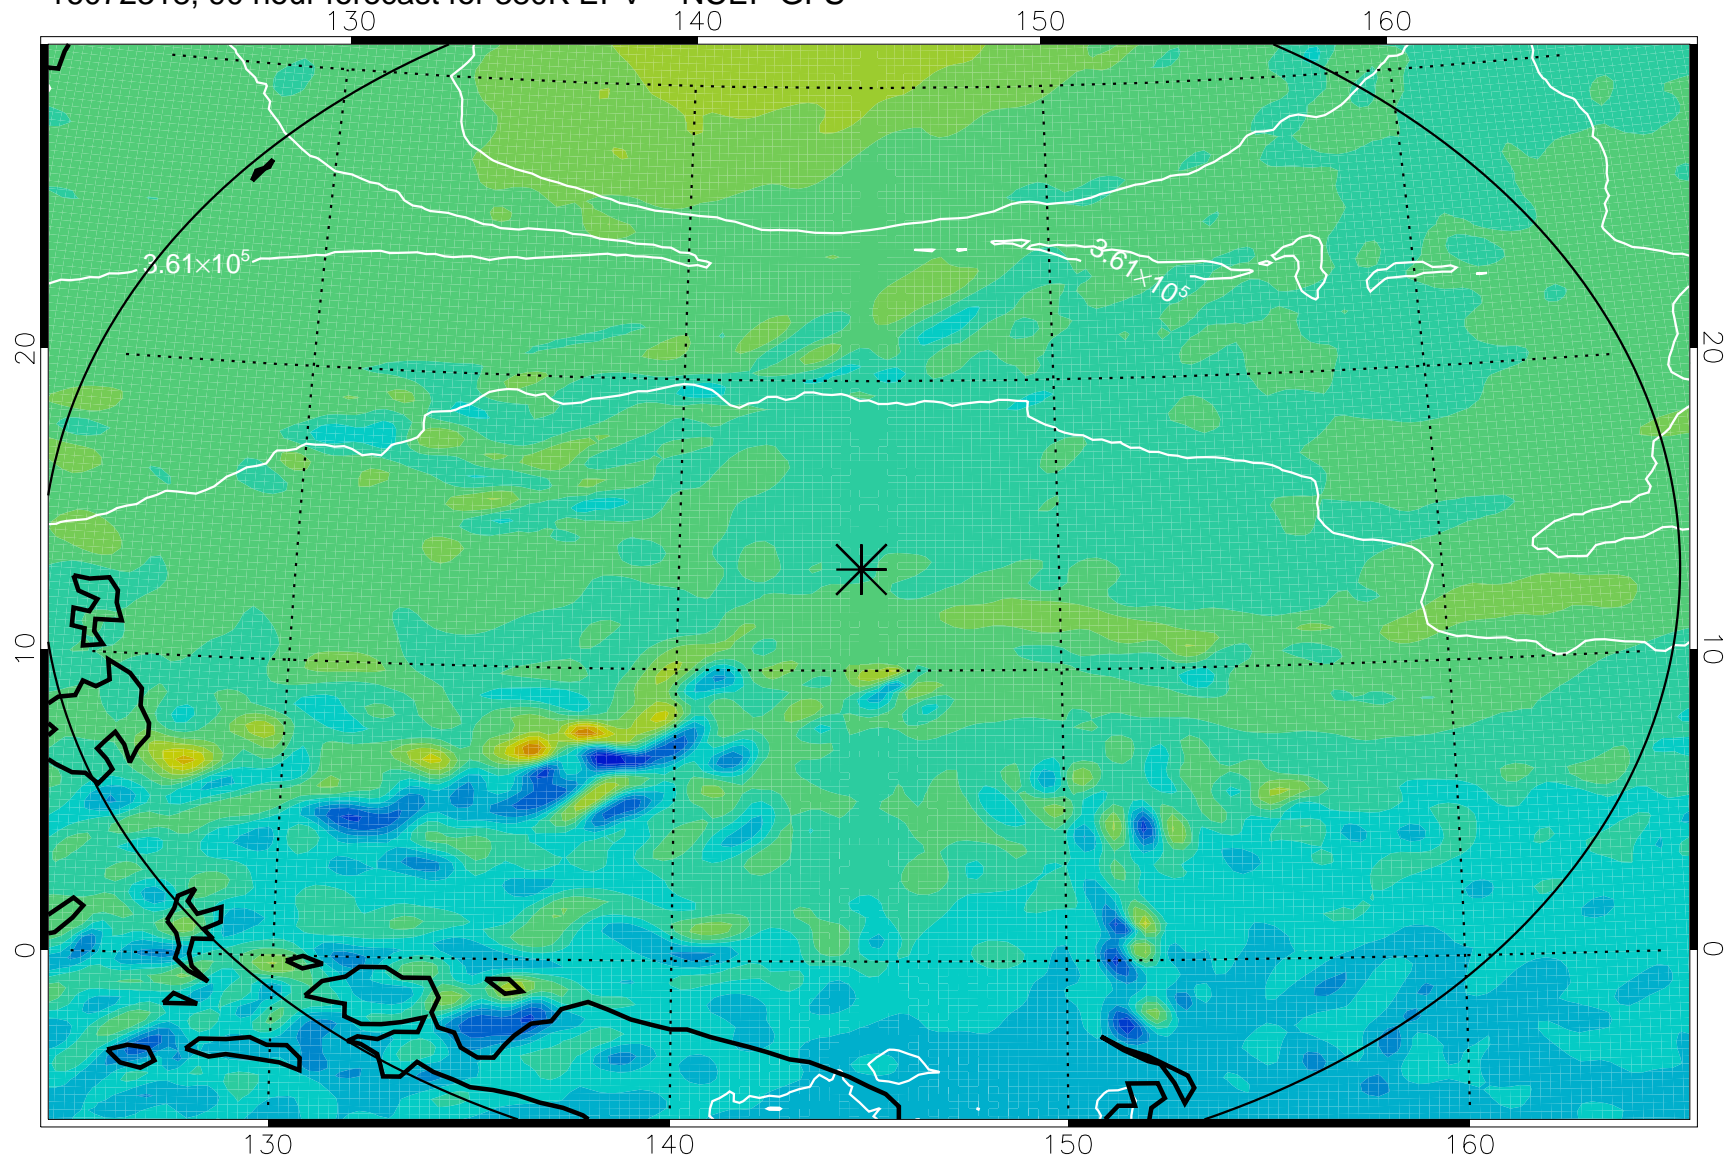

16072218, 66 hour forecast for 380K EPV -- NCEP GFS

380K Montgomery Streamfunction, white

Range ring of 2304 km

16072300, 72 hour forecast for 380K EPV -- NCEP GFS

380K Montgomery Streamfunction, white

Range ring of 2304 km

16072306, 78 hour forecast for 380K EPV -- NCEP GFS

380K Montgomery Streamfunction, white

Range ring of 2304 km

16072312, 84 hour forecast for 380K EPV -- NCEP GFS

380K Montgomery Streamfunction, white

Range ring of 2304 km

16072318, 90 hour forecast for 380K EPV -- NCEP GFS

380K Montgomery Streamfunction, white

Range ring of 2304 km

16072400, 96 hour forecast for 380K EPV -- NCEP GFS

380K Montgomery Streamfunction, white

Range ring of 2304 km

16072406, 102 hour forecast for 380K EPV -- NCEP GFS

380K Montgomery Streamfunction, white

Range ring of 2304 km

16072412, 108 hour forecast for 380K EPV -- NCEP GFS

380K Montgomery Streamfunction, white

Range ring of 2304 km