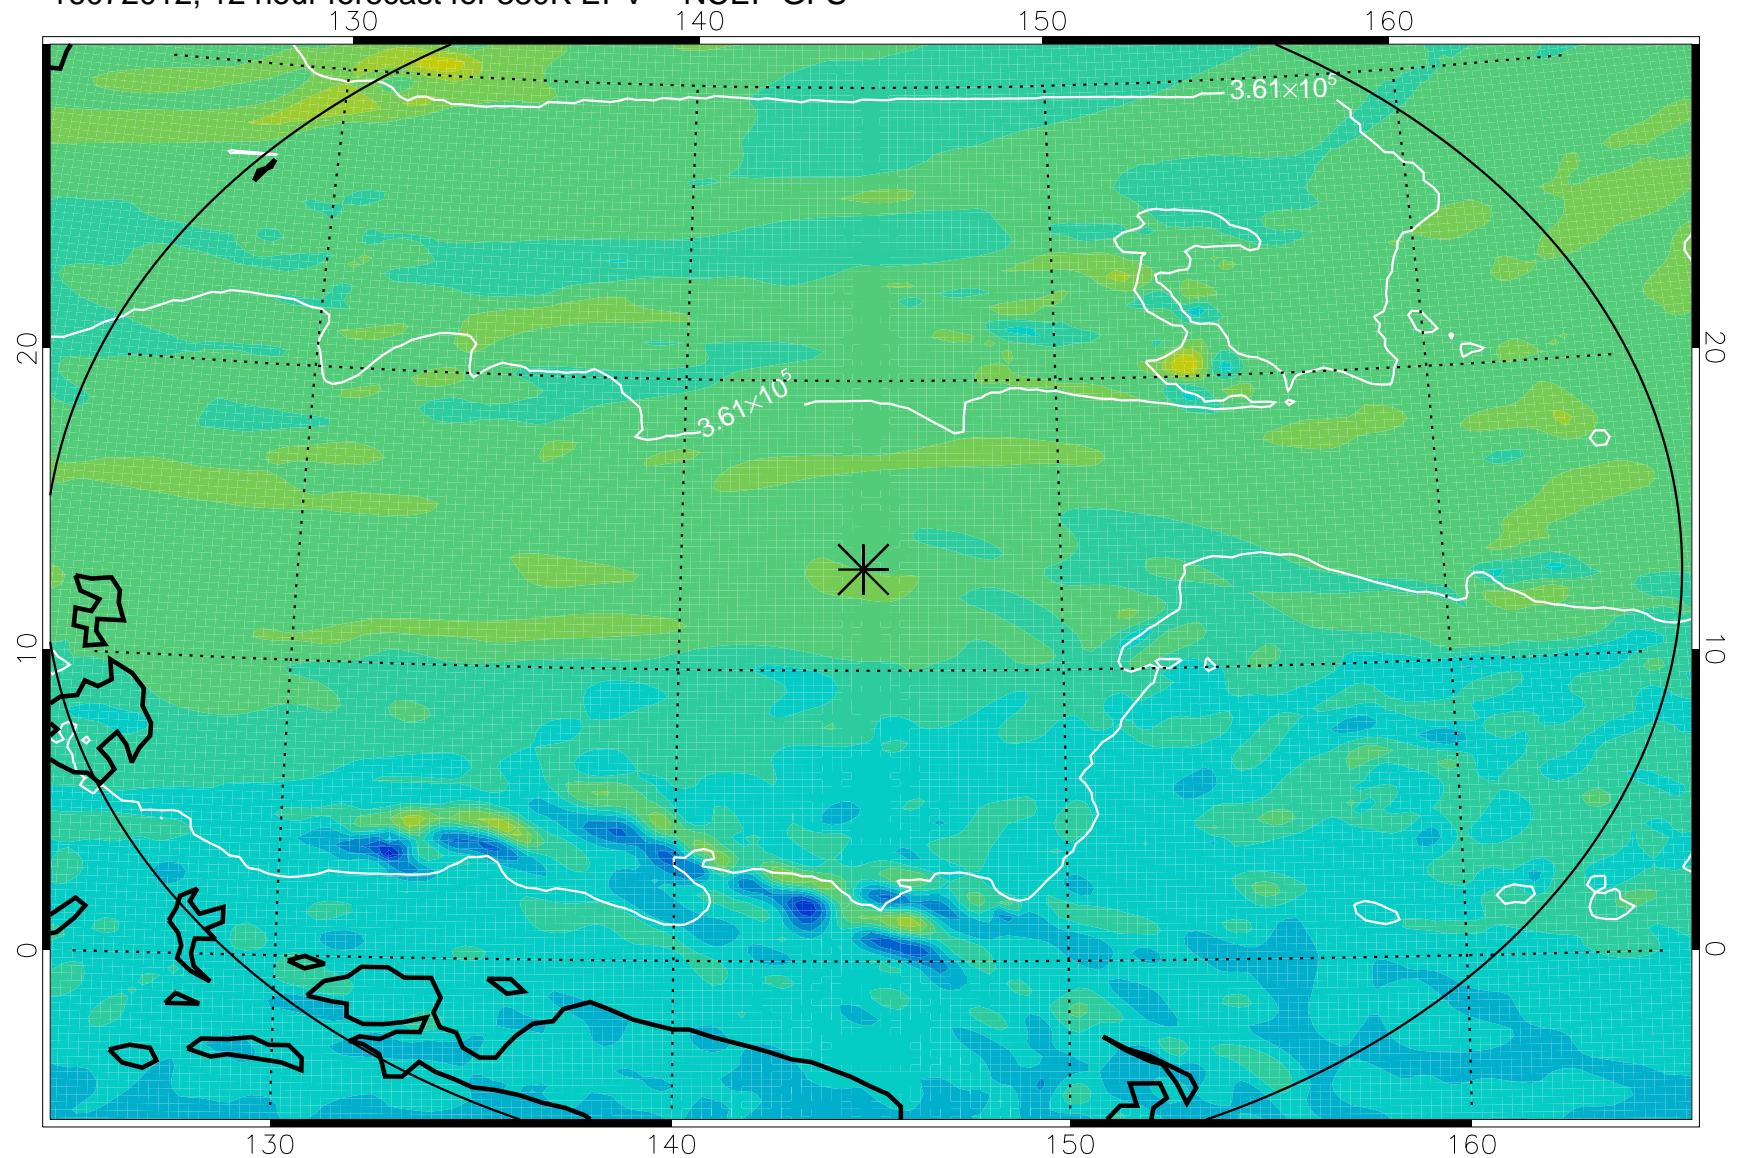

16072006, 6 hour forecast for 380K EPV -- NCEP GFS

380K Montgomery Streamfunction, white

Range ring of 2304 km

16072012, 12 hour forecast for 380K EPV -- NCEP GFS

380K Montgomery Streamfunction, white

Range ring of 2304 km

16072018, 18 hour forecast for 380K EPV -- NCEP GFS

380K Montgomery Streamfunction, white

Range ring of 2304 km

16072100, 24 hour forecast for 380K EPV -- NCEP GFS

380K Montgomery Streamfunction, white

Range ring of 2304 km

16072106, 30 hour forecast for 380K EPV -- NCEP GFS

380K Montgomery Streamfunction, white

Range ring of 2304 km

16072112, 36 hour forecast for 380K EPV -- NCEP GFS

380K Montgomery Streamfunction, white

Range ring of 2304 km

16072118, 42 hour forecast for 380K EPV -- NCEP GFS

380K Montgomery Streamfunction, white

Range ring of 2304 km

16072200, 48 hour forecast for 380K EPV -- NCEP GFS

380K Montgomery Streamfunction, white

Range ring of 2304 km