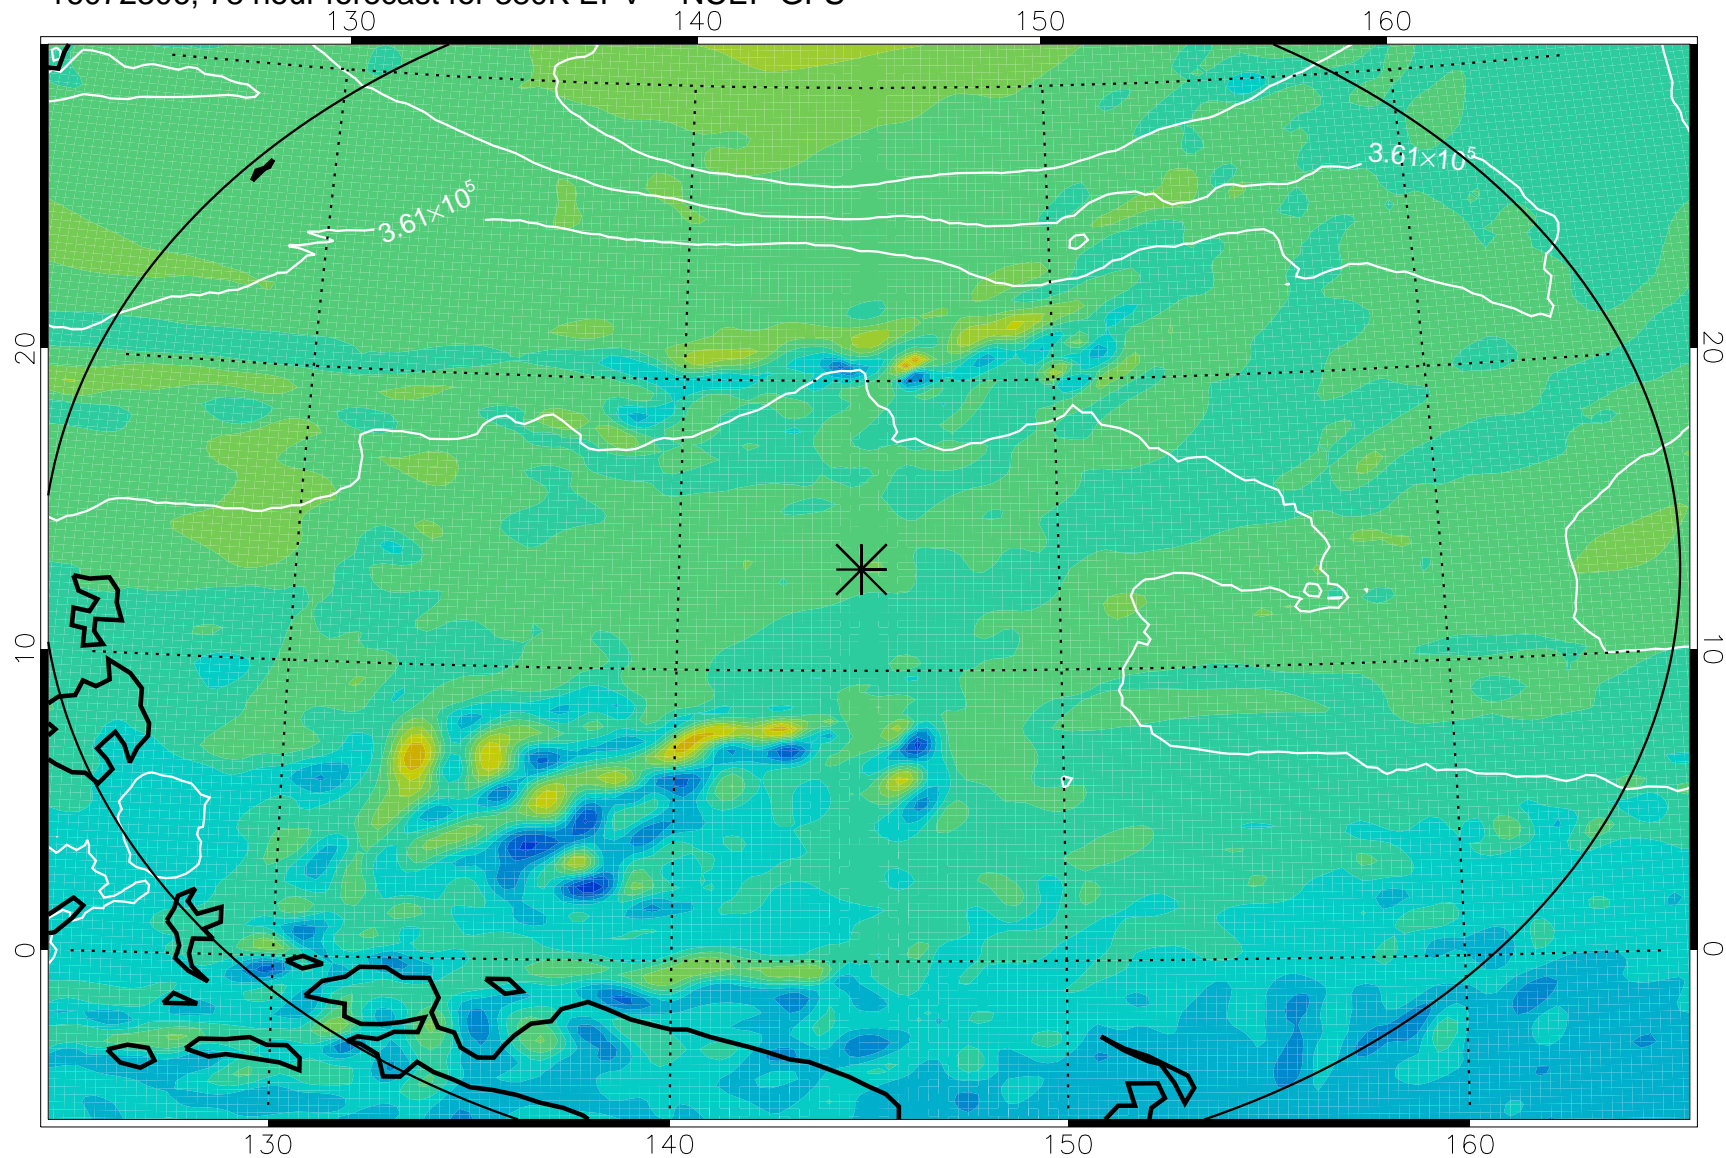

16072218, 66 hour forecast for 380K EPV -- NCEP GFS

380K Montgomery Streamfunction, white

Range ring of 2304 km

16072300, 72 hour forecast for 380K EPV -- NCEP GFS

380K Montgomery Streamfunction, white

Range ring of 2304 km

16072306, 78 hour forecast for 380K EPV -- NCEP GFS

380K Montgomery Streamfunction, white

Range ring of 2304 km

16072312, 84 hour forecast for 380K EPV -- NCEP GFS

380K Montgomery Streamfunction, white

Range ring of 2304 km

16072318, 90 hour forecast for 380K EPV -- NCEP GFS

380K Montgomery Streamfunction, white

Range ring of 2304 km

16072400, 96 hour forecast for 380K EPV -- NCEP GFS

380K Montgomery Streamfunction, white

Range ring of 2304 km

16072406, 102 hour forecast for 380K EPV -- NCEP GFS

380K Montgomery Streamfunction, white

Range ring of 2304 km

16072412, 108 hour forecast for 380K EPV -- NCEP GFS

380K Montgomery Streamfunction, white

Range ring of 2304 km