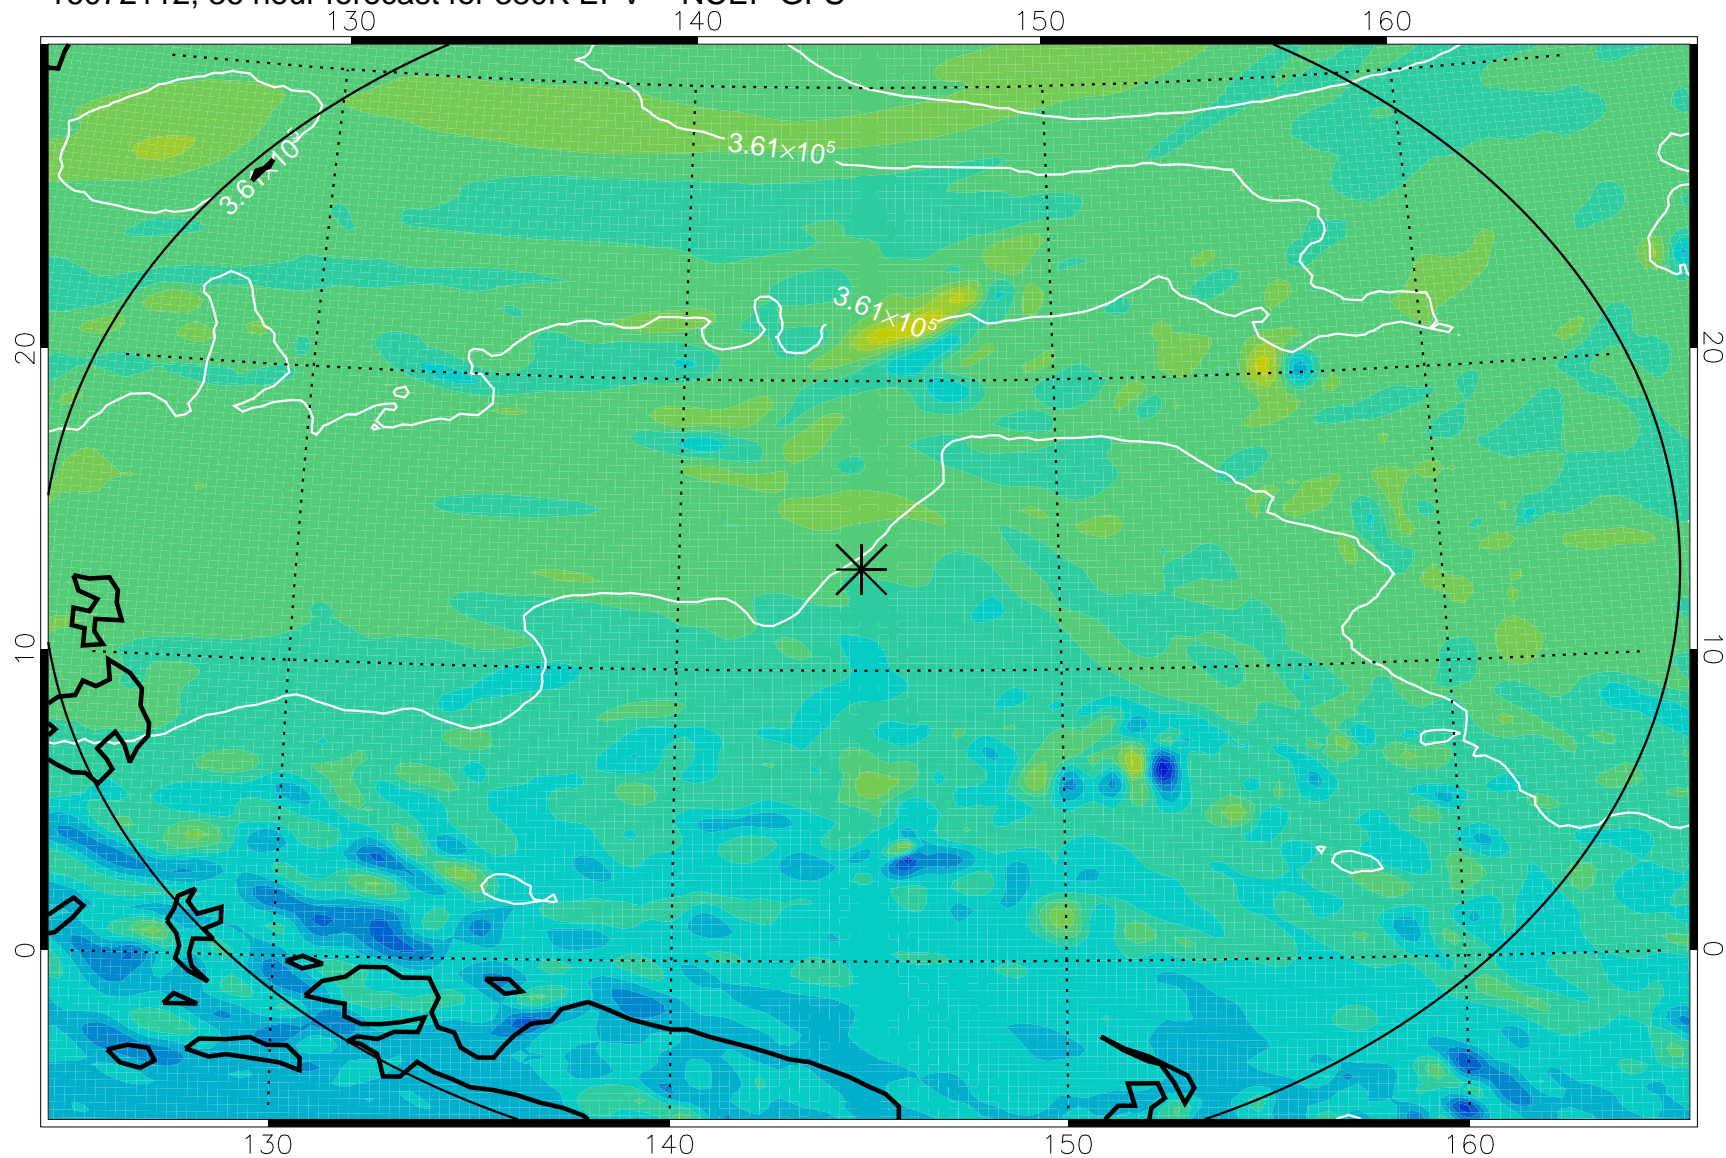

16072018, 18 hour forecast for 380K EPV -- NCEP GFS

380K Montgomery Streamfunction, white

Range ring of 2304 km

16072100, 24 hour forecast for 380K EPV -- NCEP GFS

380K Montgomery Streamfunction, white

Range ring of 2304 km

16072106, 30 hour forecast for 380K EPV -- NCEP GFS

380K Montgomery Streamfunction, white

Range ring of 2304 km

16072112, 36 hour forecast for 380K EPV -- NCEP GFS

380K Montgomery Streamfunction, white

Range ring of 2304 km

16072118, 42 hour forecast for 380K EPV -- NCEP GFS

380K Montgomery Streamfunction, white

Range ring of 2304 km

16072200, 48 hour forecast for 380K EPV -- NCEP GFS

380K Montgomery Streamfunction, white

Range ring of 2304 km

16072218, 66 hour forecast for 380K EPV -- NCEP GFS

380K Montgomery Streamfunction, white

Range ring of 2304 km

16072300, 72 hour forecast for 380K EPV -- NCEP GFS

380K Montgomery Streamfunction, white

Range ring of 2304 km