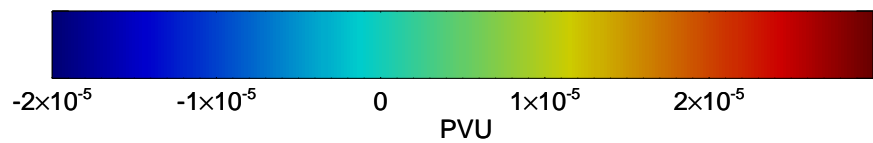

Range ring of 2304 km