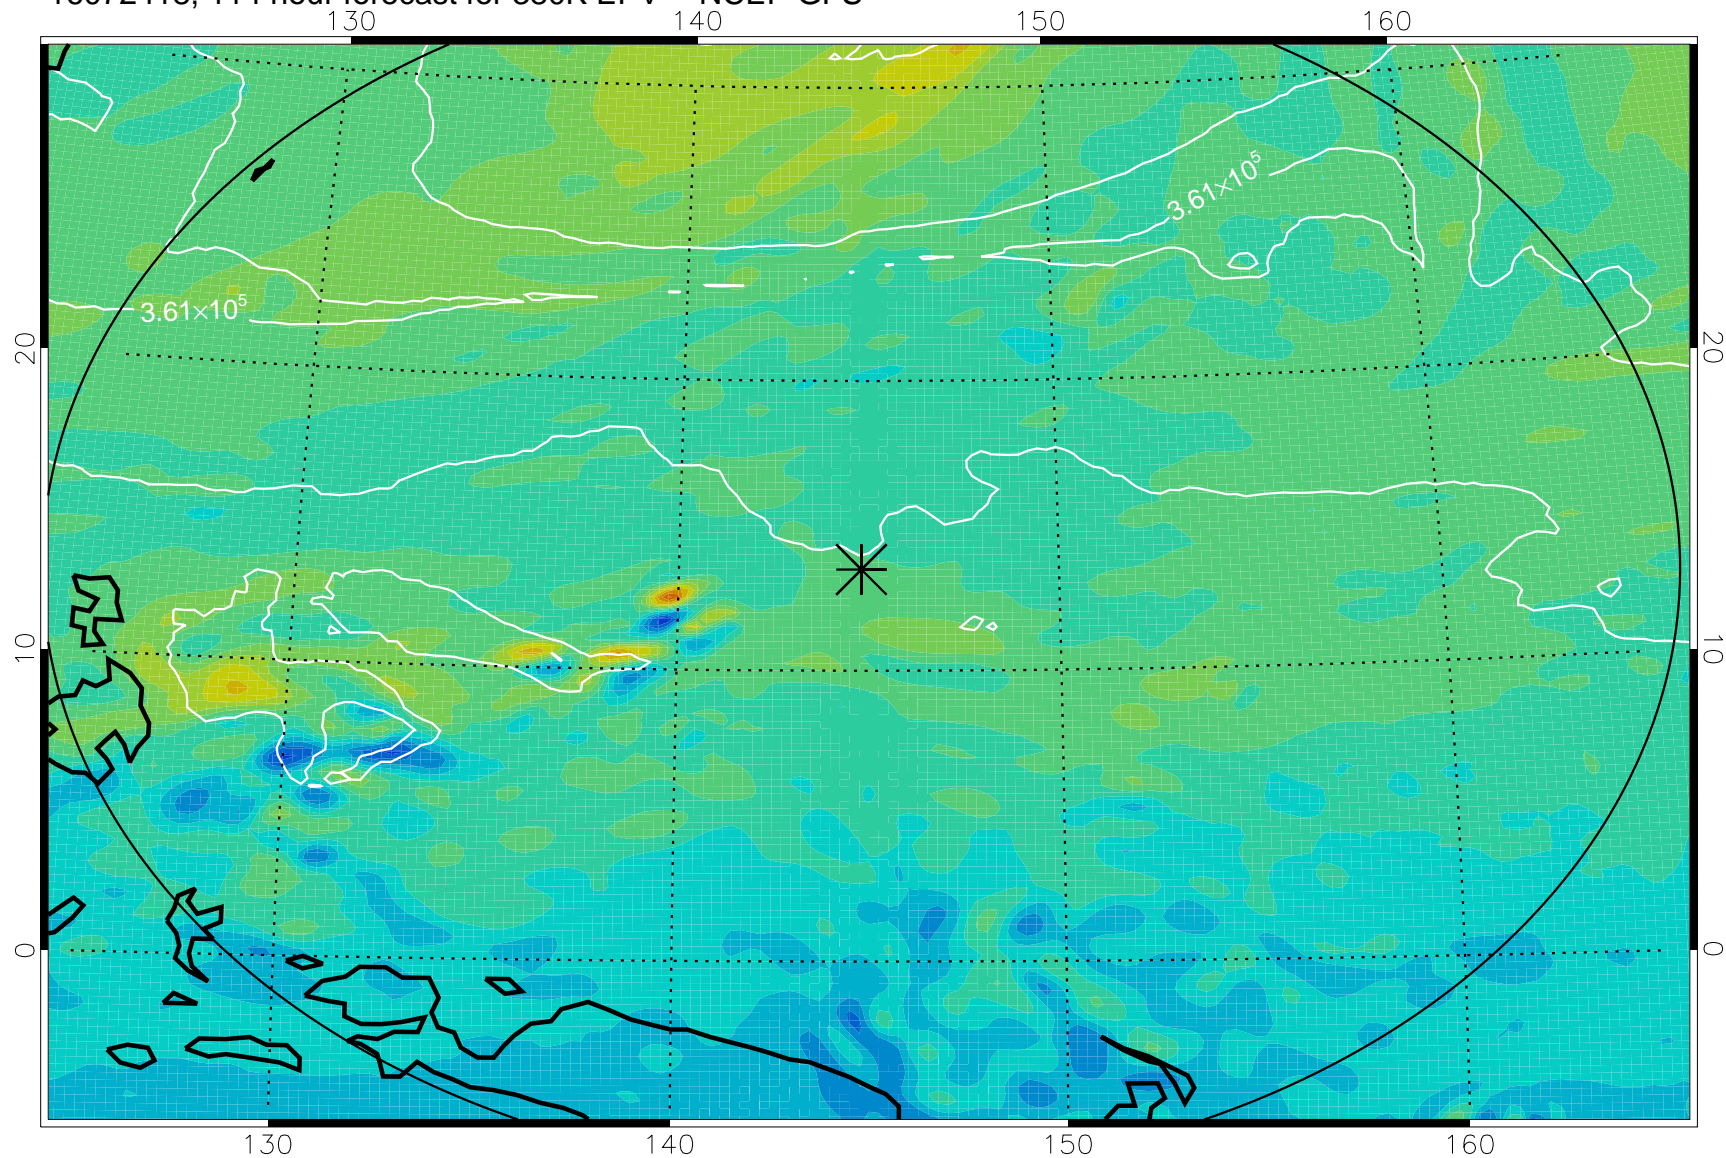

16072306, 78 hour forecast for 380K EPV -- NCEP GFS

380K Montgomery Streamfunction, white

Range ring of 2304 km

16072312, 84 hour forecast for 380K EPV -- NCEP GFS

380K Montgomery Streamfunction, white

Range ring of 2304 km

16072318, 90 hour forecast for 380K EPV -- NCEP GFS

380K Montgomery Streamfunction, white

Range ring of 2304 km

16072400, 96 hour forecast for 380K EPV -- NCEP GFS

380K Montgomery Streamfunction, white

Range ring of 2304 km

16072406, 102 hour forecast for 380K EPV -- NCEP GFS

380K Montgomery Streamfunction, white

Range ring of 2304 km

16072412, 108 hour forecast for 380K EPV -- NCEP GFS

380K Montgomery Streamfunction, white

Range ring of 2304 km

16072418, 114 hour forecast for 380K EPV -- NCEP GFS

380K Montgomery Streamfunction, white

Range ring of 2304 km

16072500, 120 hour forecast for 380K EPV -- NCEP GFS

380K Montgomery Streamfunction, white

Range ring of 2304 km