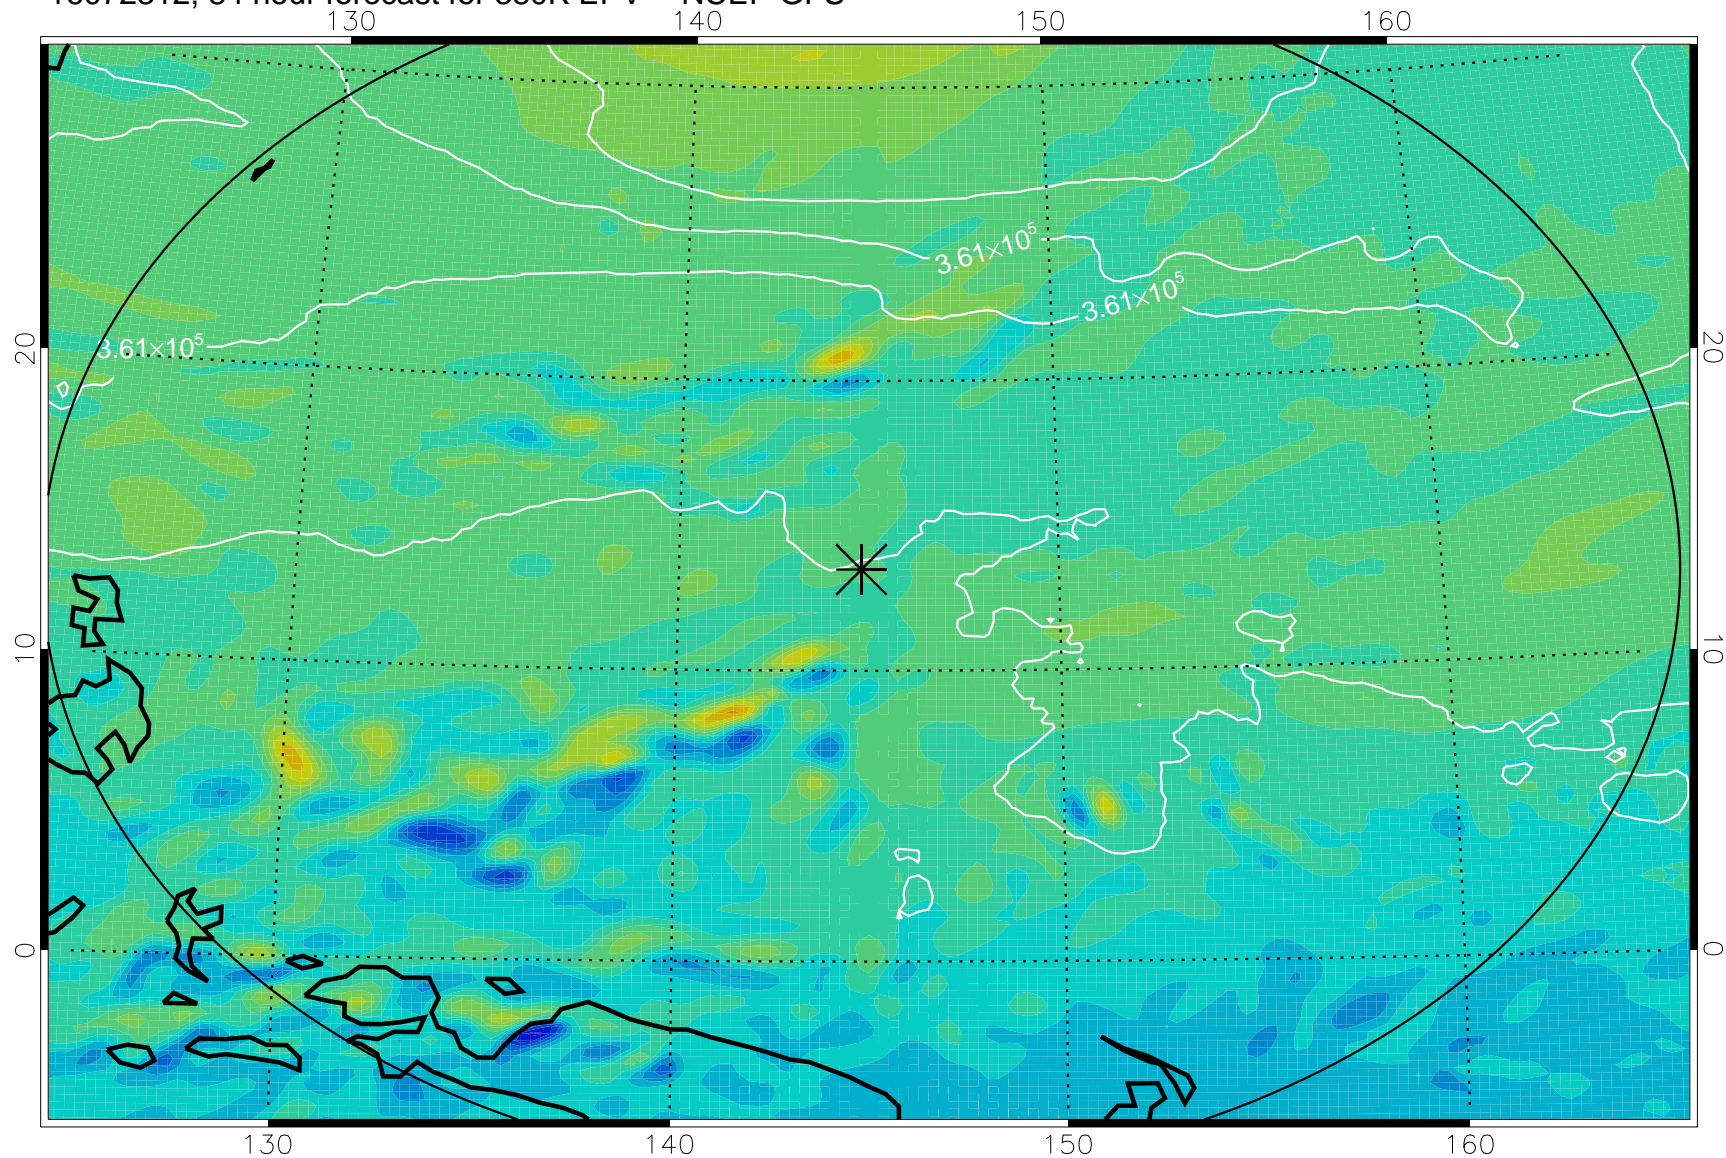

16072206, 54 hour forecast for 380K EPV -- NCEP GFS

380K Montgomery Streamfunction, white

Range ring of 2304 km

16072212, 60 hour forecast for 380K EPV -- NCEP GFS

380K Montgomery Streamfunction, white

Range ring of 2304 km

16072218, 66 hour forecast for 380K EPV -- NCEP GFS

380K Montgomery Streamfunction, white

Range ring of 2304 km

16072300, 72 hour forecast for 380K EPV -- NCEP GFS

380K Montgomery Streamfunction, white

Range ring of 2304 km

16072306, 78 hour forecast for 380K EPV -- NCEP GFS

380K Montgomery Streamfunction, white

Range ring of 2304 km

16072312, 84 hour forecast for 380K EPV -- NCEP GFS

380K Montgomery Streamfunction, white

Range ring of 2304 km

16072318, 90 hour forecast for 380K EPV -- NCEP GFS

380K Montgomery Streamfunction, white

Range ring of 2304 km

16072400, 96 hour forecast for 380K EPV -- NCEP GFS

380K Montgomery Streamfunction, white

Range ring of 2304 km