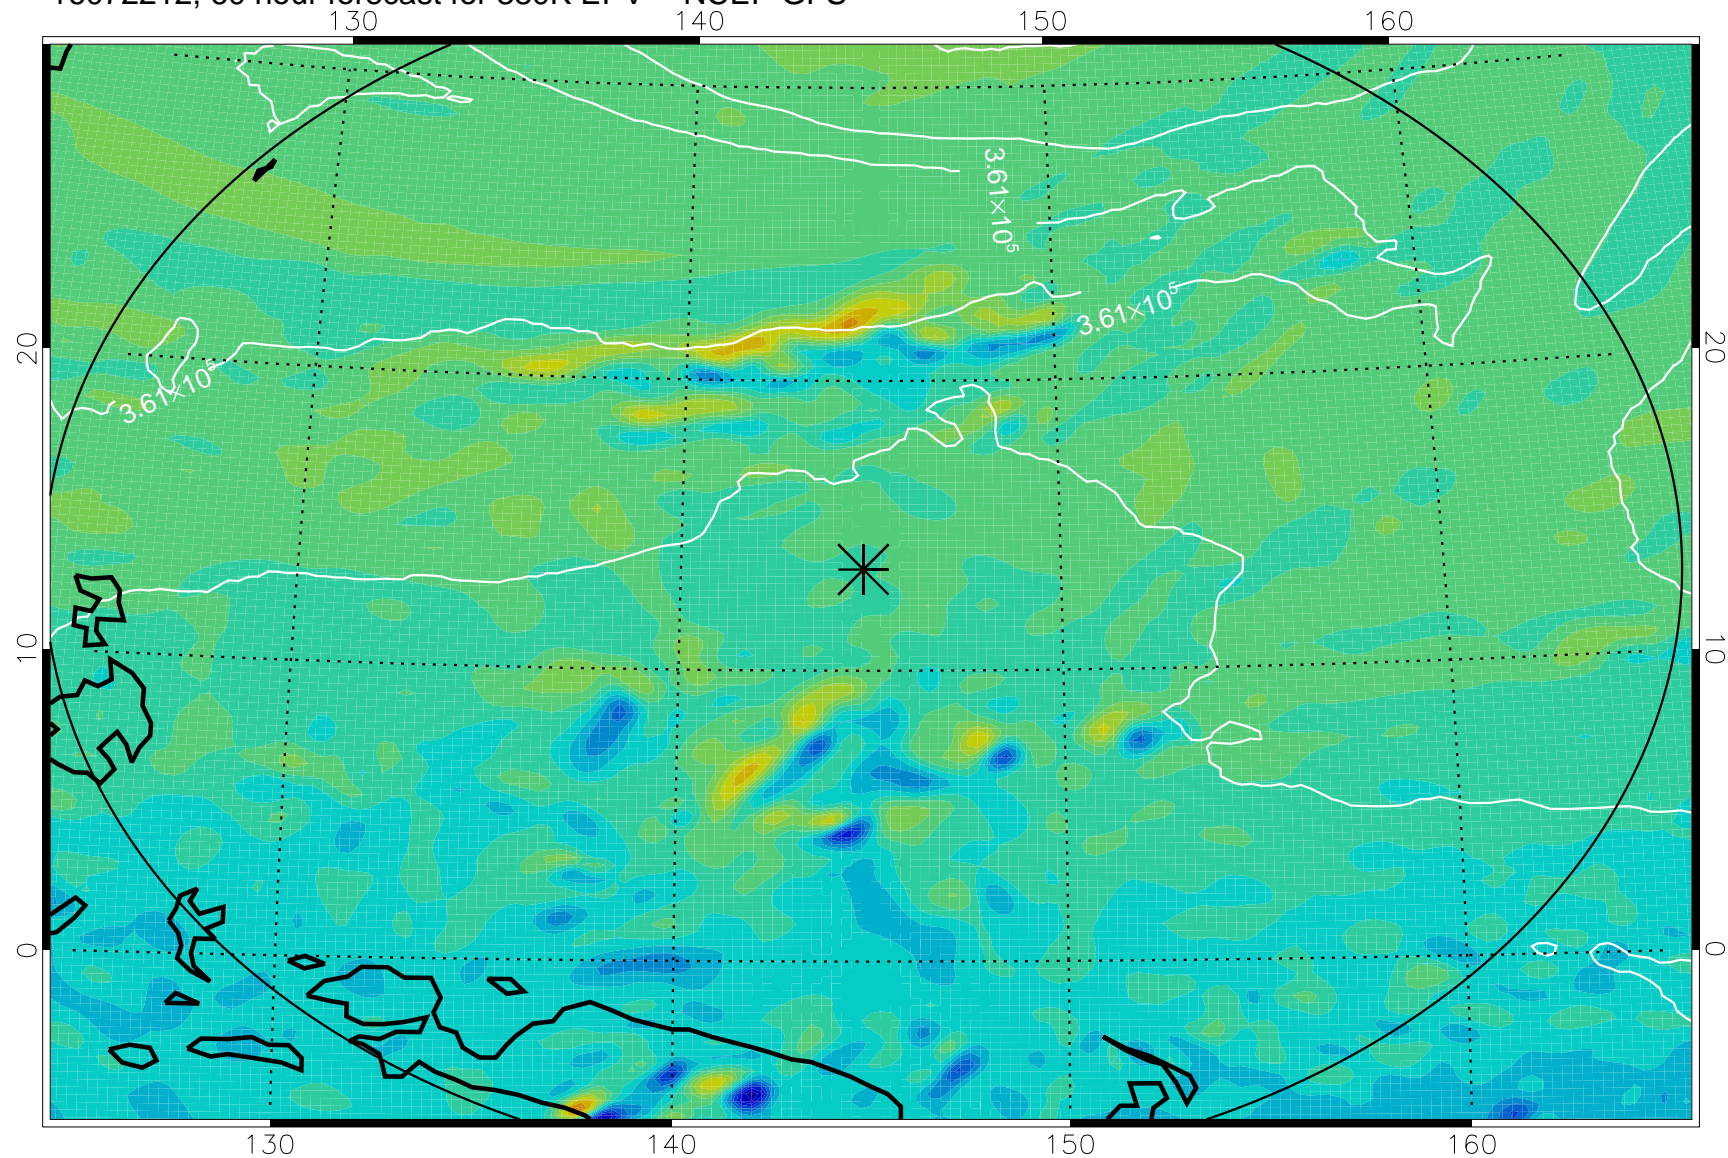

16072106, 30 hour forecast for 380K EPV -- NCEP GFS

380K Montgomery Streamfunction, white

Range ring of 2304 km

16072112, 36 hour forecast for 380K EPV -- NCEP GFS

380K Montgomery Streamfunction, white

Range ring of 2304 km

16072118, 42 hour forecast for 380K EPV -- NCEP GFS

380K Montgomery Streamfunction, white

Range ring of 2304 km

16072200, 48 hour forecast for 380K EPV -- NCEP GFS

380K Montgomery Streamfunction, white

Range ring of 2304 km

16072206, 54 hour forecast for 380K EPV -- NCEP GFS

380K Montgomery Streamfunction, white

Range ring of 2304 km

16072212, 60 hour forecast for 380K EPV -- NCEP GFS

380K Montgomery Streamfunction, white

Range ring of 2304 km

16072218, 66 hour forecast for 380K EPV -- NCEP GFS

380K Montgomery Streamfunction, white

Range ring of 2304 km

16072300, 72 hour forecast for 380K EPV -- NCEP GFS

380K Montgomery Streamfunction, white

Range ring of 2304 km