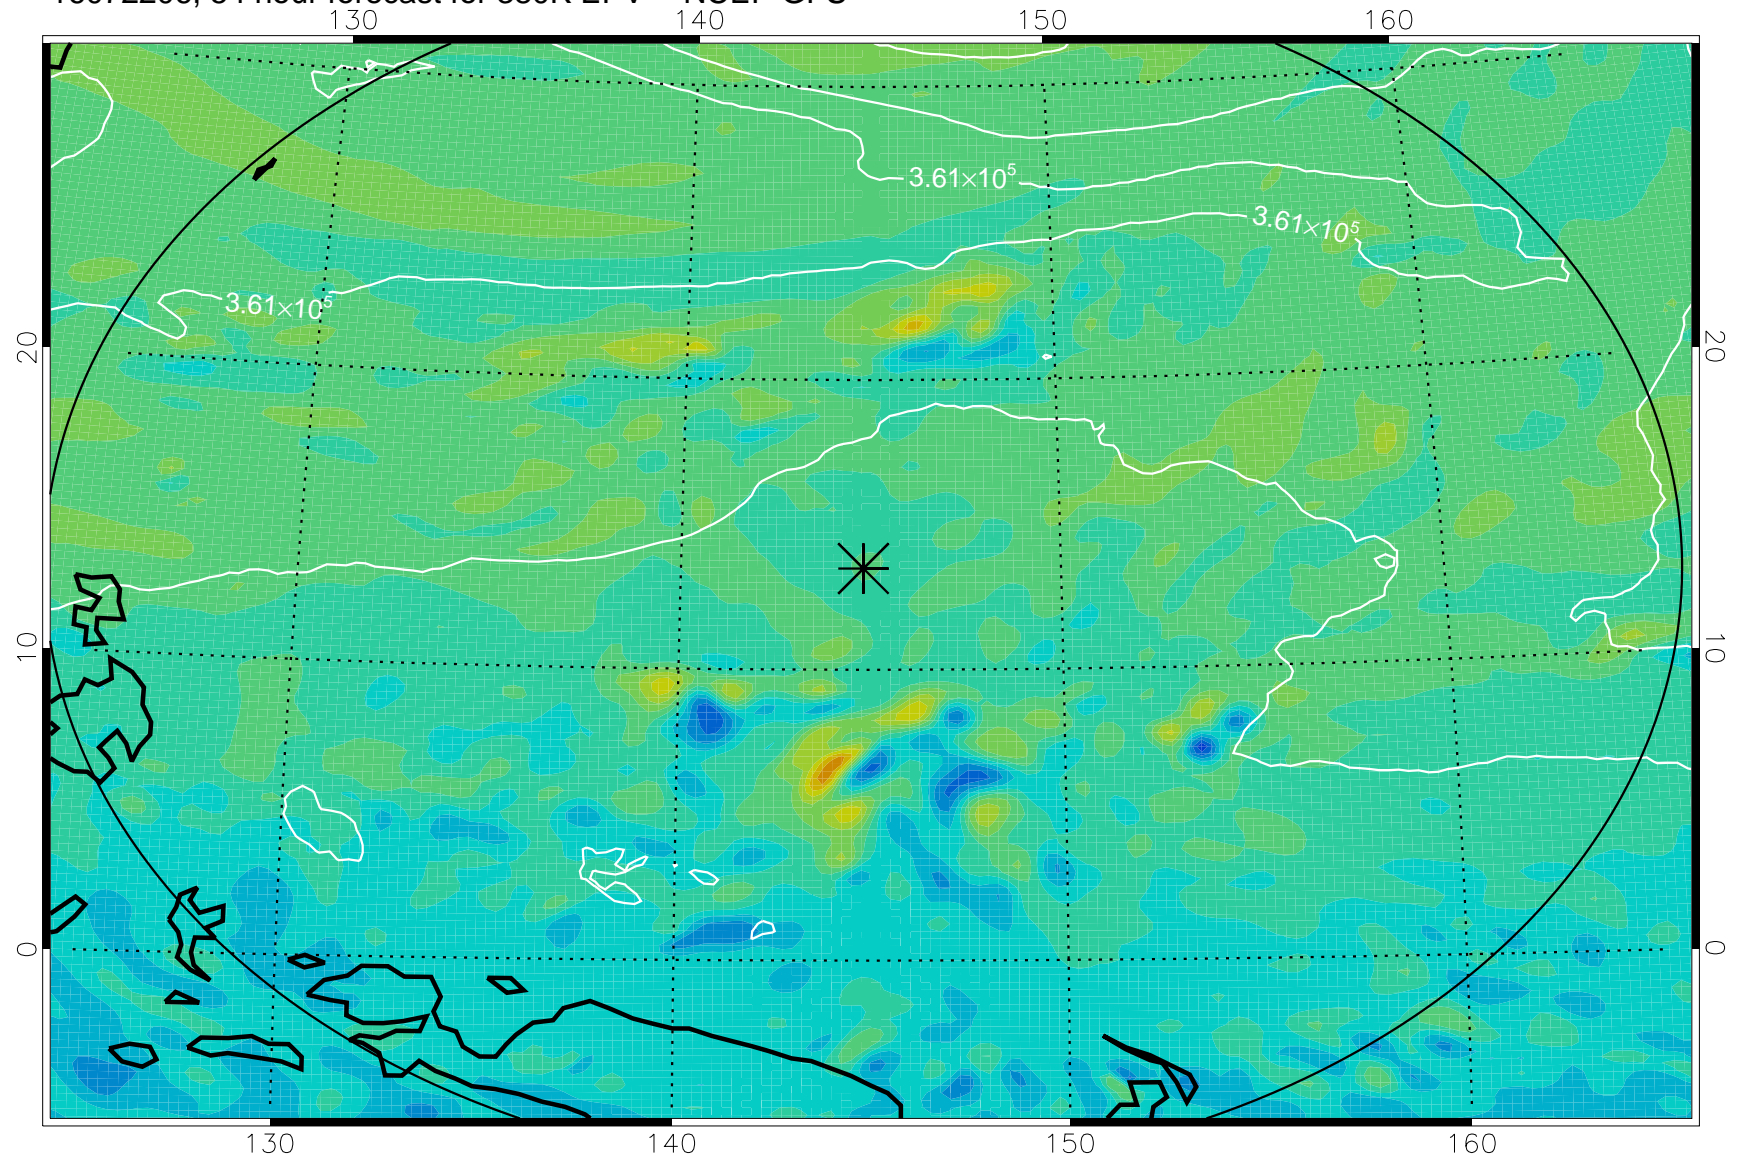

16072106, 30 hour forecast for 380K EPV -- NCEP GFS

380K Montgomery Streamfunction, white

Range ring of 2304 km

16072112, 36 hour forecast for 380K EPV -- NCEP GFS

380K Montgomery Streamfunction, white

Range ring of 2304 km

16072118, 42 hour forecast for 380K EPV -- NCEP GFS

380K Montgomery Streamfunction, white

Range ring of 2304 km

16072200, 48 hour forecast for 380K EPV -- NCEP GFS

380K Montgomery Streamfunction, white

Range ring of 2304 km

16072206, 54 hour forecast for 380K EPV -- NCEP GFS

380K Montgomery Streamfunction, white

Range ring of 2304 km

16072212, 60 hour forecast for 380K EPV -- NCEP GFS

380K Montgomery Streamfunction, white

Range ring of 2304 km

16072218, 66 hour forecast for 380K EPV -- NCEP GFS

380K Montgomery Streamfunction, white

Range ring of 2304 km

16072300, 72 hour forecast for 380K EPV -- NCEP GFS

380K Montgomery Streamfunction, white

Range ring of 2304 km