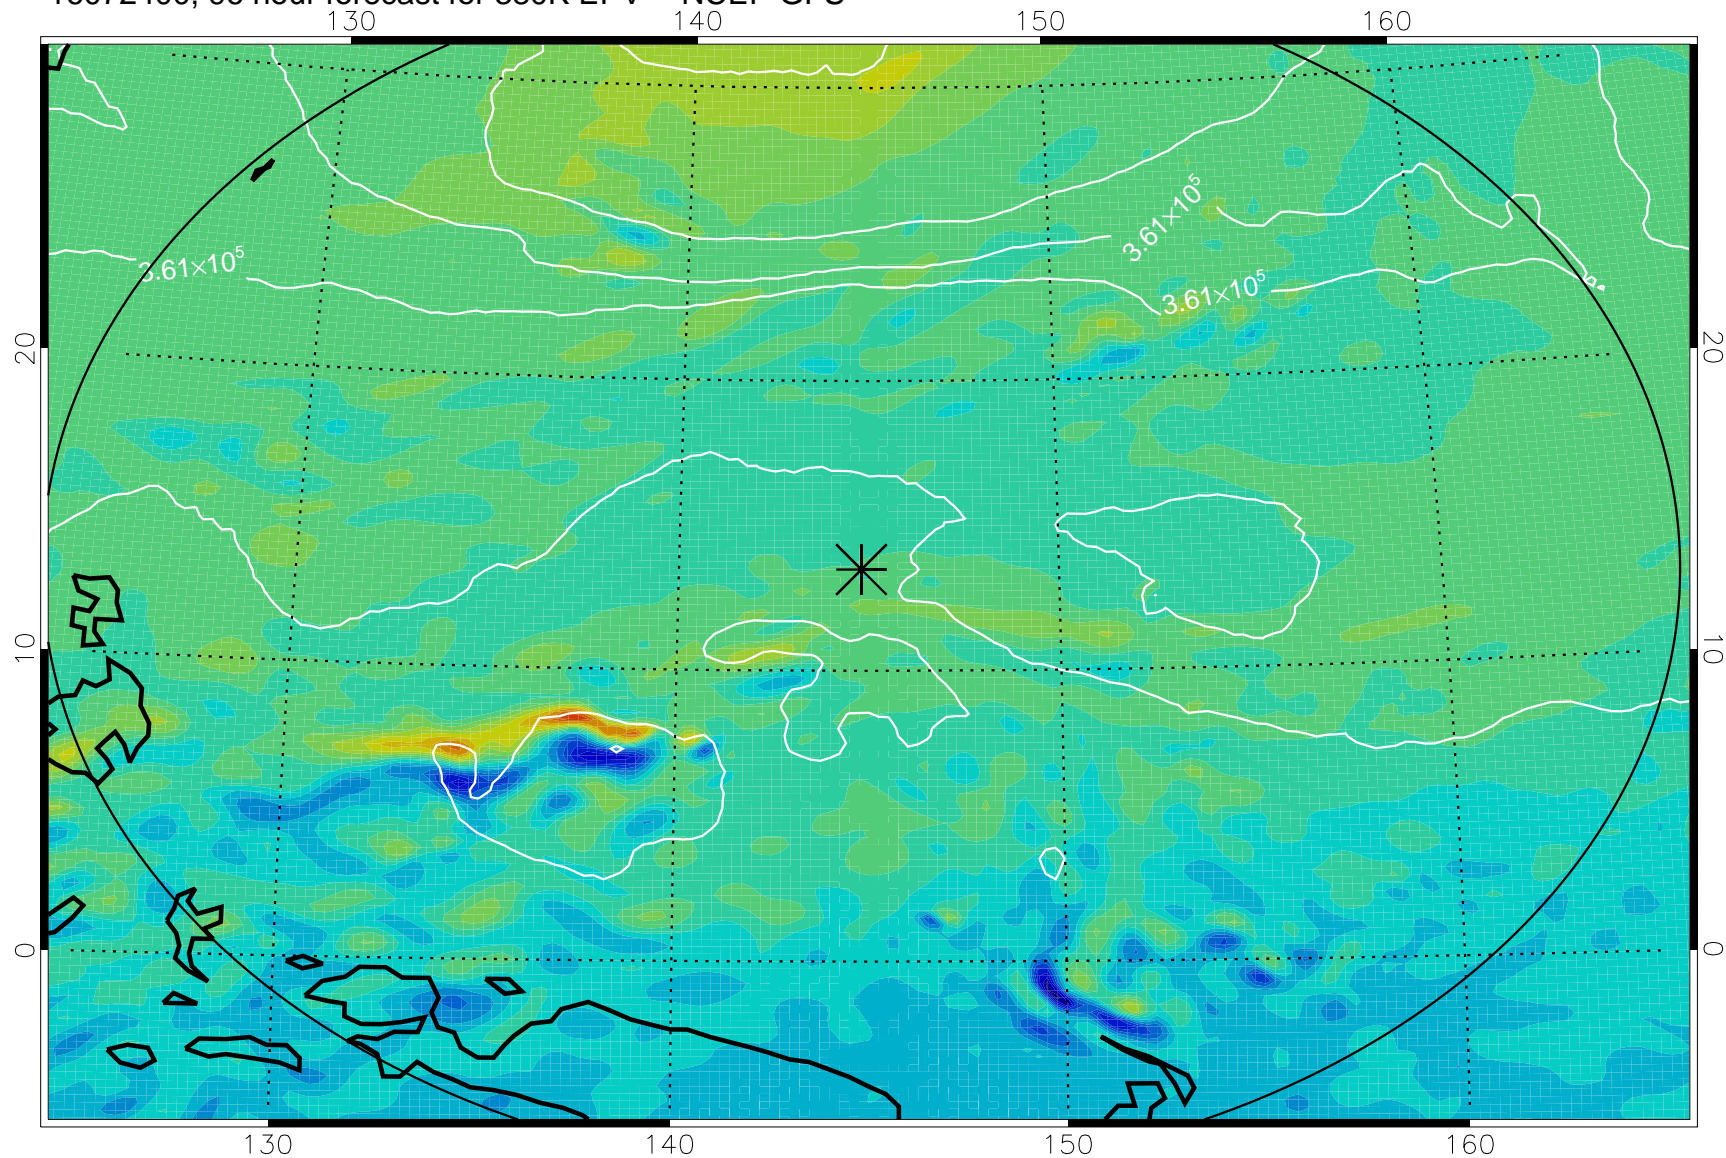

16072218, 66 hour forecast for 380K EPV -- NCEP GFS

380K Montgomery Streamfunction, white

Range ring of 2304 km

16072300, 72 hour forecast for 380K EPV -- NCEP GFS

380K Montgomery Streamfunction, white

Range ring of 2304 km

16072306, 78 hour forecast for 380K EPV -- NCEP GFS

380K Montgomery Streamfunction, white

Range ring of 2304 km

16072312, 84 hour forecast for 380K EPV -- NCEP GFS

380K Montgomery Streamfunction, white

Range ring of 2304 km

16072318, 90 hour forecast for 380K EPV -- NCEP GFS

380K Montgomery Streamfunction, white

Range ring of 2304 km

16072400, 96 hour forecast for 380K EPV -- NCEP GFS

380K Montgomery Streamfunction, white

Range ring of 2304 km

16072406, 102 hour forecast for 380K EPV -- NCEP GFS

380K Montgomery Streamfunction, white

Range ring of 2304 km

16072412, 108 hour forecast for 380K EPV -- NCEP GFS

380K Montgomery Streamfunction, white

Range ring of 2304 km