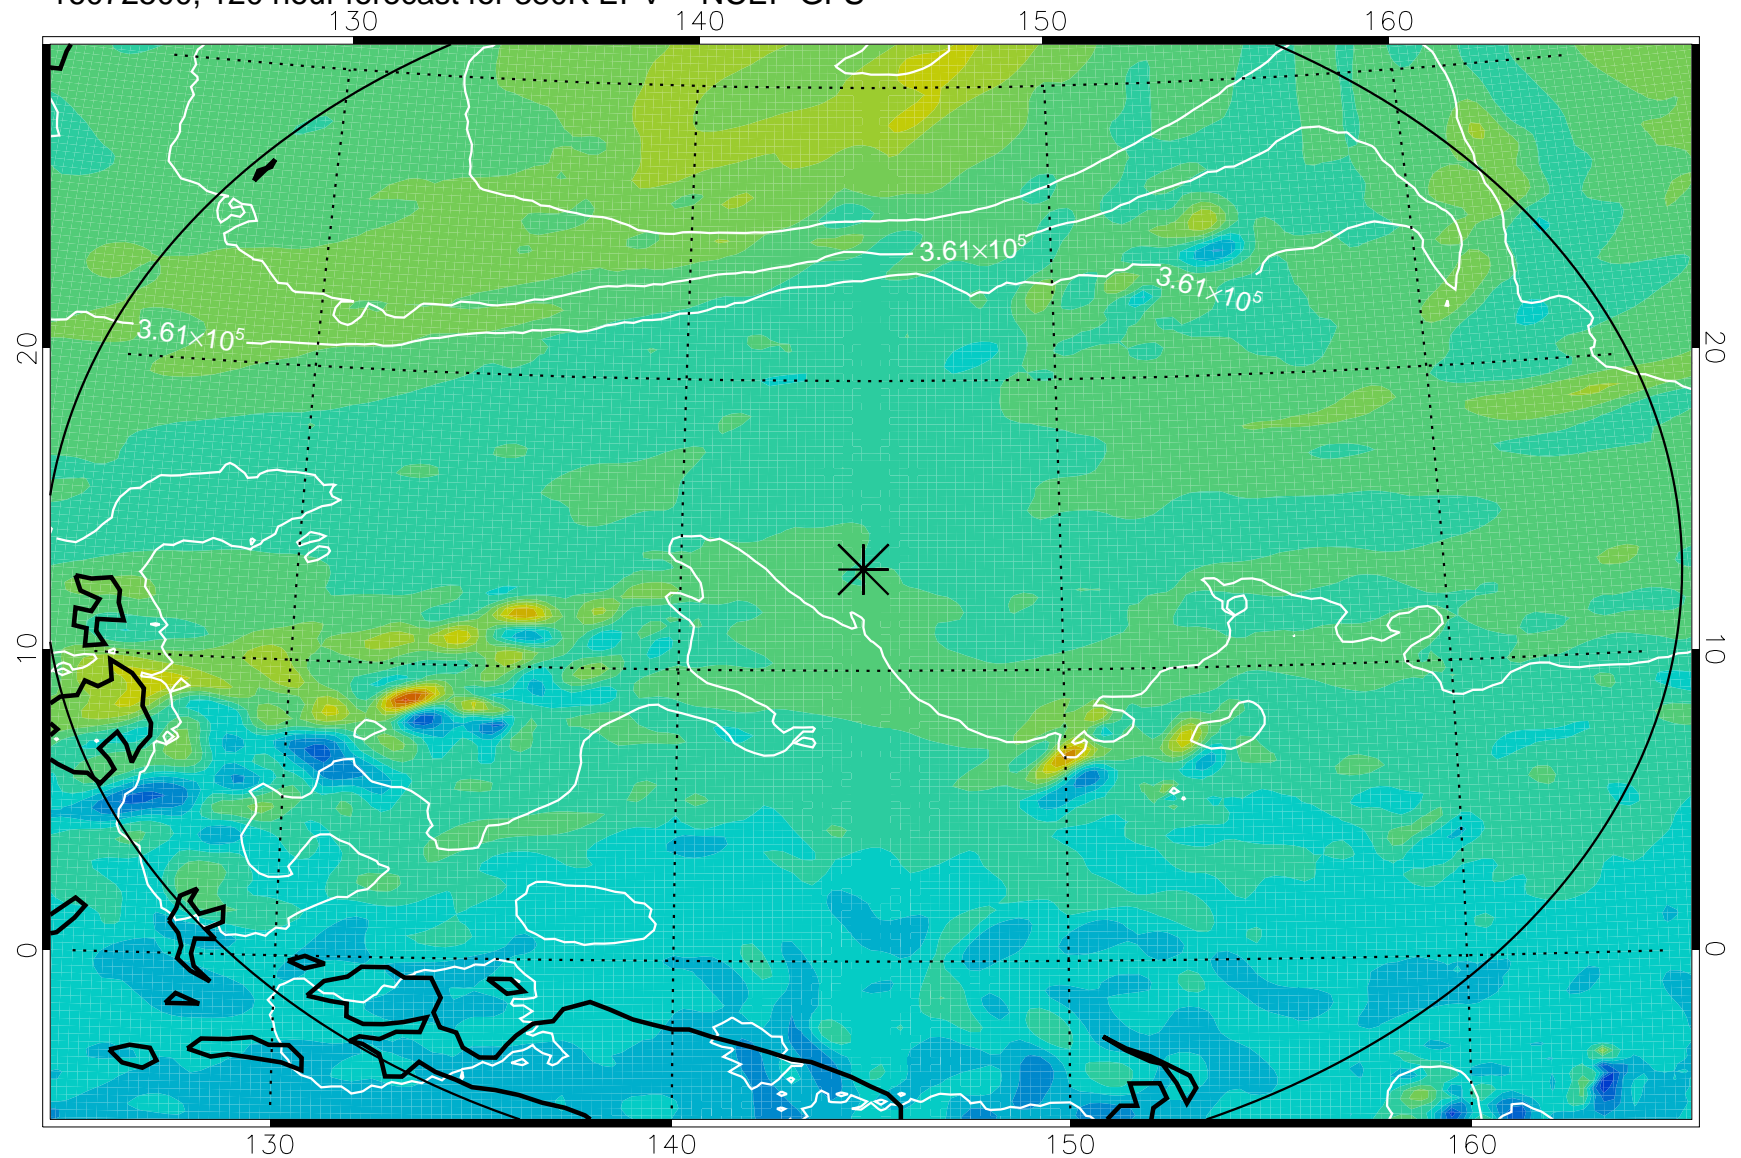

16072306, 78 hour forecast for 380K EPV -- NCEP GFS

380K Montgomery Streamfunction, white

Range ring of 2304 km

16072312, 84 hour forecast for 380K EPV -- NCEP GFS

380K Montgomery Streamfunction, white

Range ring of 2304 km

16072318, 90 hour forecast for 380K EPV -- NCEP GFS

380K Montgomery Streamfunction, white

Range ring of 2304 km

16072400, 96 hour forecast for 380K EPV -- NCEP GFS

380K Montgomery Streamfunction, white

Range ring of 2304 km

16072406, 102 hour forecast for 380K EPV -- NCEP GFS

380K Montgomery Streamfunction, white

Range ring of 2304 km

16072412, 108 hour forecast for 380K EPV -- NCEP GFS

380K Montgomery Streamfunction, white

Range ring of 2304 km

16072418, 114 hour forecast for 380K EPV -- NCEP GFS

380K Montgomery Streamfunction, white

Range ring of 2304 km

16072500, 120 hour forecast for 380K EPV -- NCEP GFS

380K Montgomery Streamfunction, white

Range ring of 2304 km