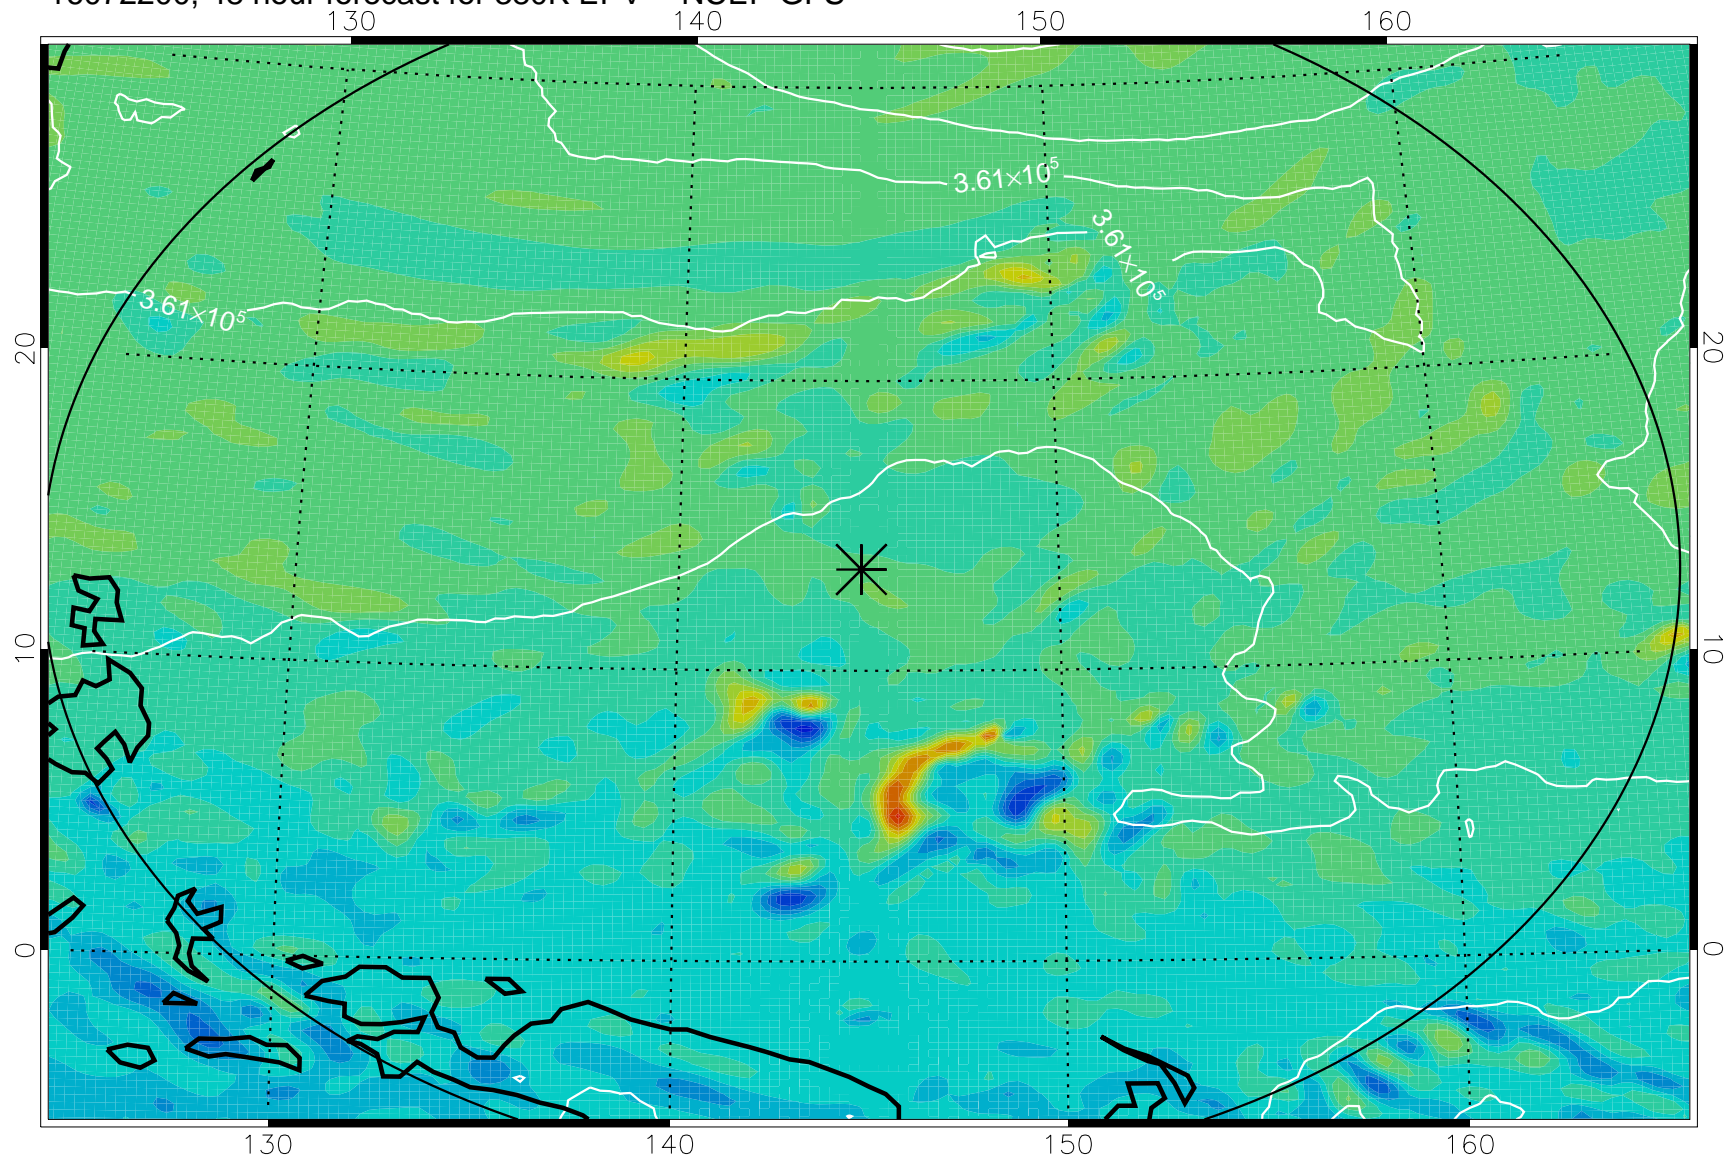

16072106, 30 hour forecast for 380K EPV -- NCEP GFS

380K Montgomery Streamfunction, white

Range ring of 2304 km

16072112, 36 hour forecast for 380K EPV -- NCEP GFS

380K Montgomery Streamfunction, white

Range ring of 2304 km

16072118, 42 hour forecast for 380K EPV -- NCEP GFS

380K Montgomery Streamfunction, white

Range ring of 2304 km

16072200, 48 hour forecast for 380K EPV -- NCEP GFS

380K Montgomery Streamfunction, white

Range ring of 2304 km

16072206, 54 hour forecast for 380K EPV -- NCEP GFS

380K Montgomery Streamfunction, white

Range ring of 2304 km

16072212, 60 hour forecast for 380K EPV -- NCEP GFS

380K Montgomery Streamfunction, white

Range ring of 2304 km

16072218, 66 hour forecast for 380K EPV -- NCEP GFS

380K Montgomery Streamfunction, white

Range ring of 2304 km

16072300, 72 hour forecast for 380K EPV -- NCEP GFS

380K Montgomery Streamfunction, white

Range ring of 2304 km