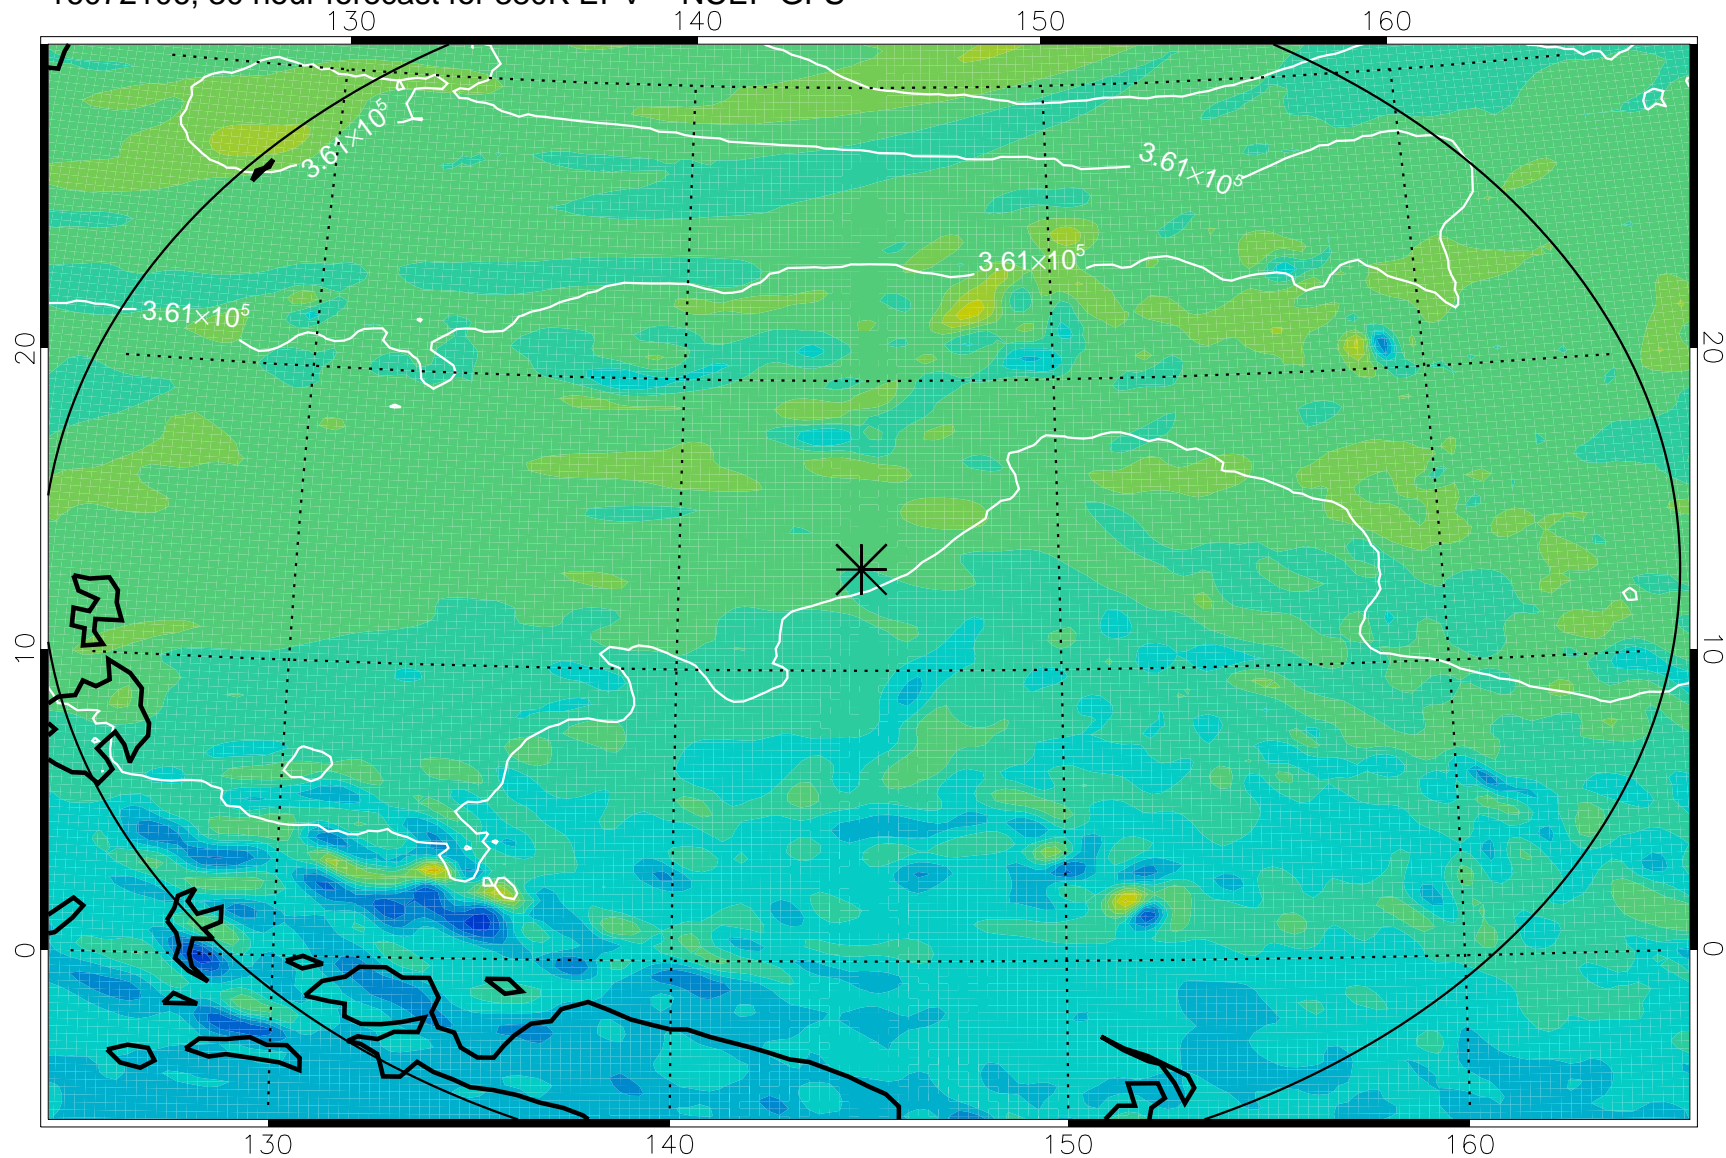

16072018, 18 hour forecast for 380K EPV -- NCEP GFS

380K Montgomery Streamfunction, white

Range ring of 2304 km

16072100, 24 hour forecast for 380K EPV -- NCEP GFS

380K Montgomery Streamfunction, white

Range ring of 2304 km

16072106, 30 hour forecast for 380K EPV -- NCEP GFS

380K Montgomery Streamfunction, white

Range ring of 2304 km

16072112, 36 hour forecast for 380K EPV -- NCEP GFS

380K Montgomery Streamfunction, white

Range ring of 2304 km

16072118, 42 hour forecast for 380K EPV -- NCEP GFS

380K Montgomery Streamfunction, white

Range ring of 2304 km

16072200, 48 hour forecast for 380K EPV -- NCEP GFS

380K Montgomery Streamfunction, white

Range ring of 2304 km

16072218, 66 hour forecast for 380K EPV -- NCEP GFS

380K Montgomery Streamfunction, white

Range ring of 2304 km

16072300, 72 hour forecast for 380K EPV -- NCEP GFS

380K Montgomery Streamfunction, white

Range ring of 2304 km