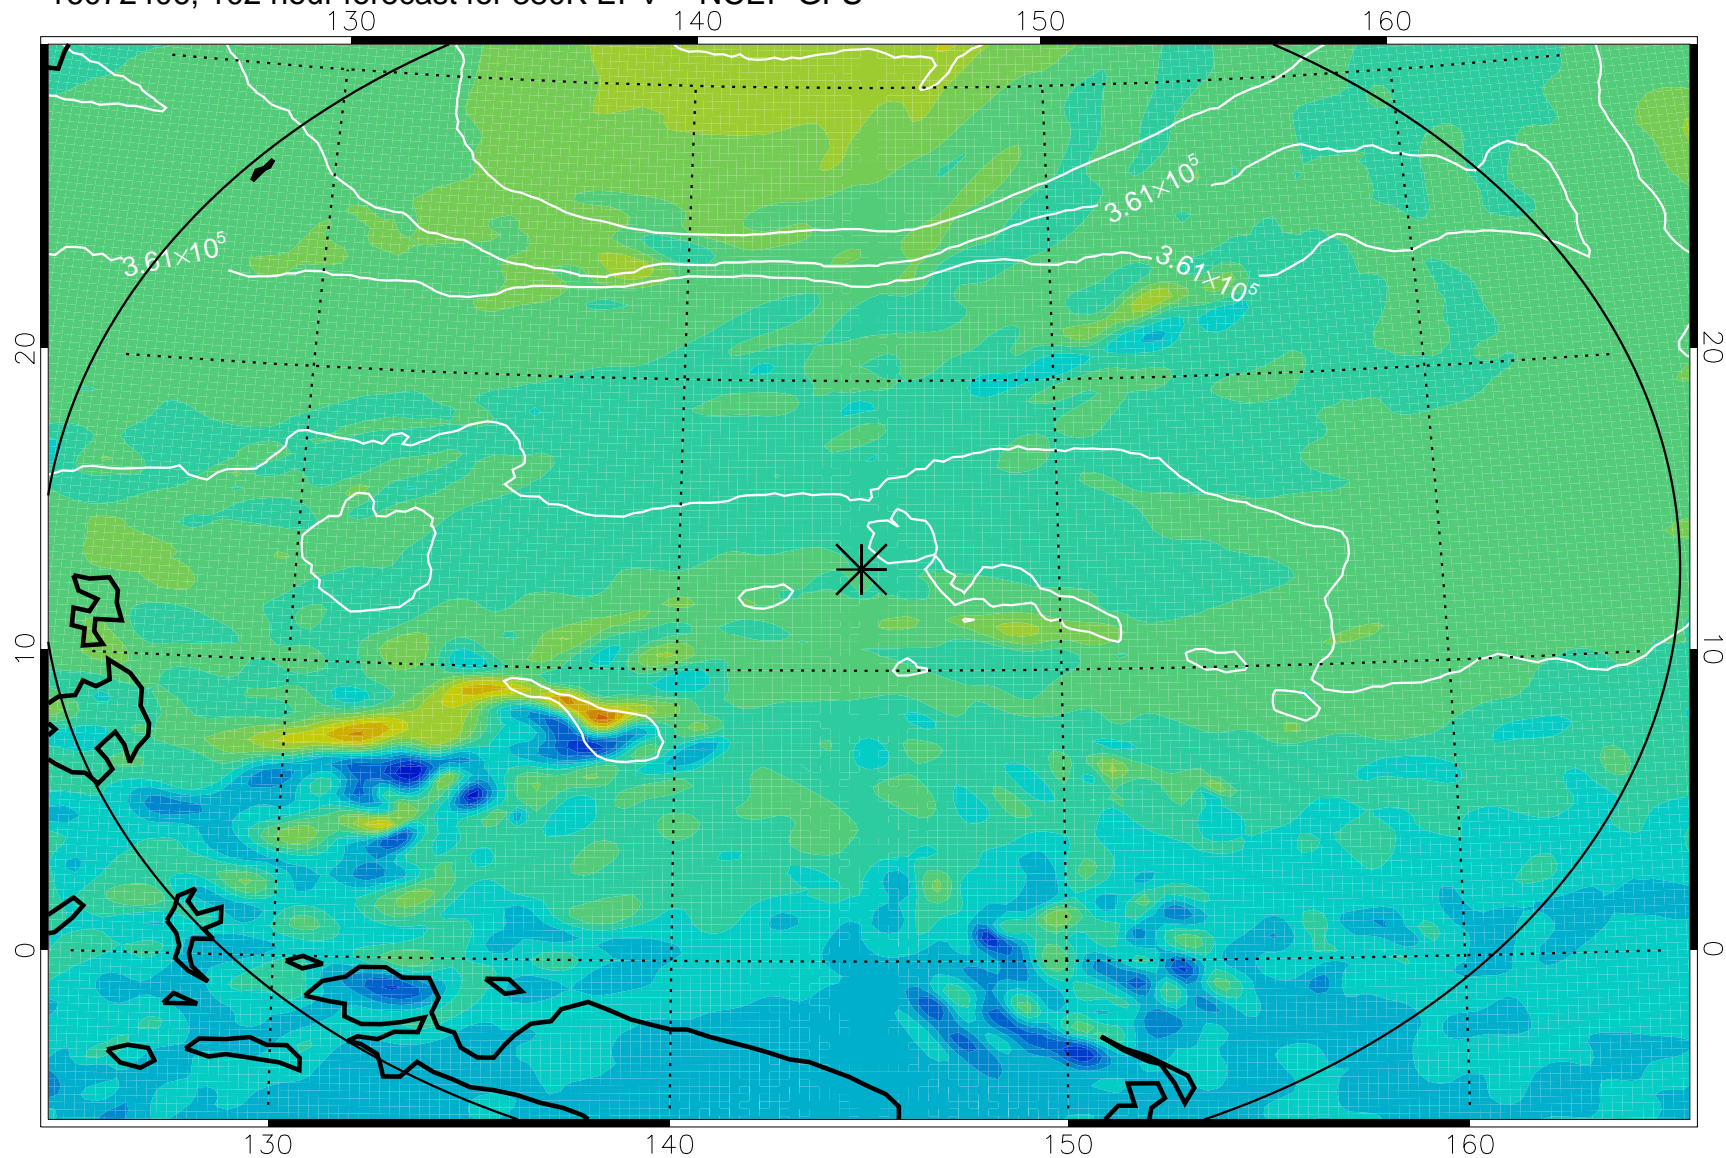

16072306, 78 hour forecast for 380K EPV -- NCEP GFS

380K Montgomery Streamfunction, white

Range ring of 2304 km

16072312, 84 hour forecast for 380K EPV -- NCEP GFS

380K Montgomery Streamfunction, white

Range ring of 2304 km

16072318, 90 hour forecast for 380K EPV -- NCEP GFS

380K Montgomery Streamfunction, white

Range ring of 2304 km

16072400, 96 hour forecast for 380K EPV -- NCEP GFS

380K Montgomery Streamfunction, white

Range ring of 2304 km

16072406, 102 hour forecast for 380K EPV -- NCEP GFS

380K Montgomery Streamfunction, white

Range ring of 2304 km

16072412, 108 hour forecast for 380K EPV -- NCEP GFS

380K Montgomery Streamfunction, white

Range ring of 2304 km

16072418, 114 hour forecast for 380K EPV -- NCEP GFS

380K Montgomery Streamfunction, white

Range ring of 2304 km

16072500, 120 hour forecast for 380K EPV -- NCEP GFS

380K Montgomery Streamfunction, white

Range ring of 2304 km