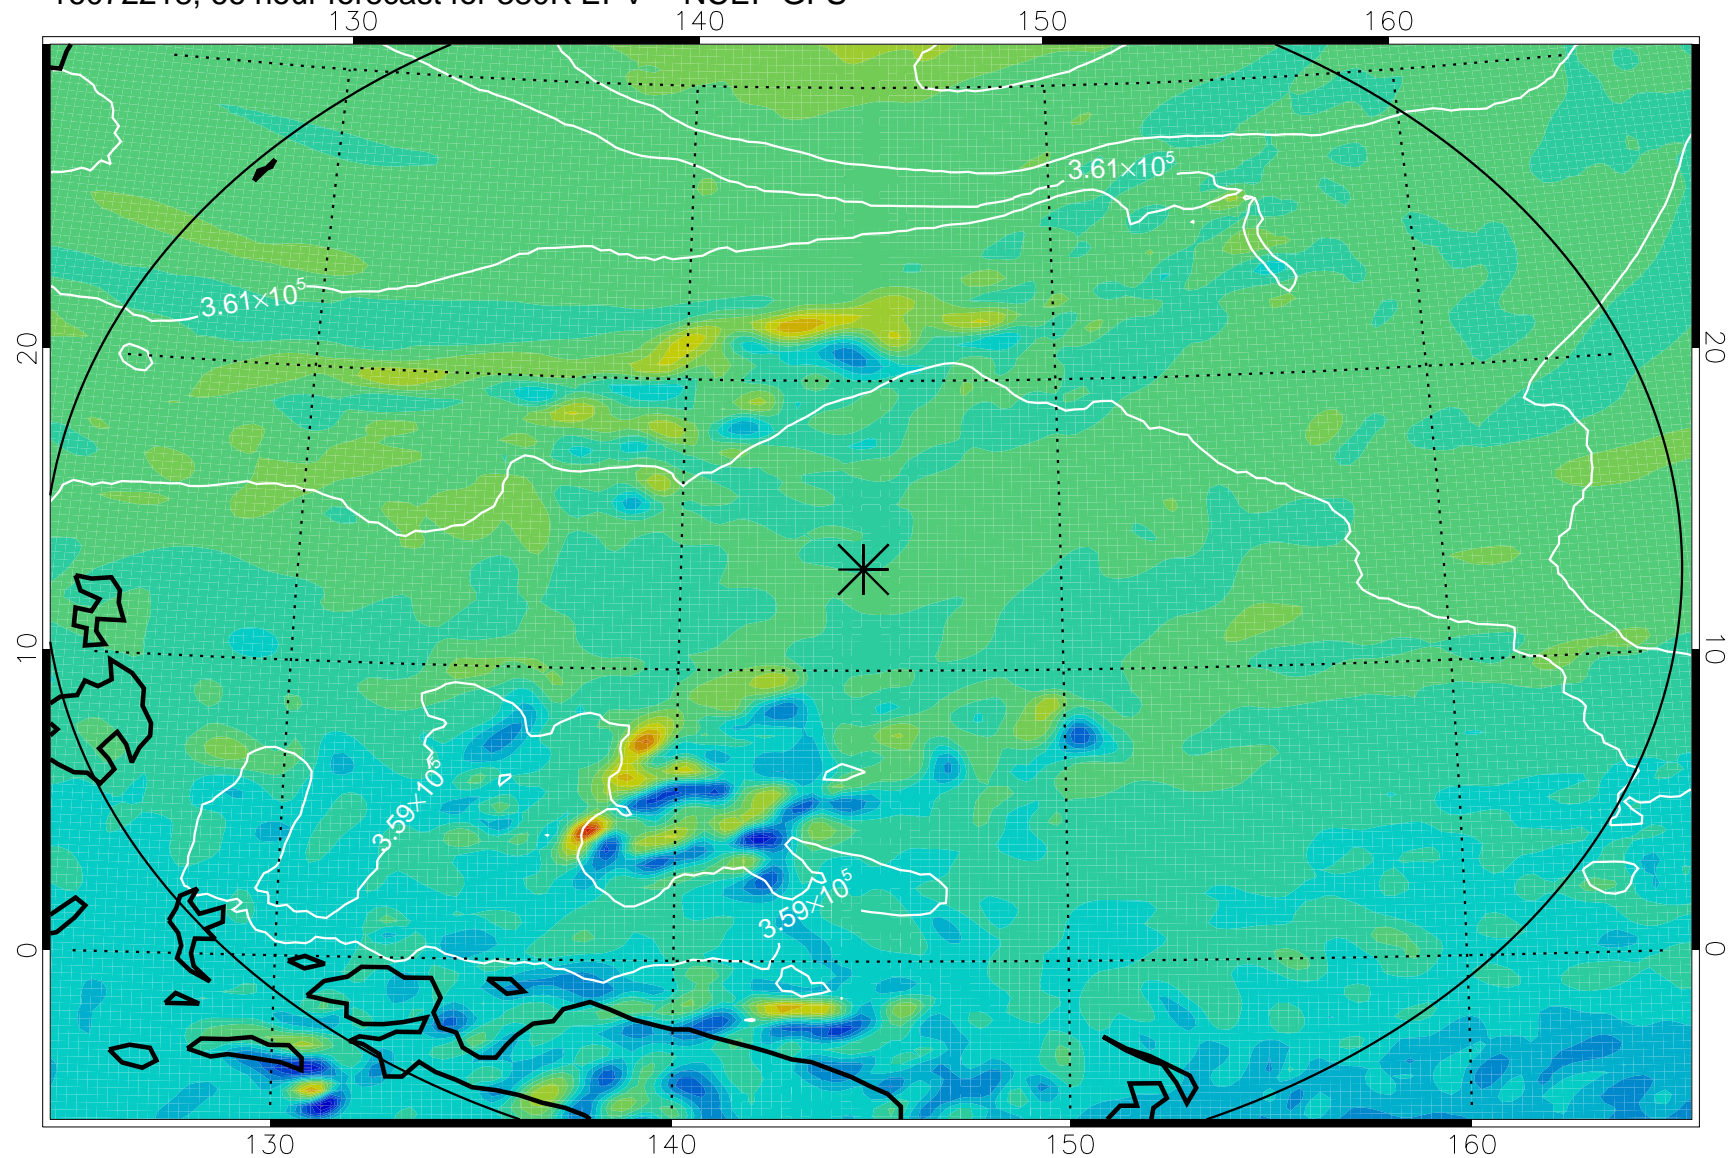

16072118, 42 hour forecast for 380K EPV -- NCEP GFS

380K Montgomery Streamfunction, white

Range ring of 2304 km

16072200, 48 hour forecast for 380K EPV -- NCEP GFS

380K Montgomery Streamfunction, white

Range ring of 2304 km

16072206, 54 hour forecast for 380K EPV -- NCEP GFS

380K Montgomery Streamfunction, white

Range ring of 2304 km

16072212, 60 hour forecast for 380K EPV -- NCEP GFS

380K Montgomery Streamfunction, white

Range ring of 2304 km

16072218, 66 hour forecast for 380K EPV -- NCEP GFS

380K Montgomery Streamfunction, white

Range ring of 2304 km

16072300, 72 hour forecast for 380K EPV -- NCEP GFS

380K Montgomery Streamfunction, white

Range ring of 2304 km

16072306, 78 hour forecast for 380K EPV -- NCEP GFS

380K Montgomery Streamfunction, white

Range ring of 2304 km

16072312, 84 hour forecast for 380K EPV -- NCEP GFS

380K Montgomery Streamfunction, white

Range ring of 2304 km