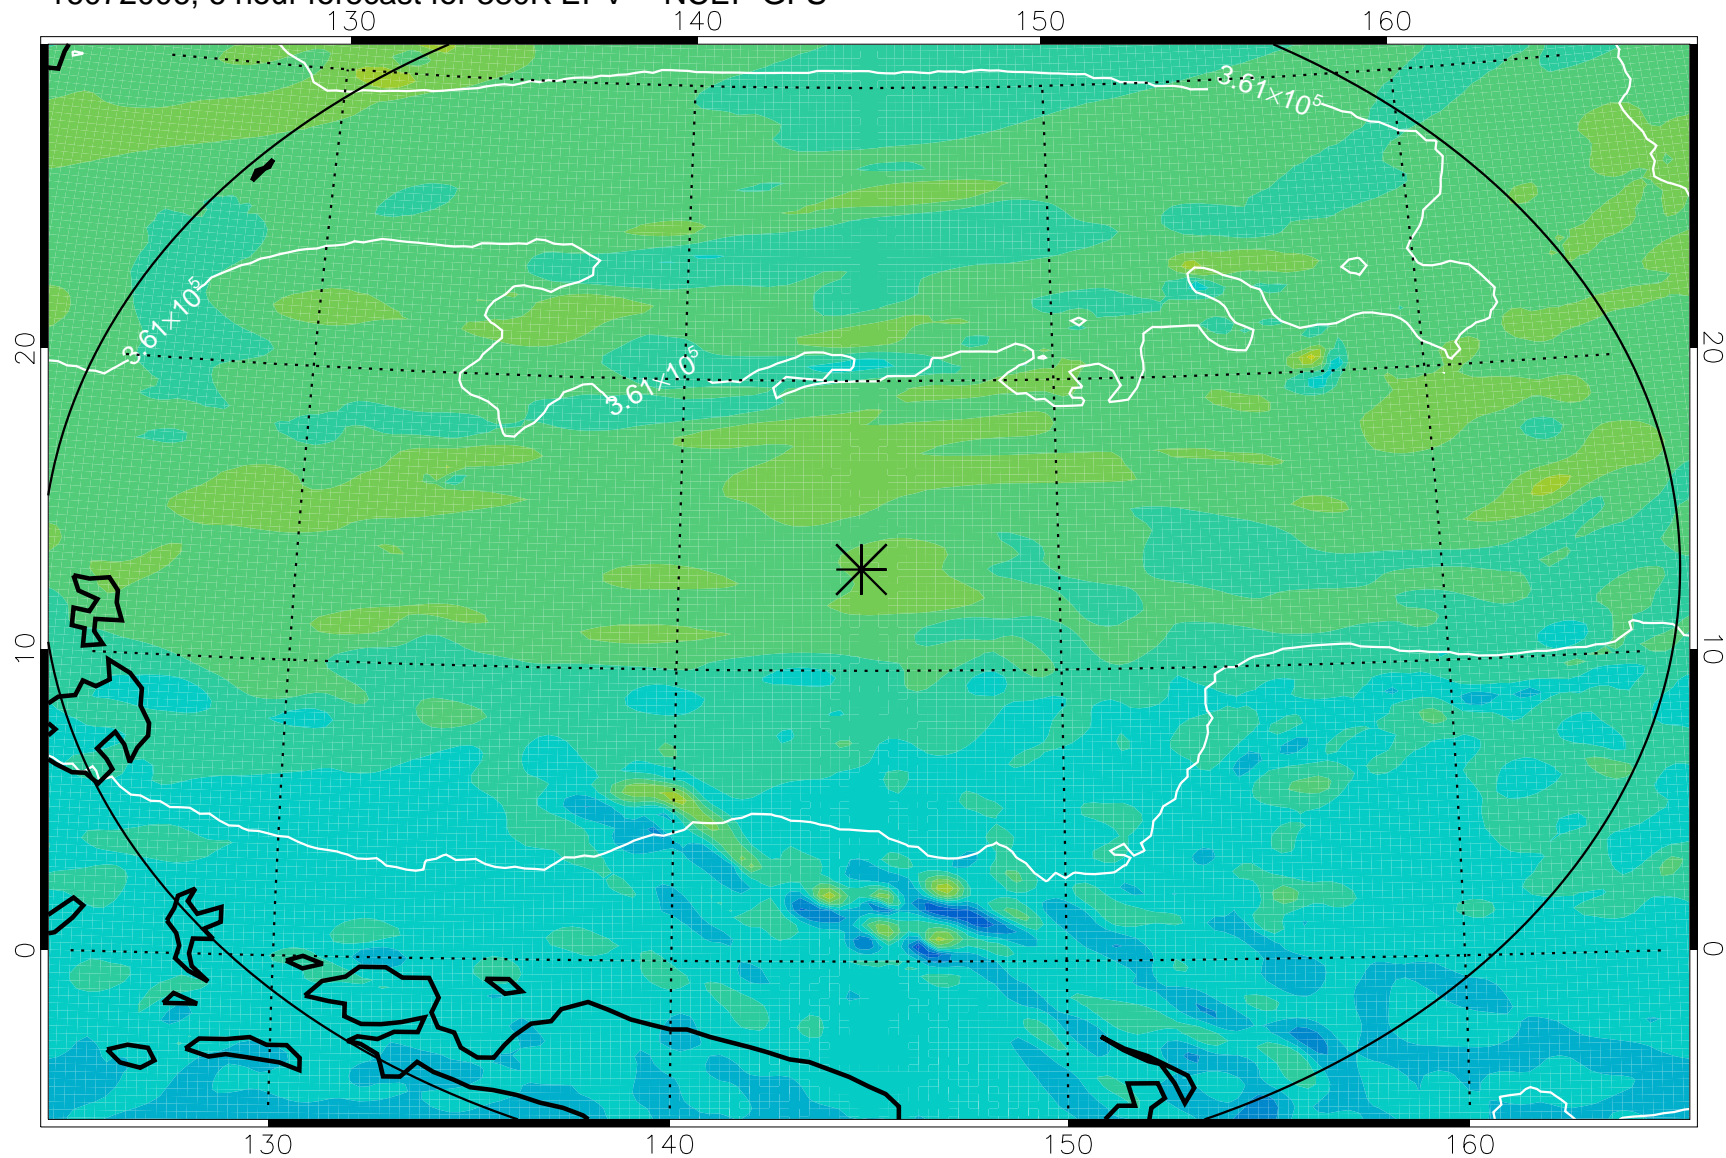

16072006, 6 hour forecast for 380K EPV -- NCEP GFS

380K Montgomery Streamfunction, white

Range ring of 2304 km

16072012, 12 hour forecast for 380K EPV -- NCEP GFS

380K Montgomery Streamfunction, white

Range ring of 2304 km

16072018, 18 hour forecast for 380K EPV -- NCEP GFS

380K Montgomery Streamfunction, white

Range ring of 2304 km

16072100, 24 hour forecast for 380K EPV -- NCEP GFS

380K Montgomery Streamfunction, white

Range ring of 2304 km

16072106, 30 hour forecast for 380K EPV -- NCEP GFS

380K Montgomery Streamfunction, white

Range ring of 2304 km

16072112, 36 hour forecast for 380K EPV -- NCEP GFS

380K Montgomery Streamfunction, white

Range ring of 2304 km

16072118, 42 hour forecast for 380K EPV -- NCEP GFS

380K Montgomery Streamfunction, white

Range ring of 2304 km

16072200, 48 hour forecast for 380K EPV -- NCEP GFS

380K Montgomery Streamfunction, white

Range ring of 2304 km