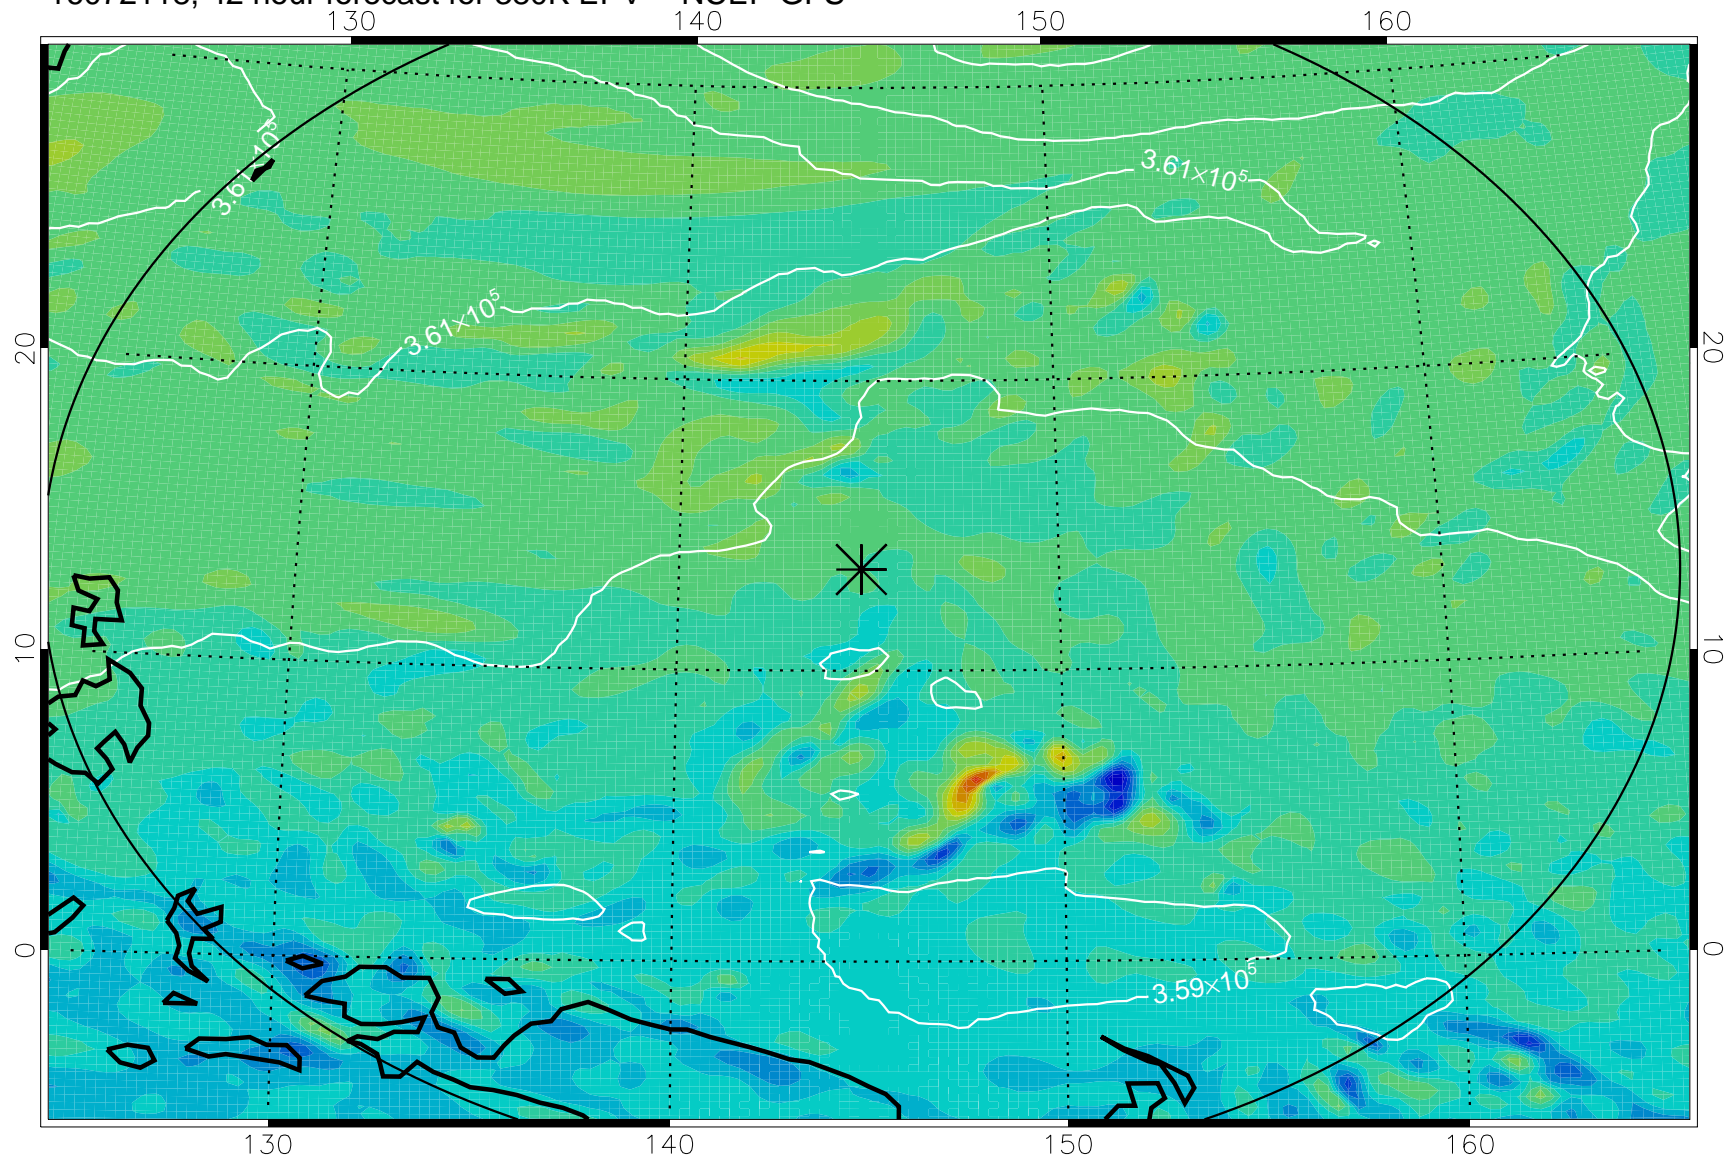

16072106, 30 hour forecast for 380K EPV -- NCEP GFS

380K Montgomery Streamfunction, white

Range ring of 2304 km

16072112, 36 hour forecast for 380K EPV -- NCEP GFS

380K Montgomery Streamfunction, white

Range ring of 2304 km

16072118, 42 hour forecast for 380K EPV -- NCEP GFS

380K Montgomery Streamfunction, white

Range ring of 2304 km

16072200, 48 hour forecast for 380K EPV -- NCEP GFS

380K Montgomery Streamfunction, white

Range ring of 2304 km

16072206, 54 hour forecast for 380K EPV -- NCEP GFS

380K Montgomery Streamfunction, white

Range ring of 2304 km

16072212, 60 hour forecast for 380K EPV -- NCEP GFS

380K Montgomery Streamfunction, white

Range ring of 2304 km

16072218, 66 hour forecast for 380K EPV -- NCEP GFS

380K Montgomery Streamfunction, white

Range ring of 2304 km

16072300, 72 hour forecast for 380K EPV -- NCEP GFS

380K Montgomery Streamfunction, white

Range ring of 2304 km