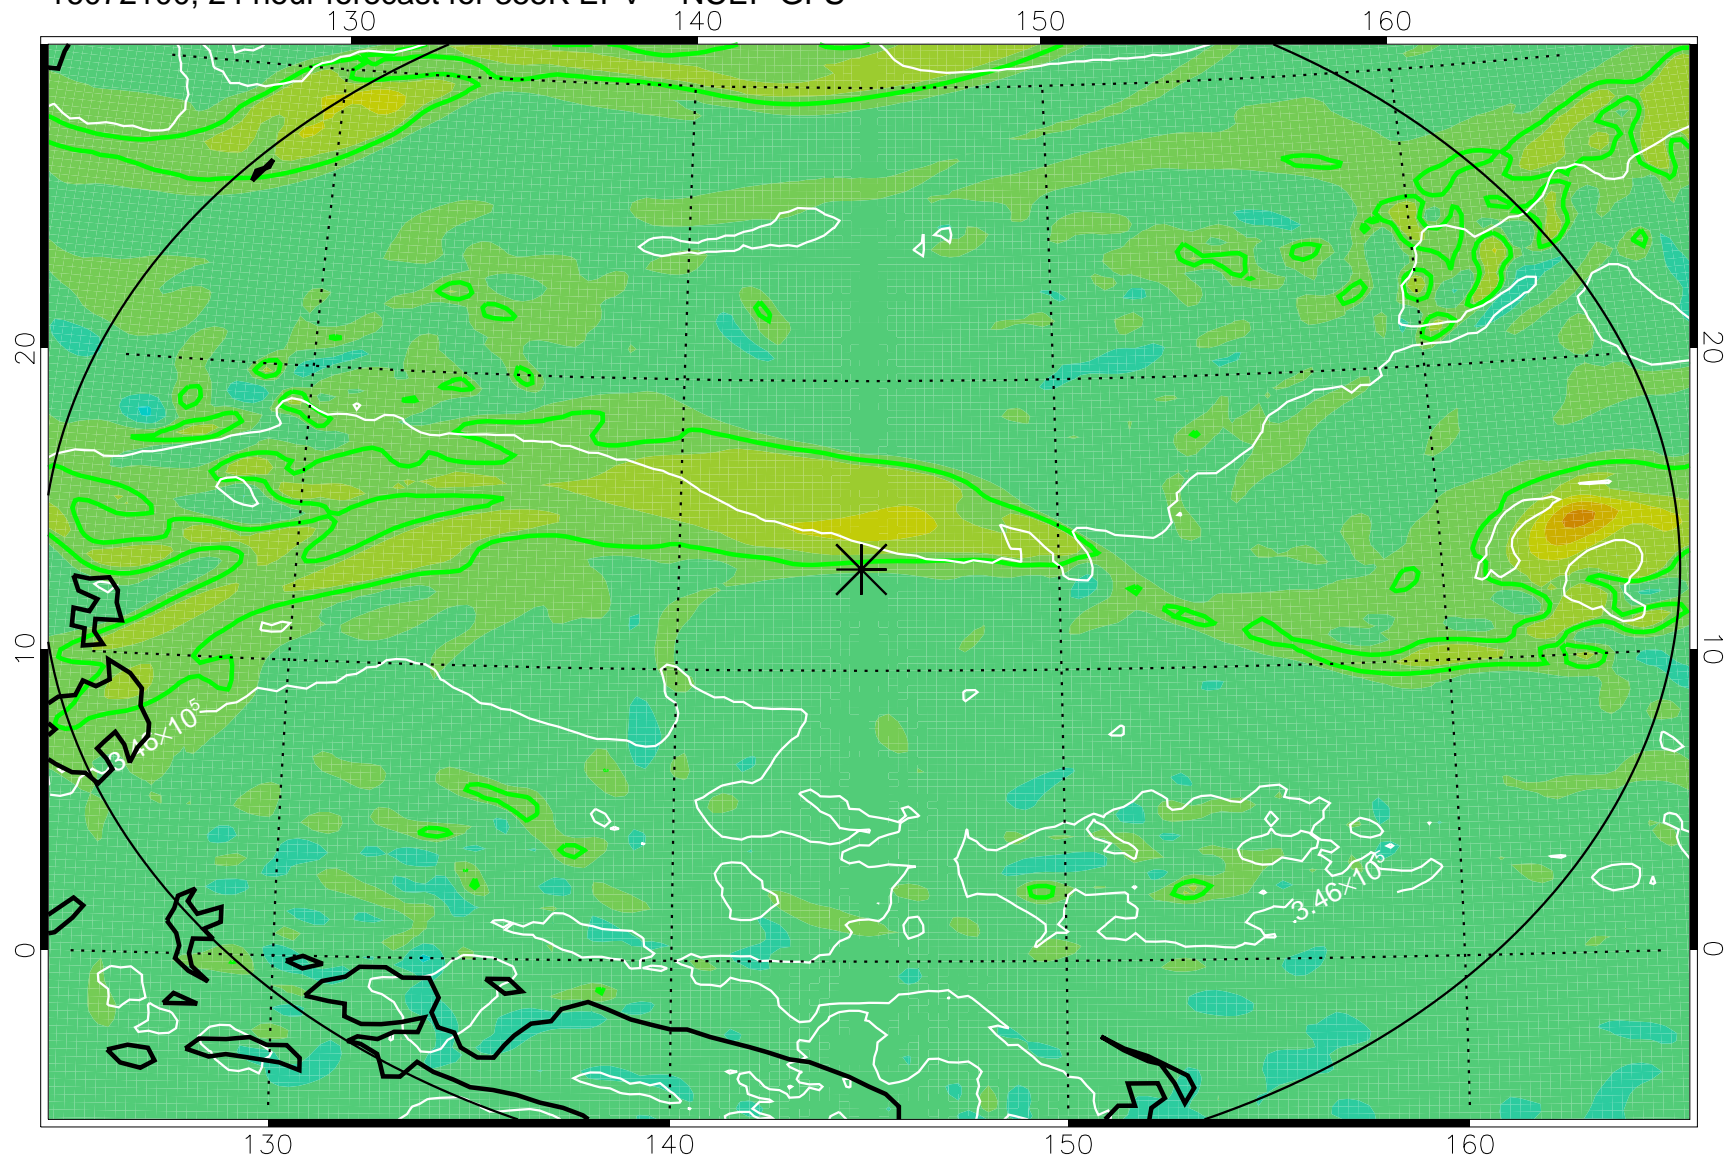

16072006, 6 hour forecast for 355K EPV -- NCEP GFS

355K Montgomery Streamfunction, white  
EPV Tropopause (2 PVU) Position  
Range ring of 2304 km

16072012, 12 hour forecast for 355K EPV -- NCEP GFS

355K Montgomery Streamfunction, white  
EPV Tropopause (2 PVU) Position  
Range ring of 2304 km

16072018, 18 hour forecast for 355K EPV -- NCEP GFS

355K Montgomery Streamfunction, white  
EPV Tropopause (2 PVU) Position  
Range ring of 2304 km

16072100, 24 hour forecast for 355K EPV -- NCEP GFS

355K Montgomery Streamfunction, white  
EPV Tropopause (2 PVU) Position  
Range ring of 2304 km

16072106, 30 hour forecast for 355K EPV -- NCEP GFS

355K Montgomery Streamfunction, white  
EPV Tropopause (2 PVU) Position  
Range ring of 2304 km

16072112, 36 hour forecast for 355K EPV -- NCEP GFS

355K Montgomery Streamfunction, white  
EPV Tropopause (2 PVU) Position  
Range ring of 2304 km

16072118, 42 hour forecast for 355K EPV -- NCEP GFS

355K Montgomery Streamfunction, white  
EPV Tropopause (2 PVU) Position  
Range ring of 2304 km

16072200, 48 hour forecast for 355K EPV -- NCEP GFS

355K Montgomery Streamfunction, white  
EPV Tropopause (2 PVU) Position  
Range ring of 2304 km