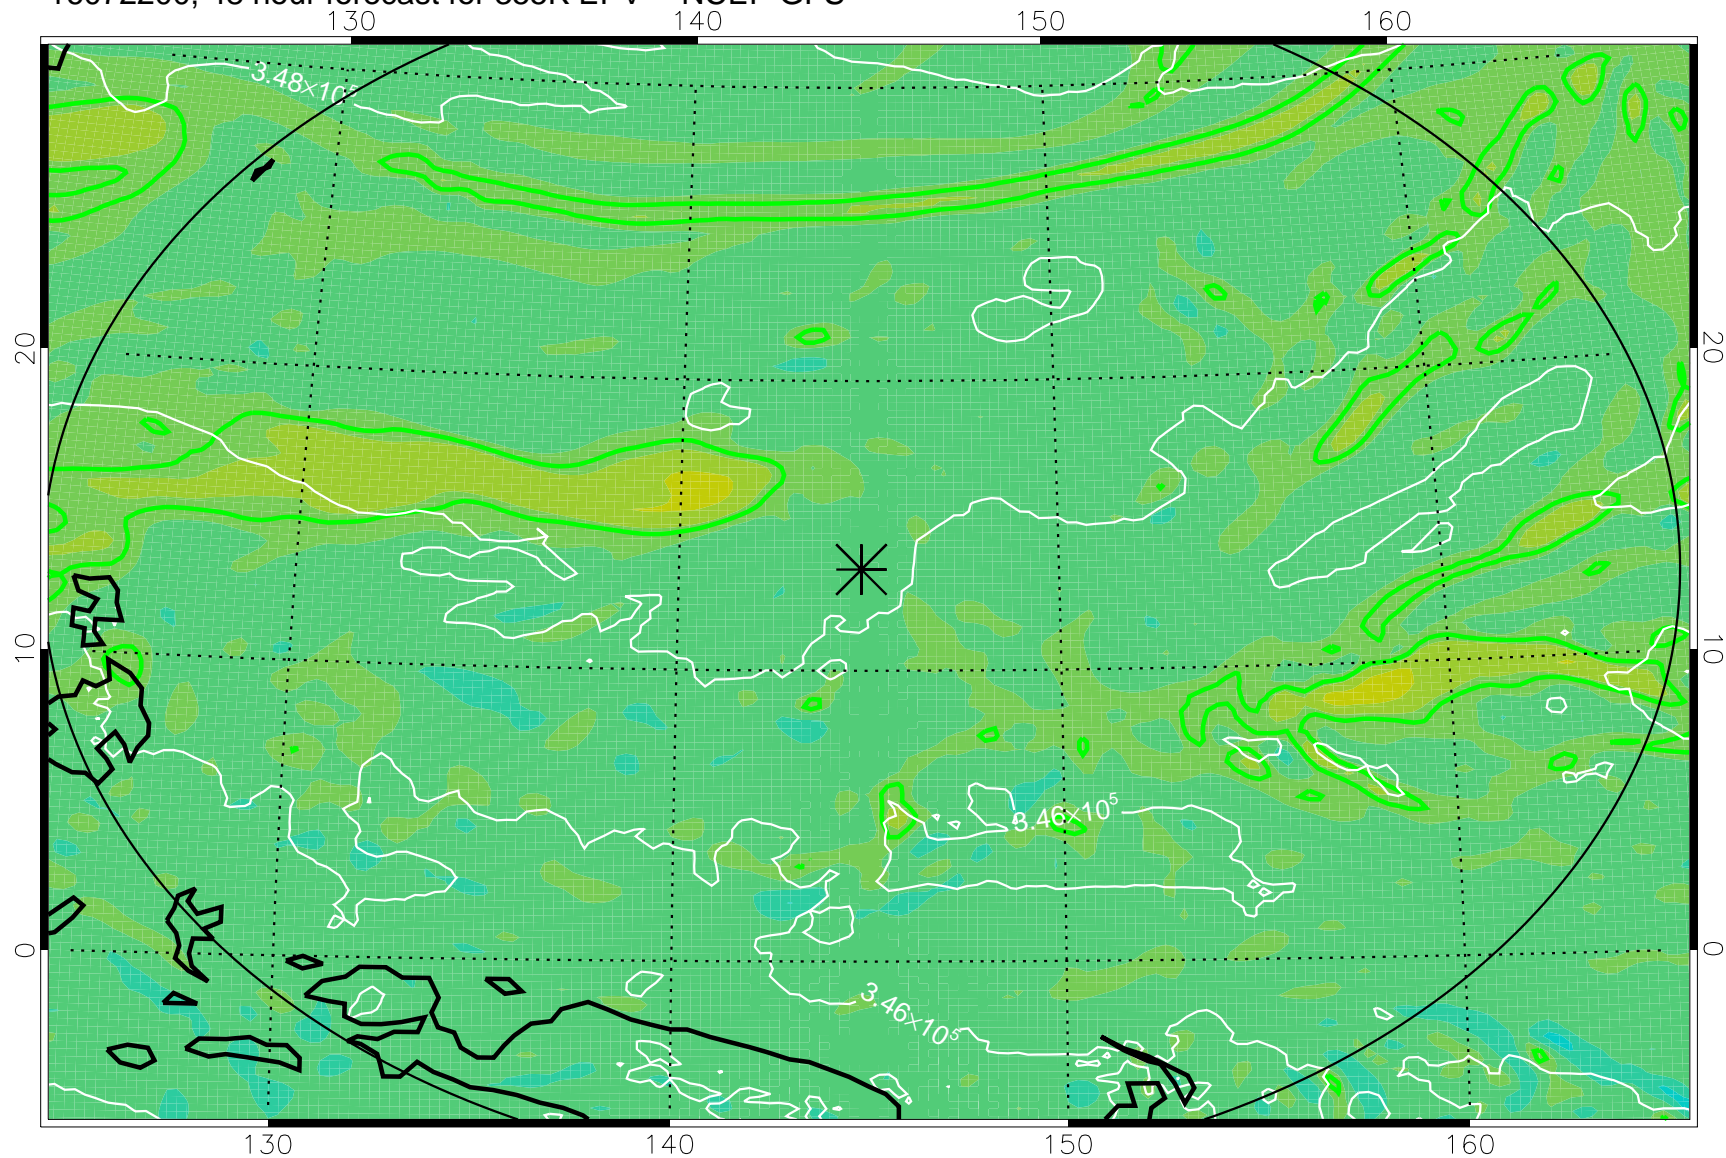

16072106, 30 hour forecast for 355K EPV -- NCEP GFS

355K Montgomery Streamfunction, white  
EPV Tropopause (2 PVU) Position  
Range ring of 2304 km

16072112, 36 hour forecast for 355K EPV -- NCEP GFS

355K Montgomery Streamfunction, white  
EPV Tropopause (2 PVU) Position  
Range ring of 2304 km

16072118, 42 hour forecast for 355K EPV -- NCEP GFS

355K Montgomery Streamfunction, white  
EPV Tropopause (2 PVU) Position  
Range ring of 2304 km

16072200, 48 hour forecast for 355K EPV -- NCEP GFS

355K Montgomery Streamfunction, white  
EPV Tropopause (2 PVU) Position  
Range ring of 2304 km

16072406, 102 hour forecast for 355K EPV -- NCEP GFS

355K Montgomery Streamfunction, white  
EPV Tropopause (2 PVU) Position  
Range ring of 2304 km

16072412, 108 hour forecast for 355K EPV -- NCEP GFS

355K Montgomery Streamfunction, white  
EPV Tropopause (2 PVU) Position  
Range ring of 2304 km

16072418, 114 hour forecast for 355K EPV -- NCEP GFS

355K Montgomery Streamfunction, white  
EPV Tropopause (2 PVU) Position  
Range ring of 2304 km

16072500, 120 hour forecast for 355K EPV -- NCEP GFS

355K Montgomery Streamfunction, white  
EPV Tropopause (2 PVU) Position  
Range ring of 2304 km