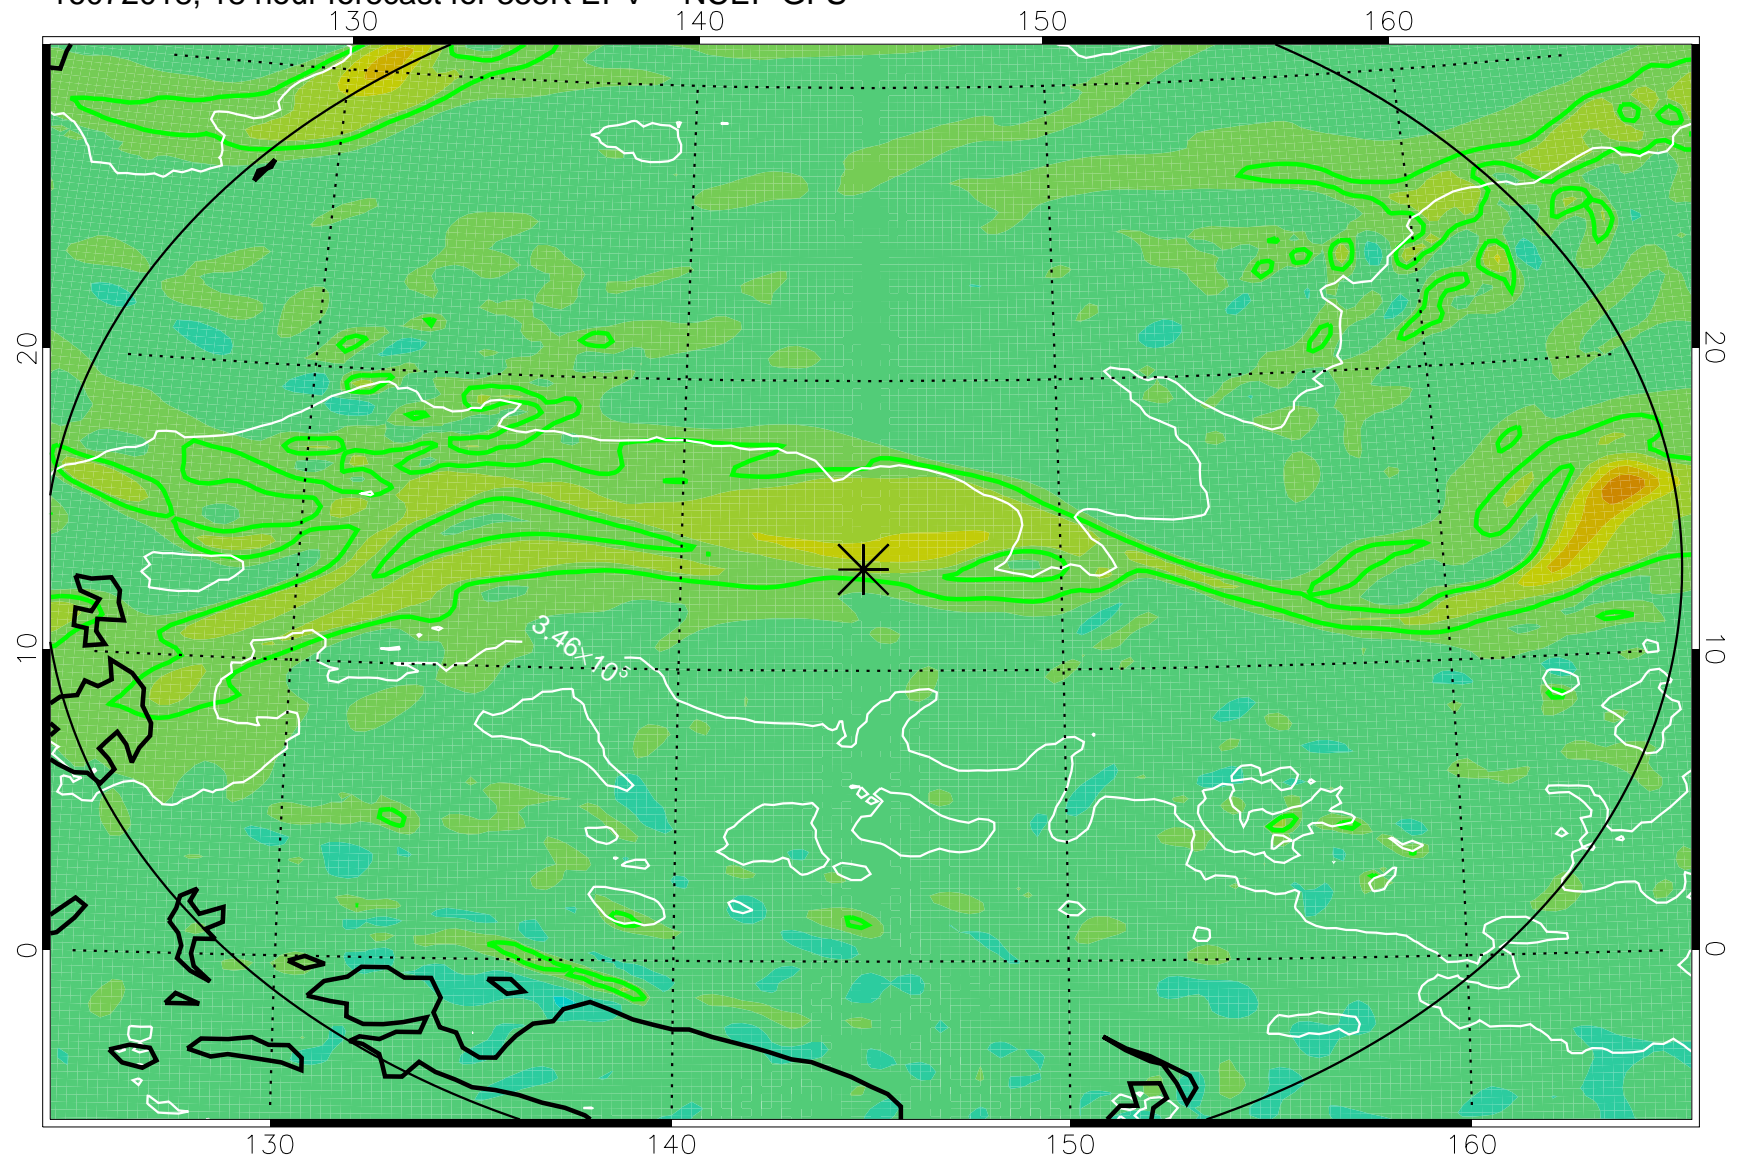

16072006, 6 hour forecast for 355K EPV -- NCEP GFS

355K Montgomery Streamfunction, white  
EPV Tropopause (2 PVU) Position  
Range ring of 2304 km

16072012, 12 hour forecast for 355K EPV -- NCEP GFS

355K Montgomery Streamfunction, white  
EPV Tropopause (2 PVU) Position  
Range ring of 2304 km

16072018, 18 hour forecast for 355K EPV -- NCEP GFS

355K Montgomery Streamfunction, white  
EPV Tropopause (2 PVU) Position  
Range ring of 2304 km

16072100, 24 hour forecast for 355K EPV -- NCEP GFS

355K Montgomery Streamfunction, white  
EPV Tropopause (2 PVU) Position  
Range ring of 2304 km

16072106, 30 hour forecast for 355K EPV -- NCEP GFS

355K Montgomery Streamfunction, white  
EPV Tropopause (2 PVU) Position  
Range ring of 2304 km

16072112, 36 hour forecast for 355K EPV -- NCEP GFS

355K Montgomery Streamfunction, white  
EPV Tropopause (2 PVU) Position  
Range ring of 2304 km

16072118, 42 hour forecast for 355K EPV -- NCEP GFS

355K Montgomery Streamfunction, white  
EPV Tropopause (2 PVU) Position  
Range ring of 2304 km

16072200, 48 hour forecast for 355K EPV -- NCEP GFS

355K Montgomery Streamfunction, white  
EPV Tropopause (2 PVU) Position  
Range ring of 2304 km