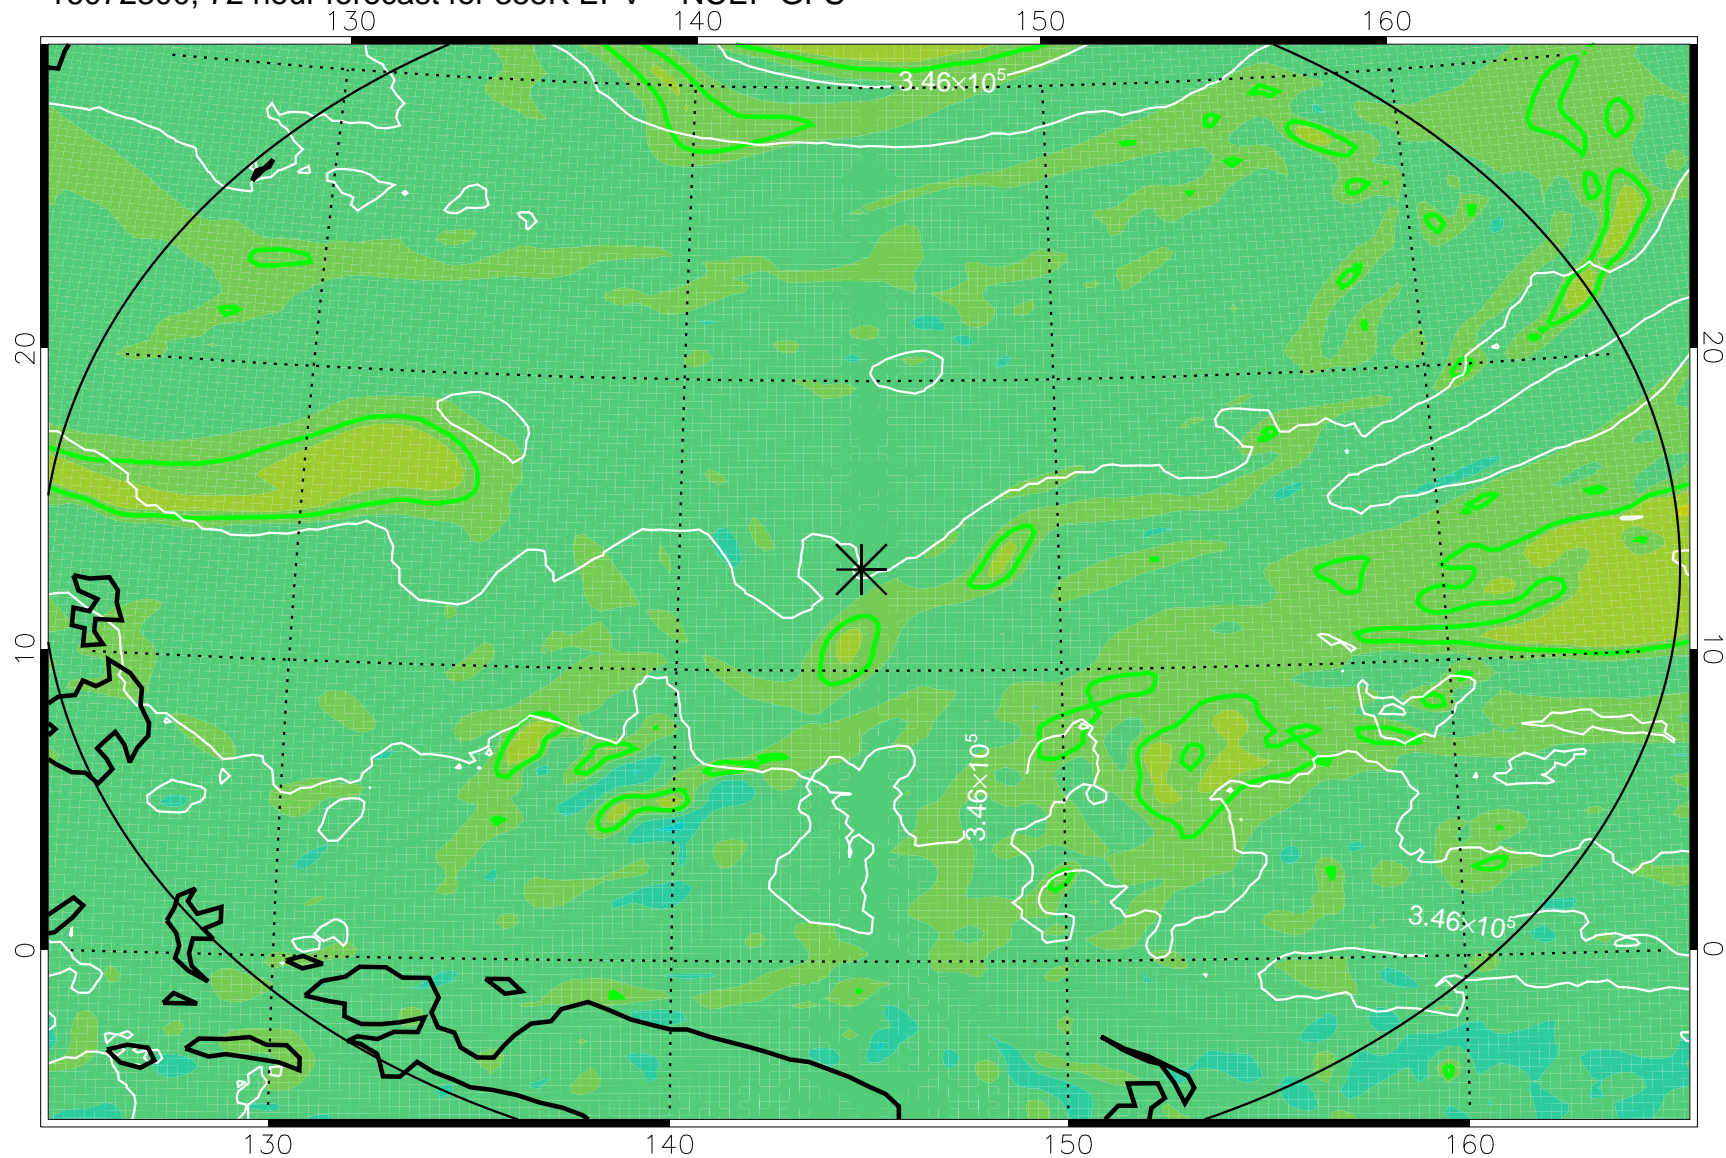

16072206, 54 hour forecast for 355K EPV -- NCEP GFS

355K Montgomery Streamfunction, white  
EPV Tropopause (2 PVU) Position  
Range ring of 2304 km

16072212, 60 hour forecast for 355K EPV -- NCEP GFS

355K Montgomery Streamfunction, white  
EPV Tropopause (2 PVU) Position  
Range ring of 2304 km

16072218, 66 hour forecast for 355K EPV -- NCEP GFS

355K Montgomery Streamfunction, white  
EPV Tropopause (2 PVU) Position  
Range ring of 2304 km

16072300, 72 hour forecast for 355K EPV -- NCEP GFS

355K Montgomery Streamfunction, white  
EPV Tropopause (2 PVU) Position  
Range ring of 2304 km

16072306, 78 hour forecast for 355K EPV -- NCEP GFS

355K Montgomery Streamfunction, white  
EPV Tropopause (2 PVU) Position  
Range ring of 2304 km

16072312, 84 hour forecast for 355K EPV -- NCEP GFS

355K Montgomery Streamfunction, white  
EPV Tropopause (2 PVU) Position  
Range ring of 2304 km

16072318, 90 hour forecast for 355K EPV -- NCEP GFS

355K Montgomery Streamfunction, white  
EPV Tropopause (2 PVU) Position  
Range ring of 2304 km

16072400, 96 hour forecast for 355K EPV -- NCEP GFS

355K Montgomery Streamfunction, white  
EPV Tropopause (2 PVU) Position  
Range ring of 2304 km