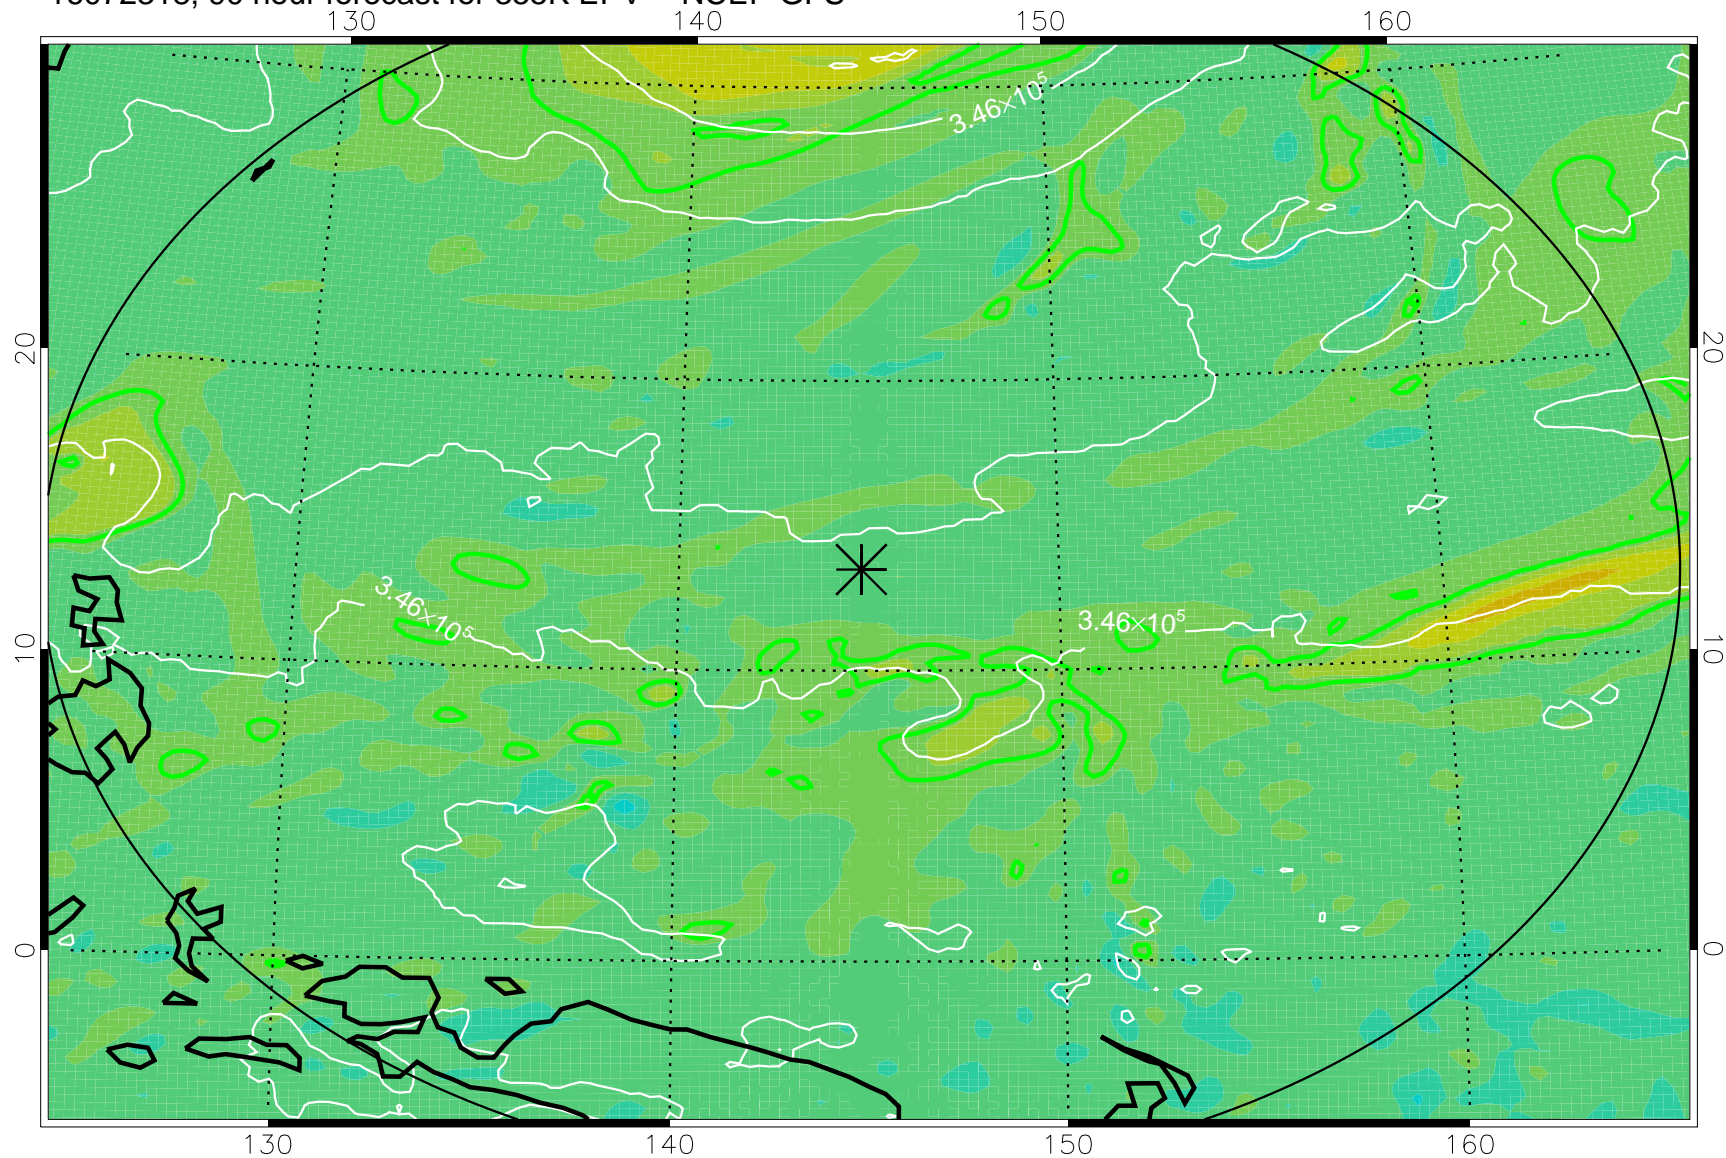

16072306, 78 hour forecast for 355K EPV -- NCEP GFS

355K Montgomery Streamfunction, white  
EPV Tropopause (2 PVU) Position  
Range ring of 2304 km

16072312, 84 hour forecast for 355K EPV -- NCEP GFS

355K Montgomery Streamfunction, white  
EPV Tropopause (2 PVU) Position  
Range ring of 2304 km

16072318, 90 hour forecast for 355K EPV -- NCEP GFS

355K Montgomery Streamfunction, white  
EPV Tropopause (2 PVU) Position  
Range ring of 2304 km

16072400, 96 hour forecast for 355K EPV -- NCEP GFS

355K Montgomery Streamfunction, white  
EPV Tropopause (2 PVU) Position  
Range ring of 2304 km

16072406, 102 hour forecast for 355K EPV -- NCEP GFS

355K Montgomery Streamfunction, white  
EPV Tropopause (2 PVU) Position  
Range ring of 2304 km

16072412, 108 hour forecast for 355K EPV -- NCEP GFS

355K Montgomery Streamfunction, white  
EPV Tropopause (2 PVU) Position  
Range ring of 2304 km

16072418, 114 hour forecast for 355K EPV -- NCEP GFS

355K Montgomery Streamfunction, white  
EPV Tropopause (2 PVU) Position  
Range ring of 2304 km

16072500, 120 hour forecast for 355K EPV -- NCEP GFS

355K Montgomery Streamfunction, white  
EPV Tropopause (2 PVU) Position  
Range ring of 2304 km