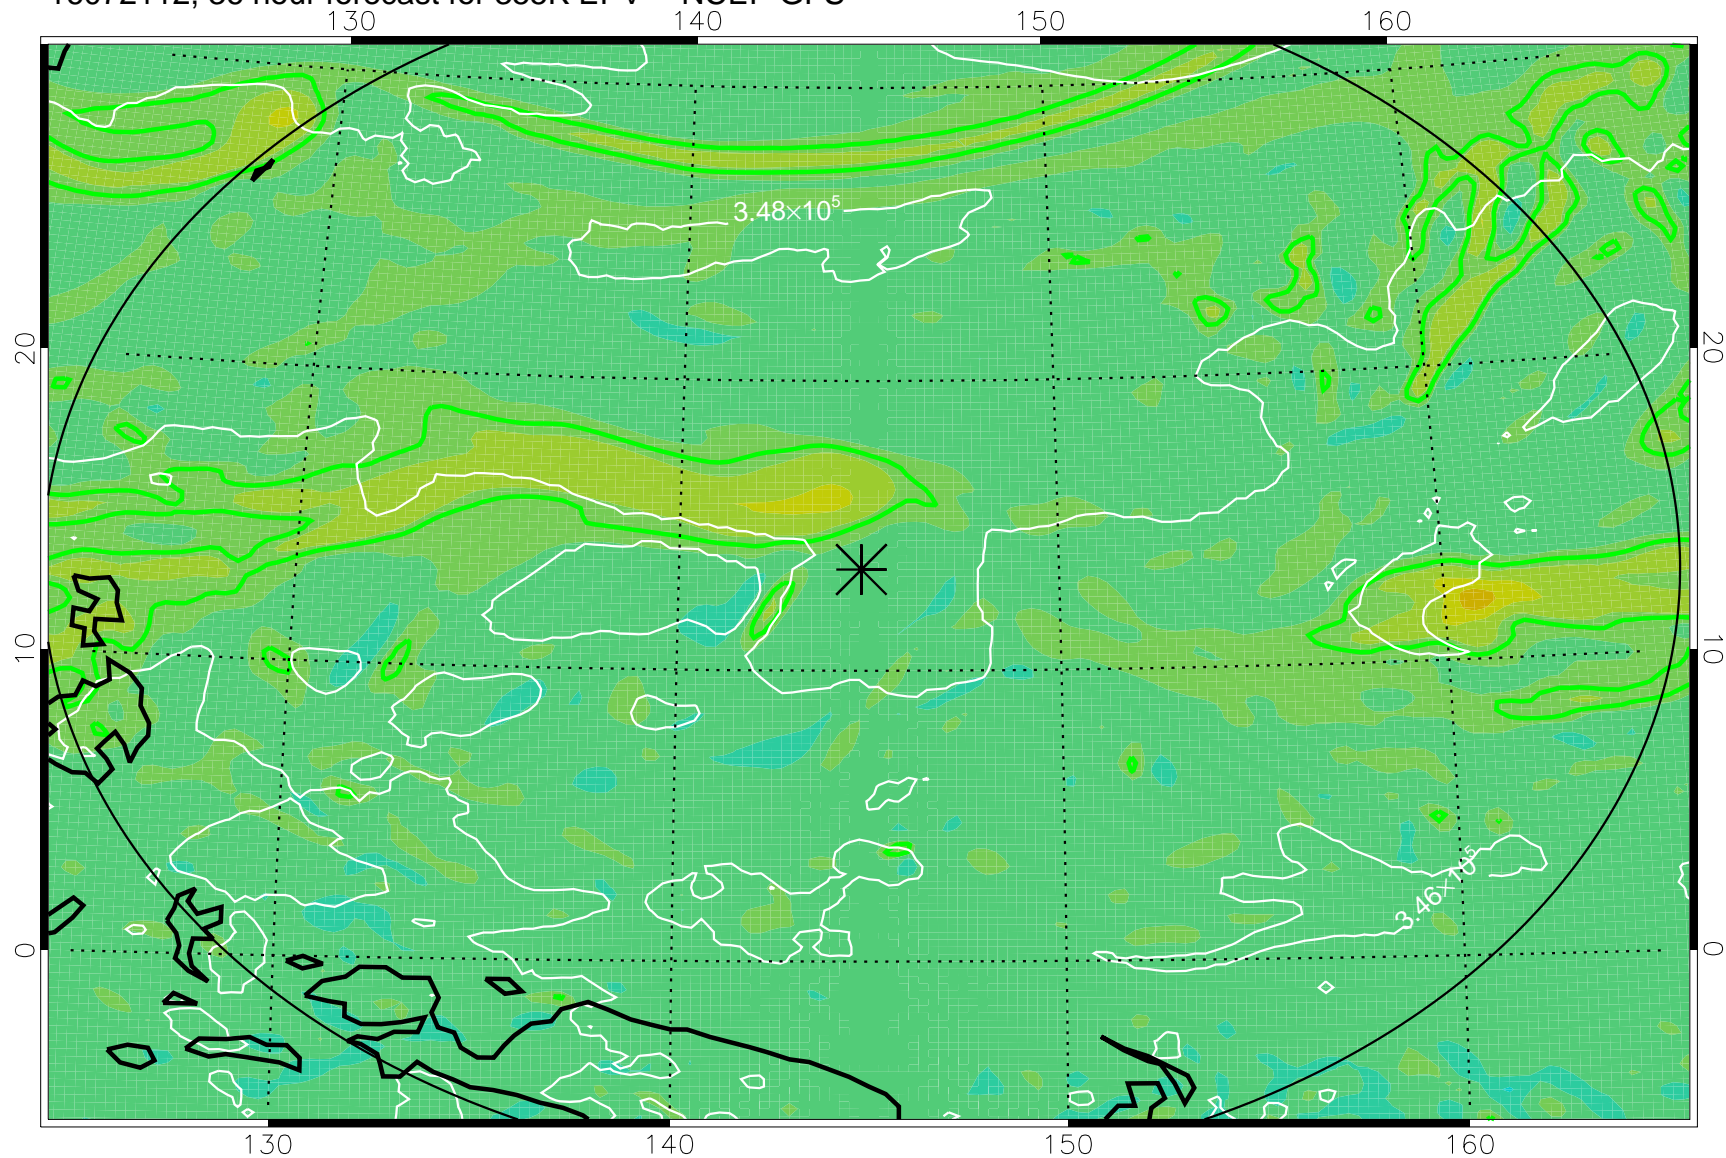

16072018, 18 hour forecast for 355K EPV -- NCEP GFS

355K Montgomery Streamfunction, white  
EPV Tropopause (2 PVU) Position  
Range ring of 2304 km

16072100, 24 hour forecast for 355K EPV -- NCEP GFS

355K Montgomery Streamfunction, white  
EPV Tropopause (2 PVU) Position  
Range ring of 2304 km

16072106, 30 hour forecast for 355K EPV -- NCEP GFS

355K Montgomery Streamfunction, white  
EPV Tropopause (2 PVU) Position  
Range ring of 2304 km

16072112, 36 hour forecast for 355K EPV -- NCEP GFS

355K Montgomery Streamfunction, white  
EPV Tropopause (2 PVU) Position  
Range ring of 2304 km

16072118, 42 hour forecast for 355K EPV -- NCEP GFS

355K Montgomery Streamfunction, white  
EPV Tropopause (2 PVU) Position  
Range ring of 2304 km

16072200, 48 hour forecast for 355K EPV -- NCEP GFS

355K Montgomery Streamfunction, white  
EPV Tropopause (2 PVU) Position  
Range ring of 2304 km

16072418, 114 hour forecast for 355K EPV -- NCEP GFS

355K Montgomery Streamfunction, white  
EPV Tropopause (2 PVU) Position  
Range ring of 2304 km

16072500, 120 hour forecast for 355K EPV -- NCEP GFS

355K Montgomery Streamfunction, white  
EPV Tropopause (2 PVU) Position  
Range ring of 2304 km