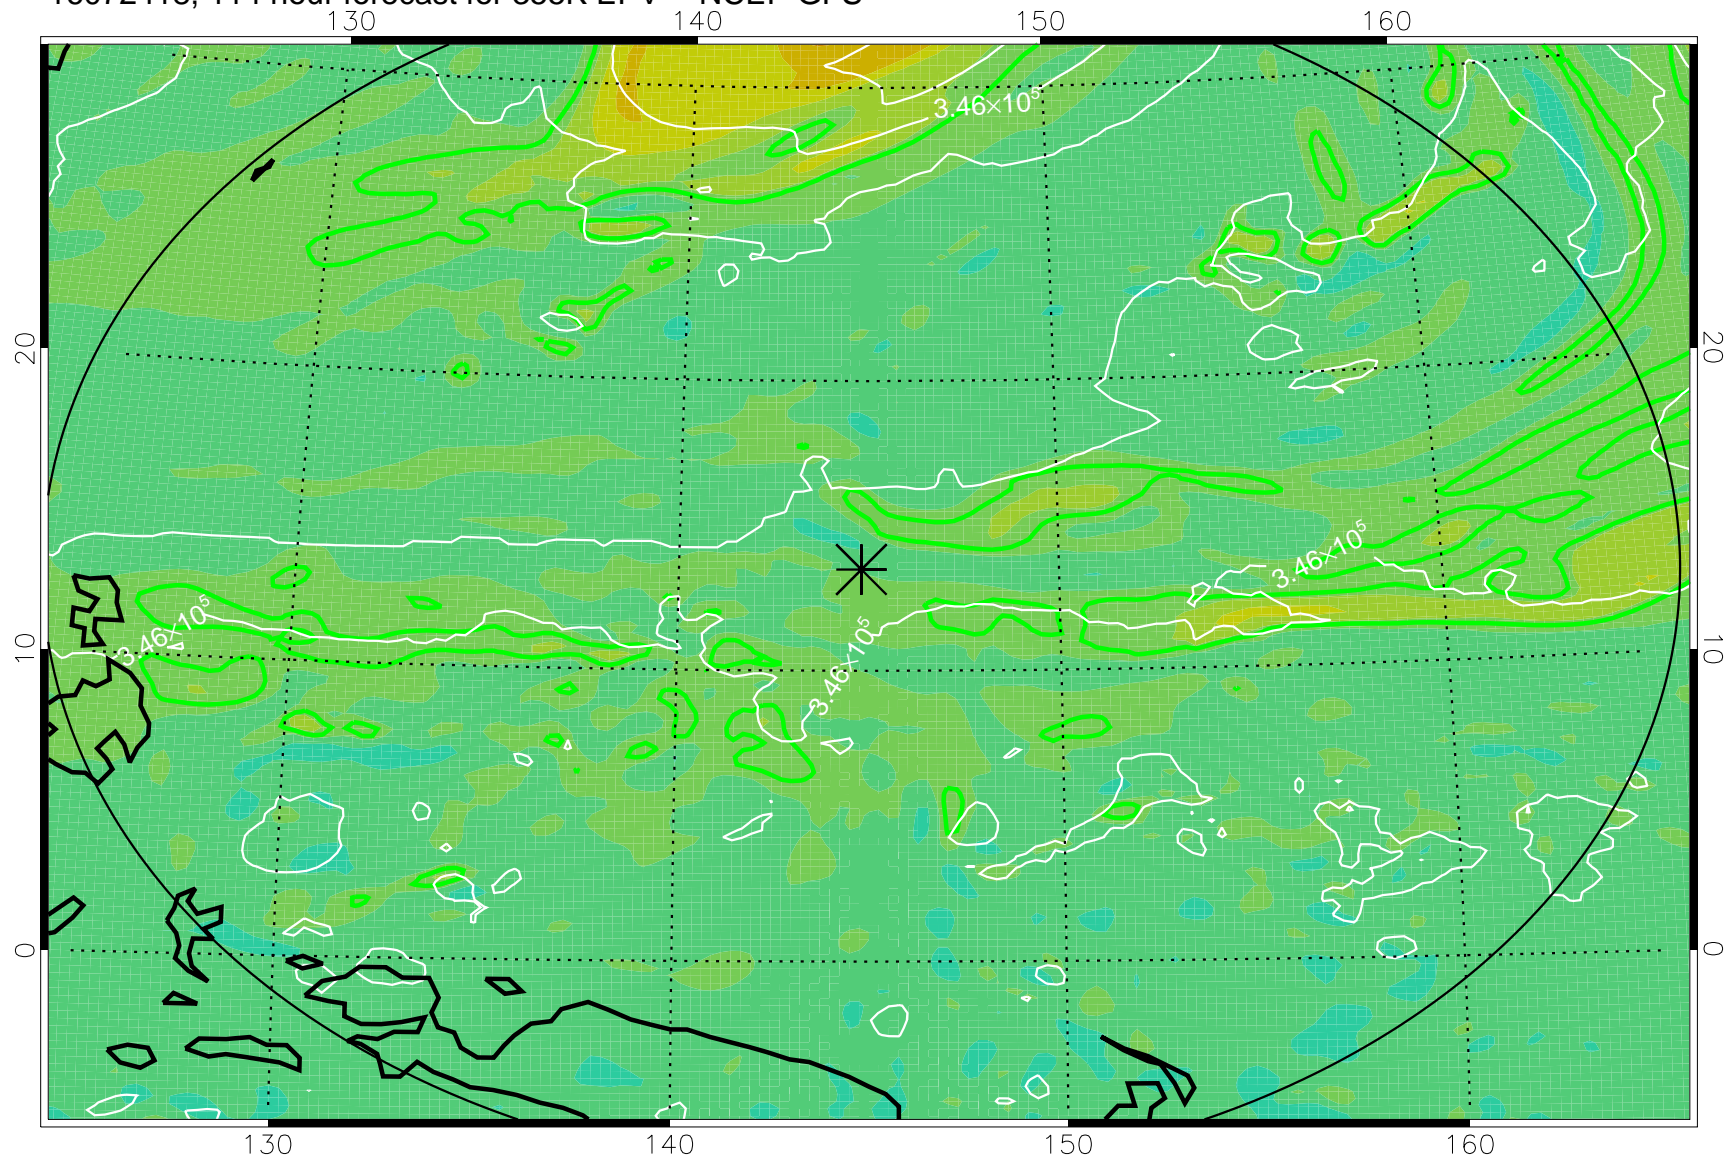

16072306, 78 hour forecast for 355K EPV -- NCEP GFS

355K Montgomery Streamfunction, white  
EPV Tropopause (2 PVU) Position  
Range ring of 2304 km

16072312, 84 hour forecast for 355K EPV -- NCEP GFS

355K Montgomery Streamfunction, white  
EPV Tropopause (2 PVU) Position  
Range ring of 2304 km

16072318, 90 hour forecast for 355K EPV -- NCEP GFS

355K Montgomery Streamfunction, white  
EPV Tropopause (2 PVU) Position  
Range ring of 2304 km

16072400, 96 hour forecast for 355K EPV -- NCEP GFS

355K Montgomery Streamfunction, white  
EPV Tropopause (2 PVU) Position  
Range ring of 2304 km

16072406, 102 hour forecast for 355K EPV -- NCEP GFS

355K Montgomery Streamfunction, white  
EPV Tropopause (2 PVU) Position  
Range ring of 2304 km

16072412, 108 hour forecast for 355K EPV -- NCEP GFS

355K Montgomery Streamfunction, white  
EPV Tropopause (2 PVU) Position  
Range ring of 2304 km

16072418, 114 hour forecast for 355K EPV -- NCEP GFS

355K Montgomery Streamfunction, white  
EPV Tropopause (2 PVU) Position  
Range ring of 2304 km

16072500, 120 hour forecast for 355K EPV -- NCEP GFS

355K Montgomery Streamfunction, white  
EPV Tropopause (2 PVU) Position  
Range ring of 2304 km