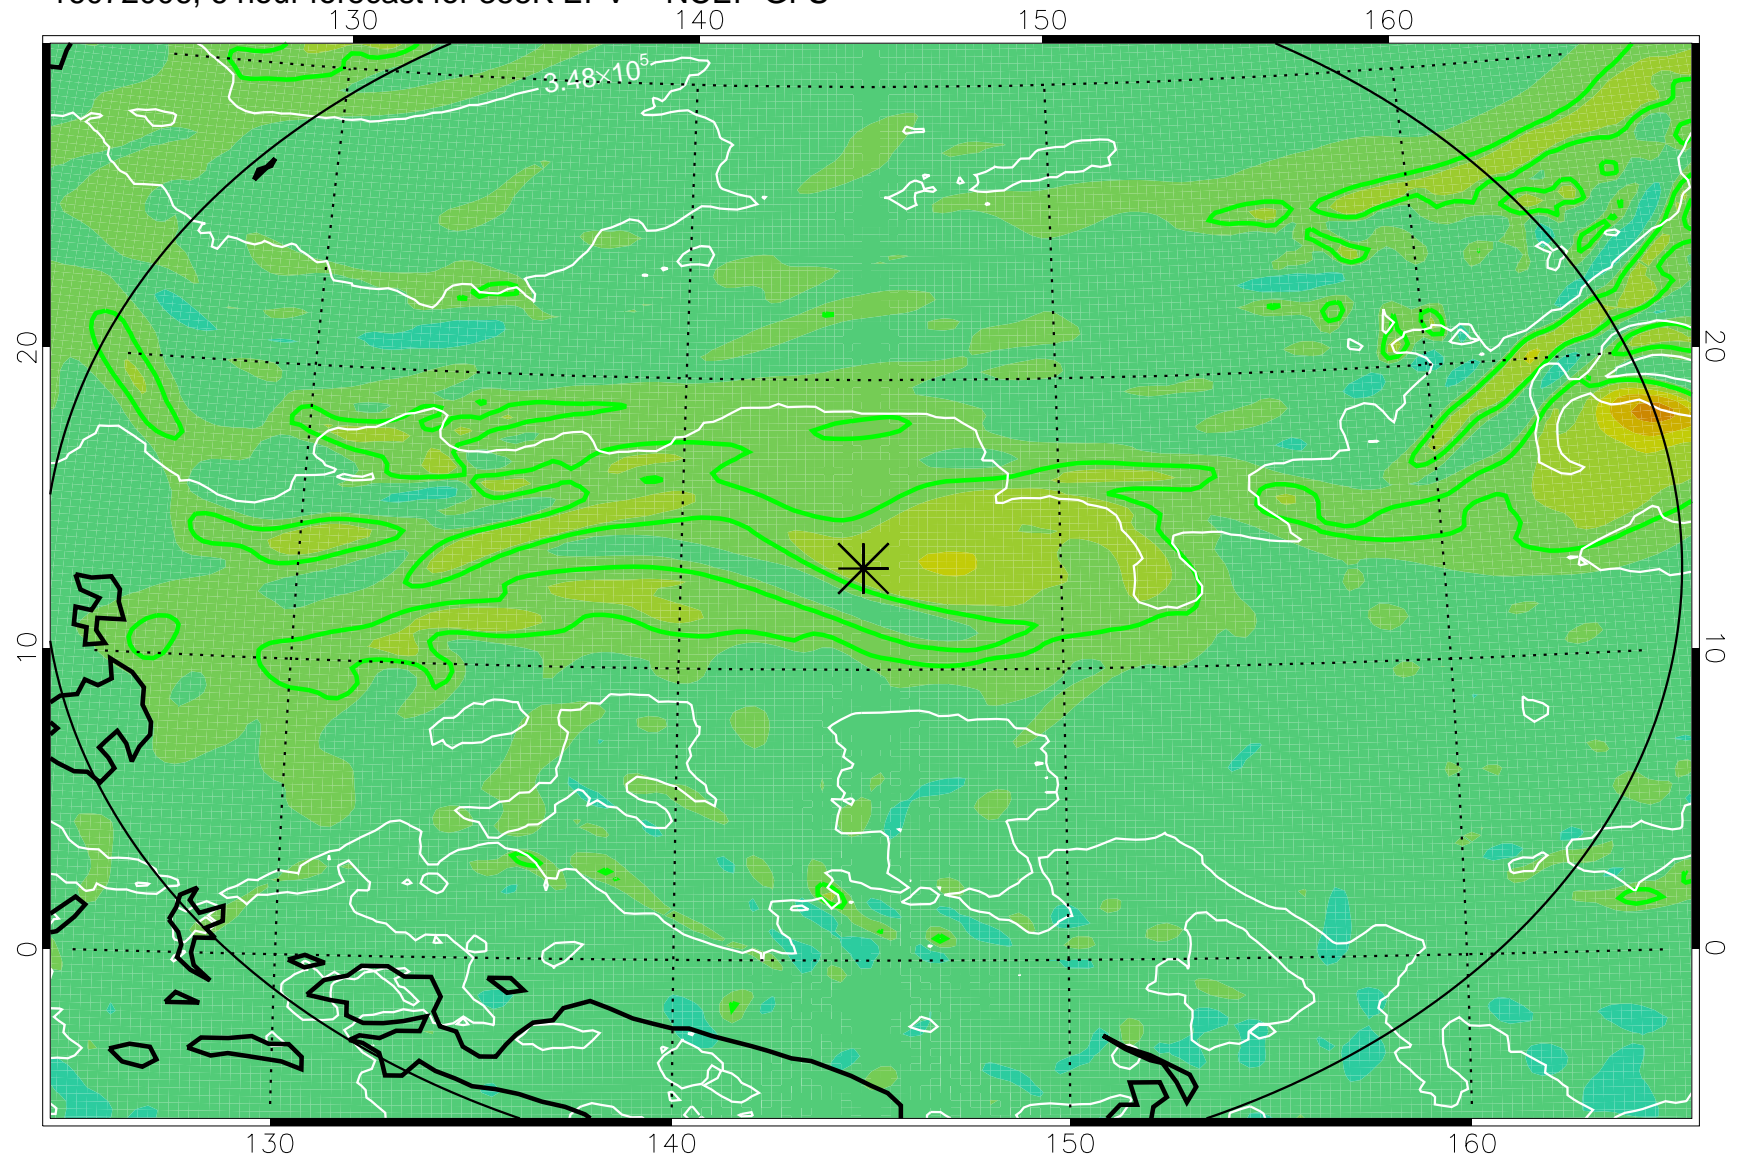

16072006, 6 hour forecast for 355K EPV -- NCEP GFS

355K Montgomery Streamfunction, white  
EPV Tropopause (2 PVU) Position  
Range ring of 2304 km

16072012, 12 hour forecast for 355K EPV -- NCEP GFS

355K Montgomery Streamfunction, white  
EPV Tropopause (2 PVU) Position  
Range ring of 2304 km

16072018, 18 hour forecast for 355K EPV -- NCEP GFS

355K Montgomery Streamfunction, white  
EPV Tropopause (2 PVU) Position  
Range ring of 2304 km

16072100, 24 hour forecast for 355K EPV -- NCEP GFS

355K Montgomery Streamfunction, white  
EPV Tropopause (2 PVU) Position  
Range ring of 2304 km

16072106, 30 hour forecast for 355K EPV -- NCEP GFS

355K Montgomery Streamfunction, white  
EPV Tropopause (2 PVU) Position  
Range ring of 2304 km

16072112, 36 hour forecast for 355K EPV -- NCEP GFS

355K Montgomery Streamfunction, white  
EPV Tropopause (2 PVU) Position  
Range ring of 2304 km

16072406, 102 hour forecast for 355K EPV -- NCEP GFS

355K Montgomery Streamfunction, white  
EPV Tropopause (2 PVU) Position  
Range ring of 2304 km

16072412, 108 hour forecast for 355K EPV -- NCEP GFS

355K Montgomery Streamfunction, white  
EPV Tropopause (2 PVU) Position  
Range ring of 2304 km