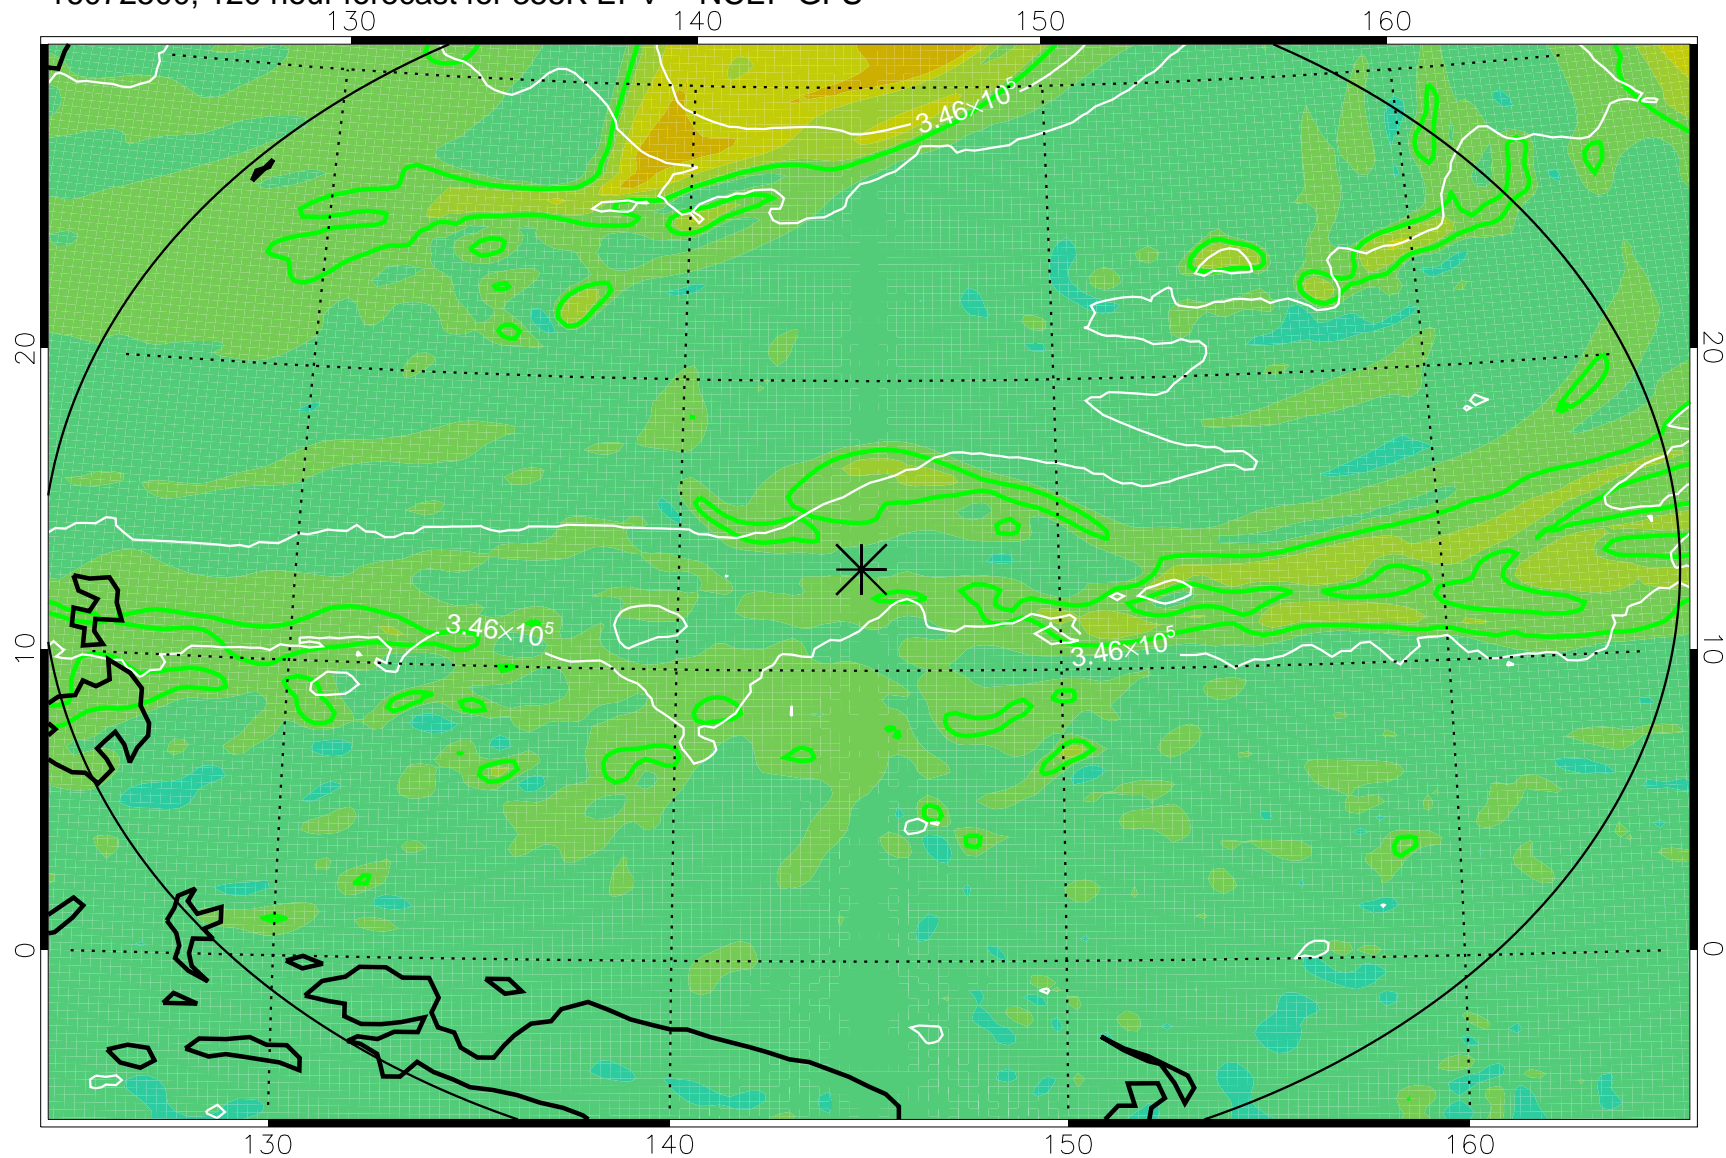

16072306, 78 hour forecast for 355K EPV -- NCEP GFS

355K Montgomery Streamfunction, white  
EPV Tropopause (2 PVU) Position  
Range ring of 2304 km

16072312, 84 hour forecast for 355K EPV -- NCEP GFS

355K Montgomery Streamfunction, white  
EPV Tropopause (2 PVU) Position  
Range ring of 2304 km

16072318, 90 hour forecast for 355K EPV -- NCEP GFS

355K Montgomery Streamfunction, white  
EPV Tropopause (2 PVU) Position  
Range ring of 2304 km

16072400, 96 hour forecast for 355K EPV -- NCEP GFS

355K Montgomery Streamfunction, white  
EPV Tropopause (2 PVU) Position  
Range ring of 2304 km

16072406, 102 hour forecast for 355K EPV -- NCEP GFS

355K Montgomery Streamfunction, white  
EPV Tropopause (2 PVU) Position  
Range ring of 2304 km

16072412, 108 hour forecast for 355K EPV -- NCEP GFS

355K Montgomery Streamfunction, white  
EPV Tropopause (2 PVU) Position  
Range ring of 2304 km

16072418, 114 hour forecast for 355K EPV -- NCEP GFS

355K Montgomery Streamfunction, white  
EPV Tropopause (2 PVU) Position  
Range ring of 2304 km

16072500, 120 hour forecast for 355K EPV -- NCEP GFS

355K Montgomery Streamfunction, white  
EPV Tropopause (2 PVU) Position  
Range ring of 2304 km