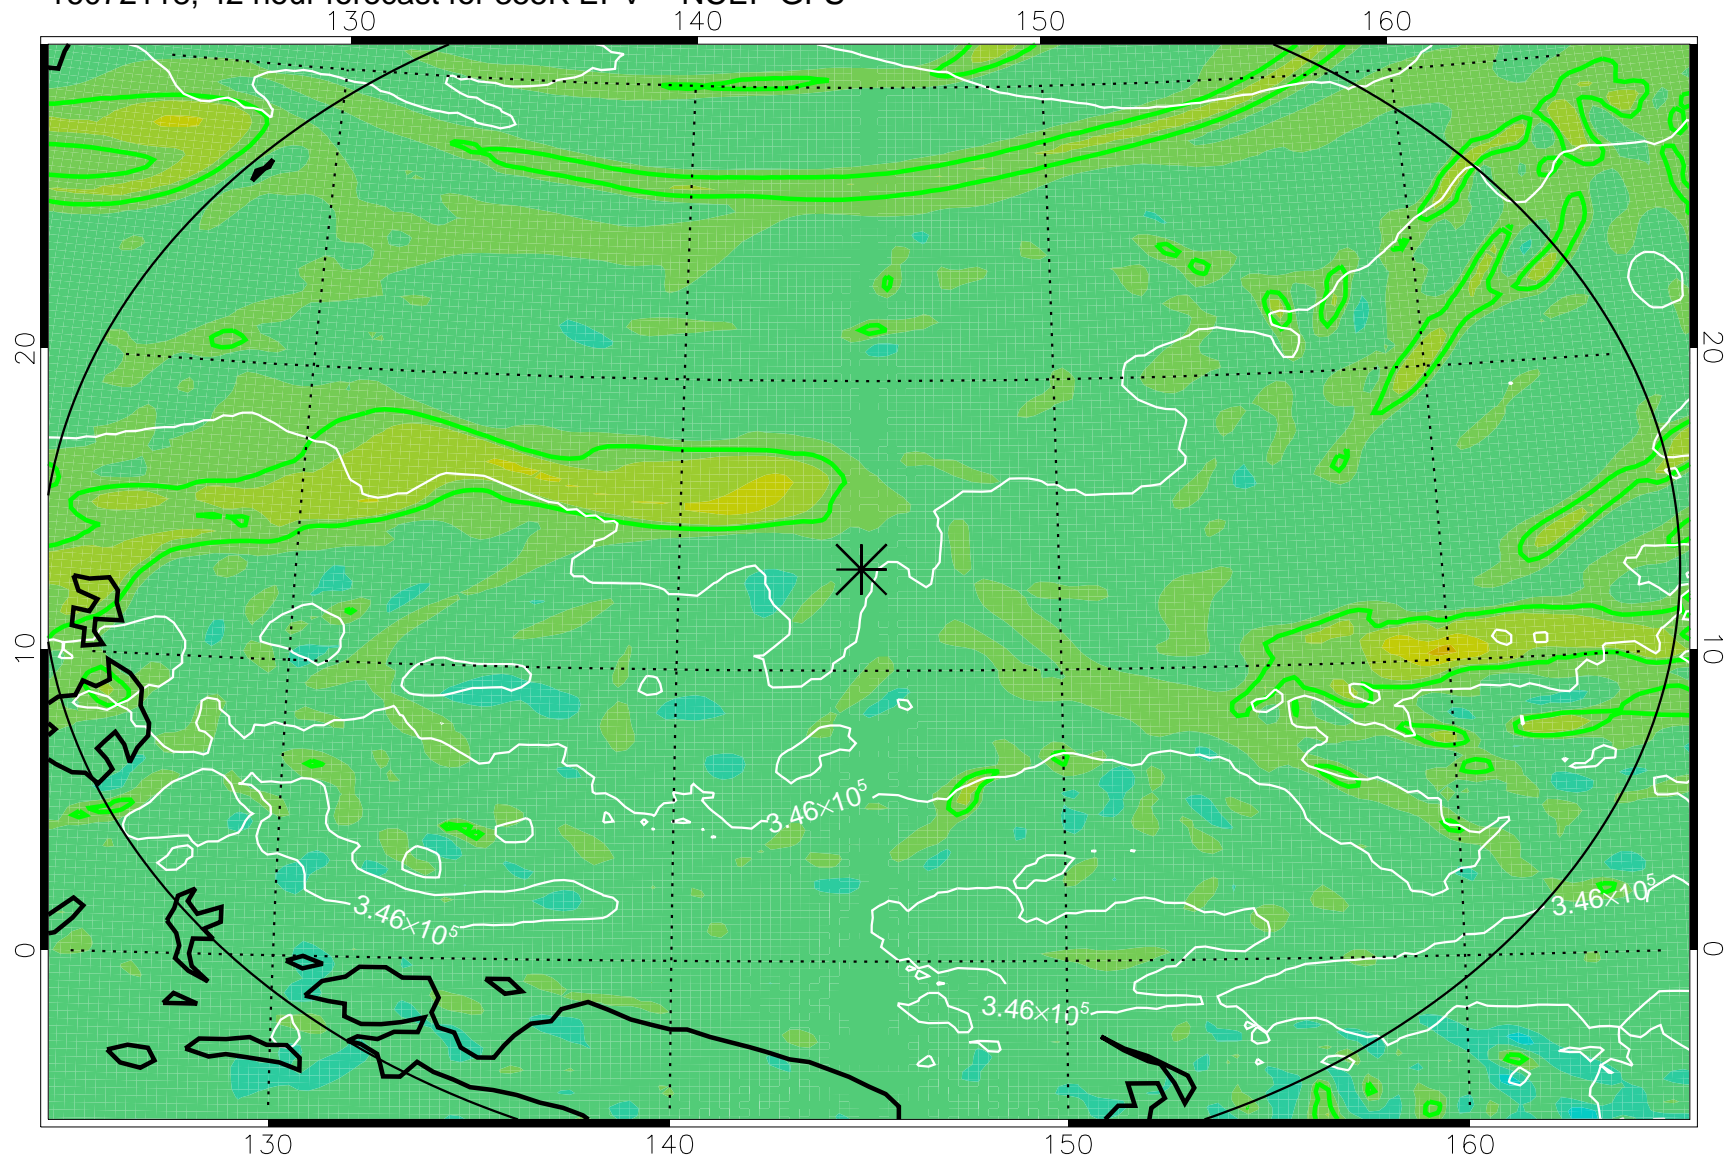

16072106, 30 hour forecast for 355K EPV -- NCEP GFS

355K Montgomery Streamfunction, white  
EPV Tropopause (2 PVU) Position  
Range ring of 2304 km

16072112, 36 hour forecast for 355K EPV -- NCEP GFS

355K Montgomery Streamfunction, white  
EPV Tropopause (2 PVU) Position  
Range ring of 2304 km

16072118, 42 hour forecast for 355K EPV -- NCEP GFS

355K Montgomery Streamfunction, white  
EPV Tropopause (2 PVU) Position  
Range ring of 2304 km

16072200, 48 hour forecast for 355K EPV -- NCEP GFS

355K Montgomery Streamfunction, white  
EPV Tropopause (2 PVU) Position  
Range ring of 2304 km

16072206, 54 hour forecast for 355K EPV -- NCEP GFS

355K Montgomery Streamfunction, white  
EPV Tropopause (2 PVU) Position  
Range ring of 2304 km

16072212, 60 hour forecast for 355K EPV -- NCEP GFS

355K Montgomery Streamfunction, white  
EPV Tropopause (2 PVU) Position  
Range ring of 2304 km

16072218, 66 hour forecast for 355K EPV -- NCEP GFS

355K Montgomery Streamfunction, white  
EPV Tropopause (2 PVU) Position  
Range ring of 2304 km

16072300, 72 hour forecast for 355K EPV -- NCEP GFS

355K Montgomery Streamfunction, white  
EPV Tropopause (2 PVU) Position  
Range ring of 2304 km