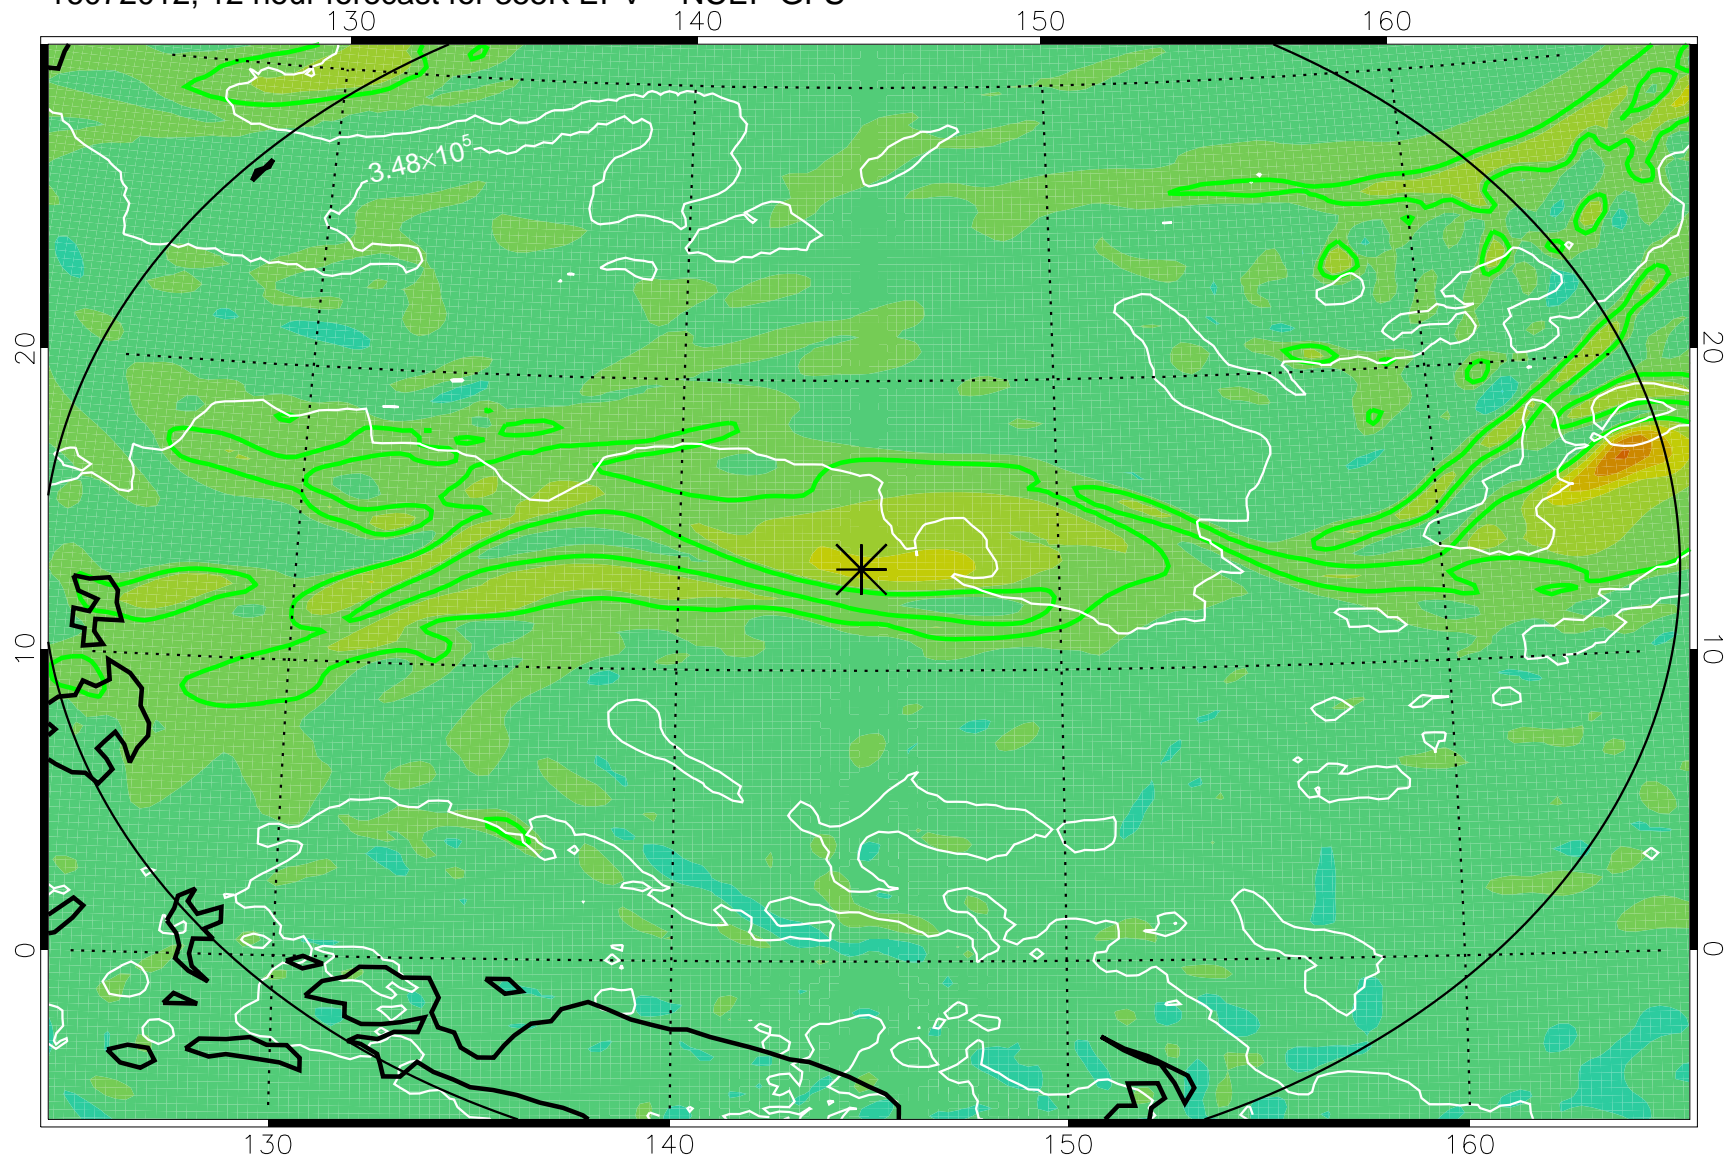

16072006, 6 hour forecast for 355K EPV -- NCEP GFS

355K Montgomery Streamfunction, white  
EPV Tropopause (2 PVU) Position  
Range ring of 2304 km

16072012, 12 hour forecast for 355K EPV -- NCEP GFS

355K Montgomery Streamfunction, white  
EPV Tropopause (2 PVU) Position  
Range ring of 2304 km

16072018, 18 hour forecast for 355K EPV -- NCEP GFS

355K Montgomery Streamfunction, white  
EPV Tropopause (2 PVU) Position  
Range ring of 2304 km

16072100, 24 hour forecast for 355K EPV -- NCEP GFS

355K Montgomery Streamfunction, white  
EPV Tropopause (2 PVU) Position  
Range ring of 2304 km

16072106, 30 hour forecast for 355K EPV -- NCEP GFS

355K Montgomery Streamfunction, white  
EPV Tropopause (2 PVU) Position  
Range ring of 2304 km

16072112, 36 hour forecast for 355K EPV -- NCEP GFS

355K Montgomery Streamfunction, white  
EPV Tropopause (2 PVU) Position  
Range ring of 2304 km

16072406, 102 hour forecast for 355K EPV -- NCEP GFS

355K Montgomery Streamfunction, white  
EPV Tropopause (2 PVU) Position  
Range ring of 2304 km

16072412, 108 hour forecast for 355K EPV -- NCEP GFS

355K Montgomery Streamfunction, white  
EPV Tropopause (2 PVU) Position  
Range ring of 2304 km