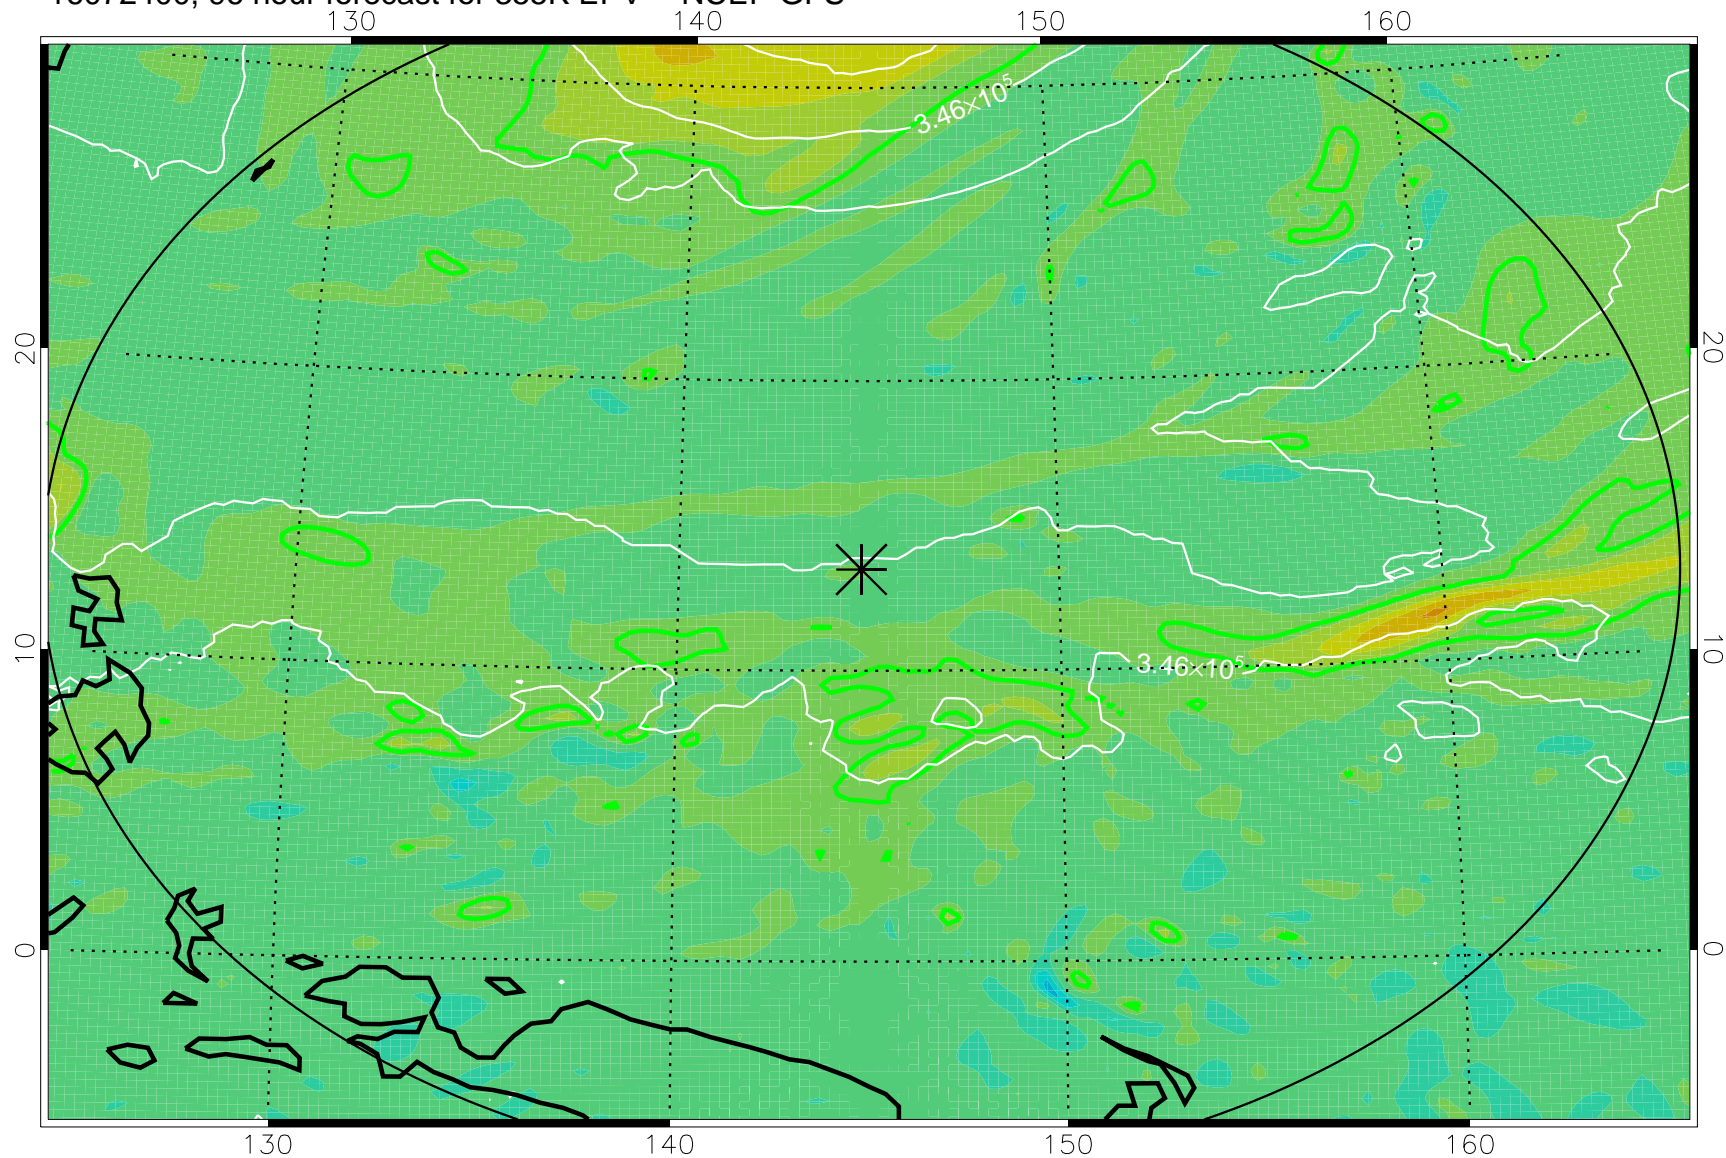

16072218, 66 hour forecast for 355K EPV -- NCEP GFS

355K Montgomery Streamfunction, white  
EPV Tropopause (2 PVU) Position  
Range ring of 2304 km

16072300, 72 hour forecast for 355K EPV -- NCEP GFS

355K Montgomery Streamfunction, white  
EPV Tropopause (2 PVU) Position  
Range ring of 2304 km

16072306, 78 hour forecast for 355K EPV -- NCEP GFS

355K Montgomery Streamfunction, white  
EPV Tropopause (2 PVU) Position  
Range ring of 2304 km

16072312, 84 hour forecast for 355K EPV -- NCEP GFS

355K Montgomery Streamfunction, white  
EPV Tropopause (2 PVU) Position  
Range ring of 2304 km

16072318, 90 hour forecast for 355K EPV -- NCEP GFS

355K Montgomery Streamfunction, white  
EPV Tropopause (2 PVU) Position  
Range ring of 2304 km

16072400, 96 hour forecast for 355K EPV -- NCEP GFS

355K Montgomery Streamfunction, white  
EPV Tropopause (2 PVU) Position  
Range ring of 2304 km

16072406, 102 hour forecast for 355K EPV -- NCEP GFS

355K Montgomery Streamfunction, white  
EPV Tropopause (2 PVU) Position  
Range ring of 2304 km

16072412, 108 hour forecast for 355K EPV -- NCEP GFS

355K Montgomery Streamfunction, white  
EPV Tropopause (2 PVU) Position  
Range ring of 2304 km