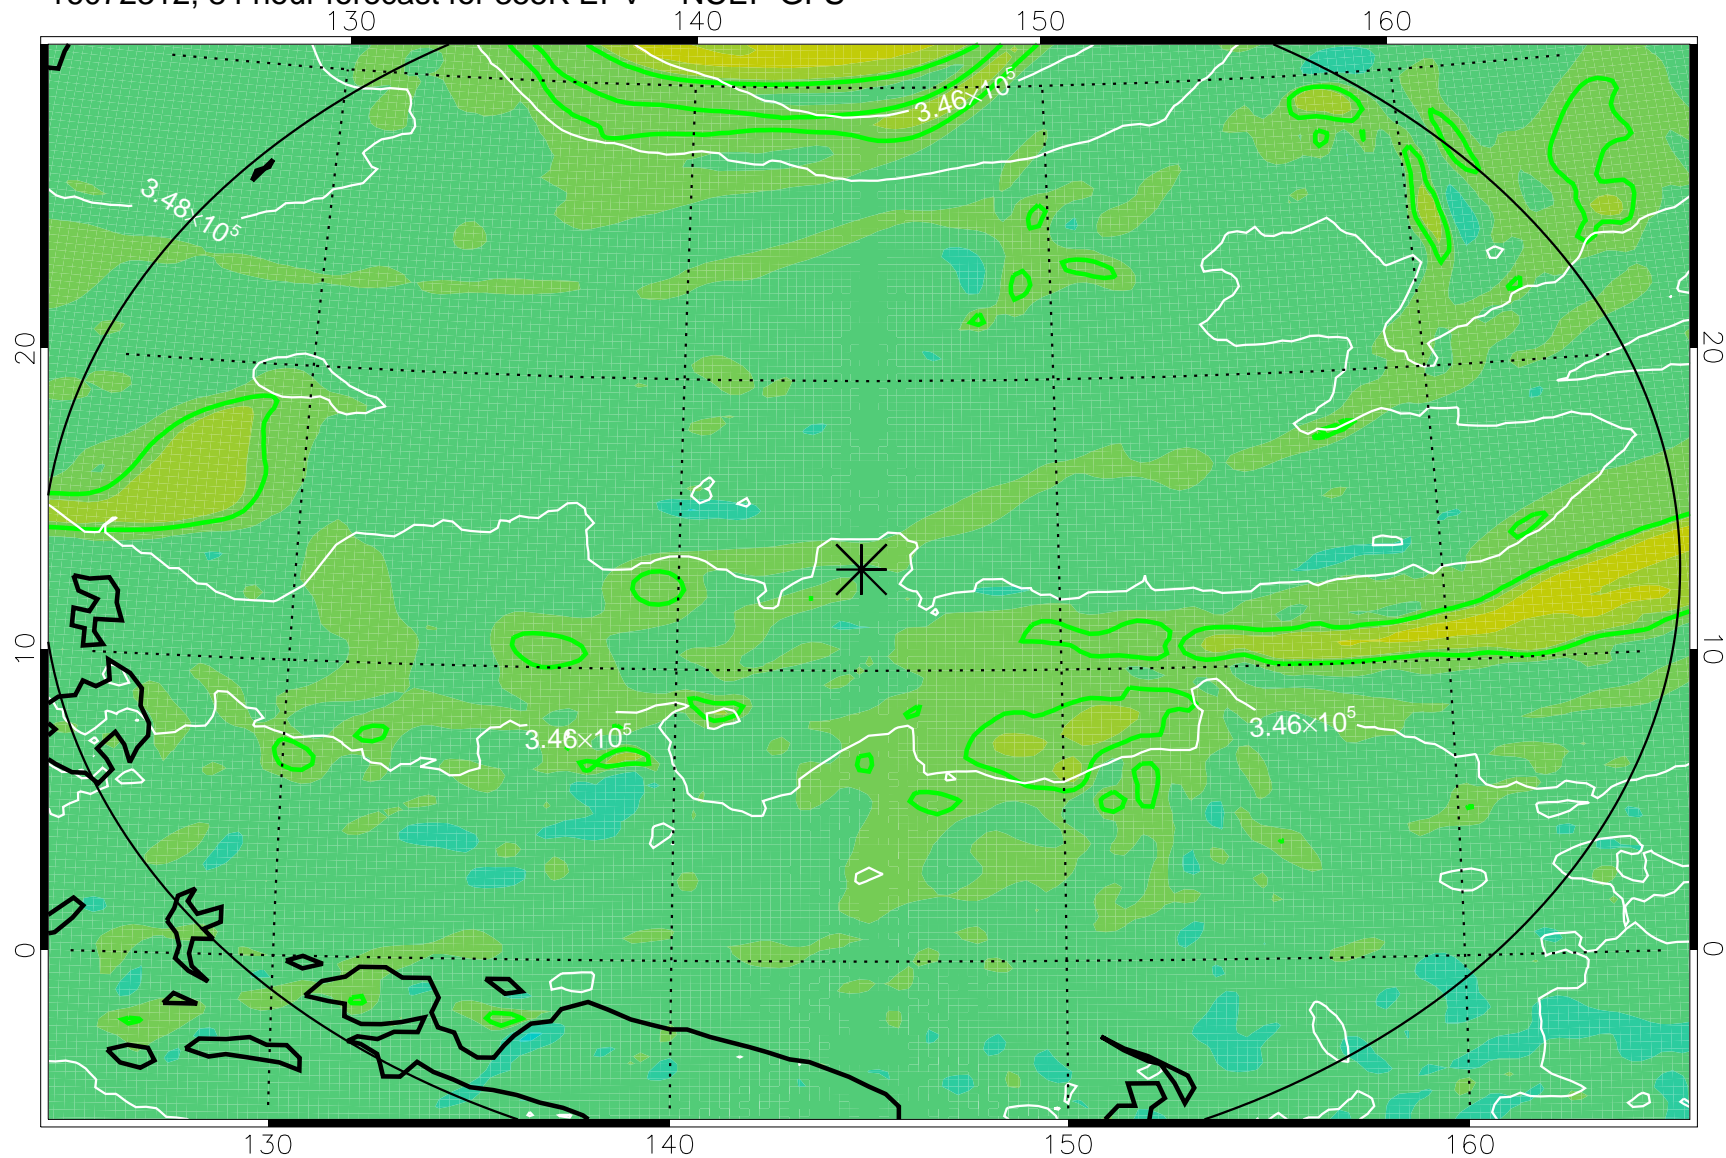

16072218, 66 hour forecast for 355K EPV -- NCEP GFS

355K Montgomery Streamfunction, white  
EPV Tropopause (2 PVU) Position  
Range ring of 2304 km

16072300, 72 hour forecast for 355K EPV -- NCEP GFS

355K Montgomery Streamfunction, white  
EPV Tropopause (2 PVU) Position  
Range ring of 2304 km

16072306, 78 hour forecast for 355K EPV -- NCEP GFS

355K Montgomery Streamfunction, white  
EPV Tropopause (2 PVU) Position  
Range ring of 2304 km

16072312, 84 hour forecast for 355K EPV -- NCEP GFS

355K Montgomery Streamfunction, white  
EPV Tropopause (2 PVU) Position  
Range ring of 2304 km

16072318, 90 hour forecast for 355K EPV -- NCEP GFS

355K Montgomery Streamfunction, white  
EPV Tropopause (2 PVU) Position  
Range ring of 2304 km

16072400, 96 hour forecast for 355K EPV -- NCEP GFS

355K Montgomery Streamfunction, white  
EPV Tropopause (2 PVU) Position  
Range ring of 2304 km

16072406, 102 hour forecast for 355K EPV -- NCEP GFS

355K Montgomery Streamfunction, white  
EPV Tropopause (2 PVU) Position  
Range ring of 2304 km

16072412, 108 hour forecast for 355K EPV -- NCEP GFS

355K Montgomery Streamfunction, white  
EPV Tropopause (2 PVU) Position  
Range ring of 2304 km