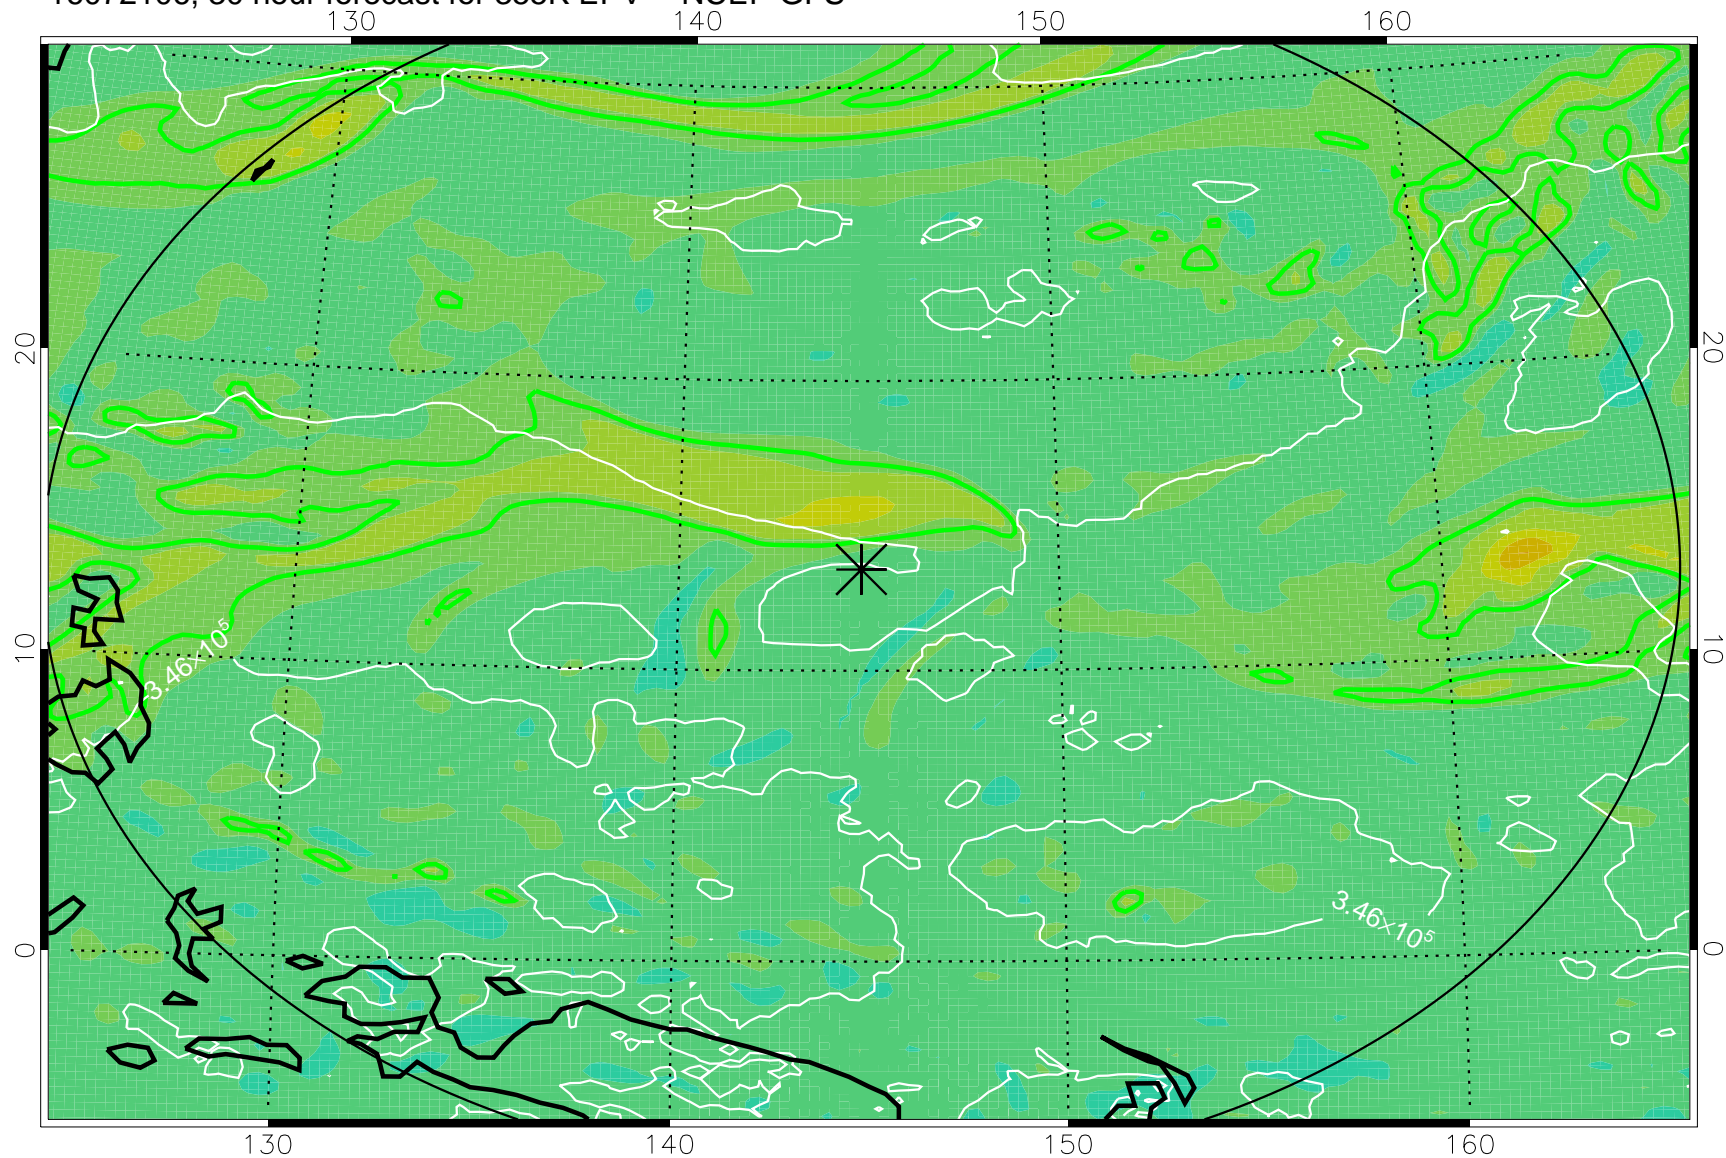

16072018, 18 hour forecast for 355K EPV -- NCEP GFS

355K Montgomery Streamfunction, white  
EPV Tropopause (2 PVU) Position  
Range ring of 2304 km

16072100, 24 hour forecast for 355K EPV -- NCEP GFS

355K Montgomery Streamfunction, white  
EPV Tropopause (2 PVU) Position  
Range ring of 2304 km

16072106, 30 hour forecast for 355K EPV -- NCEP GFS

355K Montgomery Streamfunction, white  
EPV Tropopause (2 PVU) Position  
Range ring of 2304 km

16072112, 36 hour forecast for 355K EPV -- NCEP GFS

355K Montgomery Streamfunction, white  
EPV Tropopause (2 PVU) Position  
Range ring of 2304 km

16072118, 42 hour forecast for 355K EPV -- NCEP GFS

355K Montgomery Streamfunction, white  
EPV Tropopause (2 PVU) Position  
Range ring of 2304 km

16072200, 48 hour forecast for 355K EPV -- NCEP GFS

355K Montgomery Streamfunction, white  
EPV Tropopause (2 PVU) Position  
Range ring of 2304 km

16072406, 102 hour forecast for 355K EPV -- NCEP GFS

355K Montgomery Streamfunction, white  
EPV Tropopause (2 PVU) Position  
Range ring of 2304 km

16072412, 108 hour forecast for 355K EPV -- NCEP GFS

355K Montgomery Streamfunction, white  
EPV Tropopause (2 PVU) Position  
Range ring of 2304 km