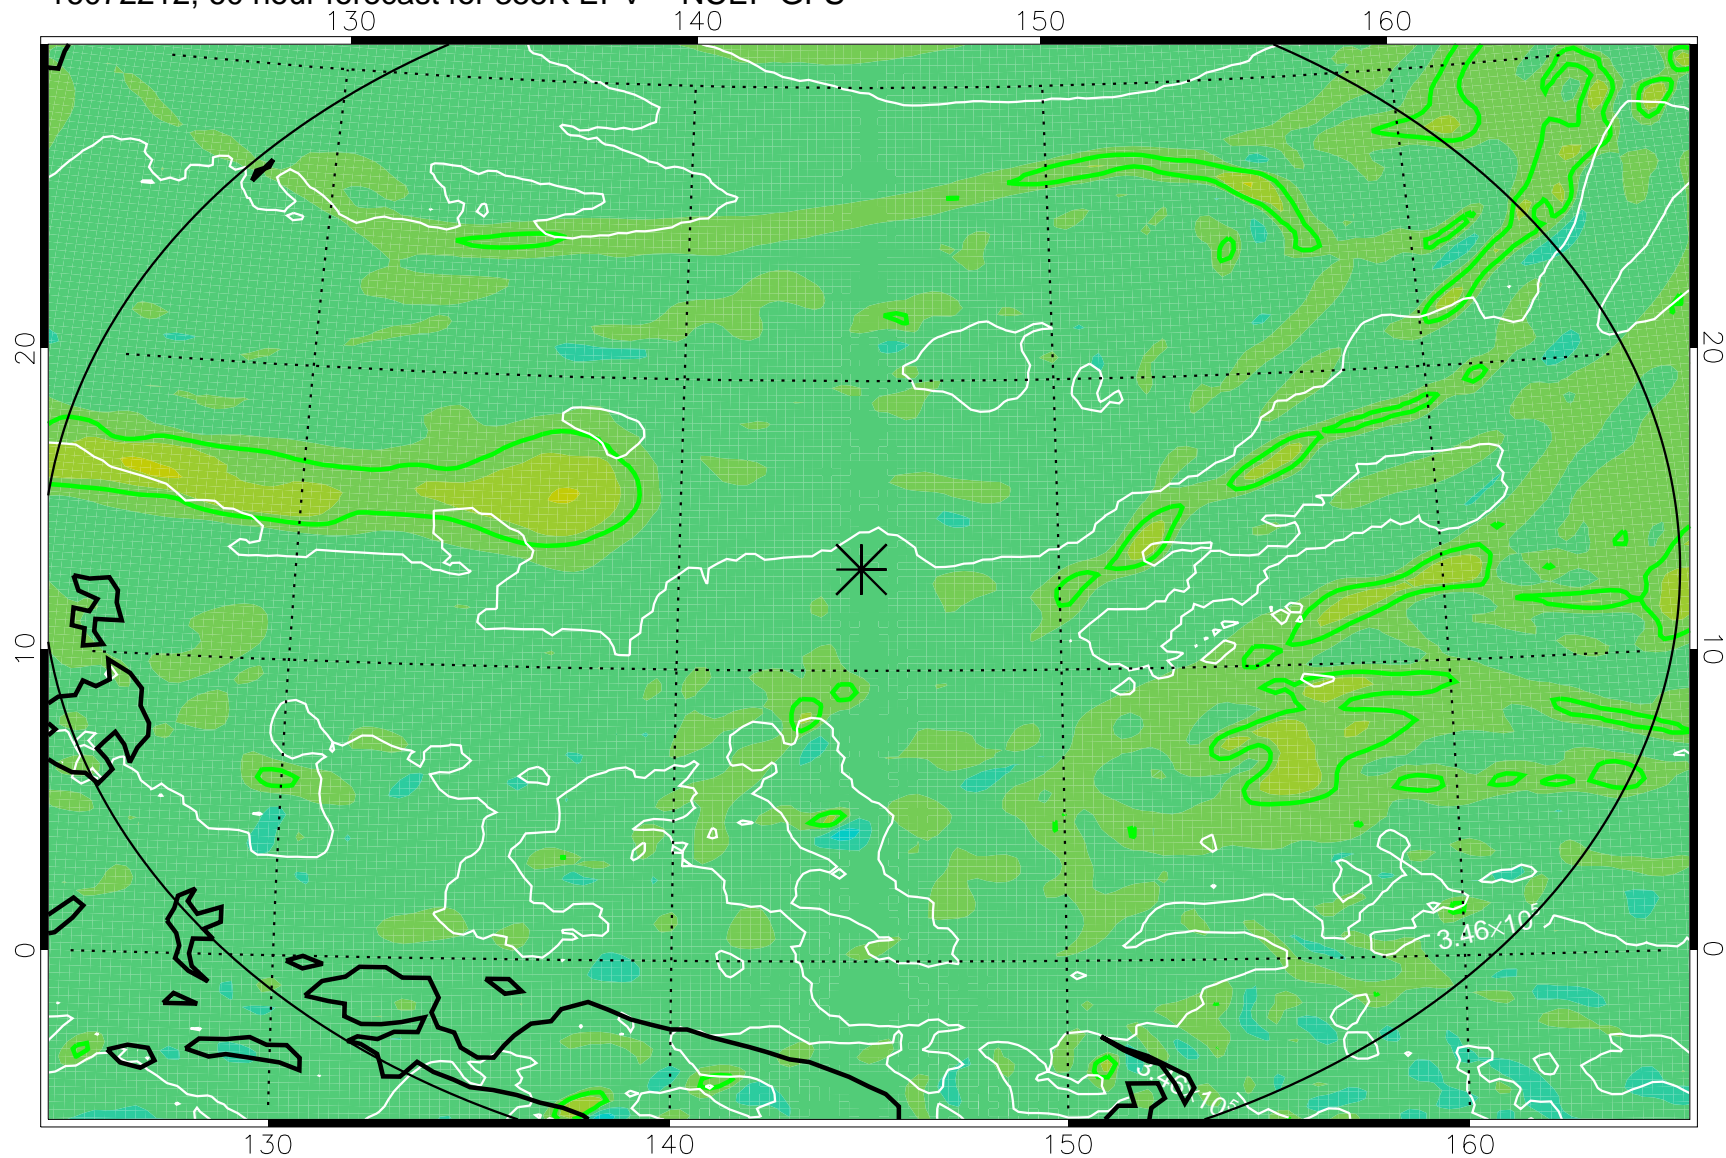

16072118, 42 hour forecast for 355K EPV -- NCEP GFS

355K Montgomery Streamfunction, white  
EPV Tropopause (2 PVU) Position  
Range ring of 2304 km

16072200, 48 hour forecast for 355K EPV -- NCEP GFS

355K Montgomery Streamfunction, white  
EPV Tropopause (2 PVU) Position  
Range ring of 2304 km

16072206, 54 hour forecast for 355K EPV -- NCEP GFS

355K Montgomery Streamfunction, white  
EPV Tropopause (2 PVU) Position  
Range ring of 2304 km

16072212, 60 hour forecast for 355K EPV -- NCEP GFS

355K Montgomery Streamfunction, white  
EPV Tropopause (2 PVU) Position  
Range ring of 2304 km

16072218, 66 hour forecast for 355K EPV -- NCEP GFS

355K Montgomery Streamfunction, white  
EPV Tropopause (2 PVU) Position  
Range ring of 2304 km

16072300, 72 hour forecast for 355K EPV -- NCEP GFS

355K Montgomery Streamfunction, white  
EPV Tropopause (2 PVU) Position  
Range ring of 2304 km

16072318, 90 hour forecast for 355K EPV -- NCEP GFS

355K Montgomery Streamfunction, white  
EPV Tropopause (2 PVU) Position  
Range ring of 2304 km

16072400, 96 hour forecast for 355K EPV -- NCEP GFS

355K Montgomery Streamfunction, white  
EPV Tropopause (2 PVU) Position  
Range ring of 2304 km