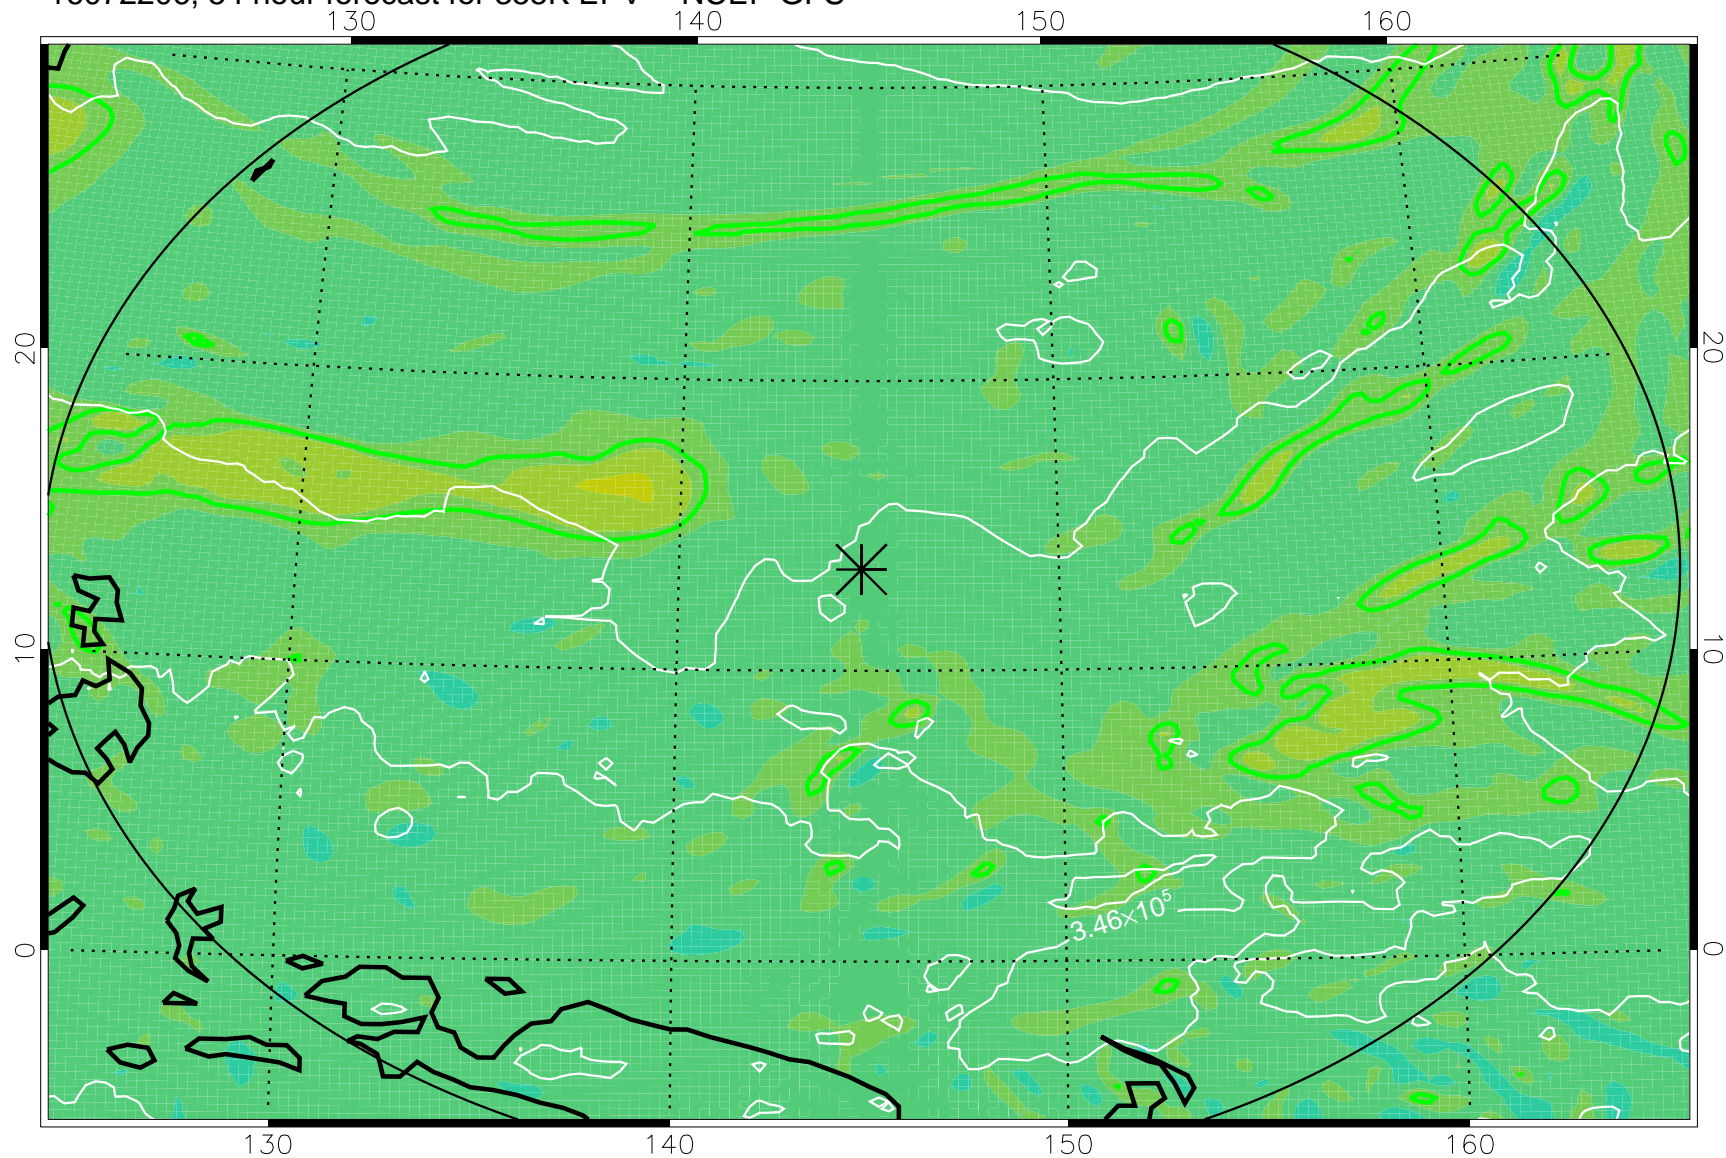

16072118, 42 hour forecast for 355K EPV -- NCEP GFS

355K Montgomery Streamfunction, white  
EPV Tropopause (2 PVU) Position  
Range ring of 2304 km

16072200, 48 hour forecast for 355K EPV -- NCEP GFS

355K Montgomery Streamfunction, white  
EPV Tropopause (2 PVU) Position  
Range ring of 2304 km

16072206, 54 hour forecast for 355K EPV -- NCEP GFS

355K Montgomery Streamfunction, white  
EPV Tropopause (2 PVU) Position  
Range ring of 2304 km

16072212, 60 hour forecast for 355K EPV -- NCEP GFS

355K Montgomery Streamfunction, white  
EPV Tropopause (2 PVU) Position  
Range ring of 2304 km

16072218, 66 hour forecast for 355K EPV -- NCEP GFS

355K Montgomery Streamfunction, white  
EPV Tropopause (2 PVU) Position  
Range ring of 2304 km

16072300, 72 hour forecast for 355K EPV -- NCEP GFS

355K Montgomery Streamfunction, white  
EPV Tropopause (2 PVU) Position  
Range ring of 2304 km

16072318, 90 hour forecast for 355K EPV -- NCEP GFS

355K Montgomery Streamfunction, white  
EPV Tropopause (2 PVU) Position  
Range ring of 2304 km

16072400, 96 hour forecast for 355K EPV -- NCEP GFS

355K Montgomery Streamfunction, white  
EPV Tropopause (2 PVU) Position  
Range ring of 2304 km