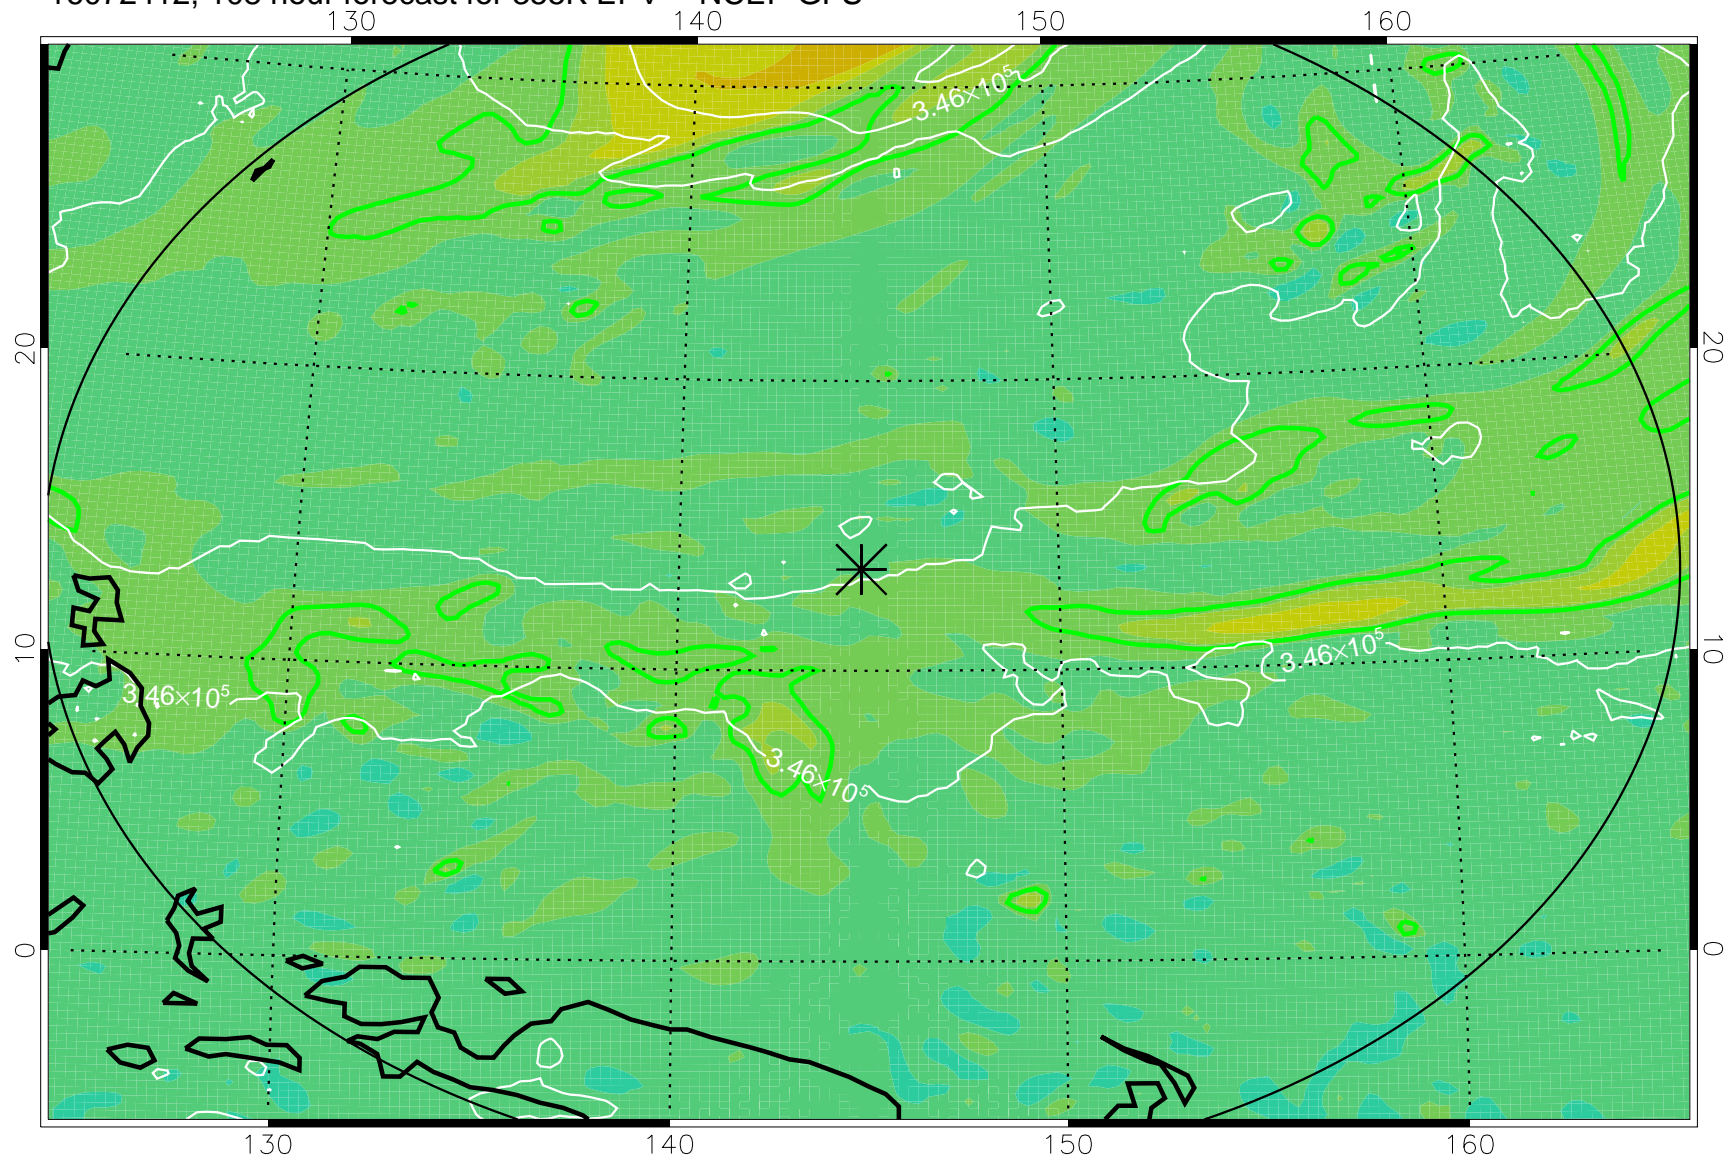

16072306, 78 hour forecast for 355K EPV -- NCEP GFS

355K Montgomery Streamfunction, white  
EPV Tropopause (2 PVU) Position  
Range ring of 2304 km

16072312, 84 hour forecast for 355K EPV -- NCEP GFS

355K Montgomery Streamfunction, white  
EPV Tropopause (2 PVU) Position  
Range ring of 2304 km

16072318, 90 hour forecast for 355K EPV -- NCEP GFS

355K Montgomery Streamfunction, white  
EPV Tropopause (2 PVU) Position  
Range ring of 2304 km

16072400, 96 hour forecast for 355K EPV -- NCEP GFS

355K Montgomery Streamfunction, white  
EPV Tropopause (2 PVU) Position  
Range ring of 2304 km

16072406, 102 hour forecast for 355K EPV -- NCEP GFS

355K Montgomery Streamfunction, white  
EPV Tropopause (2 PVU) Position  
Range ring of 2304 km

16072412, 108 hour forecast for 355K EPV -- NCEP GFS

355K Montgomery Streamfunction, white  
EPV Tropopause (2 PVU) Position  
Range ring of 2304 km

16072418, 114 hour forecast for 355K EPV -- NCEP GFS

355K Montgomery Streamfunction, white  
EPV Tropopause (2 PVU) Position  
Range ring of 2304 km

16072500, 120 hour forecast for 355K EPV -- NCEP GFS

355K Montgomery Streamfunction, white  
EPV Tropopause (2 PVU) Position  
Range ring of 2304 km