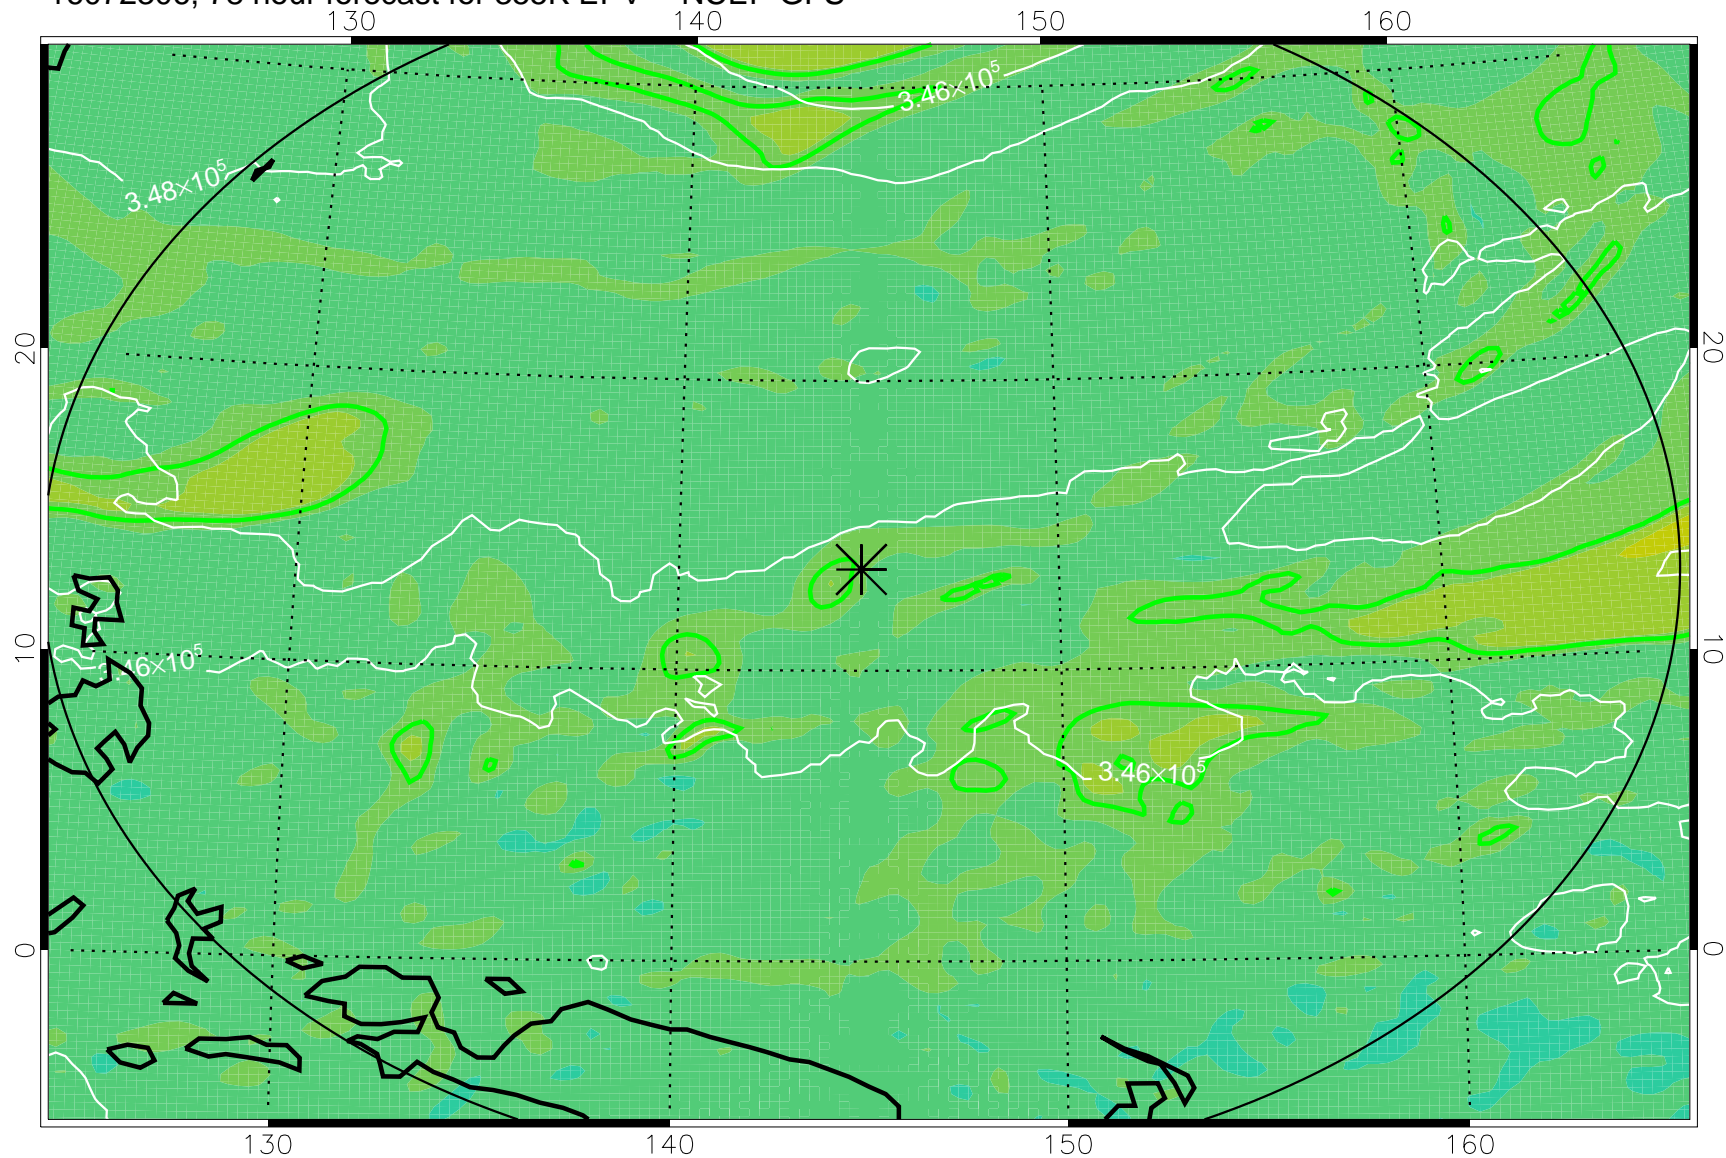

16072218, 66 hour forecast for 355K EPV -- NCEP GFS

355K Montgomery Streamfunction, white  
EPV Tropopause (2 PVU) Position  
Range ring of 2304 km

16072300, 72 hour forecast for 355K EPV -- NCEP GFS

355K Montgomery Streamfunction, white  
EPV Tropopause (2 PVU) Position  
Range ring of 2304 km

16072306, 78 hour forecast for 355K EPV -- NCEP GFS

355K Montgomery Streamfunction, white  
EPV Tropopause (2 PVU) Position  
Range ring of 2304 km

16072312, 84 hour forecast for 355K EPV -- NCEP GFS

355K Montgomery Streamfunction, white  
EPV Tropopause (2 PVU) Position  
Range ring of 2304 km

16072318, 90 hour forecast for 355K EPV -- NCEP GFS

355K Montgomery Streamfunction, white  
EPV Tropopause (2 PVU) Position  
Range ring of 2304 km

16072400, 96 hour forecast for 355K EPV -- NCEP GFS

355K Montgomery Streamfunction, white  
EPV Tropopause (2 PVU) Position  
Range ring of 2304 km

16072406, 102 hour forecast for 355K EPV -- NCEP GFS

355K Montgomery Streamfunction, white  
EPV Tropopause (2 PVU) Position  
Range ring of 2304 km

16072412, 108 hour forecast for 355K EPV -- NCEP GFS

355K Montgomery Streamfunction, white  
EPV Tropopause (2 PVU) Position  
Range ring of 2304 km