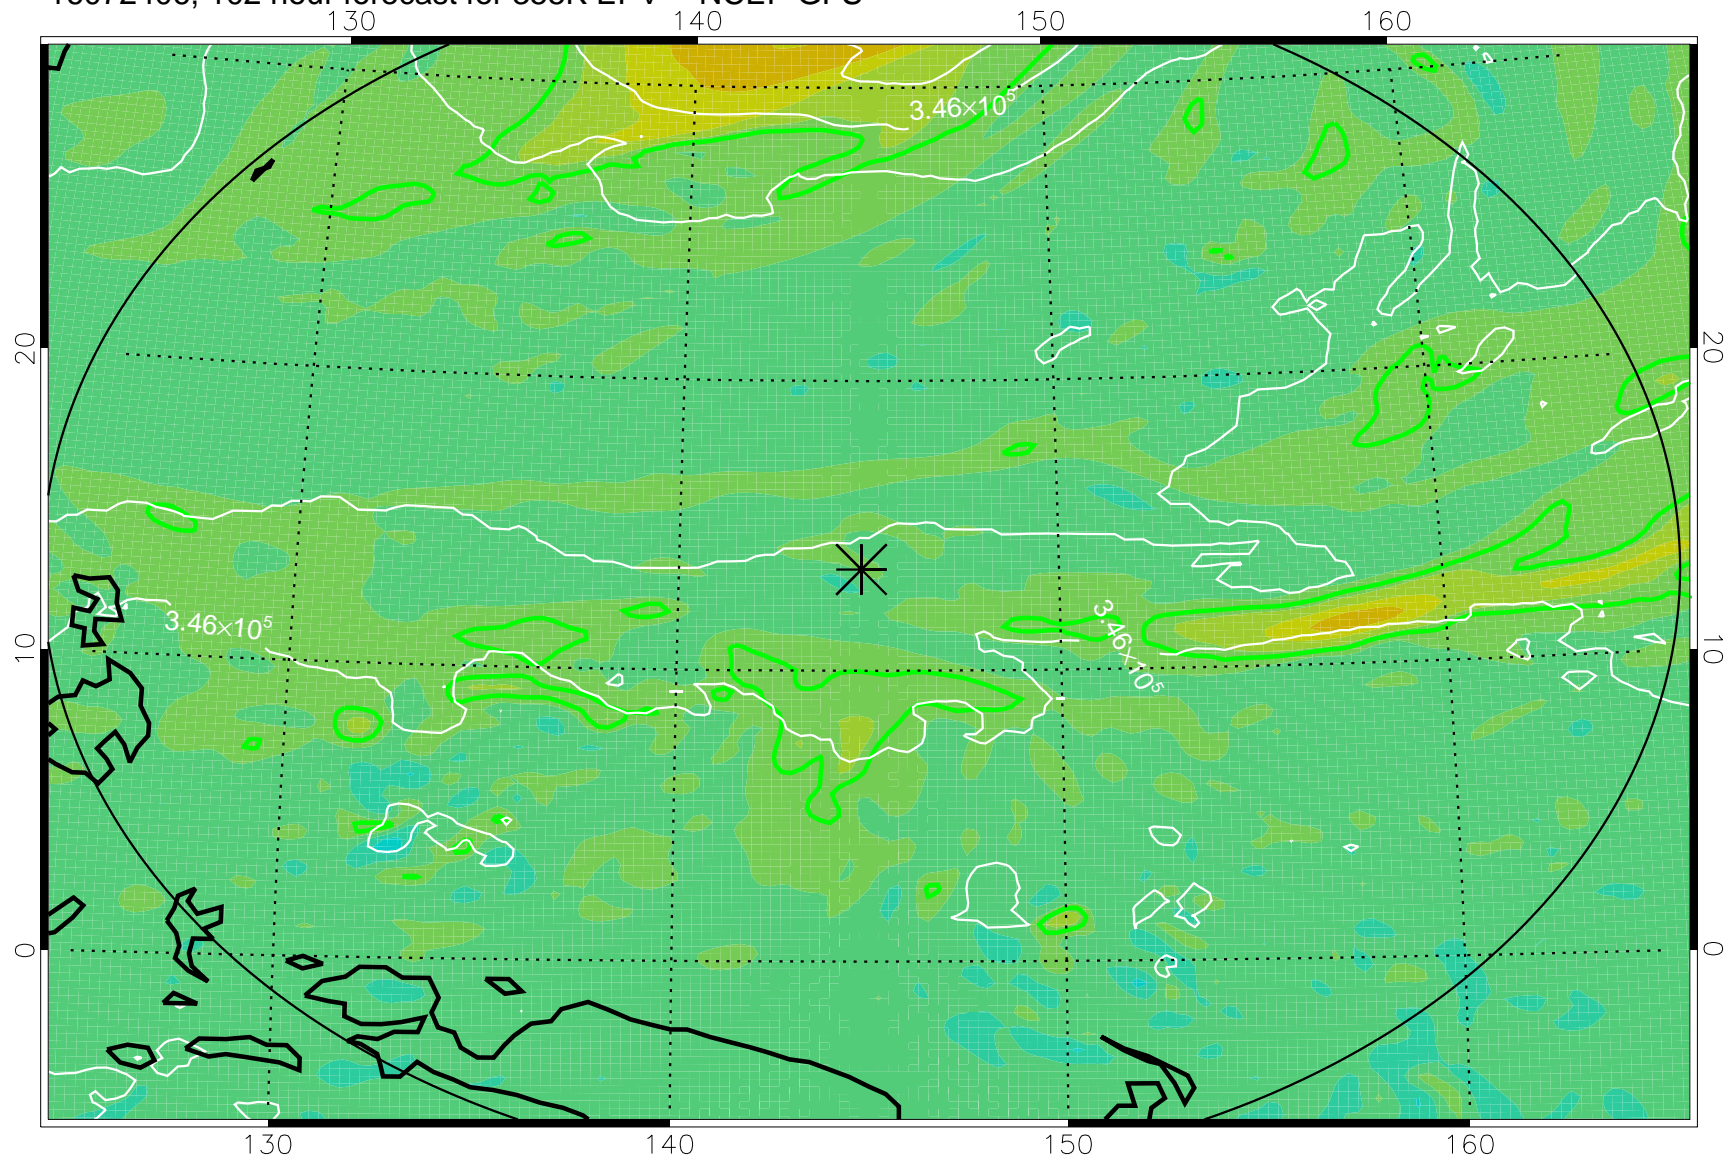

16072306, 78 hour forecast for 355K EPV -- NCEP GFS

355K Montgomery Streamfunction, white  
EPV Tropopause (2 PVU) Position  
Range ring of 2304 km

16072312, 84 hour forecast for 355K EPV -- NCEP GFS

355K Montgomery Streamfunction, white  
EPV Tropopause (2 PVU) Position  
Range ring of 2304 km

16072318, 90 hour forecast for 355K EPV -- NCEP GFS

355K Montgomery Streamfunction, white  
EPV Tropopause (2 PVU) Position  
Range ring of 2304 km

16072400, 96 hour forecast for 355K EPV -- NCEP GFS

355K Montgomery Streamfunction, white  
EPV Tropopause (2 PVU) Position  
Range ring of 2304 km

16072406, 102 hour forecast for 355K EPV -- NCEP GFS

355K Montgomery Streamfunction, white  
EPV Tropopause (2 PVU) Position  
Range ring of 2304 km

16072412, 108 hour forecast for 355K EPV -- NCEP GFS

355K Montgomery Streamfunction, white  
EPV Tropopause (2 PVU) Position  
Range ring of 2304 km

16072418, 114 hour forecast for 355K EPV -- NCEP GFS

355K Montgomery Streamfunction, white  
EPV Tropopause (2 PVU) Position  
Range ring of 2304 km

16072500, 120 hour forecast for 355K EPV -- NCEP GFS

355K Montgomery Streamfunction, white  
EPV Tropopause (2 PVU) Position  
Range ring of 2304 km