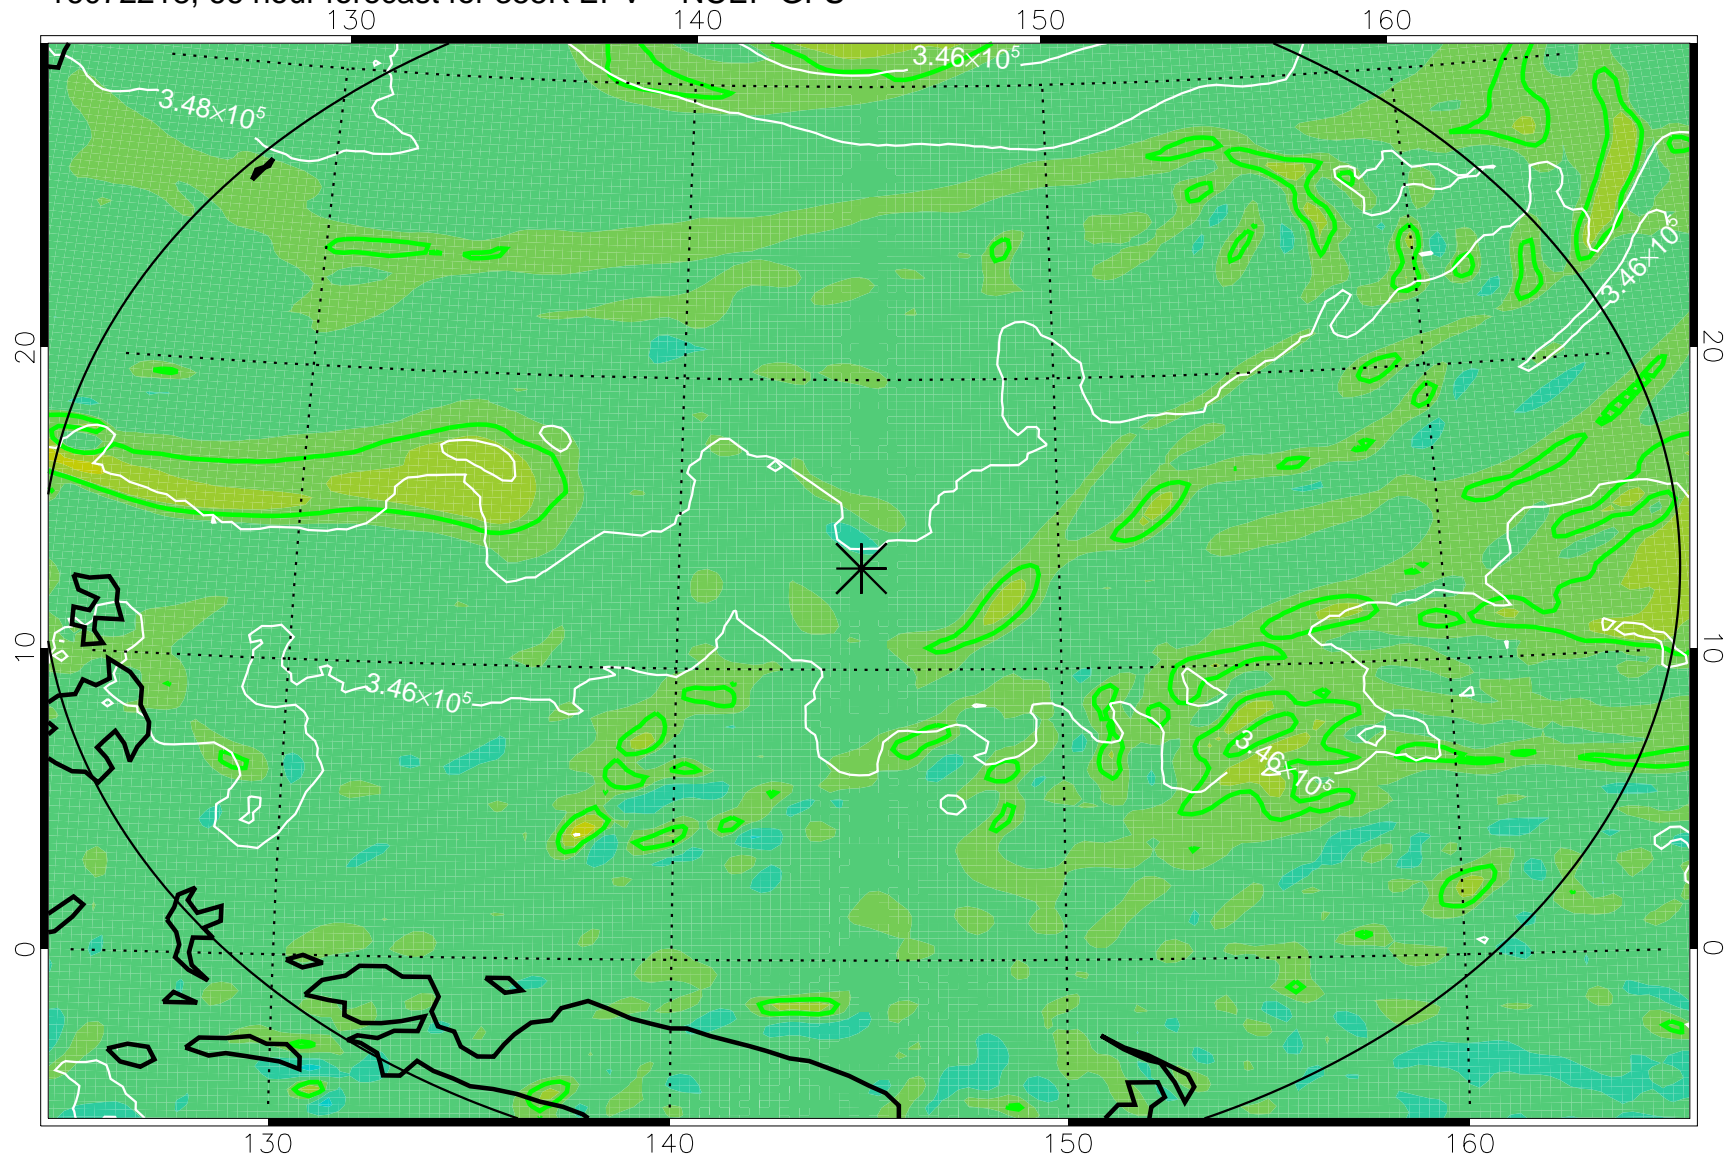

16072206, 54 hour forecast for 355K EPV -- NCEP GFS

355K Montgomery Streamfunction, white  
EPV Tropopause (2 PVU) Position  
Range ring of 2304 km

16072212, 60 hour forecast for 355K EPV -- NCEP GFS

355K Montgomery Streamfunction, white  
EPV Tropopause (2 PVU) Position  
Range ring of 2304 km

16072218, 66 hour forecast for 355K EPV -- NCEP GFS

355K Montgomery Streamfunction, white  
EPV Tropopause (2 PVU) Position  
Range ring of 2304 km

16072300, 72 hour forecast for 355K EPV -- NCEP GFS

355K Montgomery Streamfunction, white  
EPV Tropopause (2 PVU) Position  
Range ring of 2304 km

16072306, 78 hour forecast for 355K EPV -- NCEP GFS

355K Montgomery Streamfunction, white  
EPV Tropopause (2 PVU) Position  
Range ring of 2304 km

16072312, 84 hour forecast for 355K EPV -- NCEP GFS

355K Montgomery Streamfunction, white  
EPV Tropopause (2 PVU) Position  
Range ring of 2304 km

16072318, 90 hour forecast for 355K EPV -- NCEP GFS

355K Montgomery Streamfunction, white  
EPV Tropopause (2 PVU) Position  
Range ring of 2304 km

16072400, 96 hour forecast for 355K EPV -- NCEP GFS

355K Montgomery Streamfunction, white  
EPV Tropopause (2 PVU) Position  
Range ring of 2304 km