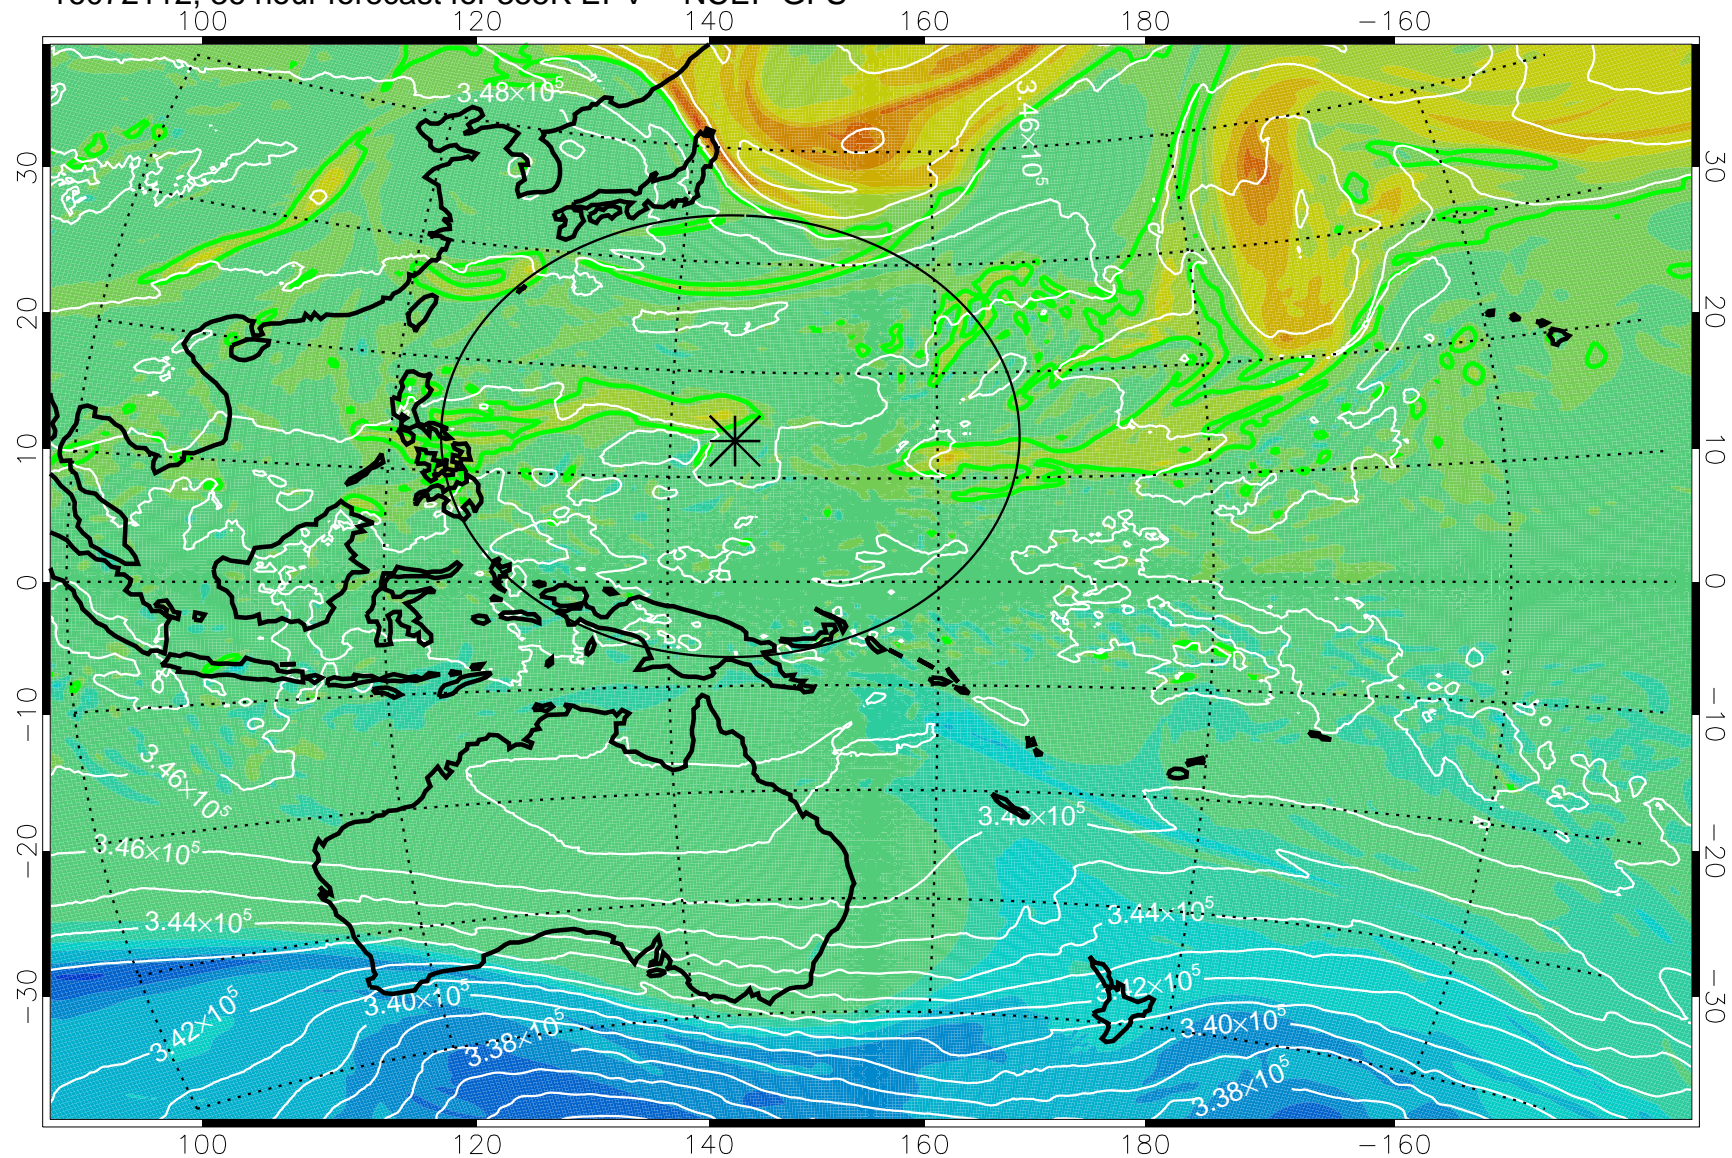

16072018, 18 hour forecast for 355K EPV -- NCEP GFS

355K Montgomery Streamfunction, white
EPV Tropopause (2 PVU) Position
Range ring of 2304 km

16072100, 24 hour forecast for 355K EPV -- NCEP GFS

355K Montgomery Streamfunction, white
EPV Tropopause (2 PVU) Position
Range ring of 2304 km

16072106, 30 hour forecast for 355K EPV -- NCEP GFS

355K Montgomery Streamfunction, white
EPV Tropopause (2 PVU) Position
Range ring of 2304 km

16072112, 36 hour forecast for 355K EPV -- NCEP GFS

355K Montgomery Streamfunction, white
EPV Tropopause (2 PVU) Position
Range ring of 2304 km

16072118, 42 hour forecast for 355K EPV -- NCEP GFS

355K Montgomery Streamfunction, white
EPV Tropopause (2 PVU) Position
Range ring of 2304 km

16072200, 48 hour forecast for 355K EPV -- NCEP GFS

355K Montgomery Streamfunction, white
EPV Tropopause (2 PVU) Position
Range ring of 2304 km

16072206, 54 hour forecast for 355K EPV -- NCEP GFS

355K Montgomery Streamfunction, white
EPV Tropopause (2 PVU) Position
Range ring of 2304 km

16072212, 60 hour forecast for 355K EPV -- NCEP GFS

355K Montgomery Streamfunction, white
EPV Tropopause (2 PVU) Position
Range ring of 2304 km