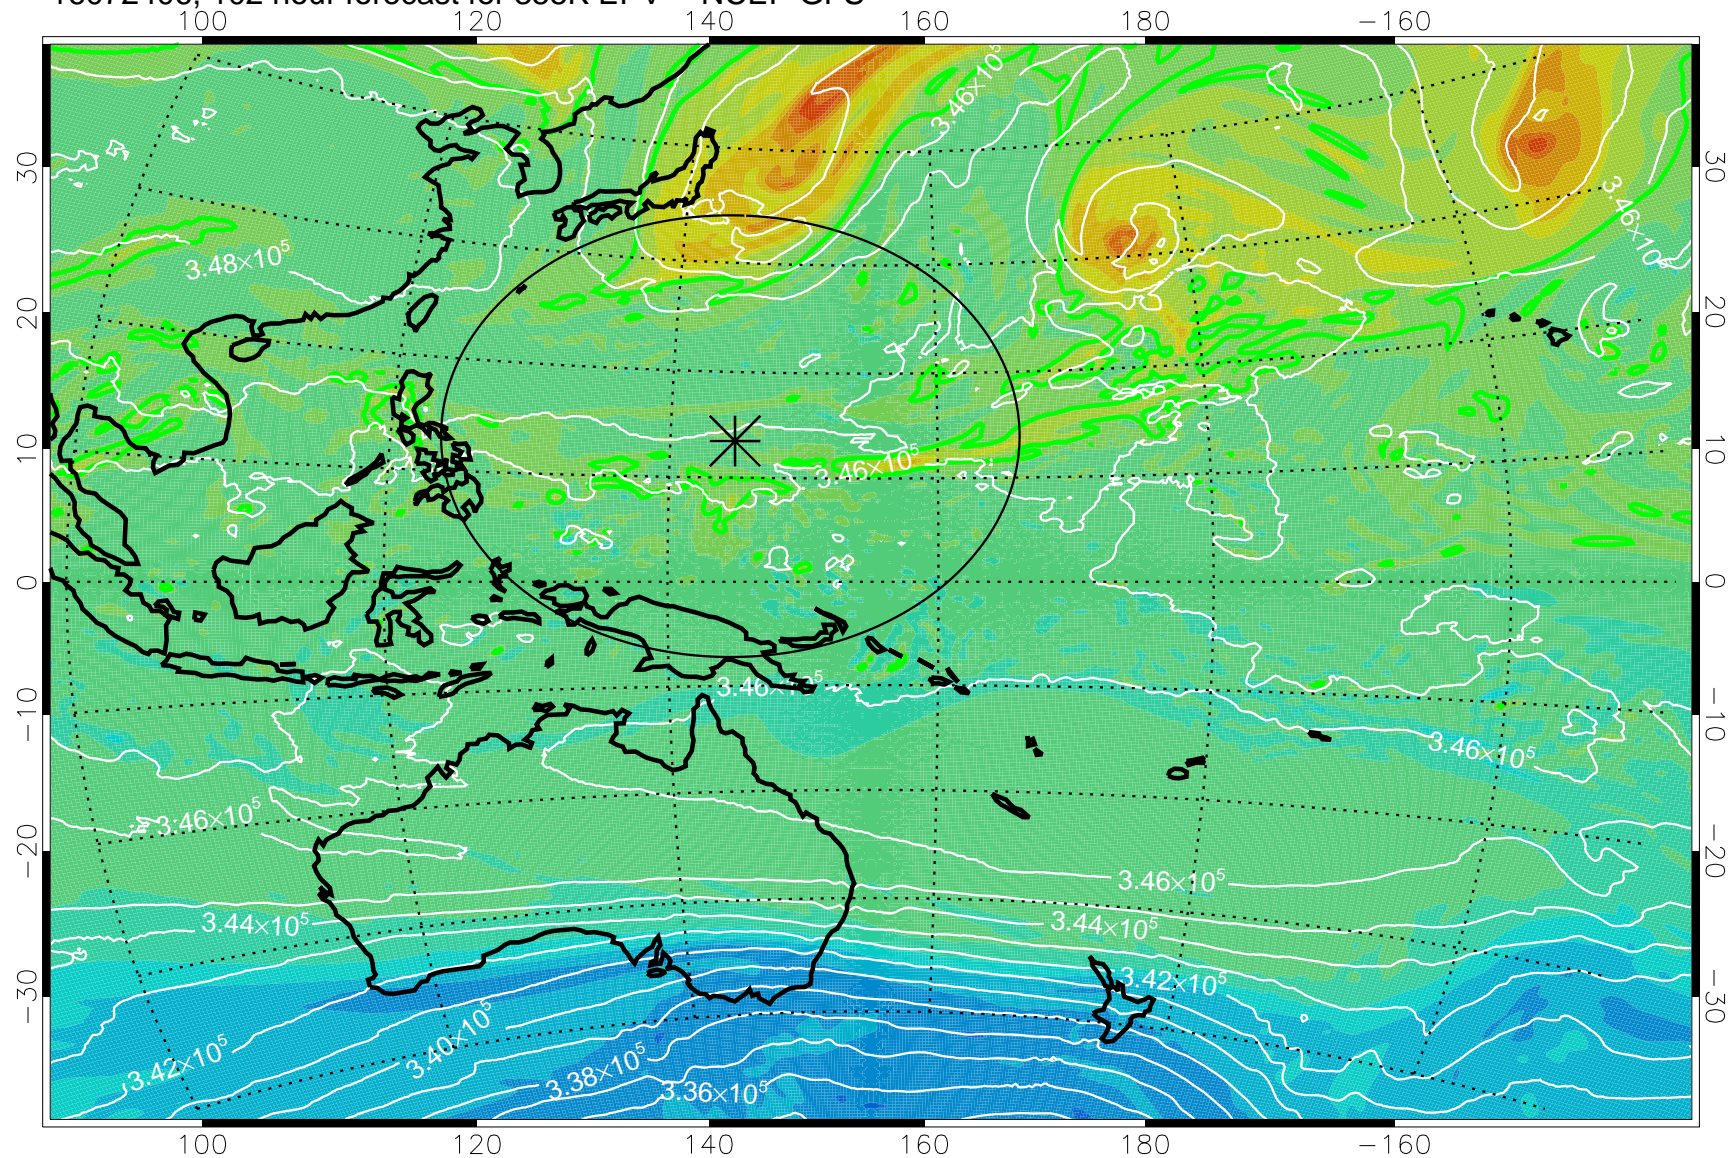

16072306, 78 hour forecast for 355K EPV -- NCEP GFS

355K Montgomery Streamfunction, white
EPV Tropopause (2 PVU) Position
Range ring of 2304 km

16072312, 84 hour forecast for 355K EPV -- NCEP GFS

355K Montgomery Streamfunction, white
EPV Tropopause (2 PVU) Position
Range ring of 2304 km

16072318, 90 hour forecast for 355K EPV -- NCEP GFS

355K Montgomery Streamfunction, white
EPV Tropopause (2 PVU) Position
Range ring of 2304 km

16072400, 96 hour forecast for 355K EPV -- NCEP GFS

355K Montgomery Streamfunction, white
EPV Tropopause (2 PVU) Position
Range ring of 2304 km

16072406, 102 hour forecast for 355K EPV -- NCEP GFS

355K Montgomery Streamfunction, white
EPV Tropopause (2 PVU) Position
Range ring of 2304 km

16072412, 108 hour forecast for 355K EPV -- NCEP GFS

355K Montgomery Streamfunction, white
EPV Tropopause (2 PVU) Position
Range ring of 2304 km

16072418, 114 hour forecast for 355K EPV -- NCEP GFS

355K Montgomery Streamfunction, white
EPV Tropopause (2 PVU) Position
Range ring of 2304 km

16072500, 120 hour forecast for 355K EPV -- NCEP GFS

355K Montgomery Streamfunction, white
EPV Tropopause (2 PVU) Position
Range ring of 2304 km