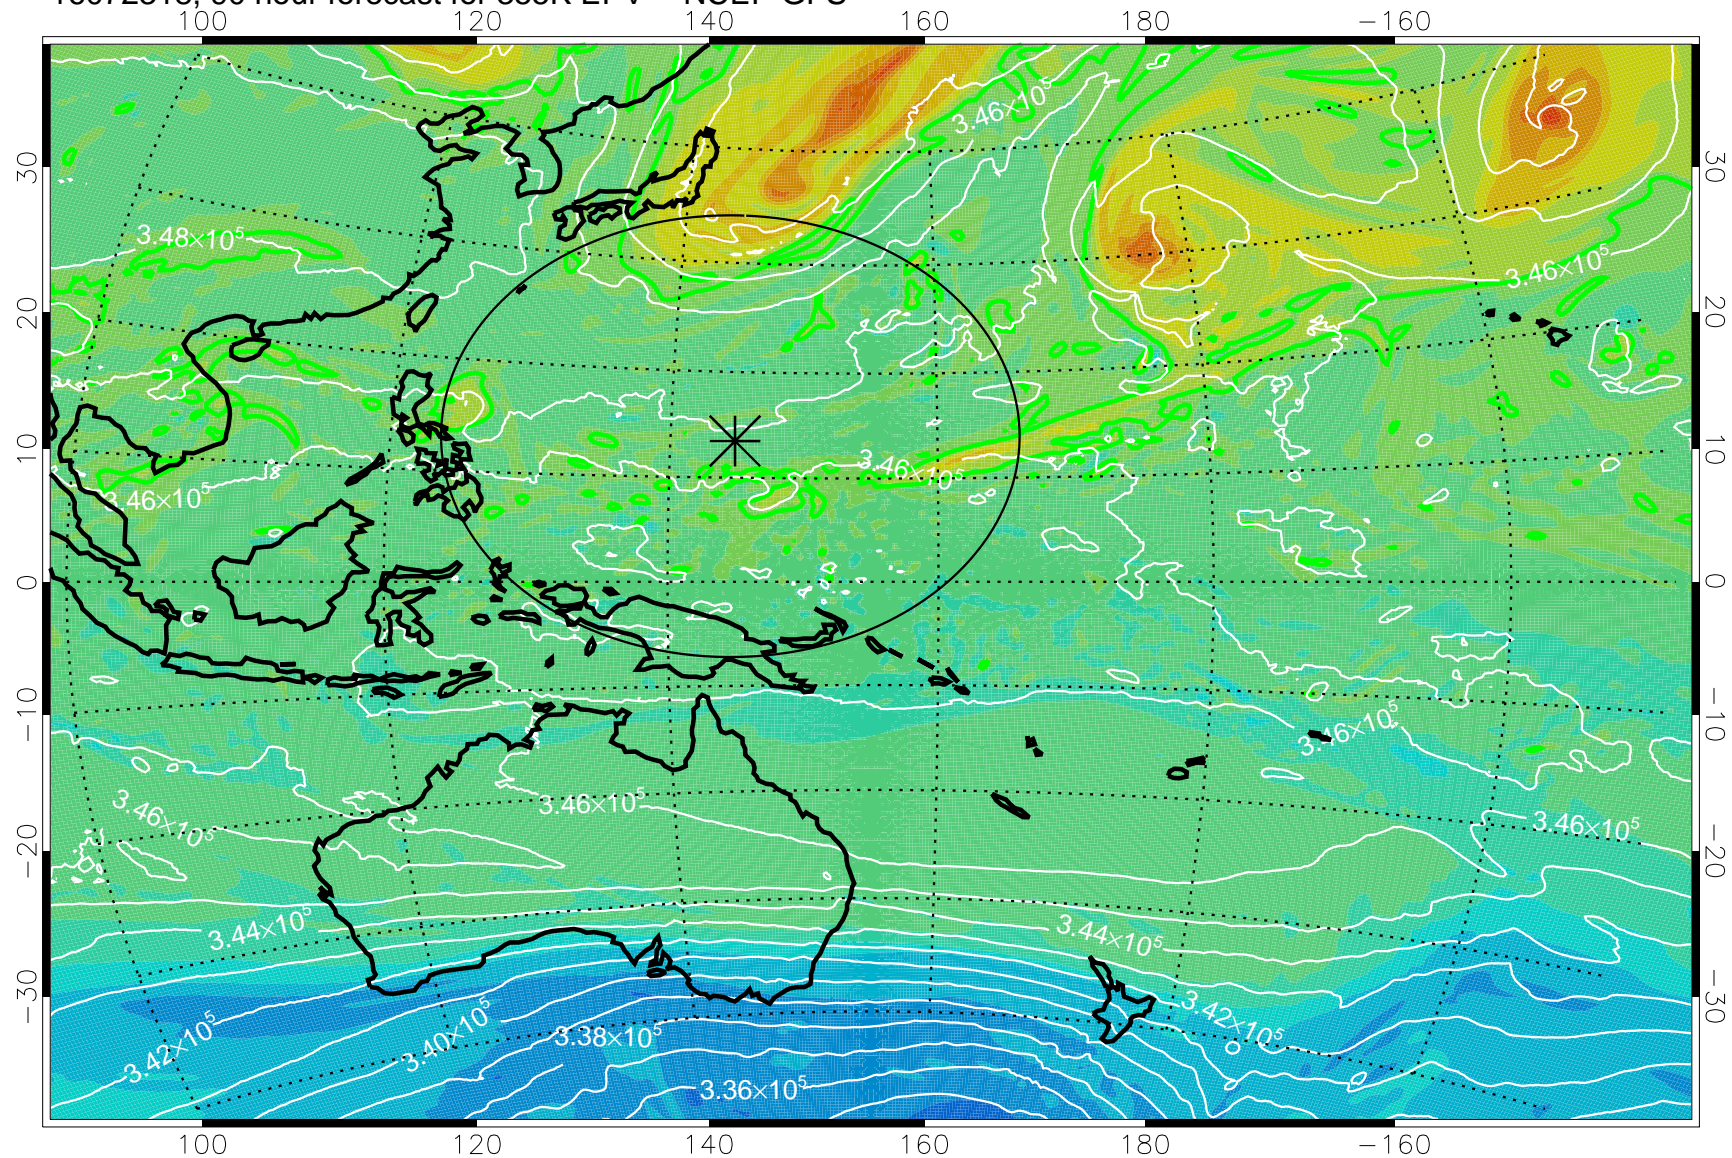

16072218, 66 hour forecast for 355K EPV -- NCEP GFS

355K Montgomery Streamfunction, white
EPV Tropopause (2 PVU) Position
Range ring of 2304 km

16072300, 72 hour forecast for 355K EPV -- NCEP GFS

355K Montgomery Streamfunction, white
EPV Tropopause (2 PVU) Position
Range ring of 2304 km

16072306, 78 hour forecast for 355K EPV -- NCEP GFS

355K Montgomery Streamfunction, white
EPV Tropopause (2 PVU) Position
Range ring of 2304 km

16072312, 84 hour forecast for 355K EPV -- NCEP GFS

355K Montgomery Streamfunction, white
EPV Tropopause (2 PVU) Position
Range ring of 2304 km

16072318, 90 hour forecast for 355K EPV -- NCEP GFS

355K Montgomery Streamfunction, white
EPV Tropopause (2 PVU) Position
Range ring of 2304 km

16072400, 96 hour forecast for 355K EPV -- NCEP GFS

355K Montgomery Streamfunction, white
EPV Tropopause (2 PVU) Position
Range ring of 2304 km

16072406, 102 hour forecast for 355K EPV -- NCEP GFS

355K Montgomery Streamfunction, white
EPV Tropopause (2 PVU) Position
Range ring of 2304 km

16072412, 108 hour forecast for 355K EPV -- NCEP GFS

355K Montgomery Streamfunction, white
EPV Tropopause (2 PVU) Position
Range ring of 2304 km