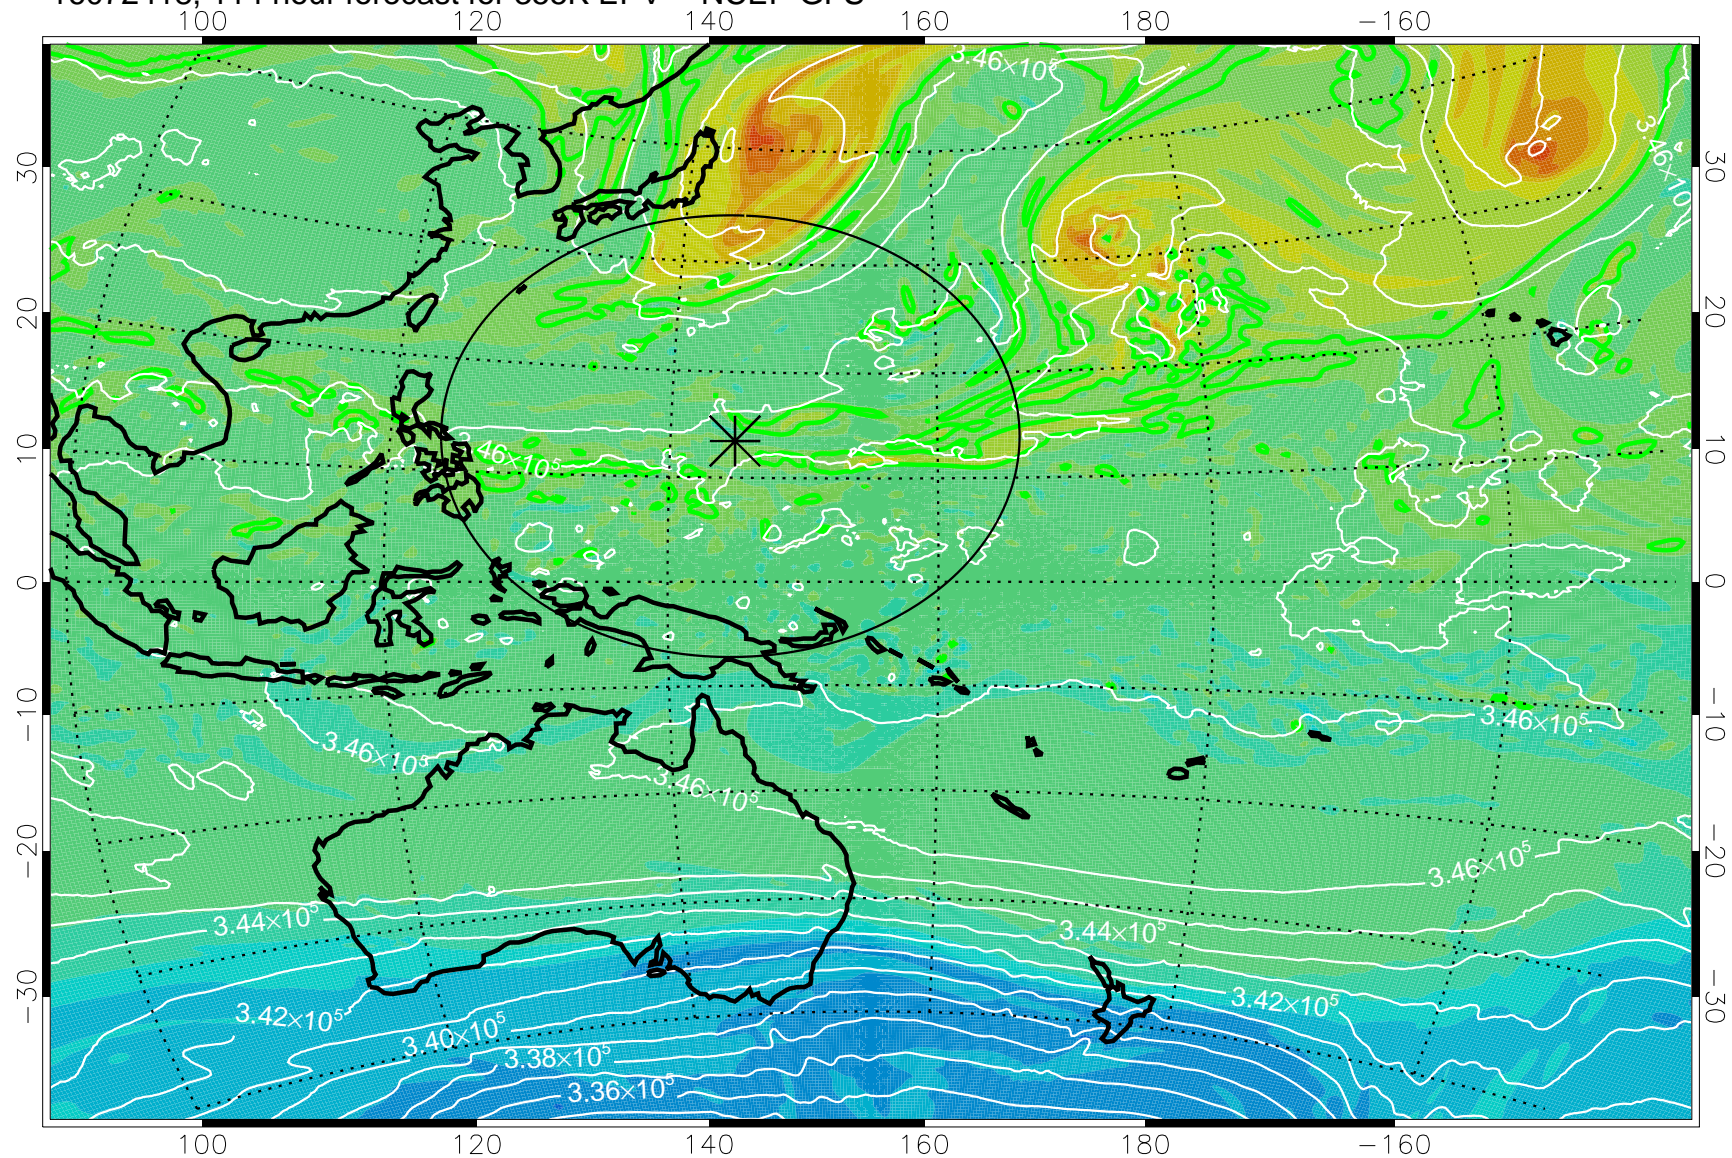

16072306, 78 hour forecast for 355K EPV -- NCEP GFS

355K Montgomery Streamfunction, white
EPV Tropopause (2 PVU) Position
Range ring of 2304 km

16072312, 84 hour forecast for 355K EPV -- NCEP GFS

355K Montgomery Streamfunction, white
EPV Tropopause (2 PVU) Position
Range ring of 2304 km

16072318, 90 hour forecast for 355K EPV -- NCEP GFS

355K Montgomery Streamfunction, white
EPV Tropopause (2 PVU) Position
Range ring of 2304 km

16072400, 96 hour forecast for 355K EPV -- NCEP GFS

355K Montgomery Streamfunction, white
EPV Tropopause (2 PVU) Position
Range ring of 2304 km

16072406, 102 hour forecast for 355K EPV -- NCEP GFS

355K Montgomery Streamfunction, white
EPV Tropopause (2 PVU) Position
Range ring of 2304 km

16072412, 108 hour forecast for 355K EPV -- NCEP GFS

355K Montgomery Streamfunction, white
EPV Tropopause (2 PVU) Position
Range ring of 2304 km

16072418, 114 hour forecast for 355K EPV -- NCEP GFS

355K Montgomery Streamfunction, white
EPV Tropopause (2 PVU) Position
Range ring of 2304 km

16072500, 120 hour forecast for 355K EPV -- NCEP GFS

355K Montgomery Streamfunction, white
EPV Tropopause (2 PVU) Position
Range ring of 2304 km