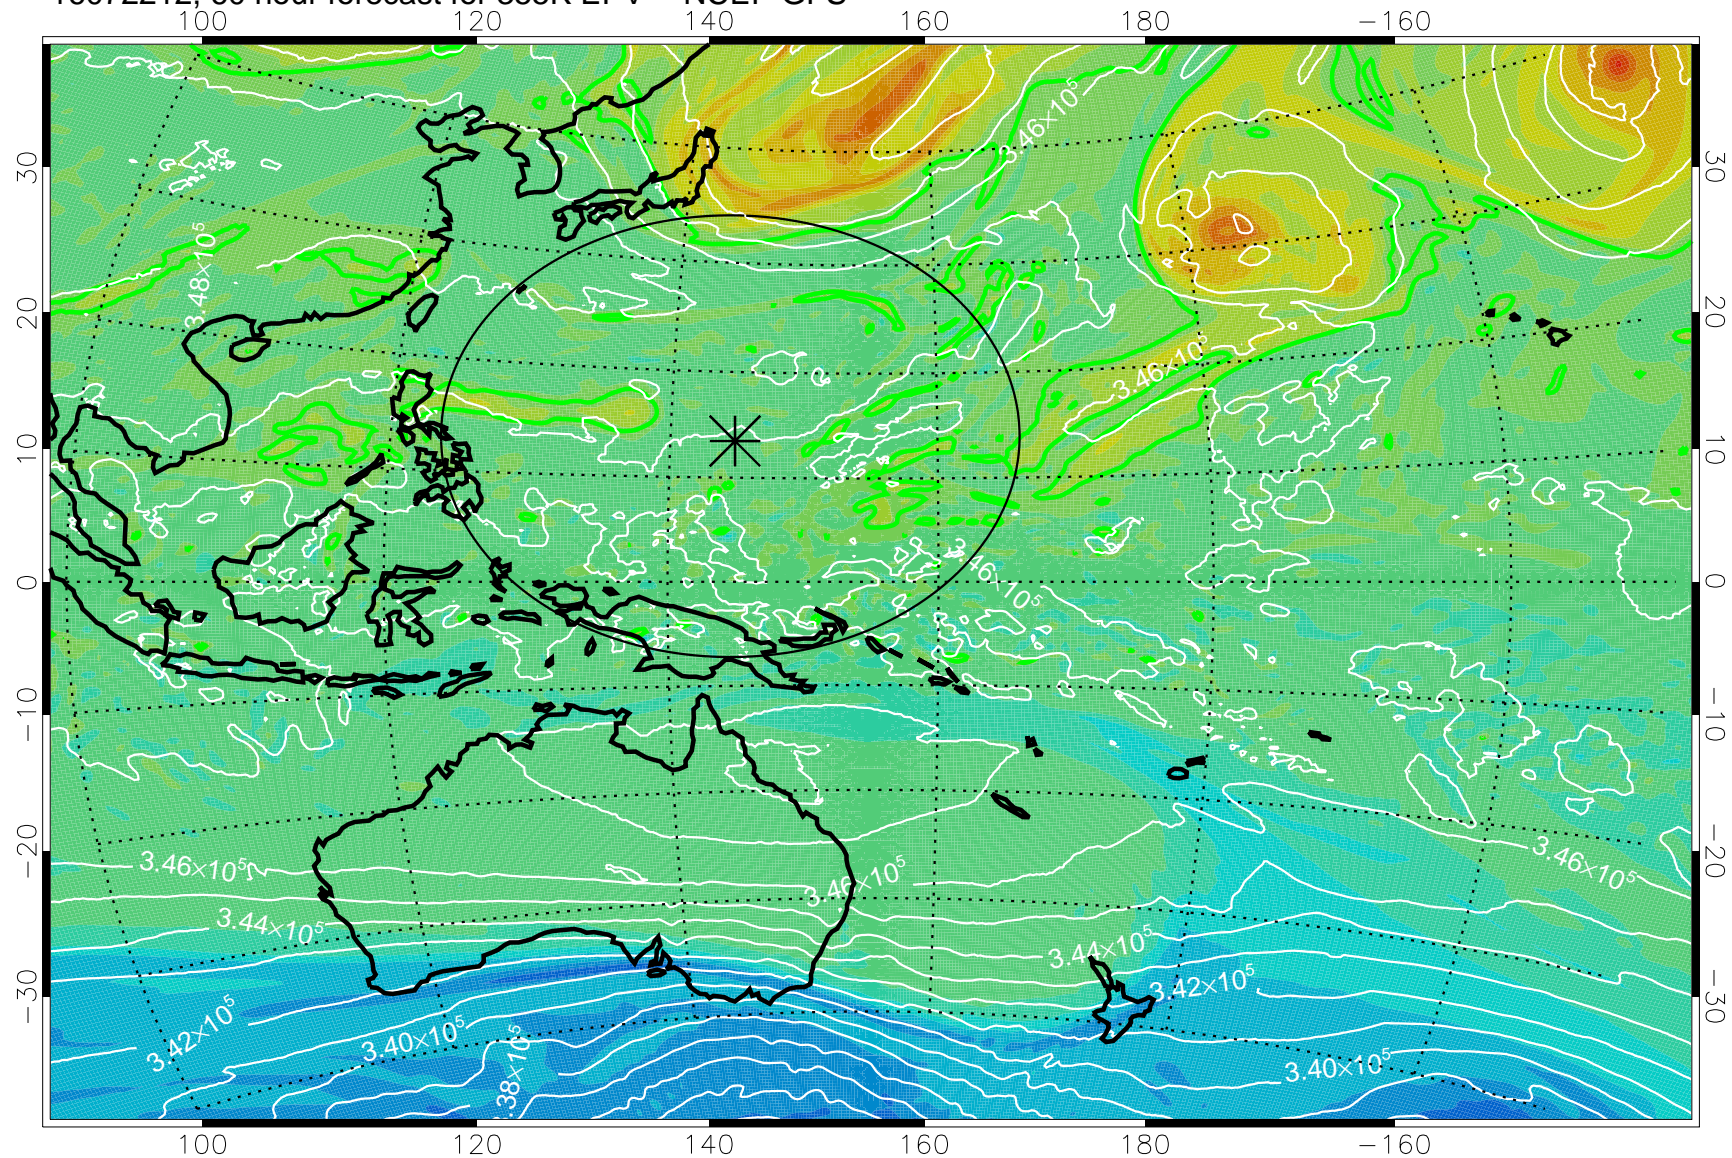

16072106, 30 hour forecast for 355K EPV -- NCEP GFS

355K Montgomery Streamfunction, white
EPV Tropopause (2 PVU) Position
Range ring of 2304 km

16072112, 36 hour forecast for 355K EPV -- NCEP GFS

355K Montgomery Streamfunction, white
EPV Tropopause (2 PVU) Position
Range ring of 2304 km

16072118, 42 hour forecast for 355K EPV -- NCEP GFS

355K Montgomery Streamfunction, white
EPV Tropopause (2 PVU) Position
Range ring of 2304 km

16072200, 48 hour forecast for 355K EPV -- NCEP GFS

355K Montgomery Streamfunction, white
EPV Tropopause (2 PVU) Position
Range ring of 2304 km

16072206, 54 hour forecast for 355K EPV -- NCEP GFS

355K Montgomery Streamfunction, white
EPV Tropopause (2 PVU) Position
Range ring of 2304 km

16072212, 60 hour forecast for 355K EPV -- NCEP GFS

355K Montgomery Streamfunction, white
EPV Tropopause (2 PVU) Position
Range ring of 2304 km

16072218, 66 hour forecast for 355K EPV -- NCEP GFS

355K Montgomery Streamfunction, white
EPV Tropopause (2 PVU) Position
Range ring of 2304 km

16072300, 72 hour forecast for 355K EPV -- NCEP GFS

355K Montgomery Streamfunction, white
EPV Tropopause (2 PVU) Position
Range ring of 2304 km