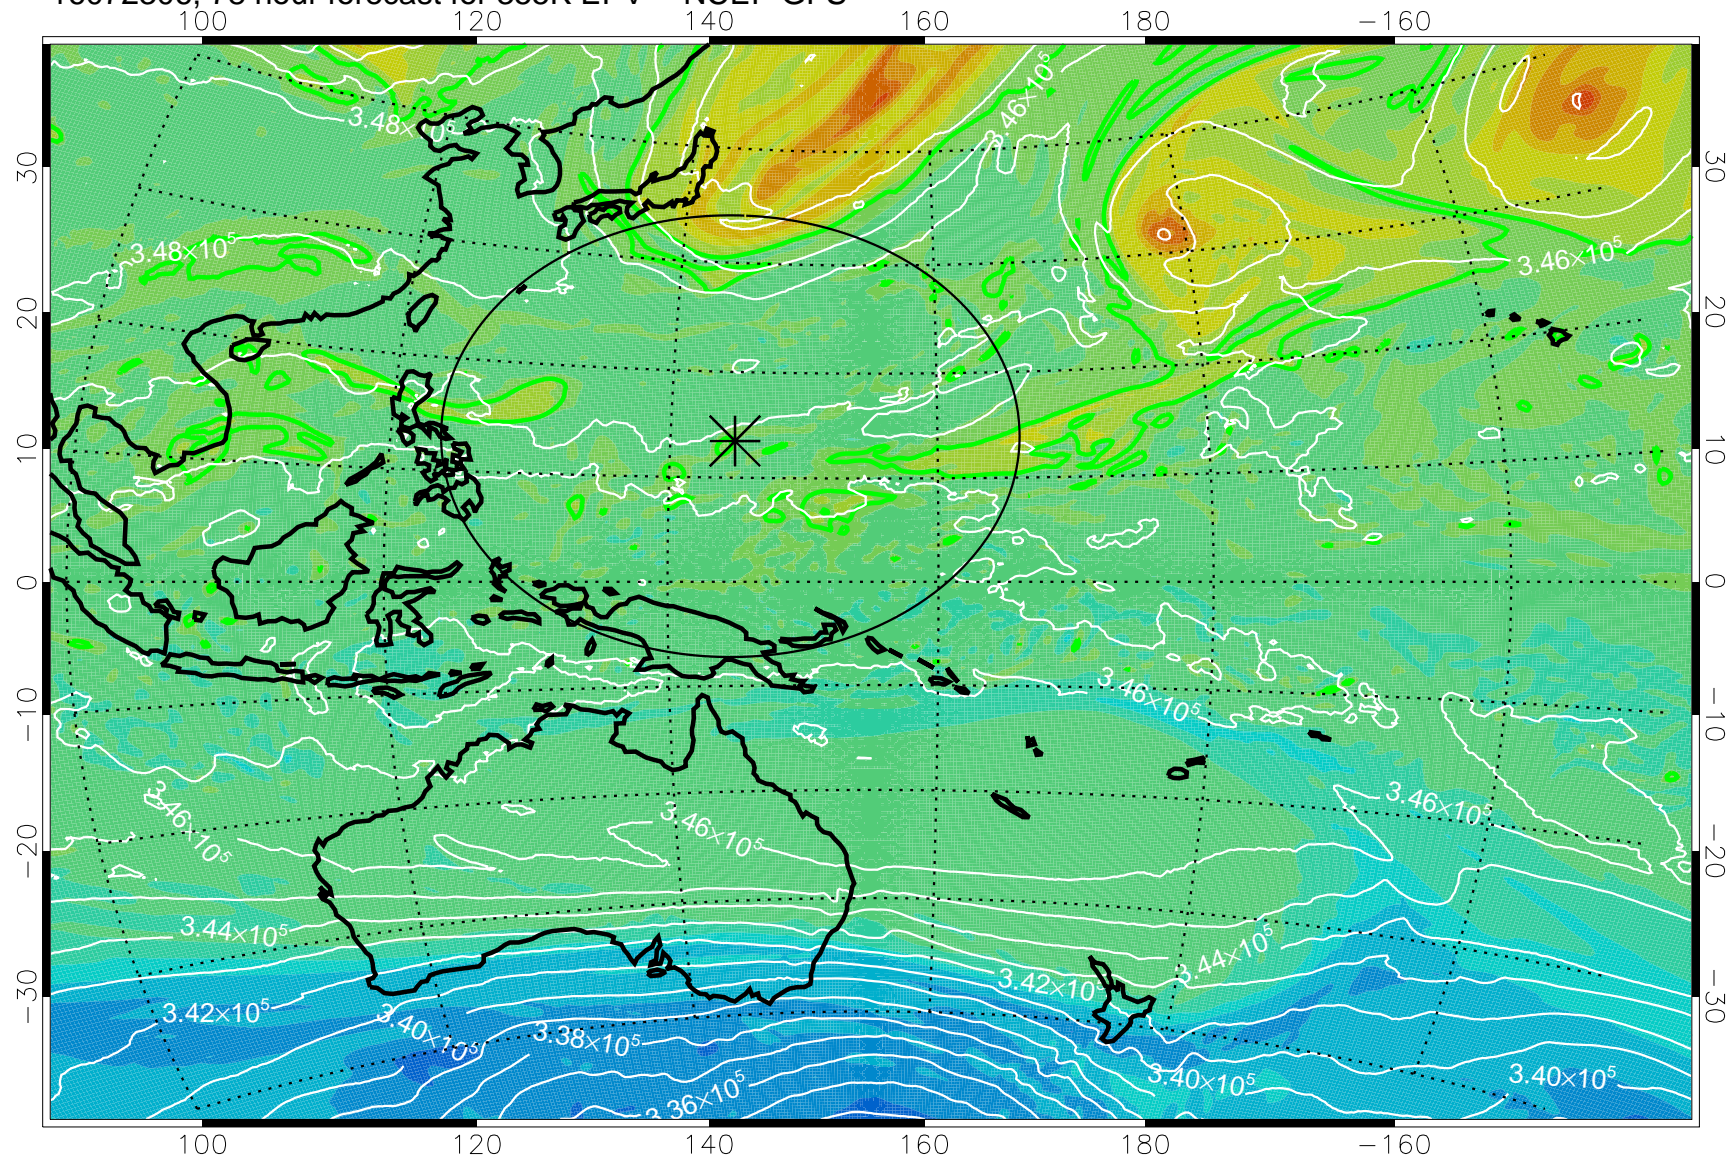

16072206, 54 hour forecast for 355K EPV -- NCEP GFS

355K Montgomery Streamfunction, white
EPV Tropopause (2 PVU) Position
Range ring of 2304 km

16072212, 60 hour forecast for 355K EPV -- NCEP GFS

355K Montgomery Streamfunction, white
EPV Tropopause (2 PVU) Position
Range ring of 2304 km

16072218, 66 hour forecast for 355K EPV -- NCEP GFS

355K Montgomery Streamfunction, white
EPV Tropopause (2 PVU) Position
Range ring of 2304 km

16072300, 72 hour forecast for 355K EPV -- NCEP GFS

355K Montgomery Streamfunction, white
EPV Tropopause (2 PVU) Position
Range ring of 2304 km

16072306, 78 hour forecast for 355K EPV -- NCEP GFS

355K Montgomery Streamfunction, white
EPV Tropopause (2 PVU) Position
Range ring of 2304 km

16072312, 84 hour forecast for 355K EPV -- NCEP GFS

355K Montgomery Streamfunction, white
EPV Tropopause (2 PVU) Position
Range ring of 2304 km

16072318, 90 hour forecast for 355K EPV -- NCEP GFS

355K Montgomery Streamfunction, white
EPV Tropopause (2 PVU) Position
Range ring of 2304 km

16072400, 96 hour forecast for 355K EPV -- NCEP GFS

355K Montgomery Streamfunction, white
EPV Tropopause (2 PVU) Position
Range ring of 2304 km