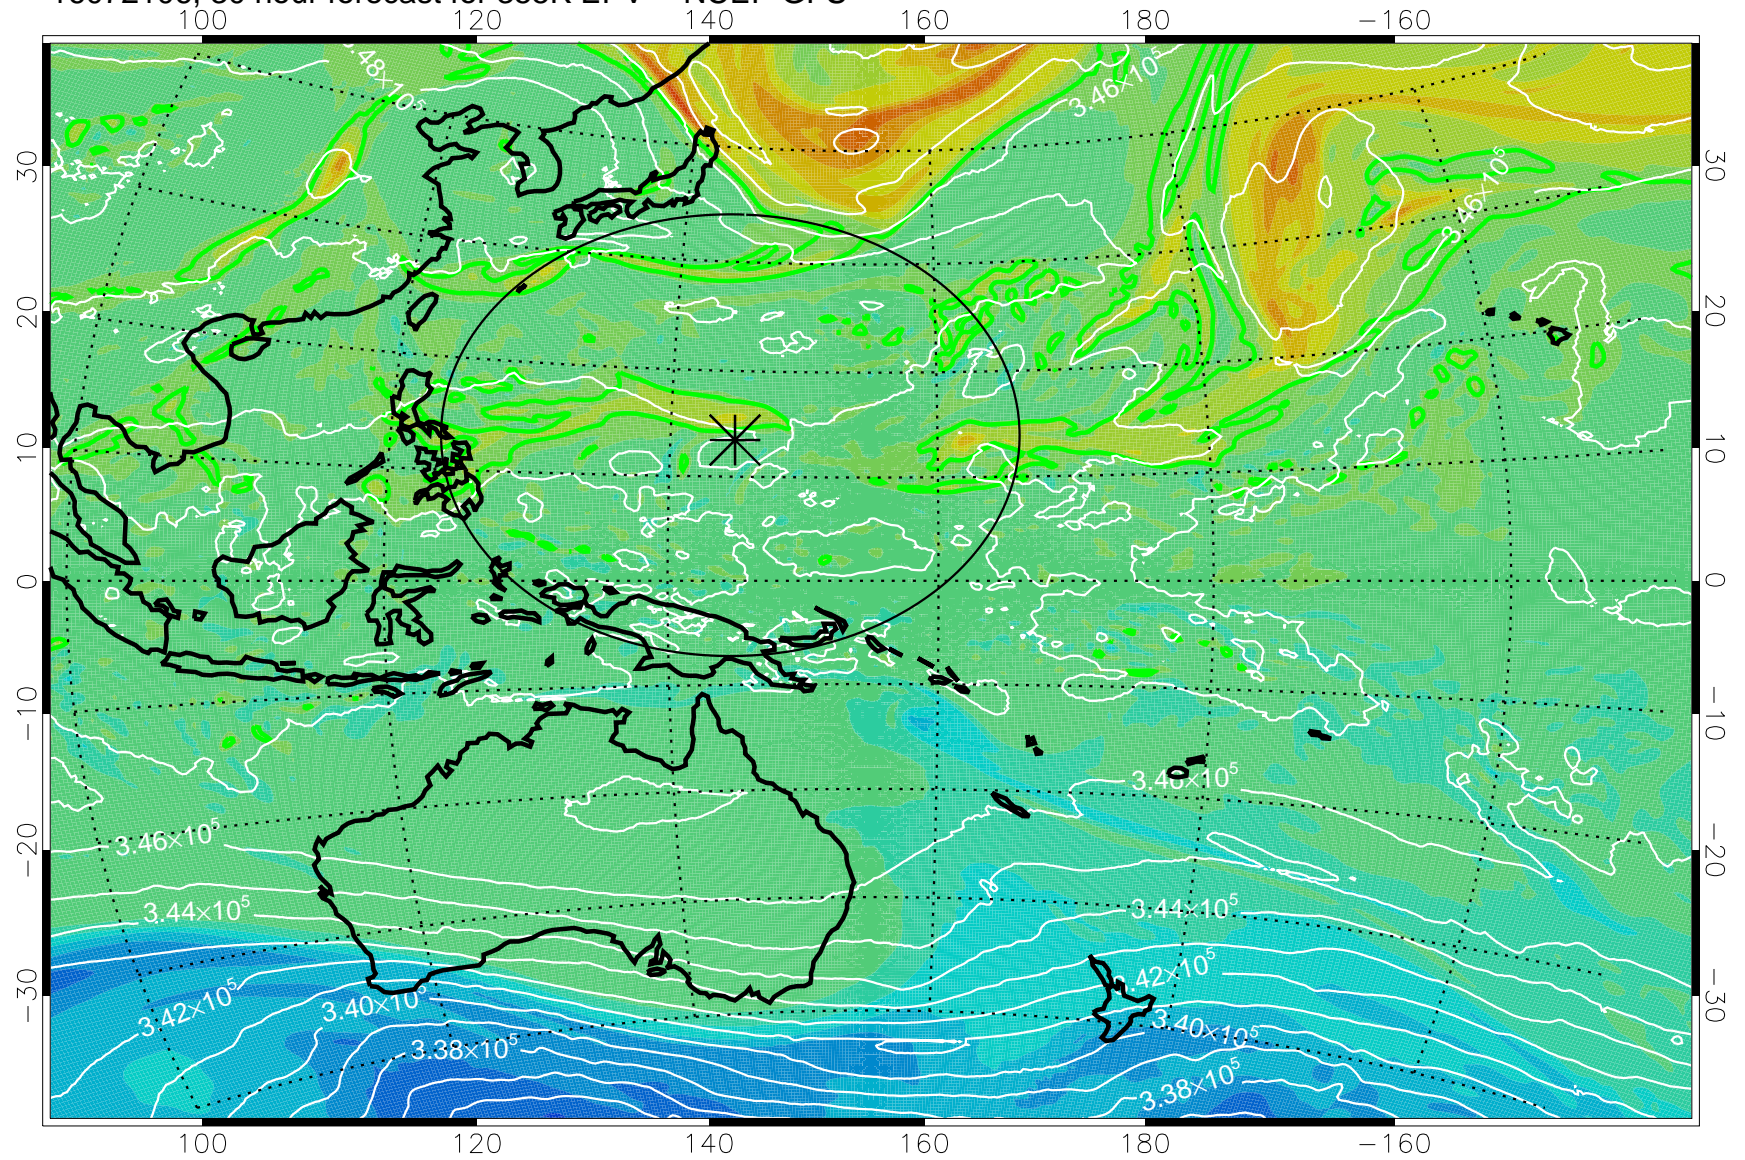

16072018, 18 hour forecast for 355K EPV -- NCEP GFS

355K Montgomery Streamfunction, white
EPV Tropopause (2 PVU) Position
Range ring of 2304 km

16072100, 24 hour forecast for 355K EPV -- NCEP GFS

355K Montgomery Streamfunction, white
EPV Tropopause (2 PVU) Position
Range ring of 2304 km

16072106, 30 hour forecast for 355K EPV -- NCEP GFS

355K Montgomery Streamfunction, white
EPV Tropopause (2 PVU) Position
Range ring of 2304 km

16072112, 36 hour forecast for 355K EPV -- NCEP GFS

355K Montgomery Streamfunction, white
EPV Tropopause (2 PVU) Position
Range ring of 2304 km

16072118, 42 hour forecast for 355K EPV -- NCEP GFS

355K Montgomery Streamfunction, white
EPV Tropopause (2 PVU) Position
Range ring of 2304 km

16072200, 48 hour forecast for 355K EPV -- NCEP GFS

355K Montgomery Streamfunction, white
EPV Tropopause (2 PVU) Position
Range ring of 2304 km

16072206, 54 hour forecast for 355K EPV -- NCEP GFS

355K Montgomery Streamfunction, white
EPV Tropopause (2 PVU) Position
Range ring of 2304 km

16072212, 60 hour forecast for 355K EPV -- NCEP GFS

355K Montgomery Streamfunction, white
EPV Tropopause (2 PVU) Position
Range ring of 2304 km