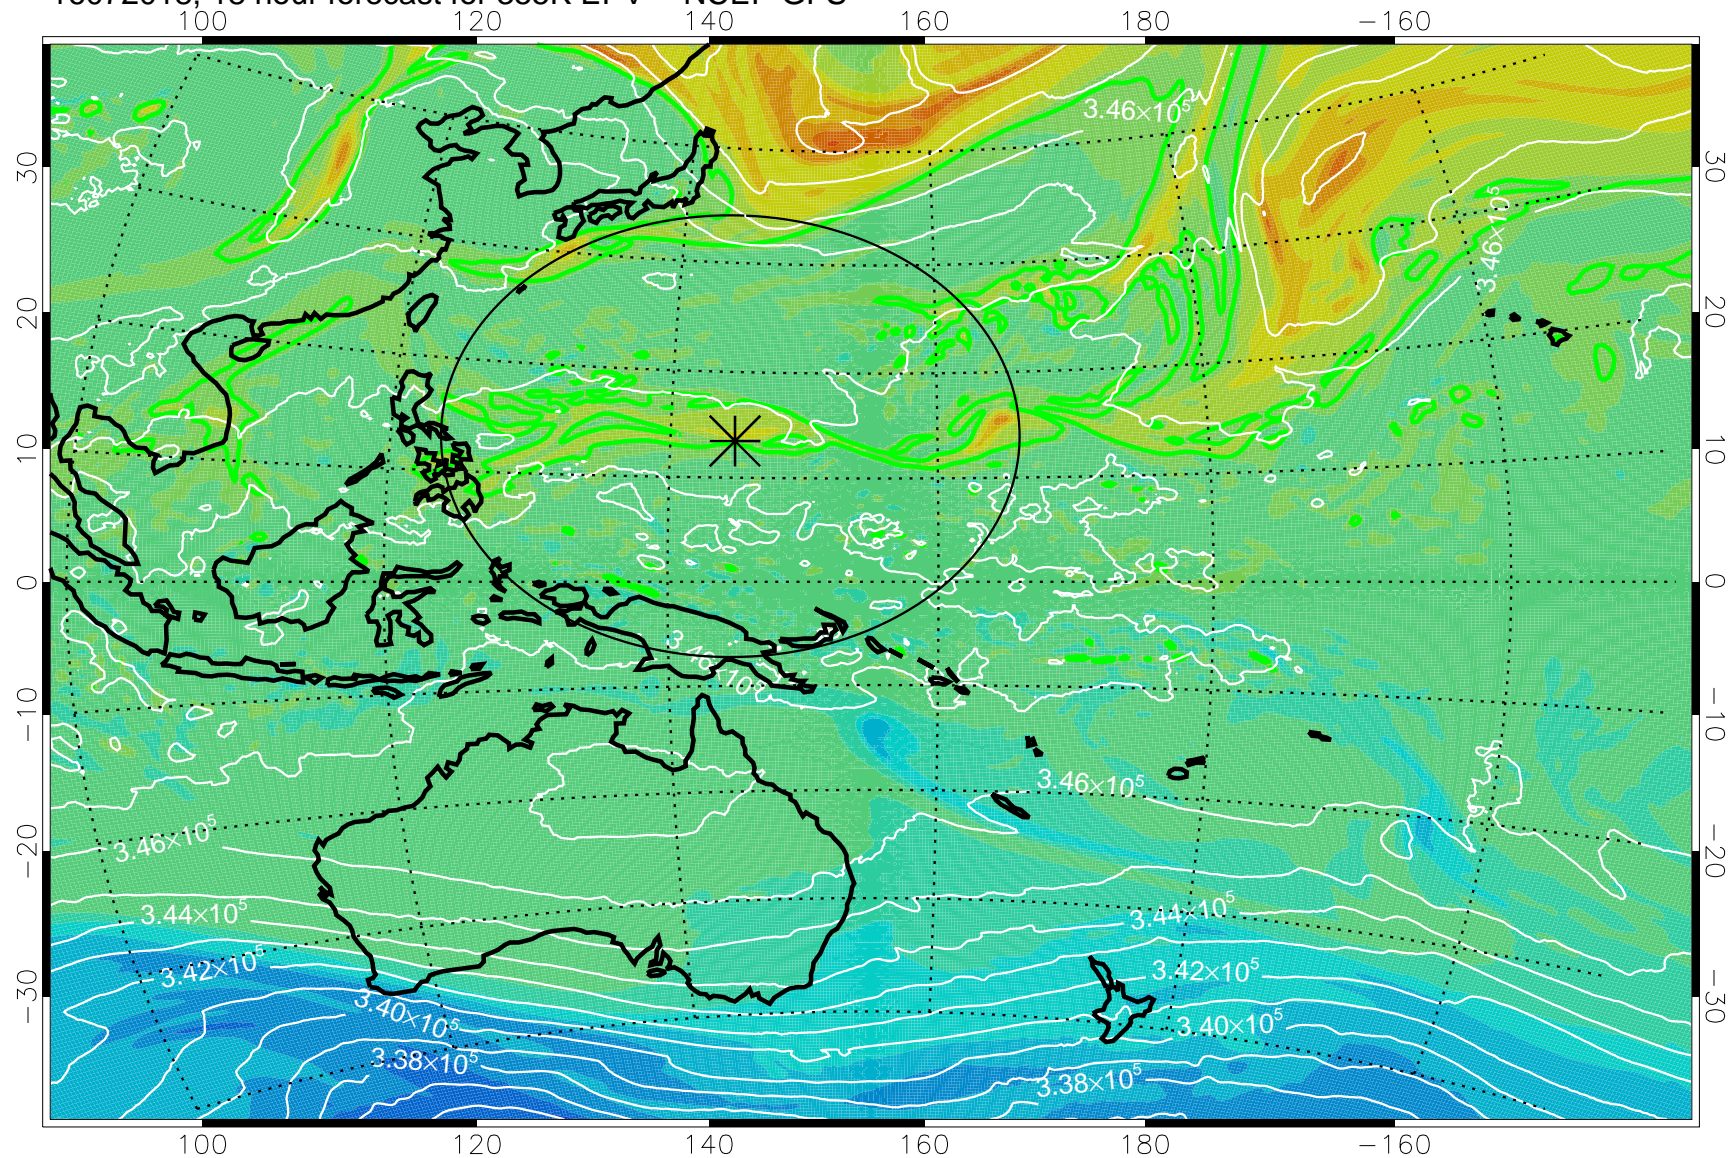

16072006, 6 hour forecast for 355K EPV -- NCEP GFS

355K Montgomery Streamfunction, white
EPV Tropopause (2 PVU) Position
Range ring of 2304 km

16072012, 12 hour forecast for 355K EPV -- NCEP GFS

355K Montgomery Streamfunction, white
EPV Tropopause (2 PVU) Position
Range ring of 2304 km

16072018, 18 hour forecast for 355K EPV -- NCEP GFS

355K Montgomery Streamfunction, white
EPV Tropopause (2 PVU) Position
Range ring of 2304 km

16072100, 24 hour forecast for 355K EPV -- NCEP GFS

355K Montgomery Streamfunction, white
EPV Tropopause (2 PVU) Position
Range ring of 2304 km

16072106, 30 hour forecast for 355K EPV -- NCEP GFS

355K Montgomery Streamfunction, white
EPV Tropopause (2 PVU) Position
Range ring of 2304 km

16072112, 36 hour forecast for 355K EPV -- NCEP GFS

355K Montgomery Streamfunction, white
EPV Tropopause (2 PVU) Position
Range ring of 2304 km

16072118, 42 hour forecast for 355K EPV -- NCEP GFS

355K Montgomery Streamfunction, white
EPV Tropopause (2 PVU) Position
Range ring of 2304 km

16072200, 48 hour forecast for 355K EPV -- NCEP GFS

355K Montgomery Streamfunction, white
EPV Tropopause (2 PVU) Position
Range ring of 2304 km