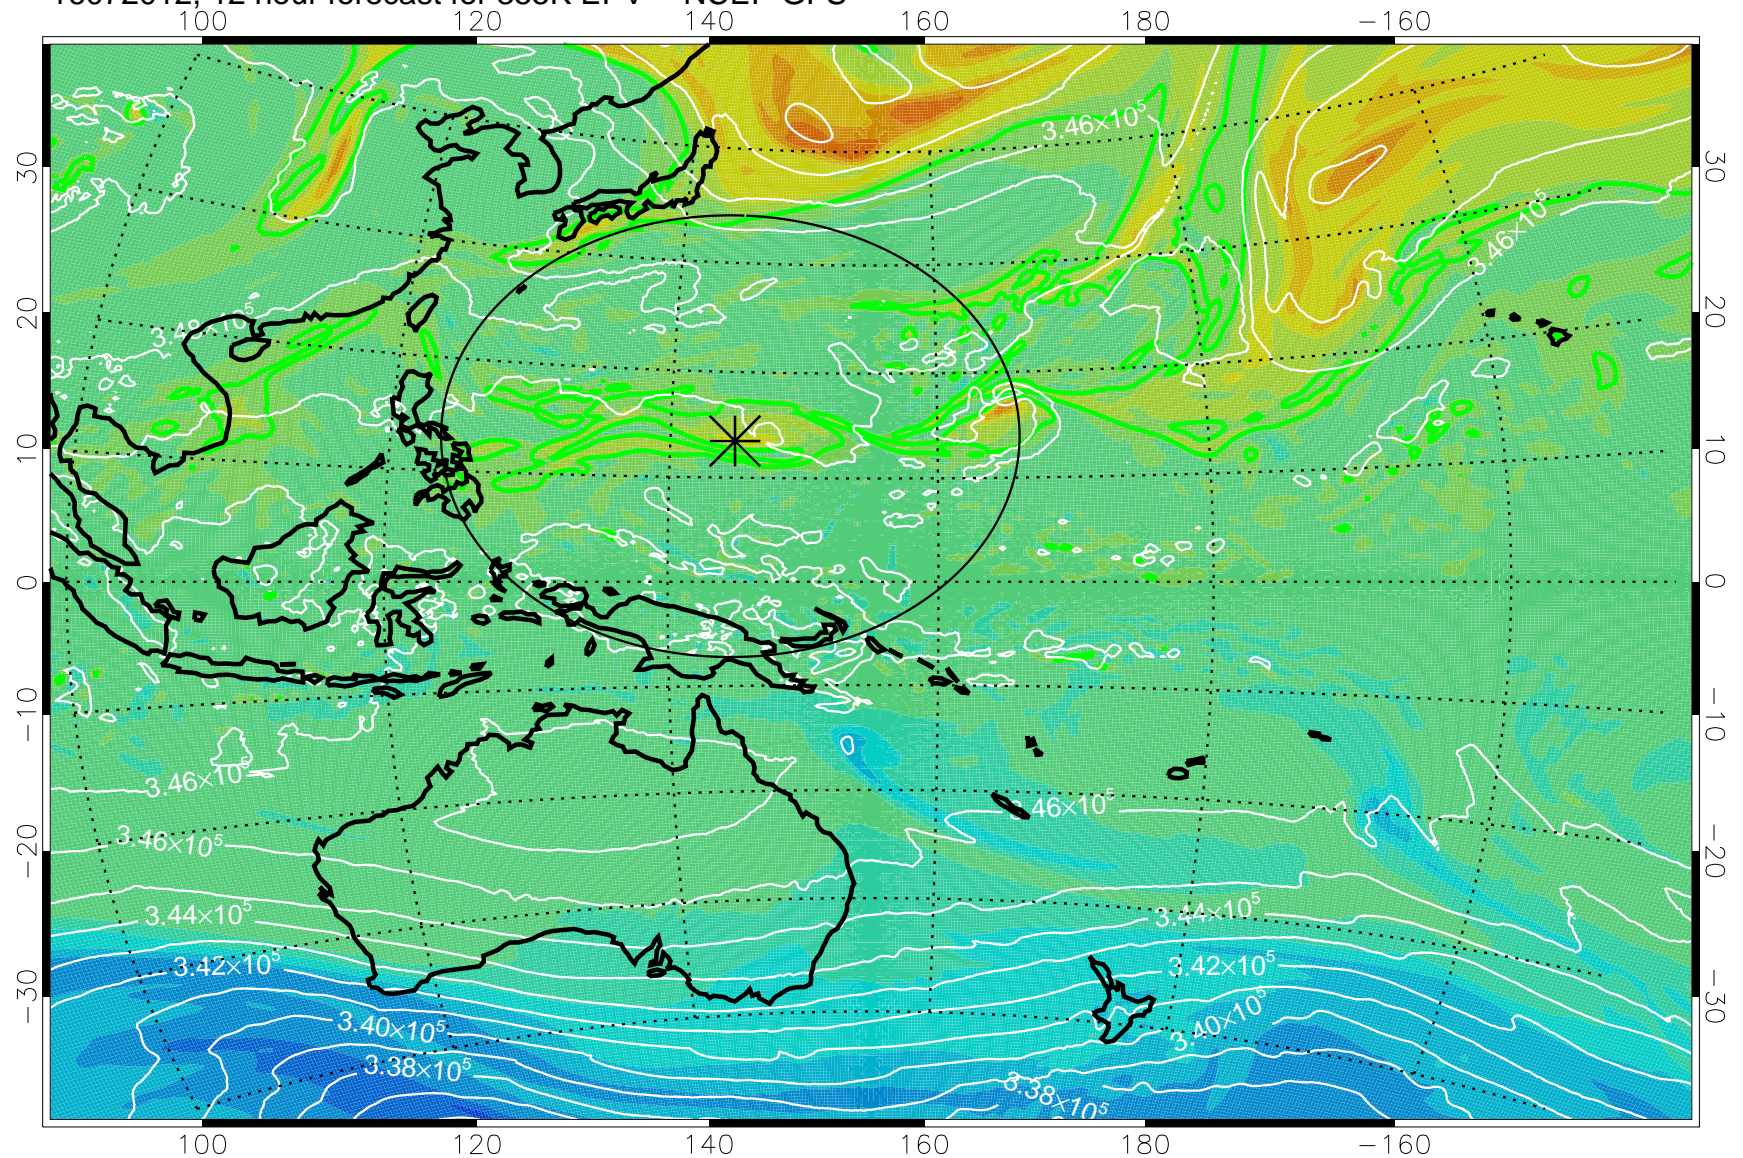

16072006, 6 hour forecast for 355K EPV -- NCEP GFS

355K Montgomery Streamfunction, white
EPV Tropopause (2 PVU) Position
Range ring of 2304 km

16072012, 12 hour forecast for 355K EPV -- NCEP GFS

355K Montgomery Streamfunction, white
EPV Tropopause (2 PVU) Position
Range ring of 2304 km

16072018, 18 hour forecast for 355K EPV -- NCEP GFS

355K Montgomery Streamfunction, white
EPV Tropopause (2 PVU) Position
Range ring of 2304 km

16072100, 24 hour forecast for 355K EPV -- NCEP GFS

355K Montgomery Streamfunction, white
EPV Tropopause (2 PVU) Position
Range ring of 2304 km

16072106, 30 hour forecast for 355K EPV -- NCEP GFS

355K Montgomery Streamfunction, white
EPV Tropopause (2 PVU) Position
Range ring of 2304 km

16072112, 36 hour forecast for 355K EPV -- NCEP GFS

355K Montgomery Streamfunction, white
EPV Tropopause (2 PVU) Position
Range ring of 2304 km

16072118, 42 hour forecast for 355K EPV -- NCEP GFS

355K Montgomery Streamfunction, white
EPV Tropopause (2 PVU) Position
Range ring of 2304 km

16072200, 48 hour forecast for 355K EPV -- NCEP GFS

355K Montgomery Streamfunction, white
EPV Tropopause (2 PVU) Position
Range ring of 2304 km