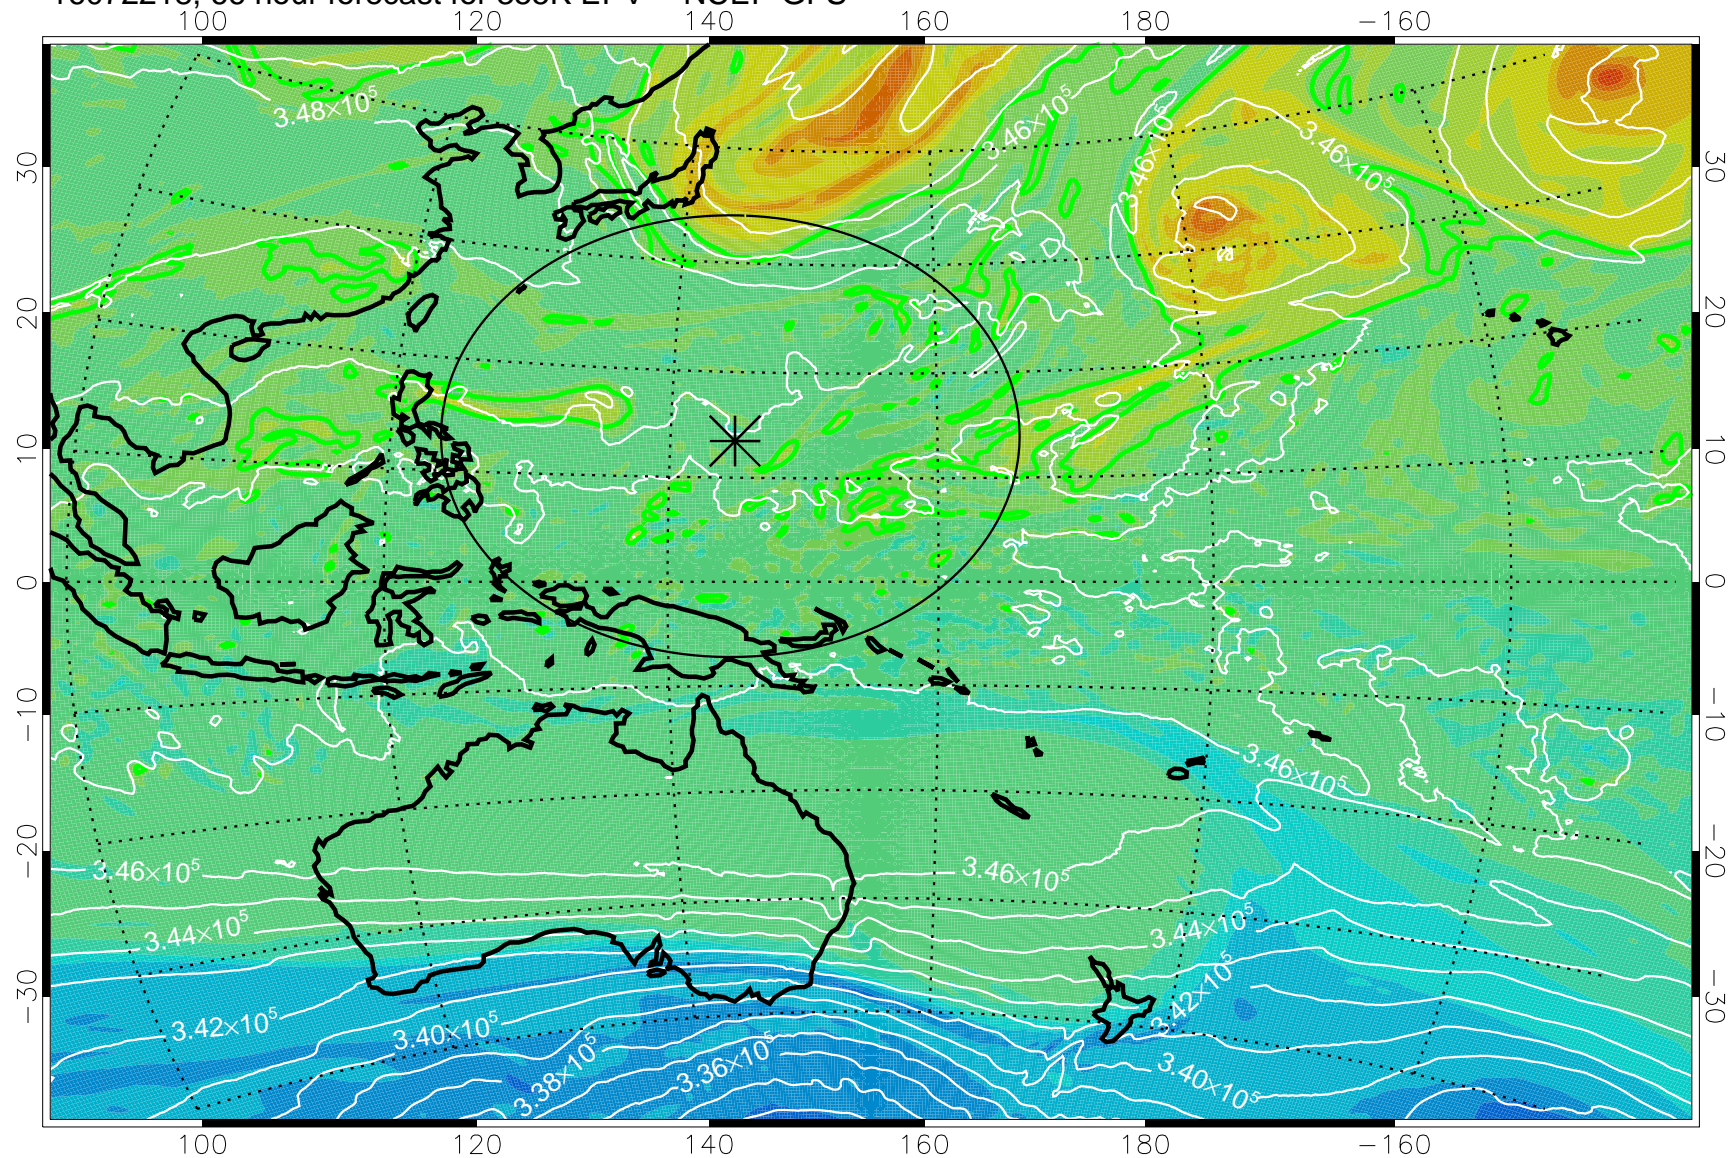

16072118, 42 hour forecast for 355K EPV -- NCEP GFS

355K Montgomery Streamfunction, white
EPV Tropopause (2 PVU) Position
Range ring of 2304 km

16072200, 48 hour forecast for 355K EPV -- NCEP GFS

355K Montgomery Streamfunction, white
EPV Tropopause (2 PVU) Position
Range ring of 2304 km

16072206, 54 hour forecast for 355K EPV -- NCEP GFS

355K Montgomery Streamfunction, white
EPV Tropopause (2 PVU) Position
Range ring of 2304 km

16072212, 60 hour forecast for 355K EPV -- NCEP GFS

355K Montgomery Streamfunction, white
EPV Tropopause (2 PVU) Position
Range ring of 2304 km

16072218, 66 hour forecast for 355K EPV -- NCEP GFS

355K Montgomery Streamfunction, white
EPV Tropopause (2 PVU) Position
Range ring of 2304 km

16072300, 72 hour forecast for 355K EPV -- NCEP GFS

355K Montgomery Streamfunction, white
EPV Tropopause (2 PVU) Position
Range ring of 2304 km

16072306, 78 hour forecast for 355K EPV -- NCEP GFS

355K Montgomery Streamfunction, white
EPV Tropopause (2 PVU) Position
Range ring of 2304 km

16072312, 84 hour forecast for 355K EPV -- NCEP GFS

355K Montgomery Streamfunction, white
EPV Tropopause (2 PVU) Position
Range ring of 2304 km