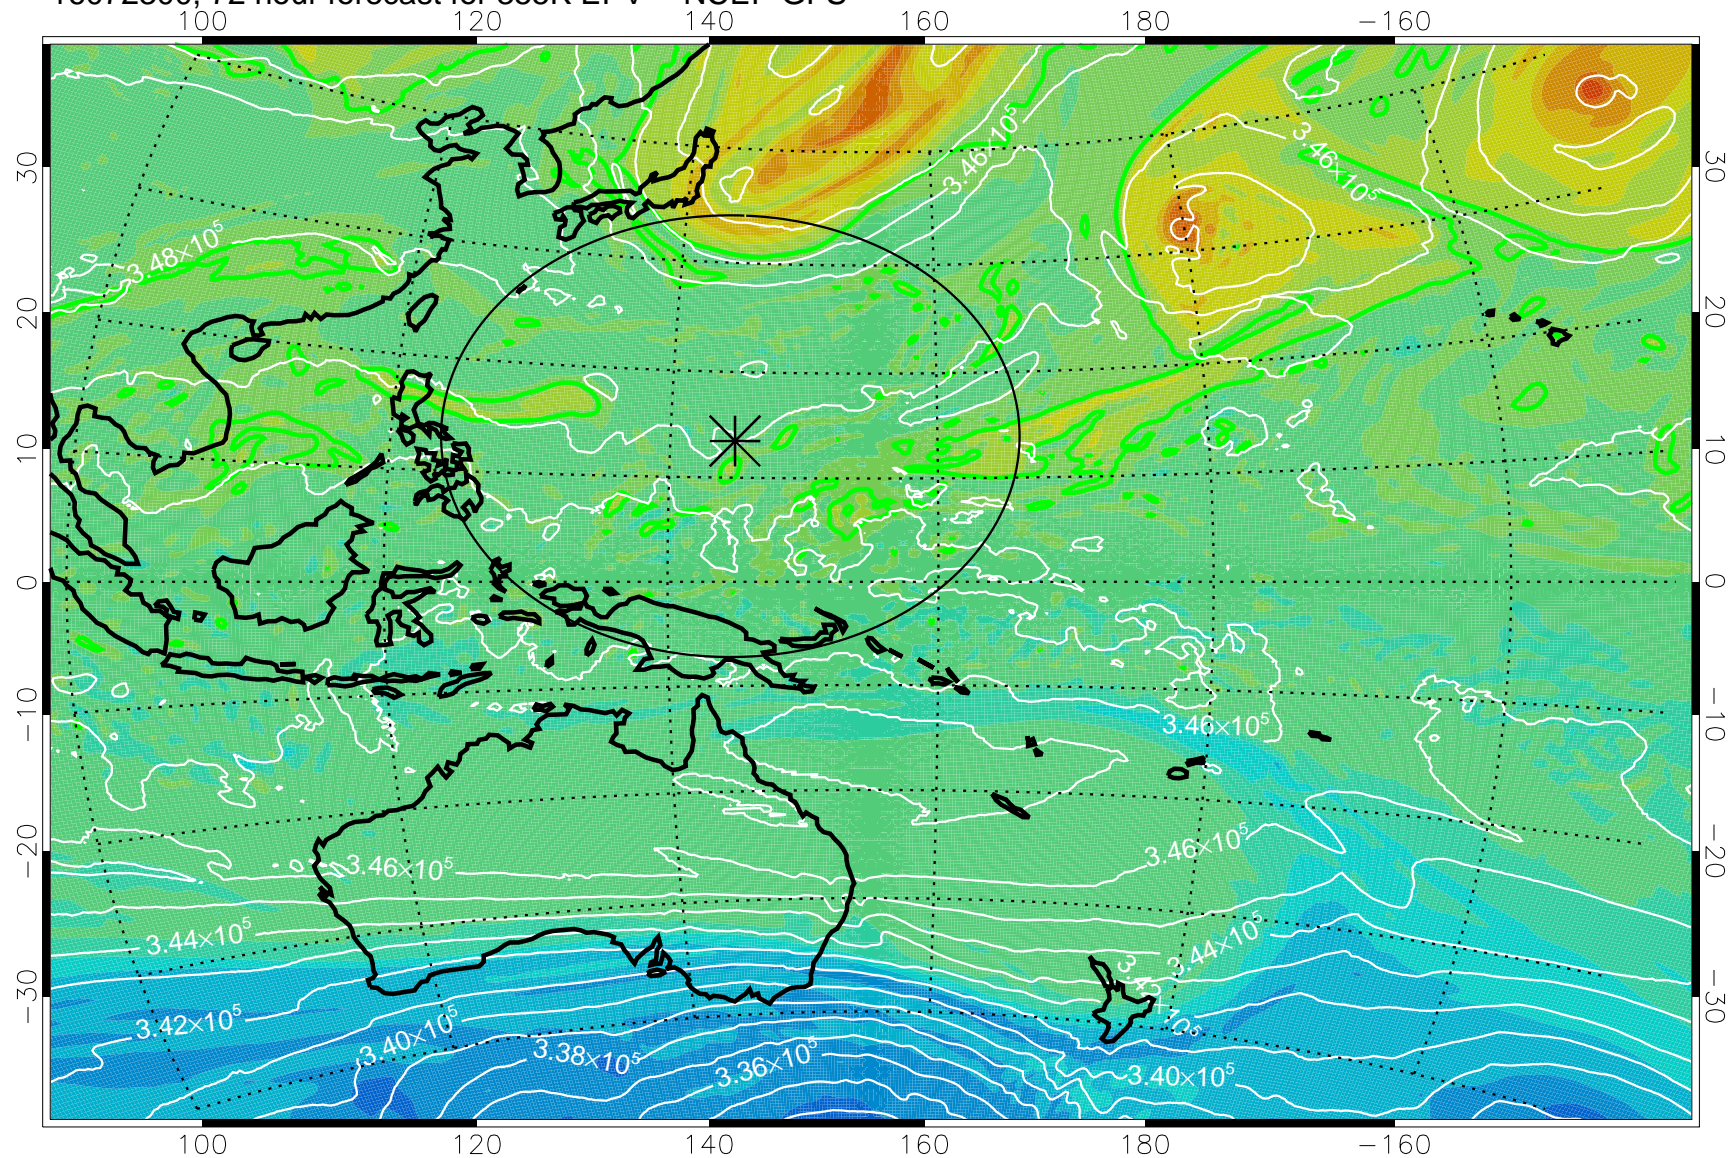

16072118, 42 hour forecast for 355K EPV -- NCEP GFS

355K Montgomery Streamfunction, white
EPV Tropopause (2 PVU) Position
Range ring of 2304 km

16072200, 48 hour forecast for 355K EPV -- NCEP GFS

355K Montgomery Streamfunction, white
EPV Tropopause (2 PVU) Position
Range ring of 2304 km

16072206, 54 hour forecast for 355K EPV -- NCEP GFS

355K Montgomery Streamfunction, white
EPV Tropopause (2 PVU) Position
Range ring of 2304 km

16072212, 60 hour forecast for 355K EPV -- NCEP GFS

355K Montgomery Streamfunction, white
EPV Tropopause (2 PVU) Position
Range ring of 2304 km

16072218, 66 hour forecast for 355K EPV -- NCEP GFS

355K Montgomery Streamfunction, white
EPV Tropopause (2 PVU) Position
Range ring of 2304 km

16072300, 72 hour forecast for 355K EPV -- NCEP GFS

355K Montgomery Streamfunction, white
EPV Tropopause (2 PVU) Position
Range ring of 2304 km

16072306, 78 hour forecast for 355K EPV -- NCEP GFS

355K Montgomery Streamfunction, white
EPV Tropopause (2 PVU) Position
Range ring of 2304 km

16072312, 84 hour forecast for 355K EPV -- NCEP GFS

355K Montgomery Streamfunction, white
EPV Tropopause (2 PVU) Position
Range ring of 2304 km