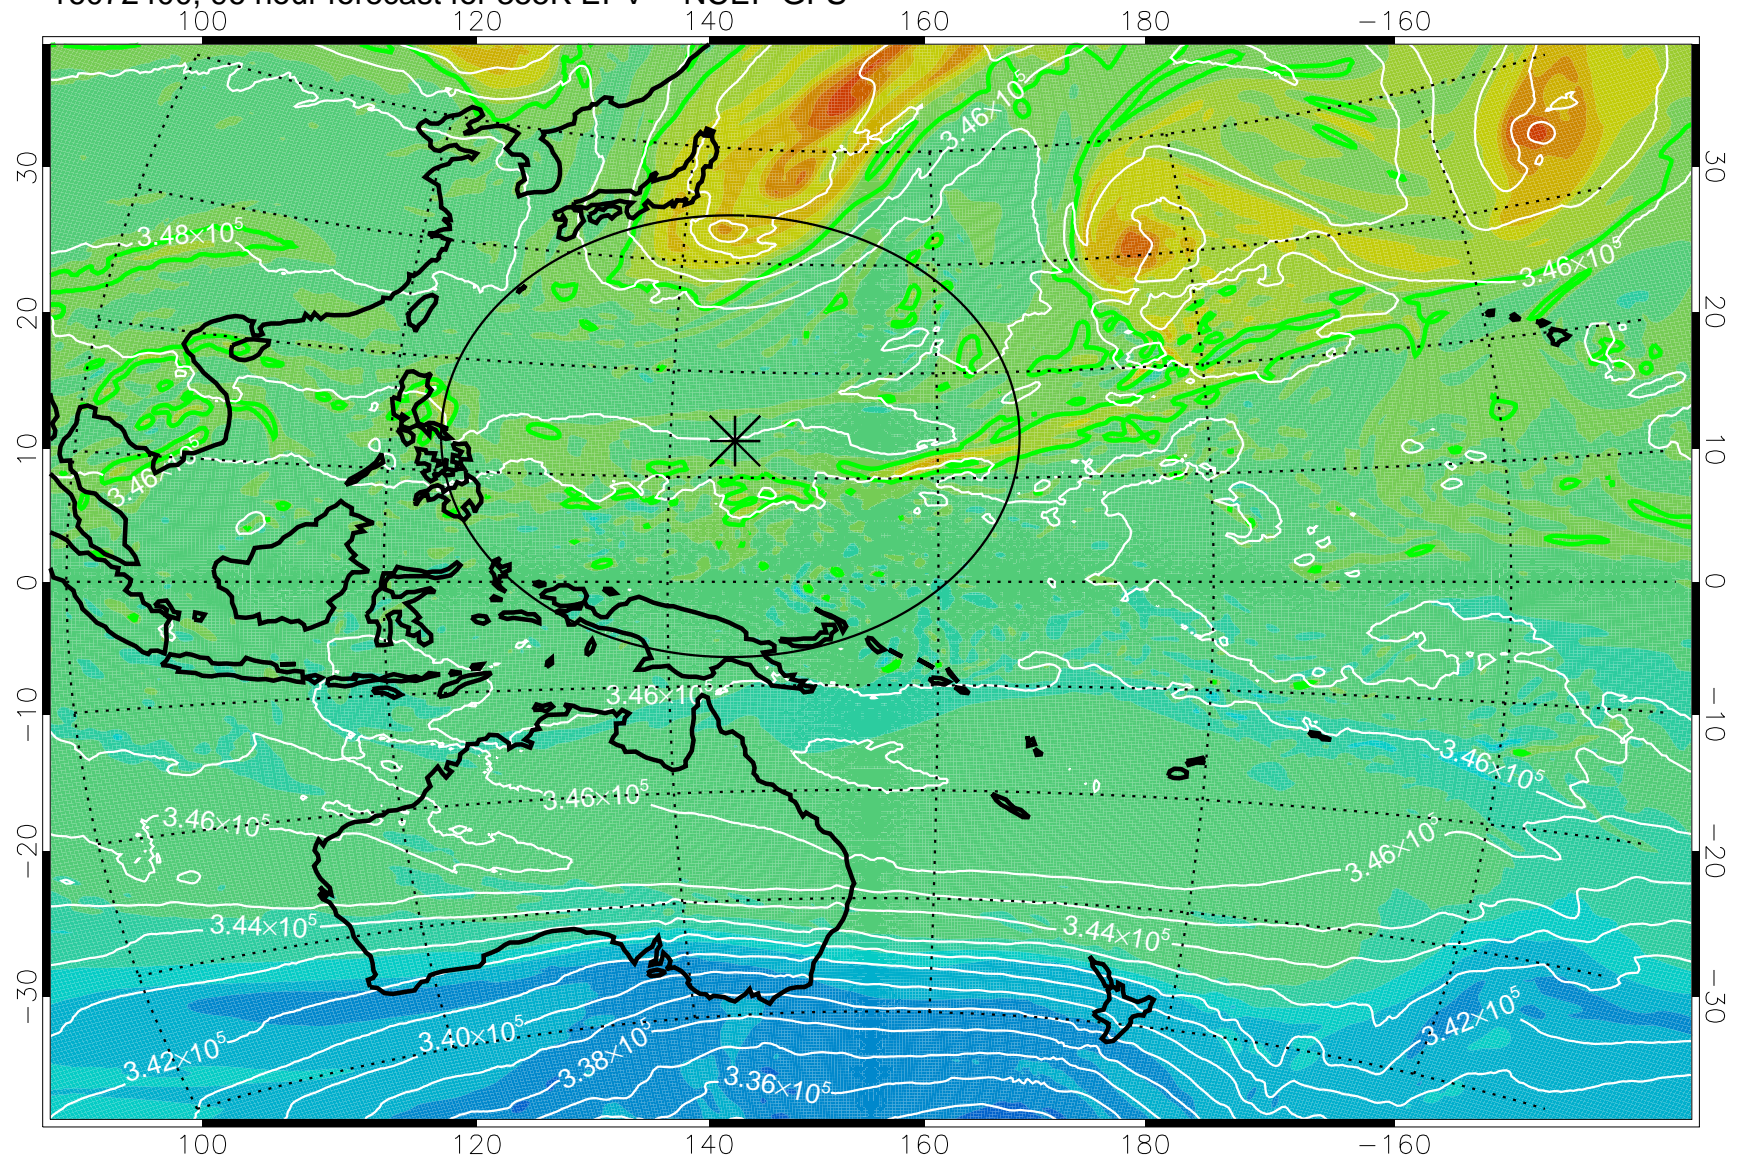

16072218, 66 hour forecast for 355K EPV -- NCEP GFS

355K Montgomery Streamfunction, white
EPV Tropopause (2 PVU) Position
Range ring of 2304 km

16072300, 72 hour forecast for 355K EPV -- NCEP GFS

355K Montgomery Streamfunction, white
EPV Tropopause (2 PVU) Position
Range ring of 2304 km

16072306, 78 hour forecast for 355K EPV -- NCEP GFS

355K Montgomery Streamfunction, white
EPV Tropopause (2 PVU) Position
Range ring of 2304 km

16072312, 84 hour forecast for 355K EPV -- NCEP GFS

355K Montgomery Streamfunction, white
EPV Tropopause (2 PVU) Position
Range ring of 2304 km

16072318, 90 hour forecast for 355K EPV -- NCEP GFS

355K Montgomery Streamfunction, white
EPV Tropopause (2 PVU) Position
Range ring of 2304 km

16072400, 96 hour forecast for 355K EPV -- NCEP GFS

355K Montgomery Streamfunction, white
EPV Tropopause (2 PVU) Position
Range ring of 2304 km

16072406, 102 hour forecast for 355K EPV -- NCEP GFS

355K Montgomery Streamfunction, white
EPV Tropopause (2 PVU) Position
Range ring of 2304 km

16072412, 108 hour forecast for 355K EPV -- NCEP GFS

355K Montgomery Streamfunction, white
EPV Tropopause (2 PVU) Position
Range ring of 2304 km