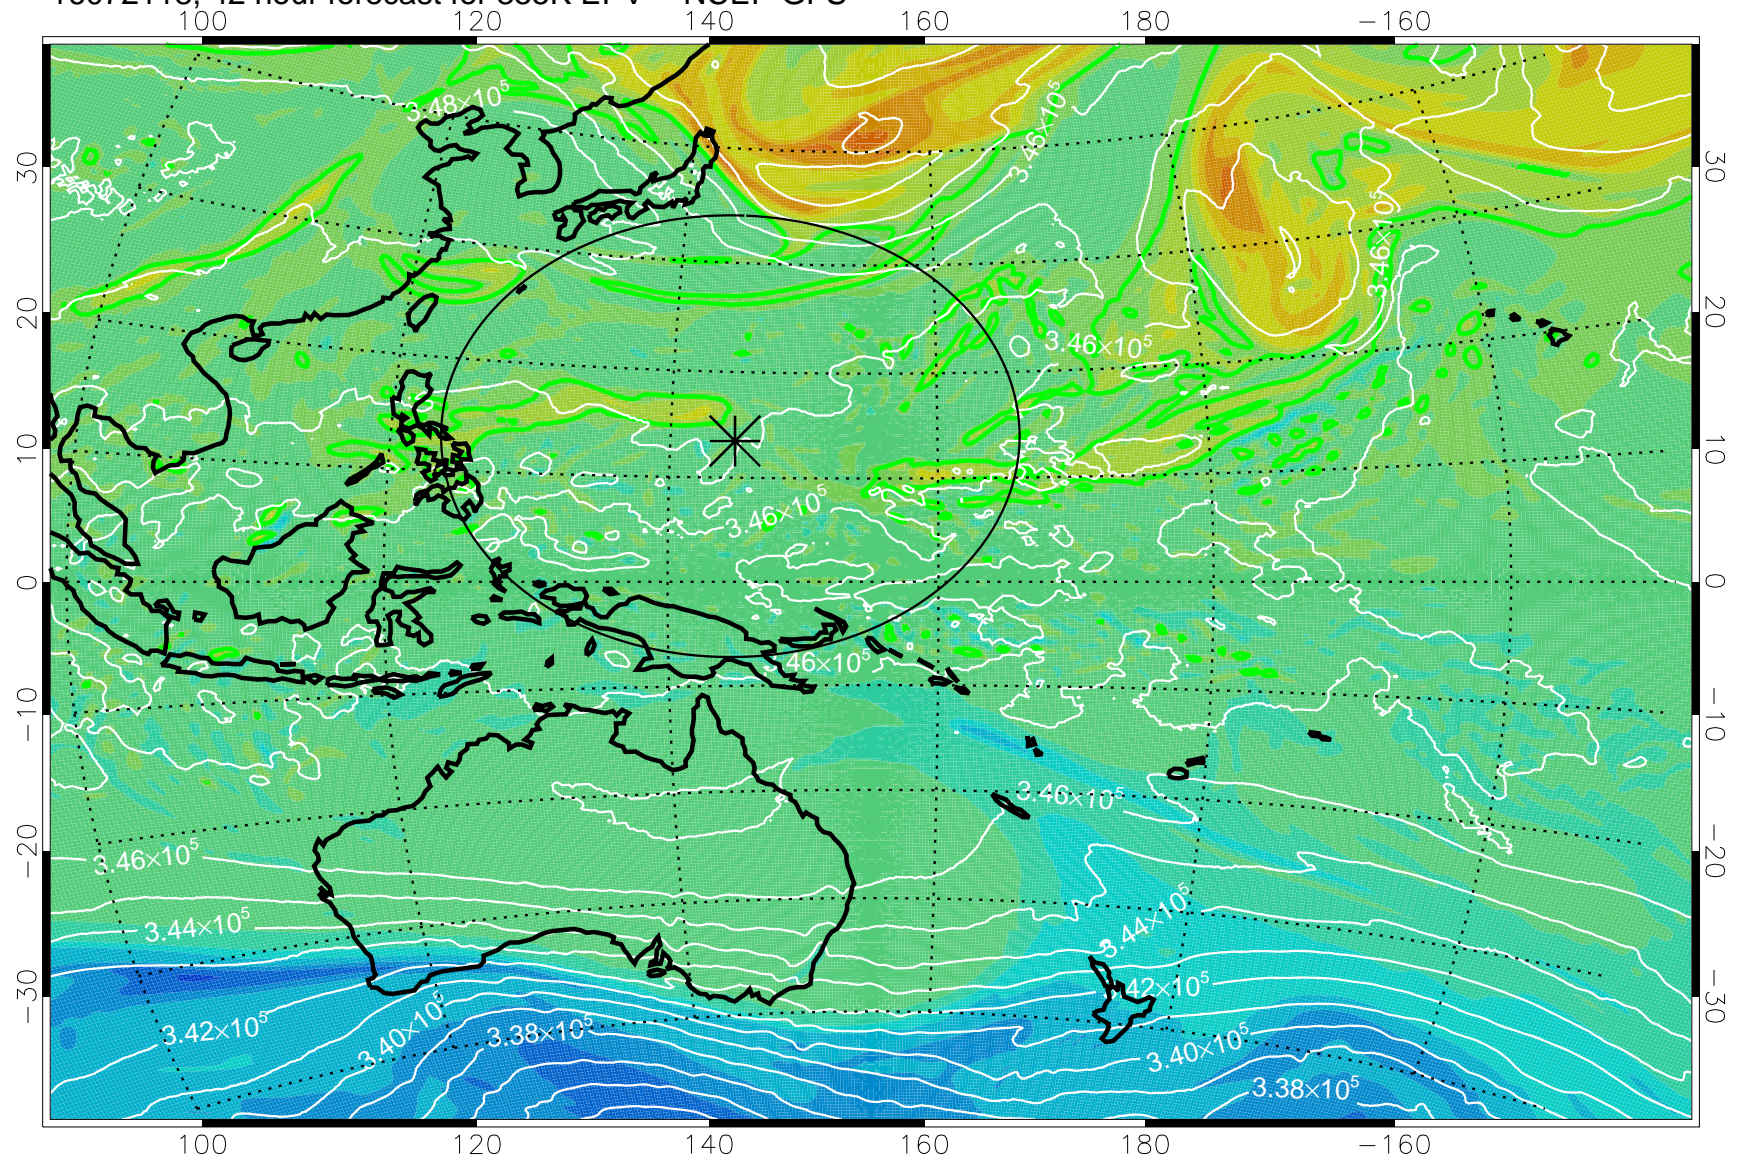

16072018, 18 hour forecast for 355K EPV -- NCEP GFS

355K Montgomery Streamfunction, white
EPV Tropopause (2 PVU) Position
Range ring of 2304 km

16072100, 24 hour forecast for 355K EPV -- NCEP GFS

355K Montgomery Streamfunction, white
EPV Tropopause (2 PVU) Position
Range ring of 2304 km

16072106, 30 hour forecast for 355K EPV -- NCEP GFS

355K Montgomery Streamfunction, white
EPV Tropopause (2 PVU) Position
Range ring of 2304 km

16072112, 36 hour forecast for 355K EPV -- NCEP GFS

355K Montgomery Streamfunction, white
EPV Tropopause (2 PVU) Position
Range ring of 2304 km

16072118, 42 hour forecast for 355K EPV -- NCEP GFS

355K Montgomery Streamfunction, white
EPV Tropopause (2 PVU) Position
Range ring of 2304 km

16072200, 48 hour forecast for 355K EPV -- NCEP GFS

355K Montgomery Streamfunction, white
EPV Tropopause (2 PVU) Position
Range ring of 2304 km

16072206, 54 hour forecast for 355K EPV -- NCEP GFS

355K Montgomery Streamfunction, white
EPV Tropopause (2 PVU) Position
Range ring of 2304 km

16072212, 60 hour forecast for 355K EPV -- NCEP GFS

355K Montgomery Streamfunction, white
EPV Tropopause (2 PVU) Position
Range ring of 2304 km