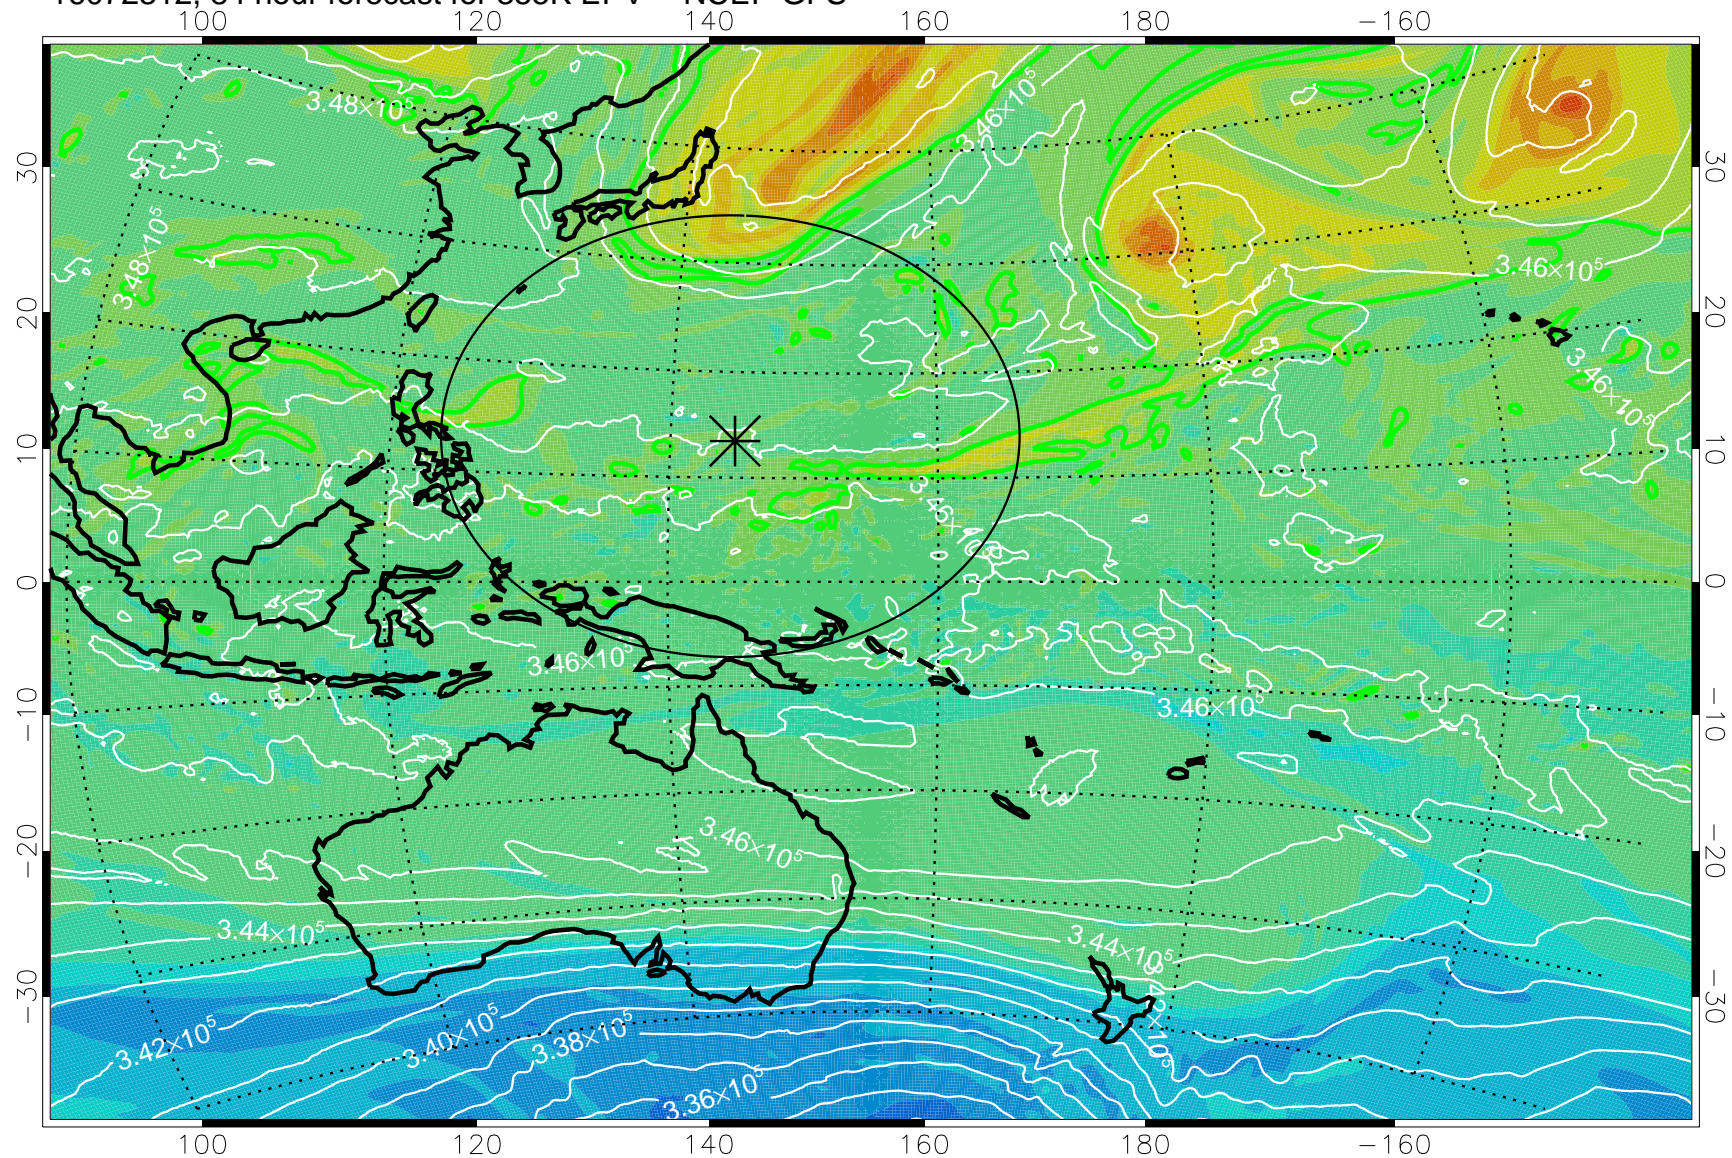

16072206, 54 hour forecast for 355K EPV -- NCEP GFS

355K Montgomery Streamfunction, white
EPV Tropopause (2 PVU) Position
Range ring of 2304 km

16072212, 60 hour forecast for 355K EPV -- NCEP GFS

355K Montgomery Streamfunction, white
EPV Tropopause (2 PVU) Position
Range ring of 2304 km

16072218, 66 hour forecast for 355K EPV -- NCEP GFS

355K Montgomery Streamfunction, white
EPV Tropopause (2 PVU) Position
Range ring of 2304 km

16072300, 72 hour forecast for 355K EPV -- NCEP GFS

355K Montgomery Streamfunction, white
EPV Tropopause (2 PVU) Position
Range ring of 2304 km

16072306, 78 hour forecast for 355K EPV -- NCEP GFS

355K Montgomery Streamfunction, white
EPV Tropopause (2 PVU) Position
Range ring of 2304 km

16072312, 84 hour forecast for 355K EPV -- NCEP GFS

355K Montgomery Streamfunction, white
EPV Tropopause (2 PVU) Position
Range ring of 2304 km

16072318, 90 hour forecast for 355K EPV -- NCEP GFS

355K Montgomery Streamfunction, white
EPV Tropopause (2 PVU) Position
Range ring of 2304 km

16072400, 96 hour forecast for 355K EPV -- NCEP GFS

355K Montgomery Streamfunction, white
EPV Tropopause (2 PVU) Position
Range ring of 2304 km