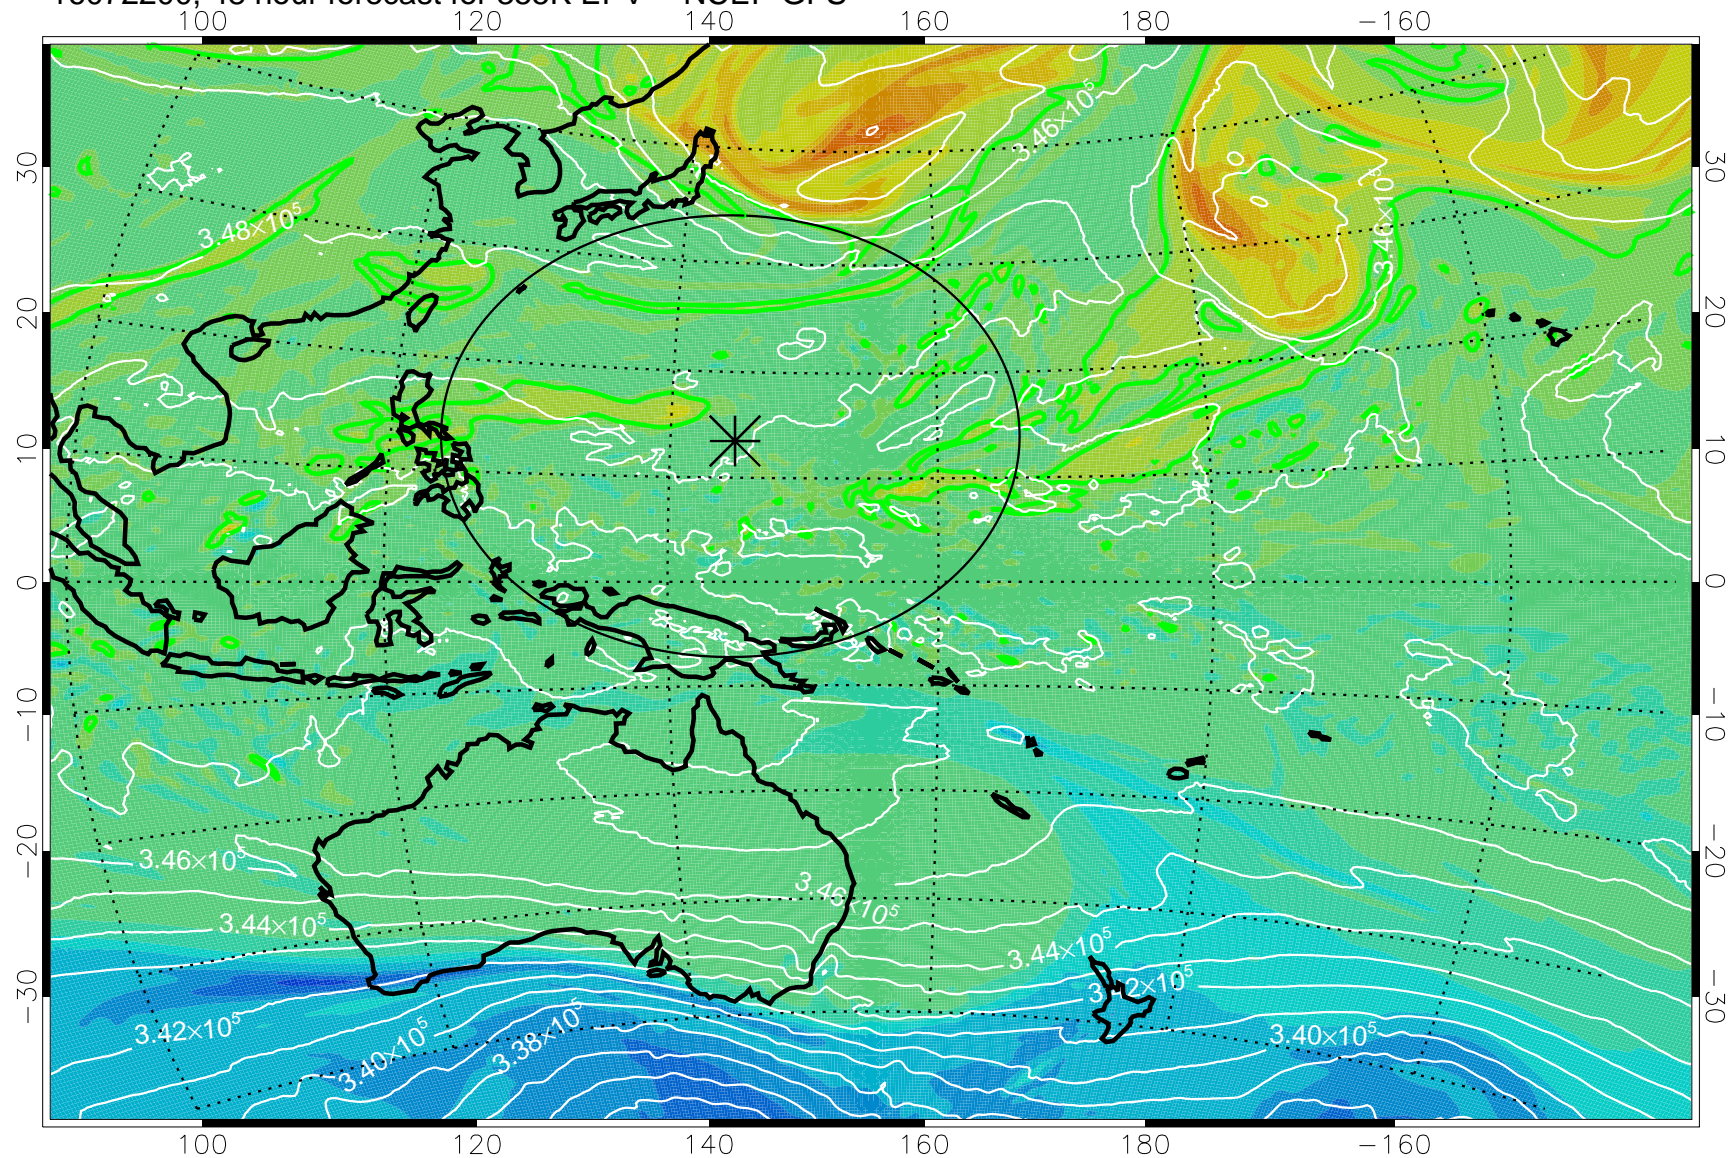

16072018, 18 hour forecast for 355K EPV -- NCEP GFS

355K Montgomery Streamfunction, white
EPV Tropopause (2 PVU) Position
Range ring of 2304 km

16072100, 24 hour forecast for 355K EPV -- NCEP GFS

355K Montgomery Streamfunction, white
EPV Tropopause (2 PVU) Position
Range ring of 2304 km

16072106, 30 hour forecast for 355K EPV -- NCEP GFS

355K Montgomery Streamfunction, white
EPV Tropopause (2 PVU) Position
Range ring of 2304 km

16072112, 36 hour forecast for 355K EPV -- NCEP GFS

355K Montgomery Streamfunction, white
EPV Tropopause (2 PVU) Position
Range ring of 2304 km

16072118, 42 hour forecast for 355K EPV -- NCEP GFS

355K Montgomery Streamfunction, white
EPV Tropopause (2 PVU) Position
Range ring of 2304 km

16072200, 48 hour forecast for 355K EPV -- NCEP GFS

355K Montgomery Streamfunction, white
EPV Tropopause (2 PVU) Position
Range ring of 2304 km

16072206, 54 hour forecast for 355K EPV -- NCEP GFS

355K Montgomery Streamfunction, white
EPV Tropopause (2 PVU) Position
Range ring of 2304 km

16072212, 60 hour forecast for 355K EPV -- NCEP GFS

355K Montgomery Streamfunction, white
EPV Tropopause (2 PVU) Position
Range ring of 2304 km