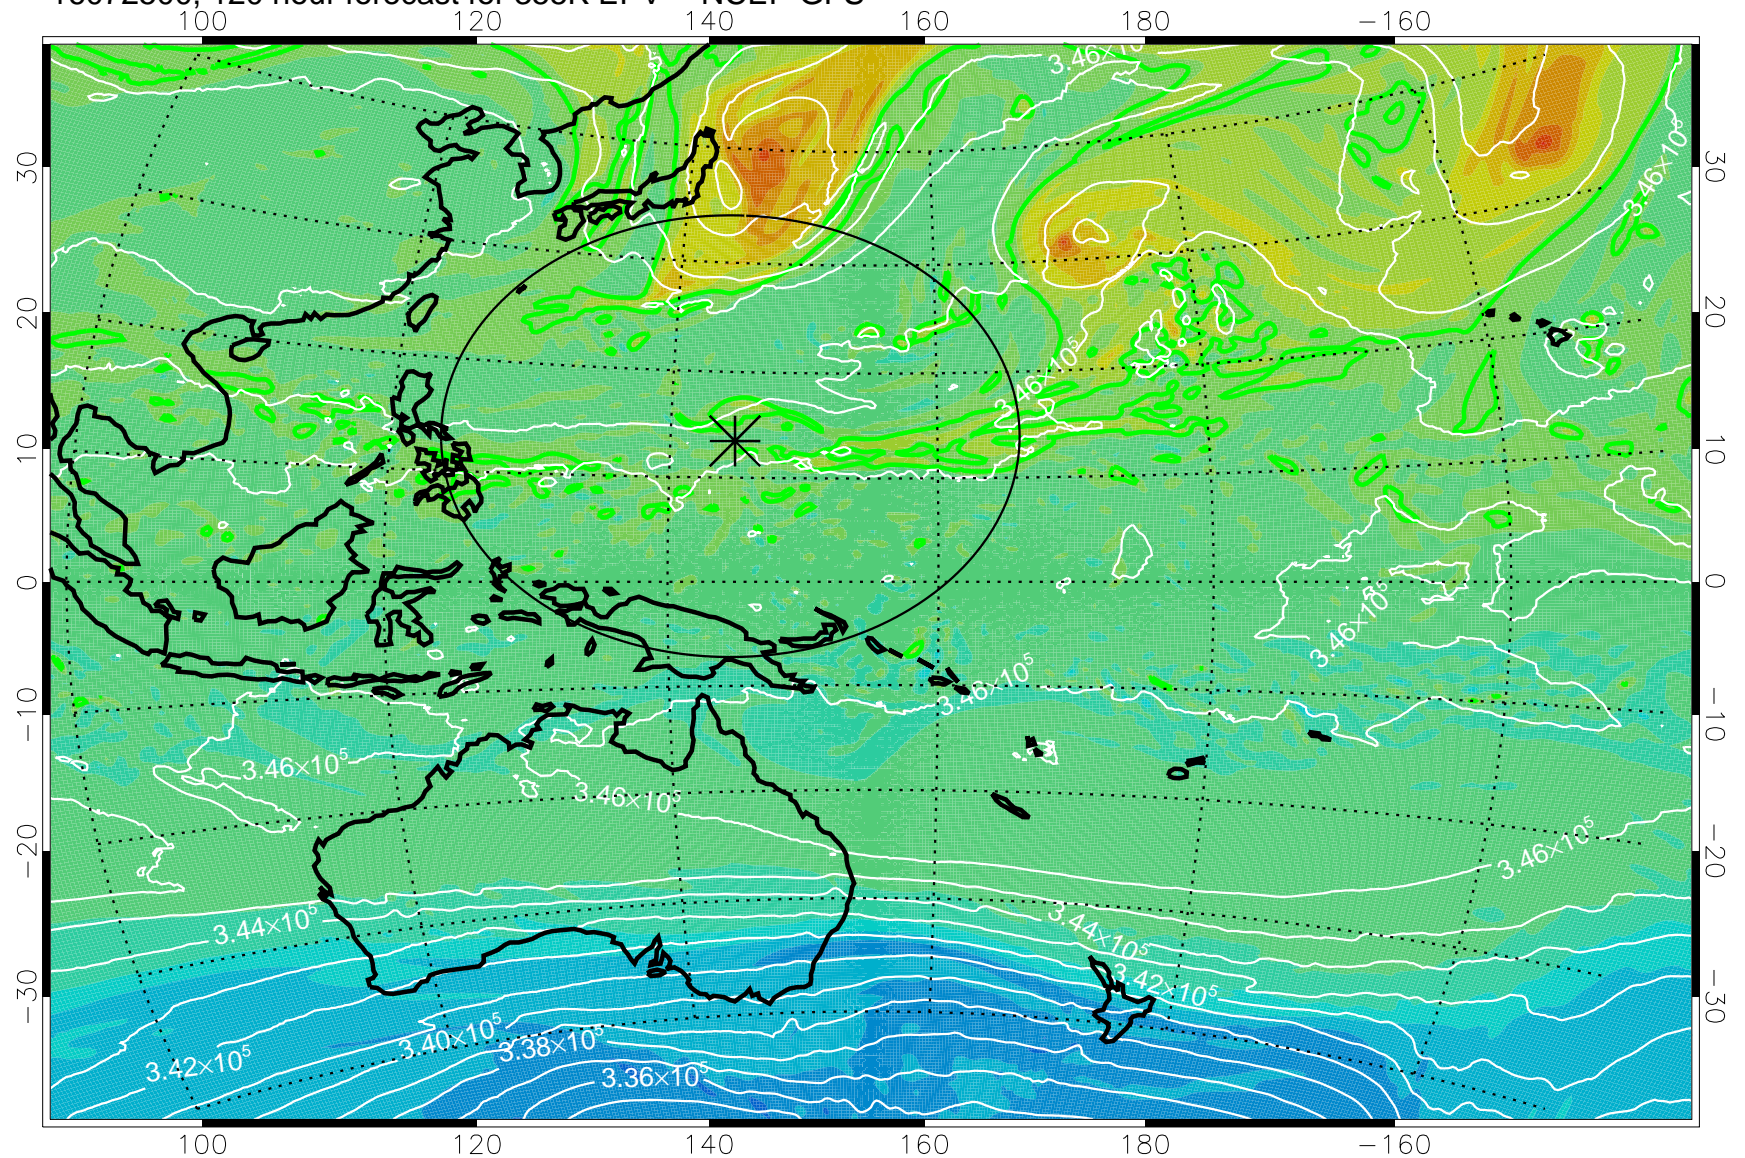

16072306, 78 hour forecast for 355K EPV -- NCEP GFS

355K Montgomery Streamfunction, white
EPV Tropopause (2 PVU) Position
Range ring of 2304 km

16072312, 84 hour forecast for 355K EPV -- NCEP GFS

355K Montgomery Streamfunction, white
EPV Tropopause (2 PVU) Position
Range ring of 2304 km

16072318, 90 hour forecast for 355K EPV -- NCEP GFS

355K Montgomery Streamfunction, white
EPV Tropopause (2 PVU) Position
Range ring of 2304 km

16072400, 96 hour forecast for 355K EPV -- NCEP GFS

355K Montgomery Streamfunction, white
EPV Tropopause (2 PVU) Position
Range ring of 2304 km

16072406, 102 hour forecast for 355K EPV -- NCEP GFS

355K Montgomery Streamfunction, white
EPV Tropopause (2 PVU) Position
Range ring of 2304 km

16072412, 108 hour forecast for 355K EPV -- NCEP GFS

355K Montgomery Streamfunction, white
EPV Tropopause (2 PVU) Position
Range ring of 2304 km

16072418, 114 hour forecast for 355K EPV -- NCEP GFS

355K Montgomery Streamfunction, white
EPV Tropopause (2 PVU) Position
Range ring of 2304 km

16072500, 120 hour forecast for 355K EPV -- NCEP GFS

355K Montgomery Streamfunction, white
EPV Tropopause (2 PVU) Position
Range ring of 2304 km