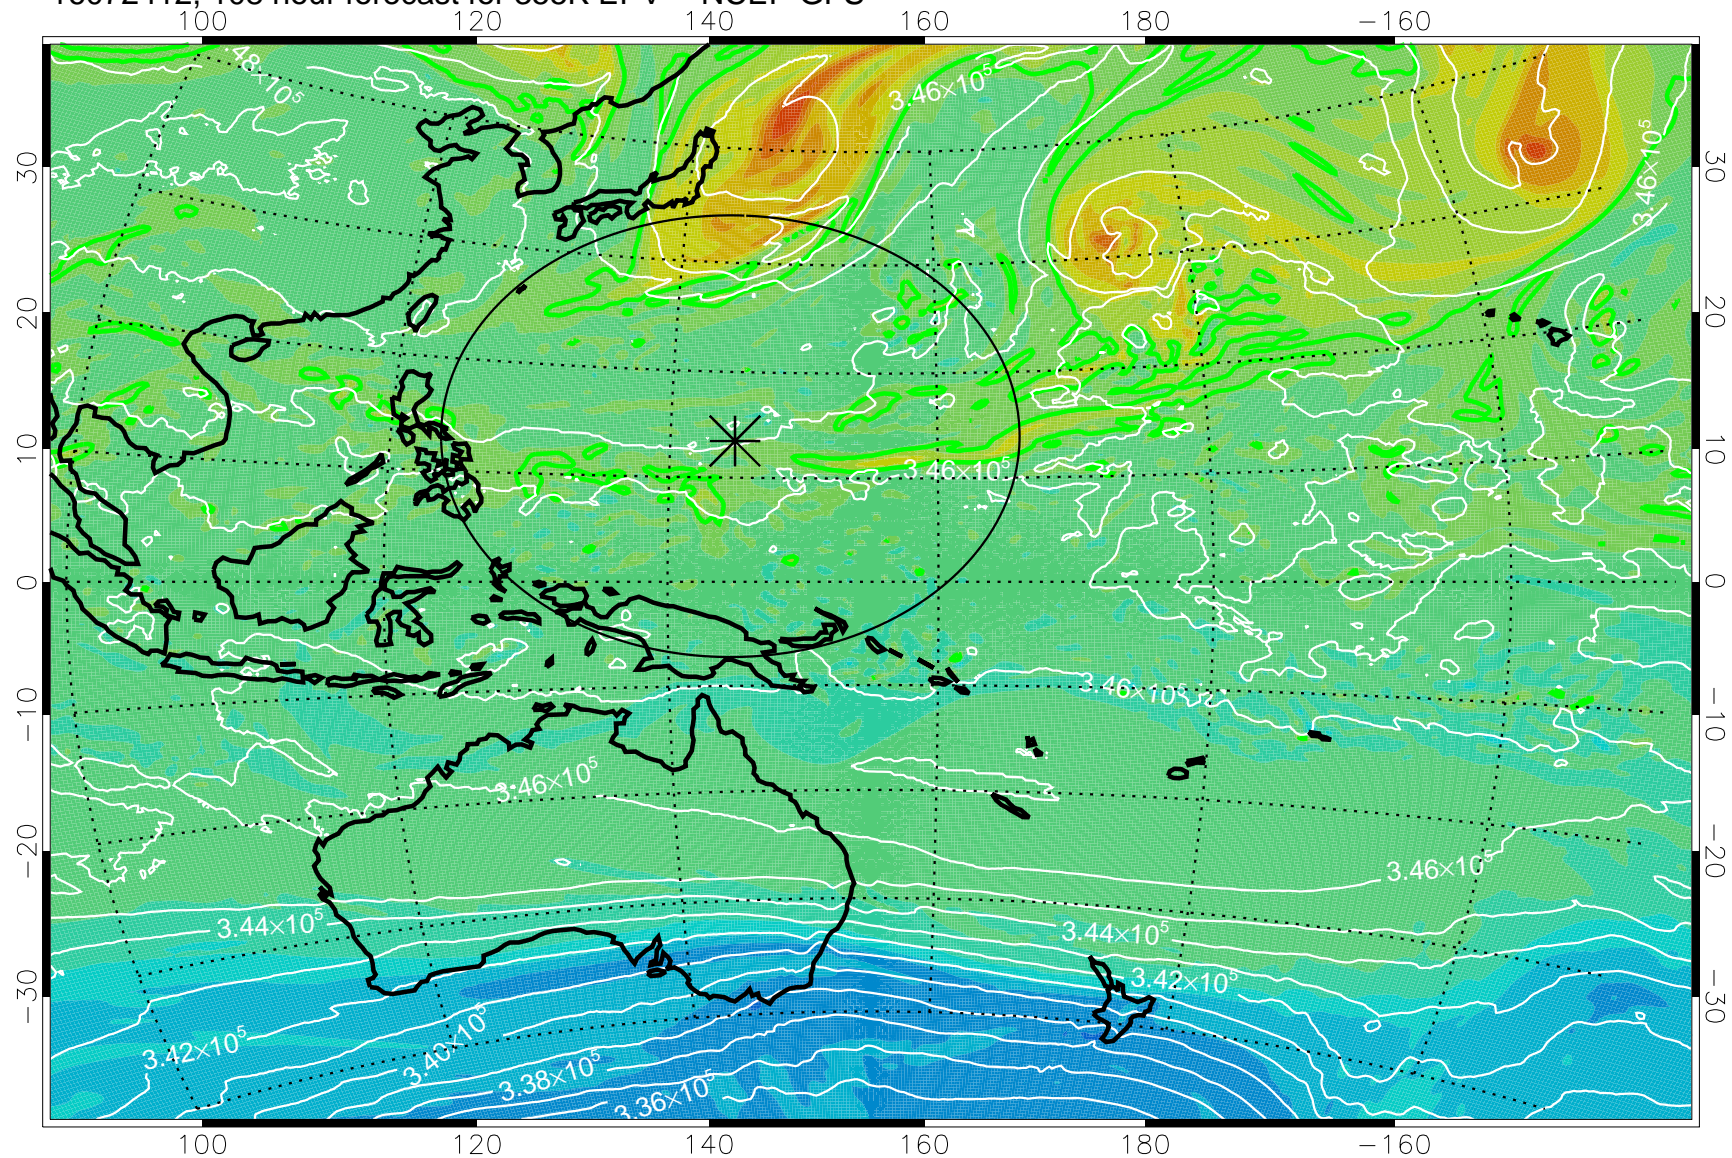

16072306, 78 hour forecast for 355K EPV -- NCEP GFS

355K Montgomery Streamfunction, white
EPV Tropopause (2 PVU) Position
Range ring of 2304 km

16072312, 84 hour forecast for 355K EPV -- NCEP GFS

355K Montgomery Streamfunction, white
EPV Tropopause (2 PVU) Position
Range ring of 2304 km

16072318, 90 hour forecast for 355K EPV -- NCEP GFS

355K Montgomery Streamfunction, white
EPV Tropopause (2 PVU) Position
Range ring of 2304 km

16072400, 96 hour forecast for 355K EPV -- NCEP GFS

355K Montgomery Streamfunction, white
EPV Tropopause (2 PVU) Position
Range ring of 2304 km

16072406, 102 hour forecast for 355K EPV -- NCEP GFS

355K Montgomery Streamfunction, white
EPV Tropopause (2 PVU) Position
Range ring of 2304 km

16072412, 108 hour forecast for 355K EPV -- NCEP GFS

355K Montgomery Streamfunction, white
EPV Tropopause (2 PVU) Position
Range ring of 2304 km

16072418, 114 hour forecast for 355K EPV -- NCEP GFS

355K Montgomery Streamfunction, white
EPV Tropopause (2 PVU) Position
Range ring of 2304 km

16072500, 120 hour forecast for 355K EPV -- NCEP GFS

355K Montgomery Streamfunction, white
EPV Tropopause (2 PVU) Position
Range ring of 2304 km