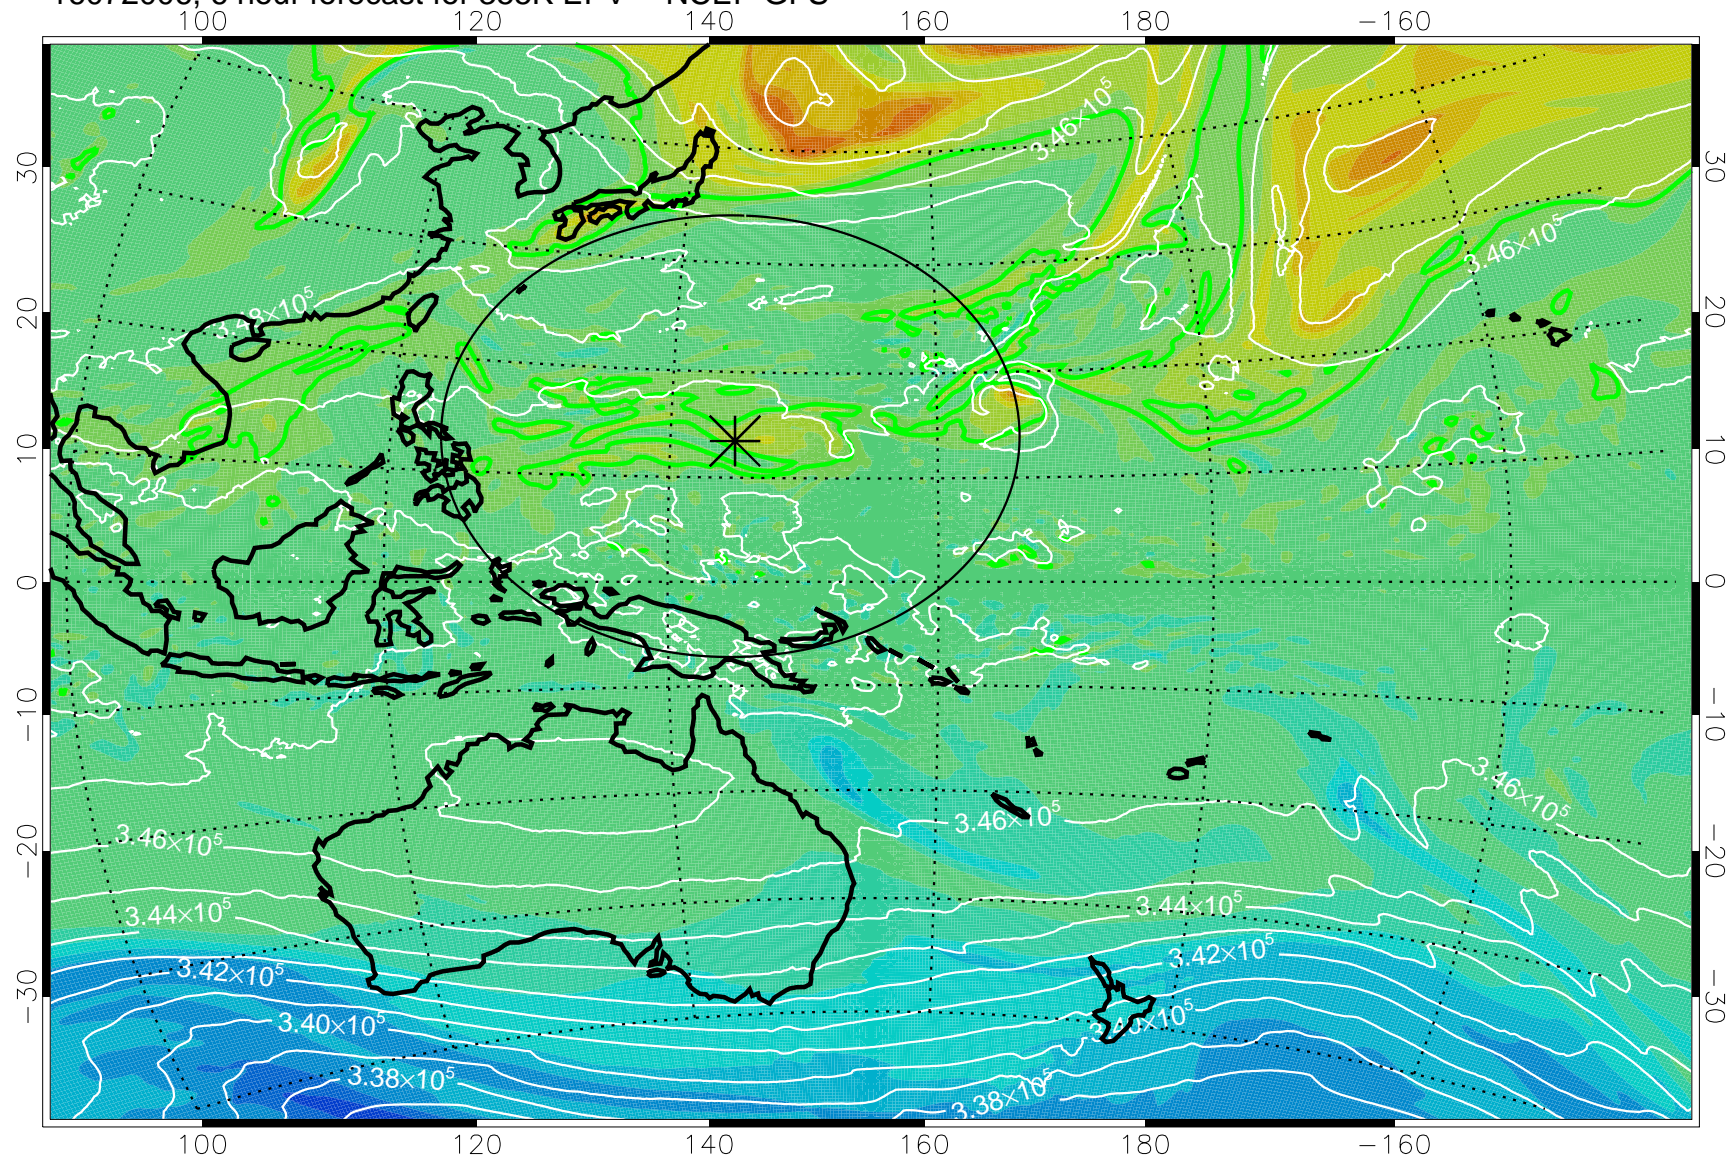

16072006, 6 hour forecast for 355K EPV -- NCEP GFS

355K Montgomery Streamfunction, white
EPV Tropopause (2 PVU) Position
Range ring of 2304 km

16072012, 12 hour forecast for 355K EPV -- NCEP GFS

355K Montgomery Streamfunction, white
EPV Tropopause (2 PVU) Position
Range ring of 2304 km

16072018, 18 hour forecast for 355K EPV -- NCEP GFS

355K Montgomery Streamfunction, white
EPV Tropopause (2 PVU) Position
Range ring of 2304 km

16072100, 24 hour forecast for 355K EPV -- NCEP GFS

355K Montgomery Streamfunction, white
EPV Tropopause (2 PVU) Position
Range ring of 2304 km

16072106, 30 hour forecast for 355K EPV -- NCEP GFS

355K Montgomery Streamfunction, white
EPV Tropopause (2 PVU) Position
Range ring of 2304 km

16072112, 36 hour forecast for 355K EPV -- NCEP GFS

355K Montgomery Streamfunction, white
EPV Tropopause (2 PVU) Position
Range ring of 2304 km

16072118, 42 hour forecast for 355K EPV -- NCEP GFS

355K Montgomery Streamfunction, white
EPV Tropopause (2 PVU) Position
Range ring of 2304 km

16072200, 48 hour forecast for 355K EPV -- NCEP GFS

355K Montgomery Streamfunction, white
EPV Tropopause (2 PVU) Position
Range ring of 2304 km