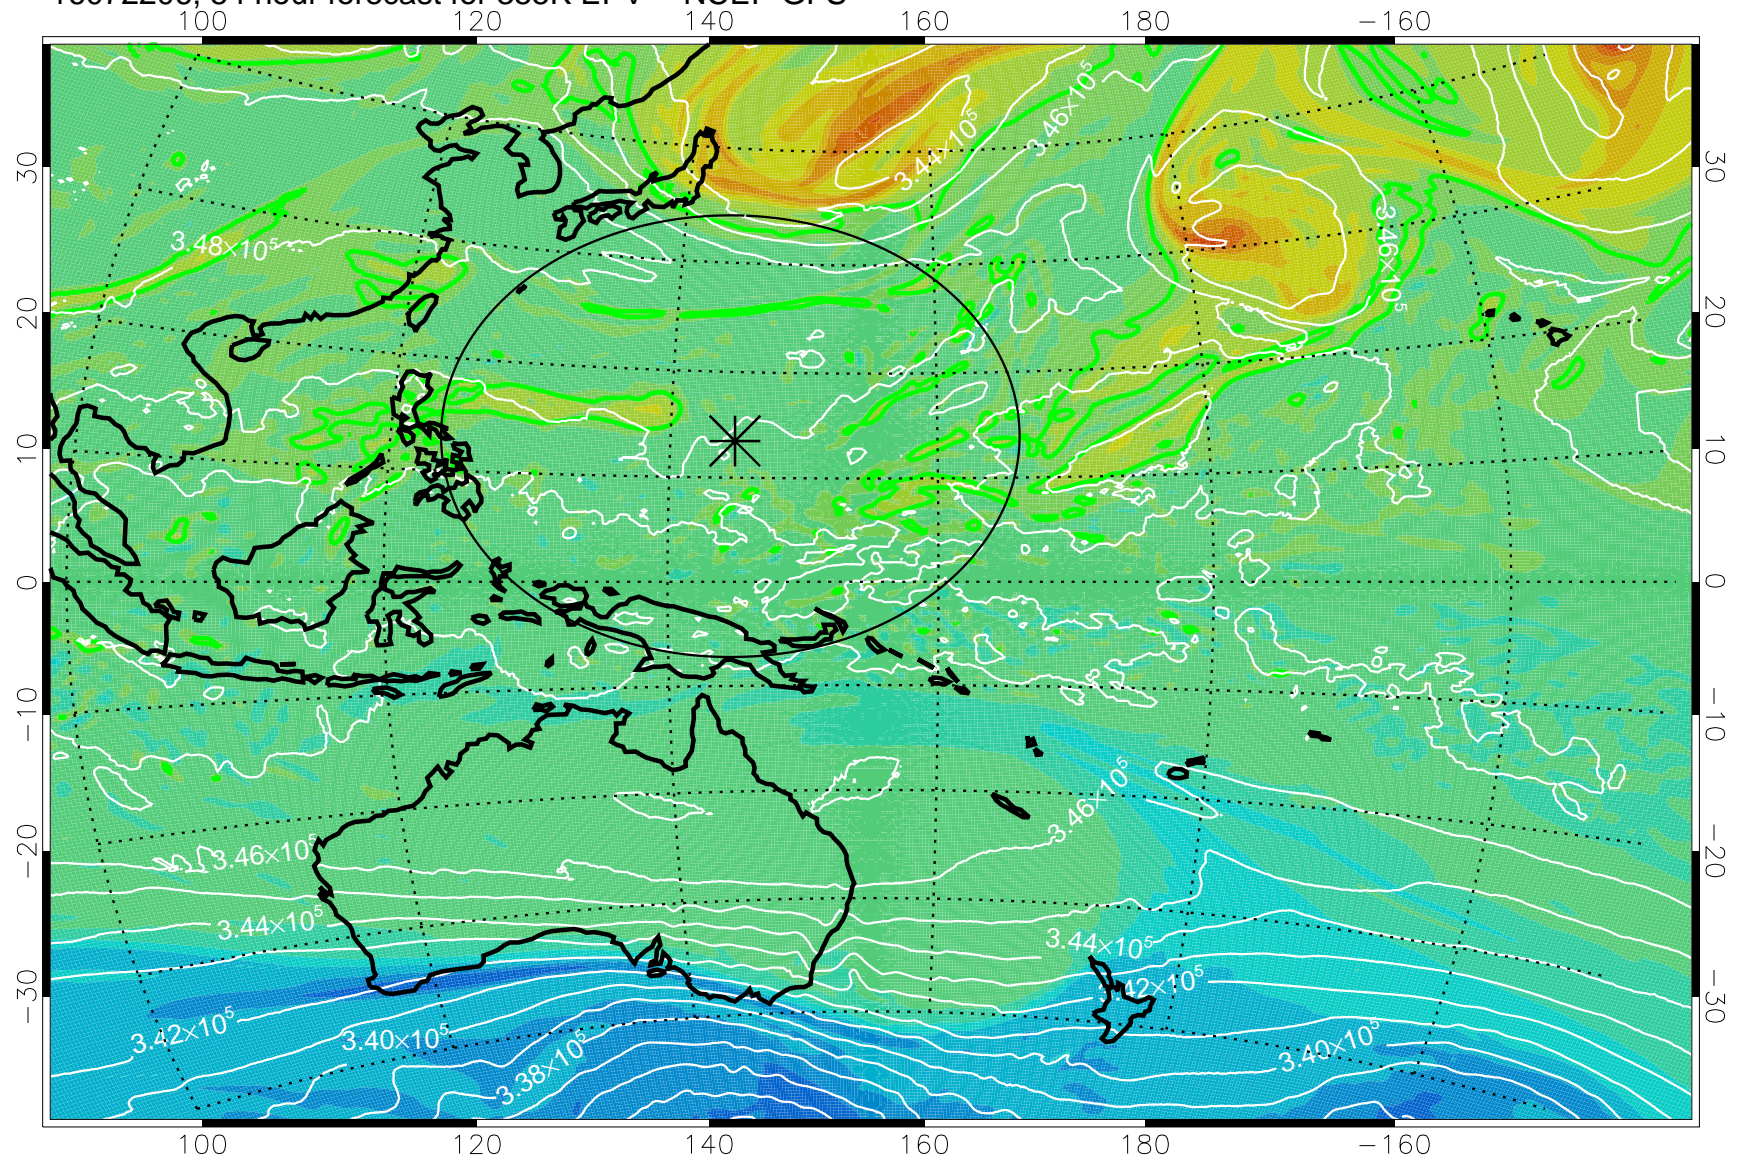

16072118, 42 hour forecast for 355K EPV -- NCEP GFS

355K Montgomery Streamfunction, white
EPV Tropopause (2 PVU) Position
Range ring of 2304 km

16072200, 48 hour forecast for 355K EPV -- NCEP GFS

355K Montgomery Streamfunction, white
EPV Tropopause (2 PVU) Position
Range ring of 2304 km

16072206, 54 hour forecast for 355K EPV -- NCEP GFS

355K Montgomery Streamfunction, white
EPV Tropopause (2 PVU) Position
Range ring of 2304 km

16072212, 60 hour forecast for 355K EPV -- NCEP GFS

355K Montgomery Streamfunction, white
EPV Tropopause (2 PVU) Position
Range ring of 2304 km

16072218, 66 hour forecast for 355K EPV -- NCEP GFS

355K Montgomery Streamfunction, white
EPV Tropopause (2 PVU) Position
Range ring of 2304 km

16072300, 72 hour forecast for 355K EPV -- NCEP GFS

355K Montgomery Streamfunction, white
EPV Tropopause (2 PVU) Position
Range ring of 2304 km

16072306, 78 hour forecast for 355K EPV -- NCEP GFS

355K Montgomery Streamfunction, white
EPV Tropopause (2 PVU) Position
Range ring of 2304 km

16072312, 84 hour forecast for 355K EPV -- NCEP GFS

355K Montgomery Streamfunction, white
EPV Tropopause (2 PVU) Position
Range ring of 2304 km