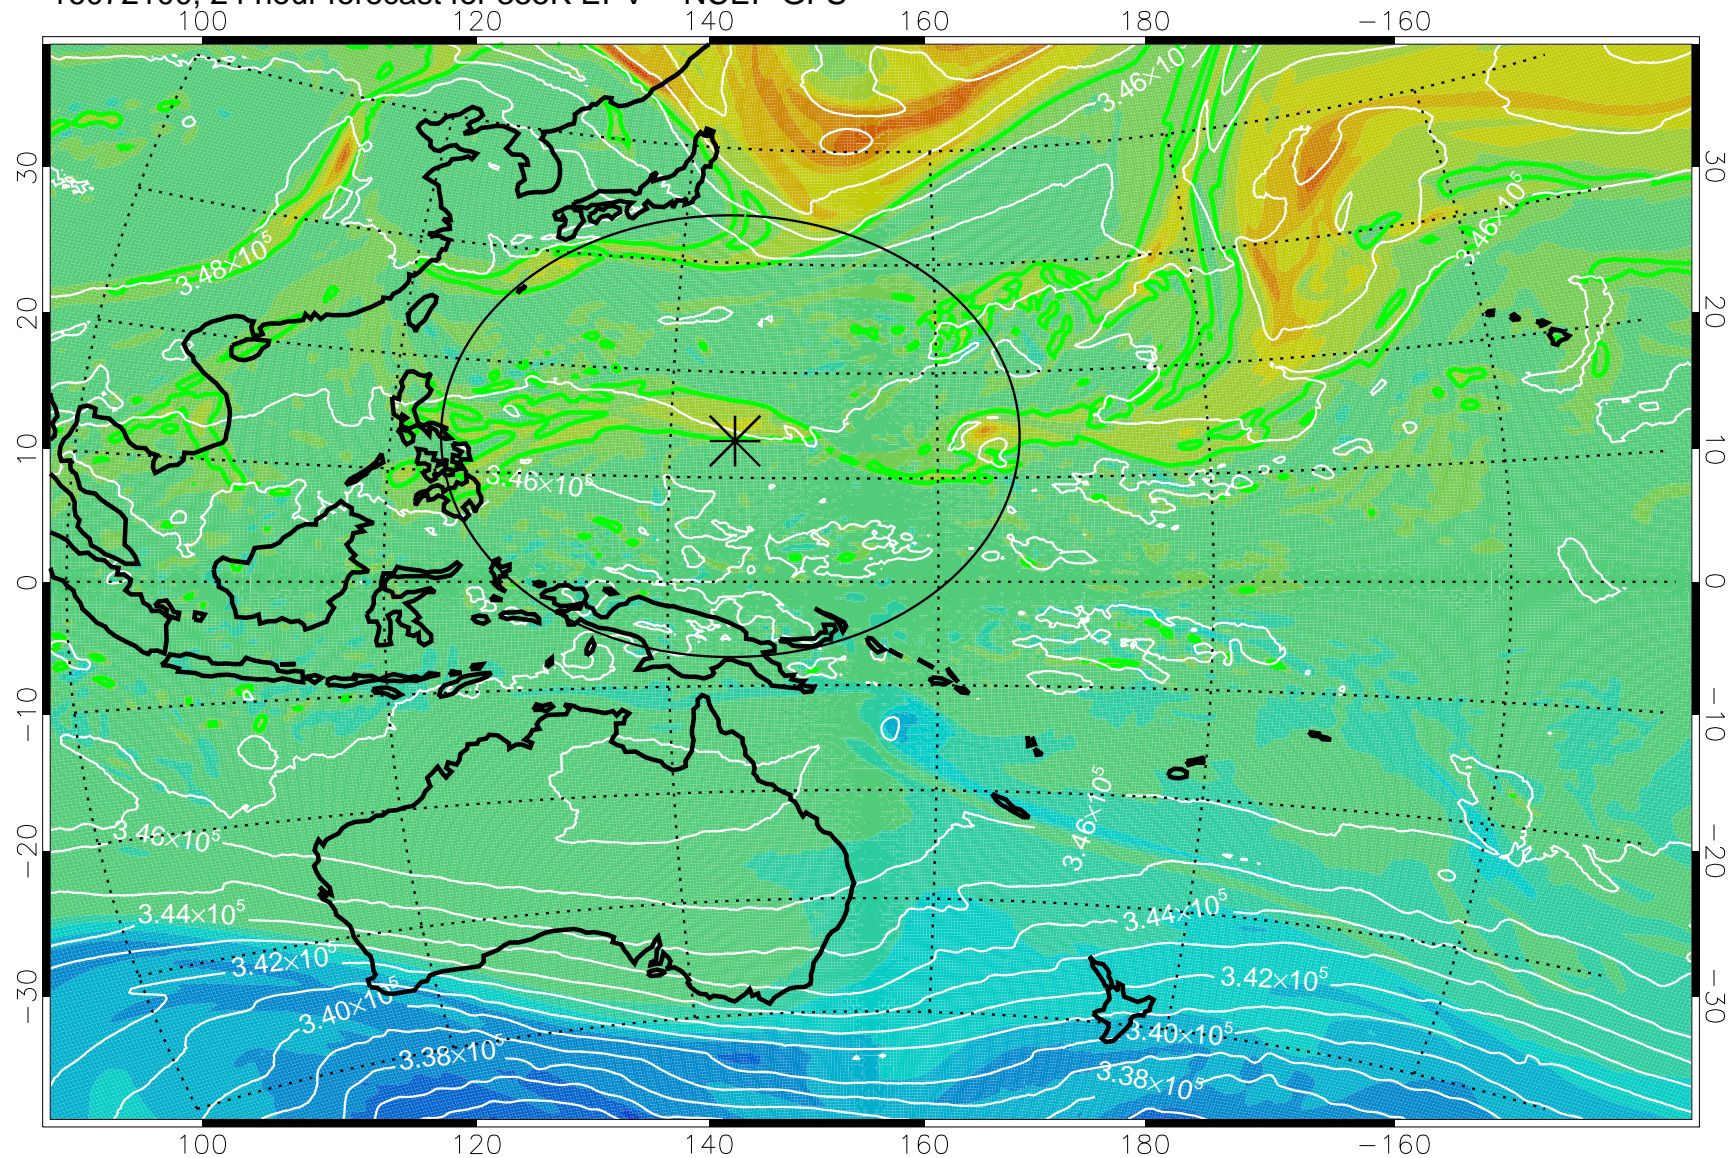

16072006, 6 hour forecast for 355K EPV -- NCEP GFS

355K Montgomery Streamfunction, white
EPV Tropopause (2 PVU) Position
Range ring of 2304 km

16072012, 12 hour forecast for 355K EPV -- NCEP GFS

355K Montgomery Streamfunction, white
EPV Tropopause (2 PVU) Position
Range ring of 2304 km

16072018, 18 hour forecast for 355K EPV -- NCEP GFS

355K Montgomery Streamfunction, white
EPV Tropopause (2 PVU) Position
Range ring of 2304 km

16072100, 24 hour forecast for 355K EPV -- NCEP GFS

355K Montgomery Streamfunction, white
EPV Tropopause (2 PVU) Position
Range ring of 2304 km

16072106, 30 hour forecast for 355K EPV -- NCEP GFS

355K Montgomery Streamfunction, white
EPV Tropopause (2 PVU) Position
Range ring of 2304 km

16072112, 36 hour forecast for 355K EPV -- NCEP GFS

355K Montgomery Streamfunction, white
EPV Tropopause (2 PVU) Position
Range ring of 2304 km

16072118, 42 hour forecast for 355K EPV -- NCEP GFS

355K Montgomery Streamfunction, white
EPV Tropopause (2 PVU) Position
Range ring of 2304 km

16072200, 48 hour forecast for 355K EPV -- NCEP GFS

355K Montgomery Streamfunction, white
EPV Tropopause (2 PVU) Position
Range ring of 2304 km