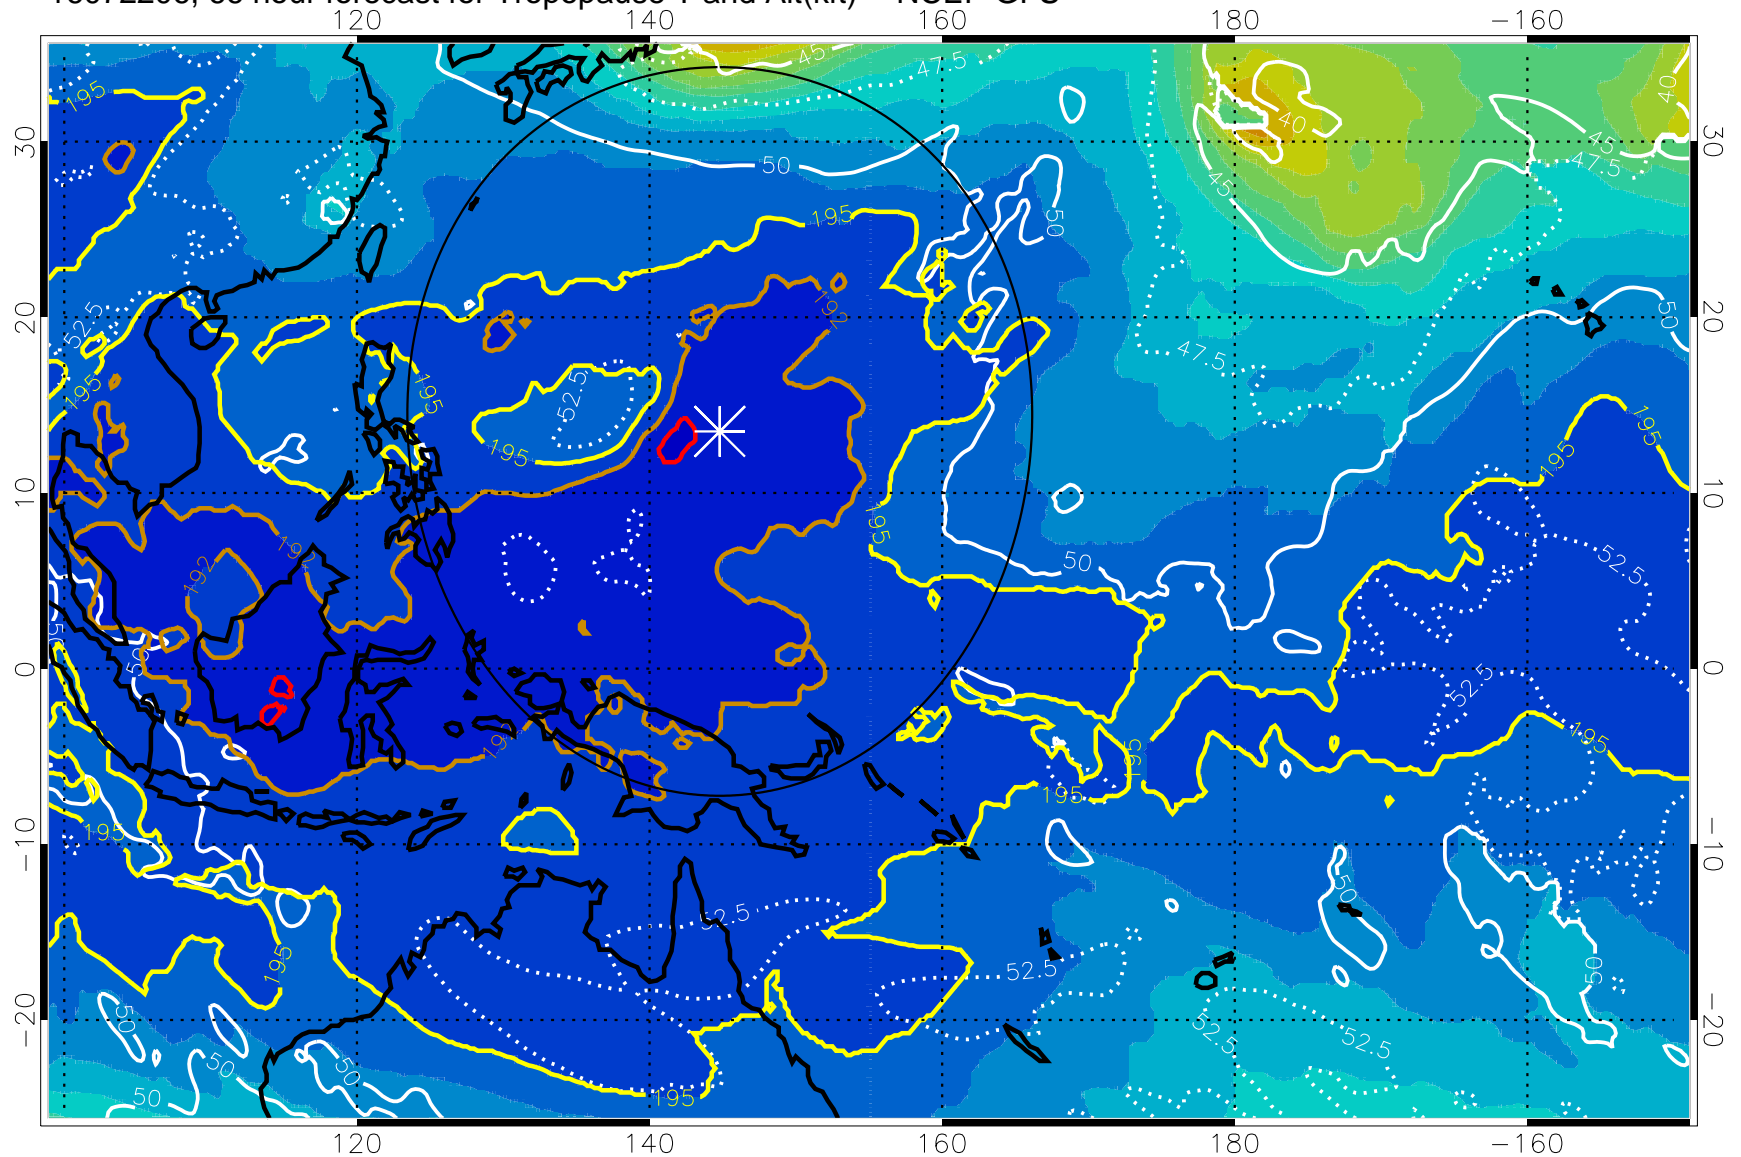

16072206, 66 hour forecast for Tropopause T and Alt(kft) -- NCEP GFS

190 200 210 220 230
Tropopause T, K

Tropopause Altitude in kft (white)

192.5K Isotherm 195K Isotherm
187.5K Isotherm 190K Isotherm

Range ring of 2304 km