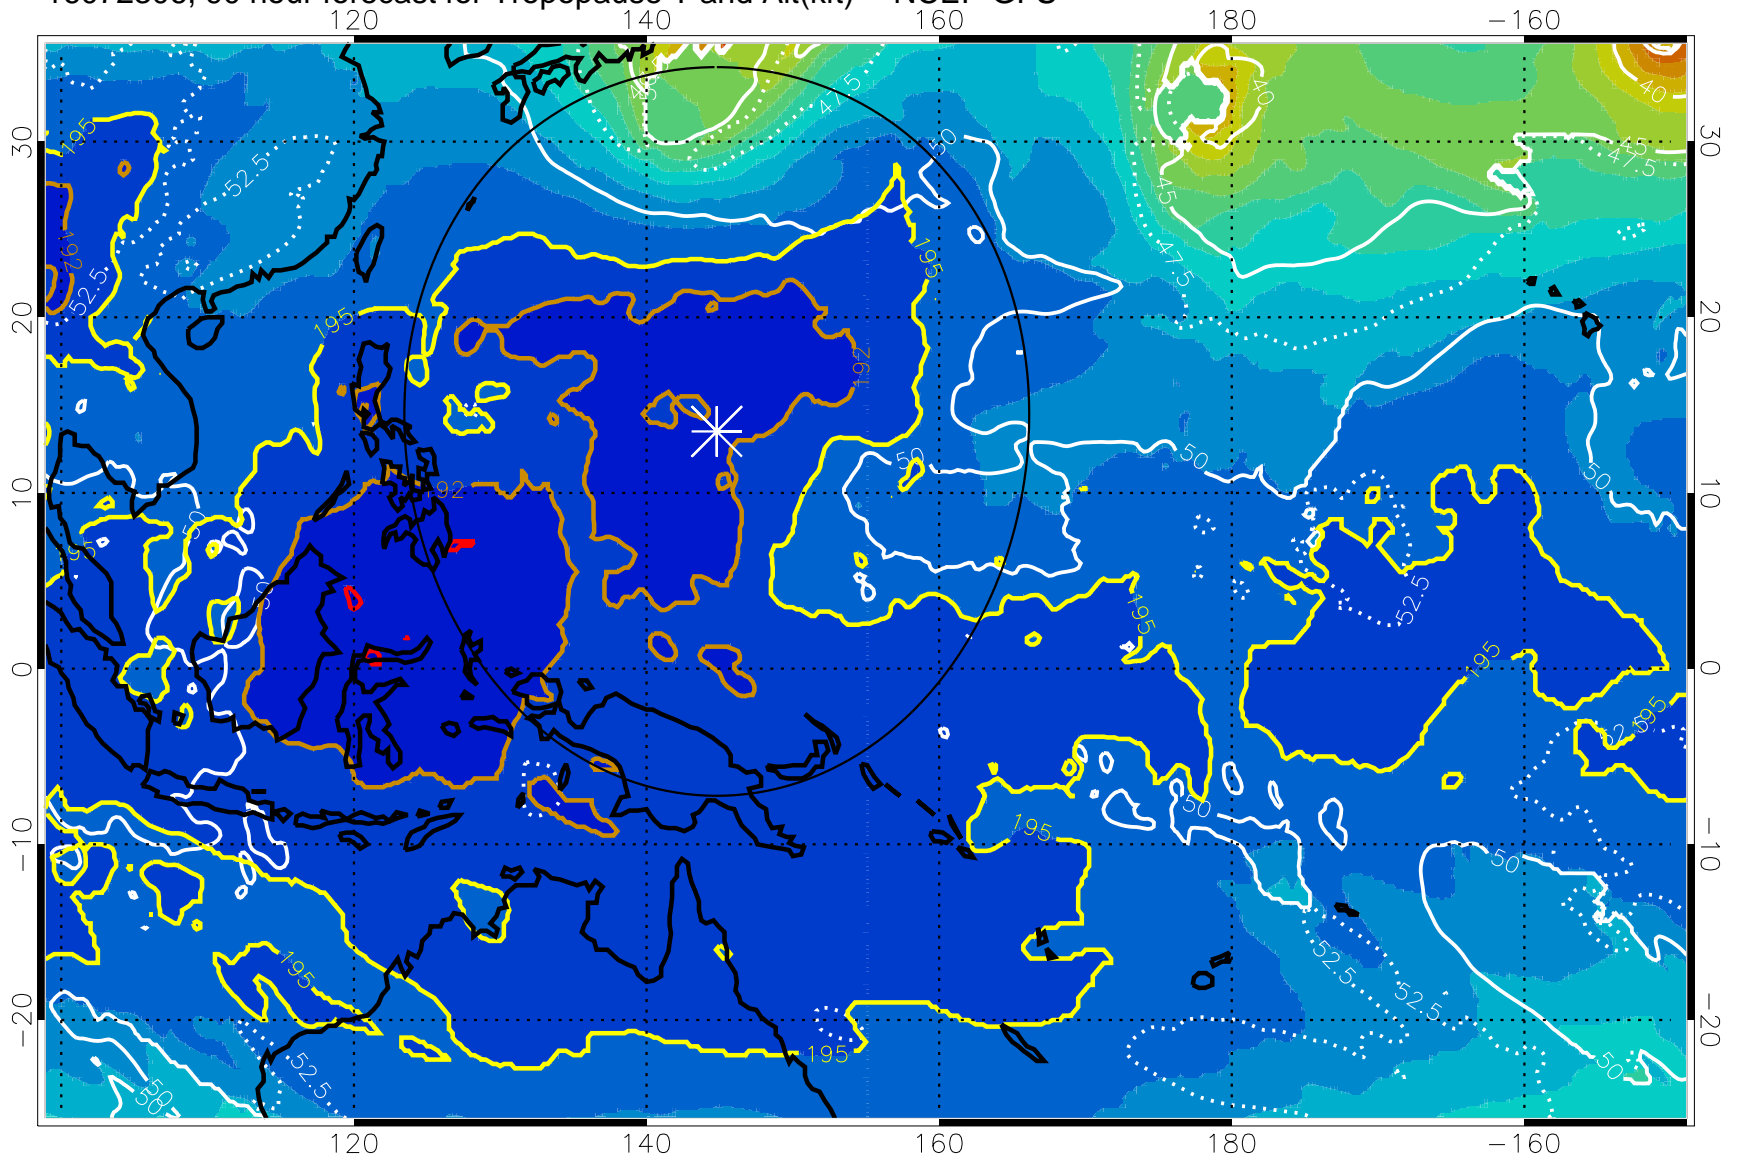

16072306, 90 hour forecast for Tropopause T and Alt(kft) -- NCEP GFS

190 200 210 220 230

Tropopause T, K

Tropopause Altitude in kft (white)

192.5K Isotherm 195K Isotherm

187.5K Isotherm 190K Isotherm

Range ring of 2304 km