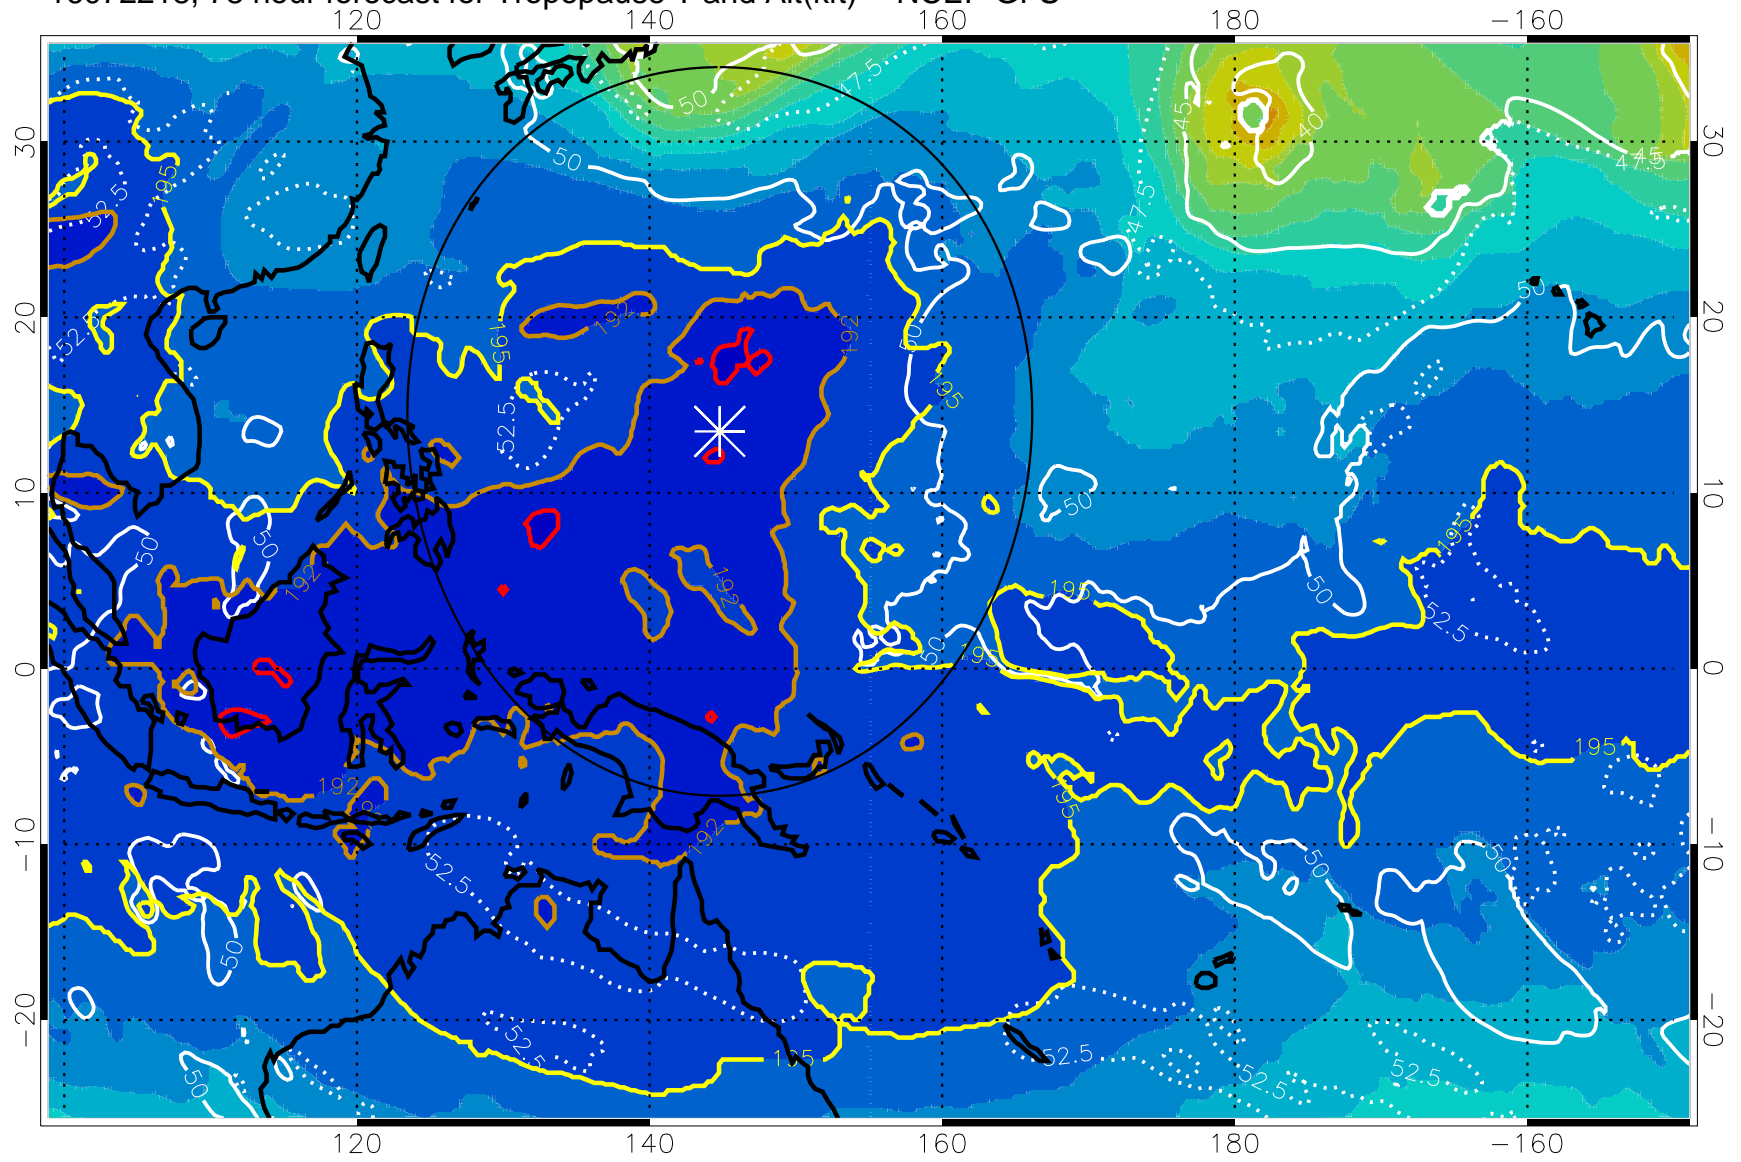

16072218, 78 hour forecast for Tropopause T and Alt(kft) -- NCEP GFS

190   200   210   220   230
Tropopause T, K

Tropopause Altitude in kft (white)

192.5K Isotherm   195K Isotherm
187.5K Isotherm   190K Isotherm

Range ring of 2304 km