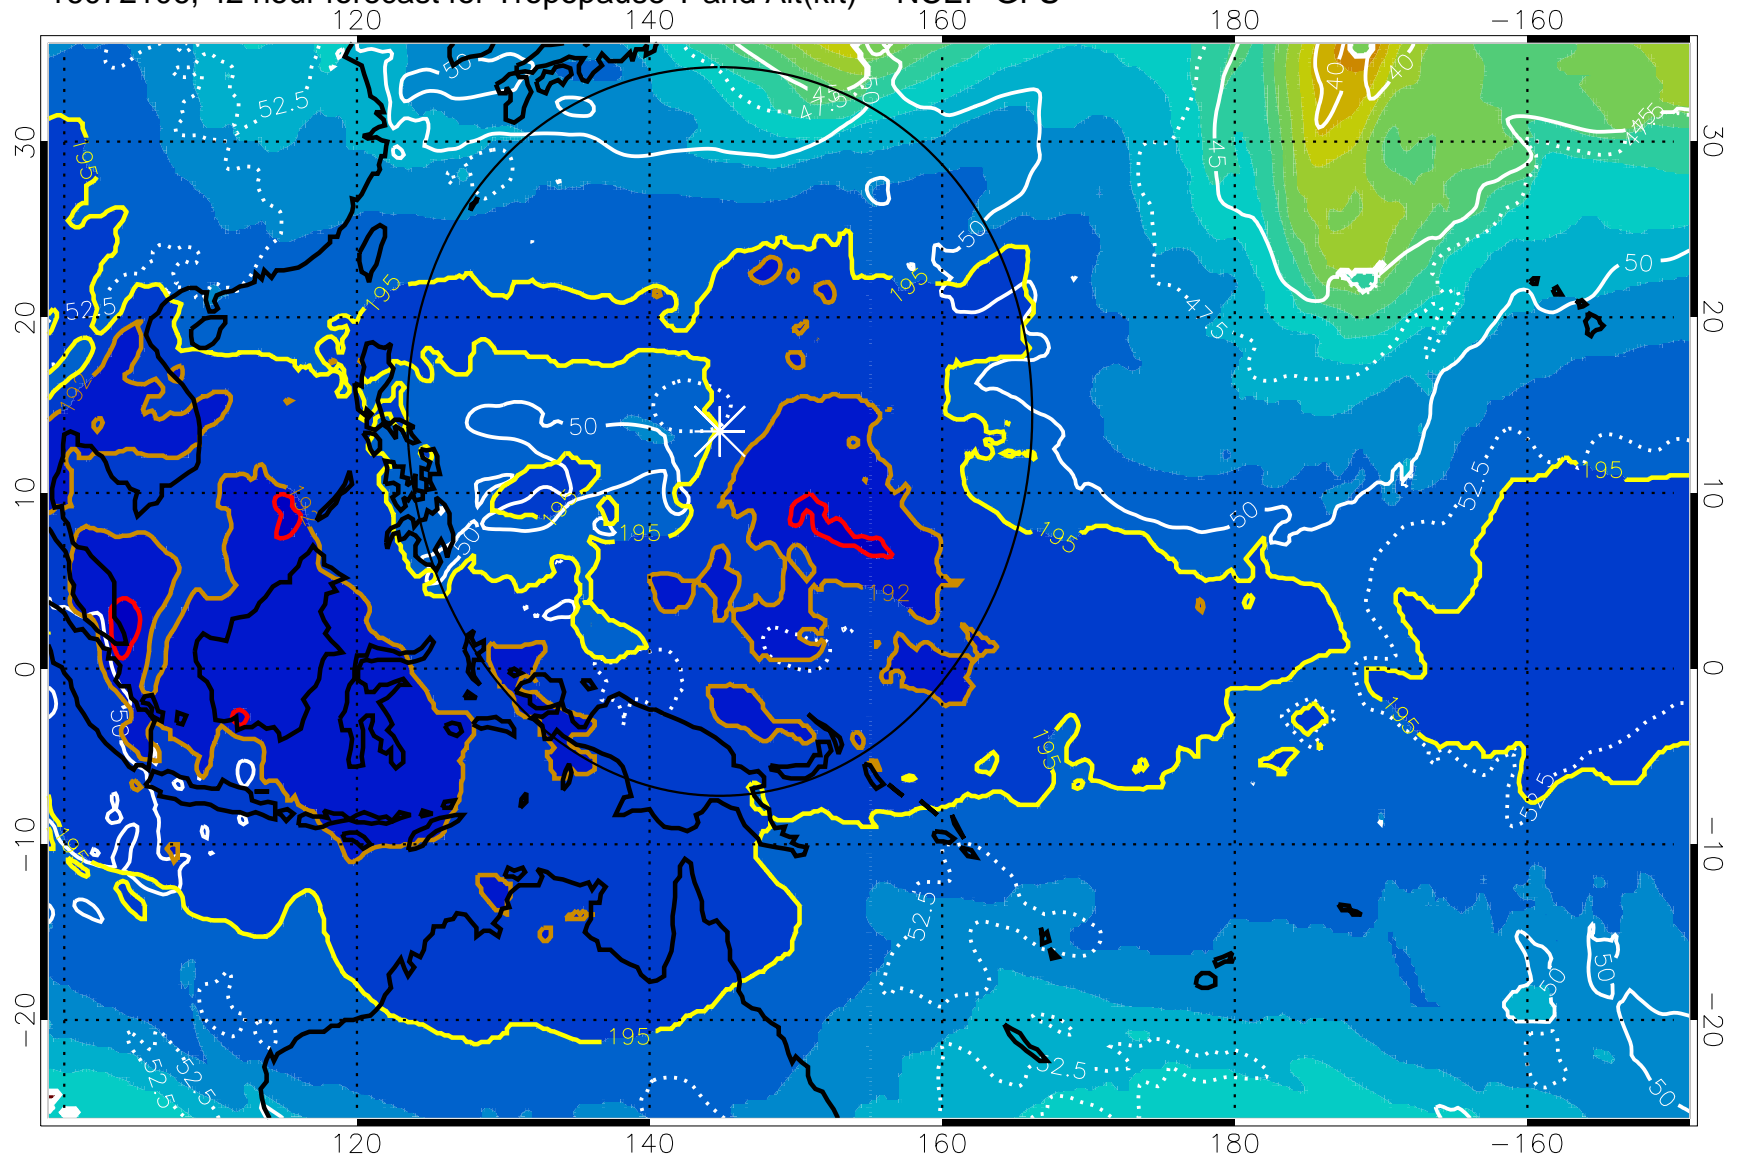

16072106, 42 hour forecast for Tropopause T and Alt(kft) -- NCEP GFS

190 200 210 220 230

Tropopause T, K

Tropopause Altitude in kft (white)

192.5K Isotherm 195K Isotherm

187.5K Isotherm 190K Isotherm

Range ring of 2304 km