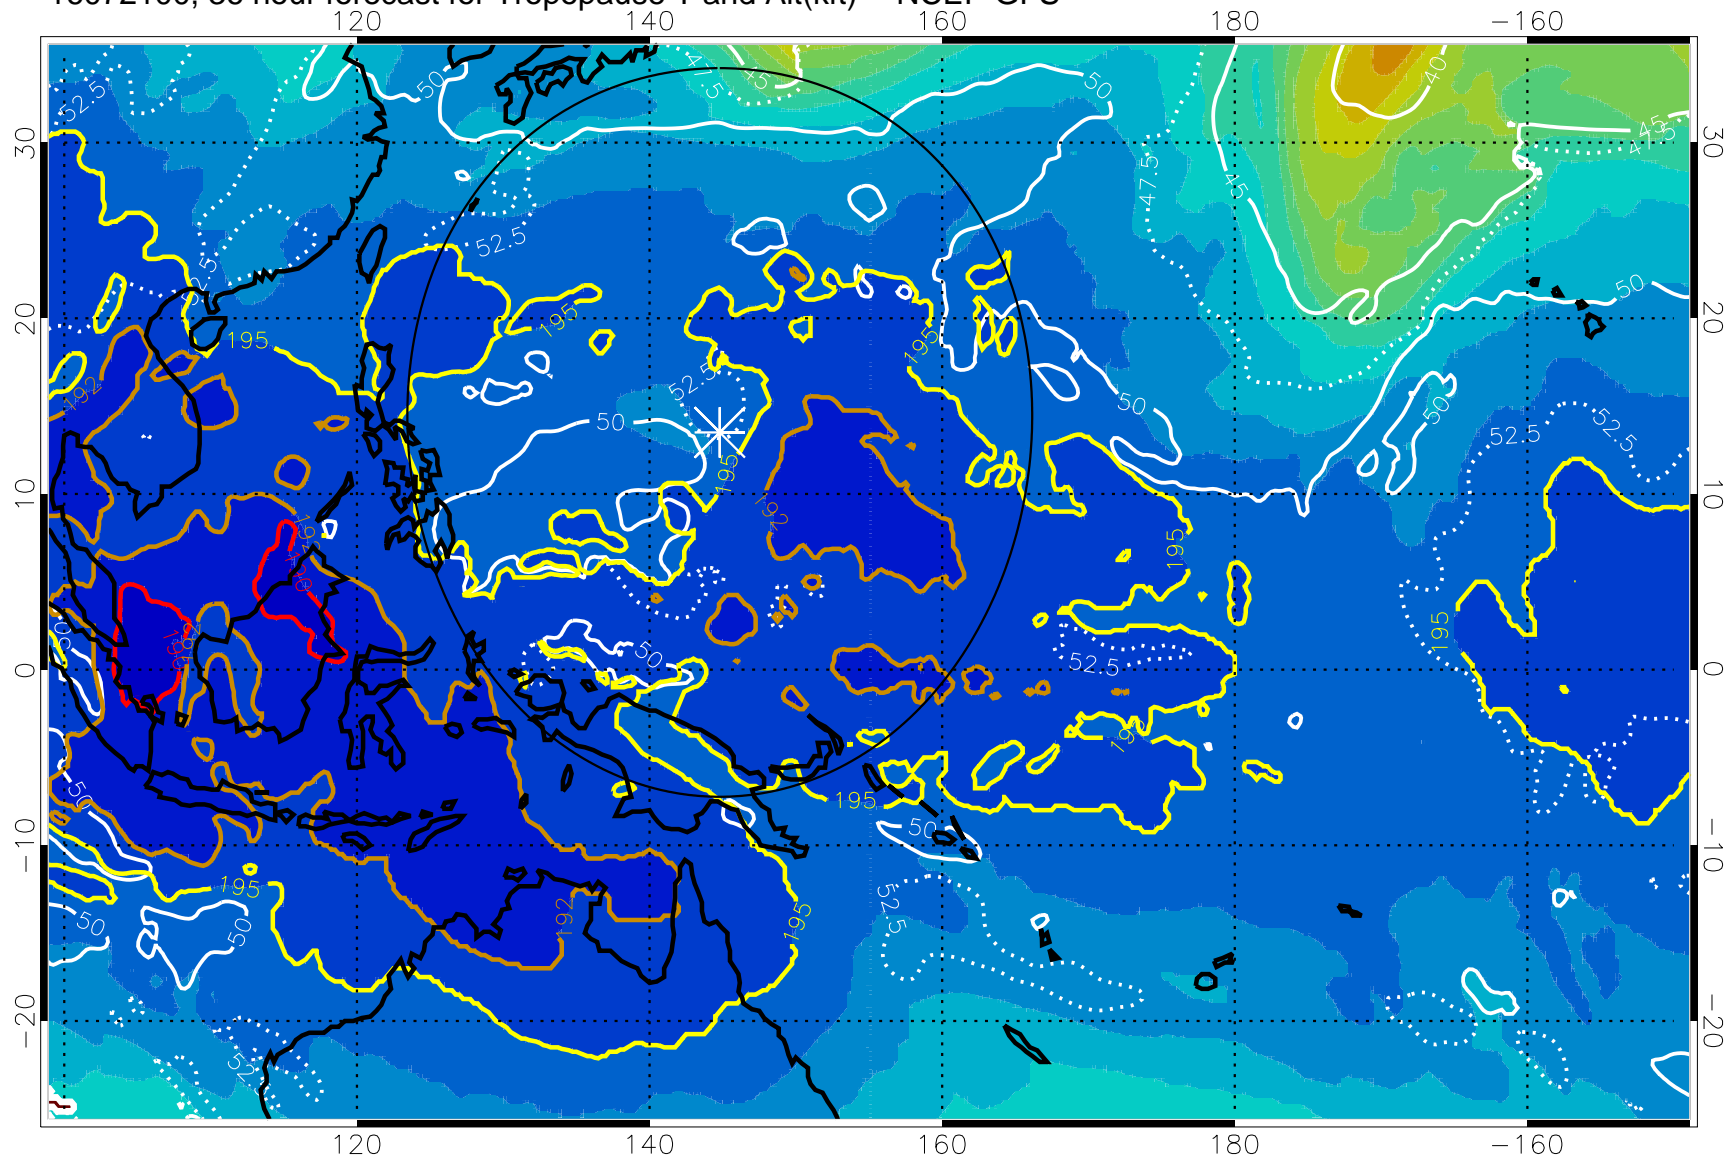

16072100, 36 hour forecast for Tropopause T and Alt(kft) -- NCEP GFS

190 200 210 220 230
Tropopause T, K

Tropopause Altitude in kft (white)

192.5K Isotherm 195K Isotherm
187.5K Isotherm 190K Isotherm

Range ring of 2304 km