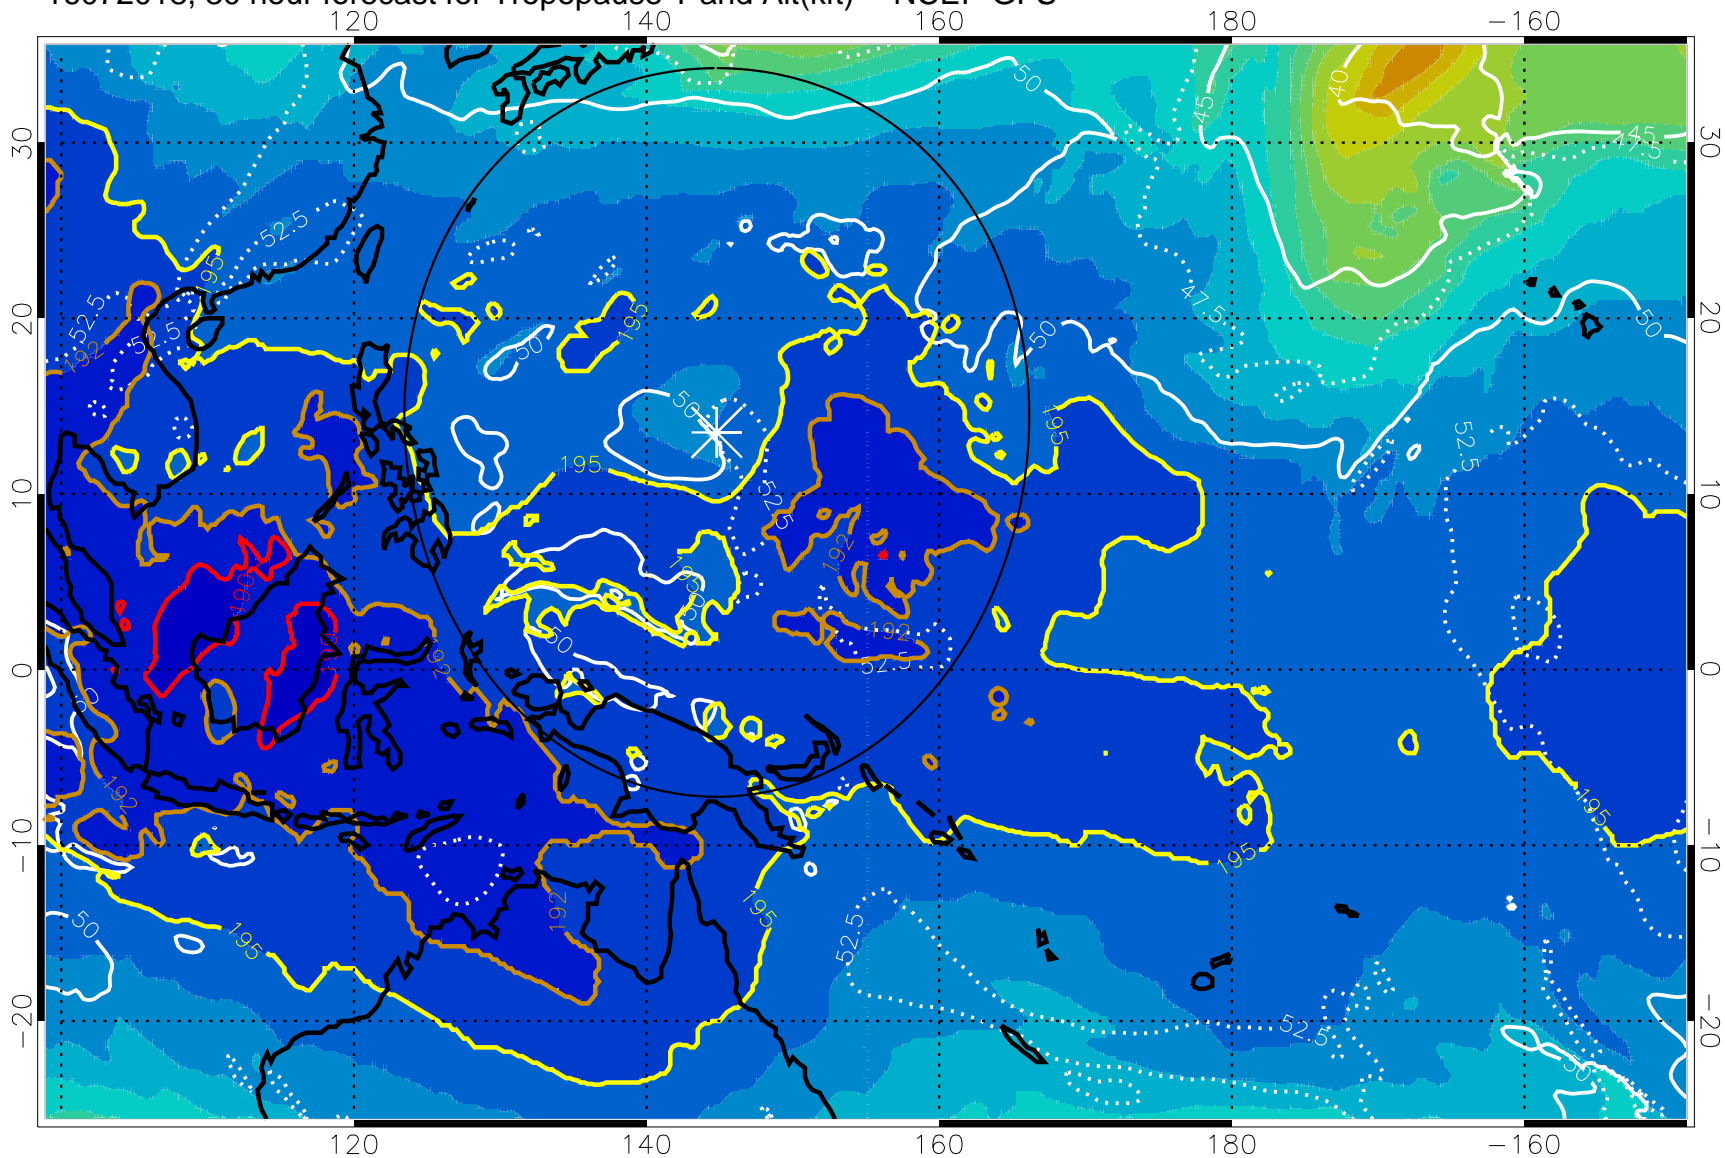

16072018, 30 hour forecast for Tropopause T and Alt(kft) -- NCEP GFS

190 200 210 220 230
Tropopause T, K

Tropopause Altitude in kft (white)

192.5K Isotherm 195K Isotherm
187.5K Isotherm 190K Isotherm

Range ring of 2304 km