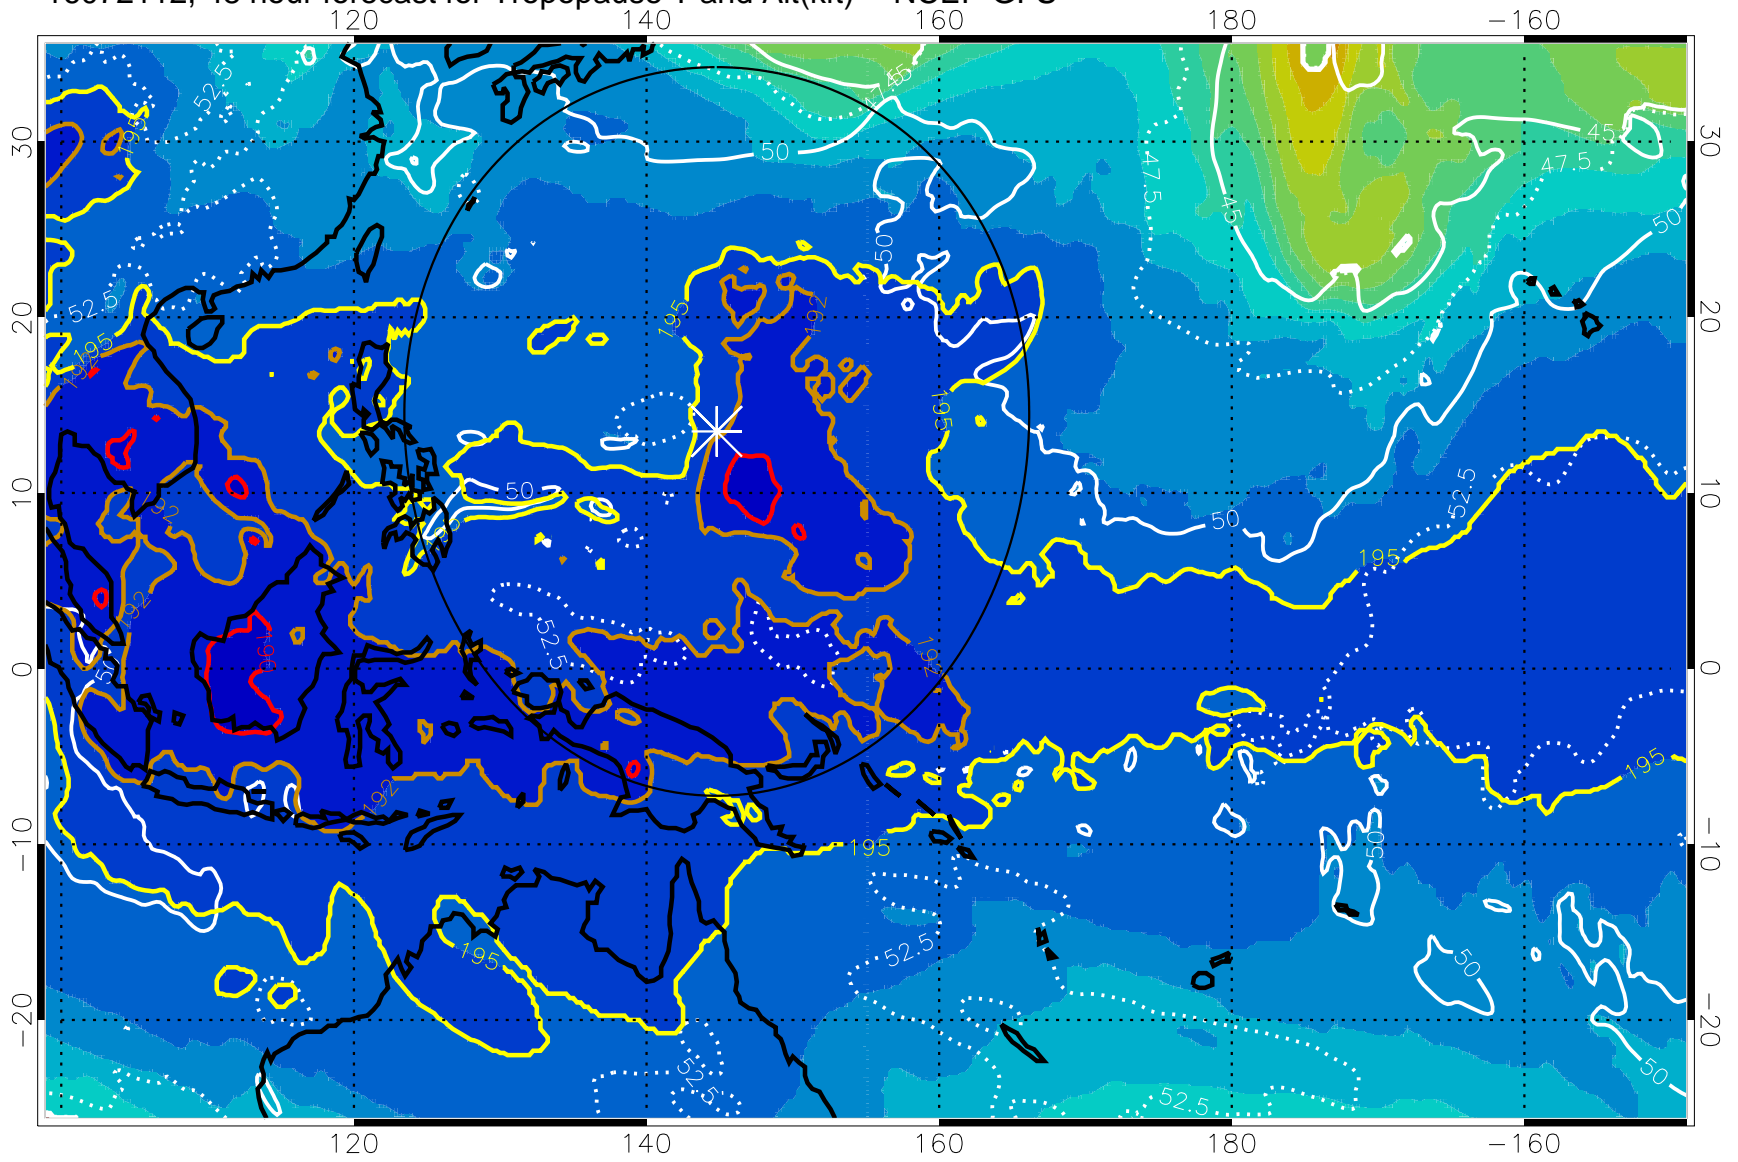

16072112, 48 hour forecast for Tropopause T and Alt(kft) -- NCEP GFS

190   200   210   220   230
Tropopause T, K

Tropopause Altitude in kft (white)

192.5K Isotherm   195K Isotherm
187.5K Isotherm   190K Isotherm

Range ring of 2304 km