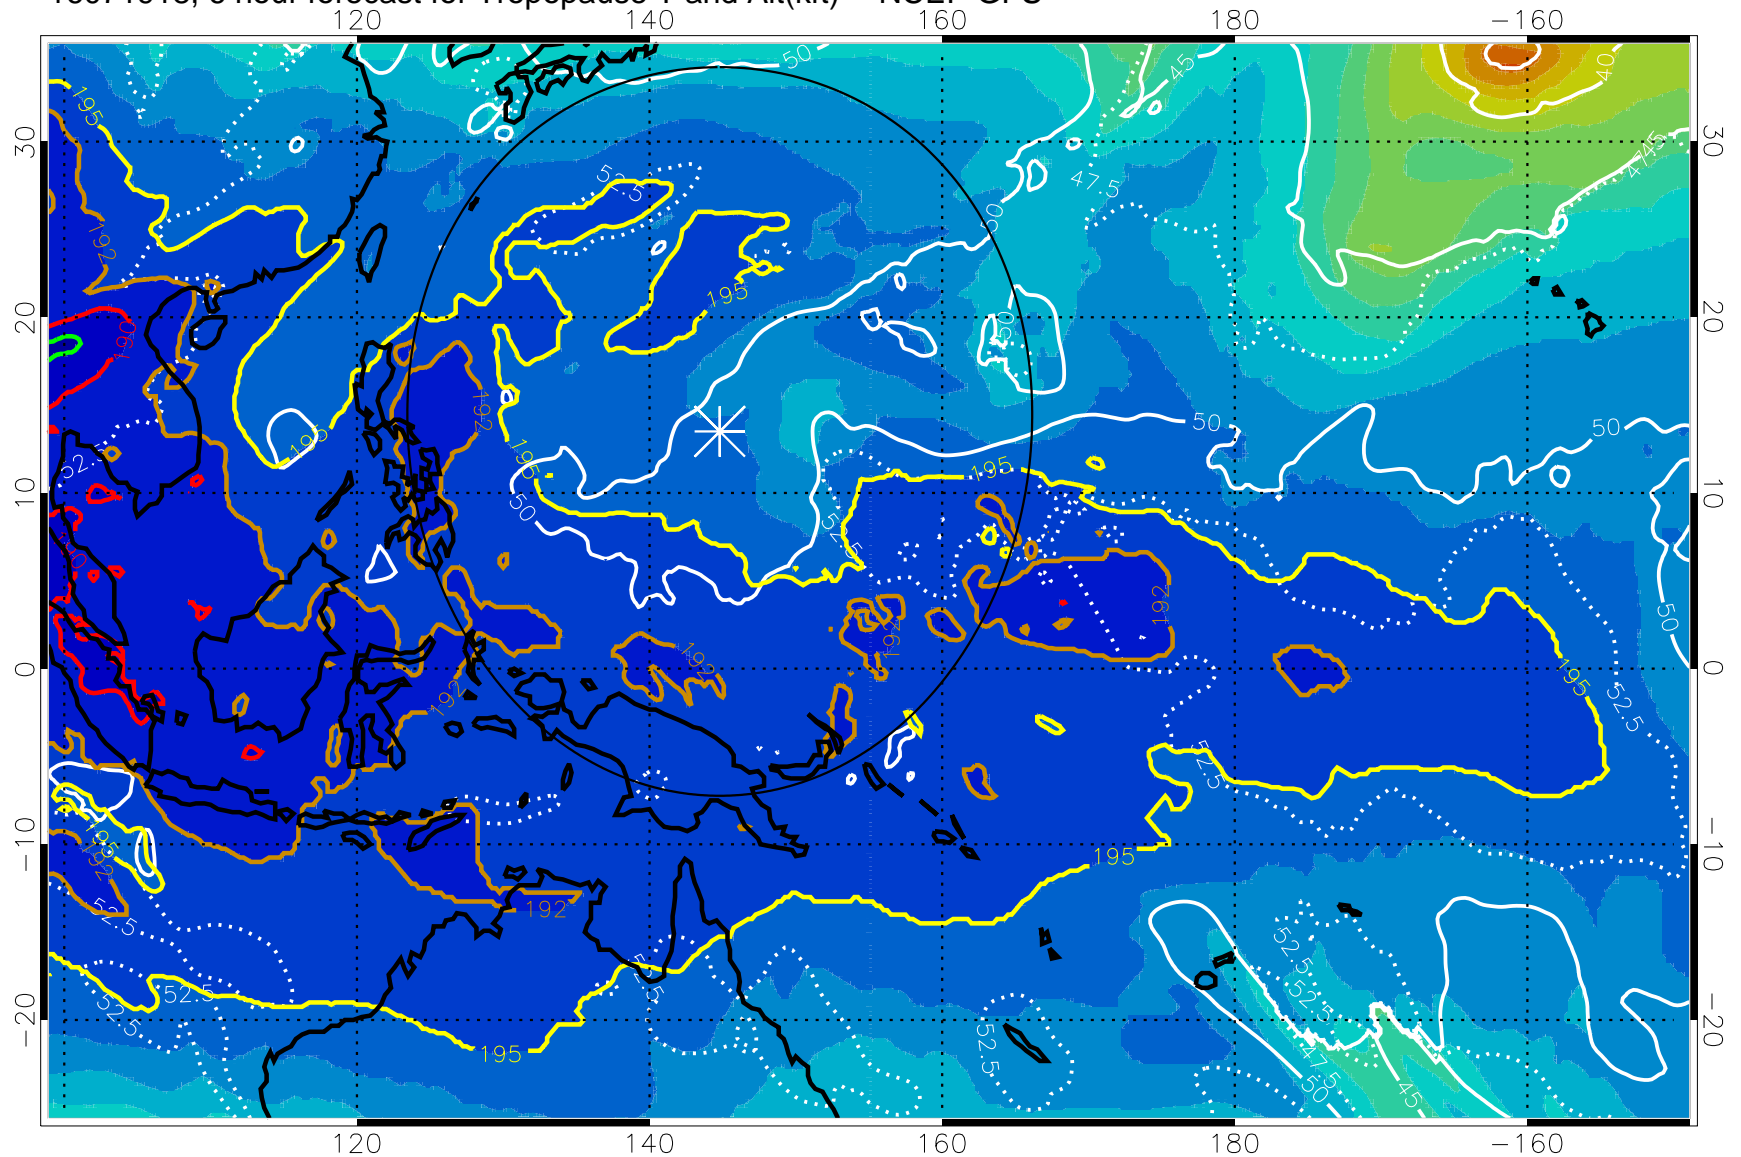

16071918, 6 hour forecast for Tropopause T and Alt(kft) -- NCEP GFS

190 200 210 220 230
Tropopause T, K

Tropopause Altitude in kft (white)

192.5K Isotherm 195K Isotherm
187.5K Isotherm 190K Isotherm

Range ring of 2304 km