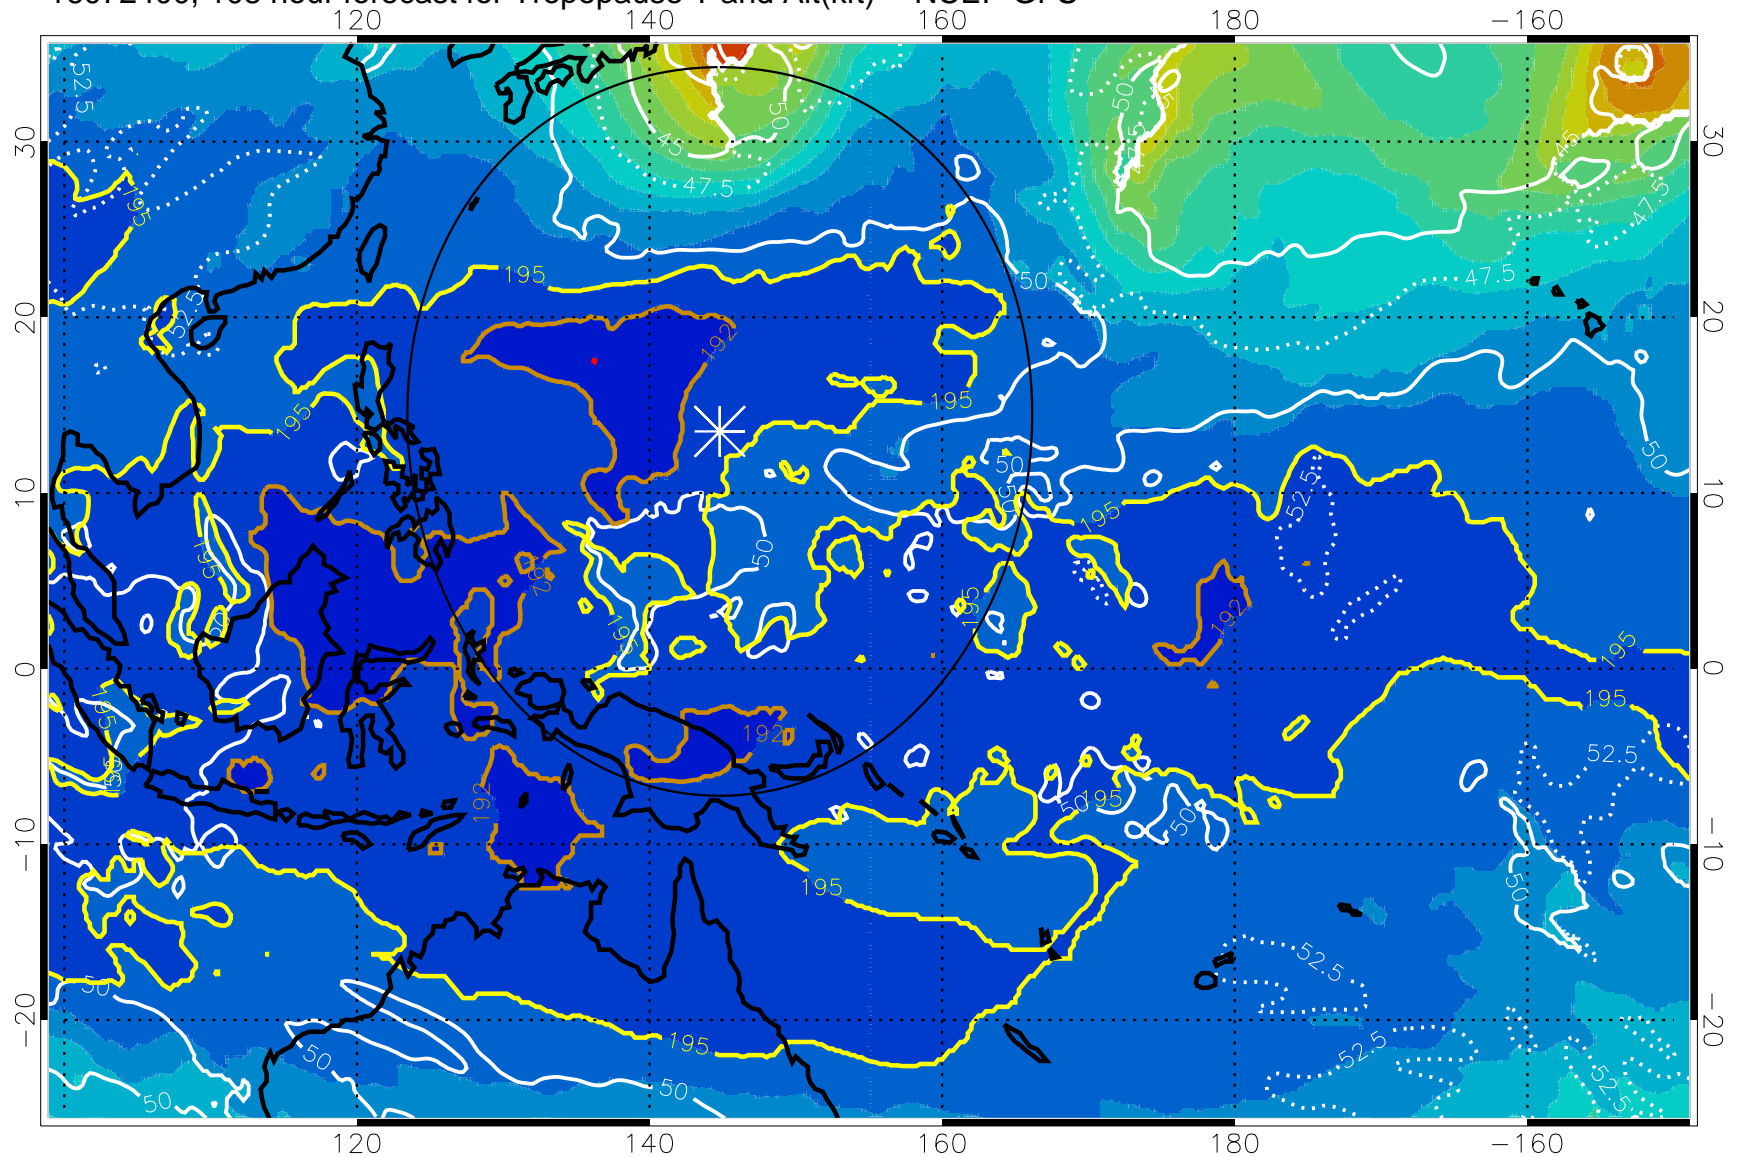

16072400, 108 hour forecast for Tropopause T and Alt(kft) -- NCEP GFS

190 200 210 220 230
Tropopause T, K

Tropopause Altitude in kft (white)

192.5K Isotherm 195K Isotherm
187.5K Isotherm 190K Isotherm

Range ring of 2304 km