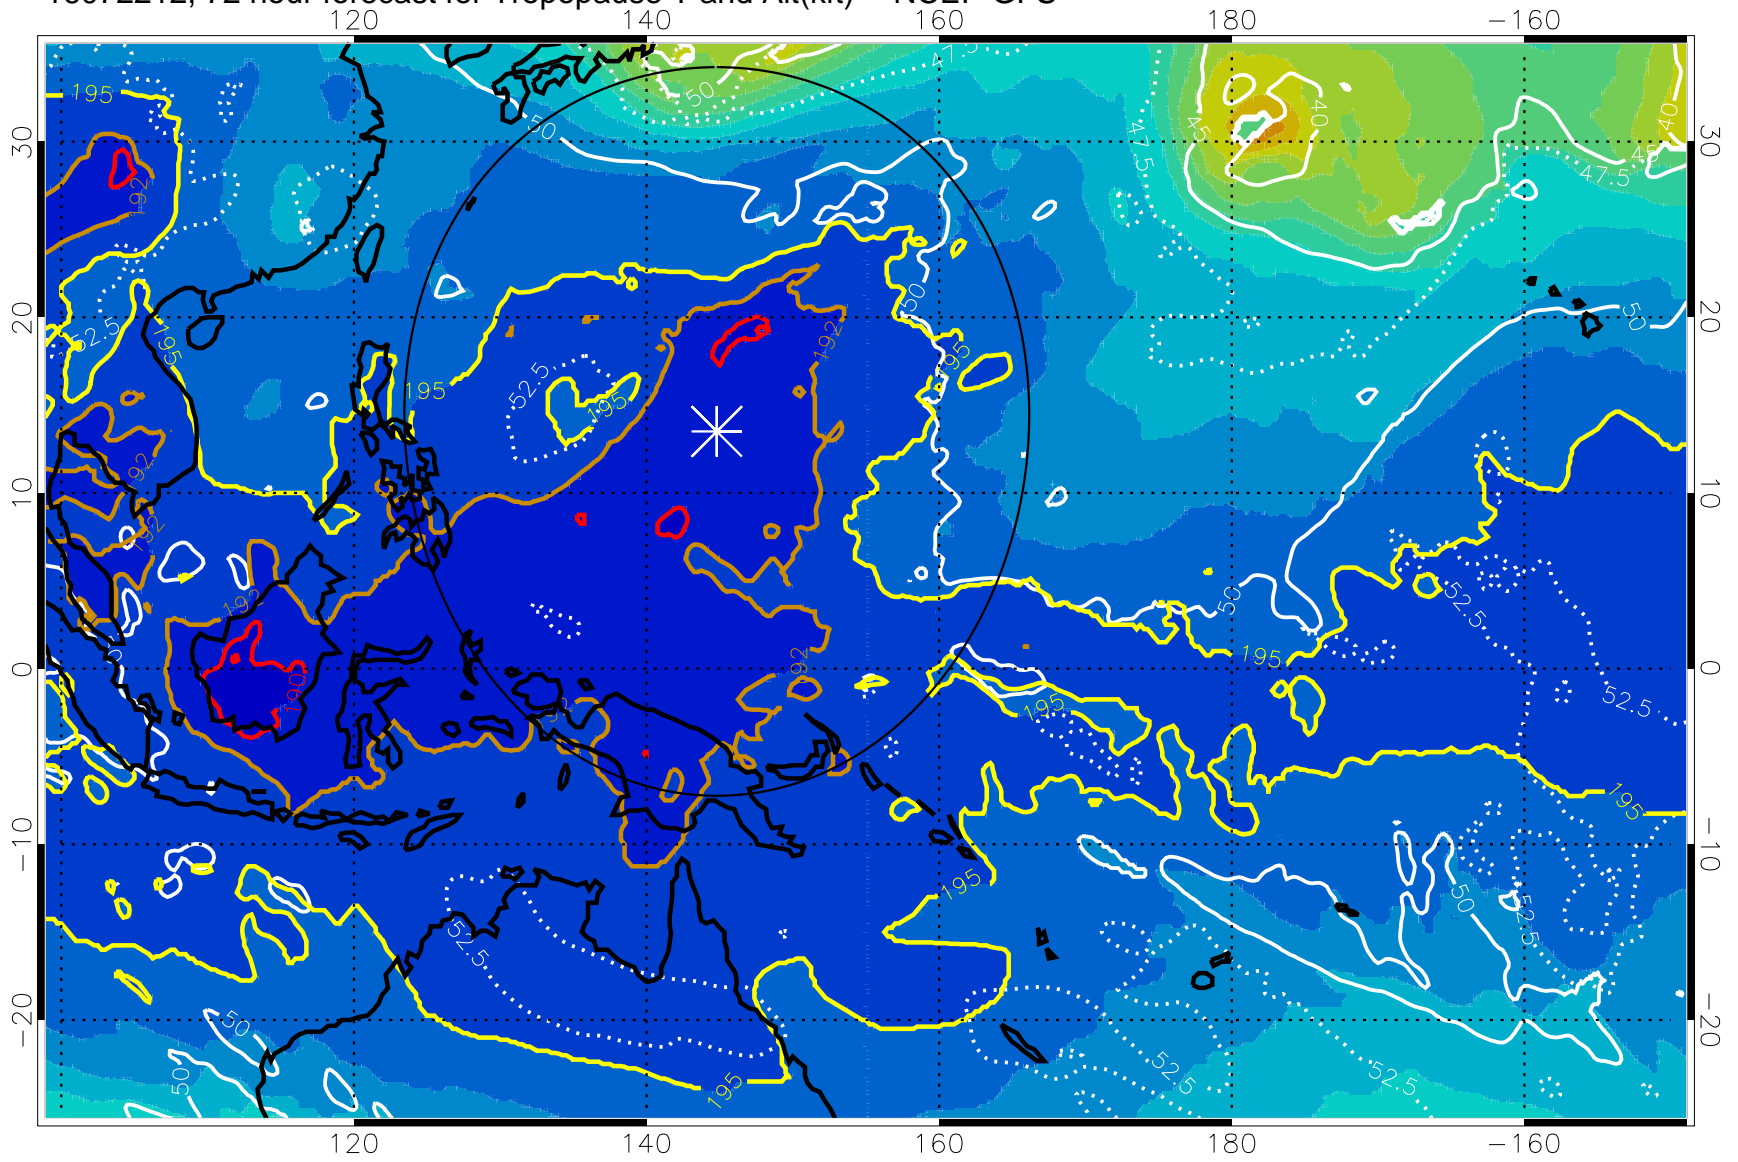

16072212, 72 hour forecast for Tropopause T and Alt(kft) -- NCEP GFS

190 200 210 220 230
Tropopause T, K

Tropopause Altitude in kft (white)

192.5K Isotherm 195K Isotherm
187.5K Isotherm 190K Isotherm

Range ring of 2304 km