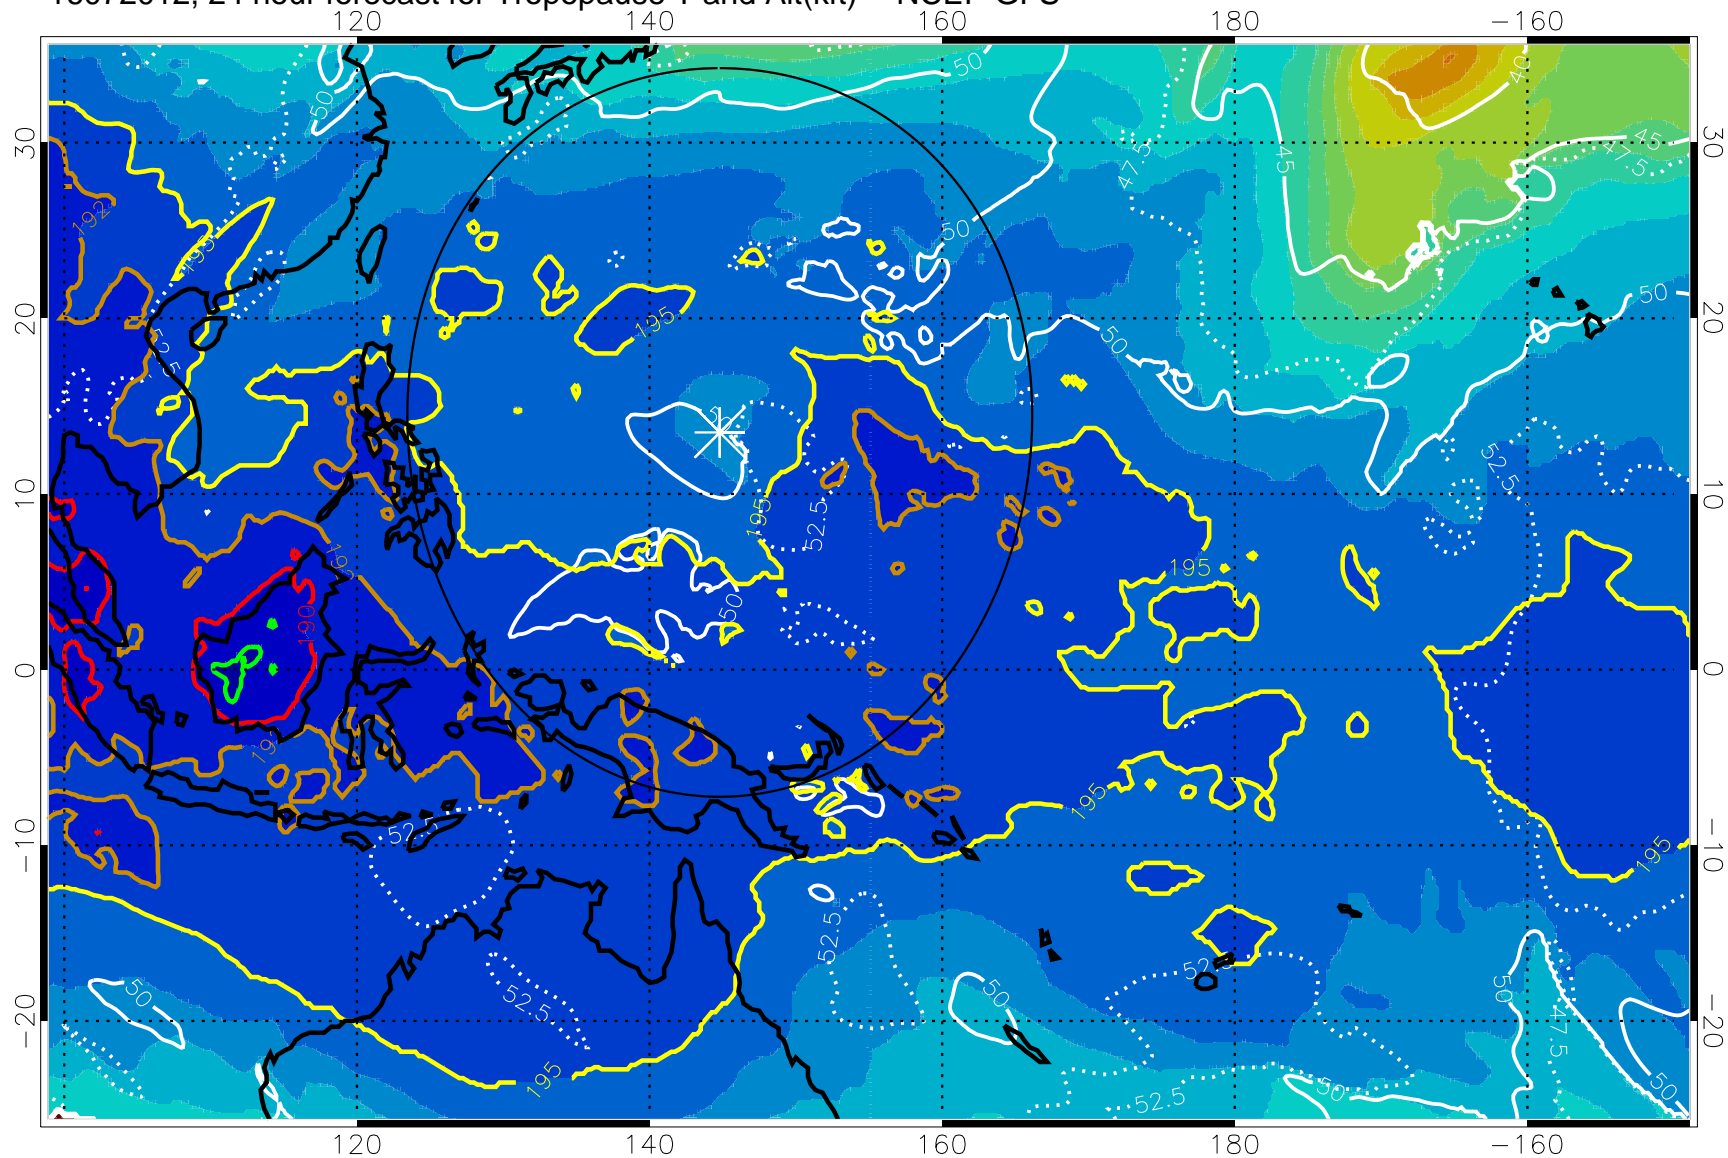

16072012, 24 hour forecast for Tropopause T and Alt(kft) -- NCEP GFS

190 200 210 220 230

Tropopause T, K

Tropopause Altitude in kft (white)

192.5K Isotherm 195K Isotherm

187.5K Isotherm 190K Isotherm

Range ring of 2304 km