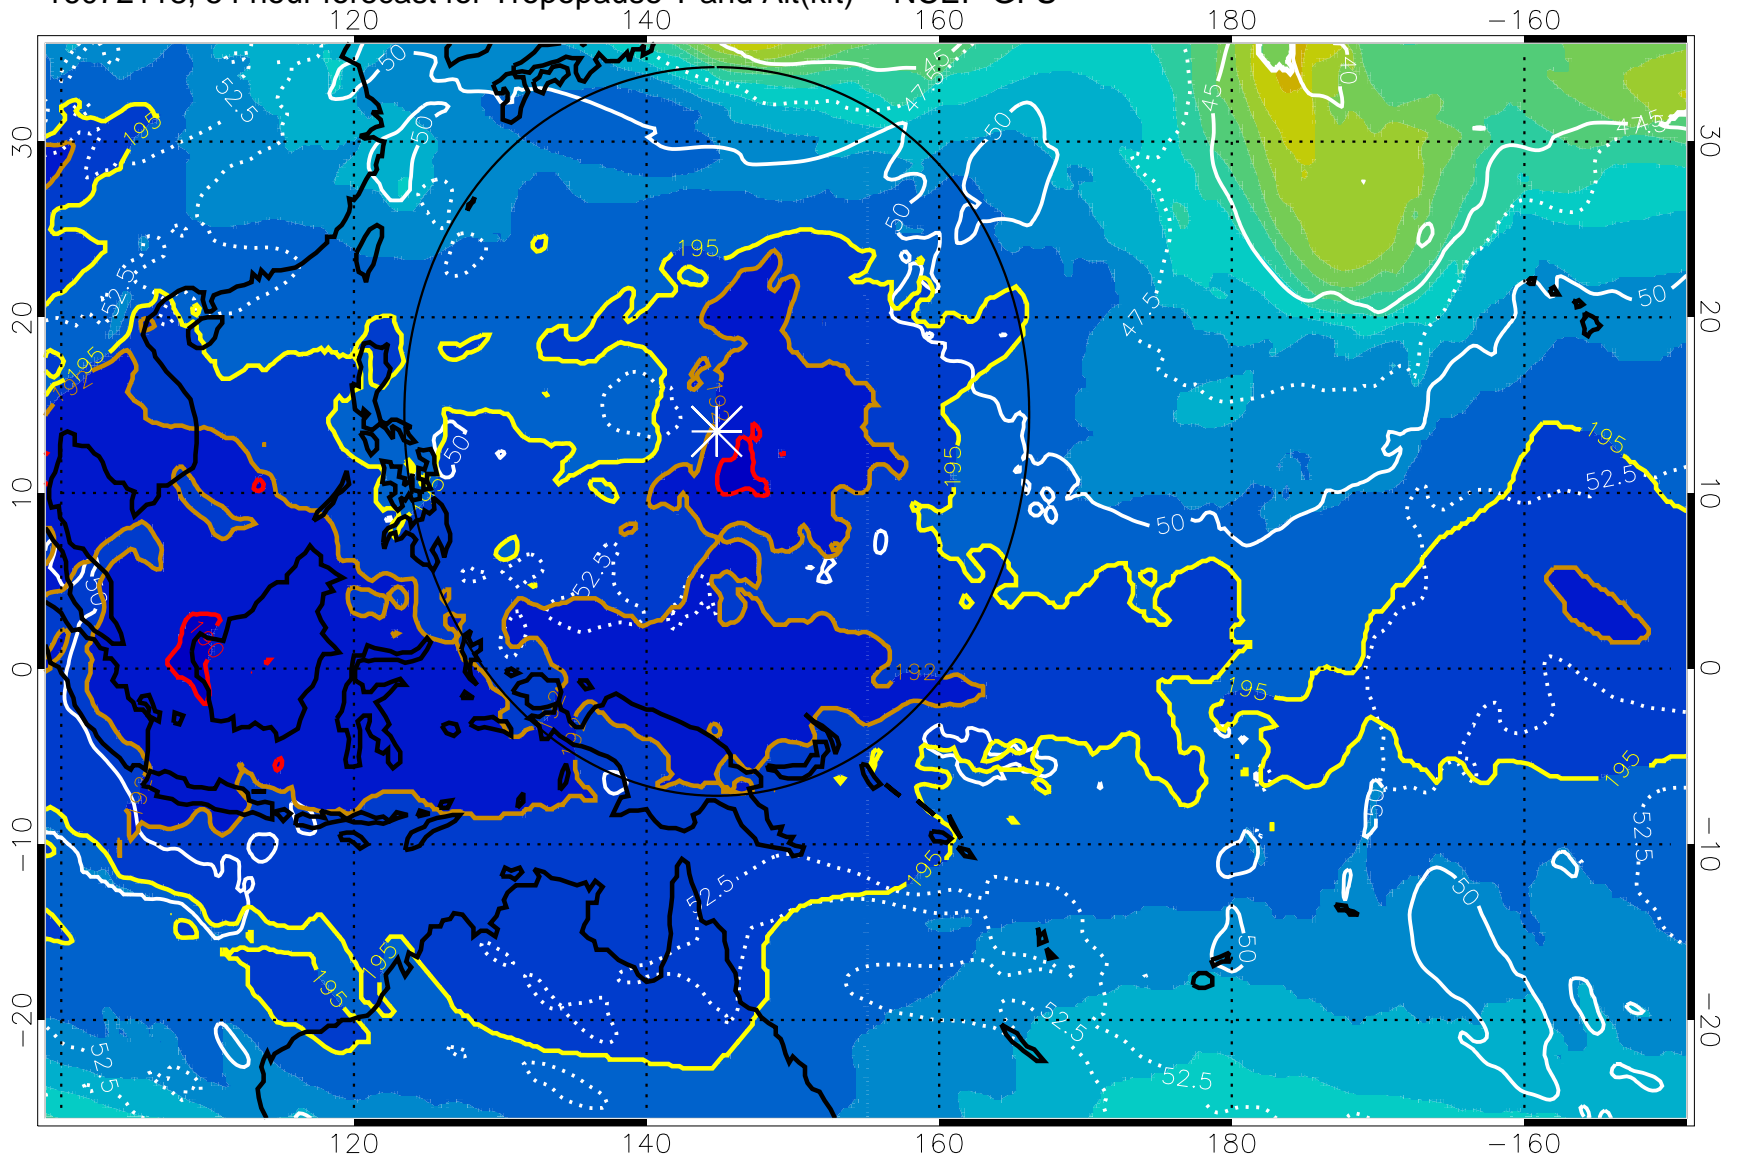

16072118, 54 hour forecast for Tropopause T and Alt(kft) -- NCEP GFS

190 200 210 220 230
Tropopause T, K

Tropopause Altitude in kft (white)

192.5K Isotherm 195K Isotherm
187.5K Isotherm 190K Isotherm

Range ring of 2304 km