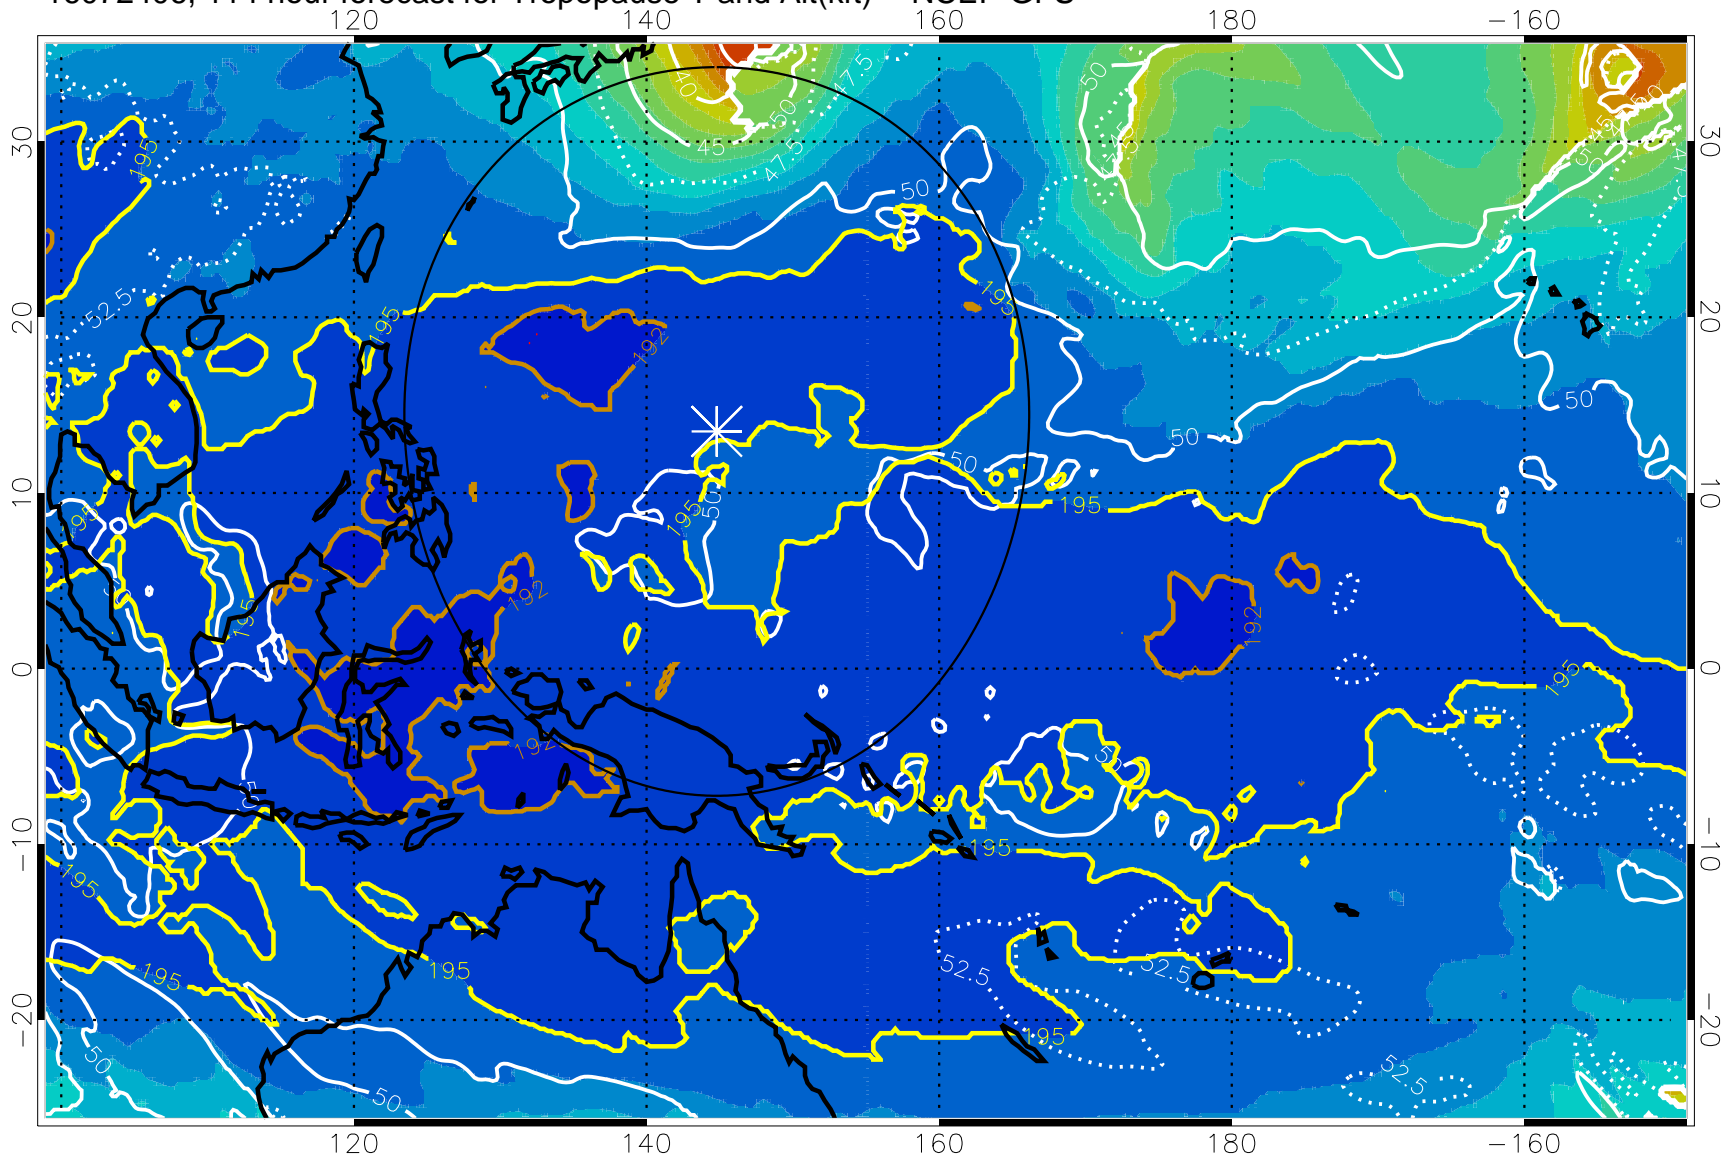

16072406, 114 hour forecast for Tropopause T and Alt(kft) -- NCEP GFS

190 200 210 220 230
Tropopause T, K

Tropopause Altitude in kft (white)

192.5K Isotherm 195K Isotherm
187.5K Isotherm 190K Isotherm

Range ring of 2304 km