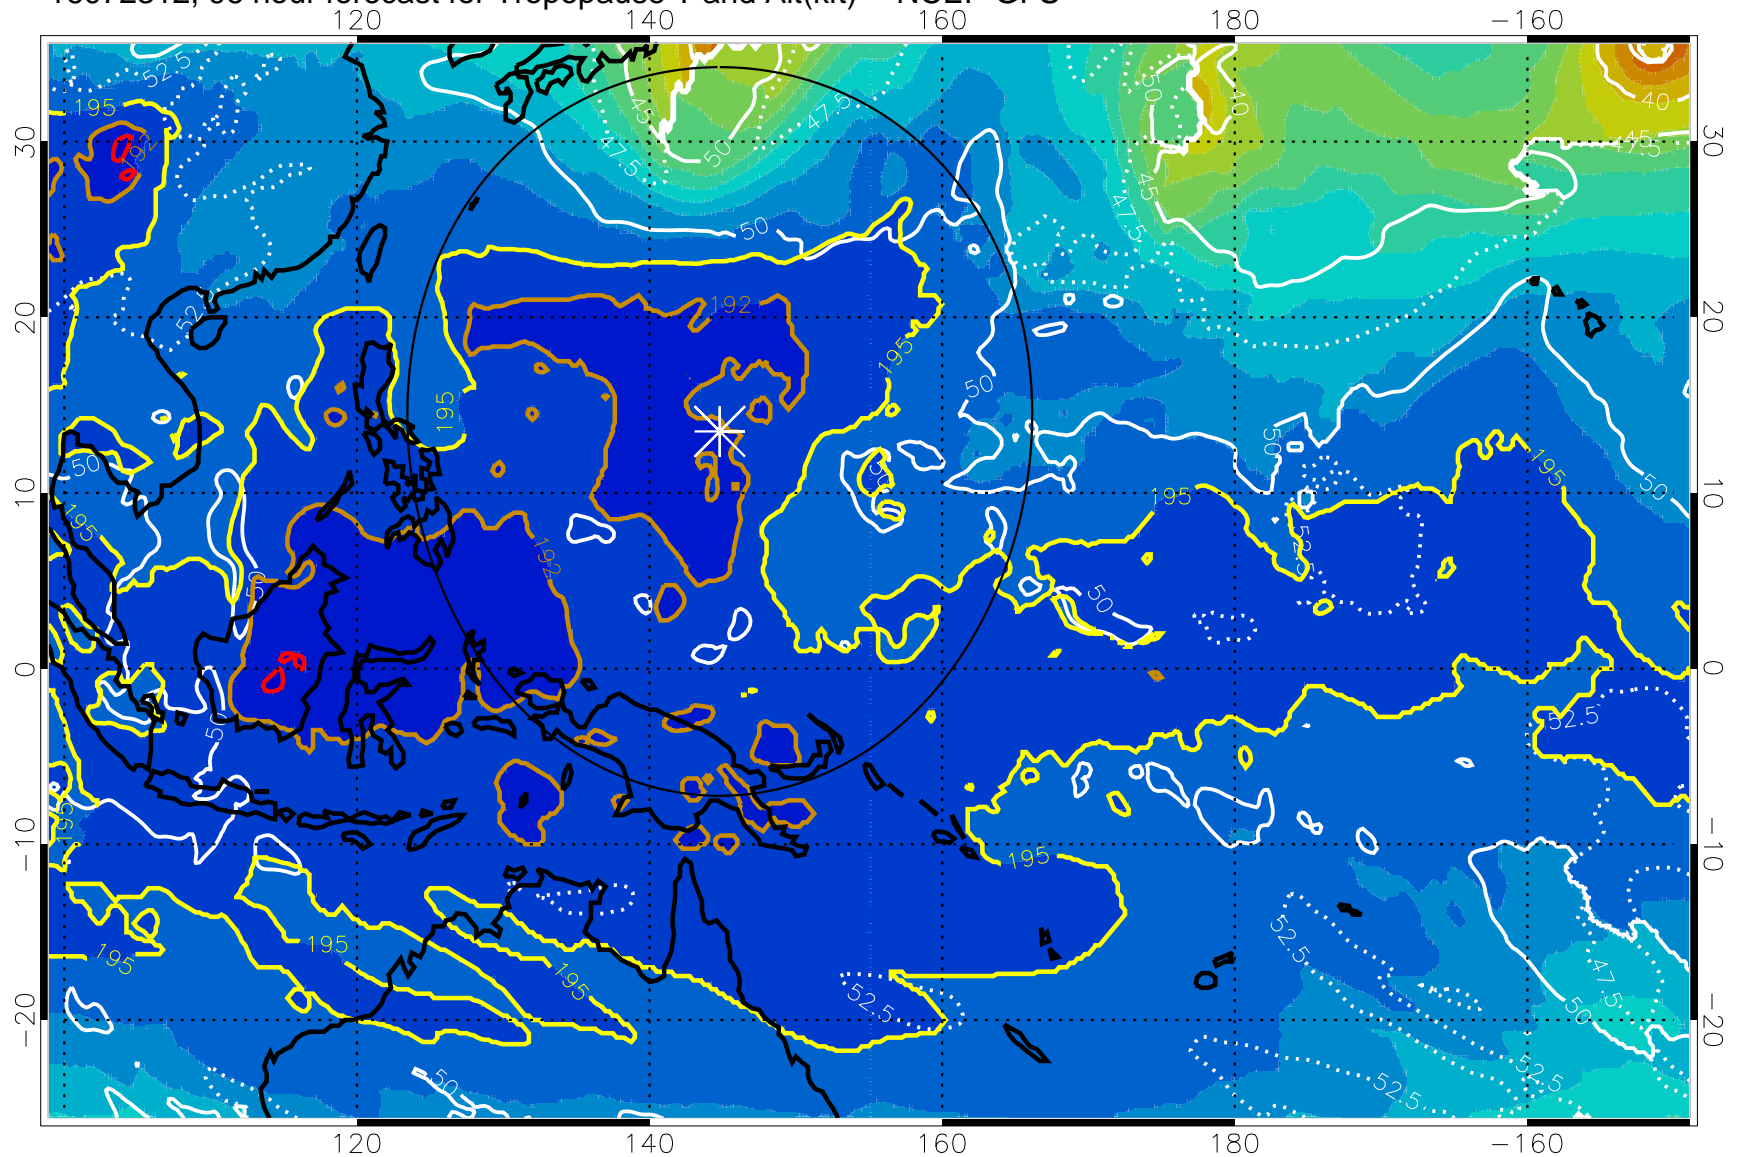

16072312, 96 hour forecast for Tropopause T and Alt(kft) -- NCEP GFS

190 200 210 220 230

Tropopause T, K

Tropopause Altitude in kft (white)

192.5K Isotherm 195K Isotherm

187.5K Isotherm 190K Isotherm

Range ring of 2304 km