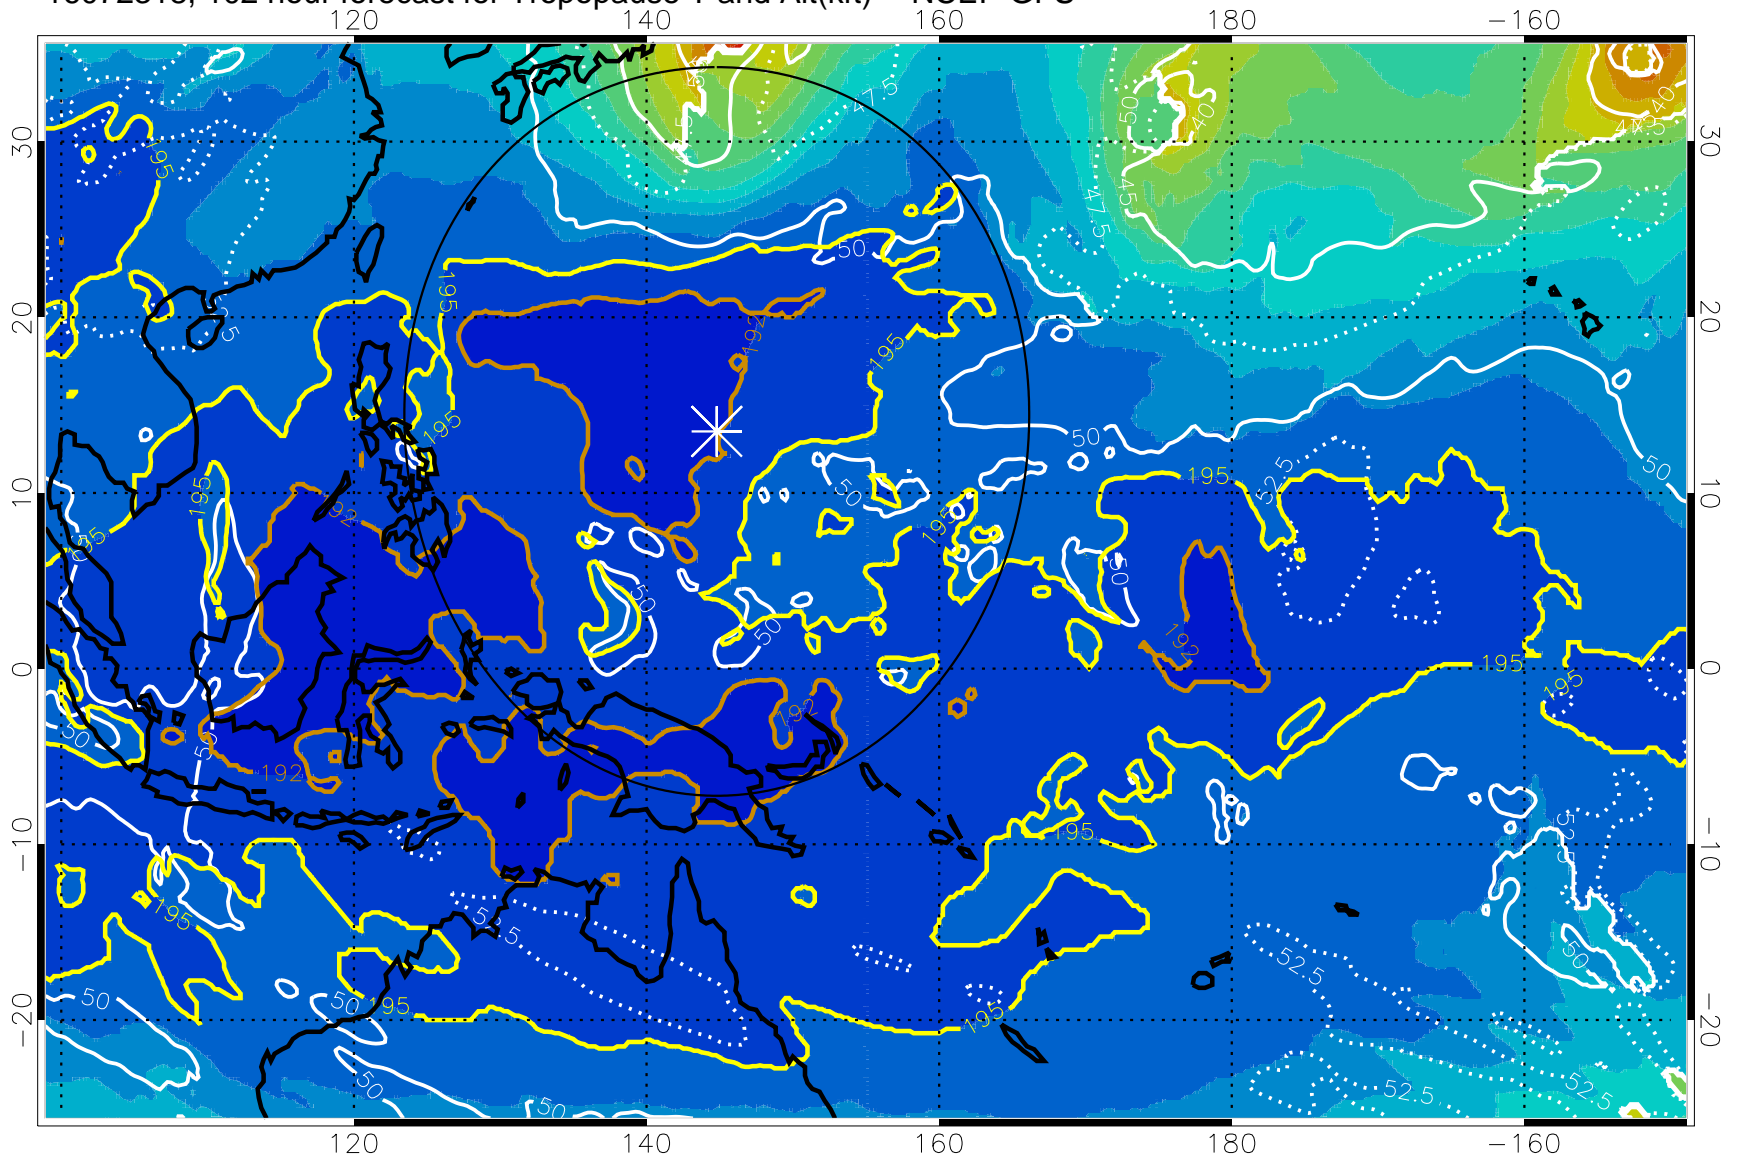

16072312, 96 hour forecast for Tropopause T and Alt(kft) -- NCEP GFS

190 200 210 220 230

Tropopause T, K

Tropopause Altitude in kft (white)

192.5K Isotherm 195K Isotherm

187.5K Isotherm 190K Isotherm

Range ring of 2304 km

16072318, 102 hour forecast for Tropopause T and Alt(kft) -- NCEP GFS

190 200 210 220 230
Tropopause T, K

Tropopause Altitude in kft (white)

192.5K Isotherm 195K Isotherm
187.5K Isotherm 190K Isotherm

Range ring of 2304 km