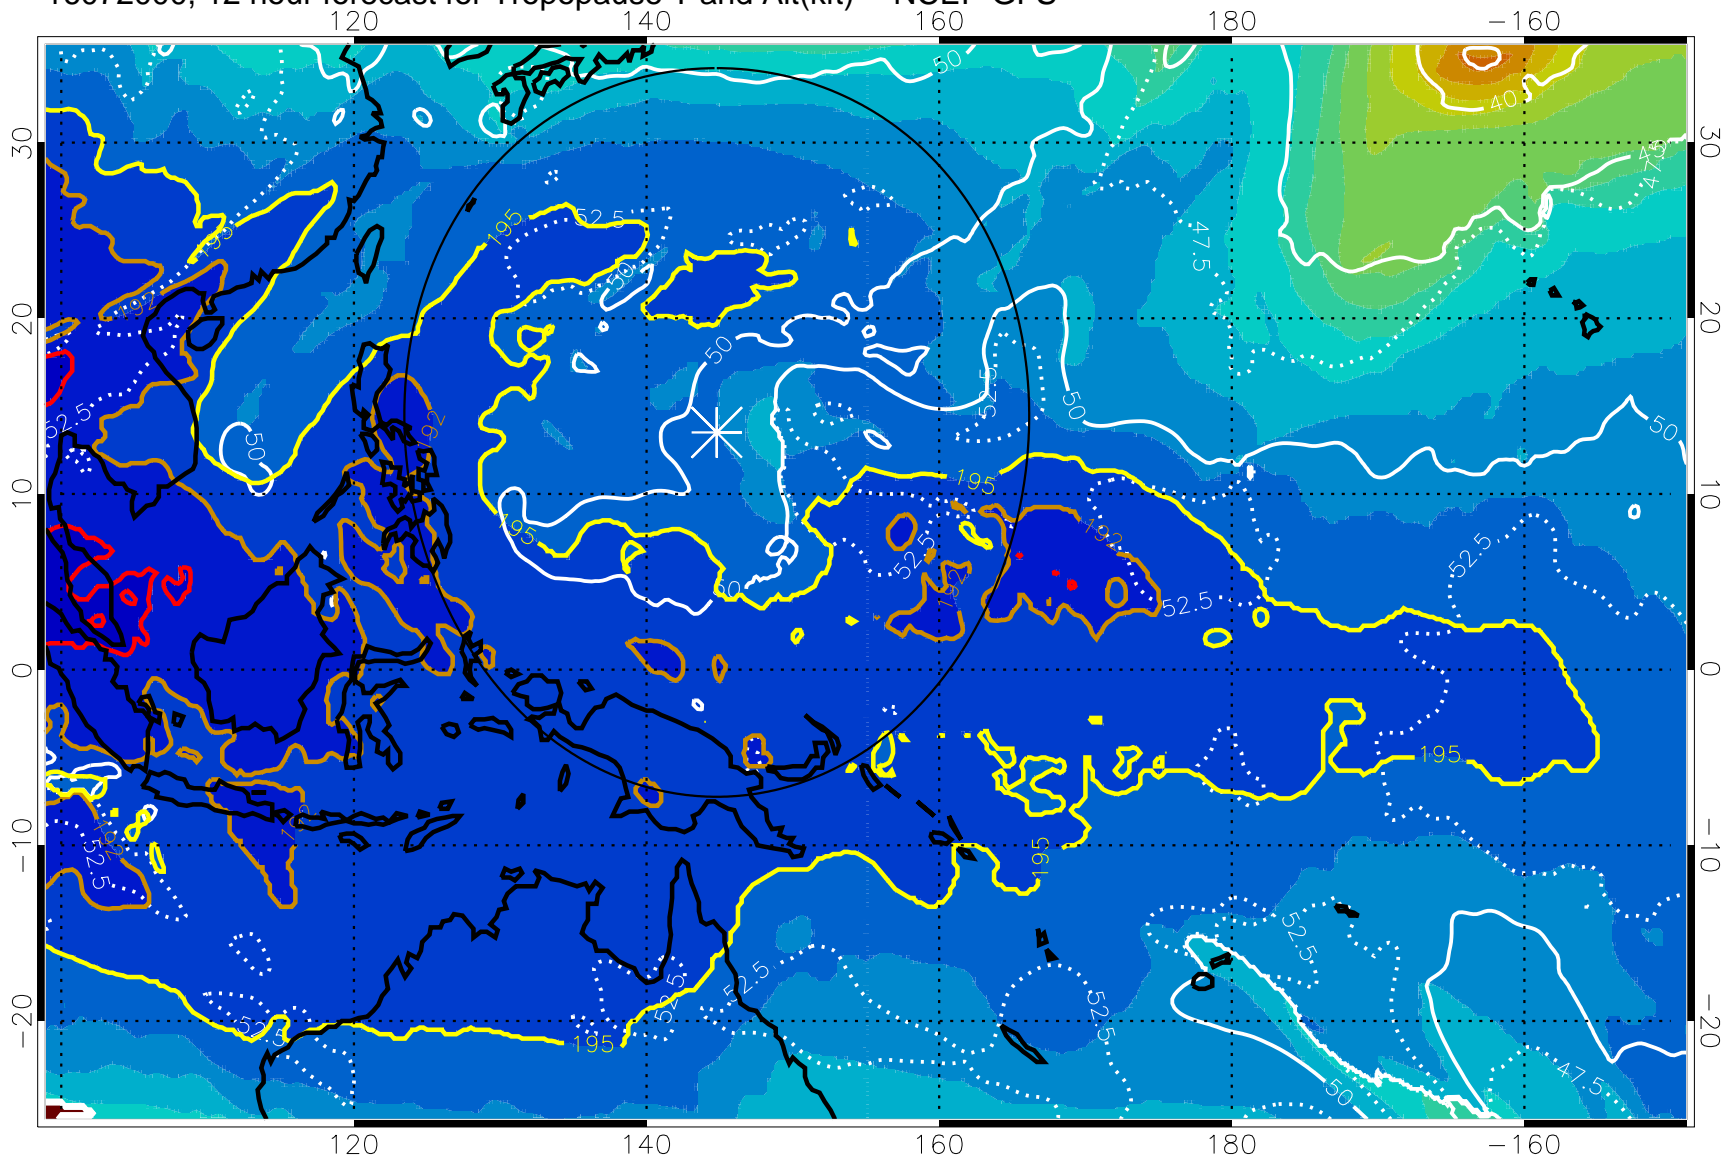

16072000, 12 hour forecast for Tropopause T and Alt(kft) -- NCEP GFS

190   200   210   220   230
Tropopause T, K

Tropopause Altitude in kft (white)

192.5K Isotherm   195K Isotherm
187.5K Isotherm   190K Isotherm

Range ring of 2304 km