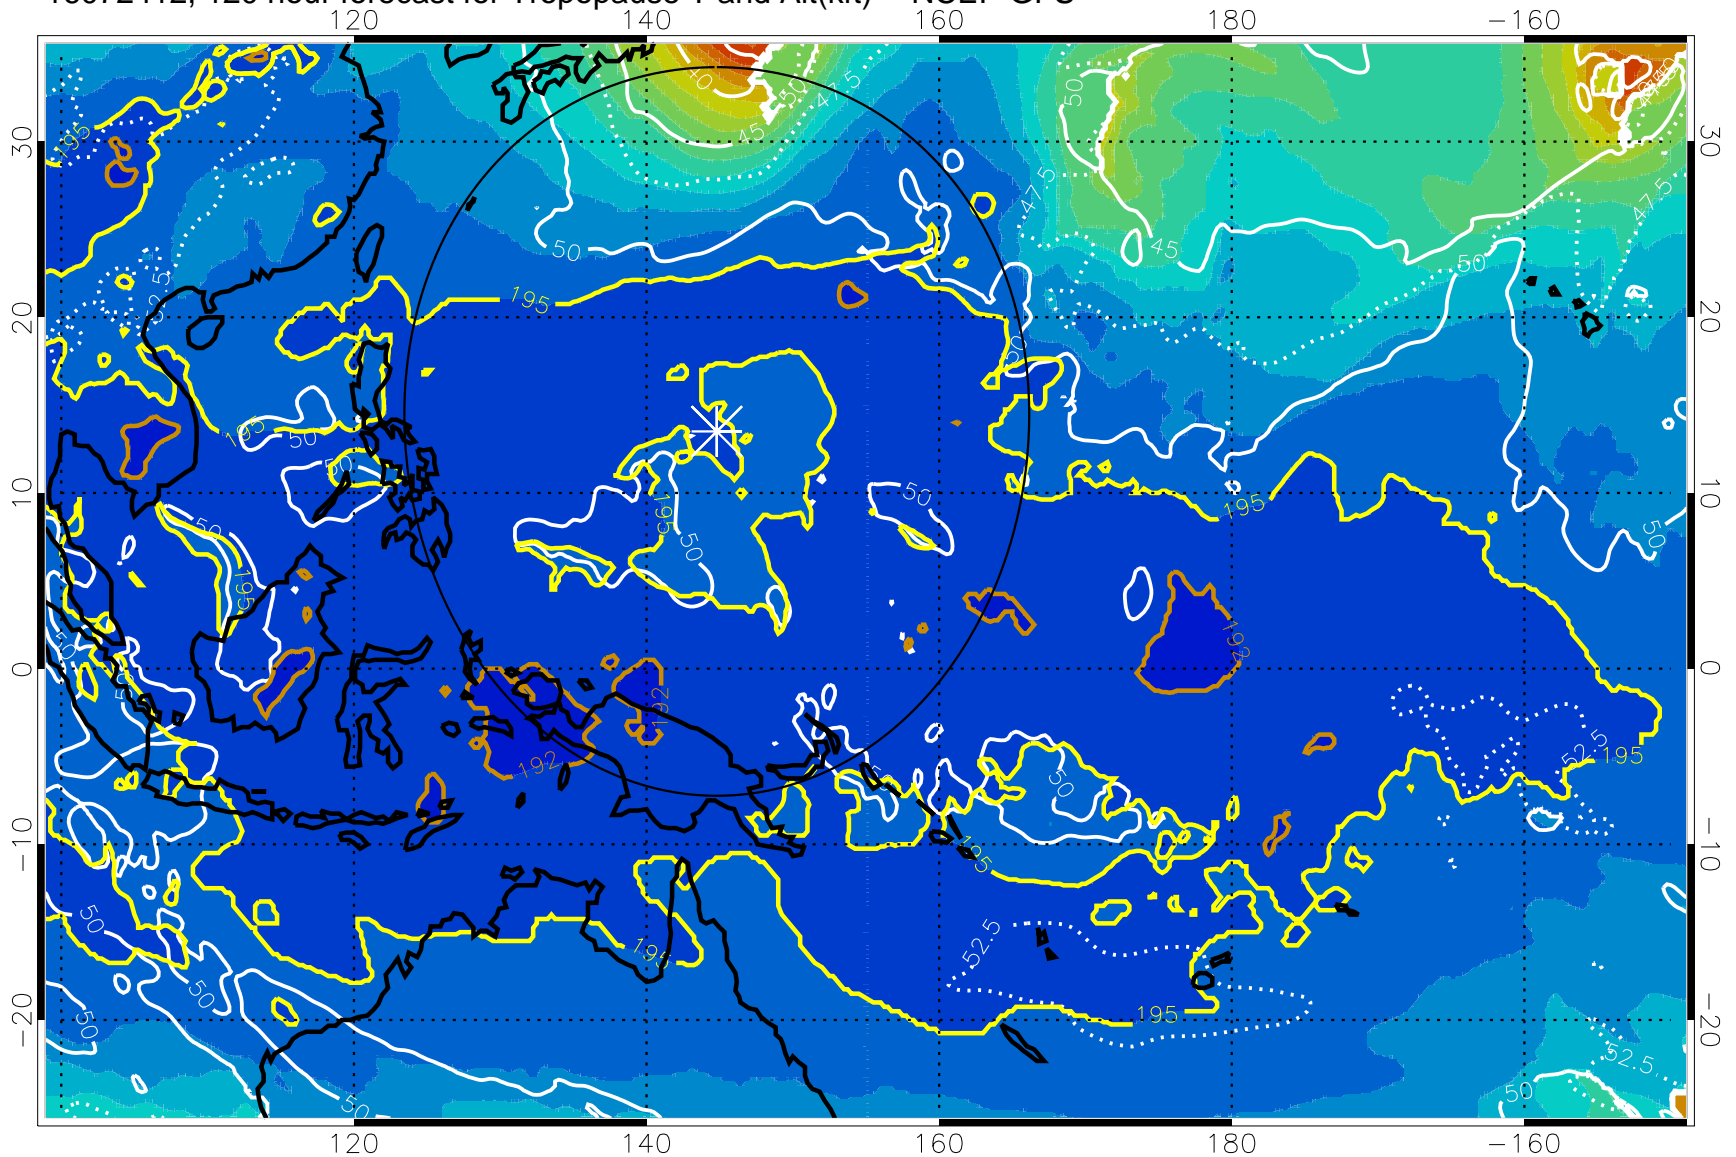

16072406, 114 hour forecast for Tropopause T and Alt(kft) -- NCEP GFS

190 200 210 220 230
Tropopause T, K

Tropopause Altitude in kft (white)

192.5K Isotherm 195K Isotherm
187.5K Isotherm 190K Isotherm

Range ring of 2304 km

16072412, 120 hour forecast for Tropopause T and Alt(kft) -- NCEP GFS

190 200 210 220 230
Tropopause T, K

Tropopause Altitude in kft (white)

192.5K Isotherm 195K Isotherm
187.5K Isotherm 190K Isotherm

Range ring of 2304 km