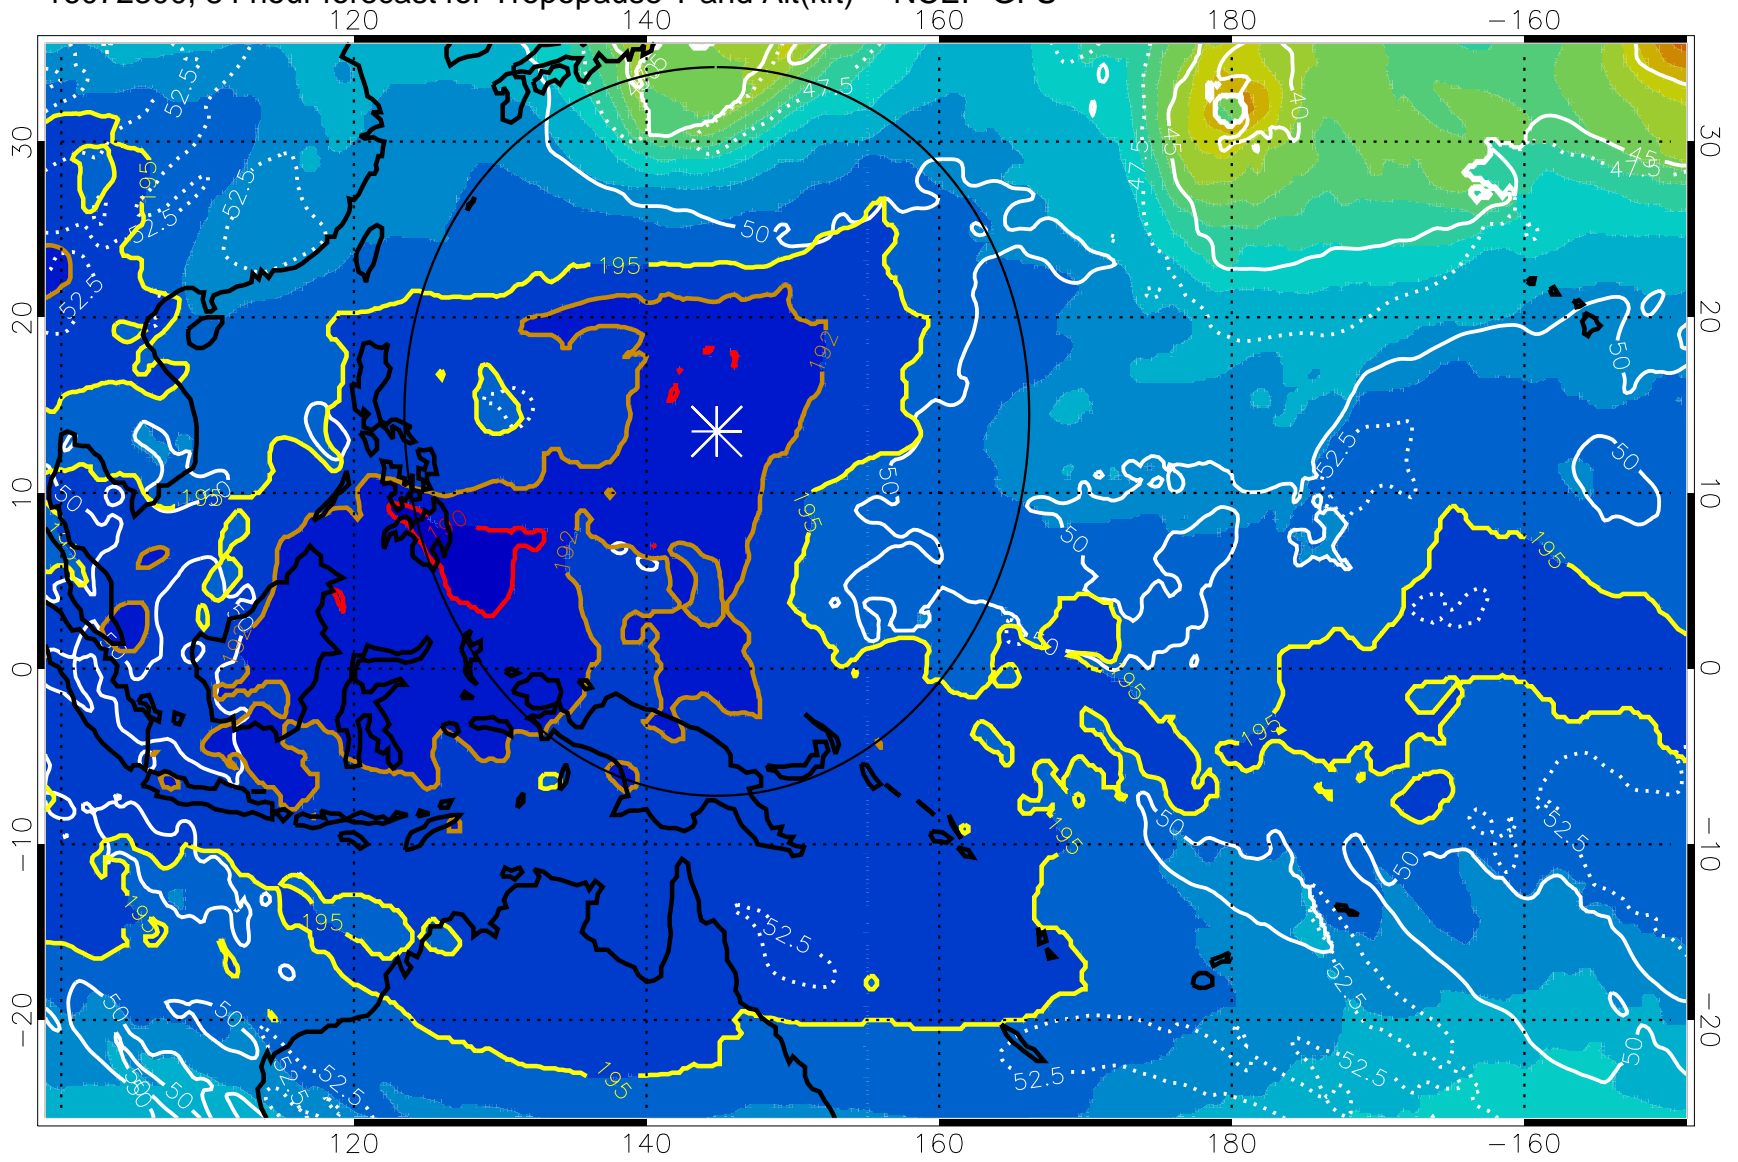

16072300, 84 hour forecast for Tropopause T and Alt(kft) -- NCEP GFS

190 200 210 220 230

Tropopause T, K

Tropopause Altitude in kft (white)

192.5K Isotherm 195K Isotherm
187.5K Isotherm 190K Isotherm

Range ring of 2304 km