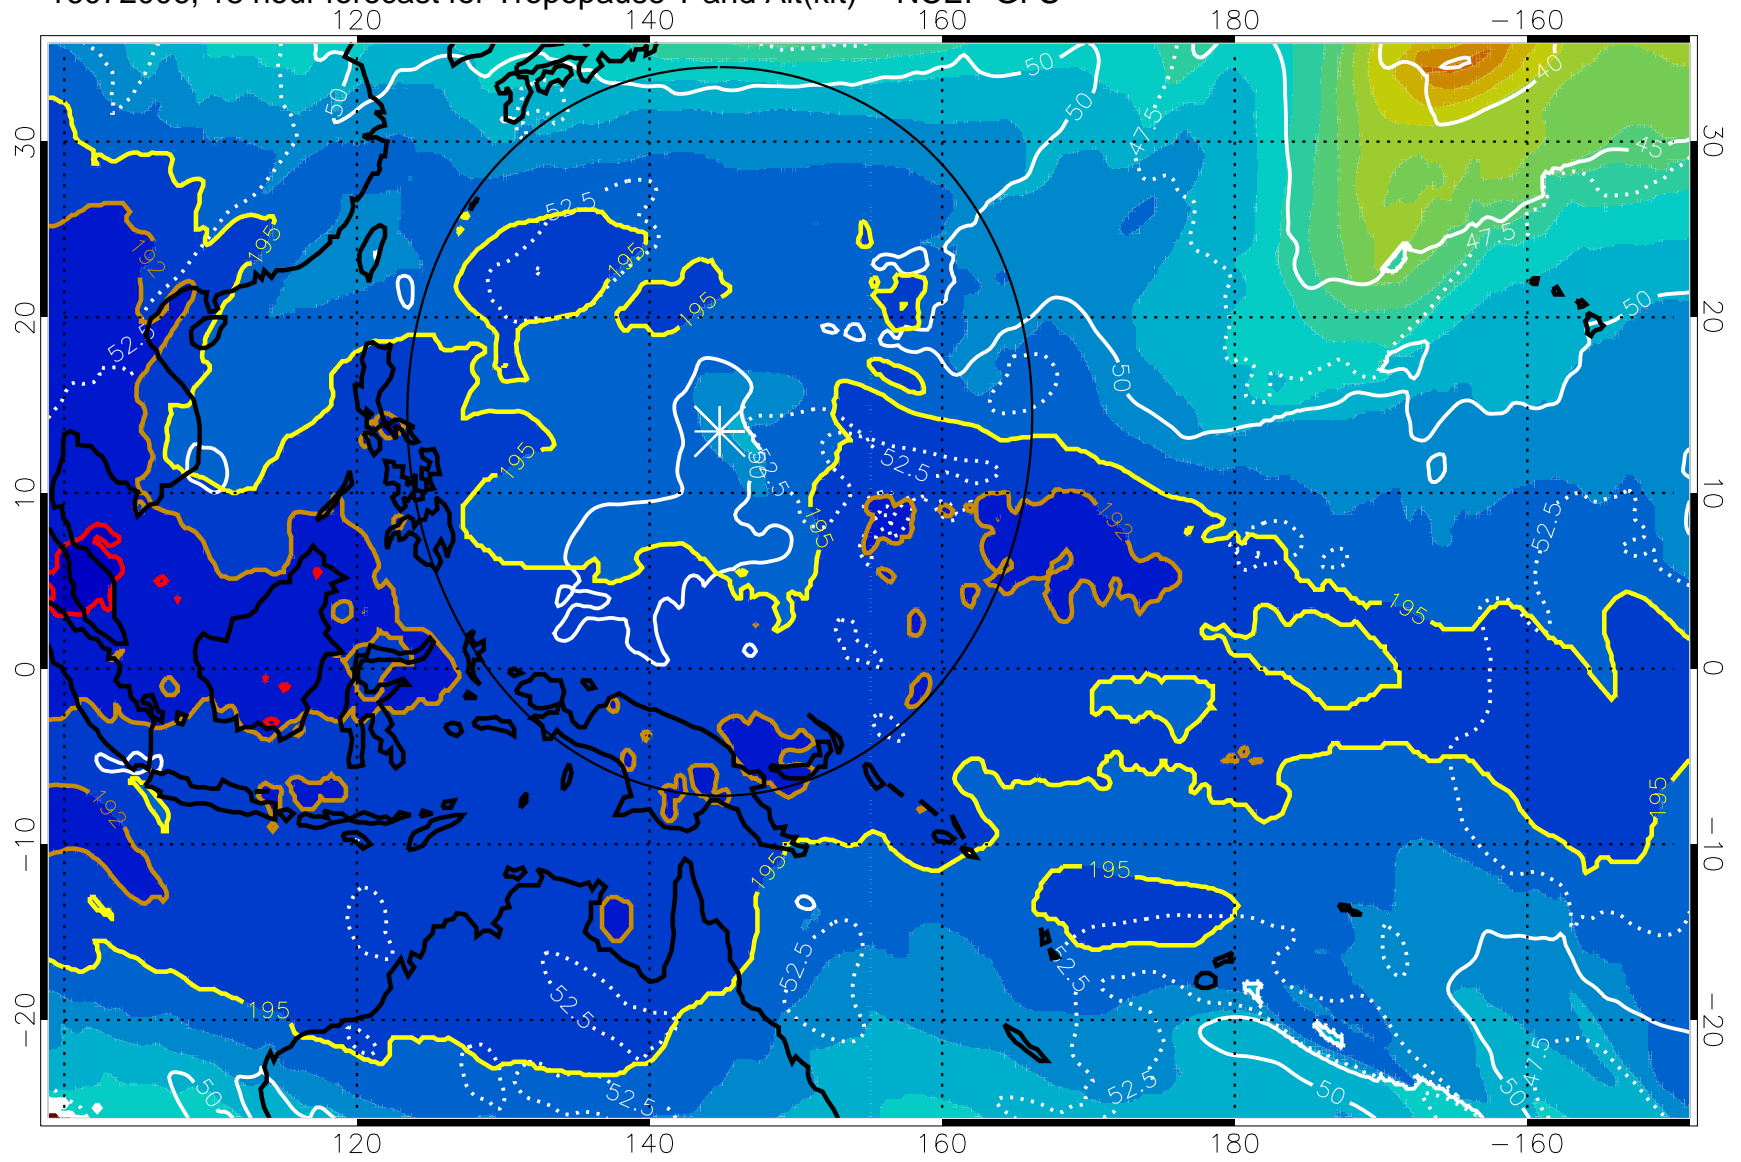

16072006, 18 hour forecast for Tropopause T and Alt(kft) -- NCEP GFS

190 200 210 220 230

Tropopause T, K

Tropopause Altitude in kft (white)

192.5K Isotherm 195K Isotherm
187.5K Isotherm 190K Isotherm

Range ring of 2304 km