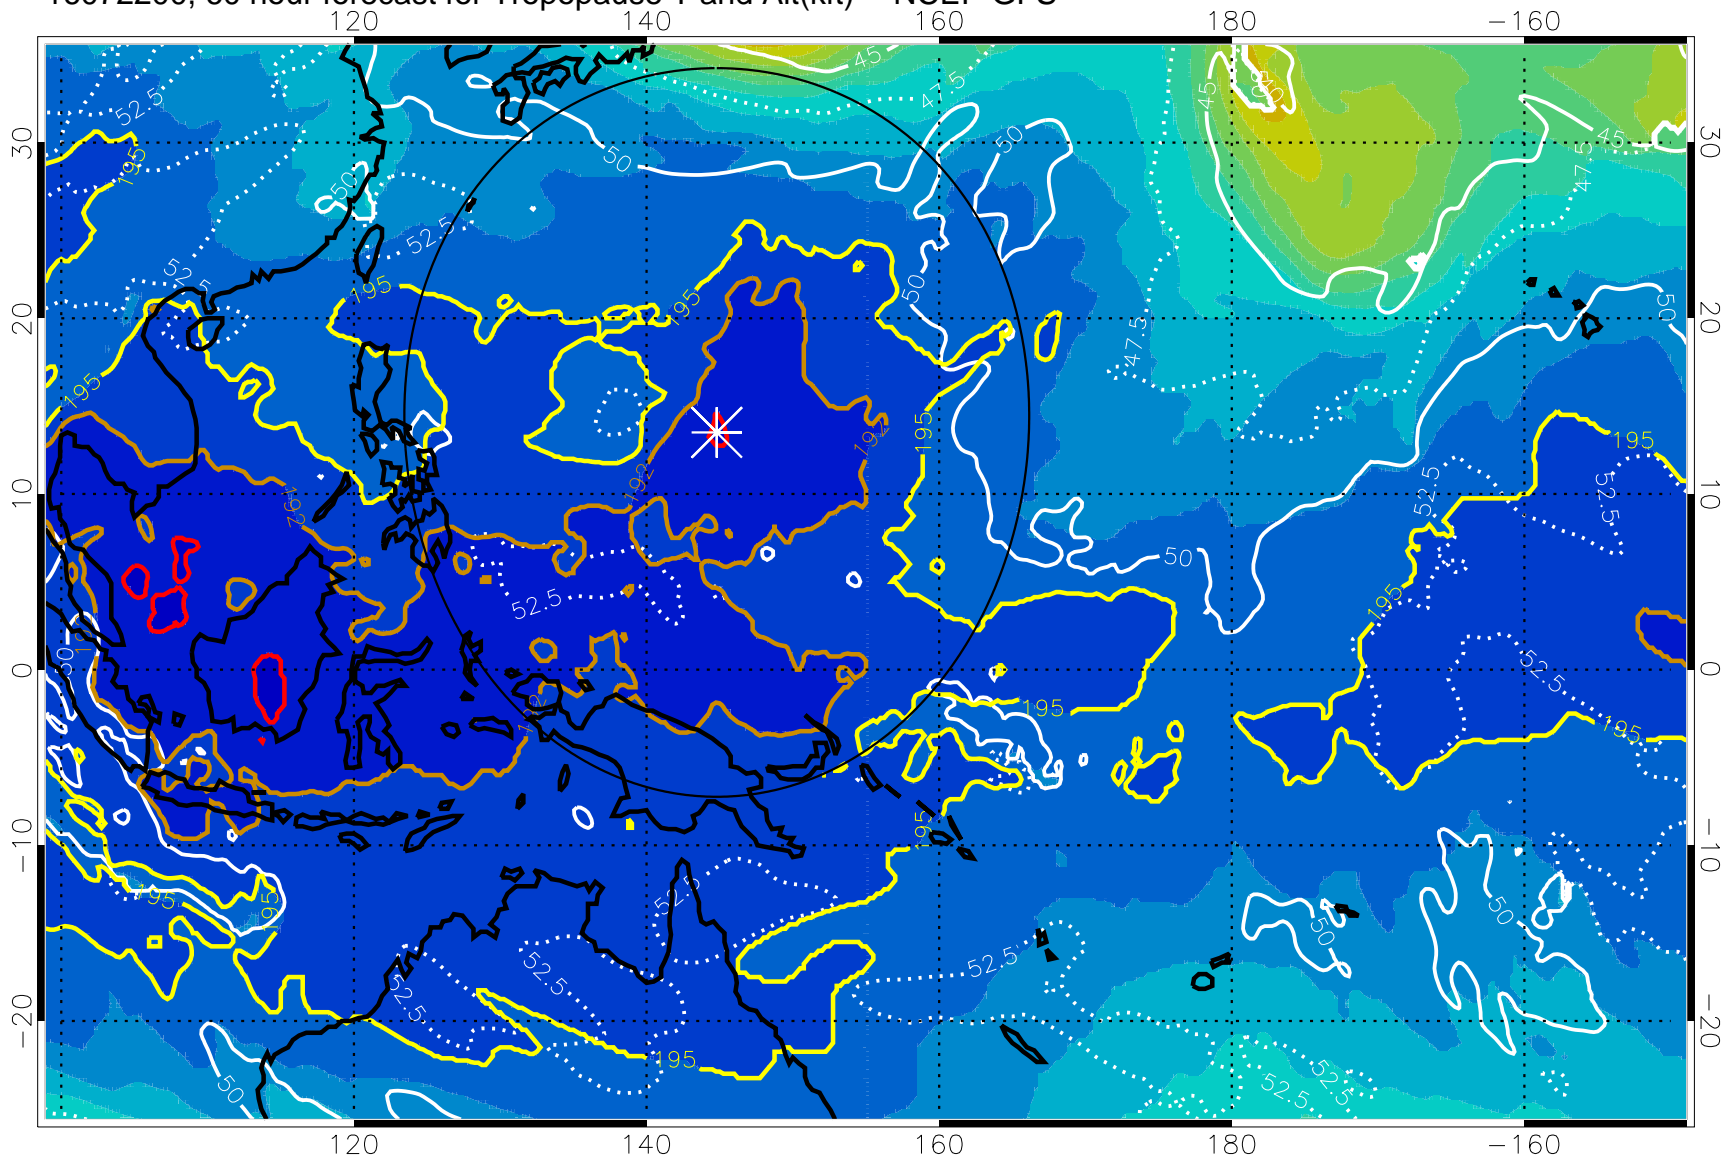

16072200, 60 hour forecast for Tropopause T and Alt(kft) -- NCEP GFS

190 200 210 220 230
Tropopause T, K

Tropopause Altitude in kft (white)

192.5K Isotherm 195K Isotherm
187.5K Isotherm 190K Isotherm

Range ring of 2304 km