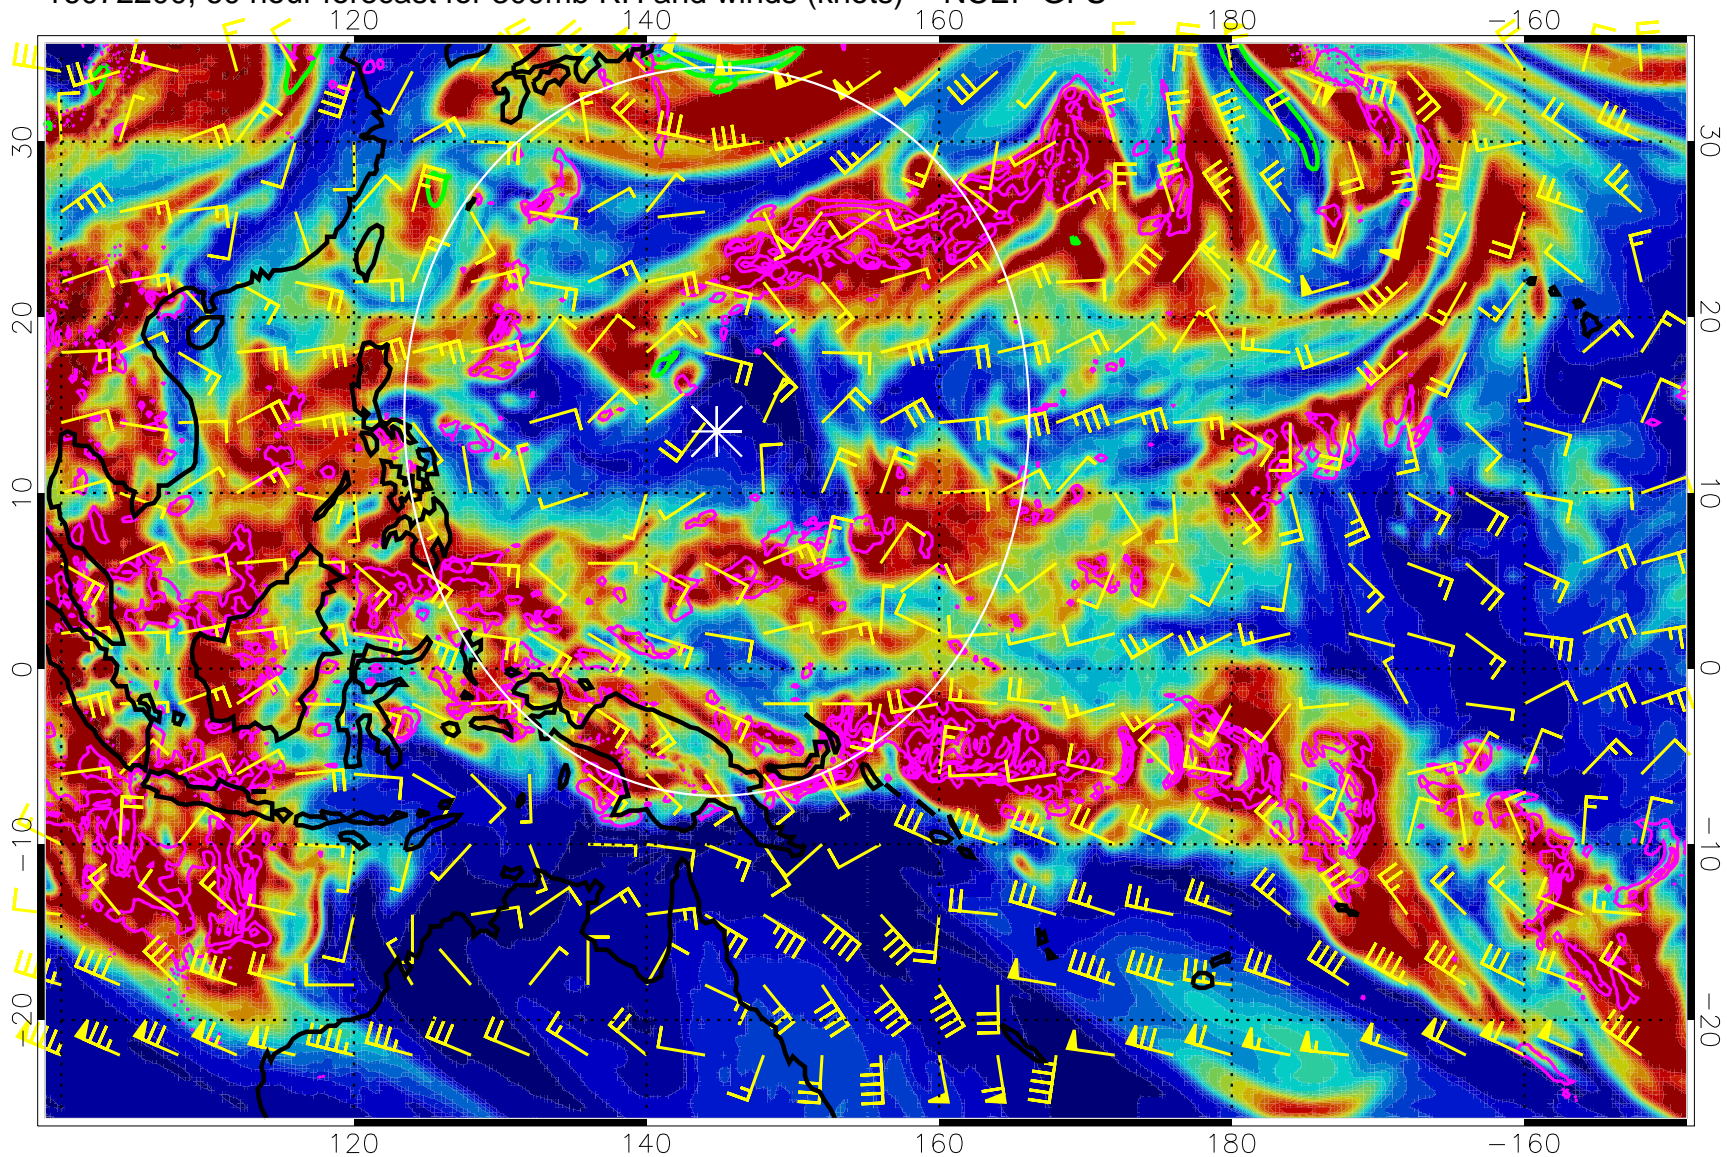

0 20 40 60 80 100
RH, %

Precip (tot dot, conv sol) mm/day 40 mm/day contours, min 20

EPV Tropopause (2 PVU) Position

Range ring of 2304 km

16072112, 48 hour forecast for 300mb RH and winds (knots) -- NCEP GFS

Precip (tot dot, conv sol) mm/day 40 mm/day contours, min 20

EPV Tropopause (2 PVU) Position

Range ring of 2304 km

16072118, 54 hour forecast for 300mb RH and winds (knots) -- NCEP GFS

Precip (tot dot, conv sol) mm/day 40 mm/day contours, min 20

EPV Tropopause (2 PVU) Position

Range ring of 2304 km

16072200, 60 hour forecast for 300mb RH and winds (knots) -- NCEP GFS

Precip (tot dot, conv sol) mm/day 40 mm/day contours, min 20

EPV Tropopause (2 PVU) Position