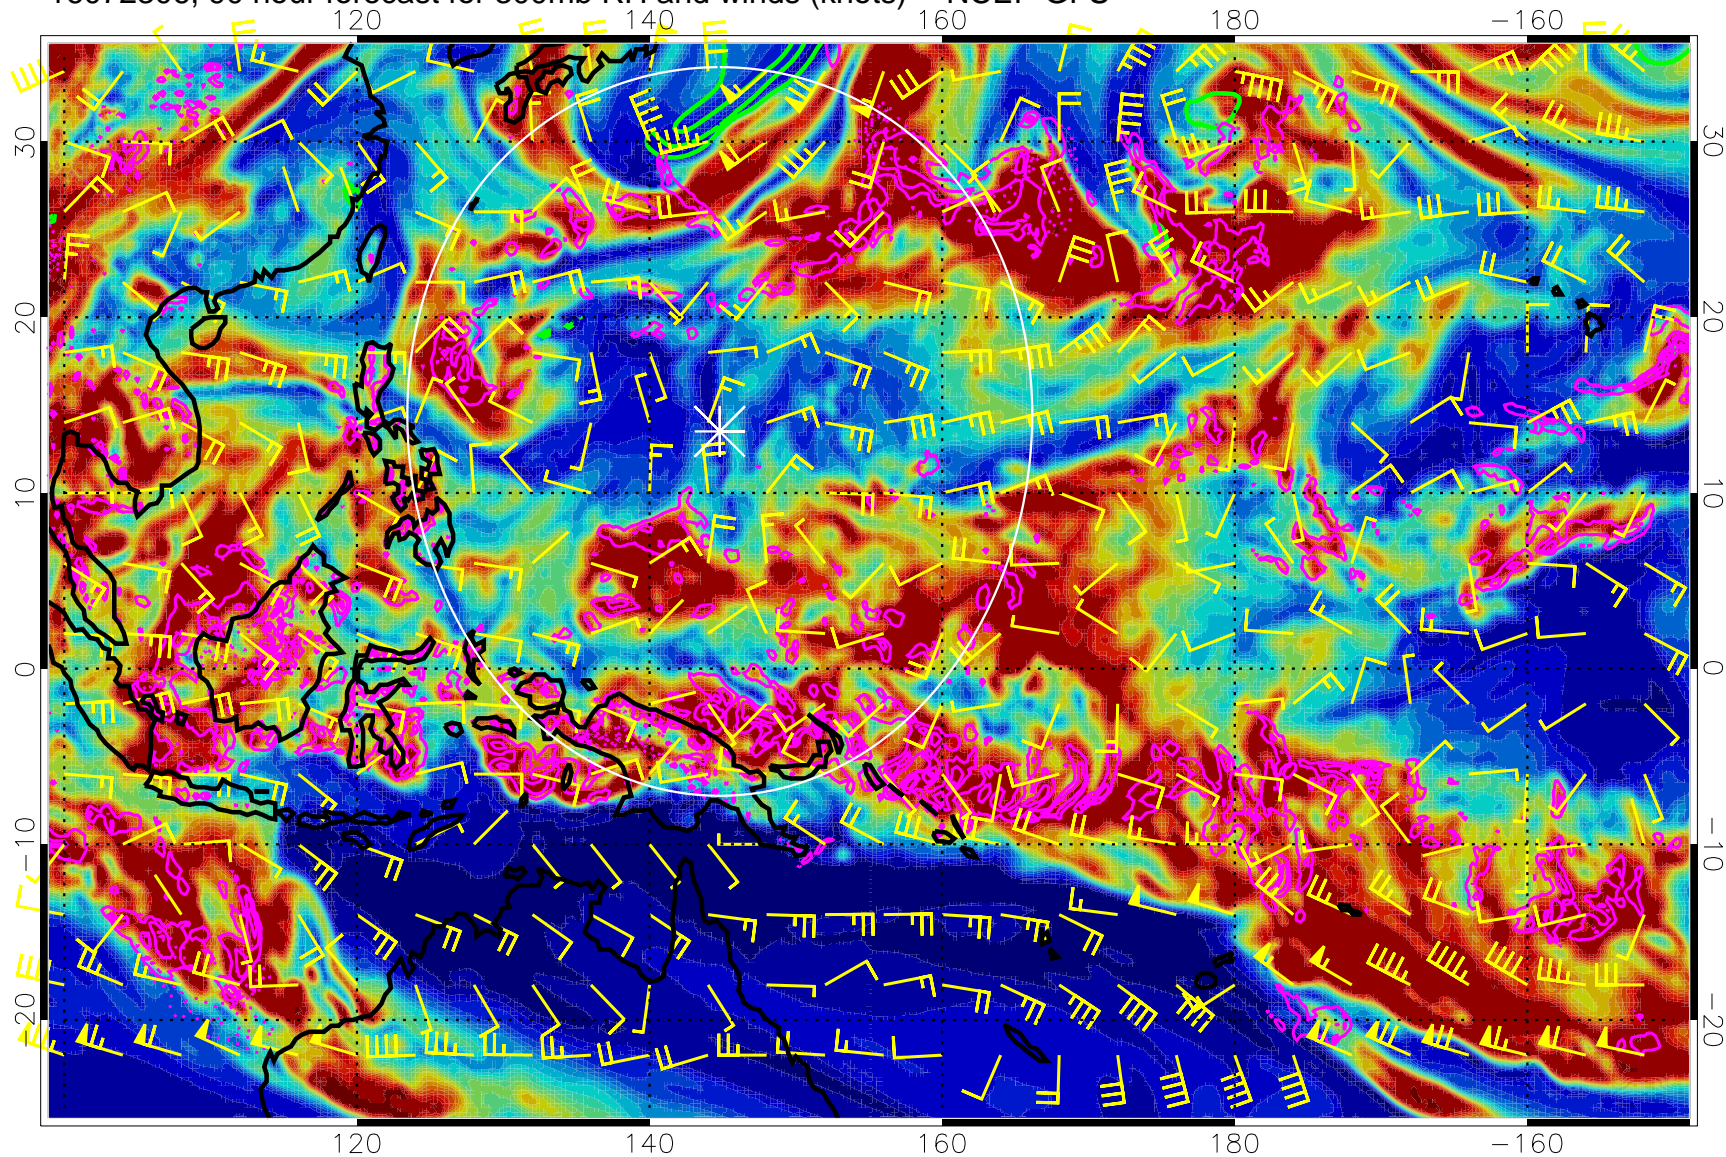

Range ring of 2304 km

16072218, 78 hour forecast for 300mb RH and winds (knots) -- NCEP GFS

Precip (tot dot, conv sol) mm/day 40 mm/day contours, min 20

EPV Tropopause (2 PVU) Position

Range ring of 2304 km

16072300, 84 hour forecast for 300mb RH and winds (knots) -- NCEP GFS

Precip (tot dot, conv sol) mm/day 40 mm/day contours, min 20

EPV Tropopause (2 PVU) Position

Range ring of 2304 km

16072306, 90 hour forecast for 300mb RH and winds (knots) -- NCEP GFS

16072312, 96 hour forecast for 300mb RH and winds (knots) -- NCEP GFS

Precip (tot dot, conv sol) mm/day 40 mm/day contours, min 20

EPV Tropopause (2 PVU) Position

Range ring of 2304 km

16072318, 102 hour forecast for 300mb RH and winds (knots) -- NCEP GFS

Precip (tot dot, conv sol) mm/day 40 mm/day contours, min 20

EPV Tropopause (2 PVU) Position

Range ring of 2304 km

16072400, 108 hour forecast for 300mb RH and winds (knots) -- NCEP GFS

Precip (tot dot, conv sol) mm/day 40 mm/day contours, min 20