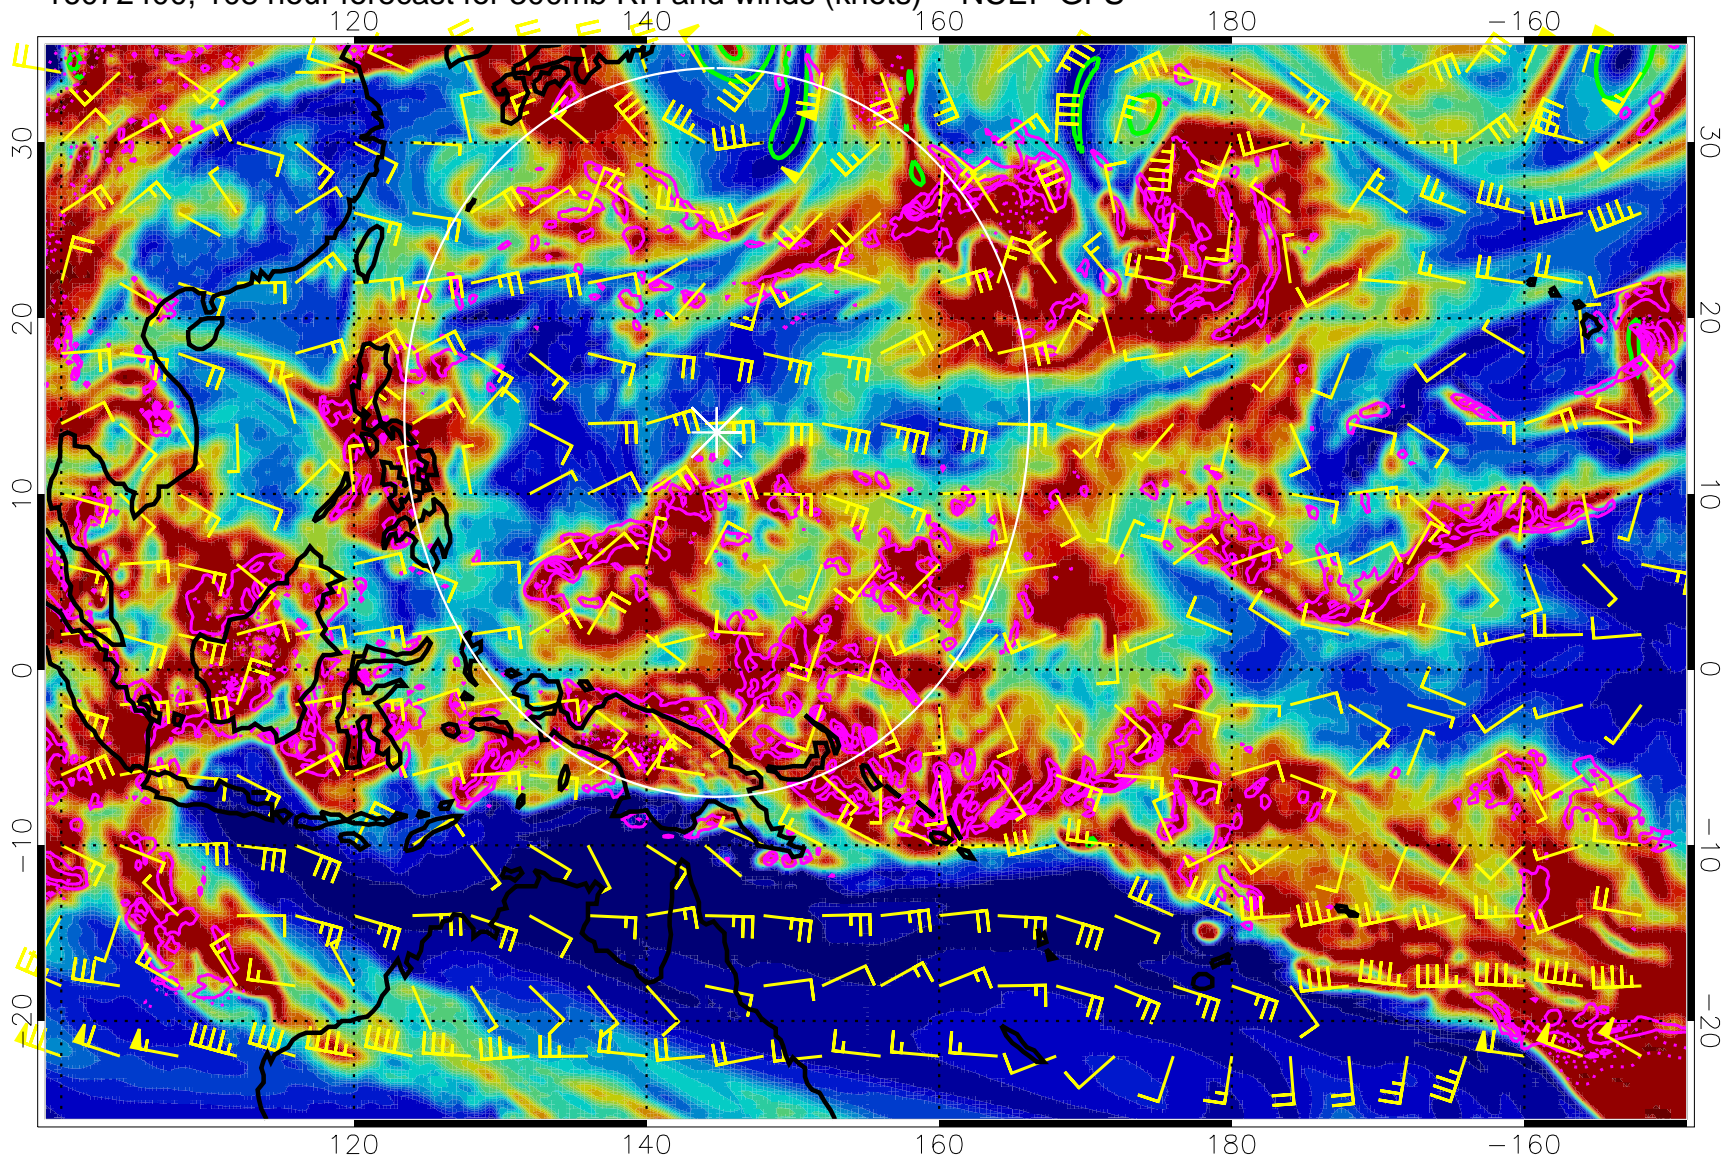

16072312, 96 hour forecast for 300mb RH and winds (knots) -- NCEP GFS

Precip (tot dot, conv sol) mm/day 40 mm/day contours, min 20

EPV Tropopause (2 PVU) Position

Range ring of 2304 km

16072318, 102 hour forecast for 300mb RH and winds (knots) -- NCEP GFS

Precip (tot dot, conv sol) mm/day 40 mm/day contours, min 20

EPV Tropopause (2 PVU) Position

Range ring of 2304 km

16072400, 108 hour forecast for 300mb RH and winds (knots) -- NCEP GFS

Precip (tot dot, conv sol) mm/day 40 mm/day contours, min 20

EPV Tropopause (2 PVU) Position

Range ring of 2304 km

16072406, 114 hour forecast for 300mb RH and winds (knots) -- NCEP GFS

Precip (tot dot, conv sol) mm/day 40 mm/day contours, min 20

EPV Tropopause (2 PVU) Position