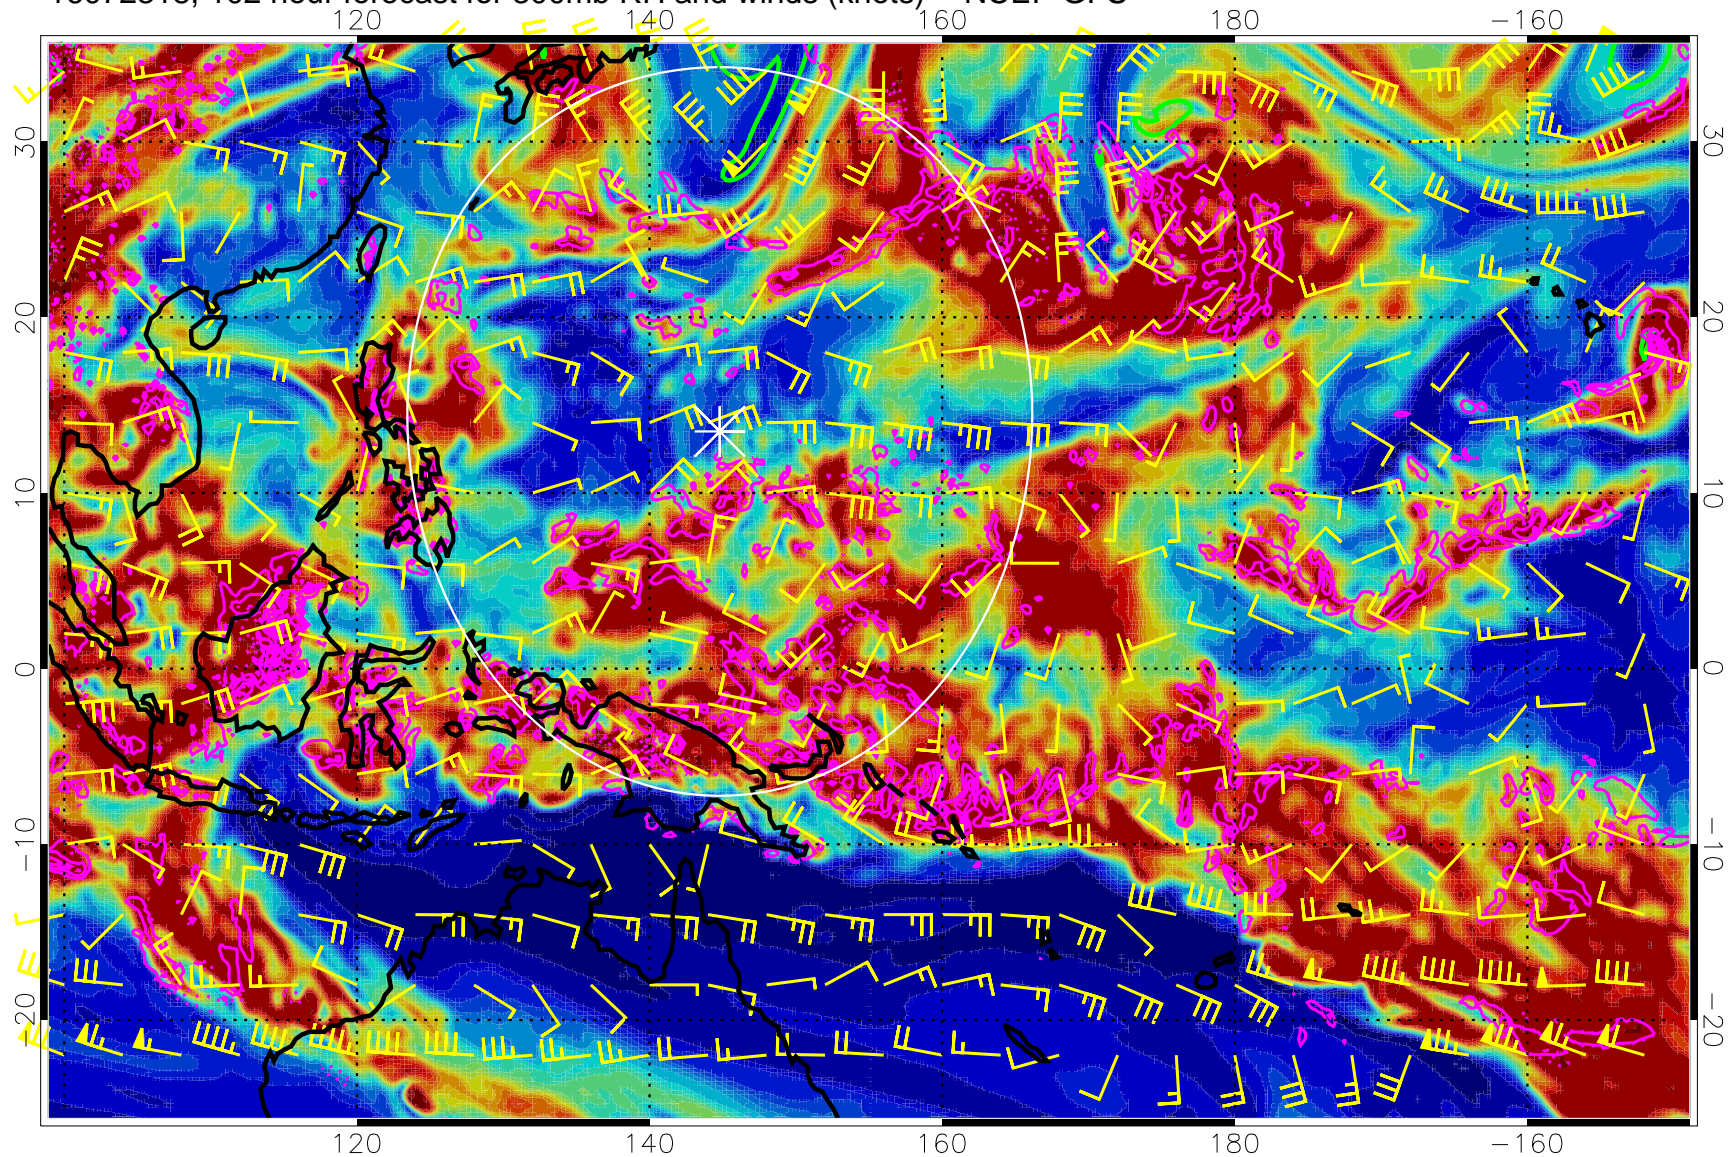

16072312, 96 hour forecast for 300mb RH and winds (knots) -- NCEP GFS

Precip (tot dot, conv sol) mm/day 40 mm/day contours, min 20

EPV Tropopause (2 PVU) Position

Range ring of 2304 km

16072318, 102 hour forecast for 300mb RH and winds (knots) -- NCEP GFS

Precip (tot dot, conv sol) mm/day 40 mm/day contours, min 20

EPV Tropopause (2 PVU) Position

Range ring of 2304 km

16072400, 108 hour forecast for 300mb RH and winds (knots) -- NCEP GFS

Precip (tot dot, conv sol) mm/day 40 mm/day contours, min 20