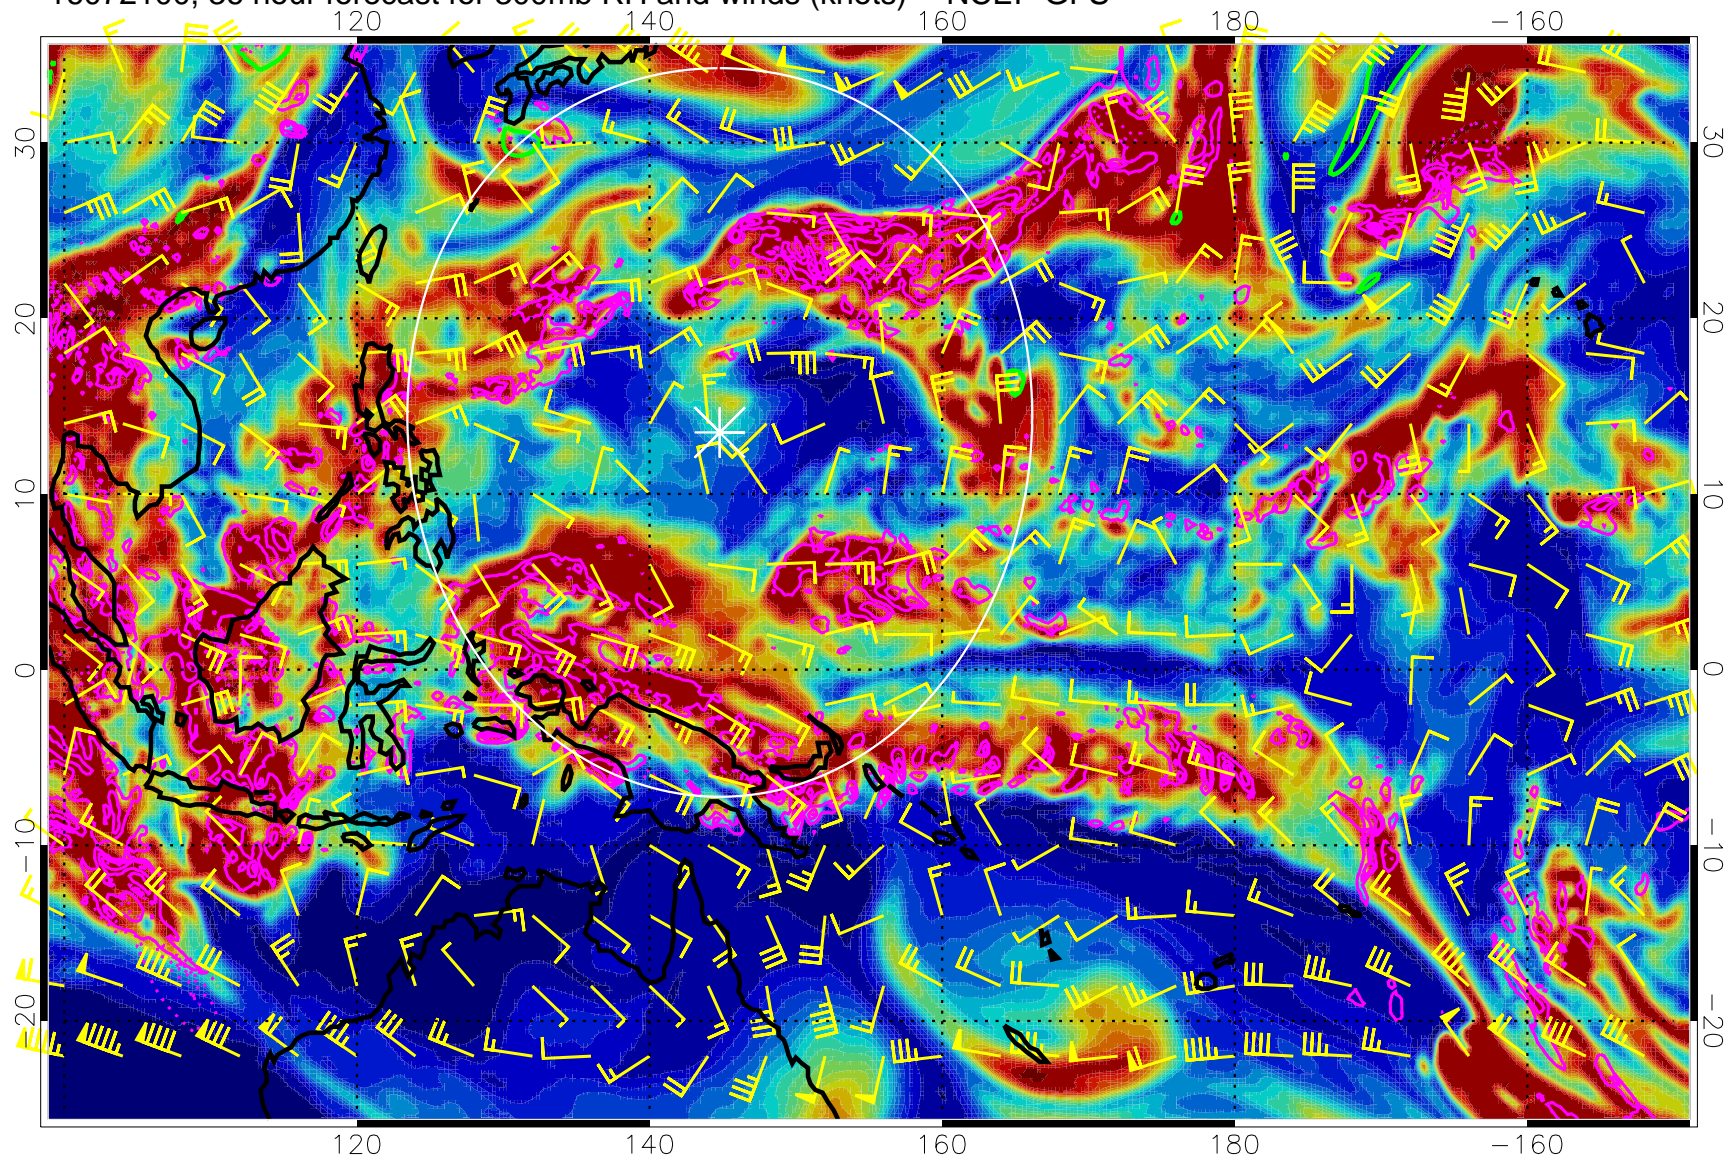

Range ring of 2304 km

16072018, 30 hour forecast for 300mb RH and winds (knots) -- NCEP GFS

Precip (tot dot, conv sol) mm/day 40 mm/day contours, min 20

EPV Tropopause (2 PVU) Position

Range ring of 2304 km

16072100, 36 hour forecast for 300mb RH and winds (knots) -- NCEP GFS

Precip (tot dot, conv sol) mm/day 40 mm/day contours, min 20

EPV Tropopause (2 PVU) Position

Range ring of 2304 km

16072106, 42 hour forecast for 300mb RH and winds (knots) -- NCEP GFS