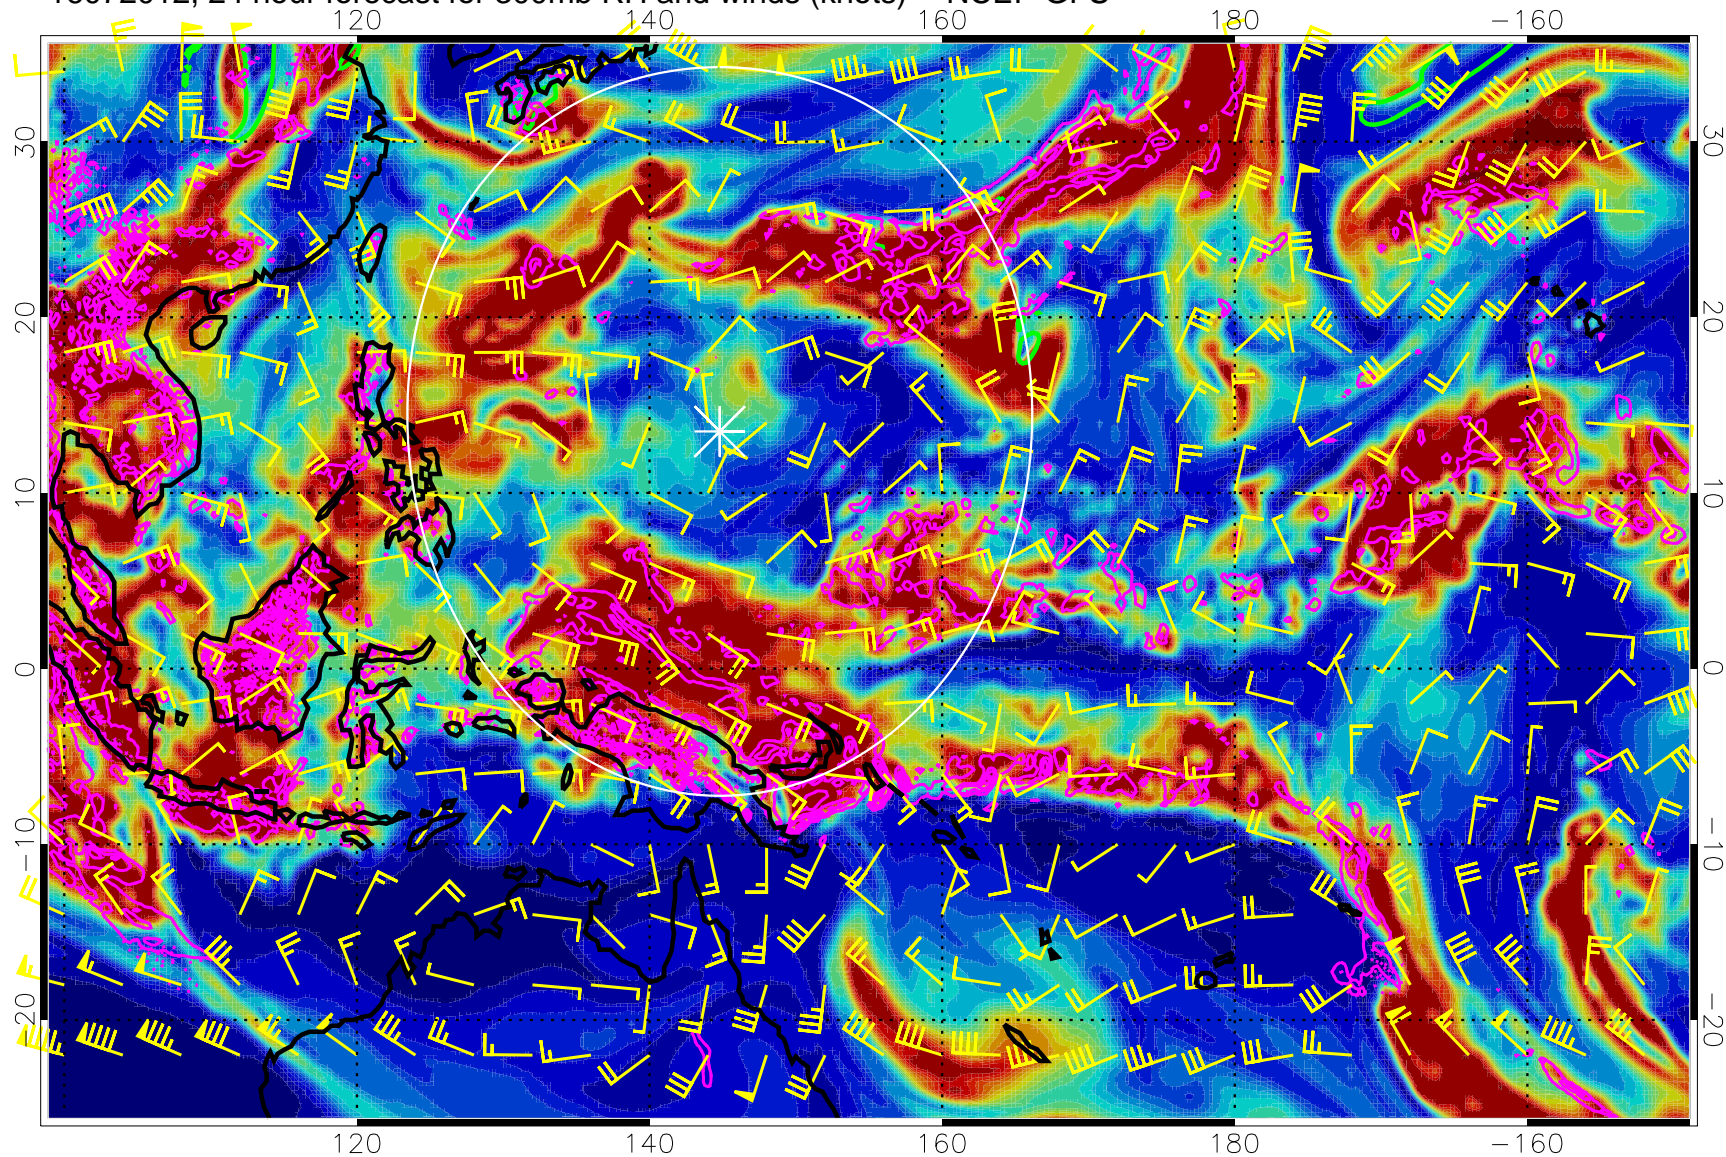

16071918, 6 hour forecast for 300mb RH and winds (knots) -- NCEP GFS

Precip (tot dot, conv sol) mm/day 40 mm/day contours, min 20

EPV Tropopause (2 PVU) Position

Range ring of 2304 km

16072000, 12 hour forecast for 300mb RH and winds (knots) -- NCEP GFS

Precip (tot dot, conv sol) mm/day 40 mm/day contours, min 20

EPV Tropopause (2 PVU) Position

Range ring of 2304 km

16072006, 18 hour forecast for 300mb RH and winds (knots) -- NCEP GFS

Precip (tot dot, conv sol) mm/day 40 mm/day contours, min 20

EPV Tropopause (2 PVU) Position

Range ring of 2304 km

16072012, 24 hour forecast for 300mb RH and winds (knots) -- NCEP GFS

Precip (tot dot, conv sol) mm/day 40 mm/day contours, min 20

EPV Tropopause (2 PVU) Position

Range ring of 2304 km

16072018, 30 hour forecast for 300mb RH and winds (knots) -- NCEP GFS

Precip (tot dot, conv sol) mm/day 40 mm/day contours, min 20

EPV Tropopause (2 PVU) Position

Range ring of 2304 km