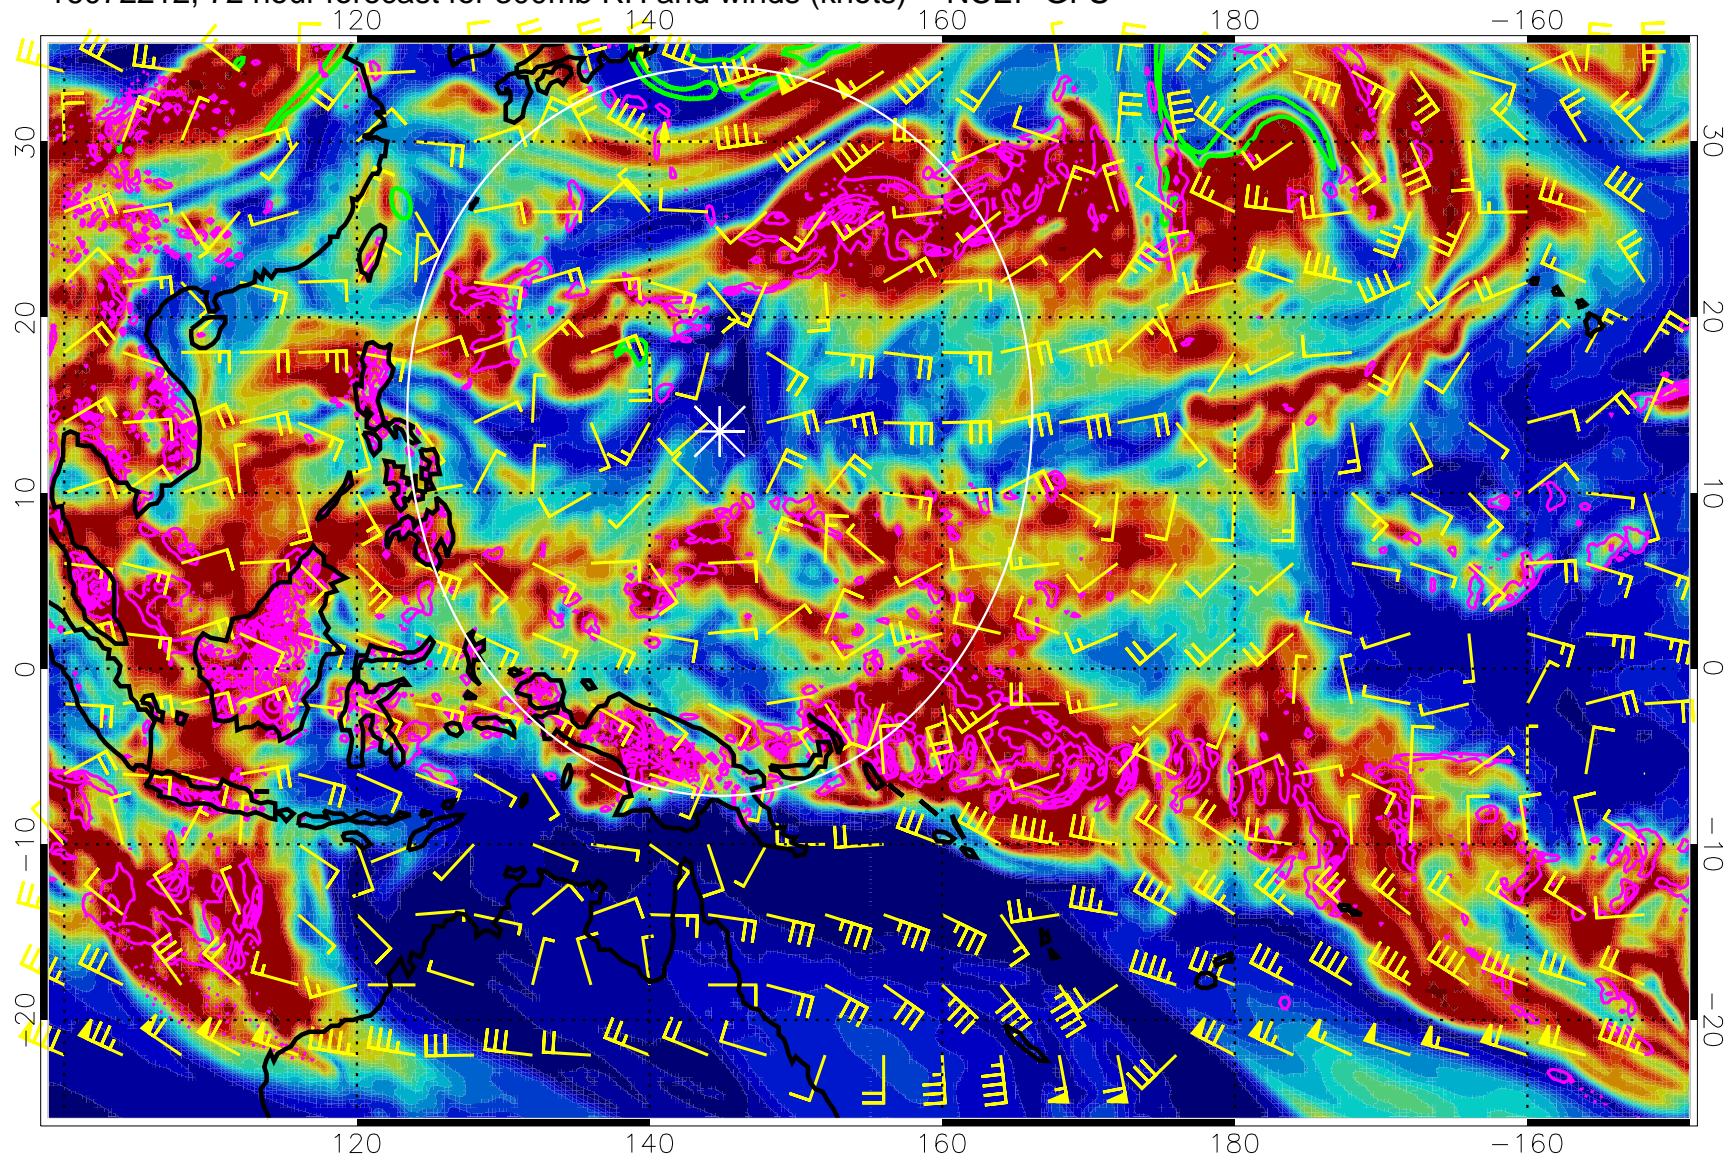

EPV Tropopause (2 PVU) Position

Range ring of 2304 km

16072200, 60 hour forecast for 300mb RH and winds (knots) -- NCEP GFS

Precip (tot dot, conv sol) mm/day 40 mm/day contours, min 20

EPV Tropopause (2 PVU) Position

Range ring of 2304 km

16072206, 66 hour forecast for 300mb RH and winds (knots) -- NCEP GFS

0 20 40 60 80 100
RH, %

Precip (tot dot, conv sol) mm/day 40 mm/day contours, min 20

EPV Tropopause (2 PVU) Position

Range ring of 2304 km

16072212, 72 hour forecast for 300mb RH and winds (knots) -- NCEP GFS

0 20 40 60 80 100
RH, %

Precip (tot dot, conv sol) mm/day 40 mm/day contours, min 20

EPV Tropopause (2 PVU) Position

Range ring of 2304 km

16072218, 78 hour forecast for 300mb RH and winds (knots) -- NCEP GFS

Precip (tot dot, conv sol) mm/day 40 mm/day contours, min 20

EPV Tropopause (2 PVU) Position

Range ring of 2304 km