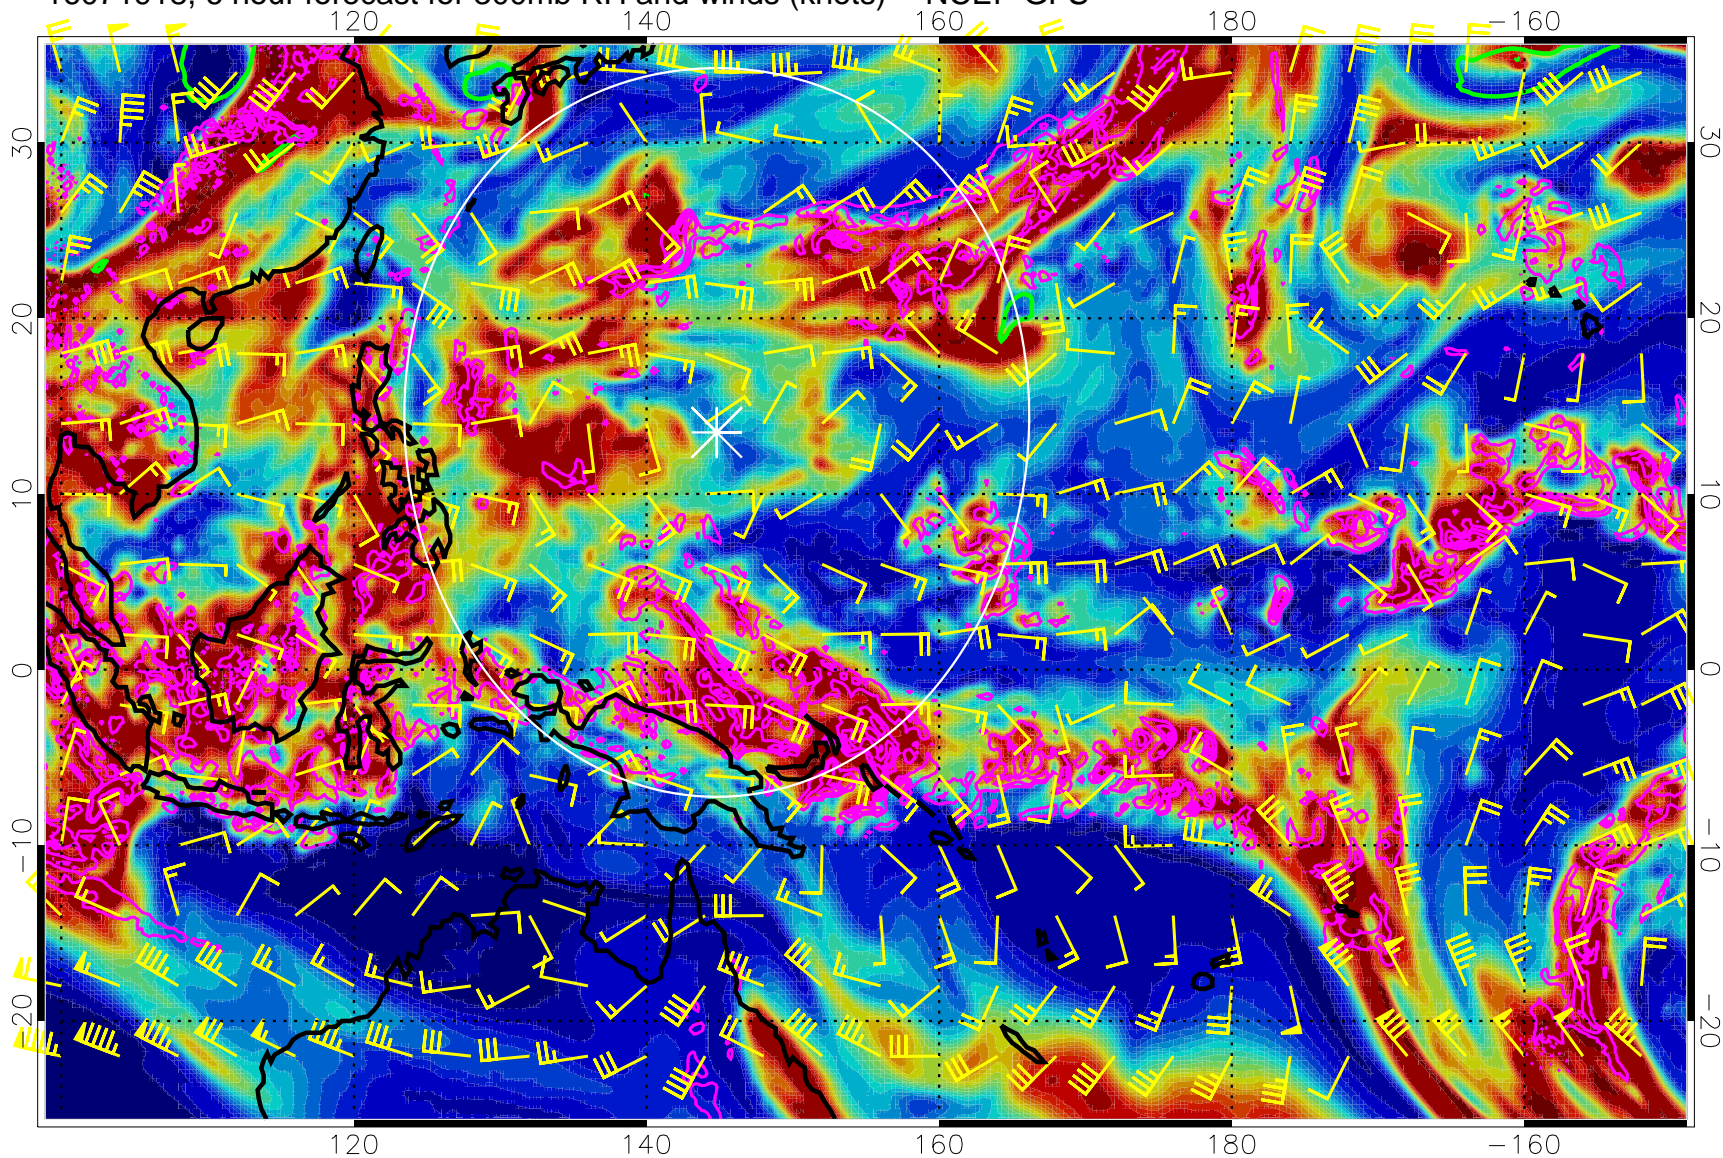

16071918, 6 hour forecast for 300mb RH and winds (knots) -- NCEP GFS

Precip (tot dot, conv sol) mm/day 40 mm/day contours, min 20

EPV Tropopause (2 PVU) Position

Range ring of 2304 km

16072000, 12 hour forecast for 300mb RH and winds (knots) -- NCEP GFS

Precip (tot dot, conv sol) mm/day 40 mm/day contours, min 20

EPV Tropopause (2 PVU) Position

Range ring of 2304 km

16072006, 18 hour forecast for 300mb RH and winds (knots) -- NCEP GFS

Precip (tot dot, conv sol) mm/day 40 mm/day contours, min 20

EPV Tropopause (2 PVU) Position

Range ring of 2304 km

16072012, 24 hour forecast for 300mb RH and winds (knots) -- NCEP GFS

Precip (tot dot, conv sol) mm/day 40 mm/day contours, min 20

EPV Tropopause (2 PVU) Position

Range ring of 2304 km

16072018, 30 hour forecast for 300mb RH and winds (knots) -- NCEP GFS

Precip (tot dot, conv sol) mm/day 40 mm/day contours, min 20

EPV Tropopause (2 PVU) Position

Range ring of 2304 km