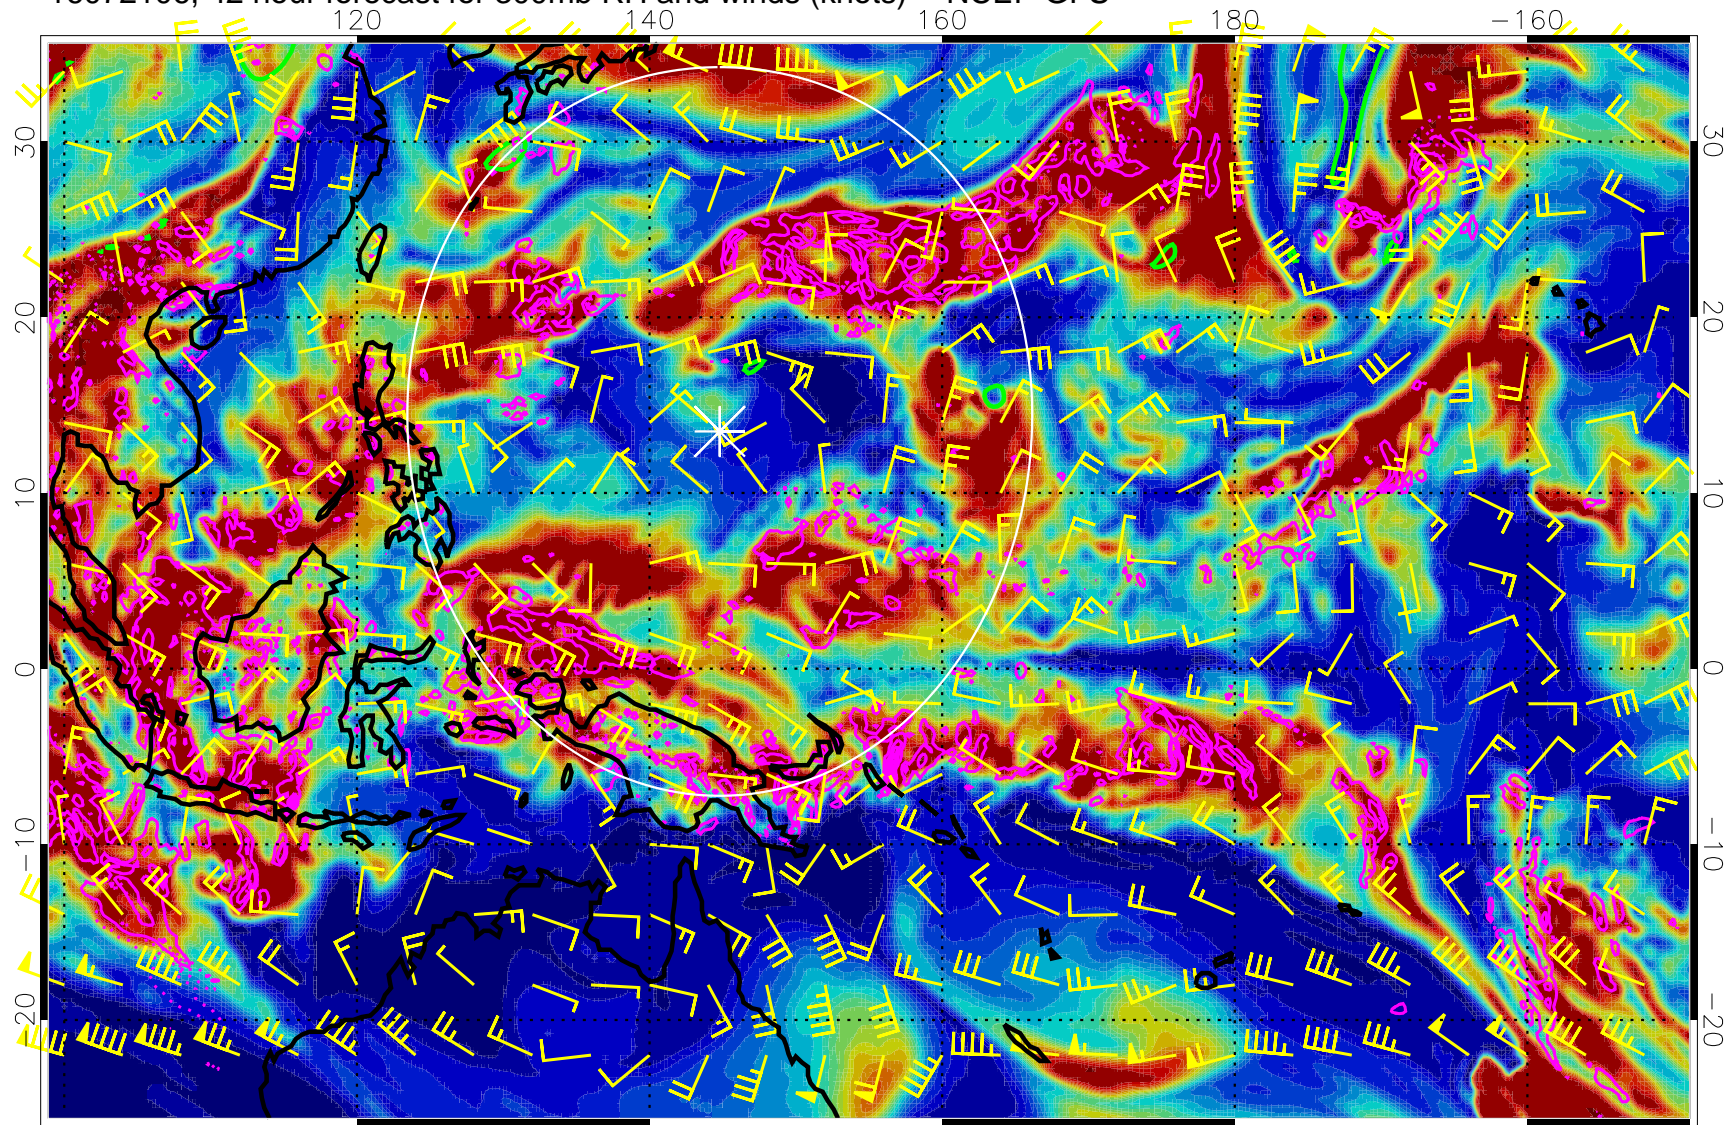

16072100, 36 hour forecast for 300mb RH and winds (knots) -- NCEP GFS

Precip (tot dot, conv sol) mm/day 40 mm/day contours, min 20

EPV Tropopause (2 PVU) Position

Range ring of 2304 km

16072106, 42 hour forecast for 300mb RH and winds (knots) -- NCEP GFS

0 20 40 60 80 100
RH, %

Precip (tot dot, conv sol) mm/day 40 mm/day contours, min 20

EPV Tropopause (2 PVU) Position

Range ring of 2304 km

16072112, 48 hour forecast for 300mb RH and winds (knots) -- NCEP GFS

Precip (tot dot, conv sol) mm/day 40 mm/day contours, min 20

EPV Tropopause (2 PVU) Position

Range ring of 2304 km

16072118, 54 hour forecast for 300mb RH and winds (knots) -- NCEP GFS

Precip (tot dot, conv sol) mm/day 40 mm/day contours, min 20