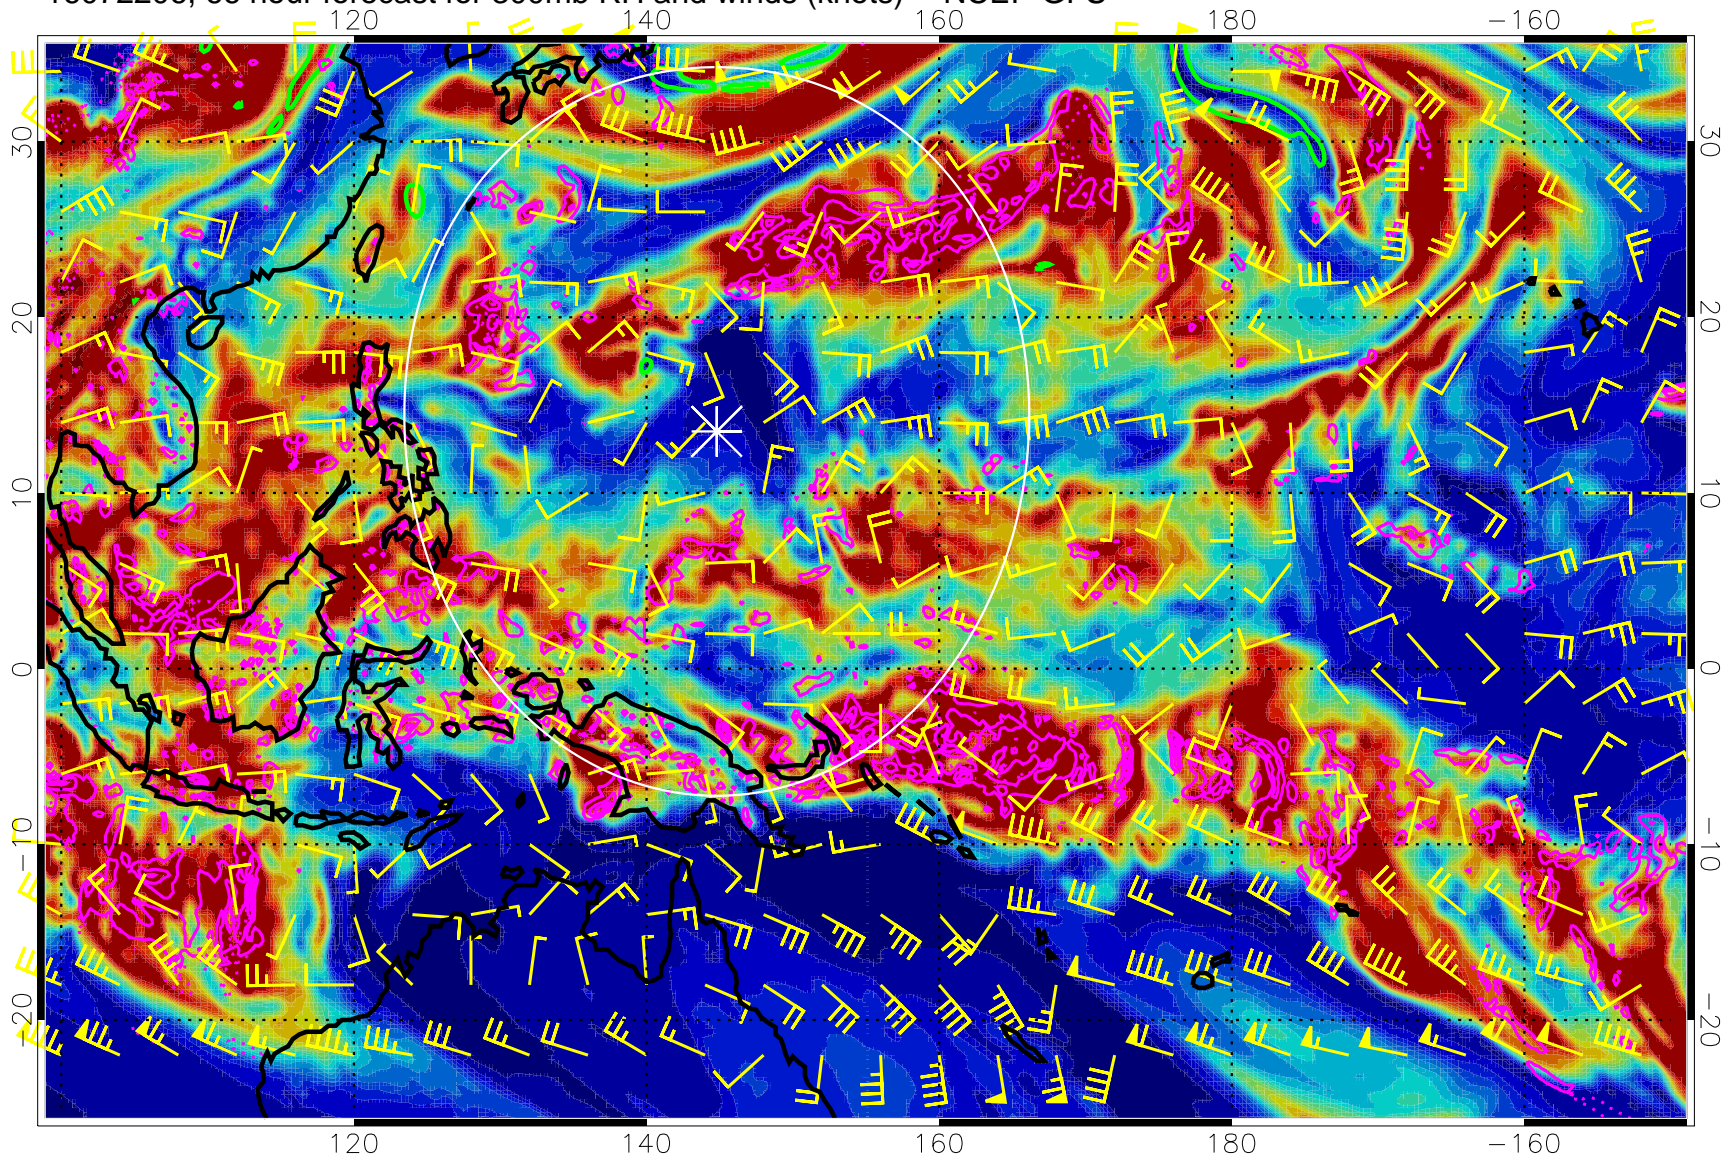

Precip (tot dot, conv sol) mm/day 40 mm/day contours, min 20

EPV Tropopause (2 PVU) Position

Range ring of 2304 km

16072118, 54 hour forecast for 300mb RH and winds (knots) -- NCEP GFS

Precip (tot dot, conv sol) mm/day 40 mm/day contours, min 20

EPV Tropopause (2 PVU) Position

Range ring of 2304 km

16072200, 60 hour forecast for 300mb RH and winds (knots) -- NCEP GFS

Precip (tot dot, conv sol) mm/day 40 mm/day contours, min 20

EPV Tropopause (2 PVU) Position

Range ring of 2304 km

16072206, 66 hour forecast for 300mb RH and winds (knots) -- NCEP GFS

0 20 40 60 80 100
RH, %

Precip (tot dot, conv sol) mm/day 40 mm/day contours, min 20

EPV Tropopause (2 PVU) Position