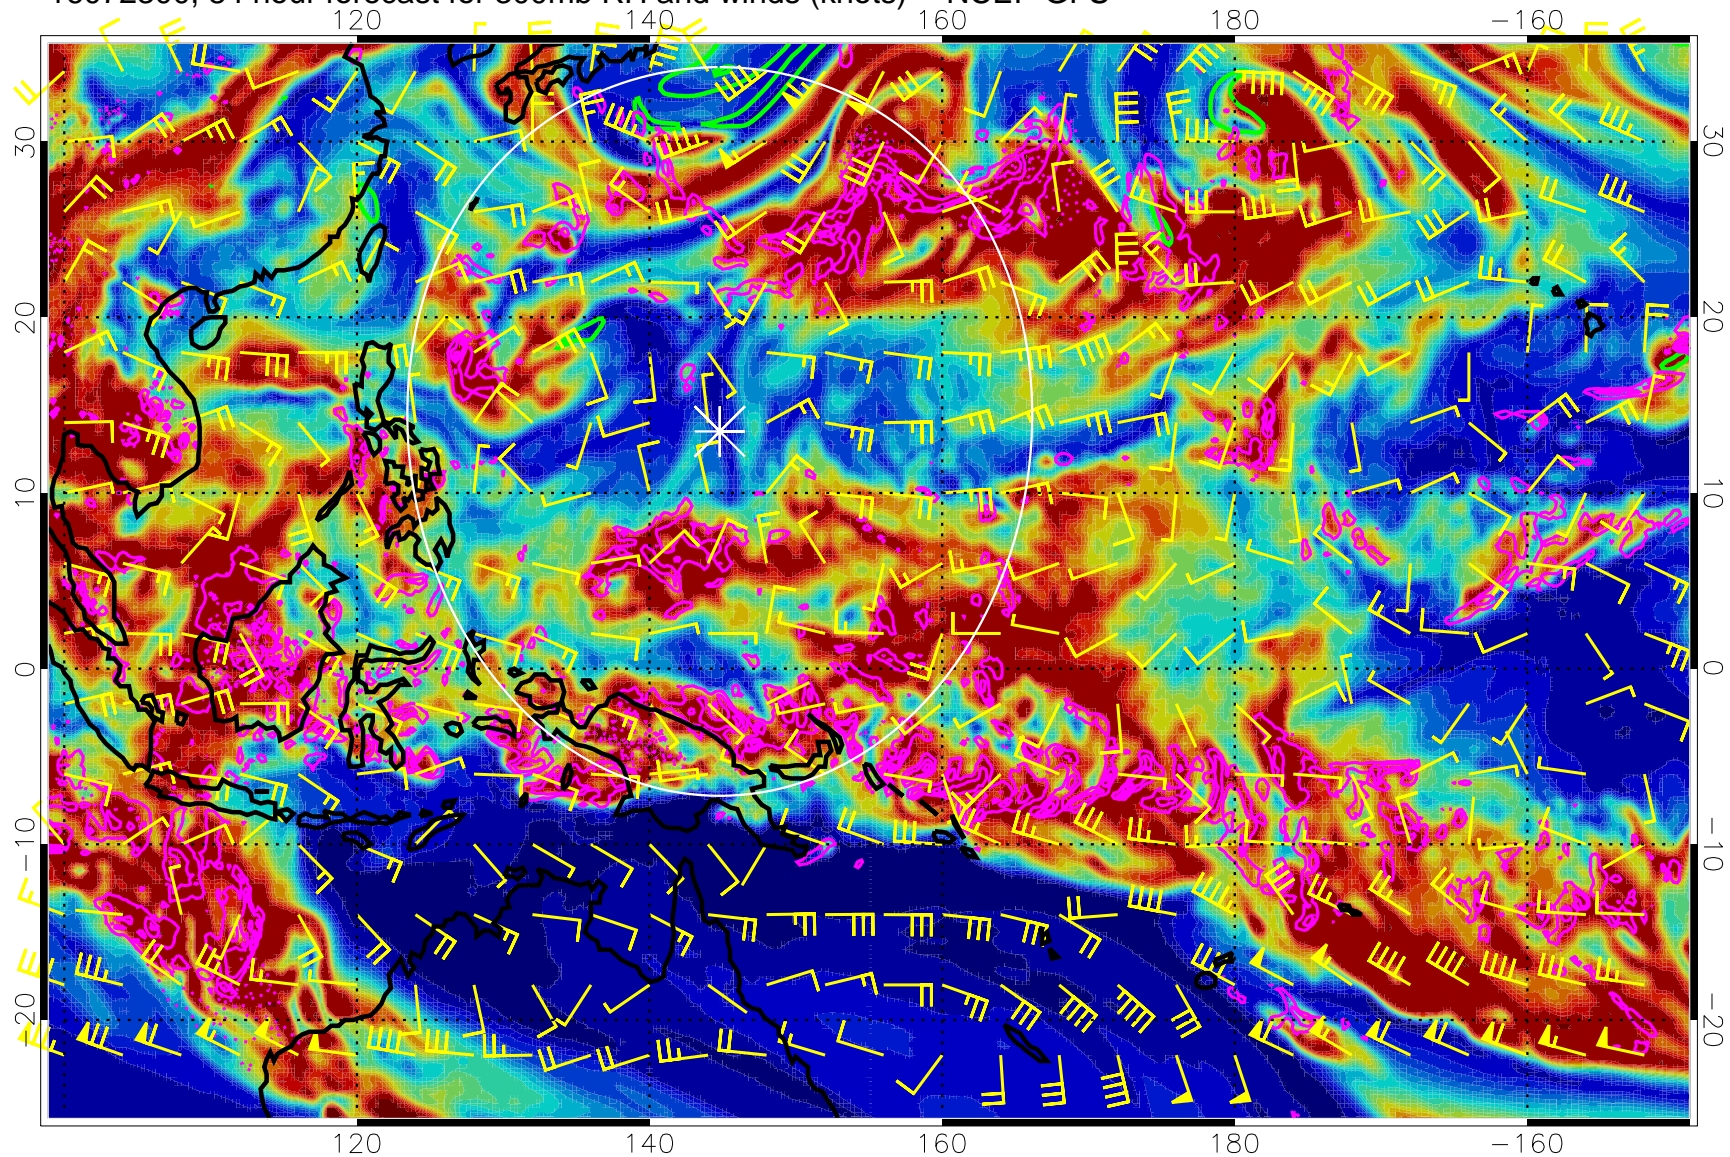

Range ring of 2304 km

16072218, 78 hour forecast for 300mb RH and winds (knots) -- NCEP GFS

Precip (tot dot, conv sol) mm/day 40 mm/day contours, min 20

EPV Tropopause (2 PVU) Position

Range ring of 2304 km

16072300, 84 hour forecast for 300mb RH and winds (knots) -- NCEP GFS

Precip (tot dot, conv sol) mm/day 40 mm/day contours, min 20

EPV Tropopause (2 PVU) Position

Range ring of 2304 km

16072306, 90 hour forecast for 300mb RH and winds (knots) -- NCEP GFS