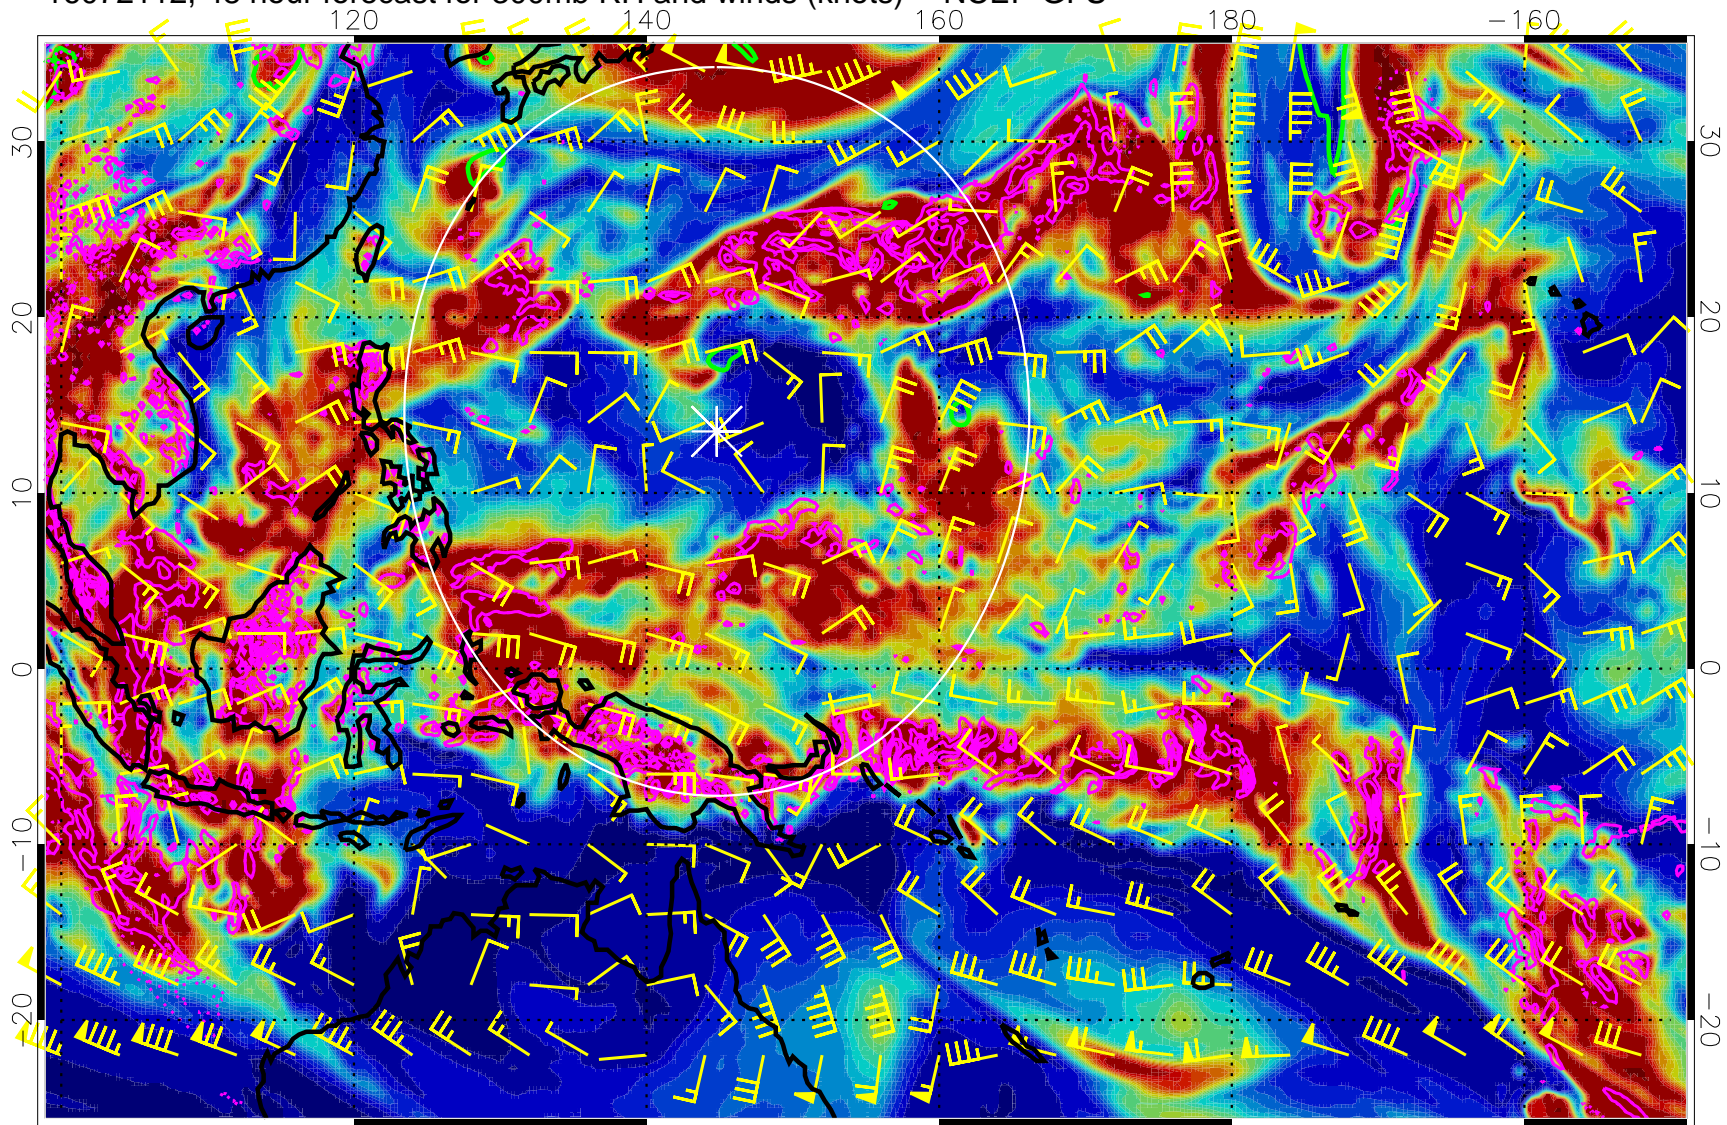

16072100, 36 hour forecast for 300mb RH and winds (knots) -- NCEP GFS

Precip (tot dot, conv sol) mm/day 40 mm/day contours, min 20

EPV Tropopause (2 PVU) Position

Range ring of 2304 km

16072106, 42 hour forecast for 300mb RH and winds (knots) -- NCEP GFS

0 20 40 60 80 100
RH, %

Precip (tot dot, conv sol) mm/day 40 mm/day contours, min 20

EPV Tropopause (2 PVU) Position

Range ring of 2304 km

16072112, 48 hour forecast for 300mb RH and winds (knots) -- NCEP GFS

Precip (tot dot, conv sol) mm/day 40 mm/day contours, min 20

EPV Tropopause (2 PVU) Position

Range ring of 2304 km

16072118, 54 hour forecast for 300mb RH and winds (knots) -- NCEP GFS

Precip (tot dot, conv sol) mm/day 40 mm/day contours, min 20