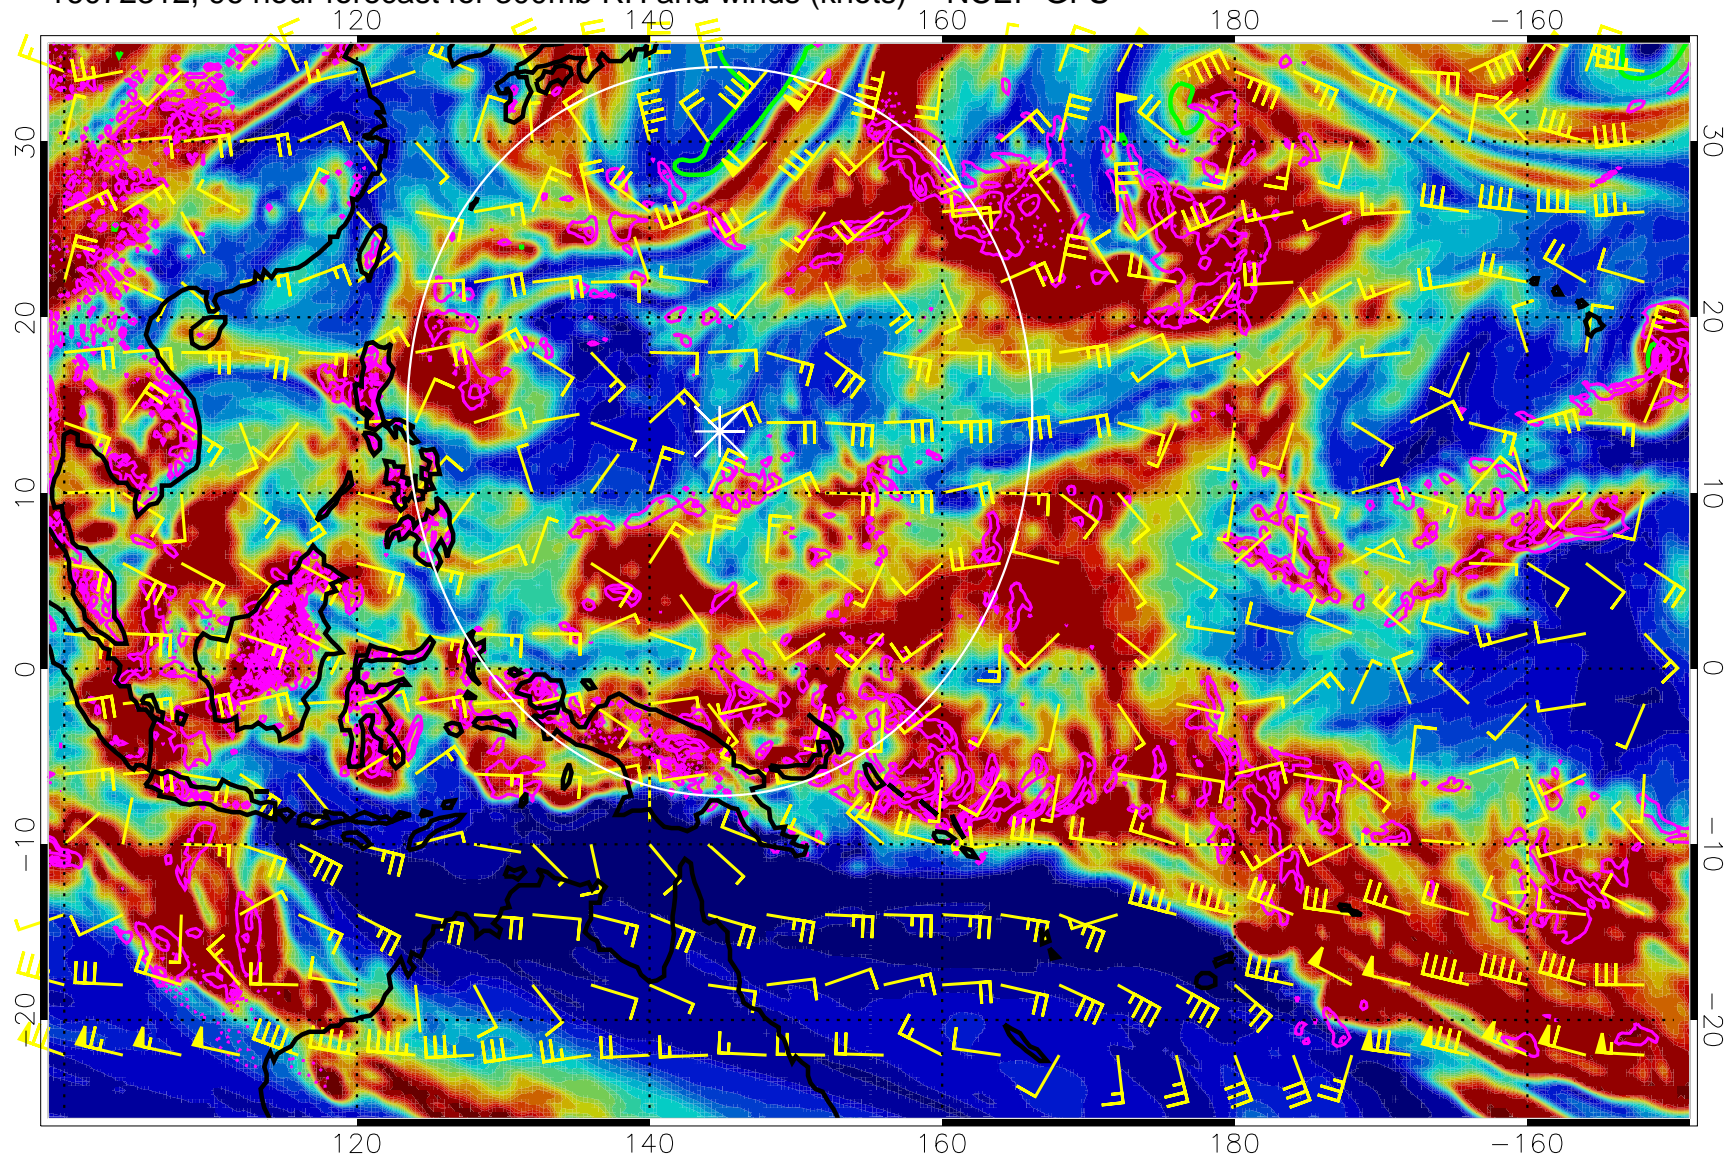

16072300, 84 hour forecast for 300mb RH and winds (knots) -- NCEP GFS

Precip (tot dot, conv sol) mm/day 40 mm/day contours, min 20

EPV Tropopause (2 PVU) Position

Range ring of 2304 km

16072306, 90 hour forecast for 300mb RH and winds (knots) -- NCEP GFS

16072312, 96 hour forecast for 300mb RH and winds (knots) -- NCEP GFS

Precip (tot dot, conv sol) mm/day 40 mm/day contours, min 20

EPV Tropopause (2 PVU) Position

Range ring of 2304 km

16072318, 102 hour forecast for 300mb RH and winds (knots) -- NCEP GFS