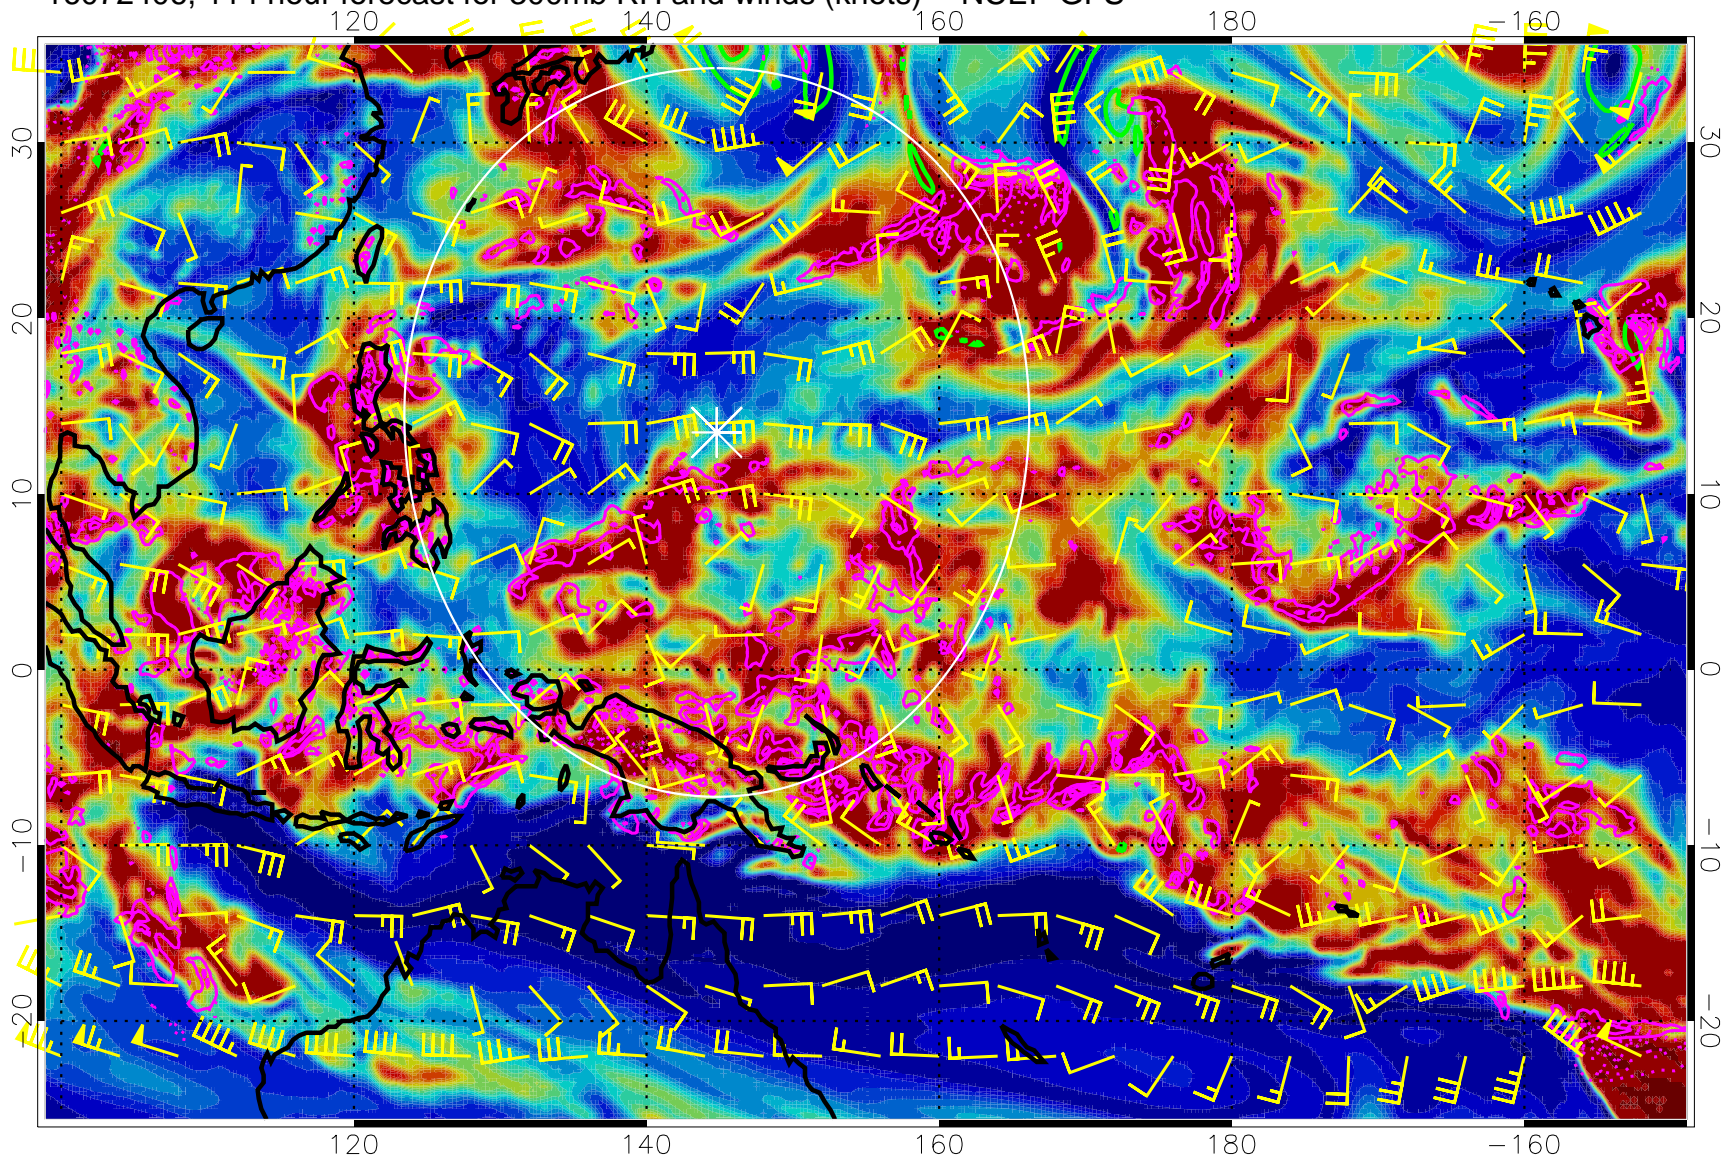

Precip (tot dot, conv sol) mm/day 40 mm/day contours, min 20

EPV Tropopause (2 PVU) Position

Range ring of 2304 km

16072400, 108 hour forecast for 300mb RH and winds (knots) -- NCEP GFS

Precip (tot dot, conv sol) mm/day 40 mm/day contours, min 20

EPV Tropopause (2 PVU) Position

Range ring of 2304 km

16072406, 114 hour forecast for 300mb RH and winds (knots) -- NCEP GFS

Precip (tot dot, conv sol) mm/day 40 mm/day contours, min 20

EPV Tropopause (2 PVU) Position