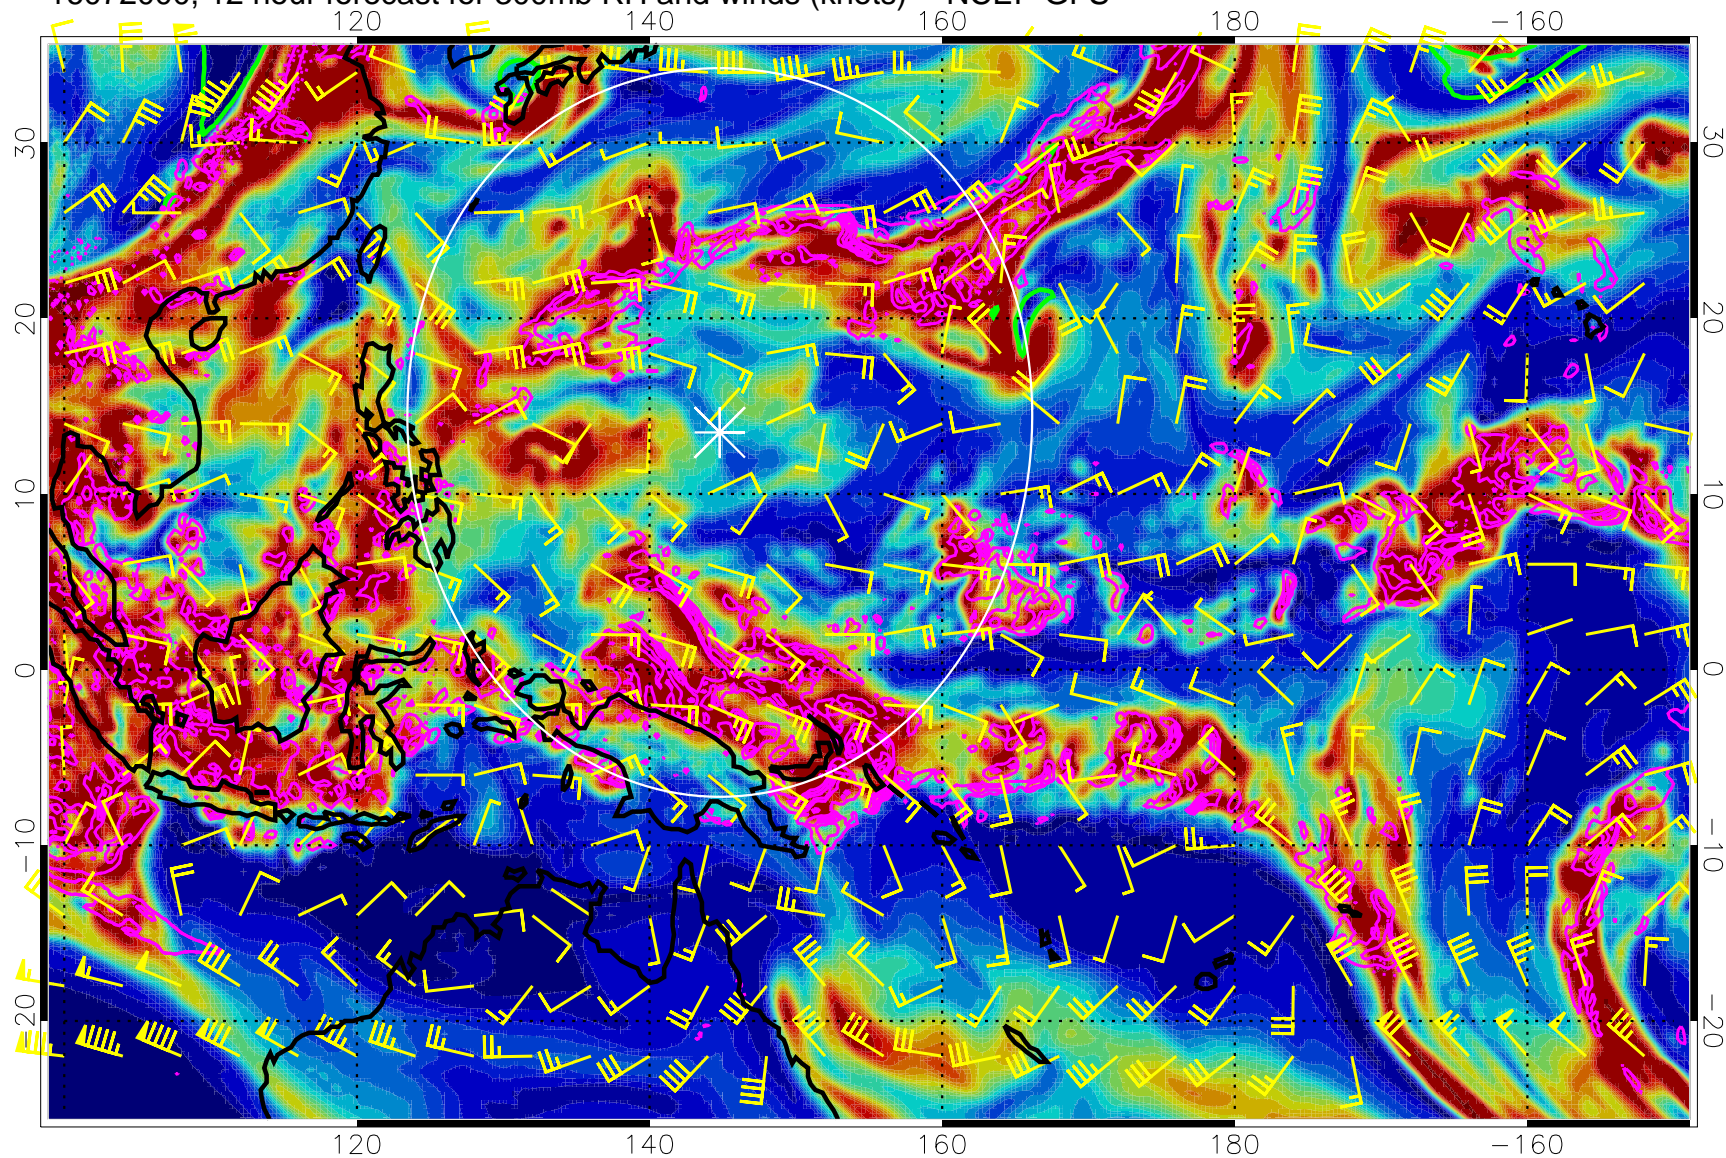

16071918, 6 hour forecast for 300mb RH and winds (knots) -- NCEP GFS

Precip (tot dot, conv sol) mm/day 40 mm/day contours, min 20

EPV Tropopause (2 PVU) Position

Range ring of 2304 km

16072000, 12 hour forecast for 300mb RH and winds (knots) -- NCEP GFS

Precip (tot dot, conv sol) mm/day 40 mm/day contours, min 20

EPV Tropopause (2 PVU) Position

Range ring of 2304 km

16072006, 18 hour forecast for 300mb RH and winds (knots) -- NCEP GFS

Precip (tot dot, conv sol) mm/day 40 mm/day contours, min 20

EPV Tropopause (2 PVU) Position

Range ring of 2304 km

16072012, 24 hour forecast for 300mb RH and winds (knots) -- NCEP GFS

Precip (tot dot, conv sol) mm/day 40 mm/day contours, min 20

EPV Tropopause (2 PVU) Position

Range ring of 2304 km

16072018, 30 hour forecast for 300mb RH and winds (knots) -- NCEP GFS

Precip (tot dot, conv sol) mm/day 40 mm/day contours, min 20

EPV Tropopause (2 PVU) Position

Range ring of 2304 km