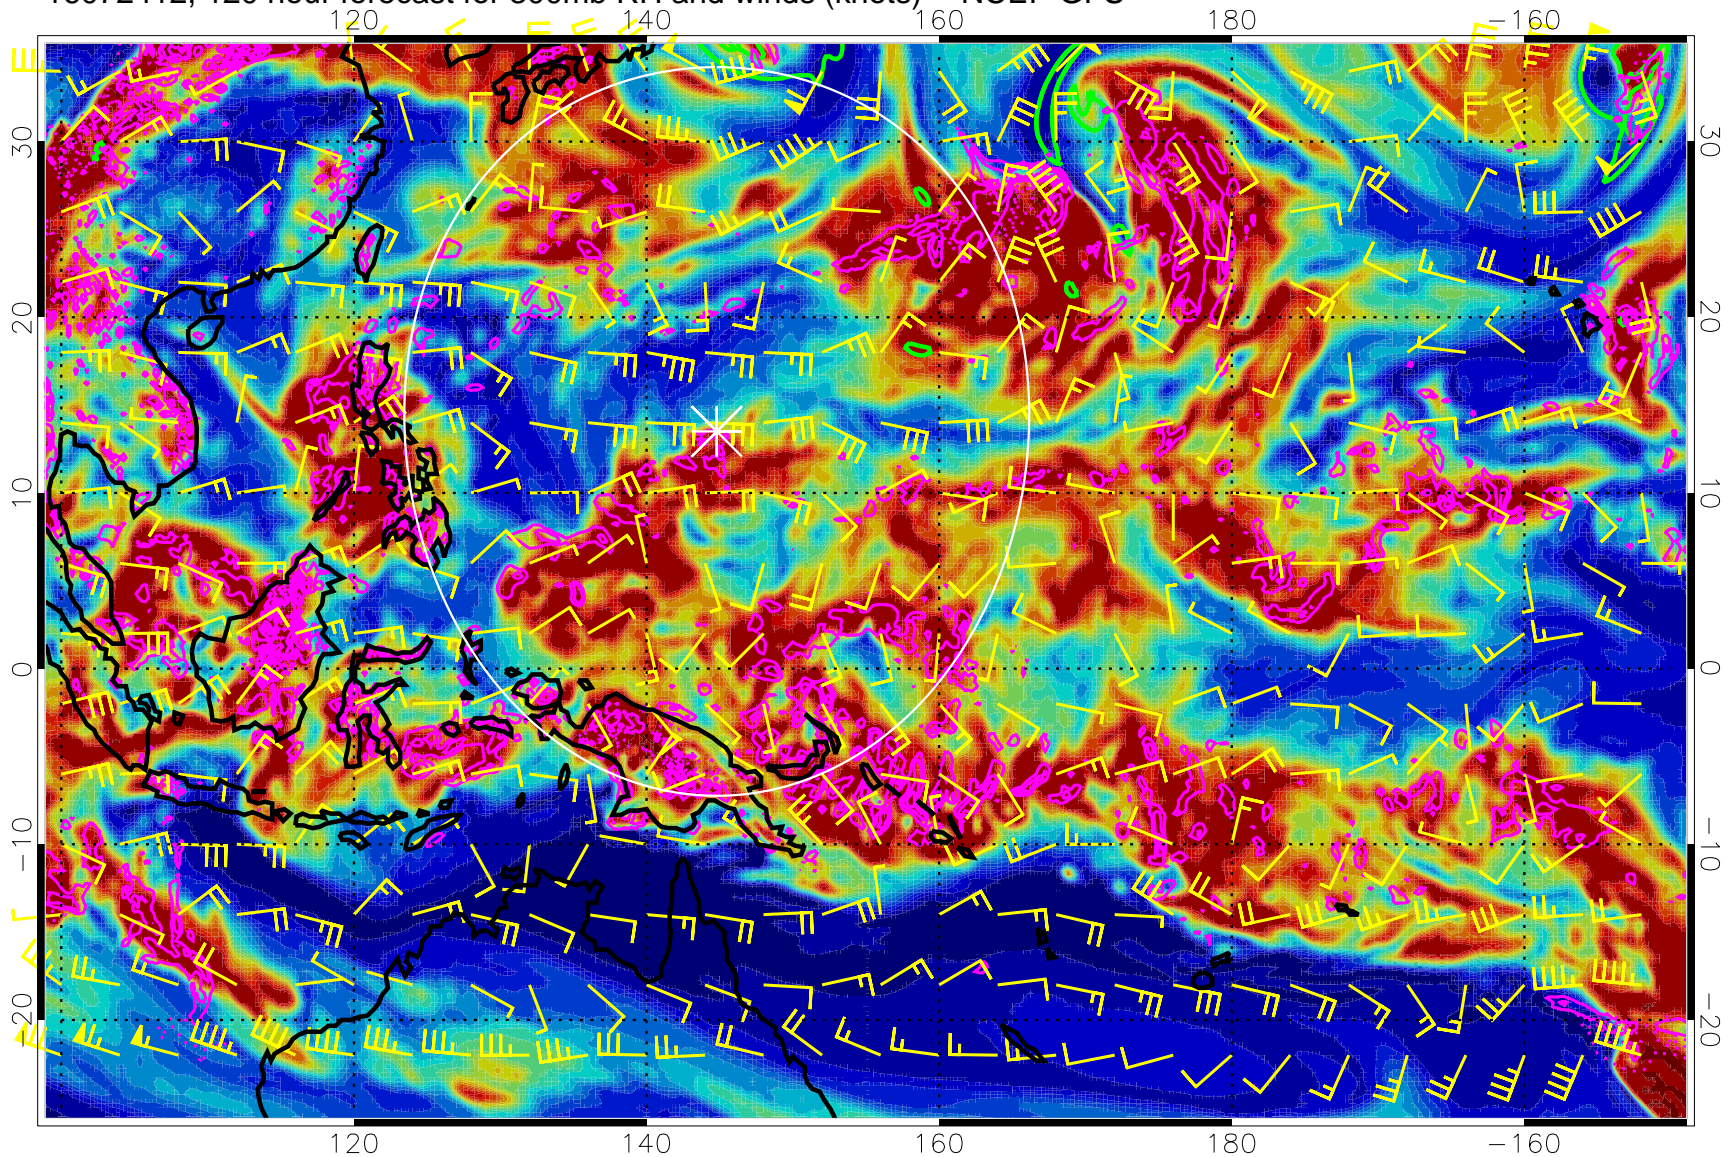

EPV Tropopause (2 PVU) Position

Range ring of 2304 km

16072406, 114 hour forecast for 300mb RH and winds (knots) -- NCEP GFS

Precip (tot dot, conv sol) mm/day 40 mm/day contours, min 20

EPV Tropopause (2 PVU) Position

Range ring of 2304 km

16072412, 120 hour forecast for 300mb RH and winds (knots) -- NCEP GFS

Precip (tot dot, conv sol) mm/day 40 mm/day contours, min 20

EPV Tropopause (2 PVU) Position

Range ring of 2304 km