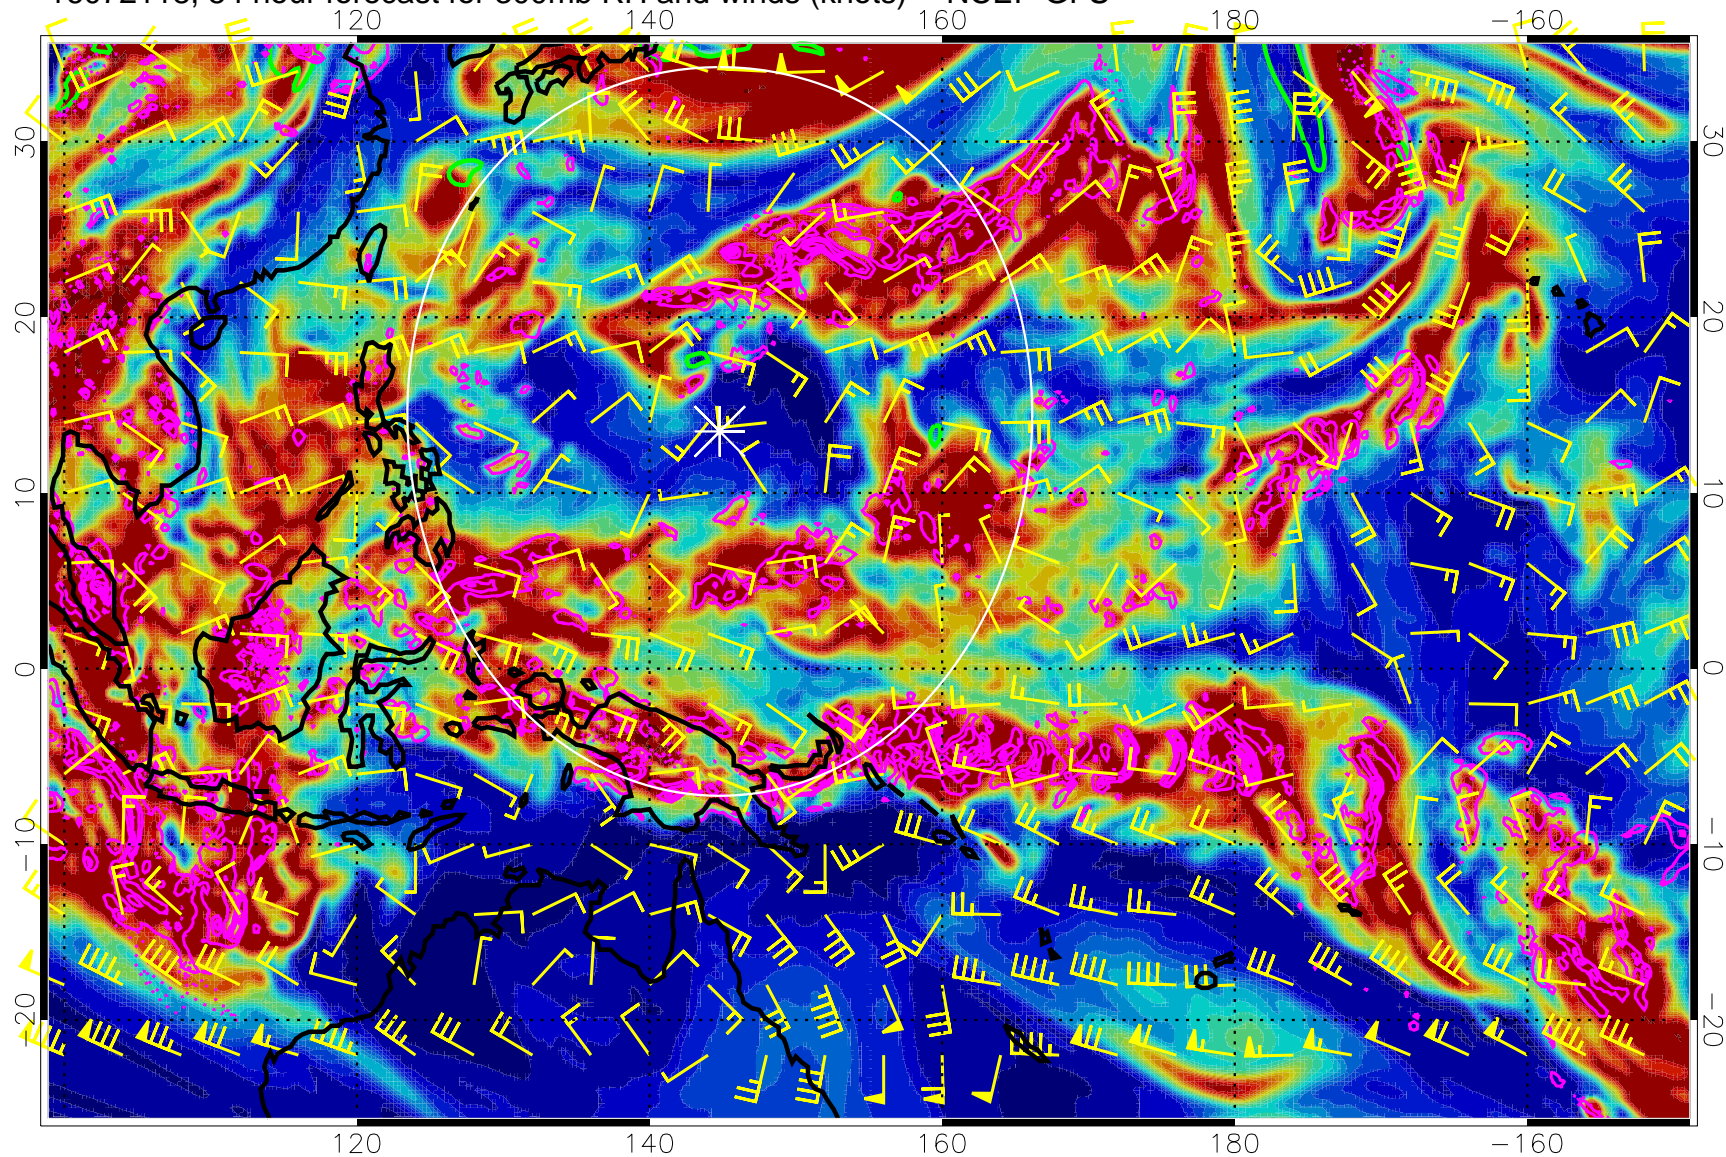

0 20 40 60 80 100
RH, %

Precip (tot dot, conv sol) mm/day 40 mm/day contours, min 20

EPV Tropopause (2 PVU) Position

Range ring of 2304 km

16072112, 48 hour forecast for 300mb RH and winds (knots) -- NCEP GFS

Precip (tot dot, conv sol) mm/day 40 mm/day contours, min 20

EPV Tropopause (2 PVU) Position

Range ring of 2304 km

16072118, 54 hour forecast for 300mb RH and winds (knots) -- NCEP GFS

Precip (tot dot, conv sol) mm/day 40 mm/day contours, min 20

EPV Tropopause (2 PVU) Position

Range ring of 2304 km

16072200, 60 hour forecast for 300mb RH and winds (knots) -- NCEP GFS

Precip (tot dot, conv sol) mm/day 40 mm/day contours, min 20

EPV Tropopause (2 PVU) Position