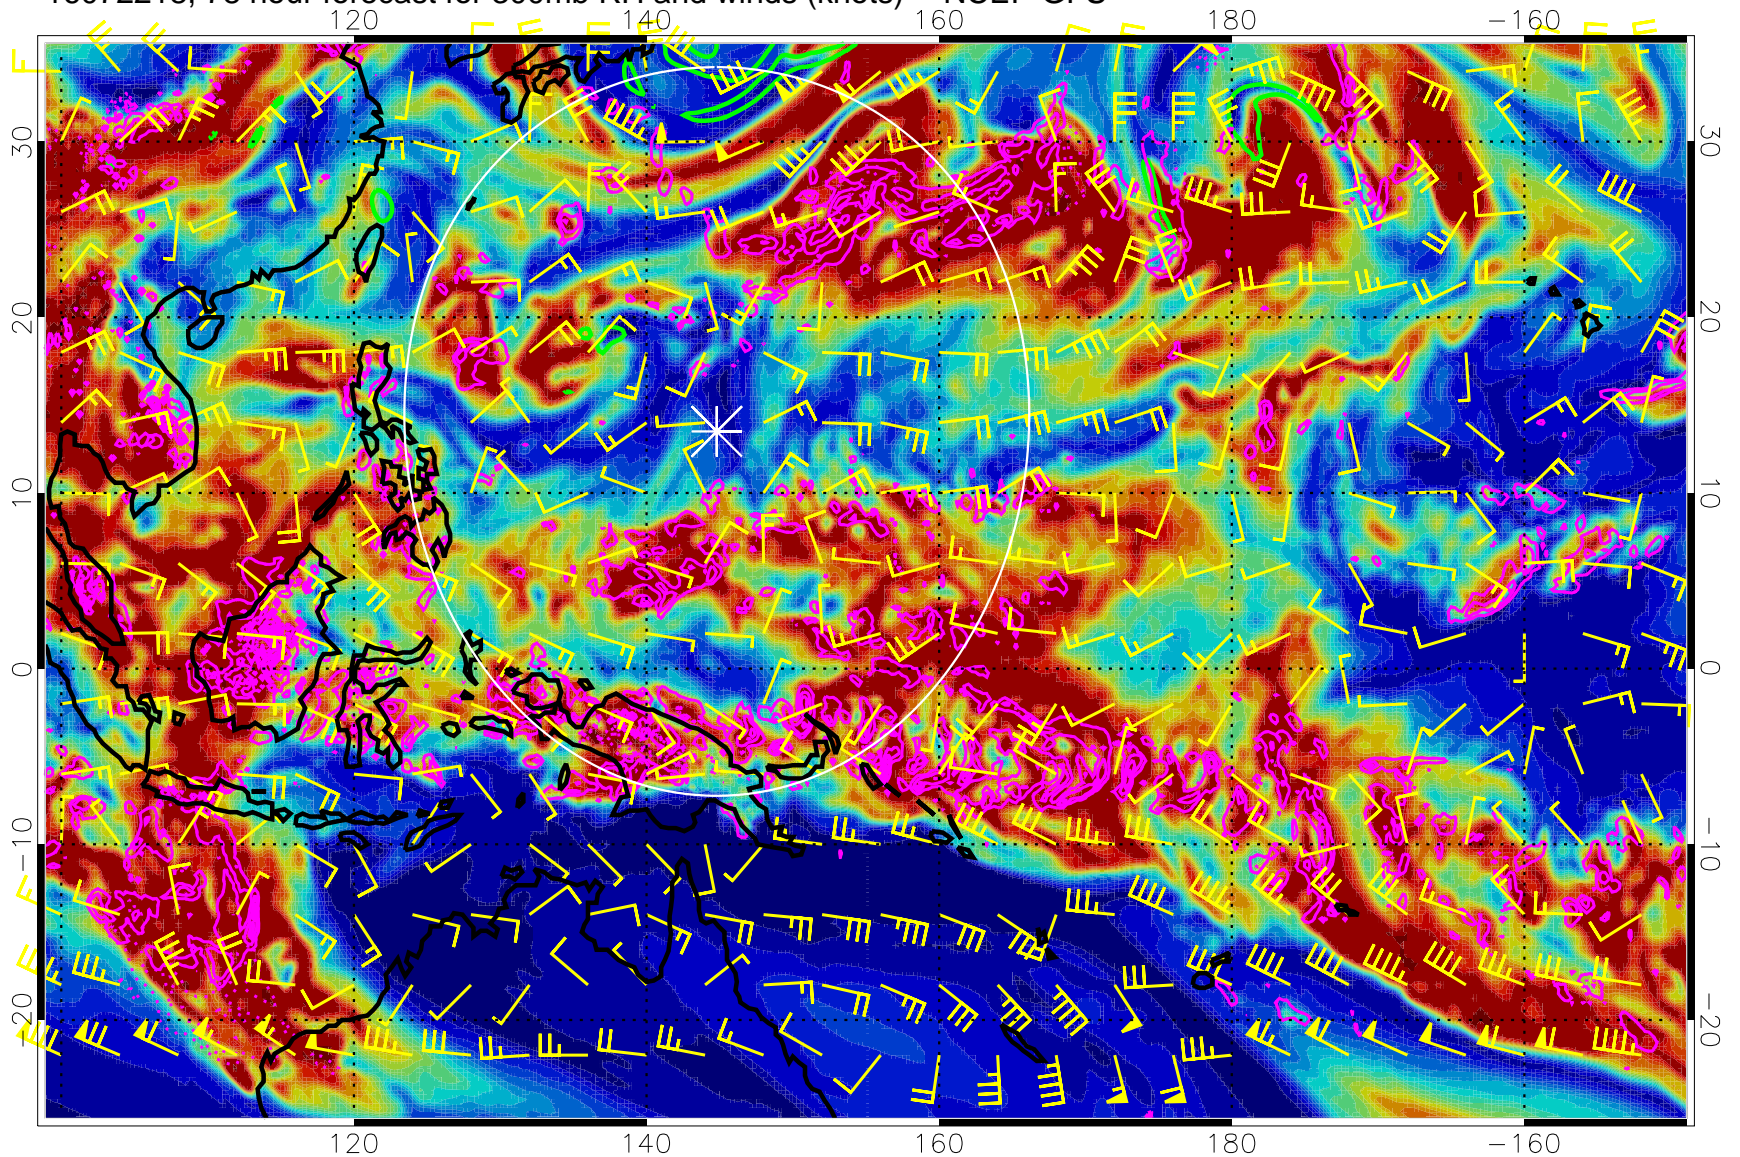

16072218, 78 hour forecast for 300mb RH and winds (knots) -- NCEP GFS

Precip (tot dot, conv sol) mm/day 40 mm/day contours, min 20

EPV Tropopause (2 PVU) Position

Range ring of 2304 km