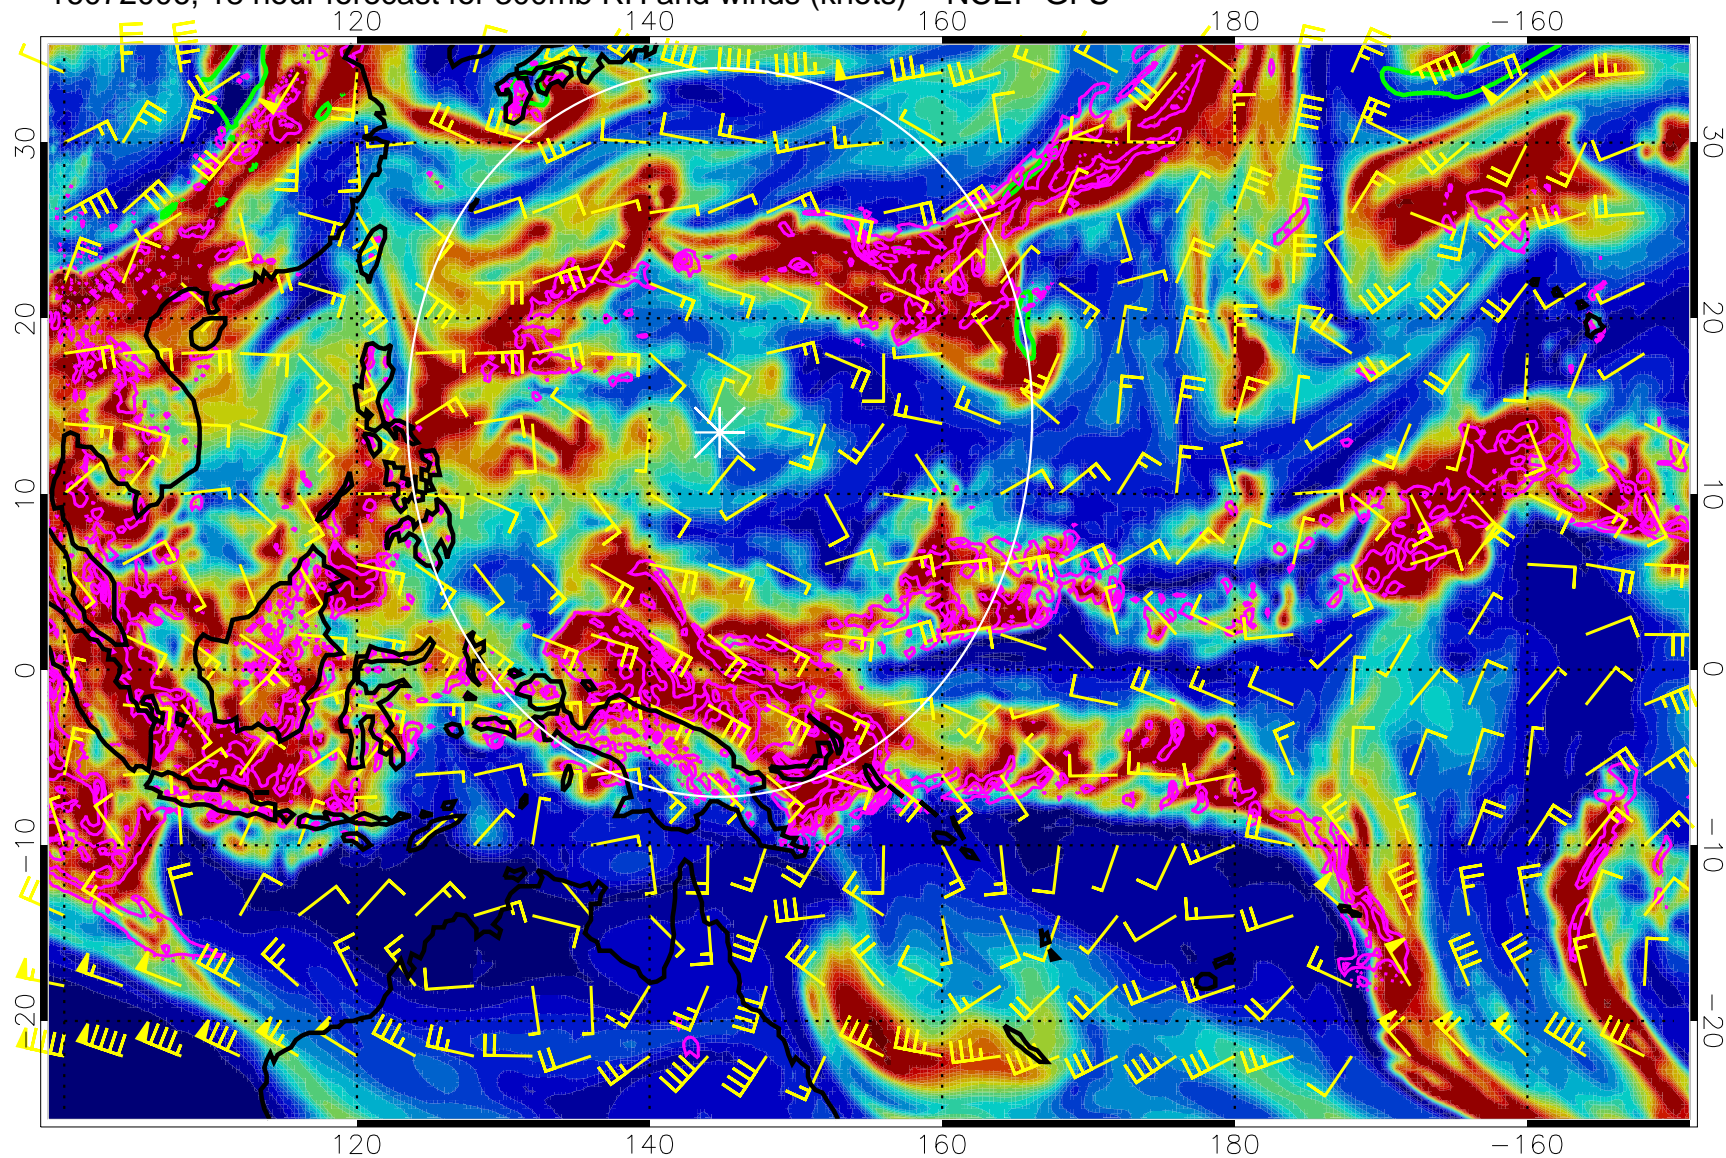

16071918, 6 hour forecast for 300mb RH and winds (knots) -- NCEP GFS

Precip (tot dot, conv sol) mm/day 40 mm/day contours, min 20

EPV Tropopause (2 PVU) Position

Range ring of 2304 km

16072000, 12 hour forecast for 300mb RH and winds (knots) -- NCEP GFS

Precip (tot dot, conv sol) mm/day 40 mm/day contours, min 20

EPV Tropopause (2 PVU) Position

Range ring of 2304 km

16072006, 18 hour forecast for 300mb RH and winds (knots) -- NCEP GFS

Precip (tot dot, conv sol) mm/day 40 mm/day contours, min 20

EPV Tropopause (2 PVU) Position

Range ring of 2304 km

16072012, 24 hour forecast for 300mb RH and winds (knots) -- NCEP GFS

Precip (tot dot, conv sol) mm/day 40 mm/day contours, min 20

EPV Tropopause (2 PVU) Position

Range ring of 2304 km

16072018, 30 hour forecast for 300mb RH and winds (knots) -- NCEP GFS

Precip (tot dot, conv sol) mm/day 40 mm/day contours, min 20

EPV Tropopause (2 PVU) Position

Range ring of 2304 km