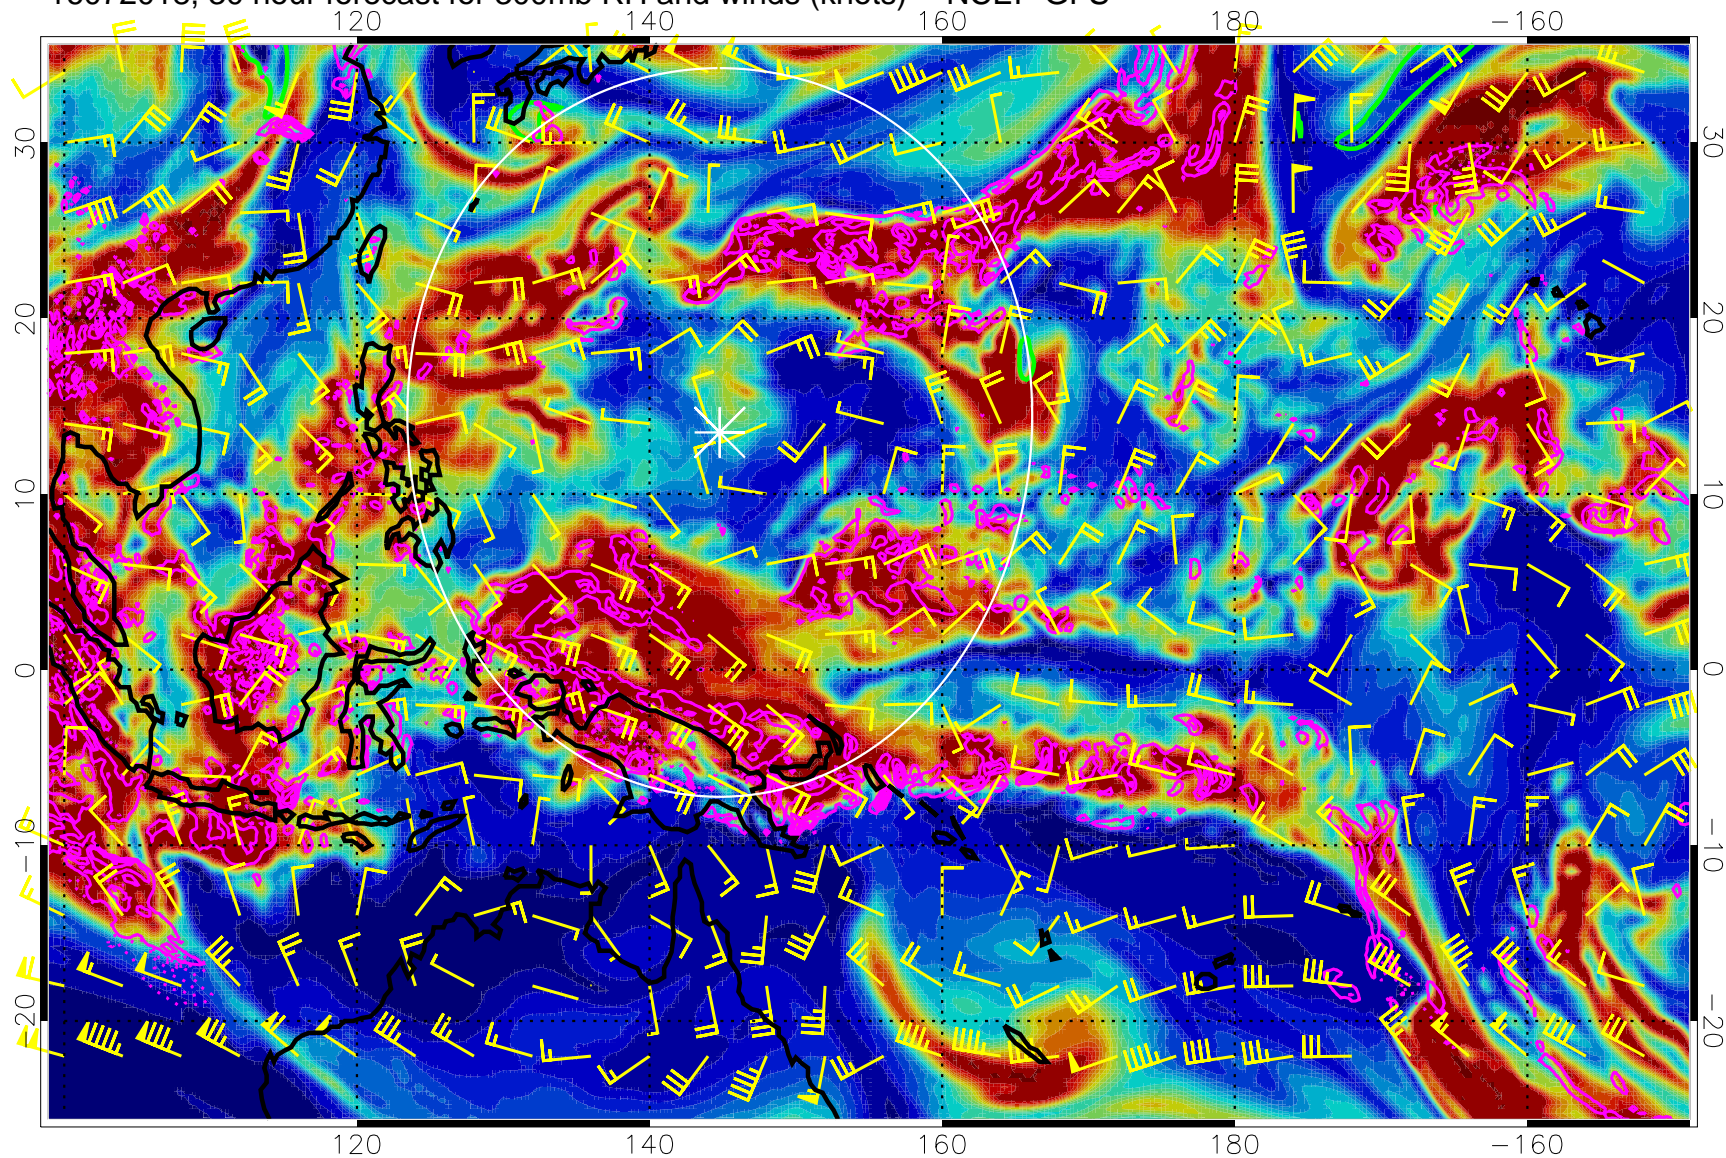

Precip (tot dot, conv sol) mm/day 40 mm/day contours, min 20

EPV Tropopause (2 PVU) Position

Range ring of 2304 km

16072006, 18 hour forecast for 300mb RH and winds (knots) -- NCEP GFS

Precip (tot dot, conv sol) mm/day 40 mm/day contours, min 20

EPV Tropopause (2 PVU) Position

Range ring of 2304 km

16072012, 24 hour forecast for 300mb RH and winds (knots) -- NCEP GFS

Precip (tot dot, conv sol) mm/day 40 mm/day contours, min 20

EPV Tropopause (2 PVU) Position

Range ring of 2304 km

16072018, 30 hour forecast for 300mb RH and winds (knots) -- NCEP GFS

Precip (tot dot, conv sol) mm/day 40 mm/day contours, min 20

EPV Tropopause (2 PVU) Position

Range ring of 2304 km