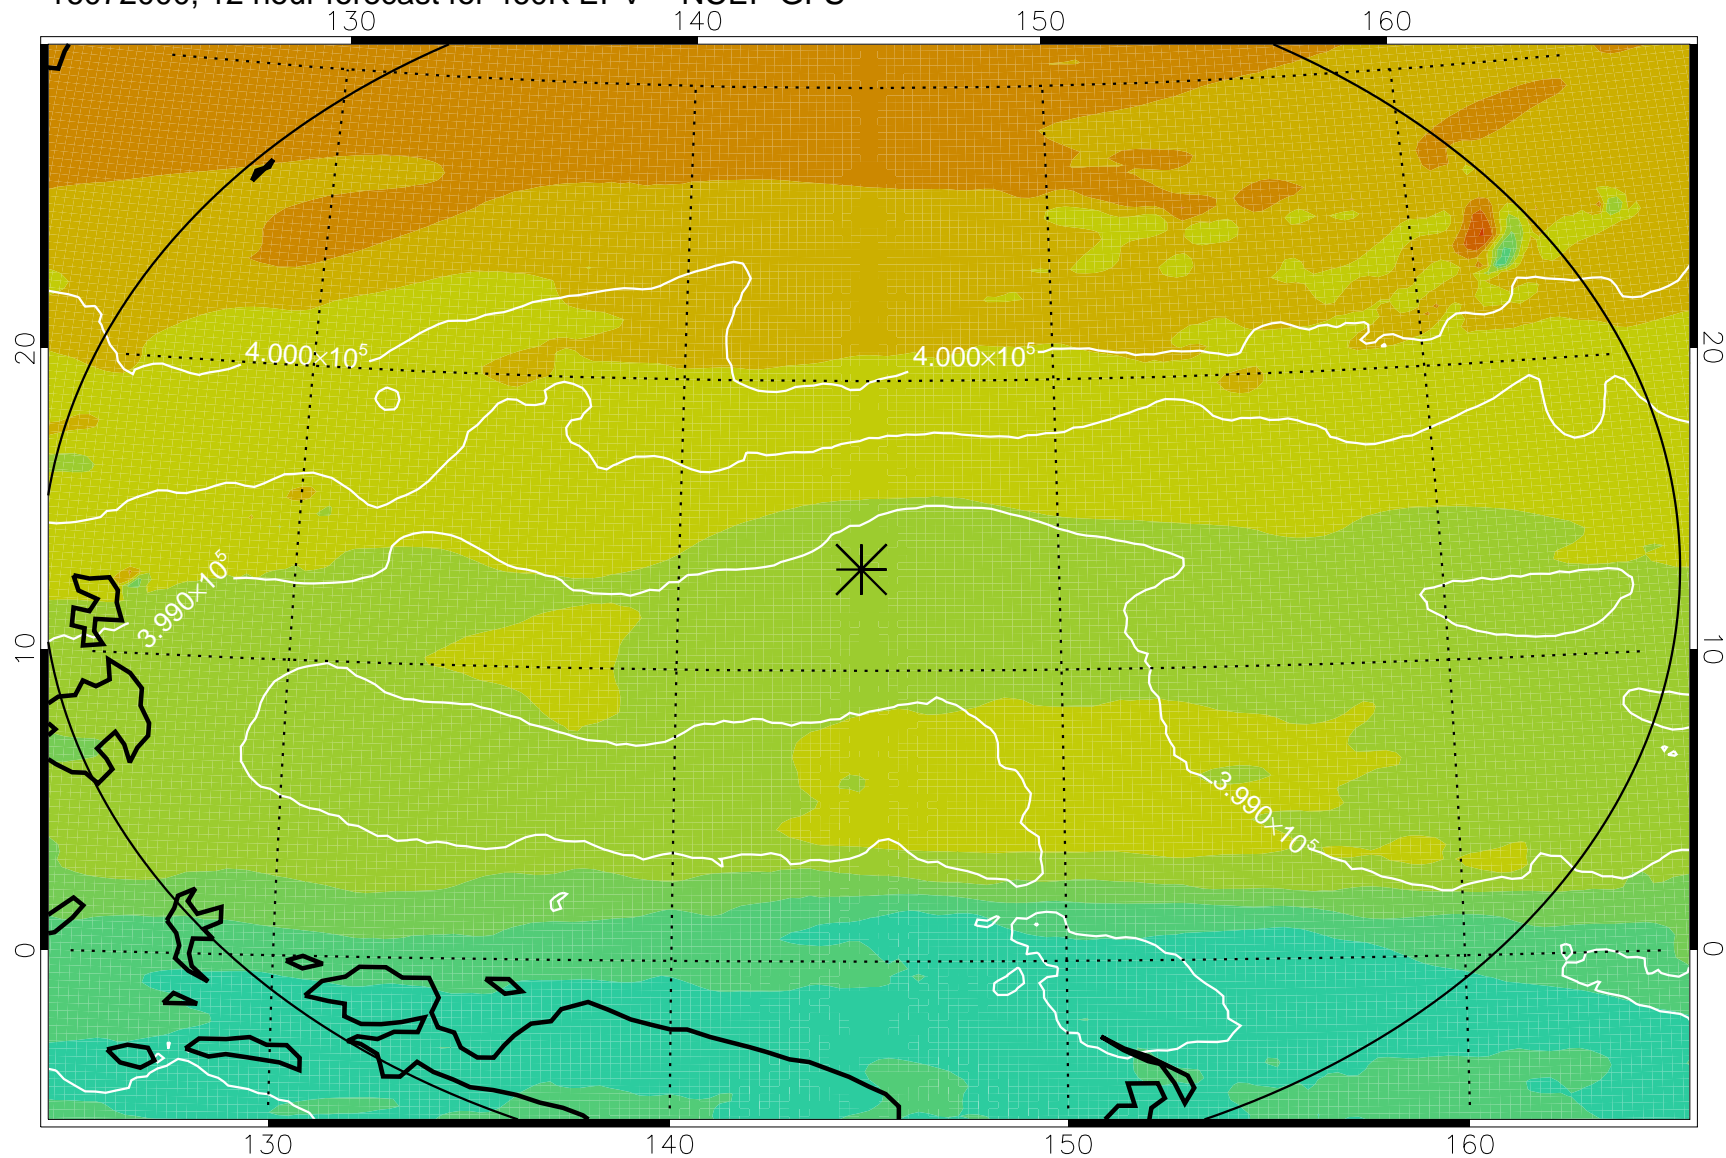

16071918, 6 hour forecast for 460K EPV -- NCEP GFS

460K Montgomery Streamfunction, white

Range ring of 2304 km

16072000, 12 hour forecast for 460K EPV -- NCEP GFS

460K Montgomery Streamfunction, white

Range ring of 2304 km

16072006, 18 hour forecast for 460K EPV -- NCEP GFS

460K Montgomery Streamfunction, white

Range ring of 2304 km

16072012, 24 hour forecast for 460K EPV -- NCEP GFS

460K Montgomery Streamfunction, white

Range ring of 2304 km

16072018, 30 hour forecast for 460K EPV -- NCEP GFS

460K Montgomery Streamfunction, white

Range ring of 2304 km

16072100, 36 hour forecast for 460K EPV -- NCEP GFS

460K Montgomery Streamfunction, white

Range ring of 2304 km

16072106, 42 hour forecast for 460K EPV -- NCEP GFS

460K Montgomery Streamfunction, white

Range ring of 2304 km

16072112, 48 hour forecast for 460K EPV -- NCEP GFS

460K Montgomery Streamfunction, white

Range ring of 2304 km