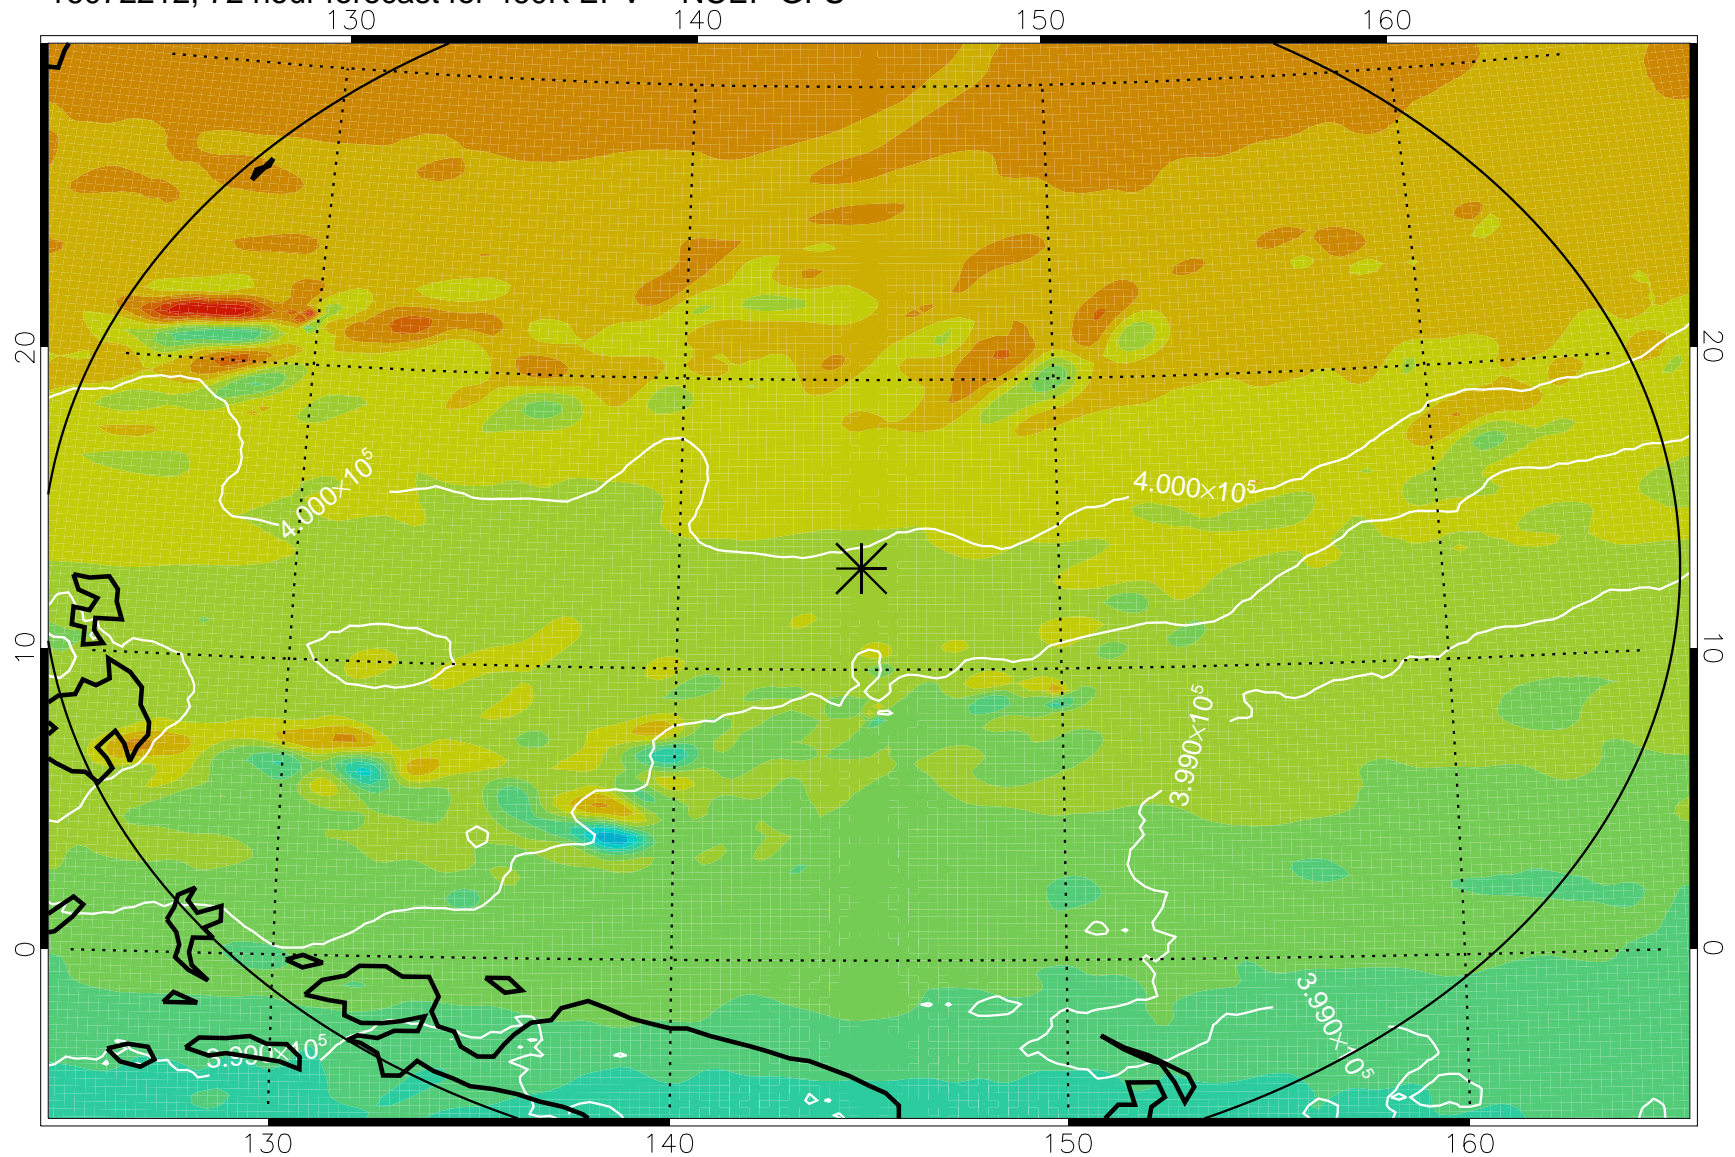

16072118, 54 hour forecast for 460K EPV -- NCEP GFS

460K Montgomery Streamfunction, white

Range ring of 2304 km

16072200, 60 hour forecast for 460K EPV -- NCEP GFS

460K Montgomery Streamfunction, white

Range ring of 2304 km

16072206, 66 hour forecast for 460K EPV -- NCEP GFS

460K Montgomery Streamfunction, white

Range ring of 2304 km

16072212, 72 hour forecast for 460K EPV -- NCEP GFS

460K Montgomery Streamfunction, white

Range ring of 2304 km

16072218, 78 hour forecast for 460K EPV -- NCEP GFS

460K Montgomery Streamfunction, white

Range ring of 2304 km

16072300, 84 hour forecast for 460K EPV -- NCEP GFS

460K Montgomery Streamfunction, white

Range ring of 2304 km

16072318, 102 hour forecast for 460K EPV -- NCEP GFS

460K Montgomery Streamfunction, white

Range ring of 2304 km

16072400, 108 hour forecast for 460K EPV -- NCEP GFS

460K Montgomery Streamfunction, white

Range ring of 2304 km