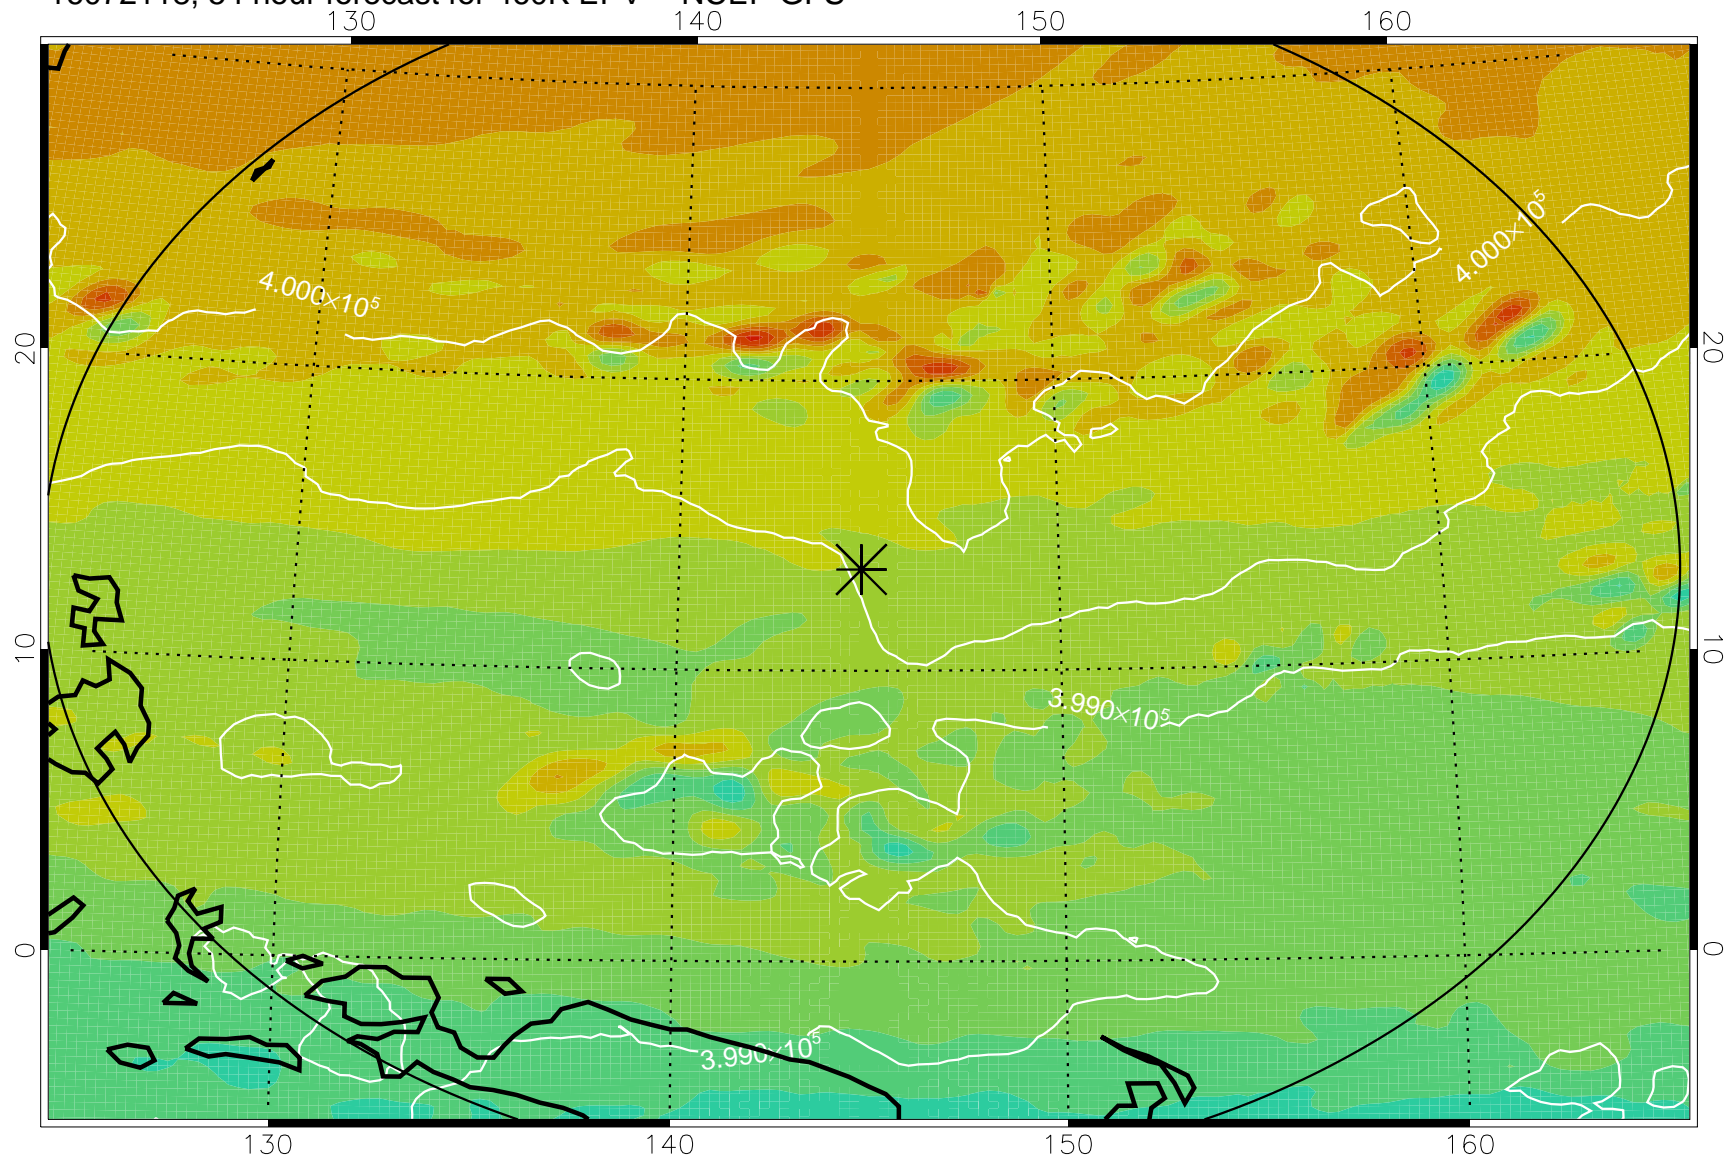

16072106, 42 hour forecast for 460K EPV -- NCEP GFS

460K Montgomery Streamfunction, white

Range ring of 2304 km

16072112, 48 hour forecast for 460K EPV -- NCEP GFS

460K Montgomery Streamfunction, white

Range ring of 2304 km

16072118, 54 hour forecast for 460K EPV -- NCEP GFS

460K Montgomery Streamfunction, white

Range ring of 2304 km

16072200, 60 hour forecast for 460K EPV -- NCEP GFS

460K Montgomery Streamfunction, white

Range ring of 2304 km

16072206, 66 hour forecast for 460K EPV -- NCEP GFS

460K Montgomery Streamfunction, white

Range ring of 2304 km

16072212, 72 hour forecast for 460K EPV -- NCEP GFS

460K Montgomery Streamfunction, white

Range ring of 2304 km

16072218, 78 hour forecast for 460K EPV -- NCEP GFS

460K Montgomery Streamfunction, white

Range ring of 2304 km

16072300, 84 hour forecast for 460K EPV -- NCEP GFS

460K Montgomery Streamfunction, white

Range ring of 2304 km