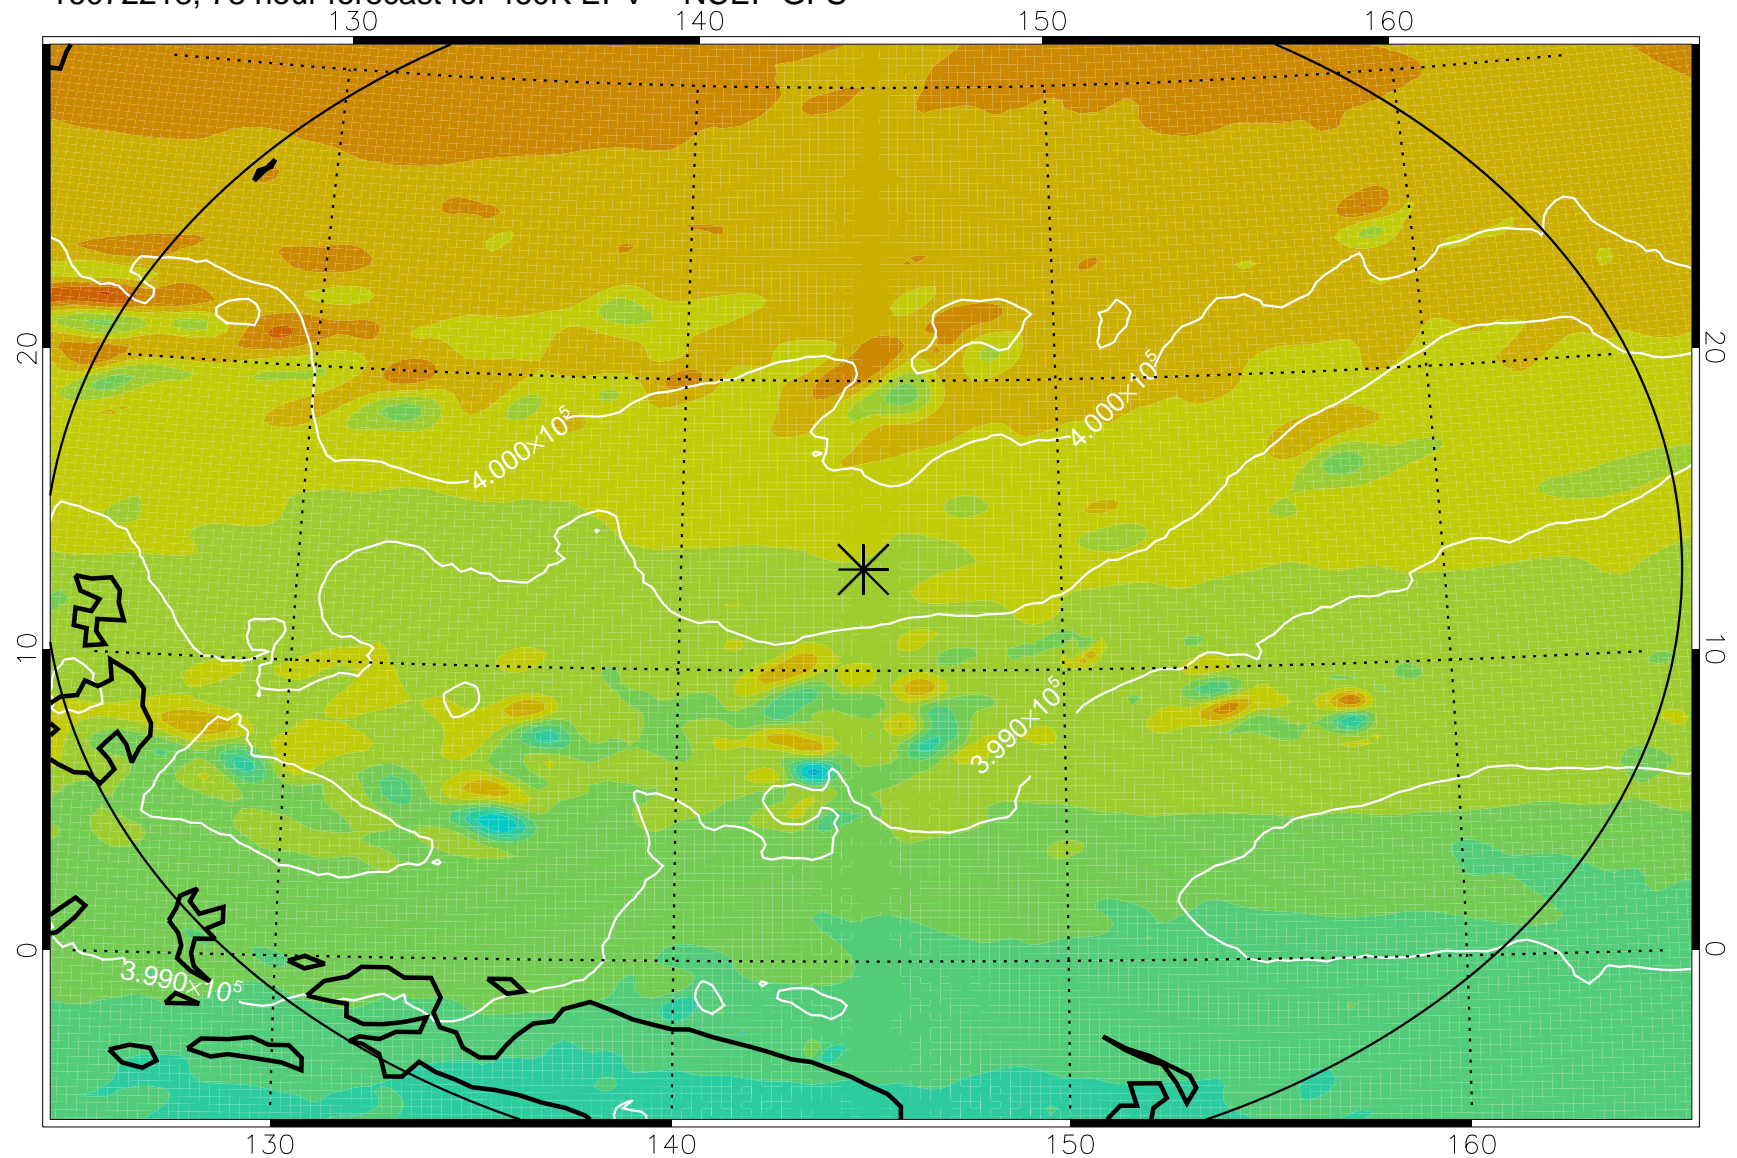

16072118, 54 hour forecast for 460K EPV -- NCEP GFS

460K Montgomery Streamfunction, white

Range ring of 2304 km

16072200, 60 hour forecast for 460K EPV -- NCEP GFS

460K Montgomery Streamfunction, white

Range ring of 2304 km

16072206, 66 hour forecast for 460K EPV -- NCEP GFS

460K Montgomery Streamfunction, white

Range ring of 2304 km

16072212, 72 hour forecast for 460K EPV -- NCEP GFS

460K Montgomery Streamfunction, white

Range ring of 2304 km

16072218, 78 hour forecast for 460K EPV -- NCEP GFS

460K Montgomery Streamfunction, white

Range ring of 2304 km

16072300, 84 hour forecast for 460K EPV -- NCEP GFS

460K Montgomery Streamfunction, white

Range ring of 2304 km

16072306, 90 hour forecast for 460K EPV -- NCEP GFS

460K Montgomery Streamfunction, white

Range ring of 2304 km

16072312, 96 hour forecast for 460K EPV -- NCEP GFS

460K Montgomery Streamfunction, white

Range ring of 2304 km