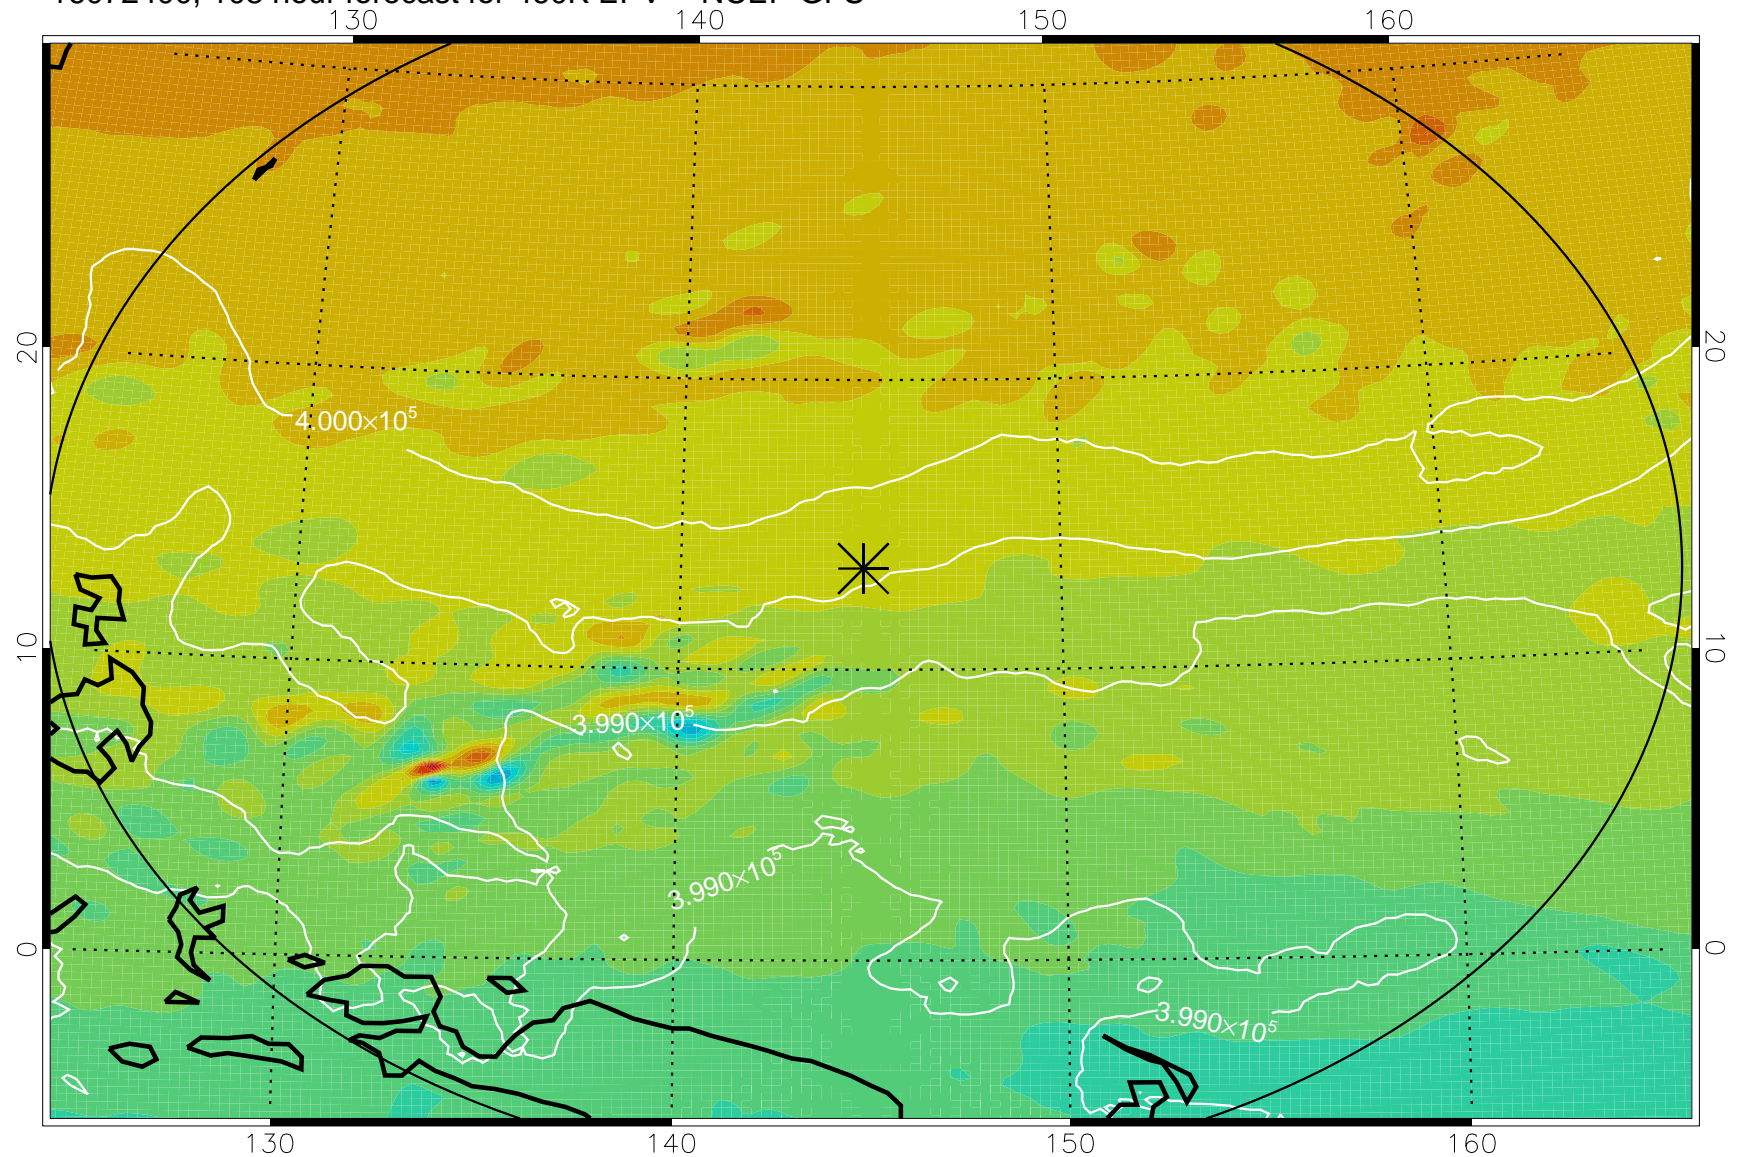

16072218, 78 hour forecast for 460K EPV -- NCEP GFS

460K Montgomery Streamfunction, white

Range ring of 2304 km

16072300, 84 hour forecast for 460K EPV -- NCEP GFS

460K Montgomery Streamfunction, white

Range ring of 2304 km

16072306, 90 hour forecast for 460K EPV -- NCEP GFS

460K Montgomery Streamfunction, white

Range ring of 2304 km

16072312, 96 hour forecast for 460K EPV -- NCEP GFS

460K Montgomery Streamfunction, white

Range ring of 2304 km

16072318, 102 hour forecast for 460K EPV -- NCEP GFS

460K Montgomery Streamfunction, white

Range ring of 2304 km

16072400, 108 hour forecast for 460K EPV -- NCEP GFS

460K Montgomery Streamfunction, white

Range ring of 2304 km

16072406, 114 hour forecast for 460K EPV -- NCEP GFS

460K Montgomery Streamfunction, white

Range ring of 2304 km

16072412, 120 hour forecast for 460K EPV -- NCEP GFS

460K Montgomery Streamfunction, white

Range ring of 2304 km