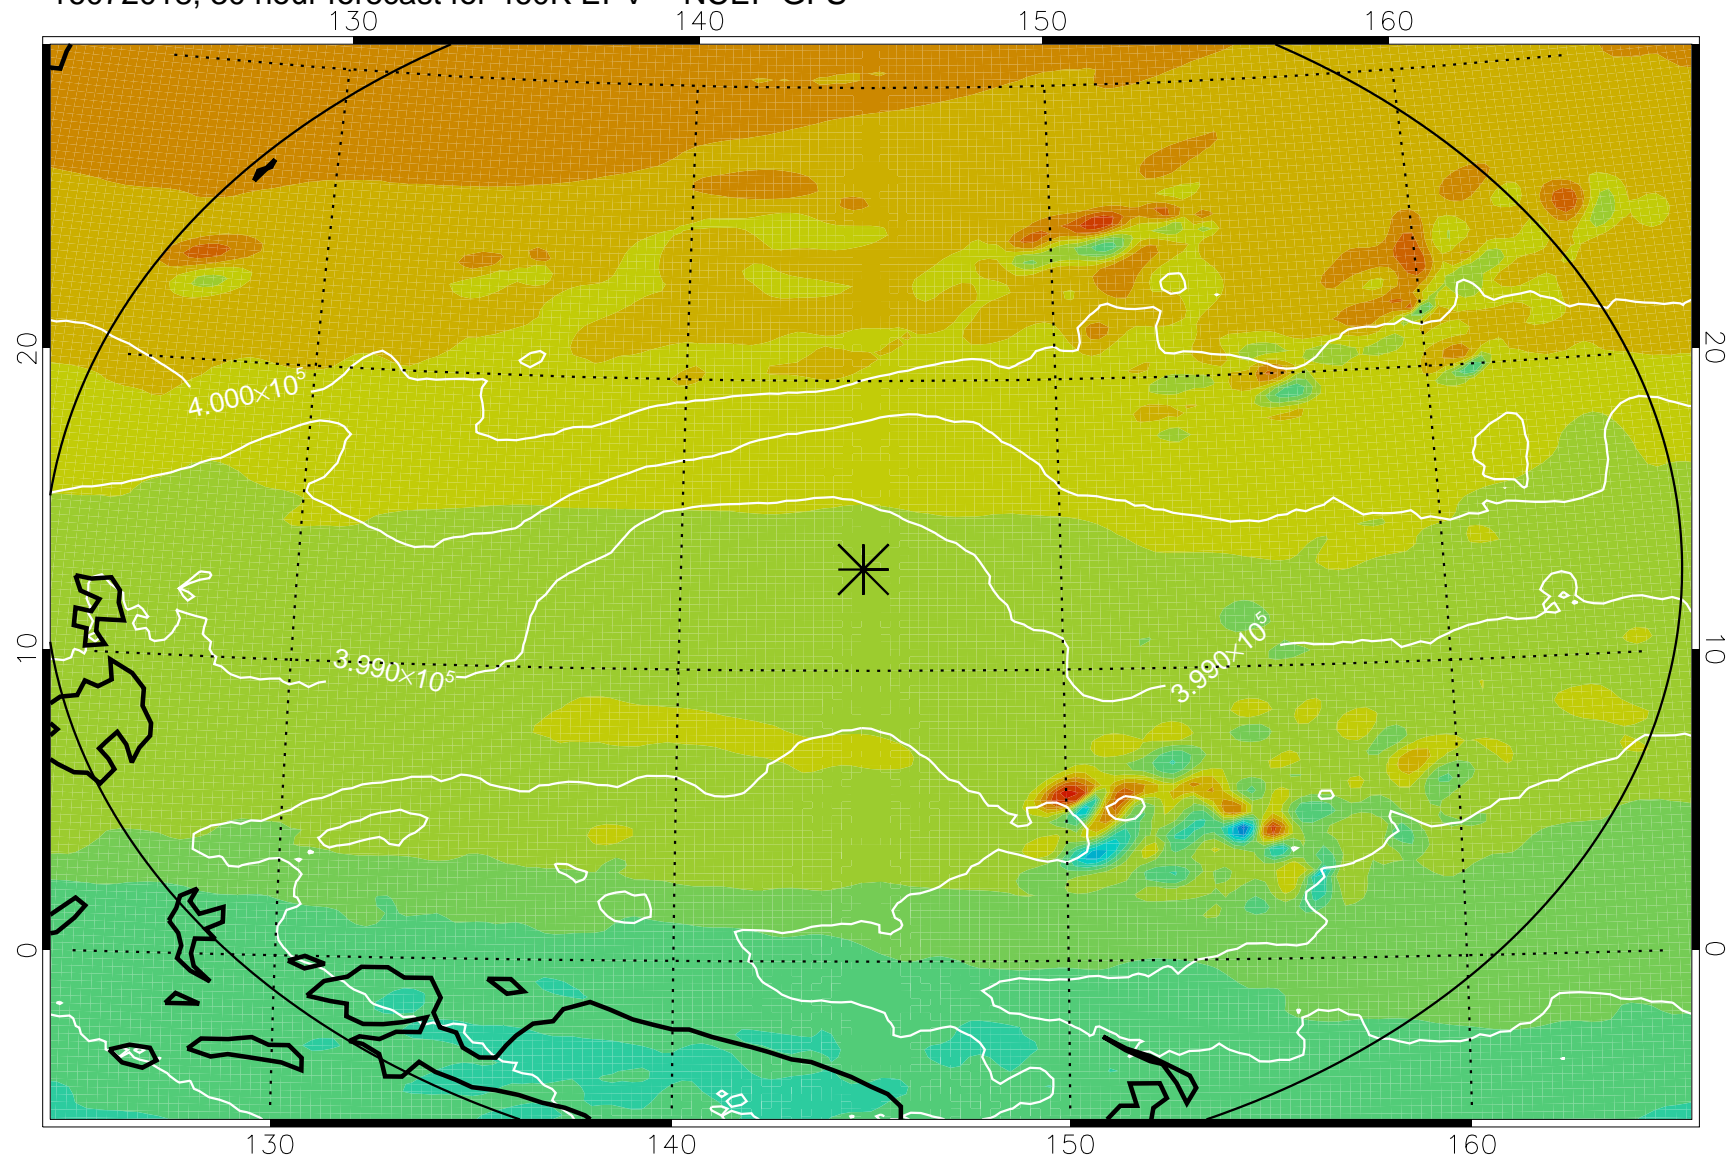

16071918, 6 hour forecast for 460K EPV -- NCEP GFS

460K Montgomery Streamfunction, white

Range ring of 2304 km

16072000, 12 hour forecast for 460K EPV -- NCEP GFS

460K Montgomery Streamfunction, white

Range ring of 2304 km

16072006, 18 hour forecast for 460K EPV -- NCEP GFS

460K Montgomery Streamfunction, white

Range ring of 2304 km

16072012, 24 hour forecast for 460K EPV -- NCEP GFS

460K Montgomery Streamfunction, white

Range ring of 2304 km

16072018, 30 hour forecast for 460K EPV -- NCEP GFS

460K Montgomery Streamfunction, white

Range ring of 2304 km

16072100, 36 hour forecast for 460K EPV -- NCEP GFS

460K Montgomery Streamfunction, white

Range ring of 2304 km

16072106, 42 hour forecast for 460K EPV -- NCEP GFS

460K Montgomery Streamfunction, white

Range ring of 2304 km

16072112, 48 hour forecast for 460K EPV -- NCEP GFS

460K Montgomery Streamfunction, white

Range ring of 2304 km