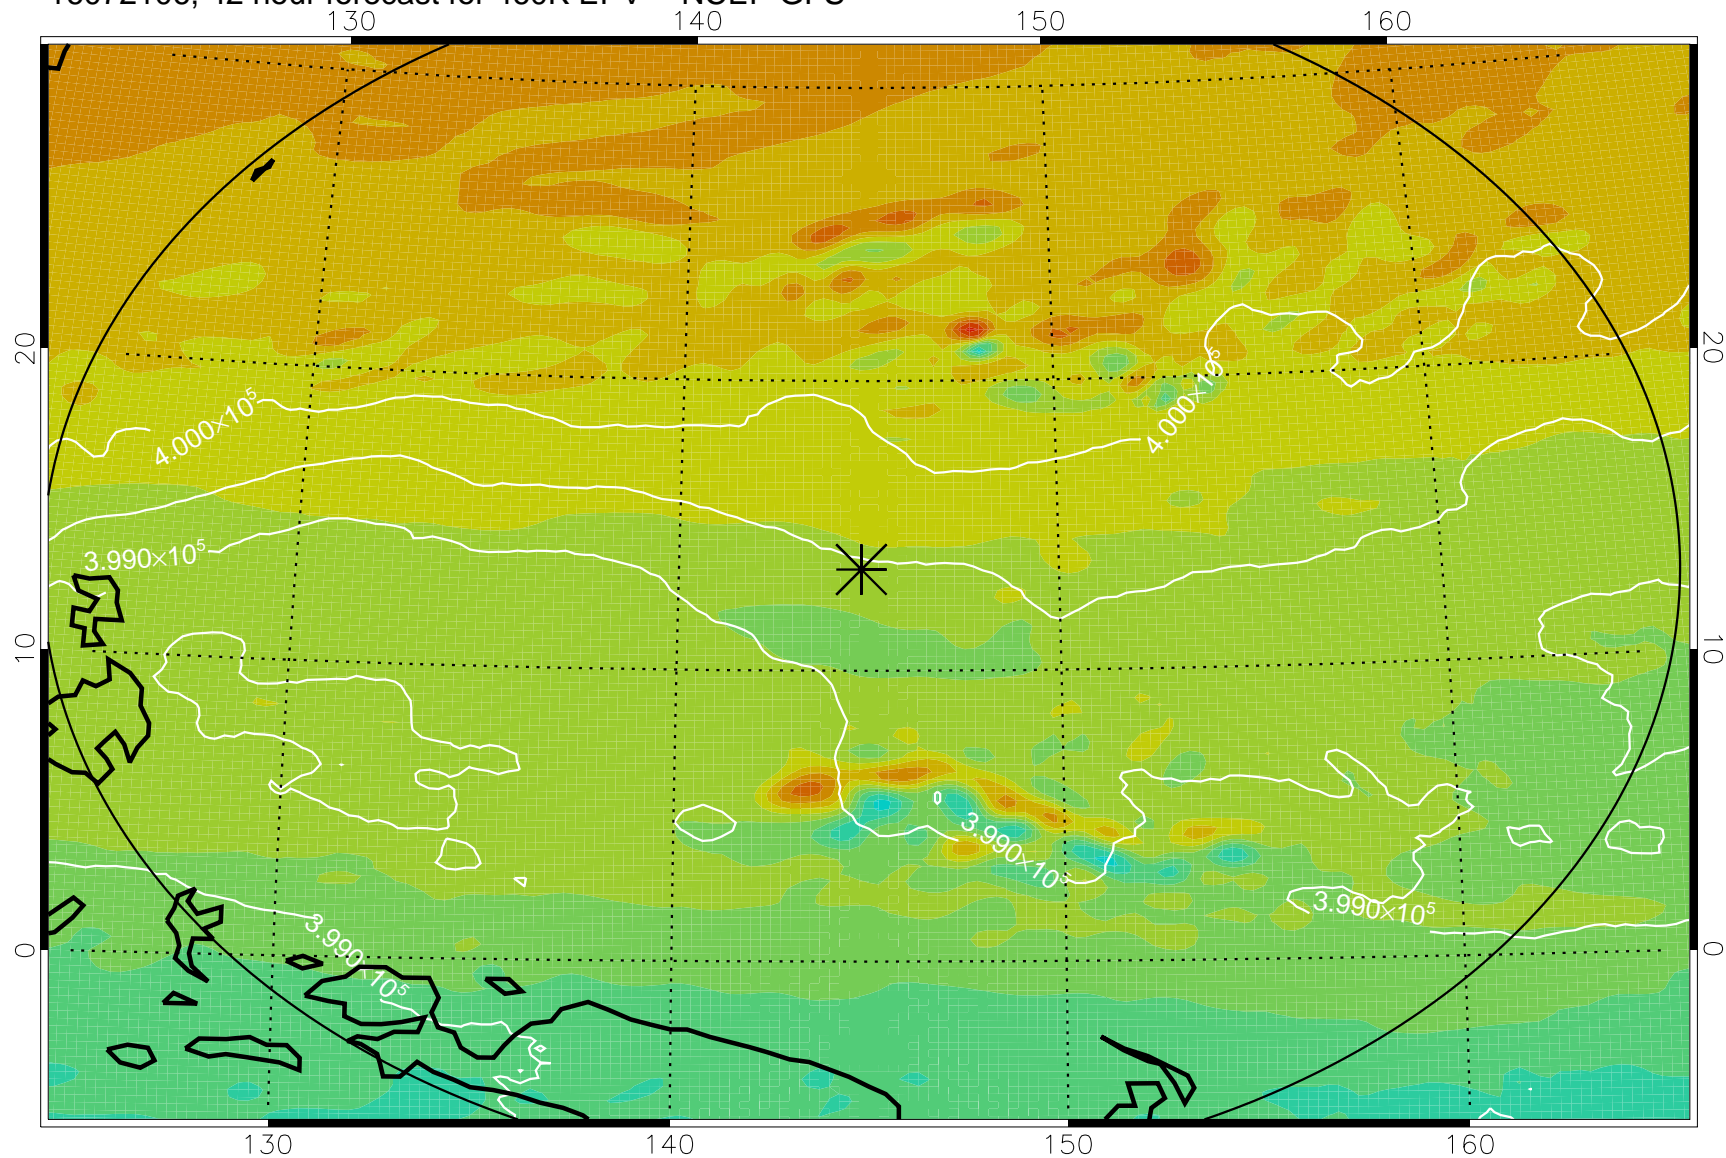

16072018, 30 hour forecast for 460K EPV -- NCEP GFS

460K Montgomery Streamfunction, white

Range ring of 2304 km

16072100, 36 hour forecast for 460K EPV -- NCEP GFS

460K Montgomery Streamfunction, white

Range ring of 2304 km

16072106, 42 hour forecast for 460K EPV -- NCEP GFS

460K Montgomery Streamfunction, white

Range ring of 2304 km

16072112, 48 hour forecast for 460K EPV -- NCEP GFS

460K Montgomery Streamfunction, white

Range ring of 2304 km

16072118, 54 hour forecast for 460K EPV -- NCEP GFS

460K Montgomery Streamfunction, white

Range ring of 2304 km

16072200, 60 hour forecast for 460K EPV -- NCEP GFS

460K Montgomery Streamfunction, white

Range ring of 2304 km

16072218, 78 hour forecast for 460K EPV -- NCEP GFS

460K Montgomery Streamfunction, white

Range ring of 2304 km

16072300, 84 hour forecast for 460K EPV -- NCEP GFS

460K Montgomery Streamfunction, white

Range ring of 2304 km