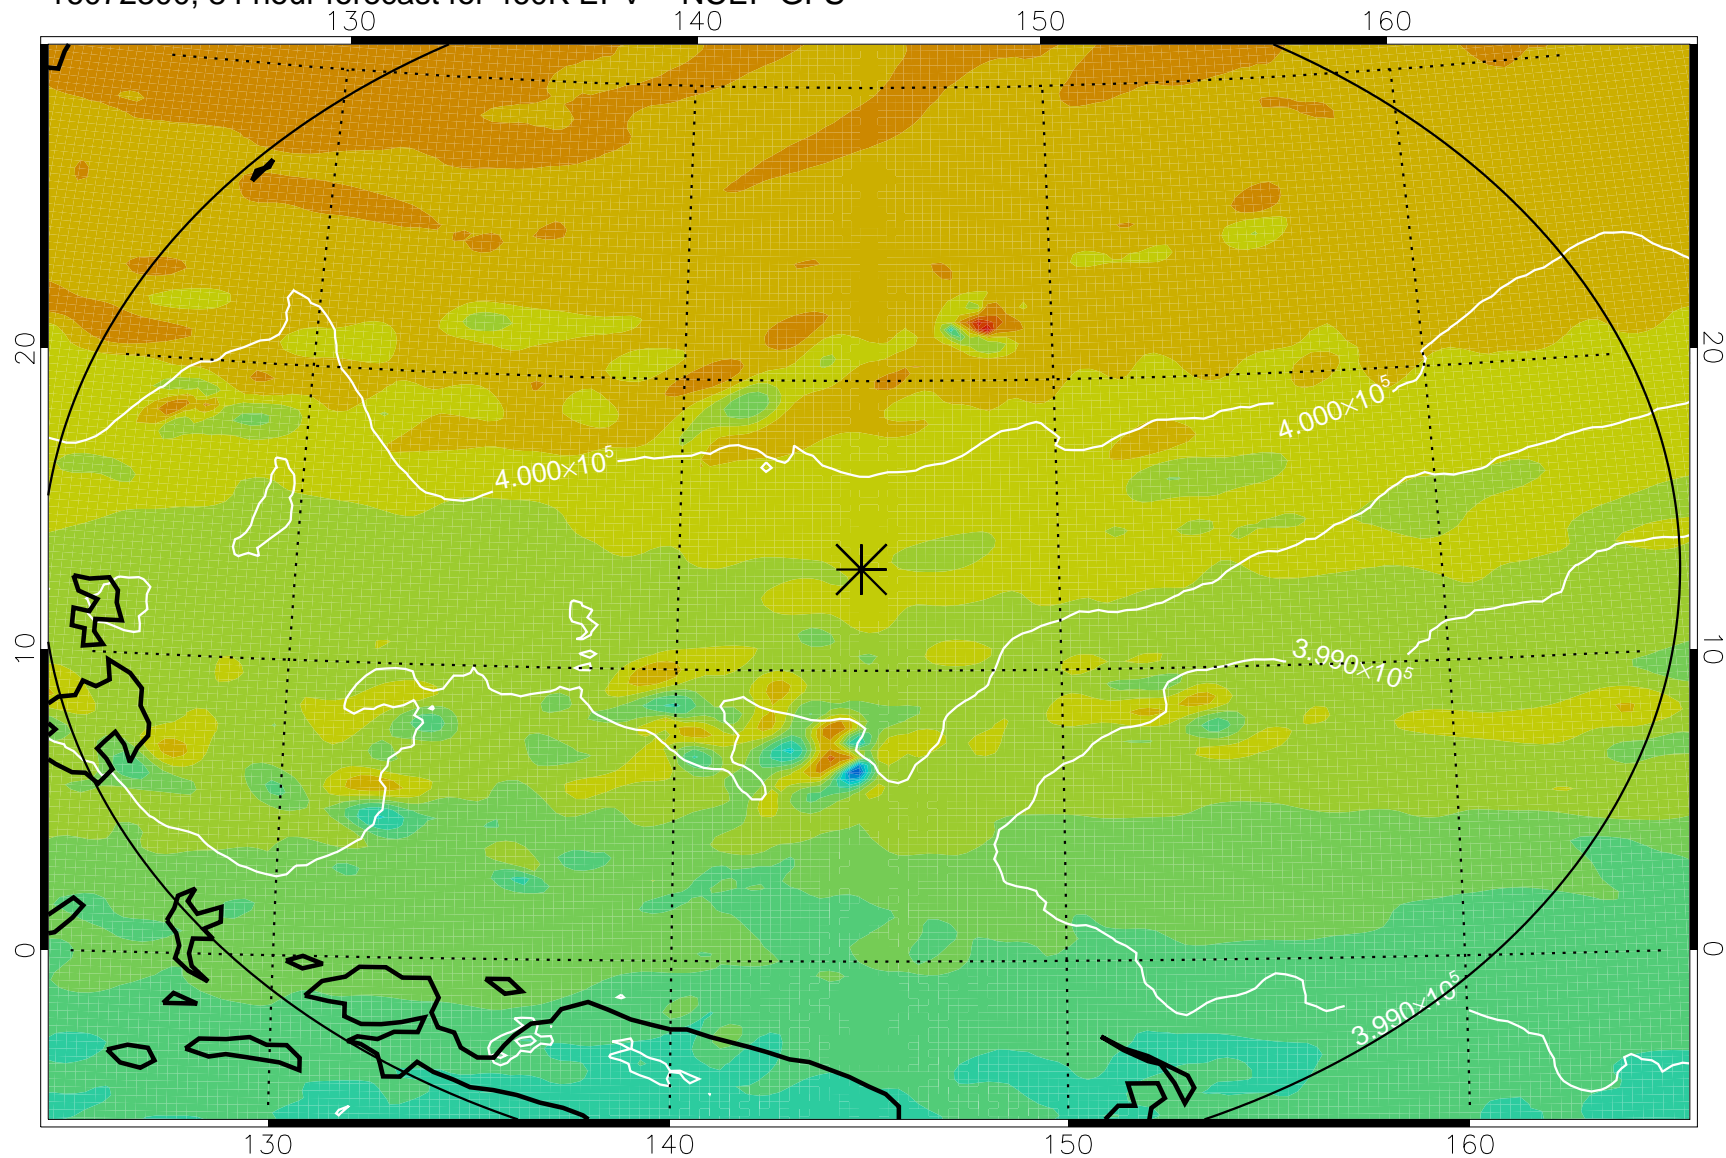

16072206, 66 hour forecast for 460K EPV -- NCEP GFS

460K Montgomery Streamfunction, white

Range ring of 2304 km

16072212, 72 hour forecast for 460K EPV -- NCEP GFS

460K Montgomery Streamfunction, white

Range ring of 2304 km

16072218, 78 hour forecast for 460K EPV -- NCEP GFS

460K Montgomery Streamfunction, white

Range ring of 2304 km

16072300, 84 hour forecast for 460K EPV -- NCEP GFS

460K Montgomery Streamfunction, white

Range ring of 2304 km

16072306, 90 hour forecast for 460K EPV -- NCEP GFS

460K Montgomery Streamfunction, white

Range ring of 2304 km

16072312, 96 hour forecast for 460K EPV -- NCEP GFS

460K Montgomery Streamfunction, white

Range ring of 2304 km

16072318, 102 hour forecast for 460K EPV -- NCEP GFS

460K Montgomery Streamfunction, white

Range ring of 2304 km

16072400, 108 hour forecast for 460K EPV -- NCEP GFS

460K Montgomery Streamfunction, white

Range ring of 2304 km