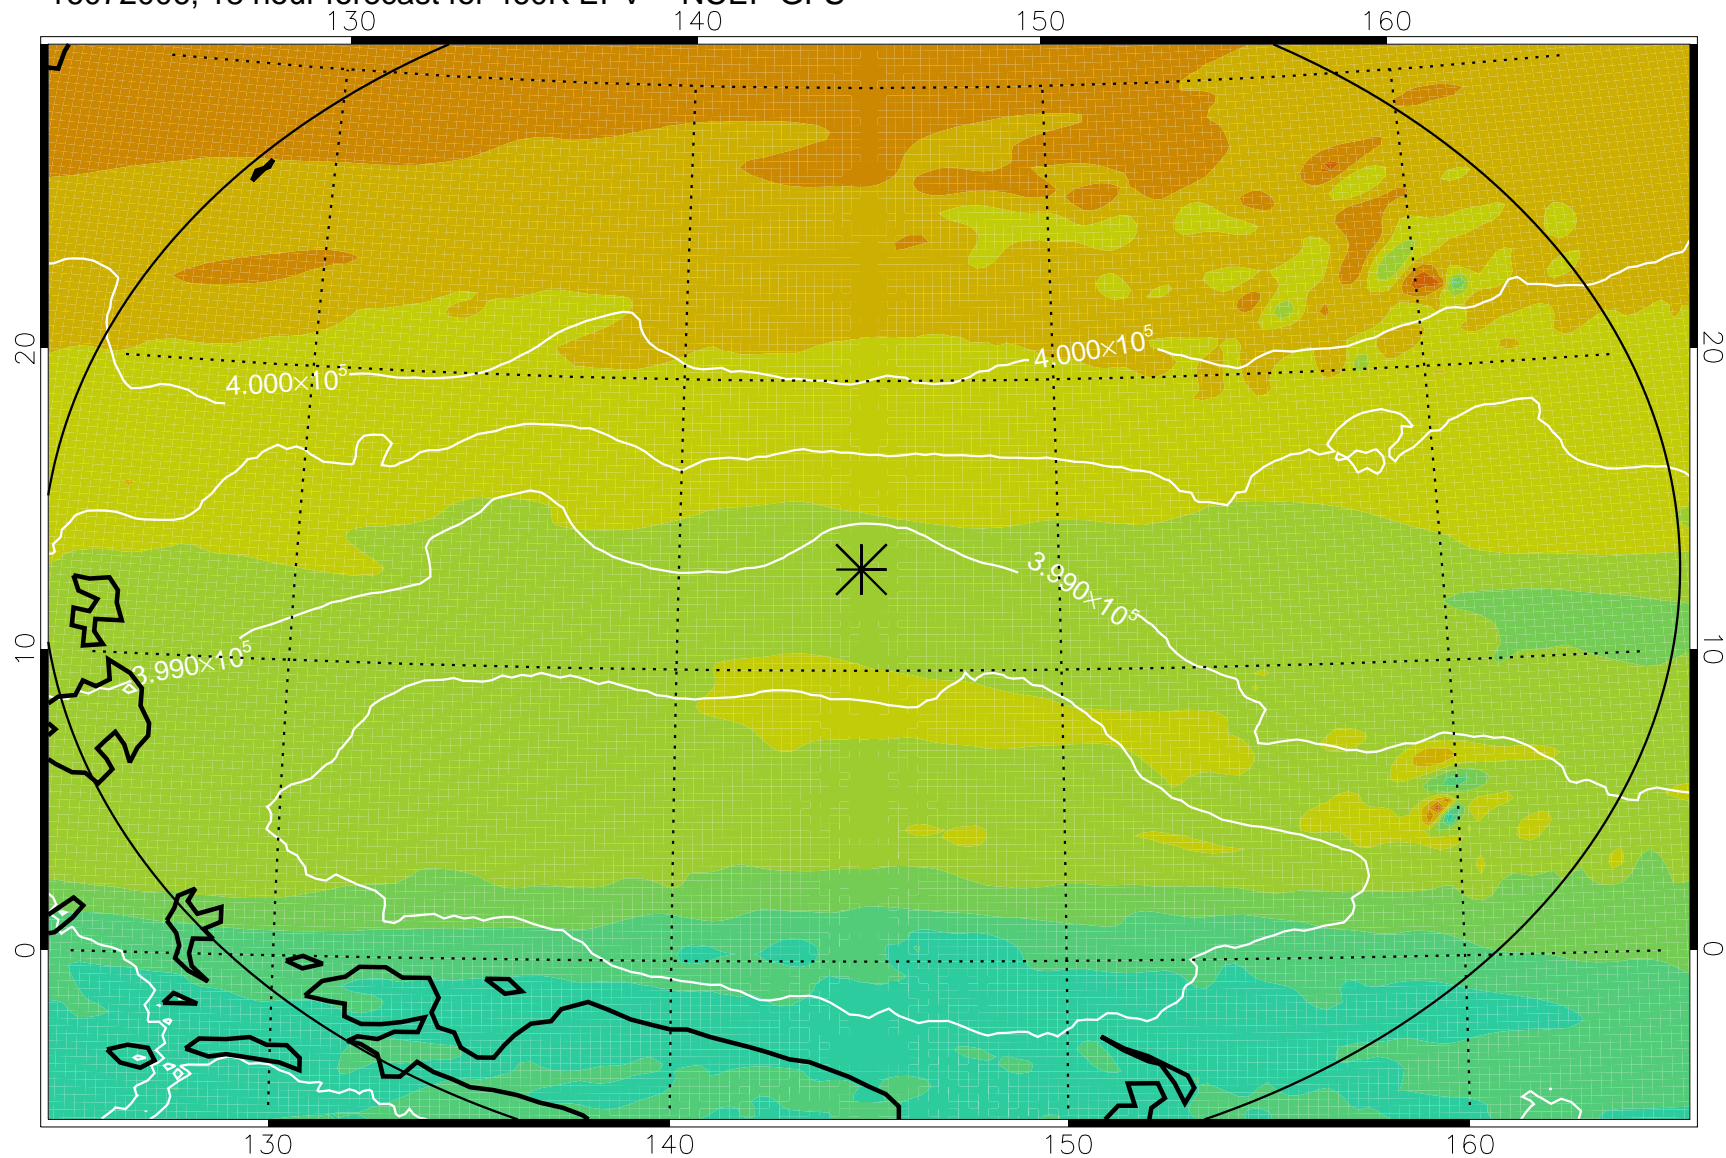

16071918, 6 hour forecast for 460K EPV -- NCEP GFS

460K Montgomery Streamfunction, white

Range ring of 2304 km

16072000, 12 hour forecast for 460K EPV -- NCEP GFS

460K Montgomery Streamfunction, white

Range ring of 2304 km

16072006, 18 hour forecast for 460K EPV -- NCEP GFS

460K Montgomery Streamfunction, white

Range ring of 2304 km

16072012, 24 hour forecast for 460K EPV -- NCEP GFS

460K Montgomery Streamfunction, white

Range ring of 2304 km

16072018, 30 hour forecast for 460K EPV -- NCEP GFS

460K Montgomery Streamfunction, white

Range ring of 2304 km

16072100, 36 hour forecast for 460K EPV -- NCEP GFS

460K Montgomery Streamfunction, white

Range ring of 2304 km

16072106, 42 hour forecast for 460K EPV -- NCEP GFS

460K Montgomery Streamfunction, white

Range ring of 2304 km

16072112, 48 hour forecast for 460K EPV -- NCEP GFS

460K Montgomery Streamfunction, white

Range ring of 2304 km