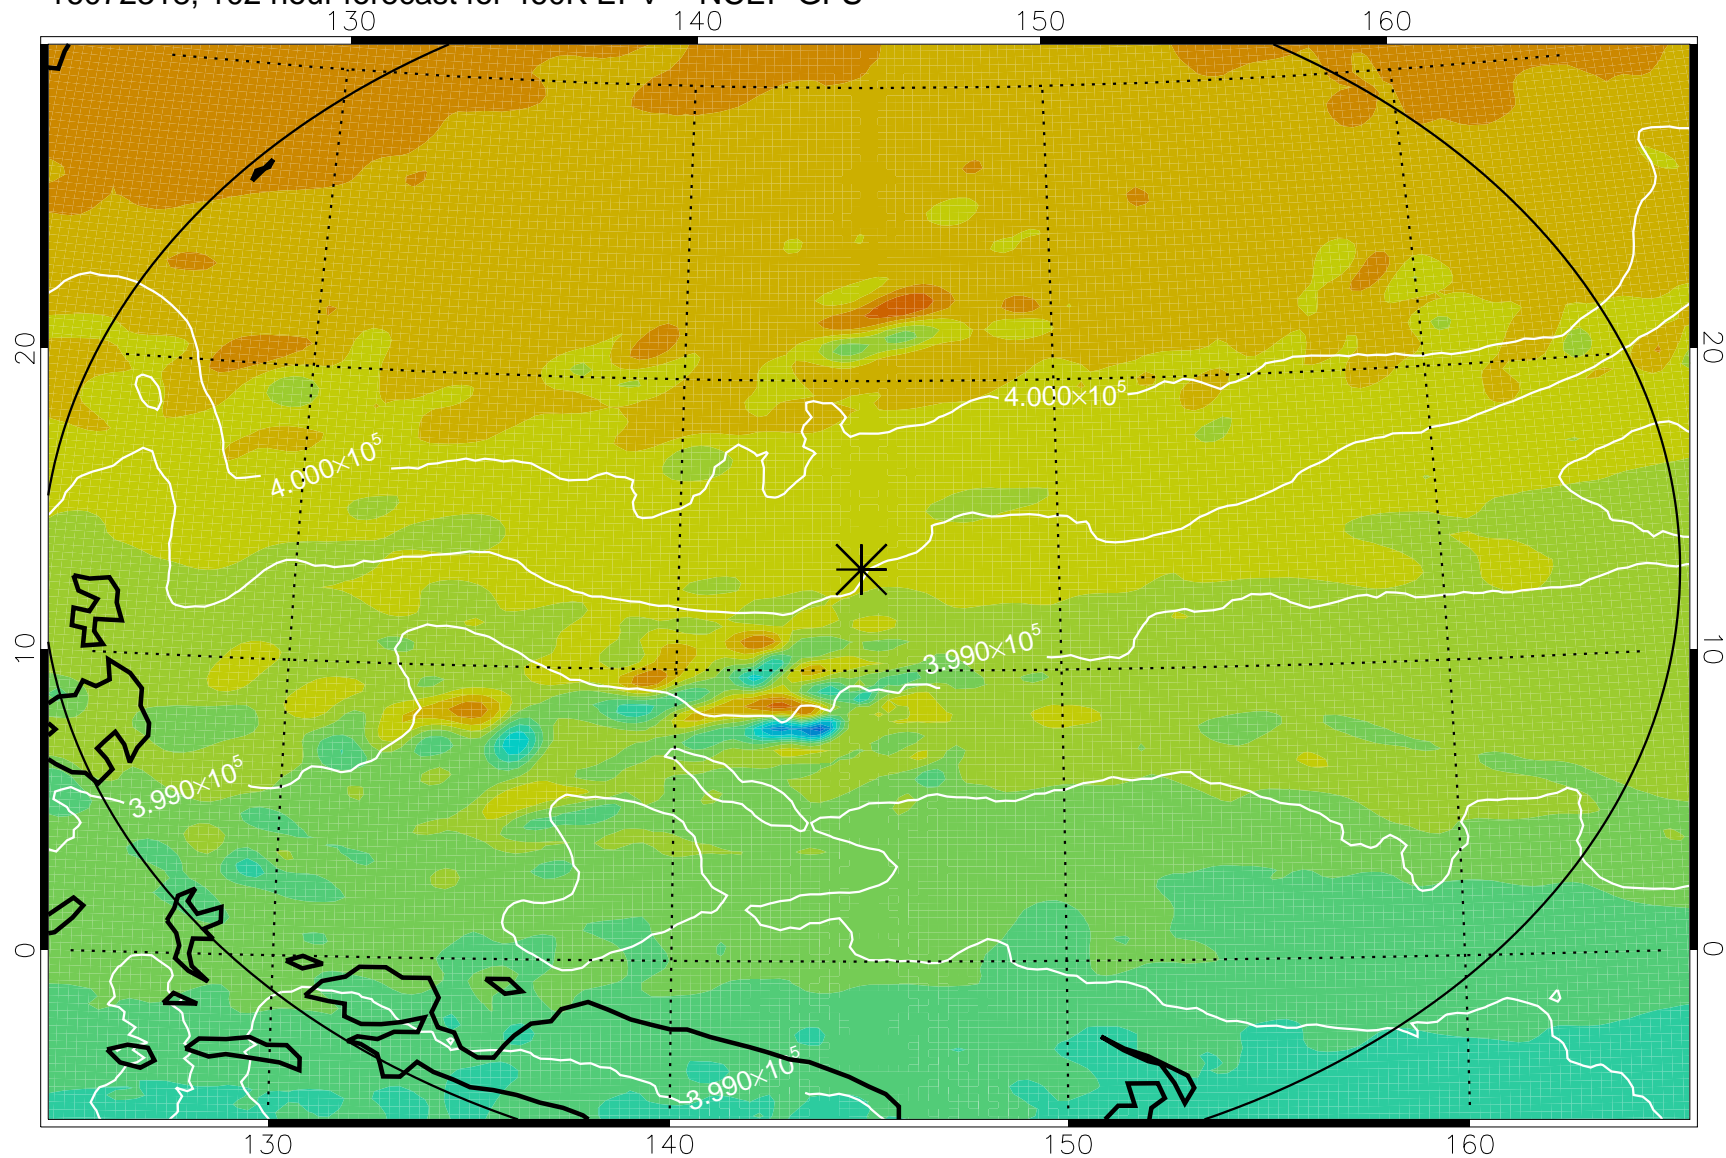

16072218, 78 hour forecast for 460K EPV -- NCEP GFS

460K Montgomery Streamfunction, white

Range ring of 2304 km

16072300, 84 hour forecast for 460K EPV -- NCEP GFS

460K Montgomery Streamfunction, white

Range ring of 2304 km

16072306, 90 hour forecast for 460K EPV -- NCEP GFS

460K Montgomery Streamfunction, white

Range ring of 2304 km

16072312, 96 hour forecast for 460K EPV -- NCEP GFS

460K Montgomery Streamfunction, white

Range ring of 2304 km

16072318, 102 hour forecast for 460K EPV -- NCEP GFS

460K Montgomery Streamfunction, white

Range ring of 2304 km

16072400, 108 hour forecast for 460K EPV -- NCEP GFS

460K Montgomery Streamfunction, white

Range ring of 2304 km

16072406, 114 hour forecast for 460K EPV -- NCEP GFS

460K Montgomery Streamfunction, white

Range ring of 2304 km

16072412, 120 hour forecast for 460K EPV -- NCEP GFS

460K Montgomery Streamfunction, white

Range ring of 2304 km