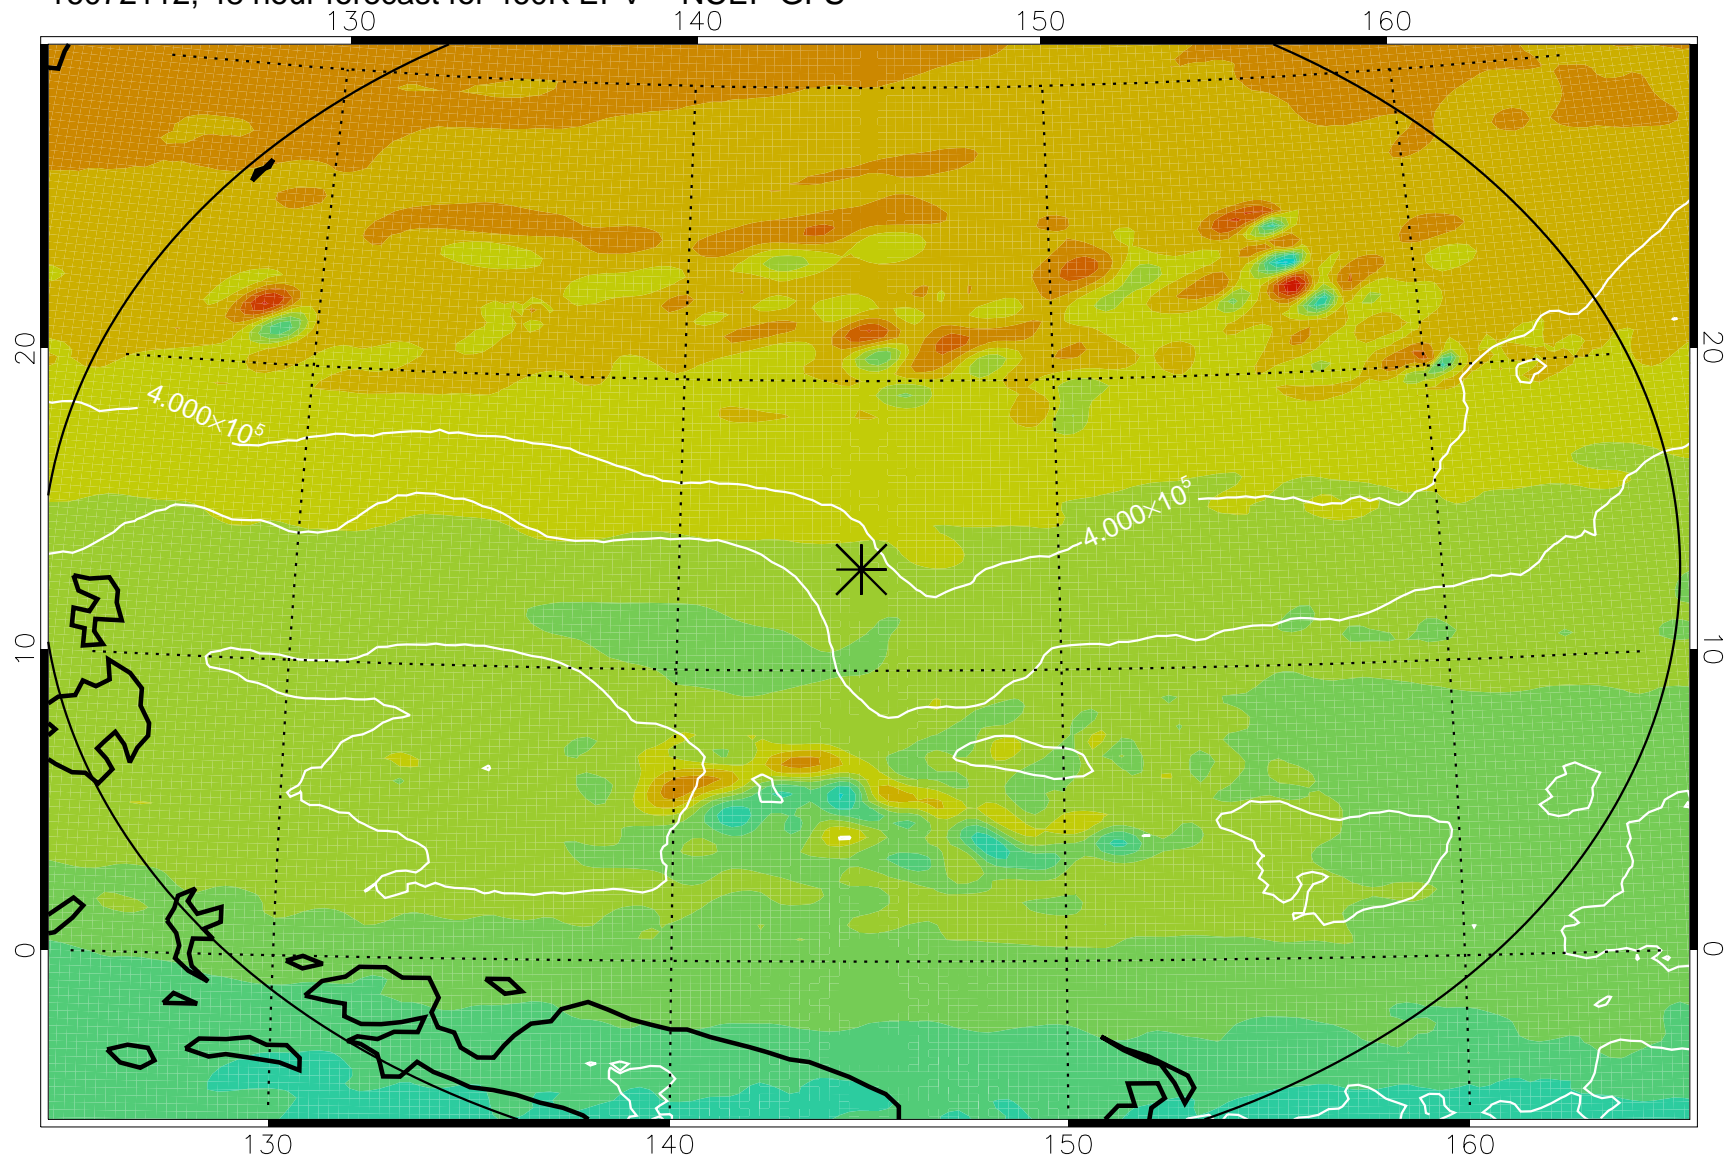

16072018, 30 hour forecast for 460K EPV -- NCEP GFS

460K Montgomery Streamfunction, white

Range ring of 2304 km

16072100, 36 hour forecast for 460K EPV -- NCEP GFS

460K Montgomery Streamfunction, white

Range ring of 2304 km

16072106, 42 hour forecast for 460K EPV -- NCEP GFS

460K Montgomery Streamfunction, white

Range ring of 2304 km

16072112, 48 hour forecast for 460K EPV -- NCEP GFS

460K Montgomery Streamfunction, white

Range ring of 2304 km

16072118, 54 hour forecast for 460K EPV -- NCEP GFS

460K Montgomery Streamfunction, white

Range ring of 2304 km

16072200, 60 hour forecast for 460K EPV -- NCEP GFS

460K Montgomery Streamfunction, white

Range ring of 2304 km

16072218, 78 hour forecast for 460K EPV -- NCEP GFS

460K Montgomery Streamfunction, white

Range ring of 2304 km

16072300, 84 hour forecast for 460K EPV -- NCEP GFS

460K Montgomery Streamfunction, white

Range ring of 2304 km