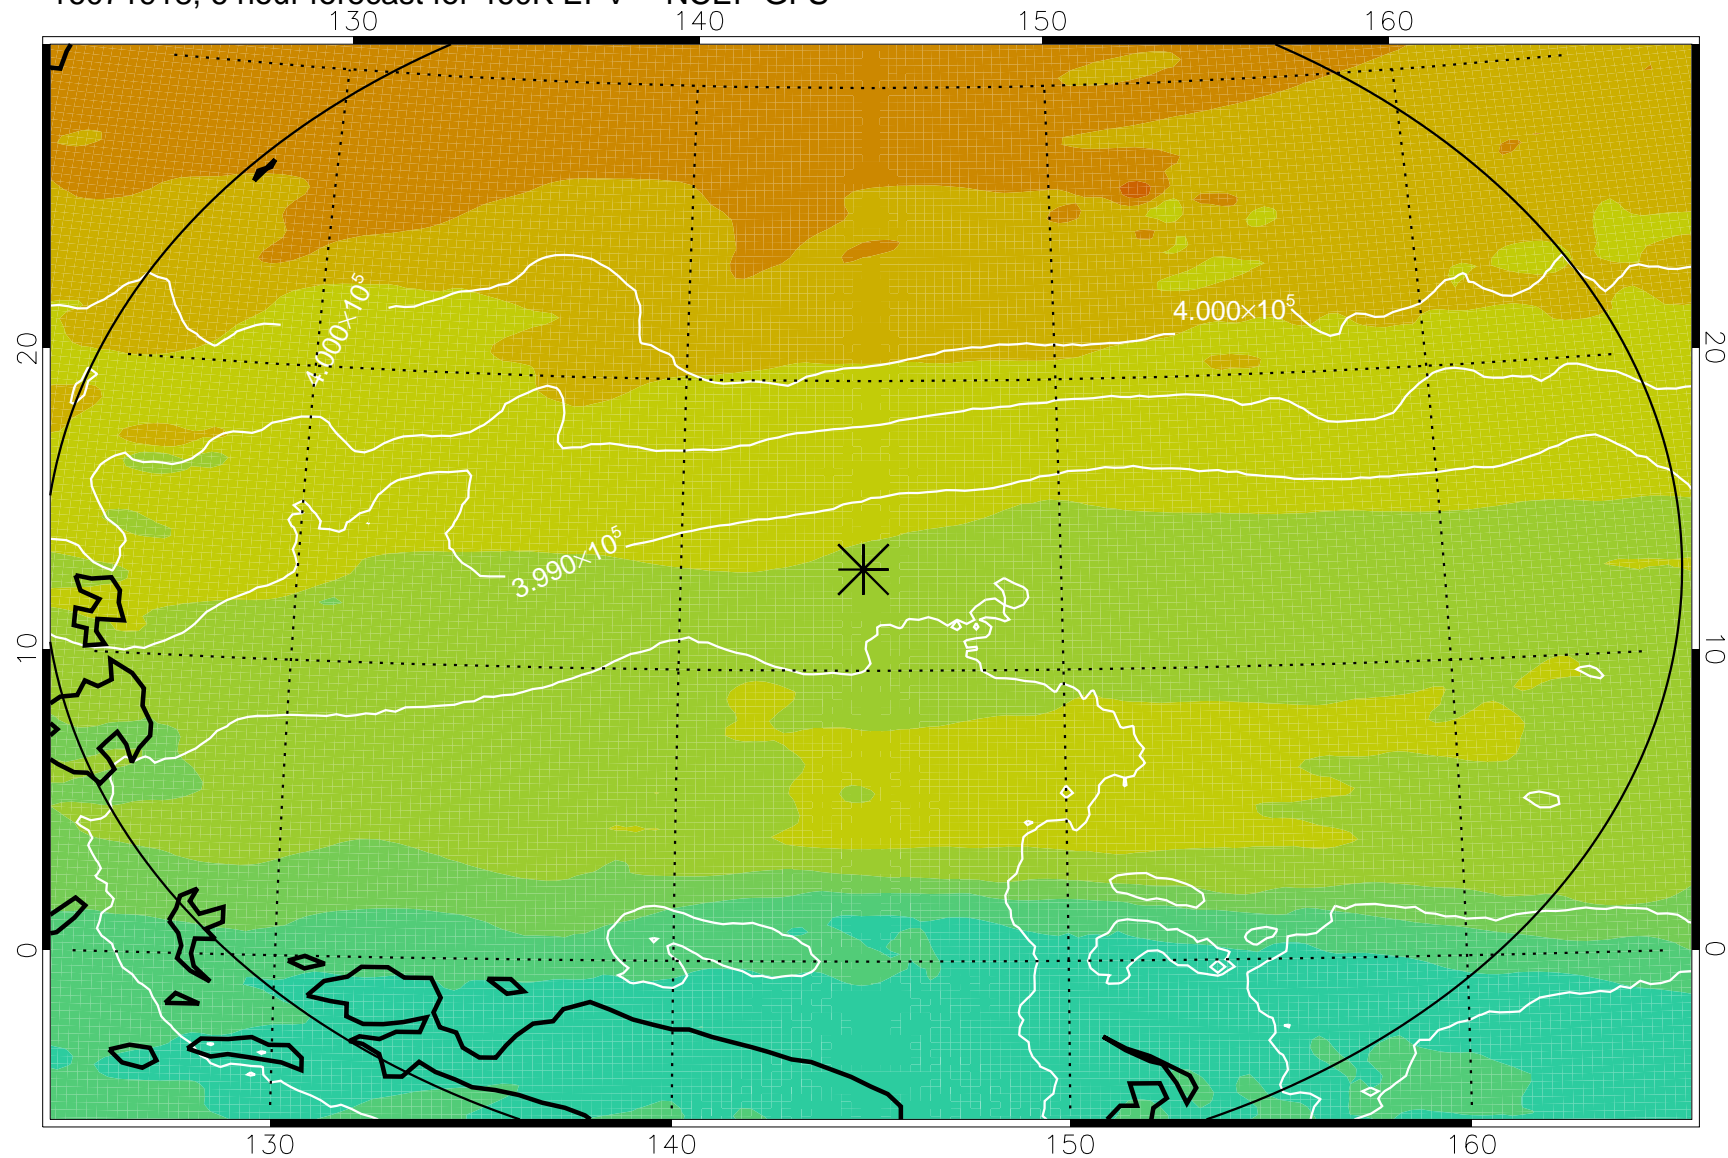

16071918, 6 hour forecast for 460K EPV -- NCEP GFS

460K Montgomery Streamfunction, white

Range ring of 2304 km

16072000, 12 hour forecast for 460K EPV -- NCEP GFS

460K Montgomery Streamfunction, white

Range ring of 2304 km

16072006, 18 hour forecast for 460K EPV -- NCEP GFS

460K Montgomery Streamfunction, white

Range ring of 2304 km

16072012, 24 hour forecast for 460K EPV -- NCEP GFS

460K Montgomery Streamfunction, white

Range ring of 2304 km

16072018, 30 hour forecast for 460K EPV -- NCEP GFS

460K Montgomery Streamfunction, white

Range ring of 2304 km

16072100, 36 hour forecast for 460K EPV -- NCEP GFS

460K Montgomery Streamfunction, white

Range ring of 2304 km

16072106, 42 hour forecast for 460K EPV -- NCEP GFS

460K Montgomery Streamfunction, white

Range ring of 2304 km

16072112, 48 hour forecast for 460K EPV -- NCEP GFS

460K Montgomery Streamfunction, white

Range ring of 2304 km