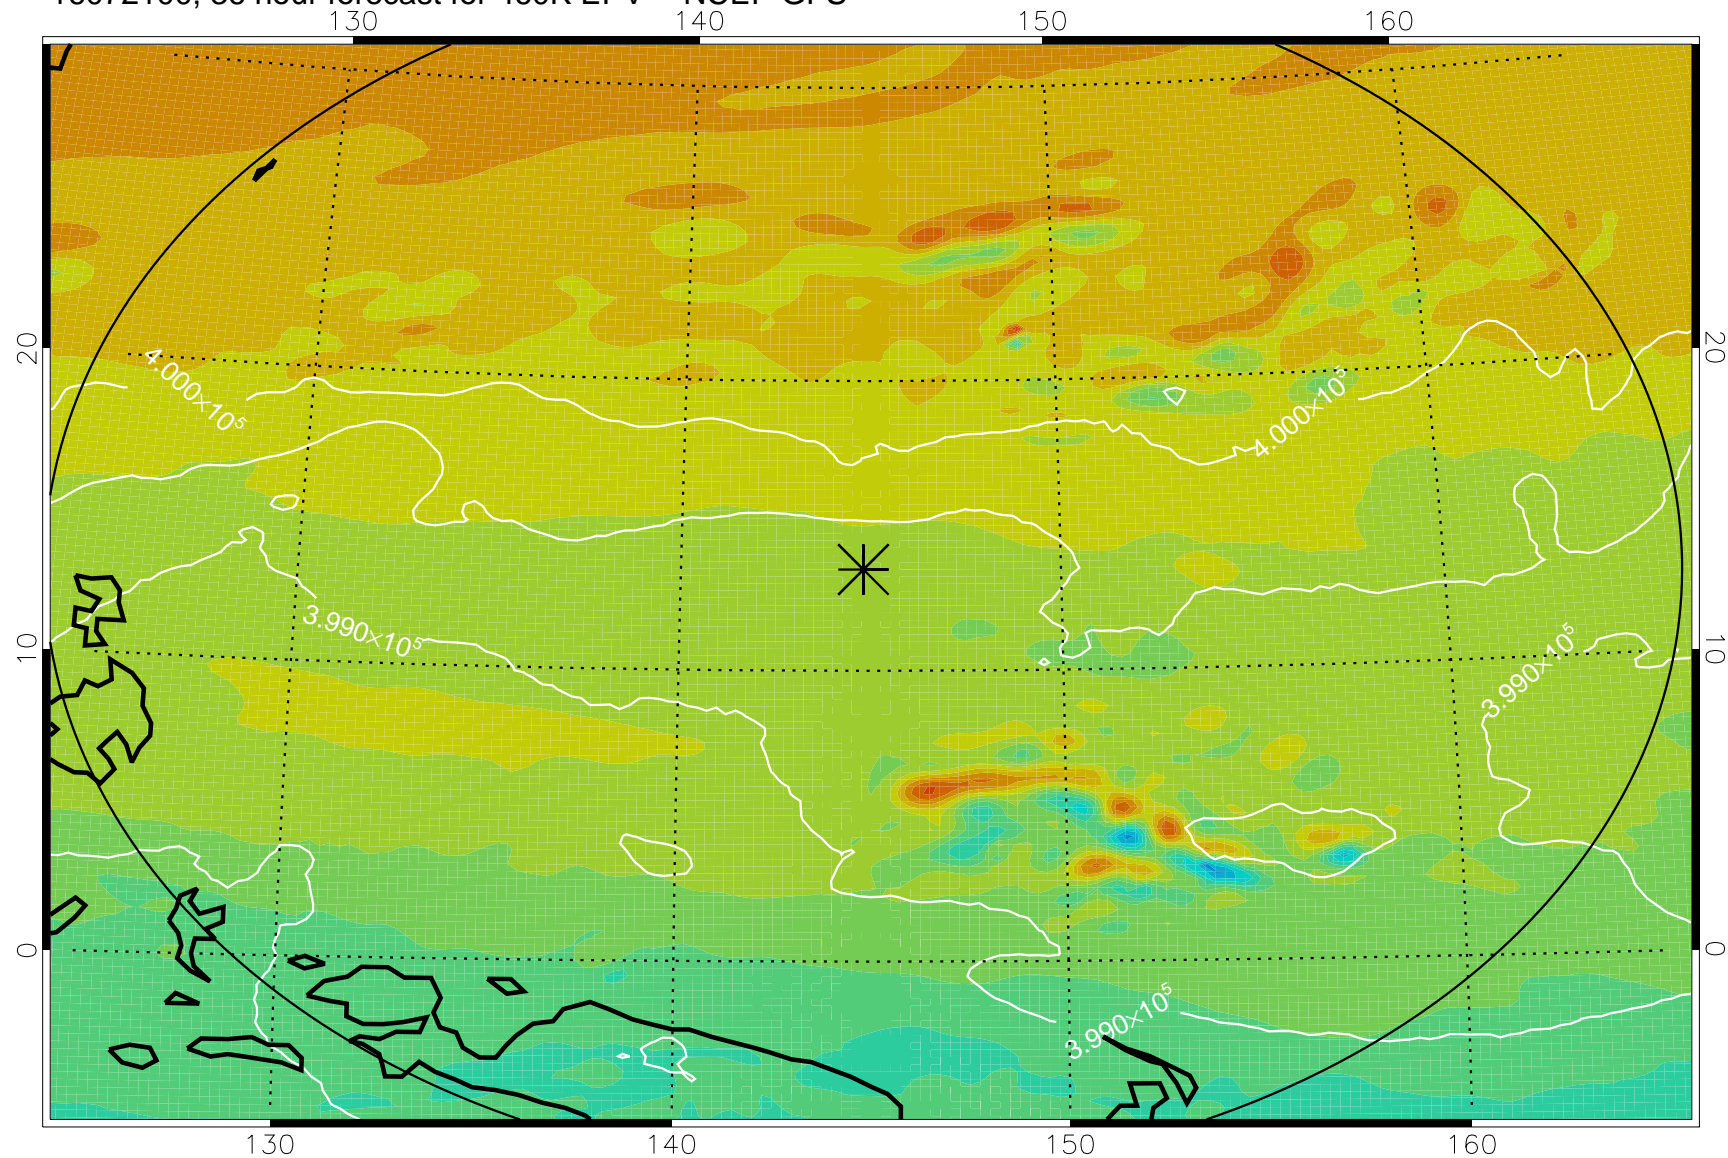

16071918, 6 hour forecast for 460K EPV -- NCEP GFS

460K Montgomery Streamfunction, white

Range ring of 2304 km

16072000, 12 hour forecast for 460K EPV -- NCEP GFS

460K Montgomery Streamfunction, white

Range ring of 2304 km

16072006, 18 hour forecast for 460K EPV -- NCEP GFS

460K Montgomery Streamfunction, white

Range ring of 2304 km

16072012, 24 hour forecast for 460K EPV -- NCEP GFS

460K Montgomery Streamfunction, white

Range ring of 2304 km

16072018, 30 hour forecast for 460K EPV -- NCEP GFS

460K Montgomery Streamfunction, white

Range ring of 2304 km

16072100, 36 hour forecast for 460K EPV -- NCEP GFS

460K Montgomery Streamfunction, white

Range ring of 2304 km

16072106, 42 hour forecast for 460K EPV -- NCEP GFS

460K Montgomery Streamfunction, white

Range ring of 2304 km

16072112, 48 hour forecast for 460K EPV -- NCEP GFS

460K Montgomery Streamfunction, white

Range ring of 2304 km