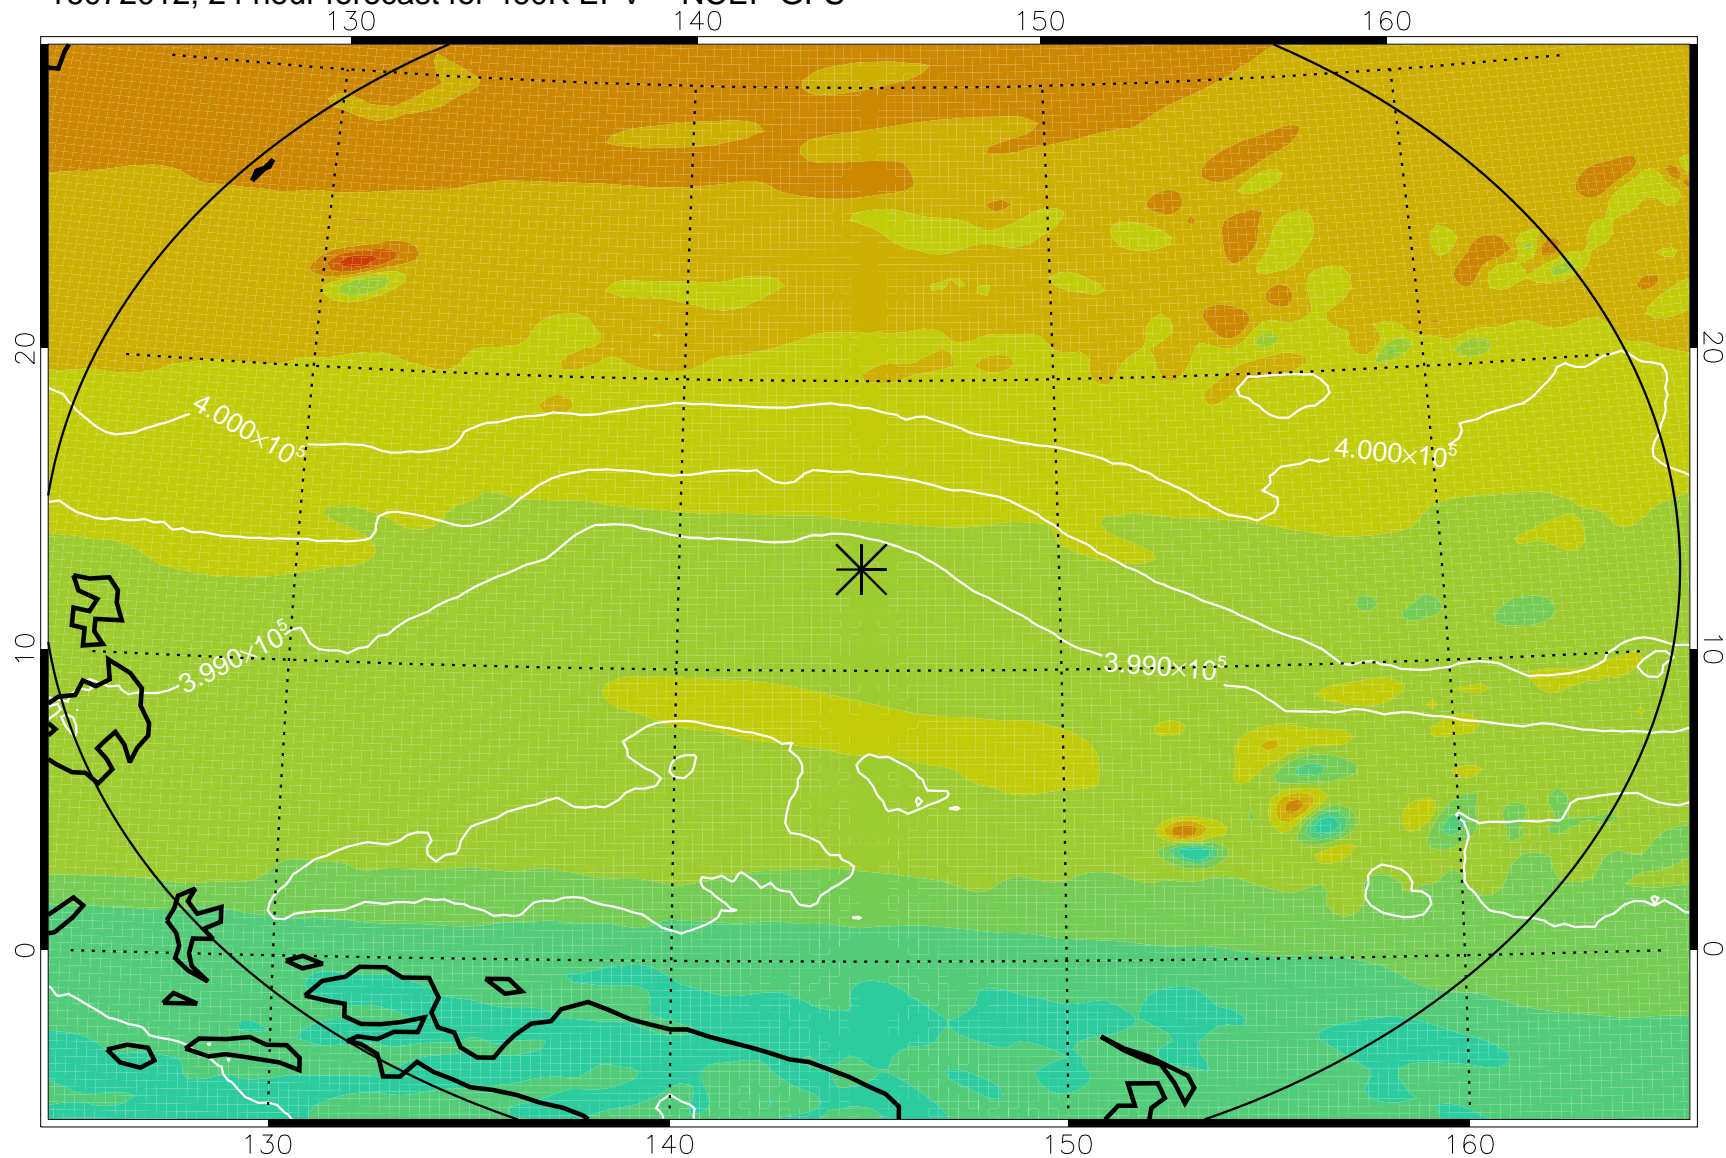

16071918, 6 hour forecast for 460K EPV -- NCEP GFS

460K Montgomery Streamfunction, white

Range ring of 2304 km

16072000, 12 hour forecast for 460K EPV -- NCEP GFS

460K Montgomery Streamfunction, white

Range ring of 2304 km

16072006, 18 hour forecast for 460K EPV -- NCEP GFS

460K Montgomery Streamfunction, white

Range ring of 2304 km

16072012, 24 hour forecast for 460K EPV -- NCEP GFS

460K Montgomery Streamfunction, white

Range ring of 2304 km

16072018, 30 hour forecast for 460K EPV -- NCEP GFS

460K Montgomery Streamfunction, white

Range ring of 2304 km

16072100, 36 hour forecast for 460K EPV -- NCEP GFS

460K Montgomery Streamfunction, white

Range ring of 2304 km

16072106, 42 hour forecast for 460K EPV -- NCEP GFS

460K Montgomery Streamfunction, white

Range ring of 2304 km

16072112, 48 hour forecast for 460K EPV -- NCEP GFS

460K Montgomery Streamfunction, white

Range ring of 2304 km