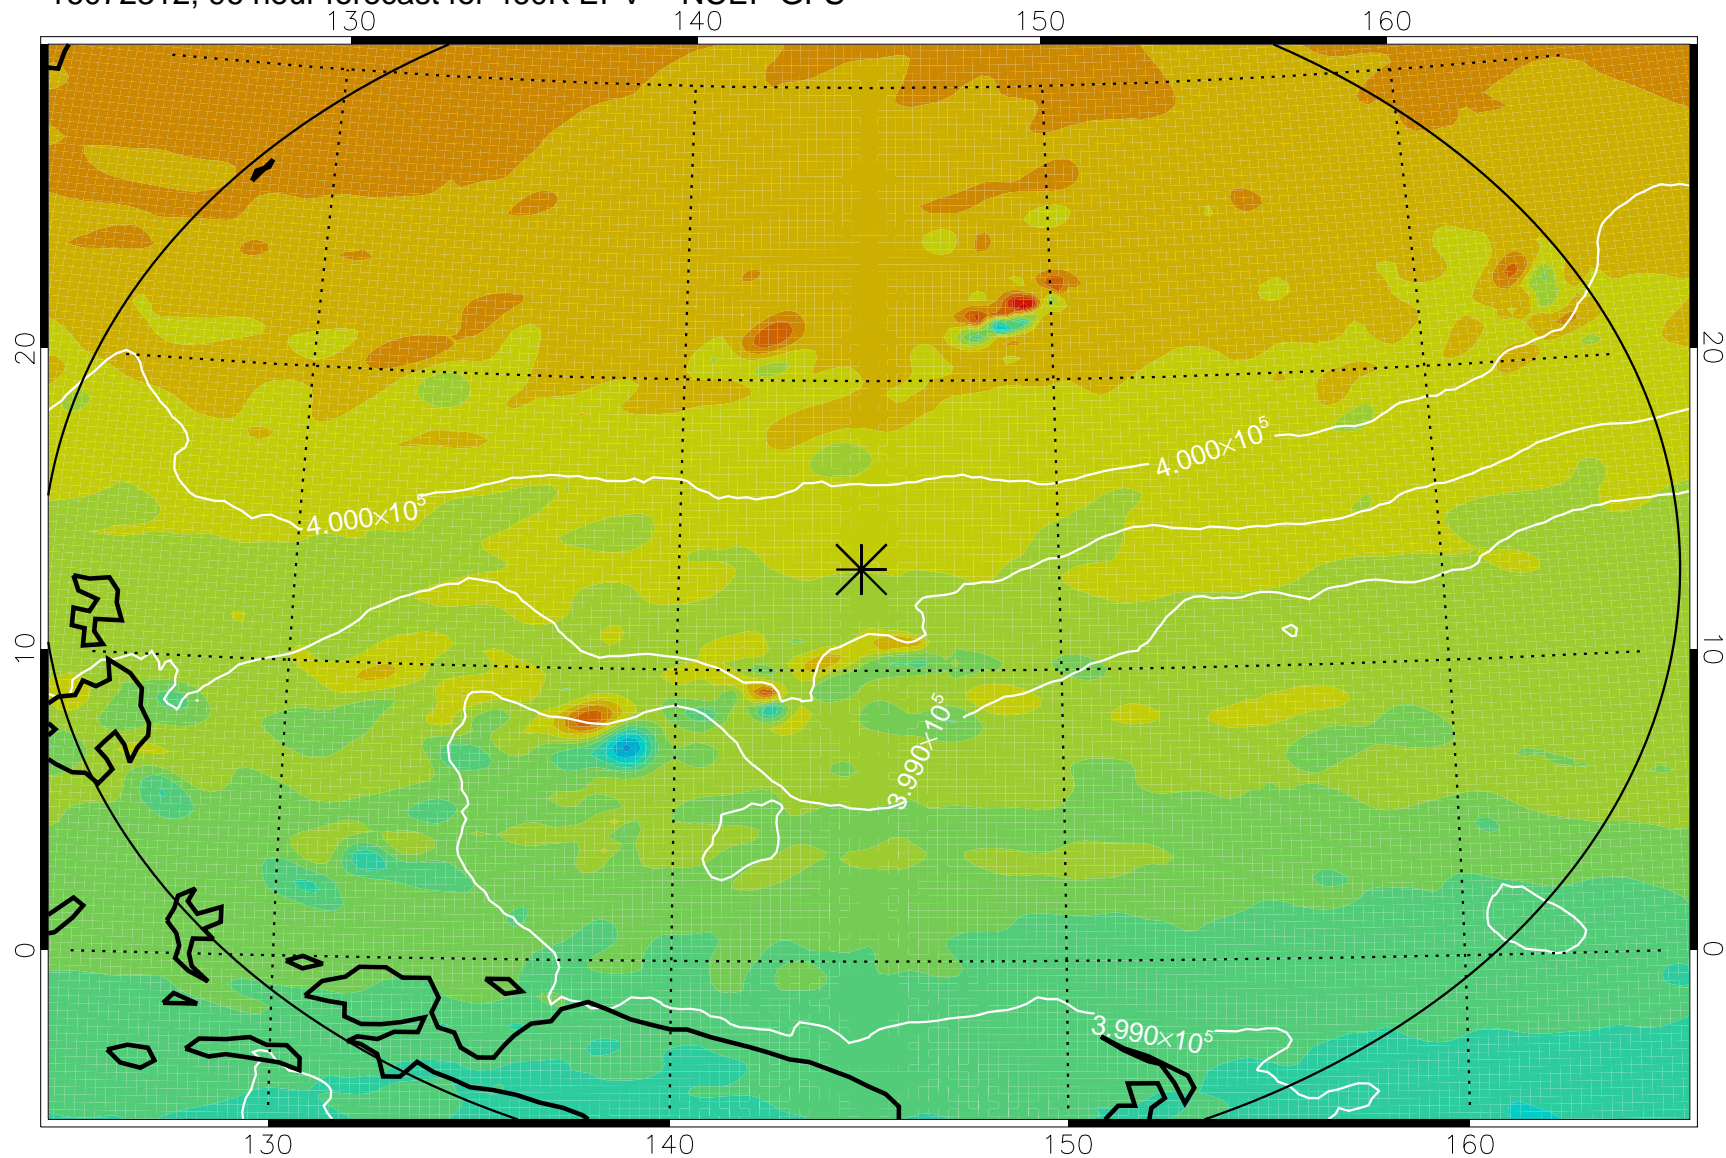

16072206, 66 hour forecast for 460K EPV -- NCEP GFS

460K Montgomery Streamfunction, white

Range ring of 2304 km

16072212, 72 hour forecast for 460K EPV -- NCEP GFS

460K Montgomery Streamfunction, white

Range ring of 2304 km

16072218, 78 hour forecast for 460K EPV -- NCEP GFS

460K Montgomery Streamfunction, white

Range ring of 2304 km

16072300, 84 hour forecast for 460K EPV -- NCEP GFS

460K Montgomery Streamfunction, white

Range ring of 2304 km

16072306, 90 hour forecast for 460K EPV -- NCEP GFS

460K Montgomery Streamfunction, white

Range ring of 2304 km

16072312, 96 hour forecast for 460K EPV -- NCEP GFS

460K Montgomery Streamfunction, white

Range ring of 2304 km

16072318, 102 hour forecast for 460K EPV -- NCEP GFS

460K Montgomery Streamfunction, white

Range ring of 2304 km

16072400, 108 hour forecast for 460K EPV -- NCEP GFS

460K Montgomery Streamfunction, white

Range ring of 2304 km