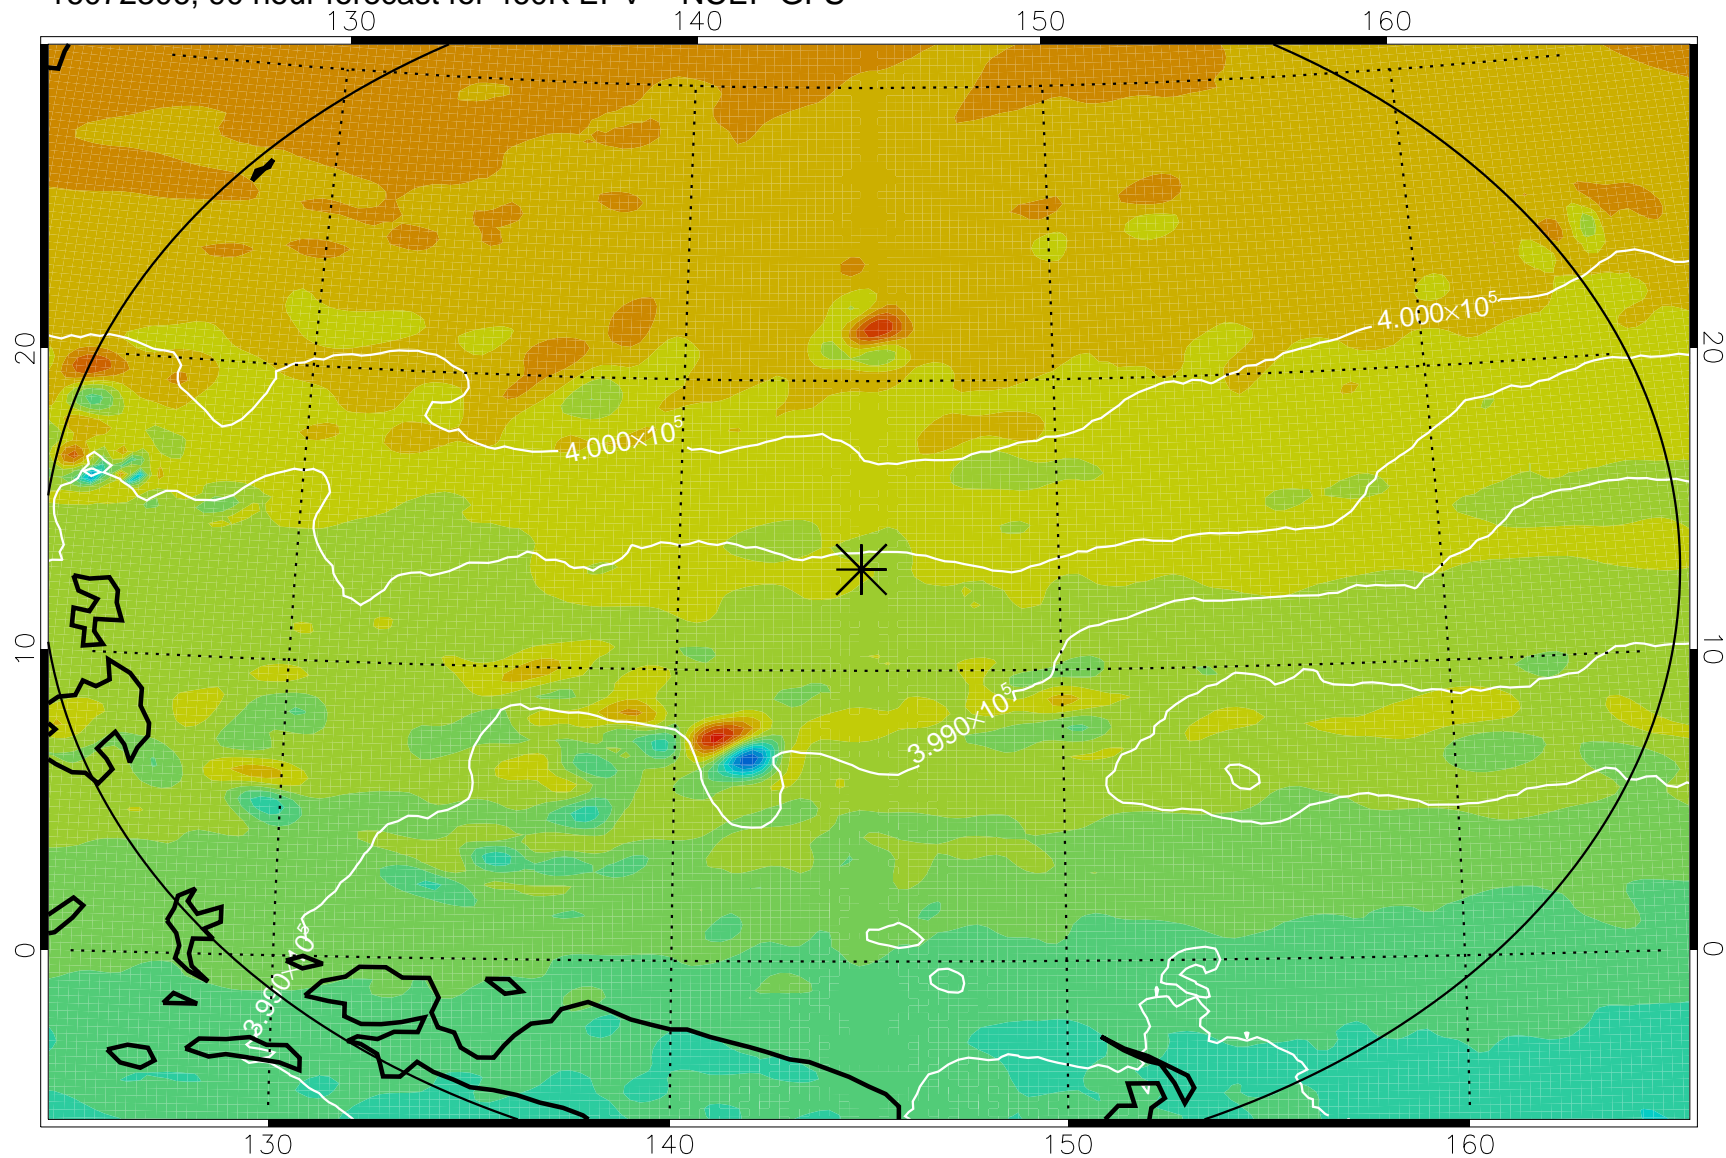

16072206, 66 hour forecast for 460K EPV -- NCEP GFS

460K Montgomery Streamfunction, white

Range ring of 2304 km

16072212, 72 hour forecast for 460K EPV -- NCEP GFS

460K Montgomery Streamfunction, white

Range ring of 2304 km

16072218, 78 hour forecast for 460K EPV -- NCEP GFS

460K Montgomery Streamfunction, white

Range ring of 2304 km

16072300, 84 hour forecast for 460K EPV -- NCEP GFS

460K Montgomery Streamfunction, white

Range ring of 2304 km

16072306, 90 hour forecast for 460K EPV -- NCEP GFS

460K Montgomery Streamfunction, white

Range ring of 2304 km

16072312, 96 hour forecast for 460K EPV -- NCEP GFS

460K Montgomery Streamfunction, white

Range ring of 2304 km

16072318, 102 hour forecast for 460K EPV -- NCEP GFS

460K Montgomery Streamfunction, white

Range ring of 2304 km

16072400, 108 hour forecast for 460K EPV -- NCEP GFS

460K Montgomery Streamfunction, white

Range ring of 2304 km