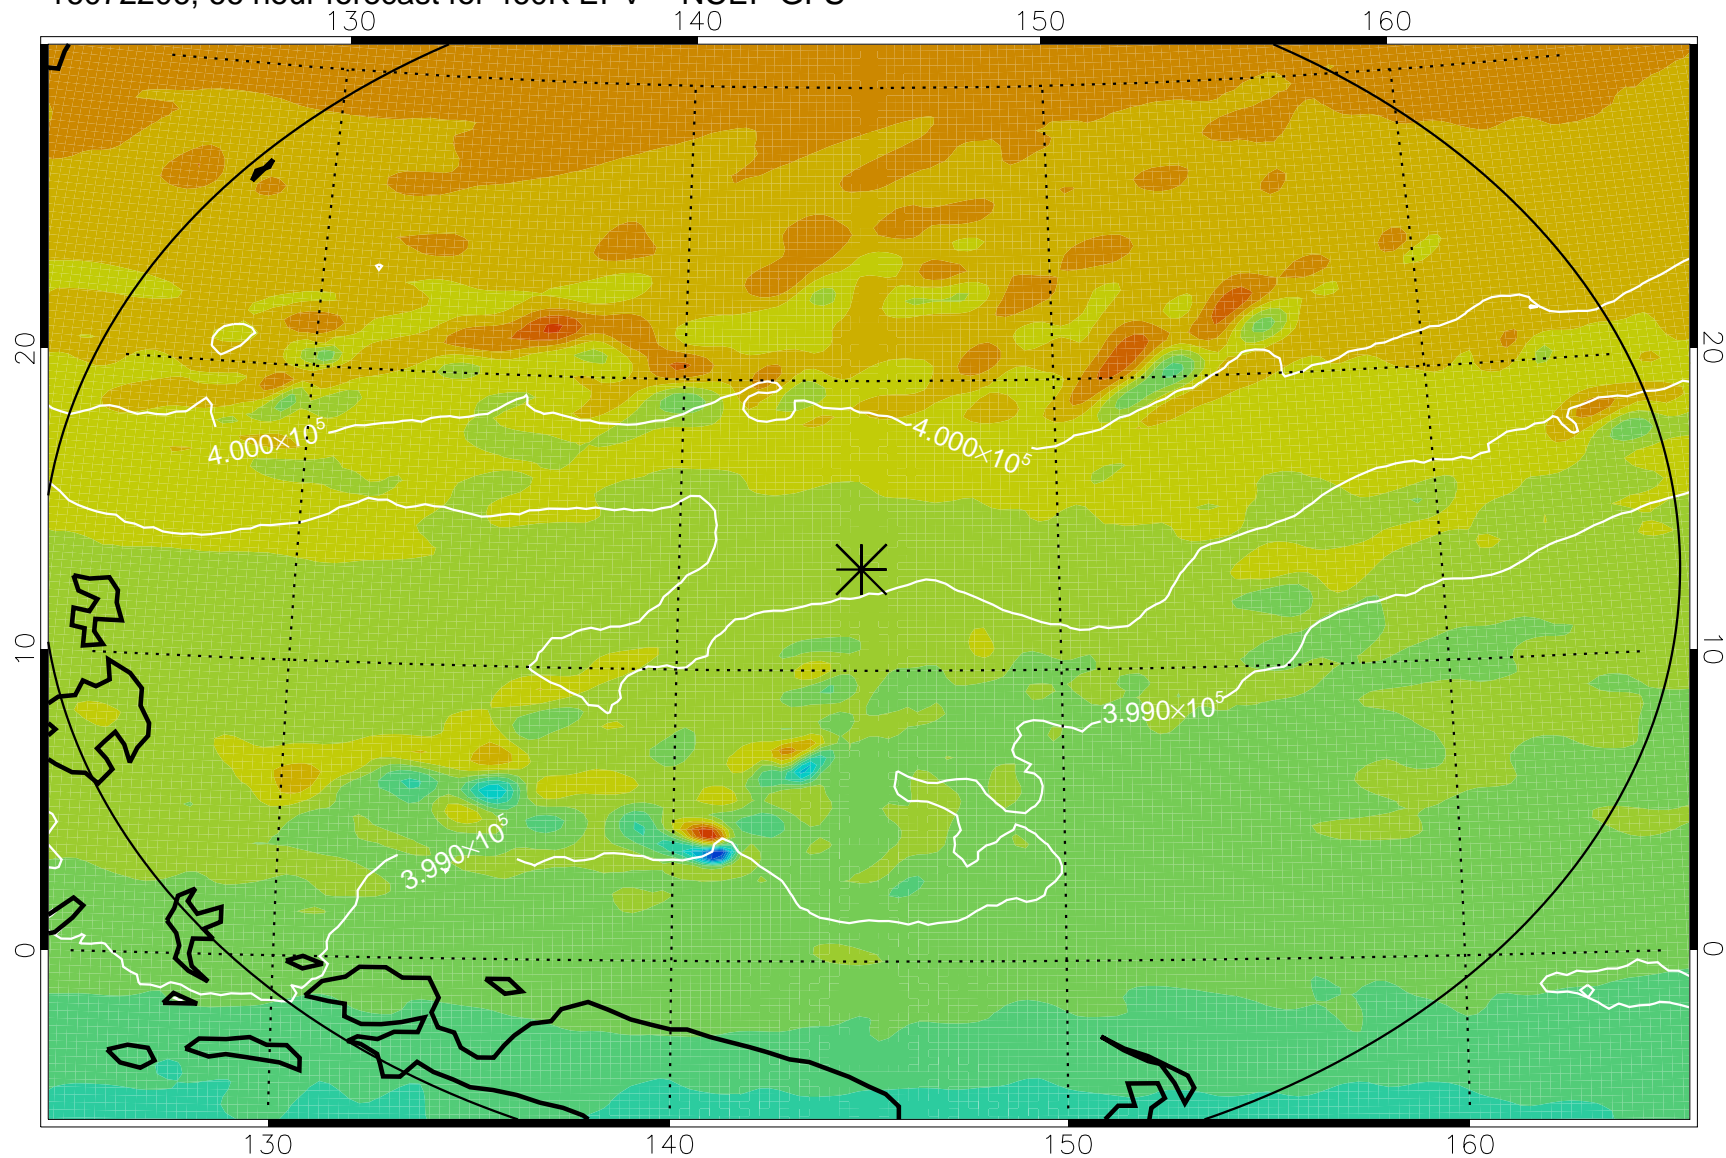

16072106, 42 hour forecast for 460K EPV -- NCEP GFS

460K Montgomery Streamfunction, white

Range ring of 2304 km

16072112, 48 hour forecast for 460K EPV -- NCEP GFS

460K Montgomery Streamfunction, white

Range ring of 2304 km

16072118, 54 hour forecast for 460K EPV -- NCEP GFS

460K Montgomery Streamfunction, white

Range ring of 2304 km

16072200, 60 hour forecast for 460K EPV -- NCEP GFS

460K Montgomery Streamfunction, white

Range ring of 2304 km

16072206, 66 hour forecast for 460K EPV -- NCEP GFS

460K Montgomery Streamfunction, white

Range ring of 2304 km

16072212, 72 hour forecast for 460K EPV -- NCEP GFS

460K Montgomery Streamfunction, white

Range ring of 2304 km

16072218, 78 hour forecast for 460K EPV -- NCEP GFS

460K Montgomery Streamfunction, white

Range ring of 2304 km

16072300, 84 hour forecast for 460K EPV -- NCEP GFS

460K Montgomery Streamfunction, white

Range ring of 2304 km