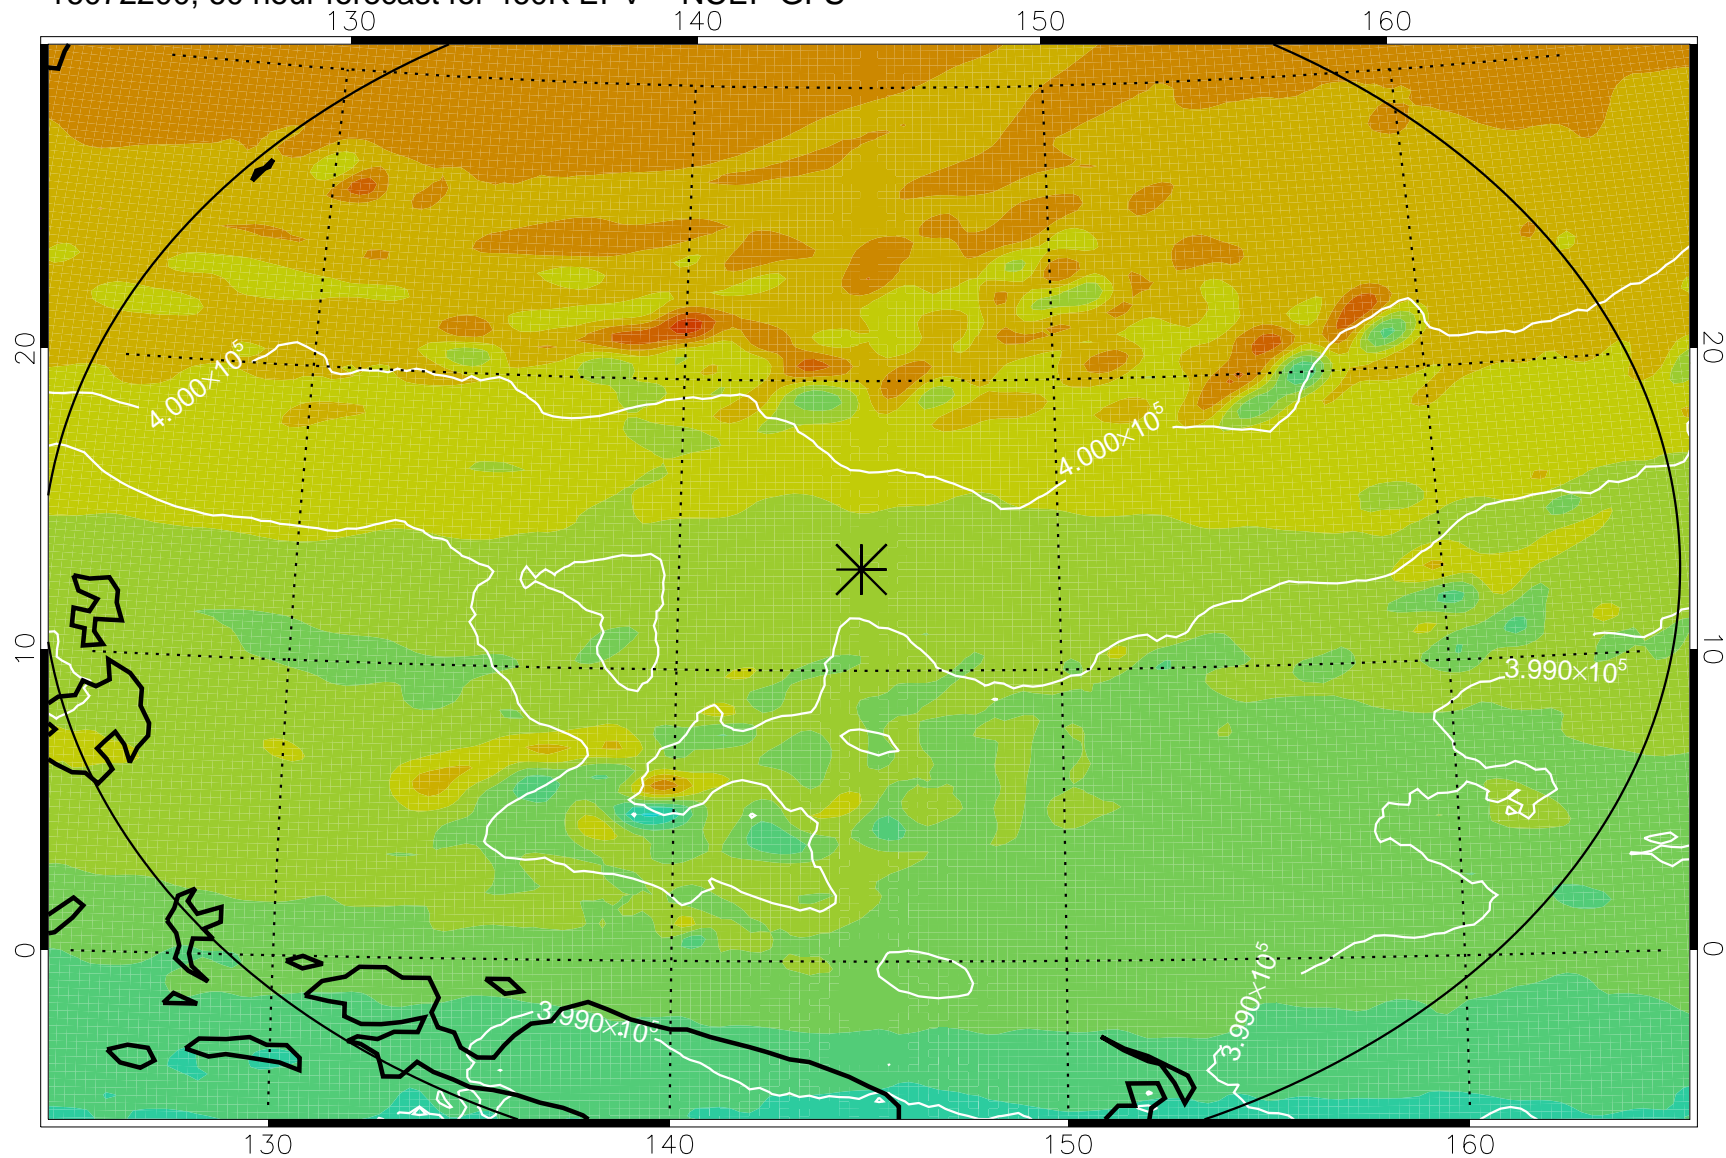

16072106, 42 hour forecast for 460K EPV -- NCEP GFS

460K Montgomery Streamfunction, white

Range ring of 2304 km

16072112, 48 hour forecast for 460K EPV -- NCEP GFS

460K Montgomery Streamfunction, white

Range ring of 2304 km

16072118, 54 hour forecast for 460K EPV -- NCEP GFS

460K Montgomery Streamfunction, white

Range ring of 2304 km

16072200, 60 hour forecast for 460K EPV -- NCEP GFS

460K Montgomery Streamfunction, white

Range ring of 2304 km

16072206, 66 hour forecast for 460K EPV -- NCEP GFS

460K Montgomery Streamfunction, white

Range ring of 2304 km

16072212, 72 hour forecast for 460K EPV -- NCEP GFS

460K Montgomery Streamfunction, white

Range ring of 2304 km

16072218, 78 hour forecast for 460K EPV -- NCEP GFS

460K Montgomery Streamfunction, white

Range ring of 2304 km

16072300, 84 hour forecast for 460K EPV -- NCEP GFS

460K Montgomery Streamfunction, white

Range ring of 2304 km