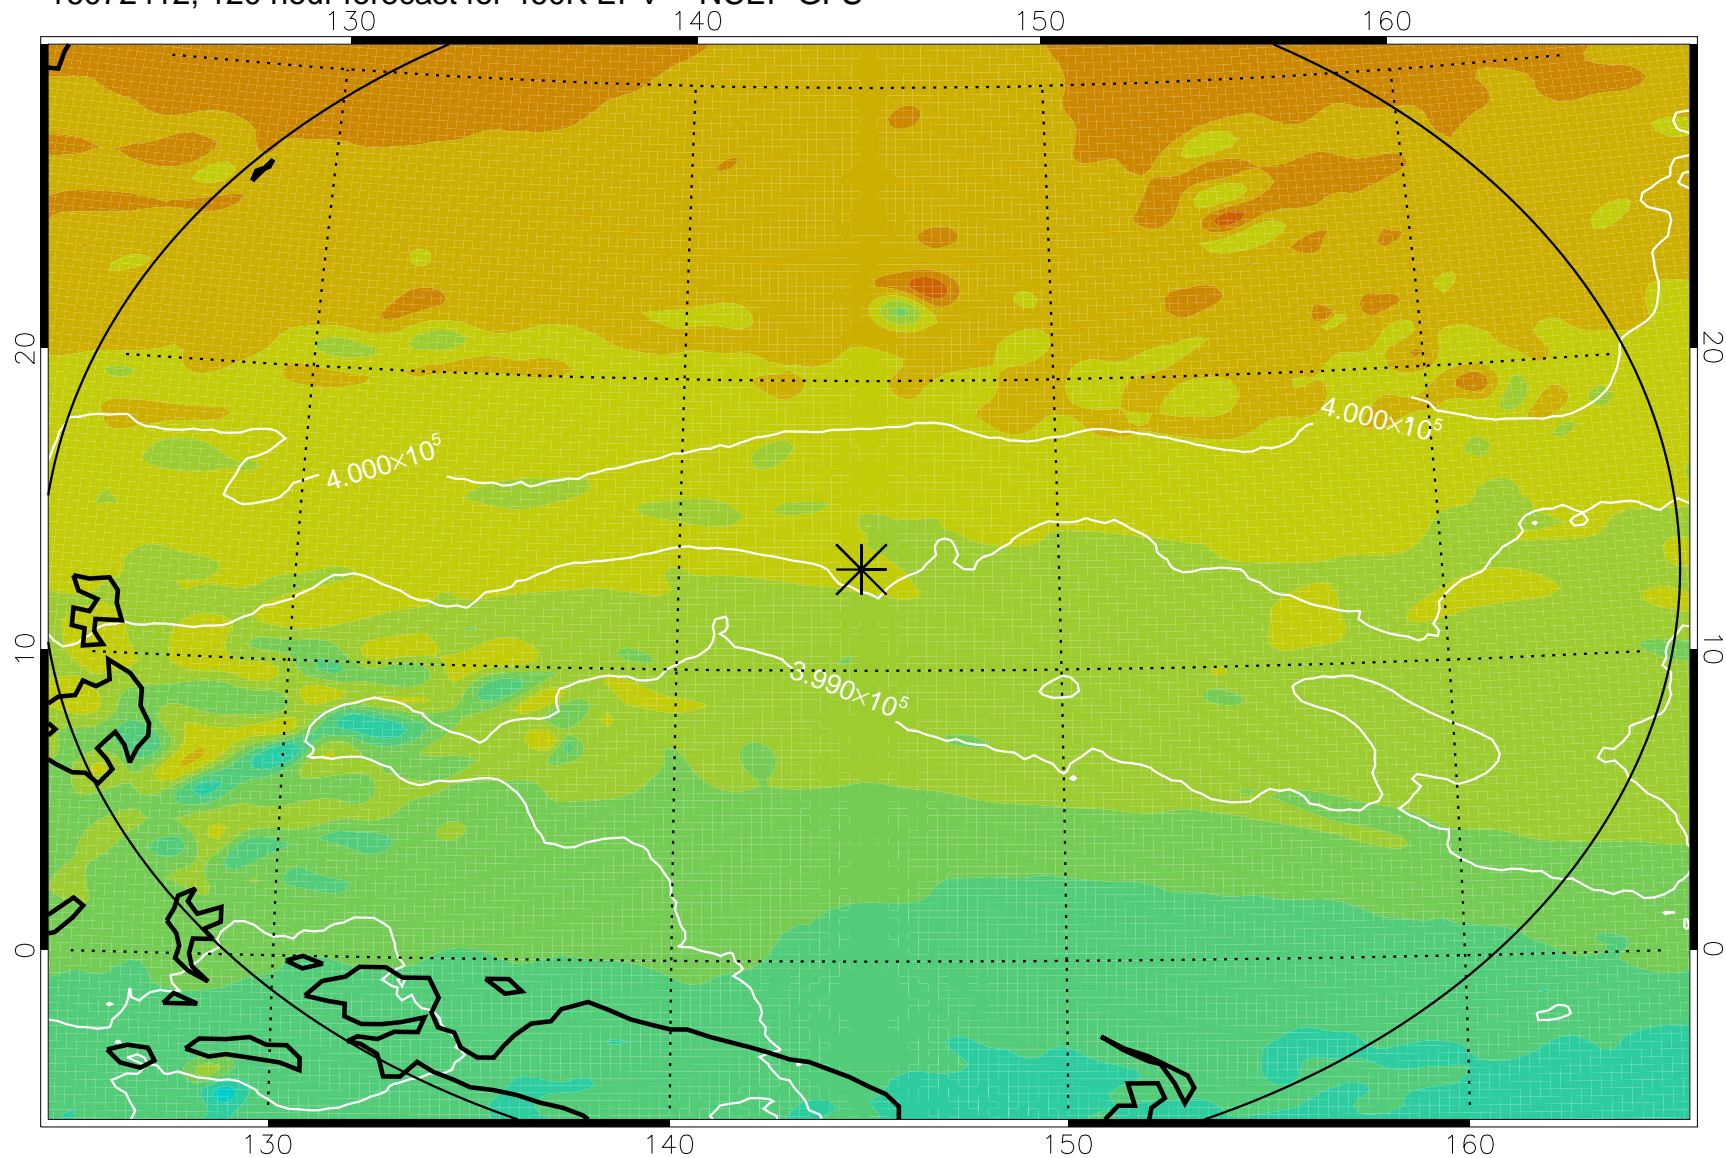

16072218, 78 hour forecast for 460K EPV -- NCEP GFS

460K Montgomery Streamfunction, white

Range ring of 2304 km

16072300, 84 hour forecast for 460K EPV -- NCEP GFS

460K Montgomery Streamfunction, white

Range ring of 2304 km

16072306, 90 hour forecast for 460K EPV -- NCEP GFS

460K Montgomery Streamfunction, white

Range ring of 2304 km

16072312, 96 hour forecast for 460K EPV -- NCEP GFS

460K Montgomery Streamfunction, white

Range ring of 2304 km

16072318, 102 hour forecast for 460K EPV -- NCEP GFS

460K Montgomery Streamfunction, white

Range ring of 2304 km

16072400, 108 hour forecast for 460K EPV -- NCEP GFS

460K Montgomery Streamfunction, white

Range ring of 2304 km

16072406, 114 hour forecast for 460K EPV -- NCEP GFS

460K Montgomery Streamfunction, white

Range ring of 2304 km

16072412, 120 hour forecast for 460K EPV -- NCEP GFS

460K Montgomery Streamfunction, white

Range ring of 2304 km