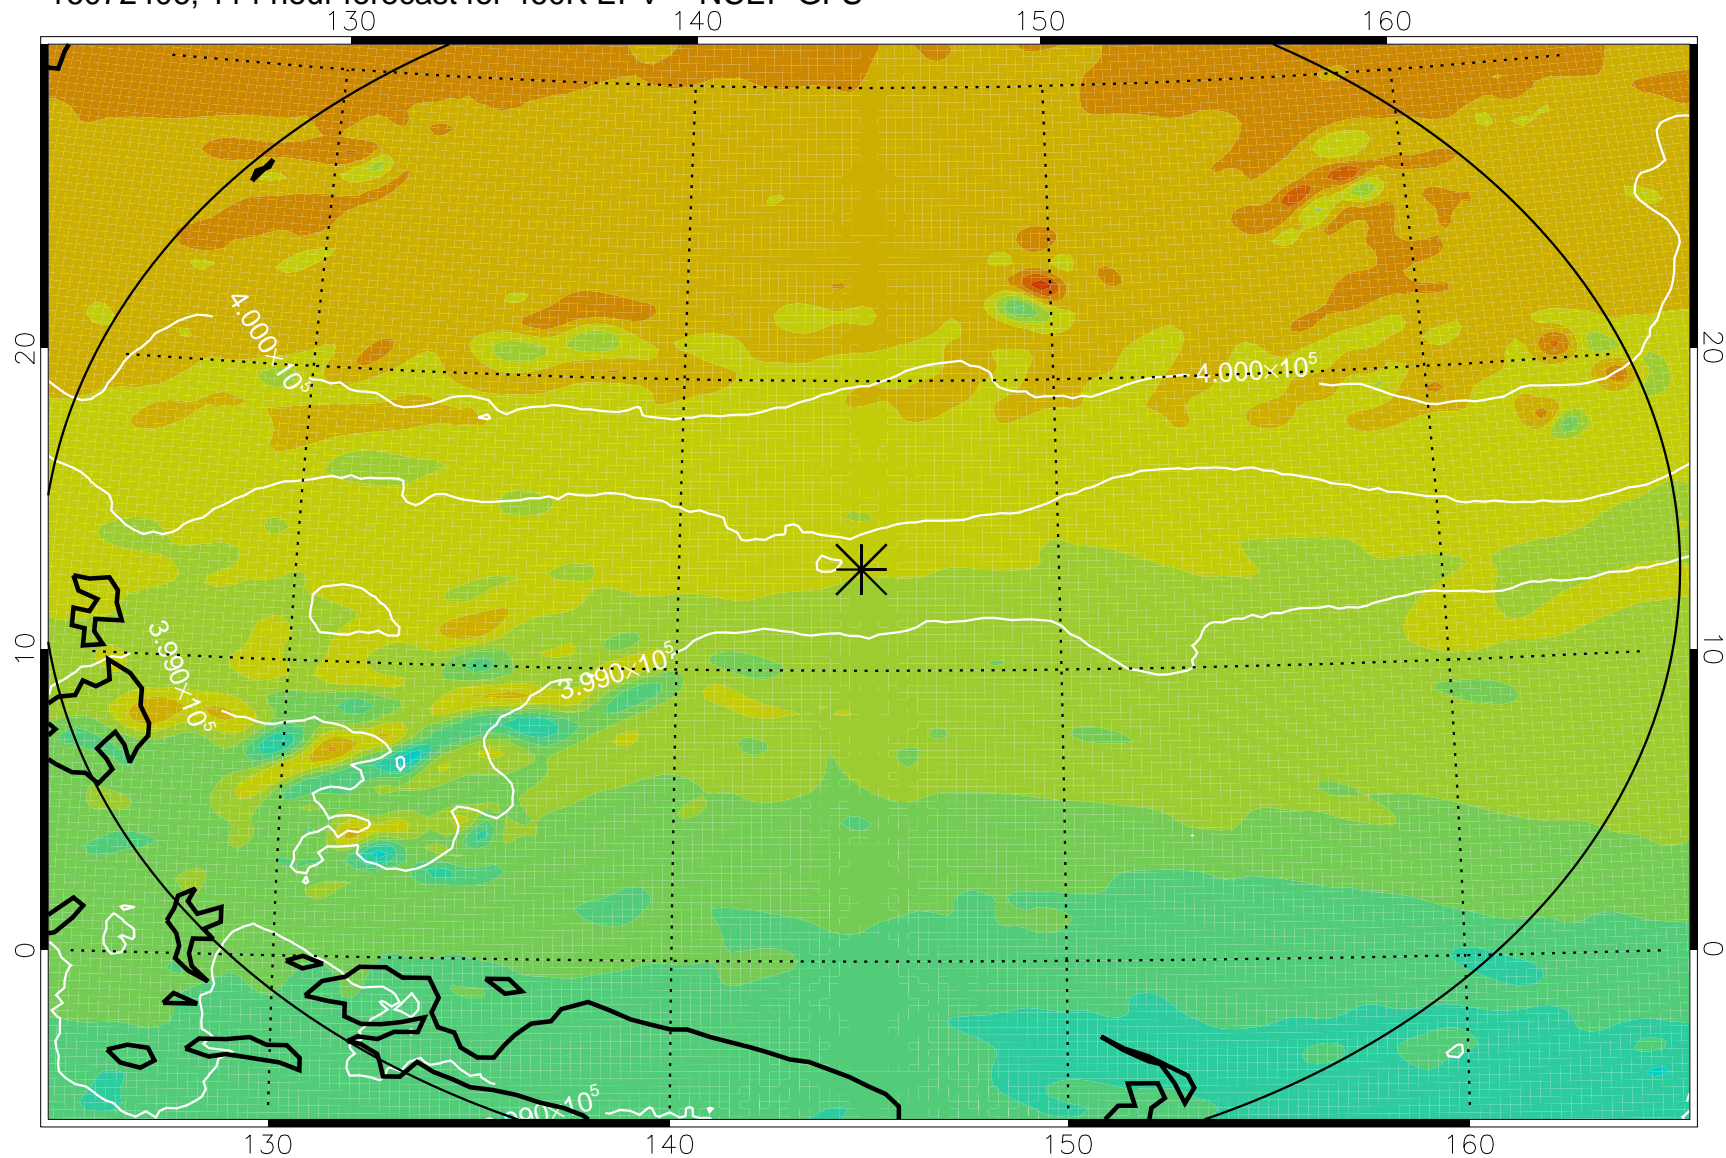

16072218, 78 hour forecast for 460K EPV -- NCEP GFS

460K Montgomery Streamfunction, white

Range ring of 2304 km

16072300, 84 hour forecast for 460K EPV -- NCEP GFS

460K Montgomery Streamfunction, white

Range ring of 2304 km

16072306, 90 hour forecast for 460K EPV -- NCEP GFS

460K Montgomery Streamfunction, white

Range ring of 2304 km

16072312, 96 hour forecast for 460K EPV -- NCEP GFS

460K Montgomery Streamfunction, white

Range ring of 2304 km

16072318, 102 hour forecast for 460K EPV -- NCEP GFS

460K Montgomery Streamfunction, white

Range ring of 2304 km

16072400, 108 hour forecast for 460K EPV -- NCEP GFS

460K Montgomery Streamfunction, white

Range ring of 2304 km

16072406, 114 hour forecast for 460K EPV -- NCEP GFS

460K Montgomery Streamfunction, white

Range ring of 2304 km

16072412, 120 hour forecast for 460K EPV -- NCEP GFS

460K Montgomery Streamfunction, white

Range ring of 2304 km