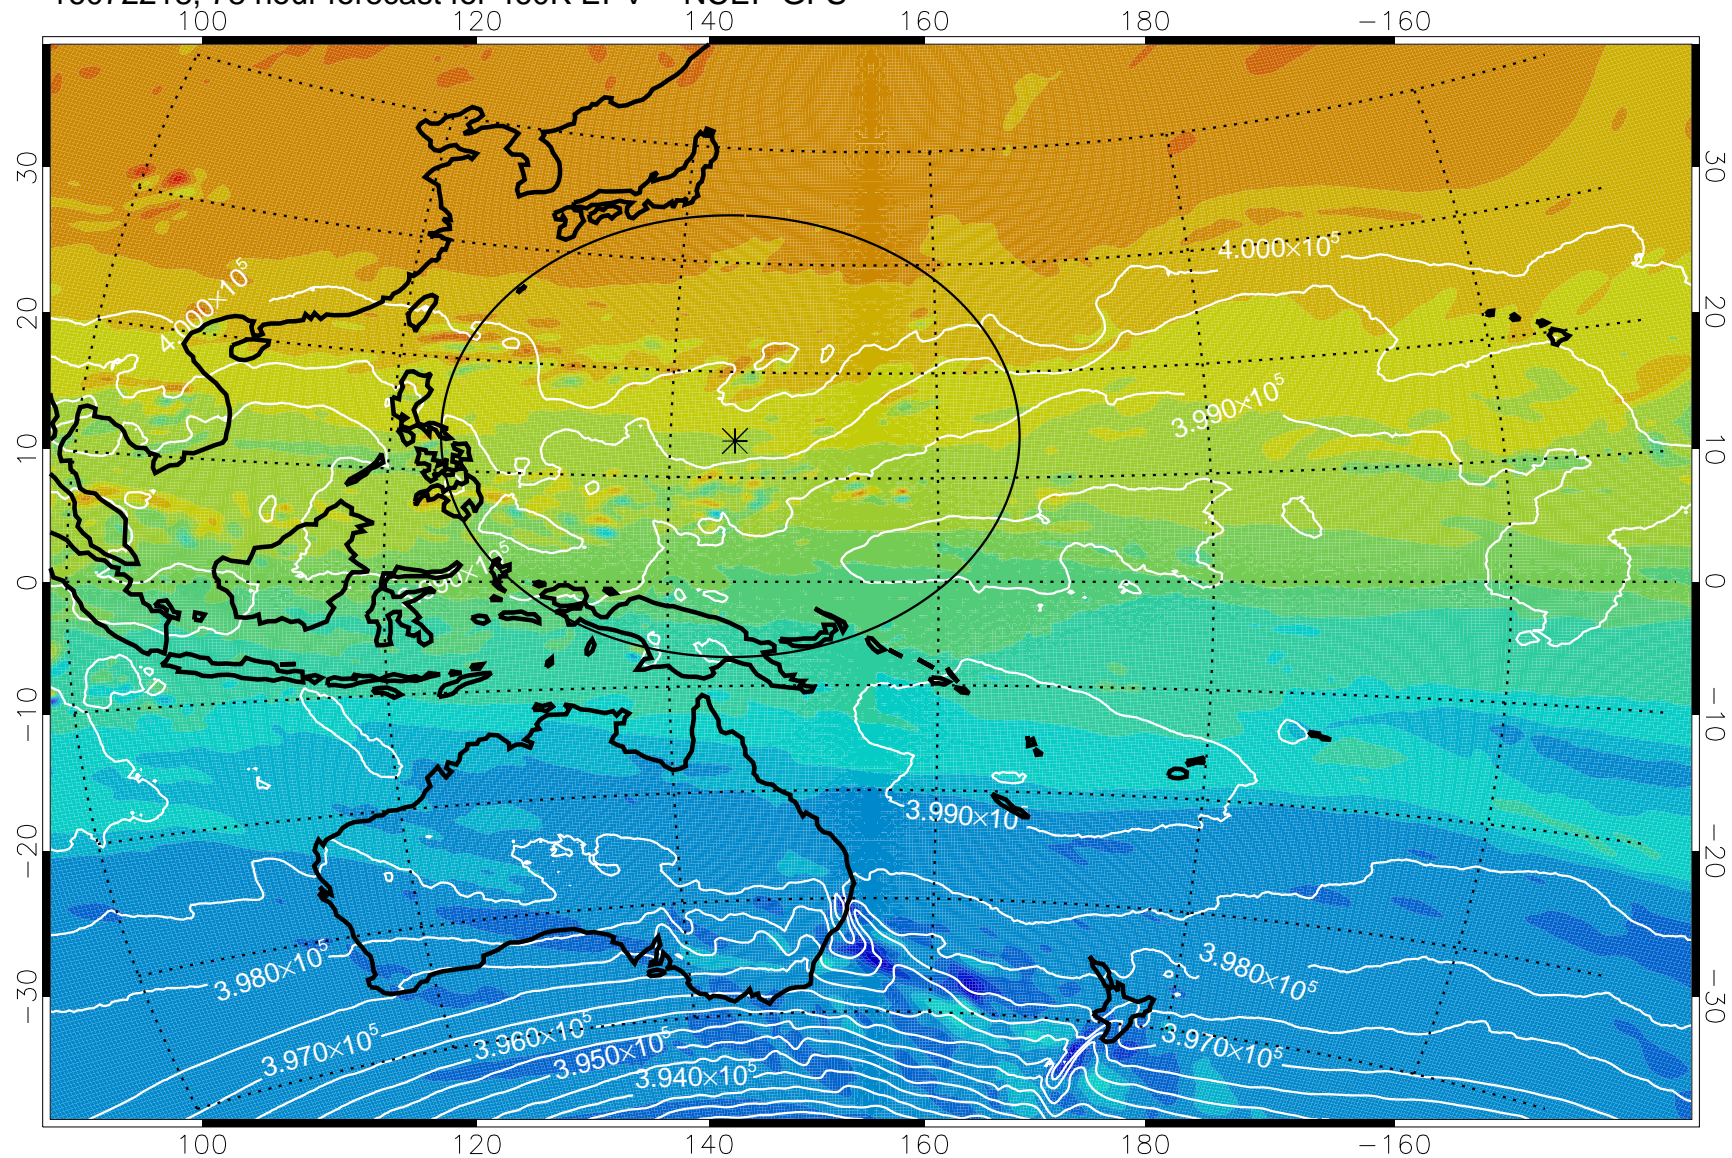

16072118, 54 hour forecast for 460K EPV -- NCEP GFS

460K Montgomery Streamfunction, white

Range ring of 2304 km

16072200, 60 hour forecast for 460K EPV -- NCEP GFS

460K Montgomery Streamfunction, white

Range ring of 2304 km

16072206, 66 hour forecast for 460K EPV -- NCEP GFS

460K Montgomery Streamfunction, white

Range ring of 2304 km

16072212, 72 hour forecast for 460K EPV -- NCEP GFS

460K Montgomery Streamfunction, white

Range ring of 2304 km

16072218, 78 hour forecast for 460K EPV -- NCEP GFS

460K Montgomery Streamfunction, white

Range ring of 2304 km

16072300, 84 hour forecast for 460K EPV -- NCEP GFS

460K Montgomery Streamfunction, white

Range ring of 2304 km

16072306, 90 hour forecast for 460K EPV -- NCEP GFS

460K Montgomery Streamfunction, white

Range ring of 2304 km

16072312, 96 hour forecast for 460K EPV -- NCEP GFS

460K Montgomery Streamfunction, white

Range ring of 2304 km