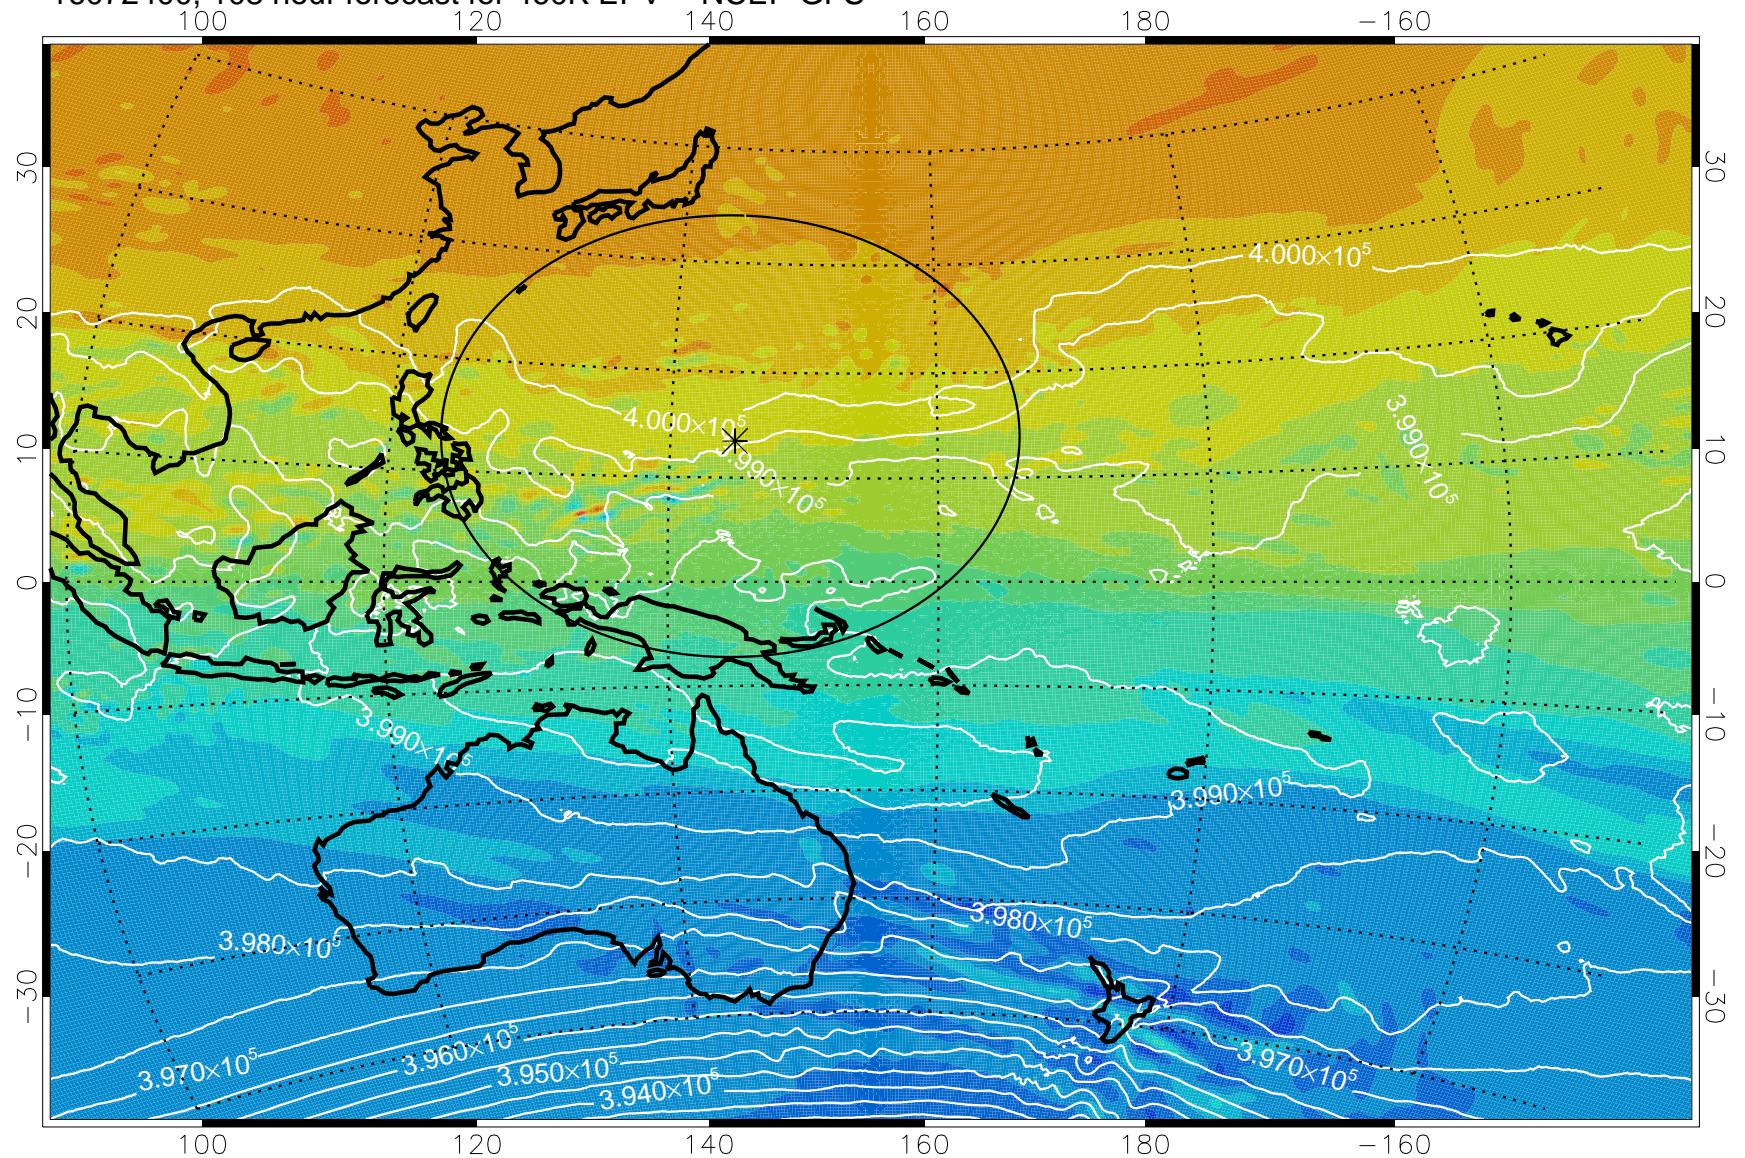

16072218, 78 hour forecast for 460K EPV -- NCEP GFS

460K Montgomery Streamfunction, white

Range ring of 2304 km

16072300, 84 hour forecast for 460K EPV -- NCEP GFS

460K Montgomery Streamfunction, white

Range ring of 2304 km

16072306, 90 hour forecast for 460K EPV -- NCEP GFS

460K Montgomery Streamfunction, white

Range ring of 2304 km

16072312, 96 hour forecast for 460K EPV -- NCEP GFS

460K Montgomery Streamfunction, white

Range ring of 2304 km

16072318, 102 hour forecast for 460K EPV -- NCEP GFS

460K Montgomery Streamfunction, white

Range ring of 2304 km

16072400, 108 hour forecast for 460K EPV -- NCEP GFS

460K Montgomery Streamfunction, white

Range ring of 2304 km

16072406, 114 hour forecast for 460K EPV -- NCEP GFS

460K Montgomery Streamfunction, white

Range ring of 2304 km

16072412, 120 hour forecast for 460K EPV -- NCEP GFS

460K Montgomery Streamfunction, white

Range ring of 2304 km