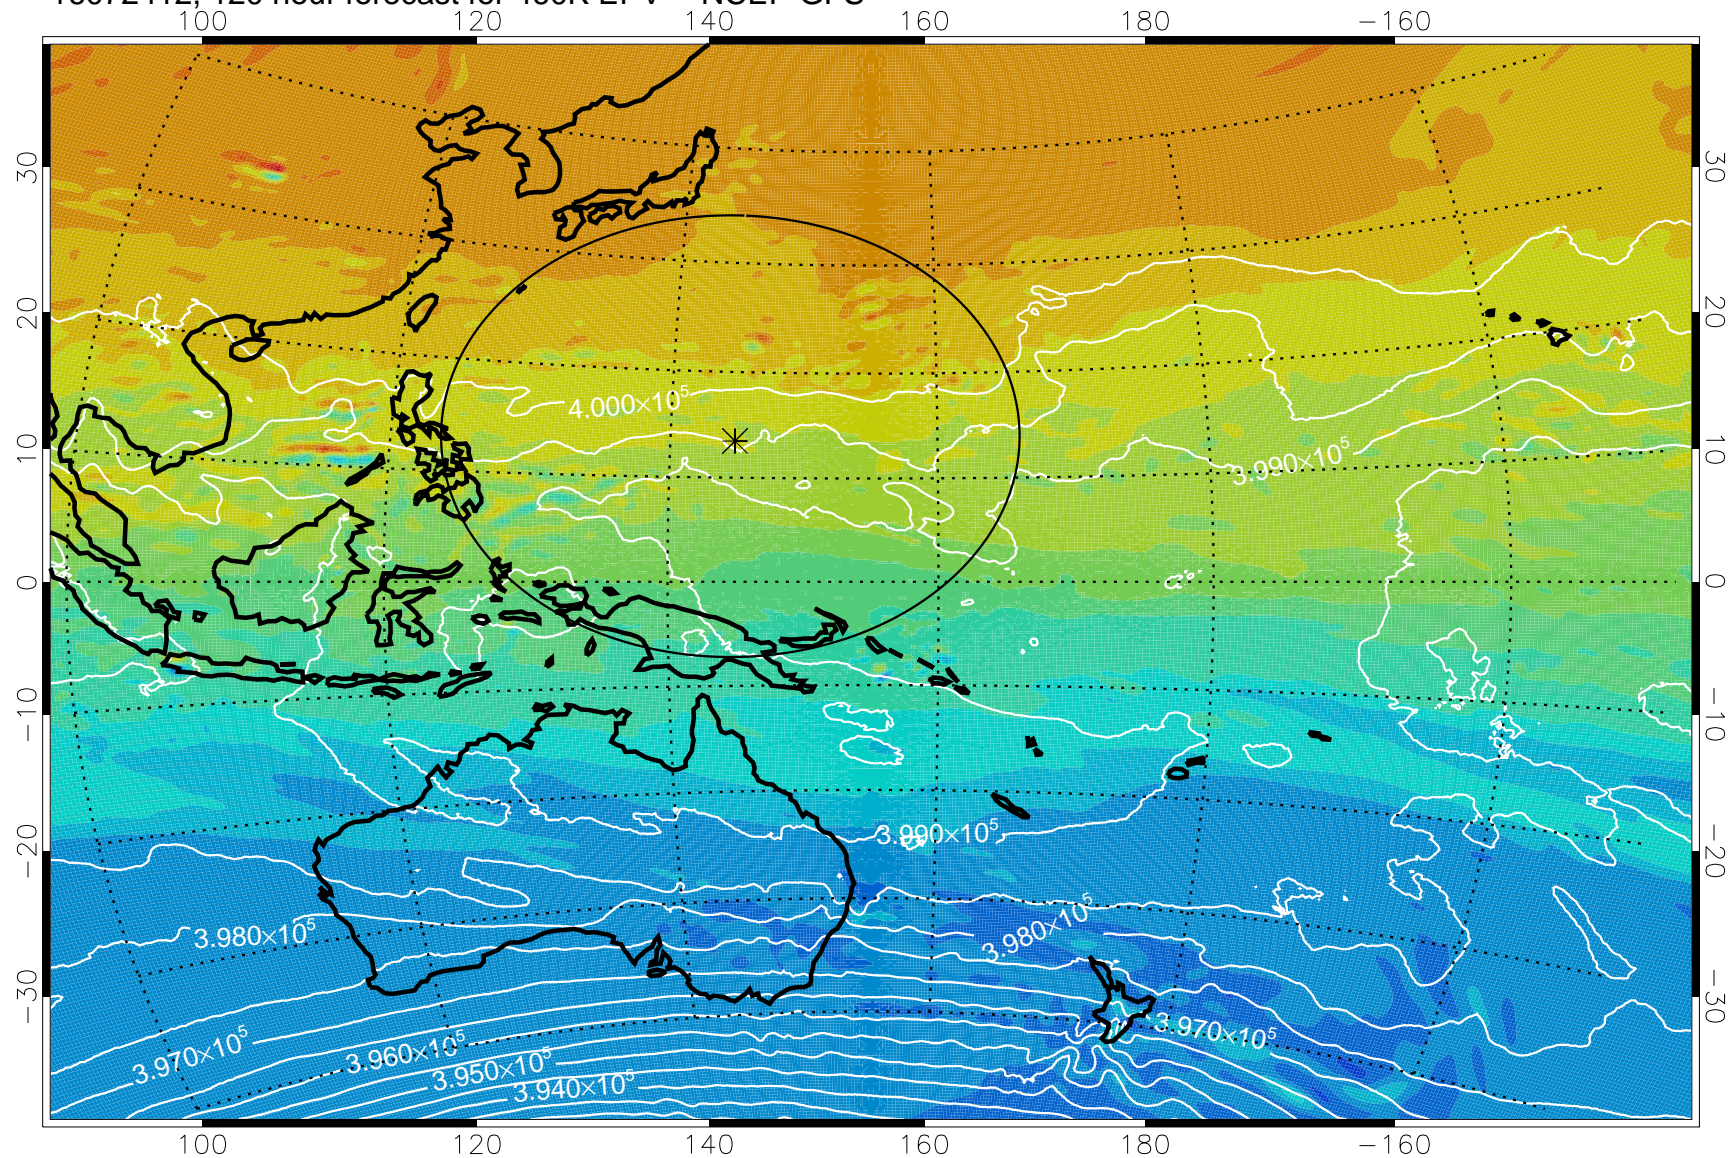

16072306, 90 hour forecast for 460K EPV -- NCEP GFS

460K Montgomery Streamfunction, white

Range ring of 2304 km

16072312, 96 hour forecast for 460K EPV -- NCEP GFS

460K Montgomery Streamfunction, white

Range ring of 2304 km

16072318, 102 hour forecast for 460K EPV -- NCEP GFS

460K Montgomery Streamfunction, white

Range ring of 2304 km

16072400, 108 hour forecast for 460K EPV -- NCEP GFS

460K Montgomery Streamfunction, white

Range ring of 2304 km

16072406, 114 hour forecast for 460K EPV -- NCEP GFS

460K Montgomery Streamfunction, white

Range ring of 2304 km

16072412, 120 hour forecast for 460K EPV -- NCEP GFS

460K Montgomery Streamfunction, white

Range ring of 2304 km