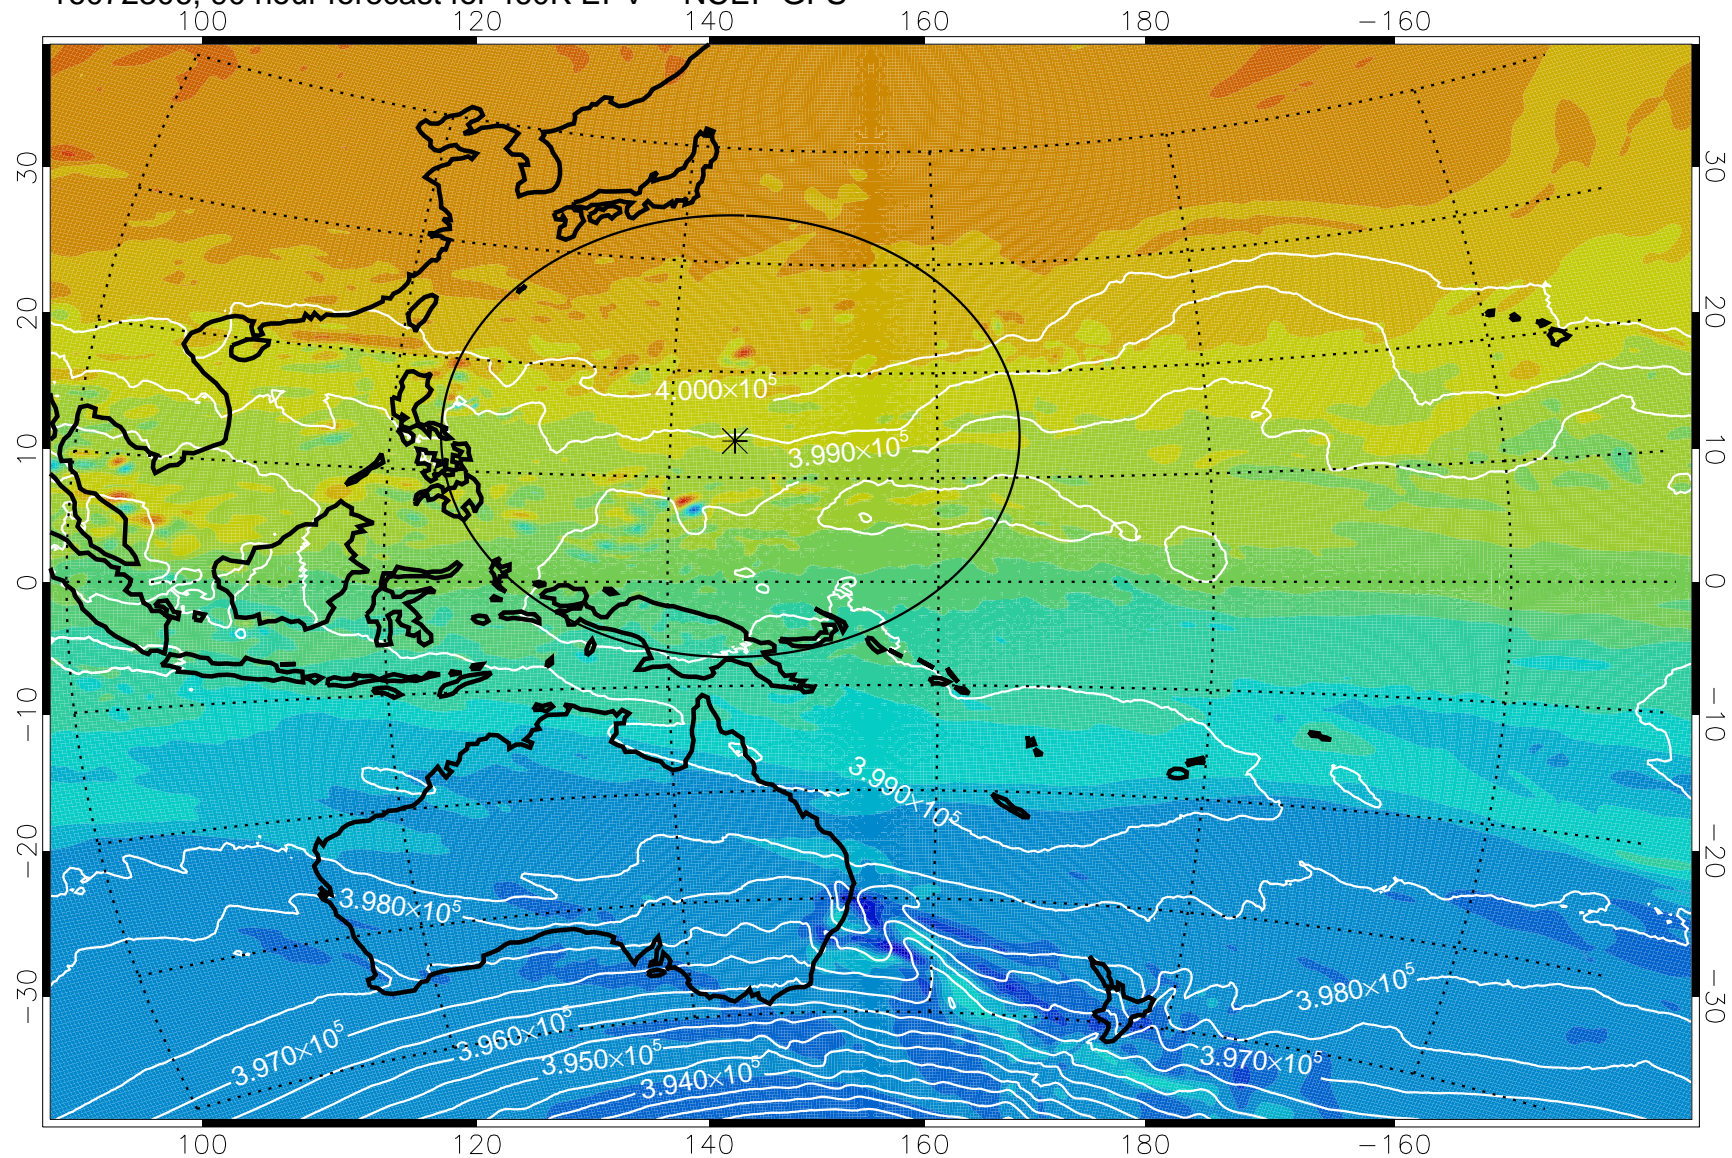

16072206, 66 hour forecast for 460K EPV -- NCEP GFS

460K Montgomery Streamfunction, white

Range ring of 2304 km

16072212, 72 hour forecast for 460K EPV -- NCEP GFS

460K Montgomery Streamfunction, white

Range ring of 2304 km

16072218, 78 hour forecast for 460K EPV -- NCEP GFS

460K Montgomery Streamfunction, white

Range ring of 2304 km

16072300, 84 hour forecast for 460K EPV -- NCEP GFS

460K Montgomery Streamfunction, white

Range ring of 2304 km

16072306, 90 hour forecast for 460K EPV -- NCEP GFS

460K Montgomery Streamfunction, white

Range ring of 2304 km

16072312, 96 hour forecast for 460K EPV -- NCEP GFS

460K Montgomery Streamfunction, white

Range ring of 2304 km

16072318, 102 hour forecast for 460K EPV -- NCEP GFS

460K Montgomery Streamfunction, white

Range ring of 2304 km

16072400, 108 hour forecast for 460K EPV -- NCEP GFS

460K Montgomery Streamfunction, white

Range ring of 2304 km