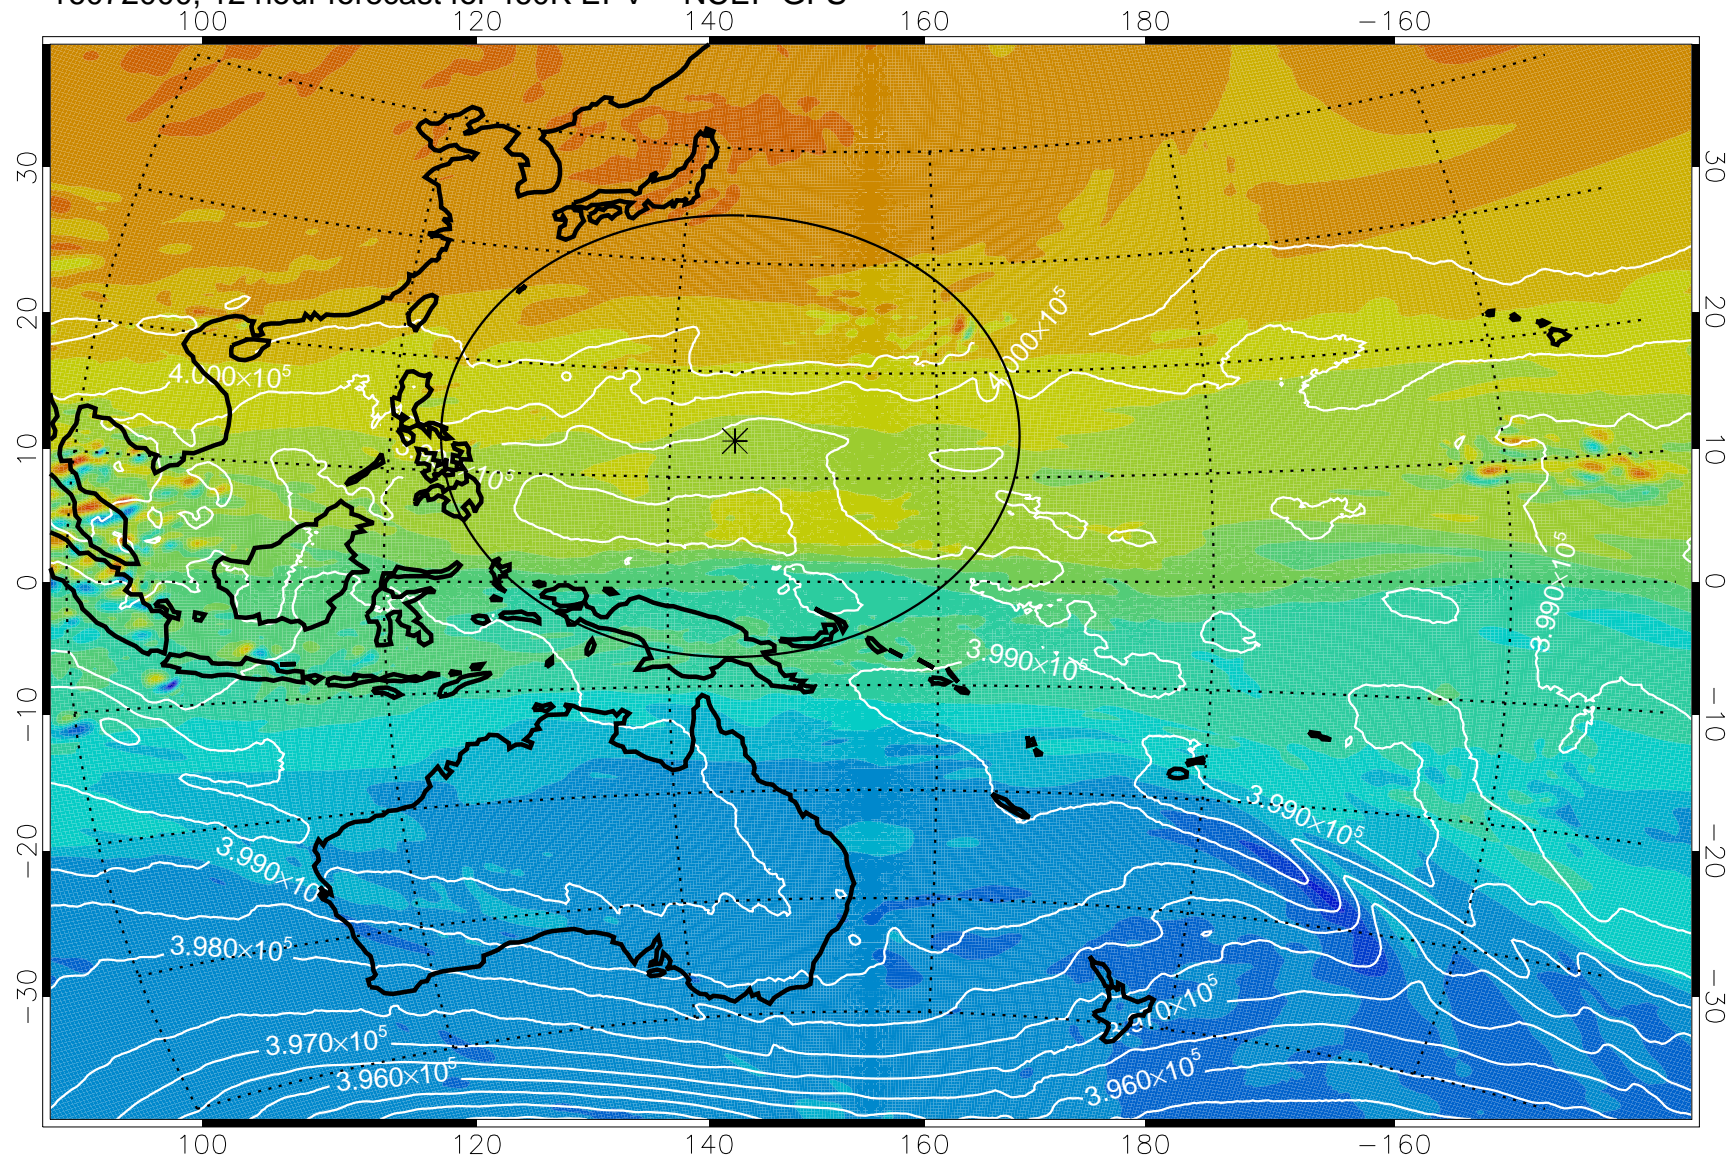

16071918, 6 hour forecast for 460K EPV -- NCEP GFS

460K Montgomery Streamfunction, white

Range ring of 2304 km

16072000, 12 hour forecast for 460K EPV -- NCEP GFS

460K Montgomery Streamfunction, white

Range ring of 2304 km

16072006, 18 hour forecast for 460K EPV -- NCEP GFS

460K Montgomery Streamfunction, white

Range ring of 2304 km

16072012, 24 hour forecast for 460K EPV -- NCEP GFS

460K Montgomery Streamfunction, white

Range ring of 2304 km

16072018, 30 hour forecast for 460K EPV -- NCEP GFS

460K Montgomery Streamfunction, white

Range ring of 2304 km

16072100, 36 hour forecast for 460K EPV -- NCEP GFS

460K Montgomery Streamfunction, white

Range ring of 2304 km

16072106, 42 hour forecast for 460K EPV -- NCEP GFS

460K Montgomery Streamfunction, white

Range ring of 2304 km

16072112, 48 hour forecast for 460K EPV -- NCEP GFS

460K Montgomery Streamfunction, white

Range ring of 2304 km