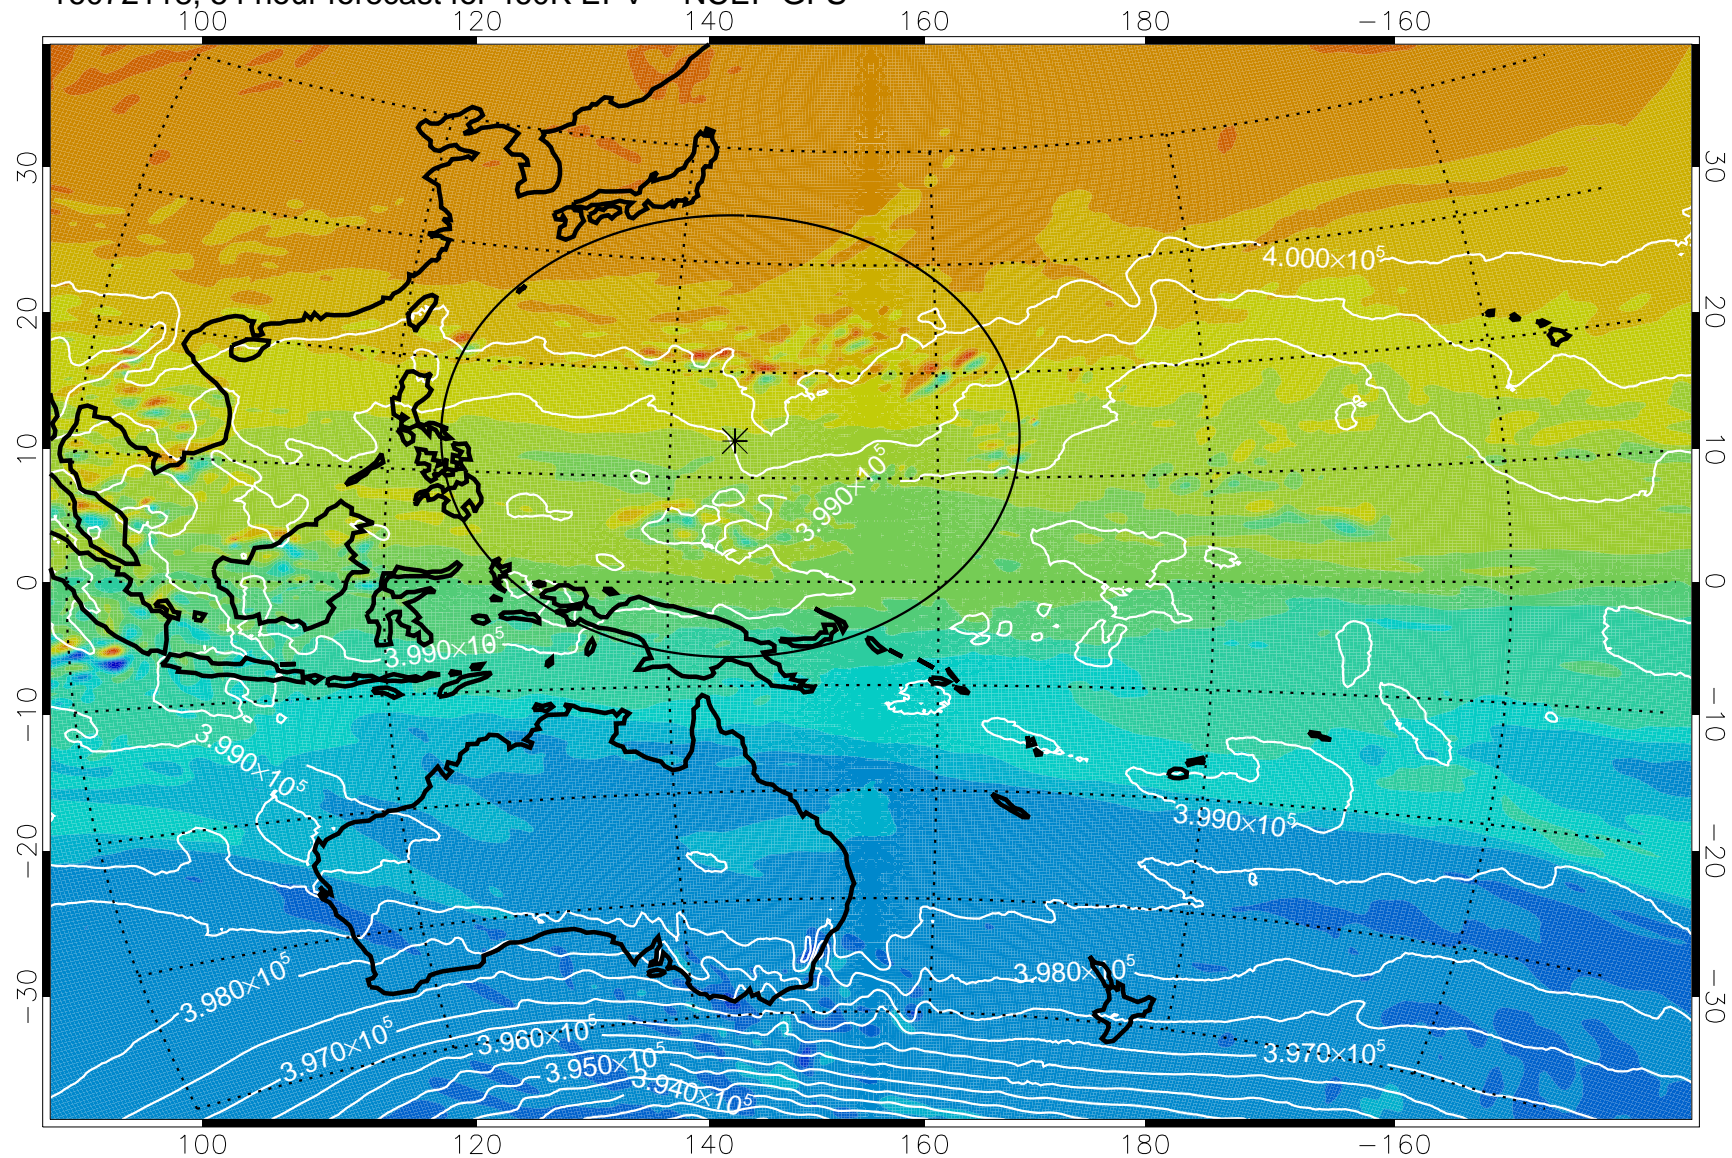

16072018, 30 hour forecast for 460K EPV -- NCEP GFS

460K Montgomery Streamfunction, white

Range ring of 2304 km

16072100, 36 hour forecast for 460K EPV -- NCEP GFS

460K Montgomery Streamfunction, white

Range ring of 2304 km

16072106, 42 hour forecast for 460K EPV -- NCEP GFS

460K Montgomery Streamfunction, white

Range ring of 2304 km

16072112, 48 hour forecast for 460K EPV -- NCEP GFS

460K Montgomery Streamfunction, white

Range ring of 2304 km

16072118, 54 hour forecast for 460K EPV -- NCEP GFS

460K Montgomery Streamfunction, white

Range ring of 2304 km

16072200, 60 hour forecast for 460K EPV -- NCEP GFS

460K Montgomery Streamfunction, white

Range ring of 2304 km

16072206, 66 hour forecast for 460K EPV -- NCEP GFS

460K Montgomery Streamfunction, white

Range ring of 2304 km

16072212, 72 hour forecast for 460K EPV -- NCEP GFS

460K Montgomery Streamfunction, white

Range ring of 2304 km