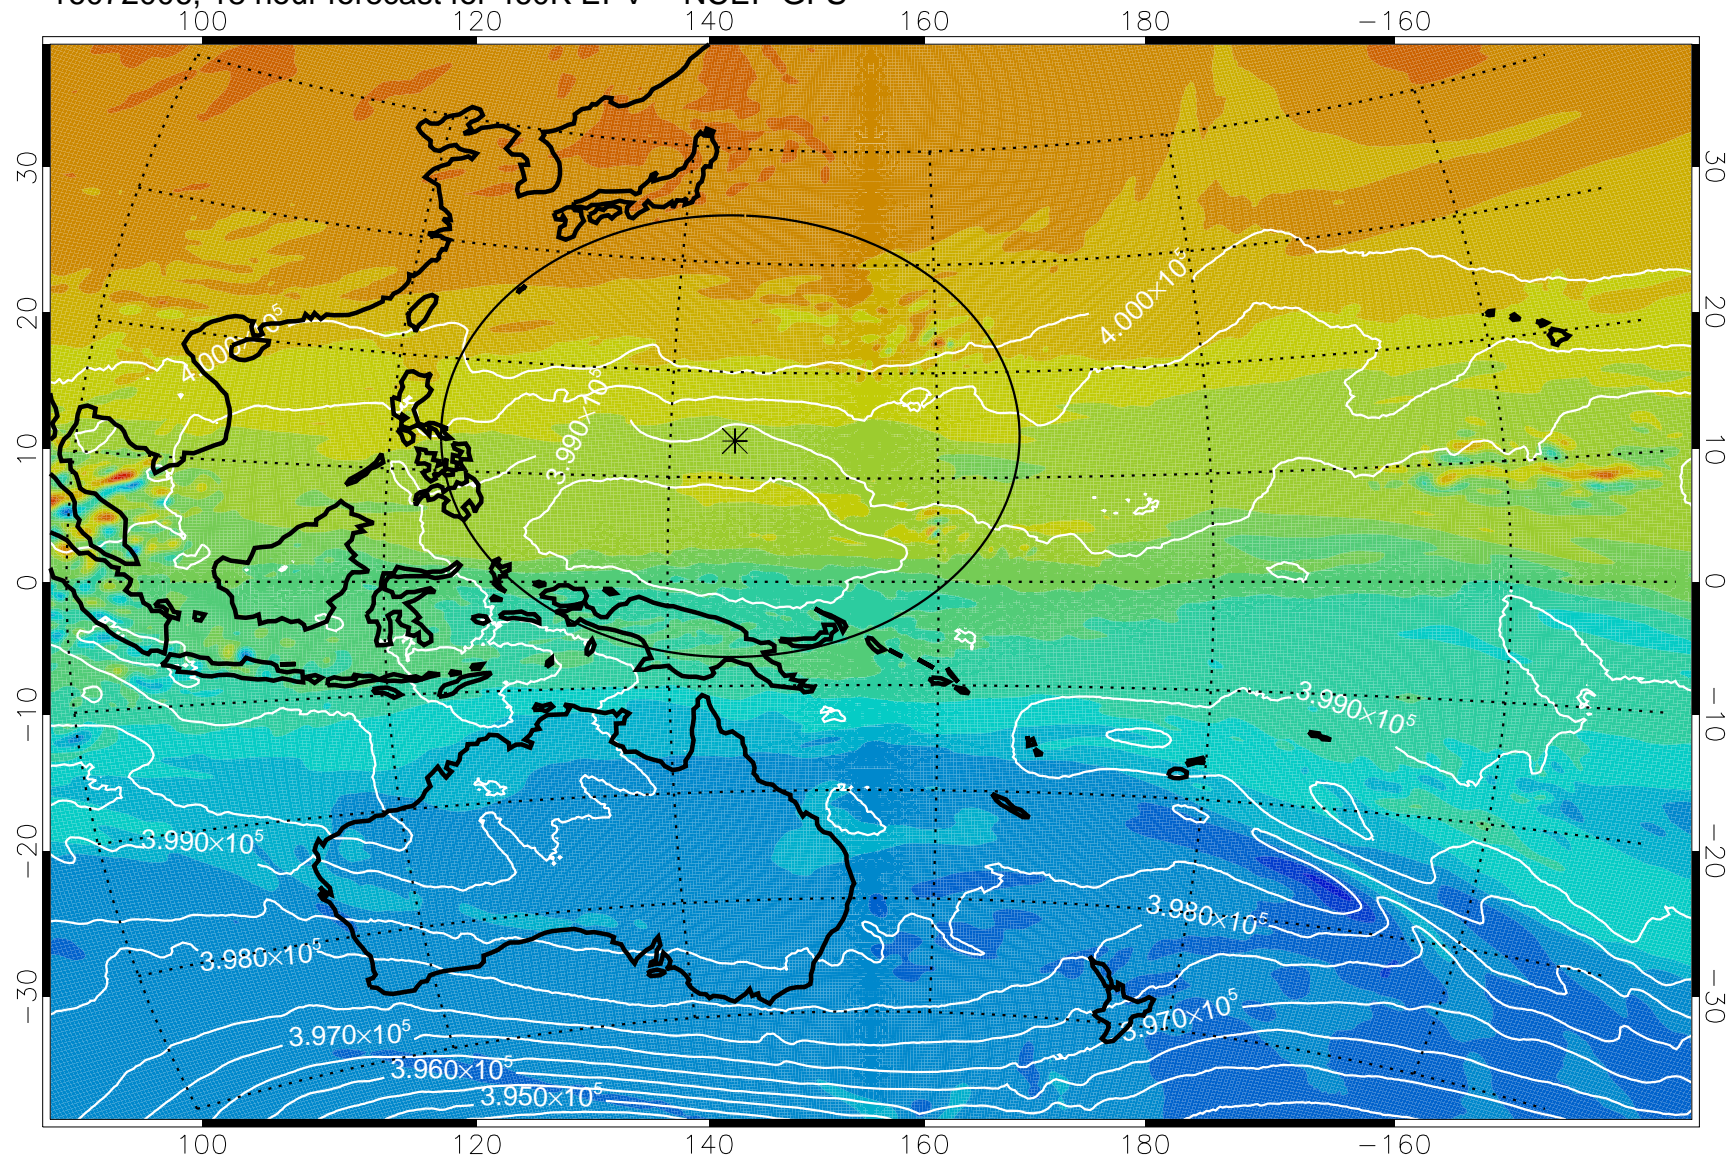

16071918, 6 hour forecast for 460K EPV -- NCEP GFS

460K Montgomery Streamfunction, white

Range ring of 2304 km

16072000, 12 hour forecast for 460K EPV -- NCEP GFS

460K Montgomery Streamfunction, white

Range ring of 2304 km

16072006, 18 hour forecast for 460K EPV -- NCEP GFS

460K Montgomery Streamfunction, white

Range ring of 2304 km

16072012, 24 hour forecast for 460K EPV -- NCEP GFS

460K Montgomery Streamfunction, white

Range ring of 2304 km

16072018, 30 hour forecast for 460K EPV -- NCEP GFS

460K Montgomery Streamfunction, white

Range ring of 2304 km

16072100, 36 hour forecast for 460K EPV -- NCEP GFS

460K Montgomery Streamfunction, white

Range ring of 2304 km

16072106, 42 hour forecast for 460K EPV -- NCEP GFS

460K Montgomery Streamfunction, white

Range ring of 2304 km

16072112, 48 hour forecast for 460K EPV -- NCEP GFS

460K Montgomery Streamfunction, white

Range ring of 2304 km