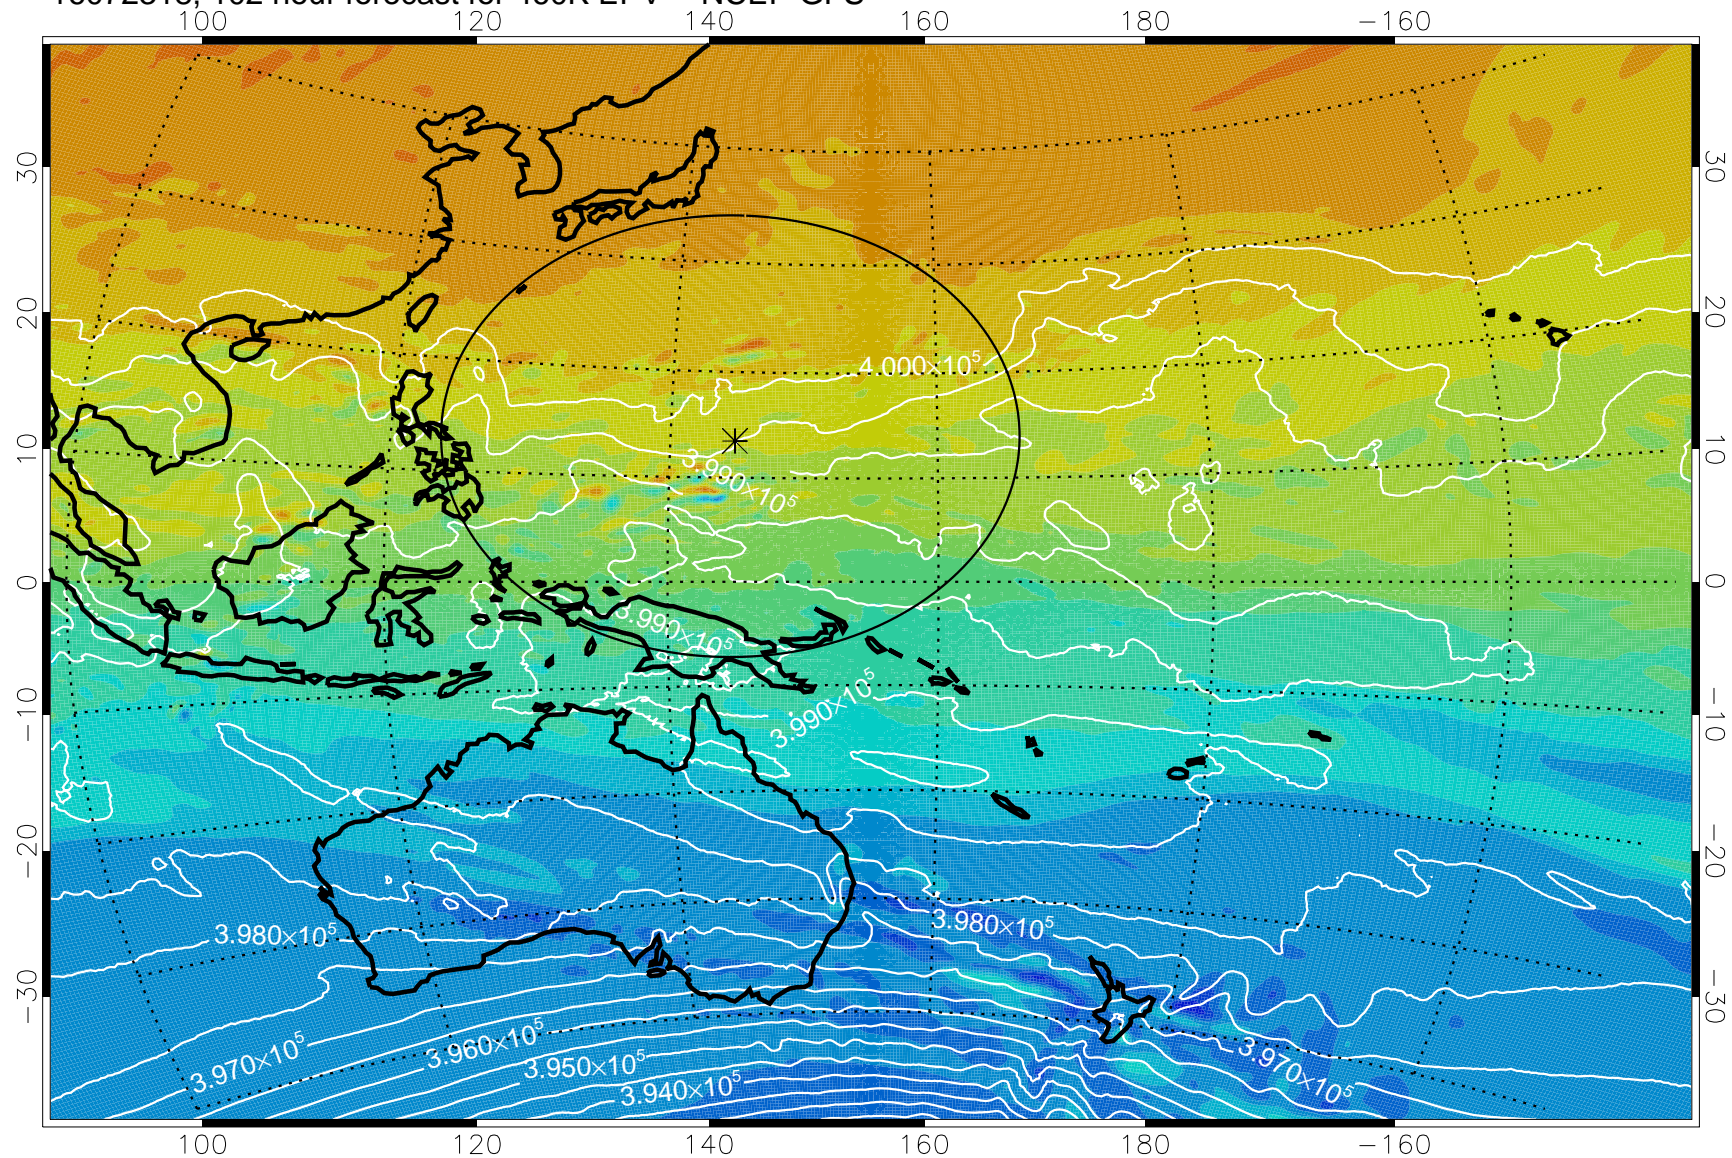

16072218, 78 hour forecast for 460K EPV -- NCEP GFS

460K Montgomery Streamfunction, white

Range ring of 2304 km

16072300, 84 hour forecast for 460K EPV -- NCEP GFS

460K Montgomery Streamfunction, white

Range ring of 2304 km

16072306, 90 hour forecast for 460K EPV -- NCEP GFS

460K Montgomery Streamfunction, white

Range ring of 2304 km

16072312, 96 hour forecast for 460K EPV -- NCEP GFS

460K Montgomery Streamfunction, white

Range ring of 2304 km

16072318, 102 hour forecast for 460K EPV -- NCEP GFS

460K Montgomery Streamfunction, white

Range ring of 2304 km

16072400, 108 hour forecast for 460K EPV -- NCEP GFS

460K Montgomery Streamfunction, white

Range ring of 2304 km

16072406, 114 hour forecast for 460K EPV -- NCEP GFS

460K Montgomery Streamfunction, white

Range ring of 2304 km

16072412, 120 hour forecast for 460K EPV -- NCEP GFS

460K Montgomery Streamfunction, white

Range ring of 2304 km