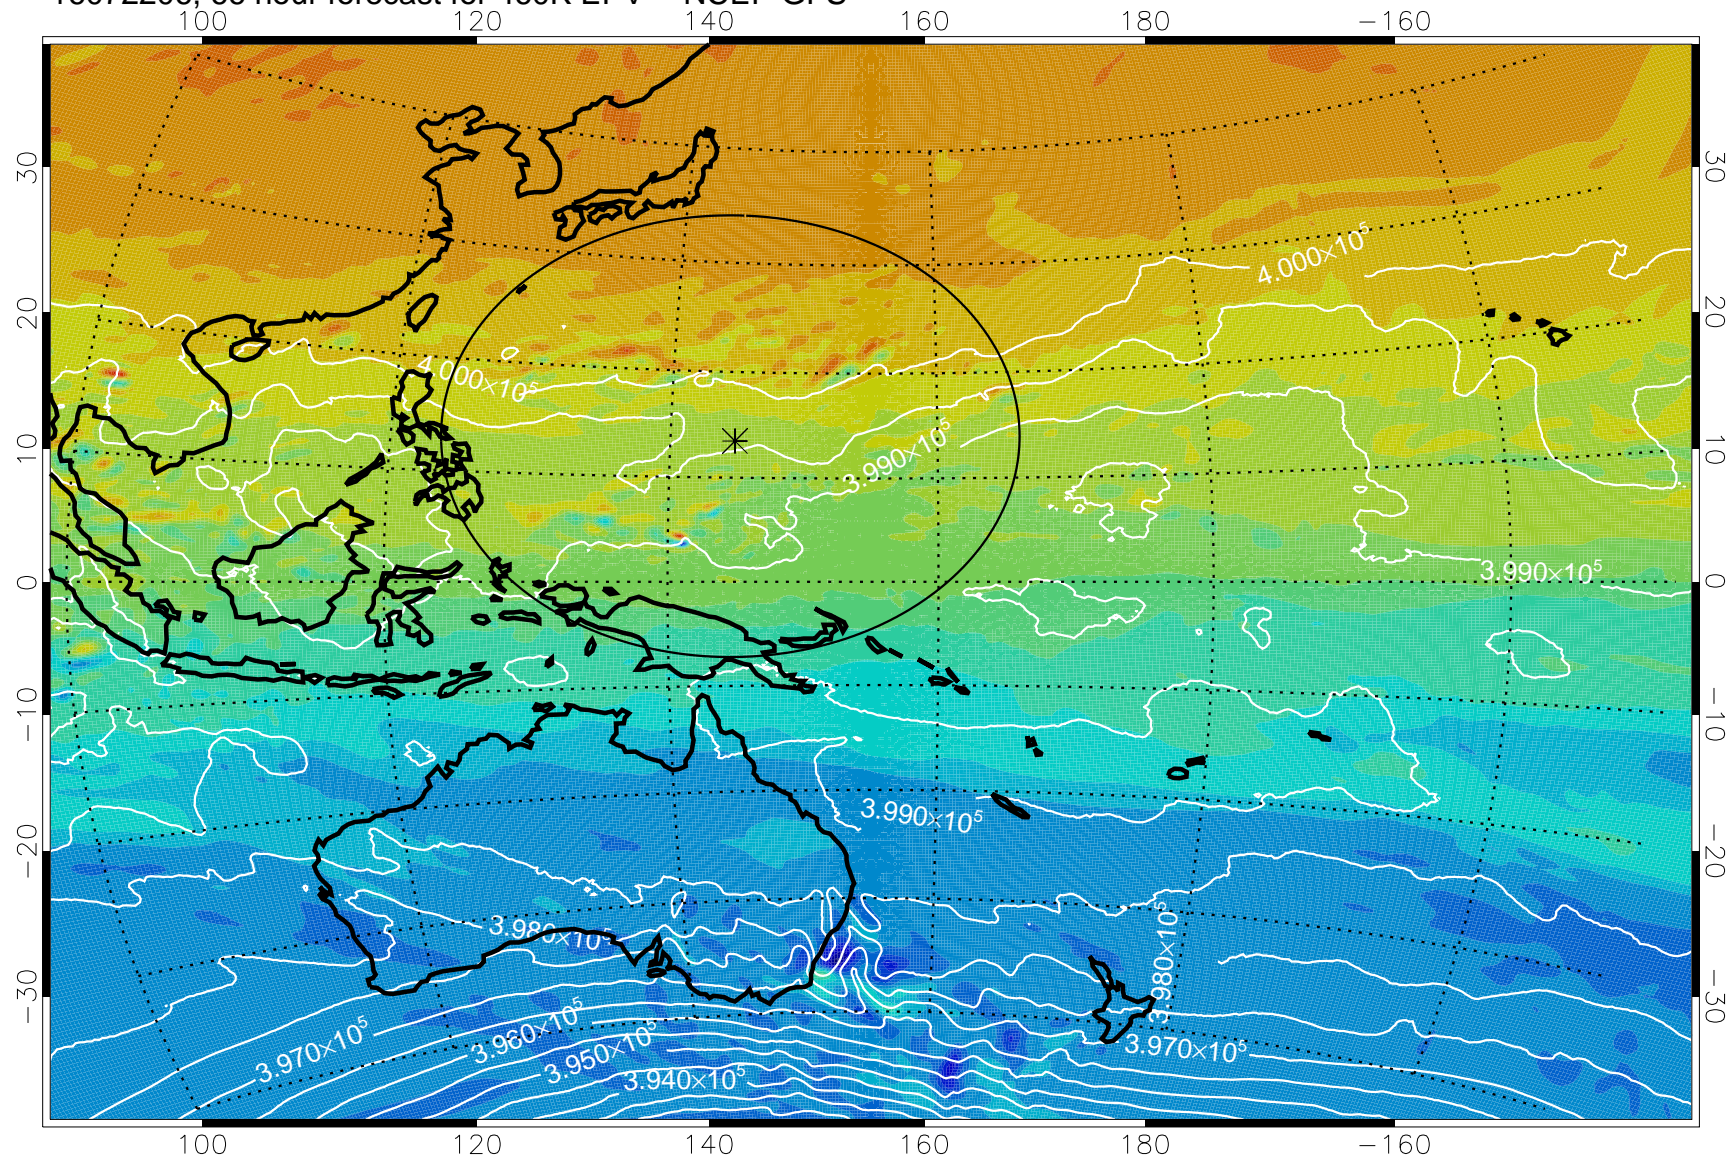

16072106, 42 hour forecast for 460K EPV -- NCEP GFS

460K Montgomery Streamfunction, white

Range ring of 2304 km

16072112, 48 hour forecast for 460K EPV -- NCEP GFS

460K Montgomery Streamfunction, white

Range ring of 2304 km

16072118, 54 hour forecast for 460K EPV -- NCEP GFS

460K Montgomery Streamfunction, white

Range ring of 2304 km

16072200, 60 hour forecast for 460K EPV -- NCEP GFS

460K Montgomery Streamfunction, white

Range ring of 2304 km

16072206, 66 hour forecast for 460K EPV -- NCEP GFS

460K Montgomery Streamfunction, white

Range ring of 2304 km

16072212, 72 hour forecast for 460K EPV -- NCEP GFS

460K Montgomery Streamfunction, white

Range ring of 2304 km

16072218, 78 hour forecast for 460K EPV -- NCEP GFS

460K Montgomery Streamfunction, white

Range ring of 2304 km

16072300, 84 hour forecast for 460K EPV -- NCEP GFS

460K Montgomery Streamfunction, white

Range ring of 2304 km