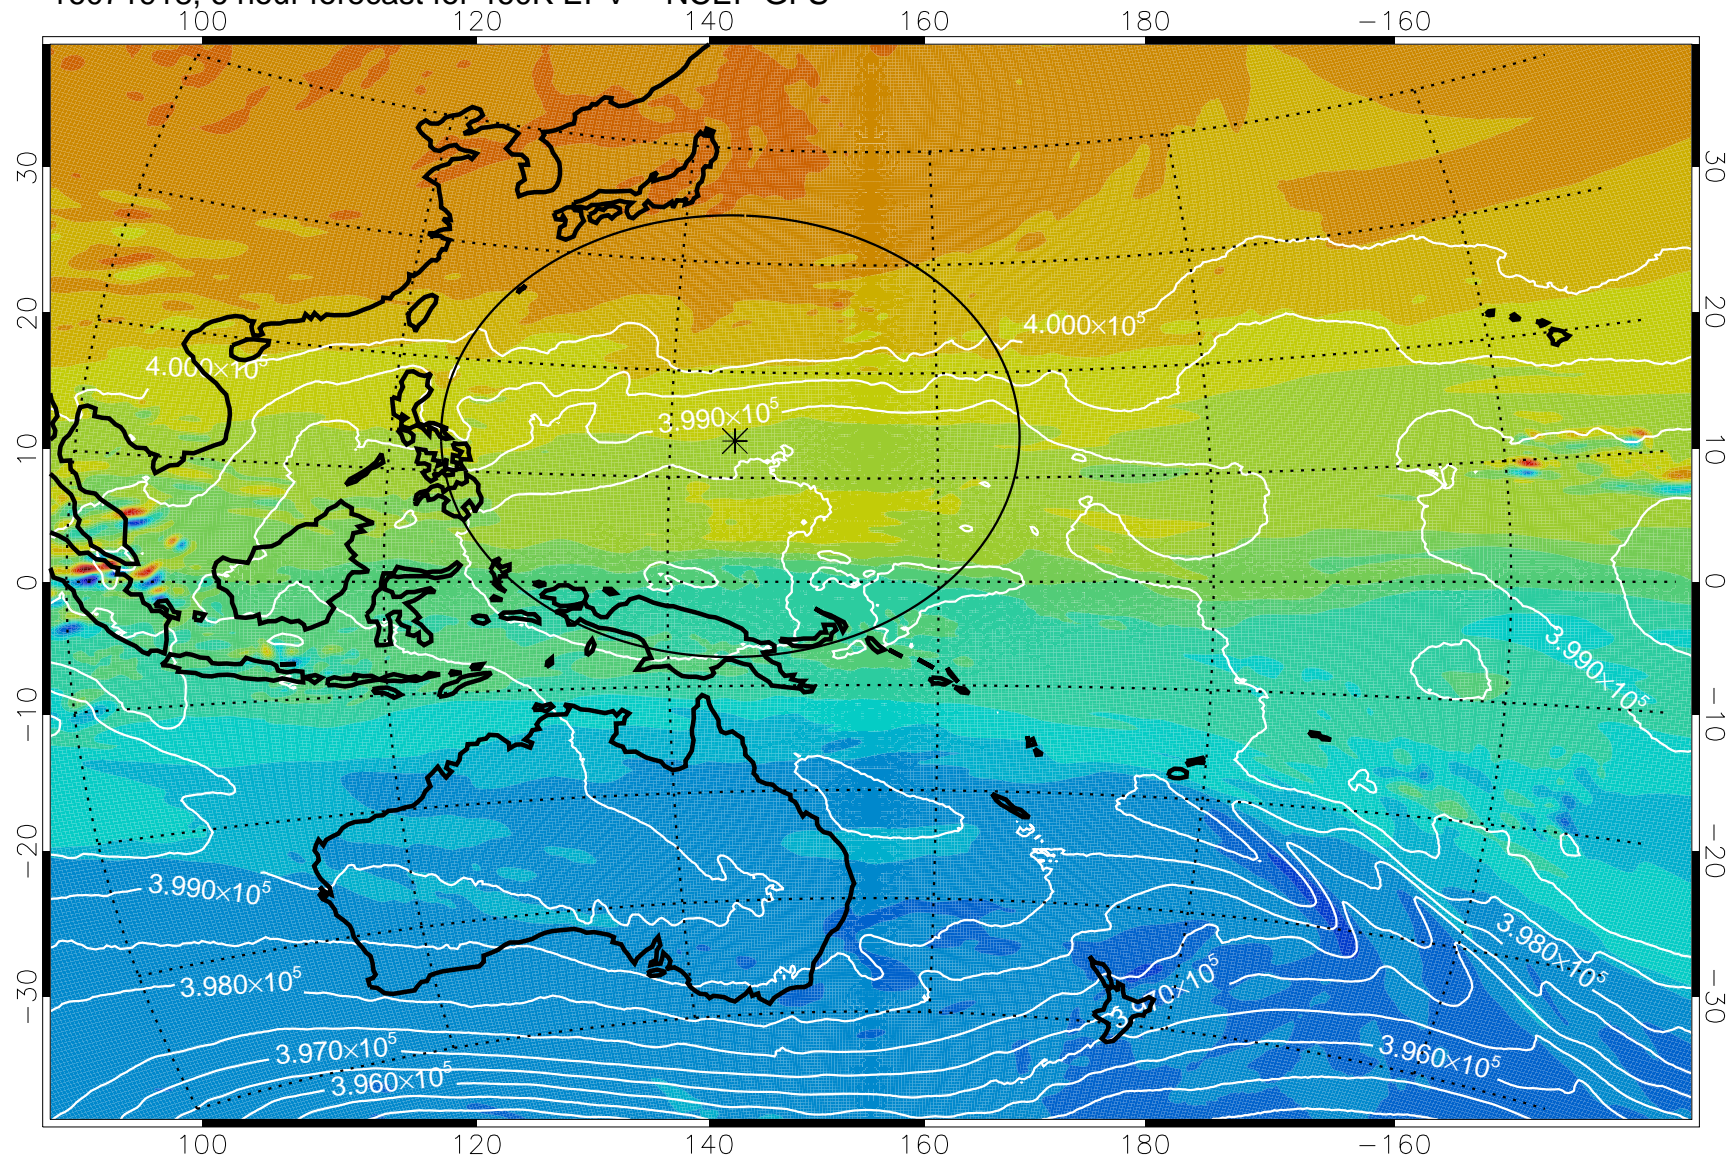

16071918, 6 hour forecast for 460K EPV -- NCEP GFS

460K Montgomery Streamfunction, white

Range ring of 2304 km

16072000, 12 hour forecast for 460K EPV -- NCEP GFS

460K Montgomery Streamfunction, white

Range ring of 2304 km

16072006, 18 hour forecast for 460K EPV -- NCEP GFS

460K Montgomery Streamfunction, white

Range ring of 2304 km

16072012, 24 hour forecast for 460K EPV -- NCEP GFS

460K Montgomery Streamfunction, white

Range ring of 2304 km

16072018, 30 hour forecast for 460K EPV -- NCEP GFS

460K Montgomery Streamfunction, white

Range ring of 2304 km

16072100, 36 hour forecast for 460K EPV -- NCEP GFS

460K Montgomery Streamfunction, white

Range ring of 2304 km

16072106, 42 hour forecast for 460K EPV -- NCEP GFS

460K Montgomery Streamfunction, white

Range ring of 2304 km

16072112, 48 hour forecast for 460K EPV -- NCEP GFS

460K Montgomery Streamfunction, white

Range ring of 2304 km