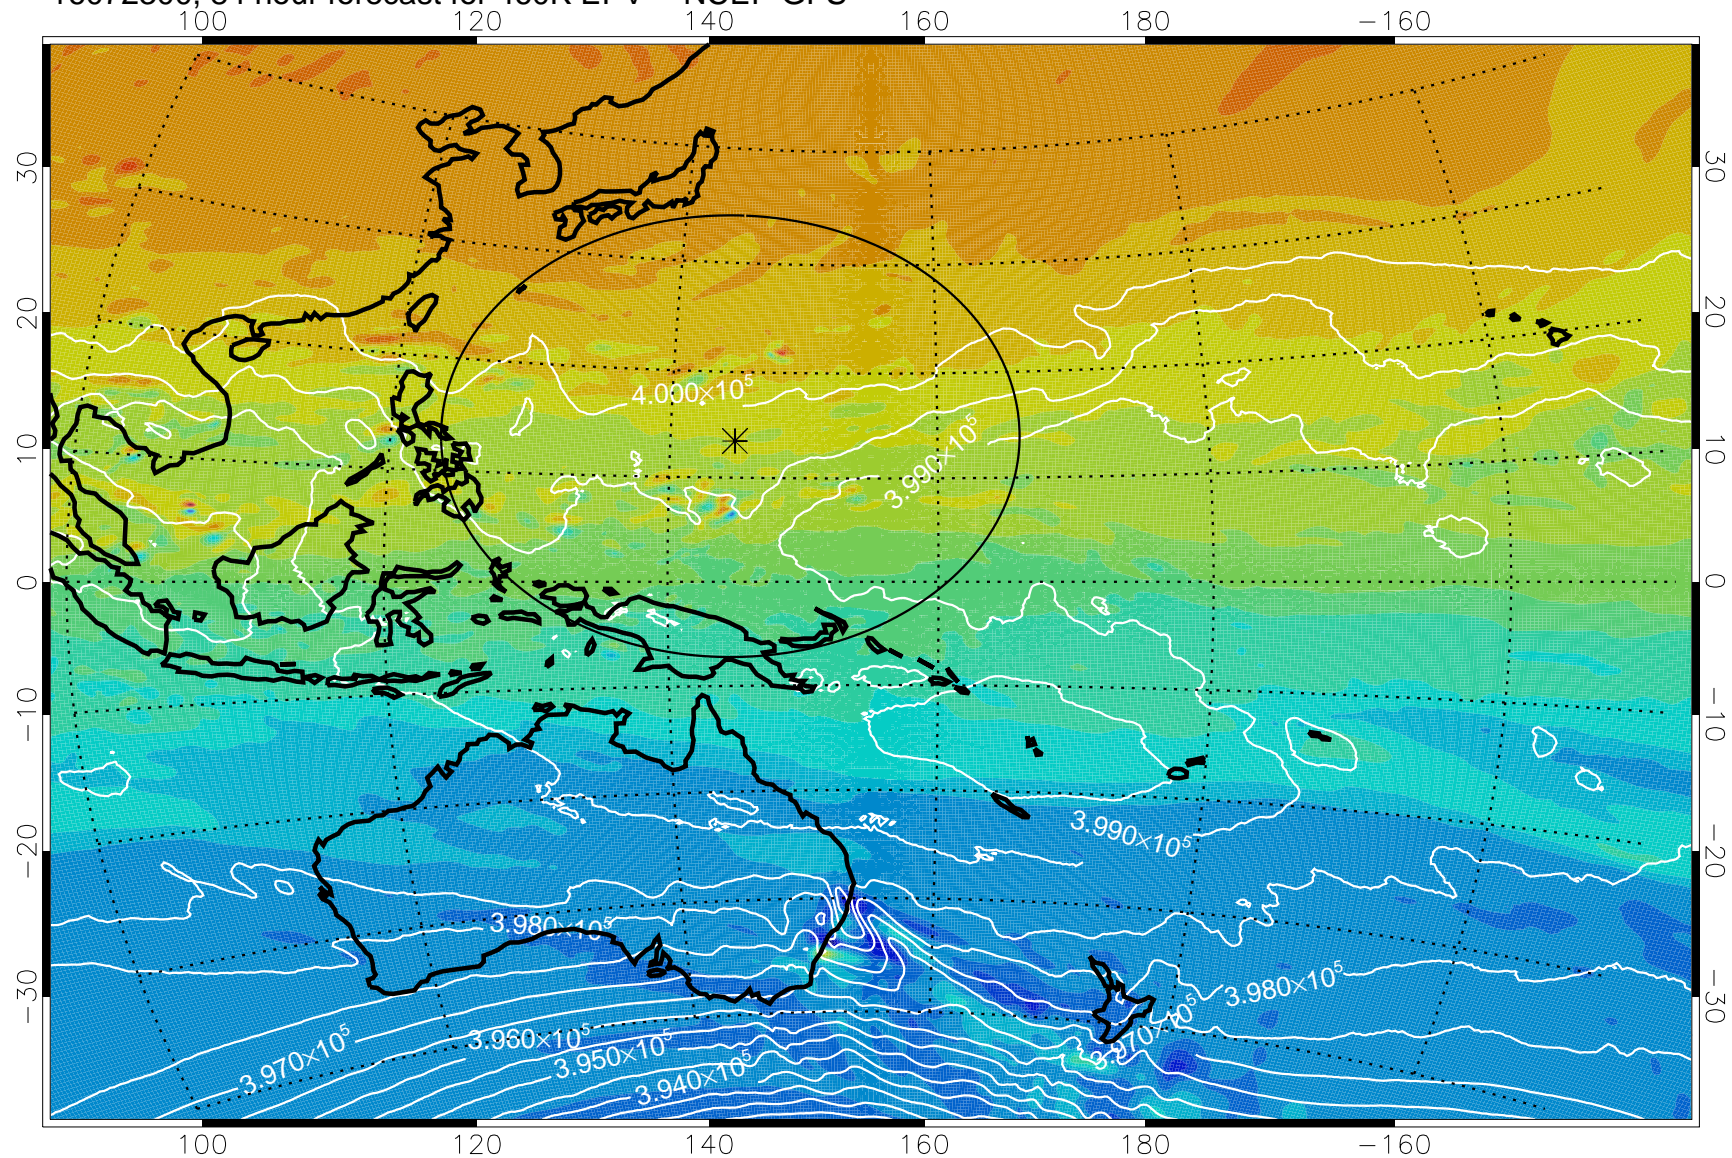

16072206, 66 hour forecast for 460K EPV -- NCEP GFS

460K Montgomery Streamfunction, white

Range ring of 2304 km

16072212, 72 hour forecast for 460K EPV -- NCEP GFS

460K Montgomery Streamfunction, white

Range ring of 2304 km

16072218, 78 hour forecast for 460K EPV -- NCEP GFS

460K Montgomery Streamfunction, white

Range ring of 2304 km

16072300, 84 hour forecast for 460K EPV -- NCEP GFS

460K Montgomery Streamfunction, white

Range ring of 2304 km

16072306, 90 hour forecast for 460K EPV -- NCEP GFS

460K Montgomery Streamfunction, white

Range ring of 2304 km

16072312, 96 hour forecast for 460K EPV -- NCEP GFS

460K Montgomery Streamfunction, white

Range ring of 2304 km

16072318, 102 hour forecast for 460K EPV -- NCEP GFS

460K Montgomery Streamfunction, white

Range ring of 2304 km

16072400, 108 hour forecast for 460K EPV -- NCEP GFS

460K Montgomery Streamfunction, white

Range ring of 2304 km