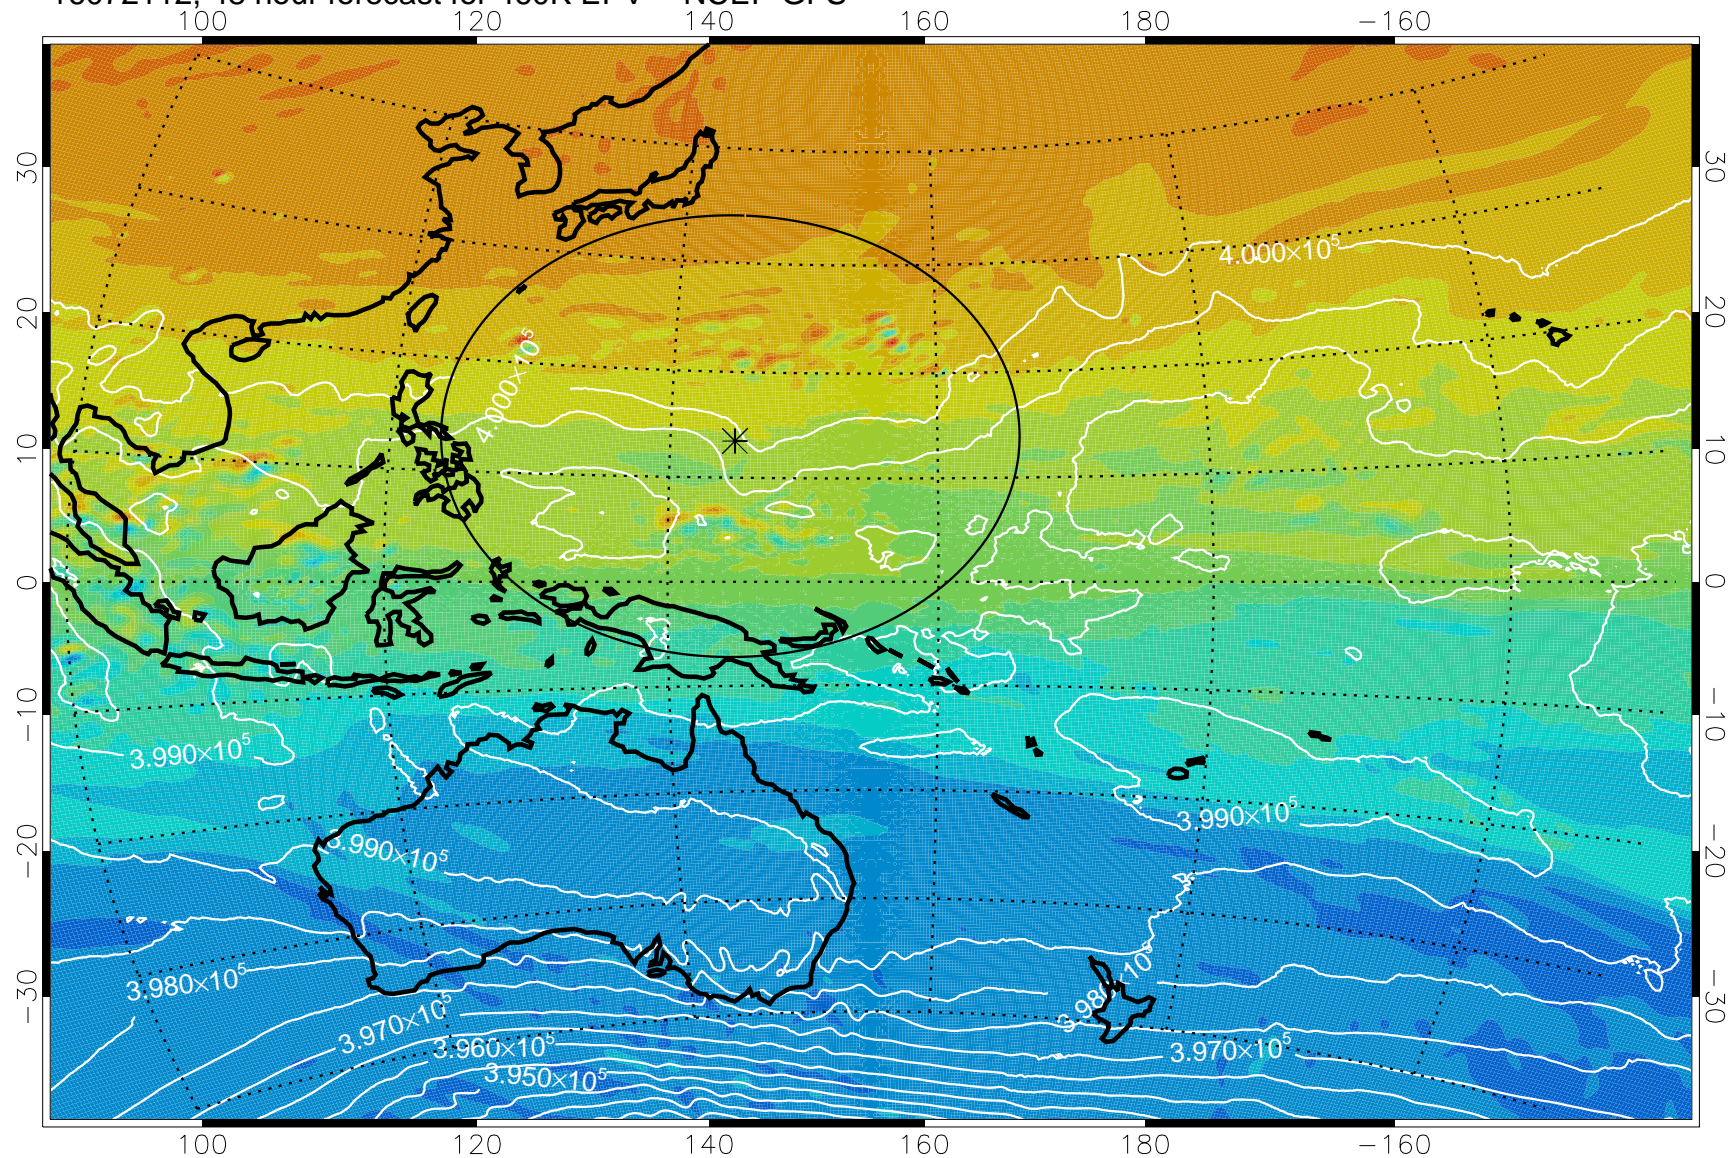

16072018, 30 hour forecast for 460K EPV -- NCEP GFS

460K Montgomery Streamfunction, white

Range ring of 2304 km

16072100, 36 hour forecast for 460K EPV -- NCEP GFS

460K Montgomery Streamfunction, white

Range ring of 2304 km

16072106, 42 hour forecast for 460K EPV -- NCEP GFS

460K Montgomery Streamfunction, white

Range ring of 2304 km

16072112, 48 hour forecast for 460K EPV -- NCEP GFS

460K Montgomery Streamfunction, white

Range ring of 2304 km

16072118, 54 hour forecast for 460K EPV -- NCEP GFS

460K Montgomery Streamfunction, white

Range ring of 2304 km

16072200, 60 hour forecast for 460K EPV -- NCEP GFS

460K Montgomery Streamfunction, white

Range ring of 2304 km

16072206, 66 hour forecast for 460K EPV -- NCEP GFS

460K Montgomery Streamfunction, white

Range ring of 2304 km

16072212, 72 hour forecast for 460K EPV -- NCEP GFS

460K Montgomery Streamfunction, white

Range ring of 2304 km