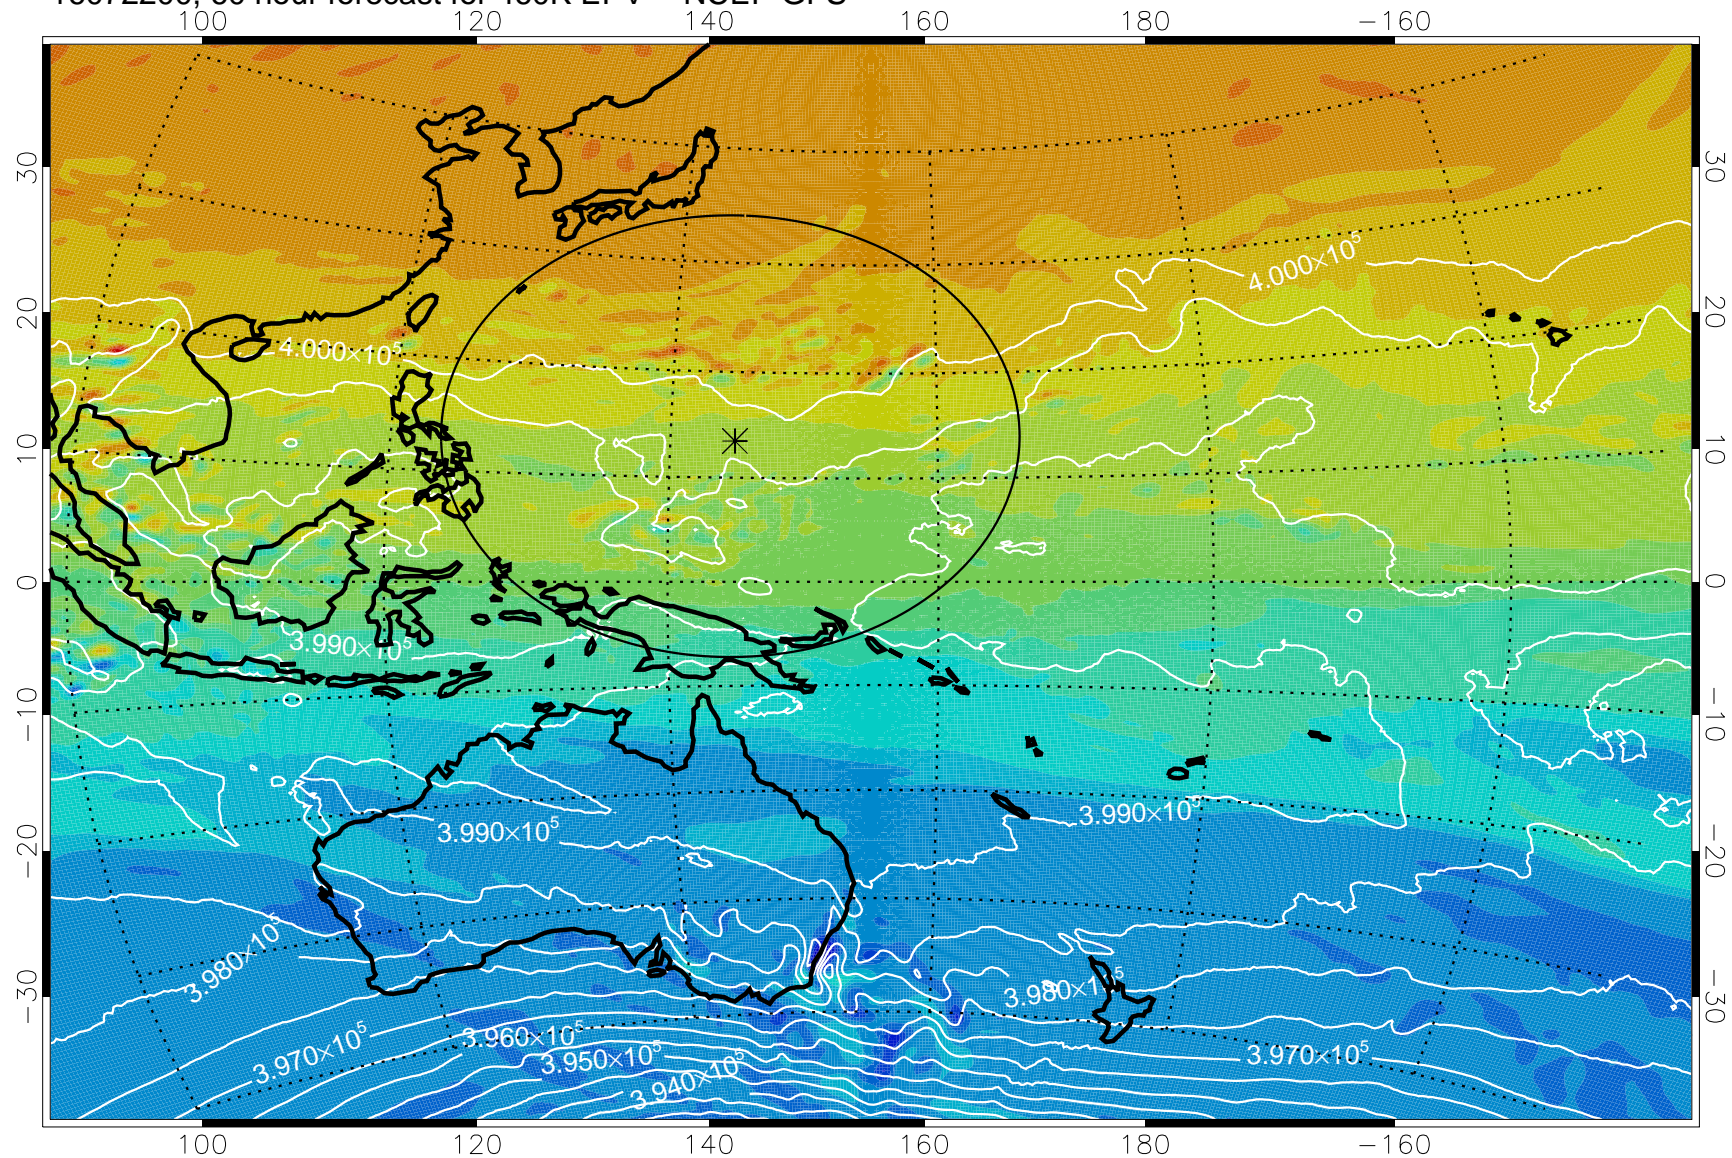

16072106, 42 hour forecast for 460K EPV -- NCEP GFS

460K Montgomery Streamfunction, white

Range ring of 2304 km

16072112, 48 hour forecast for 460K EPV -- NCEP GFS

460K Montgomery Streamfunction, white

Range ring of 2304 km

16072118, 54 hour forecast for 460K EPV -- NCEP GFS

460K Montgomery Streamfunction, white

Range ring of 2304 km

16072200, 60 hour forecast for 460K EPV -- NCEP GFS

460K Montgomery Streamfunction, white

Range ring of 2304 km

16072206, 66 hour forecast for 460K EPV -- NCEP GFS

460K Montgomery Streamfunction, white

Range ring of 2304 km

16072212, 72 hour forecast for 460K EPV -- NCEP GFS

460K Montgomery Streamfunction, white

Range ring of 2304 km

16072218, 78 hour forecast for 460K EPV -- NCEP GFS

460K Montgomery Streamfunction, white

Range ring of 2304 km

16072300, 84 hour forecast for 460K EPV -- NCEP GFS

460K Montgomery Streamfunction, white

Range ring of 2304 km