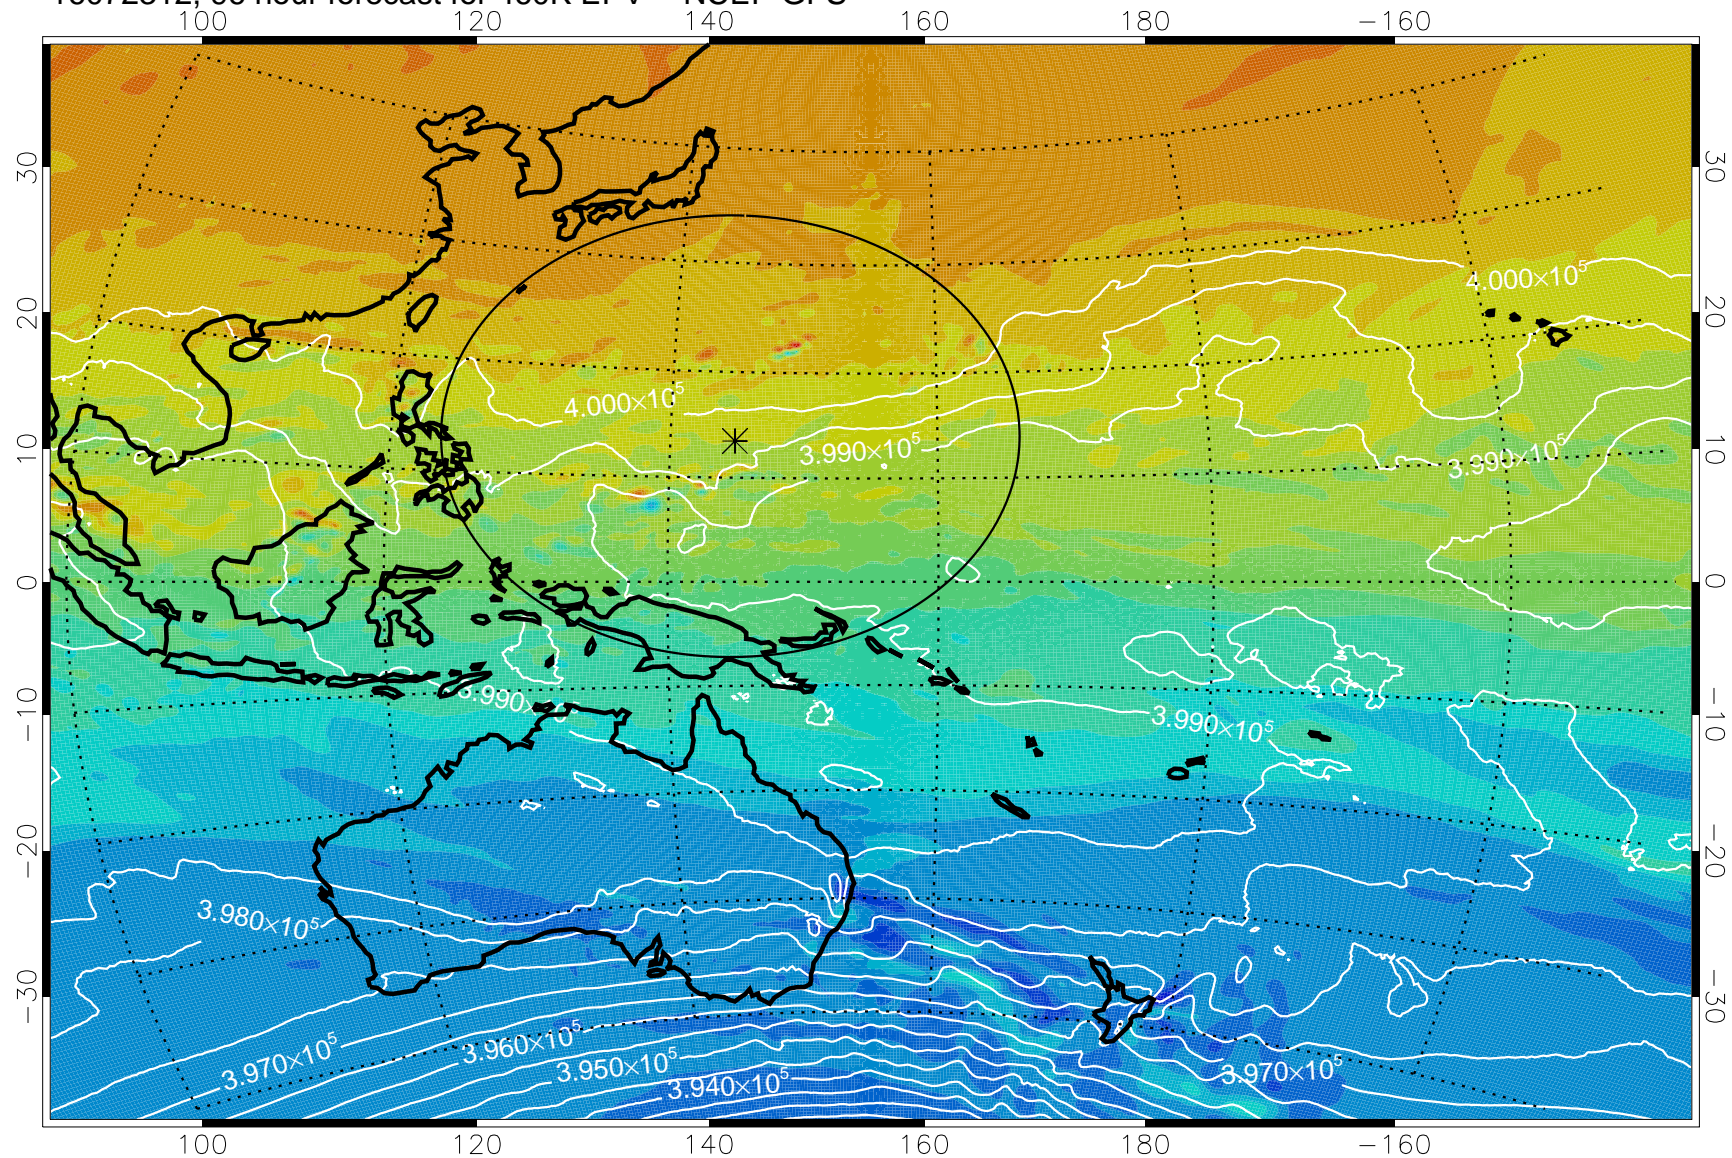

16072218, 78 hour forecast for 460K EPV -- NCEP GFS

460K Montgomery Streamfunction, white

Range ring of 2304 km

16072300, 84 hour forecast for 460K EPV -- NCEP GFS

460K Montgomery Streamfunction, white

Range ring of 2304 km

16072306, 90 hour forecast for 460K EPV -- NCEP GFS

460K Montgomery Streamfunction, white

Range ring of 2304 km

16072312, 96 hour forecast for 460K EPV -- NCEP GFS

460K Montgomery Streamfunction, white

Range ring of 2304 km

16072318, 102 hour forecast for 460K EPV -- NCEP GFS

460K Montgomery Streamfunction, white

Range ring of 2304 km

16072400, 108 hour forecast for 460K EPV -- NCEP GFS

460K Montgomery Streamfunction, white

Range ring of 2304 km

16072406, 114 hour forecast for 460K EPV -- NCEP GFS

460K Montgomery Streamfunction, white

Range ring of 2304 km

16072412, 120 hour forecast for 460K EPV -- NCEP GFS

460K Montgomery Streamfunction, white

Range ring of 2304 km