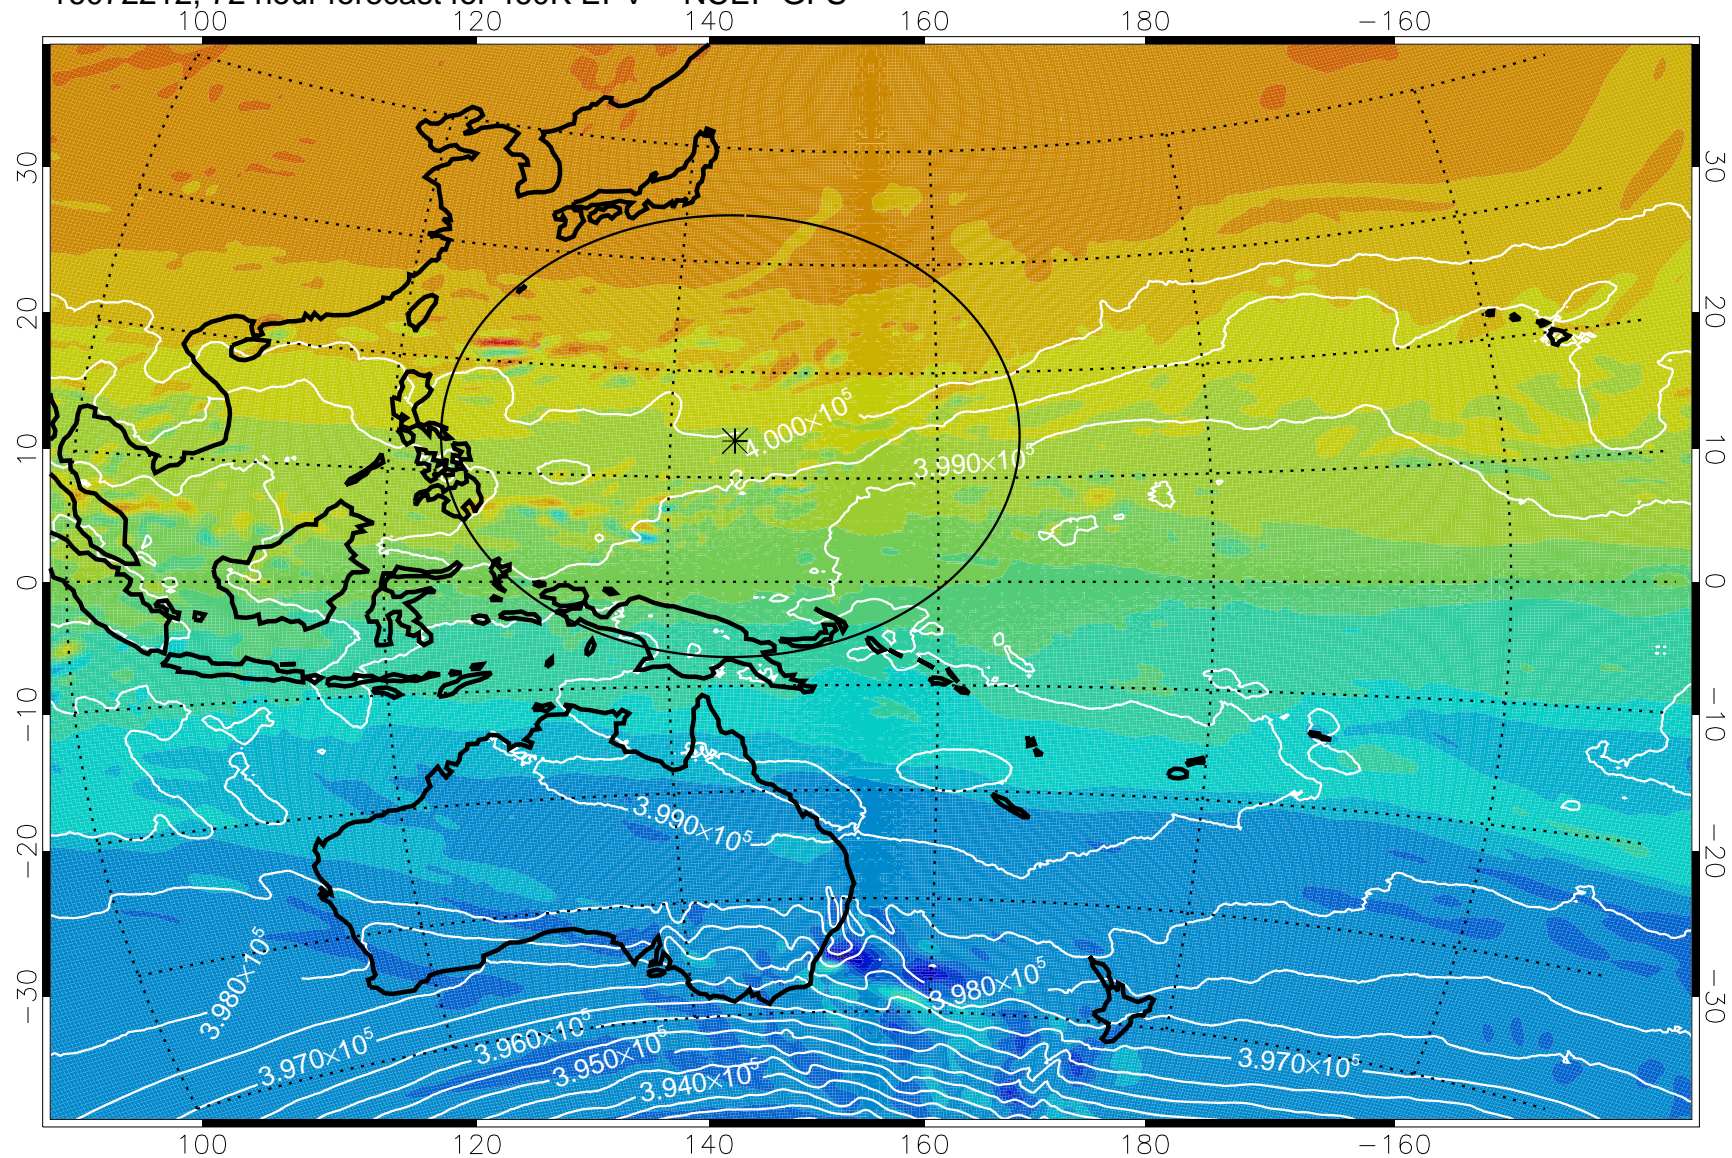

16072118, 54 hour forecast for 460K EPV -- NCEP GFS

460K Montgomery Streamfunction, white

Range ring of 2304 km

16072200, 60 hour forecast for 460K EPV -- NCEP GFS

460K Montgomery Streamfunction, white

Range ring of 2304 km

16072206, 66 hour forecast for 460K EPV -- NCEP GFS

460K Montgomery Streamfunction, white

Range ring of 2304 km

16072212, 72 hour forecast for 460K EPV -- NCEP GFS

460K Montgomery Streamfunction, white

Range ring of 2304 km

16072218, 78 hour forecast for 460K EPV -- NCEP GFS

460K Montgomery Streamfunction, white

Range ring of 2304 km

16072300, 84 hour forecast for 460K EPV -- NCEP GFS

460K Montgomery Streamfunction, white

Range ring of 2304 km

16072306, 90 hour forecast for 460K EPV -- NCEP GFS

460K Montgomery Streamfunction, white

Range ring of 2304 km

16072312, 96 hour forecast for 460K EPV -- NCEP GFS

460K Montgomery Streamfunction, white

Range ring of 2304 km