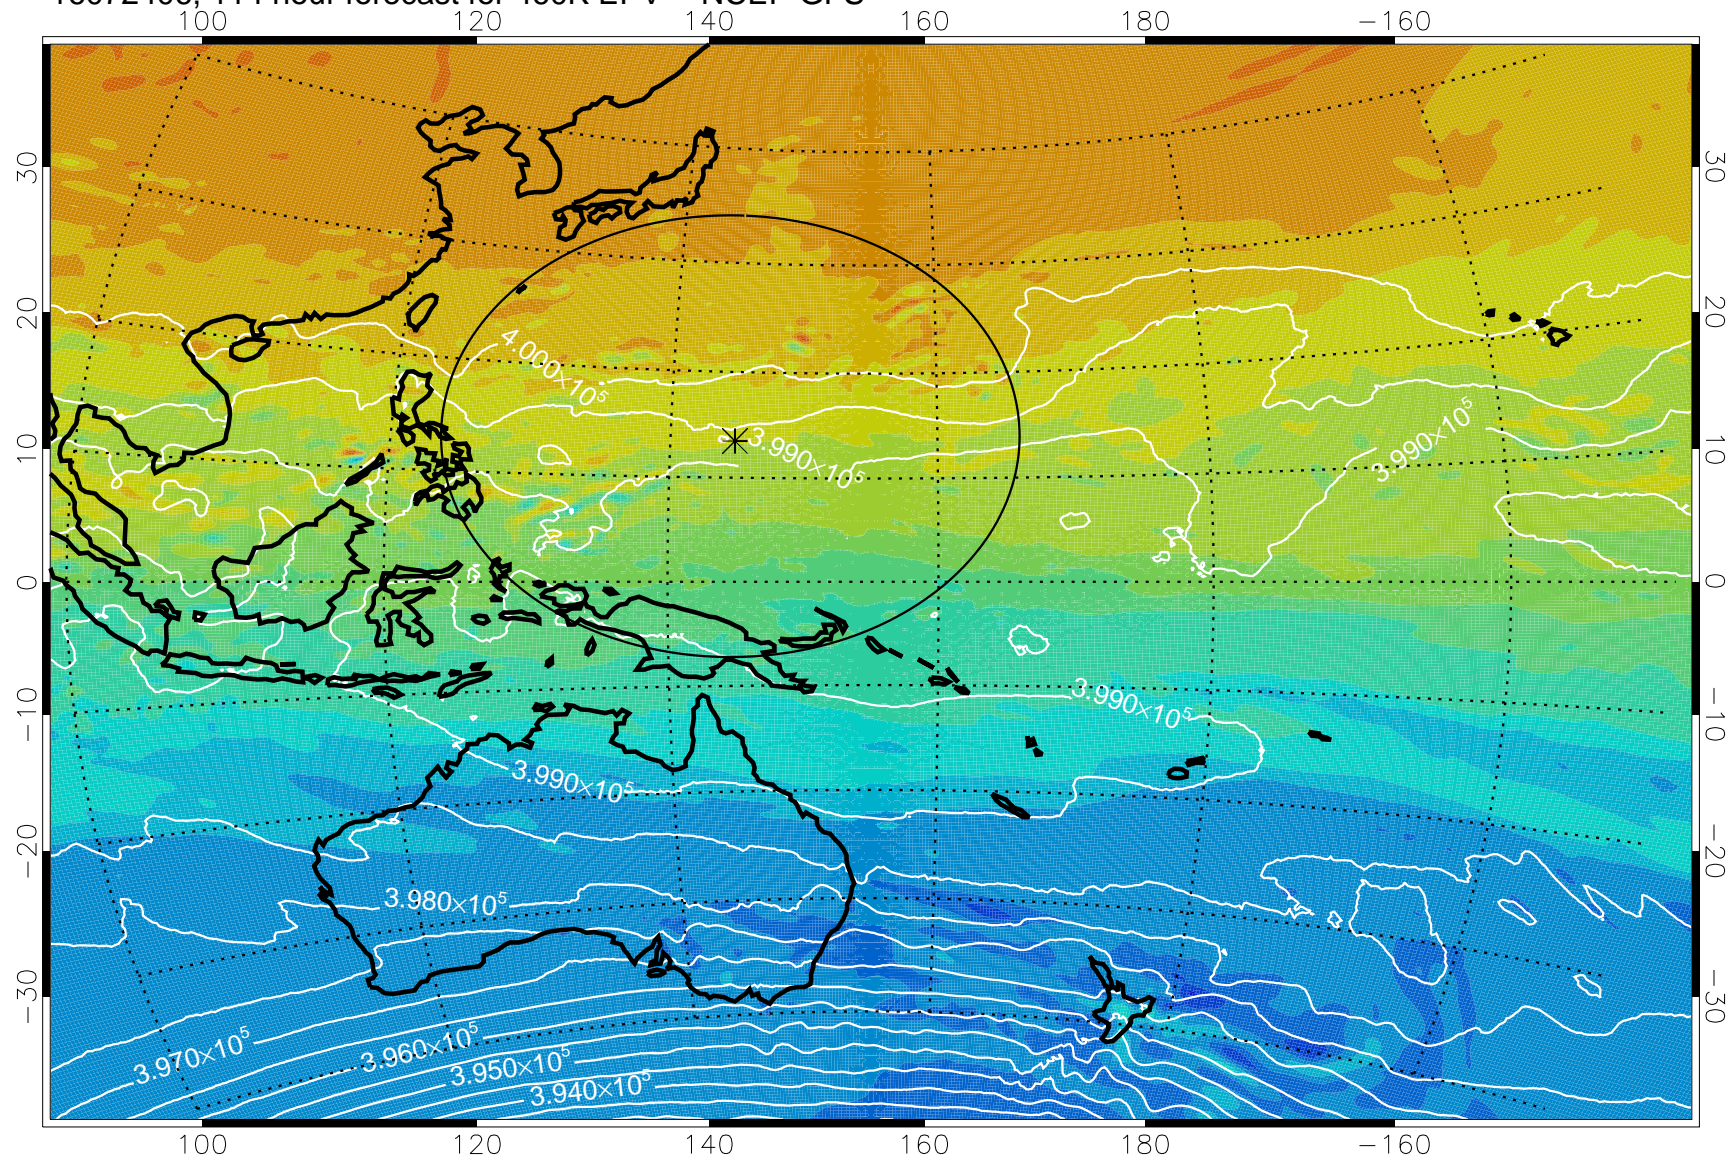

16072218, 78 hour forecast for 460K EPV -- NCEP GFS

460K Montgomery Streamfunction, white

Range ring of 2304 km

16072300, 84 hour forecast for 460K EPV -- NCEP GFS

460K Montgomery Streamfunction, white

Range ring of 2304 km

16072306, 90 hour forecast for 460K EPV -- NCEP GFS

460K Montgomery Streamfunction, white

Range ring of 2304 km

16072312, 96 hour forecast for 460K EPV -- NCEP GFS

460K Montgomery Streamfunction, white

Range ring of 2304 km

16072318, 102 hour forecast for 460K EPV -- NCEP GFS

460K Montgomery Streamfunction, white

Range ring of 2304 km

16072400, 108 hour forecast for 460K EPV -- NCEP GFS

460K Montgomery Streamfunction, white

Range ring of 2304 km

16072406, 114 hour forecast for 460K EPV -- NCEP GFS

460K Montgomery Streamfunction, white

Range ring of 2304 km

16072412, 120 hour forecast for 460K EPV -- NCEP GFS

460K Montgomery Streamfunction, white

Range ring of 2304 km