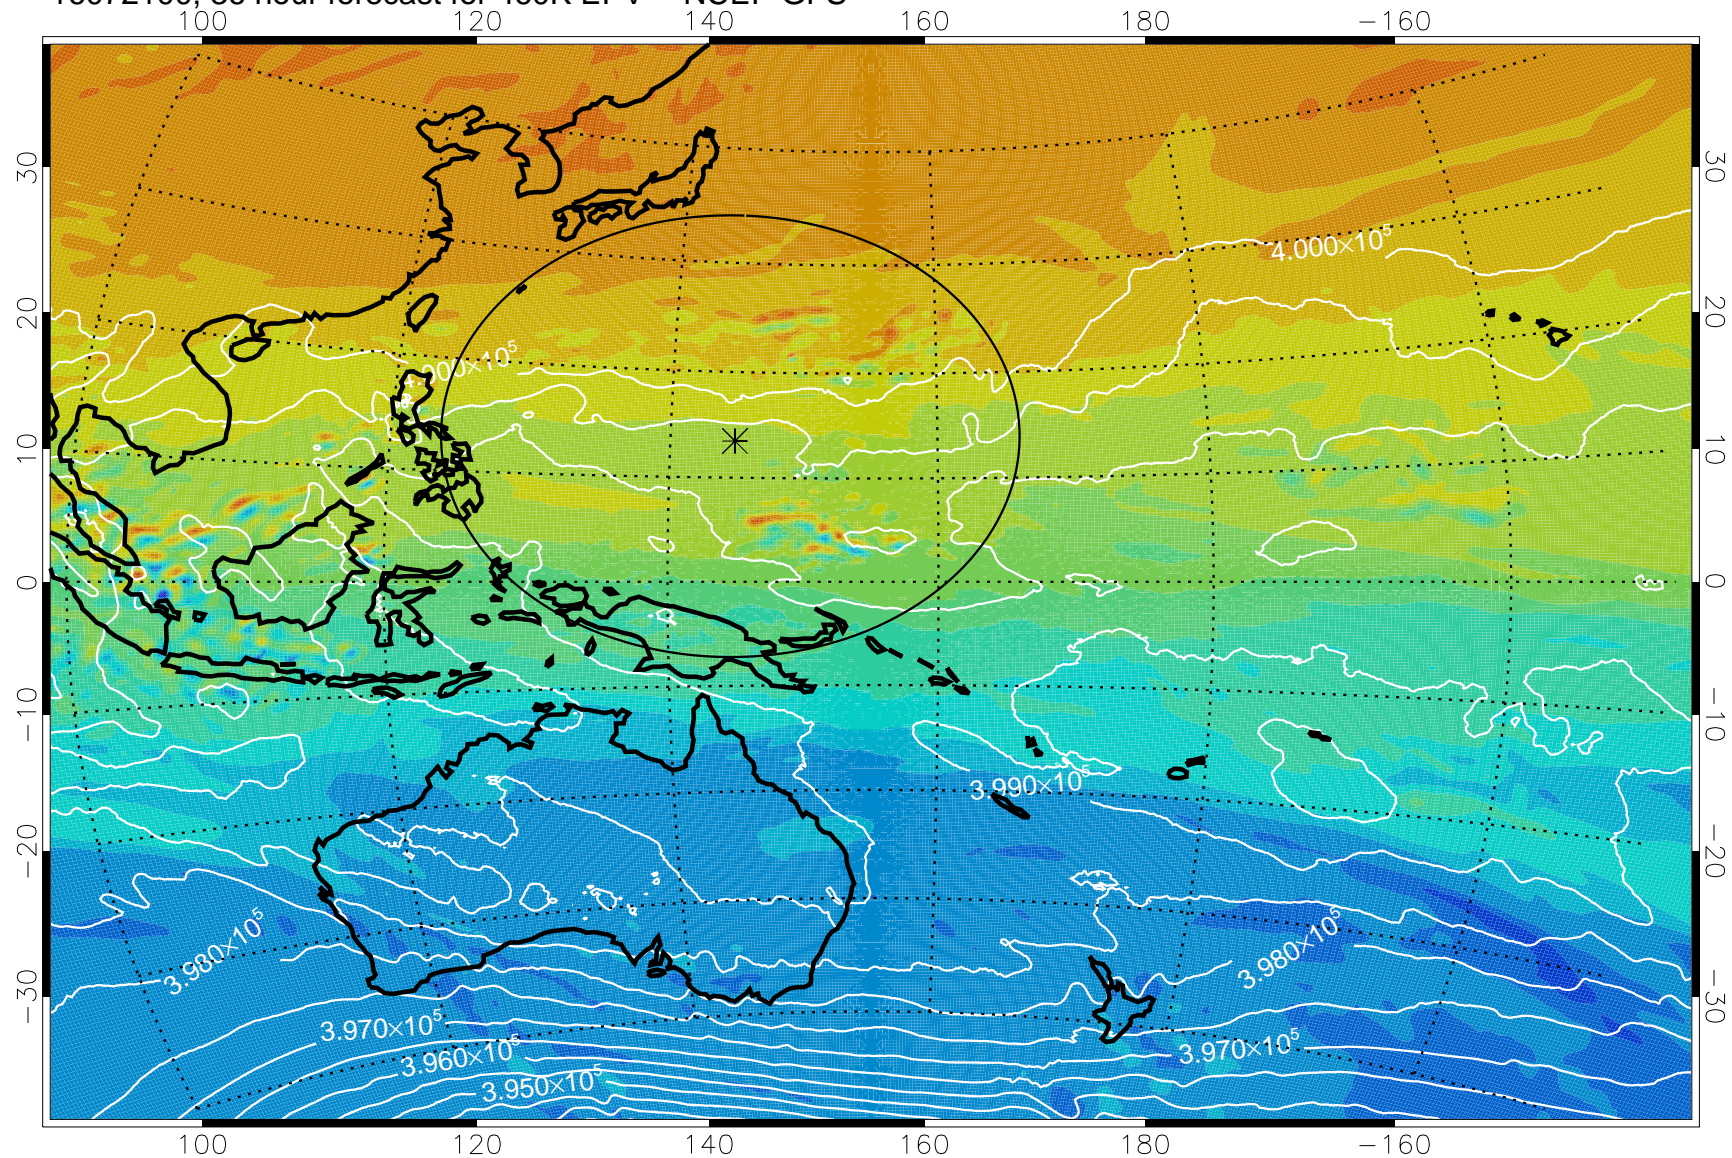

16072006, 18 hour forecast for 460K EPV -- NCEP GFS

460K Montgomery Streamfunction, white

Range ring of 2304 km

16072012, 24 hour forecast for 460K EPV -- NCEP GFS

460K Montgomery Streamfunction, white

Range ring of 2304 km

16072018, 30 hour forecast for 460K EPV -- NCEP GFS

460K Montgomery Streamfunction, white

Range ring of 2304 km

16072100, 36 hour forecast for 460K EPV -- NCEP GFS

460K Montgomery Streamfunction, white

Range ring of 2304 km

16072106, 42 hour forecast for 460K EPV -- NCEP GFS

460K Montgomery Streamfunction, white

Range ring of 2304 km

16072112, 48 hour forecast for 460K EPV -- NCEP GFS

460K Montgomery Streamfunction, white

Range ring of 2304 km

16072118, 54 hour forecast for 460K EPV -- NCEP GFS

460K Montgomery Streamfunction, white

Range ring of 2304 km

16072200, 60 hour forecast for 460K EPV -- NCEP GFS

460K Montgomery Streamfunction, white

Range ring of 2304 km