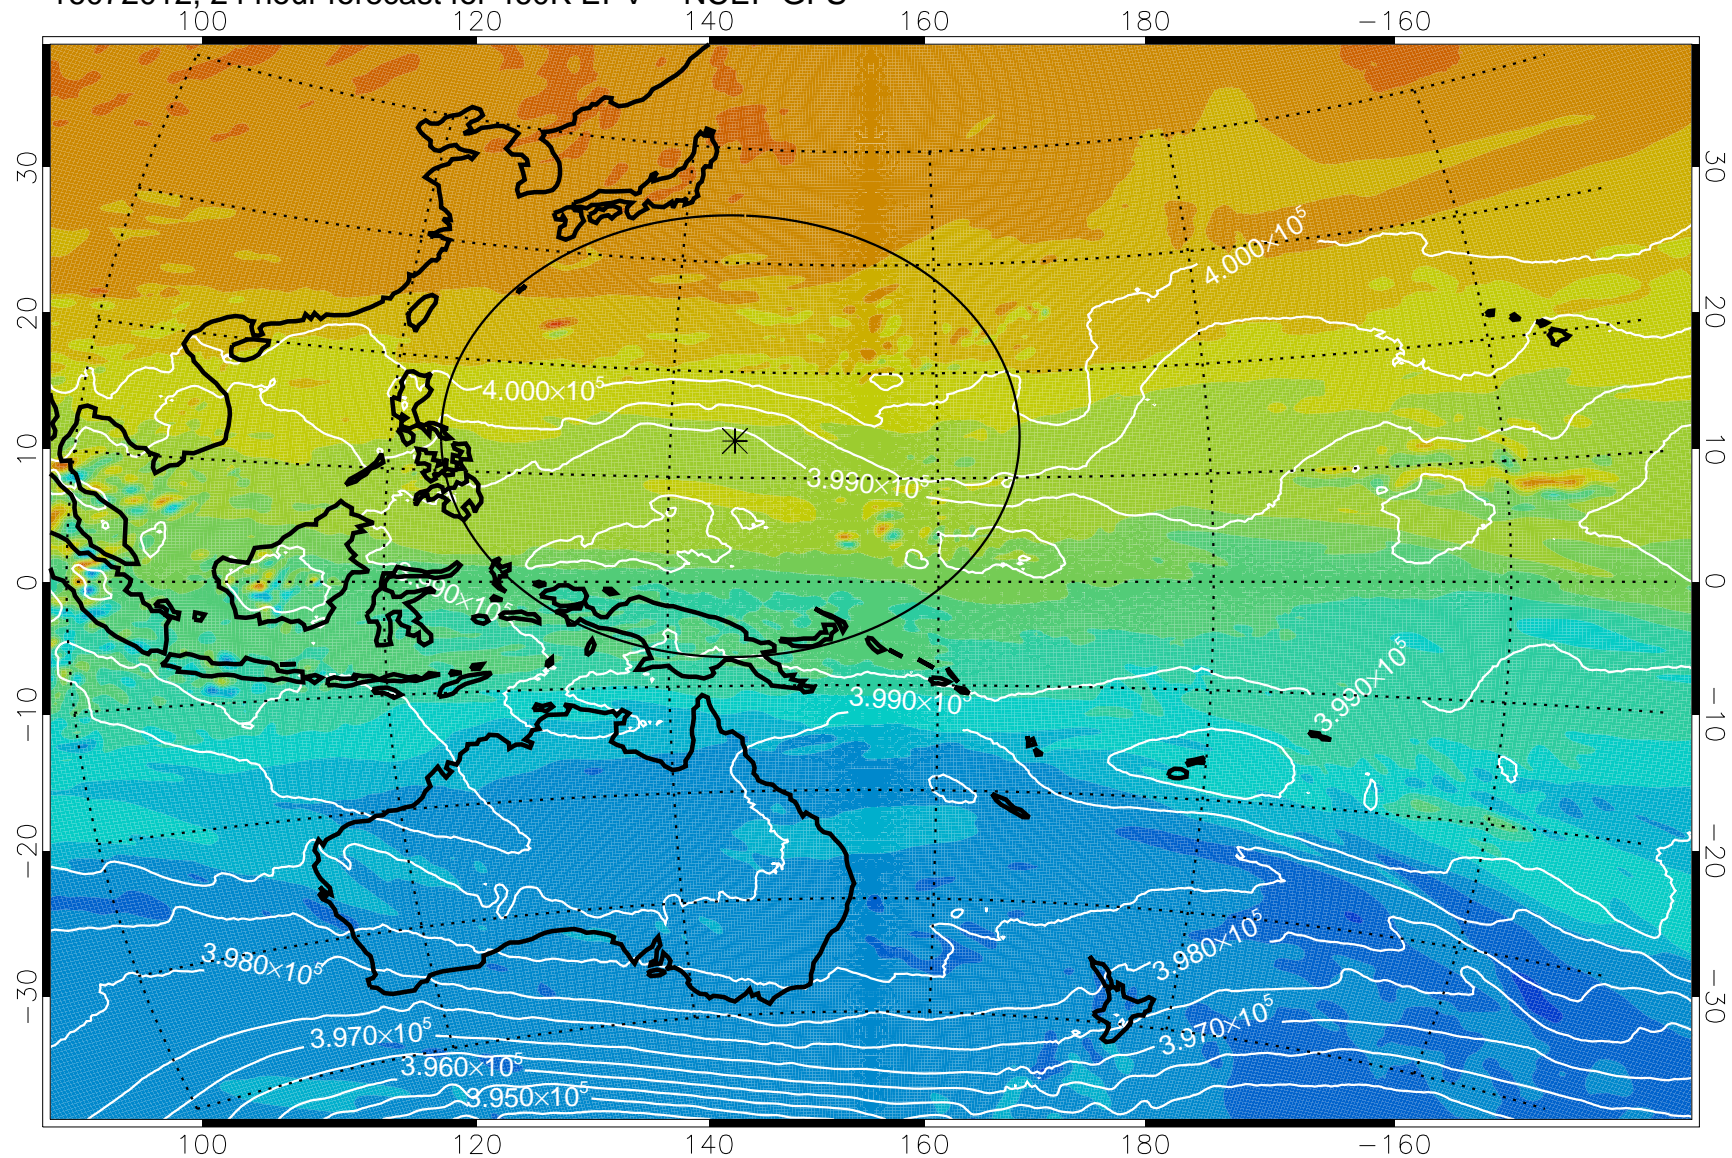

16071918, 6 hour forecast for 460K EPV -- NCEP GFS

460K Montgomery Streamfunction, white

Range ring of 2304 km

16072000, 12 hour forecast for 460K EPV -- NCEP GFS

460K Montgomery Streamfunction, white

Range ring of 2304 km

16072006, 18 hour forecast for 460K EPV -- NCEP GFS

460K Montgomery Streamfunction, white

Range ring of 2304 km

16072012, 24 hour forecast for 460K EPV -- NCEP GFS

460K Montgomery Streamfunction, white

Range ring of 2304 km

16072018, 30 hour forecast for 460K EPV -- NCEP GFS

460K Montgomery Streamfunction, white

Range ring of 2304 km

16072100, 36 hour forecast for 460K EPV -- NCEP GFS

460K Montgomery Streamfunction, white

Range ring of 2304 km

16072106, 42 hour forecast for 460K EPV -- NCEP GFS

460K Montgomery Streamfunction, white

Range ring of 2304 km

16072112, 48 hour forecast for 460K EPV -- NCEP GFS

460K Montgomery Streamfunction, white

Range ring of 2304 km