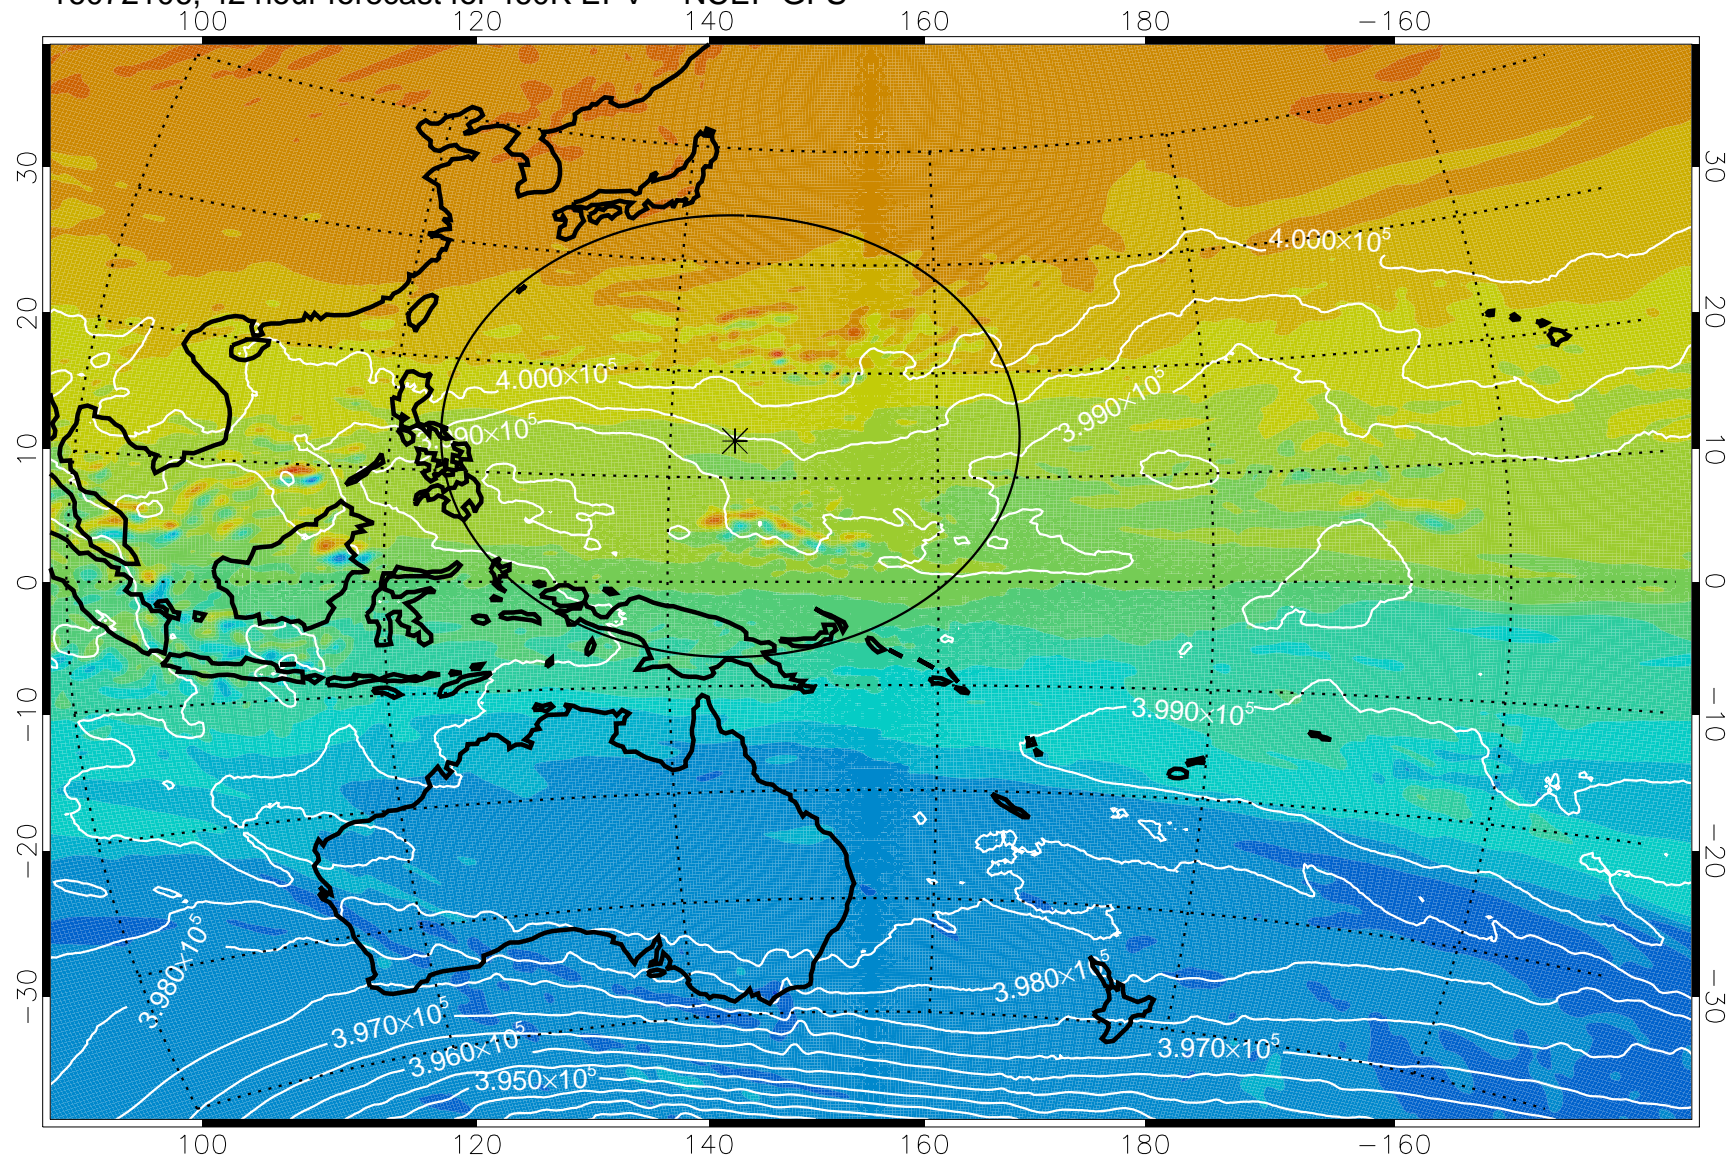

16072018, 30 hour forecast for 460K EPV -- NCEP GFS

460K Montgomery Streamfunction, white

Range ring of 2304 km

16072100, 36 hour forecast for 460K EPV -- NCEP GFS

460K Montgomery Streamfunction, white

Range ring of 2304 km

16072106, 42 hour forecast for 460K EPV -- NCEP GFS

460K Montgomery Streamfunction, white

Range ring of 2304 km

16072112, 48 hour forecast for 460K EPV -- NCEP GFS

460K Montgomery Streamfunction, white

Range ring of 2304 km

16072118, 54 hour forecast for 460K EPV -- NCEP GFS

460K Montgomery Streamfunction, white

Range ring of 2304 km

16072200, 60 hour forecast for 460K EPV -- NCEP GFS

460K Montgomery Streamfunction, white

Range ring of 2304 km

16072206, 66 hour forecast for 460K EPV -- NCEP GFS

460K Montgomery Streamfunction, white

Range ring of 2304 km

16072212, 72 hour forecast for 460K EPV -- NCEP GFS

460K Montgomery Streamfunction, white

Range ring of 2304 km