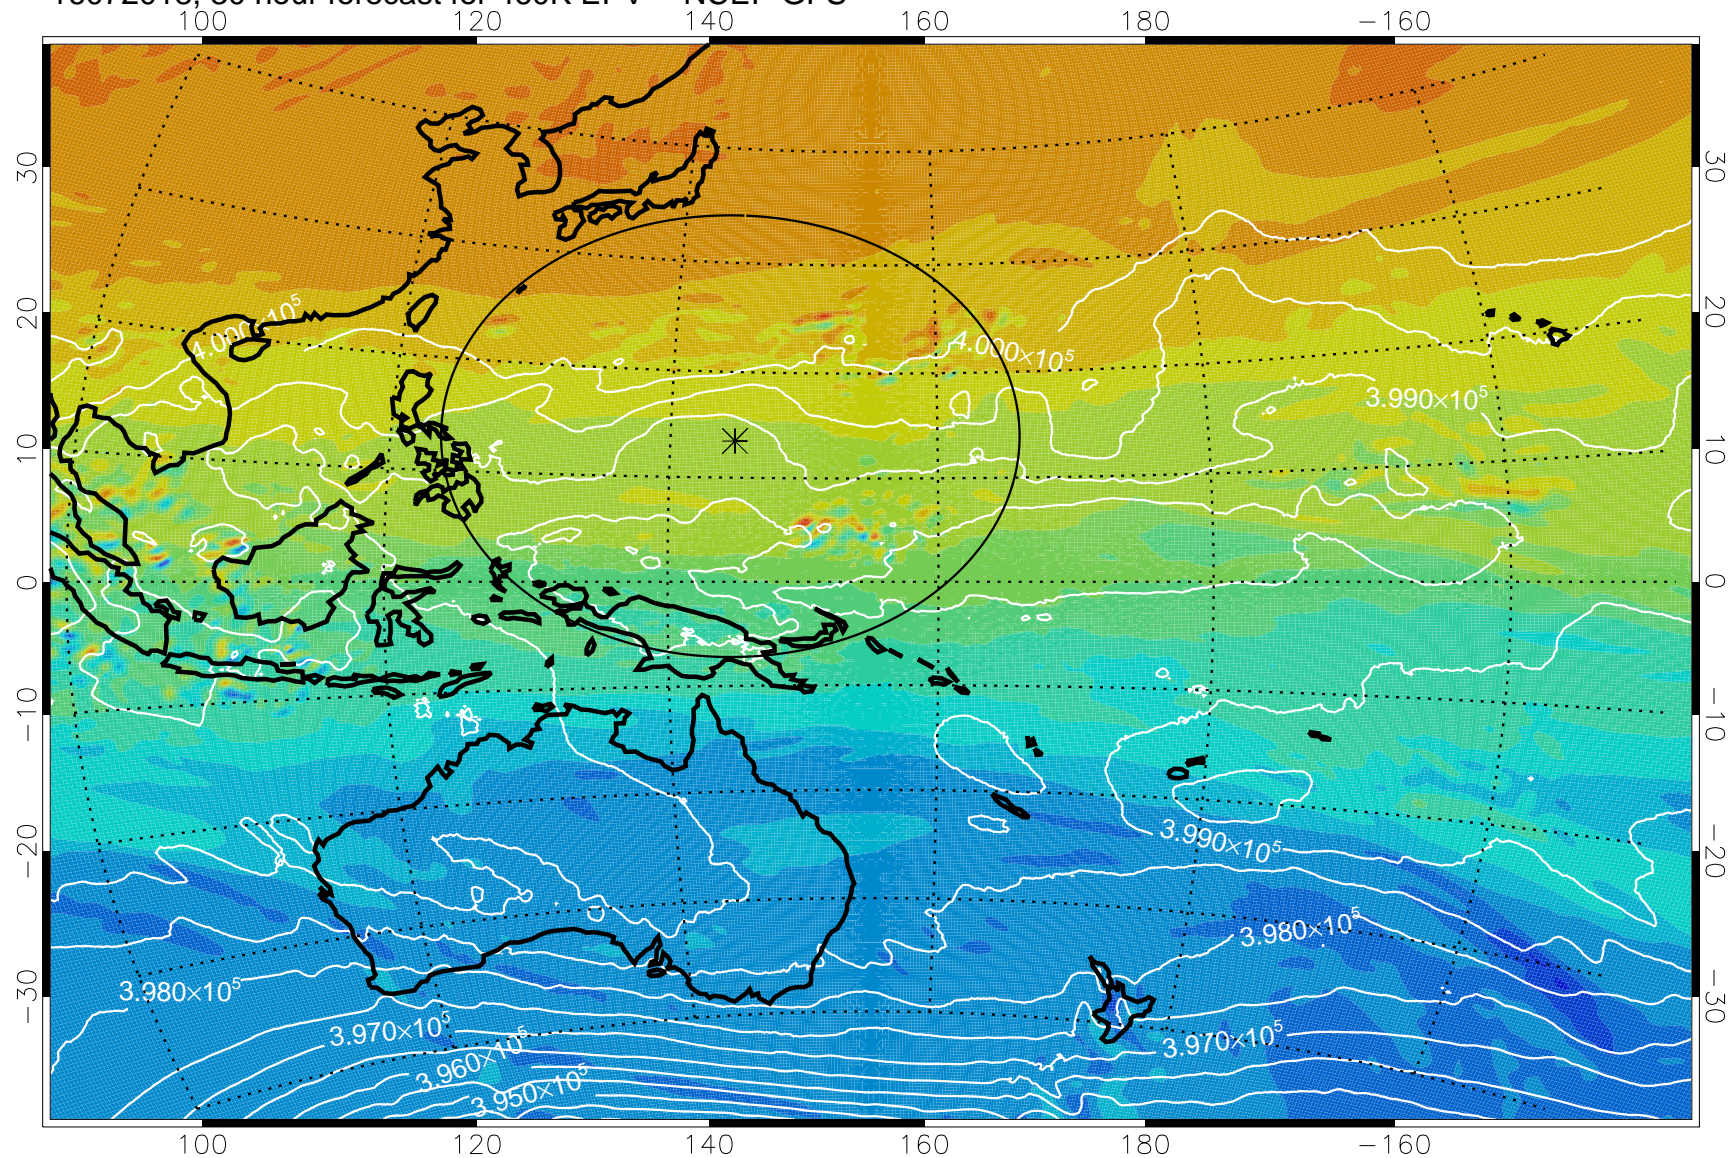

16072006, 18 hour forecast for 460K EPV -- NCEP GFS

460K Montgomery Streamfunction, white

Range ring of 2304 km

16072012, 24 hour forecast for 460K EPV -- NCEP GFS

460K Montgomery Streamfunction, white

Range ring of 2304 km

16072018, 30 hour forecast for 460K EPV -- NCEP GFS

460K Montgomery Streamfunction, white

Range ring of 2304 km

16072100, 36 hour forecast for 460K EPV -- NCEP GFS

460K Montgomery Streamfunction, white

Range ring of 2304 km

16072106, 42 hour forecast for 460K EPV -- NCEP GFS

460K Montgomery Streamfunction, white

Range ring of 2304 km

16072112, 48 hour forecast for 460K EPV -- NCEP GFS

460K Montgomery Streamfunction, white

Range ring of 2304 km

16072118, 54 hour forecast for 460K EPV -- NCEP GFS

460K Montgomery Streamfunction, white

Range ring of 2304 km

16072200, 60 hour forecast for 460K EPV -- NCEP GFS

460K Montgomery Streamfunction, white

Range ring of 2304 km