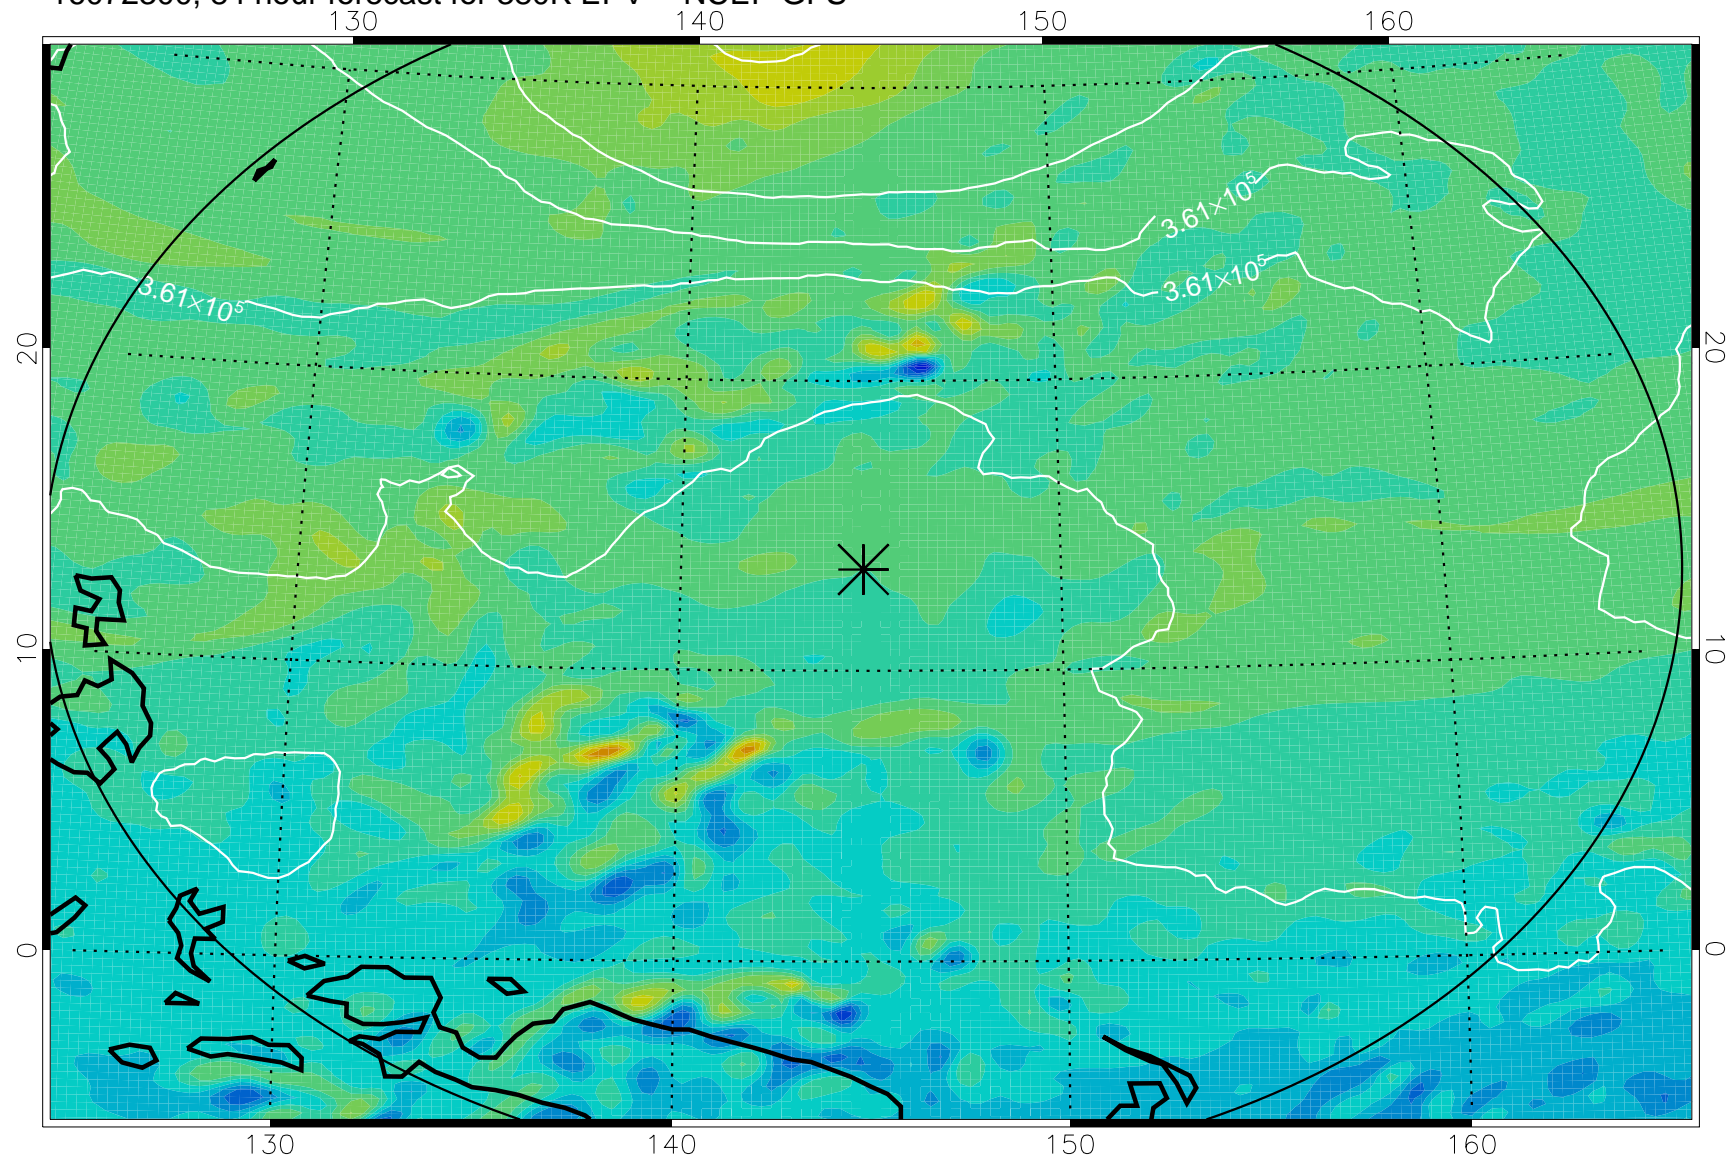

16072206, 66 hour forecast for 380K EPV -- NCEP GFS

380K Montgomery Streamfunction, white

Range ring of 2304 km

16072212, 72 hour forecast for 380K EPV -- NCEP GFS

380K Montgomery Streamfunction, white

Range ring of 2304 km

16072218, 78 hour forecast for 380K EPV -- NCEP GFS

380K Montgomery Streamfunction, white

Range ring of 2304 km

16072300, 84 hour forecast for 380K EPV -- NCEP GFS

380K Montgomery Streamfunction, white

Range ring of 2304 km

16072306, 90 hour forecast for 380K EPV -- NCEP GFS

380K Montgomery Streamfunction, white

Range ring of 2304 km

16072312, 96 hour forecast for 380K EPV -- NCEP GFS

380K Montgomery Streamfunction, white

Range ring of 2304 km

16072318, 102 hour forecast for 380K EPV -- NCEP GFS

380K Montgomery Streamfunction, white

Range ring of 2304 km

16072400, 108 hour forecast for 380K EPV -- NCEP GFS

380K Montgomery Streamfunction, white

Range ring of 2304 km