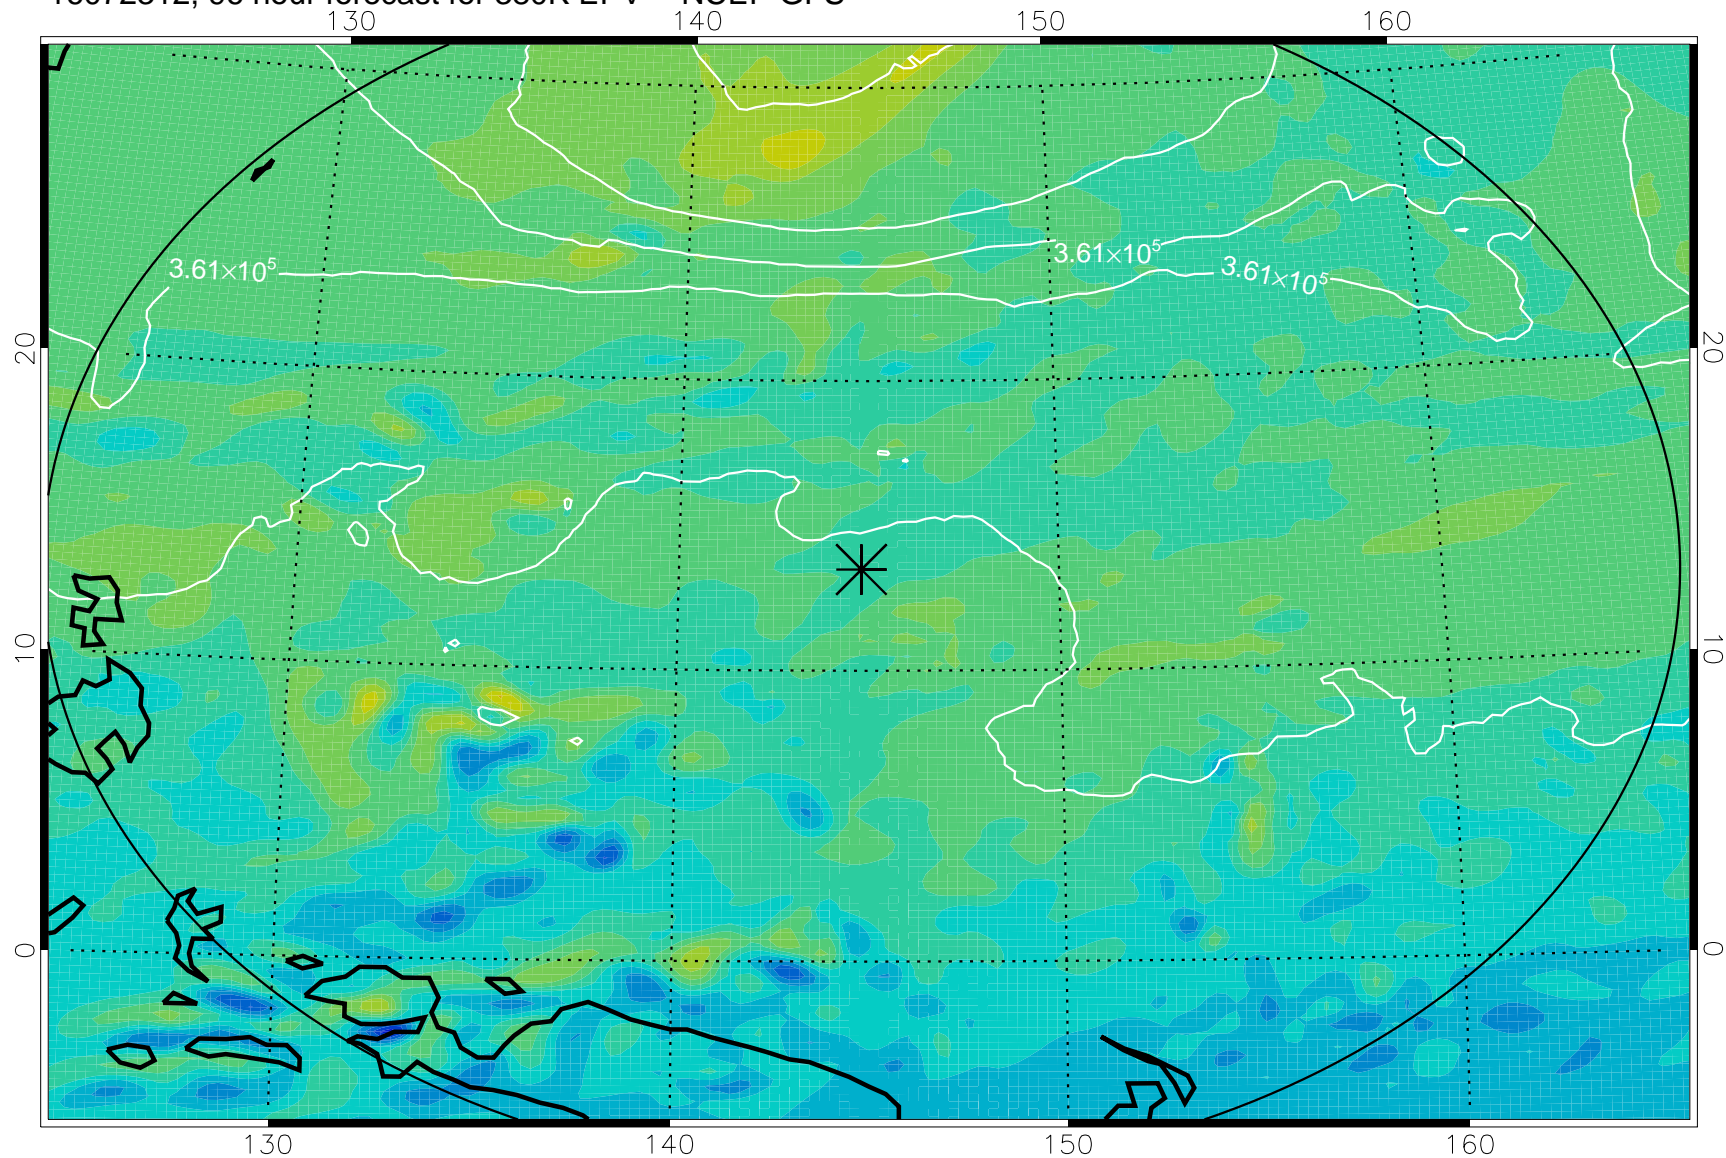

16072218, 78 hour forecast for 380K EPV -- NCEP GFS

380K Montgomery Streamfunction, white

Range ring of 2304 km

16072300, 84 hour forecast for 380K EPV -- NCEP GFS

380K Montgomery Streamfunction, white

Range ring of 2304 km

16072306, 90 hour forecast for 380K EPV -- NCEP GFS

380K Montgomery Streamfunction, white

Range ring of 2304 km

16072312, 96 hour forecast for 380K EPV -- NCEP GFS

380K Montgomery Streamfunction, white

Range ring of 2304 km

16072318, 102 hour forecast for 380K EPV -- NCEP GFS

380K Montgomery Streamfunction, white

Range ring of 2304 km

16072400, 108 hour forecast for 380K EPV -- NCEP GFS

380K Montgomery Streamfunction, white

Range ring of 2304 km

16072406, 114 hour forecast for 380K EPV -- NCEP GFS

380K Montgomery Streamfunction, white

Range ring of 2304 km

16072412, 120 hour forecast for 380K EPV -- NCEP GFS

380K Montgomery Streamfunction, white

Range ring of 2304 km