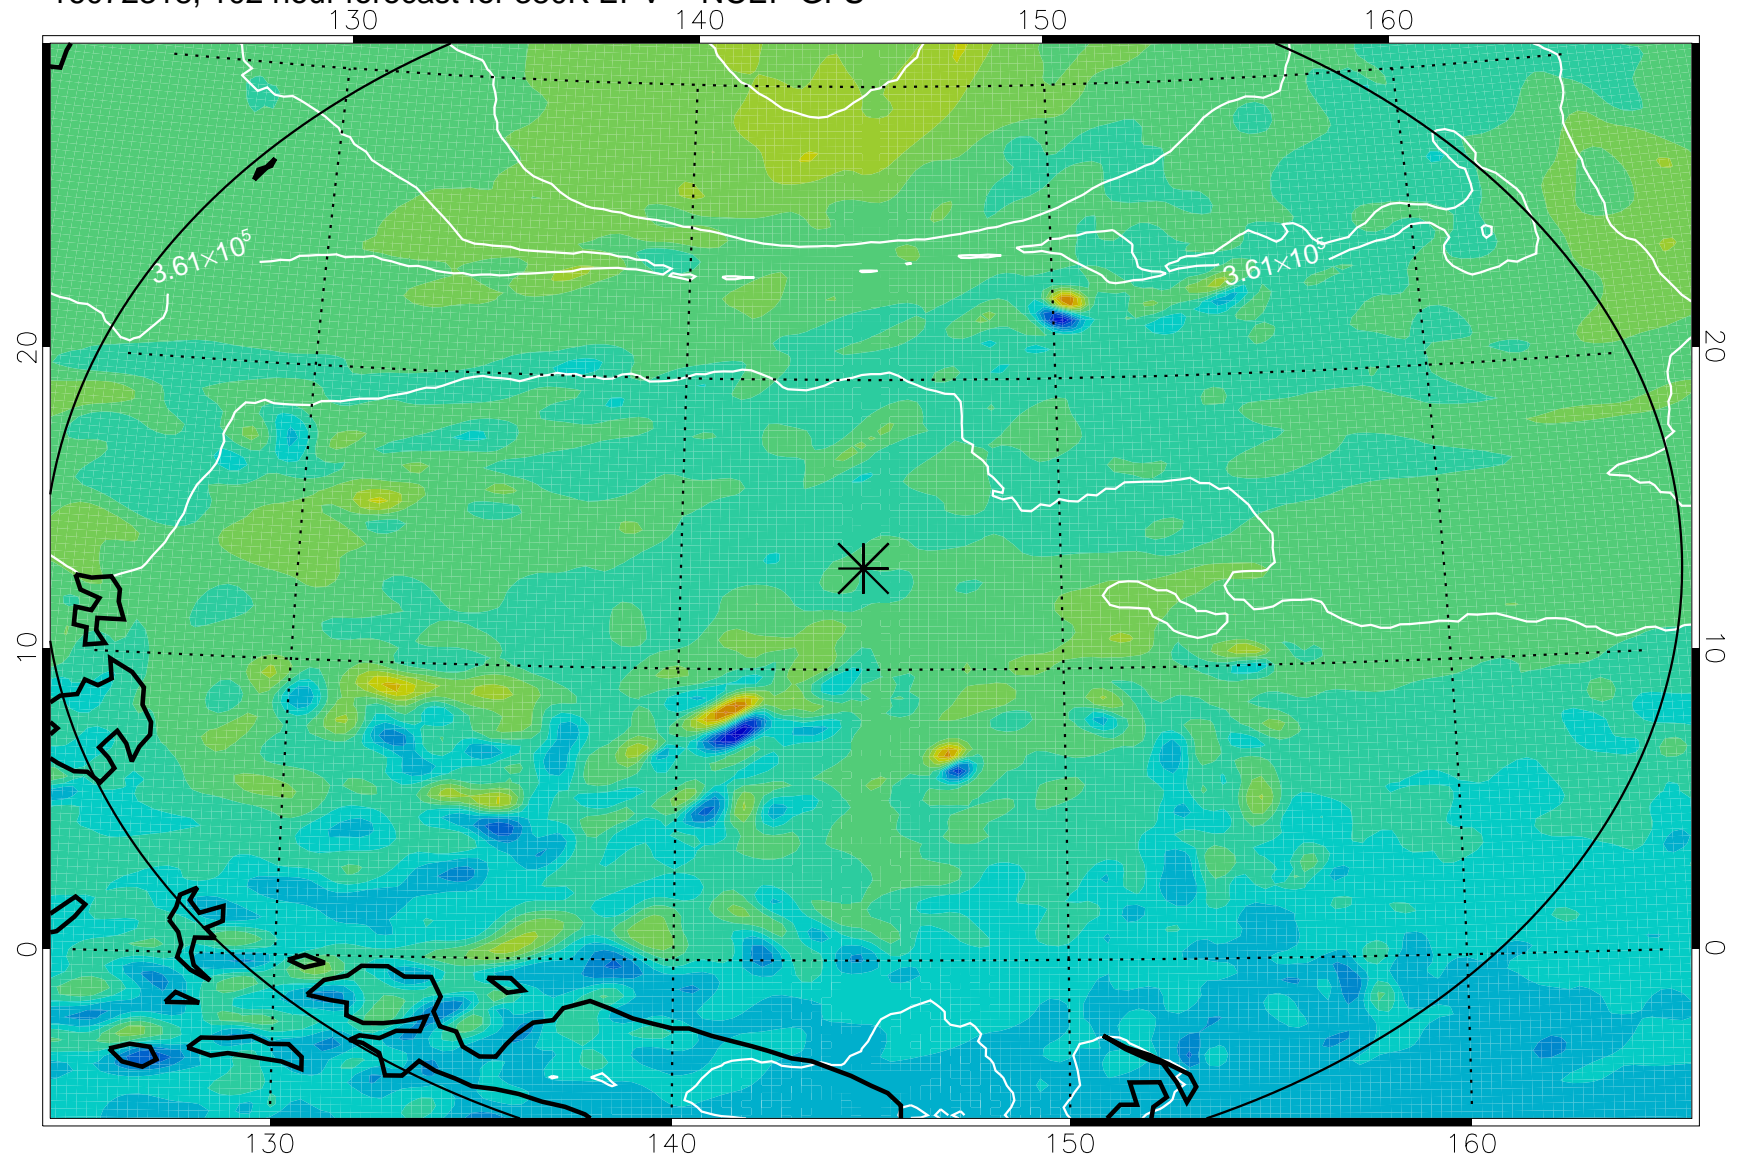

16072218, 78 hour forecast for 380K EPV -- NCEP GFS

380K Montgomery Streamfunction, white

Range ring of 2304 km

16072300, 84 hour forecast for 380K EPV -- NCEP GFS

380K Montgomery Streamfunction, white

Range ring of 2304 km

16072306, 90 hour forecast for 380K EPV -- NCEP GFS

380K Montgomery Streamfunction, white

Range ring of 2304 km

16072312, 96 hour forecast for 380K EPV -- NCEP GFS

380K Montgomery Streamfunction, white

Range ring of 2304 km

16072318, 102 hour forecast for 380K EPV -- NCEP GFS

380K Montgomery Streamfunction, white

Range ring of 2304 km

16072400, 108 hour forecast for 380K EPV -- NCEP GFS

380K Montgomery Streamfunction, white

Range ring of 2304 km

16072406, 114 hour forecast for 380K EPV -- NCEP GFS

380K Montgomery Streamfunction, white

Range ring of 2304 km

16072412, 120 hour forecast for 380K EPV -- NCEP GFS

380K Montgomery Streamfunction, white

Range ring of 2304 km