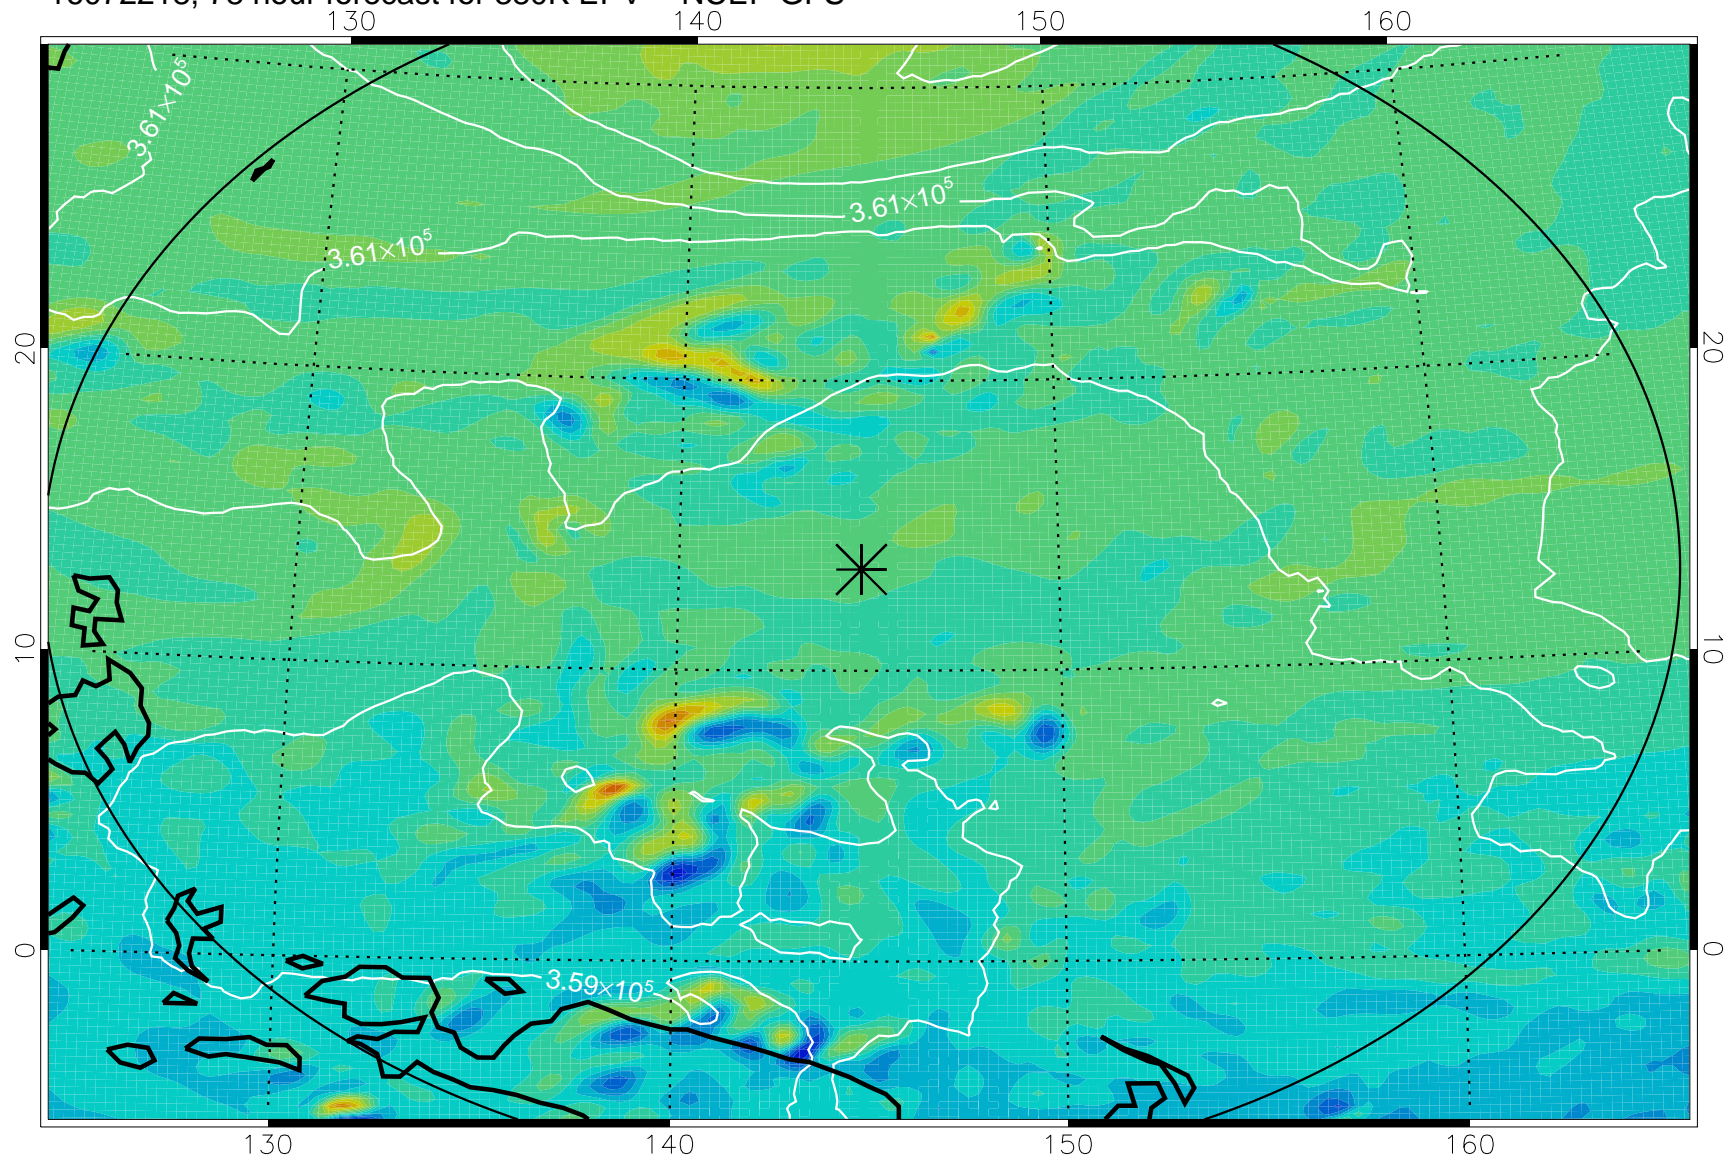

16072206, 66 hour forecast for 380K EPV -- NCEP GFS

380K Montgomery Streamfunction, white

Range ring of 2304 km

16072212, 72 hour forecast for 380K EPV -- NCEP GFS

380K Montgomery Streamfunction, white

Range ring of 2304 km

16072218, 78 hour forecast for 380K EPV -- NCEP GFS

380K Montgomery Streamfunction, white

Range ring of 2304 km

16072300, 84 hour forecast for 380K EPV -- NCEP GFS

380K Montgomery Streamfunction, white

Range ring of 2304 km

16072306, 90 hour forecast for 380K EPV -- NCEP GFS

380K Montgomery Streamfunction, white

Range ring of 2304 km

16072312, 96 hour forecast for 380K EPV -- NCEP GFS

380K Montgomery Streamfunction, white

Range ring of 2304 km

16072318, 102 hour forecast for 380K EPV -- NCEP GFS

380K Montgomery Streamfunction, white

Range ring of 2304 km

16072400, 108 hour forecast for 380K EPV -- NCEP GFS

380K Montgomery Streamfunction, white

Range ring of 2304 km