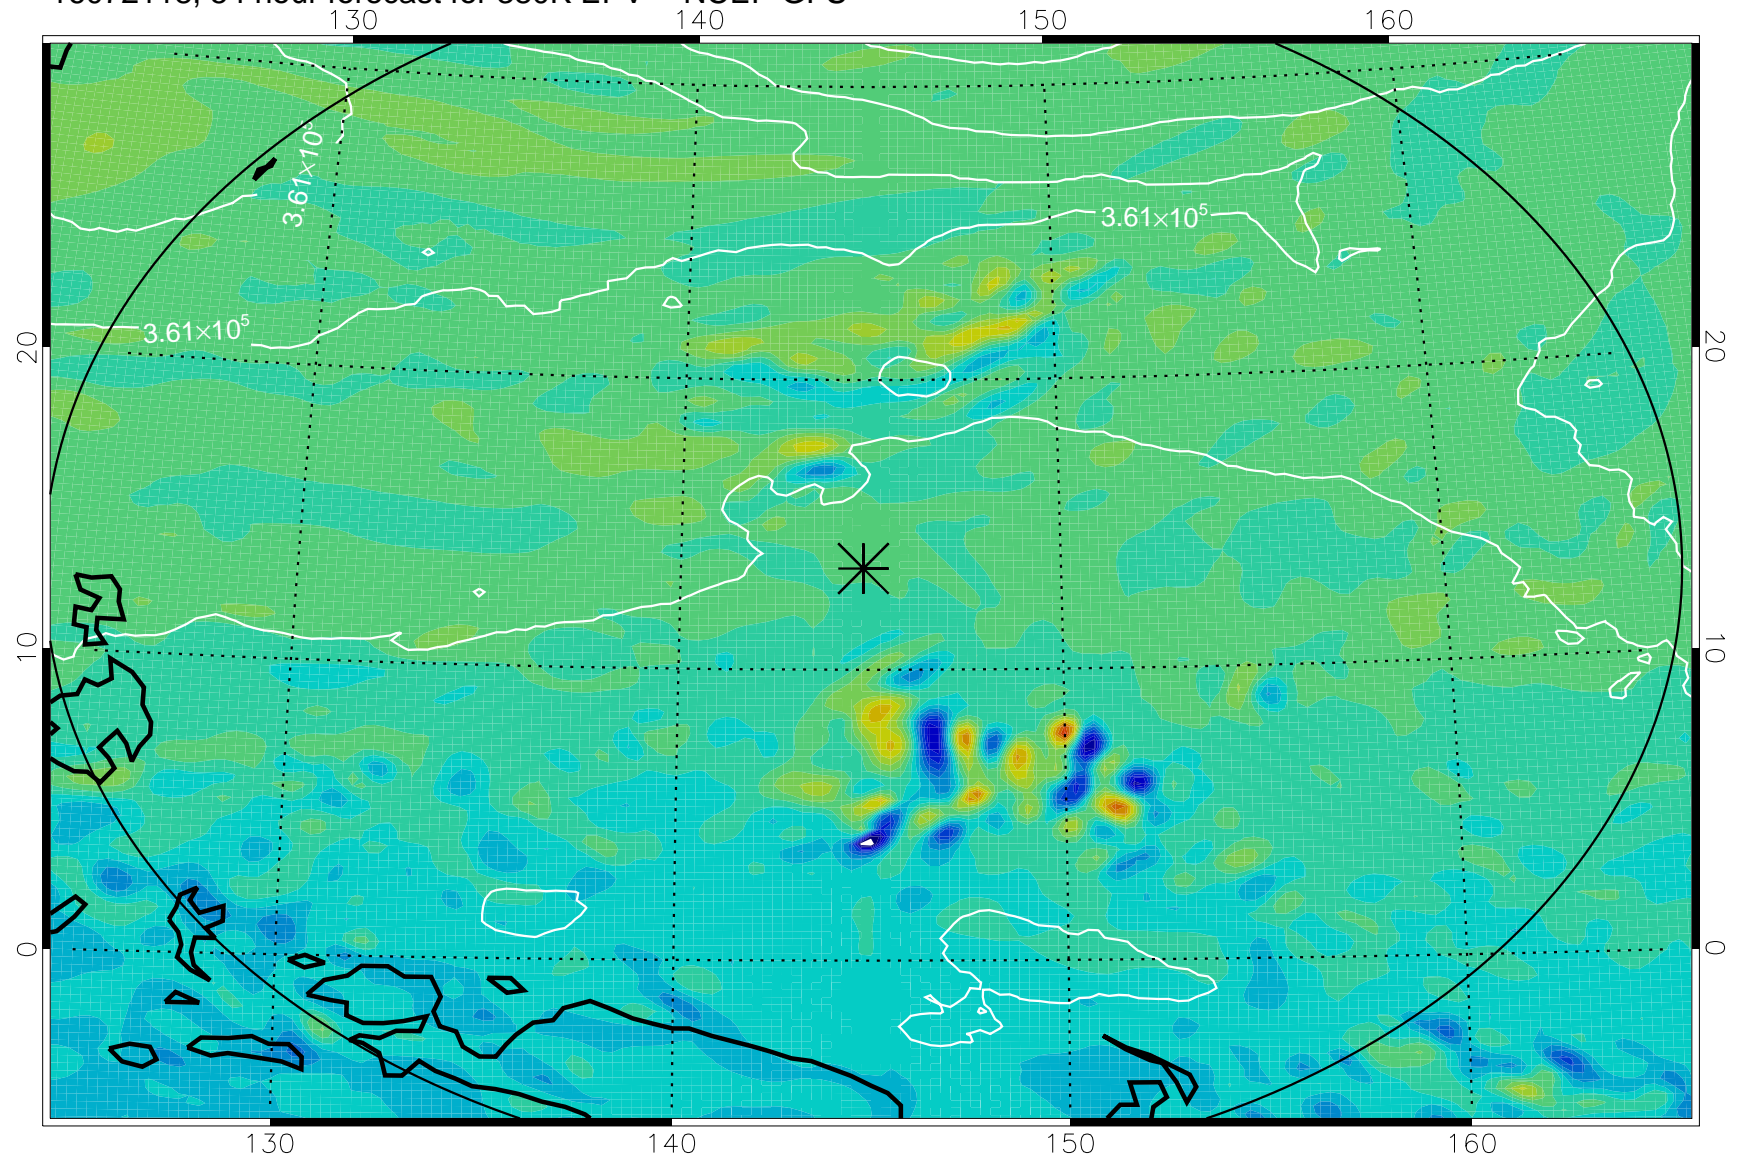

16072018, 30 hour forecast for 380K EPV -- NCEP GFS

380K Montgomery Streamfunction, white

Range ring of 2304 km

16072100, 36 hour forecast for 380K EPV -- NCEP GFS

380K Montgomery Streamfunction, white

Range ring of 2304 km

16072106, 42 hour forecast for 380K EPV -- NCEP GFS

380K Montgomery Streamfunction, white

Range ring of 2304 km

16072112, 48 hour forecast for 380K EPV -- NCEP GFS

380K Montgomery Streamfunction, white

Range ring of 2304 km

16072118, 54 hour forecast for 380K EPV -- NCEP GFS

380K Montgomery Streamfunction, white

Range ring of 2304 km

16072200, 60 hour forecast for 380K EPV -- NCEP GFS

380K Montgomery Streamfunction, white

Range ring of 2304 km

16072206, 66 hour forecast for 380K EPV -- NCEP GFS

380K Montgomery Streamfunction, white

Range ring of 2304 km

16072212, 72 hour forecast for 380K EPV -- NCEP GFS

380K Montgomery Streamfunction, white

Range ring of 2304 km