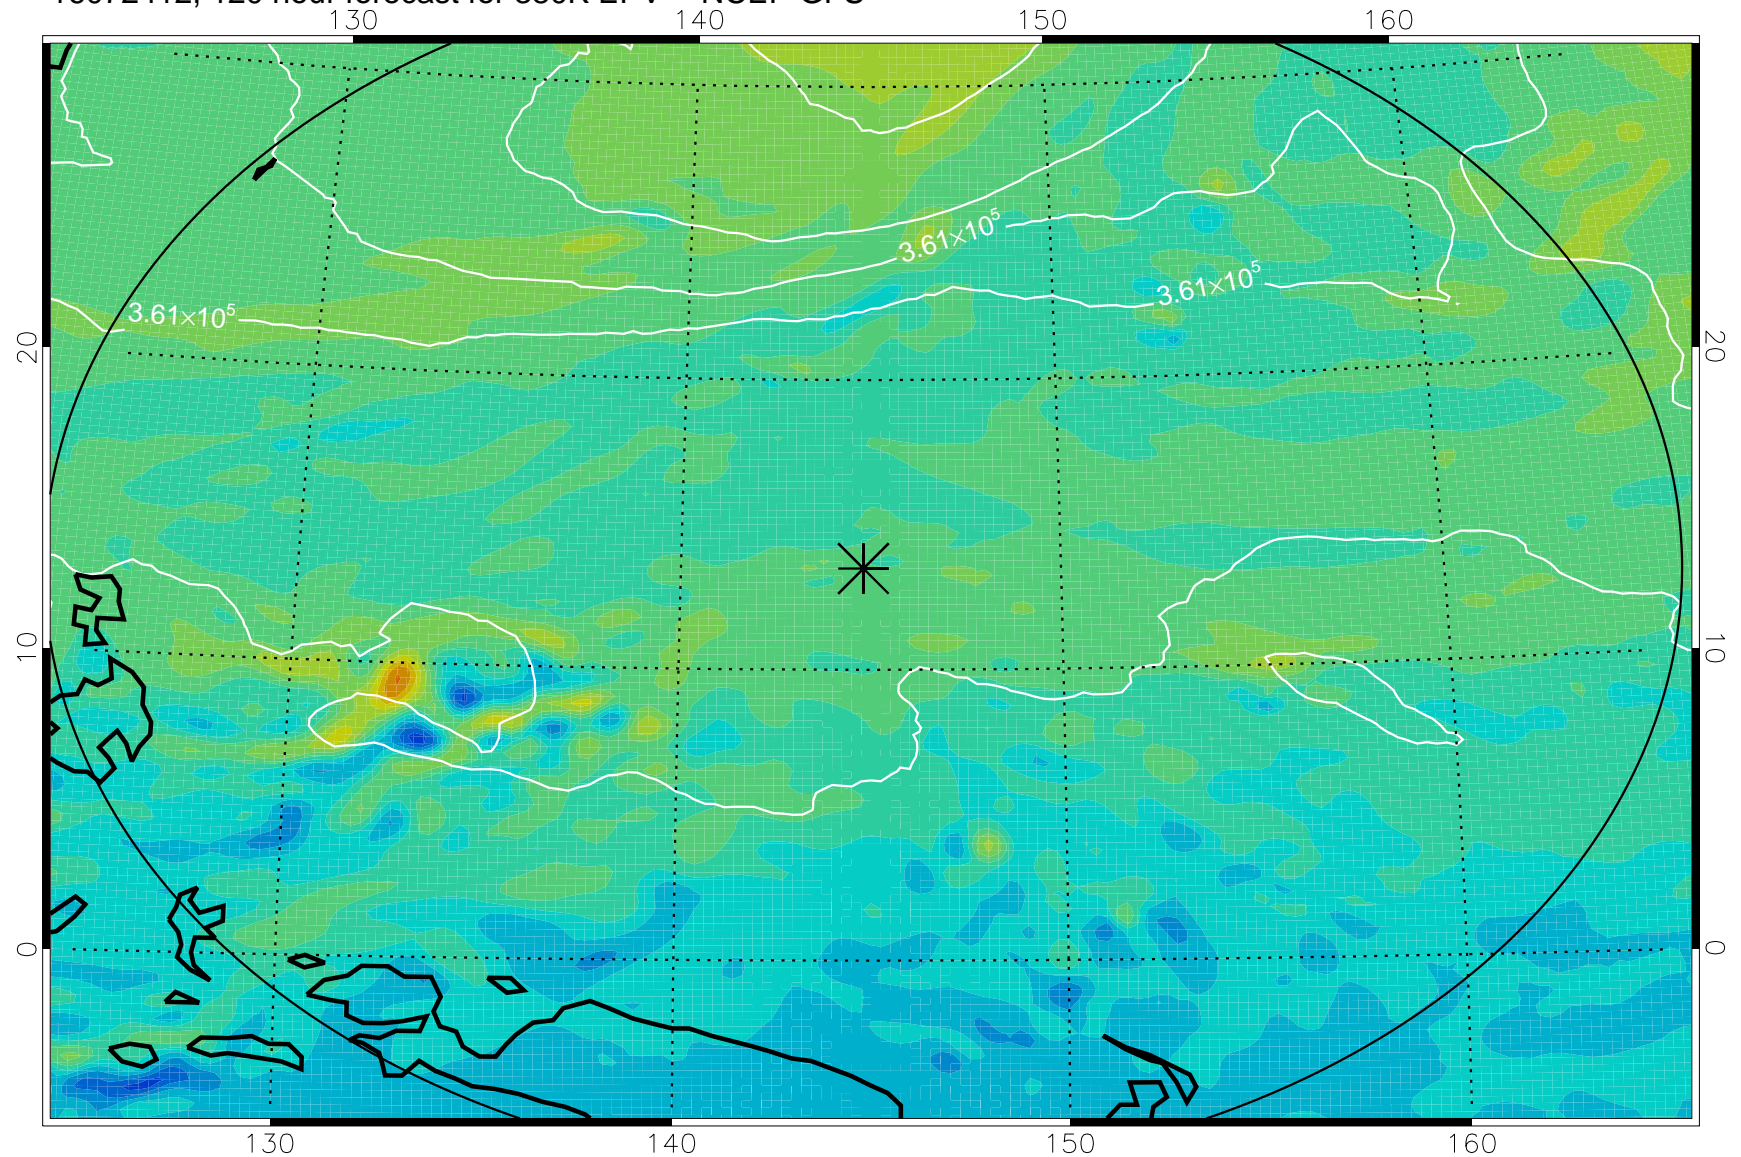

16072218, 78 hour forecast for 380K EPV -- NCEP GFS

380K Montgomery Streamfunction, white

Range ring of 2304 km

16072300, 84 hour forecast for 380K EPV -- NCEP GFS

380K Montgomery Streamfunction, white

Range ring of 2304 km

16072306, 90 hour forecast for 380K EPV -- NCEP GFS

380K Montgomery Streamfunction, white

Range ring of 2304 km

16072312, 96 hour forecast for 380K EPV -- NCEP GFS

380K Montgomery Streamfunction, white

Range ring of 2304 km

16072318, 102 hour forecast for 380K EPV -- NCEP GFS

380K Montgomery Streamfunction, white

Range ring of 2304 km

16072400, 108 hour forecast for 380K EPV -- NCEP GFS

380K Montgomery Streamfunction, white

Range ring of 2304 km

16072406, 114 hour forecast for 380K EPV -- NCEP GFS

380K Montgomery Streamfunction, white

Range ring of 2304 km

16072412, 120 hour forecast for 380K EPV -- NCEP GFS

380K Montgomery Streamfunction, white

Range ring of 2304 km