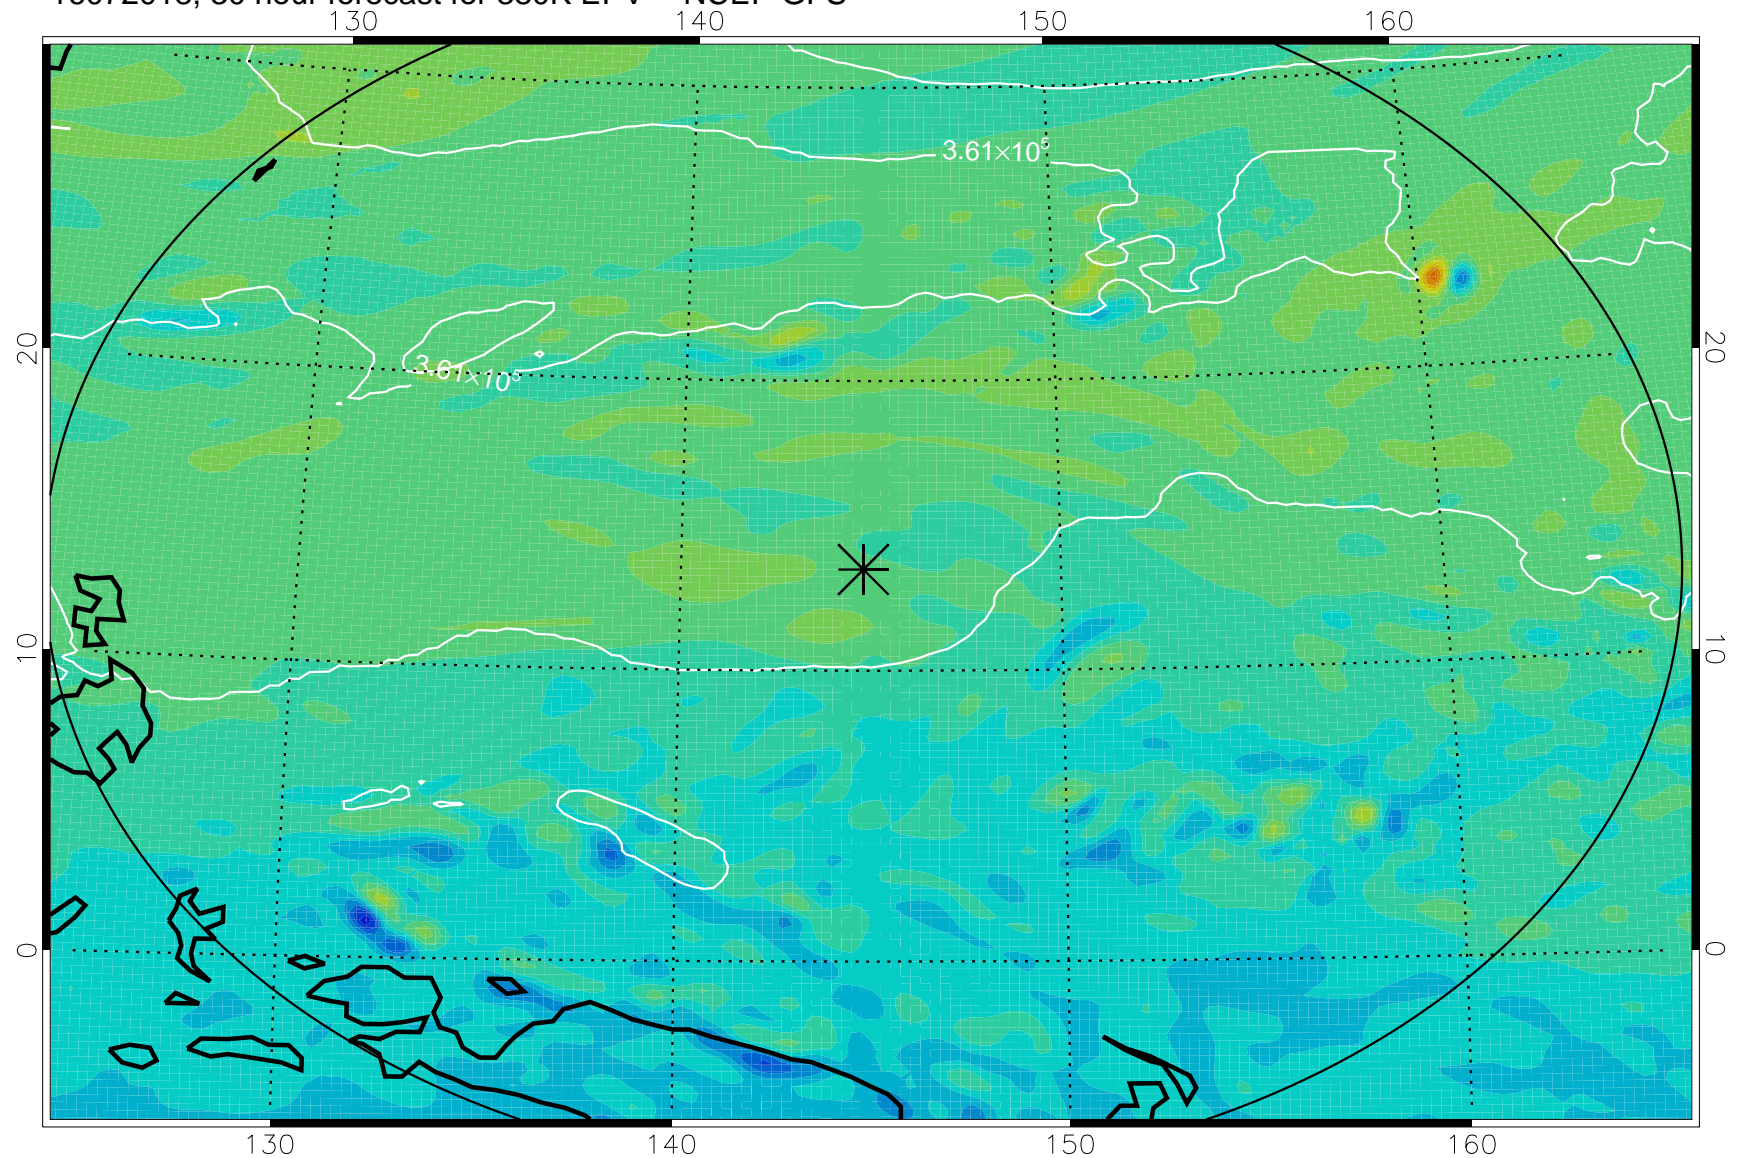

16071918, 6 hour forecast for 380K EPV -- NCEP GFS

380K Montgomery Streamfunction, white

Range ring of 2304 km

16072000, 12 hour forecast for 380K EPV -- NCEP GFS

380K Montgomery Streamfunction, white

Range ring of 2304 km

16072006, 18 hour forecast for 380K EPV -- NCEP GFS

380K Montgomery Streamfunction, white

Range ring of 2304 km

16072012, 24 hour forecast for 380K EPV -- NCEP GFS

380K Montgomery Streamfunction, white

Range ring of 2304 km

16072018, 30 hour forecast for 380K EPV -- NCEP GFS

380K Montgomery Streamfunction, white

Range ring of 2304 km

16072100, 36 hour forecast for 380K EPV -- NCEP GFS

380K Montgomery Streamfunction, white

Range ring of 2304 km

16072106, 42 hour forecast for 380K EPV -- NCEP GFS

380K Montgomery Streamfunction, white

Range ring of 2304 km

16072112, 48 hour forecast for 380K EPV -- NCEP GFS

380K Montgomery Streamfunction, white

Range ring of 2304 km