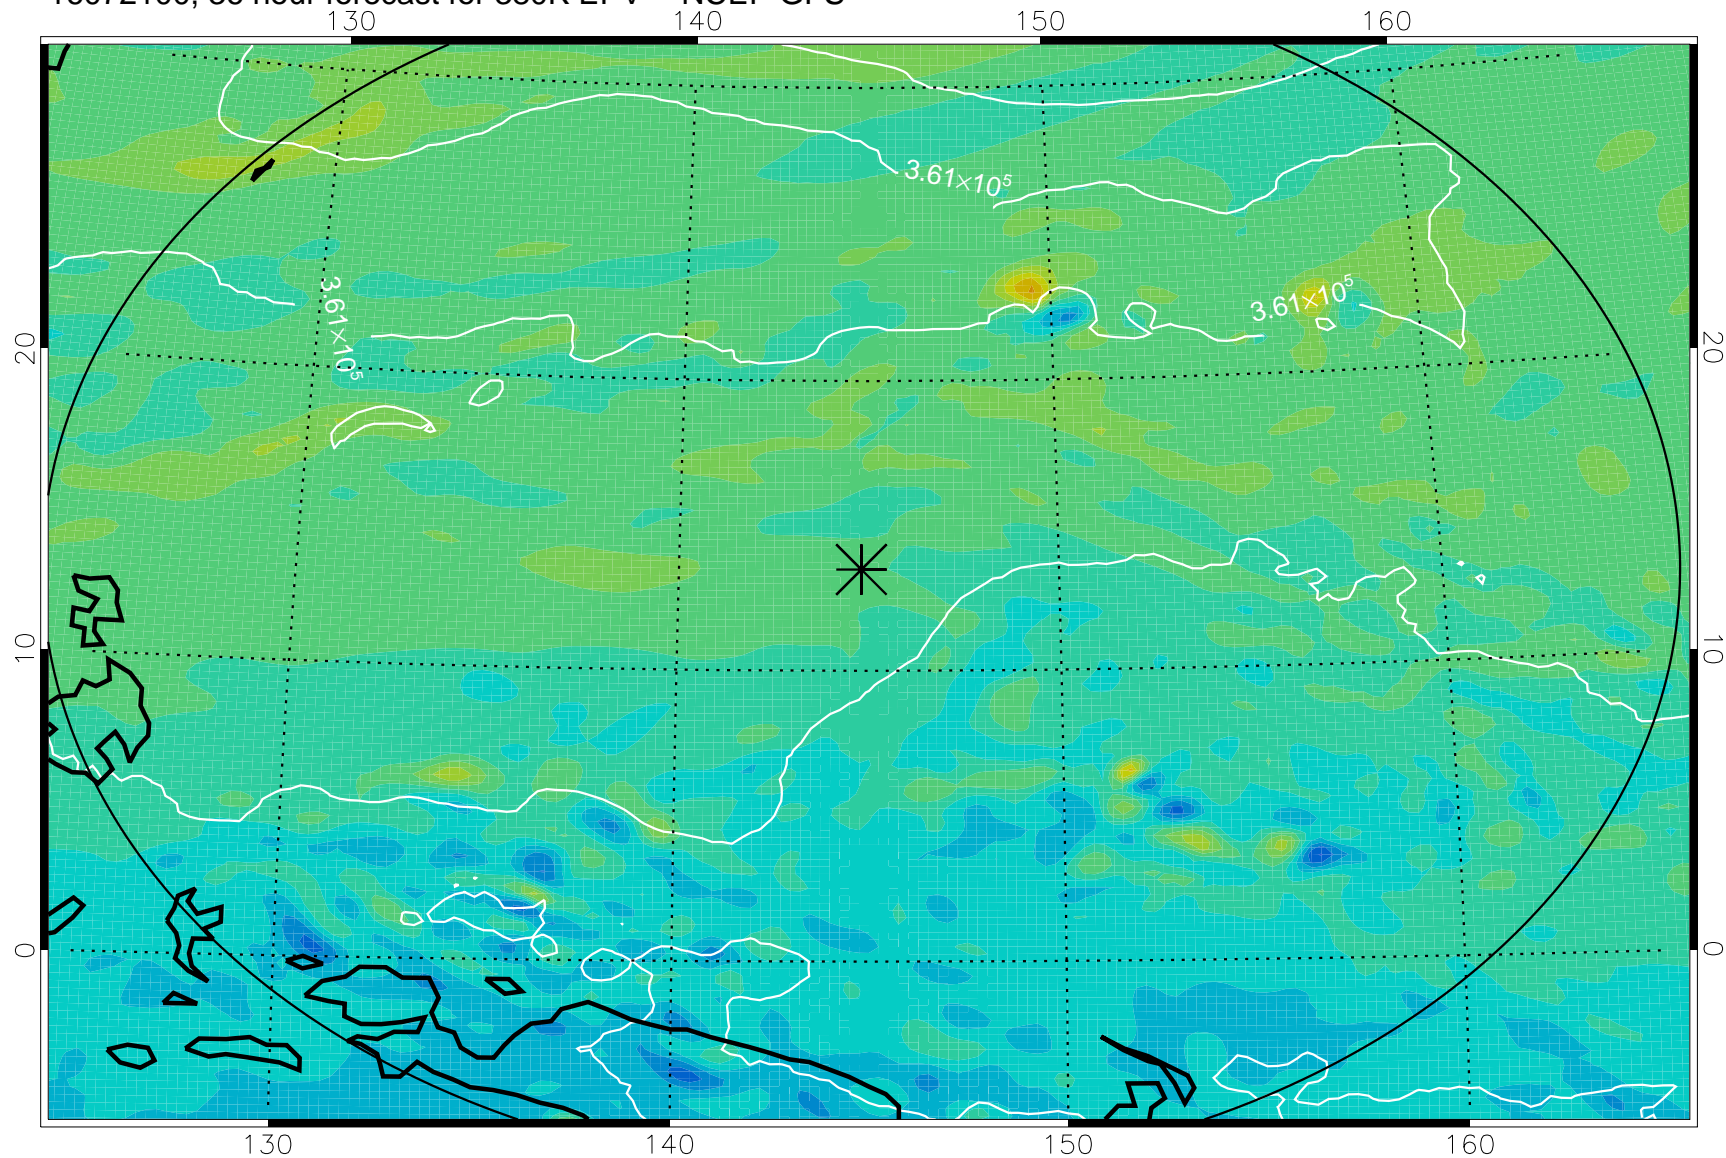

16072006, 18 hour forecast for 380K EPV -- NCEP GFS

380K Montgomery Streamfunction, white

Range ring of 2304 km

16072012, 24 hour forecast for 380K EPV -- NCEP GFS

380K Montgomery Streamfunction, white

Range ring of 2304 km

16072018, 30 hour forecast for 380K EPV -- NCEP GFS

380K Montgomery Streamfunction, white

Range ring of 2304 km

16072100, 36 hour forecast for 380K EPV -- NCEP GFS

380K Montgomery Streamfunction, white

Range ring of 2304 km

16072106, 42 hour forecast for 380K EPV -- NCEP GFS

380K Montgomery Streamfunction, white

Range ring of 2304 km

16072112, 48 hour forecast for 380K EPV -- NCEP GFS

380K Montgomery Streamfunction, white

Range ring of 2304 km

16072218, 78 hour forecast for 380K EPV -- NCEP GFS

380K Montgomery Streamfunction, white

Range ring of 2304 km

16072300, 84 hour forecast for 380K EPV -- NCEP GFS

380K Montgomery Streamfunction, white

Range ring of 2304 km