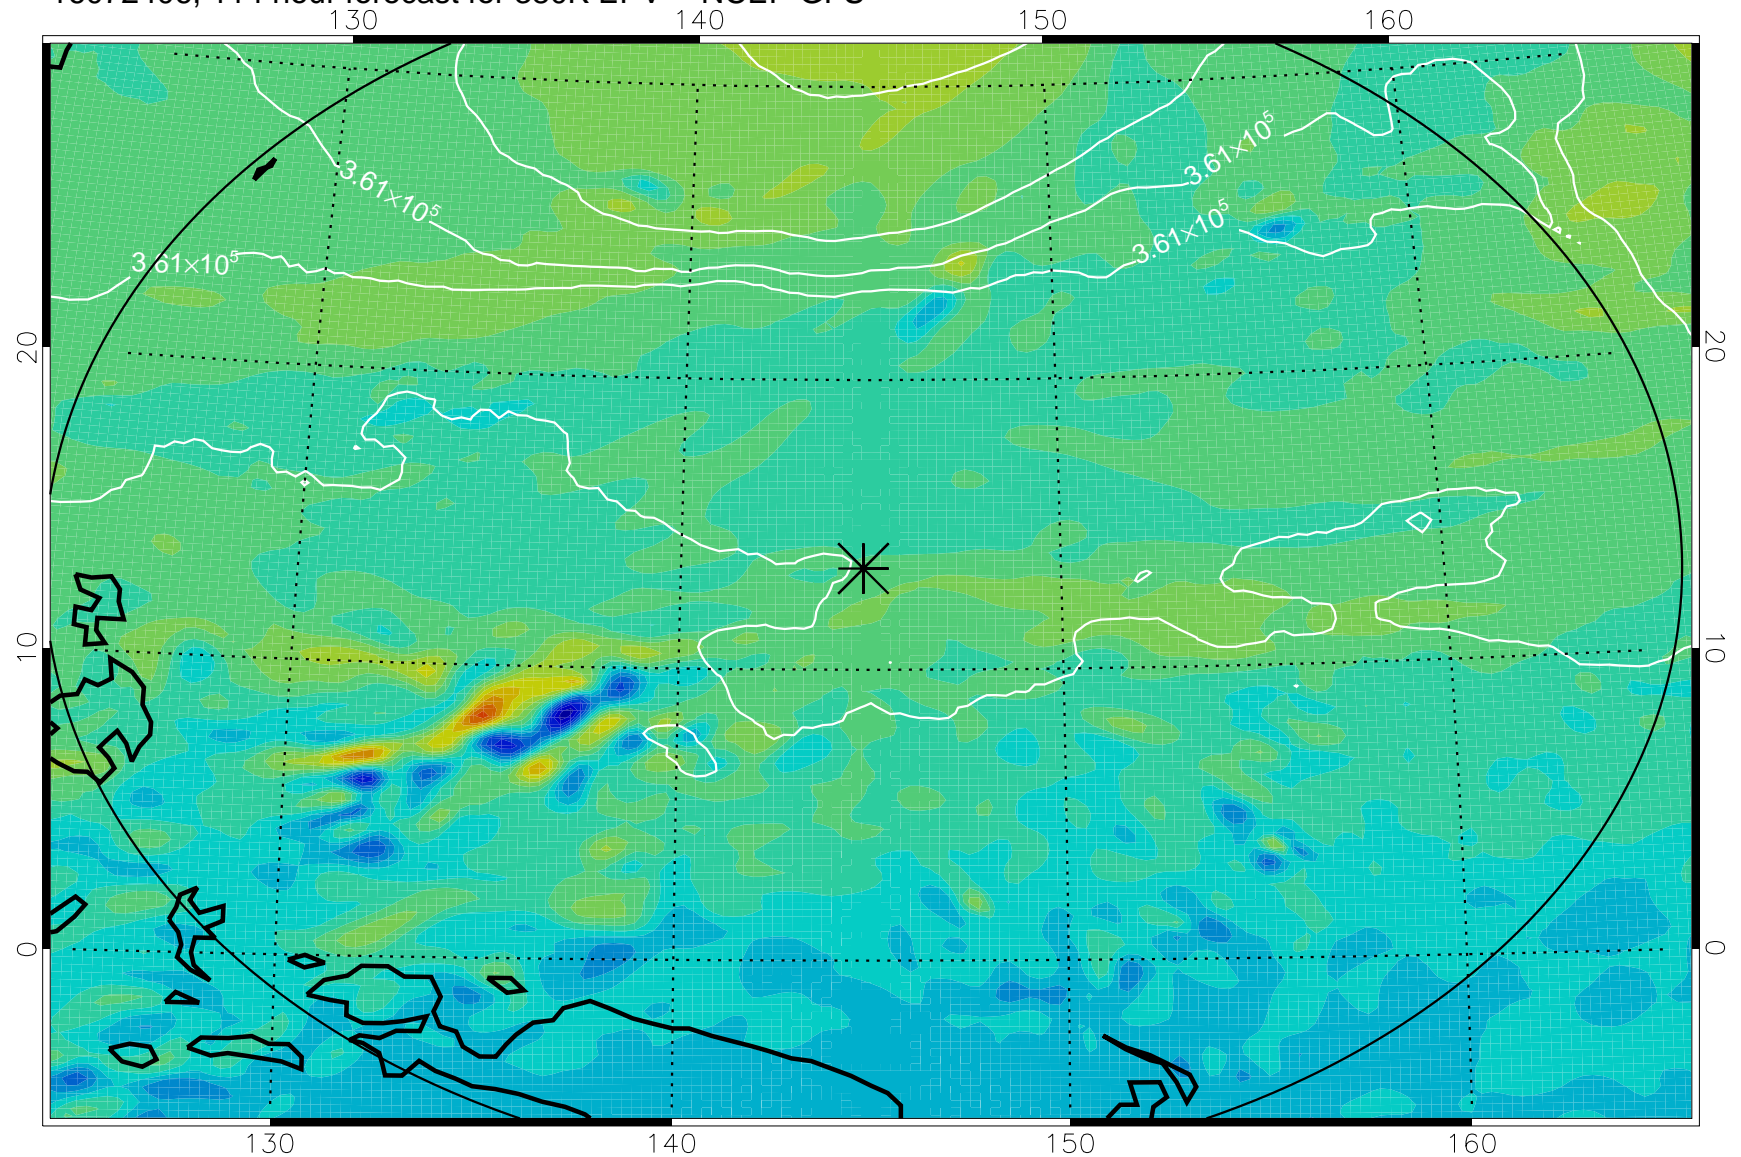

16072218, 78 hour forecast for 380K EPV -- NCEP GFS

380K Montgomery Streamfunction, white

Range ring of 2304 km

16072300, 84 hour forecast for 380K EPV -- NCEP GFS

380K Montgomery Streamfunction, white

Range ring of 2304 km

16072306, 90 hour forecast for 380K EPV -- NCEP GFS

380K Montgomery Streamfunction, white

Range ring of 2304 km

16072312, 96 hour forecast for 380K EPV -- NCEP GFS

380K Montgomery Streamfunction, white

Range ring of 2304 km

16072318, 102 hour forecast for 380K EPV -- NCEP GFS

380K Montgomery Streamfunction, white

Range ring of 2304 km

16072400, 108 hour forecast for 380K EPV -- NCEP GFS

380K Montgomery Streamfunction, white

Range ring of 2304 km

16072406, 114 hour forecast for 380K EPV -- NCEP GFS

380K Montgomery Streamfunction, white

Range ring of 2304 km

16072412, 120 hour forecast for 380K EPV -- NCEP GFS

380K Montgomery Streamfunction, white

Range ring of 2304 km