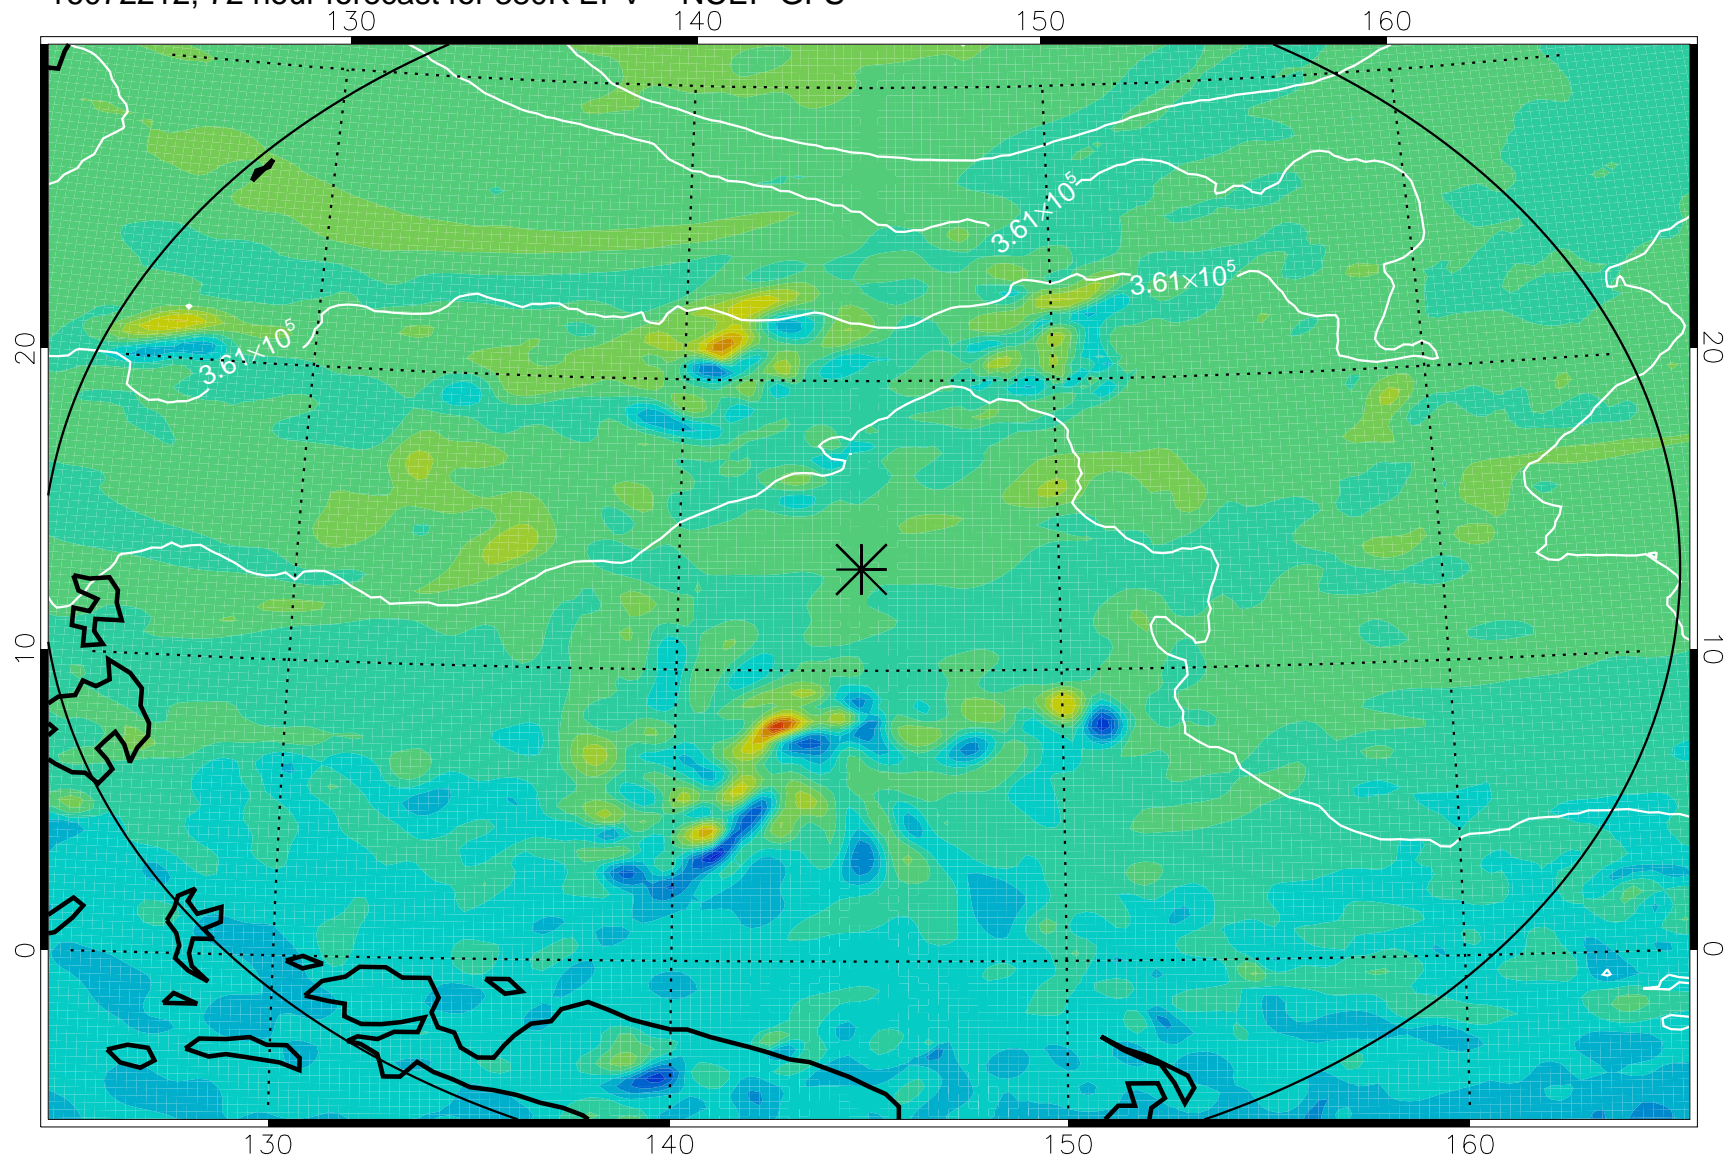

16072106, 42 hour forecast for 380K EPV -- NCEP GFS

380K Montgomery Streamfunction, white

Range ring of 2304 km

16072112, 48 hour forecast for 380K EPV -- NCEP GFS

380K Montgomery Streamfunction, white

Range ring of 2304 km

16072118, 54 hour forecast for 380K EPV -- NCEP GFS

380K Montgomery Streamfunction, white

Range ring of 2304 km

16072200, 60 hour forecast for 380K EPV -- NCEP GFS

380K Montgomery Streamfunction, white

Range ring of 2304 km

16072206, 66 hour forecast for 380K EPV -- NCEP GFS

380K Montgomery Streamfunction, white

Range ring of 2304 km

16072212, 72 hour forecast for 380K EPV -- NCEP GFS

380K Montgomery Streamfunction, white

Range ring of 2304 km

16072218, 78 hour forecast for 380K EPV -- NCEP GFS

380K Montgomery Streamfunction, white

Range ring of 2304 km

16072300, 84 hour forecast for 380K EPV -- NCEP GFS

380K Montgomery Streamfunction, white

Range ring of 2304 km