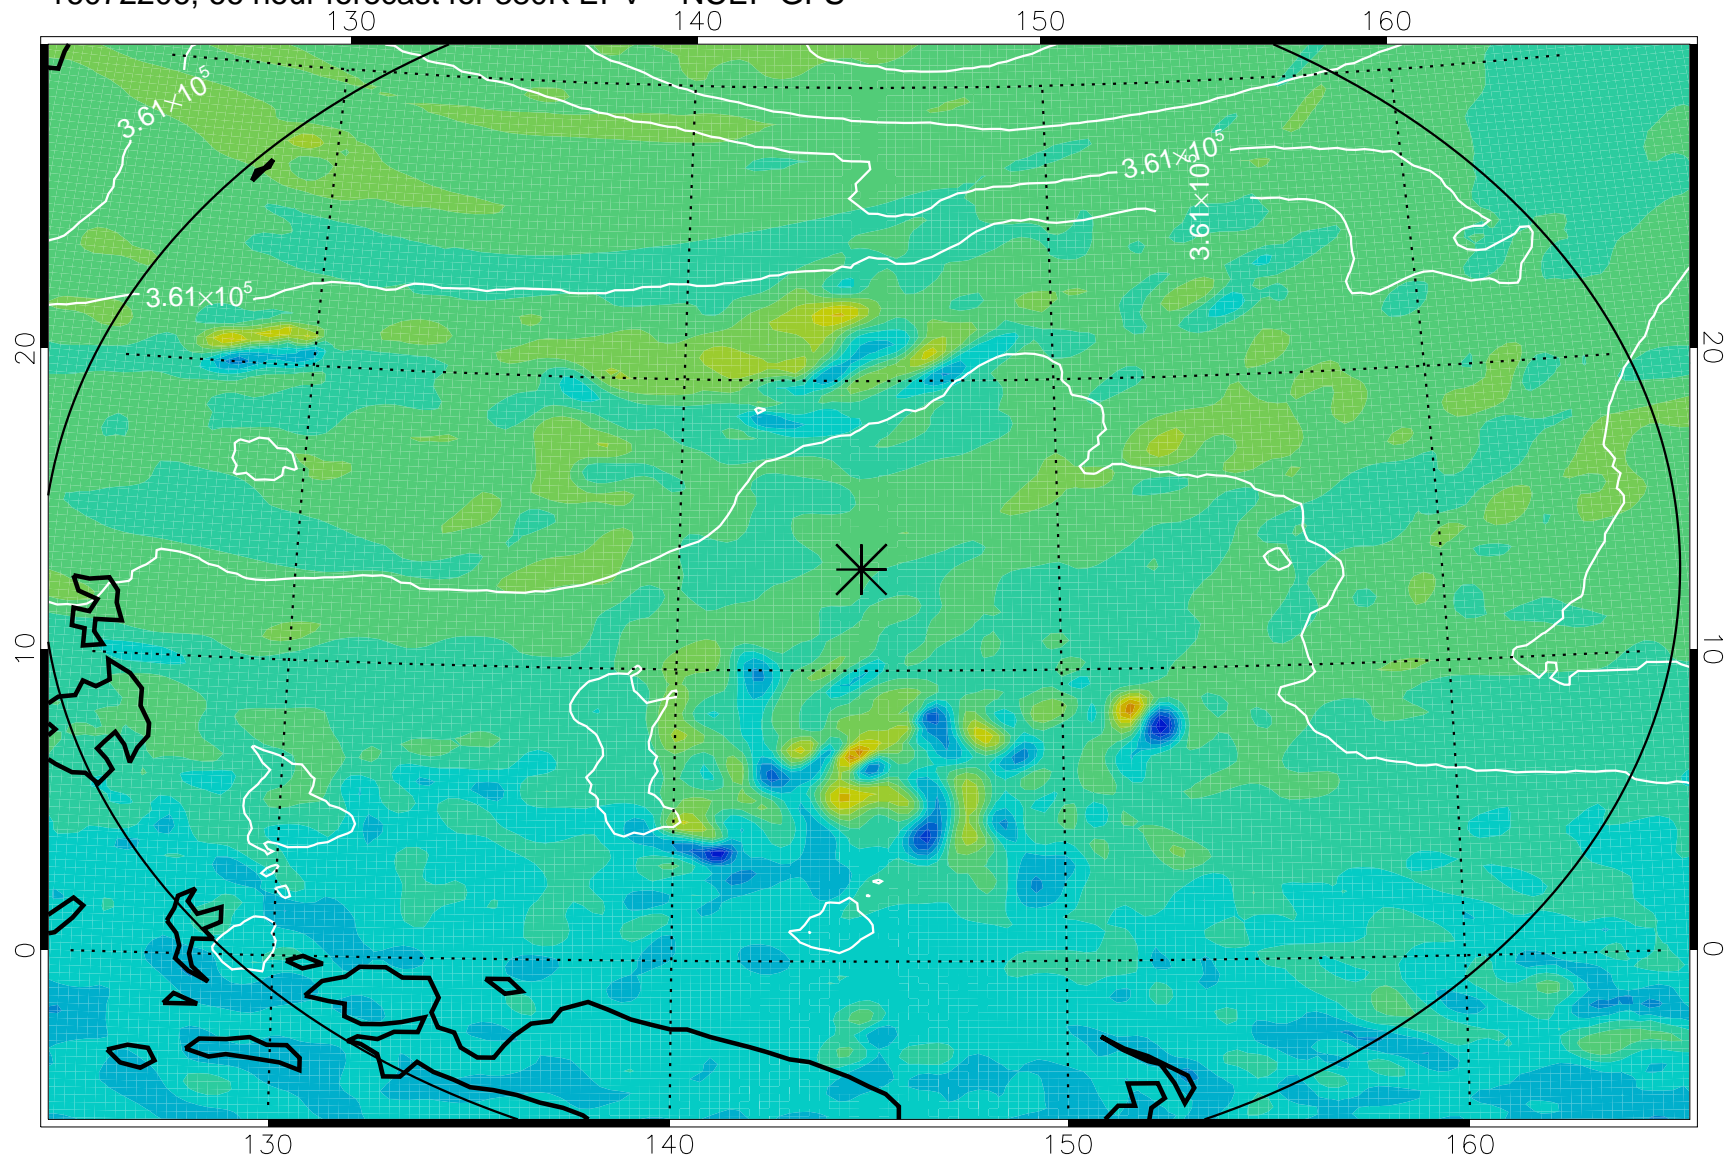

16072106, 42 hour forecast for 380K EPV -- NCEP GFS

380K Montgomery Streamfunction, white

Range ring of 2304 km

16072112, 48 hour forecast for 380K EPV -- NCEP GFS

380K Montgomery Streamfunction, white

Range ring of 2304 km

16072118, 54 hour forecast for 380K EPV -- NCEP GFS

380K Montgomery Streamfunction, white

Range ring of 2304 km

16072200, 60 hour forecast for 380K EPV -- NCEP GFS

380K Montgomery Streamfunction, white

Range ring of 2304 km

16072206, 66 hour forecast for 380K EPV -- NCEP GFS

380K Montgomery Streamfunction, white

Range ring of 2304 km

16072212, 72 hour forecast for 380K EPV -- NCEP GFS

380K Montgomery Streamfunction, white

Range ring of 2304 km

16072218, 78 hour forecast for 380K EPV -- NCEP GFS

380K Montgomery Streamfunction, white

Range ring of 2304 km

16072300, 84 hour forecast for 380K EPV -- NCEP GFS

380K Montgomery Streamfunction, white

Range ring of 2304 km