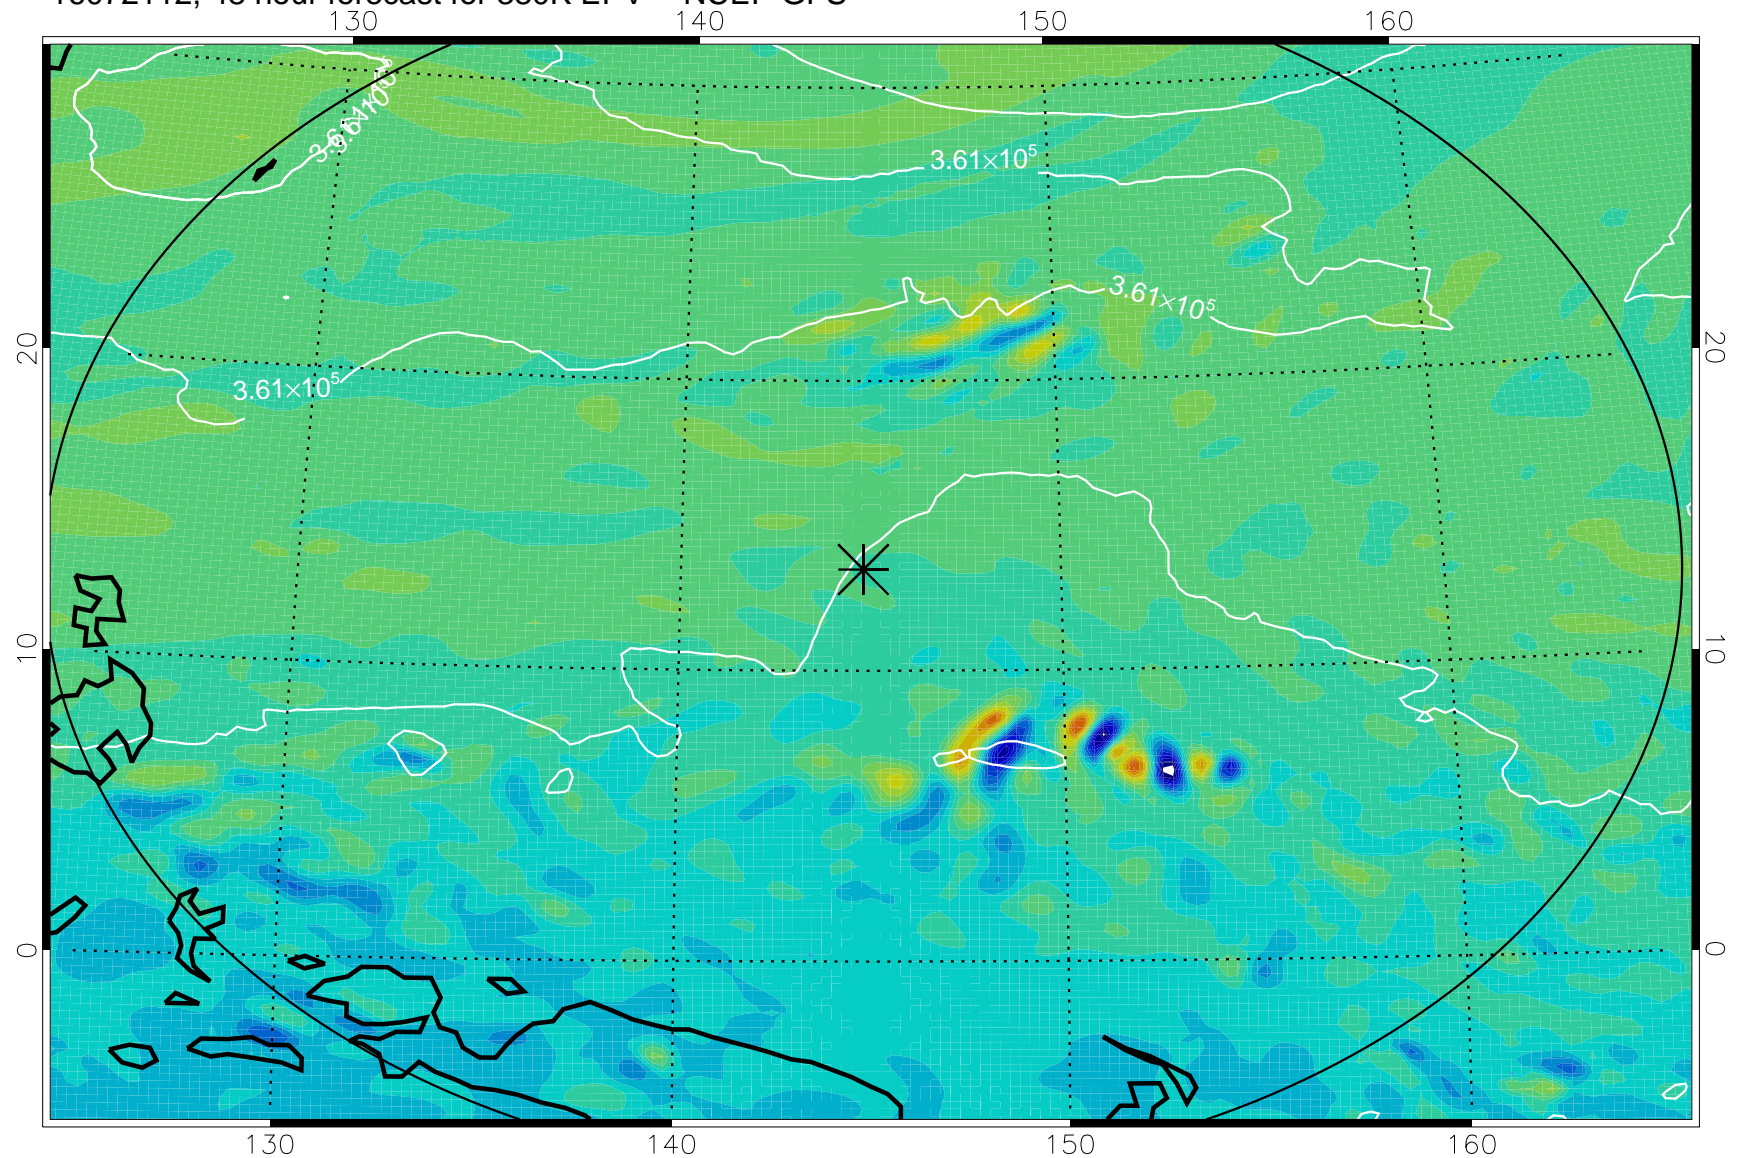

16072106, 42 hour forecast for 380K EPV -- NCEP GFS

380K Montgomery Streamfunction, white

Range ring of 2304 km

16072112, 48 hour forecast for 380K EPV -- NCEP GFS

380K Montgomery Streamfunction, white

Range ring of 2304 km

16072118, 54 hour forecast for 380K EPV -- NCEP GFS

380K Montgomery Streamfunction, white

Range ring of 2304 km

16072200, 60 hour forecast for 380K EPV -- NCEP GFS

380K Montgomery Streamfunction, white

Range ring of 2304 km

16072206, 66 hour forecast for 380K EPV -- NCEP GFS

380K Montgomery Streamfunction, white

Range ring of 2304 km

16072212, 72 hour forecast for 380K EPV -- NCEP GFS

380K Montgomery Streamfunction, white

Range ring of 2304 km

16072218, 78 hour forecast for 380K EPV -- NCEP GFS

380K Montgomery Streamfunction, white

Range ring of 2304 km

16072300, 84 hour forecast for 380K EPV -- NCEP GFS

380K Montgomery Streamfunction, white

Range ring of 2304 km