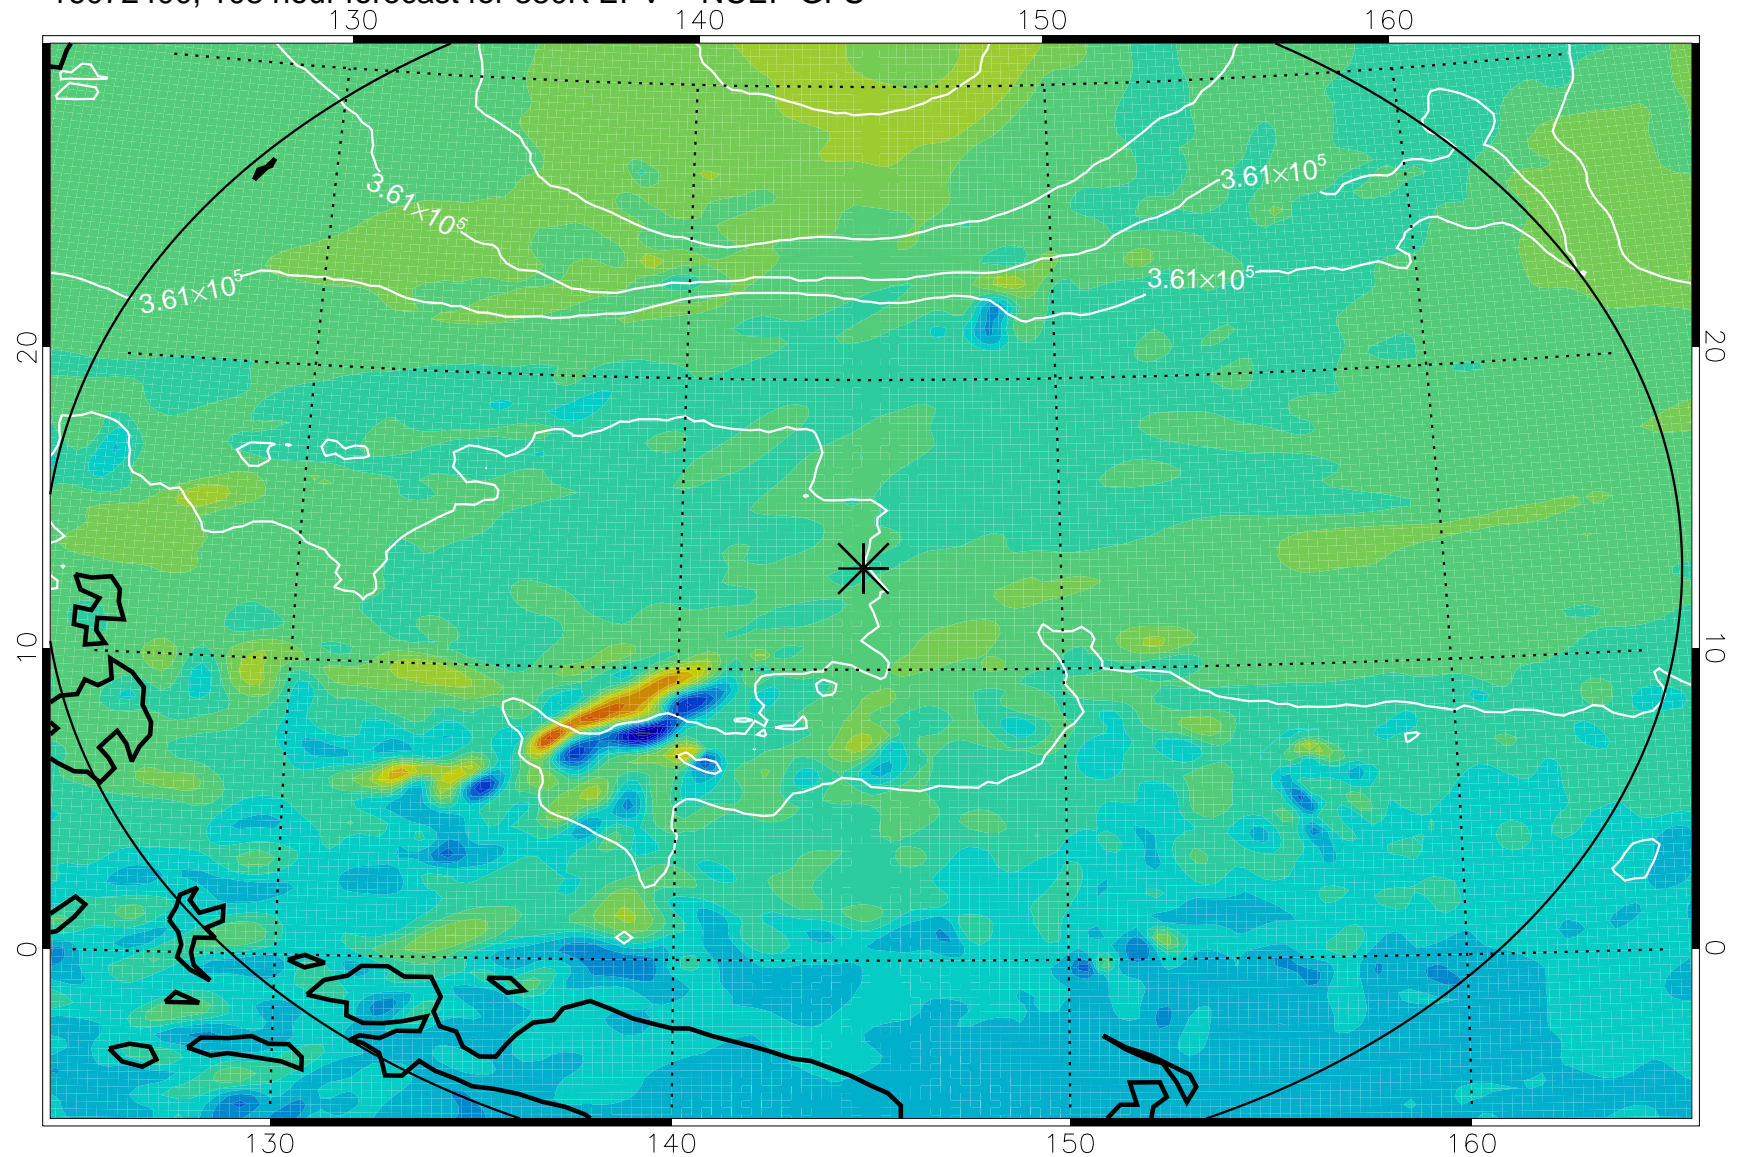

16072218, 78 hour forecast for 380K EPV -- NCEP GFS

380K Montgomery Streamfunction, white

Range ring of 2304 km

16072300, 84 hour forecast for 380K EPV -- NCEP GFS

380K Montgomery Streamfunction, white

Range ring of 2304 km

16072306, 90 hour forecast for 380K EPV -- NCEP GFS

380K Montgomery Streamfunction, white

Range ring of 2304 km

16072312, 96 hour forecast for 380K EPV -- NCEP GFS

380K Montgomery Streamfunction, white

Range ring of 2304 km

16072318, 102 hour forecast for 380K EPV -- NCEP GFS

380K Montgomery Streamfunction, white

Range ring of 2304 km

16072400, 108 hour forecast for 380K EPV -- NCEP GFS

380K Montgomery Streamfunction, white

Range ring of 2304 km

16072406, 114 hour forecast for 380K EPV -- NCEP GFS

380K Montgomery Streamfunction, white

Range ring of 2304 km

16072412, 120 hour forecast for 380K EPV -- NCEP GFS

380K Montgomery Streamfunction, white

Range ring of 2304 km