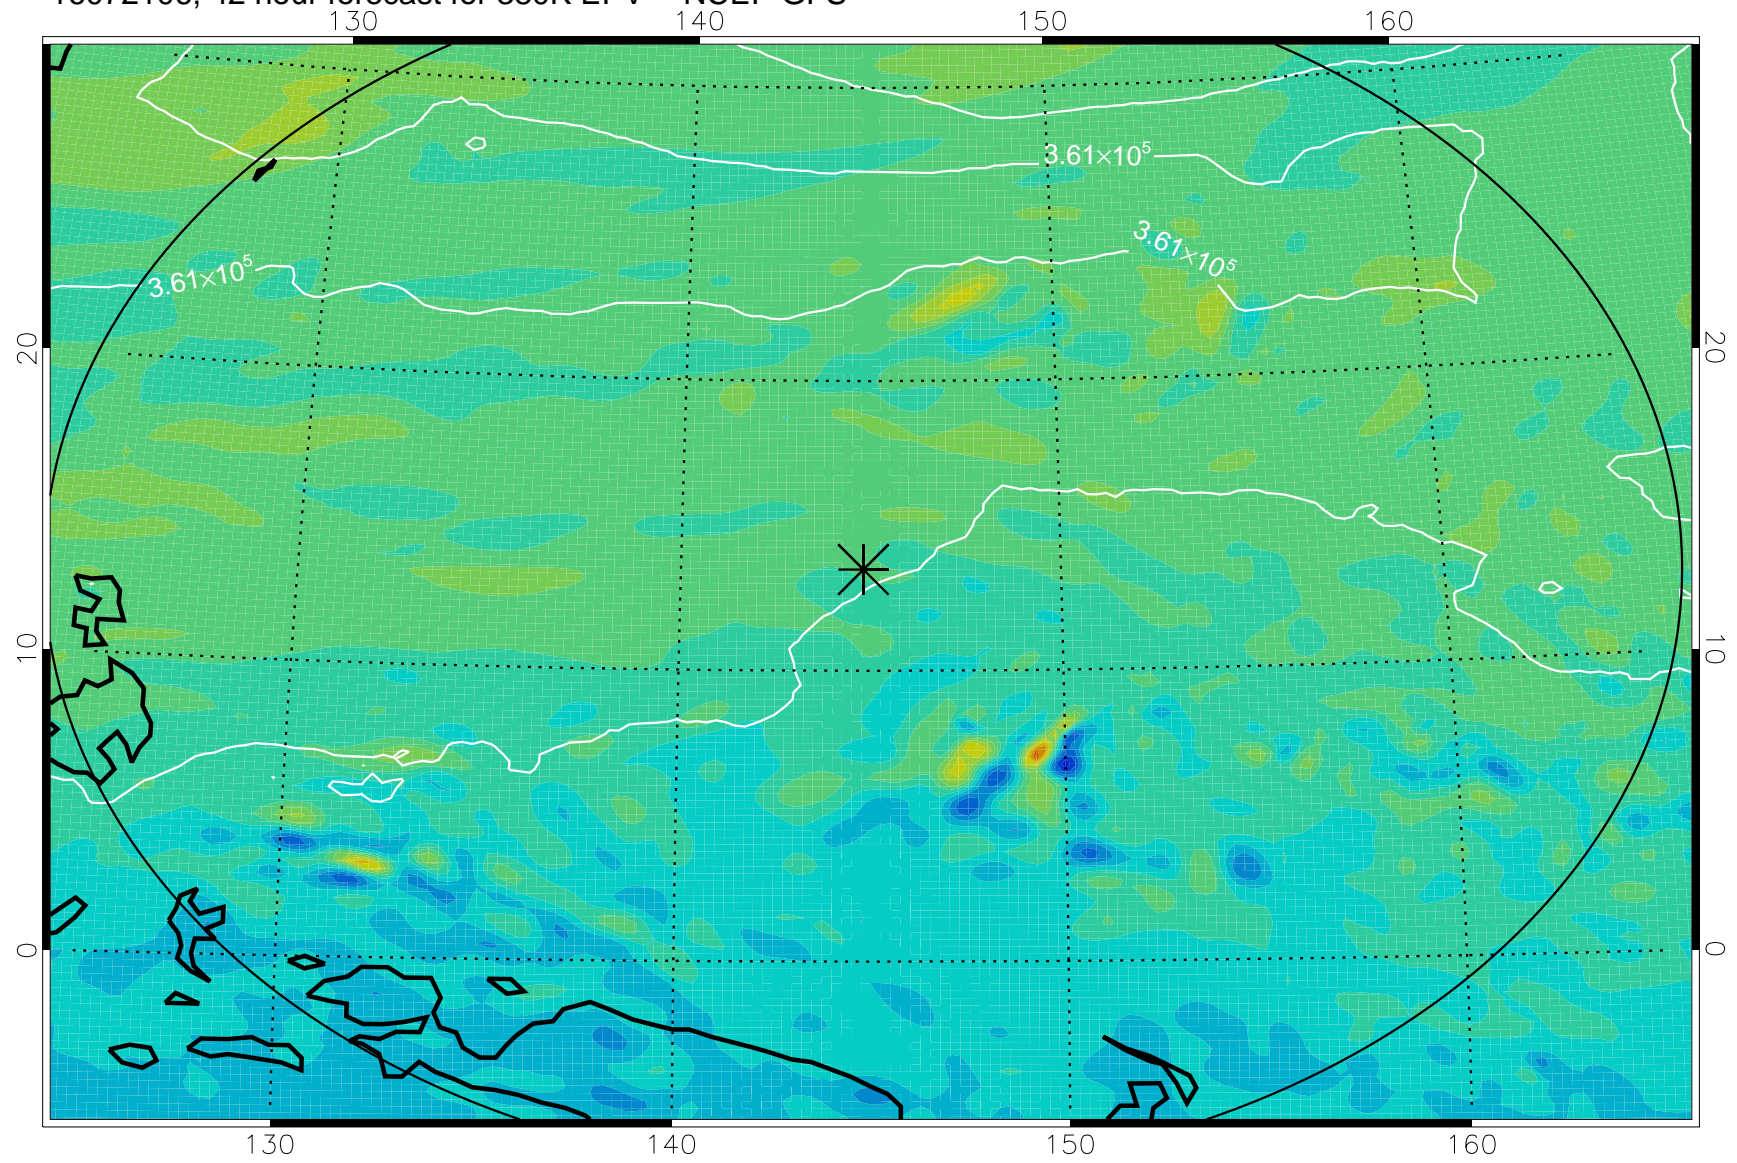

16072018, 30 hour forecast for 380K EPV -- NCEP GFS

380K Montgomery Streamfunction, white

Range ring of 2304 km

16072100, 36 hour forecast for 380K EPV -- NCEP GFS

380K Montgomery Streamfunction, white

Range ring of 2304 km

16072106, 42 hour forecast for 380K EPV -- NCEP GFS

380K Montgomery Streamfunction, white

Range ring of 2304 km

16072112, 48 hour forecast for 380K EPV -- NCEP GFS

380K Montgomery Streamfunction, white

Range ring of 2304 km

16072118, 54 hour forecast for 380K EPV -- NCEP GFS

380K Montgomery Streamfunction, white

Range ring of 2304 km

16072200, 60 hour forecast for 380K EPV -- NCEP GFS

380K Montgomery Streamfunction, white

Range ring of 2304 km

16072218, 78 hour forecast for 380K EPV -- NCEP GFS

380K Montgomery Streamfunction, white

Range ring of 2304 km

16072300, 84 hour forecast for 380K EPV -- NCEP GFS

380K Montgomery Streamfunction, white

Range ring of 2304 km