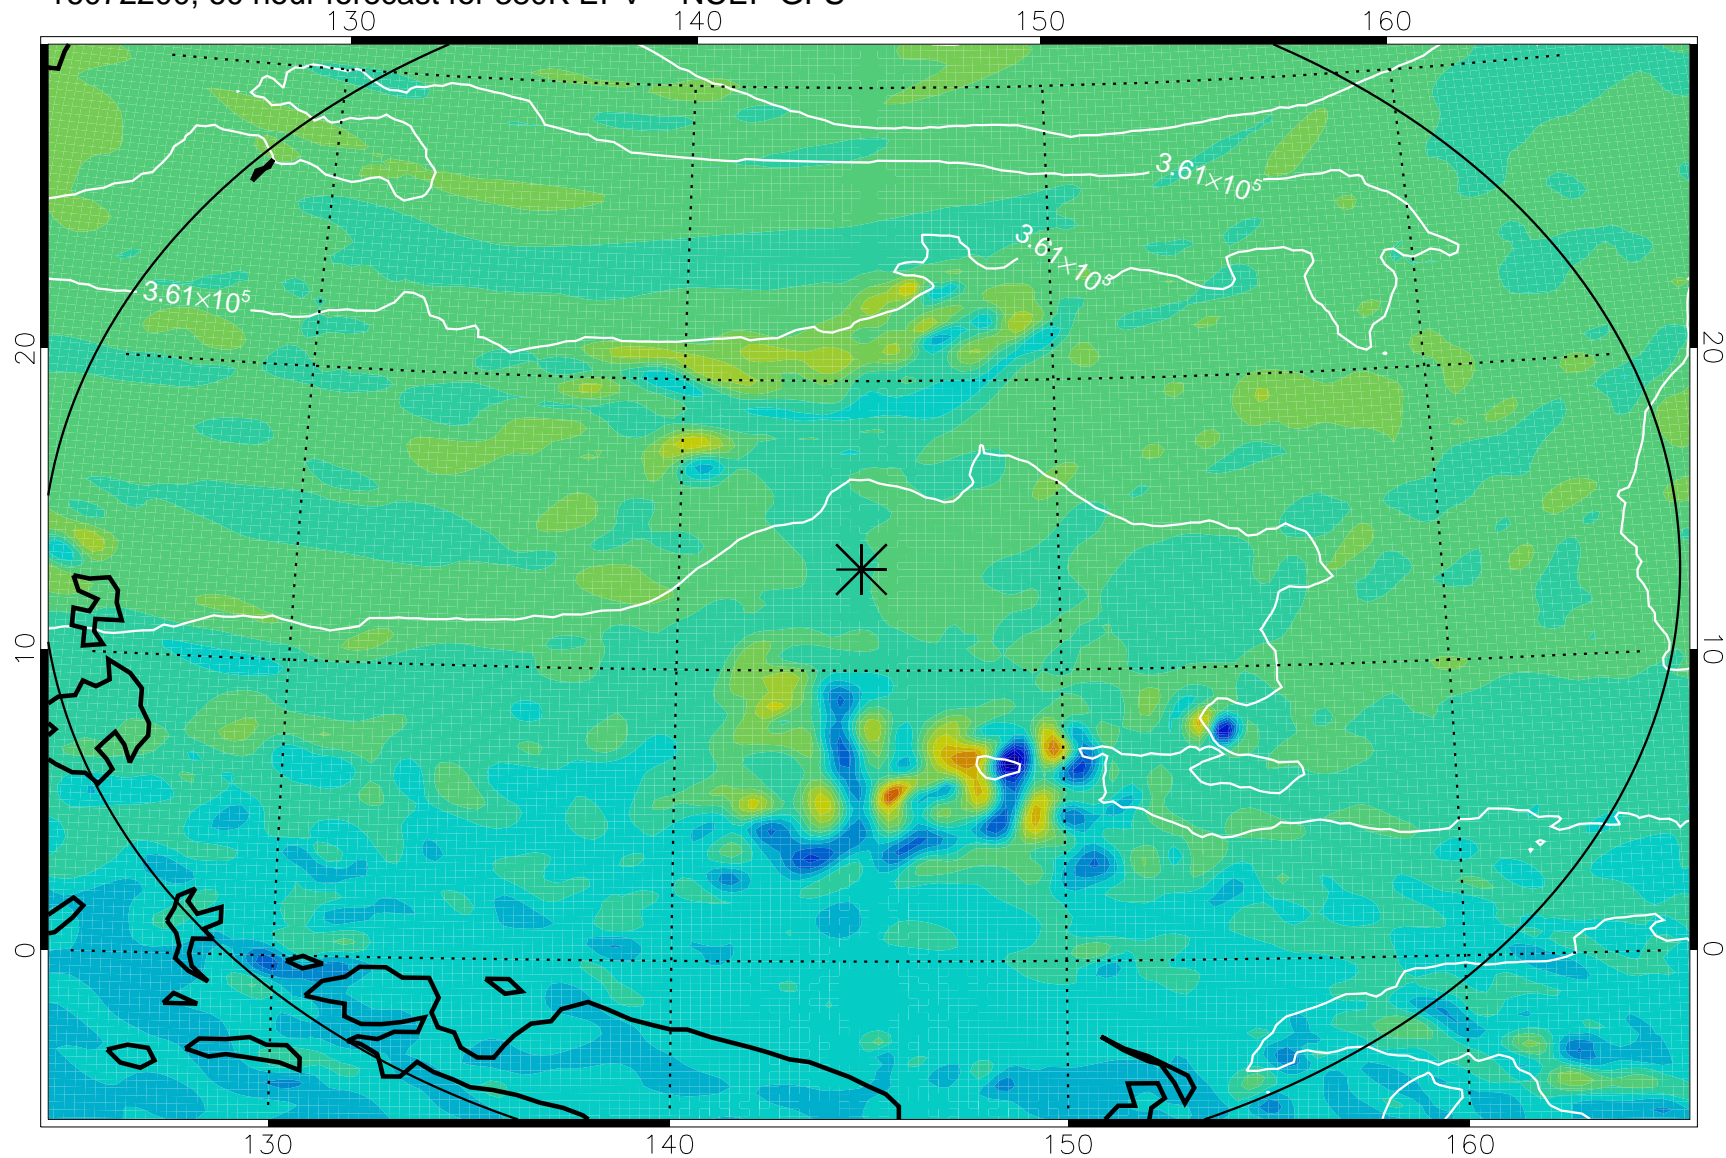

16072106, 42 hour forecast for 380K EPV -- NCEP GFS

380K Montgomery Streamfunction, white

Range ring of 2304 km

16072112, 48 hour forecast for 380K EPV -- NCEP GFS

380K Montgomery Streamfunction, white

Range ring of 2304 km

16072118, 54 hour forecast for 380K EPV -- NCEP GFS

380K Montgomery Streamfunction, white

Range ring of 2304 km

16072200, 60 hour forecast for 380K EPV -- NCEP GFS

380K Montgomery Streamfunction, white

Range ring of 2304 km

16072206, 66 hour forecast for 380K EPV -- NCEP GFS

380K Montgomery Streamfunction, white

Range ring of 2304 km

16072212, 72 hour forecast for 380K EPV -- NCEP GFS

380K Montgomery Streamfunction, white

Range ring of 2304 km

16072218, 78 hour forecast for 380K EPV -- NCEP GFS

380K Montgomery Streamfunction, white

Range ring of 2304 km

16072300, 84 hour forecast for 380K EPV -- NCEP GFS

380K Montgomery Streamfunction, white

Range ring of 2304 km