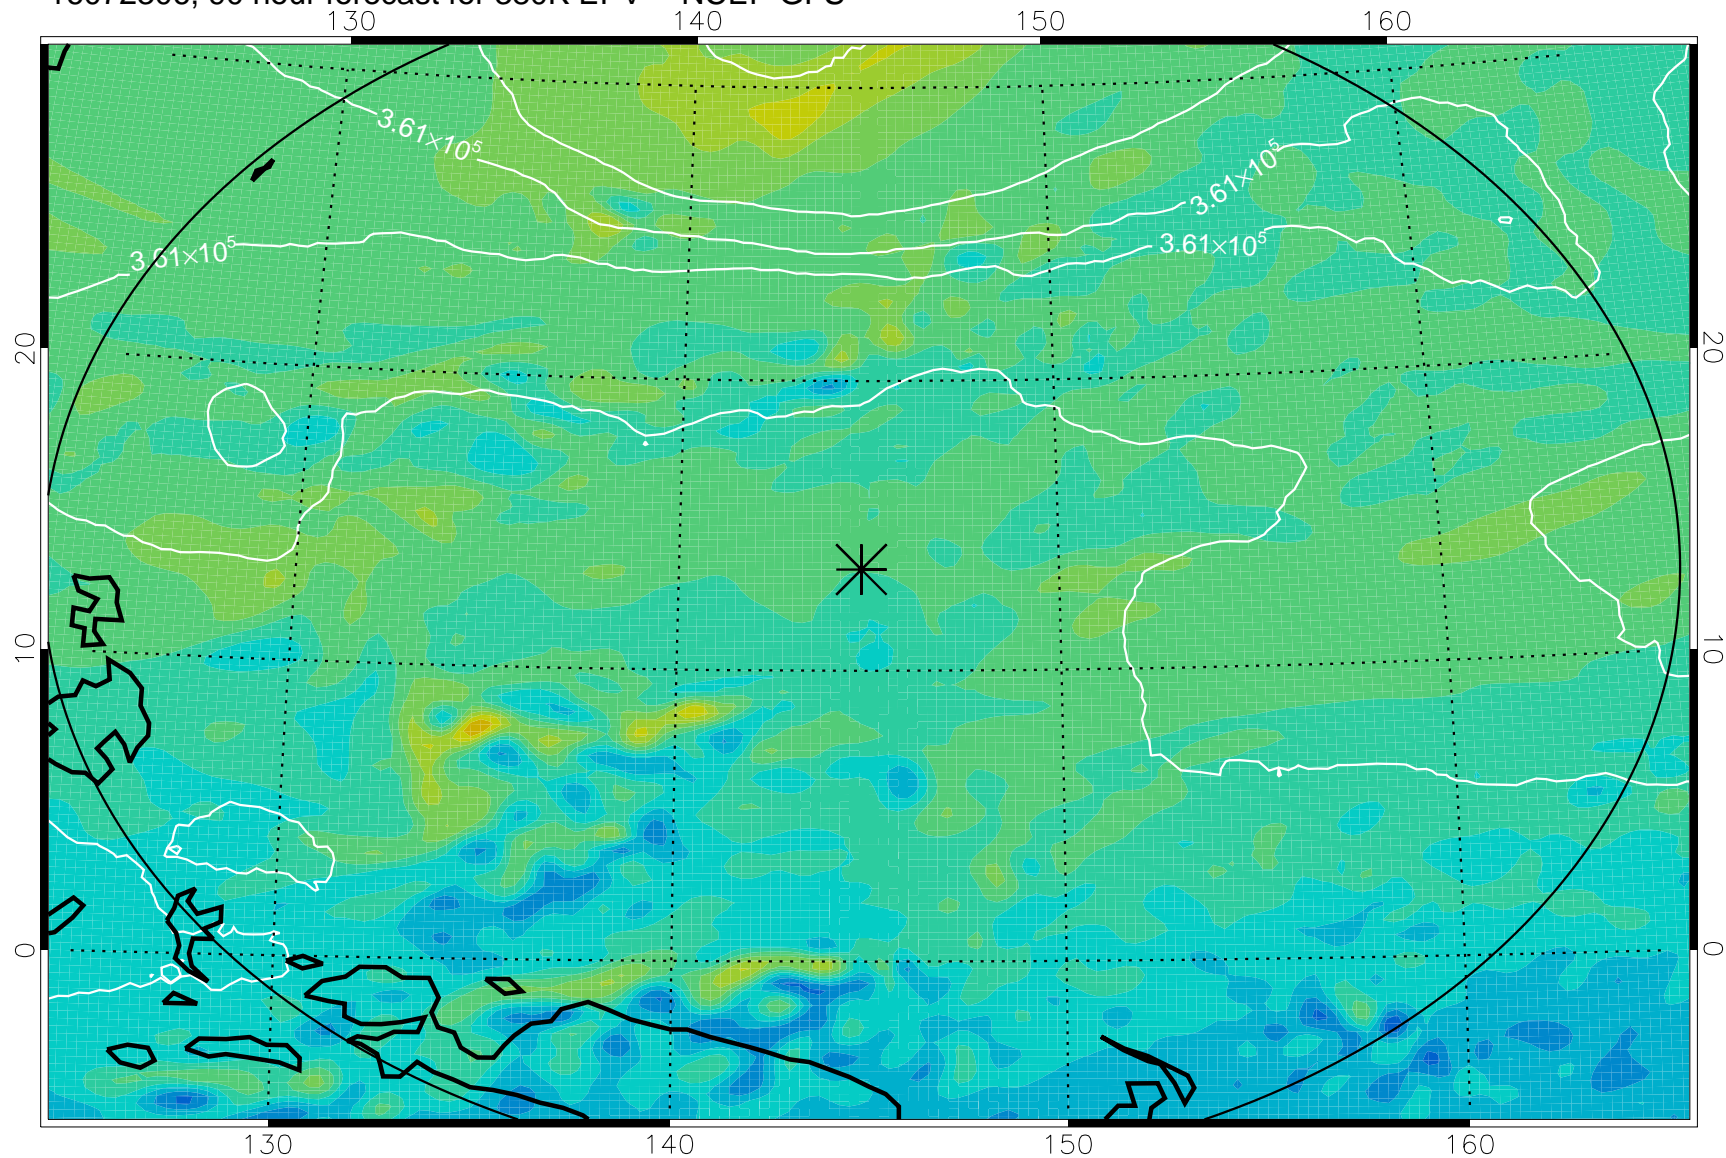

16072206, 66 hour forecast for 380K EPV -- NCEP GFS

380K Montgomery Streamfunction, white

Range ring of 2304 km

16072212, 72 hour forecast for 380K EPV -- NCEP GFS

380K Montgomery Streamfunction, white

Range ring of 2304 km

16072218, 78 hour forecast for 380K EPV -- NCEP GFS

380K Montgomery Streamfunction, white

Range ring of 2304 km

16072300, 84 hour forecast for 380K EPV -- NCEP GFS

380K Montgomery Streamfunction, white

Range ring of 2304 km

16072306, 90 hour forecast for 380K EPV -- NCEP GFS

380K Montgomery Streamfunction, white

Range ring of 2304 km

16072312, 96 hour forecast for 380K EPV -- NCEP GFS

380K Montgomery Streamfunction, white

Range ring of 2304 km

16072318, 102 hour forecast for 380K EPV -- NCEP GFS

380K Montgomery Streamfunction, white

Range ring of 2304 km

16072400, 108 hour forecast for 380K EPV -- NCEP GFS

380K Montgomery Streamfunction, white

Range ring of 2304 km