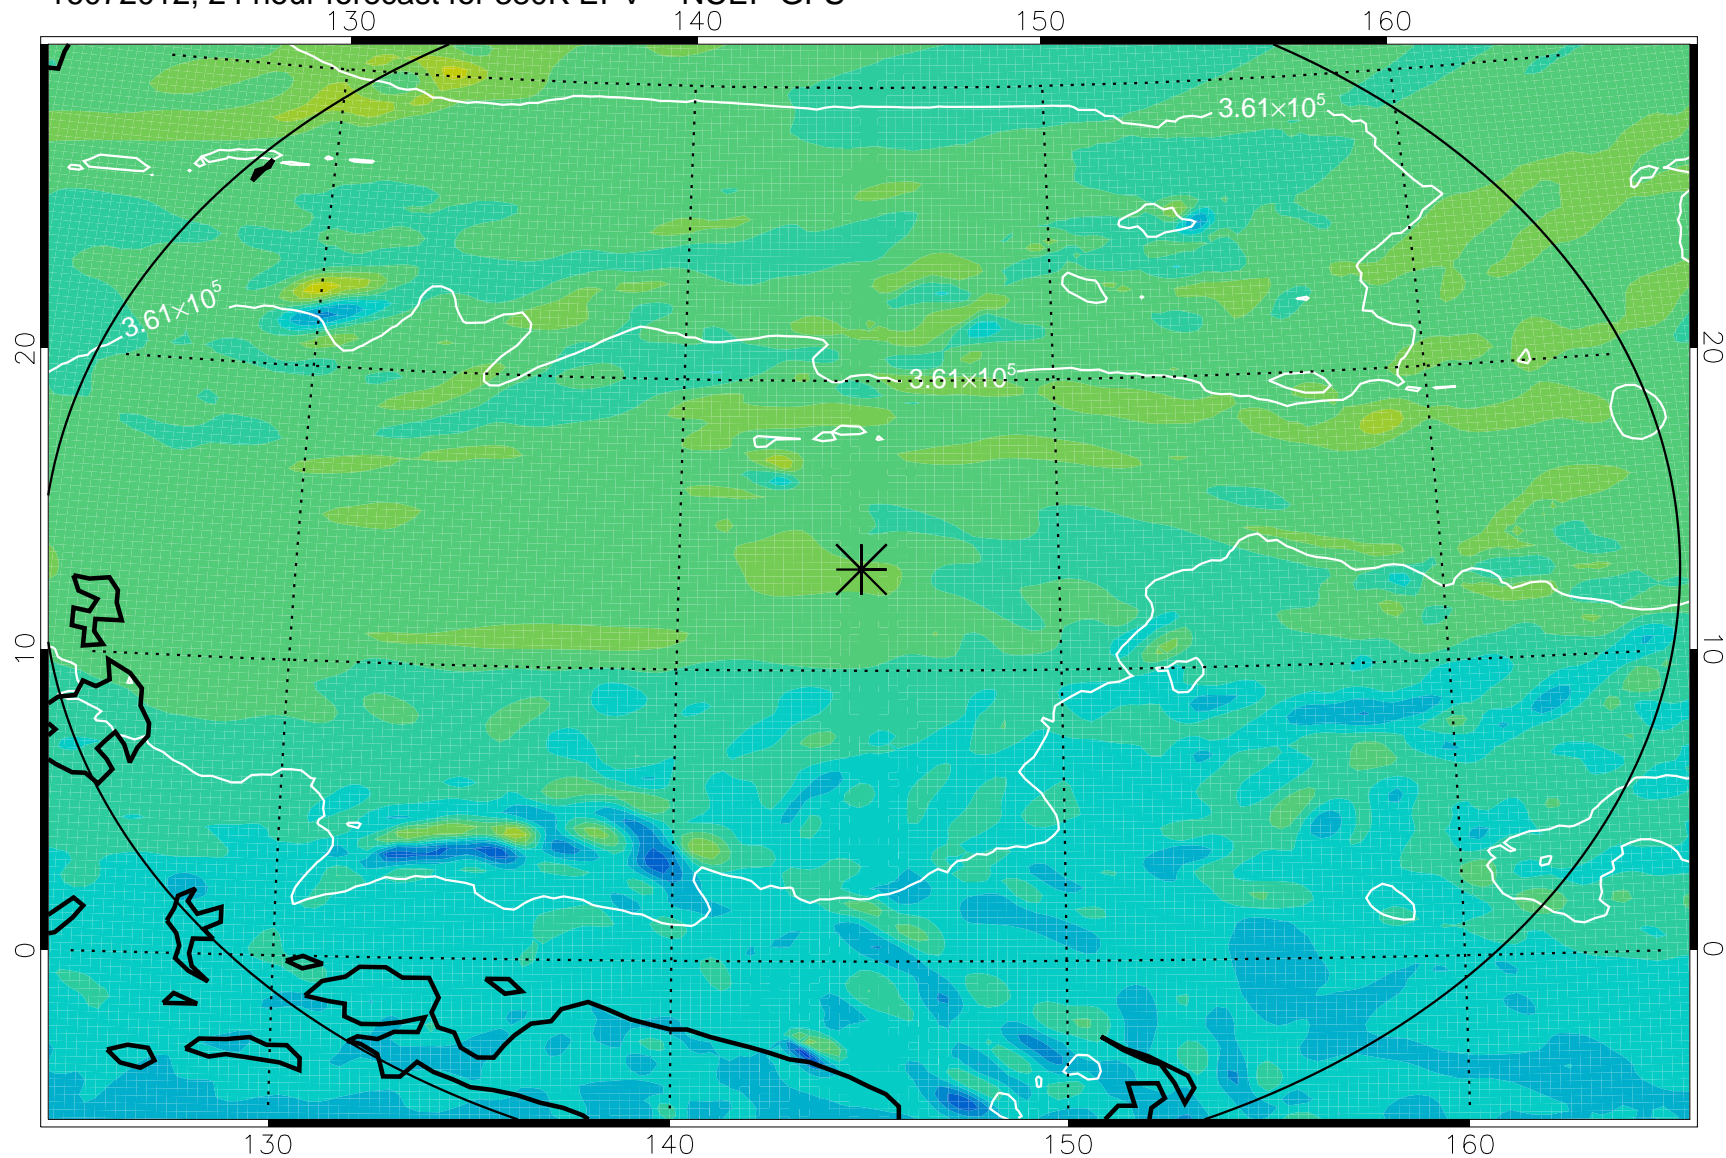

16071918, 6 hour forecast for 380K EPV -- NCEP GFS

380K Montgomery Streamfunction, white

Range ring of 2304 km

16072000, 12 hour forecast for 380K EPV -- NCEP GFS

380K Montgomery Streamfunction, white

Range ring of 2304 km

16072006, 18 hour forecast for 380K EPV -- NCEP GFS

380K Montgomery Streamfunction, white

Range ring of 2304 km

16072012, 24 hour forecast for 380K EPV -- NCEP GFS

380K Montgomery Streamfunction, white

Range ring of 2304 km

16072018, 30 hour forecast for 380K EPV -- NCEP GFS

380K Montgomery Streamfunction, white

Range ring of 2304 km

16072100, 36 hour forecast for 380K EPV -- NCEP GFS

380K Montgomery Streamfunction, white

Range ring of 2304 km

16072106, 42 hour forecast for 380K EPV -- NCEP GFS

380K Montgomery Streamfunction, white

Range ring of 2304 km

16072112, 48 hour forecast for 380K EPV -- NCEP GFS

380K Montgomery Streamfunction, white

Range ring of 2304 km