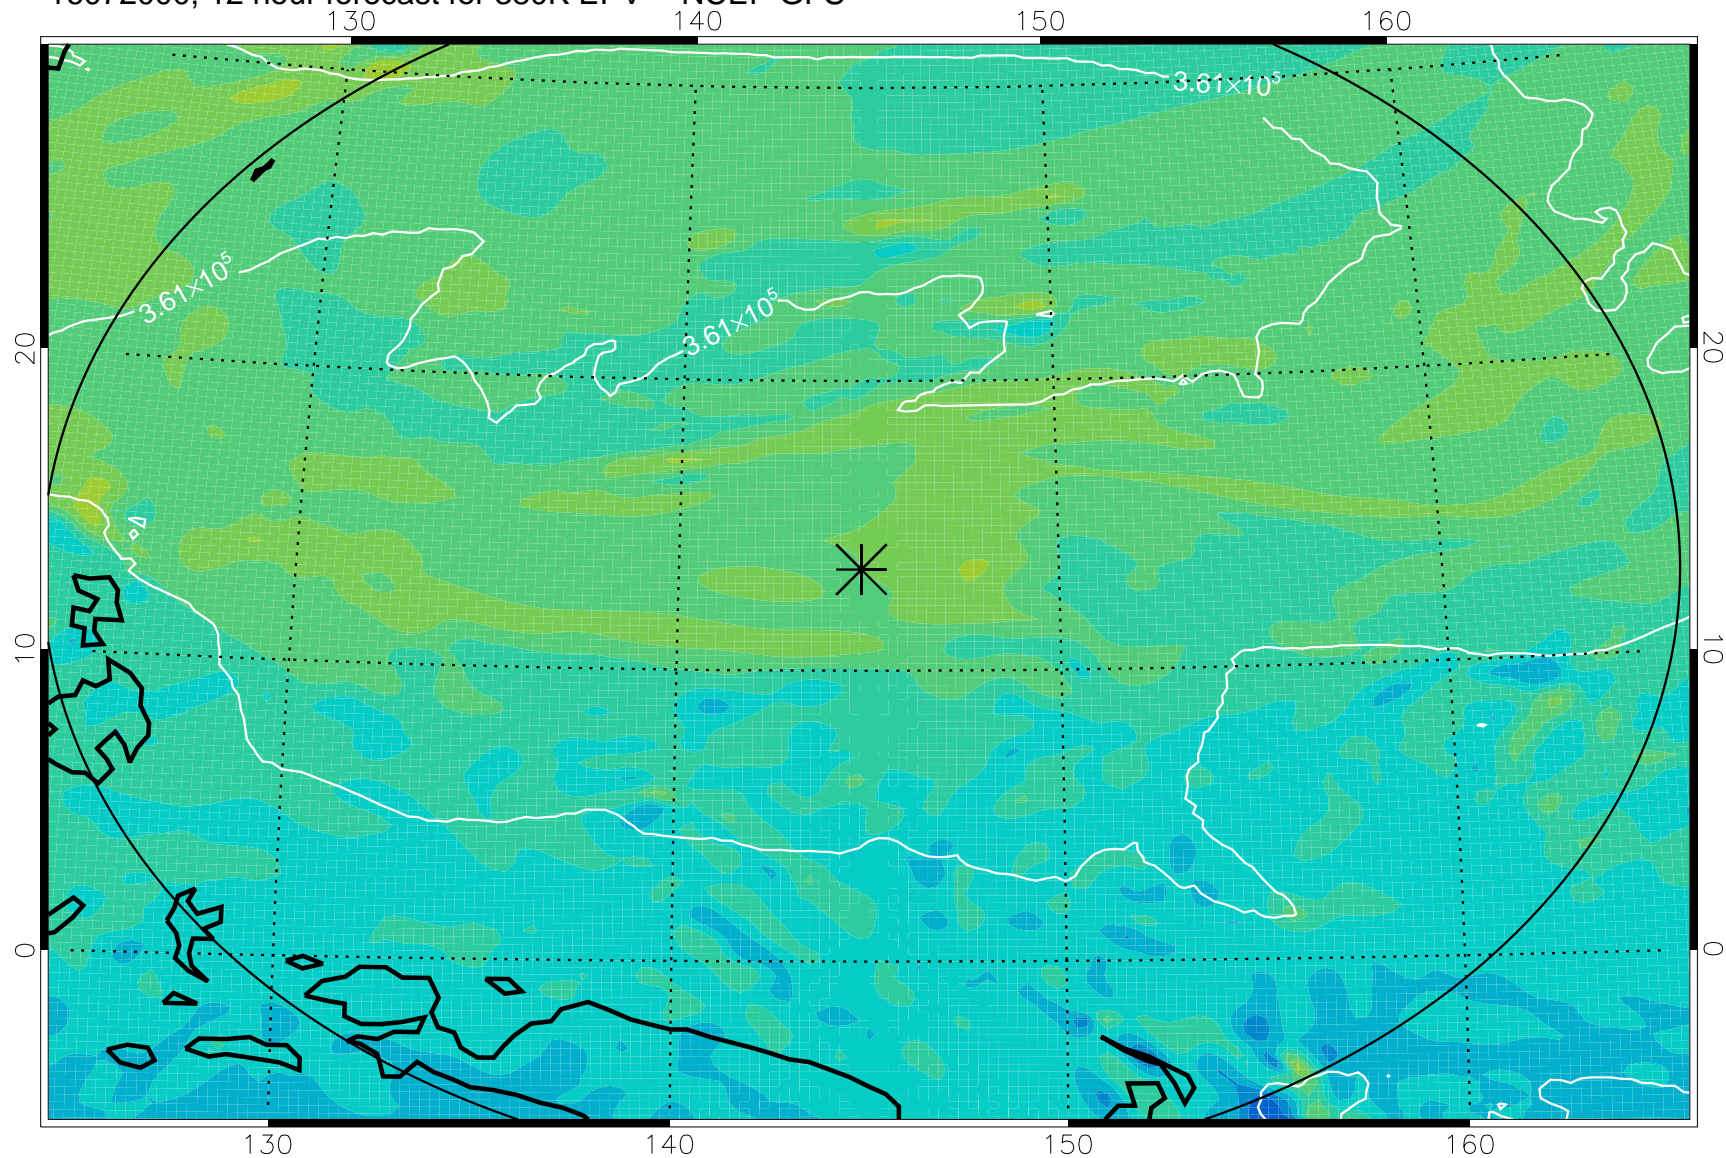

16071918, 6 hour forecast for 380K EPV -- NCEP GFS

380K Montgomery Streamfunction, white

Range ring of 2304 km

16072000, 12 hour forecast for 380K EPV -- NCEP GFS

380K Montgomery Streamfunction, white

Range ring of 2304 km

16072006, 18 hour forecast for 380K EPV -- NCEP GFS

380K Montgomery Streamfunction, white

Range ring of 2304 km

16072012, 24 hour forecast for 380K EPV -- NCEP GFS

380K Montgomery Streamfunction, white

Range ring of 2304 km

16072018, 30 hour forecast for 380K EPV -- NCEP GFS

380K Montgomery Streamfunction, white

Range ring of 2304 km

16072100, 36 hour forecast for 380K EPV -- NCEP GFS

380K Montgomery Streamfunction, white

Range ring of 2304 km

16072218, 78 hour forecast for 380K EPV -- NCEP GFS

380K Montgomery Streamfunction, white

Range ring of 2304 km

16072300, 84 hour forecast for 380K EPV -- NCEP GFS

380K Montgomery Streamfunction, white

Range ring of 2304 km