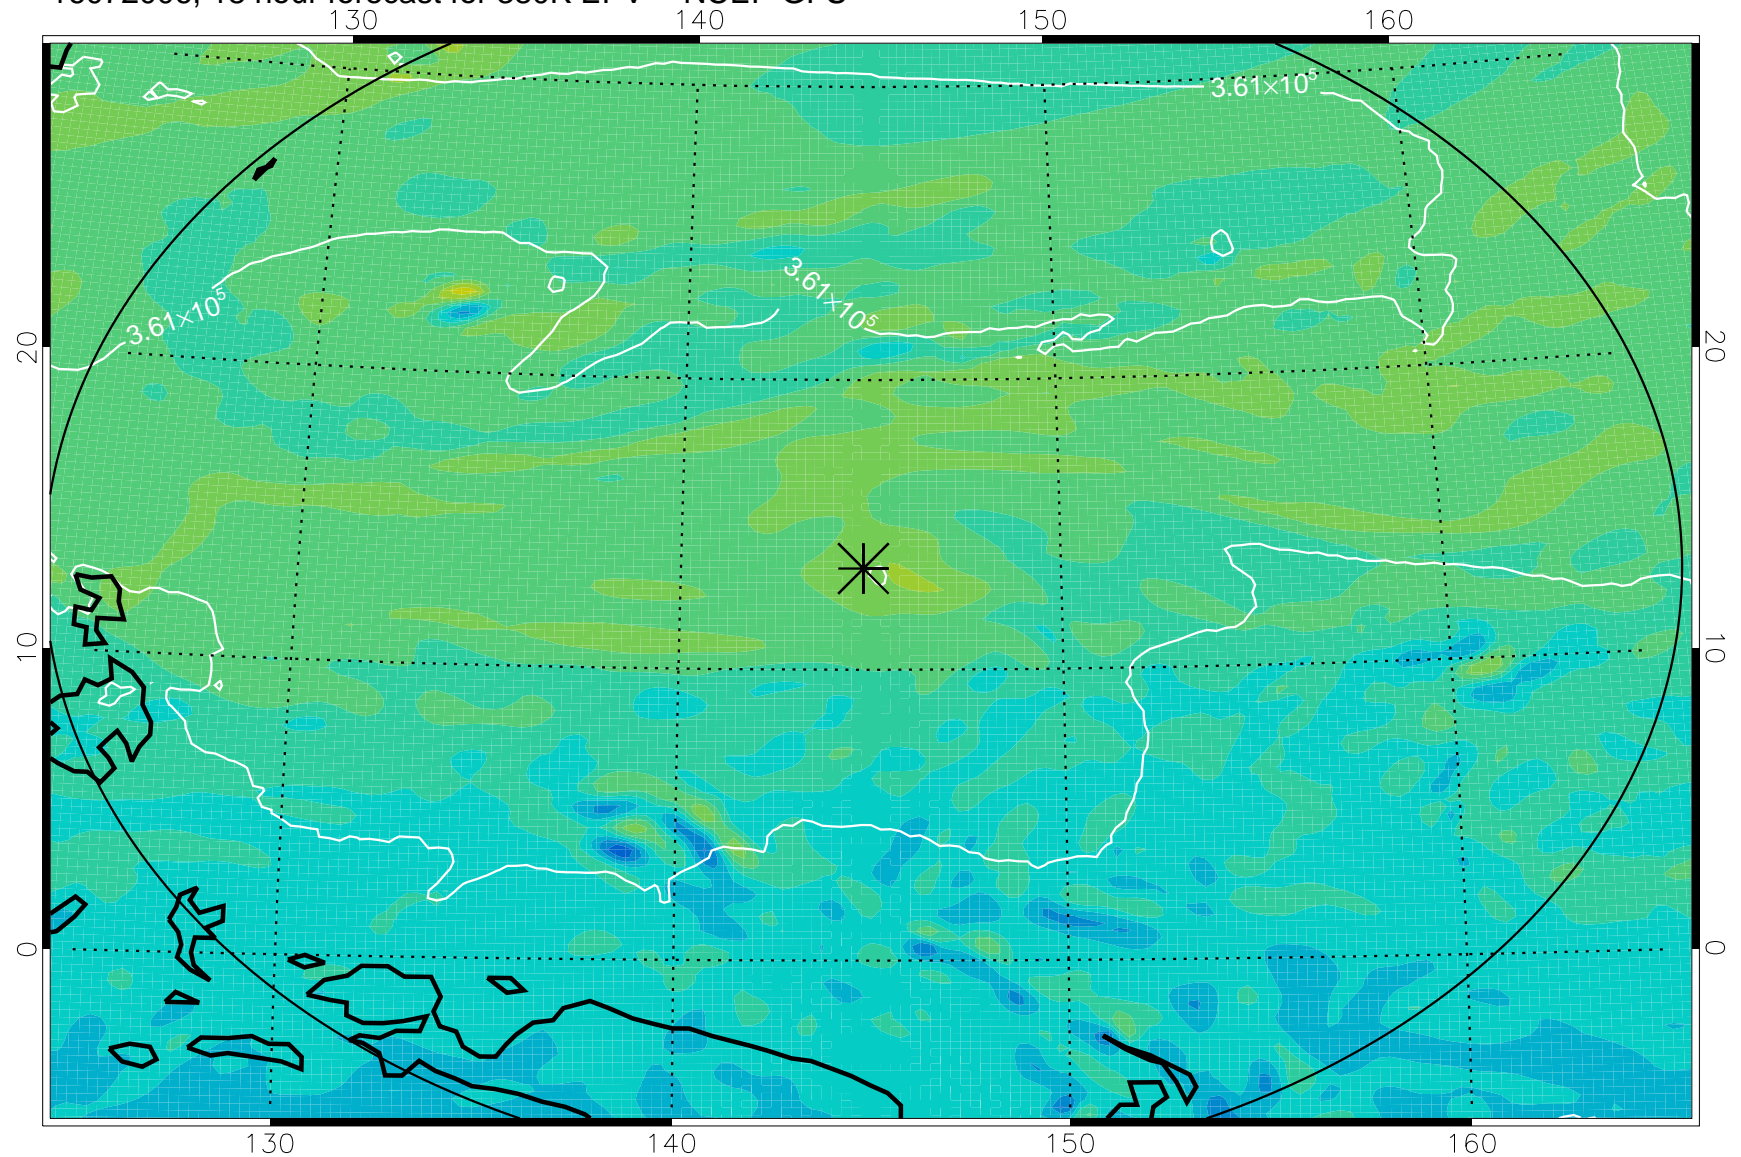

16071918, 6 hour forecast for 380K EPV -- NCEP GFS

380K Montgomery Streamfunction, white

Range ring of 2304 km

16072000, 12 hour forecast for 380K EPV -- NCEP GFS

380K Montgomery Streamfunction, white

Range ring of 2304 km

16072006, 18 hour forecast for 380K EPV -- NCEP GFS

380K Montgomery Streamfunction, white

Range ring of 2304 km

16072012, 24 hour forecast for 380K EPV -- NCEP GFS

380K Montgomery Streamfunction, white

Range ring of 2304 km

16072018, 30 hour forecast for 380K EPV -- NCEP GFS

380K Montgomery Streamfunction, white

Range ring of 2304 km

16072100, 36 hour forecast for 380K EPV -- NCEP GFS

380K Montgomery Streamfunction, white

Range ring of 2304 km

16072218, 78 hour forecast for 380K EPV -- NCEP GFS

380K Montgomery Streamfunction, white

Range ring of 2304 km

16072300, 84 hour forecast for 380K EPV -- NCEP GFS

380K Montgomery Streamfunction, white

Range ring of 2304 km