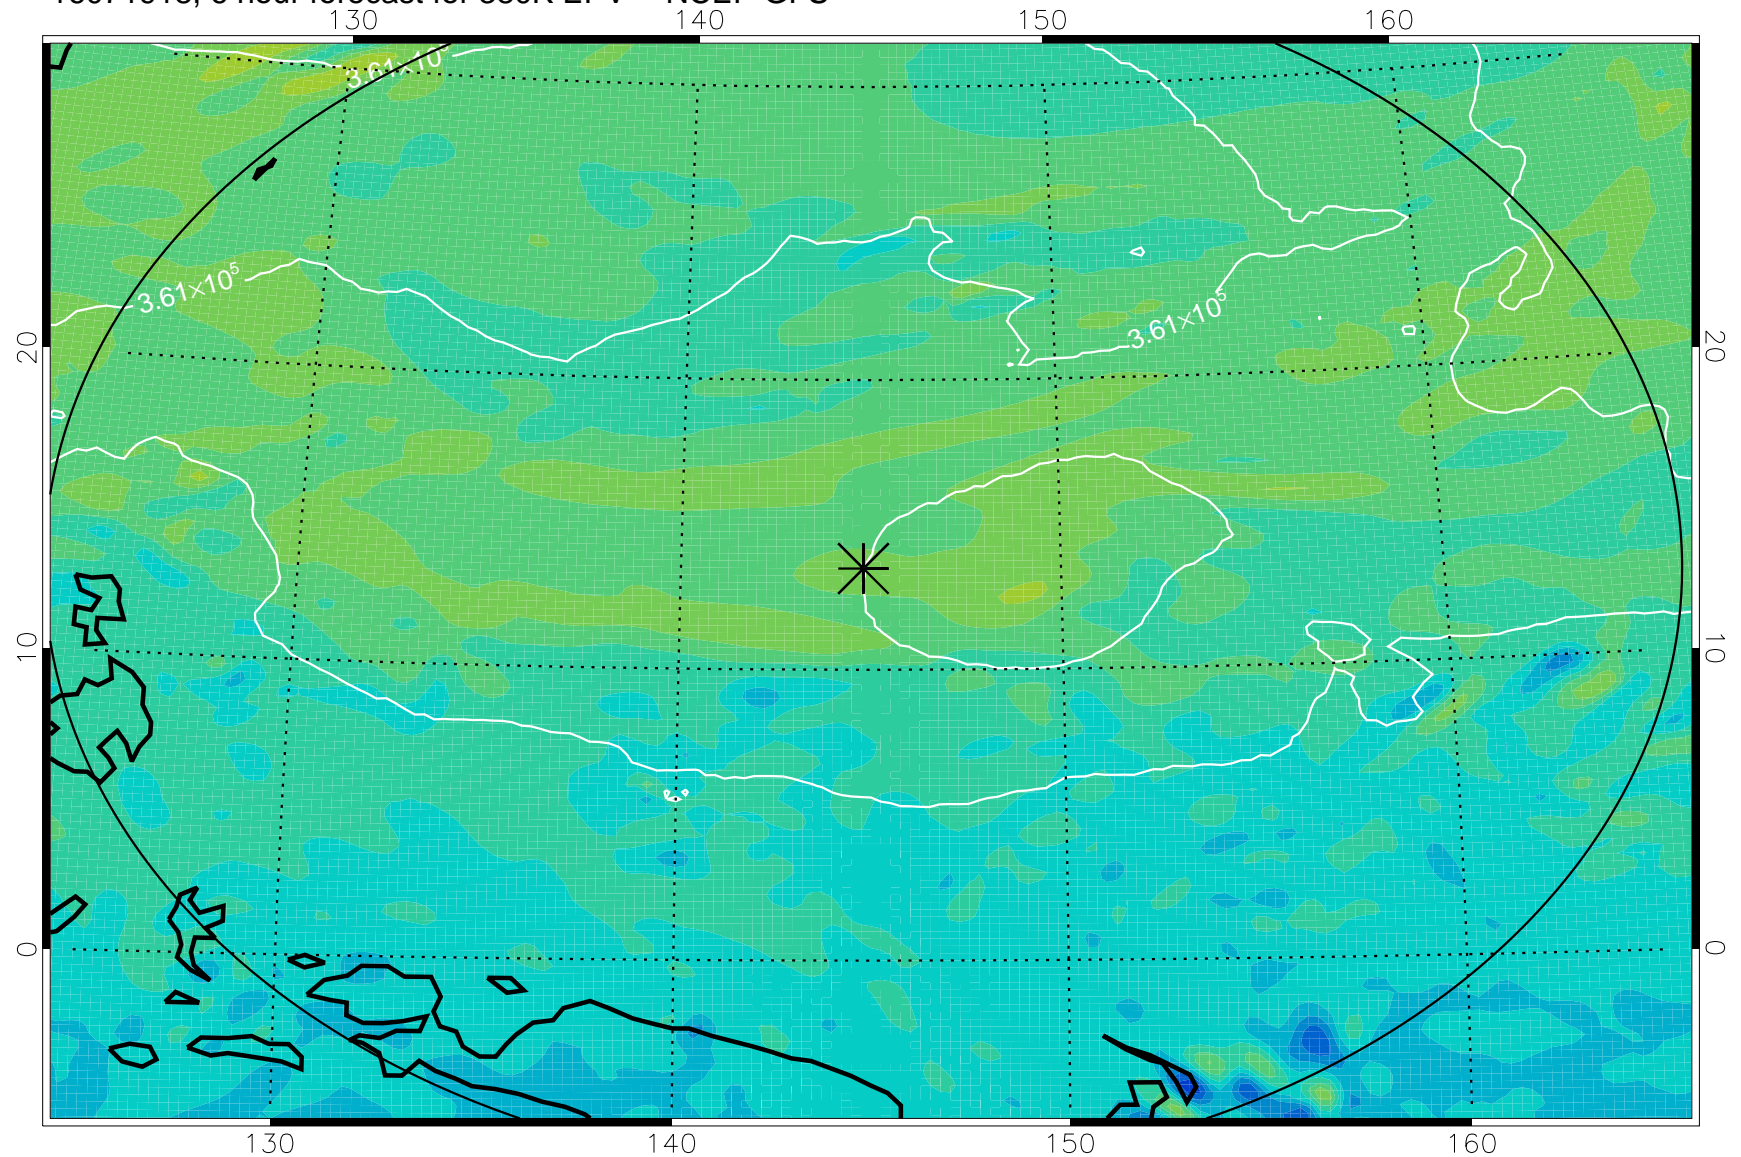

16071918, 6 hour forecast for 380K EPV -- NCEP GFS

380K Montgomery Streamfunction, white

Range ring of 2304 km

16072000, 12 hour forecast for 380K EPV -- NCEP GFS

380K Montgomery Streamfunction, white

Range ring of 2304 km

16072006, 18 hour forecast for 380K EPV -- NCEP GFS

380K Montgomery Streamfunction, white

Range ring of 2304 km

16072012, 24 hour forecast for 380K EPV -- NCEP GFS

380K Montgomery Streamfunction, white

Range ring of 2304 km

16072018, 30 hour forecast for 380K EPV -- NCEP GFS

380K Montgomery Streamfunction, white

Range ring of 2304 km

16072100, 36 hour forecast for 380K EPV -- NCEP GFS

380K Montgomery Streamfunction, white

Range ring of 2304 km

16072218, 78 hour forecast for 380K EPV -- NCEP GFS

380K Montgomery Streamfunction, white

Range ring of 2304 km

16072300, 84 hour forecast for 380K EPV -- NCEP GFS

380K Montgomery Streamfunction, white

Range ring of 2304 km