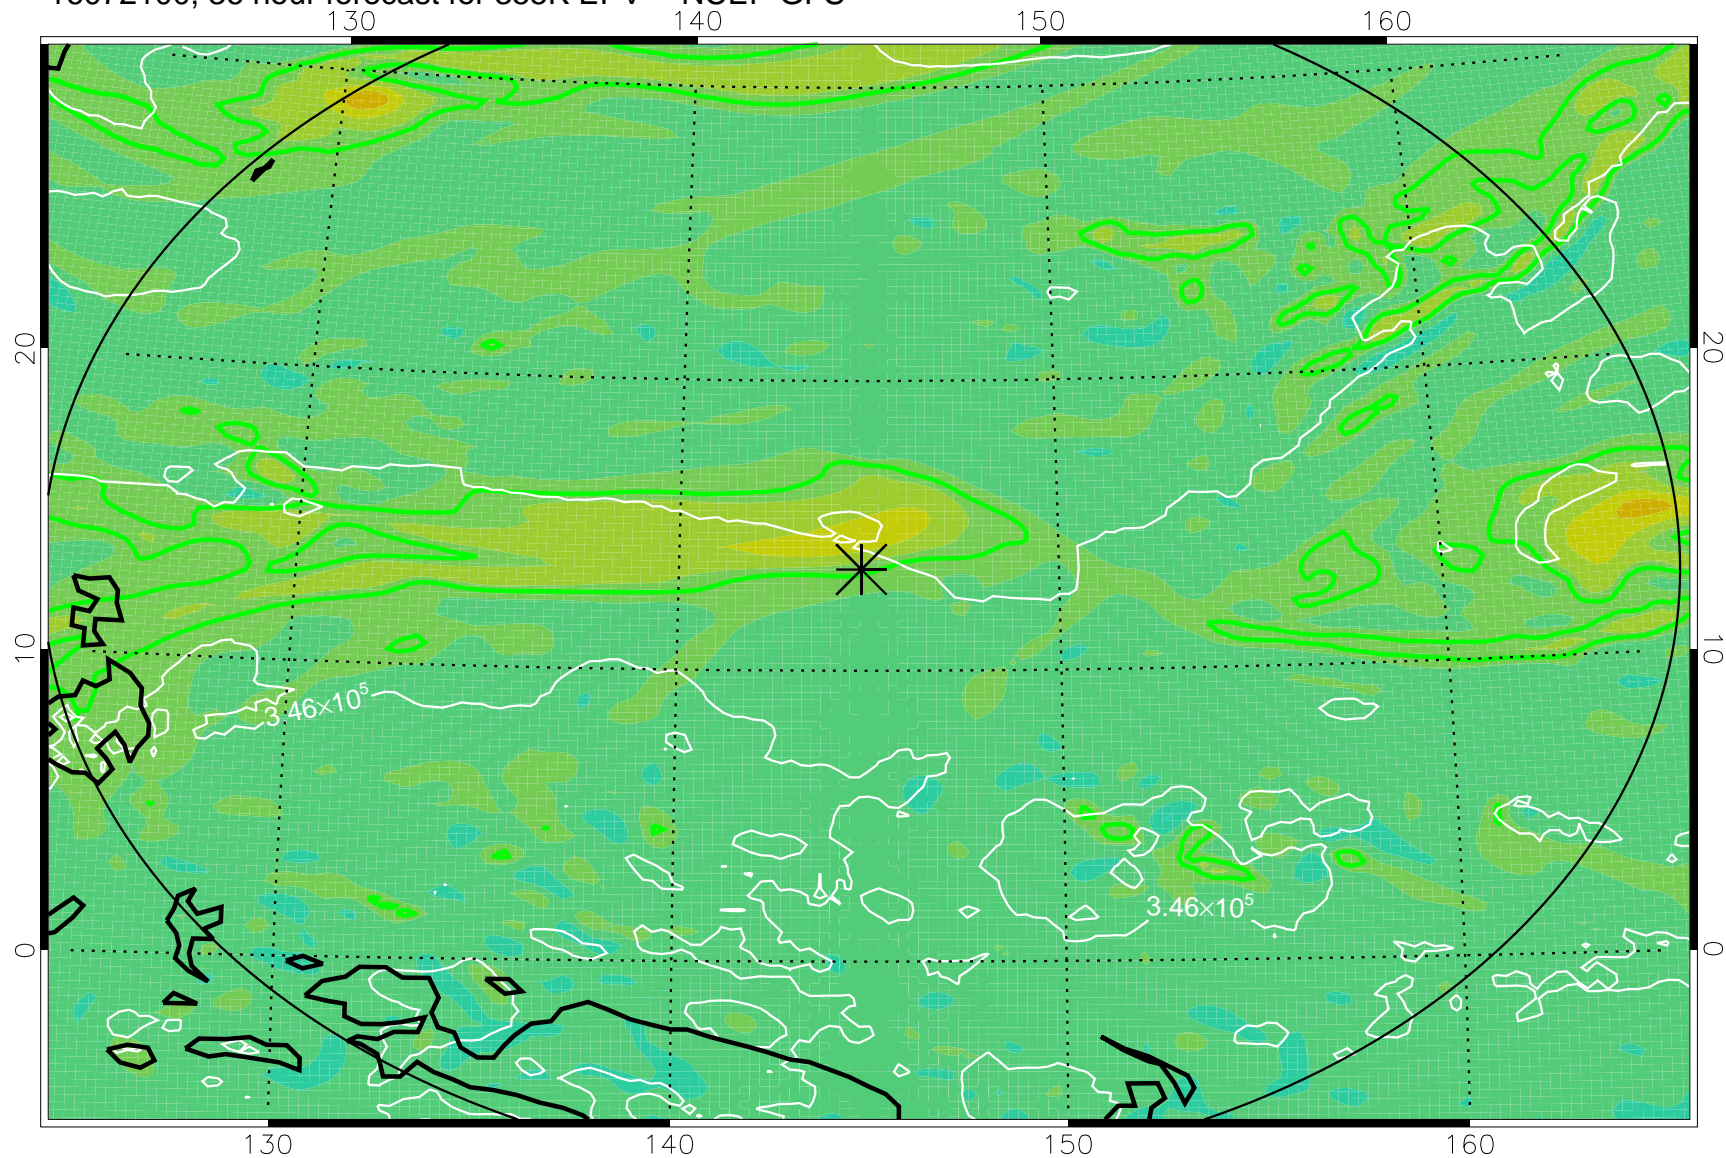

16072006, 18 hour forecast for 355K EPV -- NCEP GFS

355K Montgomery Streamfunction, white
EPV Tropopause (2 PVU) Position
Range ring of 2304 km

16072012, 24 hour forecast for 355K EPV -- NCEP GFS

355K Montgomery Streamfunction, white
EPV Tropopause (2 PVU) Position
Range ring of 2304 km

16072018, 30 hour forecast for 355K EPV -- NCEP GFS

355K Montgomery Streamfunction, white
EPV Tropopause (2 PVU) Position
Range ring of 2304 km

16072100, 36 hour forecast for 355K EPV -- NCEP GFS

355K Montgomery Streamfunction, white
EPV Tropopause (2 PVU) Position
Range ring of 2304 km

16072106, 42 hour forecast for 355K EPV -- NCEP GFS

355K Montgomery Streamfunction, white
EPV Tropopause (2 PVU) Position
Range ring of 2304 km

16072112, 48 hour forecast for 355K EPV -- NCEP GFS

355K Montgomery Streamfunction, white
EPV Tropopause (2 PVU) Position
Range ring of 2304 km

16072318, 102 hour forecast for 355K EPV -- NCEP GFS

355K Montgomery Streamfunction, white
EPV Tropopause (2 PVU) Position
Range ring of 2304 km

16072400, 108 hour forecast for 355K EPV -- NCEP GFS

355K Montgomery Streamfunction, white
EPV Tropopause (2 PVU) Position
Range ring of 2304 km