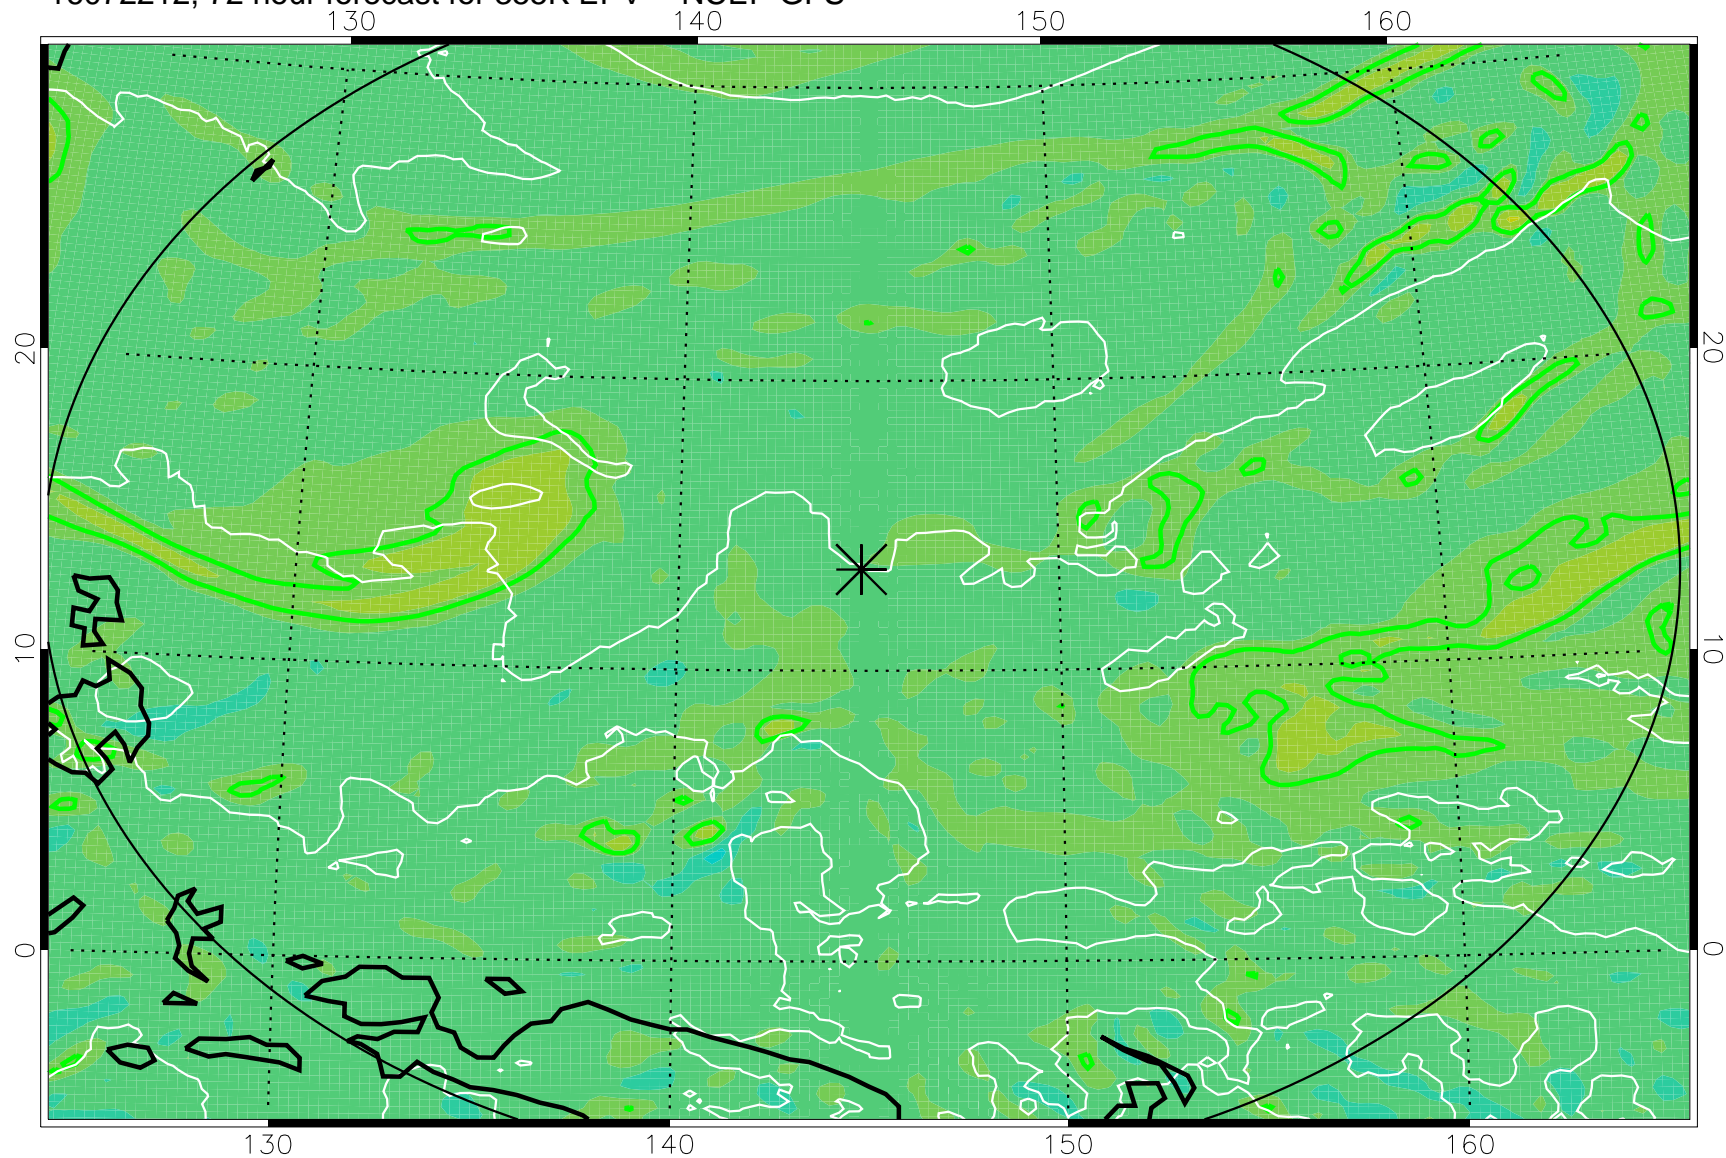

16072118, 54 hour forecast for 355K EPV -- NCEP GFS

355K Montgomery Streamfunction, white
EPV Tropopause (2 PVU) Position
Range ring of 2304 km

16072200, 60 hour forecast for 355K EPV -- NCEP GFS

355K Montgomery Streamfunction, white
EPV Tropopause (2 PVU) Position
Range ring of 2304 km

16072206, 66 hour forecast for 355K EPV -- NCEP GFS

355K Montgomery Streamfunction, white
EPV Tropopause (2 PVU) Position
Range ring of 2304 km

16072212, 72 hour forecast for 355K EPV -- NCEP GFS

355K Montgomery Streamfunction, white
EPV Tropopause (2 PVU) Position
Range ring of 2304 km

16072218, 78 hour forecast for 355K EPV -- NCEP GFS

355K Montgomery Streamfunction, white
EPV Tropopause (2 PVU) Position
Range ring of 2304 km

16072300, 84 hour forecast for 355K EPV -- NCEP GFS

355K Montgomery Streamfunction, white
EPV Tropopause (2 PVU) Position
Range ring of 2304 km

16072318, 102 hour forecast for 355K EPV -- NCEP GFS

355K Montgomery Streamfunction, white
EPV Tropopause (2 PVU) Position
Range ring of 2304 km

16072400, 108 hour forecast for 355K EPV -- NCEP GFS

355K Montgomery Streamfunction, white
EPV Tropopause (2 PVU) Position
Range ring of 2304 km