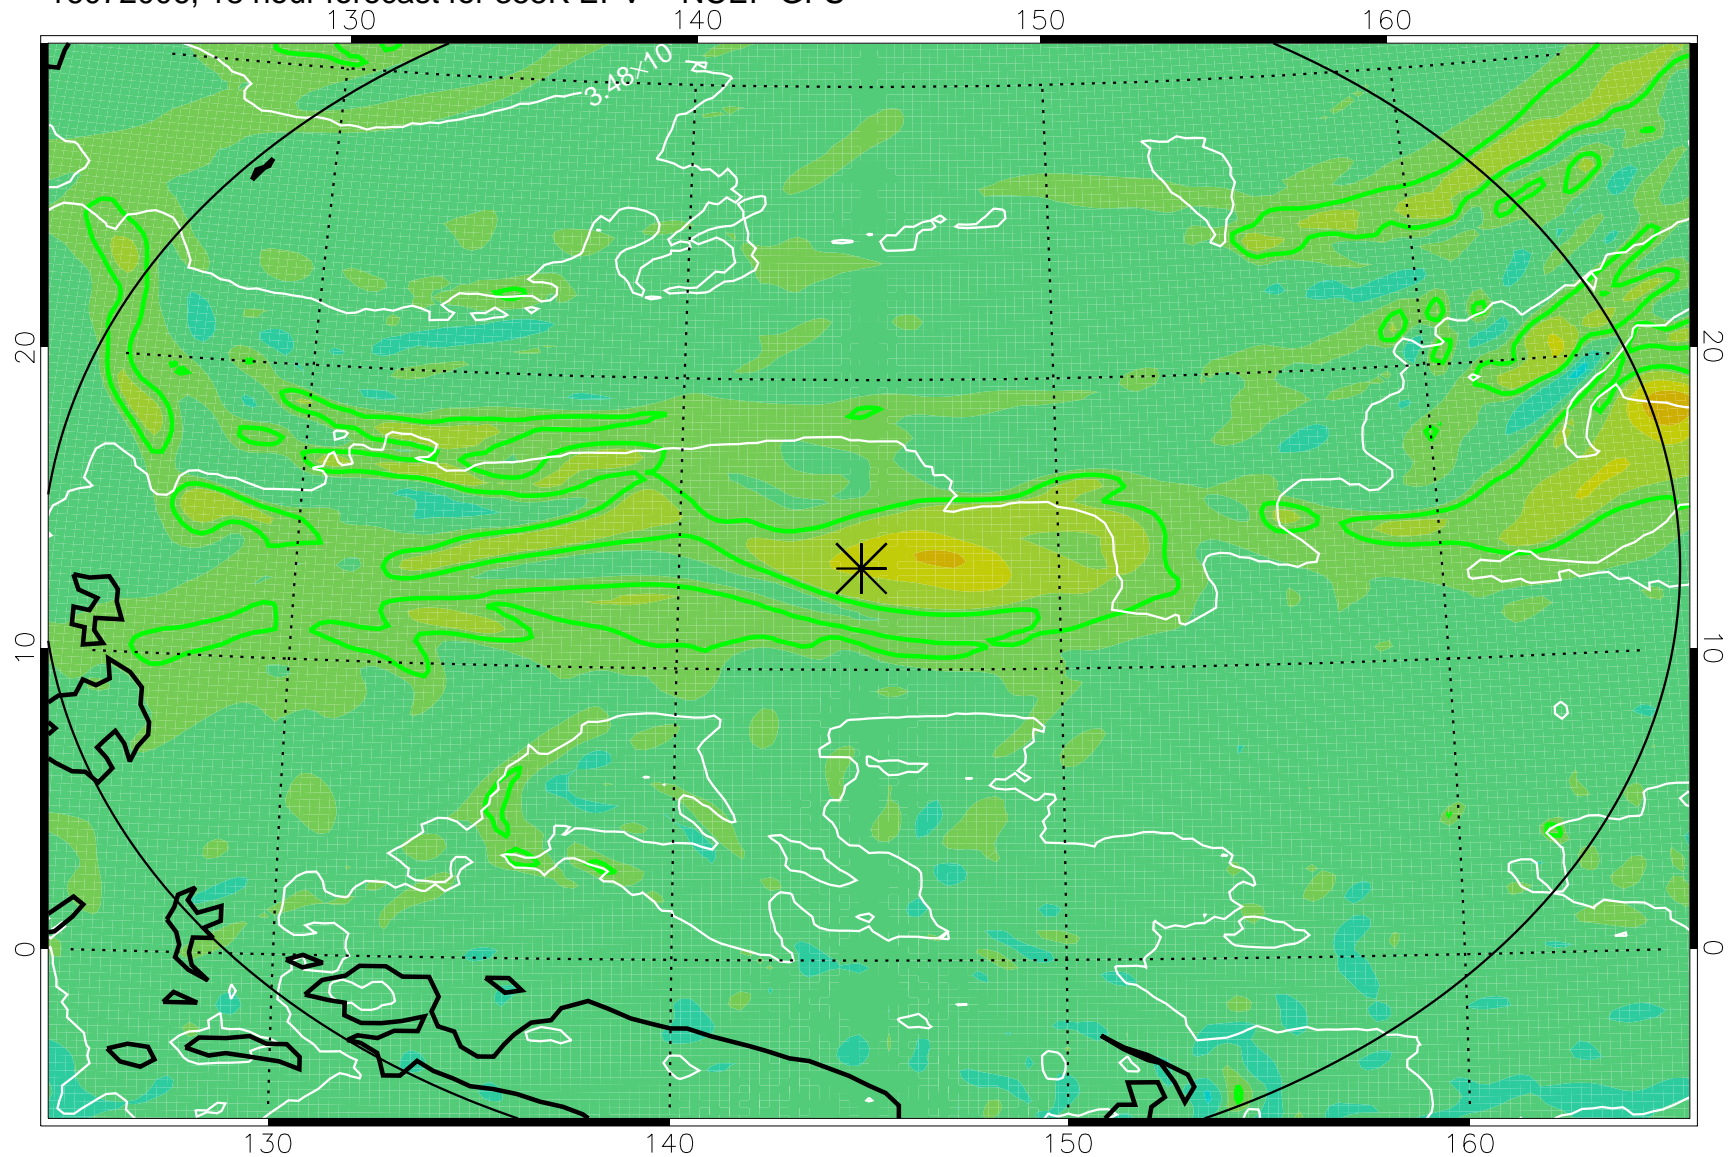

16071918, 6 hour forecast for 355K EPV -- NCEP GFS

355K Montgomery Streamfunction, white
EPV Tropopause (2 PVU) Position
Range ring of 2304 km

16072000, 12 hour forecast for 355K EPV -- NCEP GFS

355K Montgomery Streamfunction, white
EPV Tropopause (2 PVU) Position
Range ring of 2304 km

16072006, 18 hour forecast for 355K EPV -- NCEP GFS

355K Montgomery Streamfunction, white
EPV Tropopause (2 PVU) Position
Range ring of 2304 km

16072012, 24 hour forecast for 355K EPV -- NCEP GFS

355K Montgomery Streamfunction, white
EPV Tropopause (2 PVU) Position
Range ring of 2304 km

16072018, 30 hour forecast for 355K EPV -- NCEP GFS

355K Montgomery Streamfunction, white
EPV Tropopause (2 PVU) Position
Range ring of 2304 km

16072100, 36 hour forecast for 355K EPV -- NCEP GFS

355K Montgomery Streamfunction, white
EPV Tropopause (2 PVU) Position
Range ring of 2304 km

16072118, 54 hour forecast for 355K EPV -- NCEP GFS

355K Montgomery Streamfunction, white
EPV Tropopause (2 PVU) Position
Range ring of 2304 km

16072200, 60 hour forecast for 355K EPV -- NCEP GFS

355K Montgomery Streamfunction, white
EPV Tropopause (2 PVU) Position
Range ring of 2304 km