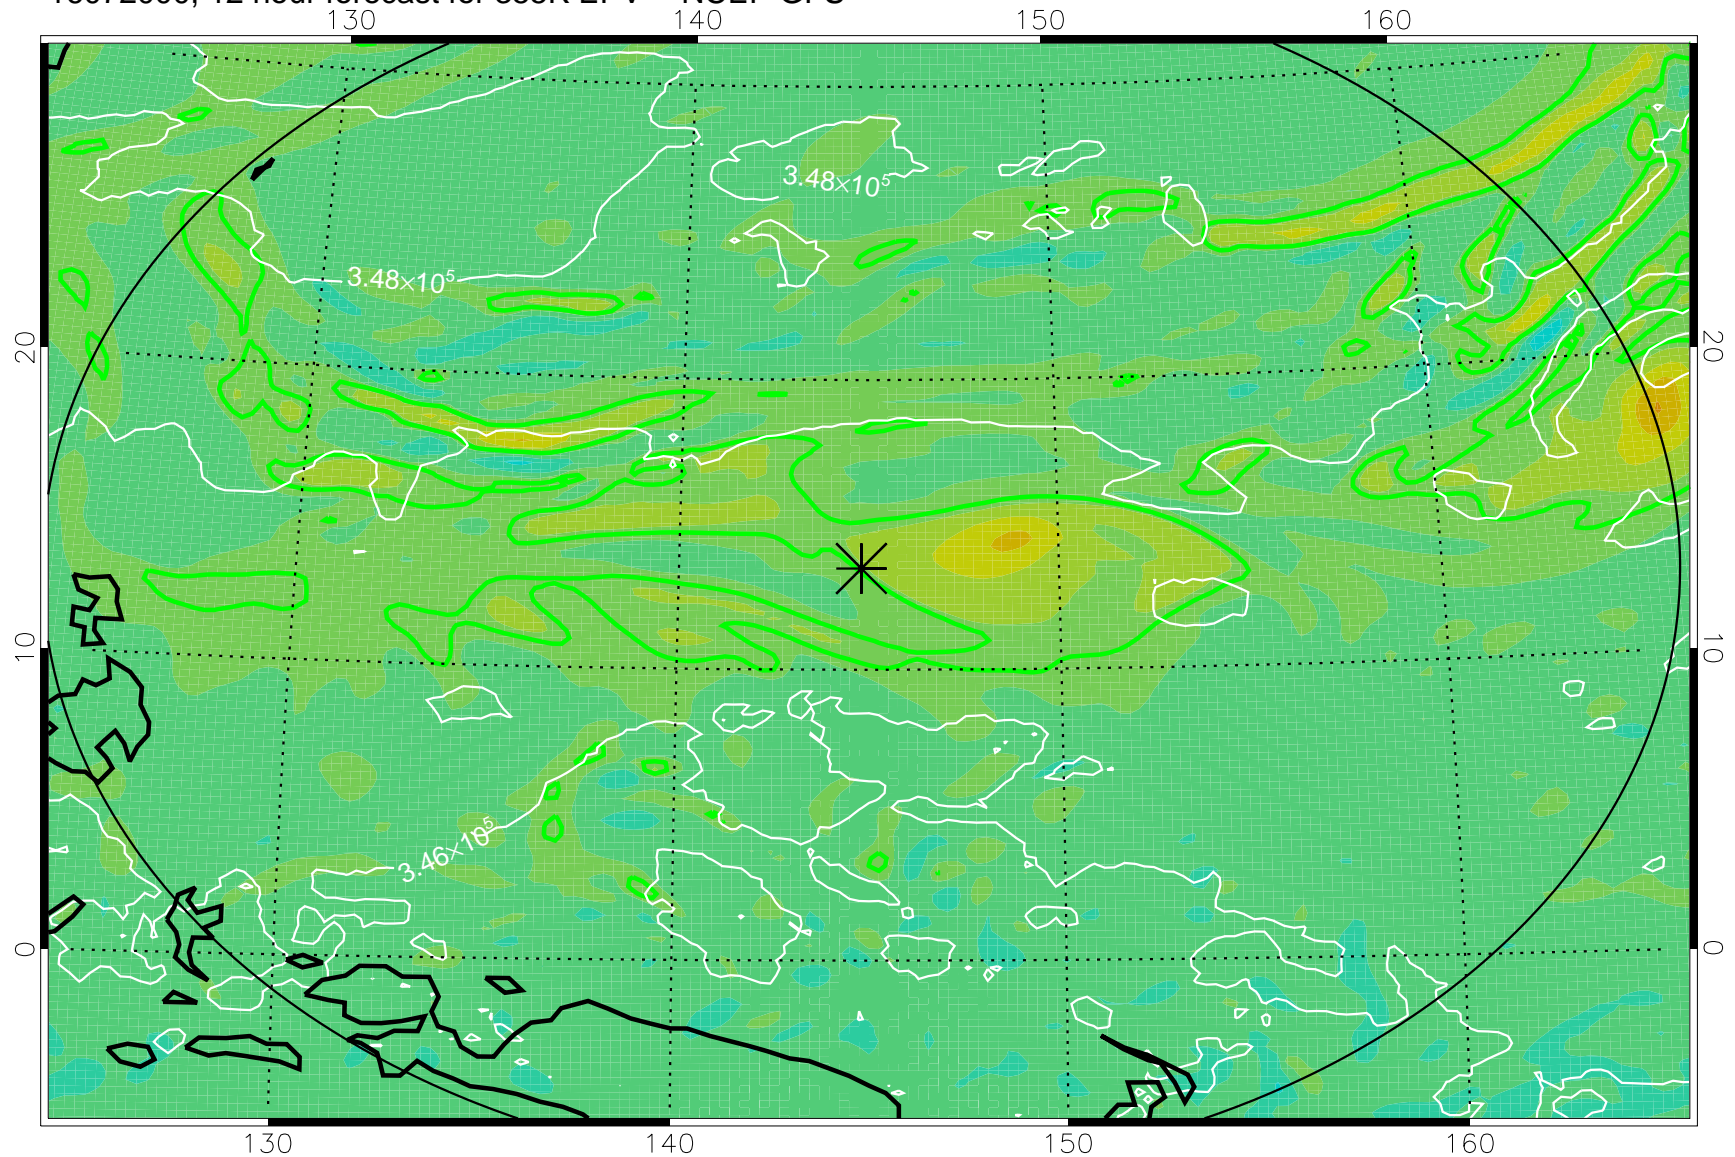

16071918, 6 hour forecast for 355K EPV -- NCEP GFS

355K Montgomery Streamfunction, white
EPV Tropopause (2 PVU) Position
Range ring of 2304 km

16072000, 12 hour forecast for 355K EPV -- NCEP GFS

355K Montgomery Streamfunction, white
EPV Tropopause (2 PVU) Position
Range ring of 2304 km

16072006, 18 hour forecast for 355K EPV -- NCEP GFS

355K Montgomery Streamfunction, white
EPV Tropopause (2 PVU) Position
Range ring of 2304 km

16072012, 24 hour forecast for 355K EPV -- NCEP GFS

355K Montgomery Streamfunction, white
EPV Tropopause (2 PVU) Position
Range ring of 2304 km

16072018, 30 hour forecast for 355K EPV -- NCEP GFS

355K Montgomery Streamfunction, white
EPV Tropopause (2 PVU) Position
Range ring of 2304 km

16072100, 36 hour forecast for 355K EPV -- NCEP GFS

355K Montgomery Streamfunction, white
EPV Tropopause (2 PVU) Position
Range ring of 2304 km

16072318, 102 hour forecast for 355K EPV -- NCEP GFS

355K Montgomery Streamfunction, white
EPV Tropopause (2 PVU) Position
Range ring of 2304 km

16072400, 108 hour forecast for 355K EPV -- NCEP GFS

355K Montgomery Streamfunction, white
EPV Tropopause (2 PVU) Position
Range ring of 2304 km