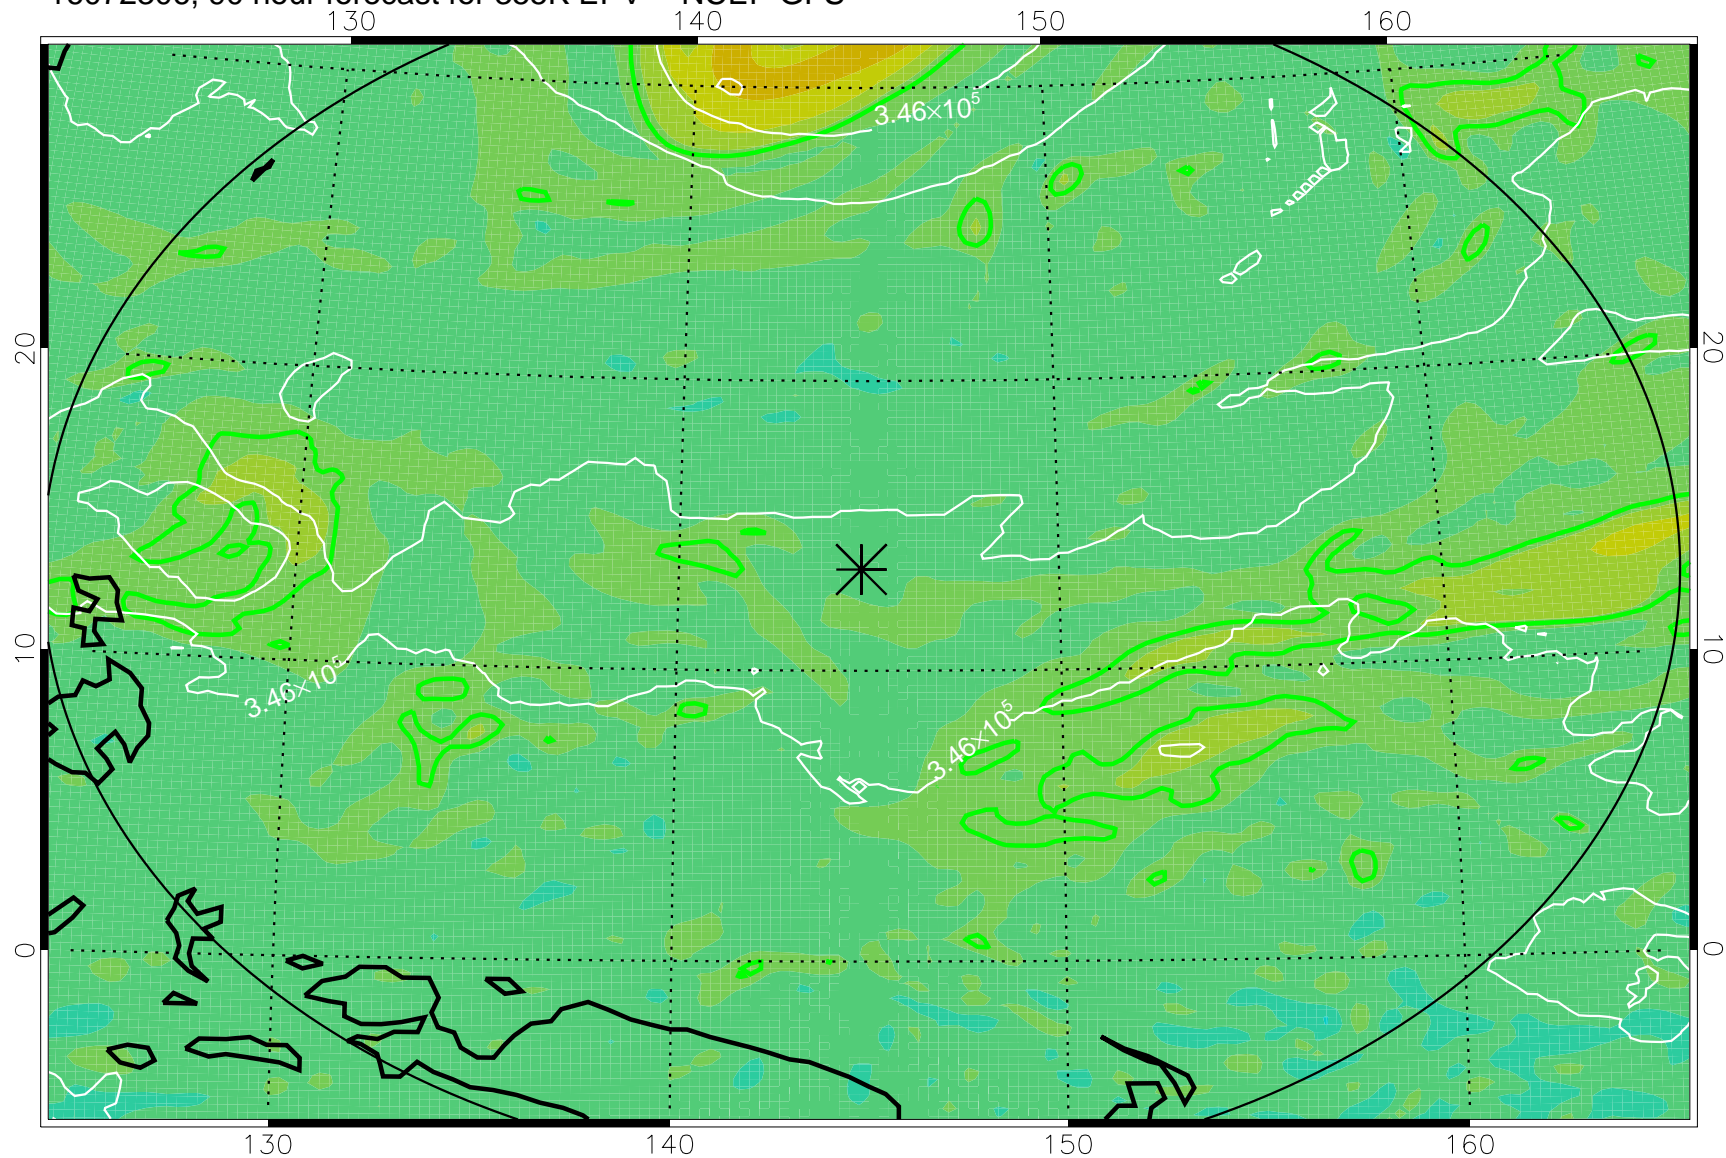

16072206, 66 hour forecast for 355K EPV -- NCEP GFS

355K Montgomery Streamfunction, white
EPV Tropopause (2 PVU) Position
Range ring of 2304 km

16072212, 72 hour forecast for 355K EPV -- NCEP GFS

355K Montgomery Streamfunction, white
EPV Tropopause (2 PVU) Position
Range ring of 2304 km

16072218, 78 hour forecast for 355K EPV -- NCEP GFS

355K Montgomery Streamfunction, white
EPV Tropopause (2 PVU) Position
Range ring of 2304 km

16072300, 84 hour forecast for 355K EPV -- NCEP GFS

355K Montgomery Streamfunction, white
EPV Tropopause (2 PVU) Position
Range ring of 2304 km

16072306, 90 hour forecast for 355K EPV -- NCEP GFS

355K Montgomery Streamfunction, white
EPV Tropopause (2 PVU) Position
Range ring of 2304 km

16072312, 96 hour forecast for 355K EPV -- NCEP GFS

355K Montgomery Streamfunction, white
EPV Tropopause (2 PVU) Position
Range ring of 2304 km

16072318, 102 hour forecast for 355K EPV -- NCEP GFS

355K Montgomery Streamfunction, white
EPV Tropopause (2 PVU) Position
Range ring of 2304 km

16072400, 108 hour forecast for 355K EPV -- NCEP GFS

355K Montgomery Streamfunction, white
EPV Tropopause (2 PVU) Position
Range ring of 2304 km