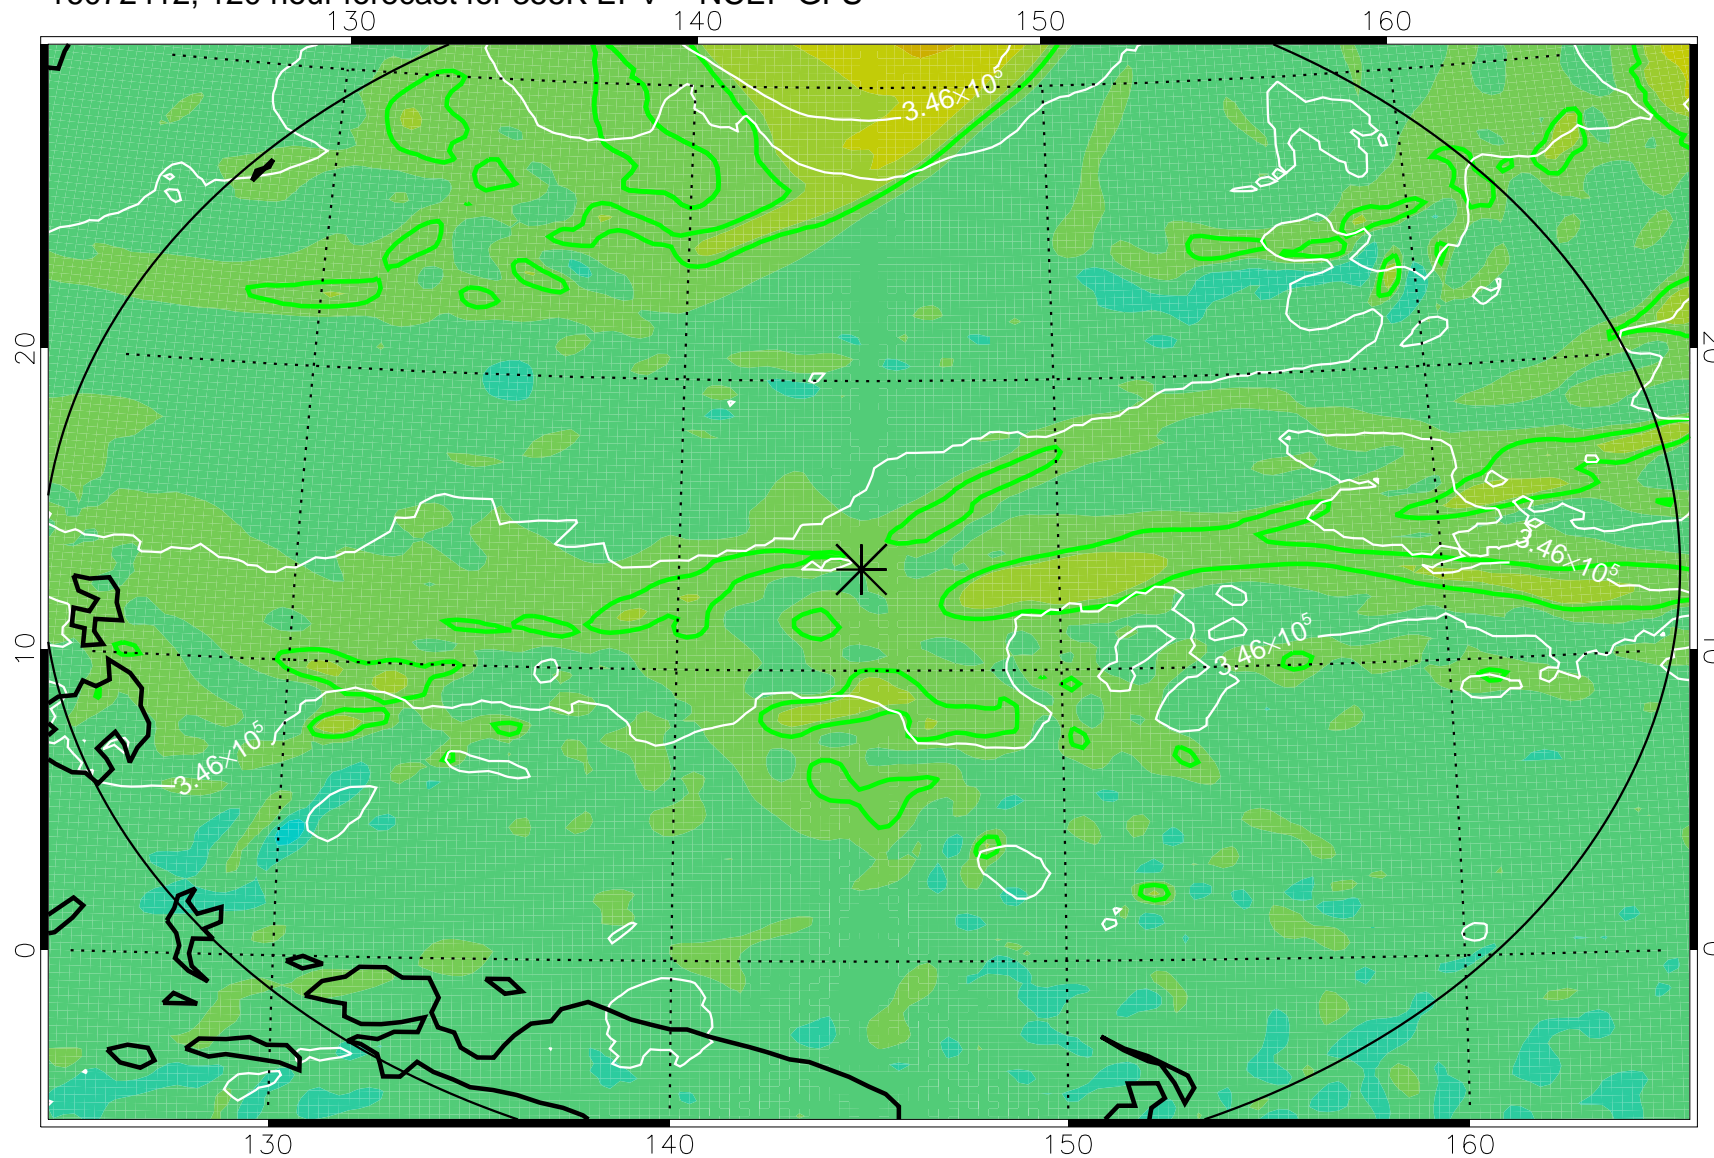

16072218, 78 hour forecast for 355K EPV -- NCEP GFS

355K Montgomery Streamfunction, white
EPV Tropopause (2 PVU) Position
Range ring of 2304 km

16072300, 84 hour forecast for 355K EPV -- NCEP GFS

355K Montgomery Streamfunction, white
EPV Tropopause (2 PVU) Position
Range ring of 2304 km

16072306, 90 hour forecast for 355K EPV -- NCEP GFS

355K Montgomery Streamfunction, white
EPV Tropopause (2 PVU) Position
Range ring of 2304 km

16072312, 96 hour forecast for 355K EPV -- NCEP GFS

355K Montgomery Streamfunction, white
EPV Tropopause (2 PVU) Position
Range ring of 2304 km

16072318, 102 hour forecast for 355K EPV -- NCEP GFS

355K Montgomery Streamfunction, white
EPV Tropopause (2 PVU) Position
Range ring of 2304 km

16072400, 108 hour forecast for 355K EPV -- NCEP GFS

355K Montgomery Streamfunction, white
EPV Tropopause (2 PVU) Position
Range ring of 2304 km

16072406, 114 hour forecast for 355K EPV -- NCEP GFS

355K Montgomery Streamfunction, white
EPV Tropopause (2 PVU) Position
Range ring of 2304 km

16072412, 120 hour forecast for 355K EPV -- NCEP GFS

355K Montgomery Streamfunction, white
EPV Tropopause (2 PVU) Position
Range ring of 2304 km