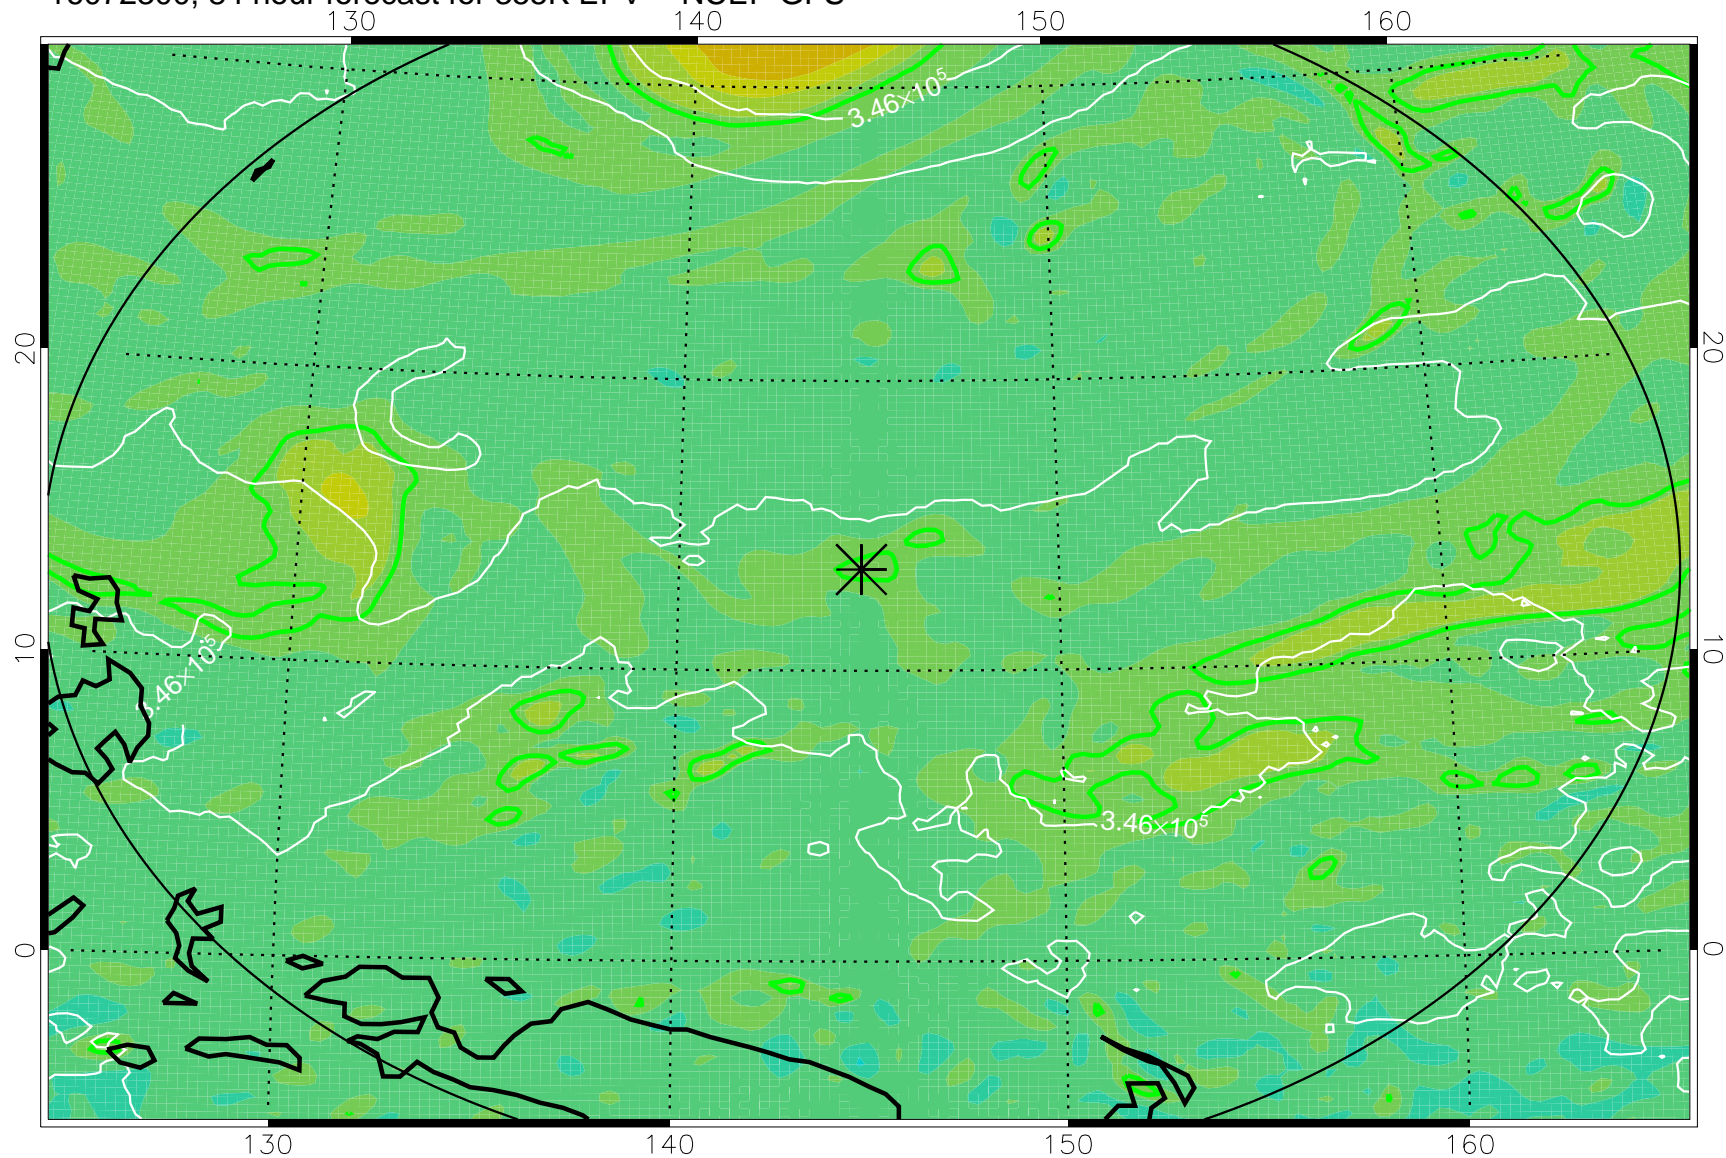

16072206, 66 hour forecast for 355K EPV -- NCEP GFS

355K Montgomery Streamfunction, white
EPV Tropopause (2 PVU) Position
Range ring of 2304 km

16072212, 72 hour forecast for 355K EPV -- NCEP GFS

355K Montgomery Streamfunction, white
EPV Tropopause (2 PVU) Position
Range ring of 2304 km

16072218, 78 hour forecast for 355K EPV -- NCEP GFS

355K Montgomery Streamfunction, white
EPV Tropopause (2 PVU) Position
Range ring of 2304 km

16072300, 84 hour forecast for 355K EPV -- NCEP GFS

355K Montgomery Streamfunction, white
EPV Tropopause (2 PVU) Position
Range ring of 2304 km

16072306, 90 hour forecast for 355K EPV -- NCEP GFS

355K Montgomery Streamfunction, white
EPV Tropopause (2 PVU) Position
Range ring of 2304 km

16072312, 96 hour forecast for 355K EPV -- NCEP GFS

355K Montgomery Streamfunction, white
EPV Tropopause (2 PVU) Position
Range ring of 2304 km

16072318, 102 hour forecast for 355K EPV -- NCEP GFS

355K Montgomery Streamfunction, white
EPV Tropopause (2 PVU) Position
Range ring of 2304 km

16072400, 108 hour forecast for 355K EPV -- NCEP GFS

355K Montgomery Streamfunction, white
EPV Tropopause (2 PVU) Position
Range ring of 2304 km