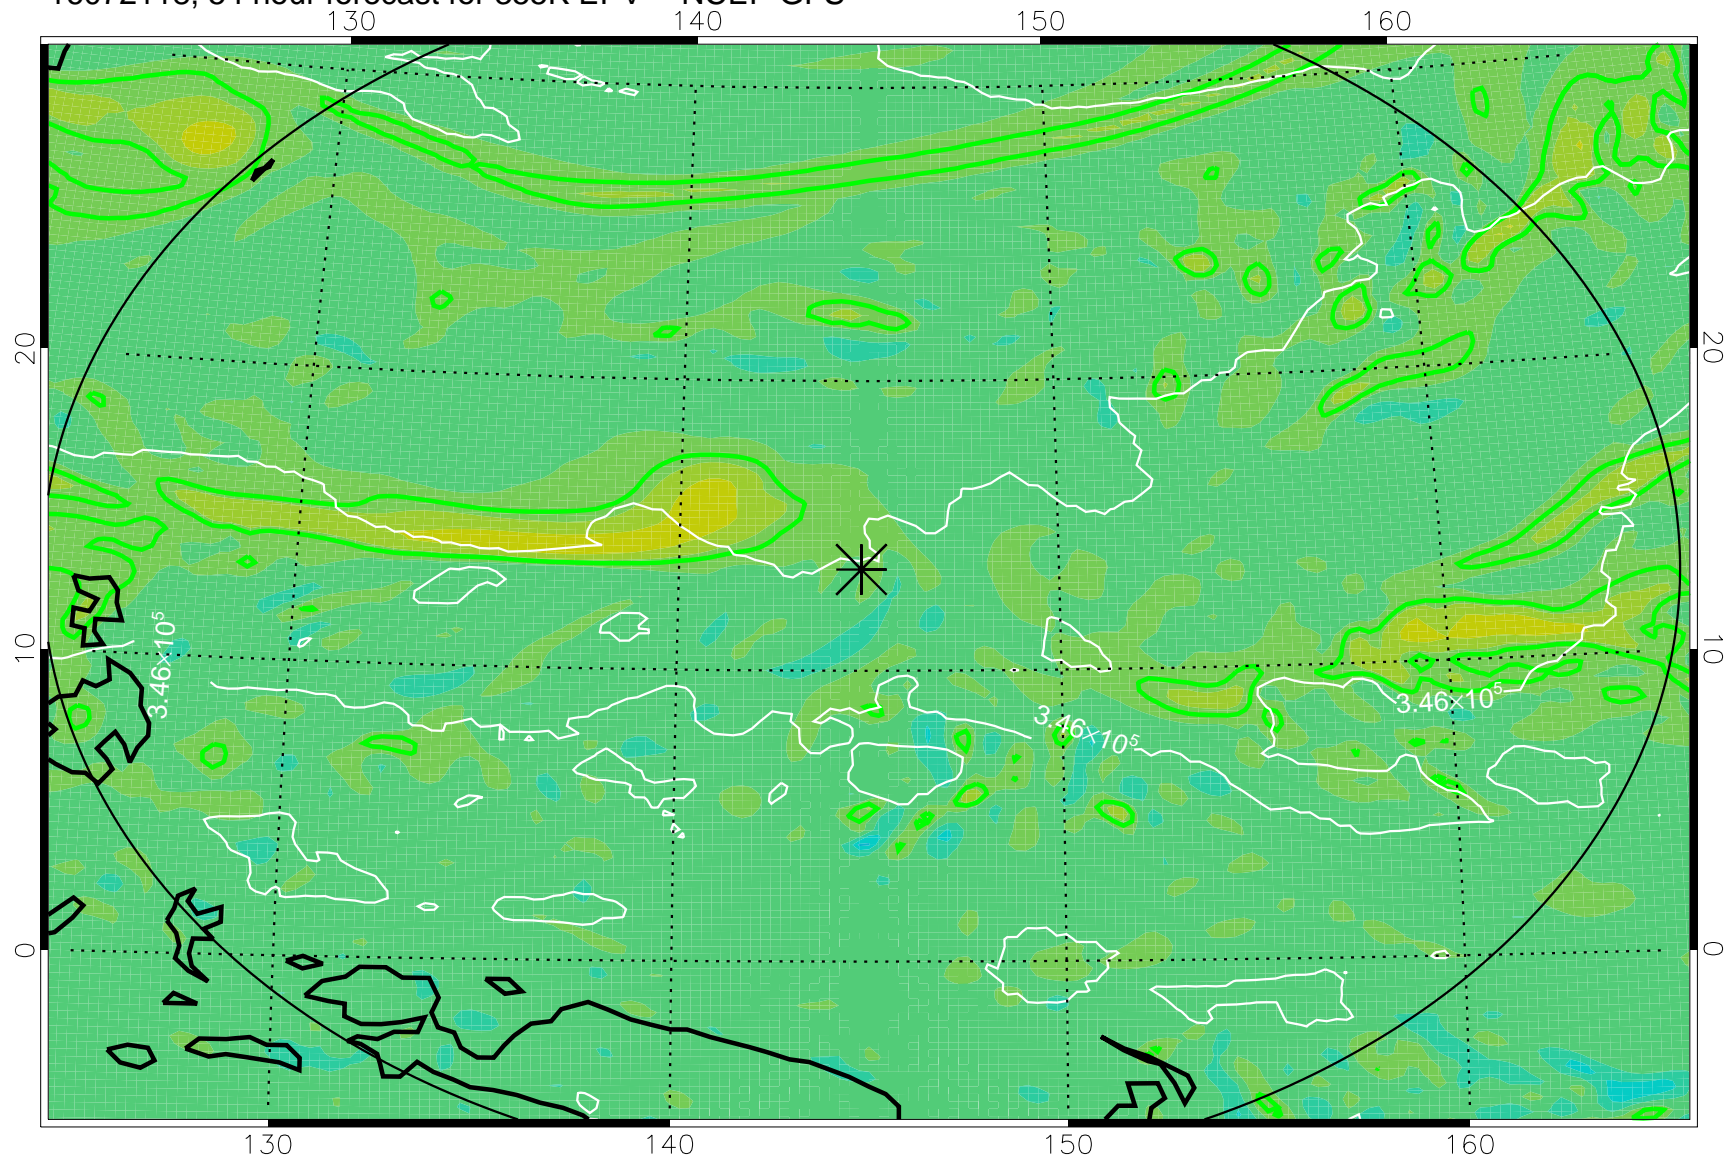

16072106, 42 hour forecast for 355K EPV -- NCEP GFS

355K Montgomery Streamfunction, white
EPV Tropopause (2 PVU) Position
Range ring of 2304 km

16072112, 48 hour forecast for 355K EPV -- NCEP GFS

355K Montgomery Streamfunction, white
EPV Tropopause (2 PVU) Position
Range ring of 2304 km

16072118, 54 hour forecast for 355K EPV -- NCEP GFS

355K Montgomery Streamfunction, white
EPV Tropopause (2 PVU) Position
Range ring of 2304 km

16072200, 60 hour forecast for 355K EPV -- NCEP GFS

355K Montgomery Streamfunction, white
EPV Tropopause (2 PVU) Position
Range ring of 2304 km

16072206, 66 hour forecast for 355K EPV -- NCEP GFS

355K Montgomery Streamfunction, white
EPV Tropopause (2 PVU) Position
Range ring of 2304 km

16072212, 72 hour forecast for 355K EPV -- NCEP GFS

355K Montgomery Streamfunction, white
EPV Tropopause (2 PVU) Position
Range ring of 2304 km

16072318, 102 hour forecast for 355K EPV -- NCEP GFS

355K Montgomery Streamfunction, white
EPV Tropopause (2 PVU) Position
Range ring of 2304 km

16072400, 108 hour forecast for 355K EPV -- NCEP GFS

355K Montgomery Streamfunction, white
EPV Tropopause (2 PVU) Position
Range ring of 2304 km