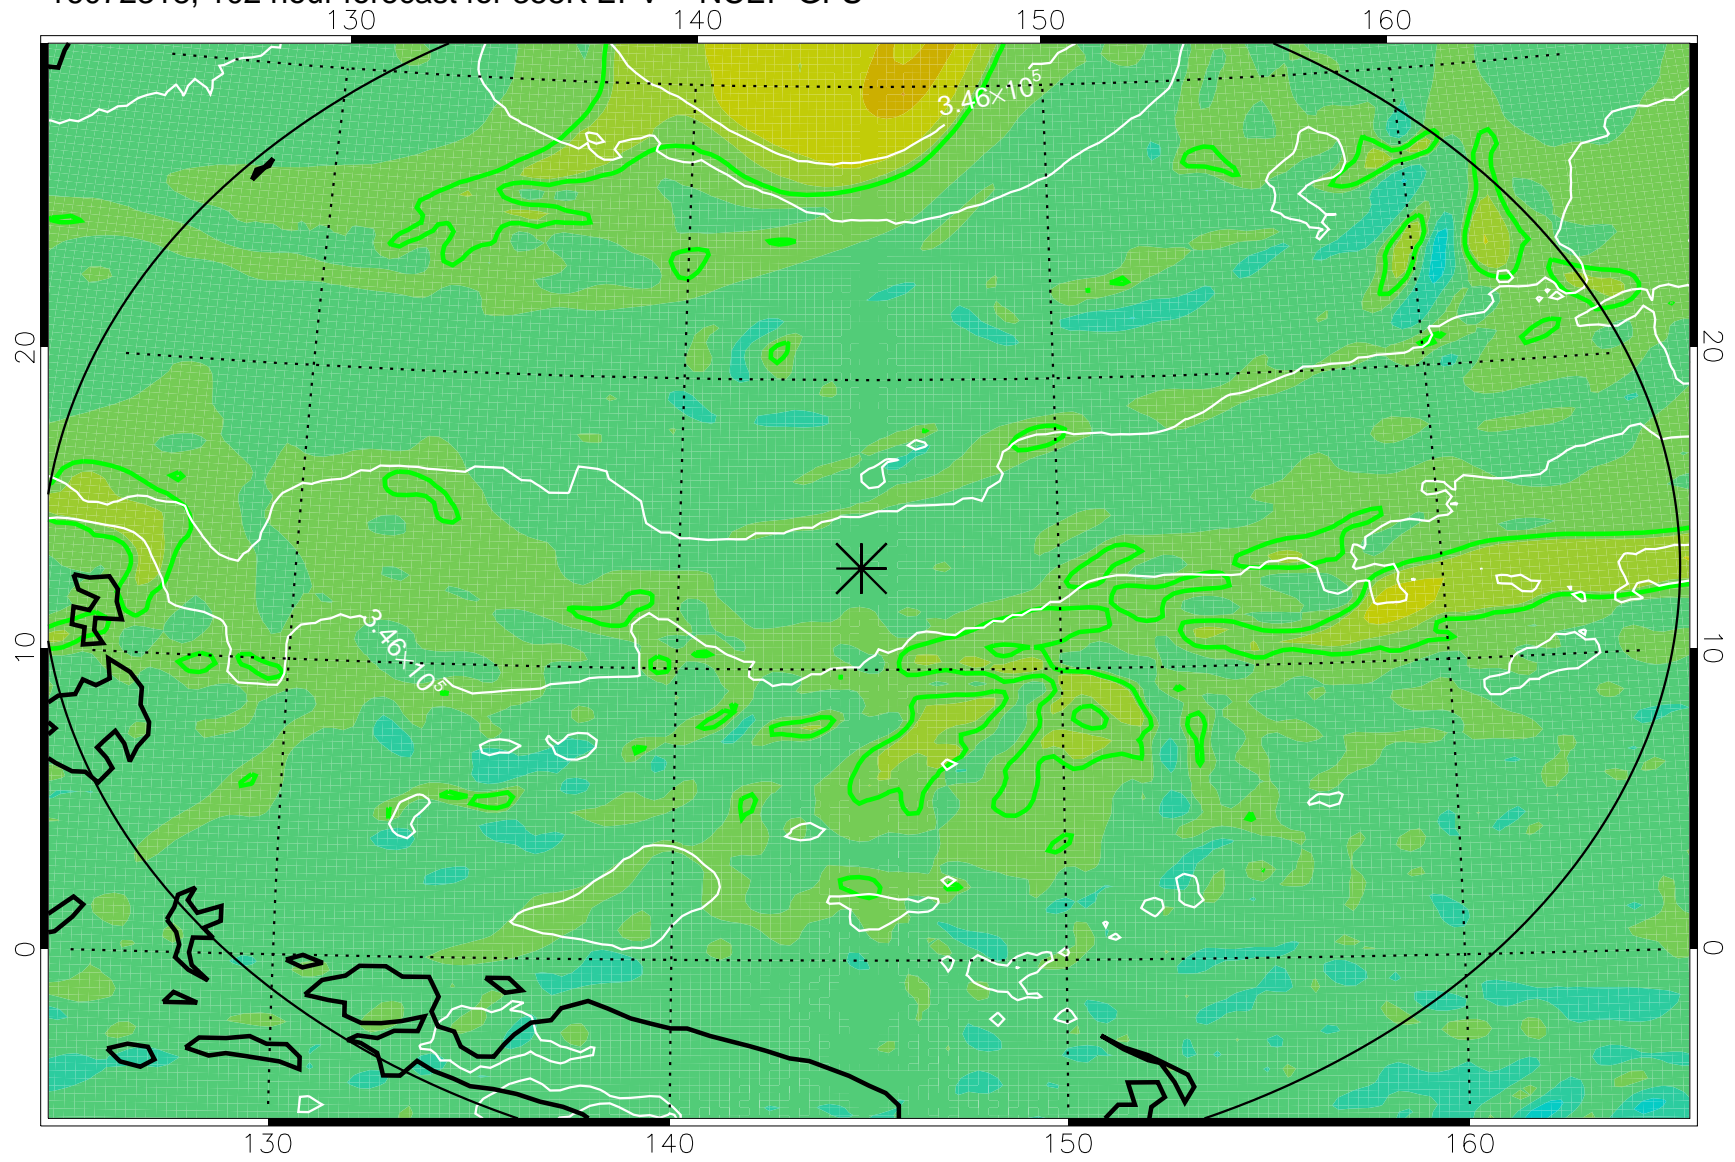

16072218, 78 hour forecast for 355K EPV -- NCEP GFS

355K Montgomery Streamfunction, white
EPV Tropopause (2 PVU) Position
Range ring of 2304 km

16072300, 84 hour forecast for 355K EPV -- NCEP GFS

355K Montgomery Streamfunction, white
EPV Tropopause (2 PVU) Position
Range ring of 2304 km

16072306, 90 hour forecast for 355K EPV -- NCEP GFS

355K Montgomery Streamfunction, white
EPV Tropopause (2 PVU) Position
Range ring of 2304 km

16072312, 96 hour forecast for 355K EPV -- NCEP GFS

355K Montgomery Streamfunction, white
EPV Tropopause (2 PVU) Position
Range ring of 2304 km

16072318, 102 hour forecast for 355K EPV -- NCEP GFS

355K Montgomery Streamfunction, white
EPV Tropopause (2 PVU) Position
Range ring of 2304 km

16072400, 108 hour forecast for 355K EPV -- NCEP GFS

355K Montgomery Streamfunction, white
EPV Tropopause (2 PVU) Position
Range ring of 2304 km

16072406, 114 hour forecast for 355K EPV -- NCEP GFS

355K Montgomery Streamfunction, white
EPV Tropopause (2 PVU) Position
Range ring of 2304 km

16072412, 120 hour forecast for 355K EPV -- NCEP GFS

355K Montgomery Streamfunction, white
EPV Tropopause (2 PVU) Position
Range ring of 2304 km