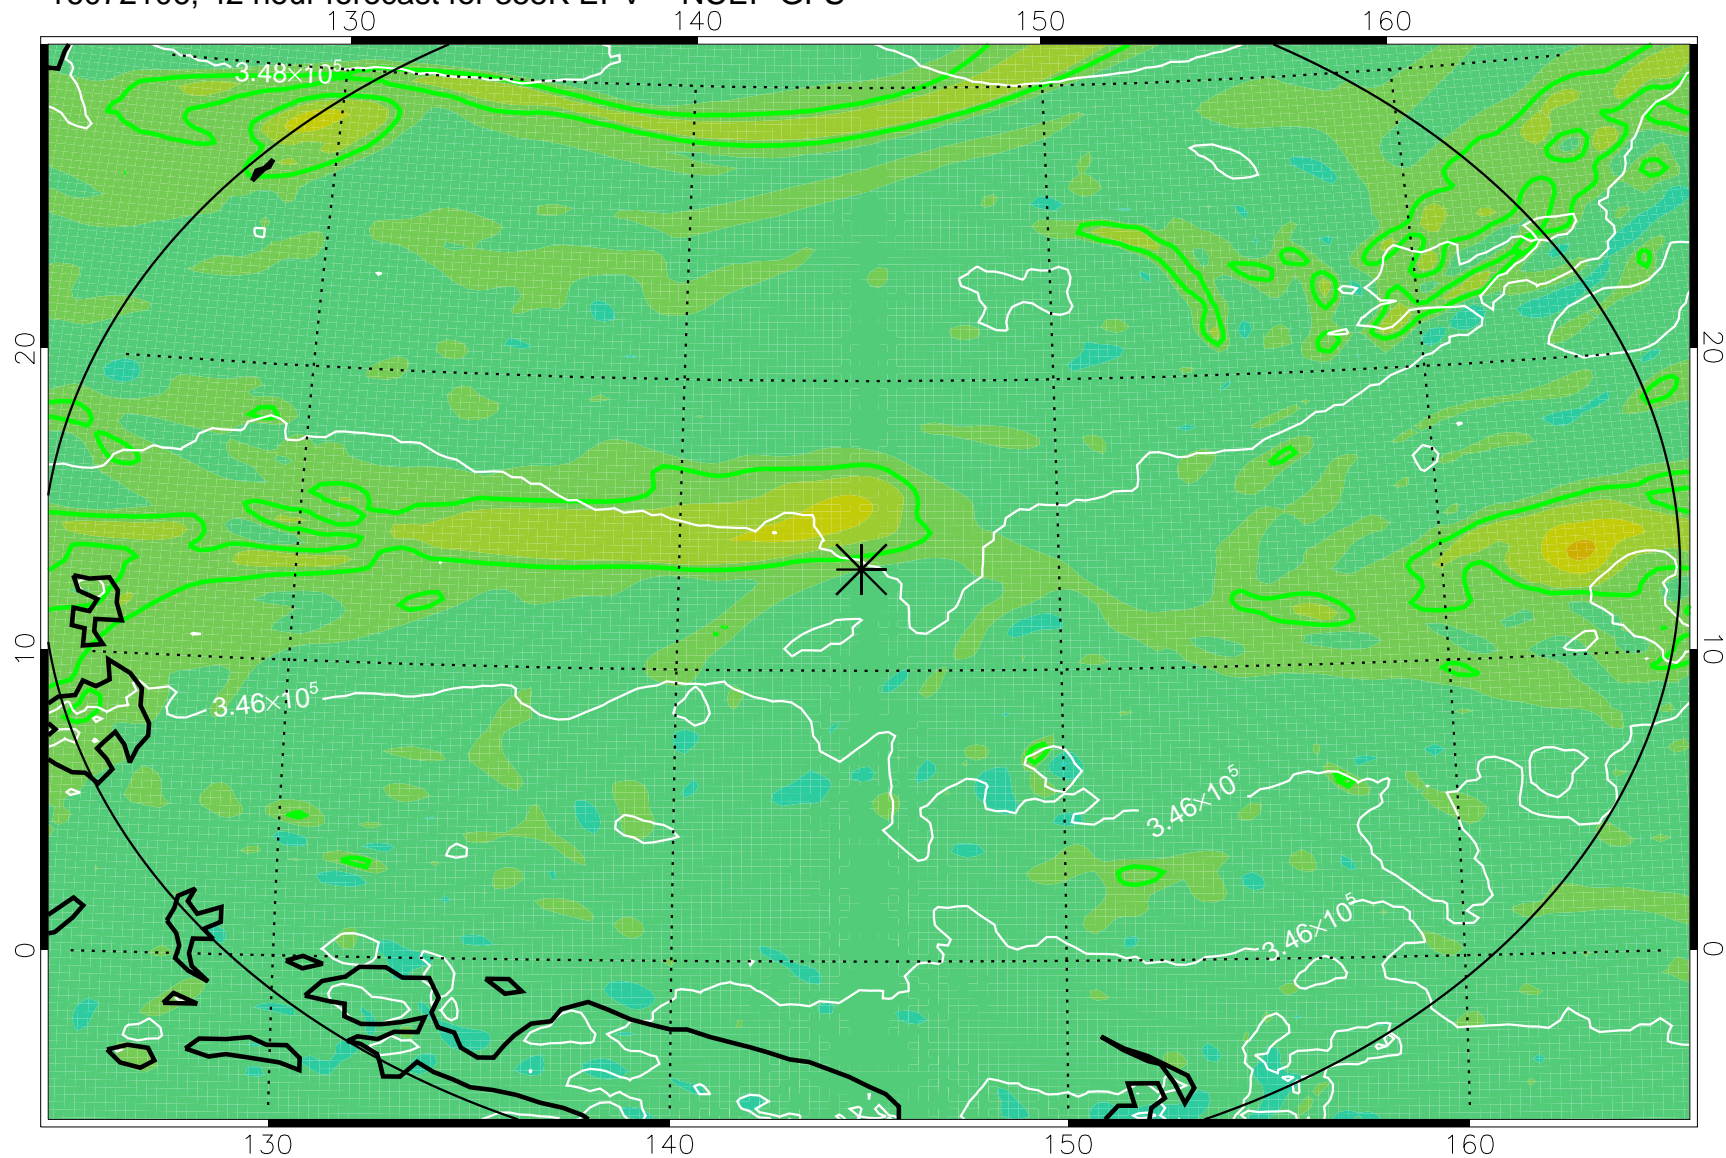

16072018, 30 hour forecast for 355K EPV -- NCEP GFS

355K Montgomery Streamfunction, white
EPV Tropopause (2 PVU) Position
Range ring of 2304 km

16072100, 36 hour forecast for 355K EPV -- NCEP GFS

355K Montgomery Streamfunction, white
EPV Tropopause (2 PVU) Position
Range ring of 2304 km

16072106, 42 hour forecast for 355K EPV -- NCEP GFS

355K Montgomery Streamfunction, white
EPV Tropopause (2 PVU) Position
Range ring of 2304 km

16072112, 48 hour forecast for 355K EPV -- NCEP GFS

355K Montgomery Streamfunction, white
EPV Tropopause (2 PVU) Position
Range ring of 2304 km

16072218, 78 hour forecast for 355K EPV -- NCEP GFS

355K Montgomery Streamfunction, white
EPV Tropopause (2 PVU) Position
Range ring of 2304 km

16072300, 84 hour forecast for 355K EPV -- NCEP GFS

355K Montgomery Streamfunction, white
EPV Tropopause (2 PVU) Position
Range ring of 2304 km

16072318, 102 hour forecast for 355K EPV -- NCEP GFS

355K Montgomery Streamfunction, white
EPV Tropopause (2 PVU) Position
Range ring of 2304 km

16072400, 108 hour forecast for 355K EPV -- NCEP GFS

355K Montgomery Streamfunction, white
EPV Tropopause (2 PVU) Position
Range ring of 2304 km