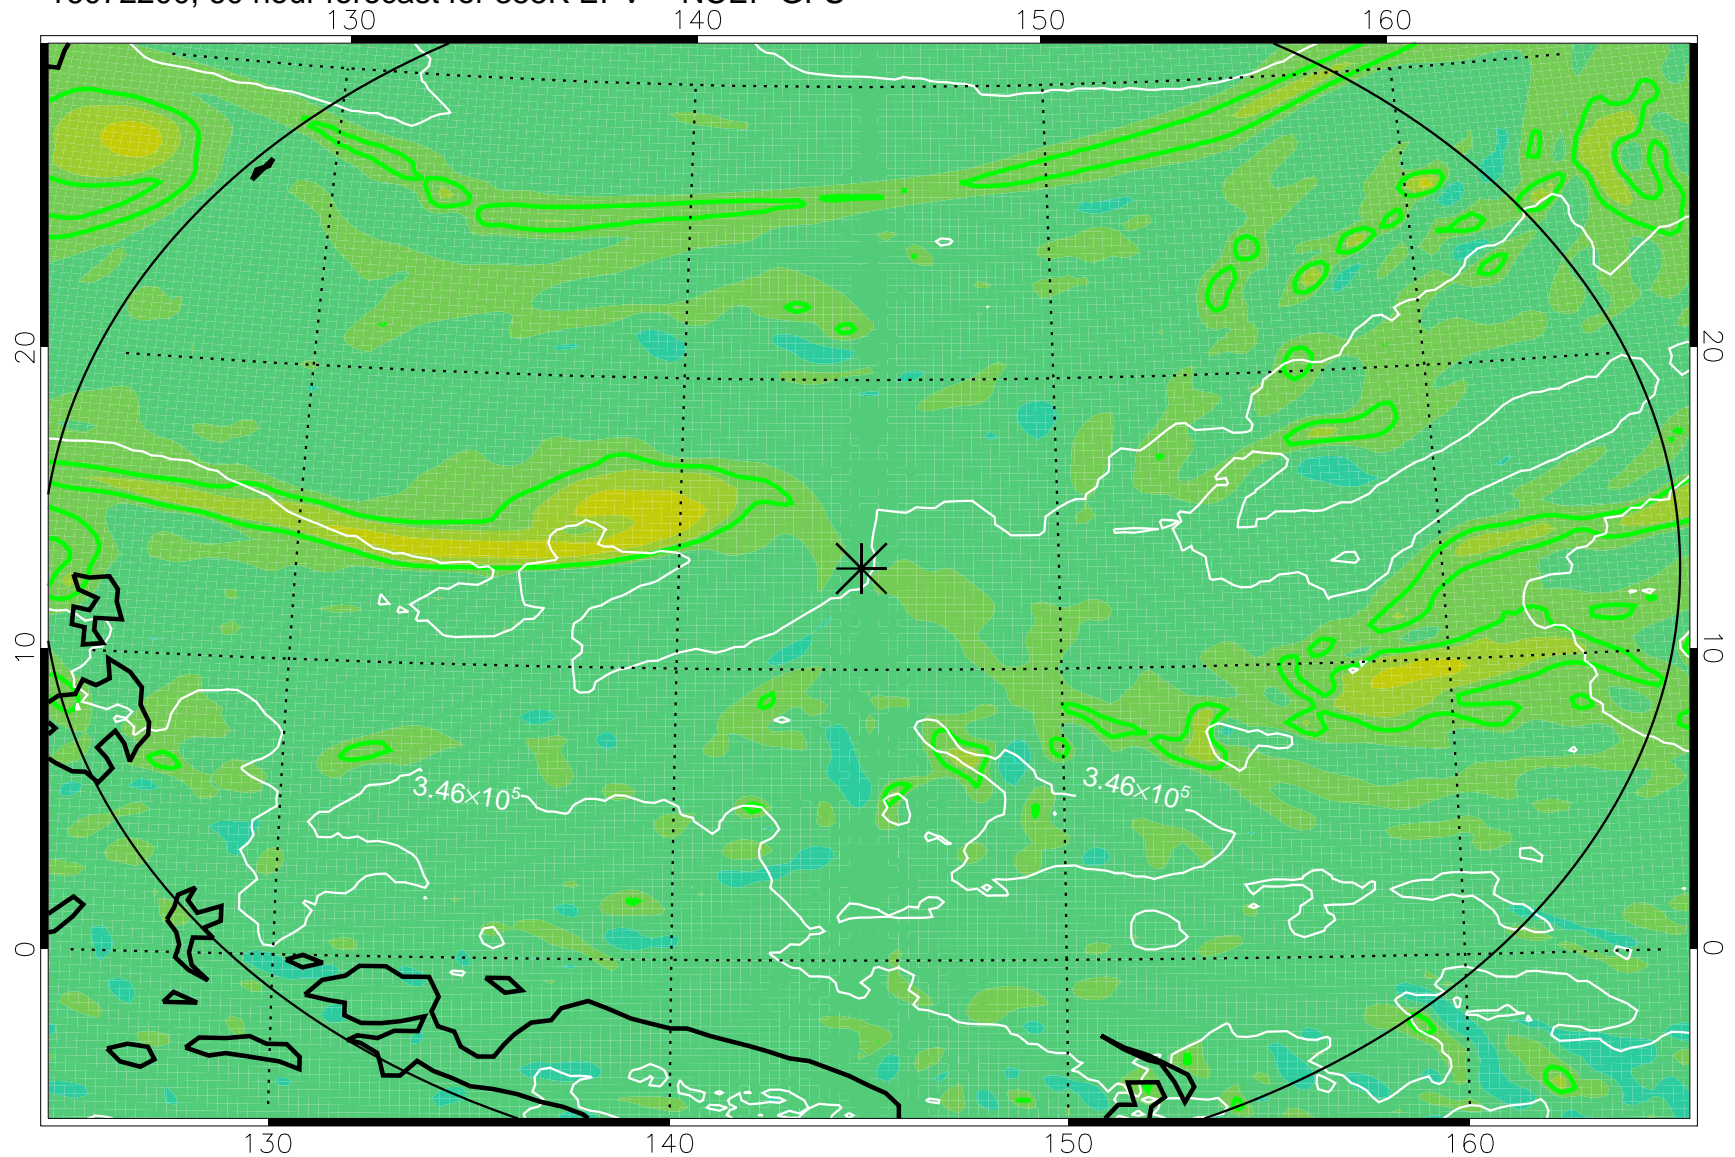

16072106, 42 hour forecast for 355K EPV -- NCEP GFS

355K Montgomery Streamfunction, white
EPV Tropopause (2 PVU) Position
Range ring of 2304 km

16072112, 48 hour forecast for 355K EPV -- NCEP GFS

355K Montgomery Streamfunction, white
EPV Tropopause (2 PVU) Position
Range ring of 2304 km

16072118, 54 hour forecast for 355K EPV -- NCEP GFS

355K Montgomery Streamfunction, white
EPV Tropopause (2 PVU) Position
Range ring of 2304 km

16072200, 60 hour forecast for 355K EPV -- NCEP GFS

355K Montgomery Streamfunction, white
EPV Tropopause (2 PVU) Position
Range ring of 2304 km

16072218, 78 hour forecast for 355K EPV -- NCEP GFS

355K Montgomery Streamfunction, white
EPV Tropopause (2 PVU) Position
Range ring of 2304 km

16072300, 84 hour forecast for 355K EPV -- NCEP GFS

355K Montgomery Streamfunction, white
EPV Tropopause (2 PVU) Position
Range ring of 2304 km

16072318, 102 hour forecast for 355K EPV -- NCEP GFS

355K Montgomery Streamfunction, white
EPV Tropopause (2 PVU) Position
Range ring of 2304 km

16072400, 108 hour forecast for 355K EPV -- NCEP GFS

355K Montgomery Streamfunction, white
EPV Tropopause (2 PVU) Position
Range ring of 2304 km