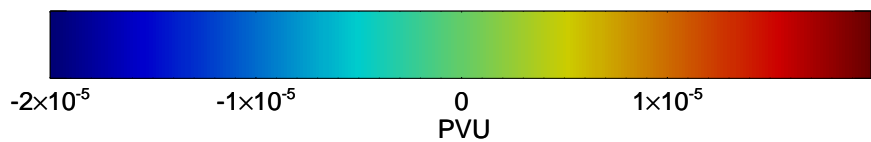

16072412, 120 hour forecast for 355K EPV -- NCEP GFS

355K Montgomery Streamfunction, white
EPV Tropopause (2 PVU) Position
Range ring of 2304 km