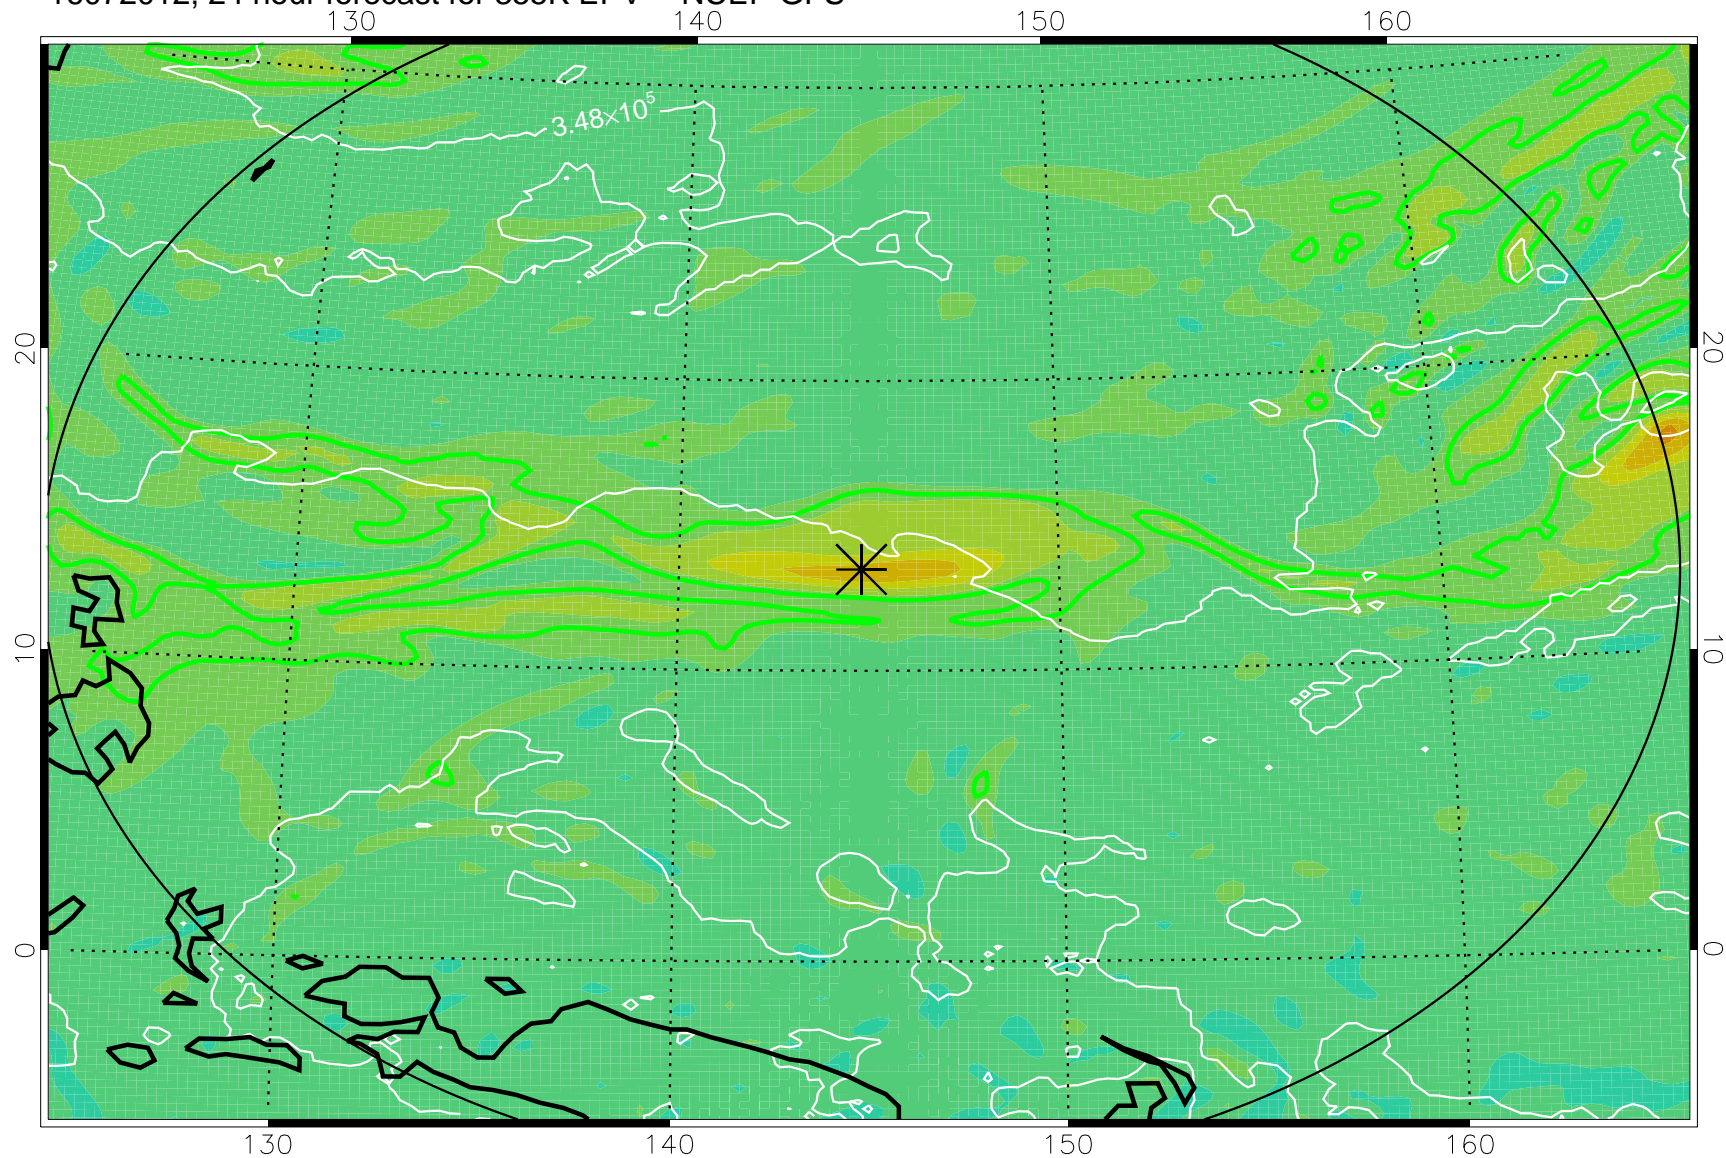

16071918, 6 hour forecast for 355K EPV -- NCEP GFS

355K Montgomery Streamfunction, white
EPV Tropopause (2 PVU) Position
Range ring of 2304 km

16072000, 12 hour forecast for 355K EPV -- NCEP GFS

355K Montgomery Streamfunction, white
EPV Tropopause (2 PVU) Position
Range ring of 2304 km

16072006, 18 hour forecast for 355K EPV -- NCEP GFS

355K Montgomery Streamfunction, white
EPV Tropopause (2 PVU) Position
Range ring of 2304 km

16072012, 24 hour forecast for 355K EPV -- NCEP GFS

355K Montgomery Streamfunction, white
EPV Tropopause (2 PVU) Position
Range ring of 2304 km

16072018, 30 hour forecast for 355K EPV -- NCEP GFS

355K Montgomery Streamfunction, white
EPV Tropopause (2 PVU) Position
Range ring of 2304 km

16072100, 36 hour forecast for 355K EPV -- NCEP GFS

355K Montgomery Streamfunction, white
EPV Tropopause (2 PVU) Position
Range ring of 2304 km

16072318, 102 hour forecast for 355K EPV -- NCEP GFS

355K Montgomery Streamfunction, white
EPV Tropopause (2 PVU) Position
Range ring of 2304 km

16072400, 108 hour forecast for 355K EPV -- NCEP GFS

355K Montgomery Streamfunction, white
EPV Tropopause (2 PVU) Position
Range ring of 2304 km