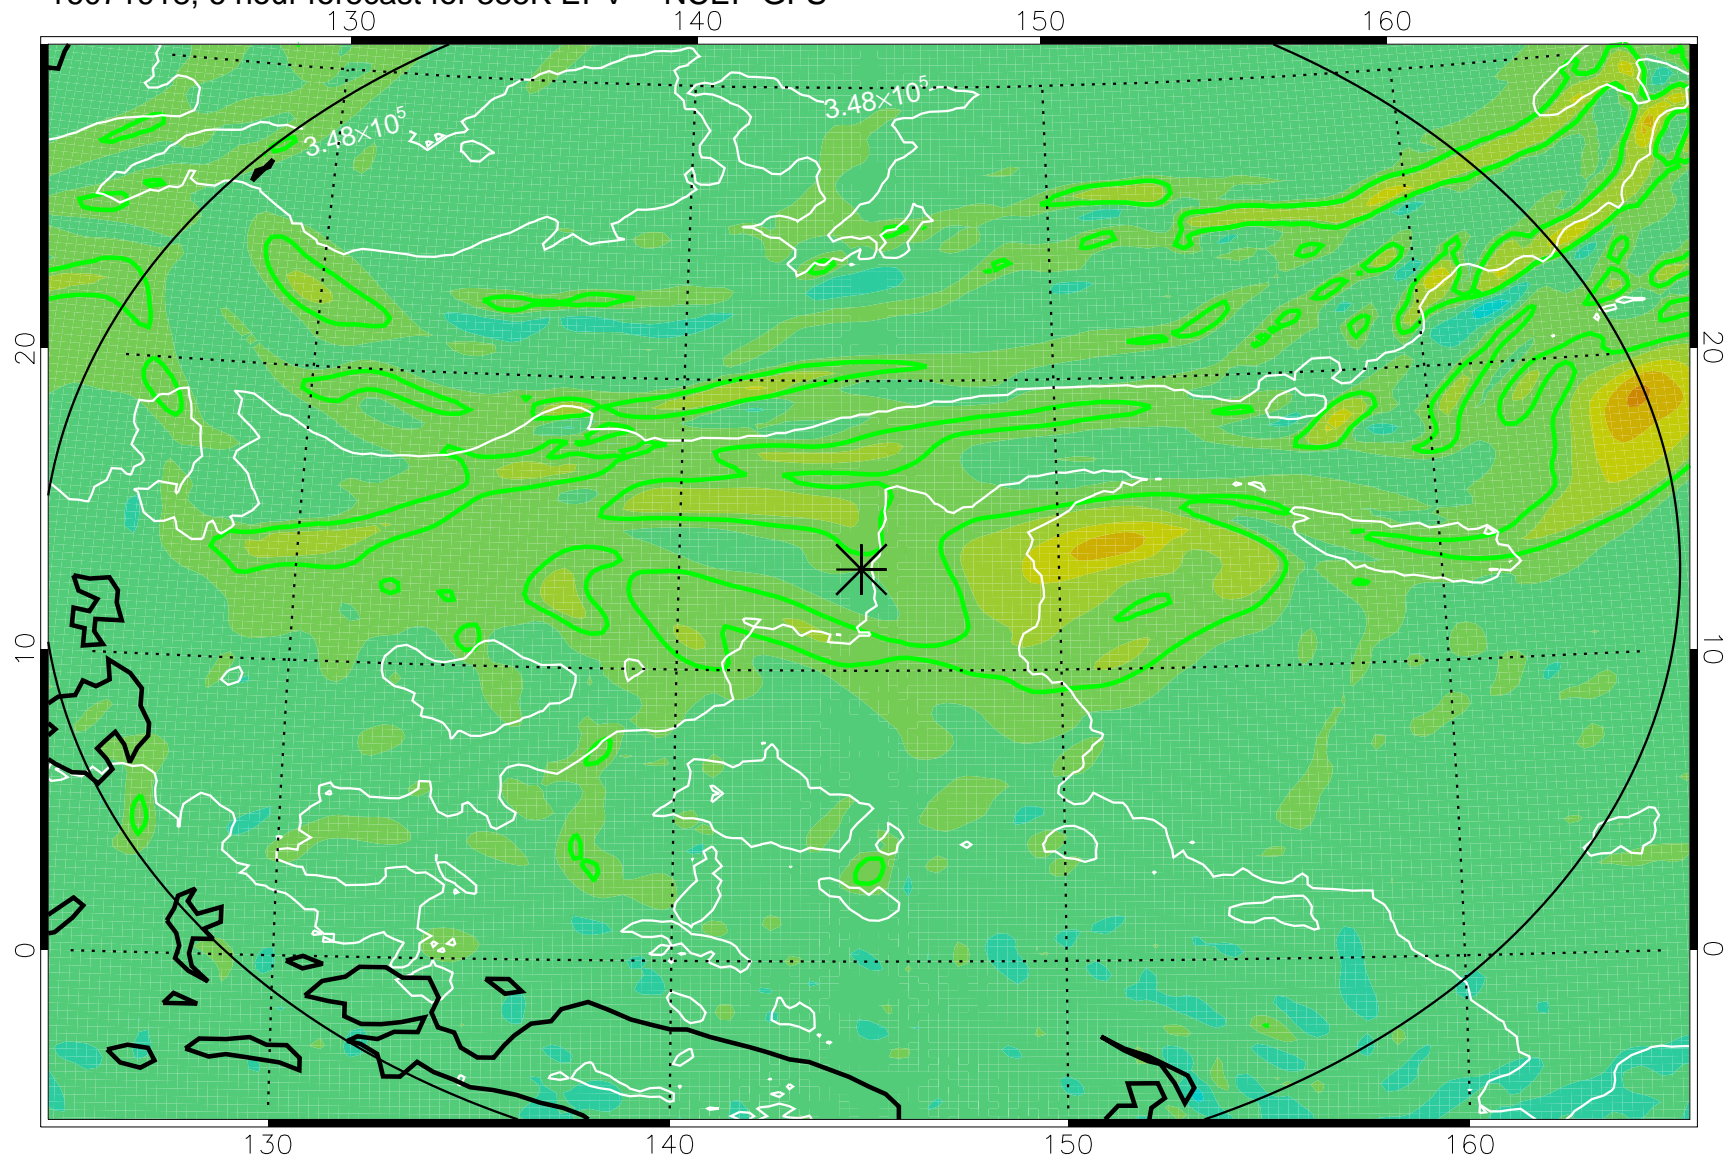

16071918, 6 hour forecast for 355K EPV -- NCEP GFS

355K Montgomery Streamfunction, white
EPV Tropopause (2 PVU) Position
Range ring of 2304 km

16072000, 12 hour forecast for 355K EPV -- NCEP GFS

355K Montgomery Streamfunction, white
EPV Tropopause (2 PVU) Position
Range ring of 2304 km

16072006, 18 hour forecast for 355K EPV -- NCEP GFS

355K Montgomery Streamfunction, white
EPV Tropopause (2 PVU) Position
Range ring of 2304 km

16072012, 24 hour forecast for 355K EPV -- NCEP GFS

355K Montgomery Streamfunction, white
EPV Tropopause (2 PVU) Position
Range ring of 2304 km

16072018, 30 hour forecast for 355K EPV -- NCEP GFS

355K Montgomery Streamfunction, white
EPV Tropopause (2 PVU) Position
Range ring of 2304 km

16072100, 36 hour forecast for 355K EPV -- NCEP GFS

355K Montgomery Streamfunction, white
EPV Tropopause (2 PVU) Position
Range ring of 2304 km

16072318, 102 hour forecast for 355K EPV -- NCEP GFS

355K Montgomery Streamfunction, white
EPV Tropopause (2 PVU) Position
Range ring of 2304 km

16072400, 108 hour forecast for 355K EPV -- NCEP GFS

355K Montgomery Streamfunction, white
EPV Tropopause (2 PVU) Position
Range ring of 2304 km