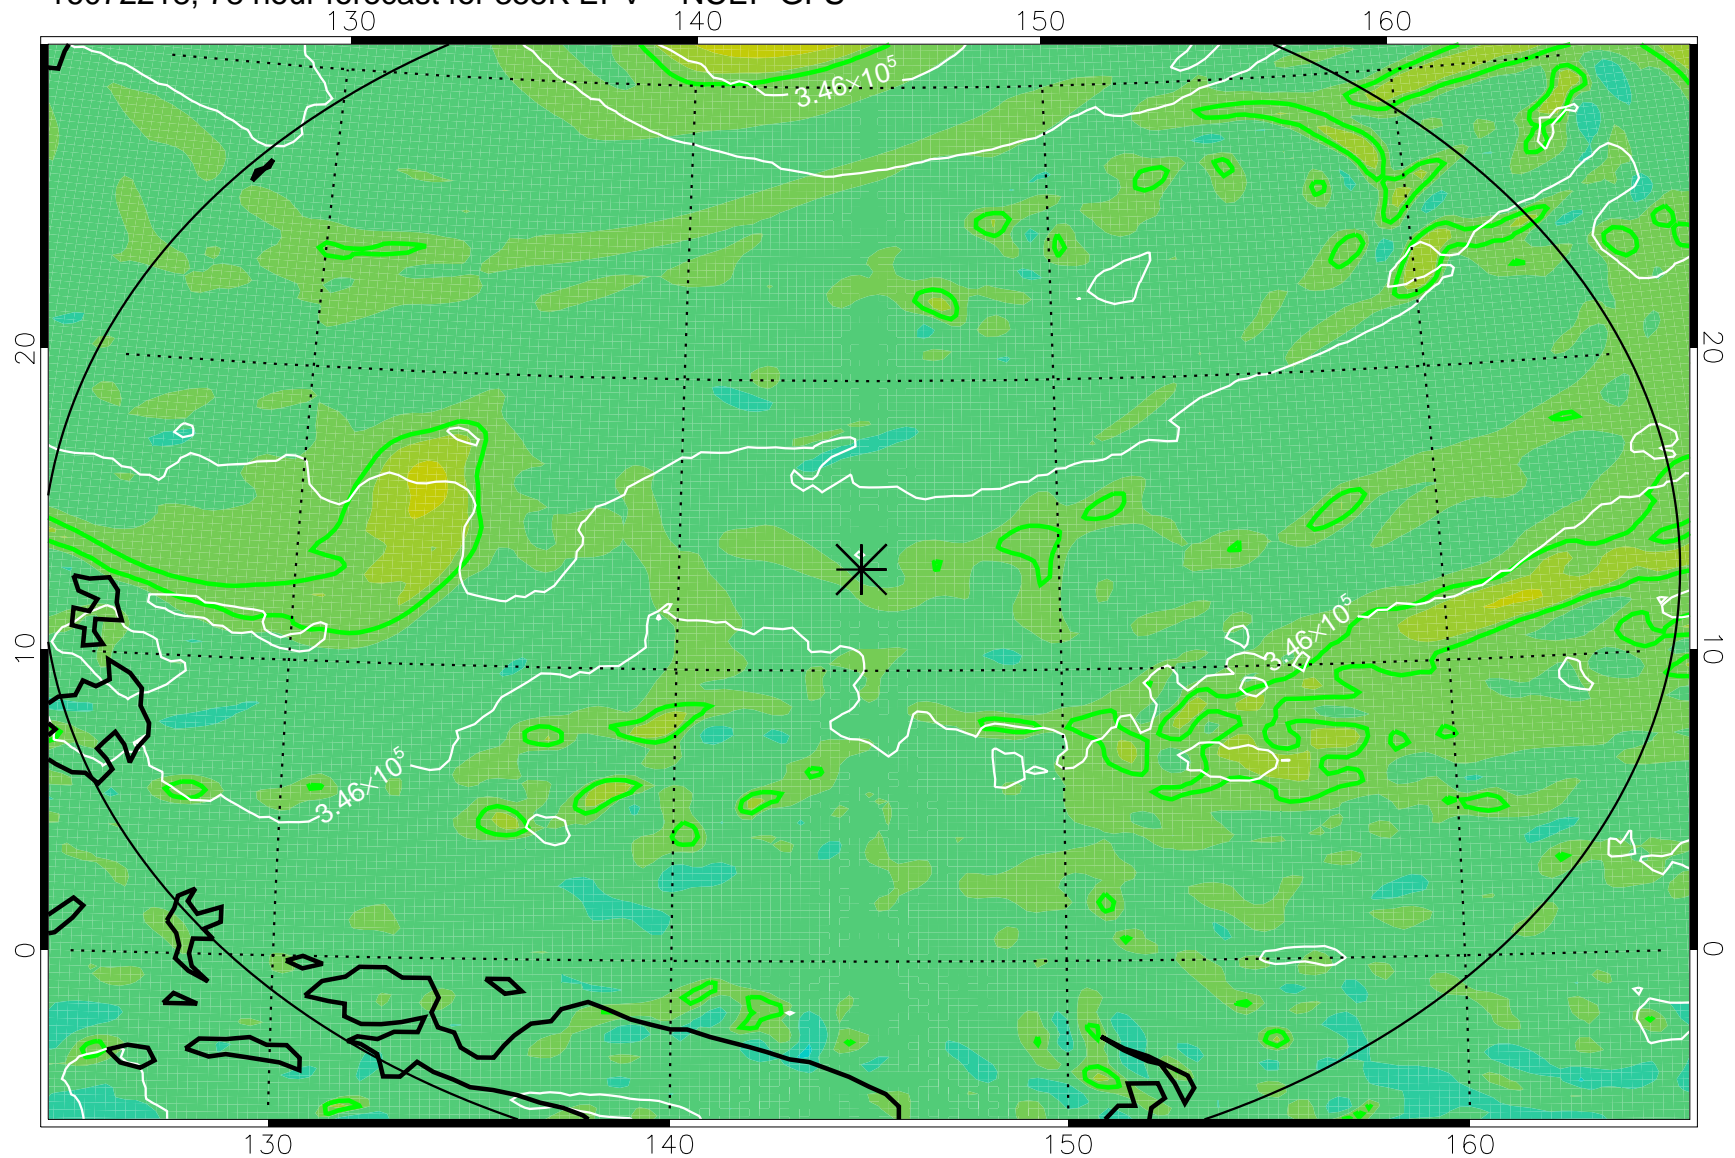

16072206, 66 hour forecast for 355K EPV -- NCEP GFS

355K Montgomery Streamfunction, white
EPV Tropopause (2 PVU) Position
Range ring of 2304 km

16072212, 72 hour forecast for 355K EPV -- NCEP GFS

355K Montgomery Streamfunction, white
EPV Tropopause (2 PVU) Position
Range ring of 2304 km

16072218, 78 hour forecast for 355K EPV -- NCEP GFS

355K Montgomery Streamfunction, white
EPV Tropopause (2 PVU) Position
Range ring of 2304 km

16072300, 84 hour forecast for 355K EPV -- NCEP GFS

355K Montgomery Streamfunction, white
EPV Tropopause (2 PVU) Position
Range ring of 2304 km

16072306, 90 hour forecast for 355K EPV -- NCEP GFS

355K Montgomery Streamfunction, white
EPV Tropopause (2 PVU) Position
Range ring of 2304 km

16072312, 96 hour forecast for 355K EPV -- NCEP GFS

355K Montgomery Streamfunction, white
EPV Tropopause (2 PVU) Position
Range ring of 2304 km

16072318, 102 hour forecast for 355K EPV -- NCEP GFS

355K Montgomery Streamfunction, white
EPV Tropopause (2 PVU) Position
Range ring of 2304 km

16072400, 108 hour forecast for 355K EPV -- NCEP GFS

355K Montgomery Streamfunction, white
EPV Tropopause (2 PVU) Position
Range ring of 2304 km