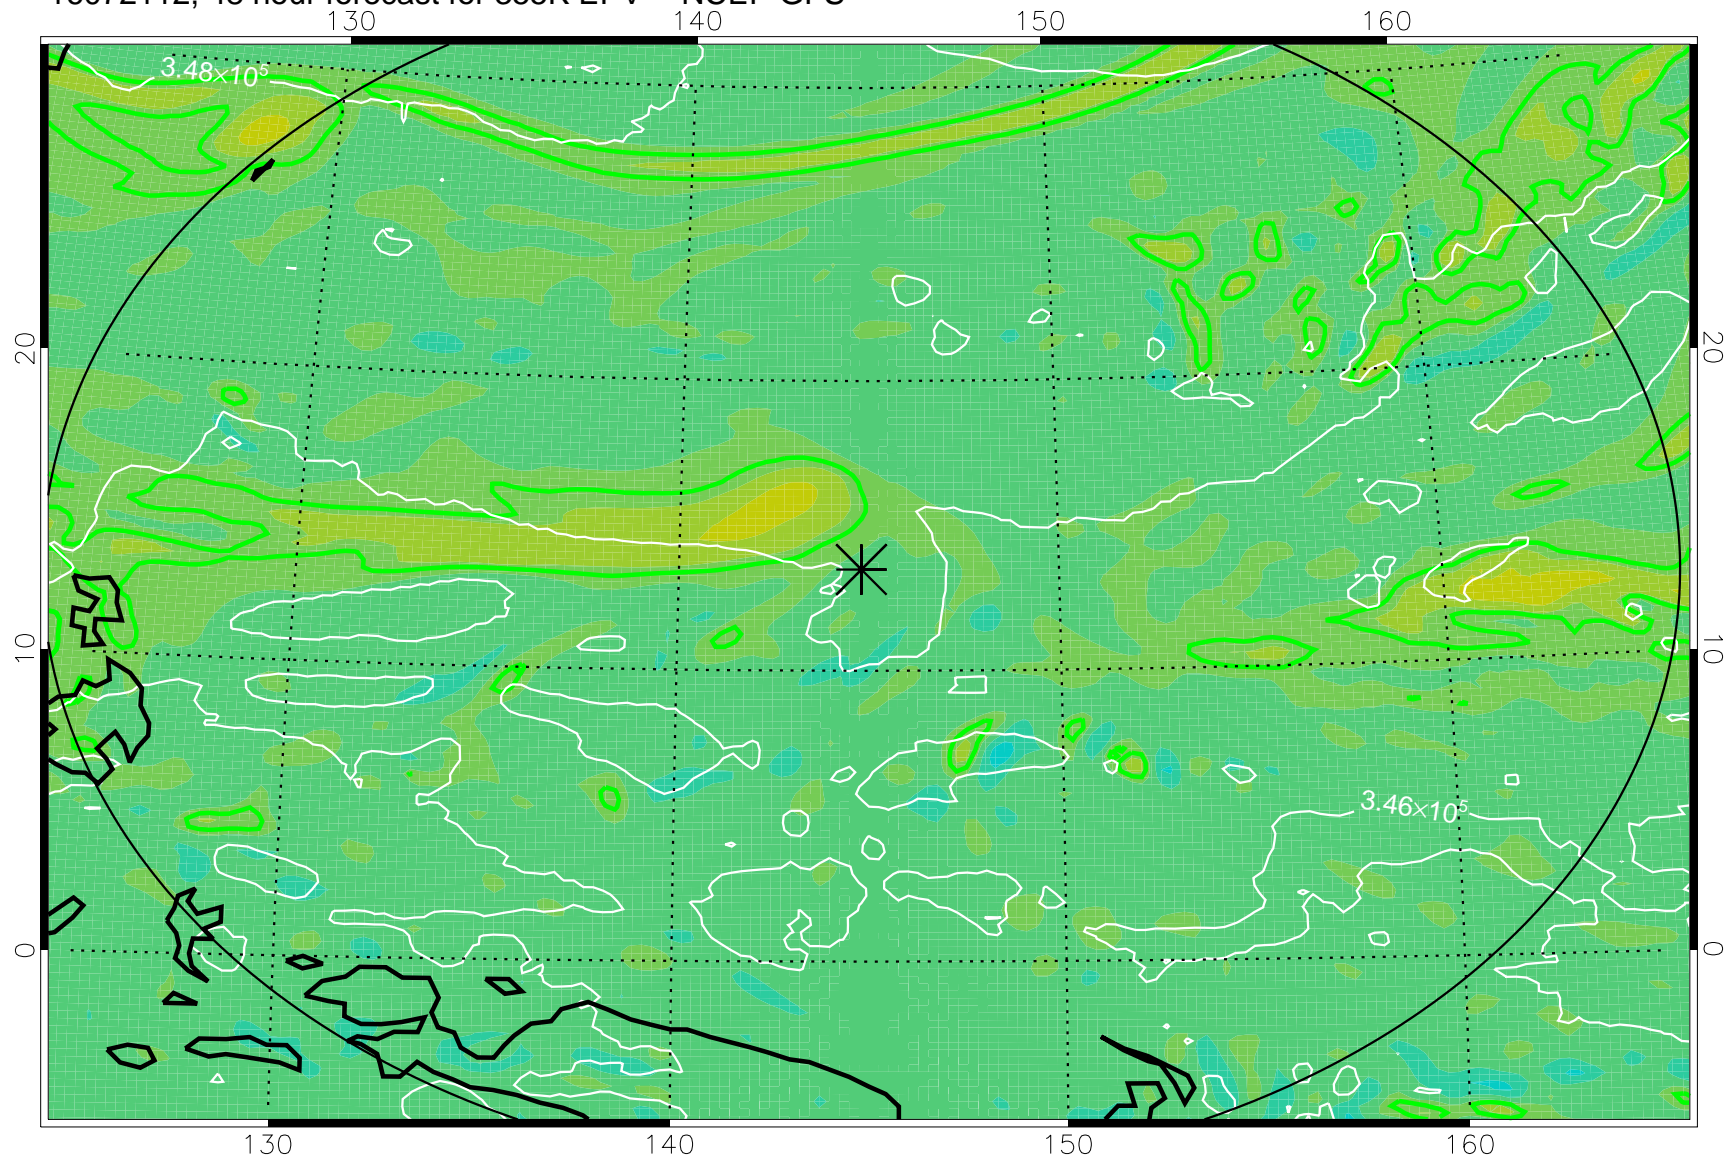

16072018, 30 hour forecast for 355K EPV -- NCEP GFS

355K Montgomery Streamfunction, white
EPV Tropopause (2 PVU) Position
Range ring of 2304 km

16072100, 36 hour forecast for 355K EPV -- NCEP GFS

355K Montgomery Streamfunction, white
EPV Tropopause (2 PVU) Position
Range ring of 2304 km

16072106, 42 hour forecast for 355K EPV -- NCEP GFS

355K Montgomery Streamfunction, white
EPV Tropopause (2 PVU) Position
Range ring of 2304 km

16072112, 48 hour forecast for 355K EPV -- NCEP GFS

355K Montgomery Streamfunction, white
EPV Tropopause (2 PVU) Position
Range ring of 2304 km

16072118, 54 hour forecast for 355K EPV -- NCEP GFS

355K Montgomery Streamfunction, white
EPV Tropopause (2 PVU) Position
Range ring of 2304 km

16072200, 60 hour forecast for 355K EPV -- NCEP GFS

355K Montgomery Streamfunction, white
EPV Tropopause (2 PVU) Position
Range ring of 2304 km

16072318, 102 hour forecast for 355K EPV -- NCEP GFS

355K Montgomery Streamfunction, white
EPV Tropopause (2 PVU) Position
Range ring of 2304 km

16072400, 108 hour forecast for 355K EPV -- NCEP GFS

355K Montgomery Streamfunction, white
EPV Tropopause (2 PVU) Position
Range ring of 2304 km