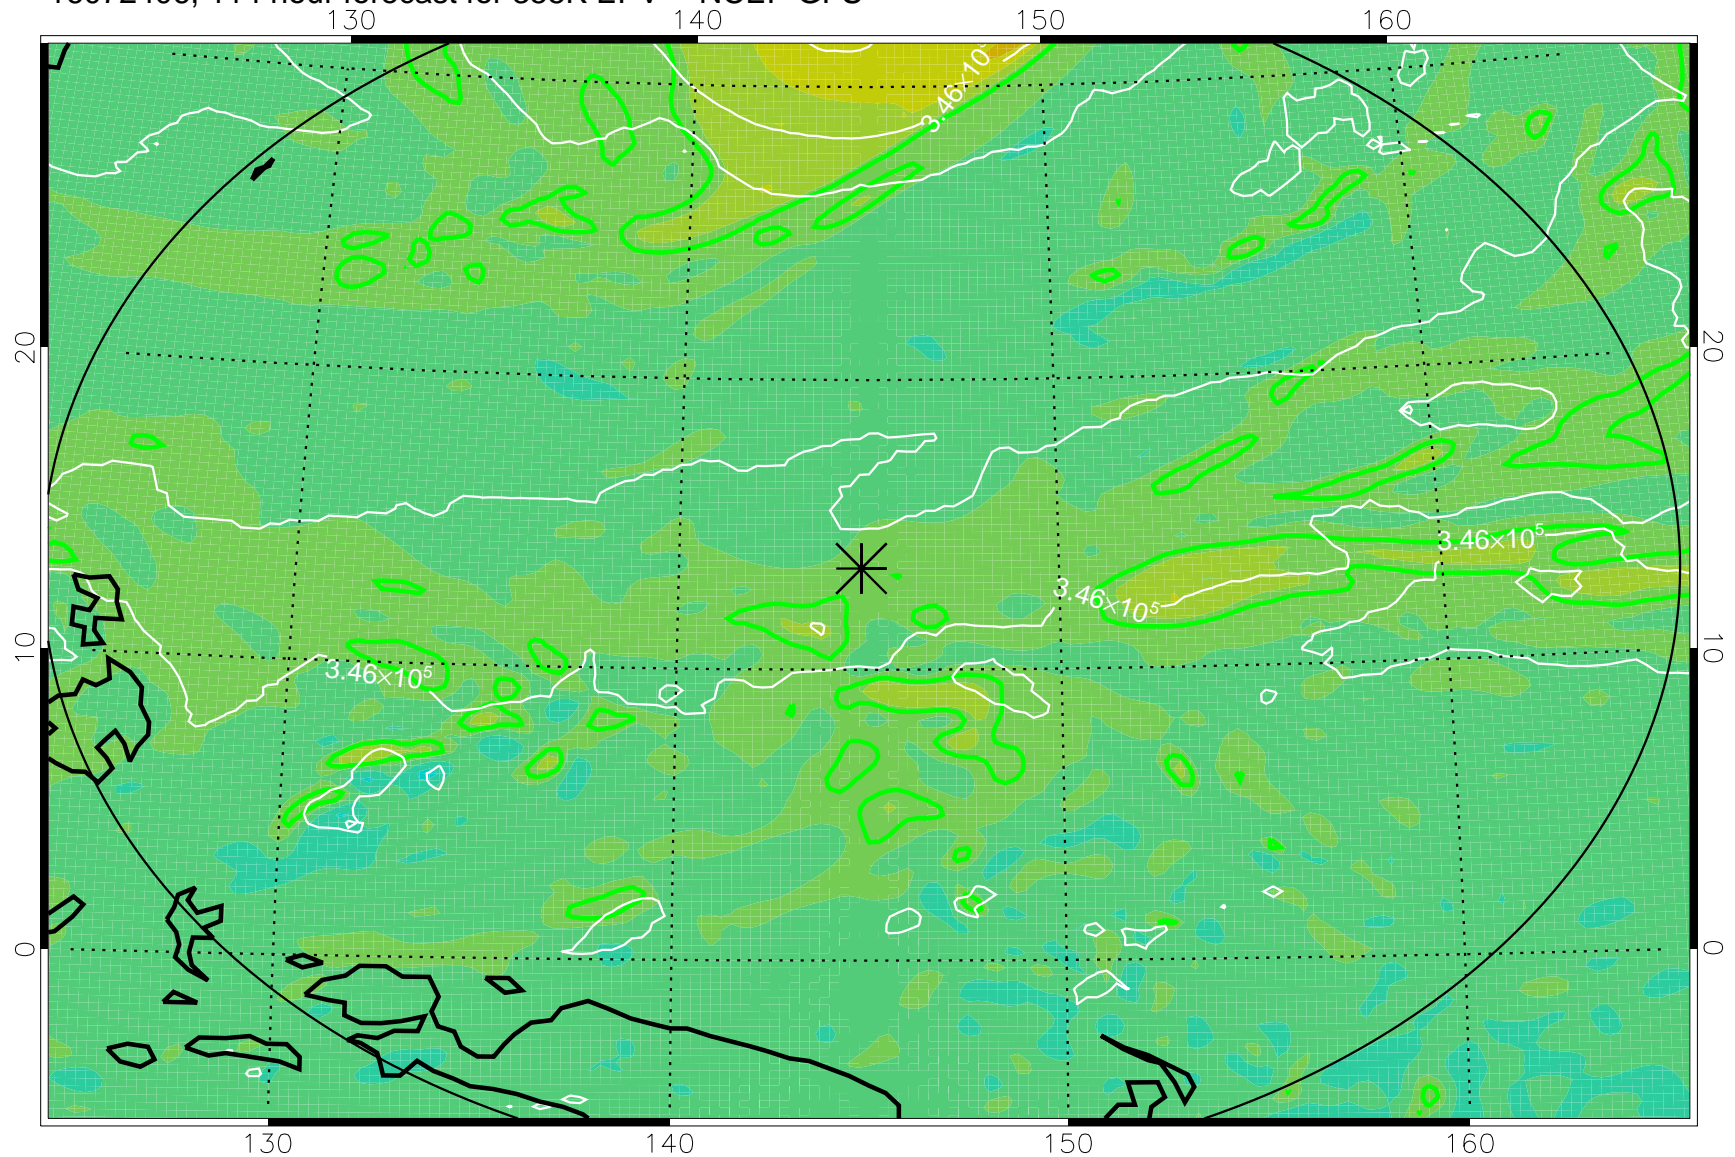

16072218, 78 hour forecast for 355K EPV -- NCEP GFS

355K Montgomery Streamfunction, white
EPV Tropopause (2 PVU) Position
Range ring of 2304 km

16072300, 84 hour forecast for 355K EPV -- NCEP GFS

355K Montgomery Streamfunction, white
EPV Tropopause (2 PVU) Position
Range ring of 2304 km

16072306, 90 hour forecast for 355K EPV -- NCEP GFS

355K Montgomery Streamfunction, white
EPV Tropopause (2 PVU) Position
Range ring of 2304 km

16072312, 96 hour forecast for 355K EPV -- NCEP GFS

355K Montgomery Streamfunction, white
EPV Tropopause (2 PVU) Position
Range ring of 2304 km

16072318, 102 hour forecast for 355K EPV -- NCEP GFS

355K Montgomery Streamfunction, white
EPV Tropopause (2 PVU) Position
Range ring of 2304 km

16072400, 108 hour forecast for 355K EPV -- NCEP GFS

355K Montgomery Streamfunction, white
EPV Tropopause (2 PVU) Position
Range ring of 2304 km

16072406, 114 hour forecast for 355K EPV -- NCEP GFS

355K Montgomery Streamfunction, white
EPV Tropopause (2 PVU) Position
Range ring of 2304 km

16072412, 120 hour forecast for 355K EPV -- NCEP GFS

355K Montgomery Streamfunction, white
EPV Tropopause (2 PVU) Position
Range ring of 2304 km