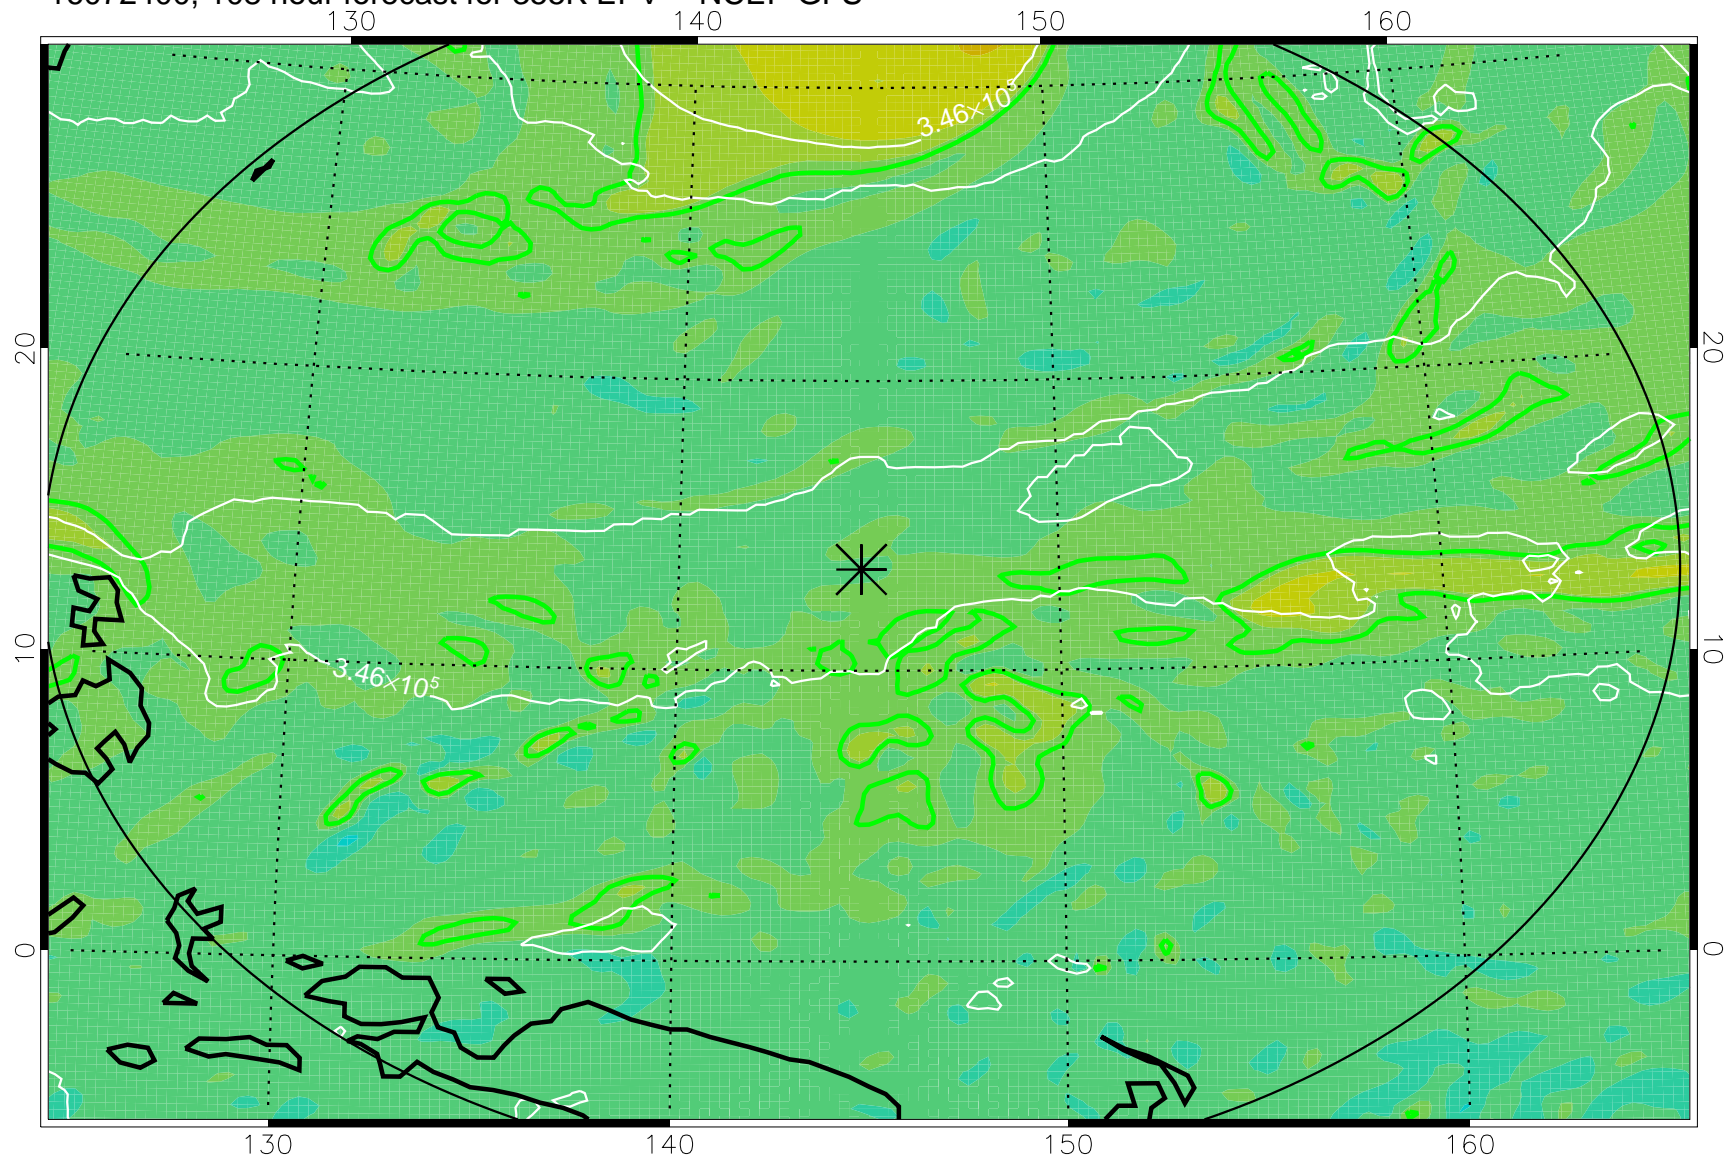

16072218, 78 hour forecast for 355K EPV -- NCEP GFS

355K Montgomery Streamfunction, white
EPV Tropopause (2 PVU) Position
Range ring of 2304 km

16072300, 84 hour forecast for 355K EPV -- NCEP GFS

355K Montgomery Streamfunction, white
EPV Tropopause (2 PVU) Position
Range ring of 2304 km

16072306, 90 hour forecast for 355K EPV -- NCEP GFS

355K Montgomery Streamfunction, white
EPV Tropopause (2 PVU) Position
Range ring of 2304 km

16072312, 96 hour forecast for 355K EPV -- NCEP GFS

355K Montgomery Streamfunction, white
EPV Tropopause (2 PVU) Position
Range ring of 2304 km

16072318, 102 hour forecast for 355K EPV -- NCEP GFS

355K Montgomery Streamfunction, white
EPV Tropopause (2 PVU) Position
Range ring of 2304 km

16072400, 108 hour forecast for 355K EPV -- NCEP GFS

355K Montgomery Streamfunction, white
EPV Tropopause (2 PVU) Position
Range ring of 2304 km

16072406, 114 hour forecast for 355K EPV -- NCEP GFS

355K Montgomery Streamfunction, white
EPV Tropopause (2 PVU) Position
Range ring of 2304 km

16072412, 120 hour forecast for 355K EPV -- NCEP GFS

355K Montgomery Streamfunction, white
EPV Tropopause (2 PVU) Position
Range ring of 2304 km