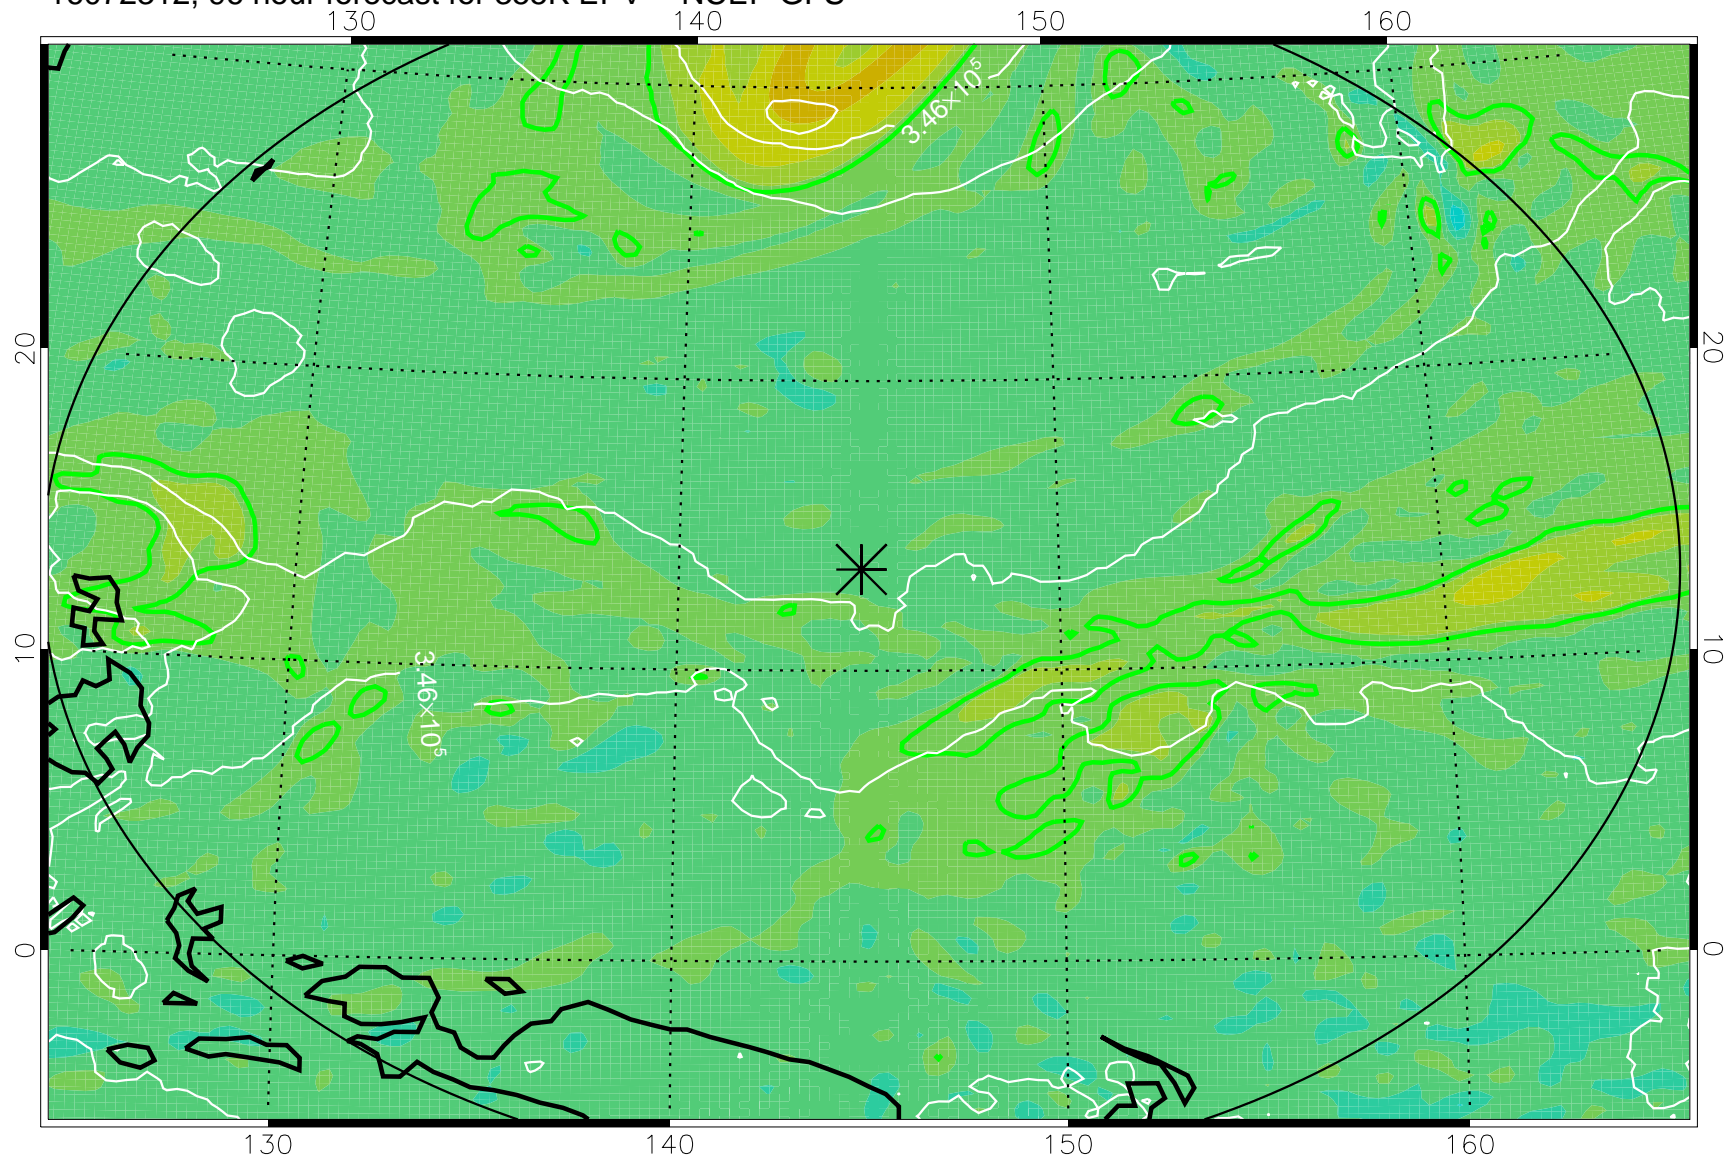

16072218, 78 hour forecast for 355K EPV -- NCEP GFS

355K Montgomery Streamfunction, white
EPV Tropopause (2 PVU) Position
Range ring of 2304 km

16072300, 84 hour forecast for 355K EPV -- NCEP GFS

355K Montgomery Streamfunction, white
EPV Tropopause (2 PVU) Position
Range ring of 2304 km

16072306, 90 hour forecast for 355K EPV -- NCEP GFS

355K Montgomery Streamfunction, white
EPV Tropopause (2 PVU) Position
Range ring of 2304 km

16072312, 96 hour forecast for 355K EPV -- NCEP GFS

355K Montgomery Streamfunction, white
EPV Tropopause (2 PVU) Position
Range ring of 2304 km

16072318, 102 hour forecast for 355K EPV -- NCEP GFS

355K Montgomery Streamfunction, white
EPV Tropopause (2 PVU) Position
Range ring of 2304 km

16072400, 108 hour forecast for 355K EPV -- NCEP GFS

355K Montgomery Streamfunction, white
EPV Tropopause (2 PVU) Position
Range ring of 2304 km

16072406, 114 hour forecast for 355K EPV -- NCEP GFS

355K Montgomery Streamfunction, white
EPV Tropopause (2 PVU) Position
Range ring of 2304 km

16072412, 120 hour forecast for 355K EPV -- NCEP GFS

355K Montgomery Streamfunction, white
EPV Tropopause (2 PVU) Position
Range ring of 2304 km