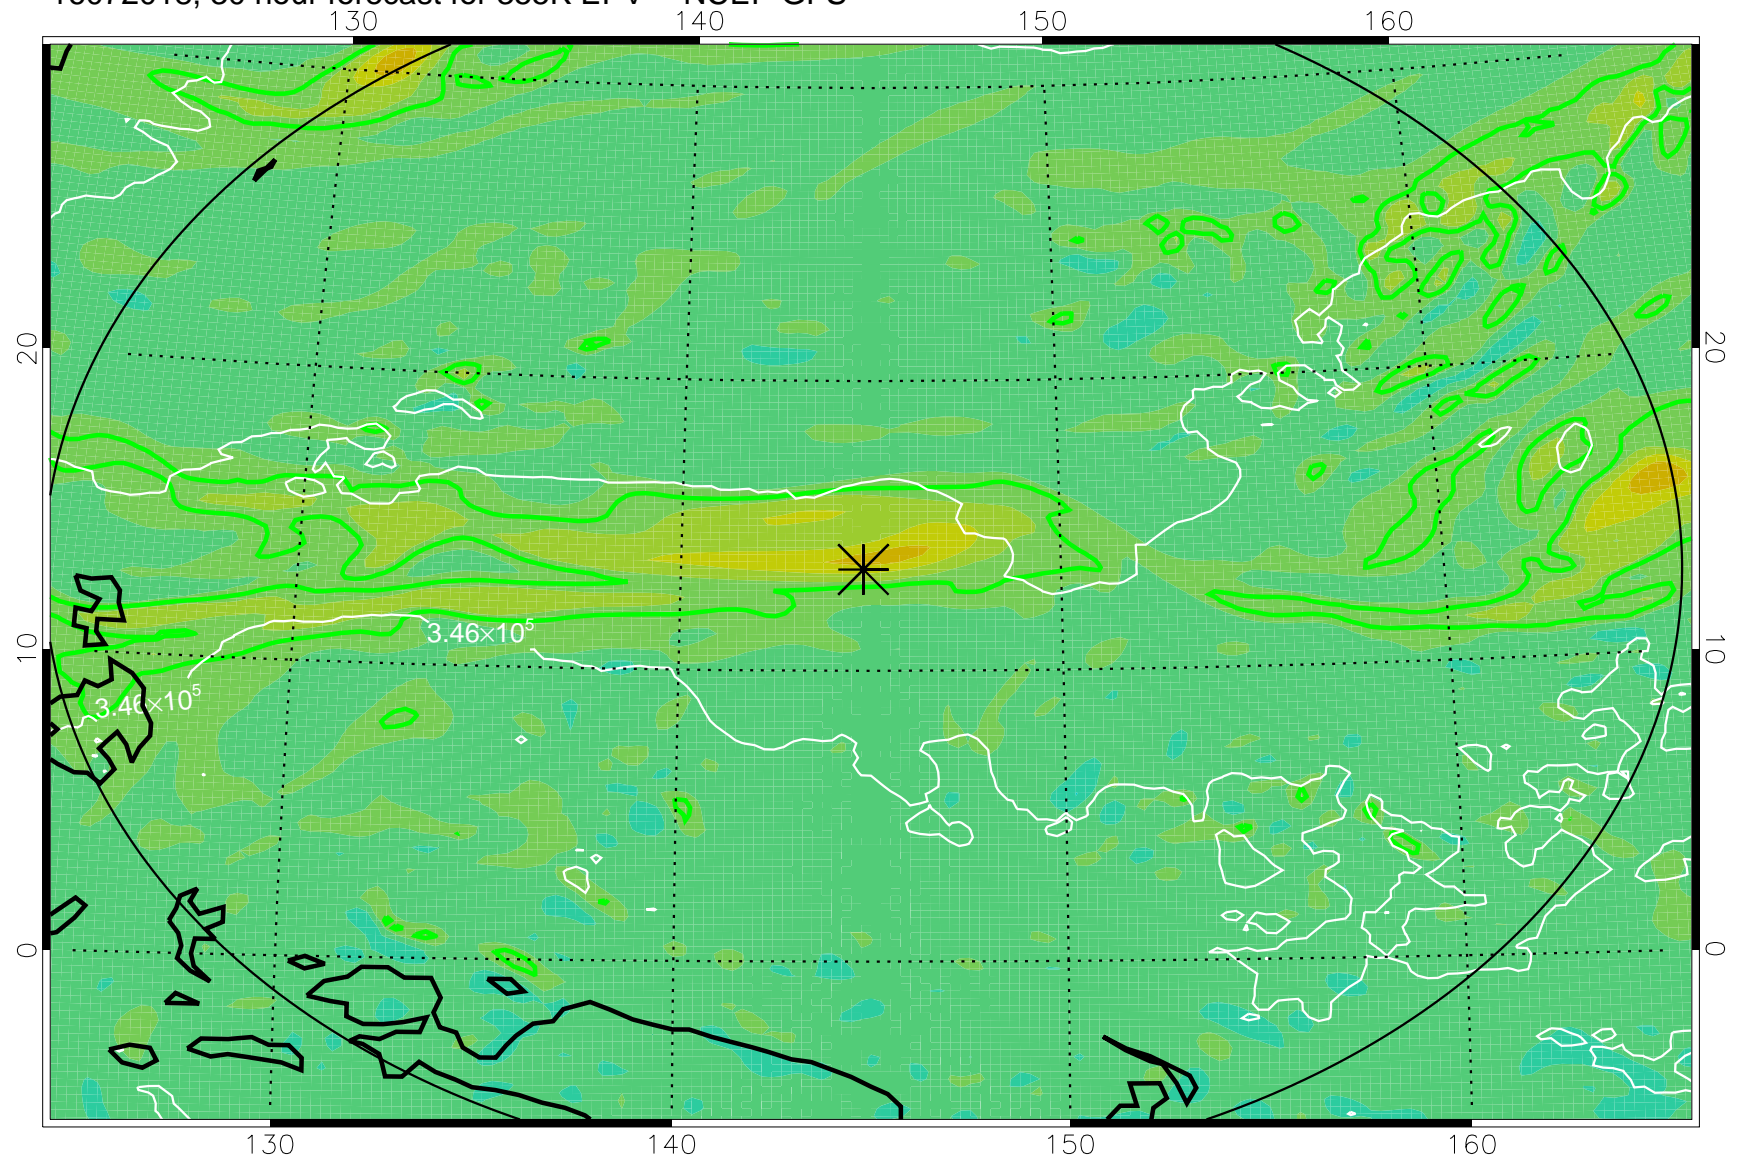

16072006, 18 hour forecast for 355K EPV -- NCEP GFS

355K Montgomery Streamfunction, white
EPV Tropopause (2 PVU) Position
Range ring of 2304 km

16072012, 24 hour forecast for 355K EPV -- NCEP GFS

355K Montgomery Streamfunction, white
EPV Tropopause (2 PVU) Position
Range ring of 2304 km

16072018, 30 hour forecast for 355K EPV -- NCEP GFS

355K Montgomery Streamfunction, white
EPV Tropopause (2 PVU) Position
Range ring of 2304 km

16072100, 36 hour forecast for 355K EPV -- NCEP GFS

355K Montgomery Streamfunction, white
EPV Tropopause (2 PVU) Position
Range ring of 2304 km

16072106, 42 hour forecast for 355K EPV -- NCEP GFS

355K Montgomery Streamfunction, white
EPV Tropopause (2 PVU) Position
Range ring of 2304 km

16072112, 48 hour forecast for 355K EPV -- NCEP GFS

355K Montgomery Streamfunction, white
EPV Tropopause (2 PVU) Position
Range ring of 2304 km

16072318, 102 hour forecast for 355K EPV -- NCEP GFS

355K Montgomery Streamfunction, white
EPV Tropopause (2 PVU) Position
Range ring of 2304 km

16072400, 108 hour forecast for 355K EPV -- NCEP GFS

355K Montgomery Streamfunction, white
EPV Tropopause (2 PVU) Position
Range ring of 2304 km