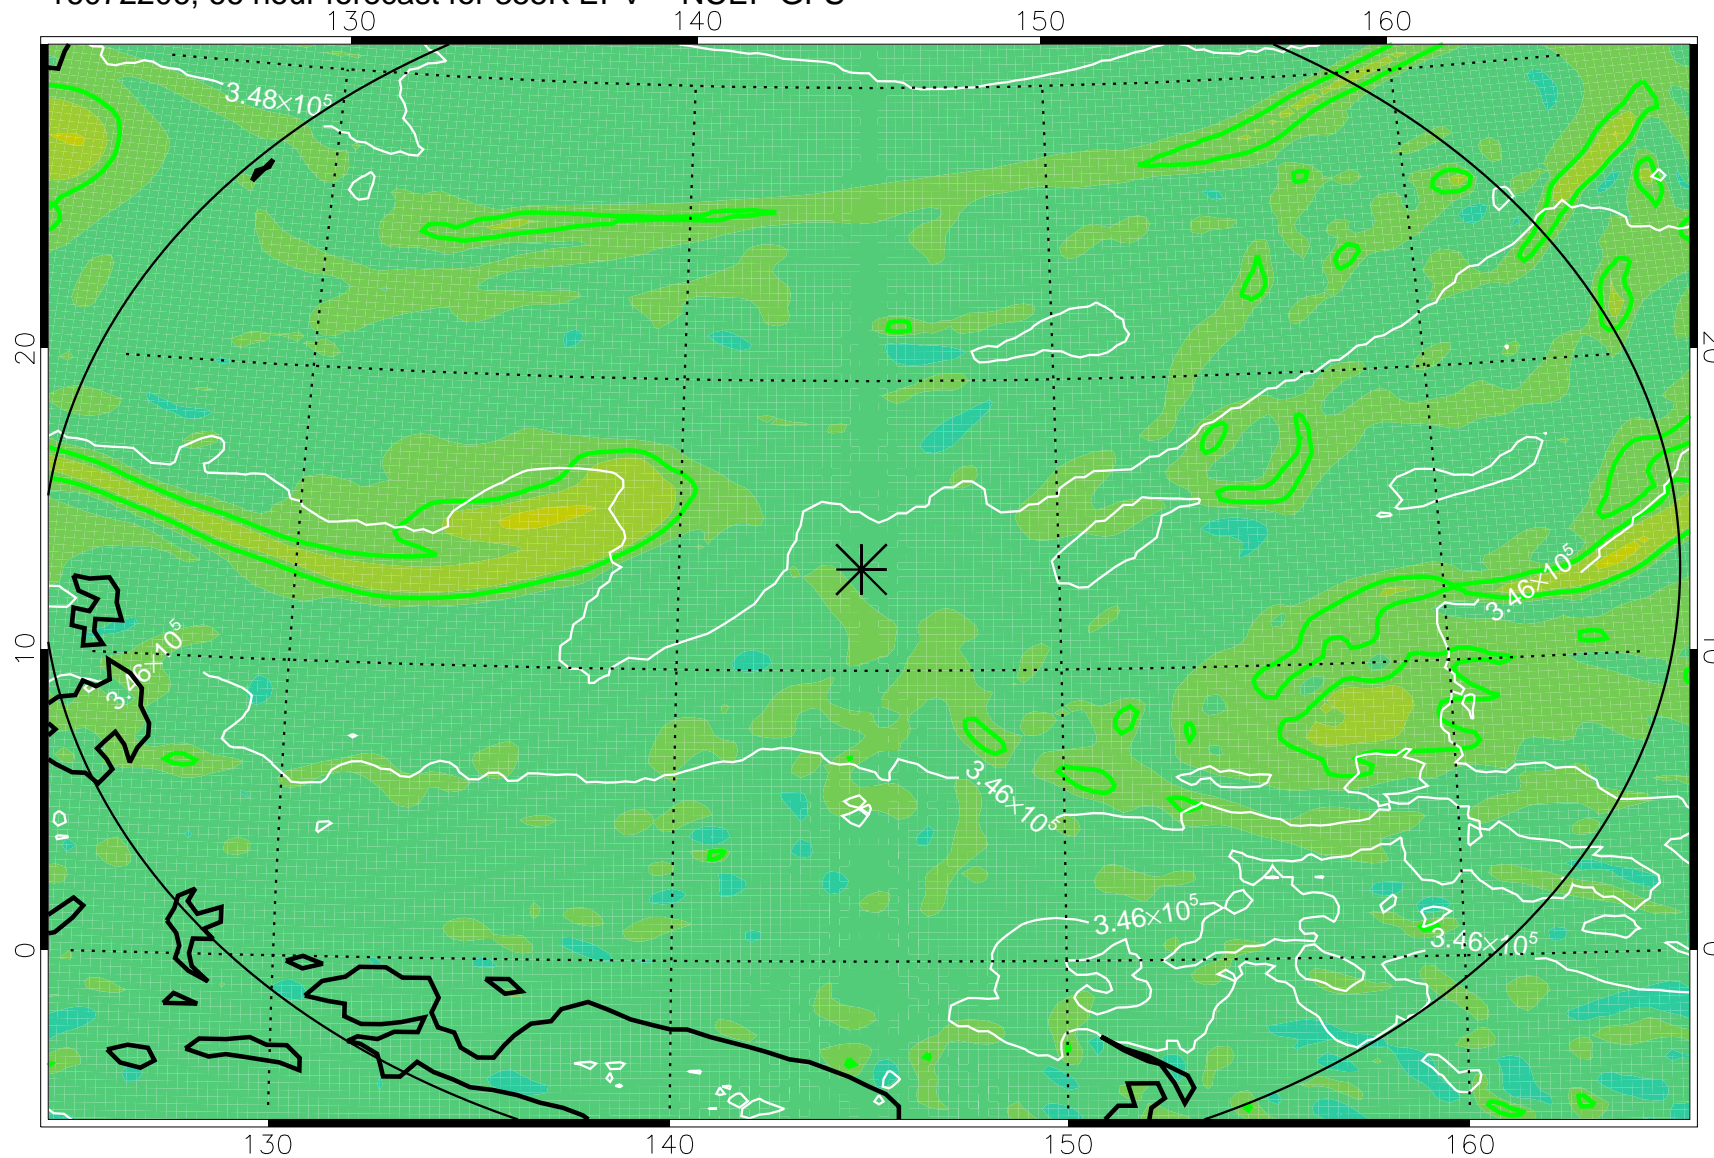

16072118, 54 hour forecast for 355K EPV -- NCEP GFS

355K Montgomery Streamfunction, white
EPV Tropopause (2 PVU) Position
Range ring of 2304 km

16072200, 60 hour forecast for 355K EPV -- NCEP GFS

355K Montgomery Streamfunction, white
EPV Tropopause (2 PVU) Position
Range ring of 2304 km

16072206, 66 hour forecast for 355K EPV -- NCEP GFS

355K Montgomery Streamfunction, white
EPV Tropopause (2 PVU) Position
Range ring of 2304 km

16072212, 72 hour forecast for 355K EPV -- NCEP GFS

355K Montgomery Streamfunction, white
EPV Tropopause (2 PVU) Position
Range ring of 2304 km

16072218, 78 hour forecast for 355K EPV -- NCEP GFS

355K Montgomery Streamfunction, white
EPV Tropopause (2 PVU) Position
Range ring of 2304 km

16072300, 84 hour forecast for 355K EPV -- NCEP GFS

355K Montgomery Streamfunction, white
EPV Tropopause (2 PVU) Position
Range ring of 2304 km

16072306, 90 hour forecast for 355K EPV -- NCEP GFS

355K Montgomery Streamfunction, white
EPV Tropopause (2 PVU) Position
Range ring of 2304 km

16072312, 96 hour forecast for 355K EPV -- NCEP GFS

355K Montgomery Streamfunction, white
EPV Tropopause (2 PVU) Position
Range ring of 2304 km