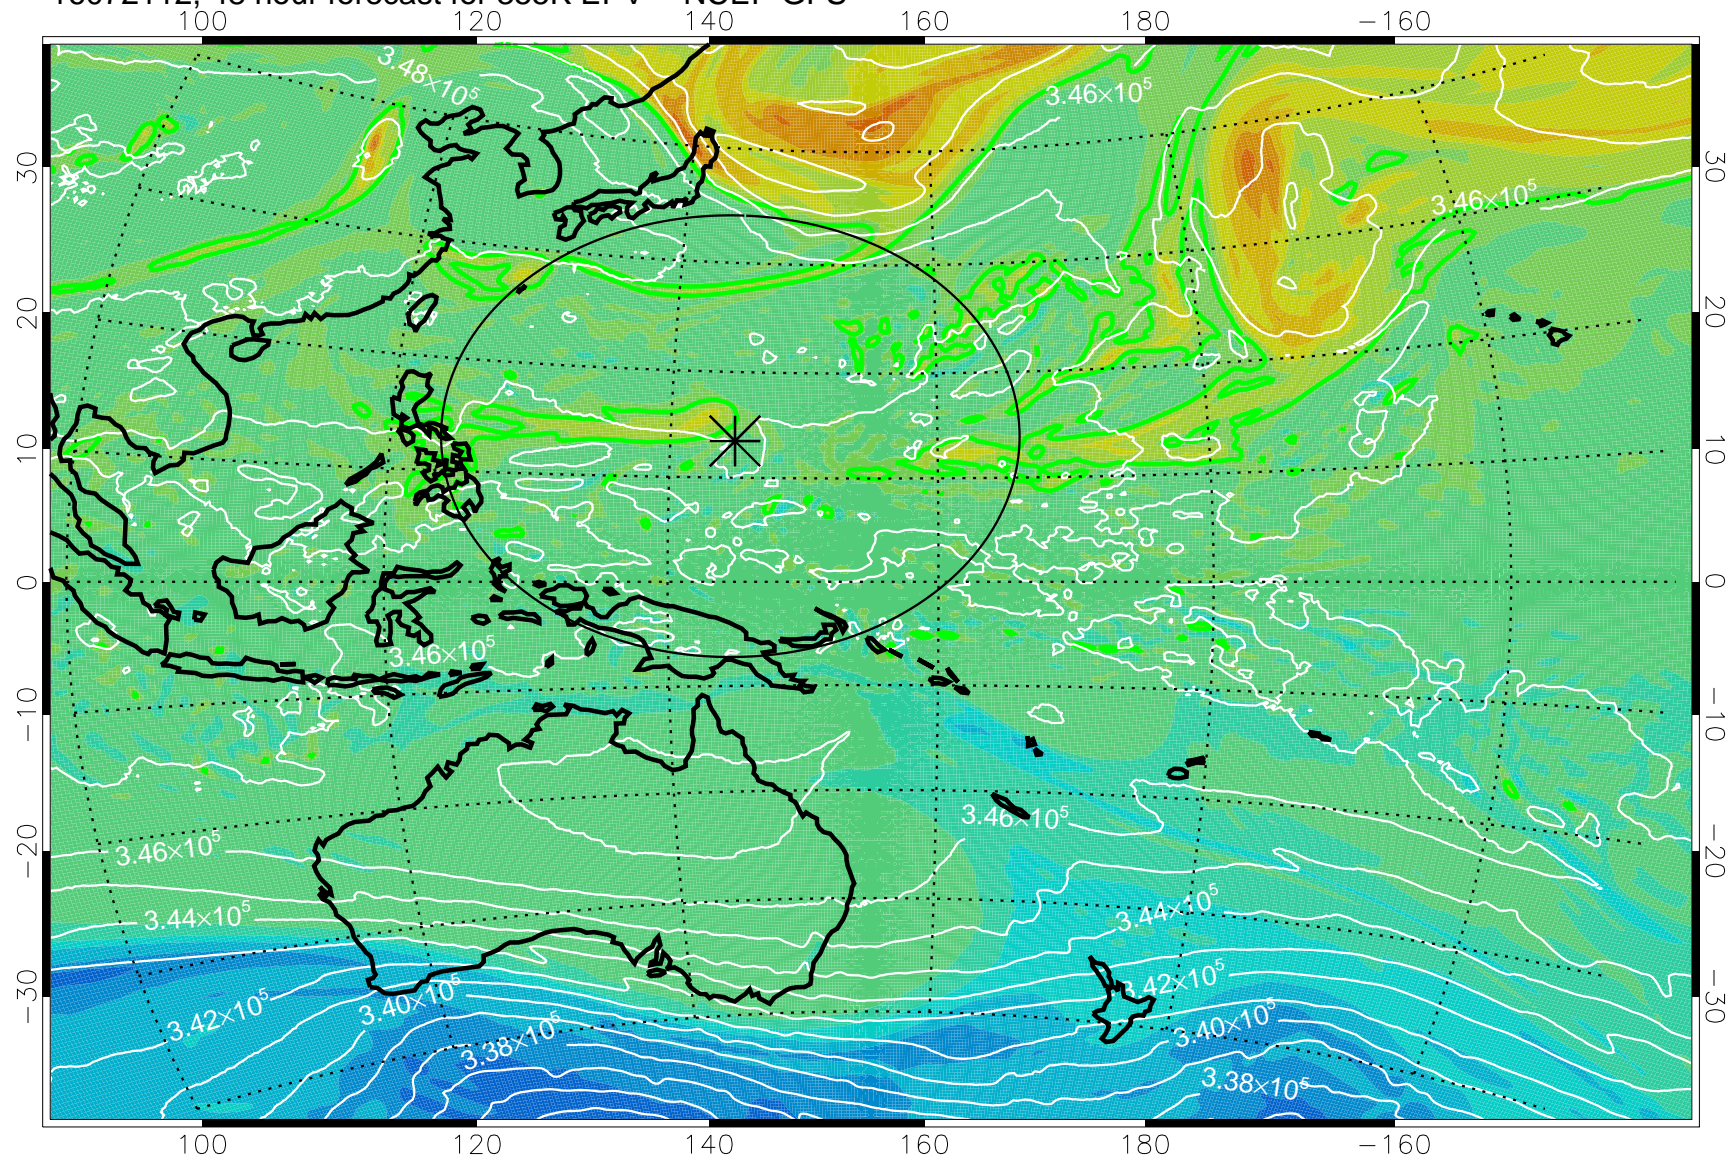

16072018, 30 hour forecast for 355K EPV -- NCEP GFS

355K Montgomery Streamfunction, white
EPV Tropopause (2 PVU) Position
Range ring of 2304 km

16072100, 36 hour forecast for 355K EPV -- NCEP GFS

355K Montgomery Streamfunction, white
EPV Tropopause (2 PVU) Position
Range ring of 2304 km

16072106, 42 hour forecast for 355K EPV -- NCEP GFS

355K Montgomery Streamfunction, white
EPV Tropopause (2 PVU) Position
Range ring of 2304 km

16072112, 48 hour forecast for 355K EPV -- NCEP GFS

355K Montgomery Streamfunction, white
EPV Tropopause (2 PVU) Position
Range ring of 2304 km

16072118, 54 hour forecast for 355K EPV -- NCEP GFS

355K Montgomery Streamfunction, white
EPV Tropopause (2 PVU) Position
Range ring of 2304 km

16072200, 60 hour forecast for 355K EPV -- NCEP GFS

355K Montgomery Streamfunction, white
EPV Tropopause (2 PVU) Position
Range ring of 2304 km

16072206, 66 hour forecast for 355K EPV -- NCEP GFS

355K Montgomery Streamfunction, white
EPV Tropopause (2 PVU) Position
Range ring of 2304 km

16072212, 72 hour forecast for 355K EPV -- NCEP GFS

355K Montgomery Streamfunction, white
EPV Tropopause (2 PVU) Position
Range ring of 2304 km