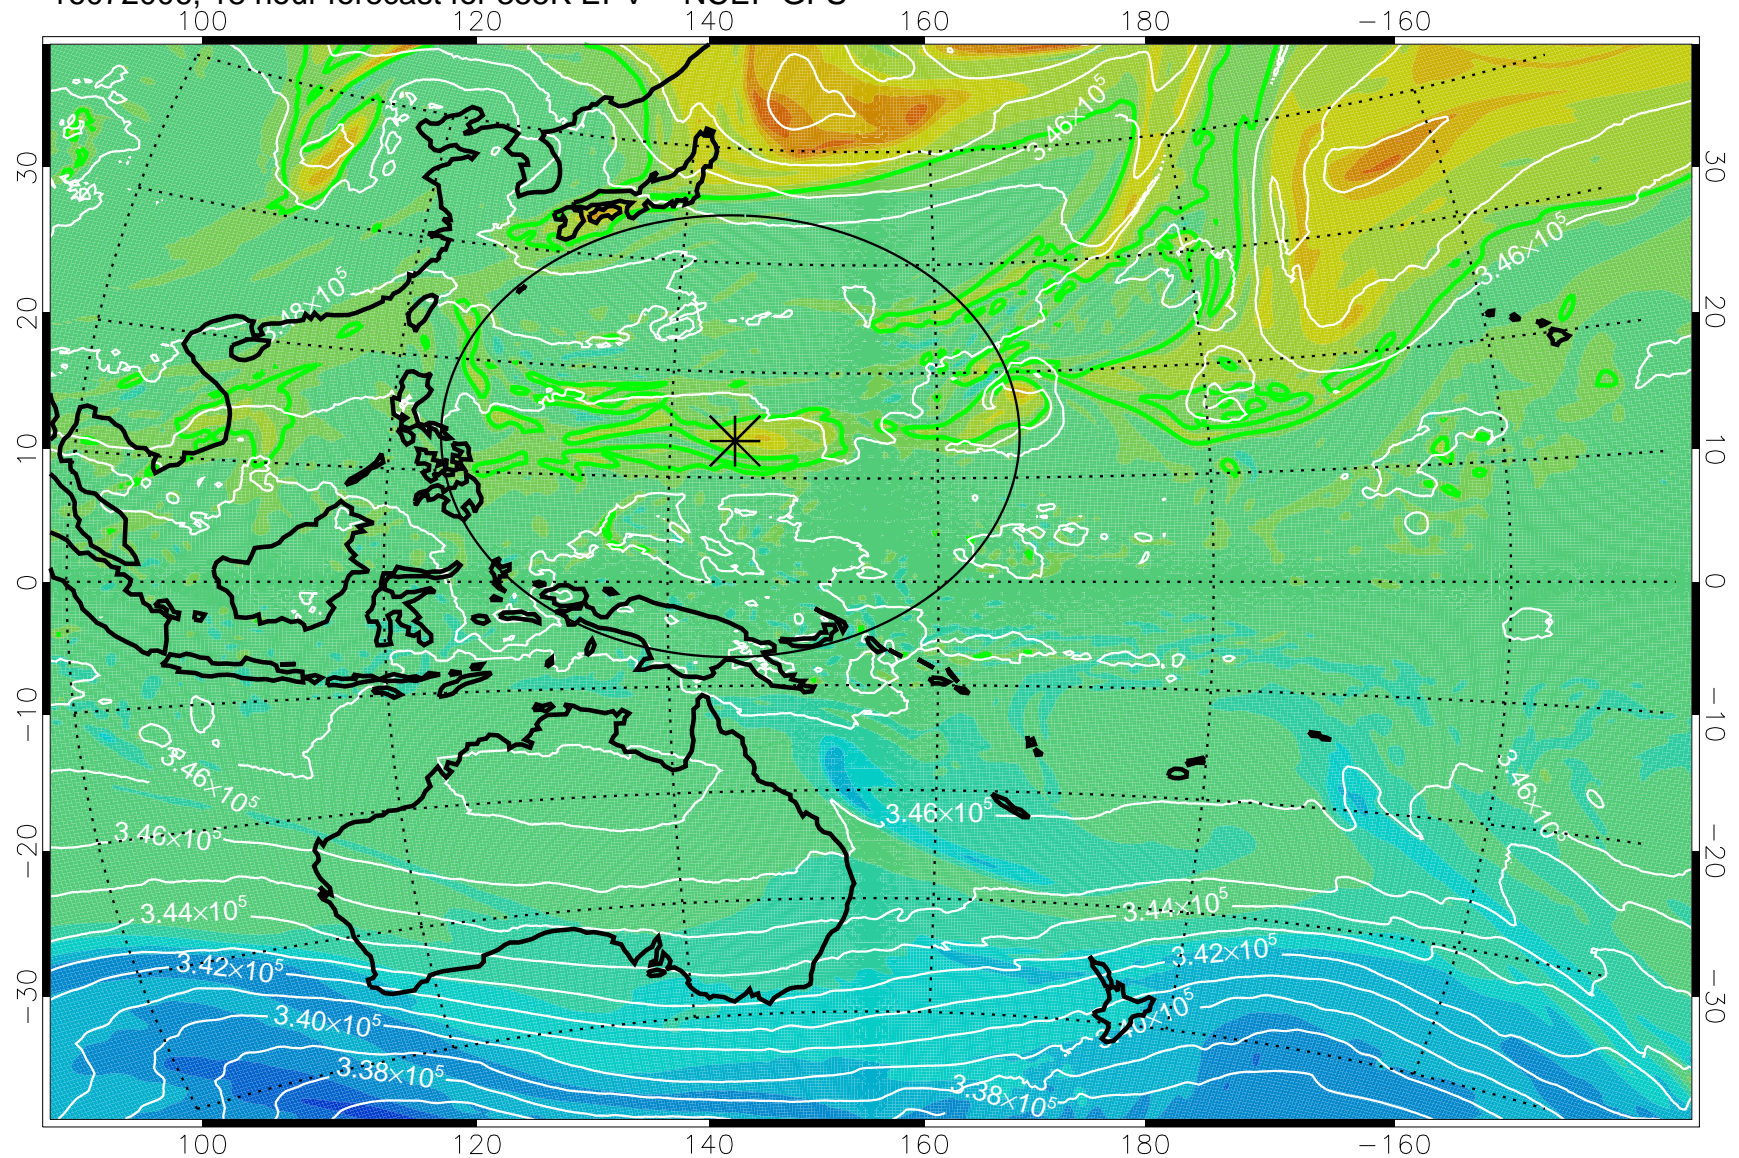

16071918, 6 hour forecast for 355K EPV -- NCEP GFS

355K Montgomery Streamfunction, white
EPV Tropopause (2 PVU) Position
Range ring of 2304 km

16072000, 12 hour forecast for 355K EPV -- NCEP GFS

355K Montgomery Streamfunction, white
EPV Tropopause (2 PVU) Position
Range ring of 2304 km

16072006, 18 hour forecast for 355K EPV -- NCEP GFS

355K Montgomery Streamfunction, white
EPV Tropopause (2 PVU) Position
Range ring of 2304 km

16072012, 24 hour forecast for 355K EPV -- NCEP GFS

355K Montgomery Streamfunction, white
EPV Tropopause (2 PVU) Position
Range ring of 2304 km

16072018, 30 hour forecast for 355K EPV -- NCEP GFS

355K Montgomery Streamfunction, white
EPV Tropopause (2 PVU) Position
Range ring of 2304 km

16072100, 36 hour forecast for 355K EPV -- NCEP GFS

355K Montgomery Streamfunction, white
EPV Tropopause (2 PVU) Position
Range ring of 2304 km

16072106, 42 hour forecast for 355K EPV -- NCEP GFS

355K Montgomery Streamfunction, white
EPV Tropopause (2 PVU) Position
Range ring of 2304 km

16072112, 48 hour forecast for 355K EPV -- NCEP GFS

355K Montgomery Streamfunction, white
EPV Tropopause (2 PVU) Position
Range ring of 2304 km