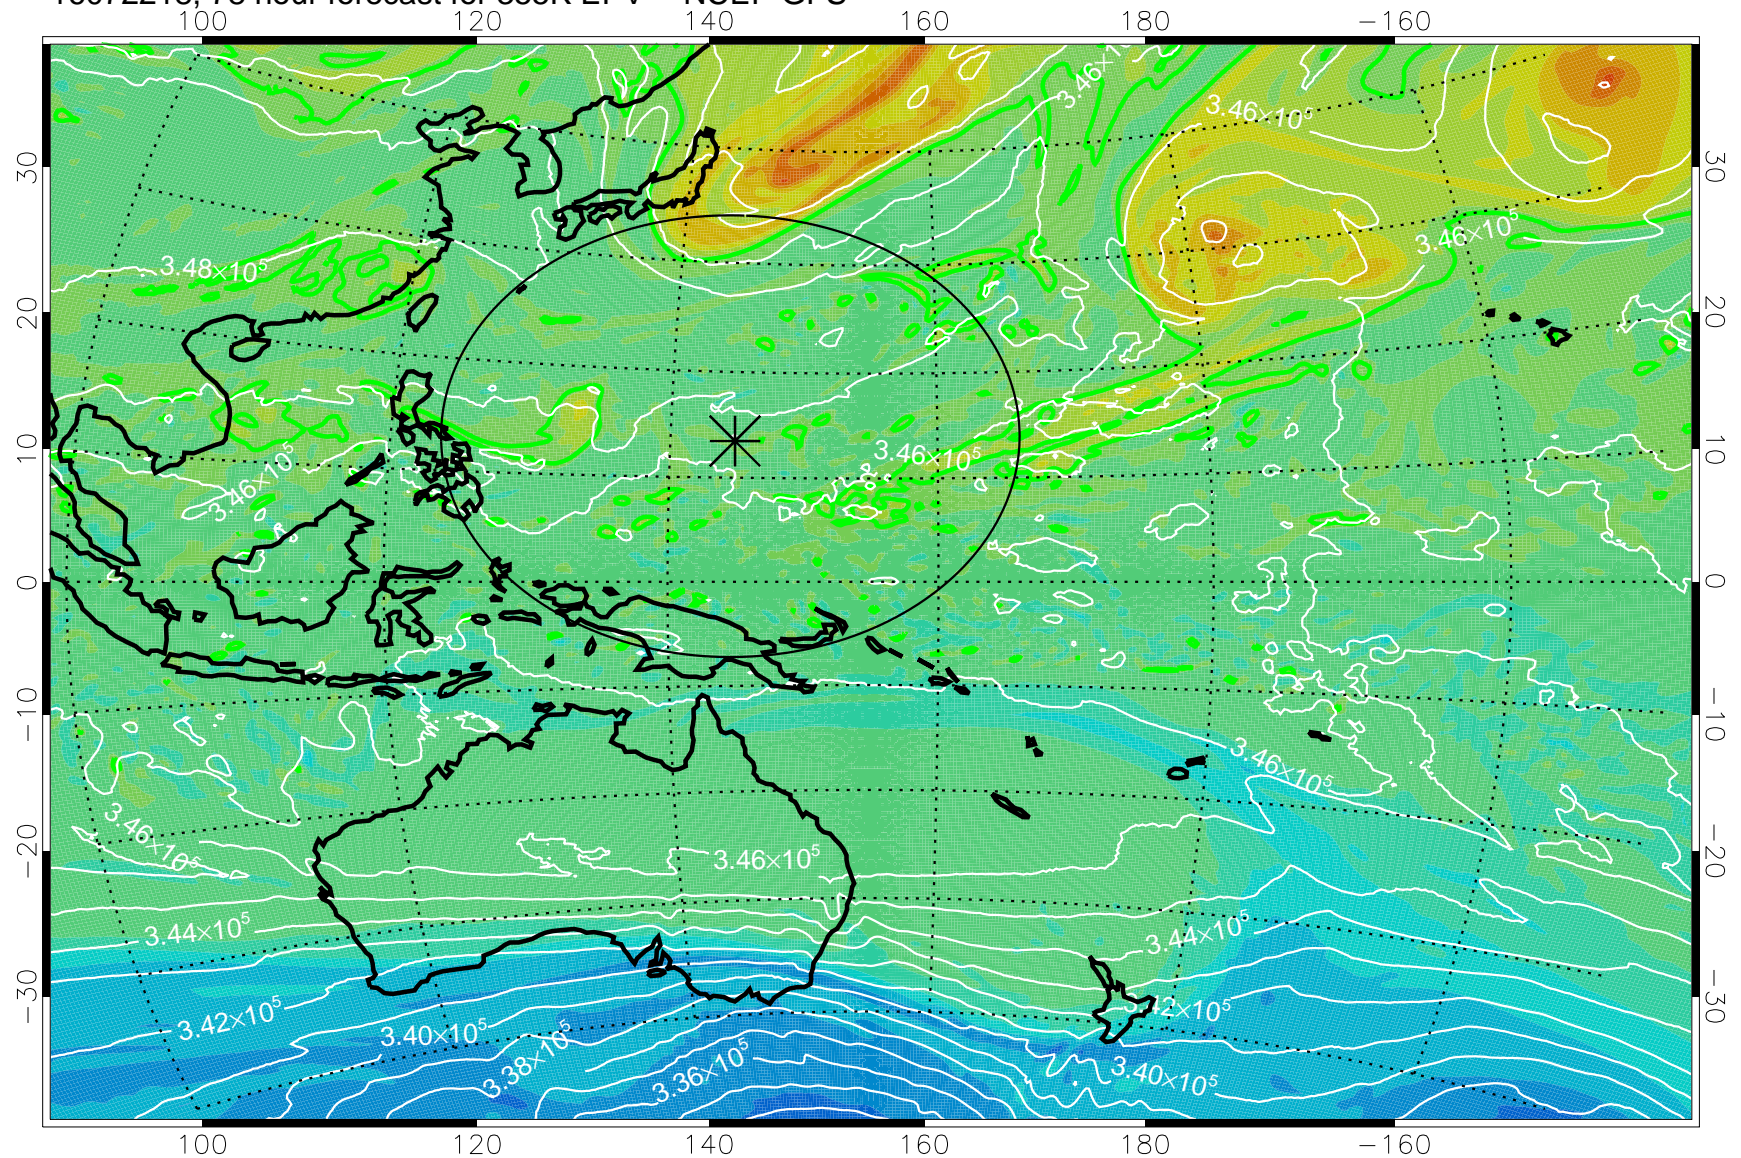

16072118, 54 hour forecast for 355K EPV -- NCEP GFS

355K Montgomery Streamfunction, white
EPV Tropopause (2 PVU) Position
Range ring of 2304 km

16072200, 60 hour forecast for 355K EPV -- NCEP GFS

355K Montgomery Streamfunction, white
EPV Tropopause (2 PVU) Position
Range ring of 2304 km

16072206, 66 hour forecast for 355K EPV -- NCEP GFS

355K Montgomery Streamfunction, white
EPV Tropopause (2 PVU) Position
Range ring of 2304 km

16072212, 72 hour forecast for 355K EPV -- NCEP GFS

355K Montgomery Streamfunction, white
EPV Tropopause (2 PVU) Position
Range ring of 2304 km

16072218, 78 hour forecast for 355K EPV -- NCEP GFS

355K Montgomery Streamfunction, white
EPV Tropopause (2 PVU) Position
Range ring of 2304 km

16072300, 84 hour forecast for 355K EPV -- NCEP GFS

355K Montgomery Streamfunction, white
EPV Tropopause (2 PVU) Position
Range ring of 2304 km

16072306, 90 hour forecast for 355K EPV -- NCEP GFS

355K Montgomery Streamfunction, white
EPV Tropopause (2 PVU) Position
Range ring of 2304 km

16072312, 96 hour forecast for 355K EPV -- NCEP GFS

355K Montgomery Streamfunction, white
EPV Tropopause (2 PVU) Position
Range ring of 2304 km