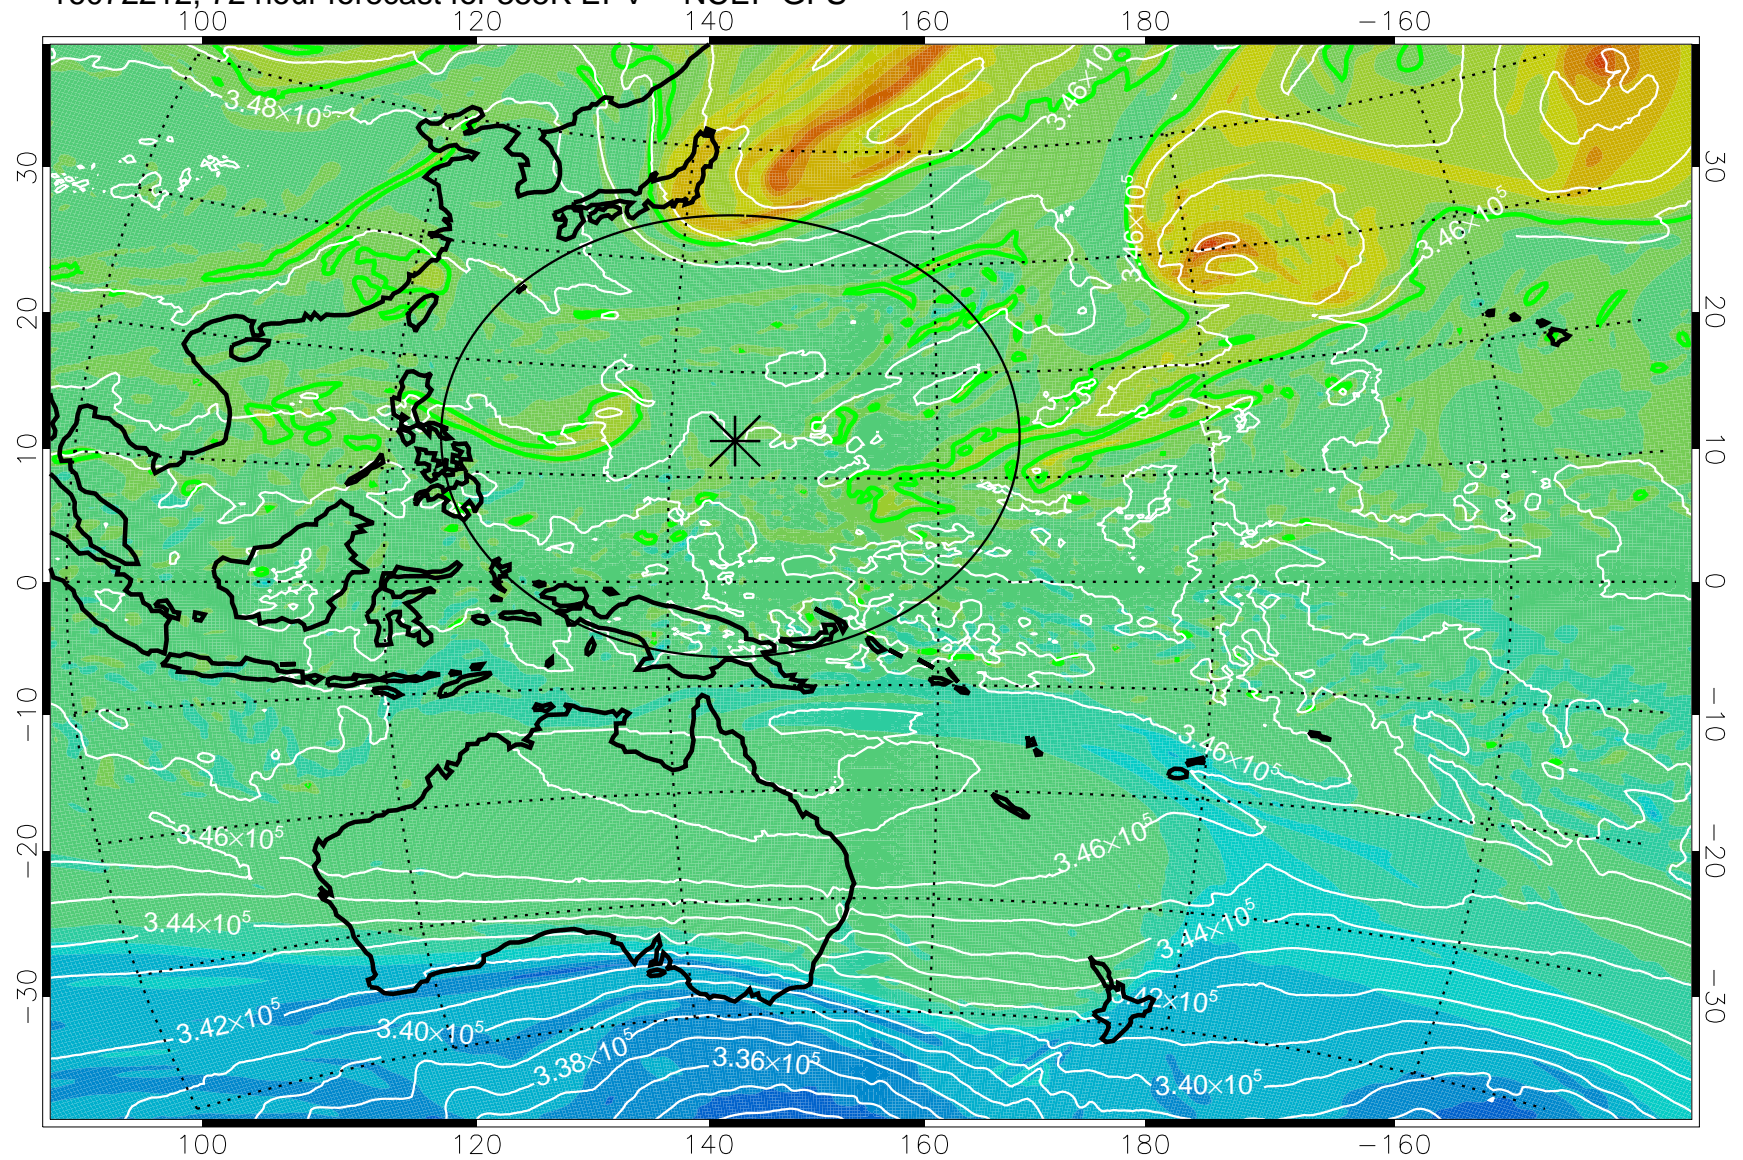

16072106, 42 hour forecast for 355K EPV -- NCEP GFS

355K Montgomery Streamfunction, white
EPV Tropopause (2 PVU) Position
Range ring of 2304 km

16072112, 48 hour forecast for 355K EPV -- NCEP GFS

355K Montgomery Streamfunction, white
EPV Tropopause (2 PVU) Position
Range ring of 2304 km

16072118, 54 hour forecast for 355K EPV -- NCEP GFS

355K Montgomery Streamfunction, white
EPV Tropopause (2 PVU) Position
Range ring of 2304 km

16072200, 60 hour forecast for 355K EPV -- NCEP GFS

355K Montgomery Streamfunction, white
EPV Tropopause (2 PVU) Position
Range ring of 2304 km

16072206, 66 hour forecast for 355K EPV -- NCEP GFS

355K Montgomery Streamfunction, white
EPV Tropopause (2 PVU) Position
Range ring of 2304 km

16072212, 72 hour forecast for 355K EPV -- NCEP GFS

355K Montgomery Streamfunction, white
EPV Tropopause (2 PVU) Position
Range ring of 2304 km

16072218, 78 hour forecast for 355K EPV -- NCEP GFS

355K Montgomery Streamfunction, white
EPV Tropopause (2 PVU) Position
Range ring of 2304 km

16072300, 84 hour forecast for 355K EPV -- NCEP GFS

355K Montgomery Streamfunction, white
EPV Tropopause (2 PVU) Position
Range ring of 2304 km