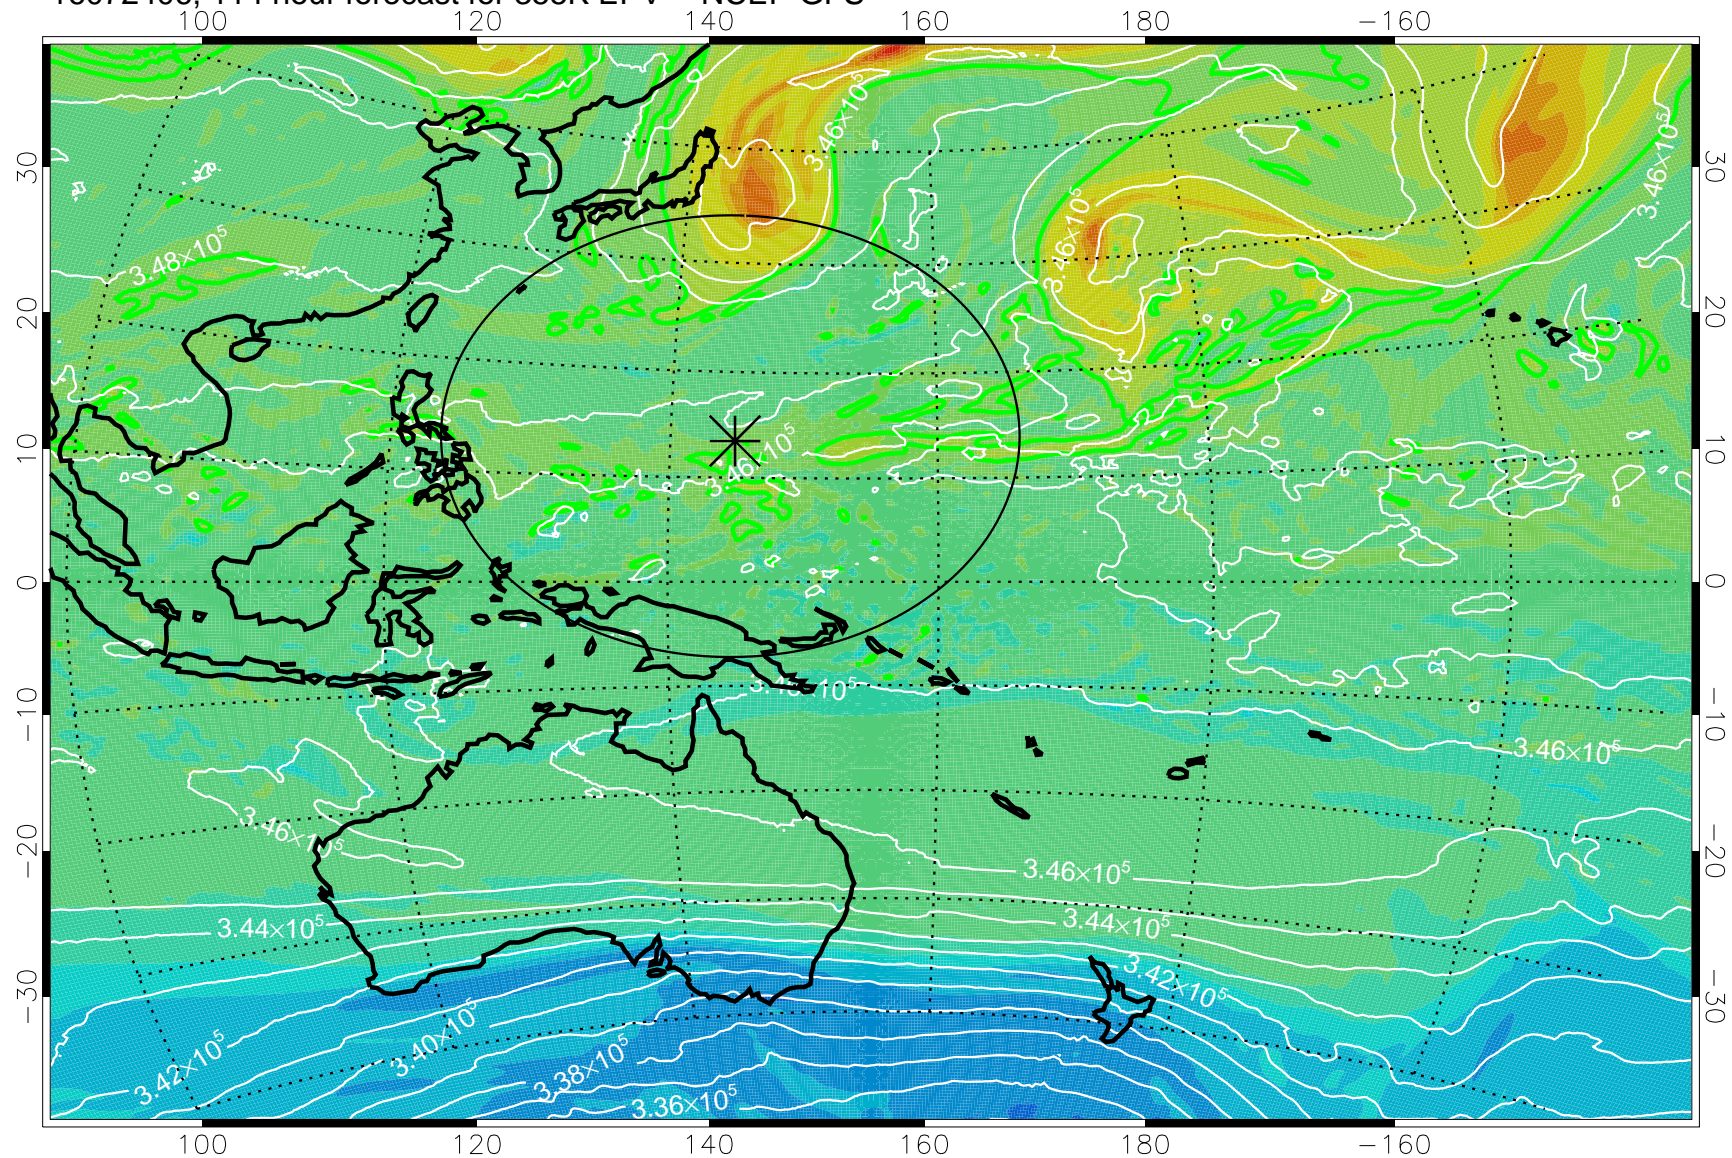

16072218, 78 hour forecast for 355K EPV -- NCEP GFS

355K Montgomery Streamfunction, white
EPV Tropopause (2 PVU) Position
Range ring of 2304 km

16072300, 84 hour forecast for 355K EPV -- NCEP GFS

355K Montgomery Streamfunction, white
EPV Tropopause (2 PVU) Position
Range ring of 2304 km

16072306, 90 hour forecast for 355K EPV -- NCEP GFS

355K Montgomery Streamfunction, white
EPV Tropopause (2 PVU) Position
Range ring of 2304 km

16072312, 96 hour forecast for 355K EPV -- NCEP GFS

355K Montgomery Streamfunction, white
EPV Tropopause (2 PVU) Position
Range ring of 2304 km

16072318, 102 hour forecast for 355K EPV -- NCEP GFS

355K Montgomery Streamfunction, white
EPV Tropopause (2 PVU) Position
Range ring of 2304 km

16072400, 108 hour forecast for 355K EPV -- NCEP GFS

355K Montgomery Streamfunction, white
EPV Tropopause (2 PVU) Position
Range ring of 2304 km

16072406, 114 hour forecast for 355K EPV -- NCEP GFS

355K Montgomery Streamfunction, white
EPV Tropopause (2 PVU) Position
Range ring of 2304 km

16072412, 120 hour forecast for 355K EPV -- NCEP GFS

355K Montgomery Streamfunction, white
EPV Tropopause (2 PVU) Position
Range ring of 2304 km