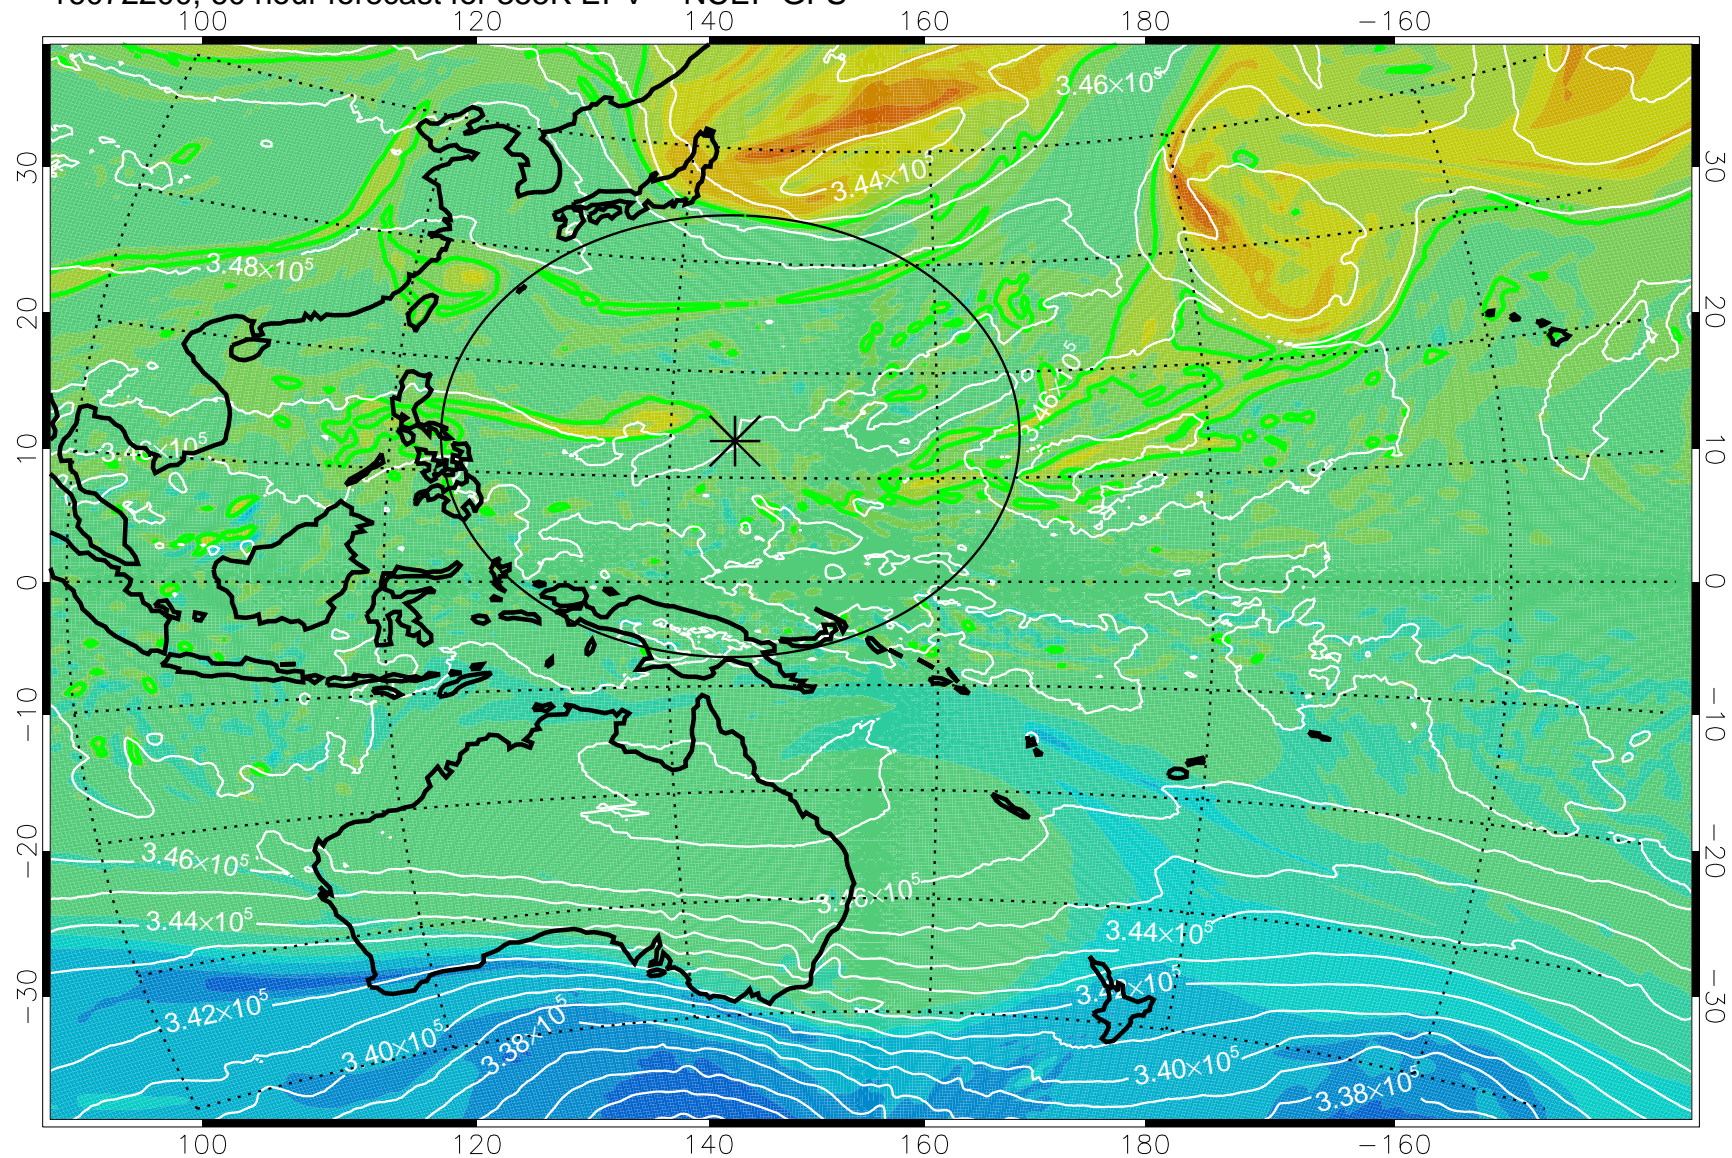

16072018, 30 hour forecast for 355K EPV -- NCEP GFS

355K Montgomery Streamfunction, white
EPV Tropopause (2 PVU) Position
Range ring of 2304 km

16072100, 36 hour forecast for 355K EPV -- NCEP GFS

355K Montgomery Streamfunction, white
EPV Tropopause (2 PVU) Position
Range ring of 2304 km

16072106, 42 hour forecast for 355K EPV -- NCEP GFS

355K Montgomery Streamfunction, white
EPV Tropopause (2 PVU) Position
Range ring of 2304 km

16072112, 48 hour forecast for 355K EPV -- NCEP GFS

355K Montgomery Streamfunction, white
EPV Tropopause (2 PVU) Position
Range ring of 2304 km

16072118, 54 hour forecast for 355K EPV -- NCEP GFS

355K Montgomery Streamfunction, white
EPV Tropopause (2 PVU) Position
Range ring of 2304 km

16072200, 60 hour forecast for 355K EPV -- NCEP GFS

355K Montgomery Streamfunction, white
EPV Tropopause (2 PVU) Position
Range ring of 2304 km

16072206, 66 hour forecast for 355K EPV -- NCEP GFS

355K Montgomery Streamfunction, white
EPV Tropopause (2 PVU) Position
Range ring of 2304 km

16072212, 72 hour forecast for 355K EPV -- NCEP GFS

355K Montgomery Streamfunction, white
EPV Tropopause (2 PVU) Position
Range ring of 2304 km