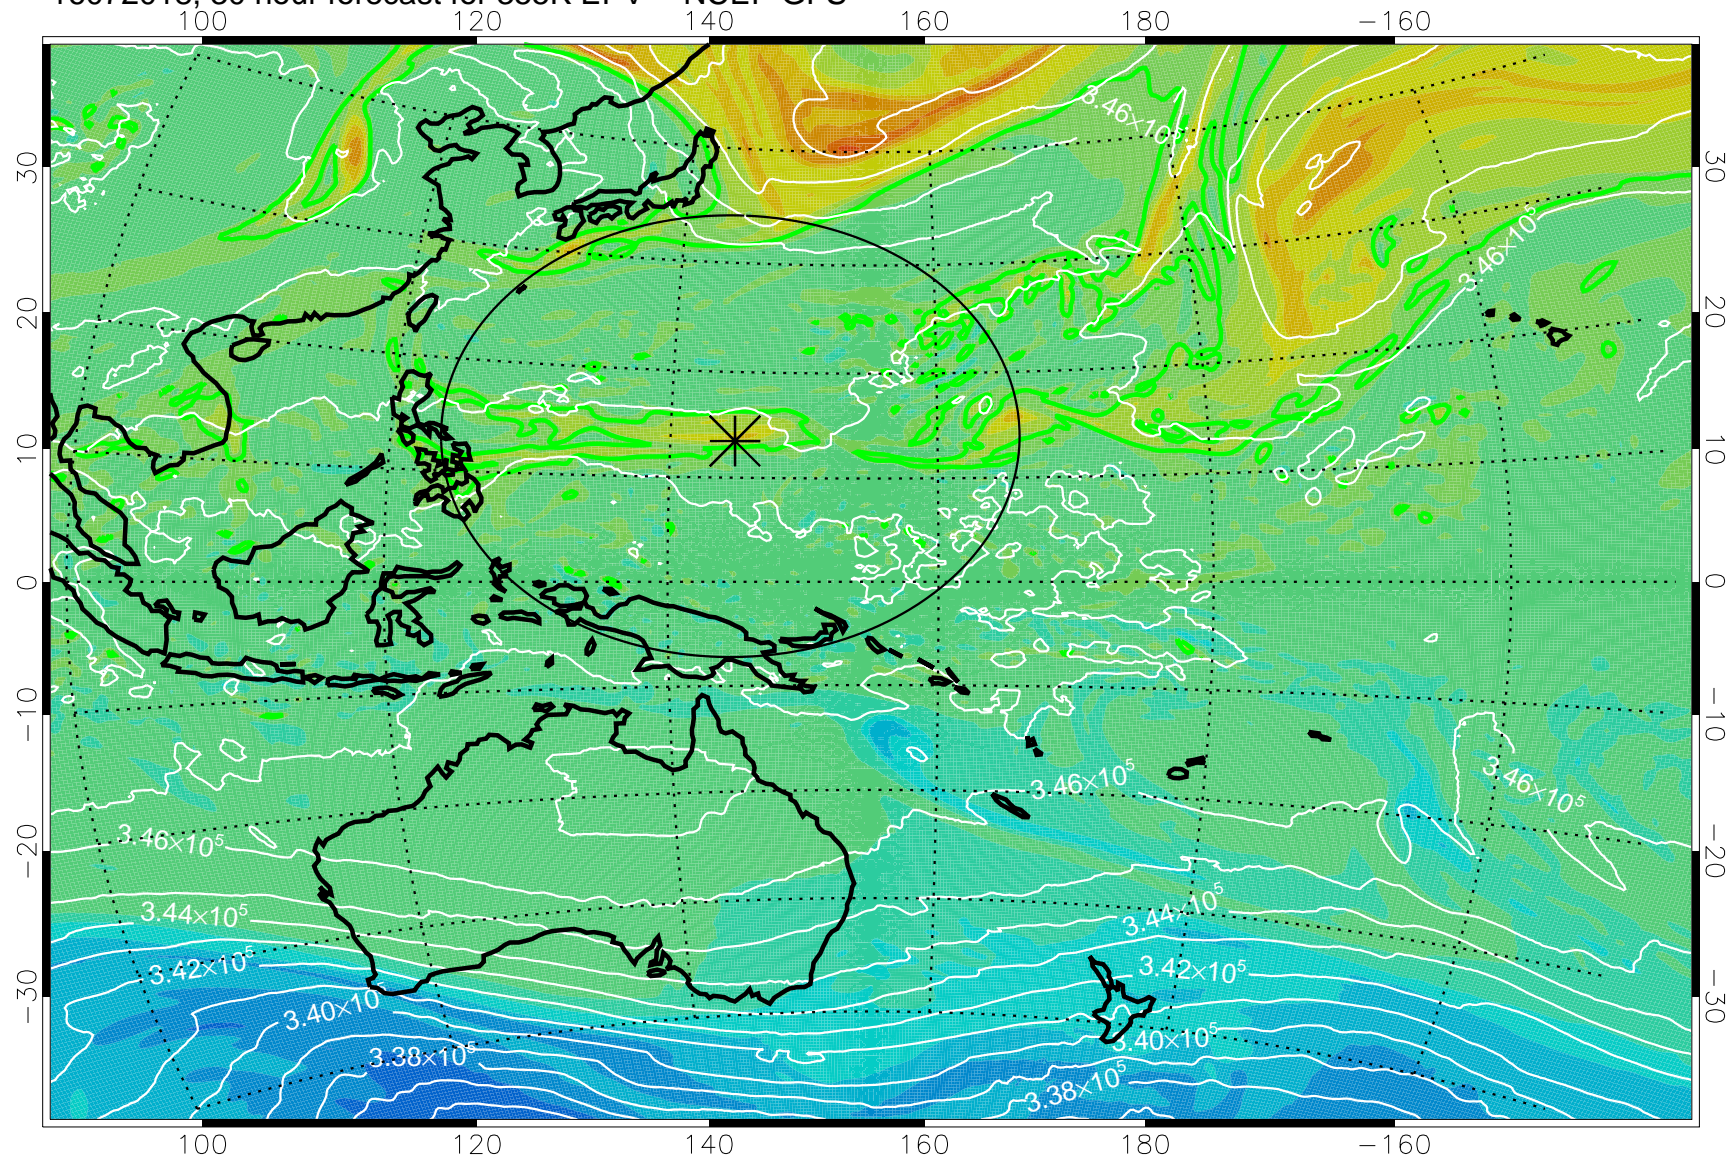

16071918, 6 hour forecast for 355K EPV -- NCEP GFS

355K Montgomery Streamfunction, white
EPV Tropopause (2 PVU) Position
Range ring of 2304 km

16072000, 12 hour forecast for 355K EPV -- NCEP GFS

355K Montgomery Streamfunction, white
EPV Tropopause (2 PVU) Position
Range ring of 2304 km

16072006, 18 hour forecast for 355K EPV -- NCEP GFS

355K Montgomery Streamfunction, white
EPV Tropopause (2 PVU) Position
Range ring of 2304 km

16072012, 24 hour forecast for 355K EPV -- NCEP GFS

355K Montgomery Streamfunction, white
EPV Tropopause (2 PVU) Position
Range ring of 2304 km

16072018, 30 hour forecast for 355K EPV -- NCEP GFS

355K Montgomery Streamfunction, white
EPV Tropopause (2 PVU) Position
Range ring of 2304 km

16072100, 36 hour forecast for 355K EPV -- NCEP GFS

355K Montgomery Streamfunction, white
EPV Tropopause (2 PVU) Position
Range ring of 2304 km

16072106, 42 hour forecast for 355K EPV -- NCEP GFS

355K Montgomery Streamfunction, white
EPV Tropopause (2 PVU) Position
Range ring of 2304 km

16072112, 48 hour forecast for 355K EPV -- NCEP GFS

355K Montgomery Streamfunction, white
EPV Tropopause (2 PVU) Position
Range ring of 2304 km