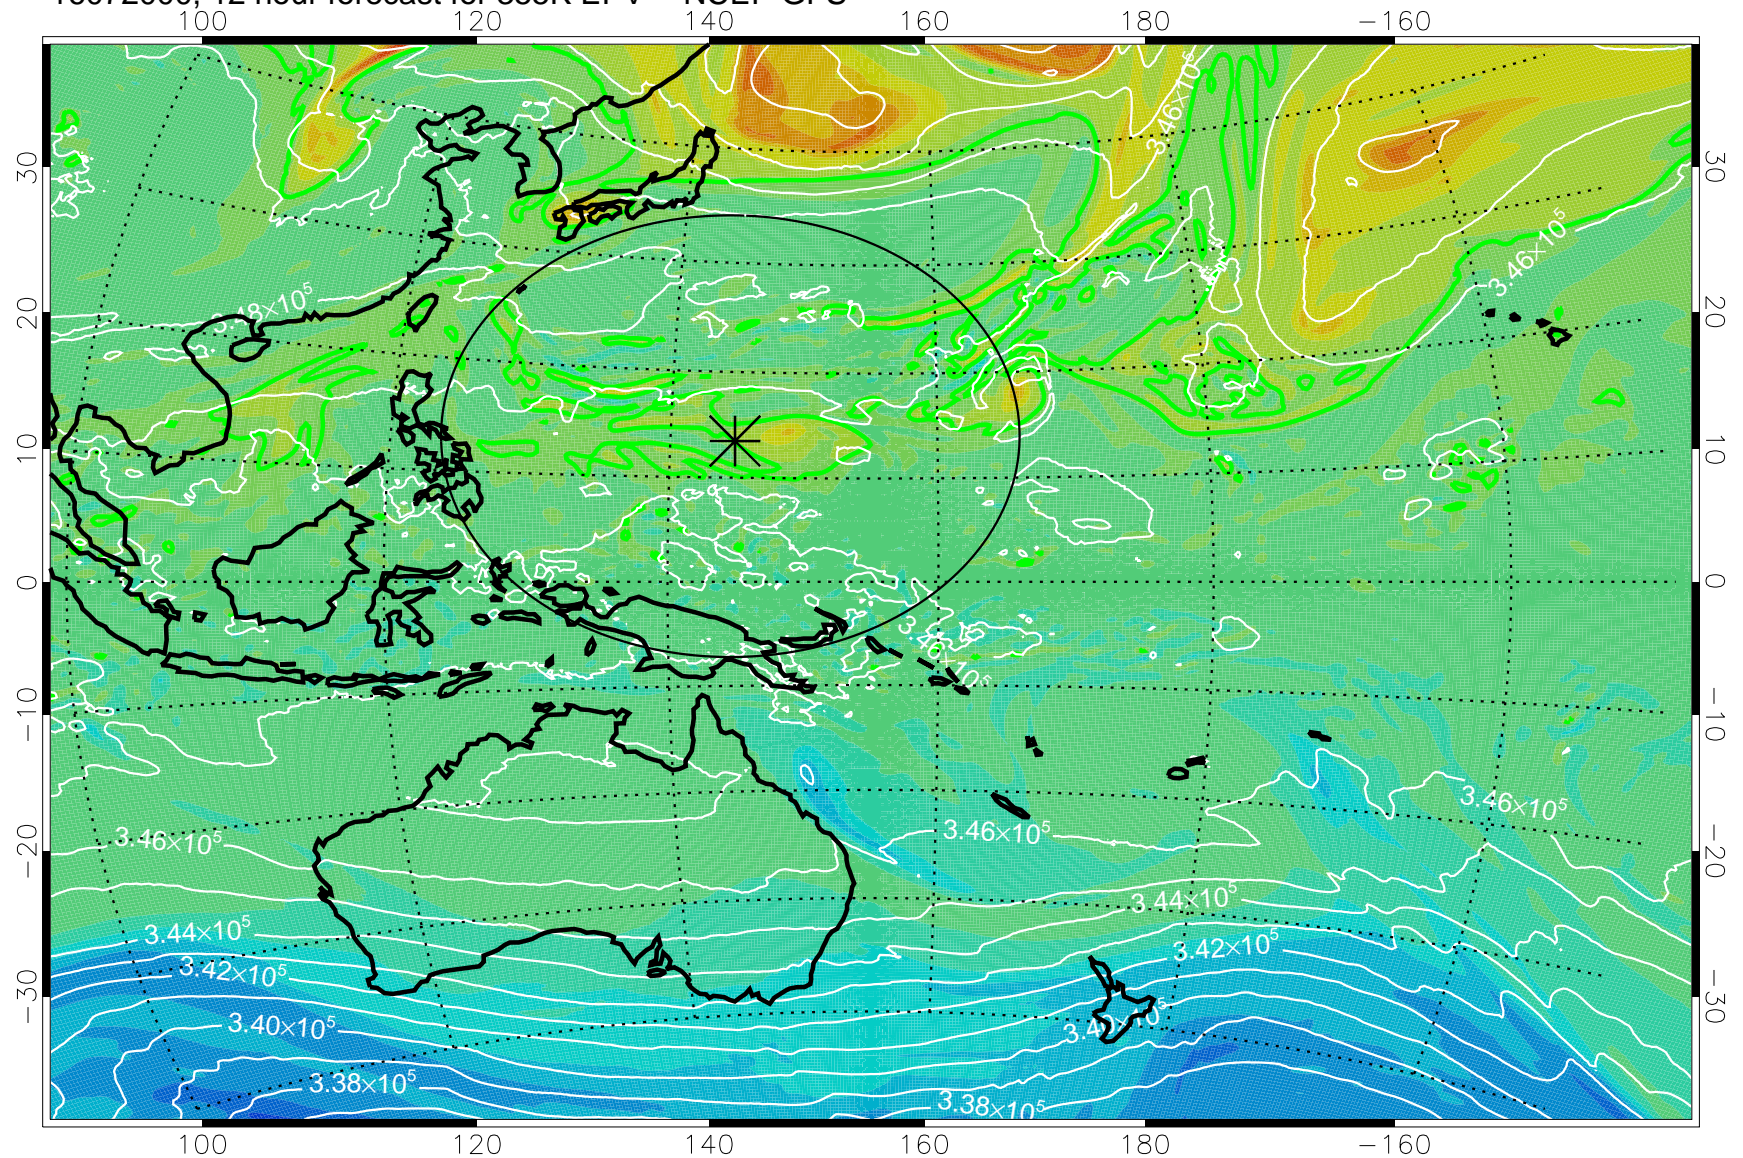

16071918, 6 hour forecast for 355K EPV -- NCEP GFS

355K Montgomery Streamfunction, white
EPV Tropopause (2 PVU) Position
Range ring of 2304 km

16072000, 12 hour forecast for 355K EPV -- NCEP GFS

355K Montgomery Streamfunction, white
EPV Tropopause (2 PVU) Position
Range ring of 2304 km

16072006, 18 hour forecast for 355K EPV -- NCEP GFS

355K Montgomery Streamfunction, white
EPV Tropopause (2 PVU) Position
Range ring of 2304 km

16072012, 24 hour forecast for 355K EPV -- NCEP GFS

355K Montgomery Streamfunction, white
EPV Tropopause (2 PVU) Position
Range ring of 2304 km

16072018, 30 hour forecast for 355K EPV -- NCEP GFS

355K Montgomery Streamfunction, white
EPV Tropopause (2 PVU) Position
Range ring of 2304 km

16072100, 36 hour forecast for 355K EPV -- NCEP GFS

355K Montgomery Streamfunction, white
EPV Tropopause (2 PVU) Position
Range ring of 2304 km

16072106, 42 hour forecast for 355K EPV -- NCEP GFS

355K Montgomery Streamfunction, white
EPV Tropopause (2 PVU) Position
Range ring of 2304 km

16072112, 48 hour forecast for 355K EPV -- NCEP GFS

355K Montgomery Streamfunction, white
EPV Tropopause (2 PVU) Position
Range ring of 2304 km