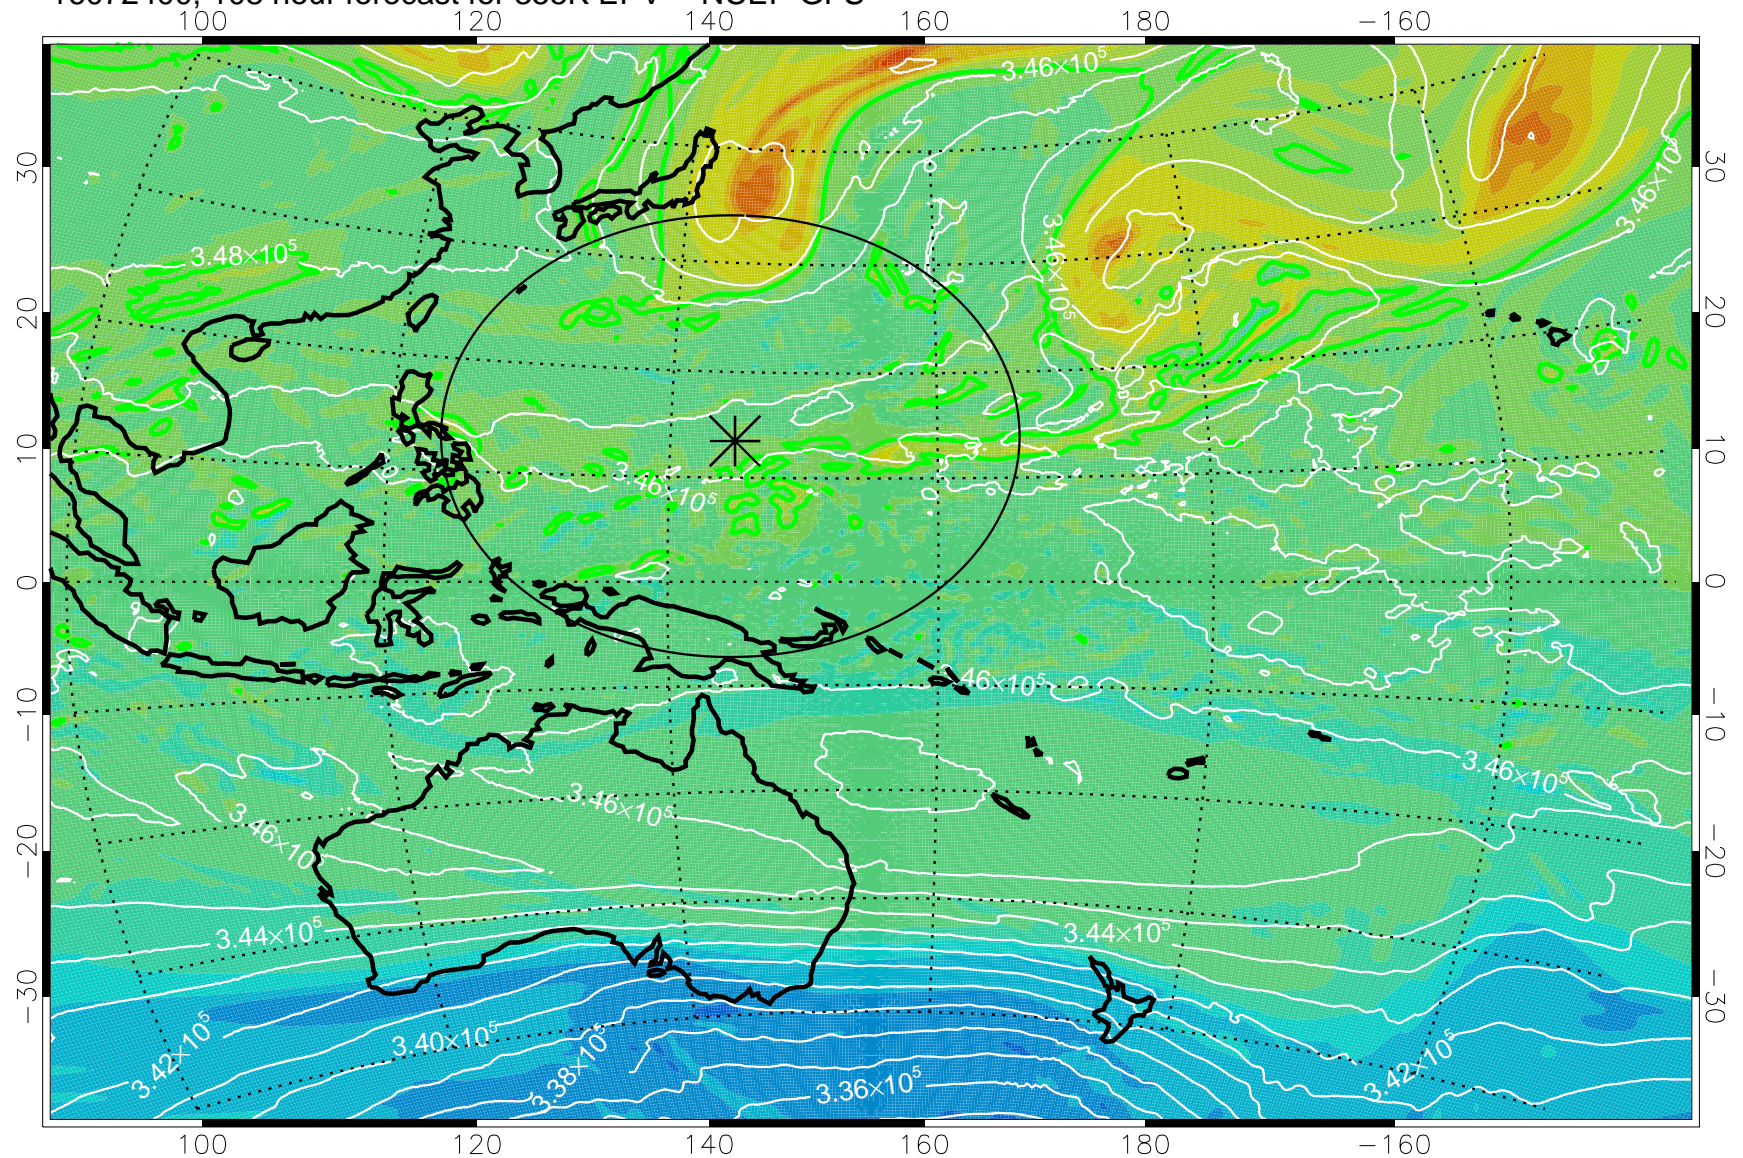

16072218, 78 hour forecast for 355K EPV -- NCEP GFS

355K Montgomery Streamfunction, white
EPV Tropopause (2 PVU) Position
Range ring of 2304 km

16072300, 84 hour forecast for 355K EPV -- NCEP GFS

355K Montgomery Streamfunction, white
EPV Tropopause (2 PVU) Position
Range ring of 2304 km

16072306, 90 hour forecast for 355K EPV -- NCEP GFS

355K Montgomery Streamfunction, white
EPV Tropopause (2 PVU) Position
Range ring of 2304 km

16072312, 96 hour forecast for 355K EPV -- NCEP GFS

355K Montgomery Streamfunction, white
EPV Tropopause (2 PVU) Position
Range ring of 2304 km

16072318, 102 hour forecast for 355K EPV -- NCEP GFS

355K Montgomery Streamfunction, white
EPV Tropopause (2 PVU) Position
Range ring of 2304 km

16072400, 108 hour forecast for 355K EPV -- NCEP GFS

355K Montgomery Streamfunction, white
EPV Tropopause (2 PVU) Position
Range ring of 2304 km

16072406, 114 hour forecast for 355K EPV -- NCEP GFS

355K Montgomery Streamfunction, white
EPV Tropopause (2 PVU) Position
Range ring of 2304 km

16072412, 120 hour forecast for 355K EPV -- NCEP GFS

355K Montgomery Streamfunction, white
EPV Tropopause (2 PVU) Position
Range ring of 2304 km