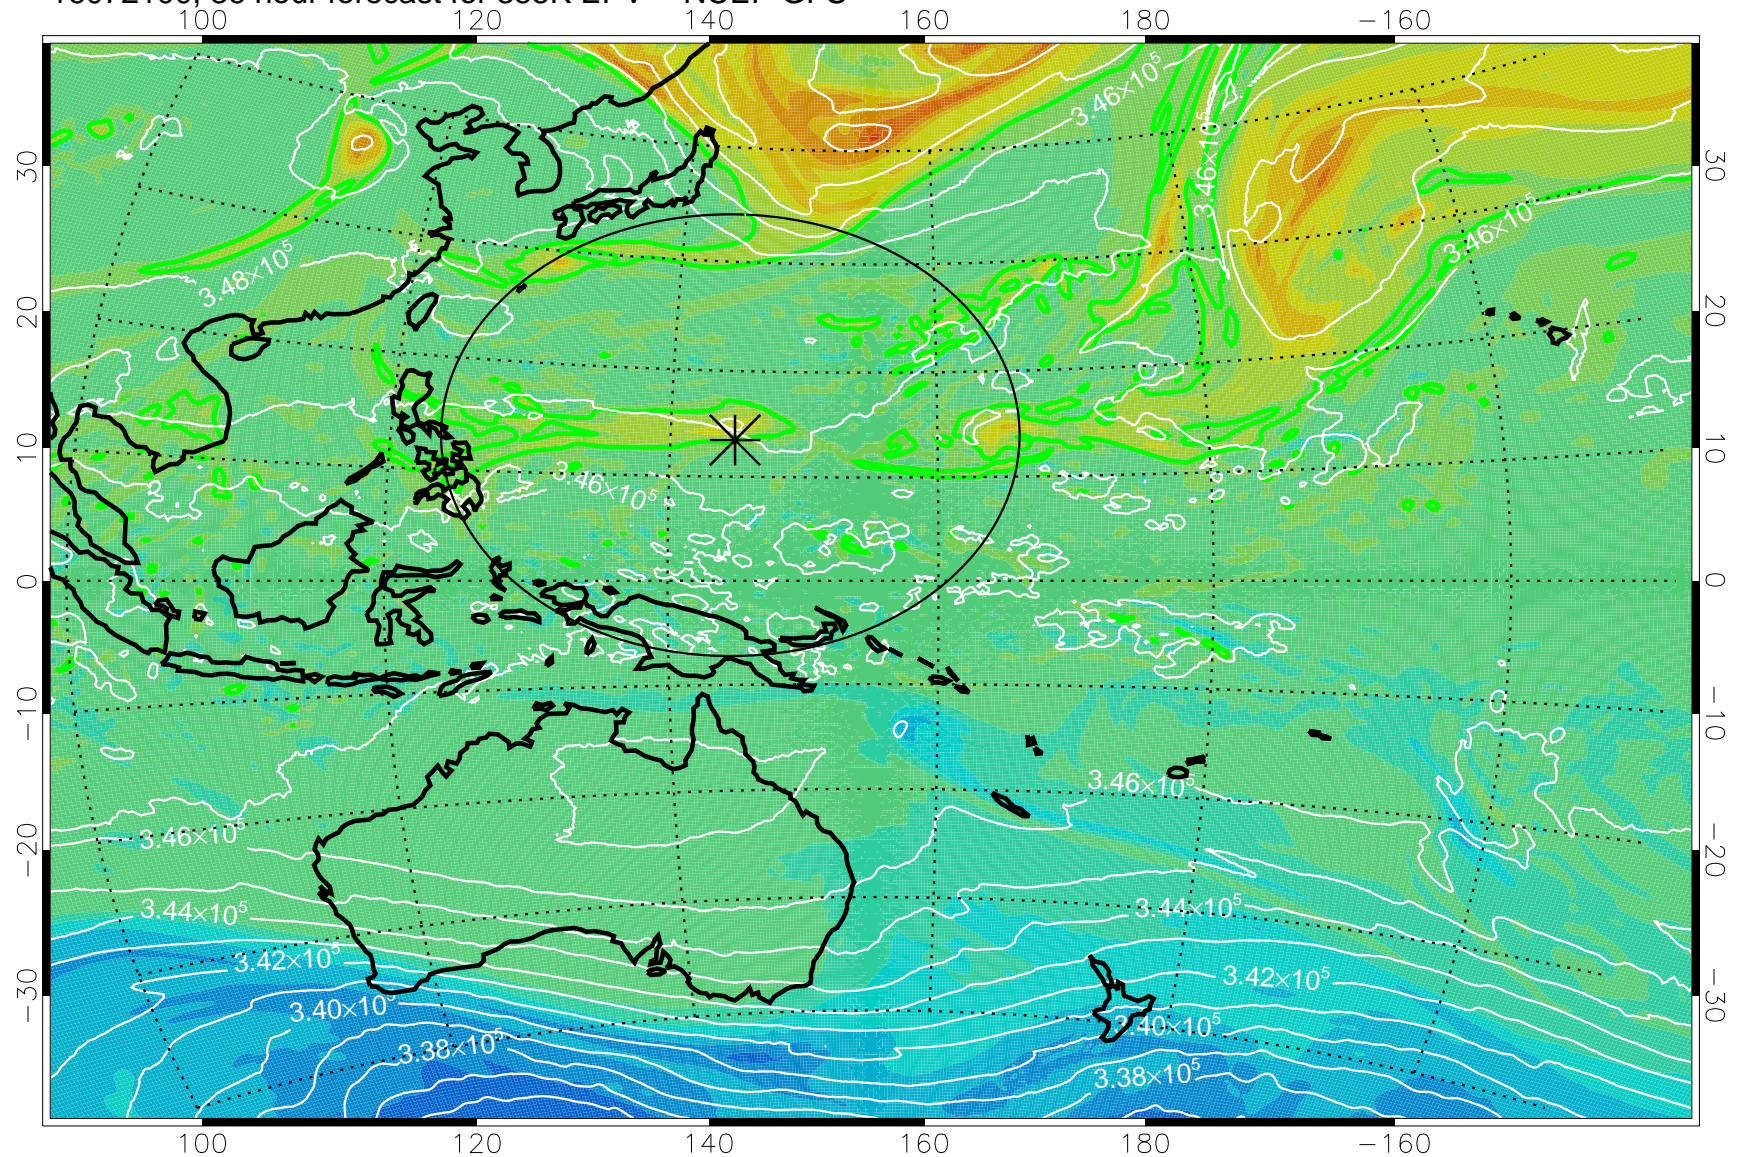

16072006, 18 hour forecast for 355K EPV -- NCEP GFS

355K Montgomery Streamfunction, white
EPV Tropopause (2 PVU) Position
Range ring of 2304 km

16072012, 24 hour forecast for 355K EPV -- NCEP GFS

355K Montgomery Streamfunction, white
EPV Tropopause (2 PVU) Position
Range ring of 2304 km

16072018, 30 hour forecast for 355K EPV -- NCEP GFS

355K Montgomery Streamfunction, white
EPV Tropopause (2 PVU) Position
Range ring of 2304 km

16072100, 36 hour forecast for 355K EPV -- NCEP GFS

355K Montgomery Streamfunction, white
EPV Tropopause (2 PVU) Position
Range ring of 2304 km

16072106, 42 hour forecast for 355K EPV -- NCEP GFS

355K Montgomery Streamfunction, white
EPV Tropopause (2 PVU) Position
Range ring of 2304 km

16072112, 48 hour forecast for 355K EPV -- NCEP GFS

355K Montgomery Streamfunction, white
EPV Tropopause (2 PVU) Position
Range ring of 2304 km

16072118, 54 hour forecast for 355K EPV -- NCEP GFS

355K Montgomery Streamfunction, white
EPV Tropopause (2 PVU) Position
Range ring of 2304 km

16072200, 60 hour forecast for 355K EPV -- NCEP GFS

355K Montgomery Streamfunction, white
EPV Tropopause (2 PVU) Position
Range ring of 2304 km