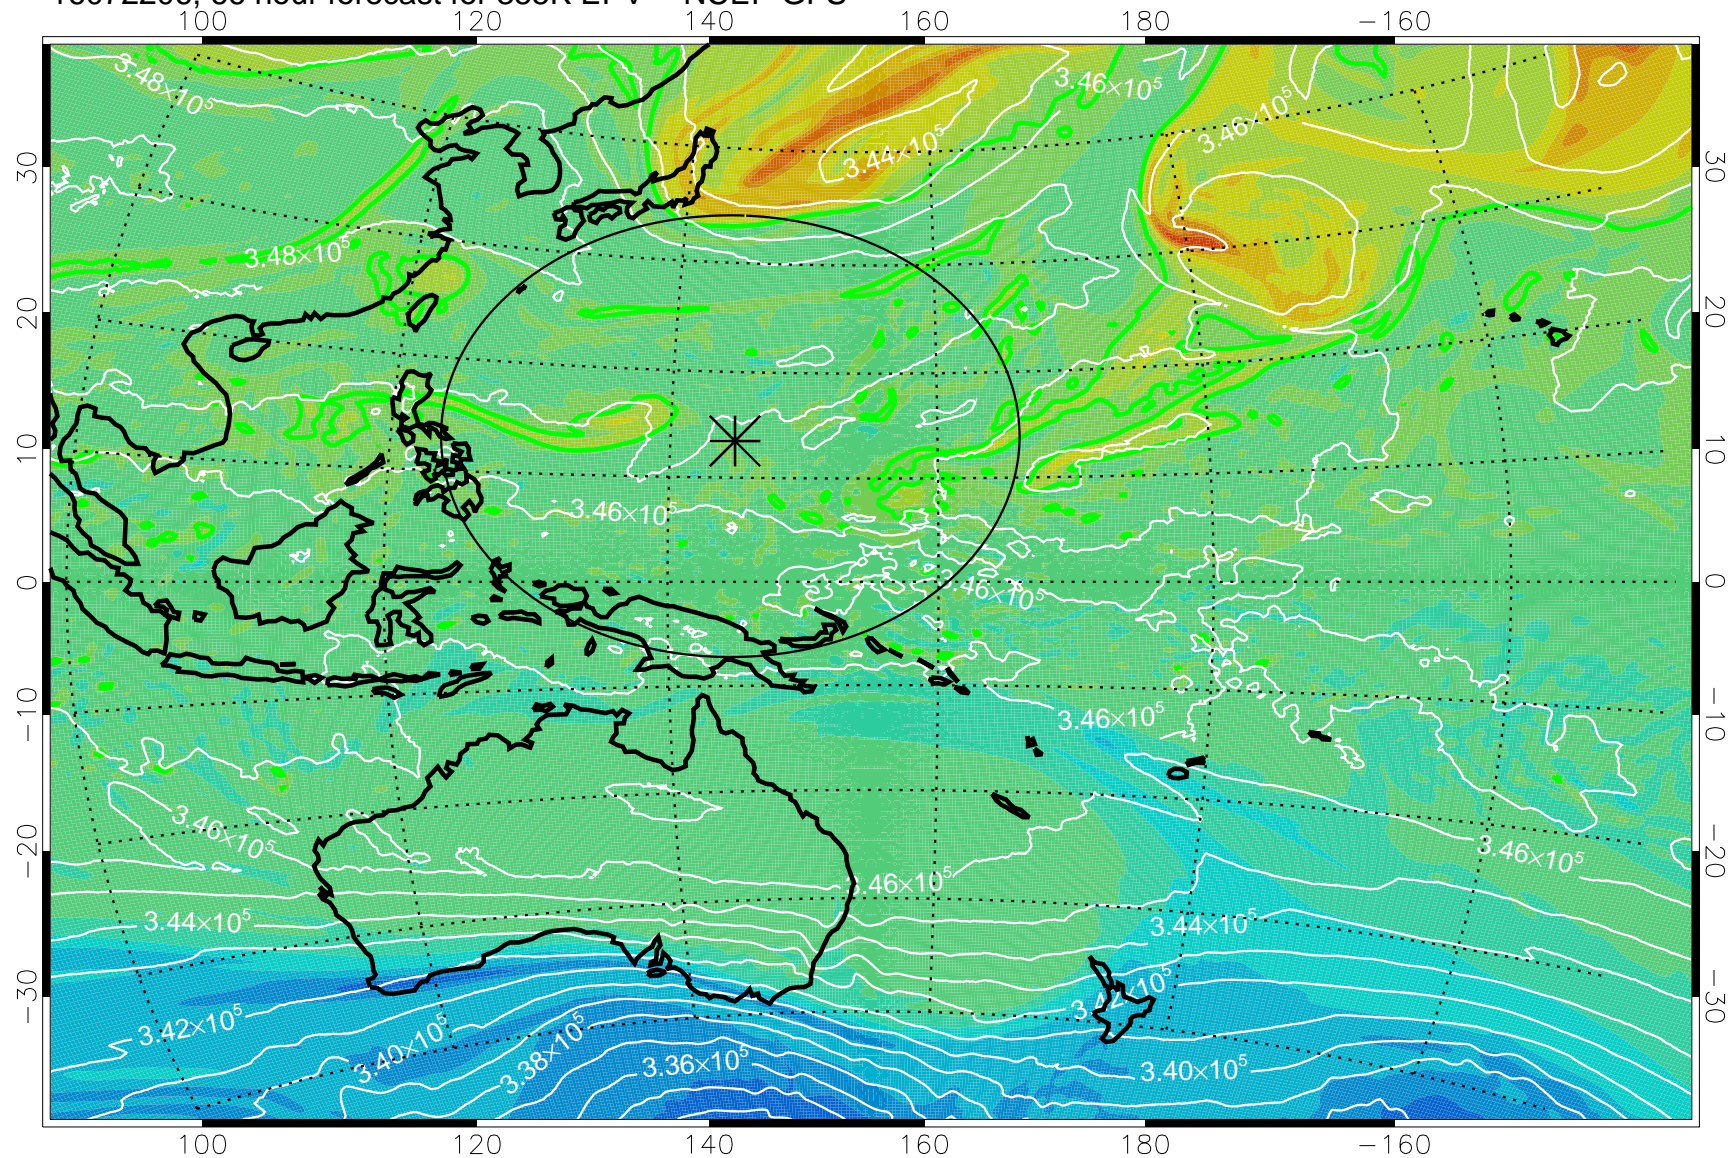

16072106, 42 hour forecast for 355K EPV -- NCEP GFS

355K Montgomery Streamfunction, white
EPV Tropopause (2 PVU) Position
Range ring of 2304 km

16072112, 48 hour forecast for 355K EPV -- NCEP GFS

355K Montgomery Streamfunction, white
EPV Tropopause (2 PVU) Position
Range ring of 2304 km

16072118, 54 hour forecast for 355K EPV -- NCEP GFS

355K Montgomery Streamfunction, white
EPV Tropopause (2 PVU) Position
Range ring of 2304 km

16072200, 60 hour forecast for 355K EPV -- NCEP GFS

355K Montgomery Streamfunction, white
EPV Tropopause (2 PVU) Position
Range ring of 2304 km

16072206, 66 hour forecast for 355K EPV -- NCEP GFS

355K Montgomery Streamfunction, white
EPV Tropopause (2 PVU) Position
Range ring of 2304 km

16072212, 72 hour forecast for 355K EPV -- NCEP GFS

355K Montgomery Streamfunction, white
EPV Tropopause (2 PVU) Position
Range ring of 2304 km

16072218, 78 hour forecast for 355K EPV -- NCEP GFS

355K Montgomery Streamfunction, white
EPV Tropopause (2 PVU) Position
Range ring of 2304 km

16072300, 84 hour forecast for 355K EPV -- NCEP GFS

355K Montgomery Streamfunction, white
EPV Tropopause (2 PVU) Position
Range ring of 2304 km