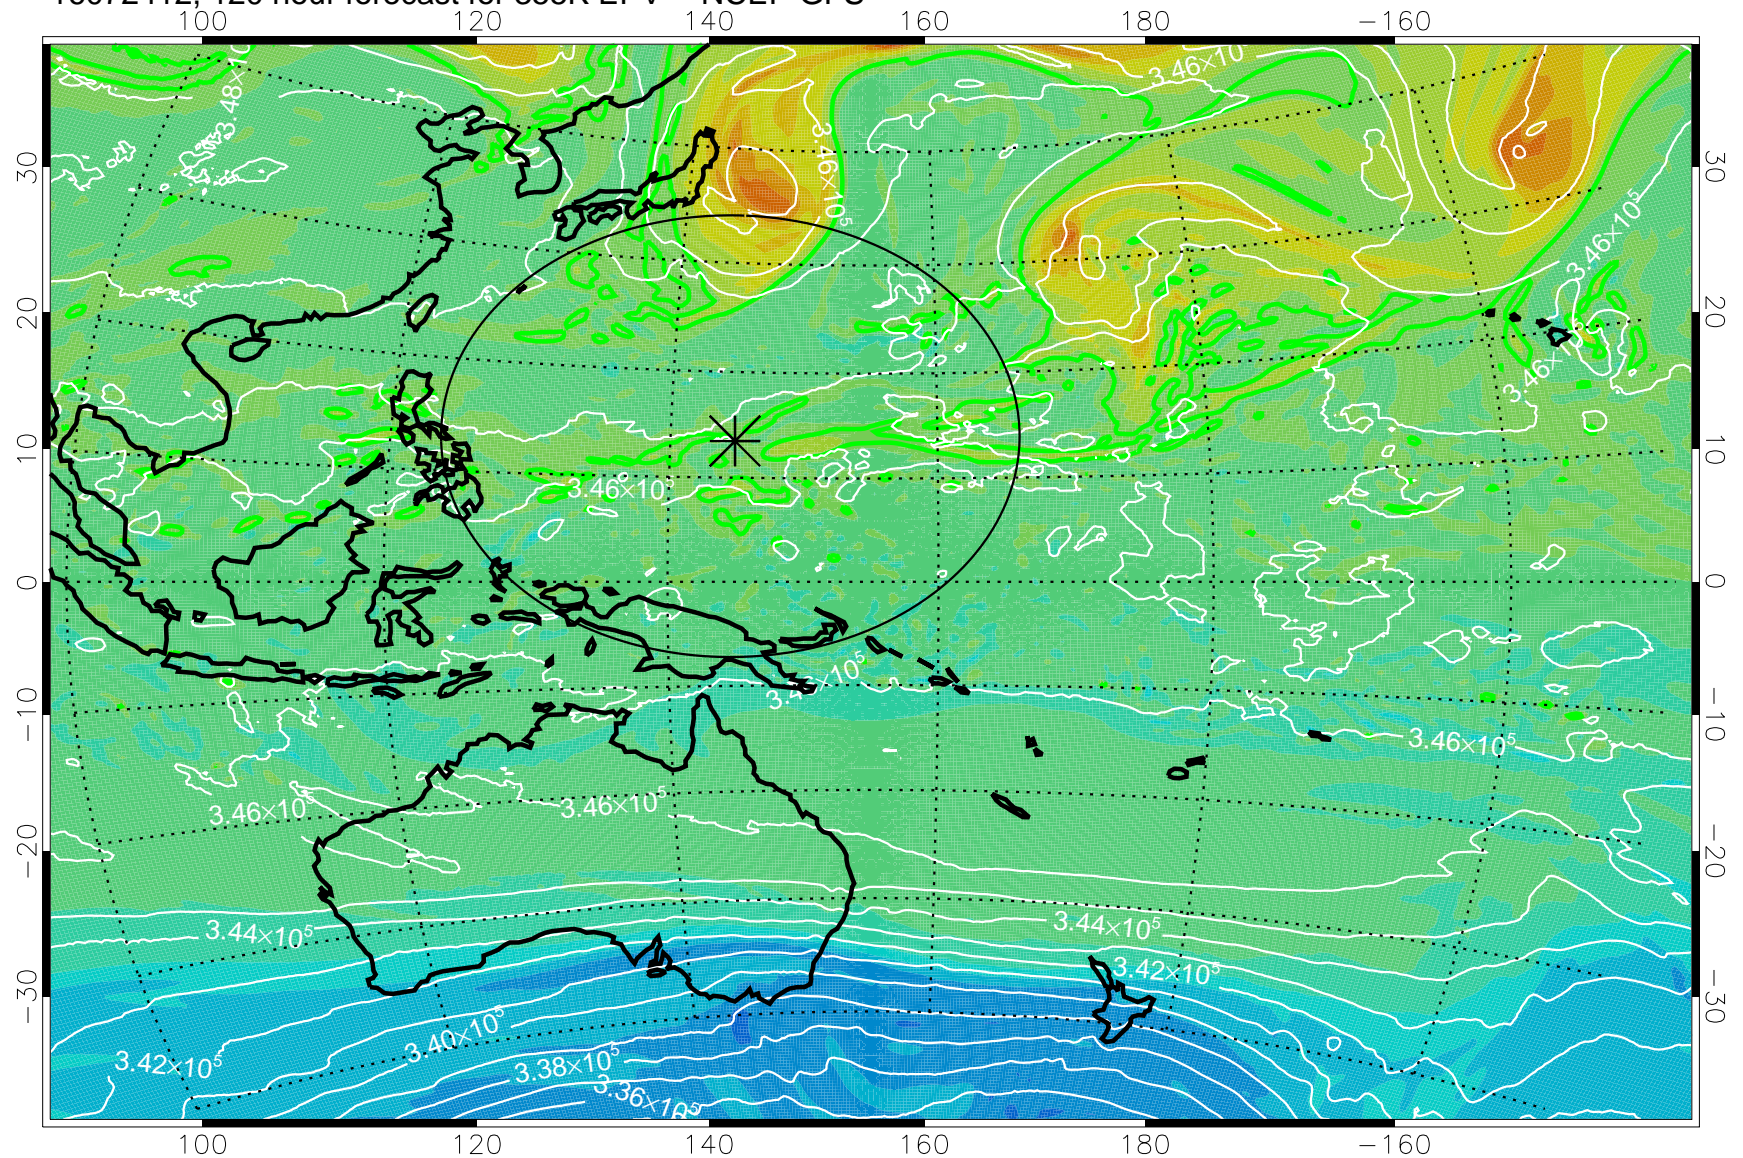

16072218, 78 hour forecast for 355K EPV -- NCEP GFS

355K Montgomery Streamfunction, white
EPV Tropopause (2 PVU) Position
Range ring of 2304 km

16072300, 84 hour forecast for 355K EPV -- NCEP GFS

355K Montgomery Streamfunction, white
EPV Tropopause (2 PVU) Position
Range ring of 2304 km

16072306, 90 hour forecast for 355K EPV -- NCEP GFS

355K Montgomery Streamfunction, white
EPV Tropopause (2 PVU) Position
Range ring of 2304 km

16072312, 96 hour forecast for 355K EPV -- NCEP GFS

355K Montgomery Streamfunction, white
EPV Tropopause (2 PVU) Position
Range ring of 2304 km

16072318, 102 hour forecast for 355K EPV -- NCEP GFS

355K Montgomery Streamfunction, white
EPV Tropopause (2 PVU) Position
Range ring of 2304 km

16072400, 108 hour forecast for 355K EPV -- NCEP GFS

355K Montgomery Streamfunction, white
EPV Tropopause (2 PVU) Position
Range ring of 2304 km

16072406, 114 hour forecast for 355K EPV -- NCEP GFS

355K Montgomery Streamfunction, white
EPV Tropopause (2 PVU) Position
Range ring of 2304 km

16072412, 120 hour forecast for 355K EPV -- NCEP GFS

355K Montgomery Streamfunction, white
EPV Tropopause (2 PVU) Position
Range ring of 2304 km