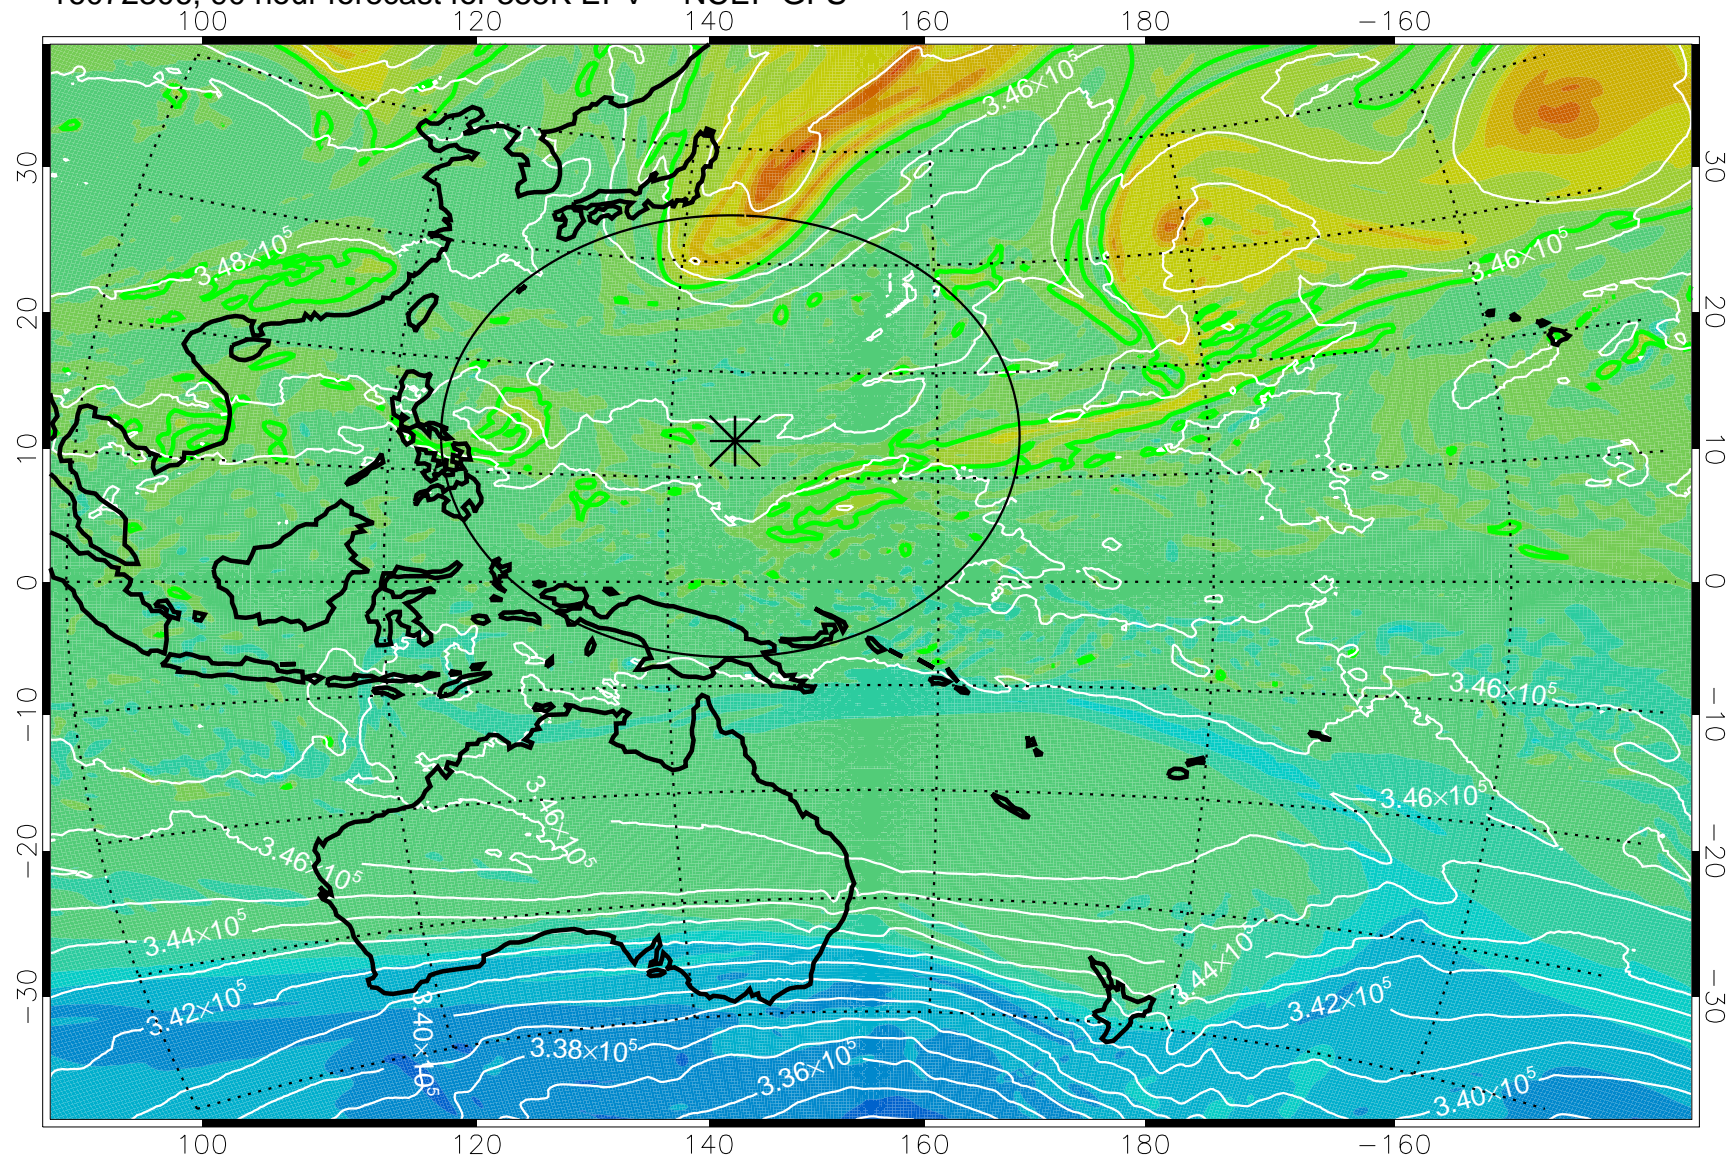

16072206, 66 hour forecast for 355K EPV -- NCEP GFS

355K Montgomery Streamfunction, white
EPV Tropopause (2 PVU) Position
Range ring of 2304 km

16072212, 72 hour forecast for 355K EPV -- NCEP GFS

355K Montgomery Streamfunction, white
EPV Tropopause (2 PVU) Position
Range ring of 2304 km

16072218, 78 hour forecast for 355K EPV -- NCEP GFS

355K Montgomery Streamfunction, white
EPV Tropopause (2 PVU) Position
Range ring of 2304 km

16072300, 84 hour forecast for 355K EPV -- NCEP GFS

355K Montgomery Streamfunction, white
EPV Tropopause (2 PVU) Position
Range ring of 2304 km

16072306, 90 hour forecast for 355K EPV -- NCEP GFS

355K Montgomery Streamfunction, white
EPV Tropopause (2 PVU) Position
Range ring of 2304 km

16072312, 96 hour forecast for 355K EPV -- NCEP GFS

355K Montgomery Streamfunction, white
EPV Tropopause (2 PVU) Position
Range ring of 2304 km

16072318, 102 hour forecast for 355K EPV -- NCEP GFS

355K Montgomery Streamfunction, white
EPV Tropopause (2 PVU) Position
Range ring of 2304 km

16072400, 108 hour forecast for 355K EPV -- NCEP GFS

355K Montgomery Streamfunction, white
EPV Tropopause (2 PVU) Position
Range ring of 2304 km