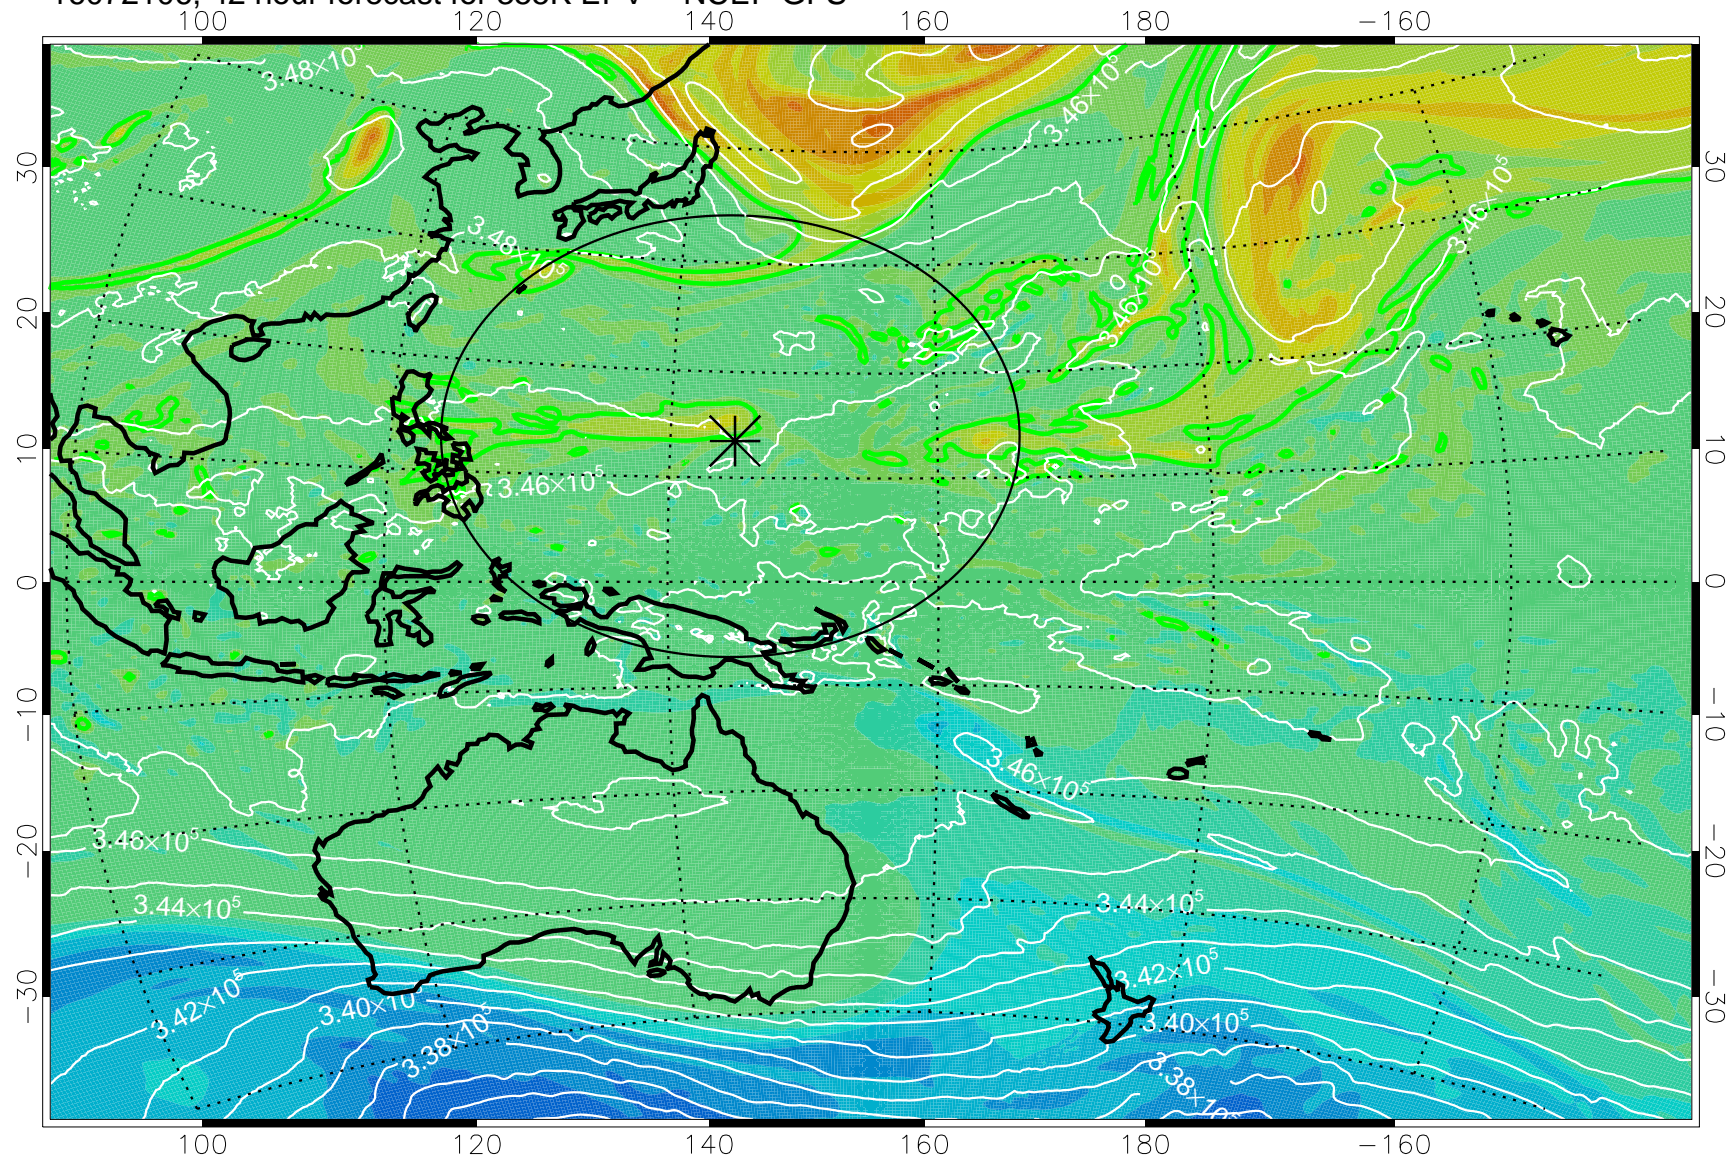

16072018, 30 hour forecast for 355K EPV -- NCEP GFS

355K Montgomery Streamfunction, white
EPV Tropopause (2 PVU) Position
Range ring of 2304 km

16072100, 36 hour forecast for 355K EPV -- NCEP GFS

355K Montgomery Streamfunction, white
EPV Tropopause (2 PVU) Position
Range ring of 2304 km

16072106, 42 hour forecast for 355K EPV -- NCEP GFS

355K Montgomery Streamfunction, white
EPV Tropopause (2 PVU) Position
Range ring of 2304 km

16072112, 48 hour forecast for 355K EPV -- NCEP GFS

355K Montgomery Streamfunction, white
EPV Tropopause (2 PVU) Position
Range ring of 2304 km

16072118, 54 hour forecast for 355K EPV -- NCEP GFS

355K Montgomery Streamfunction, white
EPV Tropopause (2 PVU) Position
Range ring of 2304 km

16072200, 60 hour forecast for 355K EPV -- NCEP GFS

355K Montgomery Streamfunction, white
EPV Tropopause (2 PVU) Position
Range ring of 2304 km

16072206, 66 hour forecast for 355K EPV -- NCEP GFS

355K Montgomery Streamfunction, white
EPV Tropopause (2 PVU) Position
Range ring of 2304 km

16072212, 72 hour forecast for 355K EPV -- NCEP GFS

355K Montgomery Streamfunction, white
EPV Tropopause (2 PVU) Position
Range ring of 2304 km