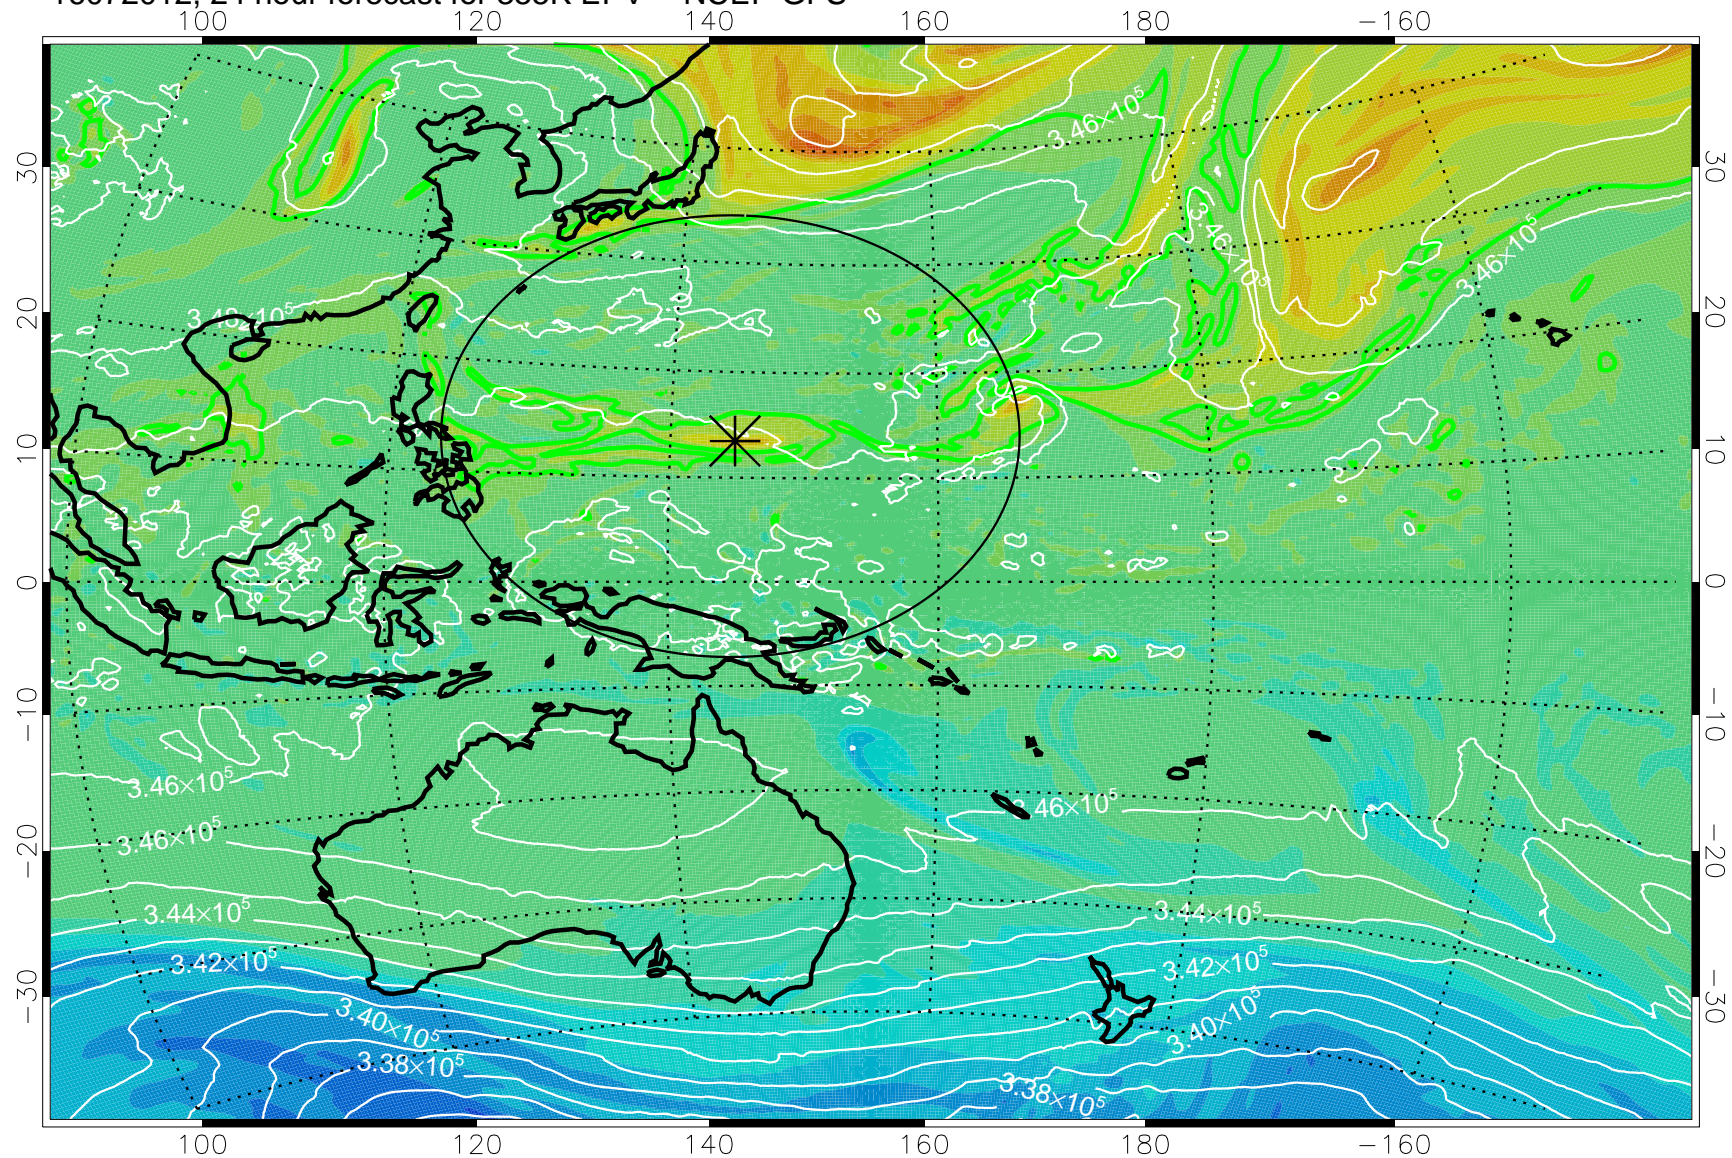

16071918, 6 hour forecast for 355K EPV -- NCEP GFS

355K Montgomery Streamfunction, white
EPV Tropopause (2 PVU) Position
Range ring of 2304 km

16072000, 12 hour forecast for 355K EPV -- NCEP GFS

355K Montgomery Streamfunction, white
EPV Tropopause (2 PVU) Position
Range ring of 2304 km

16072006, 18 hour forecast for 355K EPV -- NCEP GFS

355K Montgomery Streamfunction, white
EPV Tropopause (2 PVU) Position
Range ring of 2304 km

16072012, 24 hour forecast for 355K EPV -- NCEP GFS

355K Montgomery Streamfunction, white
EPV Tropopause (2 PVU) Position
Range ring of 2304 km

16072018, 30 hour forecast for 355K EPV -- NCEP GFS

355K Montgomery Streamfunction, white
EPV Tropopause (2 PVU) Position
Range ring of 2304 km

16072100, 36 hour forecast for 355K EPV -- NCEP GFS

355K Montgomery Streamfunction, white
EPV Tropopause (2 PVU) Position
Range ring of 2304 km

16072106, 42 hour forecast for 355K EPV -- NCEP GFS

355K Montgomery Streamfunction, white
EPV Tropopause (2 PVU) Position
Range ring of 2304 km

16072112, 48 hour forecast for 355K EPV -- NCEP GFS

355K Montgomery Streamfunction, white
EPV Tropopause (2 PVU) Position
Range ring of 2304 km