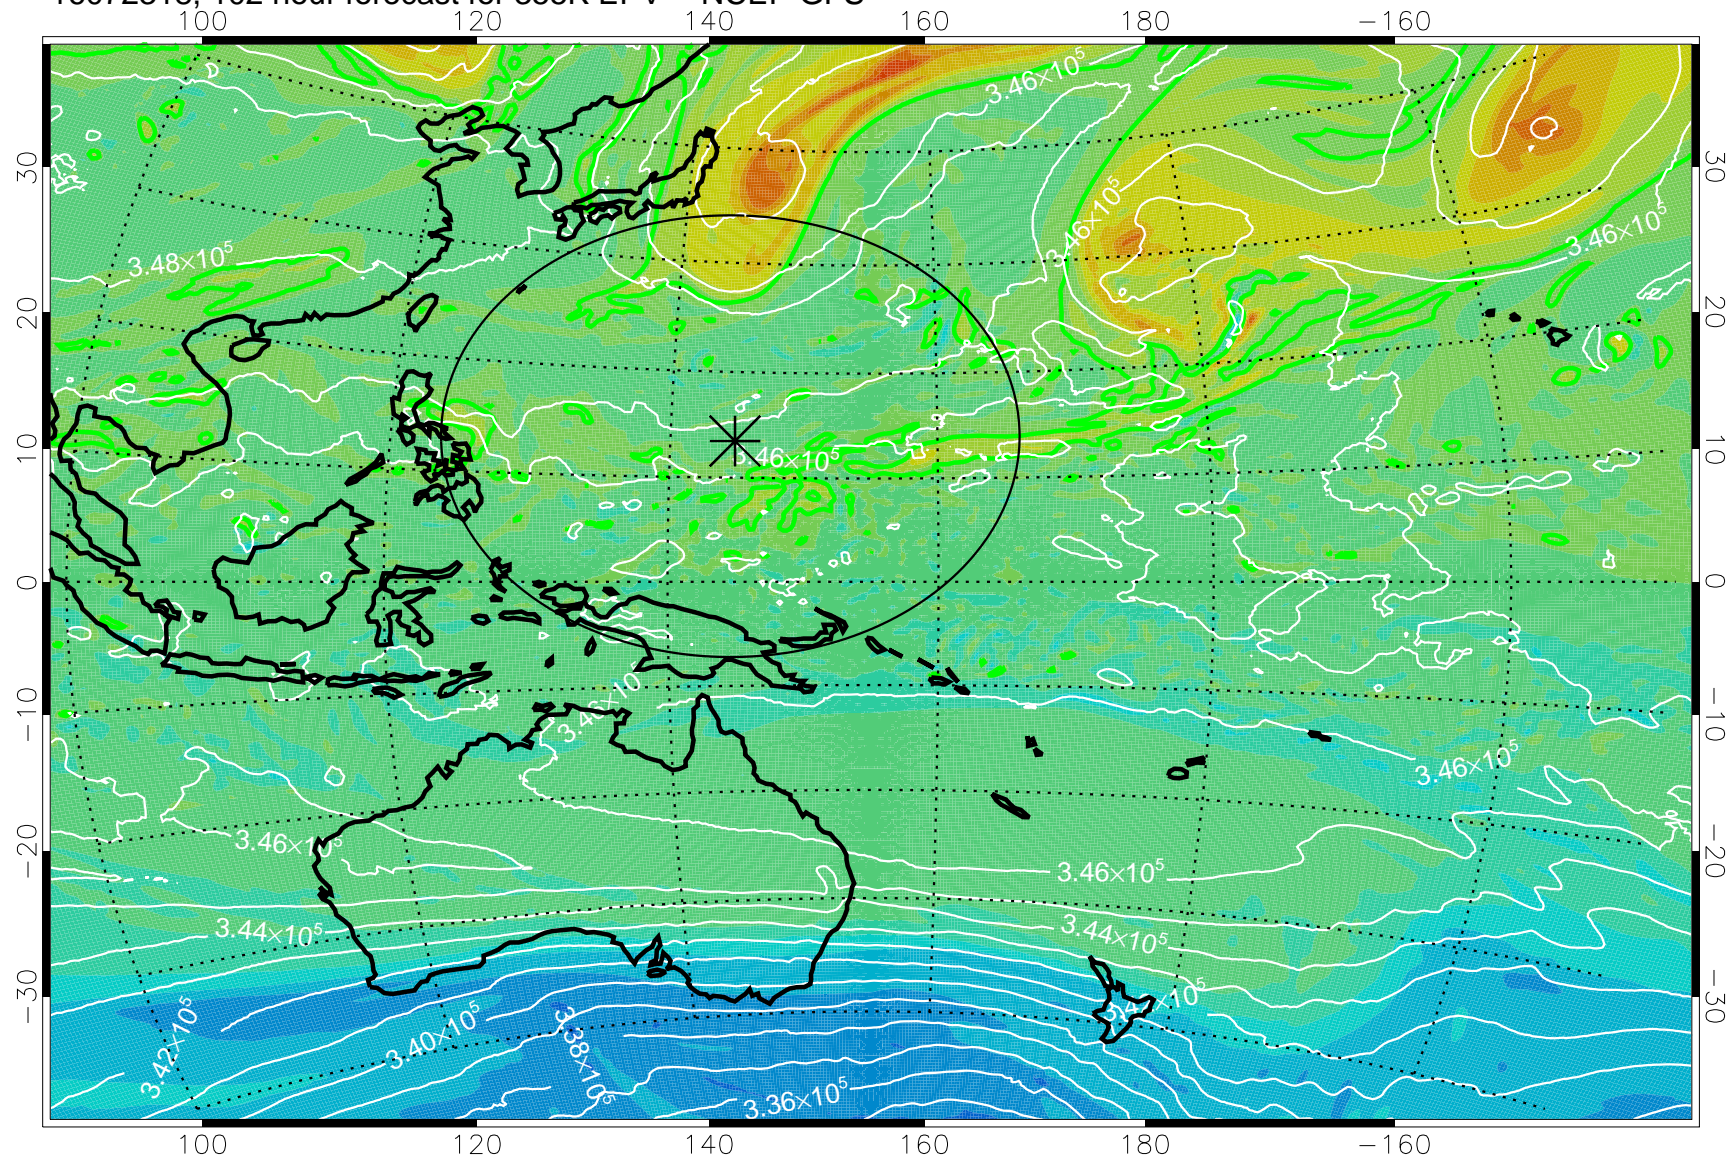

16072218, 78 hour forecast for 355K EPV -- NCEP GFS

355K Montgomery Streamfunction, white
EPV Tropopause (2 PVU) Position
Range ring of 2304 km

16072300, 84 hour forecast for 355K EPV -- NCEP GFS

355K Montgomery Streamfunction, white
EPV Tropopause (2 PVU) Position
Range ring of 2304 km

16072306, 90 hour forecast for 355K EPV -- NCEP GFS

355K Montgomery Streamfunction, white
EPV Tropopause (2 PVU) Position
Range ring of 2304 km

16072312, 96 hour forecast for 355K EPV -- NCEP GFS

355K Montgomery Streamfunction, white
EPV Tropopause (2 PVU) Position
Range ring of 2304 km

16072318, 102 hour forecast for 355K EPV -- NCEP GFS

355K Montgomery Streamfunction, white
EPV Tropopause (2 PVU) Position
Range ring of 2304 km

16072400, 108 hour forecast for 355K EPV -- NCEP GFS

355K Montgomery Streamfunction, white
EPV Tropopause (2 PVU) Position
Range ring of 2304 km

16072406, 114 hour forecast for 355K EPV -- NCEP GFS

355K Montgomery Streamfunction, white
EPV Tropopause (2 PVU) Position
Range ring of 2304 km

16072412, 120 hour forecast for 355K EPV -- NCEP GFS

355K Montgomery Streamfunction, white
EPV Tropopause (2 PVU) Position
Range ring of 2304 km