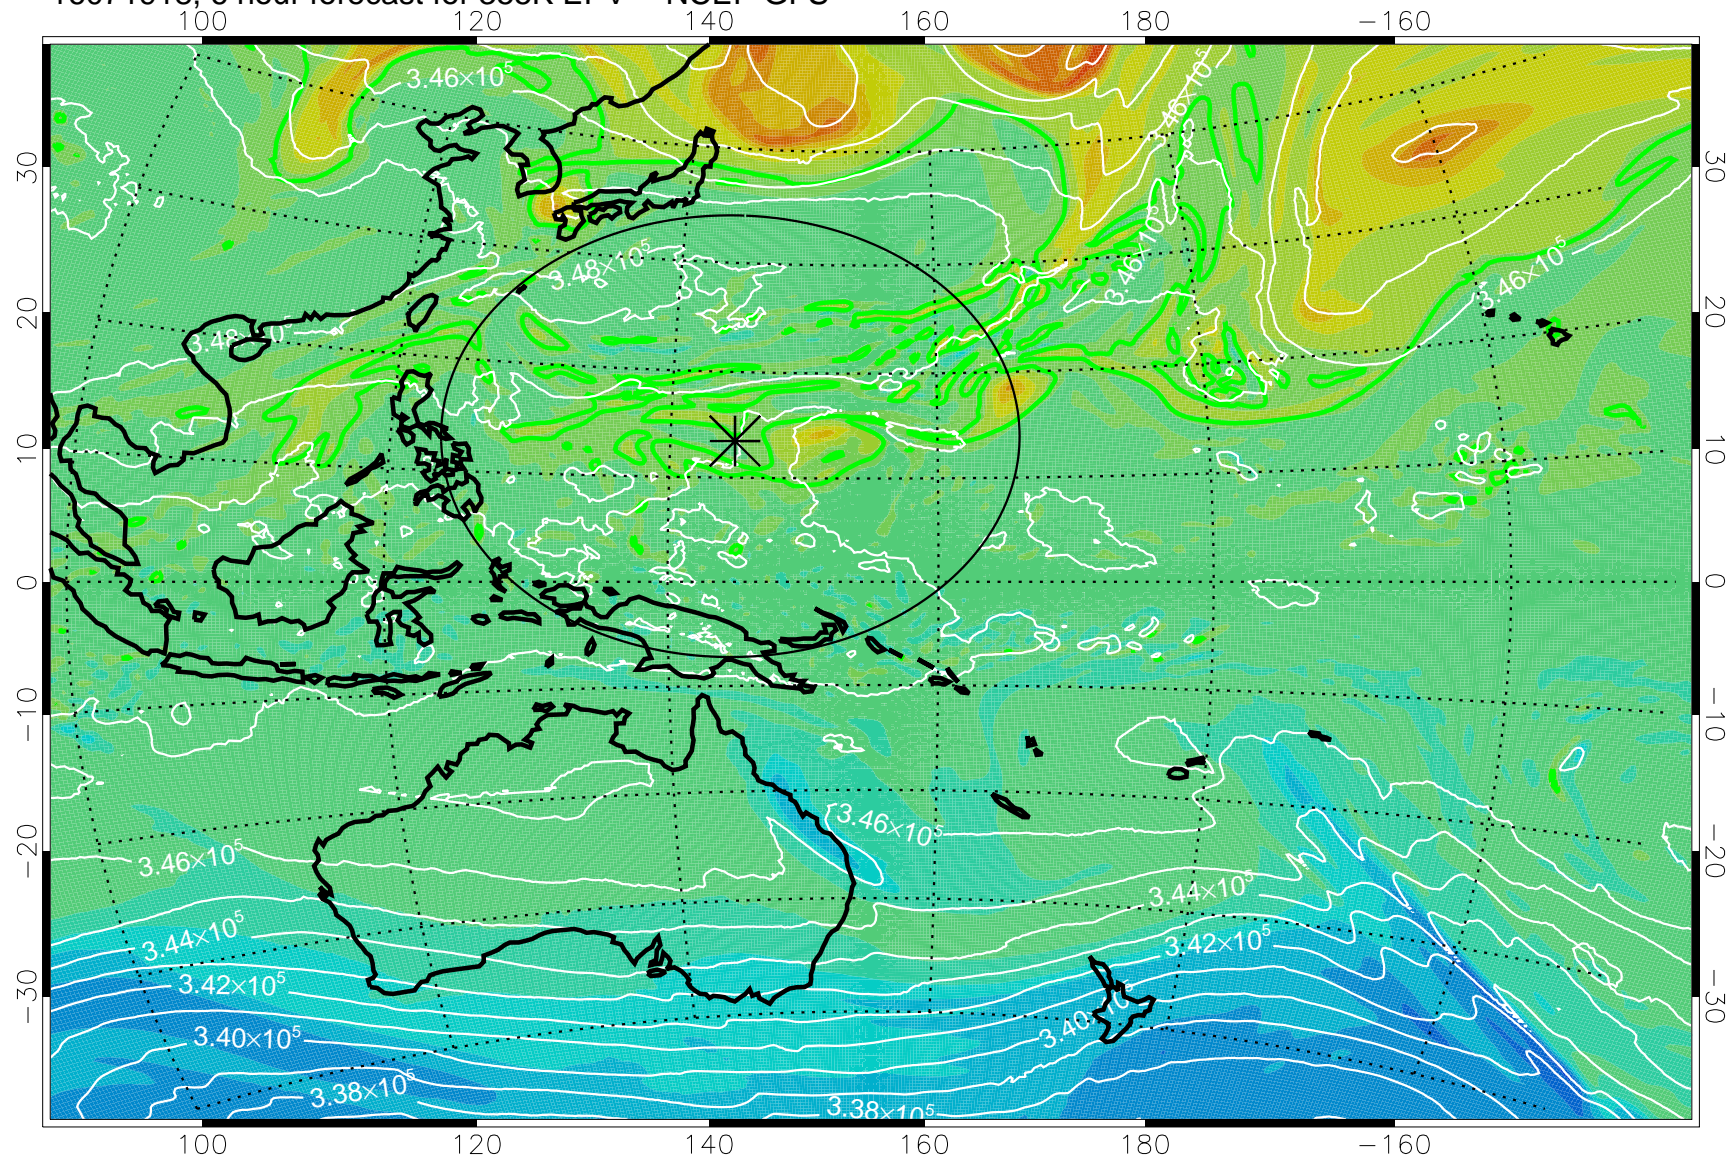

16071918, 6 hour forecast for 355K EPV -- NCEP GFS

355K Montgomery Streamfunction, white
EPV Tropopause (2 PVU) Position
Range ring of 2304 km

16072000, 12 hour forecast for 355K EPV -- NCEP GFS

355K Montgomery Streamfunction, white
EPV Tropopause (2 PVU) Position
Range ring of 2304 km

16072006, 18 hour forecast for 355K EPV -- NCEP GFS

355K Montgomery Streamfunction, white
EPV Tropopause (2 PVU) Position
Range ring of 2304 km

16072012, 24 hour forecast for 355K EPV -- NCEP GFS

355K Montgomery Streamfunction, white
EPV Tropopause (2 PVU) Position
Range ring of 2304 km

16072018, 30 hour forecast for 355K EPV -- NCEP GFS

355K Montgomery Streamfunction, white
EPV Tropopause (2 PVU) Position
Range ring of 2304 km

16072100, 36 hour forecast for 355K EPV -- NCEP GFS

355K Montgomery Streamfunction, white
EPV Tropopause (2 PVU) Position
Range ring of 2304 km

16072106, 42 hour forecast for 355K EPV -- NCEP GFS

355K Montgomery Streamfunction, white
EPV Tropopause (2 PVU) Position
Range ring of 2304 km

16072112, 48 hour forecast for 355K EPV -- NCEP GFS

355K Montgomery Streamfunction, white
EPV Tropopause (2 PVU) Position
Range ring of 2304 km