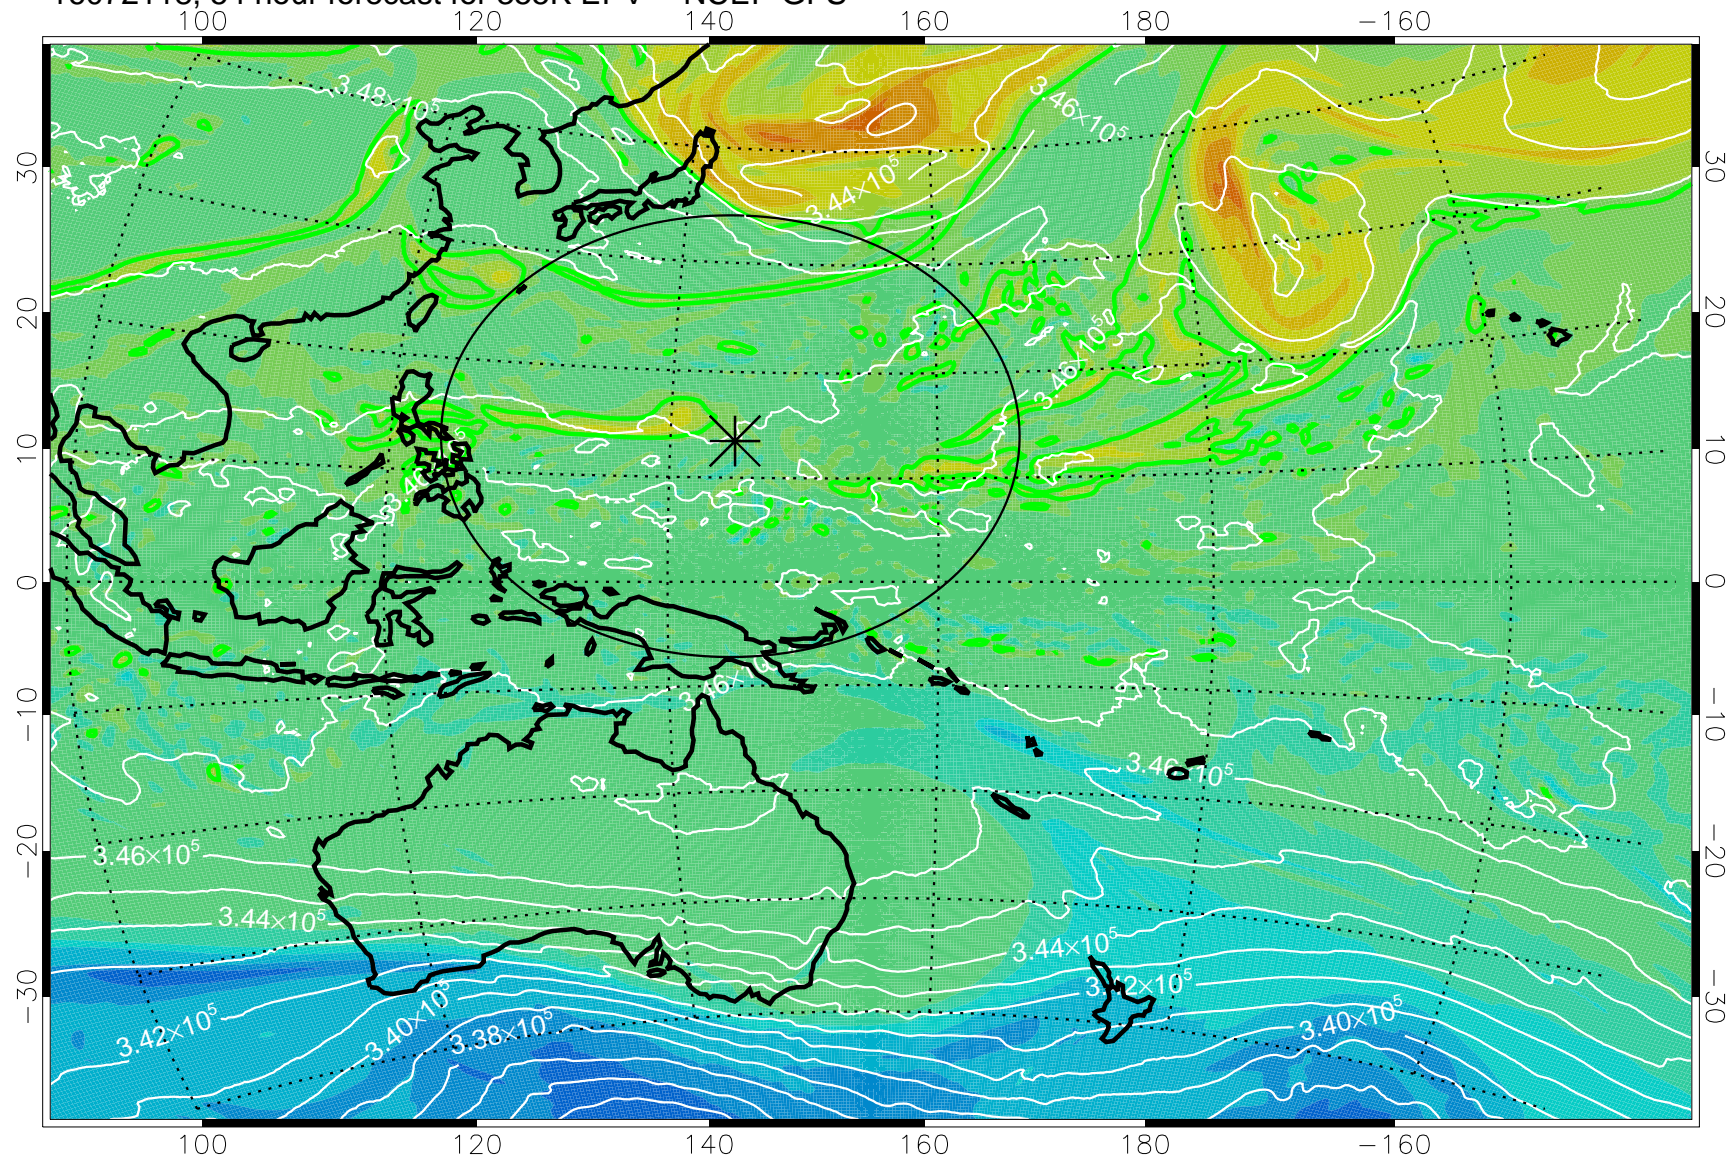

16072018, 30 hour forecast for 355K EPV -- NCEP GFS

355K Montgomery Streamfunction, white
EPV Tropopause (2 PVU) Position
Range ring of 2304 km

16072100, 36 hour forecast for 355K EPV -- NCEP GFS

355K Montgomery Streamfunction, white
EPV Tropopause (2 PVU) Position
Range ring of 2304 km

16072106, 42 hour forecast for 355K EPV -- NCEP GFS

355K Montgomery Streamfunction, white
EPV Tropopause (2 PVU) Position
Range ring of 2304 km

16072112, 48 hour forecast for 355K EPV -- NCEP GFS

355K Montgomery Streamfunction, white
EPV Tropopause (2 PVU) Position
Range ring of 2304 km

16072118, 54 hour forecast for 355K EPV -- NCEP GFS

355K Montgomery Streamfunction, white
EPV Tropopause (2 PVU) Position
Range ring of 2304 km

16072200, 60 hour forecast for 355K EPV -- NCEP GFS

355K Montgomery Streamfunction, white
EPV Tropopause (2 PVU) Position
Range ring of 2304 km

16072206, 66 hour forecast for 355K EPV -- NCEP GFS

355K Montgomery Streamfunction, white
EPV Tropopause (2 PVU) Position
Range ring of 2304 km

16072212, 72 hour forecast for 355K EPV -- NCEP GFS

355K Montgomery Streamfunction, white
EPV Tropopause (2 PVU) Position
Range ring of 2304 km