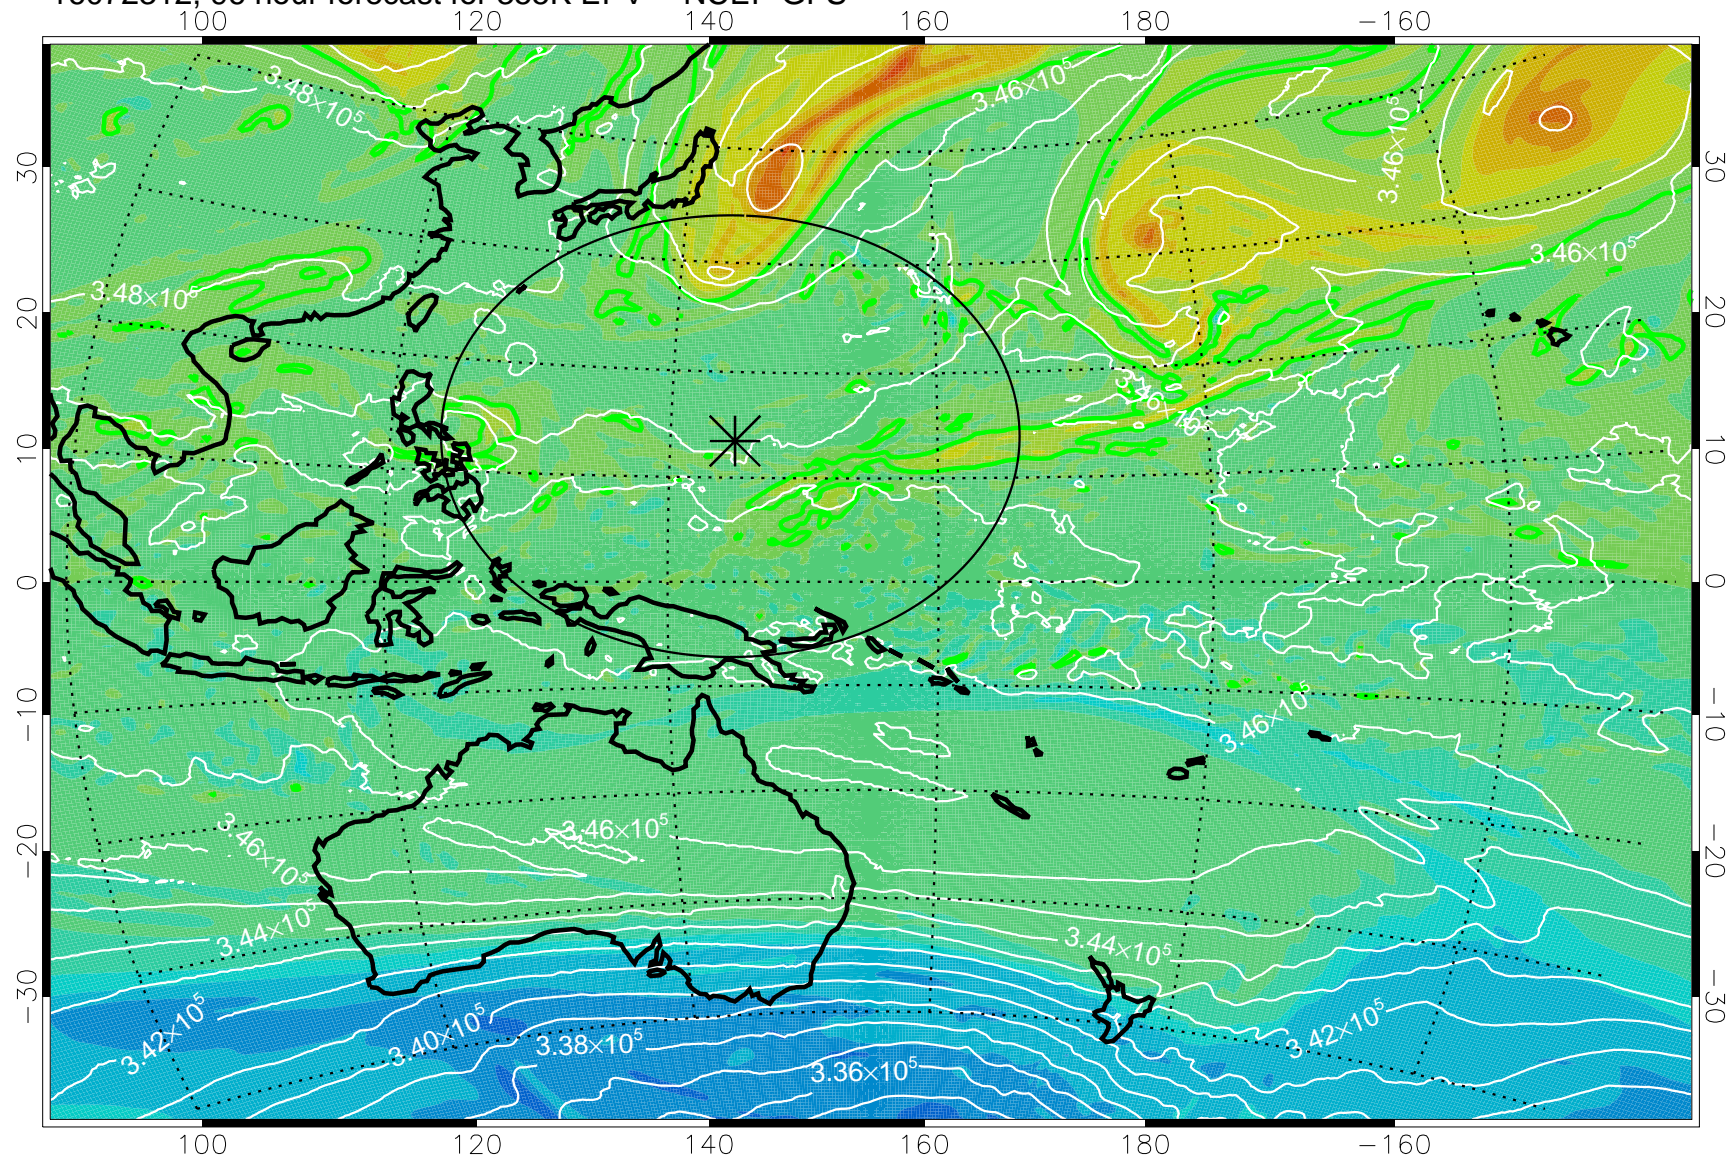

16072206, 66 hour forecast for 355K EPV -- NCEP GFS

355K Montgomery Streamfunction, white
EPV Tropopause (2 PVU) Position
Range ring of 2304 km

16072212, 72 hour forecast for 355K EPV -- NCEP GFS

355K Montgomery Streamfunction, white
EPV Tropopause (2 PVU) Position
Range ring of 2304 km

16072218, 78 hour forecast for 355K EPV -- NCEP GFS

355K Montgomery Streamfunction, white
EPV Tropopause (2 PVU) Position
Range ring of 2304 km

16072300, 84 hour forecast for 355K EPV -- NCEP GFS

355K Montgomery Streamfunction, white
EPV Tropopause (2 PVU) Position
Range ring of 2304 km

16072306, 90 hour forecast for 355K EPV -- NCEP GFS

355K Montgomery Streamfunction, white
EPV Tropopause (2 PVU) Position
Range ring of 2304 km

16072312, 96 hour forecast for 355K EPV -- NCEP GFS

355K Montgomery Streamfunction, white
EPV Tropopause (2 PVU) Position
Range ring of 2304 km

16072318, 102 hour forecast for 355K EPV -- NCEP GFS

355K Montgomery Streamfunction, white
EPV Tropopause (2 PVU) Position
Range ring of 2304 km

16072400, 108 hour forecast for 355K EPV -- NCEP GFS

355K Montgomery Streamfunction, white
EPV Tropopause (2 PVU) Position
Range ring of 2304 km