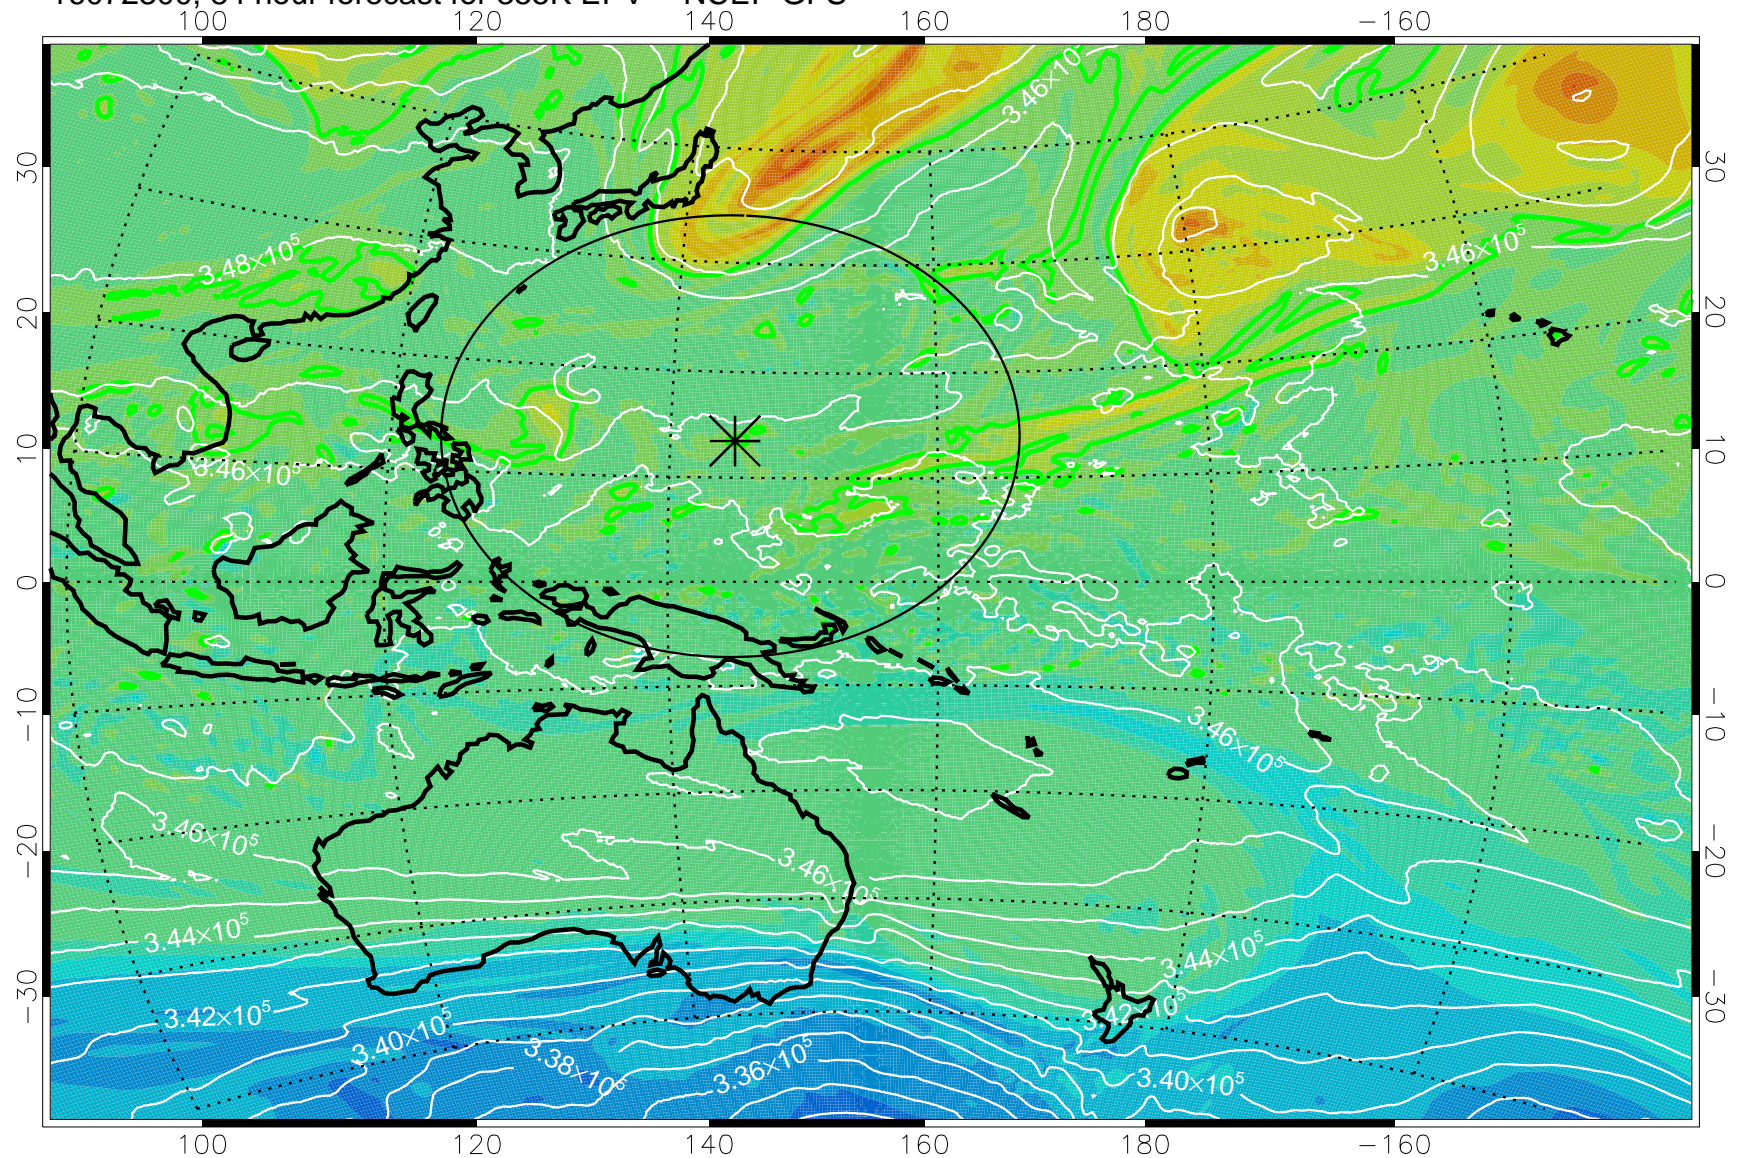

16072118, 54 hour forecast for 355K EPV -- NCEP GFS

355K Montgomery Streamfunction, white
EPV Tropopause (2 PVU) Position
Range ring of 2304 km

16072200, 60 hour forecast for 355K EPV -- NCEP GFS

355K Montgomery Streamfunction, white
EPV Tropopause (2 PVU) Position
Range ring of 2304 km

16072206, 66 hour forecast for 355K EPV -- NCEP GFS

355K Montgomery Streamfunction, white
EPV Tropopause (2 PVU) Position
Range ring of 2304 km

16072212, 72 hour forecast for 355K EPV -- NCEP GFS

355K Montgomery Streamfunction, white
EPV Tropopause (2 PVU) Position
Range ring of 2304 km

16072218, 78 hour forecast for 355K EPV -- NCEP GFS

355K Montgomery Streamfunction, white
EPV Tropopause (2 PVU) Position
Range ring of 2304 km

16072300, 84 hour forecast for 355K EPV -- NCEP GFS

355K Montgomery Streamfunction, white
EPV Tropopause (2 PVU) Position
Range ring of 2304 km

16072306, 90 hour forecast for 355K EPV -- NCEP GFS

355K Montgomery Streamfunction, white
EPV Tropopause (2 PVU) Position
Range ring of 2304 km

16072312, 96 hour forecast for 355K EPV -- NCEP GFS

355K Montgomery Streamfunction, white
EPV Tropopause (2 PVU) Position
Range ring of 2304 km