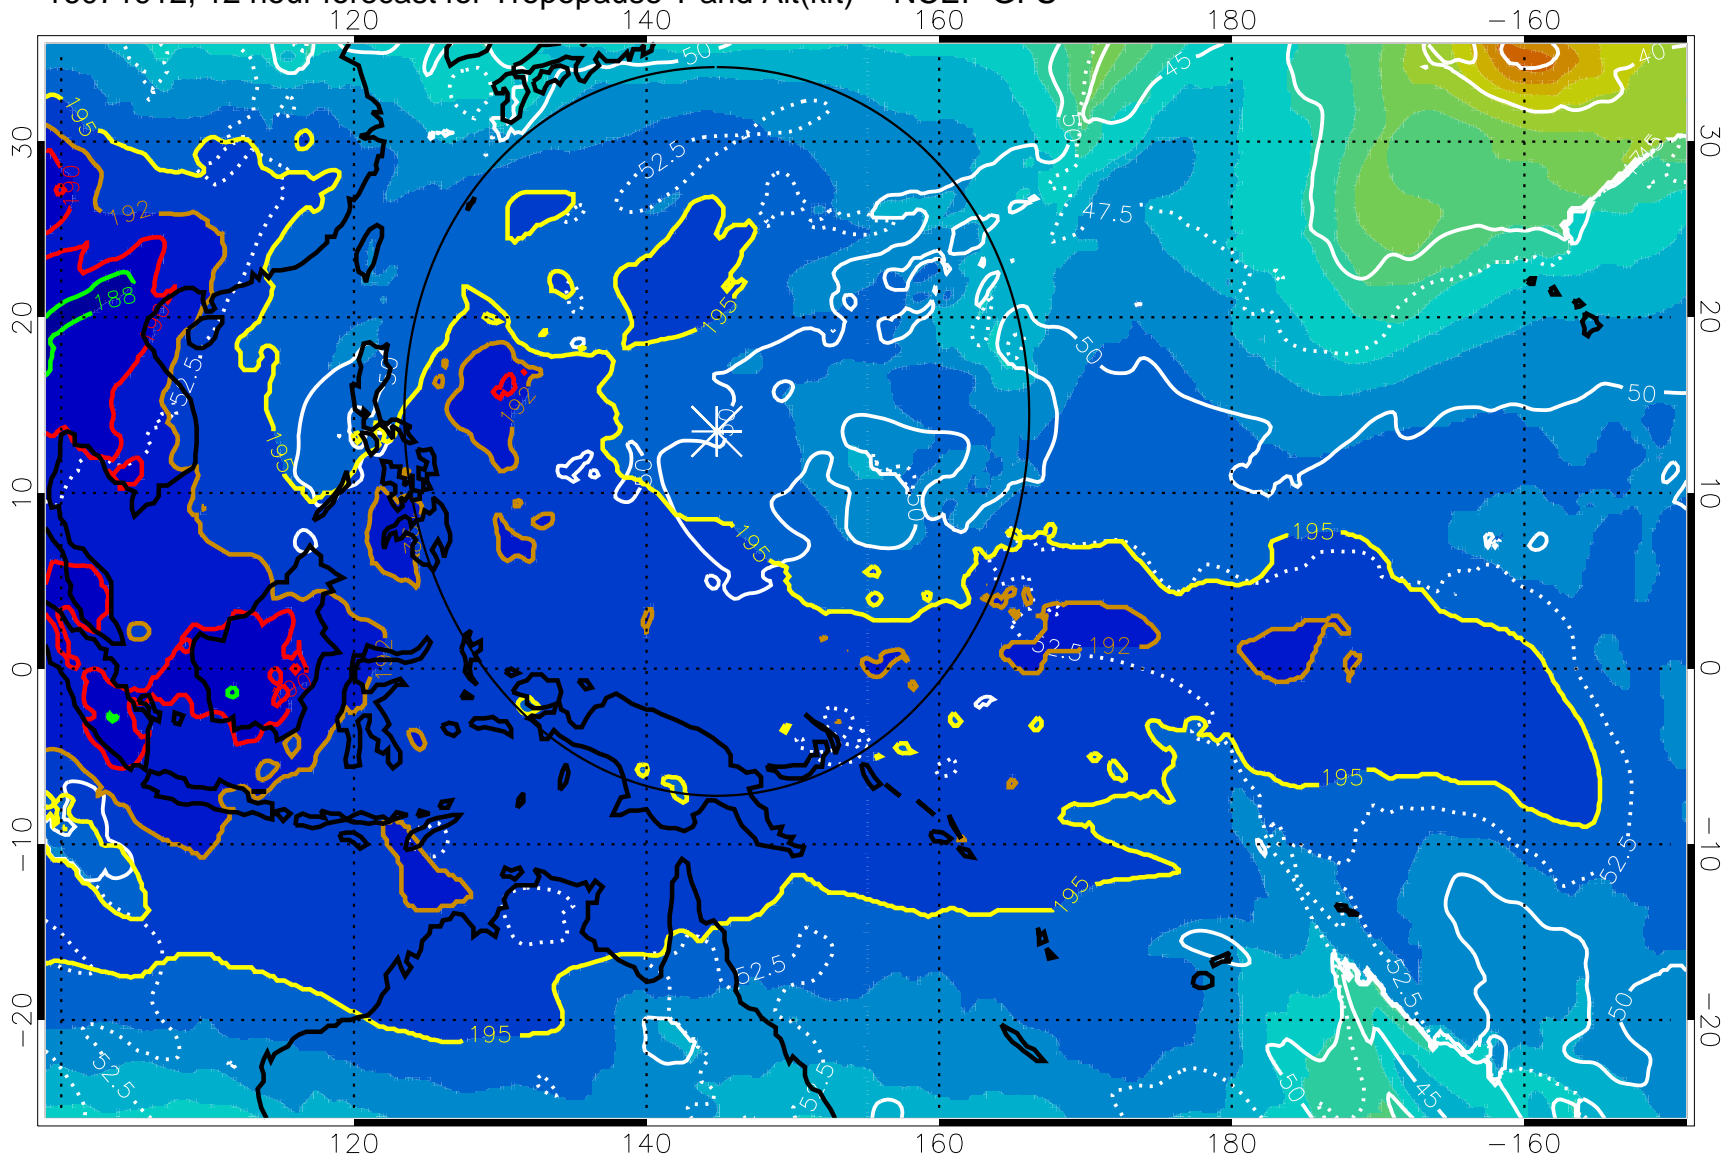

16071906, 6 hour forecast for Tropopause T and Alt(kft) -- NCEP GFS

Tropopause T, K

Tropopause Altitude in kft (white)

192.5K Isotherm 195K Isotherm
187.5K Isotherm 190K Isotherm

Range ring of 2304 km

16071912, 12 hour forecast for Tropopause T and Alt(kft) -- NCEP GFS

190 200 210 220 230
Tropopause T, K

Tropopause Altitude in kft (white)

192.5K Isotherm 195K Isotherm
187.5K Isotherm 190K Isotherm

Range ring of 2304 km

16071918, 18 hour forecast for Tropopause T and Alt(kft) -- NCEP GFS