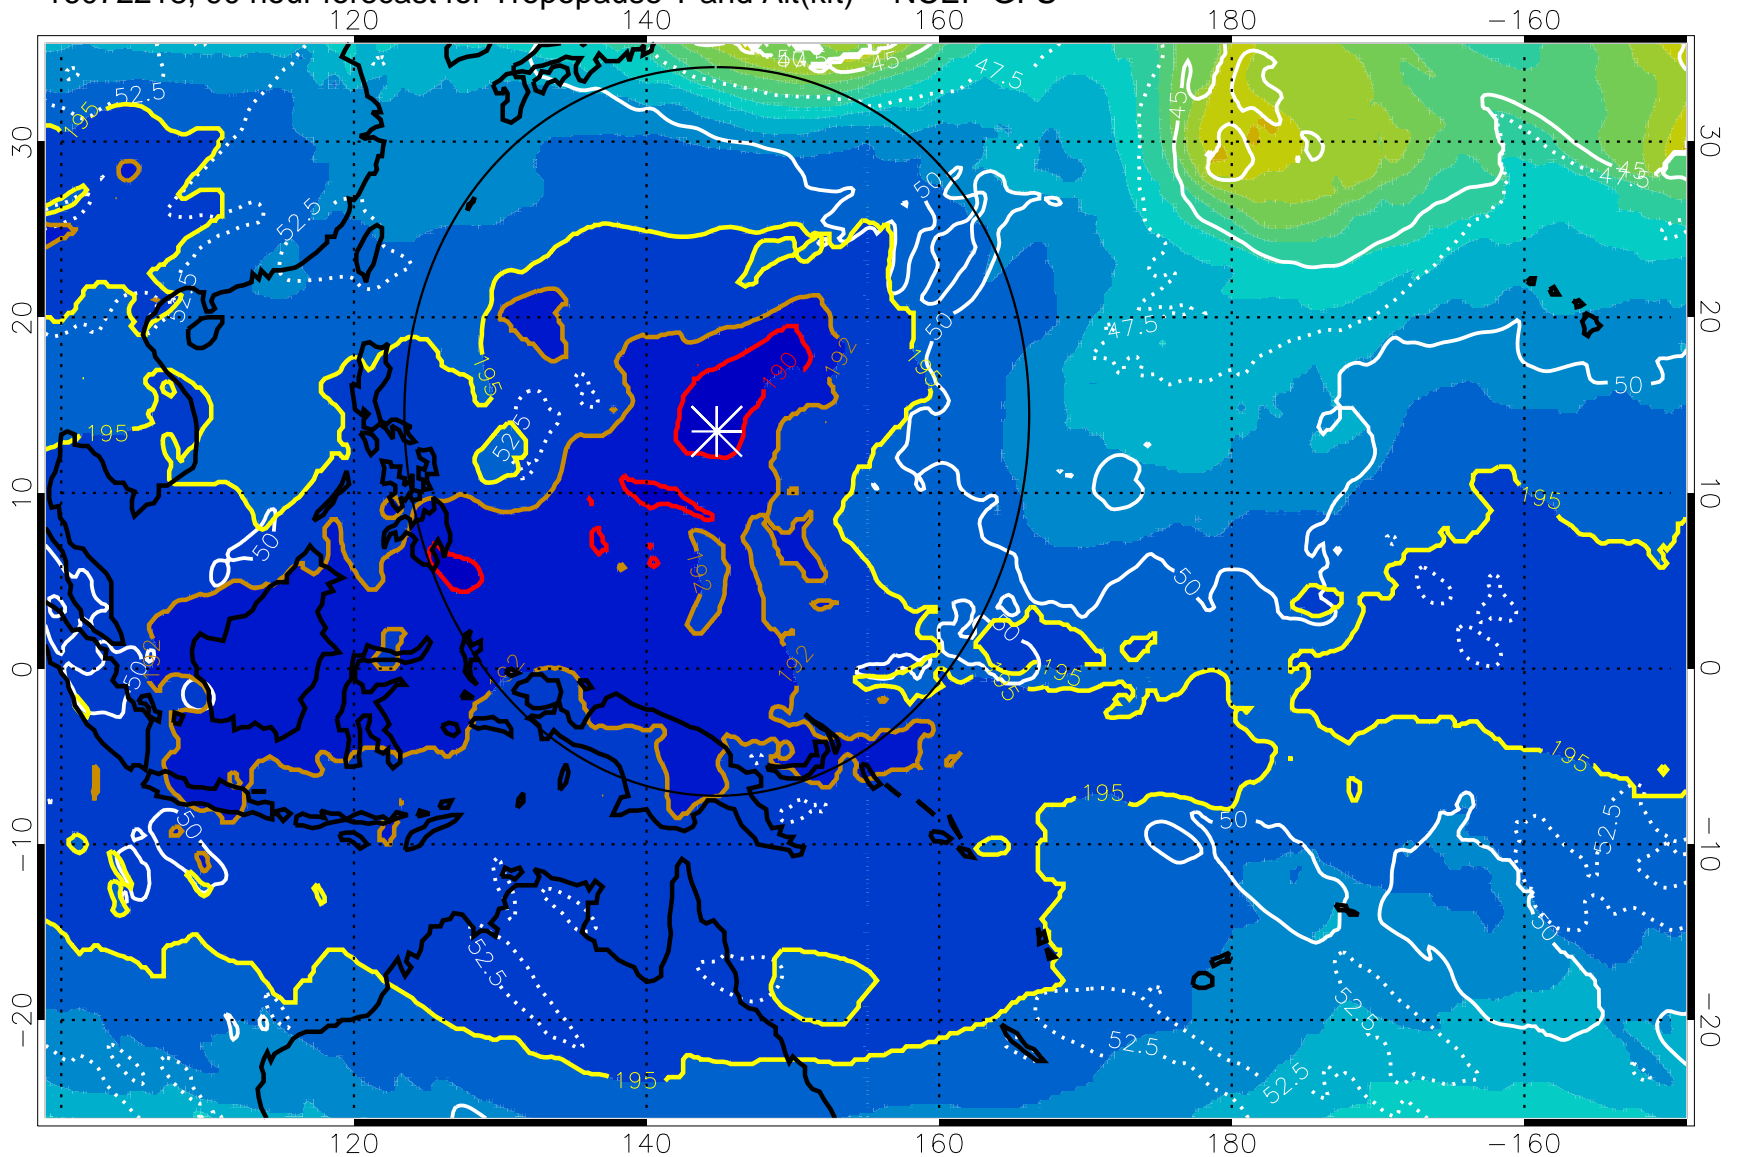

16072218, 90 hour forecast for Tropopause T and Alt(kft) -- NCEP GFS

190   200   210   220   230
Tropopause T, K

Tropopause Altitude in kft (white)

192.5K Isotherm   195K Isotherm
187.5K Isotherm   190K Isotherm

Range ring of 2304 km