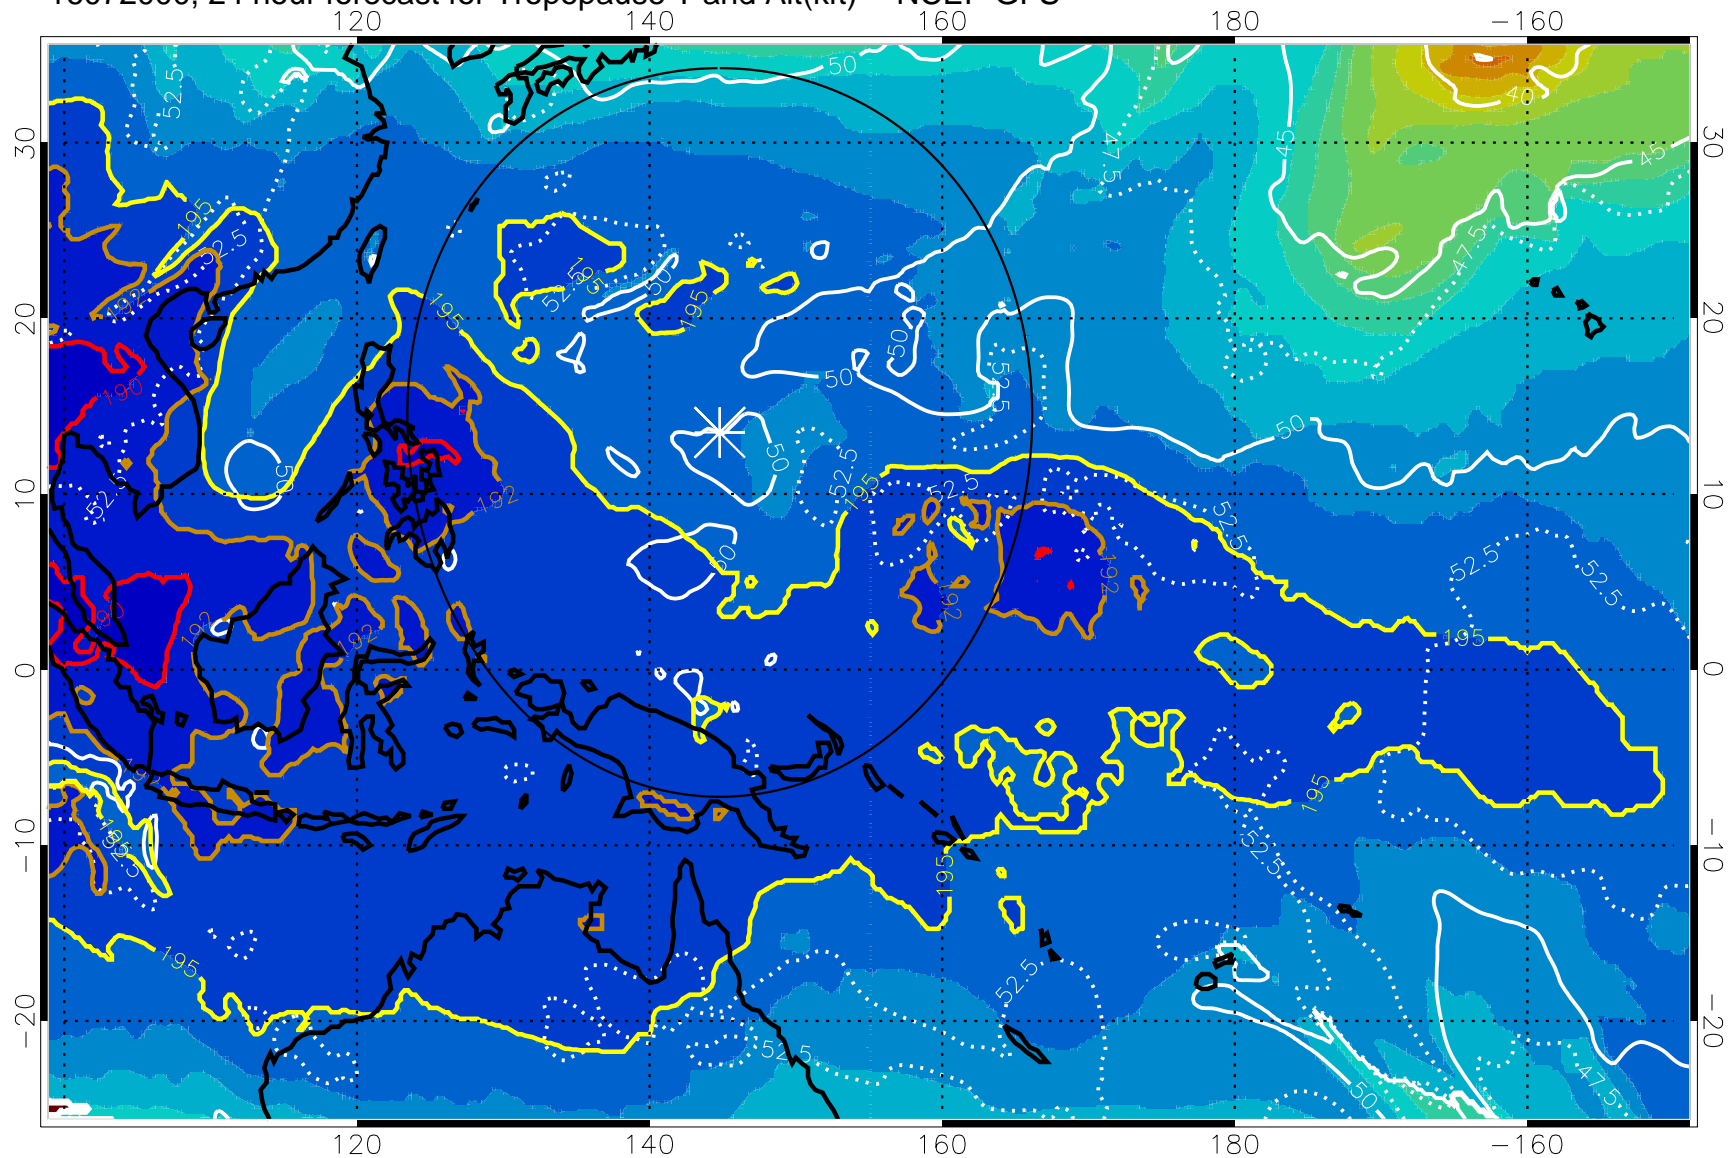

16072000, 24 hour forecast for Tropopause T and Alt(kft) -- NCEP GFS

190 200 210 220 230

Tropopause T, K

Tropopause Altitude in kft (white)

192.5K Isotherm 195K Isotherm
187.5K Isotherm 190K Isotherm

Range ring of 2304 km