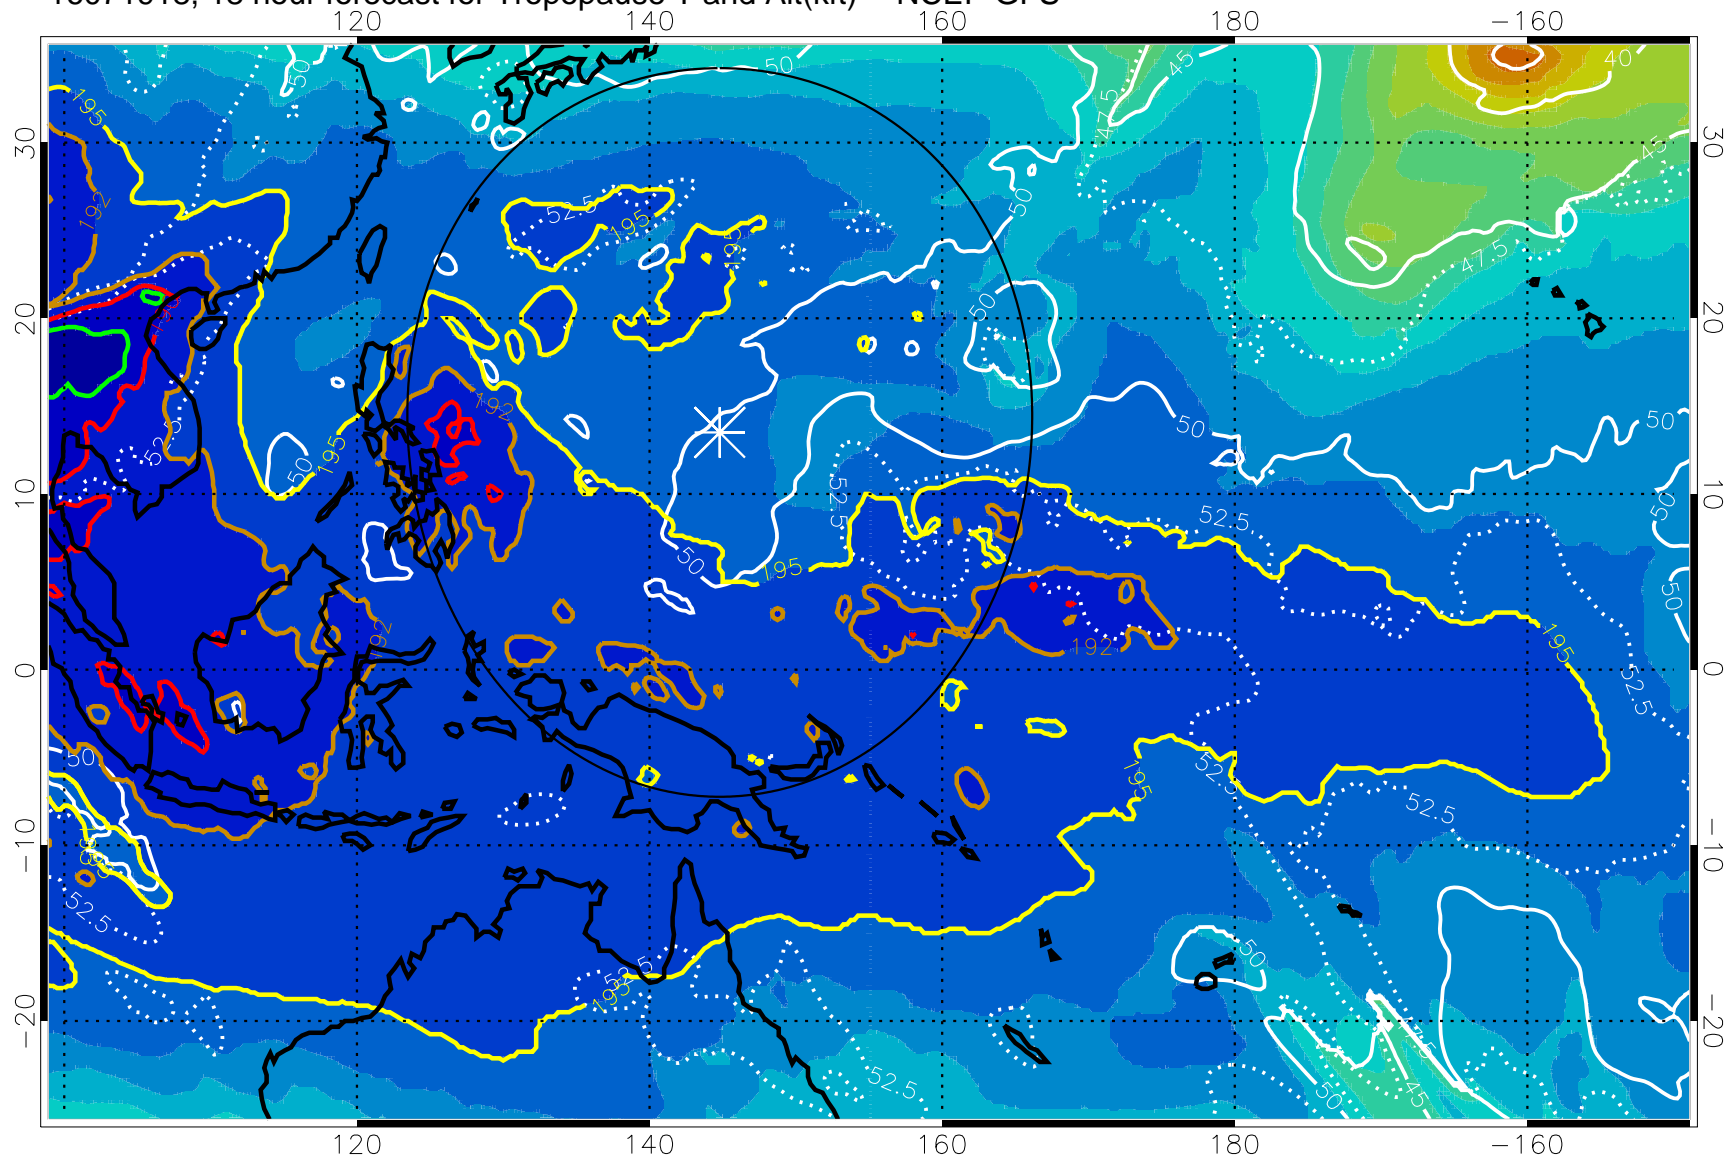

16071906, 6 hour forecast for Tropopause T and Alt(kft) -- NCEP GFS

Tropopause T, K

Tropopause Altitude in kft (white)

192.5K Isotherm 195K Isotherm
187.5K Isotherm 190K Isotherm

Range ring of 2304 km

16071912, 12 hour forecast for Tropopause T and Alt(kft) -- NCEP GFS

190 200 210 220 230
Tropopause T, K

Tropopause Altitude in kft (white)

192.5K Isotherm 195K Isotherm
187.5K Isotherm 190K Isotherm

Range ring of 2304 km

16071918, 18 hour forecast for Tropopause T and Alt(kft) -- NCEP GFS