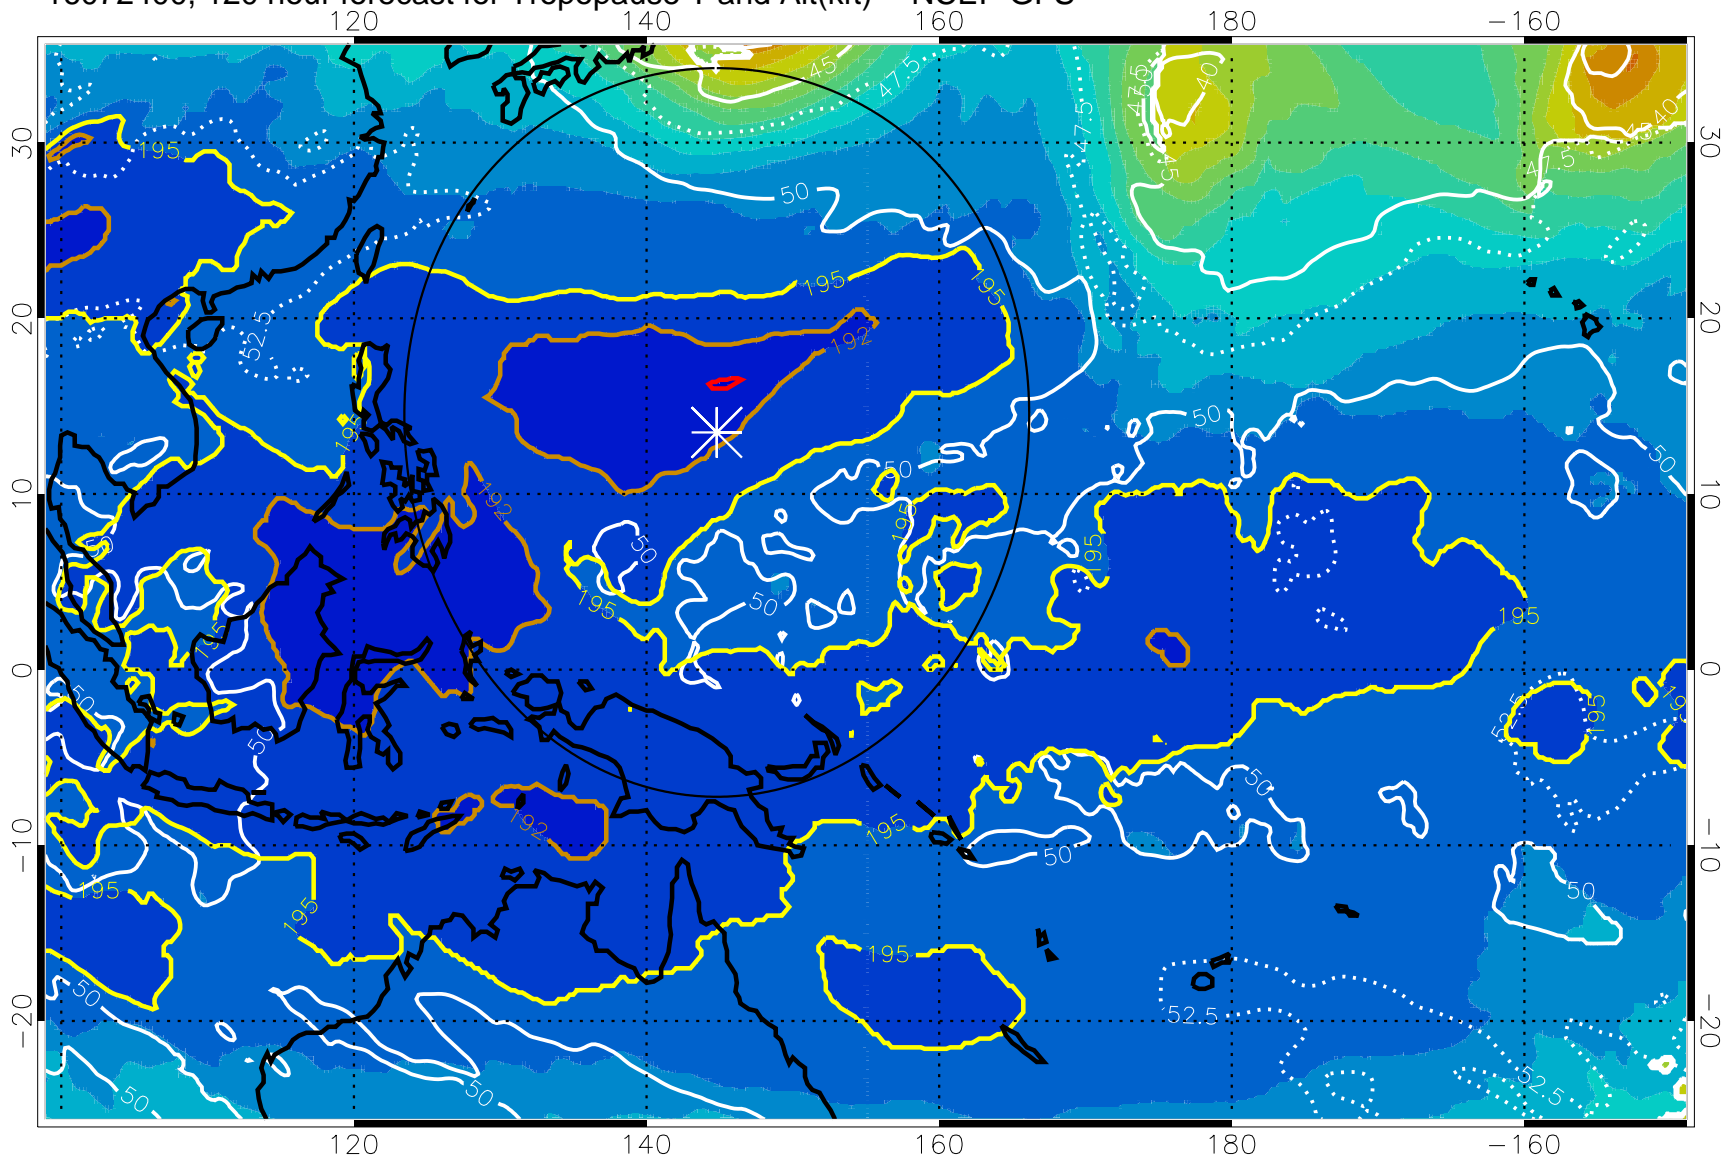

Tropopause T, K

Tropopause Altitude in kft (white)

192.5K Isotherm 195K Isotherm
187.5K Isotherm 190K Isotherm

Range ring of 2304 km

16072318, 114 hour forecast for Tropopause T and Alt(kft) -- NCEP GFS

190 200 210 220 230

Tropopause T, K

Tropopause Altitude in kft (white)

192.5K Isotherm 195K Isotherm

187.5K Isotherm 190K Isotherm

Range ring of 2304 km

16072400, 120 hour forecast for Tropopause T and Alt(kft) -- NCEP GFS

190 200 210 220 230

Tropopause T, K

Tropopause Altitude in kft (white)

192.5K Isotherm 195K Isotherm
187.5K Isotherm 190K Isotherm

Range ring of 2304 km