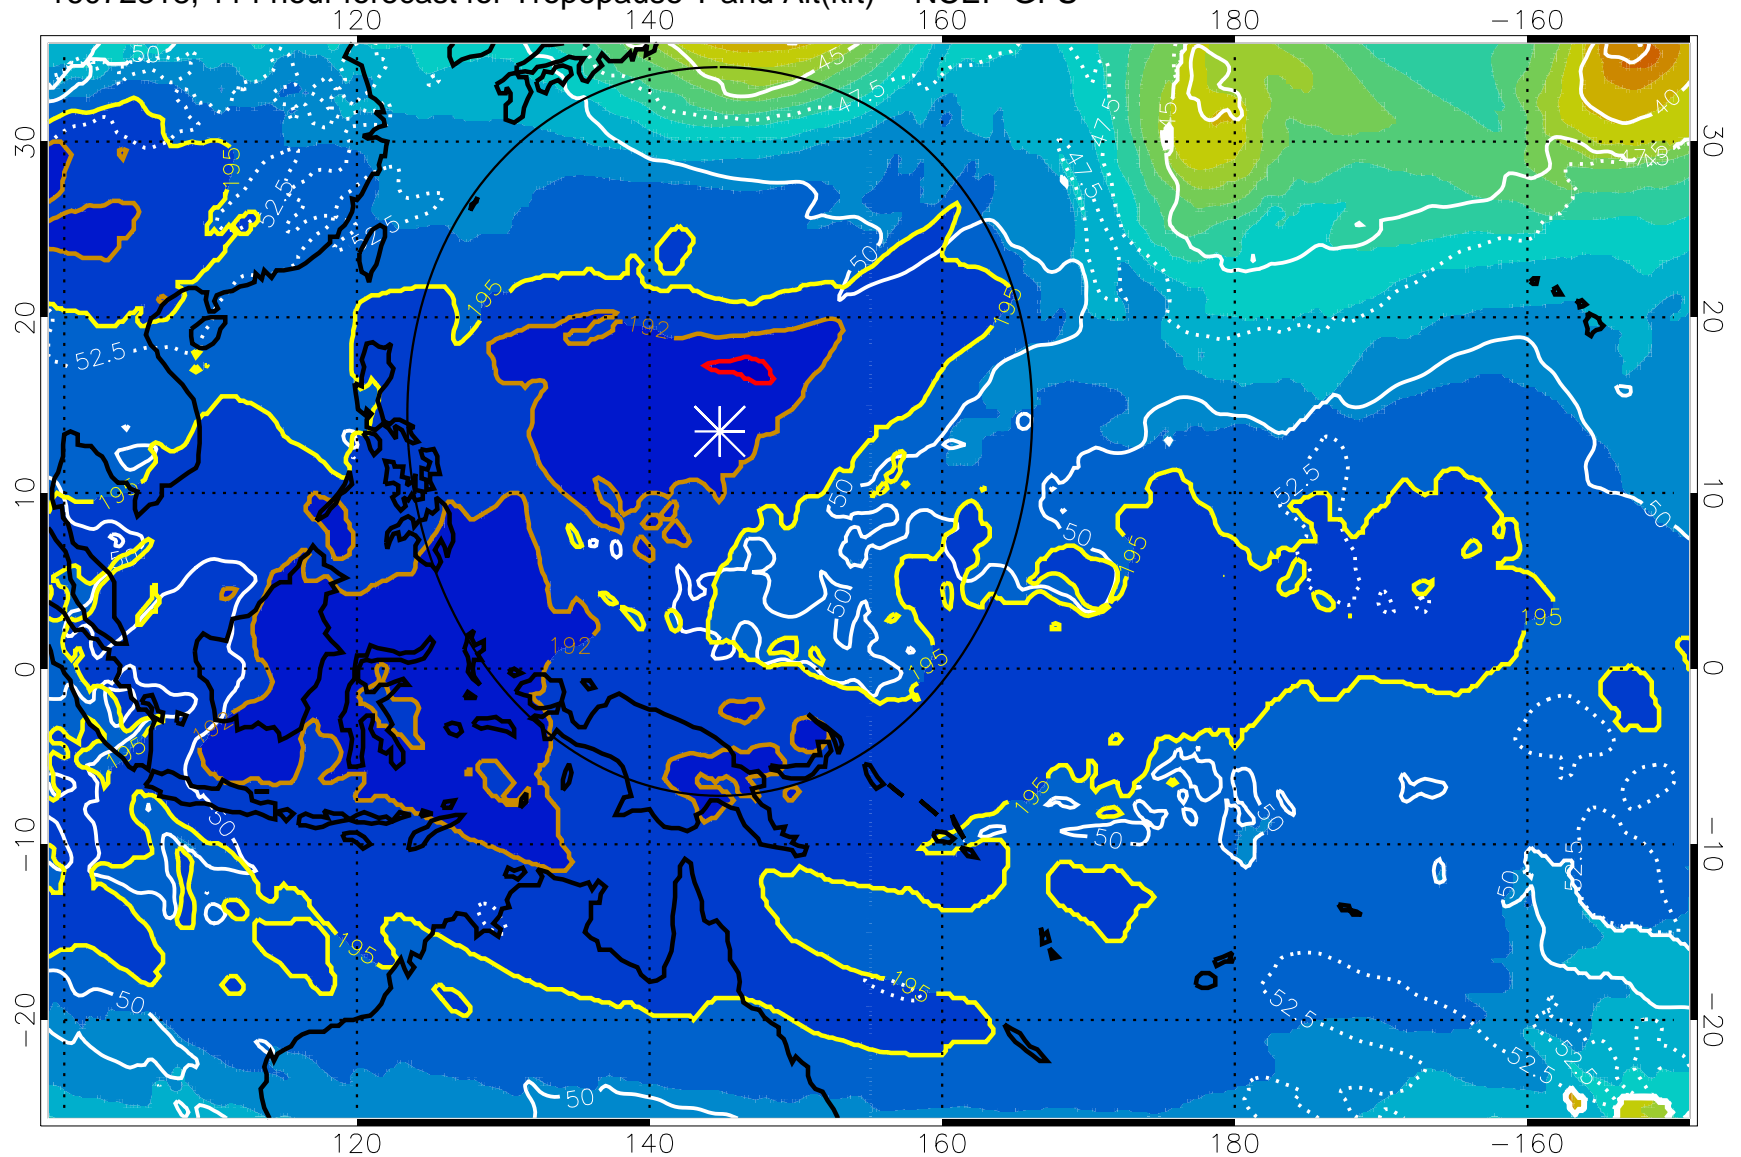

Tropopause T, K

Tropopause Altitude in kft (white)

192.5K Isotherm 195K Isotherm
187.5K Isotherm 190K Isotherm

Range ring of 2304 km

16072312, 108 hour forecast for Tropopause T and Alt(kft) -- NCEP GFS

190 200 210 220 230

Tropopause T, K

Tropopause Altitude in kft (white)

192.5K Isotherm 195K Isotherm
187.5K Isotherm 190K Isotherm

Range ring of 2304 km

16072318, 114 hour forecast for Tropopause T and Alt(kft) -- NCEP GFS

190 200 210 220 230