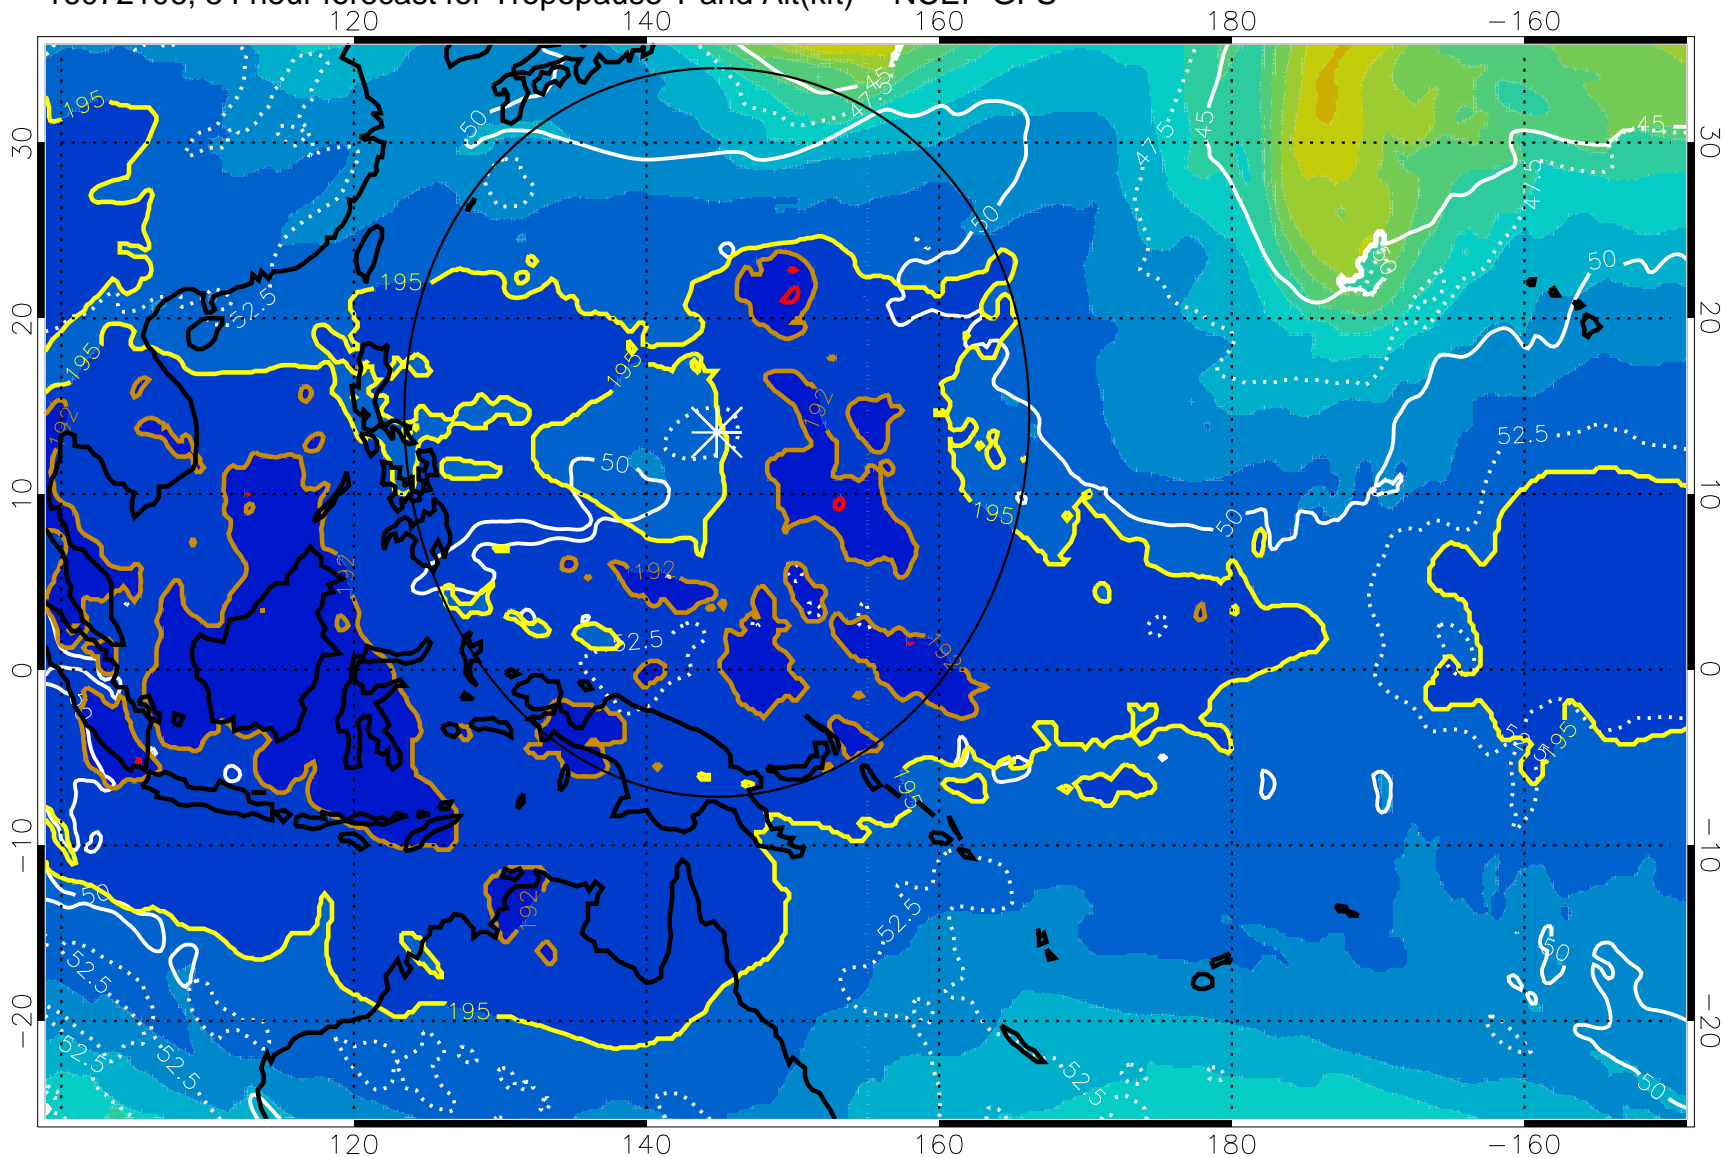

16072106, 54 hour forecast for Tropopause T and Alt(kft) -- NCEP GFS

190 200 210 220 230

Tropopause T, K

Tropopause Altitude in kft (white)

192.5K Isotherm 195K Isotherm

187.5K Isotherm 190K Isotherm

Range ring of 2304 km