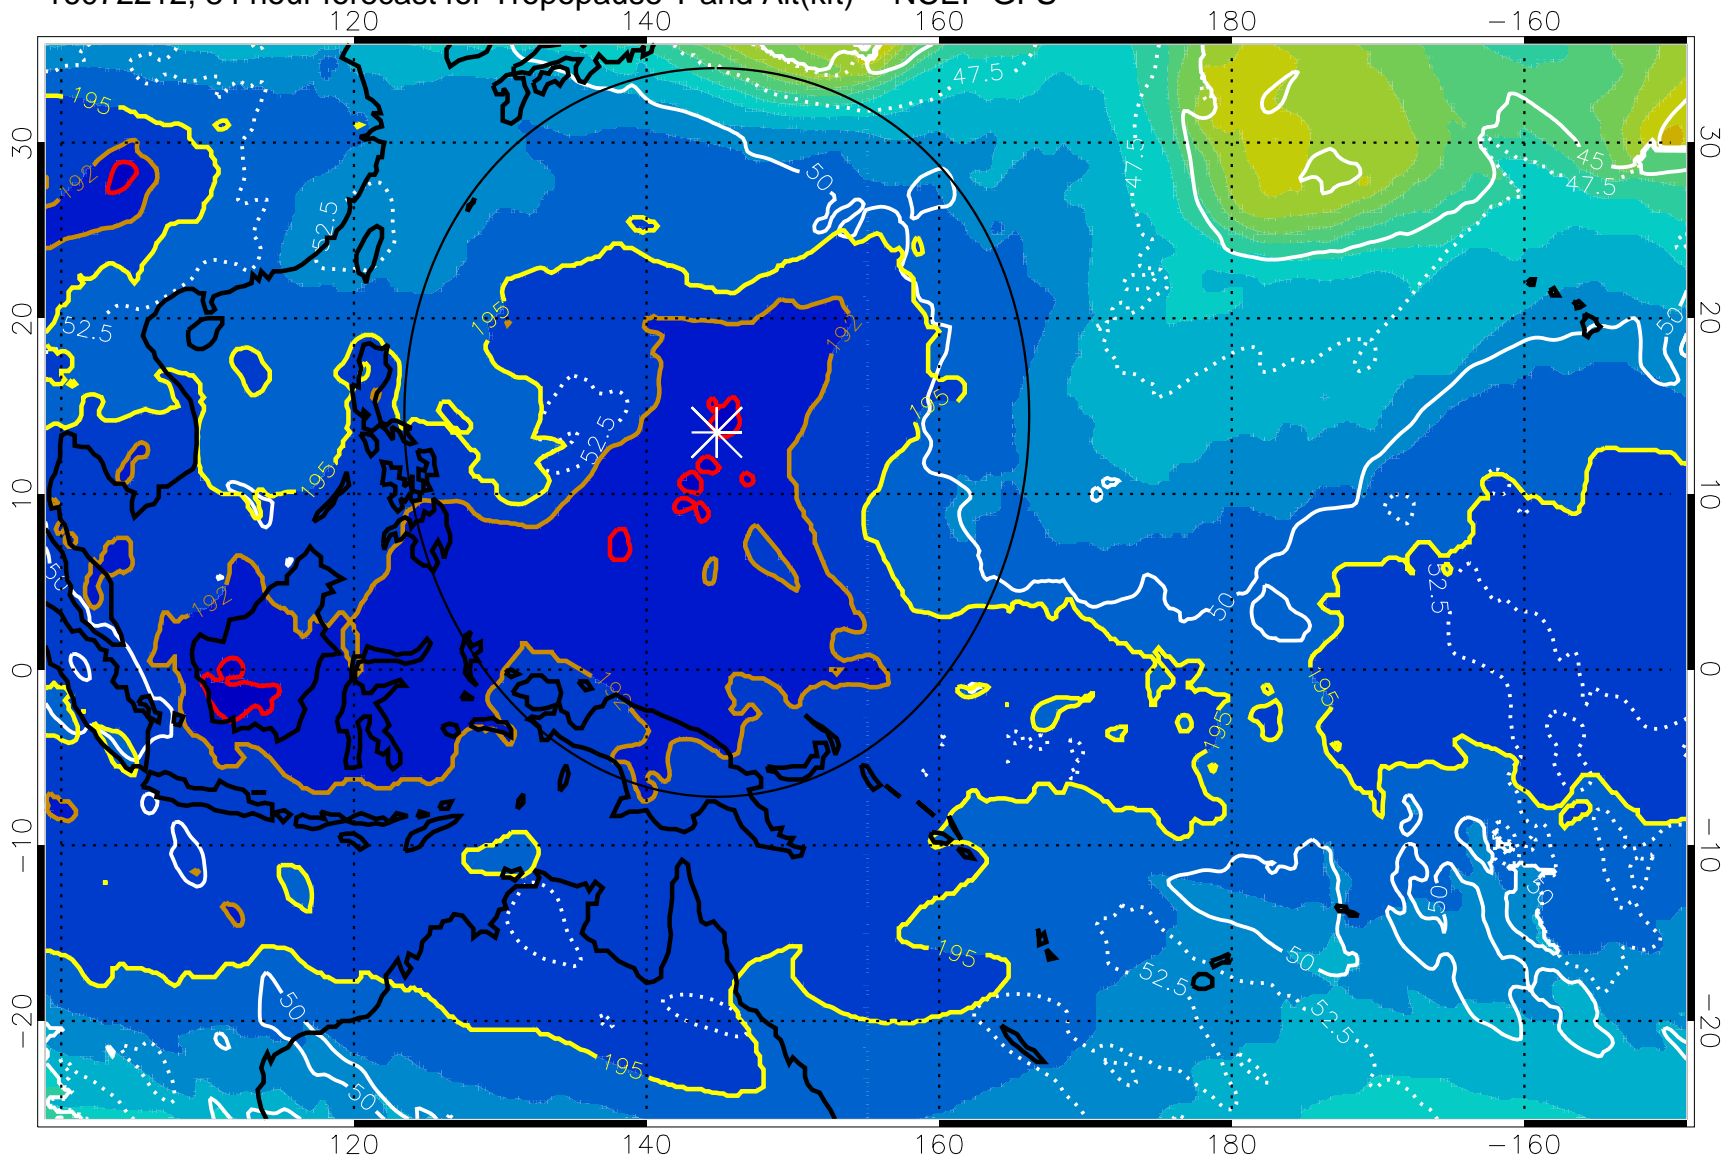

Tropopause T, K

Tropopause Altitude in kft (white)

192.5K Isotherm 195K Isotherm

187.5K Isotherm 190K Isotherm

Range ring of 2304 km

16072212, 84 hour forecast for Tropopause T and Alt(kft) -- NCEP GFS

190 200 210 220 230
Tropopause T, K

Tropopause Altitude in kft (white)

192.5K Isotherm 195K Isotherm
187.5K Isotherm 190K Isotherm

Range ring of 2304 km

16072218, 90 hour forecast for Tropopause T and Alt(kft) -- NCEP GFS

190 200 210 220 230
Tropopause T, K