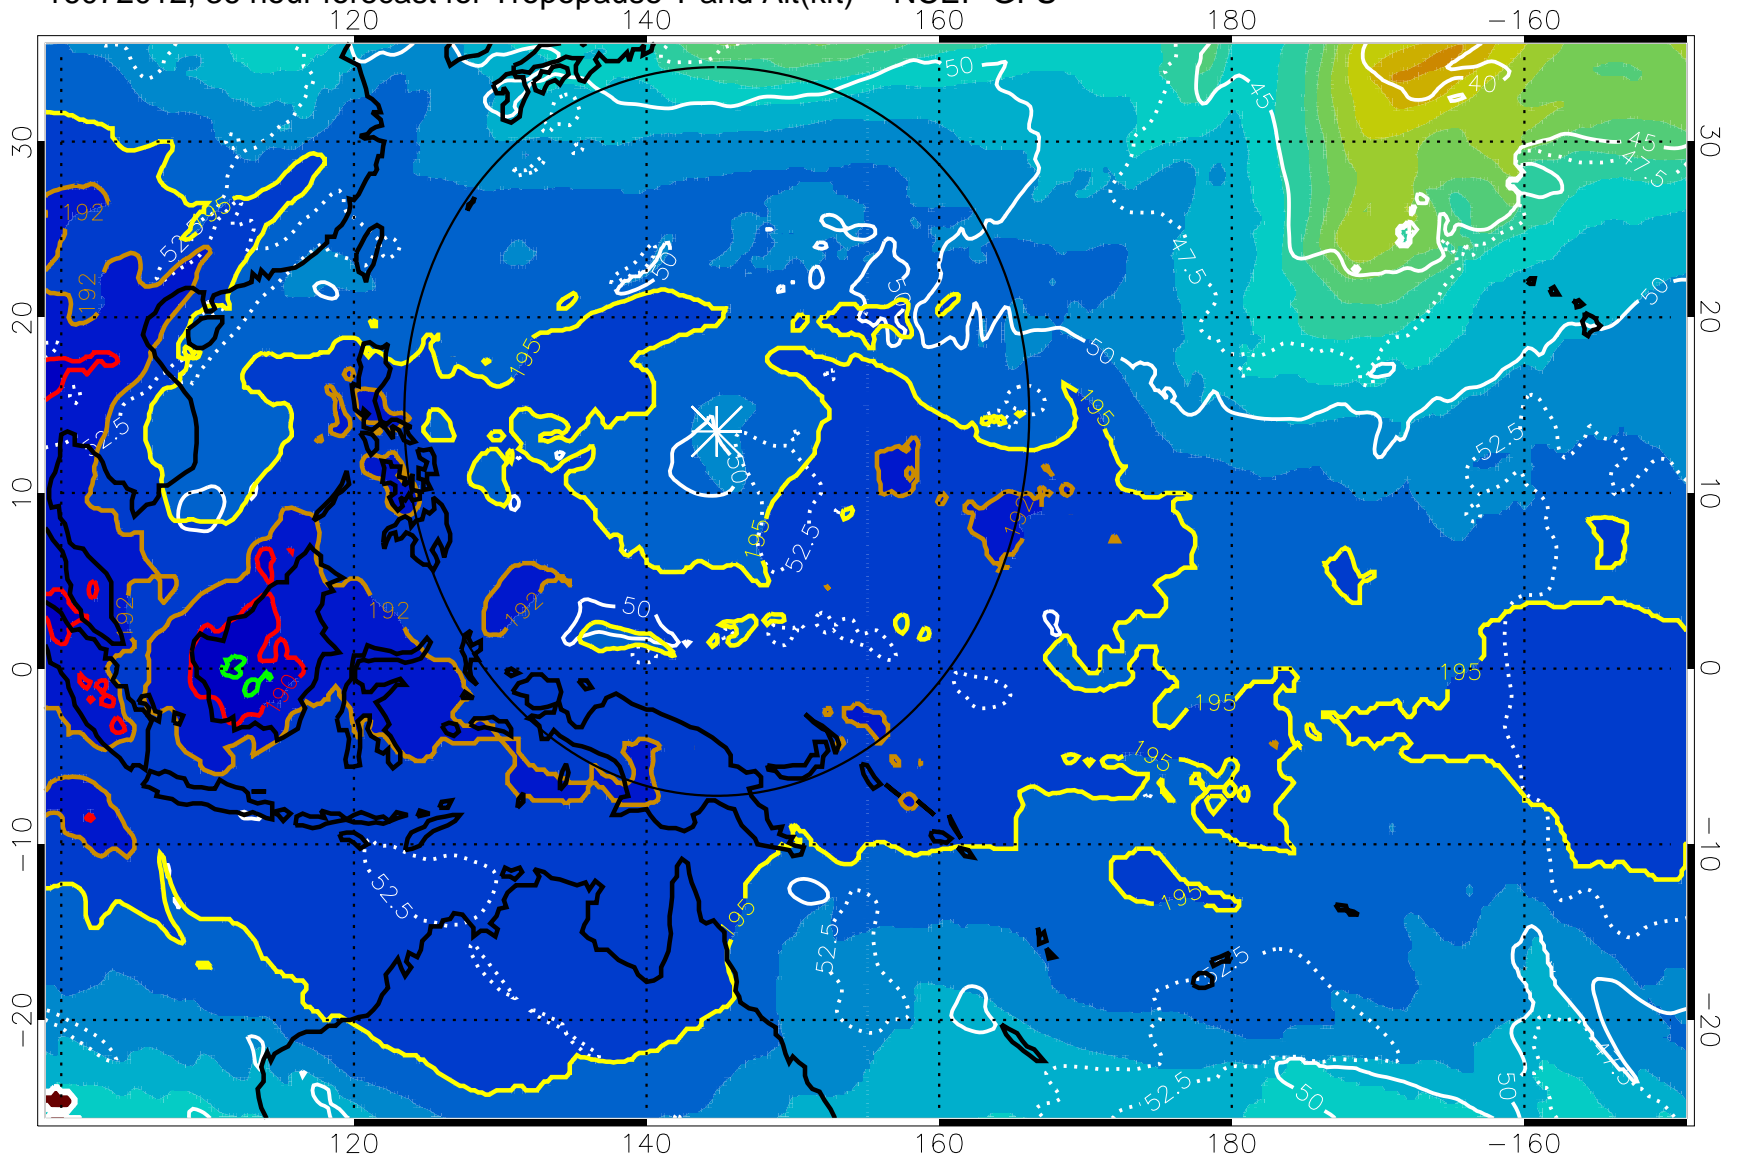

16072012, 36 hour forecast for Tropopause T and Alt(kft) -- NCEP GFS

190 200 210 220 230
Tropopause T, K

Tropopause Altitude in kft (white)

192.5K Isotherm 195K Isotherm
187.5K Isotherm 190K Isotherm

Range ring of 2304 km