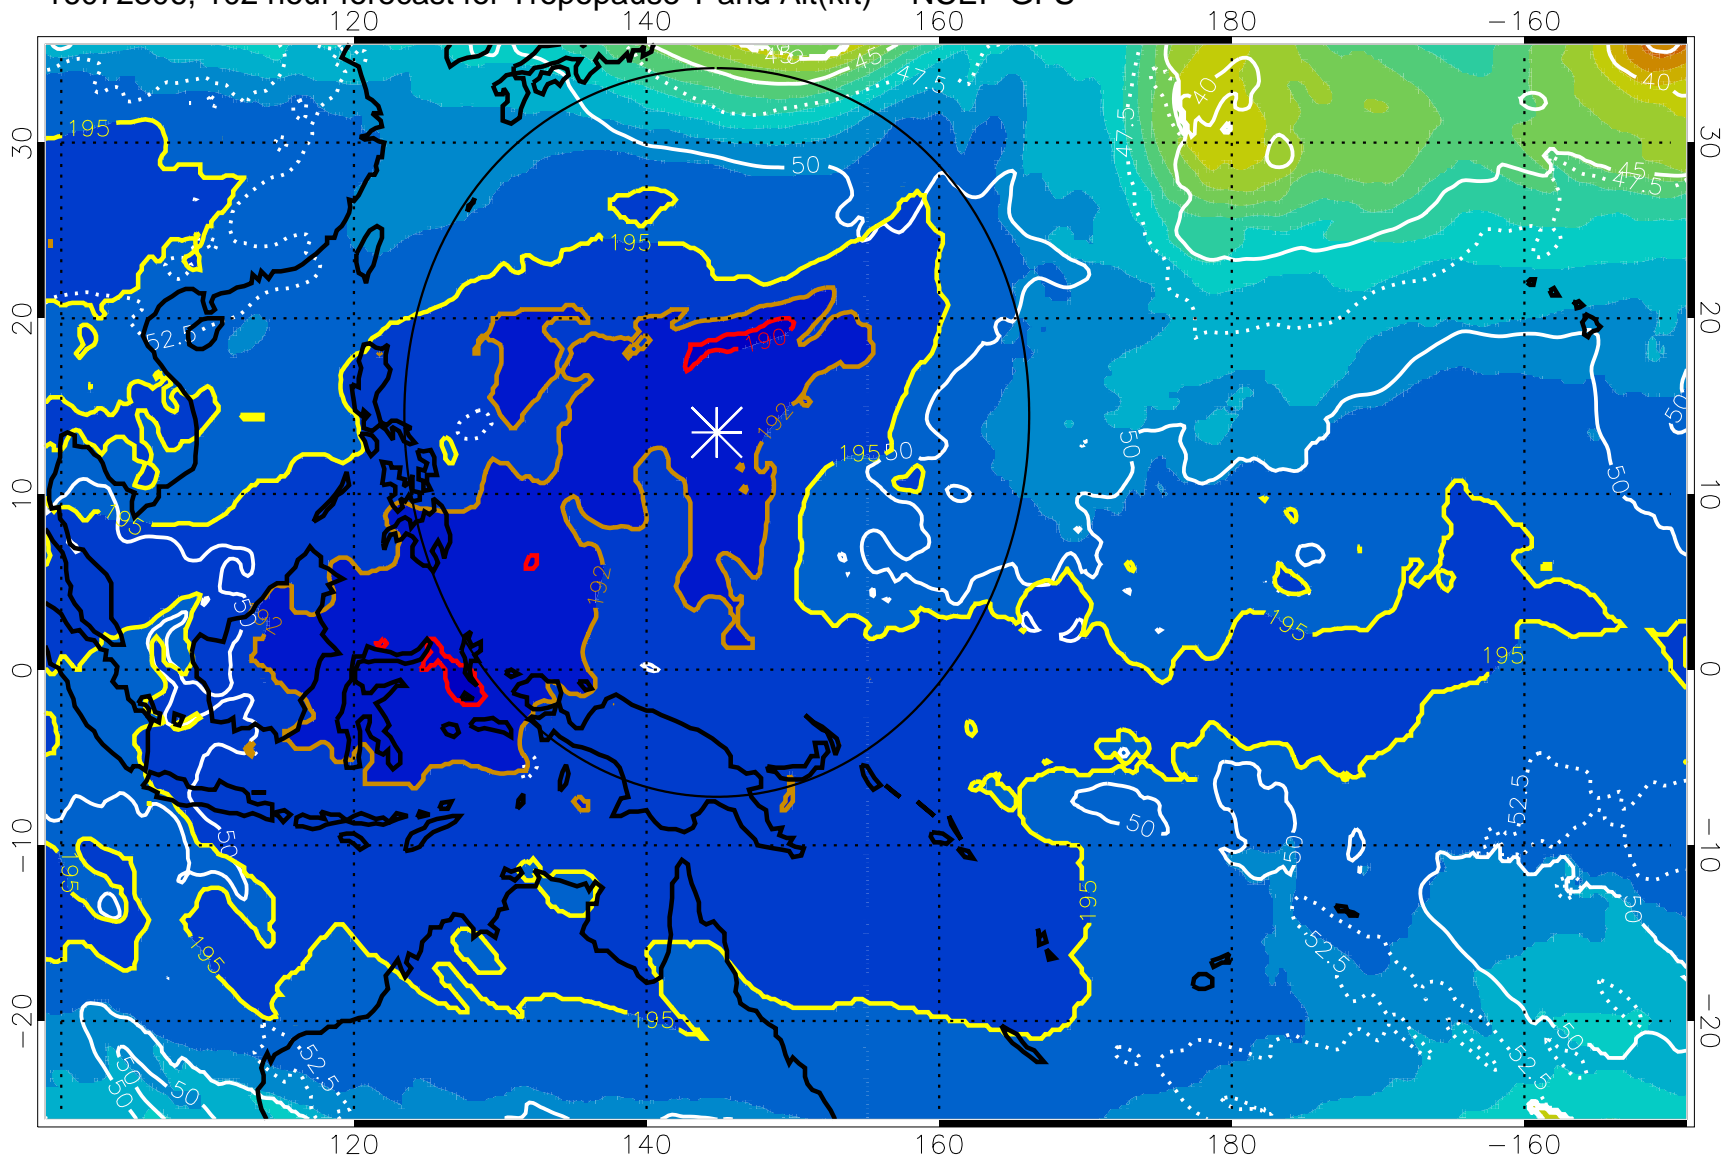

16072306, 102 hour forecast for Tropopause T and Alt(kft) -- NCEP GFS

190 200 210 220 230

Tropopause T, K

Tropopause Altitude in kft (white)

192.5K Isotherm 195K Isotherm
187.5K Isotherm 190K Isotherm

Range ring of 2304 km