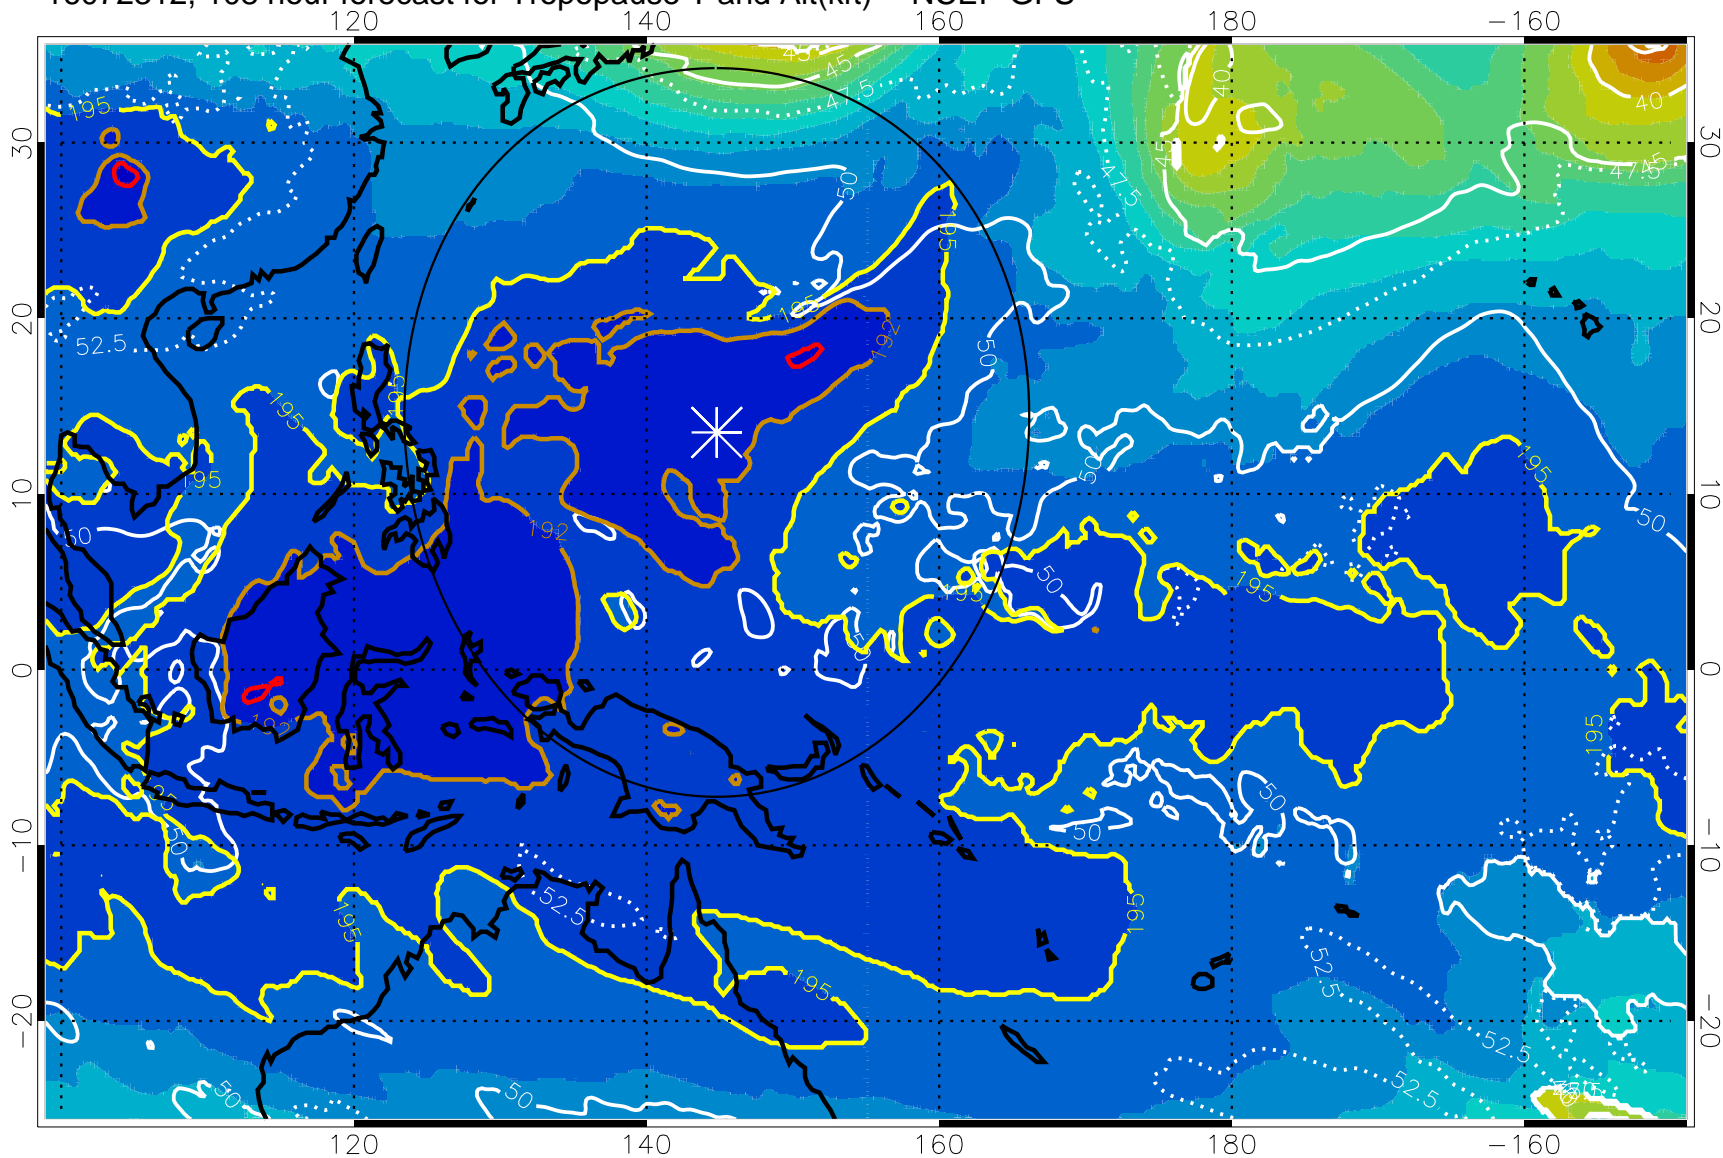

Tropopause Altitude in kft (white)

192.5K Isotherm 195K Isotherm
187.5K Isotherm 190K Isotherm

Range ring of 2304 km

16072306, 102 hour forecast for Tropopause T and Alt(kft) -- NCEP GFS

190 200 210 220 230

Tropopause T, K

Tropopause Altitude in kft (white)

192.5K Isotherm 195K Isotherm
187.5K Isotherm 190K Isotherm

Range ring of 2304 km

16072312, 108 hour forecast for Tropopause T and Alt(kft) -- NCEP GFS

190 200 210 220 230