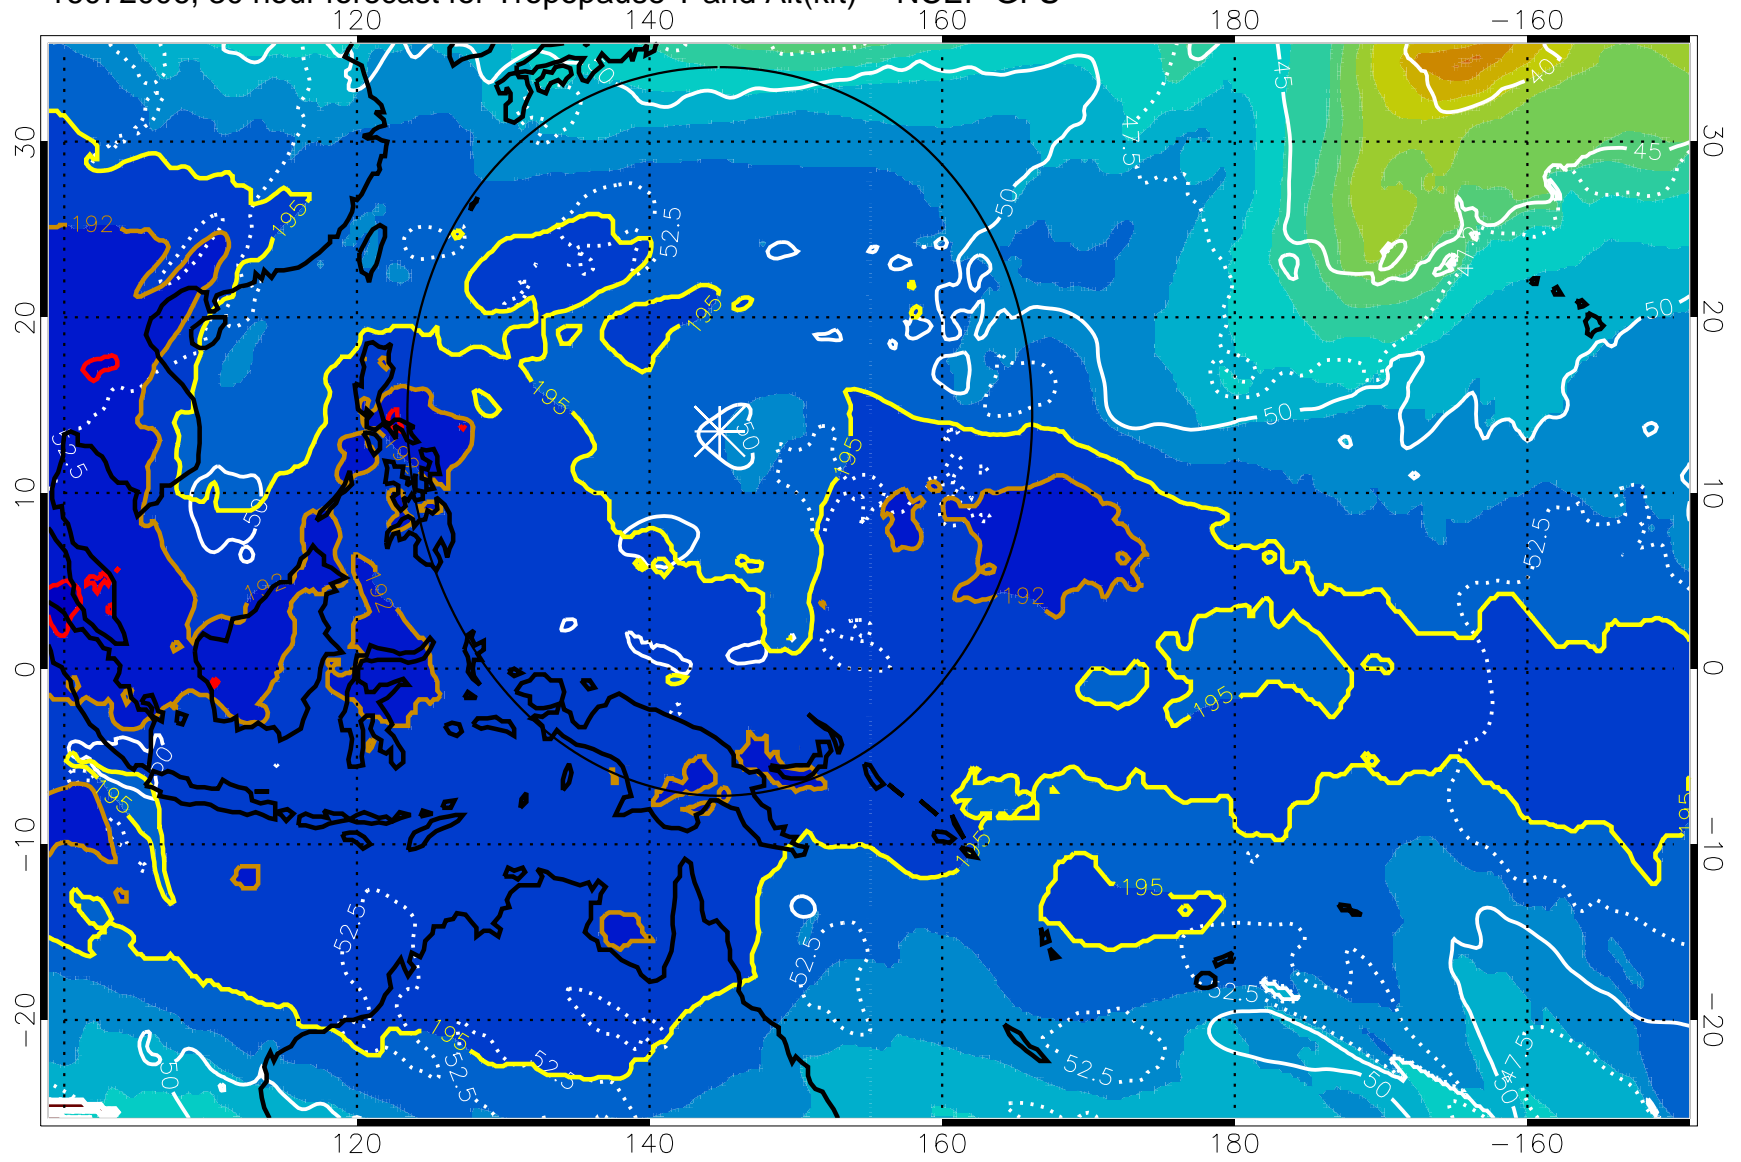

190 200 210 220 230

Tropopause T, K

Tropopause Altitude in kft (white)

192.5K Isotherm 195K Isotherm
187.5K Isotherm 190K Isotherm

Range ring of 2304 km

16072006, 30 hour forecast for Tropopause T and Alt(kft) -- NCEP GFS