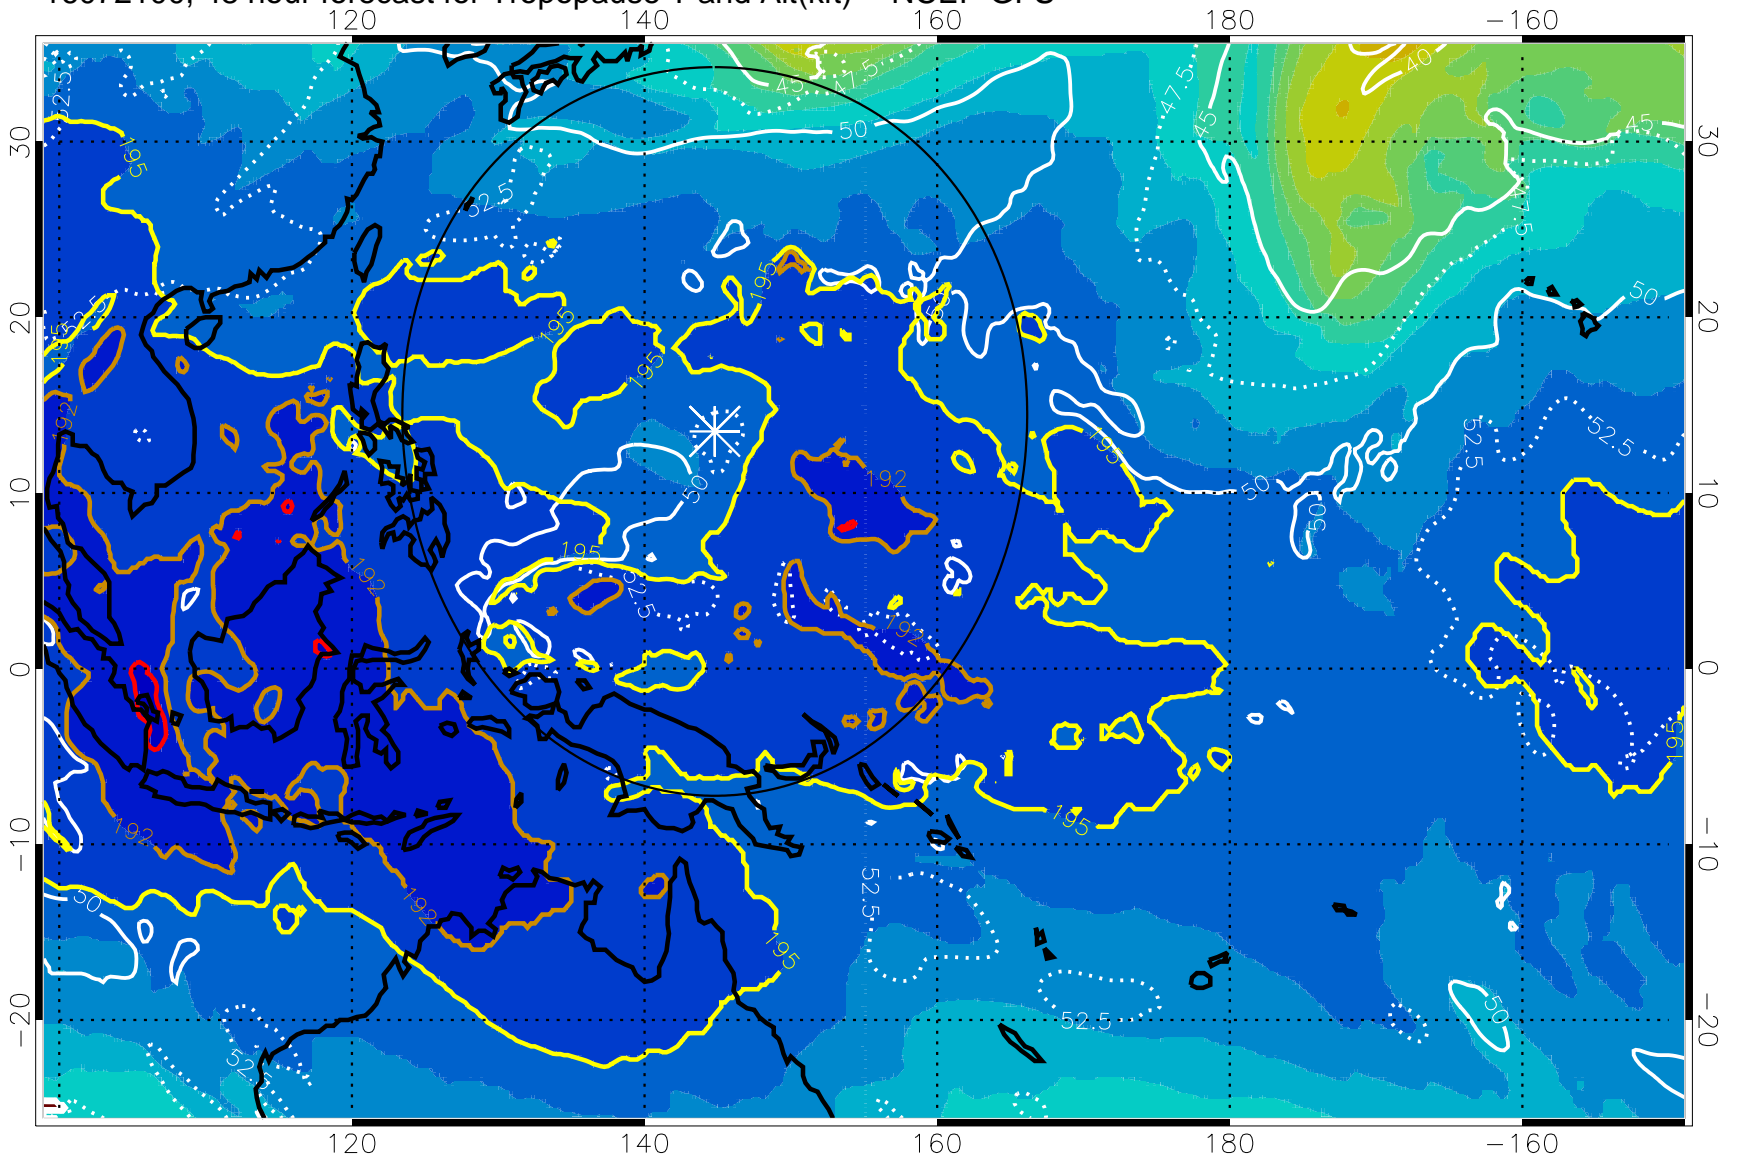

16072100, 48 hour forecast for Tropopause T and Alt(kft) -- NCEP GFS

Tropopause Altitude in kft (white)

192.5K Isotherm 195K Isotherm
187.5K Isotherm 190K Isotherm

Range ring of 2304 km