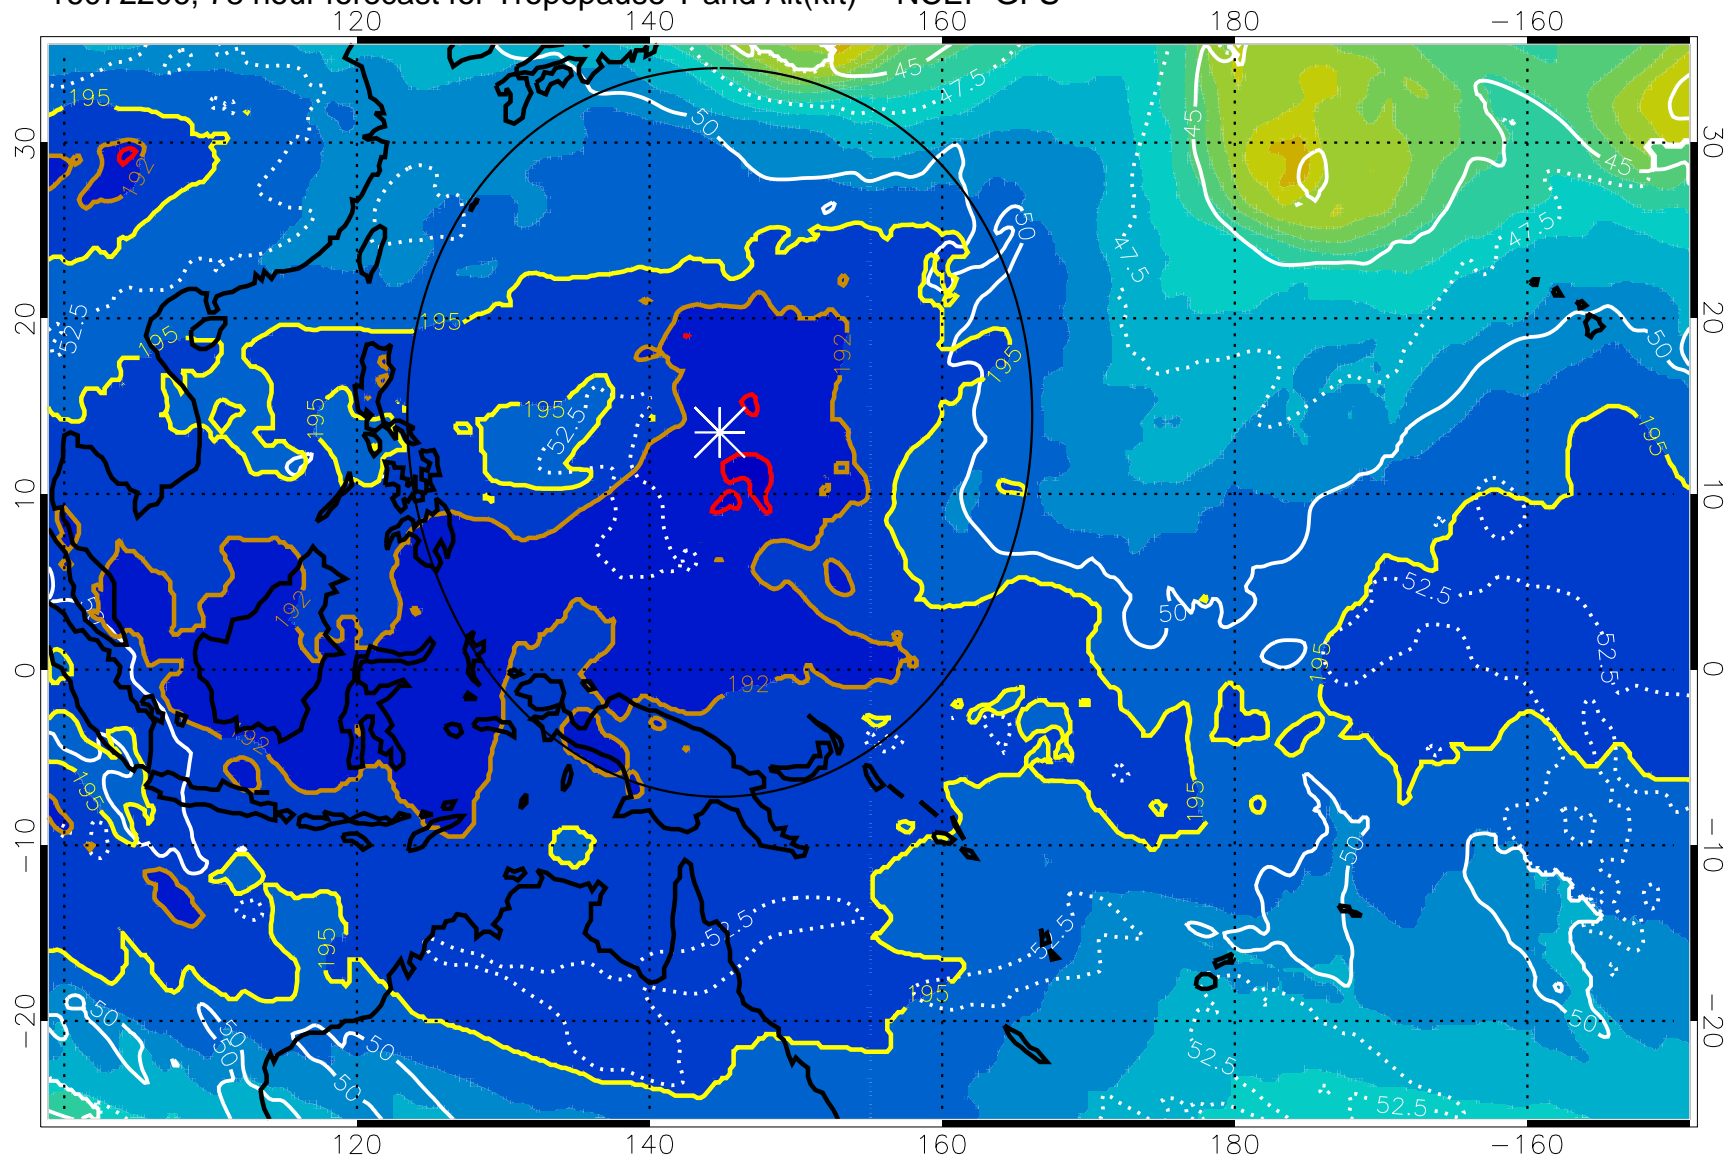

Tropopause Altitude in kft (white)

192.5K Isotherm 195K Isotherm
187.5K Isotherm 190K Isotherm

Range ring of 2304 km

16072200, 72 hour forecast for Tropopause T and Alt(kft) -- NCEP GFS

190 200 210 220 230

Tropopause T, K

Tropopause Altitude in kft (white)

192.5K Isotherm 195K Isotherm
187.5K Isotherm 190K Isotherm

Range ring of 2304 km

16072206, 78 hour forecast for Tropopause T and Alt(kft) -- NCEP GFS

190 200 210 220 230