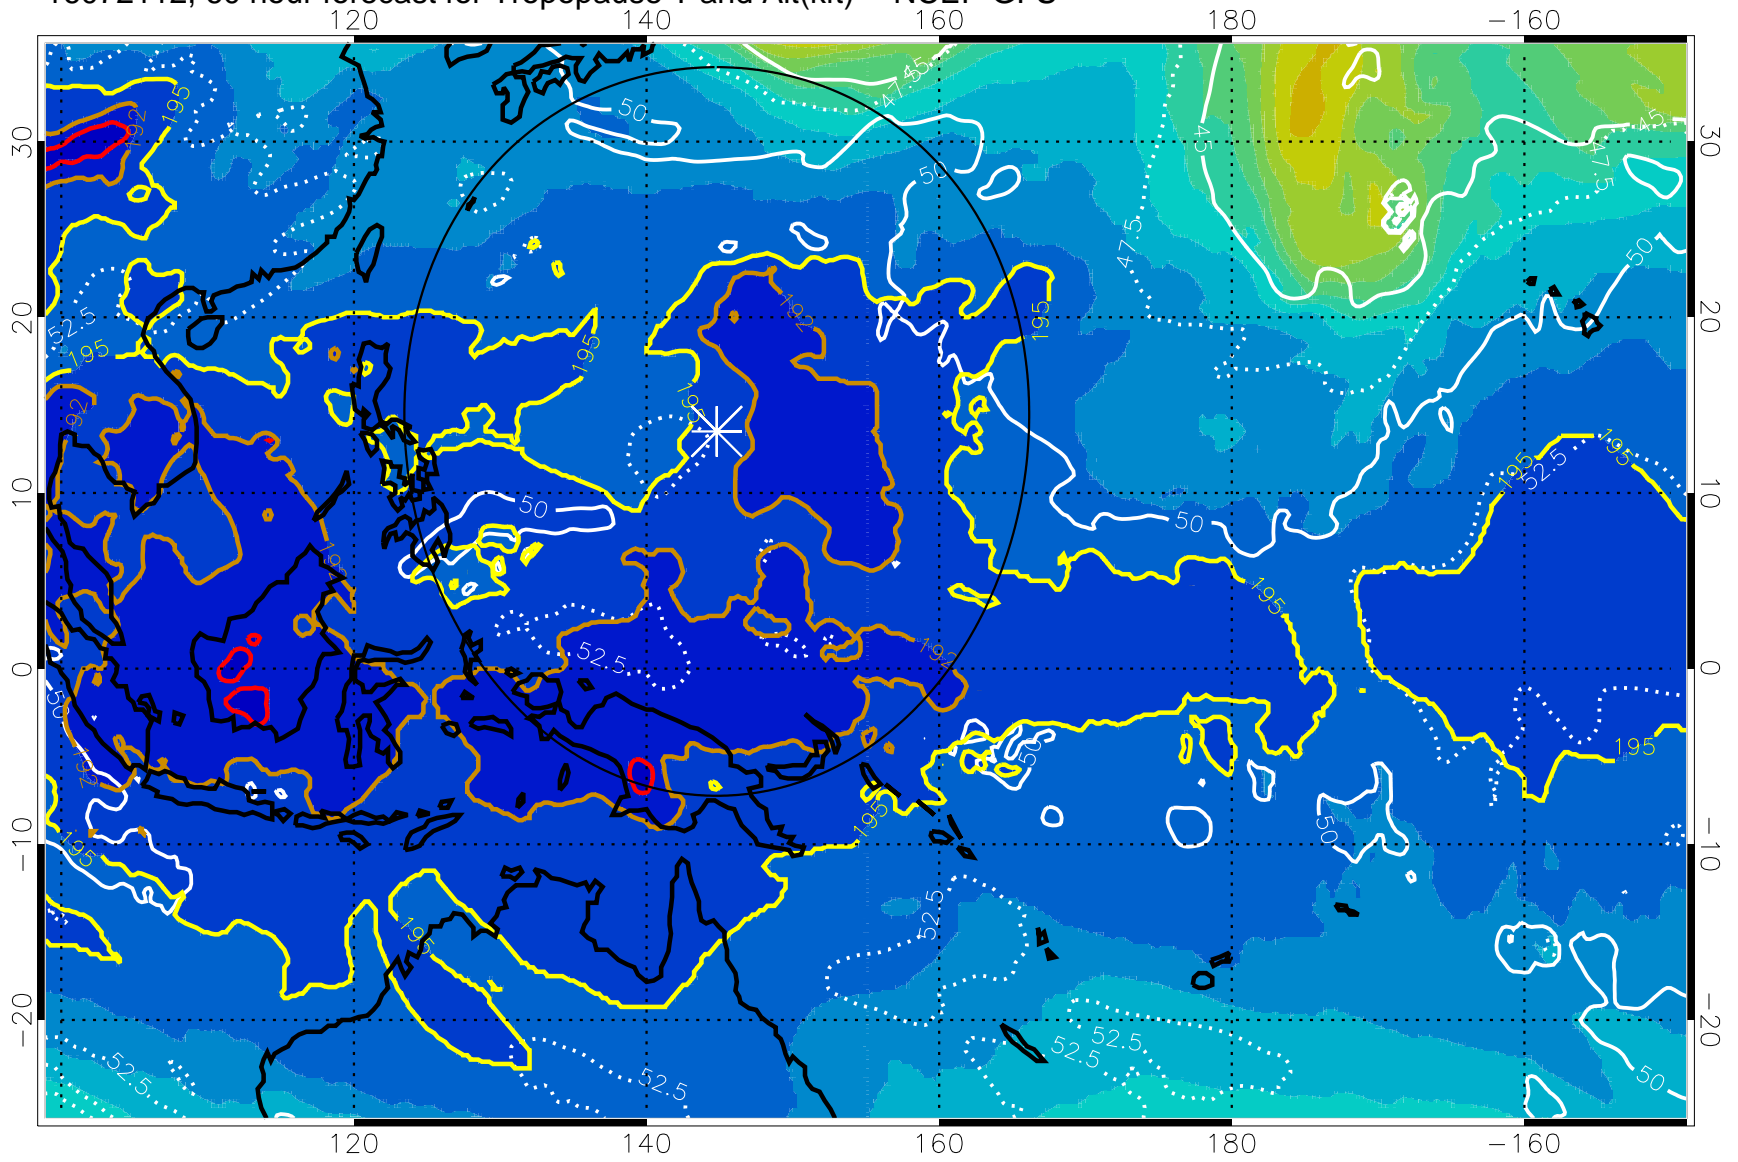

Tropopause T, K

Tropopause Altitude in kft (white)

192.5K Isotherm 195K Isotherm

187.5K Isotherm 190K Isotherm

Range ring of 2304 km

16072112, 60 hour forecast for Tropopause T and Alt(kft) -- NCEP GFS

190 200 210 220 230