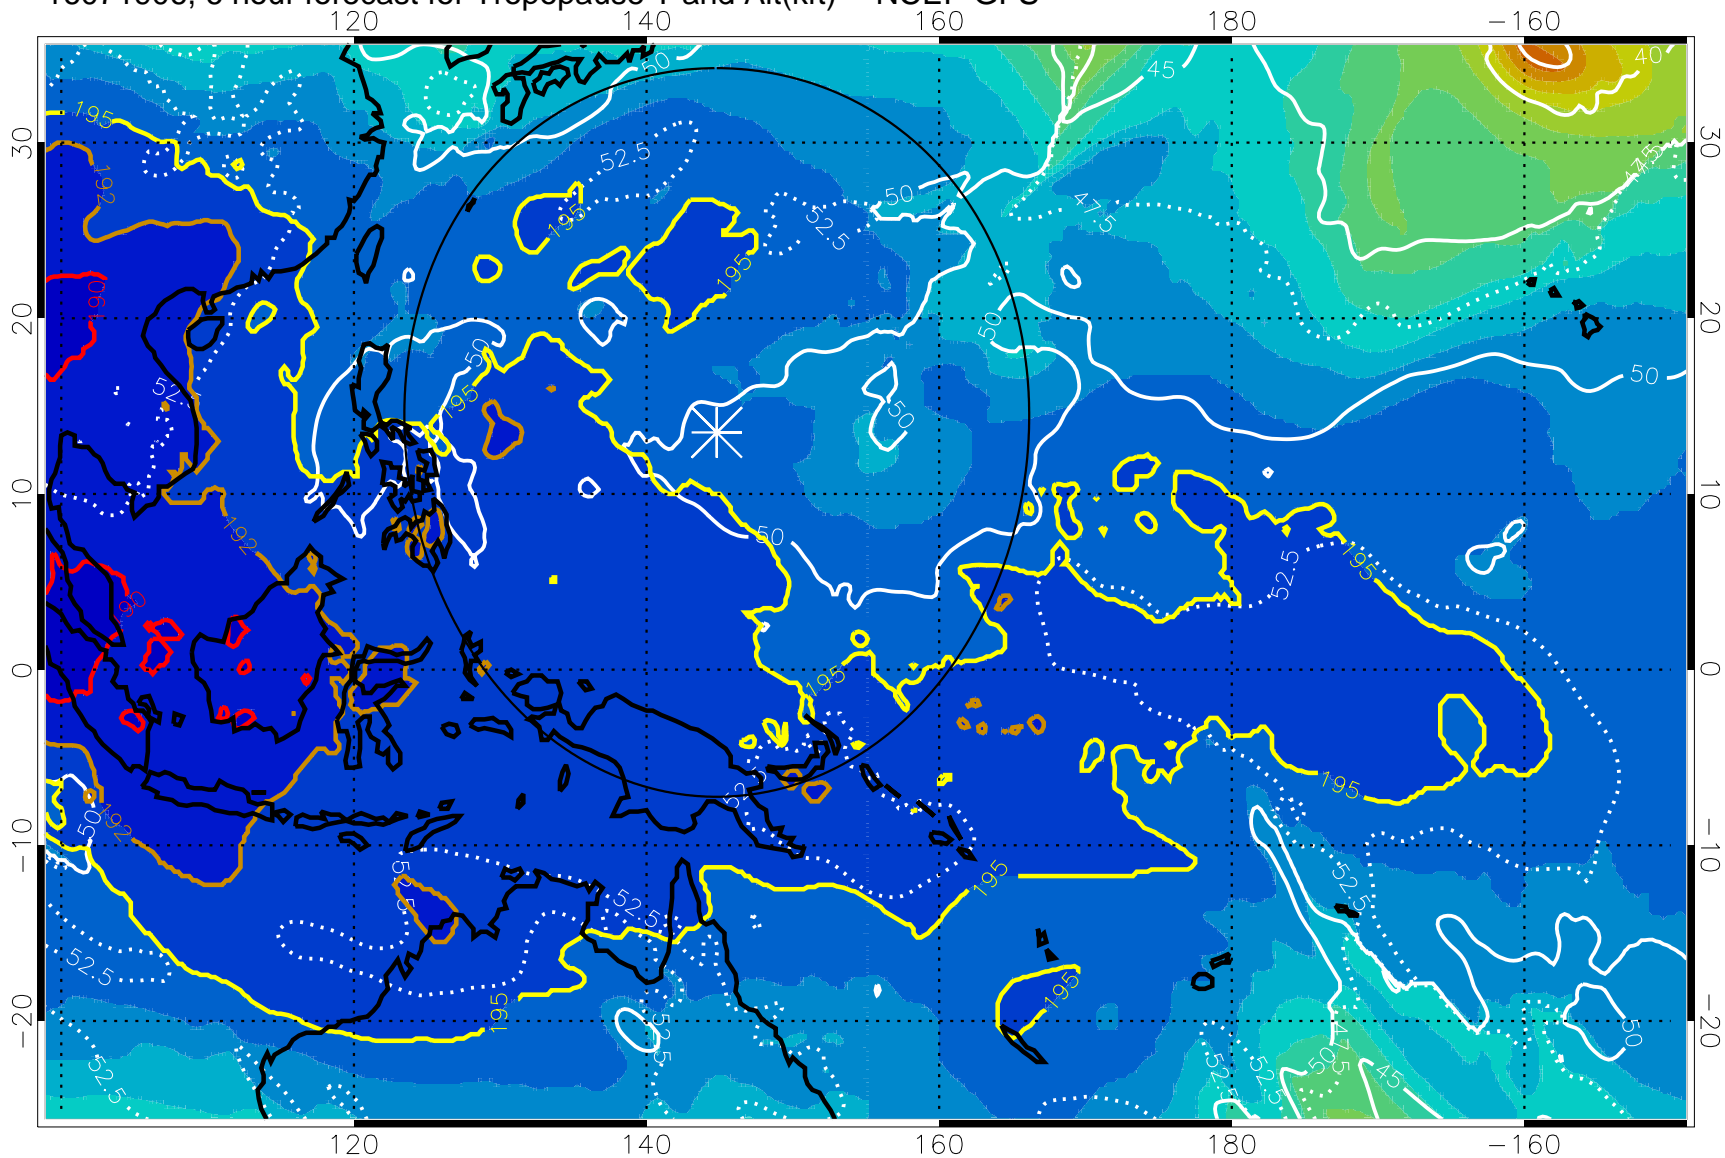

16071906, 6 hour forecast for Tropopause T and Alt(kft) -- NCEP GFS

Tropopause T, K

Tropopause Altitude in kft (white)

192.5K Isotherm 195K Isotherm
187.5K Isotherm 190K Isotherm

Range ring of 2304 km

16071912, 12 hour forecast for Tropopause T and Alt(kft) -- NCEP GFS