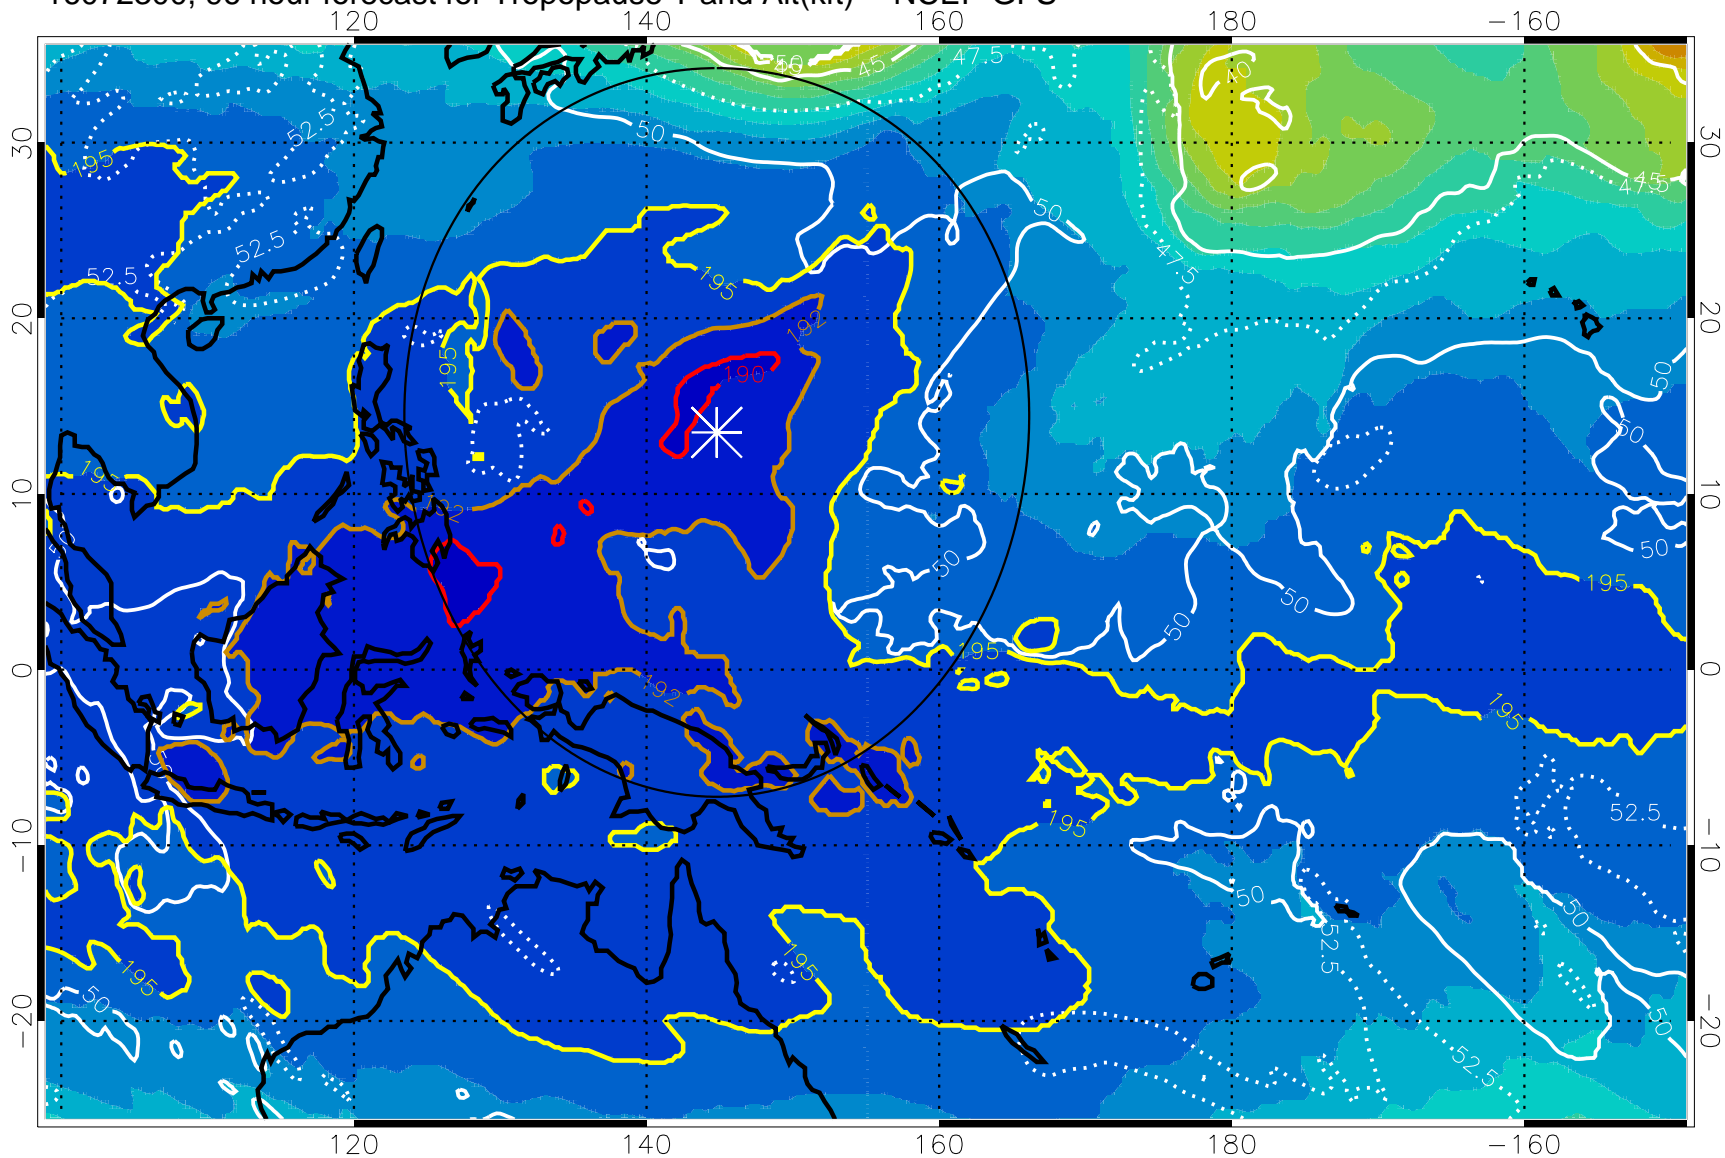

16072300, 96 hour forecast for Tropopause T and Alt(kft) -- NCEP GFS

190 200 210 220 230
Tropopause T, K

Tropopause Altitude in kft (white)

192.5K Isotherm 195K Isotherm
187.5K Isotherm 190K Isotherm

Range ring of 2304 km