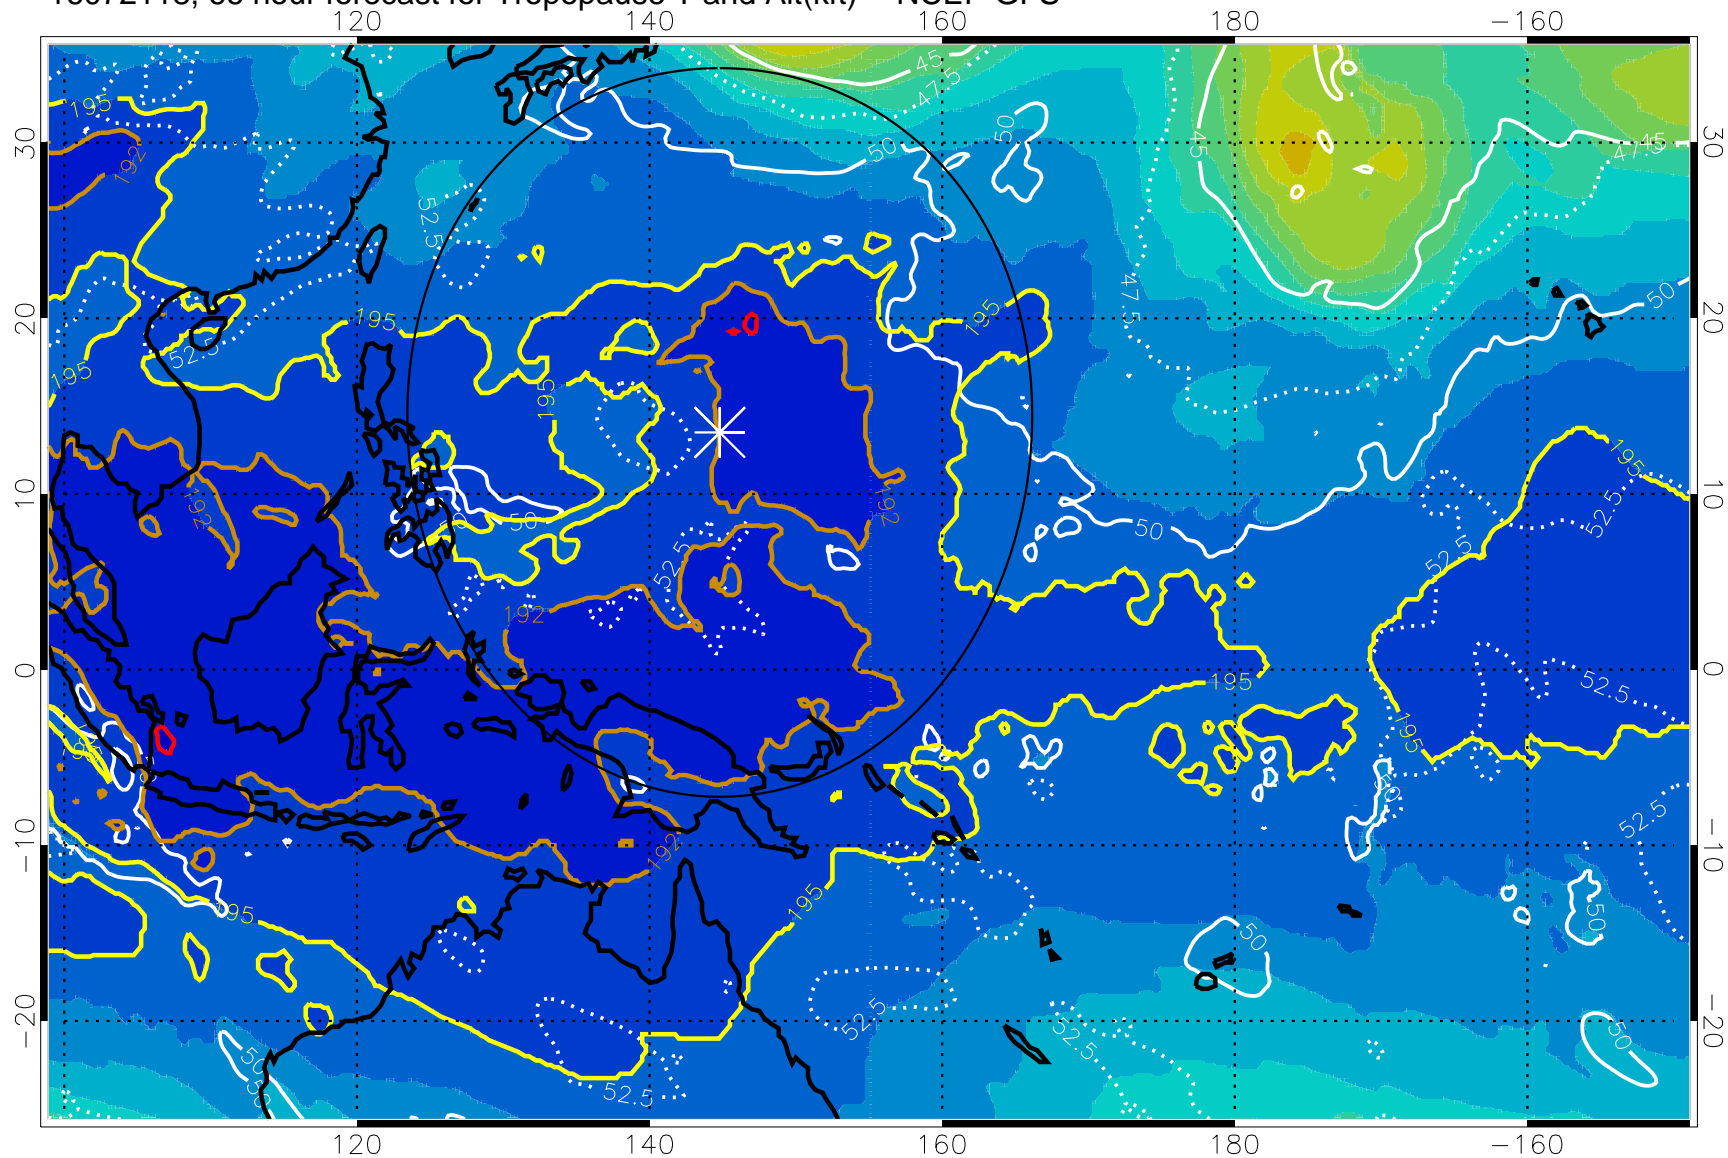

Tropopause T, K

Tropopause Altitude in kft (white)

192.5K Isotherm 195K Isotherm

187.5K Isotherm 190K Isotherm

Range ring of 2304 km

16072118, 66 hour forecast for Tropopause T and Alt(kft) -- NCEP GFS

190 200 210 220 230
Tropopause T, K