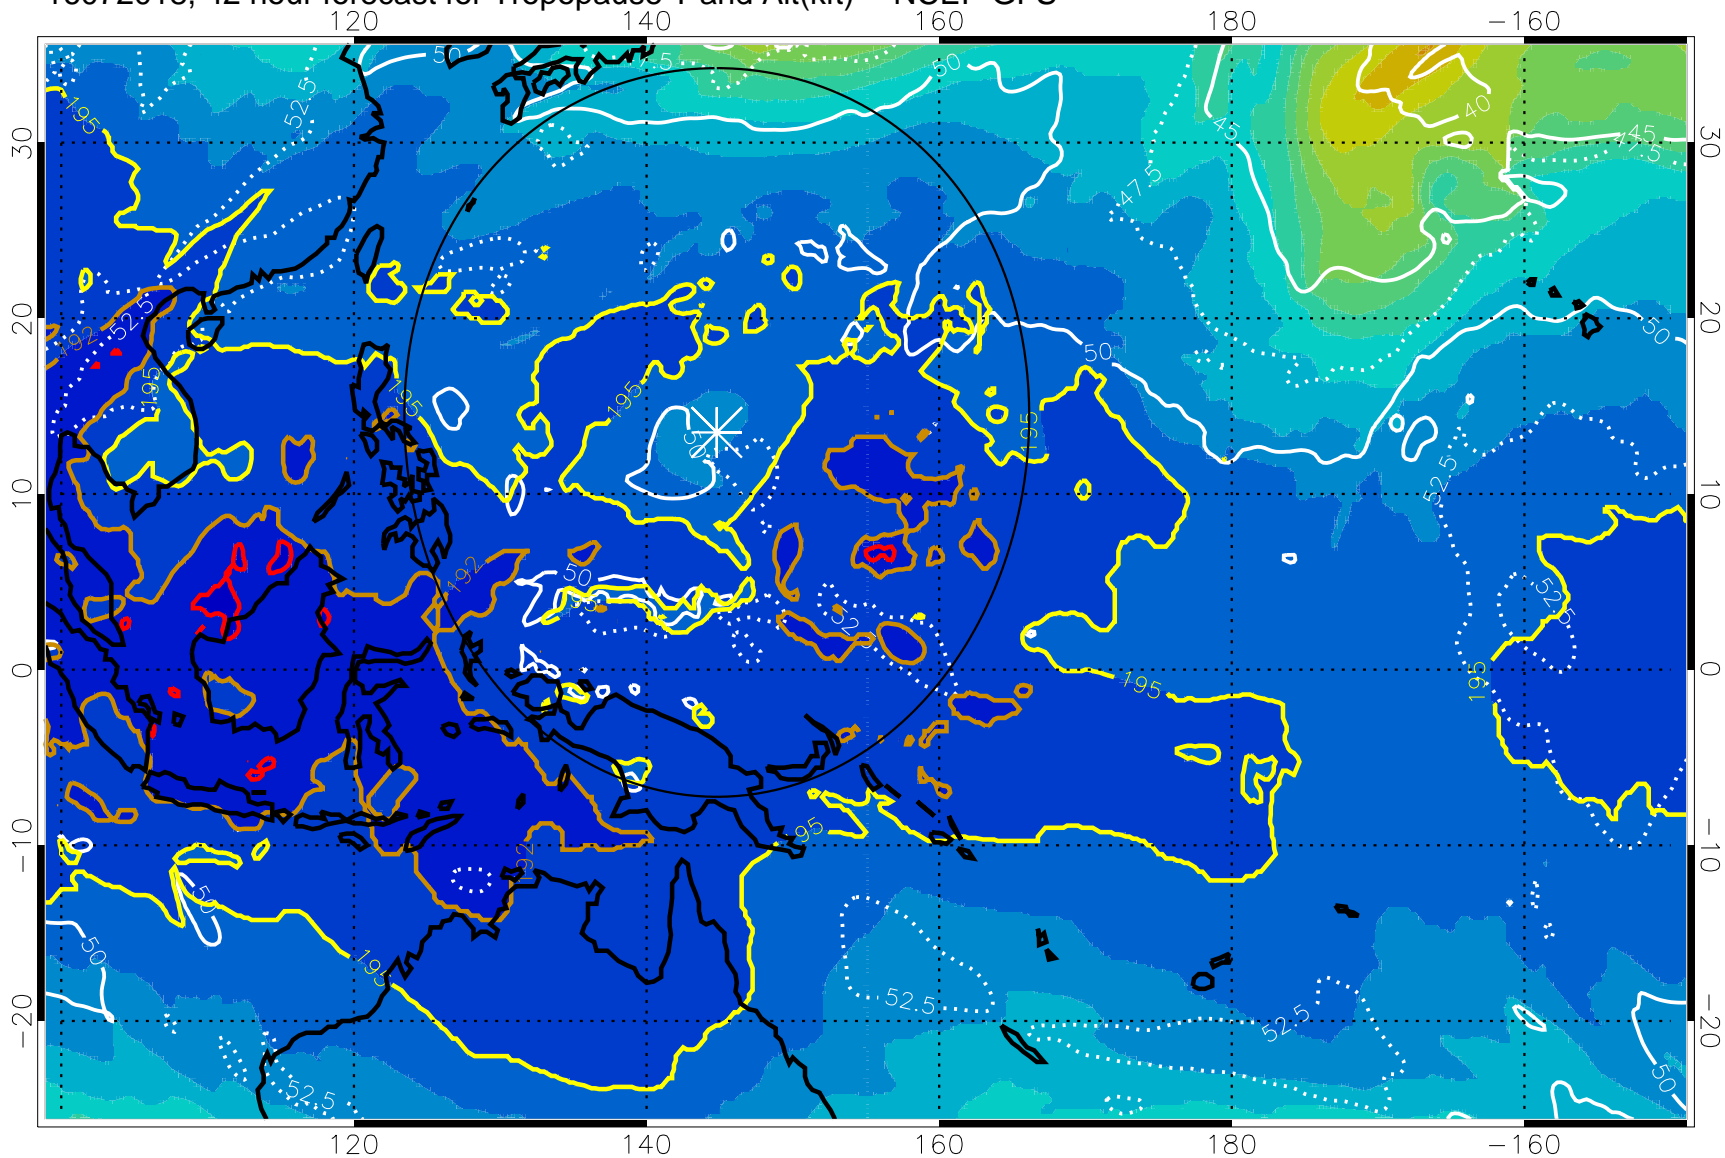

16072018, 42 hour forecast for Tropopause T and Alt(kft) -- NCEP GFS

190 200 210 220 230
Tropopause T, K

Tropopause Altitude in kft (white)

192.5K Isotherm 195K Isotherm
187.5K Isotherm 190K Isotherm

Range ring of 2304 km