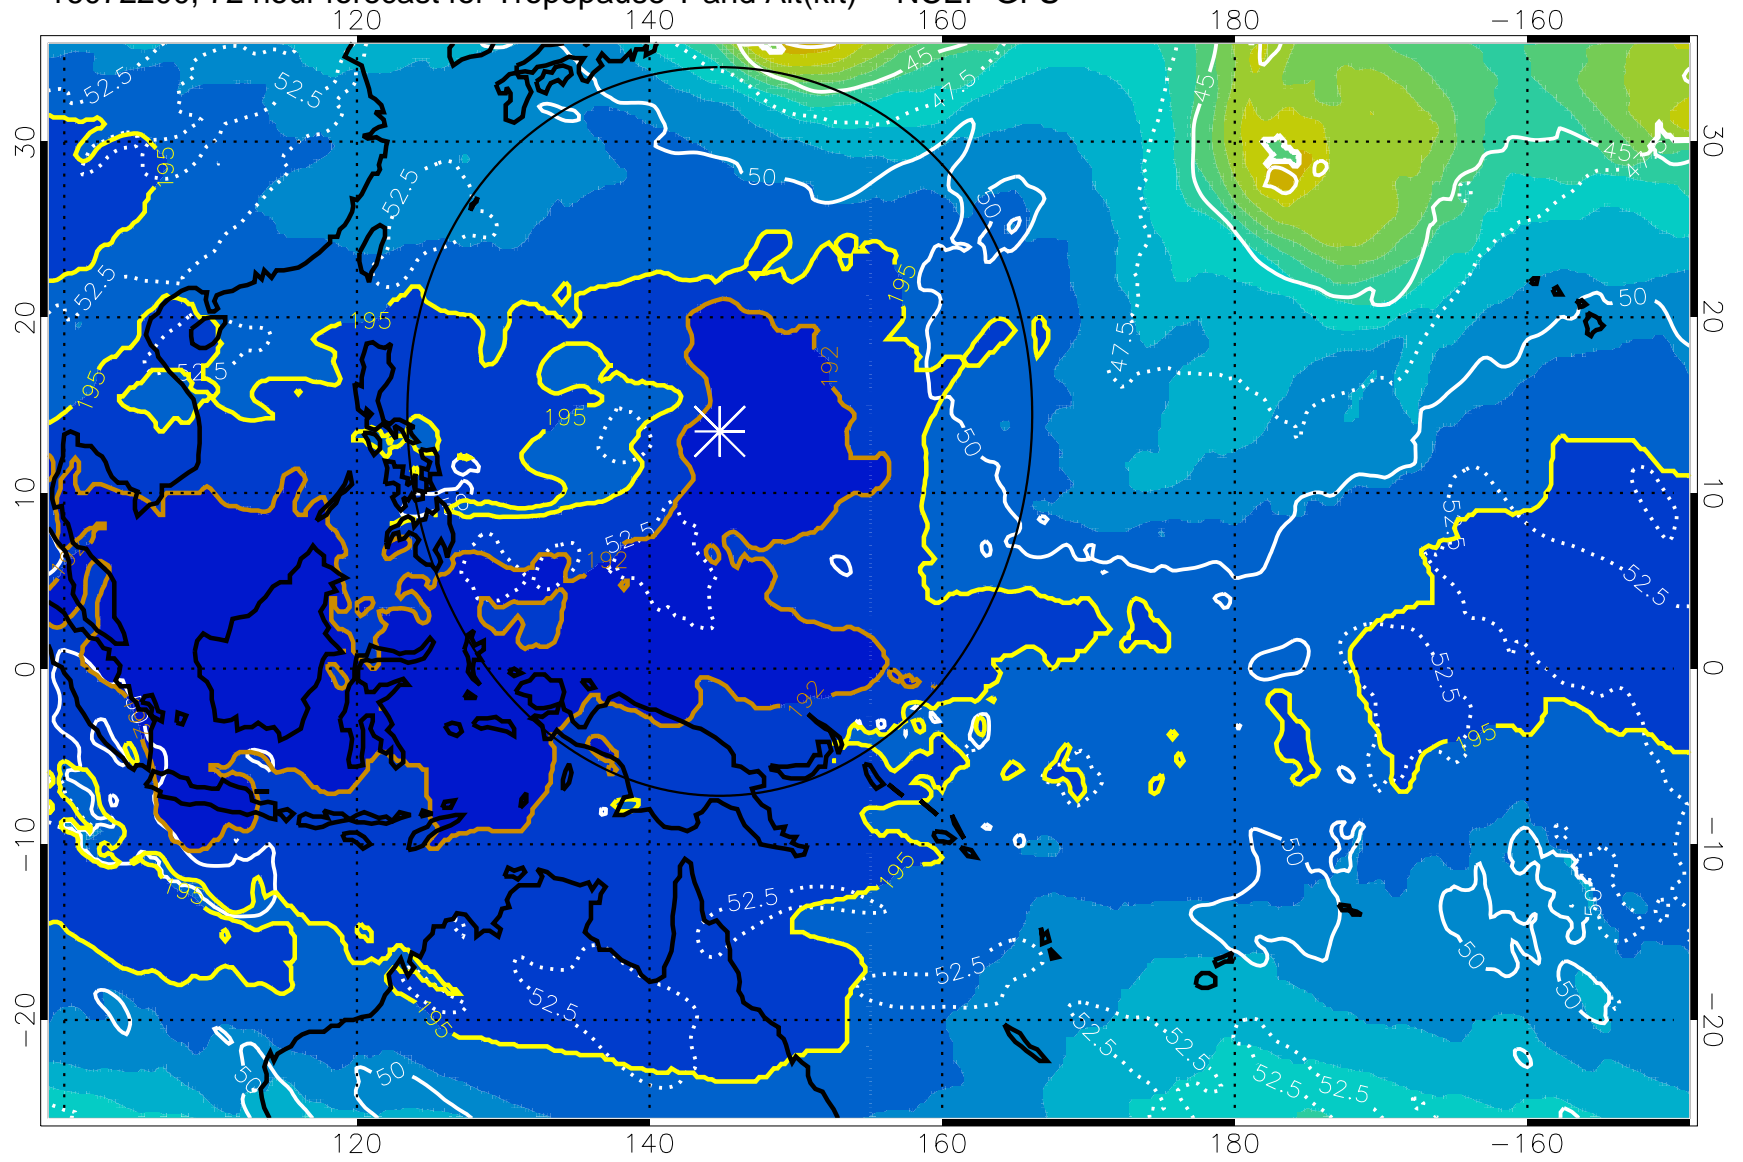

16072200, 72 hour forecast for Tropopause T and Alt(kft) -- NCEP GFS

190 200 210 220 230

Tropopause T, K

Tropopause Altitude in kft (white)

192.5K Isotherm 195K Isotherm
187.5K Isotherm 190K Isotherm

Range ring of 2304 km