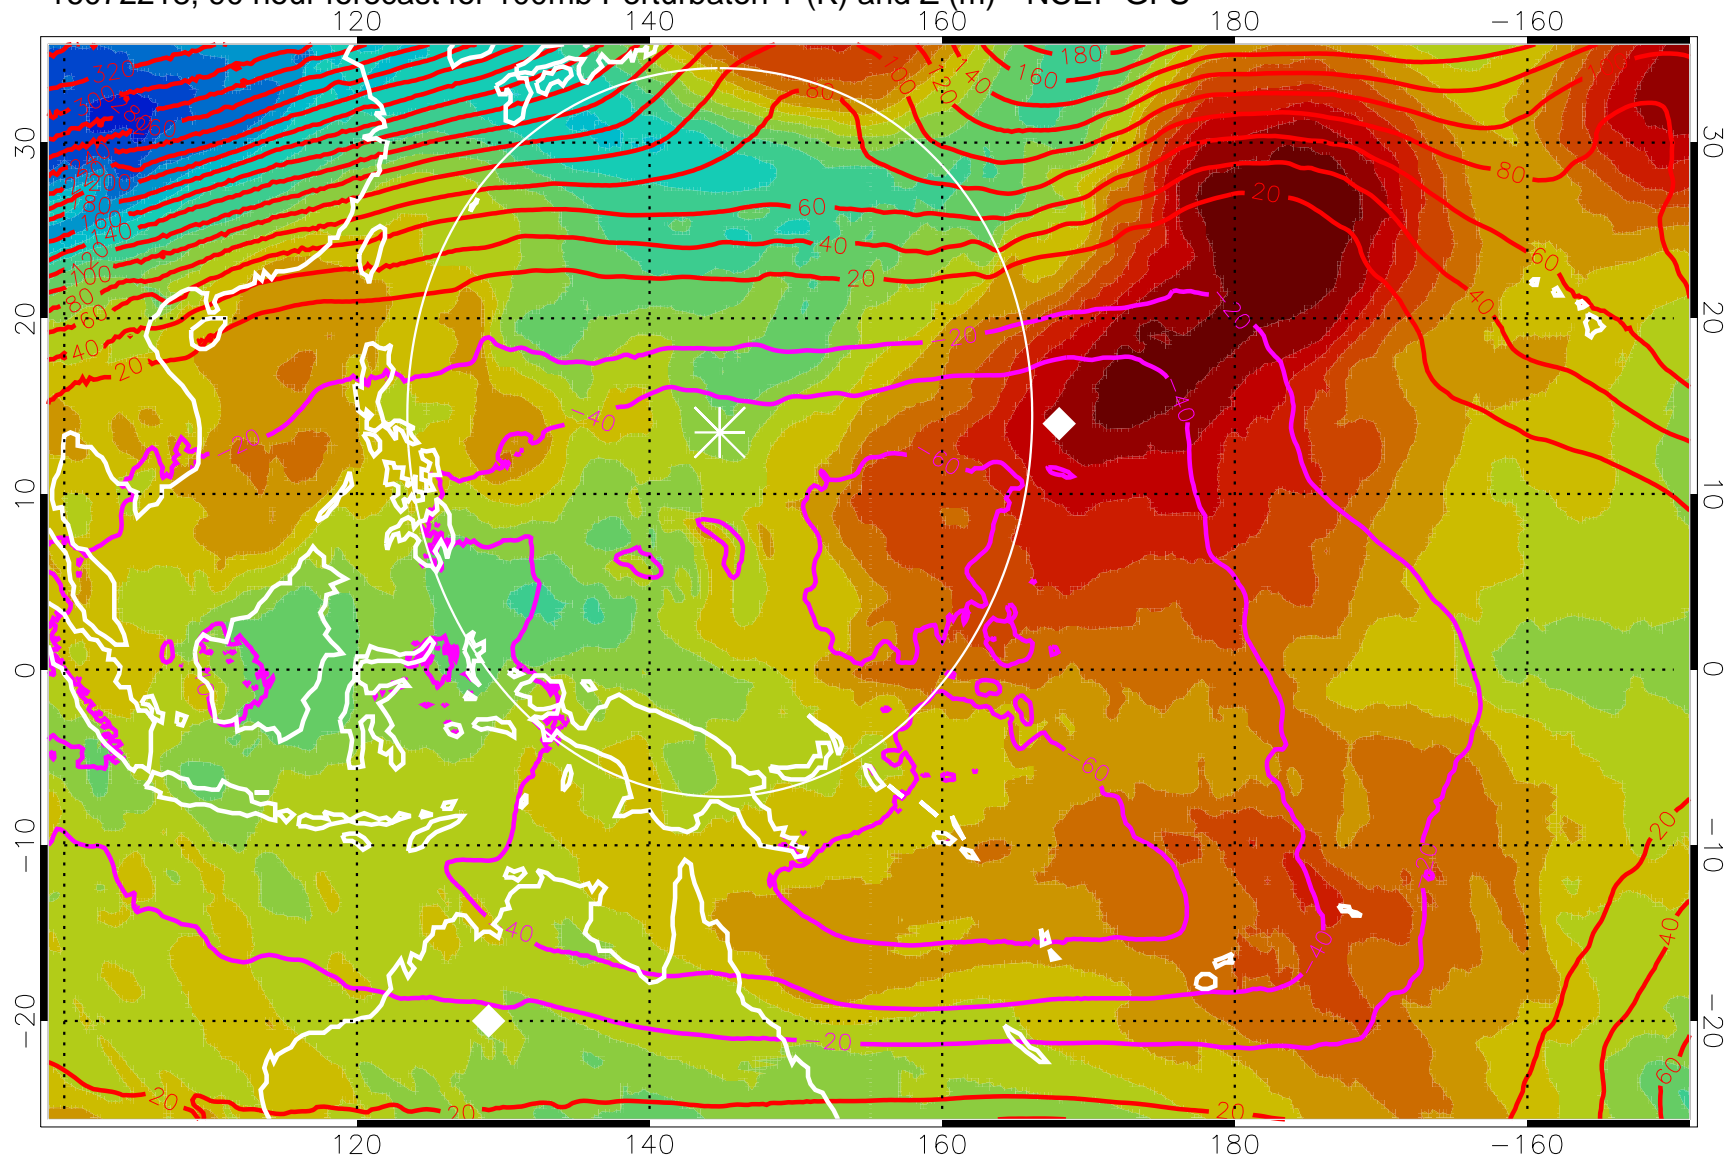

16072218, 90 hour forecast for 100mb Perturbaton T (K) and Z (m)-- NCEP GFS

Contours are 100 mbar Z perturbation (m)
Positive Z Contours
Negative Z Contours
Diamonds-mean pos. of anticyclones

Range ring of 2304 km