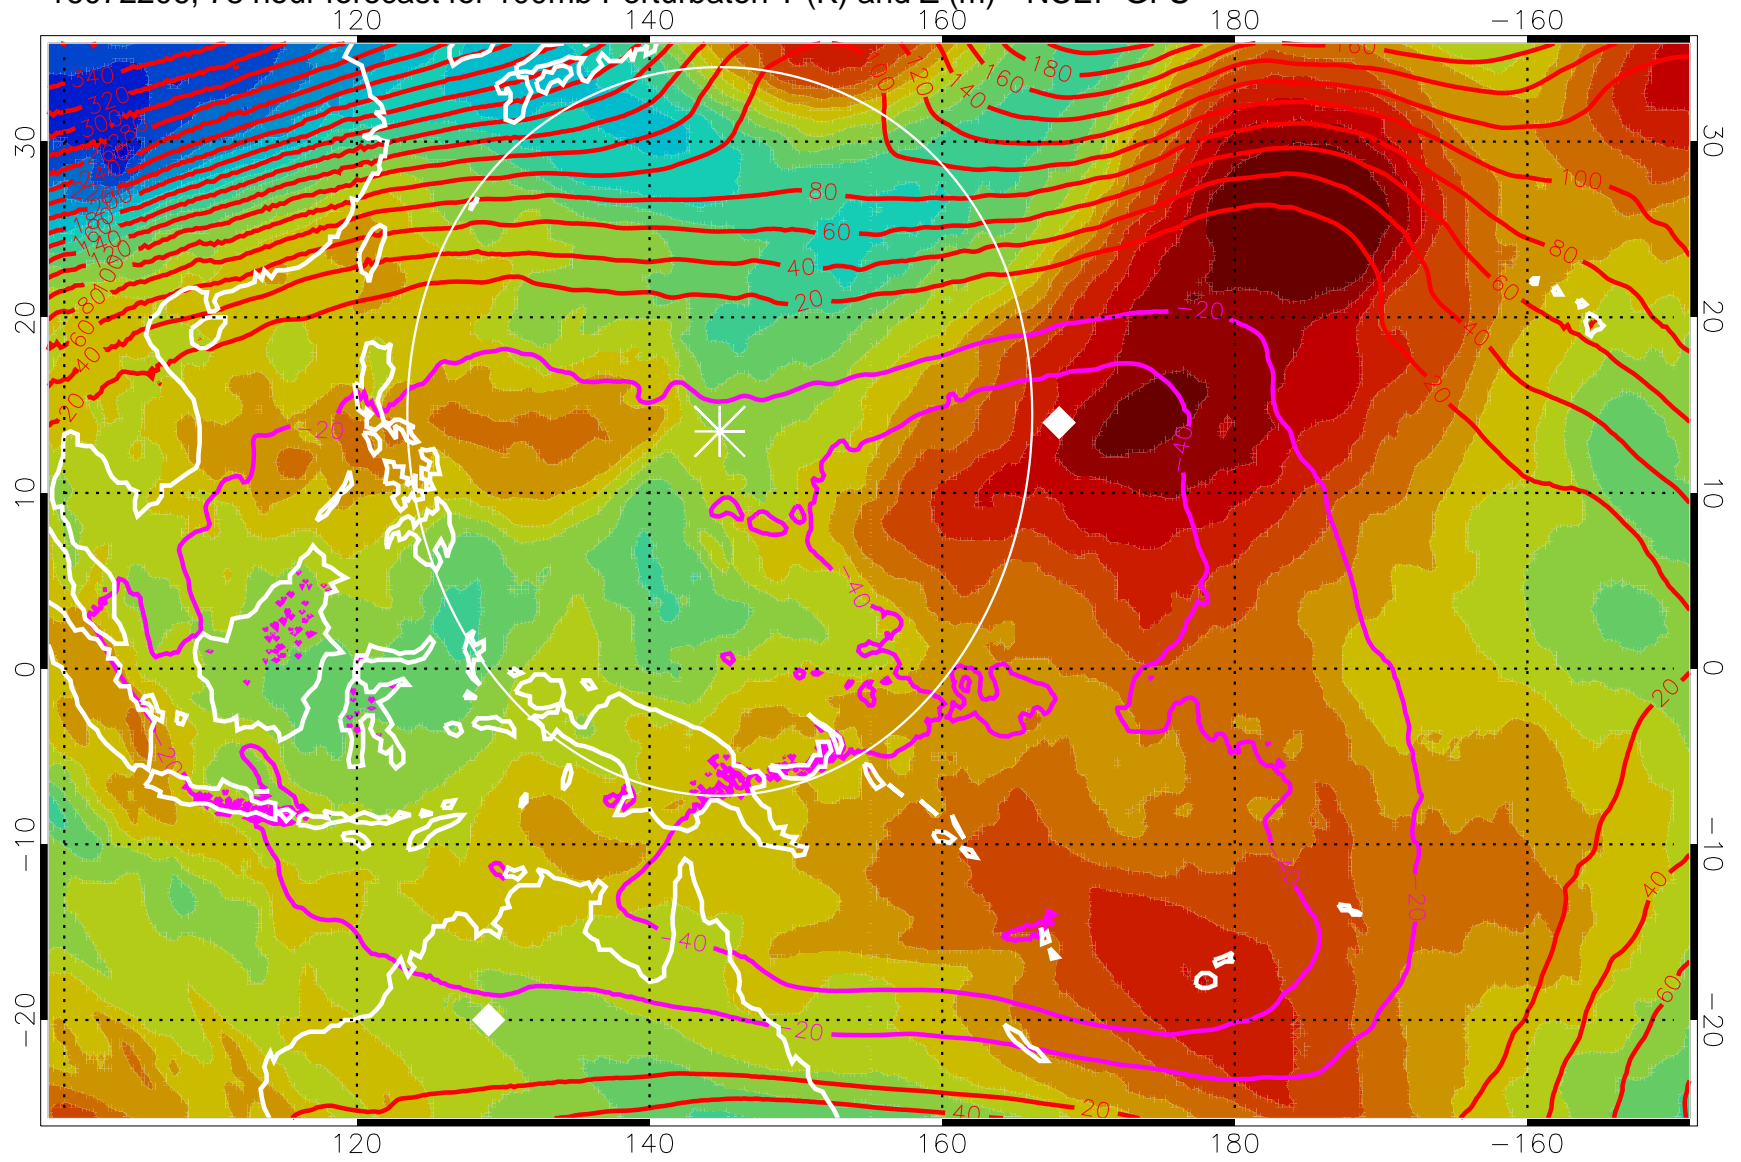

16072206, 78 hour forecast for 100mb Perturbaton T (K) and Z (m)-- NCEP GFS

Contours are 100 mbar Z perturbation (m)
Positive Z Contours
Negative Z Contours
Diamonds-mean pos. of anticyclones

Range ring of 2304 km