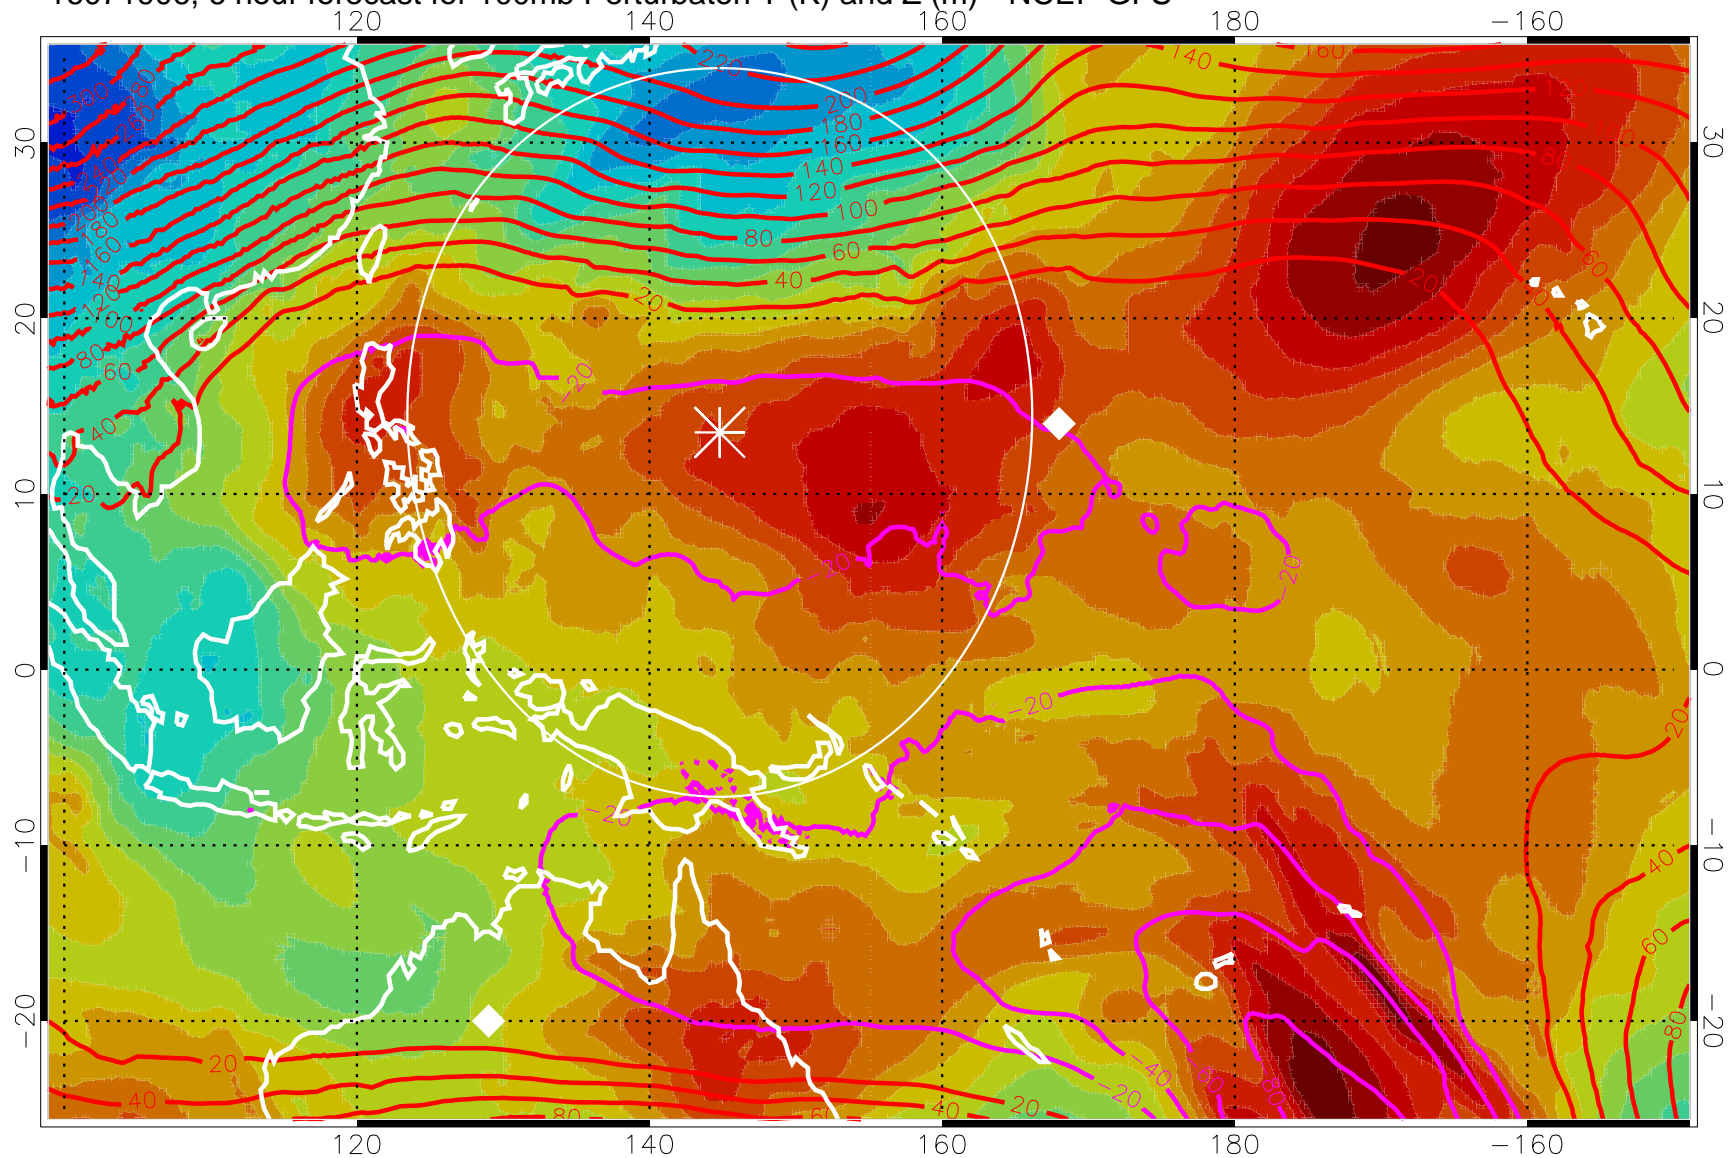

16071906, 6 hour forecast for 100mb Perturbaton T (K) and Z (m)-- NCEP GFS

Contours are 100 mbar Z perturbation (m)  
Positive Z Contours  
Negative Z Contours  
Diamonds-mean pos. of anticyclones

Range ring of 2304 km