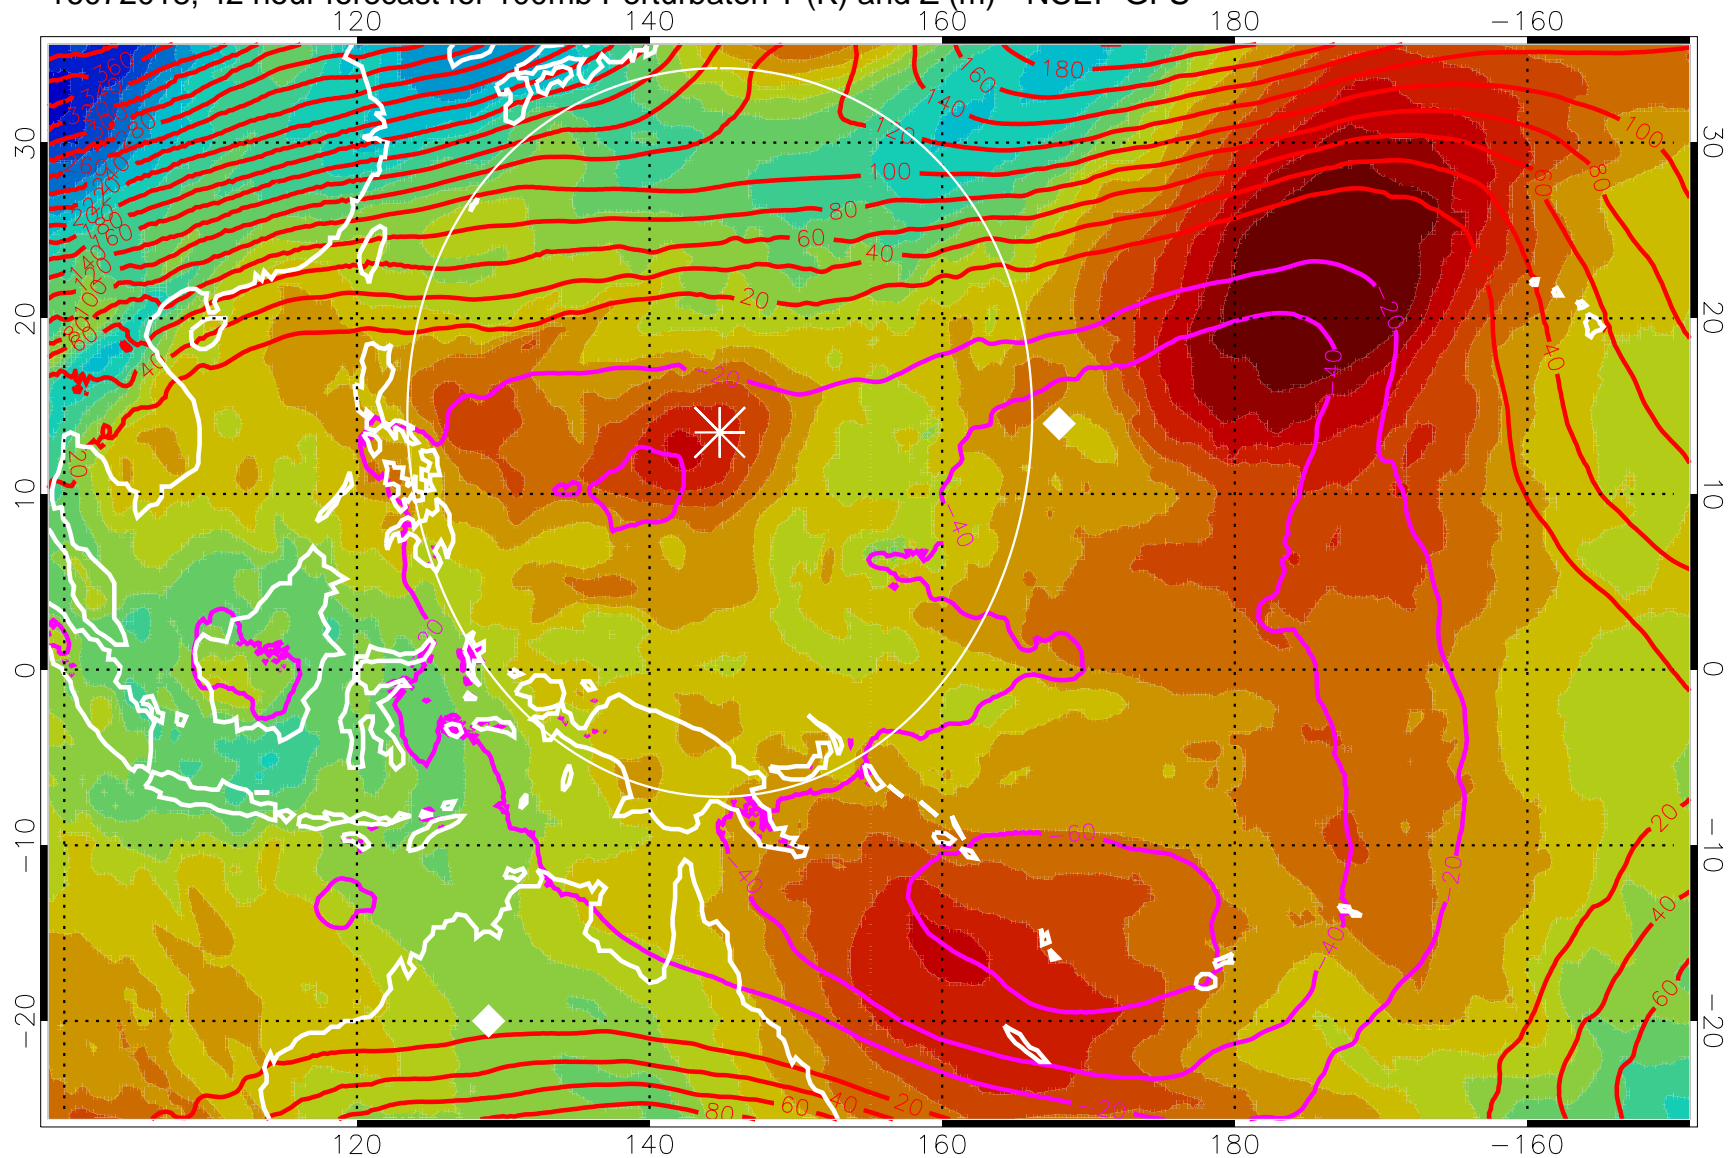

16072018, 42 hour forecast for 100mb Perturbaton T (K) and Z (m)-- NCEP GFS

Contours are 100 mbar Z perturbation (m)
Positive Z Contours
Negative Z Contours
Diamonds-mean pos. of anticyclones

Range ring of 2304 km