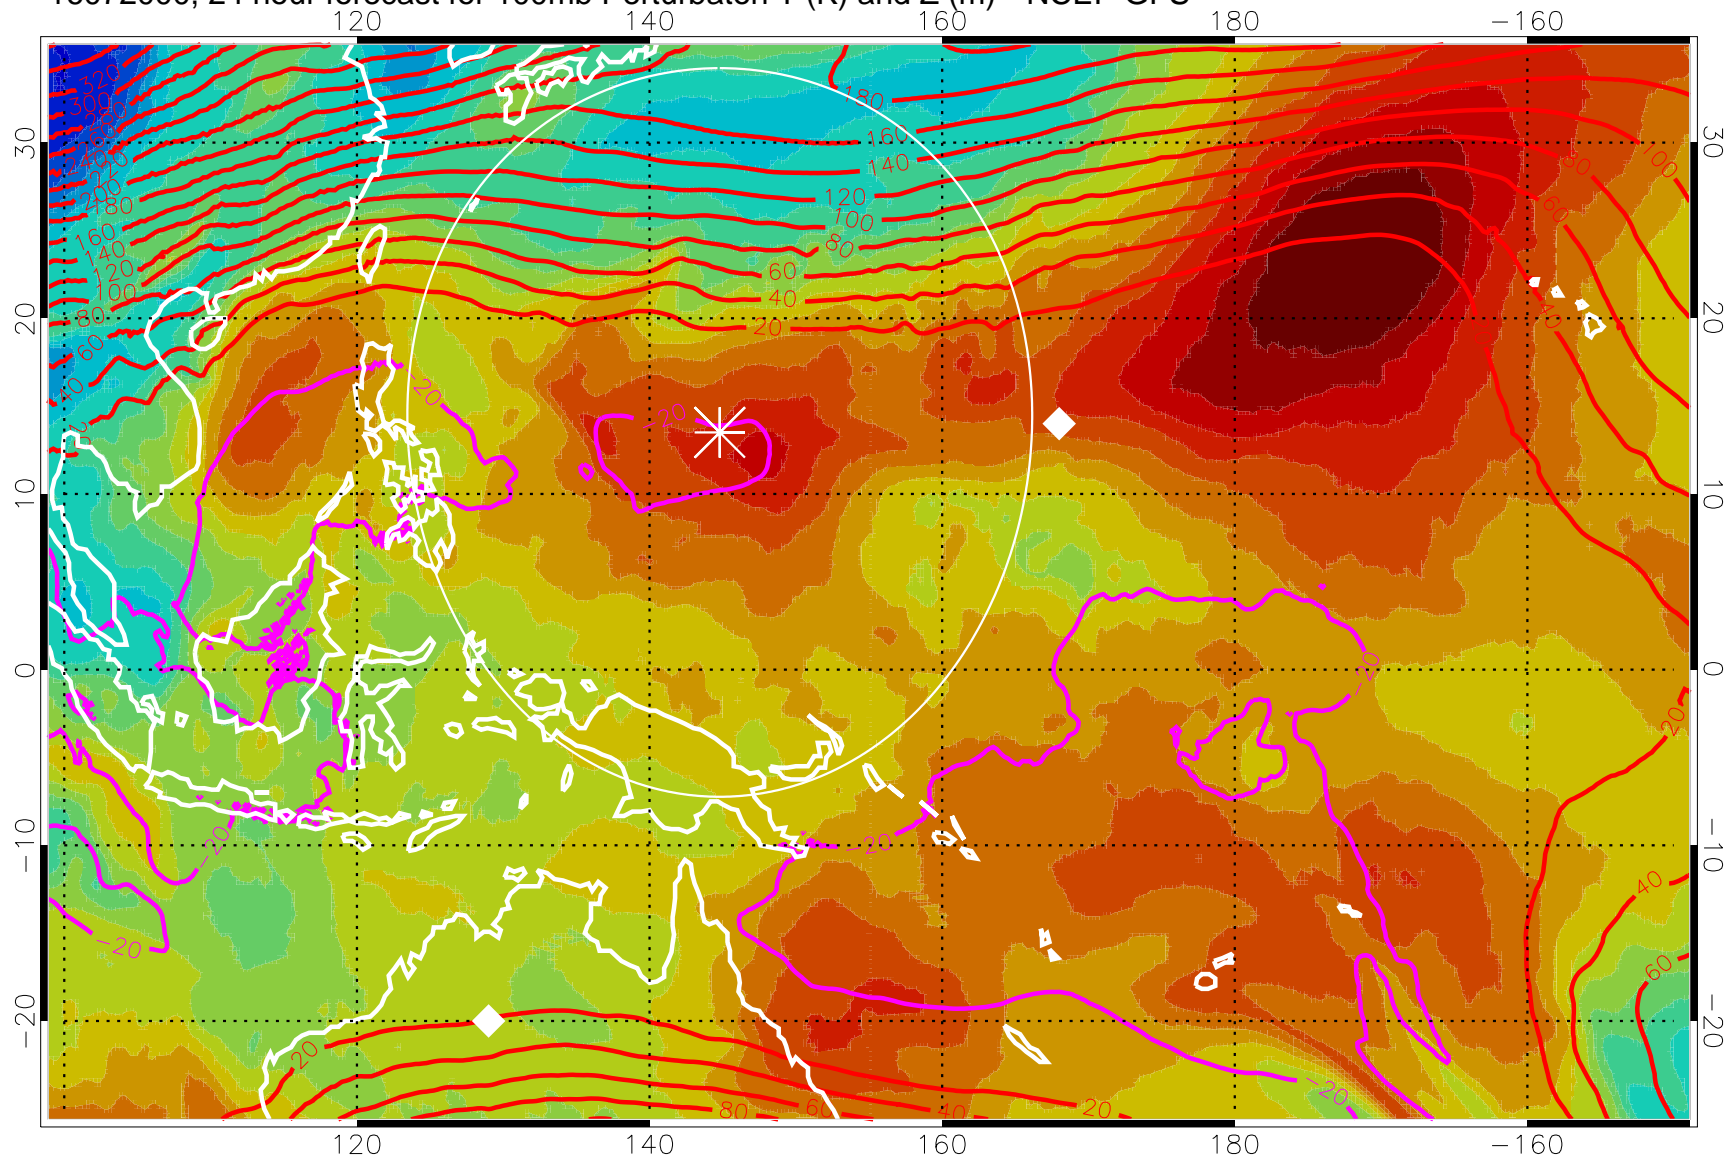

16072000, 24 hour forecast for 100mb Perturbaton T (K) and Z (m)-- NCEP GFS

Contours are 100 mbar Z perturbation (m)
Positive Z Contours
Negative Z Contours
Diamonds-mean pos. of anticyclones

Range ring of 2304 km