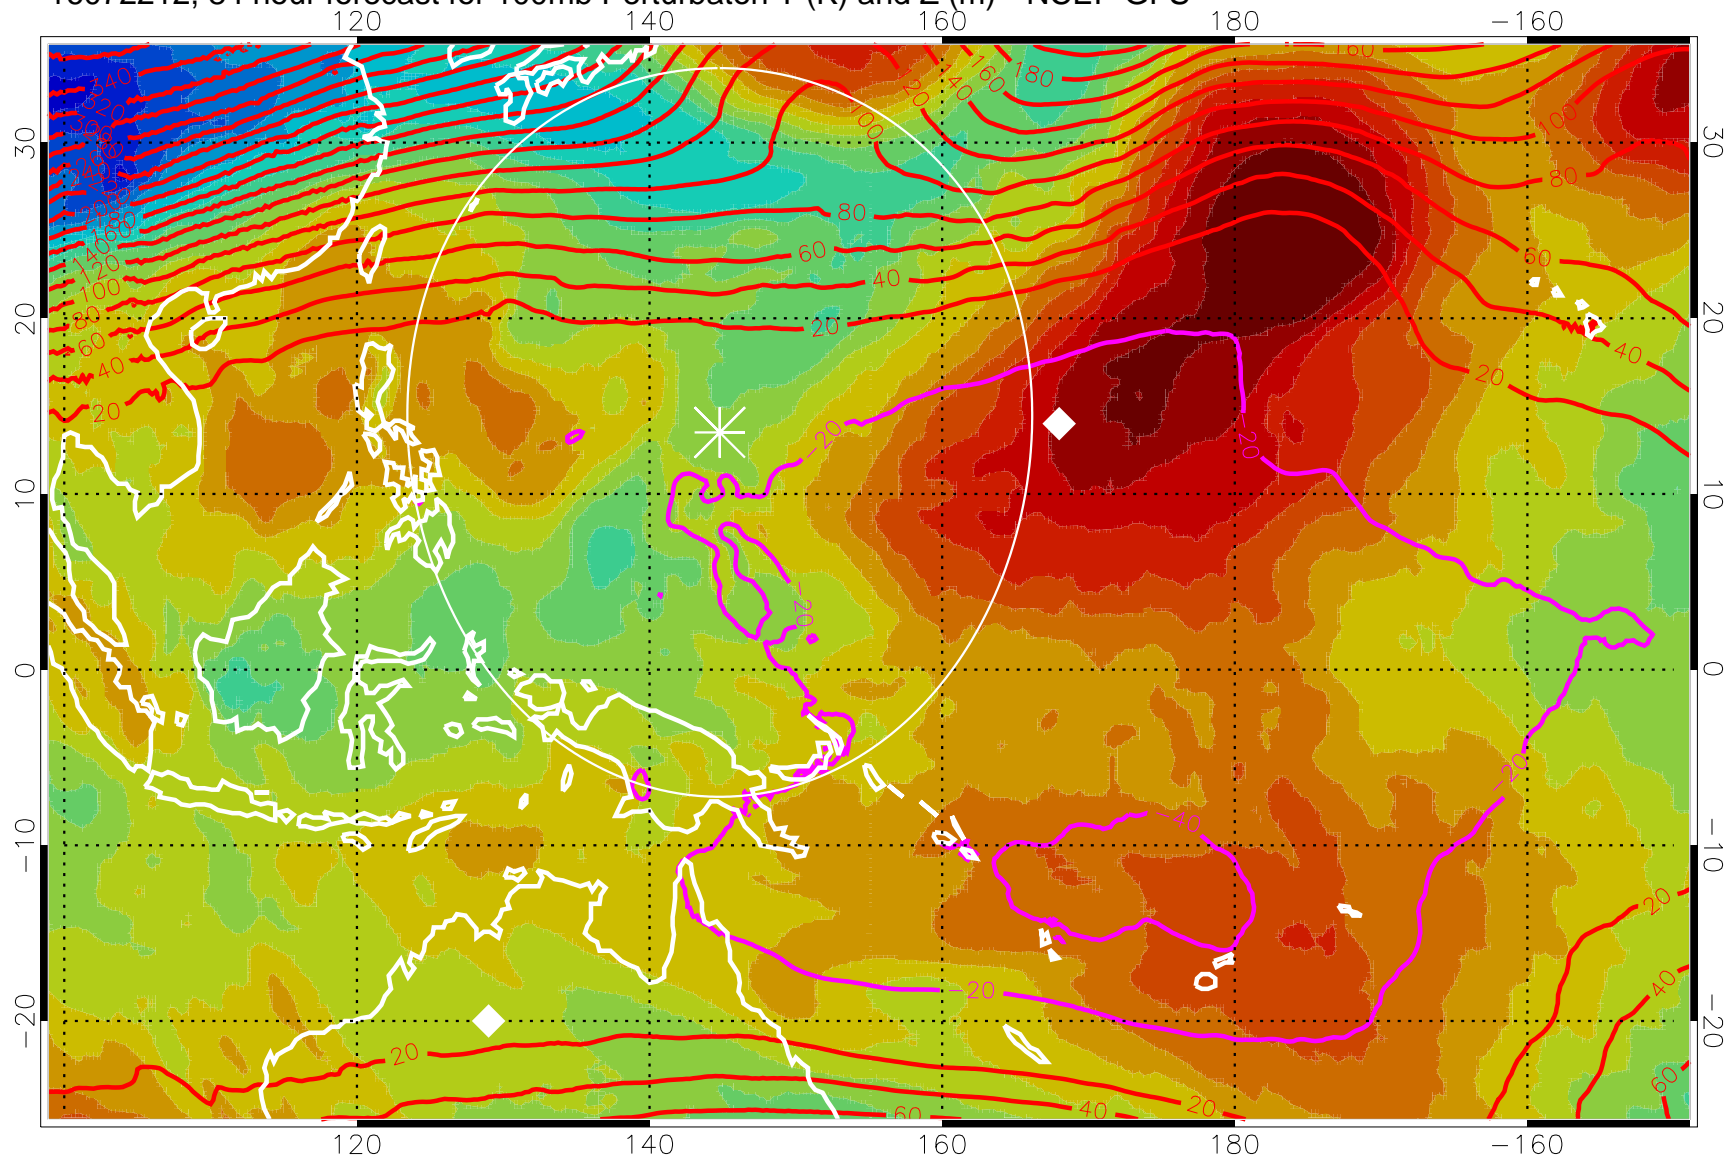

16072212, 84 hour forecast for 100mb Perturbaton T (K) and Z (m)-- NCEP GFS

Contours are 100 mbar Z perturbation (m)
Positive Z Contours
Negative Z Contours
Diamonds-mean pos. of anticyclones

Range ring of 2304 km