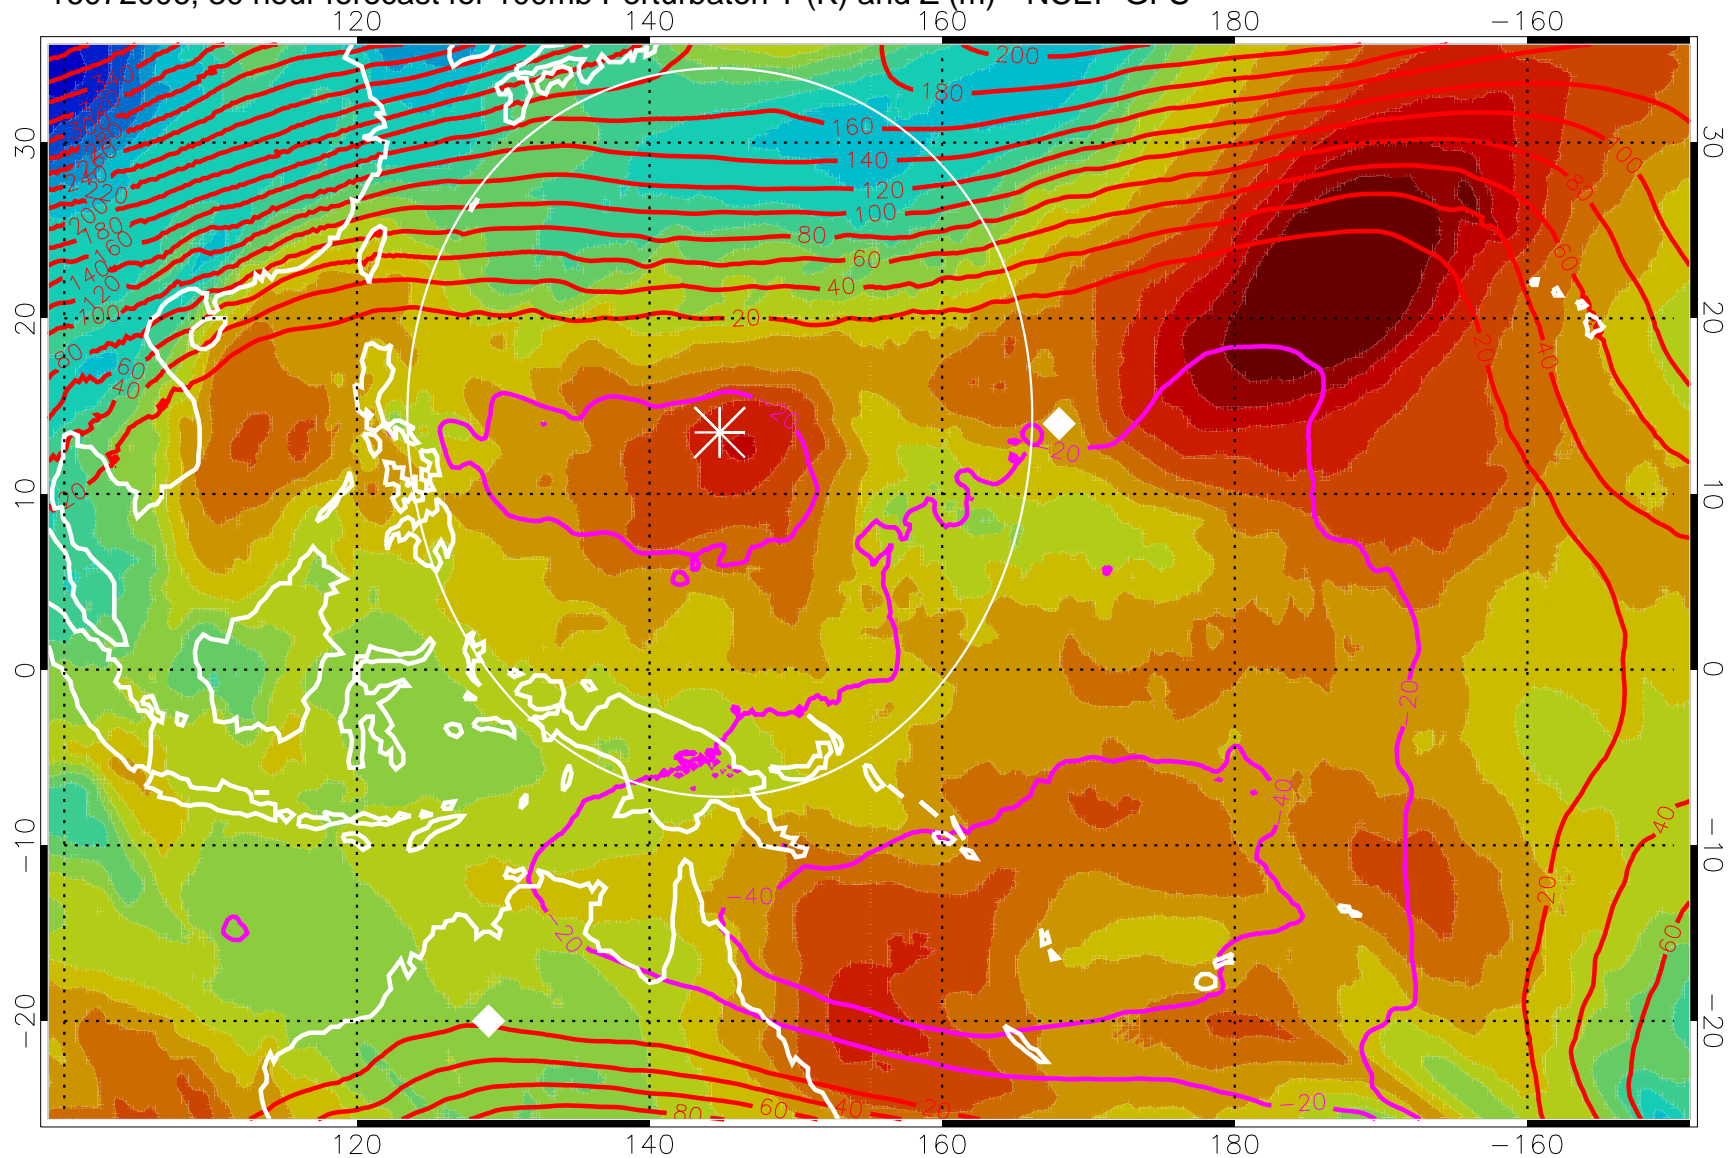

16072006, 30 hour forecast for 100mb Perturbaton T (K) and Z (m)-- NCEP GFS

Contours are 100 mbar Z perturbation (m)
Positive Z Contours
Negative Z Contours
Diamonds-mean pos. of anticyclones

Range ring of 2304 km