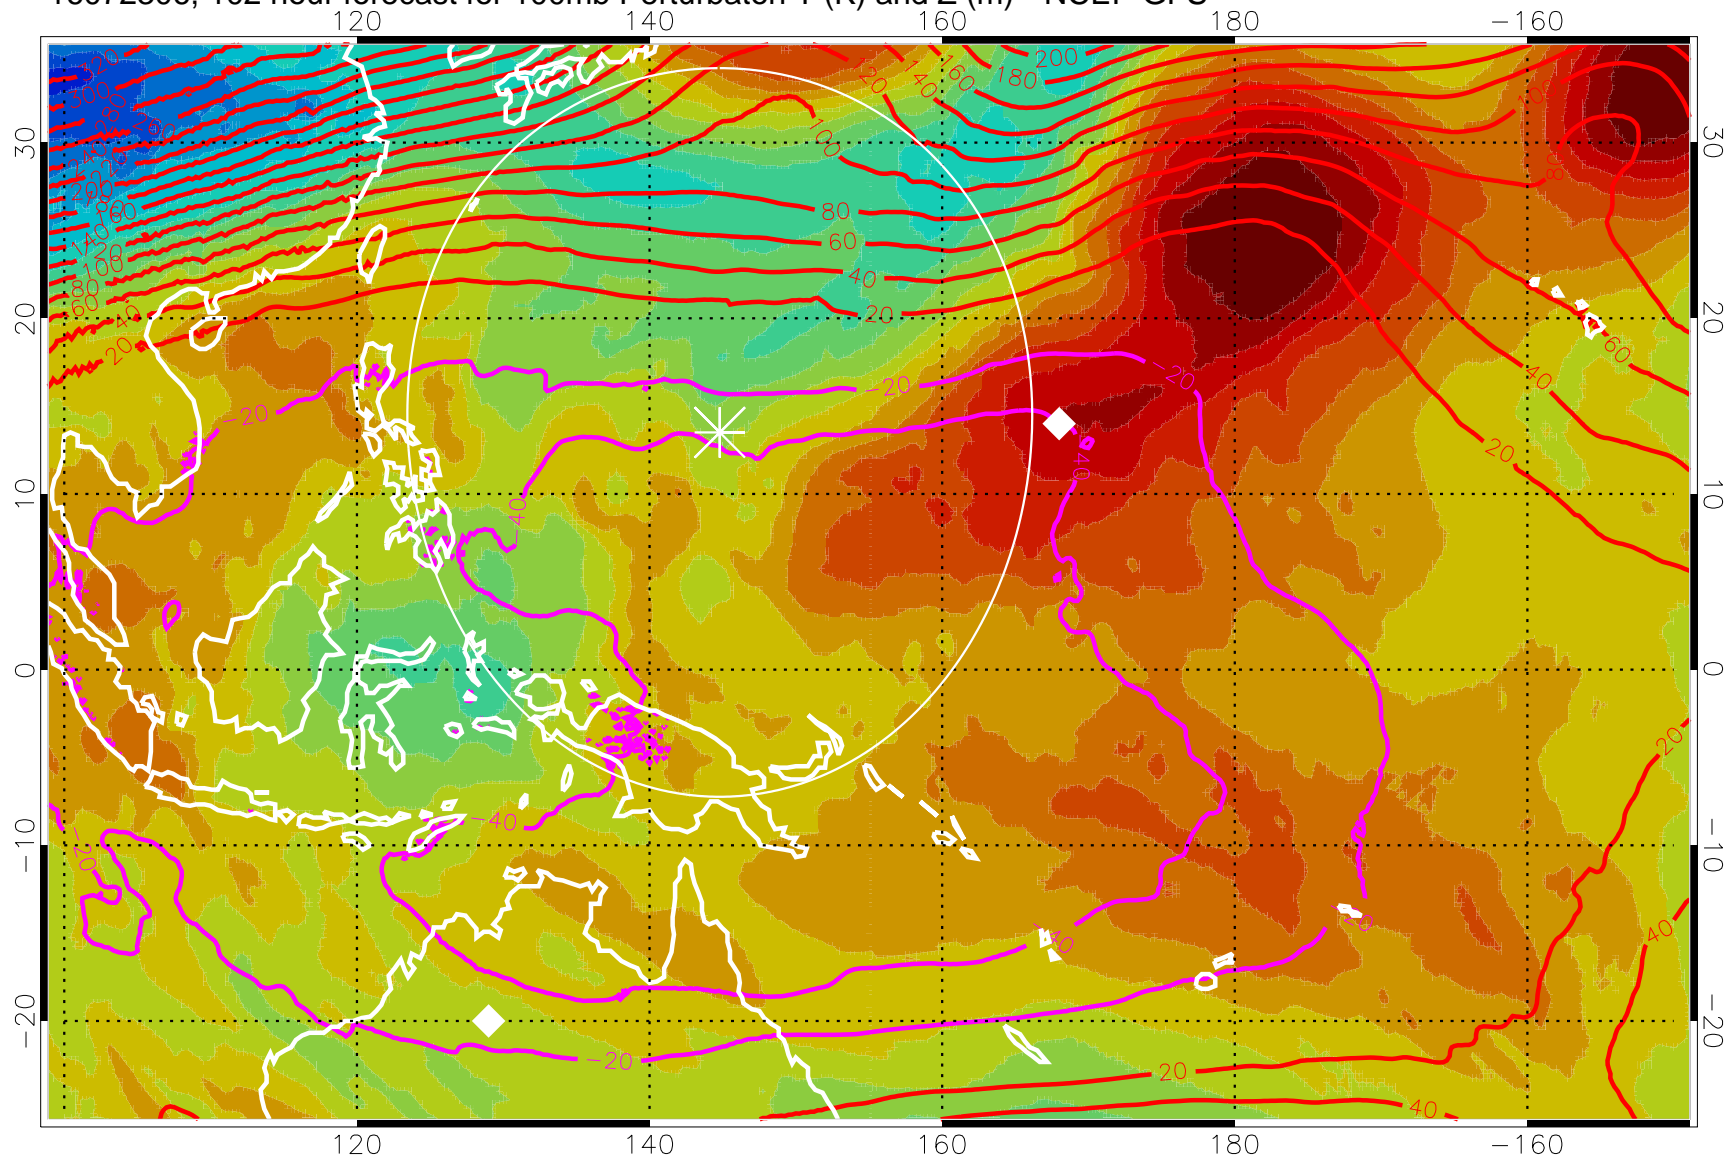

16072306, 102 hour forecast for 100mb Perturbaton T (K) and Z (m)-- NCEP GFS

Contours are 100 mbar Z perturbation (m)
Positive Z Contours
Negative Z Contours
Diamonds-mean pos. of anticyclones

Range ring of 2304 km