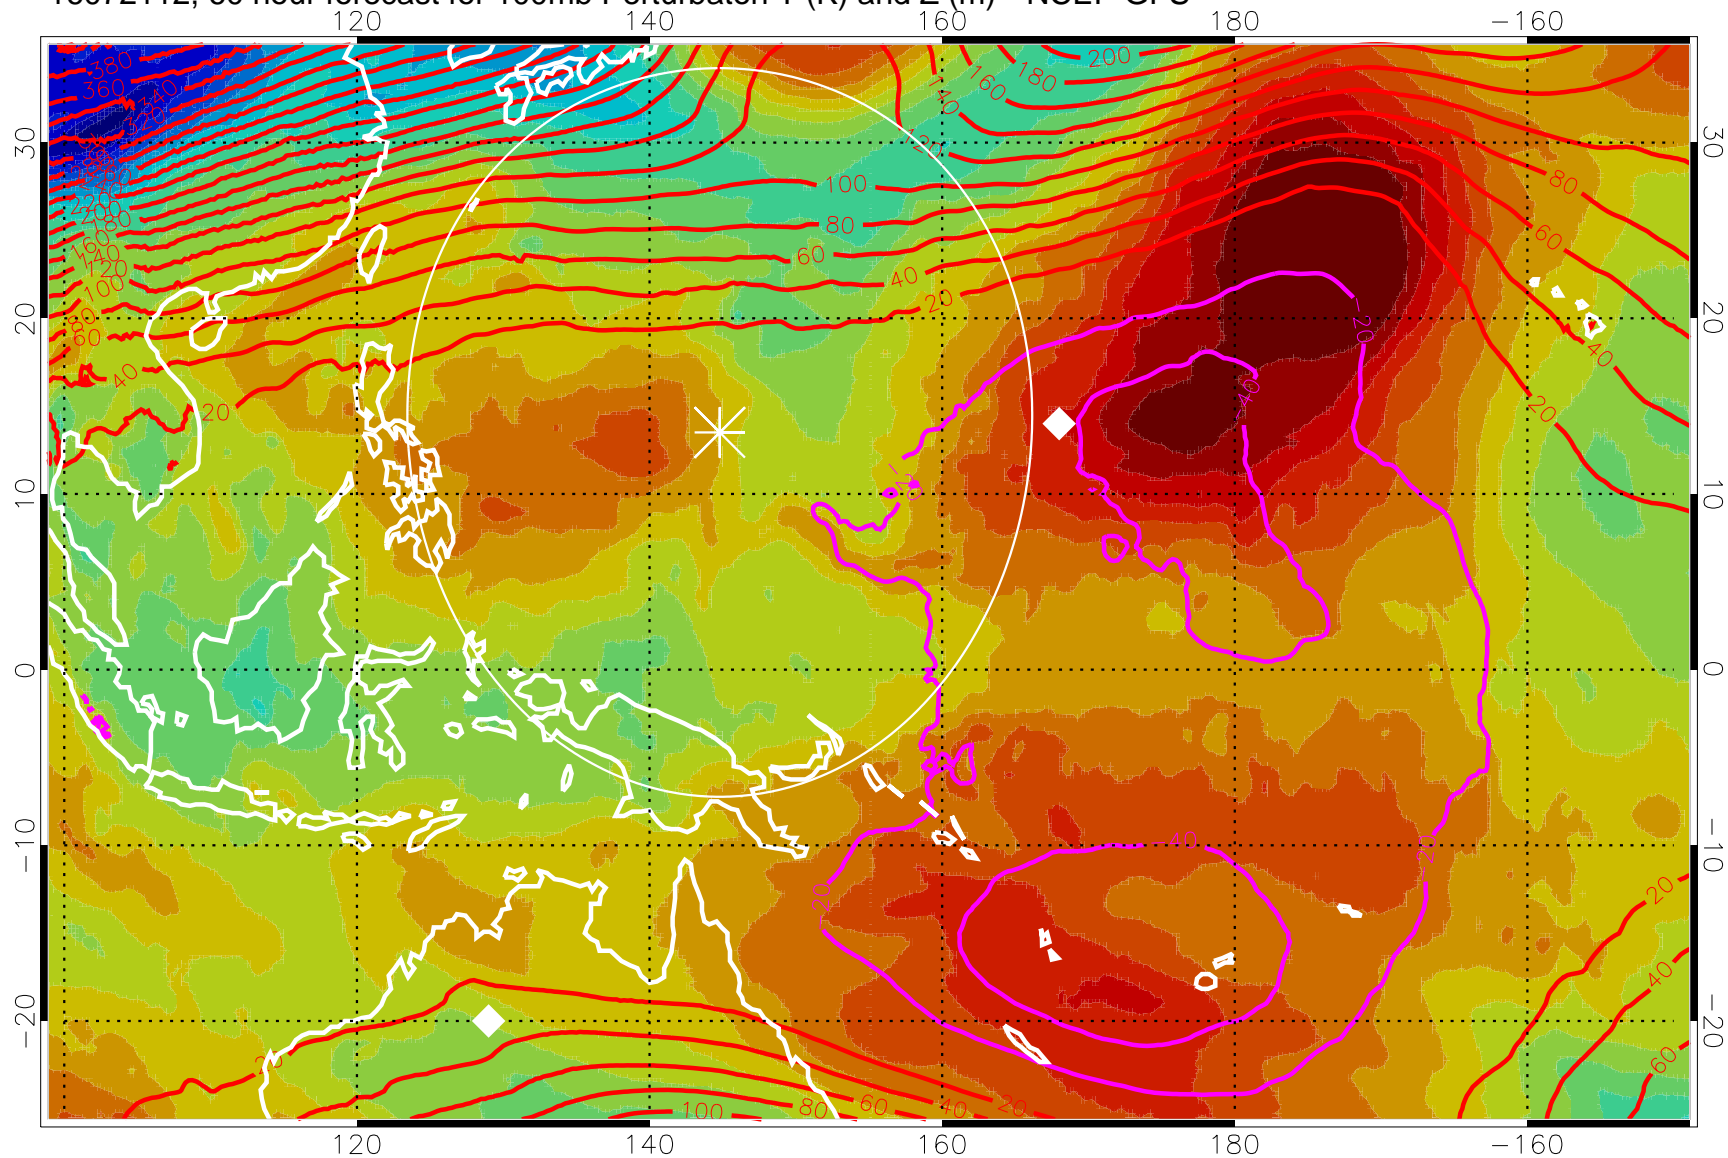

16072112, 60 hour forecast for 100mb Perturbaton T (K) and Z (m)-- NCEP GFS

Contours are 100 mbar Z perturbation (m)
Positive Z Contours
Negative Z Contours
Diamonds-mean pos. of anticyclones

Range ring of 2304 km