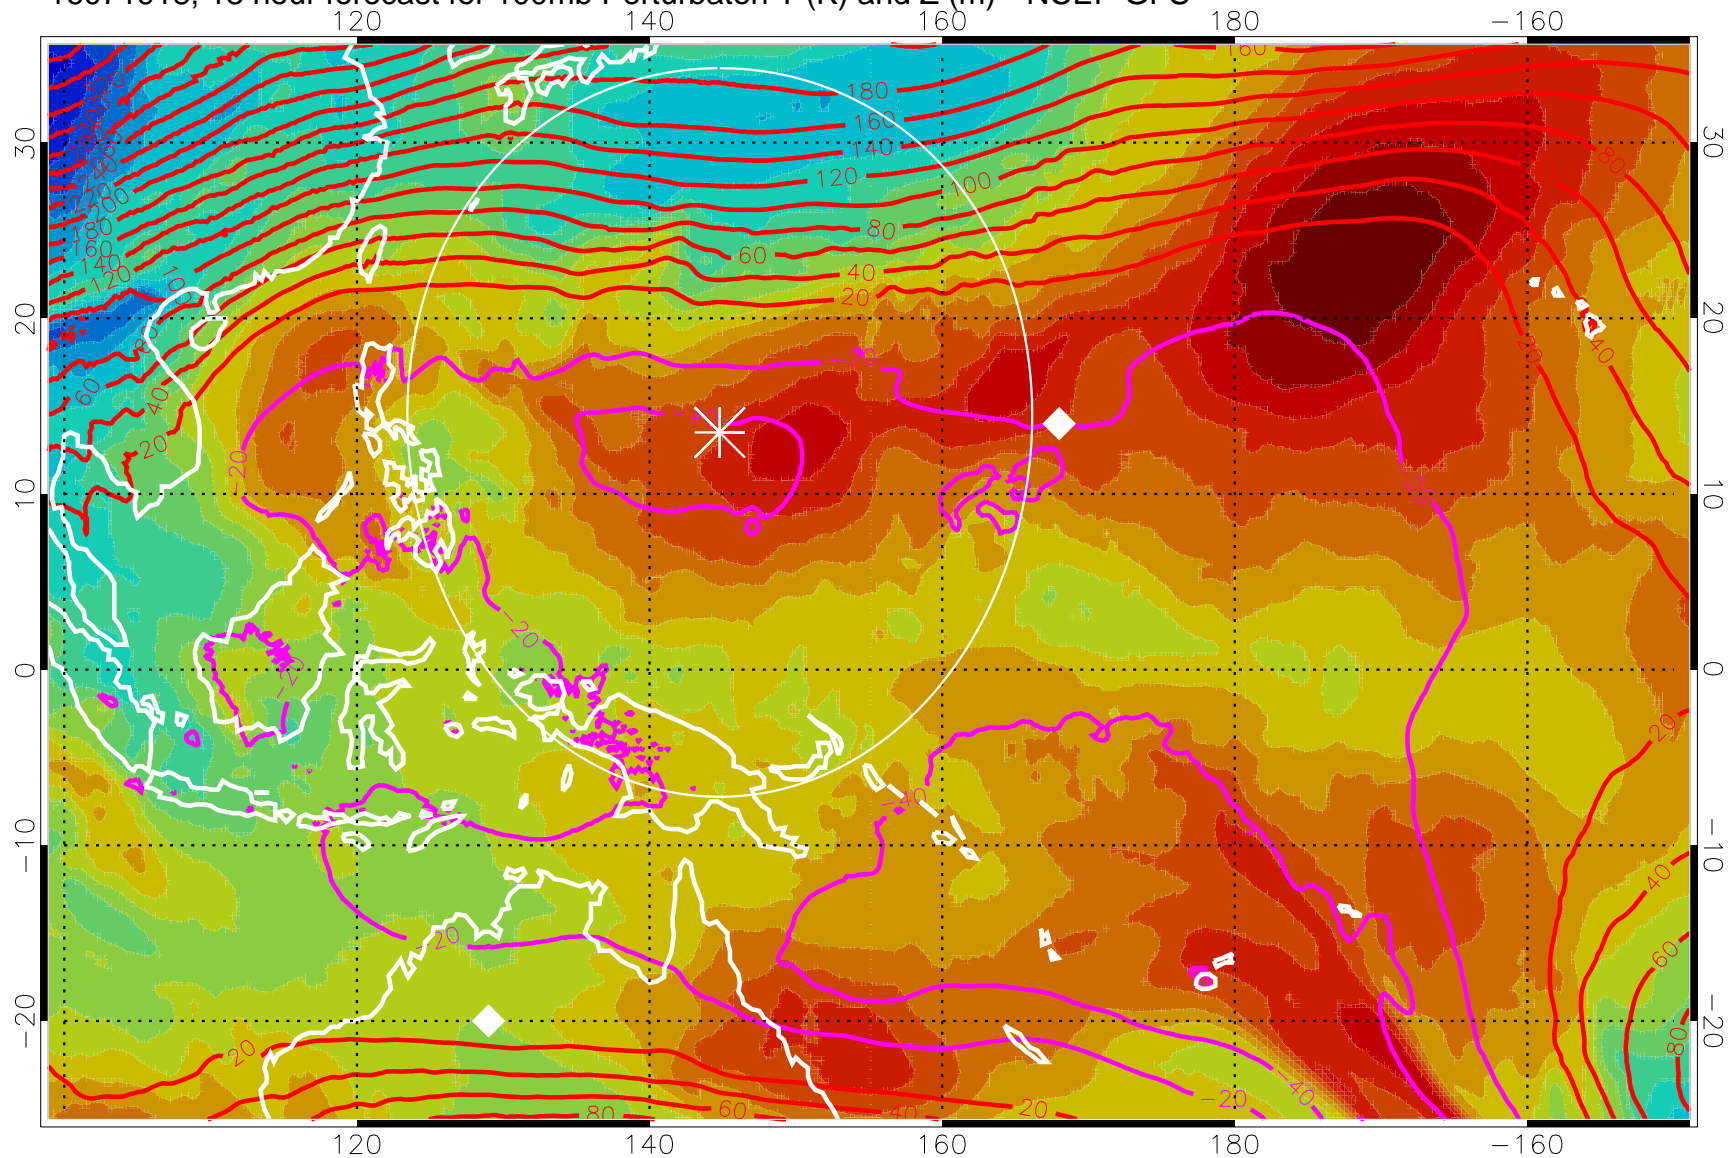

16071918, 18 hour forecast for 100mb Perturbaton T (K) and Z (m)-- NCEP GFS

Contours are 100 mbar Z perturbation (m)
Positive Z Contours
Negative Z Contours
Diamonds-mean pos. of anticyclones

Range ring of 2304 km