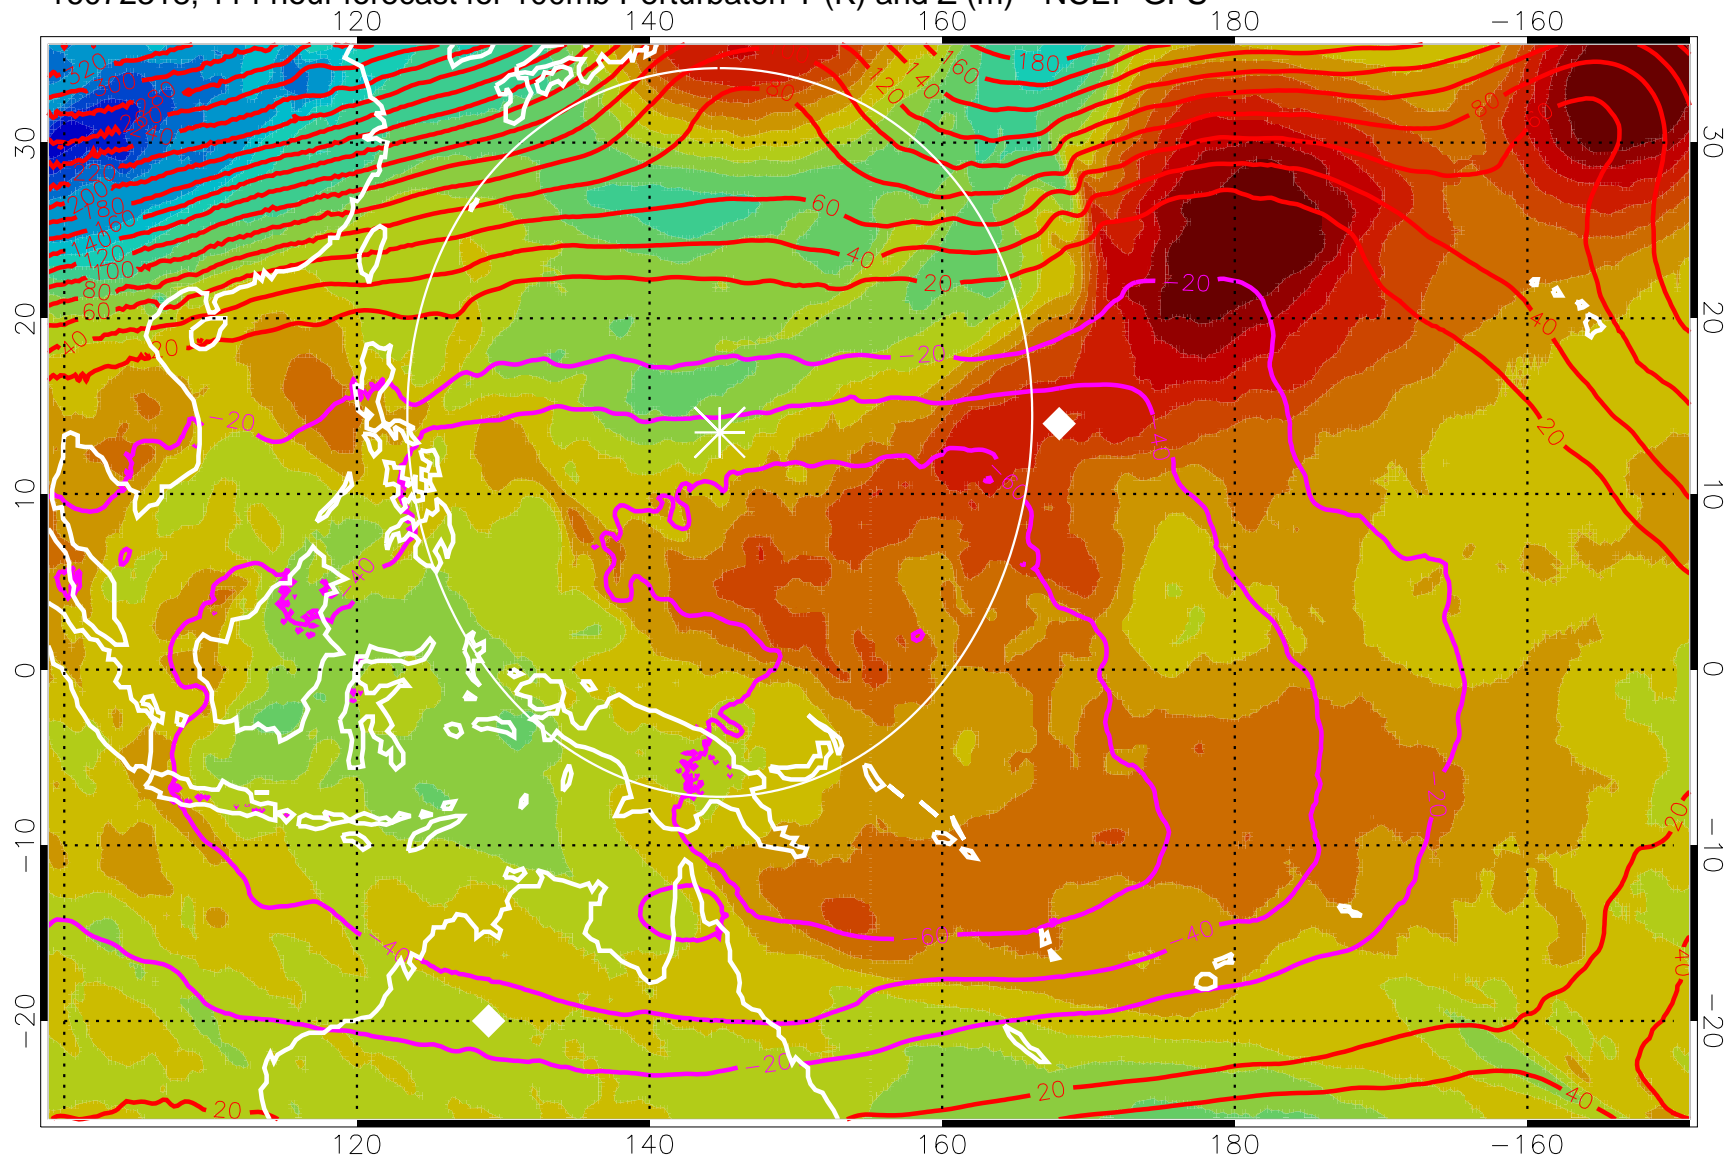

16072318, 114 hour forecast for 100mb Perturbaton T (K) and Z (m)-- NCEP GFS

Contours are 100 mbar Z perturbation (m)
Positive Z Contours
Negative Z Contours
Diamonds-mean pos. of anticyclones

Range ring of 2304 km