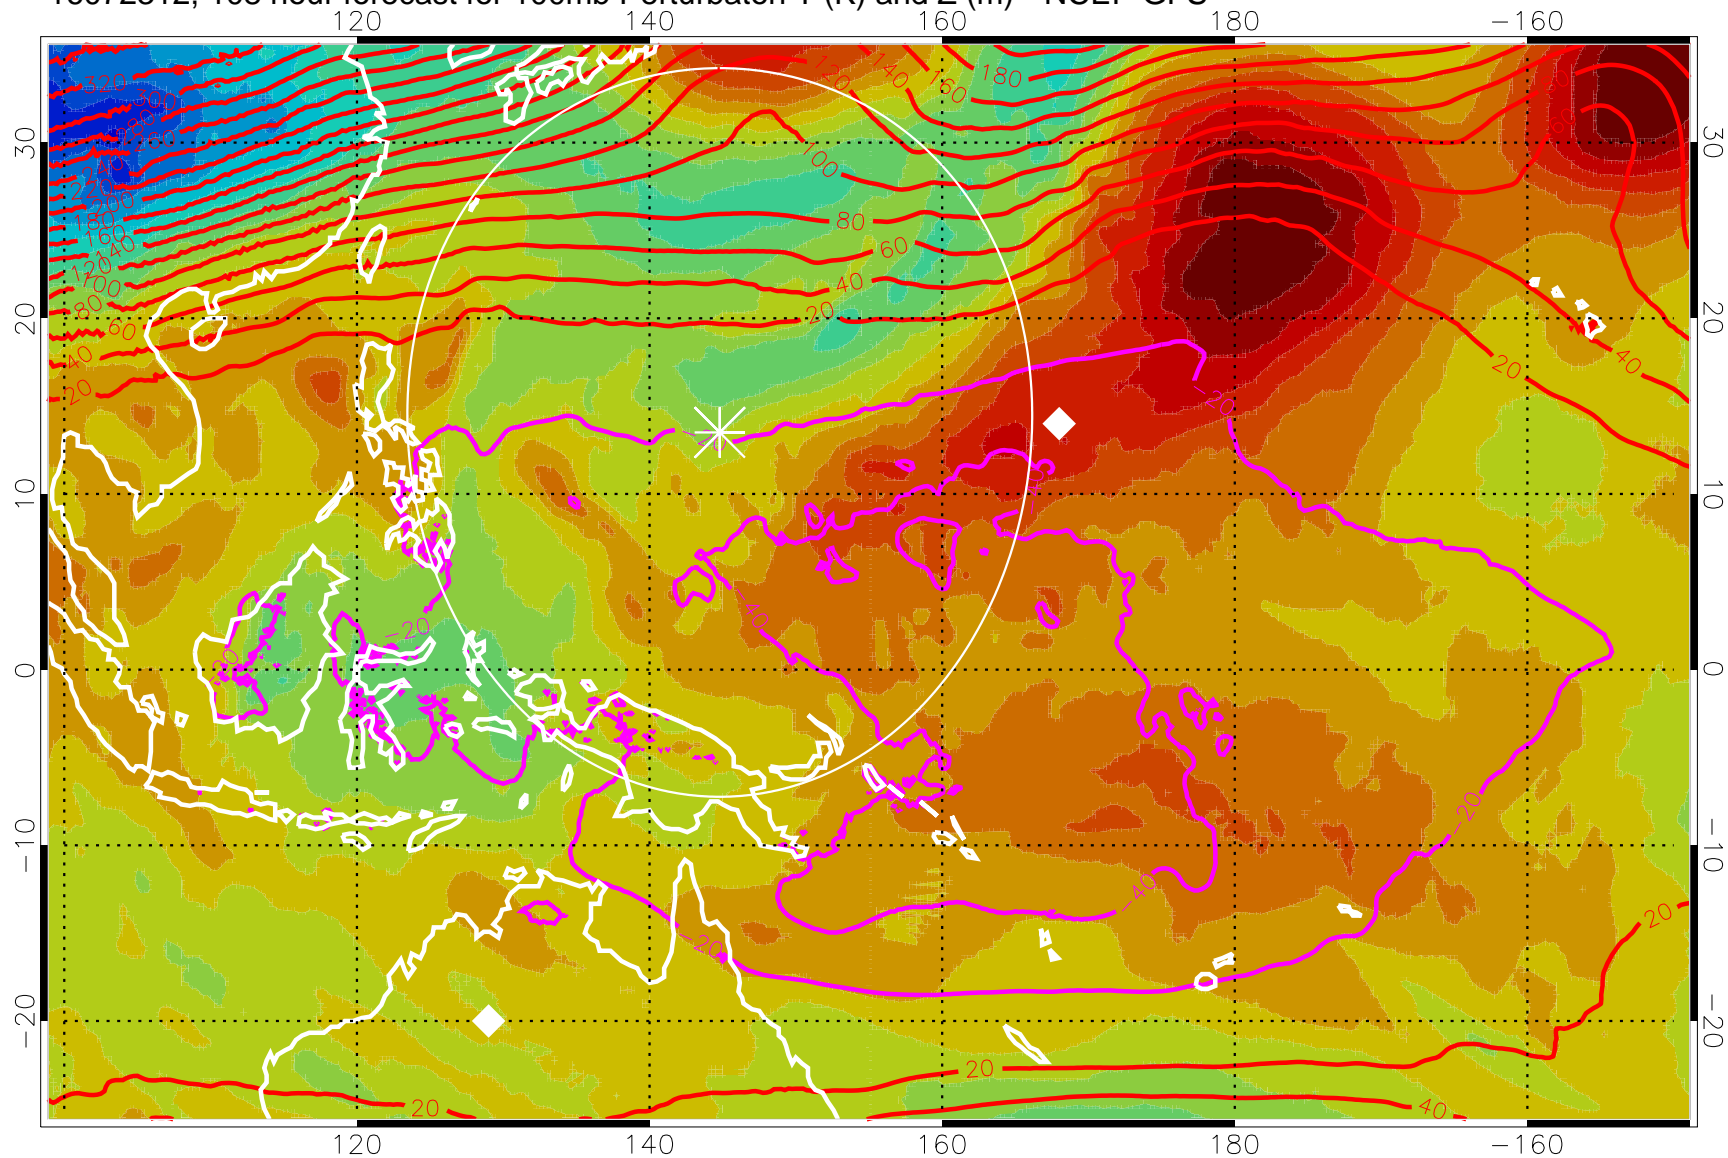

16072312, 108 hour forecast for 100mb Perturbaton T (K) and Z (m)-- NCEP GFS

Contours are 100 mbar Z perturbation (m)
Positive Z Contours
Negative Z Contours
Diamonds-mean pos. of anticyclones

Range ring of 2304 km