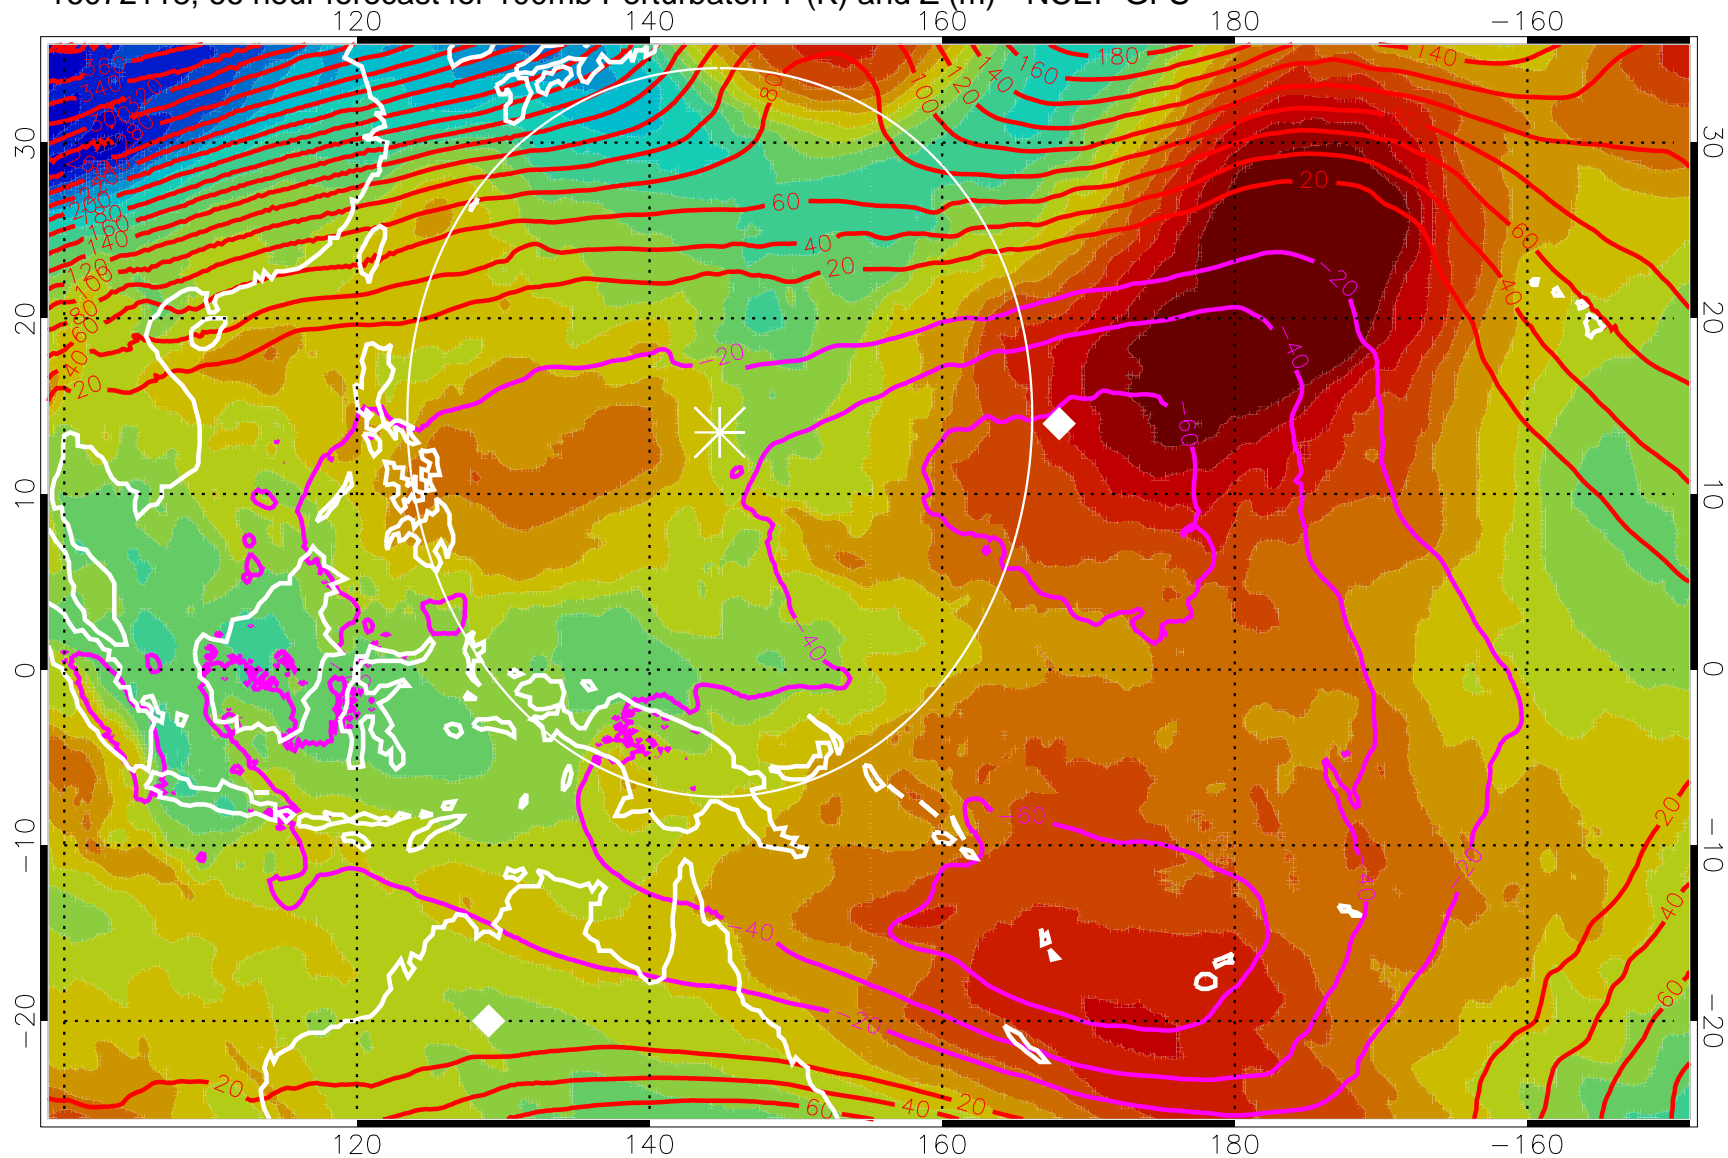

16072118, 66 hour forecast for 100mb Perturbaton T (K) and Z (m)-- NCEP GFS

Contours are 100 mbar Z perturbation (m)
Positive Z Contours
Negative Z Contours
Diamonds-mean pos. of anticyclones

Range ring of 2304 km