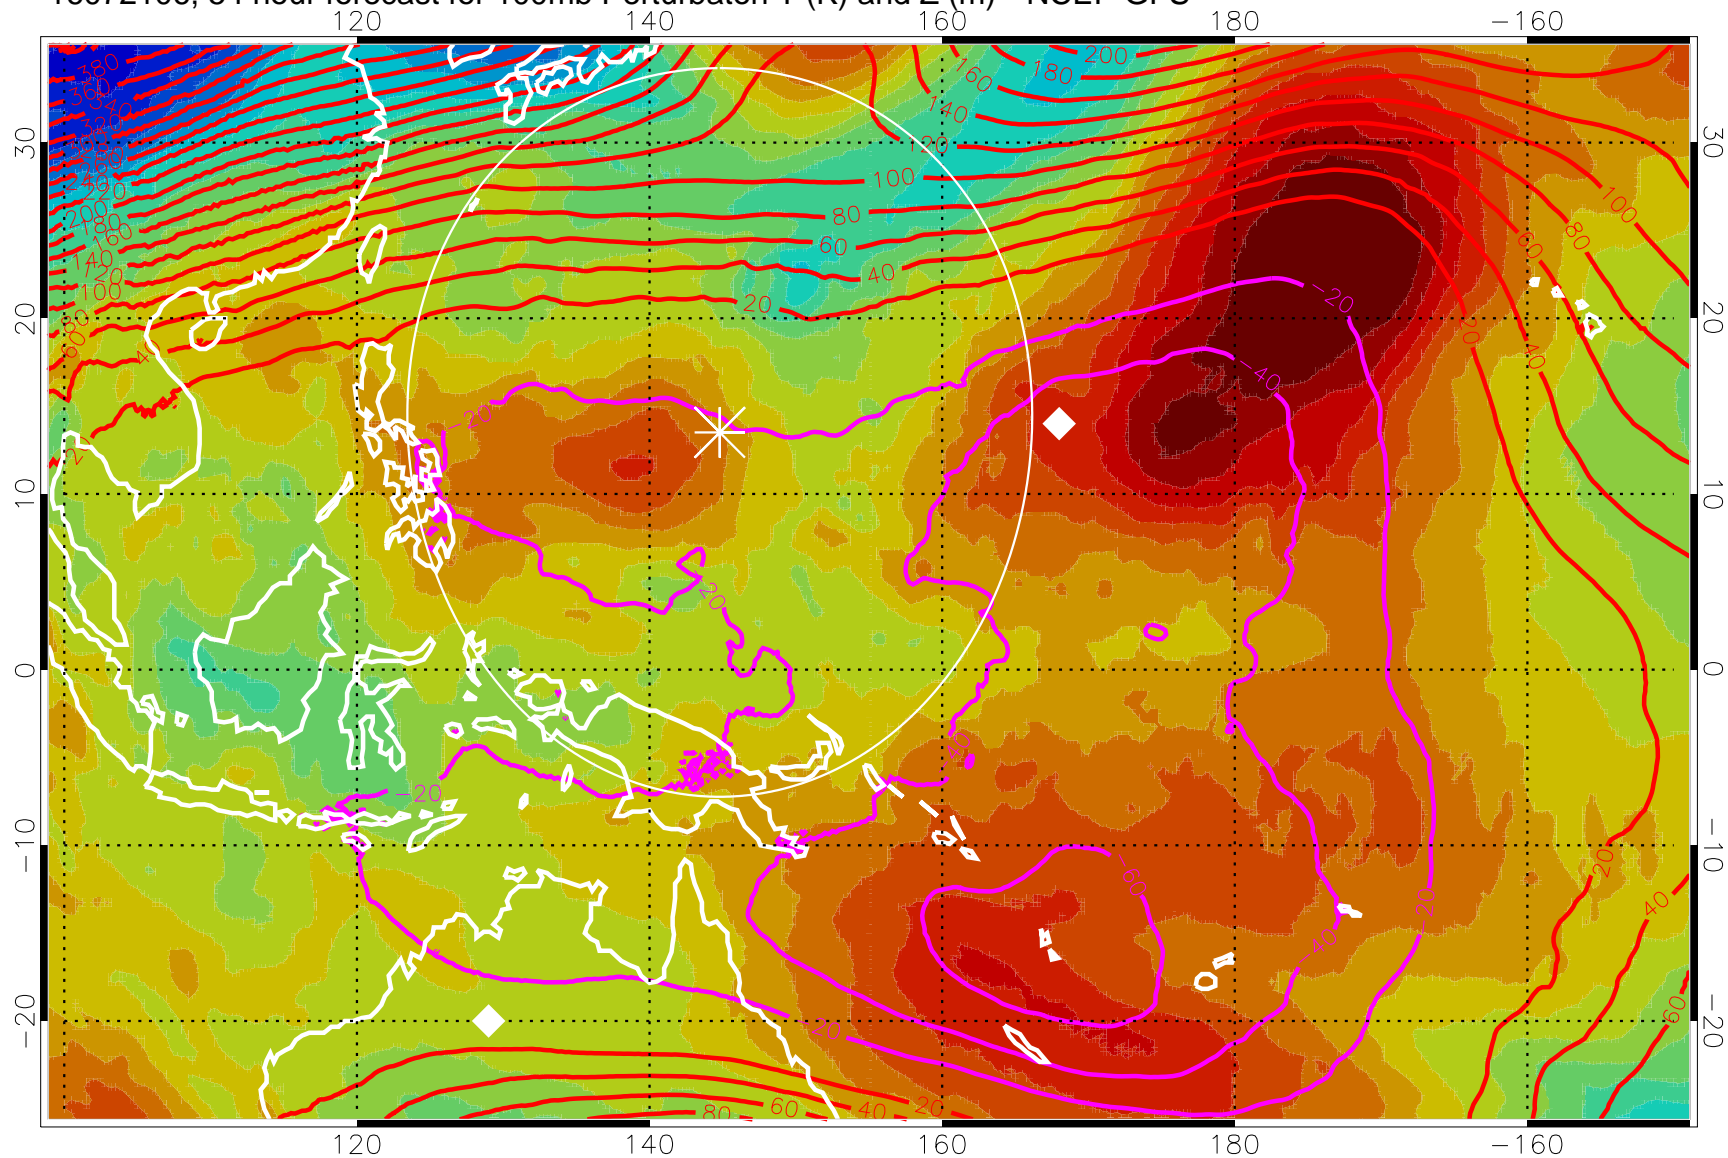

16072106, 54 hour forecast for 100mb Perturbaton T (K) and Z (m)-- NCEP GFS

T deviation from jan-feb mean, K

Contours are 100 mbar Z perturbation (m)
Positive Z Contours
Negative Z Contours
Diamonds-mean pos. of anticyclones

Range ring of 2304 km