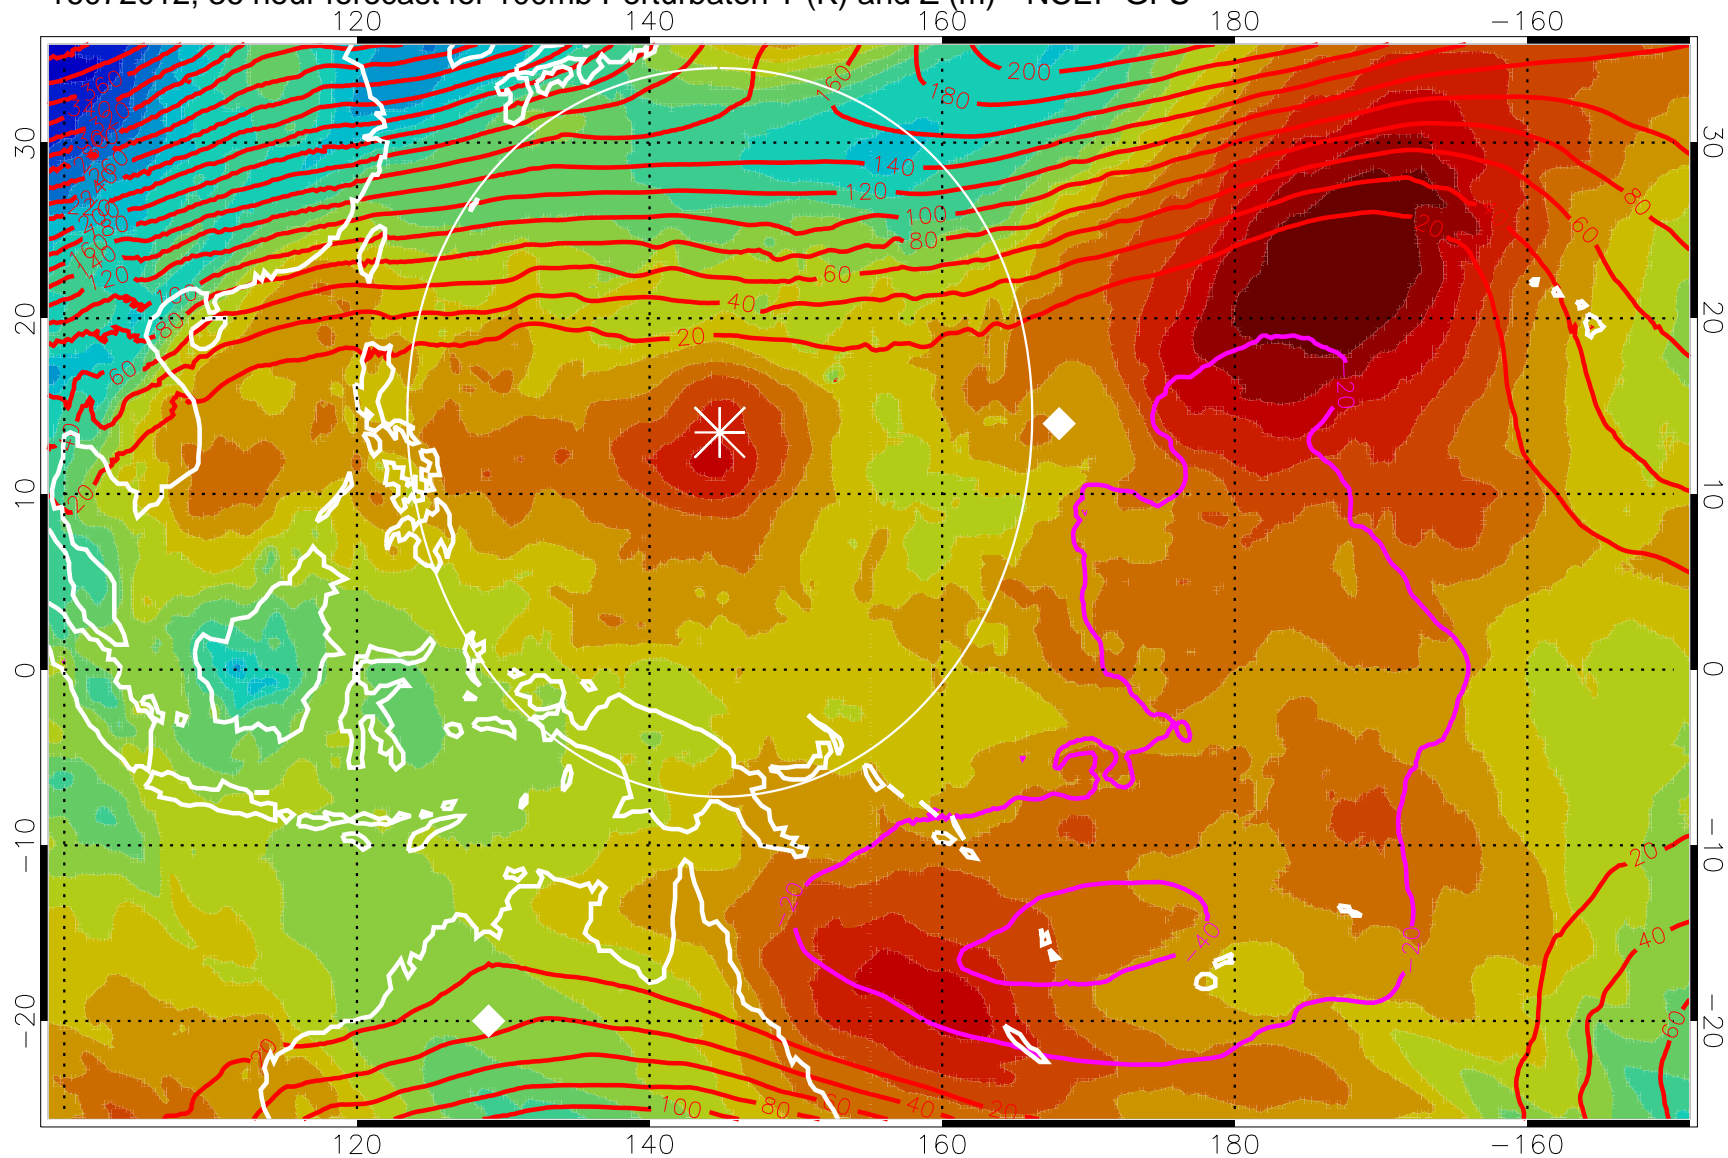

16072012, 36 hour forecast for 100mb Perturbaton T (K) and Z (m)-- NCEP GFS

Contours are 100 mbar Z perturbation (m)
Positive Z Contours
Negative Z Contours
Diamonds-mean pos. of anticyclones

Range ring of 2304 km