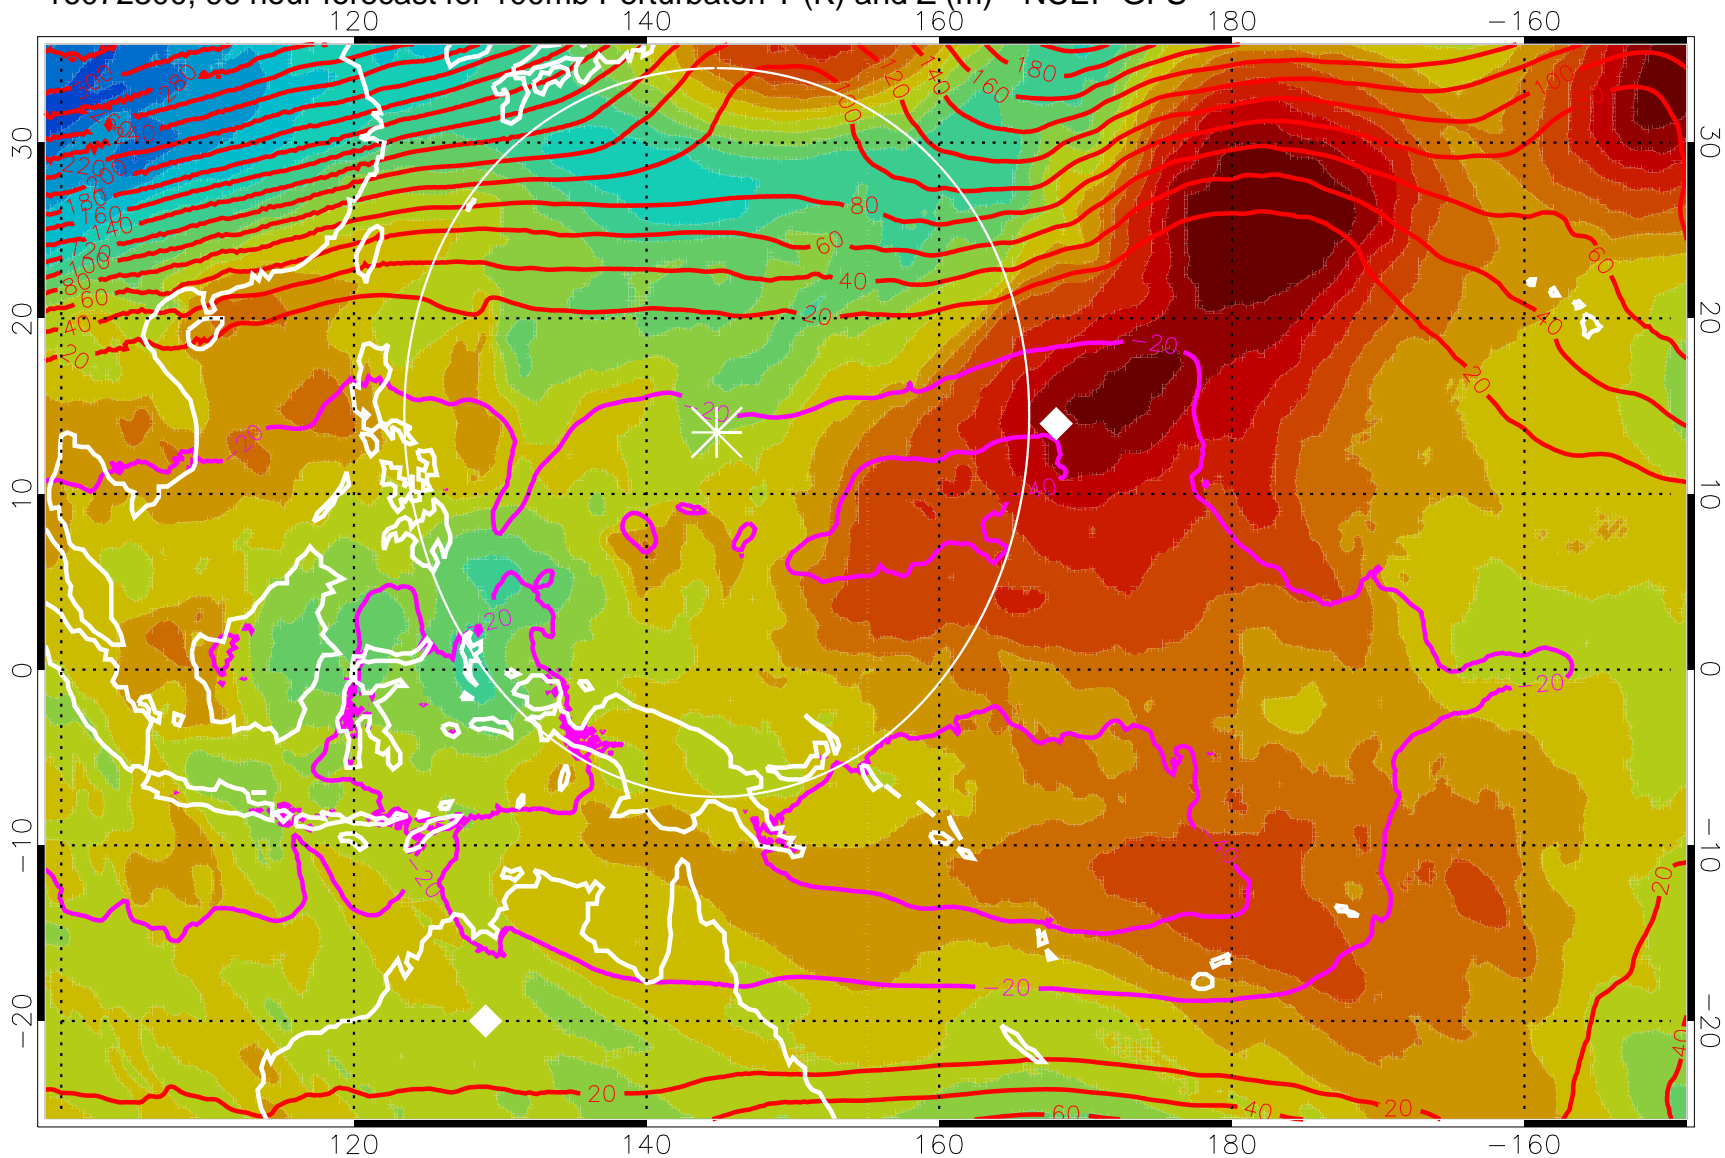

16072300, 96 hour forecast for 100mb Perturbaton T (K) and Z (m)-- NCEP GFS

Contours are 100 mbar Z perturbation (m)
Positive Z Contours
Negative Z Contours
Diamonds-mean pos. of anticyclones

Range ring of 2304 km