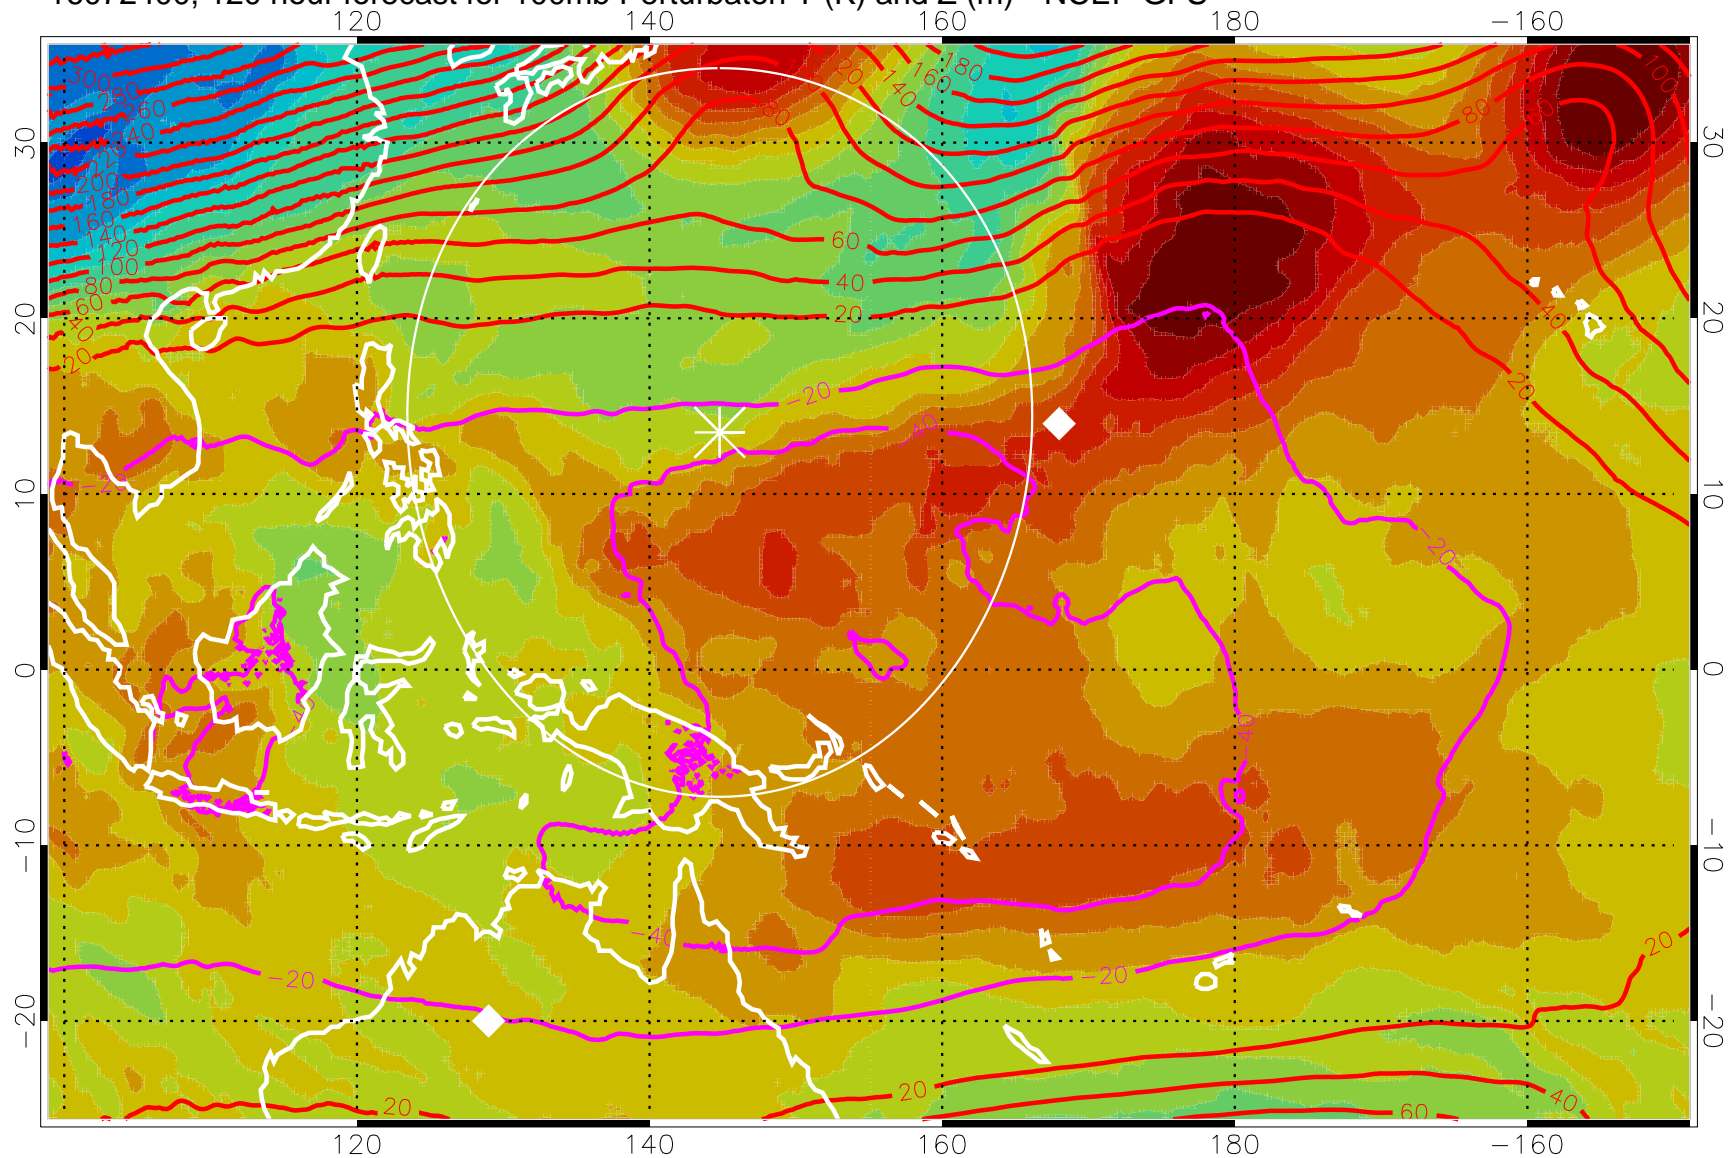

16072400, 120 hour forecast for 100mb Perturbaton T (K) and Z (m)-- NCEP GFS

Contours are 100 mbar Z perturbation (m)
Positive Z Contours
Negative Z Contours
Diamonds-mean pos. of anticyclones

Range ring of 2304 km