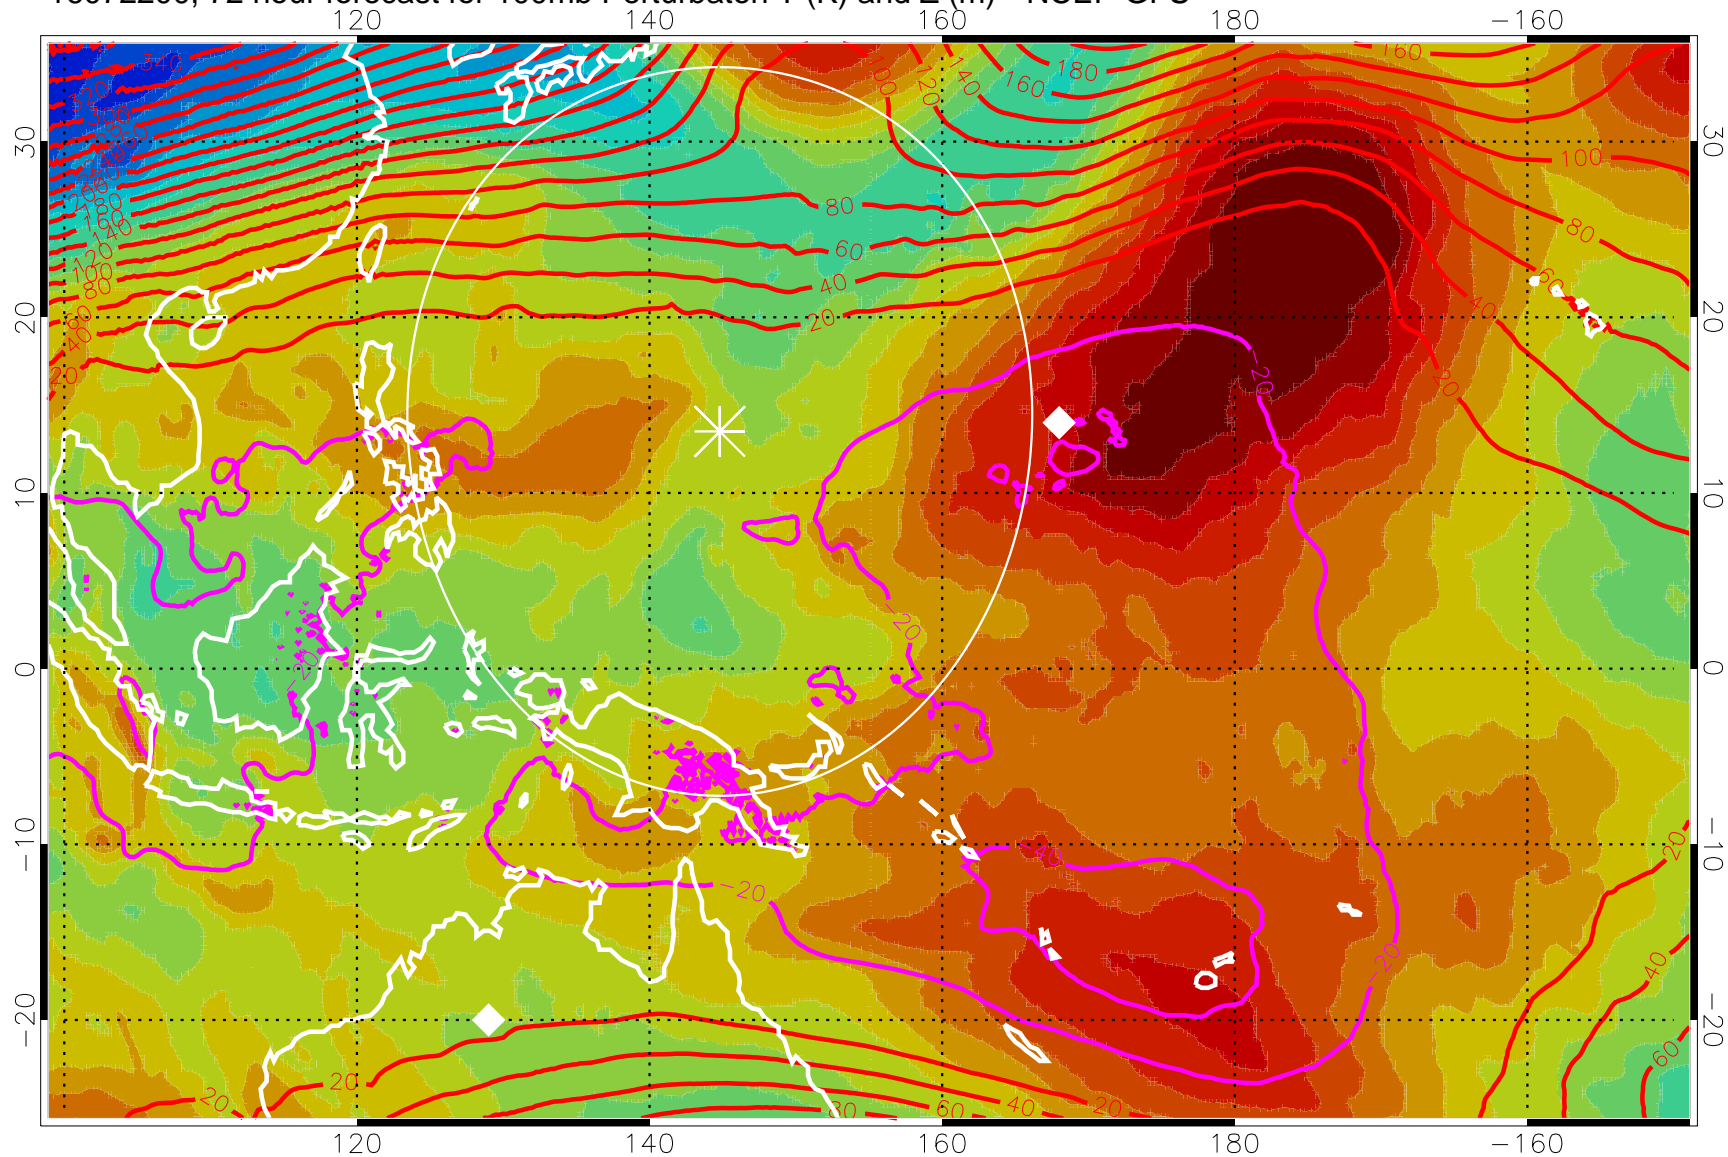

16072200, 72 hour forecast for 100mb Perturbaton T (K) and Z (m)-- NCEP GFS

Contours are 100 mbar Z perturbation (m)
Positive Z Contours
Negative Z Contours
Diamonds-mean pos. of anticyclones

Range ring of 2304 km