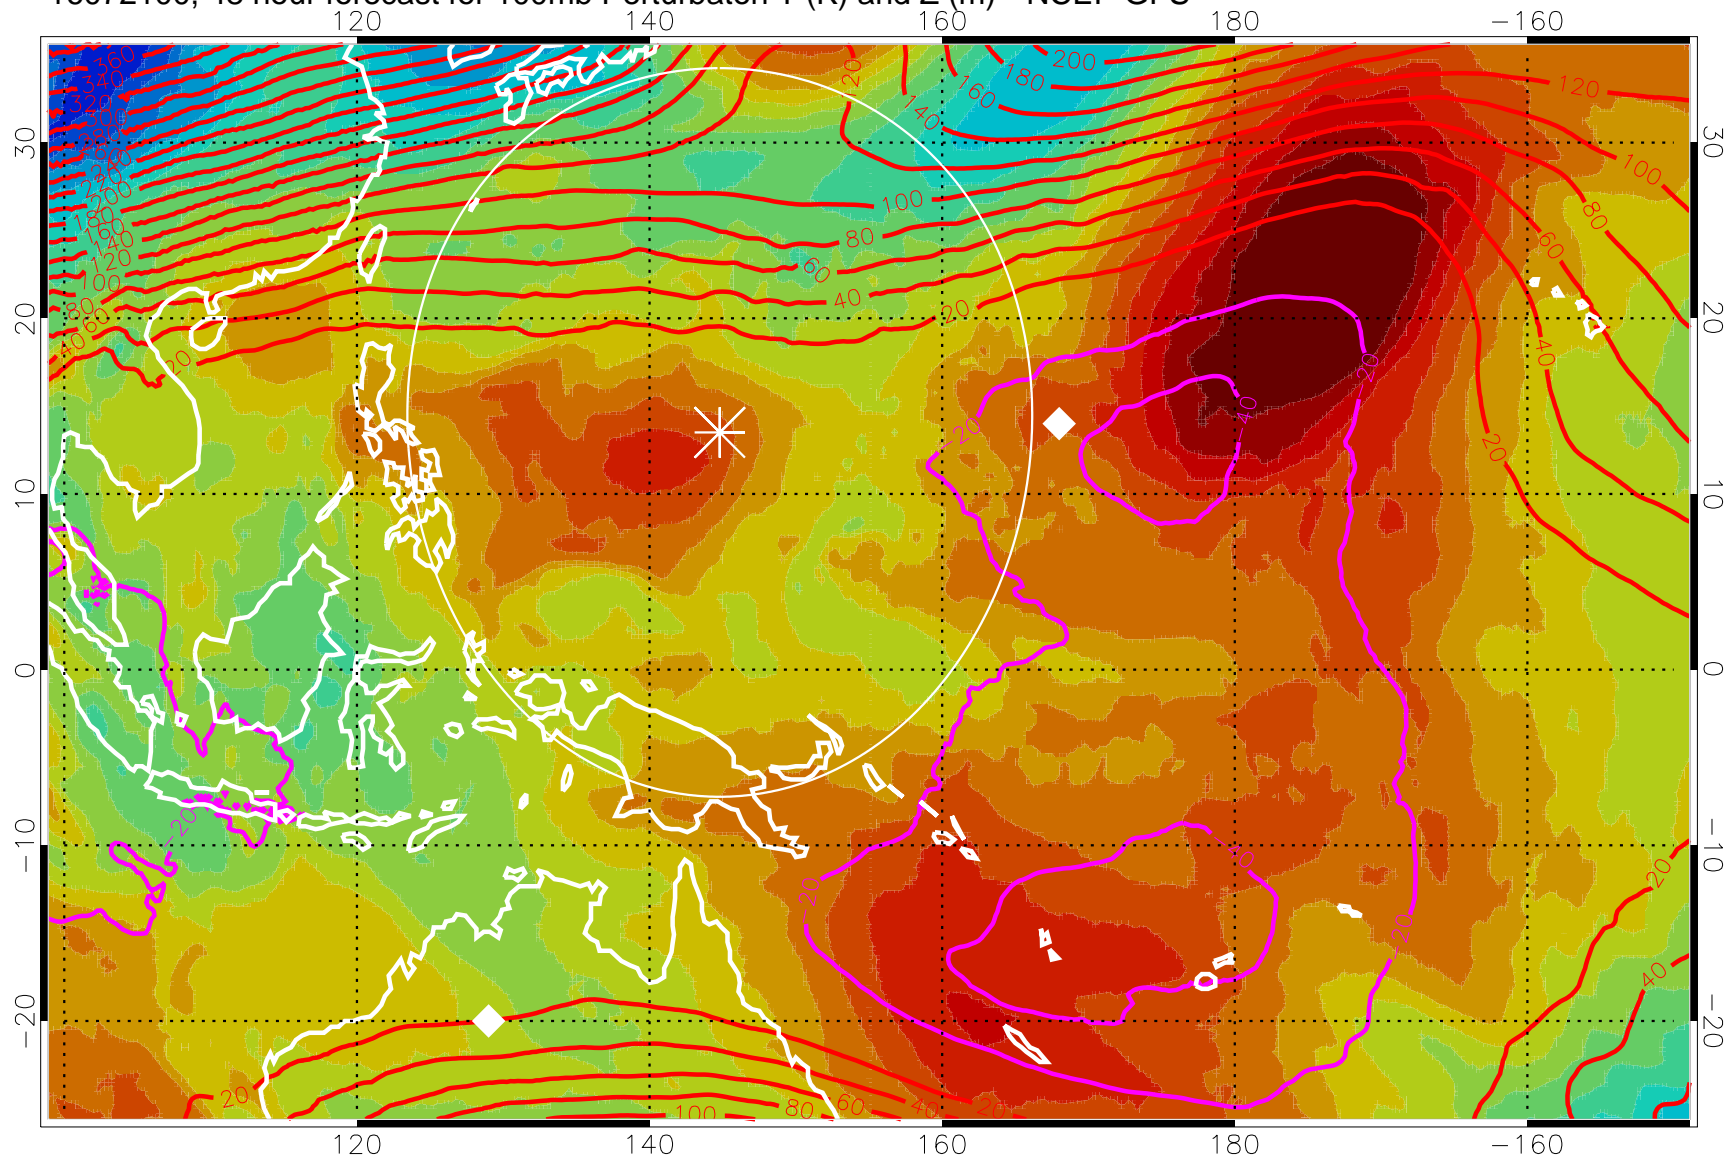

16072100, 48 hour forecast for 100mb Perturbaton T (K) and Z (m)-- NCEP GFS

Contours are 100 mbar Z perturbation (m)
Positive Z Contours
Negative Z Contours
Diamonds-mean pos. of anticyclones

Range ring of 2304 km