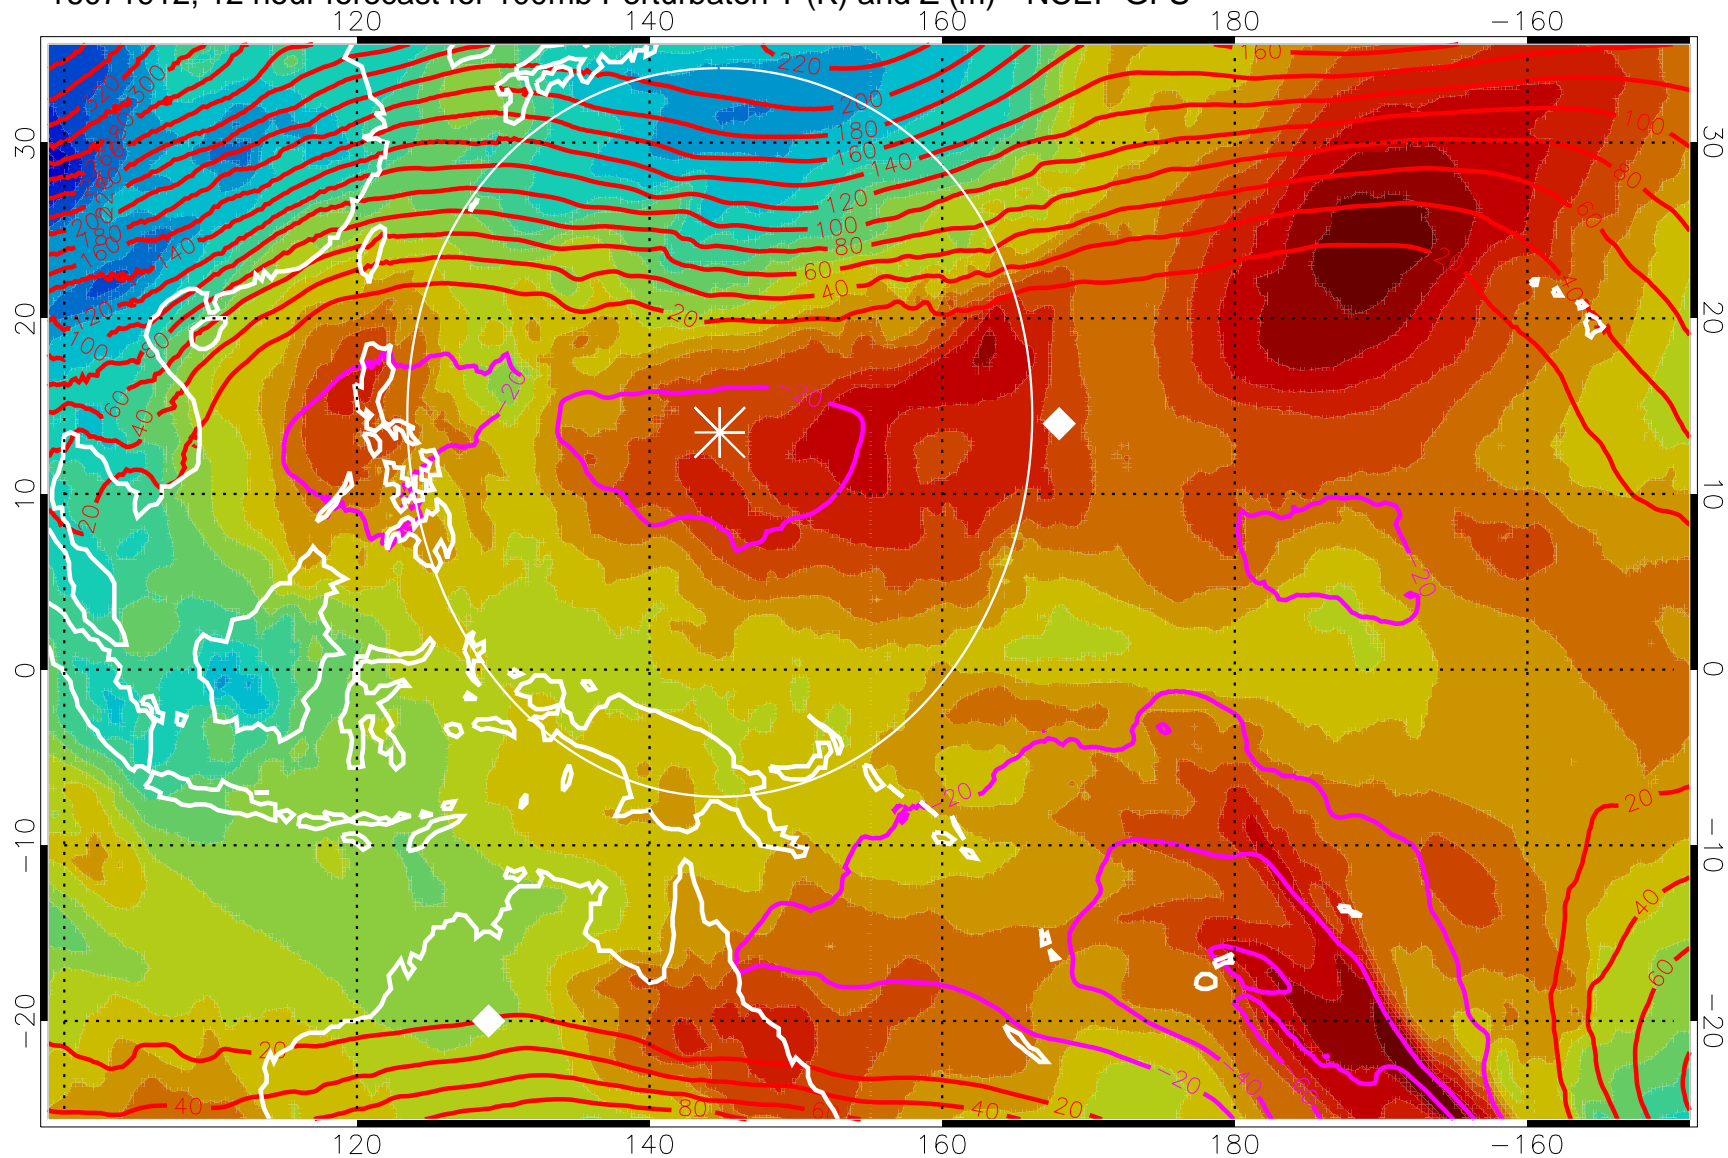

16071912, 12 hour forecast for 100mb Perturbaton T (K) and Z (m)-- NCEP GFS

Contours are 100 mbar Z perturbation (m)
Positive Z Contours
Negative Z Contours
Diamonds-mean pos. of anticyclones

Range ring of 2304 km