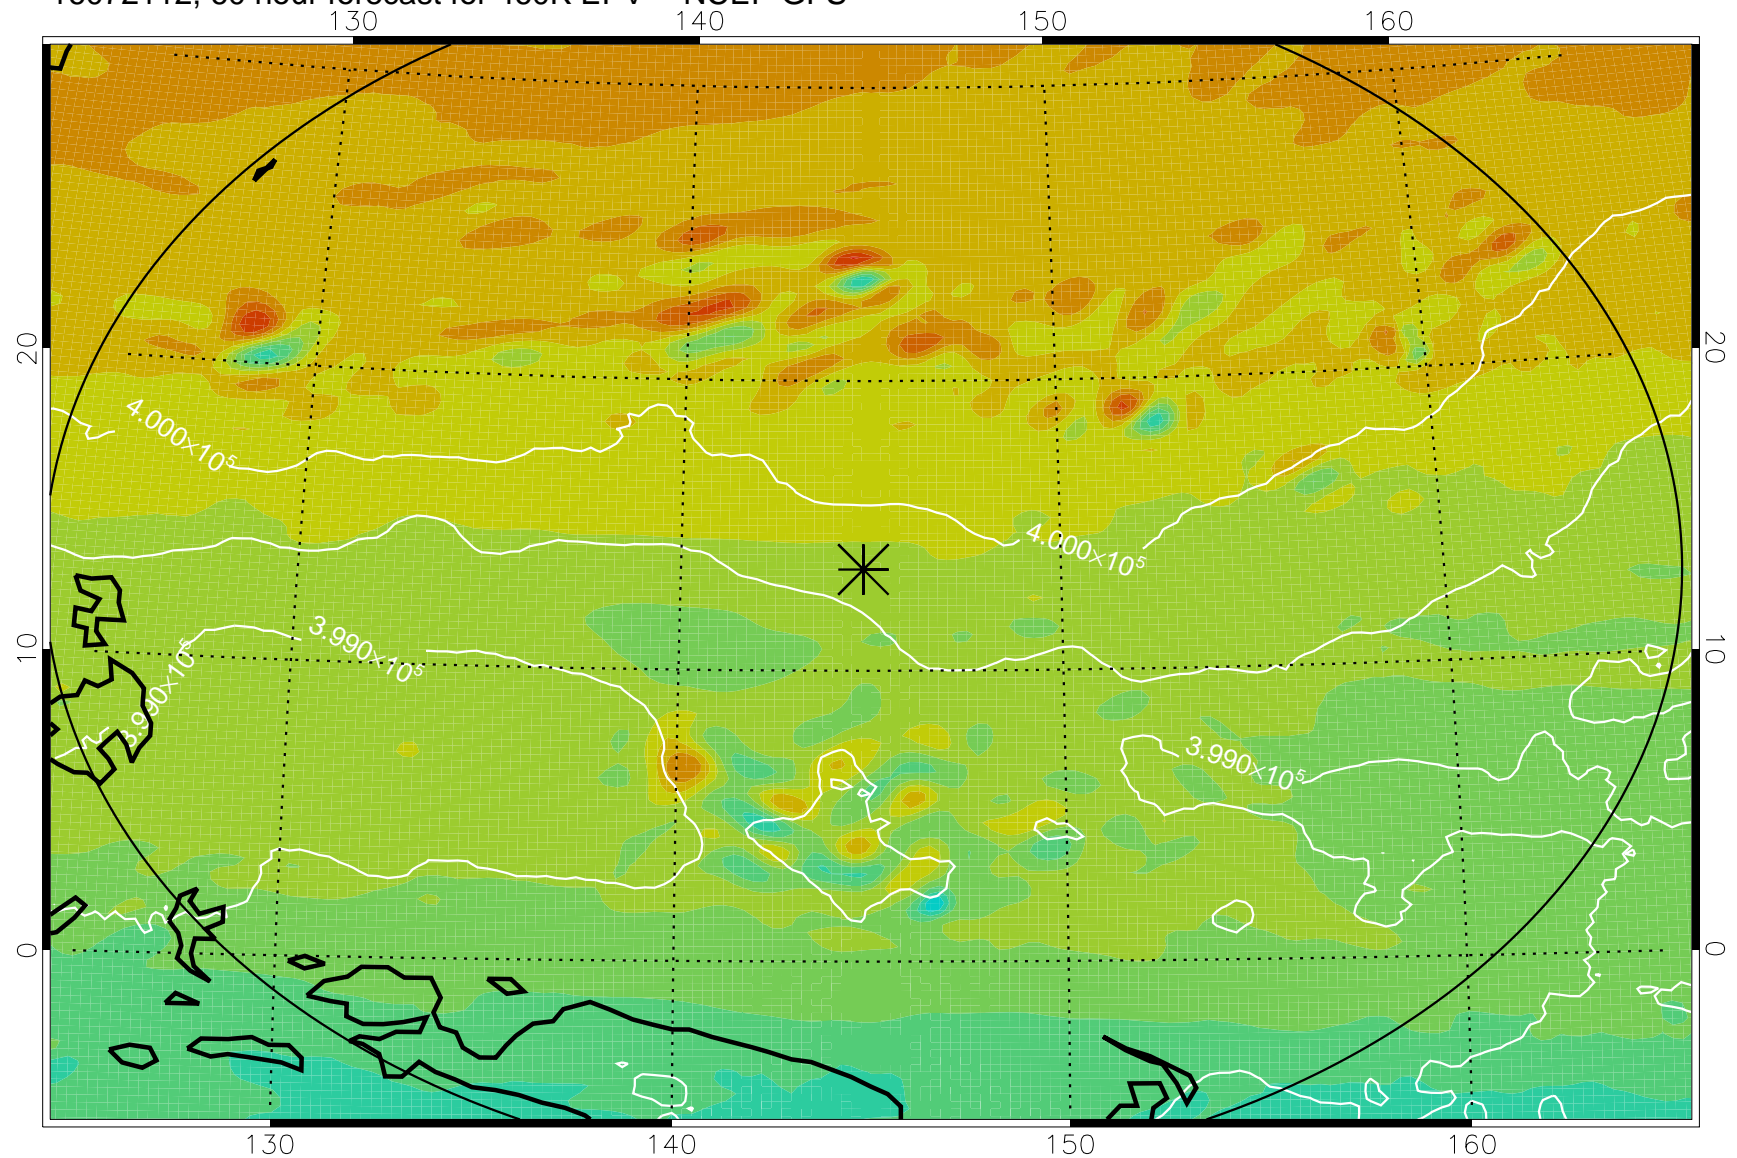

16072018, 42 hour forecast for 460K EPV -- NCEP GFS

460K Montgomery Streamfunction, white

Range ring of 2304 km

16072100, 48 hour forecast for 460K EPV -- NCEP GFS

460K Montgomery Streamfunction, white

Range ring of 2304 km

16072106, 54 hour forecast for 460K EPV -- NCEP GFS

460K Montgomery Streamfunction, white

Range ring of 2304 km

16072112, 60 hour forecast for 460K EPV -- NCEP GFS

460K Montgomery Streamfunction, white

Range ring of 2304 km

16072118, 66 hour forecast for 460K EPV -- NCEP GFS

460K Montgomery Streamfunction, white

Range ring of 2304 km

16072200, 72 hour forecast for 460K EPV -- NCEP GFS

460K Montgomery Streamfunction, white

Range ring of 2304 km

16072206, 78 hour forecast for 460K EPV -- NCEP GFS

460K Montgomery Streamfunction, white

Range ring of 2304 km

16072212, 84 hour forecast for 460K EPV -- NCEP GFS

460K Montgomery Streamfunction, white

Range ring of 2304 km