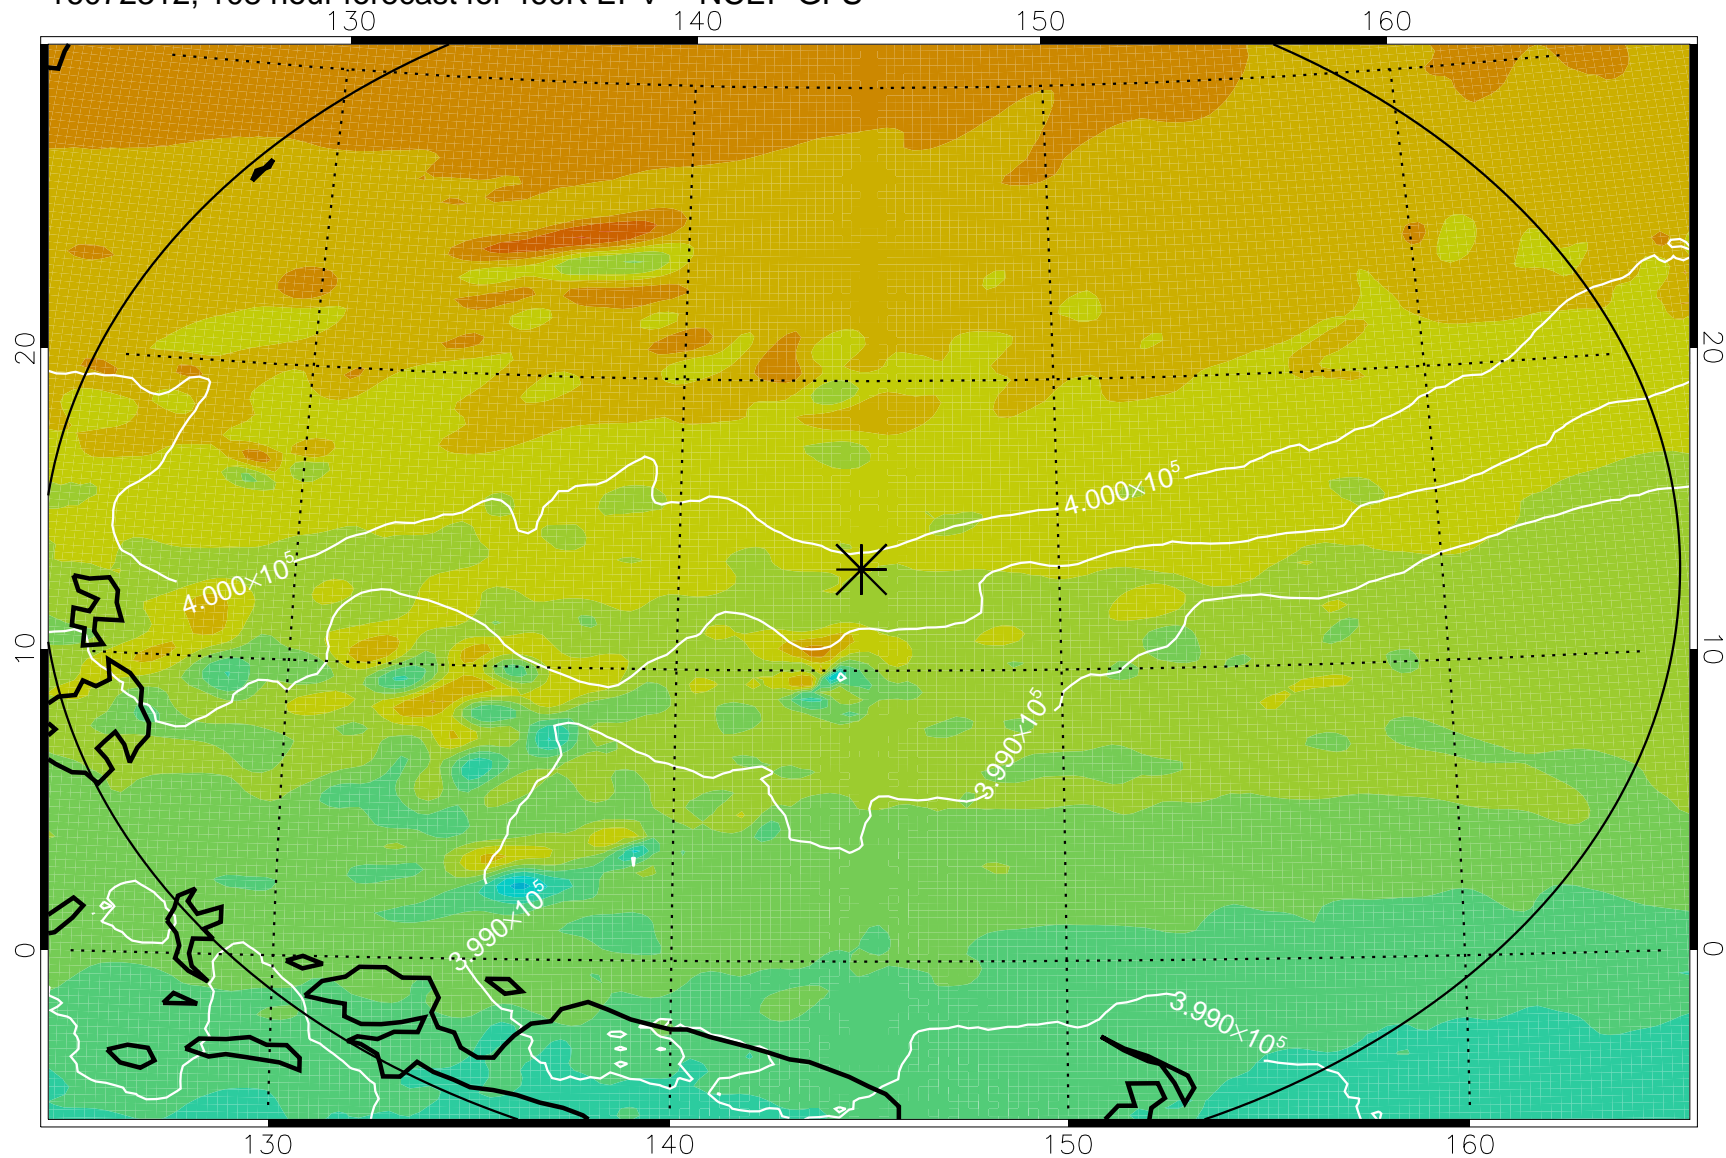

16072206, 78 hour forecast for 460K EPV -- NCEP GFS

460K Montgomery Streamfunction, white

Range ring of 2304 km

16072212, 84 hour forecast for 460K EPV -- NCEP GFS

460K Montgomery Streamfunction, white

Range ring of 2304 km

16072218, 90 hour forecast for 460K EPV -- NCEP GFS

460K Montgomery Streamfunction, white

Range ring of 2304 km

16072300, 96 hour forecast for 460K EPV -- NCEP GFS

460K Montgomery Streamfunction, white

Range ring of 2304 km

16072306, 102 hour forecast for 460K EPV -- NCEP GFS

460K Montgomery Streamfunction, white

Range ring of 2304 km

16072312, 108 hour forecast for 460K EPV -- NCEP GFS

460K Montgomery Streamfunction, white

Range ring of 2304 km

16072318, 114 hour forecast for 460K EPV -- NCEP GFS

460K Montgomery Streamfunction, white

Range ring of 2304 km

16072400, 120 hour forecast for 460K EPV -- NCEP GFS

460K Montgomery Streamfunction, white

Range ring of 2304 km