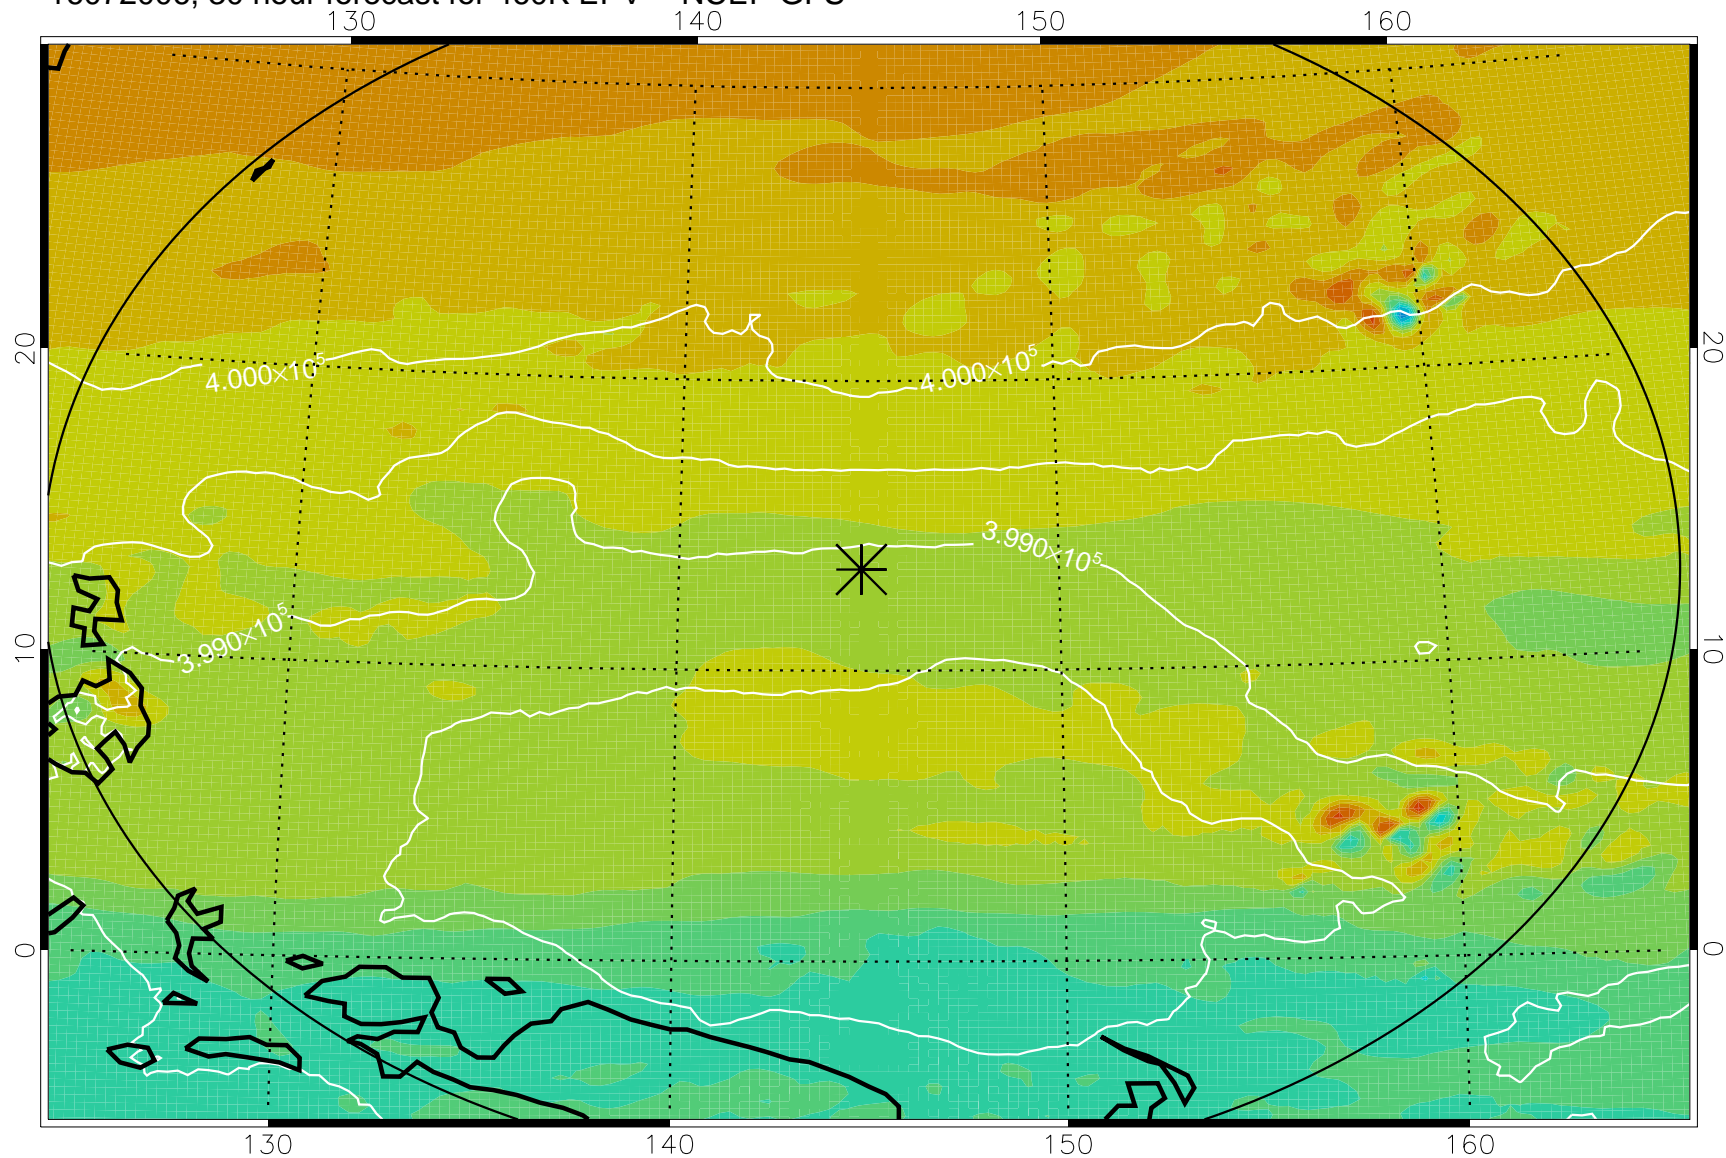

16071918, 18 hour forecast for 460K EPV -- NCEP GFS

460K Montgomery Streamfunction, white

Range ring of 2304 km

16072000, 24 hour forecast for 460K EPV -- NCEP GFS

460K Montgomery Streamfunction, white

Range ring of 2304 km

16072006, 30 hour forecast for 460K EPV -- NCEP GFS

460K Montgomery Streamfunction, white

Range ring of 2304 km

16072012, 36 hour forecast for 460K EPV -- NCEP GFS

460K Montgomery Streamfunction, white

Range ring of 2304 km

16072018, 42 hour forecast for 460K EPV -- NCEP GFS

460K Montgomery Streamfunction, white

Range ring of 2304 km

16072100, 48 hour forecast for 460K EPV -- NCEP GFS

460K Montgomery Streamfunction, white

Range ring of 2304 km

16072206, 78 hour forecast for 460K EPV -- NCEP GFS

460K Montgomery Streamfunction, white

Range ring of 2304 km

16072212, 84 hour forecast for 460K EPV -- NCEP GFS

460K Montgomery Streamfunction, white

Range ring of 2304 km