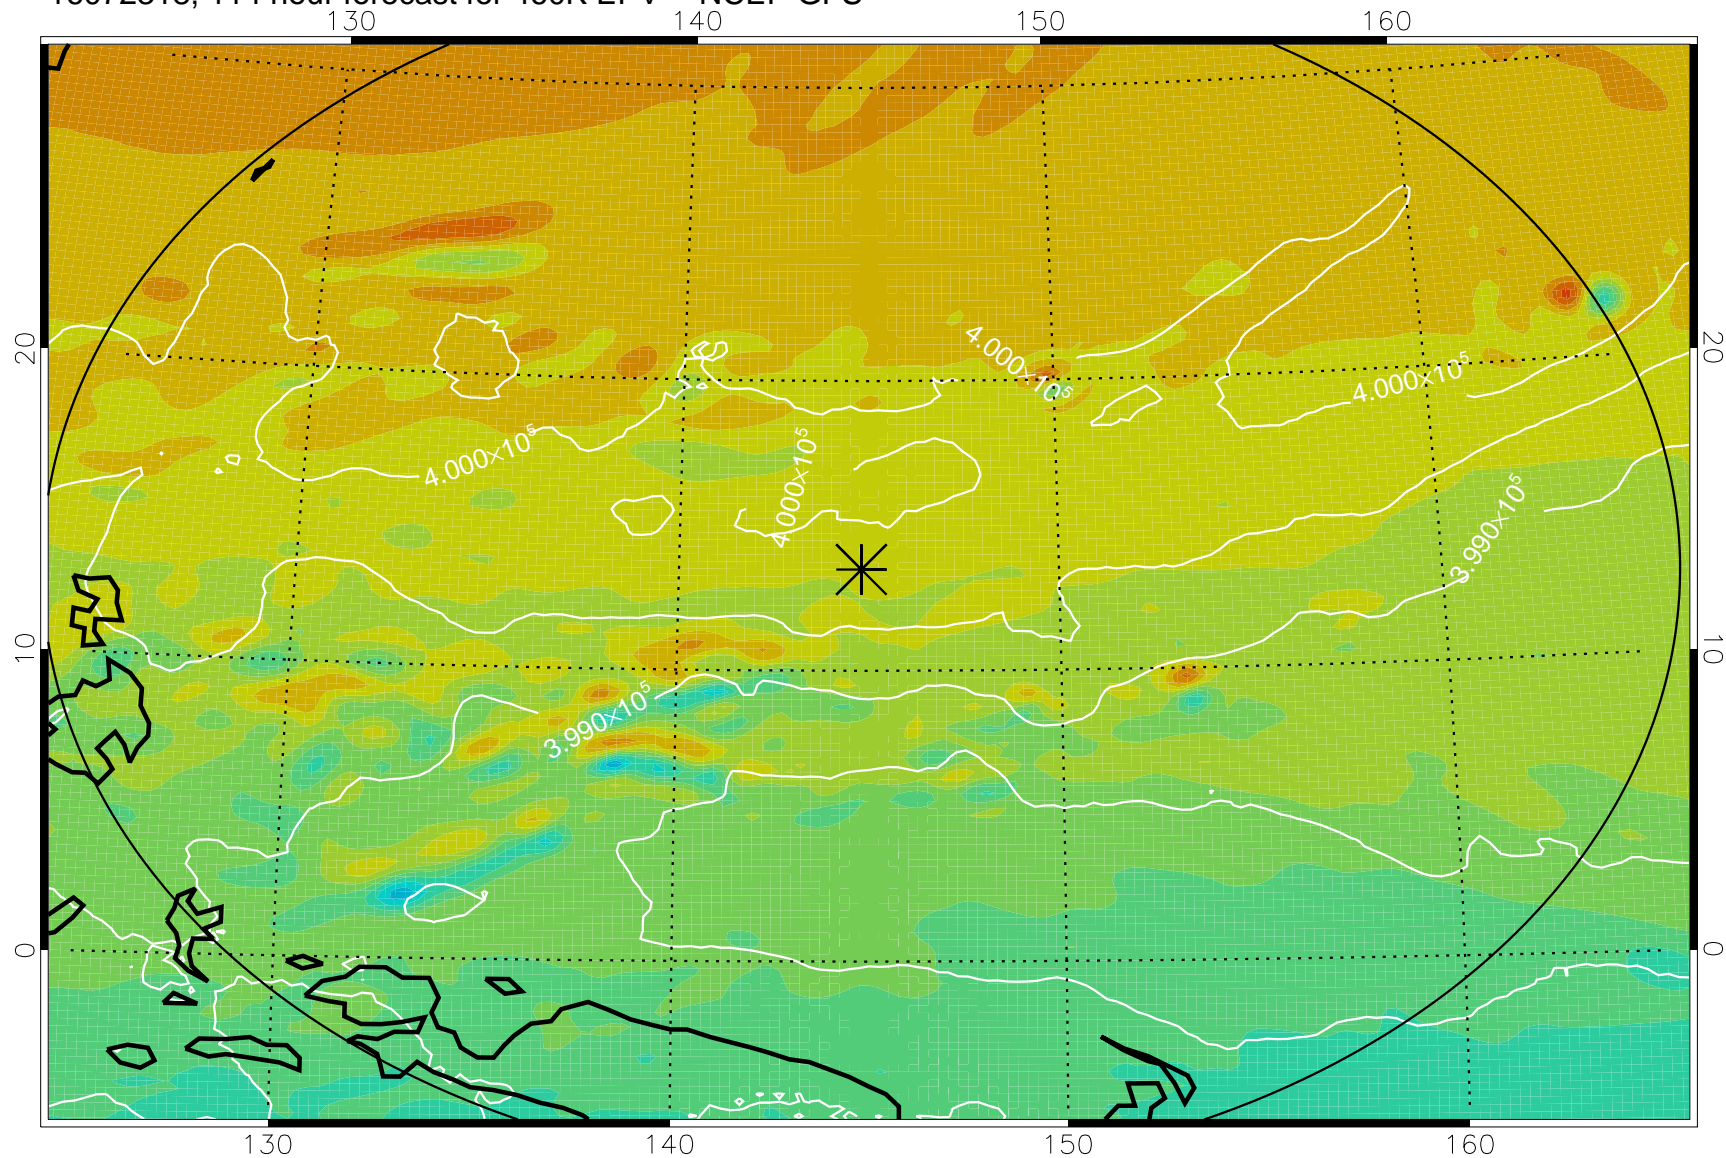

16072206, 78 hour forecast for 460K EPV -- NCEP GFS

460K Montgomery Streamfunction, white

Range ring of 2304 km

16072212, 84 hour forecast for 460K EPV -- NCEP GFS

460K Montgomery Streamfunction, white

Range ring of 2304 km

16072218, 90 hour forecast for 460K EPV -- NCEP GFS

460K Montgomery Streamfunction, white

Range ring of 2304 km

16072300, 96 hour forecast for 460K EPV -- NCEP GFS

460K Montgomery Streamfunction, white

Range ring of 2304 km

16072306, 102 hour forecast for 460K EPV -- NCEP GFS

460K Montgomery Streamfunction, white

Range ring of 2304 km

16072312, 108 hour forecast for 460K EPV -- NCEP GFS

460K Montgomery Streamfunction, white

Range ring of 2304 km

16072318, 114 hour forecast for 460K EPV -- NCEP GFS

460K Montgomery Streamfunction, white

Range ring of 2304 km

16072400, 120 hour forecast for 460K EPV -- NCEP GFS

460K Montgomery Streamfunction, white

Range ring of 2304 km