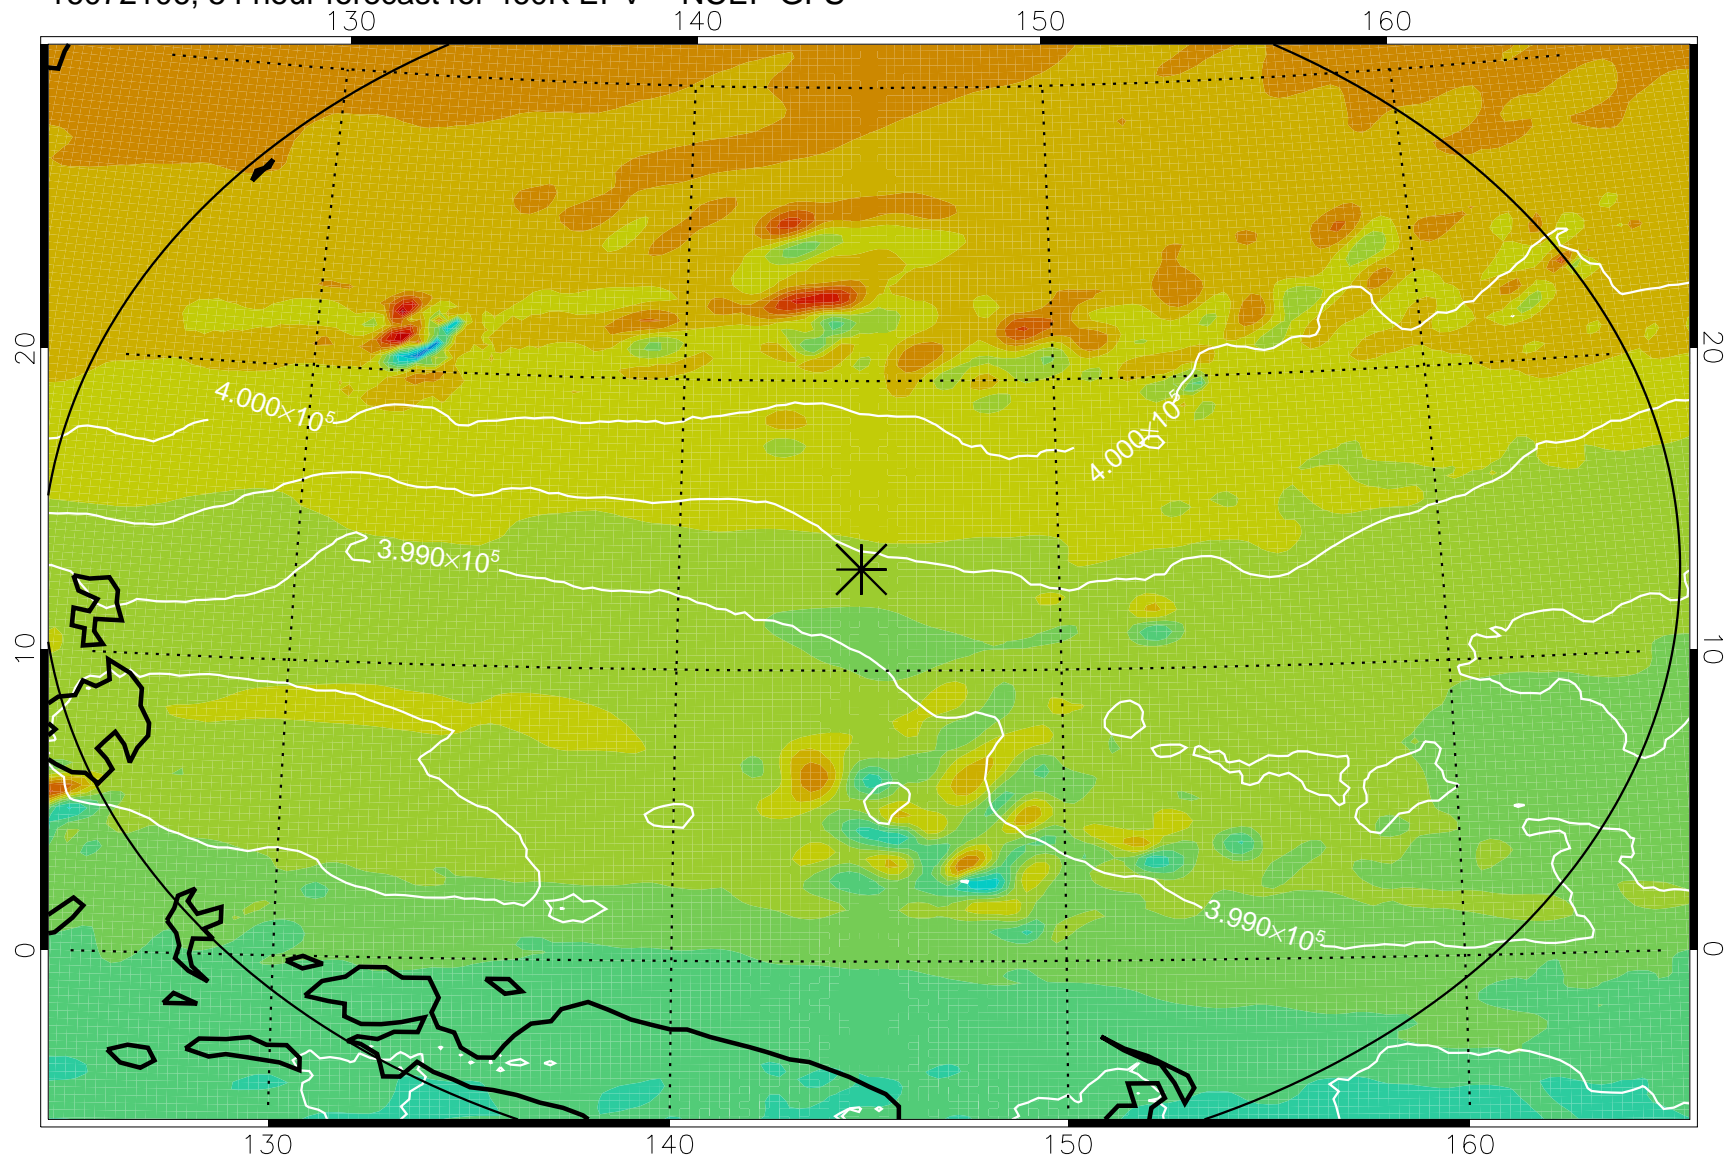

16072018, 42 hour forecast for 460K EPV -- NCEP GFS

460K Montgomery Streamfunction, white

Range ring of 2304 km

16072100, 48 hour forecast for 460K EPV -- NCEP GFS

460K Montgomery Streamfunction, white

Range ring of 2304 km

16072106, 54 hour forecast for 460K EPV -- NCEP GFS

460K Montgomery Streamfunction, white

Range ring of 2304 km

16072112, 60 hour forecast for 460K EPV -- NCEP GFS

460K Montgomery Streamfunction, white

Range ring of 2304 km

16072118, 66 hour forecast for 460K EPV -- NCEP GFS

460K Montgomery Streamfunction, white

Range ring of 2304 km

16072200, 72 hour forecast for 460K EPV -- NCEP GFS

460K Montgomery Streamfunction, white

Range ring of 2304 km

16072218, 90 hour forecast for 460K EPV -- NCEP GFS

460K Montgomery Streamfunction, white

Range ring of 2304 km

16072300, 96 hour forecast for 460K EPV -- NCEP GFS

460K Montgomery Streamfunction, white

Range ring of 2304 km