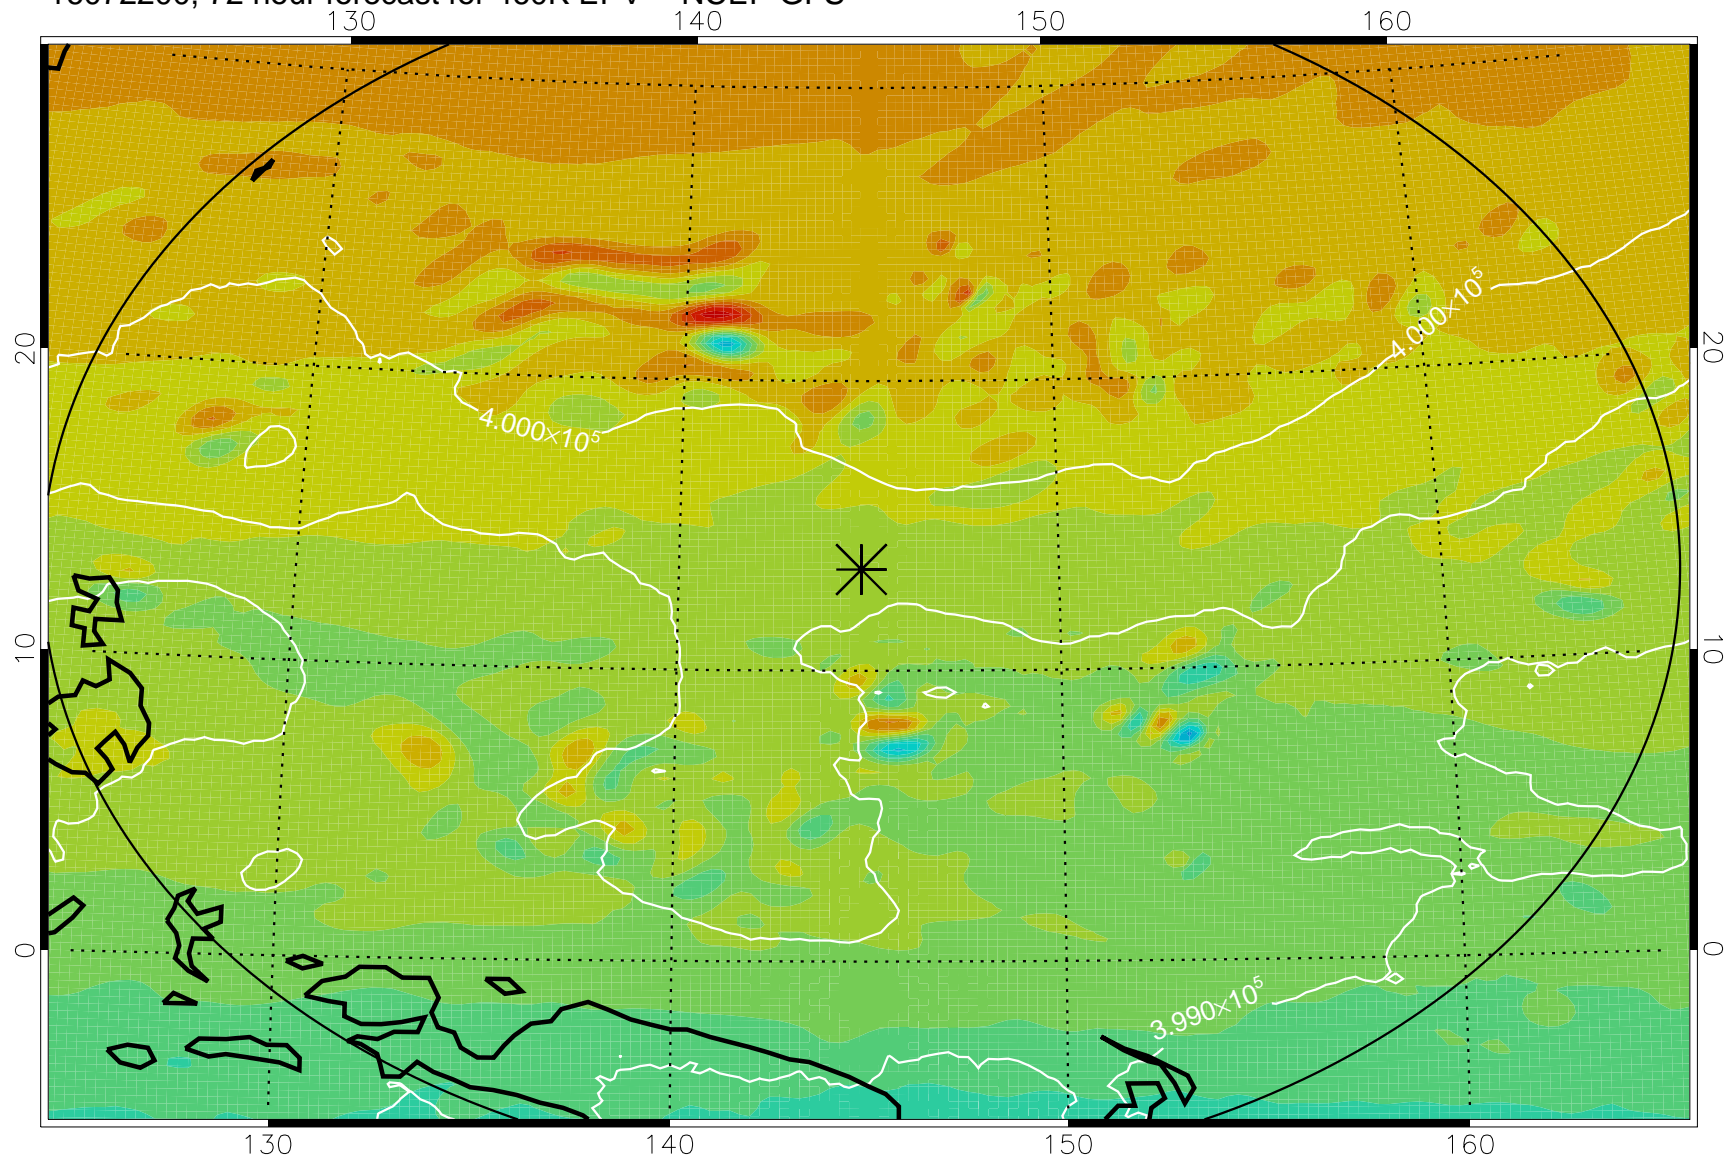

16072106, 54 hour forecast for 460K EPV -- NCEP GFS

460K Montgomery Streamfunction, white

Range ring of 2304 km

16072112, 60 hour forecast for 460K EPV -- NCEP GFS

460K Montgomery Streamfunction, white

Range ring of 2304 km

16072118, 66 hour forecast for 460K EPV -- NCEP GFS

460K Montgomery Streamfunction, white

Range ring of 2304 km

16072200, 72 hour forecast for 460K EPV -- NCEP GFS

460K Montgomery Streamfunction, white

Range ring of 2304 km

16072206, 78 hour forecast for 460K EPV -- NCEP GFS

460K Montgomery Streamfunction, white

Range ring of 2304 km

16072212, 84 hour forecast for 460K EPV -- NCEP GFS

460K Montgomery Streamfunction, white

Range ring of 2304 km

16072218, 90 hour forecast for 460K EPV -- NCEP GFS

460K Montgomery Streamfunction, white

Range ring of 2304 km

16072300, 96 hour forecast for 460K EPV -- NCEP GFS

460K Montgomery Streamfunction, white

Range ring of 2304 km