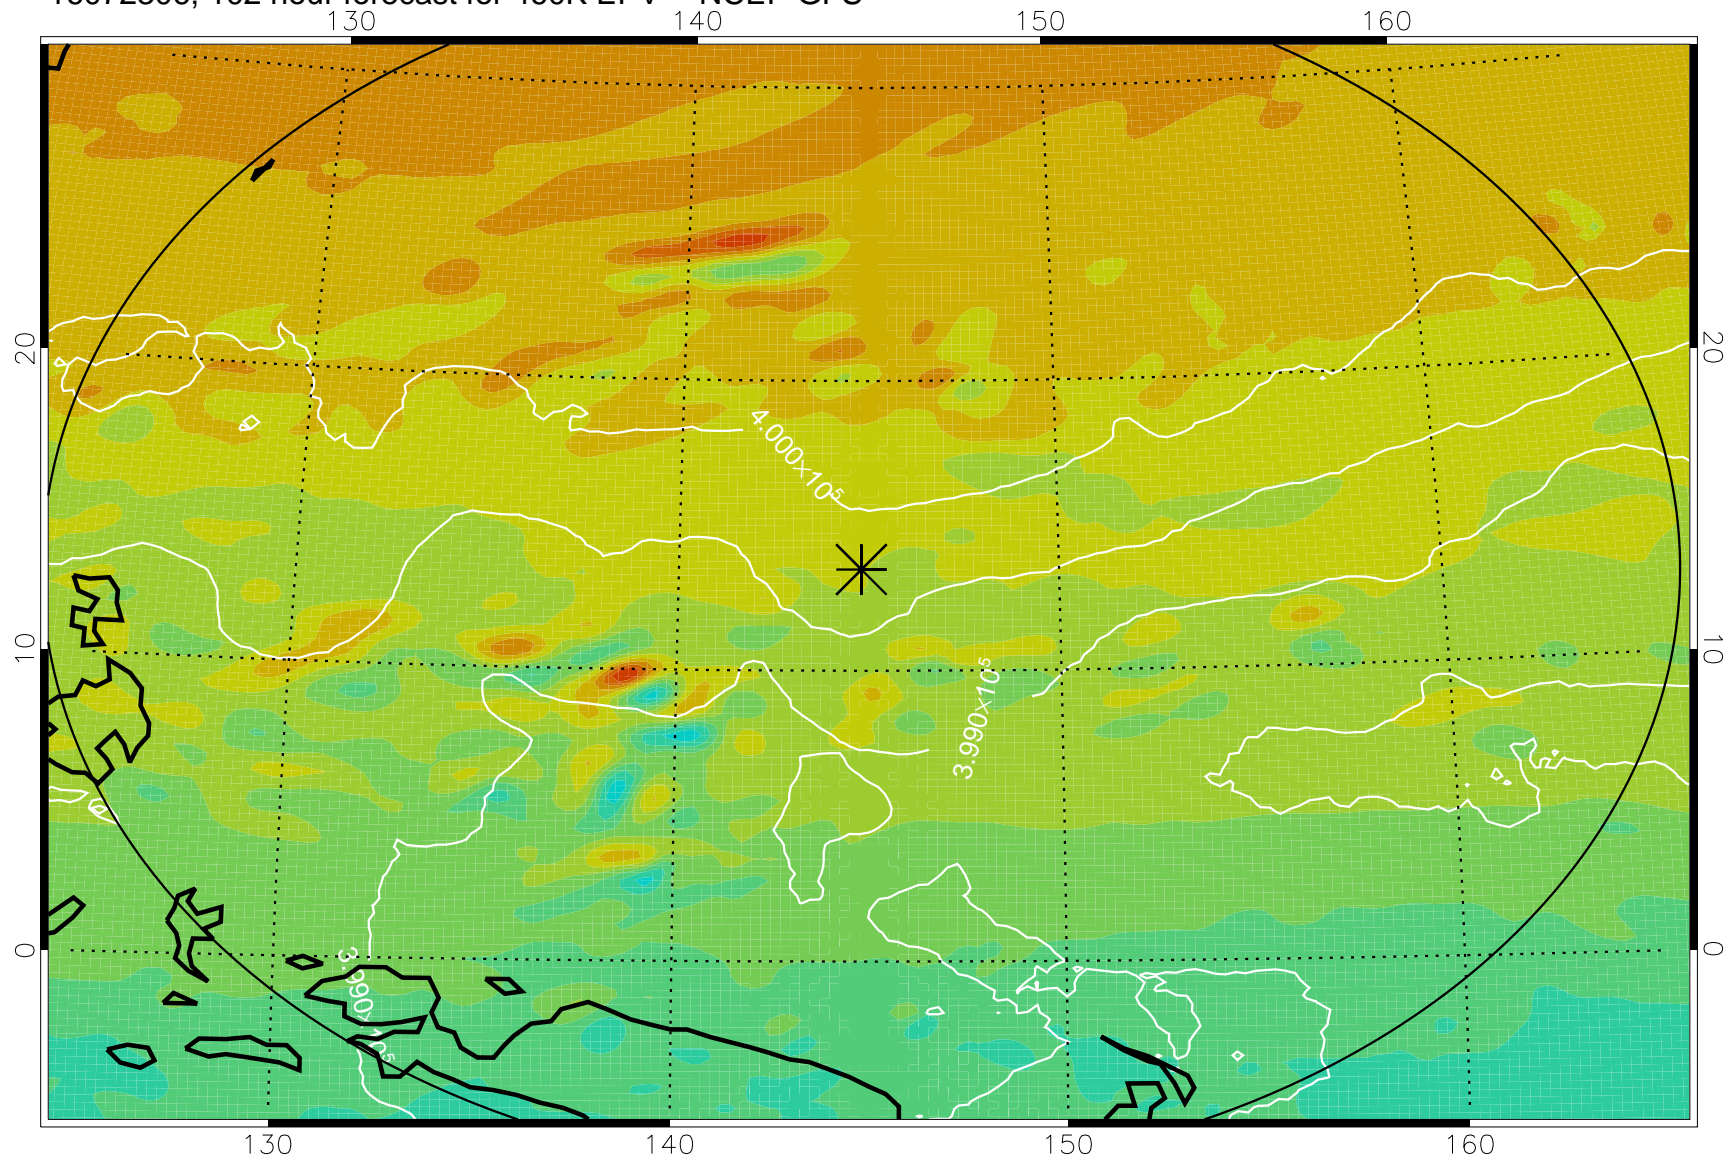

16072206, 78 hour forecast for 460K EPV -- NCEP GFS

460K Montgomery Streamfunction, white

Range ring of 2304 km

16072212, 84 hour forecast for 460K EPV -- NCEP GFS

460K Montgomery Streamfunction, white

Range ring of 2304 km

16072218, 90 hour forecast for 460K EPV -- NCEP GFS

460K Montgomery Streamfunction, white

Range ring of 2304 km

16072300, 96 hour forecast for 460K EPV -- NCEP GFS

460K Montgomery Streamfunction, white

Range ring of 2304 km

16072306, 102 hour forecast for 460K EPV -- NCEP GFS

460K Montgomery Streamfunction, white

Range ring of 2304 km

16072312, 108 hour forecast for 460K EPV -- NCEP GFS

460K Montgomery Streamfunction, white

Range ring of 2304 km

16072318, 114 hour forecast for 460K EPV -- NCEP GFS

460K Montgomery Streamfunction, white

Range ring of 2304 km

16072400, 120 hour forecast for 460K EPV -- NCEP GFS

460K Montgomery Streamfunction, white

Range ring of 2304 km