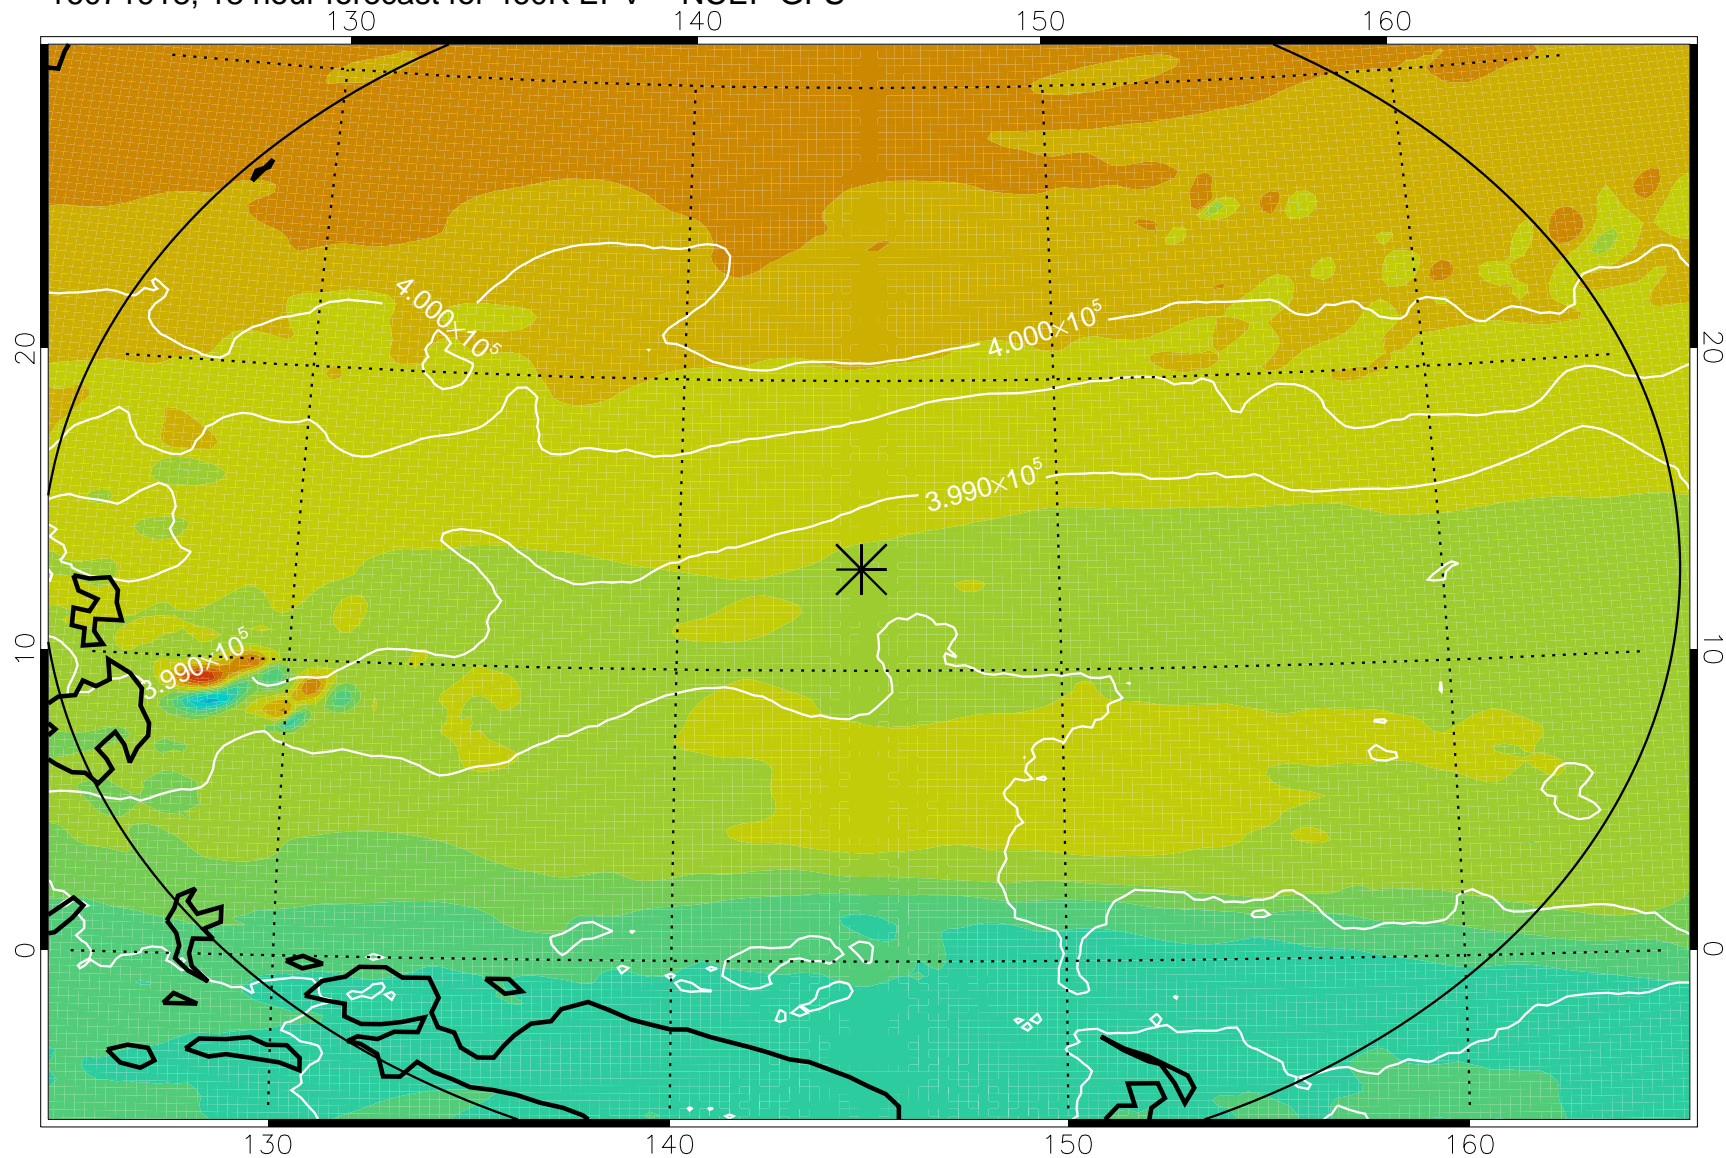

16071906, 6 hour forecast for 460K EPV -- NCEP GFS

460K Montgomery Streamfunction, white

Range ring of 2304 km

16071912, 12 hour forecast for 460K EPV -- NCEP GFS

460K Montgomery Streamfunction, white

Range ring of 2304 km

16071918, 18 hour forecast for 460K EPV -- NCEP GFS

460K Montgomery Streamfunction, white

Range ring of 2304 km

16072000, 24 hour forecast for 460K EPV -- NCEP GFS

460K Montgomery Streamfunction, white

Range ring of 2304 km

16072006, 30 hour forecast for 460K EPV -- NCEP GFS

460K Montgomery Streamfunction, white

Range ring of 2304 km

16072012, 36 hour forecast for 460K EPV -- NCEP GFS

460K Montgomery Streamfunction, white

Range ring of 2304 km

16072018, 42 hour forecast for 460K EPV -- NCEP GFS

460K Montgomery Streamfunction, white

Range ring of 2304 km

16072100, 48 hour forecast for 460K EPV -- NCEP GFS

460K Montgomery Streamfunction, white

Range ring of 2304 km