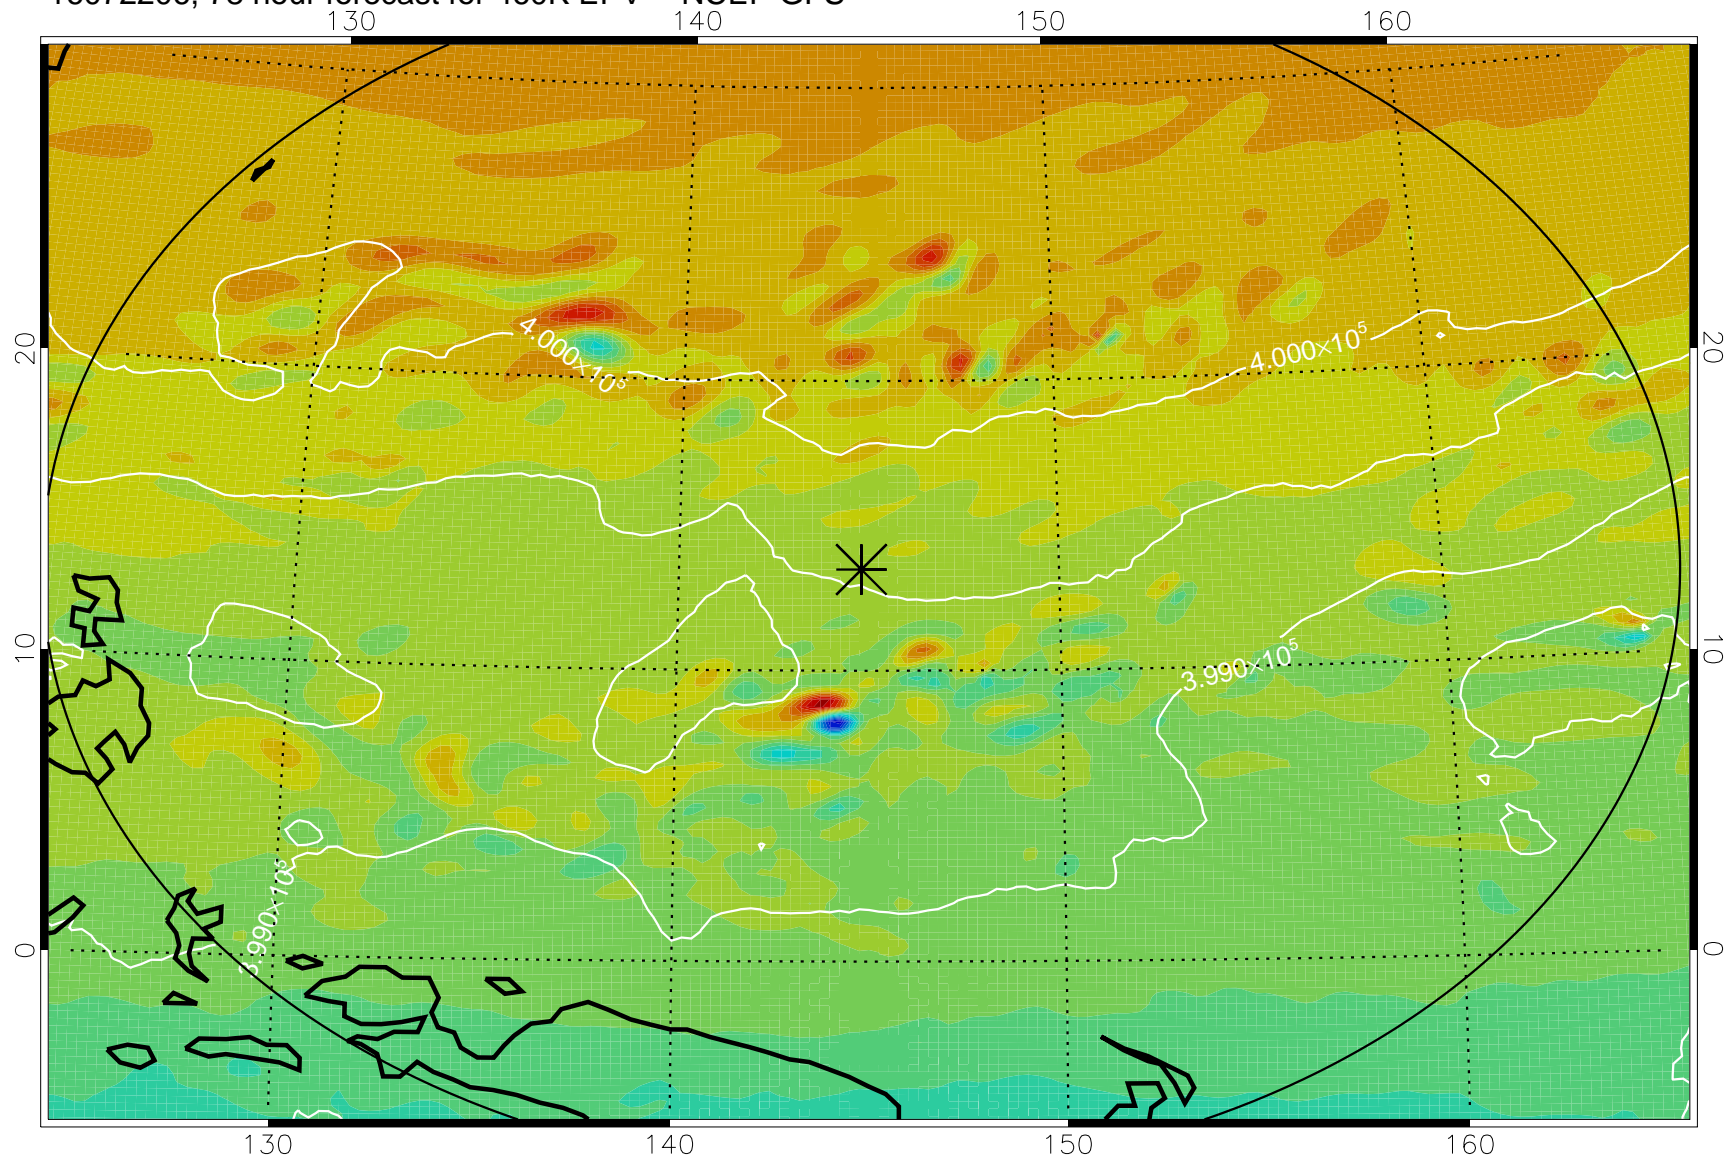

16072106, 54 hour forecast for 460K EPV -- NCEP GFS

460K Montgomery Streamfunction, white

Range ring of 2304 km

16072112, 60 hour forecast for 460K EPV -- NCEP GFS

460K Montgomery Streamfunction, white

Range ring of 2304 km

16072118, 66 hour forecast for 460K EPV -- NCEP GFS

460K Montgomery Streamfunction, white

Range ring of 2304 km

16072200, 72 hour forecast for 460K EPV -- NCEP GFS

460K Montgomery Streamfunction, white

Range ring of 2304 km

16072206, 78 hour forecast for 460K EPV -- NCEP GFS

460K Montgomery Streamfunction, white

Range ring of 2304 km

16072212, 84 hour forecast for 460K EPV -- NCEP GFS

460K Montgomery Streamfunction, white

Range ring of 2304 km

16072218, 90 hour forecast for 460K EPV -- NCEP GFS

460K Montgomery Streamfunction, white

Range ring of 2304 km

16072300, 96 hour forecast for 460K EPV -- NCEP GFS

460K Montgomery Streamfunction, white

Range ring of 2304 km