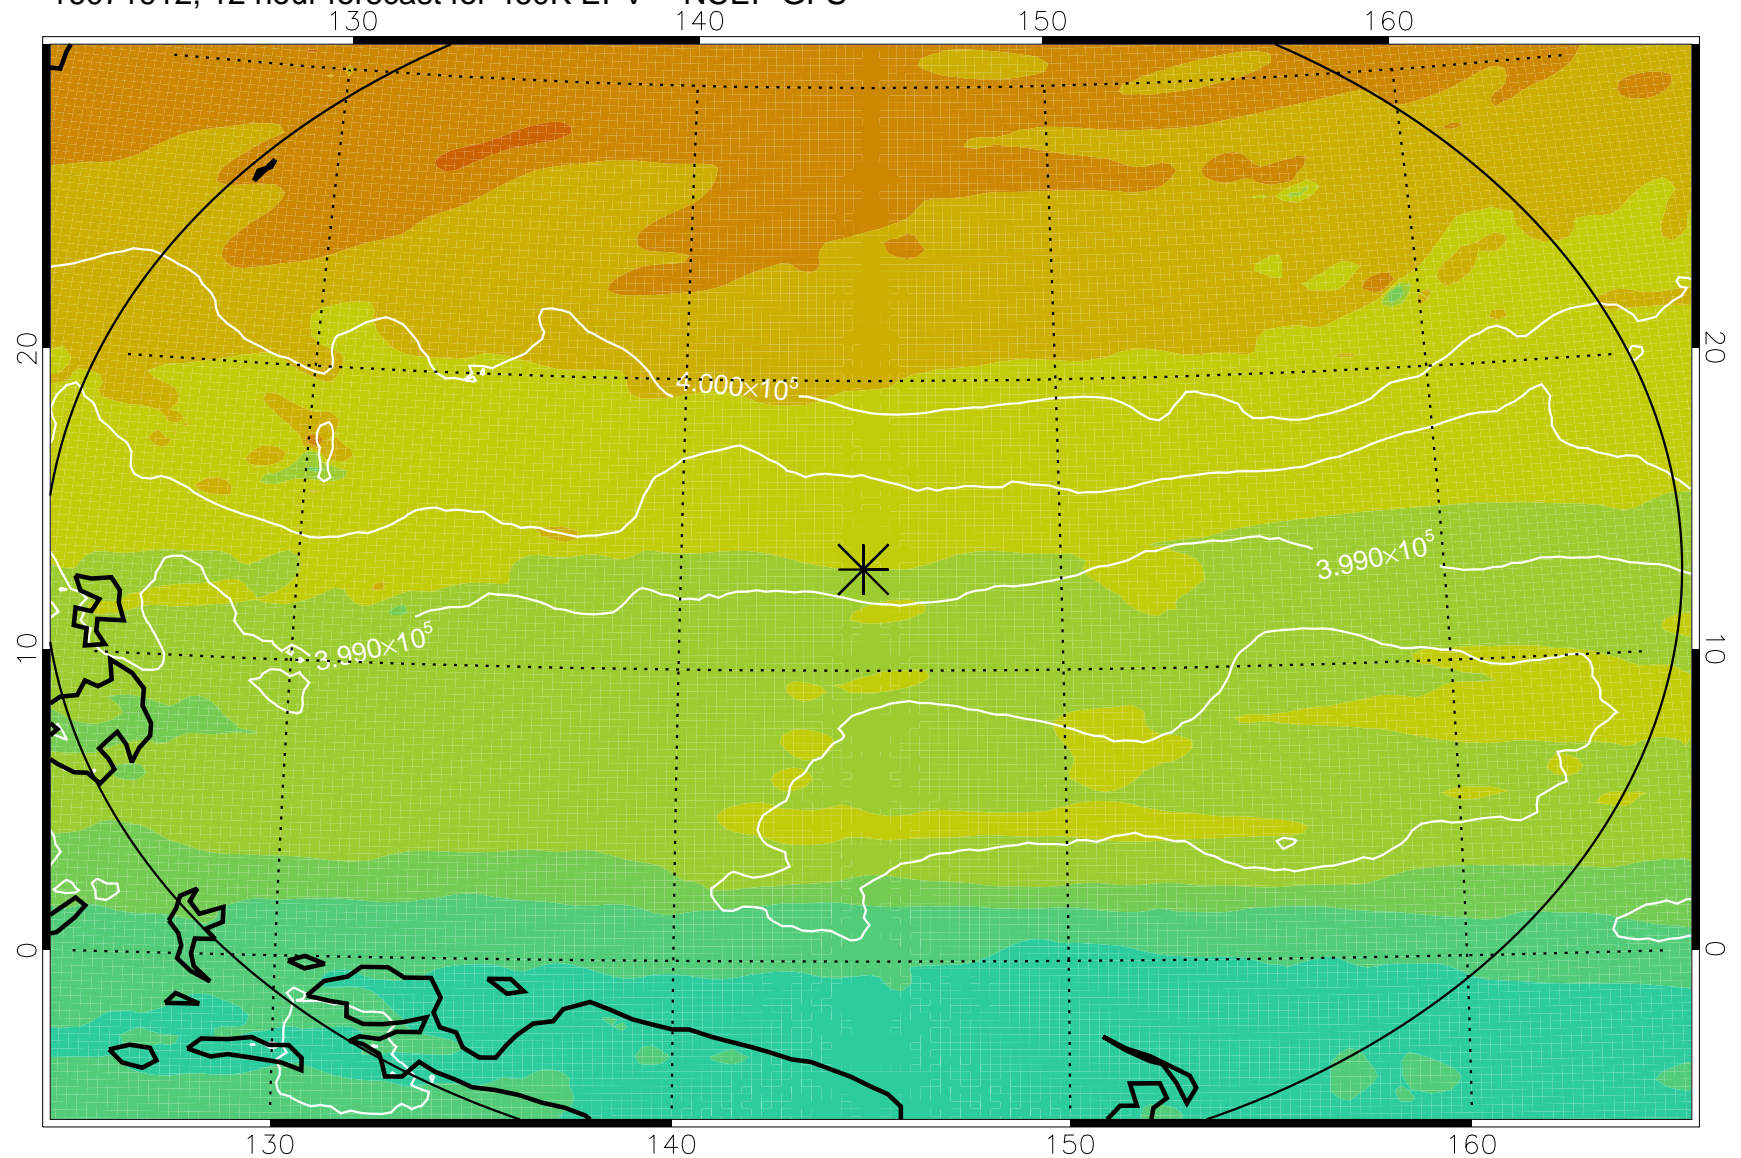

16071906, 6 hour forecast for 460K EPV -- NCEP GFS

460K Montgomery Streamfunction, white

Range ring of 2304 km

16071912, 12 hour forecast for 460K EPV -- NCEP GFS

460K Montgomery Streamfunction, white

Range ring of 2304 km

16071918, 18 hour forecast for 460K EPV -- NCEP GFS

460K Montgomery Streamfunction, white

Range ring of 2304 km

16072000, 24 hour forecast for 460K EPV -- NCEP GFS

460K Montgomery Streamfunction, white

Range ring of 2304 km

16072006, 30 hour forecast for 460K EPV -- NCEP GFS

460K Montgomery Streamfunction, white

Range ring of 2304 km

16072012, 36 hour forecast for 460K EPV -- NCEP GFS

460K Montgomery Streamfunction, white

Range ring of 2304 km

16072018, 42 hour forecast for 460K EPV -- NCEP GFS

460K Montgomery Streamfunction, white

Range ring of 2304 km

16072100, 48 hour forecast for 460K EPV -- NCEP GFS

460K Montgomery Streamfunction, white

Range ring of 2304 km