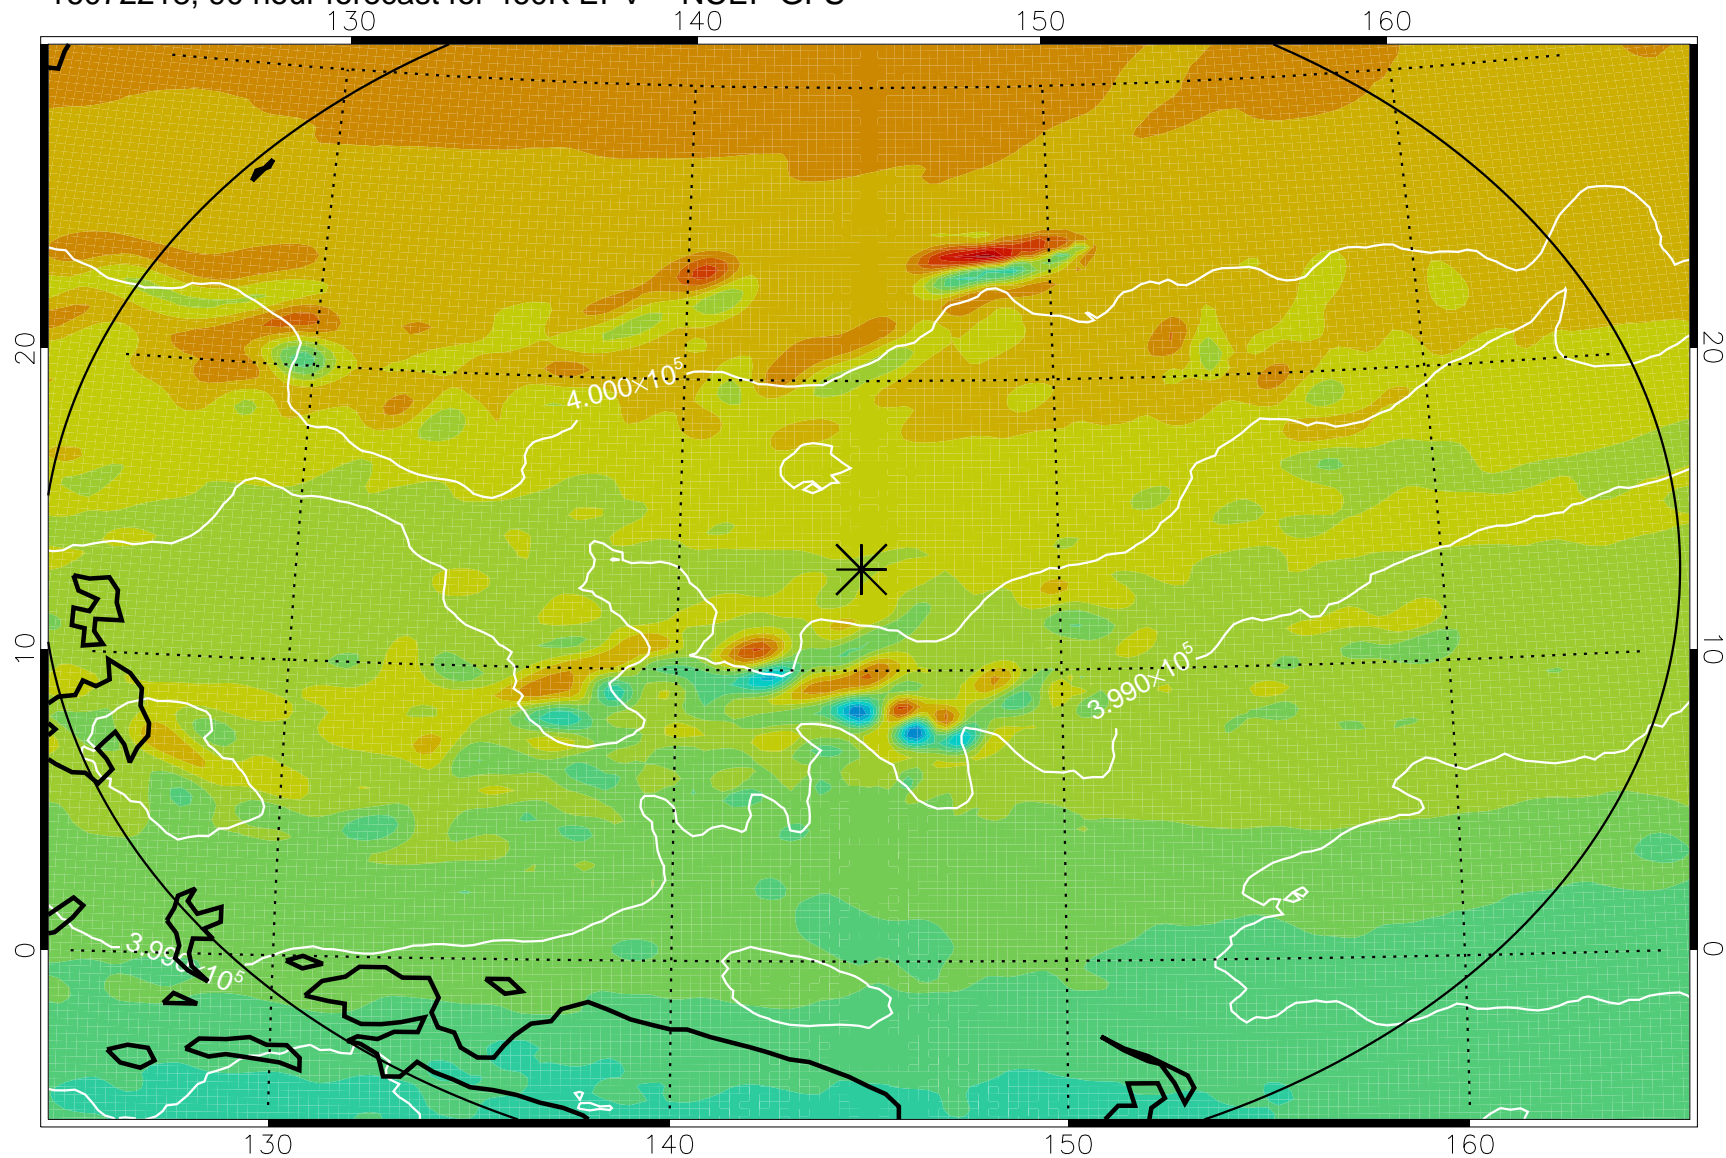

16072118, 66 hour forecast for 460K EPV -- NCEP GFS

460K Montgomery Streamfunction, white

Range ring of 2304 km

16072200, 72 hour forecast for 460K EPV -- NCEP GFS

460K Montgomery Streamfunction, white

Range ring of 2304 km

16072206, 78 hour forecast for 460K EPV -- NCEP GFS

460K Montgomery Streamfunction, white

Range ring of 2304 km

16072212, 84 hour forecast for 460K EPV -- NCEP GFS

460K Montgomery Streamfunction, white

Range ring of 2304 km

16072218, 90 hour forecast for 460K EPV -- NCEP GFS

460K Montgomery Streamfunction, white

Range ring of 2304 km

16072300, 96 hour forecast for 460K EPV -- NCEP GFS

460K Montgomery Streamfunction, white

Range ring of 2304 km

16072306, 102 hour forecast for 460K EPV -- NCEP GFS

460K Montgomery Streamfunction, white

Range ring of 2304 km

16072312, 108 hour forecast for 460K EPV -- NCEP GFS

460K Montgomery Streamfunction, white

Range ring of 2304 km