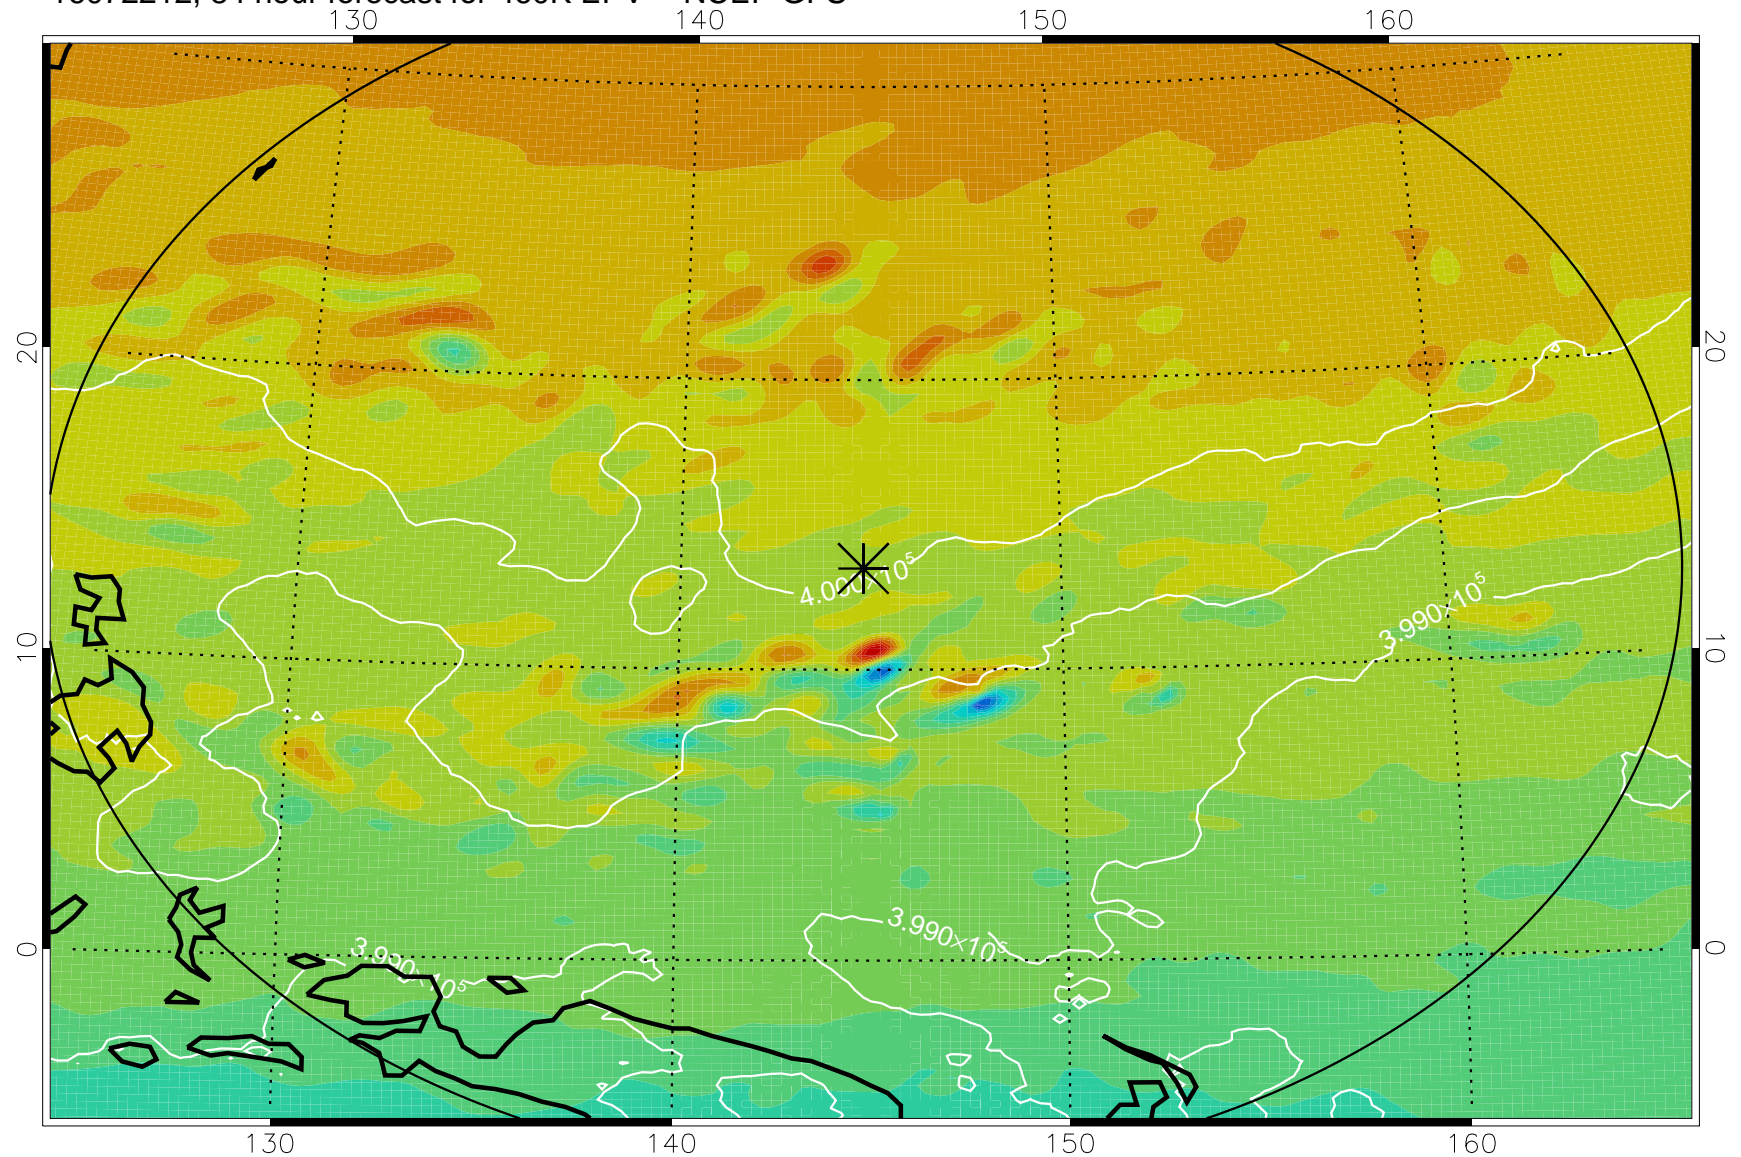

16072106, 54 hour forecast for 460K EPV -- NCEP GFS

460K Montgomery Streamfunction, white

Range ring of 2304 km

16072112, 60 hour forecast for 460K EPV -- NCEP GFS

460K Montgomery Streamfunction, white

Range ring of 2304 km

16072118, 66 hour forecast for 460K EPV -- NCEP GFS

460K Montgomery Streamfunction, white

Range ring of 2304 km

16072200, 72 hour forecast for 460K EPV -- NCEP GFS

460K Montgomery Streamfunction, white

Range ring of 2304 km

16072206, 78 hour forecast for 460K EPV -- NCEP GFS

460K Montgomery Streamfunction, white

Range ring of 2304 km

16072212, 84 hour forecast for 460K EPV -- NCEP GFS

460K Montgomery Streamfunction, white

Range ring of 2304 km

16072218, 90 hour forecast for 460K EPV -- NCEP GFS

460K Montgomery Streamfunction, white

Range ring of 2304 km

16072300, 96 hour forecast for 460K EPV -- NCEP GFS

460K Montgomery Streamfunction, white

Range ring of 2304 km