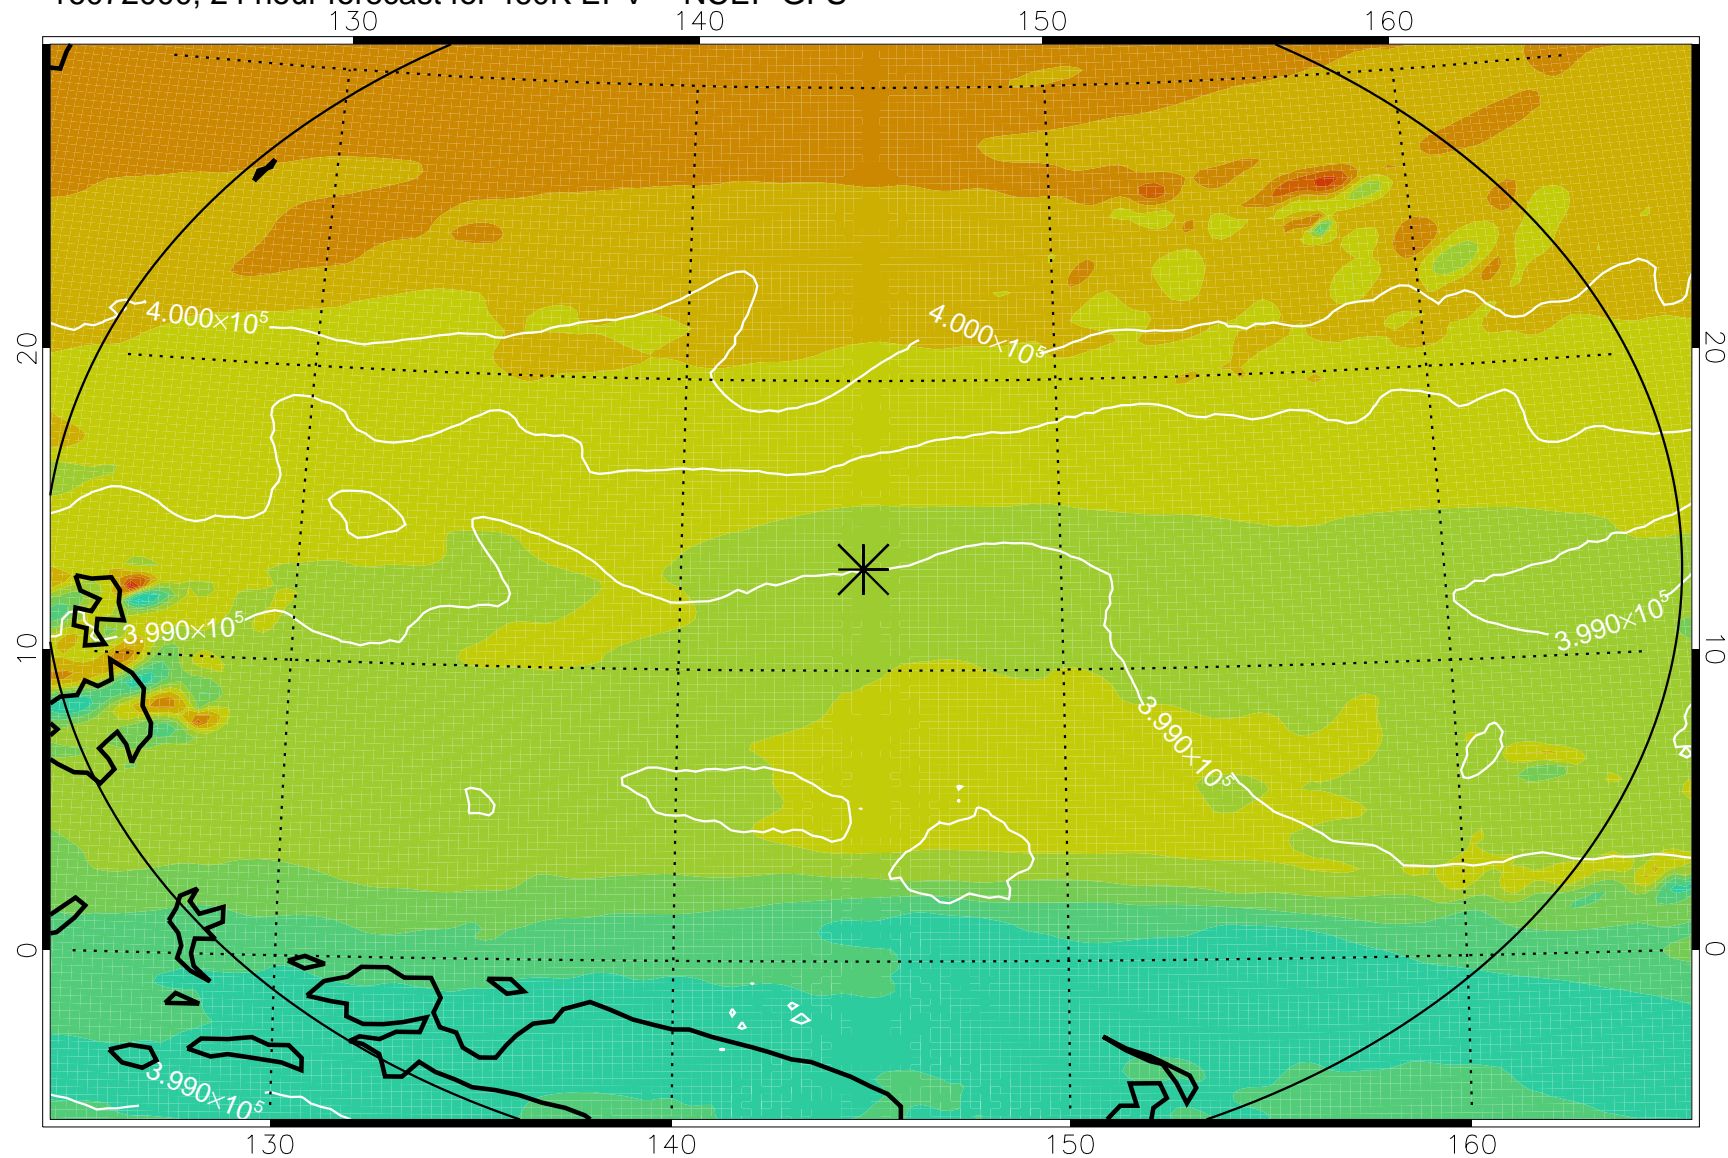

16071906, 6 hour forecast for 460K EPV -- NCEP GFS

460K Montgomery Streamfunction, white

Range ring of 2304 km

16071912, 12 hour forecast for 460K EPV -- NCEP GFS

460K Montgomery Streamfunction, white

Range ring of 2304 km

16071918, 18 hour forecast for 460K EPV -- NCEP GFS

460K Montgomery Streamfunction, white

Range ring of 2304 km

16072000, 24 hour forecast for 460K EPV -- NCEP GFS

460K Montgomery Streamfunction, white

Range ring of 2304 km

16072006, 30 hour forecast for 460K EPV -- NCEP GFS

460K Montgomery Streamfunction, white

Range ring of 2304 km

16072012, 36 hour forecast for 460K EPV -- NCEP GFS

460K Montgomery Streamfunction, white

Range ring of 2304 km

16072018, 42 hour forecast for 460K EPV -- NCEP GFS

460K Montgomery Streamfunction, white

Range ring of 2304 km

16072100, 48 hour forecast for 460K EPV -- NCEP GFS

460K Montgomery Streamfunction, white

Range ring of 2304 km