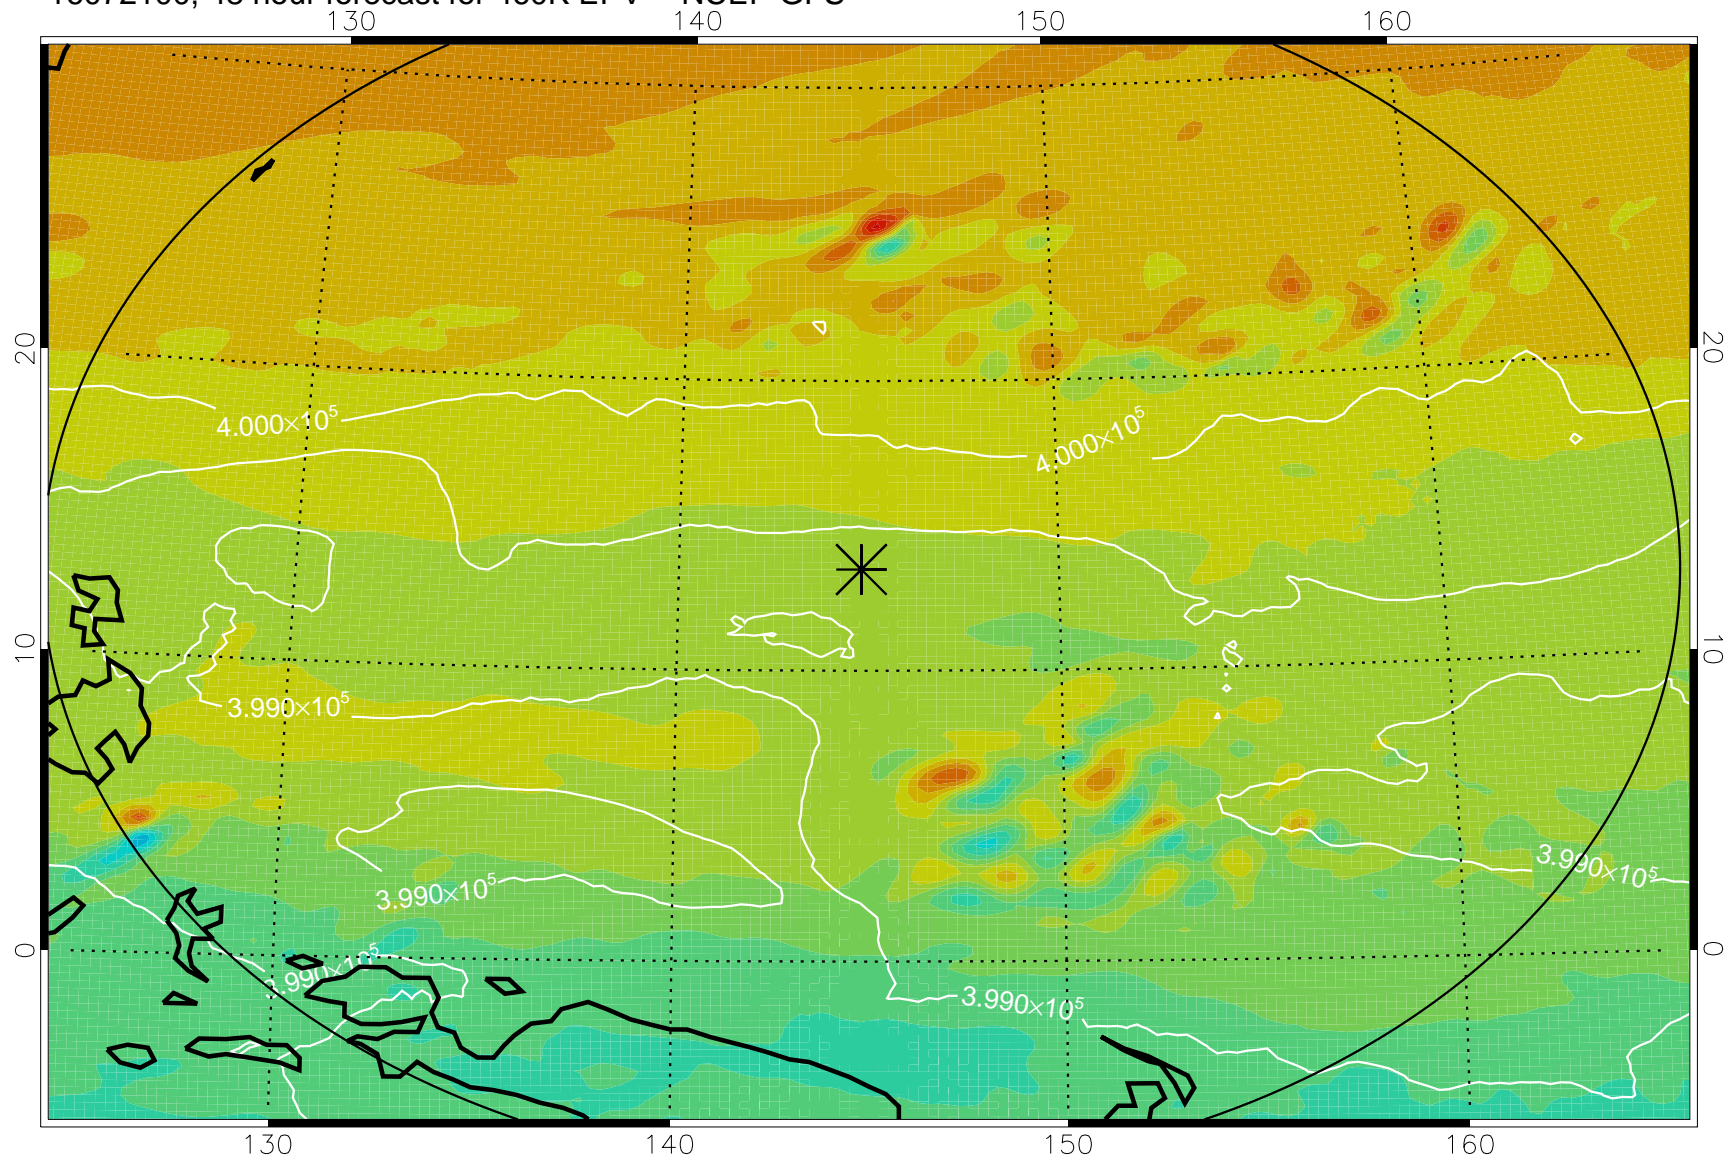

16071918, 18 hour forecast for 460K EPV -- NCEP GFS

460K Montgomery Streamfunction, white

Range ring of 2304 km

16072000, 24 hour forecast for 460K EPV -- NCEP GFS

460K Montgomery Streamfunction, white

Range ring of 2304 km

16072006, 30 hour forecast for 460K EPV -- NCEP GFS

460K Montgomery Streamfunction, white

Range ring of 2304 km

16072012, 36 hour forecast for 460K EPV -- NCEP GFS

460K Montgomery Streamfunction, white

Range ring of 2304 km

16072018, 42 hour forecast for 460K EPV -- NCEP GFS

460K Montgomery Streamfunction, white

Range ring of 2304 km

16072100, 48 hour forecast for 460K EPV -- NCEP GFS

460K Montgomery Streamfunction, white

Range ring of 2304 km

16072106, 54 hour forecast for 460K EPV -- NCEP GFS

460K Montgomery Streamfunction, white

Range ring of 2304 km

16072112, 60 hour forecast for 460K EPV -- NCEP GFS

460K Montgomery Streamfunction, white

Range ring of 2304 km