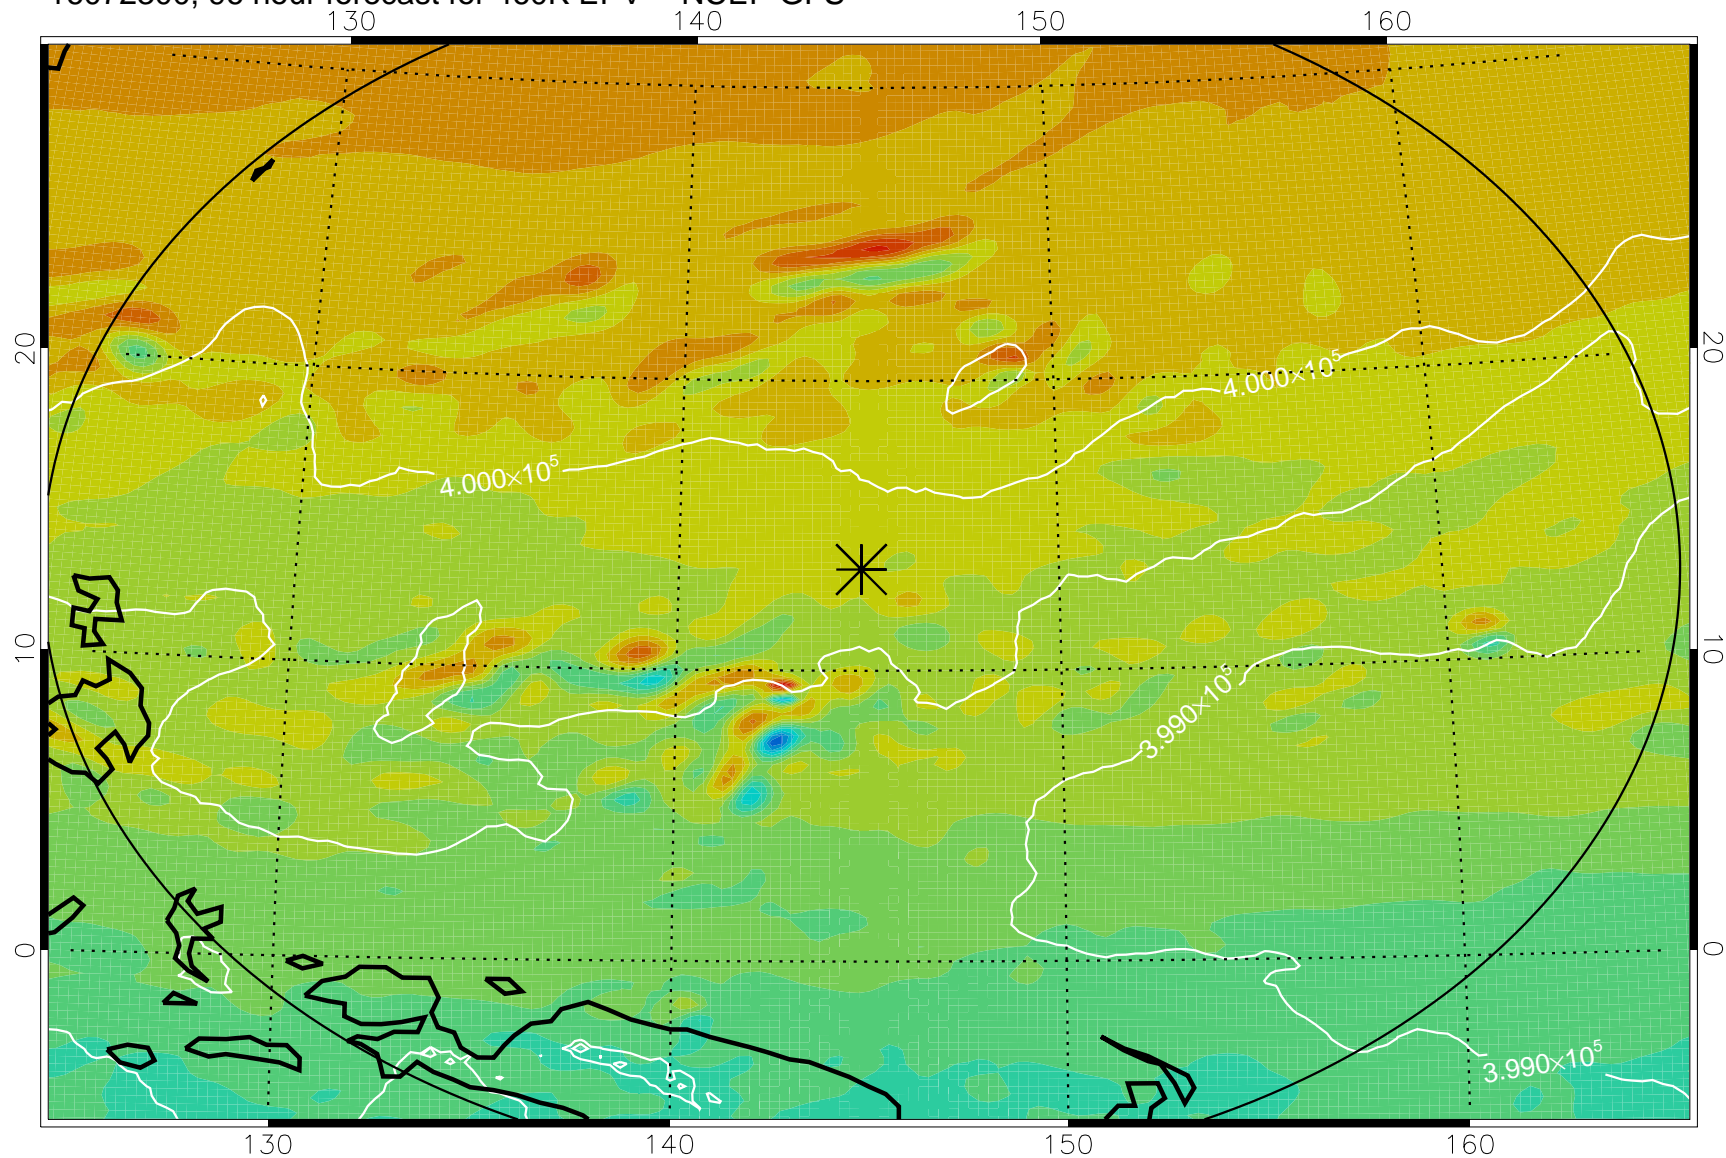

16072118, 66 hour forecast for 460K EPV -- NCEP GFS

460K Montgomery Streamfunction, white

Range ring of 2304 km

16072200, 72 hour forecast for 460K EPV -- NCEP GFS

460K Montgomery Streamfunction, white

Range ring of 2304 km

16072206, 78 hour forecast for 460K EPV -- NCEP GFS

460K Montgomery Streamfunction, white

Range ring of 2304 km

16072212, 84 hour forecast for 460K EPV -- NCEP GFS

460K Montgomery Streamfunction, white

Range ring of 2304 km

16072218, 90 hour forecast for 460K EPV -- NCEP GFS

460K Montgomery Streamfunction, white

Range ring of 2304 km

16072300, 96 hour forecast for 460K EPV -- NCEP GFS

460K Montgomery Streamfunction, white

Range ring of 2304 km

16072306, 102 hour forecast for 460K EPV -- NCEP GFS

460K Montgomery Streamfunction, white

Range ring of 2304 km

16072312, 108 hour forecast for 460K EPV -- NCEP GFS

460K Montgomery Streamfunction, white

Range ring of 2304 km