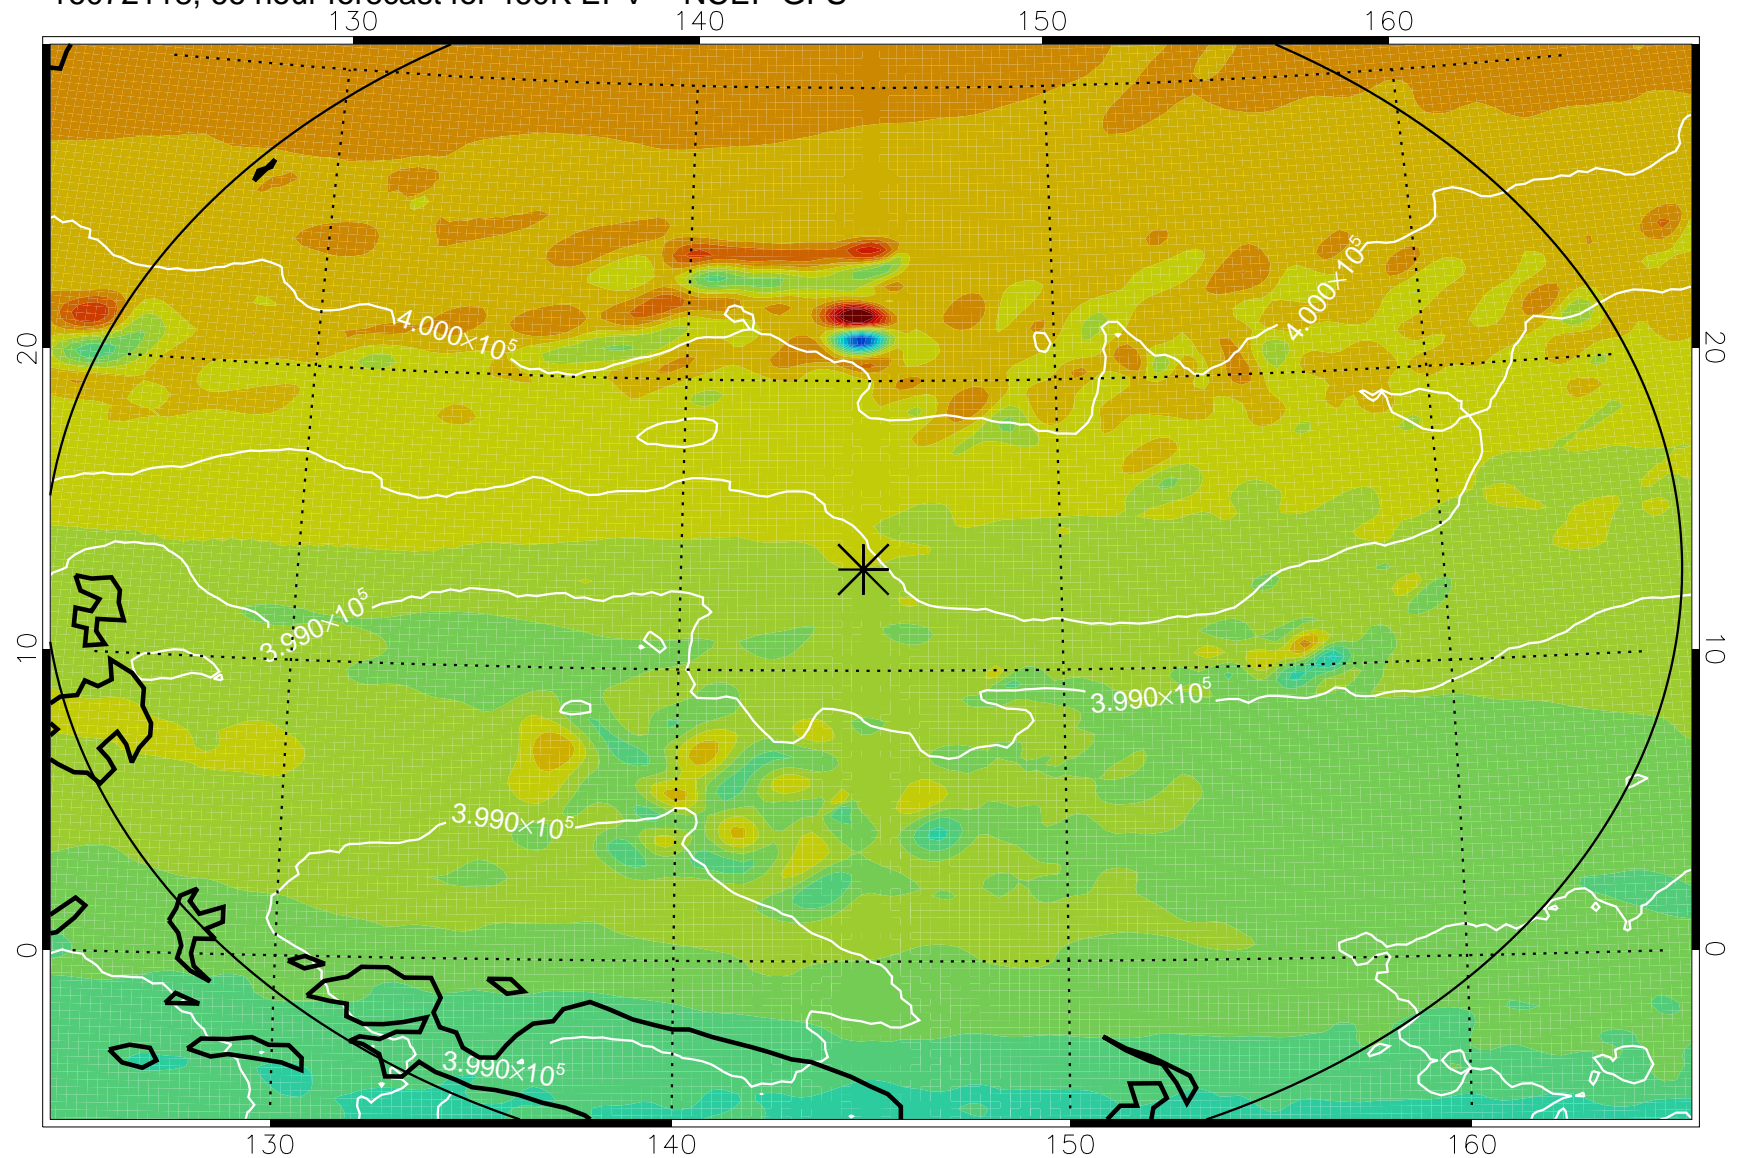

16072018, 42 hour forecast for 460K EPV -- NCEP GFS

460K Montgomery Streamfunction, white

Range ring of 2304 km

16072100, 48 hour forecast for 460K EPV -- NCEP GFS

460K Montgomery Streamfunction, white

Range ring of 2304 km

16072106, 54 hour forecast for 460K EPV -- NCEP GFS

460K Montgomery Streamfunction, white

Range ring of 2304 km

16072112, 60 hour forecast for 460K EPV -- NCEP GFS

460K Montgomery Streamfunction, white

Range ring of 2304 km

16072118, 66 hour forecast for 460K EPV -- NCEP GFS

460K Montgomery Streamfunction, white

Range ring of 2304 km

16072200, 72 hour forecast for 460K EPV -- NCEP GFS

460K Montgomery Streamfunction, white

Range ring of 2304 km

16072206, 78 hour forecast for 460K EPV -- NCEP GFS

460K Montgomery Streamfunction, white

Range ring of 2304 km

16072212, 84 hour forecast for 460K EPV -- NCEP GFS

460K Montgomery Streamfunction, white

Range ring of 2304 km