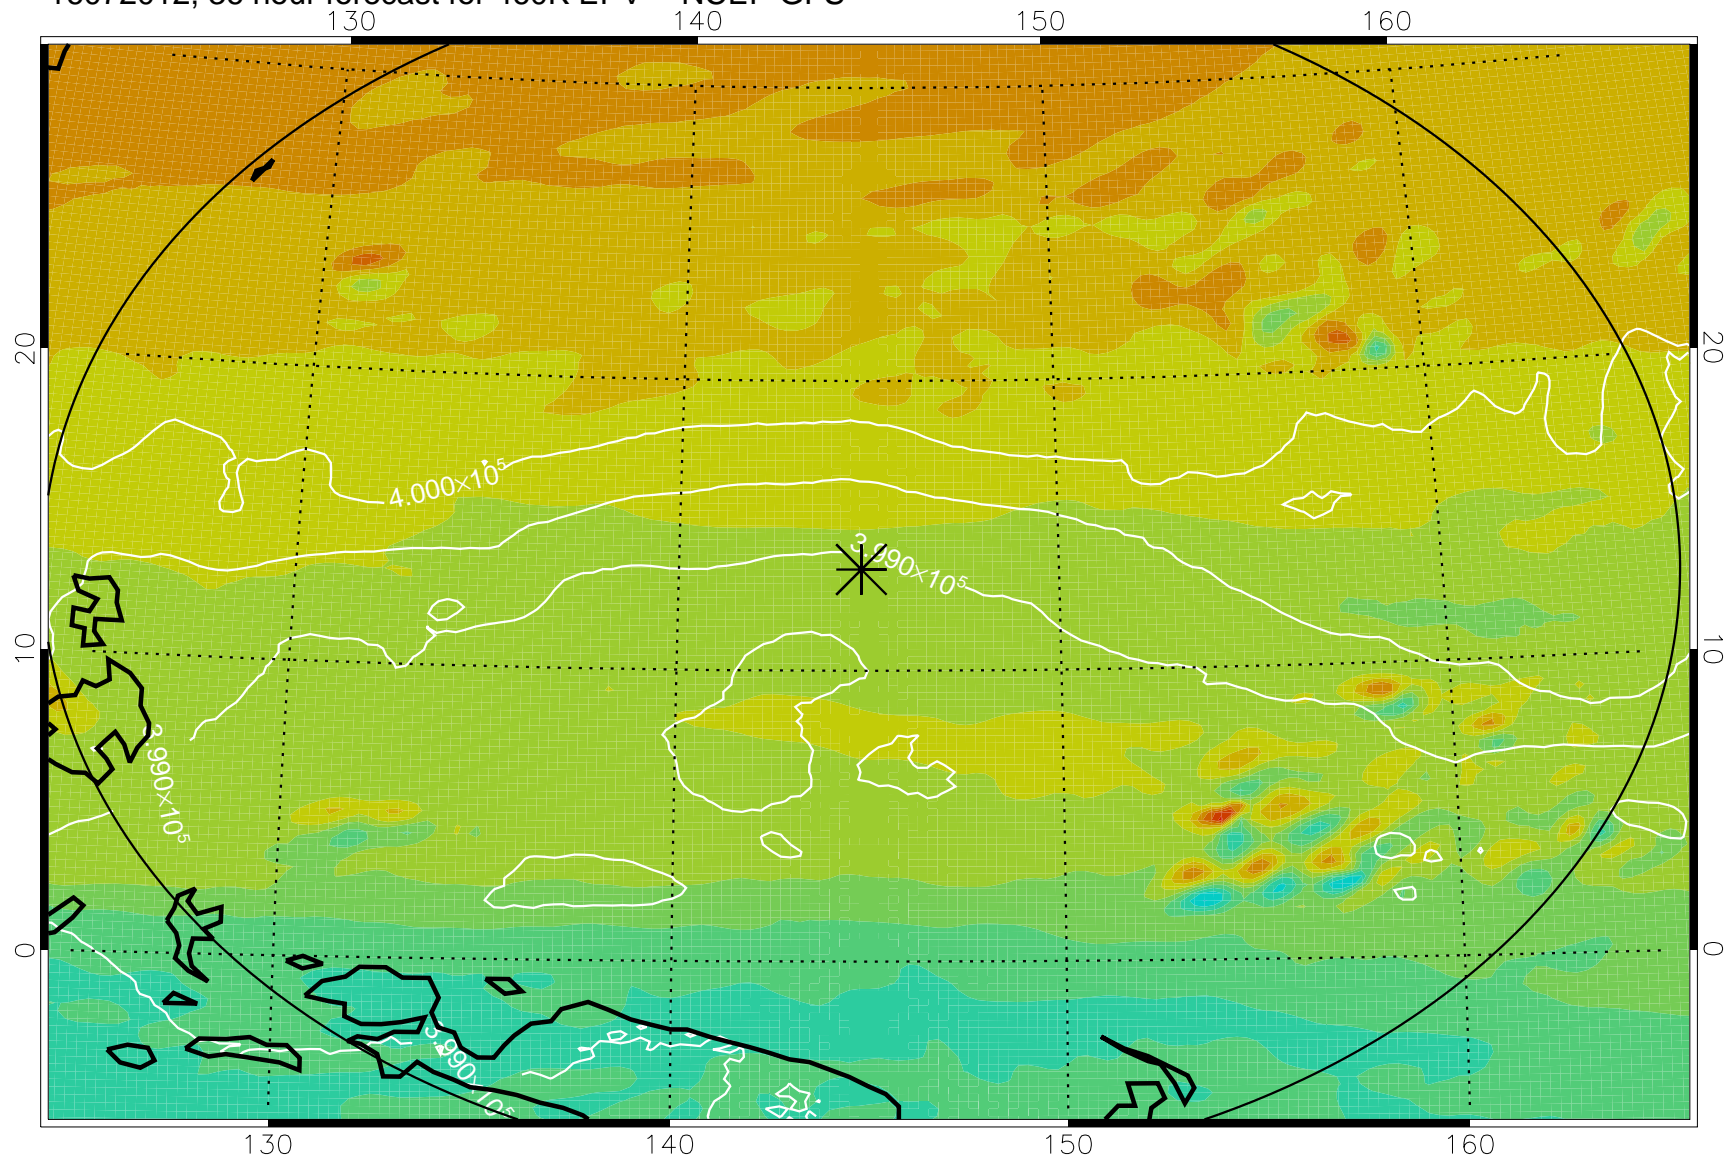

16071918, 18 hour forecast for 460K EPV -- NCEP GFS

460K Montgomery Streamfunction, white

Range ring of 2304 km

16072000, 24 hour forecast for 460K EPV -- NCEP GFS

460K Montgomery Streamfunction, white

Range ring of 2304 km

16072006, 30 hour forecast for 460K EPV -- NCEP GFS

460K Montgomery Streamfunction, white

Range ring of 2304 km

16072012, 36 hour forecast for 460K EPV -- NCEP GFS

460K Montgomery Streamfunction, white

Range ring of 2304 km

16072018, 42 hour forecast for 460K EPV -- NCEP GFS

460K Montgomery Streamfunction, white

Range ring of 2304 km

16072100, 48 hour forecast for 460K EPV -- NCEP GFS

460K Montgomery Streamfunction, white

Range ring of 2304 km

16072118, 66 hour forecast for 460K EPV -- NCEP GFS

460K Montgomery Streamfunction, white

Range ring of 2304 km

16072200, 72 hour forecast for 460K EPV -- NCEP GFS

460K Montgomery Streamfunction, white

Range ring of 2304 km