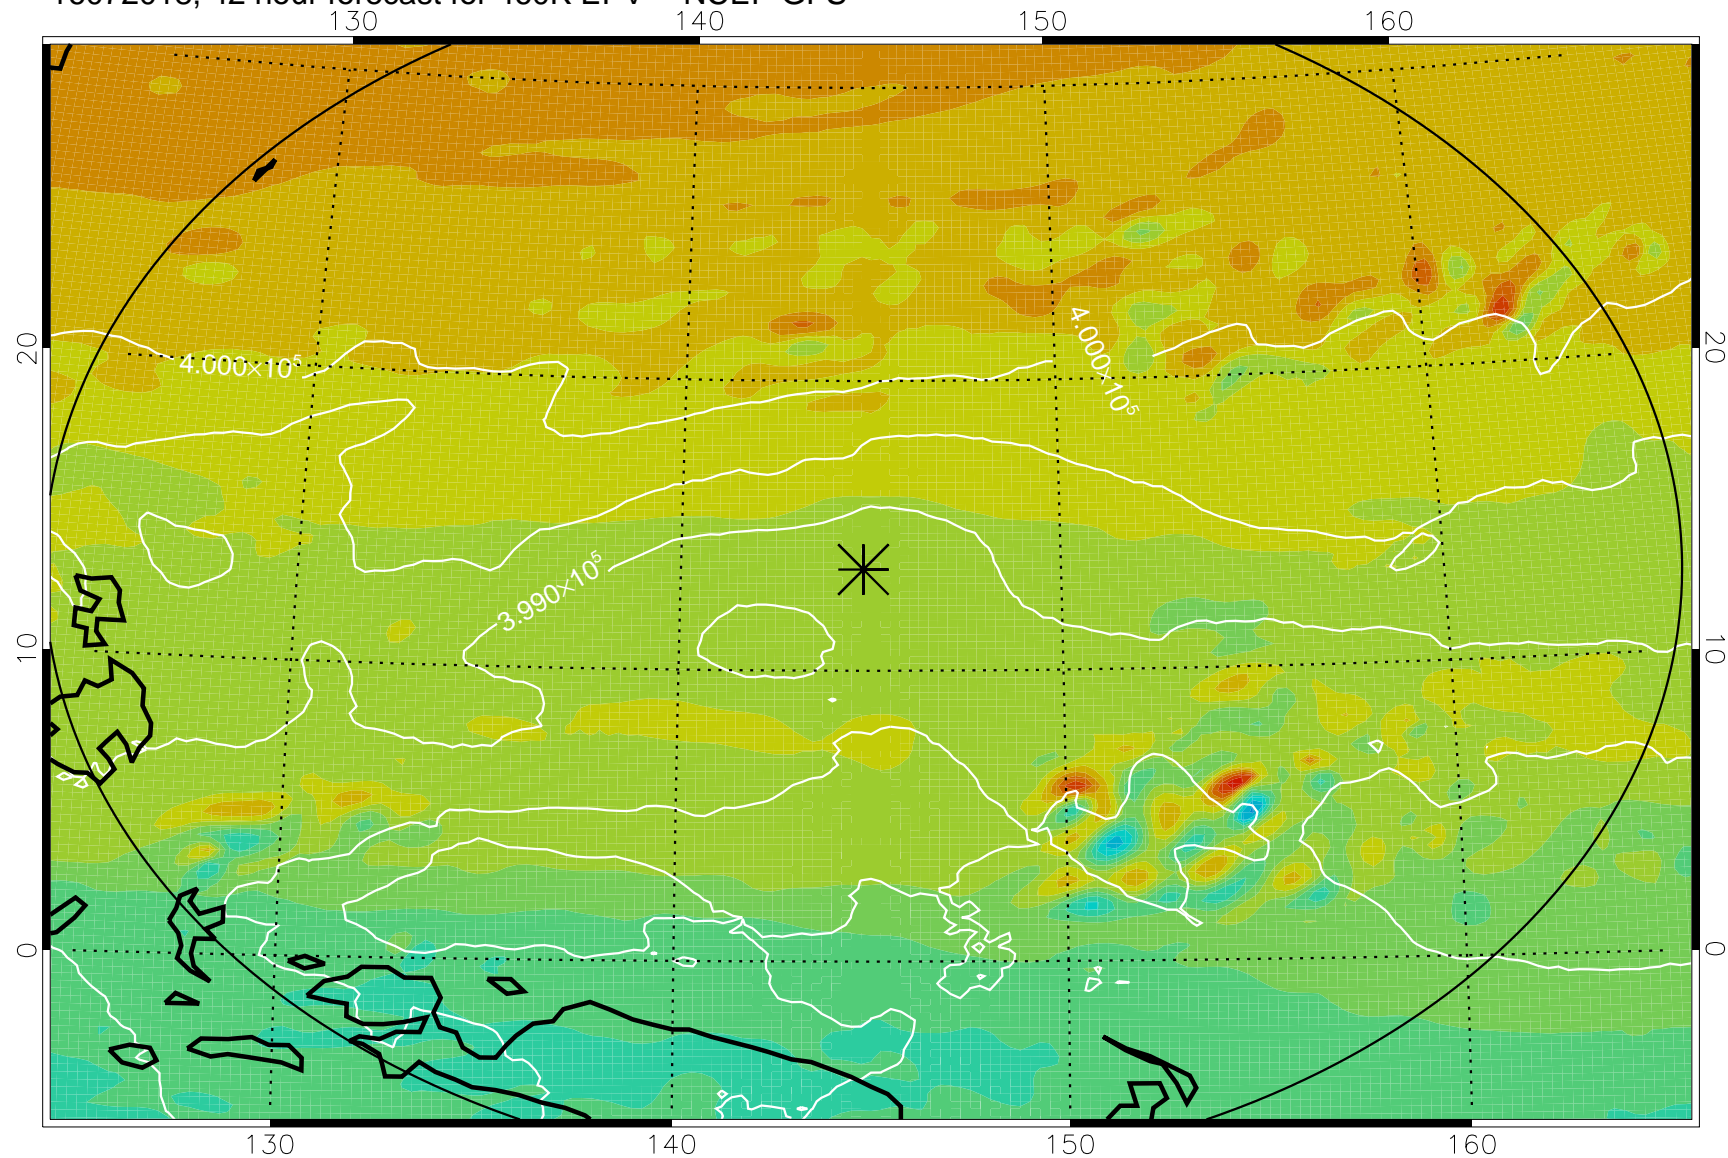

16071918, 18 hour forecast for 460K EPV -- NCEP GFS

460K Montgomery Streamfunction, white

Range ring of 2304 km

16072000, 24 hour forecast for 460K EPV -- NCEP GFS

460K Montgomery Streamfunction, white

Range ring of 2304 km

16072006, 30 hour forecast for 460K EPV -- NCEP GFS

460K Montgomery Streamfunction, white

Range ring of 2304 km

16072012, 36 hour forecast for 460K EPV -- NCEP GFS

460K Montgomery Streamfunction, white

Range ring of 2304 km

16072018, 42 hour forecast for 460K EPV -- NCEP GFS

460K Montgomery Streamfunction, white

Range ring of 2304 km

16072100, 48 hour forecast for 460K EPV -- NCEP GFS

460K Montgomery Streamfunction, white

Range ring of 2304 km

16072106, 54 hour forecast for 460K EPV -- NCEP GFS

460K Montgomery Streamfunction, white

Range ring of 2304 km

16072112, 60 hour forecast for 460K EPV -- NCEP GFS

460K Montgomery Streamfunction, white

Range ring of 2304 km