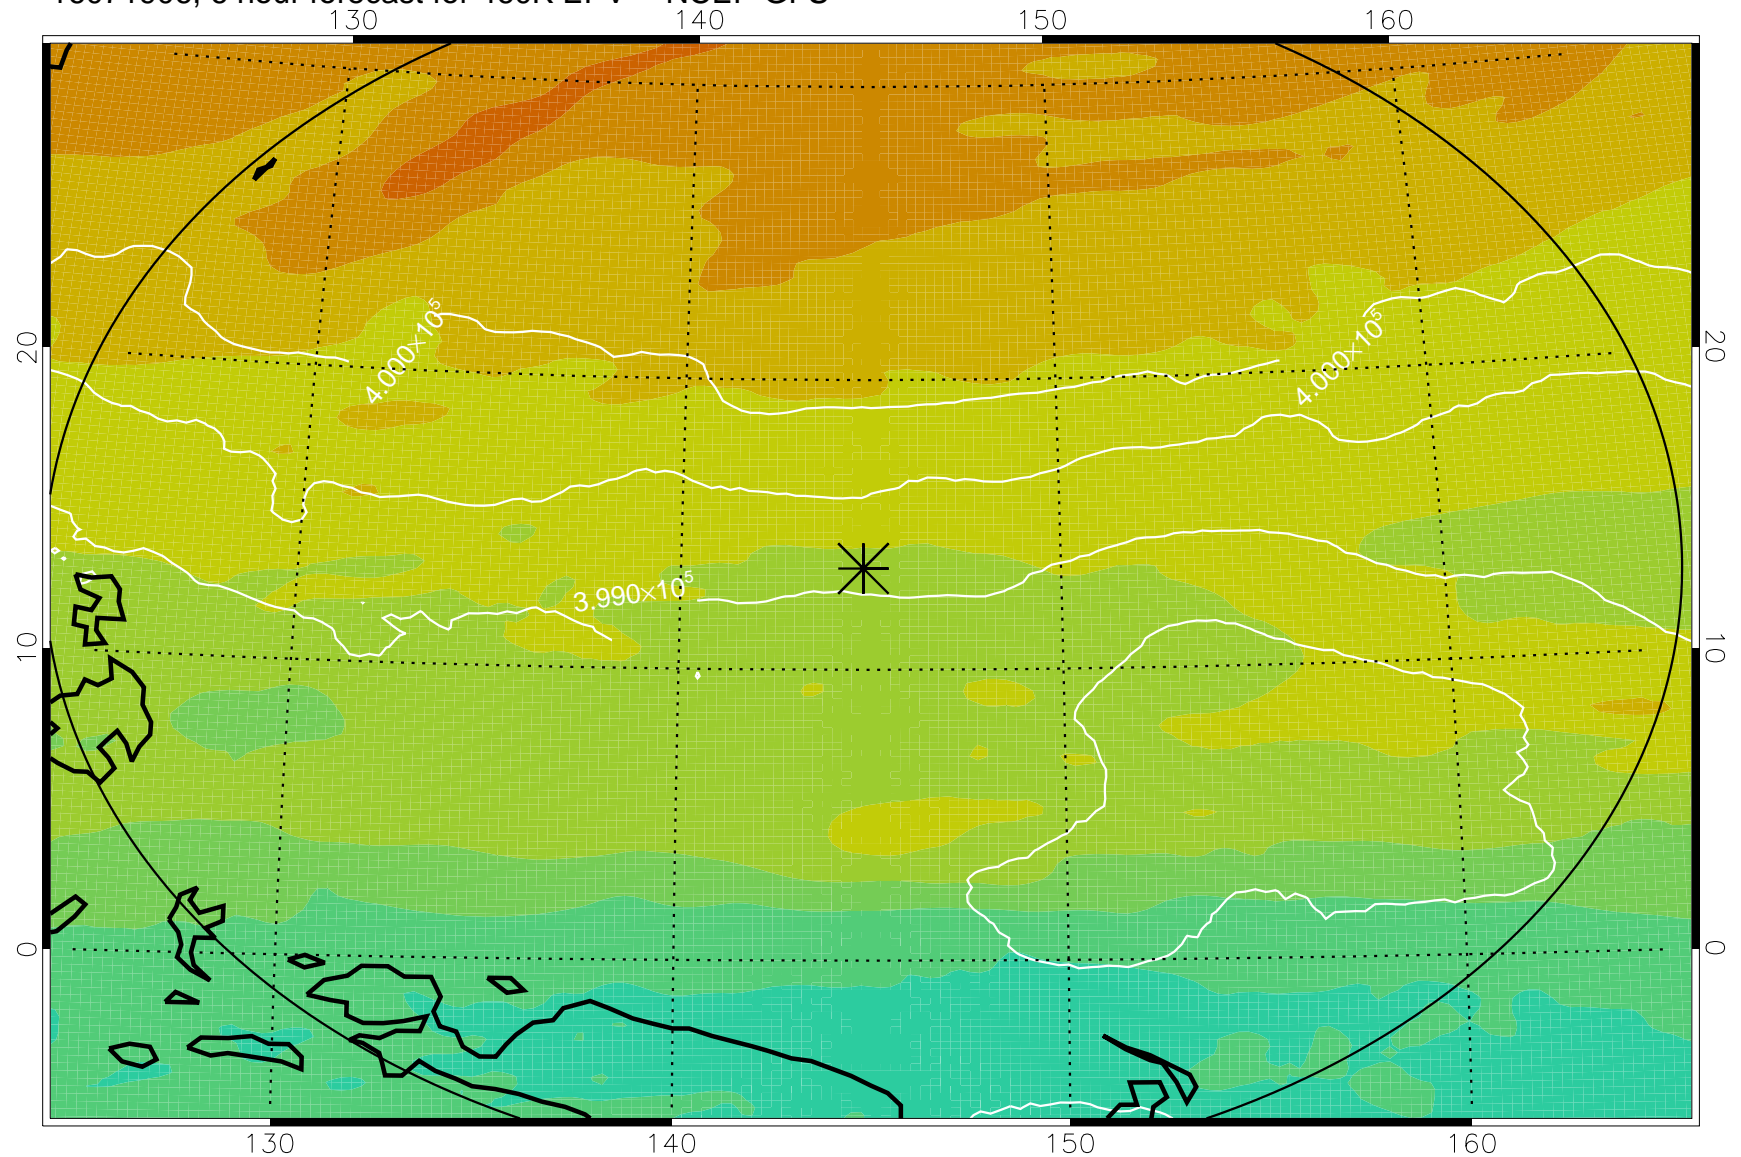

16071906, 6 hour forecast for 460K EPV -- NCEP GFS

460K Montgomery Streamfunction, white

Range ring of 2304 km

16071912, 12 hour forecast for 460K EPV -- NCEP GFS

460K Montgomery Streamfunction, white

Range ring of 2304 km

16071918, 18 hour forecast for 460K EPV -- NCEP GFS

460K Montgomery Streamfunction, white

Range ring of 2304 km

16072000, 24 hour forecast for 460K EPV -- NCEP GFS

460K Montgomery Streamfunction, white

Range ring of 2304 km

16072006, 30 hour forecast for 460K EPV -- NCEP GFS

460K Montgomery Streamfunction, white

Range ring of 2304 km

16072012, 36 hour forecast for 460K EPV -- NCEP GFS

460K Montgomery Streamfunction, white

Range ring of 2304 km

16072018, 42 hour forecast for 460K EPV -- NCEP GFS

460K Montgomery Streamfunction, white

Range ring of 2304 km

16072100, 48 hour forecast for 460K EPV -- NCEP GFS

460K Montgomery Streamfunction, white

Range ring of 2304 km