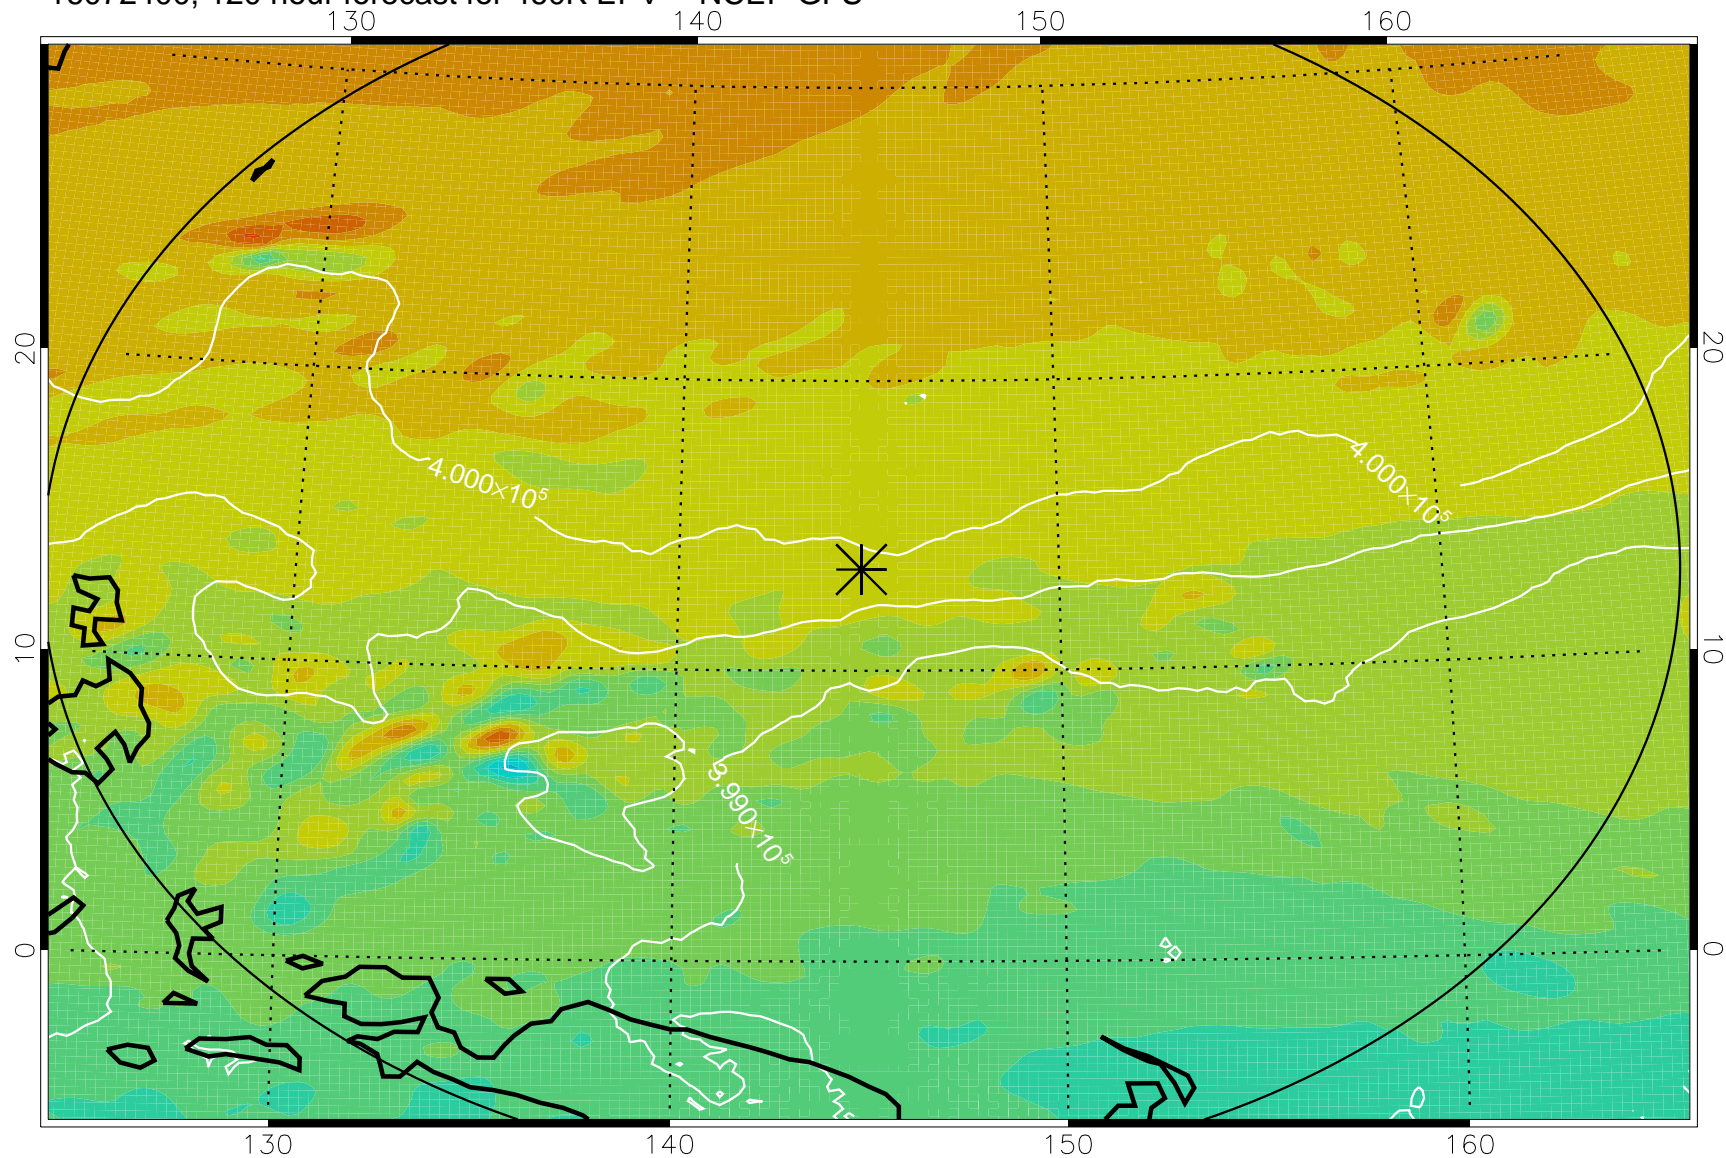

16072206, 78 hour forecast for 460K EPV -- NCEP GFS

460K Montgomery Streamfunction, white

Range ring of 2304 km

16072212, 84 hour forecast for 460K EPV -- NCEP GFS

460K Montgomery Streamfunction, white

Range ring of 2304 km

16072218, 90 hour forecast for 460K EPV -- NCEP GFS

460K Montgomery Streamfunction, white

Range ring of 2304 km

16072300, 96 hour forecast for 460K EPV -- NCEP GFS

460K Montgomery Streamfunction, white

Range ring of 2304 km

16072306, 102 hour forecast for 460K EPV -- NCEP GFS

460K Montgomery Streamfunction, white

Range ring of 2304 km

16072312, 108 hour forecast for 460K EPV -- NCEP GFS

460K Montgomery Streamfunction, white

Range ring of 2304 km

16072318, 114 hour forecast for 460K EPV -- NCEP GFS

460K Montgomery Streamfunction, white

Range ring of 2304 km

16072400, 120 hour forecast for 460K EPV -- NCEP GFS

460K Montgomery Streamfunction, white

Range ring of 2304 km