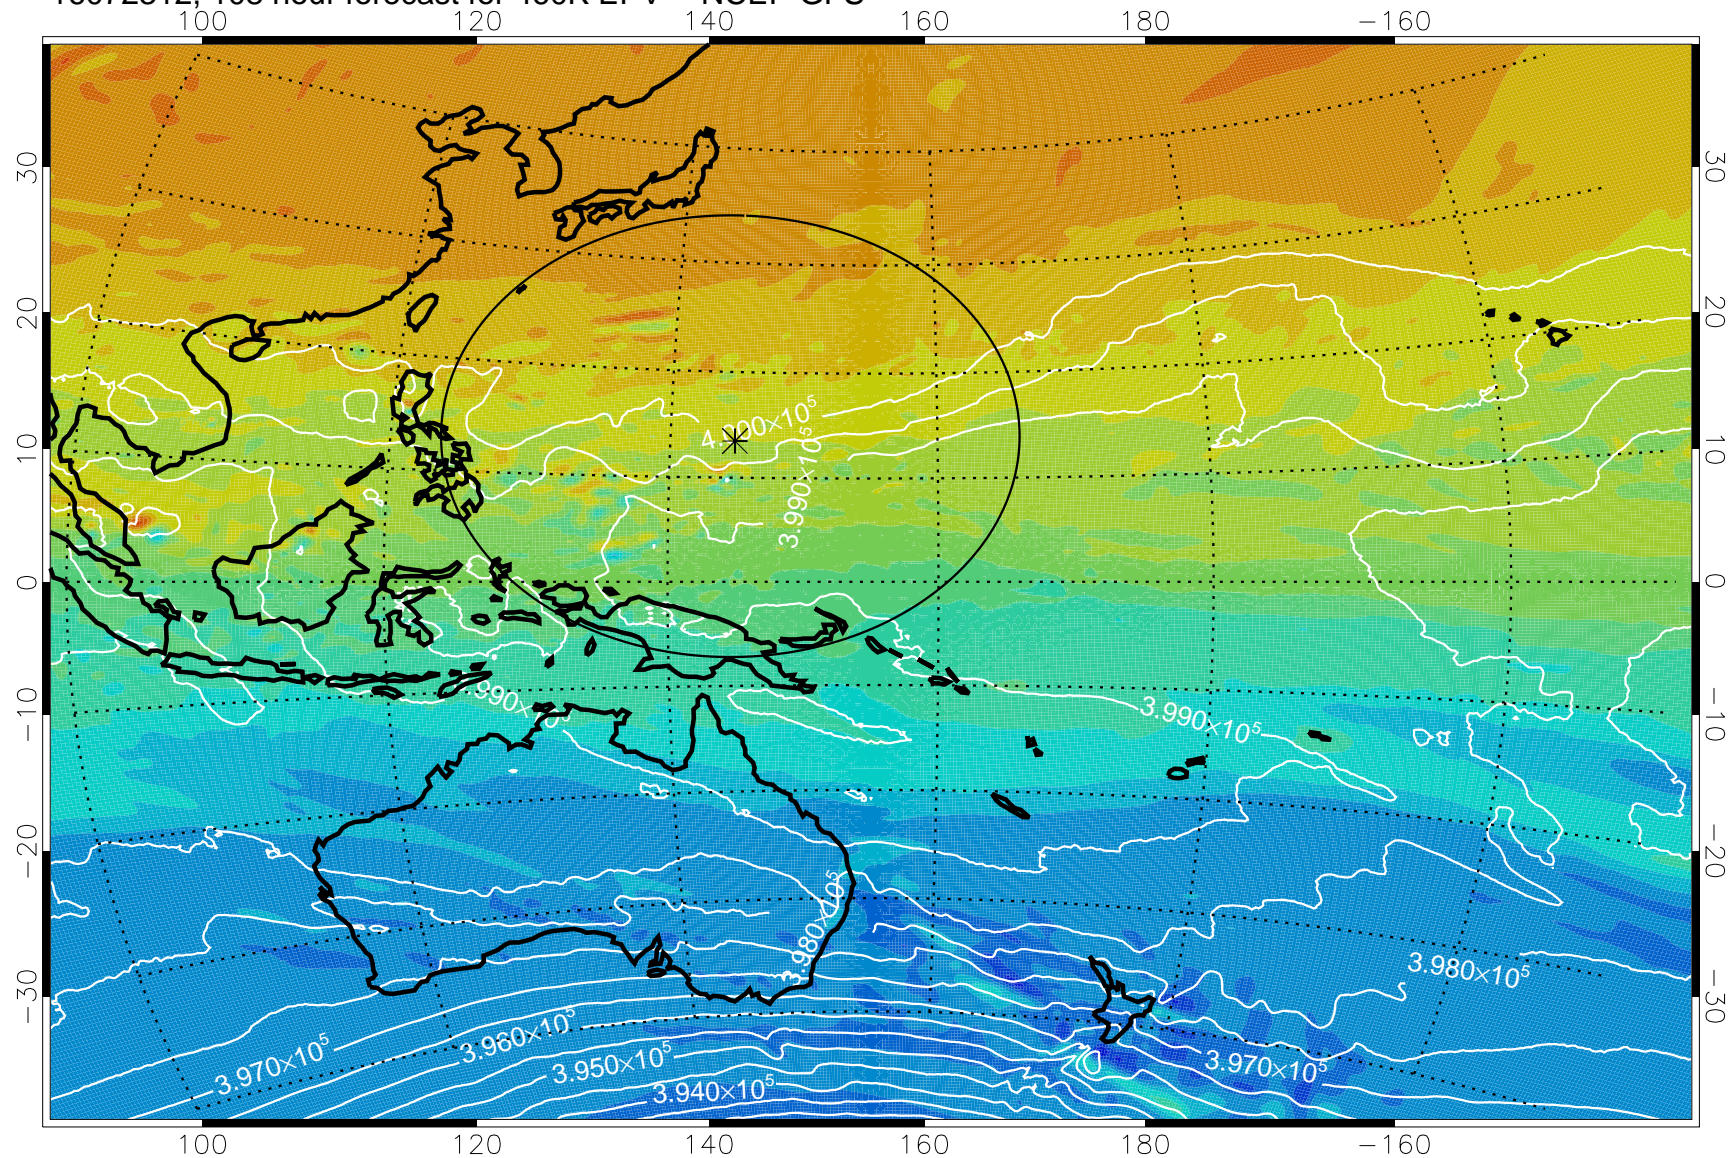

16072206, 78 hour forecast for 460K EPV -- NCEP GFS

460K Montgomery Streamfunction, white

Range ring of 2304 km

16072212, 84 hour forecast for 460K EPV -- NCEP GFS

460K Montgomery Streamfunction, white

Range ring of 2304 km

16072218, 90 hour forecast for 460K EPV -- NCEP GFS

460K Montgomery Streamfunction, white

Range ring of 2304 km

16072300, 96 hour forecast for 460K EPV -- NCEP GFS

460K Montgomery Streamfunction, white

Range ring of 2304 km

16072306, 102 hour forecast for 460K EPV -- NCEP GFS

460K Montgomery Streamfunction, white

Range ring of 2304 km

16072312, 108 hour forecast for 460K EPV -- NCEP GFS

460K Montgomery Streamfunction, white

Range ring of 2304 km

16072318, 114 hour forecast for 460K EPV -- NCEP GFS

460K Montgomery Streamfunction, white

Range ring of 2304 km

16072400, 120 hour forecast for 460K EPV -- NCEP GFS

460K Montgomery Streamfunction, white

Range ring of 2304 km