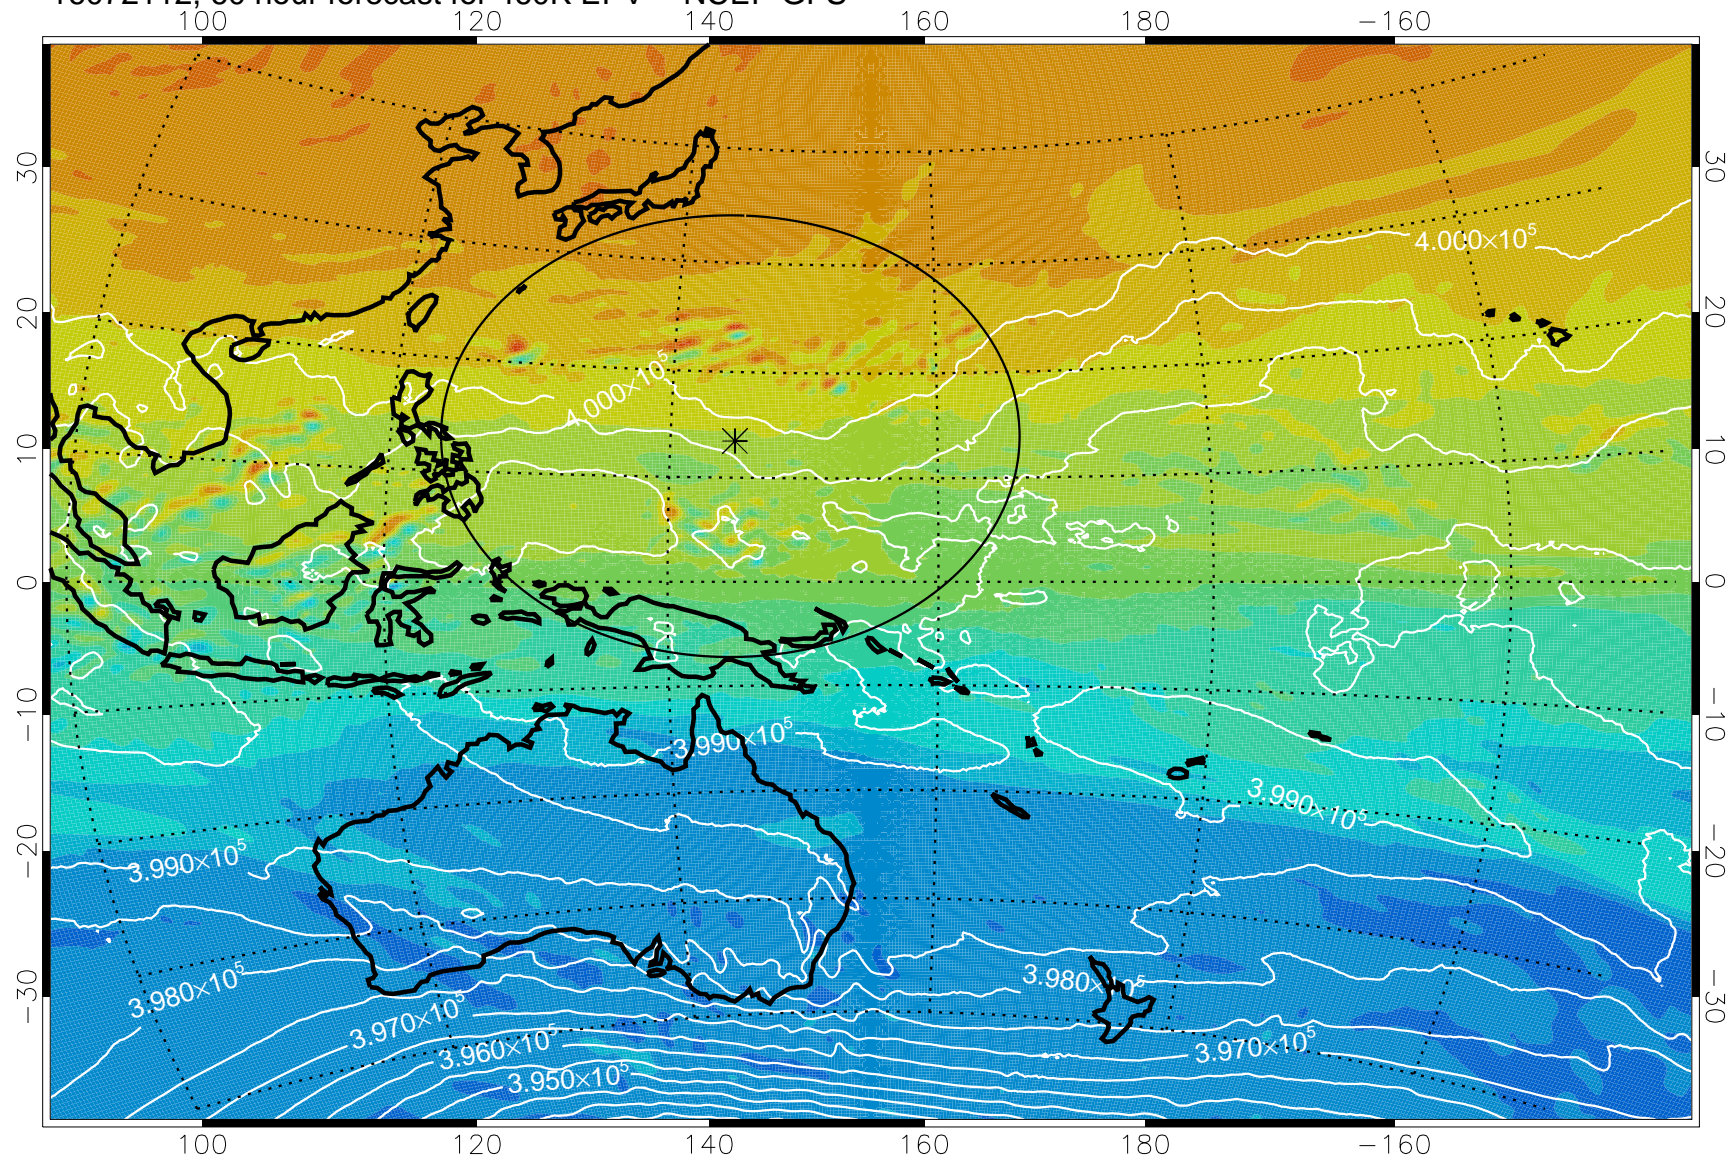

16072018, 42 hour forecast for 460K EPV -- NCEP GFS

460K Montgomery Streamfunction, white

Range ring of 2304 km

16072100, 48 hour forecast for 460K EPV -- NCEP GFS

460K Montgomery Streamfunction, white

Range ring of 2304 km

16072106, 54 hour forecast for 460K EPV -- NCEP GFS

460K Montgomery Streamfunction, white

Range ring of 2304 km

16072112, 60 hour forecast for 460K EPV -- NCEP GFS

460K Montgomery Streamfunction, white

Range ring of 2304 km

16072118, 66 hour forecast for 460K EPV -- NCEP GFS

460K Montgomery Streamfunction, white

Range ring of 2304 km

16072200, 72 hour forecast for 460K EPV -- NCEP GFS

460K Montgomery Streamfunction, white

Range ring of 2304 km

16072206, 78 hour forecast for 460K EPV -- NCEP GFS

460K Montgomery Streamfunction, white

Range ring of 2304 km

16072212, 84 hour forecast for 460K EPV -- NCEP GFS

460K Montgomery Streamfunction, white

Range ring of 2304 km