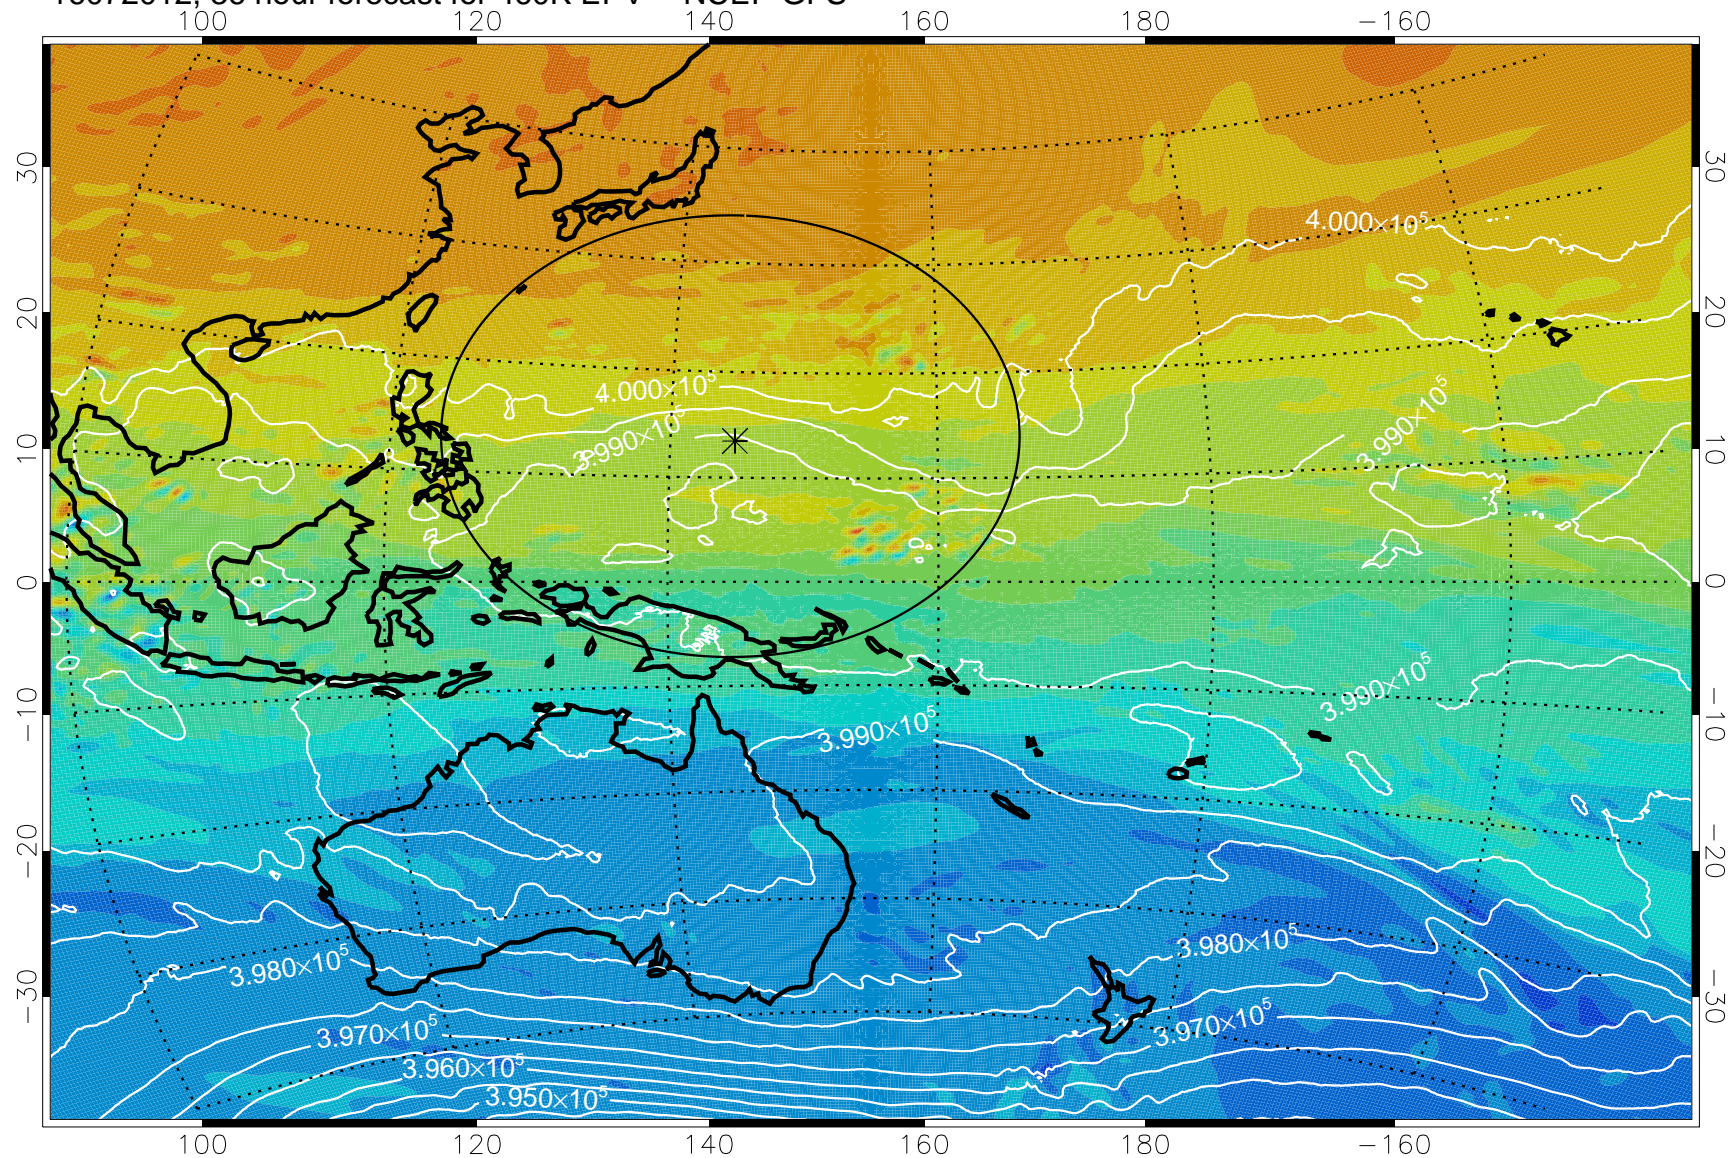

16071918, 18 hour forecast for 460K EPV -- NCEP GFS

460K Montgomery Streamfunction, white

Range ring of 2304 km

16072000, 24 hour forecast for 460K EPV -- NCEP GFS

460K Montgomery Streamfunction, white

Range ring of 2304 km

16072006, 30 hour forecast for 460K EPV -- NCEP GFS

460K Montgomery Streamfunction, white

Range ring of 2304 km

16072012, 36 hour forecast for 460K EPV -- NCEP GFS

460K Montgomery Streamfunction, white

Range ring of 2304 km

16072018, 42 hour forecast for 460K EPV -- NCEP GFS

460K Montgomery Streamfunction, white

Range ring of 2304 km

16072100, 48 hour forecast for 460K EPV -- NCEP GFS

460K Montgomery Streamfunction, white

Range ring of 2304 km

16072106, 54 hour forecast for 460K EPV -- NCEP GFS

460K Montgomery Streamfunction, white

Range ring of 2304 km

16072112, 60 hour forecast for 460K EPV -- NCEP GFS

460K Montgomery Streamfunction, white

Range ring of 2304 km