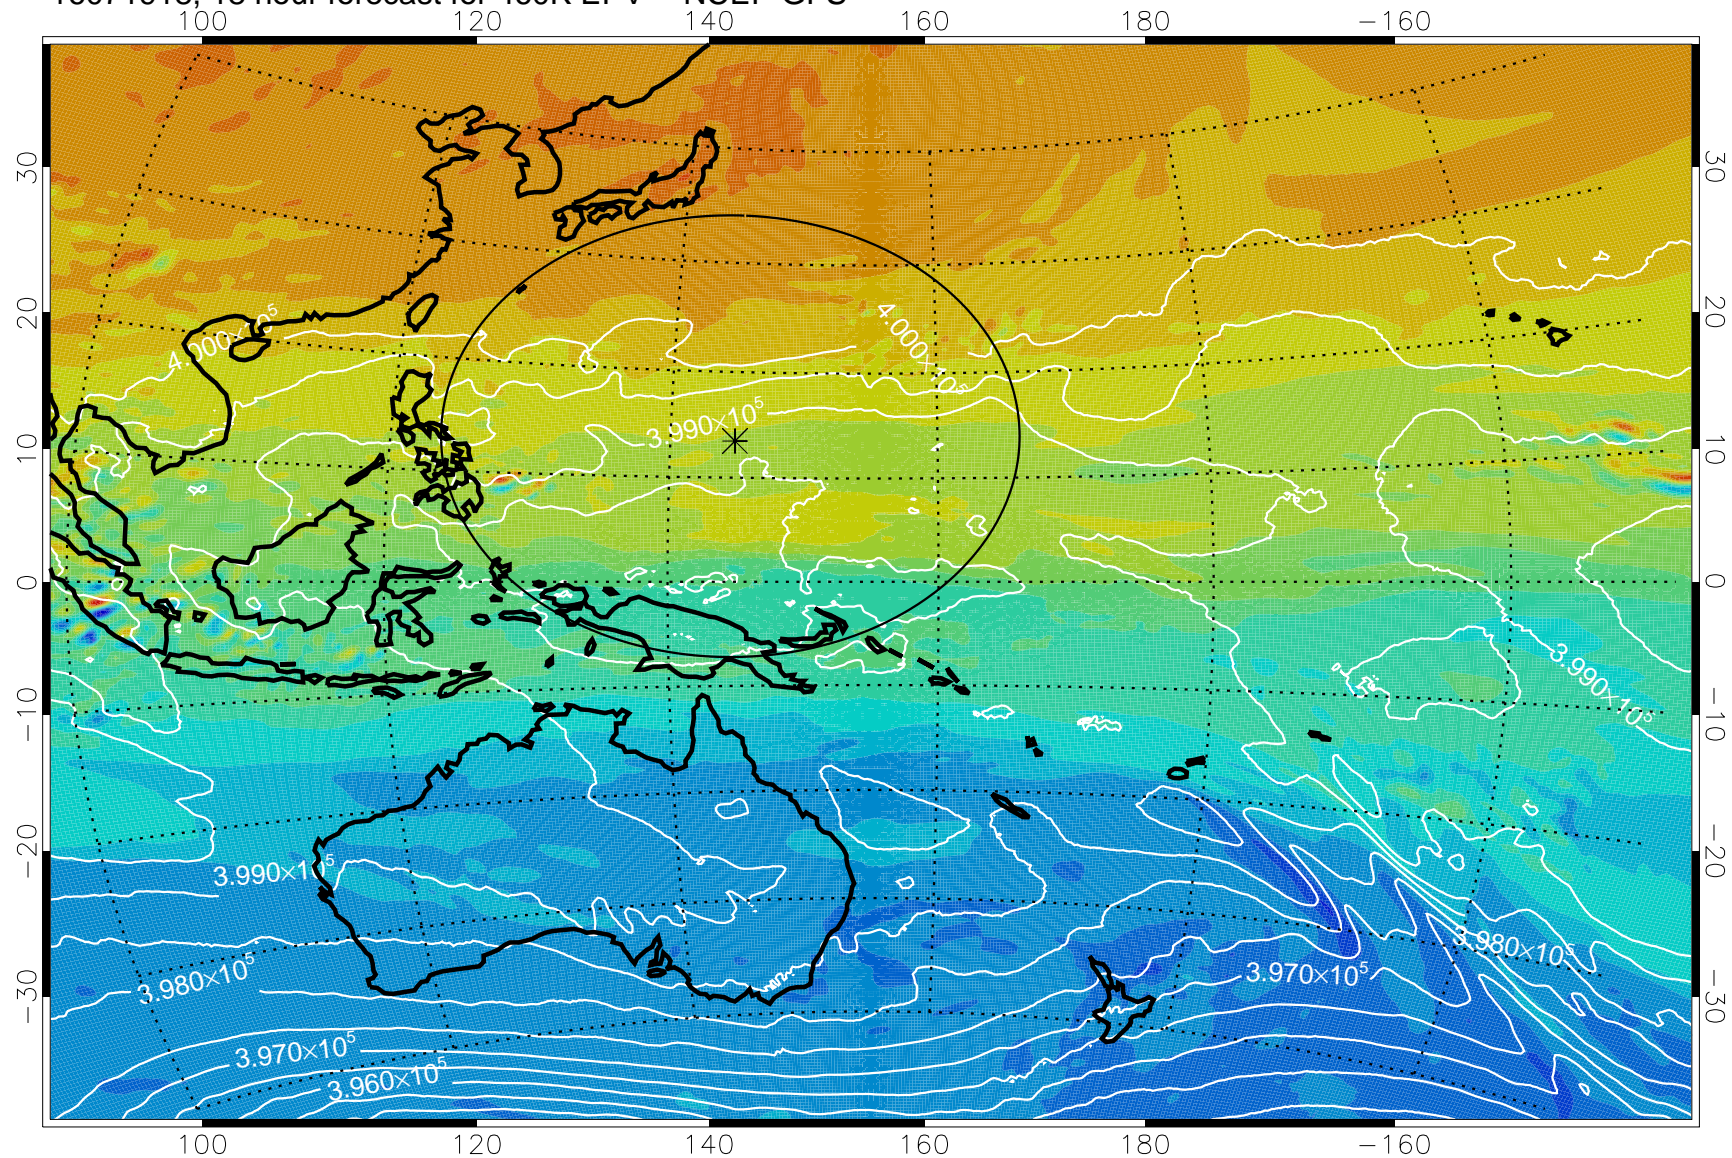

16071906, 6 hour forecast for 460K EPV -- NCEP GFS

460K Montgomery Streamfunction, white

Range ring of 2304 km

16071912, 12 hour forecast for 460K EPV -- NCEP GFS

460K Montgomery Streamfunction, white

Range ring of 2304 km

16071918, 18 hour forecast for 460K EPV -- NCEP GFS

460K Montgomery Streamfunction, white

Range ring of 2304 km

16072000, 24 hour forecast for 460K EPV -- NCEP GFS

460K Montgomery Streamfunction, white

Range ring of 2304 km

16072006, 30 hour forecast for 460K EPV -- NCEP GFS

460K Montgomery Streamfunction, white

Range ring of 2304 km

16072012, 36 hour forecast for 460K EPV -- NCEP GFS

460K Montgomery Streamfunction, white

Range ring of 2304 km

16072018, 42 hour forecast for 460K EPV -- NCEP GFS

460K Montgomery Streamfunction, white

Range ring of 2304 km

16072100, 48 hour forecast for 460K EPV -- NCEP GFS

460K Montgomery Streamfunction, white

Range ring of 2304 km