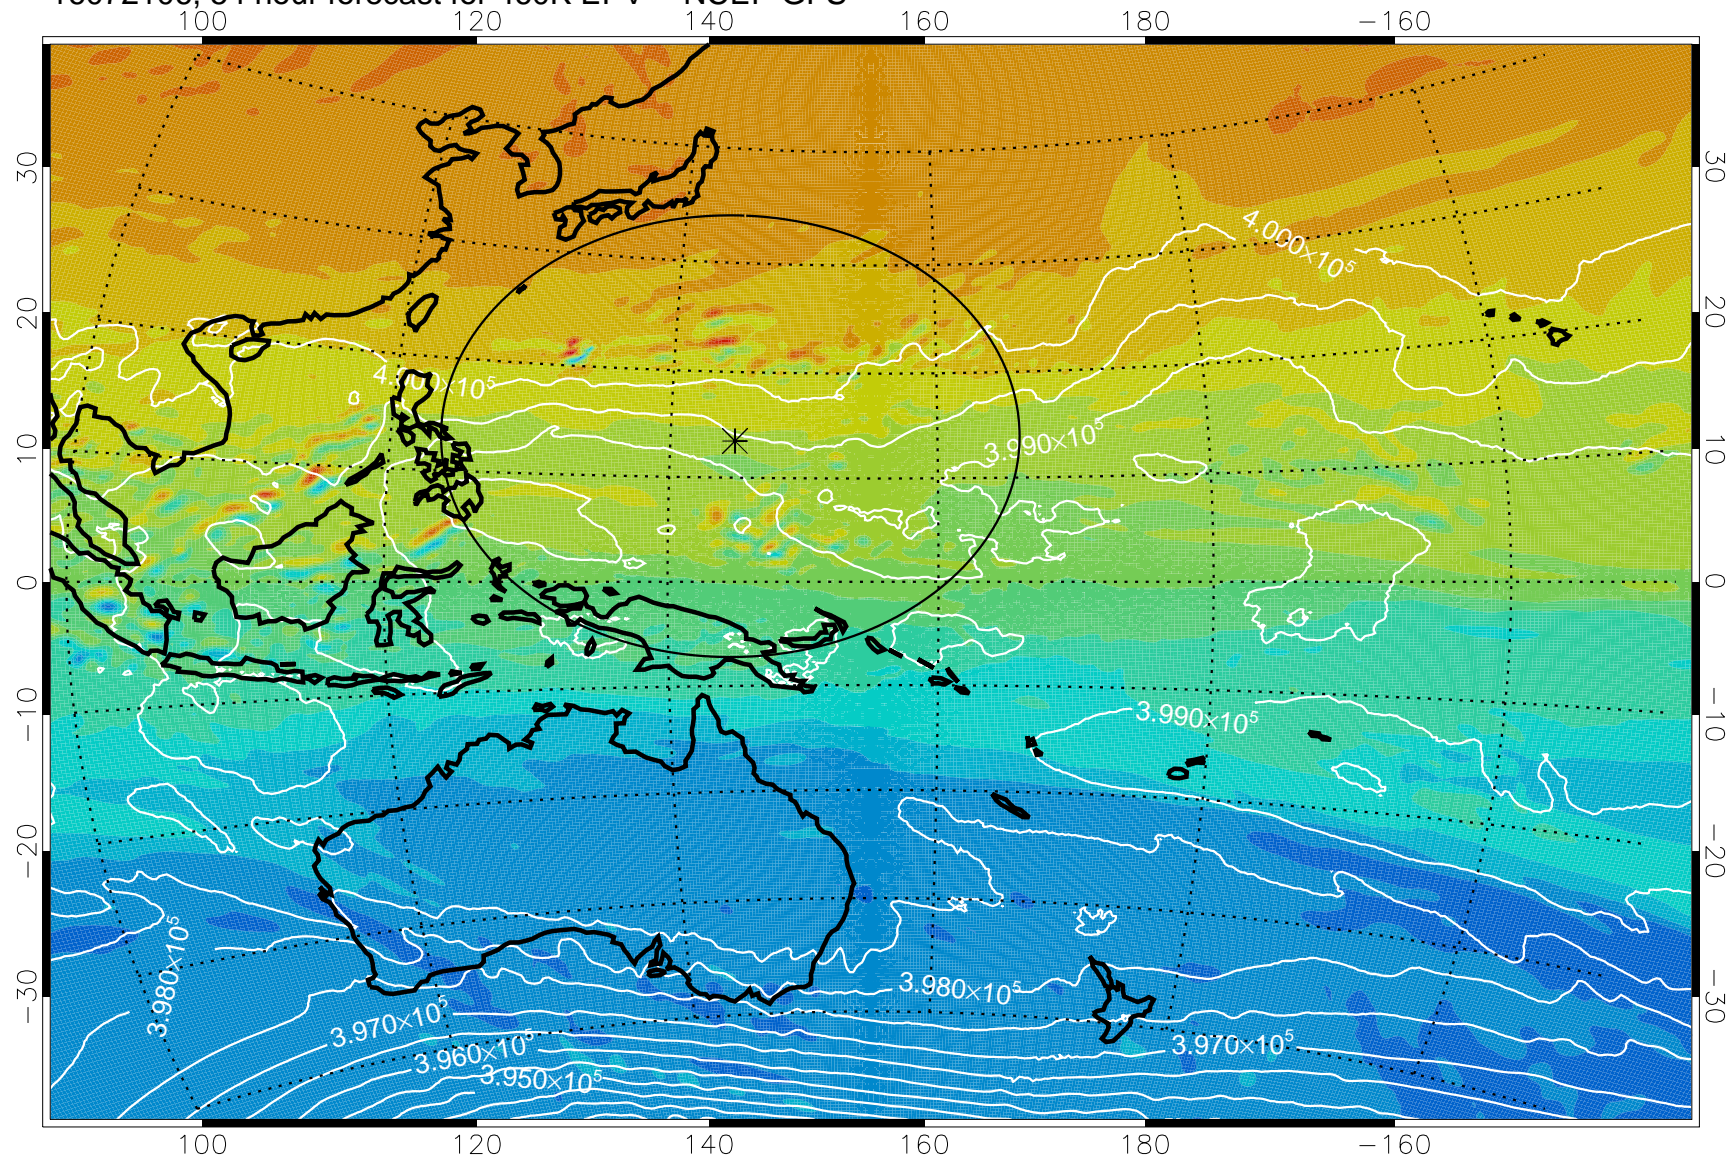

16072006, 30 hour forecast for 460K EPV -- NCEP GFS

460K Montgomery Streamfunction, white

Range ring of 2304 km

16072012, 36 hour forecast for 460K EPV -- NCEP GFS

460K Montgomery Streamfunction, white

Range ring of 2304 km

16072018, 42 hour forecast for 460K EPV -- NCEP GFS

460K Montgomery Streamfunction, white

Range ring of 2304 km

16072100, 48 hour forecast for 460K EPV -- NCEP GFS

460K Montgomery Streamfunction, white

Range ring of 2304 km

16072106, 54 hour forecast for 460K EPV -- NCEP GFS

460K Montgomery Streamfunction, white

Range ring of 2304 km

16072112, 60 hour forecast for 460K EPV -- NCEP GFS

460K Montgomery Streamfunction, white

Range ring of 2304 km

16072118, 66 hour forecast for 460K EPV -- NCEP GFS

460K Montgomery Streamfunction, white

Range ring of 2304 km

16072200, 72 hour forecast for 460K EPV -- NCEP GFS

460K Montgomery Streamfunction, white

Range ring of 2304 km