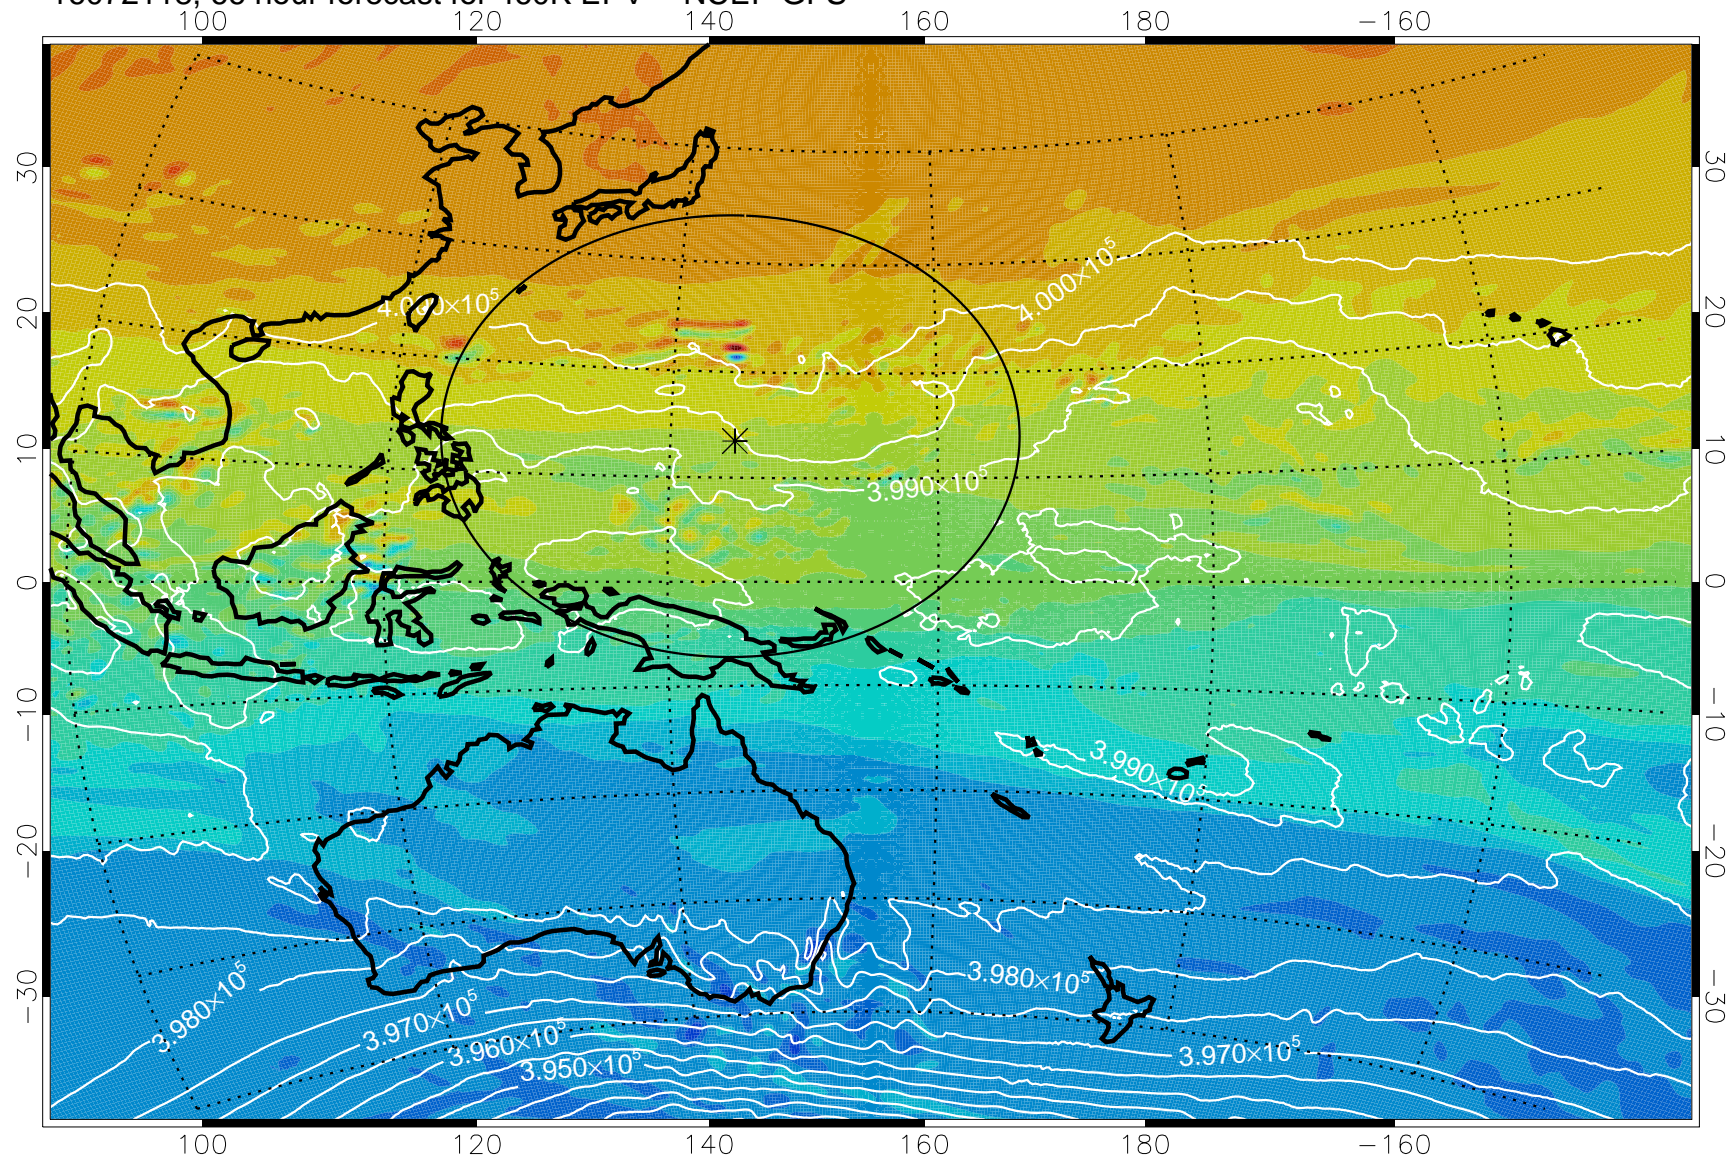

16072018, 42 hour forecast for 460K EPV -- NCEP GFS

460K Montgomery Streamfunction, white

Range ring of 2304 km

16072100, 48 hour forecast for 460K EPV -- NCEP GFS

460K Montgomery Streamfunction, white

Range ring of 2304 km

16072106, 54 hour forecast for 460K EPV -- NCEP GFS

460K Montgomery Streamfunction, white

Range ring of 2304 km

16072112, 60 hour forecast for 460K EPV -- NCEP GFS

460K Montgomery Streamfunction, white

Range ring of 2304 km

16072118, 66 hour forecast for 460K EPV -- NCEP GFS

460K Montgomery Streamfunction, white

Range ring of 2304 km

16072200, 72 hour forecast for 460K EPV -- NCEP GFS

460K Montgomery Streamfunction, white

Range ring of 2304 km

16072206, 78 hour forecast for 460K EPV -- NCEP GFS

460K Montgomery Streamfunction, white

Range ring of 2304 km

16072212, 84 hour forecast for 460K EPV -- NCEP GFS

460K Montgomery Streamfunction, white

Range ring of 2304 km