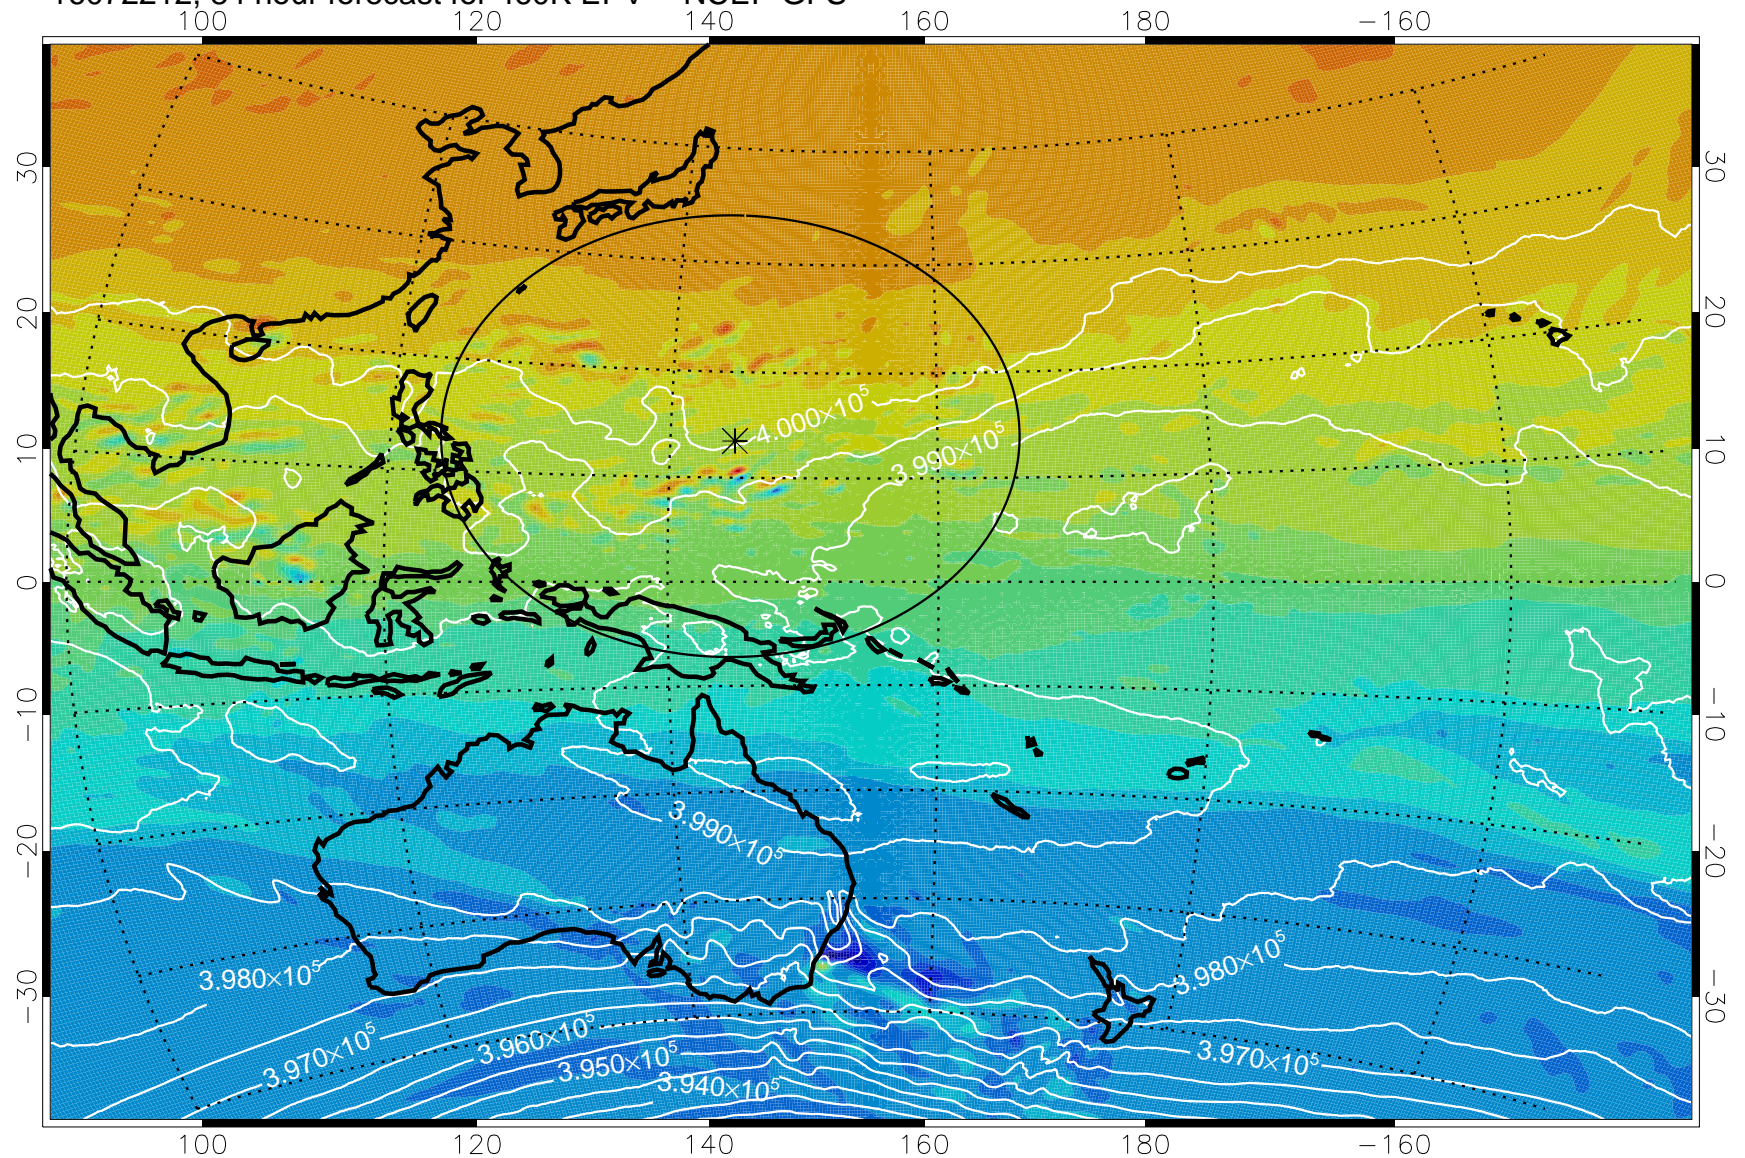

16072106, 54 hour forecast for 460K EPV -- NCEP GFS

460K Montgomery Streamfunction, white

Range ring of 2304 km

16072112, 60 hour forecast for 460K EPV -- NCEP GFS

460K Montgomery Streamfunction, white

Range ring of 2304 km

16072118, 66 hour forecast for 460K EPV -- NCEP GFS

460K Montgomery Streamfunction, white

Range ring of 2304 km

16072200, 72 hour forecast for 460K EPV -- NCEP GFS

460K Montgomery Streamfunction, white

Range ring of 2304 km

16072206, 78 hour forecast for 460K EPV -- NCEP GFS

460K Montgomery Streamfunction, white

Range ring of 2304 km

16072212, 84 hour forecast for 460K EPV -- NCEP GFS

460K Montgomery Streamfunction, white

Range ring of 2304 km

16072218, 90 hour forecast for 460K EPV -- NCEP GFS

460K Montgomery Streamfunction, white

Range ring of 2304 km

16072300, 96 hour forecast for 460K EPV -- NCEP GFS

460K Montgomery Streamfunction, white

Range ring of 2304 km