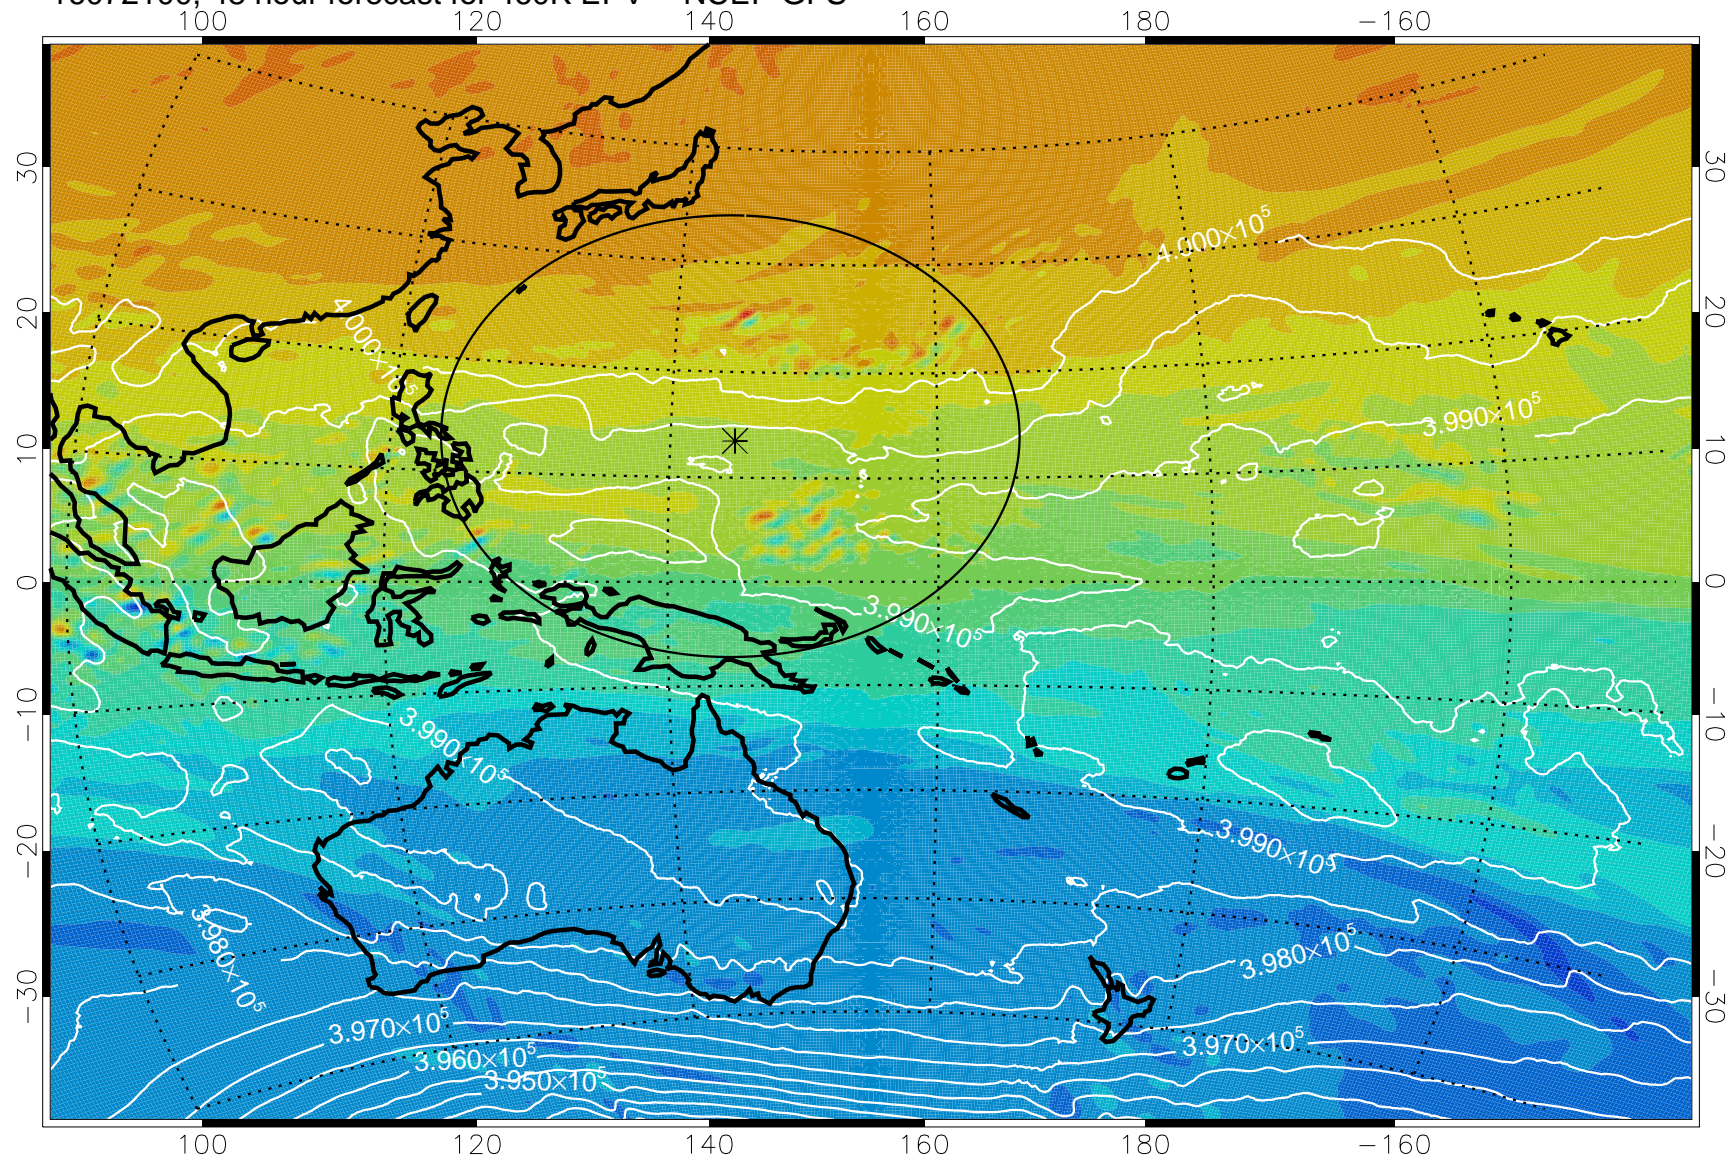

16071918, 18 hour forecast for 460K EPV -- NCEP GFS

460K Montgomery Streamfunction, white

Range ring of 2304 km

16072000, 24 hour forecast for 460K EPV -- NCEP GFS

460K Montgomery Streamfunction, white

Range ring of 2304 km

16072006, 30 hour forecast for 460K EPV -- NCEP GFS

460K Montgomery Streamfunction, white

Range ring of 2304 km

16072012, 36 hour forecast for 460K EPV -- NCEP GFS

460K Montgomery Streamfunction, white

Range ring of 2304 km

16072018, 42 hour forecast for 460K EPV -- NCEP GFS

460K Montgomery Streamfunction, white

Range ring of 2304 km

16072100, 48 hour forecast for 460K EPV -- NCEP GFS

460K Montgomery Streamfunction, white

Range ring of 2304 km

16072106, 54 hour forecast for 460K EPV -- NCEP GFS

460K Montgomery Streamfunction, white

Range ring of 2304 km

16072112, 60 hour forecast for 460K EPV -- NCEP GFS

460K Montgomery Streamfunction, white

Range ring of 2304 km