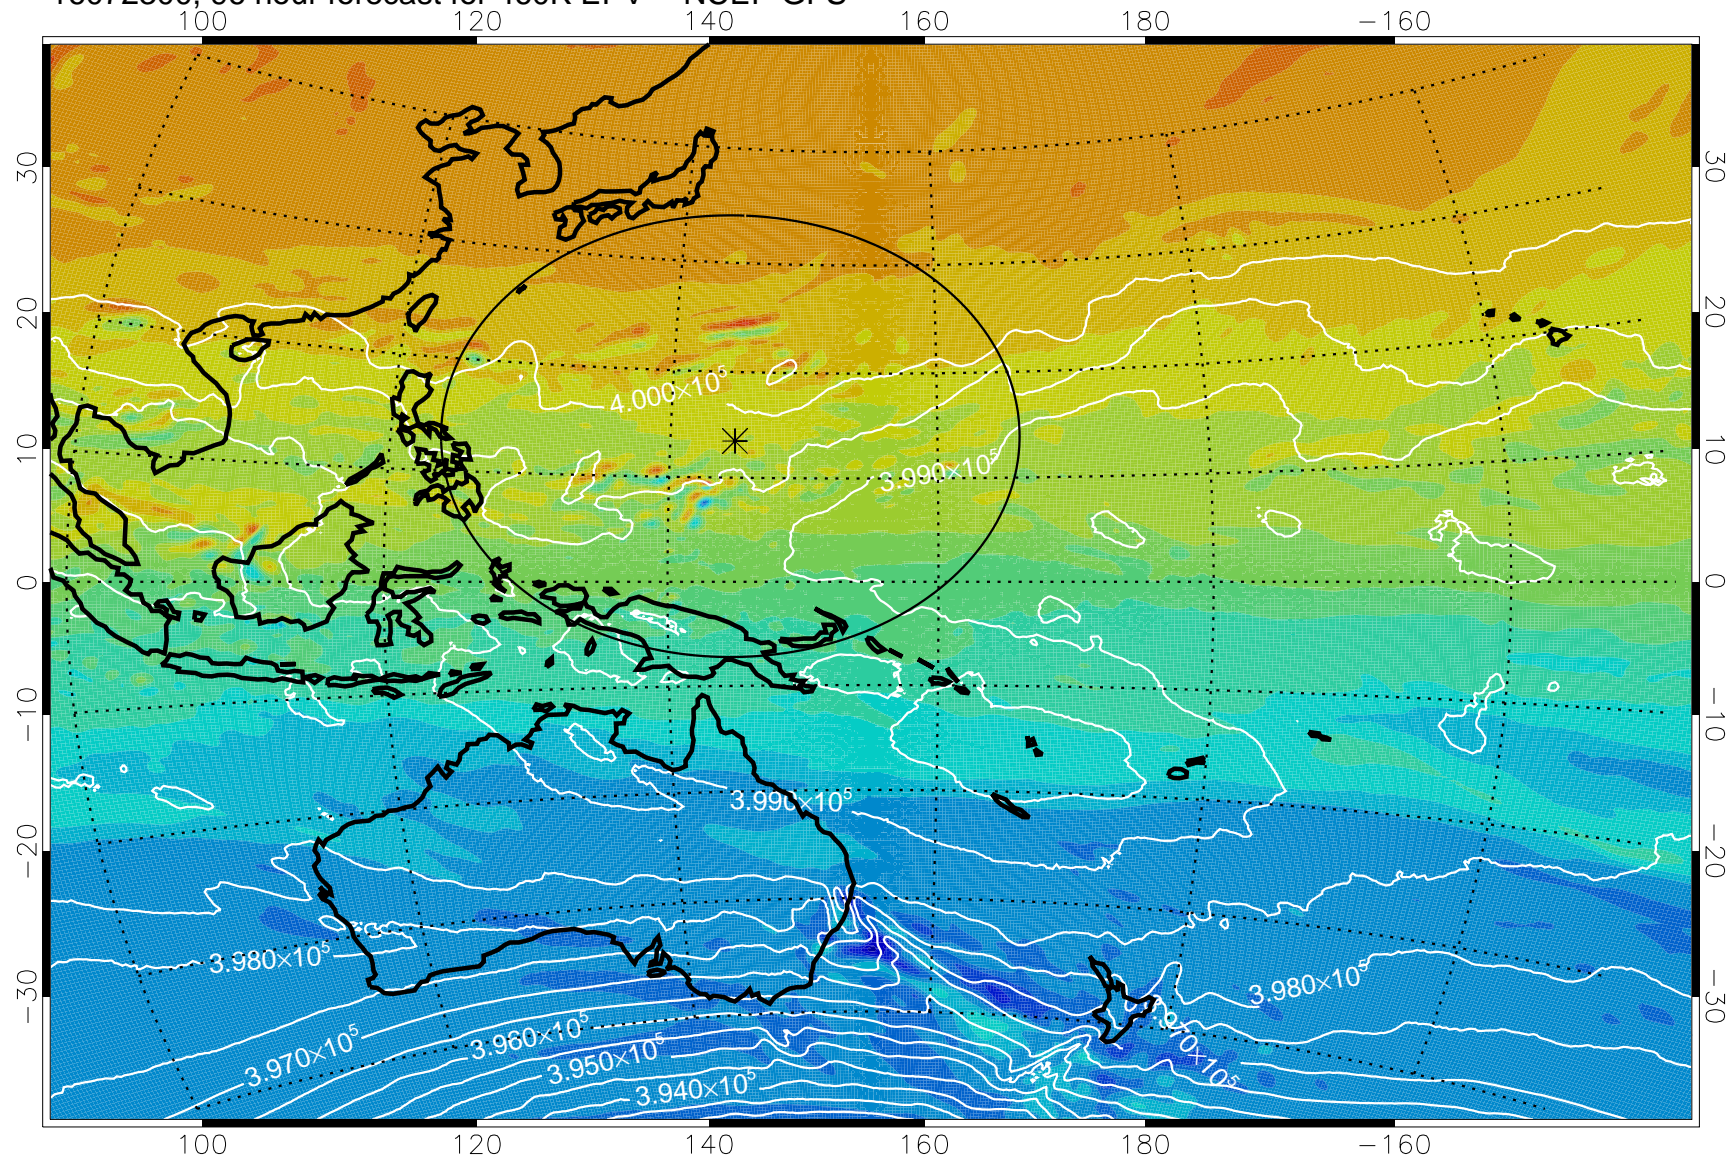

16072118, 66 hour forecast for 460K EPV -- NCEP GFS

460K Montgomery Streamfunction, white

Range ring of 2304 km

16072200, 72 hour forecast for 460K EPV -- NCEP GFS

460K Montgomery Streamfunction, white

Range ring of 2304 km

16072206, 78 hour forecast for 460K EPV -- NCEP GFS

460K Montgomery Streamfunction, white

Range ring of 2304 km

16072212, 84 hour forecast for 460K EPV -- NCEP GFS

460K Montgomery Streamfunction, white

Range ring of 2304 km

16072218, 90 hour forecast for 460K EPV -- NCEP GFS

460K Montgomery Streamfunction, white

Range ring of 2304 km

16072300, 96 hour forecast for 460K EPV -- NCEP GFS

460K Montgomery Streamfunction, white

Range ring of 2304 km

16072306, 102 hour forecast for 460K EPV -- NCEP GFS

460K Montgomery Streamfunction, white

Range ring of 2304 km

16072312, 108 hour forecast for 460K EPV -- NCEP GFS

460K Montgomery Streamfunction, white

Range ring of 2304 km