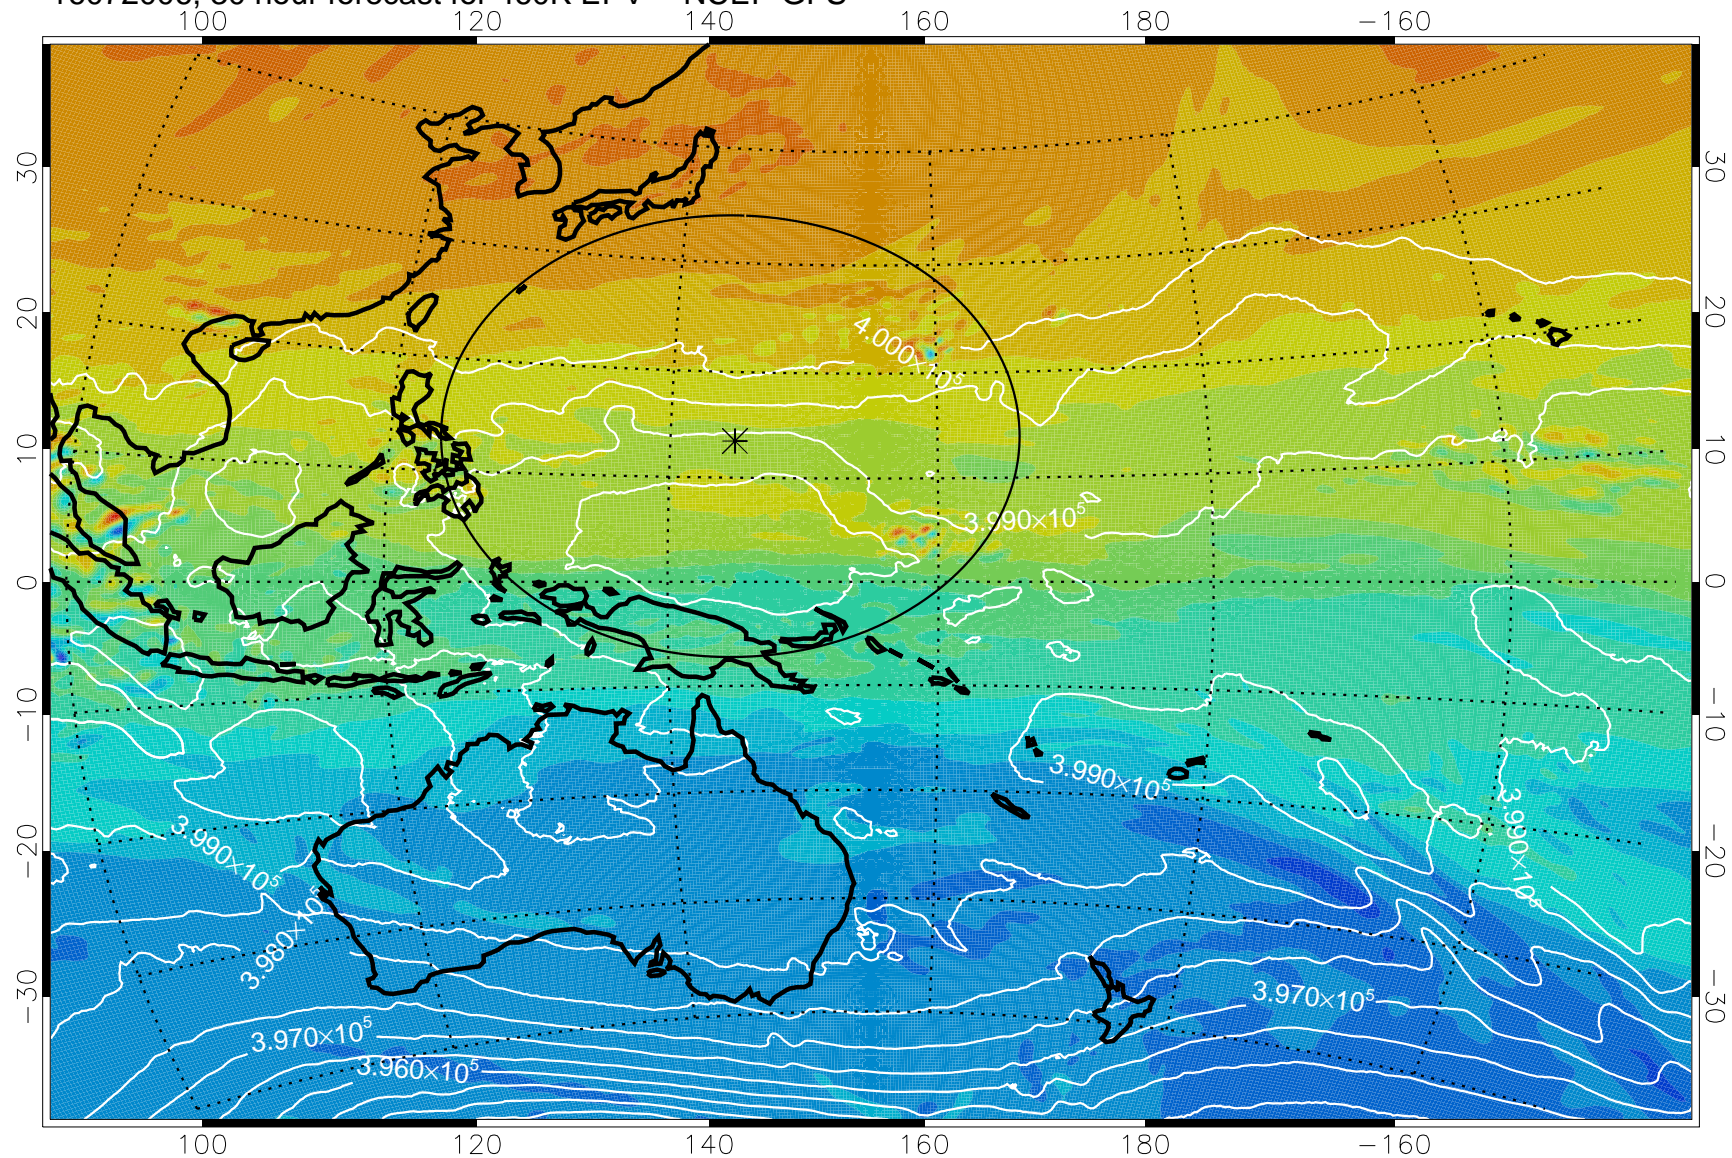

16071918, 18 hour forecast for 460K EPV -- NCEP GFS

460K Montgomery Streamfunction, white

Range ring of 2304 km

16072000, 24 hour forecast for 460K EPV -- NCEP GFS

460K Montgomery Streamfunction, white

Range ring of 2304 km

16072006, 30 hour forecast for 460K EPV -- NCEP GFS

460K Montgomery Streamfunction, white

Range ring of 2304 km

16072012, 36 hour forecast for 460K EPV -- NCEP GFS

460K Montgomery Streamfunction, white

Range ring of 2304 km

16072018, 42 hour forecast for 460K EPV -- NCEP GFS

460K Montgomery Streamfunction, white

Range ring of 2304 km

16072100, 48 hour forecast for 460K EPV -- NCEP GFS

460K Montgomery Streamfunction, white

Range ring of 2304 km

16072106, 54 hour forecast for 460K EPV -- NCEP GFS

460K Montgomery Streamfunction, white

Range ring of 2304 km

16072112, 60 hour forecast for 460K EPV -- NCEP GFS

460K Montgomery Streamfunction, white

Range ring of 2304 km