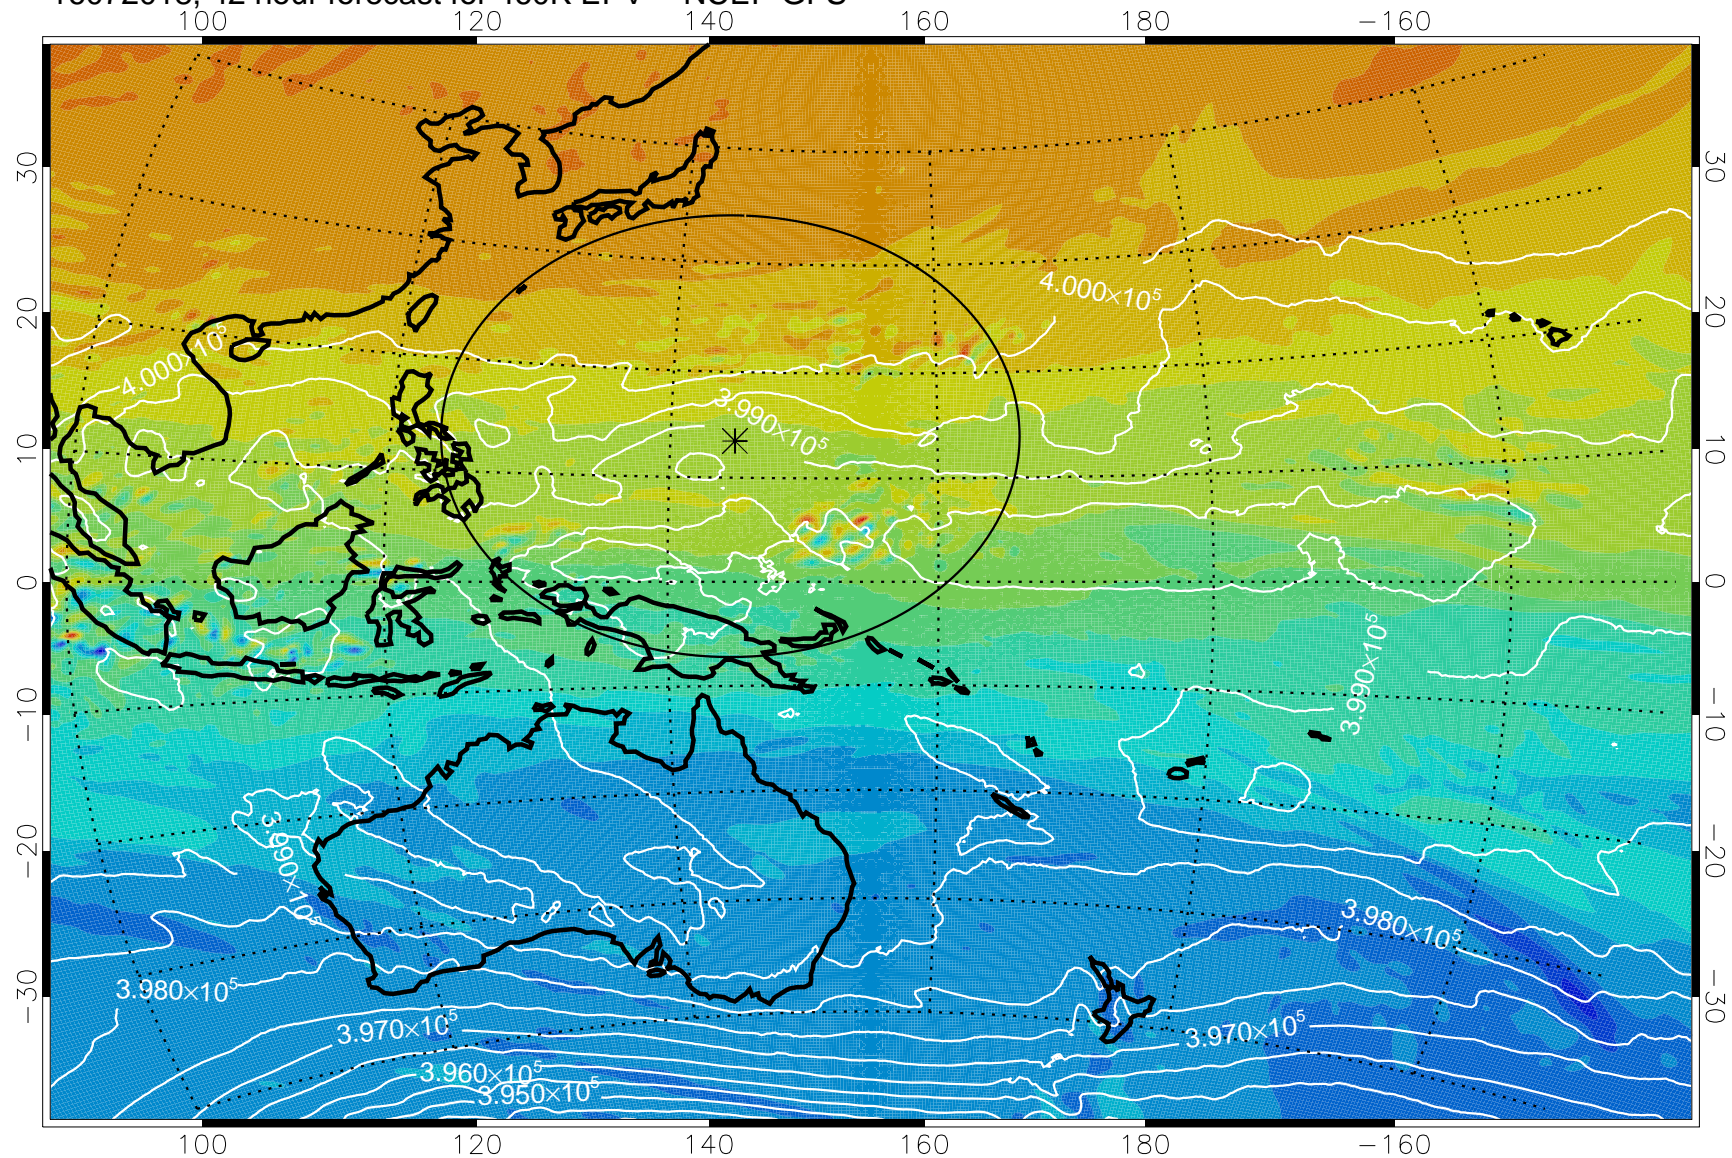

16072006, 30 hour forecast for 460K EPV -- NCEP GFS

460K Montgomery Streamfunction, white

Range ring of 2304 km

16072012, 36 hour forecast for 460K EPV -- NCEP GFS

460K Montgomery Streamfunction, white

Range ring of 2304 km

16072018, 42 hour forecast for 460K EPV -- NCEP GFS

460K Montgomery Streamfunction, white

Range ring of 2304 km

16072100, 48 hour forecast for 460K EPV -- NCEP GFS

460K Montgomery Streamfunction, white

Range ring of 2304 km

16072106, 54 hour forecast for 460K EPV -- NCEP GFS

460K Montgomery Streamfunction, white

Range ring of 2304 km

16072112, 60 hour forecast for 460K EPV -- NCEP GFS

460K Montgomery Streamfunction, white

Range ring of 2304 km

16072118, 66 hour forecast for 460K EPV -- NCEP GFS

460K Montgomery Streamfunction, white

Range ring of 2304 km

16072200, 72 hour forecast for 460K EPV -- NCEP GFS

460K Montgomery Streamfunction, white

Range ring of 2304 km