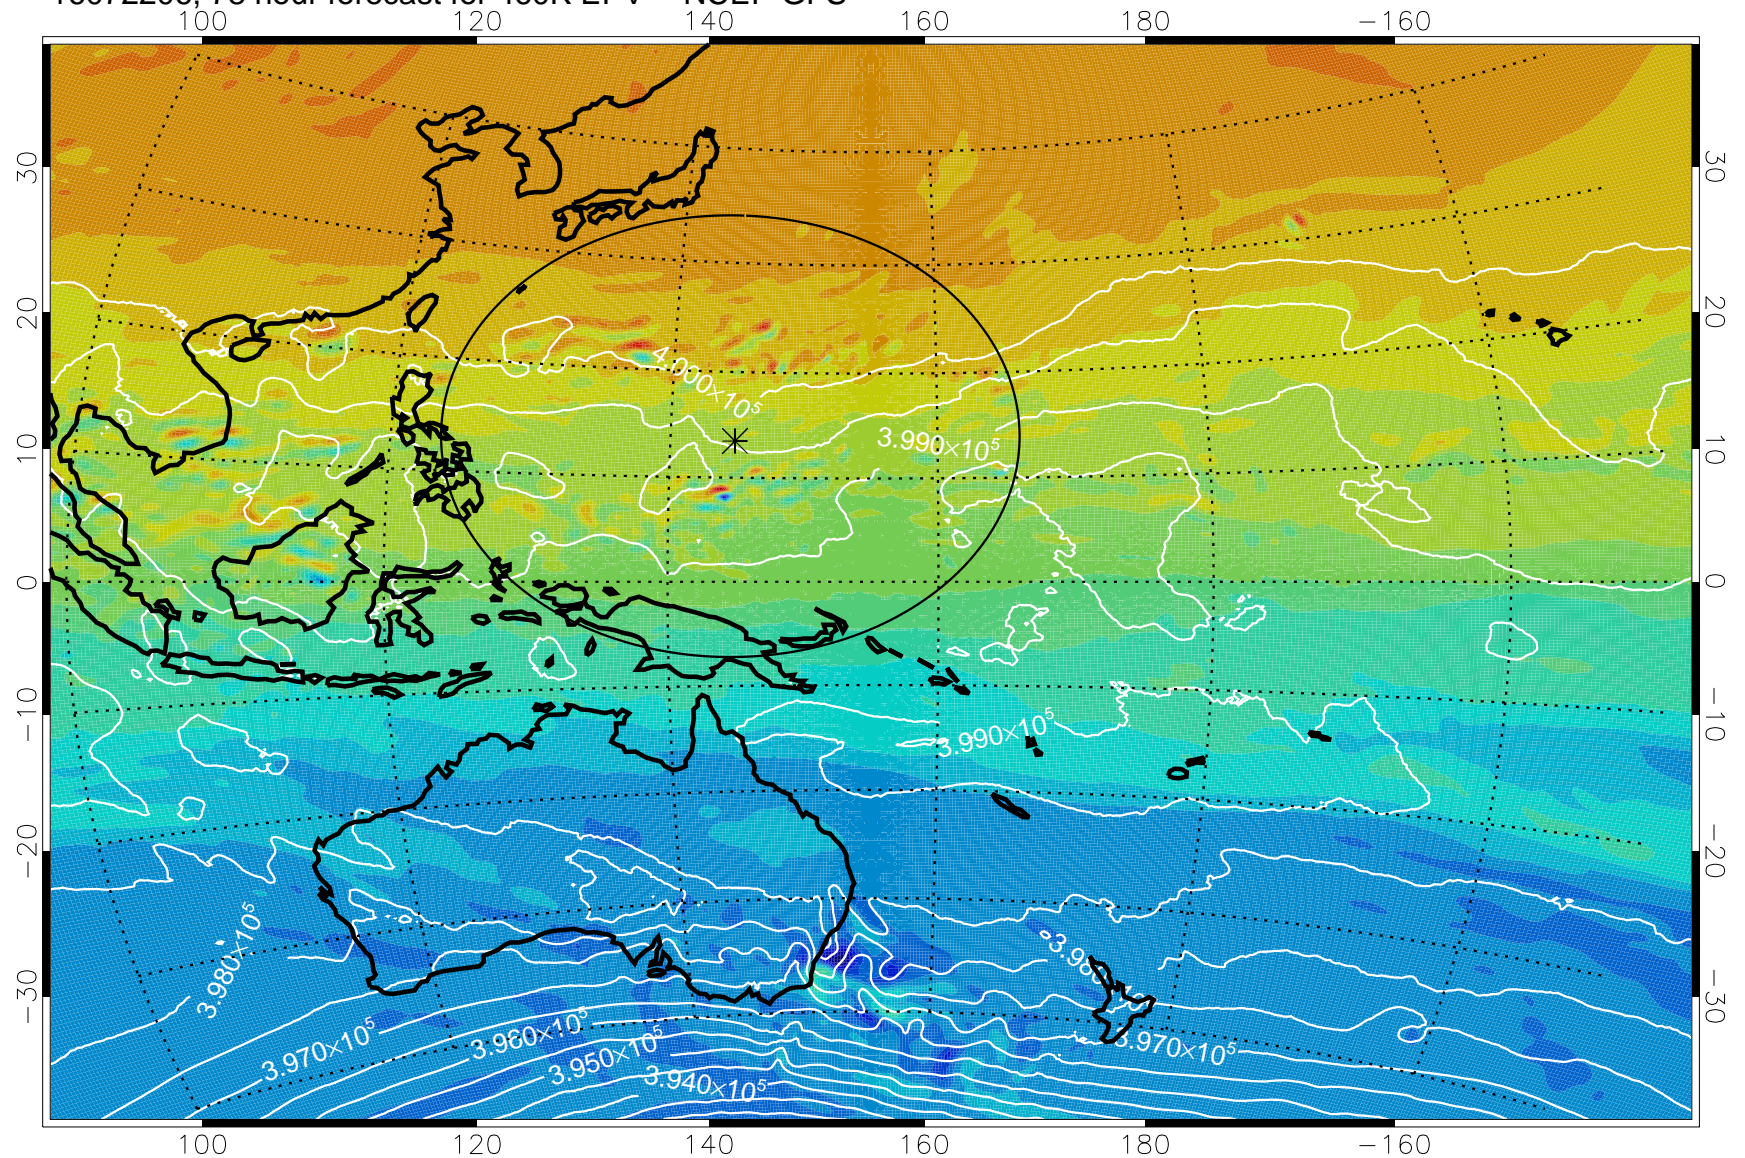

16072106, 54 hour forecast for 460K EPV -- NCEP GFS

460K Montgomery Streamfunction, white

Range ring of 2304 km

16072112, 60 hour forecast for 460K EPV -- NCEP GFS

460K Montgomery Streamfunction, white

Range ring of 2304 km

16072118, 66 hour forecast for 460K EPV -- NCEP GFS

460K Montgomery Streamfunction, white

Range ring of 2304 km

16072200, 72 hour forecast for 460K EPV -- NCEP GFS

460K Montgomery Streamfunction, white

Range ring of 2304 km

16072206, 78 hour forecast for 460K EPV -- NCEP GFS

460K Montgomery Streamfunction, white

Range ring of 2304 km

16072212, 84 hour forecast for 460K EPV -- NCEP GFS

460K Montgomery Streamfunction, white

Range ring of 2304 km

16072218, 90 hour forecast for 460K EPV -- NCEP GFS

460K Montgomery Streamfunction, white

Range ring of 2304 km

16072300, 96 hour forecast for 460K EPV -- NCEP GFS

460K Montgomery Streamfunction, white

Range ring of 2304 km