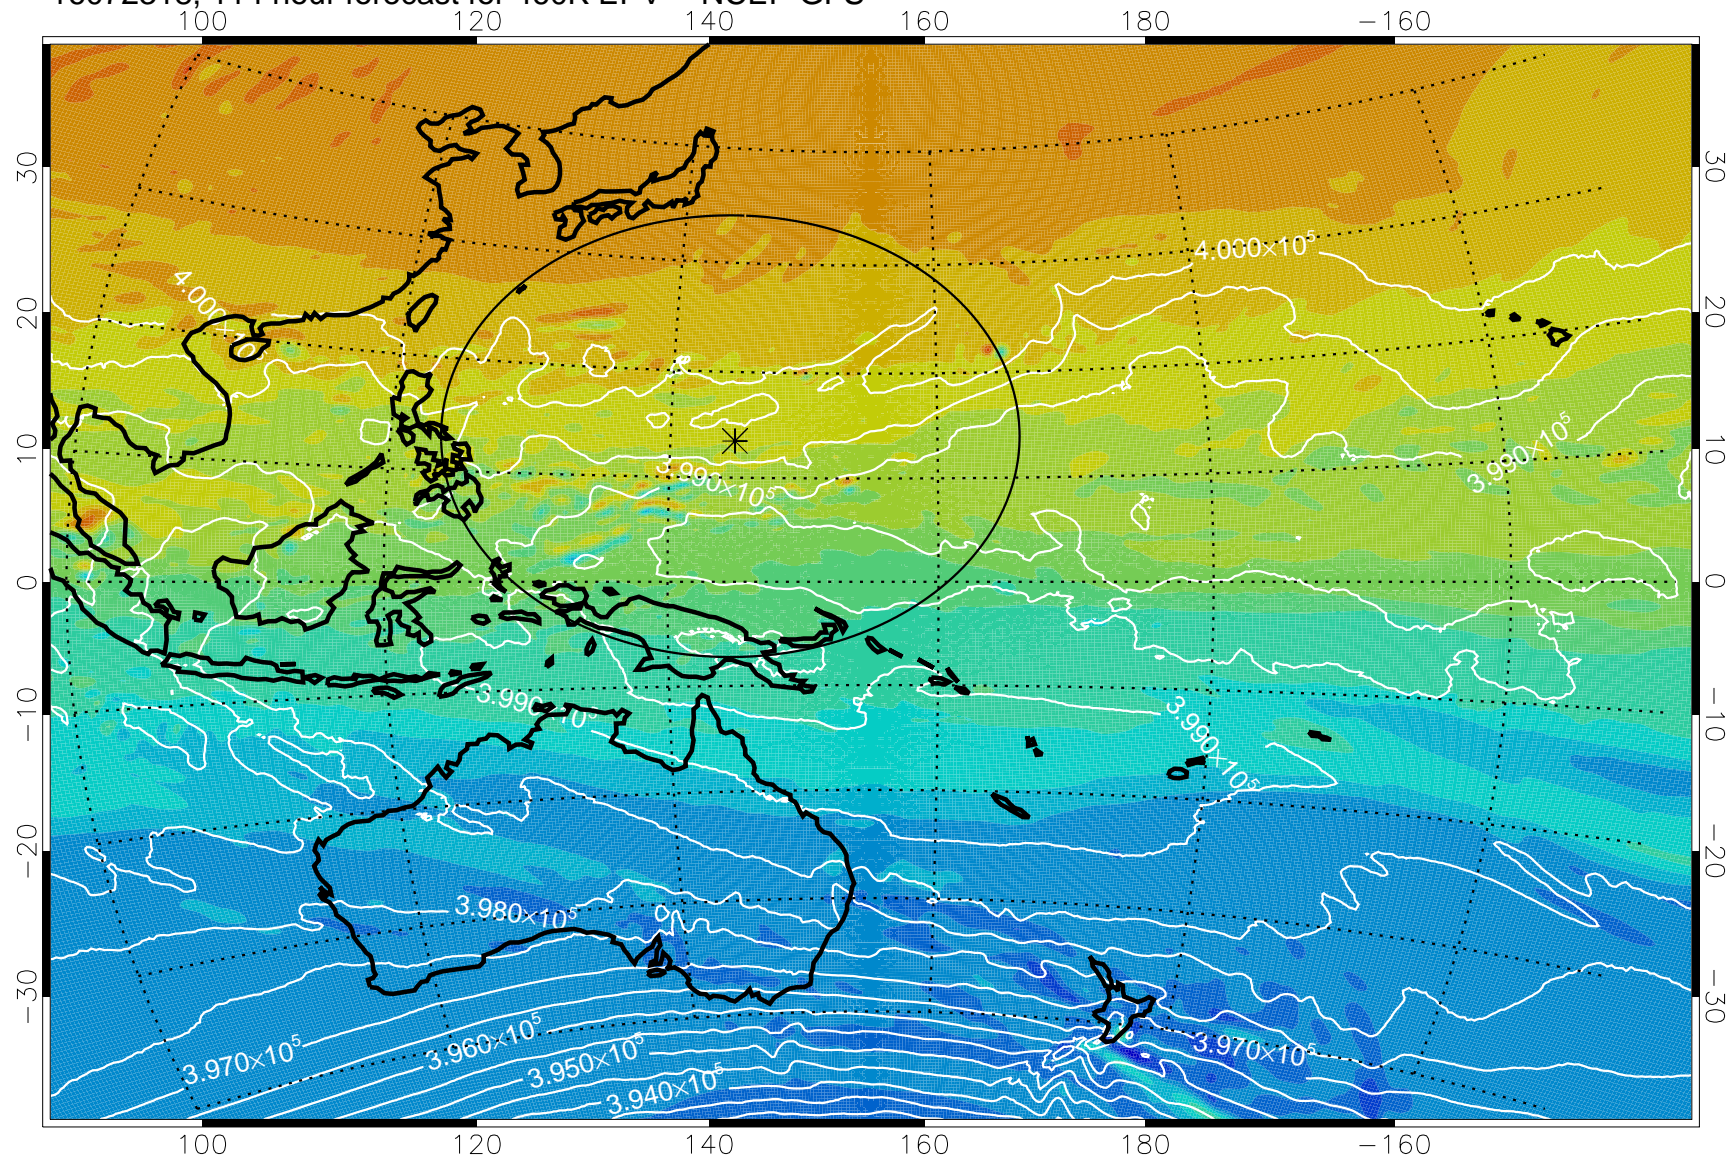

16072206, 78 hour forecast for 460K EPV -- NCEP GFS

460K Montgomery Streamfunction, white

Range ring of 2304 km

16072212, 84 hour forecast for 460K EPV -- NCEP GFS

460K Montgomery Streamfunction, white

Range ring of 2304 km

16072218, 90 hour forecast for 460K EPV -- NCEP GFS

460K Montgomery Streamfunction, white

Range ring of 2304 km

16072300, 96 hour forecast for 460K EPV -- NCEP GFS

460K Montgomery Streamfunction, white

Range ring of 2304 km

16072306, 102 hour forecast for 460K EPV -- NCEP GFS

460K Montgomery Streamfunction, white

Range ring of 2304 km

16072312, 108 hour forecast for 460K EPV -- NCEP GFS

460K Montgomery Streamfunction, white

Range ring of 2304 km

16072318, 114 hour forecast for 460K EPV -- NCEP GFS

460K Montgomery Streamfunction, white

Range ring of 2304 km

16072400, 120 hour forecast for 460K EPV -- NCEP GFS

460K Montgomery Streamfunction, white

Range ring of 2304 km