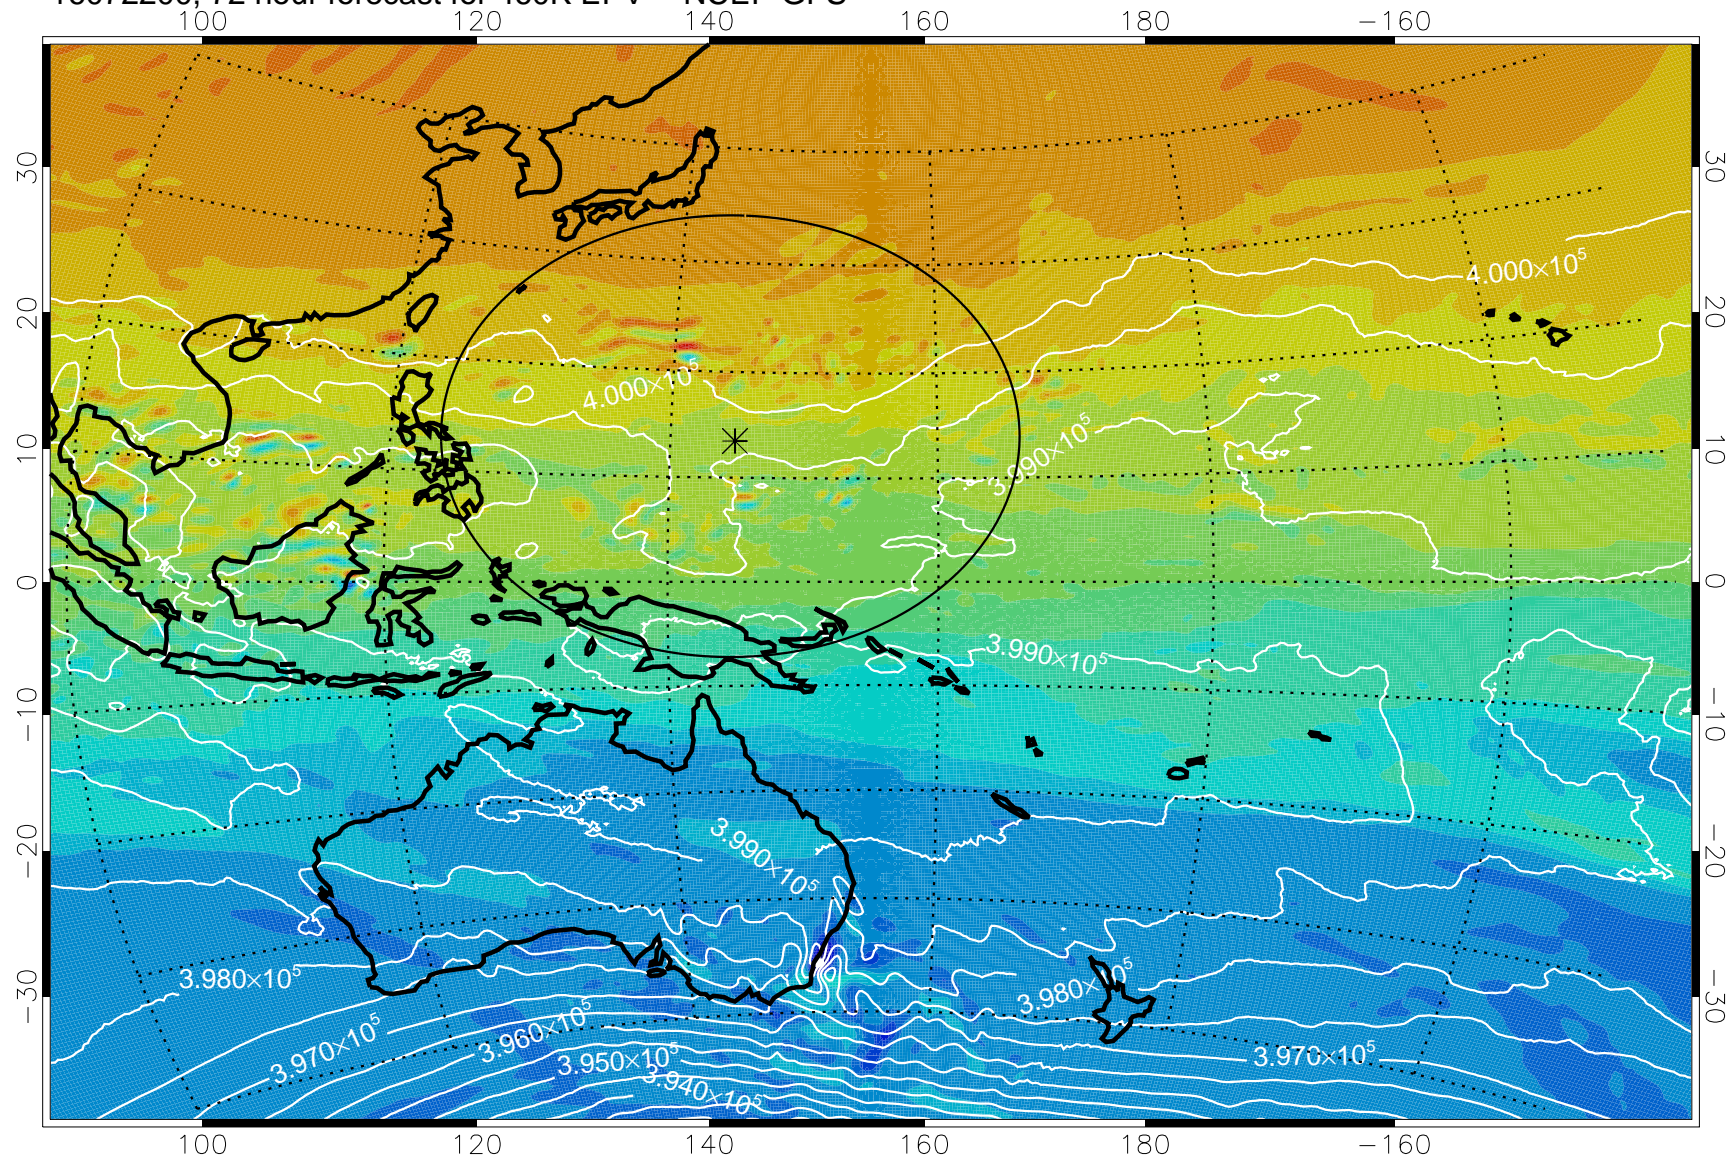

16072018, 42 hour forecast for 460K EPV -- NCEP GFS

460K Montgomery Streamfunction, white

Range ring of 2304 km

16072100, 48 hour forecast for 460K EPV -- NCEP GFS

460K Montgomery Streamfunction, white

Range ring of 2304 km

16072106, 54 hour forecast for 460K EPV -- NCEP GFS

460K Montgomery Streamfunction, white

Range ring of 2304 km

16072112, 60 hour forecast for 460K EPV -- NCEP GFS

460K Montgomery Streamfunction, white

Range ring of 2304 km

16072118, 66 hour forecast for 460K EPV -- NCEP GFS

460K Montgomery Streamfunction, white

Range ring of 2304 km

16072200, 72 hour forecast for 460K EPV -- NCEP GFS

460K Montgomery Streamfunction, white

Range ring of 2304 km

16072206, 78 hour forecast for 460K EPV -- NCEP GFS

460K Montgomery Streamfunction, white

Range ring of 2304 km

16072212, 84 hour forecast for 460K EPV -- NCEP GFS

460K Montgomery Streamfunction, white

Range ring of 2304 km