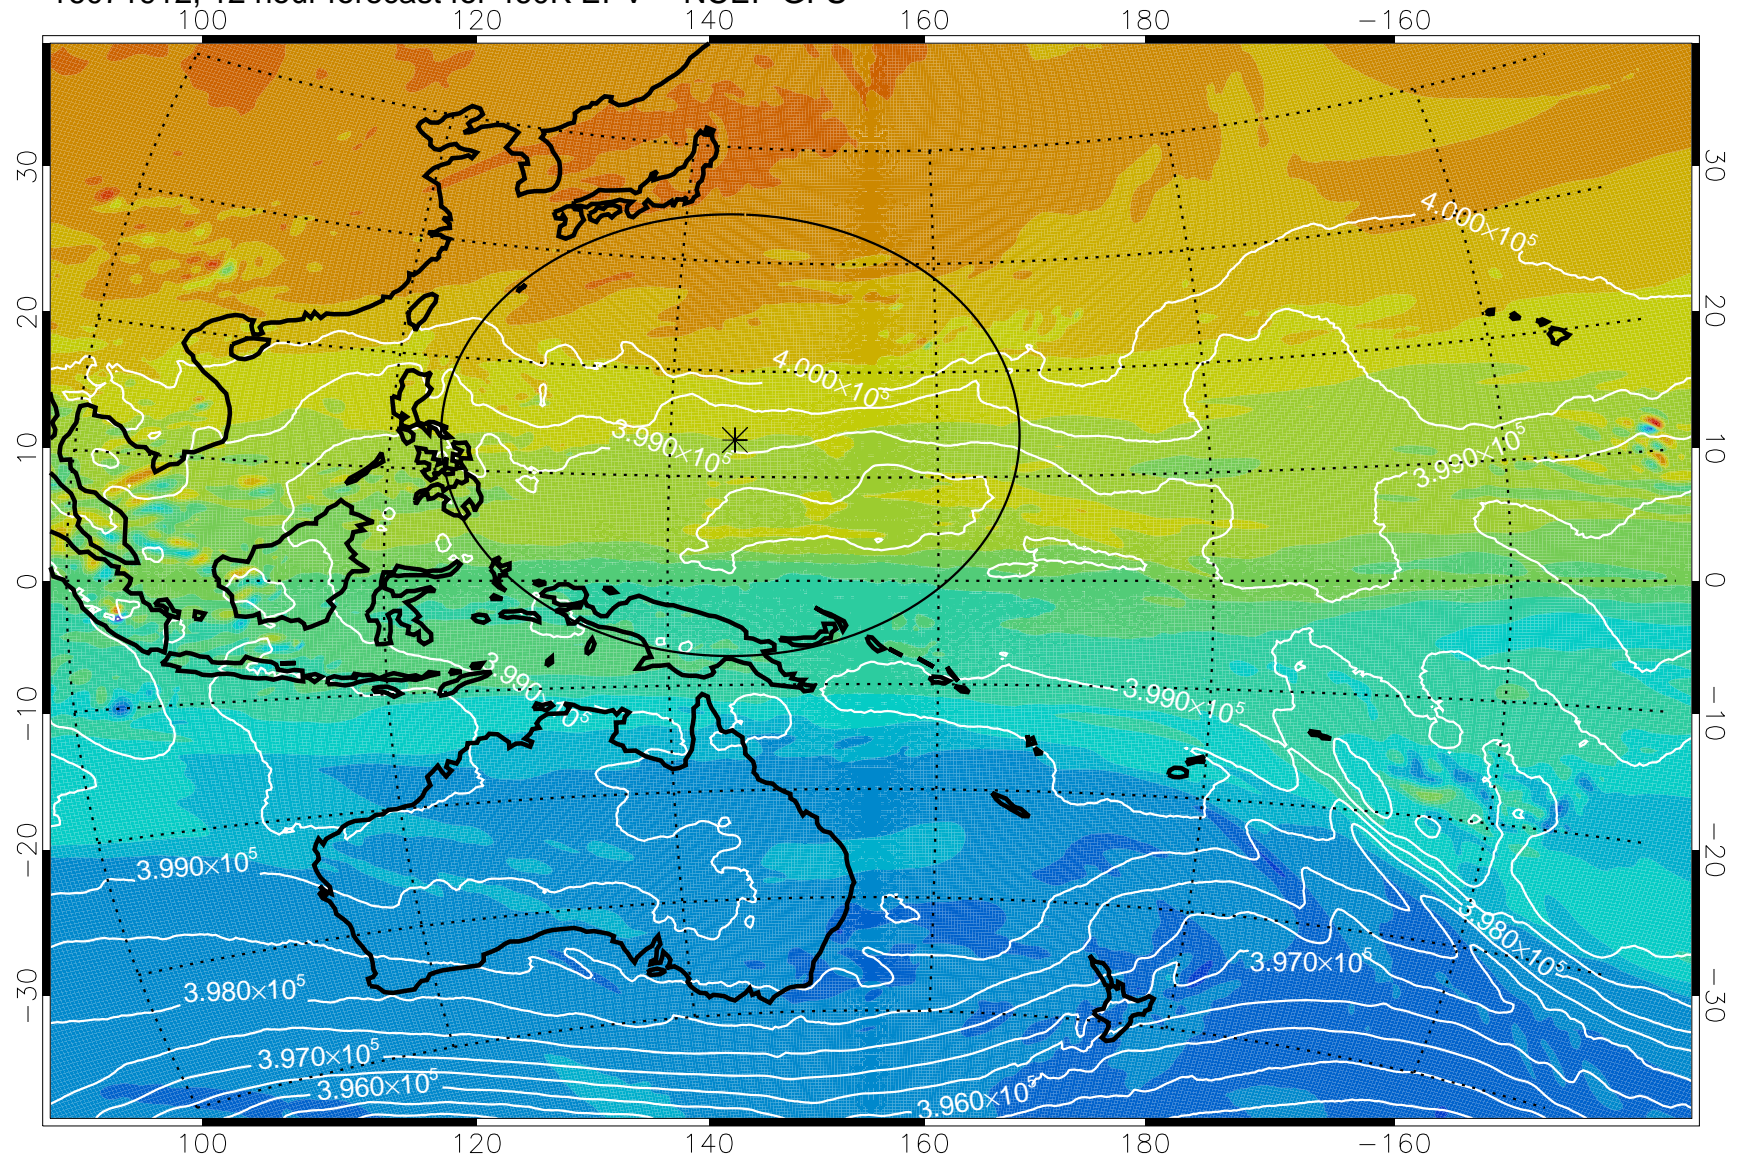

16071906, 6 hour forecast for 460K EPV -- NCEP GFS

460K Montgomery Streamfunction, white

Range ring of 2304 km

16071912, 12 hour forecast for 460K EPV -- NCEP GFS

460K Montgomery Streamfunction, white

Range ring of 2304 km

16071918, 18 hour forecast for 460K EPV -- NCEP GFS

460K Montgomery Streamfunction, white

Range ring of 2304 km

16072000, 24 hour forecast for 460K EPV -- NCEP GFS

460K Montgomery Streamfunction, white

Range ring of 2304 km

16072006, 30 hour forecast for 460K EPV -- NCEP GFS

460K Montgomery Streamfunction, white

Range ring of 2304 km

16072012, 36 hour forecast for 460K EPV -- NCEP GFS

460K Montgomery Streamfunction, white

Range ring of 2304 km

16072018, 42 hour forecast for 460K EPV -- NCEP GFS

460K Montgomery Streamfunction, white

Range ring of 2304 km

16072100, 48 hour forecast for 460K EPV -- NCEP GFS

460K Montgomery Streamfunction, white

Range ring of 2304 km