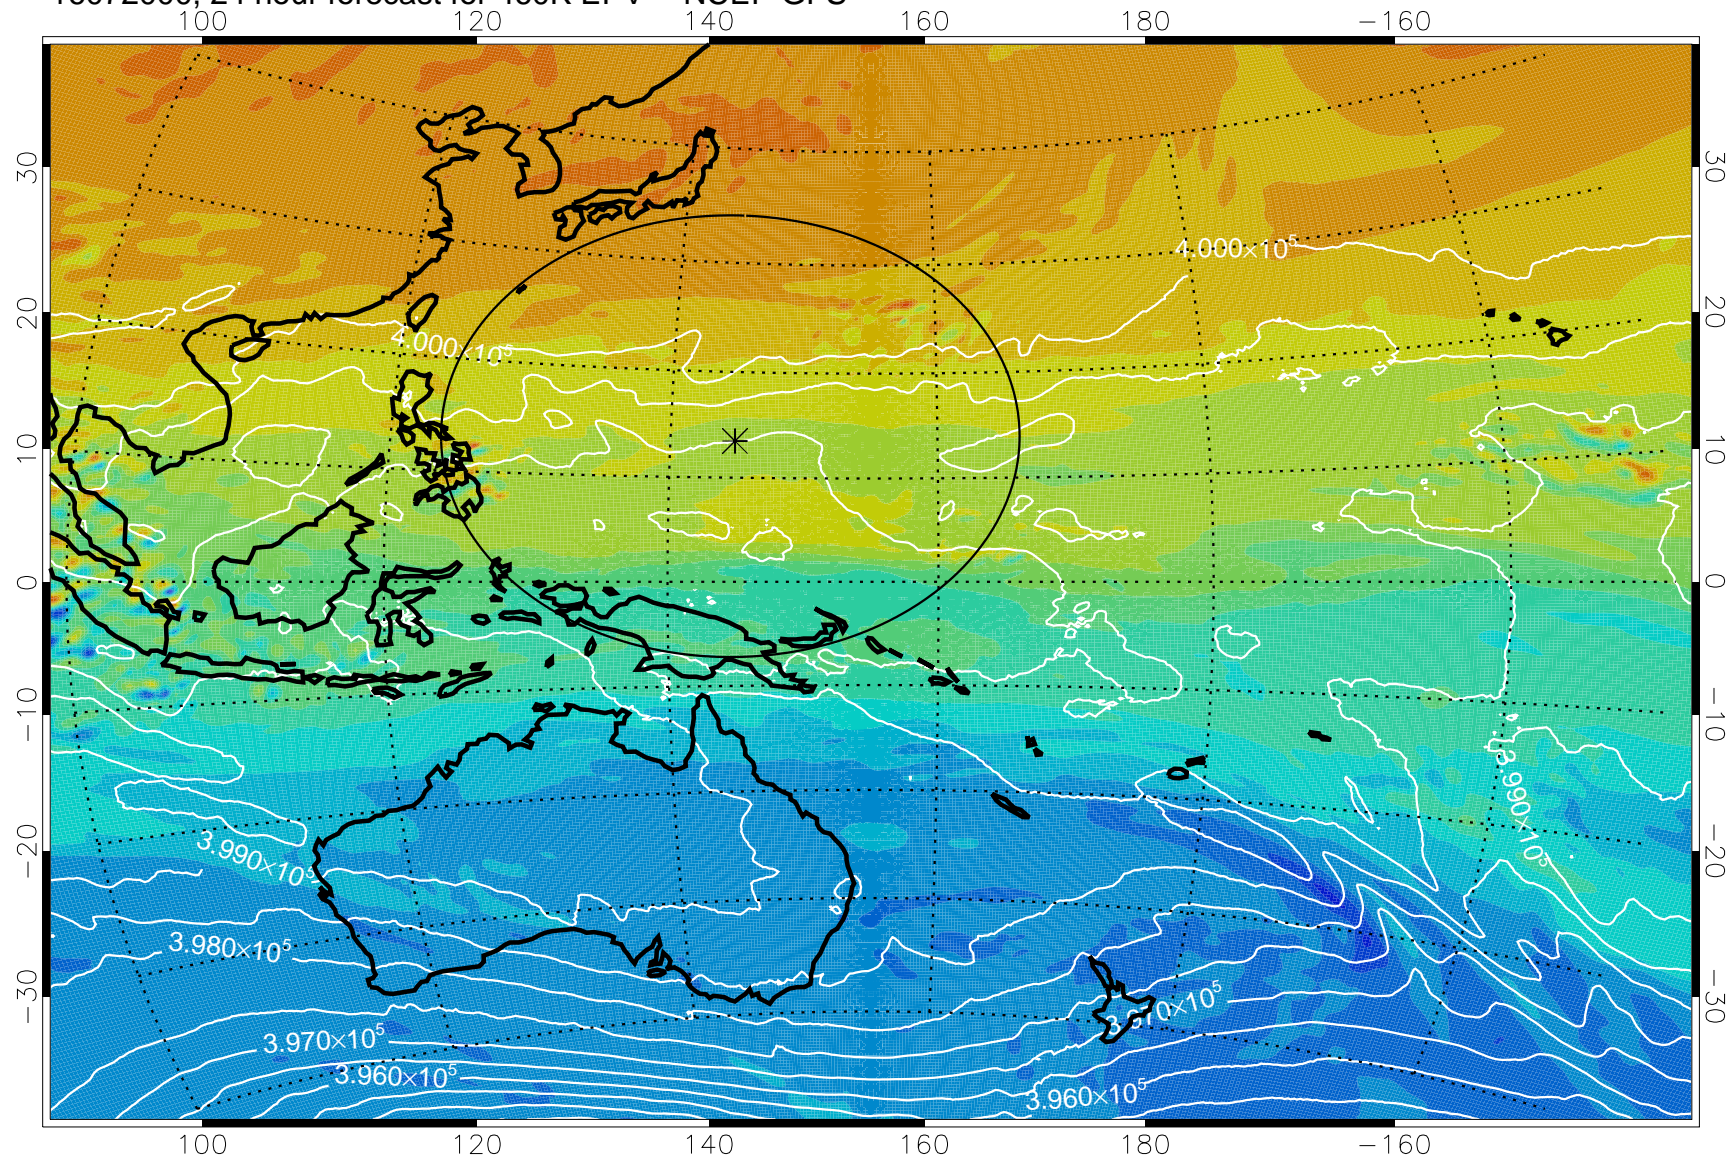

16071918, 18 hour forecast for 460K EPV -- NCEP GFS

460K Montgomery Streamfunction, white

Range ring of 2304 km

16072000, 24 hour forecast for 460K EPV -- NCEP GFS

460K Montgomery Streamfunction, white

Range ring of 2304 km

16072006, 30 hour forecast for 460K EPV -- NCEP GFS

460K Montgomery Streamfunction, white

Range ring of 2304 km

16072012, 36 hour forecast for 460K EPV -- NCEP GFS

460K Montgomery Streamfunction, white

Range ring of 2304 km

16072018, 42 hour forecast for 460K EPV -- NCEP GFS

460K Montgomery Streamfunction, white

Range ring of 2304 km

16072100, 48 hour forecast for 460K EPV -- NCEP GFS

460K Montgomery Streamfunction, white

Range ring of 2304 km

16072106, 54 hour forecast for 460K EPV -- NCEP GFS

460K Montgomery Streamfunction, white

Range ring of 2304 km

16072112, 60 hour forecast for 460K EPV -- NCEP GFS

460K Montgomery Streamfunction, white

Range ring of 2304 km