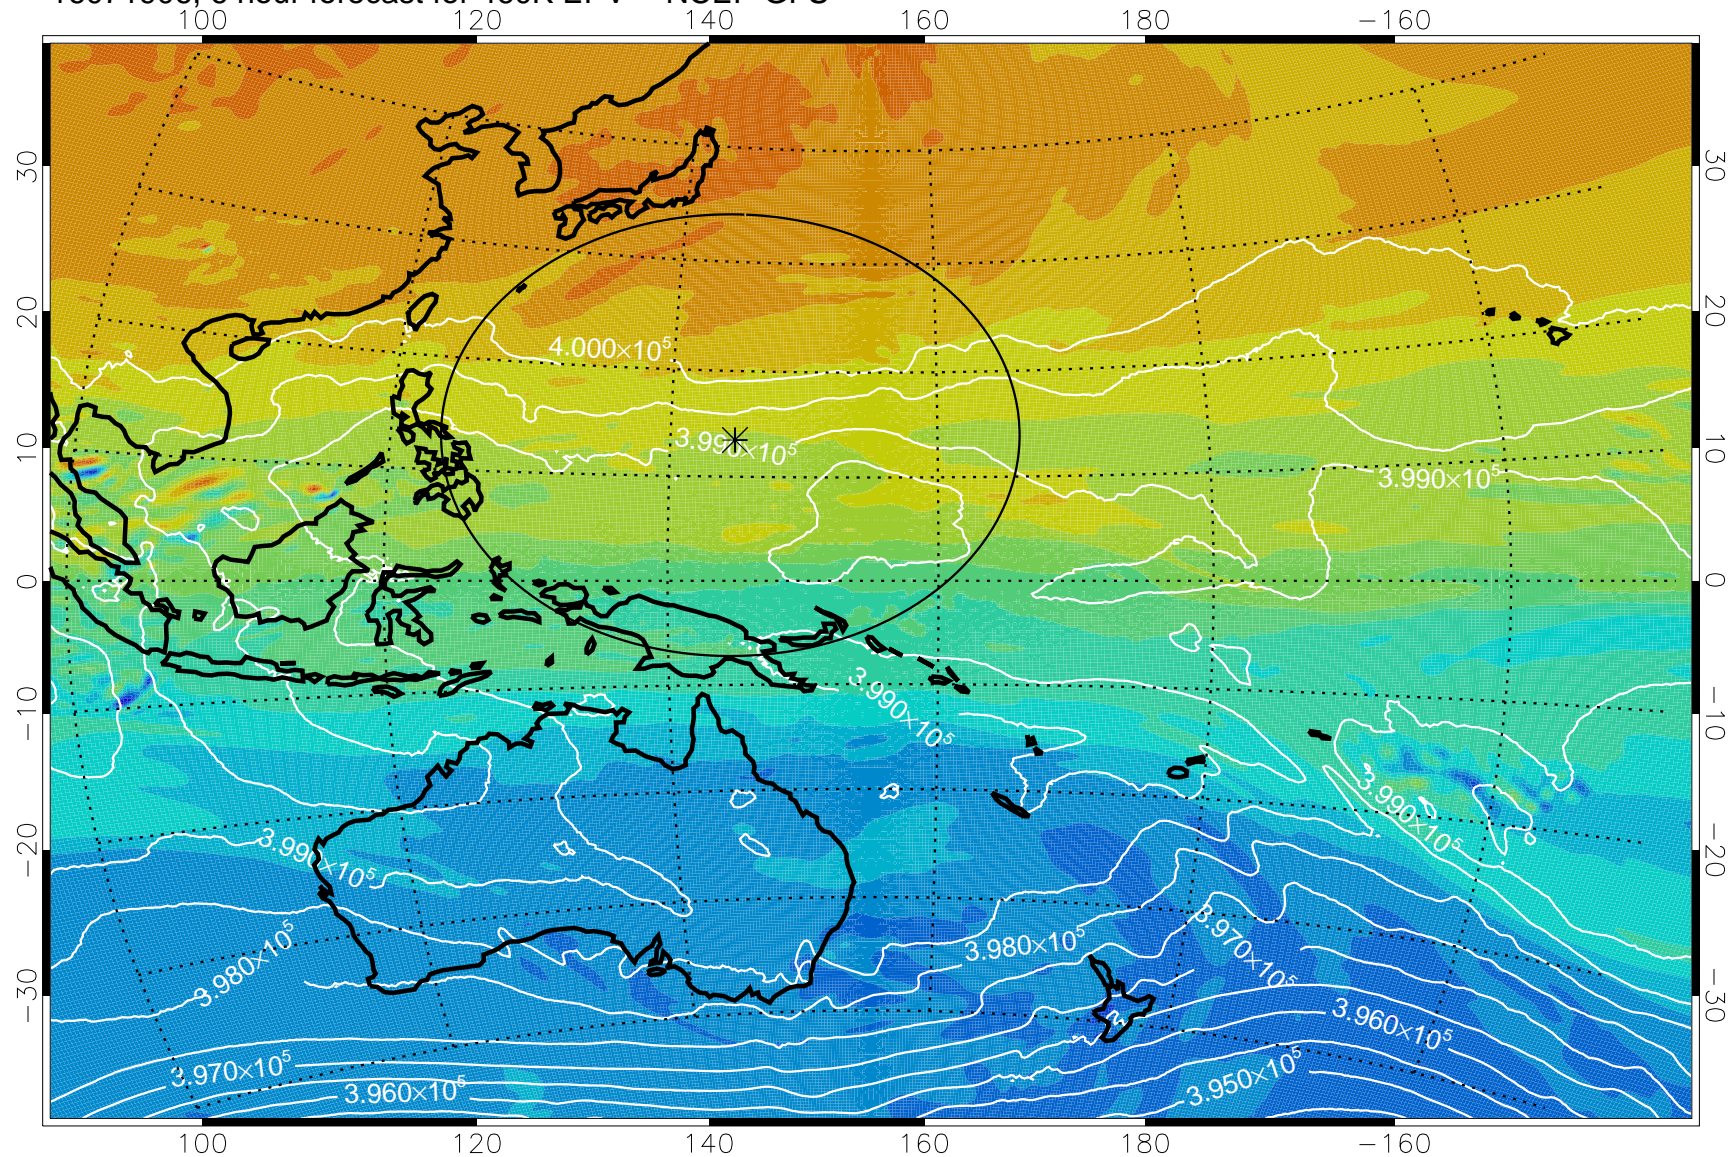

16071906, 6 hour forecast for 460K EPV -- NCEP GFS

460K Montgomery Streamfunction, white

Range ring of 2304 km

16071912, 12 hour forecast for 460K EPV -- NCEP GFS

460K Montgomery Streamfunction, white

Range ring of 2304 km

16071918, 18 hour forecast for 460K EPV -- NCEP GFS

460K Montgomery Streamfunction, white

Range ring of 2304 km

16072000, 24 hour forecast for 460K EPV -- NCEP GFS

460K Montgomery Streamfunction, white

Range ring of 2304 km

16072006, 30 hour forecast for 460K EPV -- NCEP GFS

460K Montgomery Streamfunction, white

Range ring of 2304 km

16072012, 36 hour forecast for 460K EPV -- NCEP GFS

460K Montgomery Streamfunction, white

Range ring of 2304 km

16072018, 42 hour forecast for 460K EPV -- NCEP GFS

460K Montgomery Streamfunction, white

Range ring of 2304 km

16072100, 48 hour forecast for 460K EPV -- NCEP GFS

460K Montgomery Streamfunction, white

Range ring of 2304 km