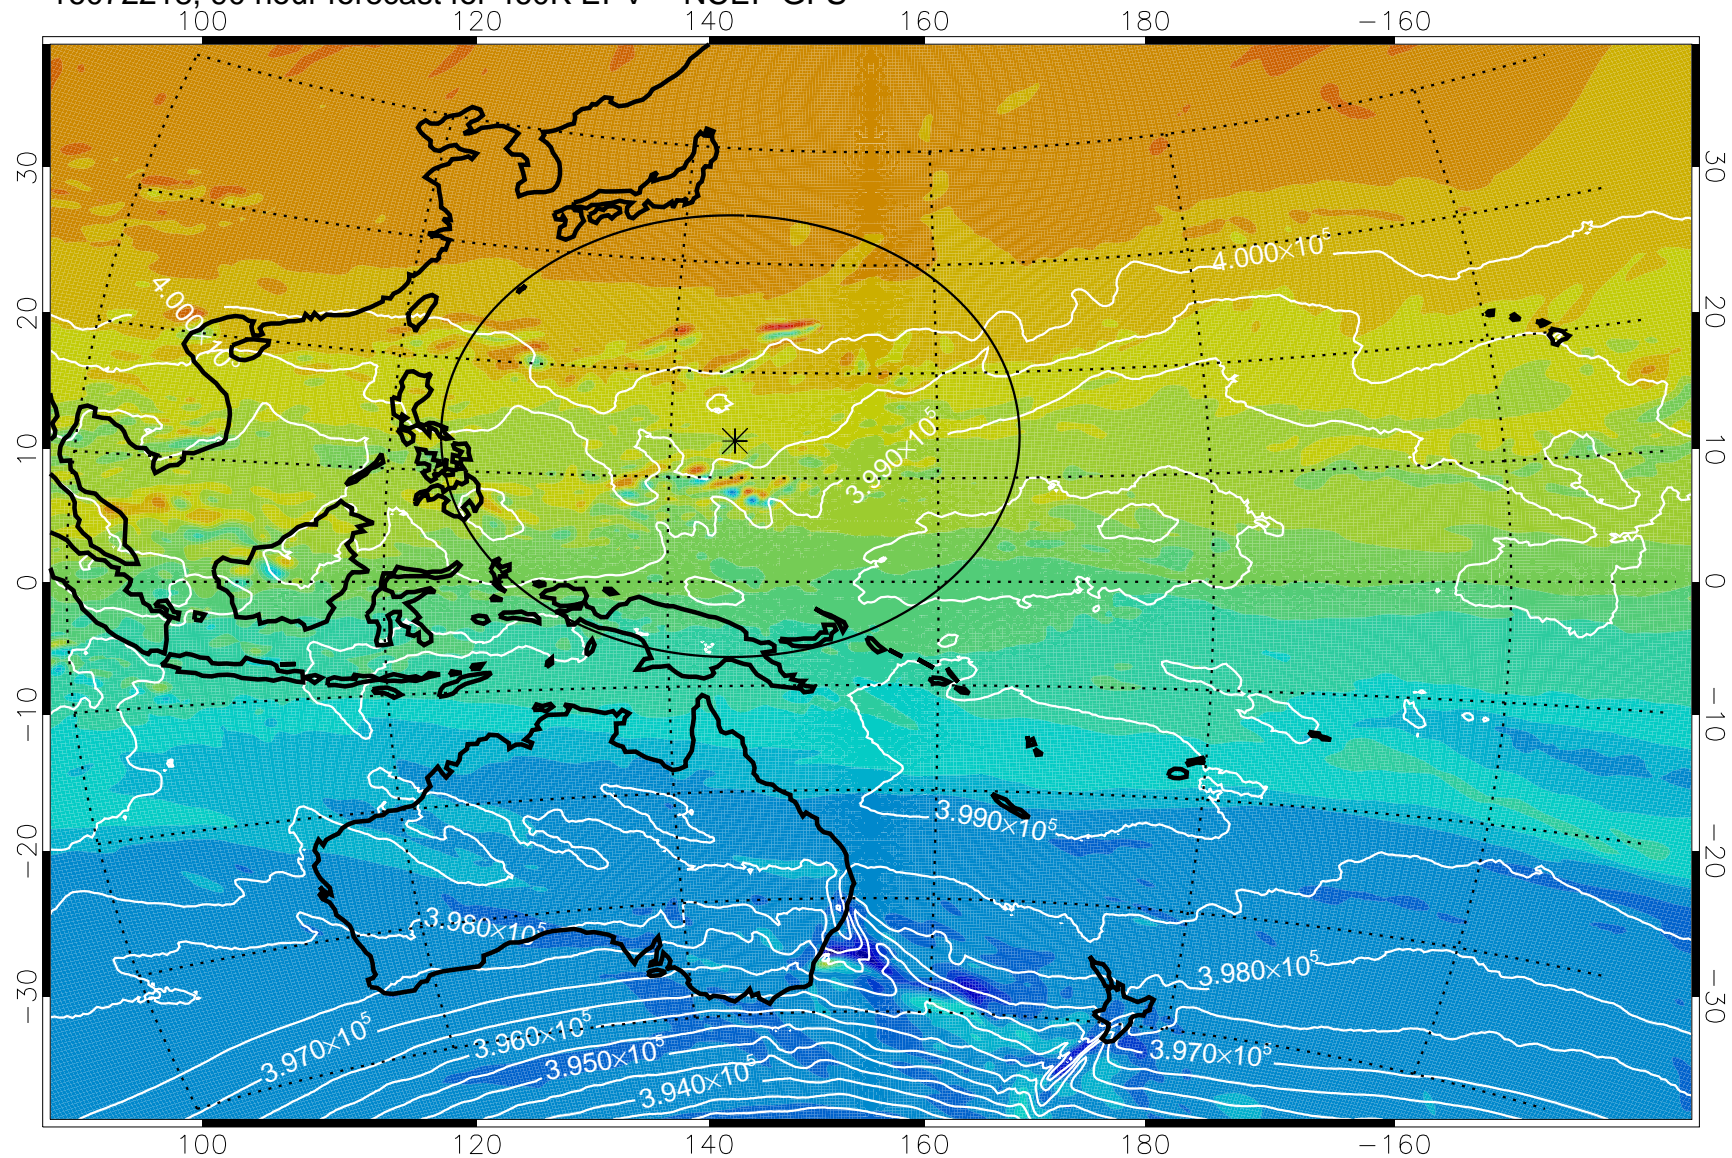

16072118, 66 hour forecast for 460K EPV -- NCEP GFS

460K Montgomery Streamfunction, white

Range ring of 2304 km

16072200, 72 hour forecast for 460K EPV -- NCEP GFS

460K Montgomery Streamfunction, white

Range ring of 2304 km

16072206, 78 hour forecast for 460K EPV -- NCEP GFS

460K Montgomery Streamfunction, white

Range ring of 2304 km

16072212, 84 hour forecast for 460K EPV -- NCEP GFS

460K Montgomery Streamfunction, white

Range ring of 2304 km

16072218, 90 hour forecast for 460K EPV -- NCEP GFS

460K Montgomery Streamfunction, white

Range ring of 2304 km

16072300, 96 hour forecast for 460K EPV -- NCEP GFS

460K Montgomery Streamfunction, white

Range ring of 2304 km

16072306, 102 hour forecast for 460K EPV -- NCEP GFS

460K Montgomery Streamfunction, white

Range ring of 2304 km

16072312, 108 hour forecast for 460K EPV -- NCEP GFS

460K Montgomery Streamfunction, white

Range ring of 2304 km