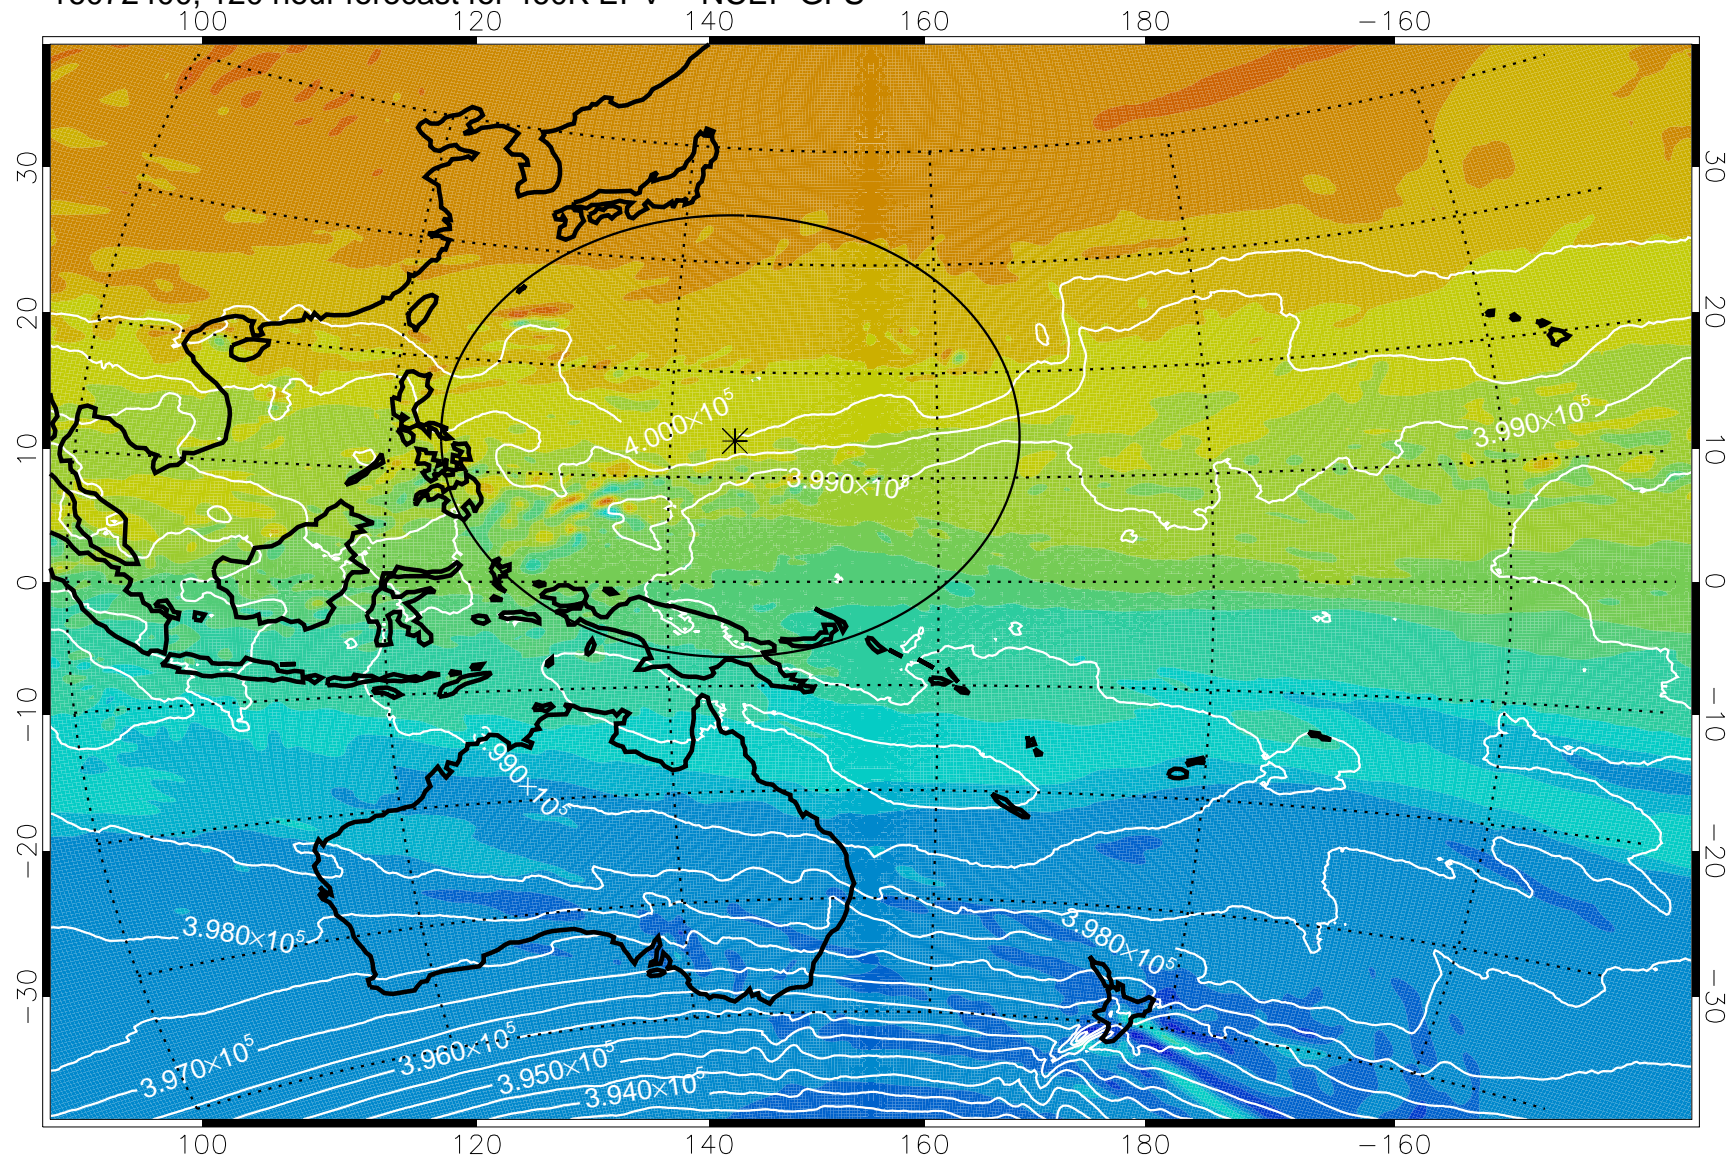

16072218, 90 hour forecast for 460K EPV -- NCEP GFS

460K Montgomery Streamfunction, white

Range ring of 2304 km

16072300, 96 hour forecast for 460K EPV -- NCEP GFS

460K Montgomery Streamfunction, white

Range ring of 2304 km

16072306, 102 hour forecast for 460K EPV -- NCEP GFS

460K Montgomery Streamfunction, white

Range ring of 2304 km

16072312, 108 hour forecast for 460K EPV -- NCEP GFS

460K Montgomery Streamfunction, white

Range ring of 2304 km

16072318, 114 hour forecast for 460K EPV -- NCEP GFS

460K Montgomery Streamfunction, white

Range ring of 2304 km

16072400, 120 hour forecast for 460K EPV -- NCEP GFS

460K Montgomery Streamfunction, white

Range ring of 2304 km