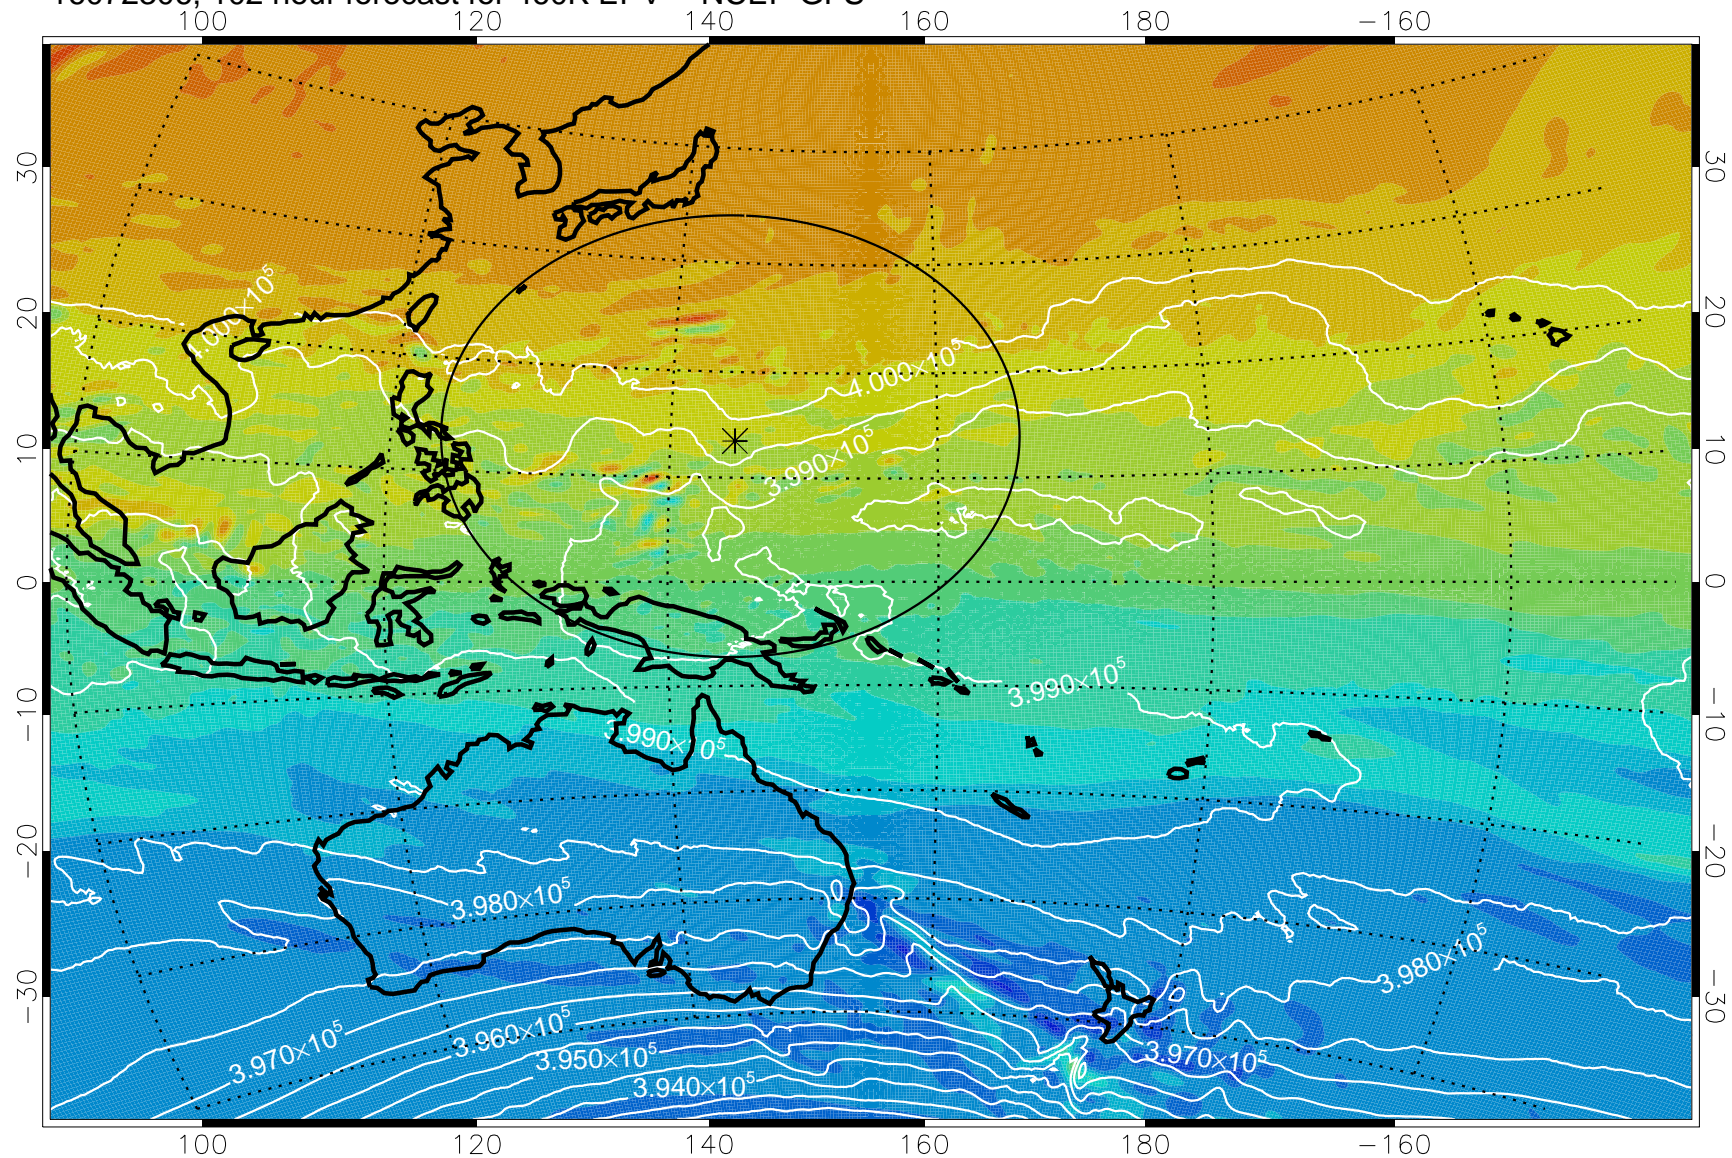

16072206, 78 hour forecast for 460K EPV -- NCEP GFS

460K Montgomery Streamfunction, white

Range ring of 2304 km

16072212, 84 hour forecast for 460K EPV -- NCEP GFS

460K Montgomery Streamfunction, white

Range ring of 2304 km

16072218, 90 hour forecast for 460K EPV -- NCEP GFS

460K Montgomery Streamfunction, white

Range ring of 2304 km

16072300, 96 hour forecast for 460K EPV -- NCEP GFS

460K Montgomery Streamfunction, white

Range ring of 2304 km

16072306, 102 hour forecast for 460K EPV -- NCEP GFS

460K Montgomery Streamfunction, white

Range ring of 2304 km

16072312, 108 hour forecast for 460K EPV -- NCEP GFS

460K Montgomery Streamfunction, white

Range ring of 2304 km

16072318, 114 hour forecast for 460K EPV -- NCEP GFS

460K Montgomery Streamfunction, white

Range ring of 2304 km

16072400, 120 hour forecast for 460K EPV -- NCEP GFS

460K Montgomery Streamfunction, white

Range ring of 2304 km