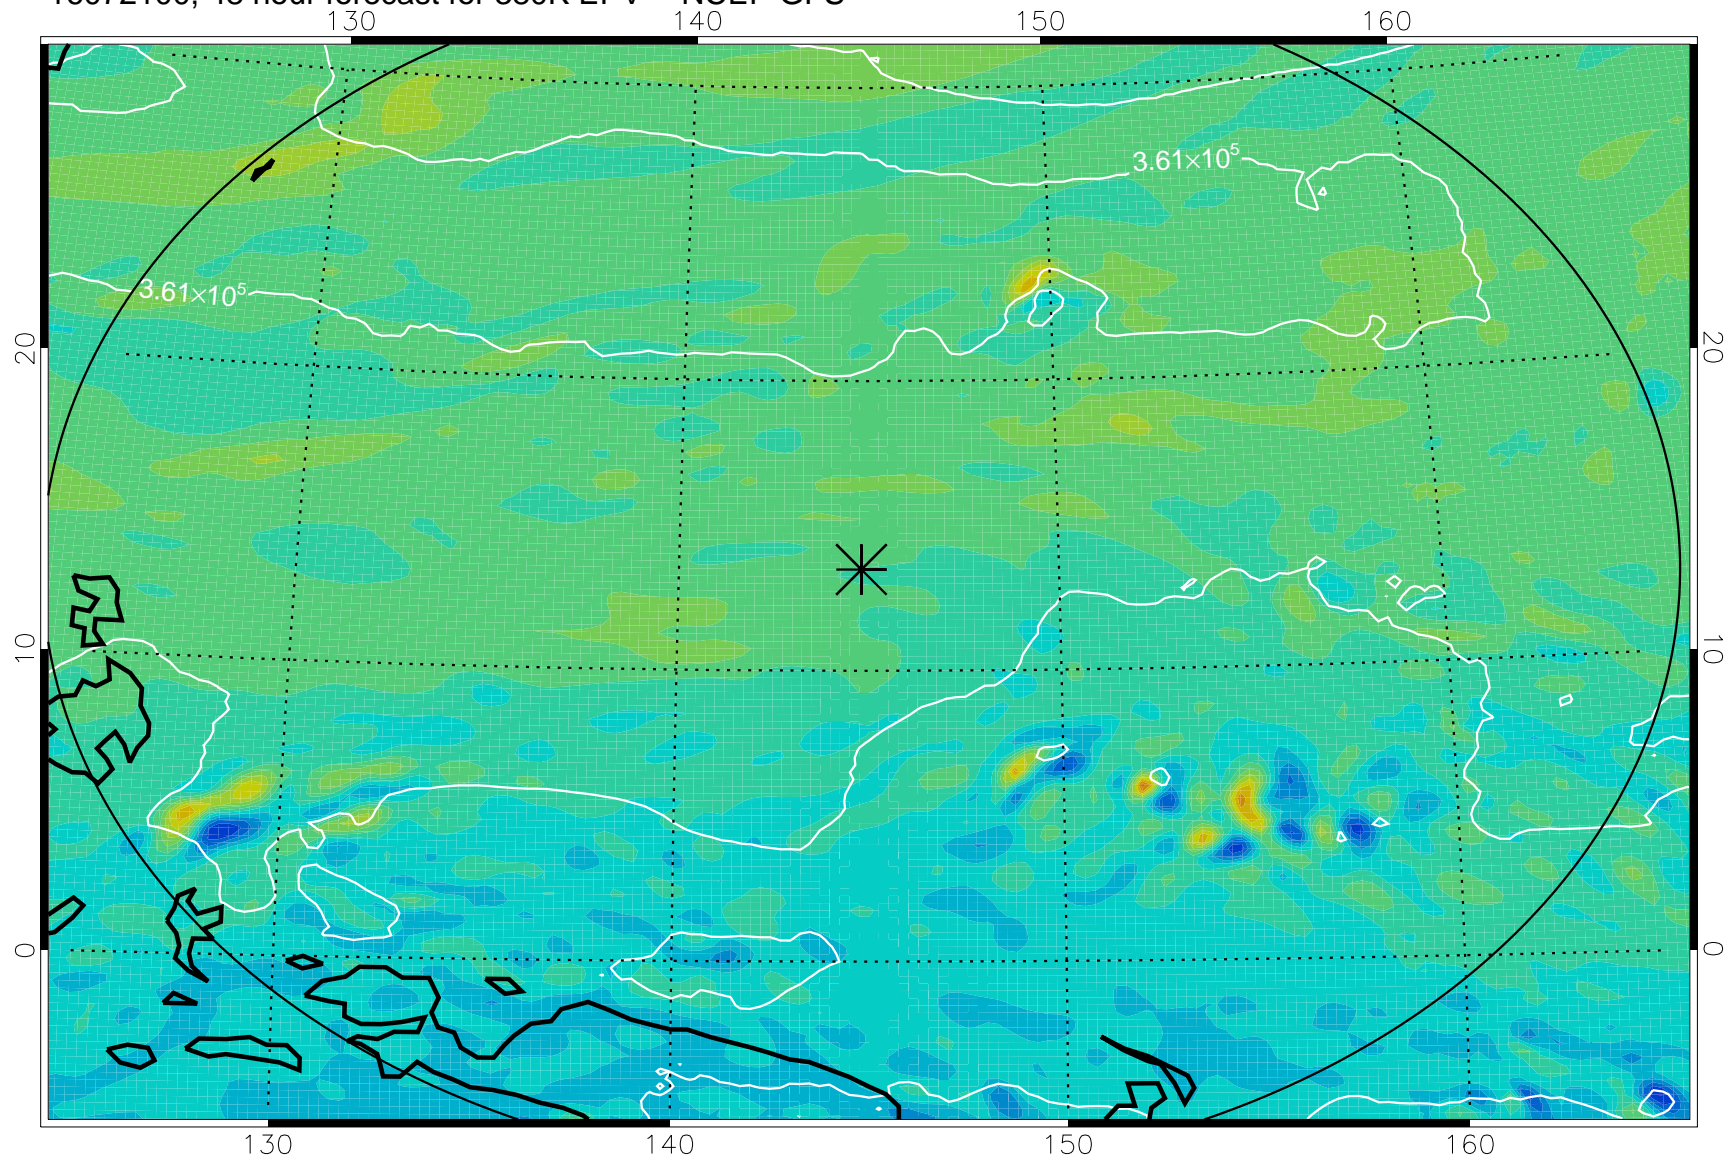

16071918, 18 hour forecast for 380K EPV -- NCEP GFS

380K Montgomery Streamfunction, white

Range ring of 2304 km

16072000, 24 hour forecast for 380K EPV -- NCEP GFS

380K Montgomery Streamfunction, white

Range ring of 2304 km

16072006, 30 hour forecast for 380K EPV -- NCEP GFS

380K Montgomery Streamfunction, white

Range ring of 2304 km

16072012, 36 hour forecast for 380K EPV -- NCEP GFS

380K Montgomery Streamfunction, white

Range ring of 2304 km

16072018, 42 hour forecast for 380K EPV -- NCEP GFS

380K Montgomery Streamfunction, white

Range ring of 2304 km

16072100, 48 hour forecast for 380K EPV -- NCEP GFS

380K Montgomery Streamfunction, white

Range ring of 2304 km

16072218, 90 hour forecast for 380K EPV -- NCEP GFS

380K Montgomery Streamfunction, white

Range ring of 2304 km

16072300, 96 hour forecast for 380K EPV -- NCEP GFS

380K Montgomery Streamfunction, white

Range ring of 2304 km