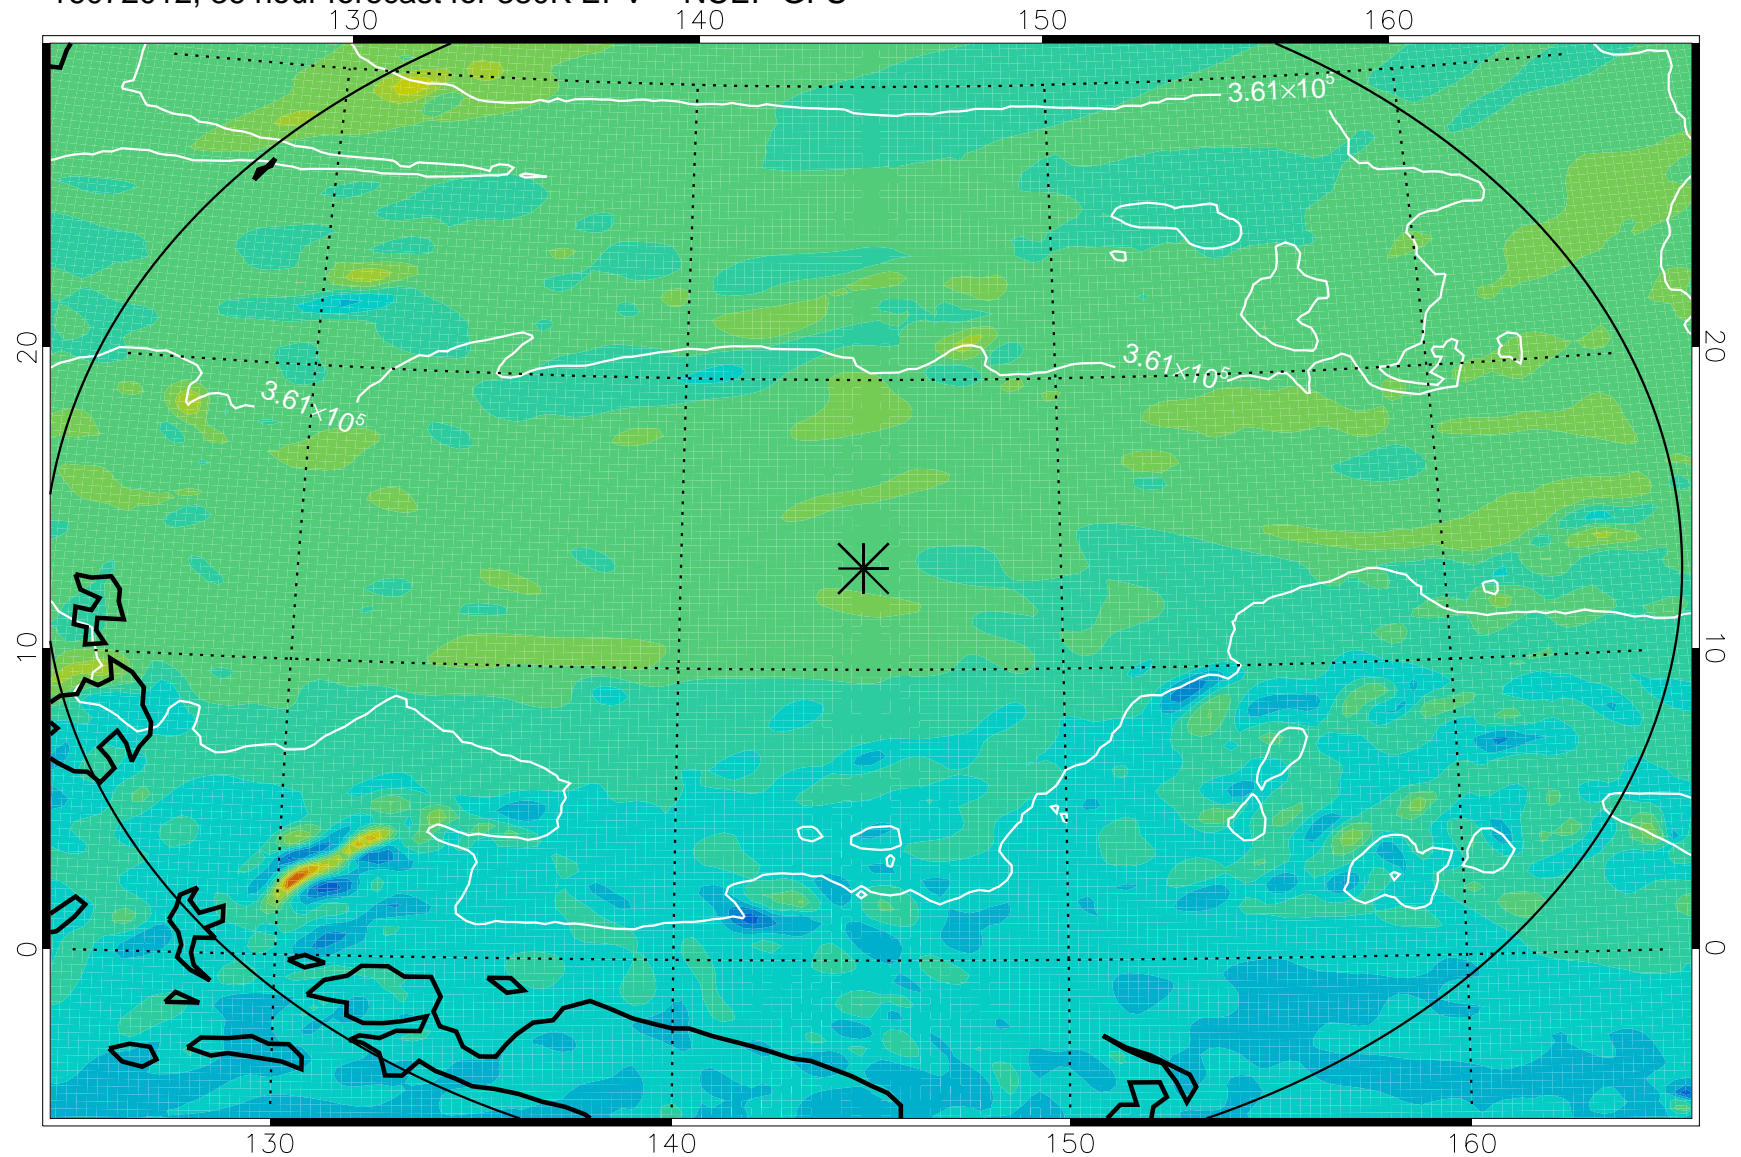

16071918, 18 hour forecast for 380K EPV -- NCEP GFS

380K Montgomery Streamfunction, white

Range ring of 2304 km

16072000, 24 hour forecast for 380K EPV -- NCEP GFS

380K Montgomery Streamfunction, white

Range ring of 2304 km

16072006, 30 hour forecast for 380K EPV -- NCEP GFS

380K Montgomery Streamfunction, white

Range ring of 2304 km

16072012, 36 hour forecast for 380K EPV -- NCEP GFS

380K Montgomery Streamfunction, white

Range ring of 2304 km

16072018, 42 hour forecast for 380K EPV -- NCEP GFS

380K Montgomery Streamfunction, white

Range ring of 2304 km

16072100, 48 hour forecast for 380K EPV -- NCEP GFS

380K Montgomery Streamfunction, white

Range ring of 2304 km

16072206, 78 hour forecast for 380K EPV -- NCEP GFS

380K Montgomery Streamfunction, white

Range ring of 2304 km

16072212, 84 hour forecast for 380K EPV -- NCEP GFS

380K Montgomery Streamfunction, white

Range ring of 2304 km