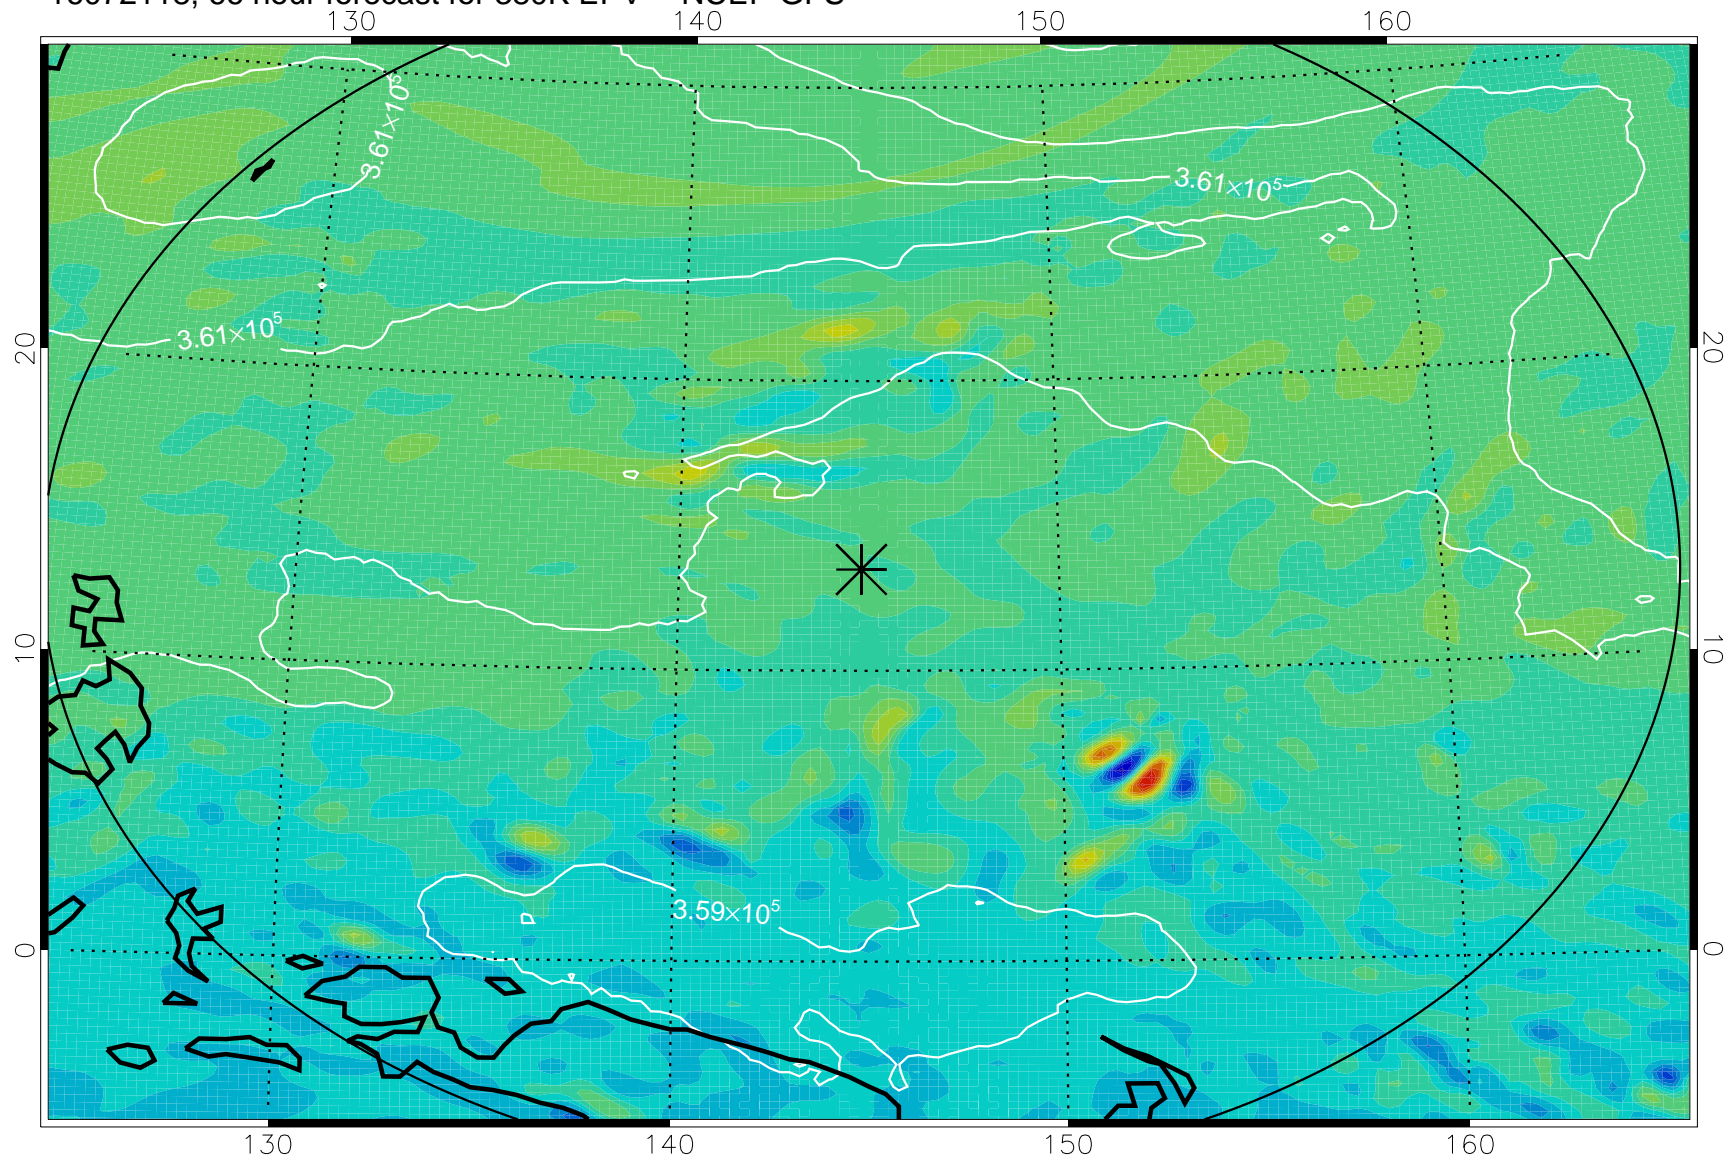

16072018, 42 hour forecast for 380K EPV -- NCEP GFS

380K Montgomery Streamfunction, white

Range ring of 2304 km

16072100, 48 hour forecast for 380K EPV -- NCEP GFS

380K Montgomery Streamfunction, white

Range ring of 2304 km

16072106, 54 hour forecast for 380K EPV -- NCEP GFS

380K Montgomery Streamfunction, white

Range ring of 2304 km

16072112, 60 hour forecast for 380K EPV -- NCEP GFS

380K Montgomery Streamfunction, white

Range ring of 2304 km

16072118, 66 hour forecast for 380K EPV -- NCEP GFS

380K Montgomery Streamfunction, white

Range ring of 2304 km

16072200, 72 hour forecast for 380K EPV -- NCEP GFS

380K Montgomery Streamfunction, white

Range ring of 2304 km

16072206, 78 hour forecast for 380K EPV -- NCEP GFS

380K Montgomery Streamfunction, white

Range ring of 2304 km

16072212, 84 hour forecast for 380K EPV -- NCEP GFS

380K Montgomery Streamfunction, white

Range ring of 2304 km