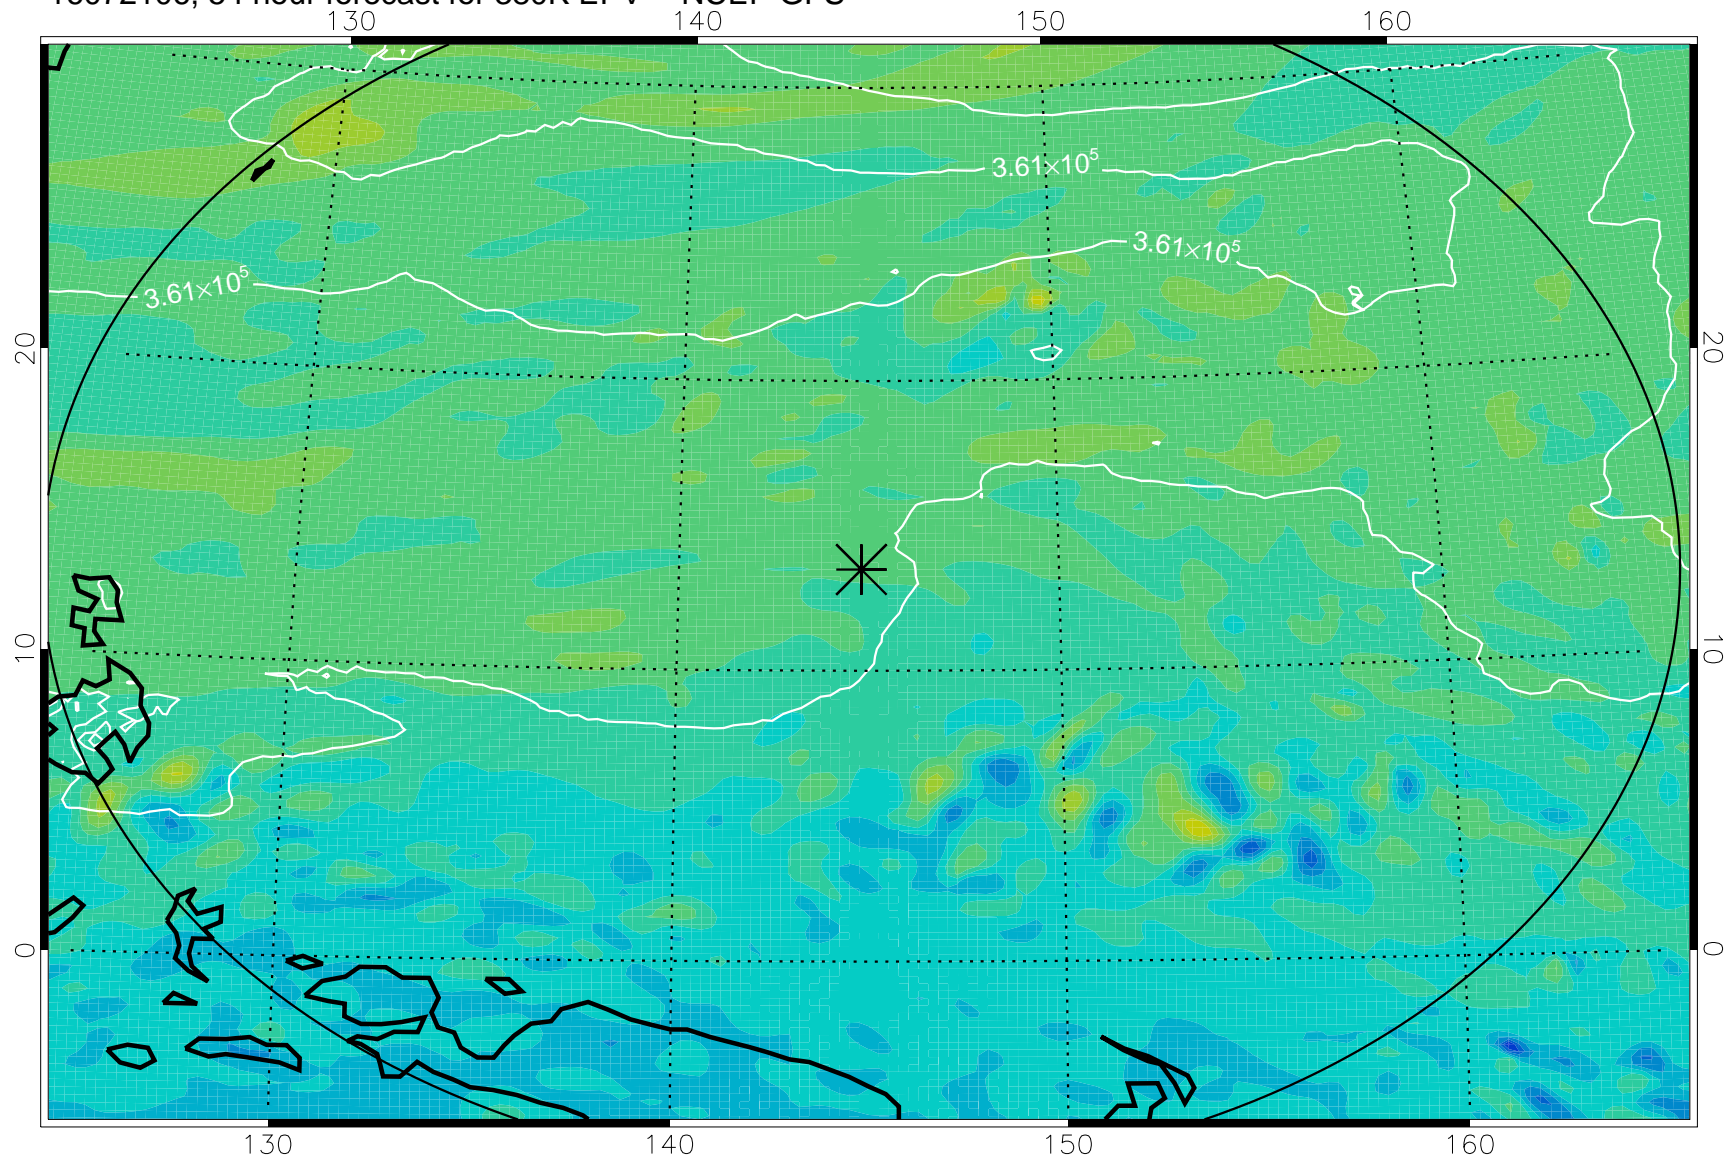

16072018, 42 hour forecast for 380K EPV -- NCEP GFS

380K Montgomery Streamfunction, white

Range ring of 2304 km

16072100, 48 hour forecast for 380K EPV -- NCEP GFS

380K Montgomery Streamfunction, white

Range ring of 2304 km

16072106, 54 hour forecast for 380K EPV -- NCEP GFS

380K Montgomery Streamfunction, white

Range ring of 2304 km

16072112, 60 hour forecast for 380K EPV -- NCEP GFS

380K Montgomery Streamfunction, white

Range ring of 2304 km

16072206, 78 hour forecast for 380K EPV -- NCEP GFS

380K Montgomery Streamfunction, white

Range ring of 2304 km

16072212, 84 hour forecast for 380K EPV -- NCEP GFS

380K Montgomery Streamfunction, white

Range ring of 2304 km

16072218, 90 hour forecast for 380K EPV -- NCEP GFS

380K Montgomery Streamfunction, white

Range ring of 2304 km

16072300, 96 hour forecast for 380K EPV -- NCEP GFS

380K Montgomery Streamfunction, white

Range ring of 2304 km