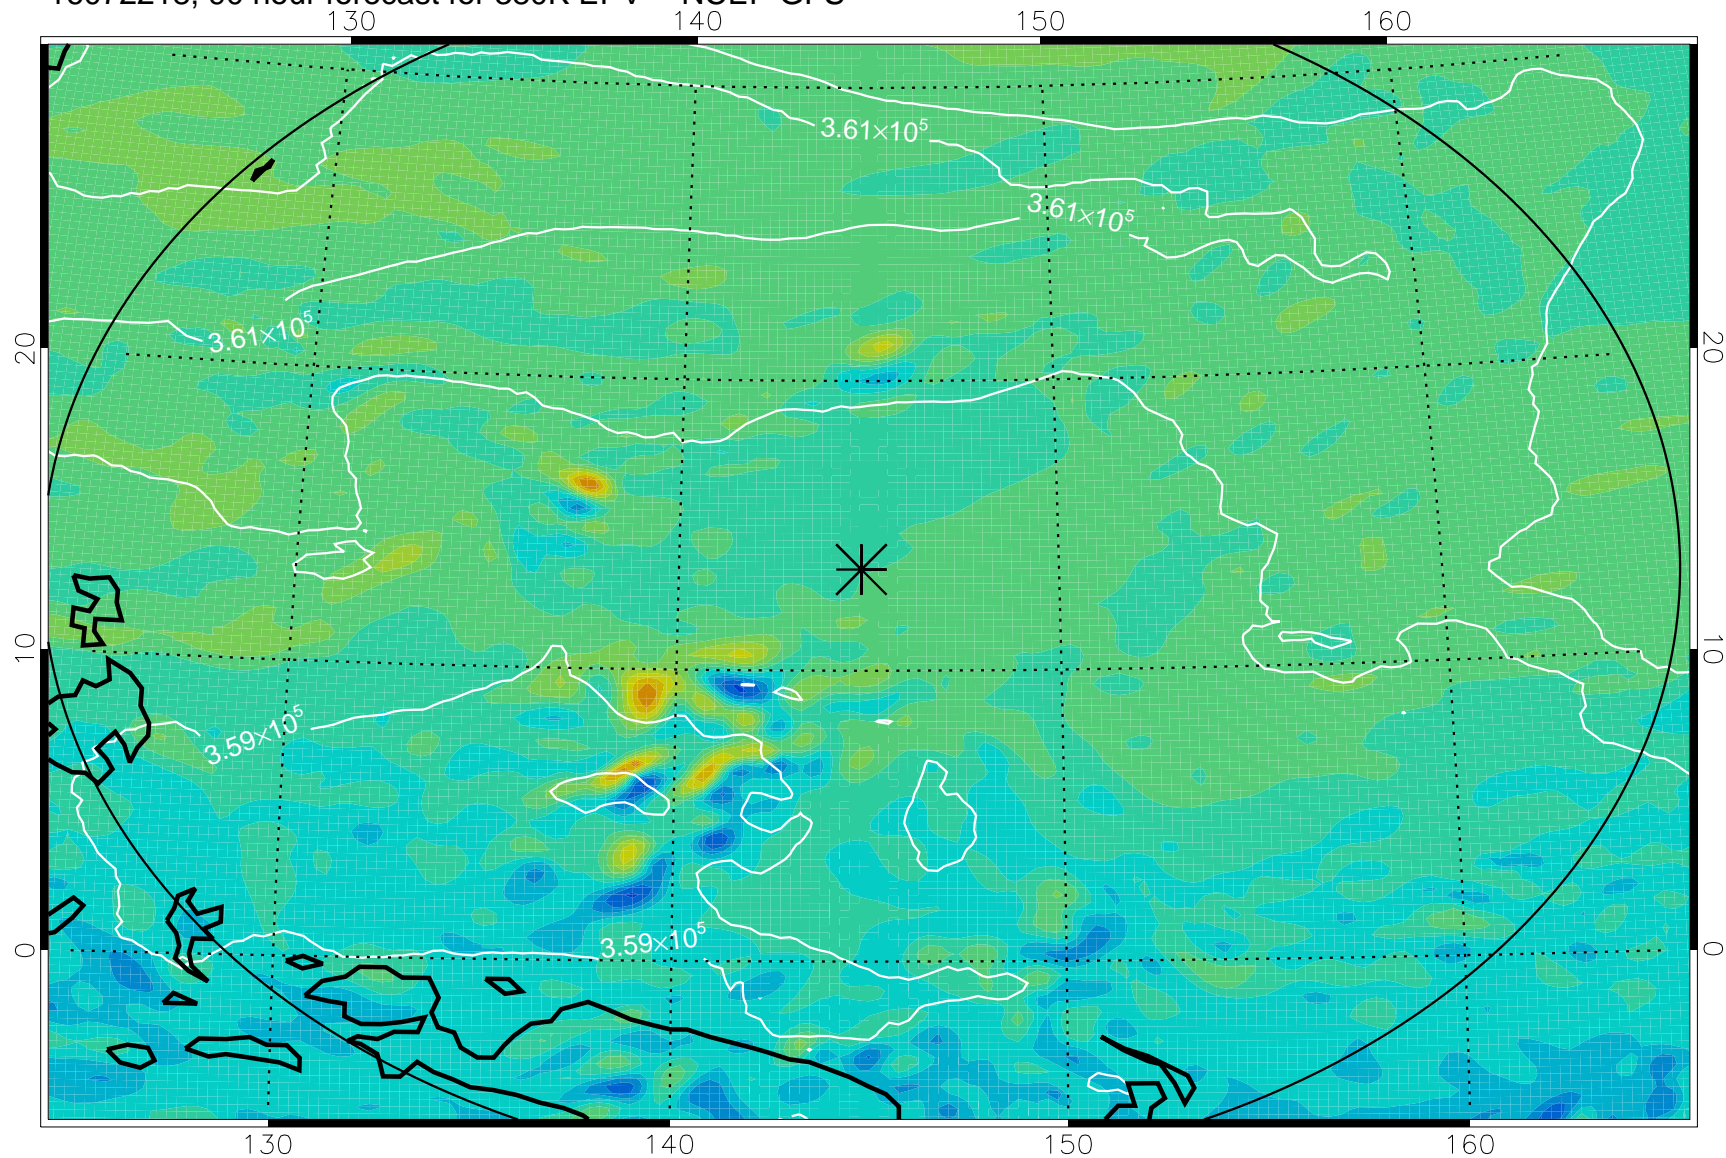

16072118, 66 hour forecast for 380K EPV -- NCEP GFS

380K Montgomery Streamfunction, white

Range ring of 2304 km

16072200, 72 hour forecast for 380K EPV -- NCEP GFS

380K Montgomery Streamfunction, white

Range ring of 2304 km

16072206, 78 hour forecast for 380K EPV -- NCEP GFS

380K Montgomery Streamfunction, white

Range ring of 2304 km

16072212, 84 hour forecast for 380K EPV -- NCEP GFS

380K Montgomery Streamfunction, white

Range ring of 2304 km

16072218, 90 hour forecast for 380K EPV -- NCEP GFS

380K Montgomery Streamfunction, white

Range ring of 2304 km

16072300, 96 hour forecast for 380K EPV -- NCEP GFS

380K Montgomery Streamfunction, white

Range ring of 2304 km

16072306, 102 hour forecast for 380K EPV -- NCEP GFS

380K Montgomery Streamfunction, white

Range ring of 2304 km

16072312, 108 hour forecast for 380K EPV -- NCEP GFS

380K Montgomery Streamfunction, white

Range ring of 2304 km