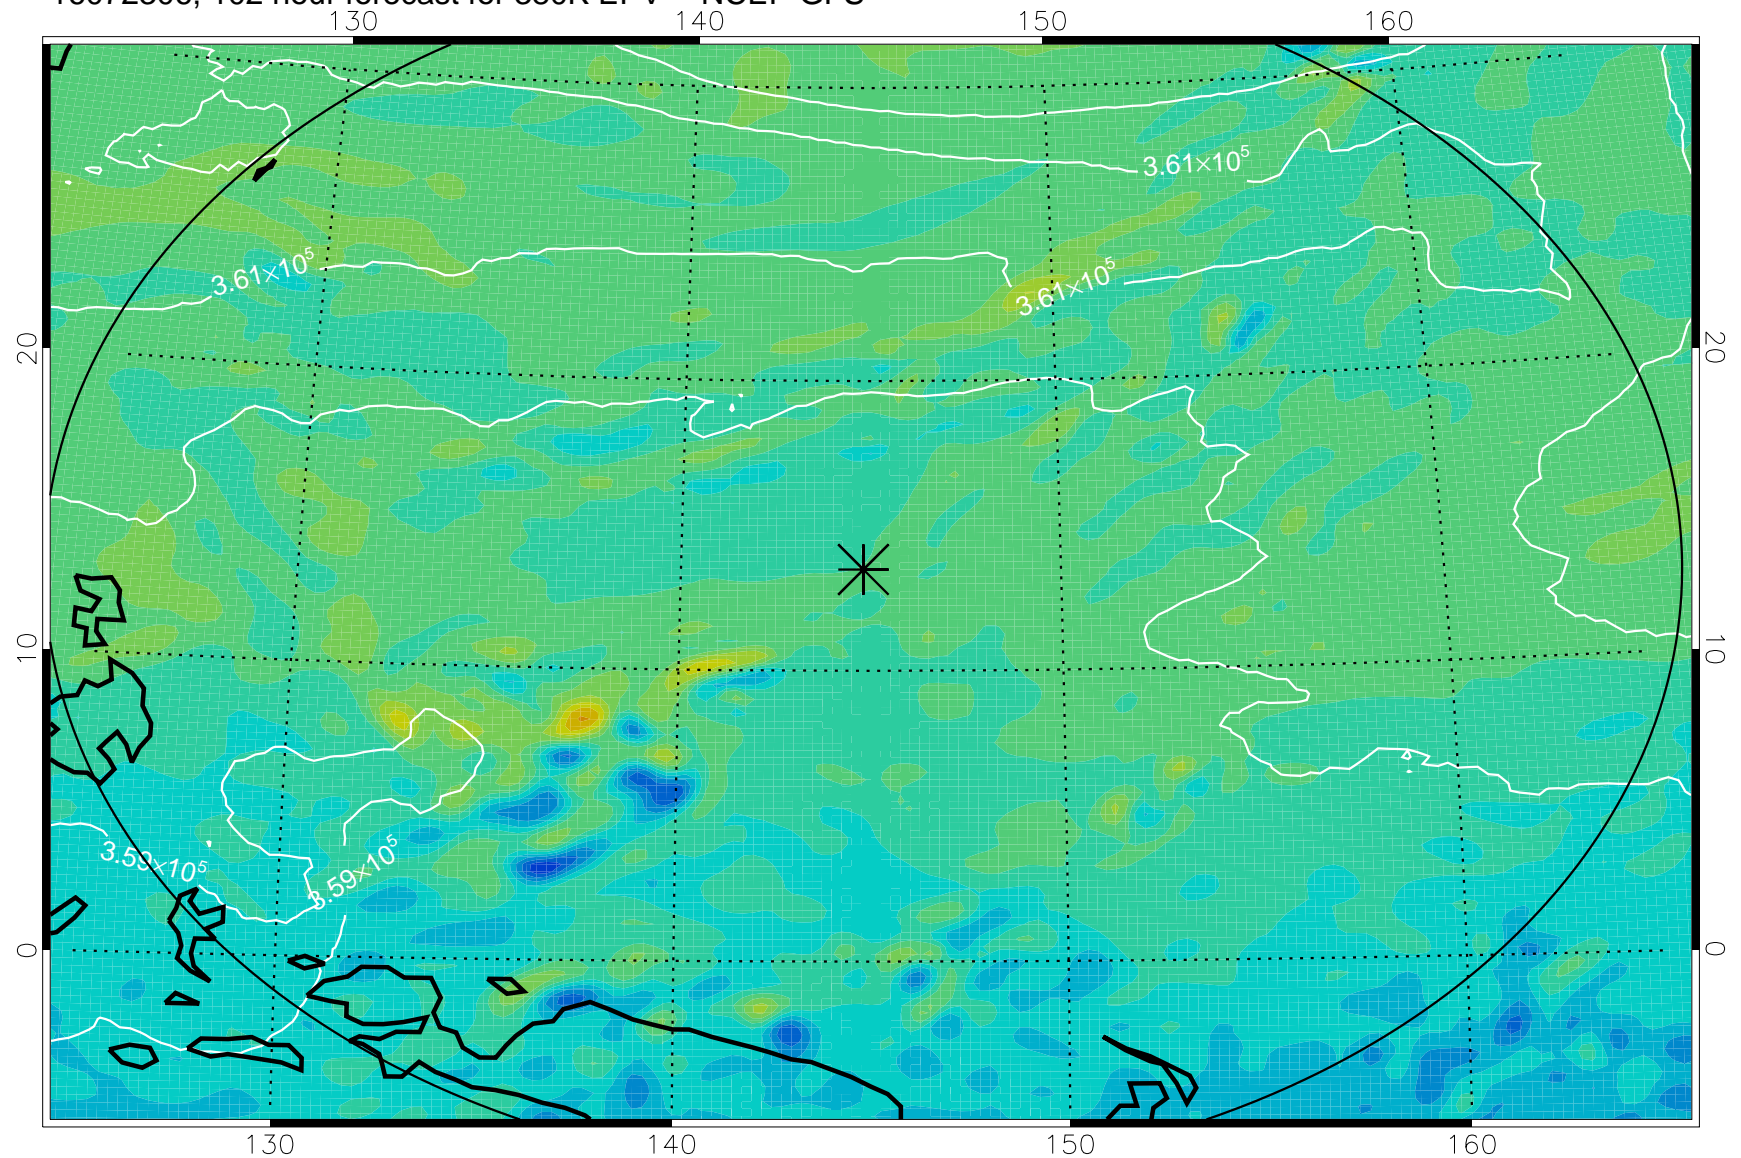

16072206, 78 hour forecast for 380K EPV -- NCEP GFS

380K Montgomery Streamfunction, white

Range ring of 2304 km

16072212, 84 hour forecast for 380K EPV -- NCEP GFS

380K Montgomery Streamfunction, white

Range ring of 2304 km

16072218, 90 hour forecast for 380K EPV -- NCEP GFS

380K Montgomery Streamfunction, white

Range ring of 2304 km

16072300, 96 hour forecast for 380K EPV -- NCEP GFS

380K Montgomery Streamfunction, white

Range ring of 2304 km

16072306, 102 hour forecast for 380K EPV -- NCEP GFS

380K Montgomery Streamfunction, white

Range ring of 2304 km

16072312, 108 hour forecast for 380K EPV -- NCEP GFS

380K Montgomery Streamfunction, white

Range ring of 2304 km

16072318, 114 hour forecast for 380K EPV -- NCEP GFS

380K Montgomery Streamfunction, white

Range ring of 2304 km

16072400, 120 hour forecast for 380K EPV -- NCEP GFS

380K Montgomery Streamfunction, white

Range ring of 2304 km