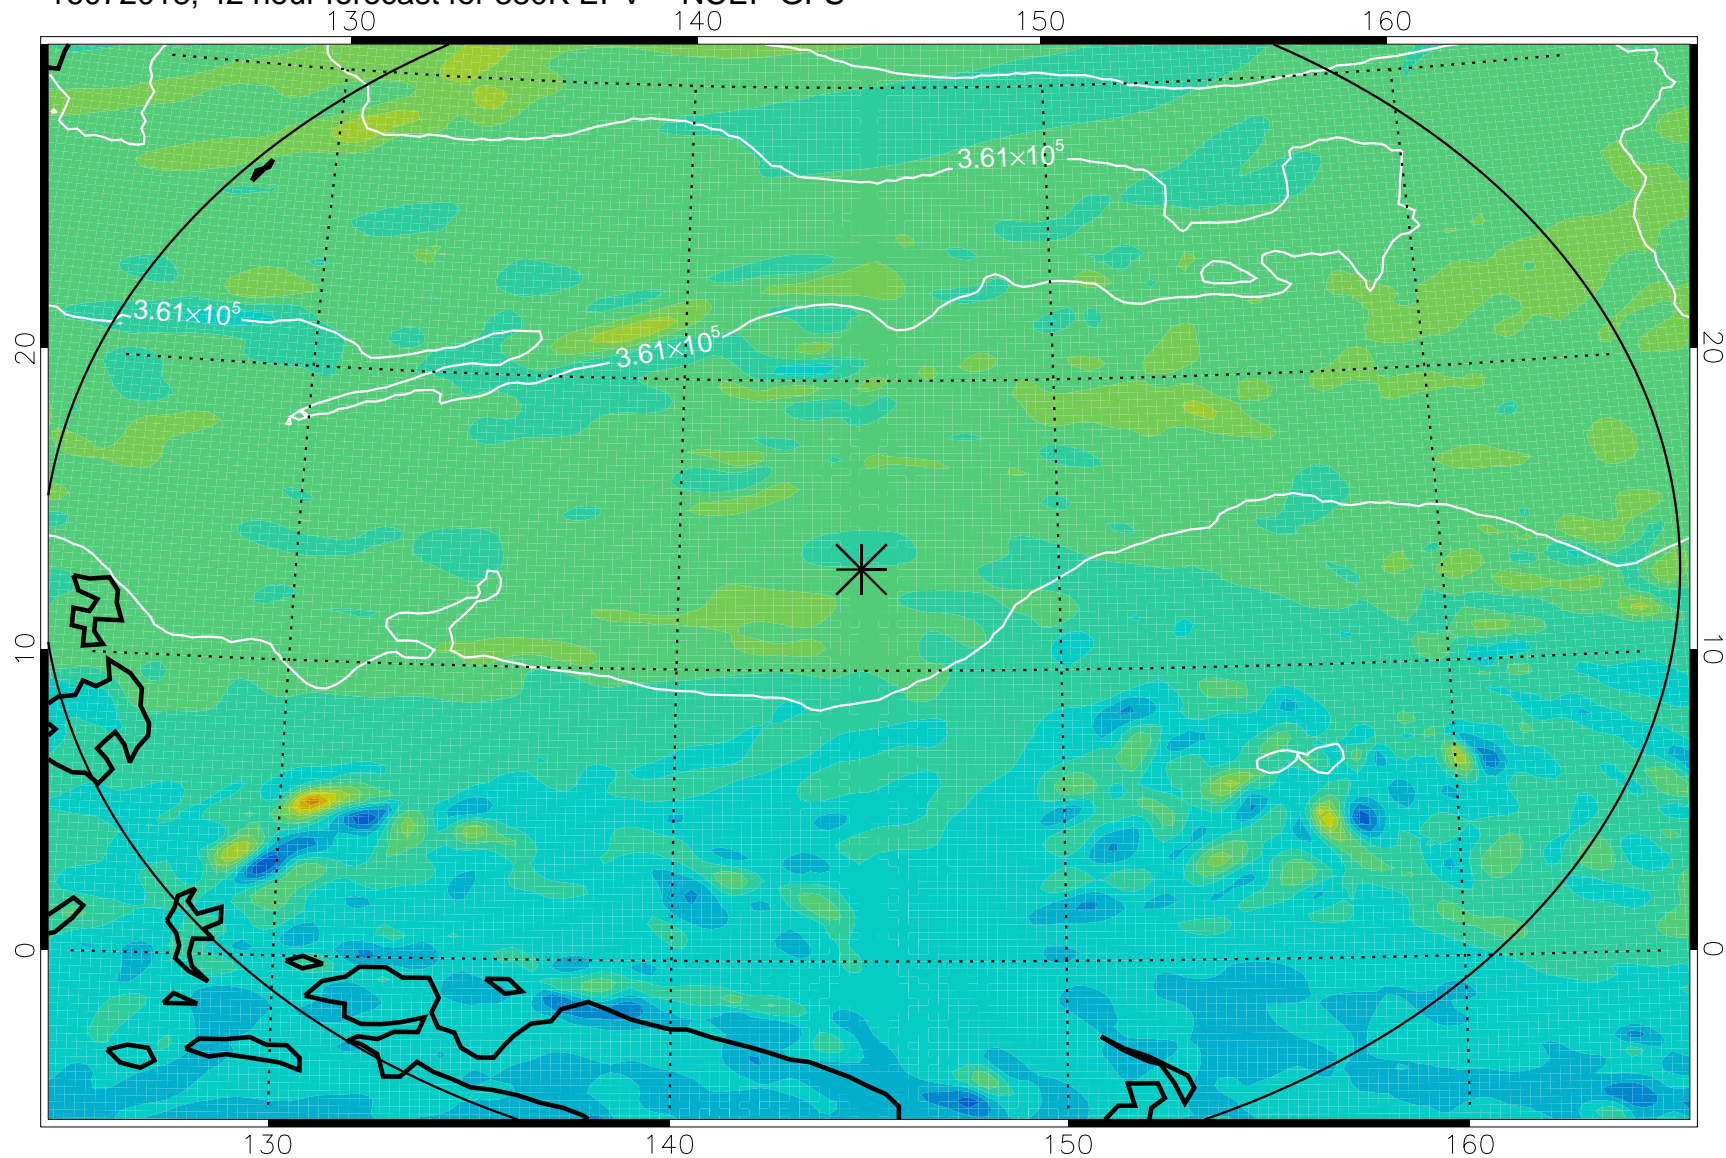

16071918, 18 hour forecast for 380K EPV -- NCEP GFS

380K Montgomery Streamfunction, white

Range ring of 2304 km

16072000, 24 hour forecast for 380K EPV -- NCEP GFS

380K Montgomery Streamfunction, white

Range ring of 2304 km

16072006, 30 hour forecast for 380K EPV -- NCEP GFS

380K Montgomery Streamfunction, white

Range ring of 2304 km

16072012, 36 hour forecast for 380K EPV -- NCEP GFS

380K Montgomery Streamfunction, white

Range ring of 2304 km

16072018, 42 hour forecast for 380K EPV -- NCEP GFS

380K Montgomery Streamfunction, white

Range ring of 2304 km

16072100, 48 hour forecast for 380K EPV -- NCEP GFS

380K Montgomery Streamfunction, white

Range ring of 2304 km

16072106, 54 hour forecast for 380K EPV -- NCEP GFS

380K Montgomery Streamfunction, white

Range ring of 2304 km

16072112, 60 hour forecast for 380K EPV -- NCEP GFS

380K Montgomery Streamfunction, white

Range ring of 2304 km