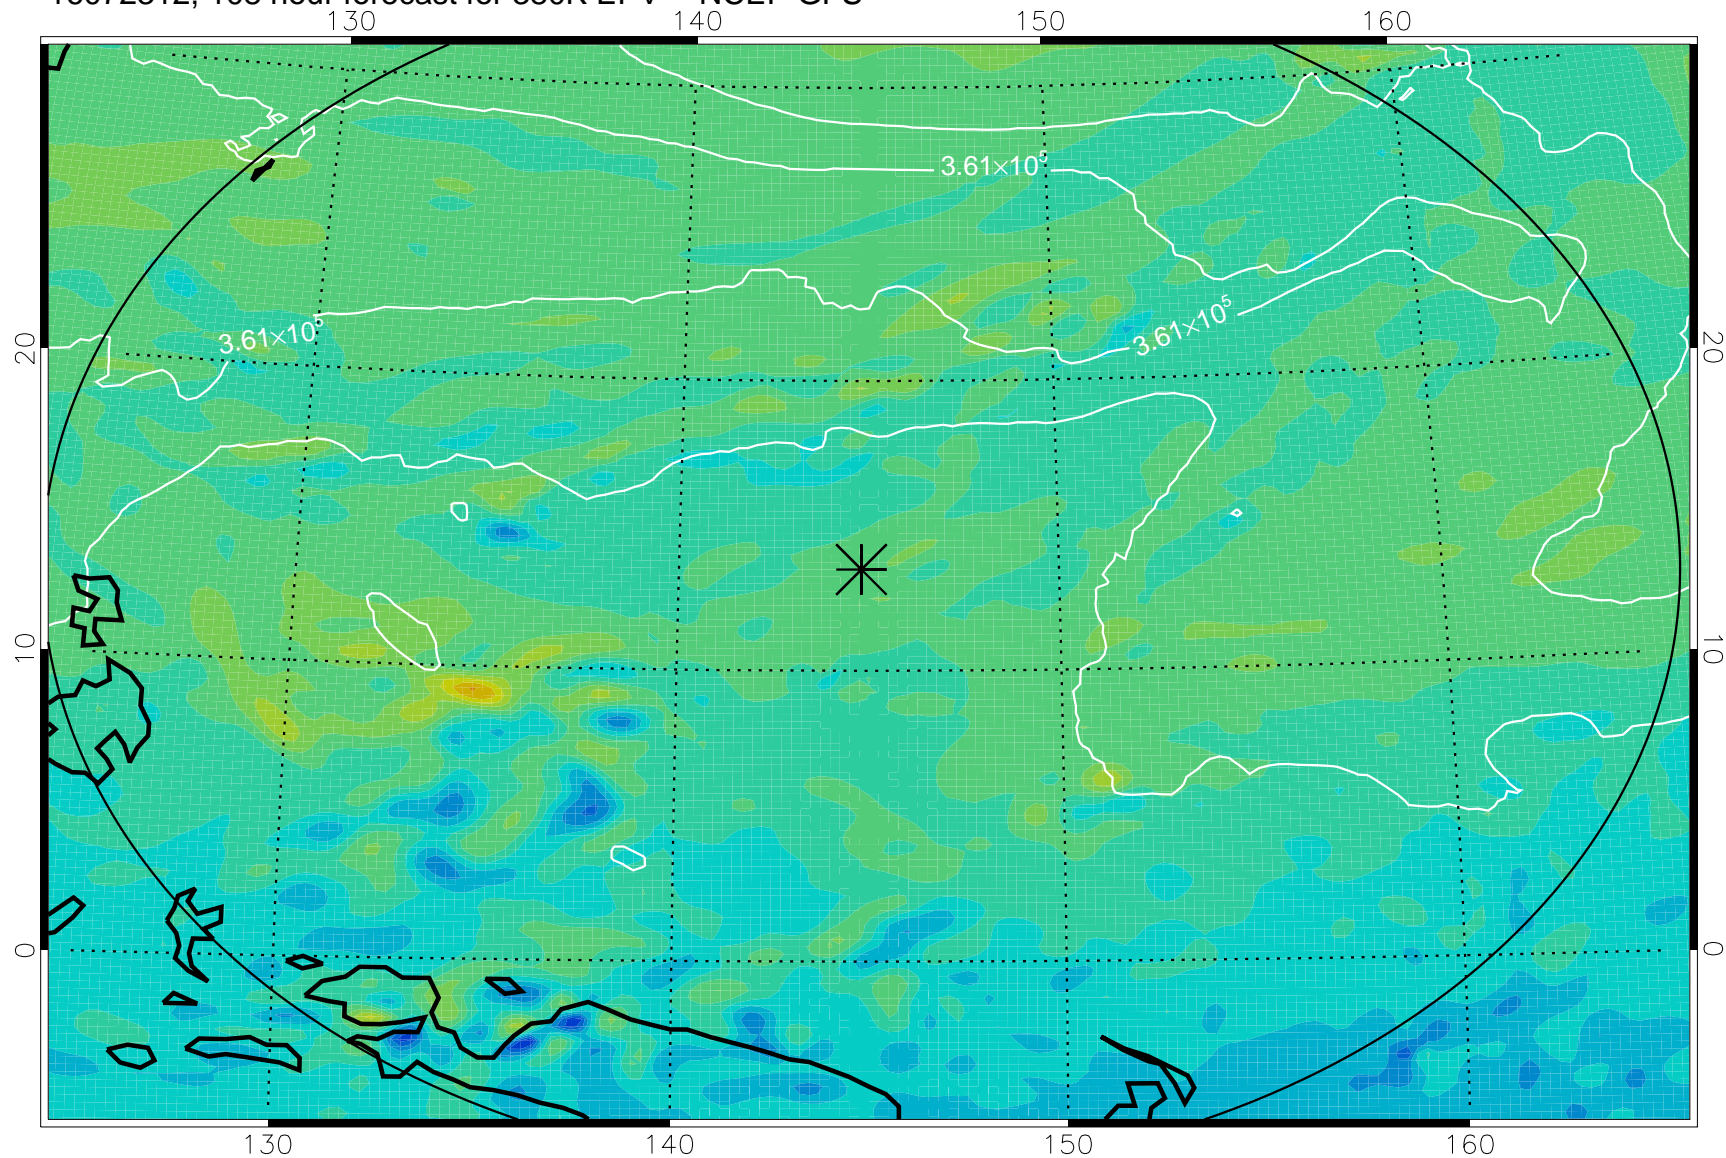

16072206, 78 hour forecast for 380K EPV -- NCEP GFS

380K Montgomery Streamfunction, white

Range ring of 2304 km

16072212, 84 hour forecast for 380K EPV -- NCEP GFS

380K Montgomery Streamfunction, white

Range ring of 2304 km

16072218, 90 hour forecast for 380K EPV -- NCEP GFS

380K Montgomery Streamfunction, white

Range ring of 2304 km

16072300, 96 hour forecast for 380K EPV -- NCEP GFS

380K Montgomery Streamfunction, white

Range ring of 2304 km

16072306, 102 hour forecast for 380K EPV -- NCEP GFS

380K Montgomery Streamfunction, white

Range ring of 2304 km

16072312, 108 hour forecast for 380K EPV -- NCEP GFS

380K Montgomery Streamfunction, white

Range ring of 2304 km

16072318, 114 hour forecast for 380K EPV -- NCEP GFS

380K Montgomery Streamfunction, white

Range ring of 2304 km

16072400, 120 hour forecast for 380K EPV -- NCEP GFS

380K Montgomery Streamfunction, white

Range ring of 2304 km