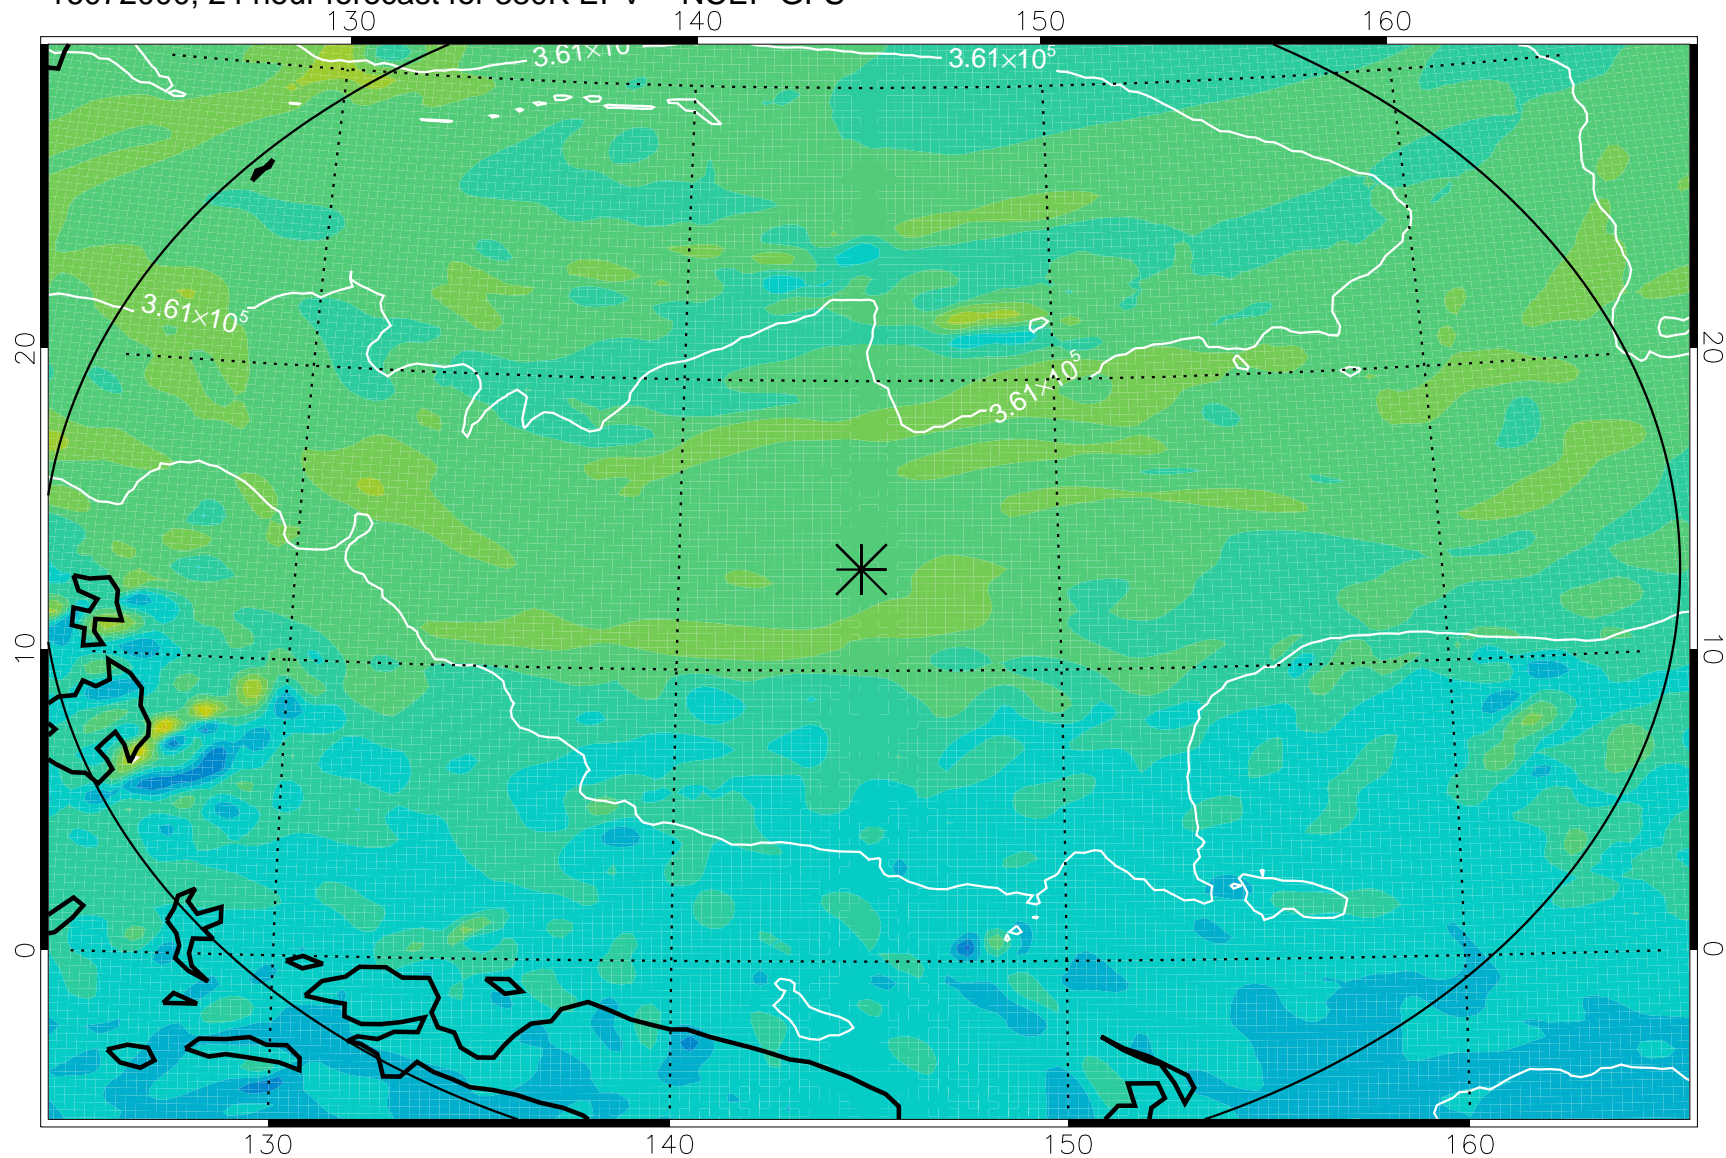

16071906, 6 hour forecast for 380K EPV -- NCEP GFS

380K Montgomery Streamfunction, white

Range ring of 2304 km

16071912, 12 hour forecast for 380K EPV -- NCEP GFS

380K Montgomery Streamfunction, white

Range ring of 2304 km

16071918, 18 hour forecast for 380K EPV -- NCEP GFS

380K Montgomery Streamfunction, white

Range ring of 2304 km

16072000, 24 hour forecast for 380K EPV -- NCEP GFS

380K Montgomery Streamfunction, white

Range ring of 2304 km

16072006, 30 hour forecast for 380K EPV -- NCEP GFS

380K Montgomery Streamfunction, white

Range ring of 2304 km

16072012, 36 hour forecast for 380K EPV -- NCEP GFS

380K Montgomery Streamfunction, white

Range ring of 2304 km

16072018, 42 hour forecast for 380K EPV -- NCEP GFS

380K Montgomery Streamfunction, white

Range ring of 2304 km

16072100, 48 hour forecast for 380K EPV -- NCEP GFS

380K Montgomery Streamfunction, white

Range ring of 2304 km