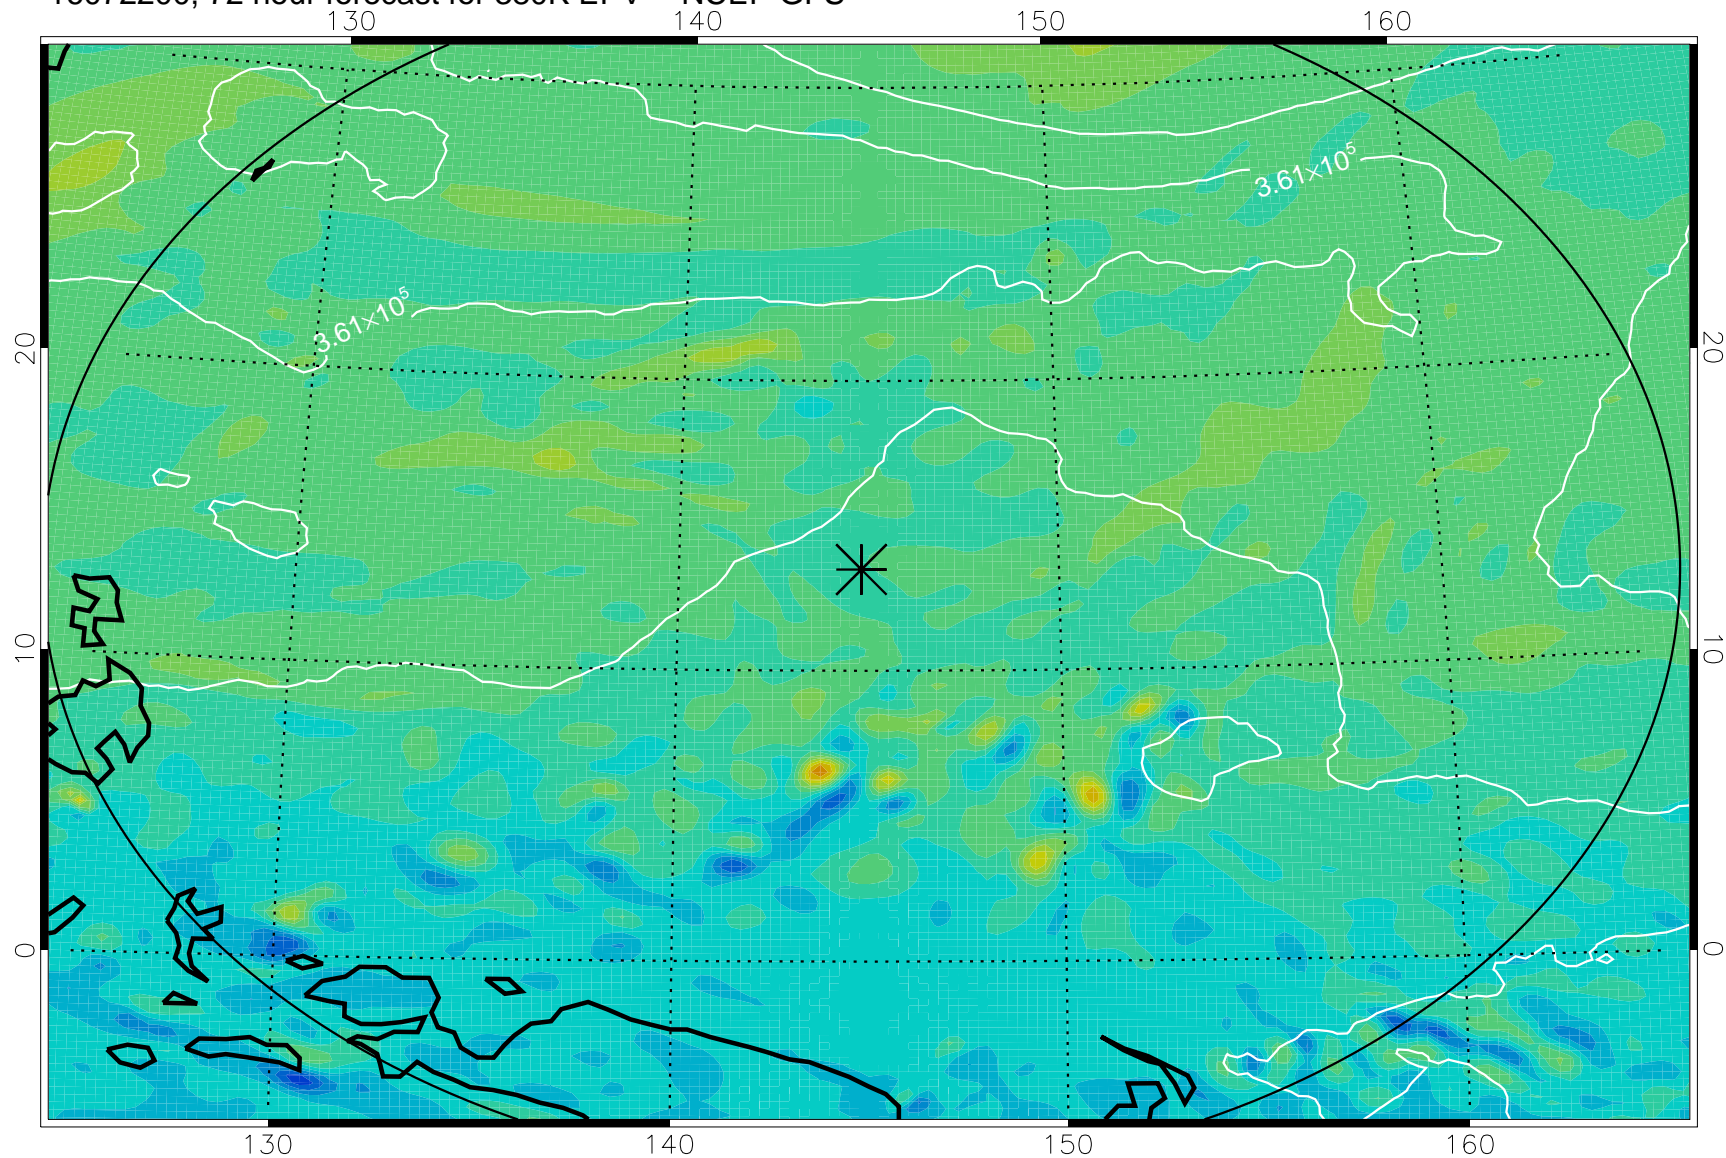

16072106, 54 hour forecast for 380K EPV -- NCEP GFS

380K Montgomery Streamfunction, white

Range ring of 2304 km

16072112, 60 hour forecast for 380K EPV -- NCEP GFS

380K Montgomery Streamfunction, white

Range ring of 2304 km

16072118, 66 hour forecast for 380K EPV -- NCEP GFS

380K Montgomery Streamfunction, white

Range ring of 2304 km

16072200, 72 hour forecast for 380K EPV -- NCEP GFS

380K Montgomery Streamfunction, white

Range ring of 2304 km

16072206, 78 hour forecast for 380K EPV -- NCEP GFS

380K Montgomery Streamfunction, white

Range ring of 2304 km

16072212, 84 hour forecast for 380K EPV -- NCEP GFS

380K Montgomery Streamfunction, white

Range ring of 2304 km

16072218, 90 hour forecast for 380K EPV -- NCEP GFS

380K Montgomery Streamfunction, white

Range ring of 2304 km

16072300, 96 hour forecast for 380K EPV -- NCEP GFS

380K Montgomery Streamfunction, white

Range ring of 2304 km