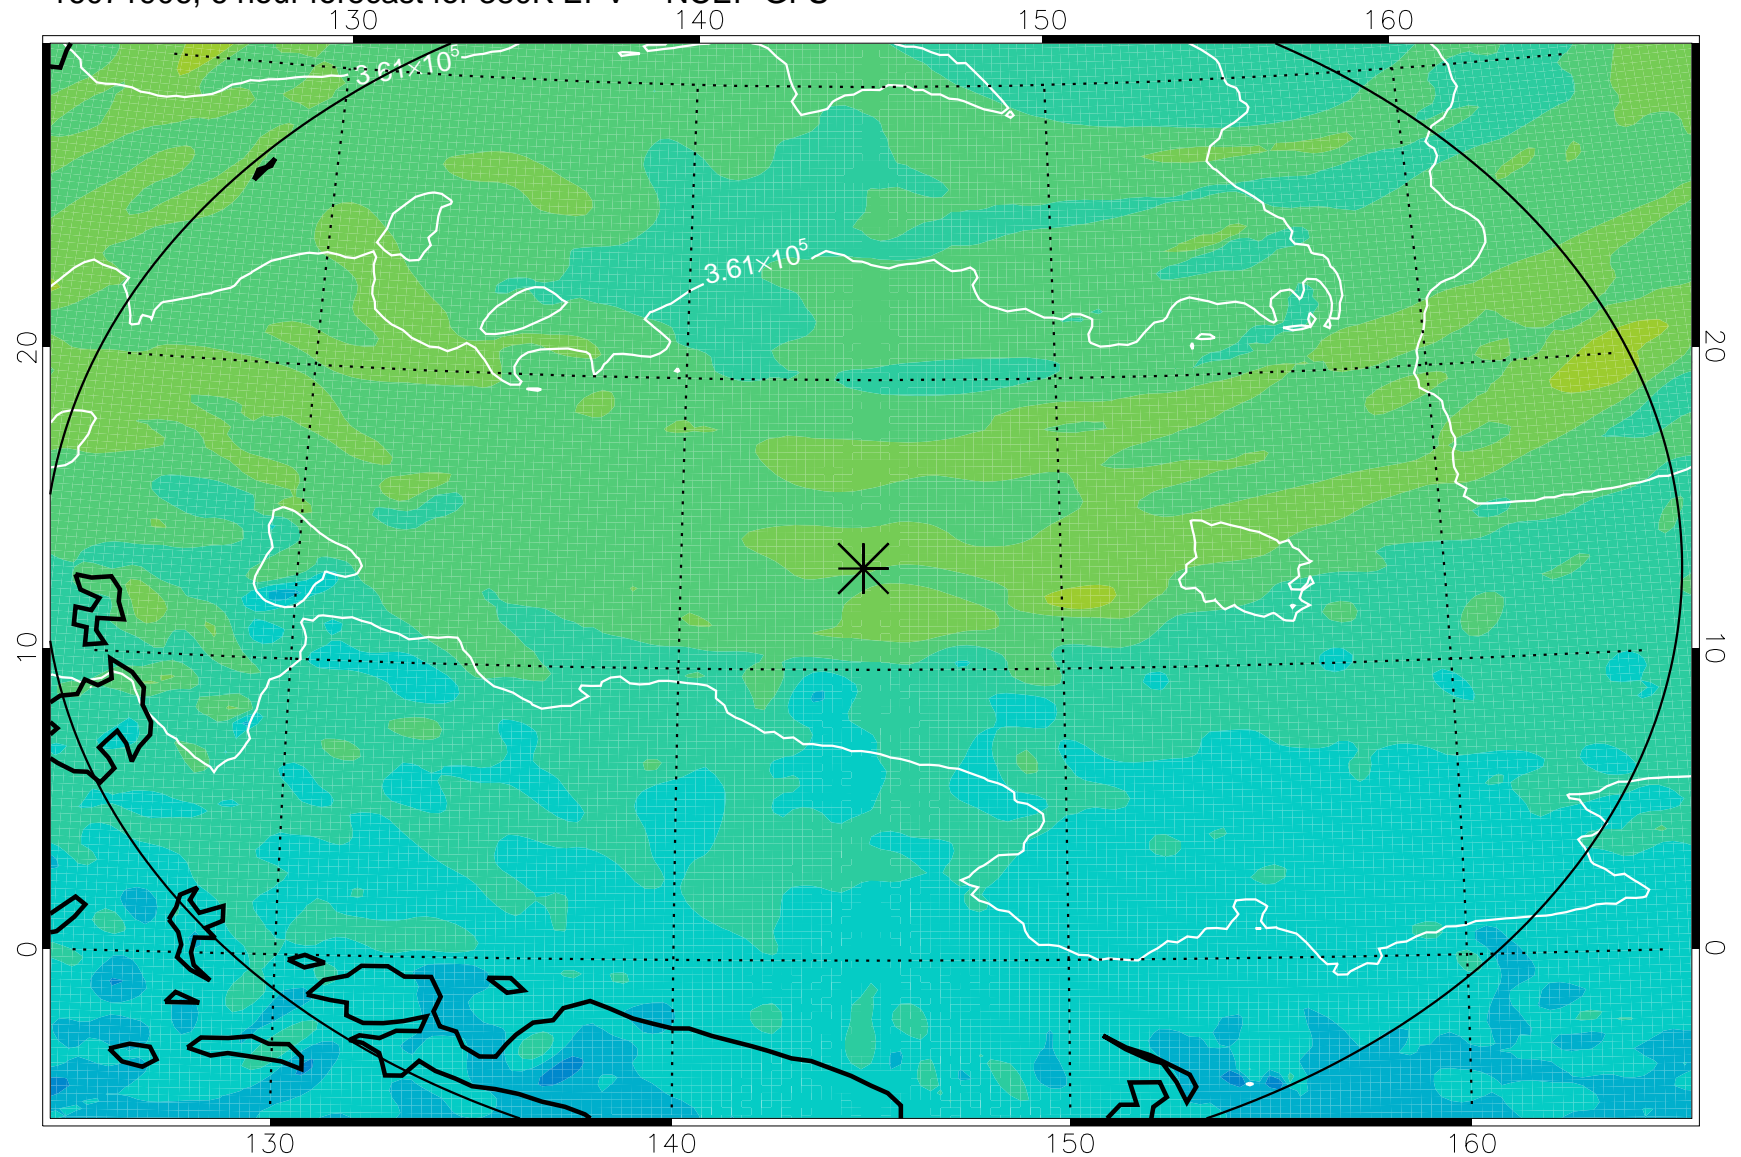

16071906, 6 hour forecast for 380K EPV -- NCEP GFS

380K Montgomery Streamfunction, white

Range ring of 2304 km

16071912, 12 hour forecast for 380K EPV -- NCEP GFS

380K Montgomery Streamfunction, white

Range ring of 2304 km

16071918, 18 hour forecast for 380K EPV -- NCEP GFS

380K Montgomery Streamfunction, white

Range ring of 2304 km

16072000, 24 hour forecast for 380K EPV -- NCEP GFS

380K Montgomery Streamfunction, white

Range ring of 2304 km

16072006, 30 hour forecast for 380K EPV -- NCEP GFS

380K Montgomery Streamfunction, white

Range ring of 2304 km

16072012, 36 hour forecast for 380K EPV -- NCEP GFS

380K Montgomery Streamfunction, white

Range ring of 2304 km

16072018, 42 hour forecast for 380K EPV -- NCEP GFS

380K Montgomery Streamfunction, white

Range ring of 2304 km

16072100, 48 hour forecast for 380K EPV -- NCEP GFS

380K Montgomery Streamfunction, white

Range ring of 2304 km