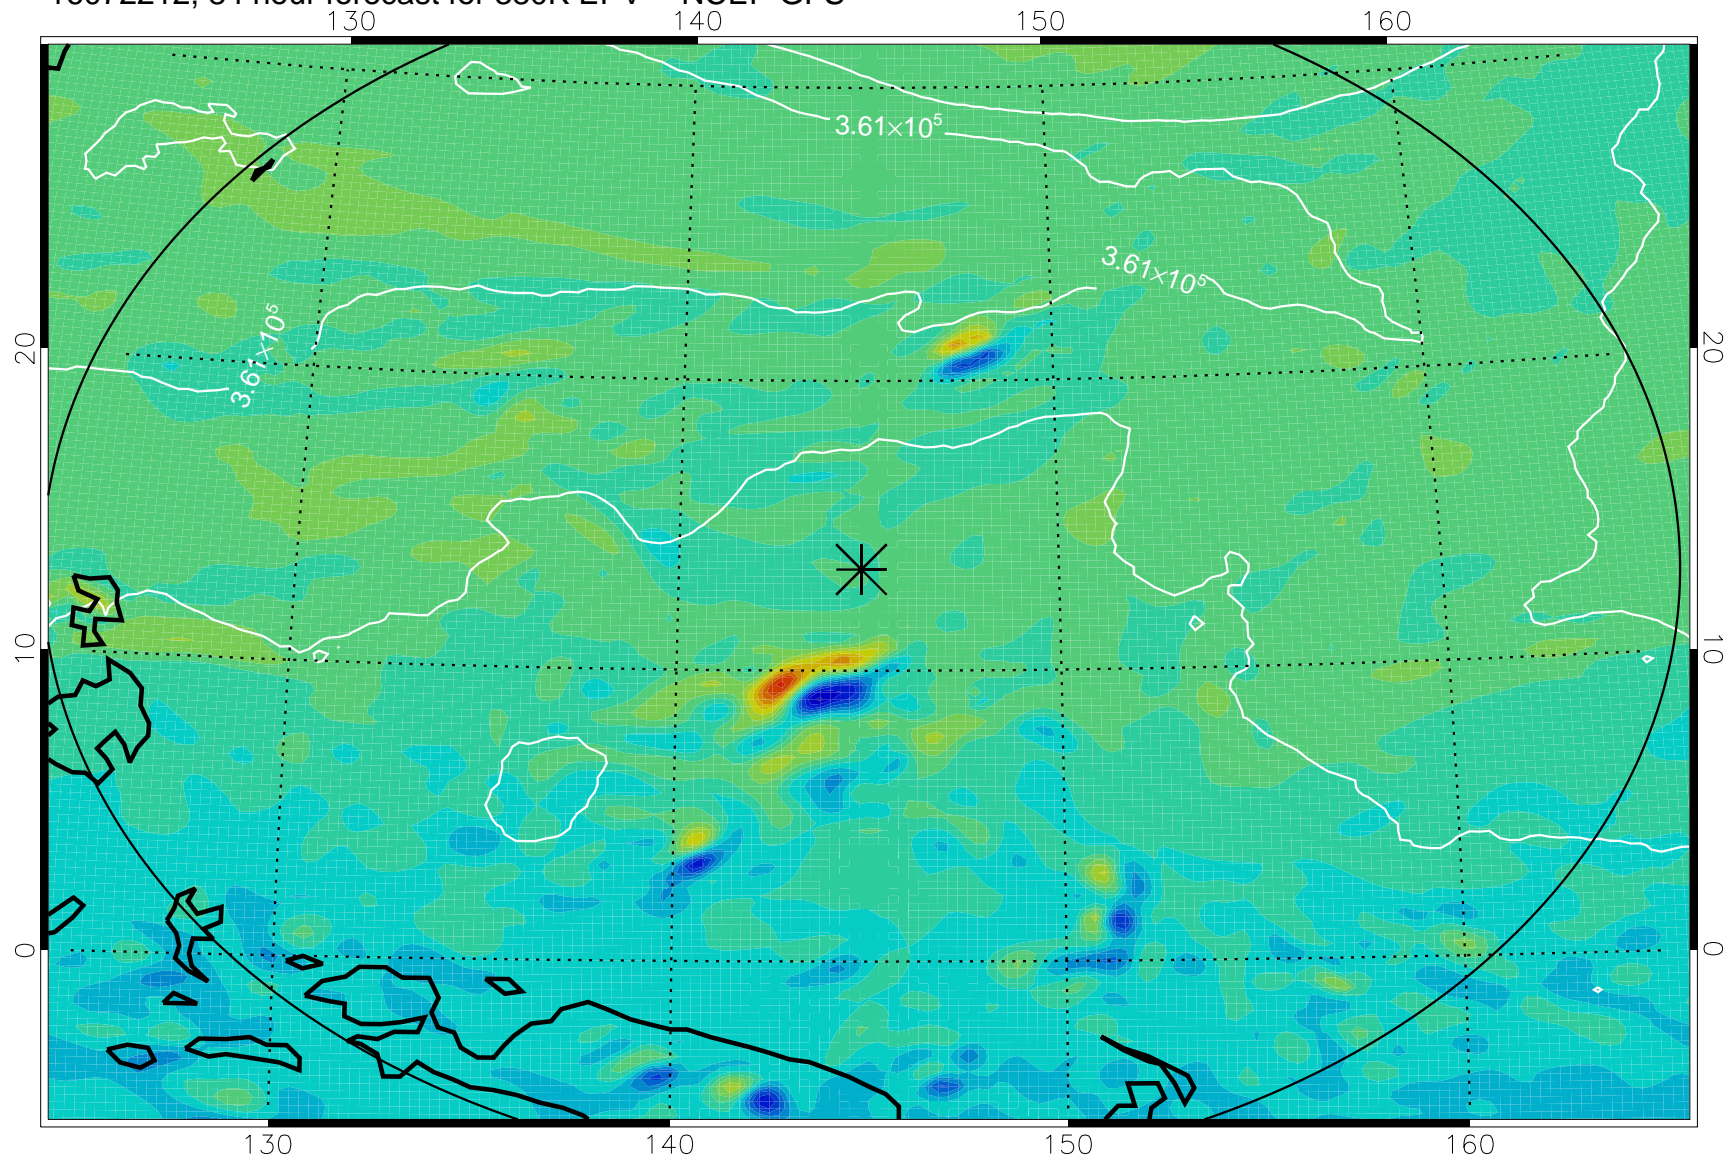

16072106, 54 hour forecast for 380K EPV -- NCEP GFS

380K Montgomery Streamfunction, white

Range ring of 2304 km

16072112, 60 hour forecast for 380K EPV -- NCEP GFS

380K Montgomery Streamfunction, white

Range ring of 2304 km

16072118, 66 hour forecast for 380K EPV -- NCEP GFS

380K Montgomery Streamfunction, white

Range ring of 2304 km

16072200, 72 hour forecast for 380K EPV -- NCEP GFS

380K Montgomery Streamfunction, white

Range ring of 2304 km

16072206, 78 hour forecast for 380K EPV -- NCEP GFS

380K Montgomery Streamfunction, white

Range ring of 2304 km

16072212, 84 hour forecast for 380K EPV -- NCEP GFS

380K Montgomery Streamfunction, white

Range ring of 2304 km

16072218, 90 hour forecast for 380K EPV -- NCEP GFS

380K Montgomery Streamfunction, white

Range ring of 2304 km

16072300, 96 hour forecast for 380K EPV -- NCEP GFS

380K Montgomery Streamfunction, white

Range ring of 2304 km