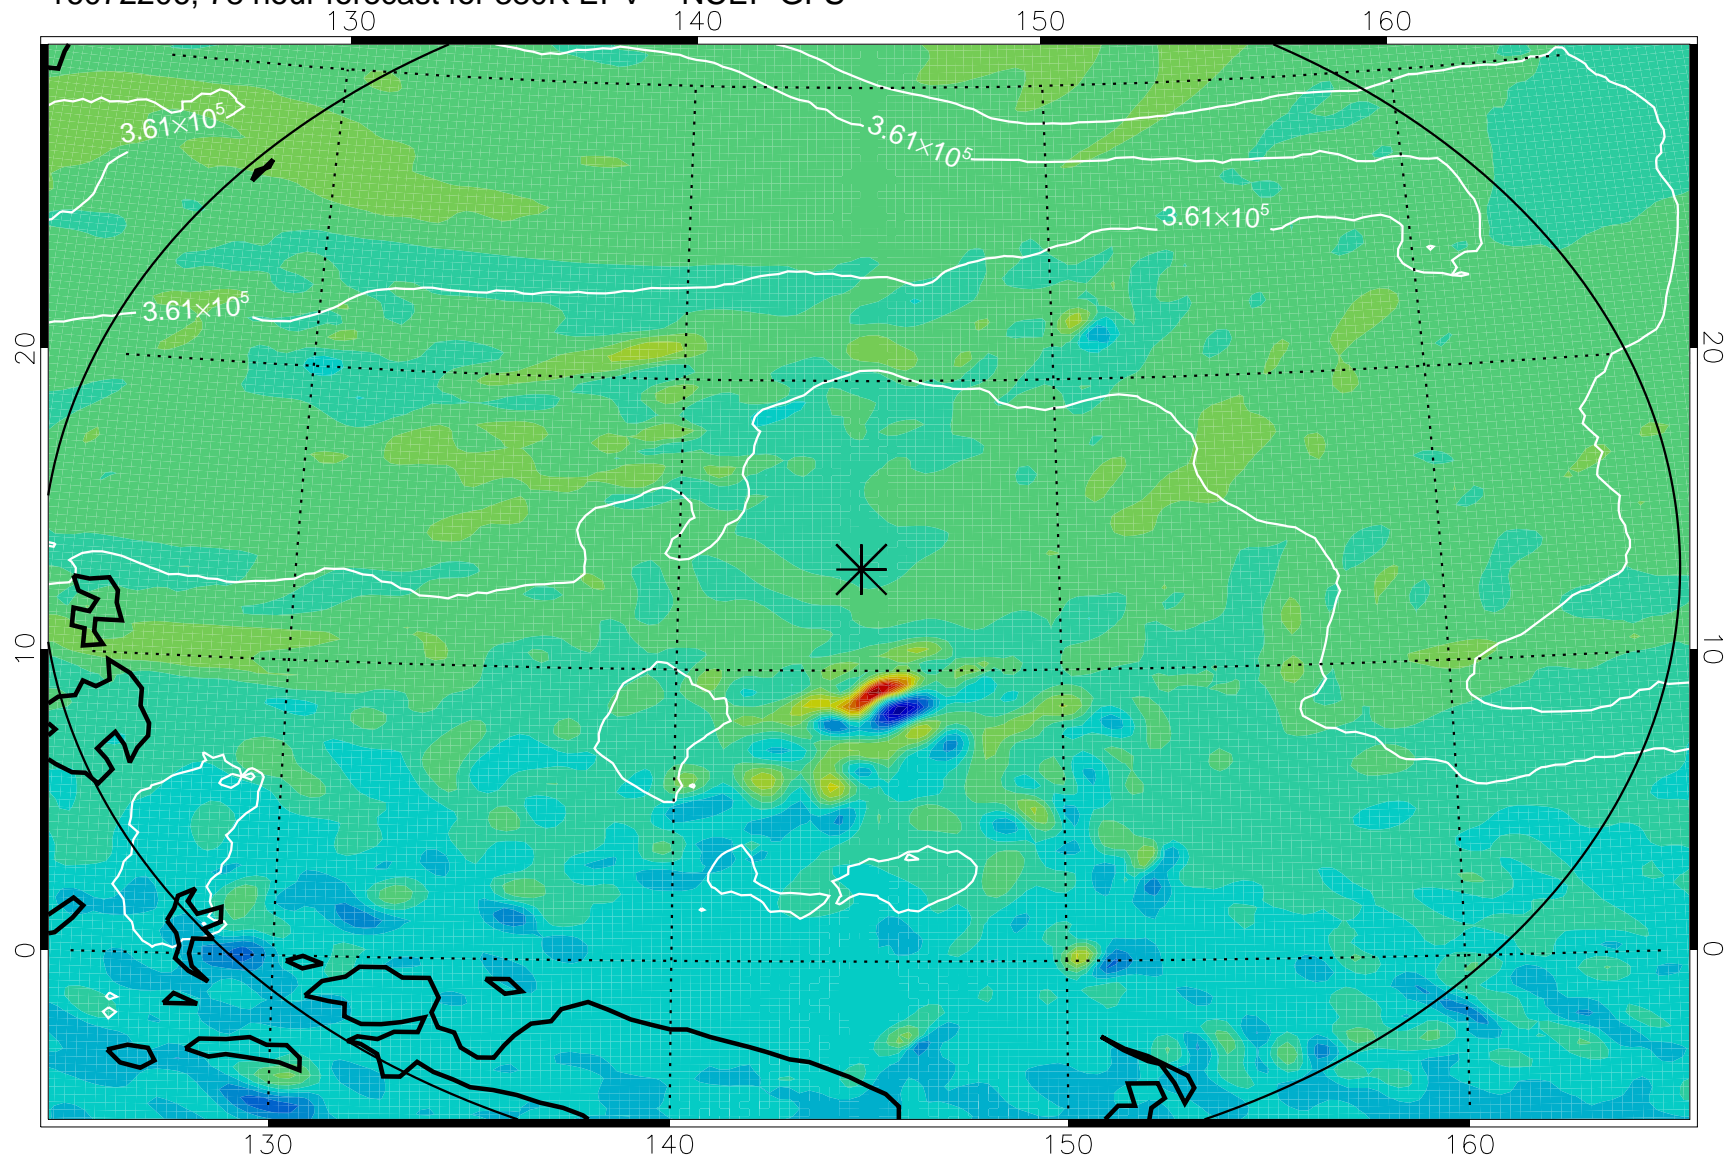

16072106, 54 hour forecast for 380K EPV -- NCEP GFS

380K Montgomery Streamfunction, white

Range ring of 2304 km

16072112, 60 hour forecast for 380K EPV -- NCEP GFS

380K Montgomery Streamfunction, white

Range ring of 2304 km

16072118, 66 hour forecast for 380K EPV -- NCEP GFS

380K Montgomery Streamfunction, white

Range ring of 2304 km

16072200, 72 hour forecast for 380K EPV -- NCEP GFS

380K Montgomery Streamfunction, white

Range ring of 2304 km

16072206, 78 hour forecast for 380K EPV -- NCEP GFS

380K Montgomery Streamfunction, white

Range ring of 2304 km

16072212, 84 hour forecast for 380K EPV -- NCEP GFS

380K Montgomery Streamfunction, white

Range ring of 2304 km

16072218, 90 hour forecast for 380K EPV -- NCEP GFS

380K Montgomery Streamfunction, white

Range ring of 2304 km

16072300, 96 hour forecast for 380K EPV -- NCEP GFS

380K Montgomery Streamfunction, white

Range ring of 2304 km