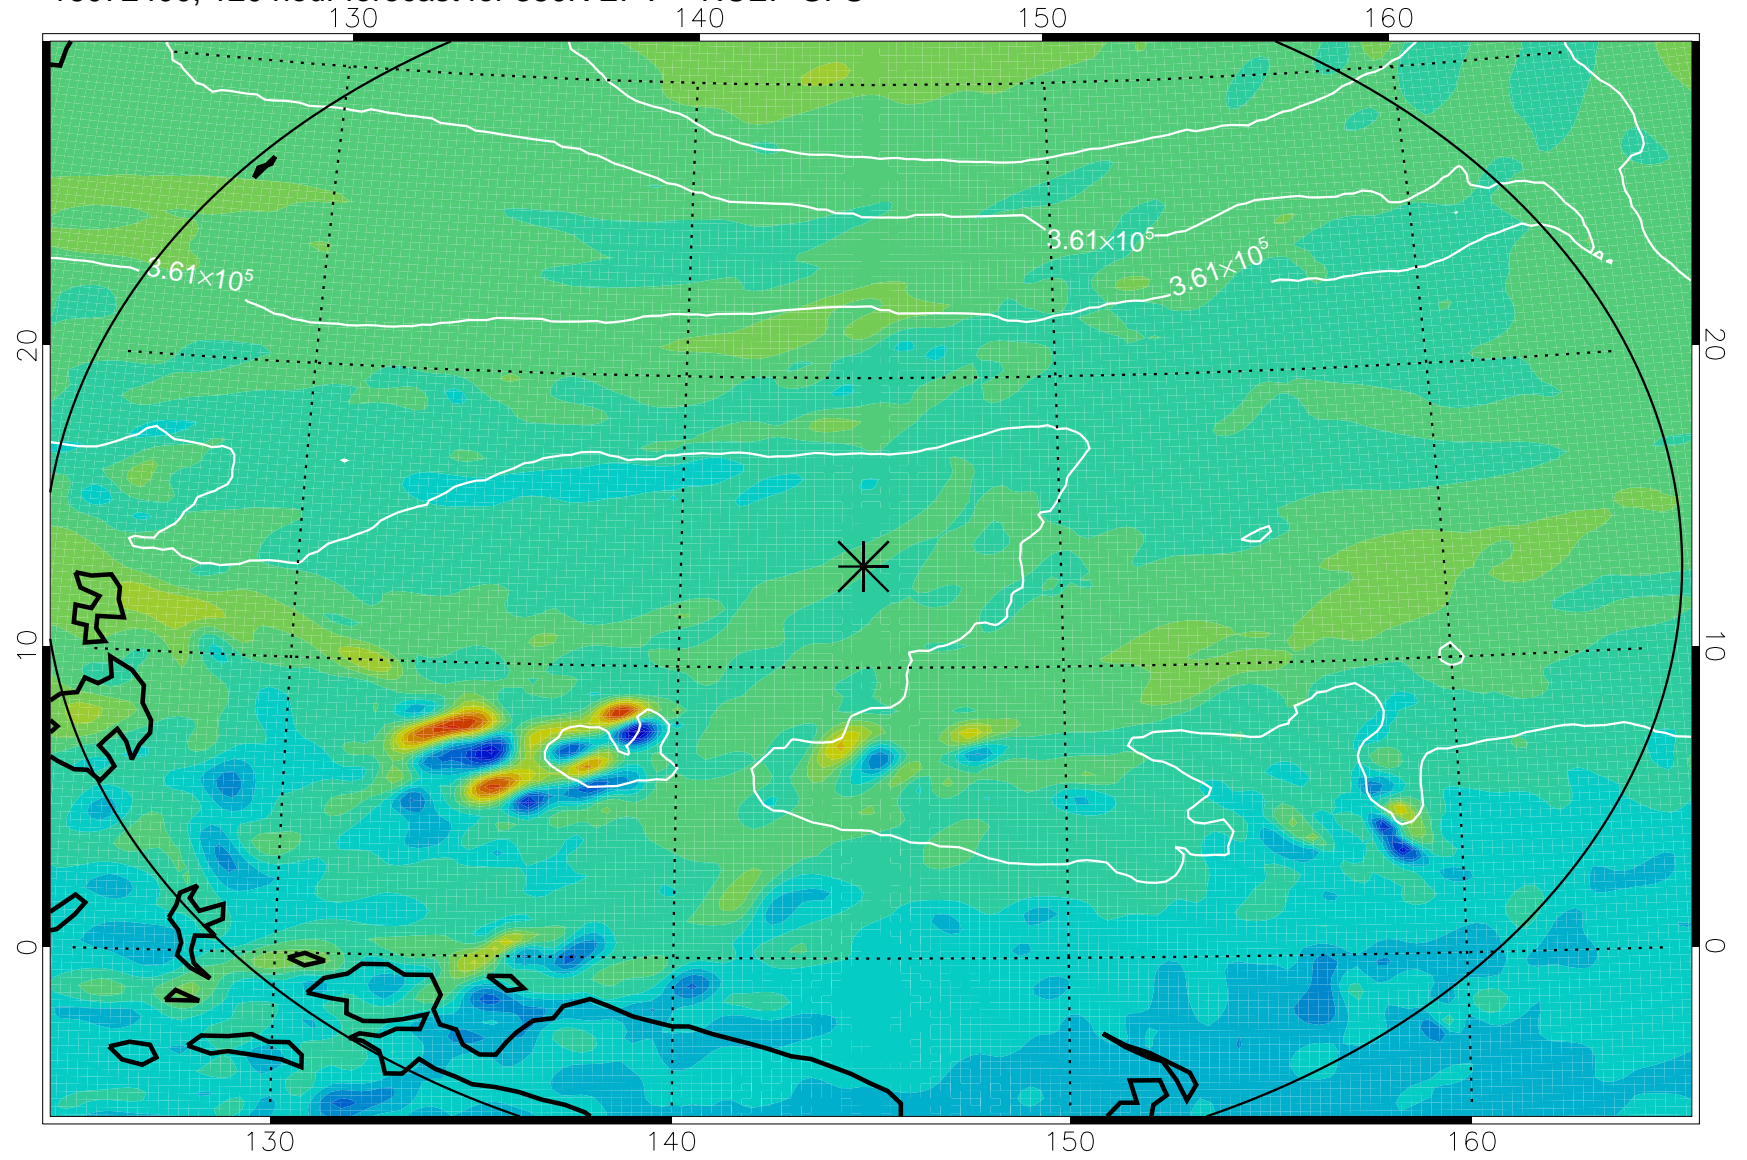

16072206, 78 hour forecast for 380K EPV -- NCEP GFS

380K Montgomery Streamfunction, white

Range ring of 2304 km

16072212, 84 hour forecast for 380K EPV -- NCEP GFS

380K Montgomery Streamfunction, white

Range ring of 2304 km

16072218, 90 hour forecast for 380K EPV -- NCEP GFS

380K Montgomery Streamfunction, white

Range ring of 2304 km

16072300, 96 hour forecast for 380K EPV -- NCEP GFS

380K Montgomery Streamfunction, white

Range ring of 2304 km

16072306, 102 hour forecast for 380K EPV -- NCEP GFS

380K Montgomery Streamfunction, white

Range ring of 2304 km

16072312, 108 hour forecast for 380K EPV -- NCEP GFS

380K Montgomery Streamfunction, white

Range ring of 2304 km

16072318, 114 hour forecast for 380K EPV -- NCEP GFS

380K Montgomery Streamfunction, white

Range ring of 2304 km

16072400, 120 hour forecast for 380K EPV -- NCEP GFS

380K Montgomery Streamfunction, white

Range ring of 2304 km