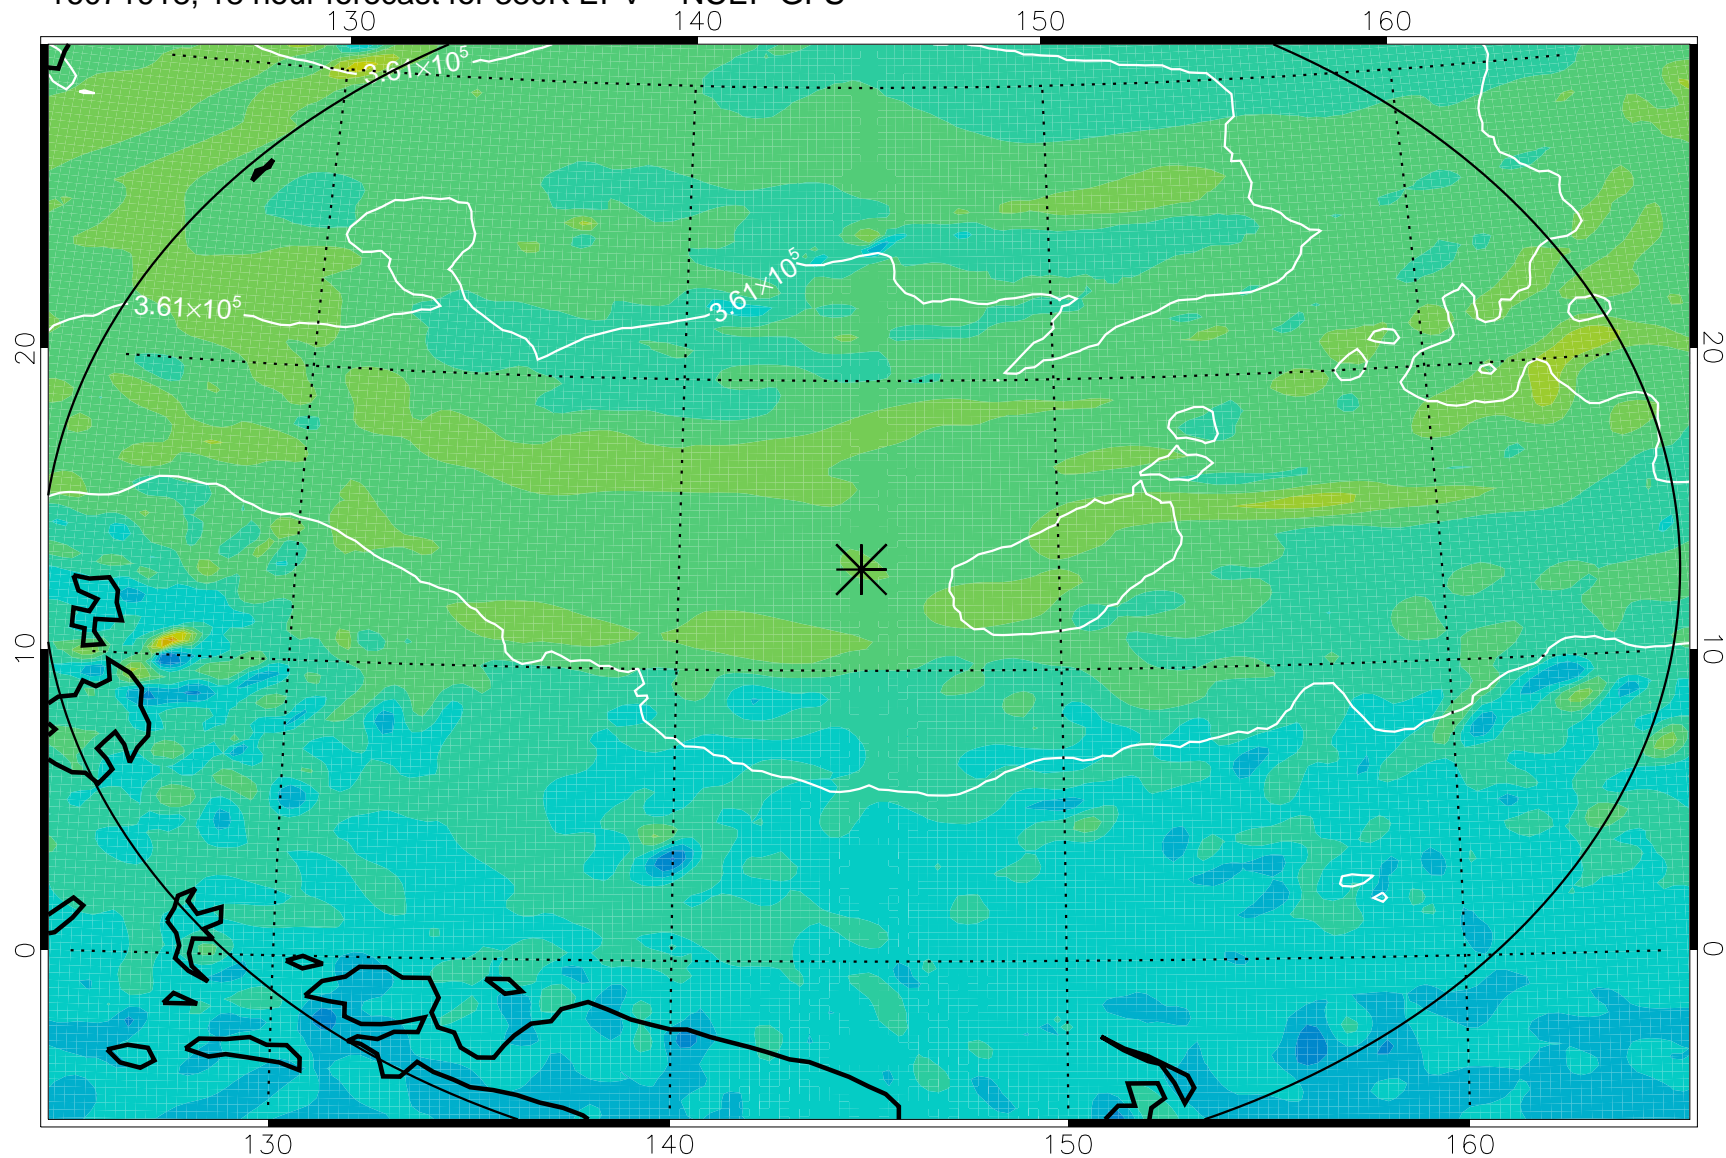

16071906, 6 hour forecast for 380K EPV -- NCEP GFS

380K Montgomery Streamfunction, white

Range ring of 2304 km

16071912, 12 hour forecast for 380K EPV -- NCEP GFS

380K Montgomery Streamfunction, white

Range ring of 2304 km

16071918, 18 hour forecast for 380K EPV -- NCEP GFS

380K Montgomery Streamfunction, white

Range ring of 2304 km

16072000, 24 hour forecast for 380K EPV -- NCEP GFS

380K Montgomery Streamfunction, white

Range ring of 2304 km

16072006, 30 hour forecast for 380K EPV -- NCEP GFS

380K Montgomery Streamfunction, white

Range ring of 2304 km

16072012, 36 hour forecast for 380K EPV -- NCEP GFS

380K Montgomery Streamfunction, white

Range ring of 2304 km

16072018, 42 hour forecast for 380K EPV -- NCEP GFS

380K Montgomery Streamfunction, white

Range ring of 2304 km

16072100, 48 hour forecast for 380K EPV -- NCEP GFS

380K Montgomery Streamfunction, white

Range ring of 2304 km