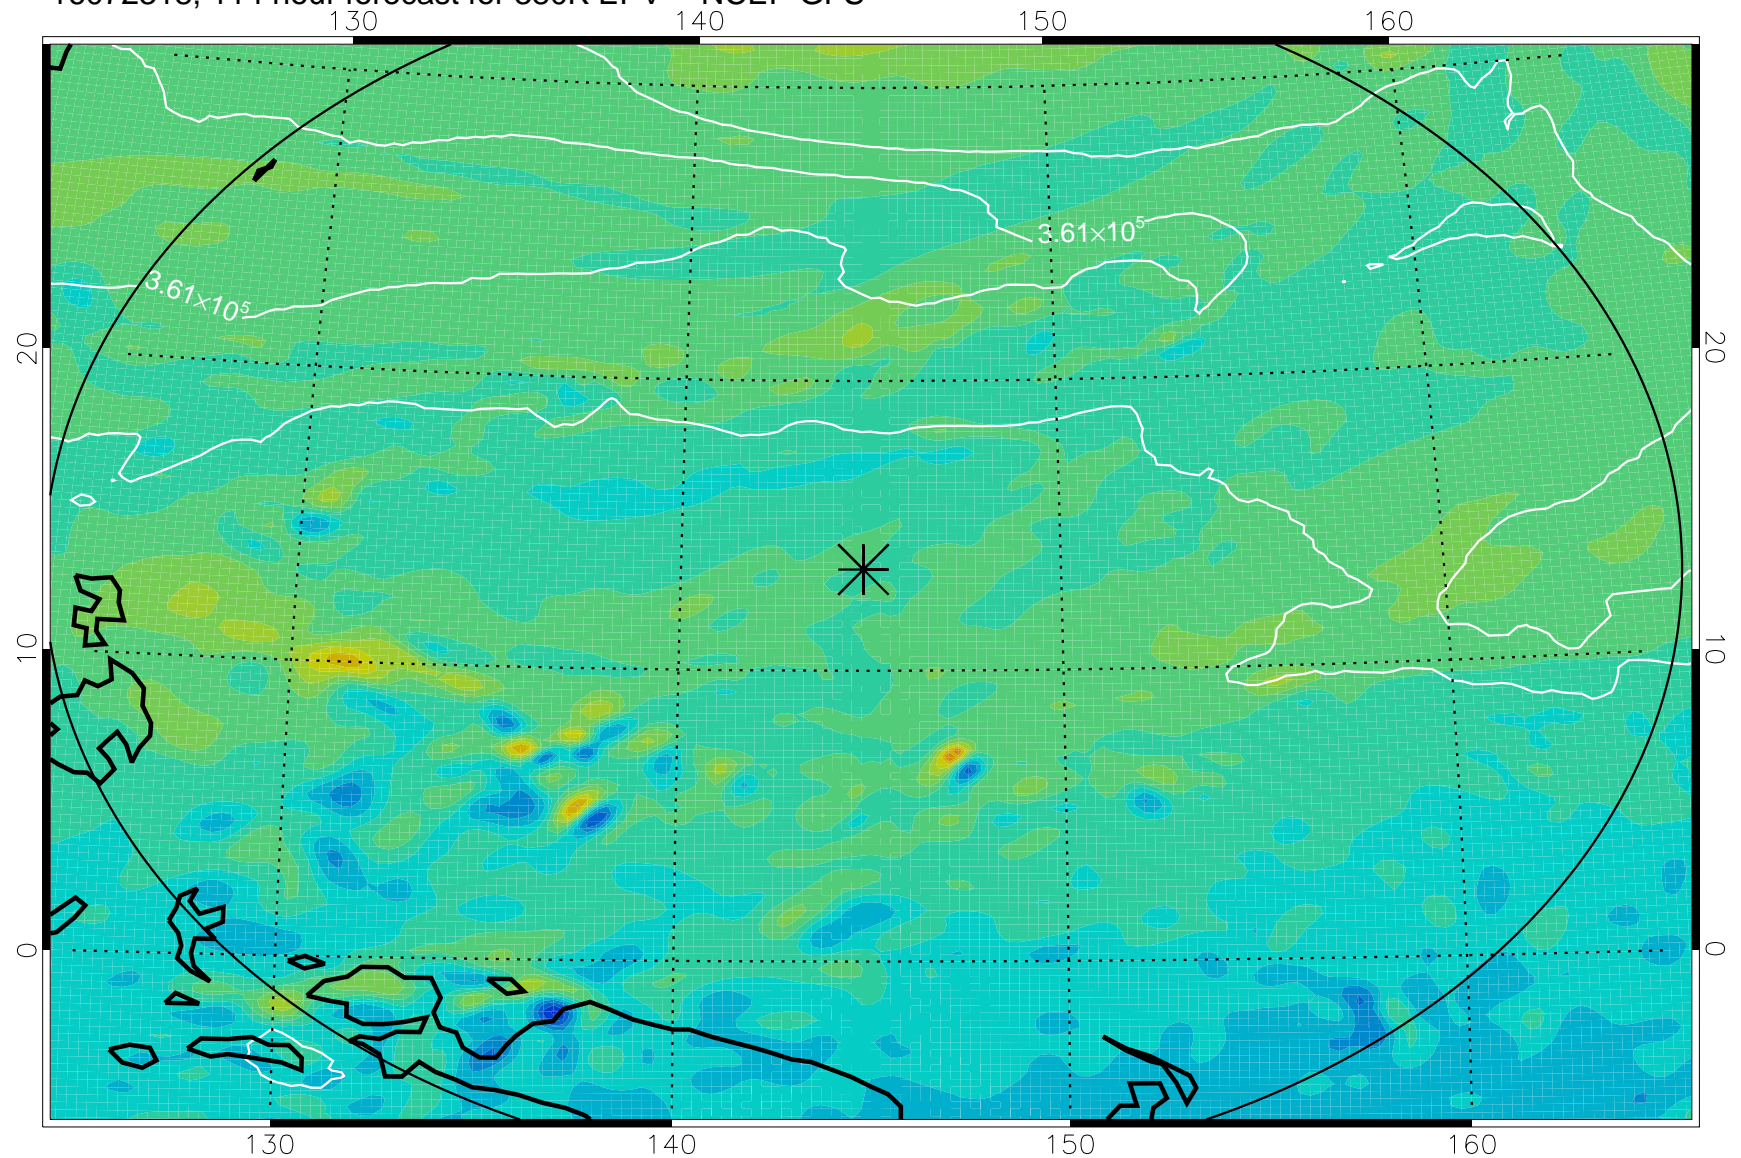

16072206, 78 hour forecast for 380K EPV -- NCEP GFS

380K Montgomery Streamfunction, white

Range ring of 2304 km

16072212, 84 hour forecast for 380K EPV -- NCEP GFS

380K Montgomery Streamfunction, white

Range ring of 2304 km

16072218, 90 hour forecast for 380K EPV -- NCEP GFS

380K Montgomery Streamfunction, white

Range ring of 2304 km

16072300, 96 hour forecast for 380K EPV -- NCEP GFS

380K Montgomery Streamfunction, white

Range ring of 2304 km

16072306, 102 hour forecast for 380K EPV -- NCEP GFS

380K Montgomery Streamfunction, white

Range ring of 2304 km

16072312, 108 hour forecast for 380K EPV -- NCEP GFS

380K Montgomery Streamfunction, white

Range ring of 2304 km

16072318, 114 hour forecast for 380K EPV -- NCEP GFS

380K Montgomery Streamfunction, white

Range ring of 2304 km

16072400, 120 hour forecast for 380K EPV -- NCEP GFS

380K Montgomery Streamfunction, white

Range ring of 2304 km