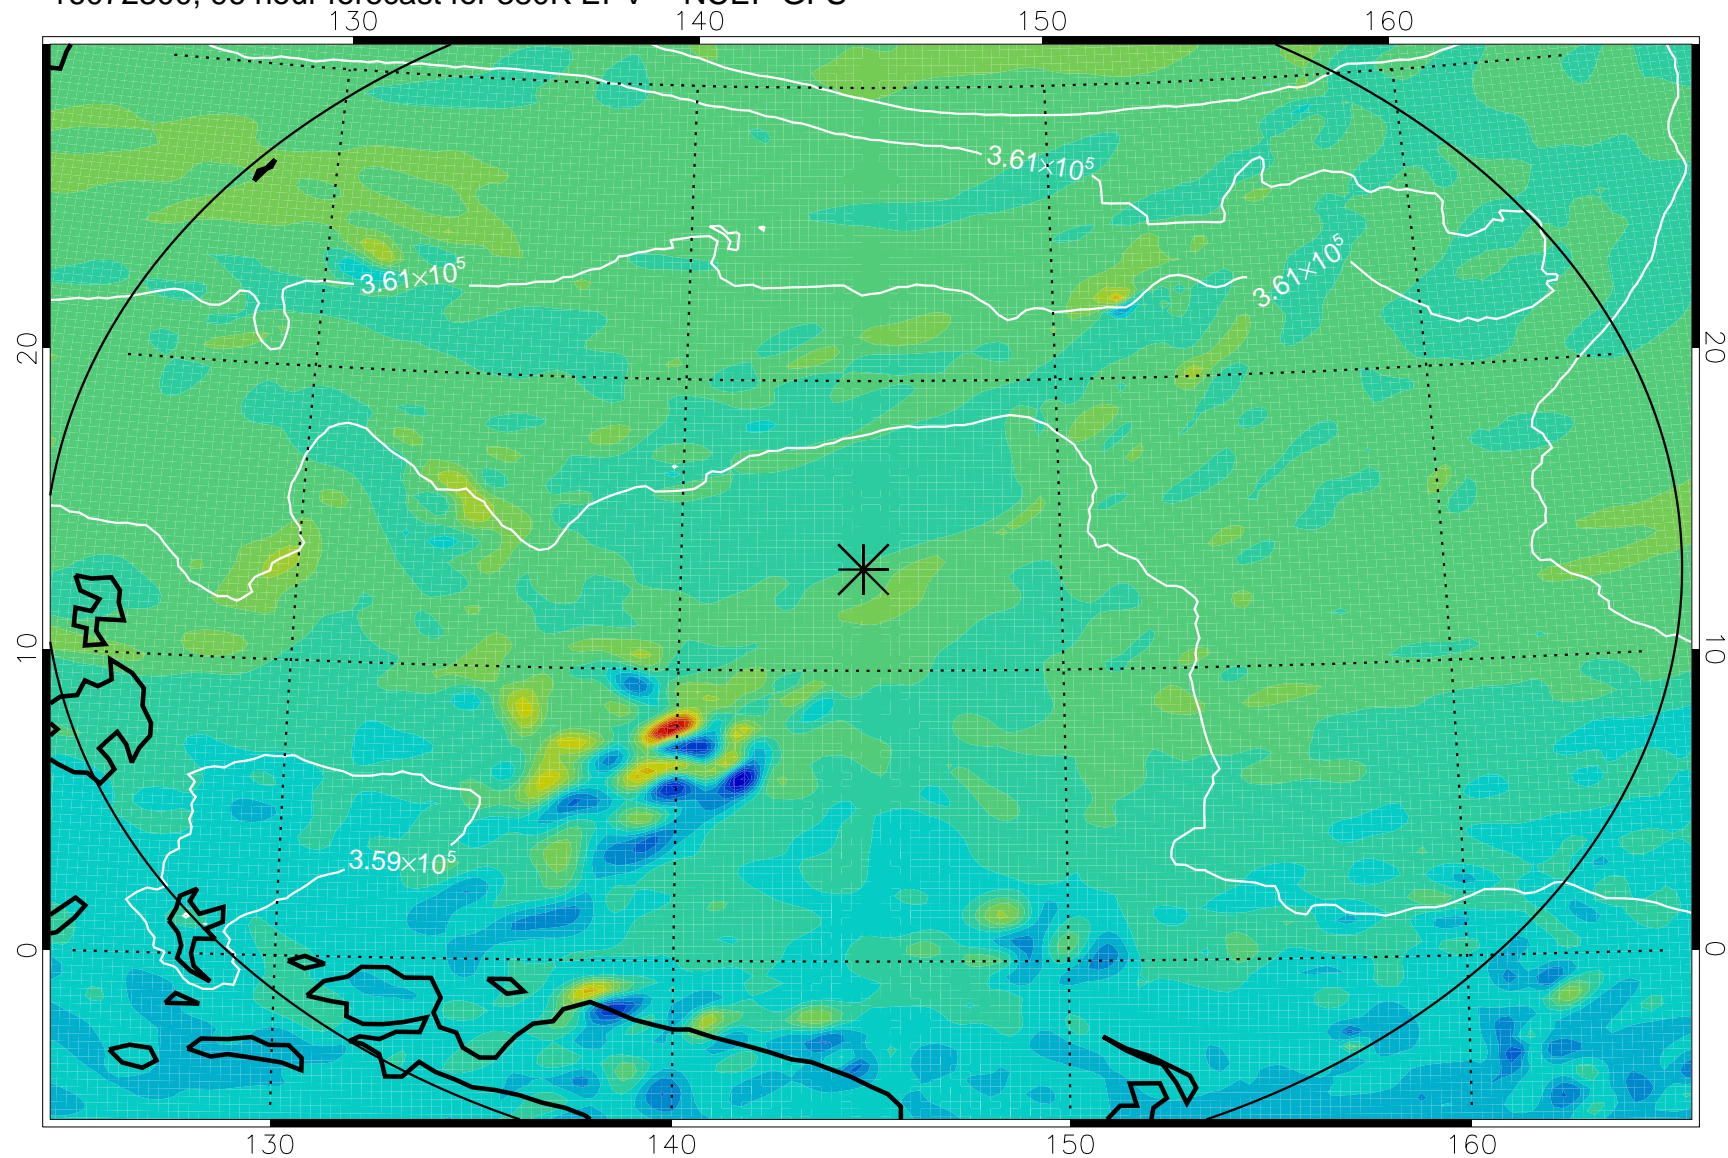

16072118, 66 hour forecast for 380K EPV -- NCEP GFS

380K Montgomery Streamfunction, white

Range ring of 2304 km

16072200, 72 hour forecast for 380K EPV -- NCEP GFS

380K Montgomery Streamfunction, white

Range ring of 2304 km

16072206, 78 hour forecast for 380K EPV -- NCEP GFS

380K Montgomery Streamfunction, white

Range ring of 2304 km

16072212, 84 hour forecast for 380K EPV -- NCEP GFS

380K Montgomery Streamfunction, white

Range ring of 2304 km

16072218, 90 hour forecast for 380K EPV -- NCEP GFS

380K Montgomery Streamfunction, white

Range ring of 2304 km

16072300, 96 hour forecast for 380K EPV -- NCEP GFS

380K Montgomery Streamfunction, white

Range ring of 2304 km

16072306, 102 hour forecast for 380K EPV -- NCEP GFS

380K Montgomery Streamfunction, white

Range ring of 2304 km

16072312, 108 hour forecast for 380K EPV -- NCEP GFS

380K Montgomery Streamfunction, white

Range ring of 2304 km