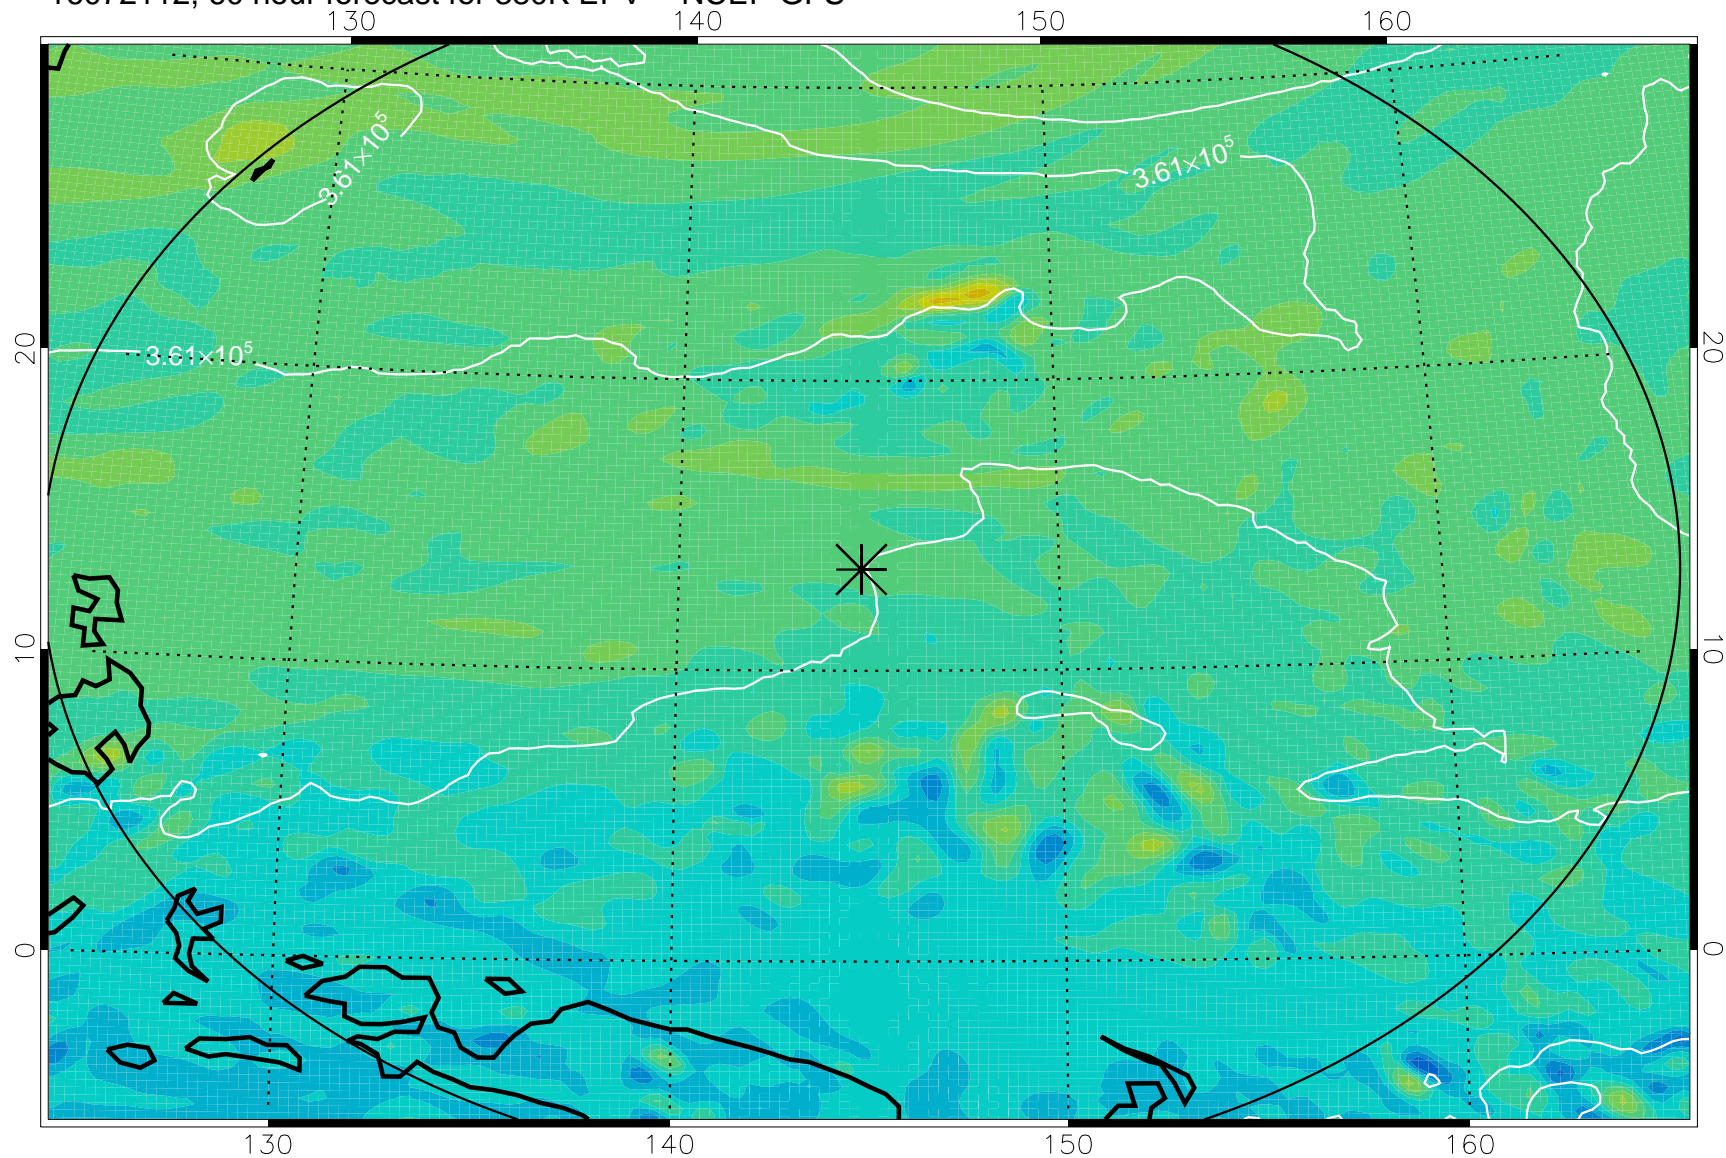

16072018, 42 hour forecast for 380K EPV -- NCEP GFS

380K Montgomery Streamfunction, white

Range ring of 2304 km

16072100, 48 hour forecast for 380K EPV -- NCEP GFS

380K Montgomery Streamfunction, white

Range ring of 2304 km

16072106, 54 hour forecast for 380K EPV -- NCEP GFS

380K Montgomery Streamfunction, white

Range ring of 2304 km

16072112, 60 hour forecast for 380K EPV -- NCEP GFS

380K Montgomery Streamfunction, white

Range ring of 2304 km

16072118, 66 hour forecast for 380K EPV -- NCEP GFS

380K Montgomery Streamfunction, white

Range ring of 2304 km

16072200, 72 hour forecast for 380K EPV -- NCEP GFS

380K Montgomery Streamfunction, white

Range ring of 2304 km

16072206, 78 hour forecast for 380K EPV -- NCEP GFS

380K Montgomery Streamfunction, white

Range ring of 2304 km

16072212, 84 hour forecast for 380K EPV -- NCEP GFS

380K Montgomery Streamfunction, white

Range ring of 2304 km