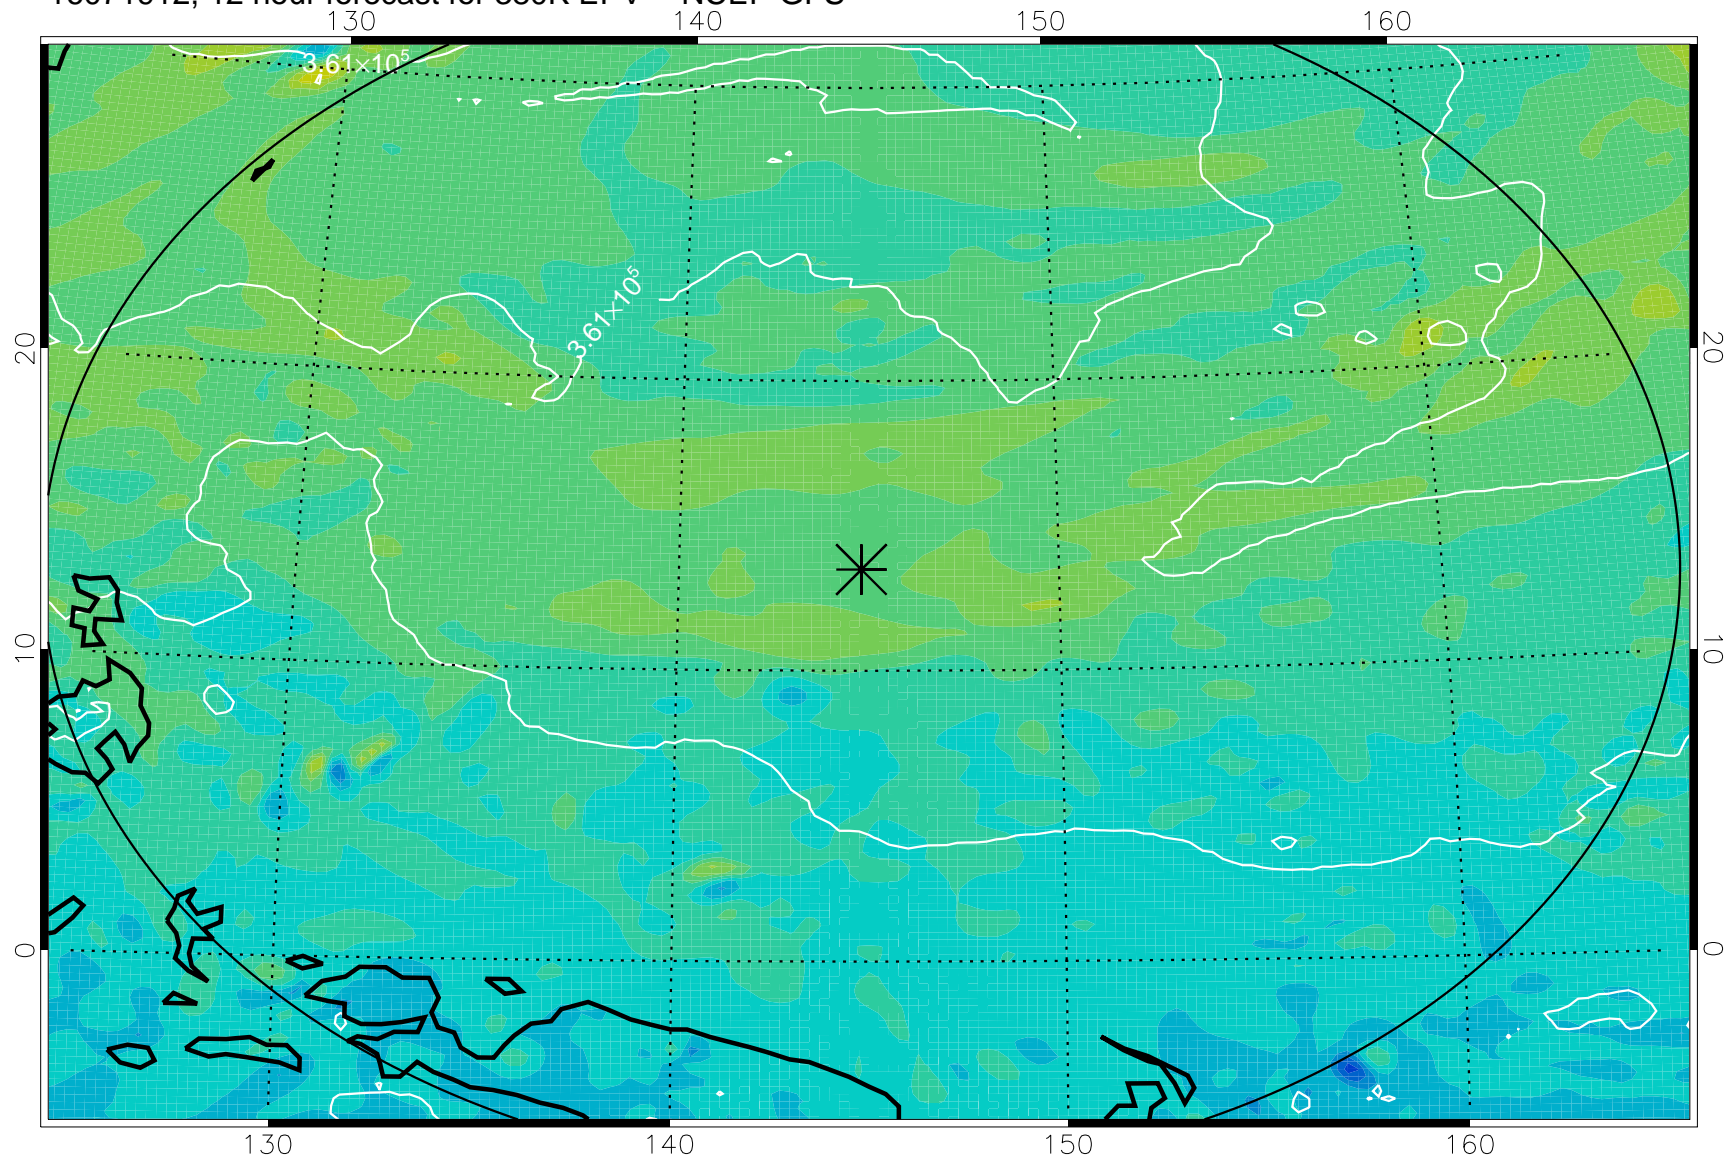

16071906, 6 hour forecast for 380K EPV -- NCEP GFS

380K Montgomery Streamfunction, white

Range ring of 2304 km

16071912, 12 hour forecast for 380K EPV -- NCEP GFS

380K Montgomery Streamfunction, white

Range ring of 2304 km

16071918, 18 hour forecast for 380K EPV -- NCEP GFS

380K Montgomery Streamfunction, white

Range ring of 2304 km

16072000, 24 hour forecast for 380K EPV -- NCEP GFS

380K Montgomery Streamfunction, white

Range ring of 2304 km

16072006, 30 hour forecast for 380K EPV -- NCEP GFS

380K Montgomery Streamfunction, white

Range ring of 2304 km

16072012, 36 hour forecast for 380K EPV -- NCEP GFS

380K Montgomery Streamfunction, white

Range ring of 2304 km

16072018, 42 hour forecast for 380K EPV -- NCEP GFS

380K Montgomery Streamfunction, white

Range ring of 2304 km

16072100, 48 hour forecast for 380K EPV -- NCEP GFS

380K Montgomery Streamfunction, white

Range ring of 2304 km