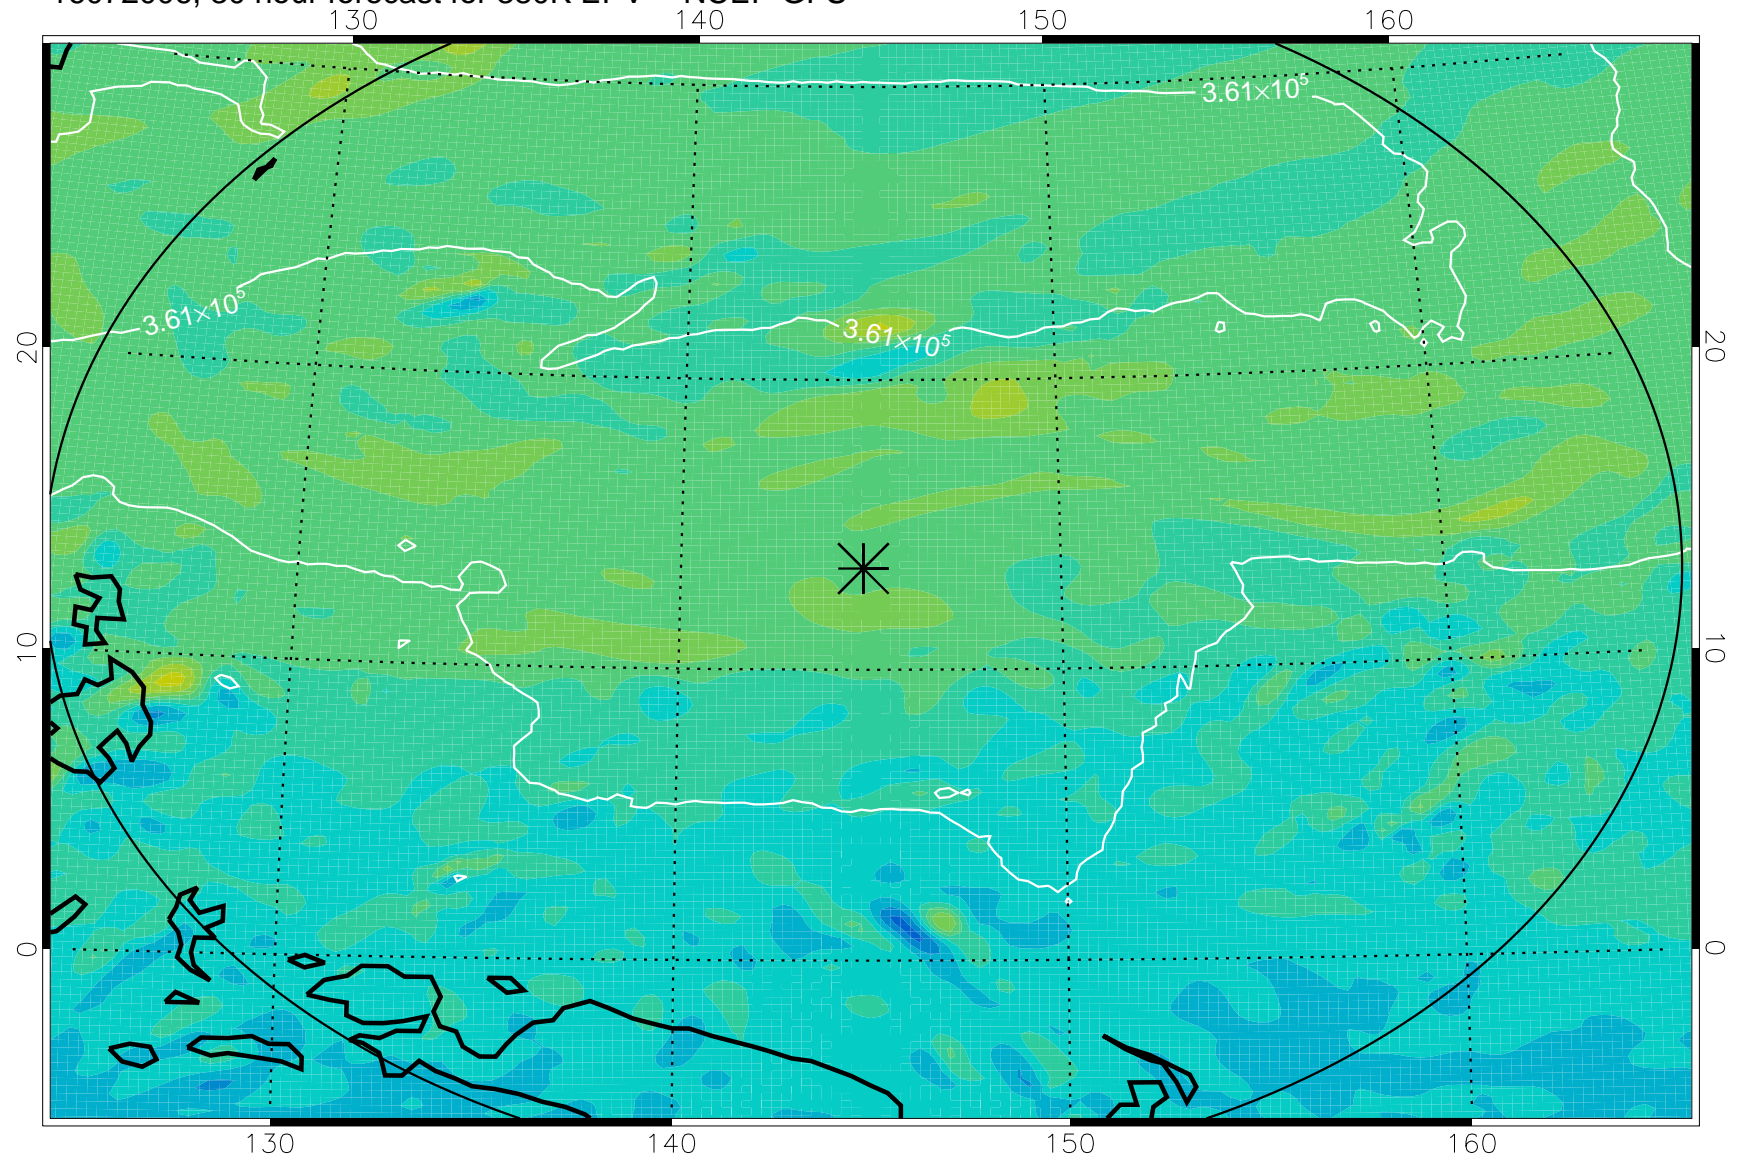

16071918, 18 hour forecast for 380K EPV -- NCEP GFS

380K Montgomery Streamfunction, white

Range ring of 2304 km

16072000, 24 hour forecast for 380K EPV -- NCEP GFS

380K Montgomery Streamfunction, white

Range ring of 2304 km

16072006, 30 hour forecast for 380K EPV -- NCEP GFS

380K Montgomery Streamfunction, white

Range ring of 2304 km

16072012, 36 hour forecast for 380K EPV -- NCEP GFS

380K Montgomery Streamfunction, white

Range ring of 2304 km

16072018, 42 hour forecast for 380K EPV -- NCEP GFS

380K Montgomery Streamfunction, white

Range ring of 2304 km

16072100, 48 hour forecast for 380K EPV -- NCEP GFS

380K Montgomery Streamfunction, white

Range ring of 2304 km

16072206, 78 hour forecast for 380K EPV -- NCEP GFS

380K Montgomery Streamfunction, white

Range ring of 2304 km

16072212, 84 hour forecast for 380K EPV -- NCEP GFS

380K Montgomery Streamfunction, white

Range ring of 2304 km