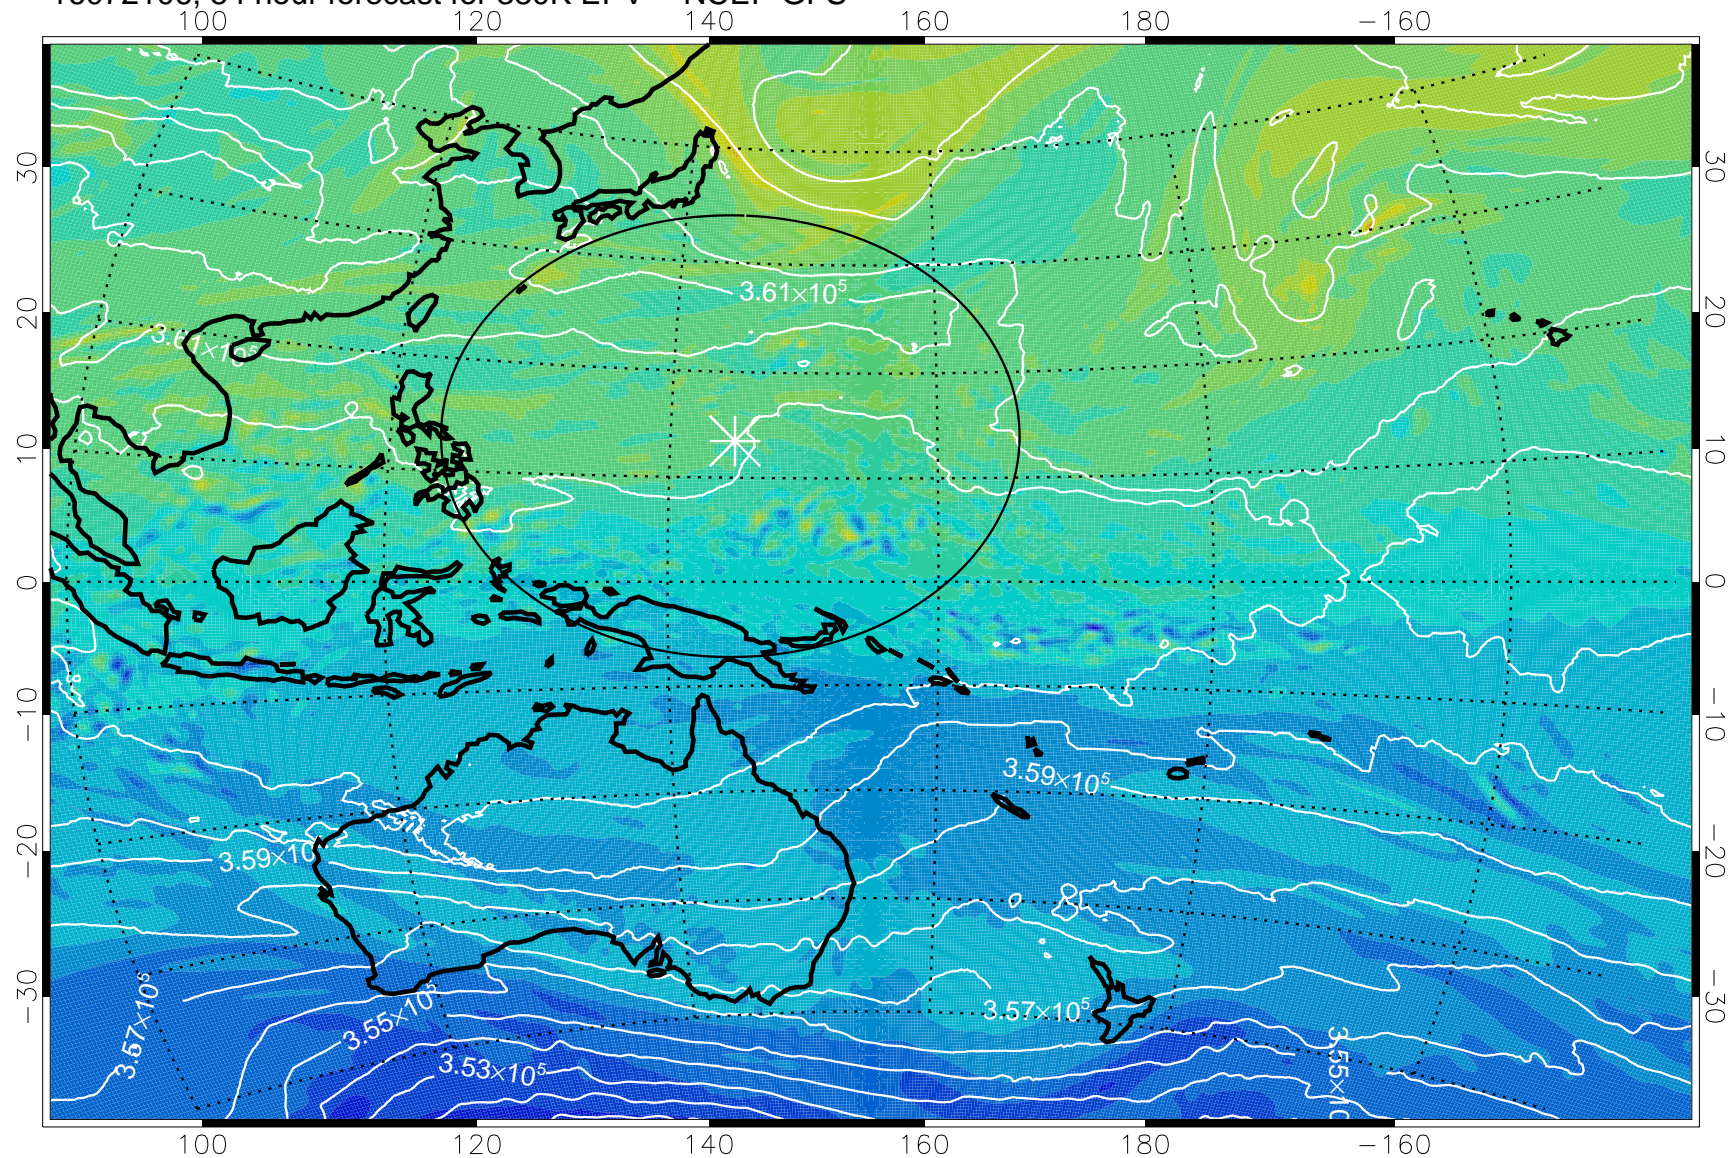

16072006, 30 hour forecast for 380K EPV -- NCEP GFS

380K Montgomery Streamfunction, white

Range ring of 2304 km

16072012, 36 hour forecast for 380K EPV -- NCEP GFS

380K Montgomery Streamfunction, white

Range ring of 2304 km

16072018, 42 hour forecast for 380K EPV -- NCEP GFS

380K Montgomery Streamfunction, white

Range ring of 2304 km

16072100, 48 hour forecast for 380K EPV -- NCEP GFS

380K Montgomery Streamfunction, white

Range ring of 2304 km

16072106, 54 hour forecast for 380K EPV -- NCEP GFS

380K Montgomery Streamfunction, white

Range ring of 2304 km

16072112, 60 hour forecast for 380K EPV -- NCEP GFS

380K Montgomery Streamfunction, white

Range ring of 2304 km

16072118, 66 hour forecast for 380K EPV -- NCEP GFS

380K Montgomery Streamfunction, white

Range ring of 2304 km

16072200, 72 hour forecast for 380K EPV -- NCEP GFS

380K Montgomery Streamfunction, white

Range ring of 2304 km