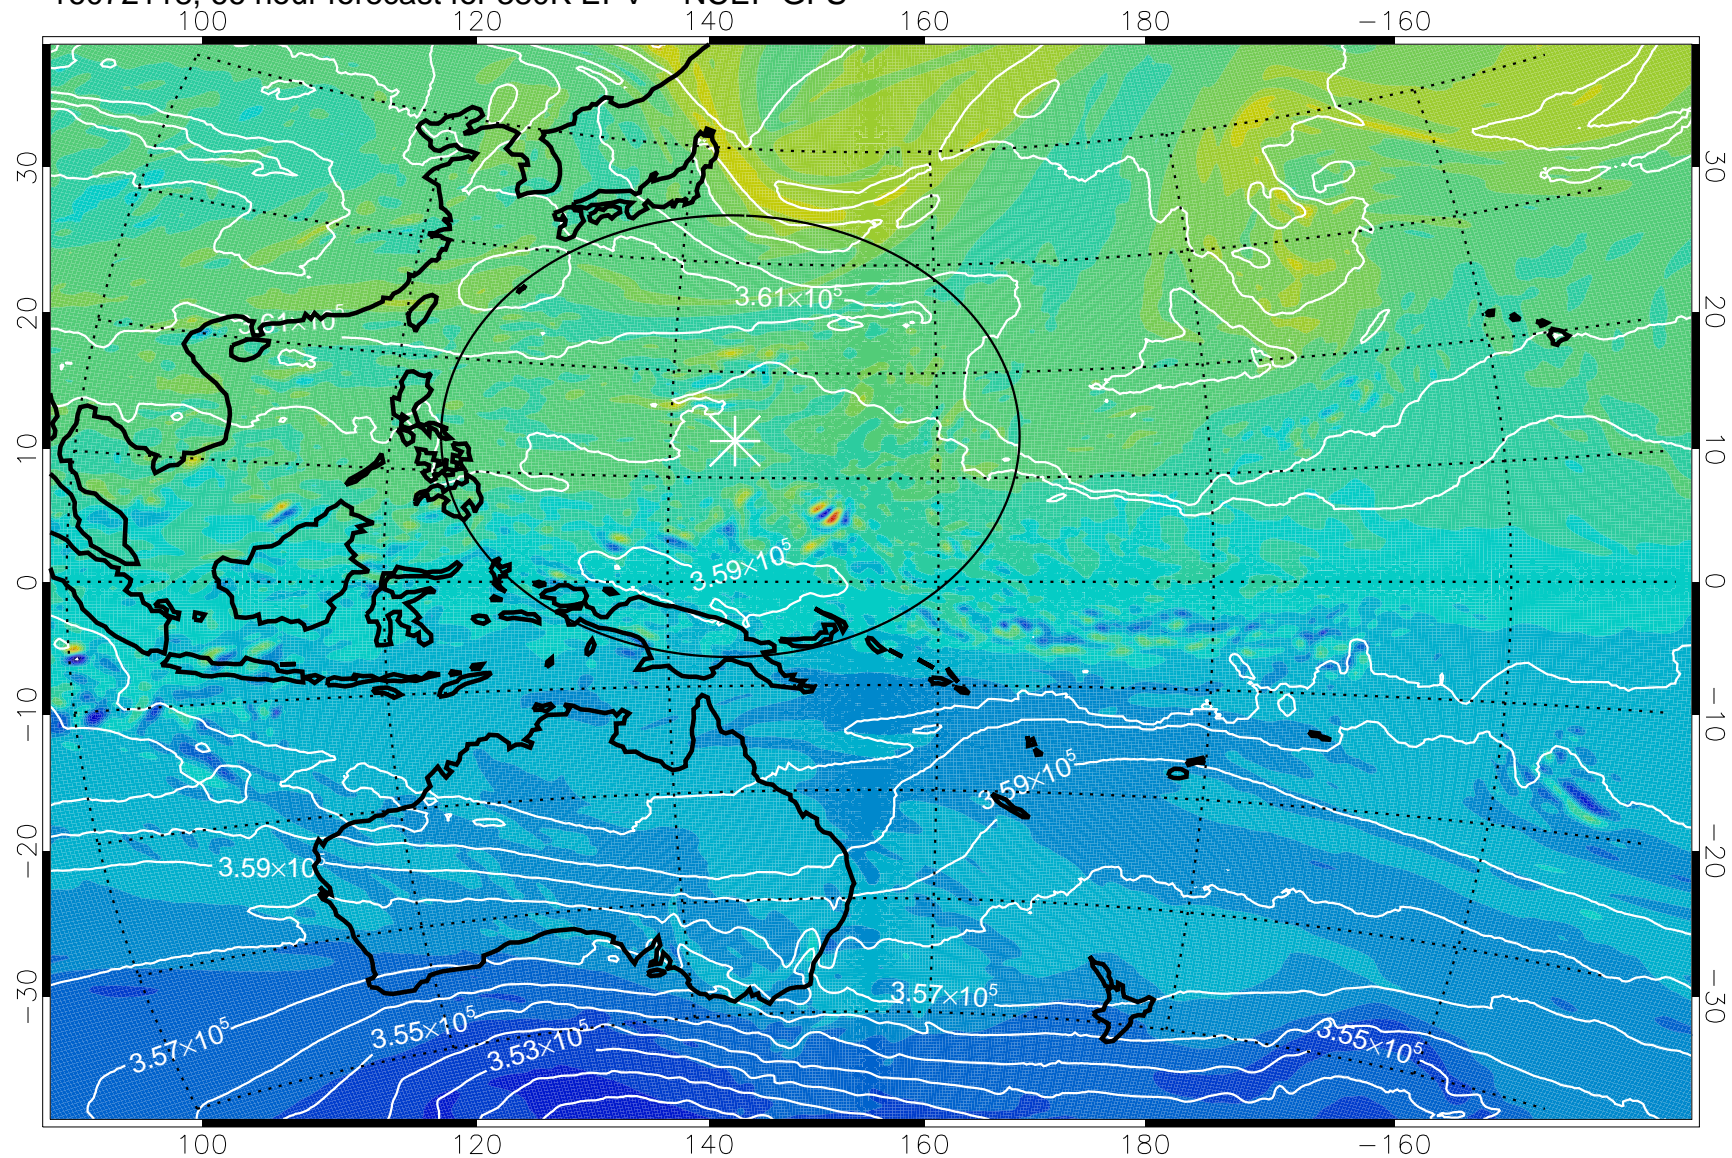

16072018, 42 hour forecast for 380K EPV -- NCEP GFS

380K Montgomery Streamfunction, white

Range ring of 2304 km

16072100, 48 hour forecast for 380K EPV -- NCEP GFS

380K Montgomery Streamfunction, white

Range ring of 2304 km

16072106, 54 hour forecast for 380K EPV -- NCEP GFS

380K Montgomery Streamfunction, white

Range ring of 2304 km

16072112, 60 hour forecast for 380K EPV -- NCEP GFS

380K Montgomery Streamfunction, white

Range ring of 2304 km

16072118, 66 hour forecast for 380K EPV -- NCEP GFS

380K Montgomery Streamfunction, white

Range ring of 2304 km

16072200, 72 hour forecast for 380K EPV -- NCEP GFS

380K Montgomery Streamfunction, white

Range ring of 2304 km

16072206, 78 hour forecast for 380K EPV -- NCEP GFS

380K Montgomery Streamfunction, white

Range ring of 2304 km

16072212, 84 hour forecast for 380K EPV -- NCEP GFS

380K Montgomery Streamfunction, white

Range ring of 2304 km