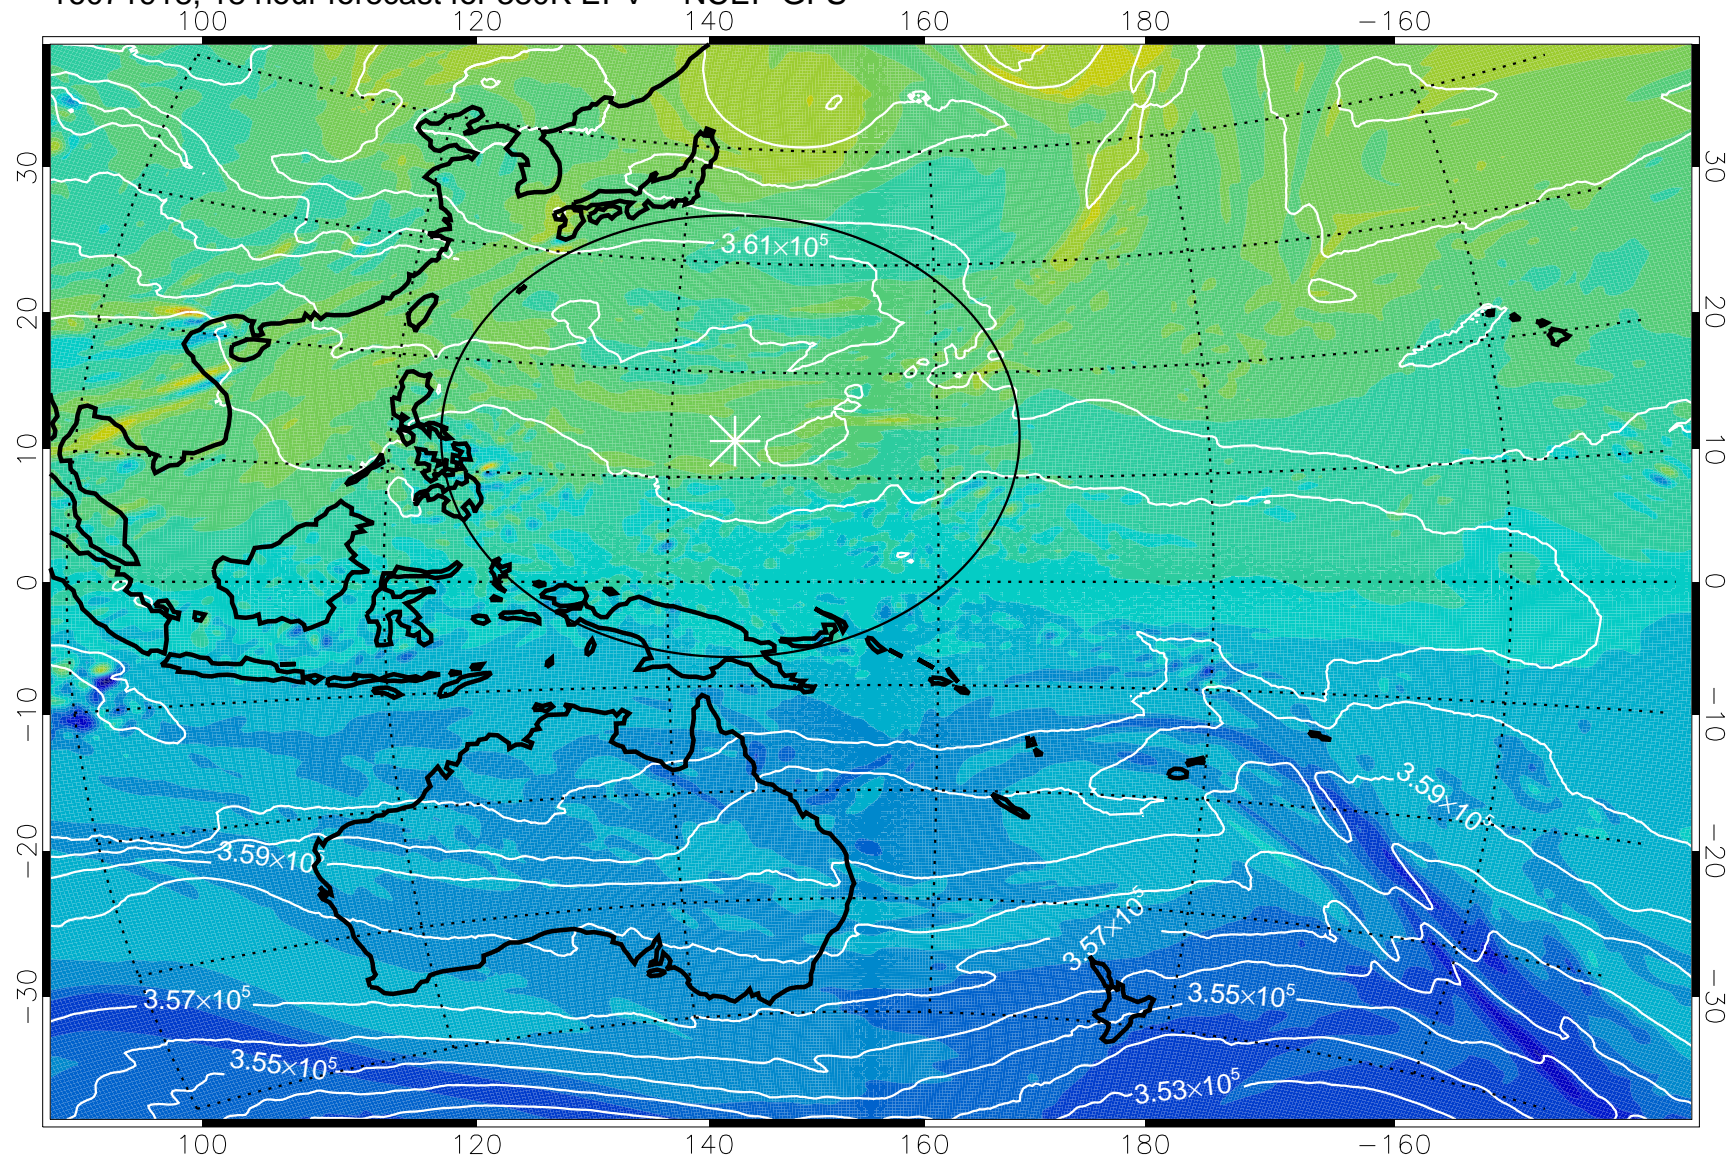

16071906, 6 hour forecast for 380K EPV -- NCEP GFS

380K Montgomery Streamfunction, white

Range ring of 2304 km

16071912, 12 hour forecast for 380K EPV -- NCEP GFS

380K Montgomery Streamfunction, white

Range ring of 2304 km

16071918, 18 hour forecast for 380K EPV -- NCEP GFS

380K Montgomery Streamfunction, white

Range ring of 2304 km

16072000, 24 hour forecast for 380K EPV -- NCEP GFS

380K Montgomery Streamfunction, white

Range ring of 2304 km

16072006, 30 hour forecast for 380K EPV -- NCEP GFS

380K Montgomery Streamfunction, white

Range ring of 2304 km

16072012, 36 hour forecast for 380K EPV -- NCEP GFS

380K Montgomery Streamfunction, white

Range ring of 2304 km

16072018, 42 hour forecast for 380K EPV -- NCEP GFS

380K Montgomery Streamfunction, white

Range ring of 2304 km

16072100, 48 hour forecast for 380K EPV -- NCEP GFS

380K Montgomery Streamfunction, white

Range ring of 2304 km