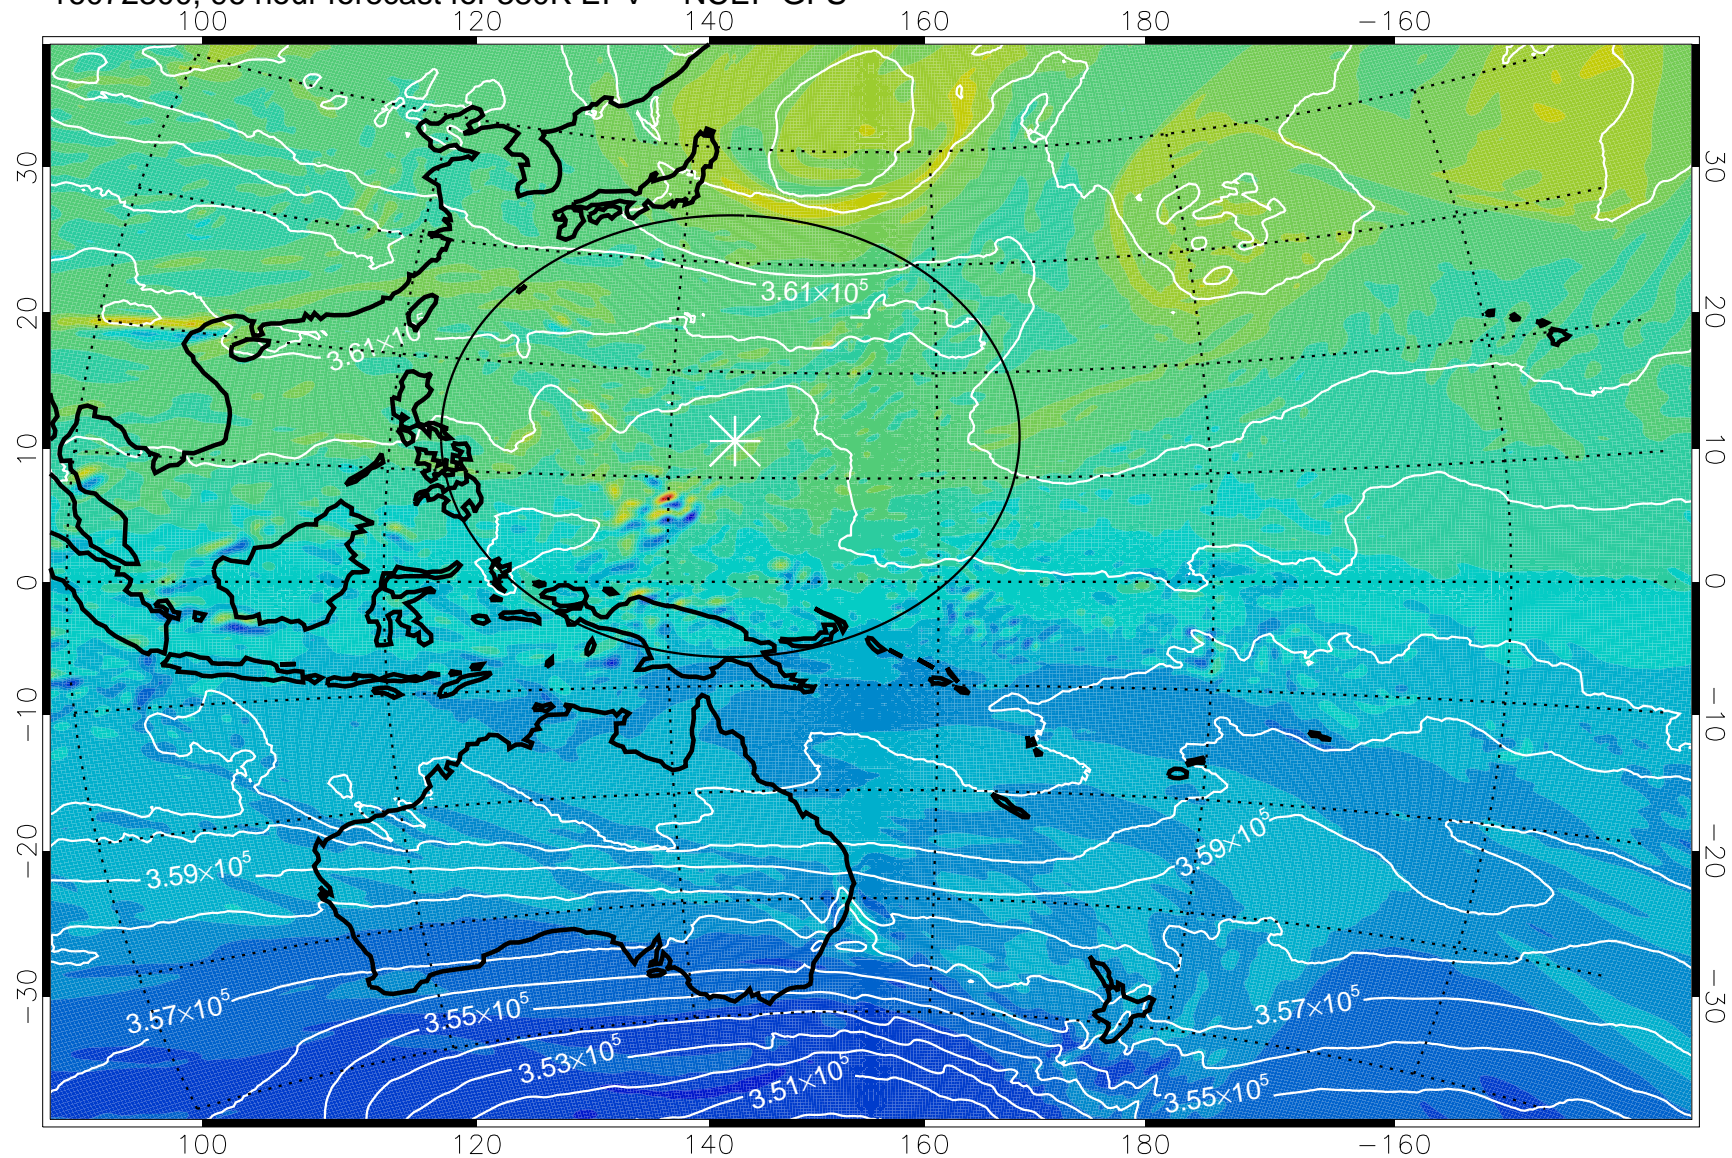

16072206, 78 hour forecast for 380K EPV -- NCEP GFS

380K Montgomery Streamfunction, white

Range ring of 2304 km

16072212, 84 hour forecast for 380K EPV -- NCEP GFS

380K Montgomery Streamfunction, white

Range ring of 2304 km

16072218, 90 hour forecast for 380K EPV -- NCEP GFS

380K Montgomery Streamfunction, white

Range ring of 2304 km

16072300, 96 hour forecast for 380K EPV -- NCEP GFS

380K Montgomery Streamfunction, white

Range ring of 2304 km

16072306, 102 hour forecast for 380K EPV -- NCEP GFS

380K Montgomery Streamfunction, white

Range ring of 2304 km

16072312, 108 hour forecast for 380K EPV -- NCEP GFS

380K Montgomery Streamfunction, white

Range ring of 2304 km

16072318, 114 hour forecast for 380K EPV -- NCEP GFS

380K Montgomery Streamfunction, white

Range ring of 2304 km

16072400, 120 hour forecast for 380K EPV -- NCEP GFS

380K Montgomery Streamfunction, white

Range ring of 2304 km