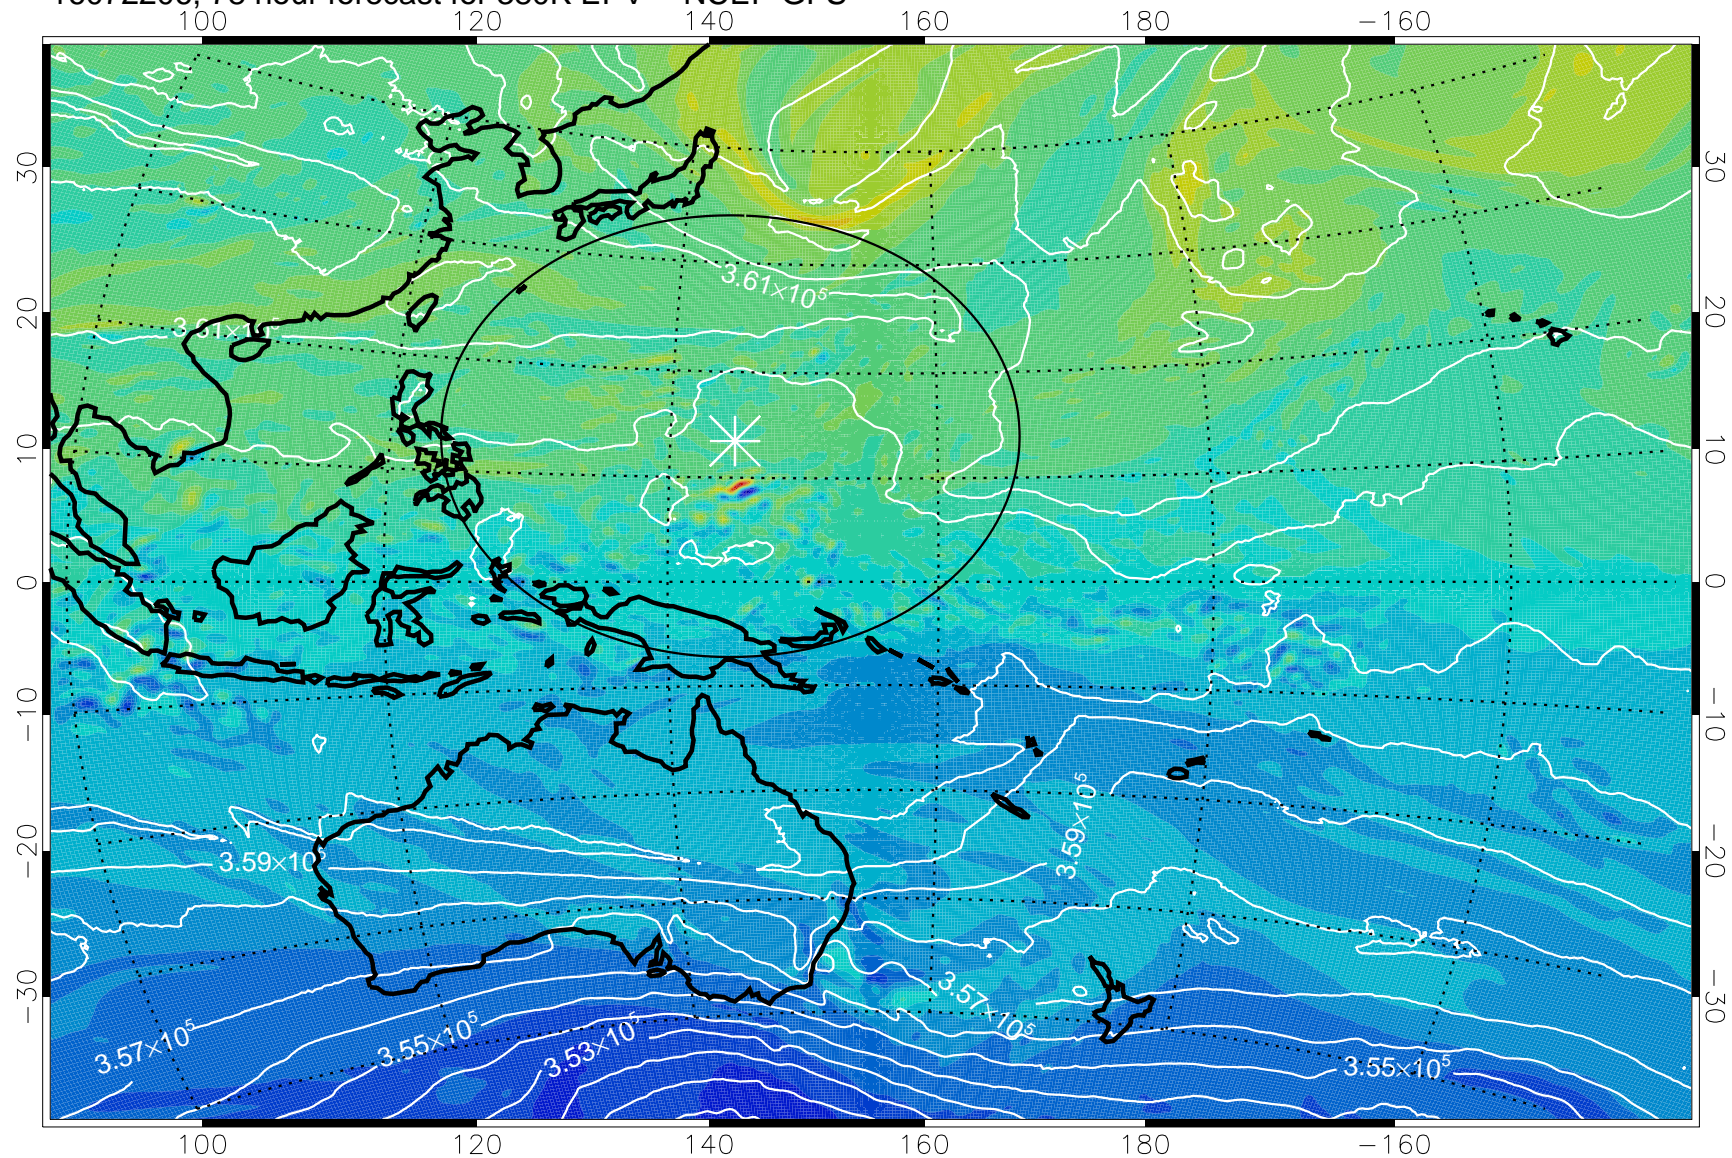

16072106, 54 hour forecast for 380K EPV -- NCEP GFS

380K Montgomery Streamfunction, white

Range ring of 2304 km

16072112, 60 hour forecast for 380K EPV -- NCEP GFS

380K Montgomery Streamfunction, white

Range ring of 2304 km

16072118, 66 hour forecast for 380K EPV -- NCEP GFS

380K Montgomery Streamfunction, white

Range ring of 2304 km

16072200, 72 hour forecast for 380K EPV -- NCEP GFS

380K Montgomery Streamfunction, white

Range ring of 2304 km

16072206, 78 hour forecast for 380K EPV -- NCEP GFS

380K Montgomery Streamfunction, white

Range ring of 2304 km

16072212, 84 hour forecast for 380K EPV -- NCEP GFS

380K Montgomery Streamfunction, white

Range ring of 2304 km

16072218, 90 hour forecast for 380K EPV -- NCEP GFS

380K Montgomery Streamfunction, white

Range ring of 2304 km

16072300, 96 hour forecast for 380K EPV -- NCEP GFS

380K Montgomery Streamfunction, white

Range ring of 2304 km