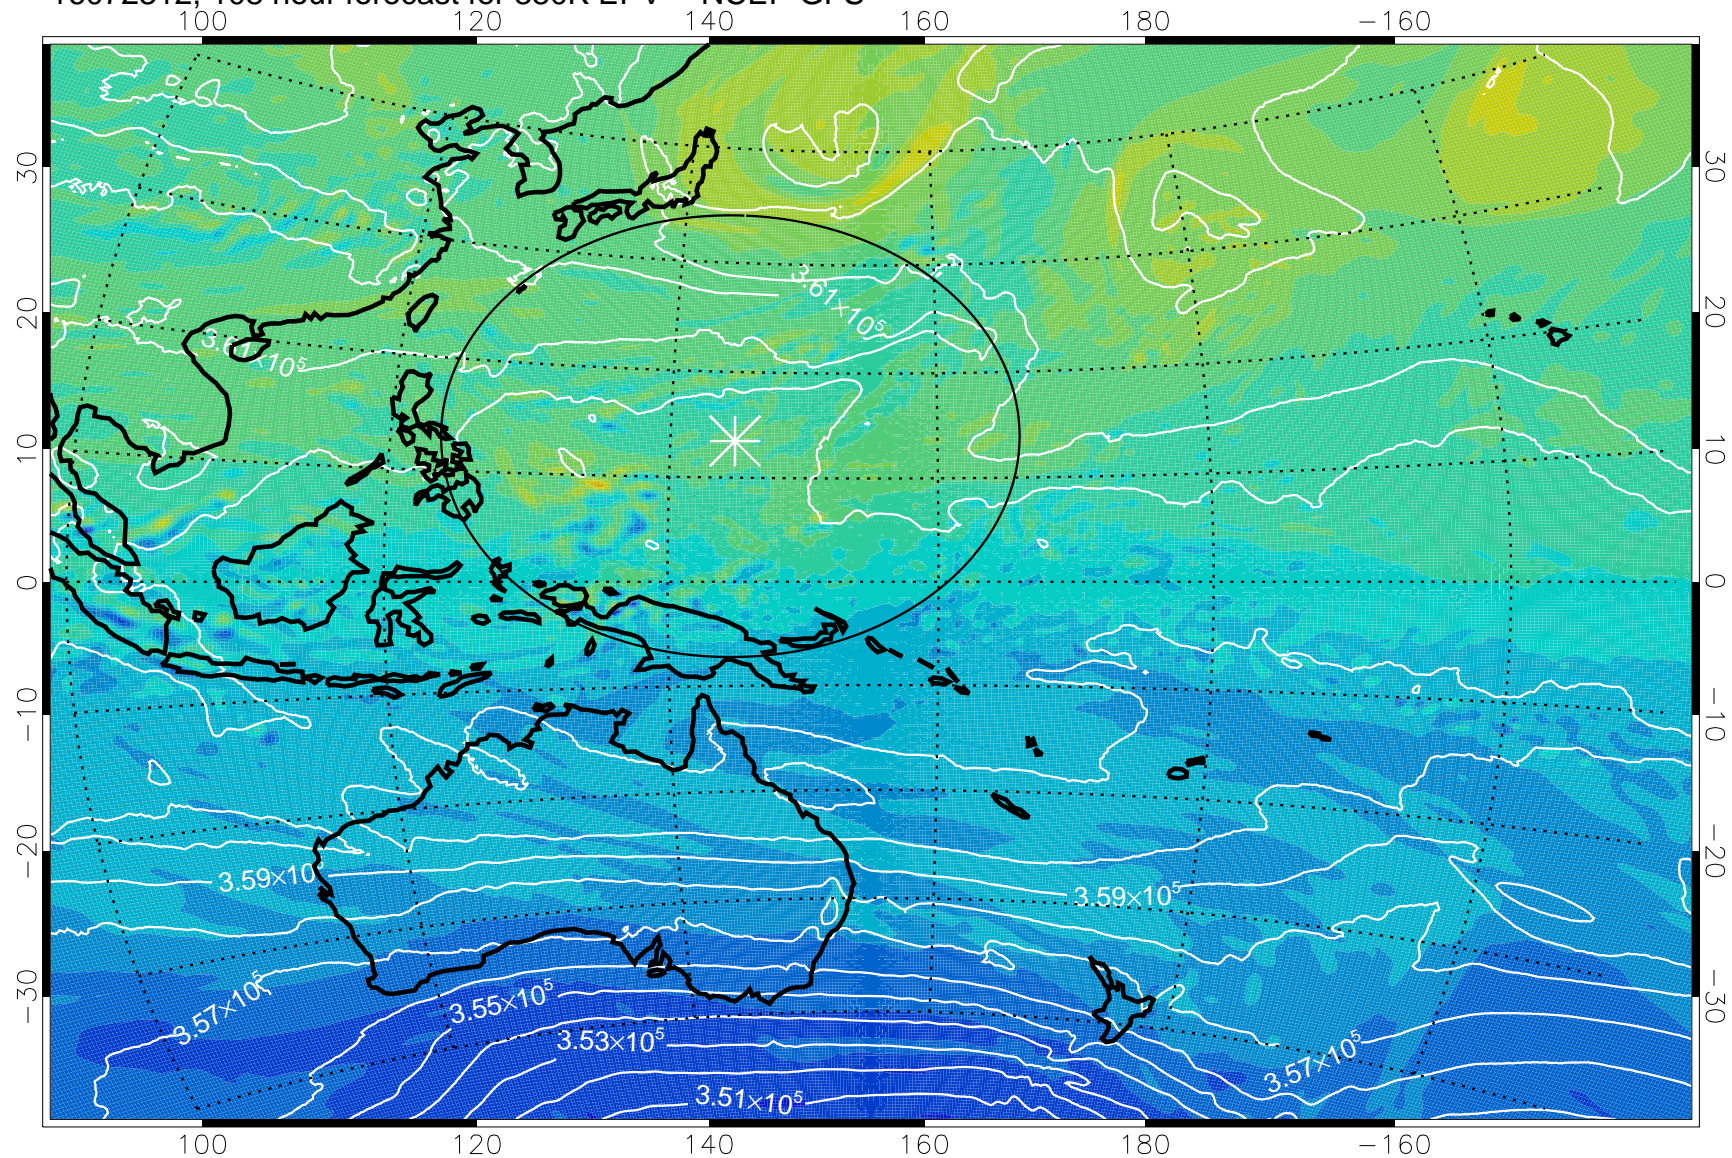

16072206, 78 hour forecast for 380K EPV -- NCEP GFS

380K Montgomery Streamfunction, white

Range ring of 2304 km

16072212, 84 hour forecast for 380K EPV -- NCEP GFS

380K Montgomery Streamfunction, white

Range ring of 2304 km

16072218, 90 hour forecast for 380K EPV -- NCEP GFS

380K Montgomery Streamfunction, white

Range ring of 2304 km

16072300, 96 hour forecast for 380K EPV -- NCEP GFS

380K Montgomery Streamfunction, white

Range ring of 2304 km

16072306, 102 hour forecast for 380K EPV -- NCEP GFS

380K Montgomery Streamfunction, white

Range ring of 2304 km

16072312, 108 hour forecast for 380K EPV -- NCEP GFS

380K Montgomery Streamfunction, white

Range ring of 2304 km

16072318, 114 hour forecast for 380K EPV -- NCEP GFS

380K Montgomery Streamfunction, white

Range ring of 2304 km

16072400, 120 hour forecast for 380K EPV -- NCEP GFS

380K Montgomery Streamfunction, white

Range ring of 2304 km