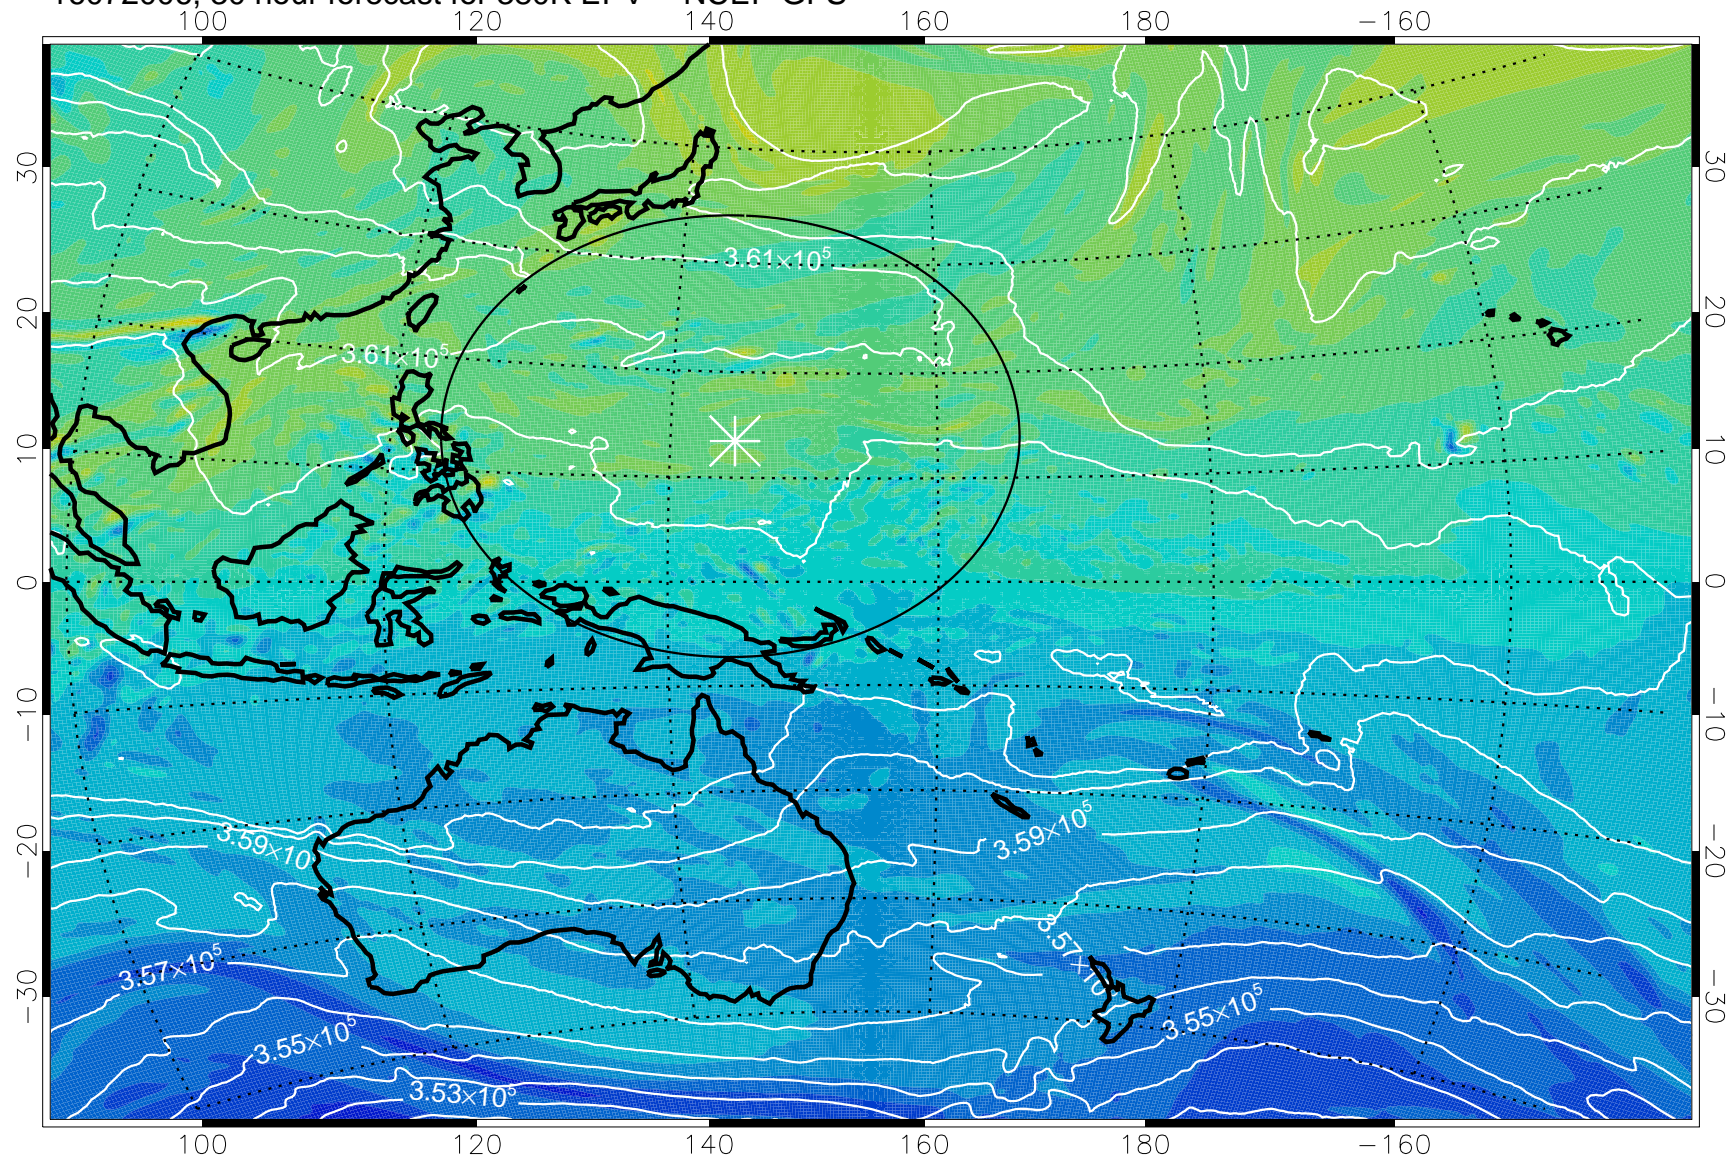

16071918, 18 hour forecast for 380K EPV -- NCEP GFS

380K Montgomery Streamfunction, white

Range ring of 2304 km

16072000, 24 hour forecast for 380K EPV -- NCEP GFS

380K Montgomery Streamfunction, white

Range ring of 2304 km

16072006, 30 hour forecast for 380K EPV -- NCEP GFS

380K Montgomery Streamfunction, white

Range ring of 2304 km

16072012, 36 hour forecast for 380K EPV -- NCEP GFS

380K Montgomery Streamfunction, white

Range ring of 2304 km

16072018, 42 hour forecast for 380K EPV -- NCEP GFS

380K Montgomery Streamfunction, white

Range ring of 2304 km

16072100, 48 hour forecast for 380K EPV -- NCEP GFS

380K Montgomery Streamfunction, white

Range ring of 2304 km

16072106, 54 hour forecast for 380K EPV -- NCEP GFS

380K Montgomery Streamfunction, white

Range ring of 2304 km

16072112, 60 hour forecast for 380K EPV -- NCEP GFS

380K Montgomery Streamfunction, white

Range ring of 2304 km