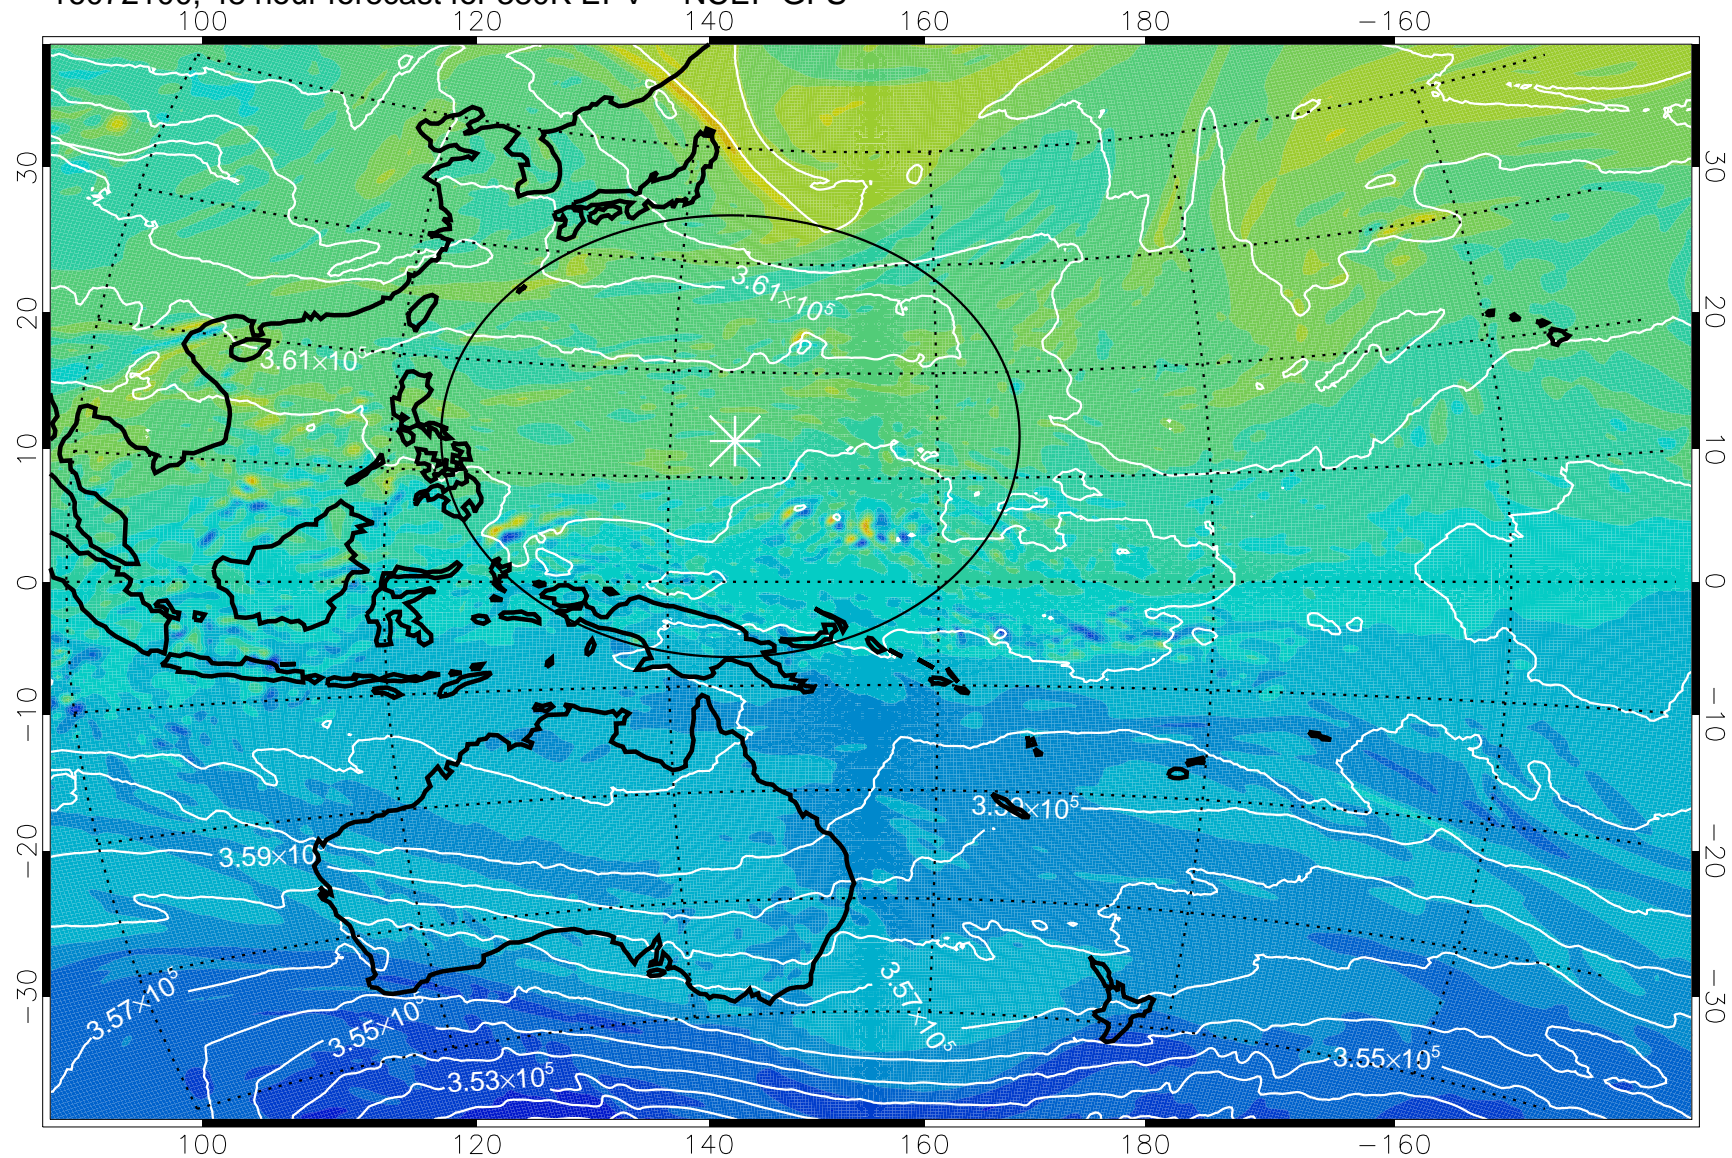

16071918, 18 hour forecast for 380K EPV -- NCEP GFS

380K Montgomery Streamfunction, white

Range ring of 2304 km

16072000, 24 hour forecast for 380K EPV -- NCEP GFS

380K Montgomery Streamfunction, white

Range ring of 2304 km

16072006, 30 hour forecast for 380K EPV -- NCEP GFS

380K Montgomery Streamfunction, white

Range ring of 2304 km

16072012, 36 hour forecast for 380K EPV -- NCEP GFS

380K Montgomery Streamfunction, white

Range ring of 2304 km

16072018, 42 hour forecast for 380K EPV -- NCEP GFS

380K Montgomery Streamfunction, white

Range ring of 2304 km

16072100, 48 hour forecast for 380K EPV -- NCEP GFS

380K Montgomery Streamfunction, white

Range ring of 2304 km

16072106, 54 hour forecast for 380K EPV -- NCEP GFS

380K Montgomery Streamfunction, white

Range ring of 2304 km

16072112, 60 hour forecast for 380K EPV -- NCEP GFS

380K Montgomery Streamfunction, white

Range ring of 2304 km