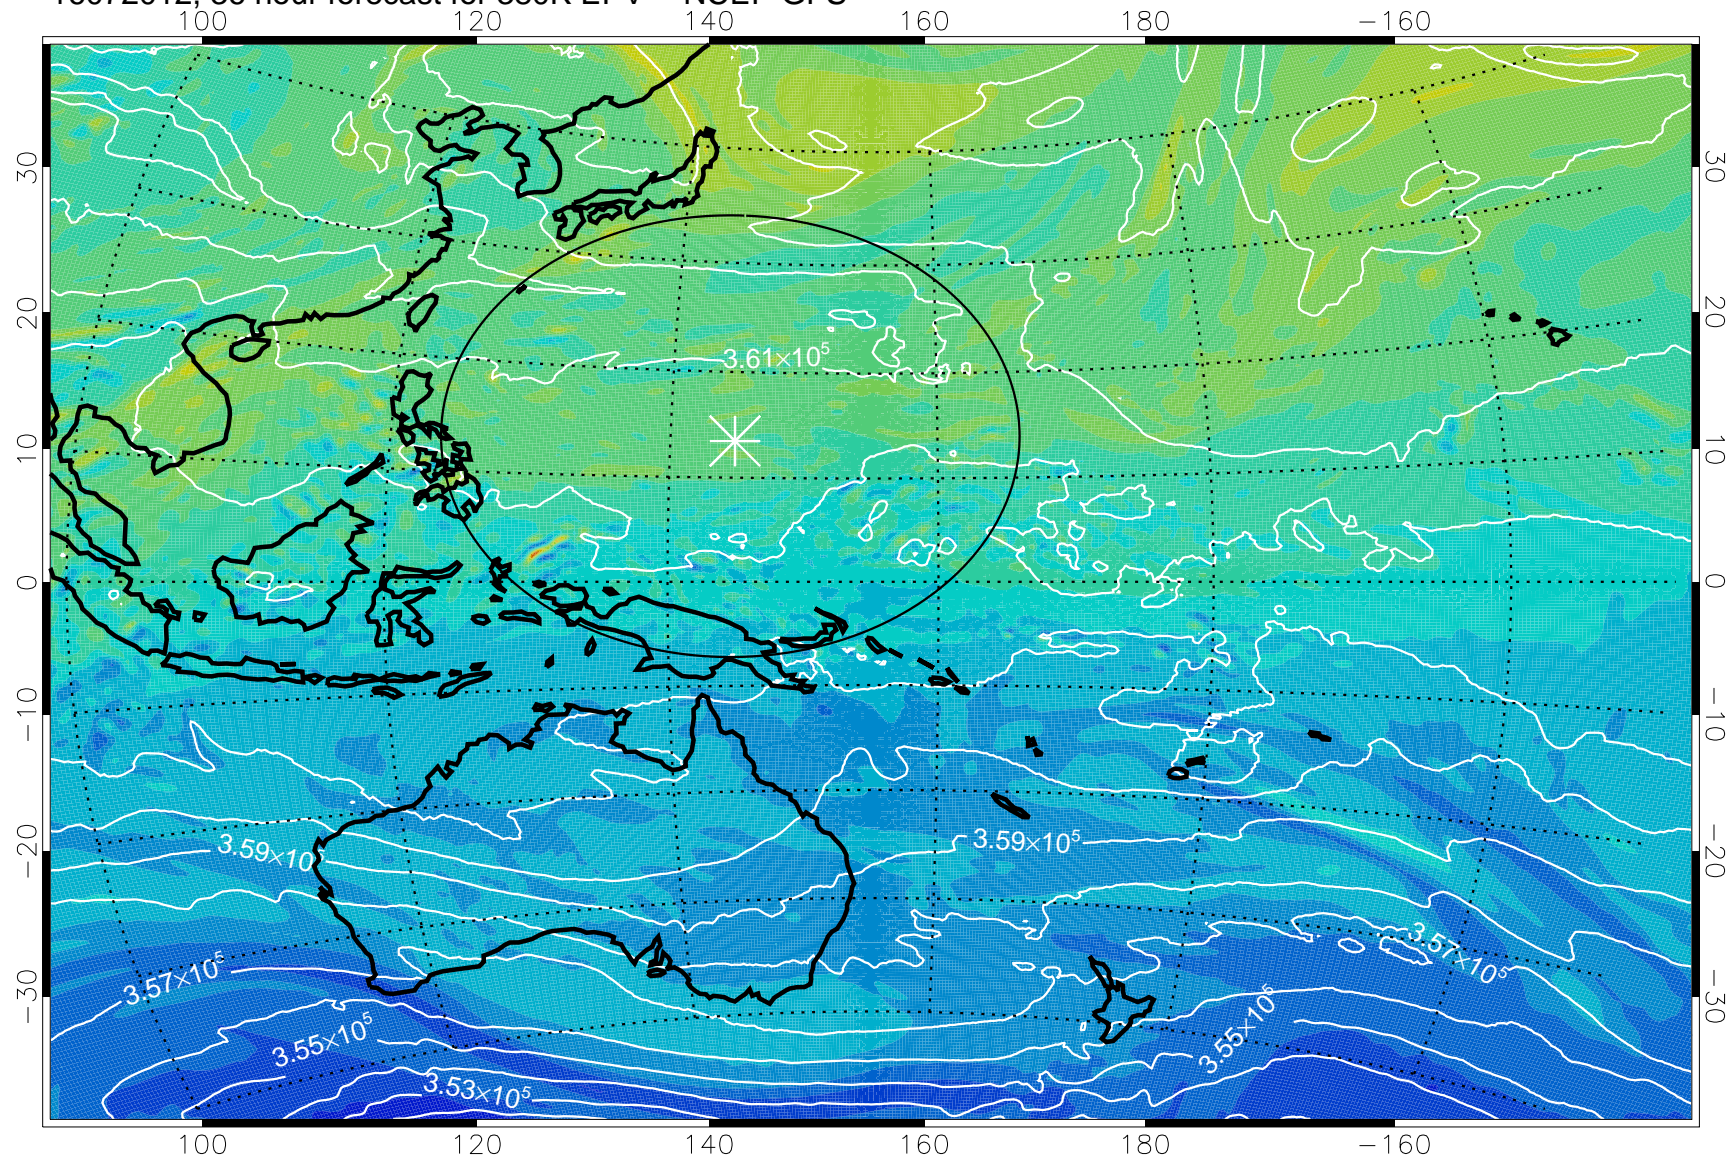

16071918, 18 hour forecast for 380K EPV -- NCEP GFS

380K Montgomery Streamfunction, white

Range ring of 2304 km

16072000, 24 hour forecast for 380K EPV -- NCEP GFS

380K Montgomery Streamfunction, white

Range ring of 2304 km

16072006, 30 hour forecast for 380K EPV -- NCEP GFS

380K Montgomery Streamfunction, white

Range ring of 2304 km

16072012, 36 hour forecast for 380K EPV -- NCEP GFS

380K Montgomery Streamfunction, white

Range ring of 2304 km

16072018, 42 hour forecast for 380K EPV -- NCEP GFS

380K Montgomery Streamfunction, white

Range ring of 2304 km

16072100, 48 hour forecast for 380K EPV -- NCEP GFS

380K Montgomery Streamfunction, white

Range ring of 2304 km

16072106, 54 hour forecast for 380K EPV -- NCEP GFS

380K Montgomery Streamfunction, white

Range ring of 2304 km

16072112, 60 hour forecast for 380K EPV -- NCEP GFS

380K Montgomery Streamfunction, white

Range ring of 2304 km