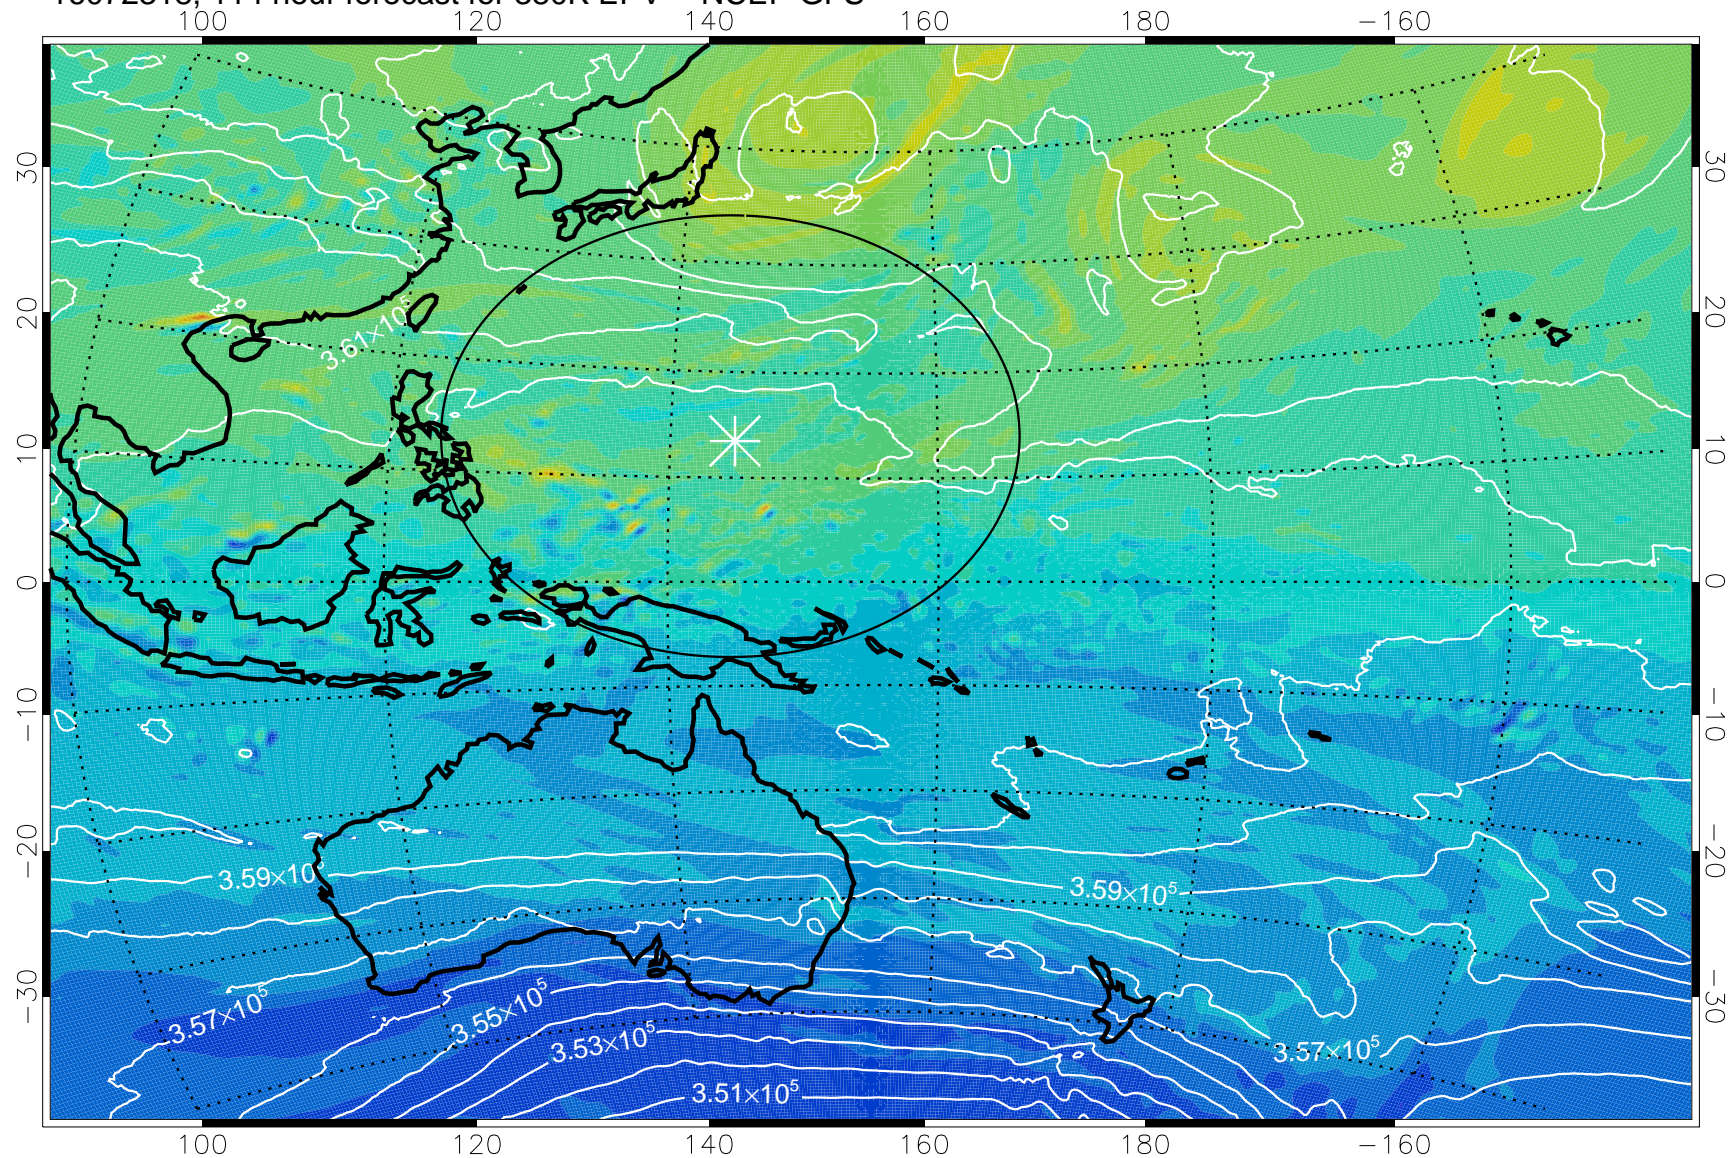

16072218, 90 hour forecast for 380K EPV -- NCEP GFS

380K Montgomery Streamfunction, white

Range ring of 2304 km

16072300, 96 hour forecast for 380K EPV -- NCEP GFS

380K Montgomery Streamfunction, white

Range ring of 2304 km

16072306, 102 hour forecast for 380K EPV -- NCEP GFS

380K Montgomery Streamfunction, white

Range ring of 2304 km

16072312, 108 hour forecast for 380K EPV -- NCEP GFS

380K Montgomery Streamfunction, white

Range ring of 2304 km

16072318, 114 hour forecast for 380K EPV -- NCEP GFS

380K Montgomery Streamfunction, white

Range ring of 2304 km

16072400, 120 hour forecast for 380K EPV -- NCEP GFS

380K Montgomery Streamfunction, white

Range ring of 2304 km