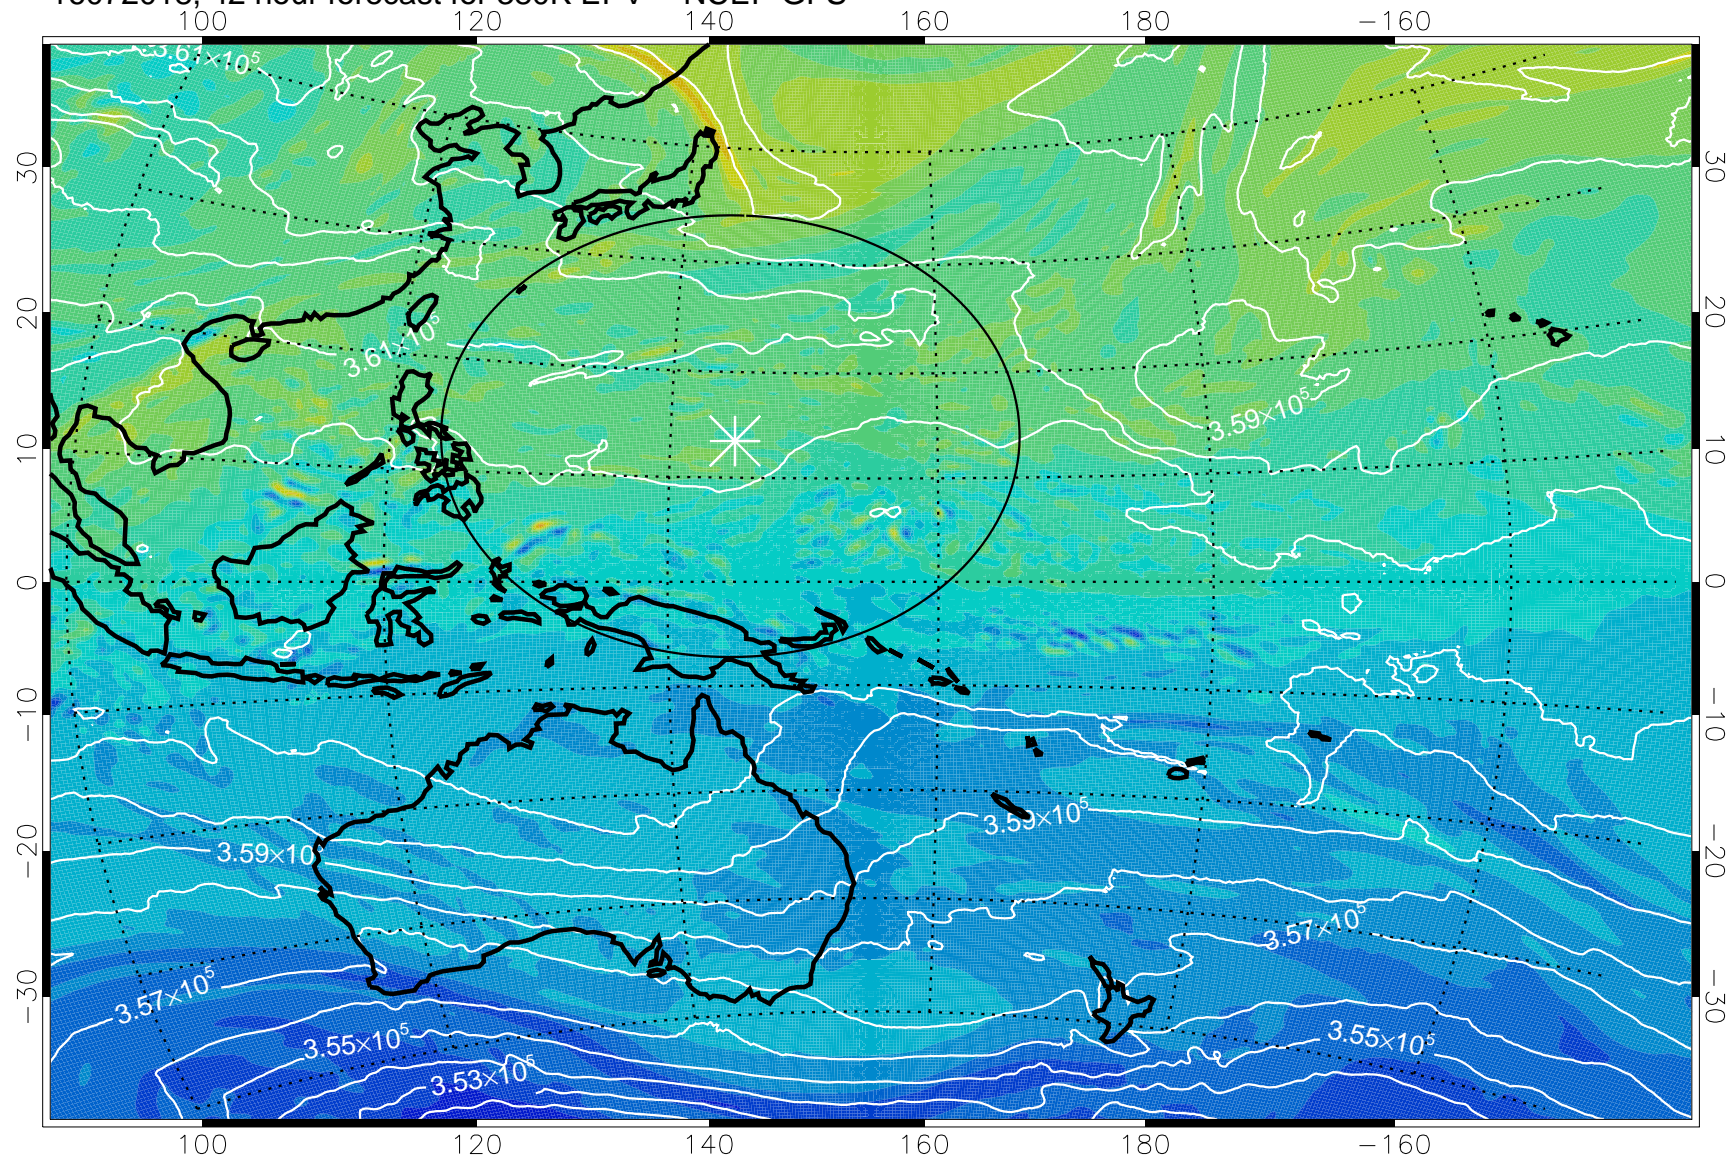

16071918, 18 hour forecast for 380K EPV -- NCEP GFS

380K Montgomery Streamfunction, white

Range ring of 2304 km

16072000, 24 hour forecast for 380K EPV -- NCEP GFS

380K Montgomery Streamfunction, white

Range ring of 2304 km

16072006, 30 hour forecast for 380K EPV -- NCEP GFS

380K Montgomery Streamfunction, white

Range ring of 2304 km

16072012, 36 hour forecast for 380K EPV -- NCEP GFS

380K Montgomery Streamfunction, white

Range ring of 2304 km

16072018, 42 hour forecast for 380K EPV -- NCEP GFS

380K Montgomery Streamfunction, white

Range ring of 2304 km

16072100, 48 hour forecast for 380K EPV -- NCEP GFS

380K Montgomery Streamfunction, white

Range ring of 2304 km

16072106, 54 hour forecast for 380K EPV -- NCEP GFS

380K Montgomery Streamfunction, white

Range ring of 2304 km

16072112, 60 hour forecast for 380K EPV -- NCEP GFS

380K Montgomery Streamfunction, white

Range ring of 2304 km