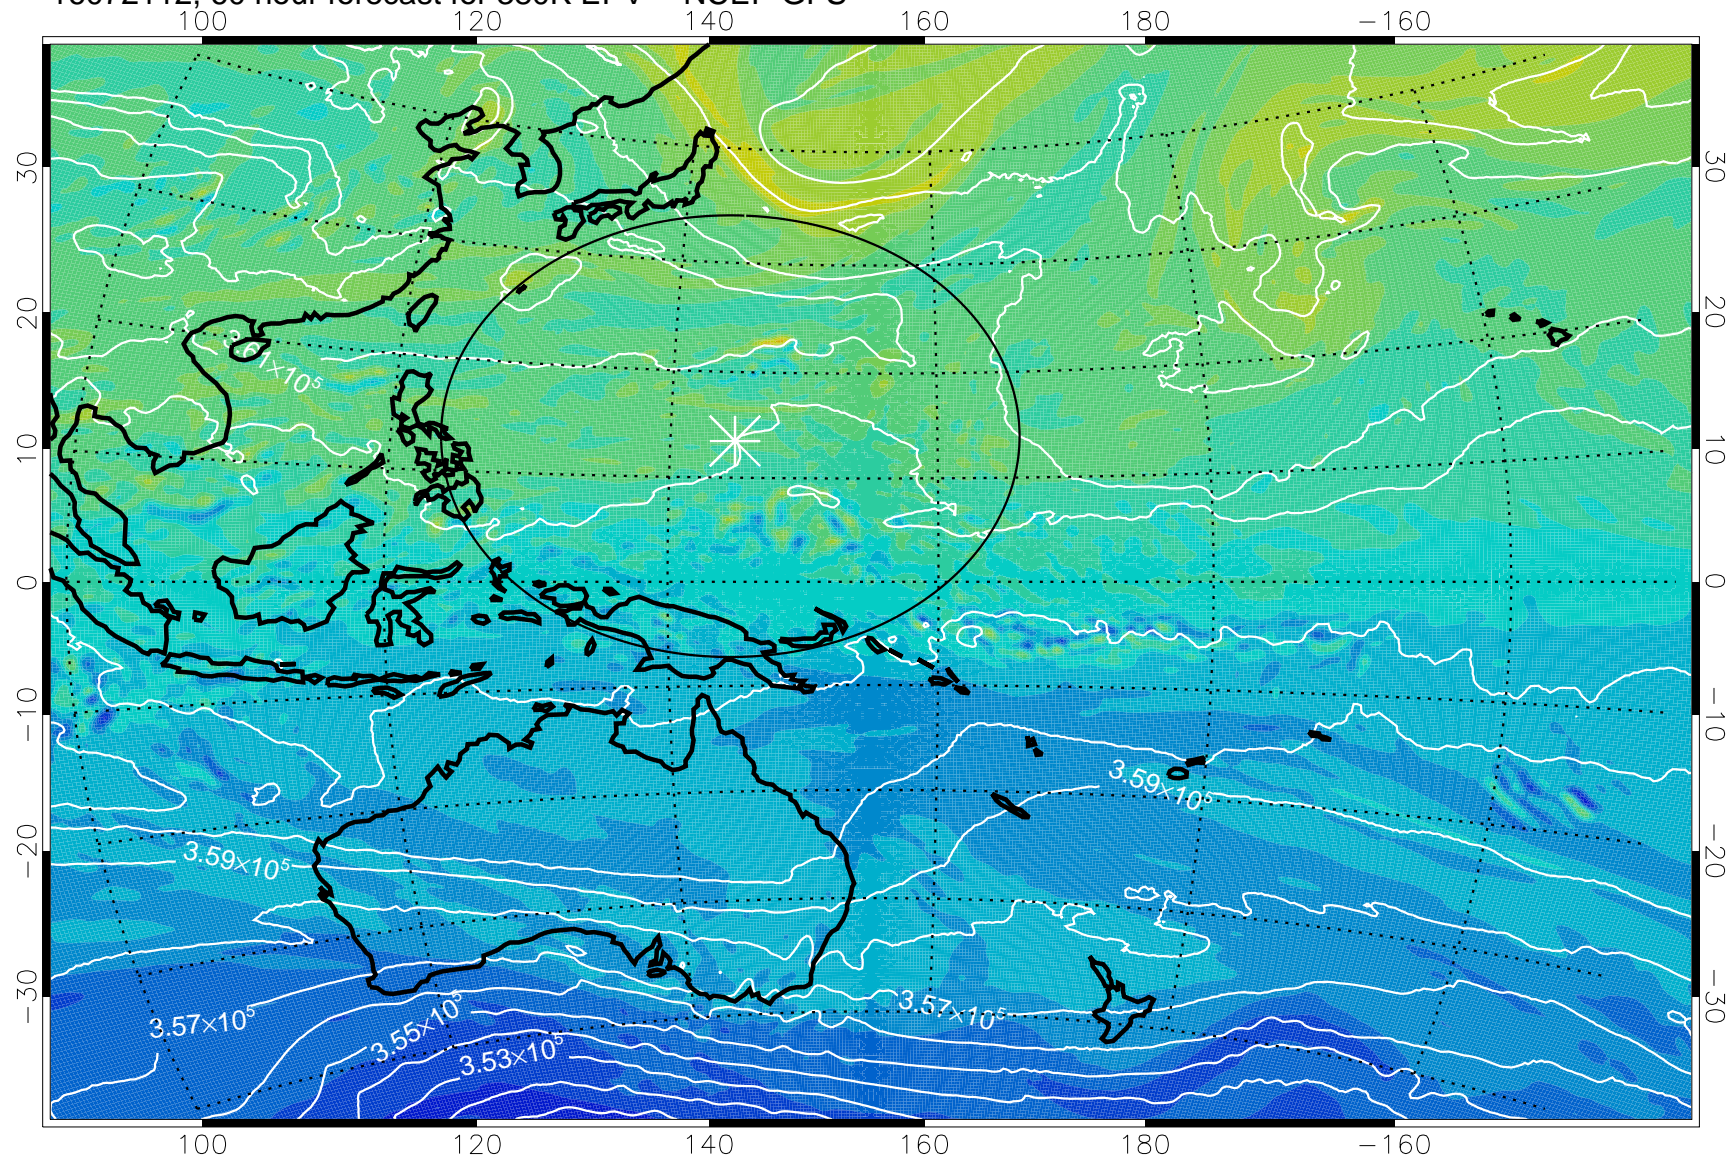

16072018, 42 hour forecast for 380K EPV -- NCEP GFS

380K Montgomery Streamfunction, white

Range ring of 2304 km

16072100, 48 hour forecast for 380K EPV -- NCEP GFS

380K Montgomery Streamfunction, white

Range ring of 2304 km

16072106, 54 hour forecast for 380K EPV -- NCEP GFS

380K Montgomery Streamfunction, white

Range ring of 2304 km

16072112, 60 hour forecast for 380K EPV -- NCEP GFS

380K Montgomery Streamfunction, white

Range ring of 2304 km

16072118, 66 hour forecast for 380K EPV -- NCEP GFS

380K Montgomery Streamfunction, white

Range ring of 2304 km

16072200, 72 hour forecast for 380K EPV -- NCEP GFS

380K Montgomery Streamfunction, white

Range ring of 2304 km

16072206, 78 hour forecast for 380K EPV -- NCEP GFS

380K Montgomery Streamfunction, white

Range ring of 2304 km

16072212, 84 hour forecast for 380K EPV -- NCEP GFS

380K Montgomery Streamfunction, white

Range ring of 2304 km