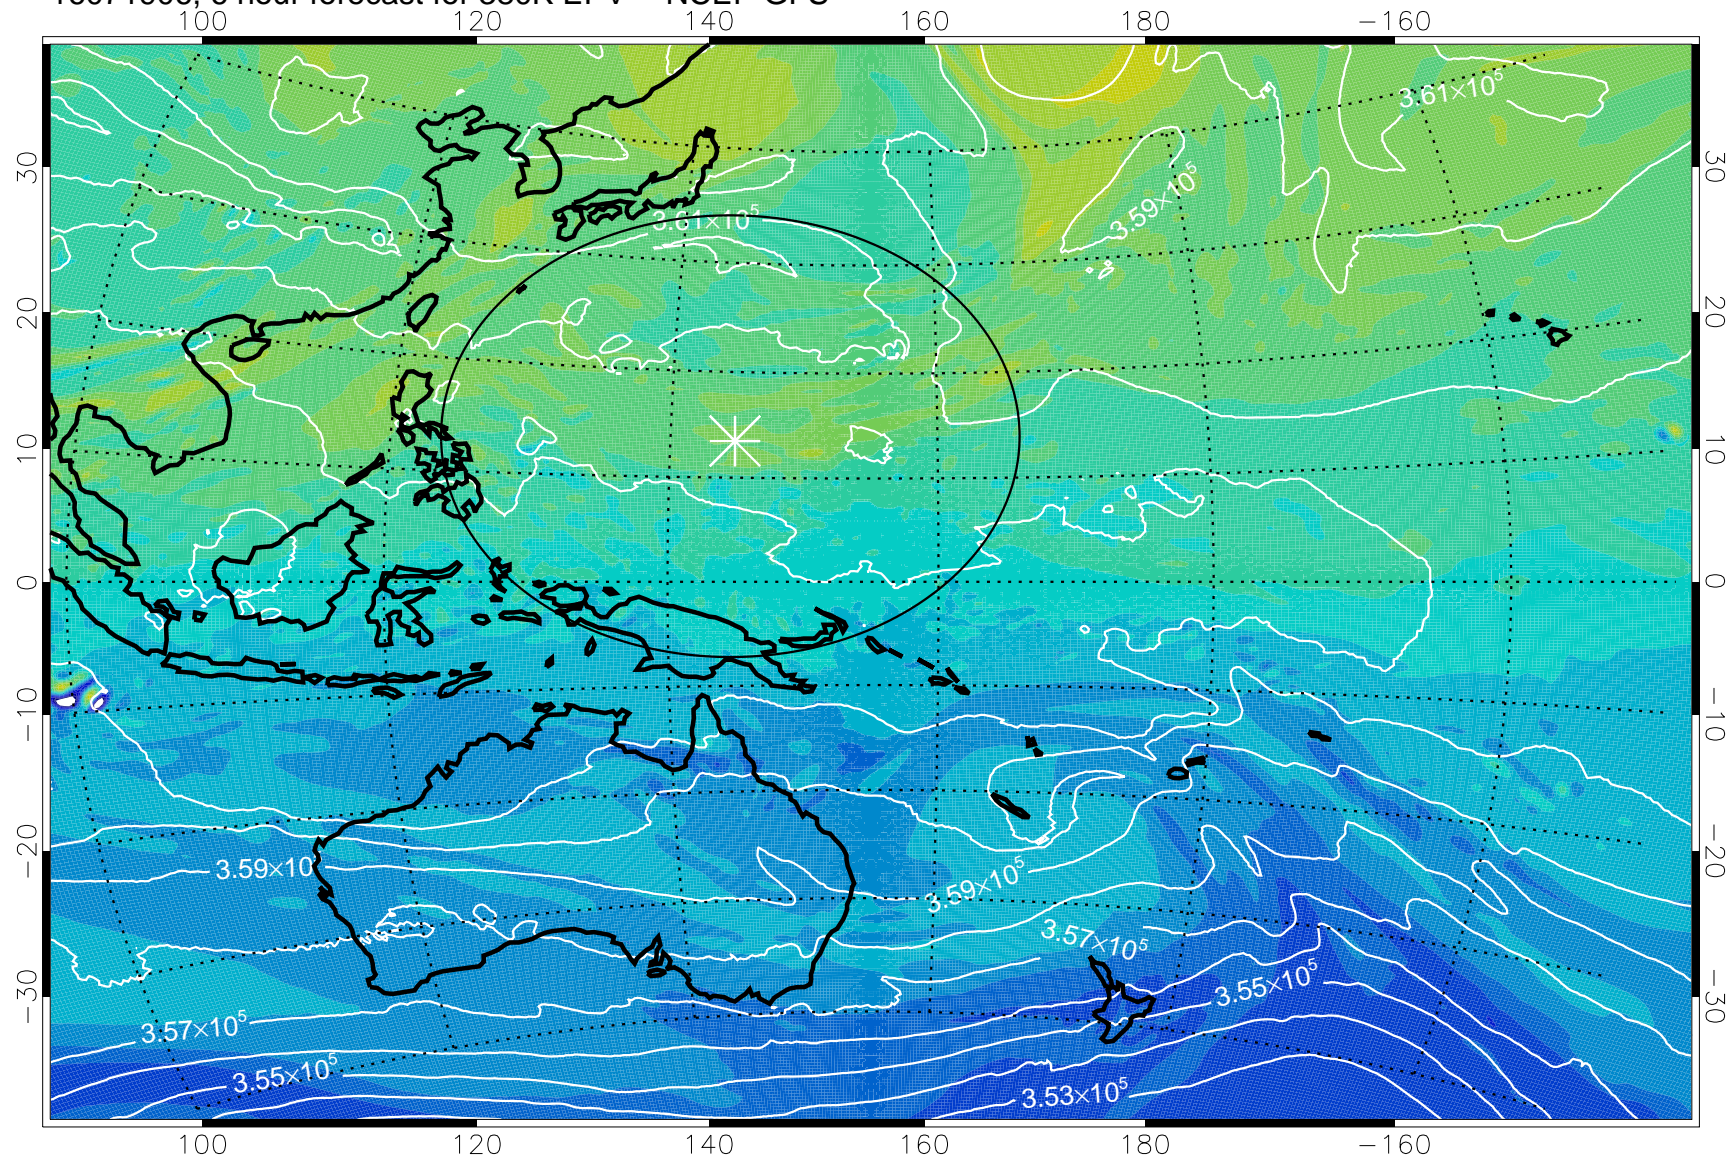

16071906, 6 hour forecast for 380K EPV -- NCEP GFS

380K Montgomery Streamfunction, white

Range ring of 2304 km

16071912, 12 hour forecast for 380K EPV -- NCEP GFS

380K Montgomery Streamfunction, white

Range ring of 2304 km

16071918, 18 hour forecast for 380K EPV -- NCEP GFS

380K Montgomery Streamfunction, white

Range ring of 2304 km

16072000, 24 hour forecast for 380K EPV -- NCEP GFS

380K Montgomery Streamfunction, white

Range ring of 2304 km

16072006, 30 hour forecast for 380K EPV -- NCEP GFS

380K Montgomery Streamfunction, white

Range ring of 2304 km

16072012, 36 hour forecast for 380K EPV -- NCEP GFS

380K Montgomery Streamfunction, white

Range ring of 2304 km

16072018, 42 hour forecast for 380K EPV -- NCEP GFS

380K Montgomery Streamfunction, white

Range ring of 2304 km

16072100, 48 hour forecast for 380K EPV -- NCEP GFS

380K Montgomery Streamfunction, white

Range ring of 2304 km