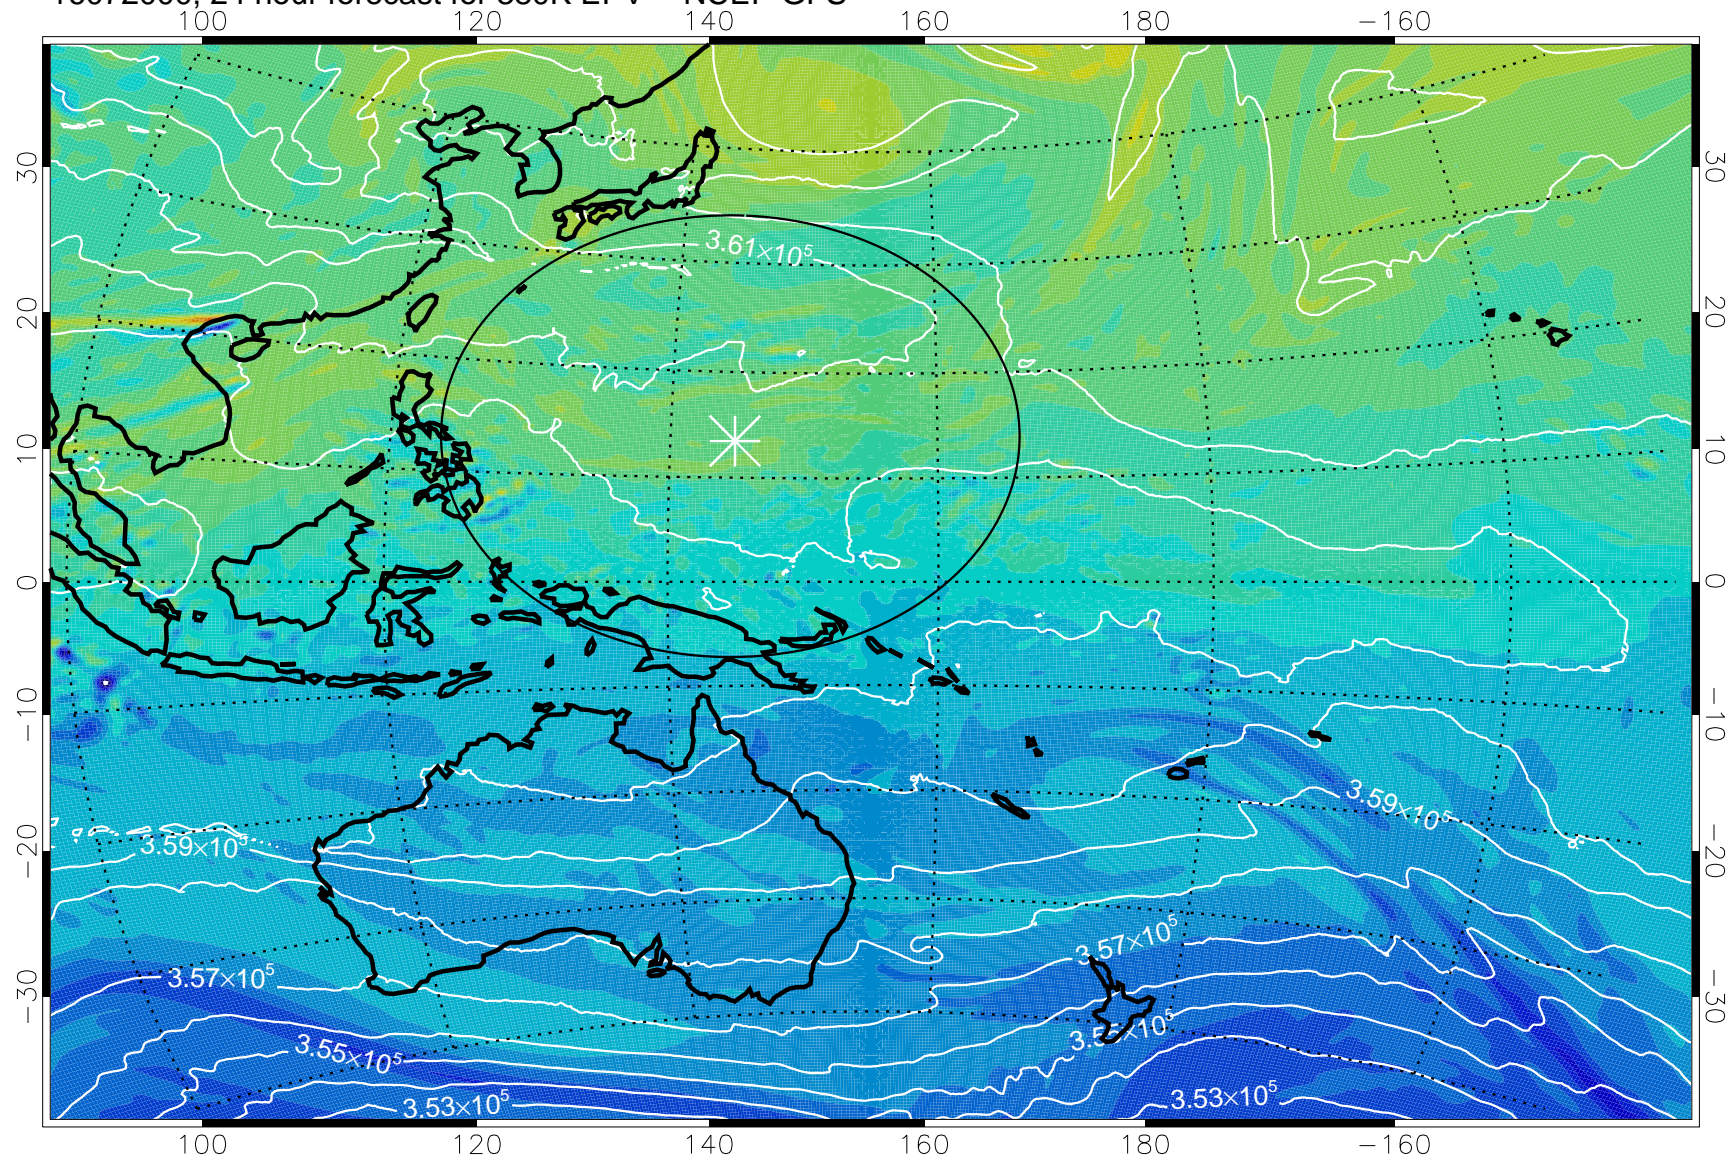

16071918, 18 hour forecast for 380K EPV -- NCEP GFS

380K Montgomery Streamfunction, white

Range ring of 2304 km

16072000, 24 hour forecast for 380K EPV -- NCEP GFS

380K Montgomery Streamfunction, white

Range ring of 2304 km

16072006, 30 hour forecast for 380K EPV -- NCEP GFS

380K Montgomery Streamfunction, white

Range ring of 2304 km

16072012, 36 hour forecast for 380K EPV -- NCEP GFS

380K Montgomery Streamfunction, white

Range ring of 2304 km

16072018, 42 hour forecast for 380K EPV -- NCEP GFS

380K Montgomery Streamfunction, white

Range ring of 2304 km

16072100, 48 hour forecast for 380K EPV -- NCEP GFS

380K Montgomery Streamfunction, white

Range ring of 2304 km

16072106, 54 hour forecast for 380K EPV -- NCEP GFS

380K Montgomery Streamfunction, white

Range ring of 2304 km

16072112, 60 hour forecast for 380K EPV -- NCEP GFS

380K Montgomery Streamfunction, white

Range ring of 2304 km