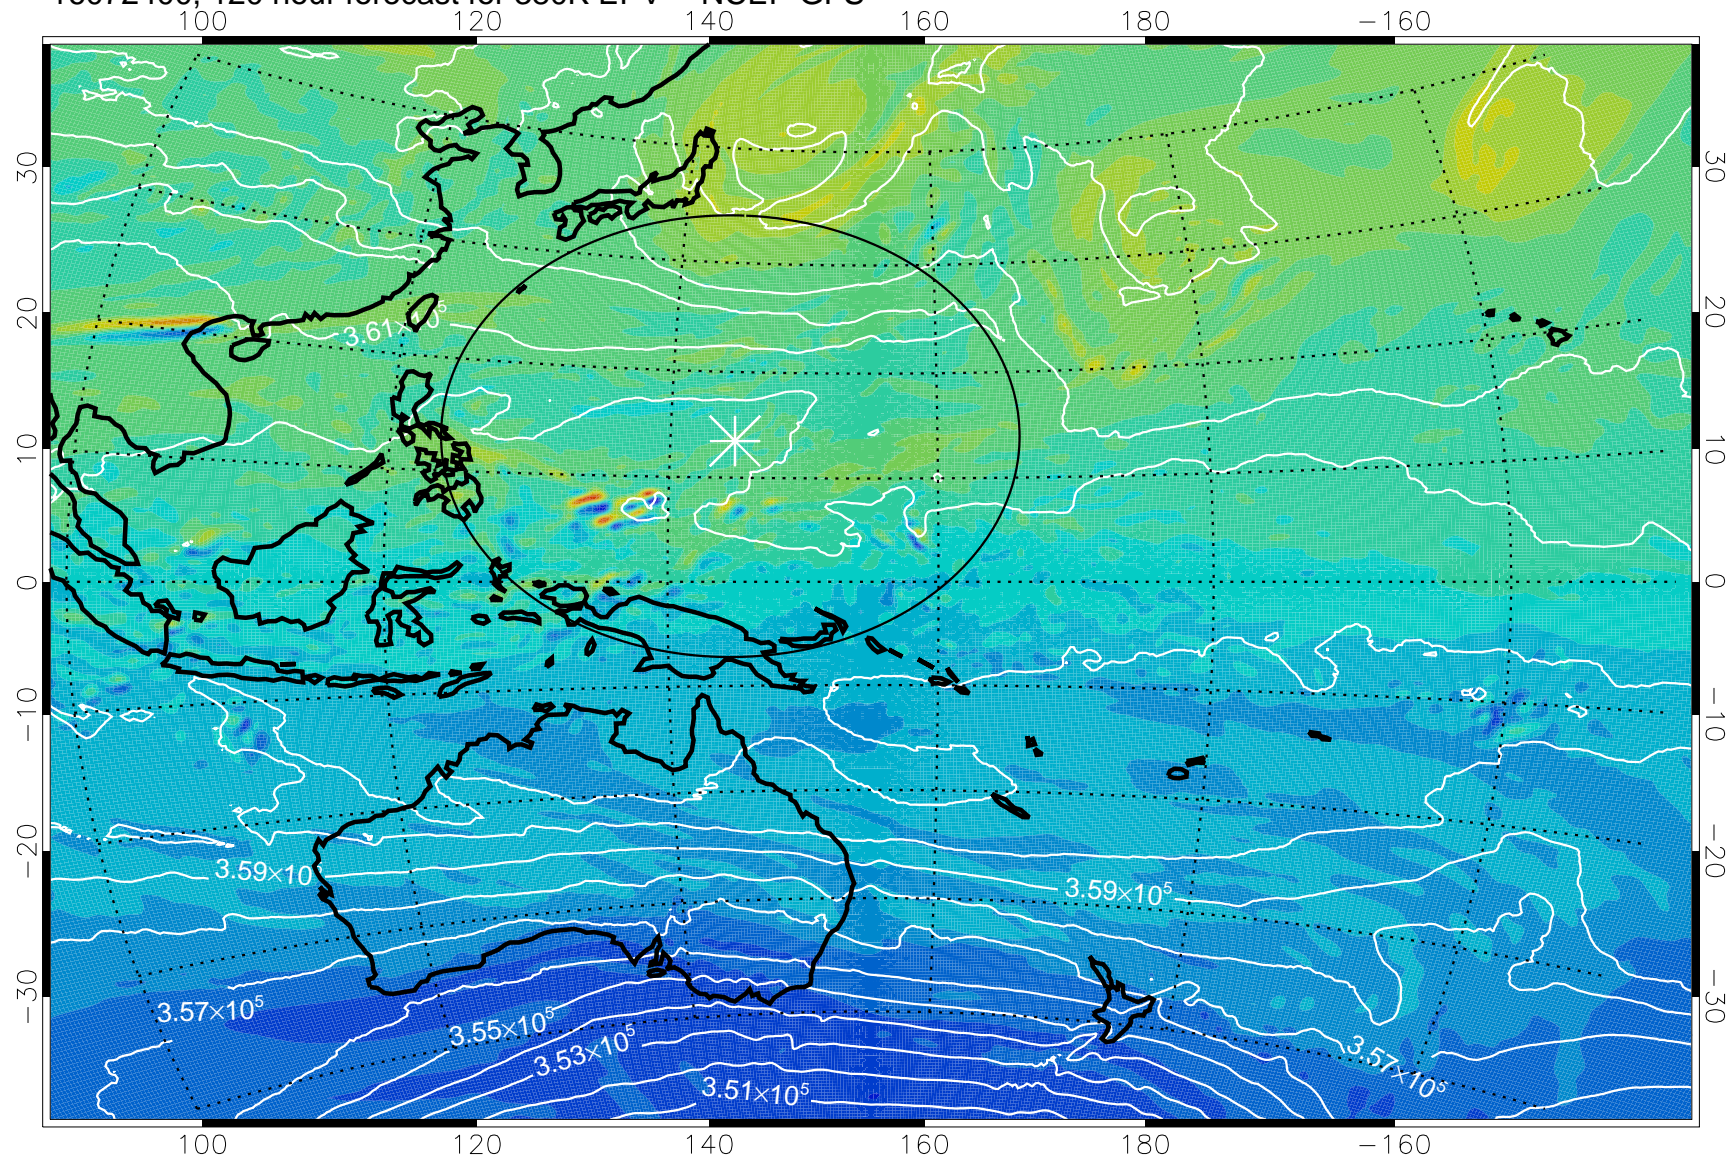

16072306, 102 hour forecast for 380K EPV -- NCEP GFS

380K Montgomery Streamfunction, white

Range ring of 2304 km

16072312, 108 hour forecast for 380K EPV -- NCEP GFS

380K Montgomery Streamfunction, white

Range ring of 2304 km

16072318, 114 hour forecast for 380K EPV -- NCEP GFS

380K Montgomery Streamfunction, white

Range ring of 2304 km

16072400, 120 hour forecast for 380K EPV -- NCEP GFS

380K Montgomery Streamfunction, white

Range ring of 2304 km