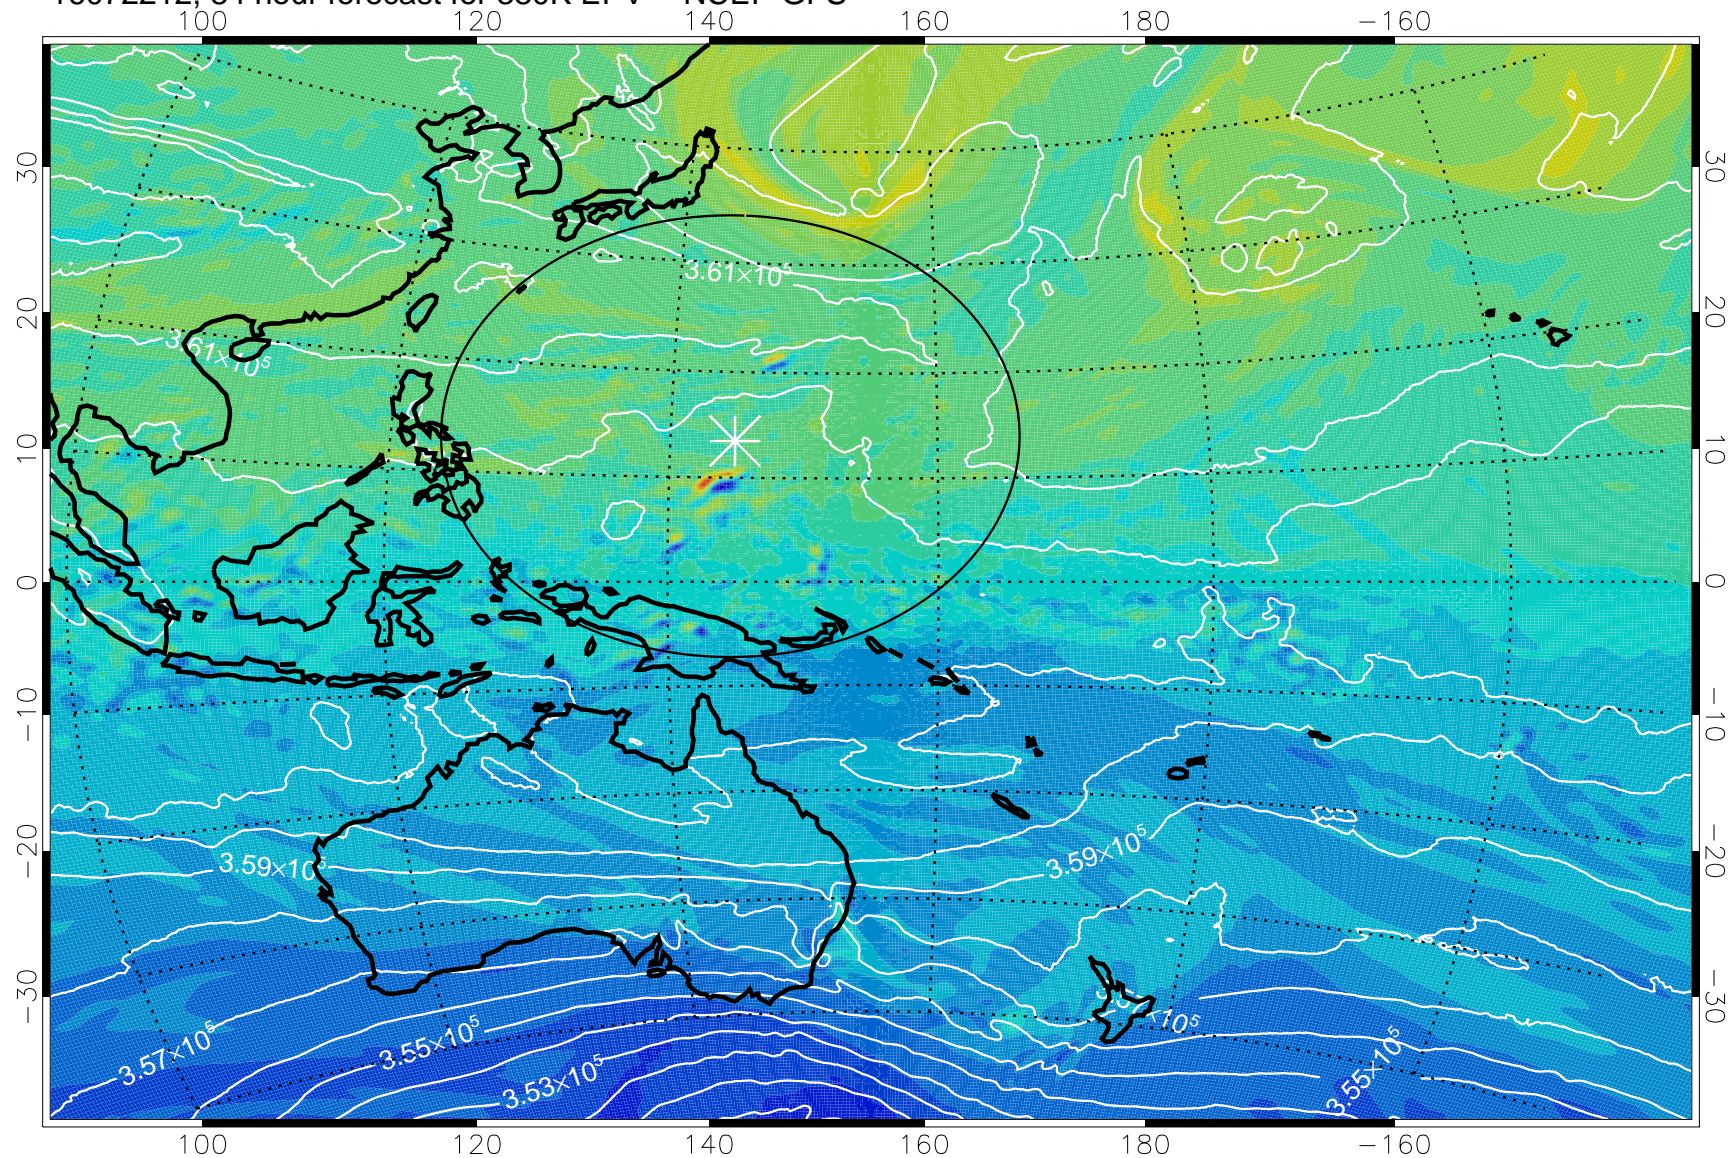

16072118, 66 hour forecast for 380K EPV -- NCEP GFS

380K Montgomery Streamfunction, white

Range ring of 2304 km

16072200, 72 hour forecast for 380K EPV -- NCEP GFS

380K Montgomery Streamfunction, white

Range ring of 2304 km

16072206, 78 hour forecast for 380K EPV -- NCEP GFS

380K Montgomery Streamfunction, white

Range ring of 2304 km

16072212, 84 hour forecast for 380K EPV -- NCEP GFS

380K Montgomery Streamfunction, white

Range ring of 2304 km

16072218, 90 hour forecast for 380K EPV -- NCEP GFS

380K Montgomery Streamfunction, white

Range ring of 2304 km

16072300, 96 hour forecast for 380K EPV -- NCEP GFS

380K Montgomery Streamfunction, white

Range ring of 2304 km

16072306, 102 hour forecast for 380K EPV -- NCEP GFS

380K Montgomery Streamfunction, white

Range ring of 2304 km

16072312, 108 hour forecast for 380K EPV -- NCEP GFS

380K Montgomery Streamfunction, white

Range ring of 2304 km