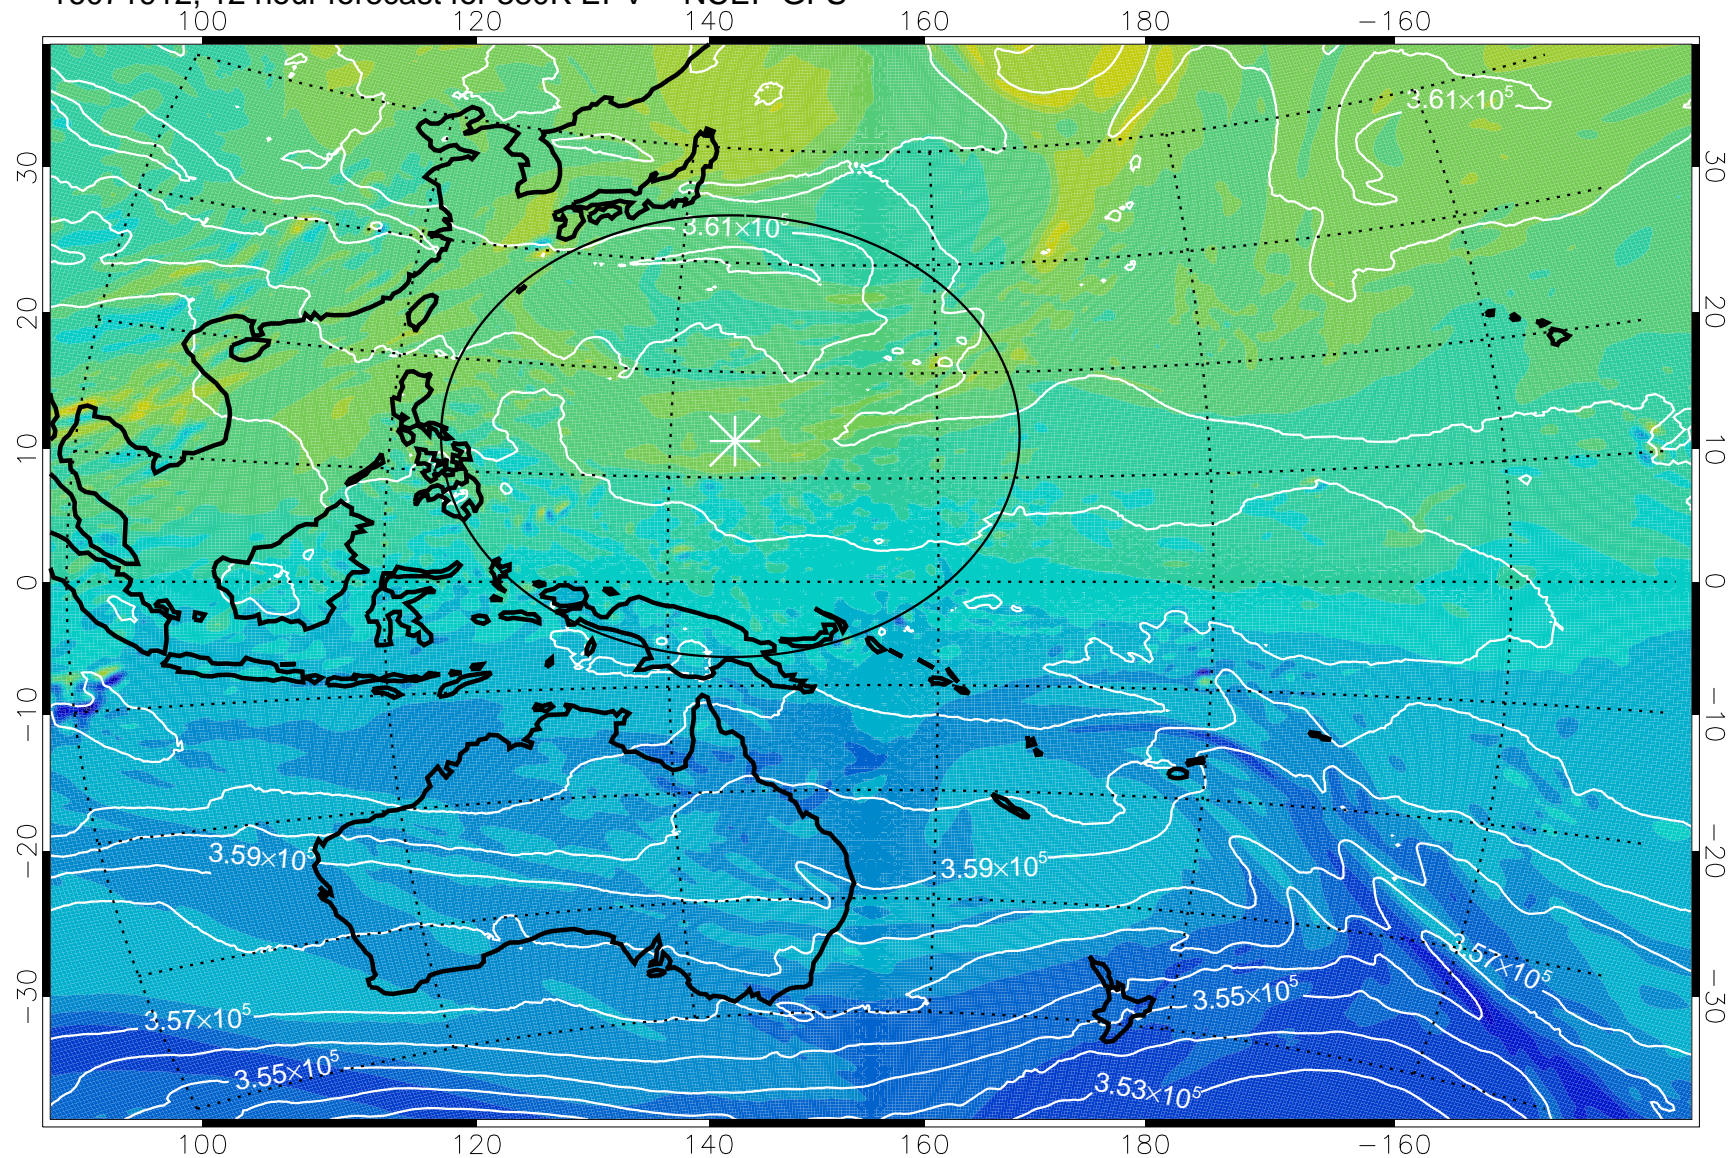

16071906, 6 hour forecast for 380K EPV -- NCEP GFS

380K Montgomery Streamfunction, white

Range ring of 2304 km

16071912, 12 hour forecast for 380K EPV -- NCEP GFS

380K Montgomery Streamfunction, white

Range ring of 2304 km

16071918, 18 hour forecast for 380K EPV -- NCEP GFS

380K Montgomery Streamfunction, white

Range ring of 2304 km

16072000, 24 hour forecast for 380K EPV -- NCEP GFS

380K Montgomery Streamfunction, white

Range ring of 2304 km

16072006, 30 hour forecast for 380K EPV -- NCEP GFS

380K Montgomery Streamfunction, white

Range ring of 2304 km

16072012, 36 hour forecast for 380K EPV -- NCEP GFS

380K Montgomery Streamfunction, white

Range ring of 2304 km

16072018, 42 hour forecast for 380K EPV -- NCEP GFS

380K Montgomery Streamfunction, white

Range ring of 2304 km

16072100, 48 hour forecast for 380K EPV -- NCEP GFS

380K Montgomery Streamfunction, white

Range ring of 2304 km