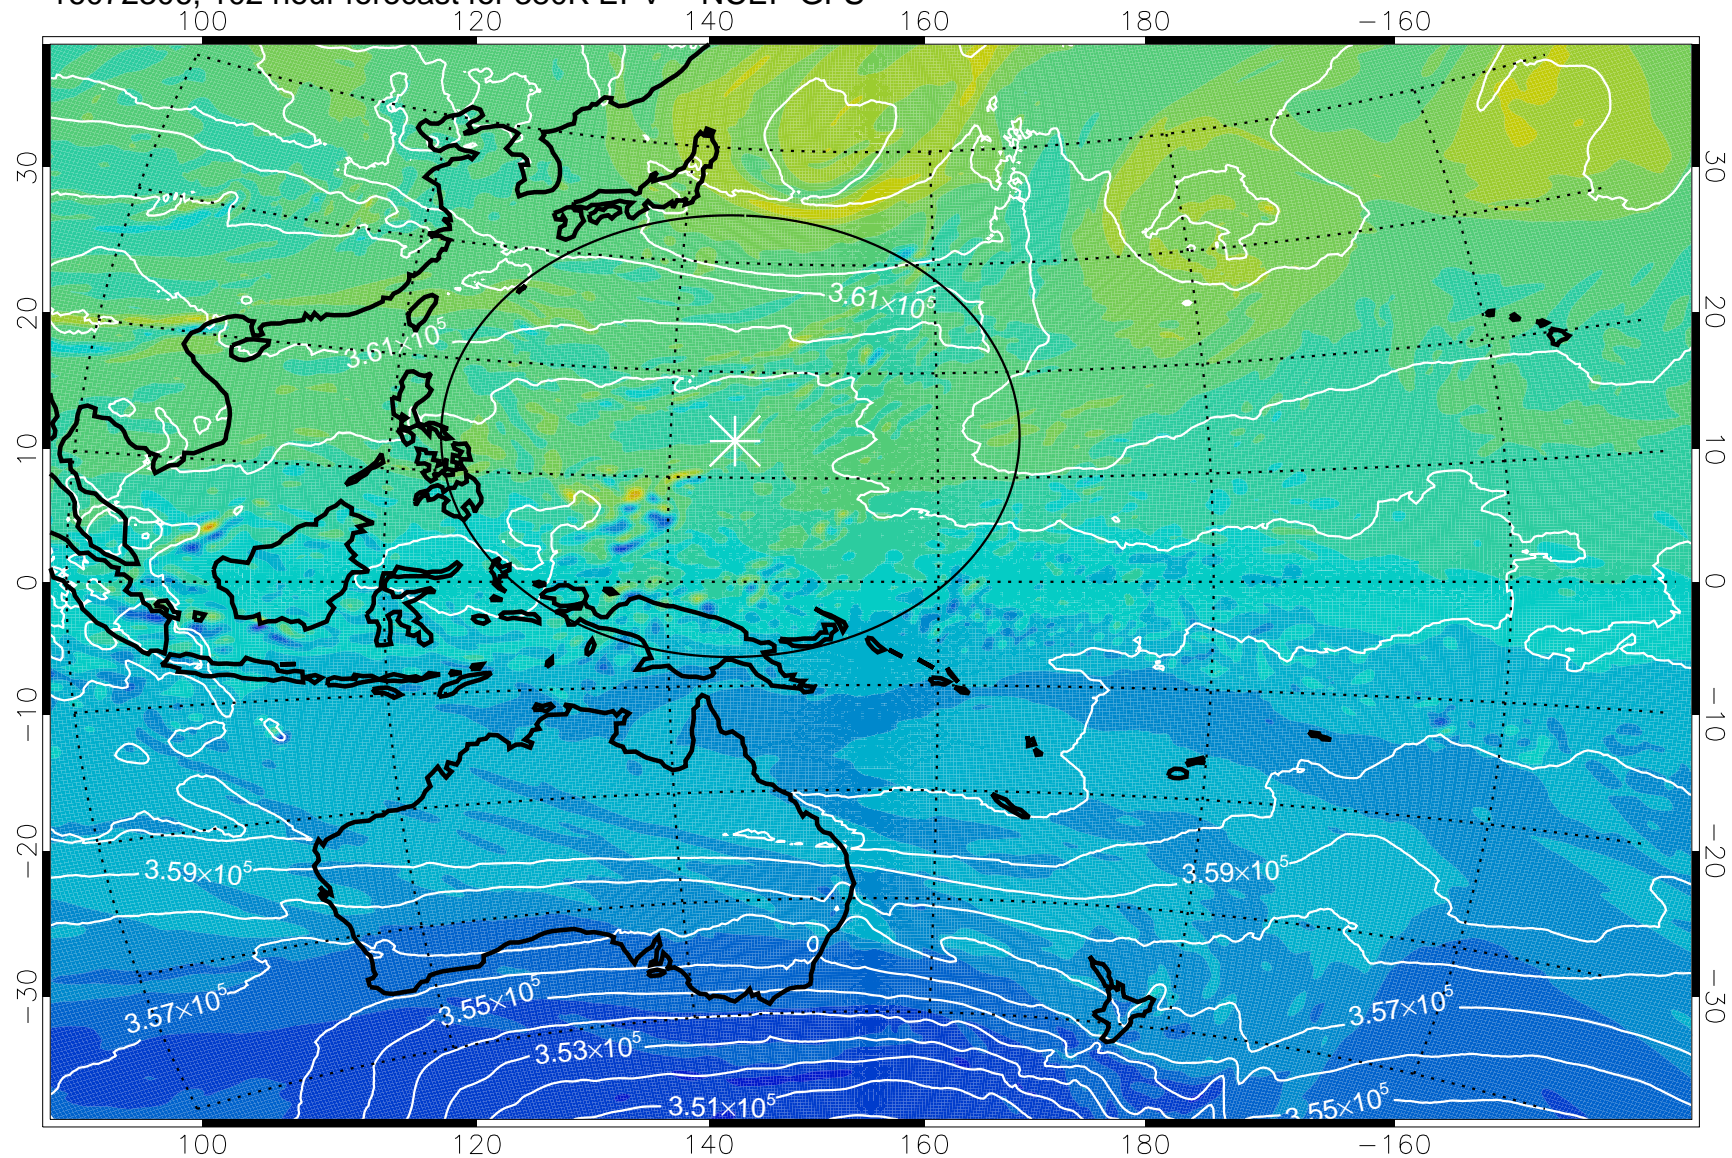

16072206, 78 hour forecast for 380K EPV -- NCEP GFS

380K Montgomery Streamfunction, white

Range ring of 2304 km

16072212, 84 hour forecast for 380K EPV -- NCEP GFS

380K Montgomery Streamfunction, white

Range ring of 2304 km

16072218, 90 hour forecast for 380K EPV -- NCEP GFS

380K Montgomery Streamfunction, white

Range ring of 2304 km

16072300, 96 hour forecast for 380K EPV -- NCEP GFS

380K Montgomery Streamfunction, white

Range ring of 2304 km

16072306, 102 hour forecast for 380K EPV -- NCEP GFS

380K Montgomery Streamfunction, white

Range ring of 2304 km

16072312, 108 hour forecast for 380K EPV -- NCEP GFS

380K Montgomery Streamfunction, white

Range ring of 2304 km

16072318, 114 hour forecast for 380K EPV -- NCEP GFS

380K Montgomery Streamfunction, white

Range ring of 2304 km

16072400, 120 hour forecast for 380K EPV -- NCEP GFS

380K Montgomery Streamfunction, white

Range ring of 2304 km