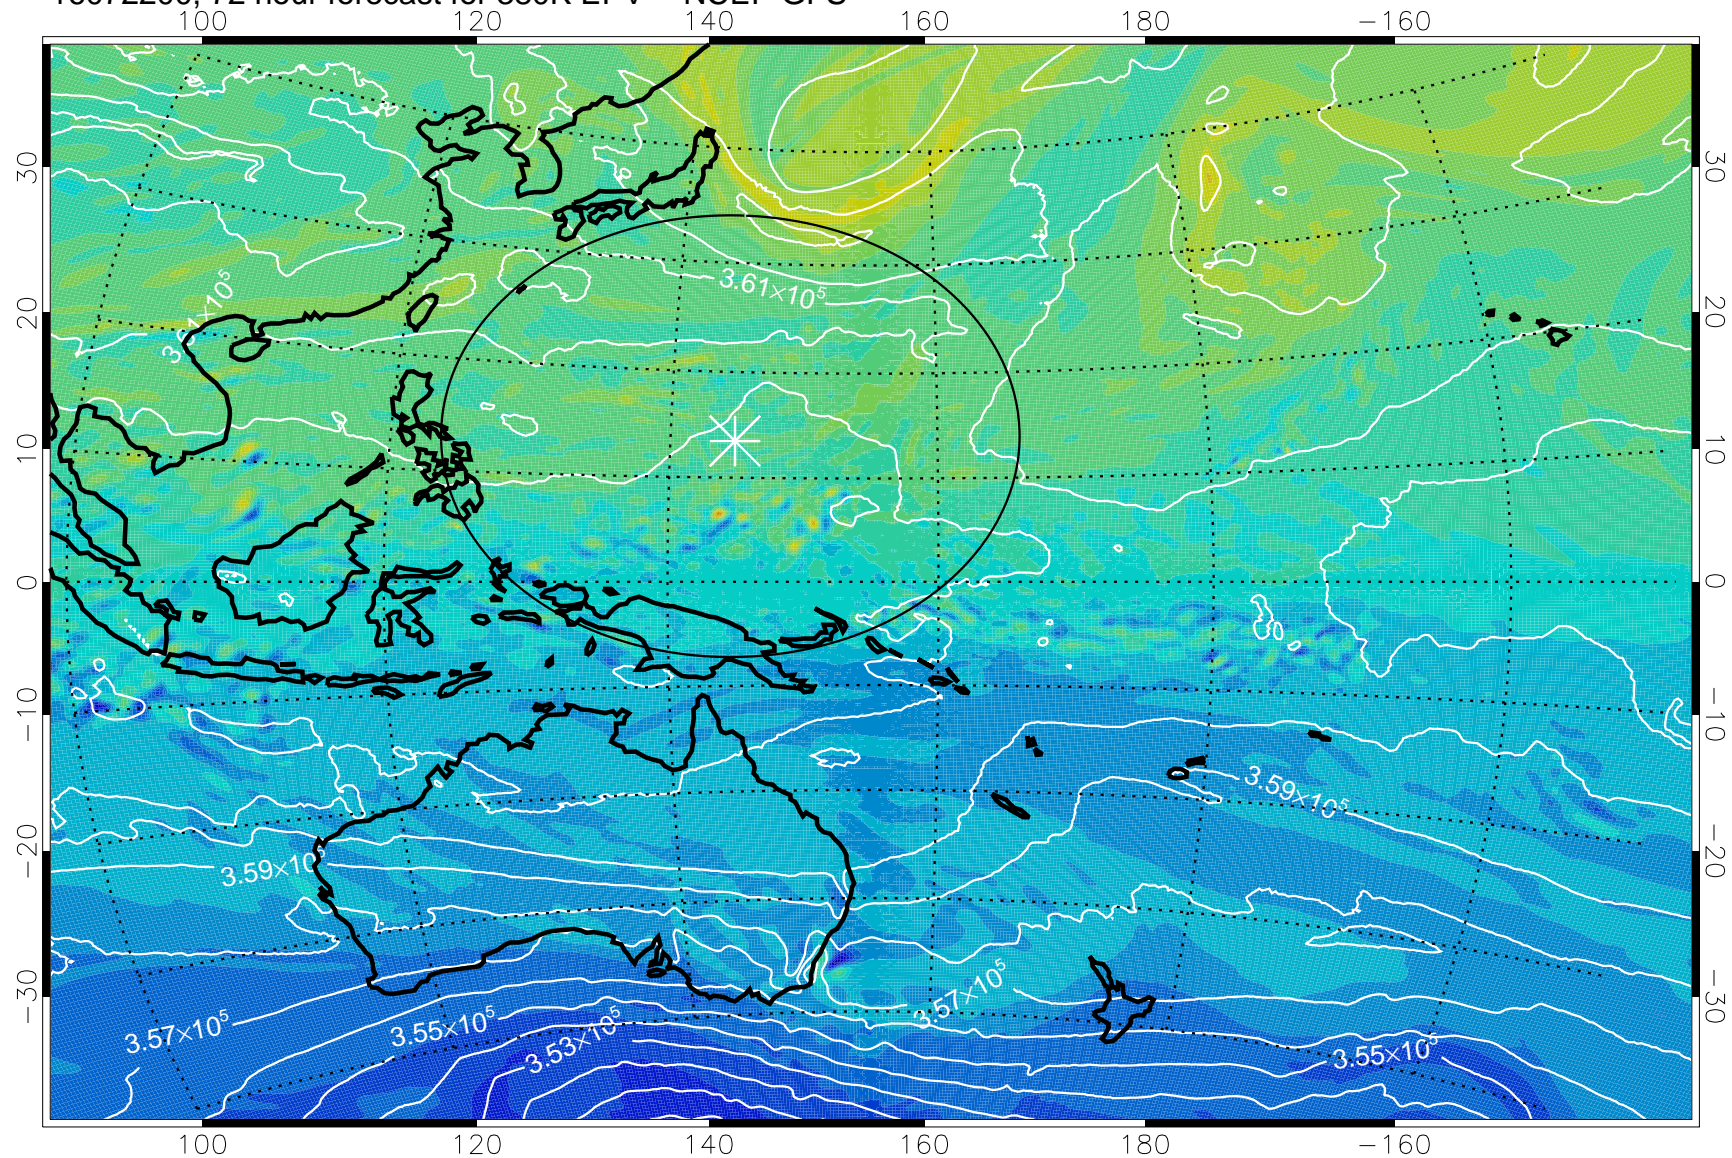

16072106, 54 hour forecast for 380K EPV -- NCEP GFS

380K Montgomery Streamfunction, white

Range ring of 2304 km

16072112, 60 hour forecast for 380K EPV -- NCEP GFS

380K Montgomery Streamfunction, white

Range ring of 2304 km

16072118, 66 hour forecast for 380K EPV -- NCEP GFS

380K Montgomery Streamfunction, white

Range ring of 2304 km

16072200, 72 hour forecast for 380K EPV -- NCEP GFS

380K Montgomery Streamfunction, white

Range ring of 2304 km

16072206, 78 hour forecast for 380K EPV -- NCEP GFS

380K Montgomery Streamfunction, white

Range ring of 2304 km

16072212, 84 hour forecast for 380K EPV -- NCEP GFS

380K Montgomery Streamfunction, white

Range ring of 2304 km

16072218, 90 hour forecast for 380K EPV -- NCEP GFS

380K Montgomery Streamfunction, white

Range ring of 2304 km

16072300, 96 hour forecast for 380K EPV -- NCEP GFS

380K Montgomery Streamfunction, white

Range ring of 2304 km