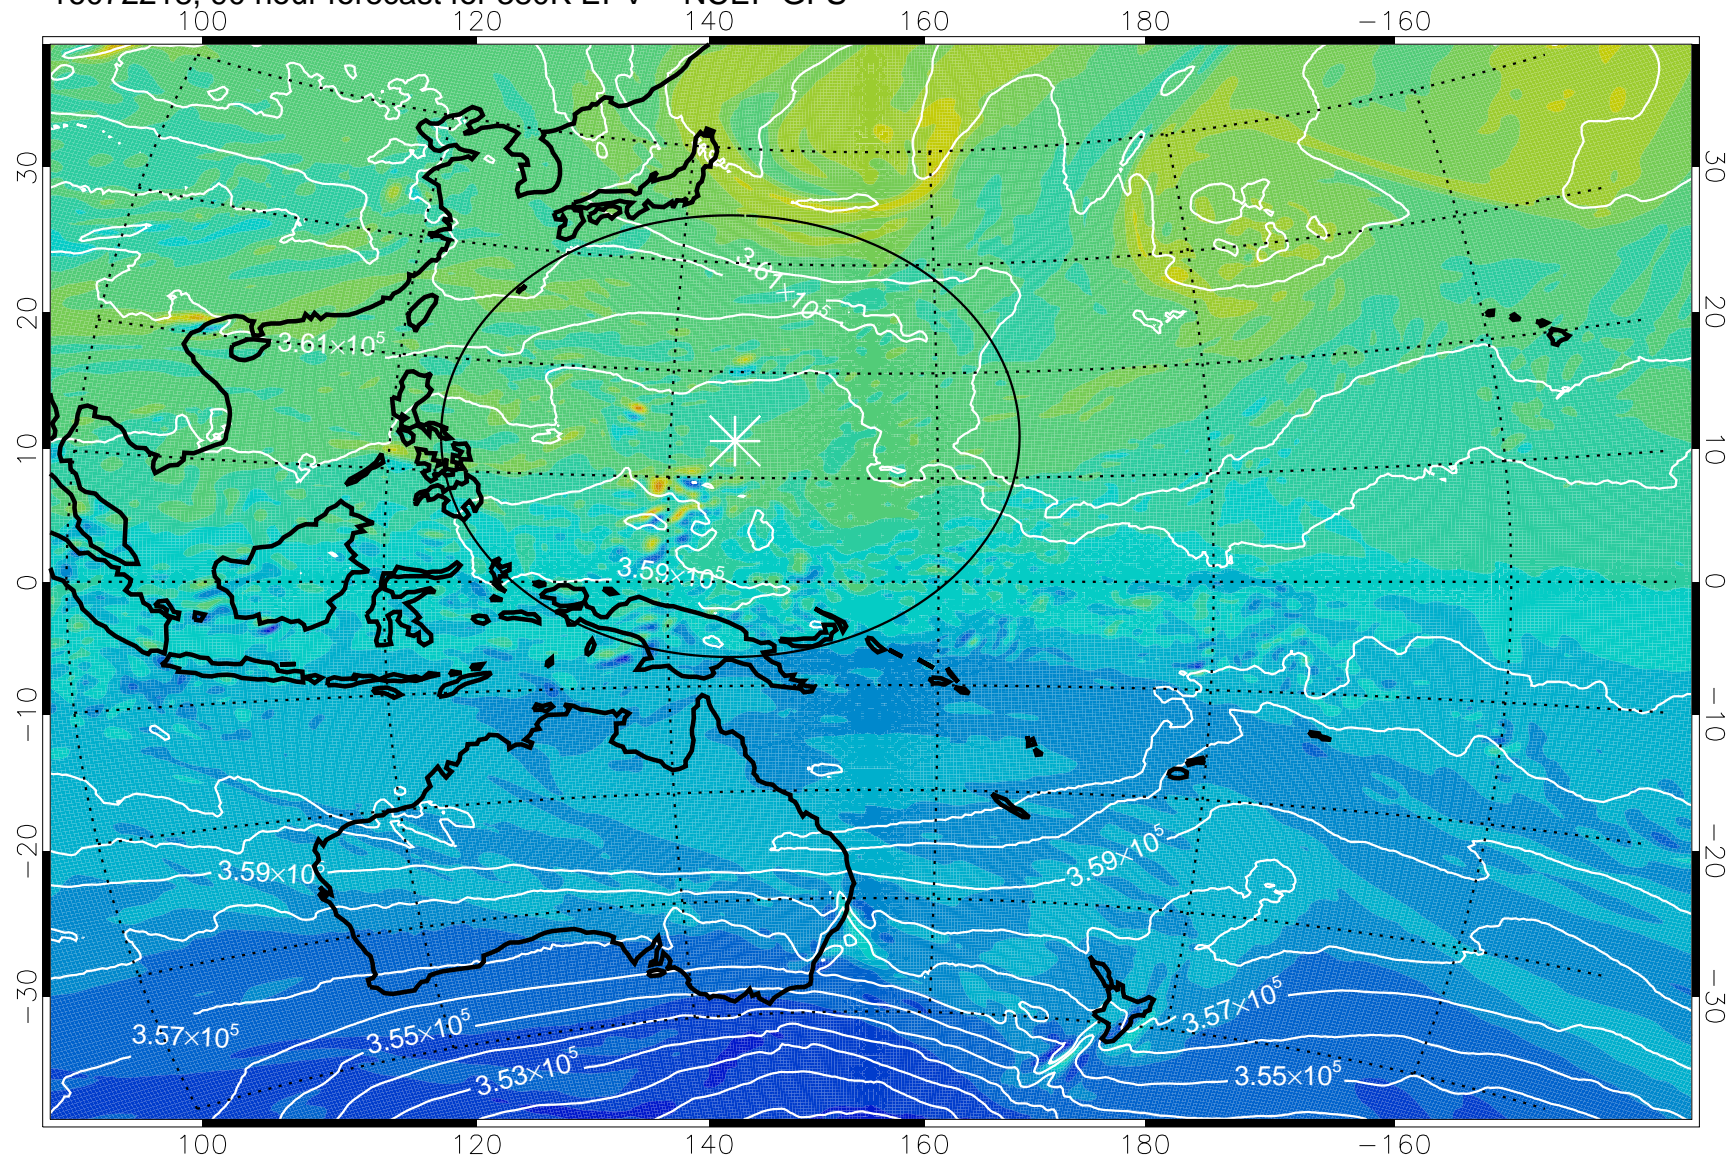

16072118, 66 hour forecast for 380K EPV -- NCEP GFS

380K Montgomery Streamfunction, white

Range ring of 2304 km

16072200, 72 hour forecast for 380K EPV -- NCEP GFS

380K Montgomery Streamfunction, white

Range ring of 2304 km

16072206, 78 hour forecast for 380K EPV -- NCEP GFS

380K Montgomery Streamfunction, white

Range ring of 2304 km

16072212, 84 hour forecast for 380K EPV -- NCEP GFS

380K Montgomery Streamfunction, white

Range ring of 2304 km

16072218, 90 hour forecast for 380K EPV -- NCEP GFS

380K Montgomery Streamfunction, white

Range ring of 2304 km

16072300, 96 hour forecast for 380K EPV -- NCEP GFS

380K Montgomery Streamfunction, white

Range ring of 2304 km

16072306, 102 hour forecast for 380K EPV -- NCEP GFS

380K Montgomery Streamfunction, white

Range ring of 2304 km

16072312, 108 hour forecast for 380K EPV -- NCEP GFS

380K Montgomery Streamfunction, white

Range ring of 2304 km