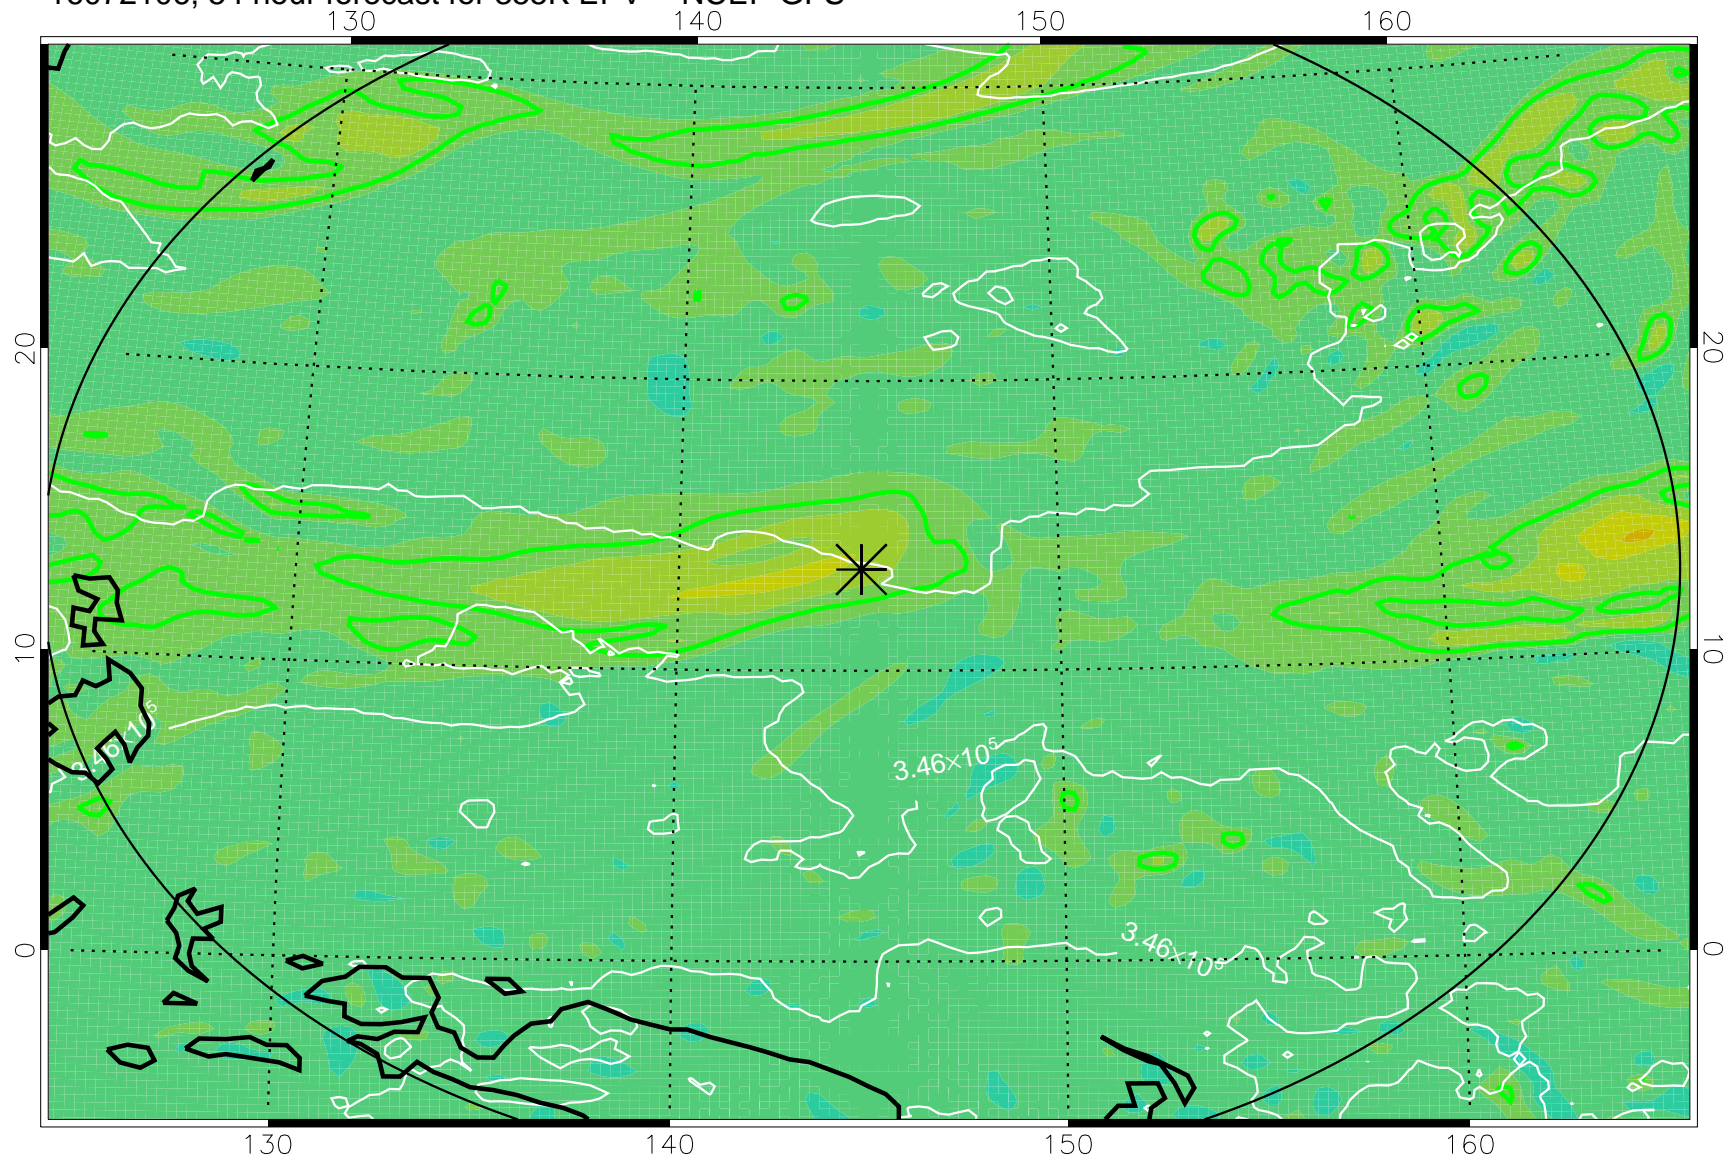

16072018, 42 hour forecast for 355K EPV -- NCEP GFS

355K Montgomery Streamfunction, white
EPV Tropopause (2 PVU) Position
Range ring of 2304 km

16072100, 48 hour forecast for 355K EPV -- NCEP GFS

355K Montgomery Streamfunction, white
EPV Tropopause (2 PVU) Position
Range ring of 2304 km

16072106, 54 hour forecast for 355K EPV -- NCEP GFS

355K Montgomery Streamfunction, white
EPV Tropopause (2 PVU) Position
Range ring of 2304 km

16072112, 60 hour forecast for 355K EPV -- NCEP GFS

355K Montgomery Streamfunction, white
EPV Tropopause (2 PVU) Position
Range ring of 2304 km

16072118, 66 hour forecast for 355K EPV -- NCEP GFS

355K Montgomery Streamfunction, white
EPV Tropopause (2 PVU) Position
Range ring of 2304 km

16072200, 72 hour forecast for 355K EPV -- NCEP GFS

355K Montgomery Streamfunction, white
EPV Tropopause (2 PVU) Position
Range ring of 2304 km

16072218, 90 hour forecast for 355K EPV -- NCEP GFS

355K Montgomery Streamfunction, white
EPV Tropopause (2 PVU) Position
Range ring of 2304 km

16072300, 96 hour forecast for 355K EPV -- NCEP GFS

355K Montgomery Streamfunction, white
EPV Tropopause (2 PVU) Position
Range ring of 2304 km