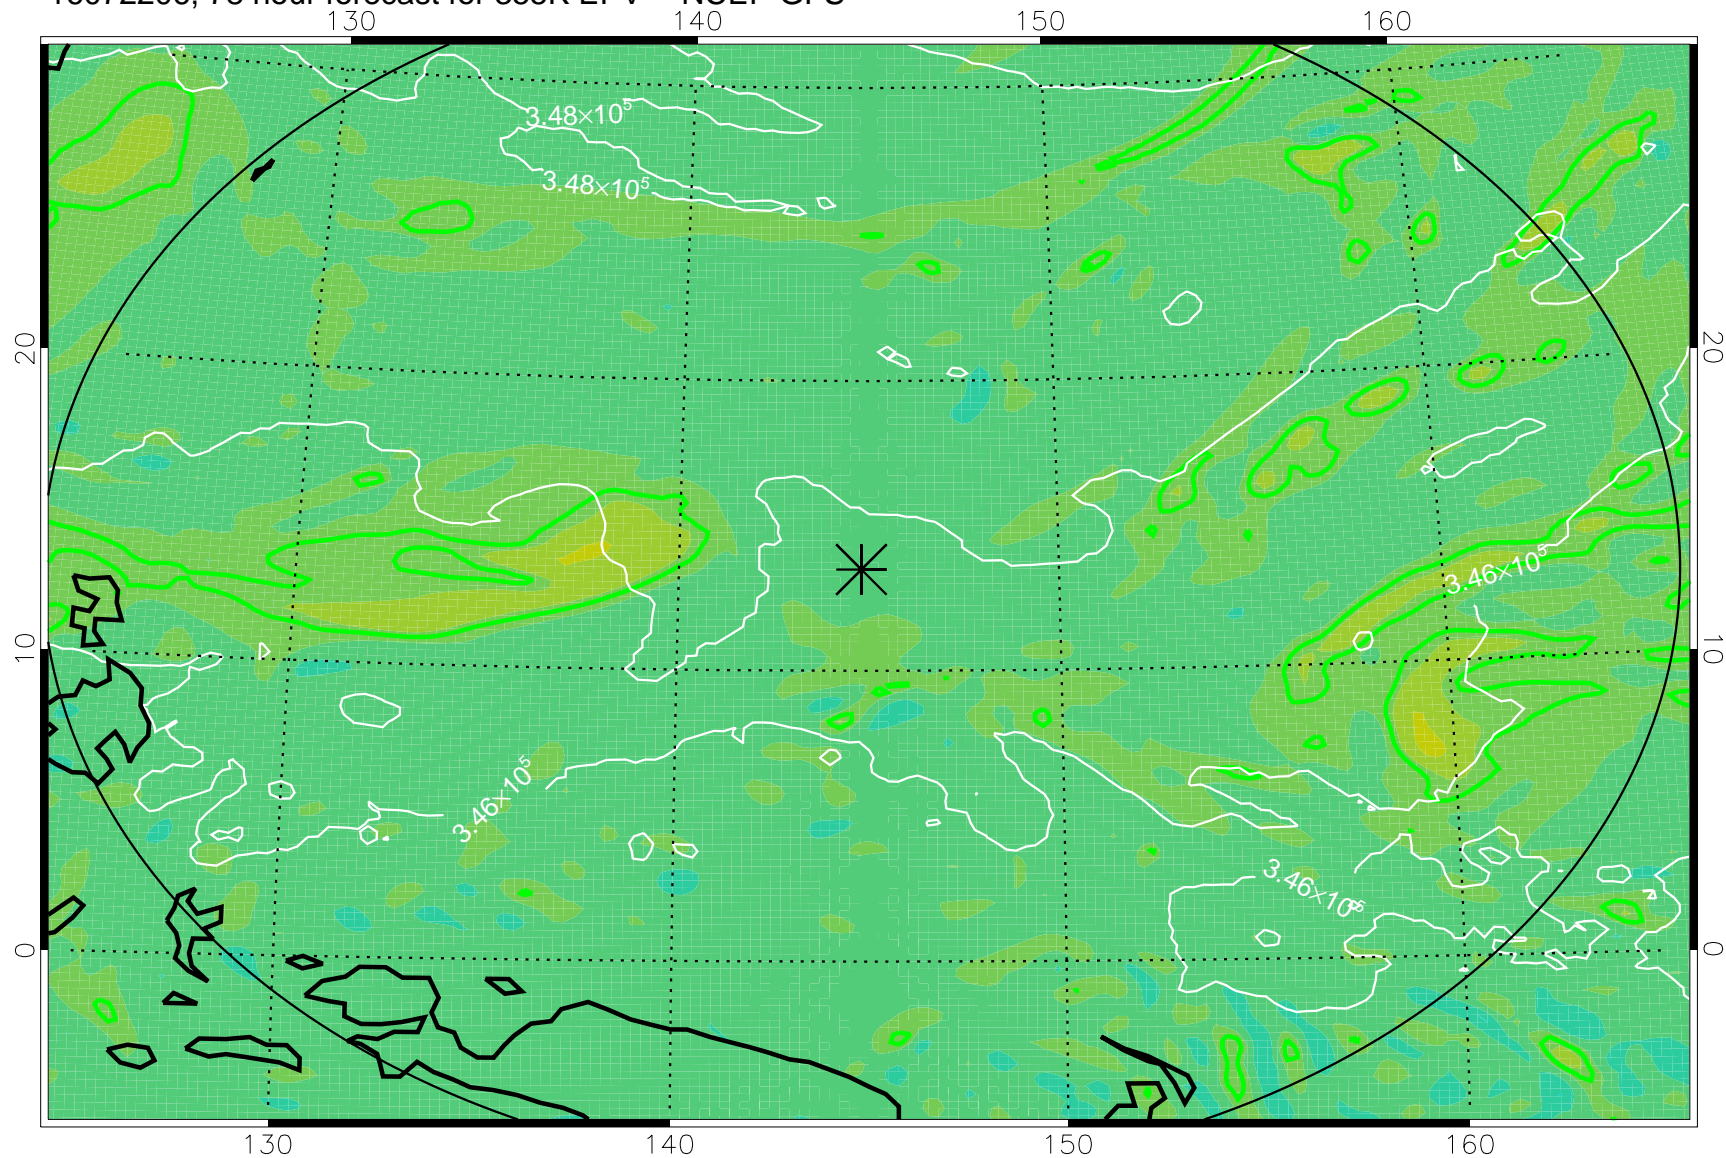

16072118, 66 hour forecast for 355K EPV -- NCEP GFS

355K Montgomery Streamfunction, white
EPV Tropopause (2 PVU) Position
Range ring of 2304 km

16072200, 72 hour forecast for 355K EPV -- NCEP GFS

355K Montgomery Streamfunction, white
EPV Tropopause (2 PVU) Position
Range ring of 2304 km

16072206, 78 hour forecast for 355K EPV -- NCEP GFS

355K Montgomery Streamfunction, white
EPV Tropopause (2 PVU) Position
Range ring of 2304 km

16072212, 84 hour forecast for 355K EPV -- NCEP GFS

355K Montgomery Streamfunction, white
EPV Tropopause (2 PVU) Position
Range ring of 2304 km

16072218, 90 hour forecast for 355K EPV -- NCEP GFS

355K Montgomery Streamfunction, white
EPV Tropopause (2 PVU) Position
Range ring of 2304 km

16072300, 96 hour forecast for 355K EPV -- NCEP GFS

355K Montgomery Streamfunction, white
EPV Tropopause (2 PVU) Position
Range ring of 2304 km

16072306, 102 hour forecast for 355K EPV -- NCEP GFS

355K Montgomery Streamfunction, white
EPV Tropopause (2 PVU) Position
Range ring of 2304 km

16072312, 108 hour forecast for 355K EPV -- NCEP GFS

355K Montgomery Streamfunction, white
EPV Tropopause (2 PVU) Position
Range ring of 2304 km