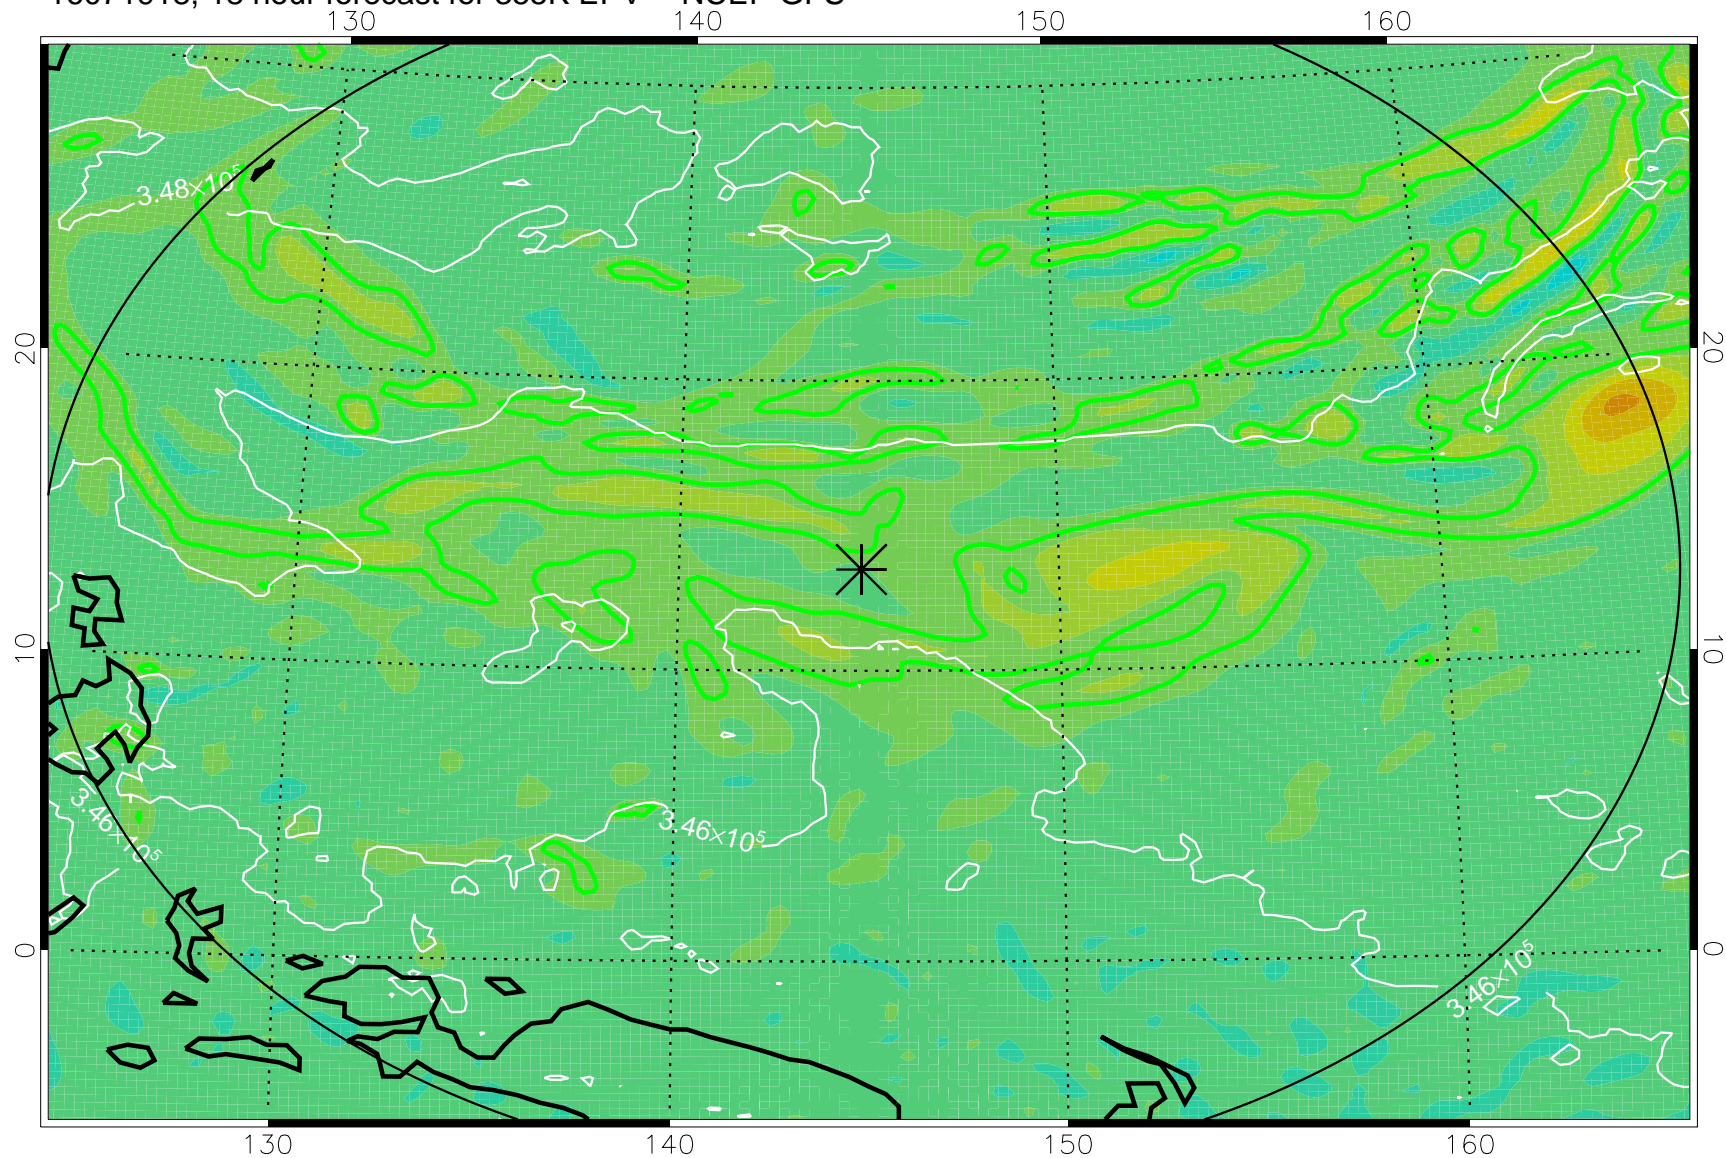

16071906, 6 hour forecast for 355K EPV -- NCEP GFS

355K Montgomery Streamfunction, white
EPV Tropopause (2 PVU) Position
Range ring of 2304 km

16071912, 12 hour forecast for 355K EPV -- NCEP GFS

355K Montgomery Streamfunction, white
EPV Tropopause (2 PVU) Position
Range ring of 2304 km

16071918, 18 hour forecast for 355K EPV -- NCEP GFS

355K Montgomery Streamfunction, white
EPV Tropopause (2 PVU) Position
Range ring of 2304 km

16072000, 24 hour forecast for 355K EPV -- NCEP GFS

355K Montgomery Streamfunction, white
EPV Tropopause (2 PVU) Position
Range ring of 2304 km

16072006, 30 hour forecast for 355K EPV -- NCEP GFS

355K Montgomery Streamfunction, white
EPV Tropopause (2 PVU) Position
Range ring of 2304 km

16072012, 36 hour forecast for 355K EPV -- NCEP GFS

355K Montgomery Streamfunction, white
EPV Tropopause (2 PVU) Position
Range ring of 2304 km

16072018, 42 hour forecast for 355K EPV -- NCEP GFS

355K Montgomery Streamfunction, white
EPV Tropopause (2 PVU) Position
Range ring of 2304 km

16072100, 48 hour forecast for 355K EPV -- NCEP GFS

355K Montgomery Streamfunction, white
EPV Tropopause (2 PVU) Position
Range ring of 2304 km