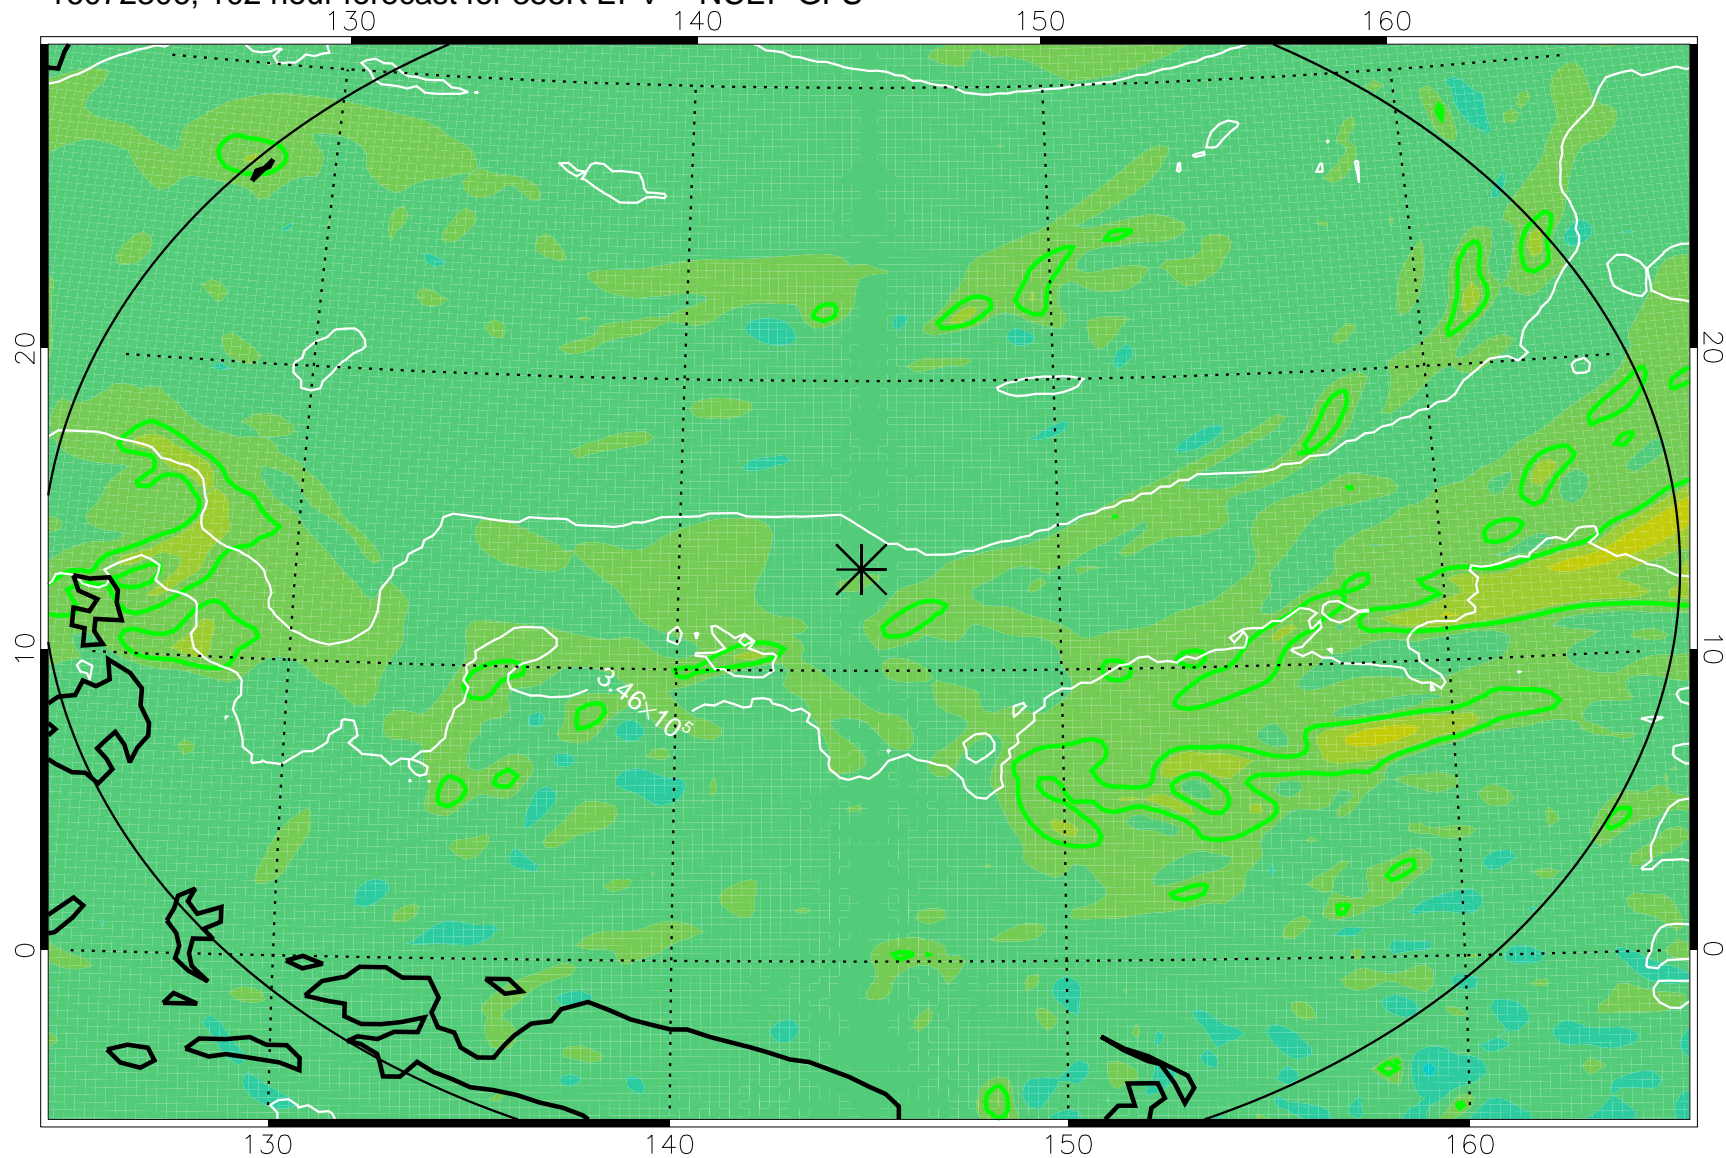

16072206, 78 hour forecast for 355K EPV -- NCEP GFS

355K Montgomery Streamfunction, white
EPV Tropopause (2 PVU) Position
Range ring of 2304 km

16072212, 84 hour forecast for 355K EPV -- NCEP GFS

355K Montgomery Streamfunction, white
EPV Tropopause (2 PVU) Position
Range ring of 2304 km

16072218, 90 hour forecast for 355K EPV -- NCEP GFS

355K Montgomery Streamfunction, white
EPV Tropopause (2 PVU) Position
Range ring of 2304 km

16072300, 96 hour forecast for 355K EPV -- NCEP GFS

355K Montgomery Streamfunction, white
EPV Tropopause (2 PVU) Position
Range ring of 2304 km

16072306, 102 hour forecast for 355K EPV -- NCEP GFS

355K Montgomery Streamfunction, white
EPV Tropopause (2 PVU) Position
Range ring of 2304 km

16072312, 108 hour forecast for 355K EPV -- NCEP GFS

355K Montgomery Streamfunction, white
EPV Tropopause (2 PVU) Position
Range ring of 2304 km

16072318, 114 hour forecast for 355K EPV -- NCEP GFS

355K Montgomery Streamfunction, white
EPV Tropopause (2 PVU) Position
Range ring of 2304 km

16072400, 120 hour forecast for 355K EPV -- NCEP GFS

355K Montgomery Streamfunction, white
EPV Tropopause (2 PVU) Position
Range ring of 2304 km