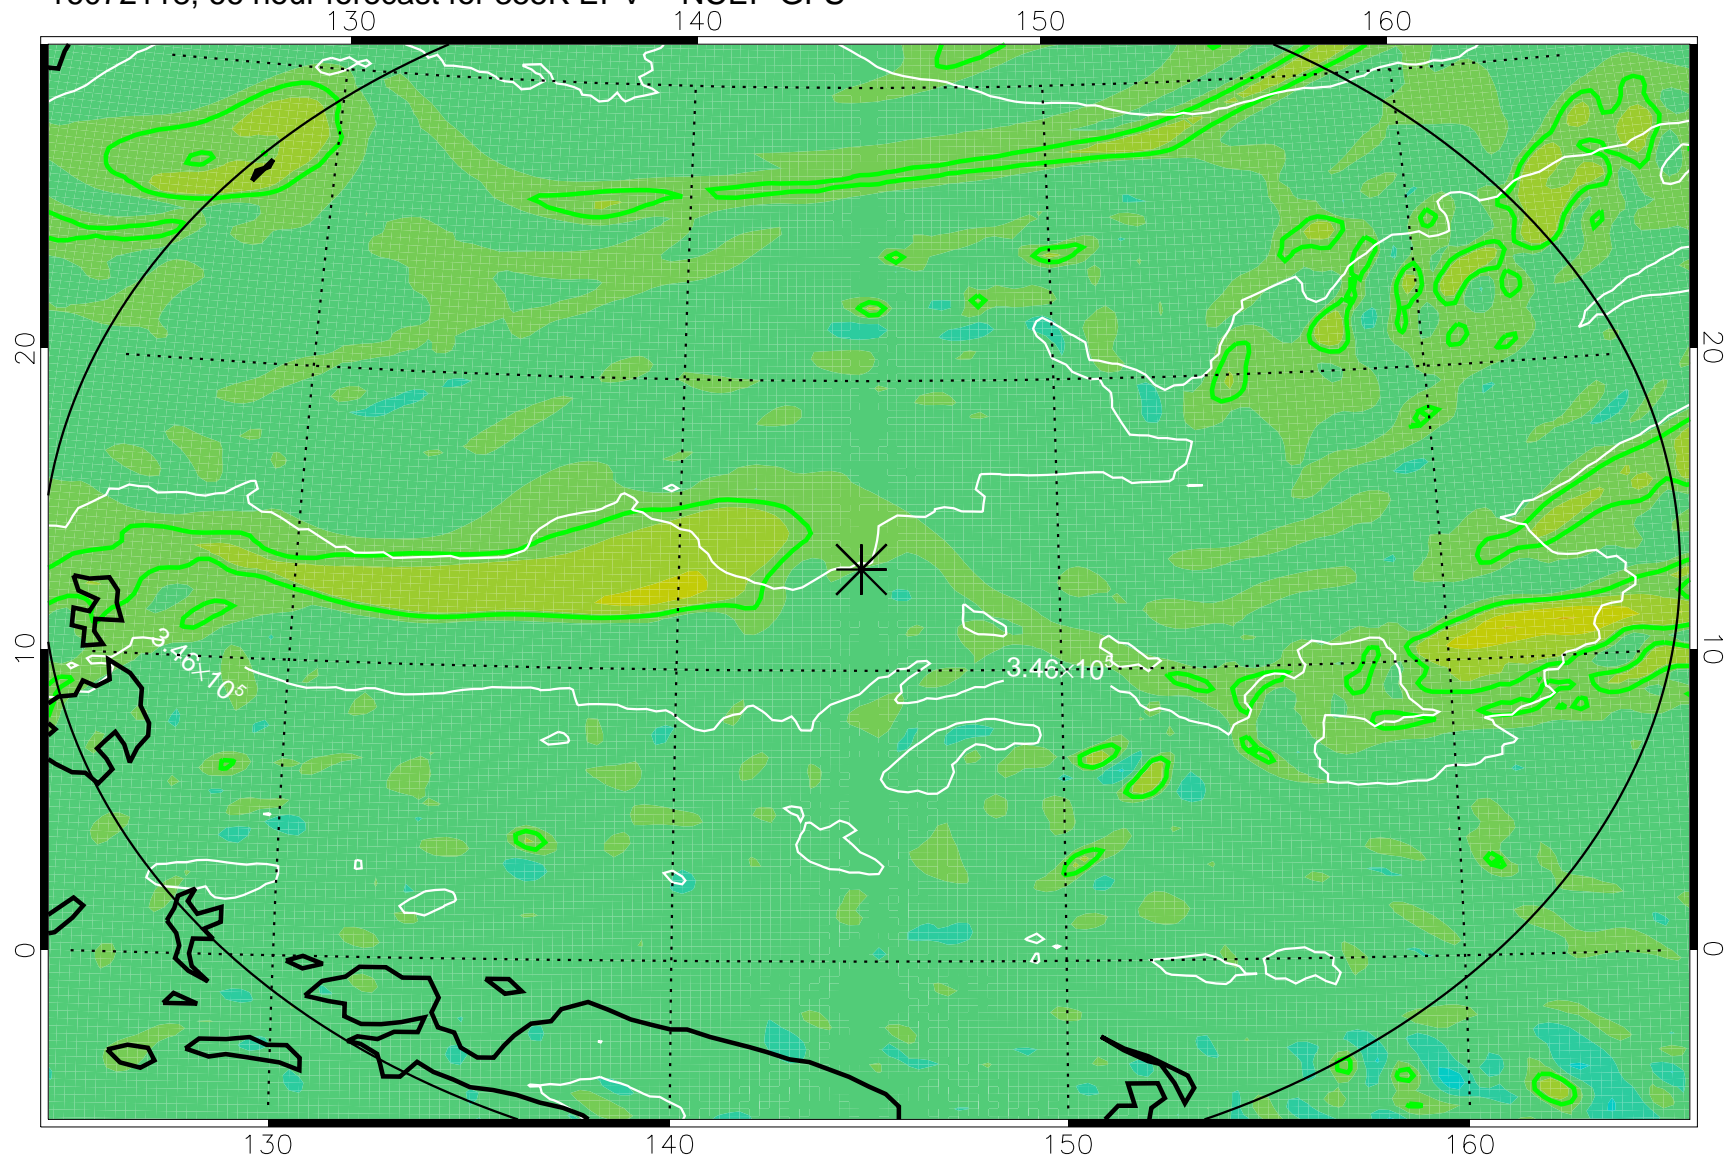

16072106, 54 hour forecast for 355K EPV -- NCEP GFS

355K Montgomery Streamfunction, white
EPV Tropopause (2 PVU) Position
Range ring of 2304 km

16072112, 60 hour forecast for 355K EPV -- NCEP GFS

355K Montgomery Streamfunction, white
EPV Tropopause (2 PVU) Position
Range ring of 2304 km

16072118, 66 hour forecast for 355K EPV -- NCEP GFS

355K Montgomery Streamfunction, white
EPV Tropopause (2 PVU) Position
Range ring of 2304 km

16072200, 72 hour forecast for 355K EPV -- NCEP GFS

355K Montgomery Streamfunction, white
EPV Tropopause (2 PVU) Position
Range ring of 2304 km

16072206, 78 hour forecast for 355K EPV -- NCEP GFS

355K Montgomery Streamfunction, white
EPV Tropopause (2 PVU) Position
Range ring of 2304 km

16072212, 84 hour forecast for 355K EPV -- NCEP GFS

355K Montgomery Streamfunction, white
EPV Tropopause (2 PVU) Position
Range ring of 2304 km

16072218, 90 hour forecast for 355K EPV -- NCEP GFS

355K Montgomery Streamfunction, white
EPV Tropopause (2 PVU) Position
Range ring of 2304 km

16072300, 96 hour forecast for 355K EPV -- NCEP GFS

355K Montgomery Streamfunction, white
EPV Tropopause (2 PVU) Position
Range ring of 2304 km