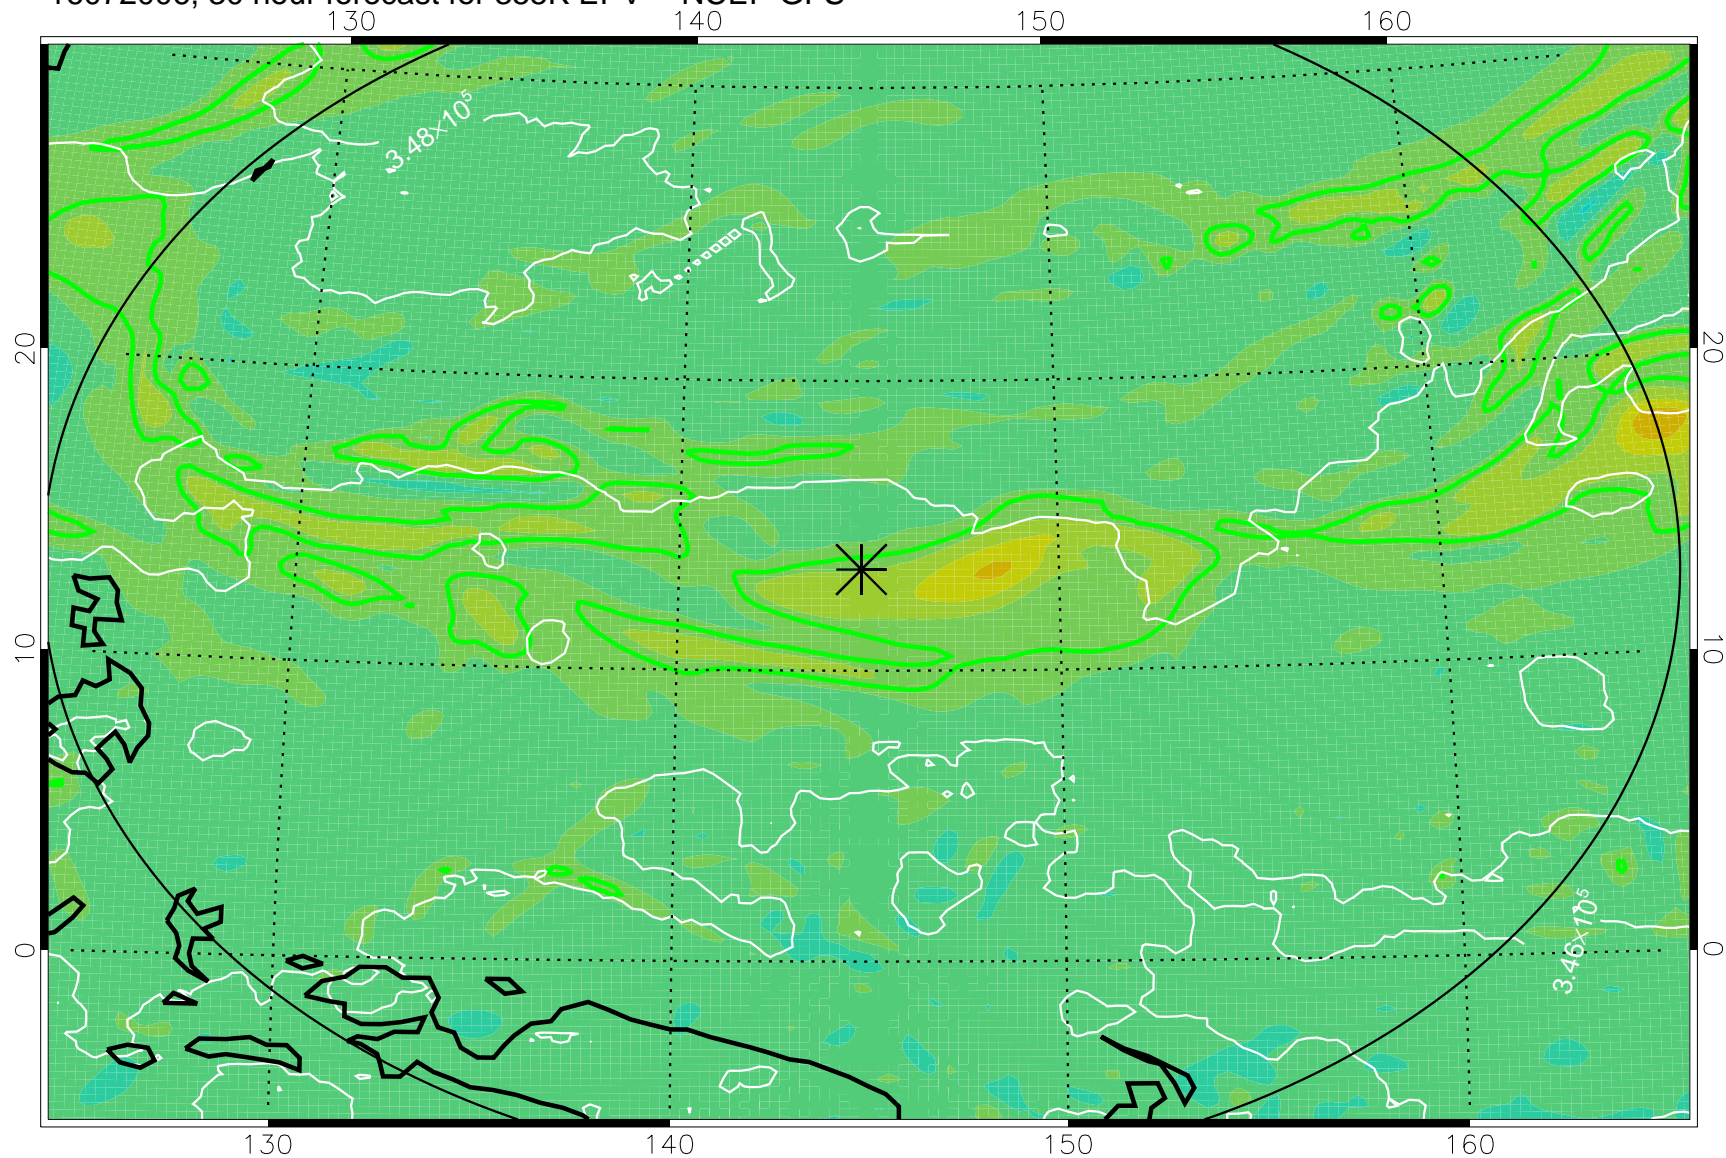

16071906, 6 hour forecast for 355K EPV -- NCEP GFS

355K Montgomery Streamfunction, white
EPV Tropopause (2 PVU) Position
Range ring of 2304 km

16071912, 12 hour forecast for 355K EPV -- NCEP GFS

355K Montgomery Streamfunction, white
EPV Tropopause (2 PVU) Position
Range ring of 2304 km

16071918, 18 hour forecast for 355K EPV -- NCEP GFS

355K Montgomery Streamfunction, white
EPV Tropopause (2 PVU) Position
Range ring of 2304 km

16072000, 24 hour forecast for 355K EPV -- NCEP GFS

355K Montgomery Streamfunction, white
EPV Tropopause (2 PVU) Position
Range ring of 2304 km

16072006, 30 hour forecast for 355K EPV -- NCEP GFS

355K Montgomery Streamfunction, white
EPV Tropopause (2 PVU) Position
Range ring of 2304 km

16072012, 36 hour forecast for 355K EPV -- NCEP GFS

355K Montgomery Streamfunction, white
EPV Tropopause (2 PVU) Position
Range ring of 2304 km

16072018, 42 hour forecast for 355K EPV -- NCEP GFS

355K Montgomery Streamfunction, white
EPV Tropopause (2 PVU) Position
Range ring of 2304 km

16072100, 48 hour forecast for 355K EPV -- NCEP GFS

355K Montgomery Streamfunction, white
EPV Tropopause (2 PVU) Position
Range ring of 2304 km