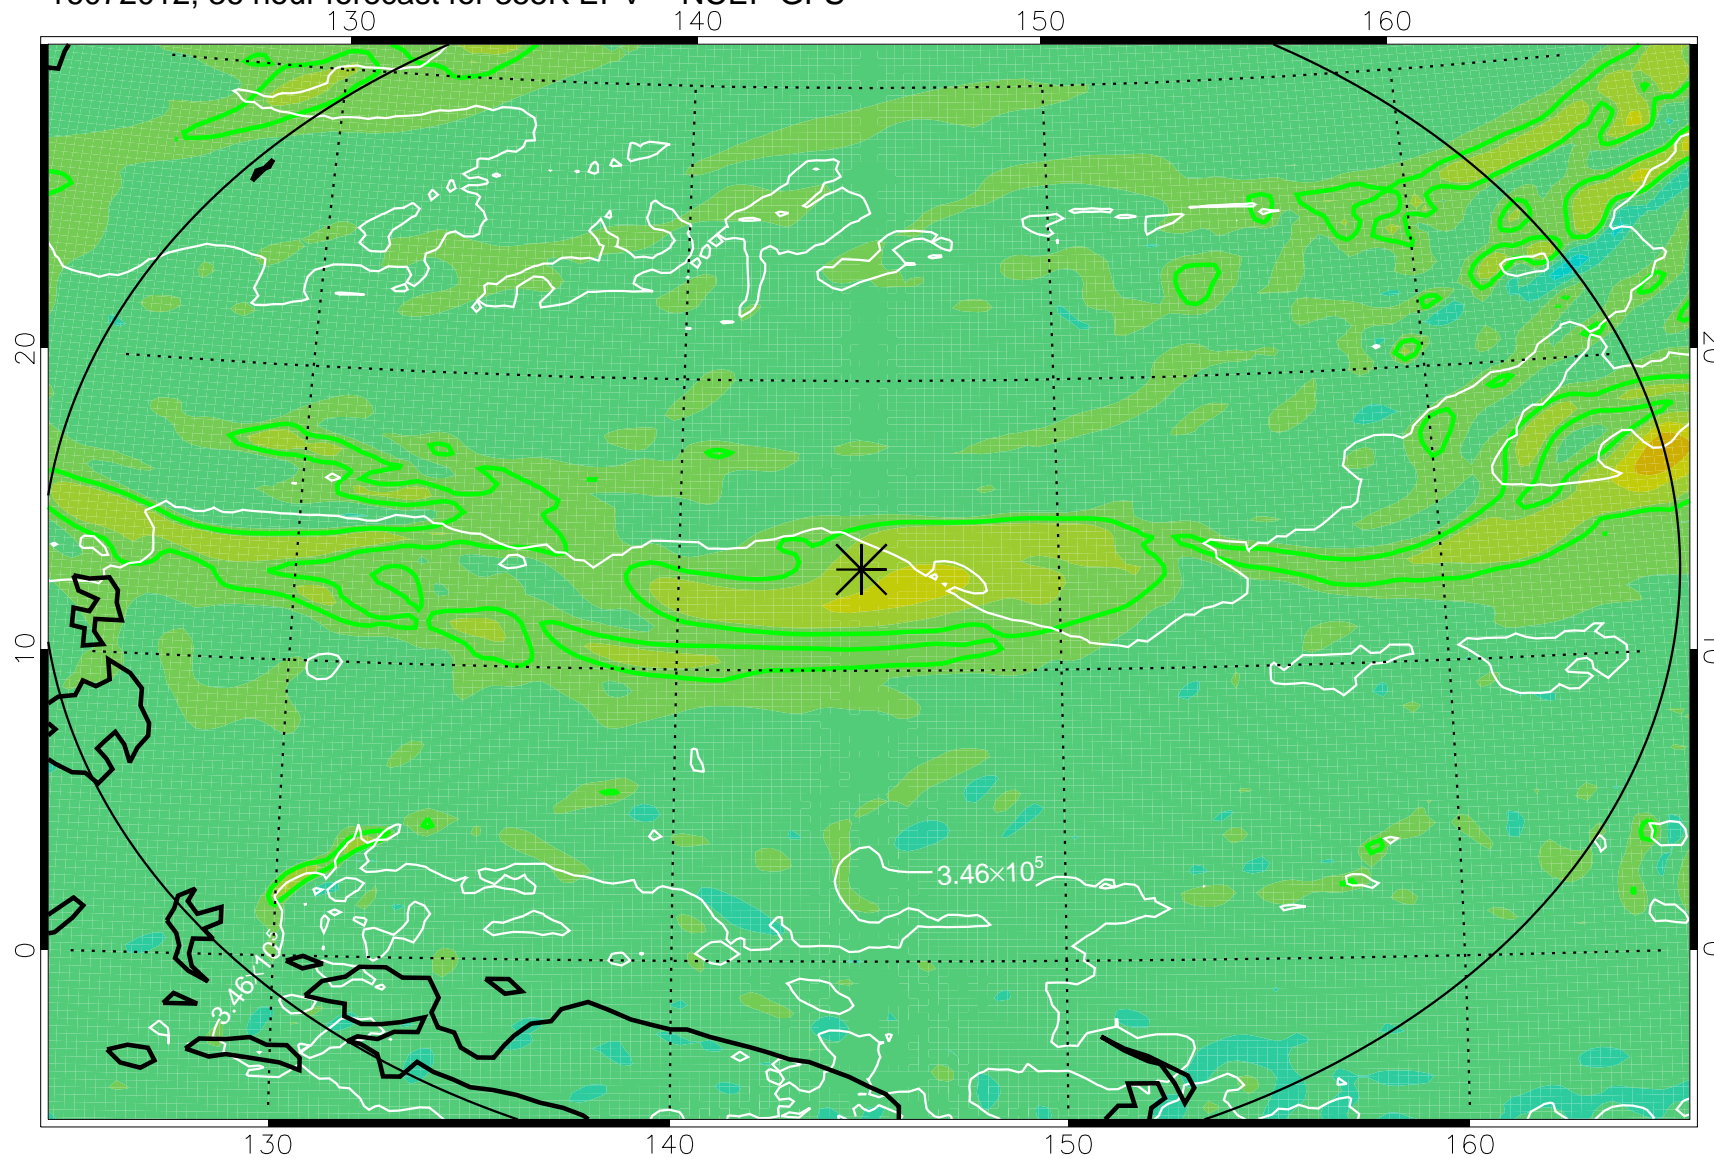

16071906, 6 hour forecast for 355K EPV -- NCEP GFS

355K Montgomery Streamfunction, white
EPV Tropopause (2 PVU) Position
Range ring of 2304 km

16071912, 12 hour forecast for 355K EPV -- NCEP GFS

355K Montgomery Streamfunction, white
EPV Tropopause (2 PVU) Position
Range ring of 2304 km

16071918, 18 hour forecast for 355K EPV -- NCEP GFS

355K Montgomery Streamfunction, white
EPV Tropopause (2 PVU) Position
Range ring of 2304 km

16072000, 24 hour forecast for 355K EPV -- NCEP GFS

355K Montgomery Streamfunction, white
EPV Tropopause (2 PVU) Position
Range ring of 2304 km

16072006, 30 hour forecast for 355K EPV -- NCEP GFS

355K Montgomery Streamfunction, white
EPV Tropopause (2 PVU) Position
Range ring of 2304 km

16072012, 36 hour forecast for 355K EPV -- NCEP GFS

355K Montgomery Streamfunction, white
EPV Tropopause (2 PVU) Position
Range ring of 2304 km

16072018, 42 hour forecast for 355K EPV -- NCEP GFS

355K Montgomery Streamfunction, white
EPV Tropopause (2 PVU) Position
Range ring of 2304 km

16072100, 48 hour forecast for 355K EPV -- NCEP GFS

355K Montgomery Streamfunction, white
EPV Tropopause (2 PVU) Position
Range ring of 2304 km