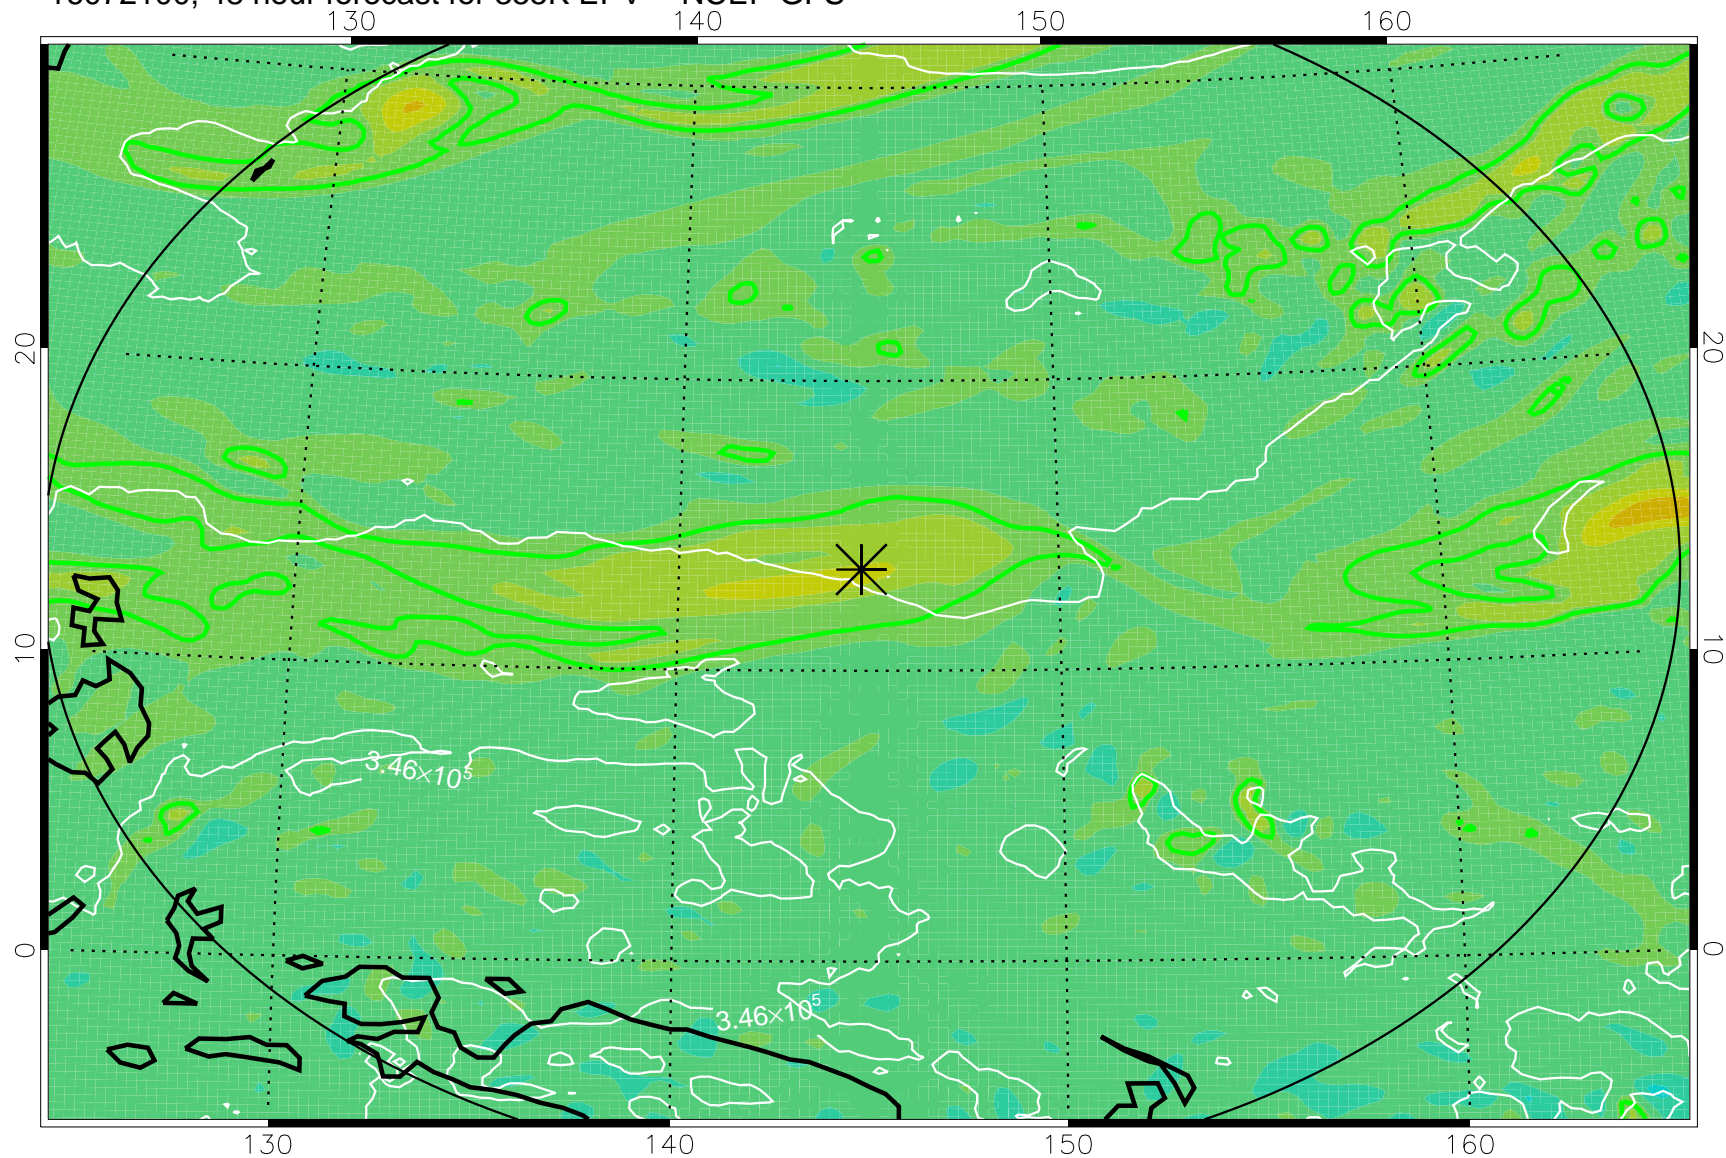

16071918, 18 hour forecast for 355K EPV -- NCEP GFS

355K Montgomery Streamfunction, white
EPV Tropopause (2 PVU) Position
Range ring of 2304 km

16072000, 24 hour forecast for 355K EPV -- NCEP GFS

355K Montgomery Streamfunction, white
EPV Tropopause (2 PVU) Position
Range ring of 2304 km

16072006, 30 hour forecast for 355K EPV -- NCEP GFS

355K Montgomery Streamfunction, white
EPV Tropopause (2 PVU) Position
Range ring of 2304 km

16072012, 36 hour forecast for 355K EPV -- NCEP GFS

355K Montgomery Streamfunction, white
EPV Tropopause (2 PVU) Position
Range ring of 2304 km

16072018, 42 hour forecast for 355K EPV -- NCEP GFS

355K Montgomery Streamfunction, white
EPV Tropopause (2 PVU) Position
Range ring of 2304 km

16072100, 48 hour forecast for 355K EPV -- NCEP GFS

355K Montgomery Streamfunction, white
EPV Tropopause (2 PVU) Position
Range ring of 2304 km

16072218, 90 hour forecast for 355K EPV -- NCEP GFS

355K Montgomery Streamfunction, white
EPV Tropopause (2 PVU) Position
Range ring of 2304 km

16072300, 96 hour forecast for 355K EPV -- NCEP GFS

355K Montgomery Streamfunction, white
EPV Tropopause (2 PVU) Position
Range ring of 2304 km