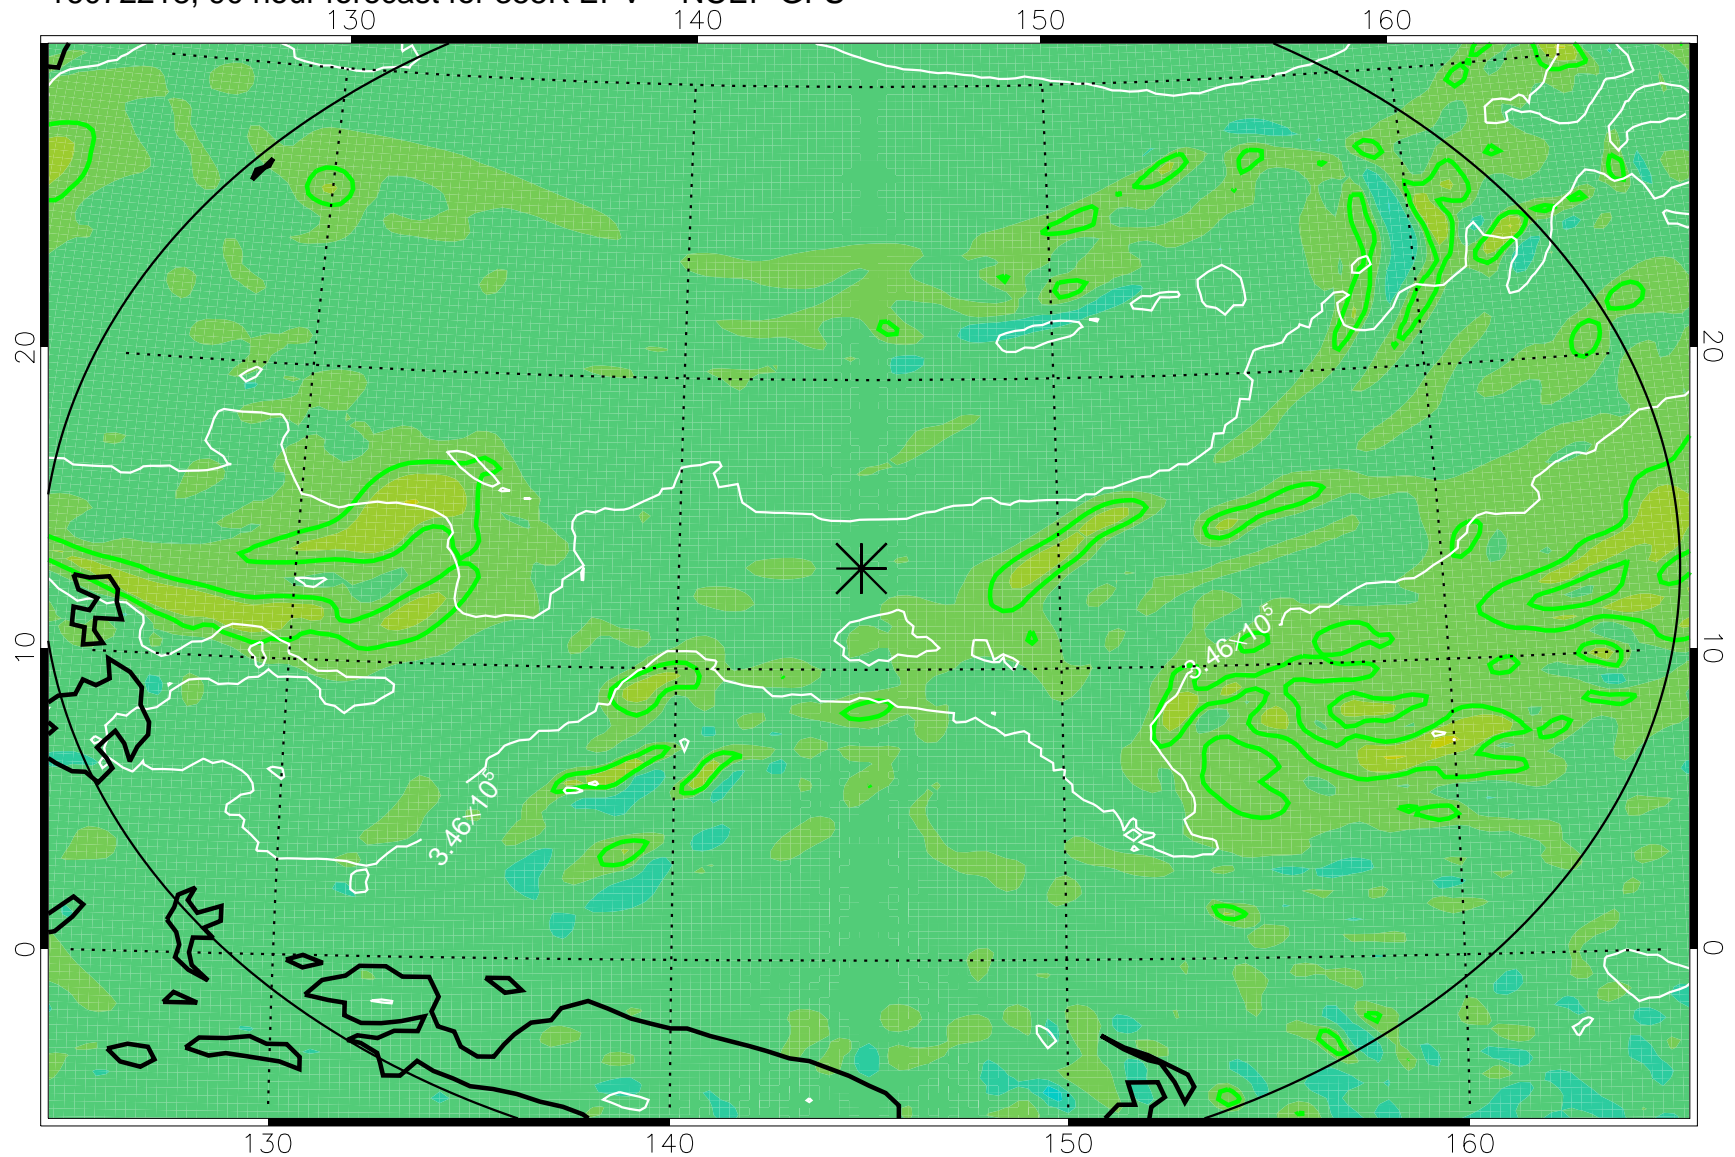

16072206, 78 hour forecast for 355K EPV -- NCEP GFS

355K Montgomery Streamfunction, white
EPV Tropopause (2 PVU) Position
Range ring of 2304 km

16072212, 84 hour forecast for 355K EPV -- NCEP GFS

355K Montgomery Streamfunction, white
EPV Tropopause (2 PVU) Position
Range ring of 2304 km

16072218, 90 hour forecast for 355K EPV -- NCEP GFS

355K Montgomery Streamfunction, white
EPV Tropopause (2 PVU) Position
Range ring of 2304 km

16072300, 96 hour forecast for 355K EPV -- NCEP GFS

355K Montgomery Streamfunction, white
EPV Tropopause (2 PVU) Position
Range ring of 2304 km

16072306, 102 hour forecast for 355K EPV -- NCEP GFS

355K Montgomery Streamfunction, white
EPV Tropopause (2 PVU) Position
Range ring of 2304 km

16072312, 108 hour forecast for 355K EPV -- NCEP GFS

355K Montgomery Streamfunction, white
EPV Tropopause (2 PVU) Position
Range ring of 2304 km

16072318, 114 hour forecast for 355K EPV -- NCEP GFS

355K Montgomery Streamfunction, white
EPV Tropopause (2 PVU) Position
Range ring of 2304 km

16072400, 120 hour forecast for 355K EPV -- NCEP GFS

355K Montgomery Streamfunction, white
EPV Tropopause (2 PVU) Position
Range ring of 2304 km