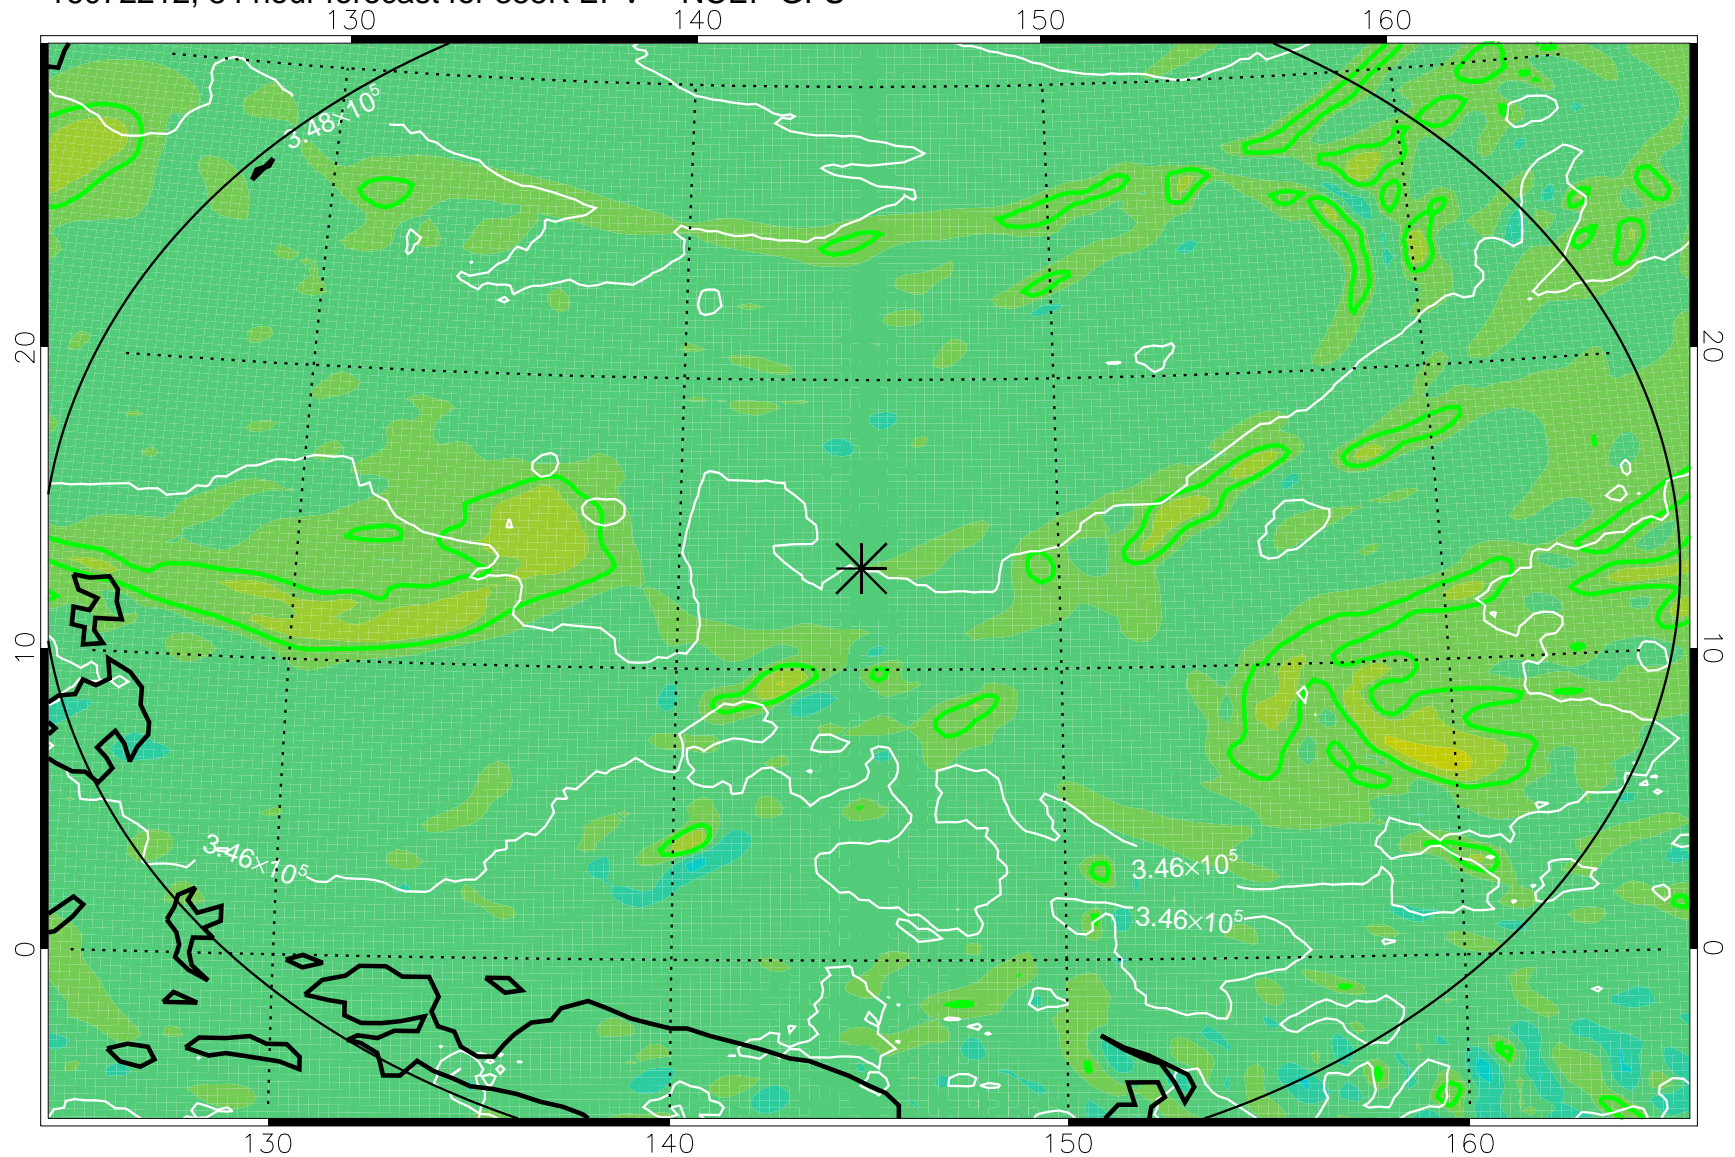

16072118, 66 hour forecast for 355K EPV -- NCEP GFS

355K Montgomery Streamfunction, white
EPV Tropopause (2 PVU) Position
Range ring of 2304 km

16072200, 72 hour forecast for 355K EPV -- NCEP GFS

355K Montgomery Streamfunction, white
EPV Tropopause (2 PVU) Position
Range ring of 2304 km

16072206, 78 hour forecast for 355K EPV -- NCEP GFS

355K Montgomery Streamfunction, white
EPV Tropopause (2 PVU) Position
Range ring of 2304 km

16072212, 84 hour forecast for 355K EPV -- NCEP GFS

355K Montgomery Streamfunction, white
EPV Tropopause (2 PVU) Position
Range ring of 2304 km

16072218, 90 hour forecast for 355K EPV -- NCEP GFS

355K Montgomery Streamfunction, white
EPV Tropopause (2 PVU) Position
Range ring of 2304 km

16072300, 96 hour forecast for 355K EPV -- NCEP GFS

355K Montgomery Streamfunction, white
EPV Tropopause (2 PVU) Position
Range ring of 2304 km

16072306, 102 hour forecast for 355K EPV -- NCEP GFS

355K Montgomery Streamfunction, white
EPV Tropopause (2 PVU) Position
Range ring of 2304 km

16072312, 108 hour forecast for 355K EPV -- NCEP GFS

355K Montgomery Streamfunction, white
EPV Tropopause (2 PVU) Position
Range ring of 2304 km