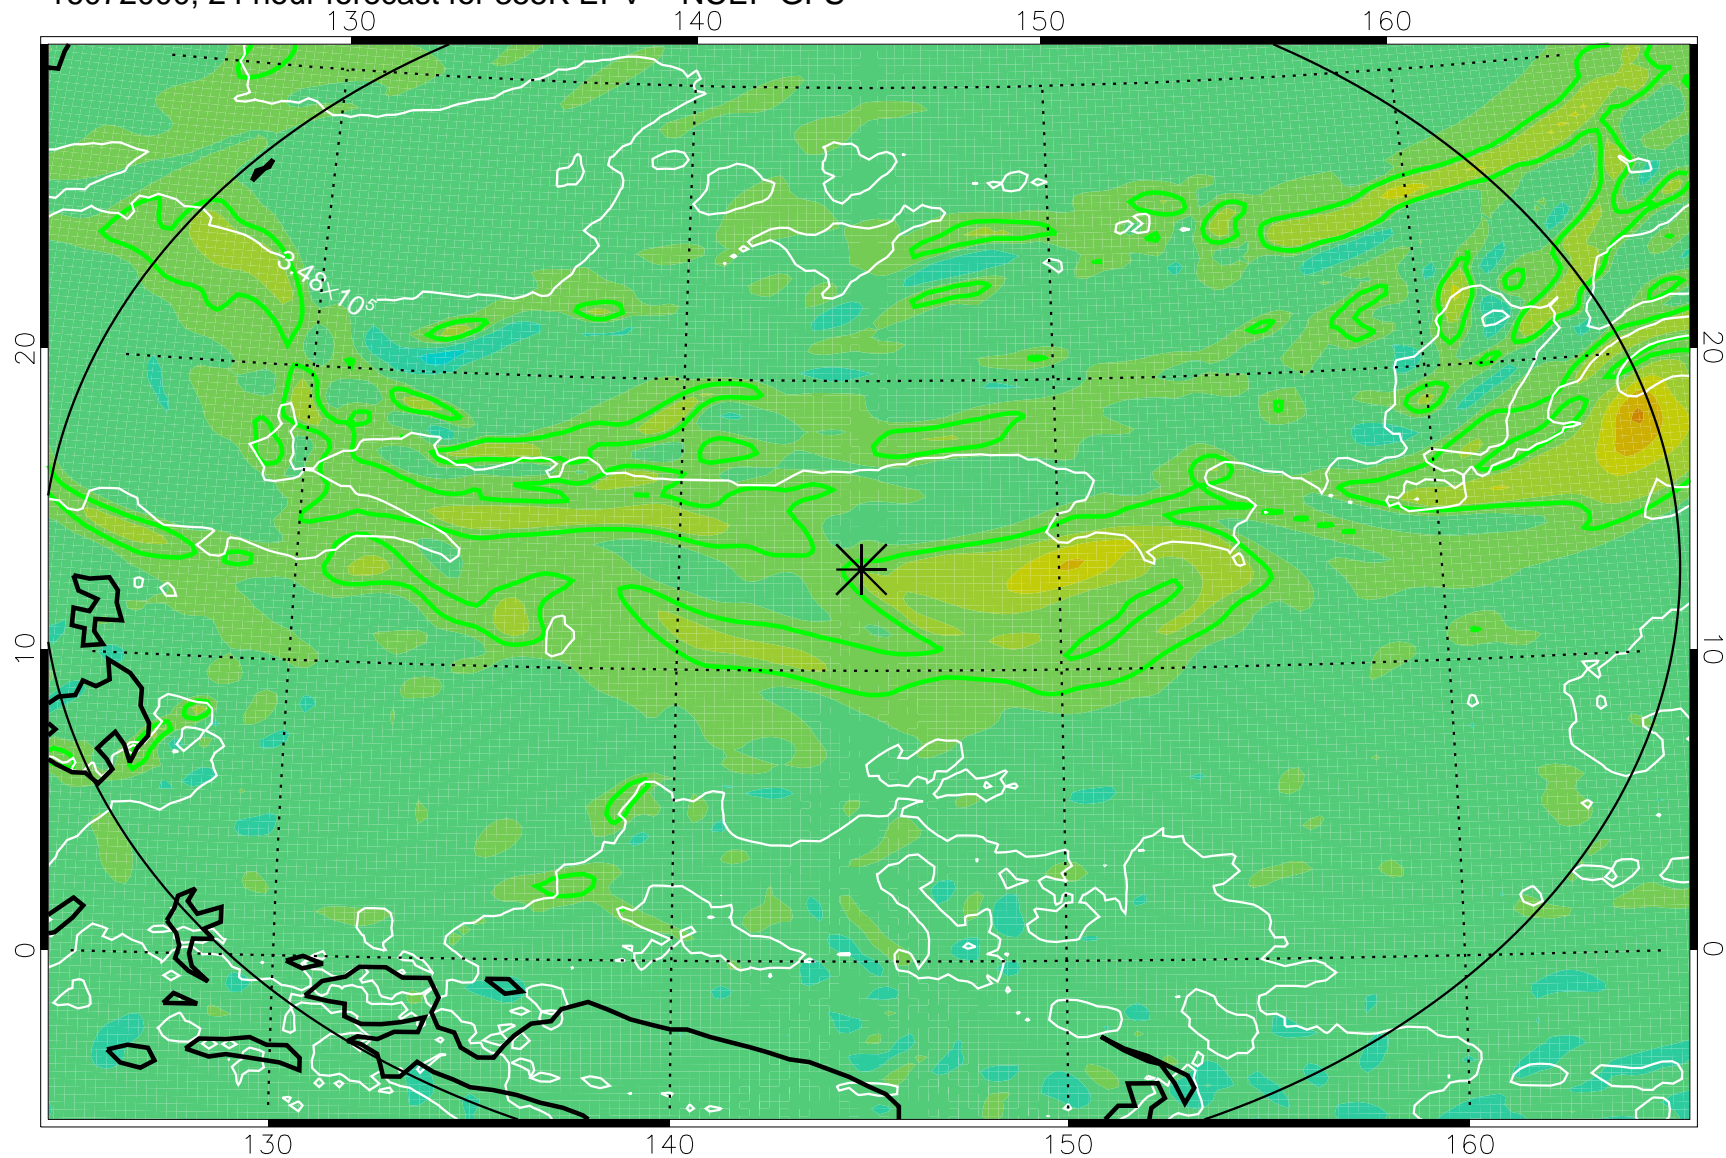

16071906, 6 hour forecast for 355K EPV -- NCEP GFS

355K Montgomery Streamfunction, white
EPV Tropopause (2 PVU) Position
Range ring of 2304 km

16071912, 12 hour forecast for 355K EPV -- NCEP GFS

355K Montgomery Streamfunction, white
EPV Tropopause (2 PVU) Position
Range ring of 2304 km

16071918, 18 hour forecast for 355K EPV -- NCEP GFS

355K Montgomery Streamfunction, white
EPV Tropopause (2 PVU) Position
Range ring of 2304 km

16072000, 24 hour forecast for 355K EPV -- NCEP GFS

355K Montgomery Streamfunction, white
EPV Tropopause (2 PVU) Position
Range ring of 2304 km

16072006, 30 hour forecast for 355K EPV -- NCEP GFS

355K Montgomery Streamfunction, white
EPV Tropopause (2 PVU) Position
Range ring of 2304 km

16072012, 36 hour forecast for 355K EPV -- NCEP GFS

355K Montgomery Streamfunction, white
EPV Tropopause (2 PVU) Position
Range ring of 2304 km

16072018, 42 hour forecast for 355K EPV -- NCEP GFS

355K Montgomery Streamfunction, white
EPV Tropopause (2 PVU) Position
Range ring of 2304 km

16072100, 48 hour forecast for 355K EPV -- NCEP GFS

355K Montgomery Streamfunction, white
EPV Tropopause (2 PVU) Position
Range ring of 2304 km