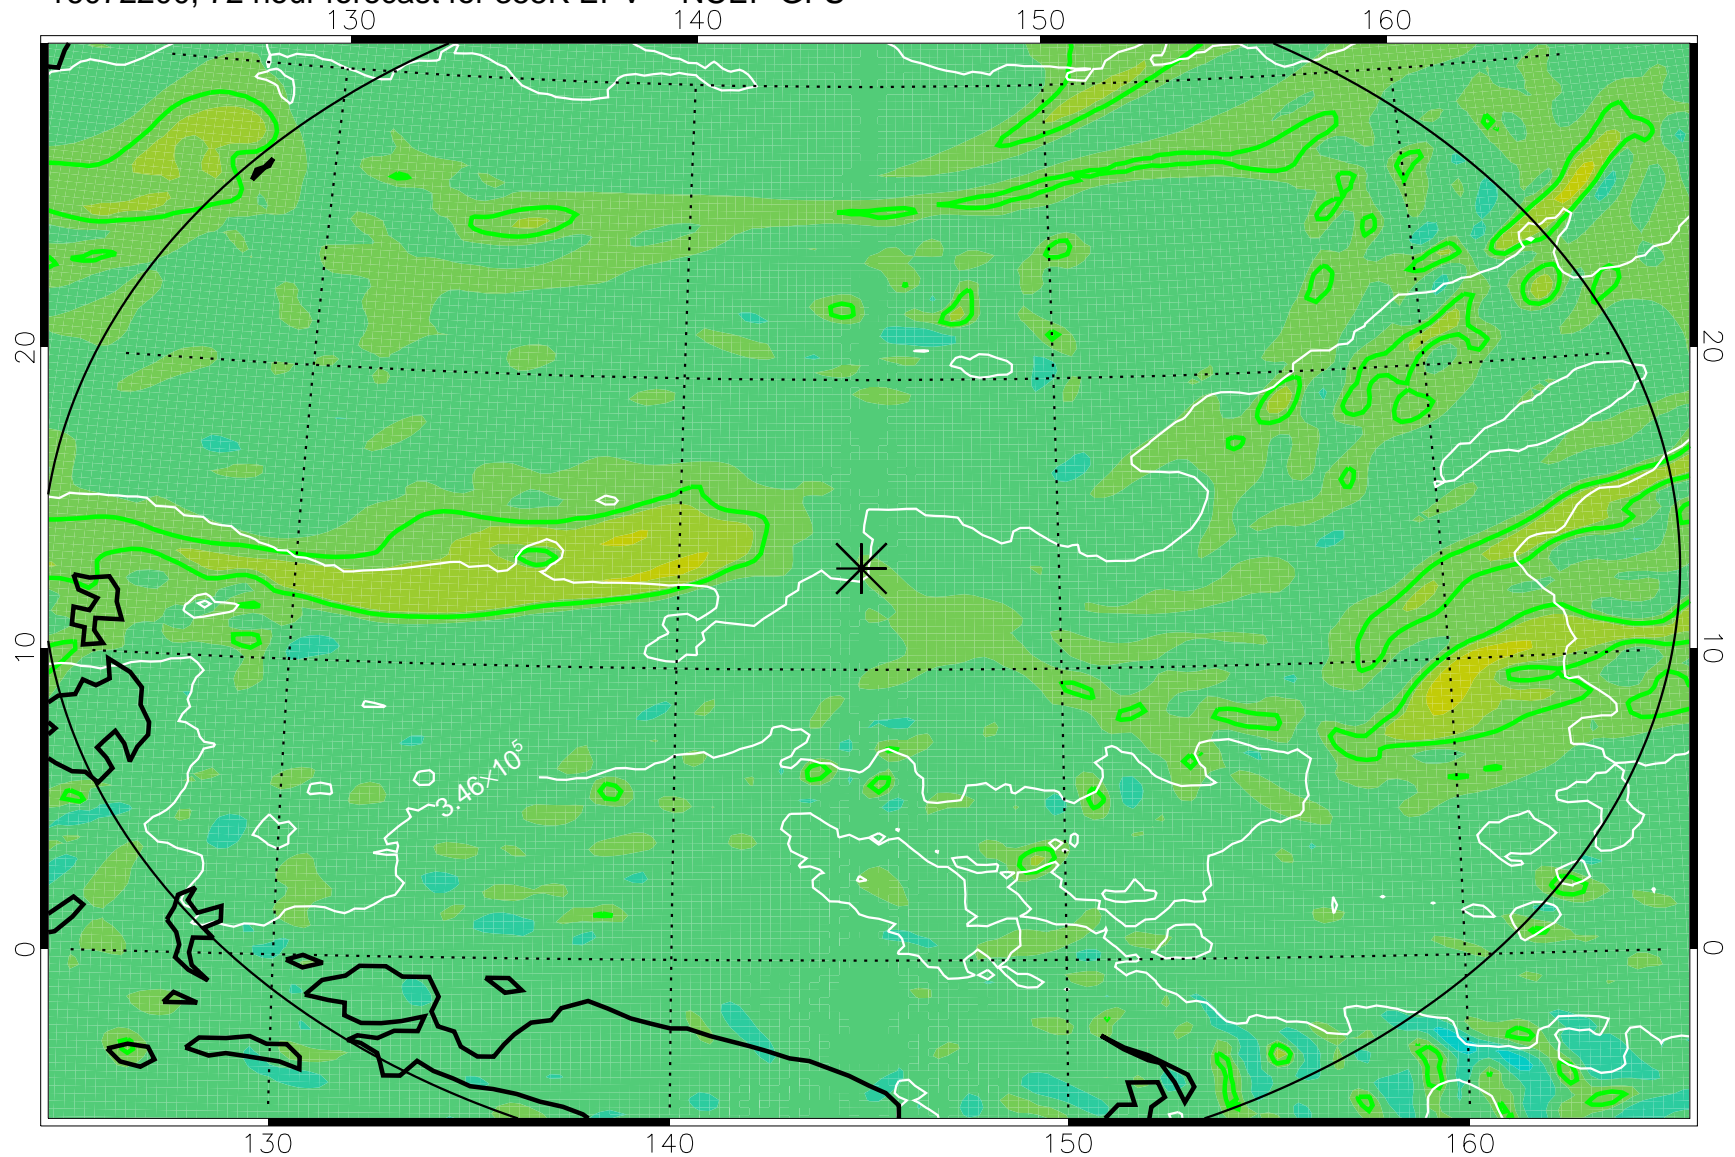

16072106, 54 hour forecast for 355K EPV -- NCEP GFS

355K Montgomery Streamfunction, white
EPV Tropopause (2 PVU) Position
Range ring of 2304 km

16072112, 60 hour forecast for 355K EPV -- NCEP GFS

355K Montgomery Streamfunction, white
EPV Tropopause (2 PVU) Position
Range ring of 2304 km

16072118, 66 hour forecast for 355K EPV -- NCEP GFS

355K Montgomery Streamfunction, white
EPV Tropopause (2 PVU) Position
Range ring of 2304 km

16072200, 72 hour forecast for 355K EPV -- NCEP GFS

355K Montgomery Streamfunction, white
EPV Tropopause (2 PVU) Position
Range ring of 2304 km

16072206, 78 hour forecast for 355K EPV -- NCEP GFS

355K Montgomery Streamfunction, white
EPV Tropopause (2 PVU) Position
Range ring of 2304 km

16072212, 84 hour forecast for 355K EPV -- NCEP GFS

355K Montgomery Streamfunction, white
EPV Tropopause (2 PVU) Position
Range ring of 2304 km

16072218, 90 hour forecast for 355K EPV -- NCEP GFS

355K Montgomery Streamfunction, white
EPV Tropopause (2 PVU) Position
Range ring of 2304 km

16072300, 96 hour forecast for 355K EPV -- NCEP GFS

355K Montgomery Streamfunction, white
EPV Tropopause (2 PVU) Position
Range ring of 2304 km