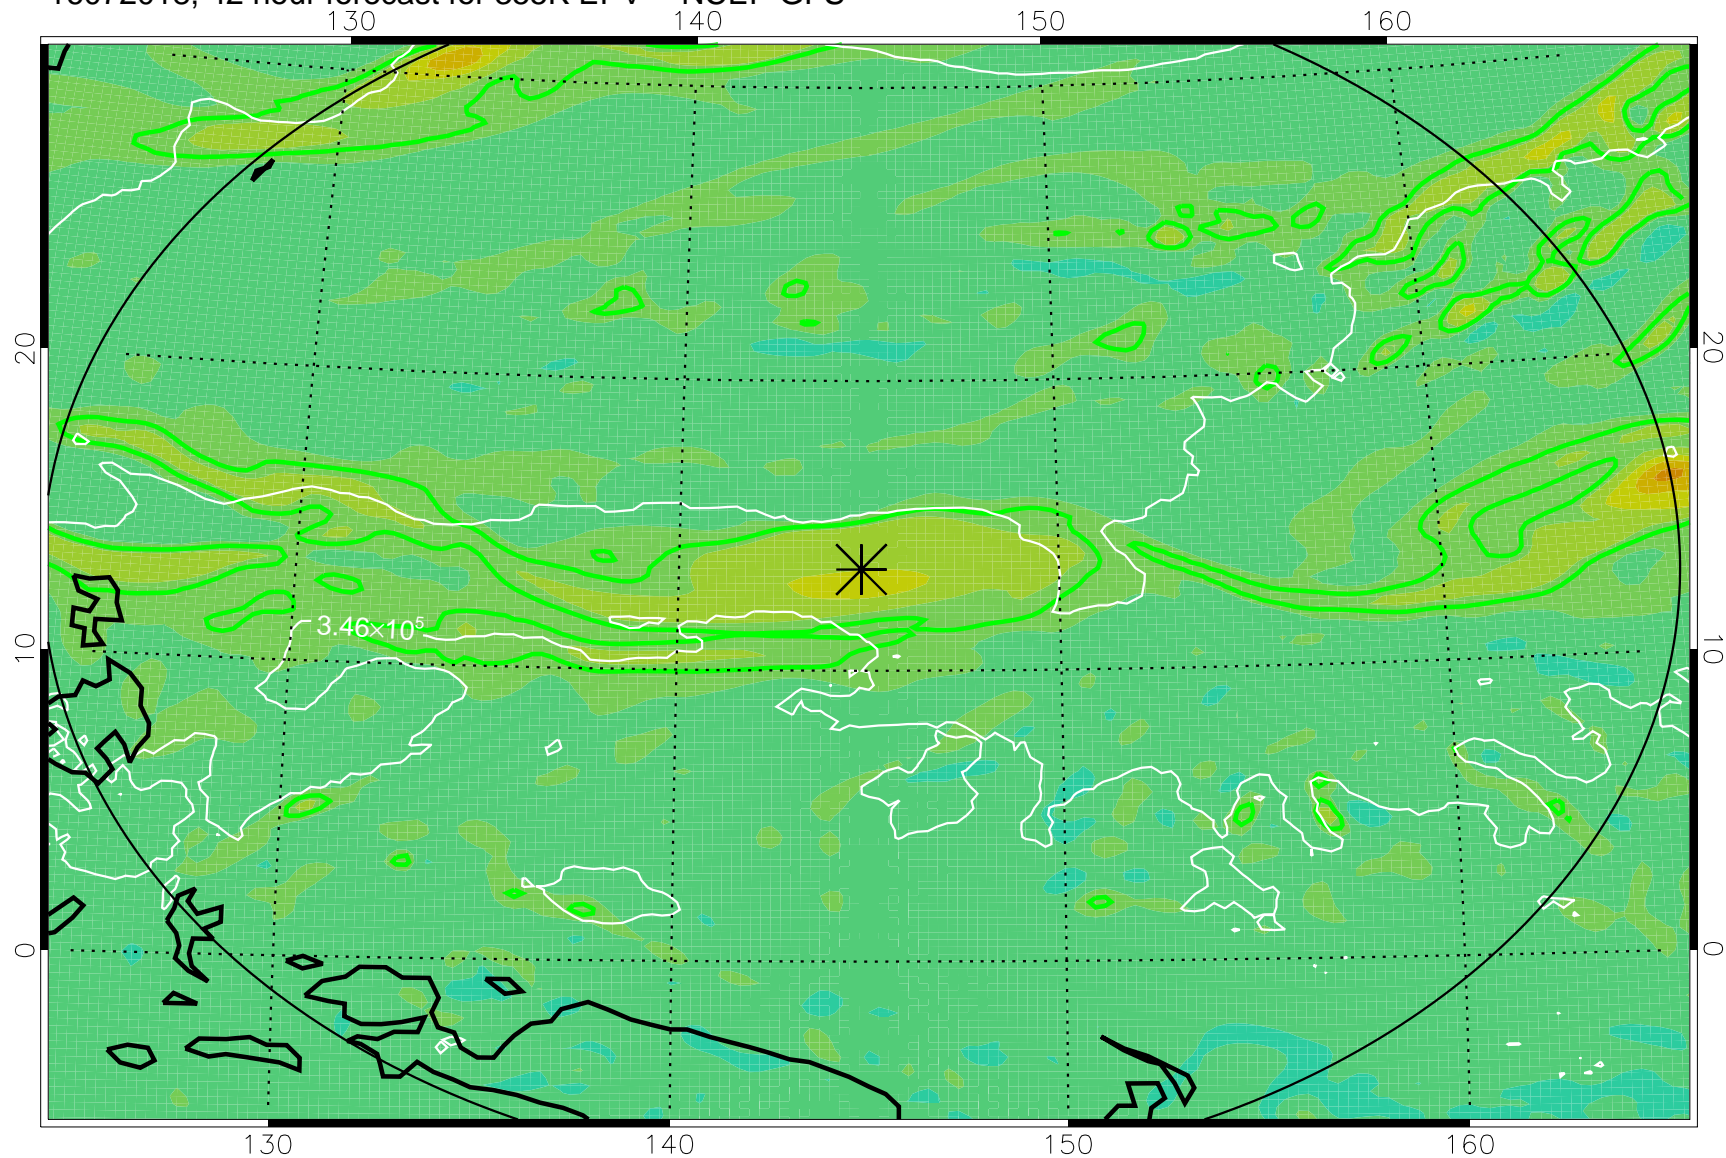

16071918, 18 hour forecast for 355K EPV -- NCEP GFS

355K Montgomery Streamfunction, white
EPV Tropopause (2 PVU) Position
Range ring of 2304 km

16072000, 24 hour forecast for 355K EPV -- NCEP GFS

355K Montgomery Streamfunction, white
EPV Tropopause (2 PVU) Position
Range ring of 2304 km

16072006, 30 hour forecast for 355K EPV -- NCEP GFS

355K Montgomery Streamfunction, white
EPV Tropopause (2 PVU) Position
Range ring of 2304 km

16072012, 36 hour forecast for 355K EPV -- NCEP GFS

355K Montgomery Streamfunction, white
EPV Tropopause (2 PVU) Position
Range ring of 2304 km

16072018, 42 hour forecast for 355K EPV -- NCEP GFS

355K Montgomery Streamfunction, white
EPV Tropopause (2 PVU) Position
Range ring of 2304 km

16072100, 48 hour forecast for 355K EPV -- NCEP GFS

355K Montgomery Streamfunction, white
EPV Tropopause (2 PVU) Position
Range ring of 2304 km

16072218, 90 hour forecast for 355K EPV -- NCEP GFS

355K Montgomery Streamfunction, white
EPV Tropopause (2 PVU) Position
Range ring of 2304 km

16072300, 96 hour forecast for 355K EPV -- NCEP GFS

355K Montgomery Streamfunction, white
EPV Tropopause (2 PVU) Position
Range ring of 2304 km