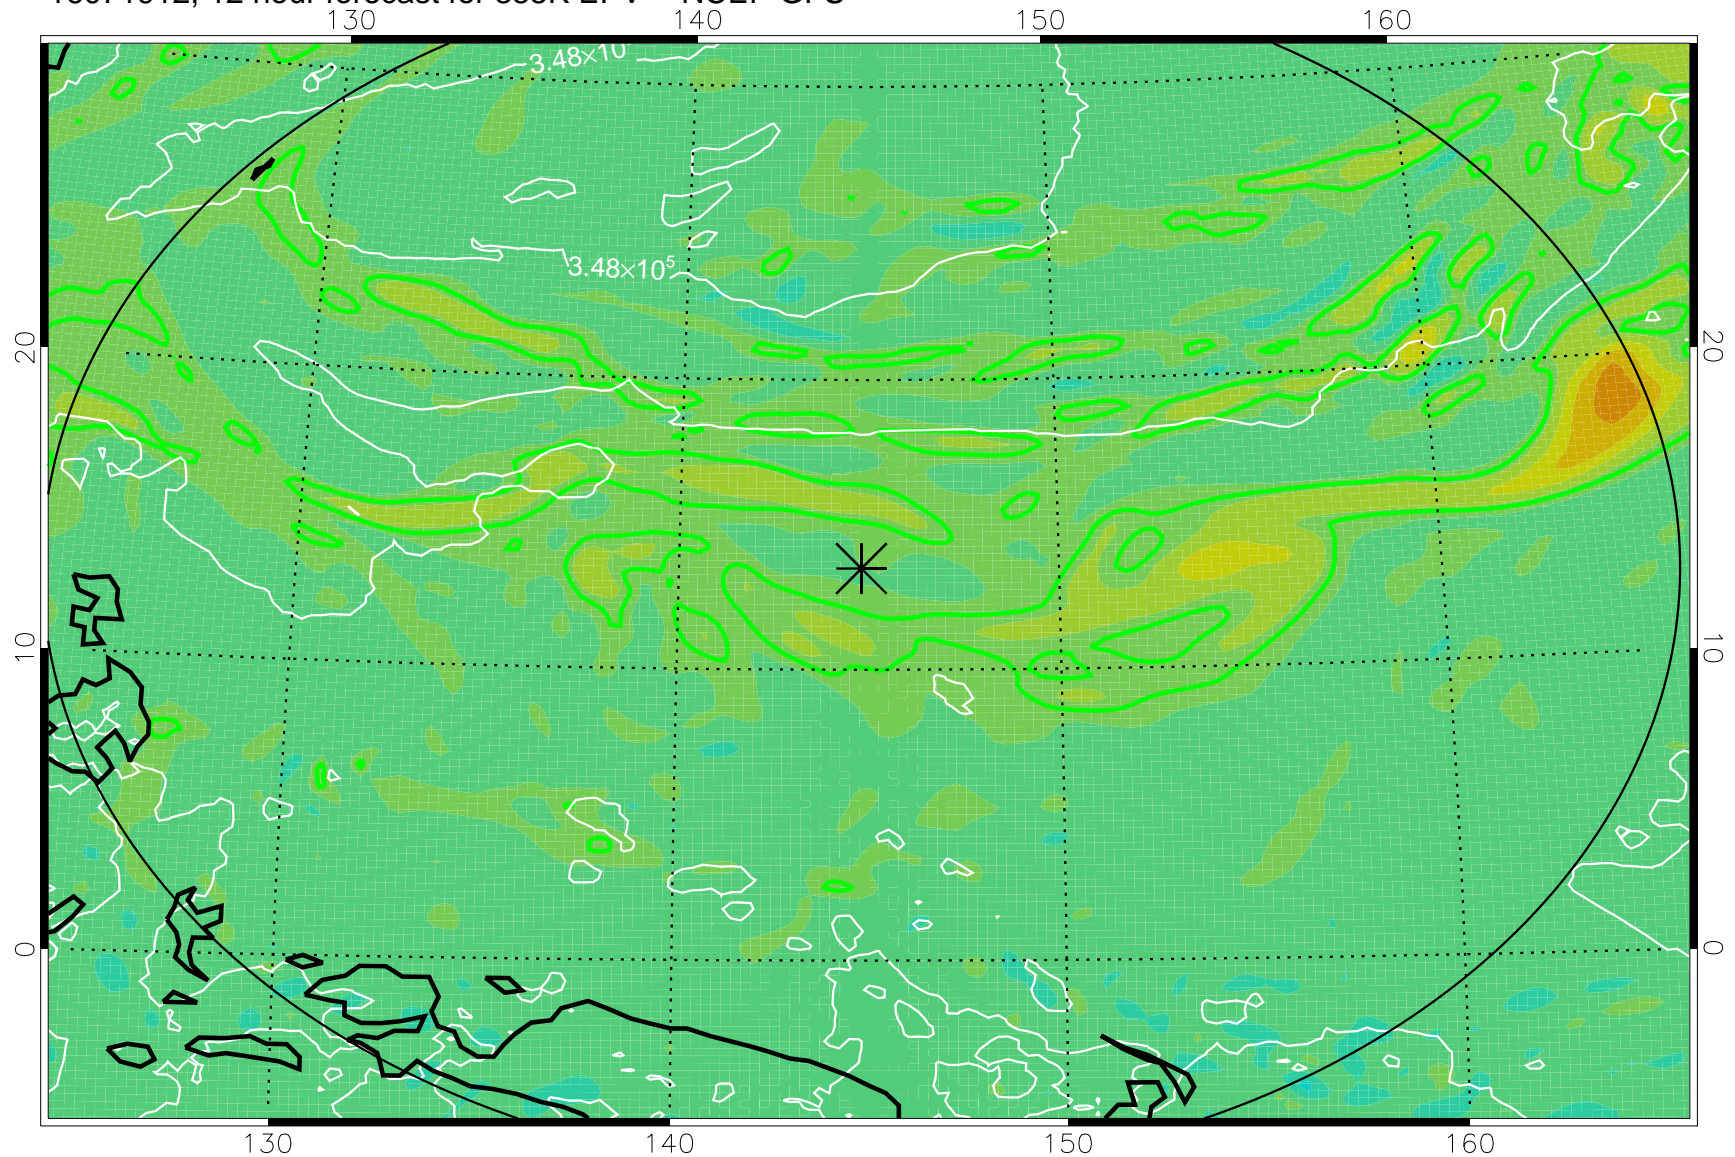

16071906, 6 hour forecast for 355K EPV -- NCEP GFS

355K Montgomery Streamfunction, white
EPV Tropopause (2 PVU) Position
Range ring of 2304 km

16071912, 12 hour forecast for 355K EPV -- NCEP GFS

355K Montgomery Streamfunction, white
EPV Tropopause (2 PVU) Position
Range ring of 2304 km

16071918, 18 hour forecast for 355K EPV -- NCEP GFS

355K Montgomery Streamfunction, white
EPV Tropopause (2 PVU) Position
Range ring of 2304 km

16072000, 24 hour forecast for 355K EPV -- NCEP GFS

355K Montgomery Streamfunction, white
EPV Tropopause (2 PVU) Position
Range ring of 2304 km

16072006, 30 hour forecast for 355K EPV -- NCEP GFS

355K Montgomery Streamfunction, white
EPV Tropopause (2 PVU) Position
Range ring of 2304 km

16072012, 36 hour forecast for 355K EPV -- NCEP GFS

355K Montgomery Streamfunction, white
EPV Tropopause (2 PVU) Position
Range ring of 2304 km

16072018, 42 hour forecast for 355K EPV -- NCEP GFS

355K Montgomery Streamfunction, white
EPV Tropopause (2 PVU) Position
Range ring of 2304 km

16072100, 48 hour forecast for 355K EPV -- NCEP GFS

355K Montgomery Streamfunction, white
EPV Tropopause (2 PVU) Position
Range ring of 2304 km