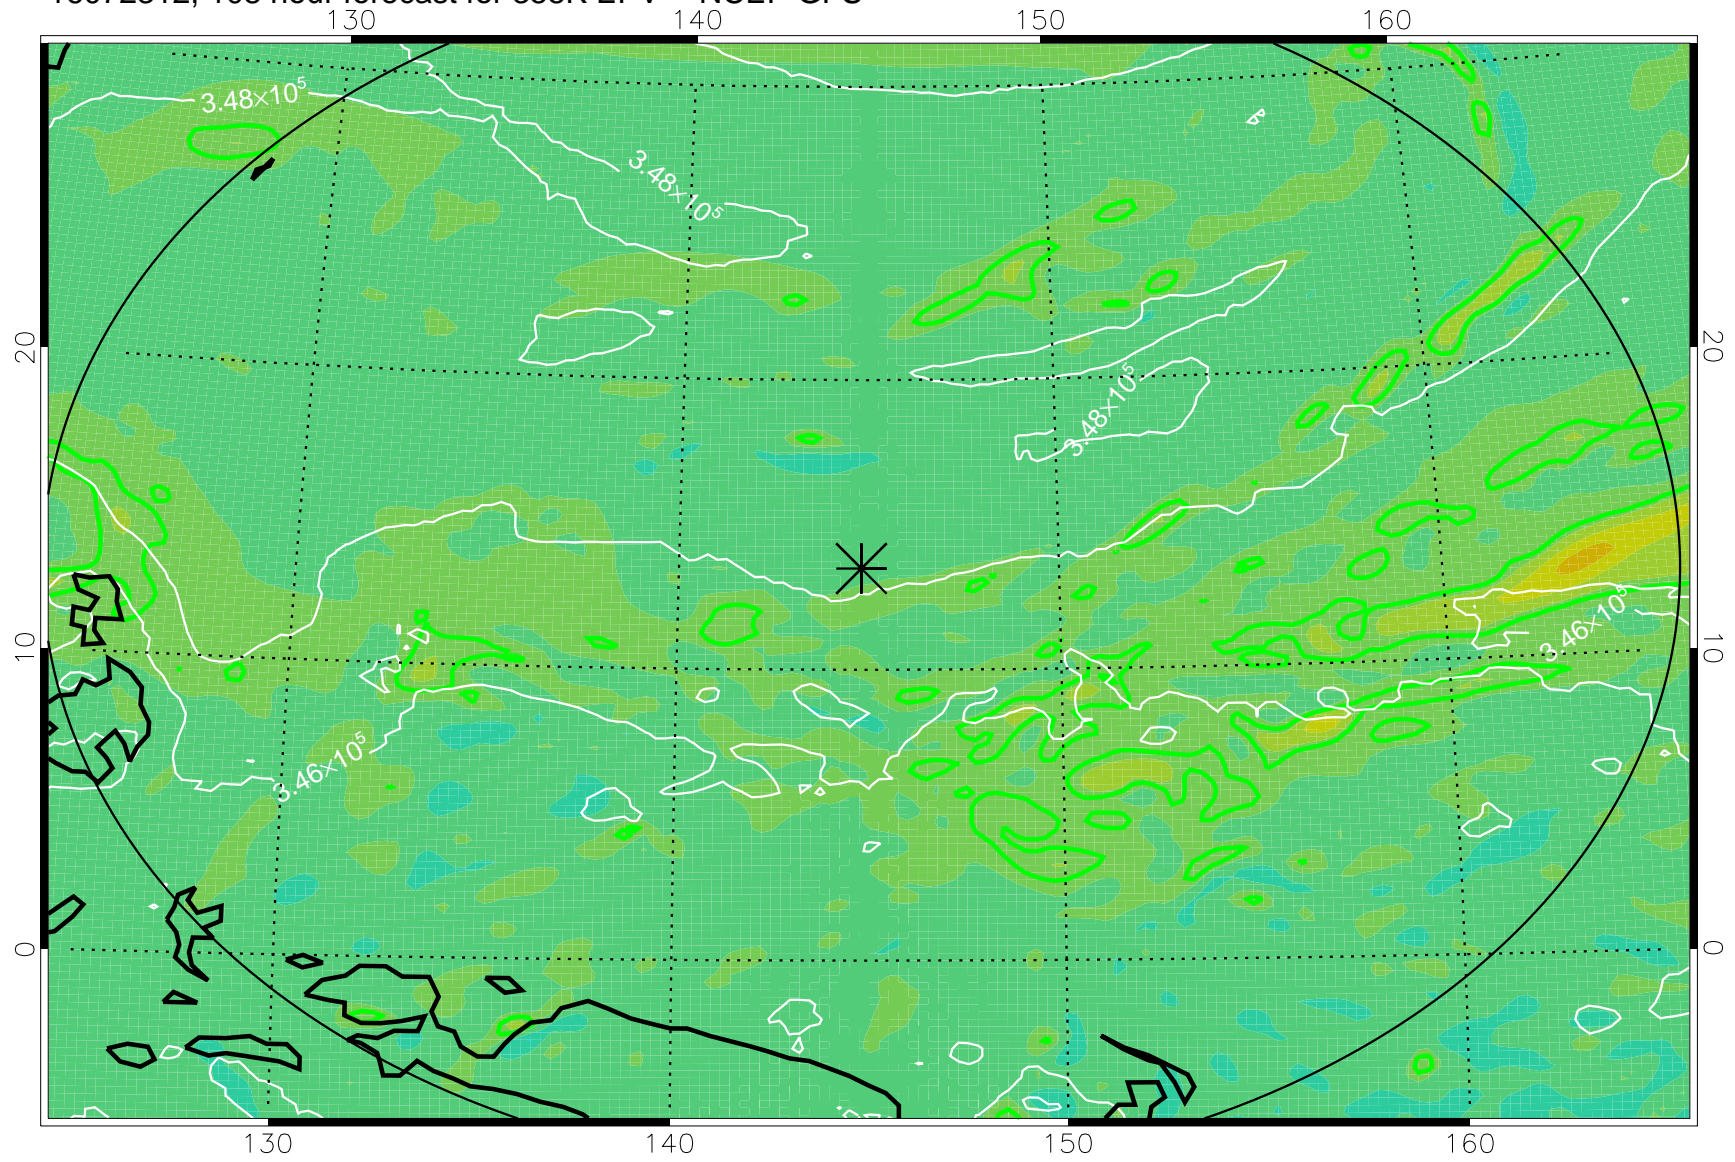

16072206, 78 hour forecast for 355K EPV -- NCEP GFS

355K Montgomery Streamfunction, white
EPV Tropopause (2 PVU) Position
Range ring of 2304 km

16072212, 84 hour forecast for 355K EPV -- NCEP GFS

355K Montgomery Streamfunction, white
EPV Tropopause (2 PVU) Position
Range ring of 2304 km

16072218, 90 hour forecast for 355K EPV -- NCEP GFS

355K Montgomery Streamfunction, white
EPV Tropopause (2 PVU) Position
Range ring of 2304 km

16072300, 96 hour forecast for 355K EPV -- NCEP GFS

355K Montgomery Streamfunction, white
EPV Tropopause (2 PVU) Position
Range ring of 2304 km

16072306, 102 hour forecast for 355K EPV -- NCEP GFS

355K Montgomery Streamfunction, white
EPV Tropopause (2 PVU) Position
Range ring of 2304 km

16072312, 108 hour forecast for 355K EPV -- NCEP GFS

355K Montgomery Streamfunction, white
EPV Tropopause (2 PVU) Position
Range ring of 2304 km

16072318, 114 hour forecast for 355K EPV -- NCEP GFS

355K Montgomery Streamfunction, white
EPV Tropopause (2 PVU) Position
Range ring of 2304 km

16072400, 120 hour forecast for 355K EPV -- NCEP GFS

355K Montgomery Streamfunction, white
EPV Tropopause (2 PVU) Position
Range ring of 2304 km