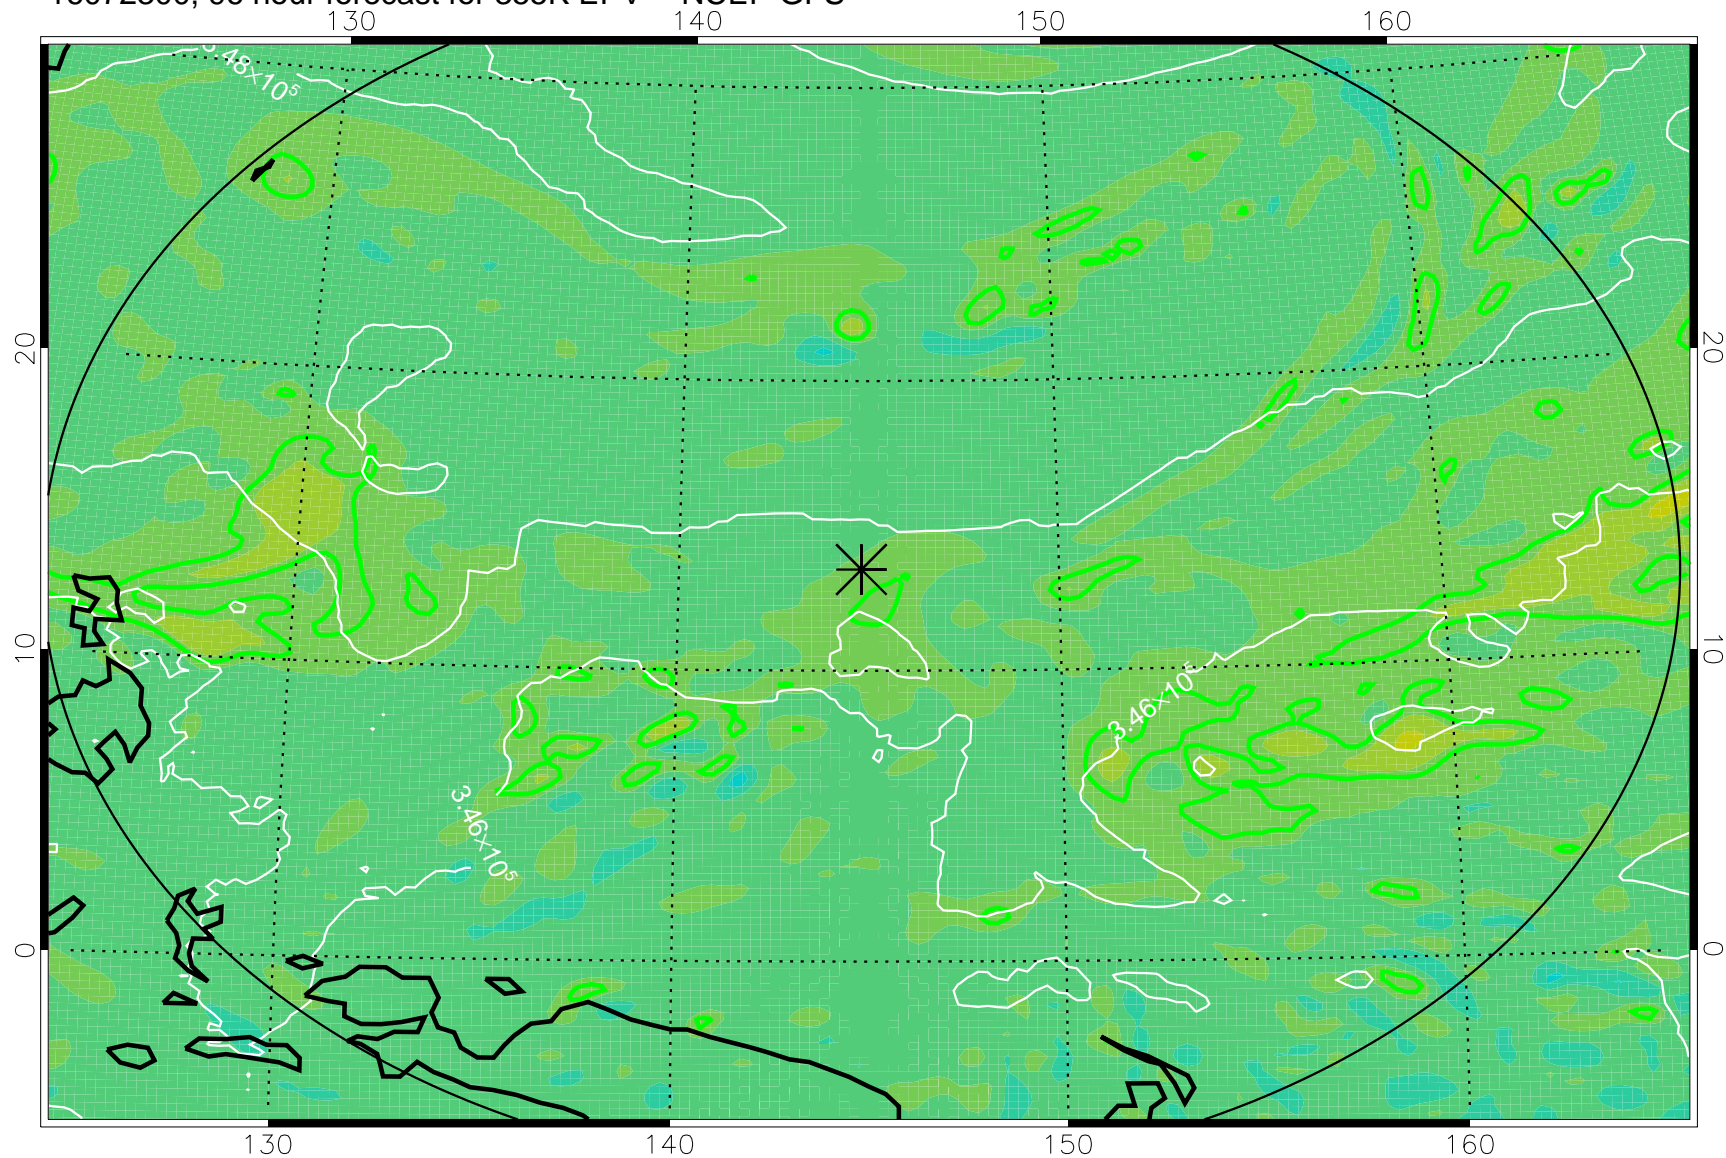

16072206, 78 hour forecast for 355K EPV -- NCEP GFS

355K Montgomery Streamfunction, white
EPV Tropopause (2 PVU) Position
Range ring of 2304 km

16072212, 84 hour forecast for 355K EPV -- NCEP GFS

355K Montgomery Streamfunction, white
EPV Tropopause (2 PVU) Position
Range ring of 2304 km

16072218, 90 hour forecast for 355K EPV -- NCEP GFS

355K Montgomery Streamfunction, white
EPV Tropopause (2 PVU) Position
Range ring of 2304 km

16072300, 96 hour forecast for 355K EPV -- NCEP GFS

355K Montgomery Streamfunction, white
EPV Tropopause (2 PVU) Position
Range ring of 2304 km

16072306, 102 hour forecast for 355K EPV -- NCEP GFS

355K Montgomery Streamfunction, white
EPV Tropopause (2 PVU) Position
Range ring of 2304 km

16072312, 108 hour forecast for 355K EPV -- NCEP GFS

355K Montgomery Streamfunction, white
EPV Tropopause (2 PVU) Position
Range ring of 2304 km

16072318, 114 hour forecast for 355K EPV -- NCEP GFS

355K Montgomery Streamfunction, white
EPV Tropopause (2 PVU) Position
Range ring of 2304 km

16072400, 120 hour forecast for 355K EPV -- NCEP GFS

355K Montgomery Streamfunction, white
EPV Tropopause (2 PVU) Position
Range ring of 2304 km