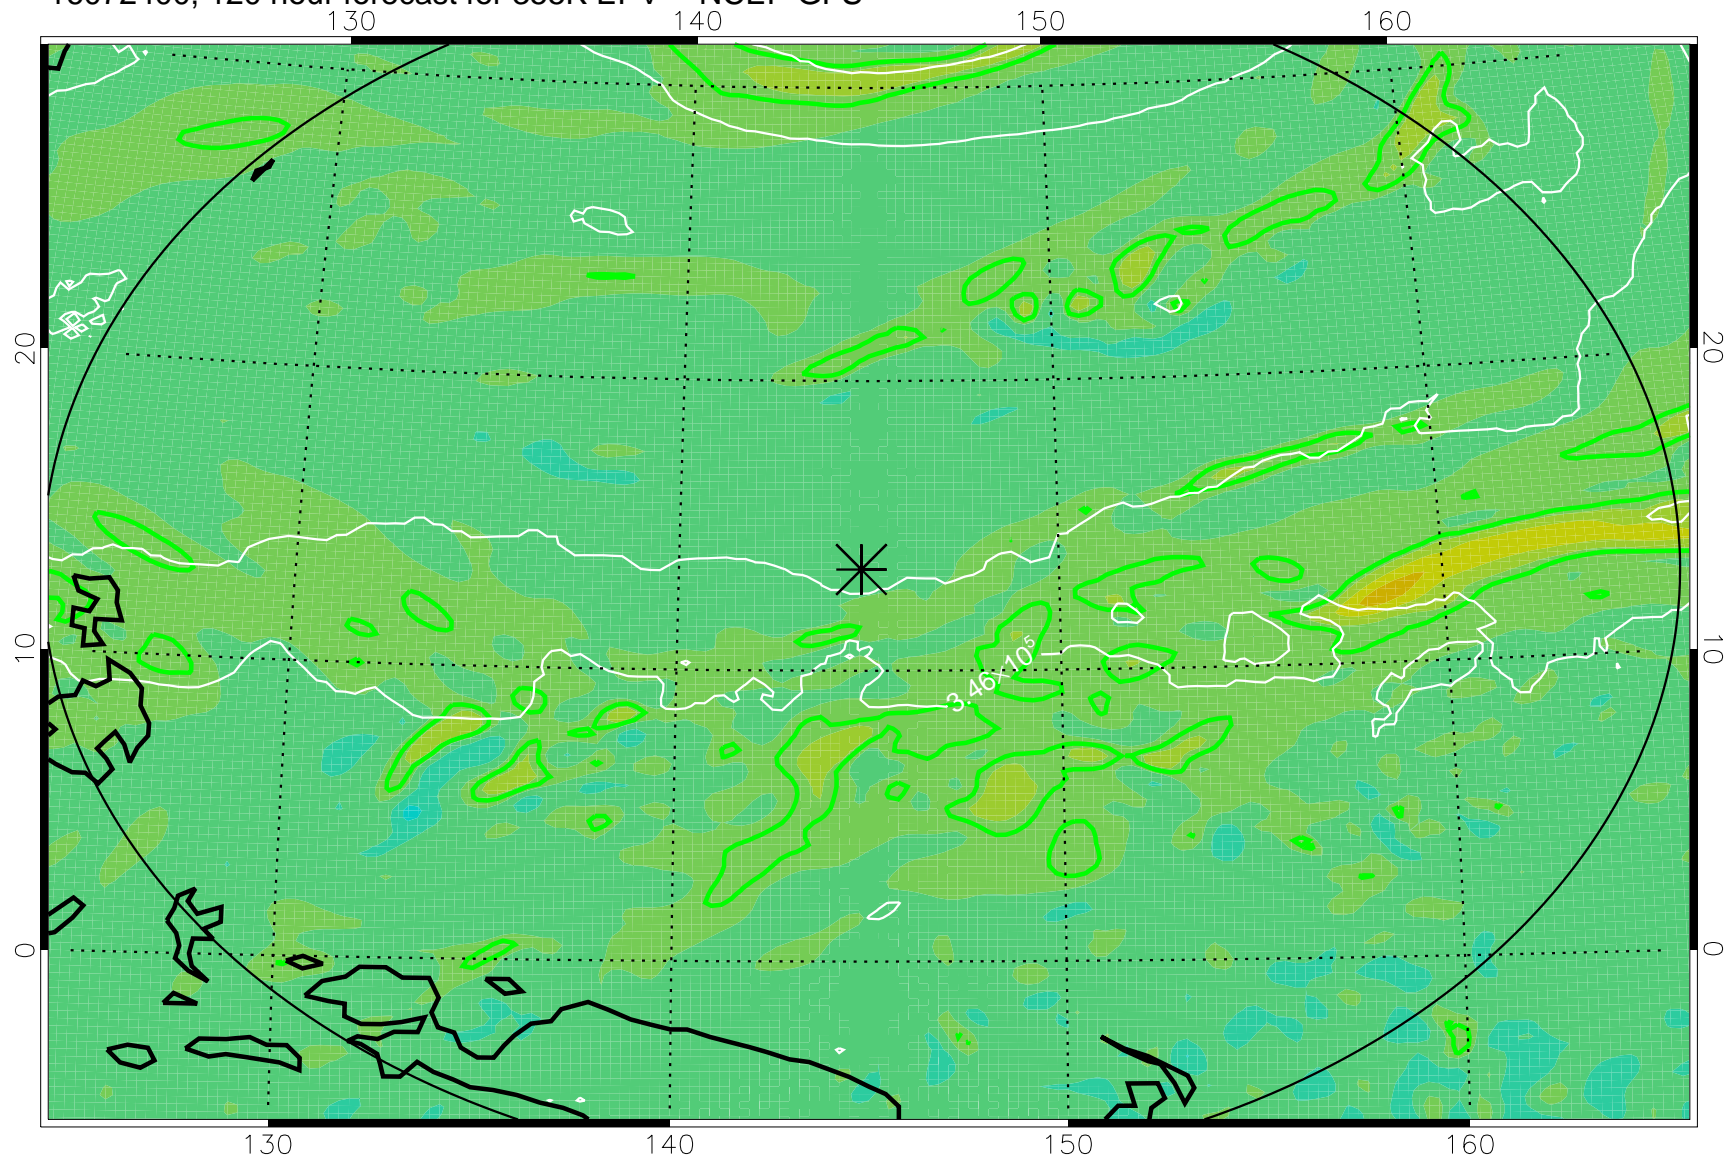

16072206, 78 hour forecast for 355K EPV -- NCEP GFS

355K Montgomery Streamfunction, white
EPV Tropopause (2 PVU) Position
Range ring of 2304 km

16072212, 84 hour forecast for 355K EPV -- NCEP GFS

355K Montgomery Streamfunction, white
EPV Tropopause (2 PVU) Position
Range ring of 2304 km

16072218, 90 hour forecast for 355K EPV -- NCEP GFS

355K Montgomery Streamfunction, white
EPV Tropopause (2 PVU) Position
Range ring of 2304 km

16072300, 96 hour forecast for 355K EPV -- NCEP GFS

355K Montgomery Streamfunction, white
EPV Tropopause (2 PVU) Position
Range ring of 2304 km

16072306, 102 hour forecast for 355K EPV -- NCEP GFS

355K Montgomery Streamfunction, white
EPV Tropopause (2 PVU) Position
Range ring of 2304 km

16072312, 108 hour forecast for 355K EPV -- NCEP GFS

355K Montgomery Streamfunction, white
EPV Tropopause (2 PVU) Position
Range ring of 2304 km

16072318, 114 hour forecast for 355K EPV -- NCEP GFS

355K Montgomery Streamfunction, white
EPV Tropopause (2 PVU) Position
Range ring of 2304 km

16072400, 120 hour forecast for 355K EPV -- NCEP GFS

355K Montgomery Streamfunction, white
EPV Tropopause (2 PVU) Position
Range ring of 2304 km