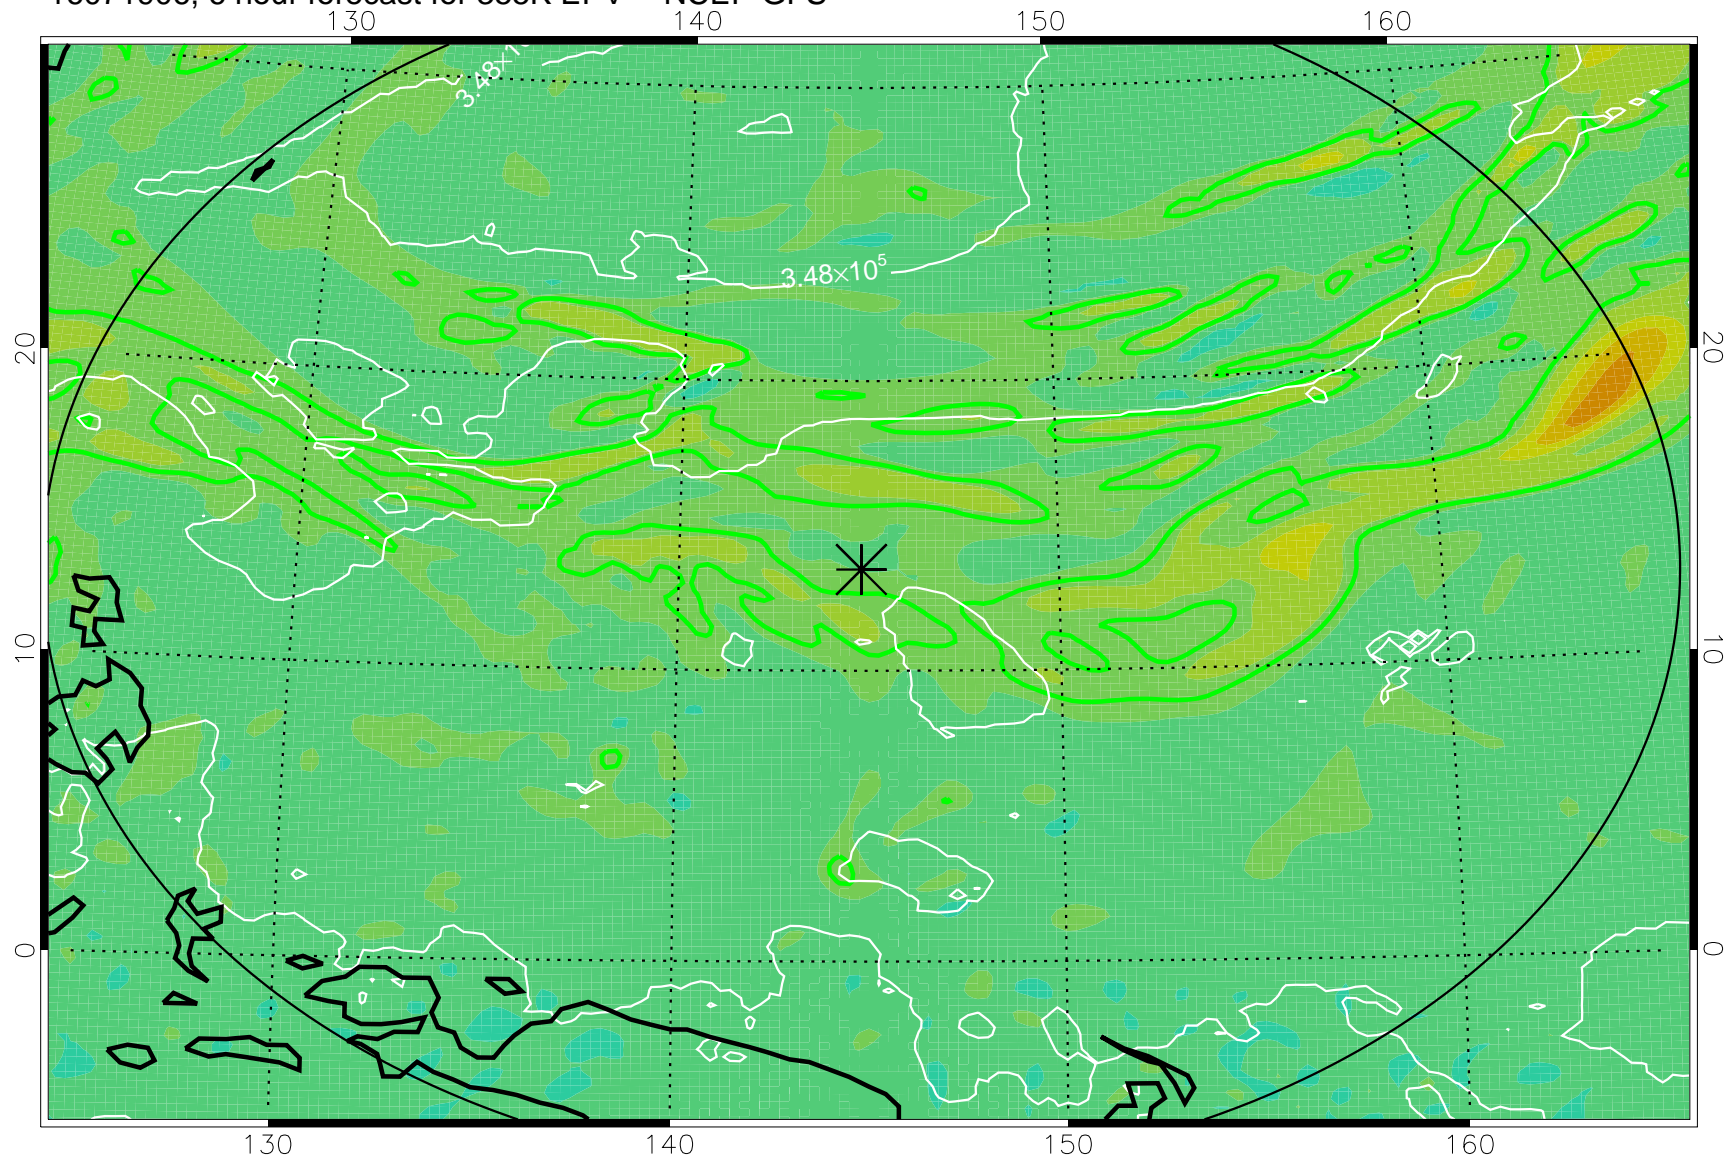

16071906, 6 hour forecast for 355K EPV -- NCEP GFS

355K Montgomery Streamfunction, white
EPV Tropopause (2 PVU) Position
Range ring of 2304 km

16071912, 12 hour forecast for 355K EPV -- NCEP GFS

355K Montgomery Streamfunction, white
EPV Tropopause (2 PVU) Position
Range ring of 2304 km

16071918, 18 hour forecast for 355K EPV -- NCEP GFS

355K Montgomery Streamfunction, white
EPV Tropopause (2 PVU) Position
Range ring of 2304 km

16072000, 24 hour forecast for 355K EPV -- NCEP GFS

355K Montgomery Streamfunction, white
EPV Tropopause (2 PVU) Position
Range ring of 2304 km

16072006, 30 hour forecast for 355K EPV -- NCEP GFS

355K Montgomery Streamfunction, white
EPV Tropopause (2 PVU) Position
Range ring of 2304 km

16072012, 36 hour forecast for 355K EPV -- NCEP GFS

355K Montgomery Streamfunction, white
EPV Tropopause (2 PVU) Position
Range ring of 2304 km

16072018, 42 hour forecast for 355K EPV -- NCEP GFS

355K Montgomery Streamfunction, white
EPV Tropopause (2 PVU) Position
Range ring of 2304 km

16072100, 48 hour forecast for 355K EPV -- NCEP GFS

355K Montgomery Streamfunction, white
EPV Tropopause (2 PVU) Position
Range ring of 2304 km