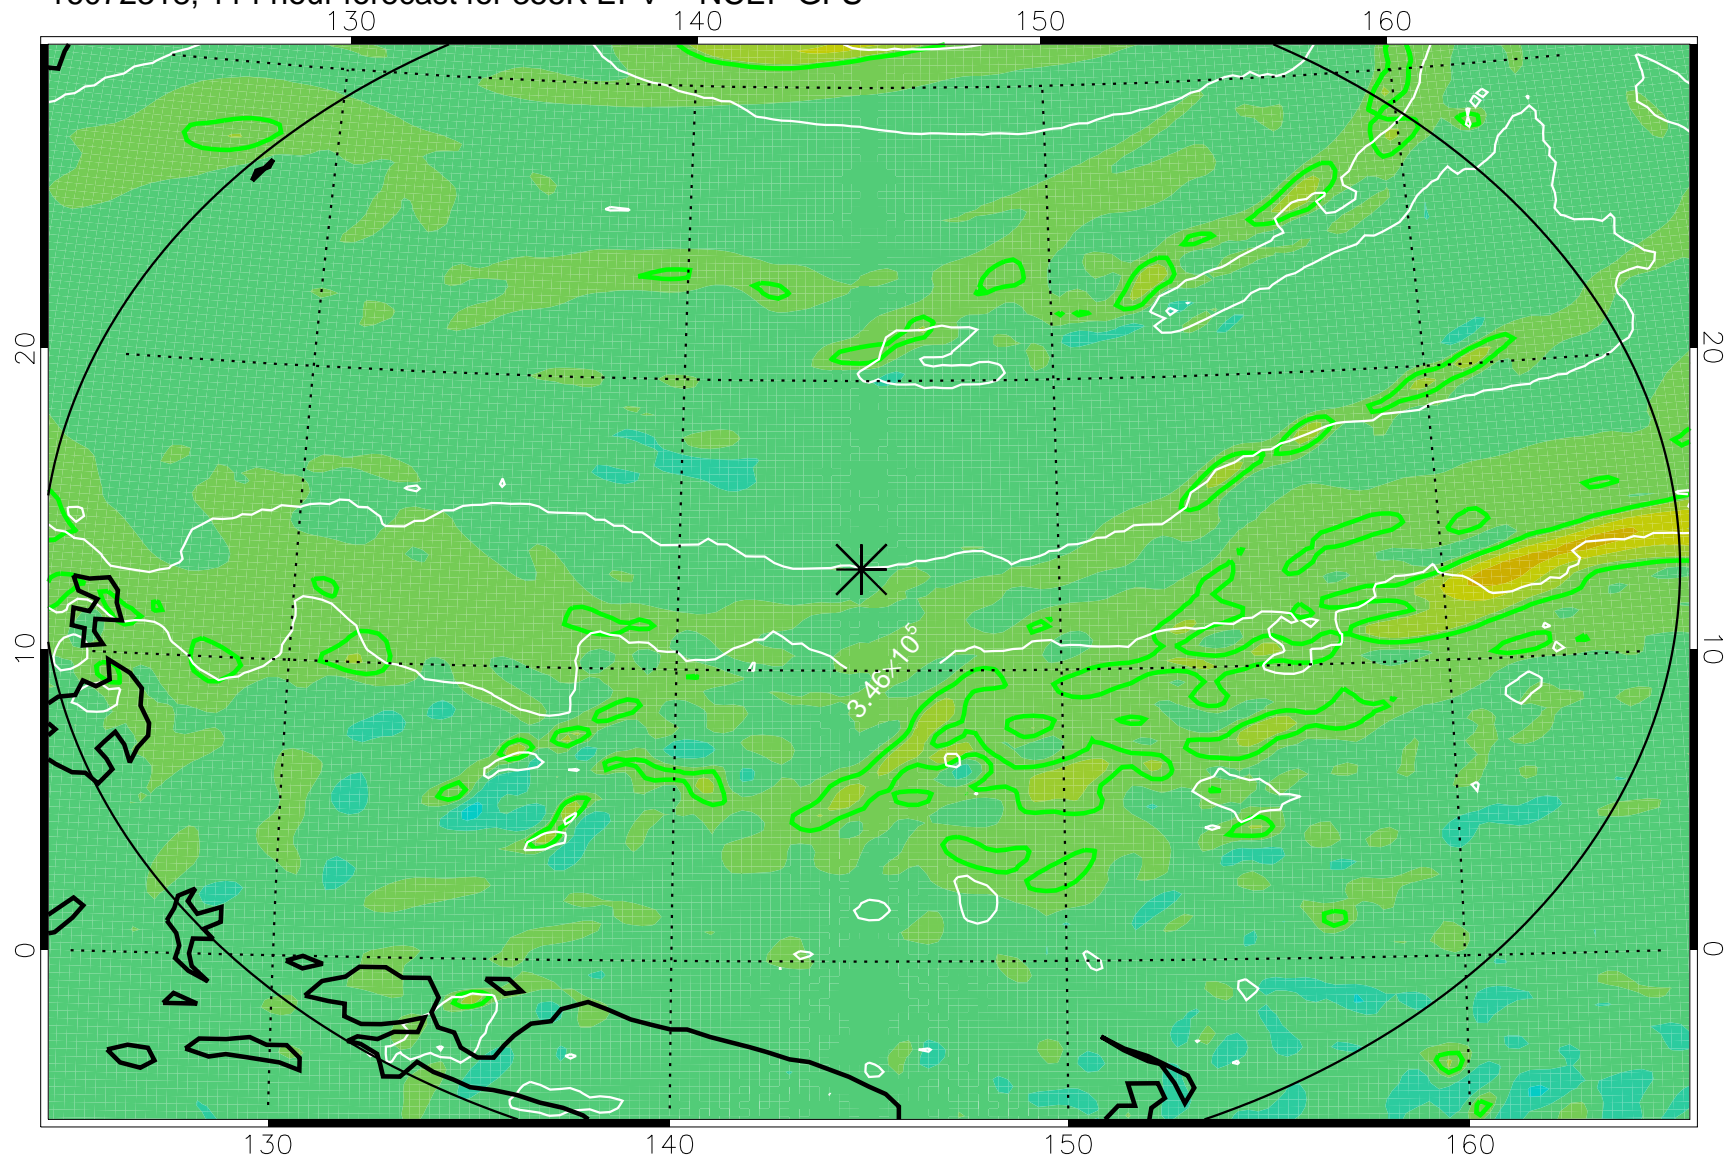

16072206, 78 hour forecast for 355K EPV -- NCEP GFS

355K Montgomery Streamfunction, white
EPV Tropopause (2 PVU) Position
Range ring of 2304 km

16072212, 84 hour forecast for 355K EPV -- NCEP GFS

355K Montgomery Streamfunction, white
EPV Tropopause (2 PVU) Position
Range ring of 2304 km

16072218, 90 hour forecast for 355K EPV -- NCEP GFS

355K Montgomery Streamfunction, white
EPV Tropopause (2 PVU) Position
Range ring of 2304 km

16072300, 96 hour forecast for 355K EPV -- NCEP GFS

355K Montgomery Streamfunction, white
EPV Tropopause (2 PVU) Position
Range ring of 2304 km

16072306, 102 hour forecast for 355K EPV -- NCEP GFS

355K Montgomery Streamfunction, white
EPV Tropopause (2 PVU) Position
Range ring of 2304 km

16072312, 108 hour forecast for 355K EPV -- NCEP GFS

355K Montgomery Streamfunction, white
EPV Tropopause (2 PVU) Position
Range ring of 2304 km

16072318, 114 hour forecast for 355K EPV -- NCEP GFS

355K Montgomery Streamfunction, white
EPV Tropopause (2 PVU) Position
Range ring of 2304 km

16072400, 120 hour forecast for 355K EPV -- NCEP GFS

355K Montgomery Streamfunction, white
EPV Tropopause (2 PVU) Position
Range ring of 2304 km