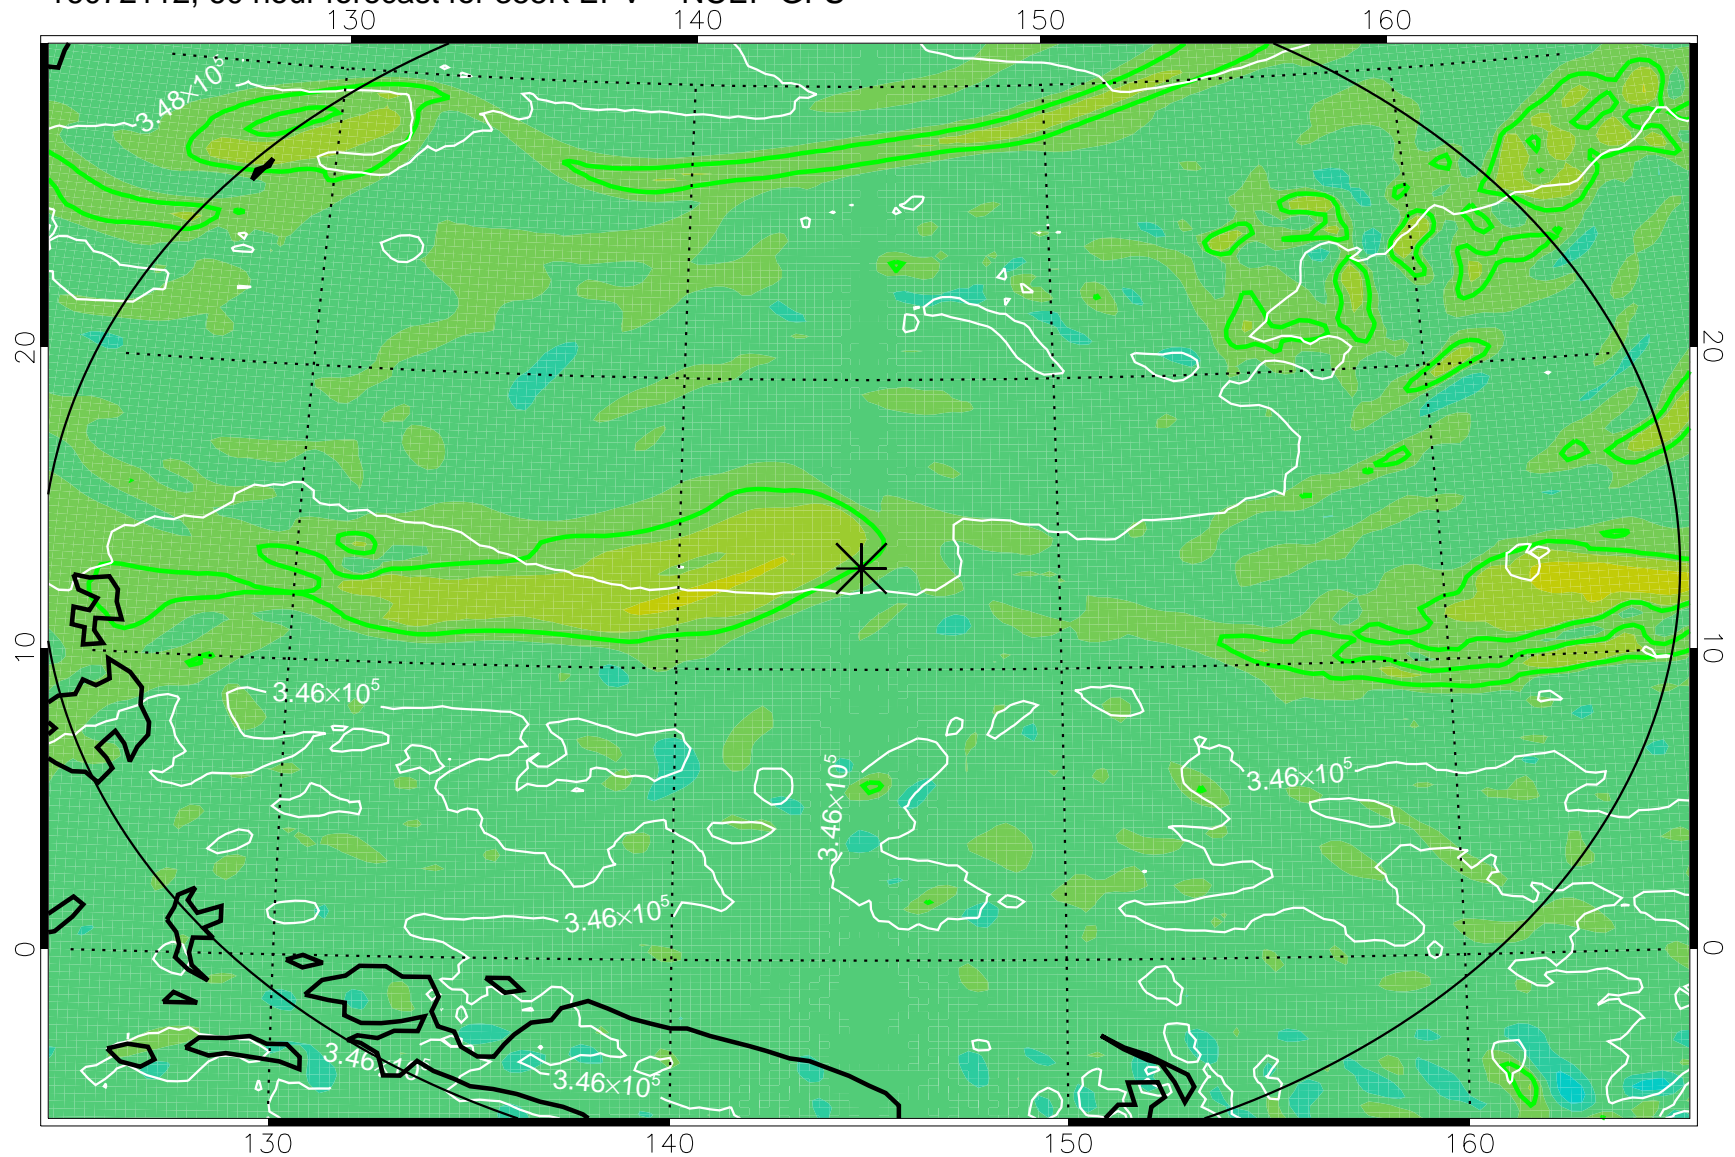

16072018, 42 hour forecast for 355K EPV -- NCEP GFS

355K Montgomery Streamfunction, white
EPV Tropopause (2 PVU) Position
Range ring of 2304 km

16072100, 48 hour forecast for 355K EPV -- NCEP GFS

355K Montgomery Streamfunction, white
EPV Tropopause (2 PVU) Position
Range ring of 2304 km

16072106, 54 hour forecast for 355K EPV -- NCEP GFS

355K Montgomery Streamfunction, white
EPV Tropopause (2 PVU) Position
Range ring of 2304 km

16072112, 60 hour forecast for 355K EPV -- NCEP GFS

355K Montgomery Streamfunction, white
EPV Tropopause (2 PVU) Position
Range ring of 2304 km

16072118, 66 hour forecast for 355K EPV -- NCEP GFS

355K Montgomery Streamfunction, white
EPV Tropopause (2 PVU) Position
Range ring of 2304 km

16072200, 72 hour forecast for 355K EPV -- NCEP GFS

355K Montgomery Streamfunction, white
EPV Tropopause (2 PVU) Position
Range ring of 2304 km

16072218, 90 hour forecast for 355K EPV -- NCEP GFS

355K Montgomery Streamfunction, white
EPV Tropopause (2 PVU) Position
Range ring of 2304 km

16072300, 96 hour forecast for 355K EPV -- NCEP GFS

355K Montgomery Streamfunction, white
EPV Tropopause (2 PVU) Position
Range ring of 2304 km