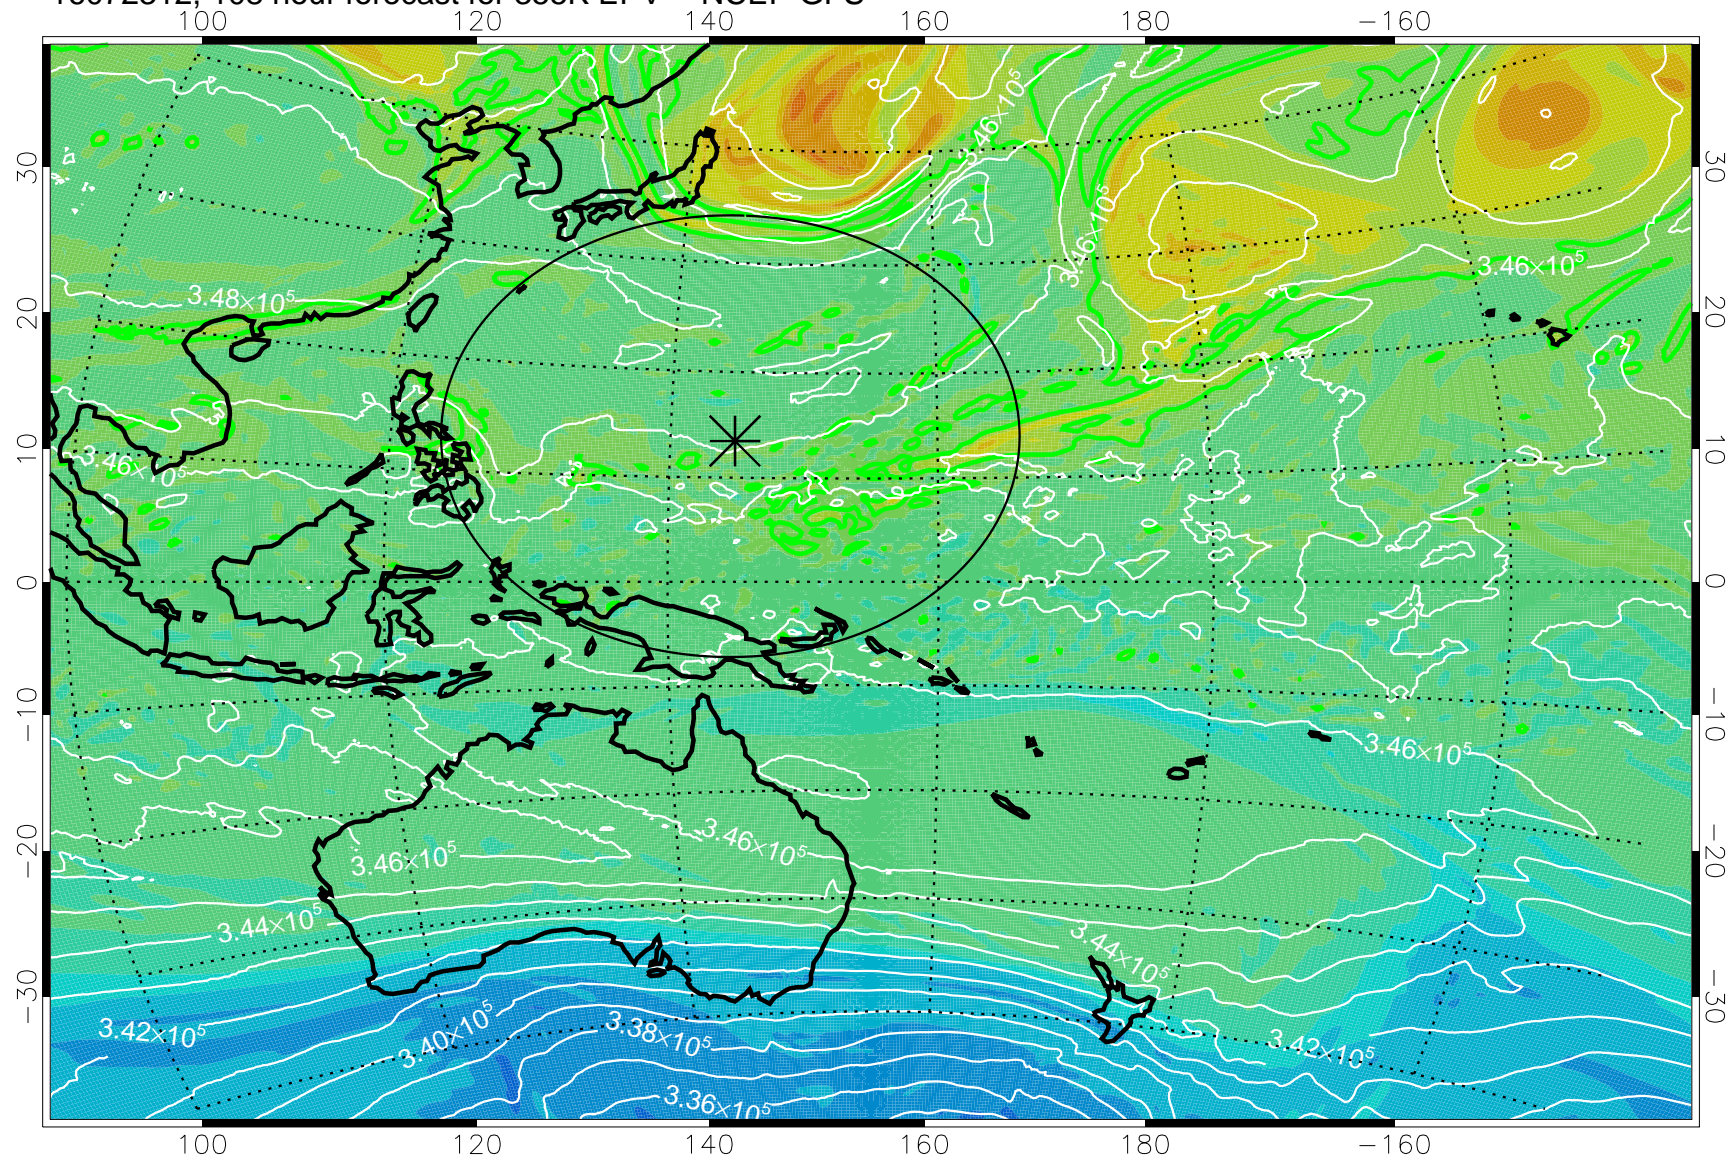

16072206, 78 hour forecast for 355K EPV -- NCEP GFS

355K Montgomery Streamfunction, white  
EPV Tropopause (2 PVU) Position  
Range ring of 2304 km

16072212, 84 hour forecast for 355K EPV -- NCEP GFS

355K Montgomery Streamfunction, white  
EPV Tropopause (2 PVU) Position  
Range ring of 2304 km

16072218, 90 hour forecast for 355K EPV -- NCEP GFS

355K Montgomery Streamfunction, white  
EPV Tropopause (2 PVU) Position  
Range ring of 2304 km

16072300, 96 hour forecast for 355K EPV -- NCEP GFS

355K Montgomery Streamfunction, white  
EPV Tropopause (2 PVU) Position  
Range ring of 2304 km

16072306, 102 hour forecast for 355K EPV -- NCEP GFS

355K Montgomery Streamfunction, white  
EPV Tropopause (2 PVU) Position  
Range ring of 2304 km

16072312, 108 hour forecast for 355K EPV -- NCEP GFS

355K Montgomery Streamfunction, white  
EPV Tropopause (2 PVU) Position  
Range ring of 2304 km

16072318, 114 hour forecast for 355K EPV -- NCEP GFS

355K Montgomery Streamfunction, white  
EPV Tropopause (2 PVU) Position  
Range ring of 2304 km

16072400, 120 hour forecast for 355K EPV -- NCEP GFS

355K Montgomery Streamfunction, white  
EPV Tropopause (2 PVU) Position  
Range ring of 2304 km