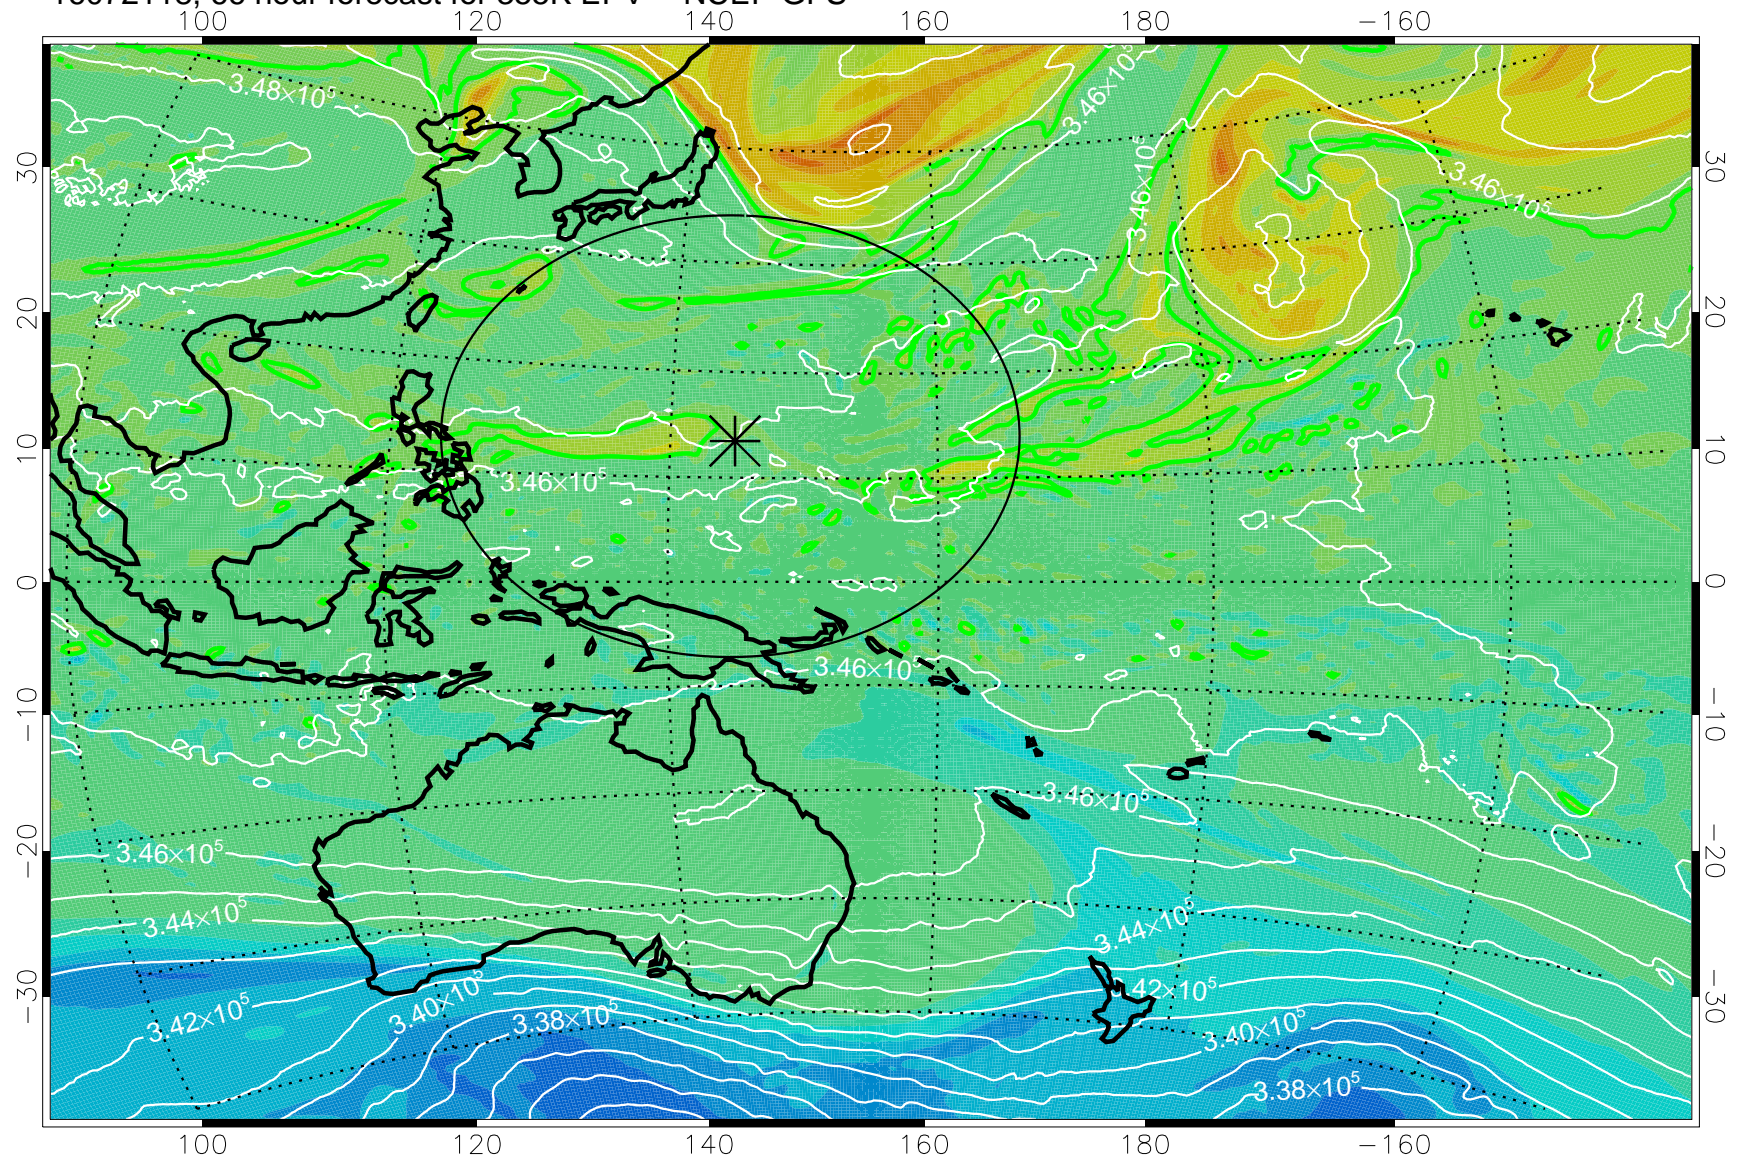

16072018, 42 hour forecast for 355K EPV -- NCEP GFS

355K Montgomery Streamfunction, white  
EPV Tropopause (2 PVU) Position  
Range ring of 2304 km

16072100, 48 hour forecast for 355K EPV -- NCEP GFS

355K Montgomery Streamfunction, white  
EPV Tropopause (2 PVU) Position  
Range ring of 2304 km

16072106, 54 hour forecast for 355K EPV -- NCEP GFS

355K Montgomery Streamfunction, white  
EPV Tropopause (2 PVU) Position  
Range ring of 2304 km

16072112, 60 hour forecast for 355K EPV -- NCEP GFS

355K Montgomery Streamfunction, white  
EPV Tropopause (2 PVU) Position  
Range ring of 2304 km

16072118, 66 hour forecast for 355K EPV -- NCEP GFS

355K Montgomery Streamfunction, white  
EPV Tropopause (2 PVU) Position  
Range ring of 2304 km

16072200, 72 hour forecast for 355K EPV -- NCEP GFS

355K Montgomery Streamfunction, white  
EPV Tropopause (2 PVU) Position  
Range ring of 2304 km

16072206, 78 hour forecast for 355K EPV -- NCEP GFS

355K Montgomery Streamfunction, white  
EPV Tropopause (2 PVU) Position  
Range ring of 2304 km

16072212, 84 hour forecast for 355K EPV -- NCEP GFS

355K Montgomery Streamfunction, white  
EPV Tropopause (2 PVU) Position  
Range ring of 2304 km