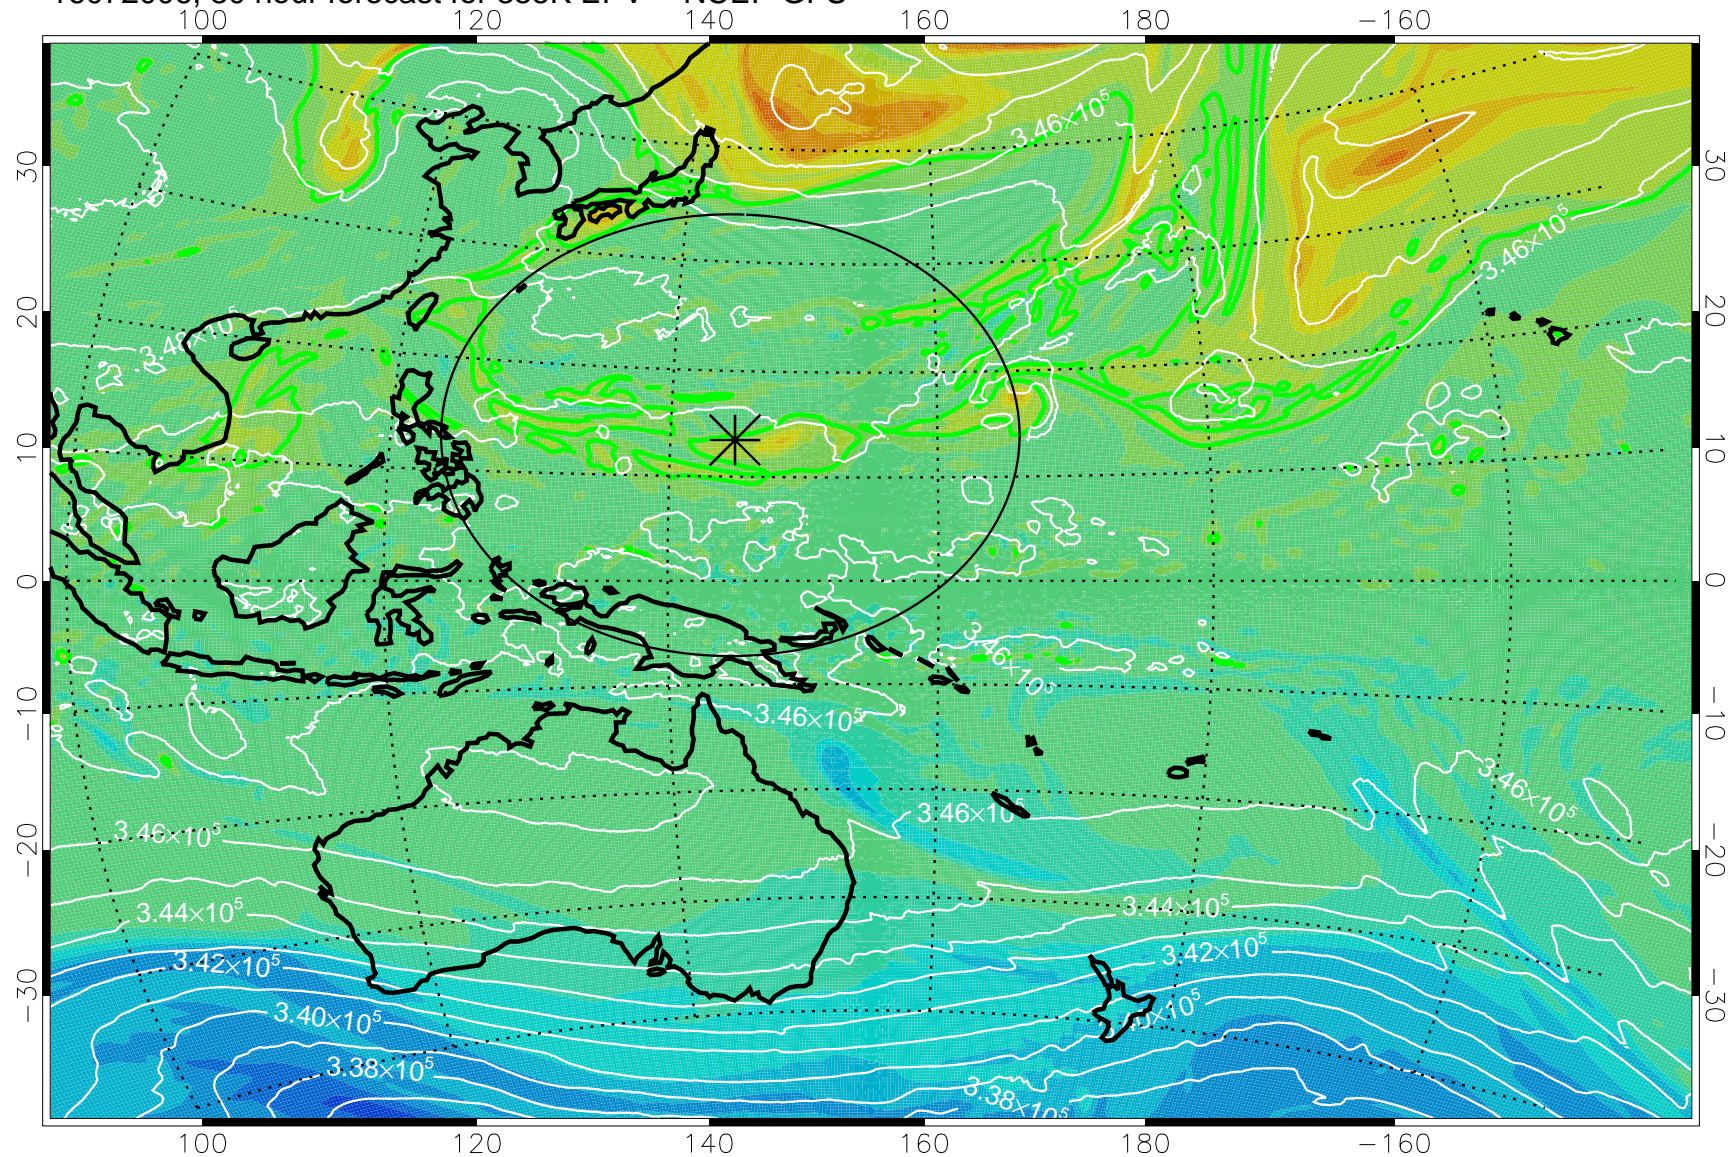

16071918, 18 hour forecast for 355K EPV -- NCEP GFS

355K Montgomery Streamfunction, white  
EPV Tropopause (2 PVU) Position  
Range ring of 2304 km

16072000, 24 hour forecast for 355K EPV -- NCEP GFS

355K Montgomery Streamfunction, white  
EPV Tropopause (2 PVU) Position  
Range ring of 2304 km

16072006, 30 hour forecast for 355K EPV -- NCEP GFS

355K Montgomery Streamfunction, white  
EPV Tropopause (2 PVU) Position  
Range ring of 2304 km

16072012, 36 hour forecast for 355K EPV -- NCEP GFS

355K Montgomery Streamfunction, white  
EPV Tropopause (2 PVU) Position  
Range ring of 2304 km

16072018, 42 hour forecast for 355K EPV -- NCEP GFS

355K Montgomery Streamfunction, white  
EPV Tropopause (2 PVU) Position  
Range ring of 2304 km

16072100, 48 hour forecast for 355K EPV -- NCEP GFS

355K Montgomery Streamfunction, white  
EPV Tropopause (2 PVU) Position  
Range ring of 2304 km

16072106, 54 hour forecast for 355K EPV -- NCEP GFS

355K Montgomery Streamfunction, white  
EPV Tropopause (2 PVU) Position  
Range ring of 2304 km

16072112, 60 hour forecast for 355K EPV -- NCEP GFS

355K Montgomery Streamfunction, white  
EPV Tropopause (2 PVU) Position  
Range ring of 2304 km