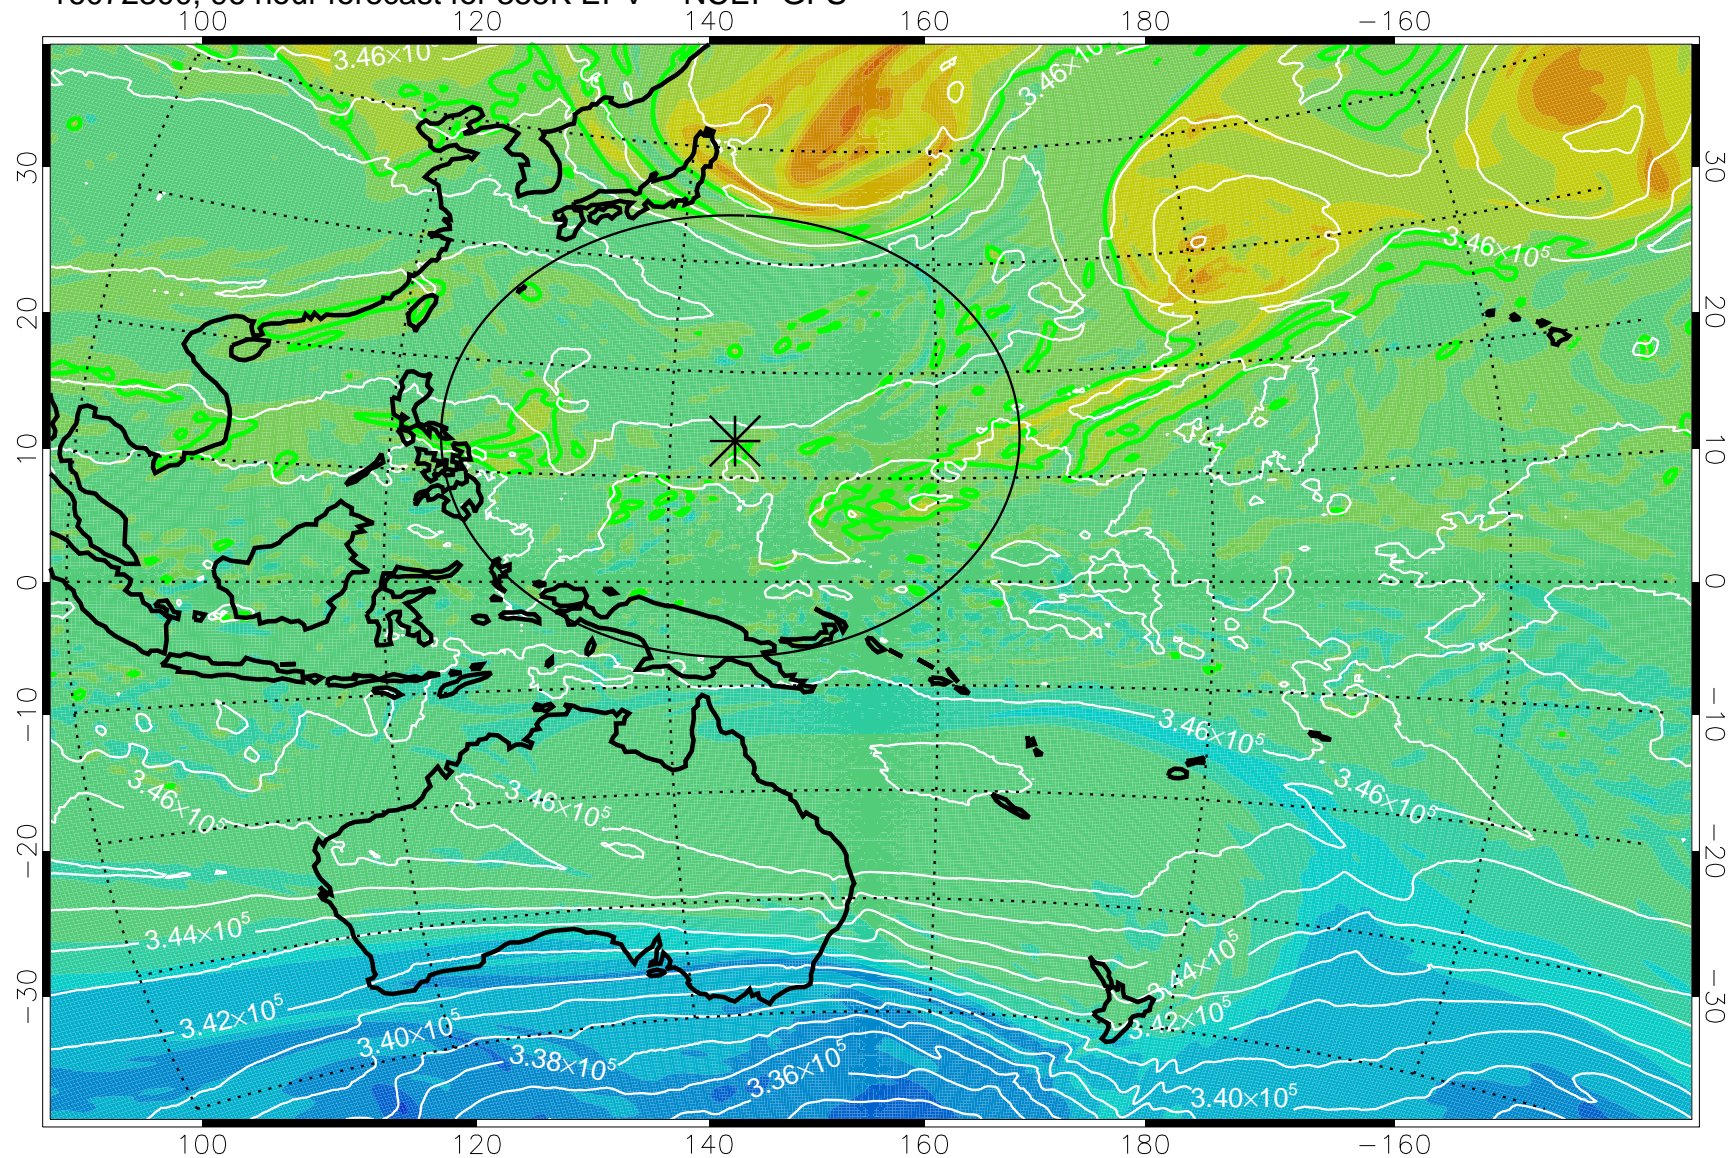

16072118, 66 hour forecast for 355K EPV -- NCEP GFS

355K Montgomery Streamfunction, white  
EPV Tropopause (2 PVU) Position  
Range ring of 2304 km

16072200, 72 hour forecast for 355K EPV -- NCEP GFS

355K Montgomery Streamfunction, white  
EPV Tropopause (2 PVU) Position  
Range ring of 2304 km

16072206, 78 hour forecast for 355K EPV -- NCEP GFS

355K Montgomery Streamfunction, white  
EPV Tropopause (2 PVU) Position  
Range ring of 2304 km

16072212, 84 hour forecast for 355K EPV -- NCEP GFS

355K Montgomery Streamfunction, white  
EPV Tropopause (2 PVU) Position  
Range ring of 2304 km

16072218, 90 hour forecast for 355K EPV -- NCEP GFS

355K Montgomery Streamfunction, white  
EPV Tropopause (2 PVU) Position  
Range ring of 2304 km

16072300, 96 hour forecast for 355K EPV -- NCEP GFS

355K Montgomery Streamfunction, white  
EPV Tropopause (2 PVU) Position  
Range ring of 2304 km

16072306, 102 hour forecast for 355K EPV -- NCEP GFS

355K Montgomery Streamfunction, white  
EPV Tropopause (2 PVU) Position  
Range ring of 2304 km

16072312, 108 hour forecast for 355K EPV -- NCEP GFS

355K Montgomery Streamfunction, white  
EPV Tropopause (2 PVU) Position  
Range ring of 2304 km