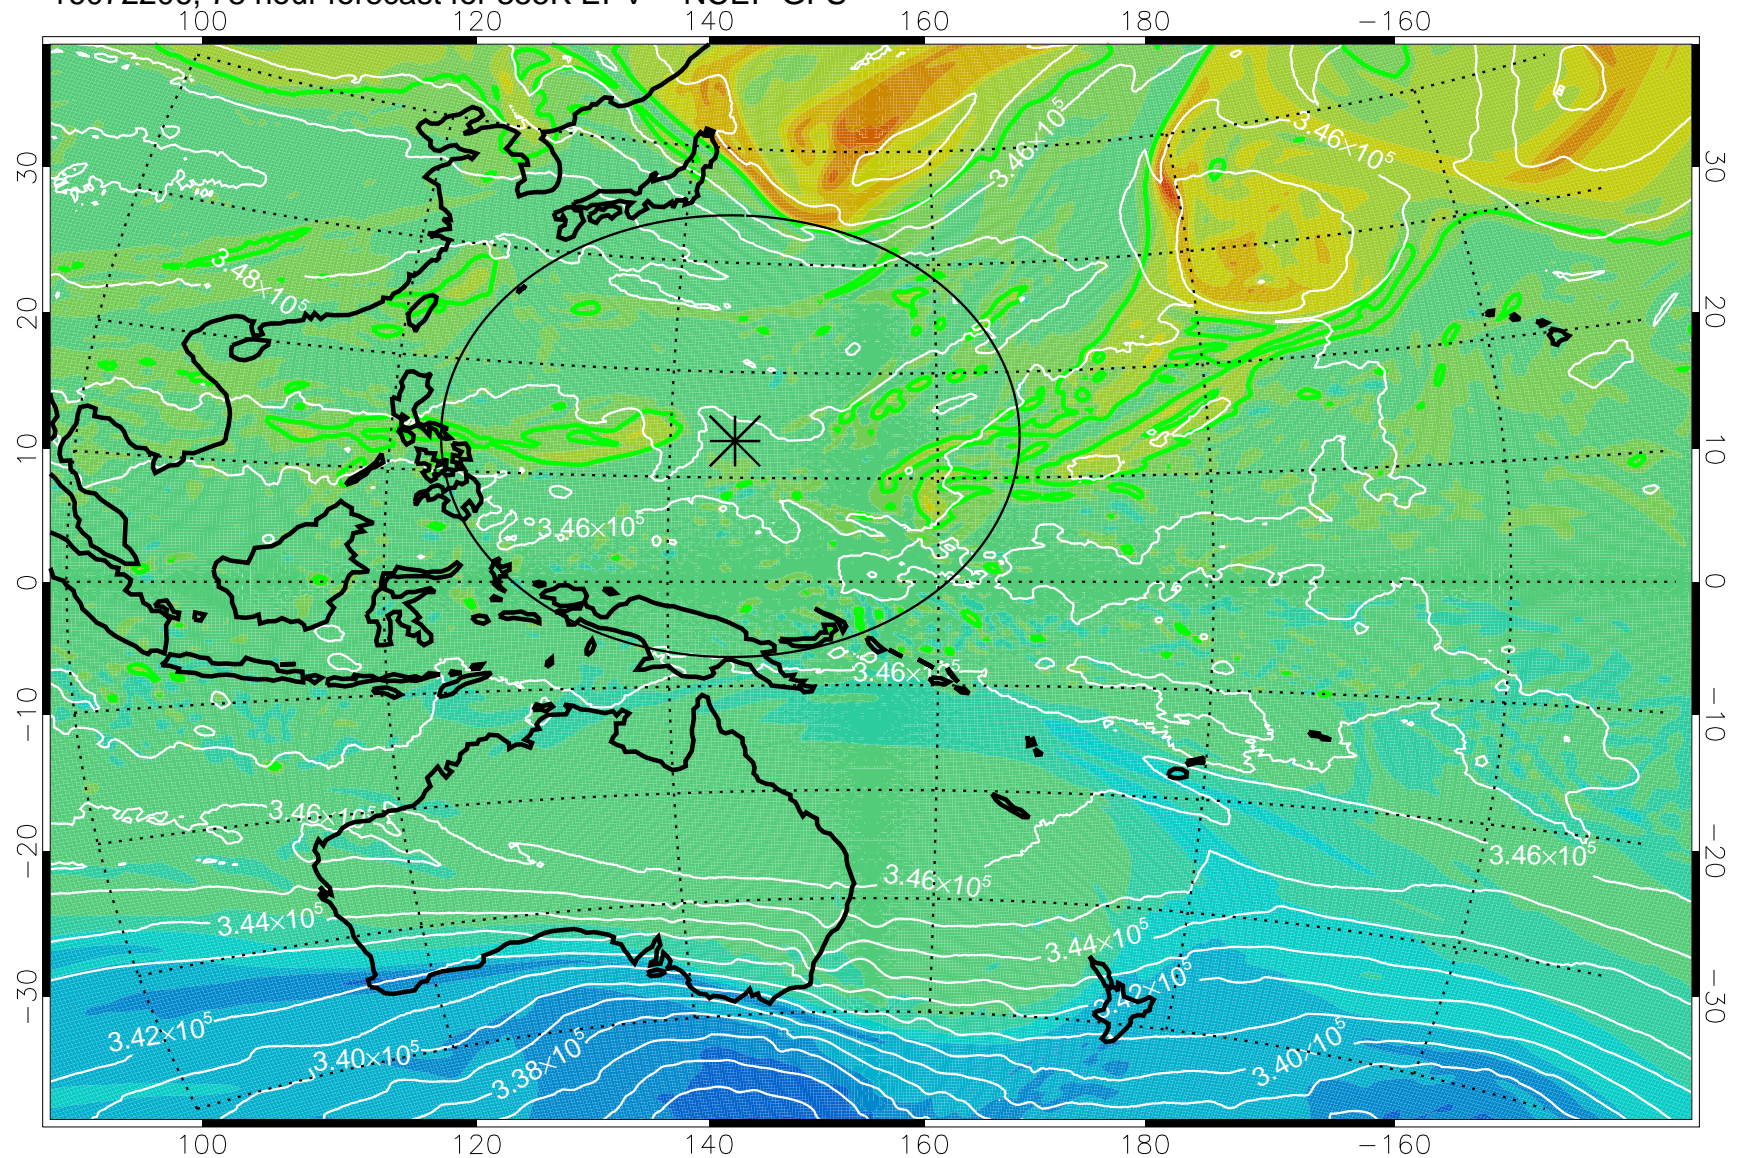

16072106, 54 hour forecast for 355K EPV -- NCEP GFS

355K Montgomery Streamfunction, white  
EPV Tropopause (2 PVU) Position  
Range ring of 2304 km

16072112, 60 hour forecast for 355K EPV -- NCEP GFS

355K Montgomery Streamfunction, white  
EPV Tropopause (2 PVU) Position  
Range ring of 2304 km

16072118, 66 hour forecast for 355K EPV -- NCEP GFS

355K Montgomery Streamfunction, white  
EPV Tropopause (2 PVU) Position  
Range ring of 2304 km

16072200, 72 hour forecast for 355K EPV -- NCEP GFS

355K Montgomery Streamfunction, white  
EPV Tropopause (2 PVU) Position  
Range ring of 2304 km

16072206, 78 hour forecast for 355K EPV -- NCEP GFS

355K Montgomery Streamfunction, white  
EPV Tropopause (2 PVU) Position  
Range ring of 2304 km

16072212, 84 hour forecast for 355K EPV -- NCEP GFS

355K Montgomery Streamfunction, white  
EPV Tropopause (2 PVU) Position  
Range ring of 2304 km

16072218, 90 hour forecast for 355K EPV -- NCEP GFS

355K Montgomery Streamfunction, white  
EPV Tropopause (2 PVU) Position  
Range ring of 2304 km

16072300, 96 hour forecast for 355K EPV -- NCEP GFS

355K Montgomery Streamfunction, white  
EPV Tropopause (2 PVU) Position  
Range ring of 2304 km