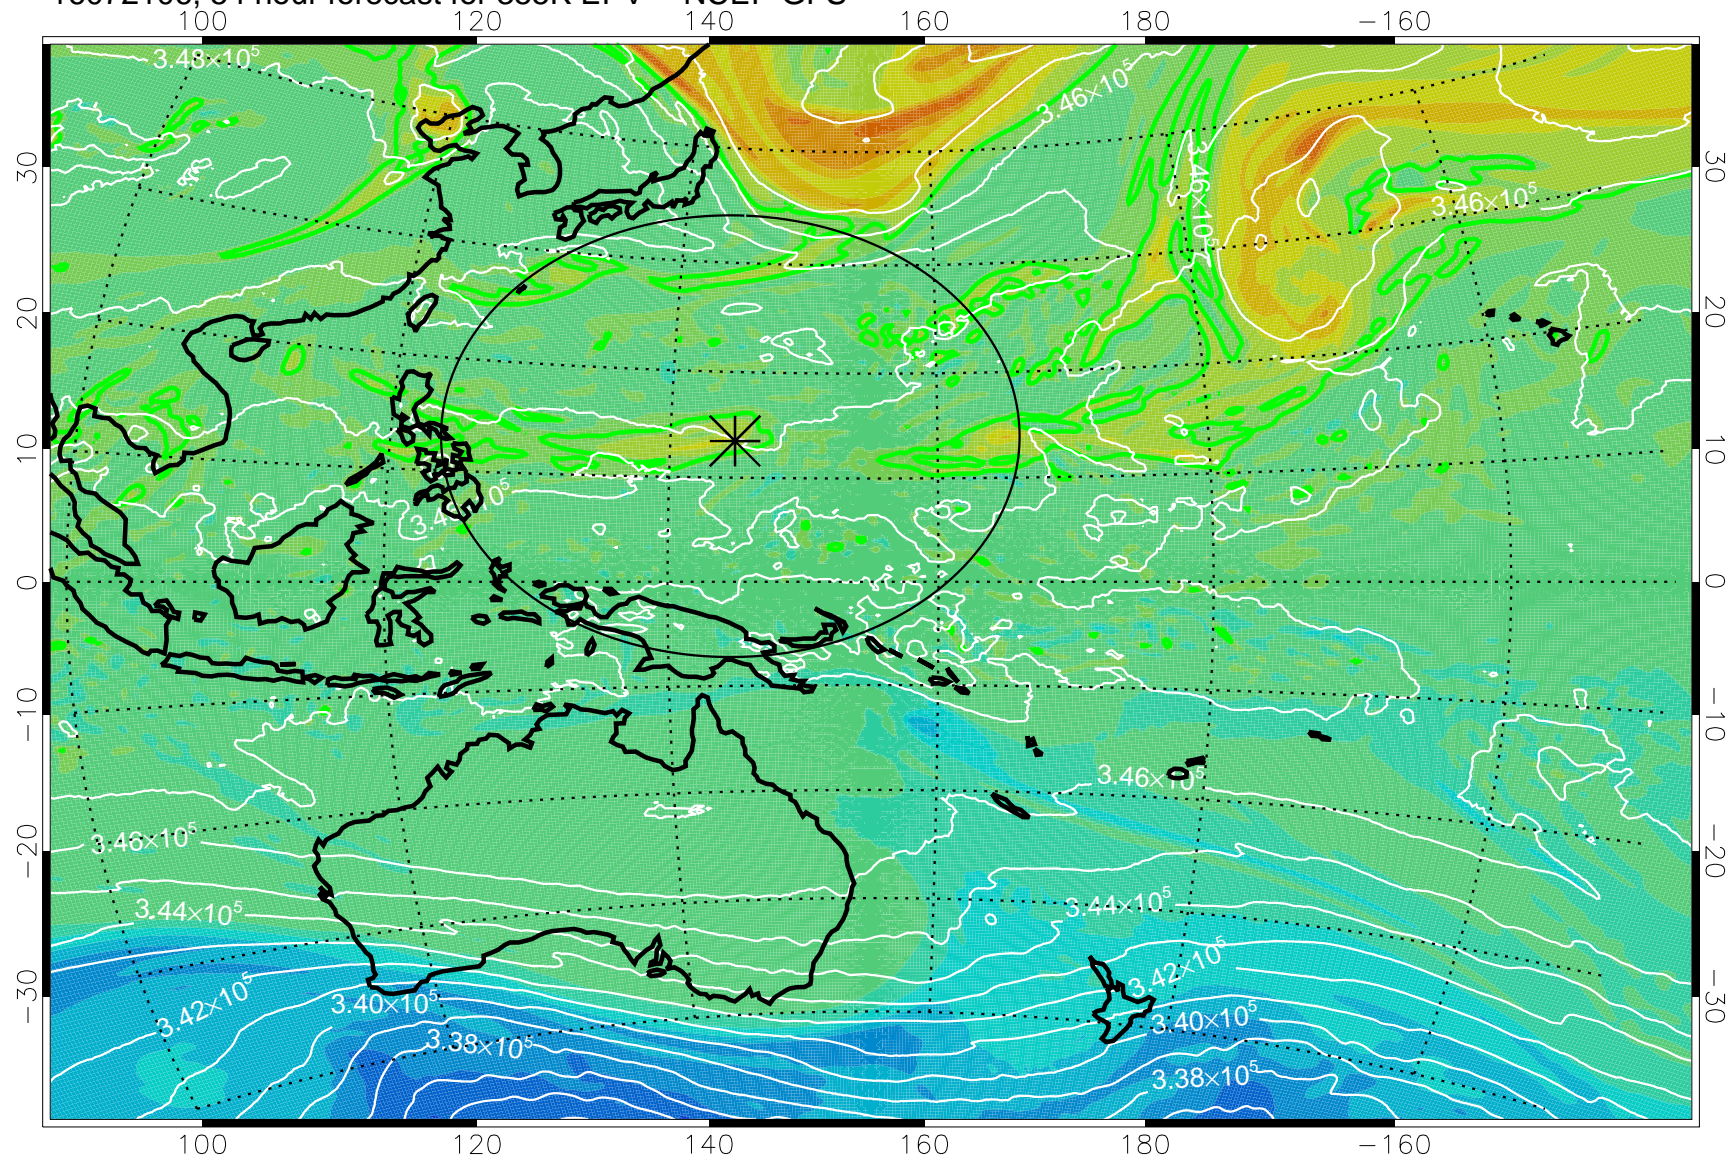

16072006, 30 hour forecast for 355K EPV -- NCEP GFS

355K Montgomery Streamfunction, white  
EPV Tropopause (2 PVU) Position  
Range ring of 2304 km

16072012, 36 hour forecast for 355K EPV -- NCEP GFS

355K Montgomery Streamfunction, white  
EPV Tropopause (2 PVU) Position  
Range ring of 2304 km

16072018, 42 hour forecast for 355K EPV -- NCEP GFS

355K Montgomery Streamfunction, white  
EPV Tropopause (2 PVU) Position  
Range ring of 2304 km

16072100, 48 hour forecast for 355K EPV -- NCEP GFS

355K Montgomery Streamfunction, white  
EPV Tropopause (2 PVU) Position  
Range ring of 2304 km

16072106, 54 hour forecast for 355K EPV -- NCEP GFS

355K Montgomery Streamfunction, white  
EPV Tropopause (2 PVU) Position  
Range ring of 2304 km

16072112, 60 hour forecast for 355K EPV -- NCEP GFS

355K Montgomery Streamfunction, white  
EPV Tropopause (2 PVU) Position  
Range ring of 2304 km

16072118, 66 hour forecast for 355K EPV -- NCEP GFS

355K Montgomery Streamfunction, white  
EPV Tropopause (2 PVU) Position  
Range ring of 2304 km

16072200, 72 hour forecast for 355K EPV -- NCEP GFS

355K Montgomery Streamfunction, white  
EPV Tropopause (2 PVU) Position  
Range ring of 2304 km