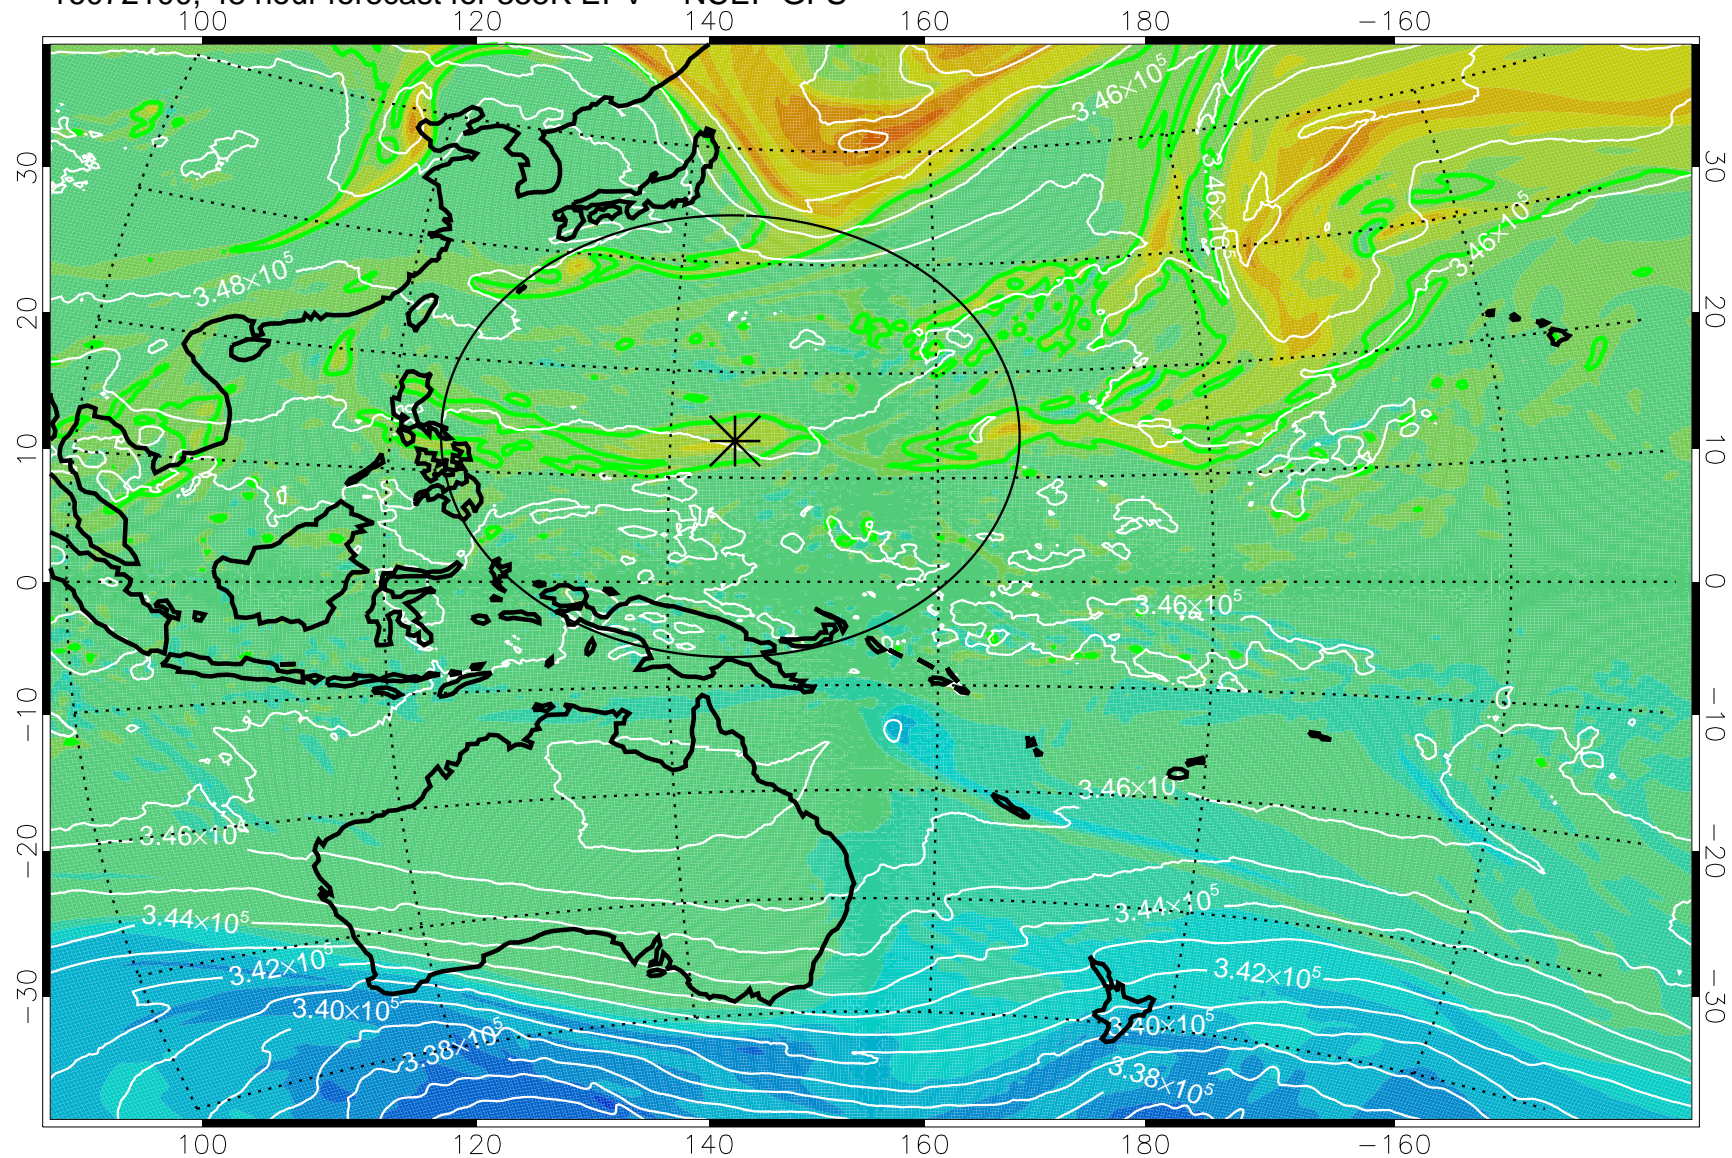

16071918, 18 hour forecast for 355K EPV -- NCEP GFS

355K Montgomery Streamfunction, white  
EPV Tropopause (2 PVU) Position  
Range ring of 2304 km

16072000, 24 hour forecast for 355K EPV -- NCEP GFS

355K Montgomery Streamfunction, white  
EPV Tropopause (2 PVU) Position  
Range ring of 2304 km

16072006, 30 hour forecast for 355K EPV -- NCEP GFS

355K Montgomery Streamfunction, white  
EPV Tropopause (2 PVU) Position  
Range ring of 2304 km

16072012, 36 hour forecast for 355K EPV -- NCEP GFS

355K Montgomery Streamfunction, white  
EPV Tropopause (2 PVU) Position  
Range ring of 2304 km

16072018, 42 hour forecast for 355K EPV -- NCEP GFS

355K Montgomery Streamfunction, white  
EPV Tropopause (2 PVU) Position  
Range ring of 2304 km

16072100, 48 hour forecast for 355K EPV -- NCEP GFS

355K Montgomery Streamfunction, white  
EPV Tropopause (2 PVU) Position  
Range ring of 2304 km

16072106, 54 hour forecast for 355K EPV -- NCEP GFS

355K Montgomery Streamfunction, white  
EPV Tropopause (2 PVU) Position  
Range ring of 2304 km

16072112, 60 hour forecast for 355K EPV -- NCEP GFS

355K Montgomery Streamfunction, white  
EPV Tropopause (2 PVU) Position  
Range ring of 2304 km