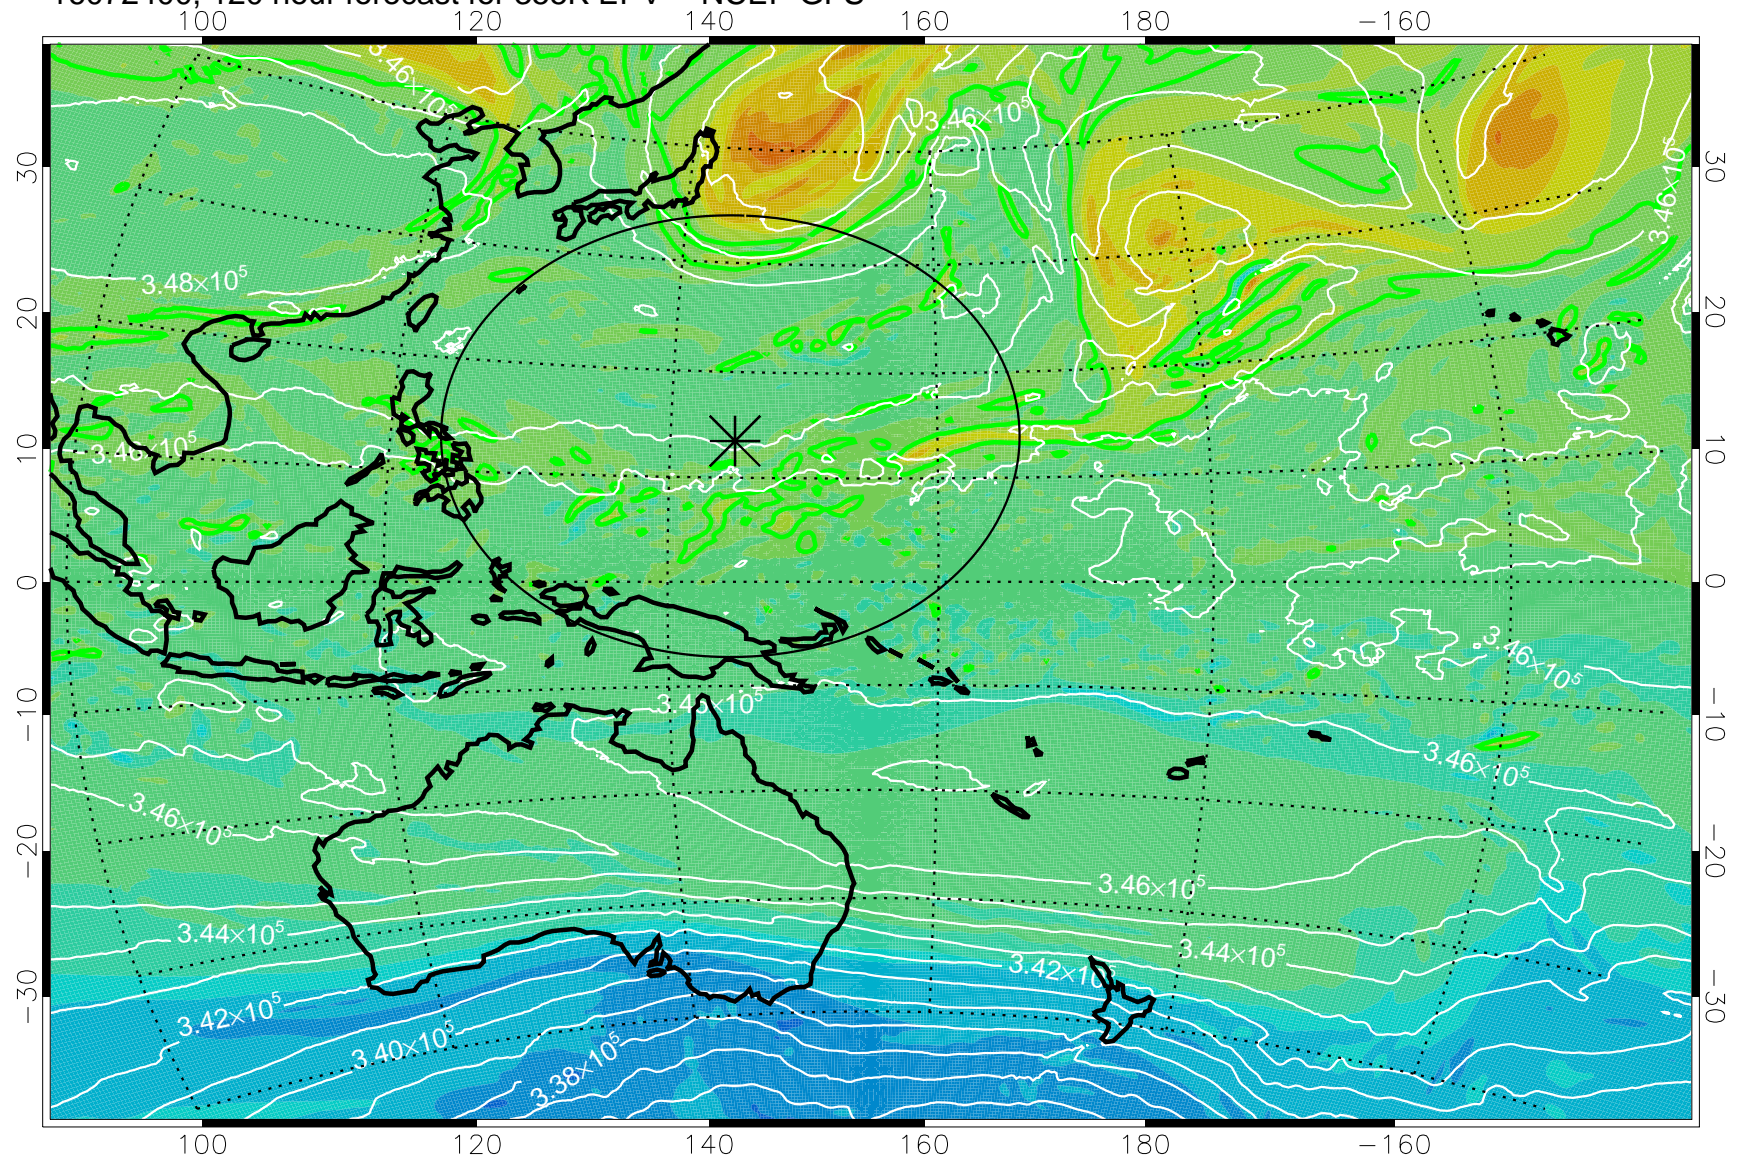

16072206, 78 hour forecast for 355K EPV -- NCEP GFS

355K Montgomery Streamfunction, white  
EPV Tropopause (2 PVU) Position  
Range ring of 2304 km

16072212, 84 hour forecast for 355K EPV -- NCEP GFS

355K Montgomery Streamfunction, white  
EPV Tropopause (2 PVU) Position  
Range ring of 2304 km

16072218, 90 hour forecast for 355K EPV -- NCEP GFS

355K Montgomery Streamfunction, white  
EPV Tropopause (2 PVU) Position  
Range ring of 2304 km

16072300, 96 hour forecast for 355K EPV -- NCEP GFS

355K Montgomery Streamfunction, white  
EPV Tropopause (2 PVU) Position  
Range ring of 2304 km

16072306, 102 hour forecast for 355K EPV -- NCEP GFS

355K Montgomery Streamfunction, white  
EPV Tropopause (2 PVU) Position  
Range ring of 2304 km

16072312, 108 hour forecast for 355K EPV -- NCEP GFS

355K Montgomery Streamfunction, white  
EPV Tropopause (2 PVU) Position  
Range ring of 2304 km

16072318, 114 hour forecast for 355K EPV -- NCEP GFS

355K Montgomery Streamfunction, white  
EPV Tropopause (2 PVU) Position  
Range ring of 2304 km

16072400, 120 hour forecast for 355K EPV -- NCEP GFS

355K Montgomery Streamfunction, white  
EPV Tropopause (2 PVU) Position  
Range ring of 2304 km