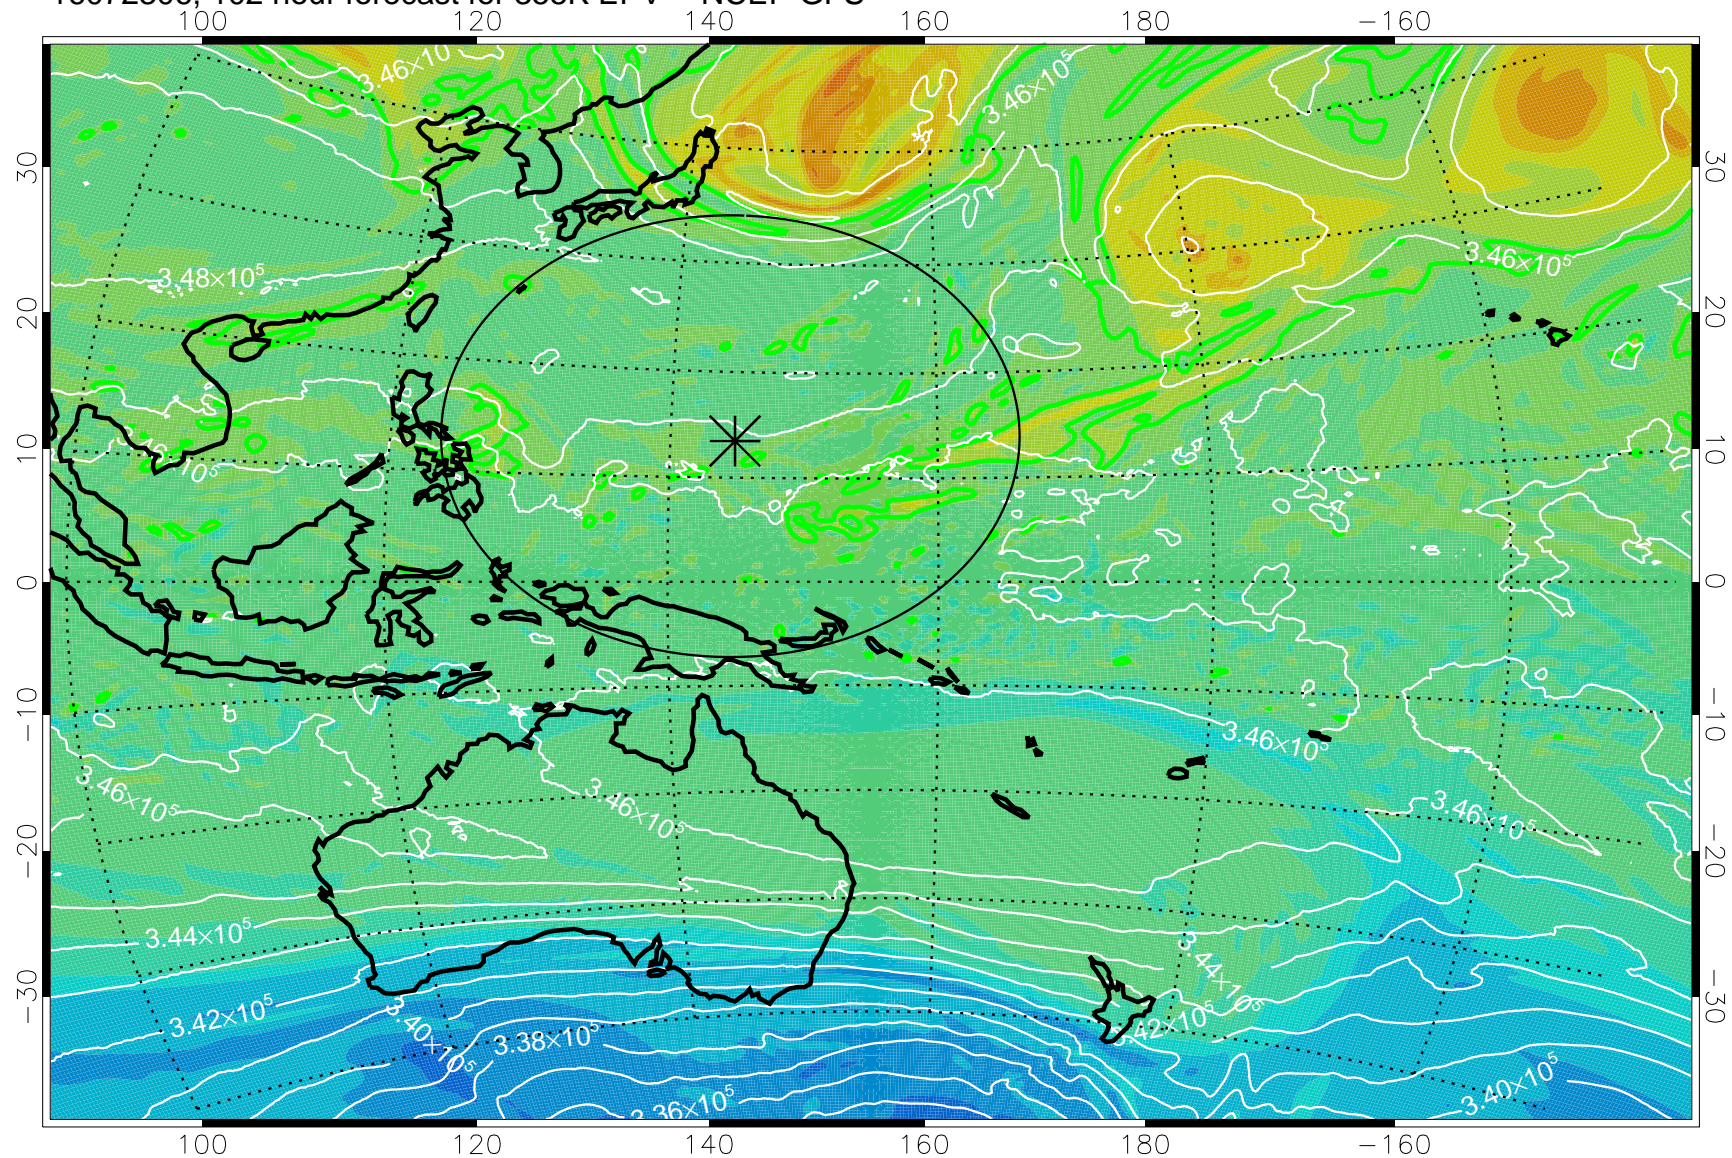

16072206, 78 hour forecast for 355K EPV -- NCEP GFS

355K Montgomery Streamfunction, white  
EPV Tropopause (2 PVU) Position  
Range ring of 2304 km

16072212, 84 hour forecast for 355K EPV -- NCEP GFS

355K Montgomery Streamfunction, white  
EPV Tropopause (2 PVU) Position  
Range ring of 2304 km

16072218, 90 hour forecast for 355K EPV -- NCEP GFS

355K Montgomery Streamfunction, white  
EPV Tropopause (2 PVU) Position  
Range ring of 2304 km

16072300, 96 hour forecast for 355K EPV -- NCEP GFS

355K Montgomery Streamfunction, white  
EPV Tropopause (2 PVU) Position  
Range ring of 2304 km

16072306, 102 hour forecast for 355K EPV -- NCEP GFS

355K Montgomery Streamfunction, white  
EPV Tropopause (2 PVU) Position  
Range ring of 2304 km

16072312, 108 hour forecast for 355K EPV -- NCEP GFS

355K Montgomery Streamfunction, white  
EPV Tropopause (2 PVU) Position  
Range ring of 2304 km

16072318, 114 hour forecast for 355K EPV -- NCEP GFS

355K Montgomery Streamfunction, white  
EPV Tropopause (2 PVU) Position  
Range ring of 2304 km

16072400, 120 hour forecast for 355K EPV -- NCEP GFS

355K Montgomery Streamfunction, white  
EPV Tropopause (2 PVU) Position  
Range ring of 2304 km