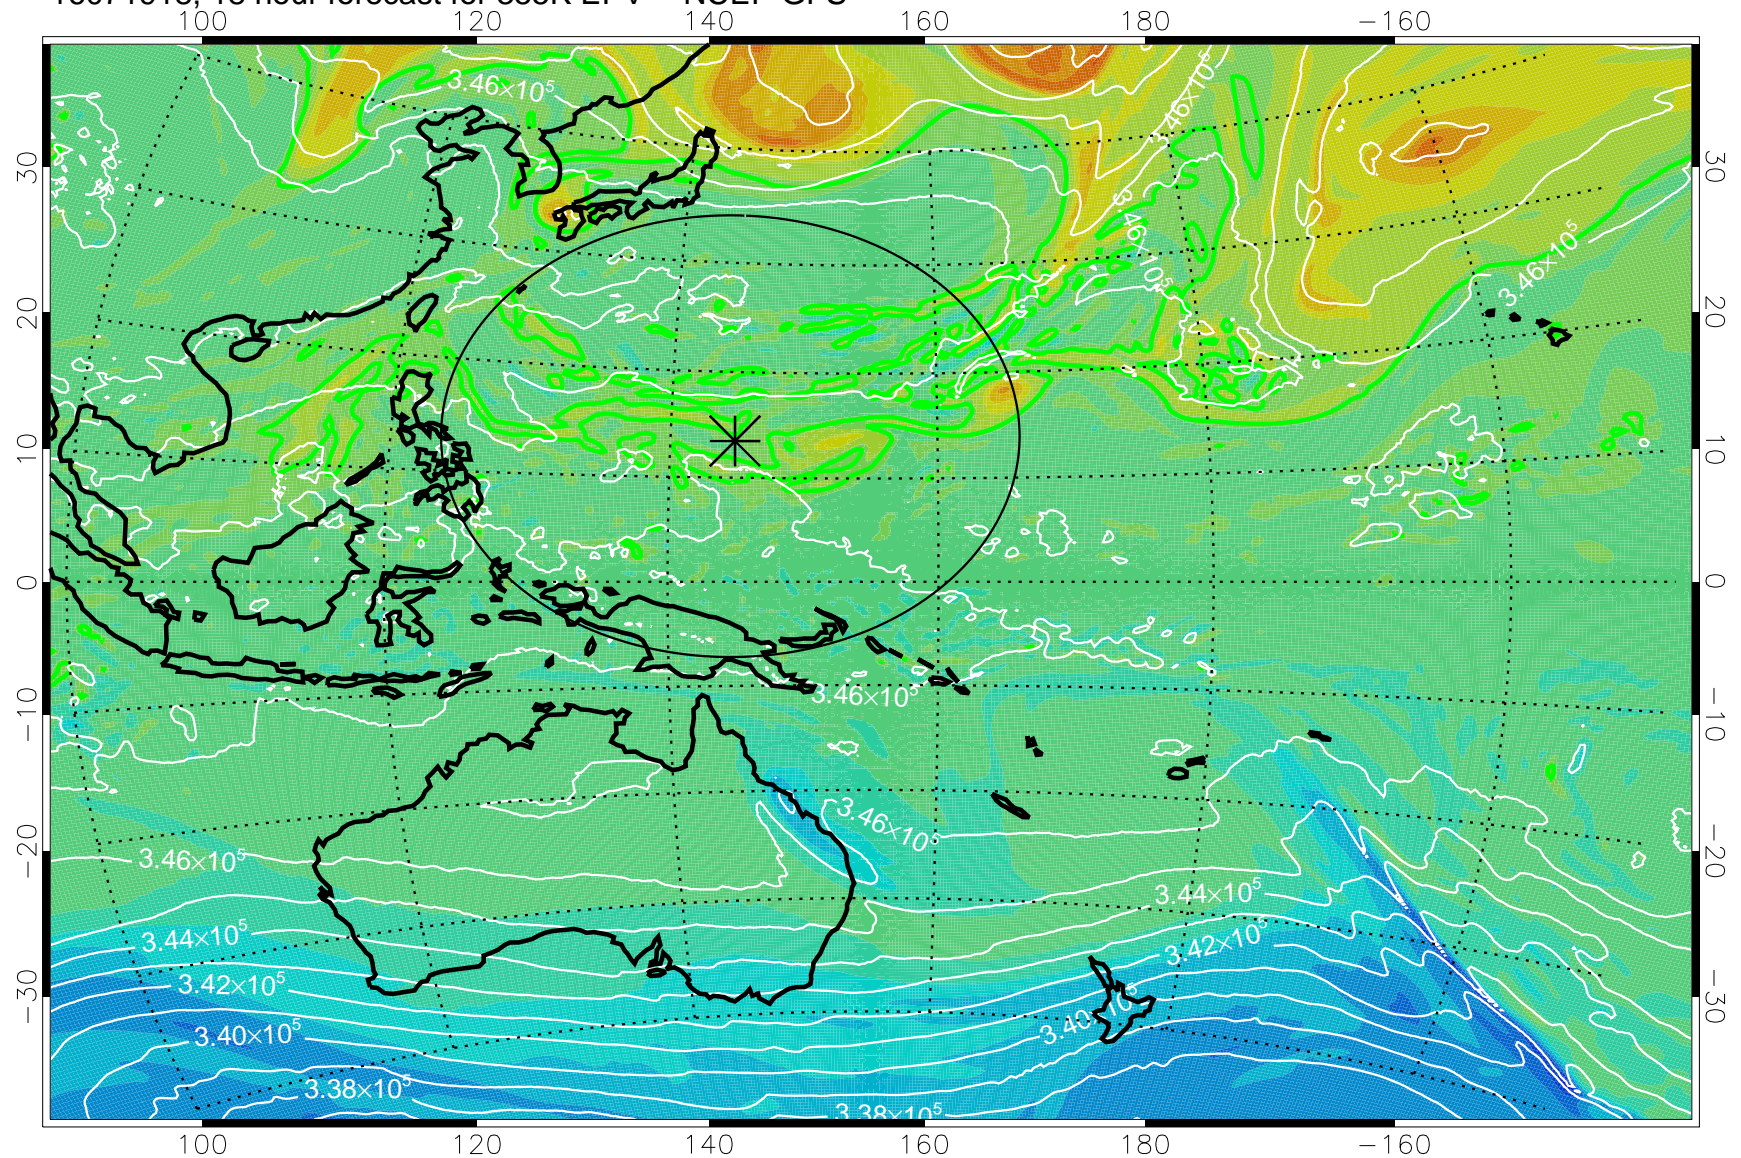

16071906, 6 hour forecast for 355K EPV -- NCEP GFS

355K Montgomery Streamfunction, white  
EPV Tropopause (2 PVU) Position  
Range ring of 2304 km

16071912, 12 hour forecast for 355K EPV -- NCEP GFS

355K Montgomery Streamfunction, white  
EPV Tropopause (2 PVU) Position  
Range ring of 2304 km

16071918, 18 hour forecast for 355K EPV -- NCEP GFS

355K Montgomery Streamfunction, white  
EPV Tropopause (2 PVU) Position  
Range ring of 2304 km

16072000, 24 hour forecast for 355K EPV -- NCEP GFS

355K Montgomery Streamfunction, white  
EPV Tropopause (2 PVU) Position  
Range ring of 2304 km

16072006, 30 hour forecast for 355K EPV -- NCEP GFS

355K Montgomery Streamfunction, white  
EPV Tropopause (2 PVU) Position  
Range ring of 2304 km

16072012, 36 hour forecast for 355K EPV -- NCEP GFS

355K Montgomery Streamfunction, white  
EPV Tropopause (2 PVU) Position  
Range ring of 2304 km

16072018, 42 hour forecast for 355K EPV -- NCEP GFS

355K Montgomery Streamfunction, white  
EPV Tropopause (2 PVU) Position  
Range ring of 2304 km

16072100, 48 hour forecast for 355K EPV -- NCEP GFS

355K Montgomery Streamfunction, white  
EPV Tropopause (2 PVU) Position  
Range ring of 2304 km