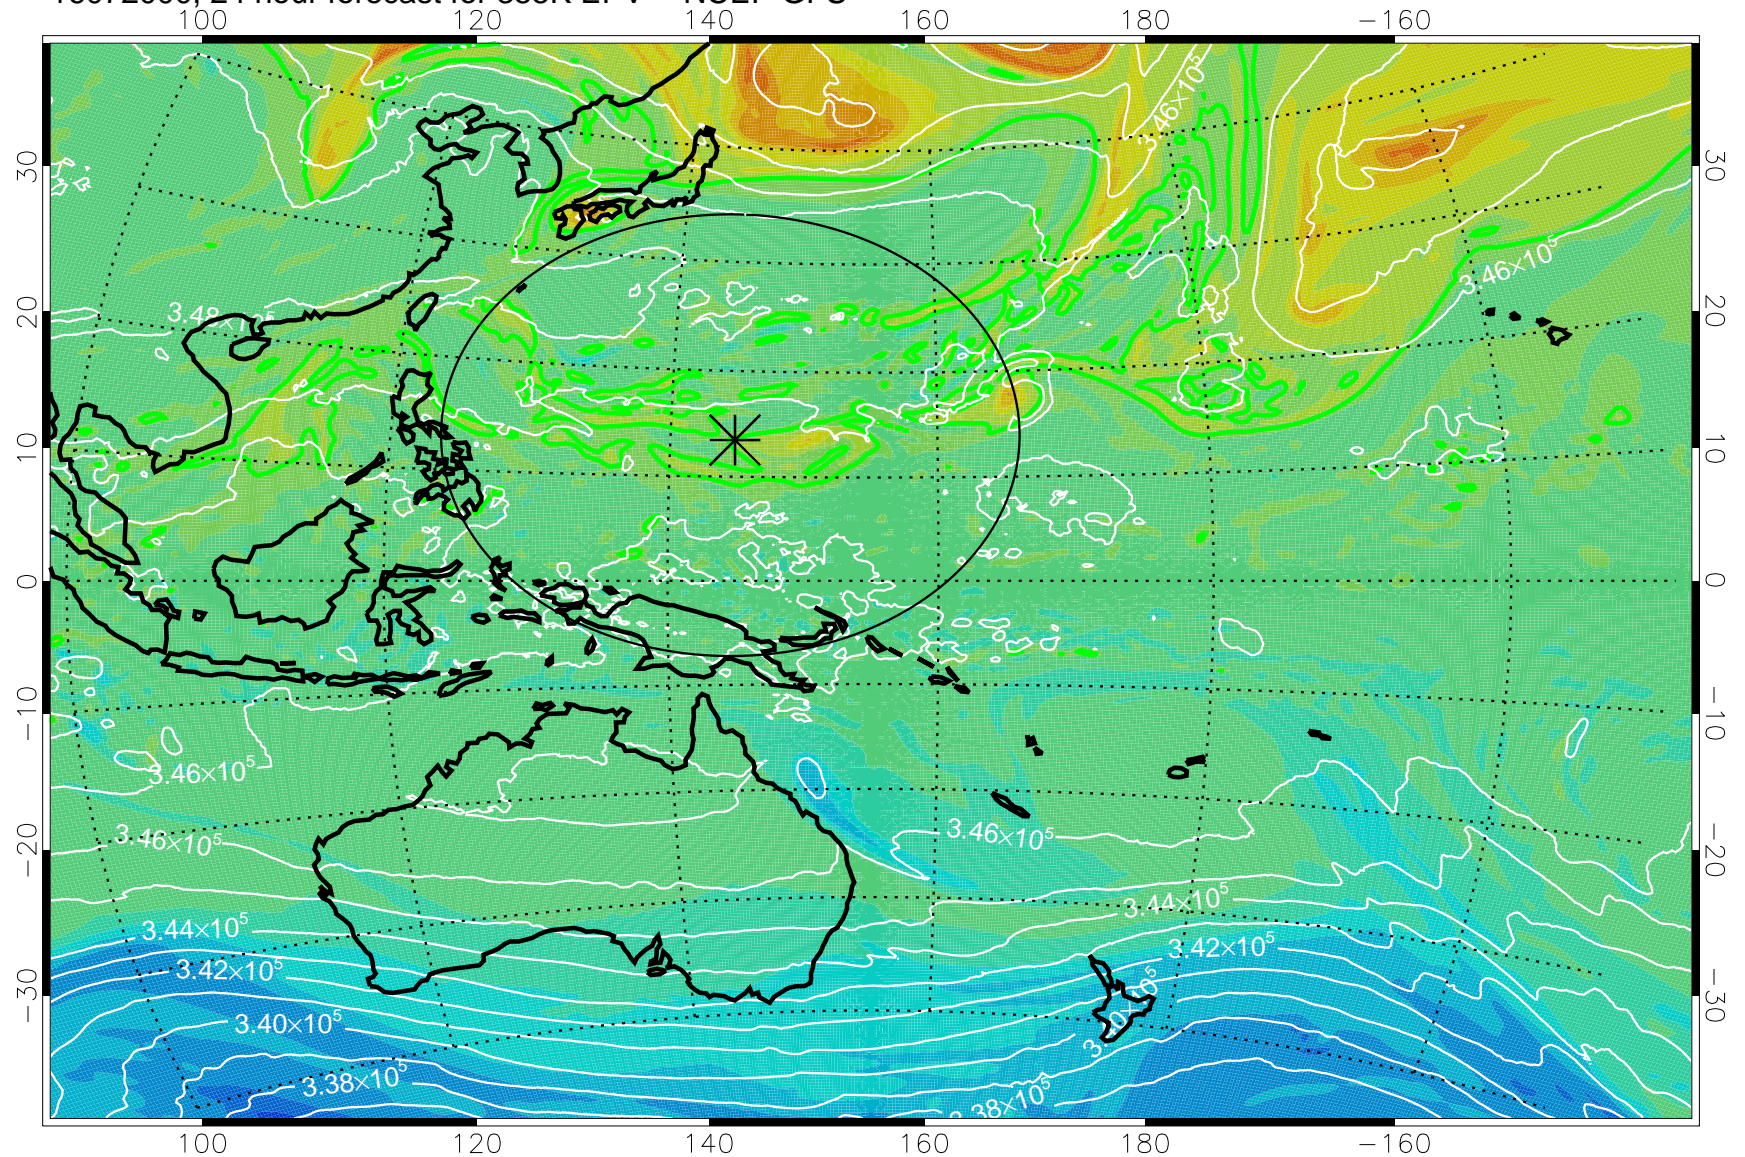

16071906, 6 hour forecast for 355K EPV -- NCEP GFS

355K Montgomery Streamfunction, white  
EPV Tropopause (2 PVU) Position  
Range ring of 2304 km

16071912, 12 hour forecast for 355K EPV -- NCEP GFS

355K Montgomery Streamfunction, white  
EPV Tropopause (2 PVU) Position  
Range ring of 2304 km

16071918, 18 hour forecast for 355K EPV -- NCEP GFS

355K Montgomery Streamfunction, white  
EPV Tropopause (2 PVU) Position  
Range ring of 2304 km

16072000, 24 hour forecast for 355K EPV -- NCEP GFS

355K Montgomery Streamfunction, white  
EPV Tropopause (2 PVU) Position  
Range ring of 2304 km

16072006, 30 hour forecast for 355K EPV -- NCEP GFS

355K Montgomery Streamfunction, white  
EPV Tropopause (2 PVU) Position  
Range ring of 2304 km

16072012, 36 hour forecast for 355K EPV -- NCEP GFS

355K Montgomery Streamfunction, white  
EPV Tropopause (2 PVU) Position  
Range ring of 2304 km

16072018, 42 hour forecast for 355K EPV -- NCEP GFS

355K Montgomery Streamfunction, white  
EPV Tropopause (2 PVU) Position  
Range ring of 2304 km

16072100, 48 hour forecast for 355K EPV -- NCEP GFS

355K Montgomery Streamfunction, white  
EPV Tropopause (2 PVU) Position  
Range ring of 2304 km