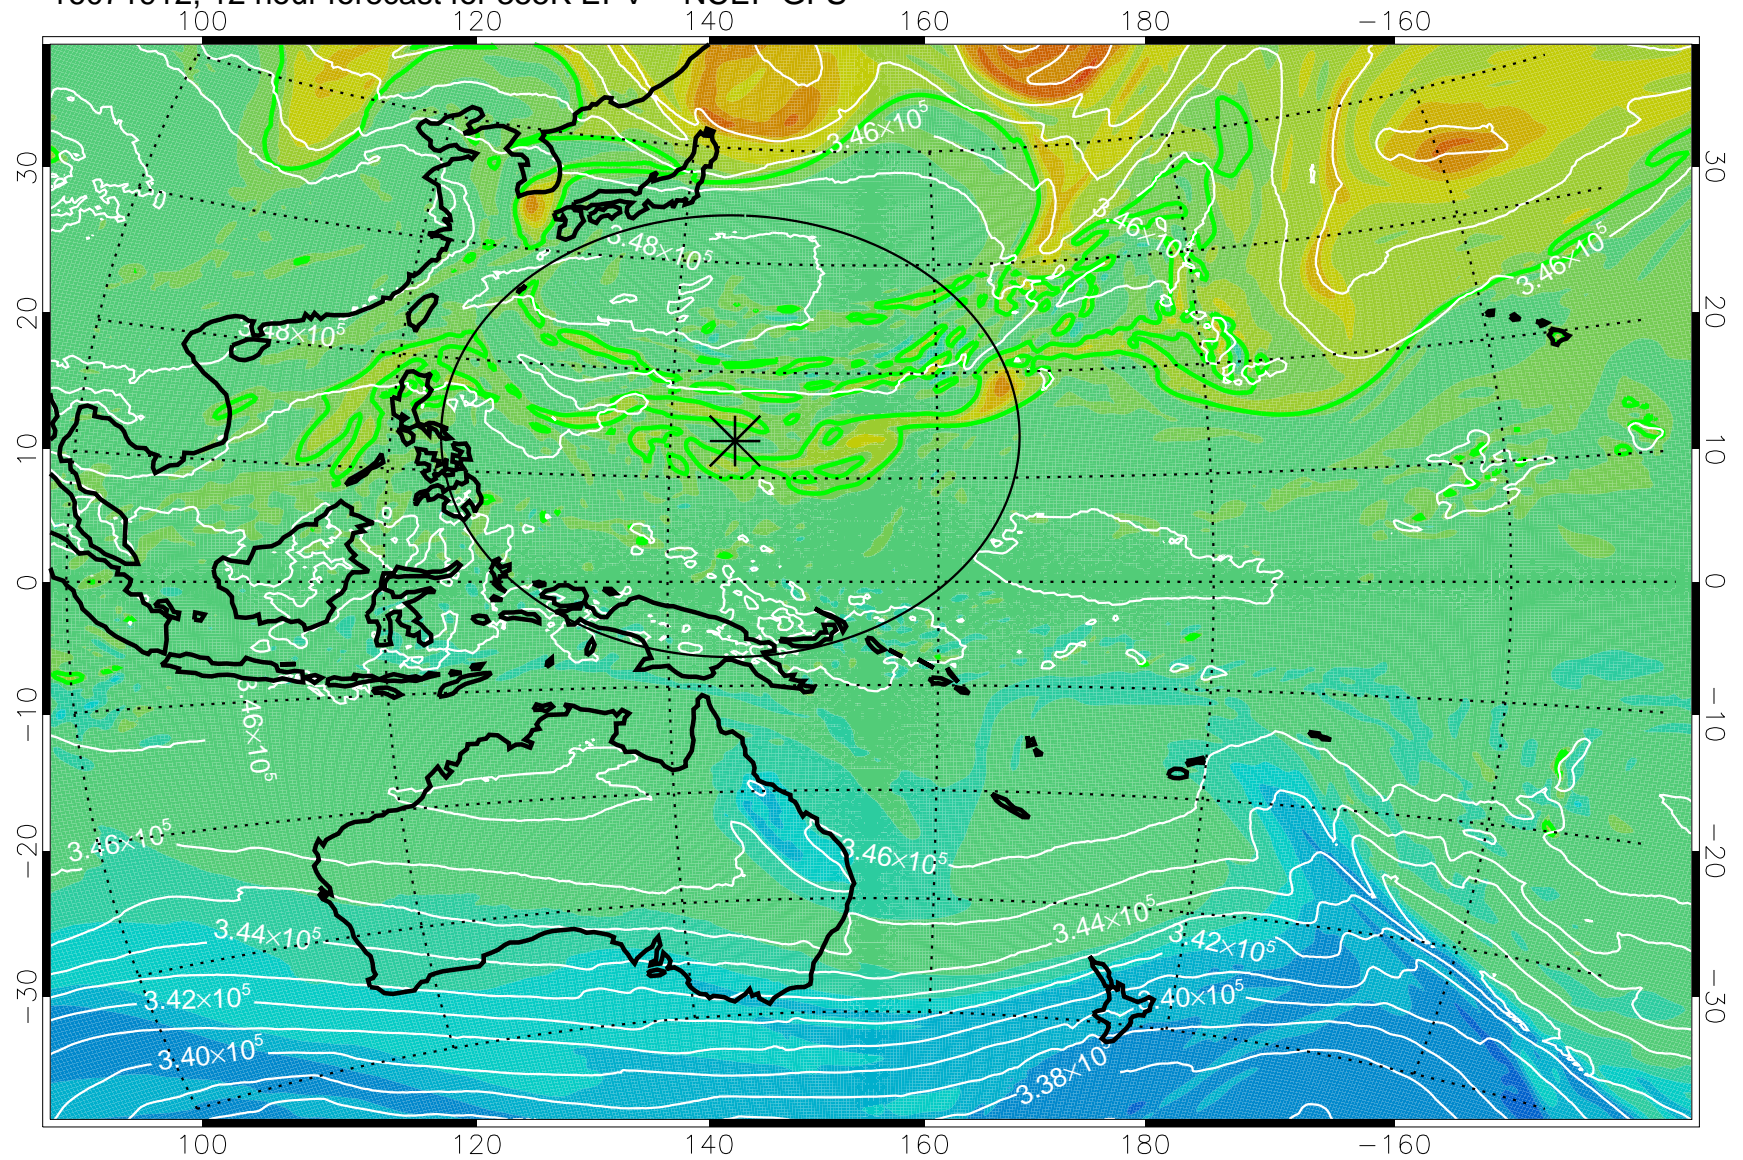

16071906, 6 hour forecast for 355K EPV -- NCEP GFS

355K Montgomery Streamfunction, white  
EPV Tropopause (2 PVU) Position  
Range ring of 2304 km

16071912, 12 hour forecast for 355K EPV -- NCEP GFS

355K Montgomery Streamfunction, white  
EPV Tropopause (2 PVU) Position  
Range ring of 2304 km

16071918, 18 hour forecast for 355K EPV -- NCEP GFS

355K Montgomery Streamfunction, white  
EPV Tropopause (2 PVU) Position  
Range ring of 2304 km

16072000, 24 hour forecast for 355K EPV -- NCEP GFS

355K Montgomery Streamfunction, white  
EPV Tropopause (2 PVU) Position  
Range ring of 2304 km

16072006, 30 hour forecast for 355K EPV -- NCEP GFS

355K Montgomery Streamfunction, white  
EPV Tropopause (2 PVU) Position  
Range ring of 2304 km

16072012, 36 hour forecast for 355K EPV -- NCEP GFS

355K Montgomery Streamfunction, white  
EPV Tropopause (2 PVU) Position  
Range ring of 2304 km

16072018, 42 hour forecast for 355K EPV -- NCEP GFS

355K Montgomery Streamfunction, white  
EPV Tropopause (2 PVU) Position  
Range ring of 2304 km

16072100, 48 hour forecast for 355K EPV -- NCEP GFS

355K Montgomery Streamfunction, white  
EPV Tropopause (2 PVU) Position  
Range ring of 2304 km