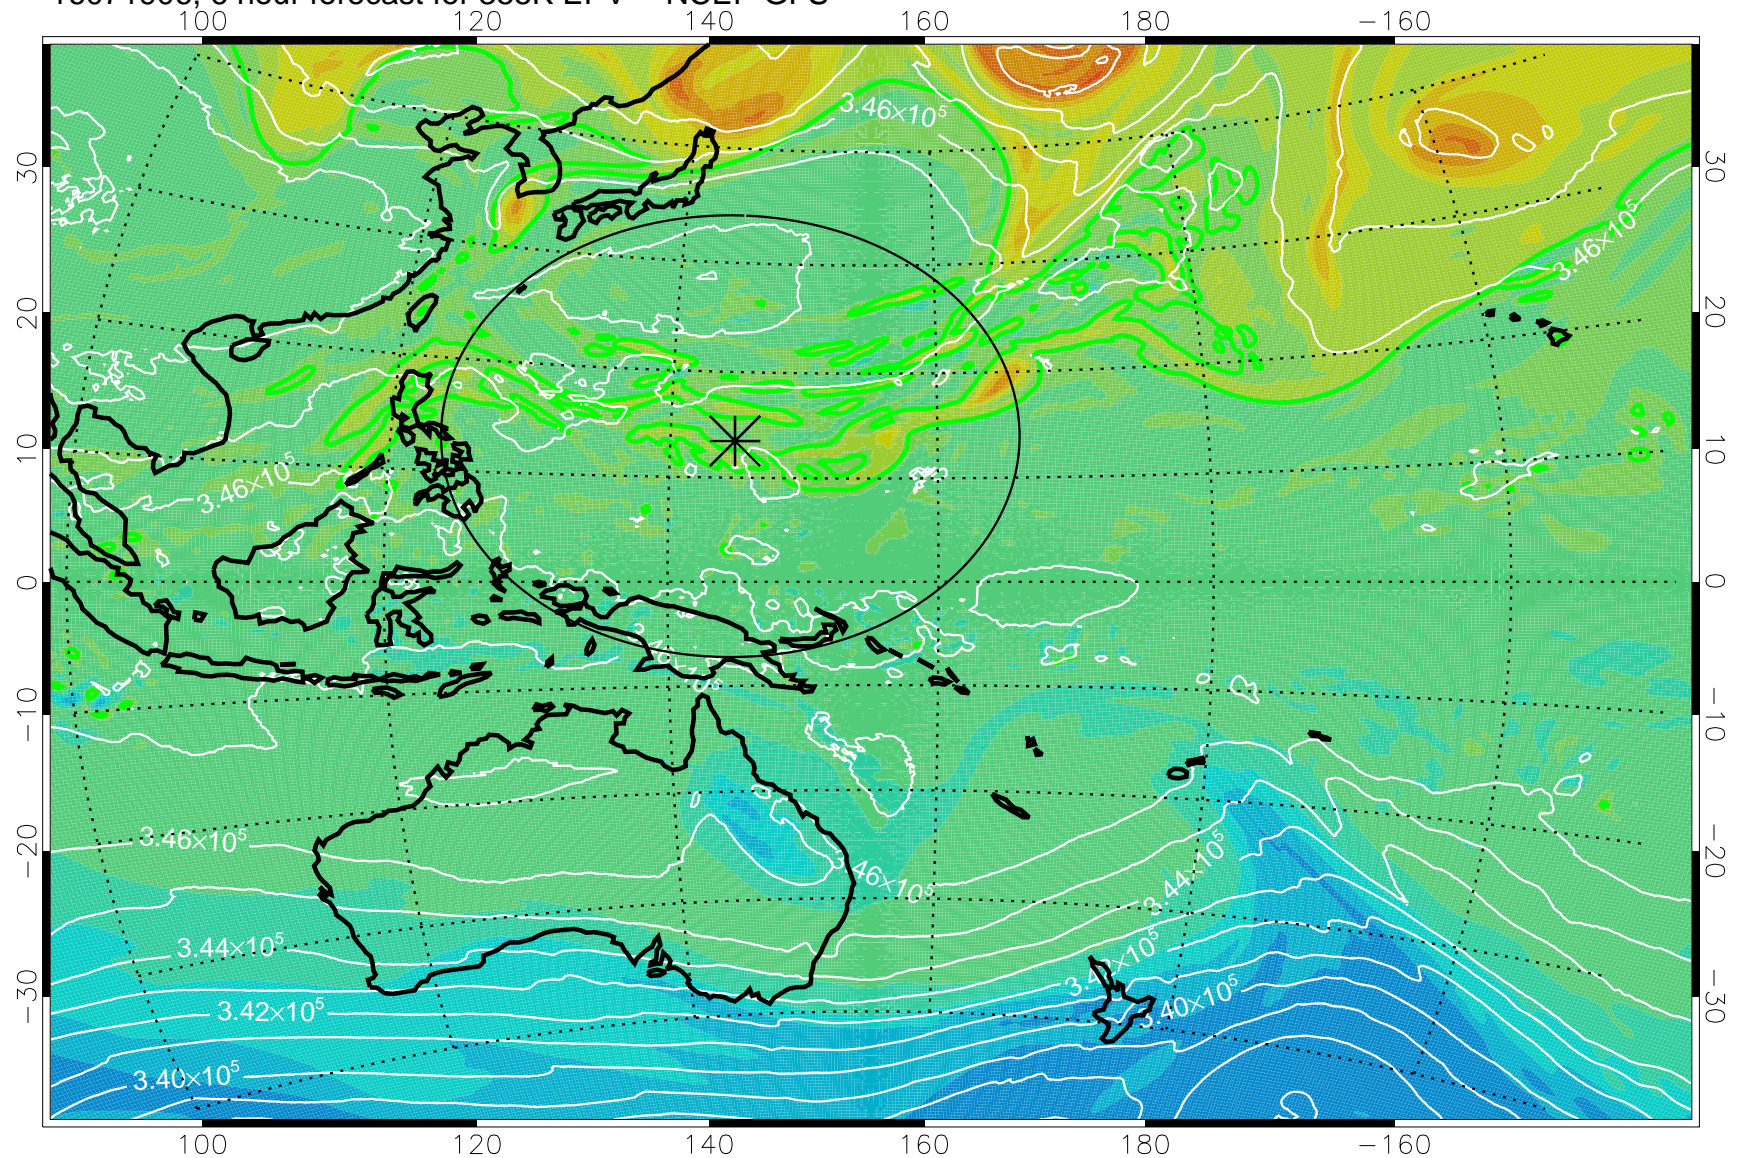

16071906, 6 hour forecast for 355K EPV -- NCEP GFS

355K Montgomery Streamfunction, white  
EPV Tropopause (2 PVU) Position  
Range ring of 2304 km

16071912, 12 hour forecast for 355K EPV -- NCEP GFS

355K Montgomery Streamfunction, white  
EPV Tropopause (2 PVU) Position  
Range ring of 2304 km

16071918, 18 hour forecast for 355K EPV -- NCEP GFS

355K Montgomery Streamfunction, white  
EPV Tropopause (2 PVU) Position  
Range ring of 2304 km

16072000, 24 hour forecast for 355K EPV -- NCEP GFS

355K Montgomery Streamfunction, white  
EPV Tropopause (2 PVU) Position  
Range ring of 2304 km

16072006, 30 hour forecast for 355K EPV -- NCEP GFS

355K Montgomery Streamfunction, white  
EPV Tropopause (2 PVU) Position  
Range ring of 2304 km

16072012, 36 hour forecast for 355K EPV -- NCEP GFS

355K Montgomery Streamfunction, white  
EPV Tropopause (2 PVU) Position  
Range ring of 2304 km

16072018, 42 hour forecast for 355K EPV -- NCEP GFS

355K Montgomery Streamfunction, white  
EPV Tropopause (2 PVU) Position  
Range ring of 2304 km

16072100, 48 hour forecast for 355K EPV -- NCEP GFS

355K Montgomery Streamfunction, white  
EPV Tropopause (2 PVU) Position  
Range ring of 2304 km