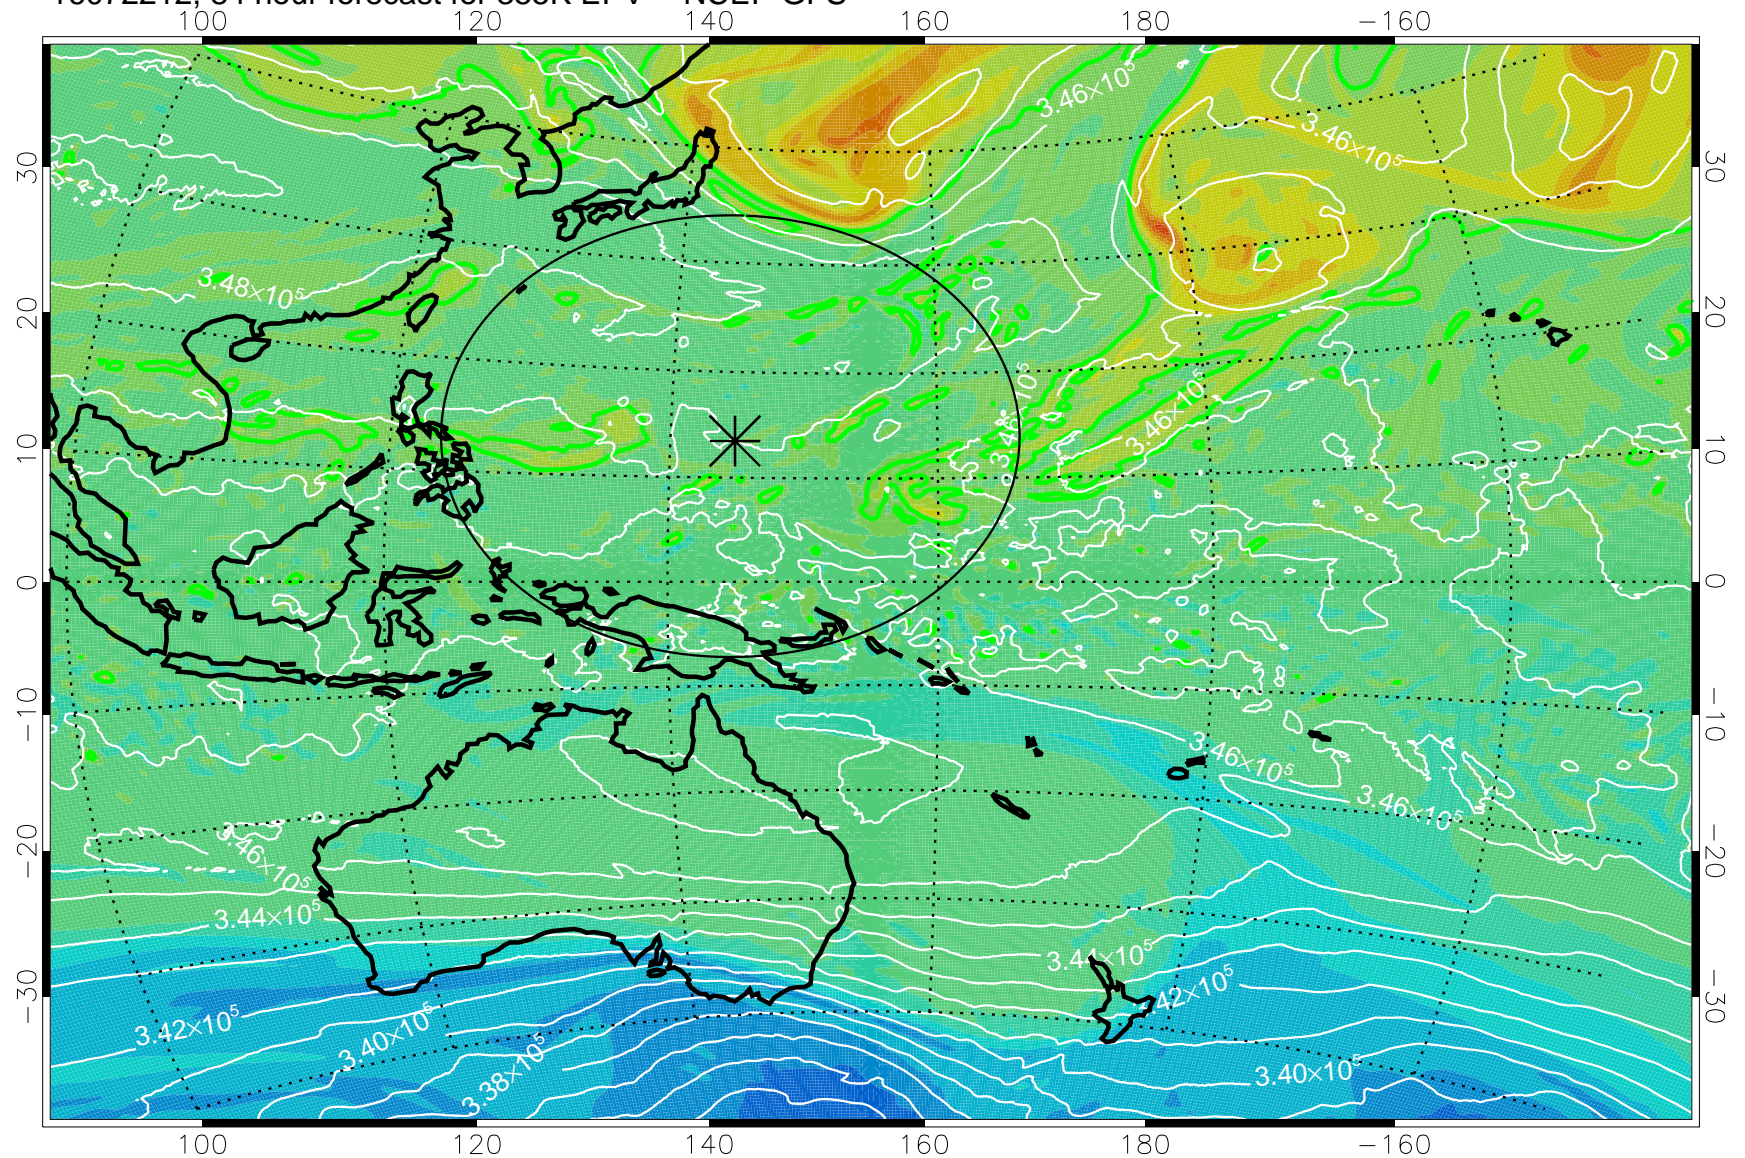

16072106, 54 hour forecast for 355K EPV -- NCEP GFS

355K Montgomery Streamfunction, white  
EPV Tropopause (2 PVU) Position  
Range ring of 2304 km

16072112, 60 hour forecast for 355K EPV -- NCEP GFS

355K Montgomery Streamfunction, white  
EPV Tropopause (2 PVU) Position  
Range ring of 2304 km

16072118, 66 hour forecast for 355K EPV -- NCEP GFS

355K Montgomery Streamfunction, white  
EPV Tropopause (2 PVU) Position  
Range ring of 2304 km

16072200, 72 hour forecast for 355K EPV -- NCEP GFS

355K Montgomery Streamfunction, white  
EPV Tropopause (2 PVU) Position  
Range ring of 2304 km

16072206, 78 hour forecast for 355K EPV -- NCEP GFS

355K Montgomery Streamfunction, white  
EPV Tropopause (2 PVU) Position  
Range ring of 2304 km

16072212, 84 hour forecast for 355K EPV -- NCEP GFS

355K Montgomery Streamfunction, white  
EPV Tropopause (2 PVU) Position  
Range ring of 2304 km

16072218, 90 hour forecast for 355K EPV -- NCEP GFS

355K Montgomery Streamfunction, white  
EPV Tropopause (2 PVU) Position  
Range ring of 2304 km

16072300, 96 hour forecast for 355K EPV -- NCEP GFS

355K Montgomery Streamfunction, white  
EPV Tropopause (2 PVU) Position  
Range ring of 2304 km