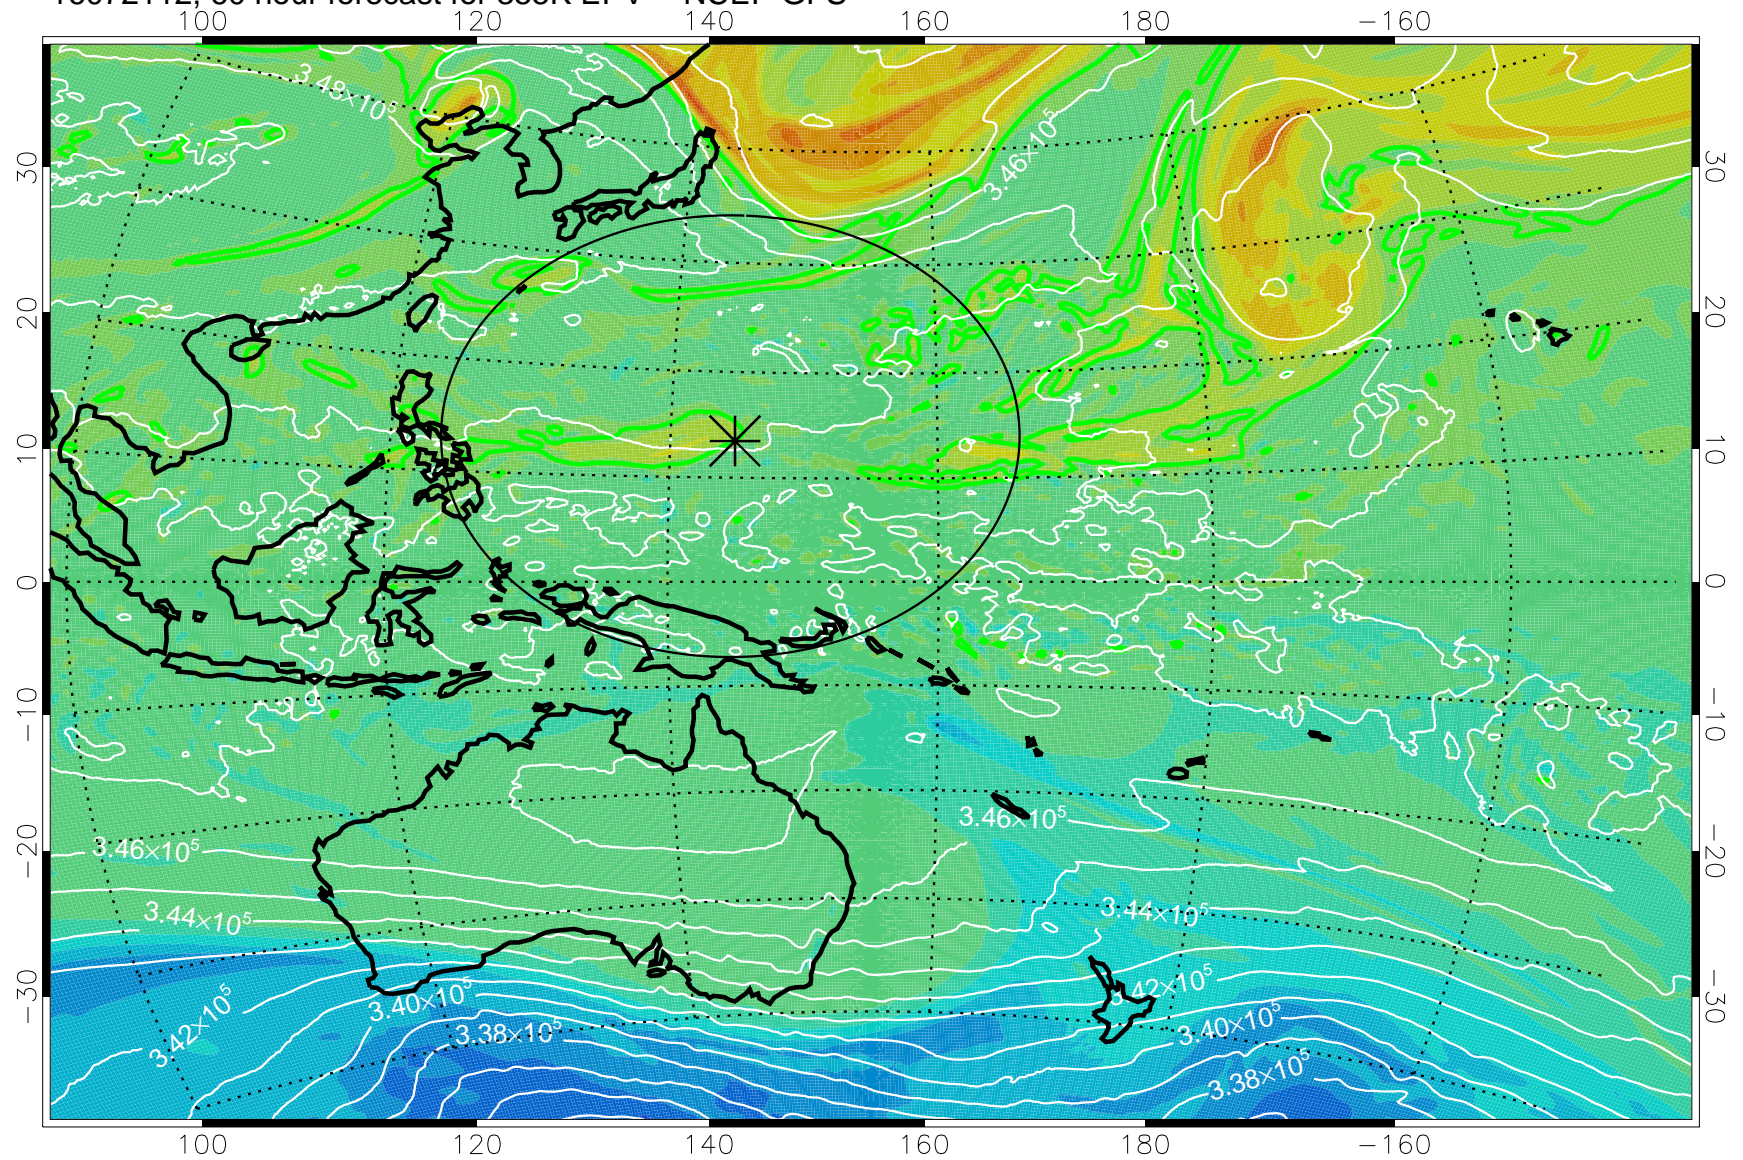

16072006, 30 hour forecast for 355K EPV -- NCEP GFS

355K Montgomery Streamfunction, white  
EPV Tropopause (2 PVU) Position  
Range ring of 2304 km

16072012, 36 hour forecast for 355K EPV -- NCEP GFS

355K Montgomery Streamfunction, white  
EPV Tropopause (2 PVU) Position  
Range ring of 2304 km

16072018, 42 hour forecast for 355K EPV -- NCEP GFS

355K Montgomery Streamfunction, white  
EPV Tropopause (2 PVU) Position  
Range ring of 2304 km

16072100, 48 hour forecast for 355K EPV -- NCEP GFS

355K Montgomery Streamfunction, white  
EPV Tropopause (2 PVU) Position  
Range ring of 2304 km

16072106, 54 hour forecast for 355K EPV -- NCEP GFS

355K Montgomery Streamfunction, white  
EPV Tropopause (2 PVU) Position  
Range ring of 2304 km

16072112, 60 hour forecast for 355K EPV -- NCEP GFS

355K Montgomery Streamfunction, white  
EPV Tropopause (2 PVU) Position  
Range ring of 2304 km

16072118, 66 hour forecast for 355K EPV -- NCEP GFS

355K Montgomery Streamfunction, white  
EPV Tropopause (2 PVU) Position  
Range ring of 2304 km

16072200, 72 hour forecast for 355K EPV -- NCEP GFS

355K Montgomery Streamfunction, white  
EPV Tropopause (2 PVU) Position  
Range ring of 2304 km