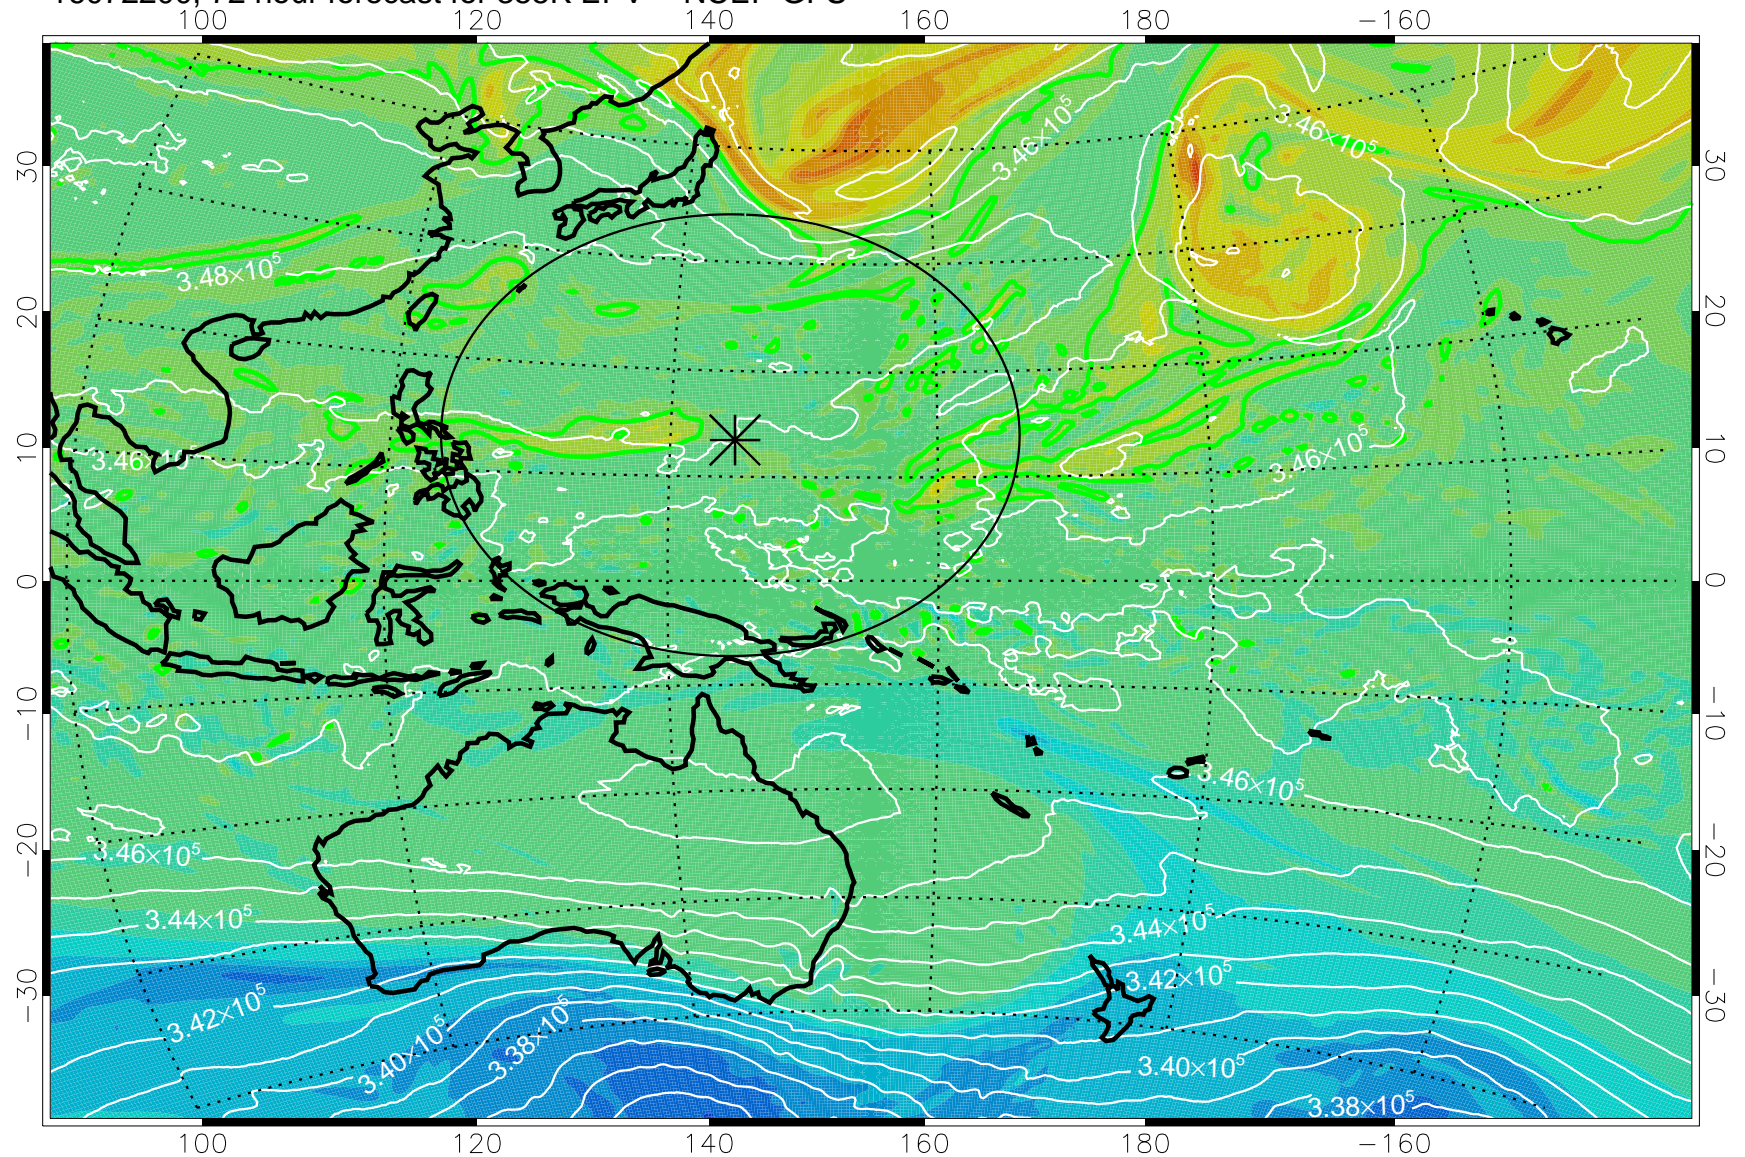

16072018, 42 hour forecast for 355K EPV -- NCEP GFS

355K Montgomery Streamfunction, white  
EPV Tropopause (2 PVU) Position  
Range ring of 2304 km

16072100, 48 hour forecast for 355K EPV -- NCEP GFS

355K Montgomery Streamfunction, white  
EPV Tropopause (2 PVU) Position  
Range ring of 2304 km

16072106, 54 hour forecast for 355K EPV -- NCEP GFS

355K Montgomery Streamfunction, white  
EPV Tropopause (2 PVU) Position  
Range ring of 2304 km

16072112, 60 hour forecast for 355K EPV -- NCEP GFS

355K Montgomery Streamfunction, white  
EPV Tropopause (2 PVU) Position  
Range ring of 2304 km

16072118, 66 hour forecast for 355K EPV -- NCEP GFS

355K Montgomery Streamfunction, white  
EPV Tropopause (2 PVU) Position  
Range ring of 2304 km

16072200, 72 hour forecast for 355K EPV -- NCEP GFS

355K Montgomery Streamfunction, white  
EPV Tropopause (2 PVU) Position  
Range ring of 2304 km

16072206, 78 hour forecast for 355K EPV -- NCEP GFS

355K Montgomery Streamfunction, white  
EPV Tropopause (2 PVU) Position  
Range ring of 2304 km

16072212, 84 hour forecast for 355K EPV -- NCEP GFS

355K Montgomery Streamfunction, white  
EPV Tropopause (2 PVU) Position  
Range ring of 2304 km