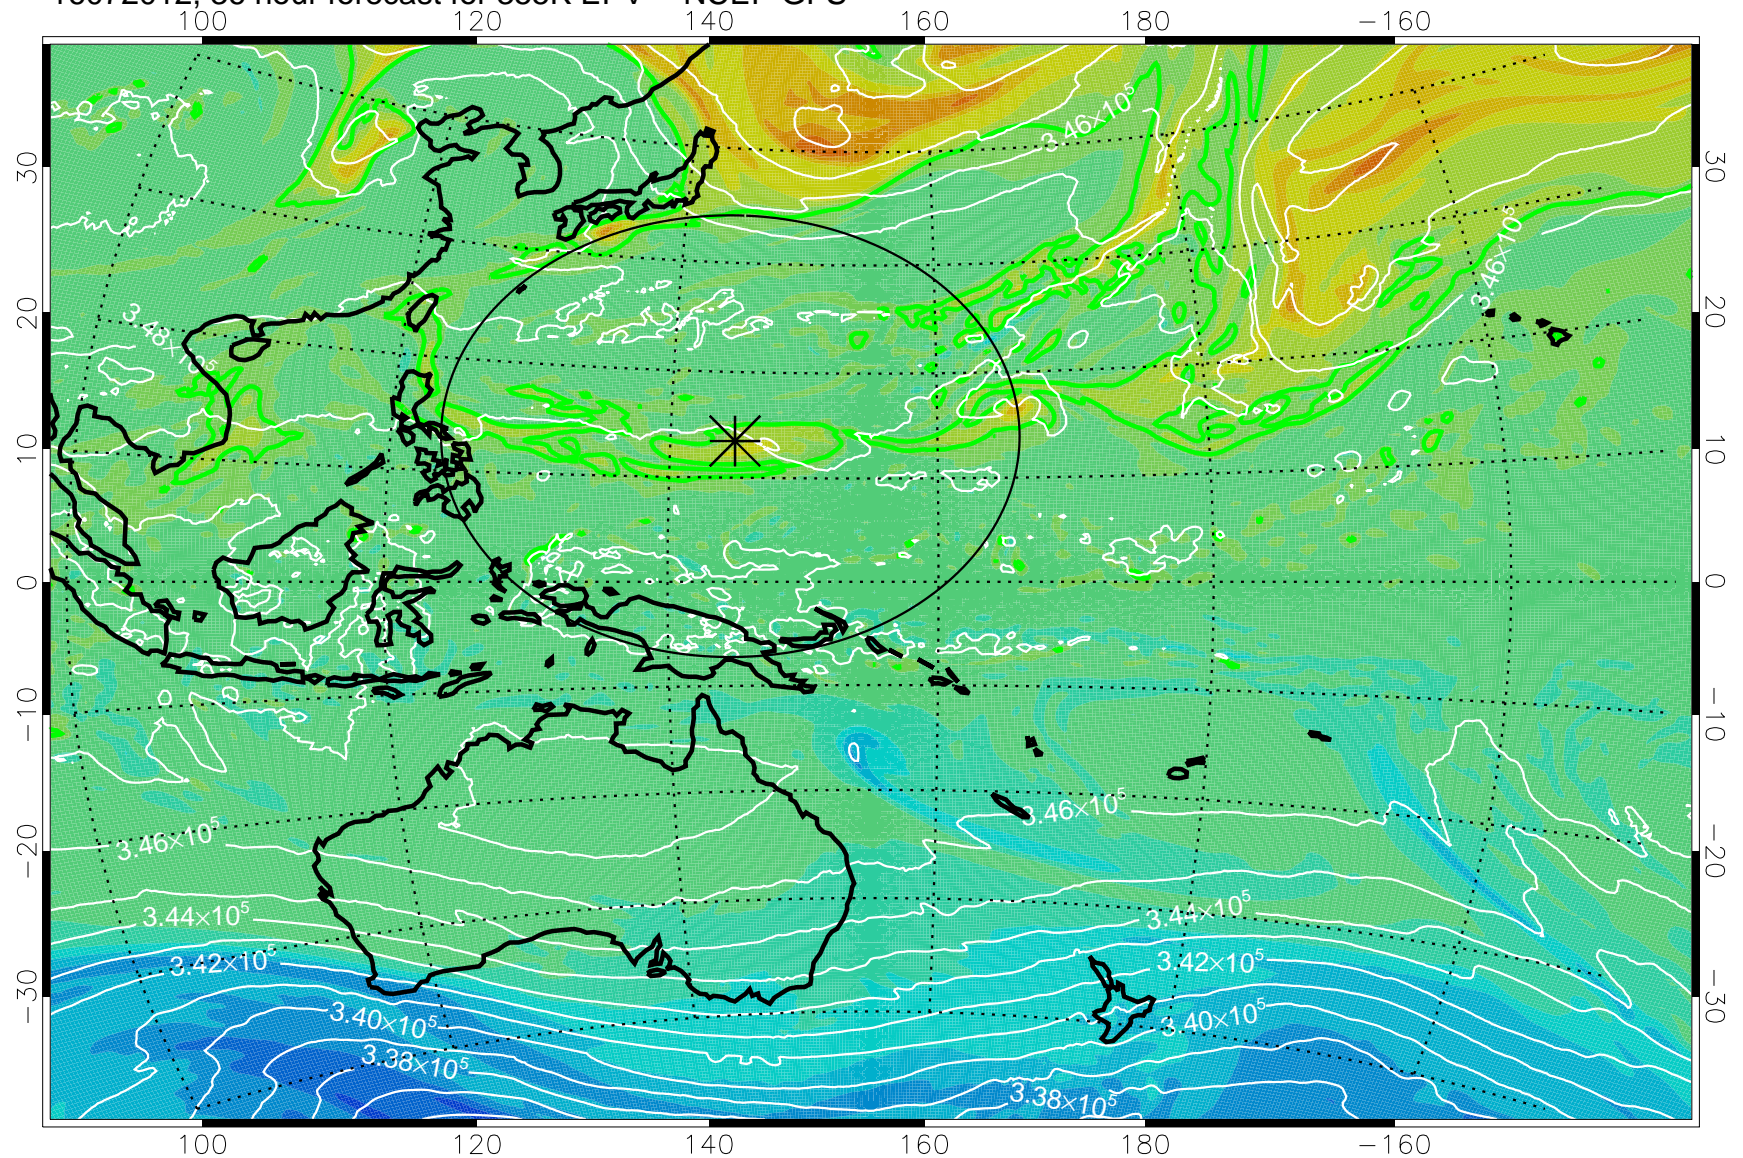

16071918, 18 hour forecast for 355K EPV -- NCEP GFS

355K Montgomery Streamfunction, white  
EPV Tropopause (2 PVU) Position  
Range ring of 2304 km

16072000, 24 hour forecast for 355K EPV -- NCEP GFS

355K Montgomery Streamfunction, white  
EPV Tropopause (2 PVU) Position  
Range ring of 2304 km

16072006, 30 hour forecast for 355K EPV -- NCEP GFS

355K Montgomery Streamfunction, white  
EPV Tropopause (2 PVU) Position  
Range ring of 2304 km

16072012, 36 hour forecast for 355K EPV -- NCEP GFS

355K Montgomery Streamfunction, white  
EPV Tropopause (2 PVU) Position  
Range ring of 2304 km

16072018, 42 hour forecast for 355K EPV -- NCEP GFS

355K Montgomery Streamfunction, white  
EPV Tropopause (2 PVU) Position  
Range ring of 2304 km

16072100, 48 hour forecast for 355K EPV -- NCEP GFS

355K Montgomery Streamfunction, white  
EPV Tropopause (2 PVU) Position  
Range ring of 2304 km

16072106, 54 hour forecast for 355K EPV -- NCEP GFS

355K Montgomery Streamfunction, white  
EPV Tropopause (2 PVU) Position  
Range ring of 2304 km

16072112, 60 hour forecast for 355K EPV -- NCEP GFS

355K Montgomery Streamfunction, white  
EPV Tropopause (2 PVU) Position  
Range ring of 2304 km