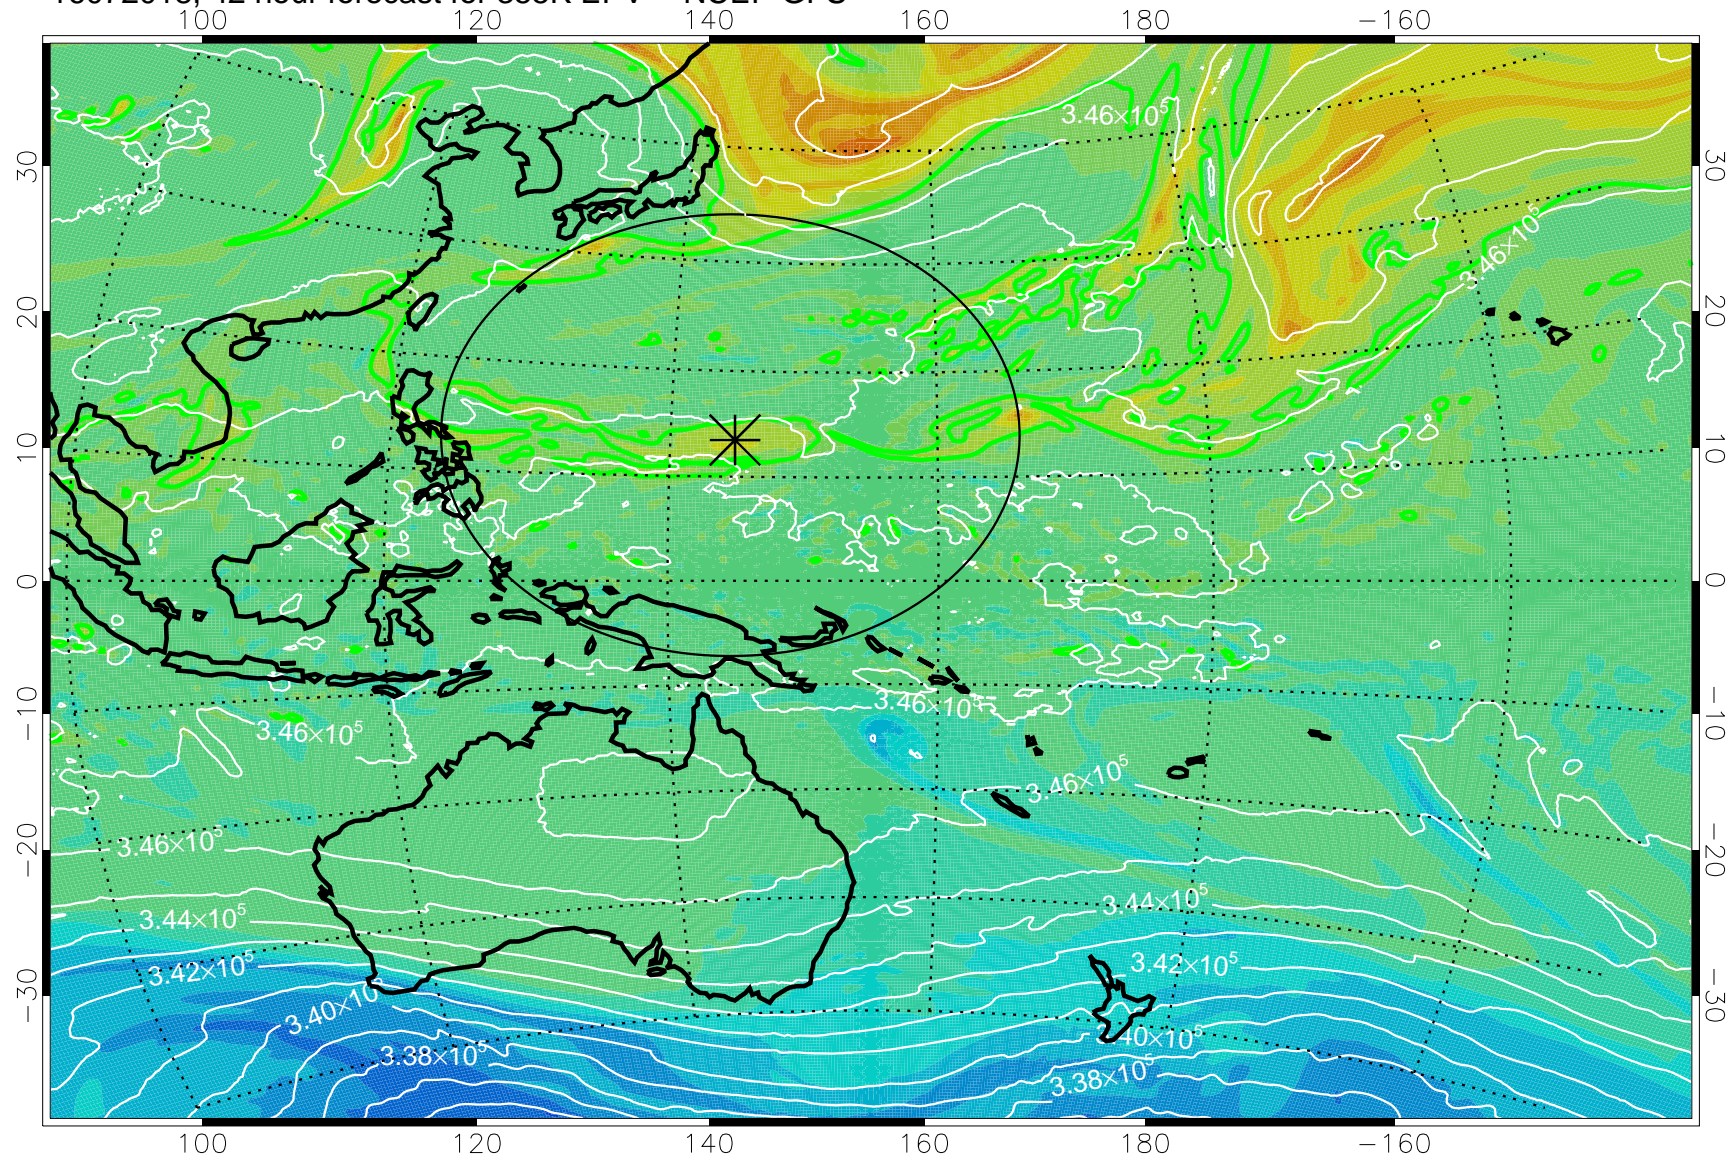

16071918, 18 hour forecast for 355K EPV -- NCEP GFS

355K Montgomery Streamfunction, white  
EPV Tropopause (2 PVU) Position  
Range ring of 2304 km

16072000, 24 hour forecast for 355K EPV -- NCEP GFS

355K Montgomery Streamfunction, white  
EPV Tropopause (2 PVU) Position  
Range ring of 2304 km

16072006, 30 hour forecast for 355K EPV -- NCEP GFS

355K Montgomery Streamfunction, white  
EPV Tropopause (2 PVU) Position  
Range ring of 2304 km

16072012, 36 hour forecast for 355K EPV -- NCEP GFS

355K Montgomery Streamfunction, white  
EPV Tropopause (2 PVU) Position  
Range ring of 2304 km

16072018, 42 hour forecast for 355K EPV -- NCEP GFS

355K Montgomery Streamfunction, white  
EPV Tropopause (2 PVU) Position  
Range ring of 2304 km

16072100, 48 hour forecast for 355K EPV -- NCEP GFS

355K Montgomery Streamfunction, white  
EPV Tropopause (2 PVU) Position  
Range ring of 2304 km

16072106, 54 hour forecast for 355K EPV -- NCEP GFS

355K Montgomery Streamfunction, white  
EPV Tropopause (2 PVU) Position  
Range ring of 2304 km

16072112, 60 hour forecast for 355K EPV -- NCEP GFS

355K Montgomery Streamfunction, white  
EPV Tropopause (2 PVU) Position  
Range ring of 2304 km