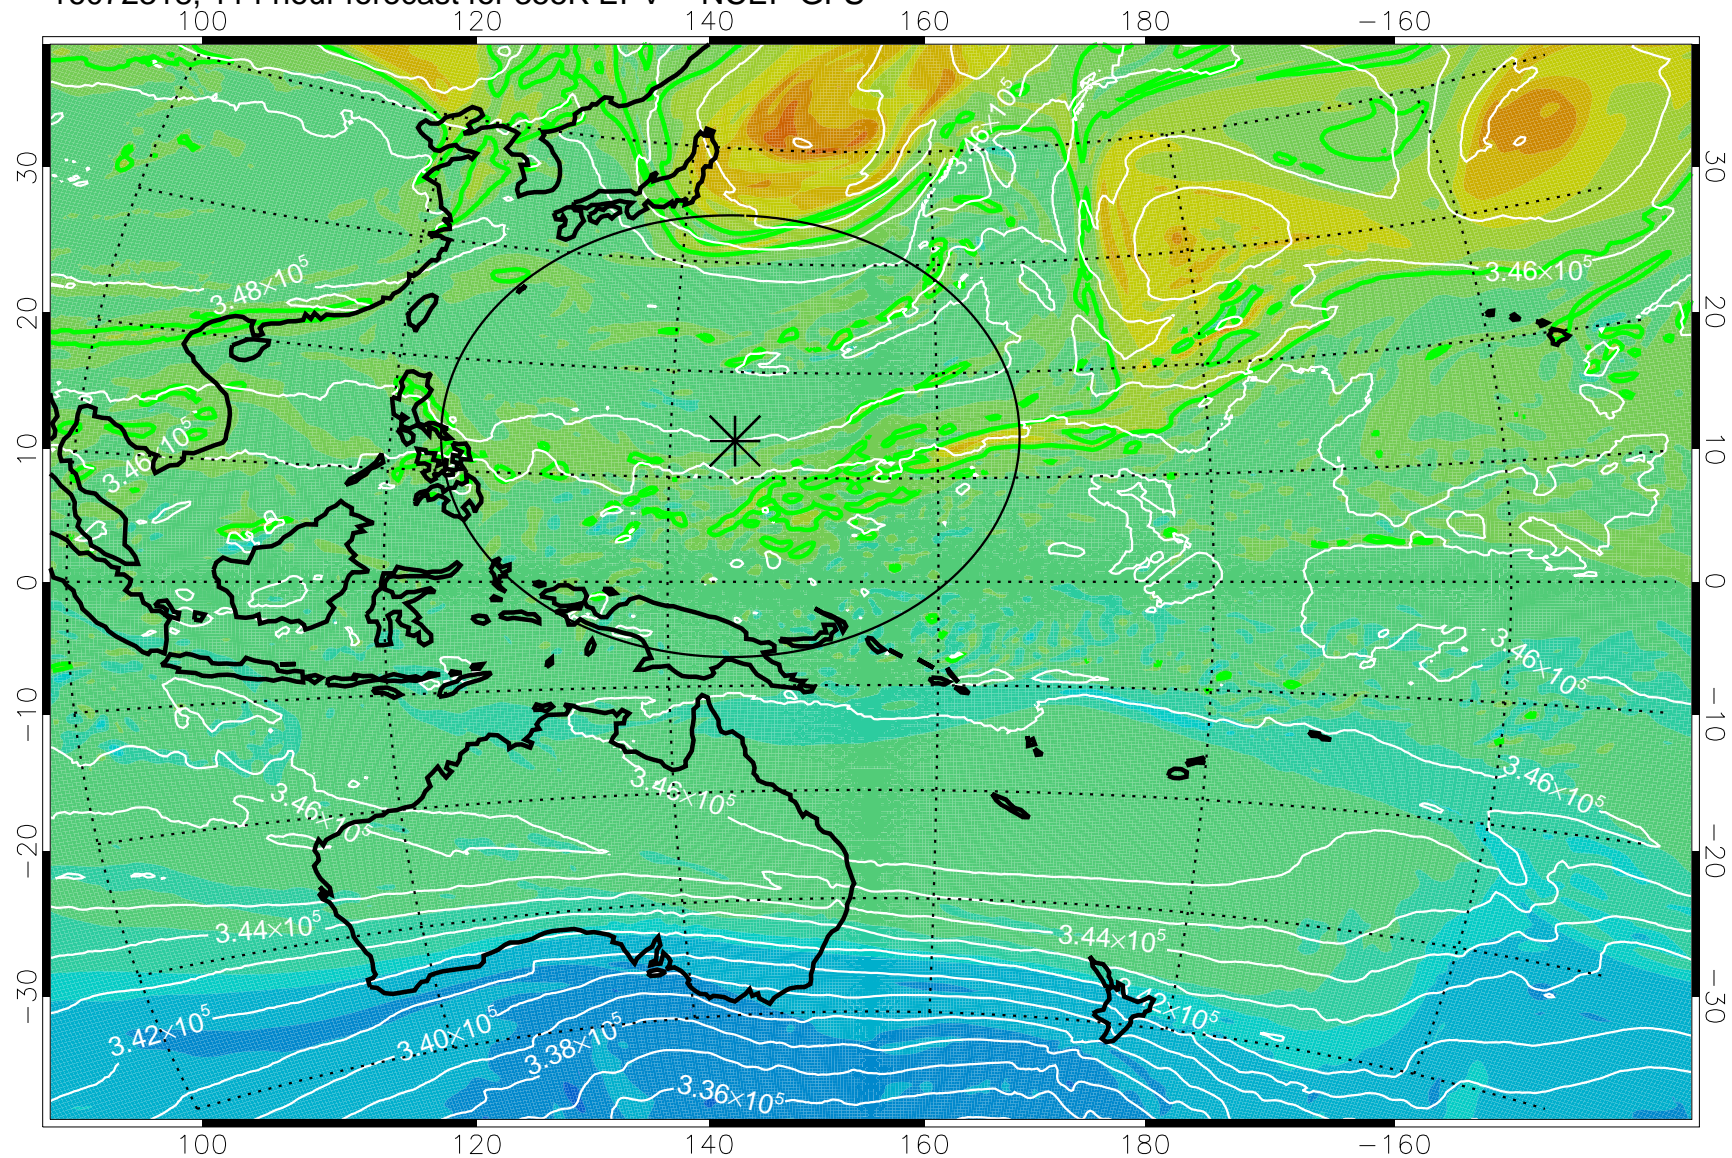

16072206, 78 hour forecast for 355K EPV -- NCEP GFS

355K Montgomery Streamfunction, white  
EPV Tropopause (2 PVU) Position  
Range ring of 2304 km

16072212, 84 hour forecast for 355K EPV -- NCEP GFS

355K Montgomery Streamfunction, white  
EPV Tropopause (2 PVU) Position  
Range ring of 2304 km

16072218, 90 hour forecast for 355K EPV -- NCEP GFS

355K Montgomery Streamfunction, white  
EPV Tropopause (2 PVU) Position  
Range ring of 2304 km

16072300, 96 hour forecast for 355K EPV -- NCEP GFS

355K Montgomery Streamfunction, white  
EPV Tropopause (2 PVU) Position  
Range ring of 2304 km

16072306, 102 hour forecast for 355K EPV -- NCEP GFS

355K Montgomery Streamfunction, white  
EPV Tropopause (2 PVU) Position  
Range ring of 2304 km

16072312, 108 hour forecast for 355K EPV -- NCEP GFS

355K Montgomery Streamfunction, white  
EPV Tropopause (2 PVU) Position  
Range ring of 2304 km

16072318, 114 hour forecast for 355K EPV -- NCEP GFS

355K Montgomery Streamfunction, white  
EPV Tropopause (2 PVU) Position  
Range ring of 2304 km

16072400, 120 hour forecast for 355K EPV -- NCEP GFS

355K Montgomery Streamfunction, white  
EPV Tropopause (2 PVU) Position  
Range ring of 2304 km