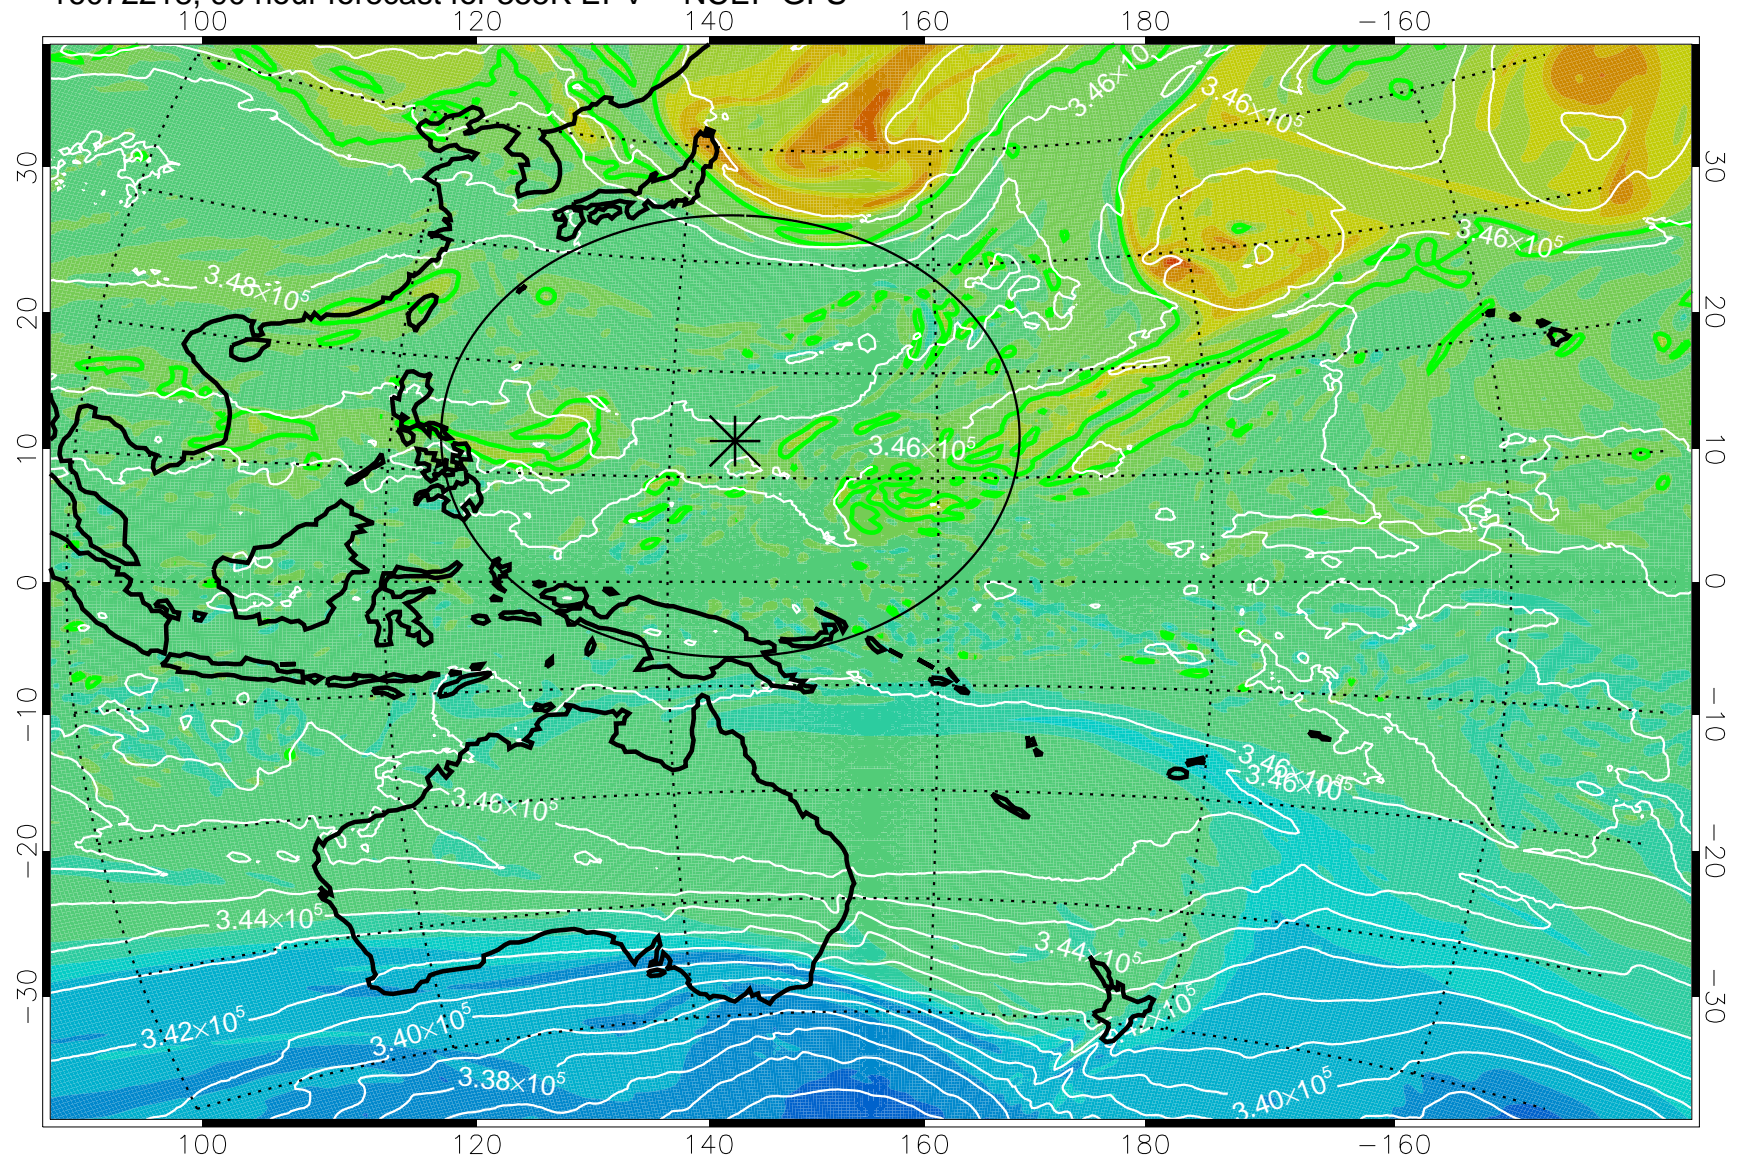

16072118, 66 hour forecast for 355K EPV -- NCEP GFS

355K Montgomery Streamfunction, white  
EPV Tropopause (2 PVU) Position  
Range ring of 2304 km

16072200, 72 hour forecast for 355K EPV -- NCEP GFS

355K Montgomery Streamfunction, white  
EPV Tropopause (2 PVU) Position  
Range ring of 2304 km

16072206, 78 hour forecast for 355K EPV -- NCEP GFS

355K Montgomery Streamfunction, white  
EPV Tropopause (2 PVU) Position  
Range ring of 2304 km

16072212, 84 hour forecast for 355K EPV -- NCEP GFS

355K Montgomery Streamfunction, white  
EPV Tropopause (2 PVU) Position  
Range ring of 2304 km

16072218, 90 hour forecast for 355K EPV -- NCEP GFS

355K Montgomery Streamfunction, white  
EPV Tropopause (2 PVU) Position  
Range ring of 2304 km

16072300, 96 hour forecast for 355K EPV -- NCEP GFS

355K Montgomery Streamfunction, white  
EPV Tropopause (2 PVU) Position  
Range ring of 2304 km

16072306, 102 hour forecast for 355K EPV -- NCEP GFS

355K Montgomery Streamfunction, white  
EPV Tropopause (2 PVU) Position  
Range ring of 2304 km

16072312, 108 hour forecast for 355K EPV -- NCEP GFS

355K Montgomery Streamfunction, white  
EPV Tropopause (2 PVU) Position  
Range ring of 2304 km