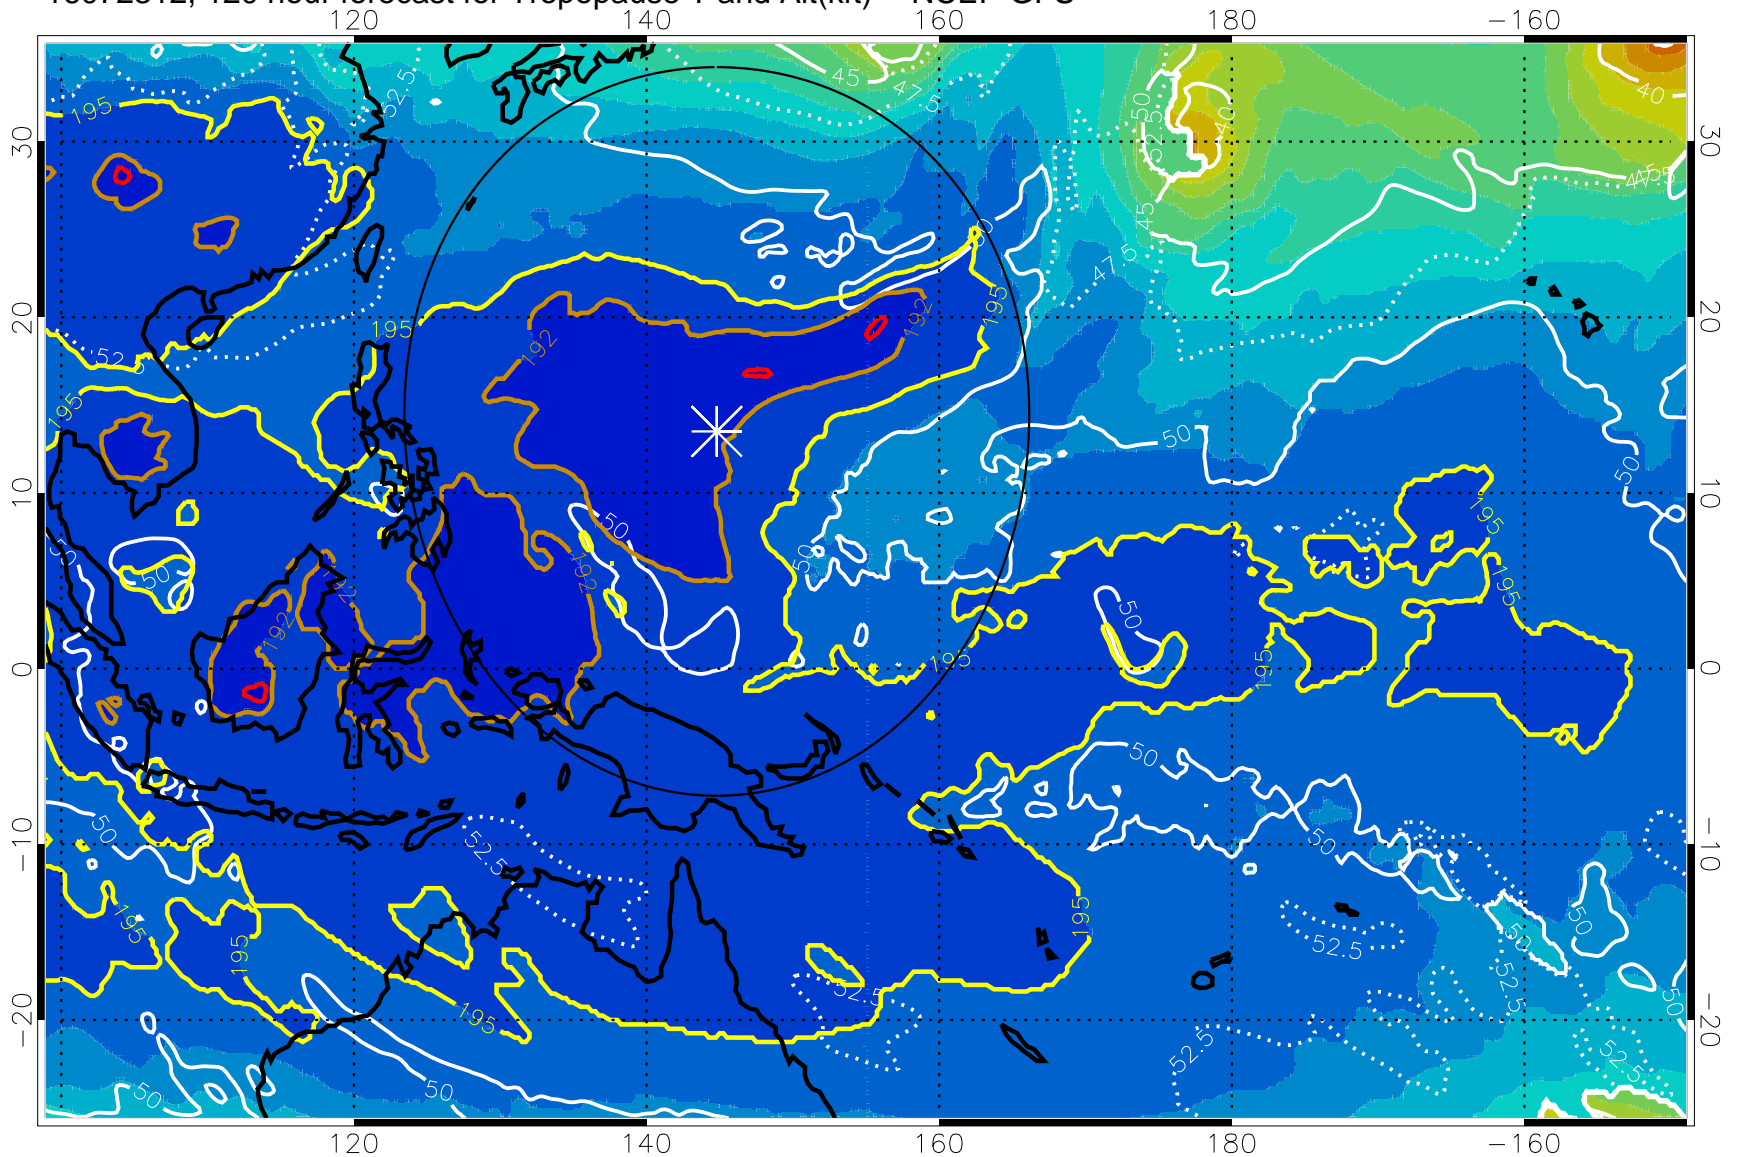

16072306, 114 hour forecast for Tropopause T and Alt(kft) -- NCEP GFS

190 200 210 220 230

Tropopause T, K

Tropopause Altitude in kft (white)

192.5K Isotherm 195K Isotherm

187.5K Isotherm 190K Isotherm

Range ring of 2304 km

16072312, 120 hour forecast for Tropopause T and Alt(kft) -- NCEP GFS

190 200 210 220 230

Tropopause T, K

Tropopause Altitude in kft (white)

192.5K Isotherm 195K Isotherm

187.5K Isotherm 190K Isotherm

Range ring of 2304 km