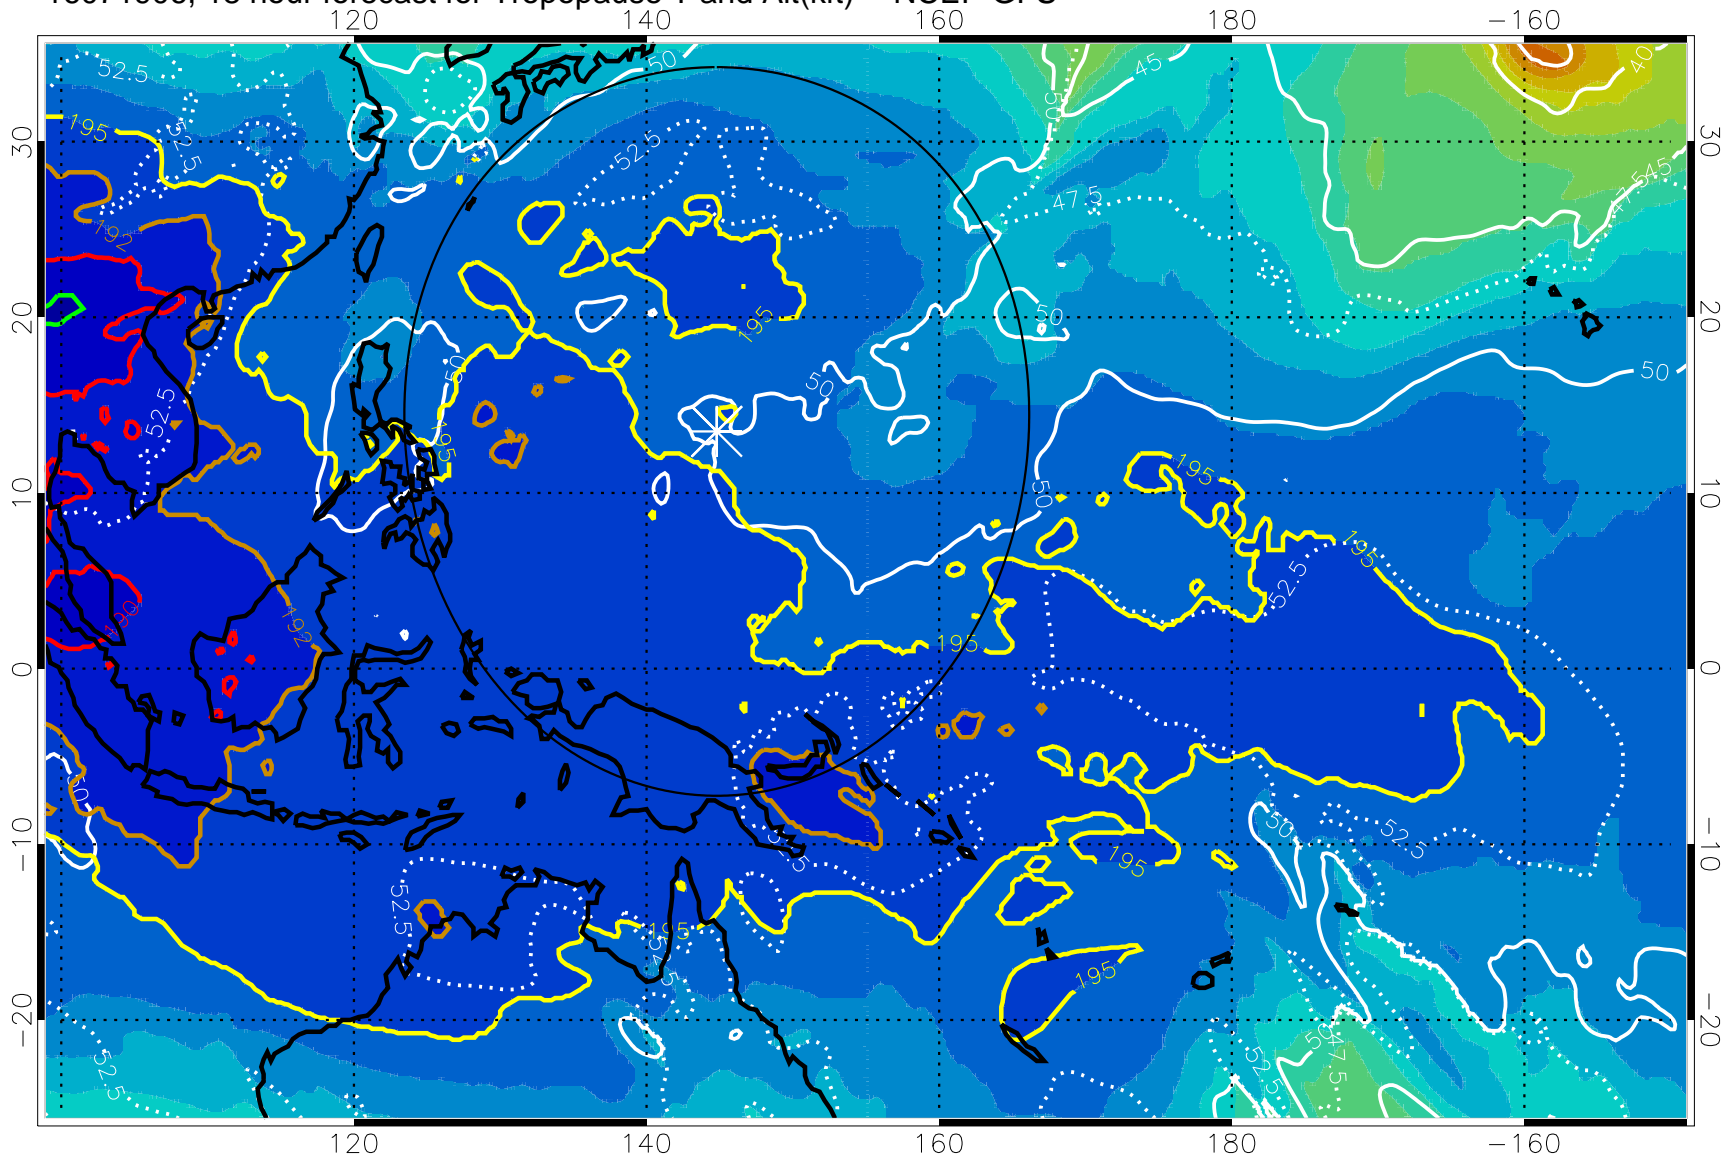

16071906, 18 hour forecast for Tropopause T and Alt(kft) -- NCEP GFS

190 200 210 220 230
Tropopause T, K

Tropopause Altitude in kft (white)

192.5K Isotherm 195K Isotherm
187.5K Isotherm 190K Isotherm

Range ring of 2304 km