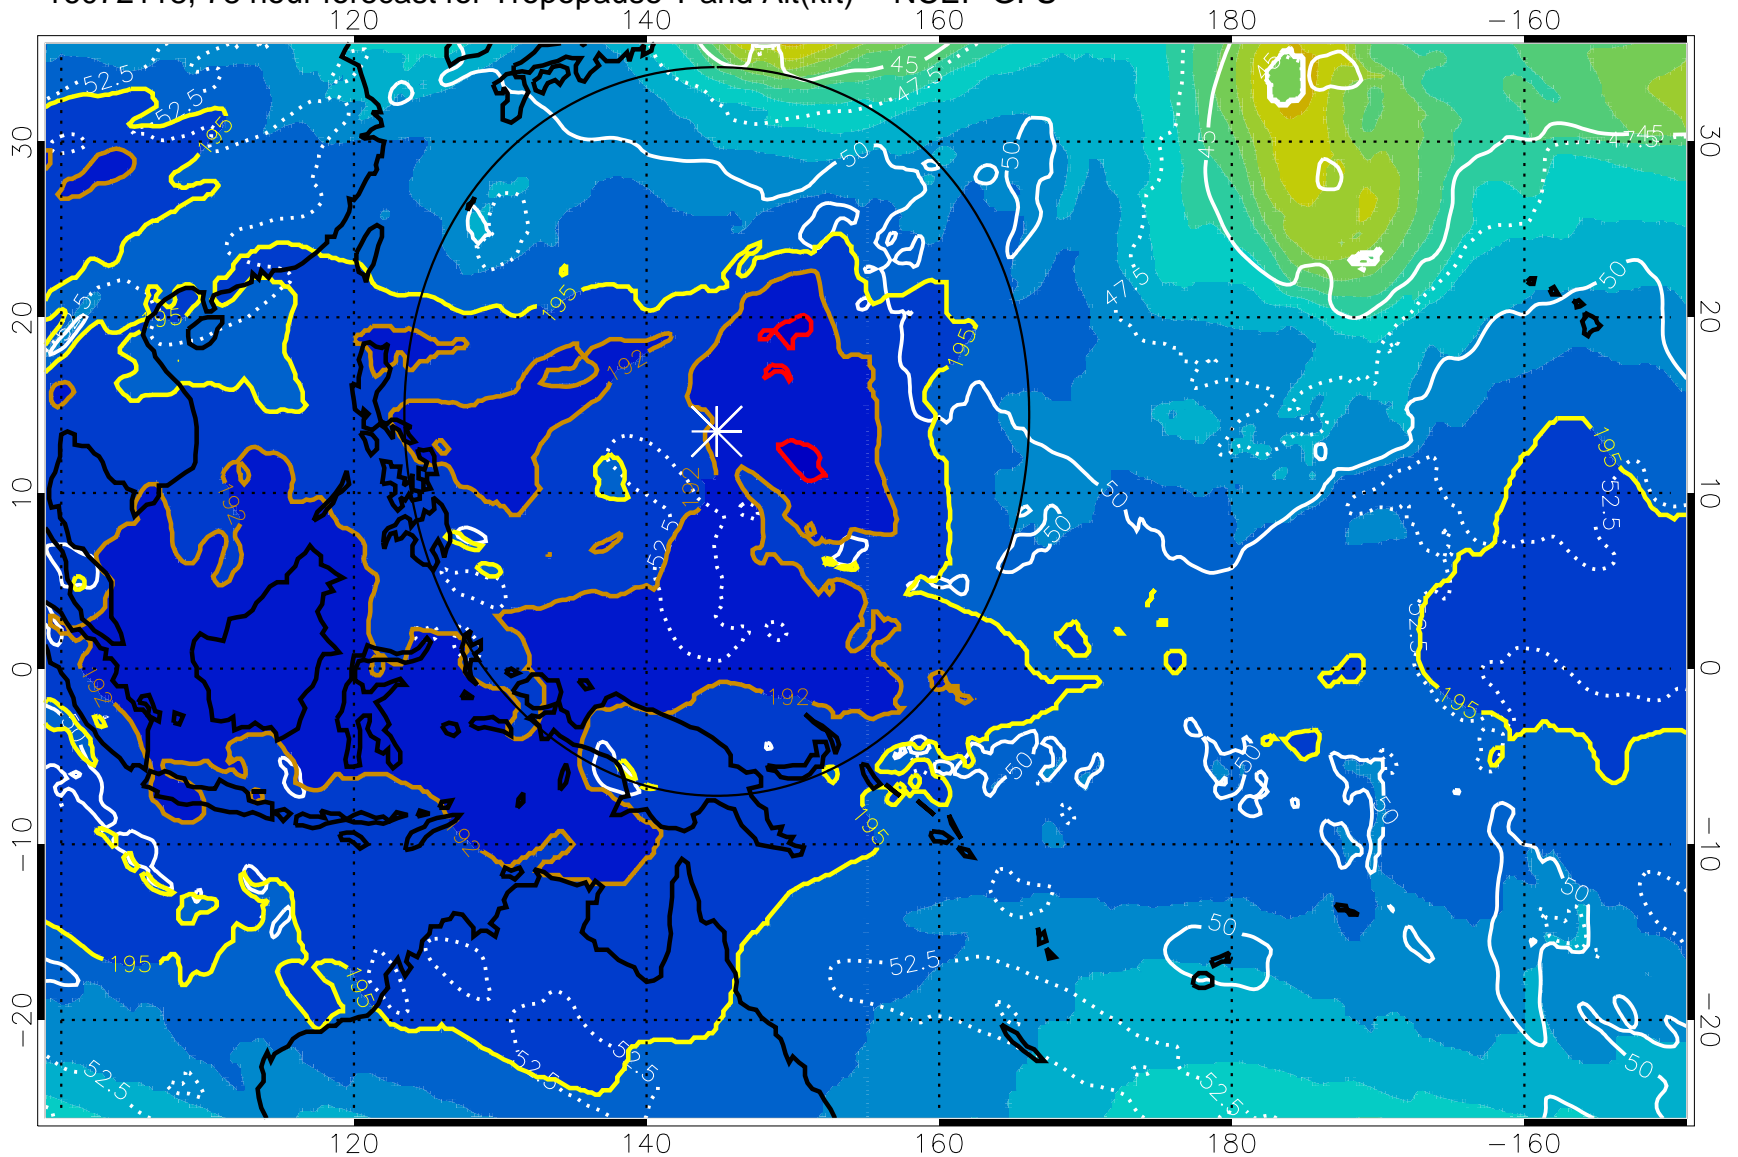

16072118, 78 hour forecast for Tropopause T and Alt(kft) -- NCEP GFS

190 200 210 220 230

Tropopause T, K

Tropopause Altitude in kft (white)

192.5K Isotherm 195K Isotherm

187.5K Isotherm 190K Isotherm

Range ring of 2304 km