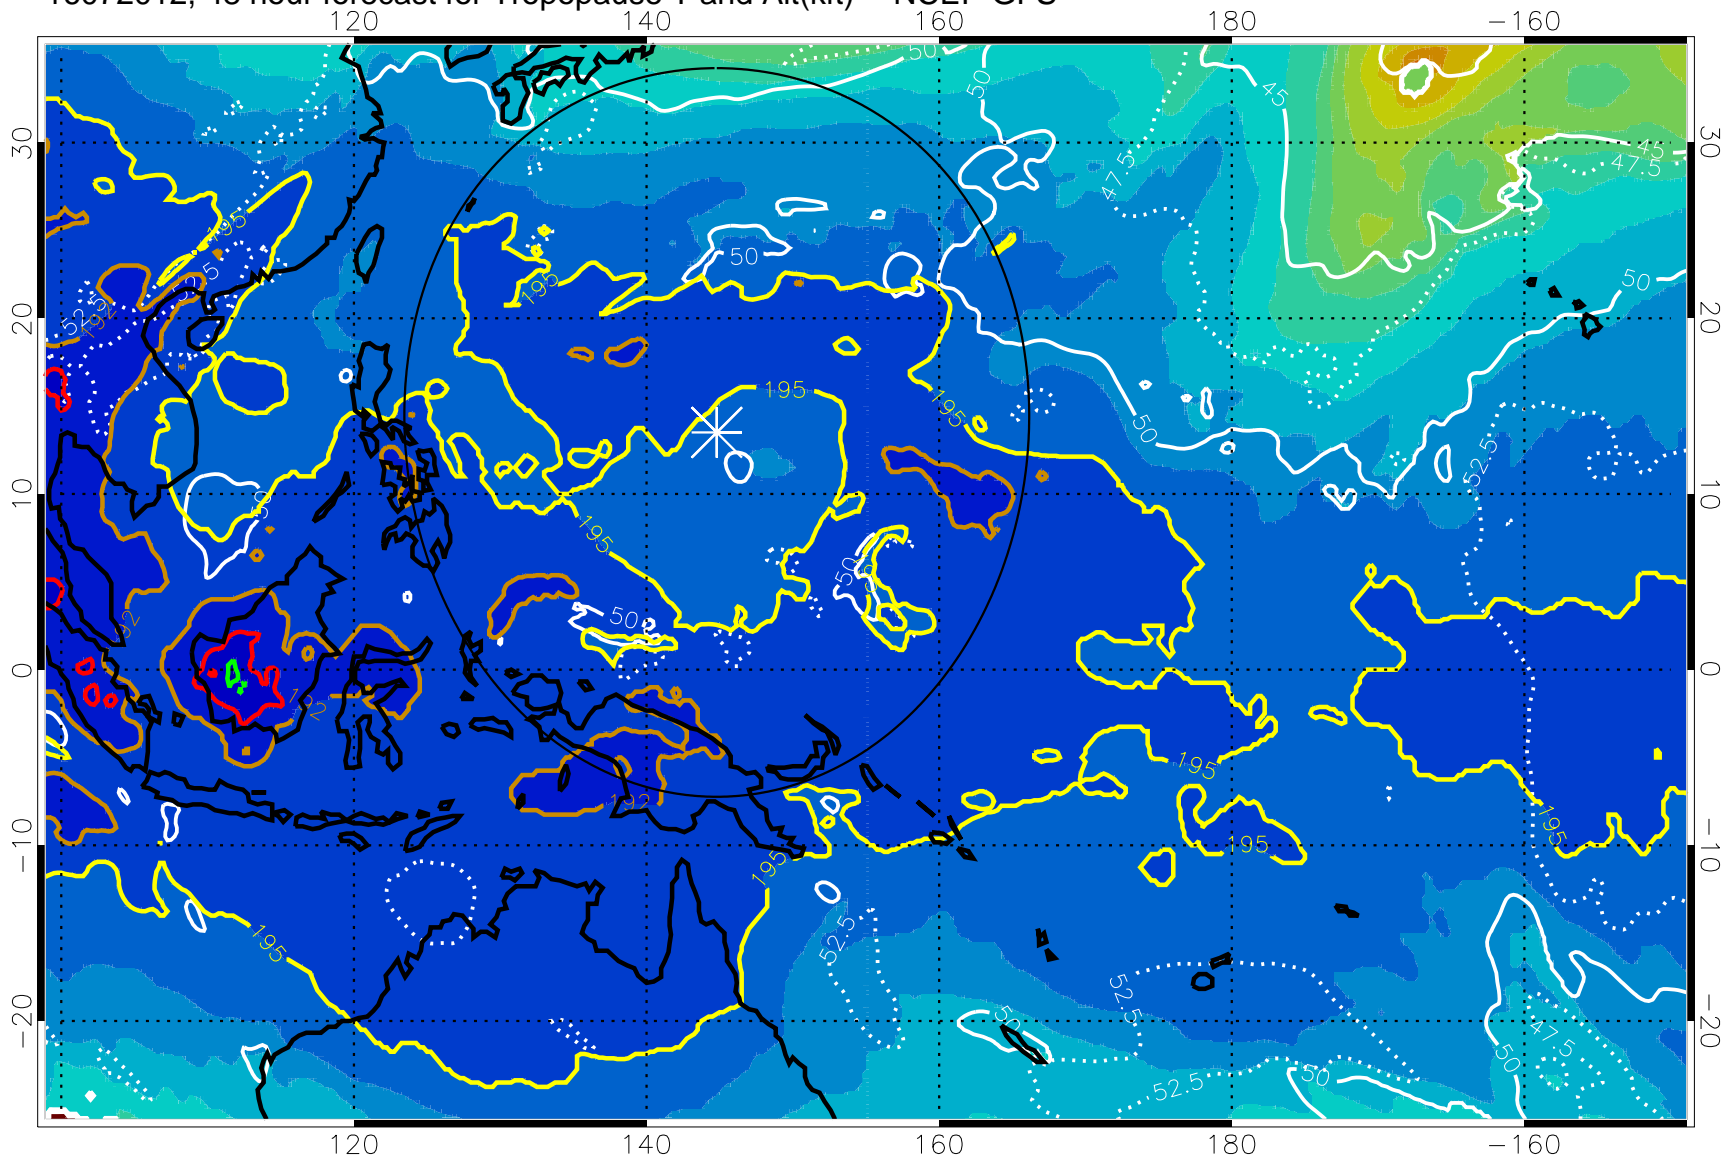

16072012, 48 hour forecast for Tropopause T and Alt(kft) -- NCEP GFS

190 200 210 220 230

Tropopause T, K

Tropopause Altitude in kft (white)

192.5K Isotherm 195K Isotherm
187.5K Isotherm 190K Isotherm

Range ring of 2304 km