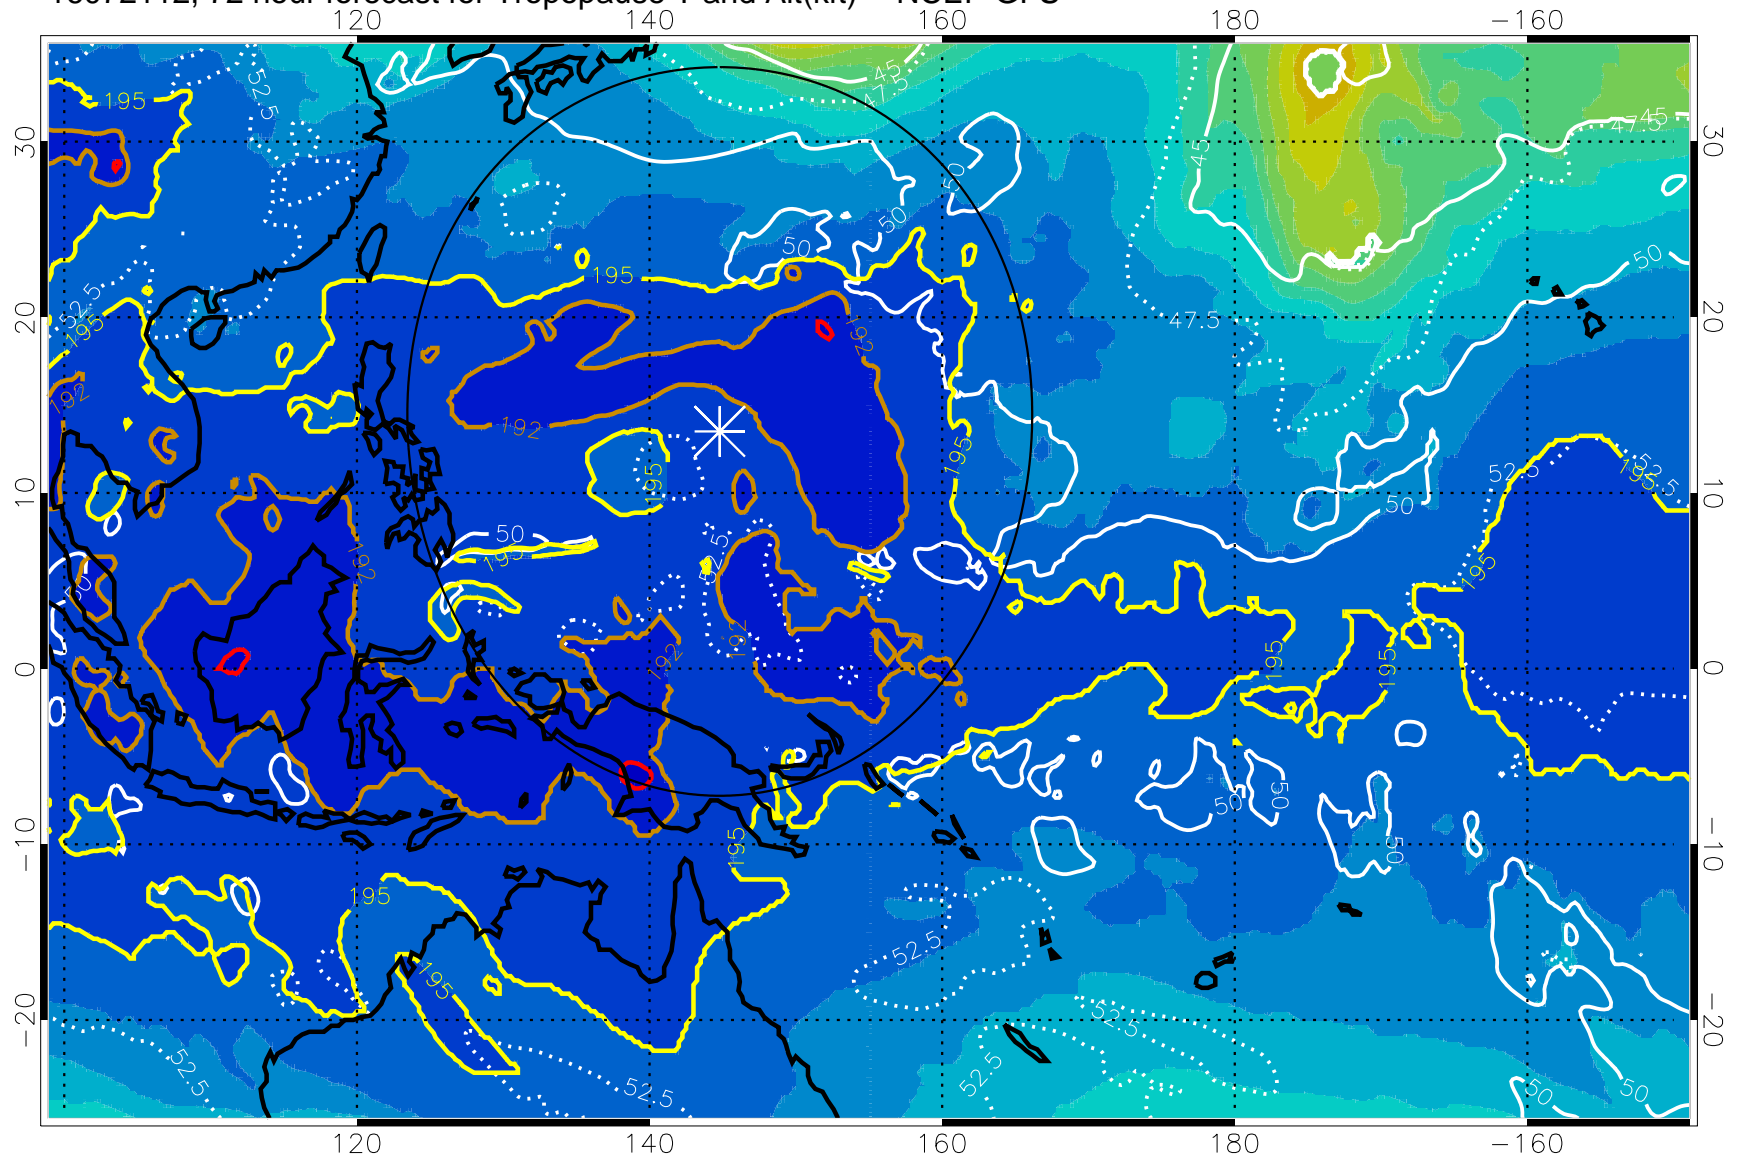

16072112, 72 hour forecast for Tropopause T and Alt(kft) -- NCEP GFS

190 200 210 220 230

Tropopause T, K

Tropopause Altitude in kft (white)

192.5K Isotherm 195K Isotherm

187.5K Isotherm 190K Isotherm

Range ring of 2304 km