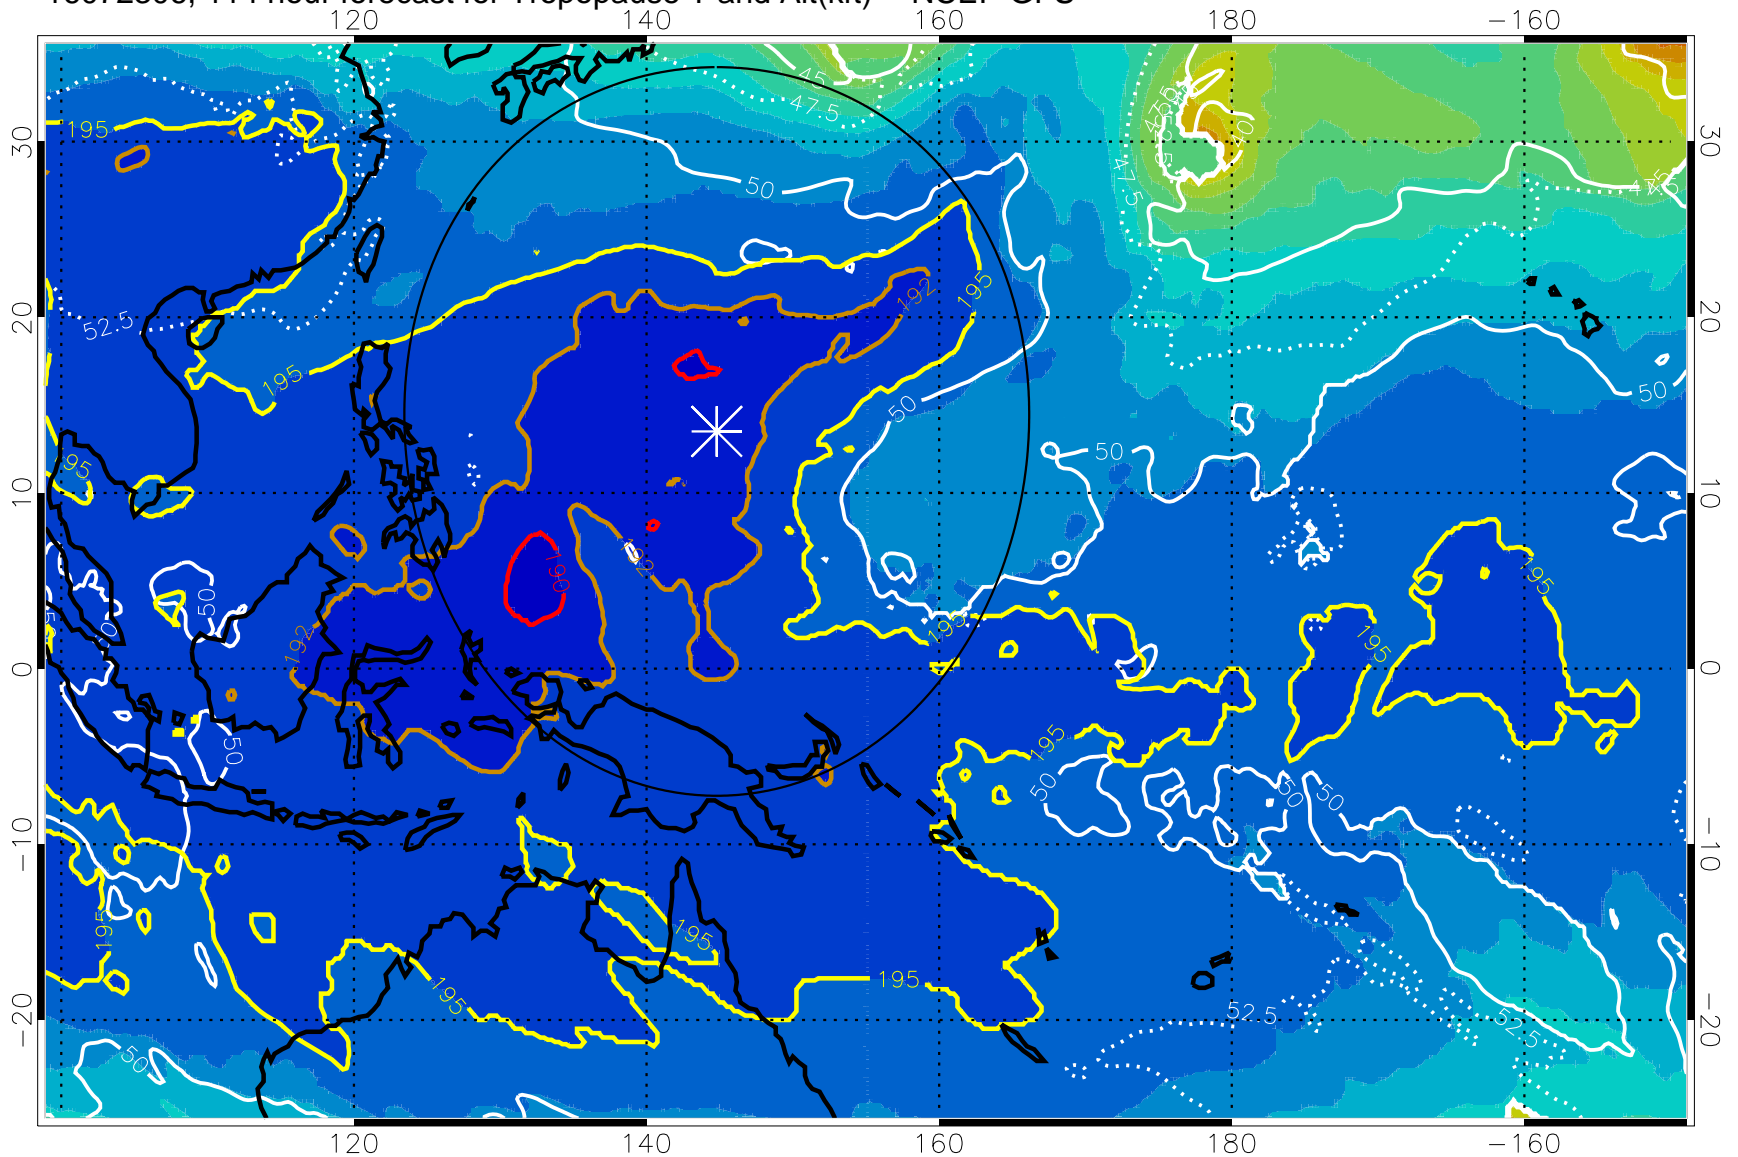

16072306, 114 hour forecast for Tropopause T and Alt(kft) -- NCEP GFS

190 200 210 220 230

Tropopause T, K

Tropopause Altitude in kft (white)

192.5K Isotherm 195K Isotherm

187.5K Isotherm 190K Isotherm

Range ring of 2304 km