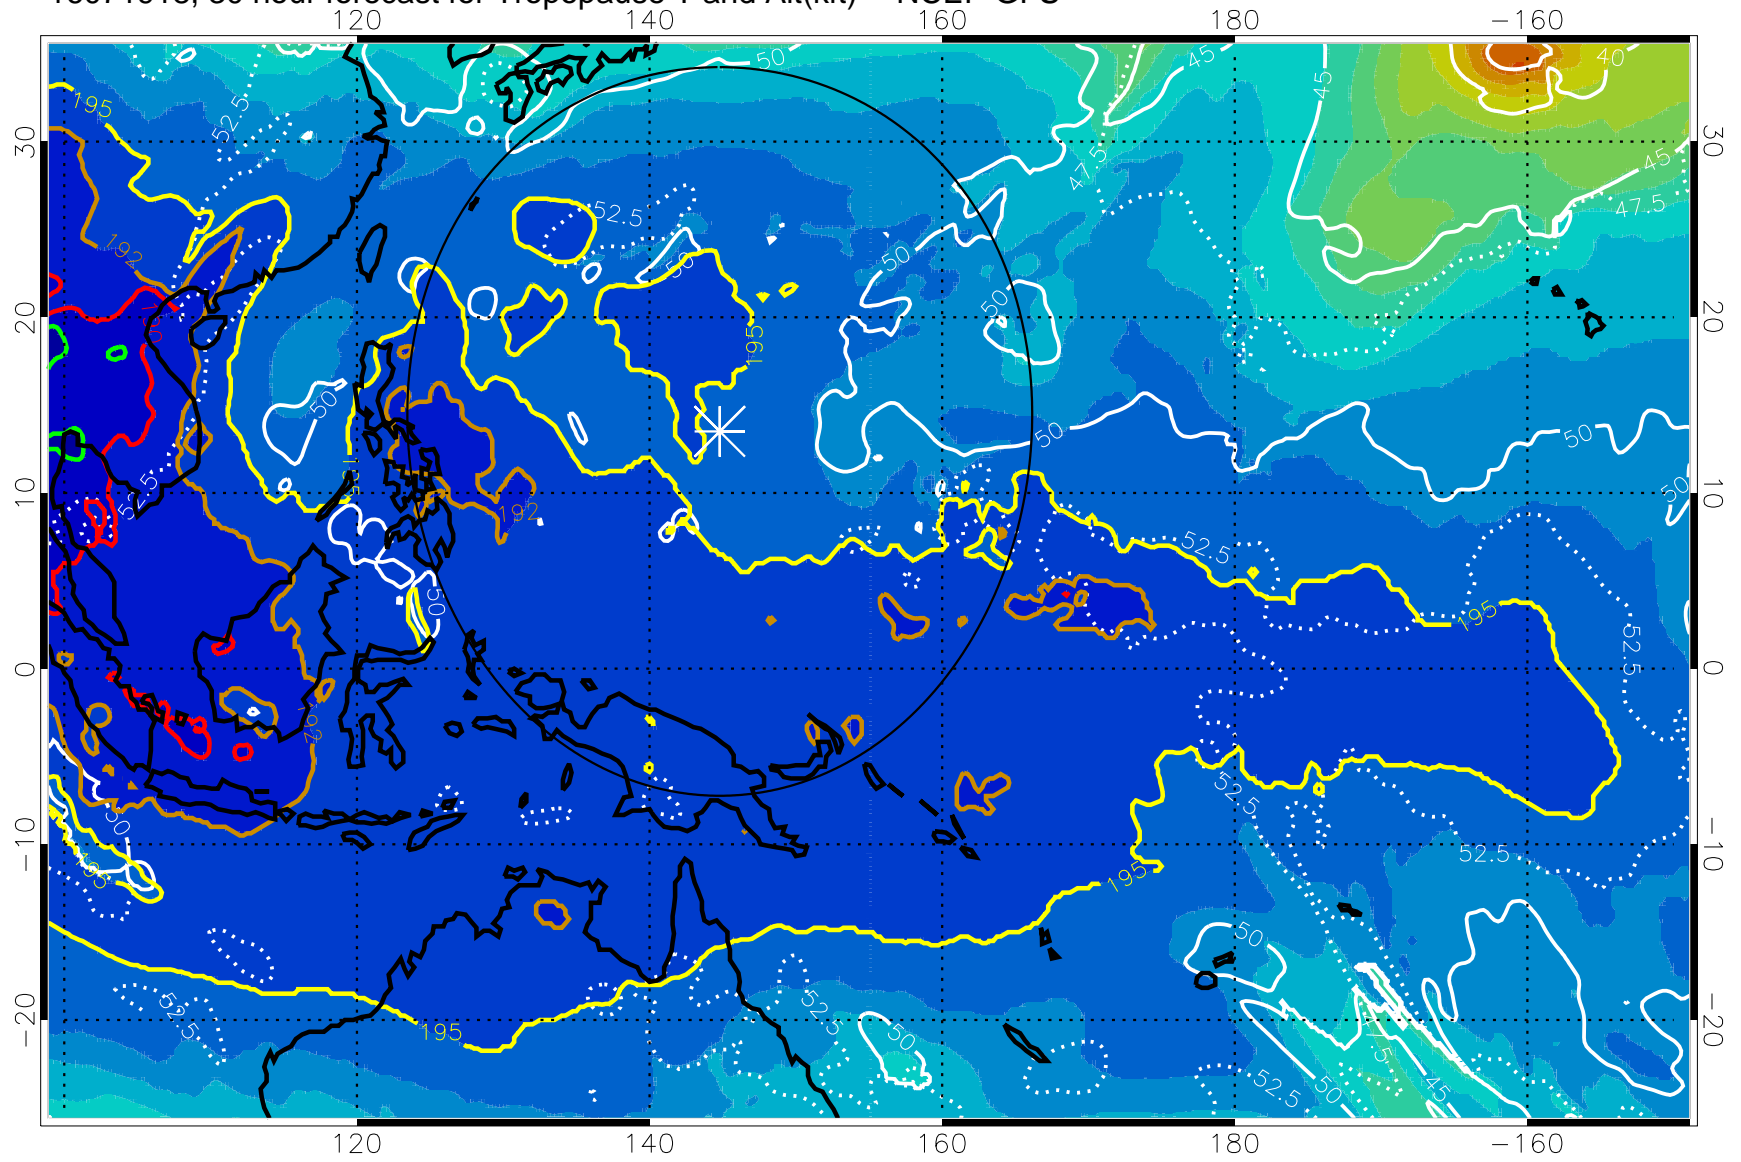

16071918, 30 hour forecast for Tropopause T and Alt(kft) -- NCEP GFS

190 200 210 220 230
Tropopause T, K

Tropopause Altitude in kft (white)

192.5K Isotherm 195K Isotherm
187.5K Isotherm 190K Isotherm

Range ring of 2304 km