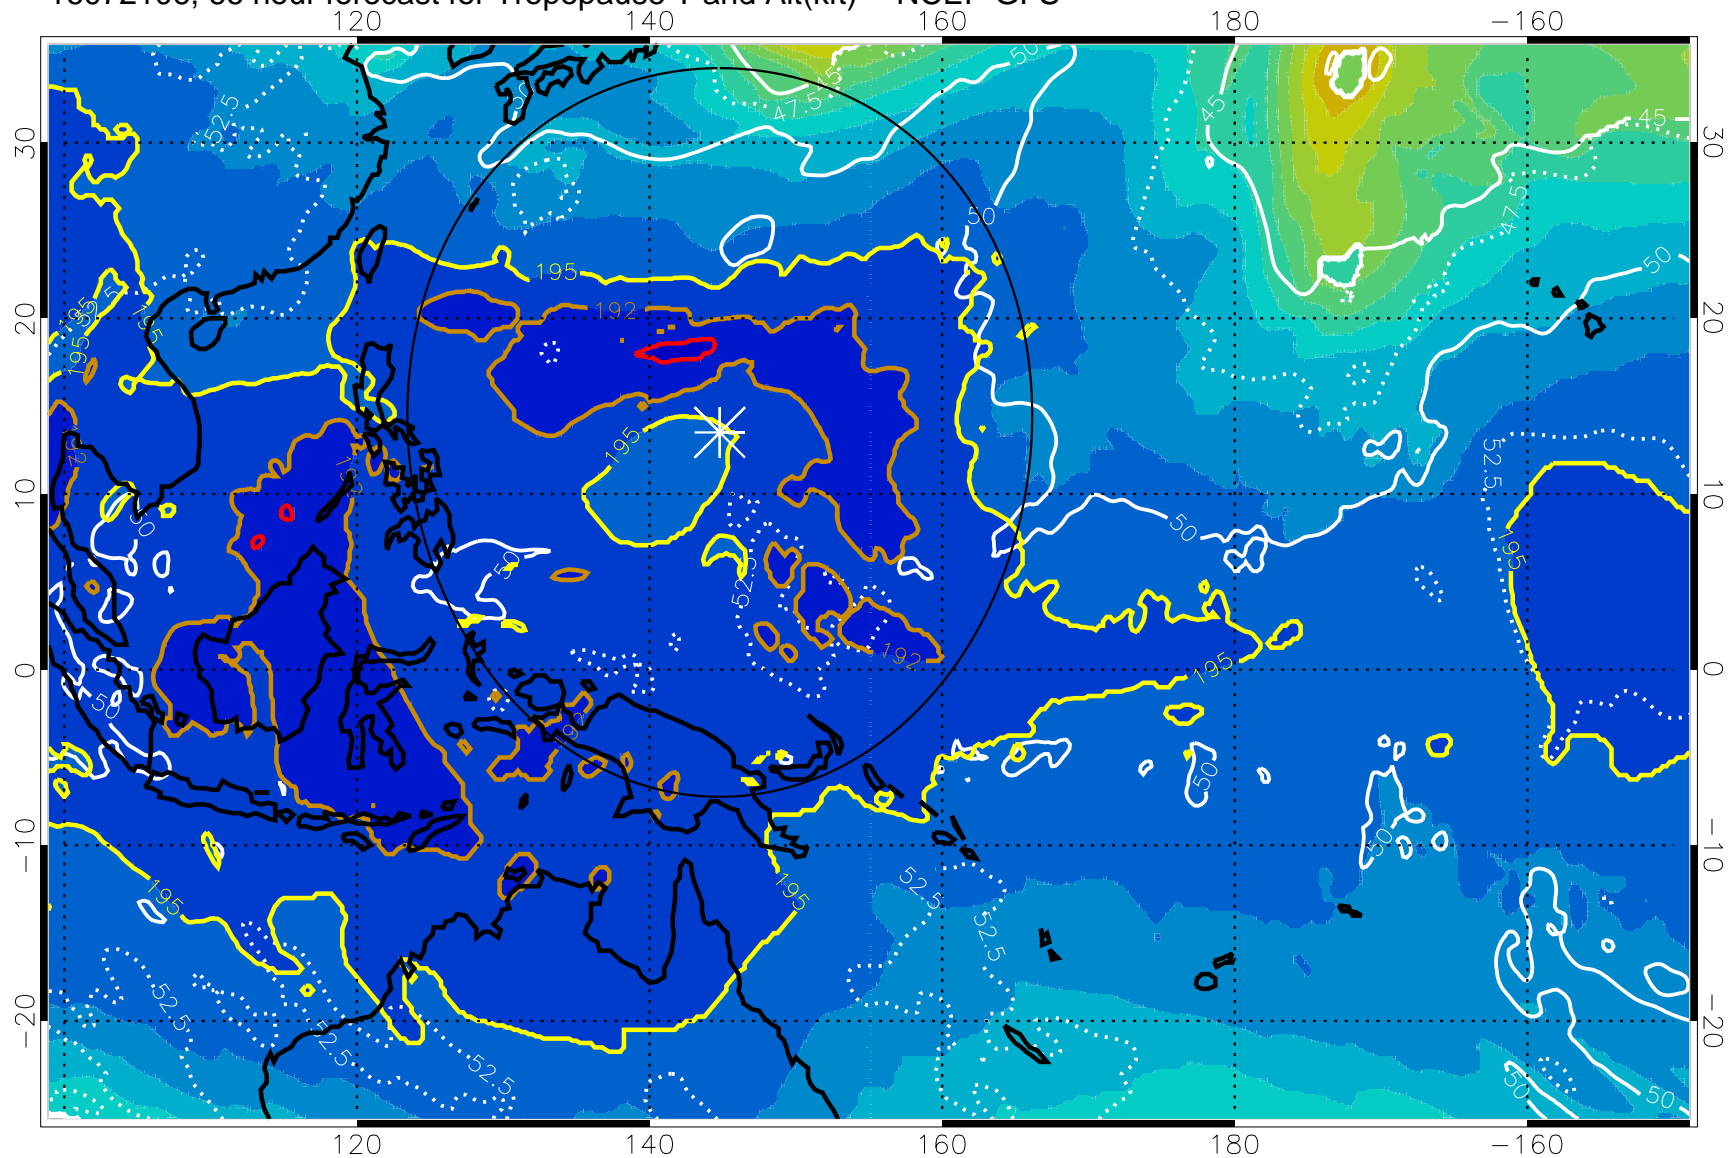

16072106, 66 hour forecast for Tropopause T and Alt(kft) -- NCEP GFS

190 200 210 220 230

Tropopause T, K

Tropopause Altitude in kft (white)

192.5K Isotherm 195K Isotherm
187.5K Isotherm 190K Isotherm

Range ring of 2304 km