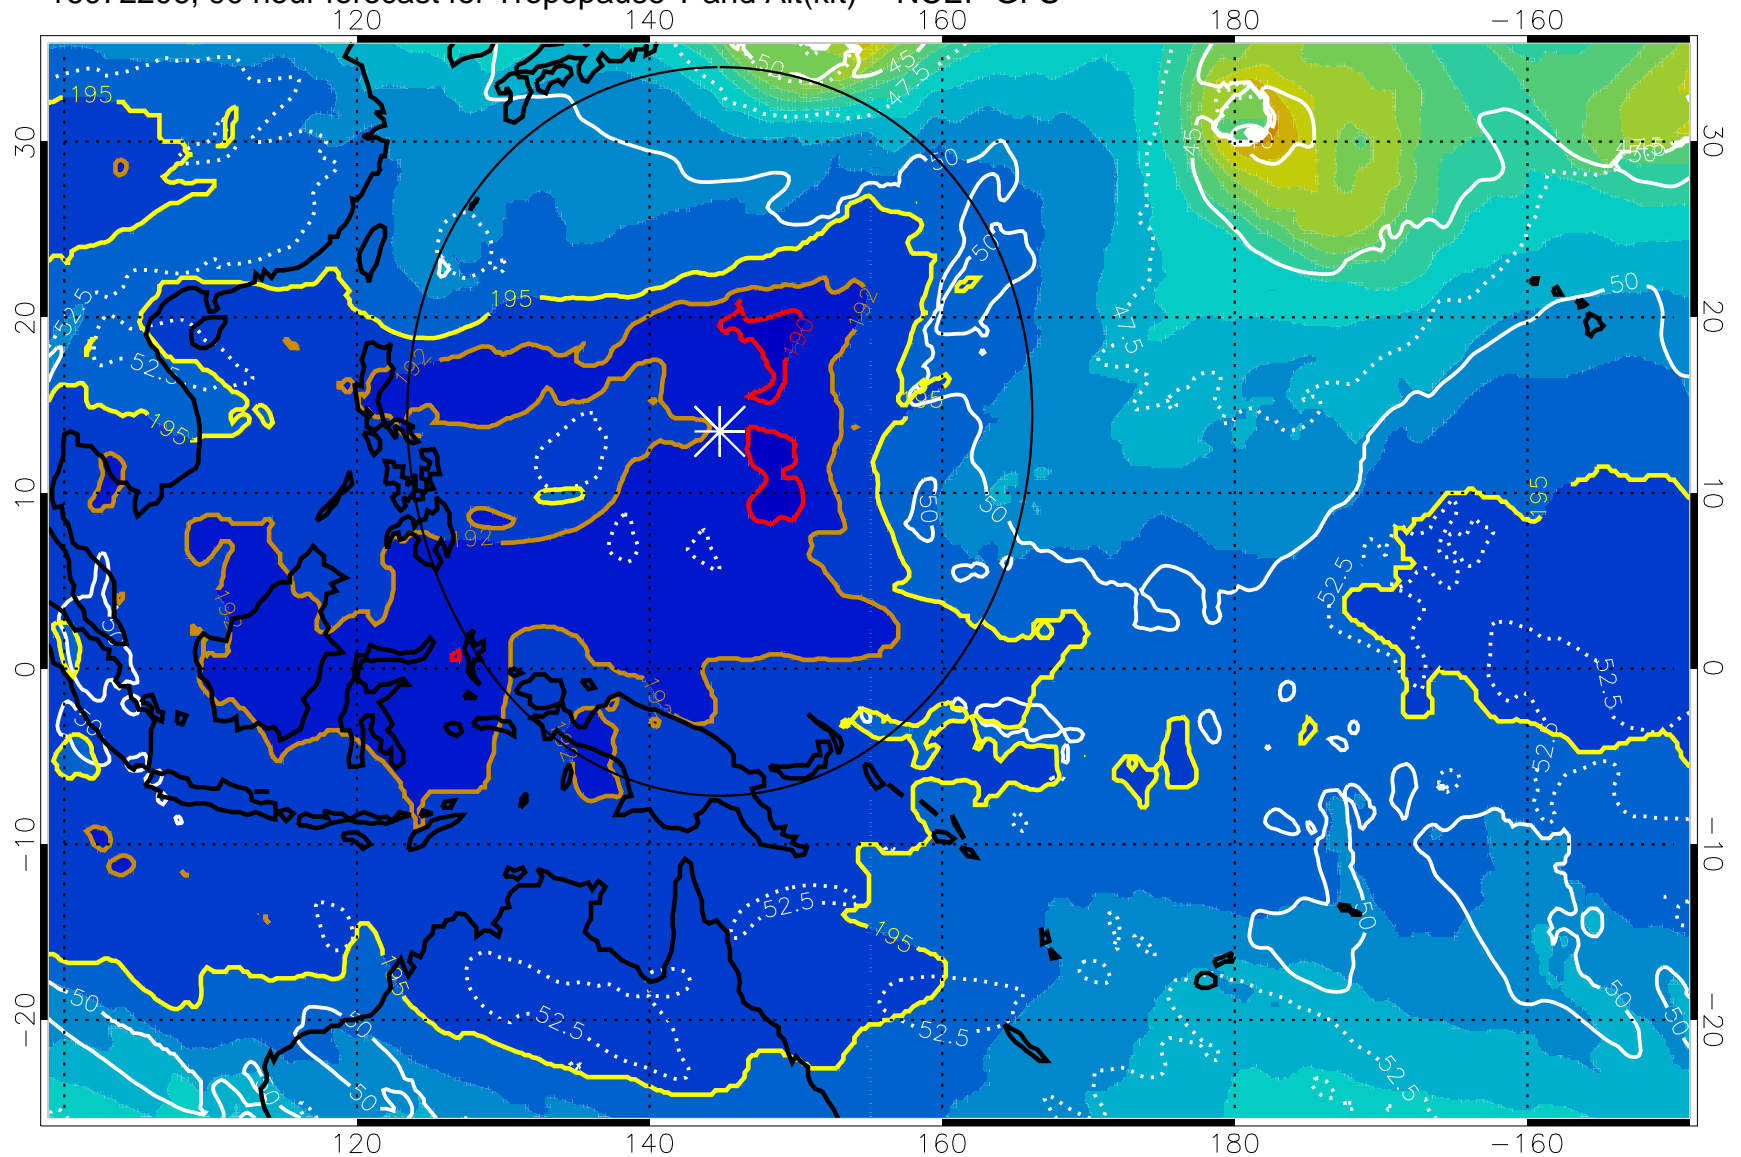

16072206, 90 hour forecast for Tropopause T and Alt(kft) -- NCEP GFS

190 200 210 220 230

Tropopause T, K

Tropopause Altitude in kft (white)

192.5K Isotherm 195K Isotherm

187.5K Isotherm 190K Isotherm

Range ring of 2304 km