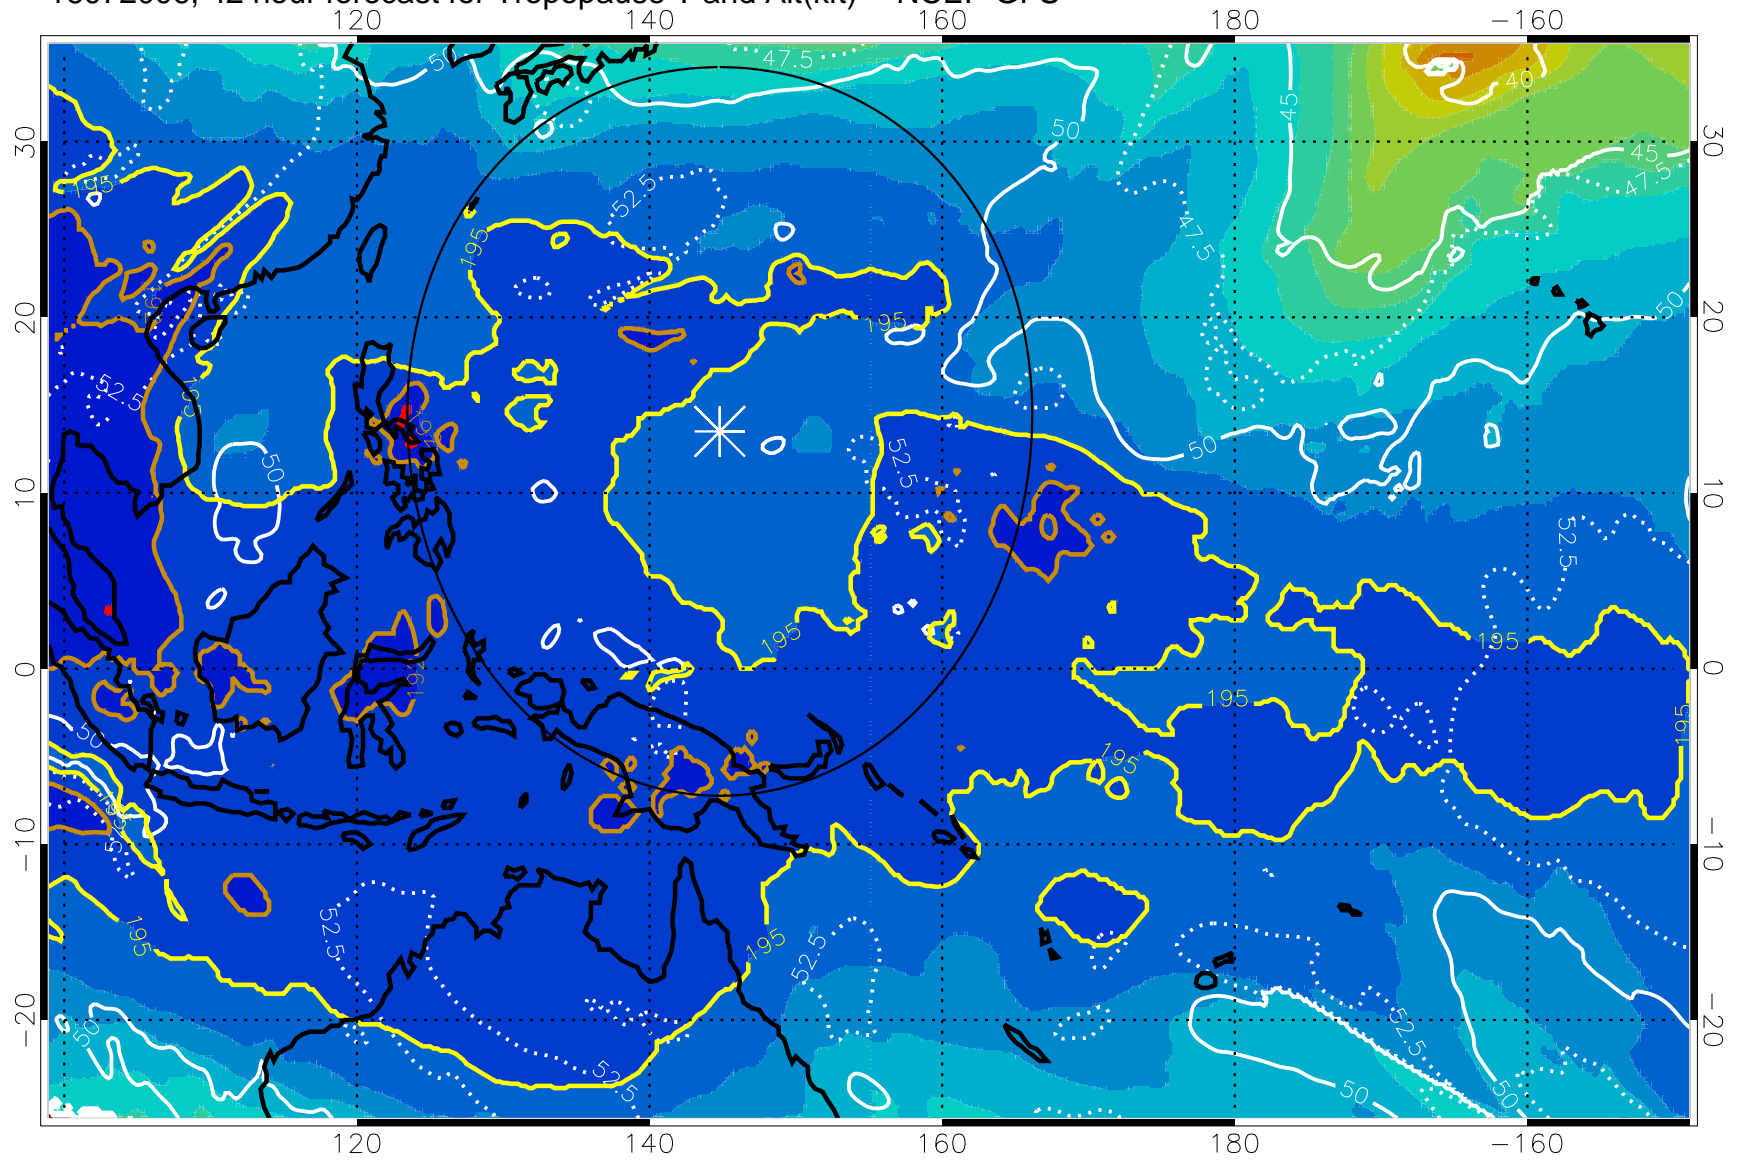

16072006, 42 hour forecast for Tropopause T and Alt(kft) -- NCEP GFS

190 200 210 220 230
Tropopause T, K

Tropopause Altitude in kft (white)

192.5K Isotherm 195K Isotherm
187.5K Isotherm 190K Isotherm

Range ring of 2304 km