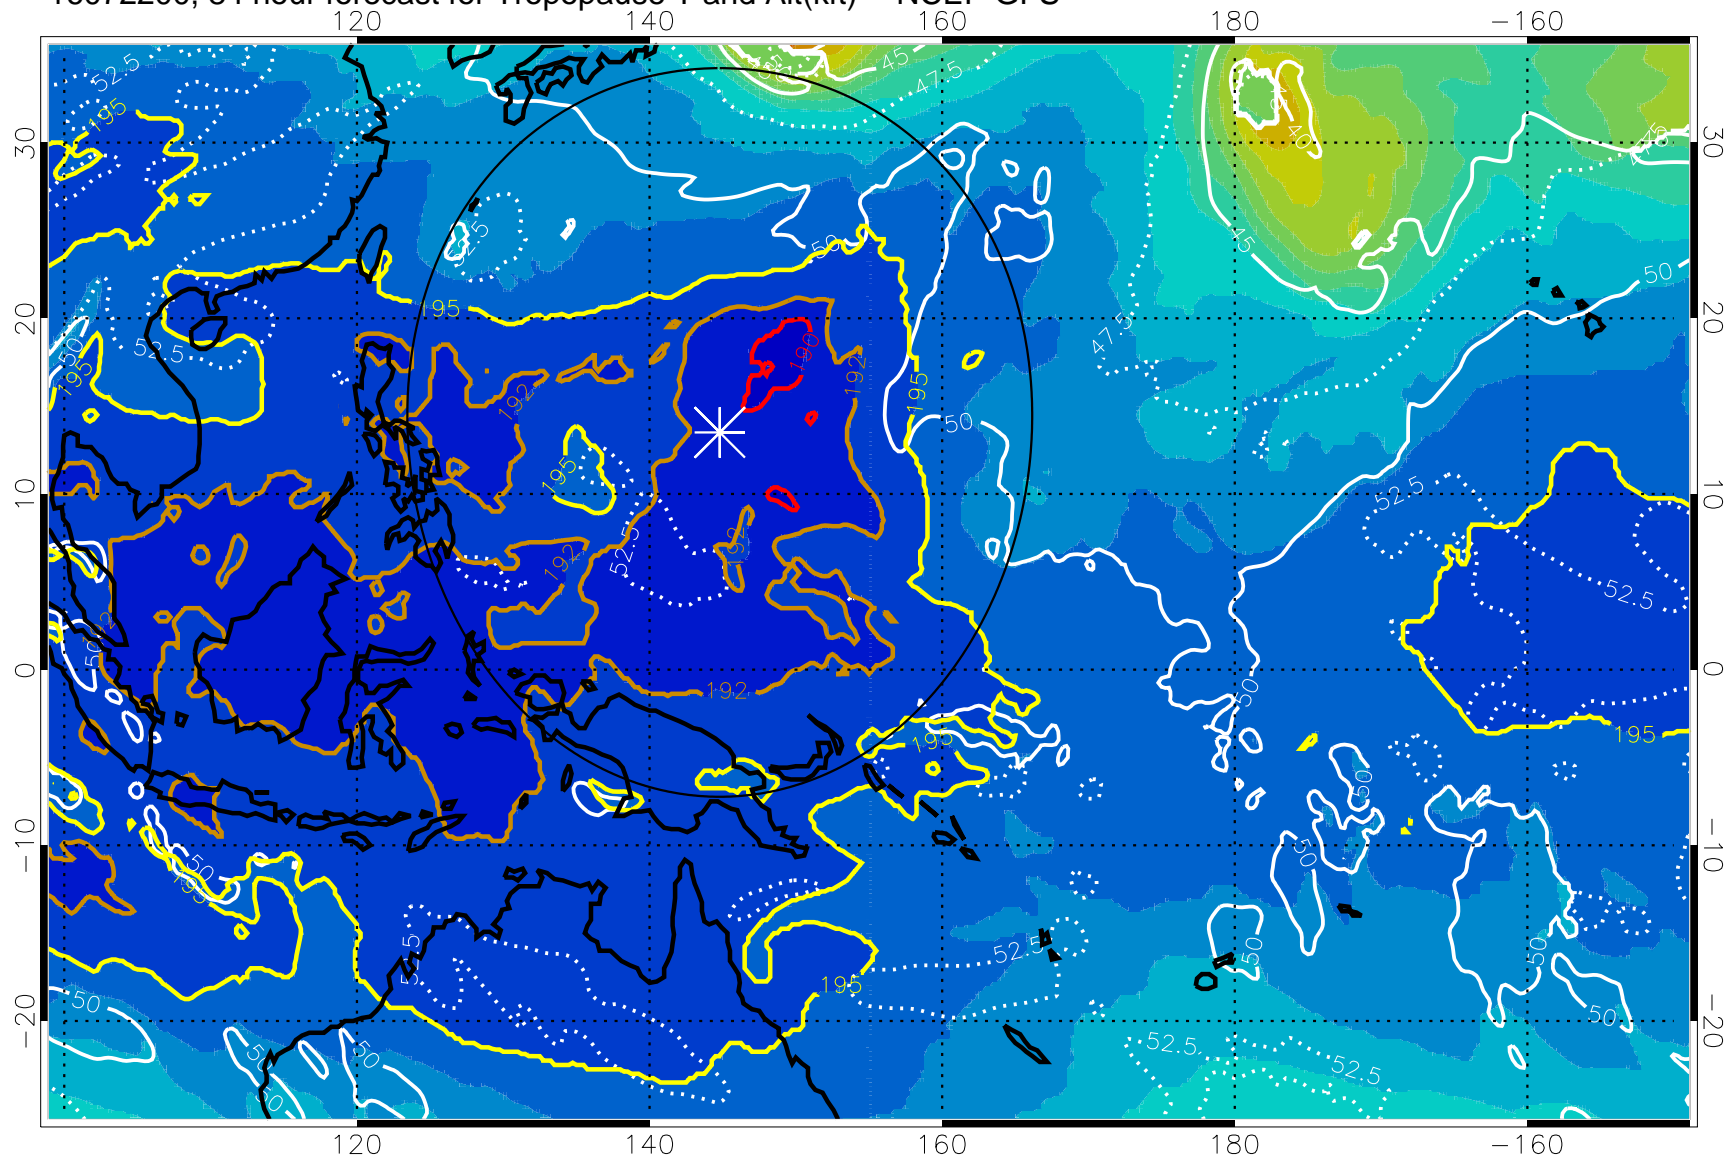

16072200, 84 hour forecast for Tropopause T and Alt(kft) -- NCEP GFS

190 200 210 220 230

Tropopause T, K

Tropopause Altitude in kft (white)

192.5K Isotherm 195K Isotherm
187.5K Isotherm 190K Isotherm

Range ring of 2304 km