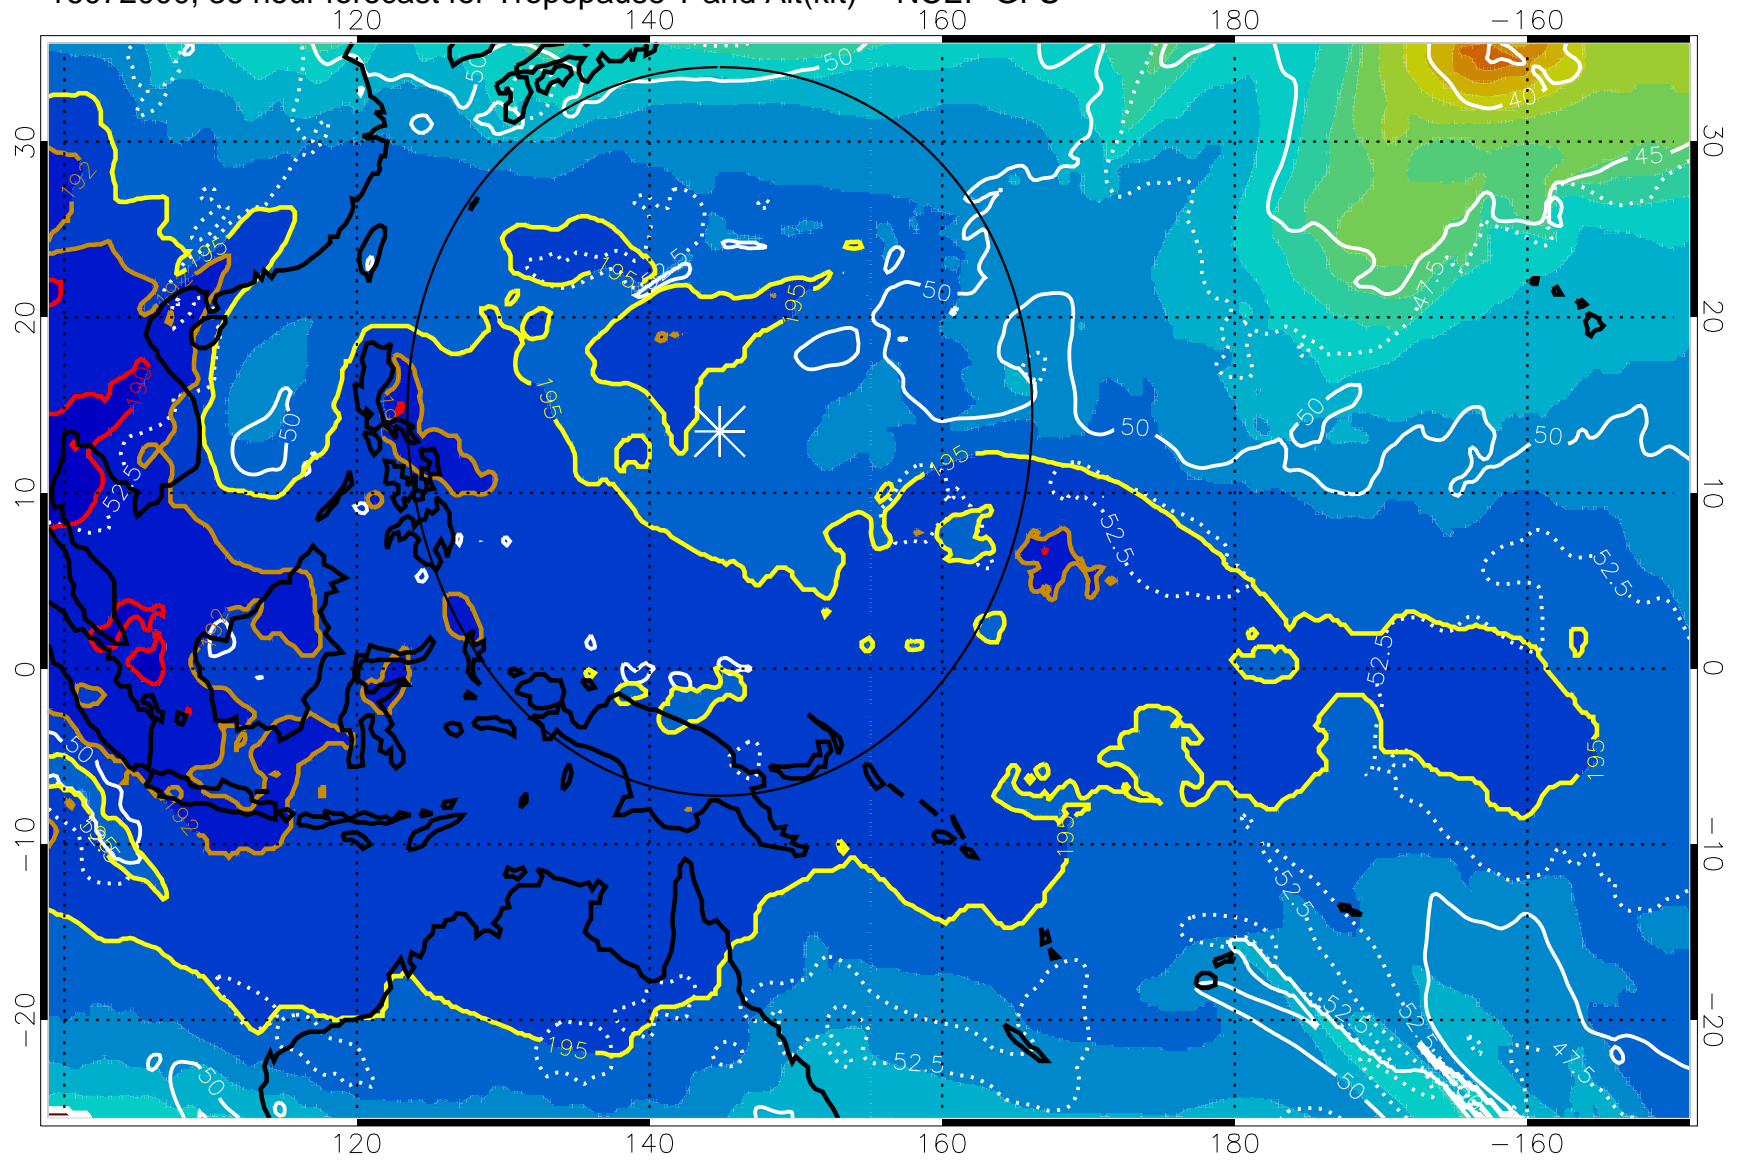

16072000, 36 hour forecast for Tropopause T and Alt(kft) -- NCEP GFS

190 200 210 220 230

Tropopause T, K

Tropopause Altitude in kft (white)

192.5K Isotherm 195K Isotherm

187.5K Isotherm 190K Isotherm

Range ring of 2304 km