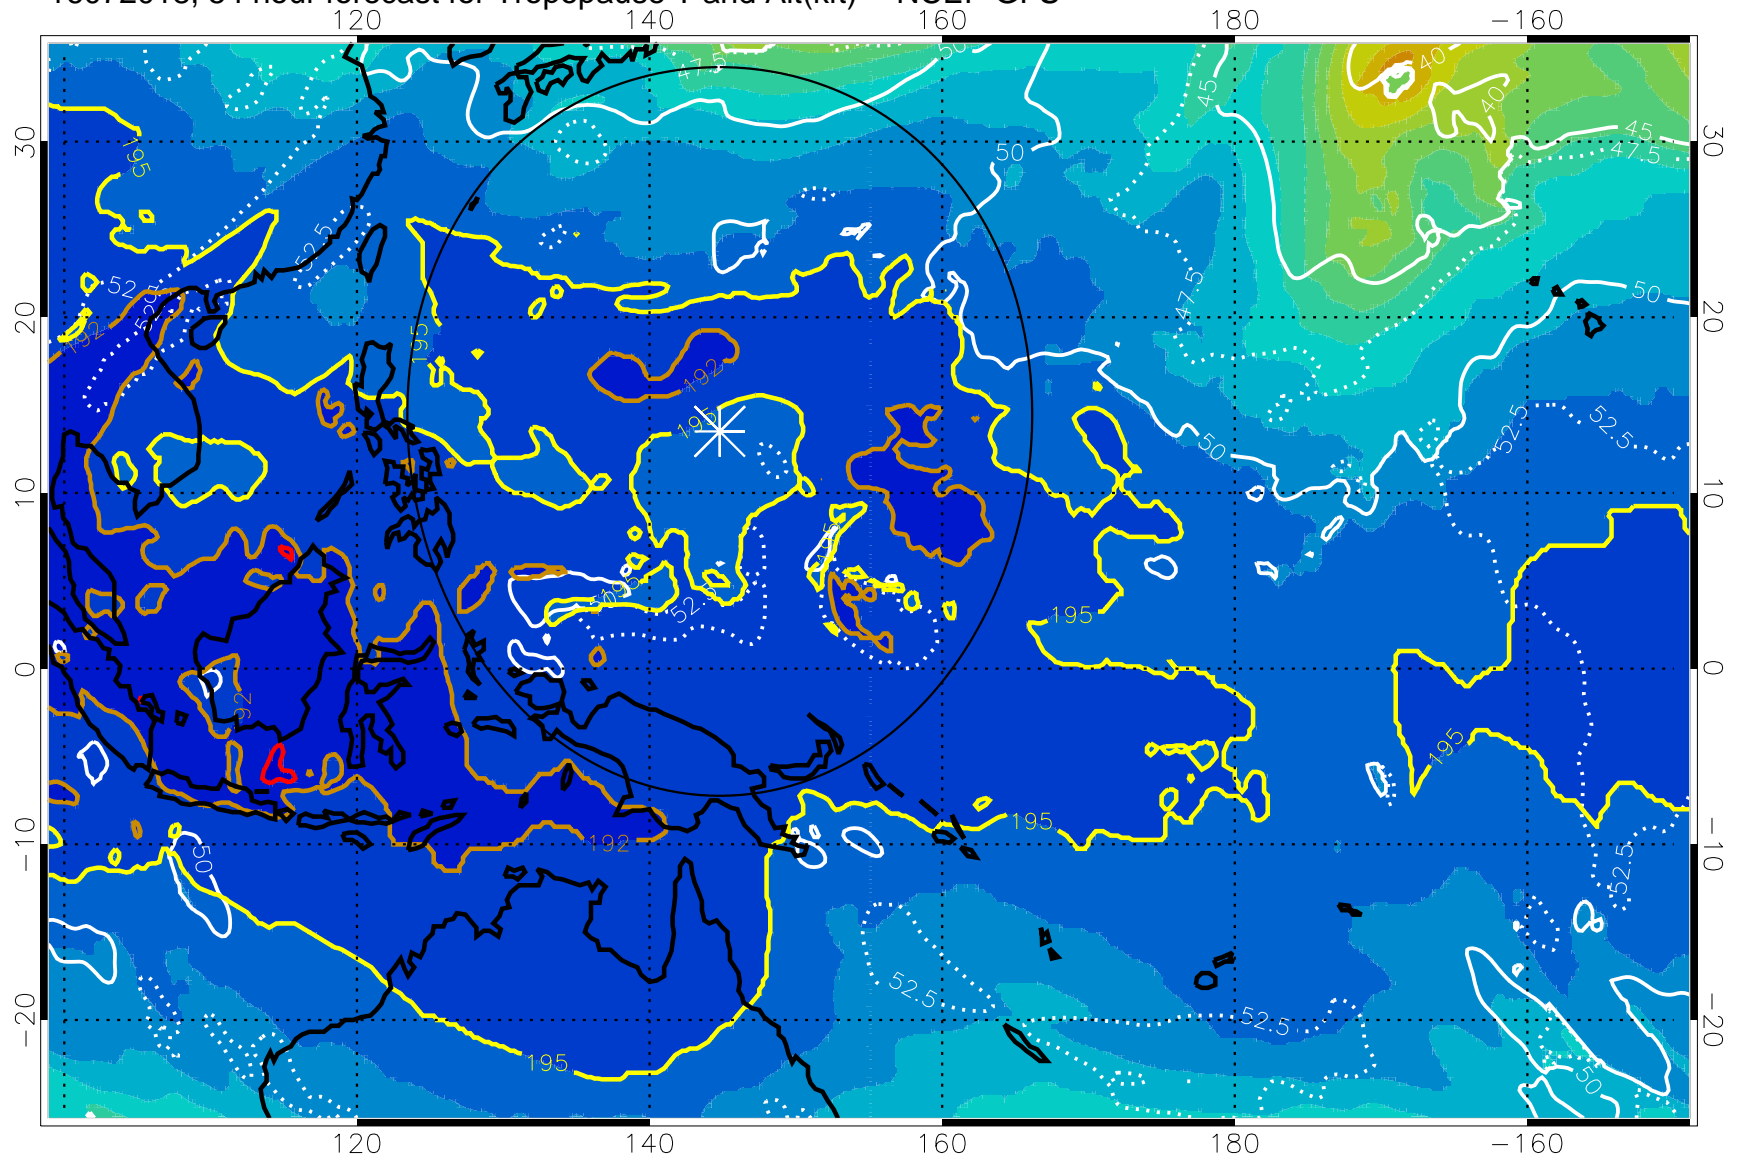

16072018, 54 hour forecast for Tropopause T and Alt(kft) -- NCEP GFS

190 200 210 220 230

Tropopause T, K

Tropopause Altitude in kft (white)

192.5K Isotherm 195K Isotherm

187.5K Isotherm 190K Isotherm

Range ring of 2304 km