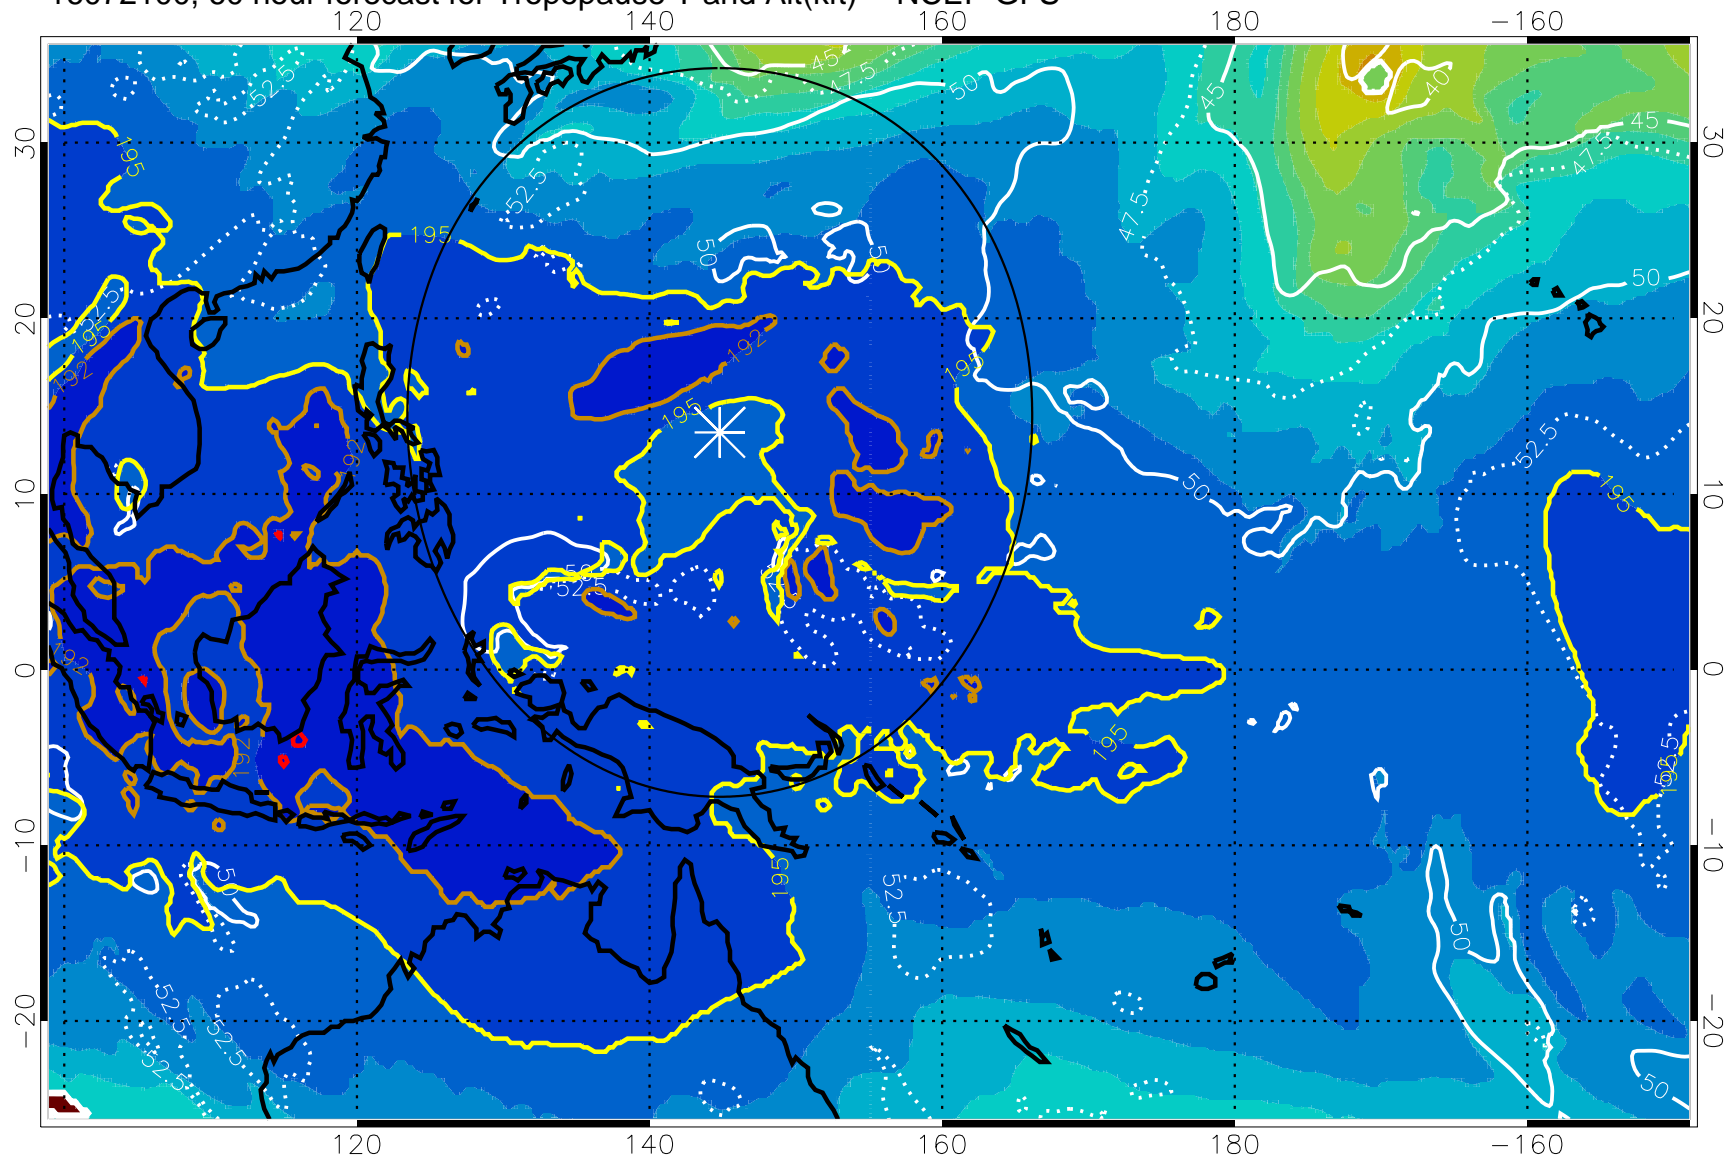

16072100, 60 hour forecast for Tropopause T and Alt(kft) -- NCEP GFS

190 200 210 220 230
Tropopause T, K

Tropopause Altitude in kft (white)

192.5K Isotherm 195K Isotherm
187.5K Isotherm 190K Isotherm

Range ring of 2304 km