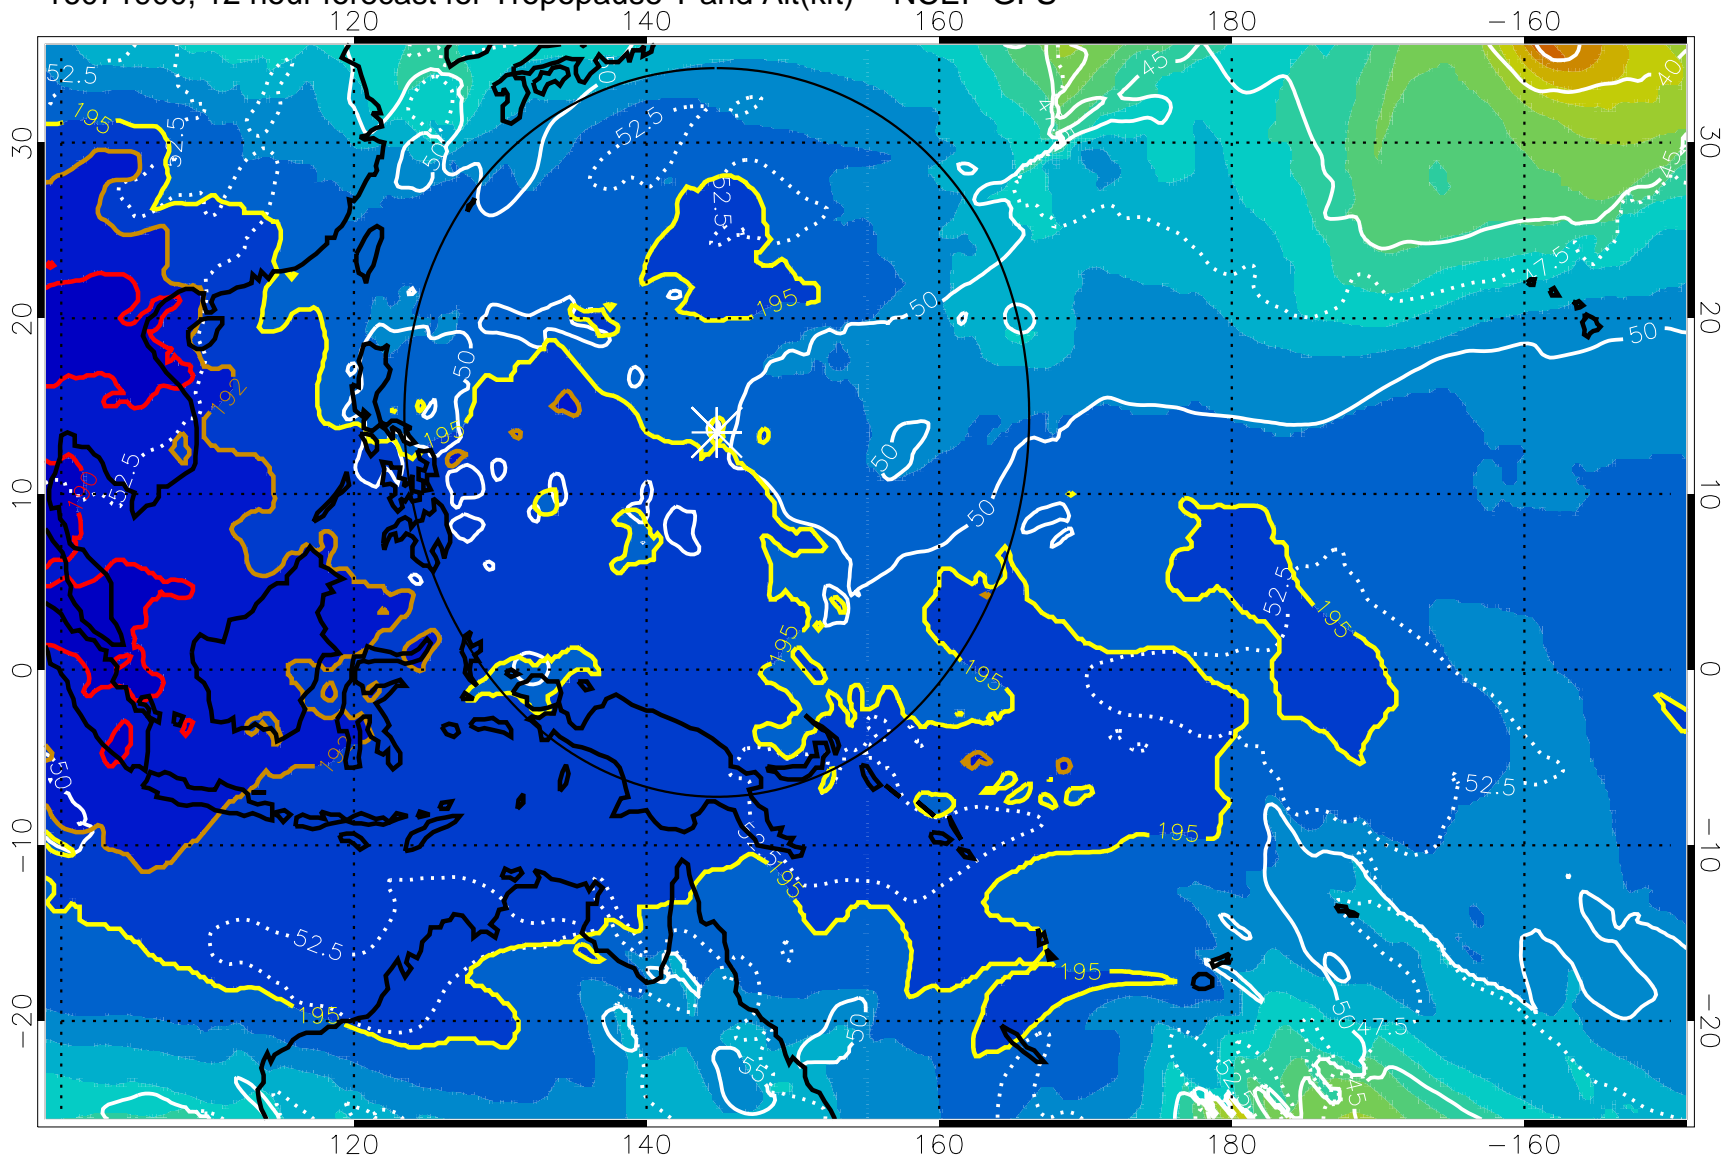

16071900, 12 hour forecast for Tropopause T and Alt(kft) -- NCEP GFS

190 200 210 220 230

Tropopause T, K

Tropopause Altitude in kft (white)

192.5K Isotherm 195K Isotherm

187.5K Isotherm 190K Isotherm

Range ring of 2304 km