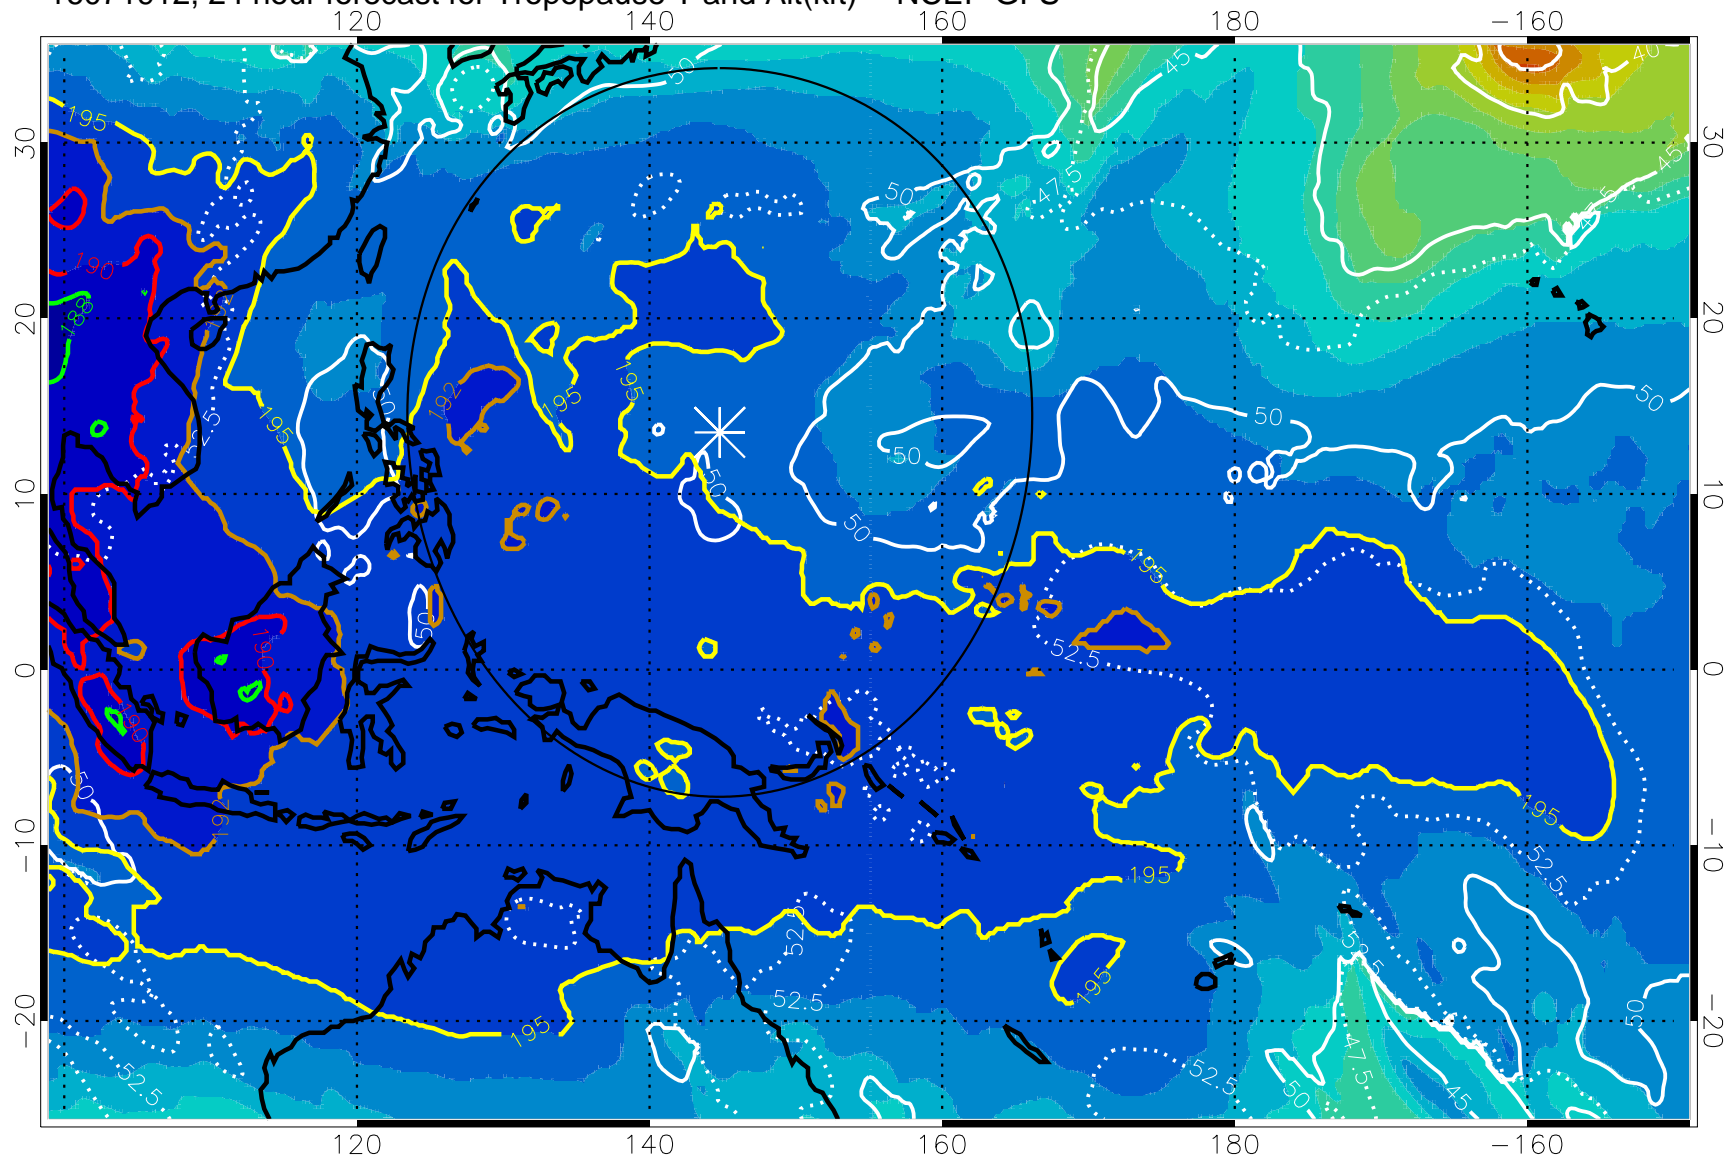

16071912, 24 hour forecast for Tropopause T and Alt(kft) -- NCEP GFS

190   200   210   220   230
Tropopause T, K

Tropopause Altitude in kft (white)

192.5K Isotherm   195K Isotherm
187.5K Isotherm   190K Isotherm

Range ring of 2304 km