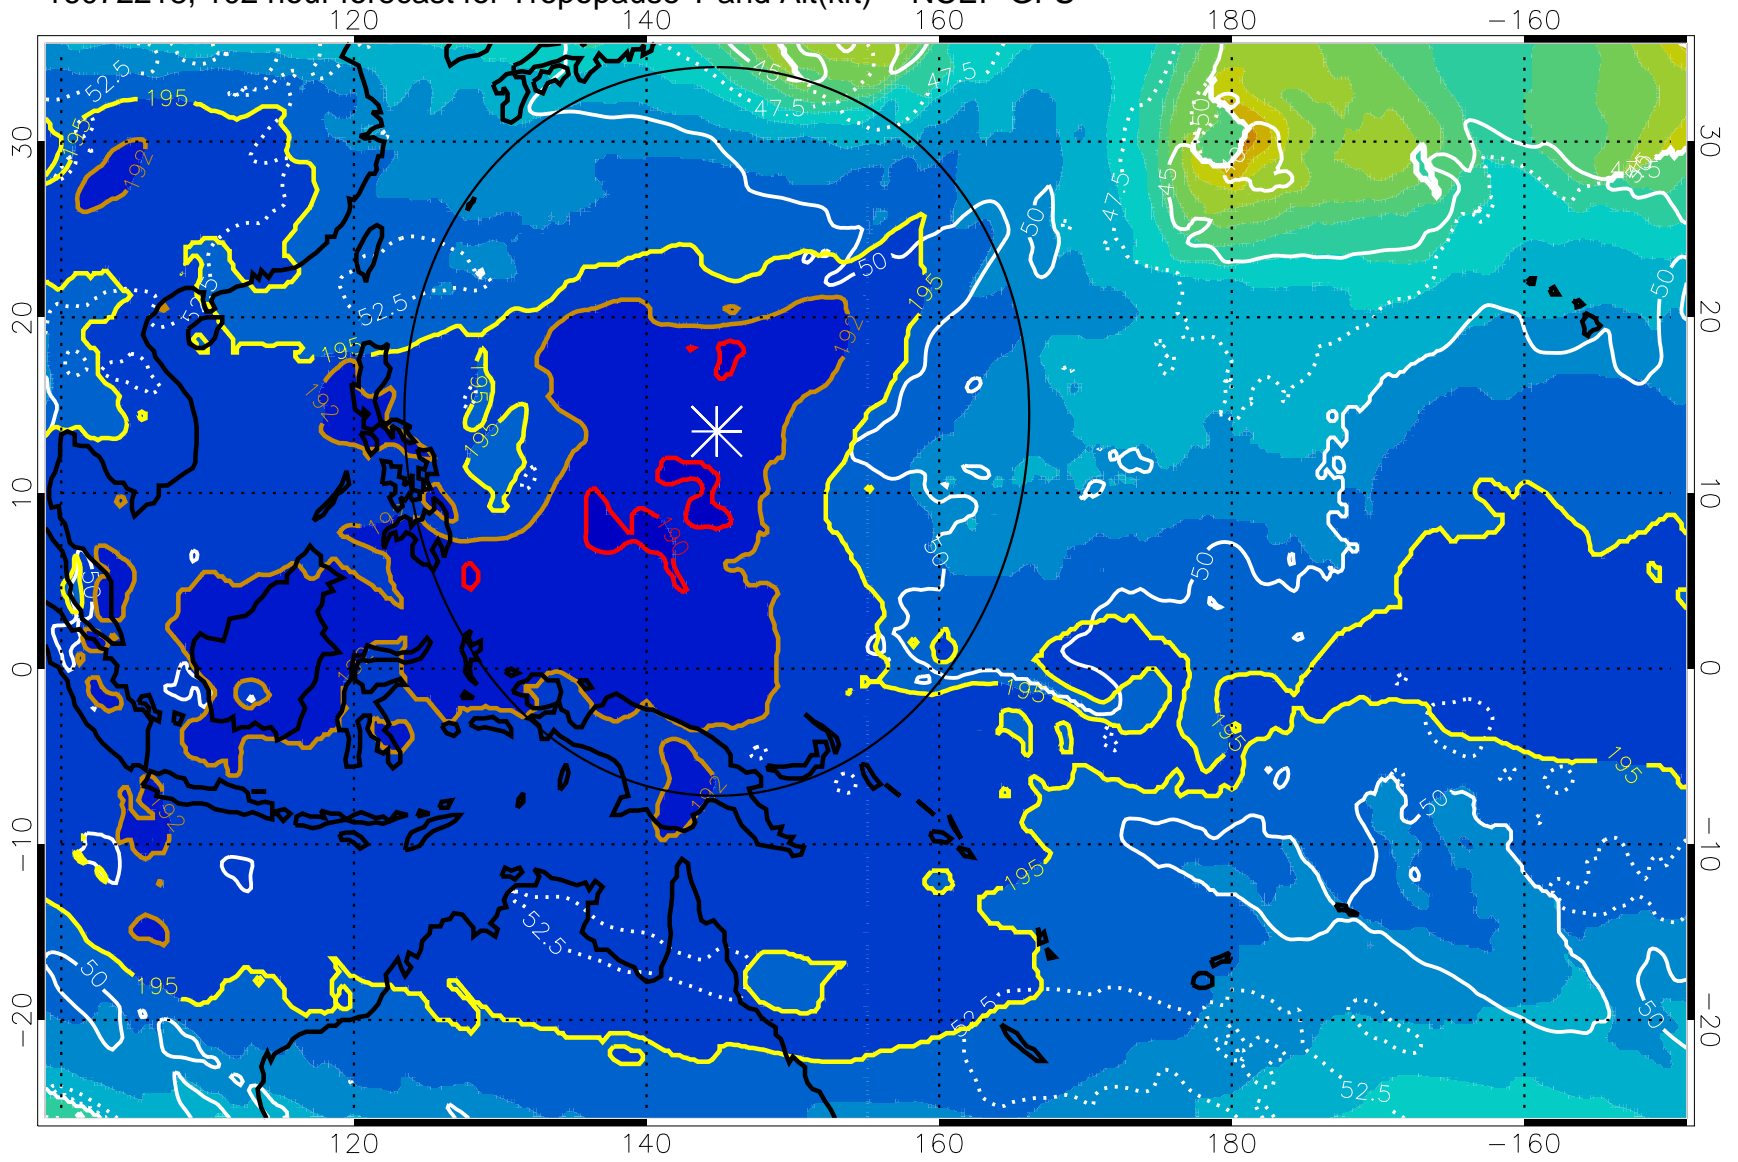

16072212, 96 hour forecast for Tropopause T and Alt(kft) -- NCEP GFS

190 200 210 220 230
Tropopause T, K

Tropopause Altitude in kft (white)

192.5K Isotherm 195K Isotherm
187.5K Isotherm 190K Isotherm

Range ring of 2304 km

16072218, 102 hour forecast for Tropopause T and Alt(kft) -- NCEP GFS

190 200 210 220 230

Tropopause T, K

Tropopause Altitude in kft (white)

192.5K Isotherm 195K Isotherm

187.5K Isotherm 190K Isotherm

Range ring of 2304 km