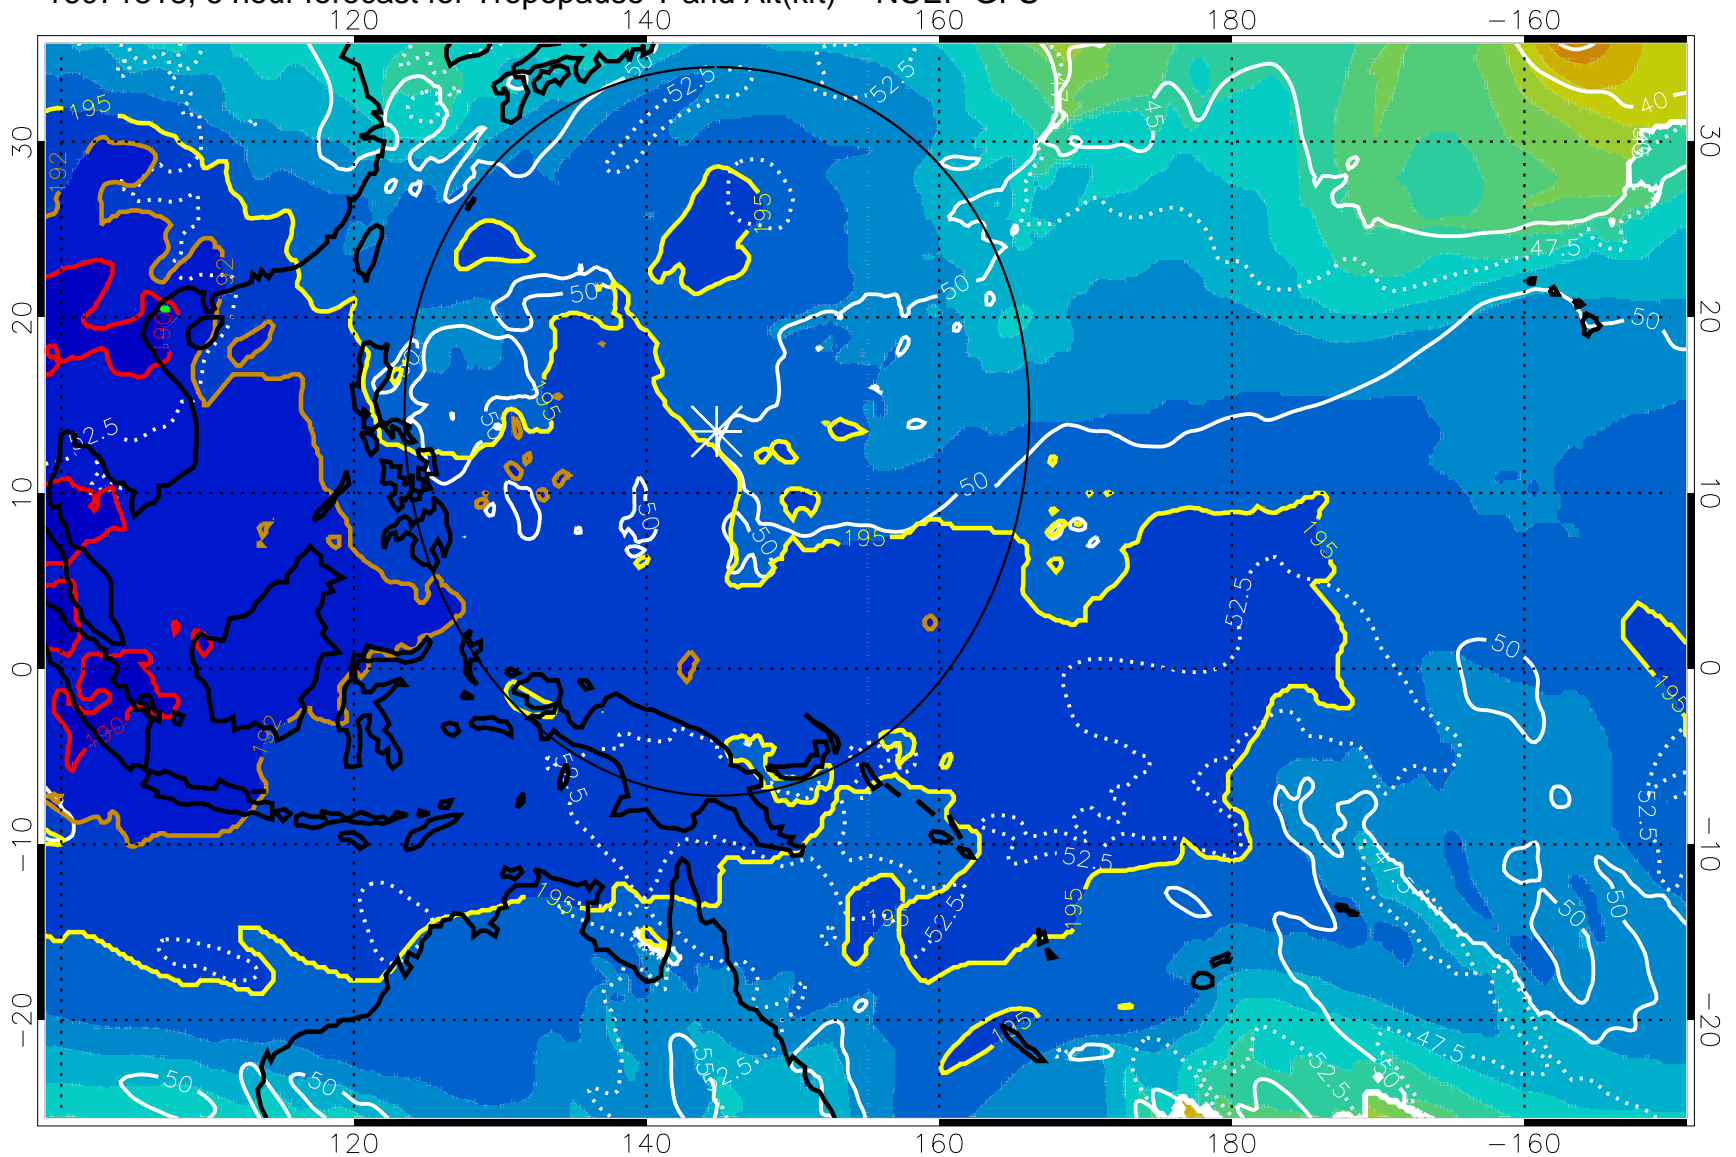

16071818, 6 hour forecast for Tropopause T and Alt(kft) -- NCEP GFS

190 200 210 220 230
Tropopause T, K

Tropopause Altitude in kft (white)

192.5K Isotherm 195K Isotherm
187.5K Isotherm 190K Isotherm

Range ring of 2304 km