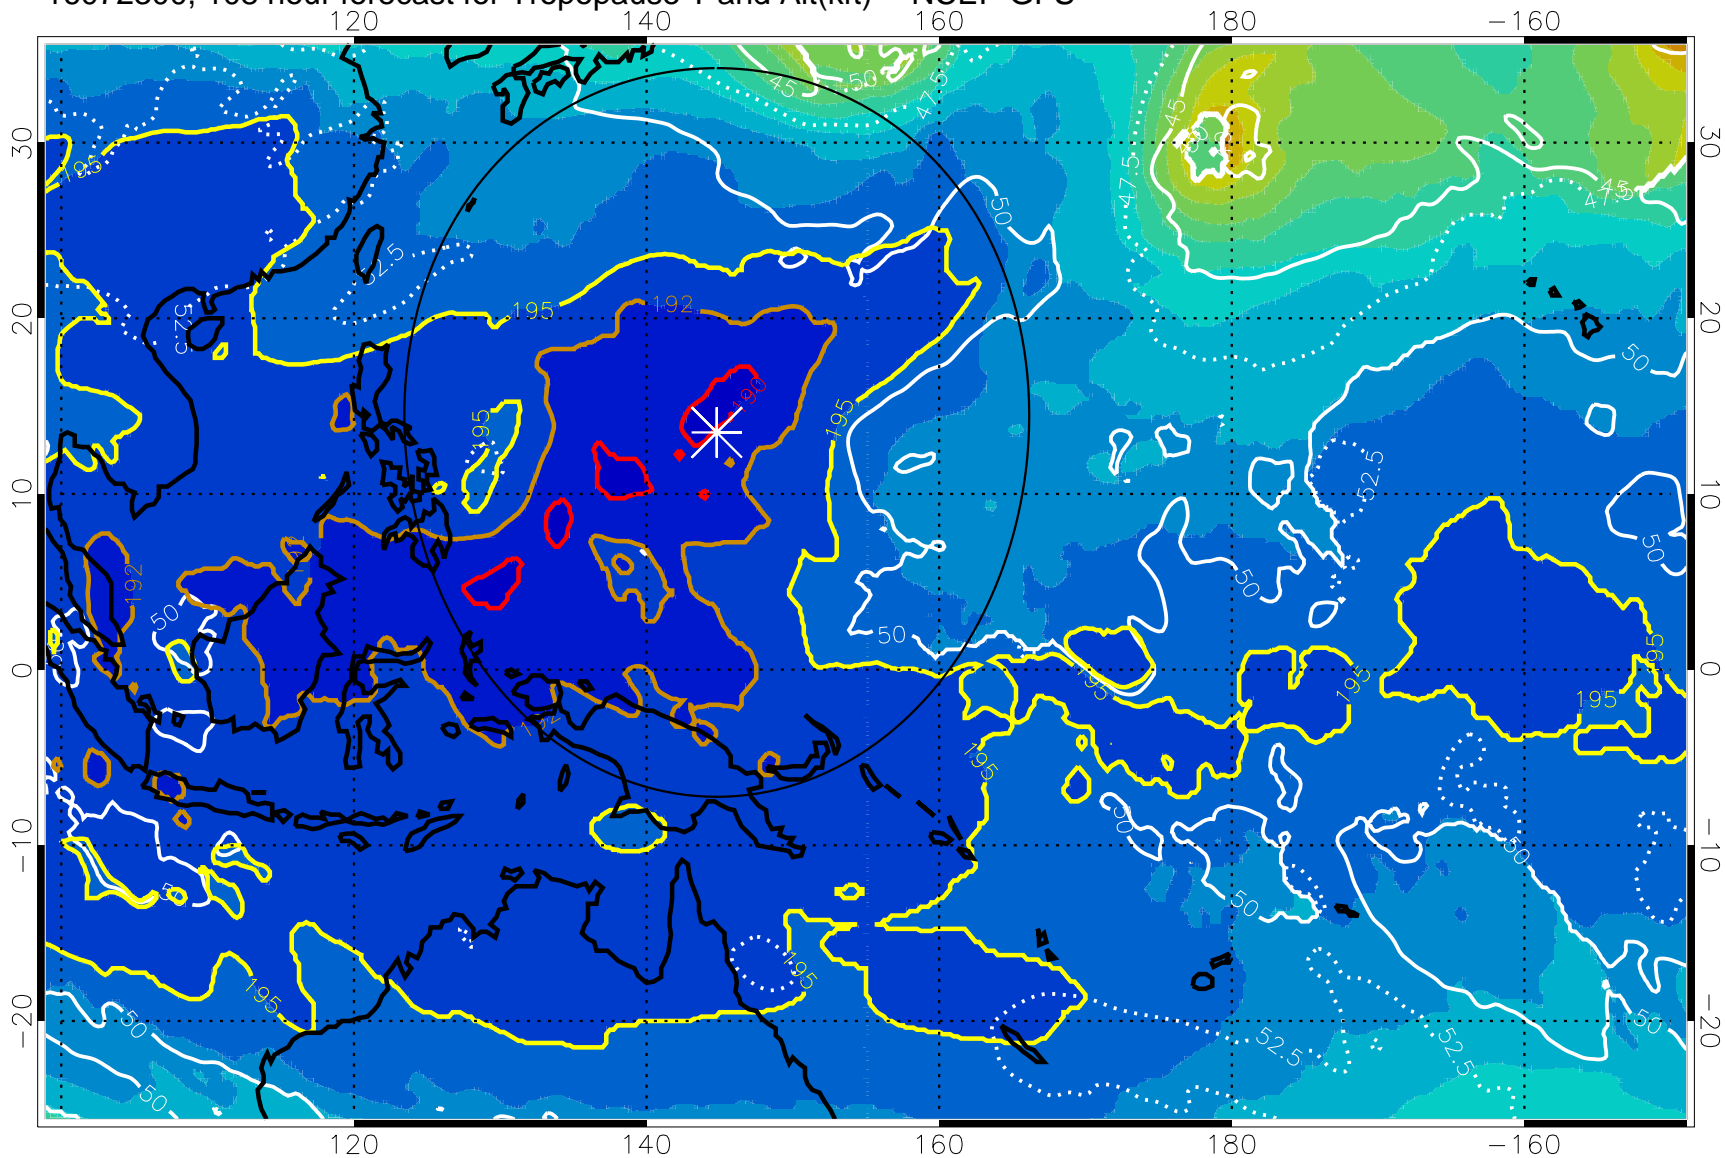

16072300, 108 hour forecast for Tropopause T and Alt(kft) -- NCEP GFS

190 200 210 220 230
Tropopause T, K

Tropopause Altitude in kft (white)

192.5K Isotherm 195K Isotherm
187.5K Isotherm 190K Isotherm

Range ring of 2304 km