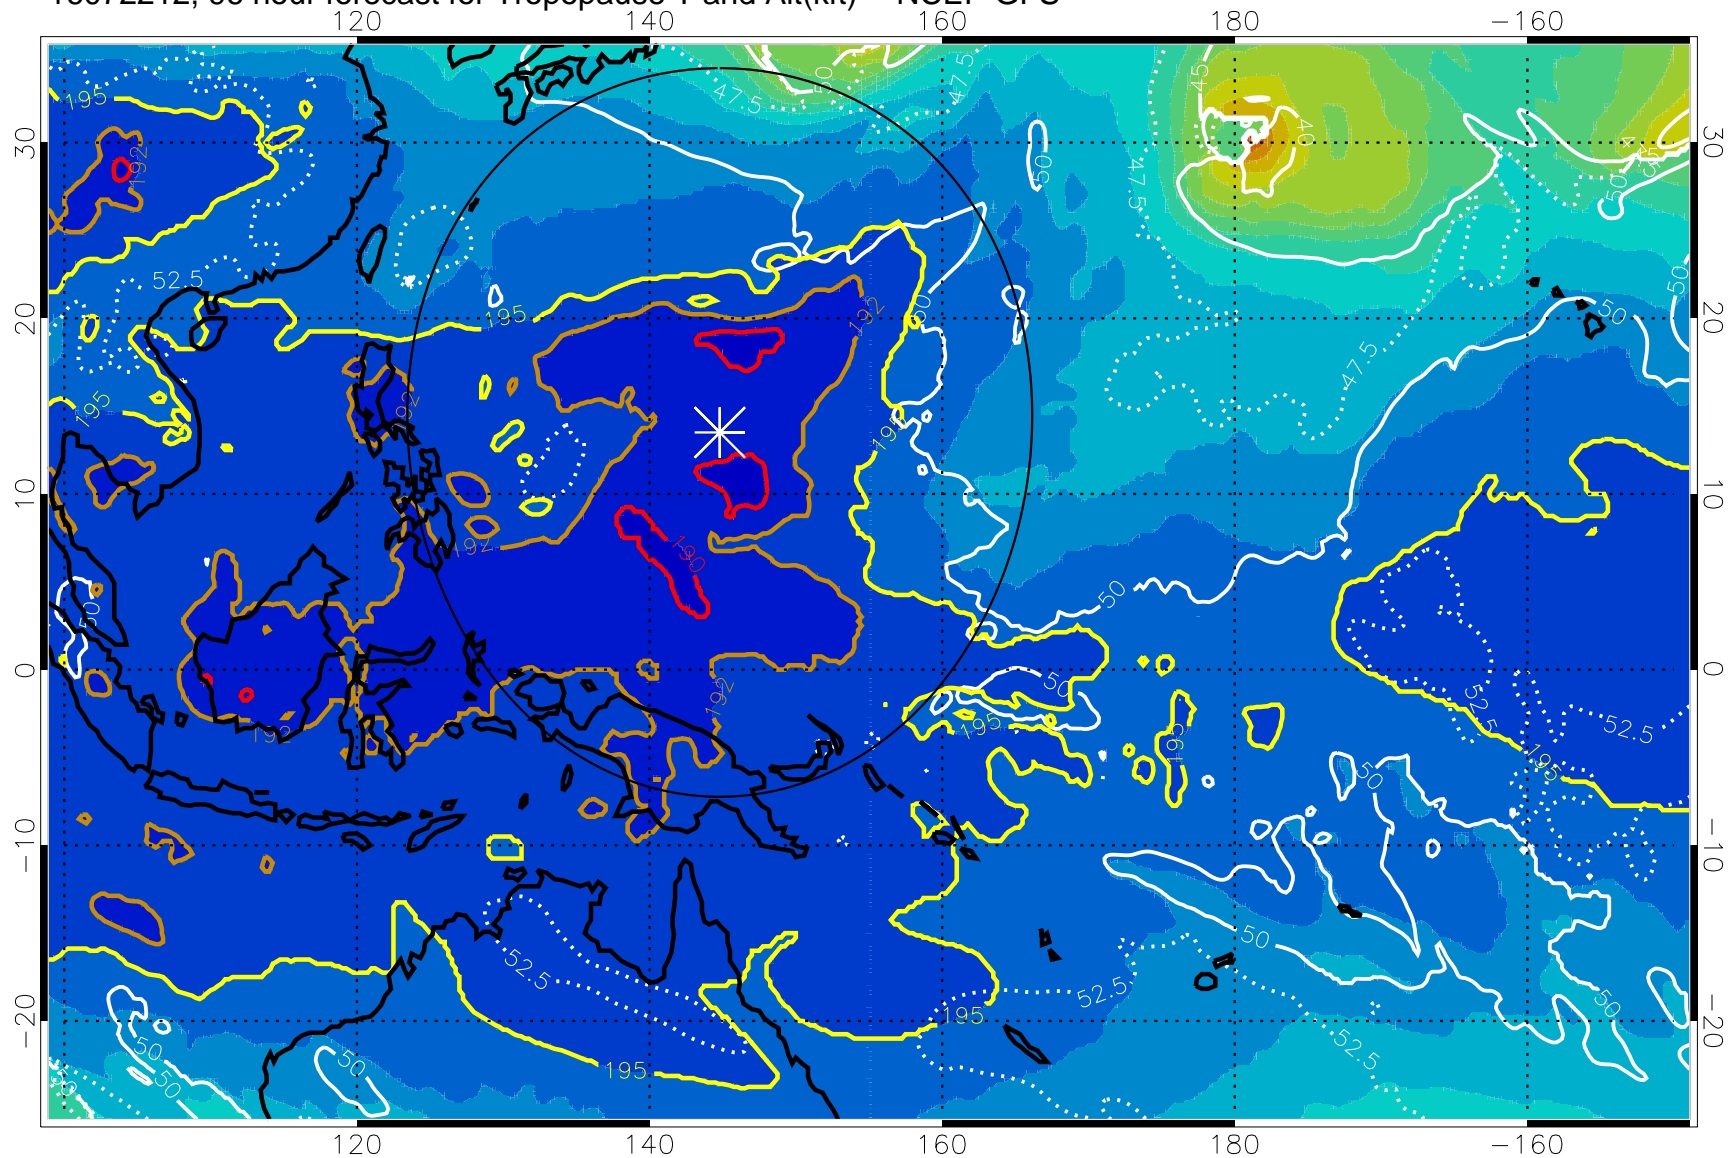

16072212, 96 hour forecast for Tropopause T and Alt(kft) -- NCEP GFS

190 200 210 220 230
Tropopause T, K

Tropopause Altitude in kft (white)

192.5K Isotherm 195K Isotherm
187.5K Isotherm 190K Isotherm

Range ring of 2304 km