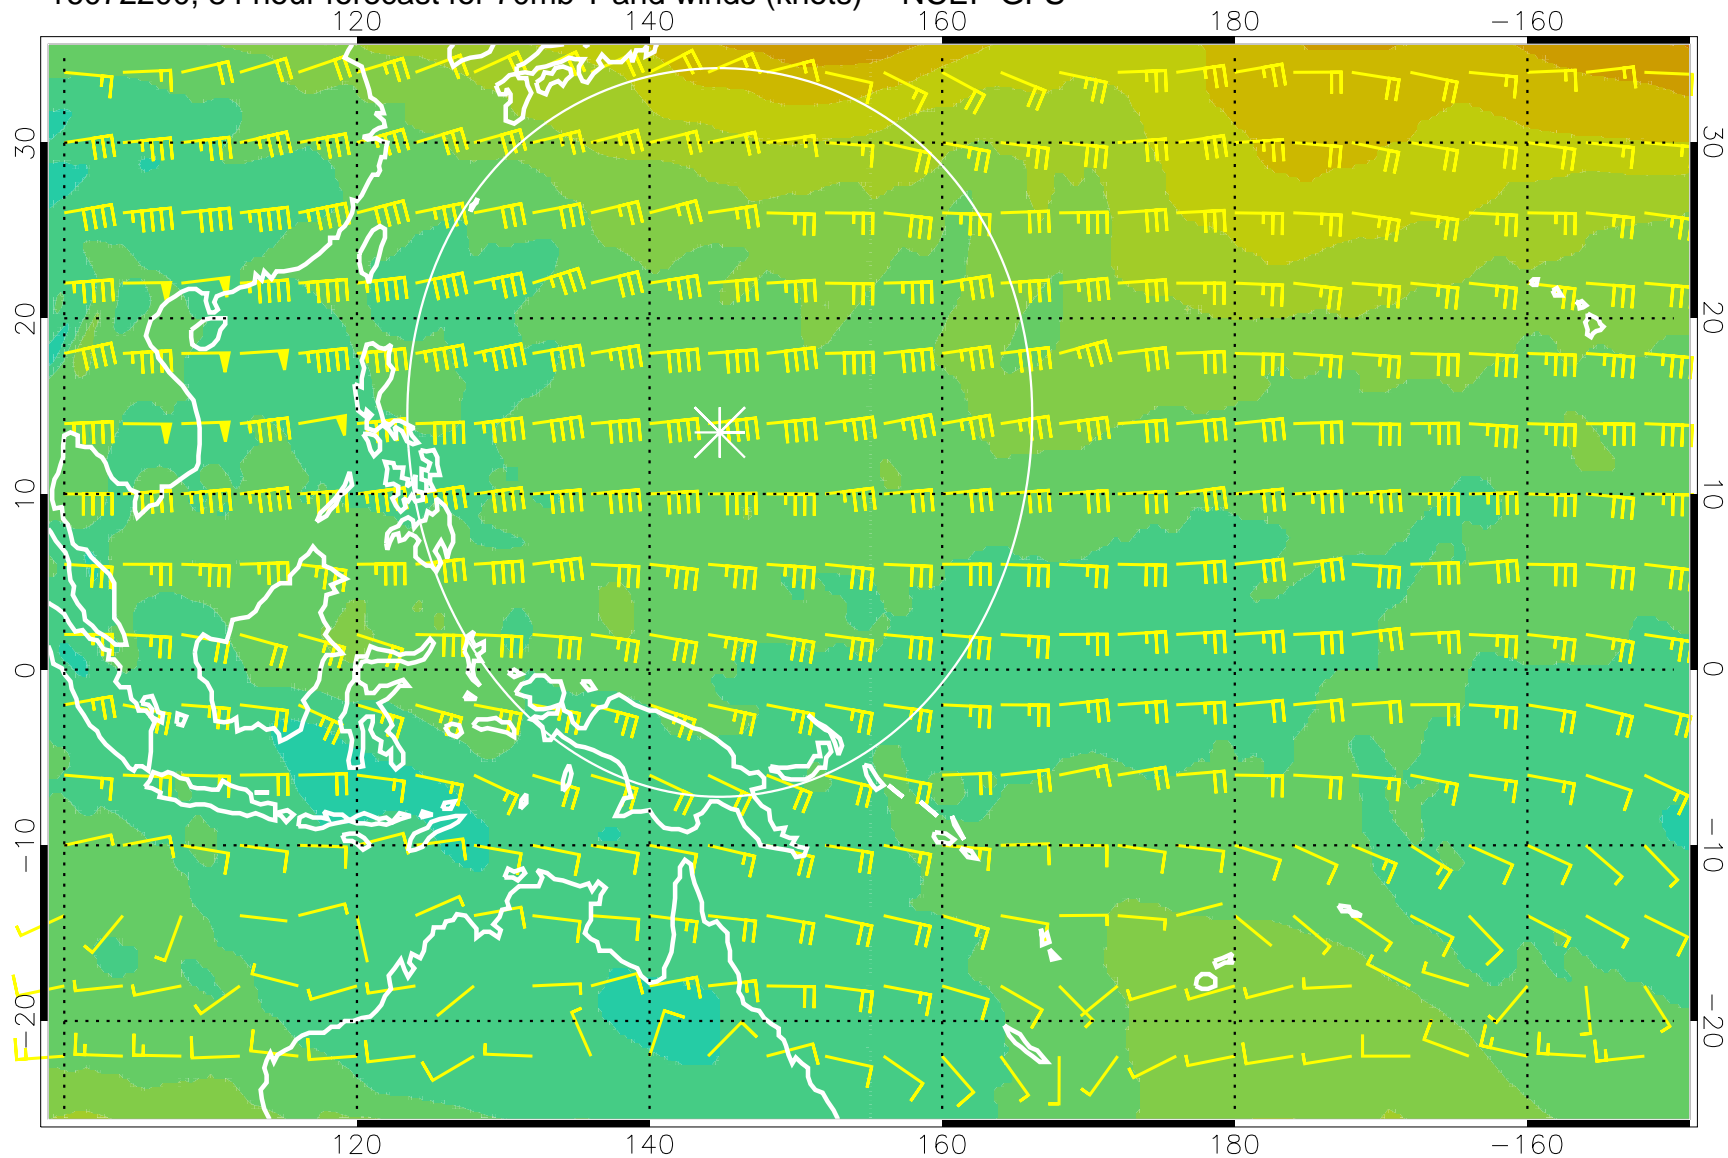

Range ring of 2304 km

16072112, 72 hour forecast for 70mb T and winds (knots) -- NCEP GFS

180      190      200      210      220

T, K

190K Isotherm    192.5K Isotherm  
195K Isotherm    197.5K Isotherm

Range ring of 2304 km

16072118, 78 hour forecast for 70mb T and winds (knots) -- NCEP GFS

180 190 200 210 220

T, K

190K Isotherm 192.5K Isotherm  
195K Isotherm 197.5K Isotherm

Range ring of 2304 km

16072200, 84 hour forecast for 70mb T and winds (knots) -- NCEP GFS

T, K

190K Isotherm 192.5K Isotherm  
195K Isotherm 197.5K Isotherm

Range ring of 2304 km

16072206, 90 hour forecast for 70mb T and winds (knots) -- NCEP GFS

180 190 200 210 220

T, K

190K Isotherm 192.5K Isotherm  
195K Isotherm 197.5K Isotherm

Range ring of 2304 km

16072212, 96 hour forecast for 70mb T and winds (knots) -- NCEP GFS

180 190 200 210 220

T, K

190K Isotherm 192.5K Isotherm  
195K Isotherm 197.5K Isotherm

Range ring of 2304 km

16072218, 102 hour forecast for 70mb T and winds (knots) -- NCEP GFS