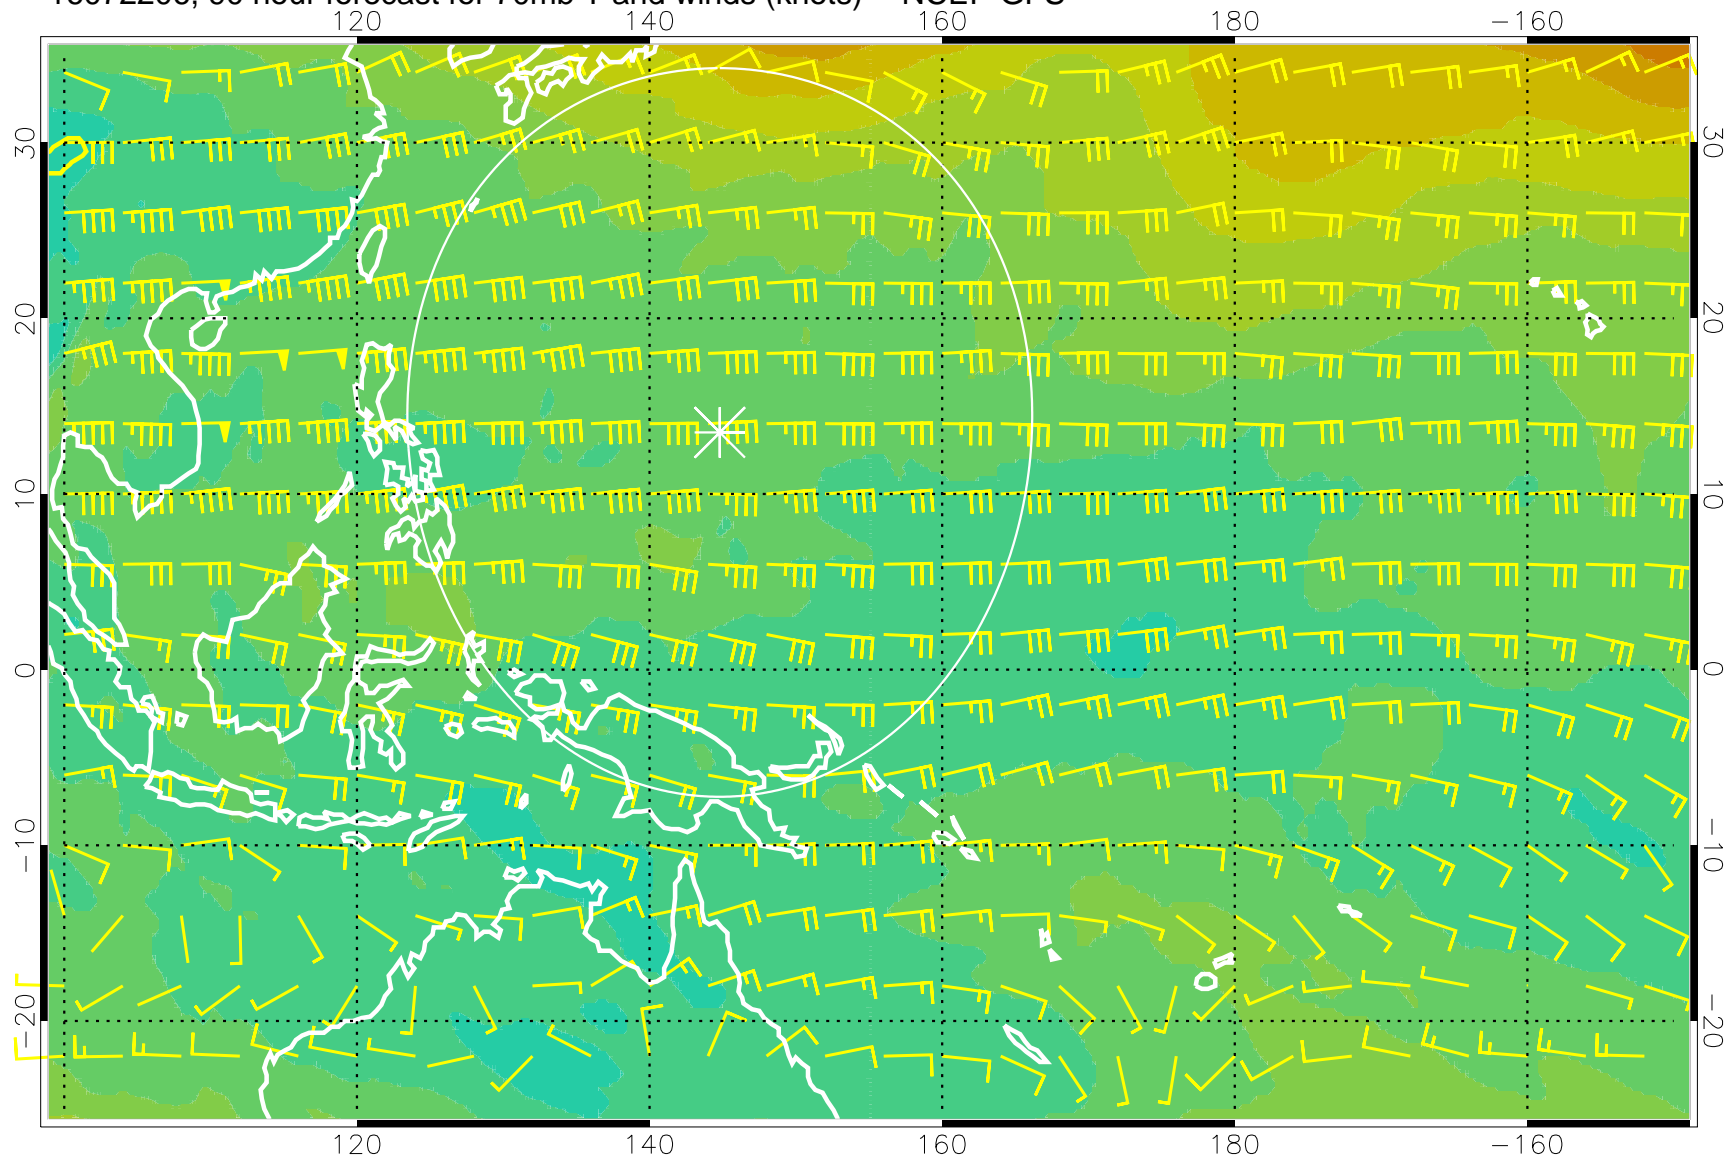

Range ring of 2304 km

16072112, 72 hour forecast for 70mb T and winds (knots) -- NCEP GFS

180      190      200      210      220

T, K

190K Isotherm    192.5K Isotherm  
195K Isotherm    197.5K Isotherm

Range ring of 2304 km

16072118, 78 hour forecast for 70mb T and winds (knots) -- NCEP GFS

180 190 200 210 220

T, K

190K Isotherm 192.5K Isotherm  
195K Isotherm 197.5K Isotherm

Range ring of 2304 km

16072200, 84 hour forecast for 70mb T and winds (knots) -- NCEP GFS

T, K

190K Isotherm 192.5K Isotherm  
195K Isotherm 197.5K Isotherm

Range ring of 2304 km

16072206, 90 hour forecast for 70mb T and winds (knots) -- NCEP GFS

180 190 200 210 220

T, K

190K Isotherm 192.5K Isotherm  
195K Isotherm 197.5K Isotherm

Range ring of 2304 km

16072212, 96 hour forecast for 70mb T and winds (knots) -- NCEP GFS

180 190 200 210 220

T, K

190K Isotherm 192.5K Isotherm  
195K Isotherm 197.5K Isotherm

Range ring of 2304 km

16072218, 102 hour forecast for 70mb T and winds (knots) -- NCEP GFS