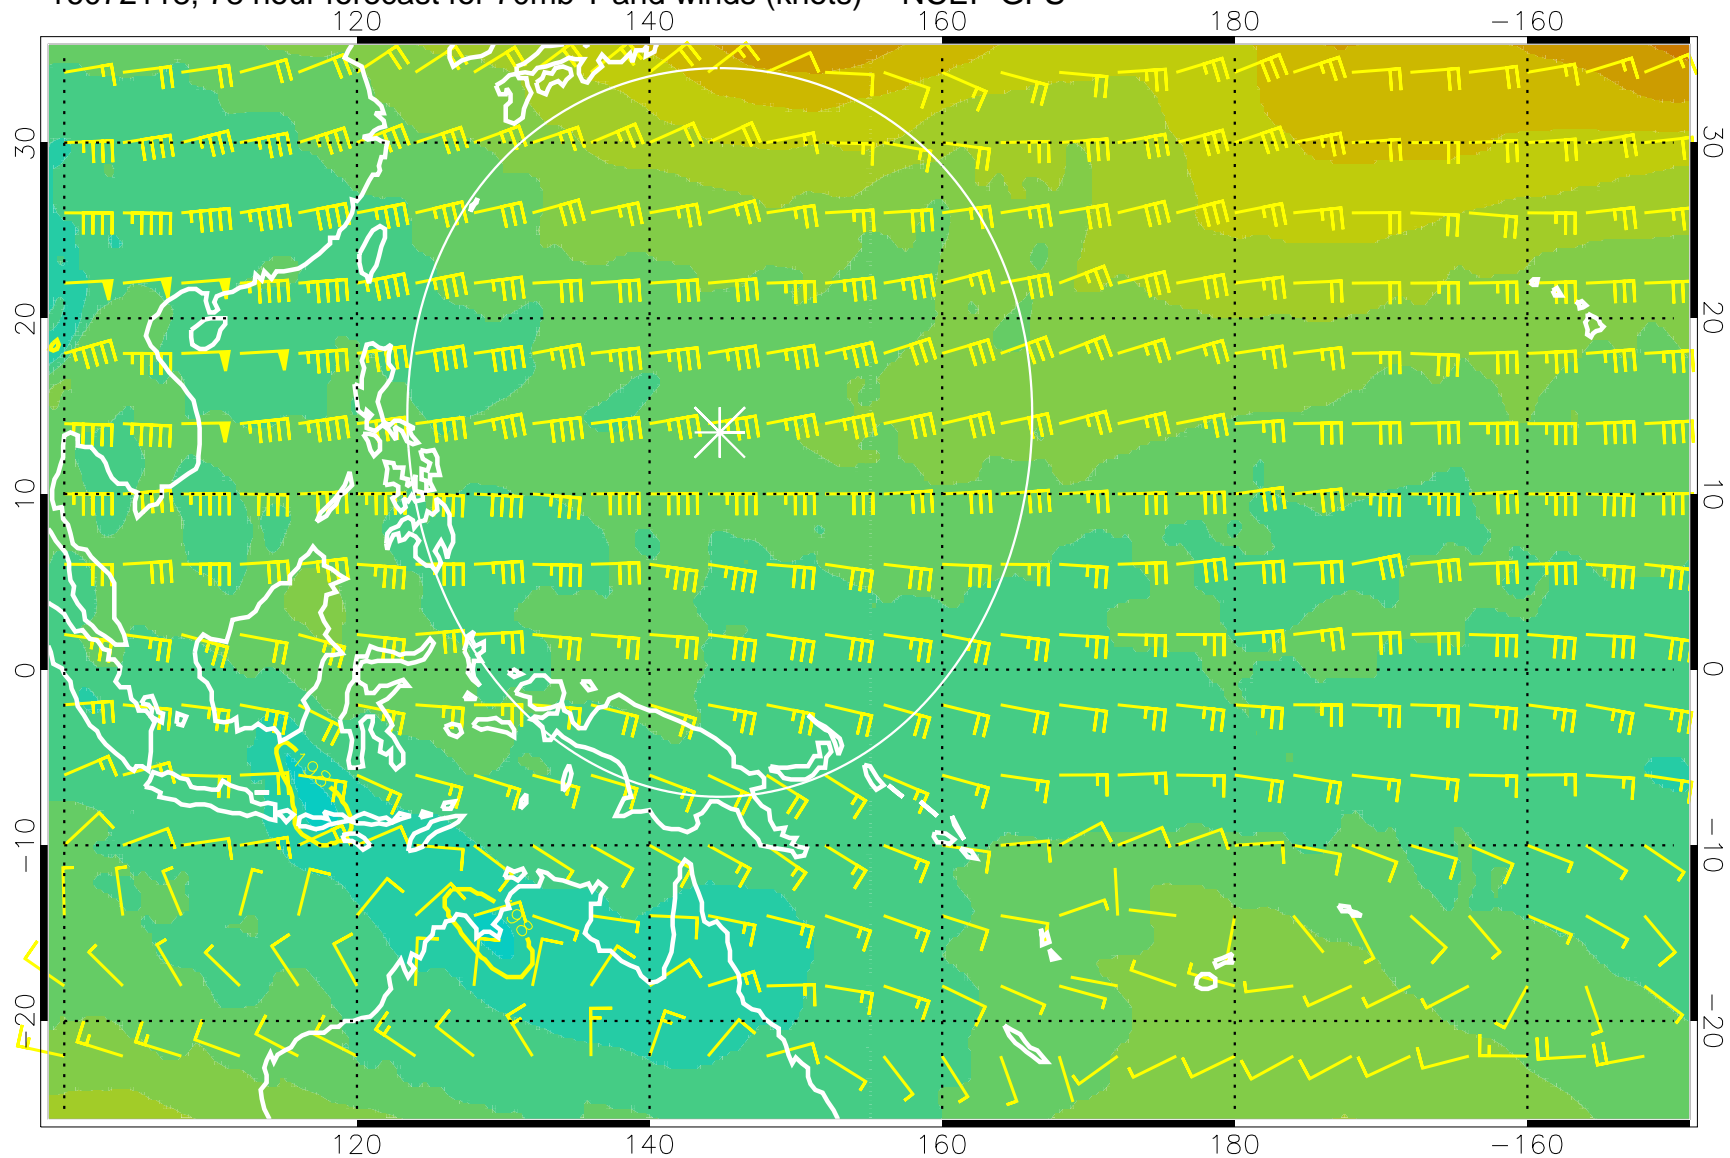

T, K

190K Isotherm    192.5K Isotherm  
195K Isotherm    197.5K Isotherm

Range ring of 2304 km

16072106, 66 hour forecast for 70mb T and winds (knots) -- NCEP GFS

180 190 200 210 220

T, K

190K Isotherm 192.5K Isotherm  
195K Isotherm 197.5K Isotherm

Range ring of 2304 km

16072112, 72 hour forecast for 70mb T and winds (knots) -- NCEP GFS

180      190      200      210      220

T, K

190K Isotherm    192.5K Isotherm  
195K Isotherm    197.5K Isotherm

Range ring of 2304 km

16072118, 78 hour forecast for 70mb T and winds (knots) -- NCEP GFS

180 190 200 210 220

T, K

190K Isotherm 192.5K Isotherm  
195K Isotherm 197.5K Isotherm

Range ring of 2304 km

16072200, 84 hour forecast for 70mb T and winds (knots) -- NCEP GFS

T, K

190K Isotherm 192.5K Isotherm  
195K Isotherm 197.5K Isotherm

Range ring of 2304 km

16072206, 90 hour forecast for 70mb T and winds (knots) -- NCEP GFS

180 190 200 210 220

T, K

190K Isotherm 192.5K Isotherm  
195K Isotherm 197.5K Isotherm