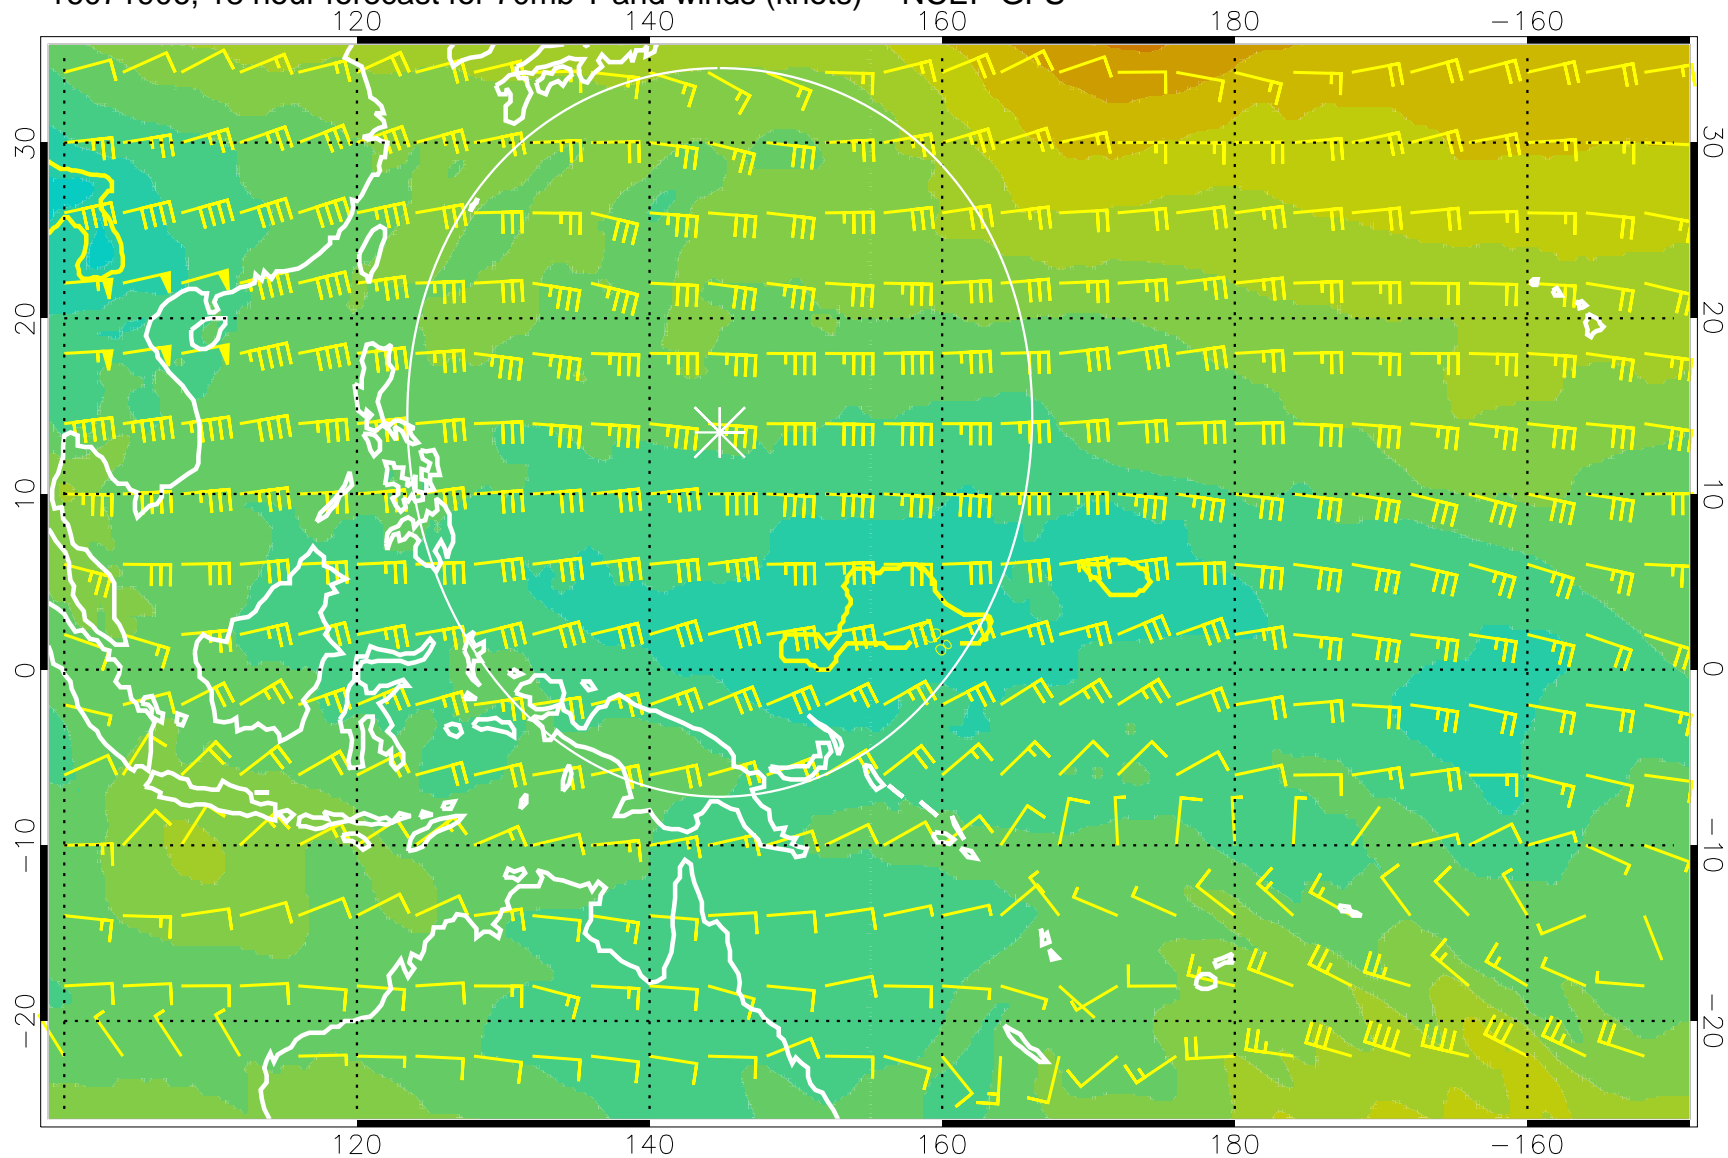

16071818, 6 hour forecast for 70mb T and winds (knots) -- NCEP GFS

180 190 200 210 220

T, K

190K Isotherm 192.5K Isotherm  
195K Isotherm 197.5K Isotherm

Range ring of 2304 km

16071900, 12 hour forecast for 70mb T and winds (knots) -- NCEP GFS

180 190 200 210 220

T, K

190K Isotherm 192.5K Isotherm  
195K Isotherm 197.5K Isotherm

Range ring of 2304 km

16071906, 18 hour forecast for 70mb T and winds (knots) -- NCEP GFS

T, K

190K Isotherm 192.5K Isotherm  
195K Isotherm 197.5K Isotherm

Range ring of 2304 km

16071912, 24 hour forecast for 70mb T and winds (knots) -- NCEP GFS

180 190 200 210 220

T, K

190K Isotherm 192.5K Isotherm  
195K Isotherm 197.5K Isotherm

Range ring of 2304 km

16071918, 30 hour forecast for 70mb T and winds (knots) -- NCEP GFS

180      190      200      210      220

T, K

190K Isotherm    192.5K Isotherm  
195K Isotherm    197.5K Isotherm

Range ring of 2304 km

16072000, 36 hour forecast for 70mb T and winds (knots) -- NCEP GFS

180 190 200 210 220