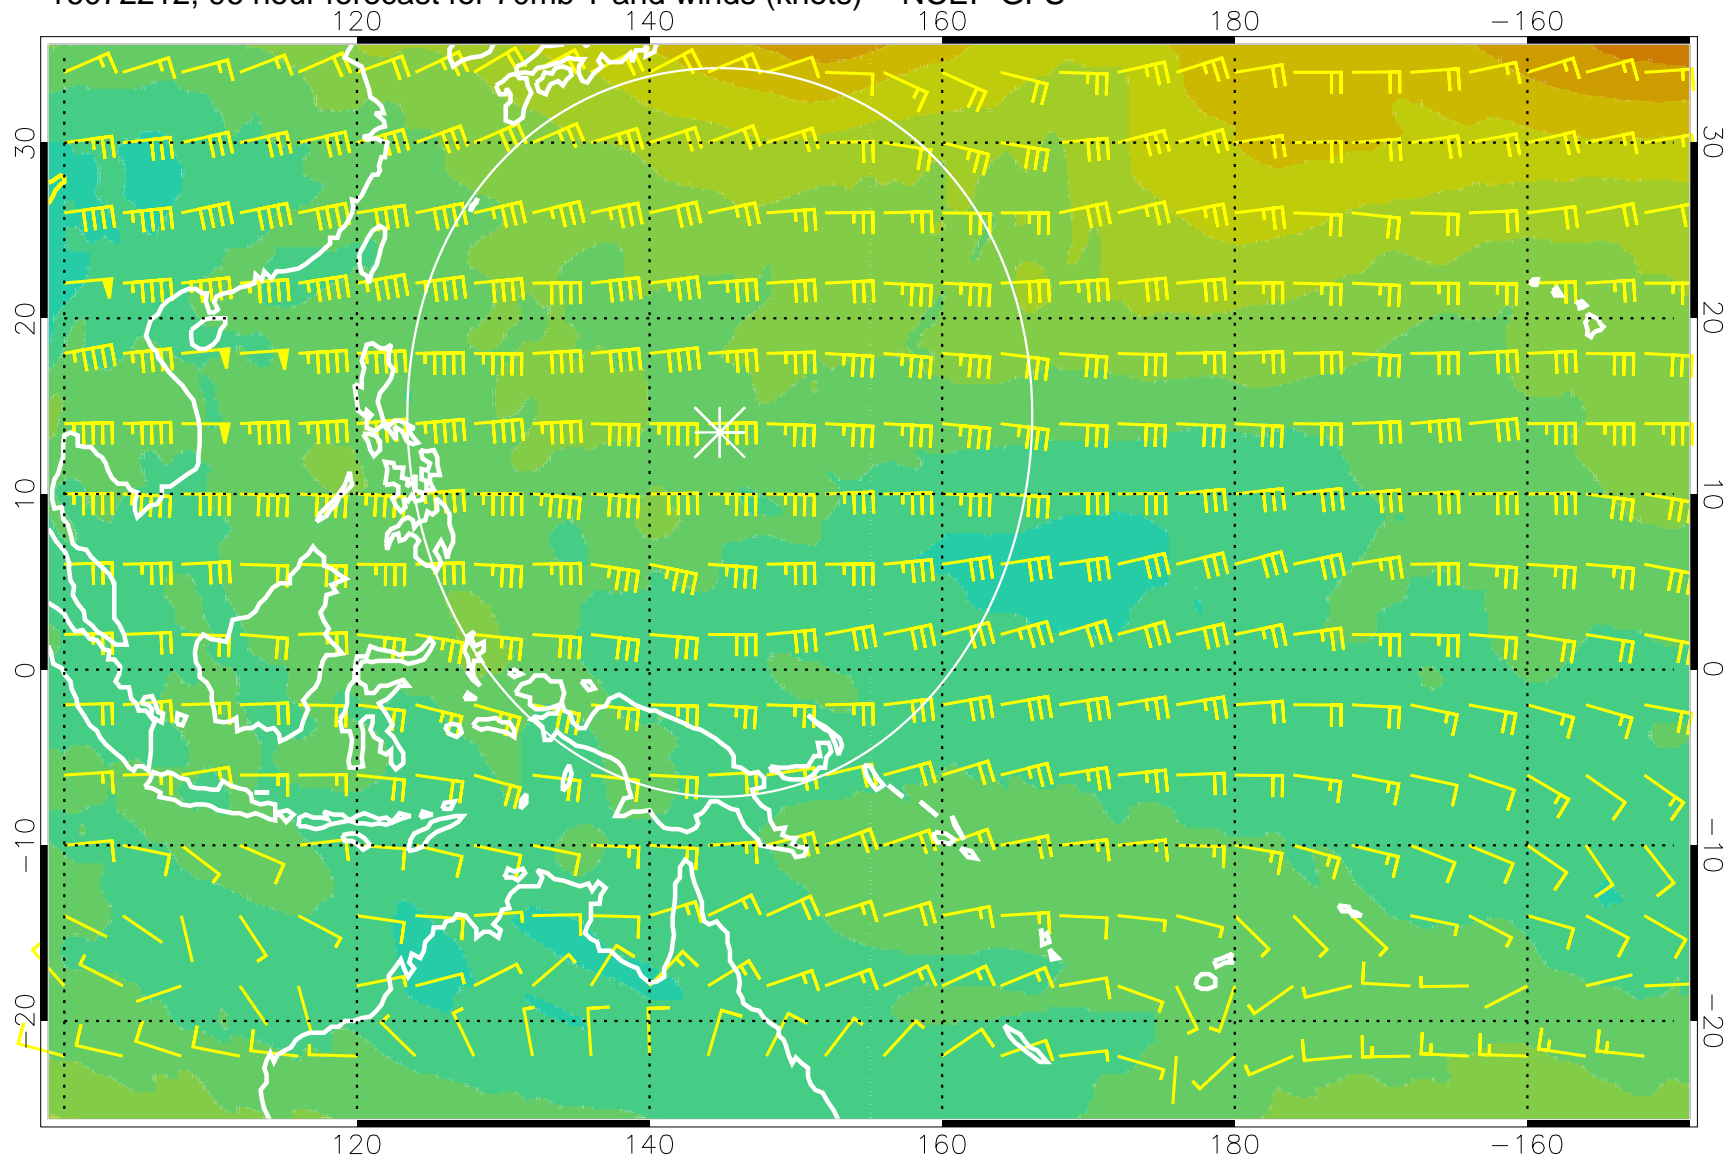

16072118, 78 hour forecast for 70mb T and winds (knots) -- NCEP GFS

180 190 200 210 220

T, K

190K Isotherm 192.5K Isotherm  
195K Isotherm 197.5K Isotherm

Range ring of 2304 km

16072200, 84 hour forecast for 70mb T and winds (knots) -- NCEP GFS

T, K

190K Isotherm 192.5K Isotherm  
195K Isotherm 197.5K Isotherm

Range ring of 2304 km

16072206, 90 hour forecast for 70mb T and winds (knots) -- NCEP GFS

180 190 200 210 220

T, K

190K Isotherm 192.5K Isotherm  
195K Isotherm 197.5K Isotherm

Range ring of 2304 km

16072212, 96 hour forecast for 70mb T and winds (knots) -- NCEP GFS

180 190 200 210 220

T, K

190K Isotherm 192.5K Isotherm  
195K Isotherm 197.5K Isotherm

Range ring of 2304 km

16072218, 102 hour forecast for 70mb T and winds (knots) -- NCEP GFS

180      190      200      210      220

T, K

190K Isotherm    192.5K Isotherm  
195K Isotherm    197.5K Isotherm

Range ring of 2304 km

16072300, 108 hour forecast for 70mb T and winds (knots) -- NCEP GFS

180      190      200      210      220