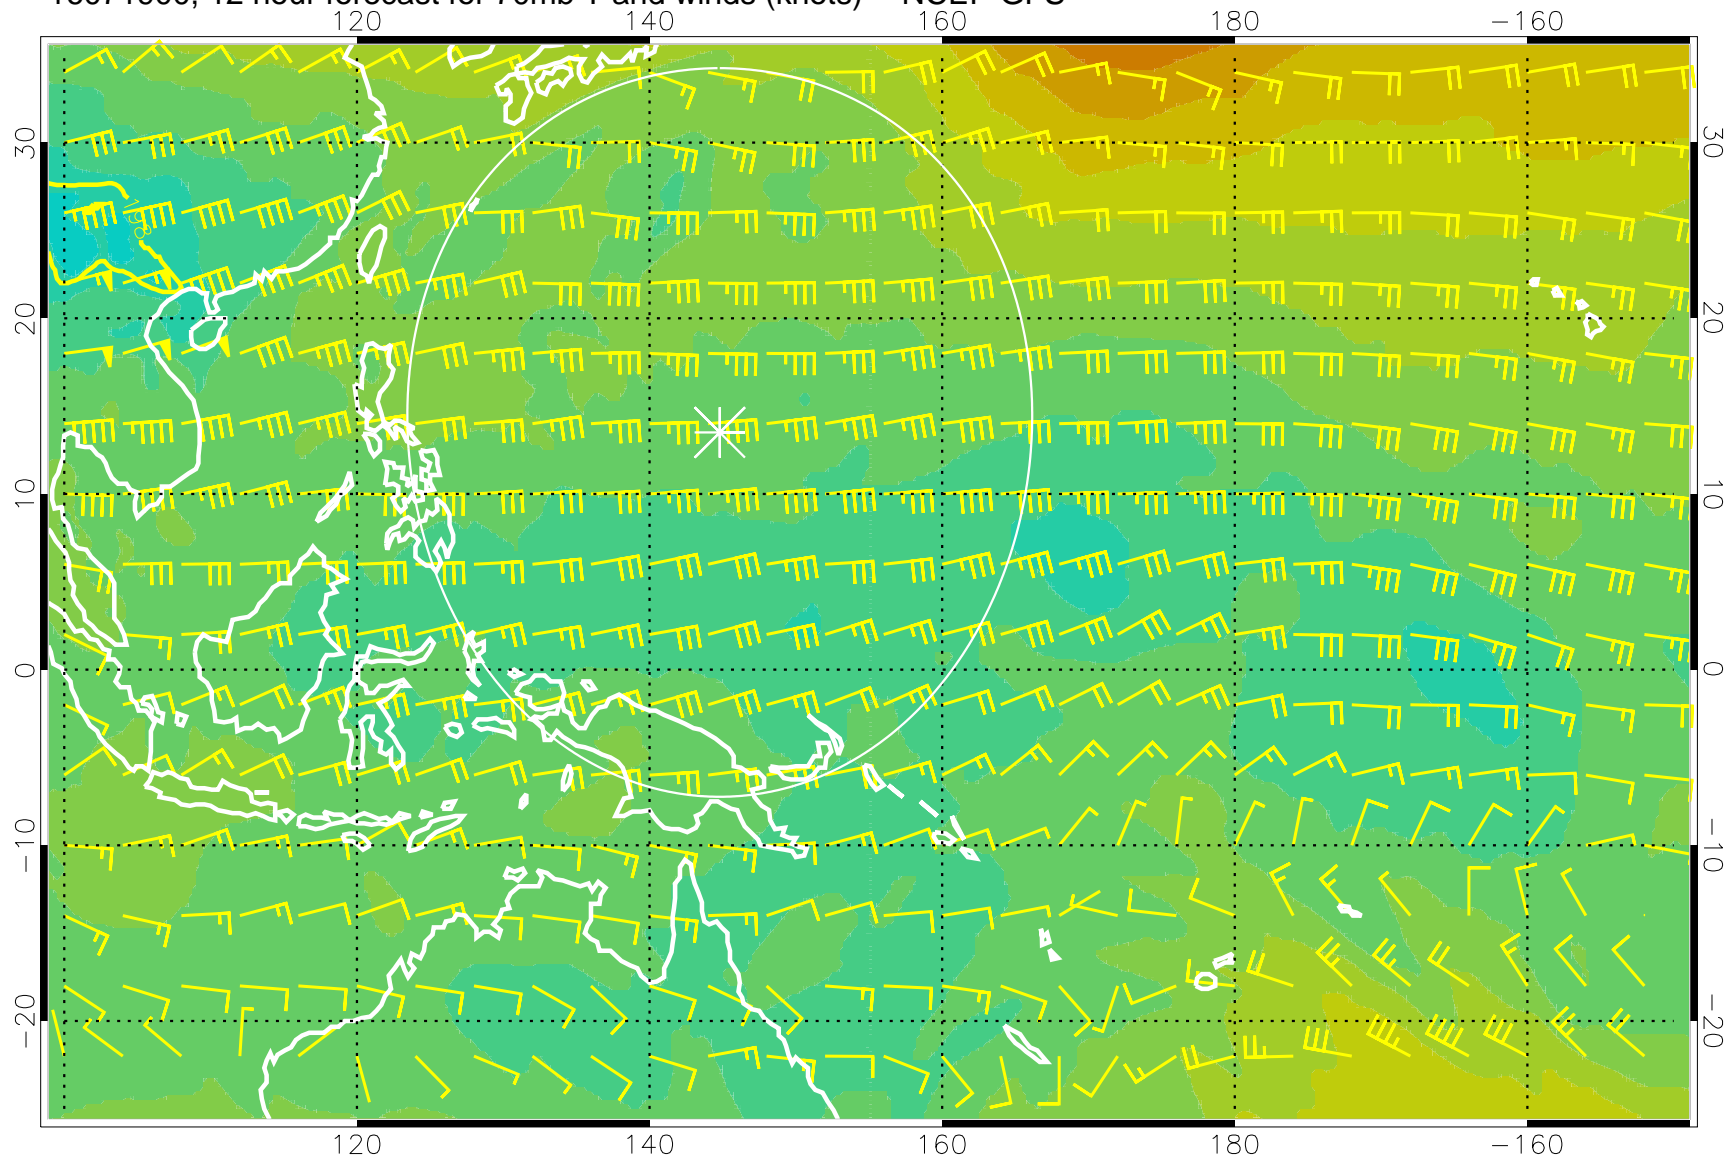

16071818, 6 hour forecast for 70mb T and winds (knots) -- NCEP GFS

180 190 200 210 220

T, K

190K Isotherm 192.5K Isotherm  
195K Isotherm 197.5K Isotherm

Range ring of 2304 km

16071900, 12 hour forecast for 70mb T and winds (knots) -- NCEP GFS

180 190 200 210 220

T, K

190K Isotherm 192.5K Isotherm  
195K Isotherm 197.5K Isotherm

Range ring of 2304 km

16071906, 18 hour forecast for 70mb T and winds (knots) -- NCEP GFS

T, K

190K Isotherm 192.5K Isotherm  
195K Isotherm 197.5K Isotherm

Range ring of 2304 km

16071912, 24 hour forecast for 70mb T and winds (knots) -- NCEP GFS

180 190 200 210 220

T, K

190K Isotherm 192.5K Isotherm  
195K Isotherm 197.5K Isotherm

Range ring of 2304 km

16071918, 30 hour forecast for 70mb T and winds (knots) -- NCEP GFS

180      190      200      210      220

T, K

190K Isotherm    192.5K Isotherm  
195K Isotherm    197.5K Isotherm

Range ring of 2304 km

16072000, 36 hour forecast for 70mb T and winds (knots) -- NCEP GFS

180 190 200 210 220