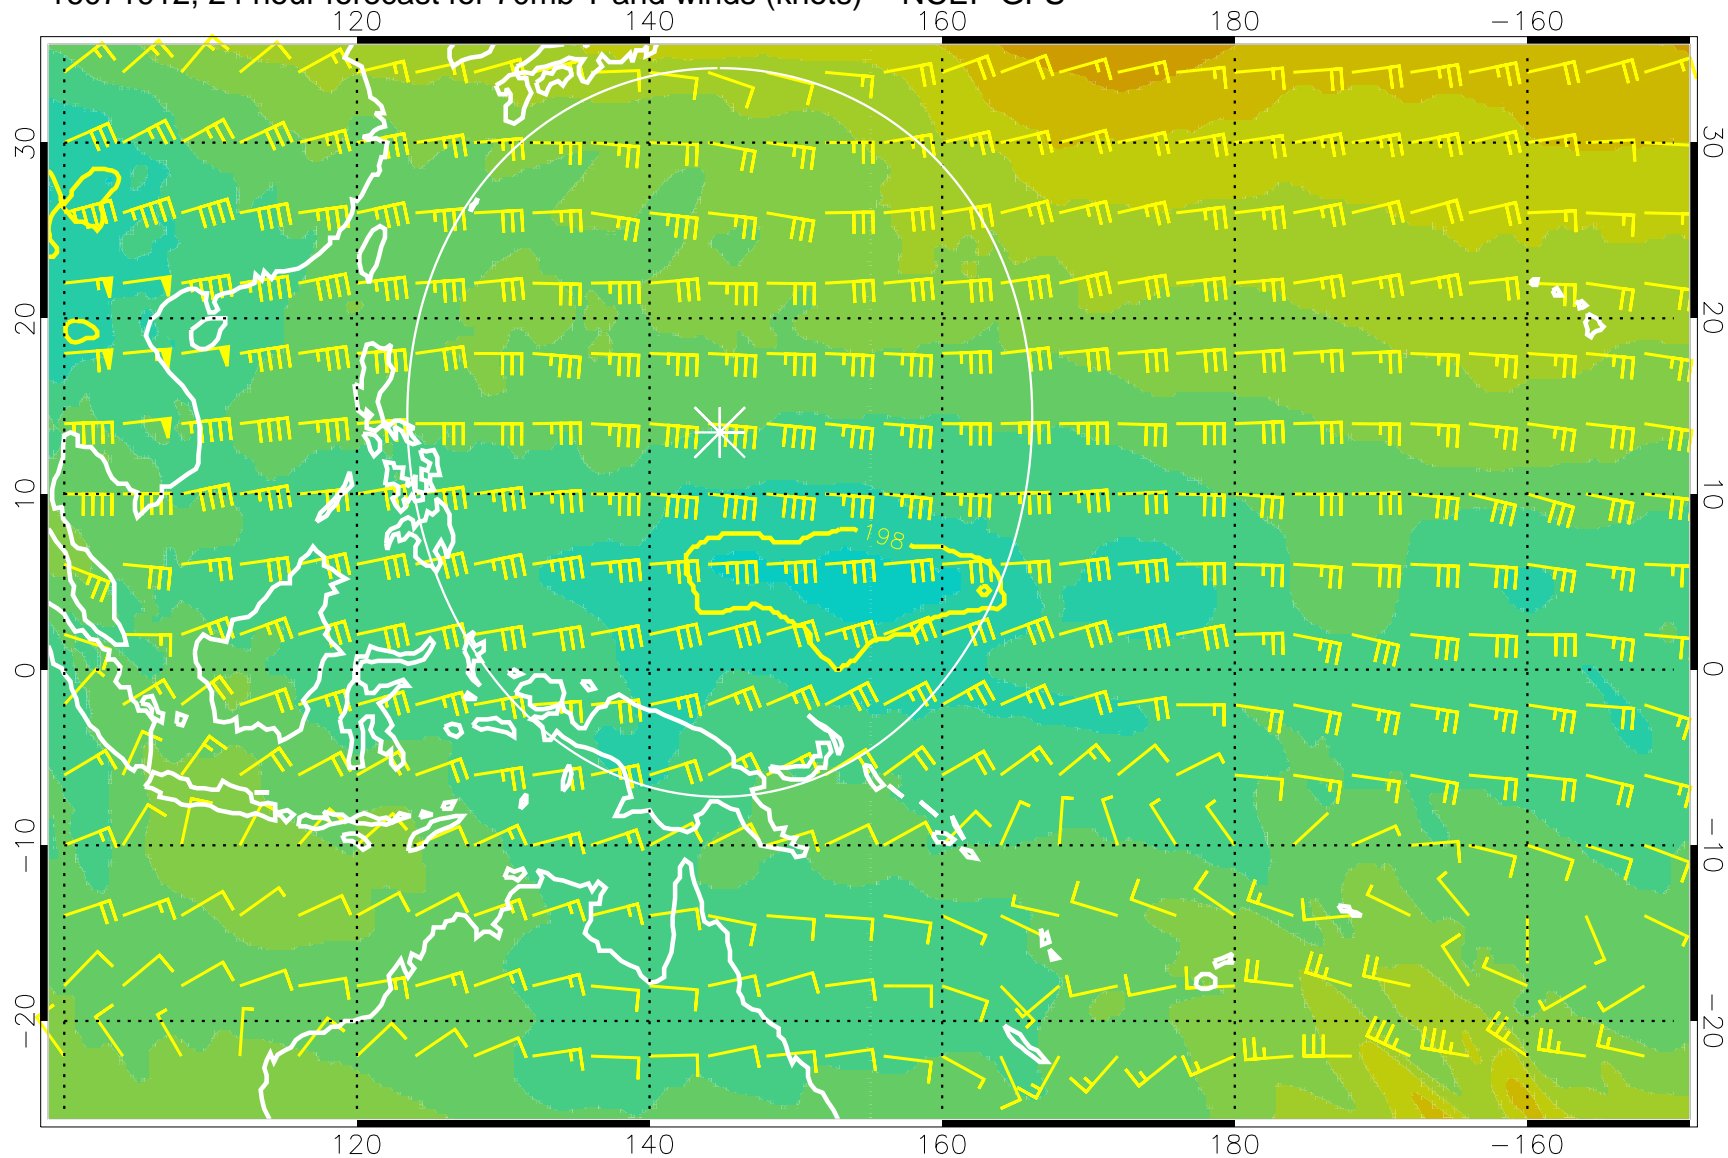

16071818, 6 hour forecast for 70mb T and winds (knots) -- NCEP GFS

180 190 200 210 220

T, K

190K Isotherm 192.5K Isotherm  
195K Isotherm 197.5K Isotherm

Range ring of 2304 km

16071900, 12 hour forecast for 70mb T and winds (knots) -- NCEP GFS

180 190 200 210 220

T, K

190K Isotherm 192.5K Isotherm  
195K Isotherm 197.5K Isotherm

Range ring of 2304 km

16071906, 18 hour forecast for 70mb T and winds (knots) -- NCEP GFS

T, K

190K Isotherm 192.5K Isotherm  
195K Isotherm 197.5K Isotherm

Range ring of 2304 km

16071912, 24 hour forecast for 70mb T and winds (knots) -- NCEP GFS

180 190 200 210 220

T, K

190K Isotherm 192.5K Isotherm  
195K Isotherm 197.5K Isotherm

Range ring of 2304 km

16071918, 30 hour forecast for 70mb T and winds (knots) -- NCEP GFS

180      190      200      210      220

T, K

190K Isotherm    192.5K Isotherm  
195K Isotherm    197.5K Isotherm

Range ring of 2304 km

16072000, 36 hour forecast for 70mb T and winds (knots) -- NCEP GFS

180 190 200 210 220