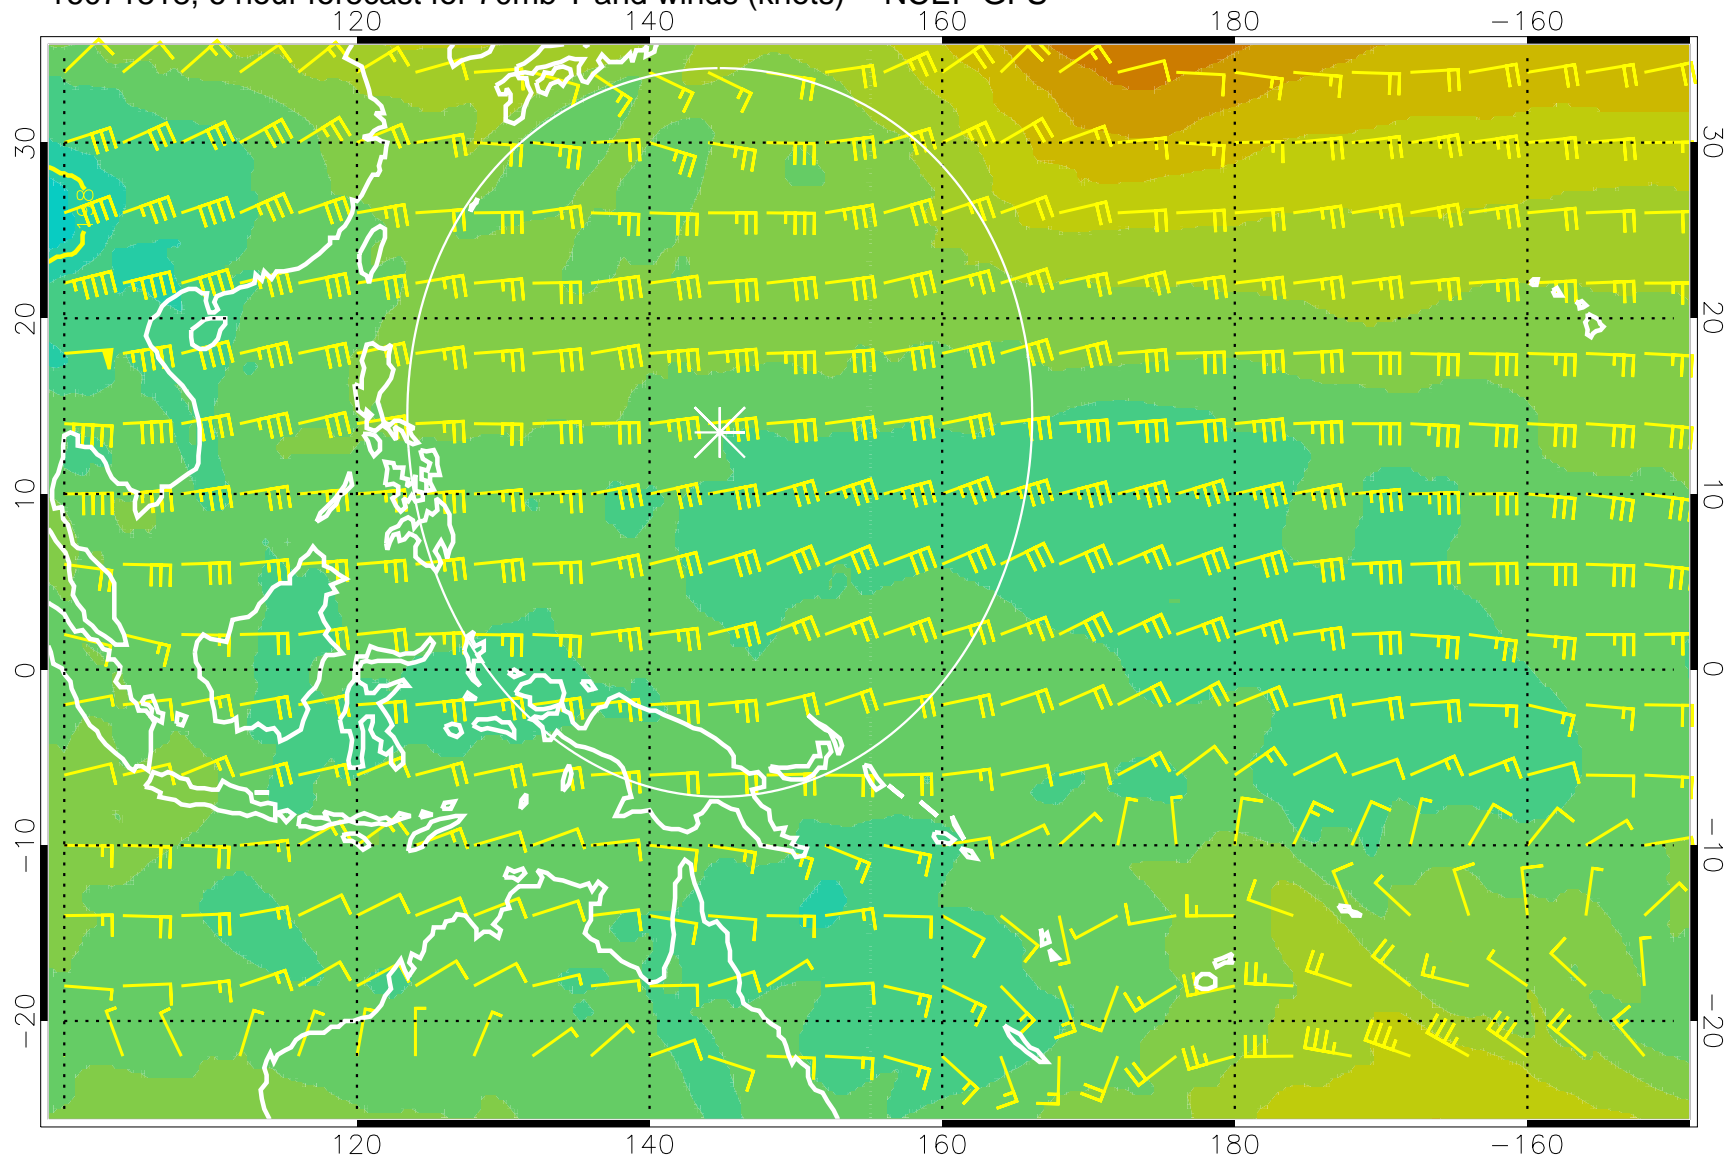

16071818, 6 hour forecast for 70mb T and winds (knots) -- NCEP GFS

180 190 200 210 220

T, K

190K Isotherm 192.5K Isotherm  
195K Isotherm 197.5K Isotherm

Range ring of 2304 km

16071900, 12 hour forecast for 70mb T and winds (knots) -- NCEP GFS

180 190 200 210 220

T, K

190K Isotherm 192.5K Isotherm  
195K Isotherm 197.5K Isotherm

Range ring of 2304 km

16071906, 18 hour forecast for 70mb T and winds (knots) -- NCEP GFS

T, K

190K Isotherm 192.5K Isotherm  
195K Isotherm 197.5K Isotherm

Range ring of 2304 km

16071912, 24 hour forecast for 70mb T and winds (knots) -- NCEP GFS

180 190 200 210 220

T, K

190K Isotherm 192.5K Isotherm  
195K Isotherm 197.5K Isotherm

Range ring of 2304 km

16071918, 30 hour forecast for 70mb T and winds (knots) -- NCEP GFS

180      190      200      210      220

T, K

190K Isotherm    192.5K Isotherm  
195K Isotherm    197.5K Isotherm

Range ring of 2304 km

16072000, 36 hour forecast for 70mb T and winds (knots) -- NCEP GFS

180 190 200 210 220