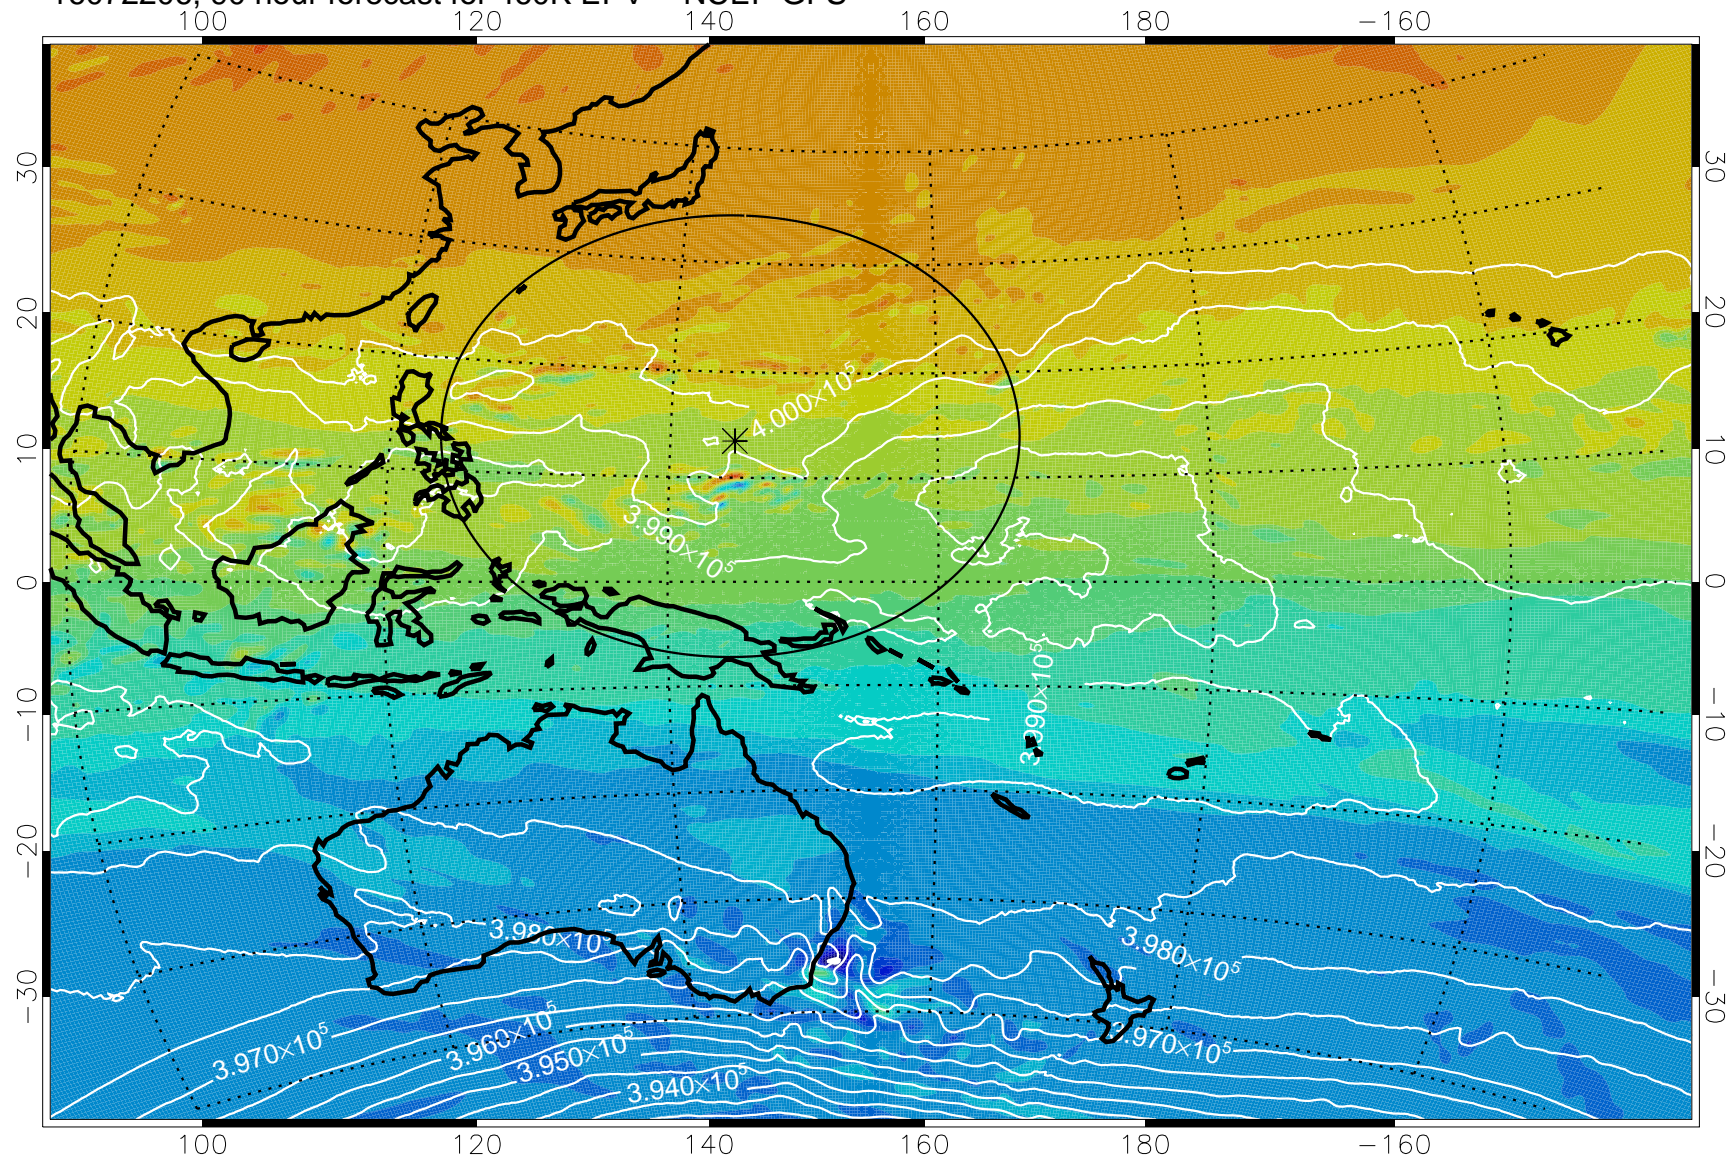

16072106, 66 hour forecast for 460K EPV -- NCEP GFS

460K Montgomery Streamfunction, white

Range ring of 2304 km

16072112, 72 hour forecast for 460K EPV -- NCEP GFS

460K Montgomery Streamfunction, white

Range ring of 2304 km

16072118, 78 hour forecast for 460K EPV -- NCEP GFS

460K Montgomery Streamfunction, white

Range ring of 2304 km

16072200, 84 hour forecast for 460K EPV -- NCEP GFS

460K Montgomery Streamfunction, white

Range ring of 2304 km

16072206, 90 hour forecast for 460K EPV -- NCEP GFS

460K Montgomery Streamfunction, white

Range ring of 2304 km

16072212, 96 hour forecast for 460K EPV -- NCEP GFS

460K Montgomery Streamfunction, white

Range ring of 2304 km

16072218, 102 hour forecast for 460K EPV -- NCEP GFS

460K Montgomery Streamfunction, white

Range ring of 2304 km

16072300, 108 hour forecast for 460K EPV -- NCEP GFS

460K Montgomery Streamfunction, white

Range ring of 2304 km