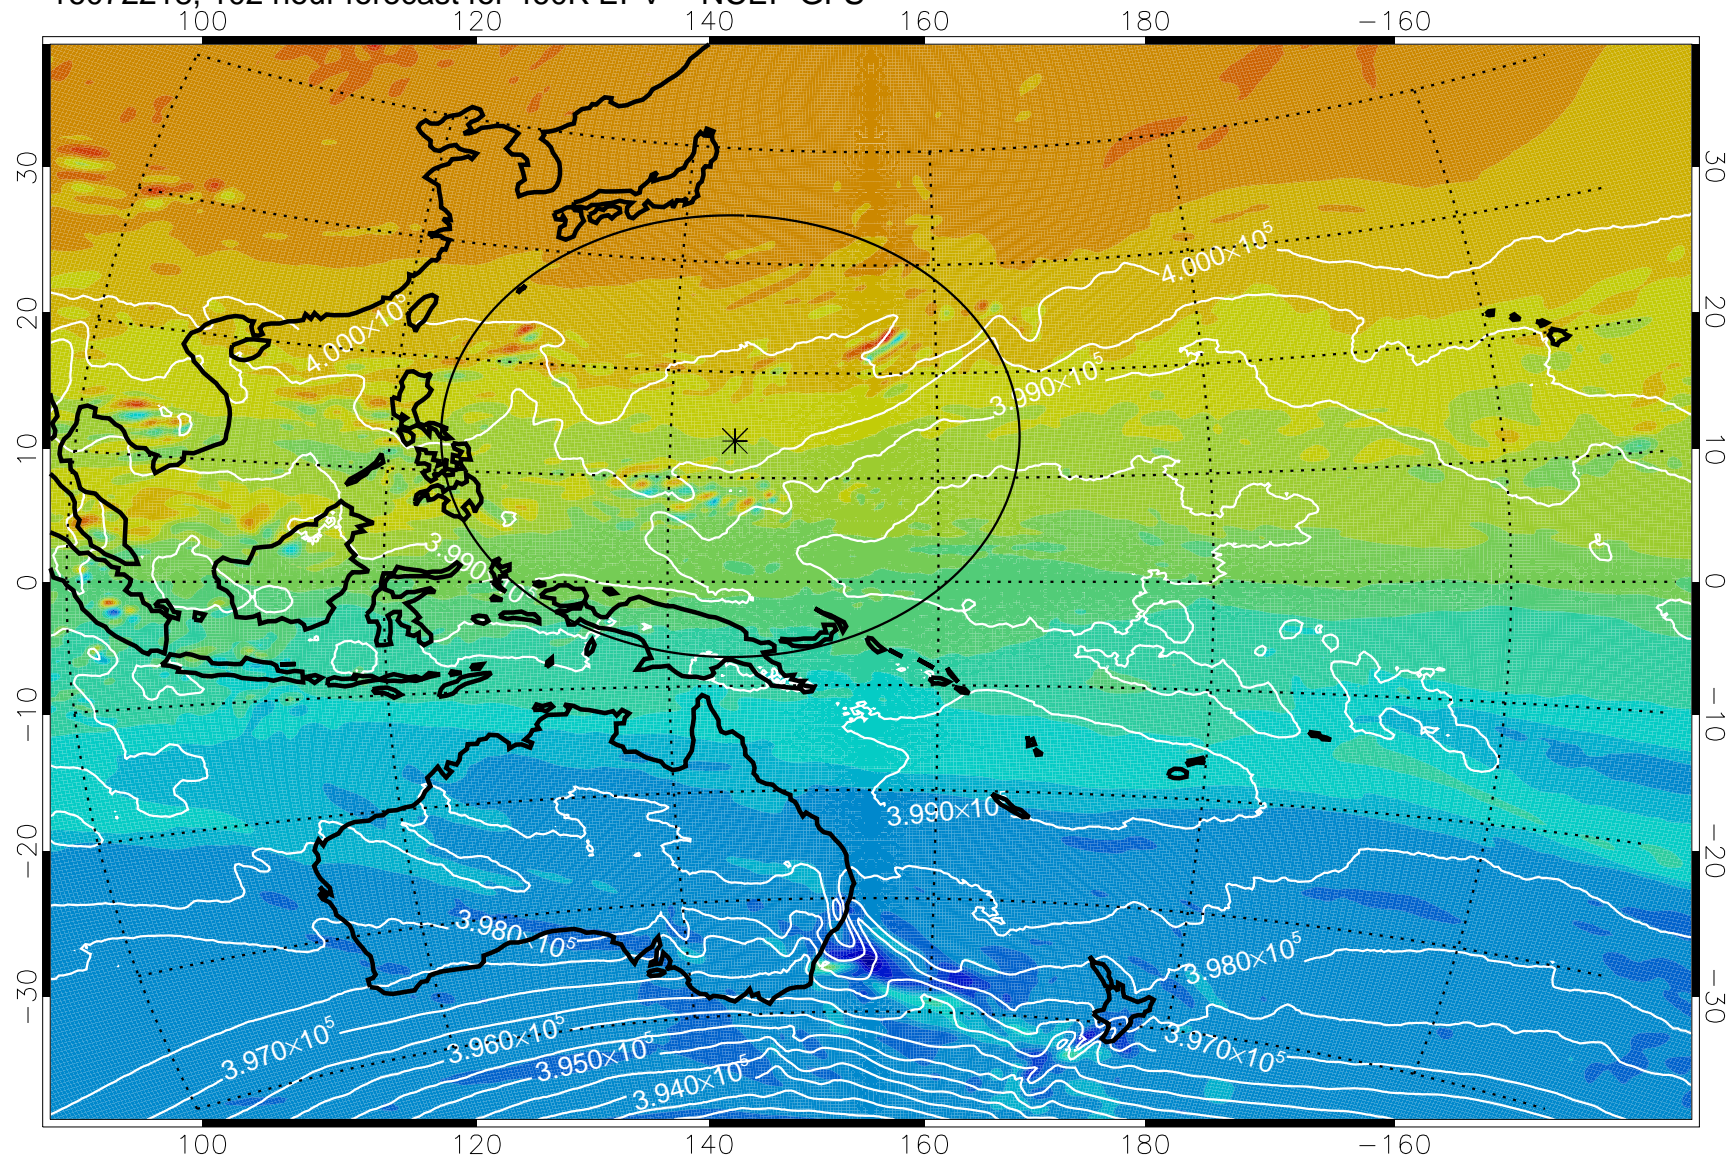

16072118, 78 hour forecast for 460K EPV -- NCEP GFS

460K Montgomery Streamfunction, white

Range ring of 2304 km

16072200, 84 hour forecast for 460K EPV -- NCEP GFS

460K Montgomery Streamfunction, white

Range ring of 2304 km

16072206, 90 hour forecast for 460K EPV -- NCEP GFS

460K Montgomery Streamfunction, white

Range ring of 2304 km

16072212, 96 hour forecast for 460K EPV -- NCEP GFS

460K Montgomery Streamfunction, white

Range ring of 2304 km

16072218, 102 hour forecast for 460K EPV -- NCEP GFS

460K Montgomery Streamfunction, white

Range ring of 2304 km

16072300, 108 hour forecast for 460K EPV -- NCEP GFS

460K Montgomery Streamfunction, white

Range ring of 2304 km

16072306, 114 hour forecast for 460K EPV -- NCEP GFS

460K Montgomery Streamfunction, white

Range ring of 2304 km

16072312, 120 hour forecast for 460K EPV -- NCEP GFS

460K Montgomery Streamfunction, white

Range ring of 2304 km