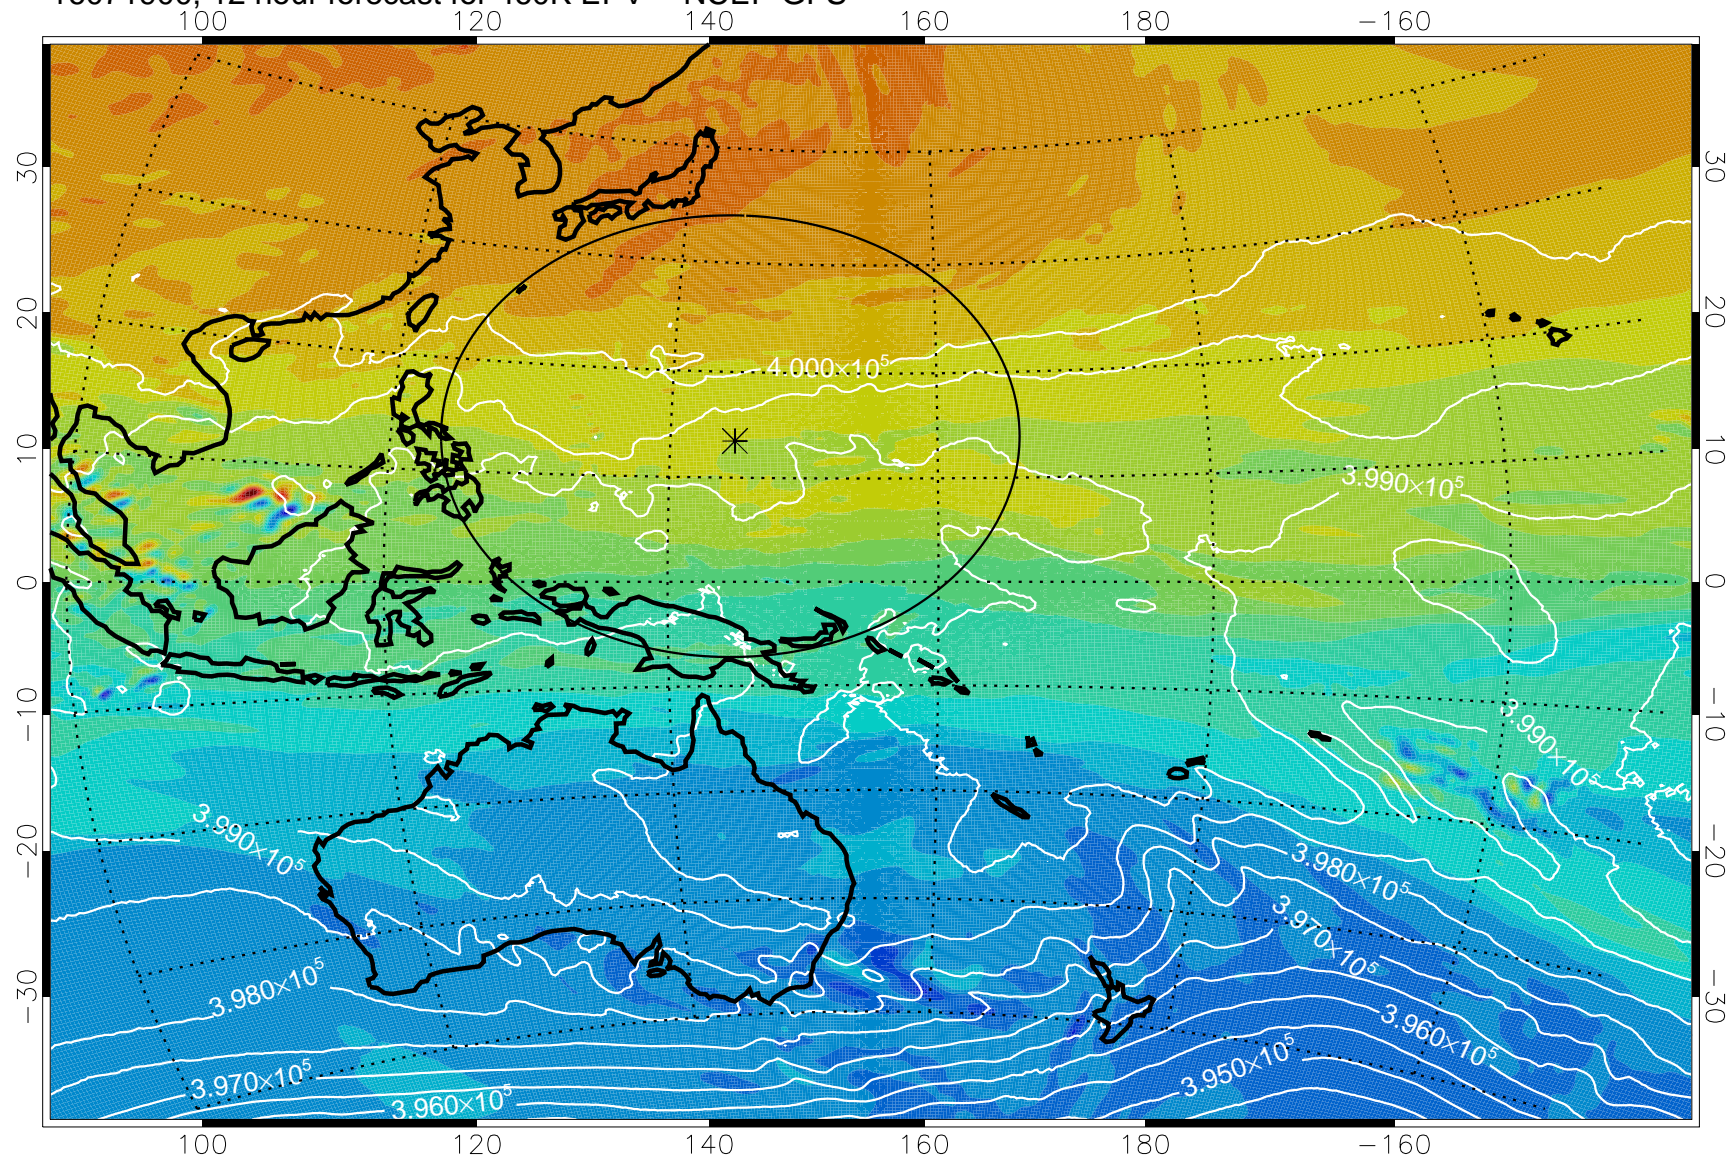

16071818, 6 hour forecast for 460K EPV -- NCEP GFS

460K Montgomery Streamfunction, white

Range ring of 2304 km

16071900, 12 hour forecast for 460K EPV -- NCEP GFS

460K Montgomery Streamfunction, white

Range ring of 2304 km

16071906, 18 hour forecast for 460K EPV -- NCEP GFS

460K Montgomery Streamfunction, white

Range ring of 2304 km

16071912, 24 hour forecast for 460K EPV -- NCEP GFS

460K Montgomery Streamfunction, white

Range ring of 2304 km

16071918, 30 hour forecast for 460K EPV -- NCEP GFS

460K Montgomery Streamfunction, white

Range ring of 2304 km

16072000, 36 hour forecast for 460K EPV -- NCEP GFS

460K Montgomery Streamfunction, white

Range ring of 2304 km

16072018, 54 hour forecast for 460K EPV -- NCEP GFS

460K Montgomery Streamfunction, white

Range ring of 2304 km

16072100, 60 hour forecast for 460K EPV -- NCEP GFS

460K Montgomery Streamfunction, white

Range ring of 2304 km