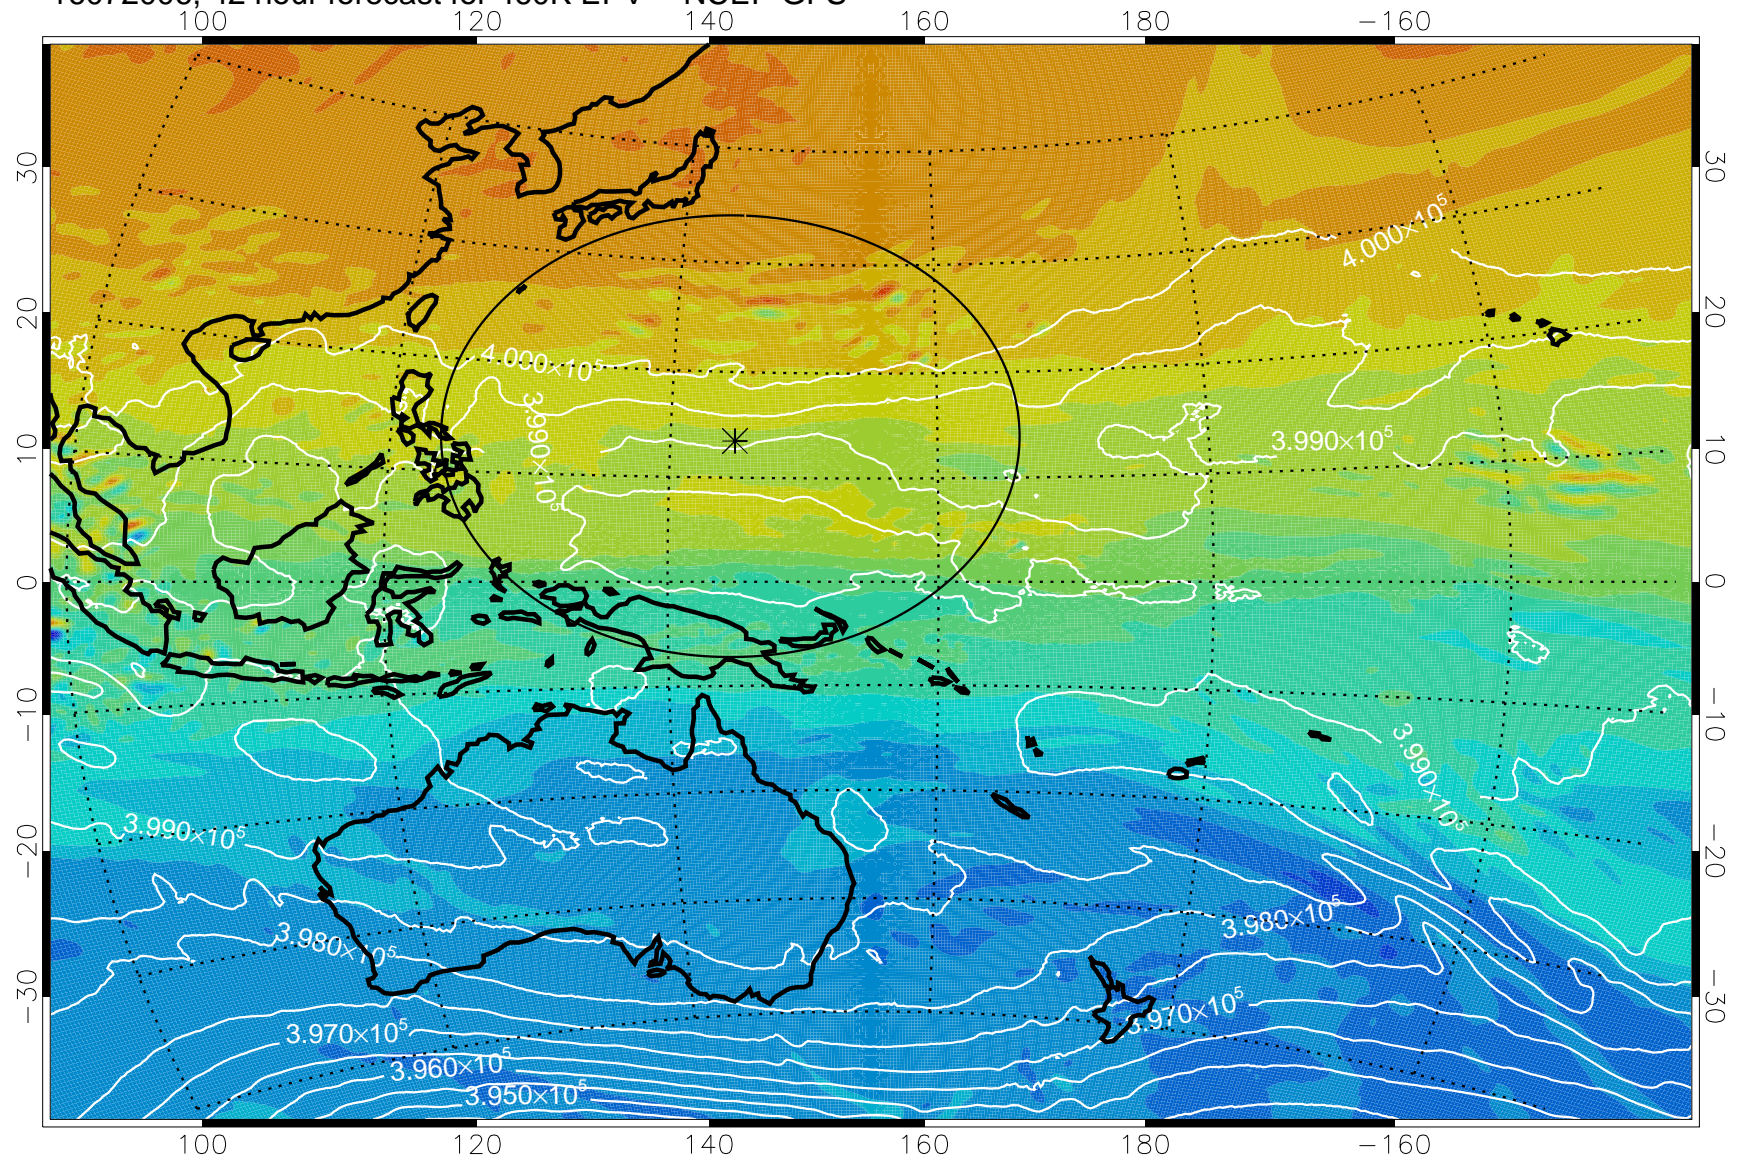

16071918, 30 hour forecast for 460K EPV -- NCEP GFS

460K Montgomery Streamfunction, white

Range ring of 2304 km

16072000, 36 hour forecast for 460K EPV -- NCEP GFS

460K Montgomery Streamfunction, white

Range ring of 2304 km

16072006, 42 hour forecast for 460K EPV -- NCEP GFS

460K Montgomery Streamfunction, white

Range ring of 2304 km

16072012, 48 hour forecast for 460K EPV -- NCEP GFS

460K Montgomery Streamfunction, white

Range ring of 2304 km

16072018, 54 hour forecast for 460K EPV -- NCEP GFS

460K Montgomery Streamfunction, white

Range ring of 2304 km

16072100, 60 hour forecast for 460K EPV -- NCEP GFS

460K Montgomery Streamfunction, white

Range ring of 2304 km

16072106, 66 hour forecast for 460K EPV -- NCEP GFS

460K Montgomery Streamfunction, white

Range ring of 2304 km

16072112, 72 hour forecast for 460K EPV -- NCEP GFS

460K Montgomery Streamfunction, white

Range ring of 2304 km