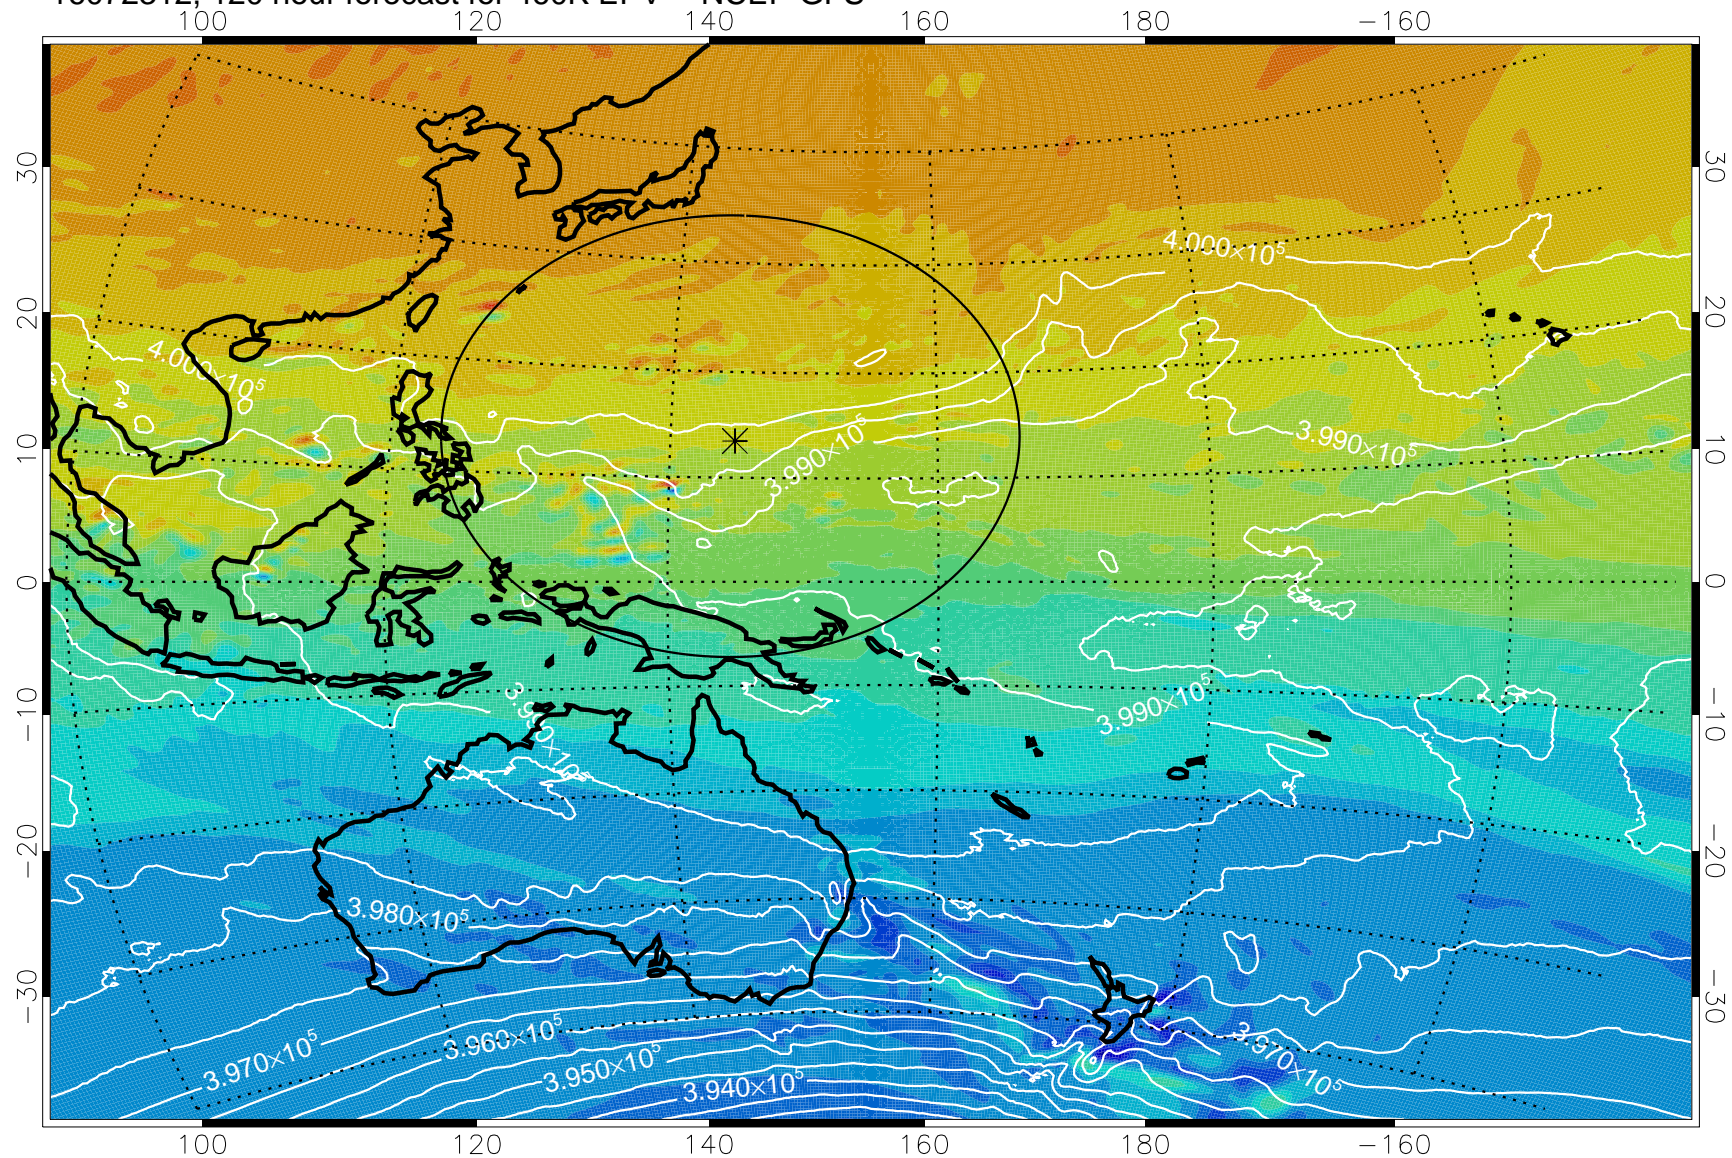

16072118, 78 hour forecast for 460K EPV -- NCEP GFS

460K Montgomery Streamfunction, white

Range ring of 2304 km

16072200, 84 hour forecast for 460K EPV -- NCEP GFS

460K Montgomery Streamfunction, white

Range ring of 2304 km

16072206, 90 hour forecast for 460K EPV -- NCEP GFS

460K Montgomery Streamfunction, white

Range ring of 2304 km

16072212, 96 hour forecast for 460K EPV -- NCEP GFS

460K Montgomery Streamfunction, white

Range ring of 2304 km

16072218, 102 hour forecast for 460K EPV -- NCEP GFS

460K Montgomery Streamfunction, white

Range ring of 2304 km

16072300, 108 hour forecast for 460K EPV -- NCEP GFS

460K Montgomery Streamfunction, white

Range ring of 2304 km

16072306, 114 hour forecast for 460K EPV -- NCEP GFS

460K Montgomery Streamfunction, white

Range ring of 2304 km

16072312, 120 hour forecast for 460K EPV -- NCEP GFS

460K Montgomery Streamfunction, white

Range ring of 2304 km