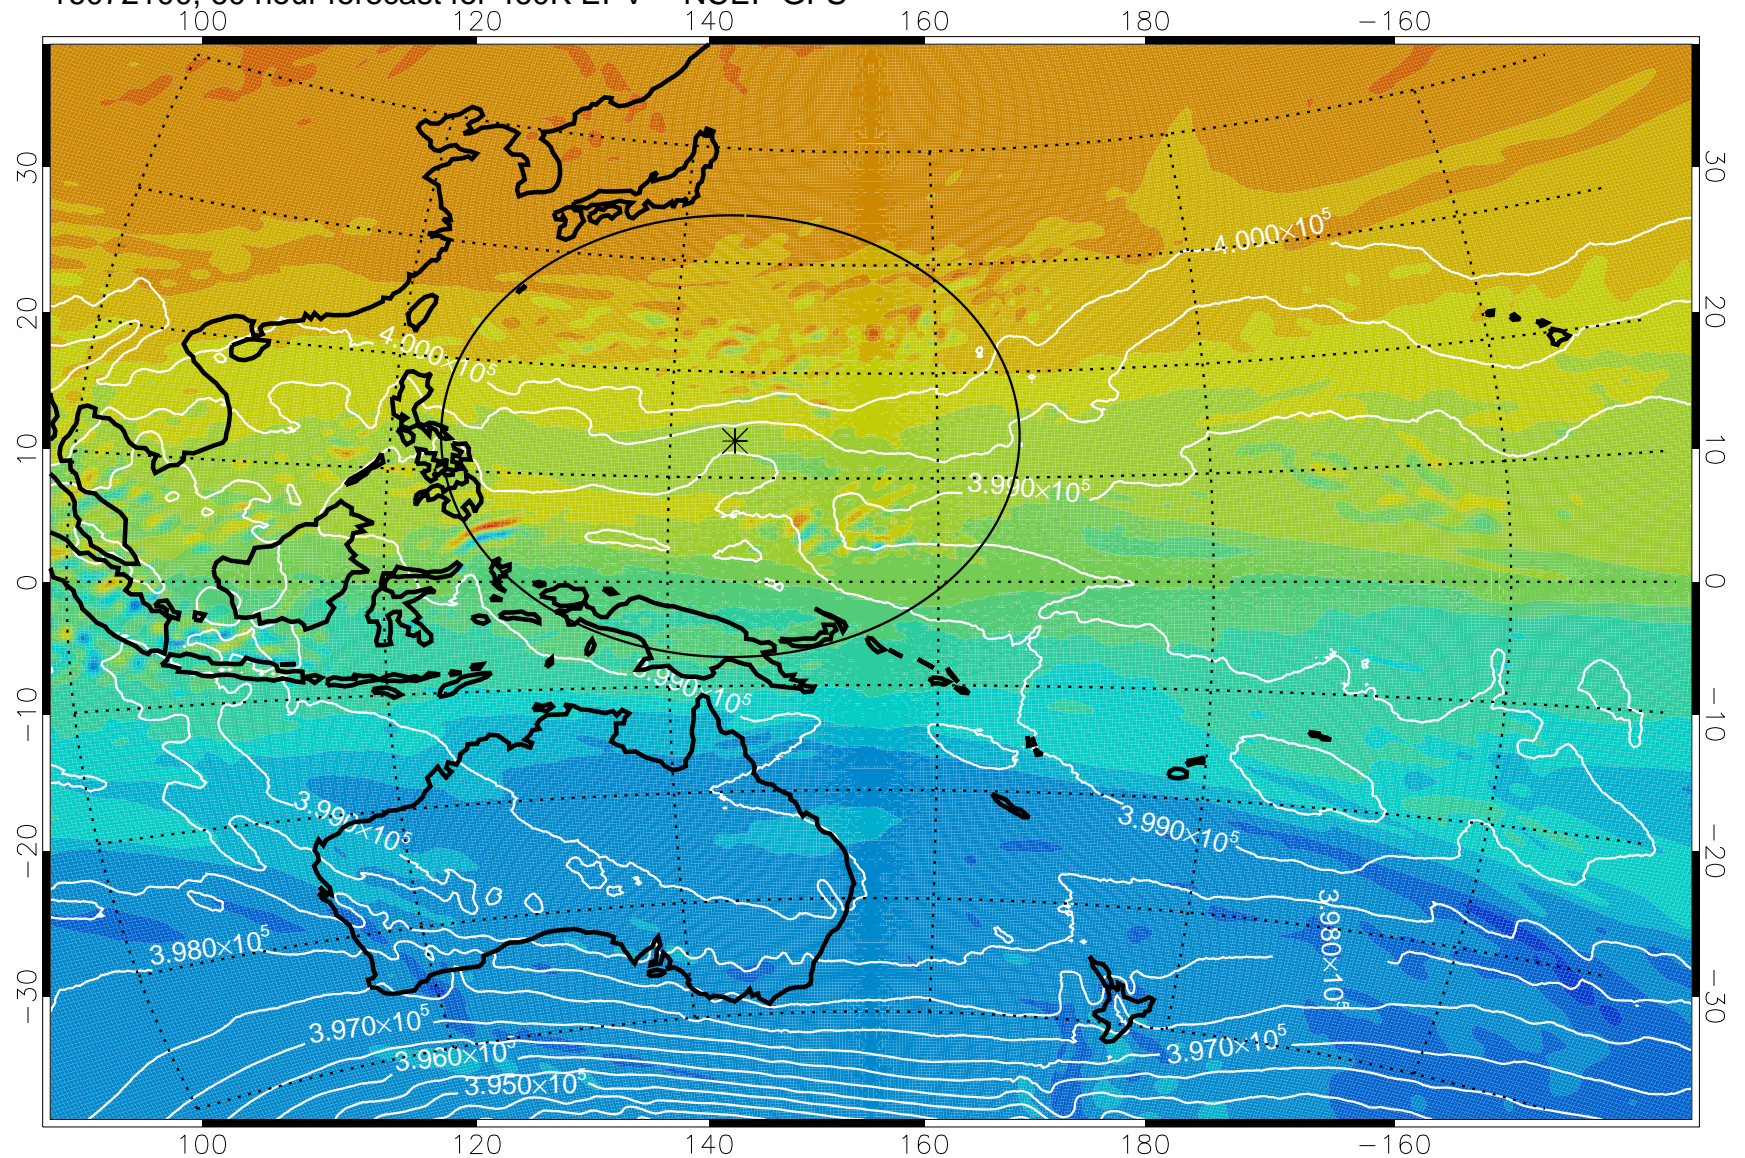

16072006, 42 hour forecast for 460K EPV -- NCEP GFS

460K Montgomery Streamfunction, white

Range ring of 2304 km

16072012, 48 hour forecast for 460K EPV -- NCEP GFS

460K Montgomery Streamfunction, white

Range ring of 2304 km

16072018, 54 hour forecast for 460K EPV -- NCEP GFS

460K Montgomery Streamfunction, white

Range ring of 2304 km

16072100, 60 hour forecast for 460K EPV -- NCEP GFS

460K Montgomery Streamfunction, white

Range ring of 2304 km

16072106, 66 hour forecast for 460K EPV -- NCEP GFS

460K Montgomery Streamfunction, white

Range ring of 2304 km

16072112, 72 hour forecast for 460K EPV -- NCEP GFS

460K Montgomery Streamfunction, white

Range ring of 2304 km

16072118, 78 hour forecast for 460K EPV -- NCEP GFS

460K Montgomery Streamfunction, white

Range ring of 2304 km

16072200, 84 hour forecast for 460K EPV -- NCEP GFS

460K Montgomery Streamfunction, white

Range ring of 2304 km