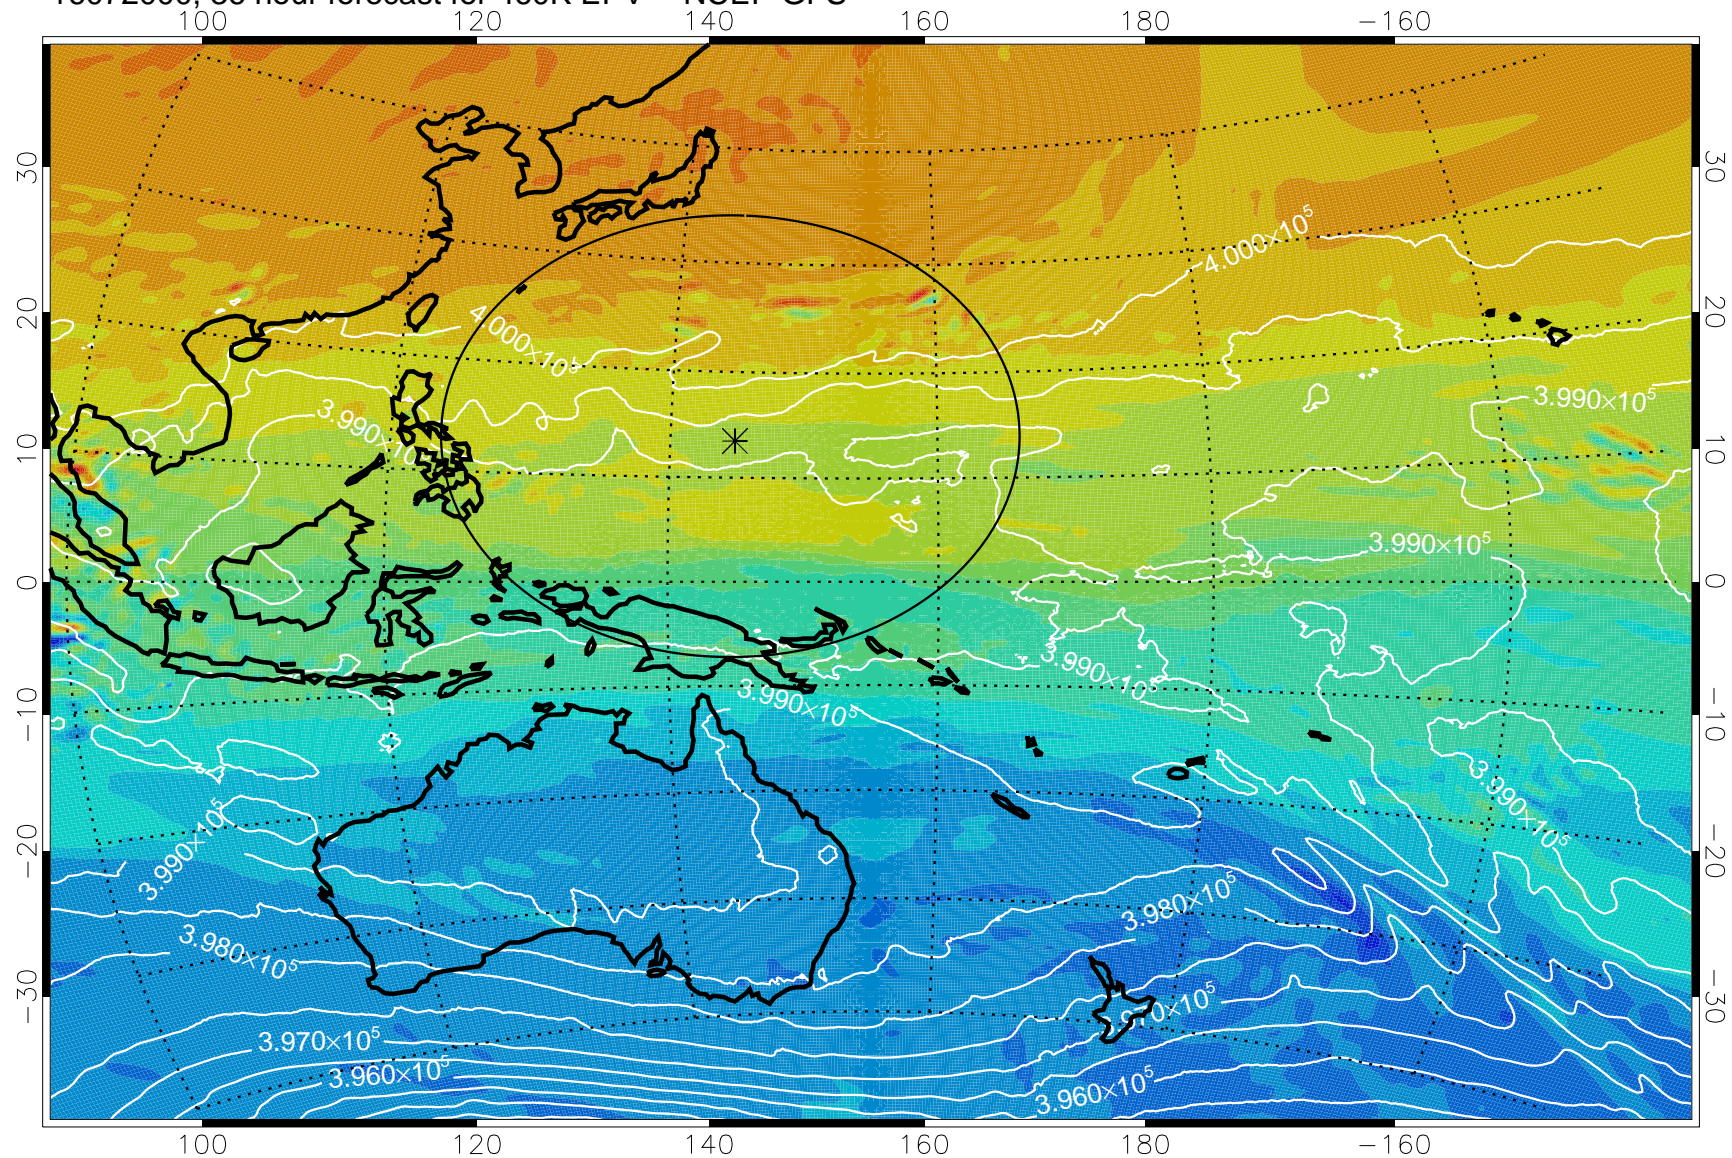

16071918, 30 hour forecast for 460K EPV -- NCEP GFS

460K Montgomery Streamfunction, white

Range ring of 2304 km

16072000, 36 hour forecast for 460K EPV -- NCEP GFS

460K Montgomery Streamfunction, white

Range ring of 2304 km

16072006, 42 hour forecast for 460K EPV -- NCEP GFS

460K Montgomery Streamfunction, white

Range ring of 2304 km

16072012, 48 hour forecast for 460K EPV -- NCEP GFS

460K Montgomery Streamfunction, white

Range ring of 2304 km

16072018, 54 hour forecast for 460K EPV -- NCEP GFS

460K Montgomery Streamfunction, white

Range ring of 2304 km

16072100, 60 hour forecast for 460K EPV -- NCEP GFS

460K Montgomery Streamfunction, white

Range ring of 2304 km

16072106, 66 hour forecast for 460K EPV -- NCEP GFS

460K Montgomery Streamfunction, white

Range ring of 2304 km

16072112, 72 hour forecast for 460K EPV -- NCEP GFS

460K Montgomery Streamfunction, white

Range ring of 2304 km