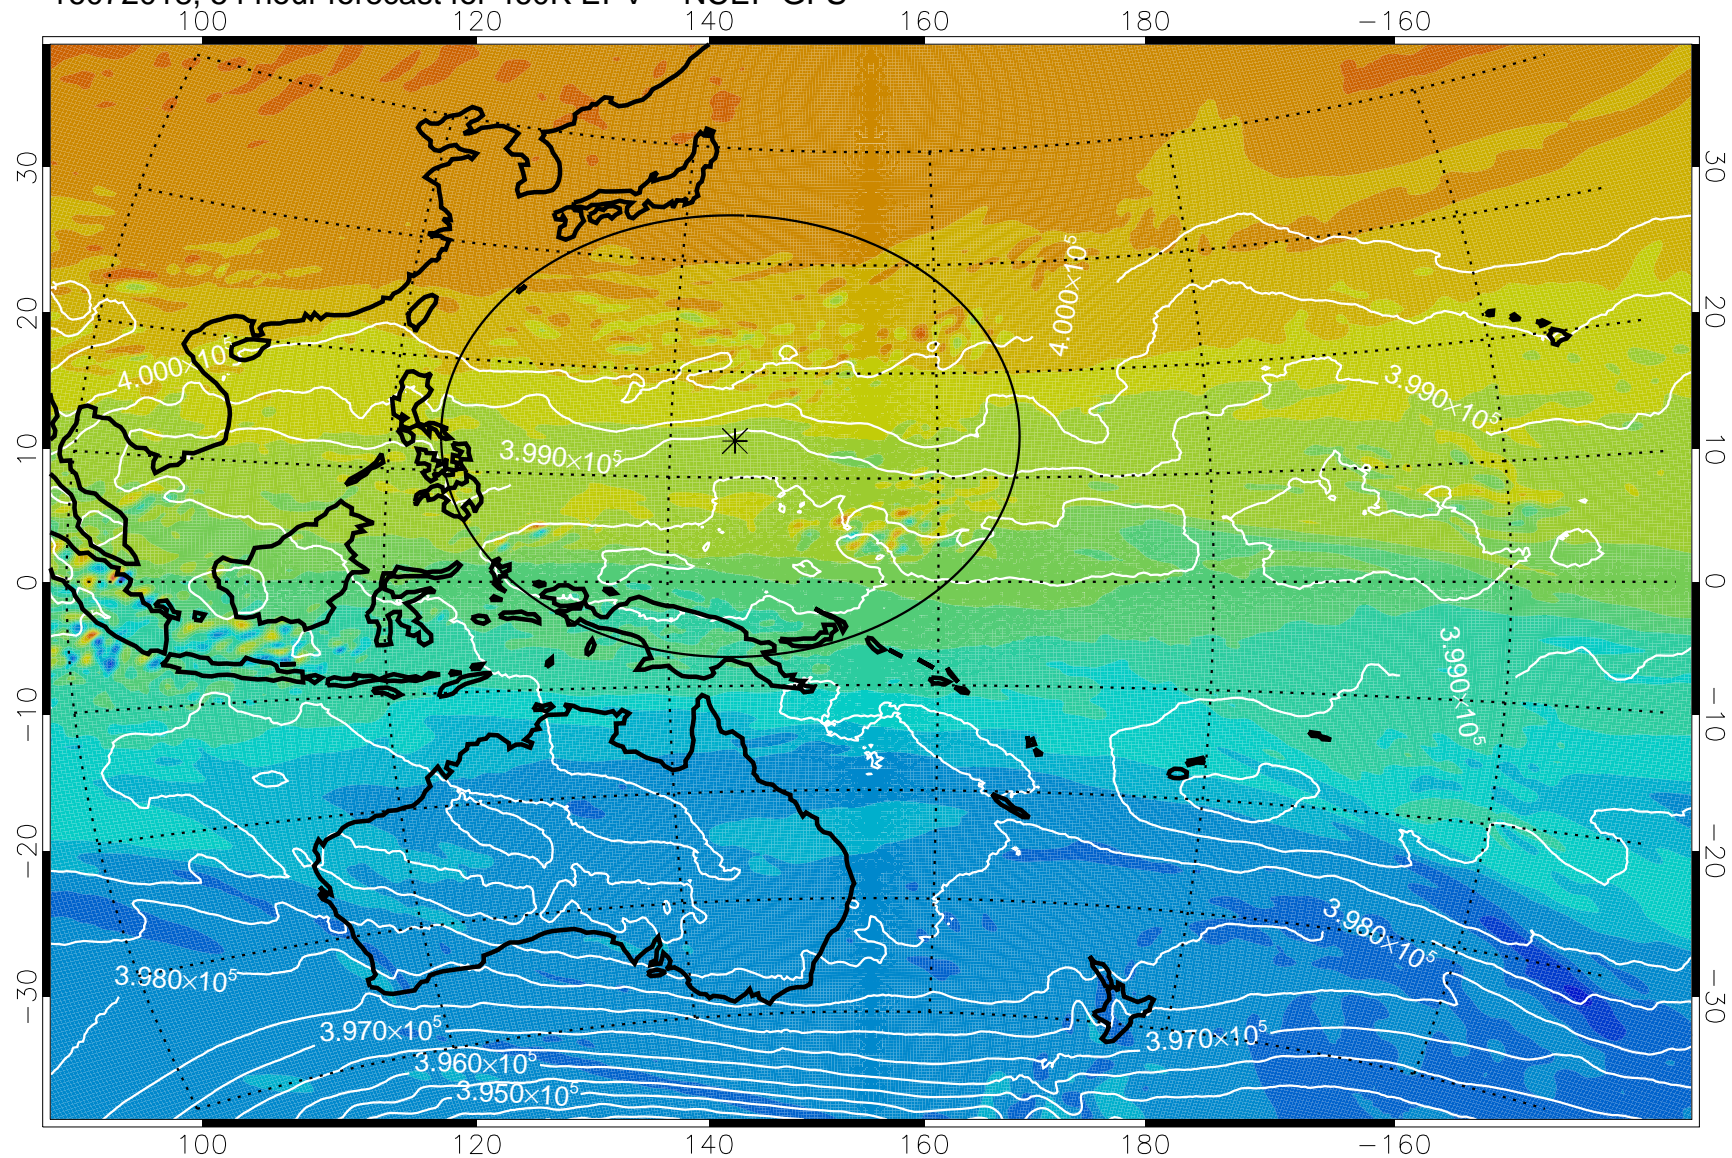

16071918, 30 hour forecast for 460K EPV -- NCEP GFS

460K Montgomery Streamfunction, white

Range ring of 2304 km

16072000, 36 hour forecast for 460K EPV -- NCEP GFS

460K Montgomery Streamfunction, white

Range ring of 2304 km

16072006, 42 hour forecast for 460K EPV -- NCEP GFS

460K Montgomery Streamfunction, white

Range ring of 2304 km

16072012, 48 hour forecast for 460K EPV -- NCEP GFS

460K Montgomery Streamfunction, white

Range ring of 2304 km

16072018, 54 hour forecast for 460K EPV -- NCEP GFS

460K Montgomery Streamfunction, white

Range ring of 2304 km

16072100, 60 hour forecast for 460K EPV -- NCEP GFS

460K Montgomery Streamfunction, white

Range ring of 2304 km

16072106, 66 hour forecast for 460K EPV -- NCEP GFS

460K Montgomery Streamfunction, white

Range ring of 2304 km

16072112, 72 hour forecast for 460K EPV -- NCEP GFS

460K Montgomery Streamfunction, white

Range ring of 2304 km