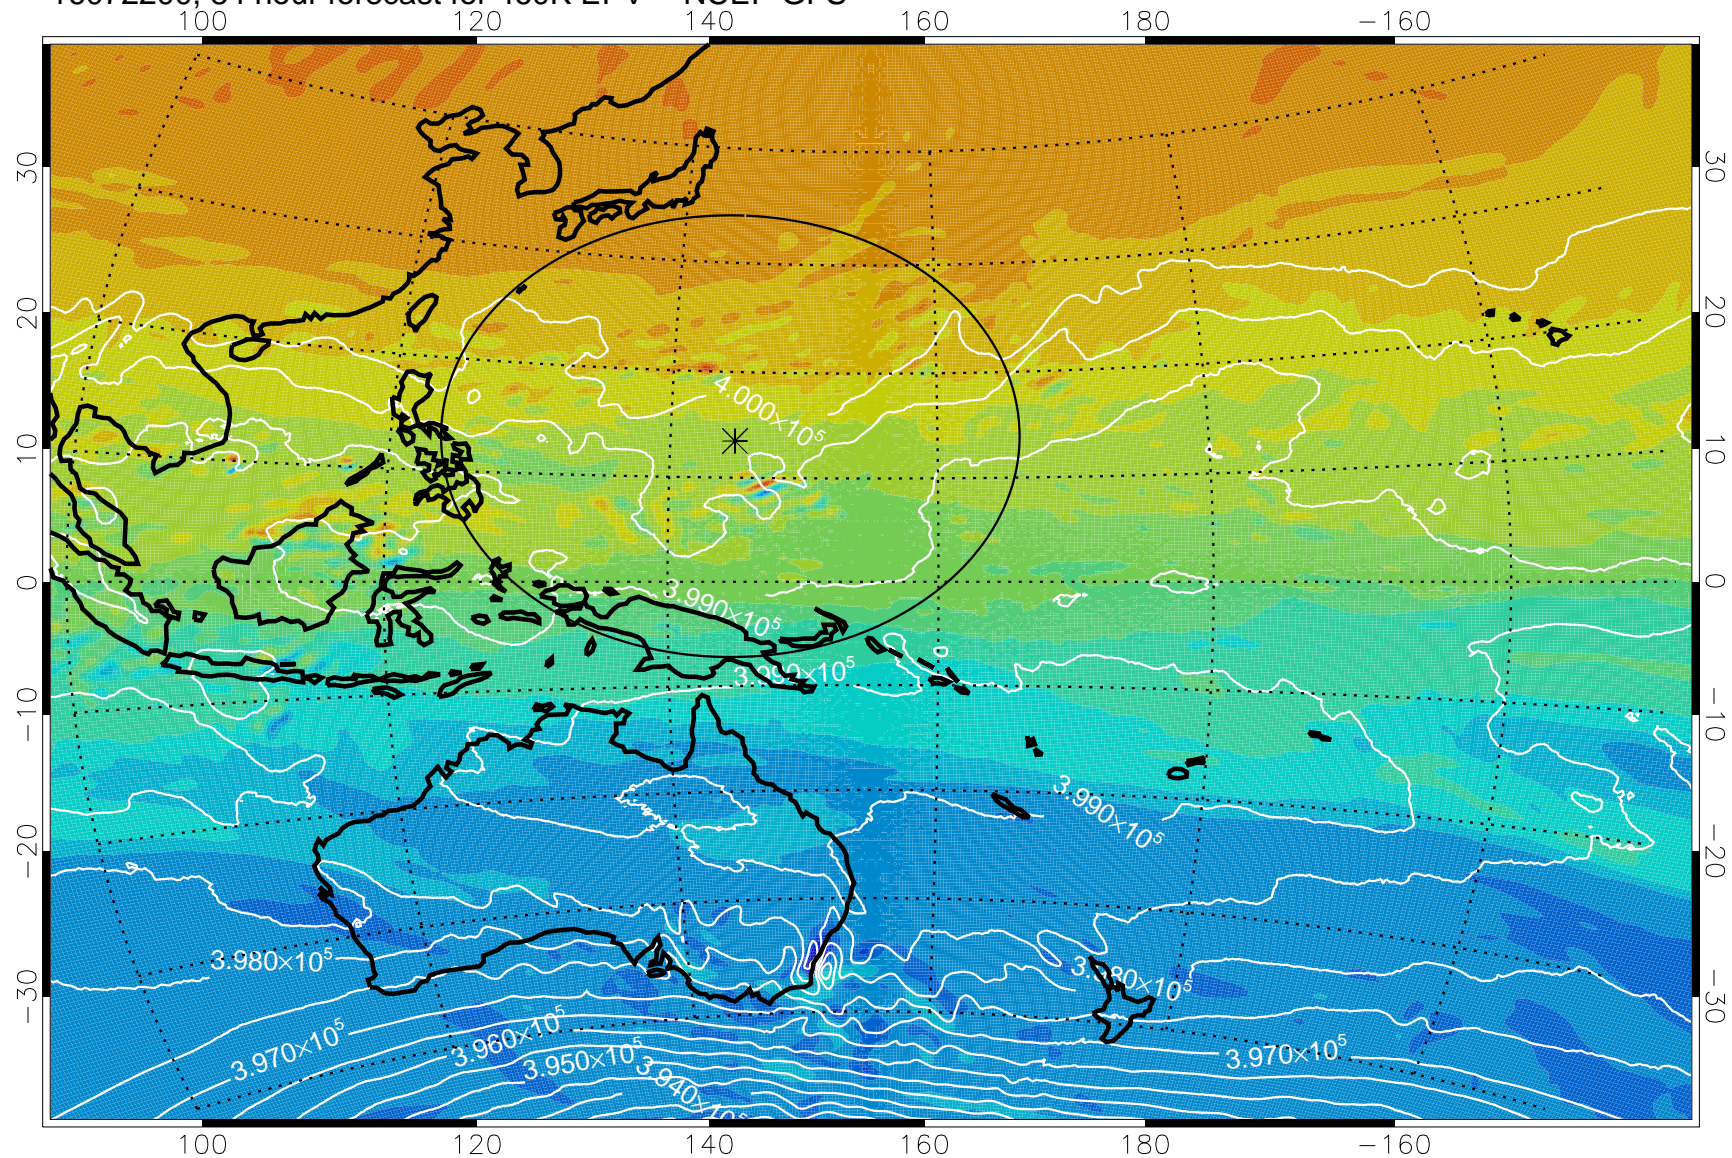

16072018, 54 hour forecast for 460K EPV -- NCEP GFS

460K Montgomery Streamfunction, white

Range ring of 2304 km

16072100, 60 hour forecast for 460K EPV -- NCEP GFS

460K Montgomery Streamfunction, white

Range ring of 2304 km

16072106, 66 hour forecast for 460K EPV -- NCEP GFS

460K Montgomery Streamfunction, white

Range ring of 2304 km

16072112, 72 hour forecast for 460K EPV -- NCEP GFS

460K Montgomery Streamfunction, white

Range ring of 2304 km

16072118, 78 hour forecast for 460K EPV -- NCEP GFS

460K Montgomery Streamfunction, white

Range ring of 2304 km

16072200, 84 hour forecast for 460K EPV -- NCEP GFS

460K Montgomery Streamfunction, white

Range ring of 2304 km

16072206, 90 hour forecast for 460K EPV -- NCEP GFS

460K Montgomery Streamfunction, white

Range ring of 2304 km

16072212, 96 hour forecast for 460K EPV -- NCEP GFS

460K Montgomery Streamfunction, white

Range ring of 2304 km