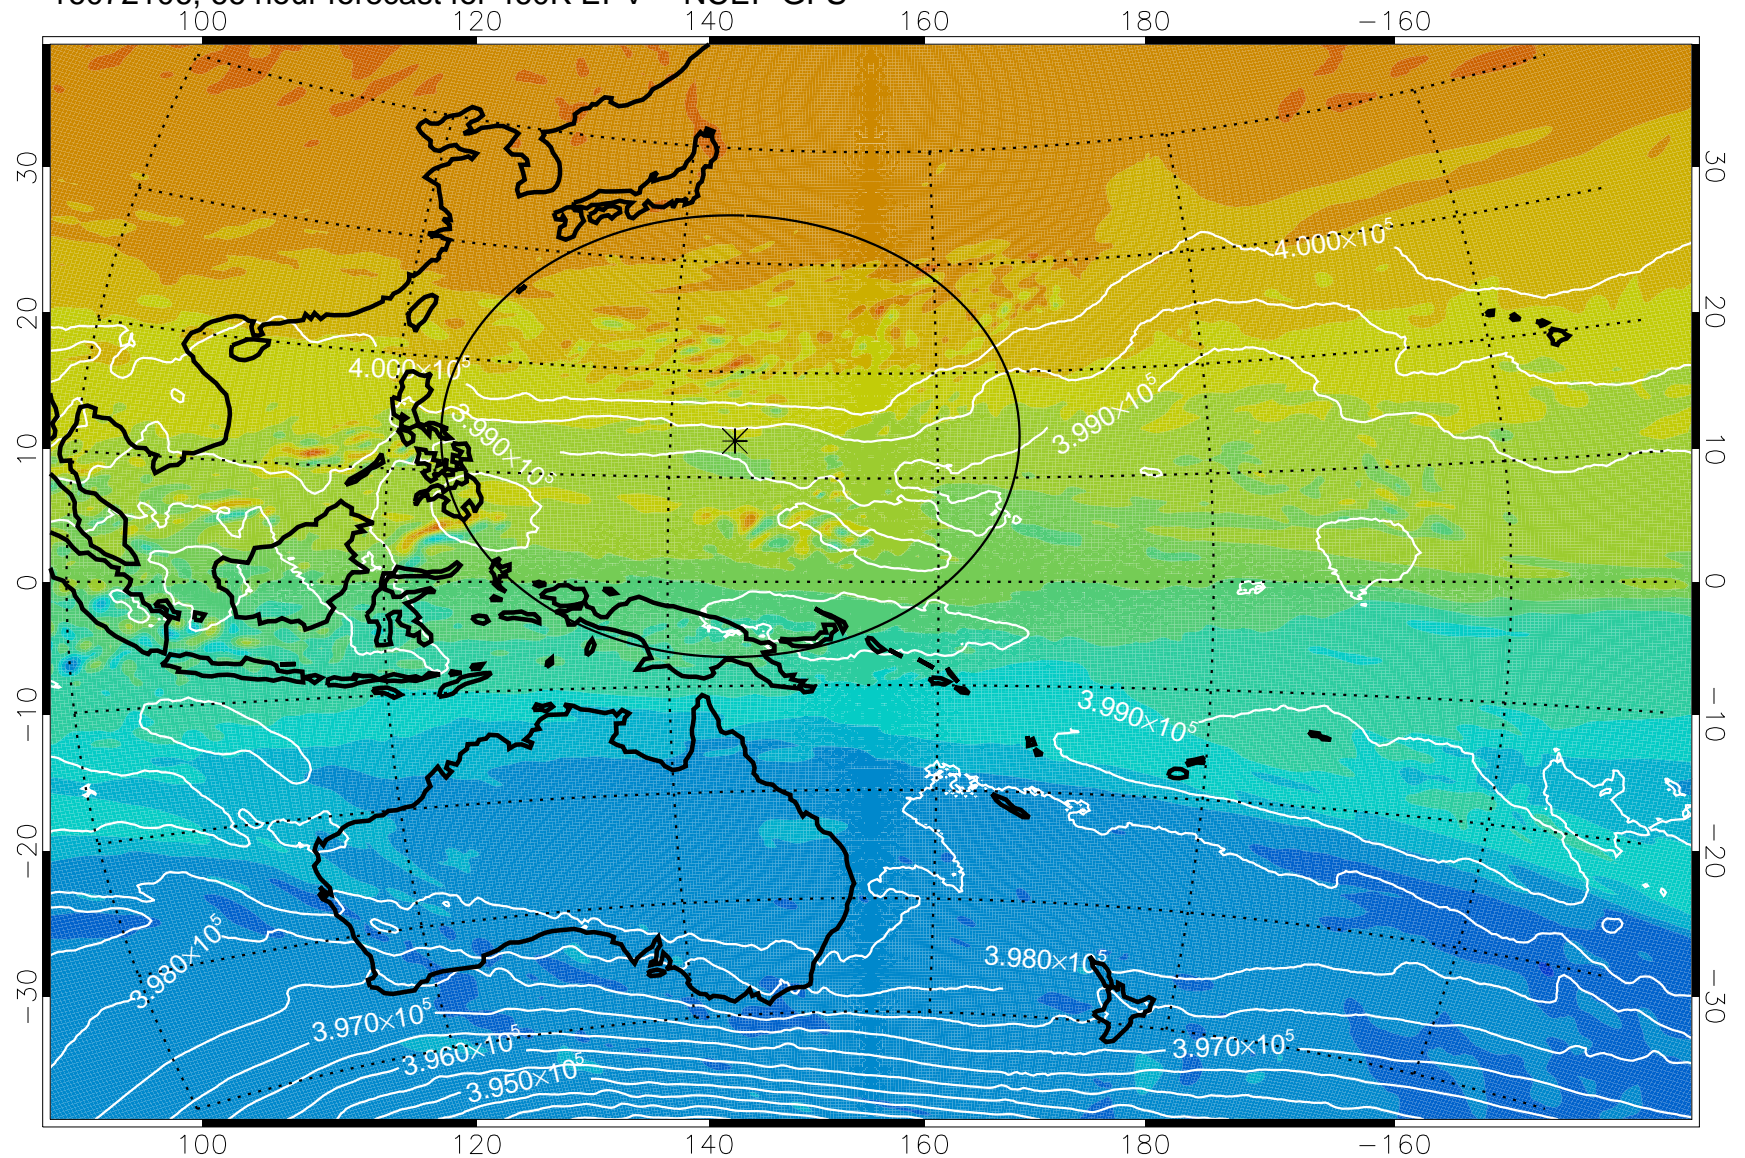

16072006, 42 hour forecast for 460K EPV -- NCEP GFS

460K Montgomery Streamfunction, white

Range ring of 2304 km

16072012, 48 hour forecast for 460K EPV -- NCEP GFS

460K Montgomery Streamfunction, white

Range ring of 2304 km

16072018, 54 hour forecast for 460K EPV -- NCEP GFS

460K Montgomery Streamfunction, white

Range ring of 2304 km

16072100, 60 hour forecast for 460K EPV -- NCEP GFS

460K Montgomery Streamfunction, white

Range ring of 2304 km

16072106, 66 hour forecast for 460K EPV -- NCEP GFS

460K Montgomery Streamfunction, white

Range ring of 2304 km

16072112, 72 hour forecast for 460K EPV -- NCEP GFS

460K Montgomery Streamfunction, white

Range ring of 2304 km

16072118, 78 hour forecast for 460K EPV -- NCEP GFS

460K Montgomery Streamfunction, white

Range ring of 2304 km

16072200, 84 hour forecast for 460K EPV -- NCEP GFS

460K Montgomery Streamfunction, white

Range ring of 2304 km