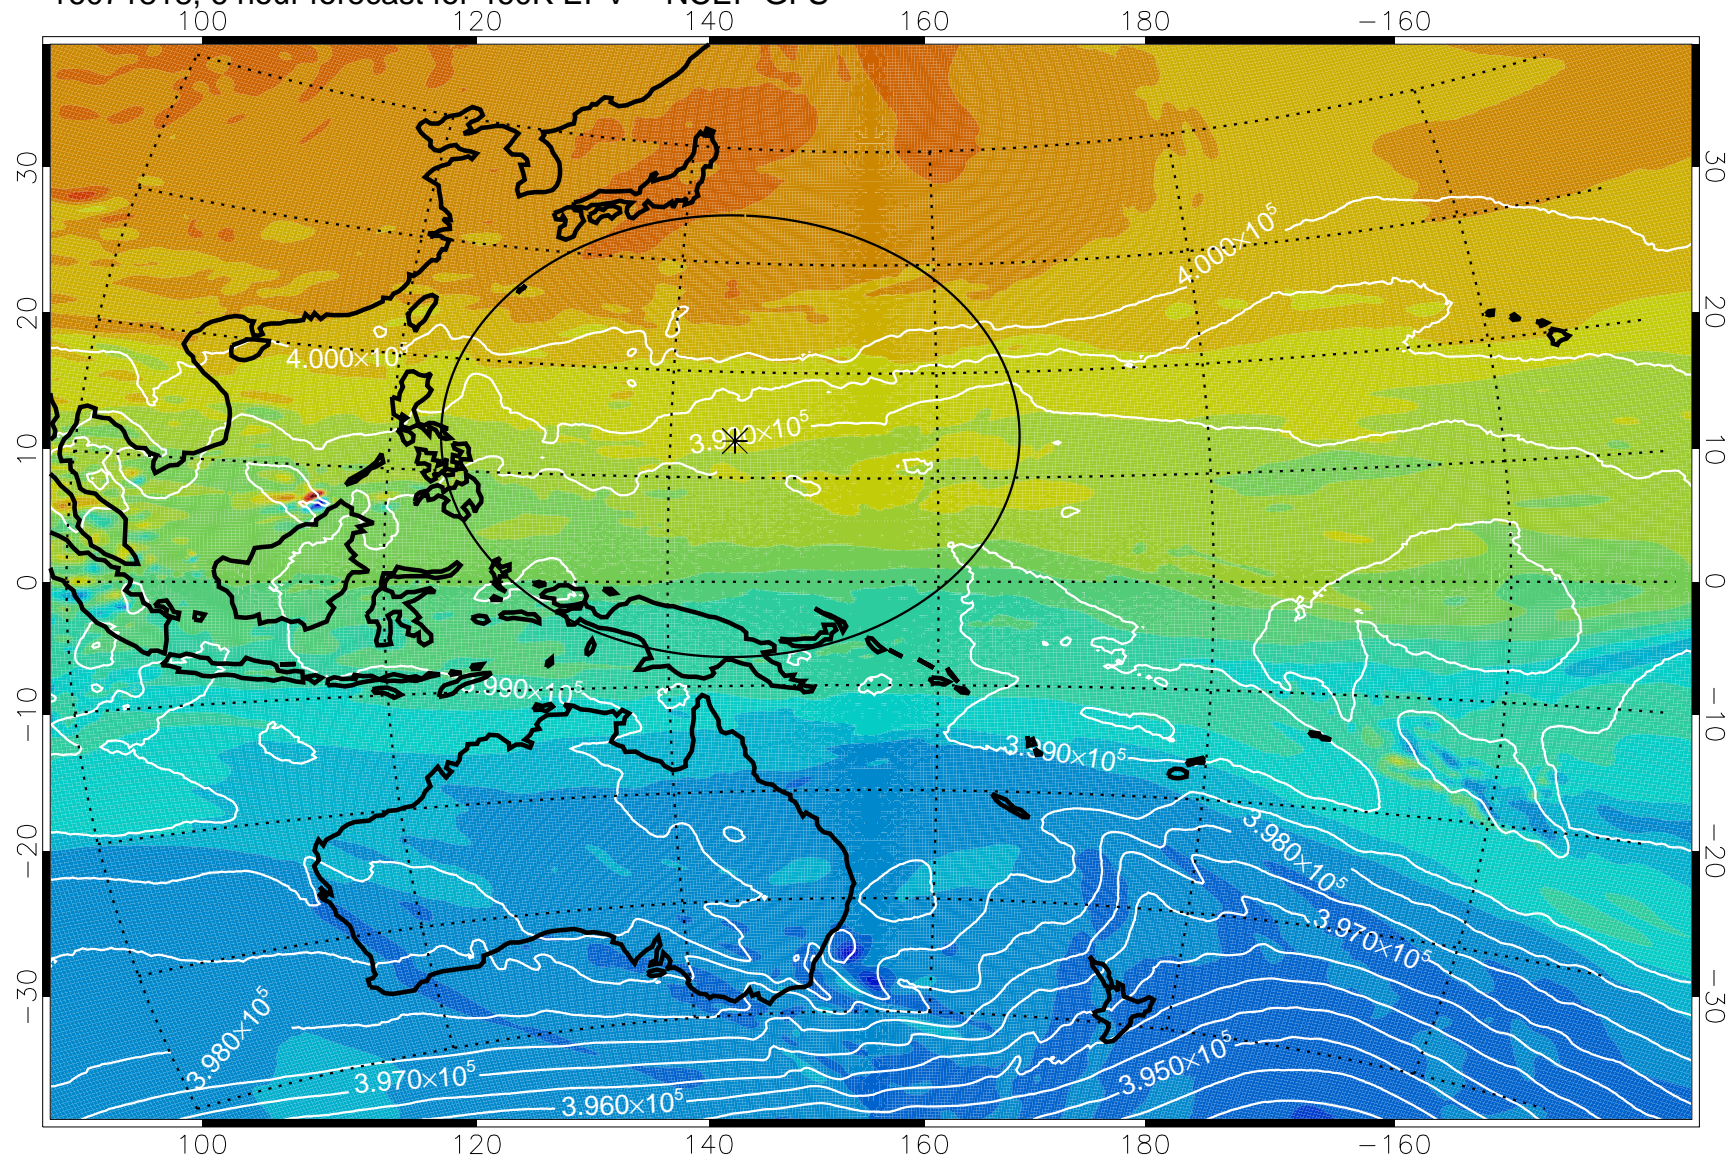

16071818, 6 hour forecast for 460K EPV -- NCEP GFS

460K Montgomery Streamfunction, white

Range ring of 2304 km

16071900, 12 hour forecast for 460K EPV -- NCEP GFS

460K Montgomery Streamfunction, white

Range ring of 2304 km

16071906, 18 hour forecast for 460K EPV -- NCEP GFS

460K Montgomery Streamfunction, white

Range ring of 2304 km

16071912, 24 hour forecast for 460K EPV -- NCEP GFS

460K Montgomery Streamfunction, white

Range ring of 2304 km

16071918, 30 hour forecast for 460K EPV -- NCEP GFS

460K Montgomery Streamfunction, white

Range ring of 2304 km

16072000, 36 hour forecast for 460K EPV -- NCEP GFS

460K Montgomery Streamfunction, white

Range ring of 2304 km

16072018, 54 hour forecast for 460K EPV -- NCEP GFS

460K Montgomery Streamfunction, white

Range ring of 2304 km

16072100, 60 hour forecast for 460K EPV -- NCEP GFS

460K Montgomery Streamfunction, white

Range ring of 2304 km