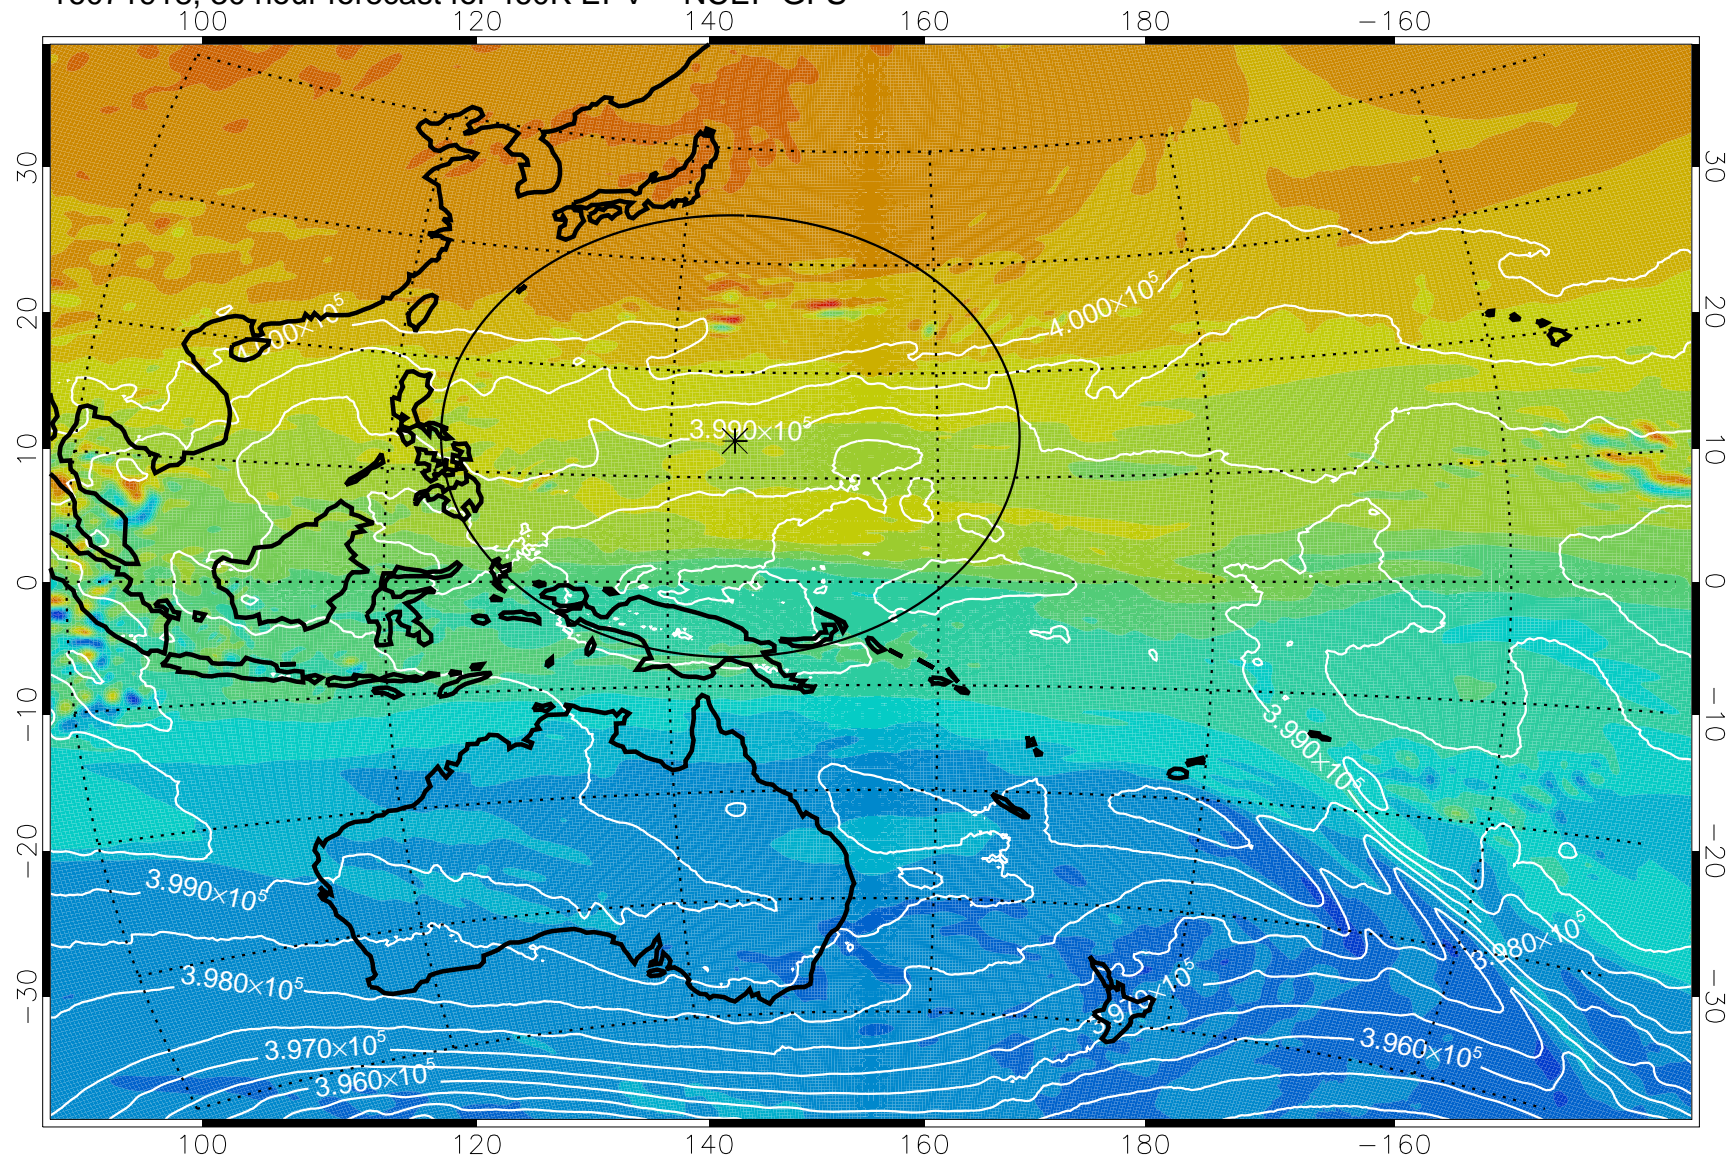

16071906, 18 hour forecast for 460K EPV -- NCEP GFS

460K Montgomery Streamfunction, white

Range ring of 2304 km

16071912, 24 hour forecast for 460K EPV -- NCEP GFS

460K Montgomery Streamfunction, white

Range ring of 2304 km

16071918, 30 hour forecast for 460K EPV -- NCEP GFS

460K Montgomery Streamfunction, white

Range ring of 2304 km

16072000, 36 hour forecast for 460K EPV -- NCEP GFS

460K Montgomery Streamfunction, white

Range ring of 2304 km

16072006, 42 hour forecast for 460K EPV -- NCEP GFS

460K Montgomery Streamfunction, white

Range ring of 2304 km

16072012, 48 hour forecast for 460K EPV -- NCEP GFS

460K Montgomery Streamfunction, white

Range ring of 2304 km

16072018, 54 hour forecast for 460K EPV -- NCEP GFS

460K Montgomery Streamfunction, white

Range ring of 2304 km

16072100, 60 hour forecast for 460K EPV -- NCEP GFS

460K Montgomery Streamfunction, white

Range ring of 2304 km