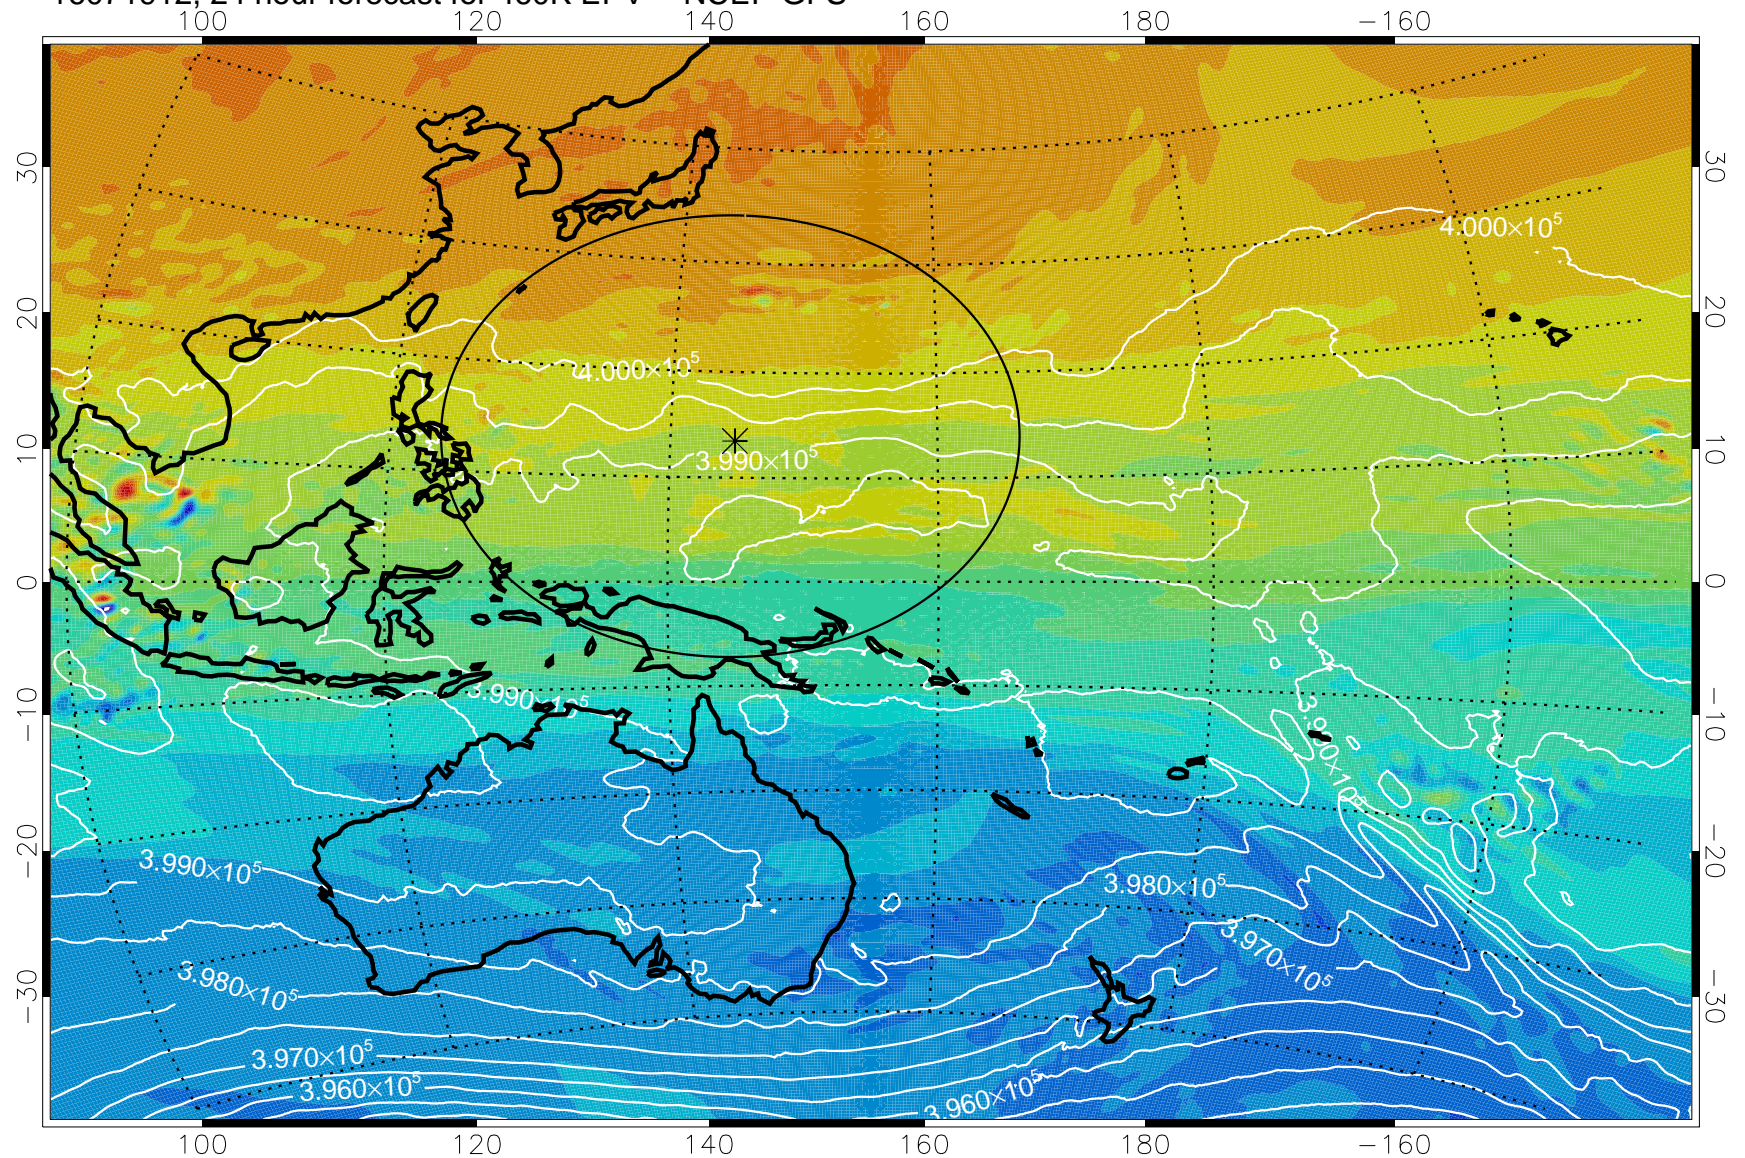

16071906, 18 hour forecast for 460K EPV -- NCEP GFS

460K Montgomery Streamfunction, white

Range ring of 2304 km

16071912, 24 hour forecast for 460K EPV -- NCEP GFS

460K Montgomery Streamfunction, white

Range ring of 2304 km

16071918, 30 hour forecast for 460K EPV -- NCEP GFS

460K Montgomery Streamfunction, white

Range ring of 2304 km

16072000, 36 hour forecast for 460K EPV -- NCEP GFS

460K Montgomery Streamfunction, white

Range ring of 2304 km

16072006, 42 hour forecast for 460K EPV -- NCEP GFS

460K Montgomery Streamfunction, white

Range ring of 2304 km

16072012, 48 hour forecast for 460K EPV -- NCEP GFS

460K Montgomery Streamfunction, white

Range ring of 2304 km

16072018, 54 hour forecast for 460K EPV -- NCEP GFS

460K Montgomery Streamfunction, white

Range ring of 2304 km

16072100, 60 hour forecast for 460K EPV -- NCEP GFS

460K Montgomery Streamfunction, white

Range ring of 2304 km