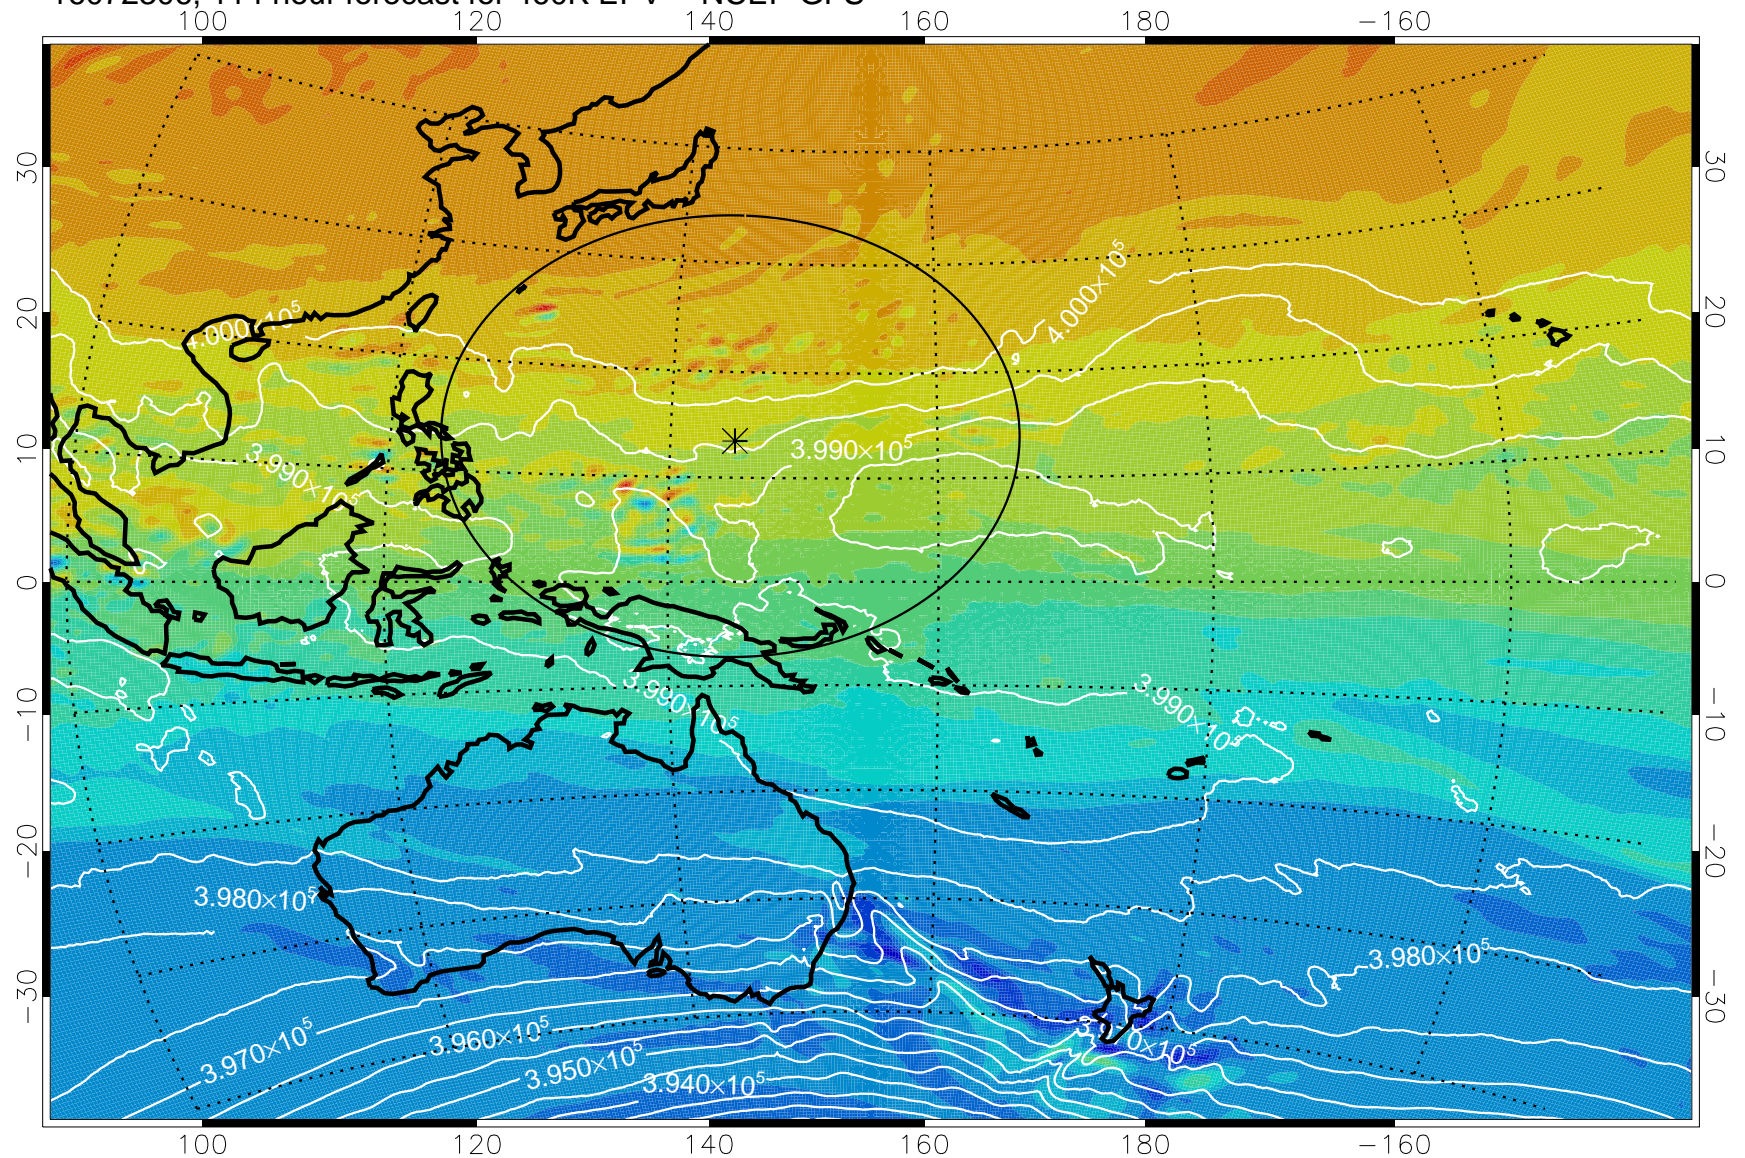

16072118, 78 hour forecast for 460K EPV -- NCEP GFS

460K Montgomery Streamfunction, white

Range ring of 2304 km

16072200, 84 hour forecast for 460K EPV -- NCEP GFS

460K Montgomery Streamfunction, white

Range ring of 2304 km

16072206, 90 hour forecast for 460K EPV -- NCEP GFS

460K Montgomery Streamfunction, white

Range ring of 2304 km

16072212, 96 hour forecast for 460K EPV -- NCEP GFS

460K Montgomery Streamfunction, white

Range ring of 2304 km

16072218, 102 hour forecast for 460K EPV -- NCEP GFS

460K Montgomery Streamfunction, white

Range ring of 2304 km

16072300, 108 hour forecast for 460K EPV -- NCEP GFS

460K Montgomery Streamfunction, white

Range ring of 2304 km

16072306, 114 hour forecast for 460K EPV -- NCEP GFS

460K Montgomery Streamfunction, white

Range ring of 2304 km

16072312, 120 hour forecast for 460K EPV -- NCEP GFS

460K Montgomery Streamfunction, white

Range ring of 2304 km