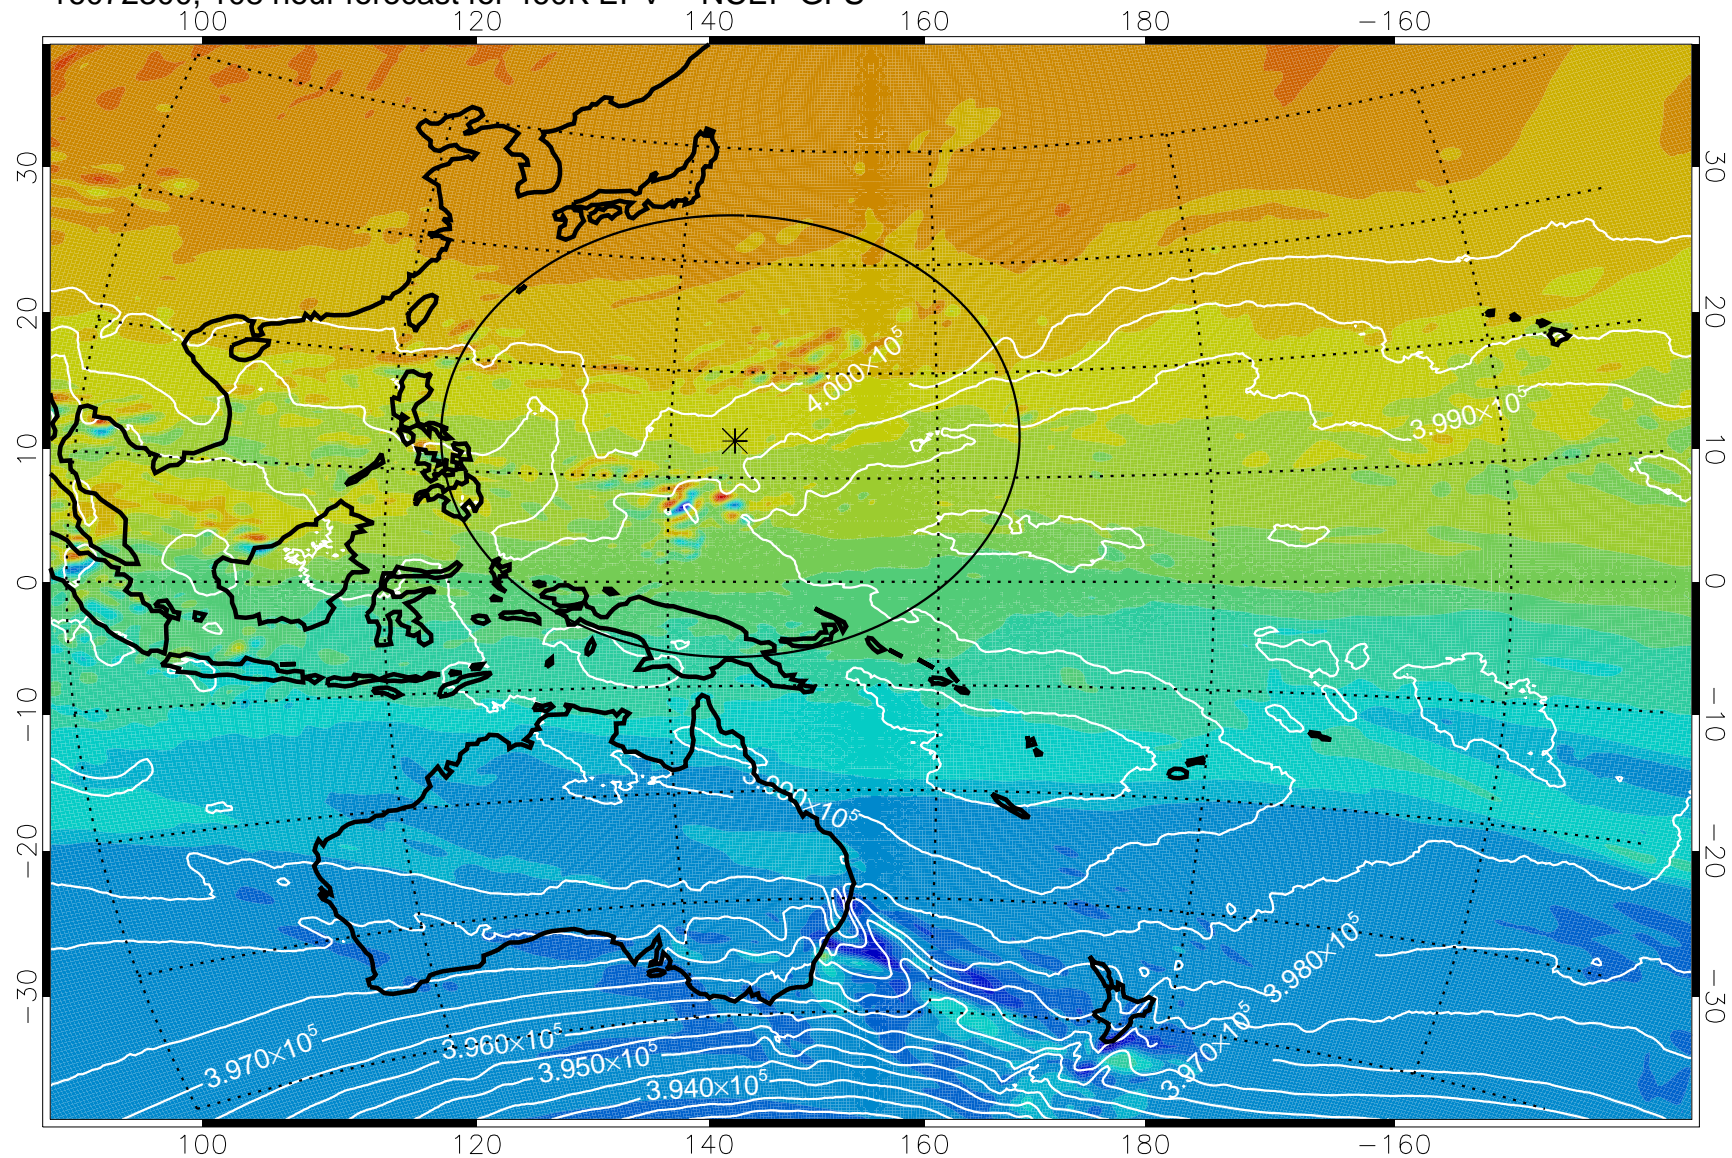

16072118, 78 hour forecast for 460K EPV -- NCEP GFS

460K Montgomery Streamfunction, white

Range ring of 2304 km

16072200, 84 hour forecast for 460K EPV -- NCEP GFS

460K Montgomery Streamfunction, white

Range ring of 2304 km

16072206, 90 hour forecast for 460K EPV -- NCEP GFS

460K Montgomery Streamfunction, white

Range ring of 2304 km

16072212, 96 hour forecast for 460K EPV -- NCEP GFS

460K Montgomery Streamfunction, white

Range ring of 2304 km

16072218, 102 hour forecast for 460K EPV -- NCEP GFS

460K Montgomery Streamfunction, white

Range ring of 2304 km

16072300, 108 hour forecast for 460K EPV -- NCEP GFS

460K Montgomery Streamfunction, white

Range ring of 2304 km

16072306, 114 hour forecast for 460K EPV -- NCEP GFS

460K Montgomery Streamfunction, white

Range ring of 2304 km

16072312, 120 hour forecast for 460K EPV -- NCEP GFS

460K Montgomery Streamfunction, white

Range ring of 2304 km