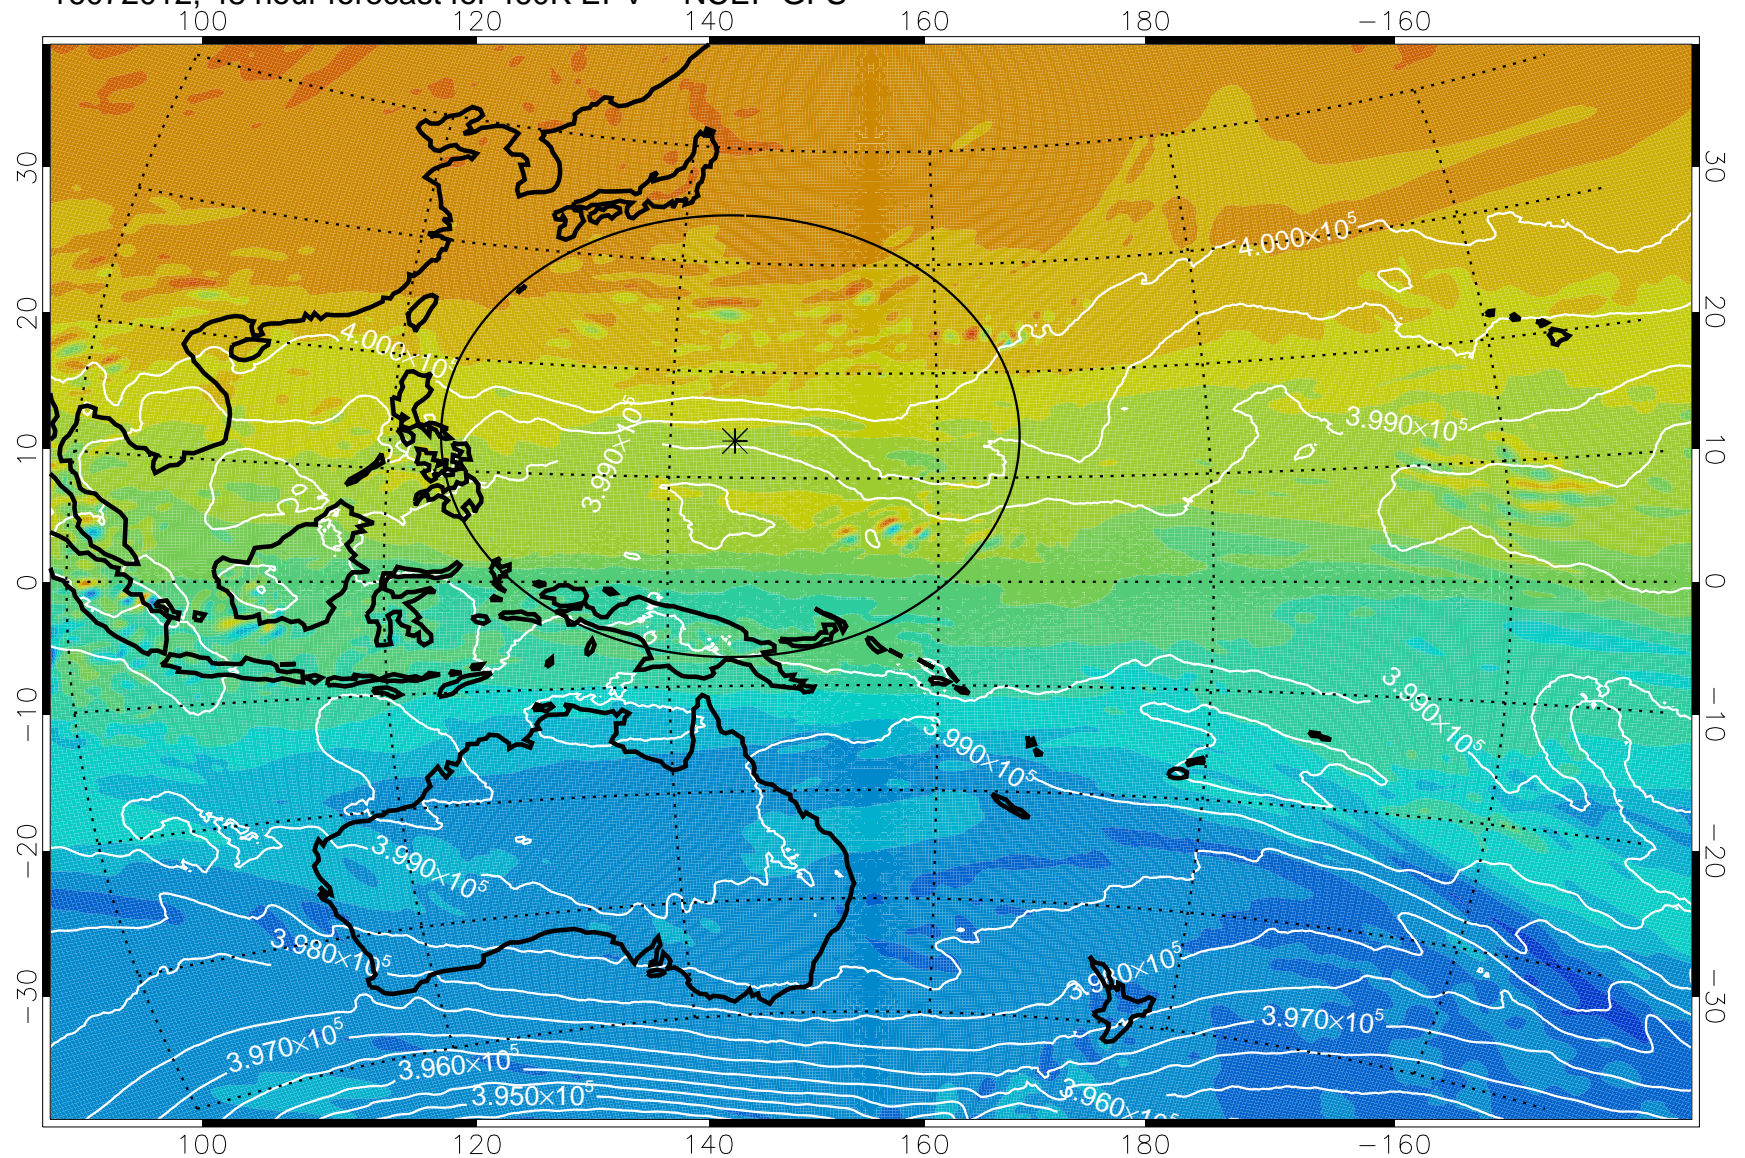

16071918, 30 hour forecast for 460K EPV -- NCEP GFS

460K Montgomery Streamfunction, white

Range ring of 2304 km

16072000, 36 hour forecast for 460K EPV -- NCEP GFS

460K Montgomery Streamfunction, white

Range ring of 2304 km

16072006, 42 hour forecast for 460K EPV -- NCEP GFS

460K Montgomery Streamfunction, white

Range ring of 2304 km

16072012, 48 hour forecast for 460K EPV -- NCEP GFS

460K Montgomery Streamfunction, white

Range ring of 2304 km

16072018, 54 hour forecast for 460K EPV -- NCEP GFS

460K Montgomery Streamfunction, white

Range ring of 2304 km

16072100, 60 hour forecast for 460K EPV -- NCEP GFS

460K Montgomery Streamfunction, white

Range ring of 2304 km

16072106, 66 hour forecast for 460K EPV -- NCEP GFS

460K Montgomery Streamfunction, white

Range ring of 2304 km

16072112, 72 hour forecast for 460K EPV -- NCEP GFS

460K Montgomery Streamfunction, white

Range ring of 2304 km