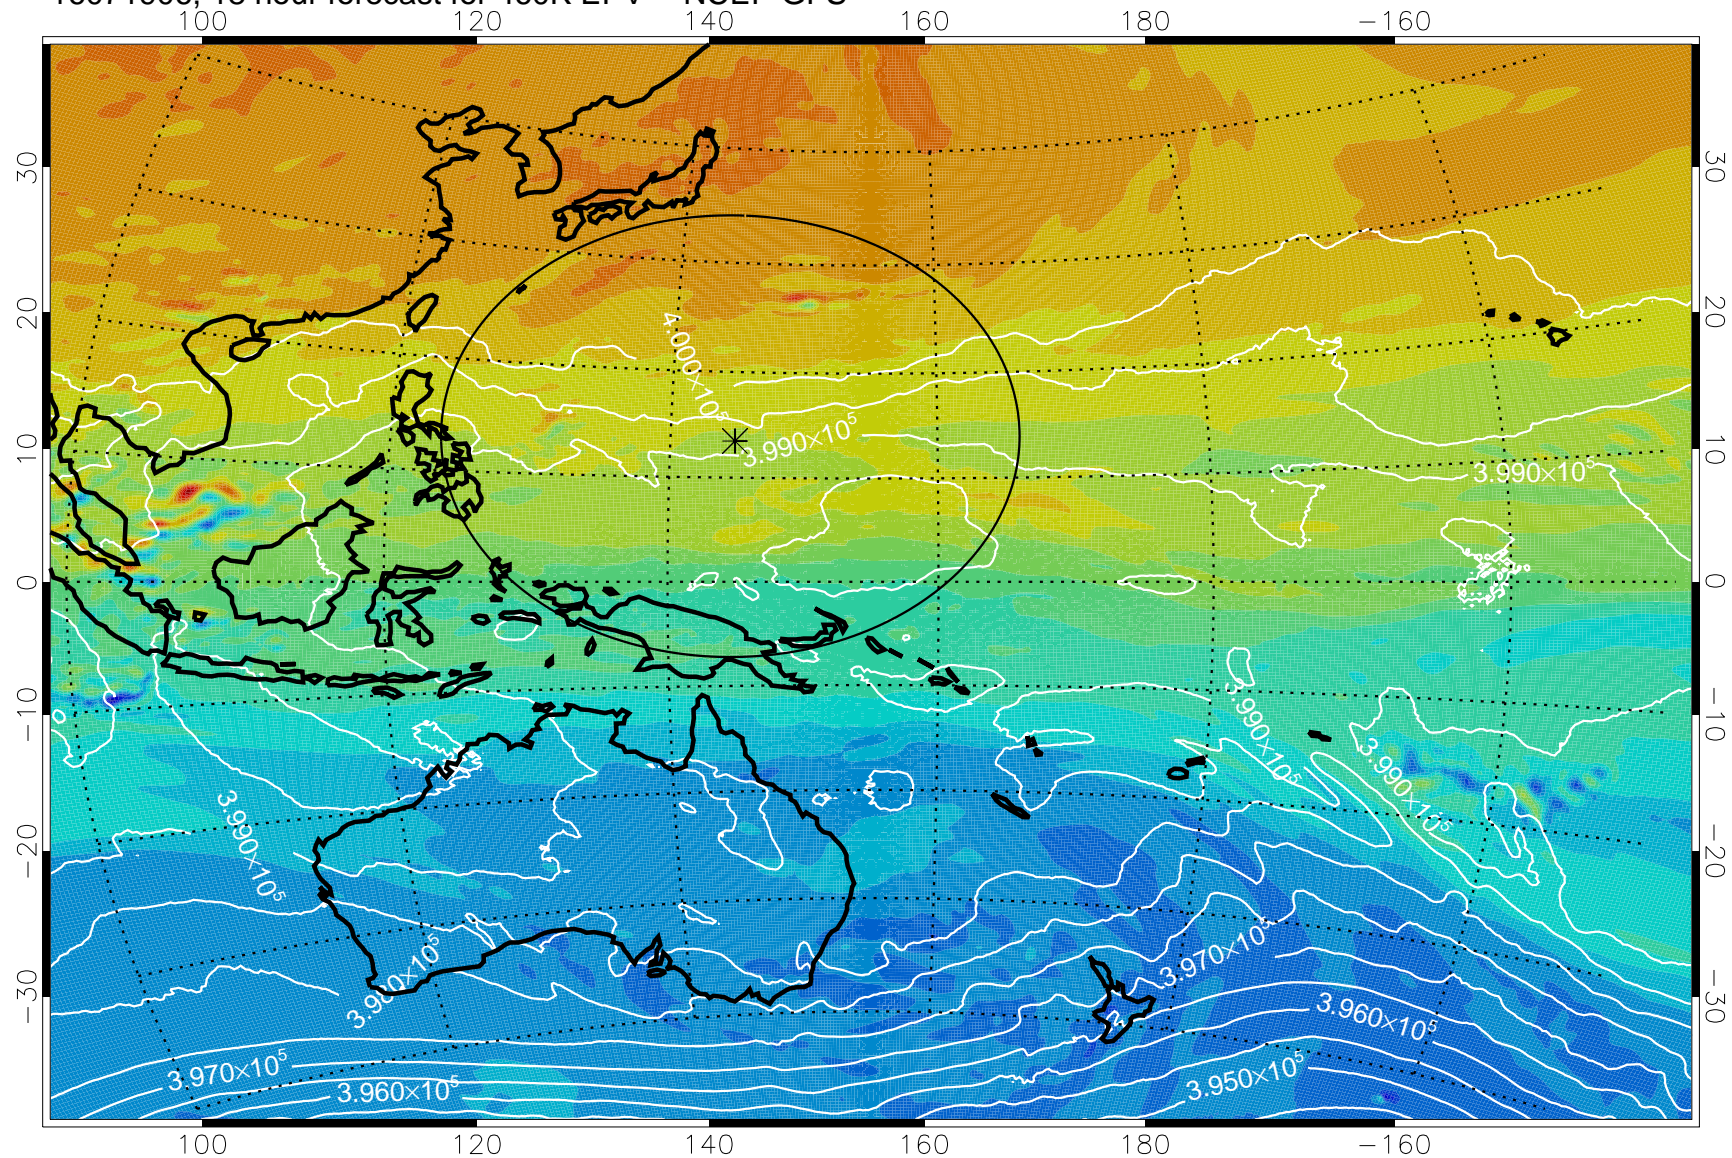

16071818, 6 hour forecast for 460K EPV -- NCEP GFS

460K Montgomery Streamfunction, white

Range ring of 2304 km

16071900, 12 hour forecast for 460K EPV -- NCEP GFS

460K Montgomery Streamfunction, white

Range ring of 2304 km

16071906, 18 hour forecast for 460K EPV -- NCEP GFS

460K Montgomery Streamfunction, white

Range ring of 2304 km

16071912, 24 hour forecast for 460K EPV -- NCEP GFS

460K Montgomery Streamfunction, white

Range ring of 2304 km

16071918, 30 hour forecast for 460K EPV -- NCEP GFS

460K Montgomery Streamfunction, white

Range ring of 2304 km

16072000, 36 hour forecast for 460K EPV -- NCEP GFS

460K Montgomery Streamfunction, white

Range ring of 2304 km

16072018, 54 hour forecast for 460K EPV -- NCEP GFS

460K Montgomery Streamfunction, white

Range ring of 2304 km

16072100, 60 hour forecast for 460K EPV -- NCEP GFS

460K Montgomery Streamfunction, white

Range ring of 2304 km