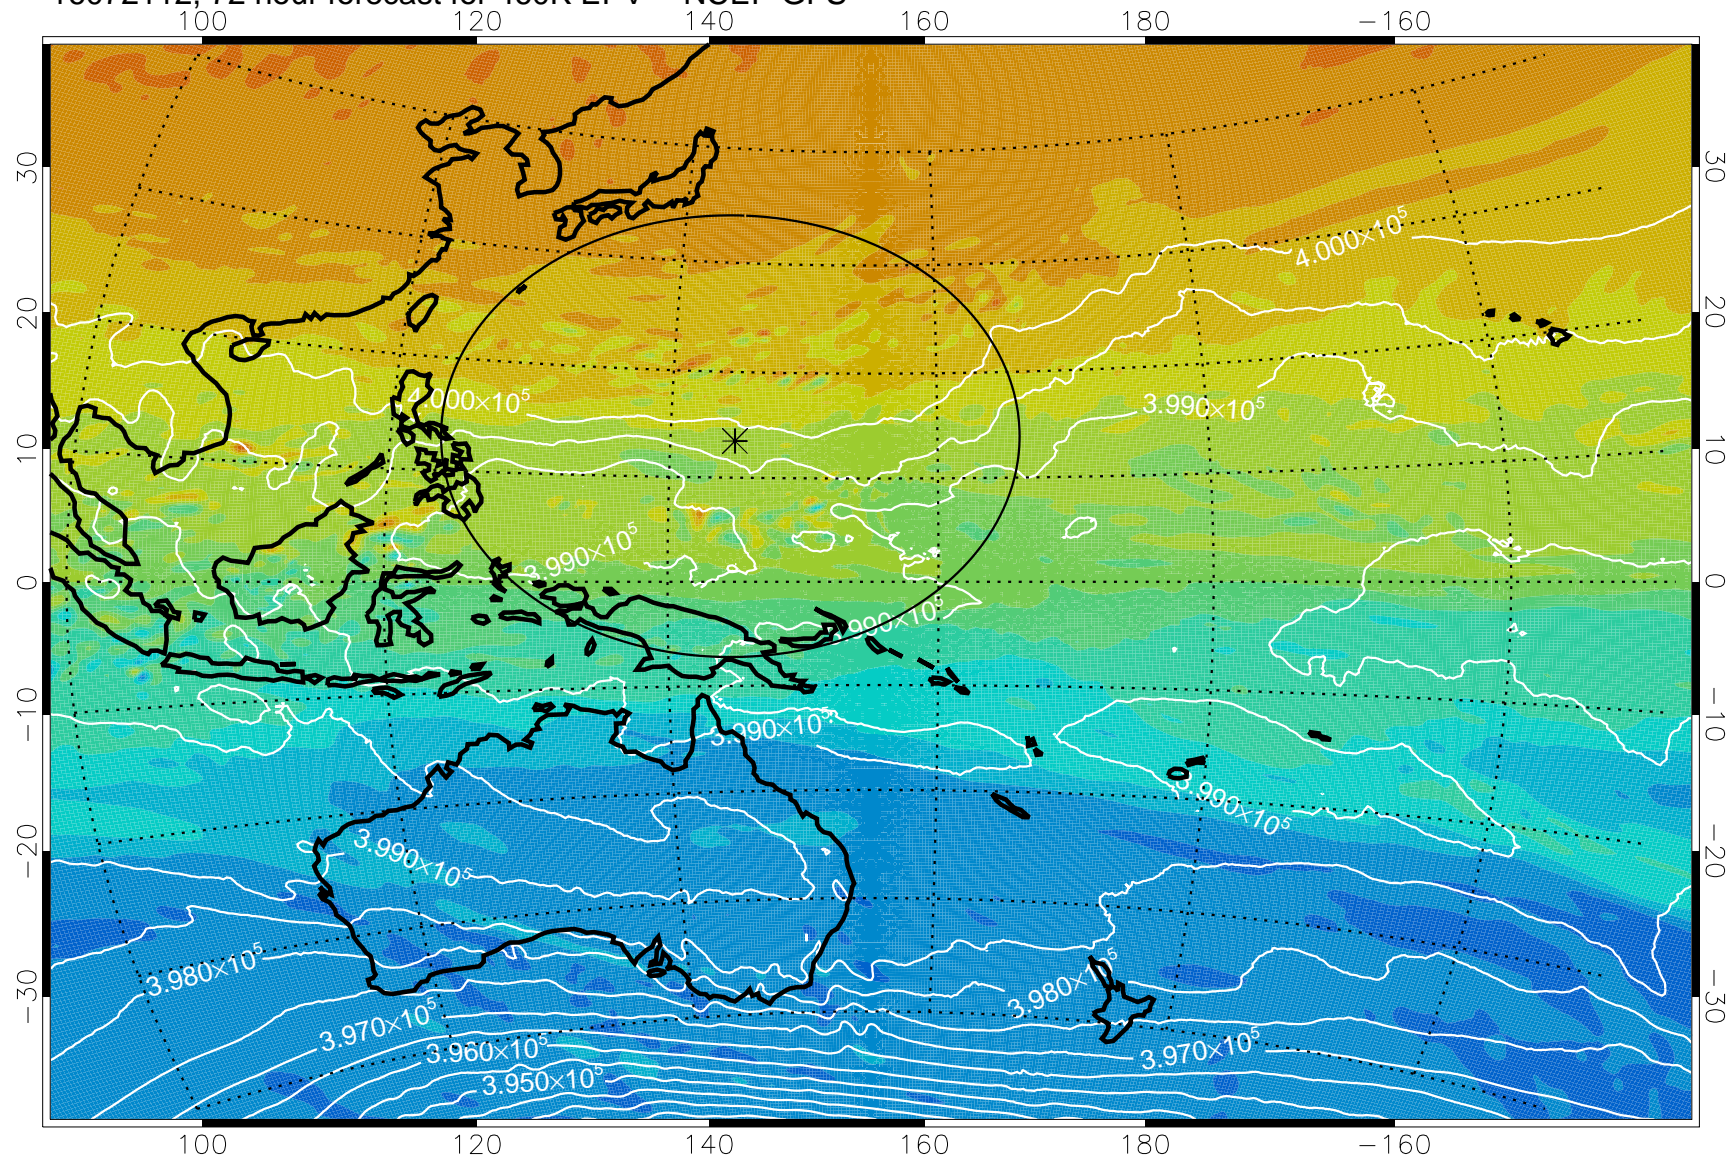

16072006, 42 hour forecast for 460K EPV -- NCEP GFS

460K Montgomery Streamfunction, white

Range ring of 2304 km

16072012, 48 hour forecast for 460K EPV -- NCEP GFS

460K Montgomery Streamfunction, white

Range ring of 2304 km

16072018, 54 hour forecast for 460K EPV -- NCEP GFS

460K Montgomery Streamfunction, white

Range ring of 2304 km

16072100, 60 hour forecast for 460K EPV -- NCEP GFS

460K Montgomery Streamfunction, white

Range ring of 2304 km

16072106, 66 hour forecast for 460K EPV -- NCEP GFS

460K Montgomery Streamfunction, white

Range ring of 2304 km

16072112, 72 hour forecast for 460K EPV -- NCEP GFS

460K Montgomery Streamfunction, white

Range ring of 2304 km

16072118, 78 hour forecast for 460K EPV -- NCEP GFS

460K Montgomery Streamfunction, white

Range ring of 2304 km

16072200, 84 hour forecast for 460K EPV -- NCEP GFS

460K Montgomery Streamfunction, white

Range ring of 2304 km