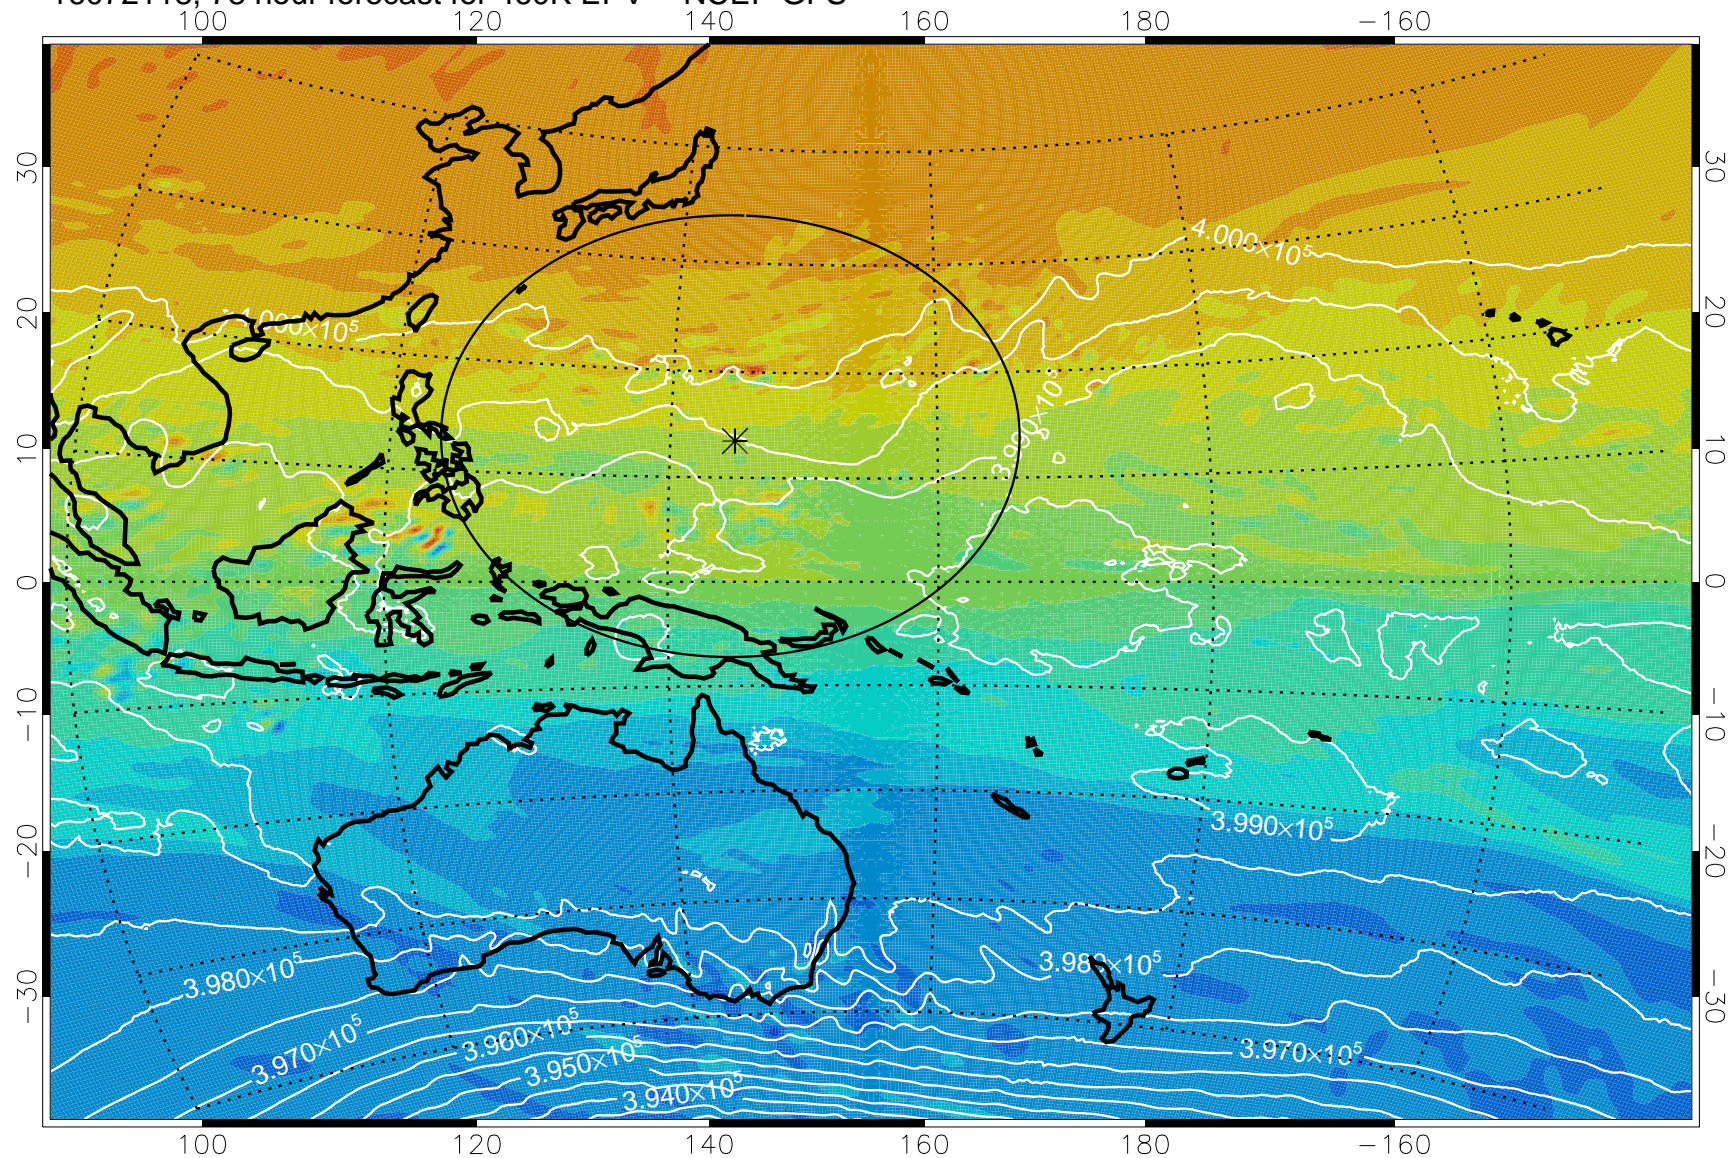

16072018, 54 hour forecast for 460K EPV -- NCEP GFS

460K Montgomery Streamfunction, white

Range ring of 2304 km

16072100, 60 hour forecast for 460K EPV -- NCEP GFS

460K Montgomery Streamfunction, white

Range ring of 2304 km

16072106, 66 hour forecast for 460K EPV -- NCEP GFS

460K Montgomery Streamfunction, white

Range ring of 2304 km

16072112, 72 hour forecast for 460K EPV -- NCEP GFS

460K Montgomery Streamfunction, white

Range ring of 2304 km

16072118, 78 hour forecast for 460K EPV -- NCEP GFS

460K Montgomery Streamfunction, white

Range ring of 2304 km

16072200, 84 hour forecast for 460K EPV -- NCEP GFS

460K Montgomery Streamfunction, white

Range ring of 2304 km

16072206, 90 hour forecast for 460K EPV -- NCEP GFS

460K Montgomery Streamfunction, white

Range ring of 2304 km

16072212, 96 hour forecast for 460K EPV -- NCEP GFS

460K Montgomery Streamfunction, white

Range ring of 2304 km