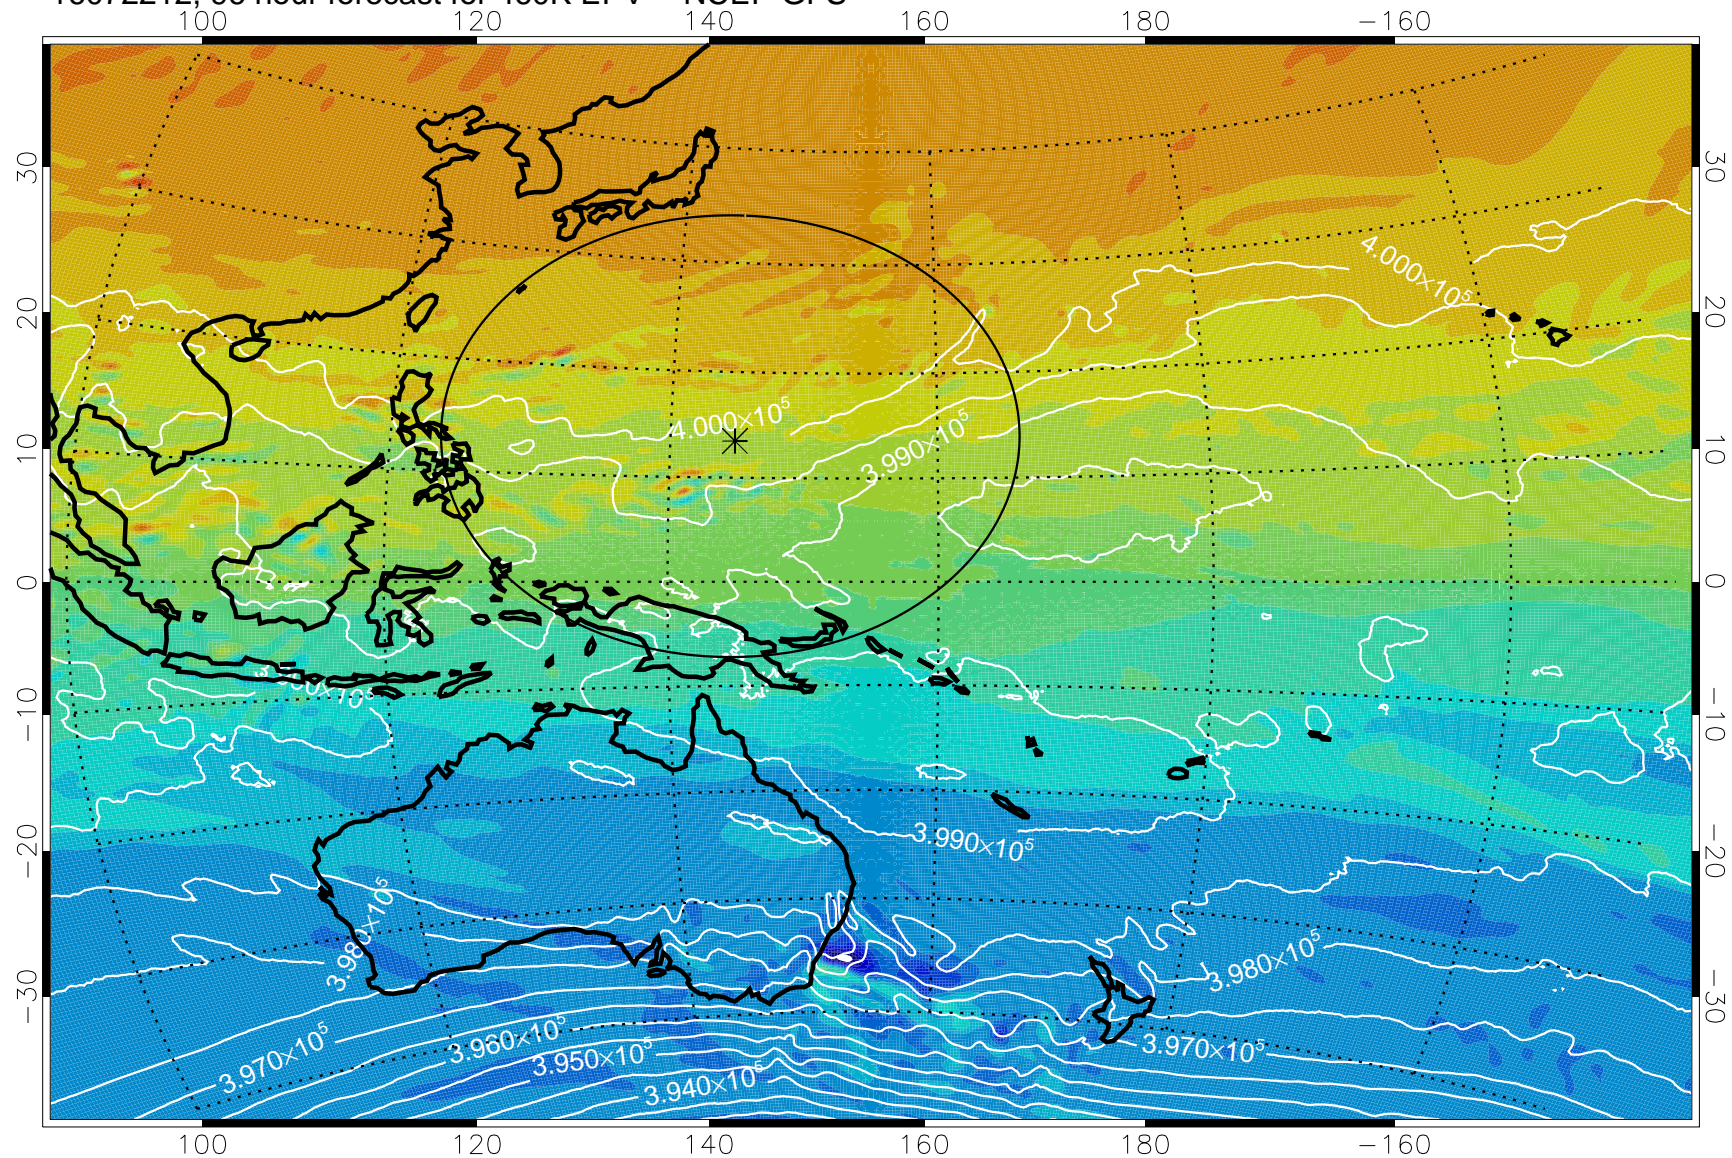

16072106, 66 hour forecast for 460K EPV -- NCEP GFS

460K Montgomery Streamfunction, white

Range ring of 2304 km

16072112, 72 hour forecast for 460K EPV -- NCEP GFS

460K Montgomery Streamfunction, white

Range ring of 2304 km

16072118, 78 hour forecast for 460K EPV -- NCEP GFS

460K Montgomery Streamfunction, white

Range ring of 2304 km

16072200, 84 hour forecast for 460K EPV -- NCEP GFS

460K Montgomery Streamfunction, white

Range ring of 2304 km

16072206, 90 hour forecast for 460K EPV -- NCEP GFS

460K Montgomery Streamfunction, white

Range ring of 2304 km

16072212, 96 hour forecast for 460K EPV -- NCEP GFS

460K Montgomery Streamfunction, white

Range ring of 2304 km

16072218, 102 hour forecast for 460K EPV -- NCEP GFS

460K Montgomery Streamfunction, white

Range ring of 2304 km

16072300, 108 hour forecast for 460K EPV -- NCEP GFS

460K Montgomery Streamfunction, white

Range ring of 2304 km