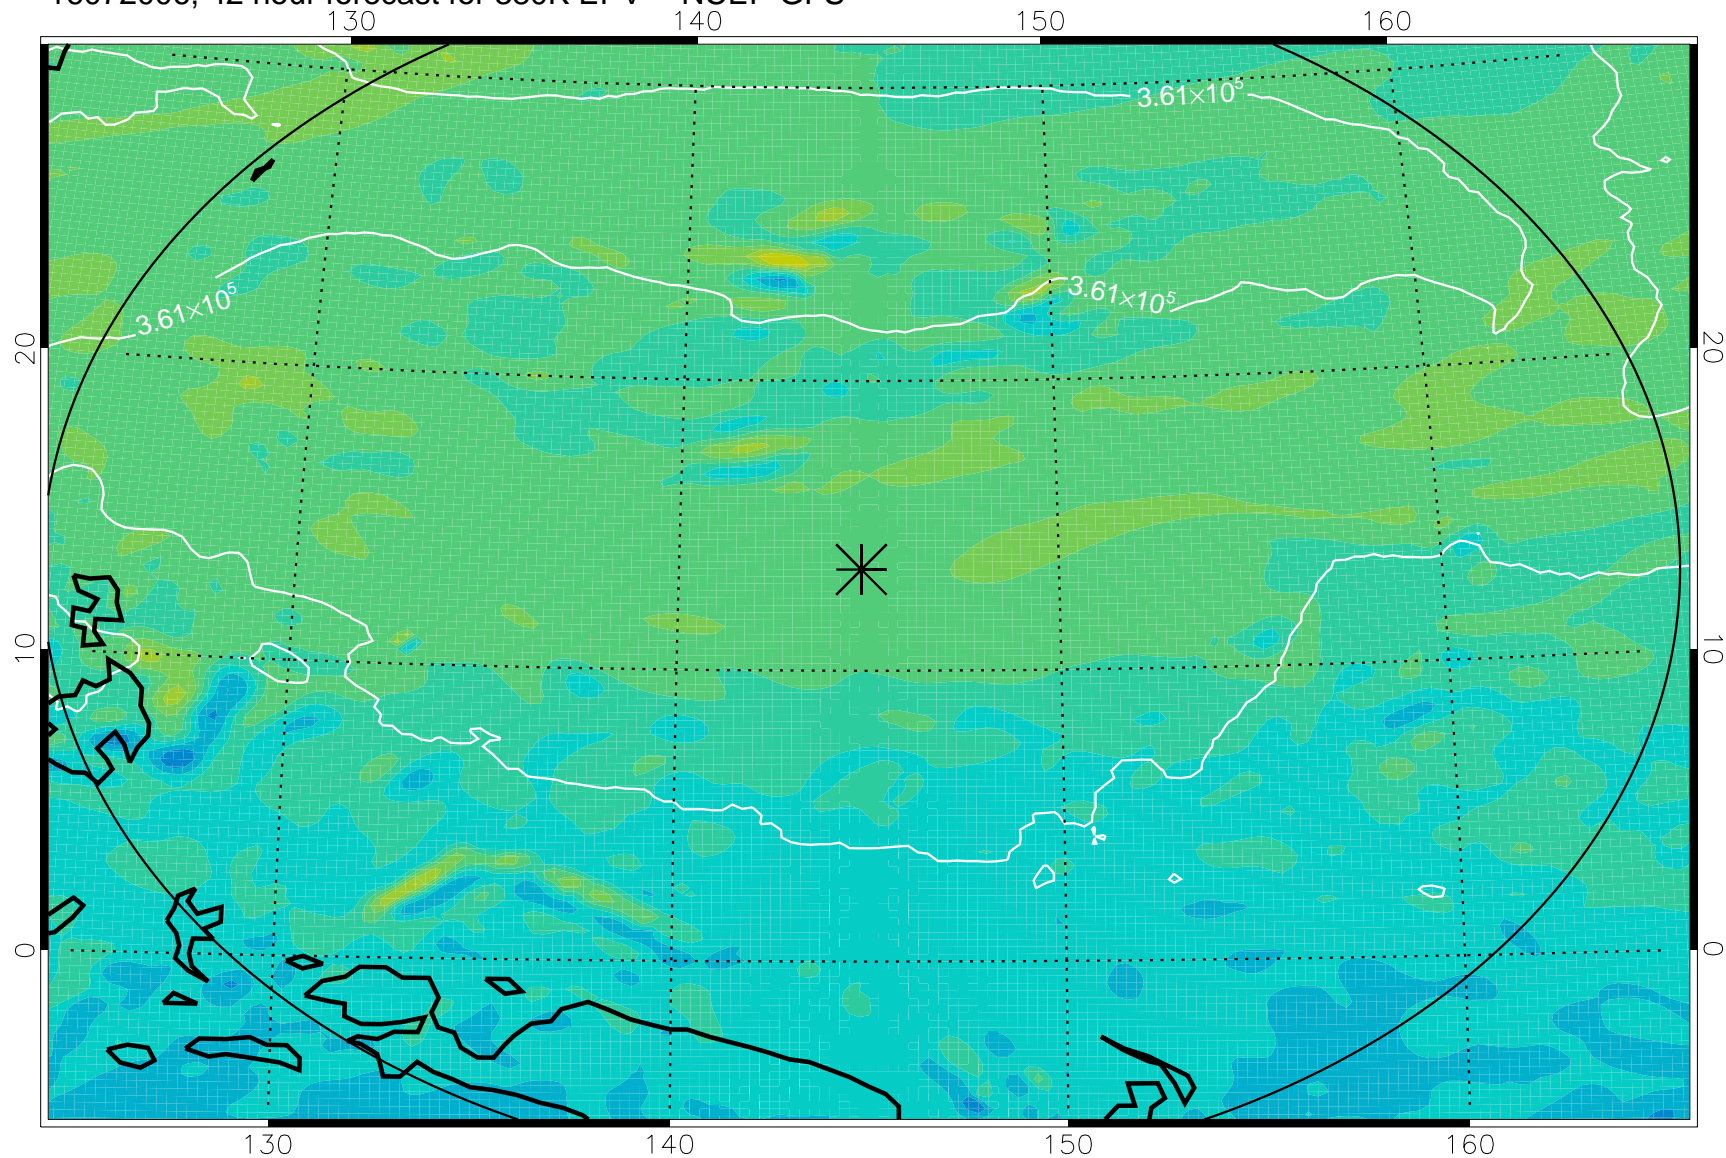

16071918, 30 hour forecast for 380K EPV -- NCEP GFS

380K Montgomery Streamfunction, white

Range ring of 2304 km

16072000, 36 hour forecast for 380K EPV -- NCEP GFS

380K Montgomery Streamfunction, white

Range ring of 2304 km

16072006, 42 hour forecast for 380K EPV -- NCEP GFS

380K Montgomery Streamfunction, white

Range ring of 2304 km

16072012, 48 hour forecast for 380K EPV -- NCEP GFS

380K Montgomery Streamfunction, white

Range ring of 2304 km

16072018, 54 hour forecast for 380K EPV -- NCEP GFS

380K Montgomery Streamfunction, white

Range ring of 2304 km

16072100, 60 hour forecast for 380K EPV -- NCEP GFS

380K Montgomery Streamfunction, white

Range ring of 2304 km

16072118, 78 hour forecast for 380K EPV -- NCEP GFS

380K Montgomery Streamfunction, white

Range ring of 2304 km

16072200, 84 hour forecast for 380K EPV -- NCEP GFS

380K Montgomery Streamfunction, white

Range ring of 2304 km