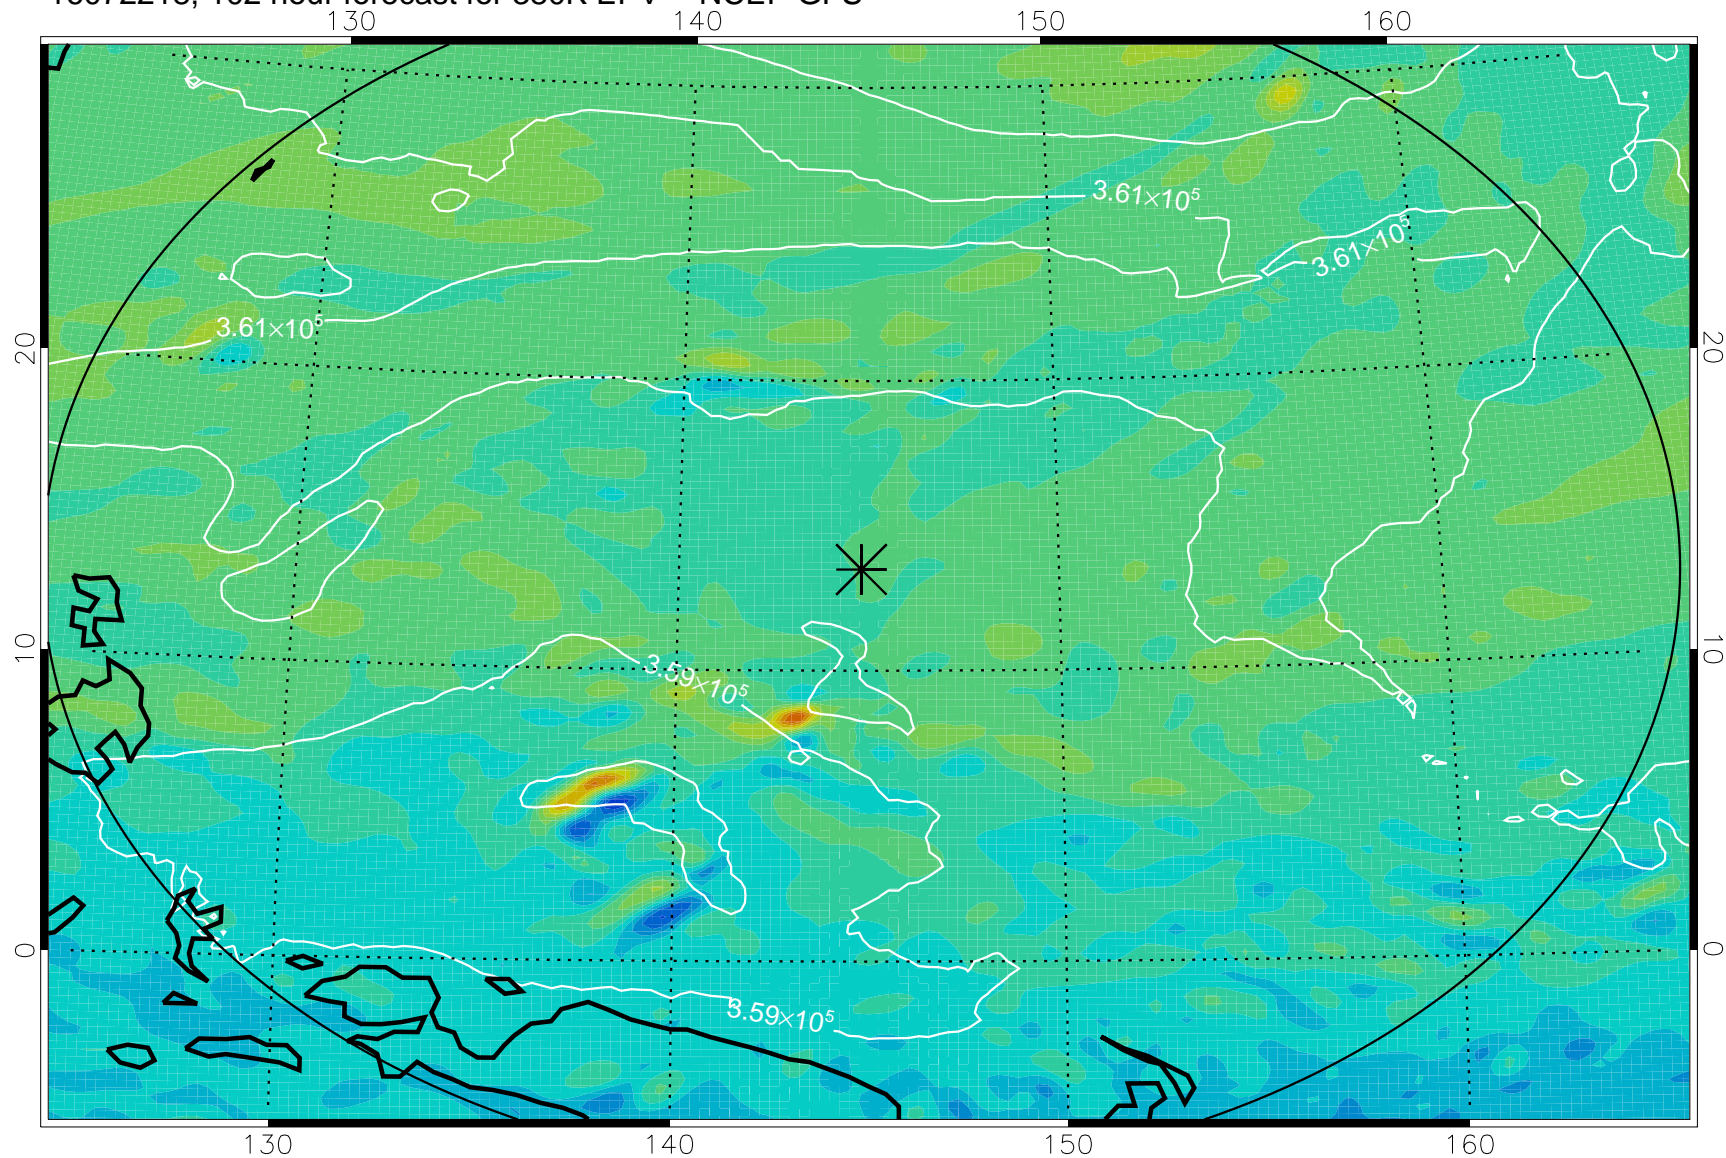

16072118, 78 hour forecast for 380K EPV -- NCEP GFS

380K Montgomery Streamfunction, white

Range ring of 2304 km

16072200, 84 hour forecast for 380K EPV -- NCEP GFS

380K Montgomery Streamfunction, white

Range ring of 2304 km

16072206, 90 hour forecast for 380K EPV -- NCEP GFS

380K Montgomery Streamfunction, white

Range ring of 2304 km

16072212, 96 hour forecast for 380K EPV -- NCEP GFS

380K Montgomery Streamfunction, white

Range ring of 2304 km

16072218, 102 hour forecast for 380K EPV -- NCEP GFS

380K Montgomery Streamfunction, white

Range ring of 2304 km

16072300, 108 hour forecast for 380K EPV -- NCEP GFS

380K Montgomery Streamfunction, white

Range ring of 2304 km

16072306, 114 hour forecast for 380K EPV -- NCEP GFS

380K Montgomery Streamfunction, white

Range ring of 2304 km

16072312, 120 hour forecast for 380K EPV -- NCEP GFS

380K Montgomery Streamfunction, white

Range ring of 2304 km