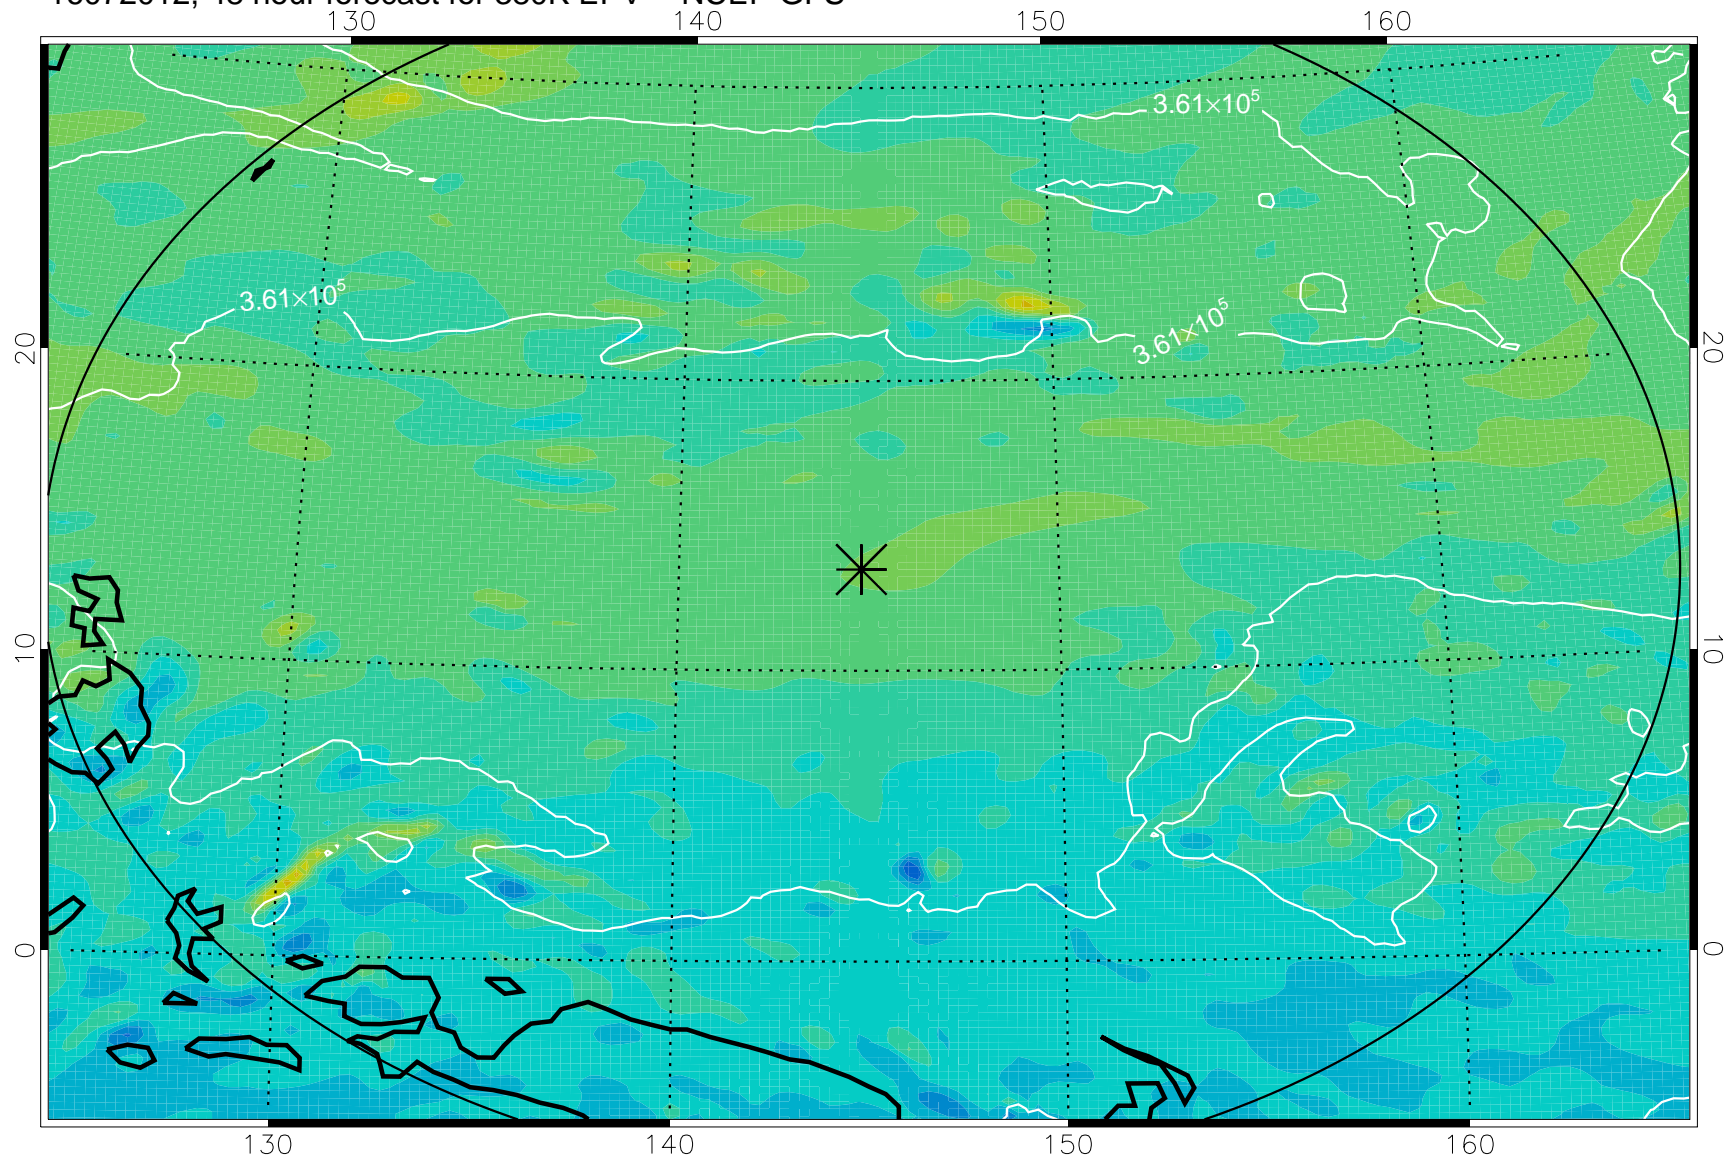

16071918, 30 hour forecast for 380K EPV -- NCEP GFS

380K Montgomery Streamfunction, white

Range ring of 2304 km

16072000, 36 hour forecast for 380K EPV -- NCEP GFS

380K Montgomery Streamfunction, white

Range ring of 2304 km

16072006, 42 hour forecast for 380K EPV -- NCEP GFS

380K Montgomery Streamfunction, white

Range ring of 2304 km

16072012, 48 hour forecast for 380K EPV -- NCEP GFS

380K Montgomery Streamfunction, white

Range ring of 2304 km

16072018, 54 hour forecast for 380K EPV -- NCEP GFS

380K Montgomery Streamfunction, white

Range ring of 2304 km

16072100, 60 hour forecast for 380K EPV -- NCEP GFS

380K Montgomery Streamfunction, white

Range ring of 2304 km

16072106, 66 hour forecast for 380K EPV -- NCEP GFS

380K Montgomery Streamfunction, white

Range ring of 2304 km

16072112, 72 hour forecast for 380K EPV -- NCEP GFS

380K Montgomery Streamfunction, white

Range ring of 2304 km