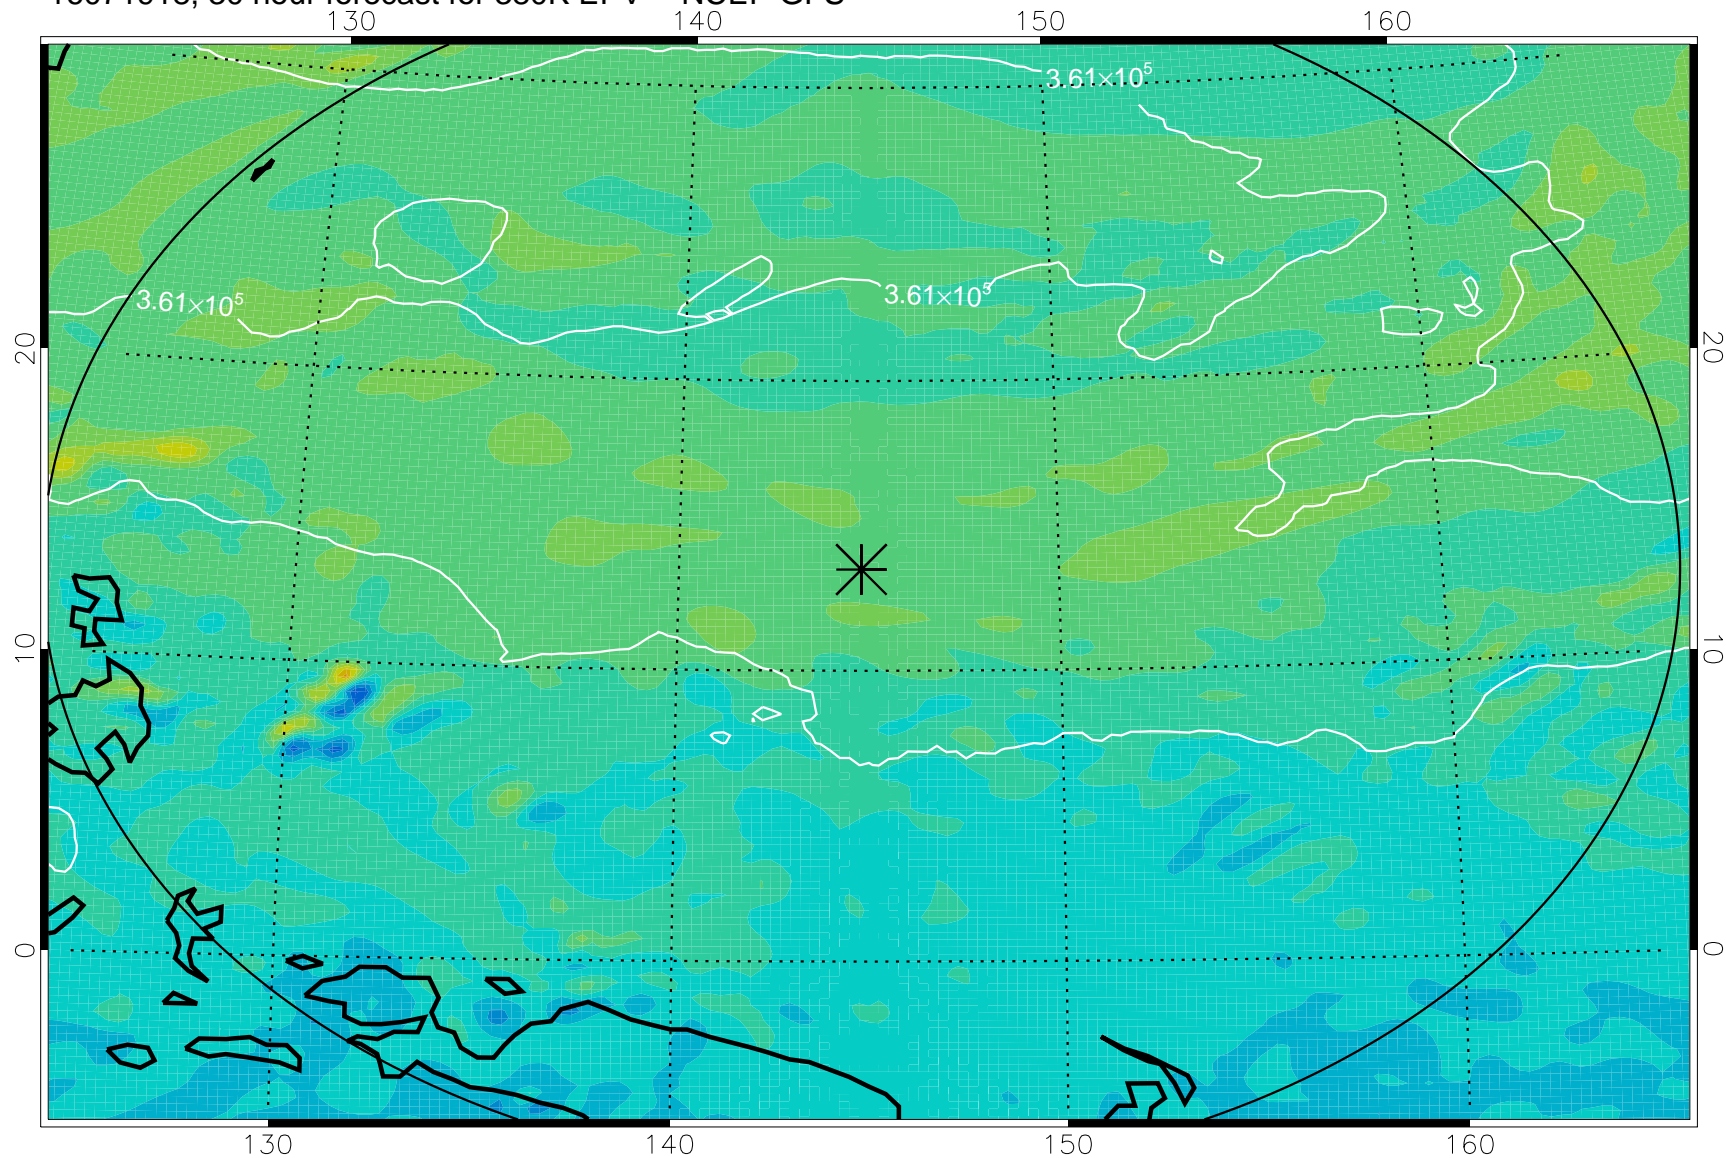

16071906, 18 hour forecast for 380K EPV -- NCEP GFS

380K Montgomery Streamfunction, white

Range ring of 2304 km

16071912, 24 hour forecast for 380K EPV -- NCEP GFS

380K Montgomery Streamfunction, white

Range ring of 2304 km

16071918, 30 hour forecast for 380K EPV -- NCEP GFS

380K Montgomery Streamfunction, white

Range ring of 2304 km

16072000, 36 hour forecast for 380K EPV -- NCEP GFS

380K Montgomery Streamfunction, white

Range ring of 2304 km

16072006, 42 hour forecast for 380K EPV -- NCEP GFS

380K Montgomery Streamfunction, white

Range ring of 2304 km

16072012, 48 hour forecast for 380K EPV -- NCEP GFS

380K Montgomery Streamfunction, white

Range ring of 2304 km

16072018, 54 hour forecast for 380K EPV -- NCEP GFS

380K Montgomery Streamfunction, white

Range ring of 2304 km

16072100, 60 hour forecast for 380K EPV -- NCEP GFS

380K Montgomery Streamfunction, white

Range ring of 2304 km