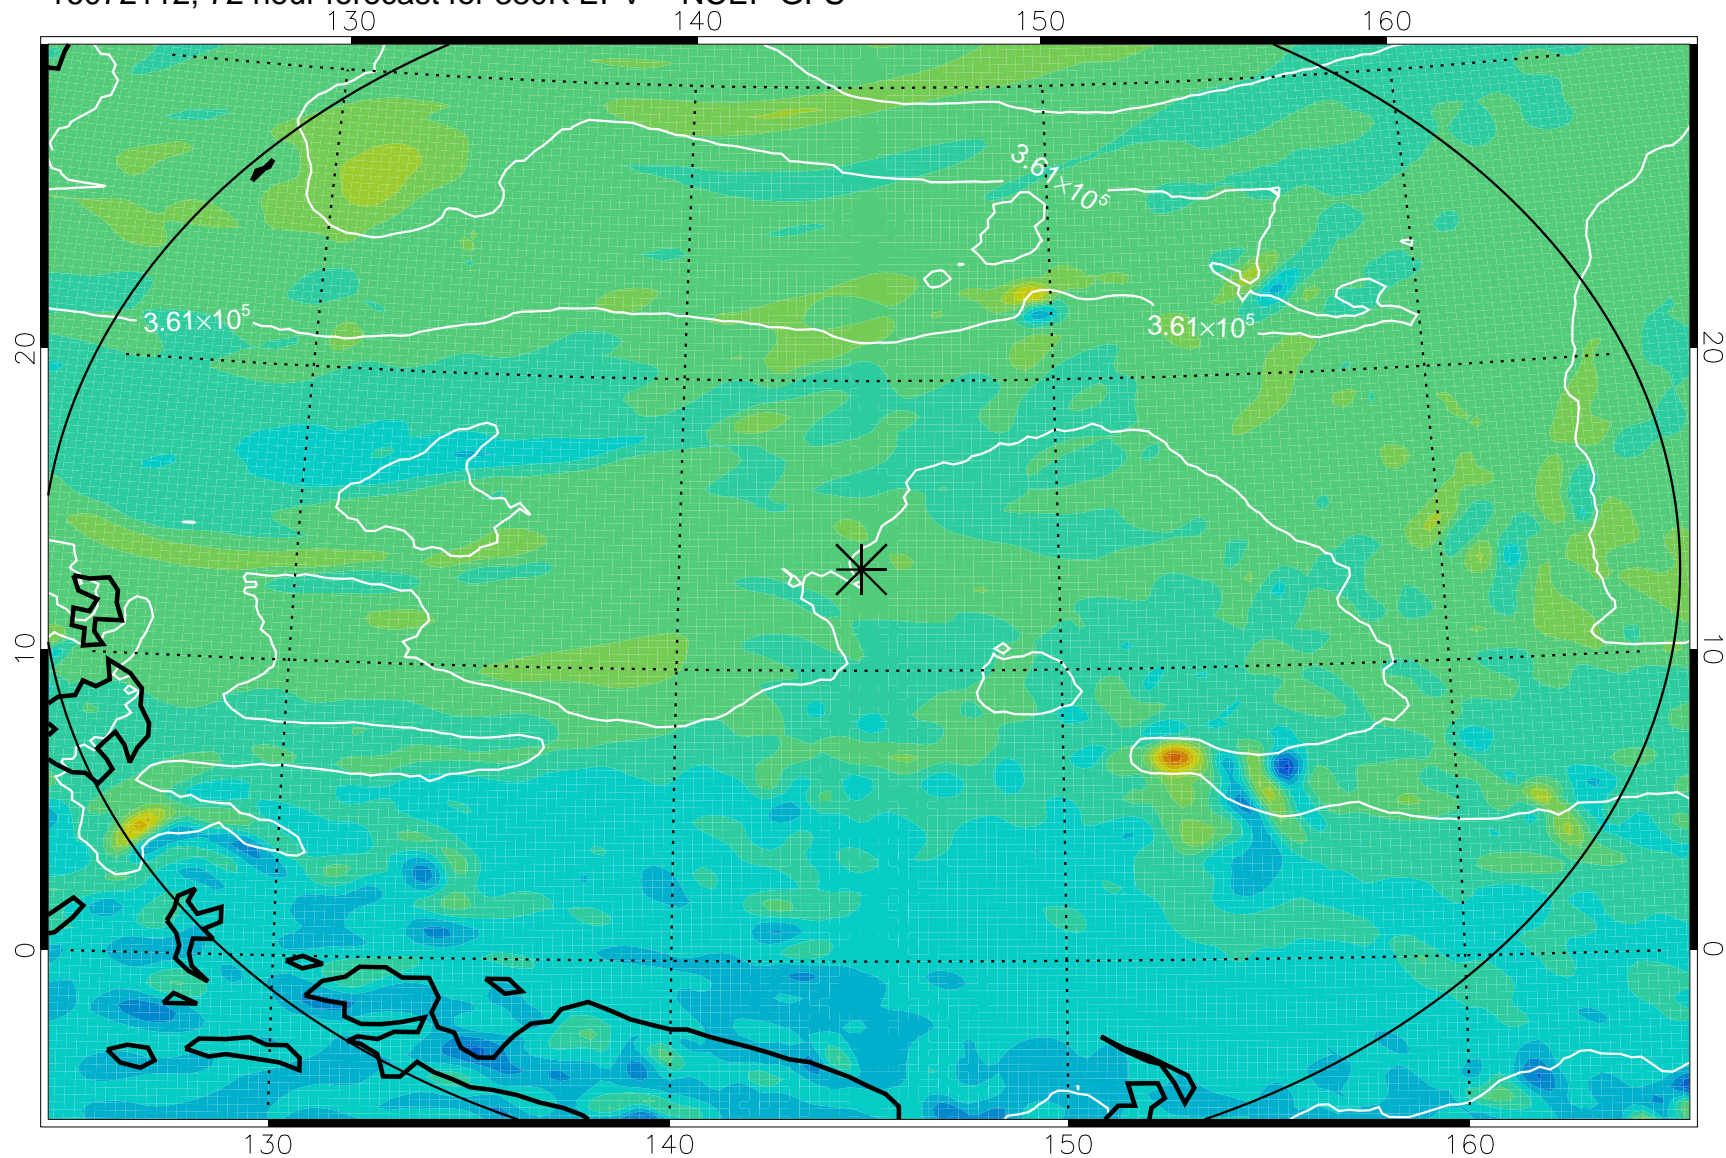

16072018, 54 hour forecast for 380K EPV -- NCEP GFS

380K Montgomery Streamfunction, white

Range ring of 2304 km

16072100, 60 hour forecast for 380K EPV -- NCEP GFS

380K Montgomery Streamfunction, white

Range ring of 2304 km

16072106, 66 hour forecast for 380K EPV -- NCEP GFS

380K Montgomery Streamfunction, white

Range ring of 2304 km

16072112, 72 hour forecast for 380K EPV -- NCEP GFS

380K Montgomery Streamfunction, white

Range ring of 2304 km

16072118, 78 hour forecast for 380K EPV -- NCEP GFS

380K Montgomery Streamfunction, white

Range ring of 2304 km

16072200, 84 hour forecast for 380K EPV -- NCEP GFS

380K Montgomery Streamfunction, white

Range ring of 2304 km

16072206, 90 hour forecast for 380K EPV -- NCEP GFS

380K Montgomery Streamfunction, white

Range ring of 2304 km

16072212, 96 hour forecast for 380K EPV -- NCEP GFS

380K Montgomery Streamfunction, white

Range ring of 2304 km