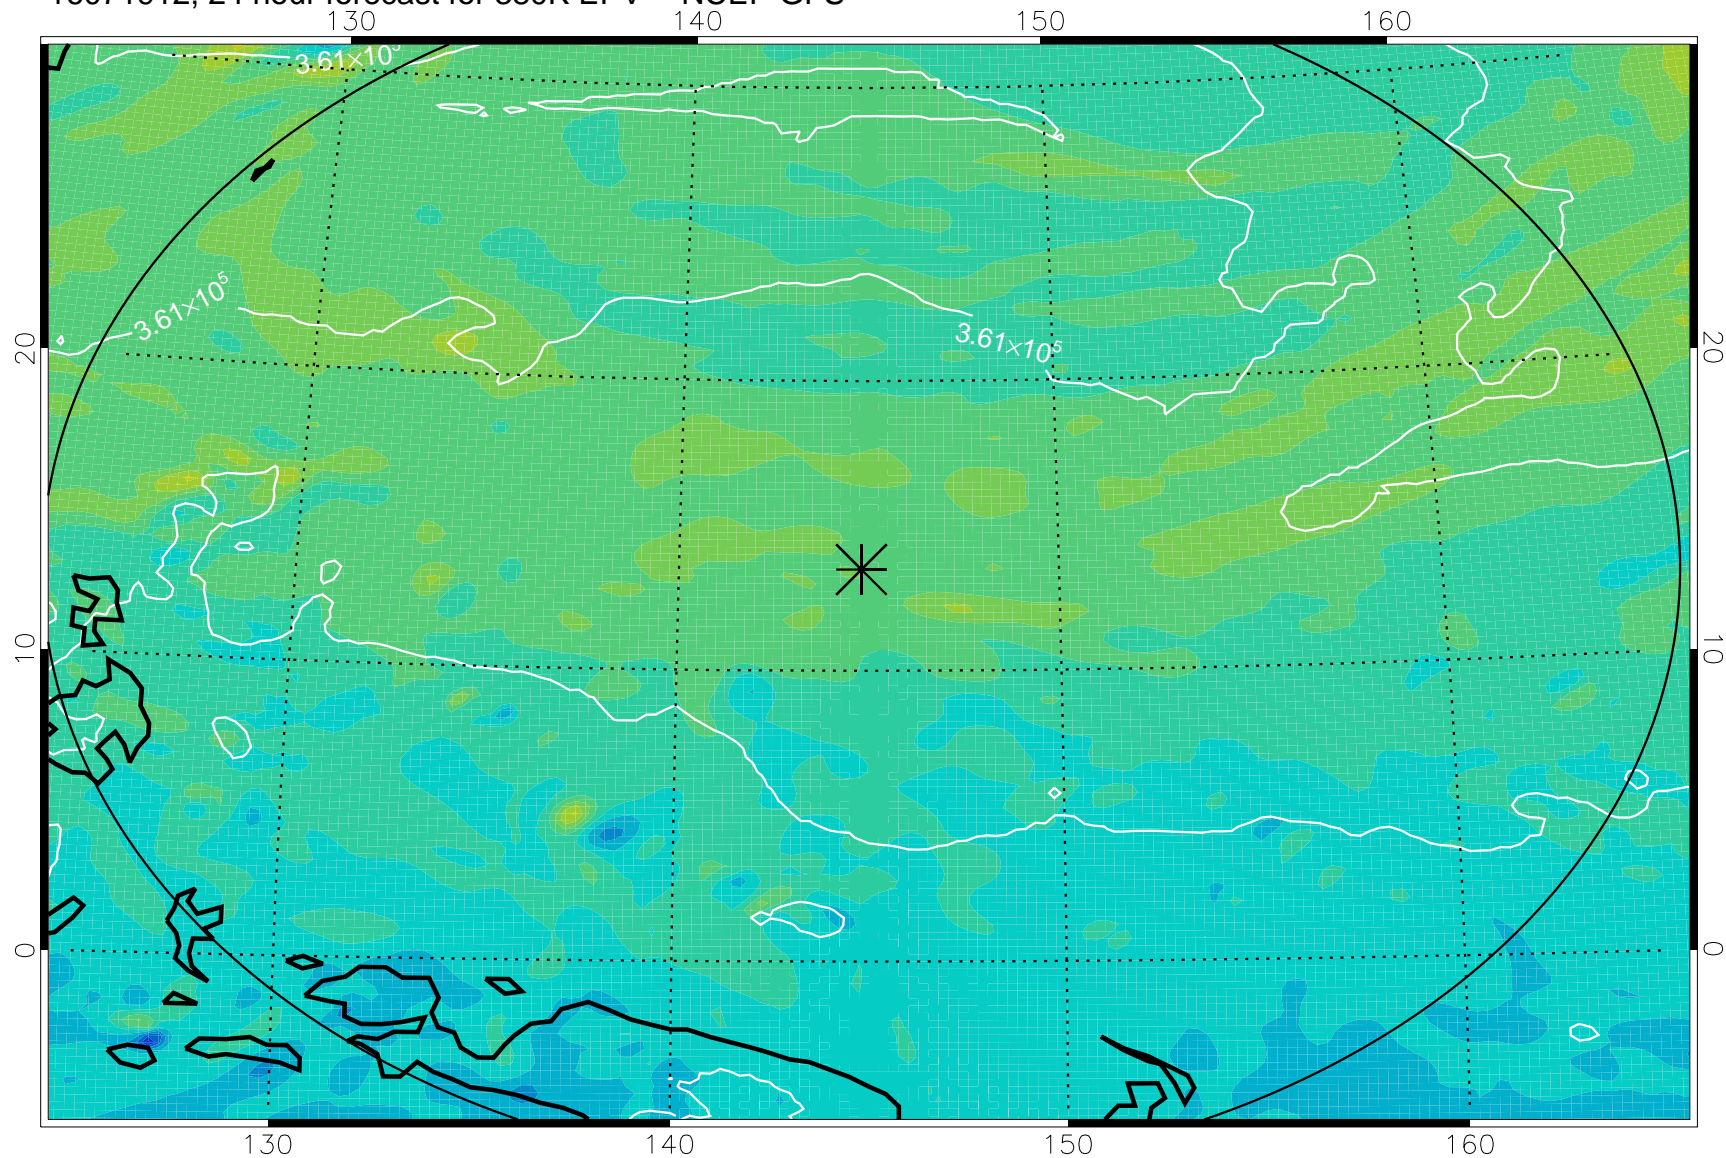

16071906, 18 hour forecast for 380K EPV -- NCEP GFS

380K Montgomery Streamfunction, white

Range ring of 2304 km

16071912, 24 hour forecast for 380K EPV -- NCEP GFS

380K Montgomery Streamfunction, white

Range ring of 2304 km

16071918, 30 hour forecast for 380K EPV -- NCEP GFS

380K Montgomery Streamfunction, white

Range ring of 2304 km

16072000, 36 hour forecast for 380K EPV -- NCEP GFS

380K Montgomery Streamfunction, white

Range ring of 2304 km

16072006, 42 hour forecast for 380K EPV -- NCEP GFS

380K Montgomery Streamfunction, white

Range ring of 2304 km

16072012, 48 hour forecast for 380K EPV -- NCEP GFS

380K Montgomery Streamfunction, white

Range ring of 2304 km

16072018, 54 hour forecast for 380K EPV -- NCEP GFS

380K Montgomery Streamfunction, white

Range ring of 2304 km

16072100, 60 hour forecast for 380K EPV -- NCEP GFS

380K Montgomery Streamfunction, white

Range ring of 2304 km