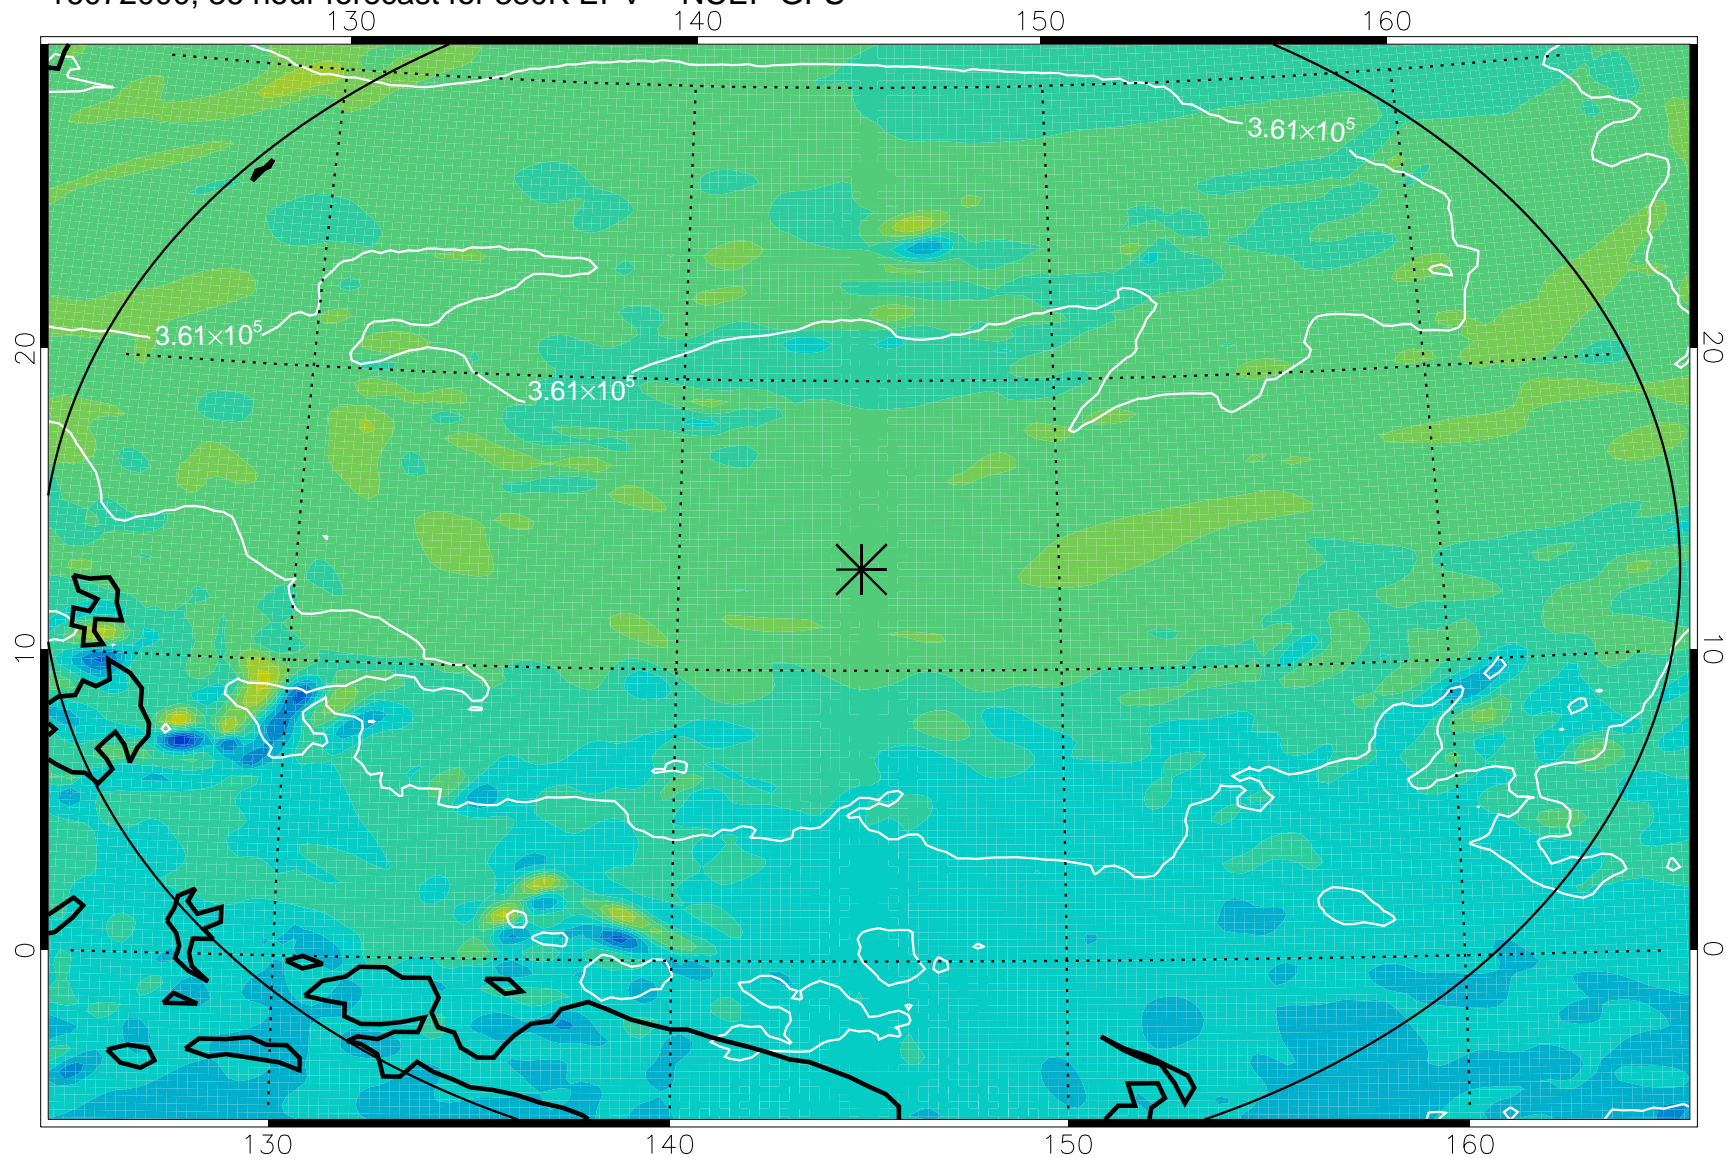

16071906, 18 hour forecast for 380K EPV -- NCEP GFS

380K Montgomery Streamfunction, white

Range ring of 2304 km

16071912, 24 hour forecast for 380K EPV -- NCEP GFS

380K Montgomery Streamfunction, white

Range ring of 2304 km

16071918, 30 hour forecast for 380K EPV -- NCEP GFS

380K Montgomery Streamfunction, white

Range ring of 2304 km

16072000, 36 hour forecast for 380K EPV -- NCEP GFS

380K Montgomery Streamfunction, white

Range ring of 2304 km

16072006, 42 hour forecast for 380K EPV -- NCEP GFS

380K Montgomery Streamfunction, white

Range ring of 2304 km

16072012, 48 hour forecast for 380K EPV -- NCEP GFS

380K Montgomery Streamfunction, white

Range ring of 2304 km

16072018, 54 hour forecast for 380K EPV -- NCEP GFS

380K Montgomery Streamfunction, white

Range ring of 2304 km

16072100, 60 hour forecast for 380K EPV -- NCEP GFS

380K Montgomery Streamfunction, white

Range ring of 2304 km