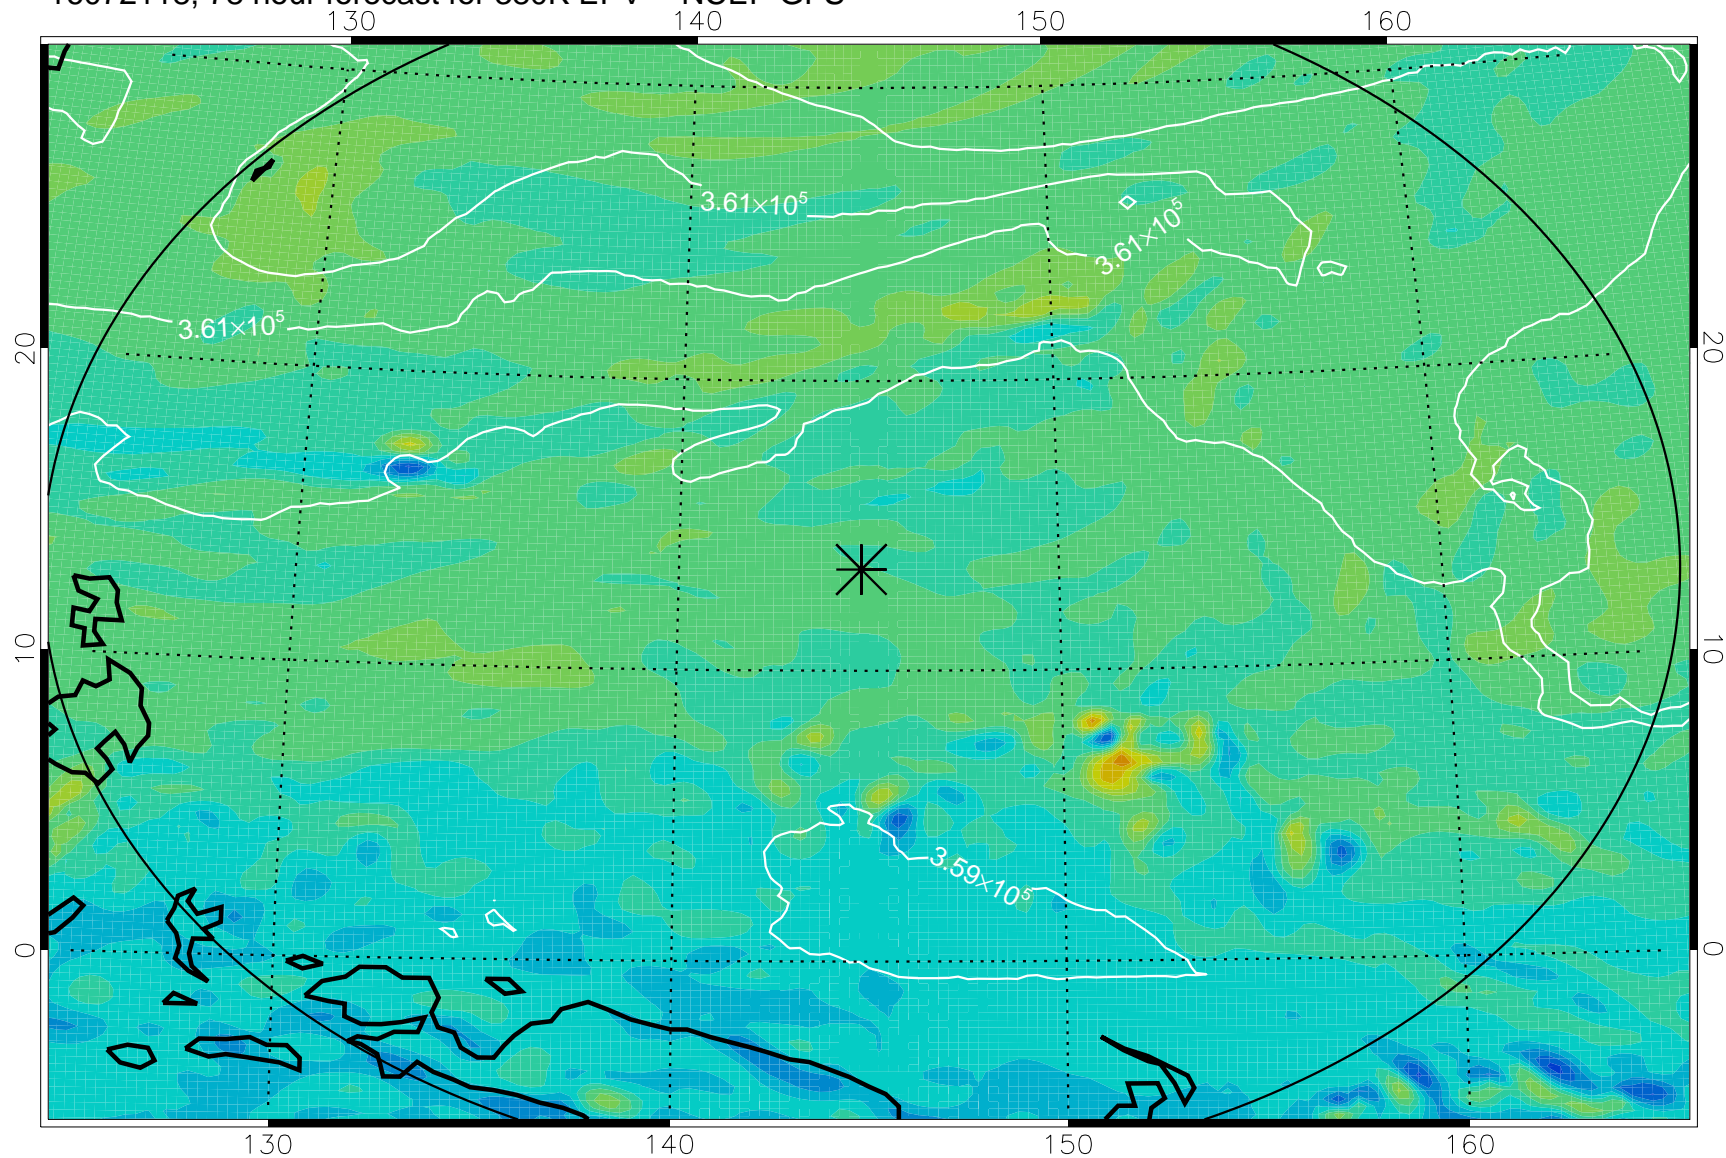

16072018, 54 hour forecast for 380K EPV -- NCEP GFS

380K Montgomery Streamfunction, white

Range ring of 2304 km

16072100, 60 hour forecast for 380K EPV -- NCEP GFS

380K Montgomery Streamfunction, white

Range ring of 2304 km

16072106, 66 hour forecast for 380K EPV -- NCEP GFS

380K Montgomery Streamfunction, white

Range ring of 2304 km

16072112, 72 hour forecast for 380K EPV -- NCEP GFS

380K Montgomery Streamfunction, white

Range ring of 2304 km

16072118, 78 hour forecast for 380K EPV -- NCEP GFS

380K Montgomery Streamfunction, white

Range ring of 2304 km

16072200, 84 hour forecast for 380K EPV -- NCEP GFS

380K Montgomery Streamfunction, white

Range ring of 2304 km

16072206, 90 hour forecast for 380K EPV -- NCEP GFS

380K Montgomery Streamfunction, white

Range ring of 2304 km

16072212, 96 hour forecast for 380K EPV -- NCEP GFS

380K Montgomery Streamfunction, white

Range ring of 2304 km