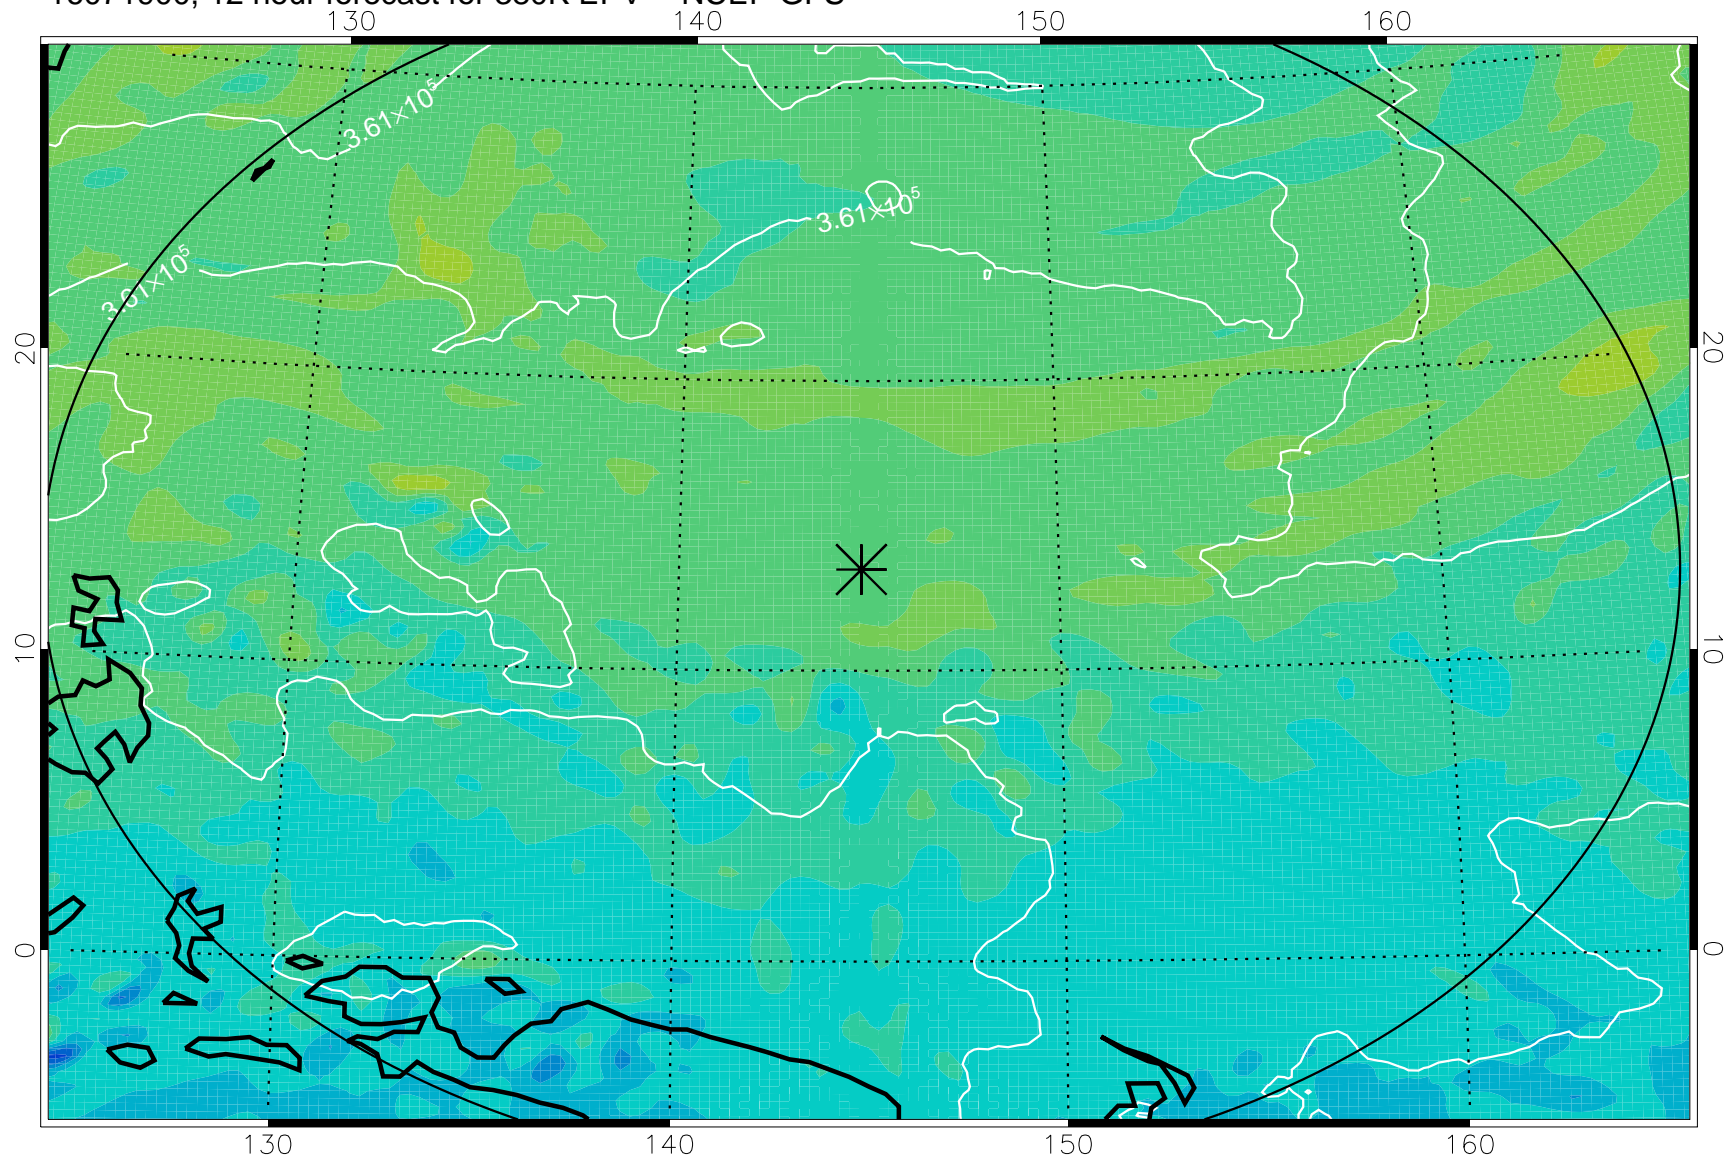

16071818, 6 hour forecast for 380K EPV -- NCEP GFS

380K Montgomery Streamfunction, white

Range ring of 2304 km

16071900, 12 hour forecast for 380K EPV -- NCEP GFS

380K Montgomery Streamfunction, white

Range ring of 2304 km

16071906, 18 hour forecast for 380K EPV -- NCEP GFS

380K Montgomery Streamfunction, white

Range ring of 2304 km

16071912, 24 hour forecast for 380K EPV -- NCEP GFS

380K Montgomery Streamfunction, white

Range ring of 2304 km

16071918, 30 hour forecast for 380K EPV -- NCEP GFS

380K Montgomery Streamfunction, white

Range ring of 2304 km

16072000, 36 hour forecast for 380K EPV -- NCEP GFS

380K Montgomery Streamfunction, white

Range ring of 2304 km

16072018, 54 hour forecast for 380K EPV -- NCEP GFS

380K Montgomery Streamfunction, white

Range ring of 2304 km

16072100, 60 hour forecast for 380K EPV -- NCEP GFS

380K Montgomery Streamfunction, white

Range ring of 2304 km