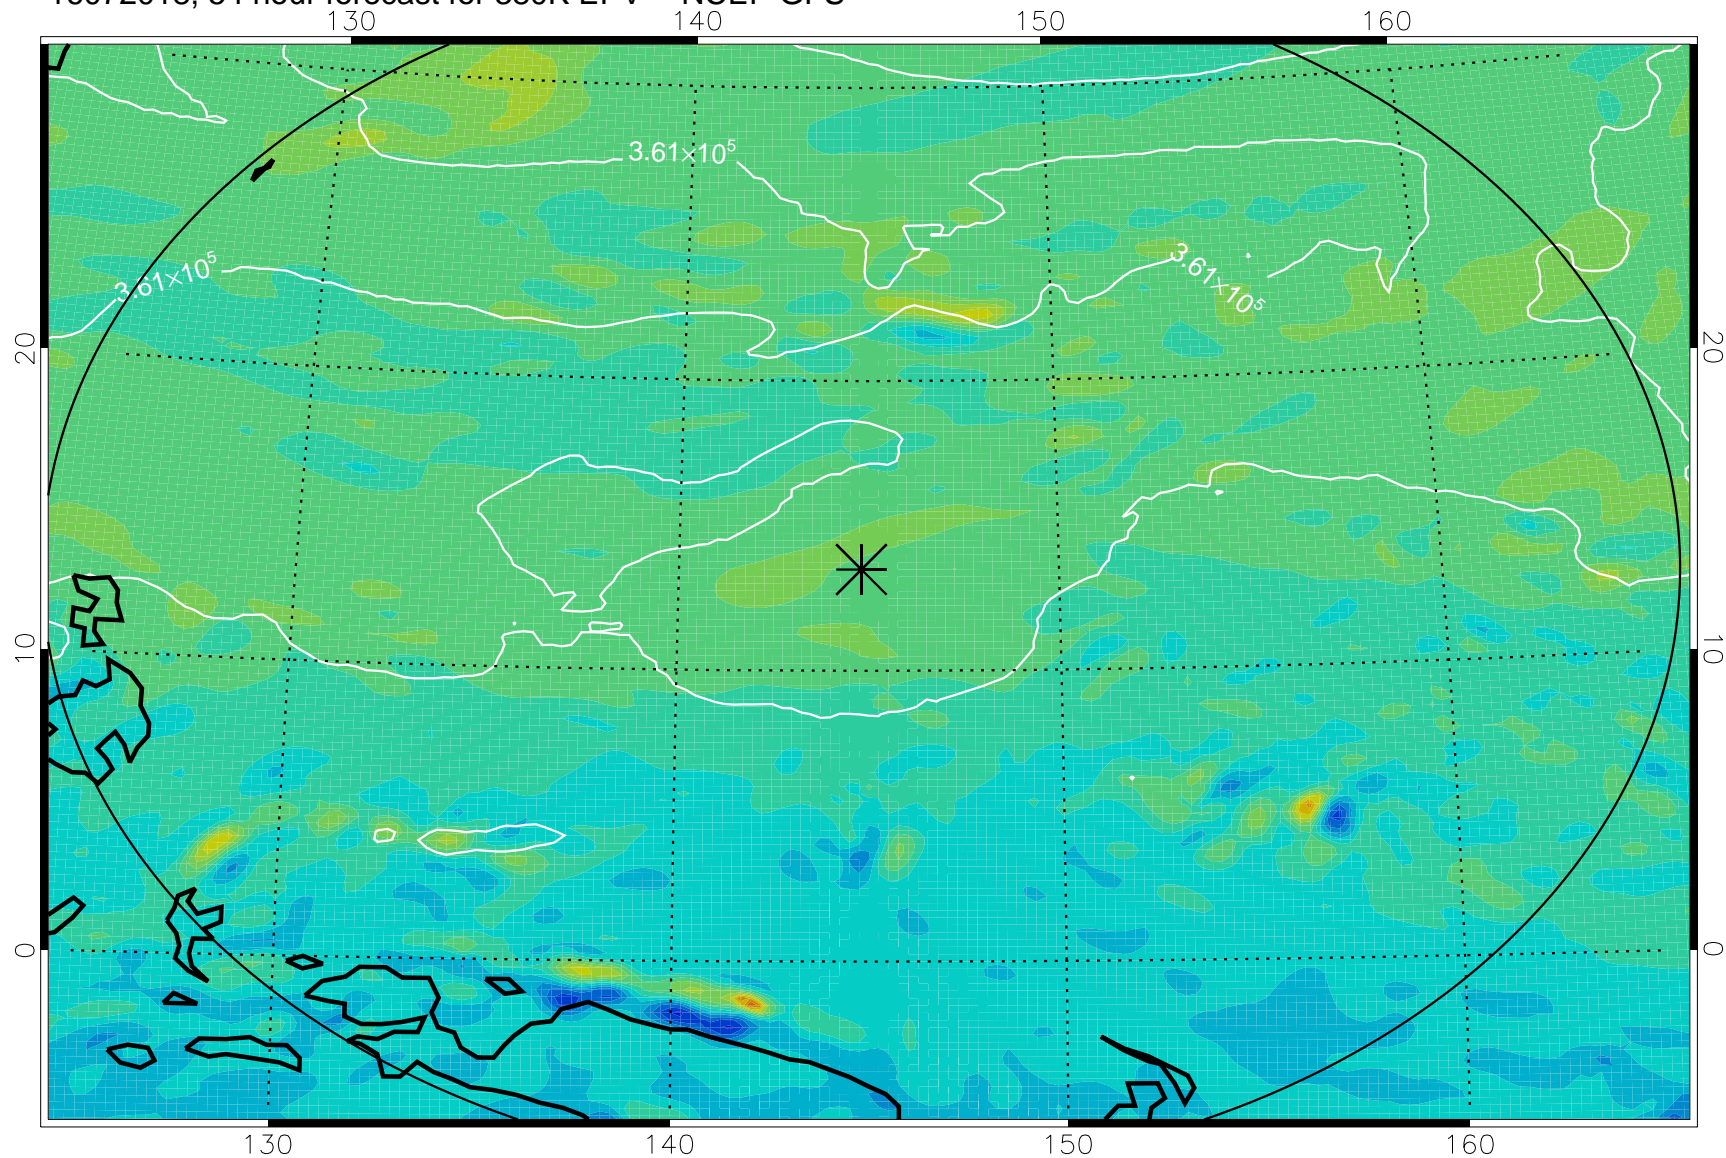

16071918, 30 hour forecast for 380K EPV -- NCEP GFS

380K Montgomery Streamfunction, white

Range ring of 2304 km

16072000, 36 hour forecast for 380K EPV -- NCEP GFS

380K Montgomery Streamfunction, white

Range ring of 2304 km

16072006, 42 hour forecast for 380K EPV -- NCEP GFS

380K Montgomery Streamfunction, white

Range ring of 2304 km

16072012, 48 hour forecast for 380K EPV -- NCEP GFS

380K Montgomery Streamfunction, white

Range ring of 2304 km

16072018, 54 hour forecast for 380K EPV -- NCEP GFS

380K Montgomery Streamfunction, white

Range ring of 2304 km

16072100, 60 hour forecast for 380K EPV -- NCEP GFS

380K Montgomery Streamfunction, white

Range ring of 2304 km

16072106, 66 hour forecast for 380K EPV -- NCEP GFS

380K Montgomery Streamfunction, white

Range ring of 2304 km

16072112, 72 hour forecast for 380K EPV -- NCEP GFS

380K Montgomery Streamfunction, white

Range ring of 2304 km