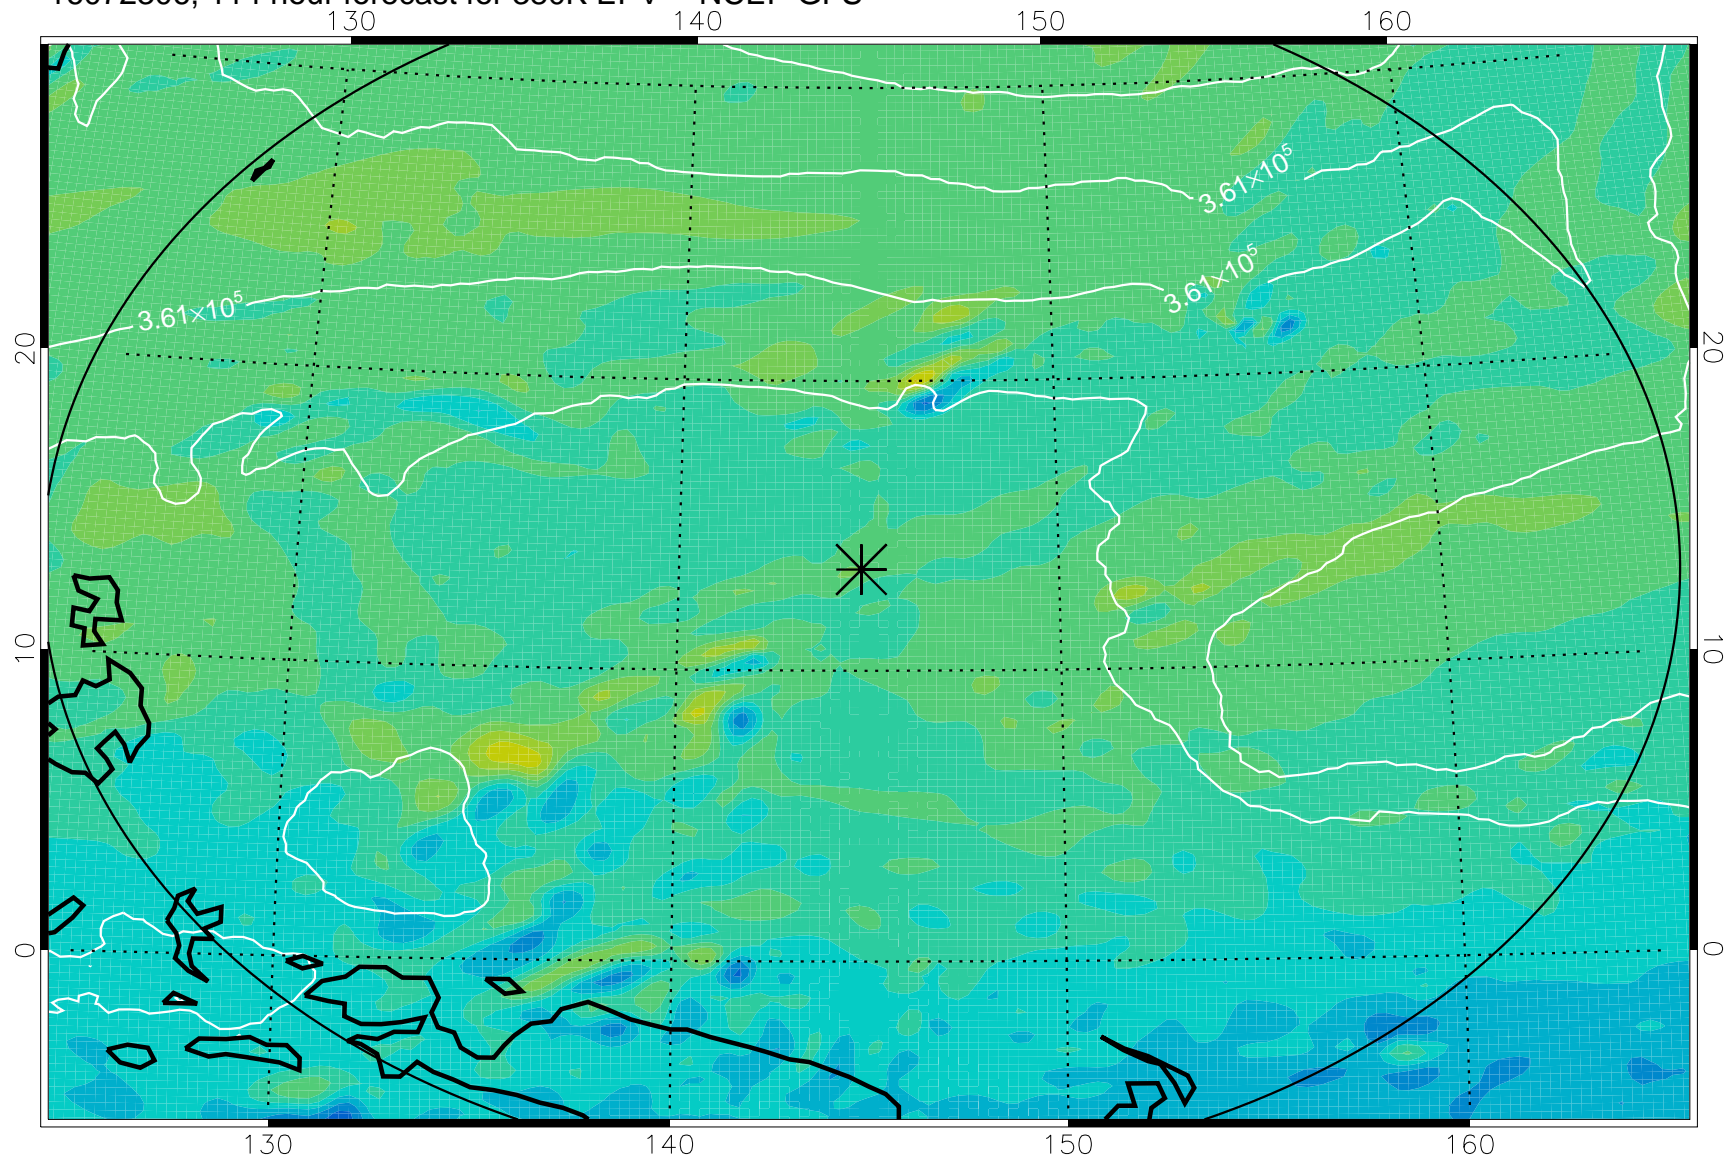

16072118, 78 hour forecast for 380K EPV -- NCEP GFS

380K Montgomery Streamfunction, white

Range ring of 2304 km

16072200, 84 hour forecast for 380K EPV -- NCEP GFS

380K Montgomery Streamfunction, white

Range ring of 2304 km

16072206, 90 hour forecast for 380K EPV -- NCEP GFS

380K Montgomery Streamfunction, white

Range ring of 2304 km

16072212, 96 hour forecast for 380K EPV -- NCEP GFS

380K Montgomery Streamfunction, white

Range ring of 2304 km

16072218, 102 hour forecast for 380K EPV -- NCEP GFS

380K Montgomery Streamfunction, white

Range ring of 2304 km

16072300, 108 hour forecast for 380K EPV -- NCEP GFS

380K Montgomery Streamfunction, white

Range ring of 2304 km

16072306, 114 hour forecast for 380K EPV -- NCEP GFS

380K Montgomery Streamfunction, white

Range ring of 2304 km

16072312, 120 hour forecast for 380K EPV -- NCEP GFS

380K Montgomery Streamfunction, white

Range ring of 2304 km