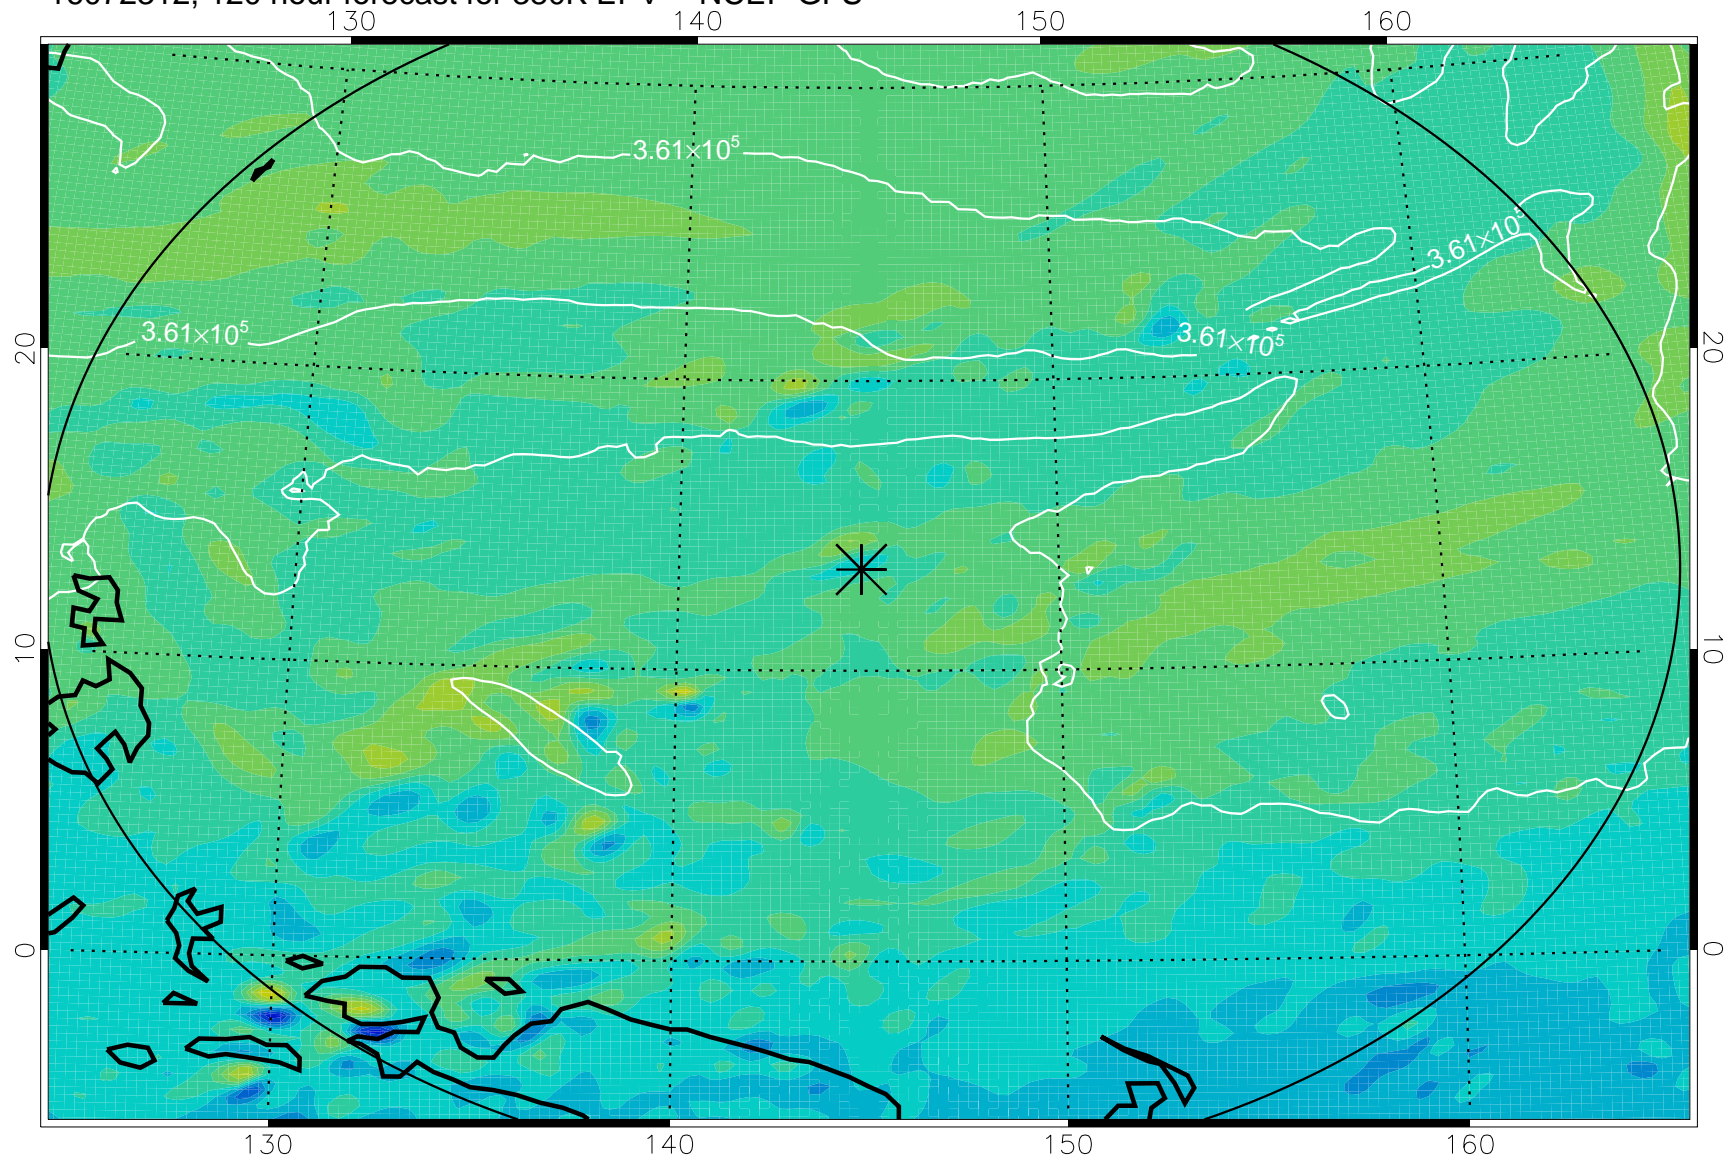

16072118, 78 hour forecast for 380K EPV -- NCEP GFS

380K Montgomery Streamfunction, white

Range ring of 2304 km

16072200, 84 hour forecast for 380K EPV -- NCEP GFS

380K Montgomery Streamfunction, white

Range ring of 2304 km

16072206, 90 hour forecast for 380K EPV -- NCEP GFS

380K Montgomery Streamfunction, white

Range ring of 2304 km

16072212, 96 hour forecast for 380K EPV -- NCEP GFS

380K Montgomery Streamfunction, white

Range ring of 2304 km

16072218, 102 hour forecast for 380K EPV -- NCEP GFS

380K Montgomery Streamfunction, white

Range ring of 2304 km

16072300, 108 hour forecast for 380K EPV -- NCEP GFS

380K Montgomery Streamfunction, white

Range ring of 2304 km

16072306, 114 hour forecast for 380K EPV -- NCEP GFS

380K Montgomery Streamfunction, white

Range ring of 2304 km

16072312, 120 hour forecast for 380K EPV -- NCEP GFS

380K Montgomery Streamfunction, white

Range ring of 2304 km