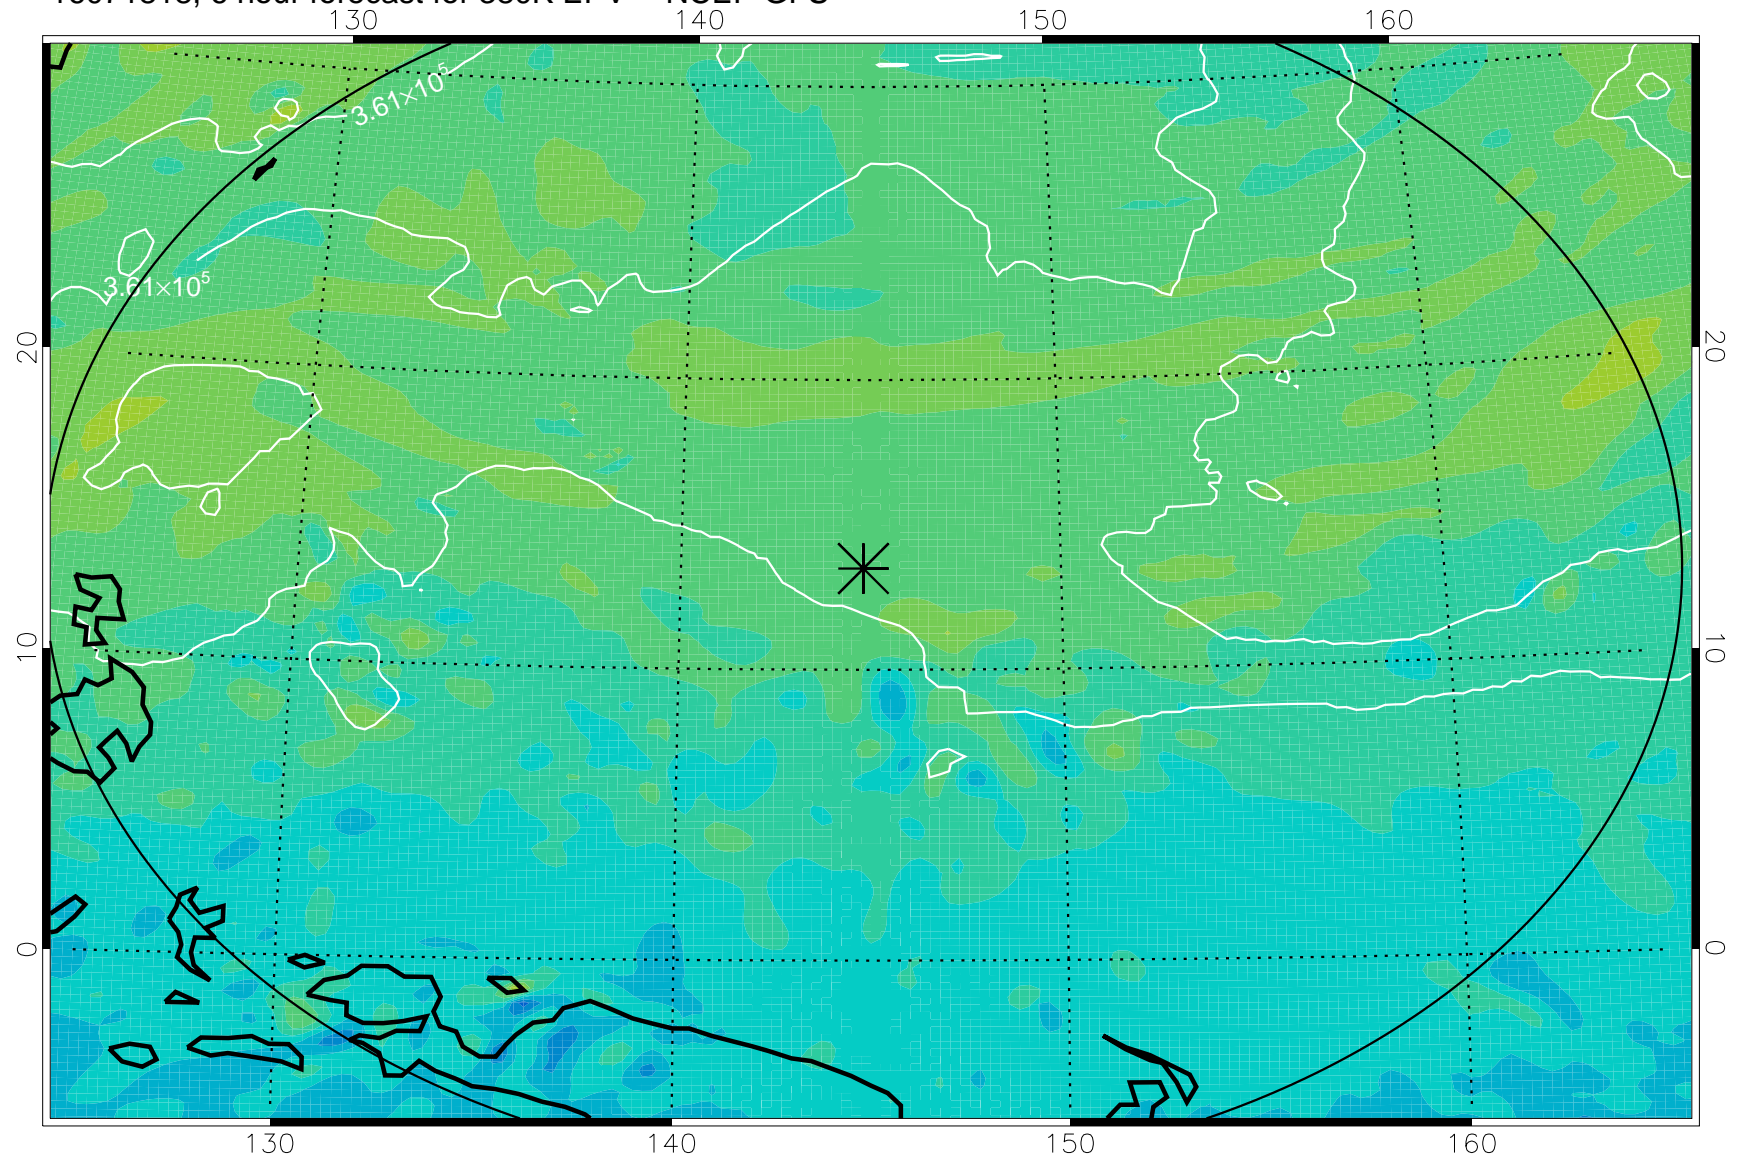

16071818, 6 hour forecast for 380K EPV -- NCEP GFS

380K Montgomery Streamfunction, white

Range ring of 2304 km

16071900, 12 hour forecast for 380K EPV -- NCEP GFS

380K Montgomery Streamfunction, white

Range ring of 2304 km

16071906, 18 hour forecast for 380K EPV -- NCEP GFS

380K Montgomery Streamfunction, white

Range ring of 2304 km

16071912, 24 hour forecast for 380K EPV -- NCEP GFS

380K Montgomery Streamfunction, white

Range ring of 2304 km

16071918, 30 hour forecast for 380K EPV -- NCEP GFS

380K Montgomery Streamfunction, white

Range ring of 2304 km

16072000, 36 hour forecast for 380K EPV -- NCEP GFS

380K Montgomery Streamfunction, white

Range ring of 2304 km

16072018, 54 hour forecast for 380K EPV -- NCEP GFS

380K Montgomery Streamfunction, white

Range ring of 2304 km

16072100, 60 hour forecast for 380K EPV -- NCEP GFS

380K Montgomery Streamfunction, white

Range ring of 2304 km