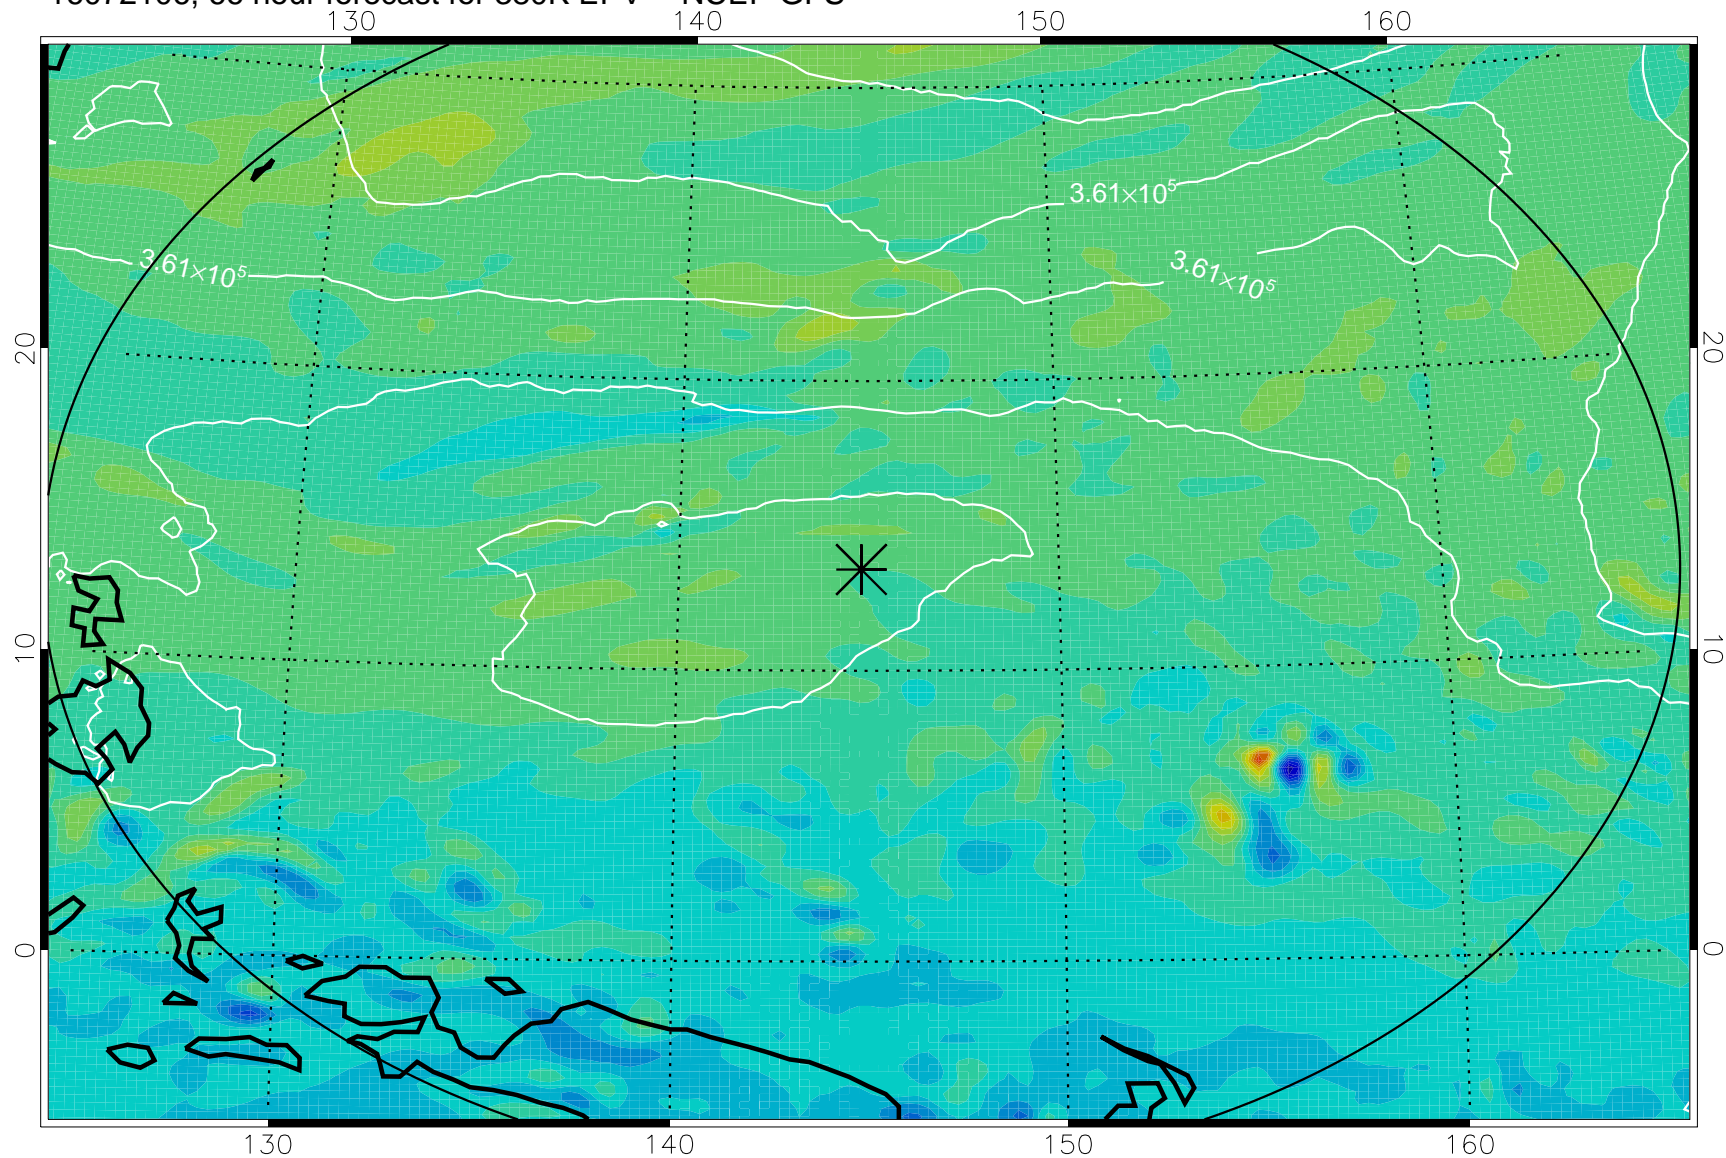

16072018, 54 hour forecast for 380K EPV -- NCEP GFS

380K Montgomery Streamfunction, white

Range ring of 2304 km

16072100, 60 hour forecast for 380K EPV -- NCEP GFS

380K Montgomery Streamfunction, white

Range ring of 2304 km

16072106, 66 hour forecast for 380K EPV -- NCEP GFS

380K Montgomery Streamfunction, white

Range ring of 2304 km

16072112, 72 hour forecast for 380K EPV -- NCEP GFS

380K Montgomery Streamfunction, white

Range ring of 2304 km

16072118, 78 hour forecast for 380K EPV -- NCEP GFS

380K Montgomery Streamfunction, white

Range ring of 2304 km

16072200, 84 hour forecast for 380K EPV -- NCEP GFS

380K Montgomery Streamfunction, white

Range ring of 2304 km

16072206, 90 hour forecast for 380K EPV -- NCEP GFS

380K Montgomery Streamfunction, white

Range ring of 2304 km

16072212, 96 hour forecast for 380K EPV -- NCEP GFS

380K Montgomery Streamfunction, white

Range ring of 2304 km