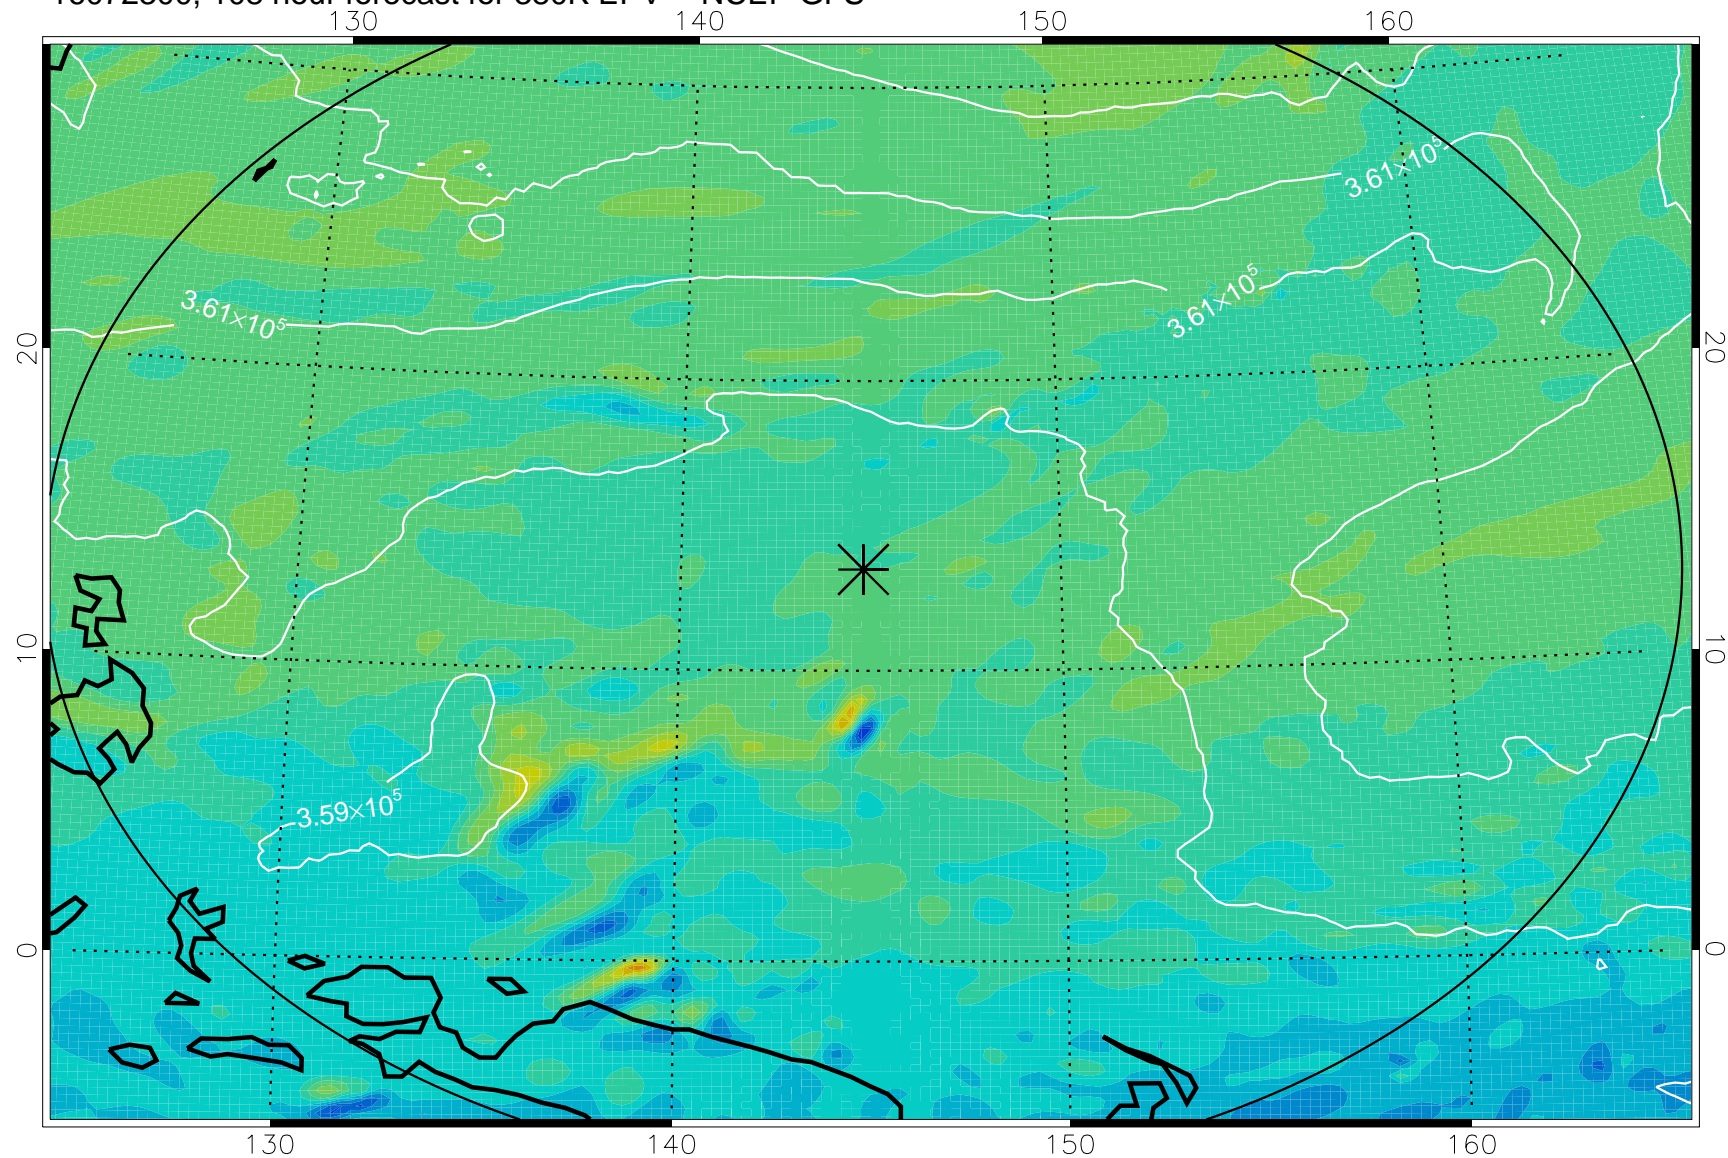

16072118, 78 hour forecast for 380K EPV -- NCEP GFS

380K Montgomery Streamfunction, white

Range ring of 2304 km

16072200, 84 hour forecast for 380K EPV -- NCEP GFS

380K Montgomery Streamfunction, white

Range ring of 2304 km

16072206, 90 hour forecast for 380K EPV -- NCEP GFS

380K Montgomery Streamfunction, white

Range ring of 2304 km

16072212, 96 hour forecast for 380K EPV -- NCEP GFS

380K Montgomery Streamfunction, white

Range ring of 2304 km

16072218, 102 hour forecast for 380K EPV -- NCEP GFS

380K Montgomery Streamfunction, white

Range ring of 2304 km

16072300, 108 hour forecast for 380K EPV -- NCEP GFS

380K Montgomery Streamfunction, white

Range ring of 2304 km

16072306, 114 hour forecast for 380K EPV -- NCEP GFS

380K Montgomery Streamfunction, white

Range ring of 2304 km

16072312, 120 hour forecast for 380K EPV -- NCEP GFS

380K Montgomery Streamfunction, white

Range ring of 2304 km