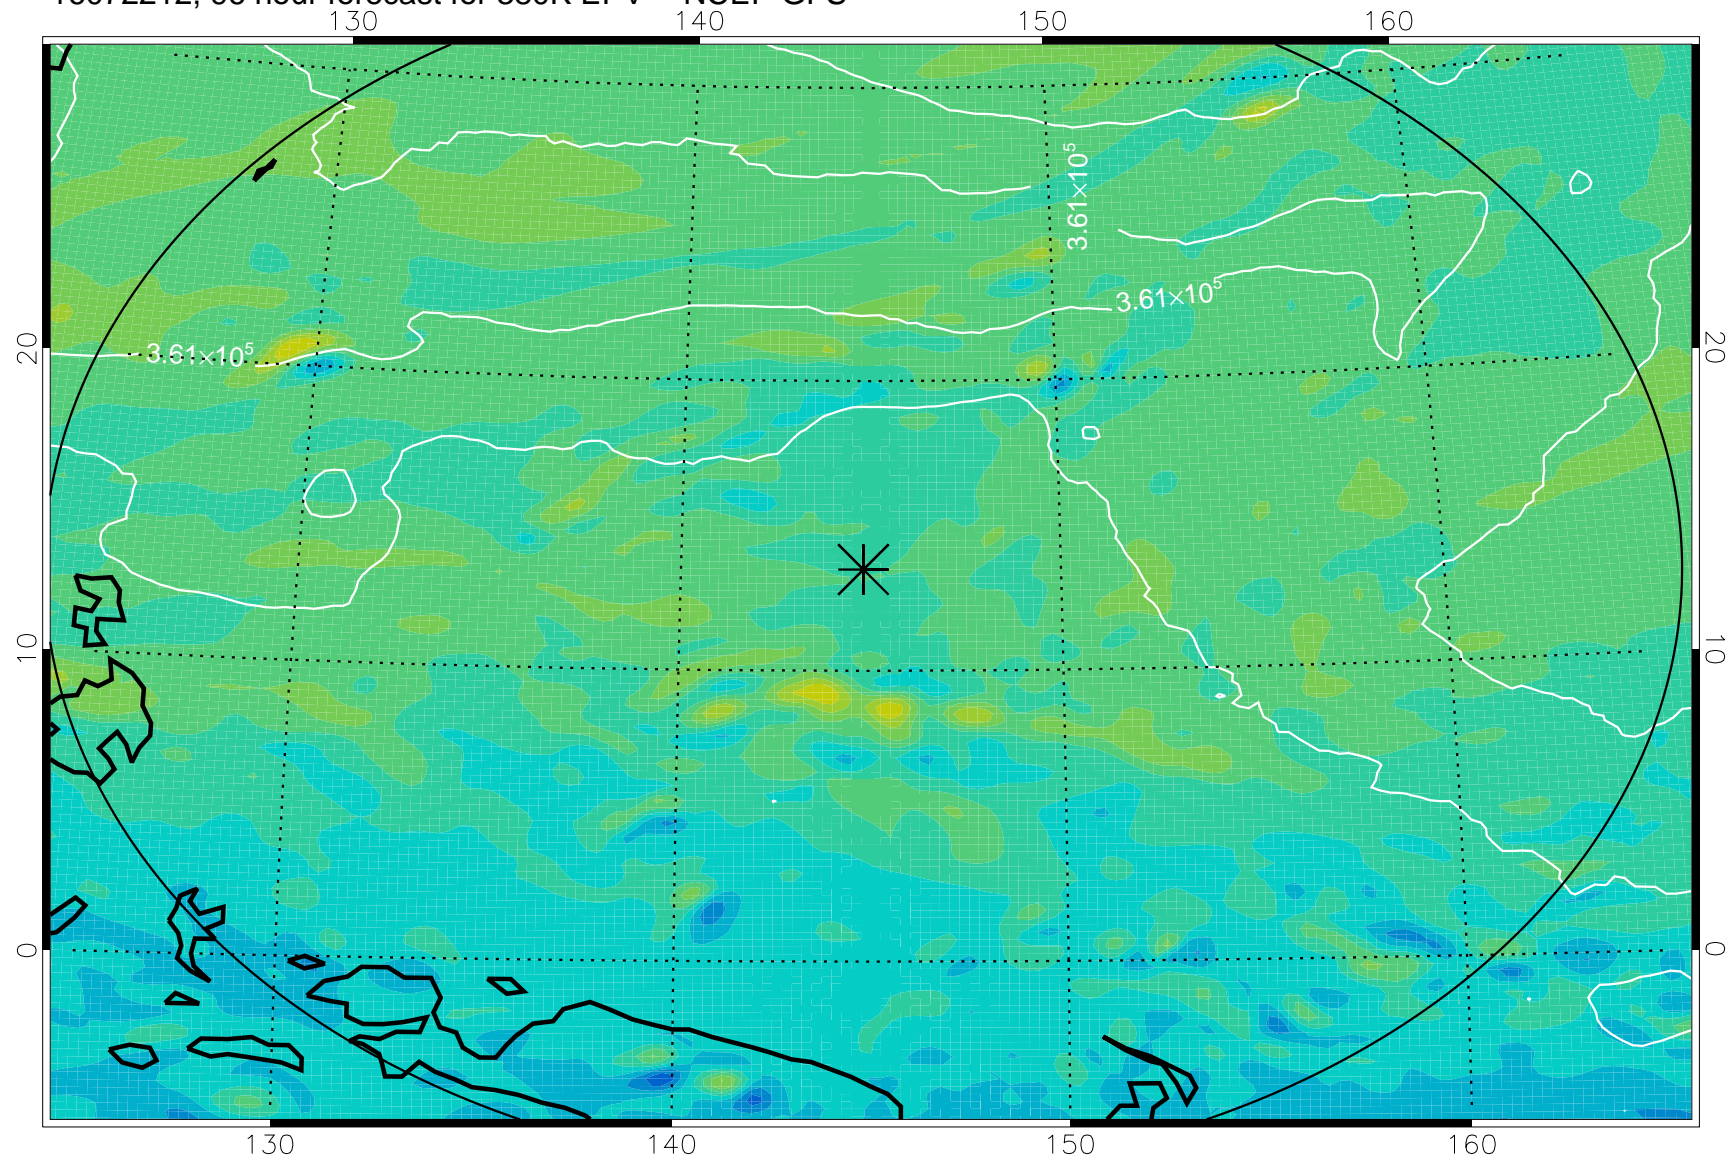

16072118, 78 hour forecast for 380K EPV -- NCEP GFS

380K Montgomery Streamfunction, white

Range ring of 2304 km

16072200, 84 hour forecast for 380K EPV -- NCEP GFS

380K Montgomery Streamfunction, white

Range ring of 2304 km

16072206, 90 hour forecast for 380K EPV -- NCEP GFS

380K Montgomery Streamfunction, white

Range ring of 2304 km

16072212, 96 hour forecast for 380K EPV -- NCEP GFS

380K Montgomery Streamfunction, white

Range ring of 2304 km

16072218, 102 hour forecast for 380K EPV -- NCEP GFS

380K Montgomery Streamfunction, white

Range ring of 2304 km

16072300, 108 hour forecast for 380K EPV -- NCEP GFS

380K Montgomery Streamfunction, white

Range ring of 2304 km

16072306, 114 hour forecast for 380K EPV -- NCEP GFS

380K Montgomery Streamfunction, white

Range ring of 2304 km

16072312, 120 hour forecast for 380K EPV -- NCEP GFS

380K Montgomery Streamfunction, white

Range ring of 2304 km