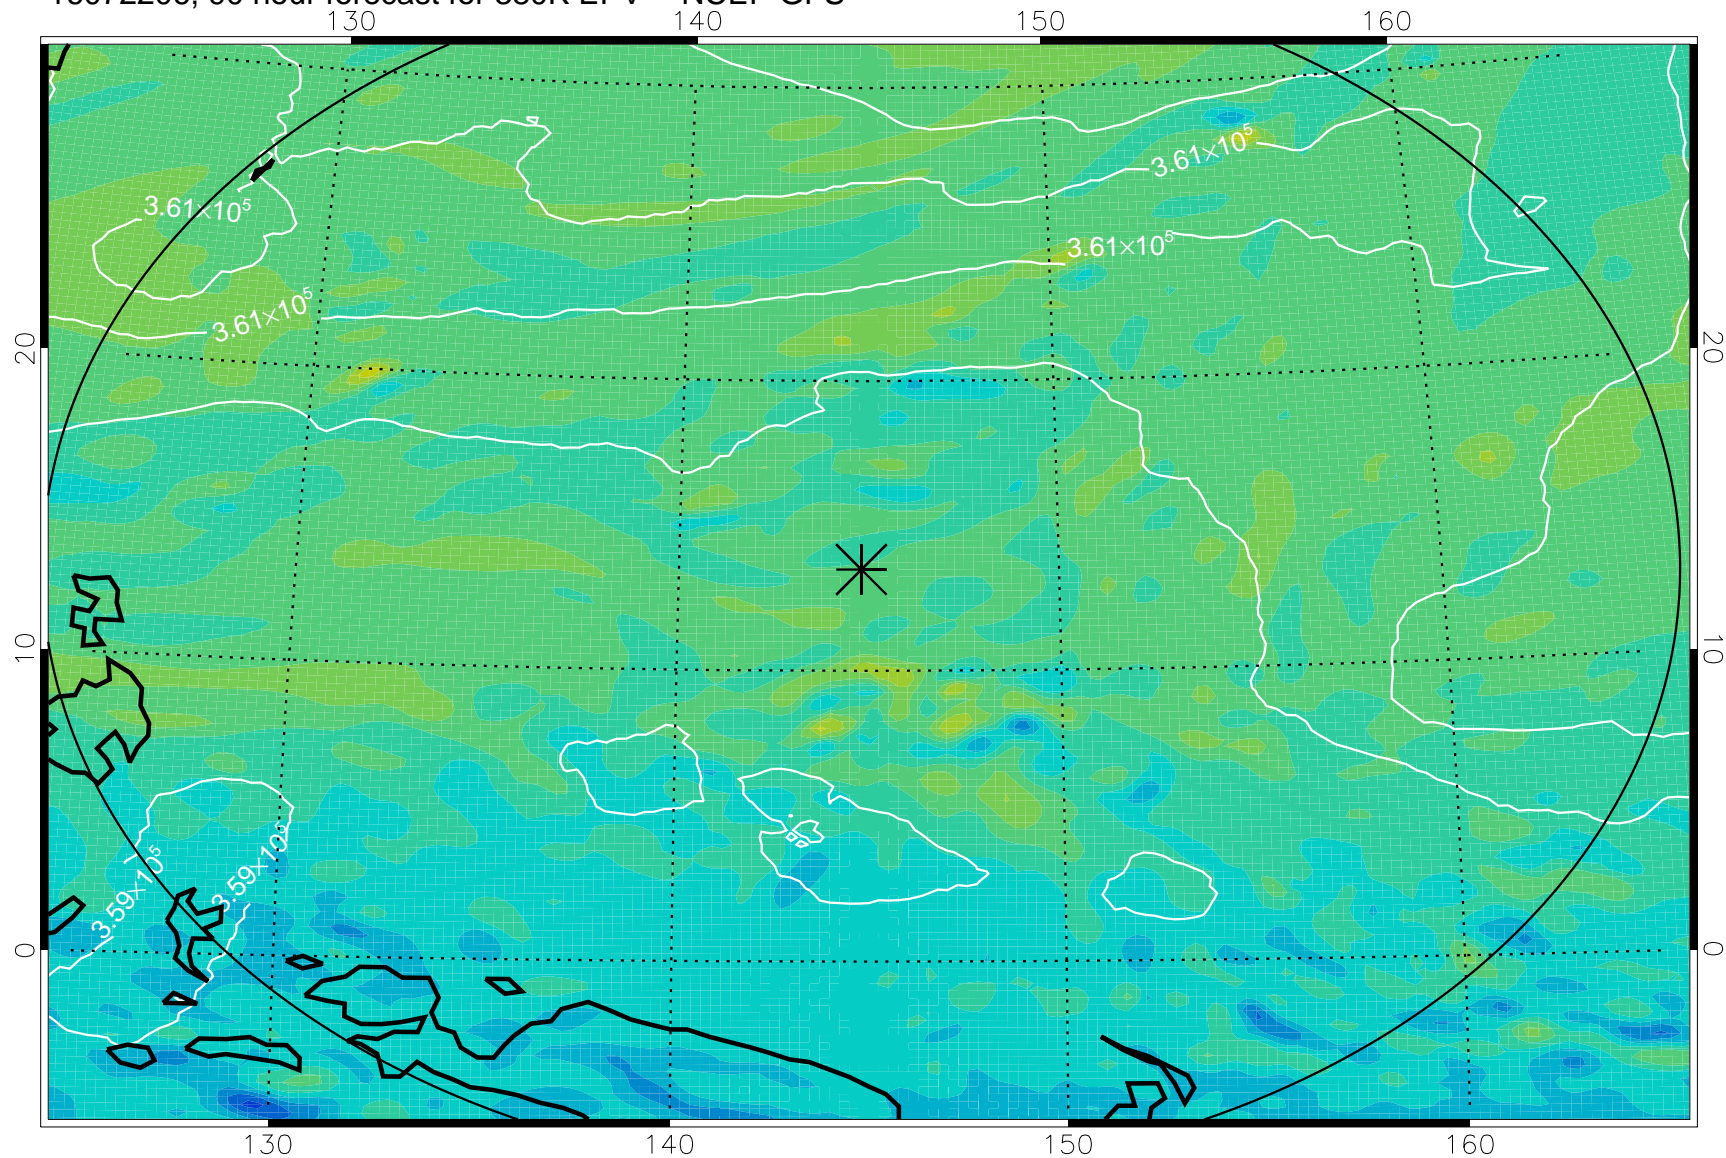

16072106, 66 hour forecast for 380K EPV -- NCEP GFS

380K Montgomery Streamfunction, white

Range ring of 2304 km

16072112, 72 hour forecast for 380K EPV -- NCEP GFS

380K Montgomery Streamfunction, white

Range ring of 2304 km

16072118, 78 hour forecast for 380K EPV -- NCEP GFS

380K Montgomery Streamfunction, white

Range ring of 2304 km

16072200, 84 hour forecast for 380K EPV -- NCEP GFS

380K Montgomery Streamfunction, white

Range ring of 2304 km

16072206, 90 hour forecast for 380K EPV -- NCEP GFS

380K Montgomery Streamfunction, white

Range ring of 2304 km

16072212, 96 hour forecast for 380K EPV -- NCEP GFS

380K Montgomery Streamfunction, white

Range ring of 2304 km

16072218, 102 hour forecast for 380K EPV -- NCEP GFS

380K Montgomery Streamfunction, white

Range ring of 2304 km

16072300, 108 hour forecast for 380K EPV -- NCEP GFS

380K Montgomery Streamfunction, white

Range ring of 2304 km