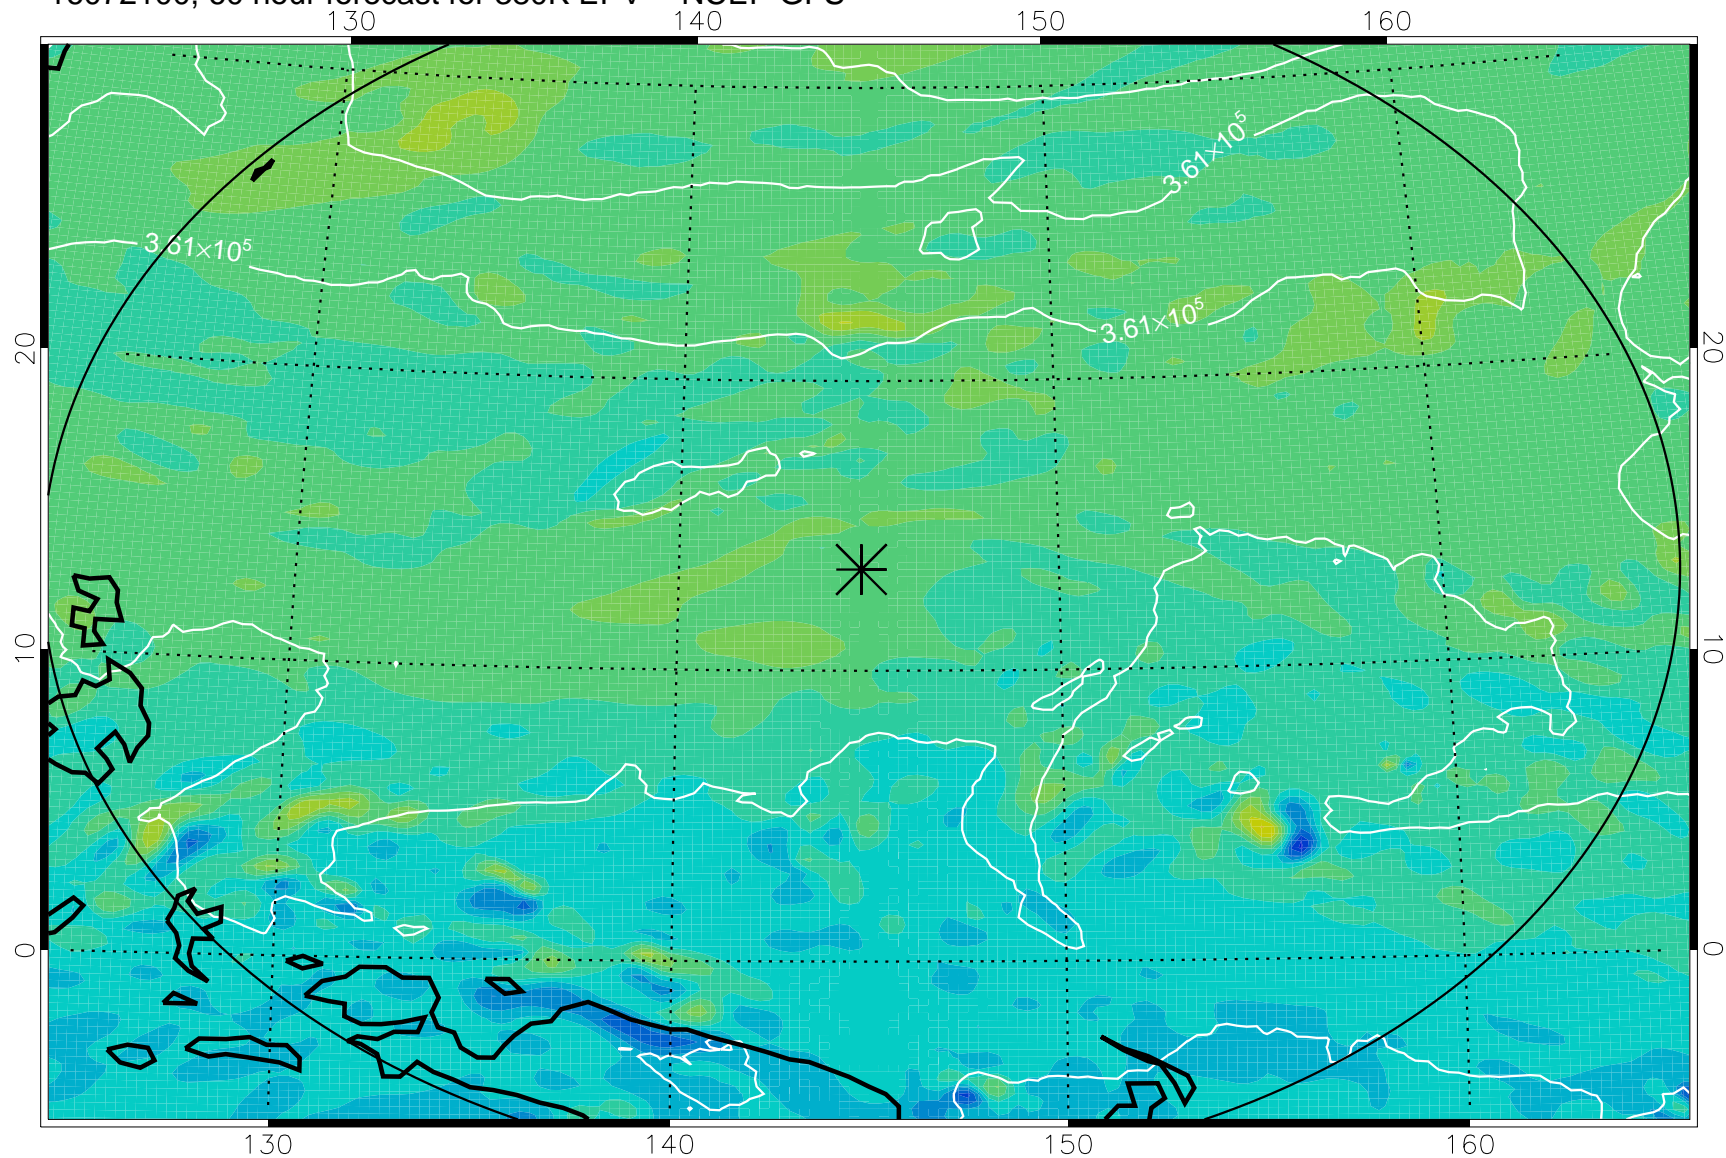

16071918, 30 hour forecast for 380K EPV -- NCEP GFS

380K Montgomery Streamfunction, white

Range ring of 2304 km

16072000, 36 hour forecast for 380K EPV -- NCEP GFS

380K Montgomery Streamfunction, white

Range ring of 2304 km

16072006, 42 hour forecast for 380K EPV -- NCEP GFS

380K Montgomery Streamfunction, white

Range ring of 2304 km

16072012, 48 hour forecast for 380K EPV -- NCEP GFS

380K Montgomery Streamfunction, white

Range ring of 2304 km

16072018, 54 hour forecast for 380K EPV -- NCEP GFS

380K Montgomery Streamfunction, white

Range ring of 2304 km

16072100, 60 hour forecast for 380K EPV -- NCEP GFS

380K Montgomery Streamfunction, white

Range ring of 2304 km

16072106, 66 hour forecast for 380K EPV -- NCEP GFS

380K Montgomery Streamfunction, white

Range ring of 2304 km

16072112, 72 hour forecast for 380K EPV -- NCEP GFS

380K Montgomery Streamfunction, white

Range ring of 2304 km