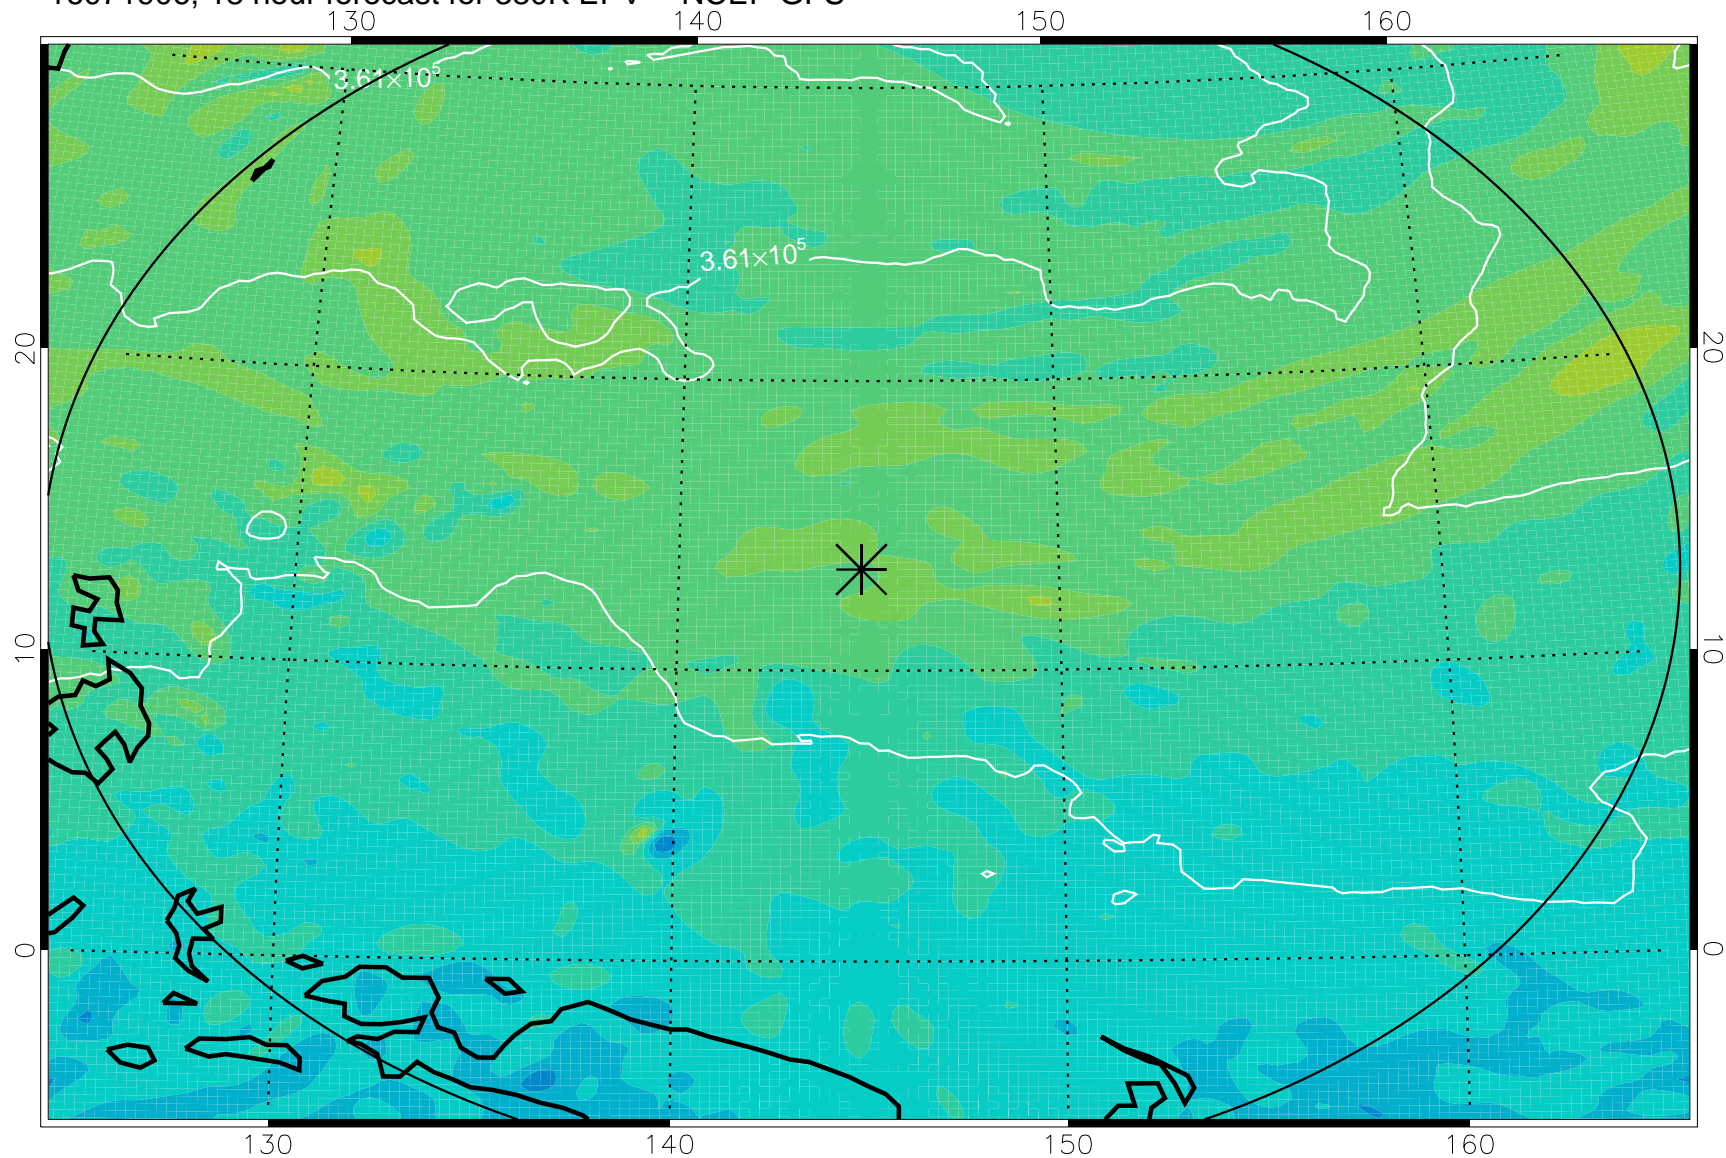

16071818, 6 hour forecast for 380K EPV -- NCEP GFS

380K Montgomery Streamfunction, white

Range ring of 2304 km

16071900, 12 hour forecast for 380K EPV -- NCEP GFS

380K Montgomery Streamfunction, white

Range ring of 2304 km

16071906, 18 hour forecast for 380K EPV -- NCEP GFS

380K Montgomery Streamfunction, white

Range ring of 2304 km

16071912, 24 hour forecast for 380K EPV -- NCEP GFS

380K Montgomery Streamfunction, white

Range ring of 2304 km

16071918, 30 hour forecast for 380K EPV -- NCEP GFS

380K Montgomery Streamfunction, white

Range ring of 2304 km

16072000, 36 hour forecast for 380K EPV -- NCEP GFS

380K Montgomery Streamfunction, white

Range ring of 2304 km

16072018, 54 hour forecast for 380K EPV -- NCEP GFS

380K Montgomery Streamfunction, white

Range ring of 2304 km

16072100, 60 hour forecast for 380K EPV -- NCEP GFS

380K Montgomery Streamfunction, white

Range ring of 2304 km