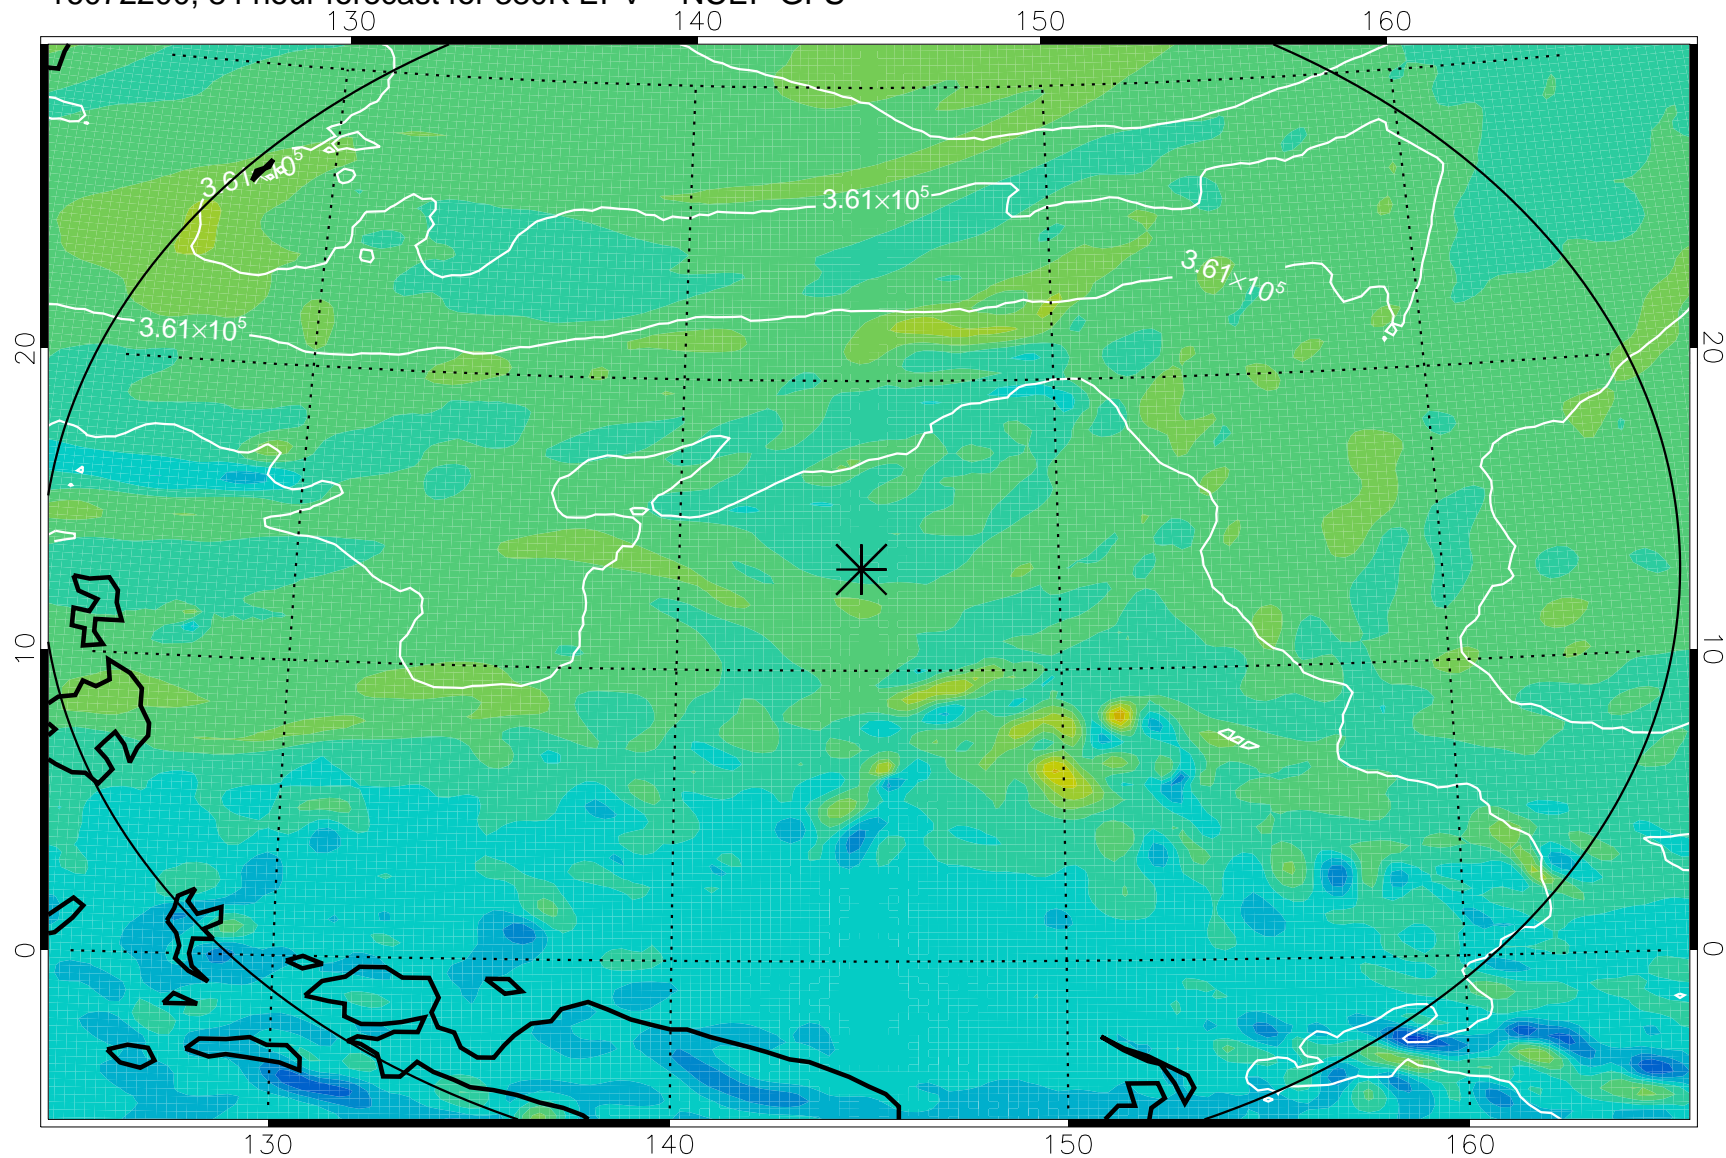

16072106, 66 hour forecast for 380K EPV -- NCEP GFS

380K Montgomery Streamfunction, white

Range ring of 2304 km

16072112, 72 hour forecast for 380K EPV -- NCEP GFS

380K Montgomery Streamfunction, white

Range ring of 2304 km

16072118, 78 hour forecast for 380K EPV -- NCEP GFS

380K Montgomery Streamfunction, white

Range ring of 2304 km

16072200, 84 hour forecast for 380K EPV -- NCEP GFS

380K Montgomery Streamfunction, white

Range ring of 2304 km

16072206, 90 hour forecast for 380K EPV -- NCEP GFS

380K Montgomery Streamfunction, white

Range ring of 2304 km

16072212, 96 hour forecast for 380K EPV -- NCEP GFS

380K Montgomery Streamfunction, white

Range ring of 2304 km

16072218, 102 hour forecast for 380K EPV -- NCEP GFS

380K Montgomery Streamfunction, white

Range ring of 2304 km

16072300, 108 hour forecast for 380K EPV -- NCEP GFS

380K Montgomery Streamfunction, white

Range ring of 2304 km