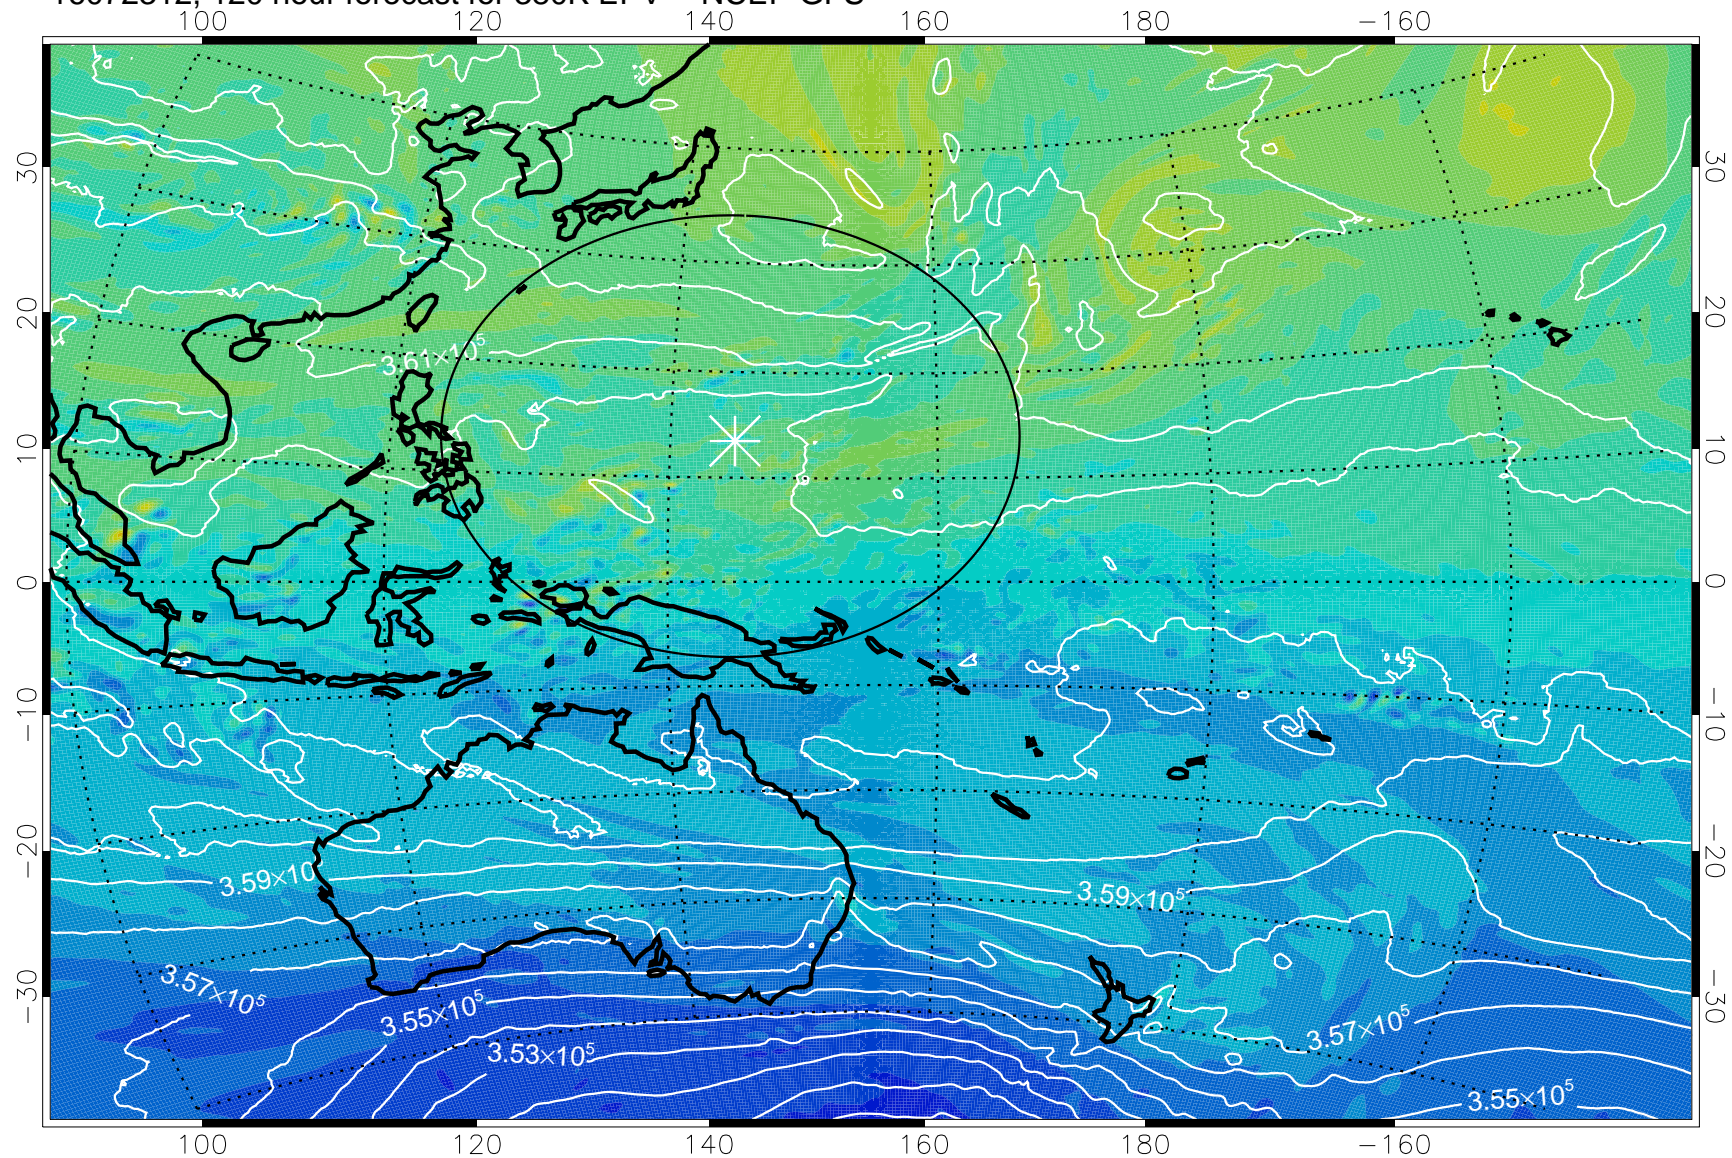

380K Montgomery Streamfunction, white

Range ring of 2304 km

16072212, 96 hour forecast for 380K EPV -- NCEP GFS

380K Montgomery Streamfunction, white

Range ring of 2304 km

16072218, 102 hour forecast for 380K EPV -- NCEP GFS

380K Montgomery Streamfunction, white

Range ring of 2304 km

16072300, 108 hour forecast for 380K EPV -- NCEP GFS

380K Montgomery Streamfunction, white

Range ring of 2304 km

16072306, 114 hour forecast for 380K EPV -- NCEP GFS

16072312, 120 hour forecast for 380K EPV -- NCEP GFS

380K Montgomery Streamfunction, white

Range ring of 2304 km