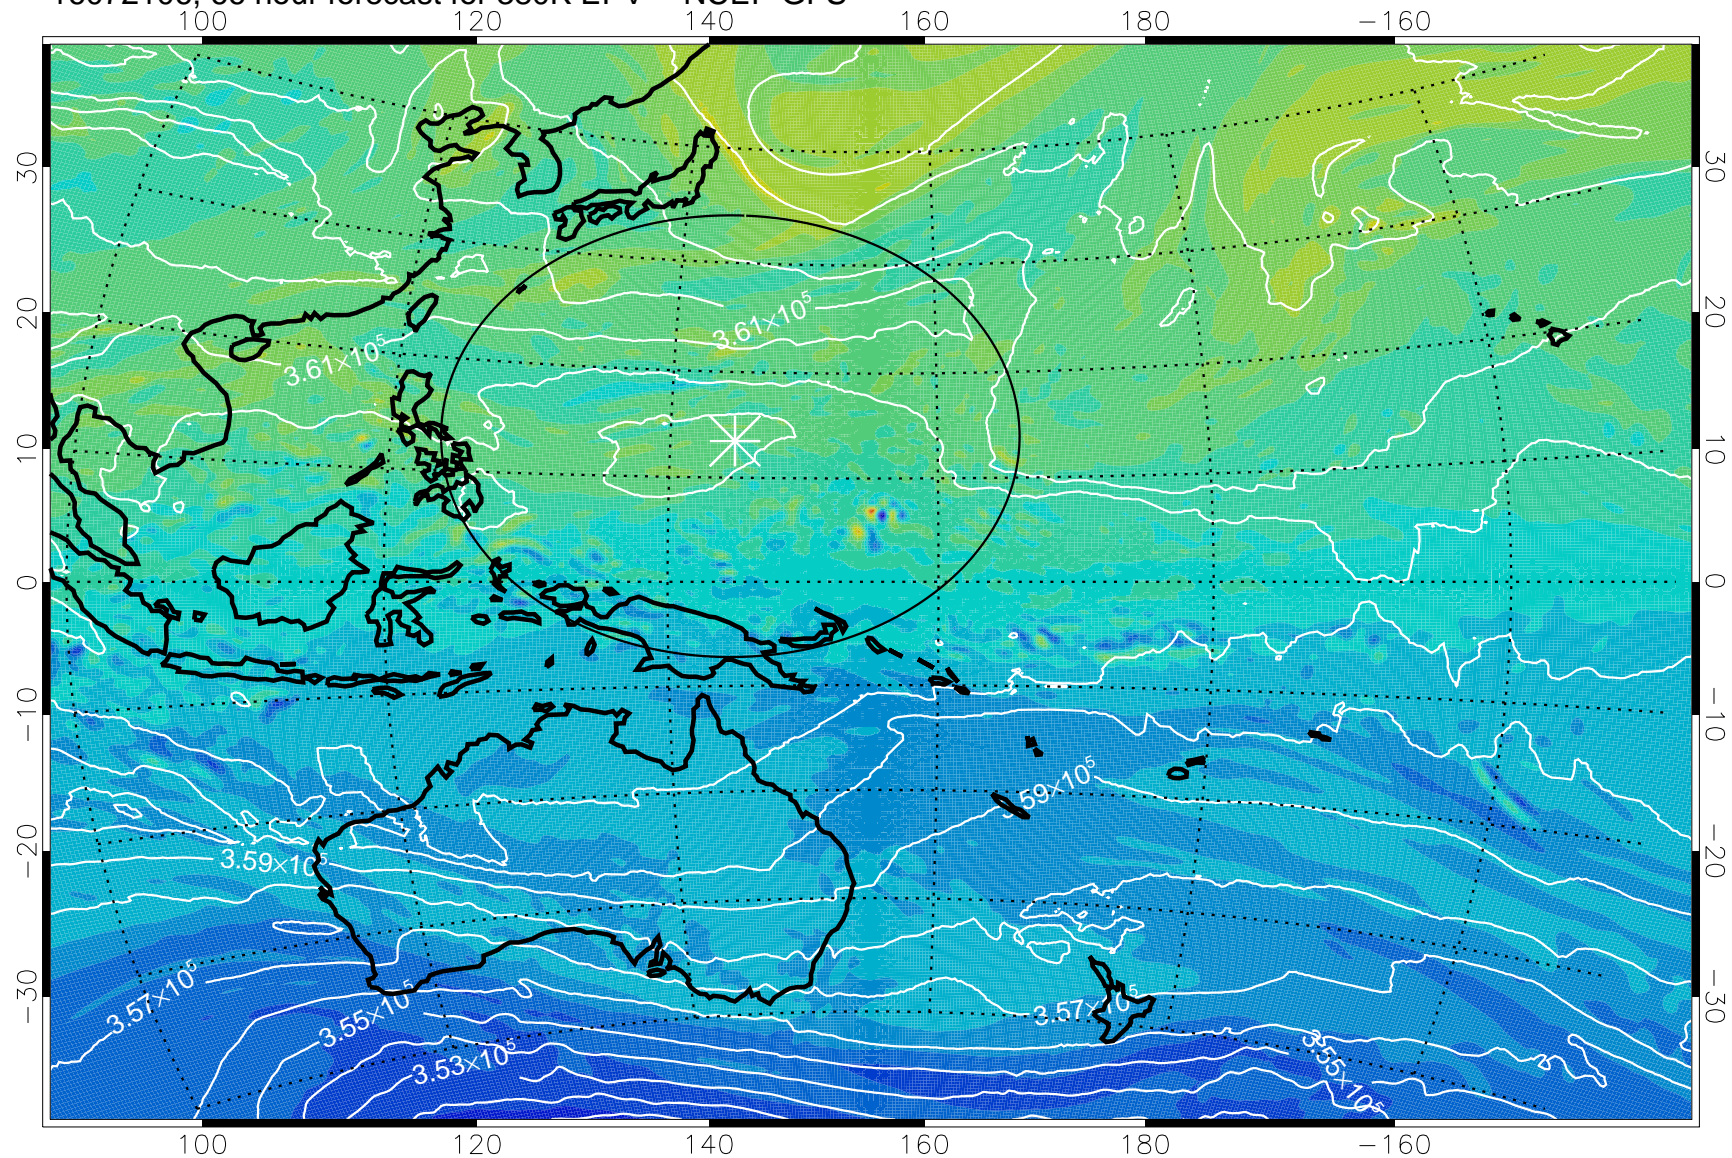

380K Montgomery Streamfunction, white

Range ring of 2304 km

16072012, 48 hour forecast for 380K EPV -- NCEP GFS

380K Montgomery Streamfunction, white

Range ring of 2304 km

16072018, 54 hour forecast for 380K EPV -- NCEP GFS

380K Montgomery Streamfunction, white

Range ring of 2304 km

16072100, 60 hour forecast for 380K EPV -- NCEP GFS

380K Montgomery Streamfunction, white

Range ring of 2304 km

16072106, 66 hour forecast for 380K EPV -- NCEP GFS

380K Montgomery Streamfunction, white

Range ring of 2304 km

16072112, 72 hour forecast for 380K EPV -- NCEP GFS

380K Montgomery Streamfunction, white

Range ring of 2304 km

16072118, 78 hour forecast for 380K EPV -- NCEP GFS

380K Montgomery Streamfunction, white

Range ring of 2304 km

16072200, 84 hour forecast for 380K EPV -- NCEP GFS

380K Montgomery Streamfunction, white

Range ring of 2304 km

16072206, 90 hour forecast for 380K EPV -- NCEP GFS