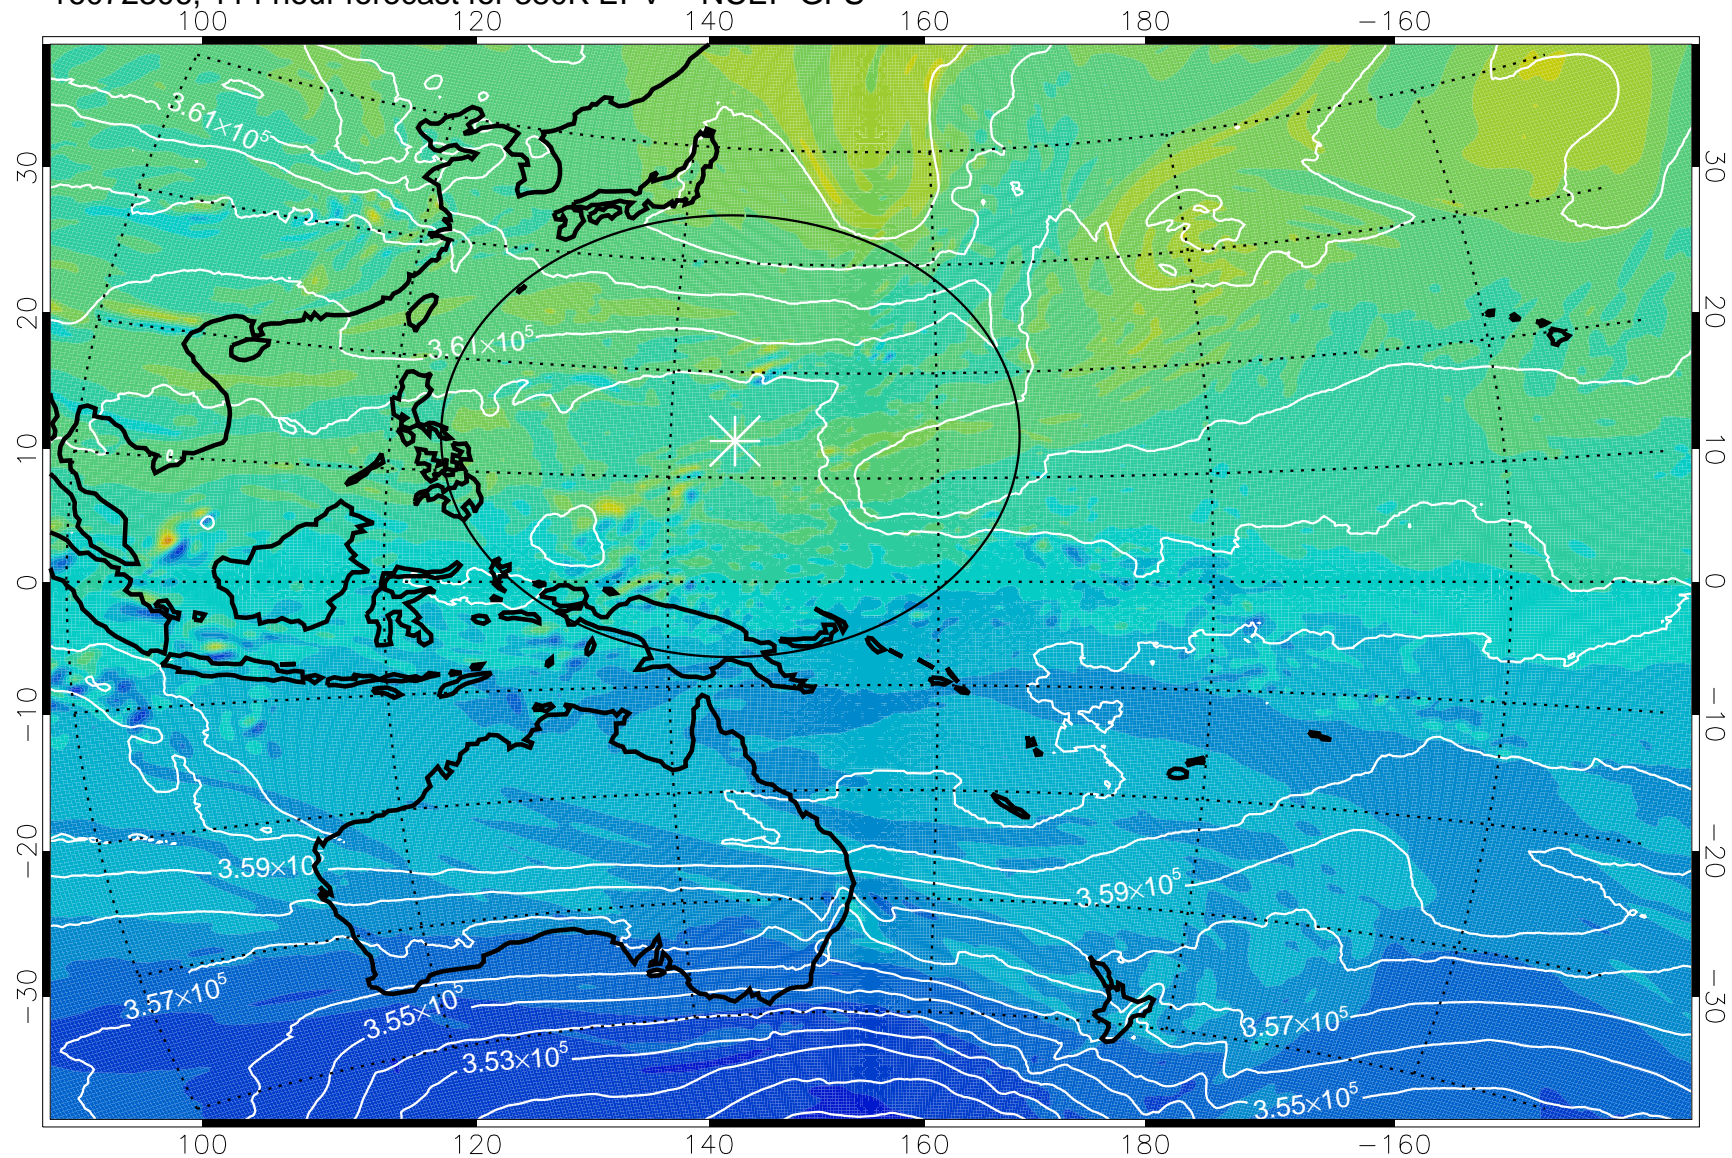

380K Montgomery Streamfunction, white

Range ring of 2304 km

16072212, 96 hour forecast for 380K EPV -- NCEP GFS

380K Montgomery Streamfunction, white

Range ring of 2304 km

16072218, 102 hour forecast for 380K EPV -- NCEP GFS

380K Montgomery Streamfunction, white

Range ring of 2304 km

16072300, 108 hour forecast for 380K EPV -- NCEP GFS

380K Montgomery Streamfunction, white

Range ring of 2304 km

16072306, 114 hour forecast for 380K EPV -- NCEP GFS

16072312, 120 hour forecast for 380K EPV -- NCEP GFS

380K Montgomery Streamfunction, white

Range ring of 2304 km