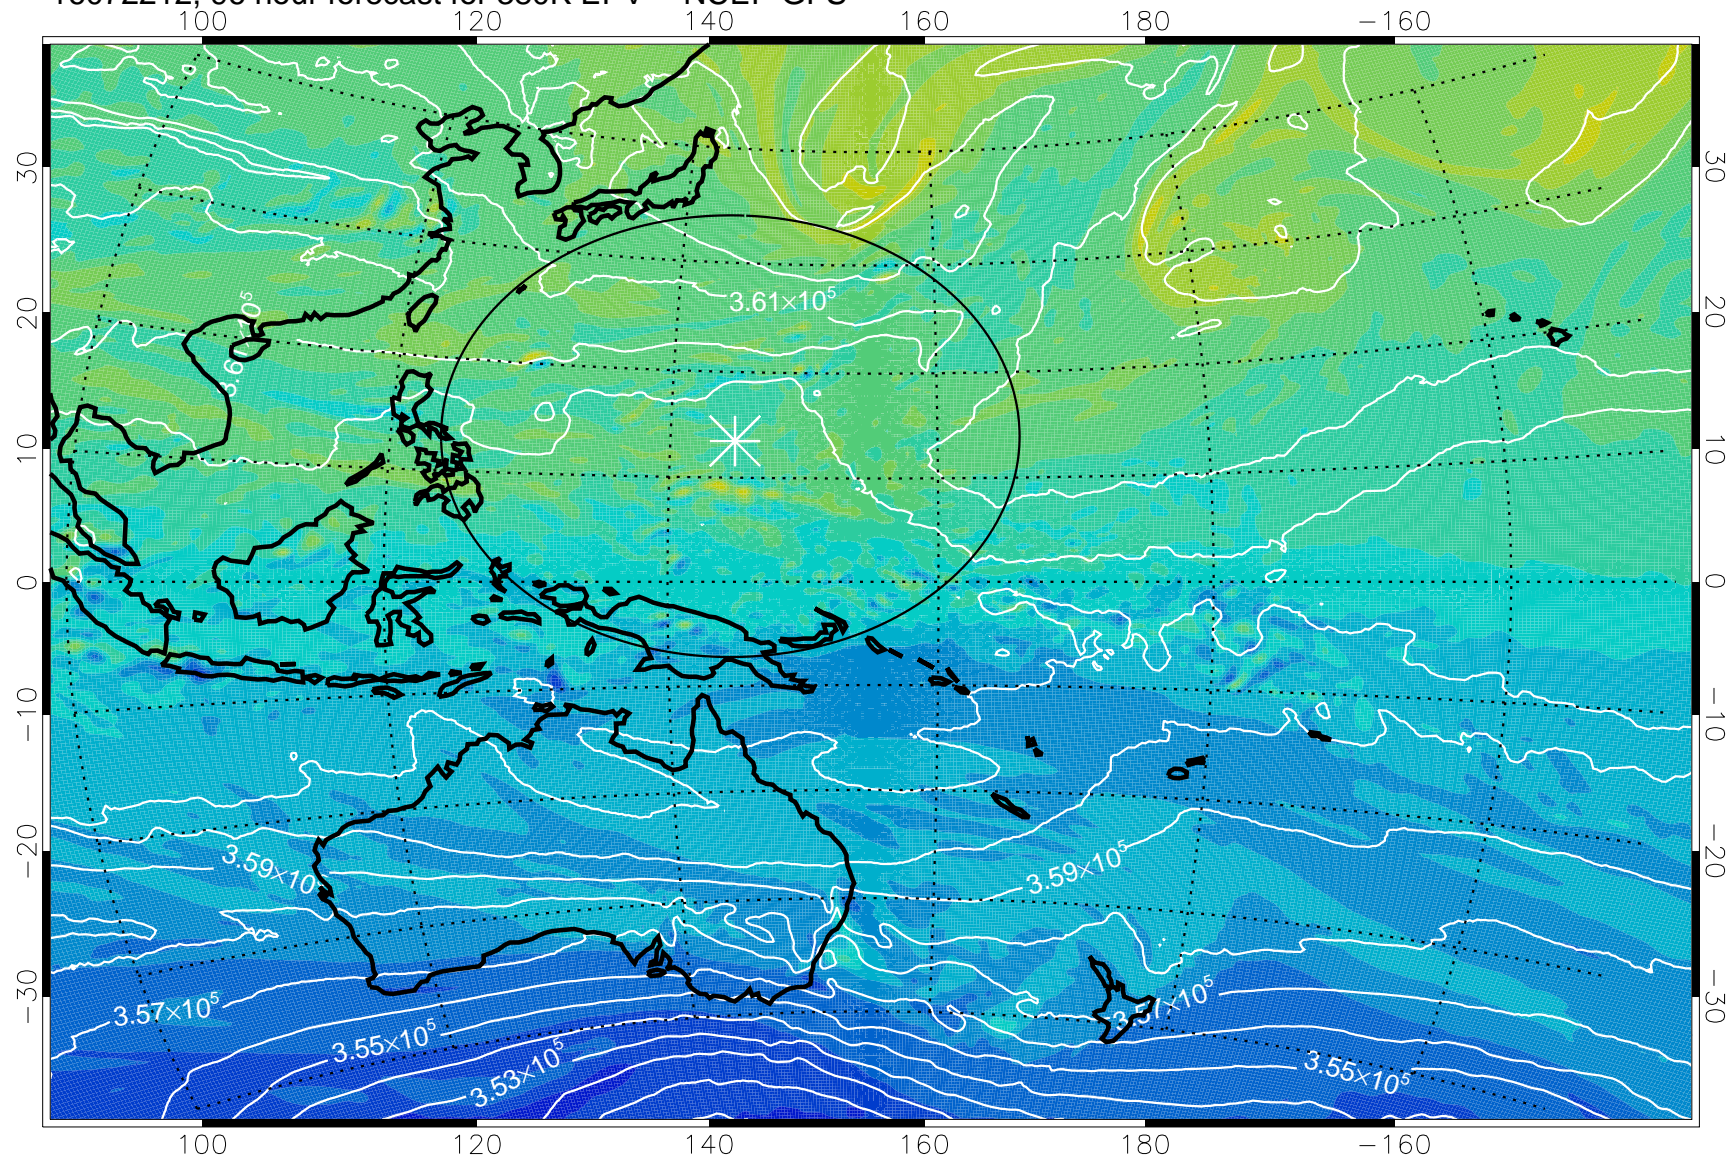

380K Montgomery Streamfunction, white

Range ring of 2304 km

16072112, 72 hour forecast for 380K EPV -- NCEP GFS

380K Montgomery Streamfunction, white

Range ring of 2304 km

16072118, 78 hour forecast for 380K EPV -- NCEP GFS

380K Montgomery Streamfunction, white

Range ring of 2304 km

16072200, 84 hour forecast for 380K EPV -- NCEP GFS

380K Montgomery Streamfunction, white

Range ring of 2304 km

16072206, 90 hour forecast for 380K EPV -- NCEP GFS

380K Montgomery Streamfunction, white

Range ring of 2304 km

16072212, 96 hour forecast for 380K EPV -- NCEP GFS

380K Montgomery Streamfunction, white

Range ring of 2304 km

16072218, 102 hour forecast for 380K EPV -- NCEP GFS

380K Montgomery Streamfunction, white

Range ring of 2304 km

16072300, 108 hour forecast for 380K EPV -- NCEP GFS

380K Montgomery Streamfunction, white

Range ring of 2304 km

16072306, 114 hour forecast for 380K EPV -- NCEP GFS