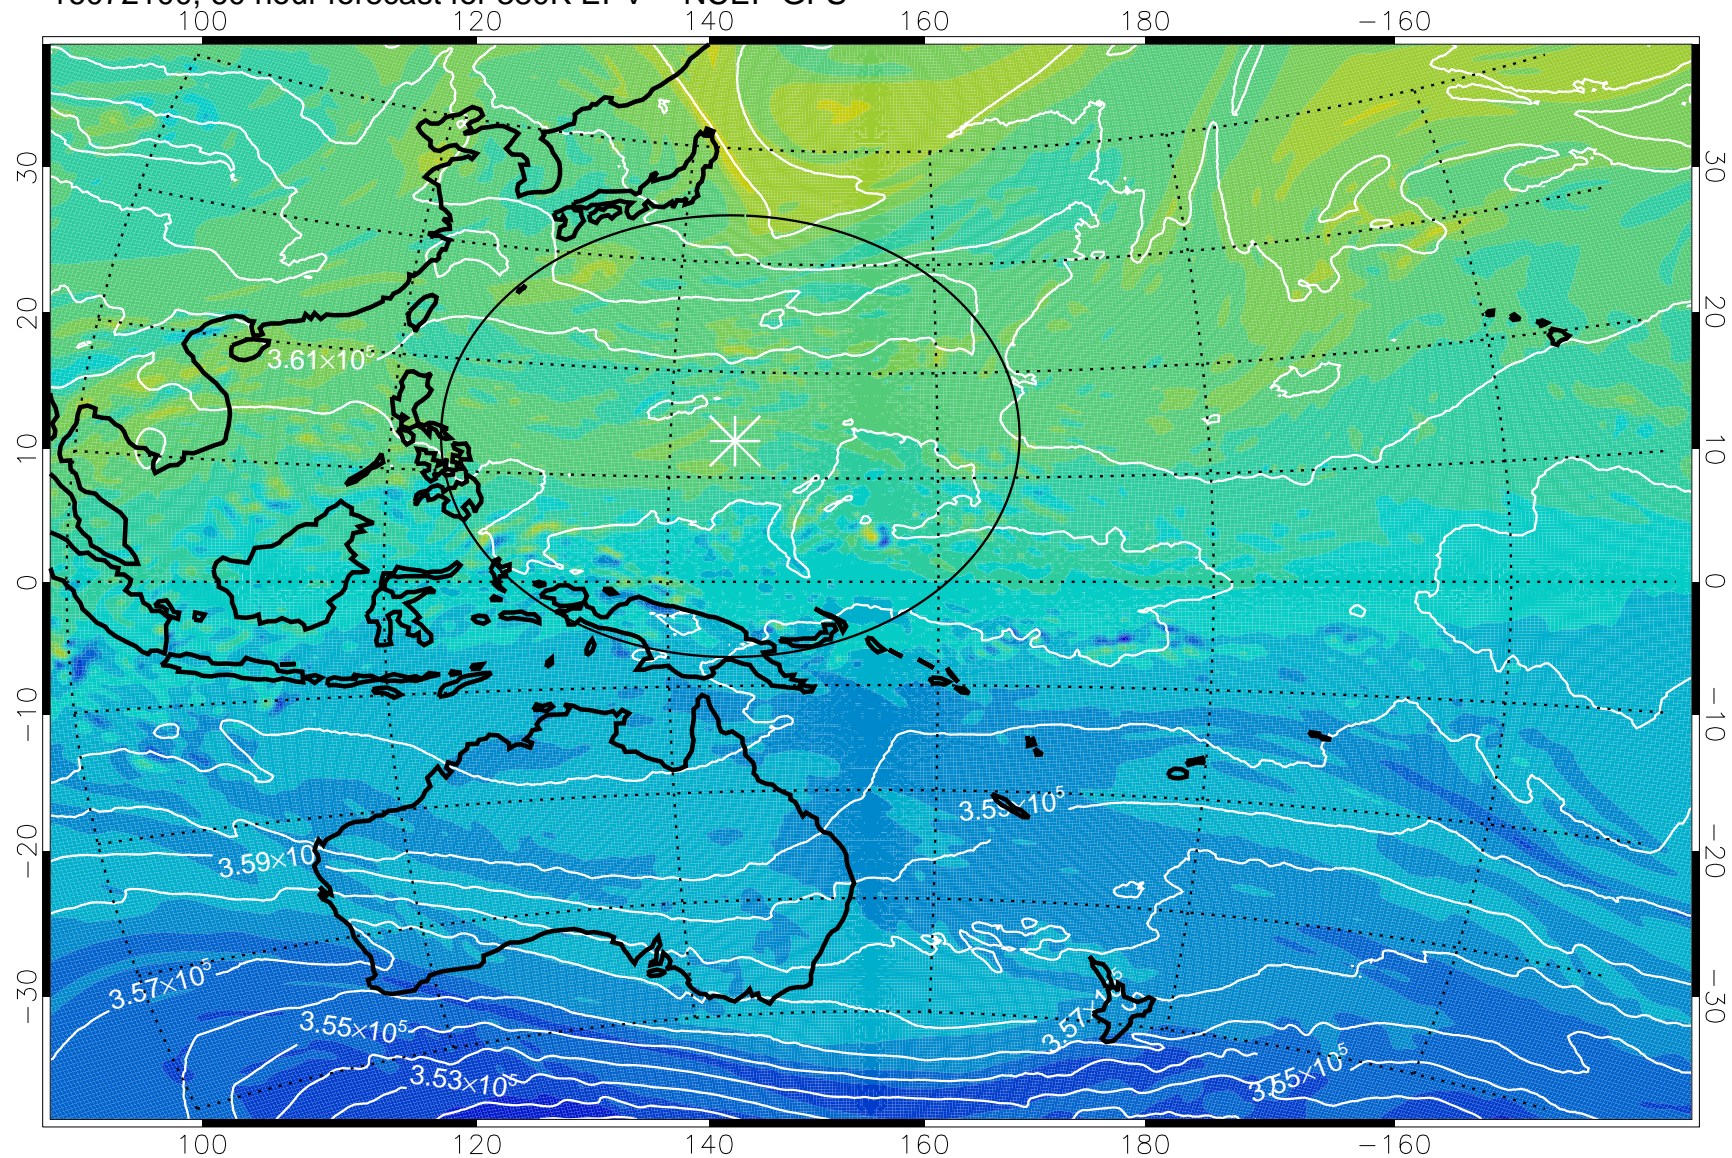

380K Montgomery Streamfunction, white

Range ring of 2304 km

16072000, 36 hour forecast for 380K EPV -- NCEP GFS

380K Montgomery Streamfunction, white

Range ring of 2304 km

16072006, 42 hour forecast for 380K EPV -- NCEP GFS

380K Montgomery Streamfunction, white

Range ring of 2304 km

16072012, 48 hour forecast for 380K EPV -- NCEP GFS

380K Montgomery Streamfunction, white

Range ring of 2304 km

16072018, 54 hour forecast for 380K EPV -- NCEP GFS

380K Montgomery Streamfunction, white

Range ring of 2304 km

16072100, 60 hour forecast for 380K EPV -- NCEP GFS

380K Montgomery Streamfunction, white

Range ring of 2304 km

16072106, 66 hour forecast for 380K EPV -- NCEP GFS

380K Montgomery Streamfunction, white

Range ring of 2304 km

16072112, 72 hour forecast for 380K EPV -- NCEP GFS

380K Montgomery Streamfunction, white

Range ring of 2304 km

16072118, 78 hour forecast for 380K EPV -- NCEP GFS