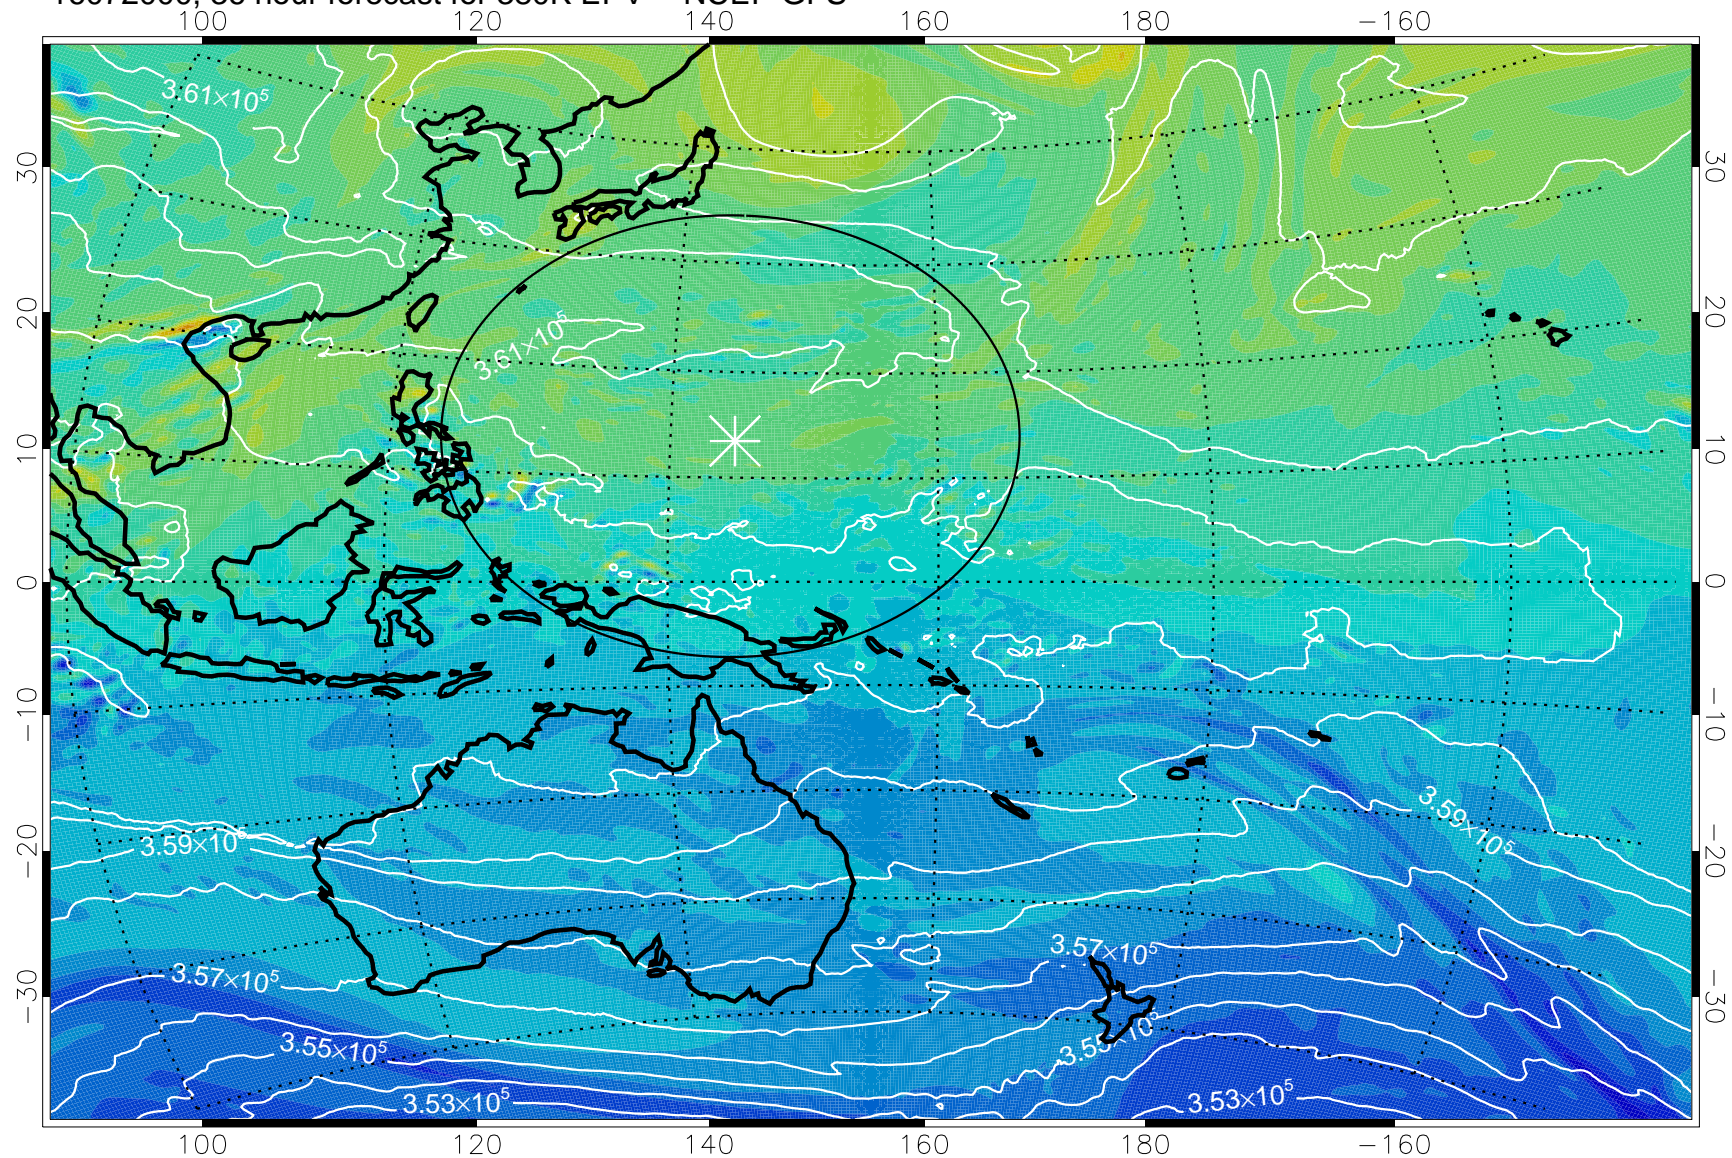

16071906, 18 hour forecast for 380K EPV -- NCEP GFS

16071912, 24 hour forecast for 380K EPV -- NCEP GFS

380K Montgomery Streamfunction, white

Range ring of 2304 km

16071918, 30 hour forecast for 380K EPV -- NCEP GFS

380K Montgomery Streamfunction, white

Range ring of 2304 km

16072000, 36 hour forecast for 380K EPV -- NCEP GFS

380K Montgomery Streamfunction, white

Range ring of 2304 km

16072006, 42 hour forecast for 380K EPV -- NCEP GFS

380K Montgomery Streamfunction, white

Range ring of 2304 km

16072012, 48 hour forecast for 380K EPV -- NCEP GFS

380K Montgomery Streamfunction, white

Range ring of 2304 km

16072018, 54 hour forecast for 380K EPV -- NCEP GFS

380K Montgomery Streamfunction, white

Range ring of 2304 km

16072100, 60 hour forecast for 380K EPV -- NCEP GFS

380K Montgomery Streamfunction, white

Range ring of 2304 km

16072106, 66 hour forecast for 380K EPV -- NCEP GFS