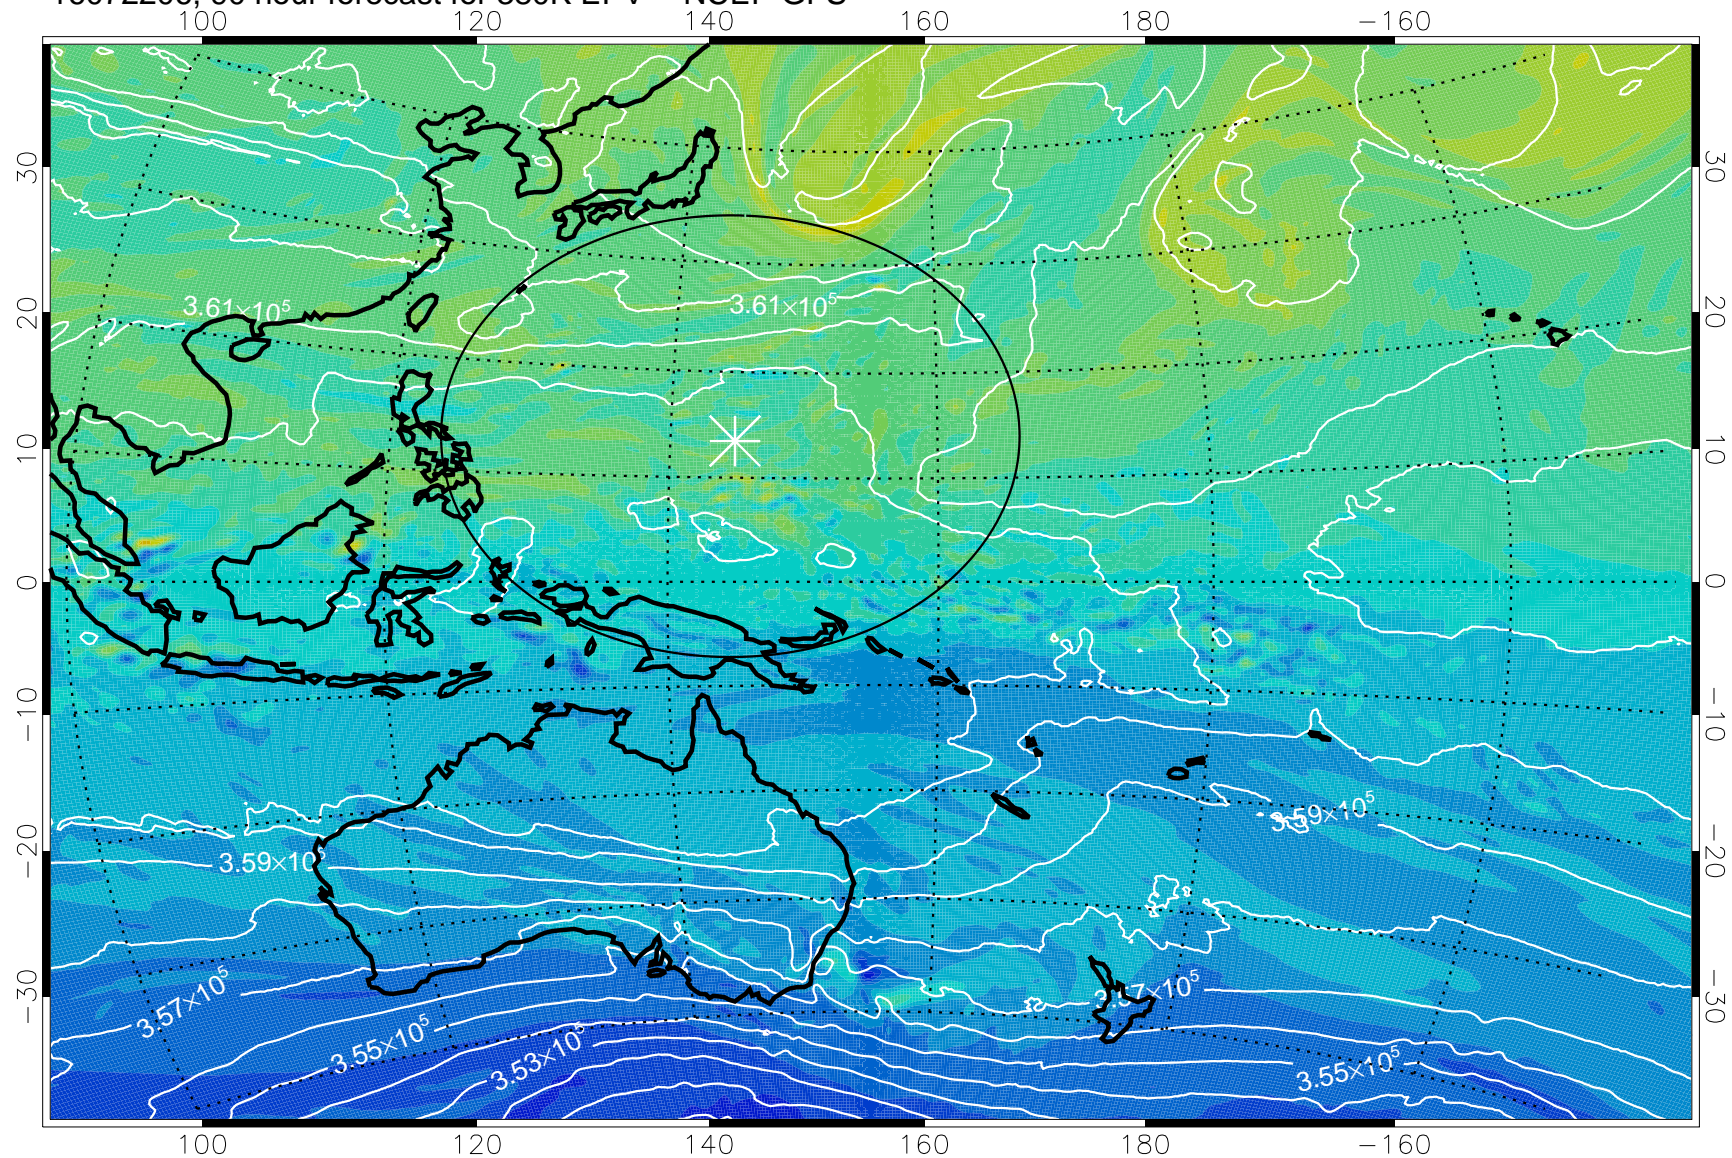

380K Montgomery Streamfunction, white

Range ring of 2304 km

16072112, 72 hour forecast for 380K EPV -- NCEP GFS

380K Montgomery Streamfunction, white

Range ring of 2304 km

16072118, 78 hour forecast for 380K EPV -- NCEP GFS

380K Montgomery Streamfunction, white

Range ring of 2304 km

16072200, 84 hour forecast for 380K EPV -- NCEP GFS

380K Montgomery Streamfunction, white

Range ring of 2304 km

16072206, 90 hour forecast for 380K EPV -- NCEP GFS

380K Montgomery Streamfunction, white

Range ring of 2304 km

16072212, 96 hour forecast for 380K EPV -- NCEP GFS

380K Montgomery Streamfunction, white

Range ring of 2304 km

16072218, 102 hour forecast for 380K EPV -- NCEP GFS

380K Montgomery Streamfunction, white

Range ring of 2304 km

16072300, 108 hour forecast for 380K EPV -- NCEP GFS

380K Montgomery Streamfunction, white

Range ring of 2304 km

16072306, 114 hour forecast for 380K EPV -- NCEP GFS