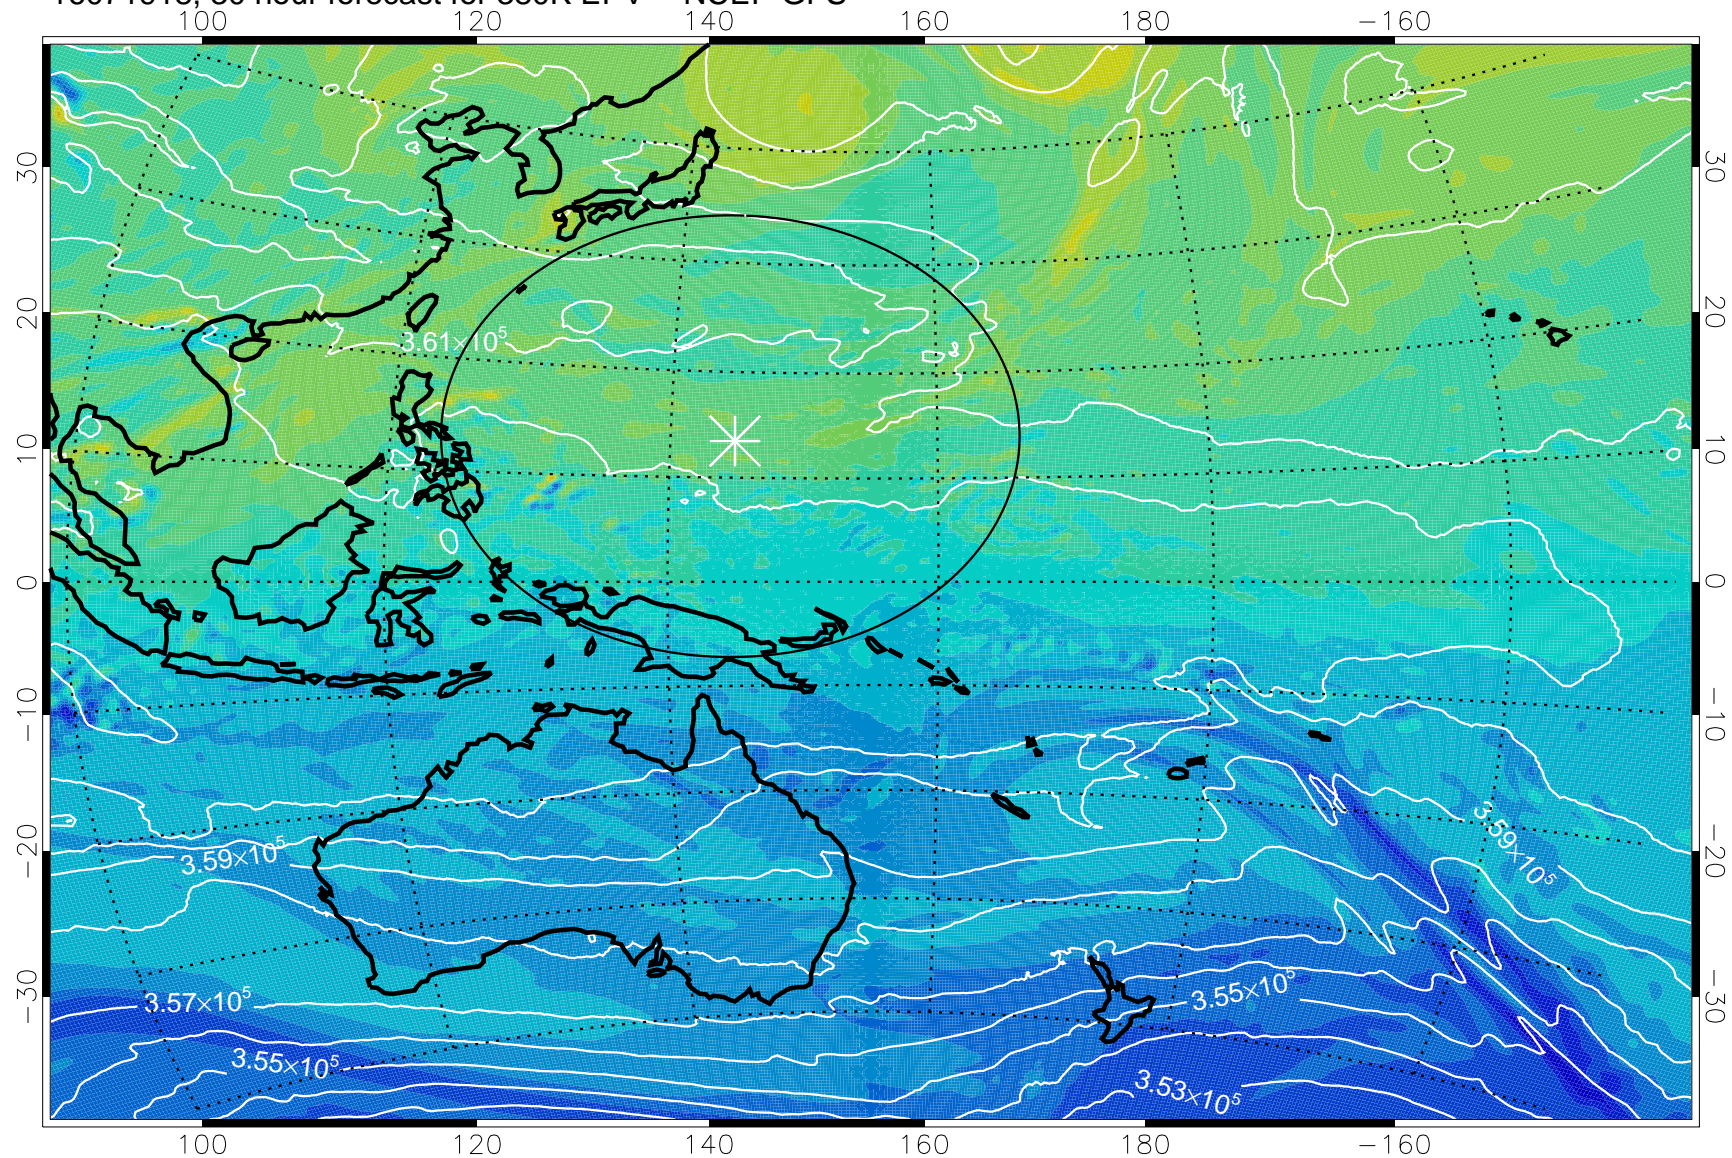

16071906, 18 hour forecast for 380K EPV -- NCEP GFS

16071912, 24 hour forecast for 380K EPV -- NCEP GFS

380K Montgomery Streamfunction, white

Range ring of 2304 km

16071918, 30 hour forecast for 380K EPV -- NCEP GFS

380K Montgomery Streamfunction, white

Range ring of 2304 km

16072000, 36 hour forecast for 380K EPV -- NCEP GFS

380K Montgomery Streamfunction, white

Range ring of 2304 km

16072006, 42 hour forecast for 380K EPV -- NCEP GFS

380K Montgomery Streamfunction, white

Range ring of 2304 km

16072012, 48 hour forecast for 380K EPV -- NCEP GFS

380K Montgomery Streamfunction, white

Range ring of 2304 km

16072018, 54 hour forecast for 380K EPV -- NCEP GFS

380K Montgomery Streamfunction, white

Range ring of 2304 km

16072100, 60 hour forecast for 380K EPV -- NCEP GFS

380K Montgomery Streamfunction, white

Range ring of 2304 km

16072106, 66 hour forecast for 380K EPV -- NCEP GFS