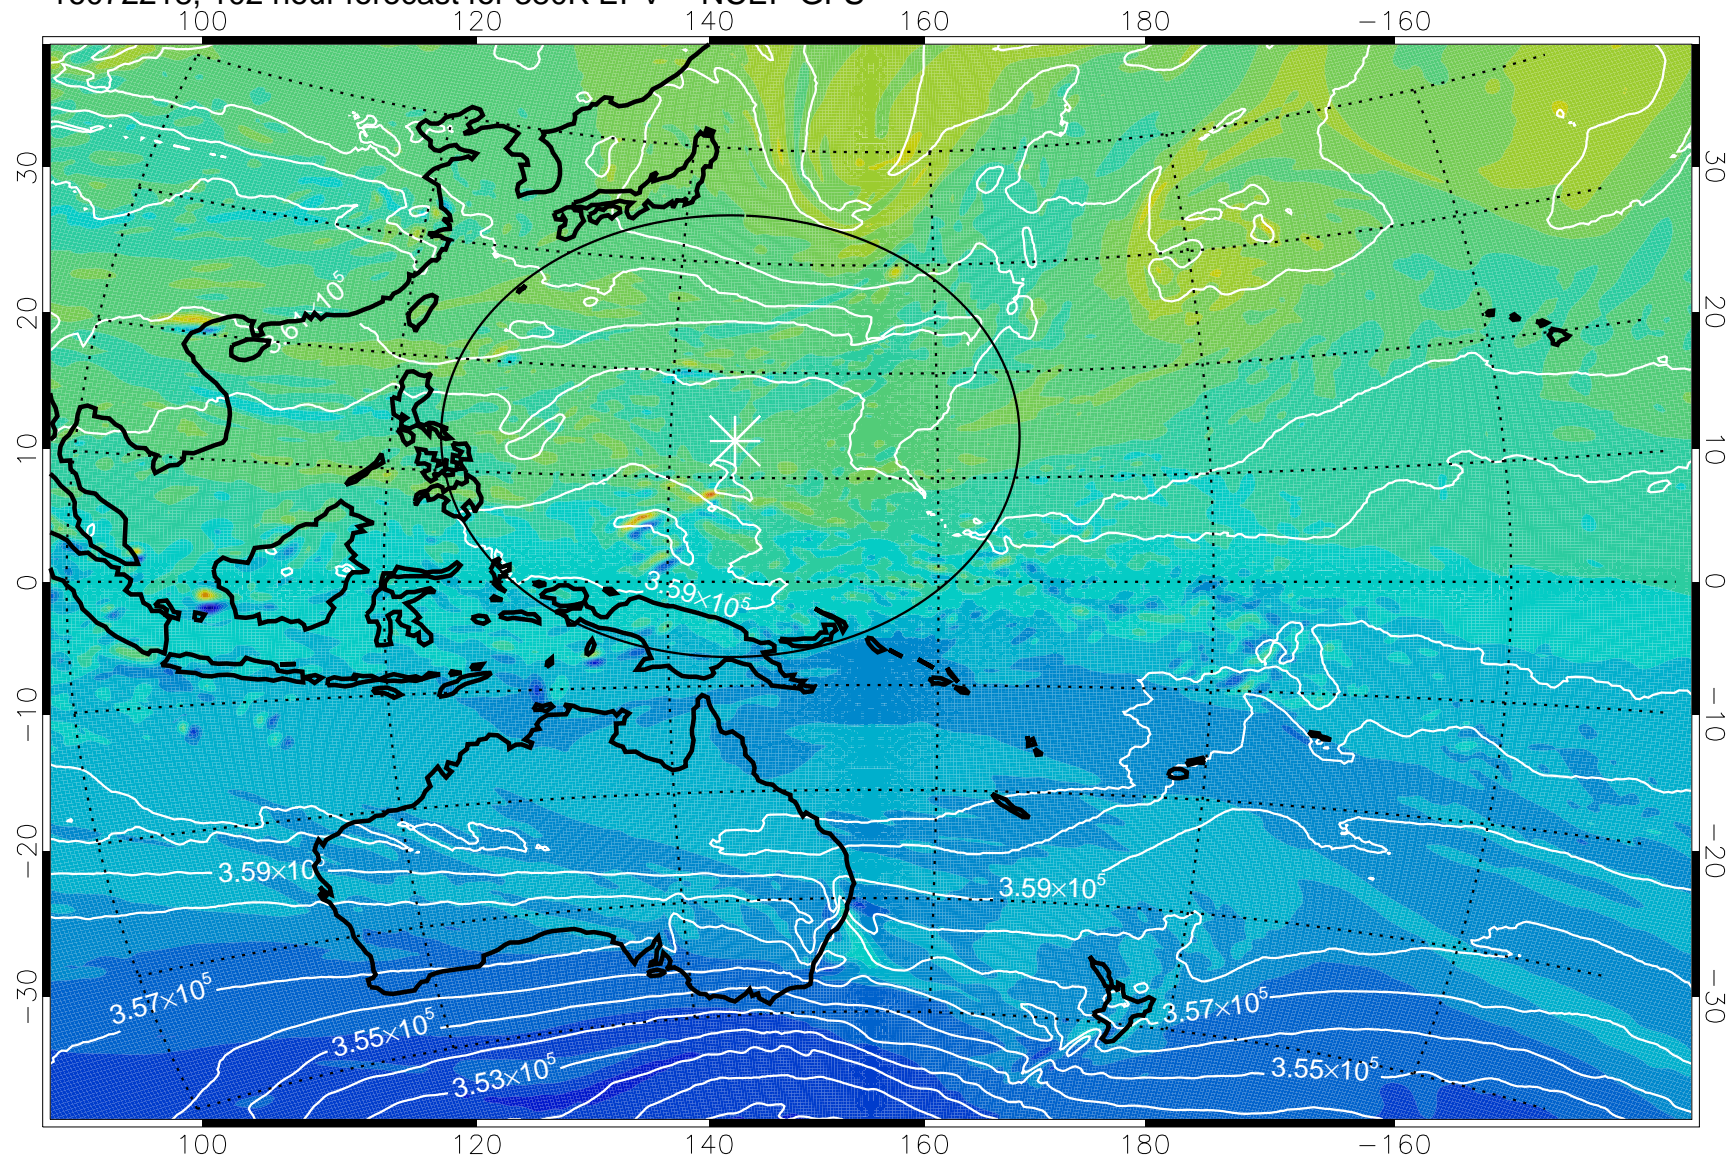

380K Montgomery Streamfunction, white

Range ring of 2304 km

16072200, 84 hour forecast for 380K EPV -- NCEP GFS

380K Montgomery Streamfunction, white

Range ring of 2304 km

16072206, 90 hour forecast for 380K EPV -- NCEP GFS

380K Montgomery Streamfunction, white

Range ring of 2304 km

16072212, 96 hour forecast for 380K EPV -- NCEP GFS

380K Montgomery Streamfunction, white

Range ring of 2304 km

16072218, 102 hour forecast for 380K EPV -- NCEP GFS

380K Montgomery Streamfunction, white

Range ring of 2304 km

16072300, 108 hour forecast for 380K EPV -- NCEP GFS

380K Montgomery Streamfunction, white

Range ring of 2304 km

16072306, 114 hour forecast for 380K EPV -- NCEP GFS

16072312, 120 hour forecast for 380K EPV -- NCEP GFS

380K Montgomery Streamfunction, white

Range ring of 2304 km