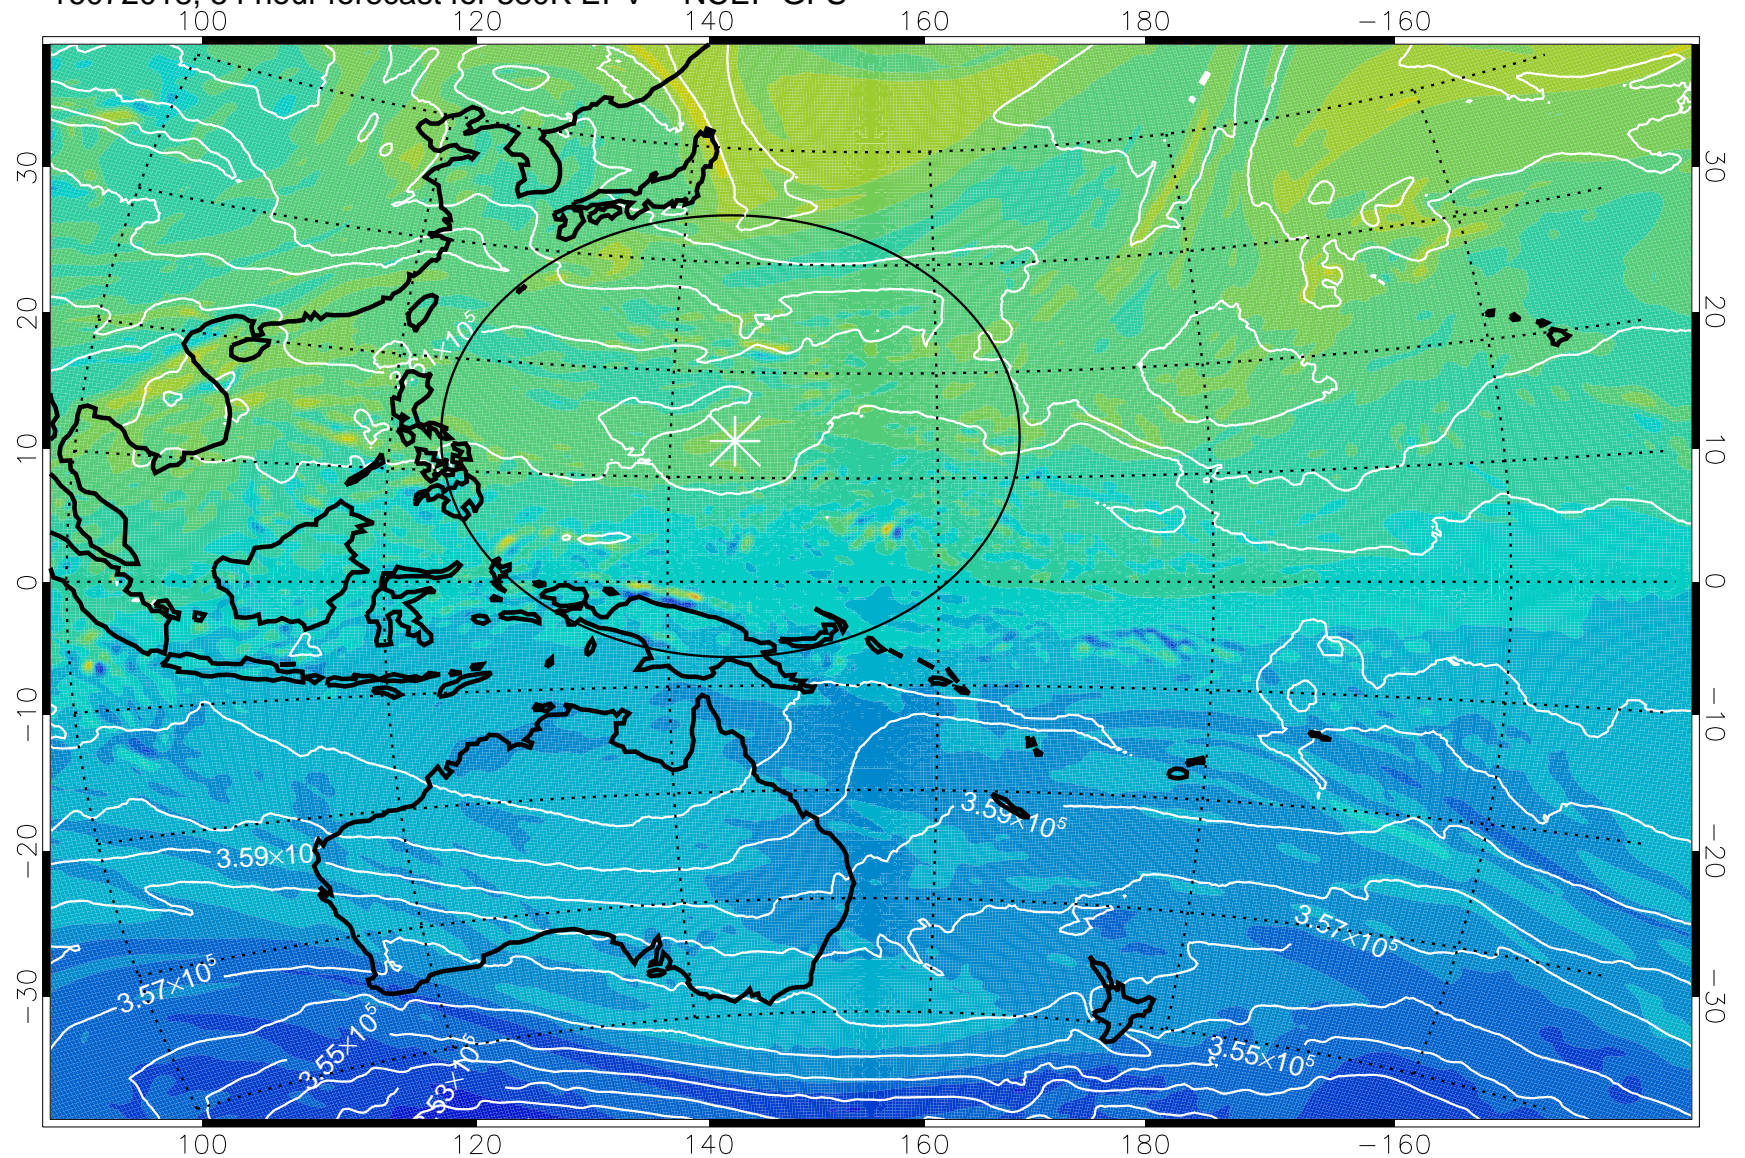

380K Montgomery Streamfunction, white

Range ring of 2304 km

16072000, 36 hour forecast for 380K EPV -- NCEP GFS

380K Montgomery Streamfunction, white

Range ring of 2304 km

16072006, 42 hour forecast for 380K EPV -- NCEP GFS

380K Montgomery Streamfunction, white

Range ring of 2304 km

16072012, 48 hour forecast for 380K EPV -- NCEP GFS

380K Montgomery Streamfunction, white

Range ring of 2304 km

16072018, 54 hour forecast for 380K EPV -- NCEP GFS

380K Montgomery Streamfunction, white

Range ring of 2304 km

16072100, 60 hour forecast for 380K EPV -- NCEP GFS

380K Montgomery Streamfunction, white

Range ring of 2304 km

16072106, 66 hour forecast for 380K EPV -- NCEP GFS

380K Montgomery Streamfunction, white

Range ring of 2304 km

16072112, 72 hour forecast for 380K EPV -- NCEP GFS

380K Montgomery Streamfunction, white

Range ring of 2304 km

16072118, 78 hour forecast for 380K EPV -- NCEP GFS