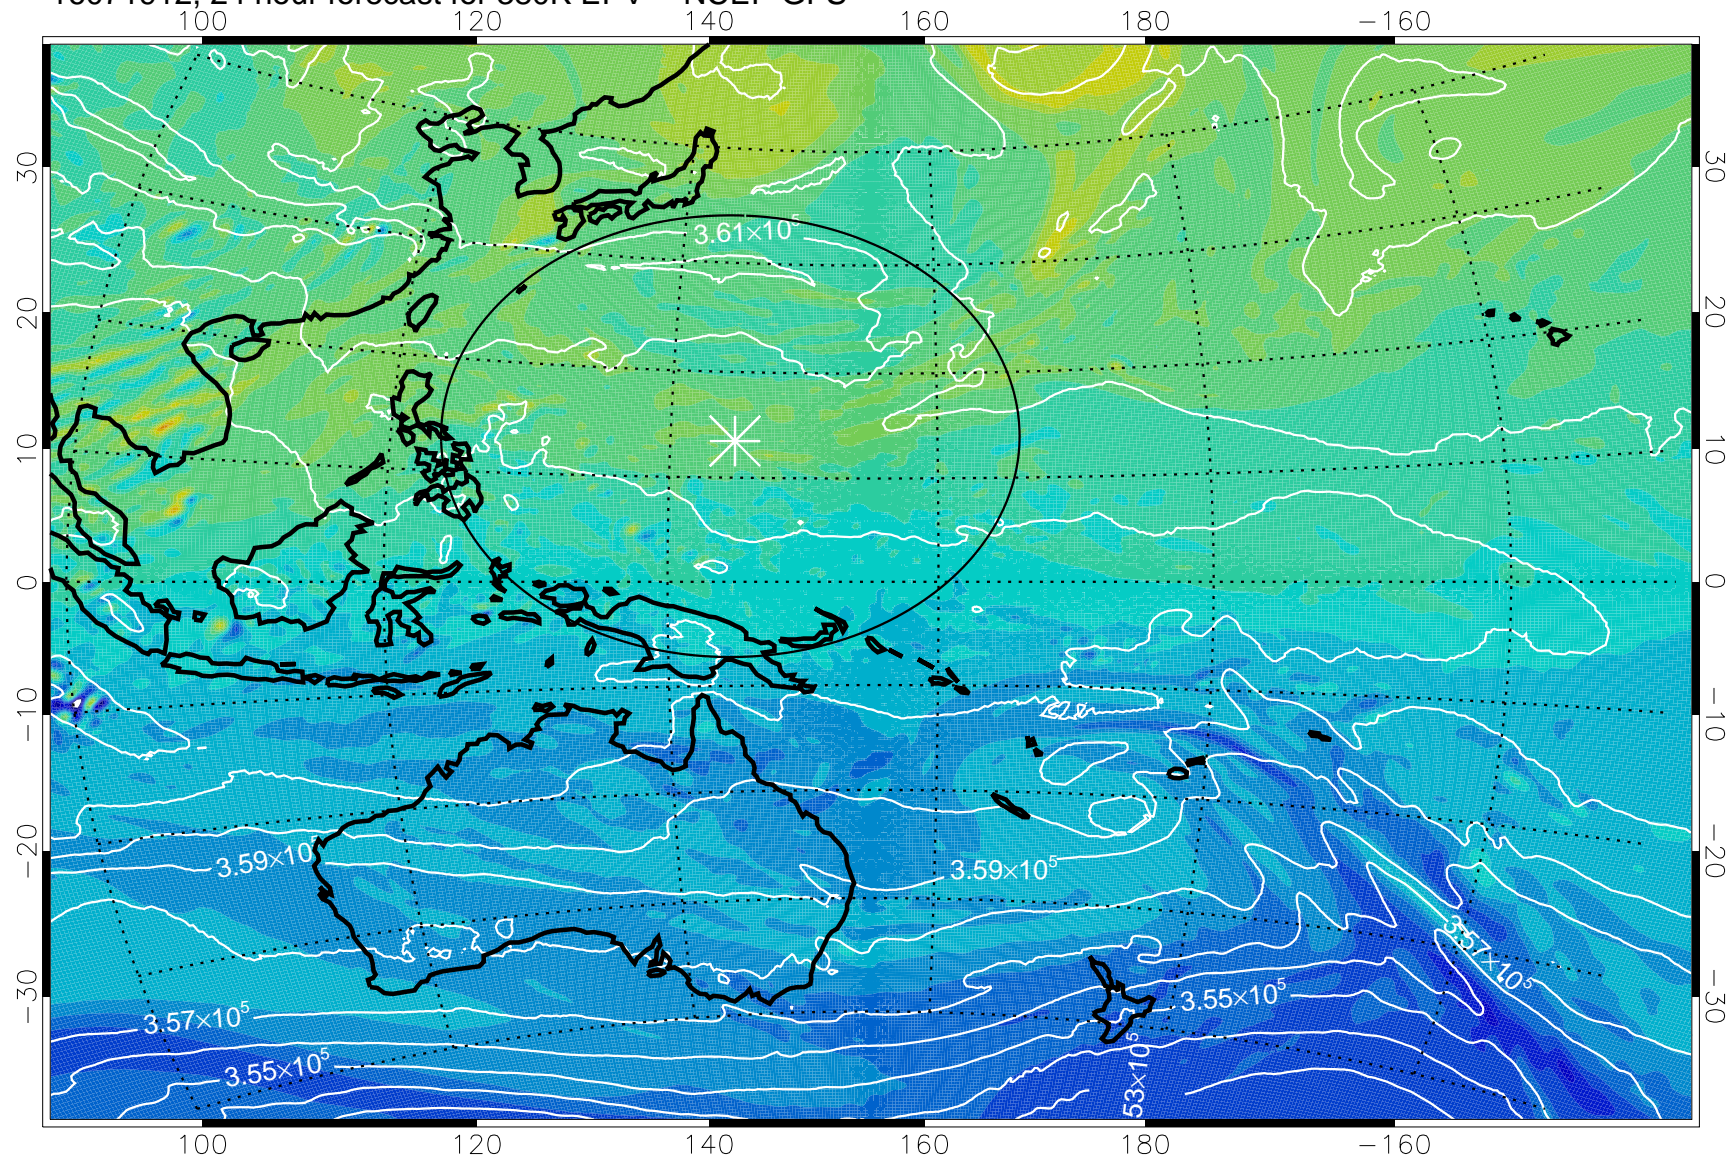

16071818, 6 hour forecast for 380K EPV -- NCEP GFS

380K Montgomery Streamfunction, white

Range ring of 2304 km

16071900, 12 hour forecast for 380K EPV -- NCEP GFS

380K Montgomery Streamfunction, white

Range ring of 2304 km

16071906, 18 hour forecast for 380K EPV -- NCEP GFS

16071912, 24 hour forecast for 380K EPV -- NCEP GFS

380K Montgomery Streamfunction, white

Range ring of 2304 km

16071918, 30 hour forecast for 380K EPV -- NCEP GFS

380K Montgomery Streamfunction, white

Range ring of 2304 km

16072000, 36 hour forecast for 380K EPV -- NCEP GFS

380K Montgomery Streamfunction, white

Range ring of 2304 km

16072006, 42 hour forecast for 380K EPV -- NCEP GFS

380K Montgomery Streamfunction, white

Range ring of 2304 km

16072012, 48 hour forecast for 380K EPV -- NCEP GFS

380K Montgomery Streamfunction, white

Range ring of 2304 km

16072018, 54 hour forecast for 380K EPV -- NCEP GFS