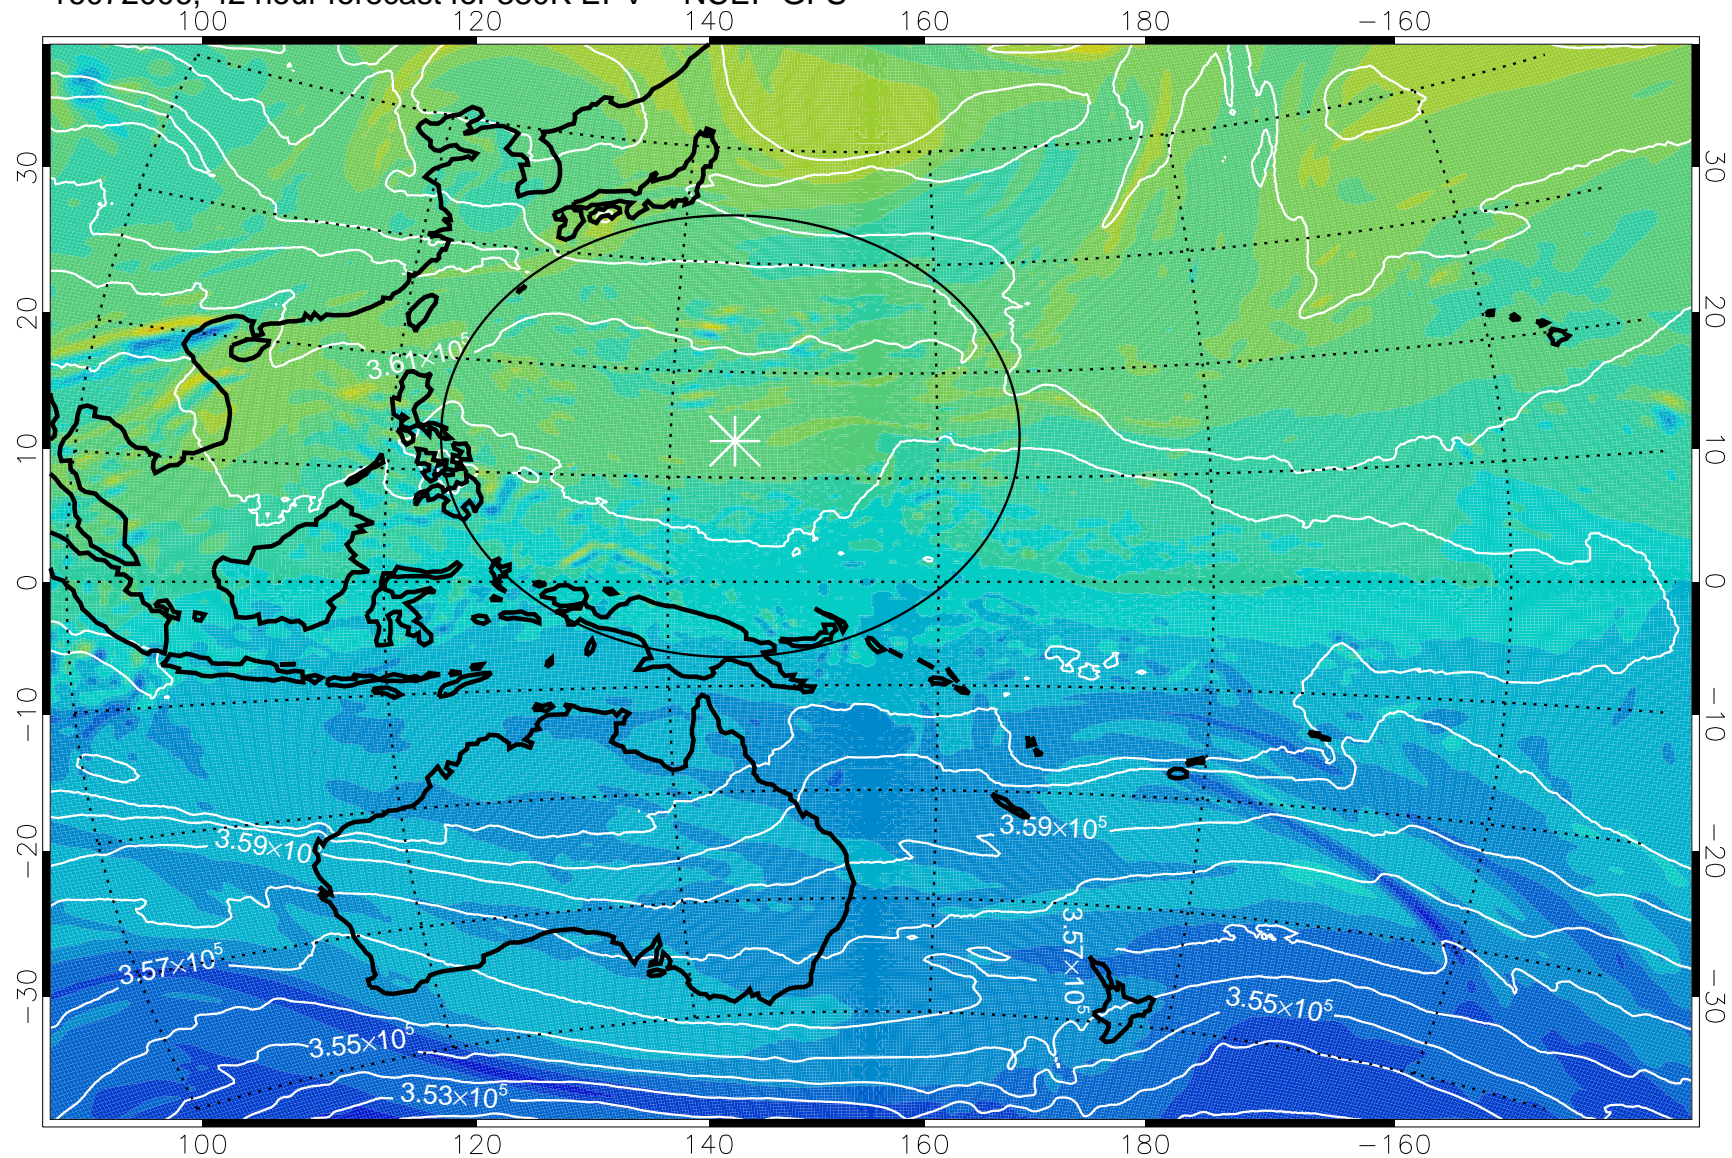

16071906, 18 hour forecast for 380K EPV -- NCEP GFS

16071912, 24 hour forecast for 380K EPV -- NCEP GFS

380K Montgomery Streamfunction, white

Range ring of 2304 km

16071918, 30 hour forecast for 380K EPV -- NCEP GFS

380K Montgomery Streamfunction, white

Range ring of 2304 km

16072000, 36 hour forecast for 380K EPV -- NCEP GFS

380K Montgomery Streamfunction, white

Range ring of 2304 km

16072006, 42 hour forecast for 380K EPV -- NCEP GFS

380K Montgomery Streamfunction, white

Range ring of 2304 km

16072012, 48 hour forecast for 380K EPV -- NCEP GFS

380K Montgomery Streamfunction, white

Range ring of 2304 km

16072018, 54 hour forecast for 380K EPV -- NCEP GFS

380K Montgomery Streamfunction, white

Range ring of 2304 km

16072100, 60 hour forecast for 380K EPV -- NCEP GFS

380K Montgomery Streamfunction, white

Range ring of 2304 km

16072106, 66 hour forecast for 380K EPV -- NCEP GFS