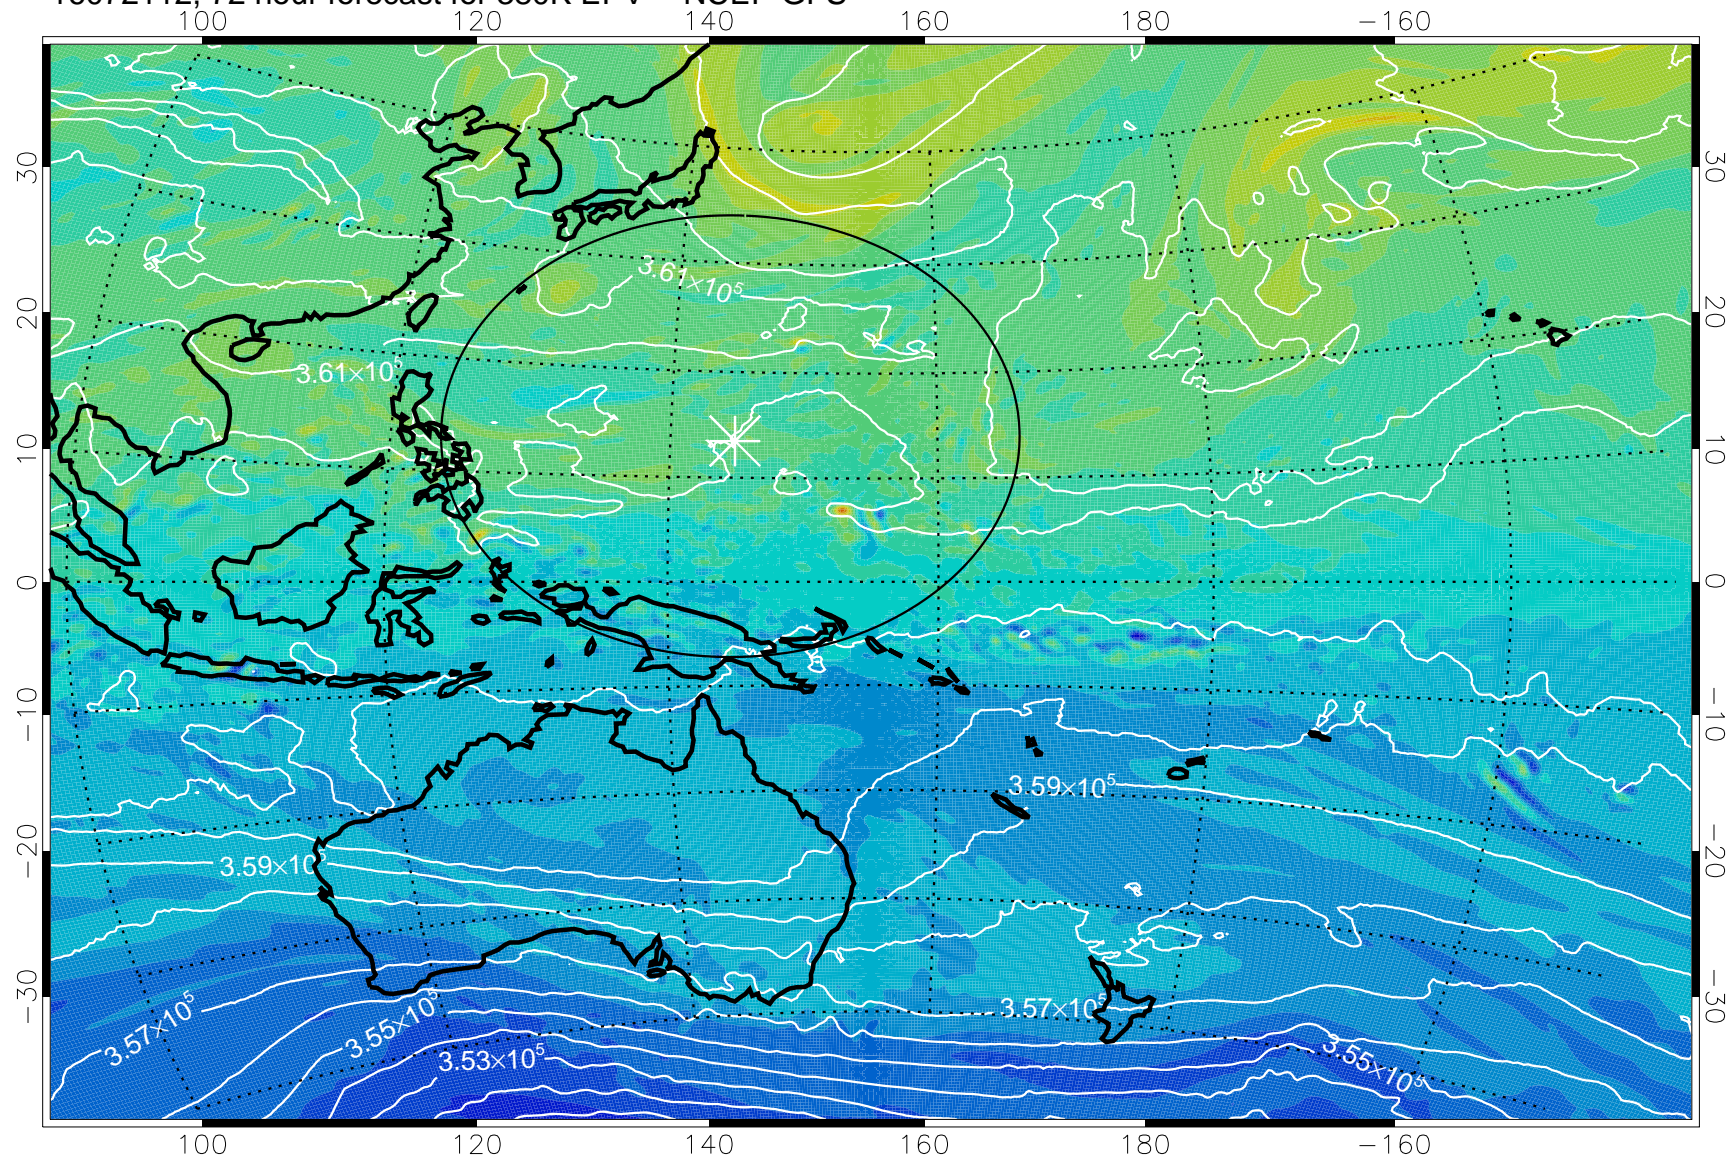

380K Montgomery Streamfunction, white

Range ring of 2304 km

16072012, 48 hour forecast for 380K EPV -- NCEP GFS

380K Montgomery Streamfunction, white

Range ring of 2304 km

16072018, 54 hour forecast for 380K EPV -- NCEP GFS

380K Montgomery Streamfunction, white

Range ring of 2304 km

16072100, 60 hour forecast for 380K EPV -- NCEP GFS

380K Montgomery Streamfunction, white

Range ring of 2304 km

16072106, 66 hour forecast for 380K EPV -- NCEP GFS

380K Montgomery Streamfunction, white

Range ring of 2304 km

16072112, 72 hour forecast for 380K EPV -- NCEP GFS

380K Montgomery Streamfunction, white

Range ring of 2304 km

16072118, 78 hour forecast for 380K EPV -- NCEP GFS

380K Montgomery Streamfunction, white

Range ring of 2304 km

16072200, 84 hour forecast for 380K EPV -- NCEP GFS

380K Montgomery Streamfunction, white

Range ring of 2304 km

16072206, 90 hour forecast for 380K EPV -- NCEP GFS