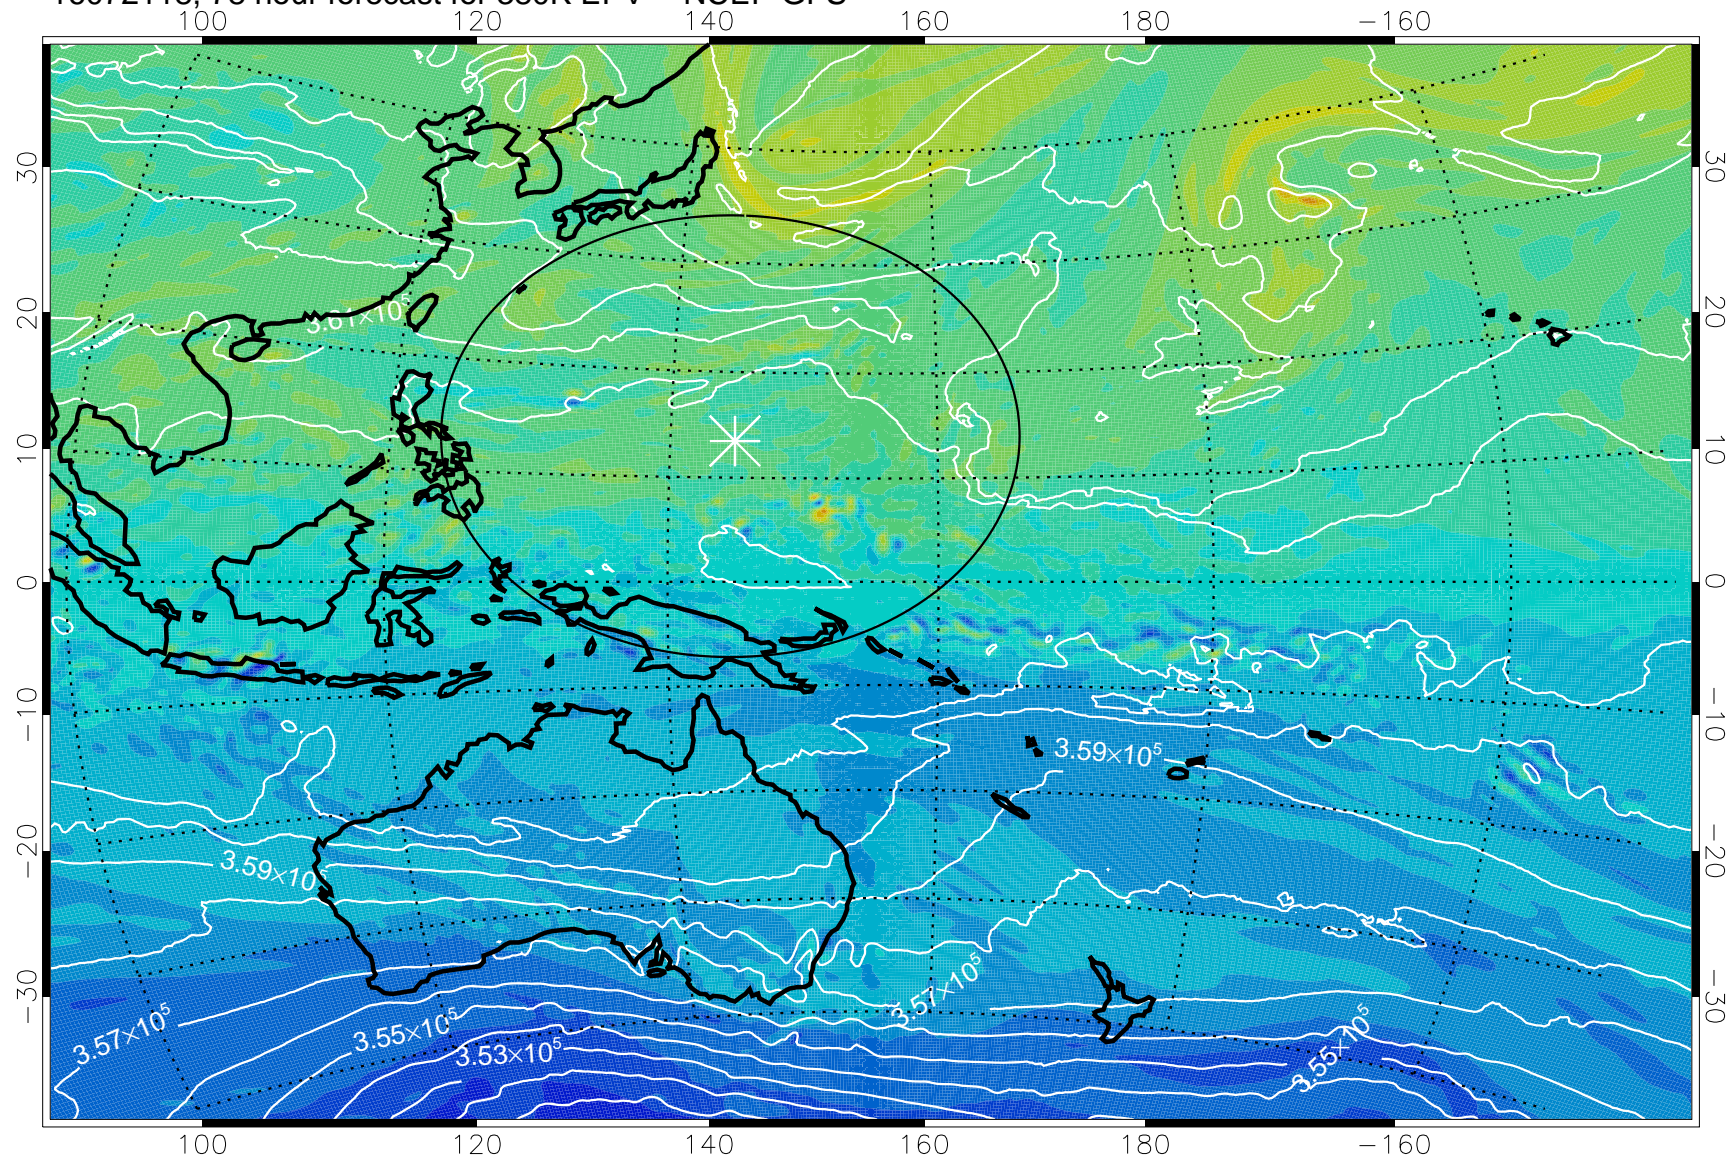

380K Montgomery Streamfunction, white

Range ring of 2304 km

16072100, 60 hour forecast for 380K EPV -- NCEP GFS

380K Montgomery Streamfunction, white

Range ring of 2304 km

16072106, 66 hour forecast for 380K EPV -- NCEP GFS

380K Montgomery Streamfunction, white

Range ring of 2304 km

16072112, 72 hour forecast for 380K EPV -- NCEP GFS

380K Montgomery Streamfunction, white

Range ring of 2304 km

16072118, 78 hour forecast for 380K EPV -- NCEP GFS

380K Montgomery Streamfunction, white

Range ring of 2304 km

16072200, 84 hour forecast for 380K EPV -- NCEP GFS

380K Montgomery Streamfunction, white

Range ring of 2304 km

16072206, 90 hour forecast for 380K EPV -- NCEP GFS

380K Montgomery Streamfunction, white

Range ring of 2304 km

16072212, 96 hour forecast for 380K EPV -- NCEP GFS

380K Montgomery Streamfunction, white

Range ring of 2304 km

16072218, 102 hour forecast for 380K EPV -- NCEP GFS