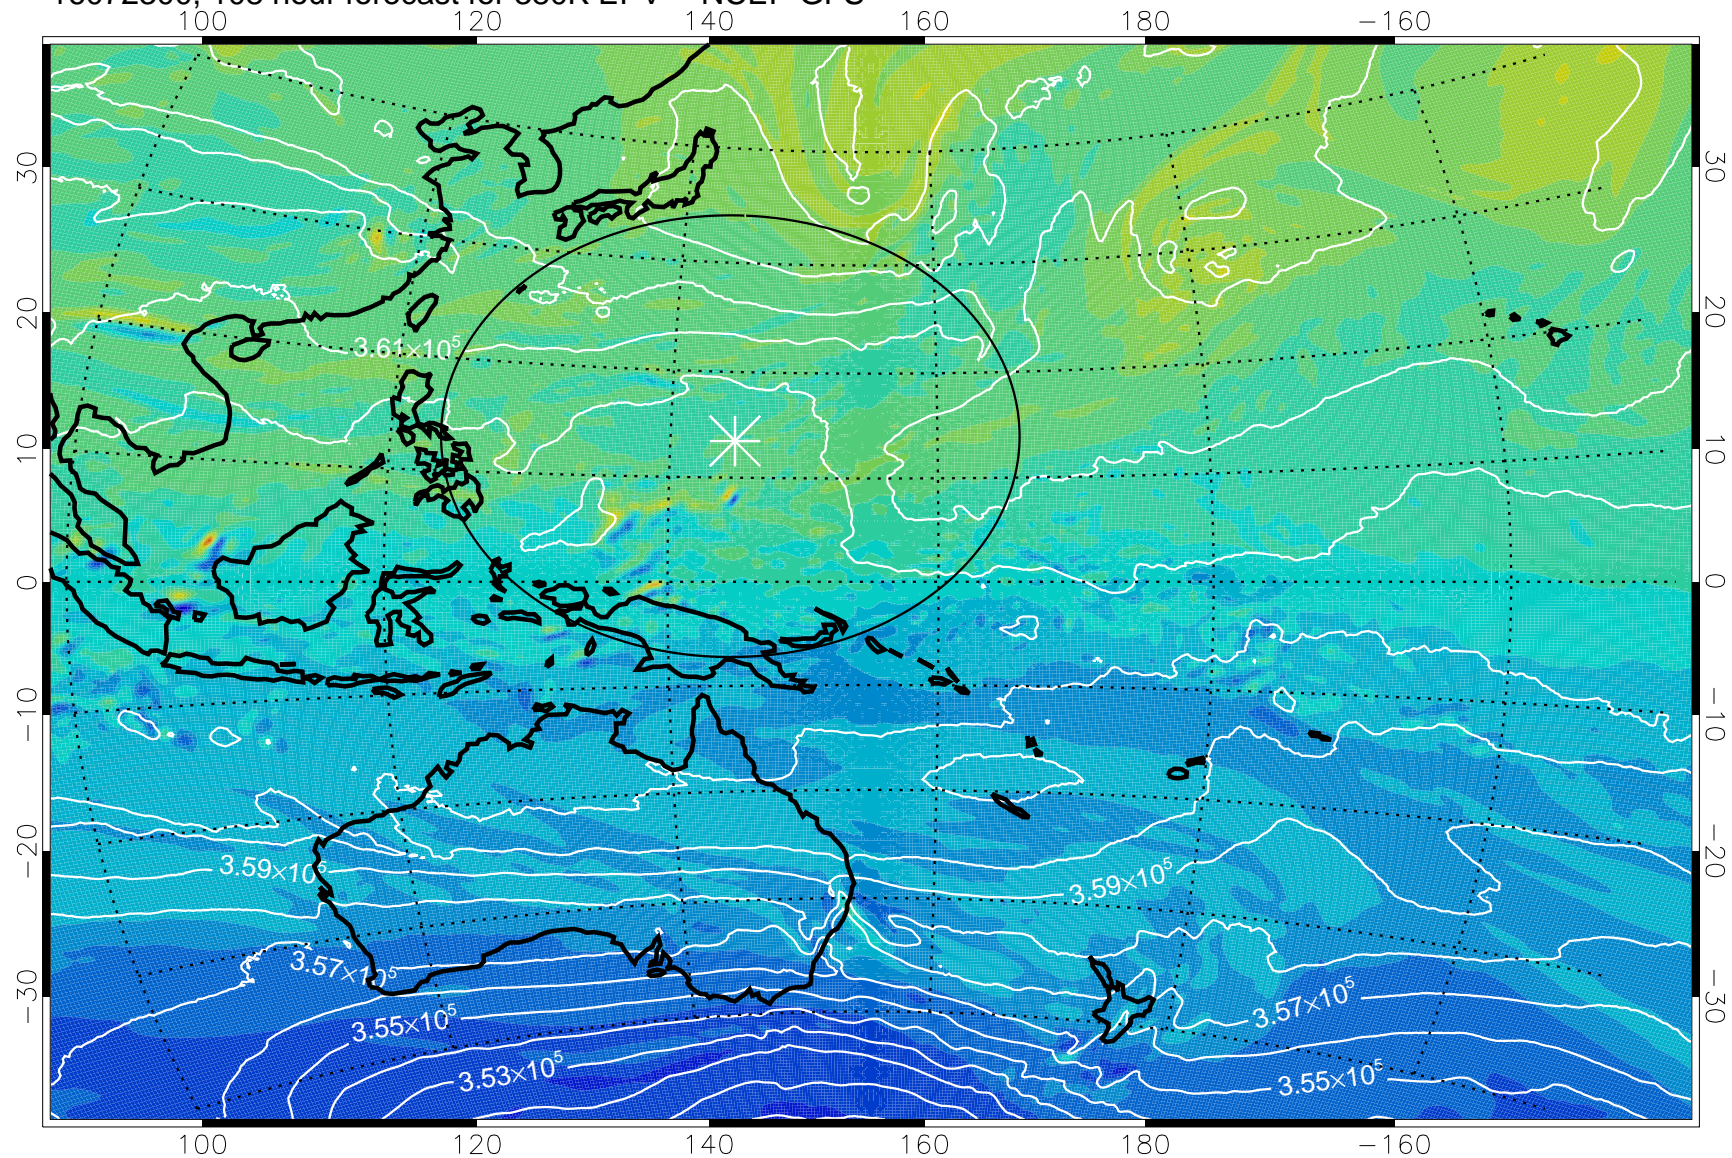

380K Montgomery Streamfunction, white

Range ring of 2304 km

16072200, 84 hour forecast for 380K EPV -- NCEP GFS

380K Montgomery Streamfunction, white

Range ring of 2304 km

16072206, 90 hour forecast for 380K EPV -- NCEP GFS

380K Montgomery Streamfunction, white

Range ring of 2304 km

16072212, 96 hour forecast for 380K EPV -- NCEP GFS

380K Montgomery Streamfunction, white

Range ring of 2304 km

16072218, 102 hour forecast for 380K EPV -- NCEP GFS

380K Montgomery Streamfunction, white

Range ring of 2304 km

16072300, 108 hour forecast for 380K EPV -- NCEP GFS

380K Montgomery Streamfunction, white

Range ring of 2304 km

16072306, 114 hour forecast for 380K EPV -- NCEP GFS

16072312, 120 hour forecast for 380K EPV -- NCEP GFS

380K Montgomery Streamfunction, white

Range ring of 2304 km