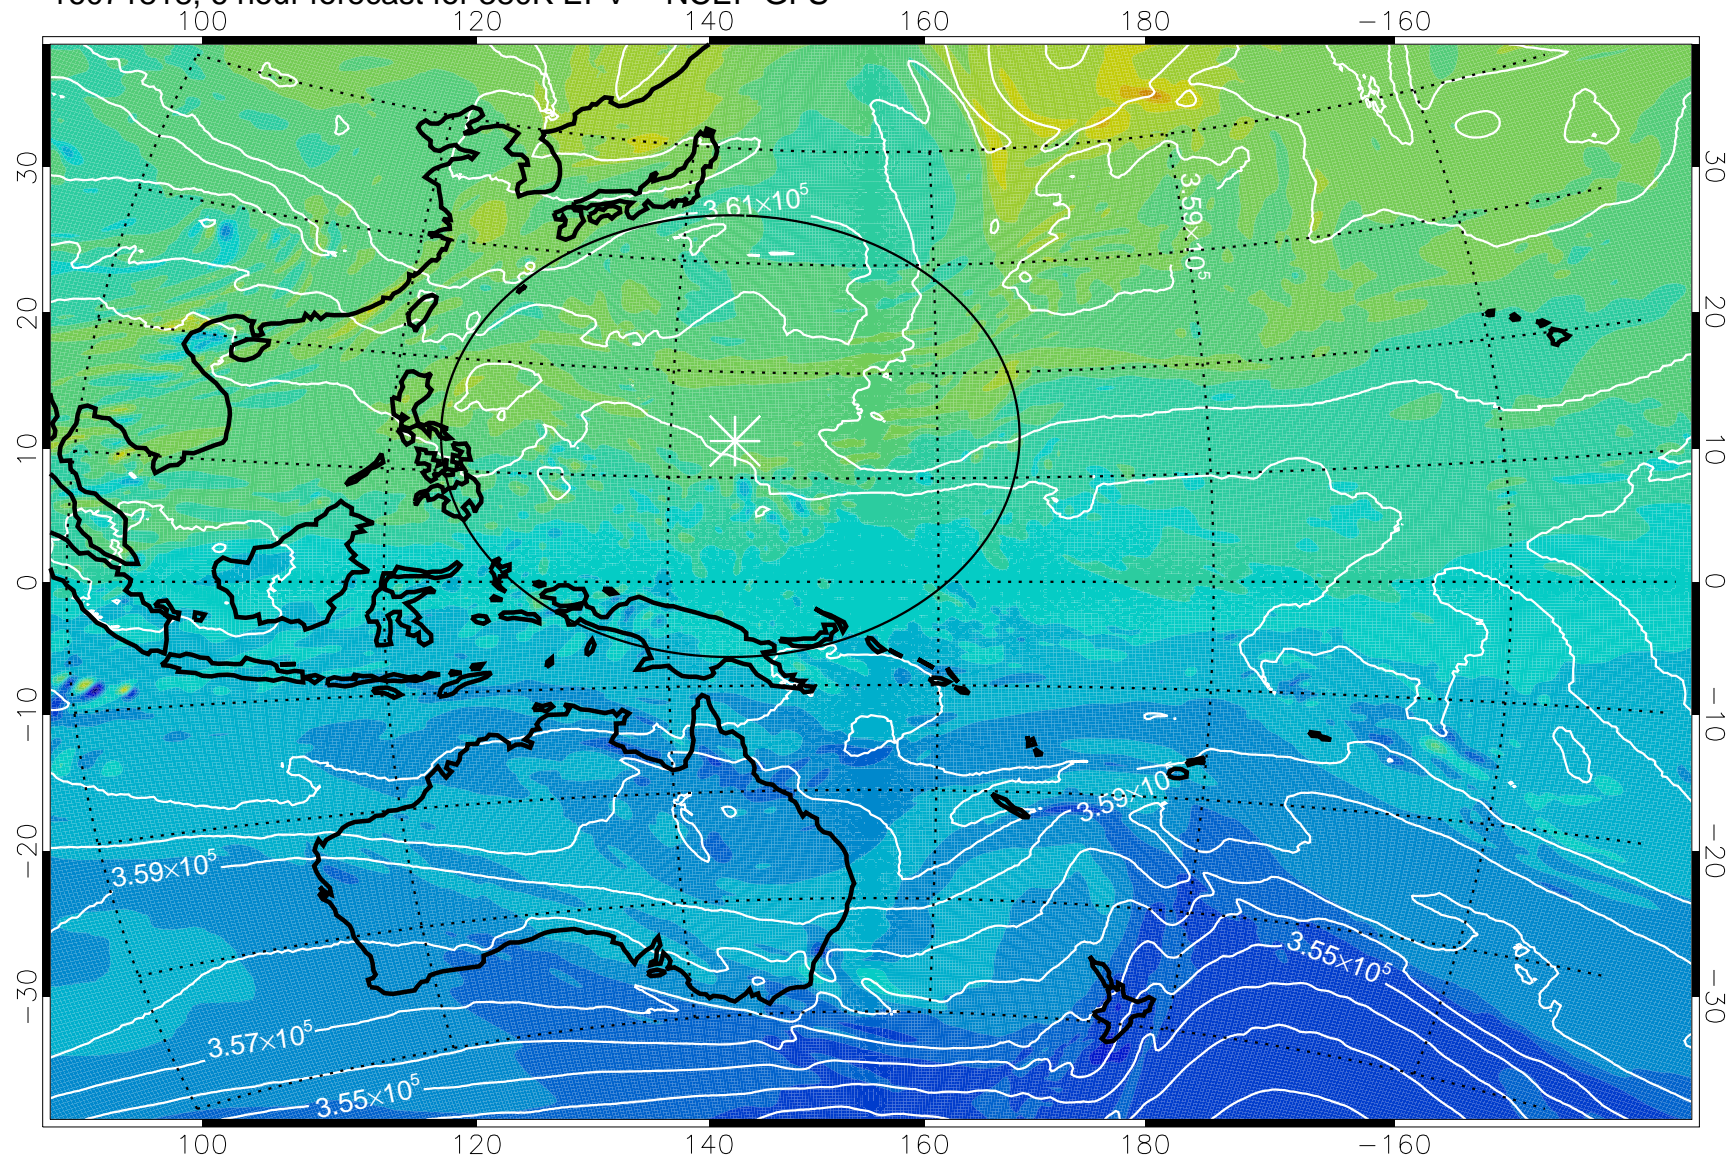

16071818, 6 hour forecast for 380K EPV -- NCEP GFS

380K Montgomery Streamfunction, white

Range ring of 2304 km

16071900, 12 hour forecast for 380K EPV -- NCEP GFS

380K Montgomery Streamfunction, white

Range ring of 2304 km

16071906, 18 hour forecast for 380K EPV -- NCEP GFS

16071912, 24 hour forecast for 380K EPV -- NCEP GFS

380K Montgomery Streamfunction, white

Range ring of 2304 km

16071918, 30 hour forecast for 380K EPV -- NCEP GFS

380K Montgomery Streamfunction, white

Range ring of 2304 km

16072000, 36 hour forecast for 380K EPV -- NCEP GFS

380K Montgomery Streamfunction, white

Range ring of 2304 km

16072006, 42 hour forecast for 380K EPV -- NCEP GFS

380K Montgomery Streamfunction, white

Range ring of 2304 km

16072012, 48 hour forecast for 380K EPV -- NCEP GFS

380K Montgomery Streamfunction, white

Range ring of 2304 km

16072018, 54 hour forecast for 380K EPV -- NCEP GFS