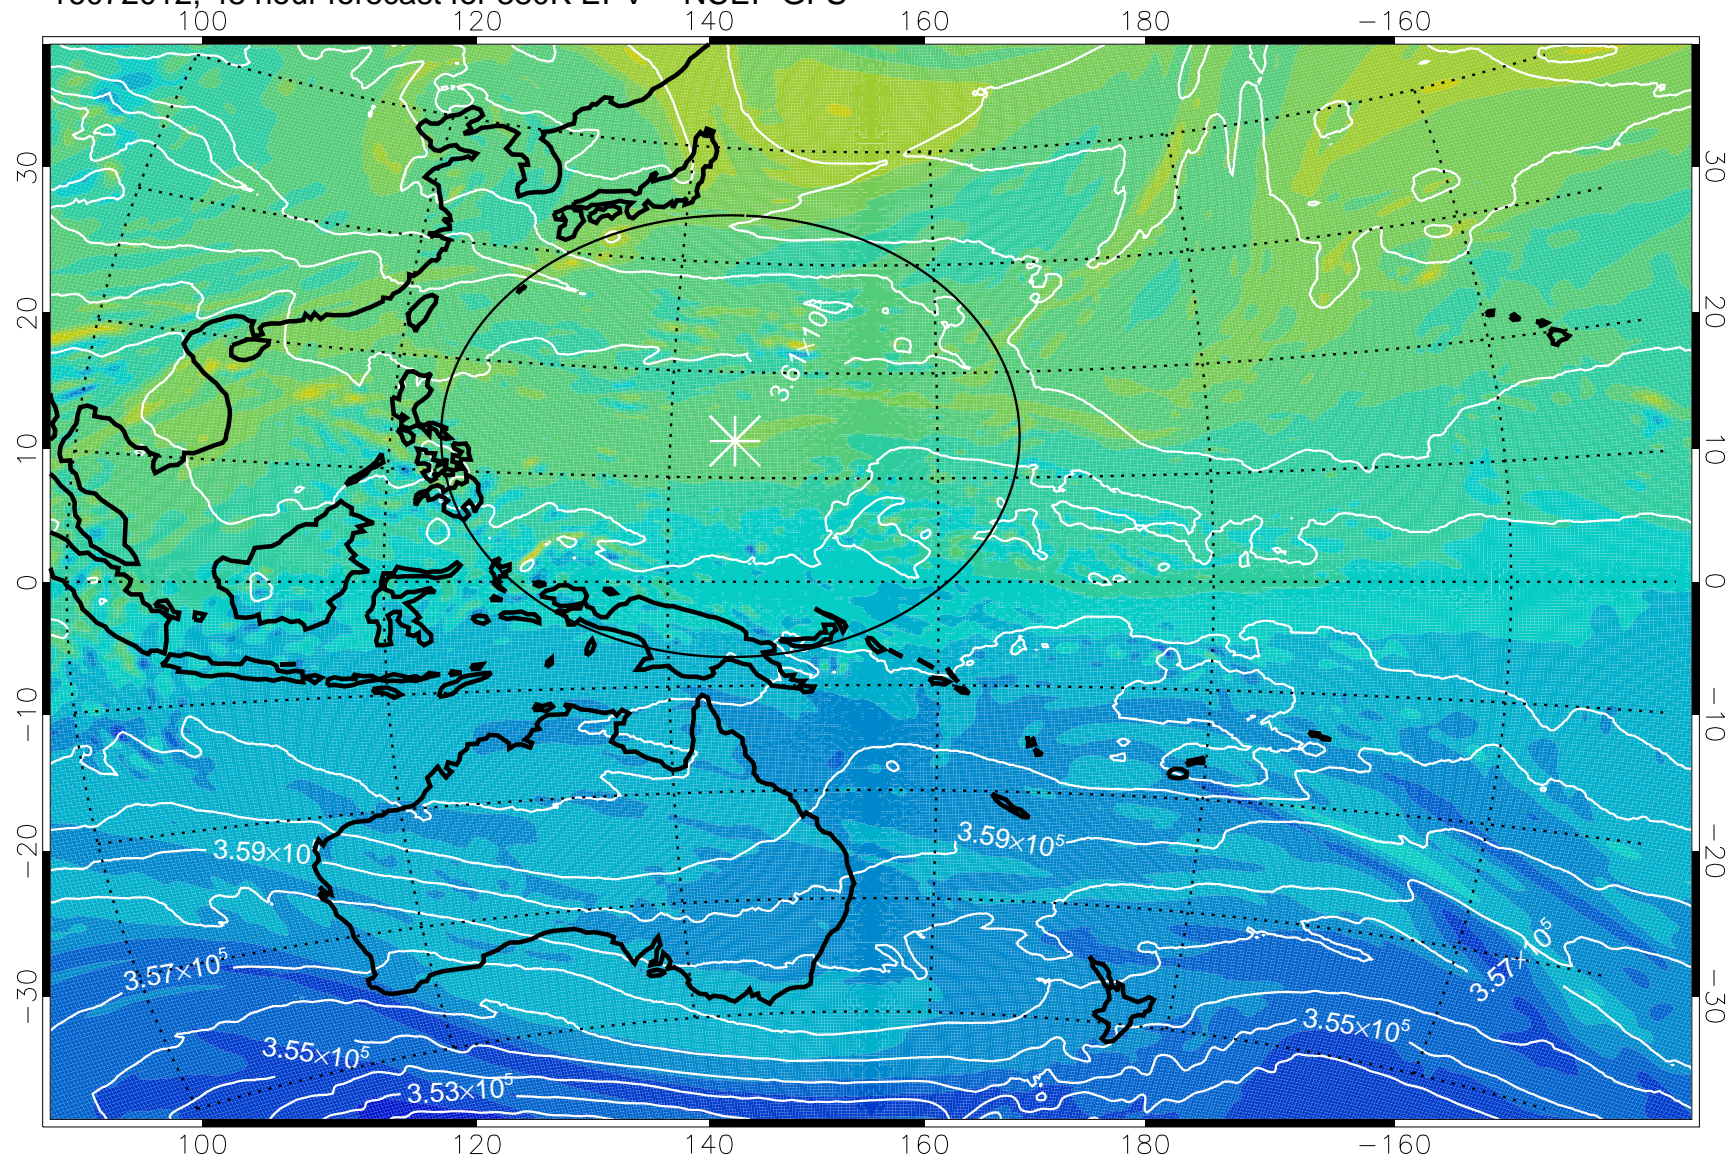

16071906, 18 hour forecast for 380K EPV -- NCEP GFS

16071912, 24 hour forecast for 380K EPV -- NCEP GFS

380K Montgomery Streamfunction, white

Range ring of 2304 km

16071918, 30 hour forecast for 380K EPV -- NCEP GFS

380K Montgomery Streamfunction, white

Range ring of 2304 km

16072000, 36 hour forecast for 380K EPV -- NCEP GFS

380K Montgomery Streamfunction, white

Range ring of 2304 km

16072006, 42 hour forecast for 380K EPV -- NCEP GFS

380K Montgomery Streamfunction, white

Range ring of 2304 km

16072012, 48 hour forecast for 380K EPV -- NCEP GFS

380K Montgomery Streamfunction, white

Range ring of 2304 km

16072018, 54 hour forecast for 380K EPV -- NCEP GFS

380K Montgomery Streamfunction, white

Range ring of 2304 km

16072100, 60 hour forecast for 380K EPV -- NCEP GFS

380K Montgomery Streamfunction, white

Range ring of 2304 km

16072106, 66 hour forecast for 380K EPV -- NCEP GFS