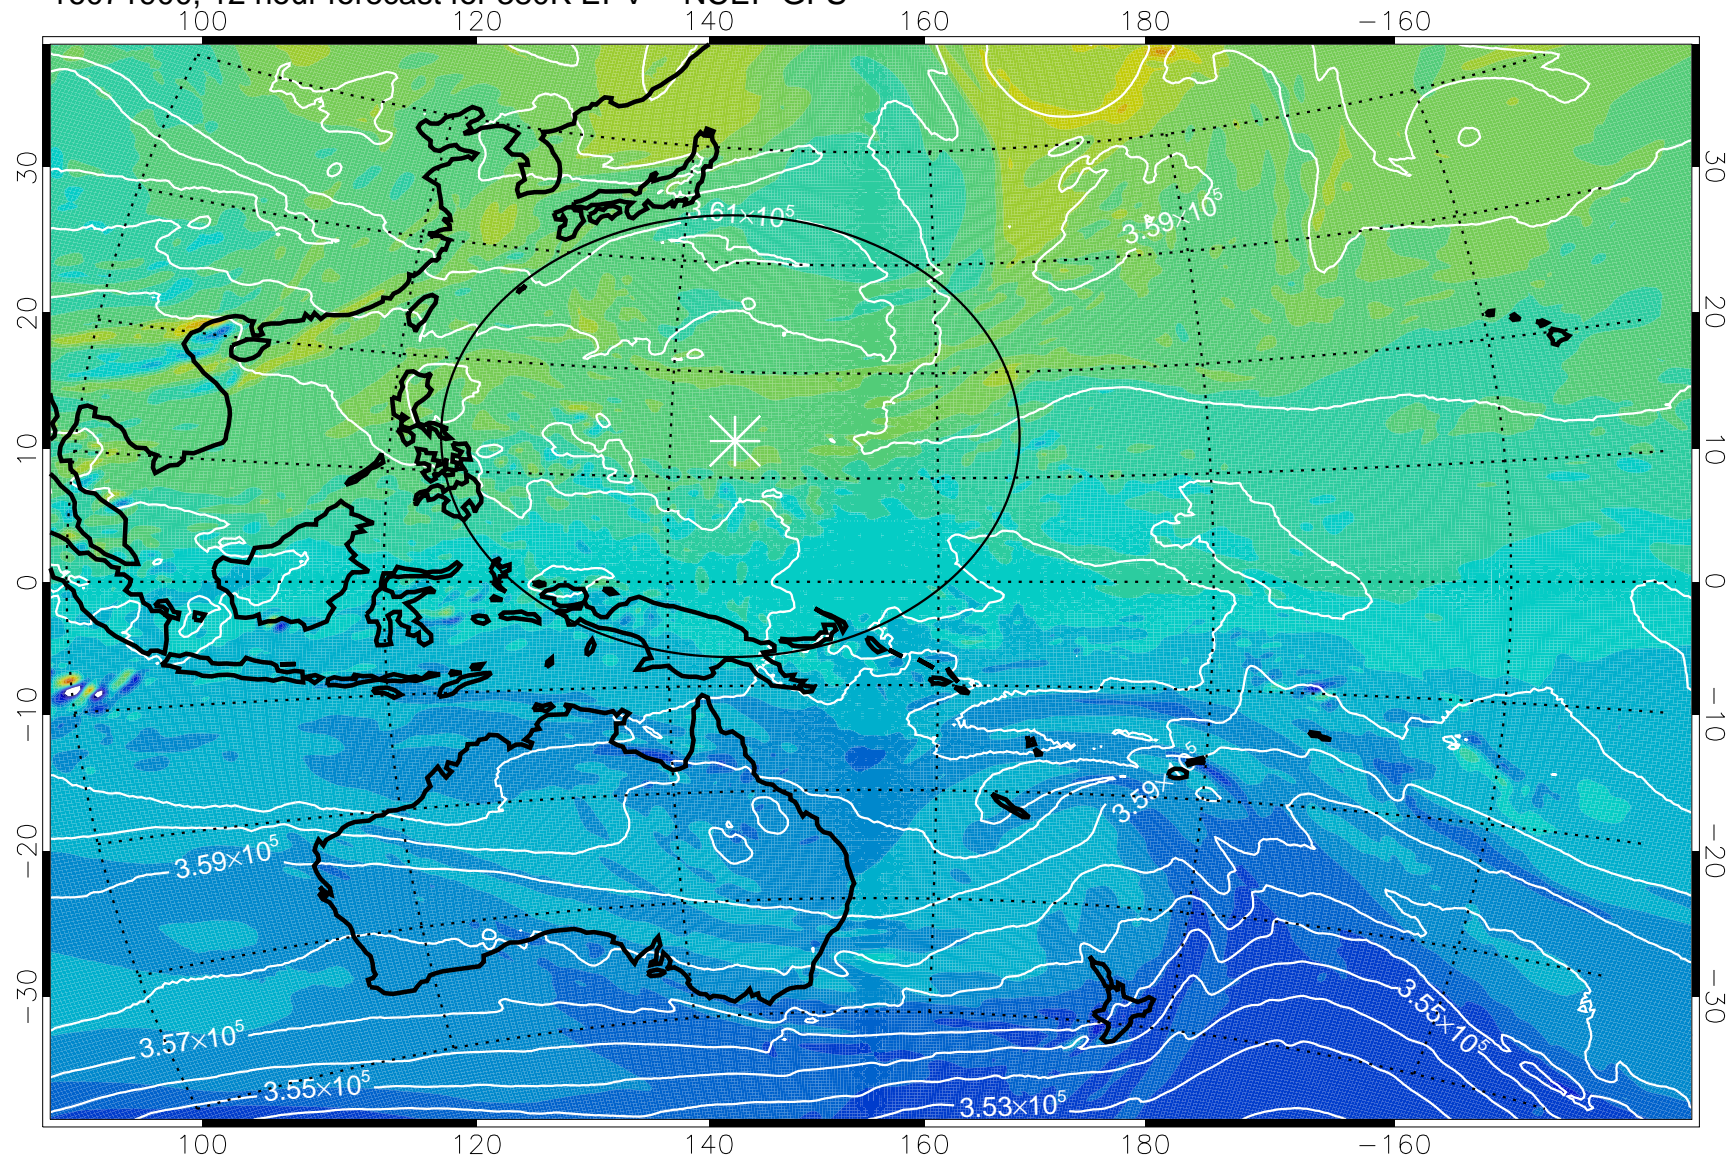

16071818, 6 hour forecast for 380K EPV -- NCEP GFS

380K Montgomery Streamfunction, white

Range ring of 2304 km

16071900, 12 hour forecast for 380K EPV -- NCEP GFS

380K Montgomery Streamfunction, white

Range ring of 2304 km

16071906, 18 hour forecast for 380K EPV -- NCEP GFS

16071912, 24 hour forecast for 380K EPV -- NCEP GFS

380K Montgomery Streamfunction, white

Range ring of 2304 km

16071918, 30 hour forecast for 380K EPV -- NCEP GFS

380K Montgomery Streamfunction, white

Range ring of 2304 km

16072000, 36 hour forecast for 380K EPV -- NCEP GFS

380K Montgomery Streamfunction, white

Range ring of 2304 km

16072006, 42 hour forecast for 380K EPV -- NCEP GFS

380K Montgomery Streamfunction, white

Range ring of 2304 km

16072012, 48 hour forecast for 380K EPV -- NCEP GFS

380K Montgomery Streamfunction, white

Range ring of 2304 km

16072018, 54 hour forecast for 380K EPV -- NCEP GFS