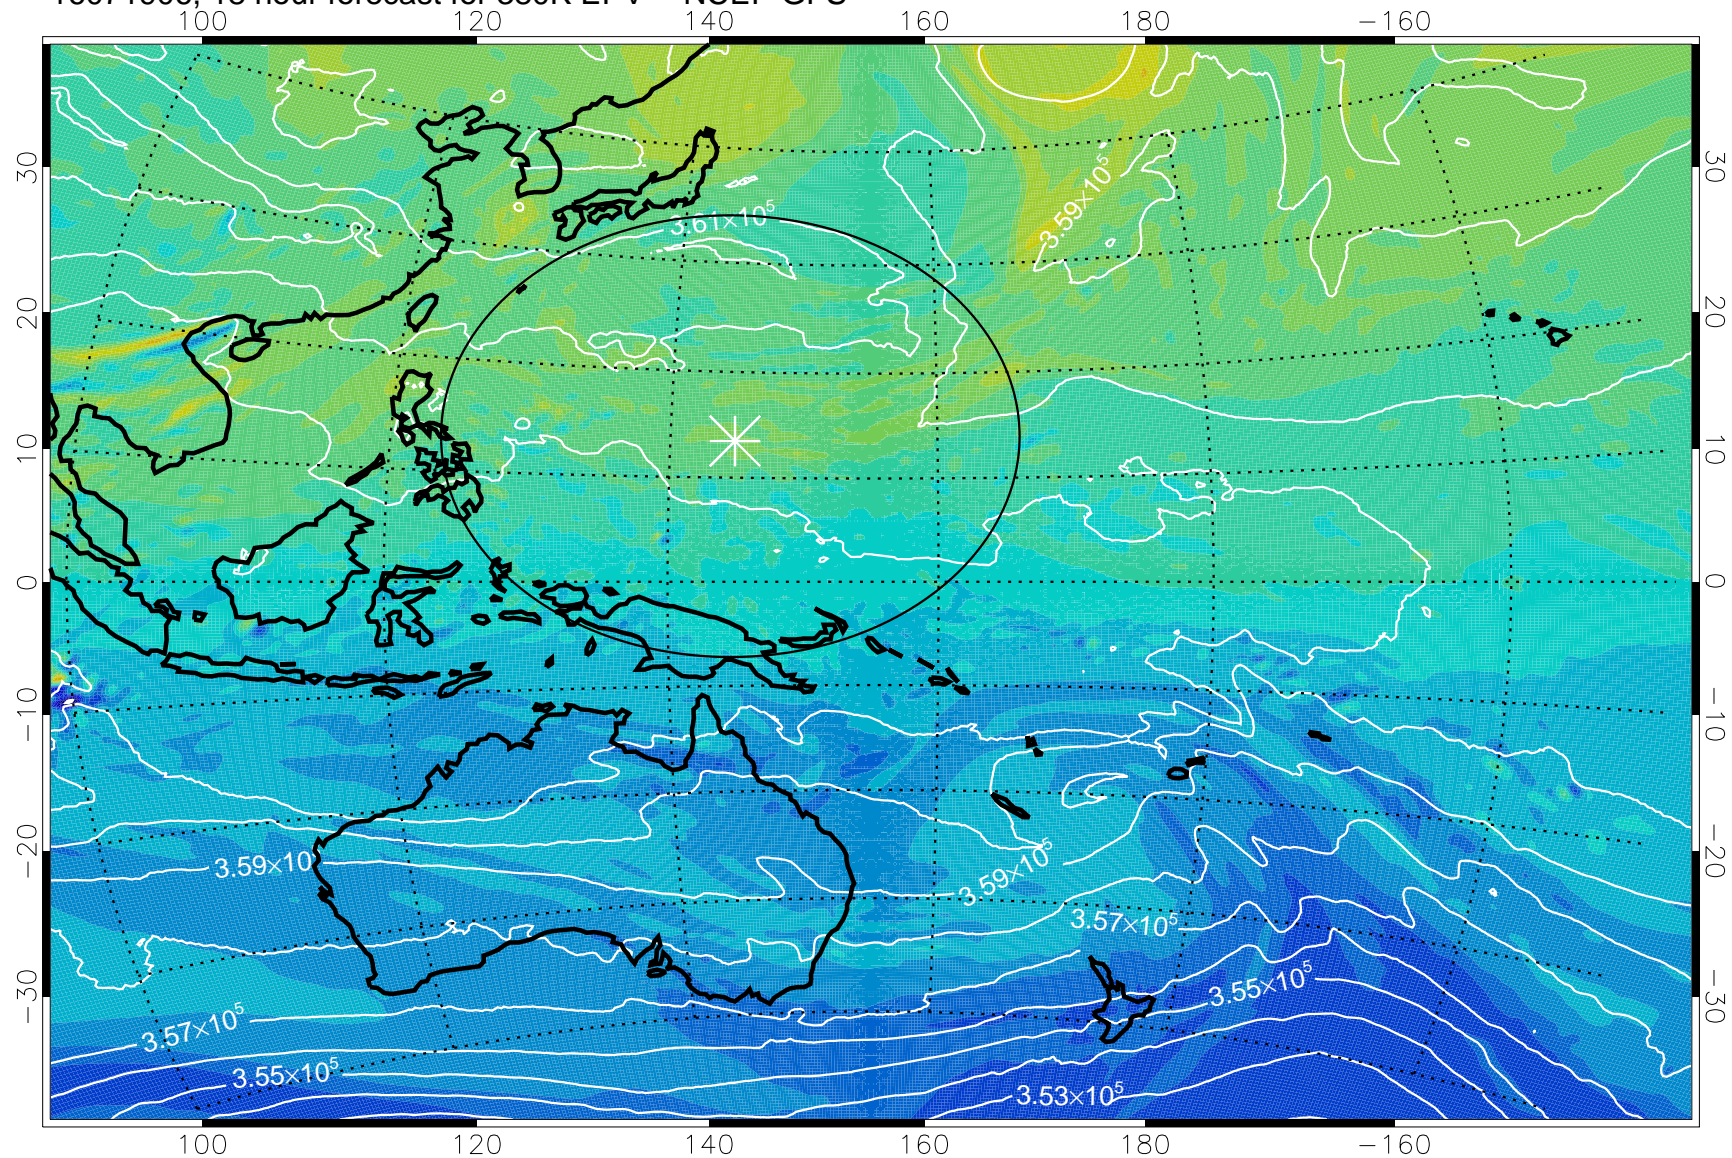

16071818, 6 hour forecast for 380K EPV -- NCEP GFS

380K Montgomery Streamfunction, white

Range ring of 2304 km

16071900, 12 hour forecast for 380K EPV -- NCEP GFS

380K Montgomery Streamfunction, white

Range ring of 2304 km

16071906, 18 hour forecast for 380K EPV -- NCEP GFS

16071912, 24 hour forecast for 380K EPV -- NCEP GFS

380K Montgomery Streamfunction, white

Range ring of 2304 km

16071918, 30 hour forecast for 380K EPV -- NCEP GFS

380K Montgomery Streamfunction, white

Range ring of 2304 km

16072000, 36 hour forecast for 380K EPV -- NCEP GFS

380K Montgomery Streamfunction, white

Range ring of 2304 km

16072006, 42 hour forecast for 380K EPV -- NCEP GFS

380K Montgomery Streamfunction, white

Range ring of 2304 km

16072012, 48 hour forecast for 380K EPV -- NCEP GFS

380K Montgomery Streamfunction, white

Range ring of 2304 km

16072018, 54 hour forecast for 380K EPV -- NCEP GFS