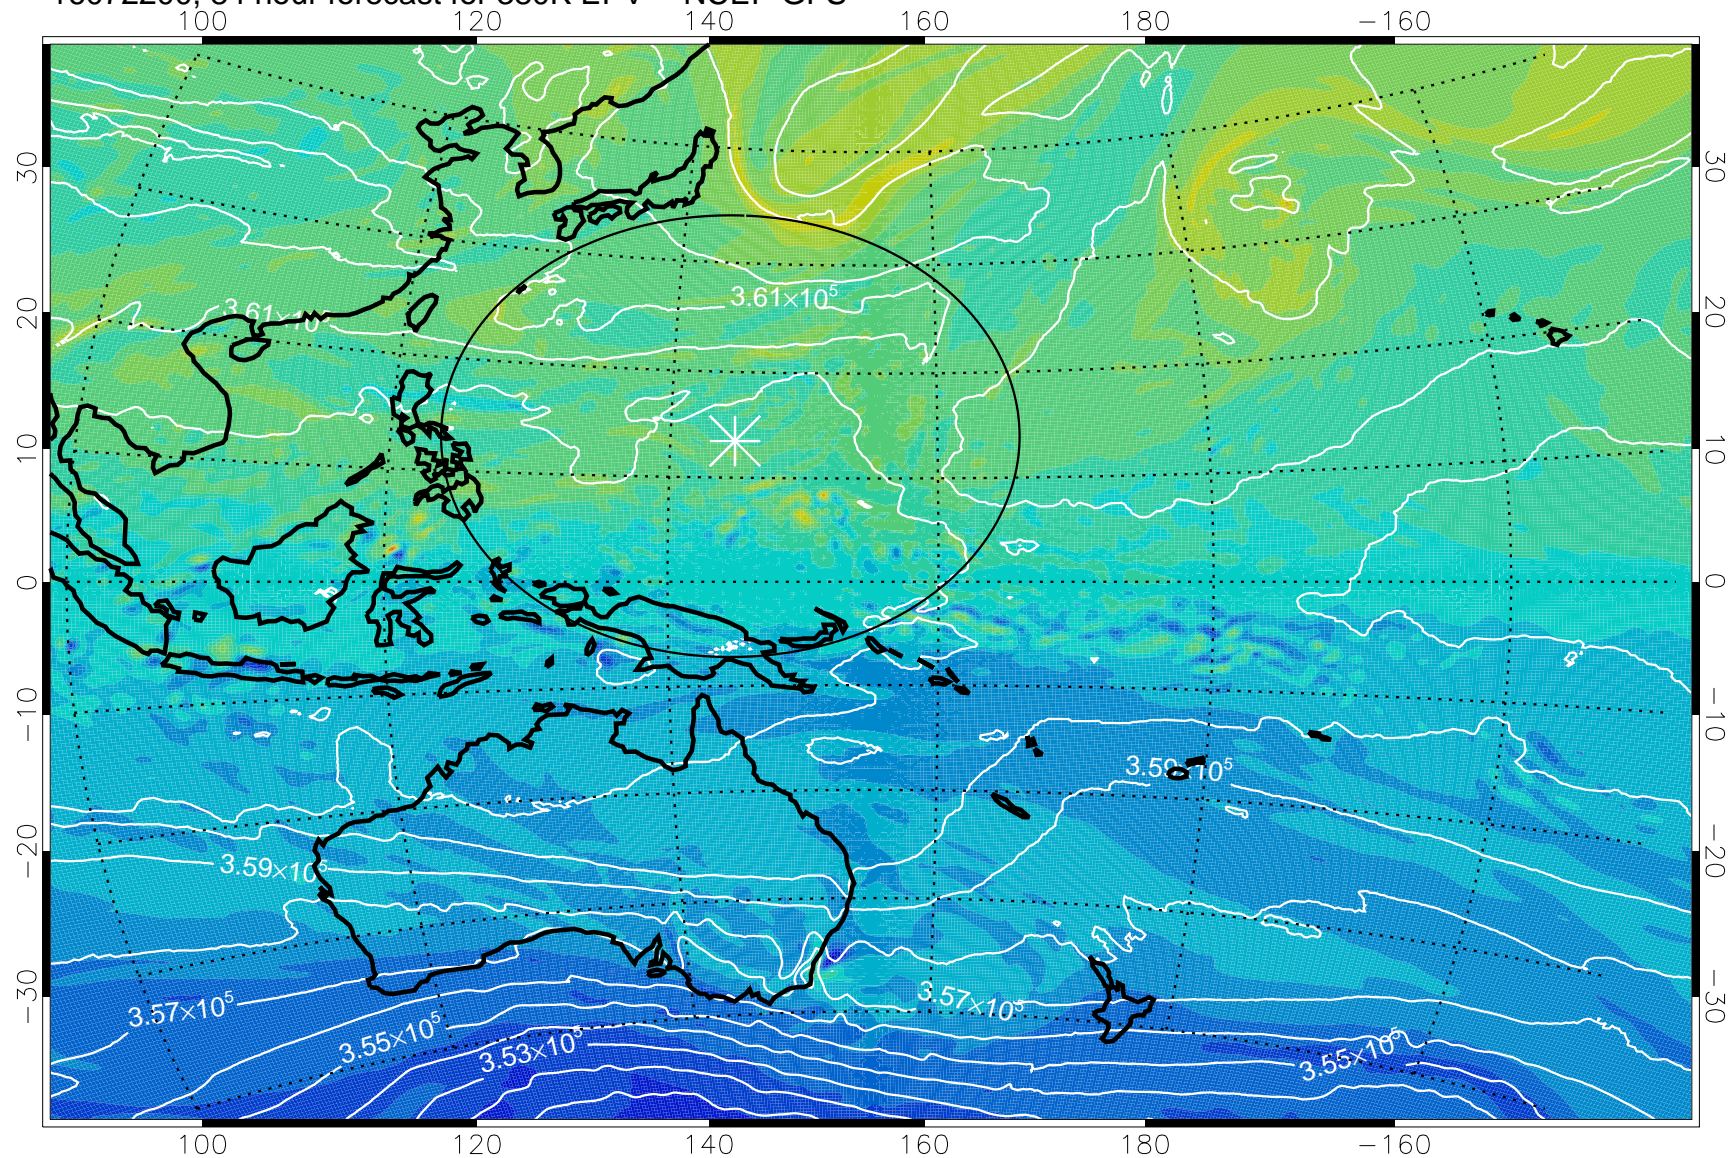

380K Montgomery Streamfunction, white

Range ring of 2304 km

16072100, 60 hour forecast for 380K EPV -- NCEP GFS

380K Montgomery Streamfunction, white

Range ring of 2304 km

16072106, 66 hour forecast for 380K EPV -- NCEP GFS

380K Montgomery Streamfunction, white

Range ring of 2304 km

16072112, 72 hour forecast for 380K EPV -- NCEP GFS

380K Montgomery Streamfunction, white

Range ring of 2304 km

16072118, 78 hour forecast for 380K EPV -- NCEP GFS

380K Montgomery Streamfunction, white

Range ring of 2304 km

16072200, 84 hour forecast for 380K EPV -- NCEP GFS

380K Montgomery Streamfunction, white

Range ring of 2304 km

16072206, 90 hour forecast for 380K EPV -- NCEP GFS

380K Montgomery Streamfunction, white

Range ring of 2304 km

16072212, 96 hour forecast for 380K EPV -- NCEP GFS

380K Montgomery Streamfunction, white

Range ring of 2304 km

16072218, 102 hour forecast for 380K EPV -- NCEP GFS