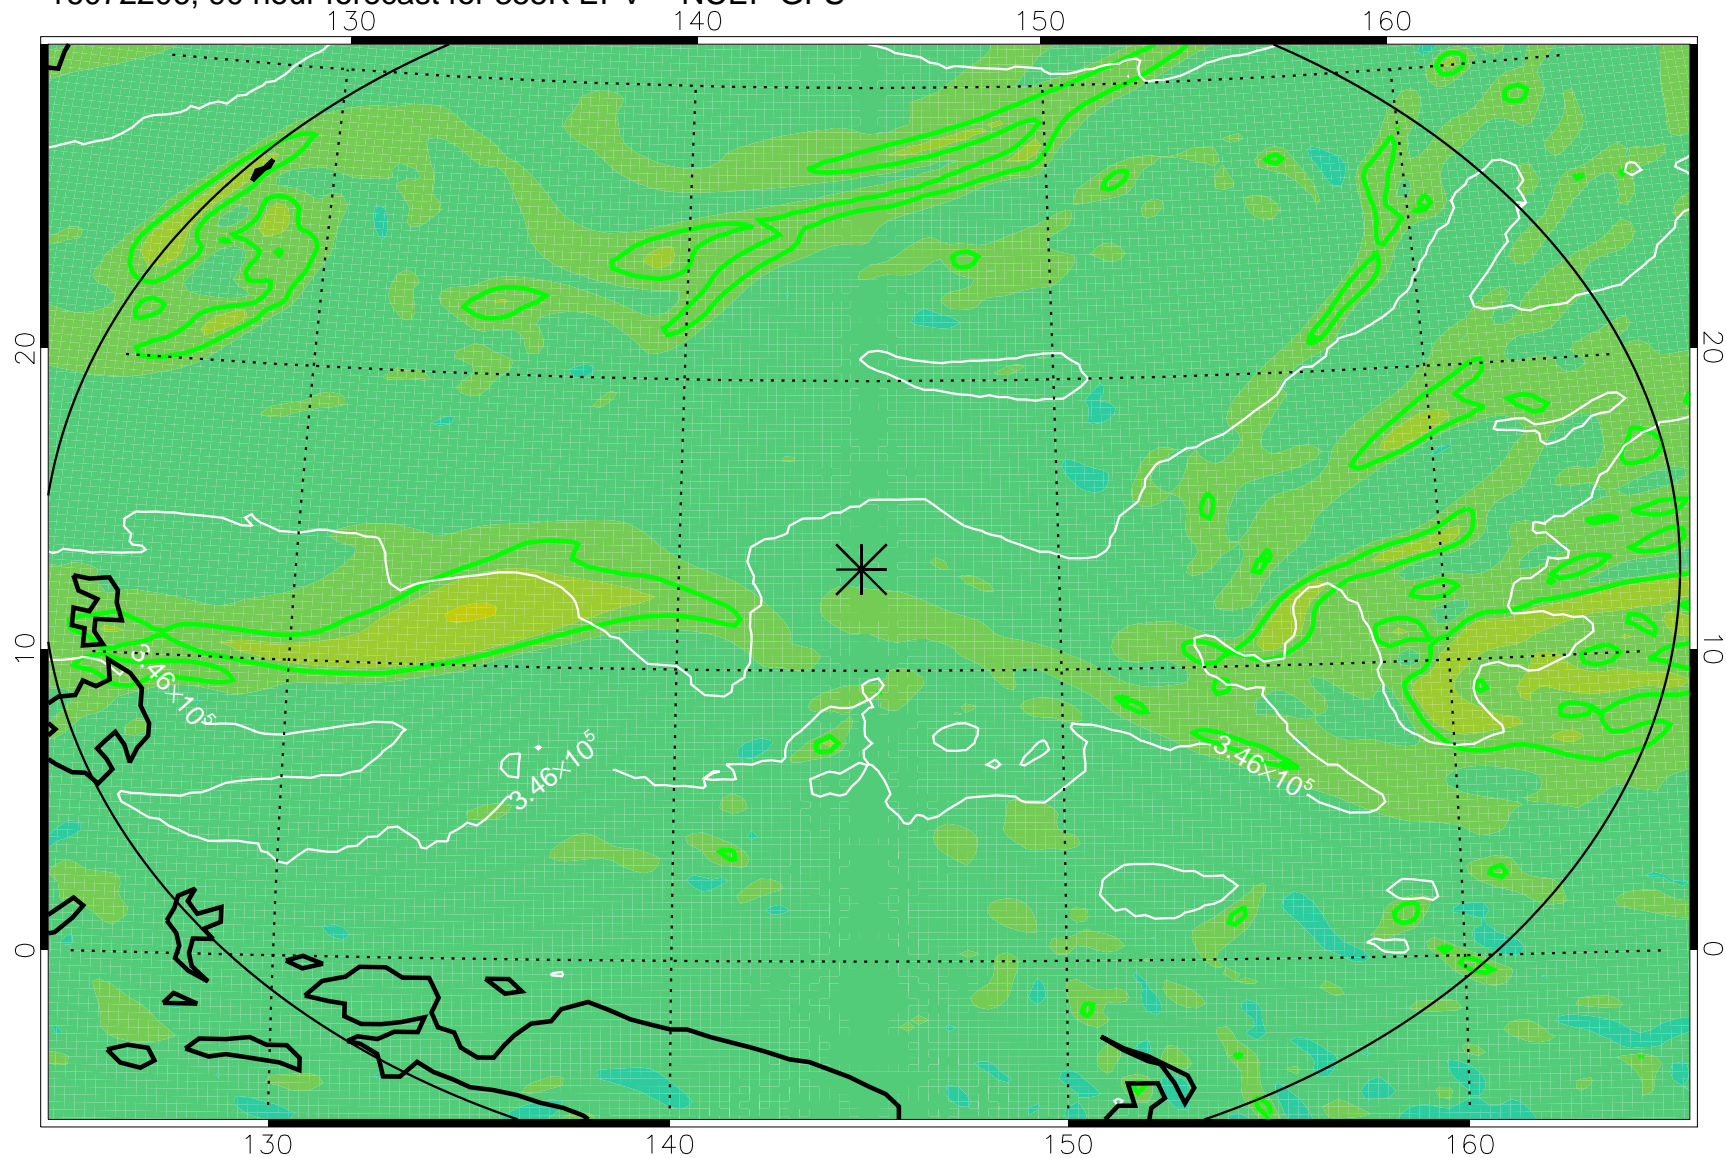

16072118, 78 hour forecast for 355K EPV -- NCEP GFS

355K Montgomery Streamfunction, white  
EPV Tropopause (2 PVU) Position  
Range ring of 2304 km

16072200, 84 hour forecast for 355K EPV -- NCEP GFS

355K Montgomery Streamfunction, white  
EPV Tropopause (2 PVU) Position  
Range ring of 2304 km

16072206, 90 hour forecast for 355K EPV -- NCEP GFS

355K Montgomery Streamfunction, white  
EPV Tropopause (2 PVU) Position  
Range ring of 2304 km

16072212, 96 hour forecast for 355K EPV -- NCEP GFS

355K Montgomery Streamfunction, white  
EPV Tropopause (2 PVU) Position  
Range ring of 2304 km

16072218, 102 hour forecast for 355K EPV -- NCEP GFS

355K Montgomery Streamfunction, white  
EPV Tropopause (2 PVU) Position  
Range ring of 2304 km

16072300, 108 hour forecast for 355K EPV -- NCEP GFS

355K Montgomery Streamfunction, white  
EPV Tropopause (2 PVU) Position  
Range ring of 2304 km

16072306, 114 hour forecast for 355K EPV -- NCEP GFS

355K Montgomery Streamfunction, white  
EPV Tropopause (2 PVU) Position  
Range ring of 2304 km

16072312, 120 hour forecast for 355K EPV -- NCEP GFS

355K Montgomery Streamfunction, white  
EPV Tropopause (2 PVU) Position  
Range ring of 2304 km