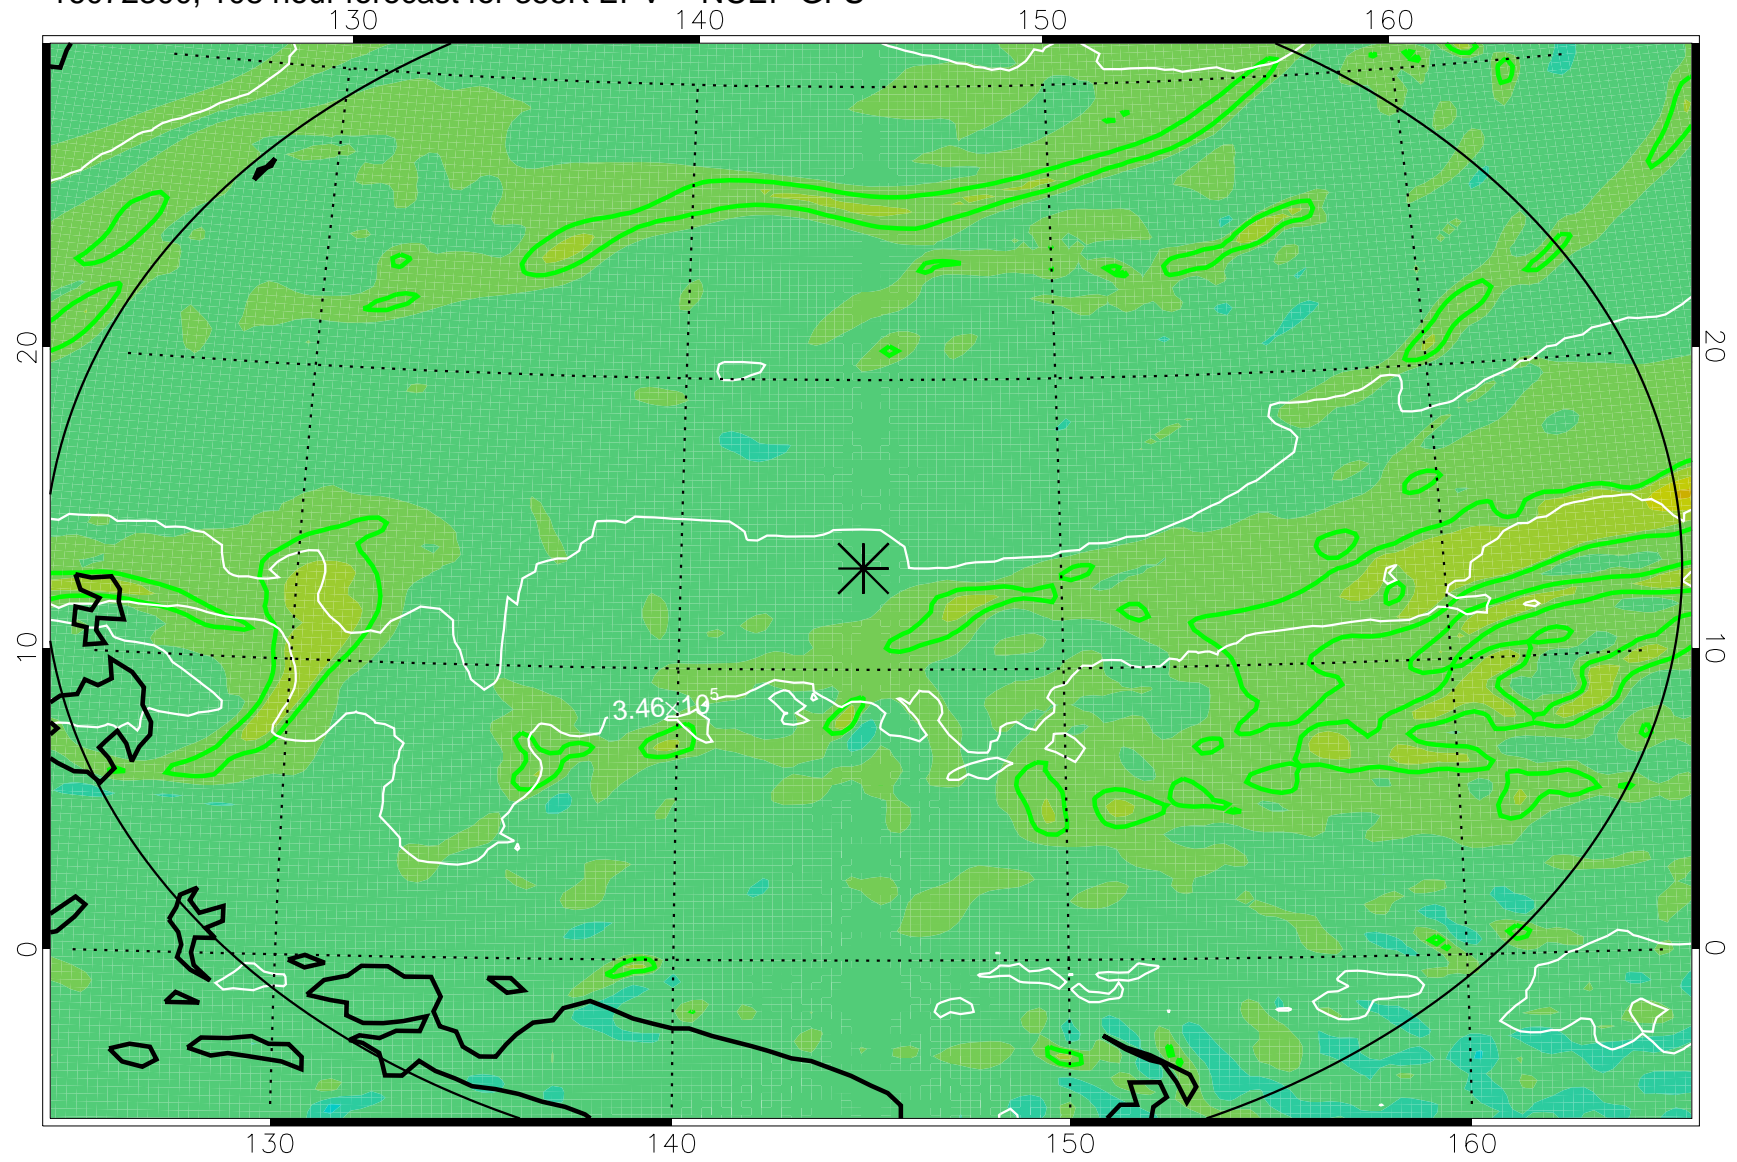

16072118, 78 hour forecast for 355K EPV -- NCEP GFS

355K Montgomery Streamfunction, white  
EPV Tropopause (2 PVU) Position  
Range ring of 2304 km

16072200, 84 hour forecast for 355K EPV -- NCEP GFS

355K Montgomery Streamfunction, white  
EPV Tropopause (2 PVU) Position  
Range ring of 2304 km

16072206, 90 hour forecast for 355K EPV -- NCEP GFS

355K Montgomery Streamfunction, white  
EPV Tropopause (2 PVU) Position  
Range ring of 2304 km

16072212, 96 hour forecast for 355K EPV -- NCEP GFS

355K Montgomery Streamfunction, white  
EPV Tropopause (2 PVU) Position  
Range ring of 2304 km

16072218, 102 hour forecast for 355K EPV -- NCEP GFS

355K Montgomery Streamfunction, white  
EPV Tropopause (2 PVU) Position  
Range ring of 2304 km

16072300, 108 hour forecast for 355K EPV -- NCEP GFS

355K Montgomery Streamfunction, white  
EPV Tropopause (2 PVU) Position  
Range ring of 2304 km

16072306, 114 hour forecast for 355K EPV -- NCEP GFS

355K Montgomery Streamfunction, white  
EPV Tropopause (2 PVU) Position  
Range ring of 2304 km

16072312, 120 hour forecast for 355K EPV -- NCEP GFS

355K Montgomery Streamfunction, white  
EPV Tropopause (2 PVU) Position  
Range ring of 2304 km