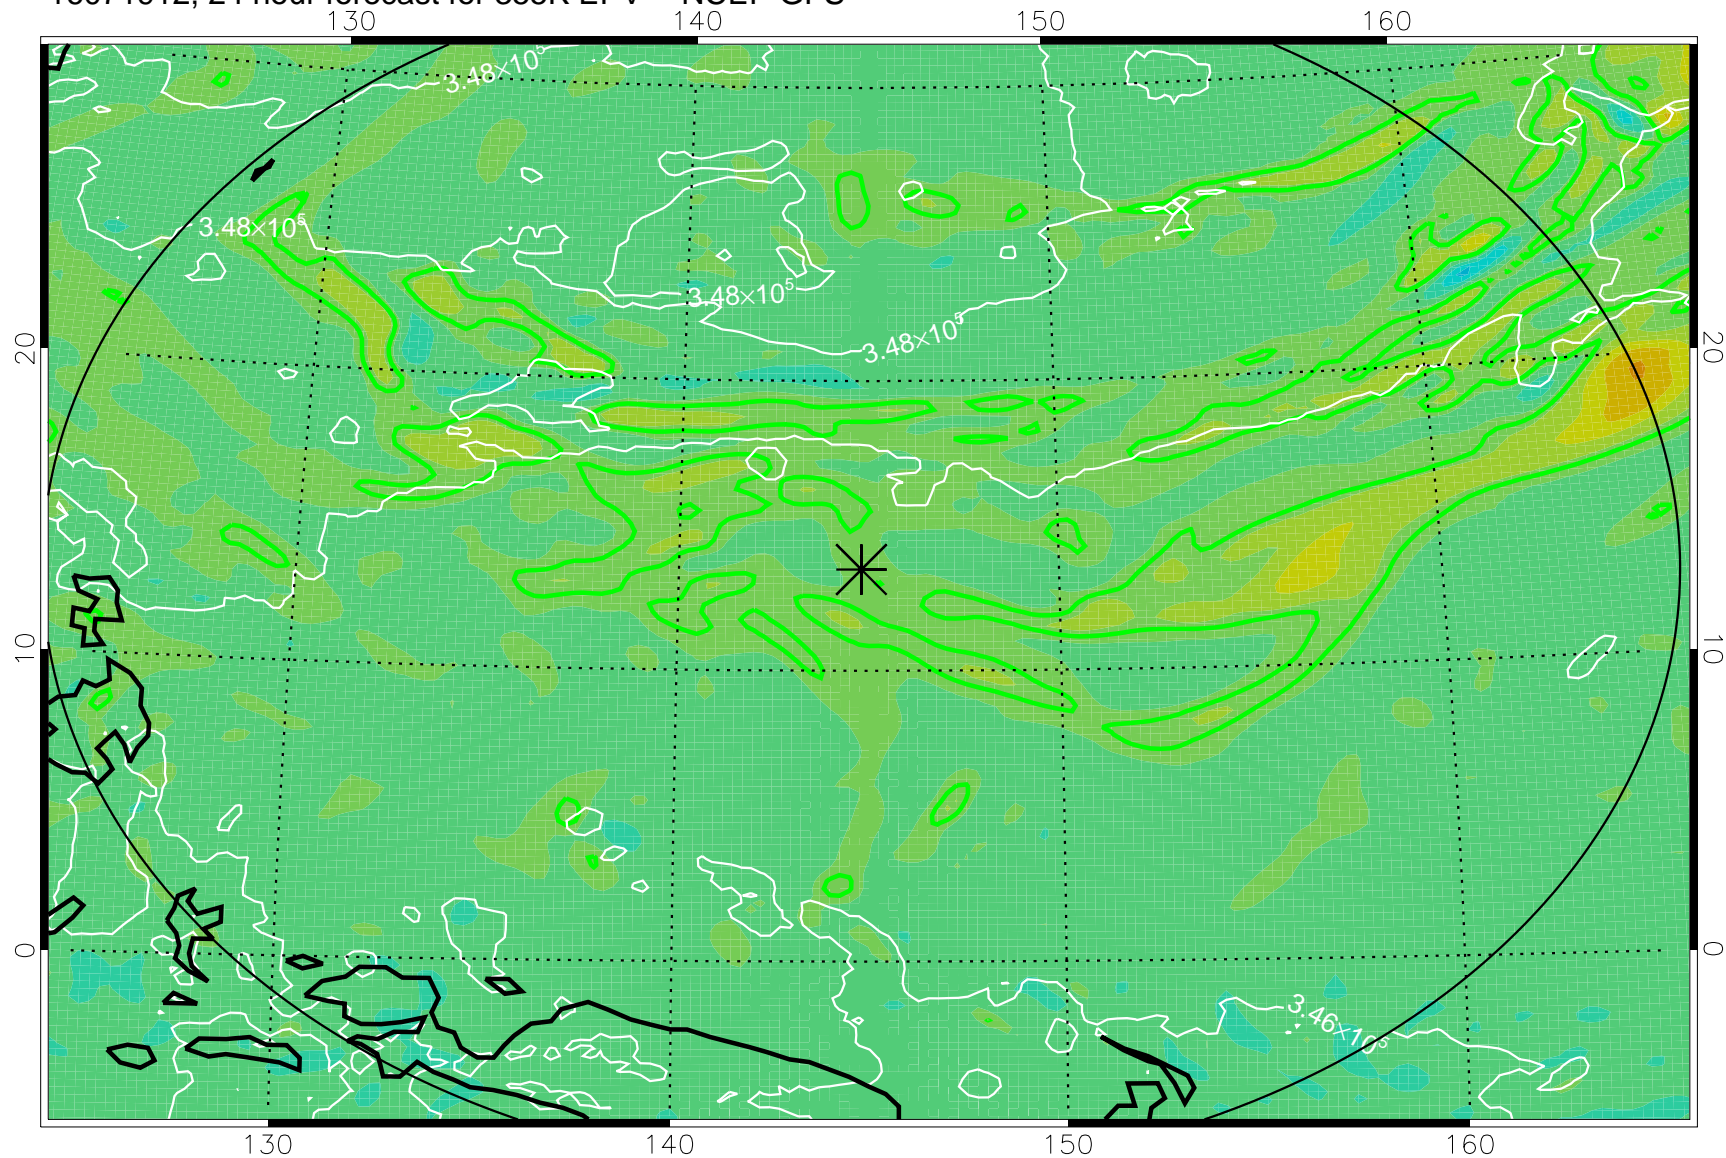

16071818, 6 hour forecast for 355K EPV -- NCEP GFS

355K Montgomery Streamfunction, white  
EPV Tropopause (2 PVU) Position  
Range ring of 2304 km

16071900, 12 hour forecast for 355K EPV -- NCEP GFS

355K Montgomery Streamfunction, white  
EPV Tropopause (2 PVU) Position  
Range ring of 2304 km

16071906, 18 hour forecast for 355K EPV -- NCEP GFS

355K Montgomery Streamfunction, white  
EPV Tropopause (2 PVU) Position  
Range ring of 2304 km

16071912, 24 hour forecast for 355K EPV -- NCEP GFS

355K Montgomery Streamfunction, white  
EPV Tropopause (2 PVU) Position  
Range ring of 2304 km

16071918, 30 hour forecast for 355K EPV -- NCEP GFS

355K Montgomery Streamfunction, white  
EPV Tropopause (2 PVU) Position  
Range ring of 2304 km

16072000, 36 hour forecast for 355K EPV -- NCEP GFS

355K Montgomery Streamfunction, white  
EPV Tropopause (2 PVU) Position  
Range ring of 2304 km

16072018, 54 hour forecast for 355K EPV -- NCEP GFS

355K Montgomery Streamfunction, white  
EPV Tropopause (2 PVU) Position  
Range ring of 2304 km

16072100, 60 hour forecast for 355K EPV -- NCEP GFS

355K Montgomery Streamfunction, white  
EPV Tropopause (2 PVU) Position  
Range ring of 2304 km