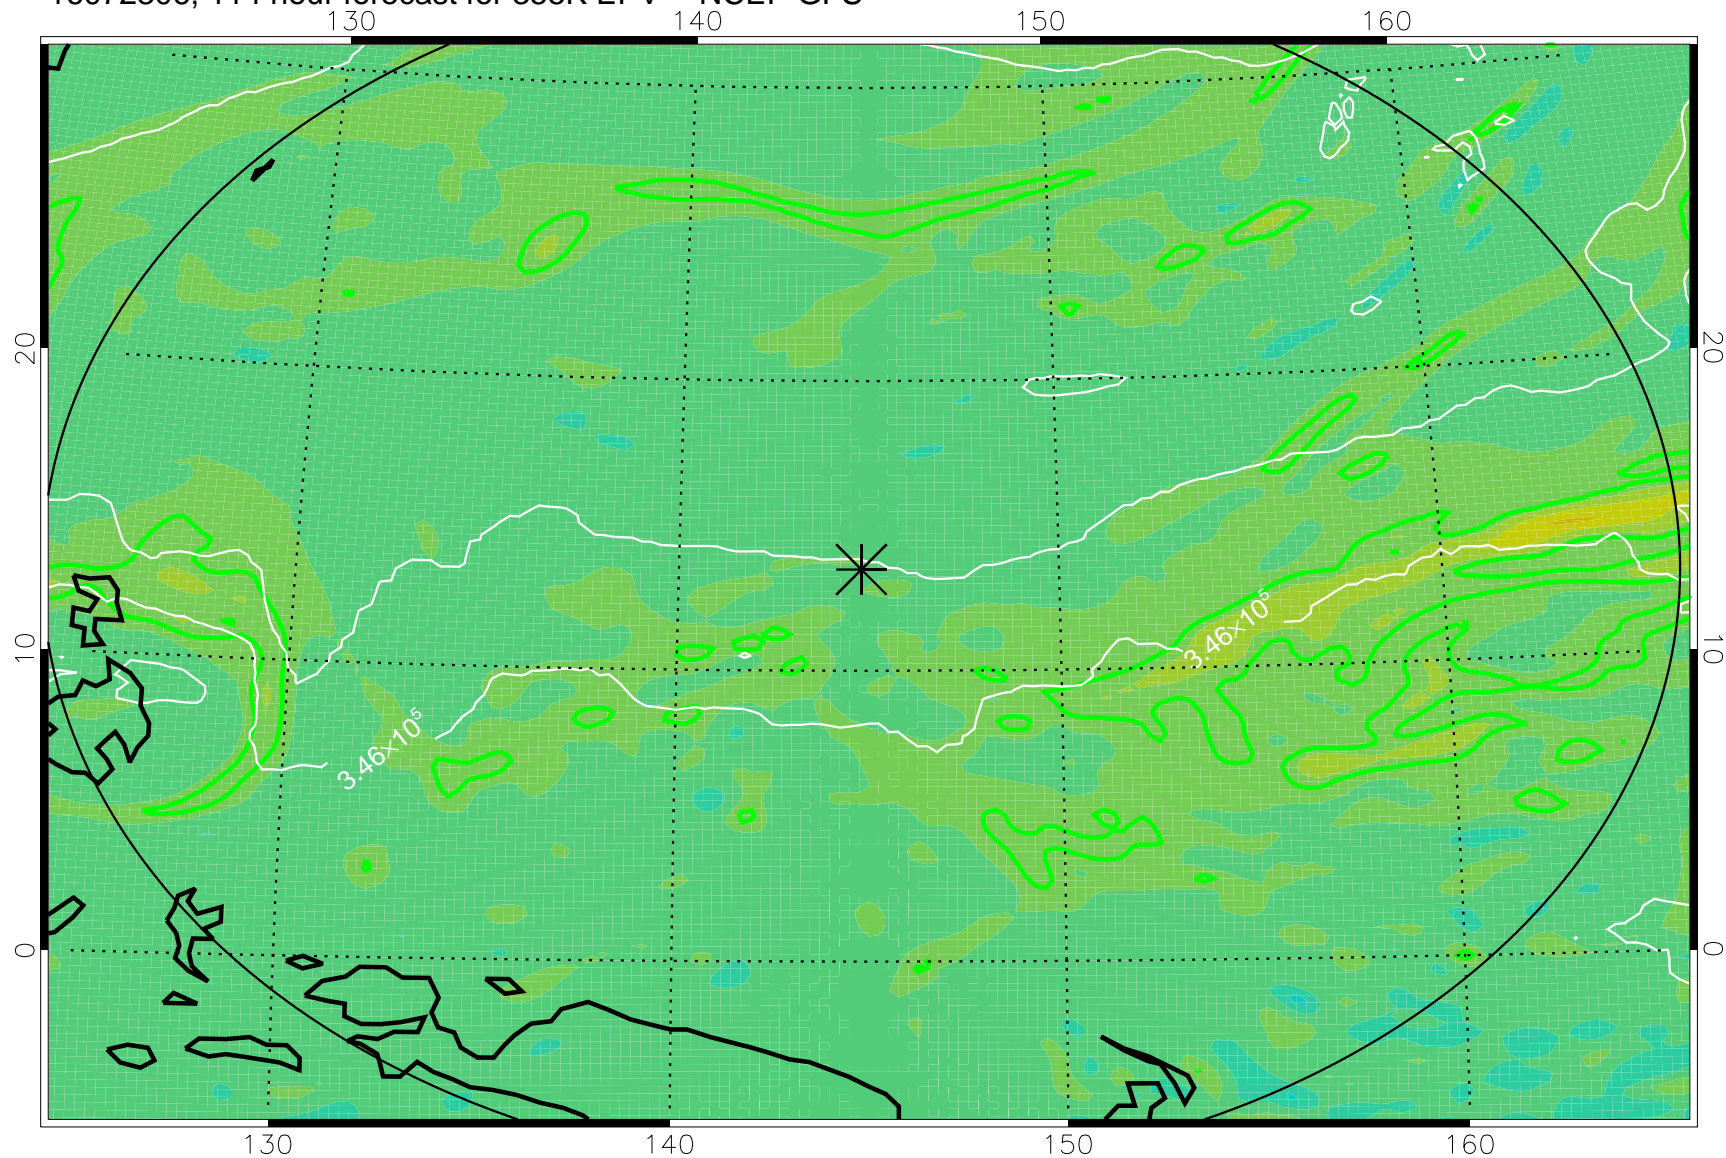

16072118, 78 hour forecast for 355K EPV -- NCEP GFS

355K Montgomery Streamfunction, white  
EPV Tropopause (2 PVU) Position  
Range ring of 2304 km

16072200, 84 hour forecast for 355K EPV -- NCEP GFS

355K Montgomery Streamfunction, white  
EPV Tropopause (2 PVU) Position  
Range ring of 2304 km

16072206, 90 hour forecast for 355K EPV -- NCEP GFS

355K Montgomery Streamfunction, white  
EPV Tropopause (2 PVU) Position  
Range ring of 2304 km

16072212, 96 hour forecast for 355K EPV -- NCEP GFS

355K Montgomery Streamfunction, white  
EPV Tropopause (2 PVU) Position  
Range ring of 2304 km

16072218, 102 hour forecast for 355K EPV -- NCEP GFS

355K Montgomery Streamfunction, white  
EPV Tropopause (2 PVU) Position  
Range ring of 2304 km

16072300, 108 hour forecast for 355K EPV -- NCEP GFS

355K Montgomery Streamfunction, white  
EPV Tropopause (2 PVU) Position  
Range ring of 2304 km

16072306, 114 hour forecast for 355K EPV -- NCEP GFS

355K Montgomery Streamfunction, white  
EPV Tropopause (2 PVU) Position  
Range ring of 2304 km

16072312, 120 hour forecast for 355K EPV -- NCEP GFS

355K Montgomery Streamfunction, white  
EPV Tropopause (2 PVU) Position  
Range ring of 2304 km