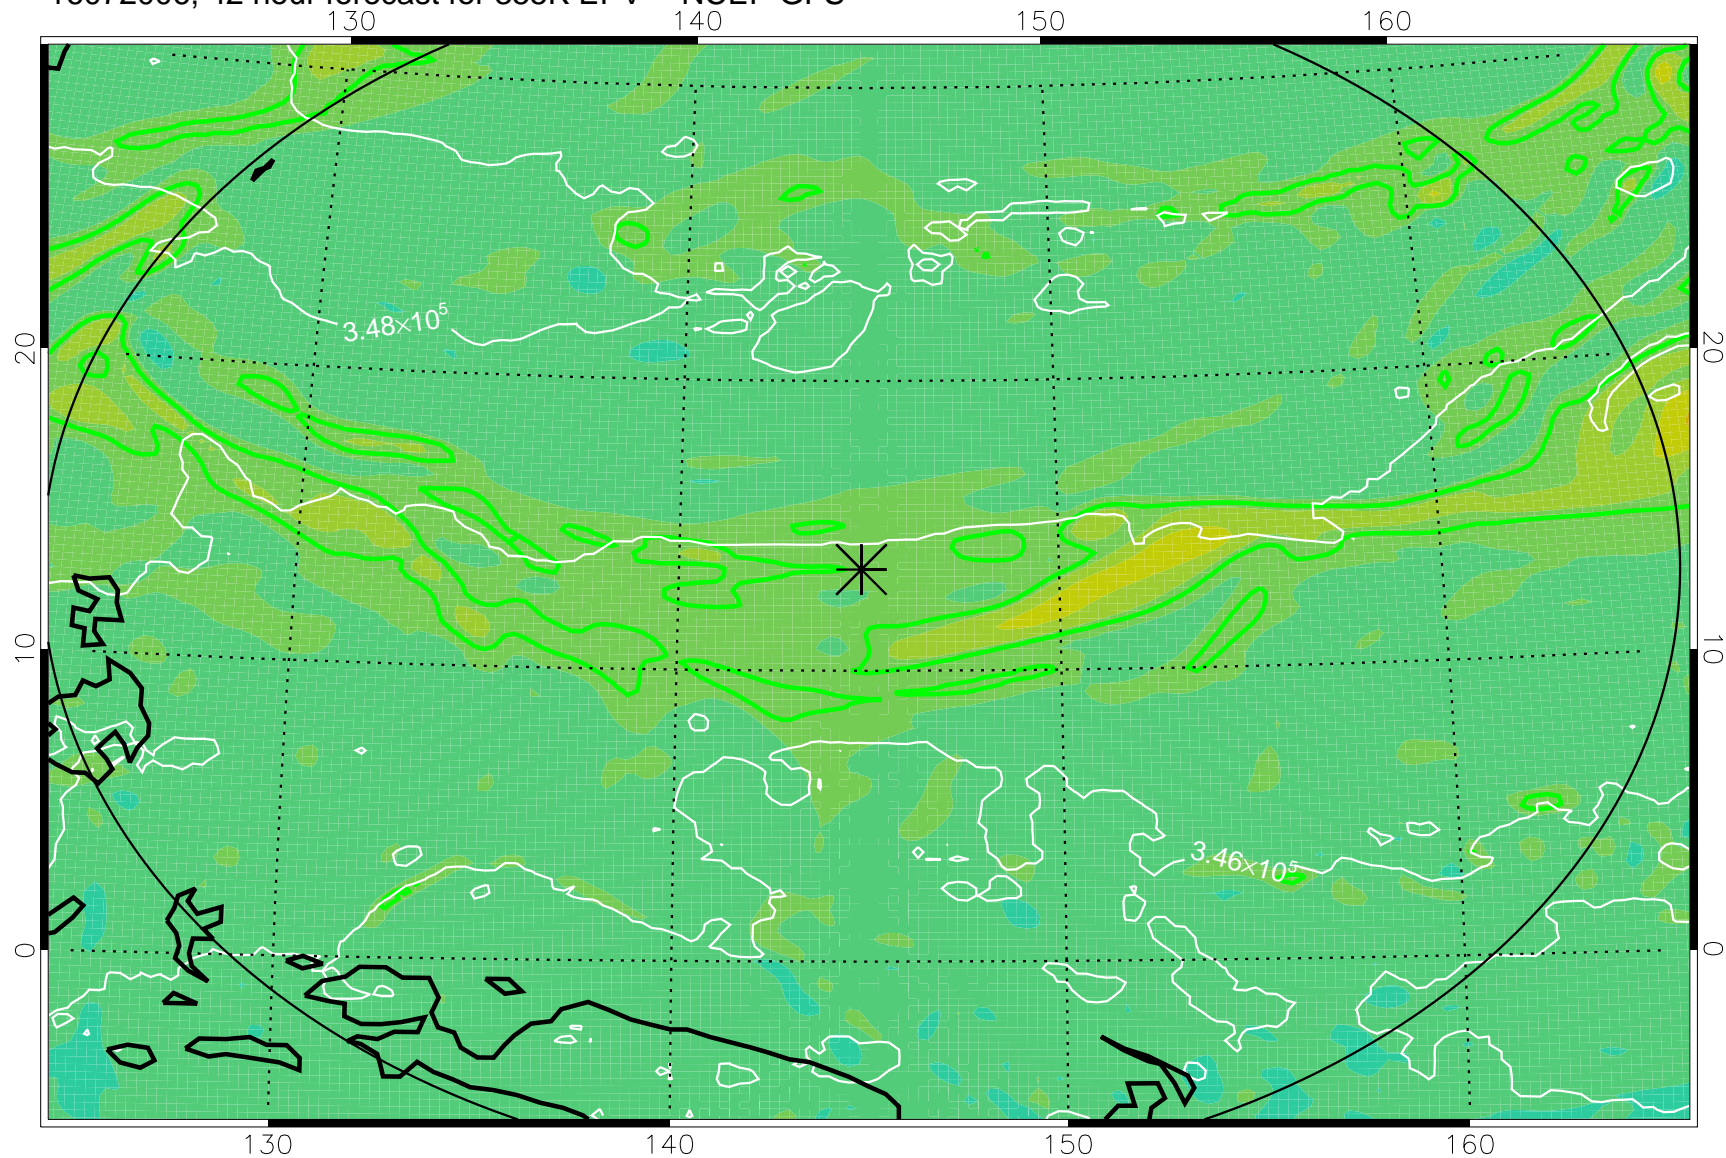

16071906, 18 hour forecast for 355K EPV -- NCEP GFS

355K Montgomery Streamfunction, white  
EPV Tropopause (2 PVU) Position  
Range ring of 2304 km

16071912, 24 hour forecast for 355K EPV -- NCEP GFS

355K Montgomery Streamfunction, white  
EPV Tropopause (2 PVU) Position  
Range ring of 2304 km

16071918, 30 hour forecast for 355K EPV -- NCEP GFS

355K Montgomery Streamfunction, white  
EPV Tropopause (2 PVU) Position  
Range ring of 2304 km

16072000, 36 hour forecast for 355K EPV -- NCEP GFS

355K Montgomery Streamfunction, white  
EPV Tropopause (2 PVU) Position  
Range ring of 2304 km

16072006, 42 hour forecast for 355K EPV -- NCEP GFS

355K Montgomery Streamfunction, white  
EPV Tropopause (2 PVU) Position  
Range ring of 2304 km

16072012, 48 hour forecast for 355K EPV -- NCEP GFS

355K Montgomery Streamfunction, white  
EPV Tropopause (2 PVU) Position  
Range ring of 2304 km

16072018, 54 hour forecast for 355K EPV -- NCEP GFS

355K Montgomery Streamfunction, white  
EPV Tropopause (2 PVU) Position  
Range ring of 2304 km

16072100, 60 hour forecast for 355K EPV -- NCEP GFS

355K Montgomery Streamfunction, white  
EPV Tropopause (2 PVU) Position  
Range ring of 2304 km