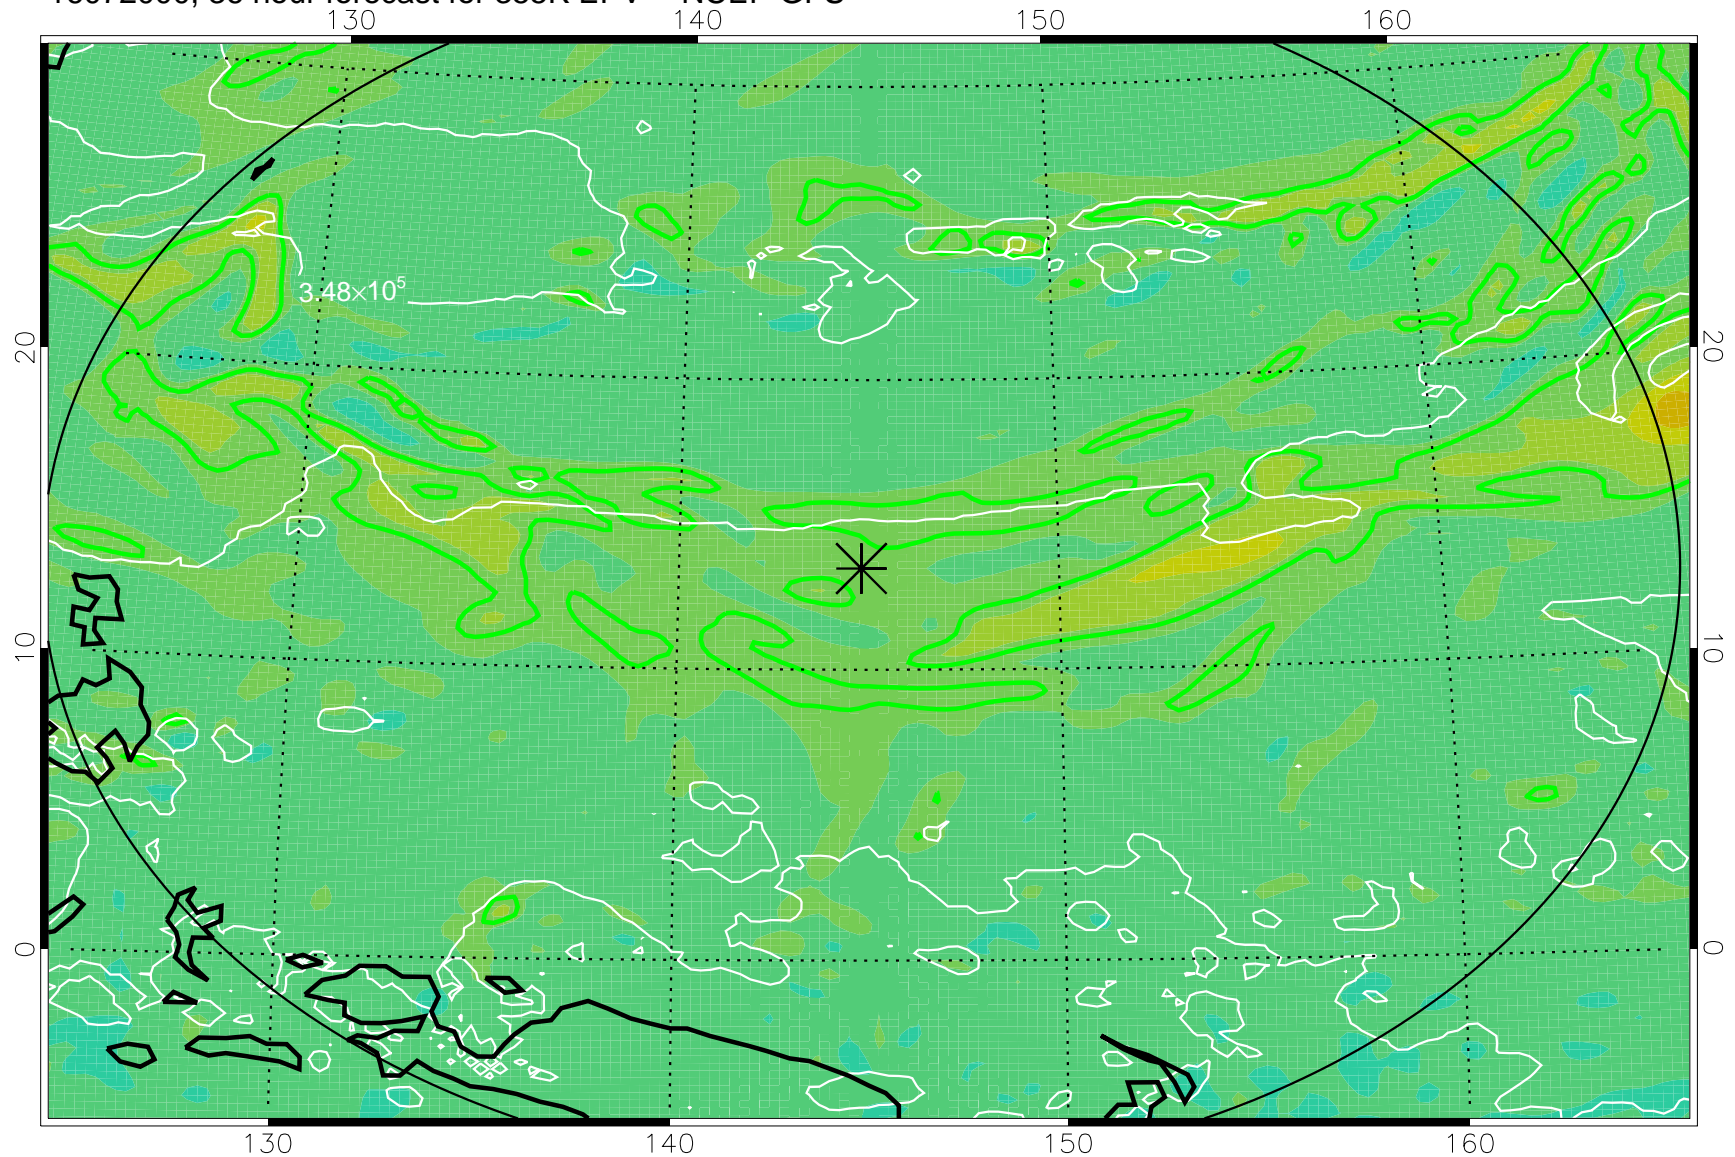

16071818, 6 hour forecast for 355K EPV -- NCEP GFS

355K Montgomery Streamfunction, white  
EPV Tropopause (2 PVU) Position  
Range ring of 2304 km

16071900, 12 hour forecast for 355K EPV -- NCEP GFS

355K Montgomery Streamfunction, white  
EPV Tropopause (2 PVU) Position  
Range ring of 2304 km

16071906, 18 hour forecast for 355K EPV -- NCEP GFS

355K Montgomery Streamfunction, white  
EPV Tropopause (2 PVU) Position  
Range ring of 2304 km

16071912, 24 hour forecast for 355K EPV -- NCEP GFS

355K Montgomery Streamfunction, white  
EPV Tropopause (2 PVU) Position  
Range ring of 2304 km

16071918, 30 hour forecast for 355K EPV -- NCEP GFS

355K Montgomery Streamfunction, white  
EPV Tropopause (2 PVU) Position  
Range ring of 2304 km

16072000, 36 hour forecast for 355K EPV -- NCEP GFS

355K Montgomery Streamfunction, white  
EPV Tropopause (2 PVU) Position  
Range ring of 2304 km

16072018, 54 hour forecast for 355K EPV -- NCEP GFS

355K Montgomery Streamfunction, white  
EPV Tropopause (2 PVU) Position  
Range ring of 2304 km

16072100, 60 hour forecast for 355K EPV -- NCEP GFS

355K Montgomery Streamfunction, white  
EPV Tropopause (2 PVU) Position  
Range ring of 2304 km