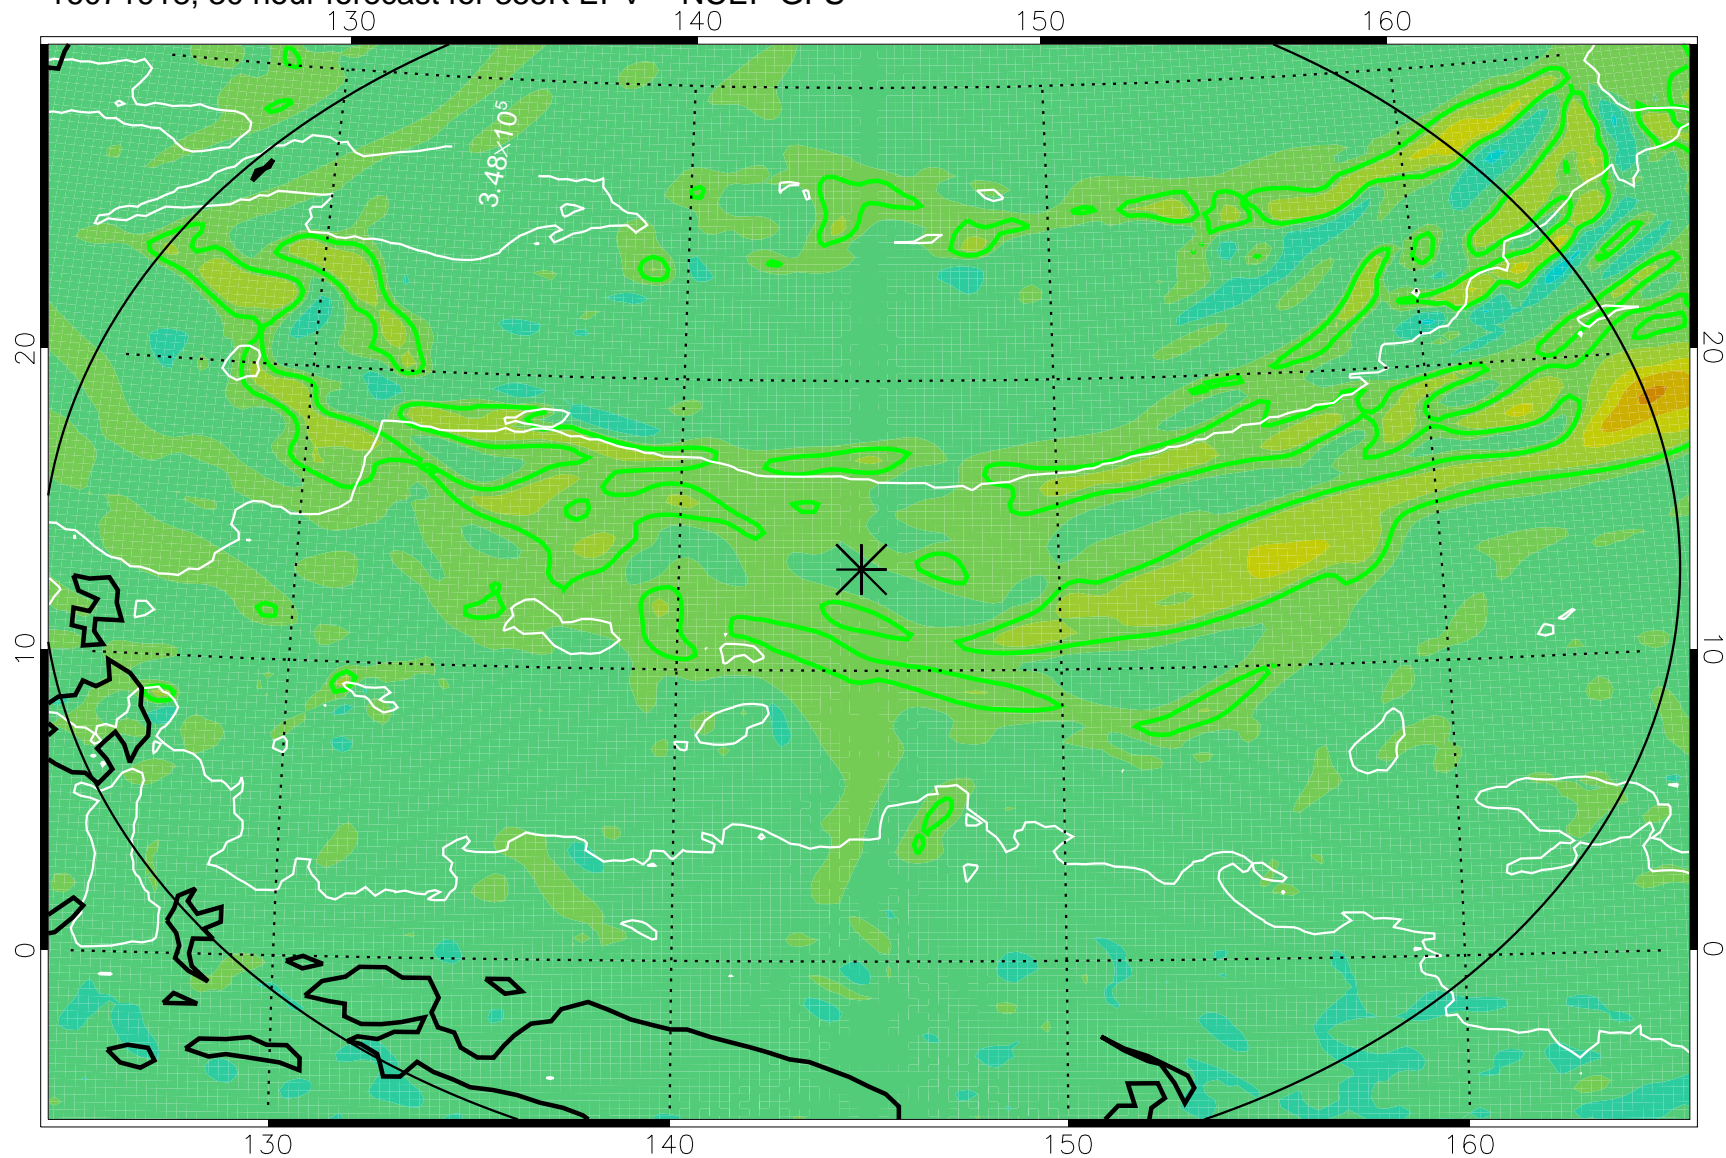

16071906, 18 hour forecast for 355K EPV -- NCEP GFS

355K Montgomery Streamfunction, white  
EPV Tropopause (2 PVU) Position  
Range ring of 2304 km

16071912, 24 hour forecast for 355K EPV -- NCEP GFS

355K Montgomery Streamfunction, white  
EPV Tropopause (2 PVU) Position  
Range ring of 2304 km

16071918, 30 hour forecast for 355K EPV -- NCEP GFS

355K Montgomery Streamfunction, white  
EPV Tropopause (2 PVU) Position  
Range ring of 2304 km

16072000, 36 hour forecast for 355K EPV -- NCEP GFS

355K Montgomery Streamfunction, white  
EPV Tropopause (2 PVU) Position  
Range ring of 2304 km

16072018, 54 hour forecast for 355K EPV -- NCEP GFS

355K Montgomery Streamfunction, white  
EPV Tropopause (2 PVU) Position  
Range ring of 2304 km

16072100, 60 hour forecast for 355K EPV -- NCEP GFS

355K Montgomery Streamfunction, white  
EPV Tropopause (2 PVU) Position  
Range ring of 2304 km

16072218, 102 hour forecast for 355K EPV -- NCEP GFS

355K Montgomery Streamfunction, white  
EPV Tropopause (2 PVU) Position  
Range ring of 2304 km

16072300, 108 hour forecast for 355K EPV -- NCEP GFS

355K Montgomery Streamfunction, white  
EPV Tropopause (2 PVU) Position  
Range ring of 2304 km