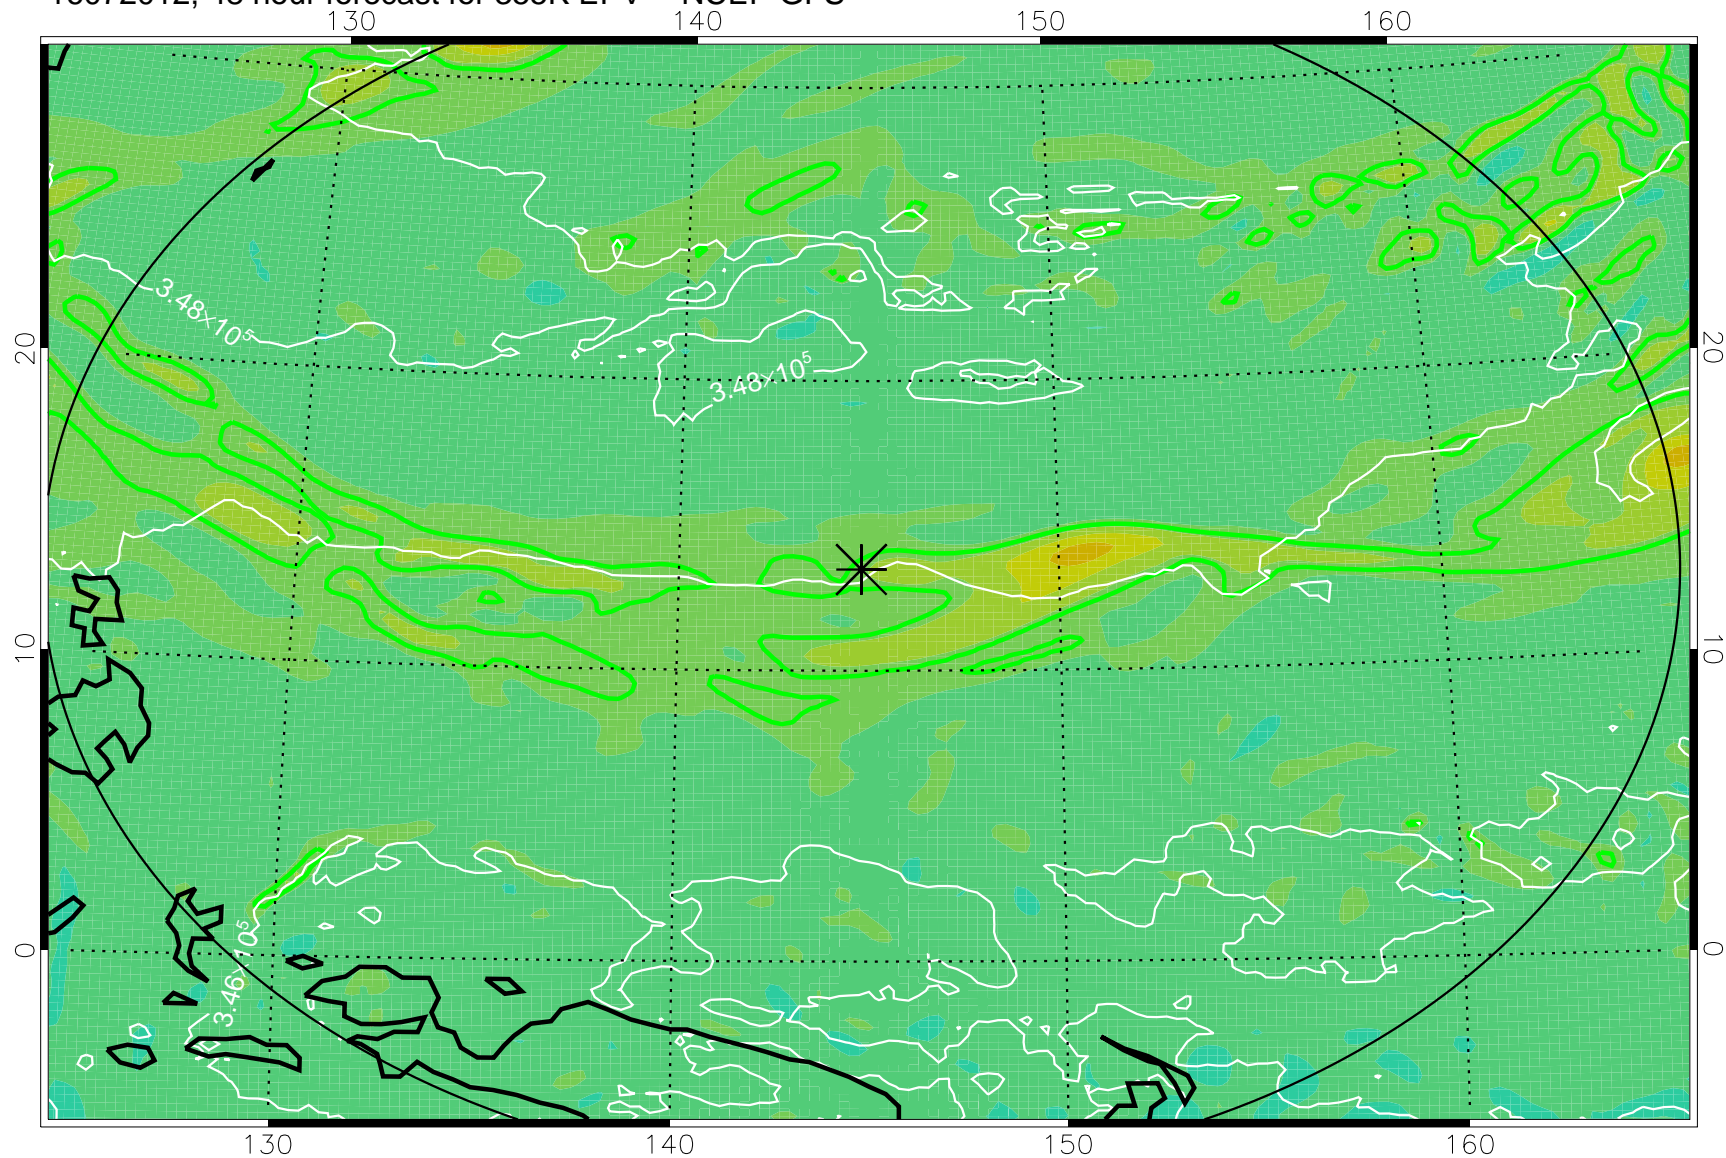

16071918, 30 hour forecast for 355K EPV -- NCEP GFS

355K Montgomery Streamfunction, white  
EPV Tropopause (2 PVU) Position  
Range ring of 2304 km

16072000, 36 hour forecast for 355K EPV -- NCEP GFS

355K Montgomery Streamfunction, white  
EPV Tropopause (2 PVU) Position  
Range ring of 2304 km

16072006, 42 hour forecast for 355K EPV -- NCEP GFS

355K Montgomery Streamfunction, white  
EPV Tropopause (2 PVU) Position  
Range ring of 2304 km

16072012, 48 hour forecast for 355K EPV -- NCEP GFS

355K Montgomery Streamfunction, white  
EPV Tropopause (2 PVU) Position  
Range ring of 2304 km

16072018, 54 hour forecast for 355K EPV -- NCEP GFS

355K Montgomery Streamfunction, white  
EPV Tropopause (2 PVU) Position  
Range ring of 2304 km

16072100, 60 hour forecast for 355K EPV -- NCEP GFS

355K Montgomery Streamfunction, white  
EPV Tropopause (2 PVU) Position  
Range ring of 2304 km

16072106, 66 hour forecast for 355K EPV -- NCEP GFS

355K Montgomery Streamfunction, white  
EPV Tropopause (2 PVU) Position  
Range ring of 2304 km

16072112, 72 hour forecast for 355K EPV -- NCEP GFS

355K Montgomery Streamfunction, white  
EPV Tropopause (2 PVU) Position  
Range ring of 2304 km