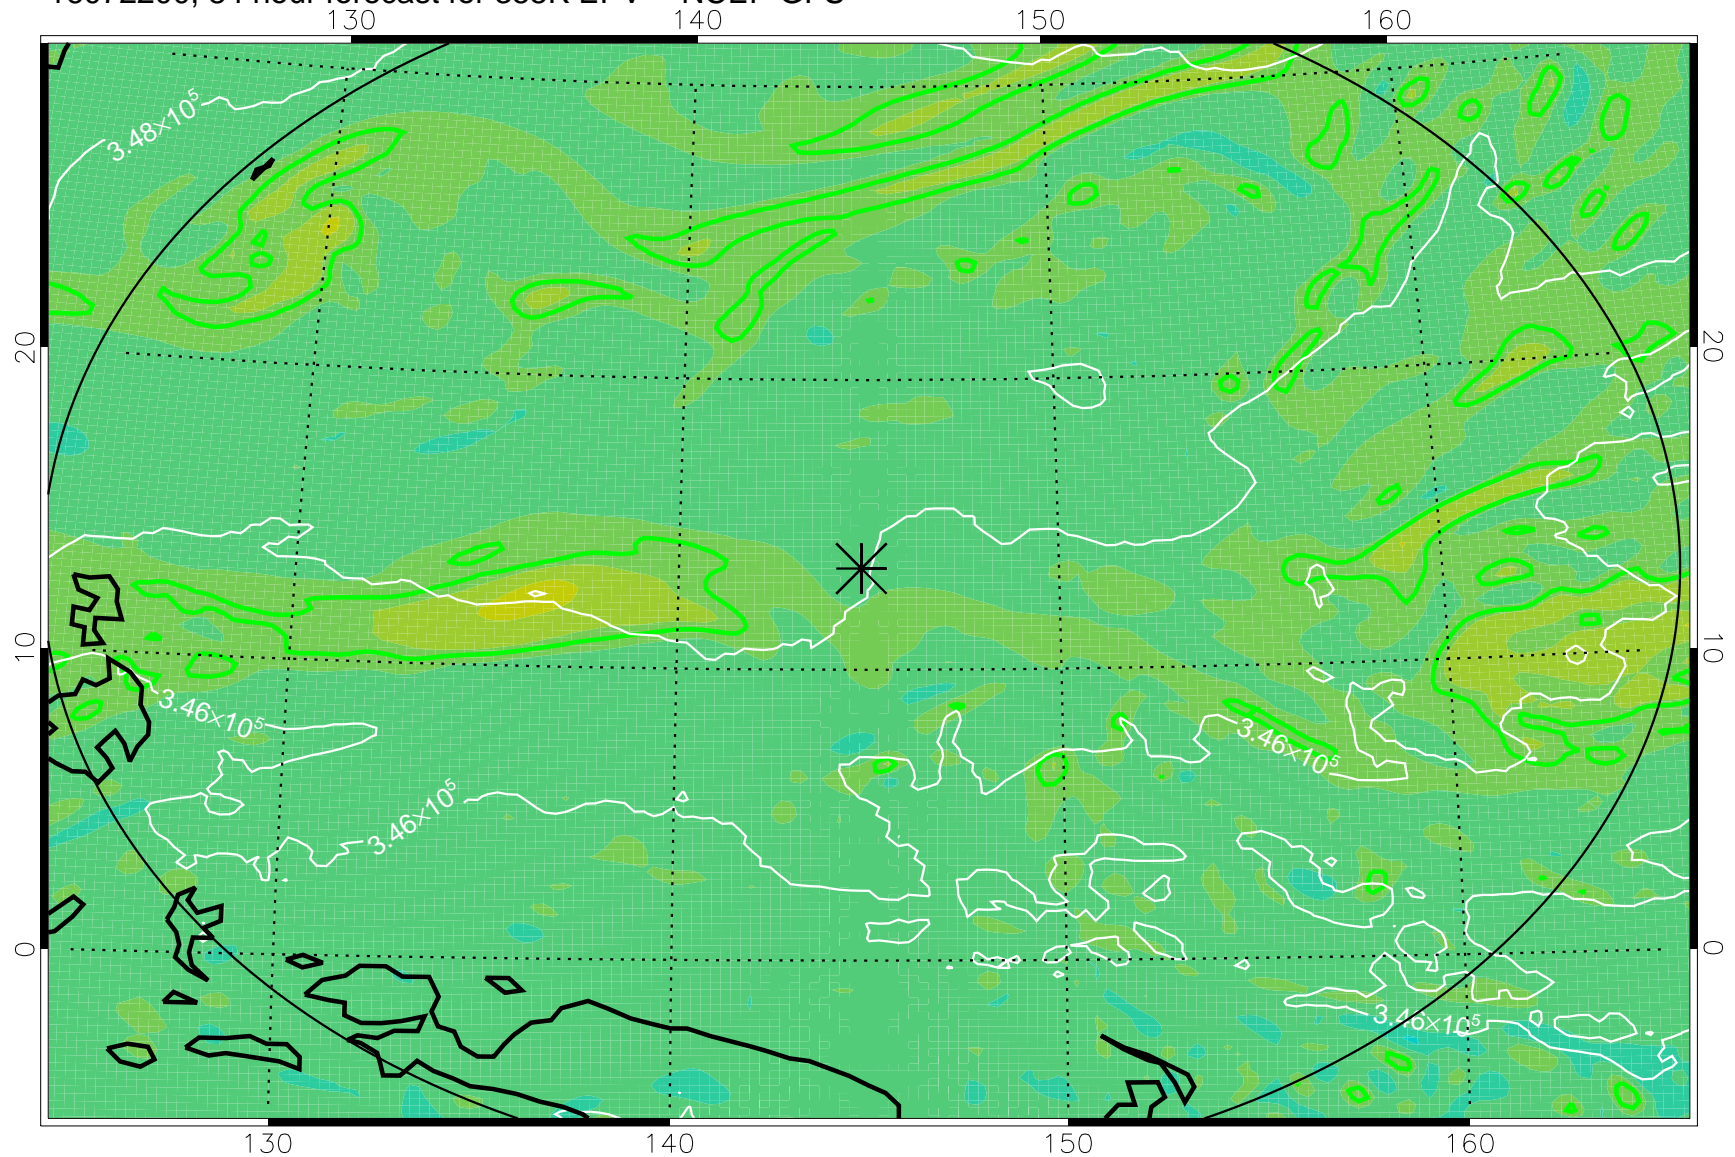

16072106, 66 hour forecast for 355K EPV -- NCEP GFS

355K Montgomery Streamfunction, white  
EPV Tropopause (2 PVU) Position  
Range ring of 2304 km

16072112, 72 hour forecast for 355K EPV -- NCEP GFS

355K Montgomery Streamfunction, white  
EPV Tropopause (2 PVU) Position  
Range ring of 2304 km

16072118, 78 hour forecast for 355K EPV -- NCEP GFS

355K Montgomery Streamfunction, white  
EPV Tropopause (2 PVU) Position  
Range ring of 2304 km

16072200, 84 hour forecast for 355K EPV -- NCEP GFS

355K Montgomery Streamfunction, white  
EPV Tropopause (2 PVU) Position  
Range ring of 2304 km

16072206, 90 hour forecast for 355K EPV -- NCEP GFS

355K Montgomery Streamfunction, white  
EPV Tropopause (2 PVU) Position  
Range ring of 2304 km

16072212, 96 hour forecast for 355K EPV -- NCEP GFS

355K Montgomery Streamfunction, white  
EPV Tropopause (2 PVU) Position  
Range ring of 2304 km

16072218, 102 hour forecast for 355K EPV -- NCEP GFS

355K Montgomery Streamfunction, white  
EPV Tropopause (2 PVU) Position  
Range ring of 2304 km

16072300, 108 hour forecast for 355K EPV -- NCEP GFS

355K Montgomery Streamfunction, white  
EPV Tropopause (2 PVU) Position  
Range ring of 2304 km