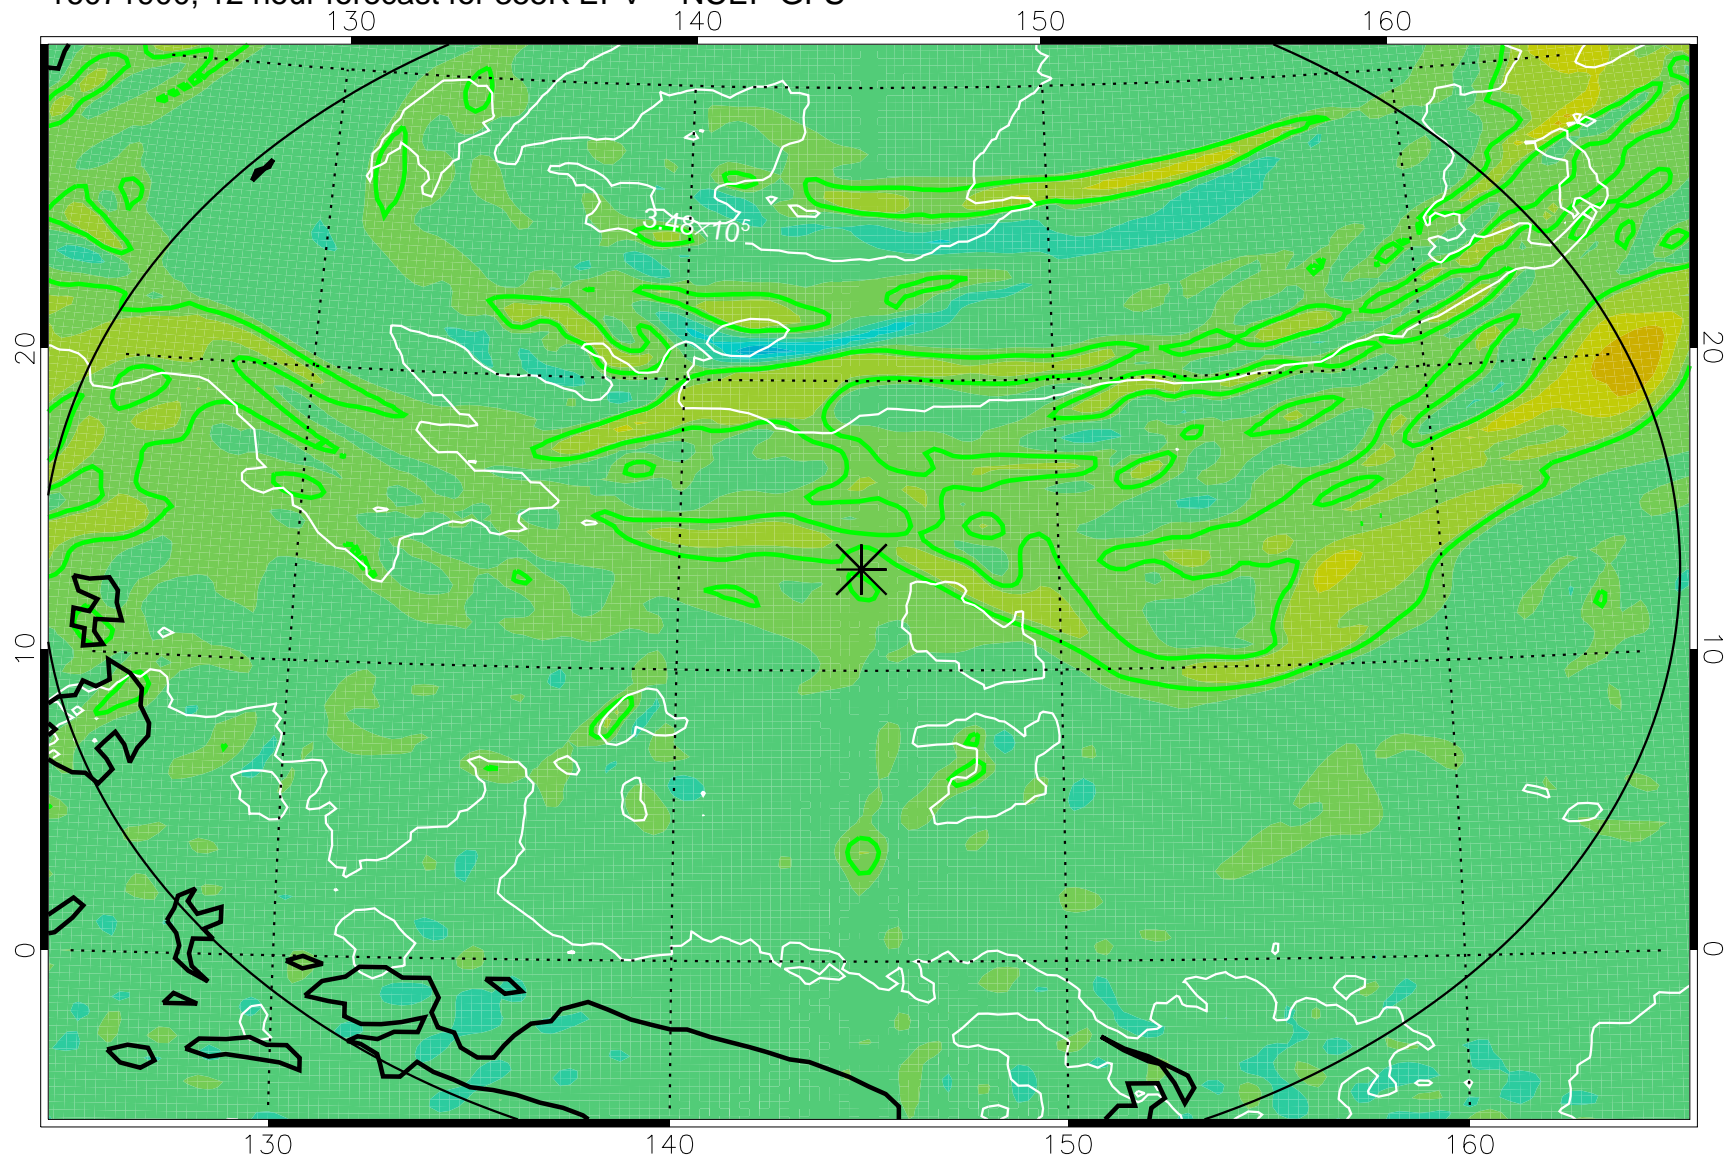

16071818, 6 hour forecast for 355K EPV -- NCEP GFS

355K Montgomery Streamfunction, white  
EPV Tropopause (2 PVU) Position  
Range ring of 2304 km

16071900, 12 hour forecast for 355K EPV -- NCEP GFS

355K Montgomery Streamfunction, white  
EPV Tropopause (2 PVU) Position  
Range ring of 2304 km

16071906, 18 hour forecast for 355K EPV -- NCEP GFS

355K Montgomery Streamfunction, white  
EPV Tropopause (2 PVU) Position  
Range ring of 2304 km

16071912, 24 hour forecast for 355K EPV -- NCEP GFS

355K Montgomery Streamfunction, white  
EPV Tropopause (2 PVU) Position  
Range ring of 2304 km

16071918, 30 hour forecast for 355K EPV -- NCEP GFS

355K Montgomery Streamfunction, white  
EPV Tropopause (2 PVU) Position  
Range ring of 2304 km

16072000, 36 hour forecast for 355K EPV -- NCEP GFS

355K Montgomery Streamfunction, white  
EPV Tropopause (2 PVU) Position  
Range ring of 2304 km

16072018, 54 hour forecast for 355K EPV -- NCEP GFS

355K Montgomery Streamfunction, white  
EPV Tropopause (2 PVU) Position  
Range ring of 2304 km

16072100, 60 hour forecast for 355K EPV -- NCEP GFS

355K Montgomery Streamfunction, white  
EPV Tropopause (2 PVU) Position  
Range ring of 2304 km