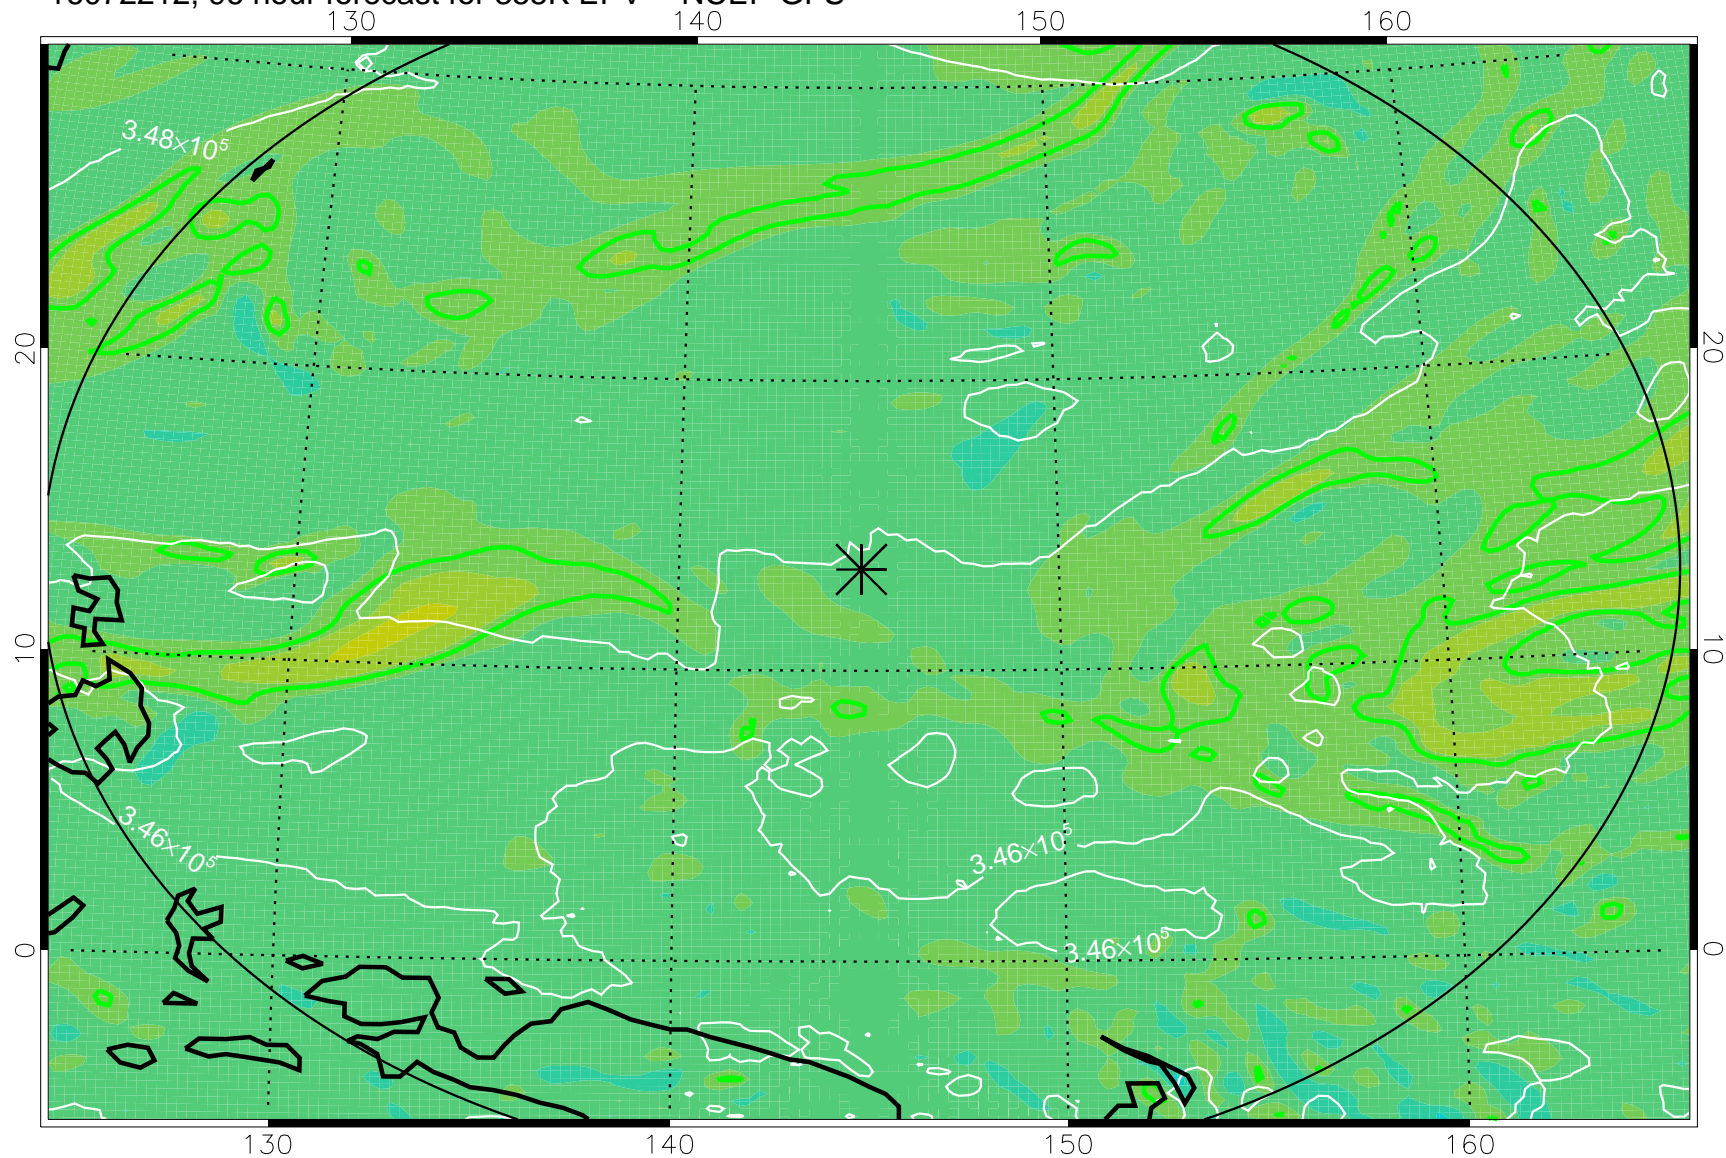

16072118, 78 hour forecast for 355K EPV -- NCEP GFS

355K Montgomery Streamfunction, white  
EPV Tropopause (2 PVU) Position  
Range ring of 2304 km

16072200, 84 hour forecast for 355K EPV -- NCEP GFS

355K Montgomery Streamfunction, white  
EPV Tropopause (2 PVU) Position  
Range ring of 2304 km

16072206, 90 hour forecast for 355K EPV -- NCEP GFS

355K Montgomery Streamfunction, white  
EPV Tropopause (2 PVU) Position  
Range ring of 2304 km

16072212, 96 hour forecast for 355K EPV -- NCEP GFS

355K Montgomery Streamfunction, white  
EPV Tropopause (2 PVU) Position  
Range ring of 2304 km

16072218, 102 hour forecast for 355K EPV -- NCEP GFS

355K Montgomery Streamfunction, white  
EPV Tropopause (2 PVU) Position  
Range ring of 2304 km

16072300, 108 hour forecast for 355K EPV -- NCEP GFS

355K Montgomery Streamfunction, white  
EPV Tropopause (2 PVU) Position  
Range ring of 2304 km

16072306, 114 hour forecast for 355K EPV -- NCEP GFS

355K Montgomery Streamfunction, white  
EPV Tropopause (2 PVU) Position  
Range ring of 2304 km

16072312, 120 hour forecast for 355K EPV -- NCEP GFS

355K Montgomery Streamfunction, white  
EPV Tropopause (2 PVU) Position  
Range ring of 2304 km