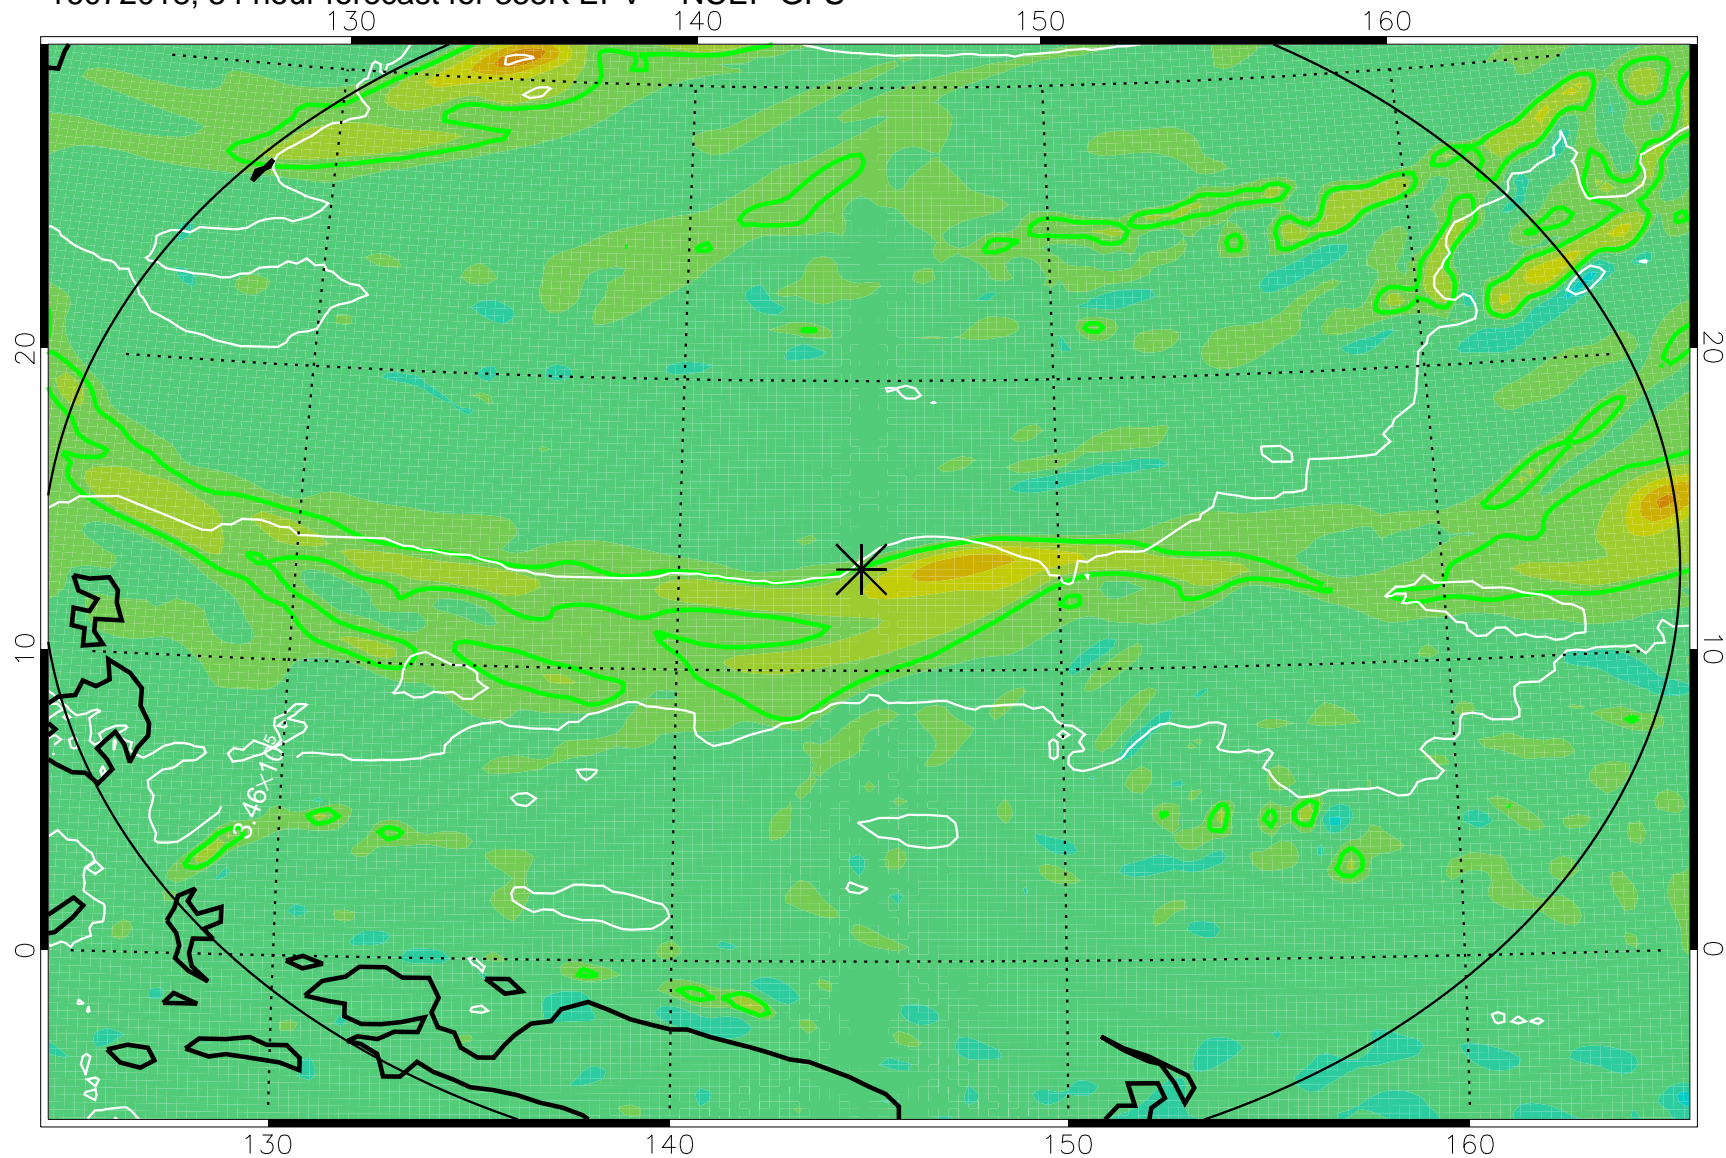

16071918, 30 hour forecast for 355K EPV -- NCEP GFS

355K Montgomery Streamfunction, white  
EPV Tropopause (2 PVU) Position  
Range ring of 2304 km

16072000, 36 hour forecast for 355K EPV -- NCEP GFS

355K Montgomery Streamfunction, white  
EPV Tropopause (2 PVU) Position  
Range ring of 2304 km

16072006, 42 hour forecast for 355K EPV -- NCEP GFS

355K Montgomery Streamfunction, white  
EPV Tropopause (2 PVU) Position  
Range ring of 2304 km

16072012, 48 hour forecast for 355K EPV -- NCEP GFS

355K Montgomery Streamfunction, white  
EPV Tropopause (2 PVU) Position  
Range ring of 2304 km

16072018, 54 hour forecast for 355K EPV -- NCEP GFS

355K Montgomery Streamfunction, white  
EPV Tropopause (2 PVU) Position  
Range ring of 2304 km

16072100, 60 hour forecast for 355K EPV -- NCEP GFS

355K Montgomery Streamfunction, white  
EPV Tropopause (2 PVU) Position  
Range ring of 2304 km

16072106, 66 hour forecast for 355K EPV -- NCEP GFS

355K Montgomery Streamfunction, white  
EPV Tropopause (2 PVU) Position  
Range ring of 2304 km

16072112, 72 hour forecast for 355K EPV -- NCEP GFS

355K Montgomery Streamfunction, white  
EPV Tropopause (2 PVU) Position  
Range ring of 2304 km