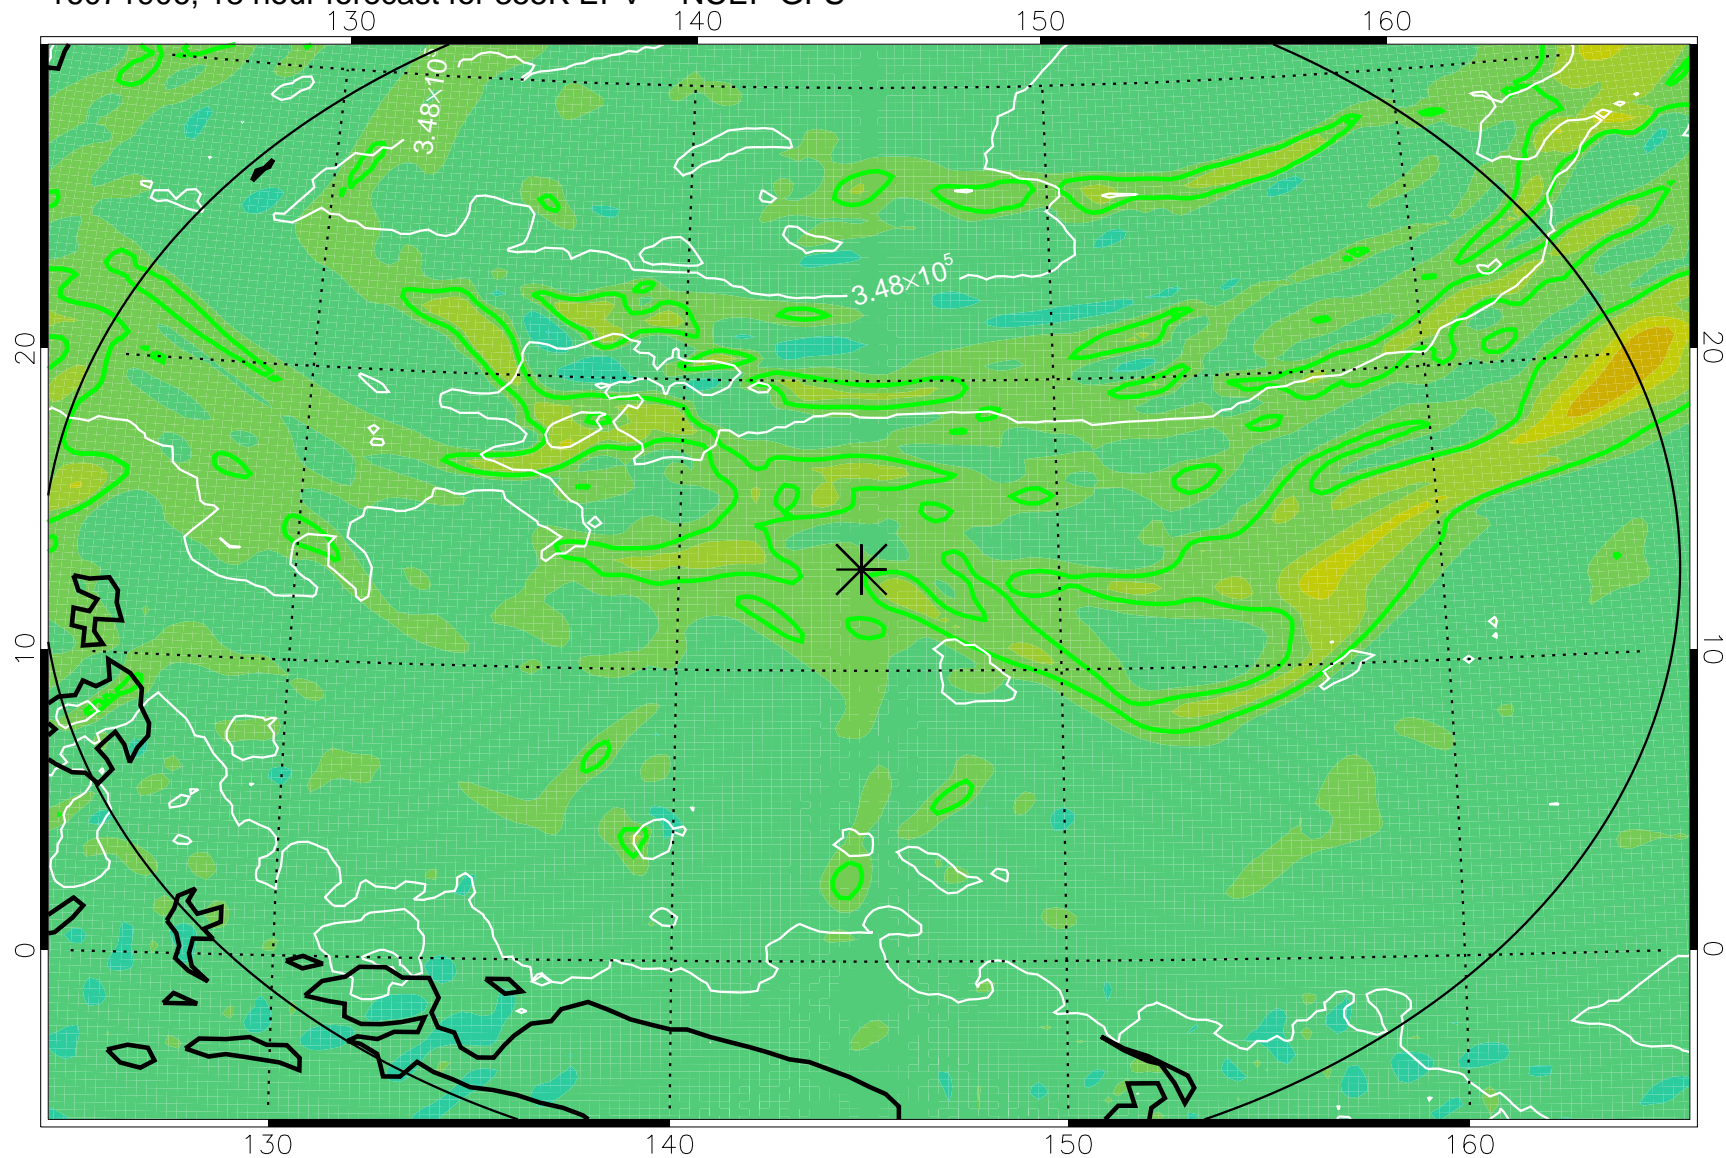

16071818, 6 hour forecast for 355K EPV -- NCEP GFS

355K Montgomery Streamfunction, white  
EPV Tropopause (2 PVU) Position  
Range ring of 2304 km

16071900, 12 hour forecast for 355K EPV -- NCEP GFS

355K Montgomery Streamfunction, white  
EPV Tropopause (2 PVU) Position  
Range ring of 2304 km

16071906, 18 hour forecast for 355K EPV -- NCEP GFS

355K Montgomery Streamfunction, white  
EPV Tropopause (2 PVU) Position  
Range ring of 2304 km

16071912, 24 hour forecast for 355K EPV -- NCEP GFS

355K Montgomery Streamfunction, white  
EPV Tropopause (2 PVU) Position  
Range ring of 2304 km

16071918, 30 hour forecast for 355K EPV -- NCEP GFS

355K Montgomery Streamfunction, white  
EPV Tropopause (2 PVU) Position  
Range ring of 2304 km

16072000, 36 hour forecast for 355K EPV -- NCEP GFS

355K Montgomery Streamfunction, white  
EPV Tropopause (2 PVU) Position  
Range ring of 2304 km

16072018, 54 hour forecast for 355K EPV -- NCEP GFS

355K Montgomery Streamfunction, white  
EPV Tropopause (2 PVU) Position  
Range ring of 2304 km

16072100, 60 hour forecast for 355K EPV -- NCEP GFS

355K Montgomery Streamfunction, white  
EPV Tropopause (2 PVU) Position  
Range ring of 2304 km