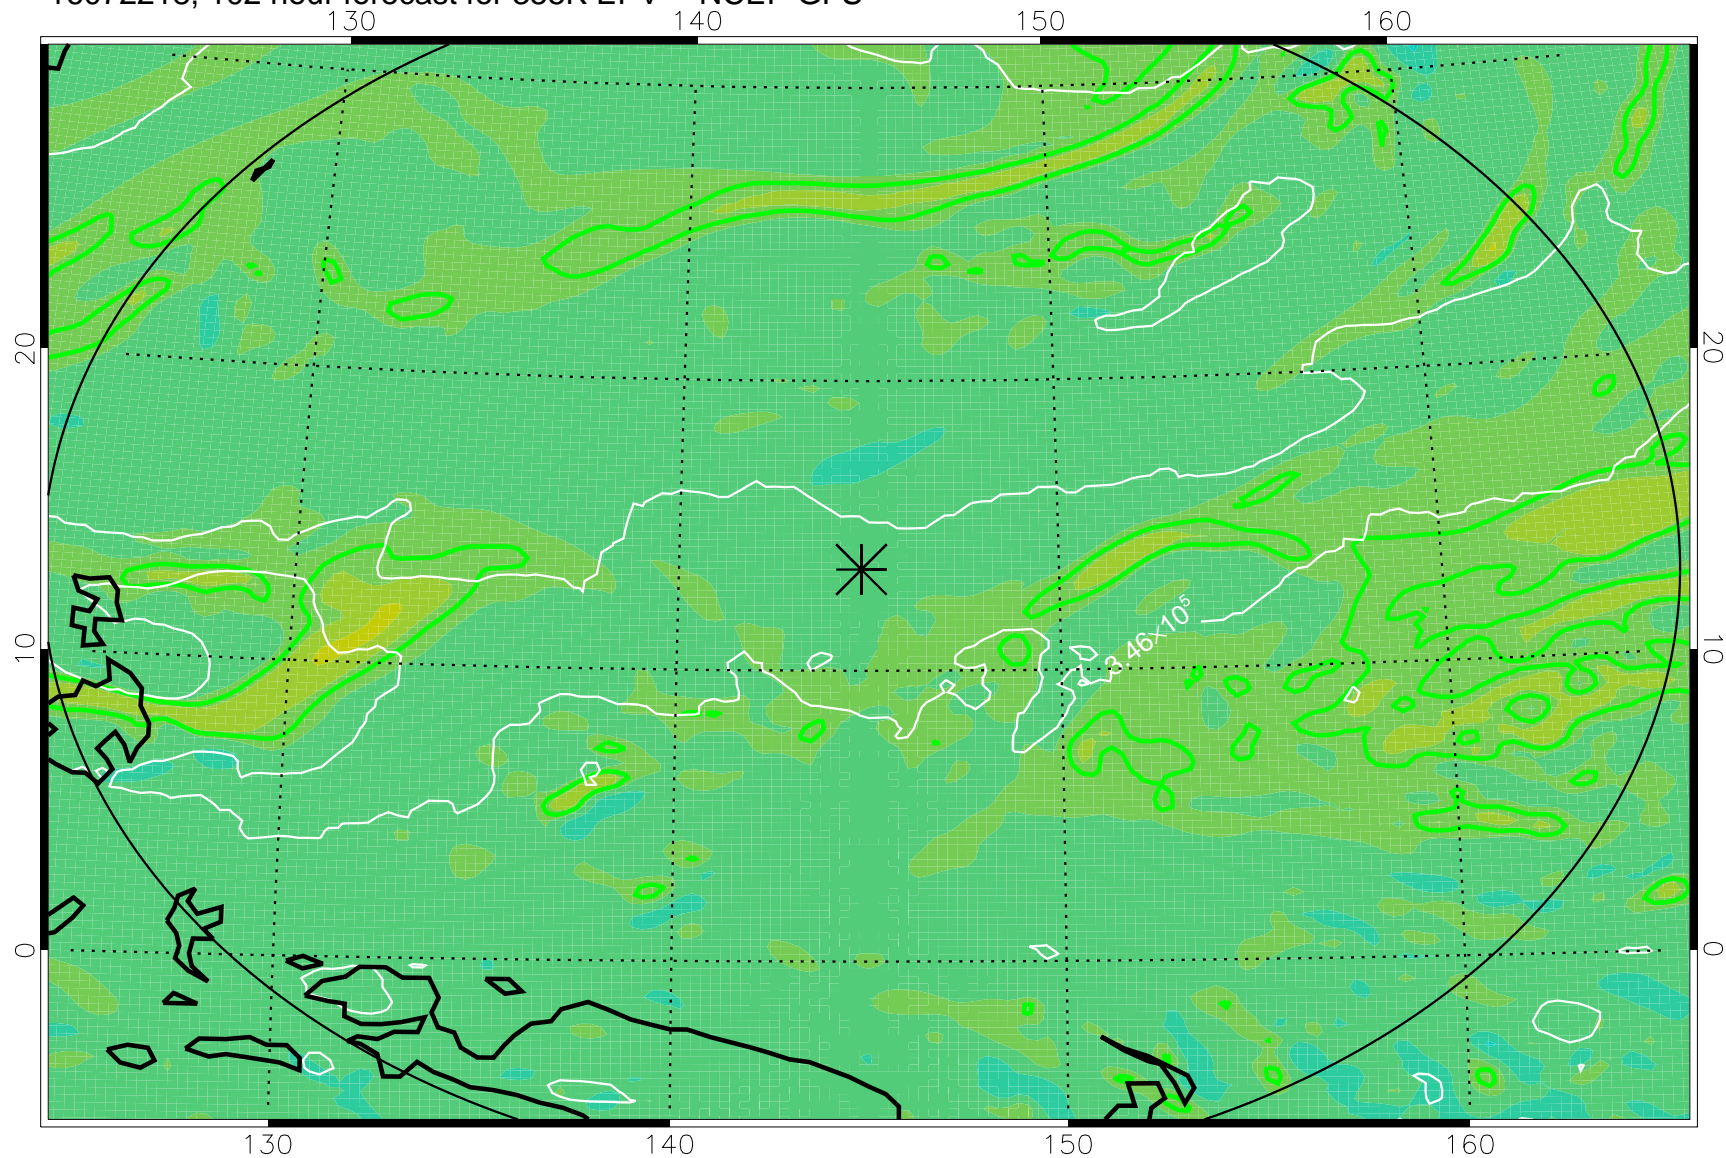

16072118, 78 hour forecast for 355K EPV -- NCEP GFS

355K Montgomery Streamfunction, white  
EPV Tropopause (2 PVU) Position  
Range ring of 2304 km

16072200, 84 hour forecast for 355K EPV -- NCEP GFS

355K Montgomery Streamfunction, white  
EPV Tropopause (2 PVU) Position  
Range ring of 2304 km

16072206, 90 hour forecast for 355K EPV -- NCEP GFS

355K Montgomery Streamfunction, white  
EPV Tropopause (2 PVU) Position  
Range ring of 2304 km

16072212, 96 hour forecast for 355K EPV -- NCEP GFS

355K Montgomery Streamfunction, white  
EPV Tropopause (2 PVU) Position  
Range ring of 2304 km

16072218, 102 hour forecast for 355K EPV -- NCEP GFS

355K Montgomery Streamfunction, white  
EPV Tropopause (2 PVU) Position  
Range ring of 2304 km

16072300, 108 hour forecast for 355K EPV -- NCEP GFS

355K Montgomery Streamfunction, white  
EPV Tropopause (2 PVU) Position  
Range ring of 2304 km

16072306, 114 hour forecast for 355K EPV -- NCEP GFS

355K Montgomery Streamfunction, white  
EPV Tropopause (2 PVU) Position  
Range ring of 2304 km

16072312, 120 hour forecast for 355K EPV -- NCEP GFS

355K Montgomery Streamfunction, white  
EPV Tropopause (2 PVU) Position  
Range ring of 2304 km