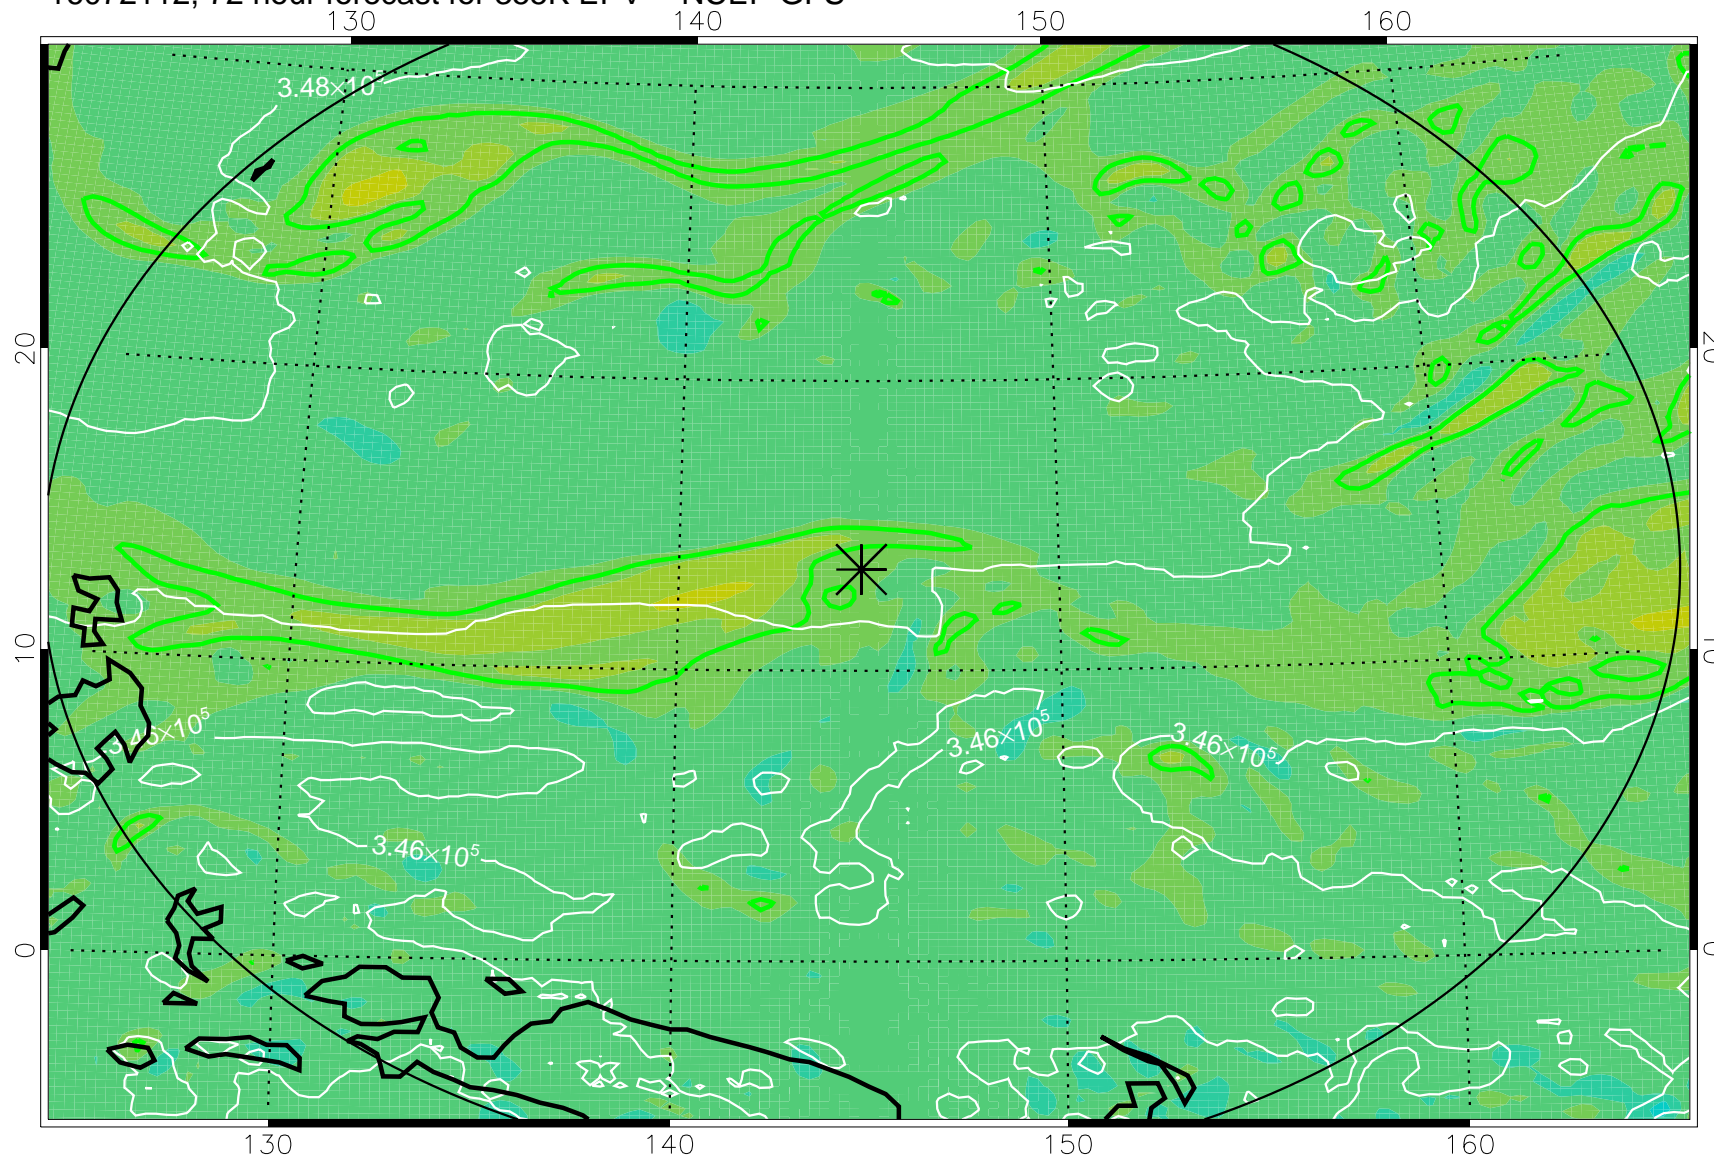

16072018, 54 hour forecast for 355K EPV -- NCEP GFS

355K Montgomery Streamfunction, white  
EPV Tropopause (2 PVU) Position  
Range ring of 2304 km

16072100, 60 hour forecast for 355K EPV -- NCEP GFS

355K Montgomery Streamfunction, white  
EPV Tropopause (2 PVU) Position  
Range ring of 2304 km

16072106, 66 hour forecast for 355K EPV -- NCEP GFS

355K Montgomery Streamfunction, white  
EPV Tropopause (2 PVU) Position  
Range ring of 2304 km

16072112, 72 hour forecast for 355K EPV -- NCEP GFS

355K Montgomery Streamfunction, white  
EPV Tropopause (2 PVU) Position  
Range ring of 2304 km

16072118, 78 hour forecast for 355K EPV -- NCEP GFS

355K Montgomery Streamfunction, white  
EPV Tropopause (2 PVU) Position  
Range ring of 2304 km

16072200, 84 hour forecast for 355K EPV -- NCEP GFS

355K Montgomery Streamfunction, white  
EPV Tropopause (2 PVU) Position  
Range ring of 2304 km

16072206, 90 hour forecast for 355K EPV -- NCEP GFS

355K Montgomery Streamfunction, white  
EPV Tropopause (2 PVU) Position  
Range ring of 2304 km

16072212, 96 hour forecast for 355K EPV -- NCEP GFS

355K Montgomery Streamfunction, white  
EPV Tropopause (2 PVU) Position  
Range ring of 2304 km