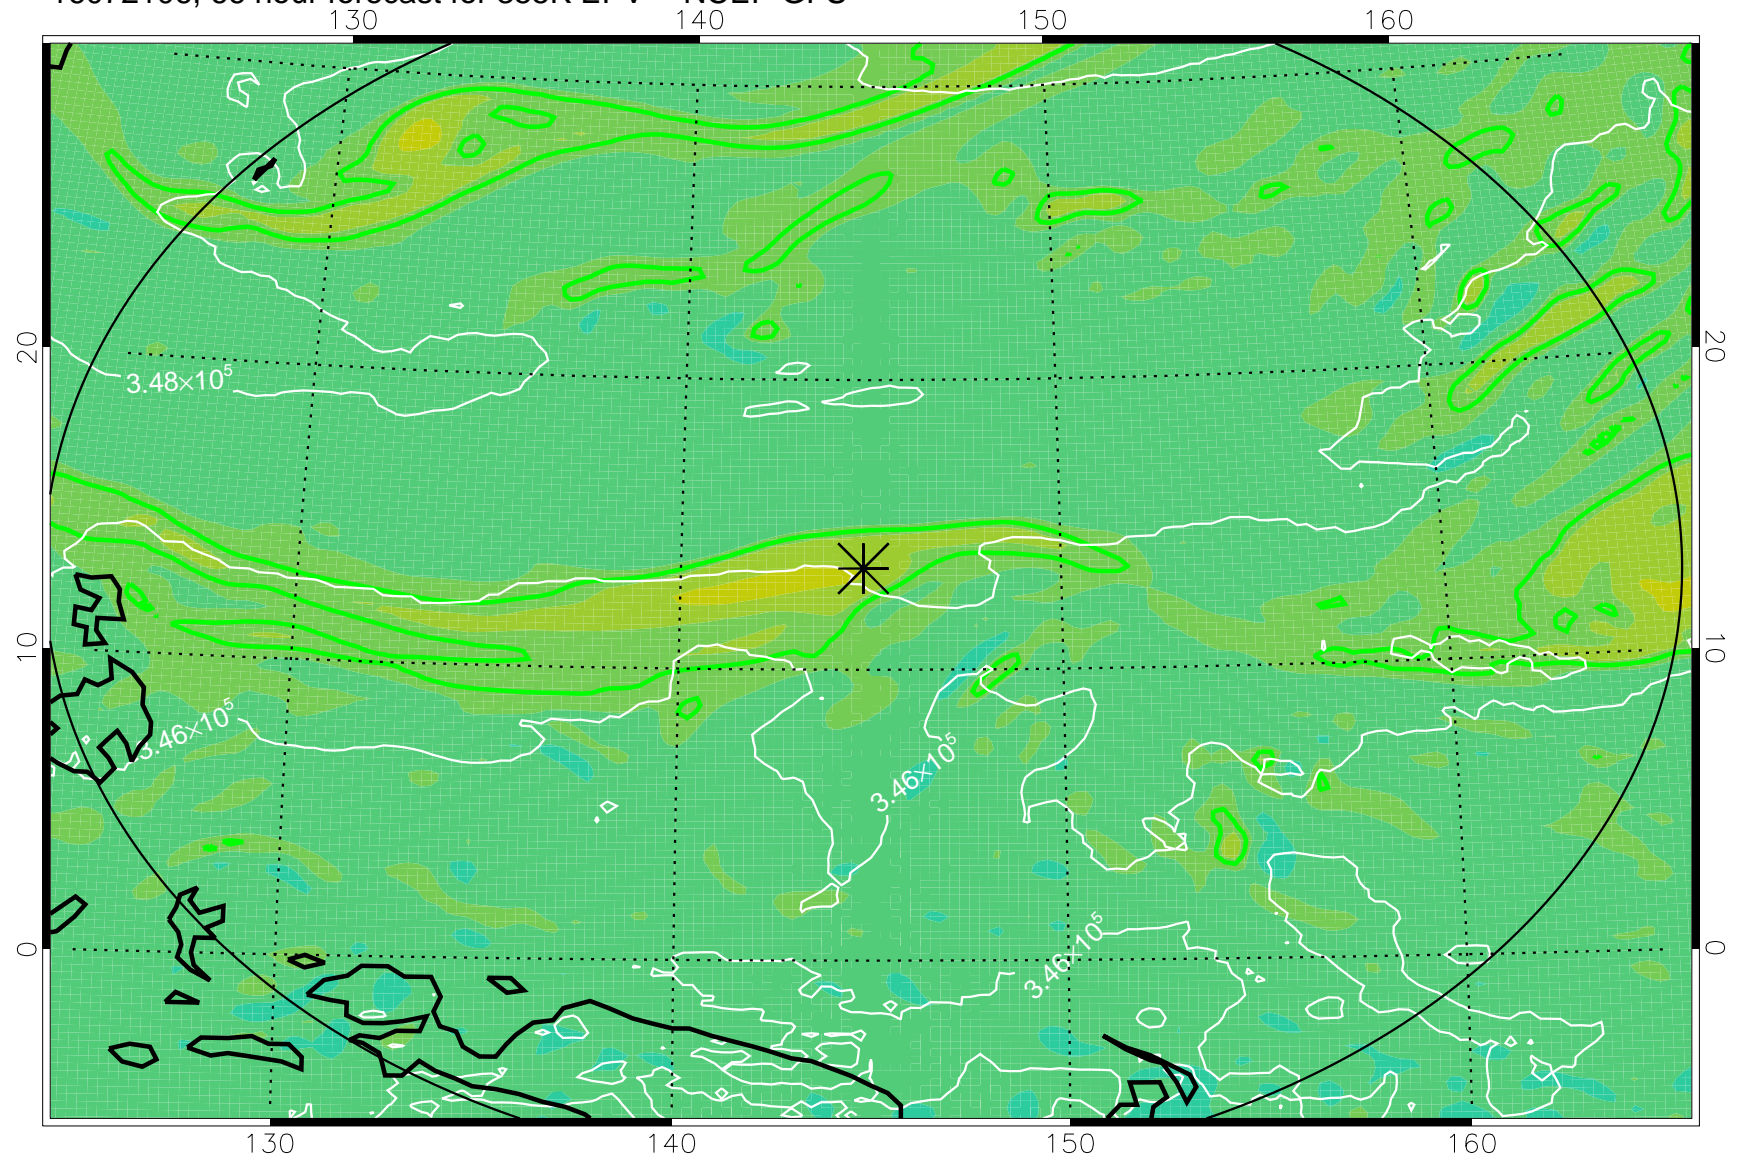

16072018, 54 hour forecast for 355K EPV -- NCEP GFS

355K Montgomery Streamfunction, white  
EPV Tropopause (2 PVU) Position  
Range ring of 2304 km

16072100, 60 hour forecast for 355K EPV -- NCEP GFS

355K Montgomery Streamfunction, white  
EPV Tropopause (2 PVU) Position  
Range ring of 2304 km

16072106, 66 hour forecast for 355K EPV -- NCEP GFS

355K Montgomery Streamfunction, white  
EPV Tropopause (2 PVU) Position  
Range ring of 2304 km

16072112, 72 hour forecast for 355K EPV -- NCEP GFS

355K Montgomery Streamfunction, white  
EPV Tropopause (2 PVU) Position  
Range ring of 2304 km

16072118, 78 hour forecast for 355K EPV -- NCEP GFS

355K Montgomery Streamfunction, white  
EPV Tropopause (2 PVU) Position  
Range ring of 2304 km

16072200, 84 hour forecast for 355K EPV -- NCEP GFS

355K Montgomery Streamfunction, white  
EPV Tropopause (2 PVU) Position  
Range ring of 2304 km

16072206, 90 hour forecast for 355K EPV -- NCEP GFS

355K Montgomery Streamfunction, white  
EPV Tropopause (2 PVU) Position  
Range ring of 2304 km

16072212, 96 hour forecast for 355K EPV -- NCEP GFS

355K Montgomery Streamfunction, white  
EPV Tropopause (2 PVU) Position  
Range ring of 2304 km