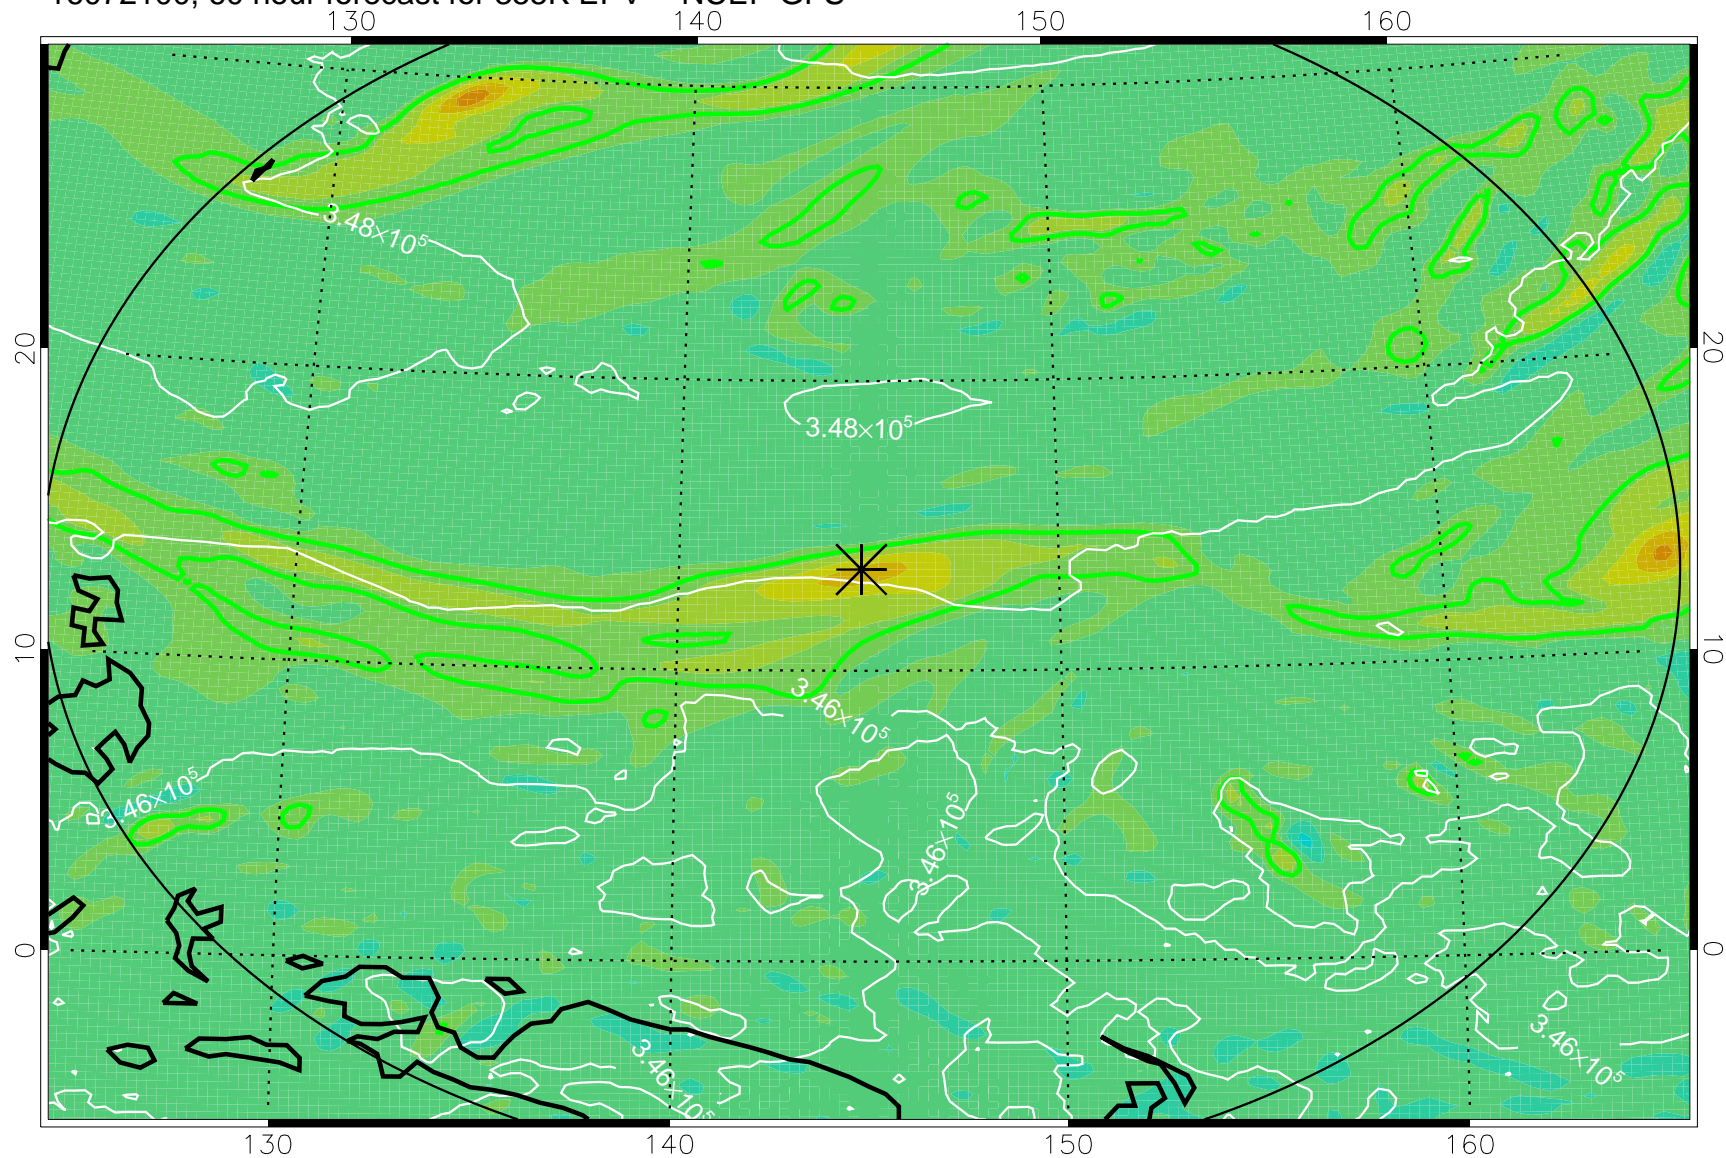

16071918, 30 hour forecast for 355K EPV -- NCEP GFS

355K Montgomery Streamfunction, white  
EPV Tropopause (2 PVU) Position  
Range ring of 2304 km

16072000, 36 hour forecast for 355K EPV -- NCEP GFS

355K Montgomery Streamfunction, white  
EPV Tropopause (2 PVU) Position  
Range ring of 2304 km

16072006, 42 hour forecast for 355K EPV -- NCEP GFS

355K Montgomery Streamfunction, white  
EPV Tropopause (2 PVU) Position  
Range ring of 2304 km

16072012, 48 hour forecast for 355K EPV -- NCEP GFS

355K Montgomery Streamfunction, white  
EPV Tropopause (2 PVU) Position  
Range ring of 2304 km

16072018, 54 hour forecast for 355K EPV -- NCEP GFS

355K Montgomery Streamfunction, white  
EPV Tropopause (2 PVU) Position  
Range ring of 2304 km

16072100, 60 hour forecast for 355K EPV -- NCEP GFS

355K Montgomery Streamfunction, white  
EPV Tropopause (2 PVU) Position  
Range ring of 2304 km

16072106, 66 hour forecast for 355K EPV -- NCEP GFS

355K Montgomery Streamfunction, white  
EPV Tropopause (2 PVU) Position  
Range ring of 2304 km

16072112, 72 hour forecast for 355K EPV -- NCEP GFS

355K Montgomery Streamfunction, white  
EPV Tropopause (2 PVU) Position  
Range ring of 2304 km