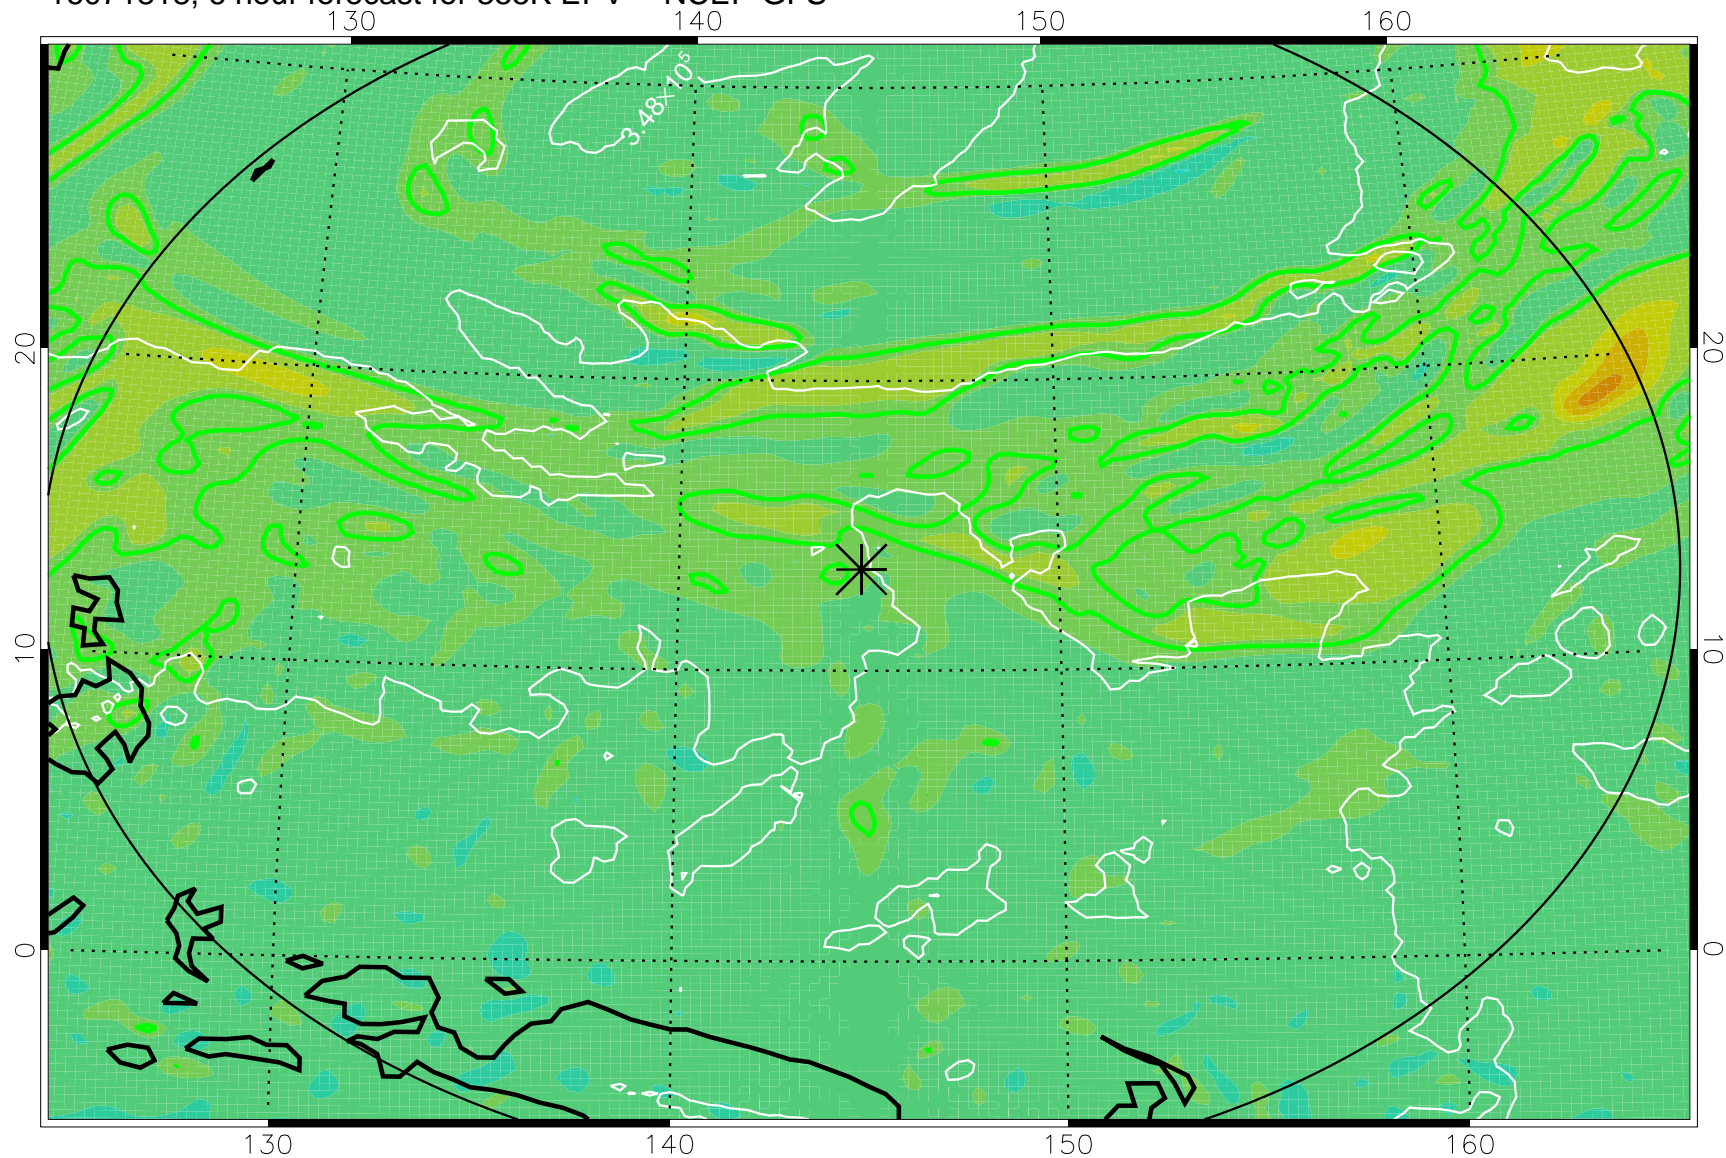

16071818, 6 hour forecast for 355K EPV -- NCEP GFS

355K Montgomery Streamfunction, white  
EPV Tropopause (2 PVU) Position  
Range ring of 2304 km

16071900, 12 hour forecast for 355K EPV -- NCEP GFS

355K Montgomery Streamfunction, white  
EPV Tropopause (2 PVU) Position  
Range ring of 2304 km

16071906, 18 hour forecast for 355K EPV -- NCEP GFS

355K Montgomery Streamfunction, white  
EPV Tropopause (2 PVU) Position  
Range ring of 2304 km

16071912, 24 hour forecast for 355K EPV -- NCEP GFS

355K Montgomery Streamfunction, white  
EPV Tropopause (2 PVU) Position  
Range ring of 2304 km

16071918, 30 hour forecast for 355K EPV -- NCEP GFS

355K Montgomery Streamfunction, white  
EPV Tropopause (2 PVU) Position  
Range ring of 2304 km

16072000, 36 hour forecast for 355K EPV -- NCEP GFS

355K Montgomery Streamfunction, white  
EPV Tropopause (2 PVU) Position  
Range ring of 2304 km

16072018, 54 hour forecast for 355K EPV -- NCEP GFS

355K Montgomery Streamfunction, white  
EPV Tropopause (2 PVU) Position  
Range ring of 2304 km

16072100, 60 hour forecast for 355K EPV -- NCEP GFS

355K Montgomery Streamfunction, white  
EPV Tropopause (2 PVU) Position  
Range ring of 2304 km