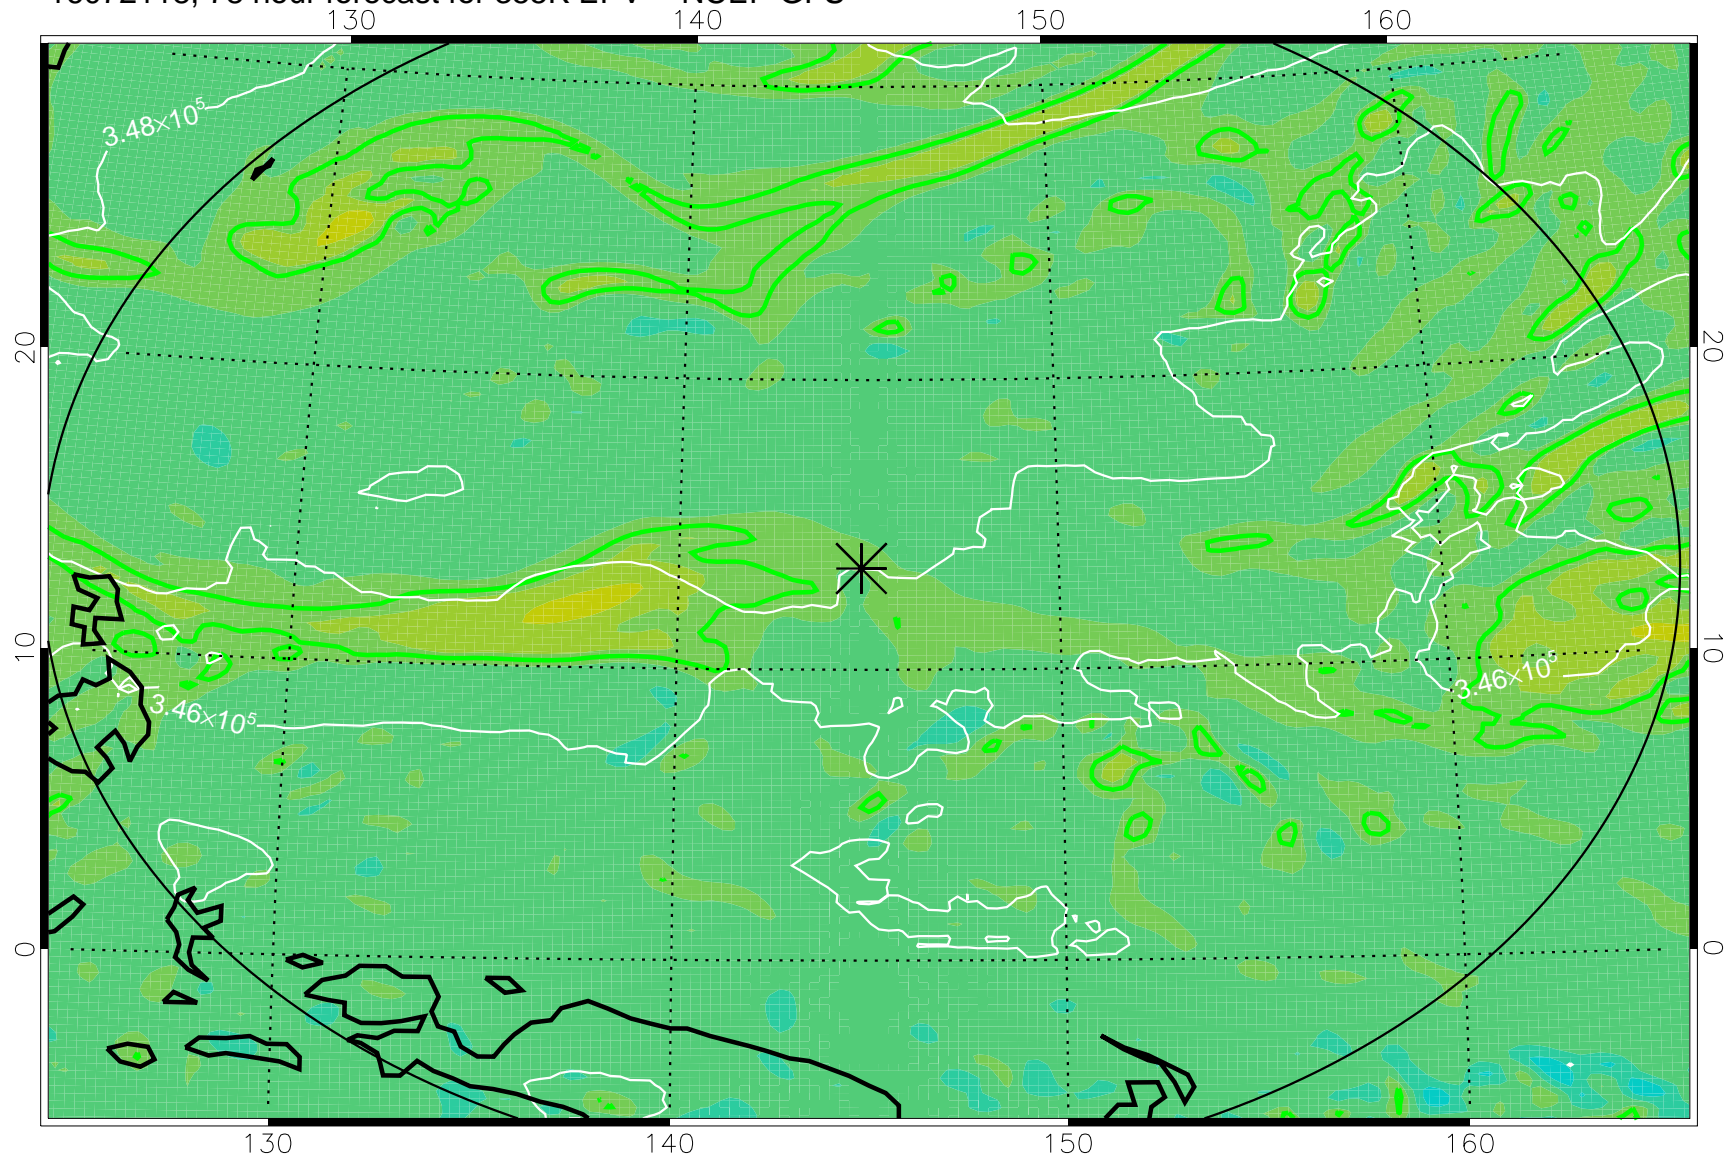

16072106, 66 hour forecast for 355K EPV -- NCEP GFS

355K Montgomery Streamfunction, white  
EPV Tropopause (2 PVU) Position  
Range ring of 2304 km

16072112, 72 hour forecast for 355K EPV -- NCEP GFS

355K Montgomery Streamfunction, white  
EPV Tropopause (2 PVU) Position  
Range ring of 2304 km

16072118, 78 hour forecast for 355K EPV -- NCEP GFS

355K Montgomery Streamfunction, white  
EPV Tropopause (2 PVU) Position  
Range ring of 2304 km

16072200, 84 hour forecast for 355K EPV -- NCEP GFS

355K Montgomery Streamfunction, white  
EPV Tropopause (2 PVU) Position  
Range ring of 2304 km

16072206, 90 hour forecast for 355K EPV -- NCEP GFS

355K Montgomery Streamfunction, white  
EPV Tropopause (2 PVU) Position  
Range ring of 2304 km

16072212, 96 hour forecast for 355K EPV -- NCEP GFS

355K Montgomery Streamfunction, white  
EPV Tropopause (2 PVU) Position  
Range ring of 2304 km

16072218, 102 hour forecast for 355K EPV -- NCEP GFS

355K Montgomery Streamfunction, white  
EPV Tropopause (2 PVU) Position  
Range ring of 2304 km

16072300, 108 hour forecast for 355K EPV -- NCEP GFS

355K Montgomery Streamfunction, white  
EPV Tropopause (2 PVU) Position  
Range ring of 2304 km