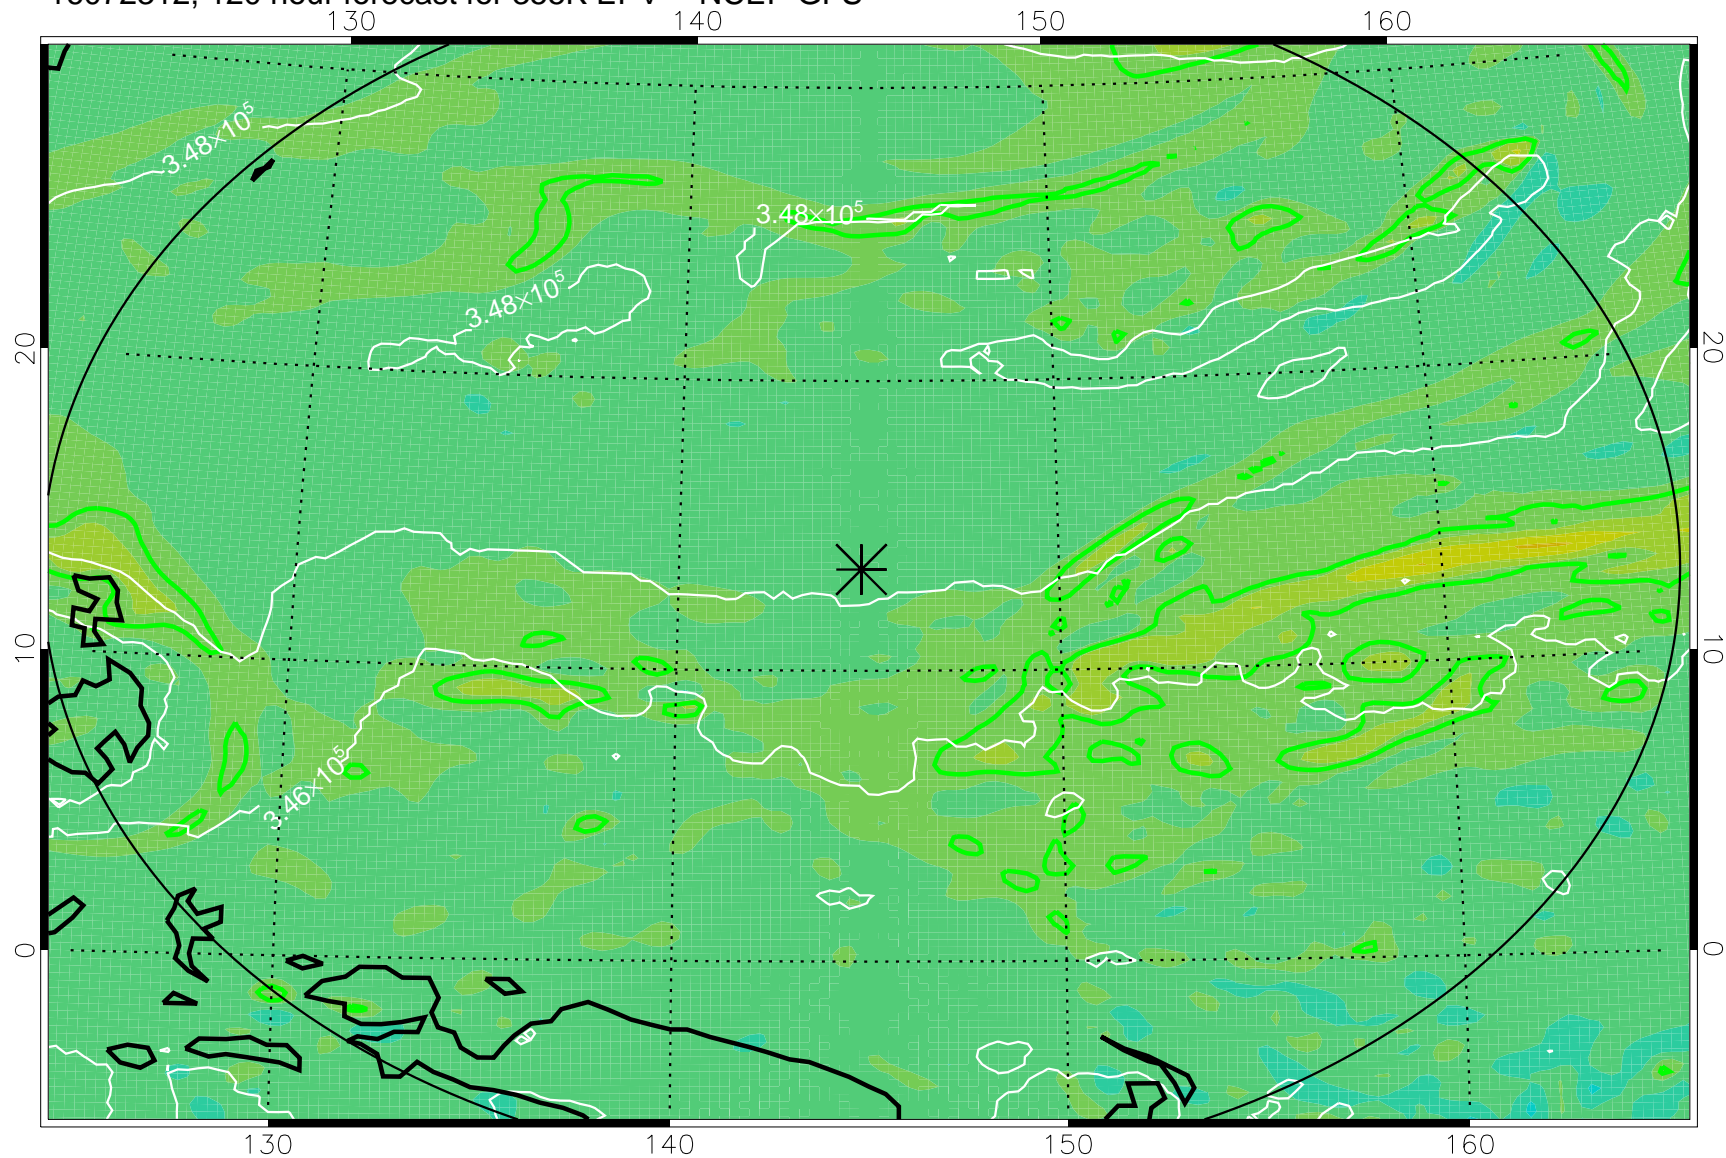

16072118, 78 hour forecast for 355K EPV -- NCEP GFS

355K Montgomery Streamfunction, white  
EPV Tropopause (2 PVU) Position  
Range ring of 2304 km

16072200, 84 hour forecast for 355K EPV -- NCEP GFS

355K Montgomery Streamfunction, white  
EPV Tropopause (2 PVU) Position  
Range ring of 2304 km

16072206, 90 hour forecast for 355K EPV -- NCEP GFS

355K Montgomery Streamfunction, white  
EPV Tropopause (2 PVU) Position  
Range ring of 2304 km

16072212, 96 hour forecast for 355K EPV -- NCEP GFS

355K Montgomery Streamfunction, white  
EPV Tropopause (2 PVU) Position  
Range ring of 2304 km

16072218, 102 hour forecast for 355K EPV -- NCEP GFS

355K Montgomery Streamfunction, white  
EPV Tropopause (2 PVU) Position  
Range ring of 2304 km

16072300, 108 hour forecast for 355K EPV -- NCEP GFS

355K Montgomery Streamfunction, white  
EPV Tropopause (2 PVU) Position  
Range ring of 2304 km

16072306, 114 hour forecast for 355K EPV -- NCEP GFS

355K Montgomery Streamfunction, white  
EPV Tropopause (2 PVU) Position  
Range ring of 2304 km

16072312, 120 hour forecast for 355K EPV -- NCEP GFS

355K Montgomery Streamfunction, white  
EPV Tropopause (2 PVU) Position  
Range ring of 2304 km