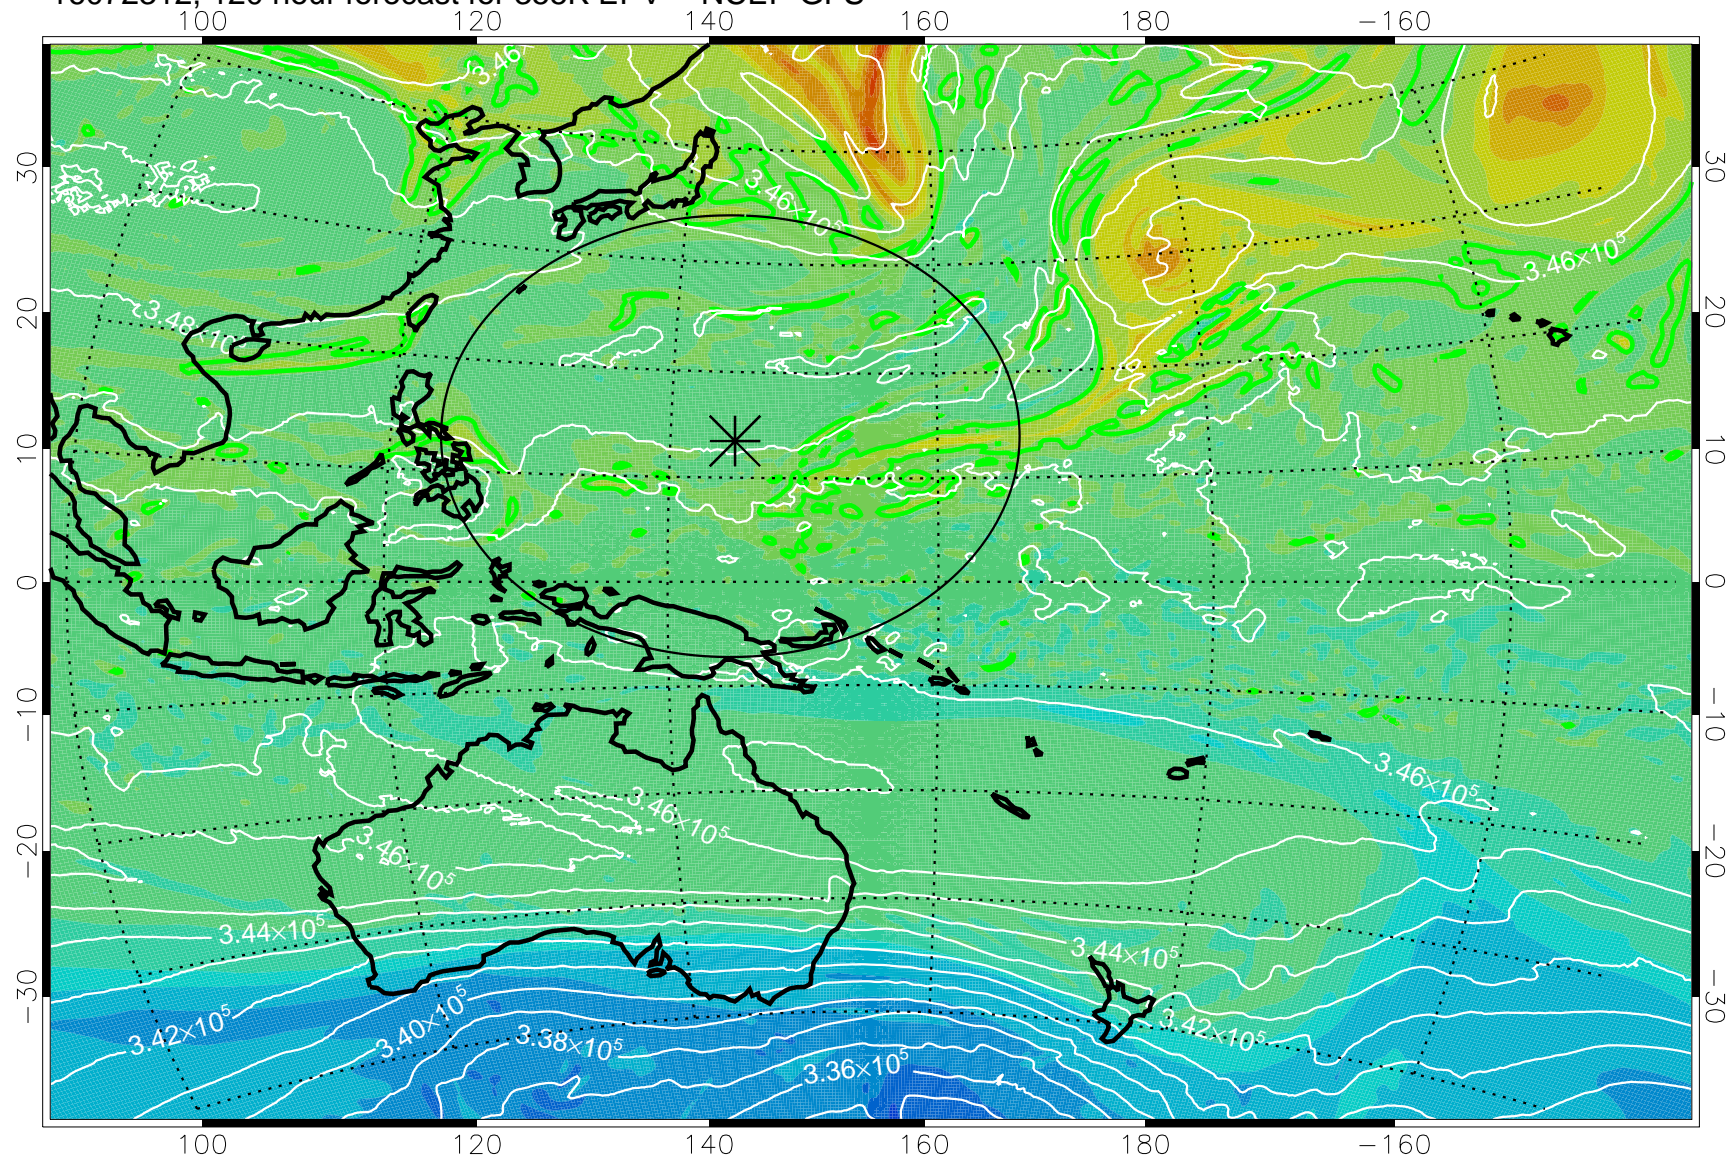

16072206, 90 hour forecast for 355K EPV -- NCEP GFS

355K Montgomery Streamfunction, white
EPV Tropopause (2 PVU) Position
Range ring of 2304 km

16072212, 96 hour forecast for 355K EPV -- NCEP GFS

355K Montgomery Streamfunction, white
EPV Tropopause (2 PVU) Position
Range ring of 2304 km

16072218, 102 hour forecast for 355K EPV -- NCEP GFS

355K Montgomery Streamfunction, white
EPV Tropopause (2 PVU) Position
Range ring of 2304 km

16072300, 108 hour forecast for 355K EPV -- NCEP GFS

355K Montgomery Streamfunction, white
EPV Tropopause (2 PVU) Position
Range ring of 2304 km

16072306, 114 hour forecast for 355K EPV -- NCEP GFS

355K Montgomery Streamfunction, white
EPV Tropopause (2 PVU) Position
Range ring of 2304 km

16072312, 120 hour forecast for 355K EPV -- NCEP GFS

355K Montgomery Streamfunction, white
EPV Tropopause (2 PVU) Position
Range ring of 2304 km