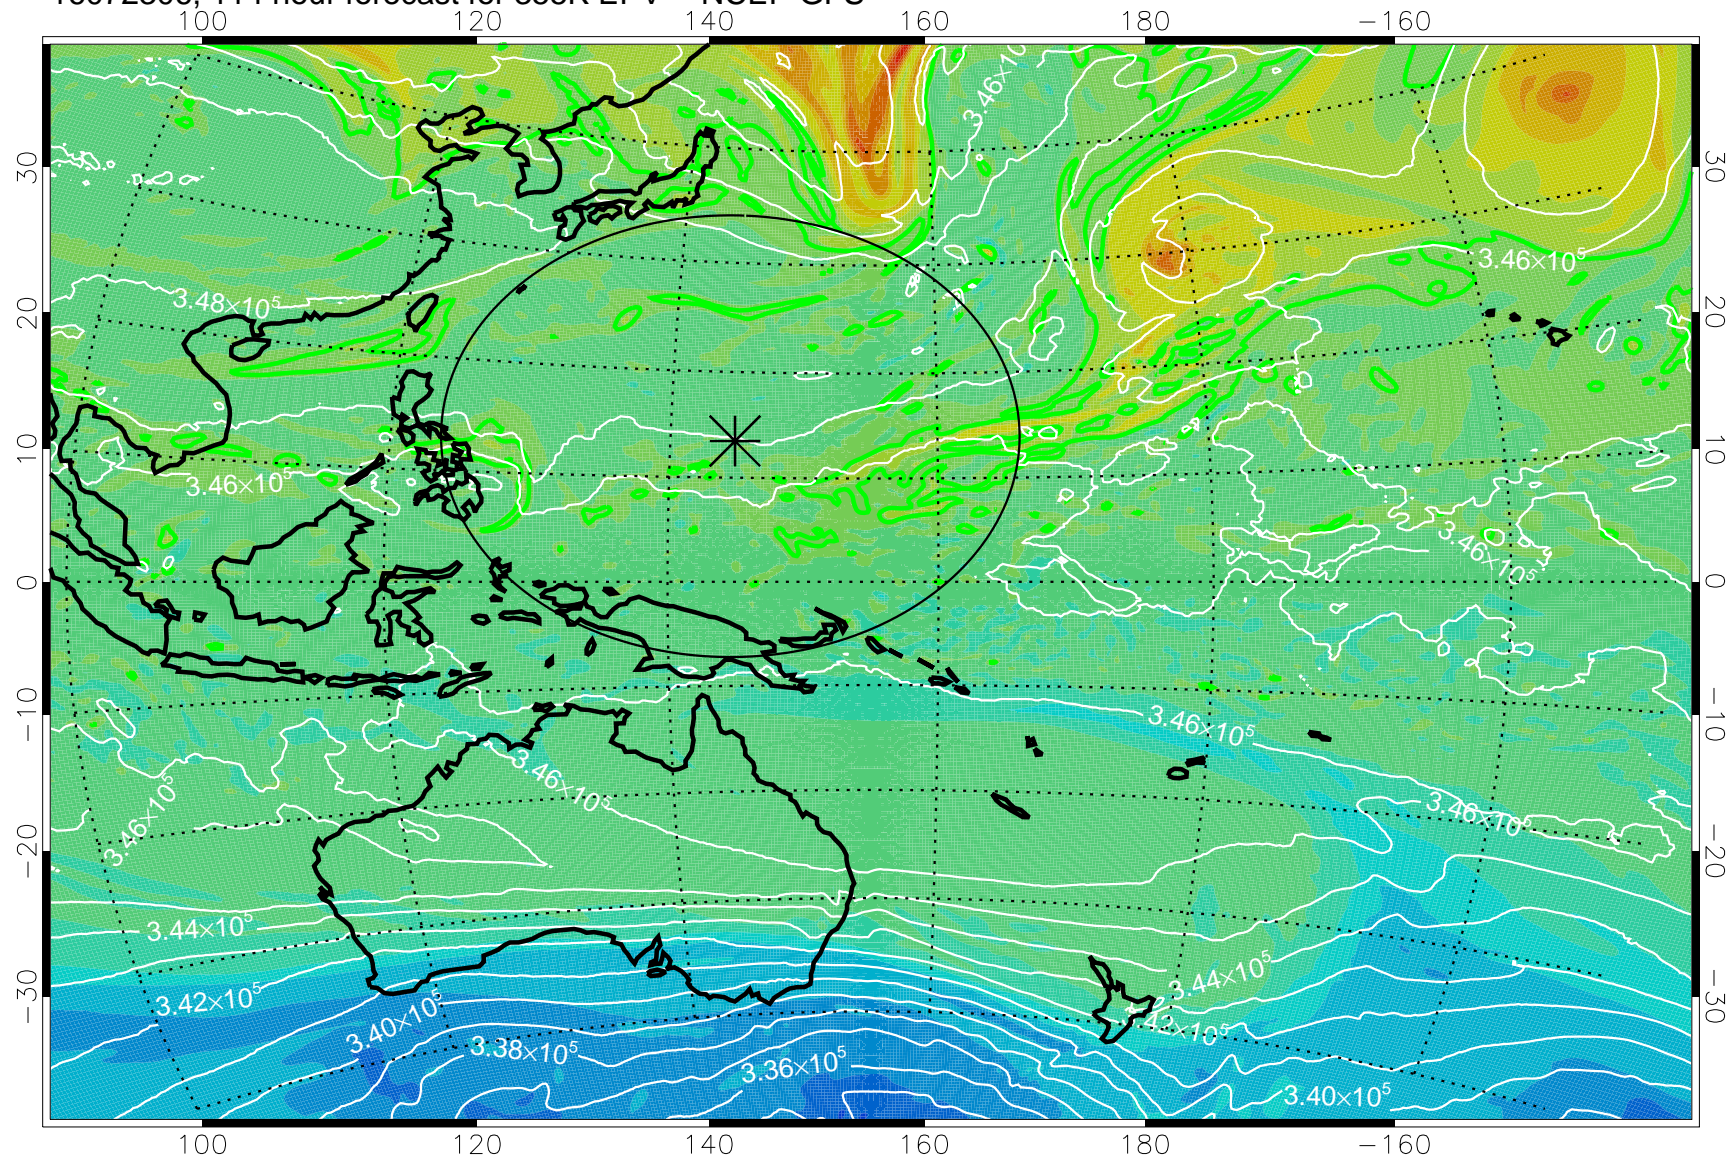

16072206, 90 hour forecast for 355K EPV -- NCEP GFS

355K Montgomery Streamfunction, white
EPV Tropopause (2 PVU) Position
Range ring of 2304 km

16072212, 96 hour forecast for 355K EPV -- NCEP GFS

355K Montgomery Streamfunction, white
EPV Tropopause (2 PVU) Position
Range ring of 2304 km

16072218, 102 hour forecast for 355K EPV -- NCEP GFS

355K Montgomery Streamfunction, white
EPV Tropopause (2 PVU) Position
Range ring of 2304 km

16072300, 108 hour forecast for 355K EPV -- NCEP GFS

355K Montgomery Streamfunction, white
EPV Tropopause (2 PVU) Position
Range ring of 2304 km

16072306, 114 hour forecast for 355K EPV -- NCEP GFS

355K Montgomery Streamfunction, white
EPV Tropopause (2 PVU) Position
Range ring of 2304 km

16072312, 120 hour forecast for 355K EPV -- NCEP GFS

355K Montgomery Streamfunction, white
EPV Tropopause (2 PVU) Position
Range ring of 2304 km