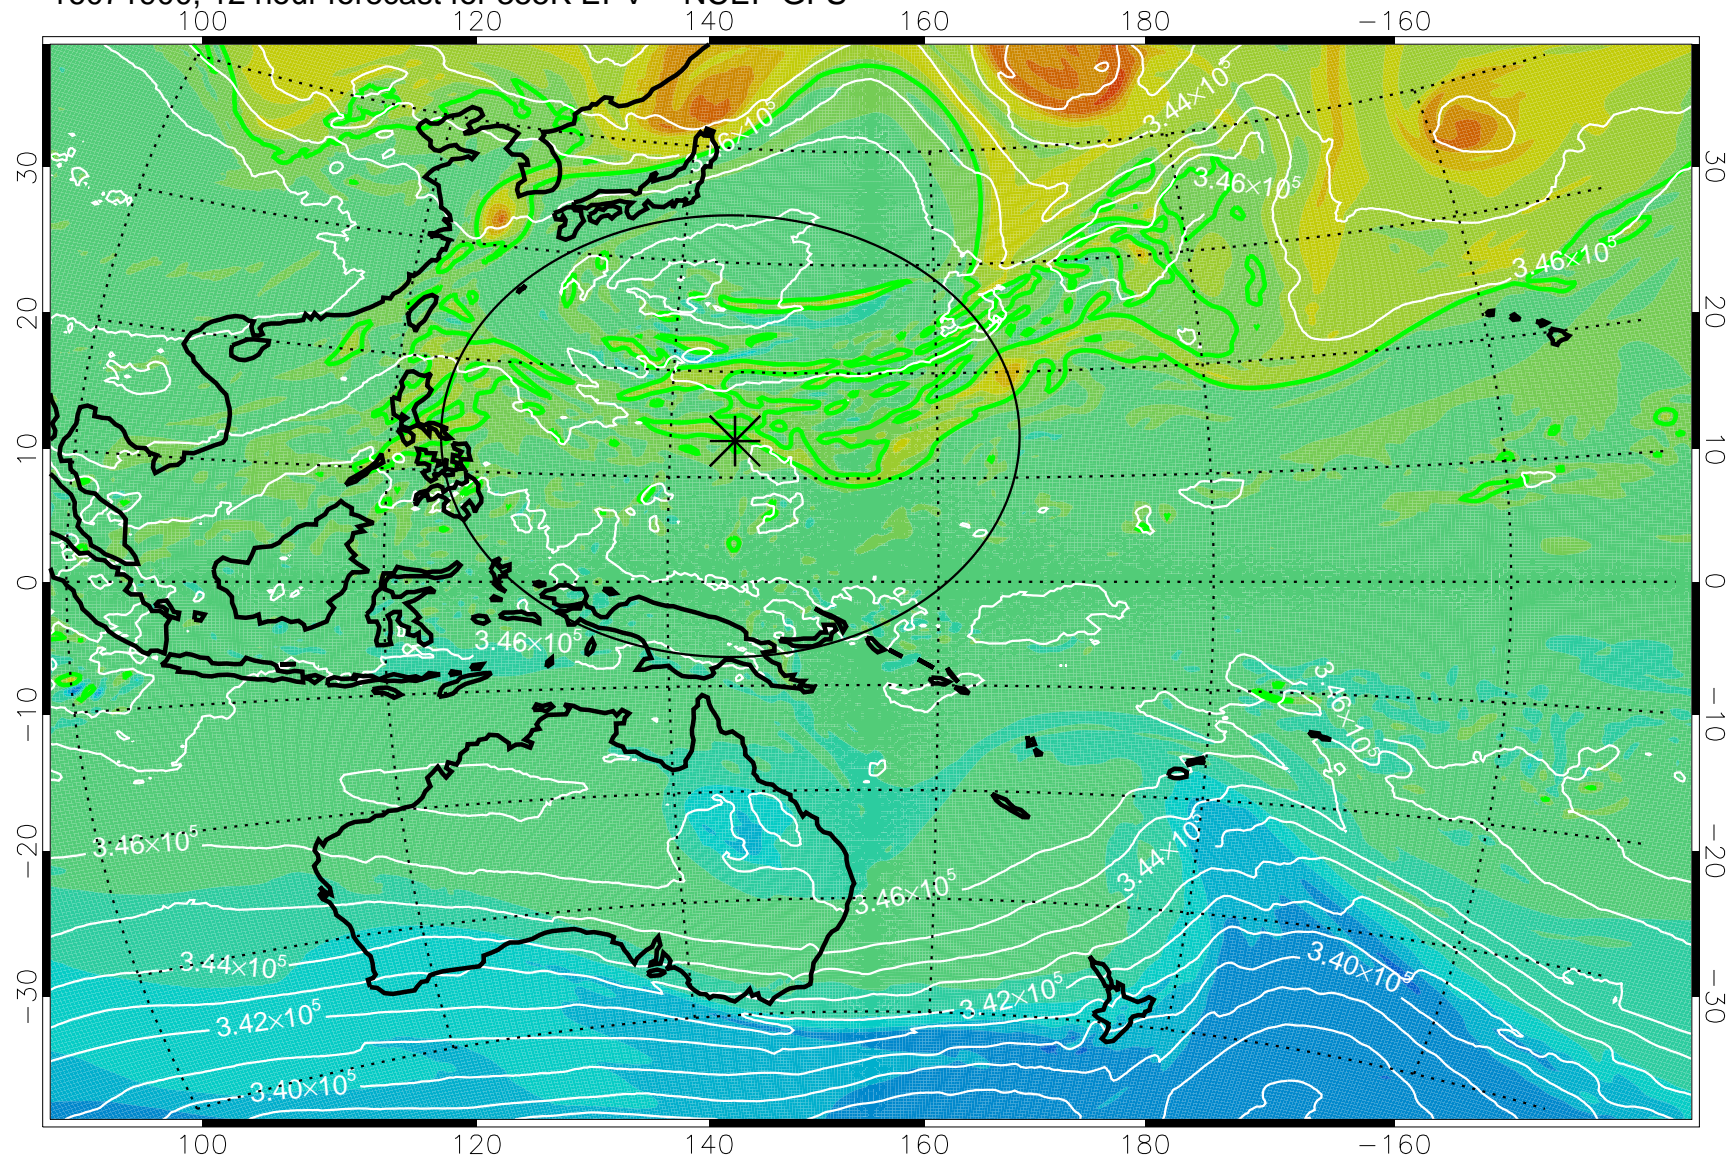

16071818, 6 hour forecast for 355K EPV -- NCEP GFS

355K Montgomery Streamfunction, white
EPV Tropopause (2 PVU) Position
Range ring of 2304 km

16071900, 12 hour forecast for 355K EPV -- NCEP GFS

355K Montgomery Streamfunction, white
EPV Tropopause (2 PVU) Position
Range ring of 2304 km

16071906, 18 hour forecast for 355K EPV -- NCEP GFS

355K Montgomery Streamfunction, white
EPV Tropopause (2 PVU) Position
Range ring of 2304 km

16071912, 24 hour forecast for 355K EPV -- NCEP GFS

355K Montgomery Streamfunction, white
EPV Tropopause (2 PVU) Position
Range ring of 2304 km

16071918, 30 hour forecast for 355K EPV -- NCEP GFS

355K Montgomery Streamfunction, white
EPV Tropopause (2 PVU) Position
Range ring of 2304 km

16072000, 36 hour forecast for 355K EPV -- NCEP GFS

355K Montgomery Streamfunction, white
EPV Tropopause (2 PVU) Position
Range ring of 2304 km

16072018, 54 hour forecast for 355K EPV -- NCEP GFS

355K Montgomery Streamfunction, white
EPV Tropopause (2 PVU) Position
Range ring of 2304 km

16072100, 60 hour forecast for 355K EPV -- NCEP GFS

355K Montgomery Streamfunction, white
EPV Tropopause (2 PVU) Position
Range ring of 2304 km