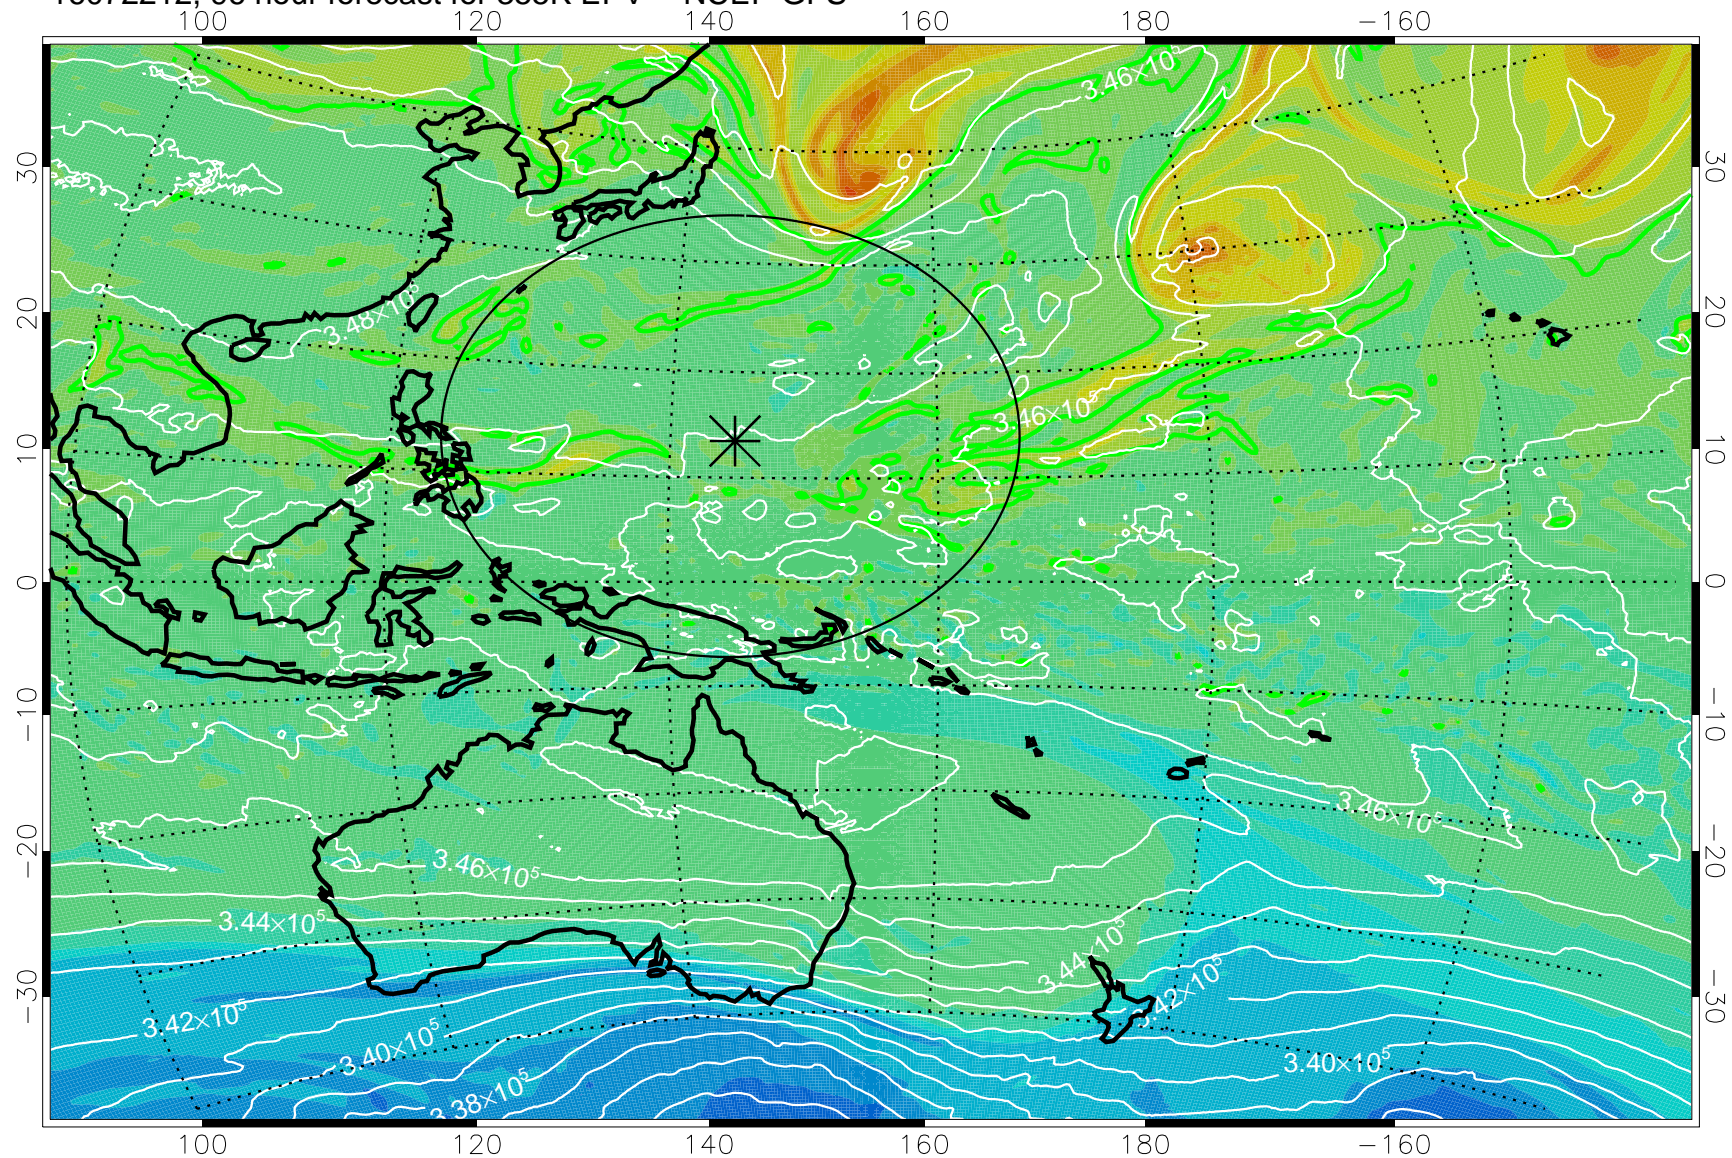

16072106, 66 hour forecast for 355K EPV -- NCEP GFS

355K Montgomery Streamfunction, white
EPV Tropopause (2 PVU) Position
Range ring of 2304 km

16072112, 72 hour forecast for 355K EPV -- NCEP GFS

355K Montgomery Streamfunction, white
EPV Tropopause (2 PVU) Position
Range ring of 2304 km

16072118, 78 hour forecast for 355K EPV -- NCEP GFS

355K Montgomery Streamfunction, white
EPV Tropopause (2 PVU) Position
Range ring of 2304 km

16072200, 84 hour forecast for 355K EPV -- NCEP GFS

355K Montgomery Streamfunction, white
EPV Tropopause (2 PVU) Position
Range ring of 2304 km

16072206, 90 hour forecast for 355K EPV -- NCEP GFS

355K Montgomery Streamfunction, white
EPV Tropopause (2 PVU) Position
Range ring of 2304 km

16072212, 96 hour forecast for 355K EPV -- NCEP GFS

355K Montgomery Streamfunction, white
EPV Tropopause (2 PVU) Position
Range ring of 2304 km

16072218, 102 hour forecast for 355K EPV -- NCEP GFS

355K Montgomery Streamfunction, white
EPV Tropopause (2 PVU) Position
Range ring of 2304 km

16072300, 108 hour forecast for 355K EPV -- NCEP GFS

355K Montgomery Streamfunction, white
EPV Tropopause (2 PVU) Position
Range ring of 2304 km