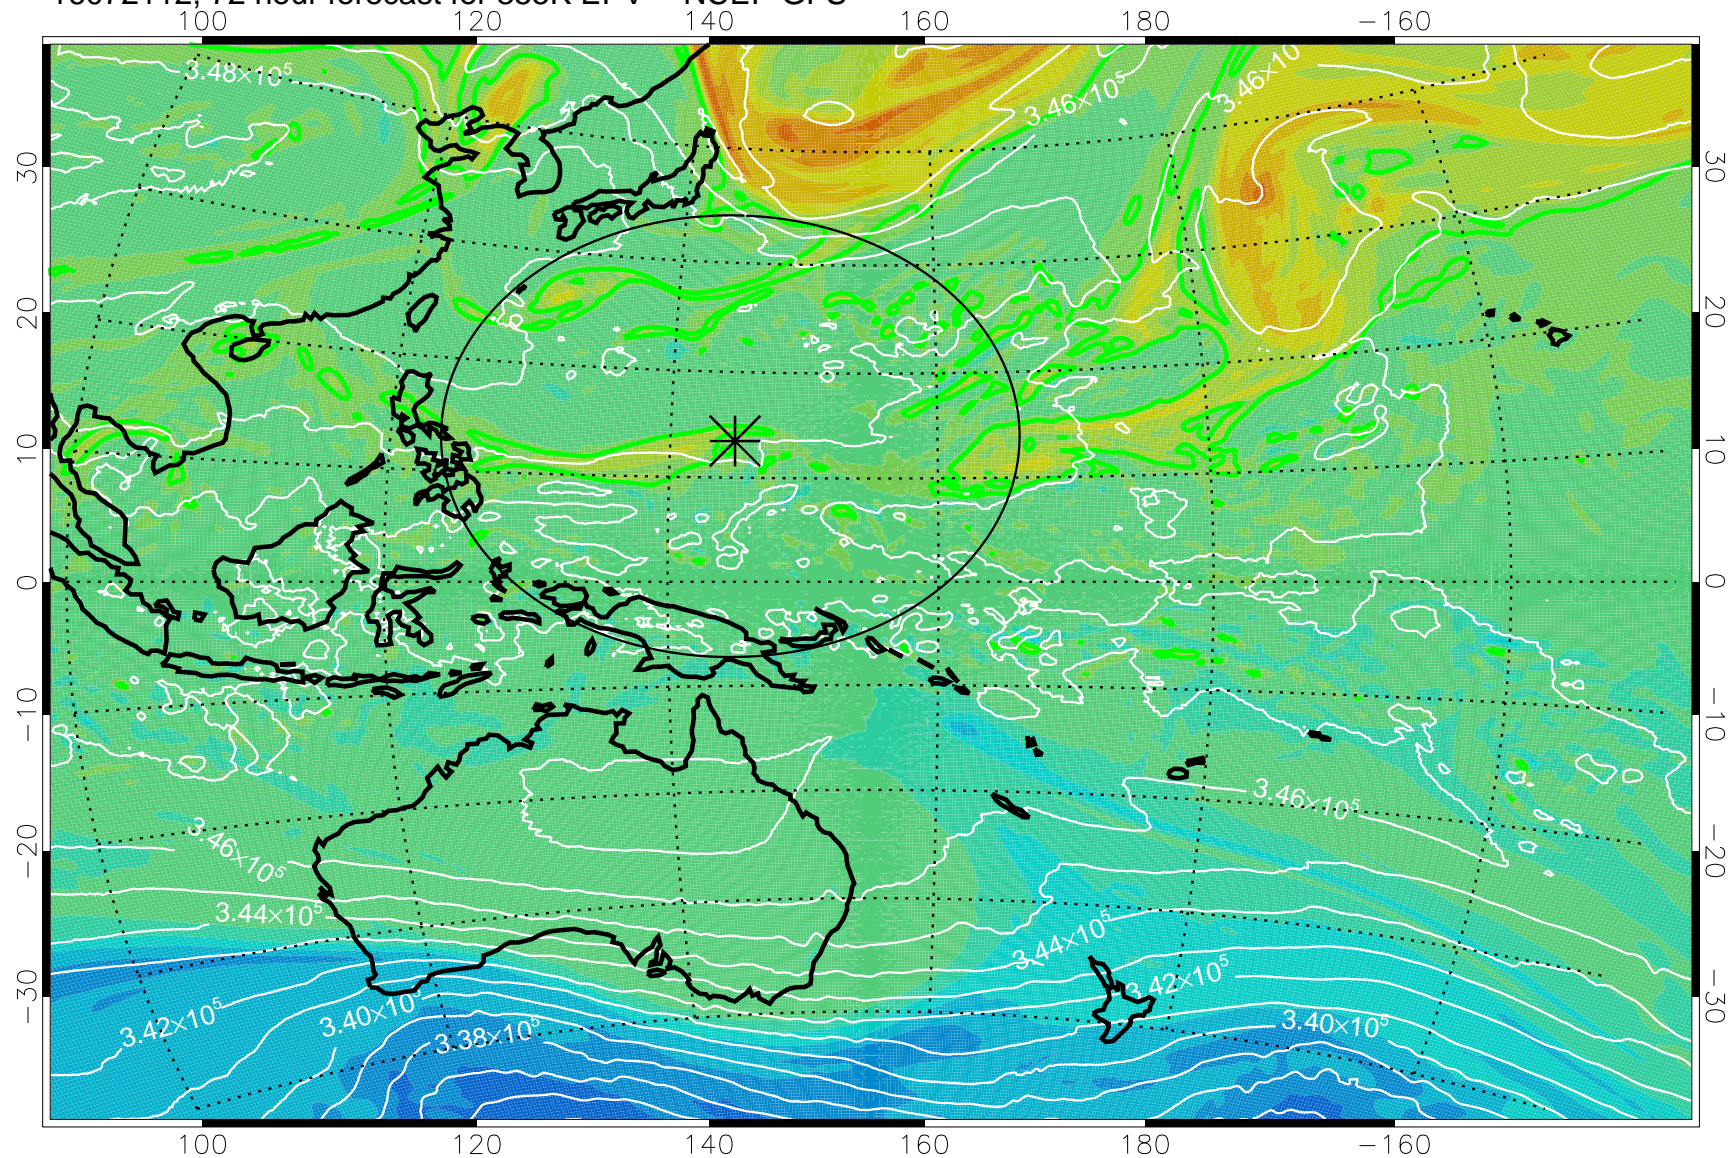

16072006, 42 hour forecast for 355K EPV -- NCEP GFS

355K Montgomery Streamfunction, white
EPV Tropopause (2 PVU) Position
Range ring of 2304 km

16072012, 48 hour forecast for 355K EPV -- NCEP GFS

355K Montgomery Streamfunction, white
EPV Tropopause (2 PVU) Position
Range ring of 2304 km

16072018, 54 hour forecast for 355K EPV -- NCEP GFS

355K Montgomery Streamfunction, white
EPV Tropopause (2 PVU) Position
Range ring of 2304 km

16072100, 60 hour forecast for 355K EPV -- NCEP GFS

355K Montgomery Streamfunction, white
EPV Tropopause (2 PVU) Position
Range ring of 2304 km

16072106, 66 hour forecast for 355K EPV -- NCEP GFS

355K Montgomery Streamfunction, white
EPV Tropopause (2 PVU) Position
Range ring of 2304 km

16072112, 72 hour forecast for 355K EPV -- NCEP GFS

355K Montgomery Streamfunction, white
EPV Tropopause (2 PVU) Position
Range ring of 2304 km

16072118, 78 hour forecast for 355K EPV -- NCEP GFS

355K Montgomery Streamfunction, white
EPV Tropopause (2 PVU) Position
Range ring of 2304 km

16072200, 84 hour forecast for 355K EPV -- NCEP GFS

355K Montgomery Streamfunction, white
EPV Tropopause (2 PVU) Position
Range ring of 2304 km