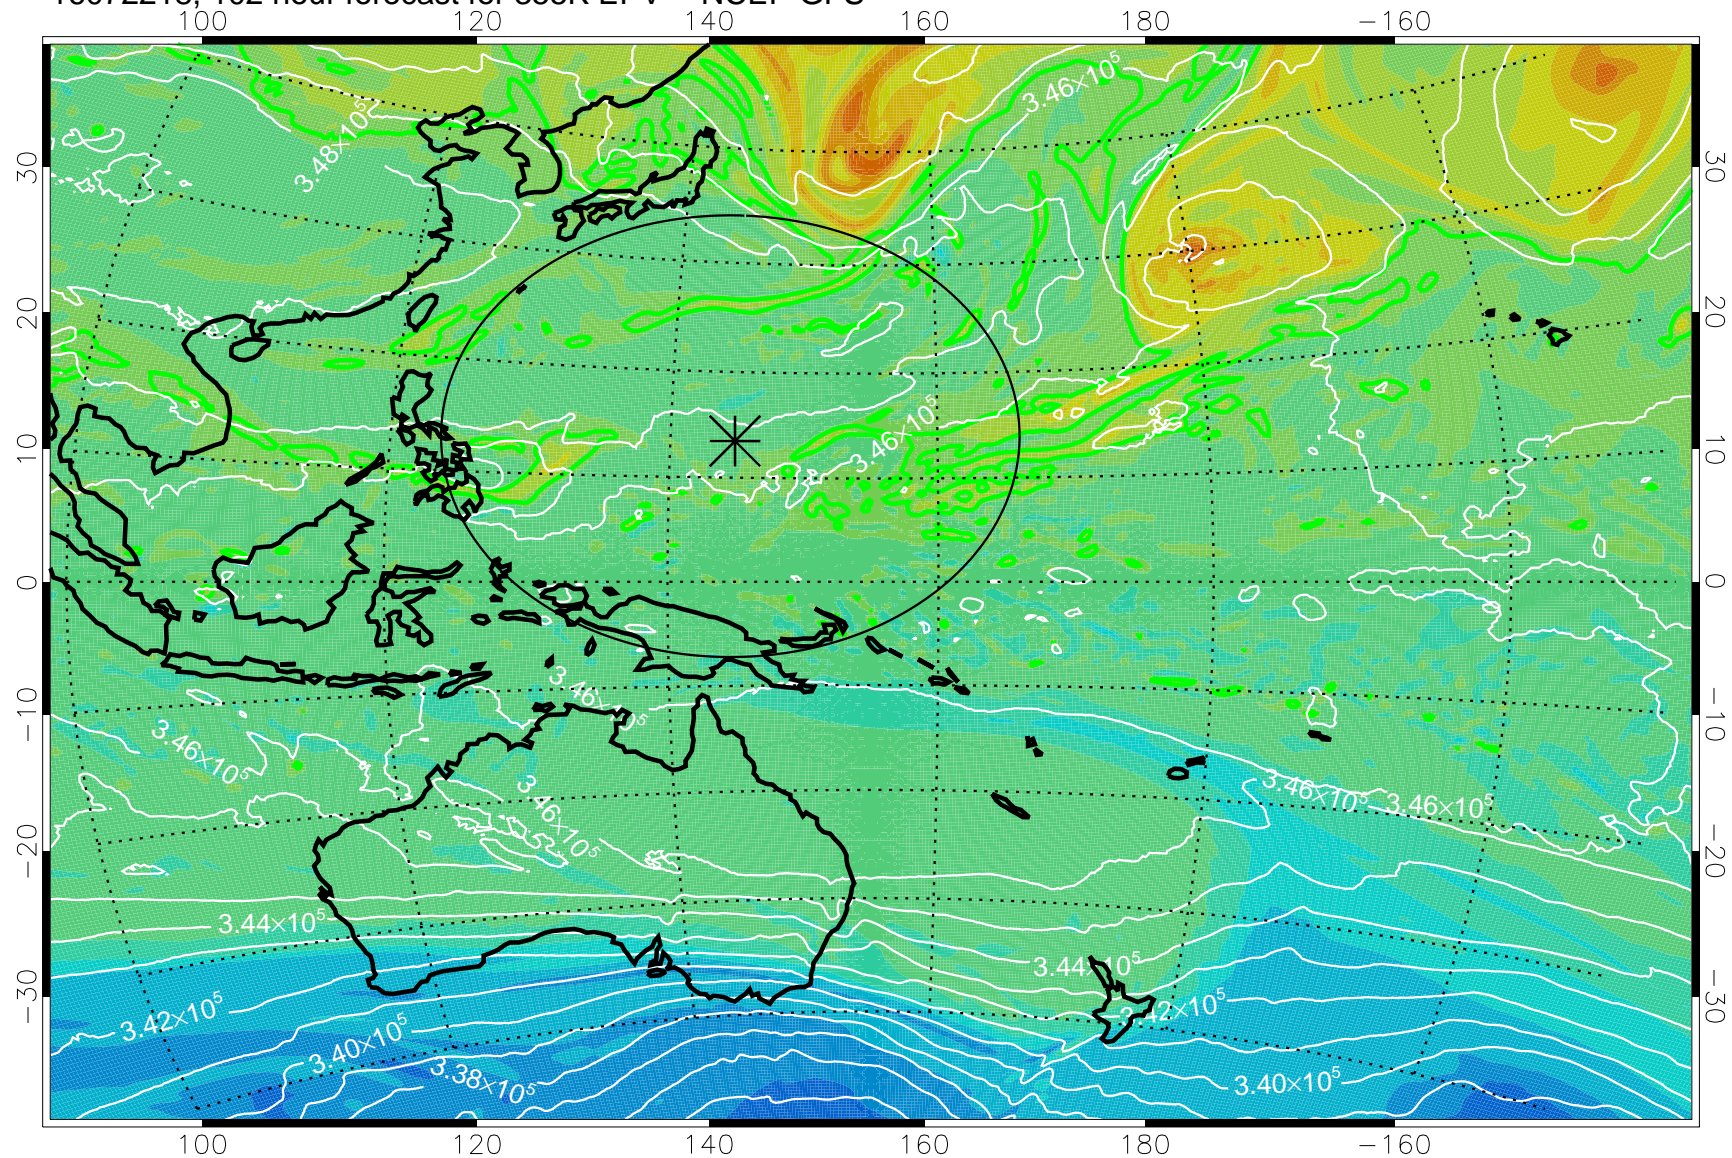

16072118, 78 hour forecast for 355K EPV -- NCEP GFS

355K Montgomery Streamfunction, white
EPV Tropopause (2 PVU) Position
Range ring of 2304 km

16072200, 84 hour forecast for 355K EPV -- NCEP GFS

355K Montgomery Streamfunction, white
EPV Tropopause (2 PVU) Position
Range ring of 2304 km

16072206, 90 hour forecast for 355K EPV -- NCEP GFS

355K Montgomery Streamfunction, white
EPV Tropopause (2 PVU) Position
Range ring of 2304 km

16072212, 96 hour forecast for 355K EPV -- NCEP GFS

355K Montgomery Streamfunction, white
EPV Tropopause (2 PVU) Position
Range ring of 2304 km

16072218, 102 hour forecast for 355K EPV -- NCEP GFS

355K Montgomery Streamfunction, white
EPV Tropopause (2 PVU) Position
Range ring of 2304 km

16072300, 108 hour forecast for 355K EPV -- NCEP GFS

355K Montgomery Streamfunction, white
EPV Tropopause (2 PVU) Position
Range ring of 2304 km

16072306, 114 hour forecast for 355K EPV -- NCEP GFS

355K Montgomery Streamfunction, white
EPV Tropopause (2 PVU) Position
Range ring of 2304 km

16072312, 120 hour forecast for 355K EPV -- NCEP GFS

355K Montgomery Streamfunction, white
EPV Tropopause (2 PVU) Position
Range ring of 2304 km