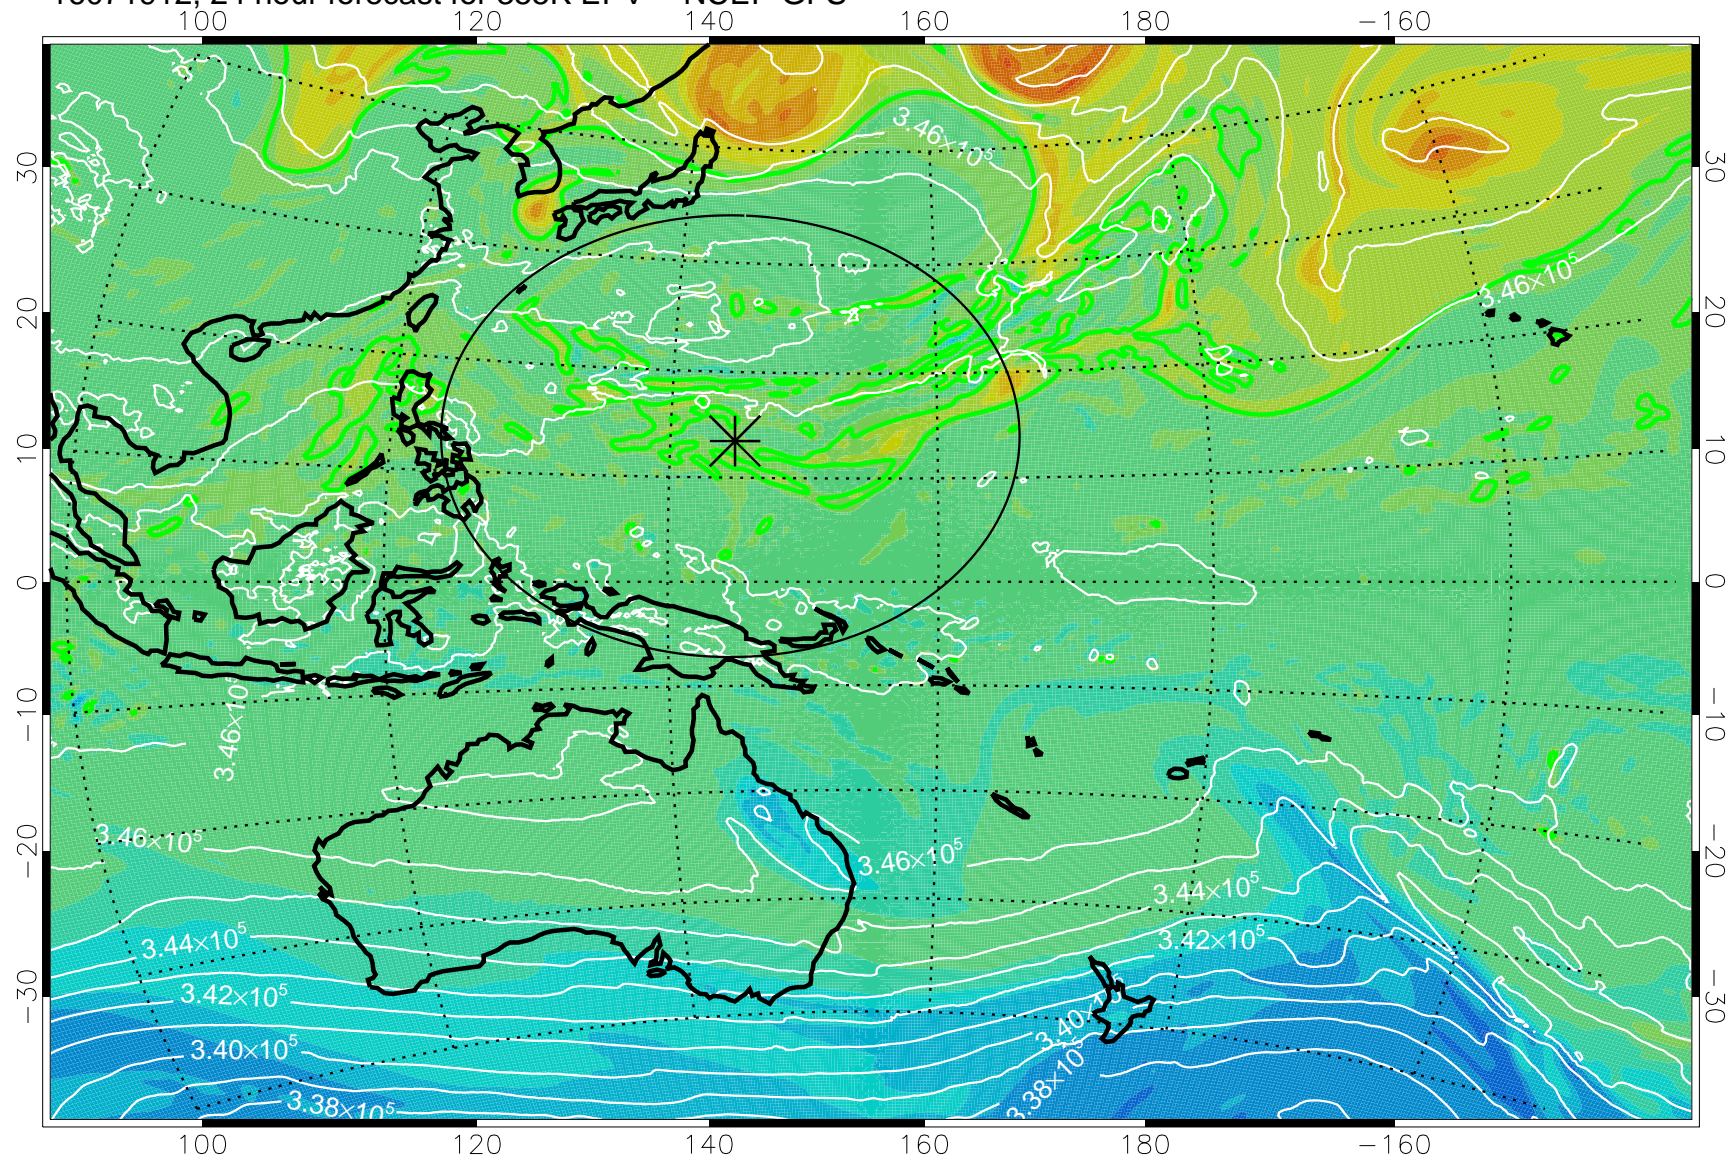

16071818, 6 hour forecast for 355K EPV -- NCEP GFS

355K Montgomery Streamfunction, white
EPV Tropopause (2 PVU) Position
Range ring of 2304 km

16071900, 12 hour forecast for 355K EPV -- NCEP GFS

355K Montgomery Streamfunction, white
EPV Tropopause (2 PVU) Position
Range ring of 2304 km

16071906, 18 hour forecast for 355K EPV -- NCEP GFS

355K Montgomery Streamfunction, white
EPV Tropopause (2 PVU) Position
Range ring of 2304 km

16071912, 24 hour forecast for 355K EPV -- NCEP GFS

355K Montgomery Streamfunction, white
EPV Tropopause (2 PVU) Position
Range ring of 2304 km

16071918, 30 hour forecast for 355K EPV -- NCEP GFS

355K Montgomery Streamfunction, white
EPV Tropopause (2 PVU) Position
Range ring of 2304 km

16072000, 36 hour forecast for 355K EPV -- NCEP GFS

355K Montgomery Streamfunction, white
EPV Tropopause (2 PVU) Position
Range ring of 2304 km

16072018, 54 hour forecast for 355K EPV -- NCEP GFS

355K Montgomery Streamfunction, white
EPV Tropopause (2 PVU) Position
Range ring of 2304 km

16072100, 60 hour forecast for 355K EPV -- NCEP GFS

355K Montgomery Streamfunction, white
EPV Tropopause (2 PVU) Position
Range ring of 2304 km