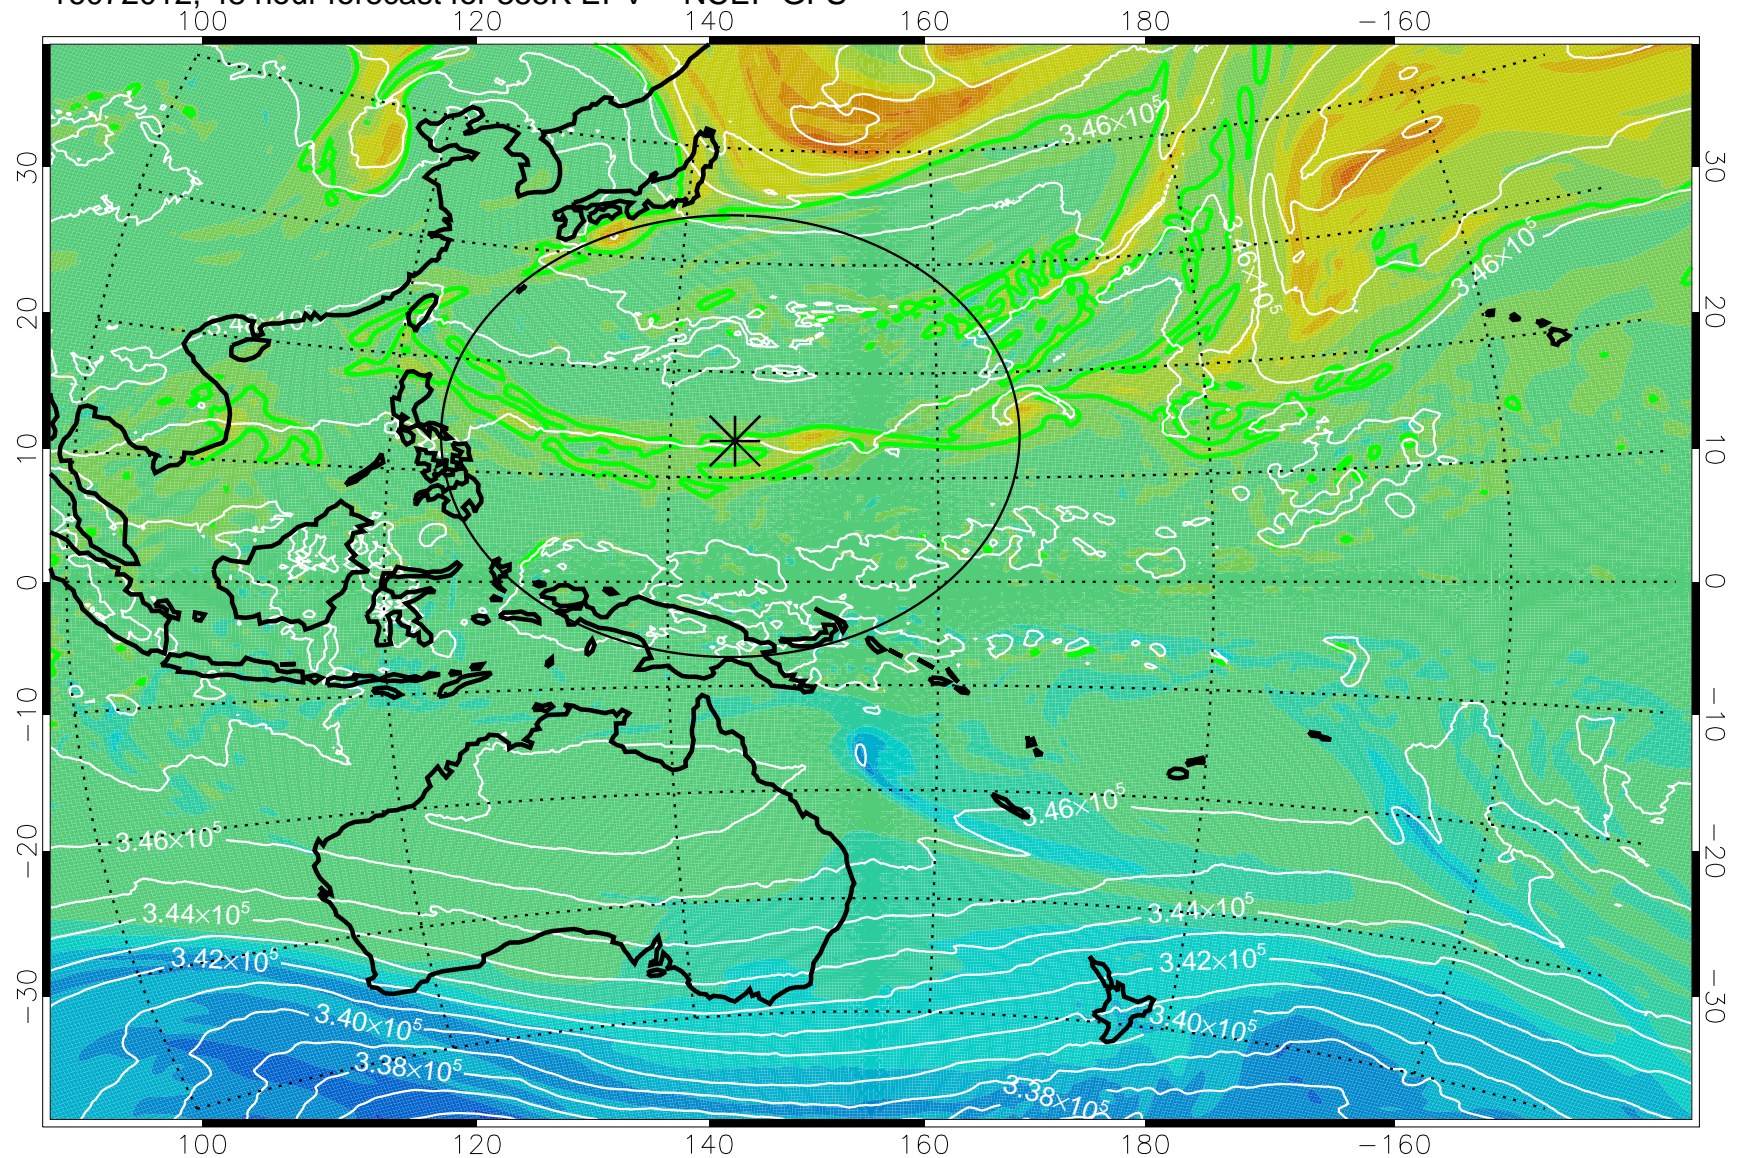

16071906, 18 hour forecast for 355K EPV -- NCEP GFS

355K Montgomery Streamfunction, white
EPV Tropopause (2 PVU) Position
Range ring of 2304 km

16071912, 24 hour forecast for 355K EPV -- NCEP GFS

355K Montgomery Streamfunction, white
EPV Tropopause (2 PVU) Position
Range ring of 2304 km

16071918, 30 hour forecast for 355K EPV -- NCEP GFS

355K Montgomery Streamfunction, white
EPV Tropopause (2 PVU) Position
Range ring of 2304 km

16072000, 36 hour forecast for 355K EPV -- NCEP GFS

355K Montgomery Streamfunction, white
EPV Tropopause (2 PVU) Position
Range ring of 2304 km

16072006, 42 hour forecast for 355K EPV -- NCEP GFS

355K Montgomery Streamfunction, white
EPV Tropopause (2 PVU) Position
Range ring of 2304 km

16072012, 48 hour forecast for 355K EPV -- NCEP GFS

355K Montgomery Streamfunction, white
EPV Tropopause (2 PVU) Position
Range ring of 2304 km

16072018, 54 hour forecast for 355K EPV -- NCEP GFS

355K Montgomery Streamfunction, white
EPV Tropopause (2 PVU) Position
Range ring of 2304 km

16072100, 60 hour forecast for 355K EPV -- NCEP GFS

355K Montgomery Streamfunction, white
EPV Tropopause (2 PVU) Position
Range ring of 2304 km