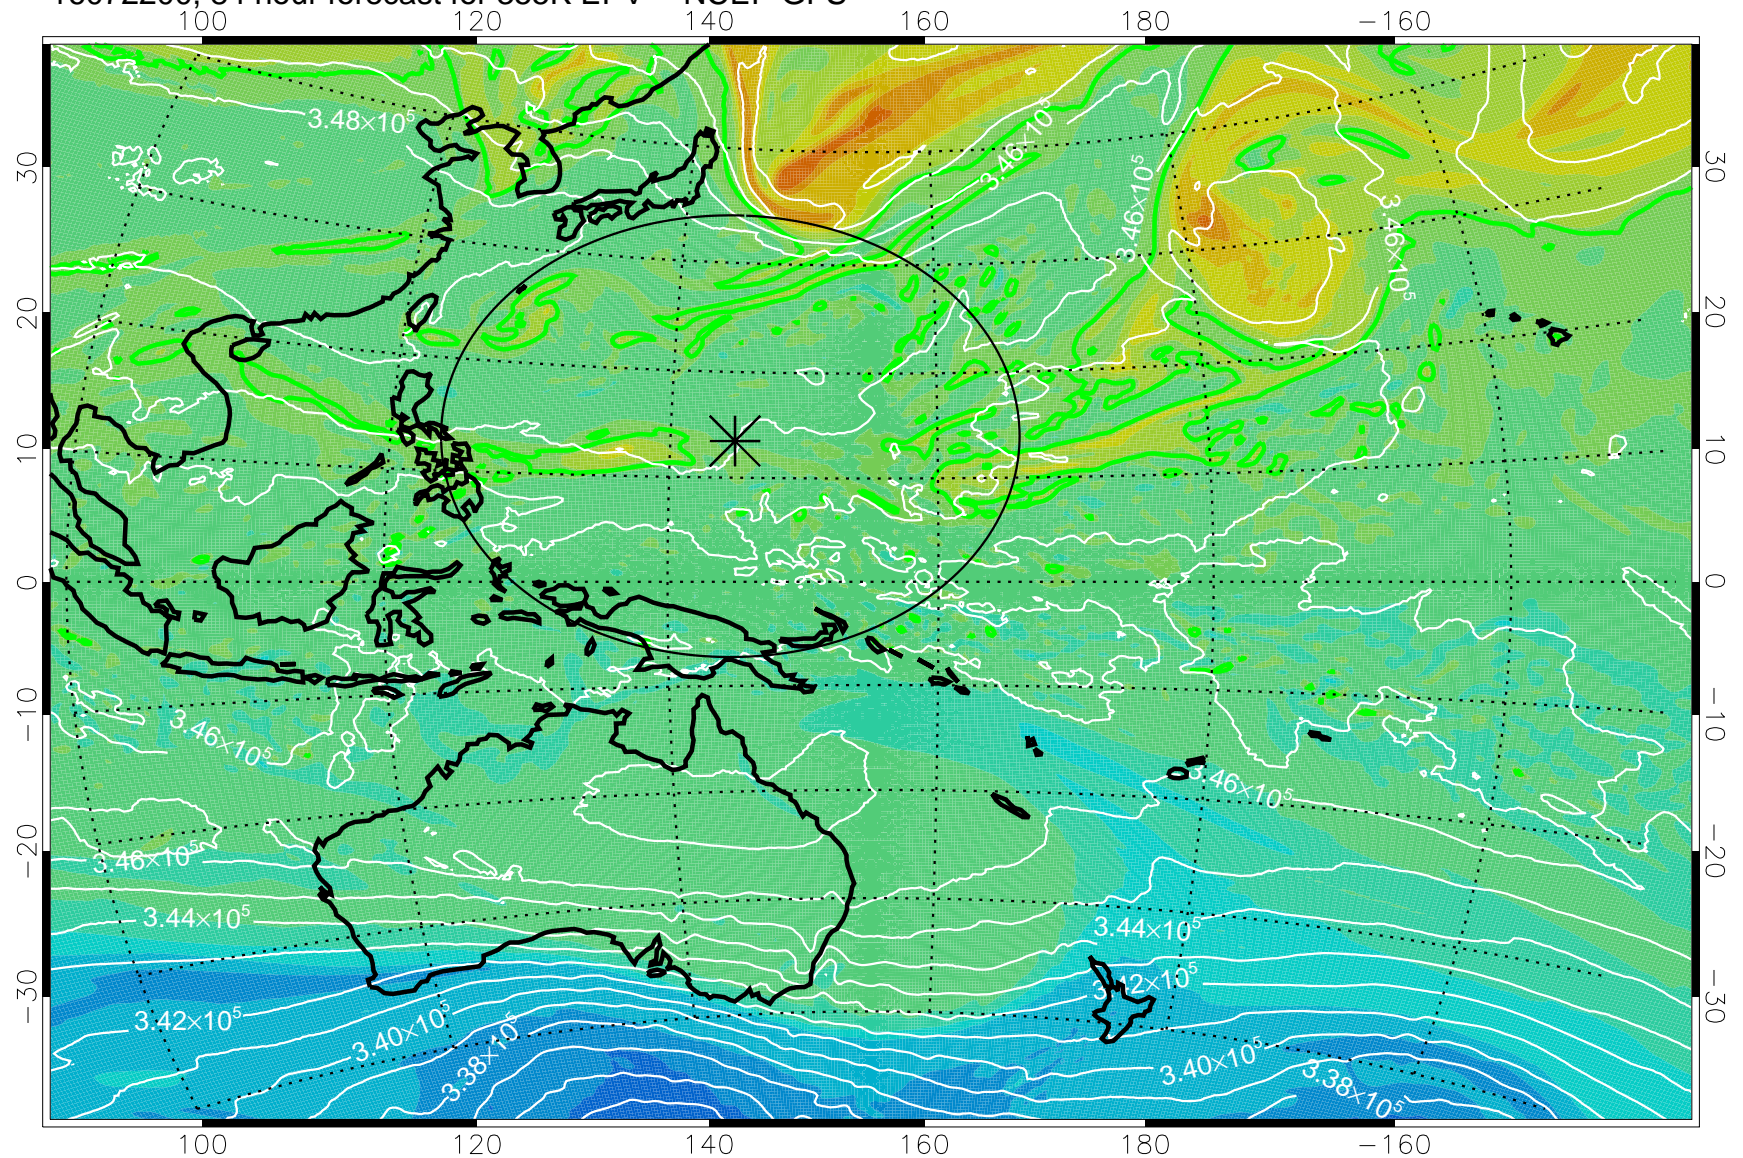

16072018, 54 hour forecast for 355K EPV -- NCEP GFS

355K Montgomery Streamfunction, white
EPV Tropopause (2 PVU) Position
Range ring of 2304 km

16072100, 60 hour forecast for 355K EPV -- NCEP GFS

355K Montgomery Streamfunction, white
EPV Tropopause (2 PVU) Position
Range ring of 2304 km

16072106, 66 hour forecast for 355K EPV -- NCEP GFS

355K Montgomery Streamfunction, white
EPV Tropopause (2 PVU) Position
Range ring of 2304 km

16072112, 72 hour forecast for 355K EPV -- NCEP GFS

355K Montgomery Streamfunction, white
EPV Tropopause (2 PVU) Position
Range ring of 2304 km

16072118, 78 hour forecast for 355K EPV -- NCEP GFS

355K Montgomery Streamfunction, white
EPV Tropopause (2 PVU) Position
Range ring of 2304 km

16072200, 84 hour forecast for 355K EPV -- NCEP GFS

355K Montgomery Streamfunction, white
EPV Tropopause (2 PVU) Position
Range ring of 2304 km

16072206, 90 hour forecast for 355K EPV -- NCEP GFS

355K Montgomery Streamfunction, white
EPV Tropopause (2 PVU) Position
Range ring of 2304 km

16072212, 96 hour forecast for 355K EPV -- NCEP GFS

355K Montgomery Streamfunction, white
EPV Tropopause (2 PVU) Position
Range ring of 2304 km