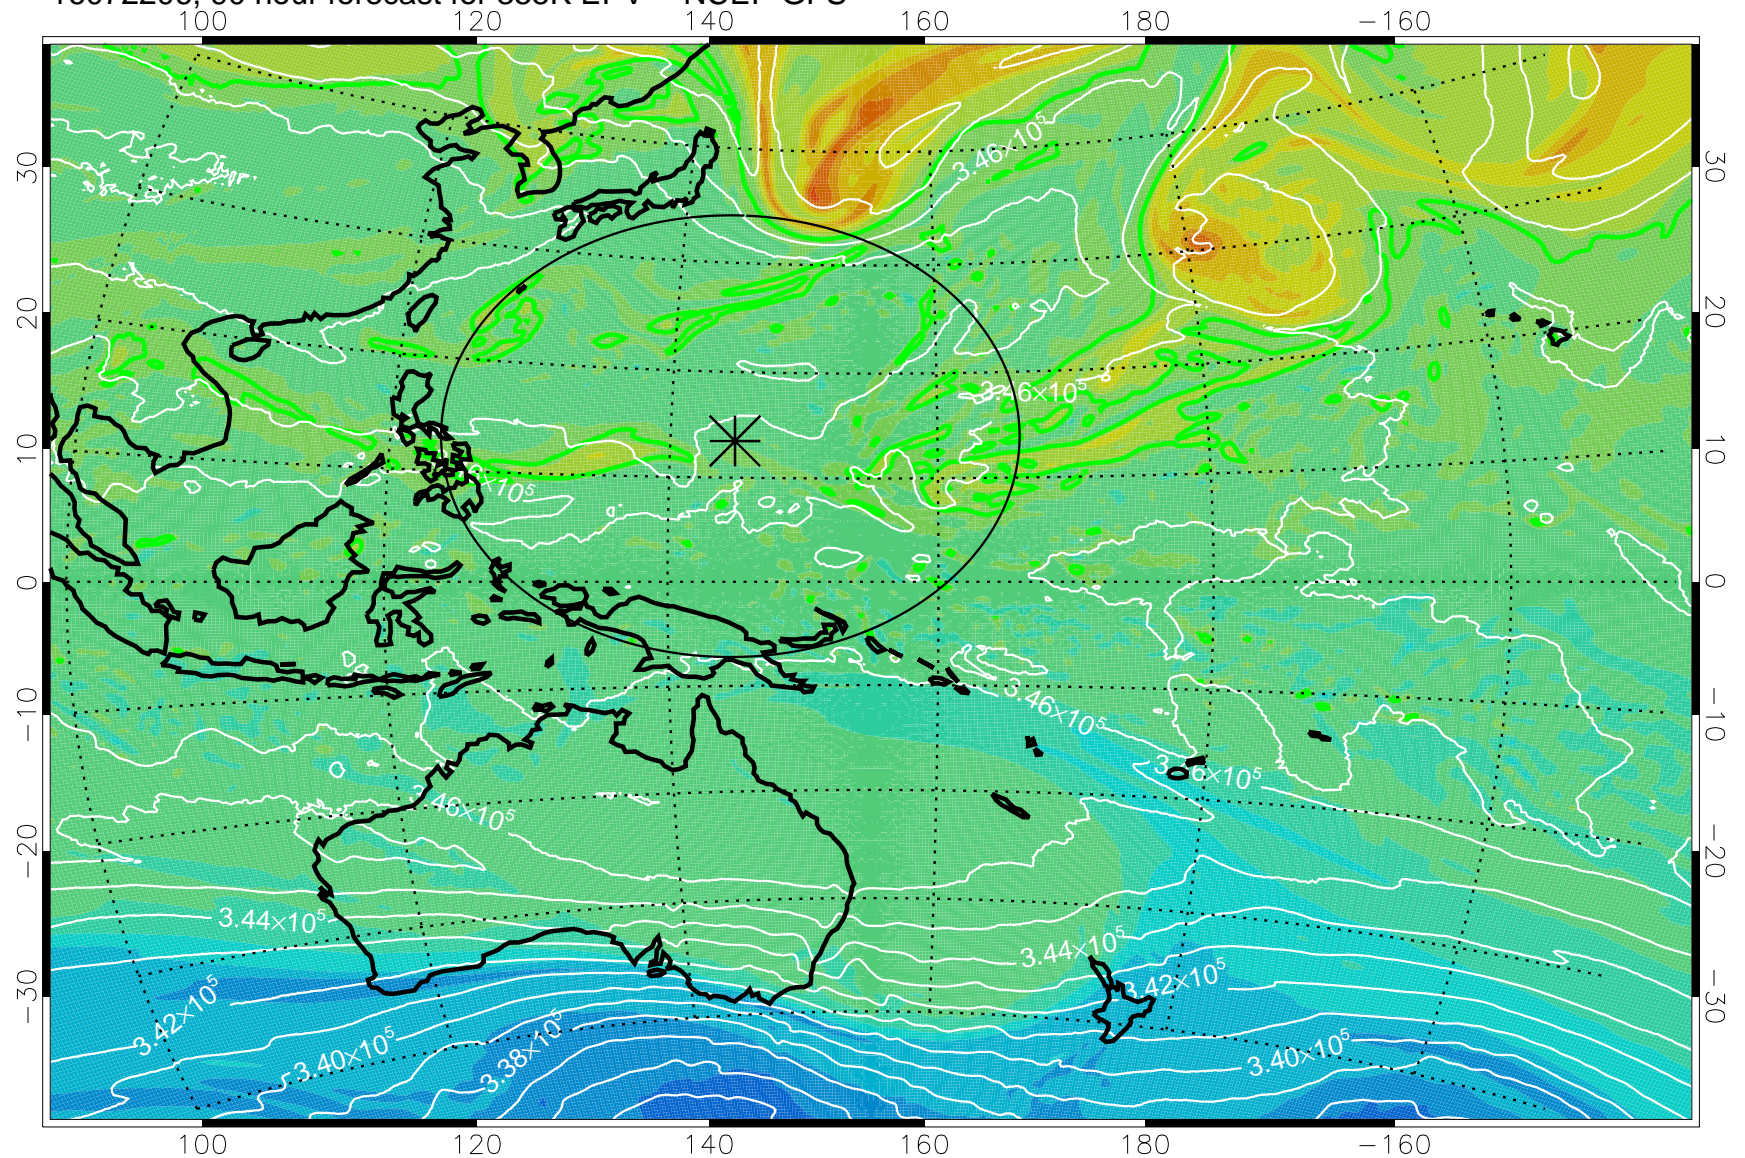

16072106, 66 hour forecast for 355K EPV -- NCEP GFS

355K Montgomery Streamfunction, white
EPV Tropopause (2 PVU) Position
Range ring of 2304 km

16072112, 72 hour forecast for 355K EPV -- NCEP GFS

355K Montgomery Streamfunction, white
EPV Tropopause (2 PVU) Position
Range ring of 2304 km

16072118, 78 hour forecast for 355K EPV -- NCEP GFS

355K Montgomery Streamfunction, white
EPV Tropopause (2 PVU) Position
Range ring of 2304 km

16072200, 84 hour forecast for 355K EPV -- NCEP GFS

355K Montgomery Streamfunction, white
EPV Tropopause (2 PVU) Position
Range ring of 2304 km

16072206, 90 hour forecast for 355K EPV -- NCEP GFS

355K Montgomery Streamfunction, white
EPV Tropopause (2 PVU) Position
Range ring of 2304 km

16072212, 96 hour forecast for 355K EPV -- NCEP GFS

355K Montgomery Streamfunction, white
EPV Tropopause (2 PVU) Position
Range ring of 2304 km

16072218, 102 hour forecast for 355K EPV -- NCEP GFS

355K Montgomery Streamfunction, white
EPV Tropopause (2 PVU) Position
Range ring of 2304 km

16072300, 108 hour forecast for 355K EPV -- NCEP GFS

355K Montgomery Streamfunction, white
EPV Tropopause (2 PVU) Position
Range ring of 2304 km