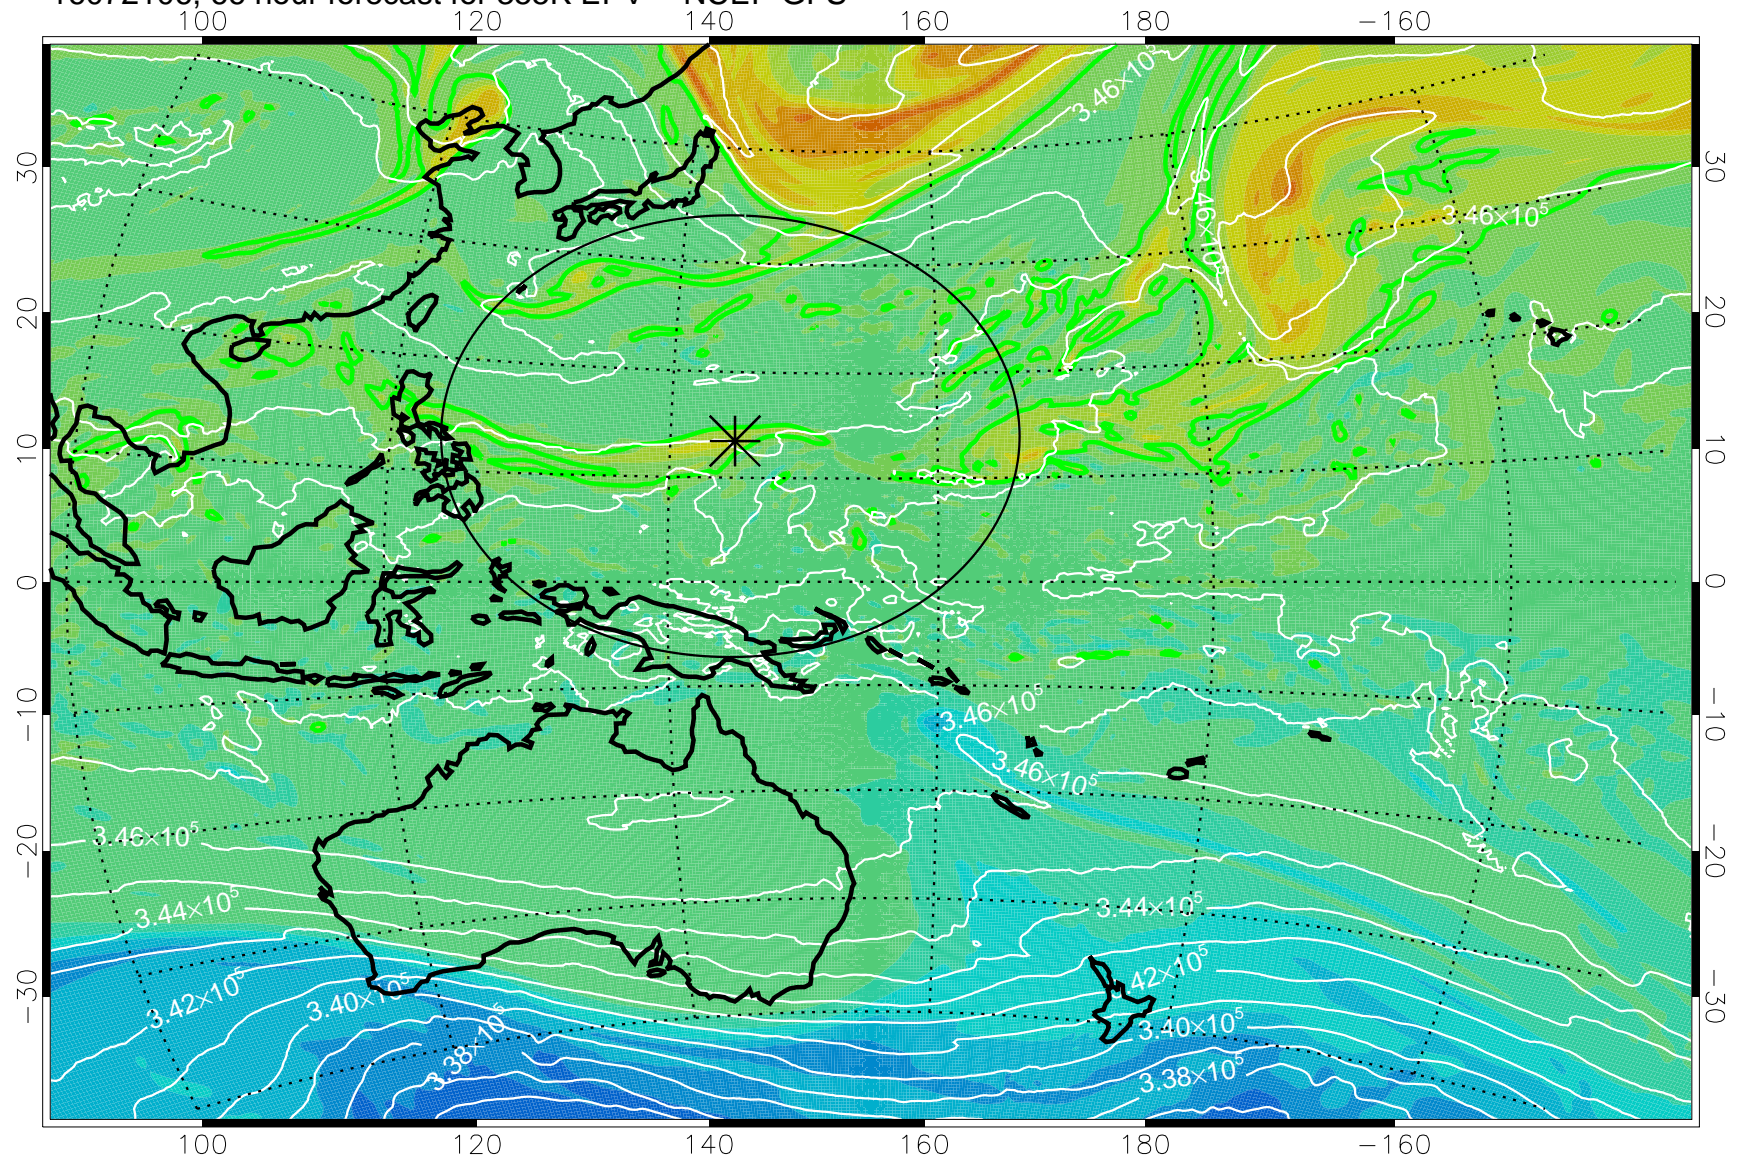

16072006, 42 hour forecast for 355K EPV -- NCEP GFS

355K Montgomery Streamfunction, white
EPV Tropopause (2 PVU) Position
Range ring of 2304 km

16072012, 48 hour forecast for 355K EPV -- NCEP GFS

355K Montgomery Streamfunction, white
EPV Tropopause (2 PVU) Position
Range ring of 2304 km

16072018, 54 hour forecast for 355K EPV -- NCEP GFS

355K Montgomery Streamfunction, white
EPV Tropopause (2 PVU) Position
Range ring of 2304 km

16072100, 60 hour forecast for 355K EPV -- NCEP GFS

355K Montgomery Streamfunction, white
EPV Tropopause (2 PVU) Position
Range ring of 2304 km

16072106, 66 hour forecast for 355K EPV -- NCEP GFS

355K Montgomery Streamfunction, white
EPV Tropopause (2 PVU) Position
Range ring of 2304 km

16072112, 72 hour forecast for 355K EPV -- NCEP GFS

355K Montgomery Streamfunction, white
EPV Tropopause (2 PVU) Position
Range ring of 2304 km

16072118, 78 hour forecast for 355K EPV -- NCEP GFS

355K Montgomery Streamfunction, white
EPV Tropopause (2 PVU) Position
Range ring of 2304 km

16072200, 84 hour forecast for 355K EPV -- NCEP GFS

355K Montgomery Streamfunction, white
EPV Tropopause (2 PVU) Position
Range ring of 2304 km