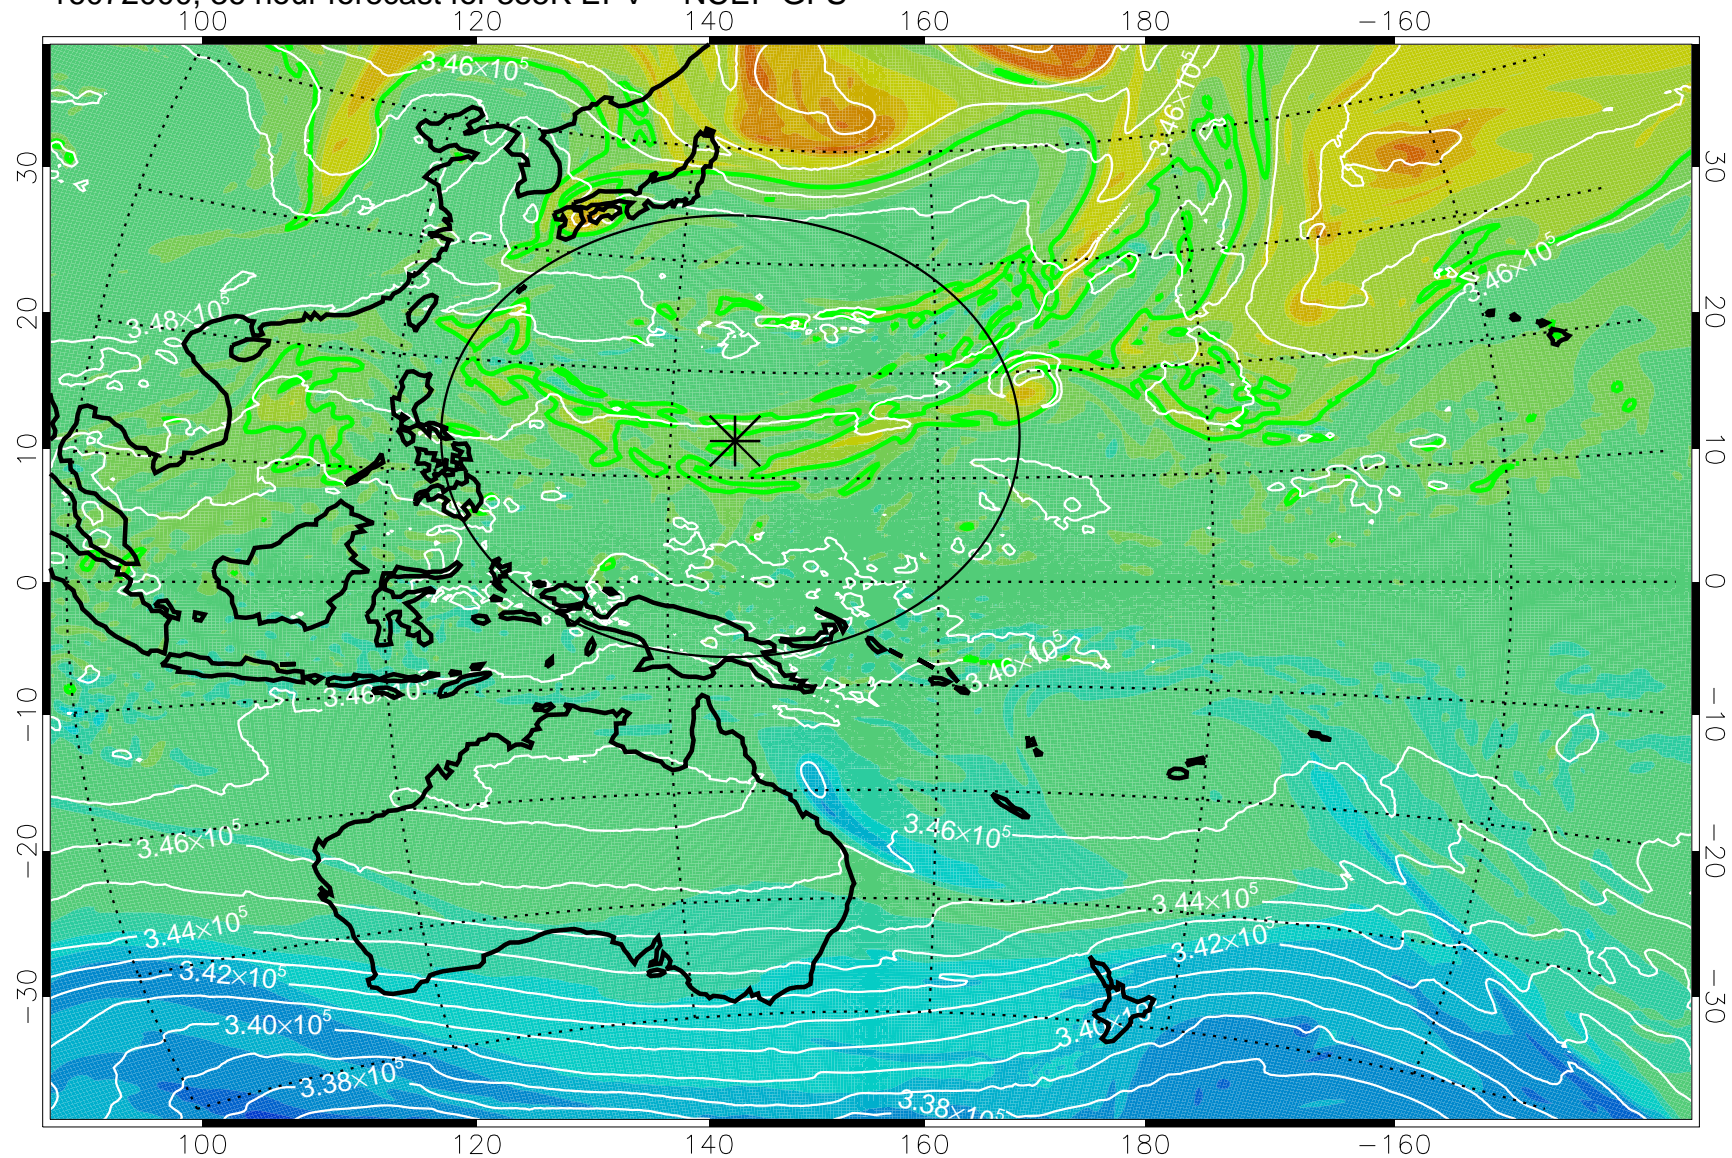

16071906, 18 hour forecast for 355K EPV -- NCEP GFS

355K Montgomery Streamfunction, white
EPV Tropopause (2 PVU) Position
Range ring of 2304 km

16071912, 24 hour forecast for 355K EPV -- NCEP GFS

355K Montgomery Streamfunction, white
EPV Tropopause (2 PVU) Position
Range ring of 2304 km

16071918, 30 hour forecast for 355K EPV -- NCEP GFS

355K Montgomery Streamfunction, white
EPV Tropopause (2 PVU) Position
Range ring of 2304 km

16072000, 36 hour forecast for 355K EPV -- NCEP GFS

355K Montgomery Streamfunction, white
EPV Tropopause (2 PVU) Position
Range ring of 2304 km

16072006, 42 hour forecast for 355K EPV -- NCEP GFS

355K Montgomery Streamfunction, white
EPV Tropopause (2 PVU) Position
Range ring of 2304 km

16072012, 48 hour forecast for 355K EPV -- NCEP GFS

355K Montgomery Streamfunction, white
EPV Tropopause (2 PVU) Position
Range ring of 2304 km

16072018, 54 hour forecast for 355K EPV -- NCEP GFS

355K Montgomery Streamfunction, white
EPV Tropopause (2 PVU) Position
Range ring of 2304 km

16072100, 60 hour forecast for 355K EPV -- NCEP GFS

355K Montgomery Streamfunction, white
EPV Tropopause (2 PVU) Position
Range ring of 2304 km