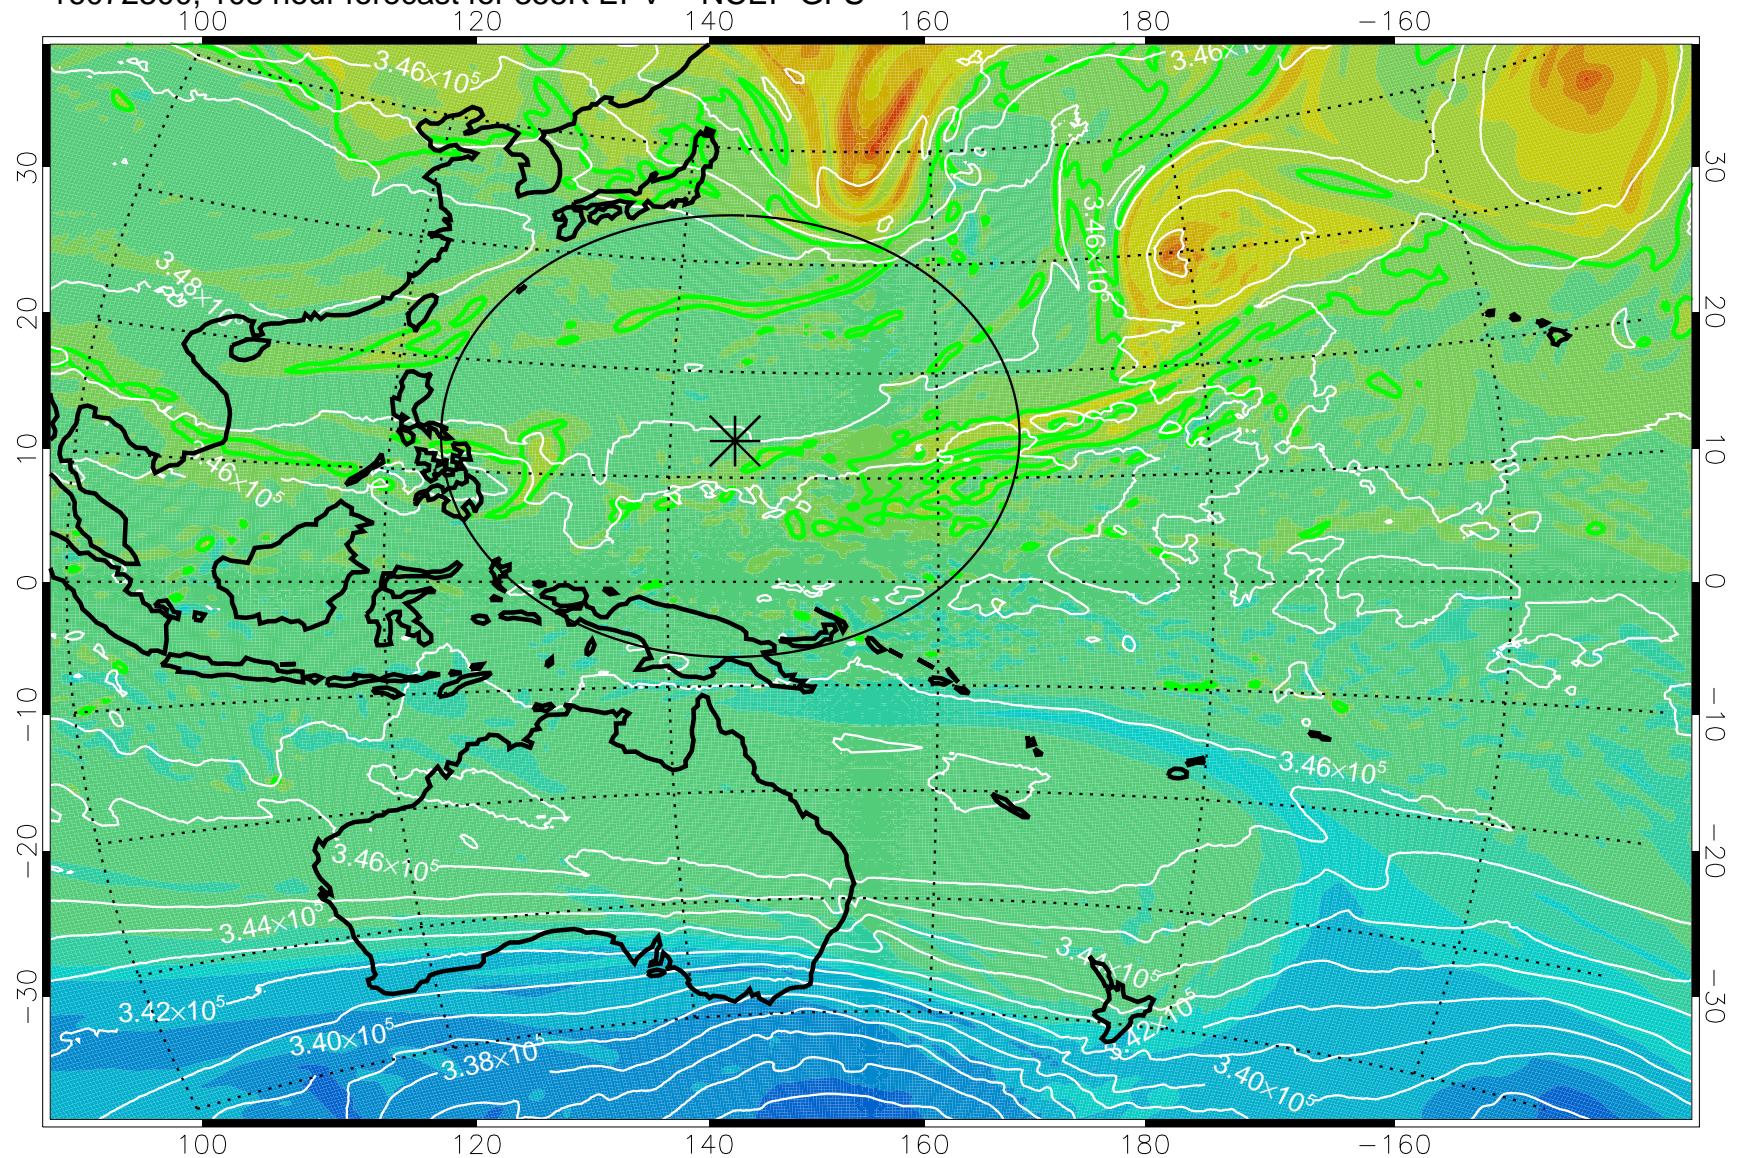

16072118, 78 hour forecast for 355K EPV -- NCEP GFS

355K Montgomery Streamfunction, white
EPV Tropopause (2 PVU) Position
Range ring of 2304 km

16072200, 84 hour forecast for 355K EPV -- NCEP GFS

355K Montgomery Streamfunction, white
EPV Tropopause (2 PVU) Position
Range ring of 2304 km

16072206, 90 hour forecast for 355K EPV -- NCEP GFS

355K Montgomery Streamfunction, white
EPV Tropopause (2 PVU) Position
Range ring of 2304 km

16072212, 96 hour forecast for 355K EPV -- NCEP GFS

355K Montgomery Streamfunction, white
EPV Tropopause (2 PVU) Position
Range ring of 2304 km

16072218, 102 hour forecast for 355K EPV -- NCEP GFS

355K Montgomery Streamfunction, white
EPV Tropopause (2 PVU) Position
Range ring of 2304 km

16072300, 108 hour forecast for 355K EPV -- NCEP GFS

355K Montgomery Streamfunction, white
EPV Tropopause (2 PVU) Position
Range ring of 2304 km

16072306, 114 hour forecast for 355K EPV -- NCEP GFS

355K Montgomery Streamfunction, white
EPV Tropopause (2 PVU) Position
Range ring of 2304 km

16072312, 120 hour forecast for 355K EPV -- NCEP GFS

355K Montgomery Streamfunction, white
EPV Tropopause (2 PVU) Position
Range ring of 2304 km