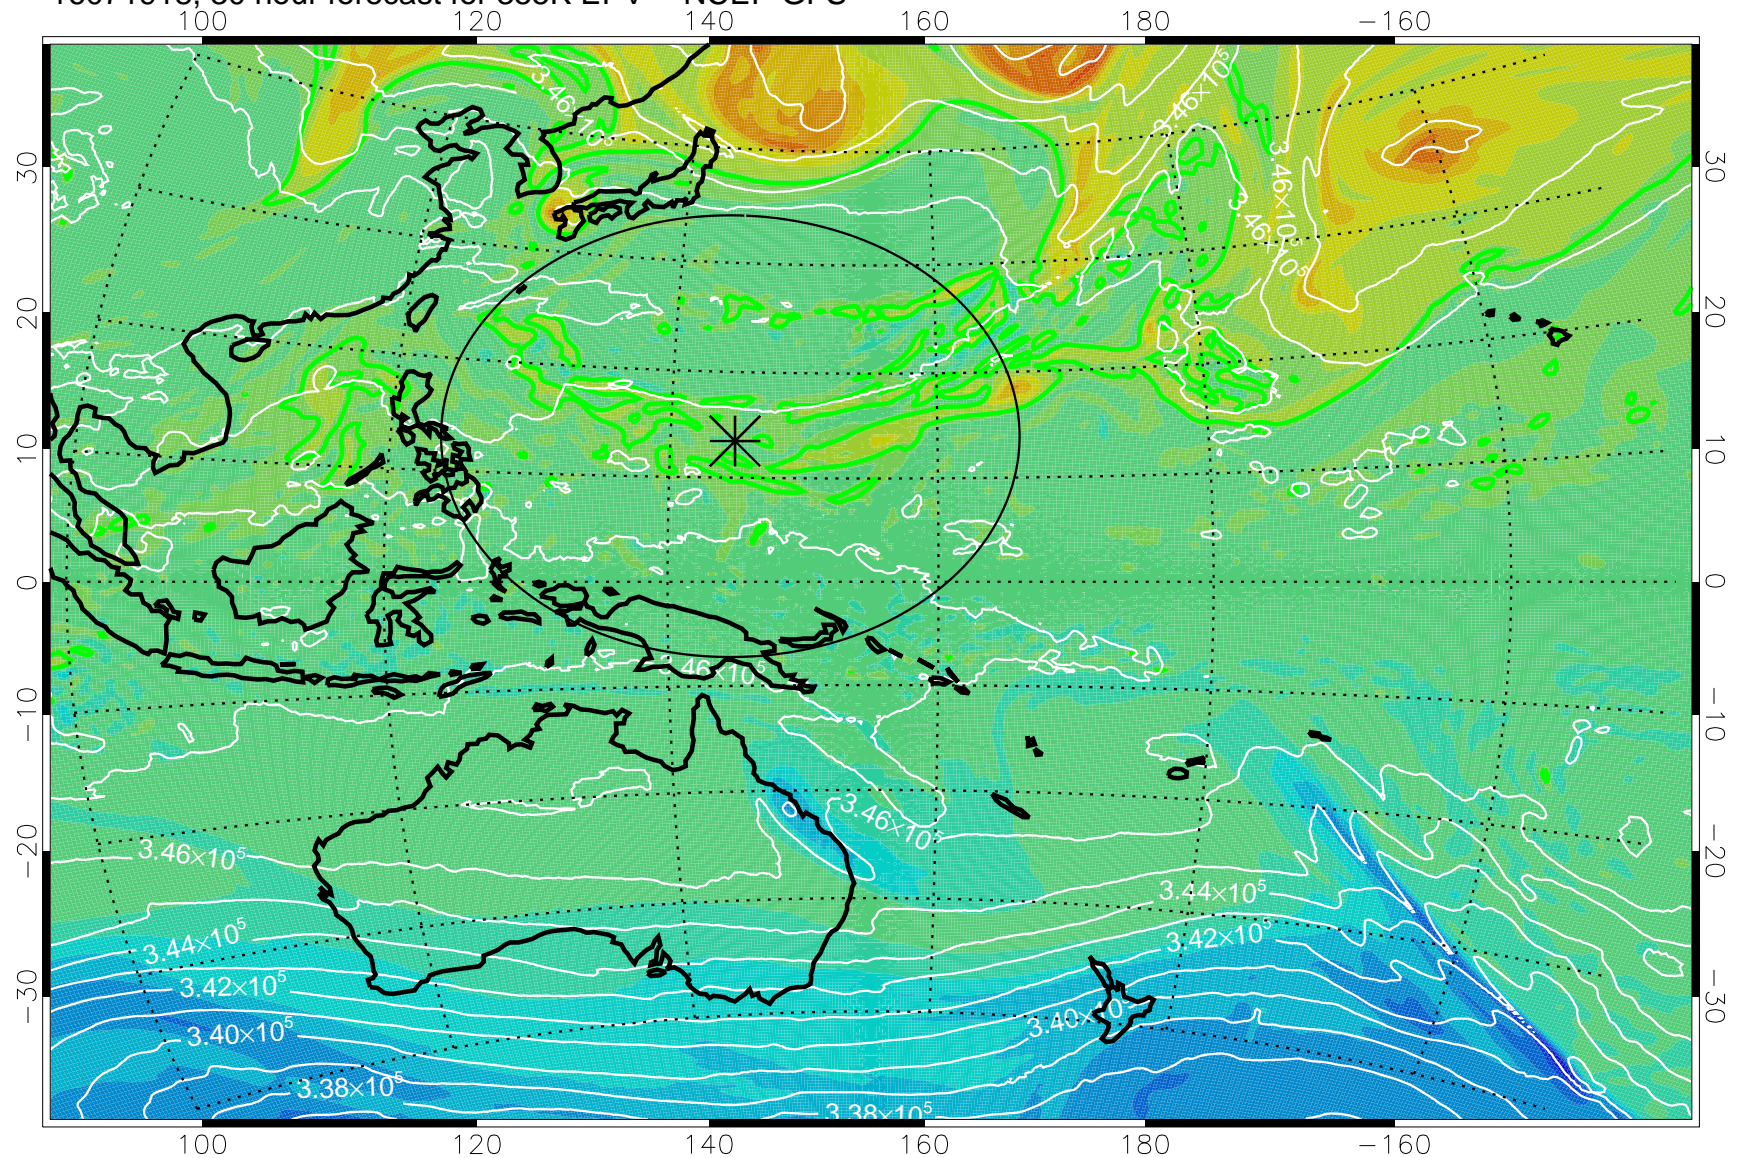

16071906, 18 hour forecast for 355K EPV -- NCEP GFS

355K Montgomery Streamfunction, white
EPV Tropopause (2 PVU) Position
Range ring of 2304 km

16071912, 24 hour forecast for 355K EPV -- NCEP GFS

355K Montgomery Streamfunction, white
EPV Tropopause (2 PVU) Position
Range ring of 2304 km

16071918, 30 hour forecast for 355K EPV -- NCEP GFS

355K Montgomery Streamfunction, white
EPV Tropopause (2 PVU) Position
Range ring of 2304 km

16072000, 36 hour forecast for 355K EPV -- NCEP GFS

355K Montgomery Streamfunction, white
EPV Tropopause (2 PVU) Position
Range ring of 2304 km

16072006, 42 hour forecast for 355K EPV -- NCEP GFS

355K Montgomery Streamfunction, white
EPV Tropopause (2 PVU) Position
Range ring of 2304 km

16072012, 48 hour forecast for 355K EPV -- NCEP GFS

355K Montgomery Streamfunction, white
EPV Tropopause (2 PVU) Position
Range ring of 2304 km

16072018, 54 hour forecast for 355K EPV -- NCEP GFS

355K Montgomery Streamfunction, white
EPV Tropopause (2 PVU) Position
Range ring of 2304 km

16072100, 60 hour forecast for 355K EPV -- NCEP GFS

355K Montgomery Streamfunction, white
EPV Tropopause (2 PVU) Position
Range ring of 2304 km