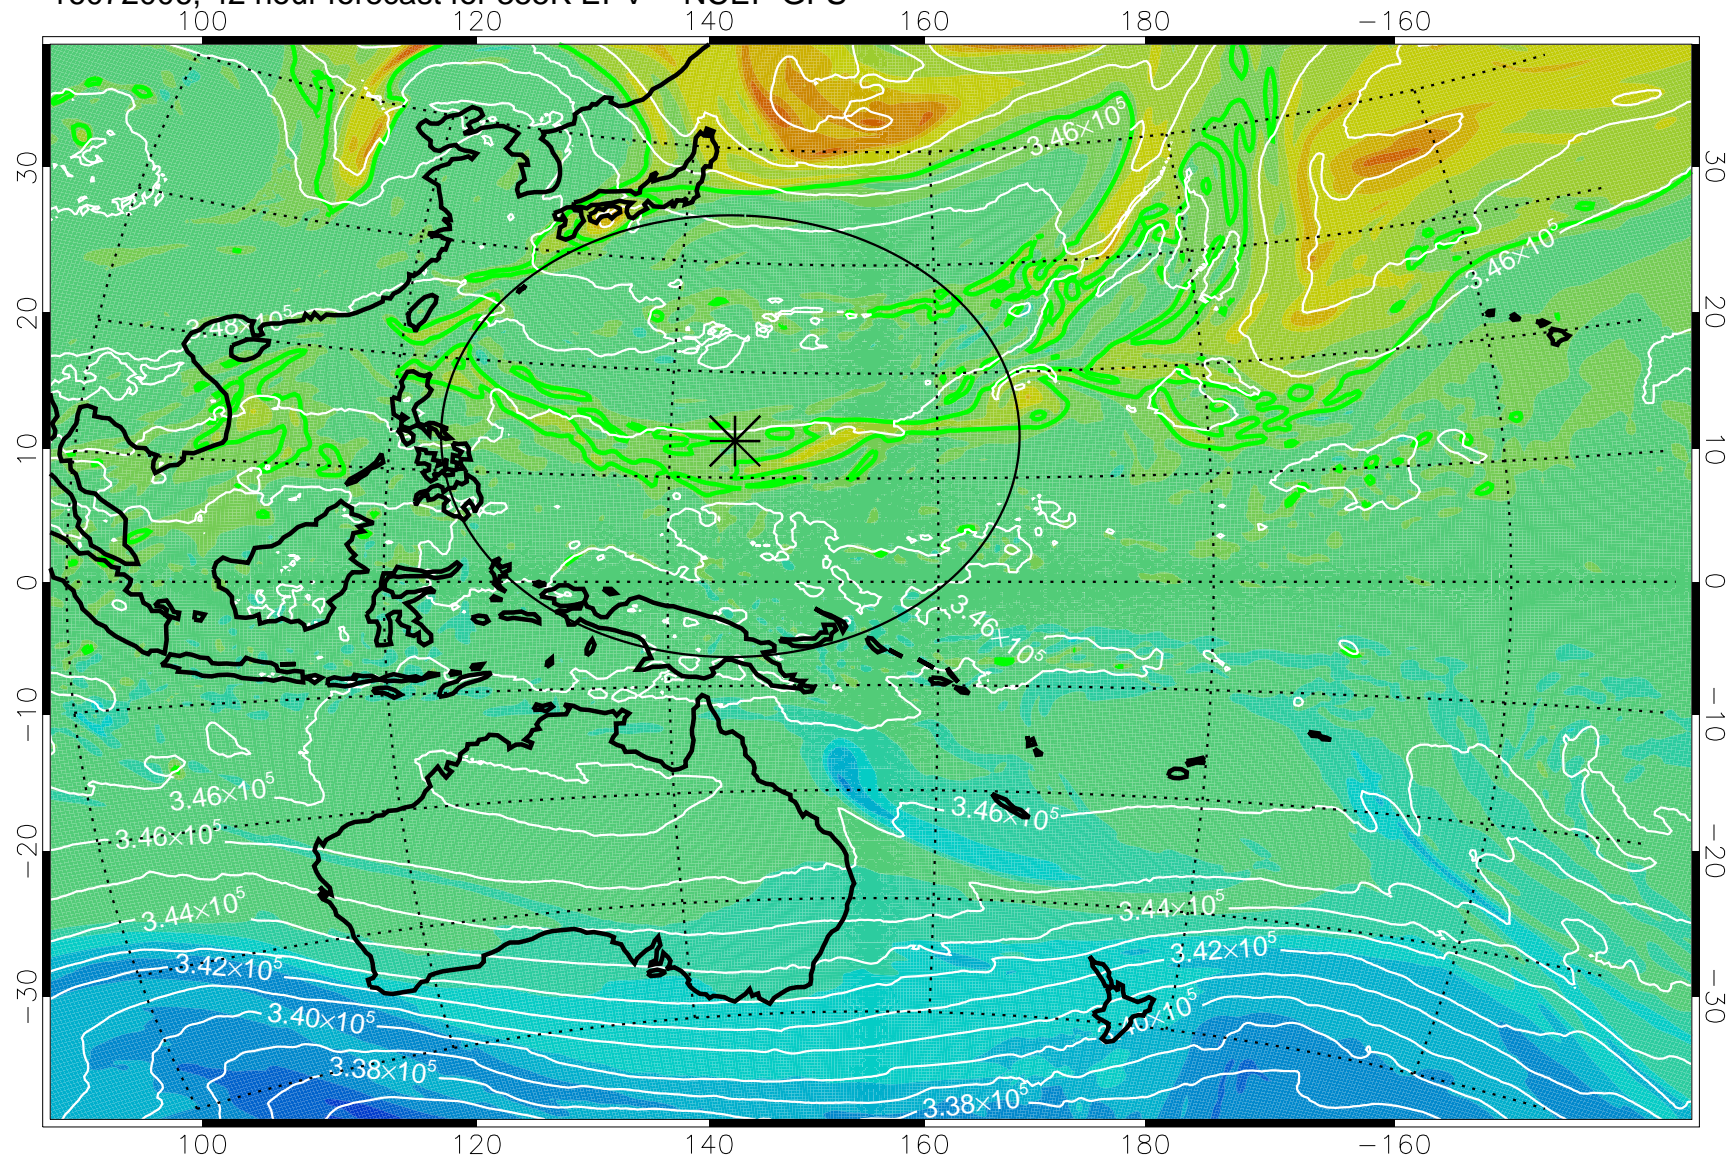

16071906, 18 hour forecast for 355K EPV -- NCEP GFS

355K Montgomery Streamfunction, white
EPV Tropopause (2 PVU) Position
Range ring of 2304 km

16071912, 24 hour forecast for 355K EPV -- NCEP GFS

355K Montgomery Streamfunction, white
EPV Tropopause (2 PVU) Position
Range ring of 2304 km

16071918, 30 hour forecast for 355K EPV -- NCEP GFS

355K Montgomery Streamfunction, white
EPV Tropopause (2 PVU) Position
Range ring of 2304 km

16072000, 36 hour forecast for 355K EPV -- NCEP GFS

355K Montgomery Streamfunction, white
EPV Tropopause (2 PVU) Position
Range ring of 2304 km

16072006, 42 hour forecast for 355K EPV -- NCEP GFS

355K Montgomery Streamfunction, white
EPV Tropopause (2 PVU) Position
Range ring of 2304 km

16072012, 48 hour forecast for 355K EPV -- NCEP GFS

355K Montgomery Streamfunction, white
EPV Tropopause (2 PVU) Position
Range ring of 2304 km

16072018, 54 hour forecast for 355K EPV -- NCEP GFS

355K Montgomery Streamfunction, white
EPV Tropopause (2 PVU) Position
Range ring of 2304 km

16072100, 60 hour forecast for 355K EPV -- NCEP GFS

355K Montgomery Streamfunction, white
EPV Tropopause (2 PVU) Position
Range ring of 2304 km