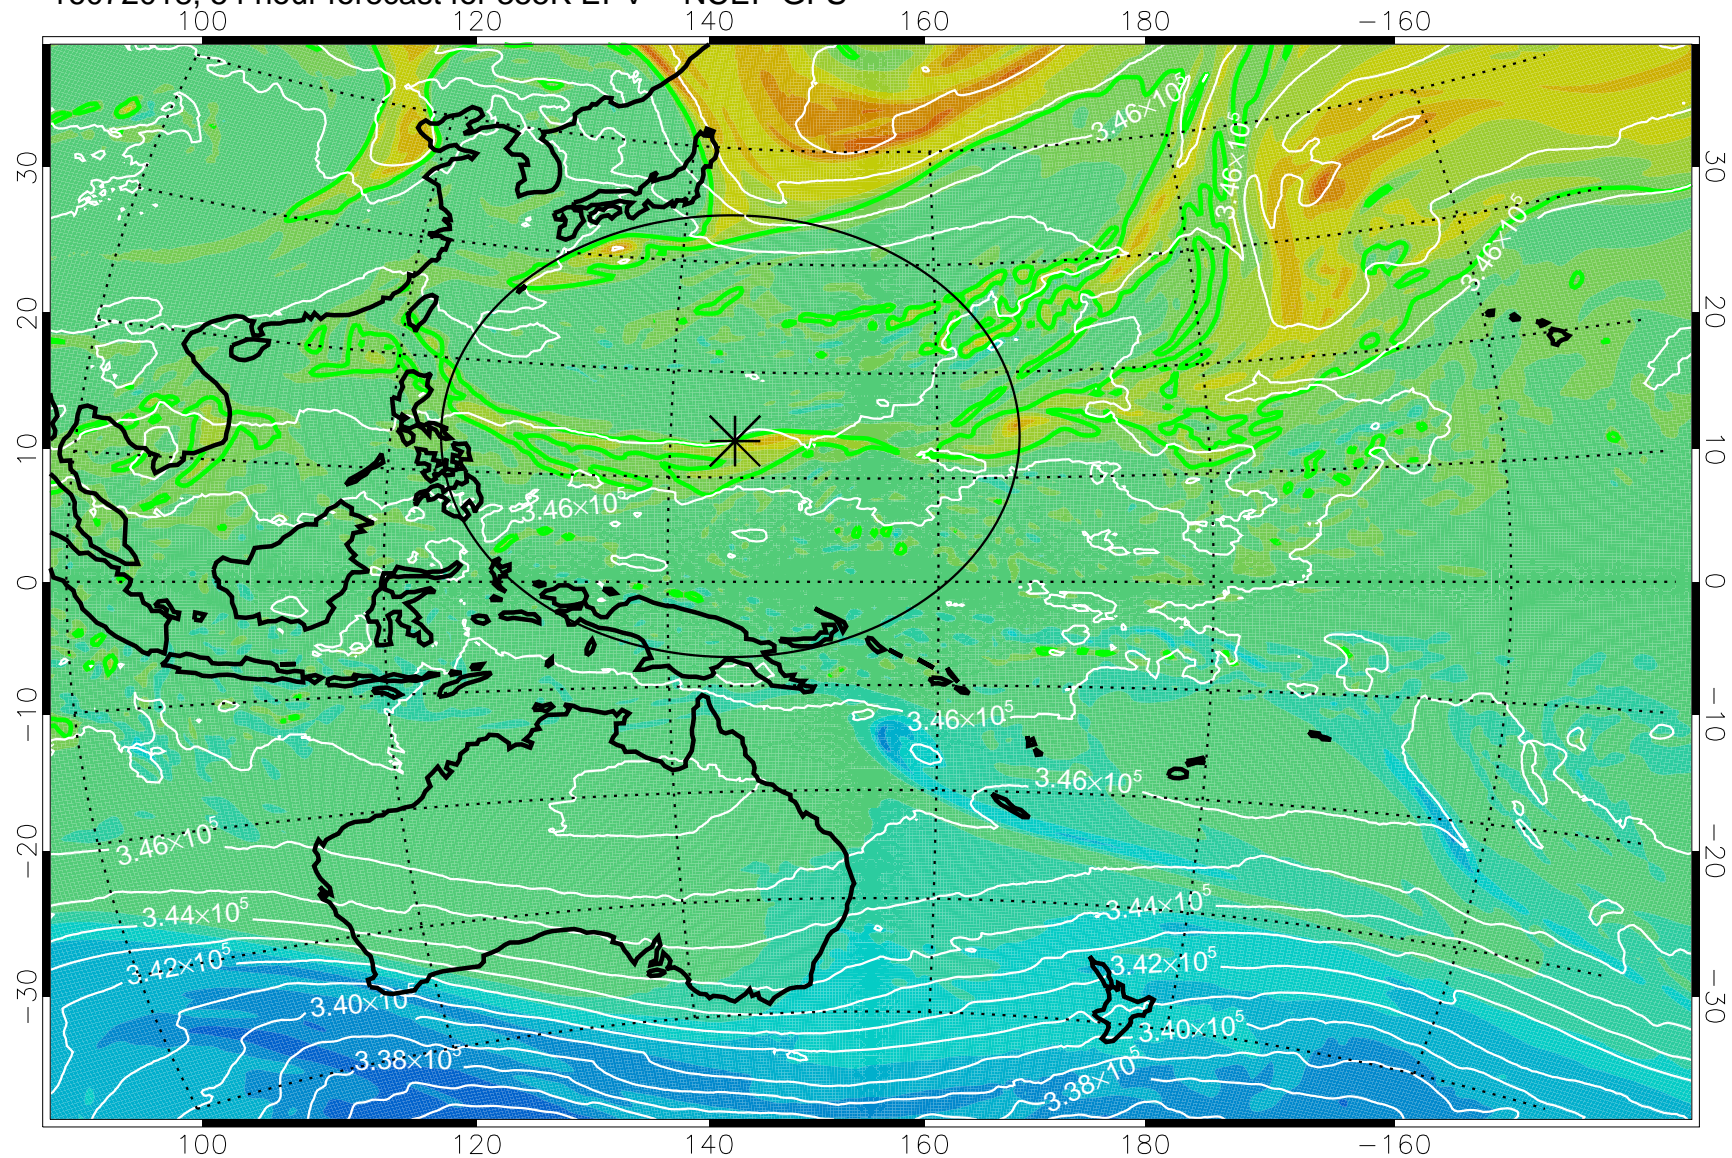

16071918, 30 hour forecast for 355K EPV -- NCEP GFS

355K Montgomery Streamfunction, white
EPV Tropopause (2 PVU) Position
Range ring of 2304 km

16072000, 36 hour forecast for 355K EPV -- NCEP GFS

355K Montgomery Streamfunction, white
EPV Tropopause (2 PVU) Position
Range ring of 2304 km

16072006, 42 hour forecast for 355K EPV -- NCEP GFS

355K Montgomery Streamfunction, white
EPV Tropopause (2 PVU) Position
Range ring of 2304 km

16072012, 48 hour forecast for 355K EPV -- NCEP GFS

355K Montgomery Streamfunction, white
EPV Tropopause (2 PVU) Position
Range ring of 2304 km

16072018, 54 hour forecast for 355K EPV -- NCEP GFS

355K Montgomery Streamfunction, white
EPV Tropopause (2 PVU) Position
Range ring of 2304 km

16072100, 60 hour forecast for 355K EPV -- NCEP GFS

355K Montgomery Streamfunction, white
EPV Tropopause (2 PVU) Position
Range ring of 2304 km

16072106, 66 hour forecast for 355K EPV -- NCEP GFS

355K Montgomery Streamfunction, white
EPV Tropopause (2 PVU) Position
Range ring of 2304 km

16072112, 72 hour forecast for 355K EPV -- NCEP GFS

355K Montgomery Streamfunction, white
EPV Tropopause (2 PVU) Position
Range ring of 2304 km