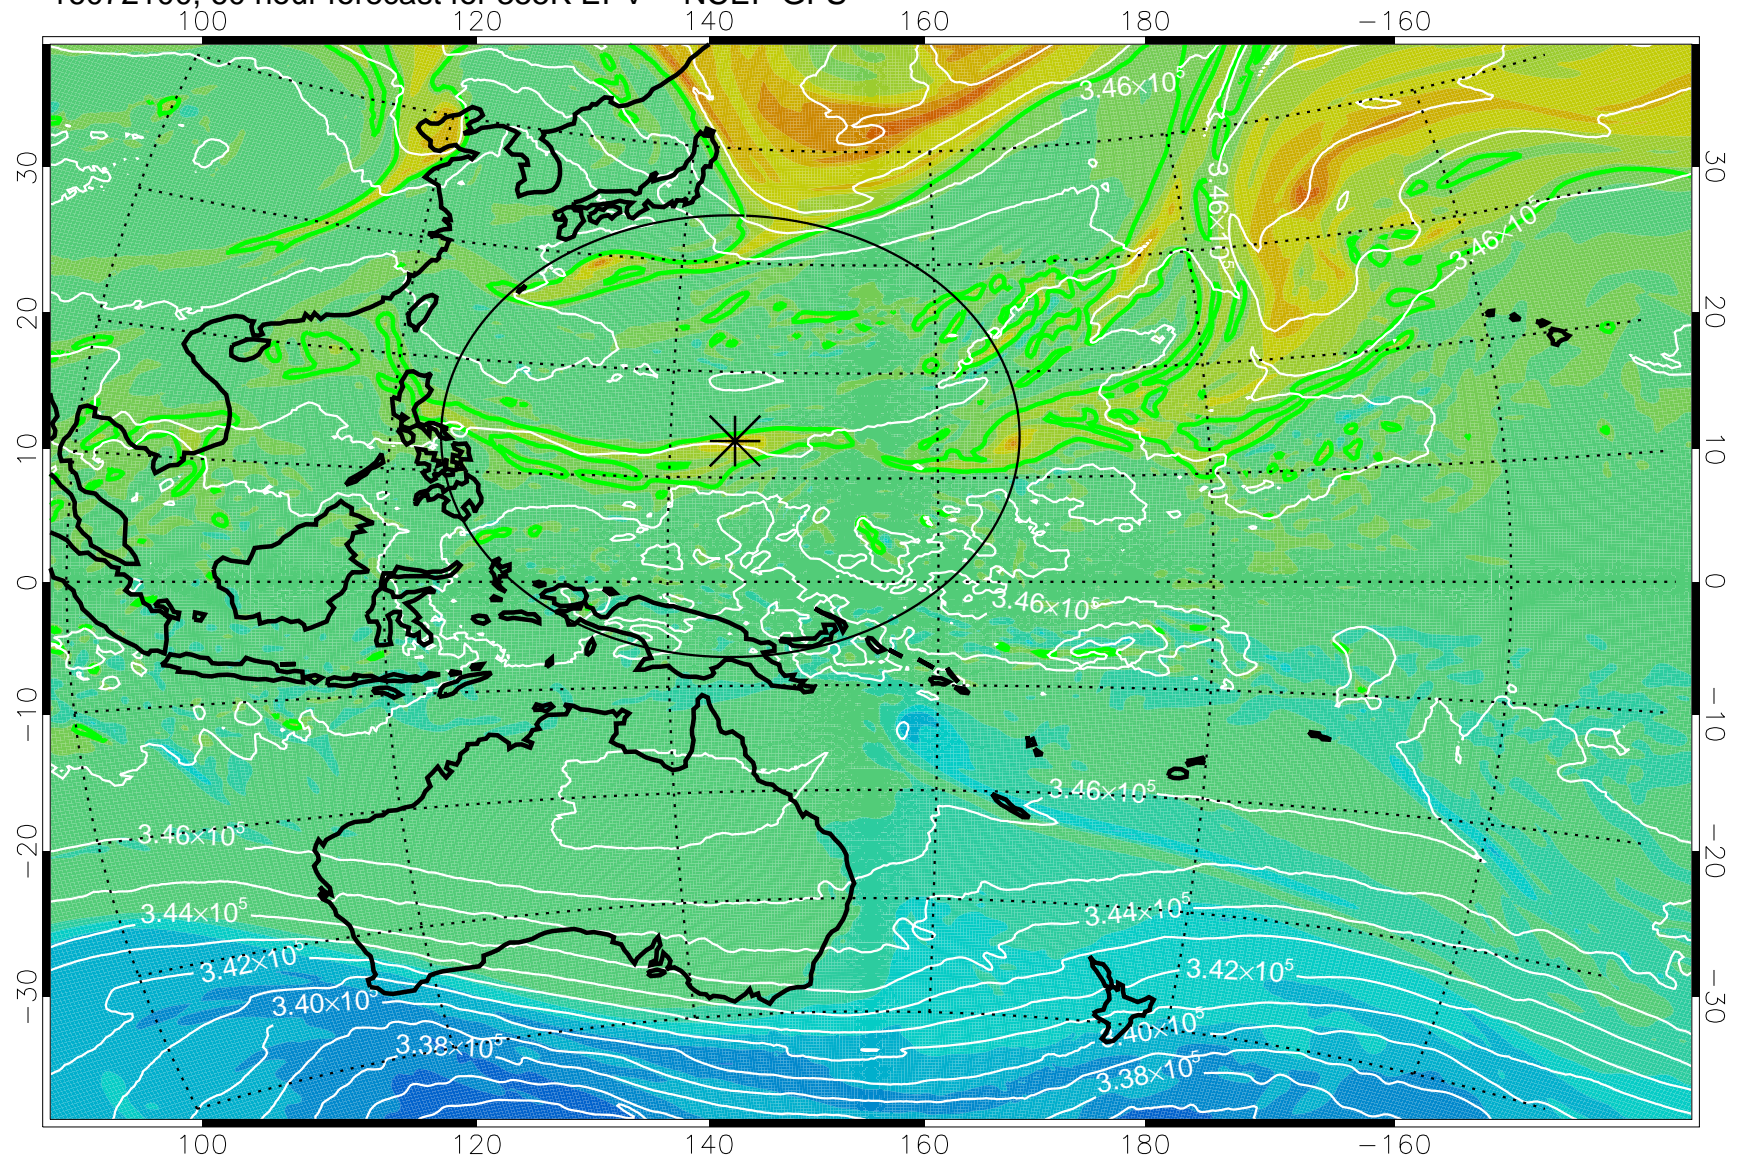

16071918, 30 hour forecast for 355K EPV -- NCEP GFS

355K Montgomery Streamfunction, white
EPV Tropopause (2 PVU) Position
Range ring of 2304 km

16072000, 36 hour forecast for 355K EPV -- NCEP GFS

355K Montgomery Streamfunction, white
EPV Tropopause (2 PVU) Position
Range ring of 2304 km

16072006, 42 hour forecast for 355K EPV -- NCEP GFS

355K Montgomery Streamfunction, white
EPV Tropopause (2 PVU) Position
Range ring of 2304 km

16072012, 48 hour forecast for 355K EPV -- NCEP GFS

355K Montgomery Streamfunction, white
EPV Tropopause (2 PVU) Position
Range ring of 2304 km

16072018, 54 hour forecast for 355K EPV -- NCEP GFS

355K Montgomery Streamfunction, white
EPV Tropopause (2 PVU) Position
Range ring of 2304 km

16072100, 60 hour forecast for 355K EPV -- NCEP GFS

355K Montgomery Streamfunction, white
EPV Tropopause (2 PVU) Position
Range ring of 2304 km

16072106, 66 hour forecast for 355K EPV -- NCEP GFS

355K Montgomery Streamfunction, white
EPV Tropopause (2 PVU) Position
Range ring of 2304 km

16072112, 72 hour forecast for 355K EPV -- NCEP GFS

355K Montgomery Streamfunction, white
EPV Tropopause (2 PVU) Position
Range ring of 2304 km