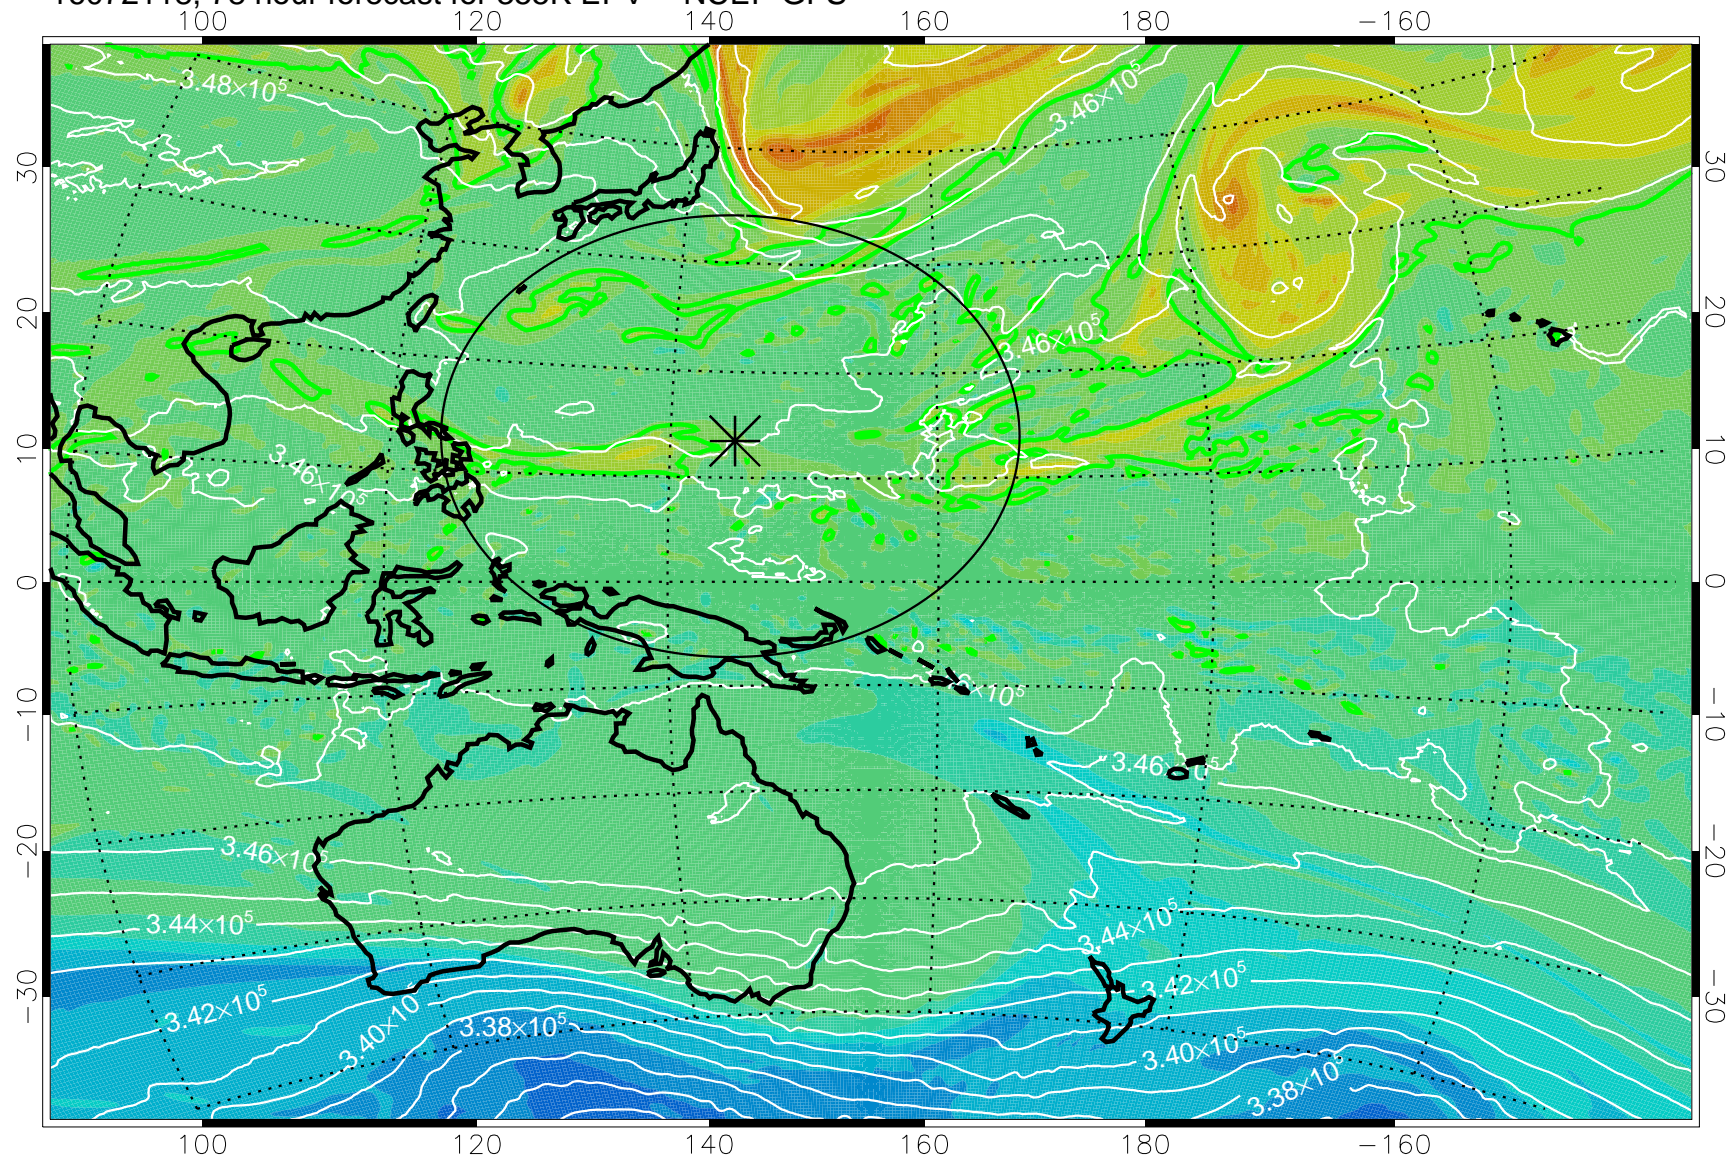

16072018, 54 hour forecast for 355K EPV -- NCEP GFS

355K Montgomery Streamfunction, white
EPV Tropopause (2 PVU) Position
Range ring of 2304 km

16072100, 60 hour forecast for 355K EPV -- NCEP GFS

355K Montgomery Streamfunction, white
EPV Tropopause (2 PVU) Position
Range ring of 2304 km

16072106, 66 hour forecast for 355K EPV -- NCEP GFS

355K Montgomery Streamfunction, white
EPV Tropopause (2 PVU) Position
Range ring of 2304 km

16072112, 72 hour forecast for 355K EPV -- NCEP GFS

355K Montgomery Streamfunction, white
EPV Tropopause (2 PVU) Position
Range ring of 2304 km

16072118, 78 hour forecast for 355K EPV -- NCEP GFS

355K Montgomery Streamfunction, white
EPV Tropopause (2 PVU) Position
Range ring of 2304 km

16072200, 84 hour forecast for 355K EPV -- NCEP GFS

355K Montgomery Streamfunction, white
EPV Tropopause (2 PVU) Position
Range ring of 2304 km

16072206, 90 hour forecast for 355K EPV -- NCEP GFS

355K Montgomery Streamfunction, white
EPV Tropopause (2 PVU) Position
Range ring of 2304 km

16072212, 96 hour forecast for 355K EPV -- NCEP GFS

355K Montgomery Streamfunction, white
EPV Tropopause (2 PVU) Position
Range ring of 2304 km