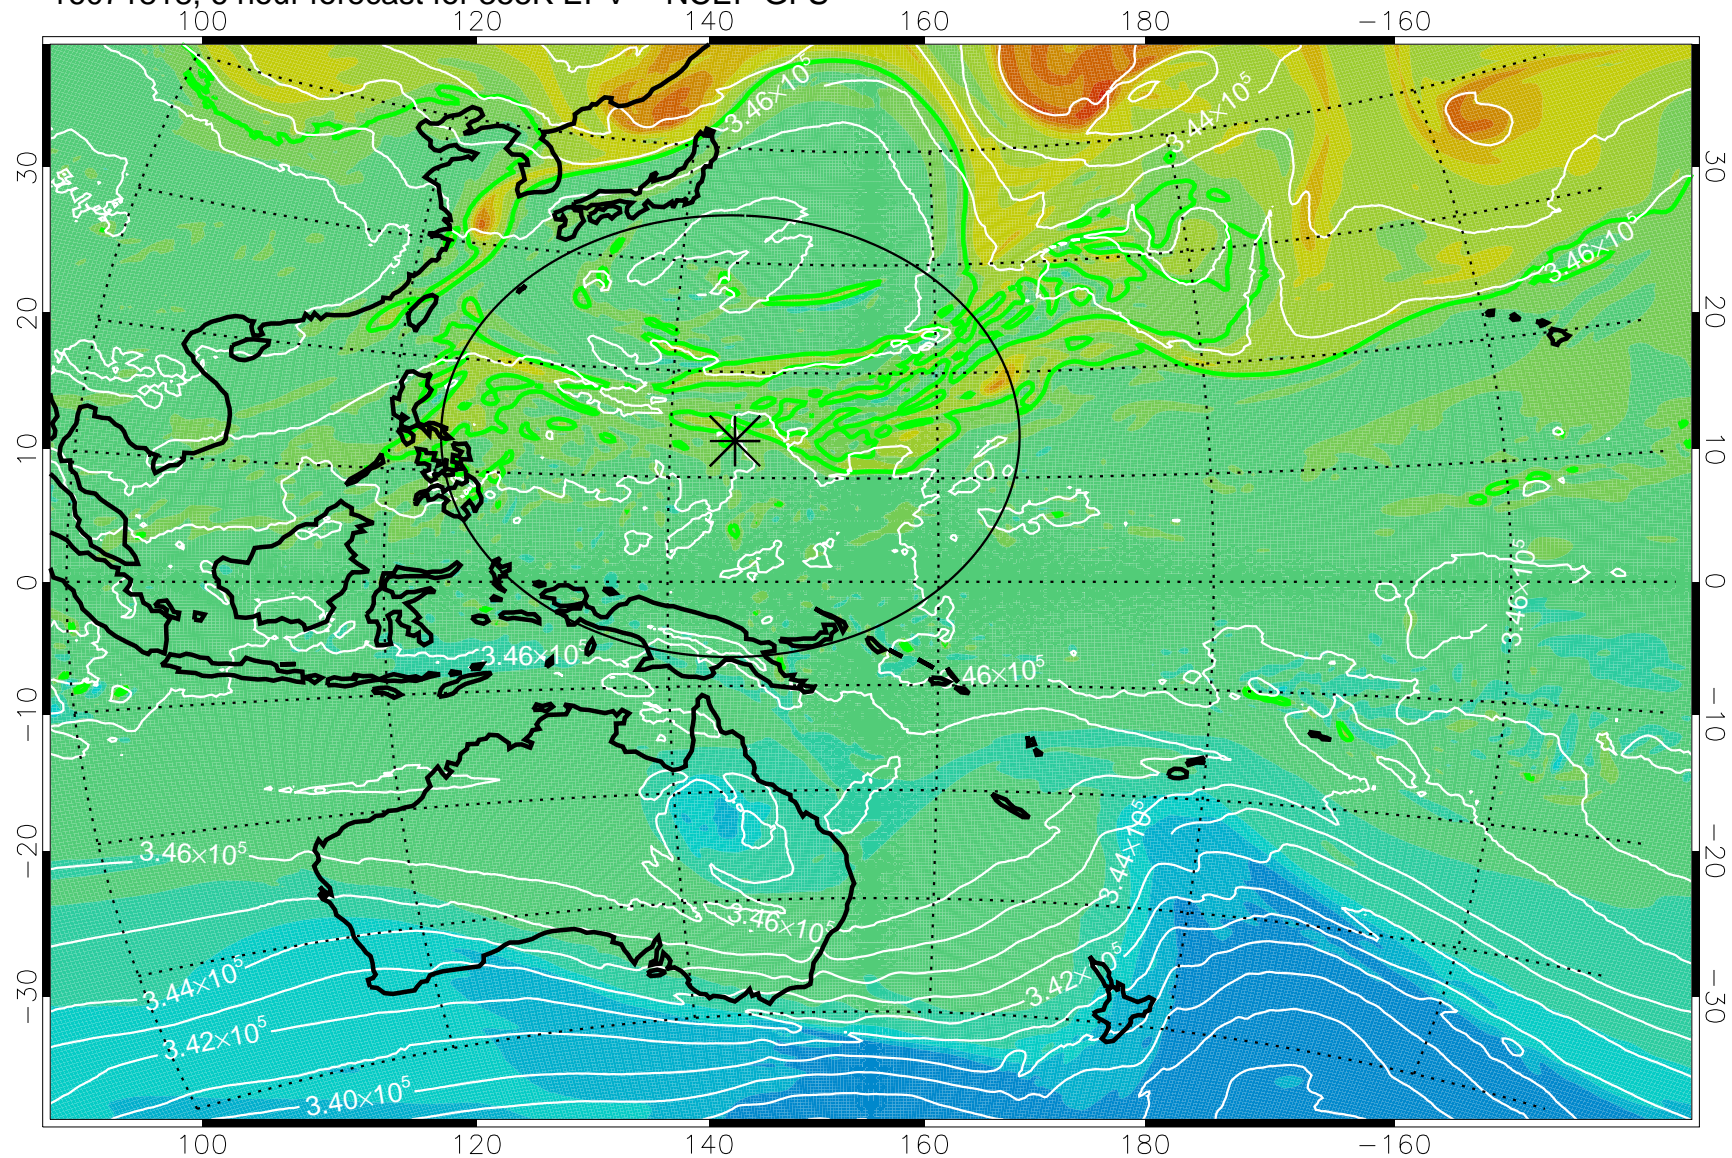

16071818, 6 hour forecast for 355K EPV -- NCEP GFS

355K Montgomery Streamfunction, white
EPV Tropopause (2 PVU) Position
Range ring of 2304 km

16071900, 12 hour forecast for 355K EPV -- NCEP GFS

355K Montgomery Streamfunction, white
EPV Tropopause (2 PVU) Position
Range ring of 2304 km

16071906, 18 hour forecast for 355K EPV -- NCEP GFS

355K Montgomery Streamfunction, white
EPV Tropopause (2 PVU) Position
Range ring of 2304 km

16071912, 24 hour forecast for 355K EPV -- NCEP GFS

355K Montgomery Streamfunction, white
EPV Tropopause (2 PVU) Position
Range ring of 2304 km

16071918, 30 hour forecast for 355K EPV -- NCEP GFS

355K Montgomery Streamfunction, white
EPV Tropopause (2 PVU) Position
Range ring of 2304 km

16072000, 36 hour forecast for 355K EPV -- NCEP GFS

355K Montgomery Streamfunction, white
EPV Tropopause (2 PVU) Position
Range ring of 2304 km

16072018, 54 hour forecast for 355K EPV -- NCEP GFS

355K Montgomery Streamfunction, white
EPV Tropopause (2 PVU) Position
Range ring of 2304 km

16072100, 60 hour forecast for 355K EPV -- NCEP GFS

355K Montgomery Streamfunction, white
EPV Tropopause (2 PVU) Position
Range ring of 2304 km