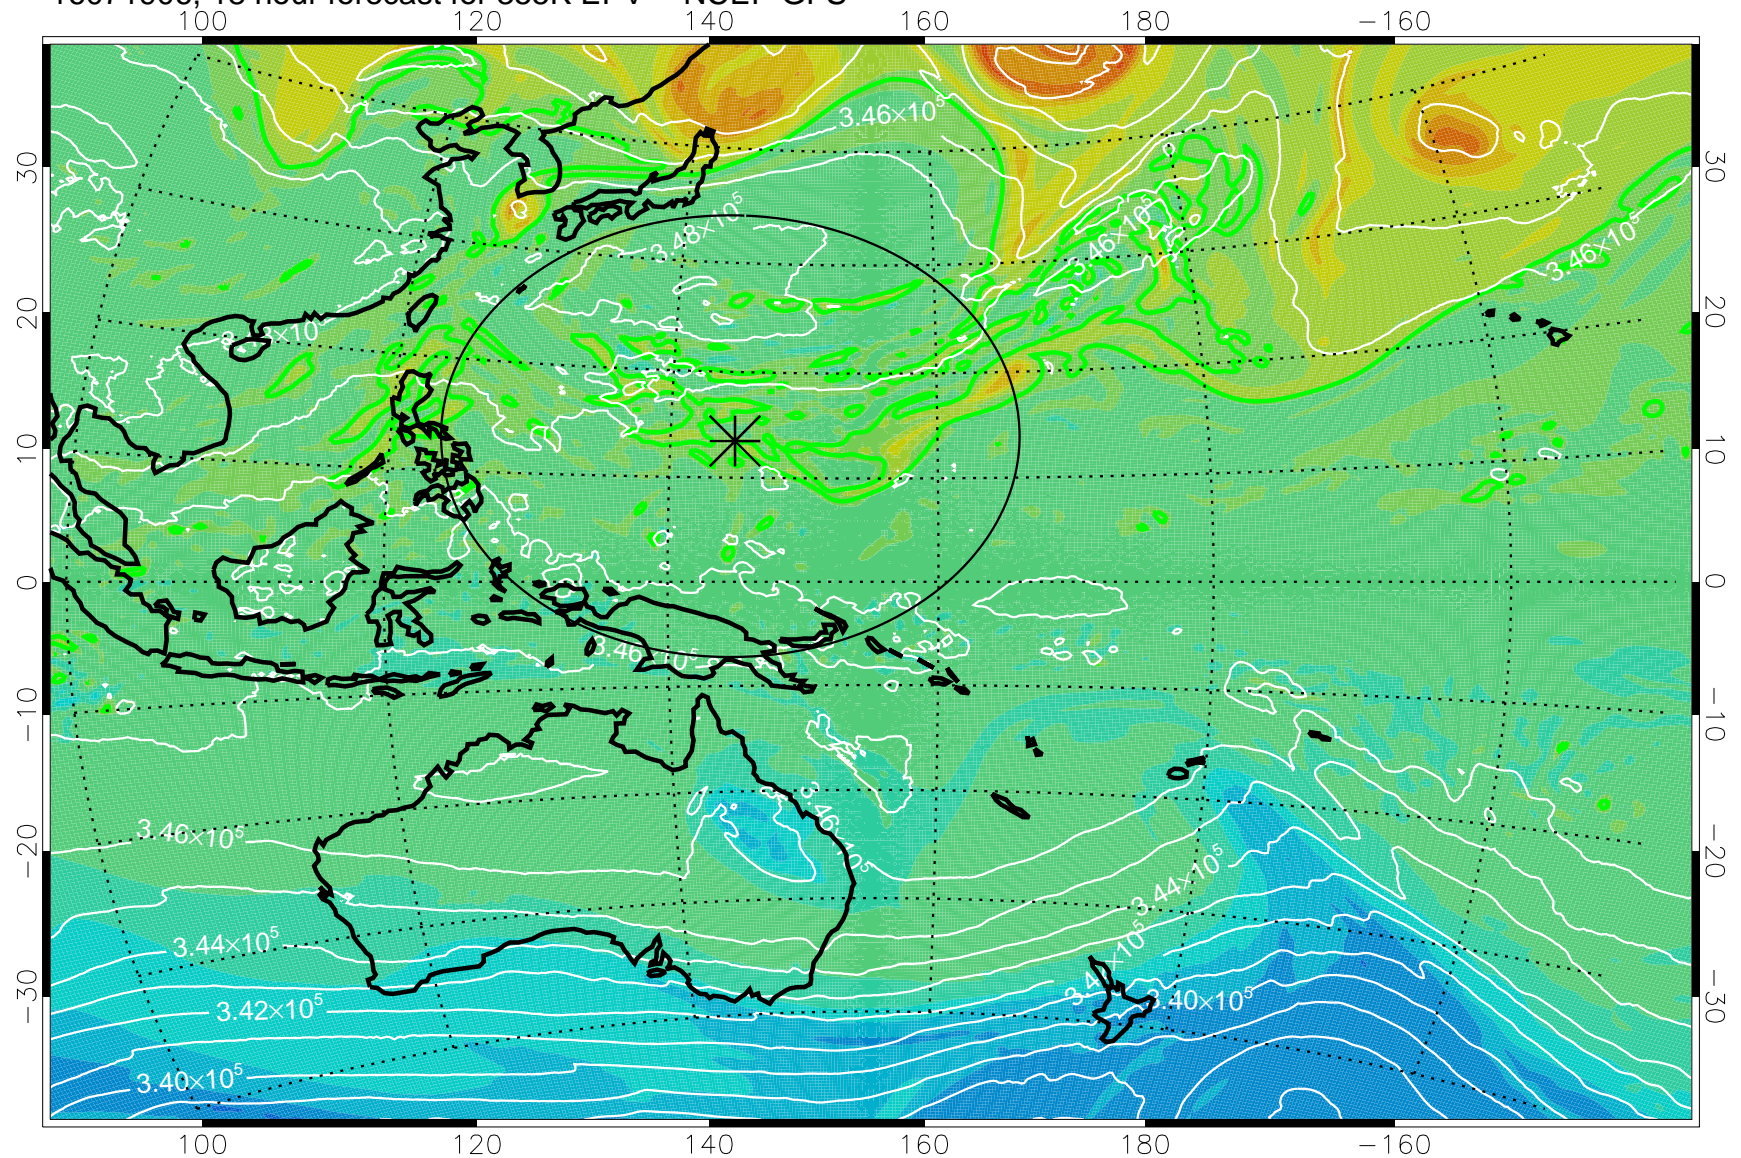

16071818, 6 hour forecast for 355K EPV -- NCEP GFS

355K Montgomery Streamfunction, white
EPV Tropopause (2 PVU) Position
Range ring of 2304 km

16071900, 12 hour forecast for 355K EPV -- NCEP GFS

355K Montgomery Streamfunction, white
EPV Tropopause (2 PVU) Position
Range ring of 2304 km

16071906, 18 hour forecast for 355K EPV -- NCEP GFS

355K Montgomery Streamfunction, white
EPV Tropopause (2 PVU) Position
Range ring of 2304 km

16071912, 24 hour forecast for 355K EPV -- NCEP GFS

355K Montgomery Streamfunction, white
EPV Tropopause (2 PVU) Position
Range ring of 2304 km

16071918, 30 hour forecast for 355K EPV -- NCEP GFS

355K Montgomery Streamfunction, white
EPV Tropopause (2 PVU) Position
Range ring of 2304 km

16072000, 36 hour forecast for 355K EPV -- NCEP GFS

355K Montgomery Streamfunction, white
EPV Tropopause (2 PVU) Position
Range ring of 2304 km

16072018, 54 hour forecast for 355K EPV -- NCEP GFS

355K Montgomery Streamfunction, white
EPV Tropopause (2 PVU) Position
Range ring of 2304 km

16072100, 60 hour forecast for 355K EPV -- NCEP GFS

355K Montgomery Streamfunction, white
EPV Tropopause (2 PVU) Position
Range ring of 2304 km