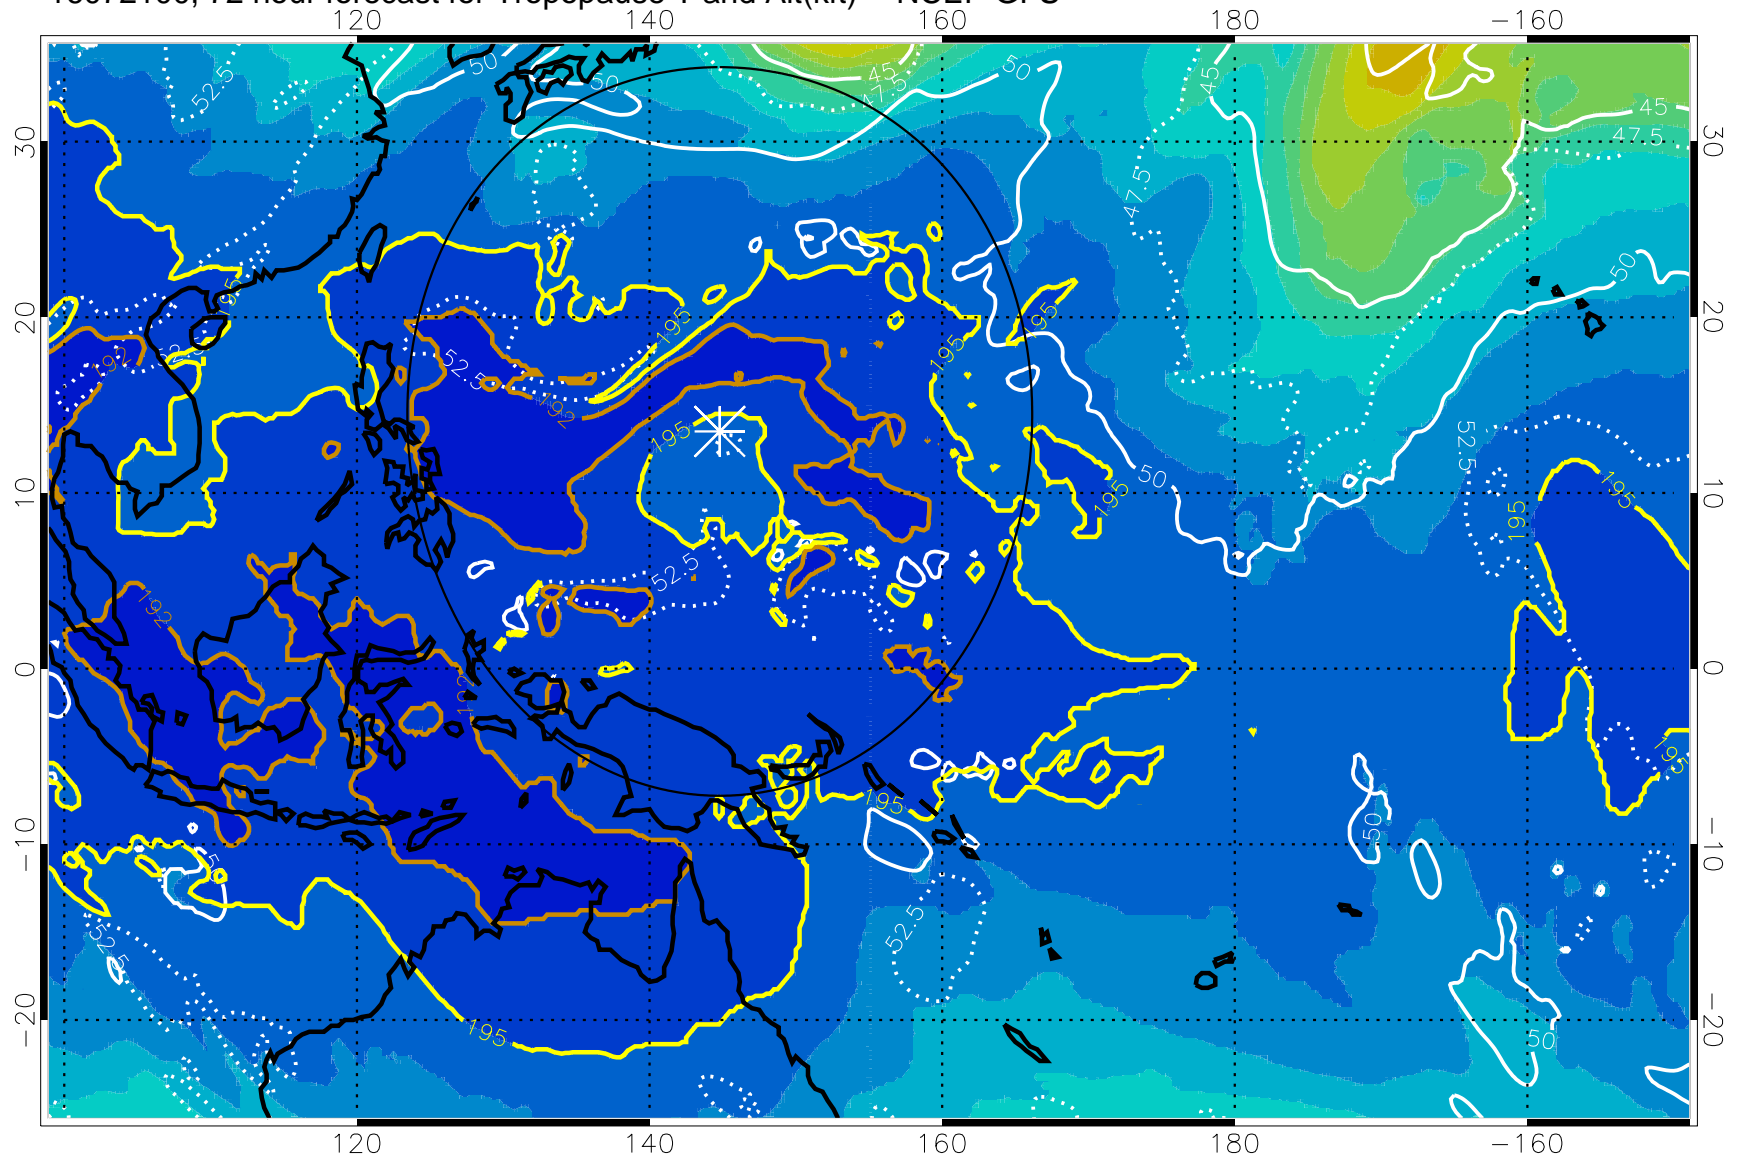

16072100, 72 hour forecast for Tropopause T and Alt(kft) -- NCEP GFS

190 200 210 220 230
Tropopause T, K

Tropopause Altitude in kft (white)

192.5K Isotherm 195K Isotherm
187.5K Isotherm 190K Isotherm

Range ring of 2304 km