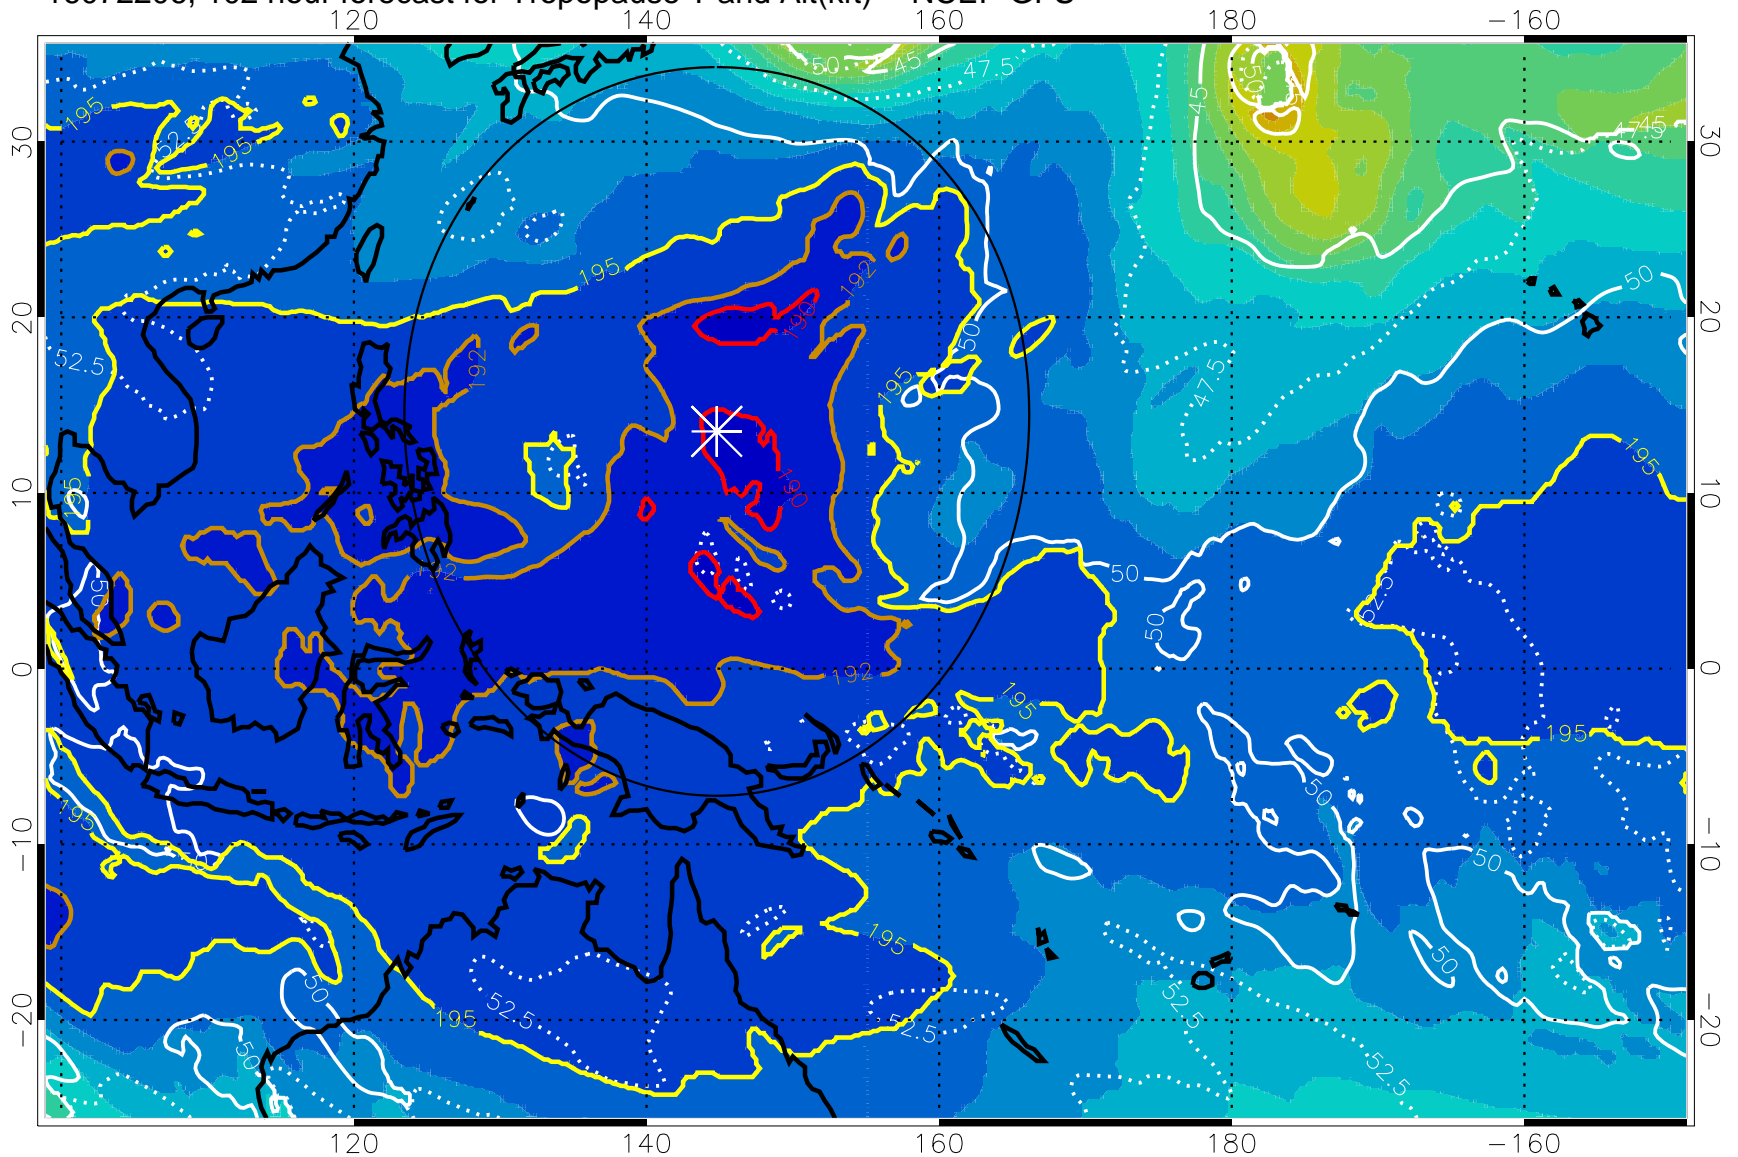

16072206, 102 hour forecast for Tropopause T and Alt(kft) -- NCEP GFS

190 200 210 220 230

Tropopause T, K

Tropopause Altitude in kft (white)

192.5K Isotherm 195K Isotherm

187.5K Isotherm 190K Isotherm

Range ring of 2304 km