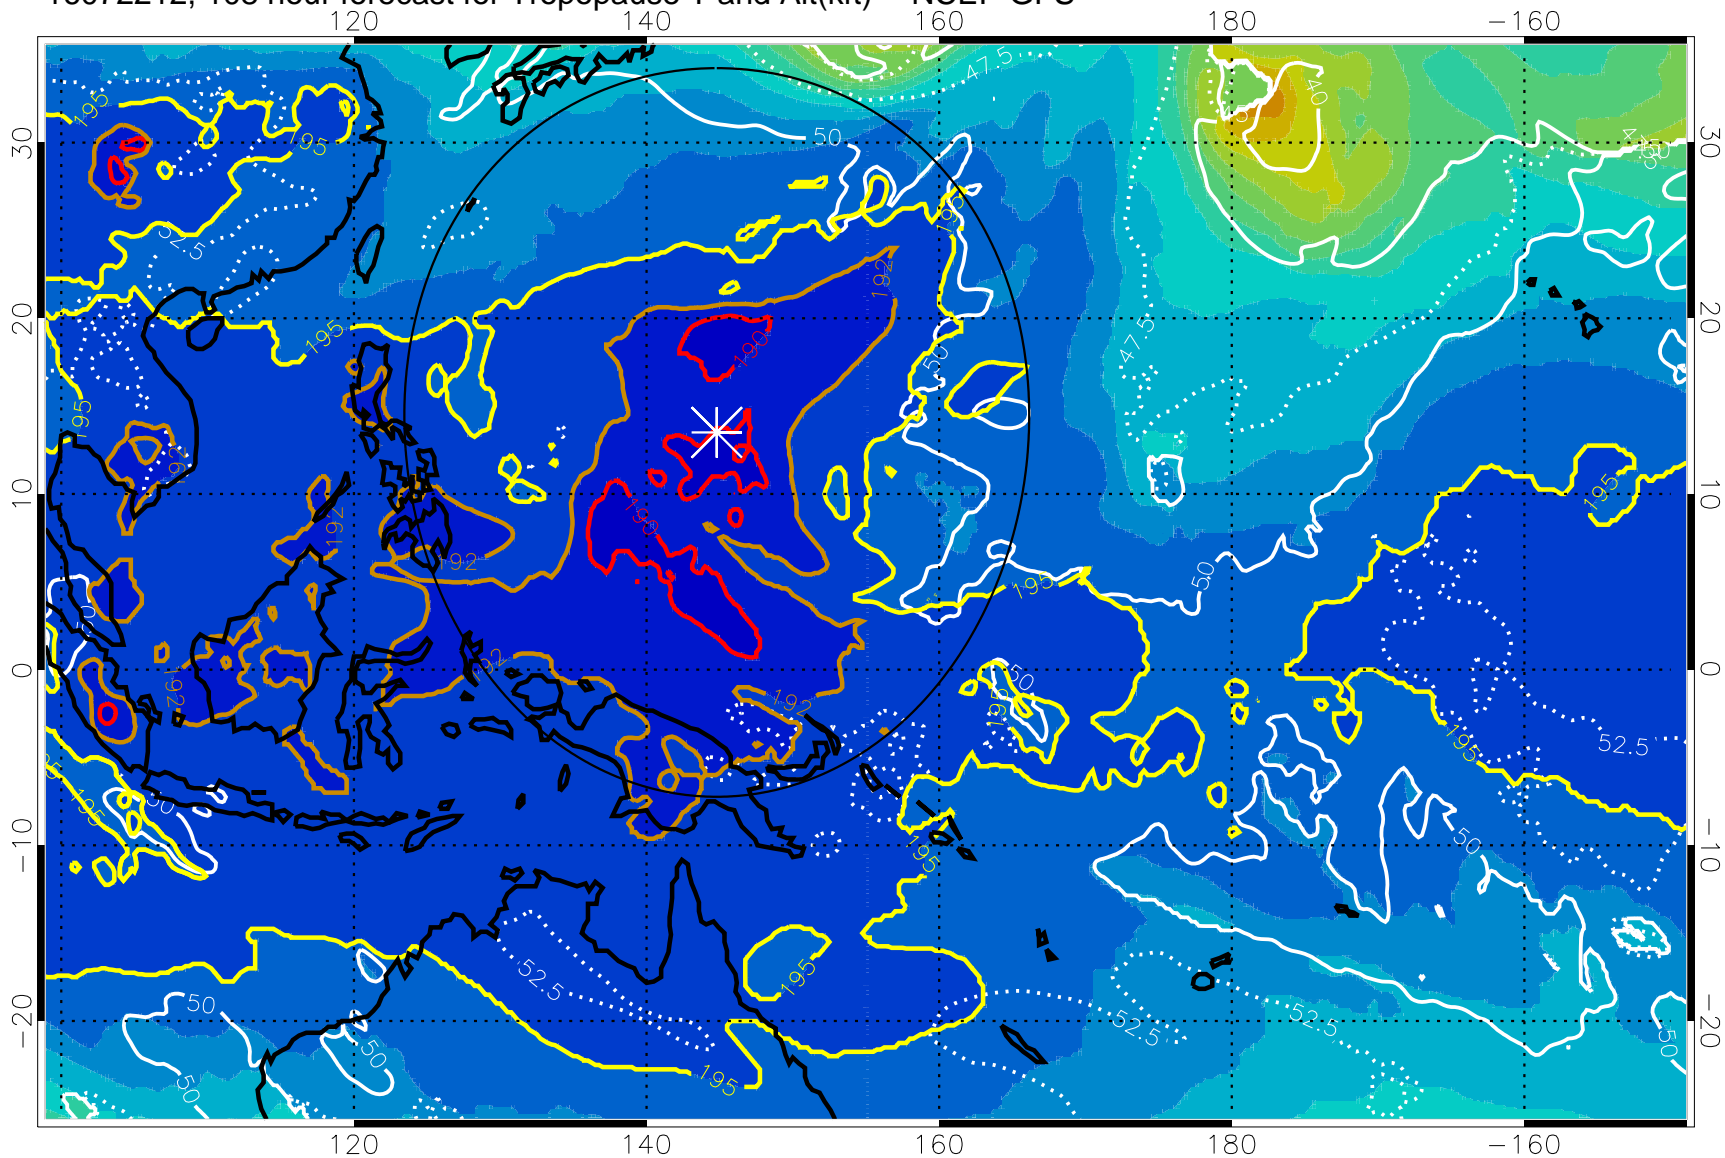

16072212, 108 hour forecast for Tropopause T and Alt(kft) -- NCEP GFS

190   200   210   220   230
Tropopause T, K

Tropopause Altitude in kft (white)

192.5K Isotherm   195K Isotherm
187.5K Isotherm   190K Isotherm

Range ring of 2304 km