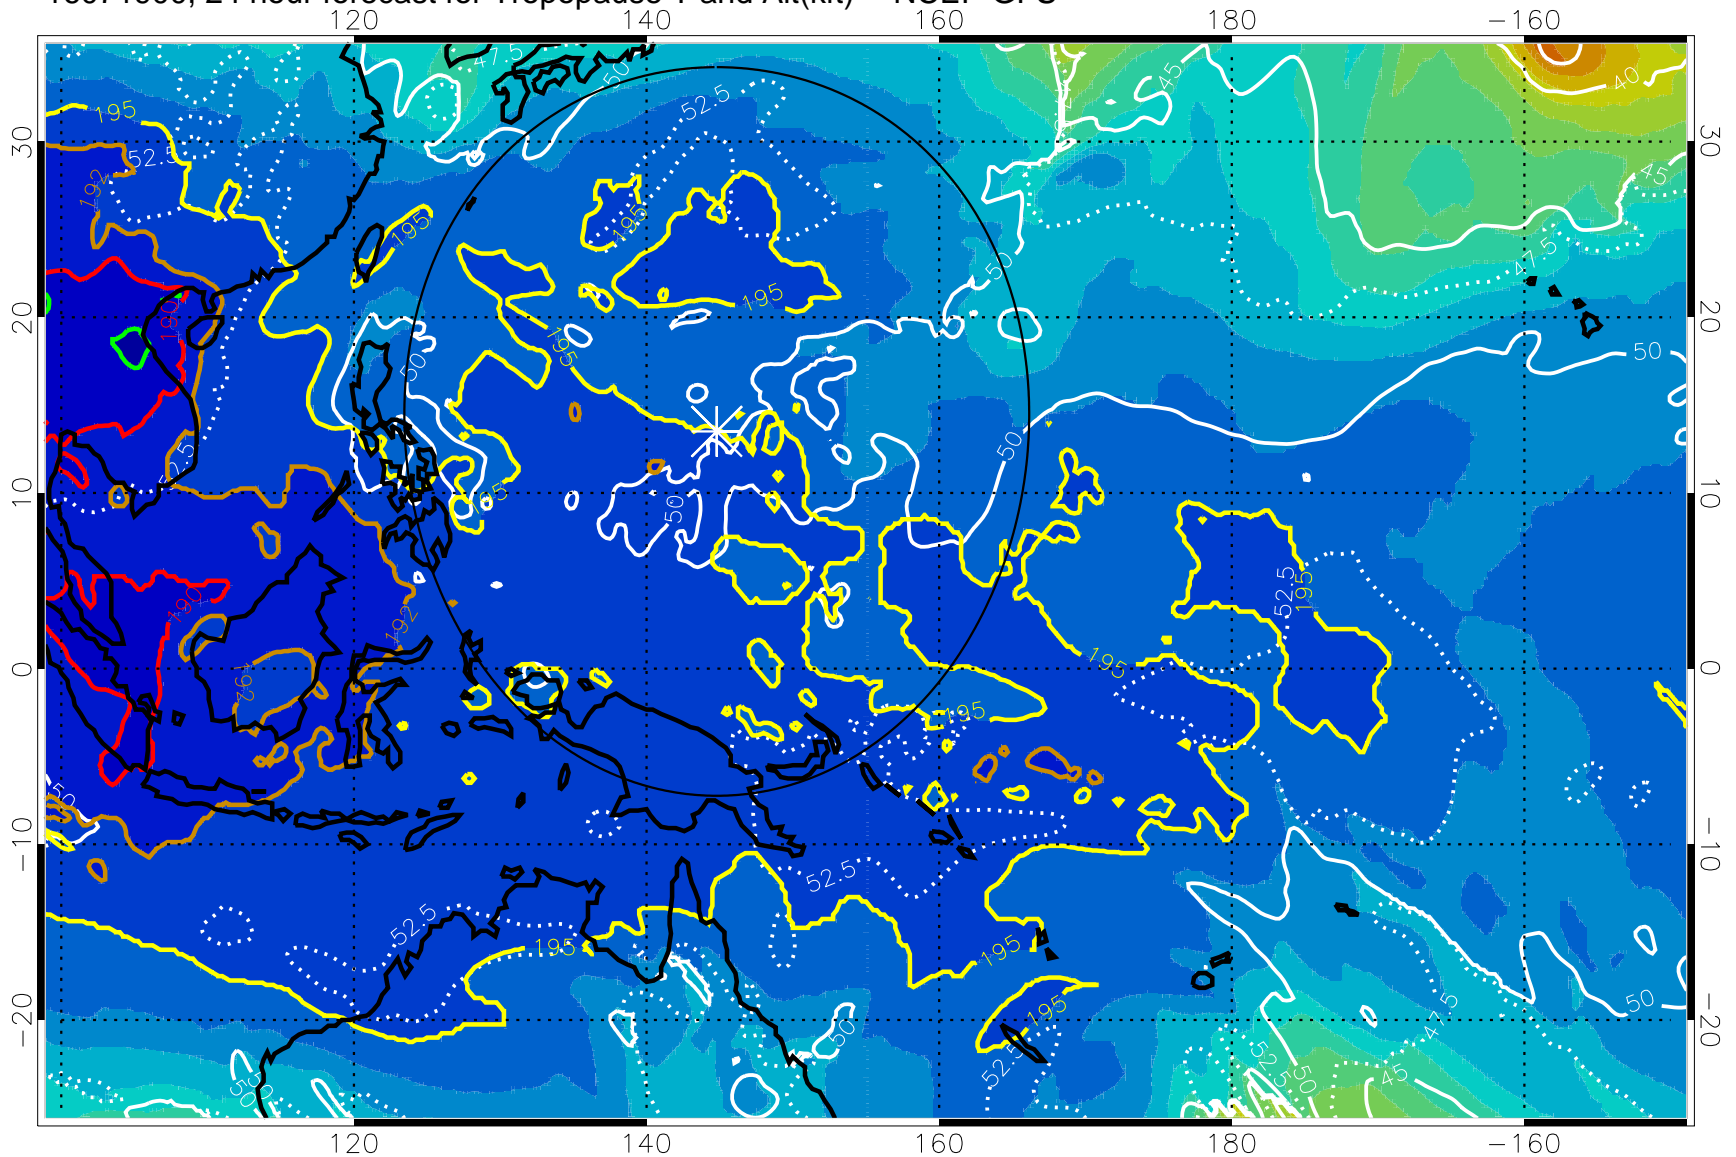

16071900, 24 hour forecast for Tropopause T and Alt(kft) -- NCEP GFS

190 200 210 220 230
Tropopause T, K

Tropopause Altitude in kft (white)

192.5K Isotherm 195K Isotherm
187.5K Isotherm 190K Isotherm

Range ring of 2304 km