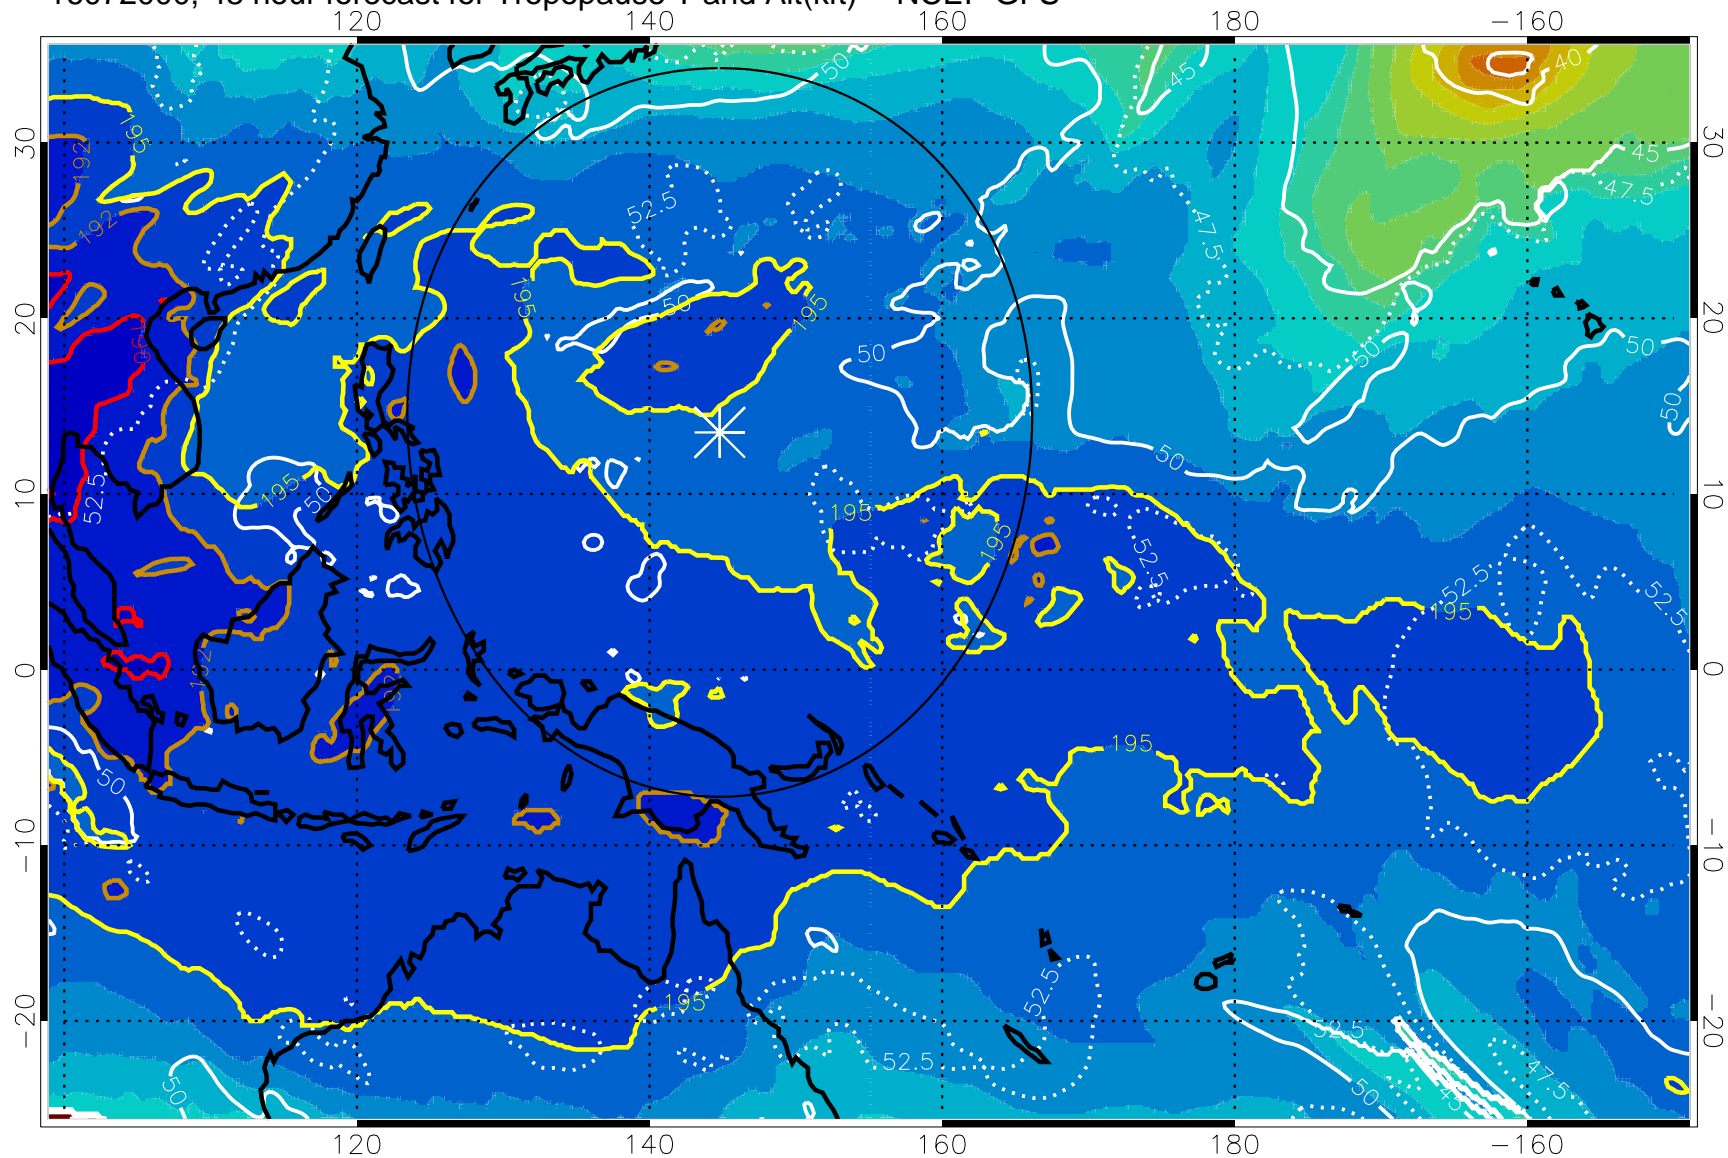

16072000, 48 hour forecast for Tropopause T and Alt(kft) -- NCEP GFS

190   200   210   220   230
Tropopause T, K

Tropopause Altitude in kft (white)

192.5K Isotherm   195K Isotherm
187.5K Isotherm   190K Isotherm

Range ring of 2304 km