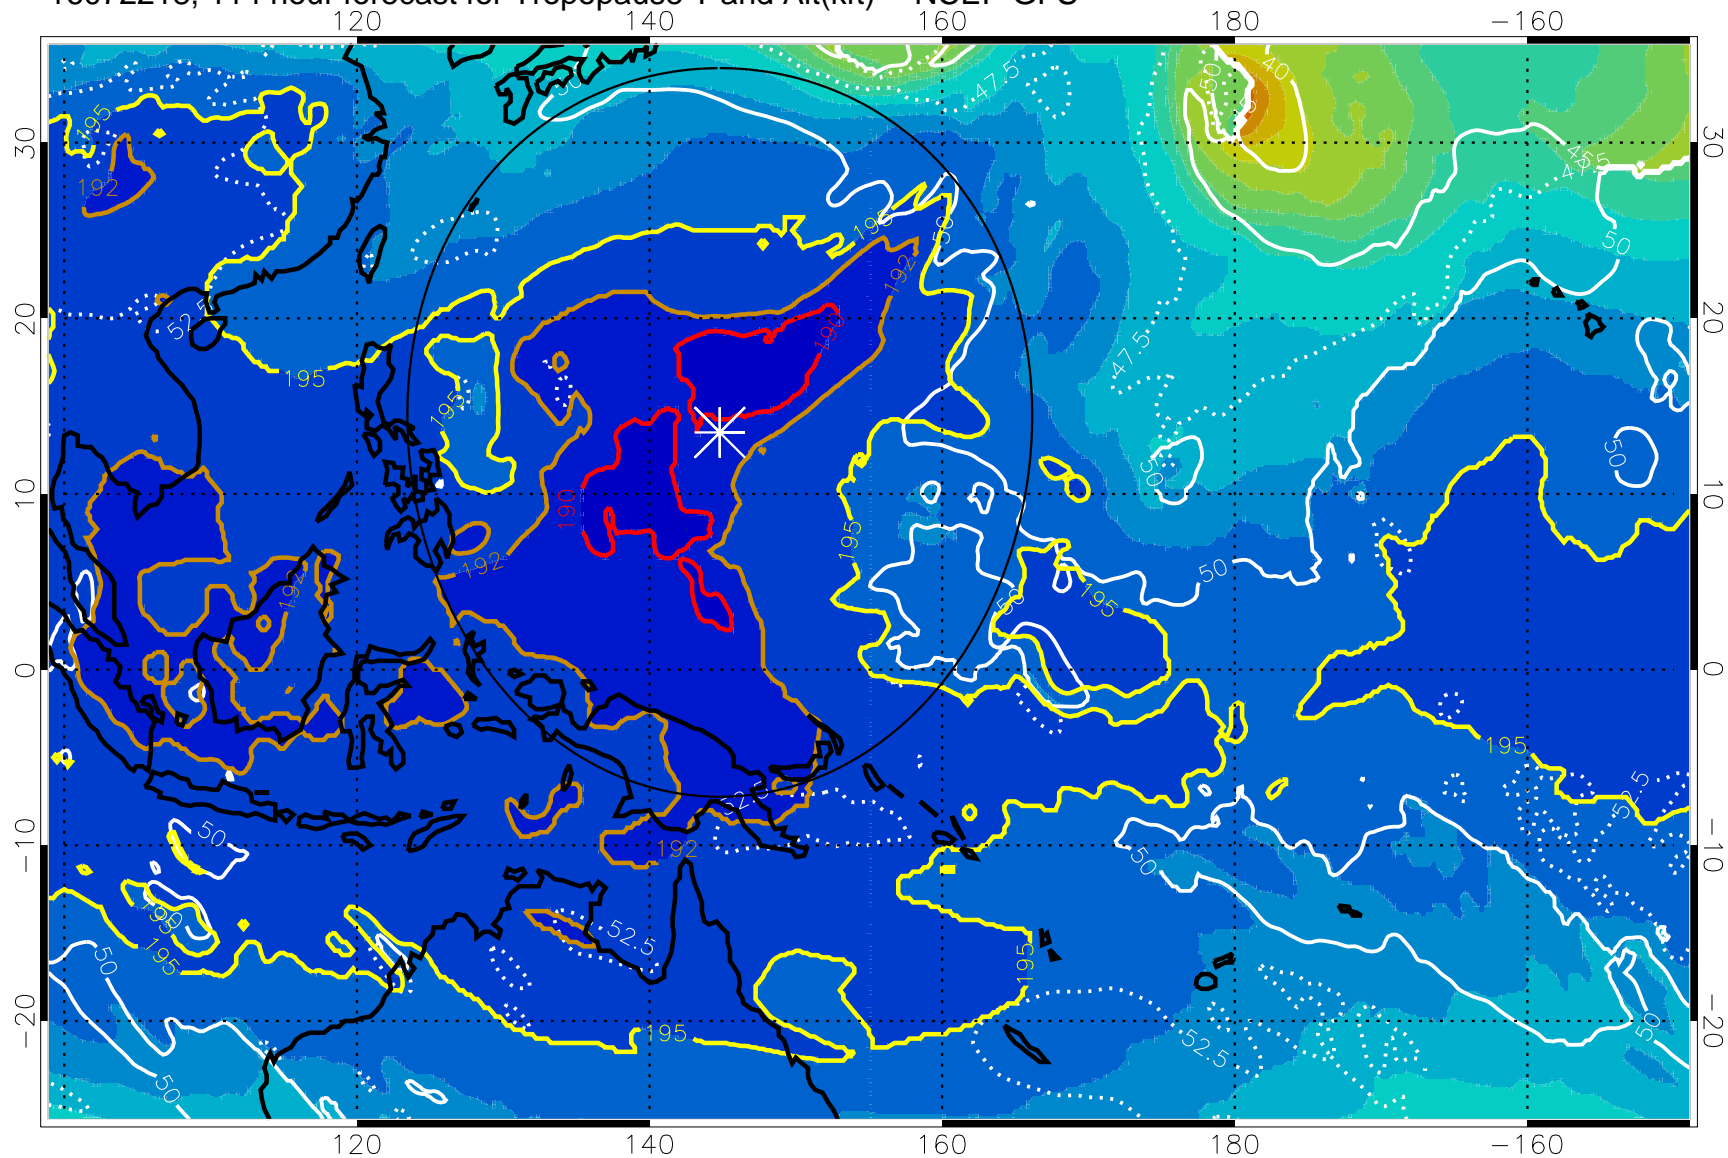

16072218, 114 hour forecast for Tropopause T and Alt(kft) -- NCEP GFS

190 200 210 220 230

Tropopause T, K

Tropopause Altitude in kft (white)

192.5K Isotherm 195K Isotherm
187.5K Isotherm 190K Isotherm

Range ring of 2304 km