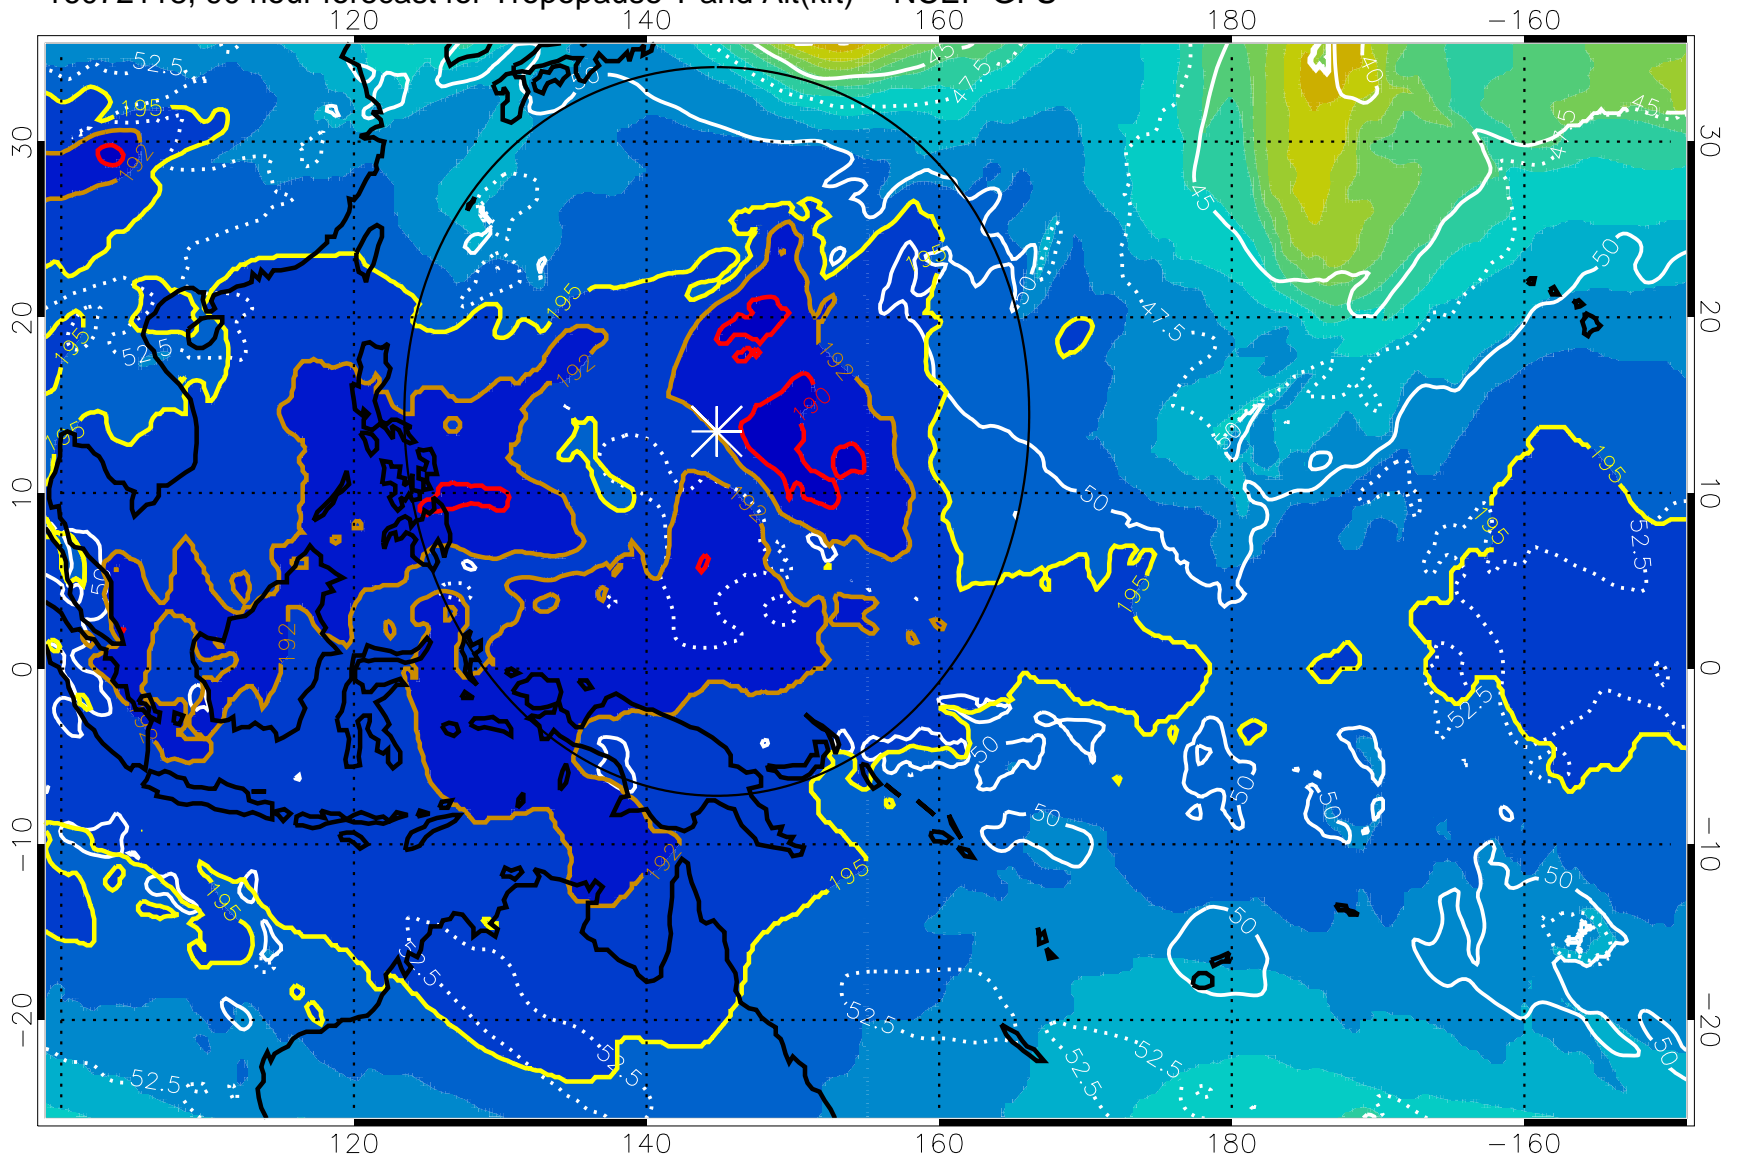

16072118, 90 hour forecast for Tropopause T and Alt(kft) -- NCEP GFS

190 200 210 220 230

Tropopause T, K

Tropopause Altitude in kft (white)

192.5K Isotherm 195K Isotherm
187.5K Isotherm 190K Isotherm

Range ring of 2304 km