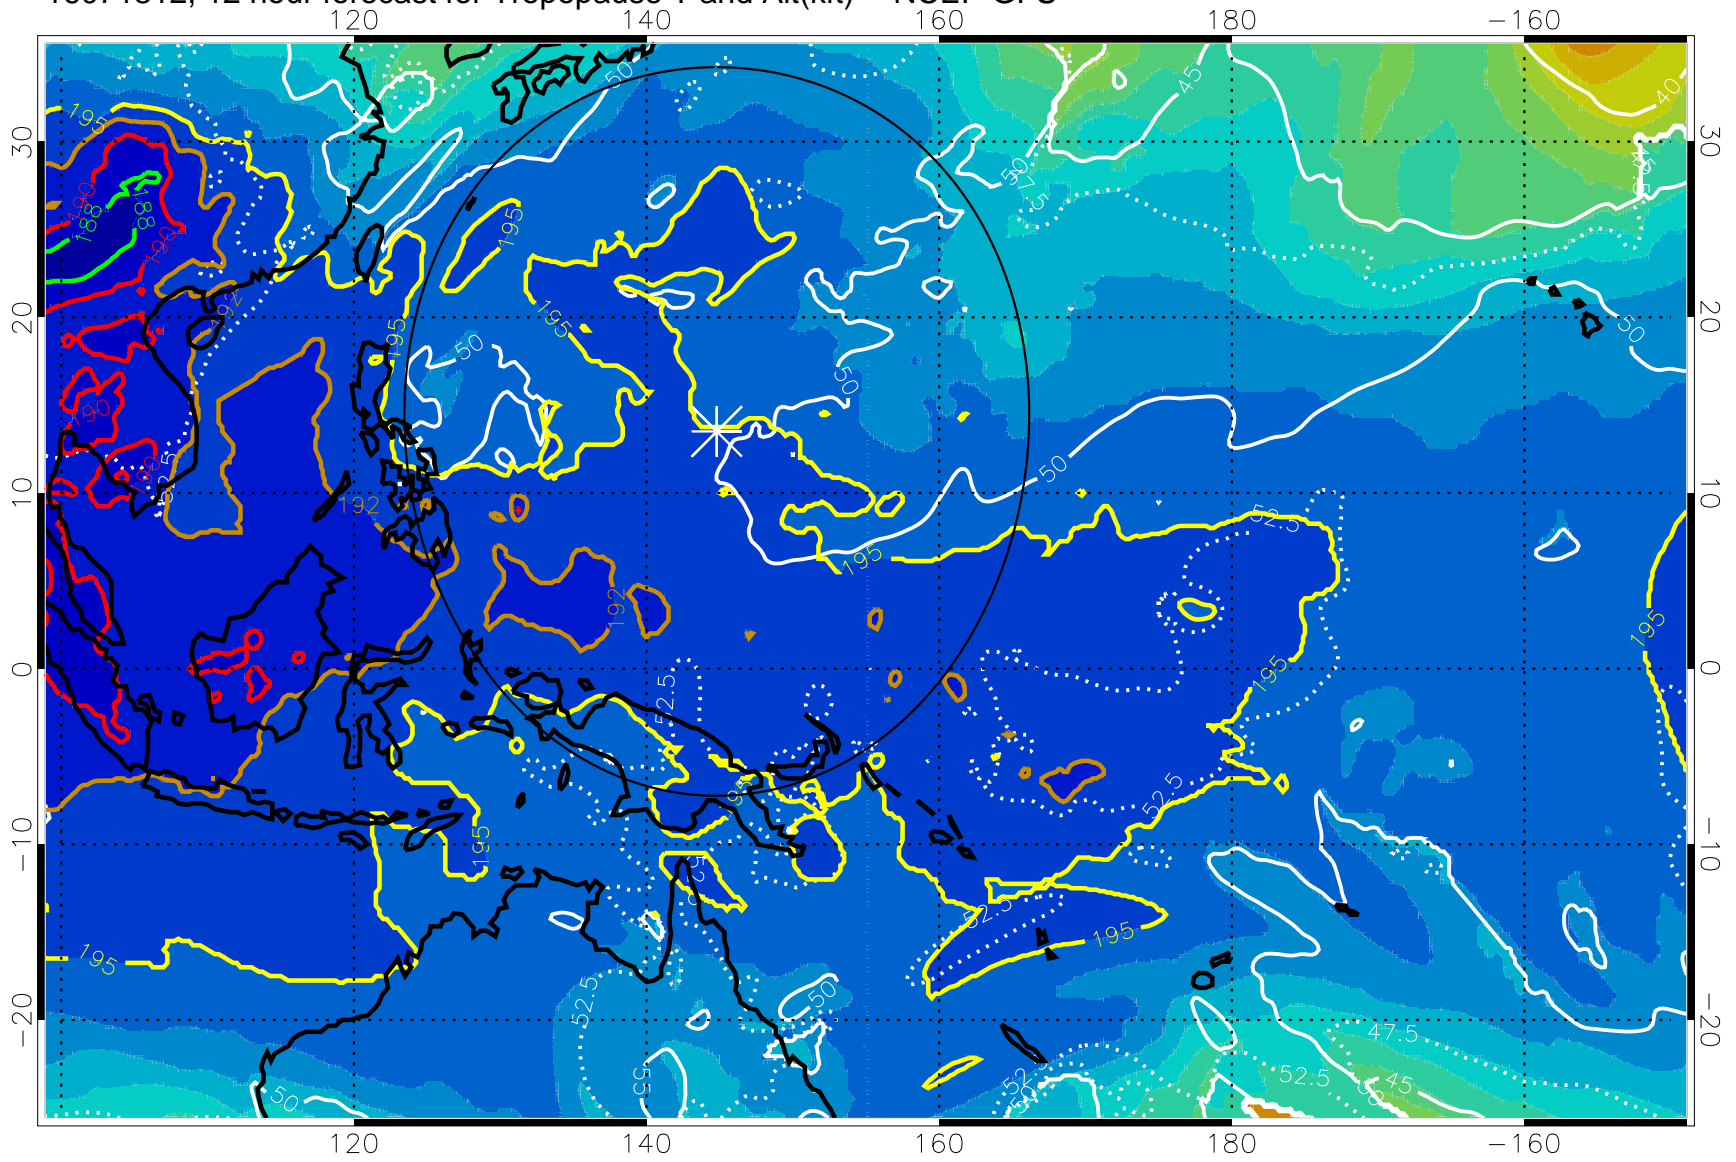

16071812, 12 hour forecast for Tropopause T and Alt(kft) -- NCEP GFS

190 200 210 220 230
Tropopause T, K

Tropopause Altitude in kft (white)

192.5K Isotherm 195K Isotherm
187.5K Isotherm 190K Isotherm

Range ring of 2304 km