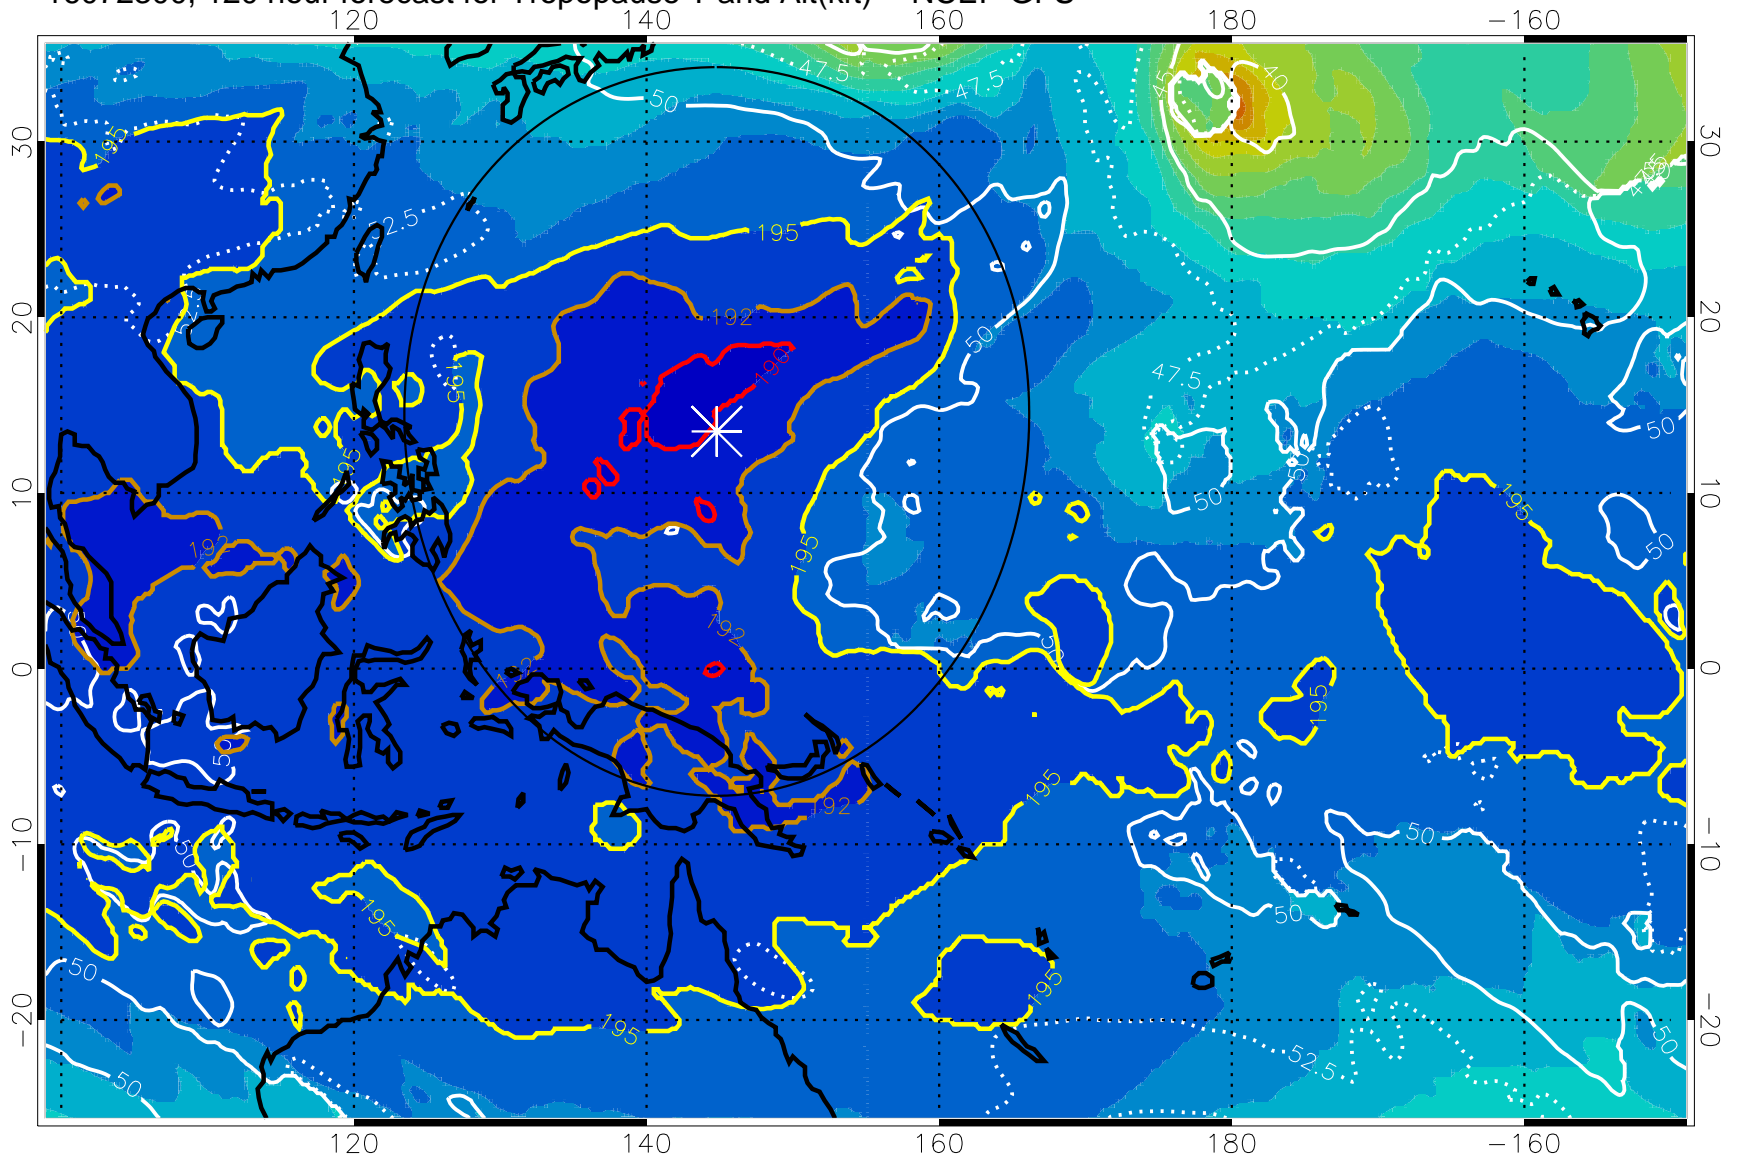

16072300, 120 hour forecast for Tropopause T and Alt(kft) -- NCEP GFS

190 200 210 220 230
Tropopause T, K

Tropopause Altitude in kft (white)

192.5K Isotherm 195K Isotherm
187.5K Isotherm 190K Isotherm

Range ring of 2304 km