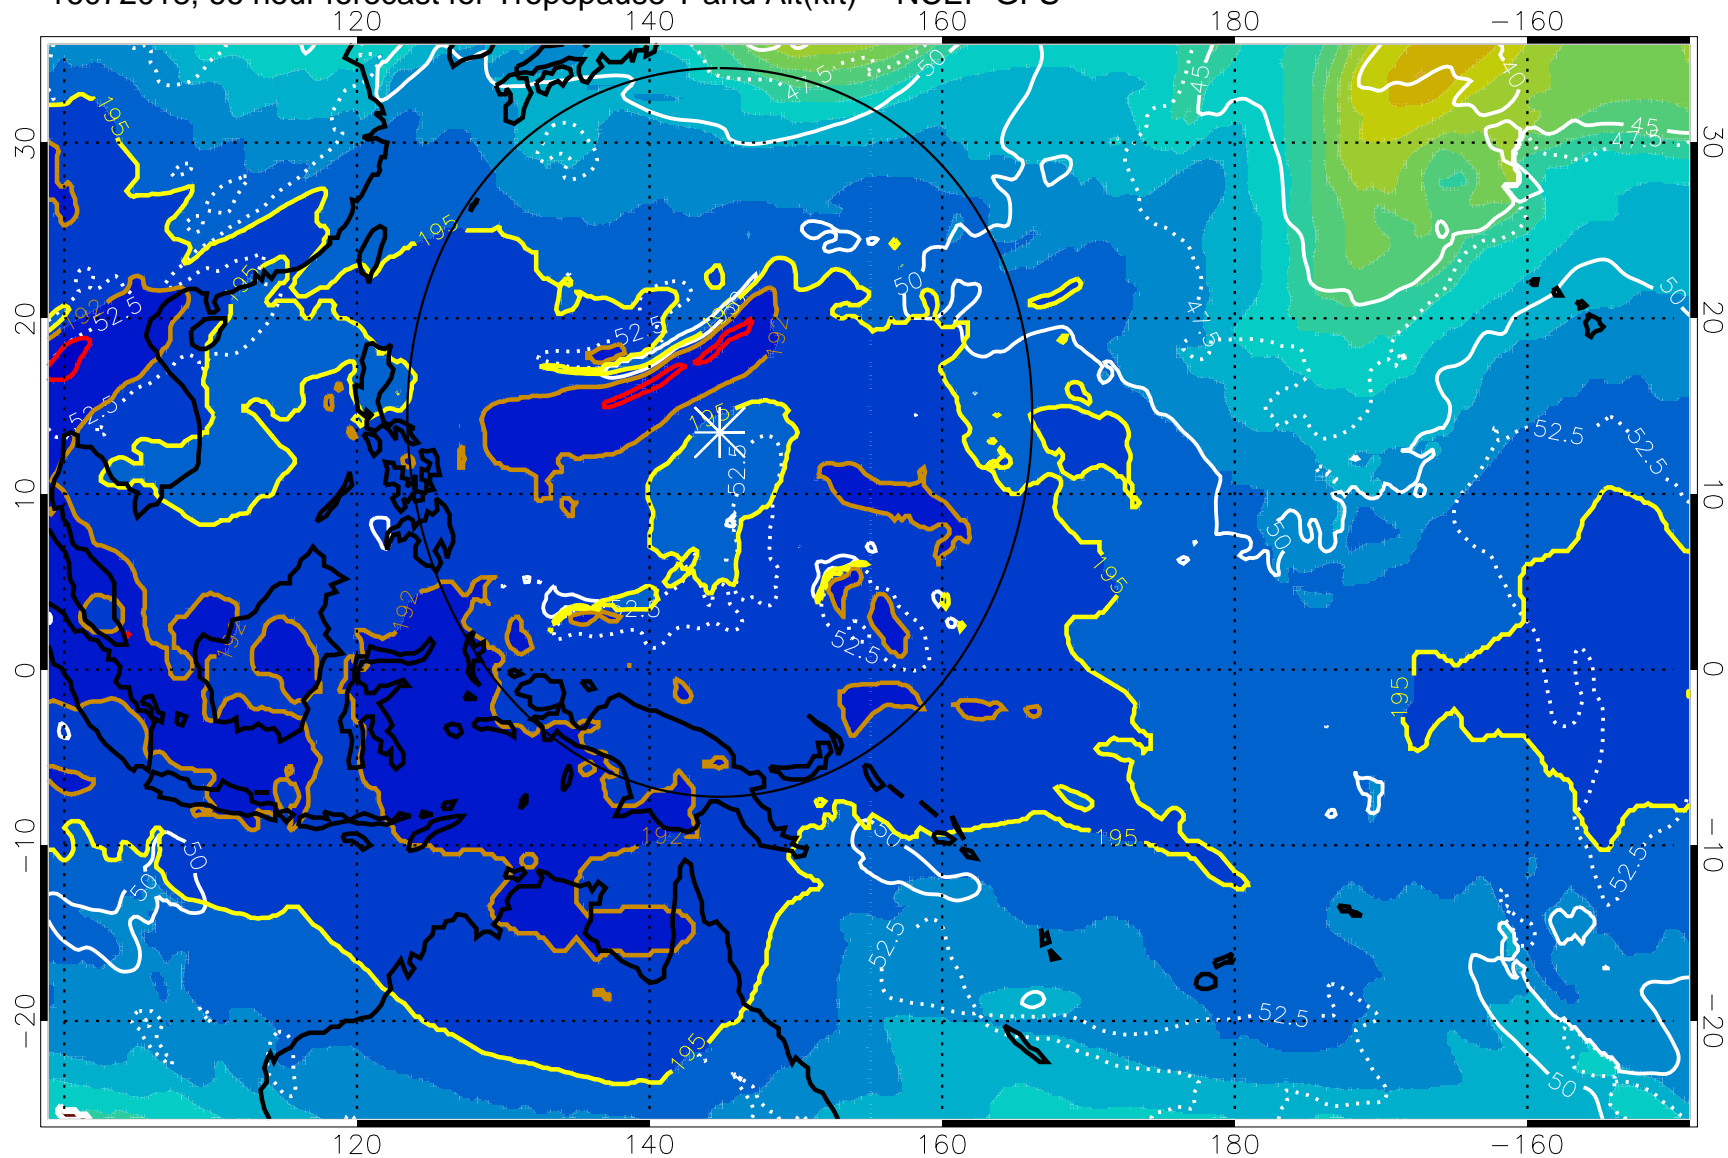

16072018, 66 hour forecast for Tropopause T and Alt(kft) -- NCEP GFS

190 200 210 220 230

Tropopause T, K

Tropopause Altitude in kft (white)

192.5K Isotherm 195K Isotherm
187.5K Isotherm 190K Isotherm

Range ring of 2304 km