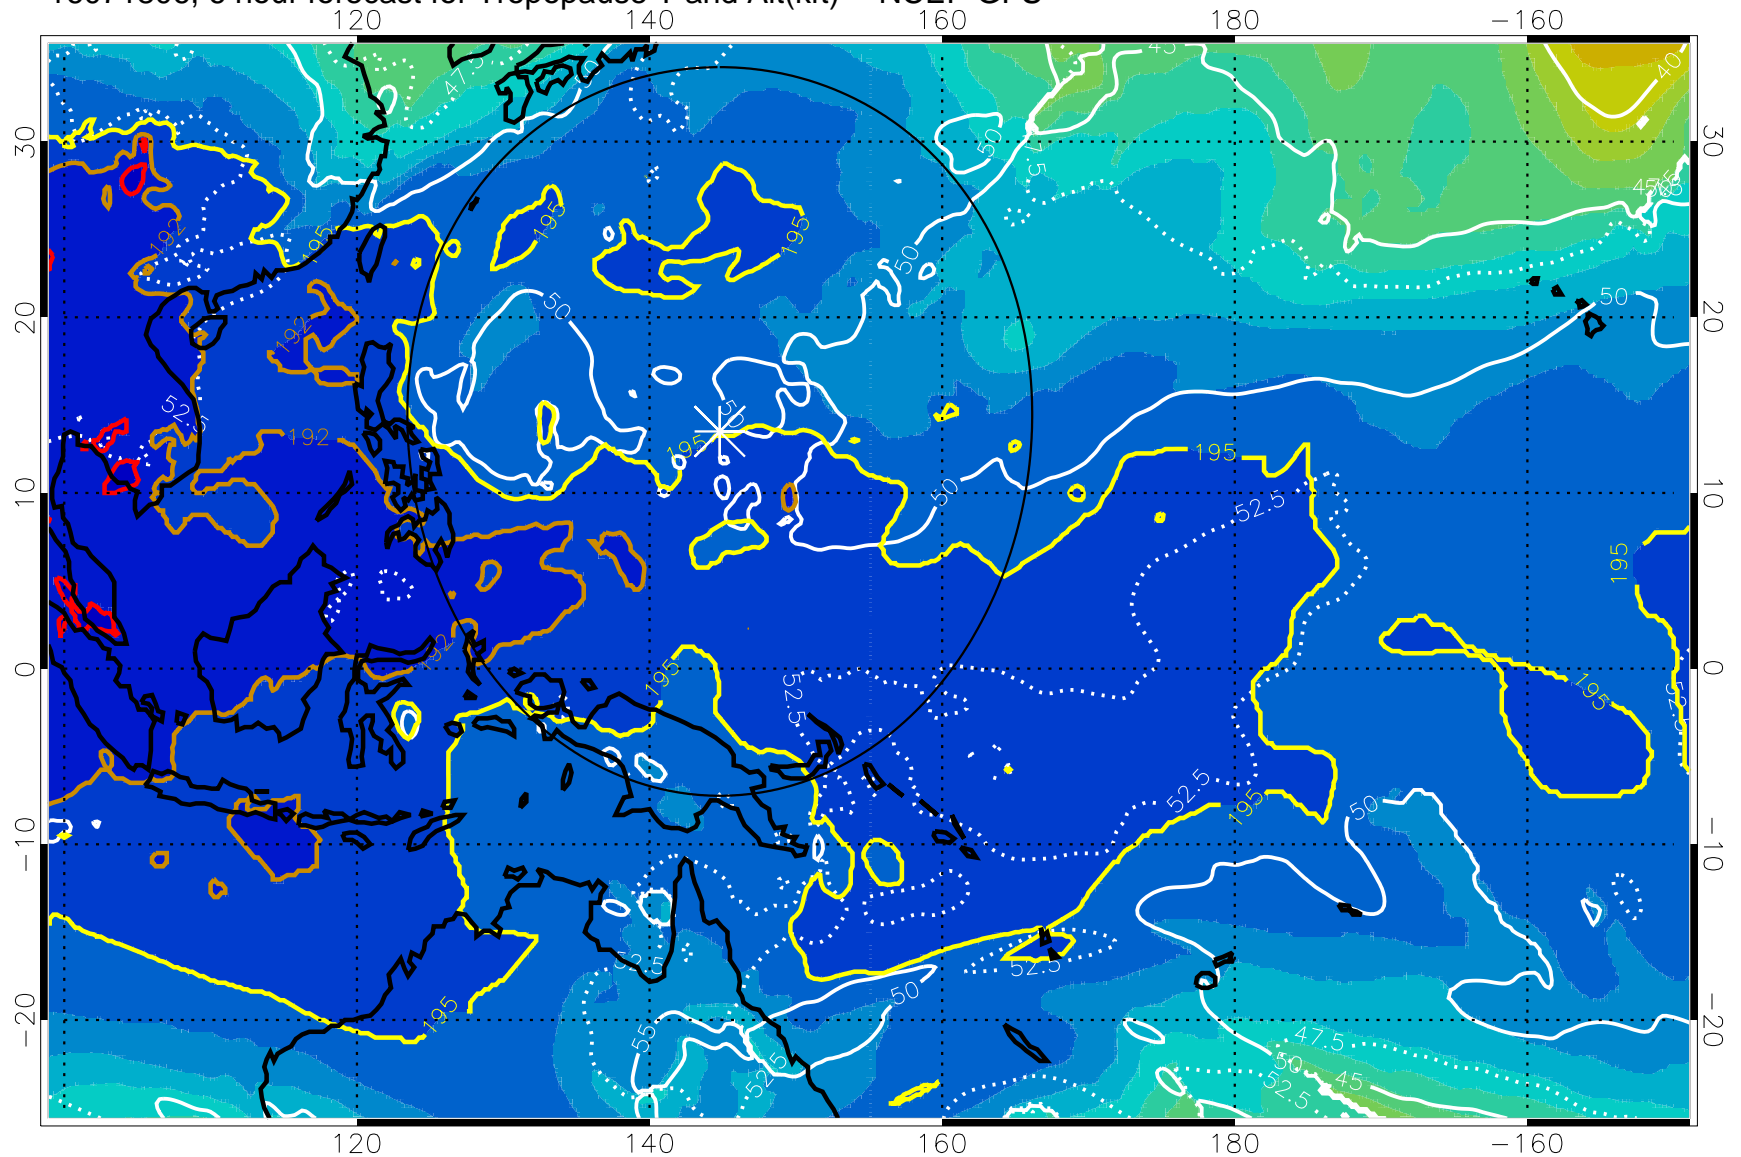

16071806, 6 hour forecast for Tropopause T and Alt(kft) -- NCEP GFS

190 200 210 220 230
Tropopause T, K

Tropopause Altitude in kft (white)

192.5K Isotherm 195K Isotherm
187.5K Isotherm 190K Isotherm

Range ring of 2304 km