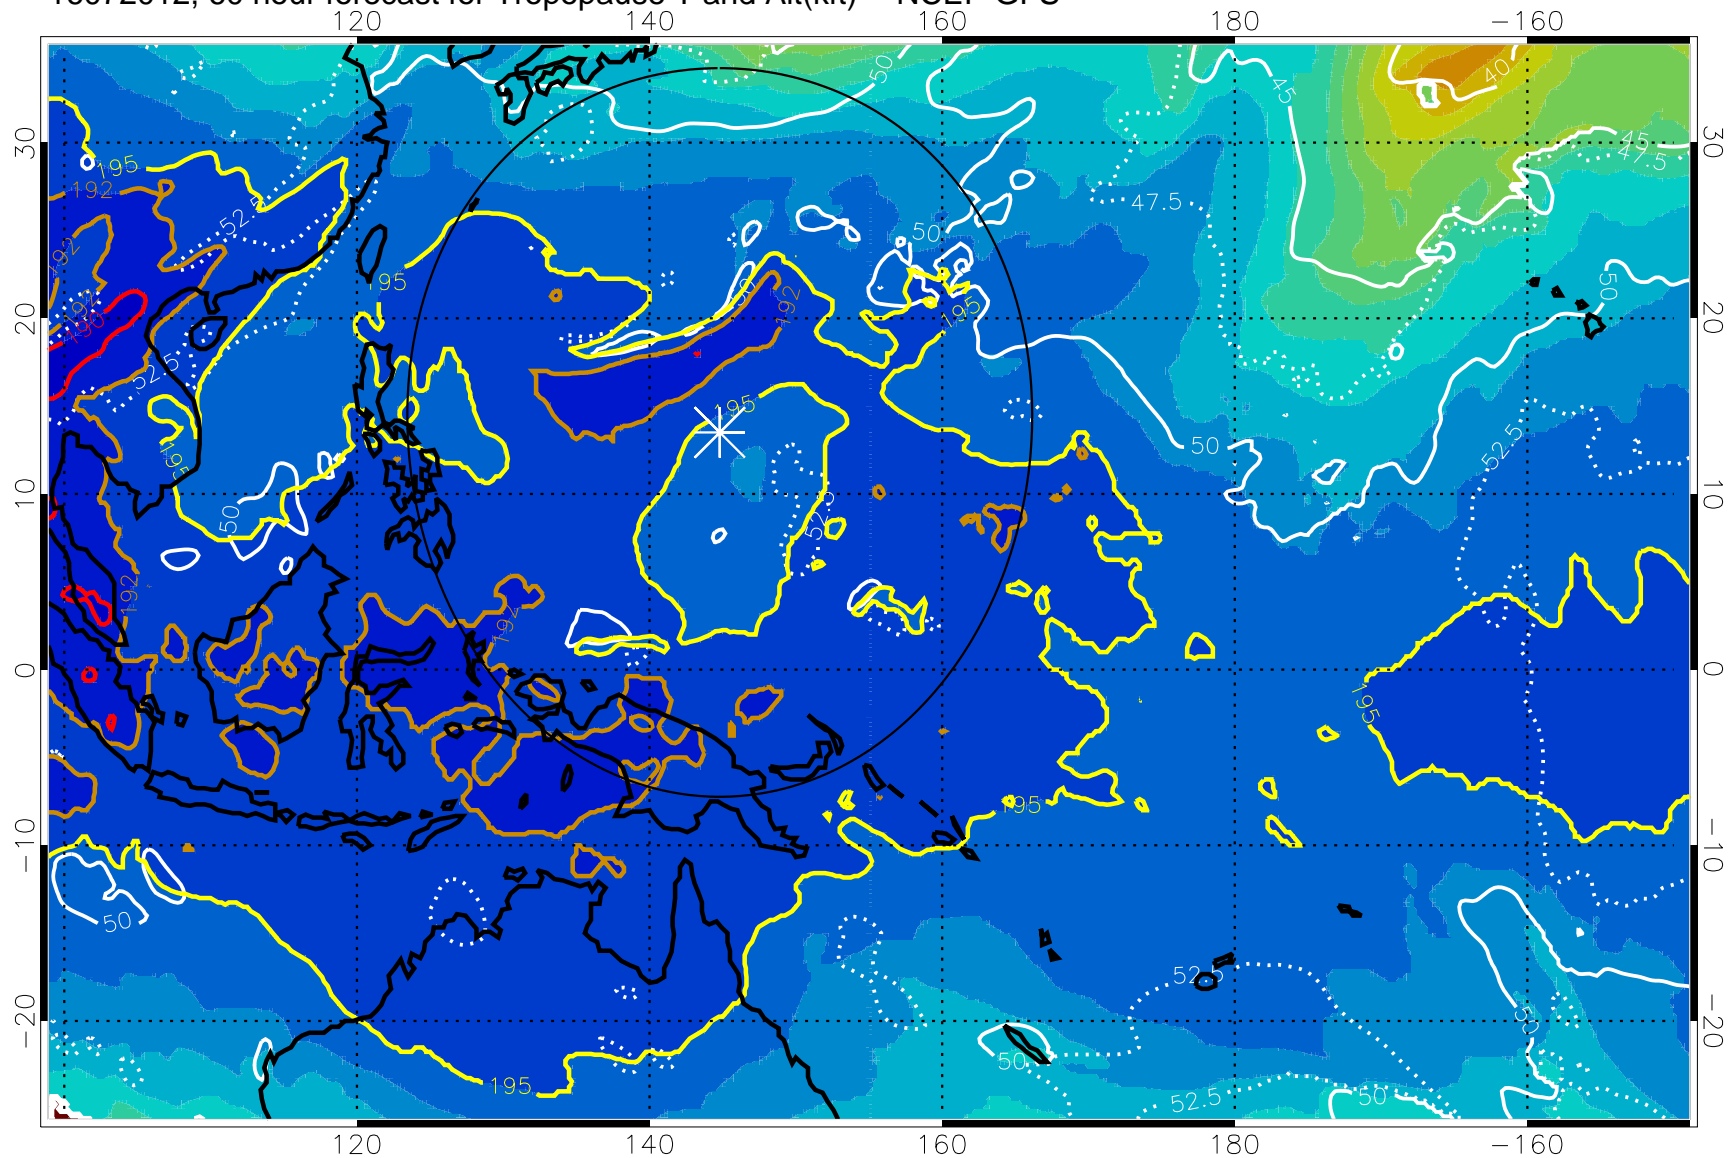

16072012, 60 hour forecast for Tropopause T and Alt(kft) -- NCEP GFS

190 200 210 220 230

Tropopause T, K

Tropopause Altitude in kft (white)

192.5K Isotherm 195K Isotherm
187.5K Isotherm 190K Isotherm

Range ring of 2304 km