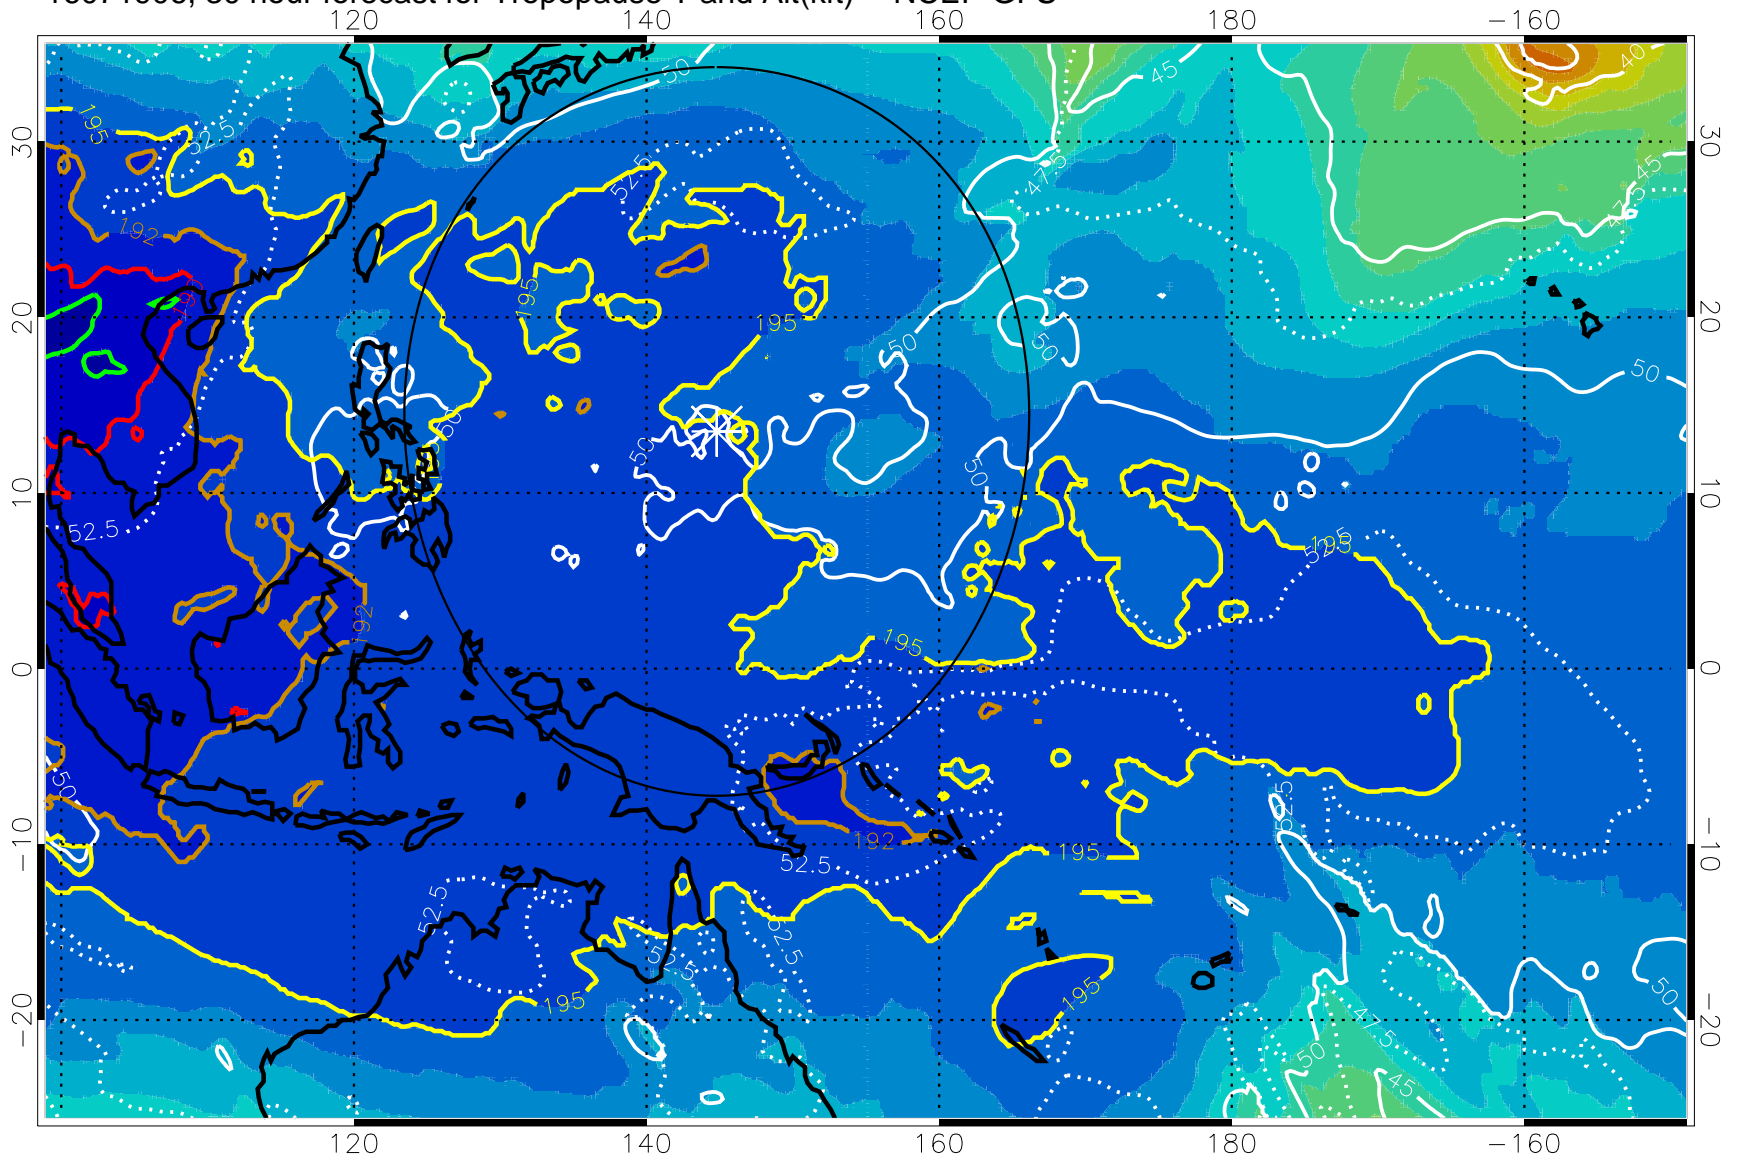

16071906, 30 hour forecast for Tropopause T and Alt(kft) -- NCEP GFS

190 200 210 220 230
Tropopause T, K

Tropopause Altitude in kft (white)

192.5K Isotherm 195K Isotherm
187.5K Isotherm 190K Isotherm

Range ring of 2304 km