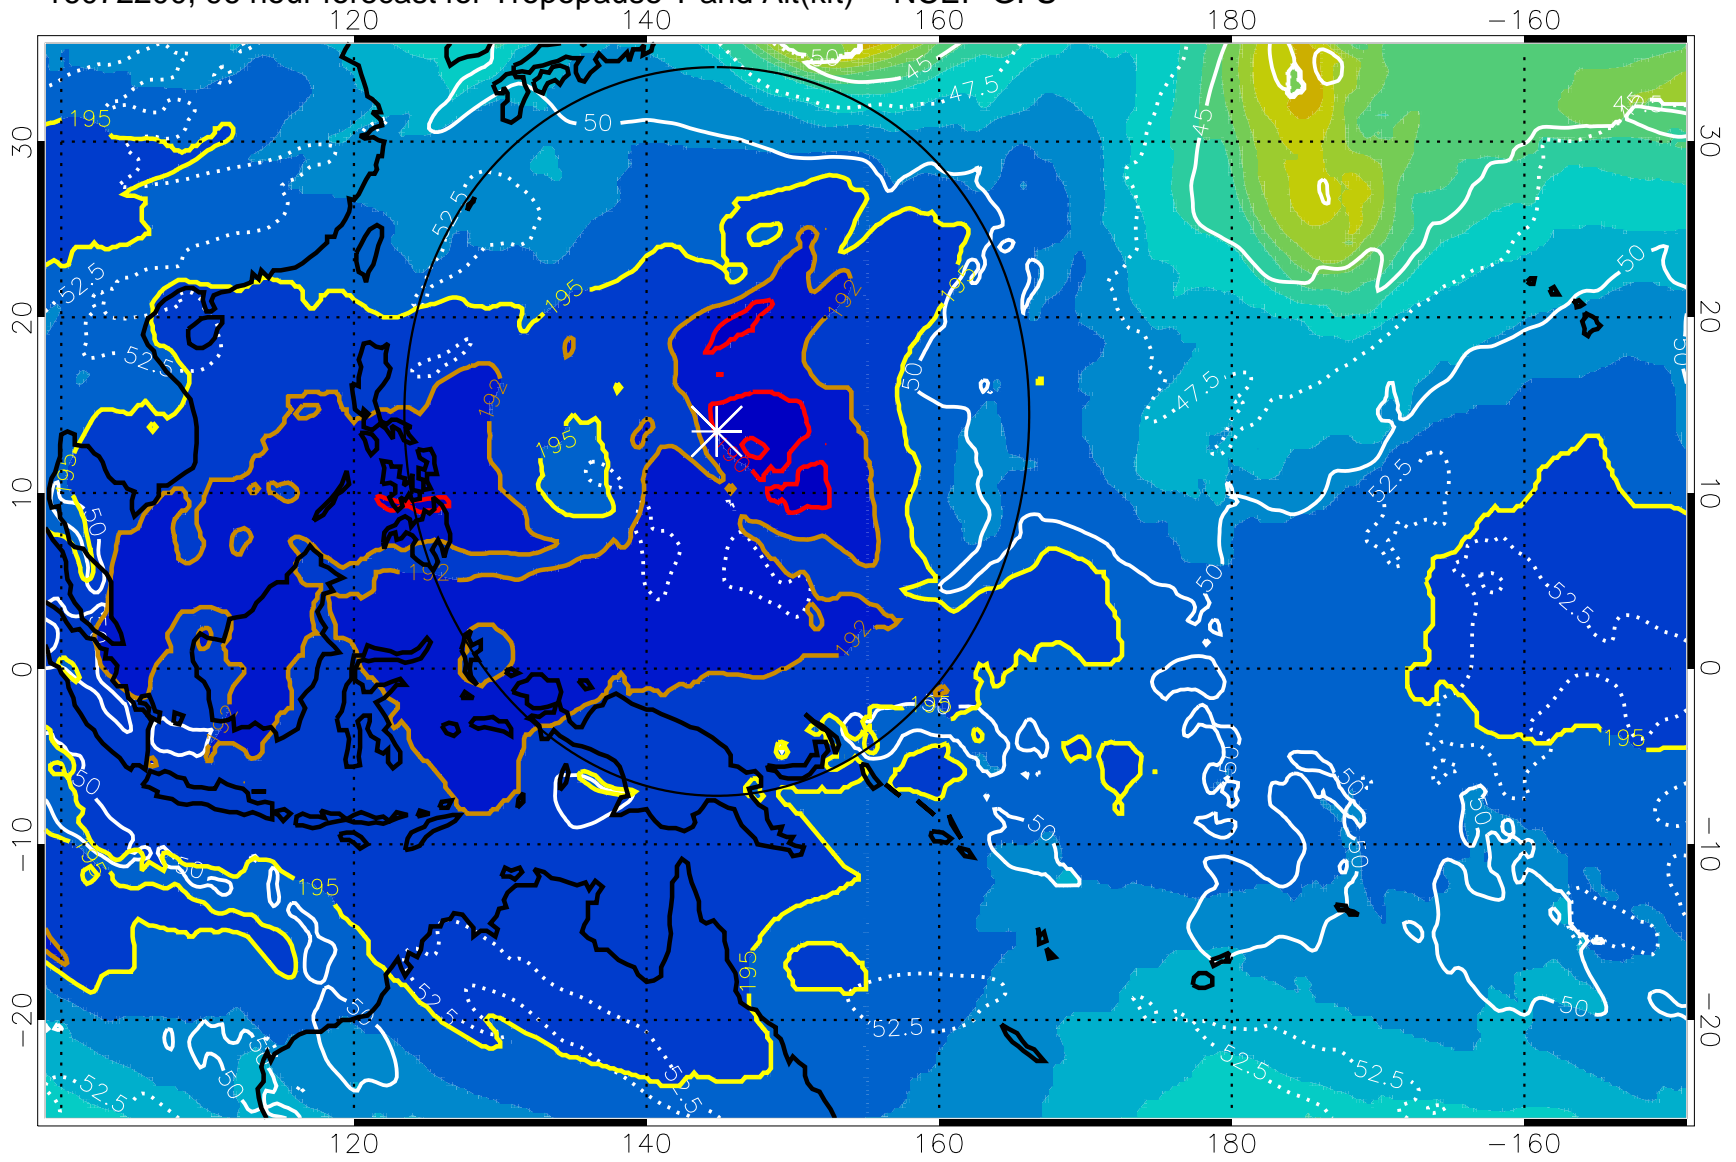

16072200, 96 hour forecast for Tropopause T and Alt(kft) -- NCEP GFS

190 200 210 220 230

Tropopause T, K

Tropopause Altitude in kft (white)

192.5K Isotherm 195K Isotherm

187.5K Isotherm 190K Isotherm

Range ring of 2304 km