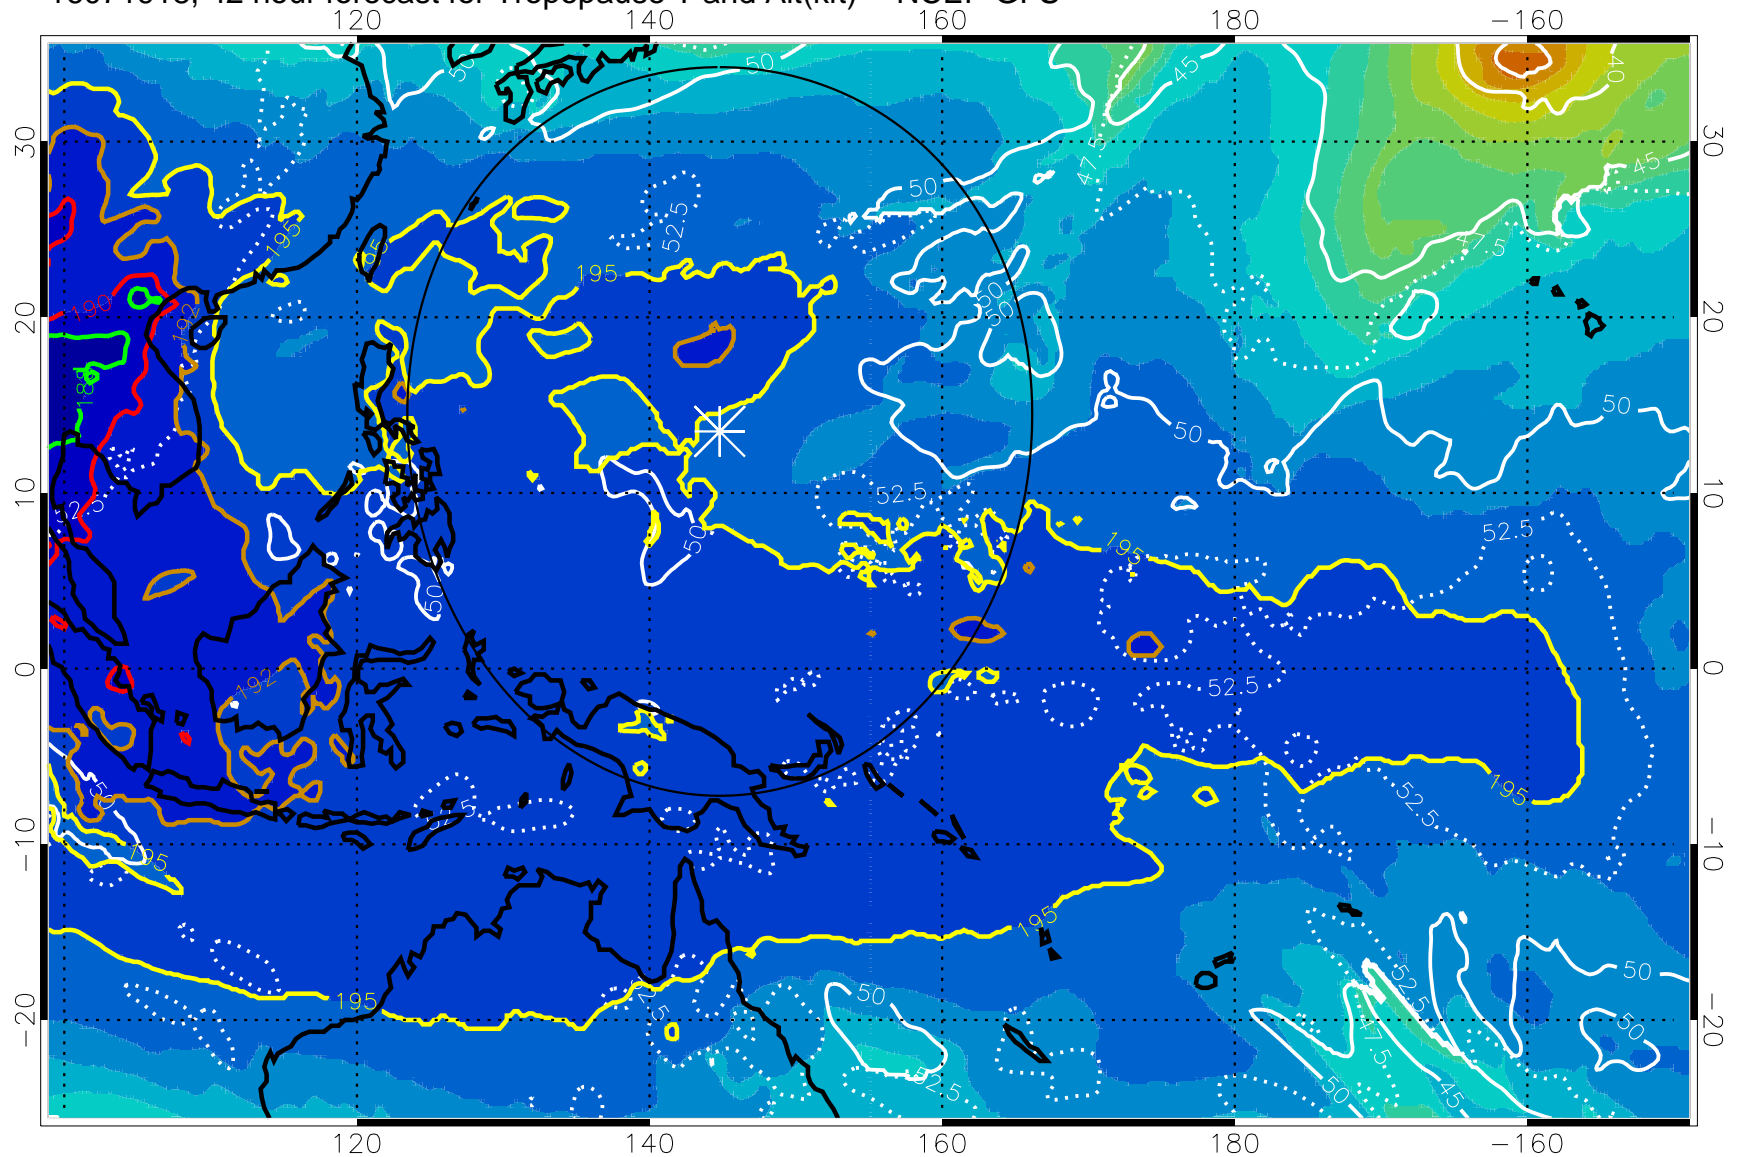

16071918, 42 hour forecast for Tropopause T and Alt(kft) -- NCEP GFS

190 200 210 220 230
Tropopause T, K

Tropopause Altitude in kft (white)

192.5K Isotherm 195K Isotherm
187.5K Isotherm 190K Isotherm

Range ring of 2304 km