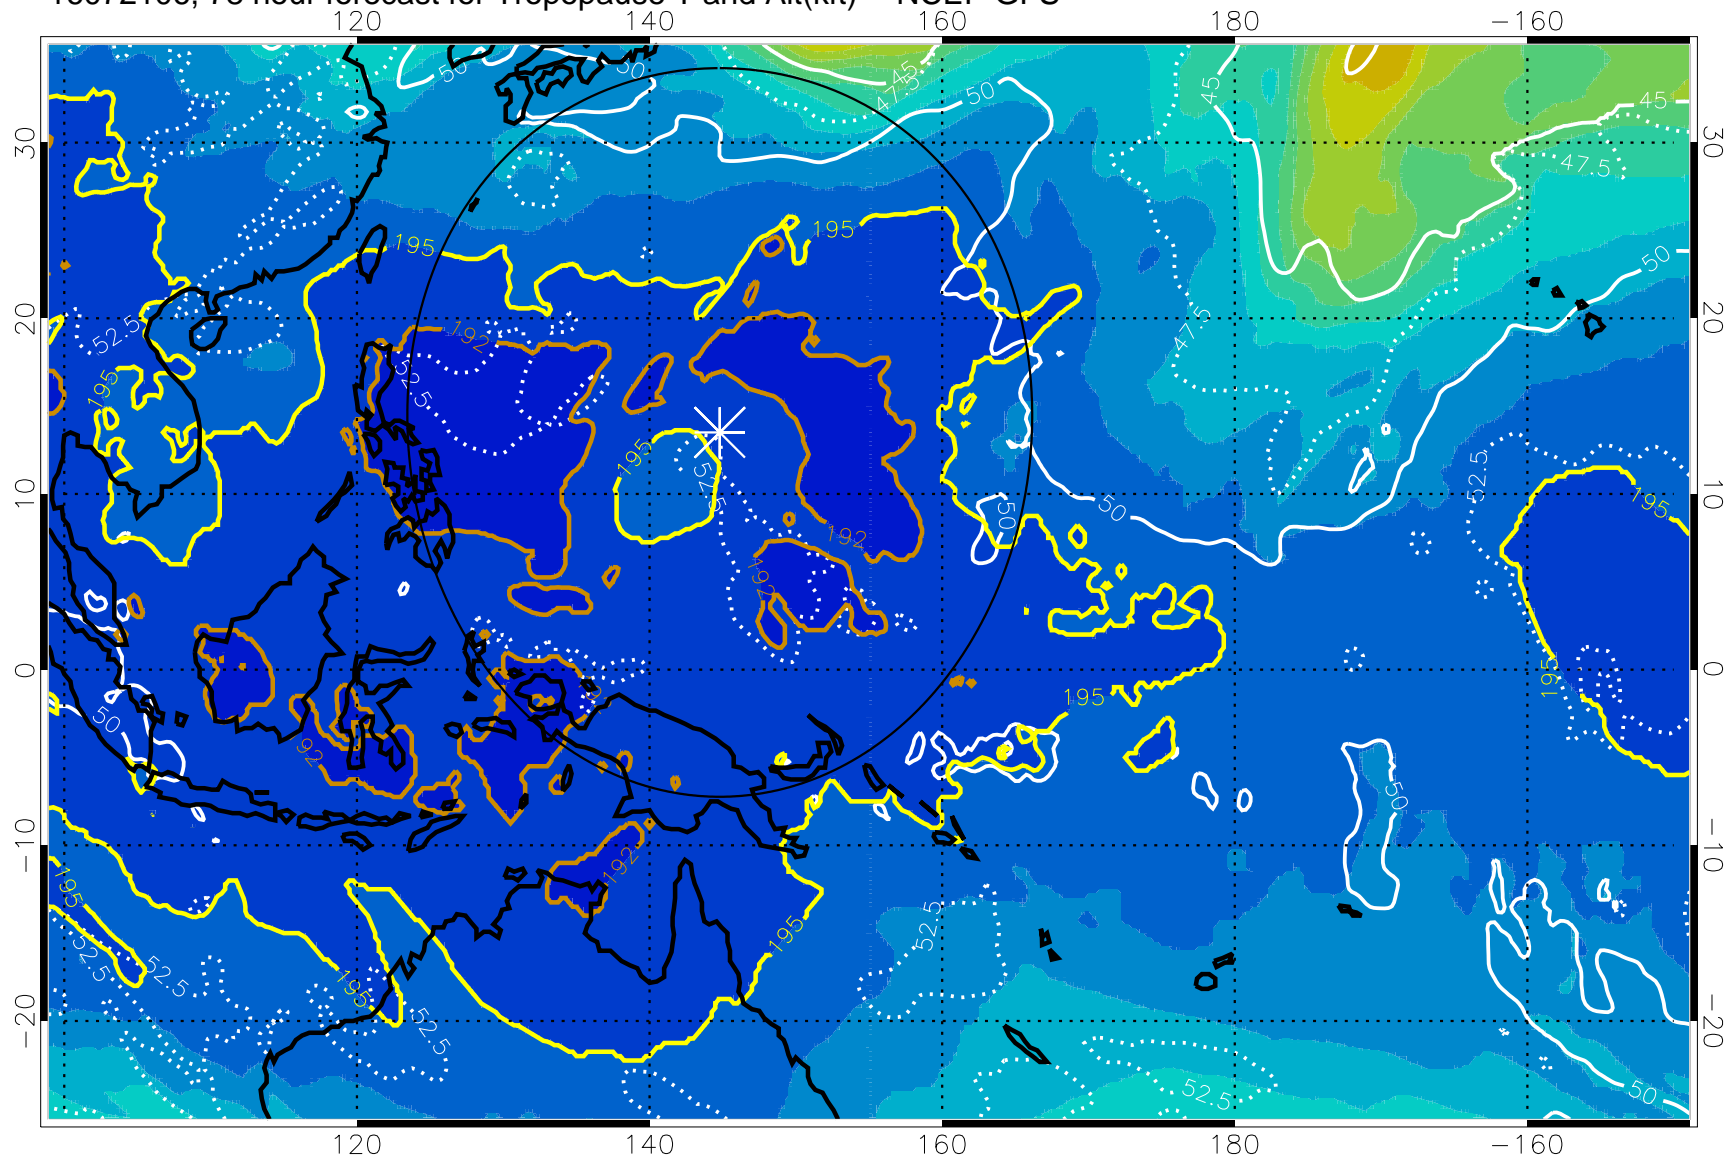

16072106, 78 hour forecast for Tropopause T and Alt(kft) -- NCEP GFS

190 200 210 220 230

Tropopause T, K

Tropopause Altitude in kft (white)

192.5K Isotherm 195K Isotherm
187.5K Isotherm 190K Isotherm

Range ring of 2304 km