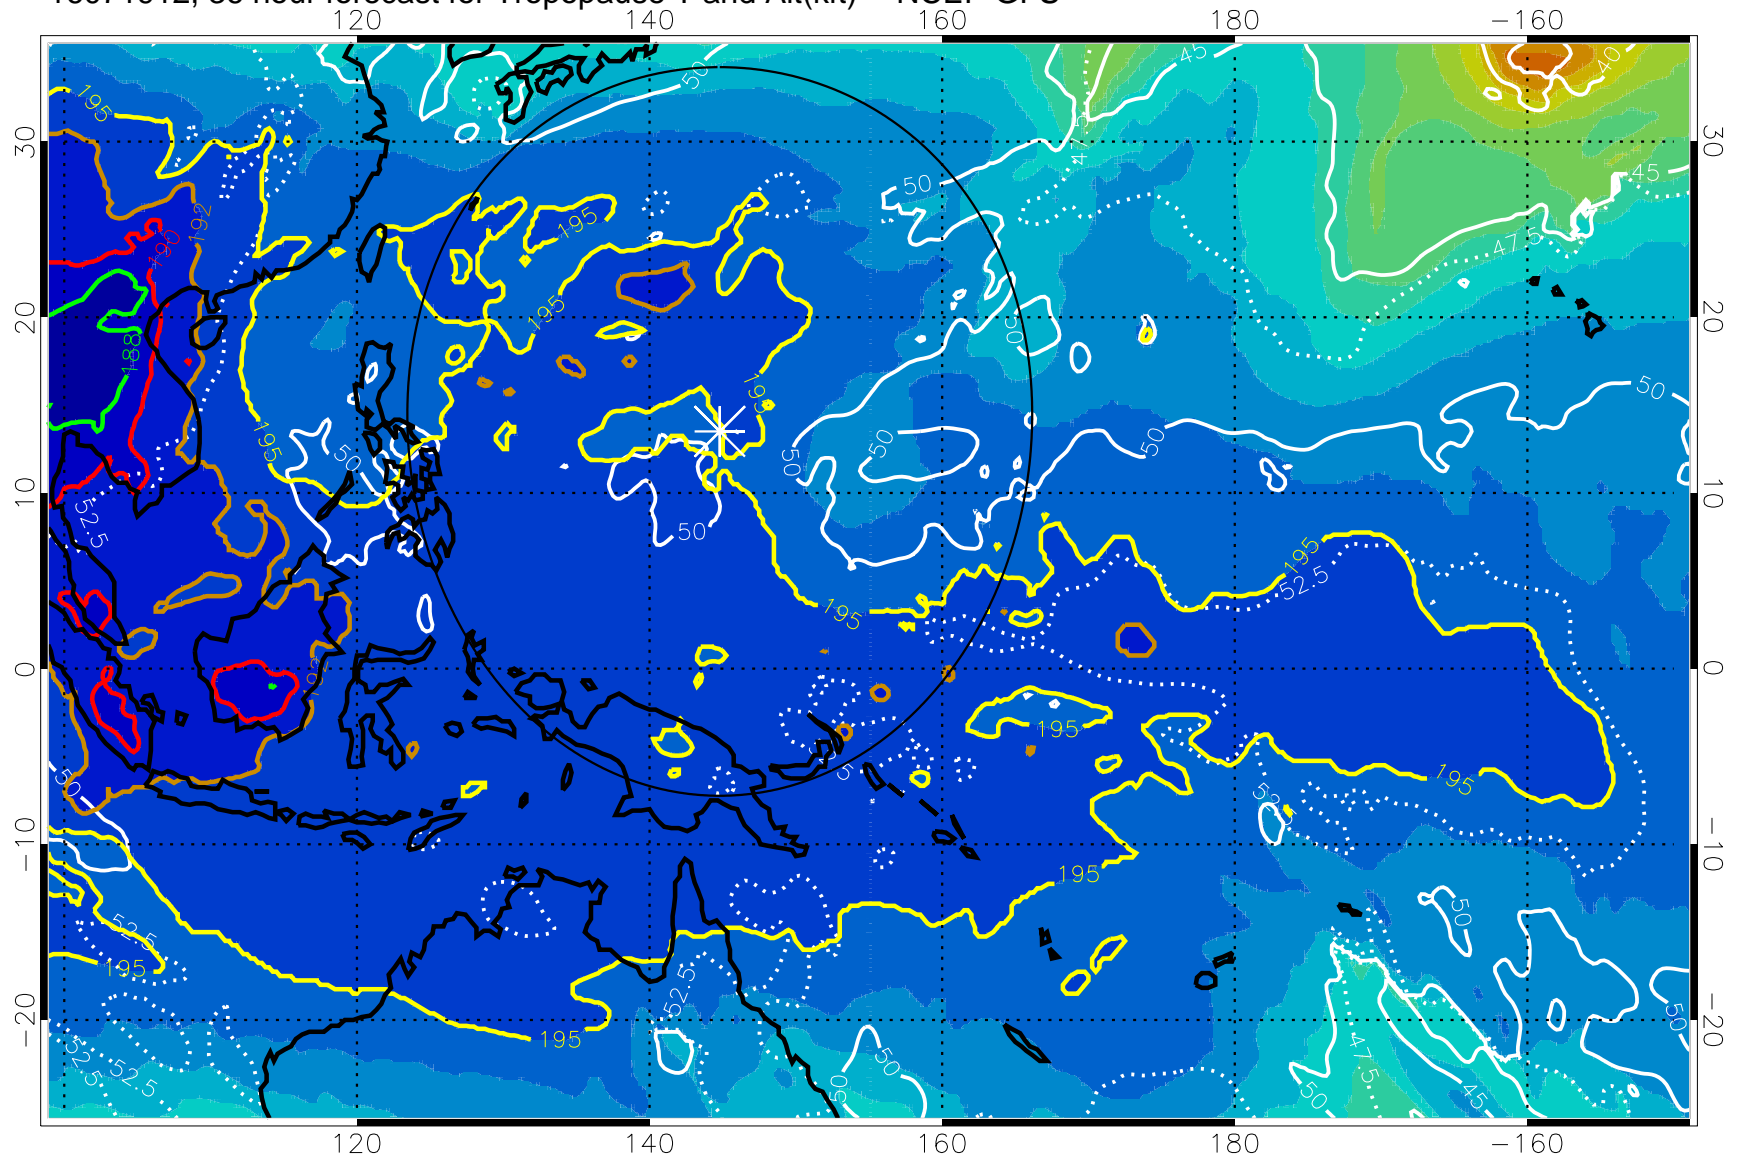

16071912, 36 hour forecast for Tropopause T and Alt(kft) -- NCEP GFS

190 200 210 220 230
Tropopause T, K

Tropopause Altitude in kft (white)

192.5K Isotherm 195K Isotherm
187.5K Isotherm 190K Isotherm

Range ring of 2304 km