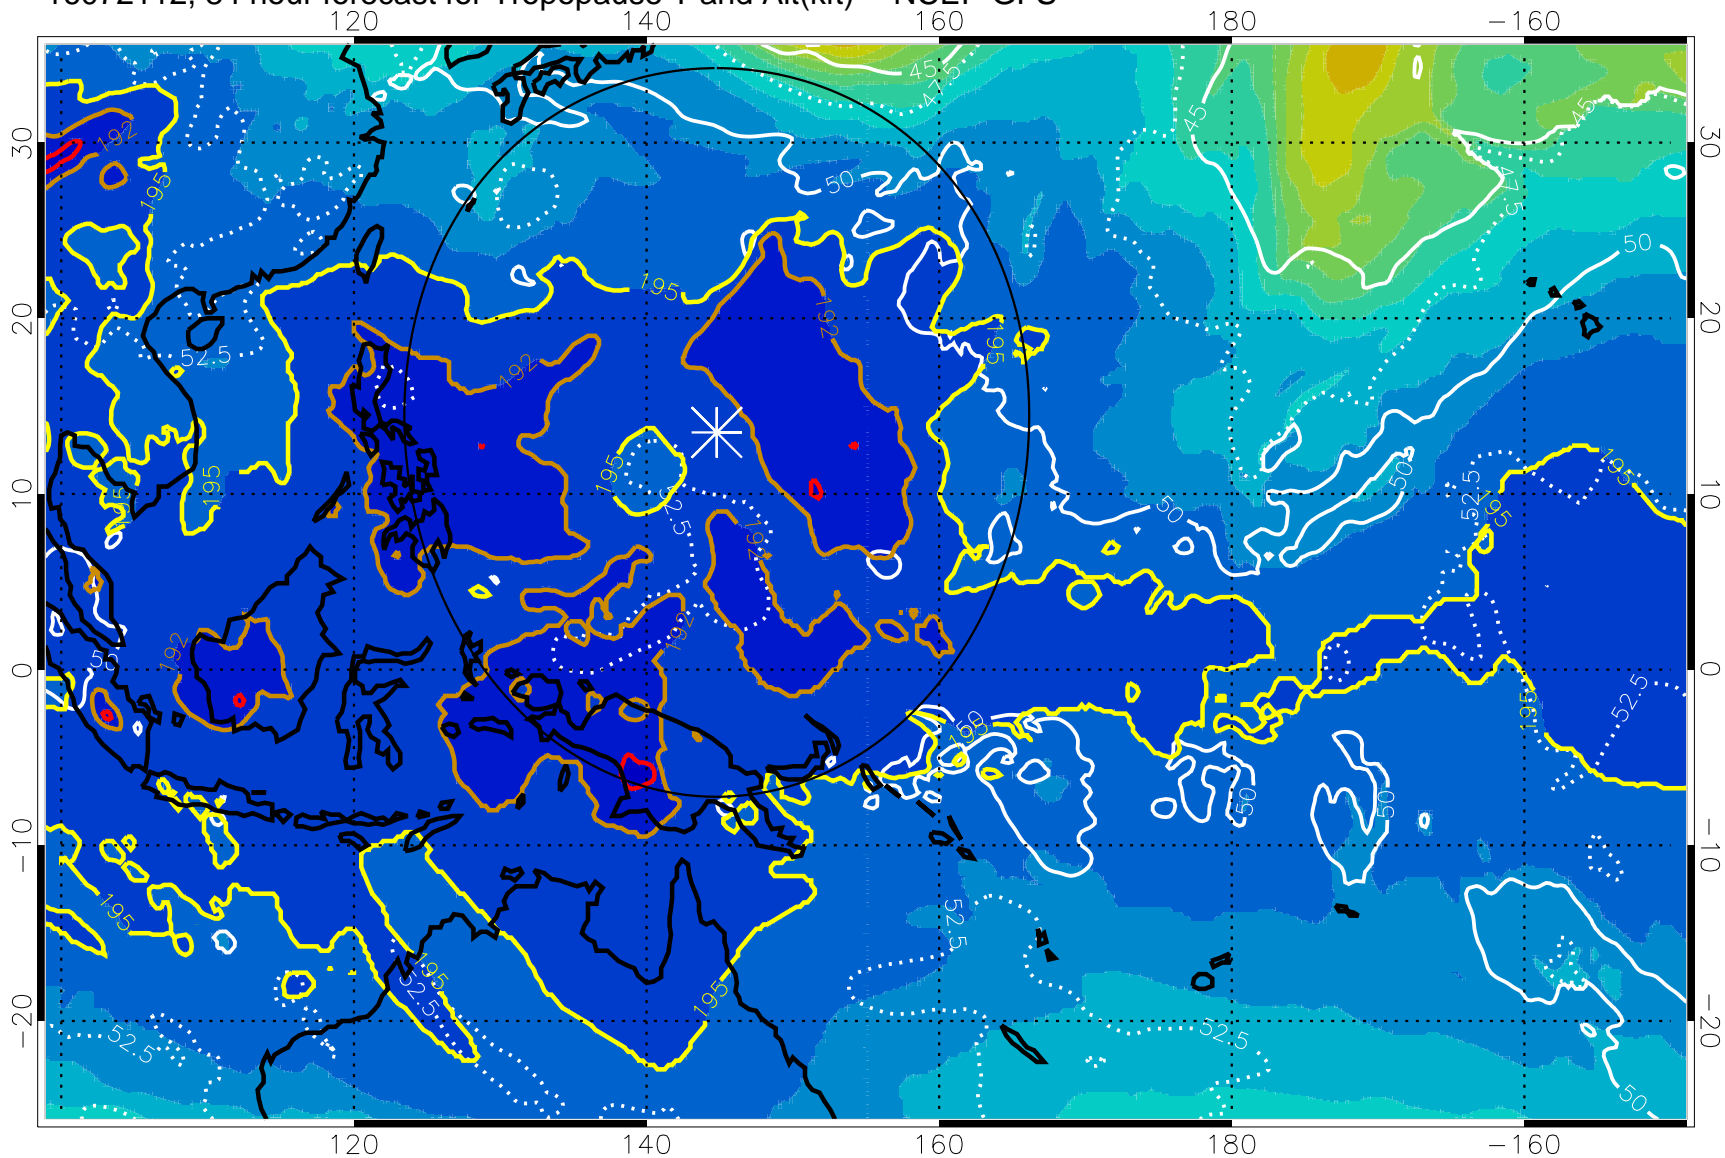

16072112, 84 hour forecast for Tropopause T and Alt(kft) -- NCEP GFS

190 200 210 220 230
Tropopause T, K

Tropopause Altitude in kft (white)

192.5K Isotherm 195K Isotherm
187.5K Isotherm 190K Isotherm

Range ring of 2304 km