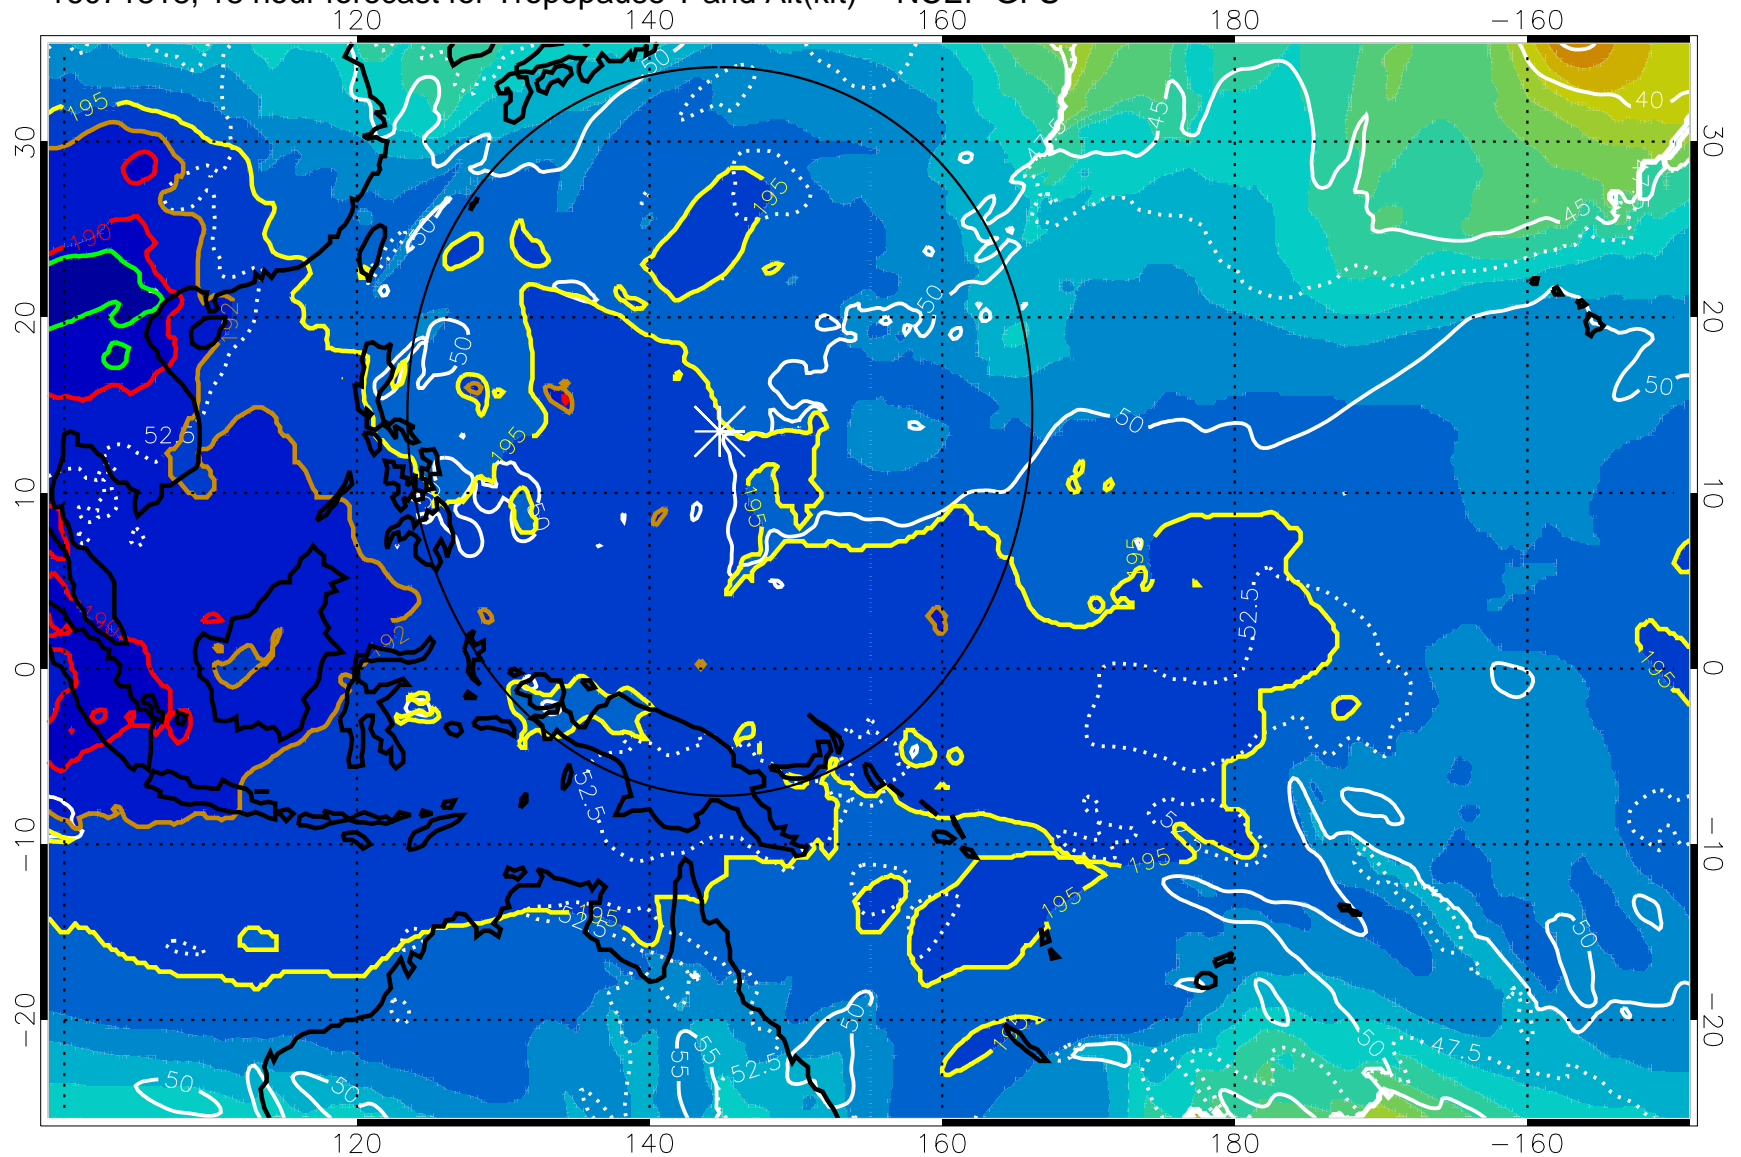

16071818, 18 hour forecast for Tropopause T and Alt(kft) -- NCEP GFS

190 200 210 220 230
Tropopause T, K

Tropopause Altitude in kft (white)

192.5K Isotherm 195K Isotherm
187.5K Isotherm 190K Isotherm

Range ring of 2304 km