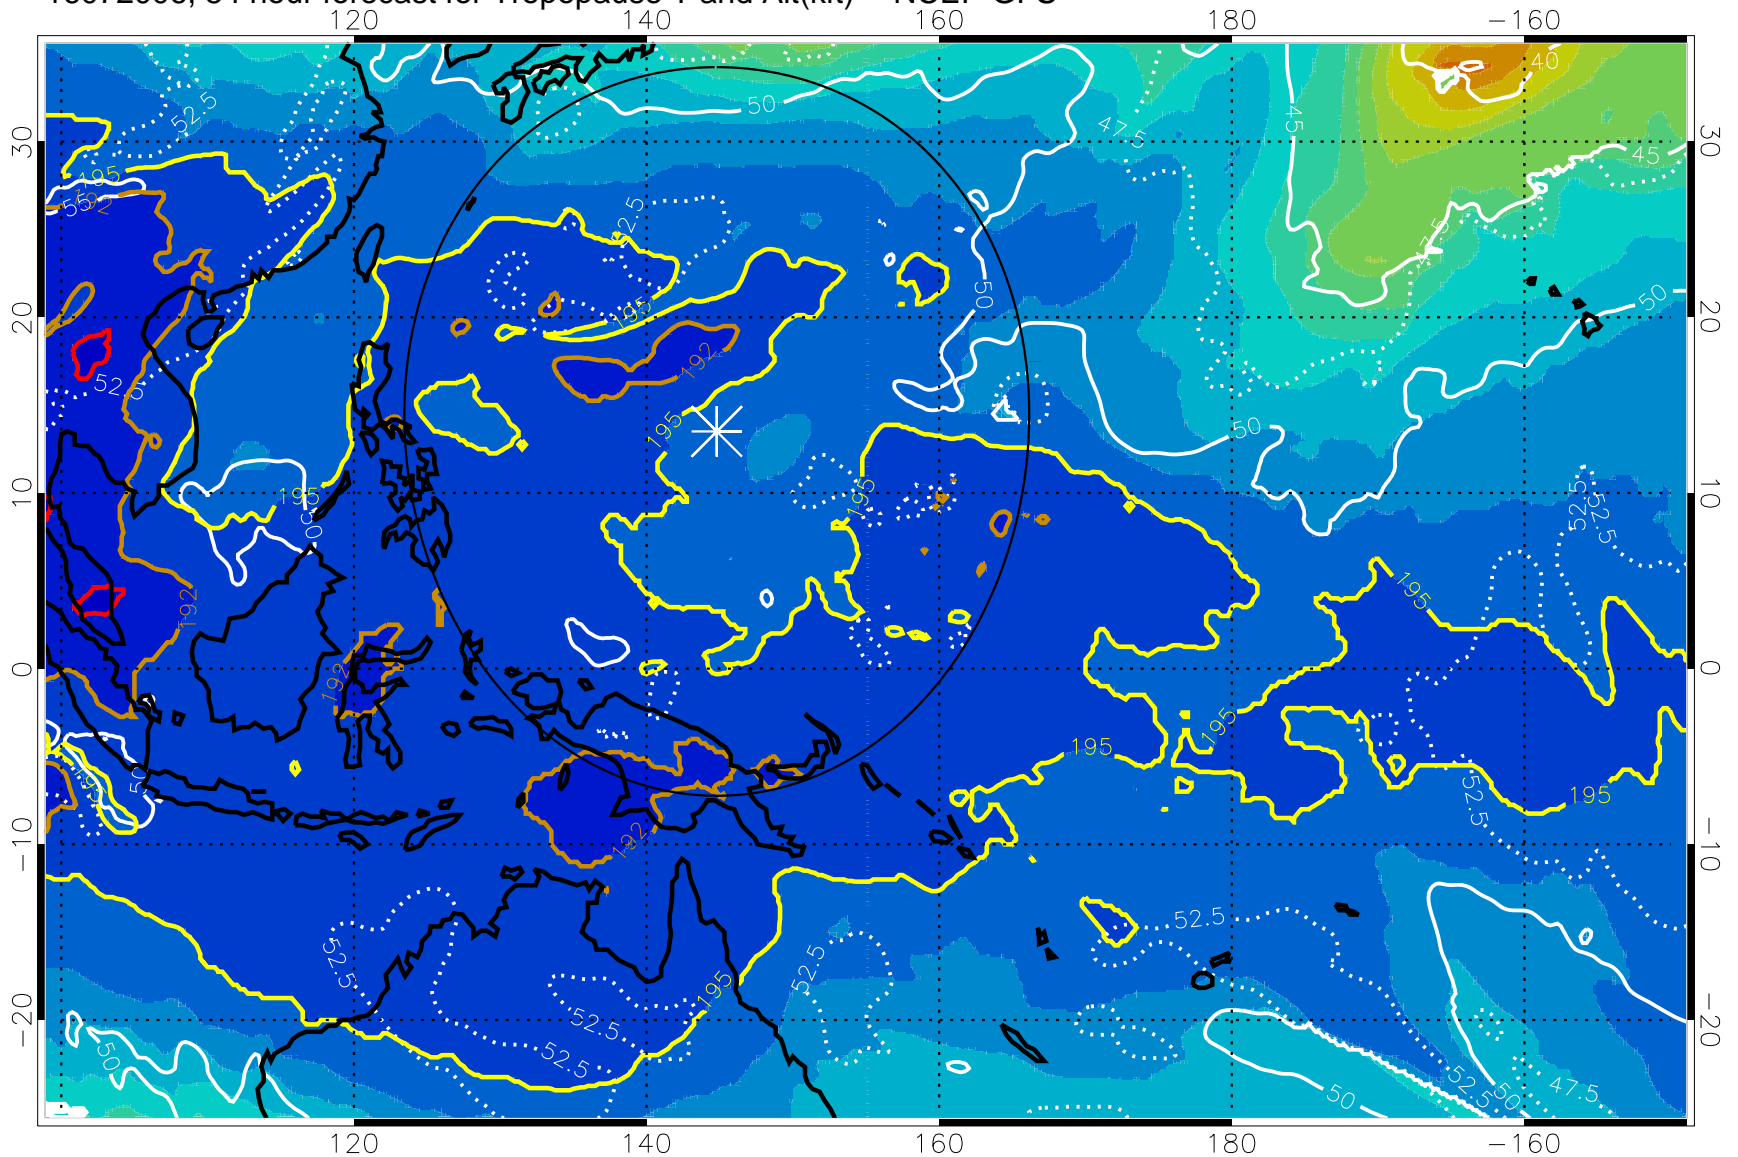

16072006, 54 hour forecast for Tropopause T and Alt(kft) -- NCEP GFS

190 200 210 220 230
Tropopause T, K

Tropopause Altitude in kft (white)

192.5K Isotherm 195K Isotherm
187.5K Isotherm 190K Isotherm

Range ring of 2304 km