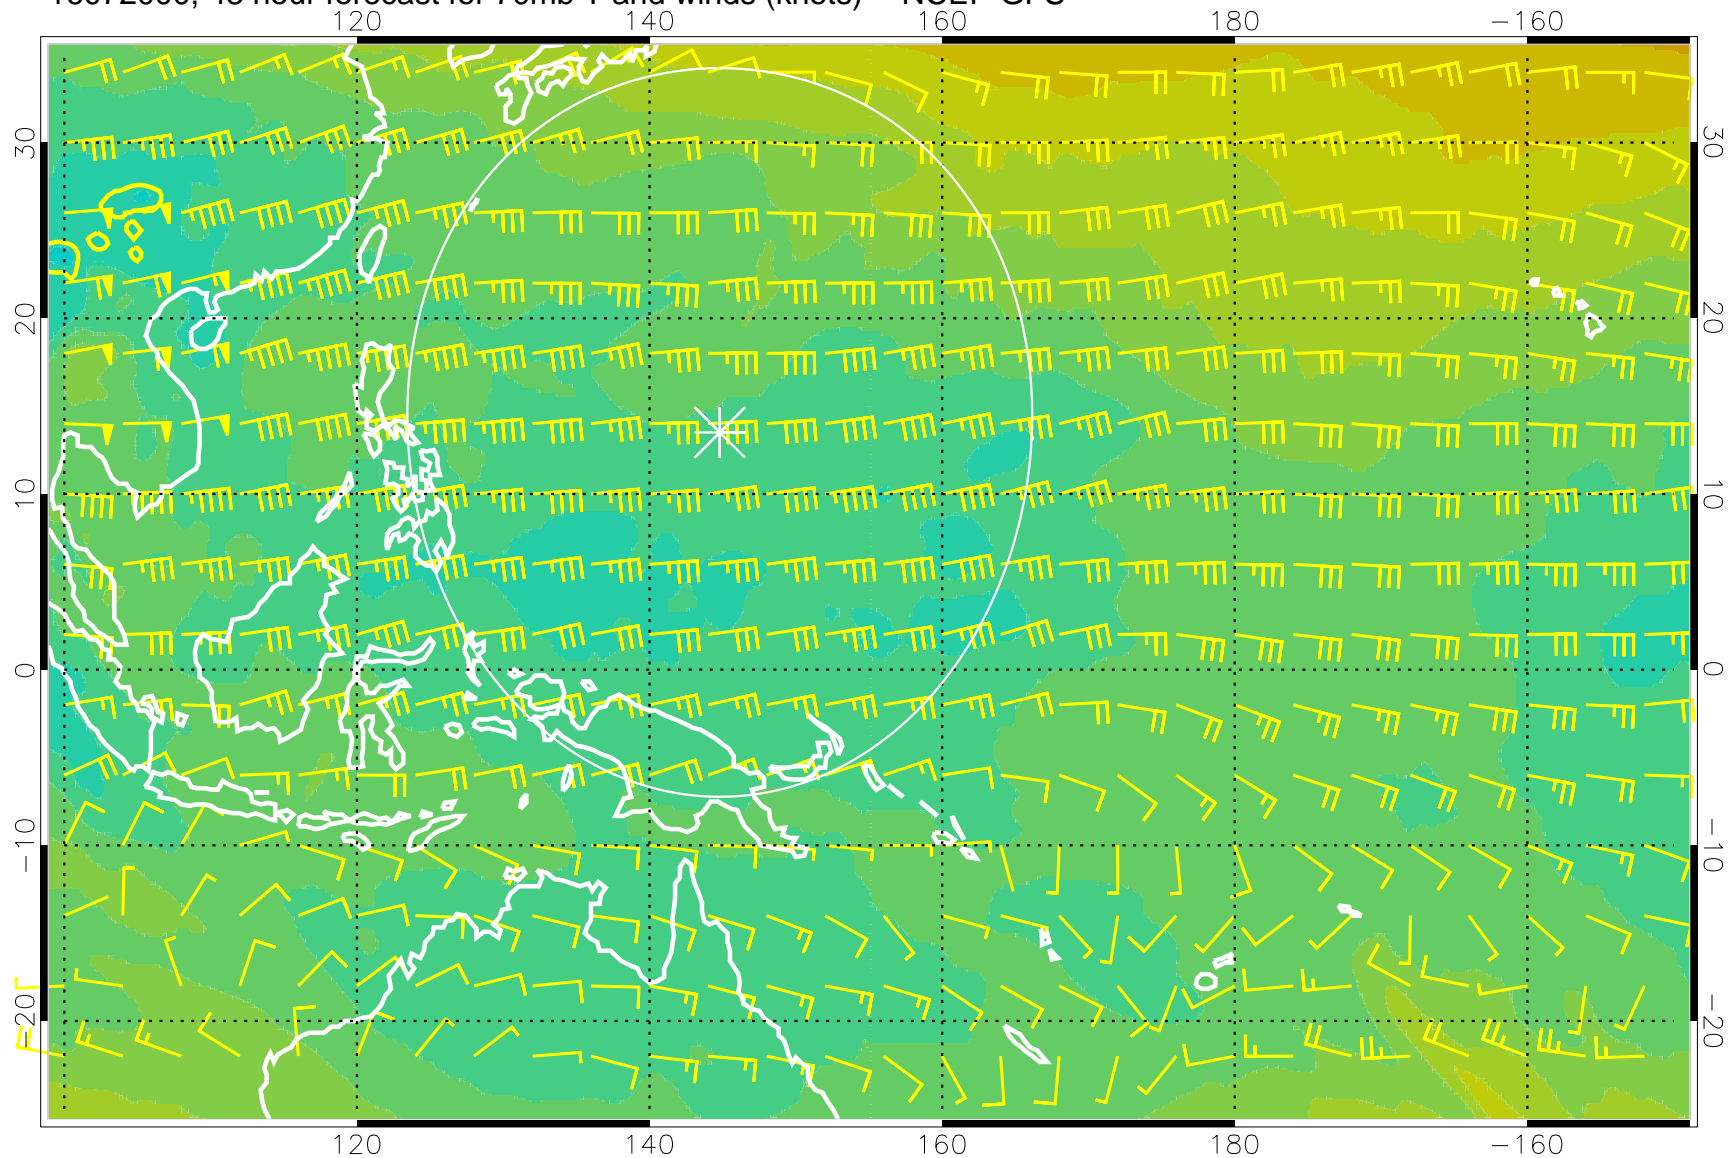

190K Isotherm    192.5K Isotherm  
195K Isotherm    197.5K Isotherm

Range ring of 2304 km

16071906, 30 hour forecast for 70mb T and winds (knots) -- NCEP GFS

180 190 200 210 220

T, K

190K Isotherm 192.5K Isotherm  
195K Isotherm 197.5K Isotherm

Range ring of 2304 km

16071912, 36 hour forecast for 70mb T and winds (knots) -- NCEP GFS

180 190 200 210 220  
T, K

190K Isotherm 192.5K Isotherm  
195K Isotherm 197.5K Isotherm

Range ring of 2304 km

16071918, 42 hour forecast for 70mb T and winds (knots) -- NCEP GFS

180 190 200 210 220

T, K

190K Isotherm 192.5K Isotherm  
195K Isotherm 197.5K Isotherm

Range ring of 2304 km

16072000, 48 hour forecast for 70mb T and winds (knots) -- NCEP GFS

180      190      200      210      220

T, K

190K Isotherm    192.5K Isotherm  
195K Isotherm    197.5K Isotherm

Range ring of 2304 km

16072006, 54 hour forecast for 70mb T and winds (knots) -- NCEP GFS

180 190 200 210 220

T, K

190K Isotherm 192.5K Isotherm  
195K Isotherm 197.5K Isotherm