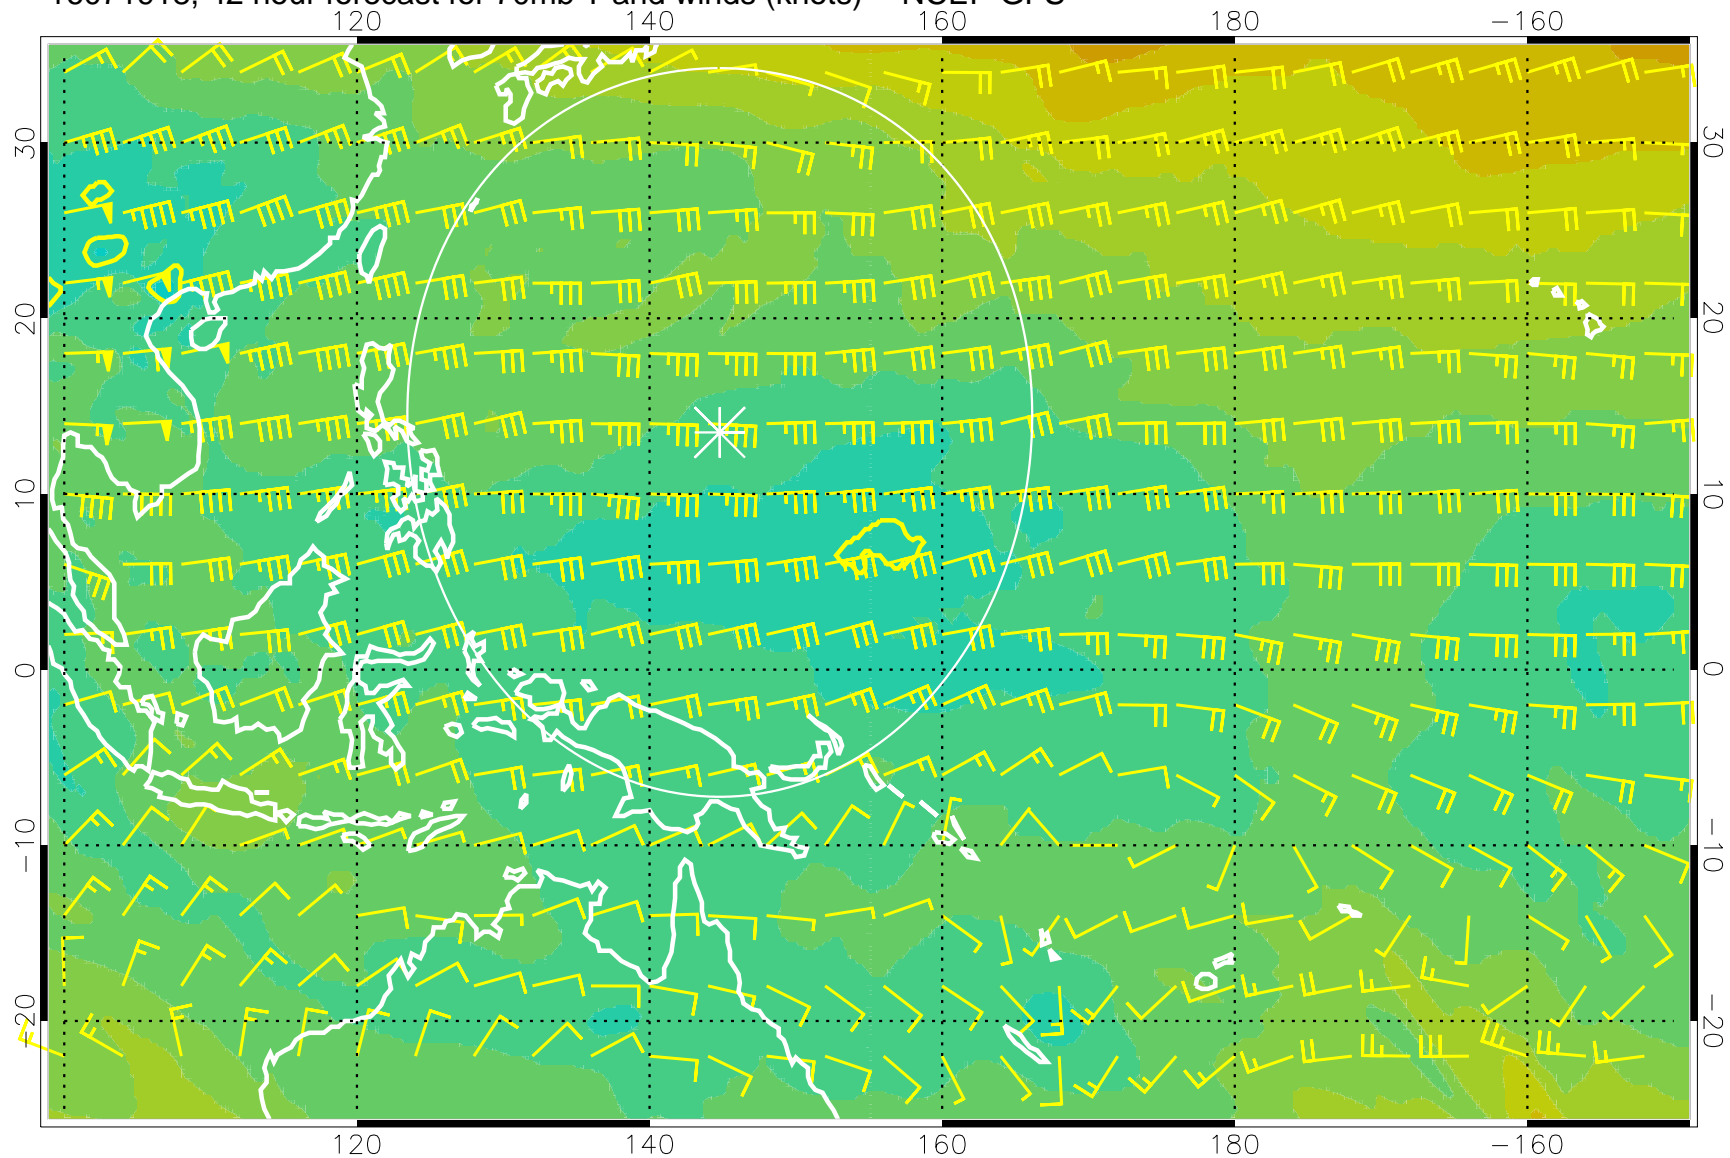

190K Isotherm    192.5K Isotherm  
195K Isotherm    197.5K Isotherm

Range ring of 2304 km

16071906, 30 hour forecast for 70mb T and winds (knots) -- NCEP GFS

180 190 200 210 220

T, K

190K Isotherm 192.5K Isotherm  
195K Isotherm 197.5K Isotherm

Range ring of 2304 km

16071912, 36 hour forecast for 70mb T and winds (knots) -- NCEP GFS

180 190 200 210 220  
T, K

190K Isotherm 192.5K Isotherm  
195K Isotherm 197.5K Isotherm

Range ring of 2304 km

16071918, 42 hour forecast for 70mb T and winds (knots) -- NCEP GFS

180 190 200 210 220

T, K

190K Isotherm 192.5K Isotherm  
195K Isotherm 197.5K Isotherm

Range ring of 2304 km

16072000, 48 hour forecast for 70mb T and winds (knots) -- NCEP GFS

180      190      200      210      220

T, K

190K Isotherm    192.5K Isotherm  
195K Isotherm    197.5K Isotherm

Range ring of 2304 km

16072006, 54 hour forecast for 70mb T and winds (knots) -- NCEP GFS

180 190 200 210 220

T, K

190K Isotherm 192.5K Isotherm  
195K Isotherm 197.5K Isotherm