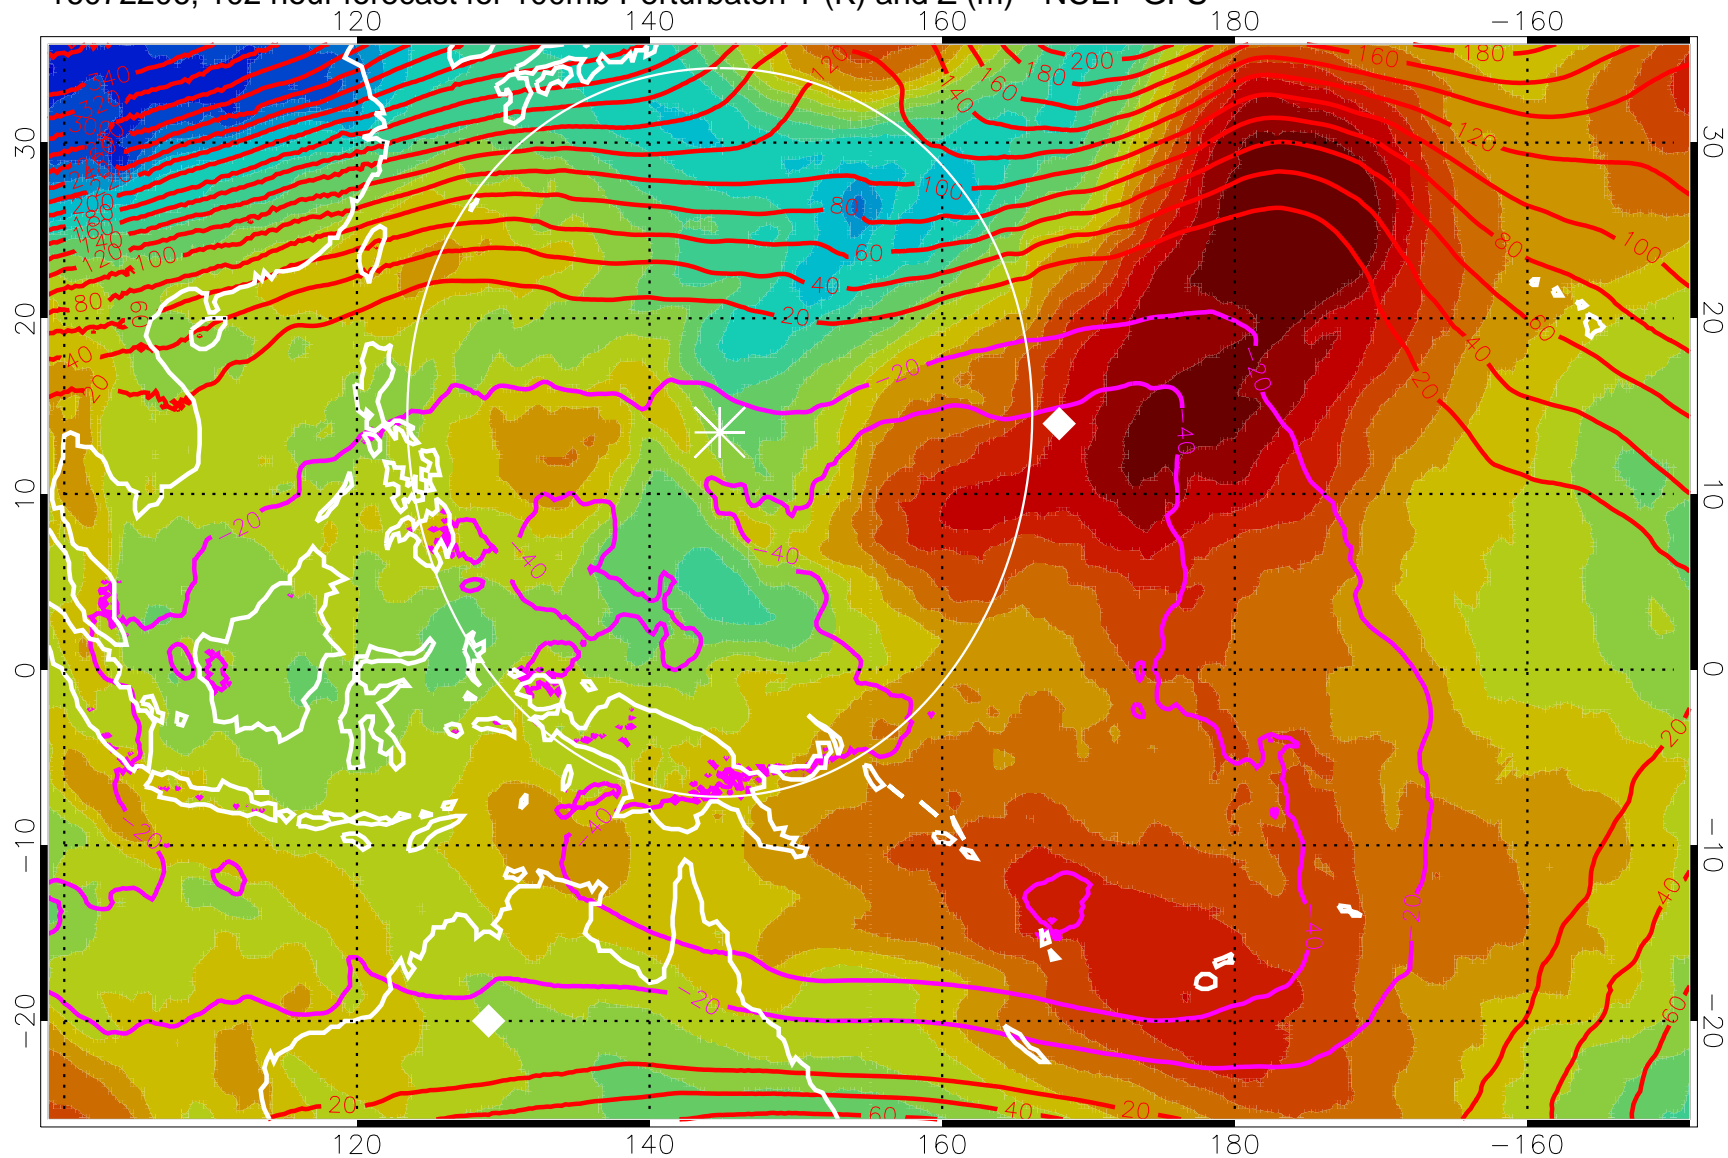

16072206, 102 hour forecast for 100mb Perturbaton T (K) and Z (m)-- NCEP GFS

Contours are 100 mbar Z perturbation (m)
Positive Z Contours
Negative Z Contours
Diamonds-mean pos. of anticyclones

Range ring of 2304 km