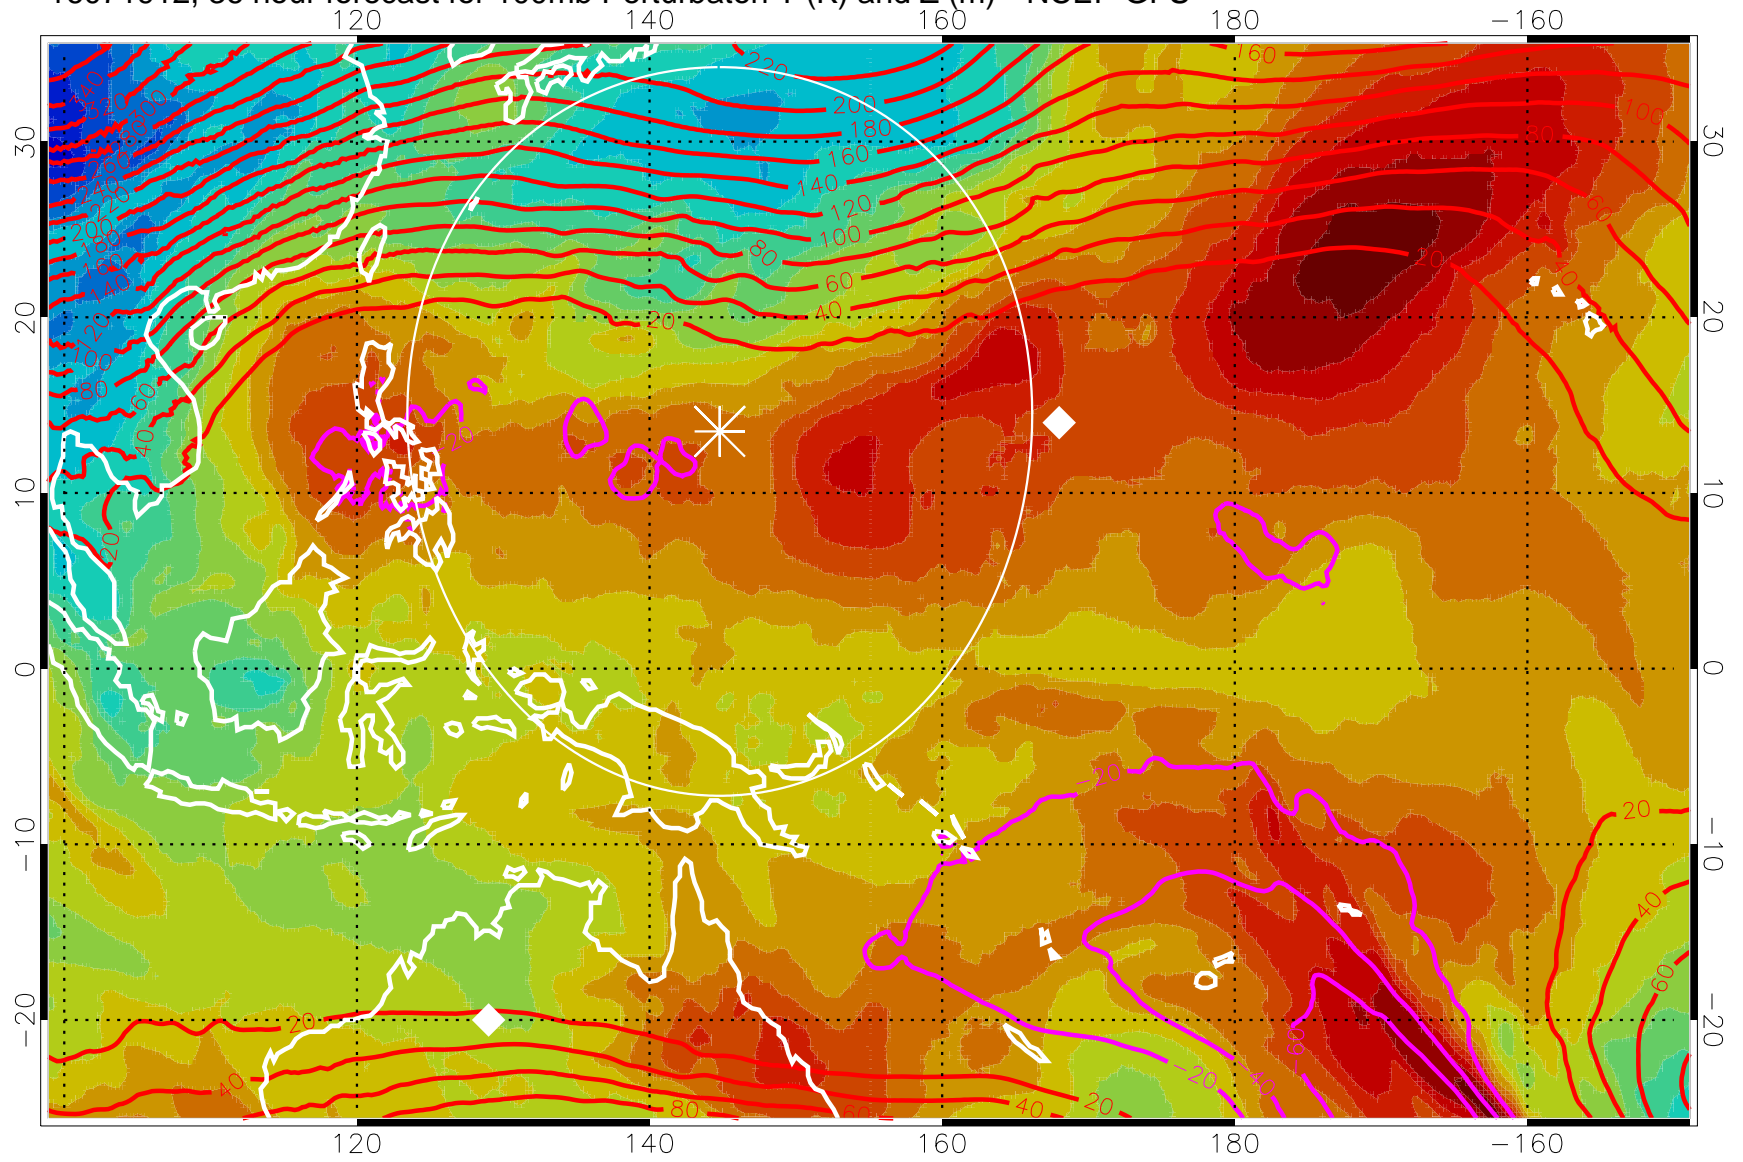

16071912, 36 hour forecast for 100mb Perturbaton T (K) and Z (m)-- NCEP GFS

Contours are 100 mbar Z perturbation (m)
Positive Z Contours
Negative Z Contours
Diamonds-mean pos. of anticyclones

Range ring of 2304 km