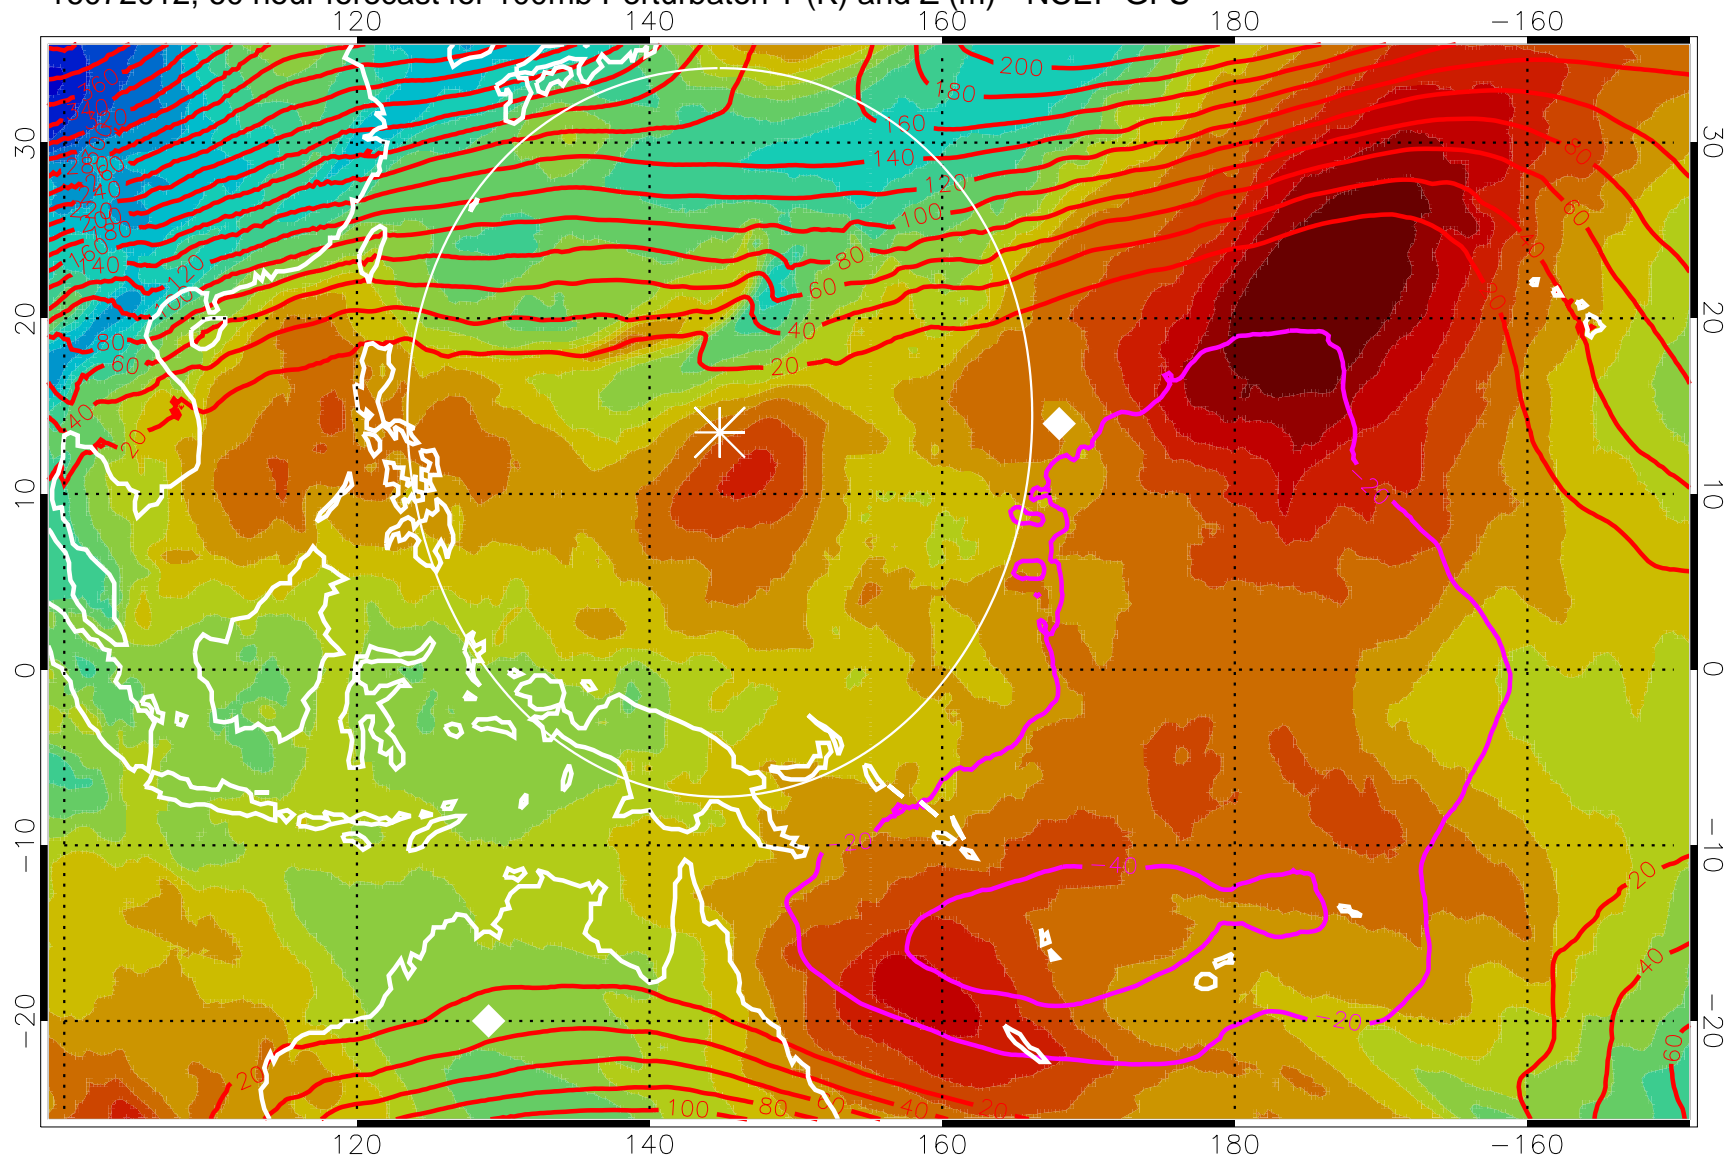

16072012, 60 hour forecast for 100mb Perturbaton T (K) and Z (m)-- NCEP GFS

Contours are 100 mbar Z perturbation (m)
Positive Z Contours
Negative Z Contours
Diamonds-mean pos. of anticyclones

Range ring of 2304 km