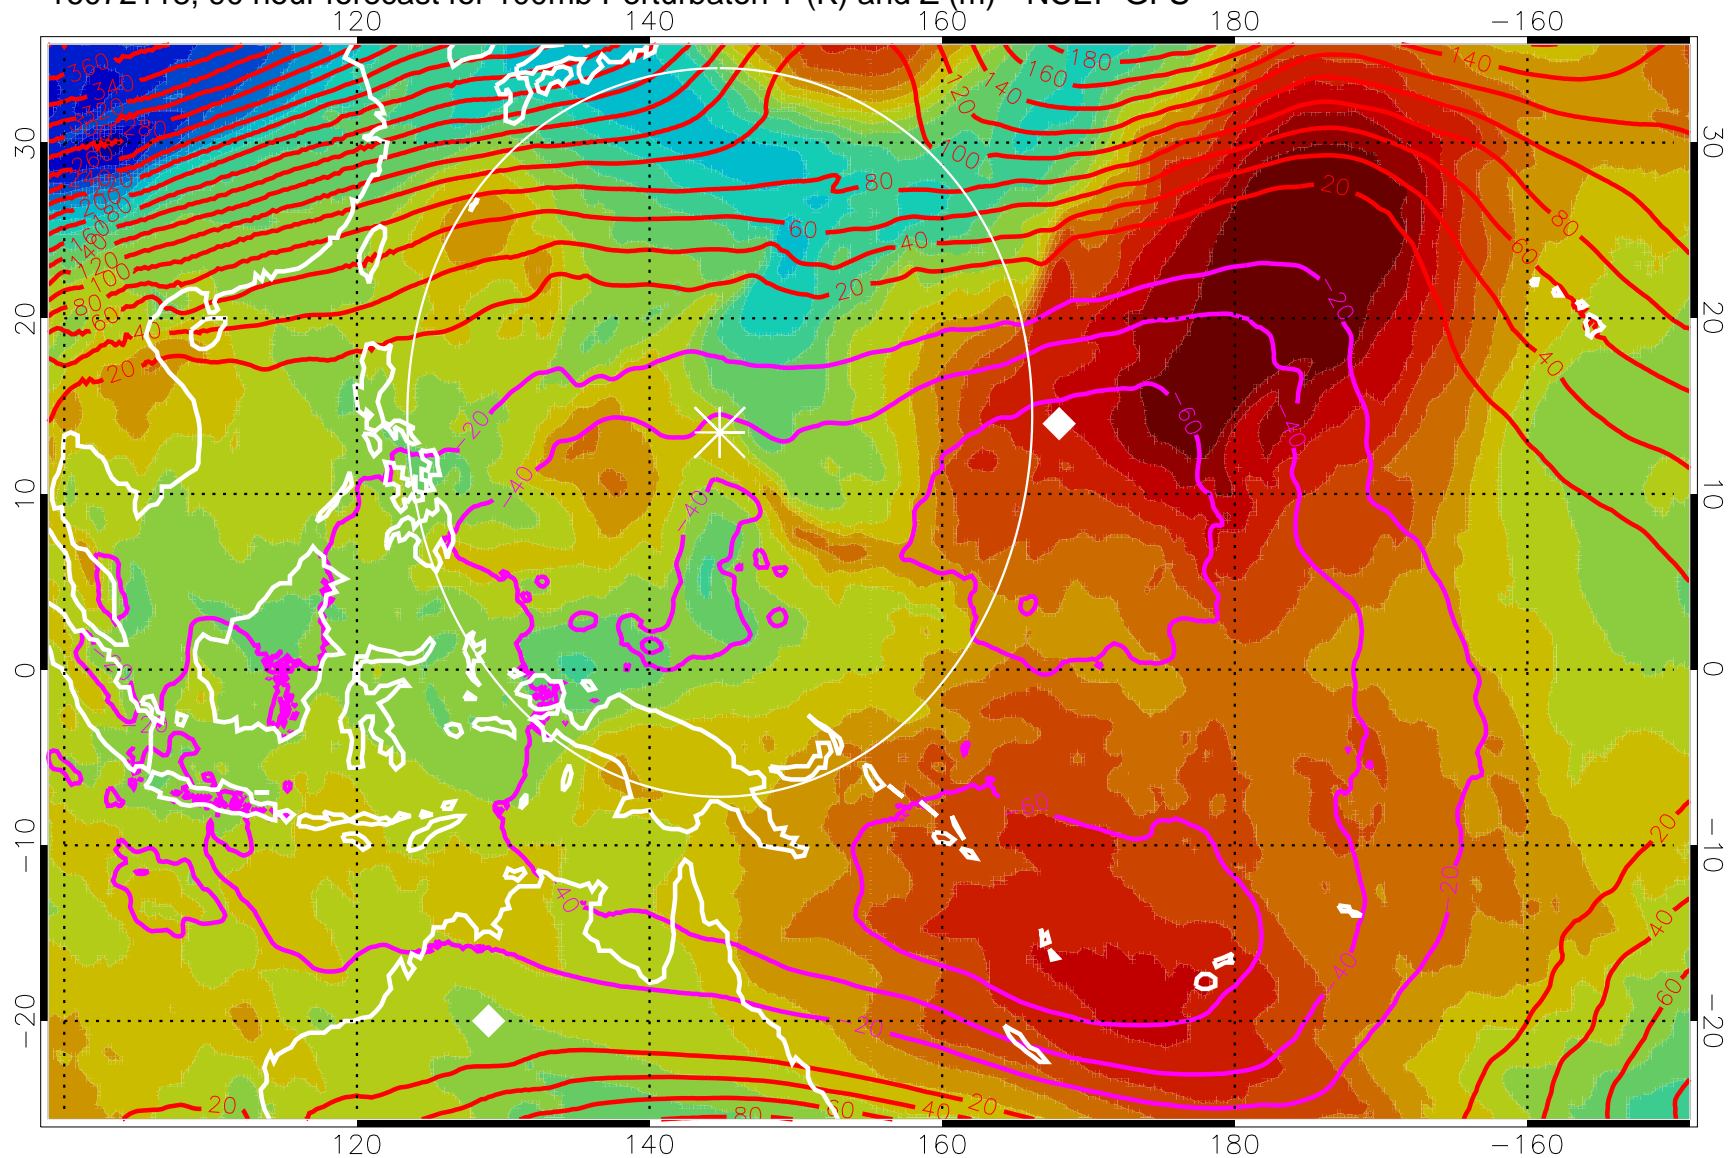

16072118, 90 hour forecast for 100mb Perturbaton T (K) and Z (m)-- NCEP GFS

Contours are 100 mbar Z perturbation (m)
Positive Z Contours
Negative Z Contours
Diamonds-mean pos. of anticyclones

Range ring of 2304 km