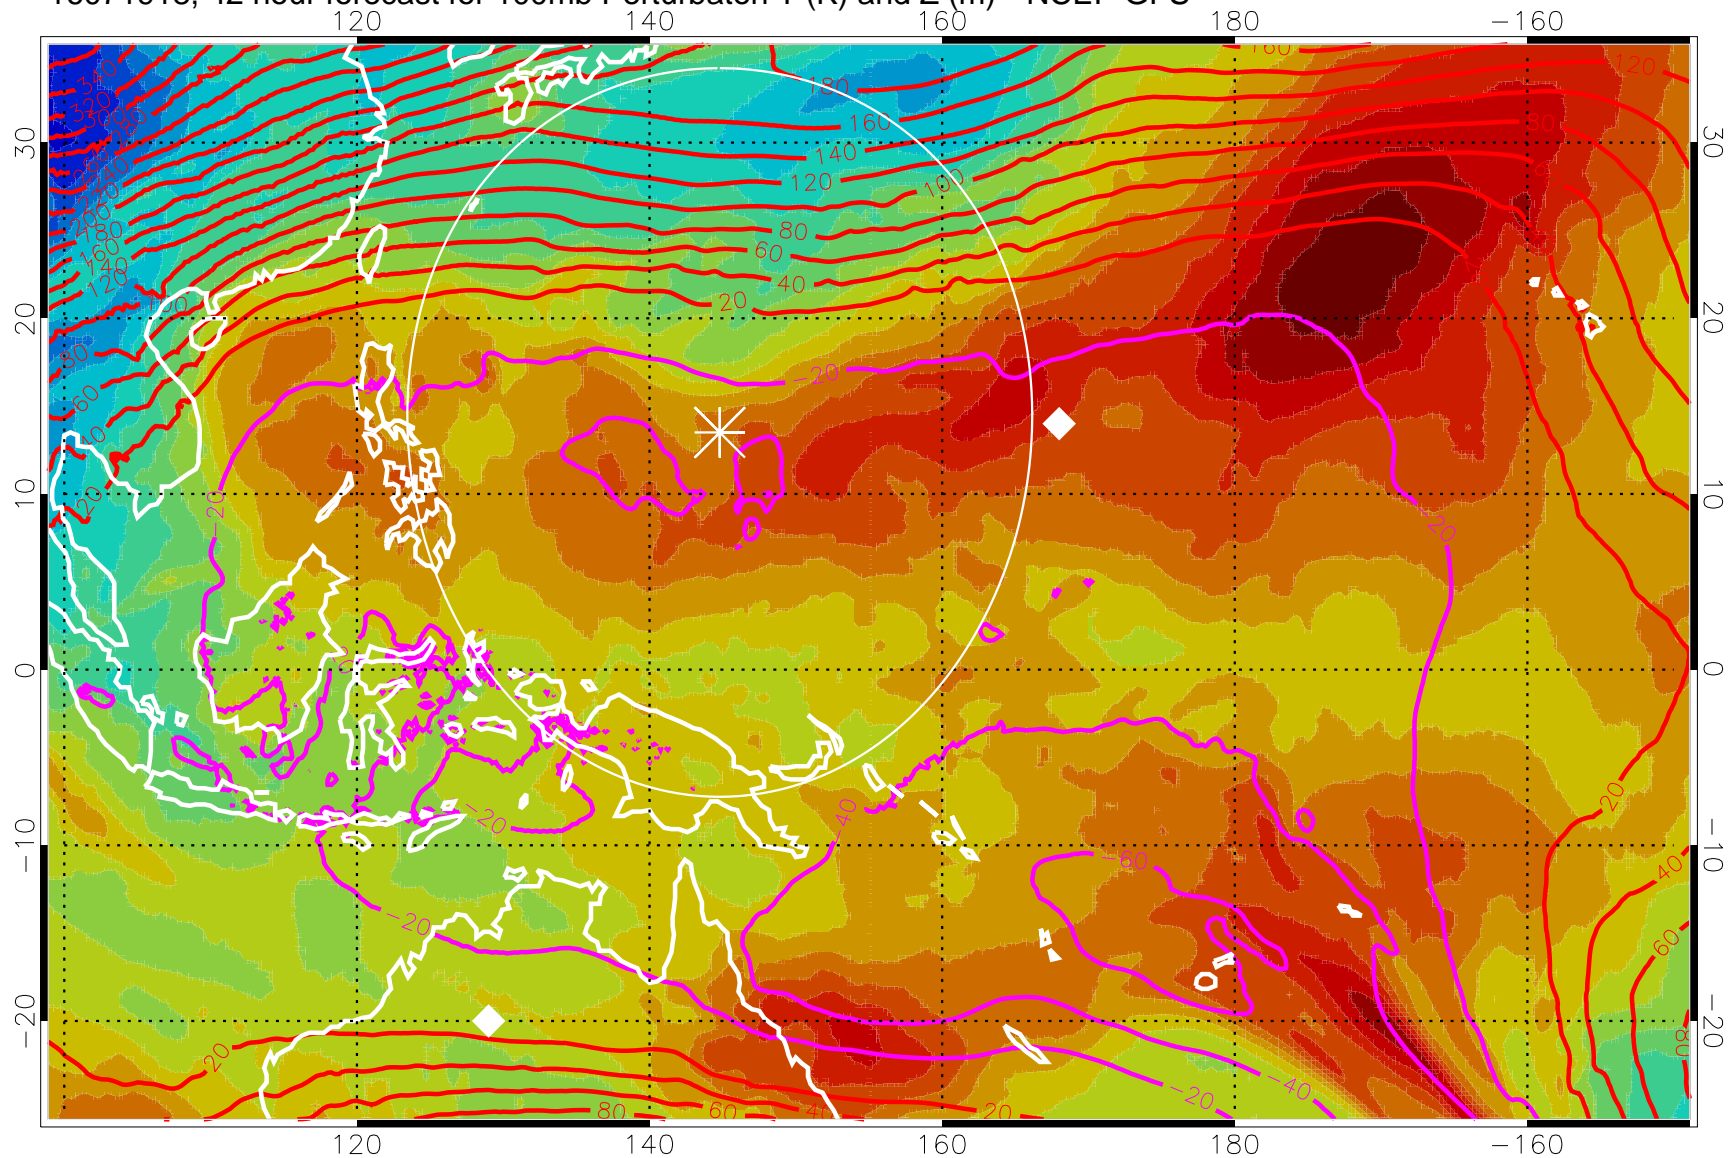

16071918, 42 hour forecast for 100mb Perturbaton T (K) and Z (m)-- NCEP GFS

Contours are 100 mbar Z perturbation (m)
Positive Z Contours
Negative Z Contours
Diamonds-mean pos. of anticyclones

Range ring of 2304 km