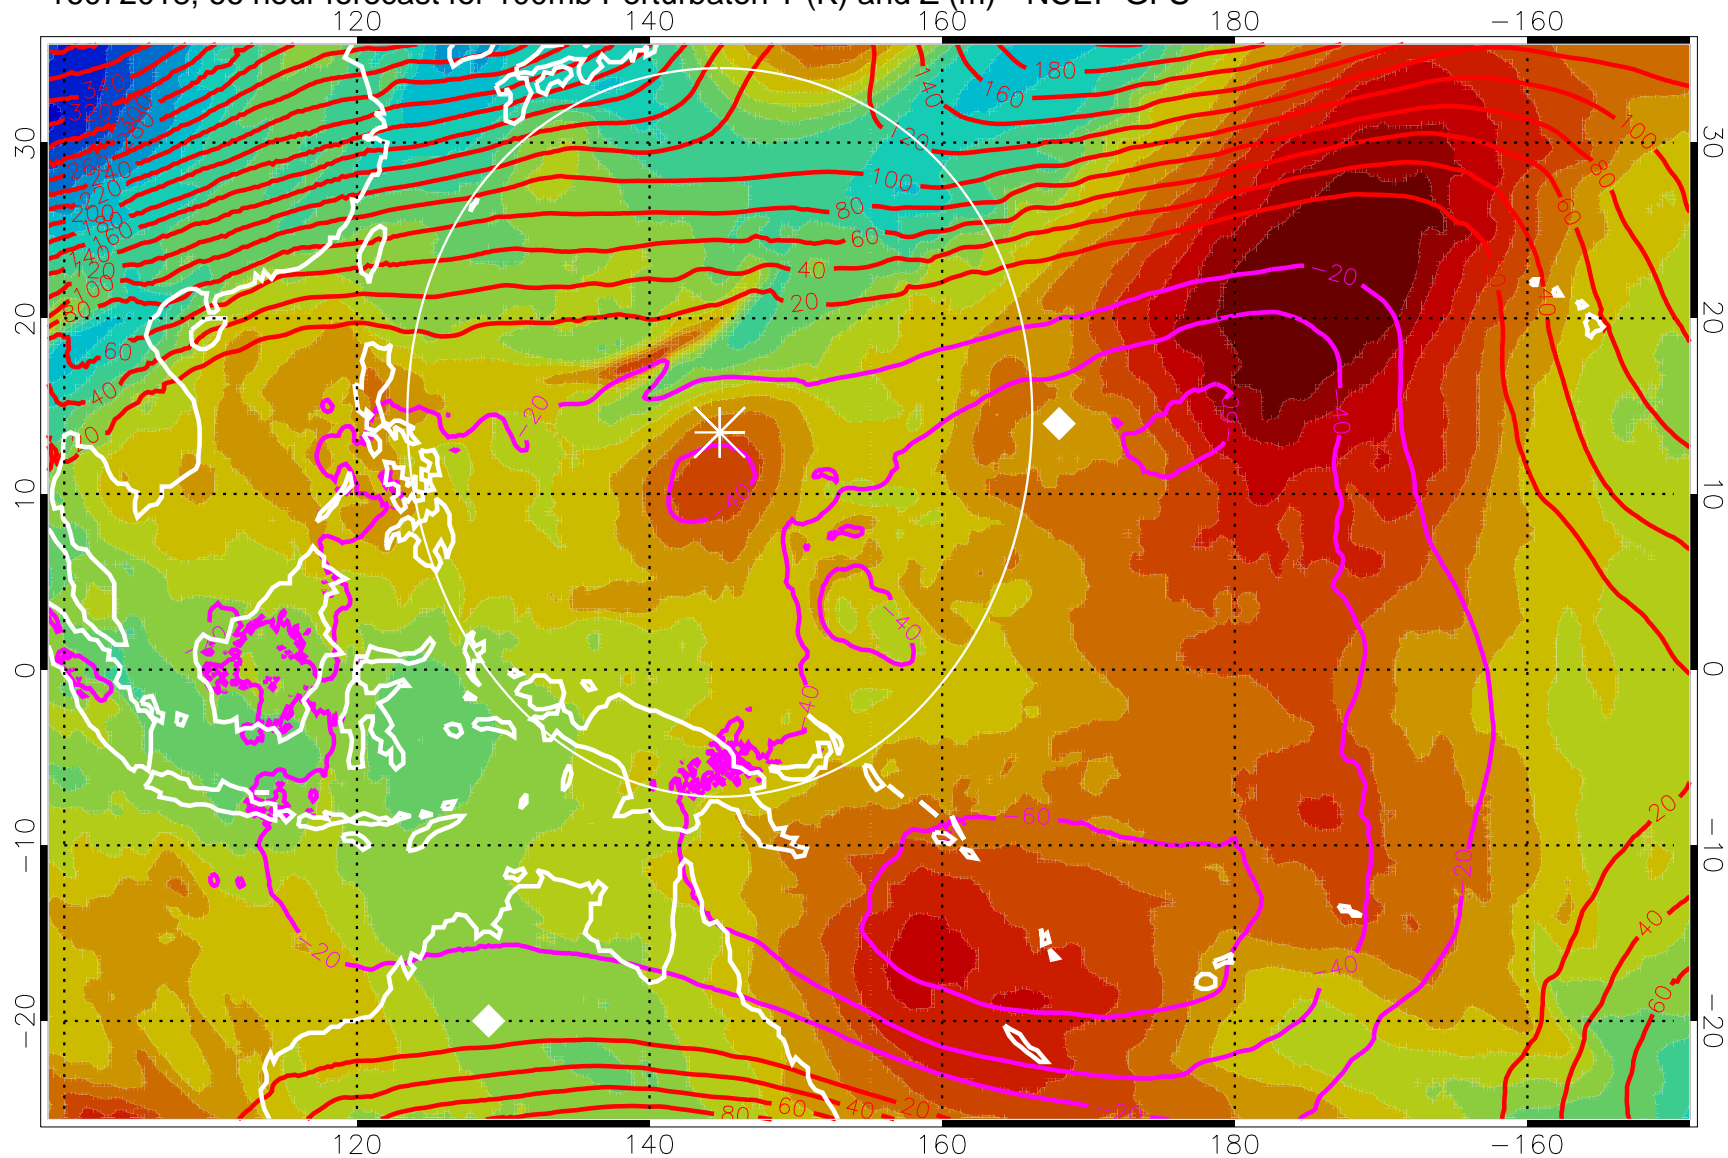

16072018, 66 hour forecast for 100mb Perturbaton T (K) and Z (m)-- NCEP GFS

Contours are 100 mbar Z perturbation (m)
Positive Z Contours
Negative Z Contours
Diamonds-mean pos. of anticyclones

Range ring of 2304 km