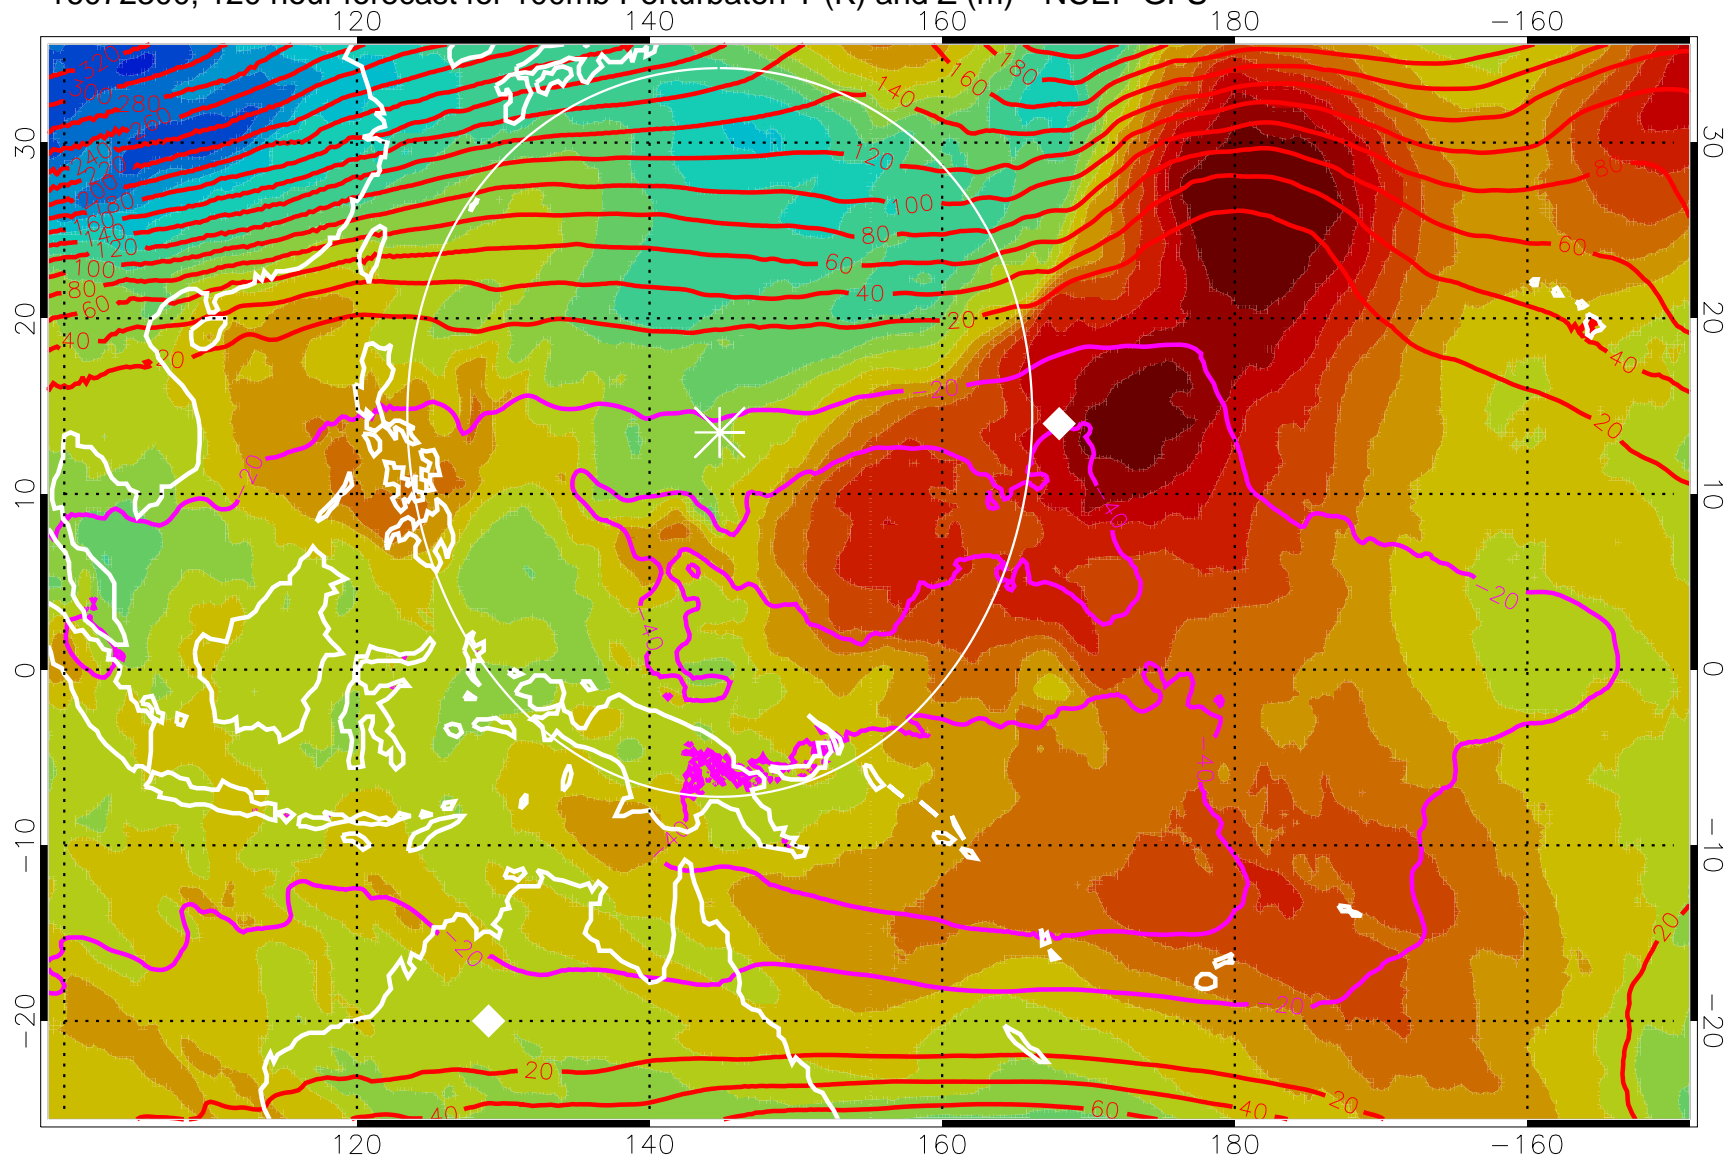

16072300, 120 hour forecast for 100mb Perturbaton T (K) and Z (m)-- NCEP GFS

Contours are 100 mbar Z perturbation (m)
Positive Z Contours
Negative Z Contours
Diamonds-mean pos. of anticyclones

Range ring of 2304 km