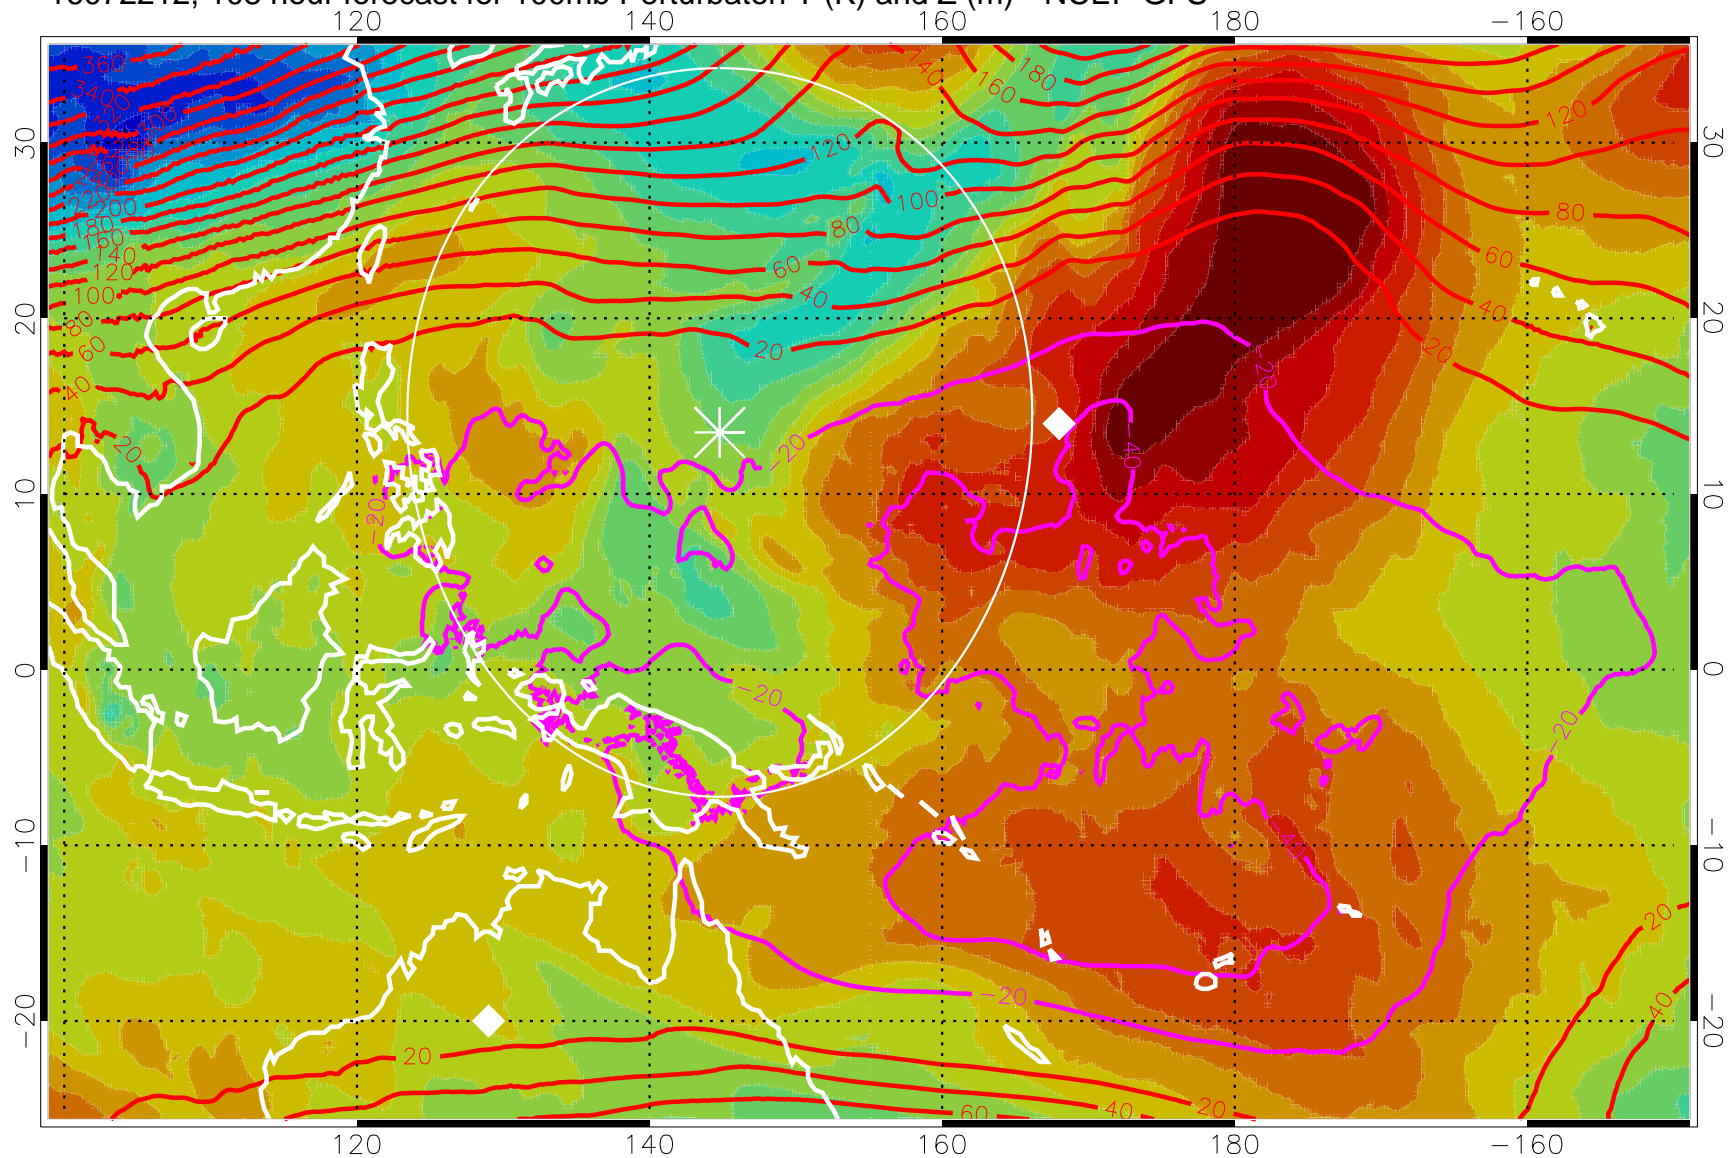

16072212, 108 hour forecast for 100mb Perturbaton T (K) and Z (m)-- NCEP GFS

Contours are 100 mbar Z perturbation (m)
Positive Z Contours
Negative Z Contours
Diamonds-mean pos. of anticyclones

Range ring of 2304 km