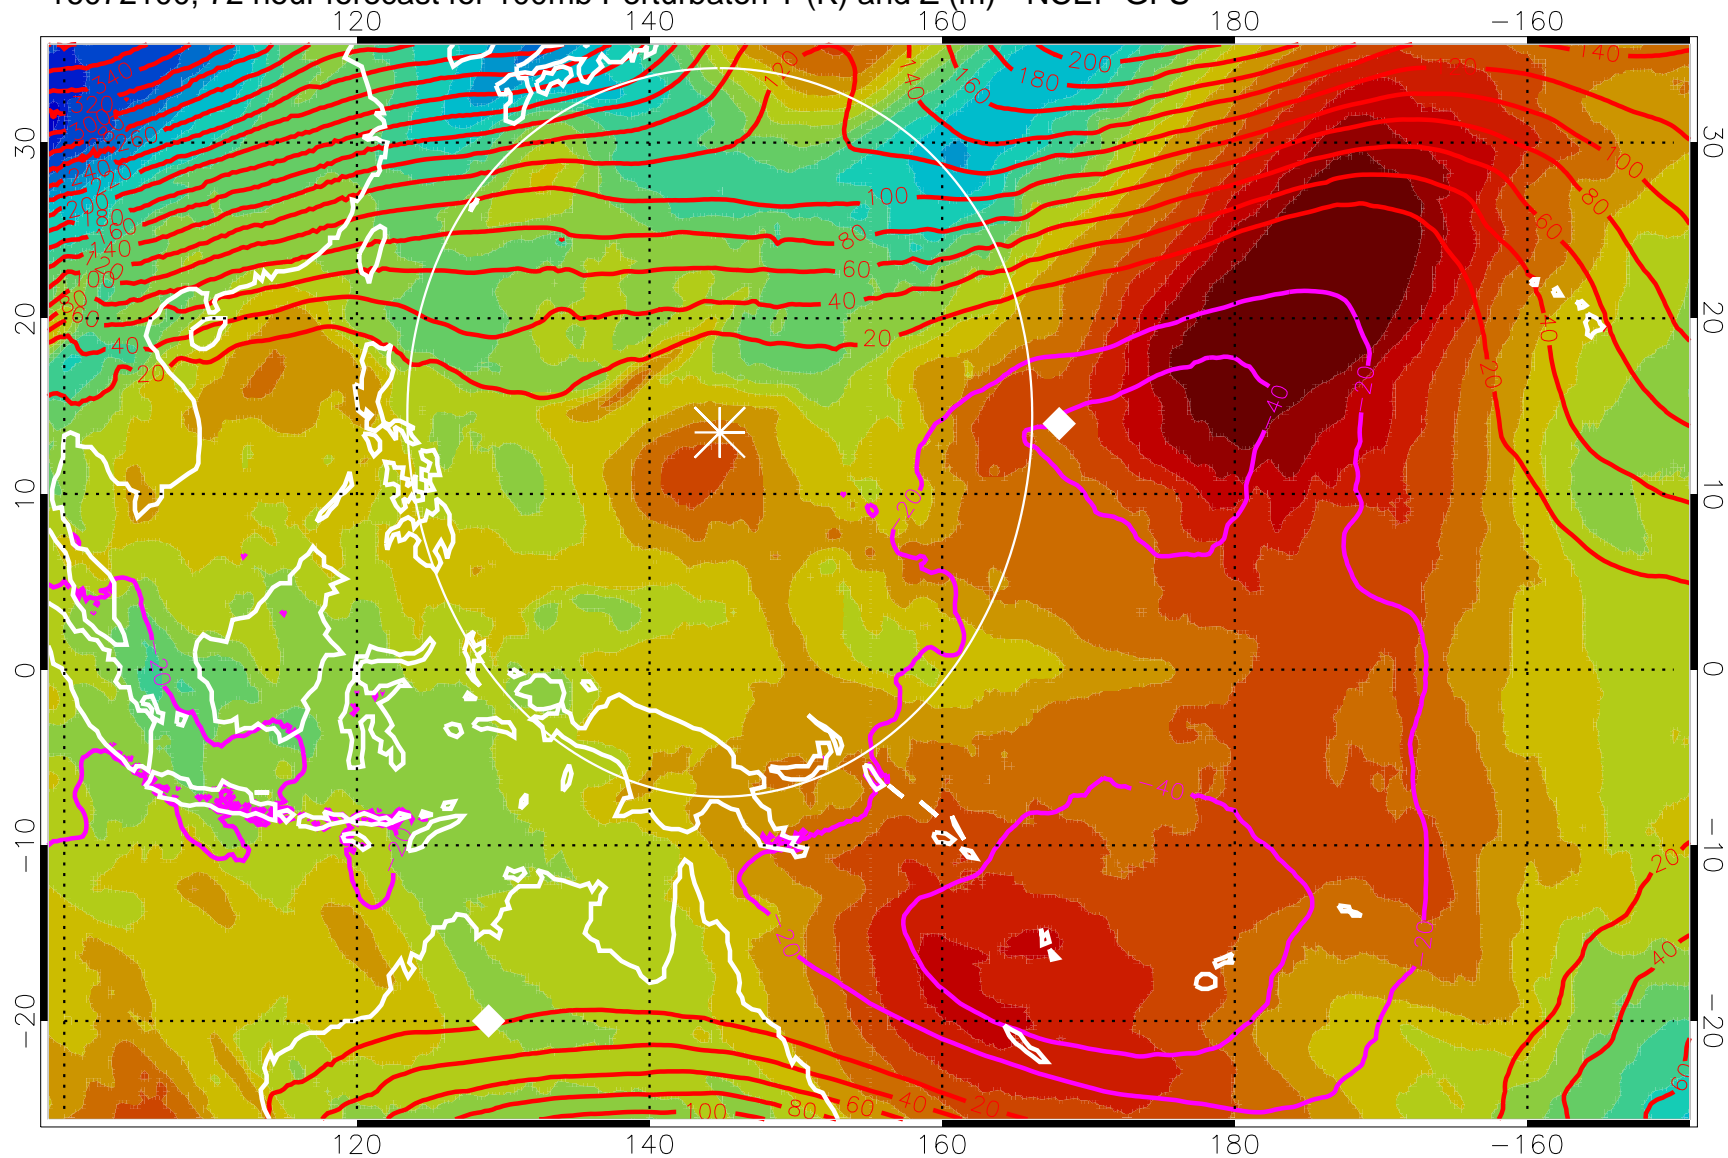

16072100, 72 hour forecast for 100mb Perturbaton T (K) and Z (m)-- NCEP GFS

Contours are 100 mbar Z perturbation (m)
Positive Z Contours
Negative Z Contours
Diamonds-mean pos. of anticyclones

Range ring of 2304 km