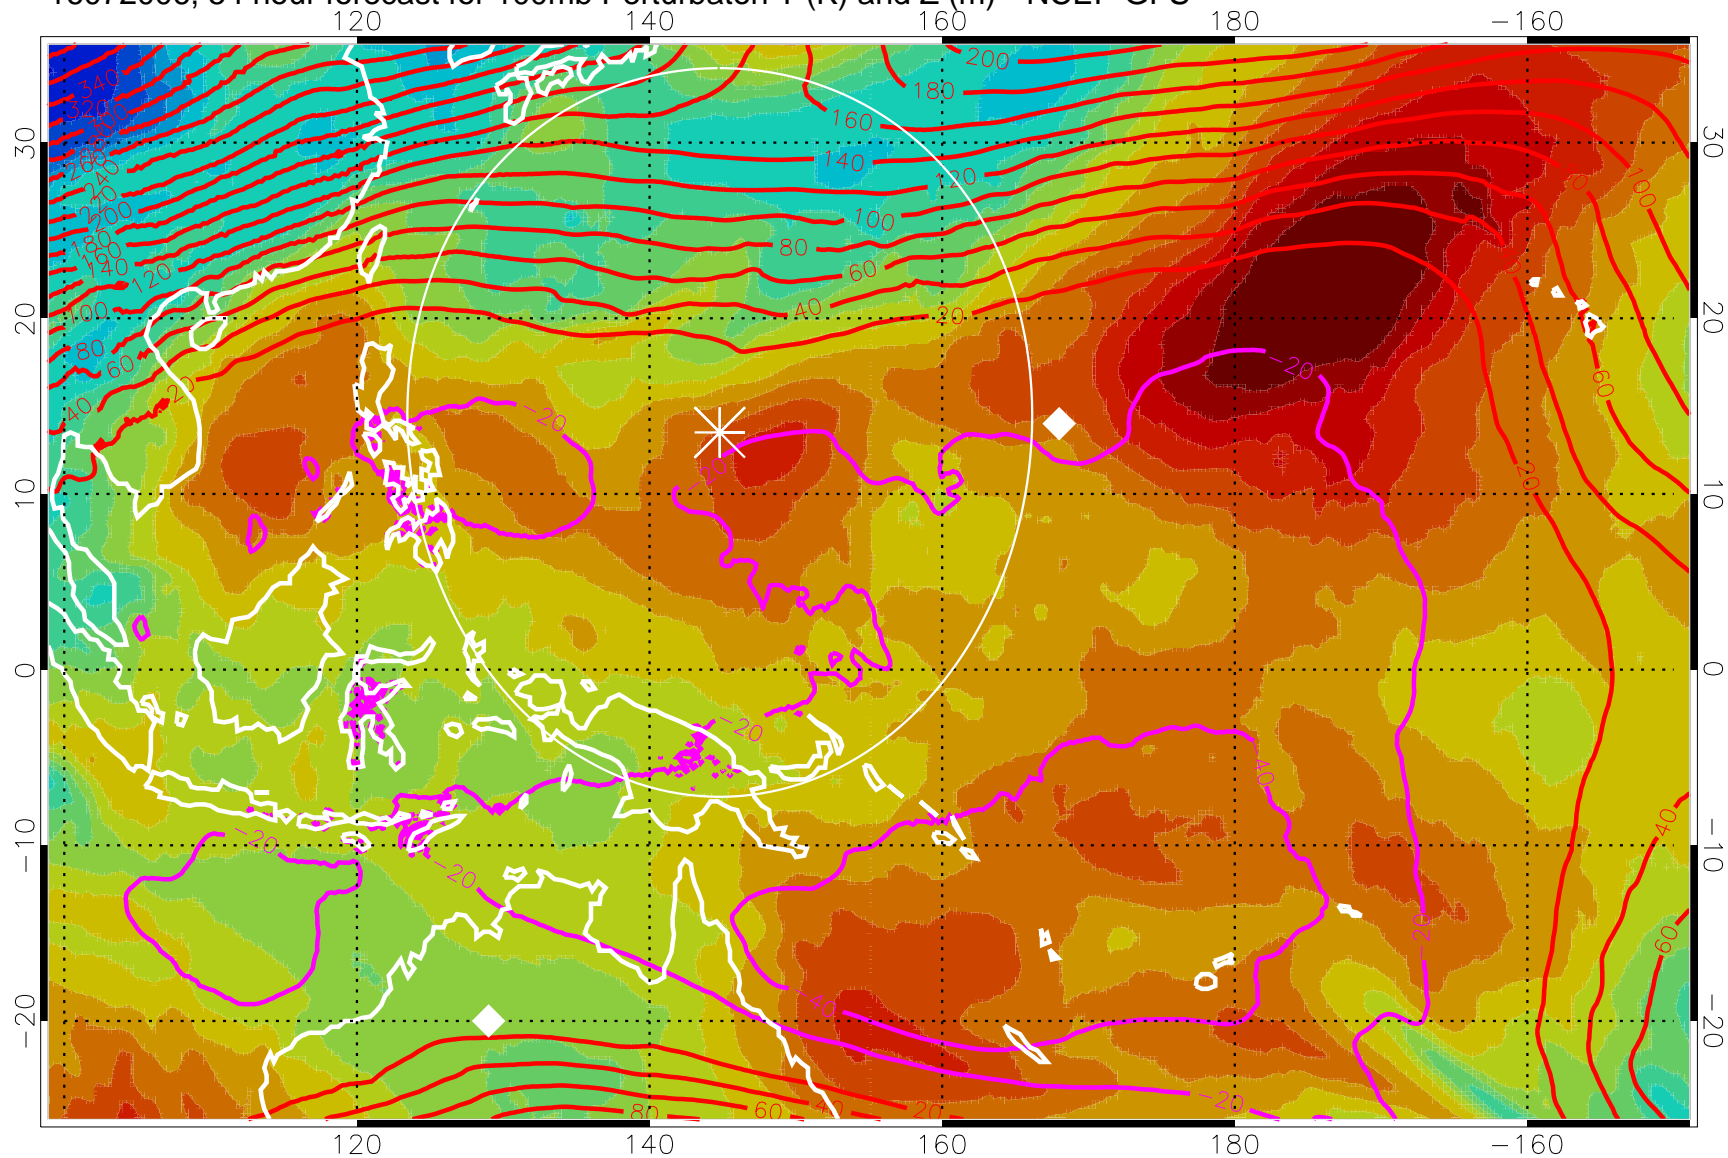

16072006, 54 hour forecast for 100mb Perturbaton T (K) and Z (m)-- NCEP GFS

Contours are 100 mbar Z perturbation (m)
Positive Z Contours
Negative Z Contours
Diamonds-mean pos. of anticyclones

Range ring of 2304 km