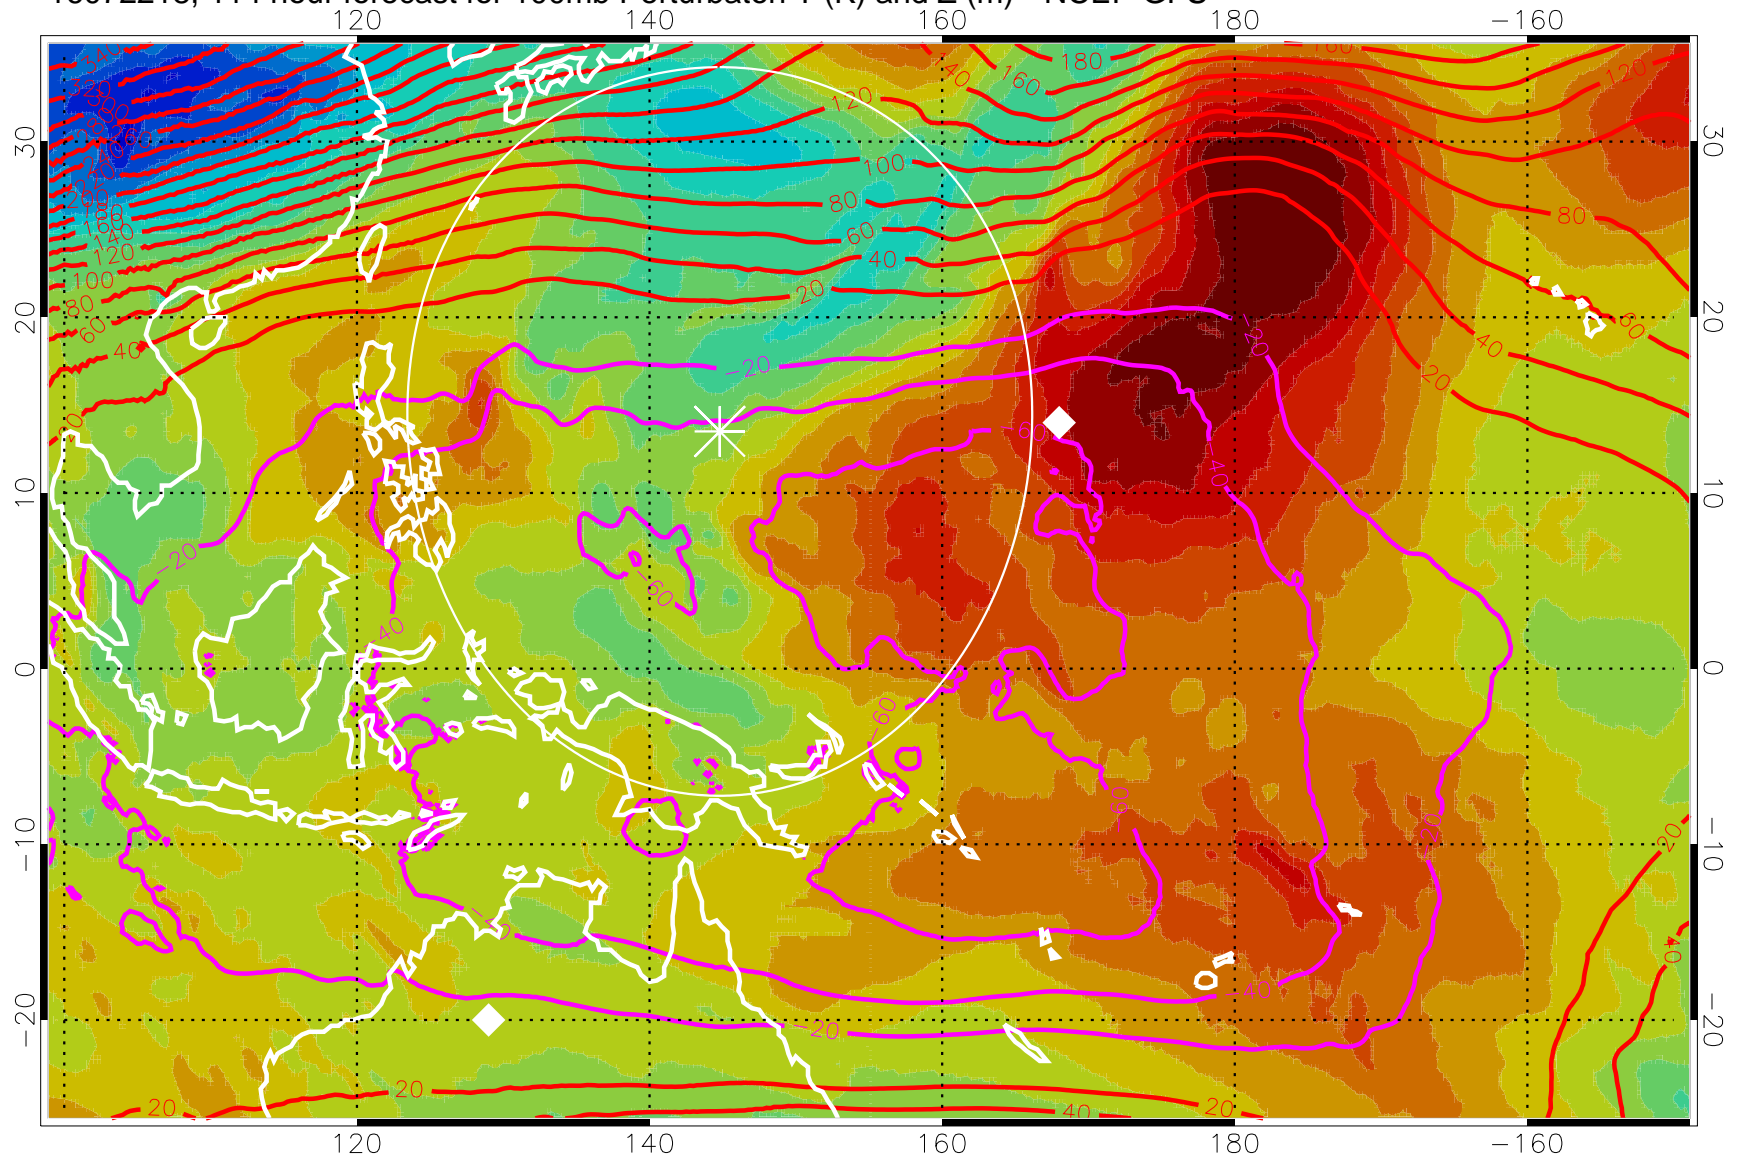

16072218, 114 hour forecast for 100mb Perturbaton T (K) and Z (m)-- NCEP GFS

Contours are 100 mbar Z perturbation (m)
Positive Z Contours
Negative Z Contours
Diamonds-mean pos. of anticyclones

Range ring of 2304 km