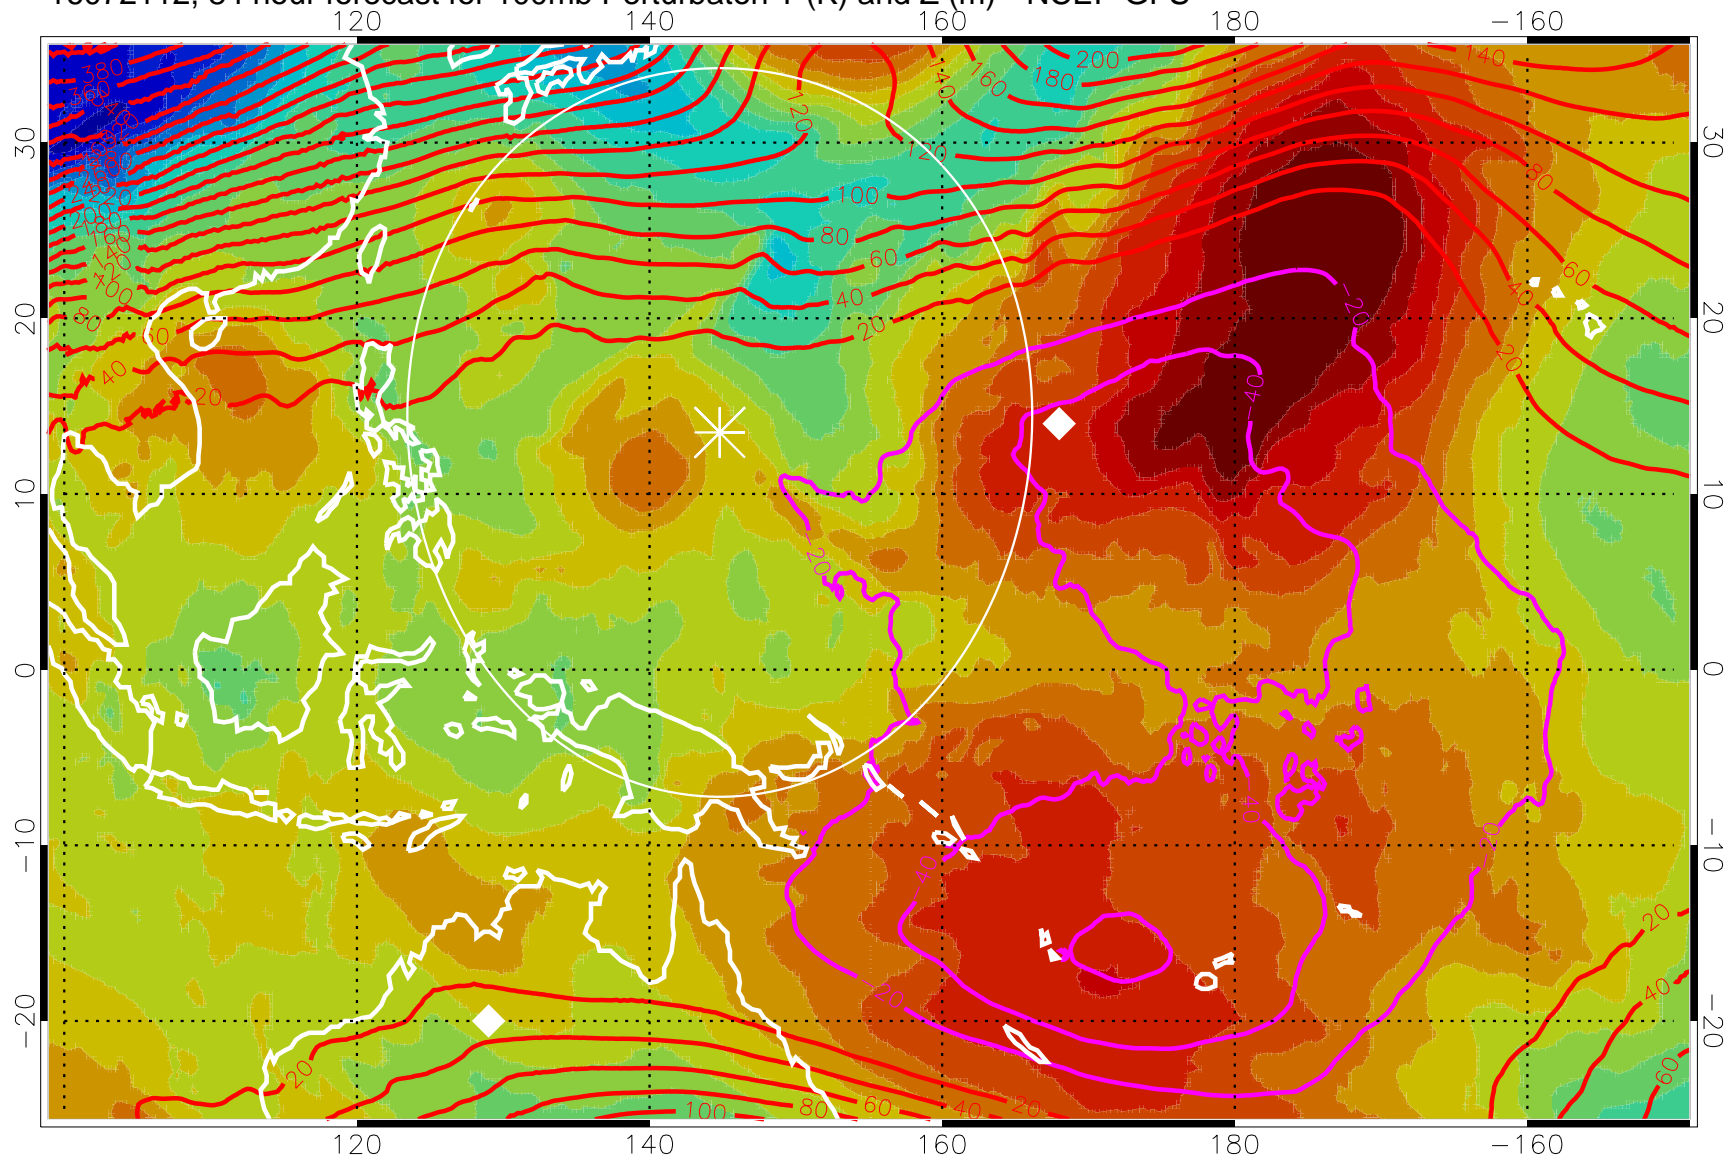

16072112, 84 hour forecast for 100mb Perturbaton T (K) and Z (m)-- NCEP GFS

Contours are 100 mbar Z perturbation (m)
Positive Z Contours
Negative Z Contours
Diamonds-mean pos. of anticyclones

Range ring of 2304 km