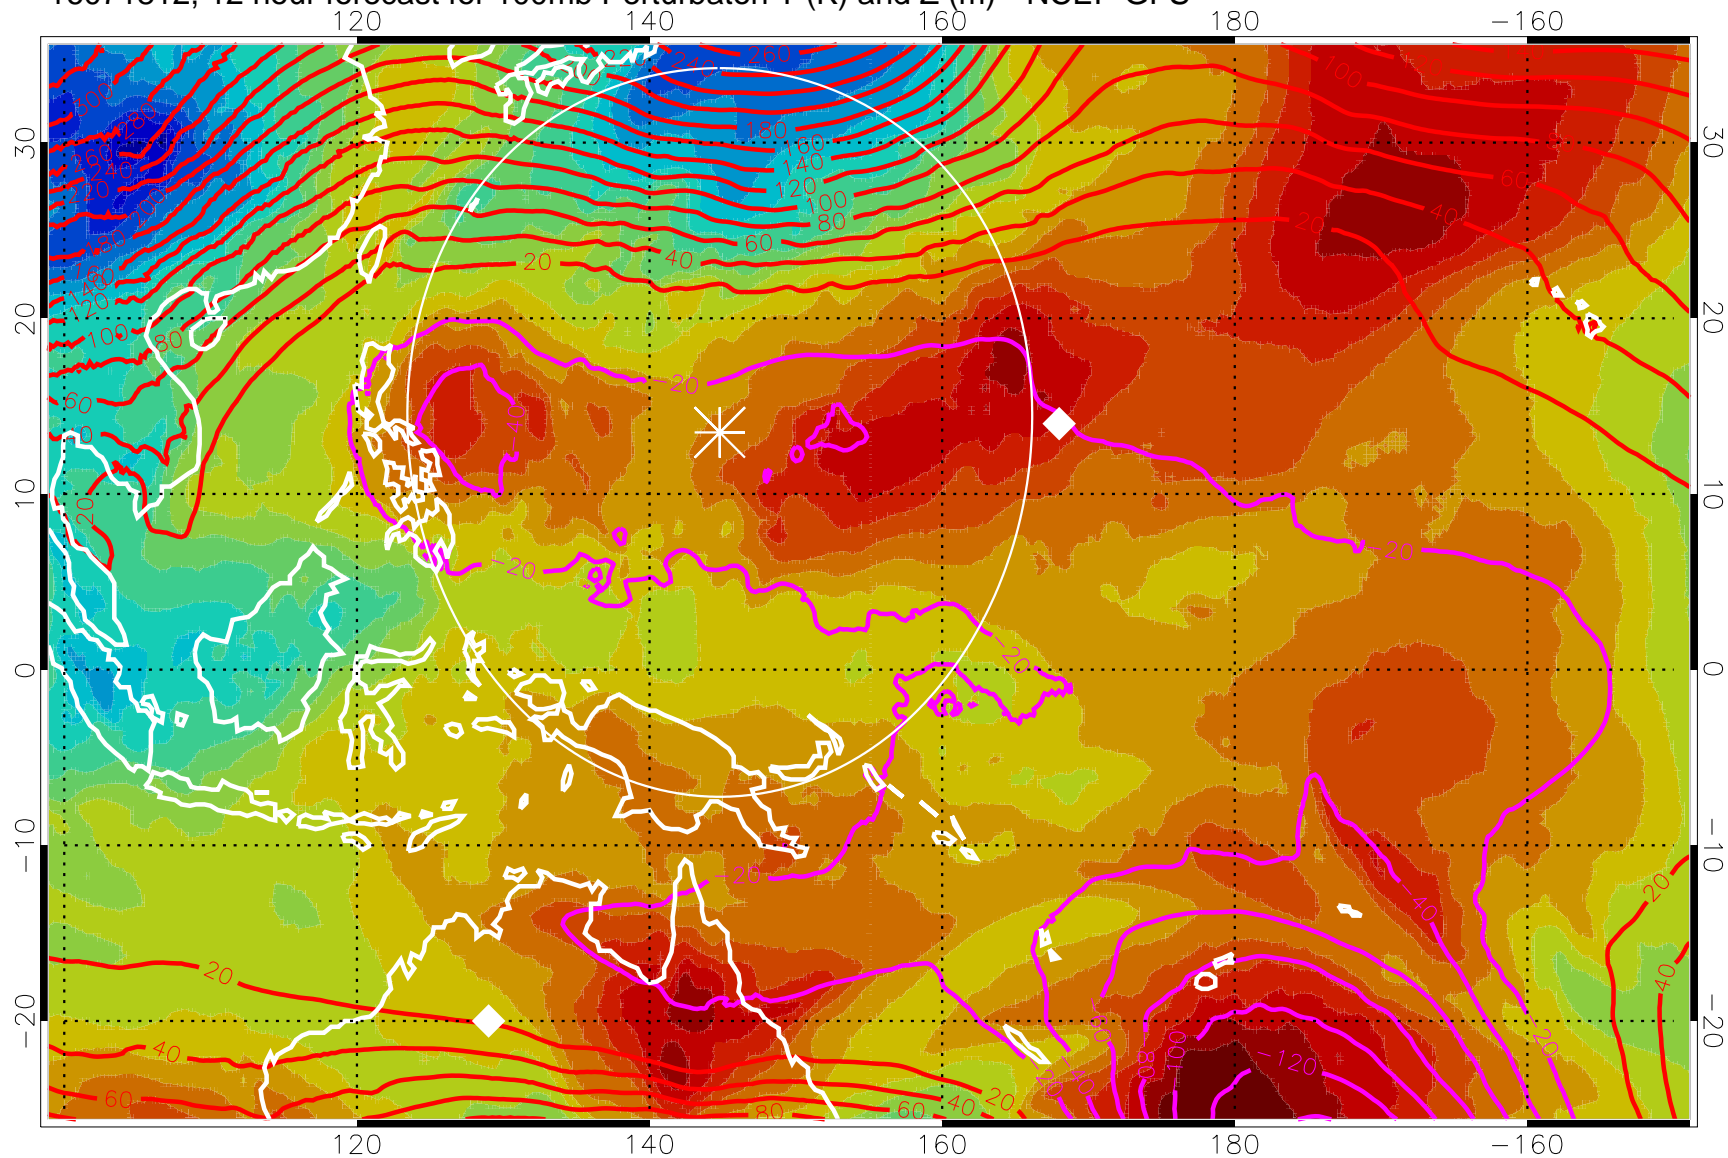

16071812, 12 hour forecast for 100mb Perturbaton T (K) and Z (m)-- NCEP GFS

Contours are 100 mbar Z perturbation (m)
Positive Z Contours
Negative Z Contours
Diamonds-mean pos. of anticyclones

Range ring of 2304 km