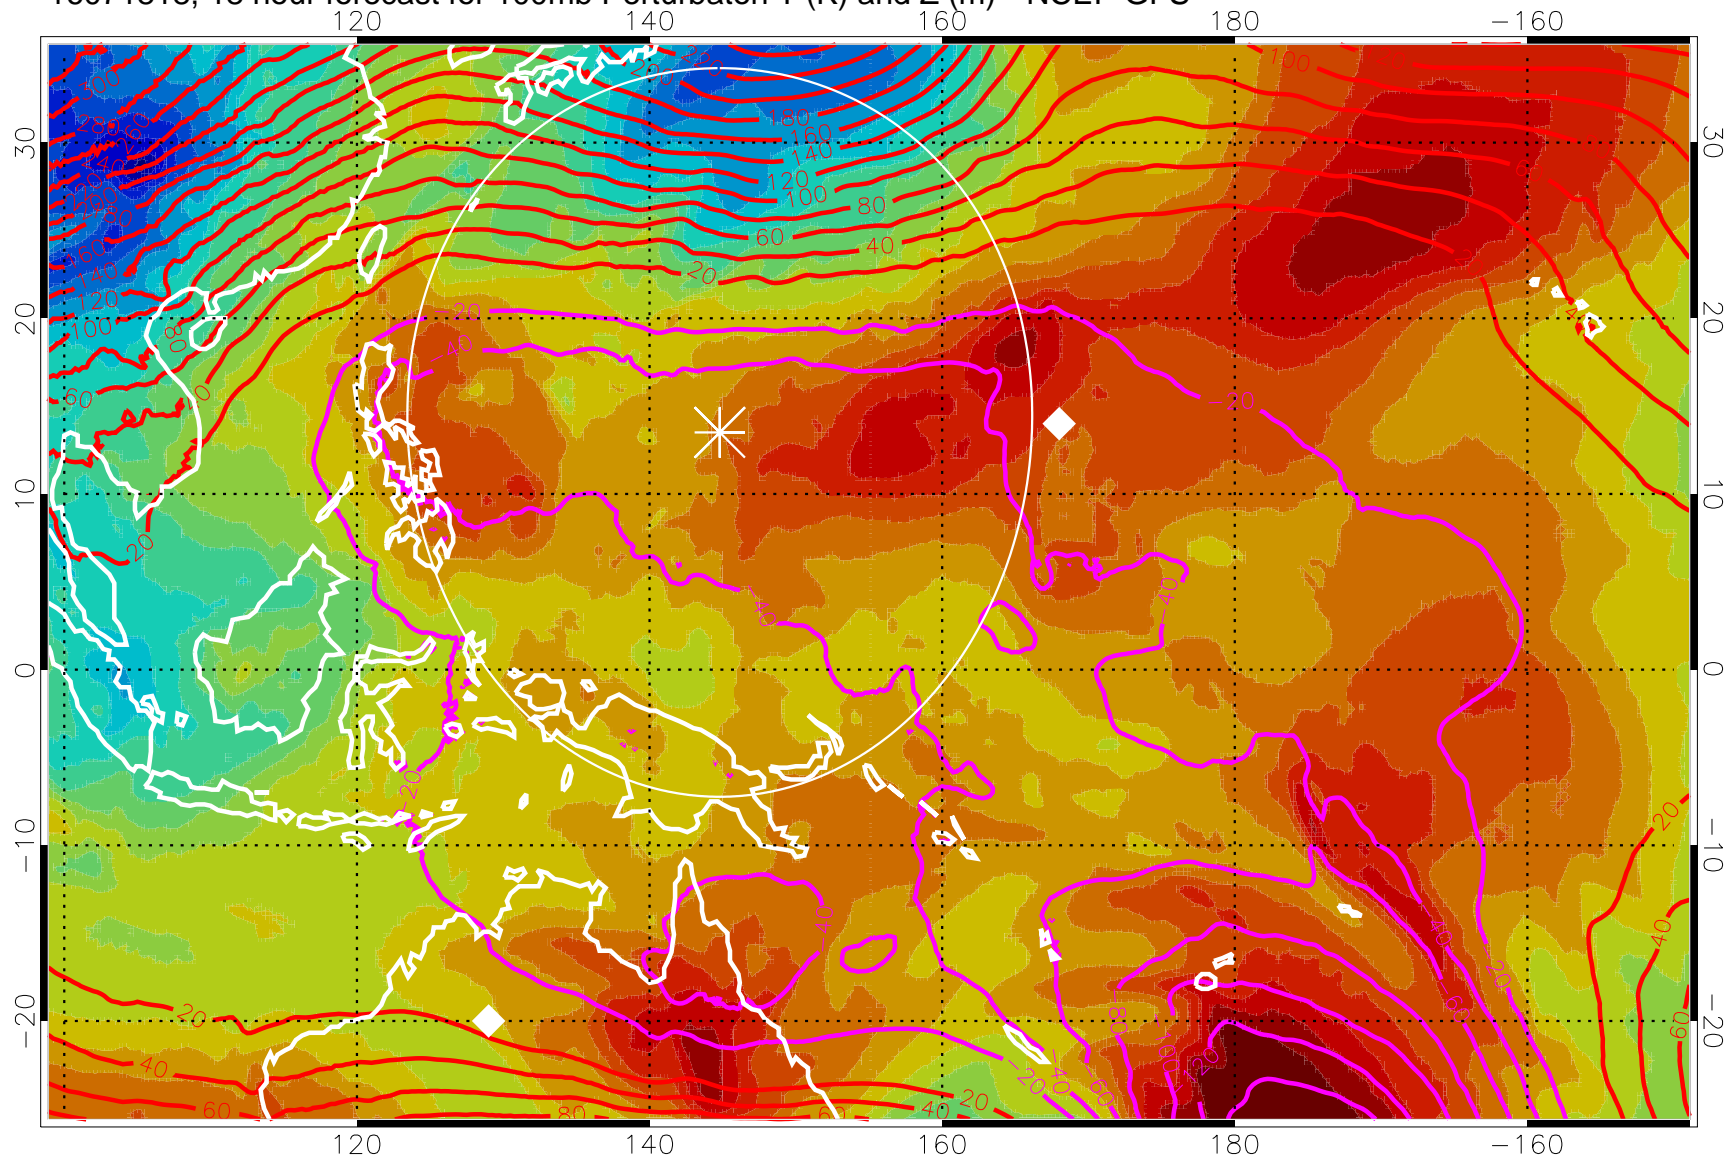

16071818, 18 hour forecast for 100mb Perturbaton T (K) and Z (m)-- NCEP GFS

Contours are 100 mbar Z perturbation (m)
Positive Z Contours
Negative Z Contours
Diamonds-mean pos. of anticyclones

Range ring of 2304 km