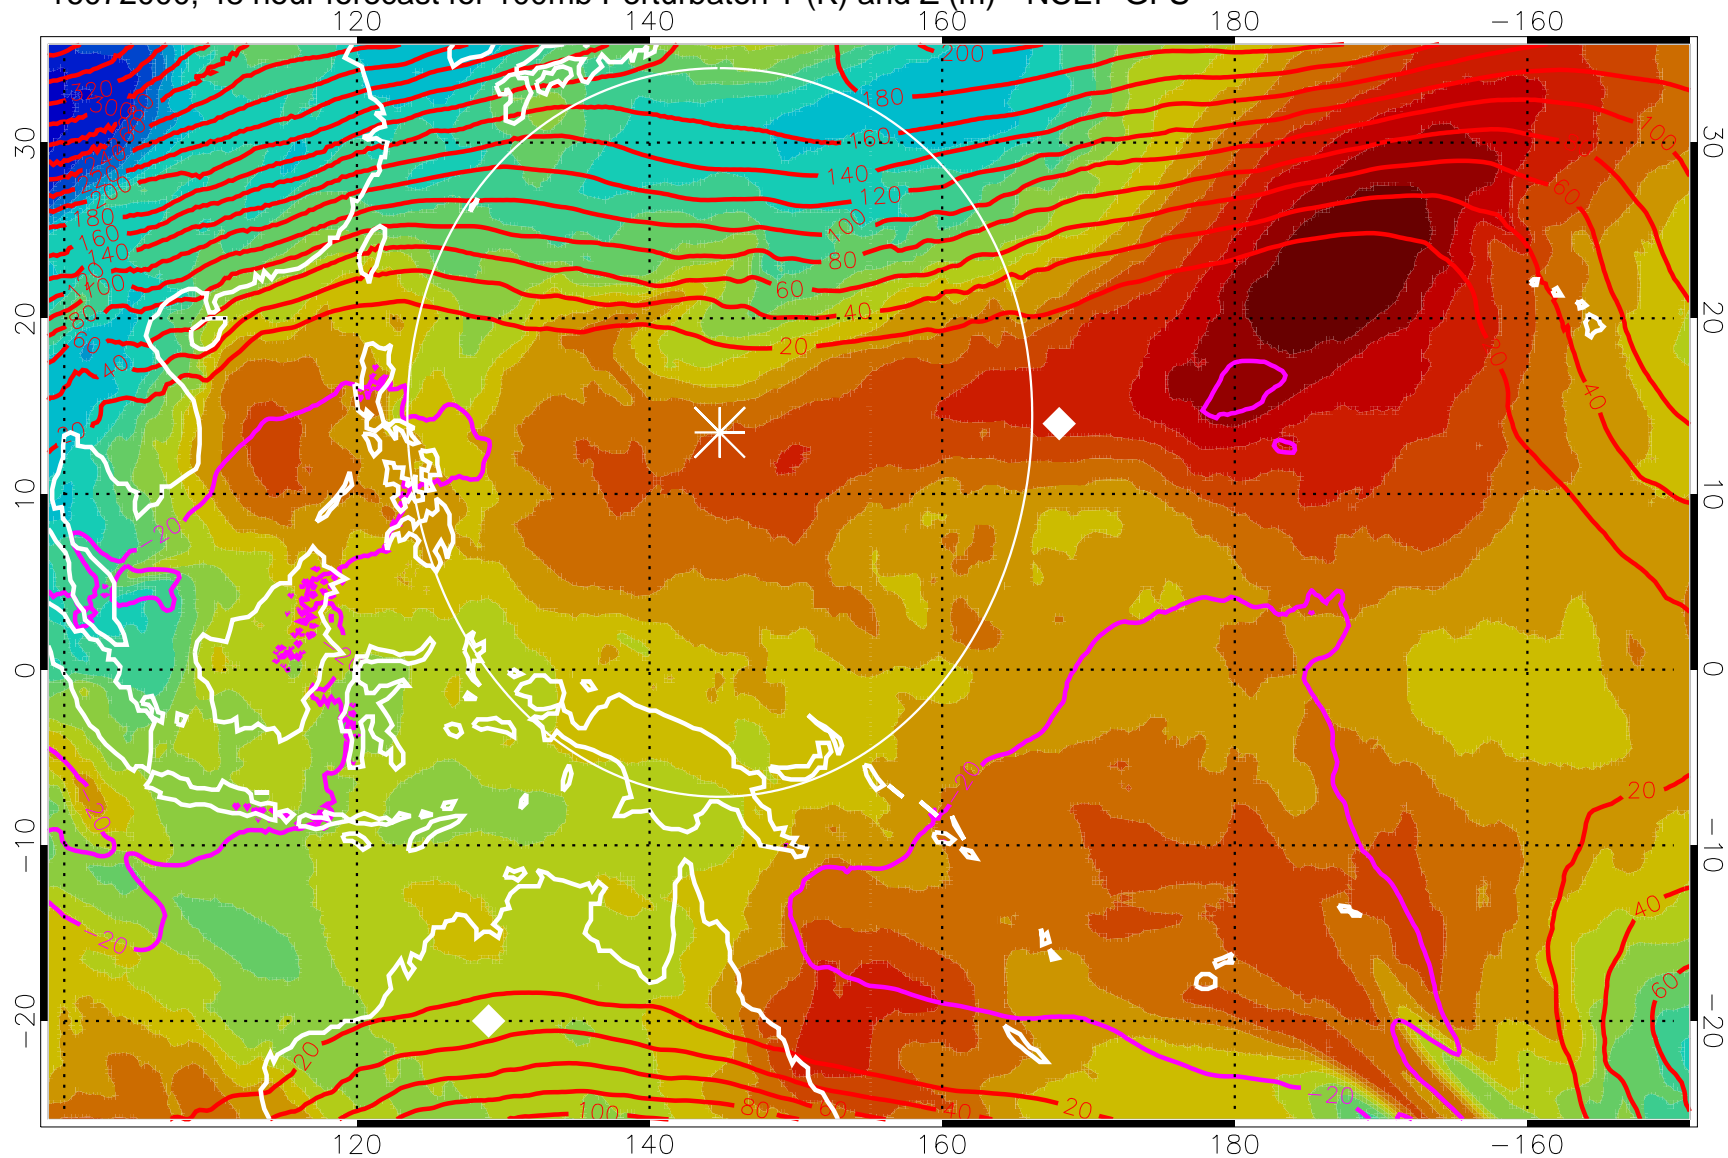

16072000, 48 hour forecast for 100mb Perturbaton T (K) and Z (m)-- NCEP GFS

Contours are 100 mbar Z perturbation (m)
Positive Z Contours
Negative Z Contours
Diamonds-mean pos. of anticyclones

Range ring of 2304 km