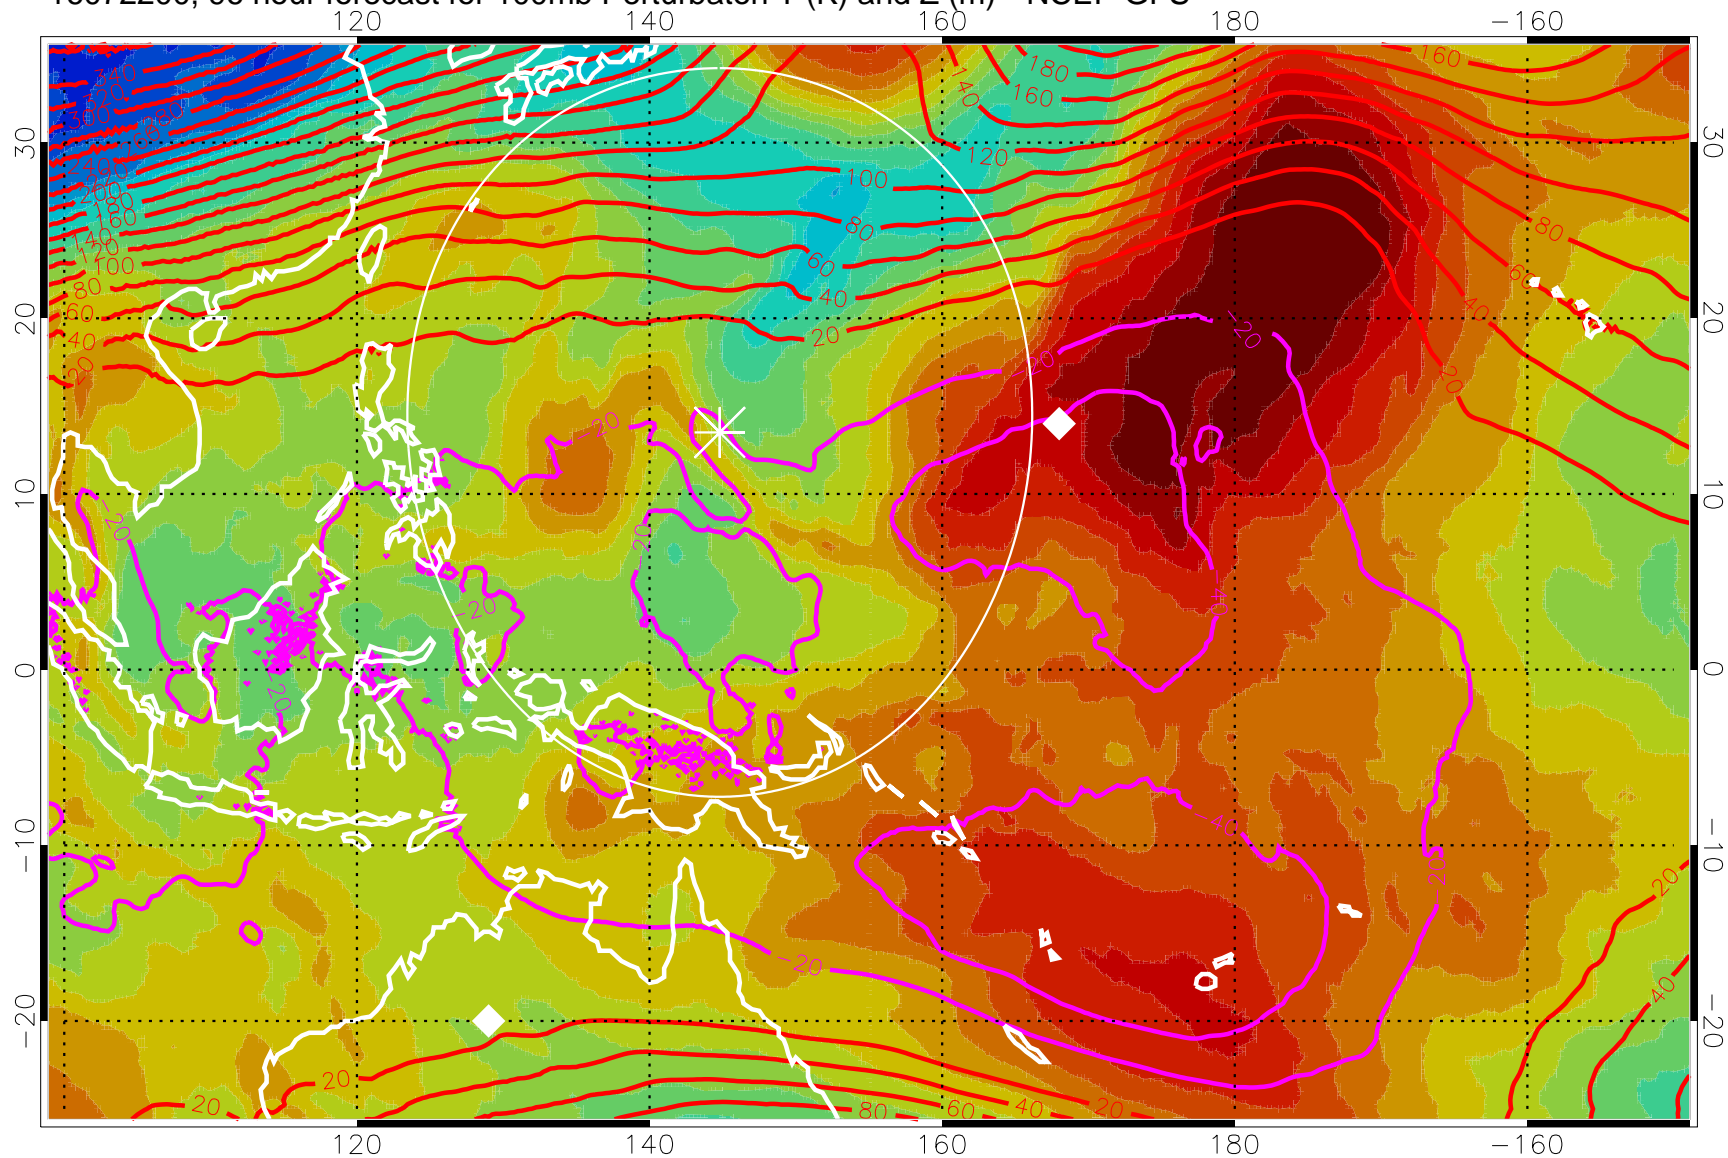

16072200, 96 hour forecast for 100mb Perturbaton T (K) and Z (m)-- NCEP GFS

Contours are 100 mbar Z perturbation (m)
Positive Z Contours
Negative Z Contours
Diamonds-mean pos. of anticyclones

Range ring of 2304 km