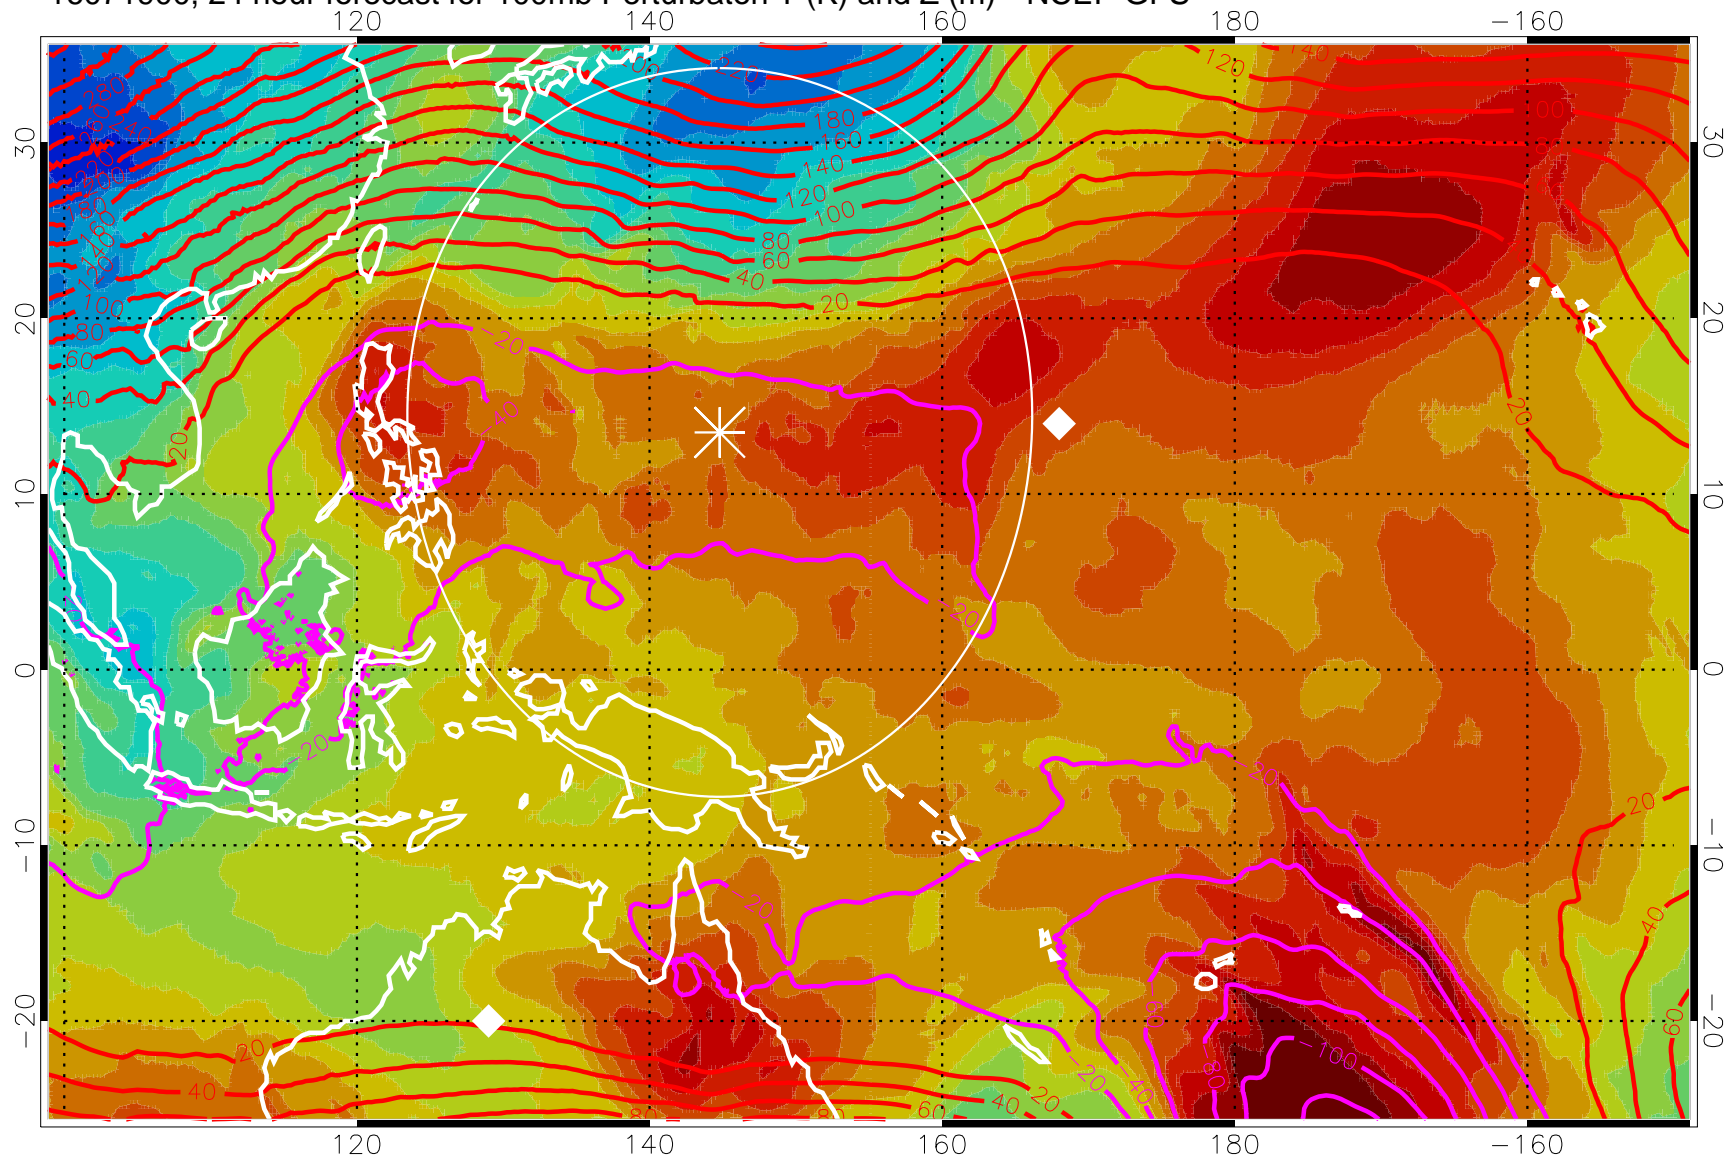

16071900, 24 hour forecast for 100mb Perturbaton T (K) and Z (m)-- NCEP GFS

Contours are 100 mbar Z perturbation (m)
Positive Z Contours
Negative Z Contours
Diamonds-mean pos. of anticyclones

Range ring of 2304 km