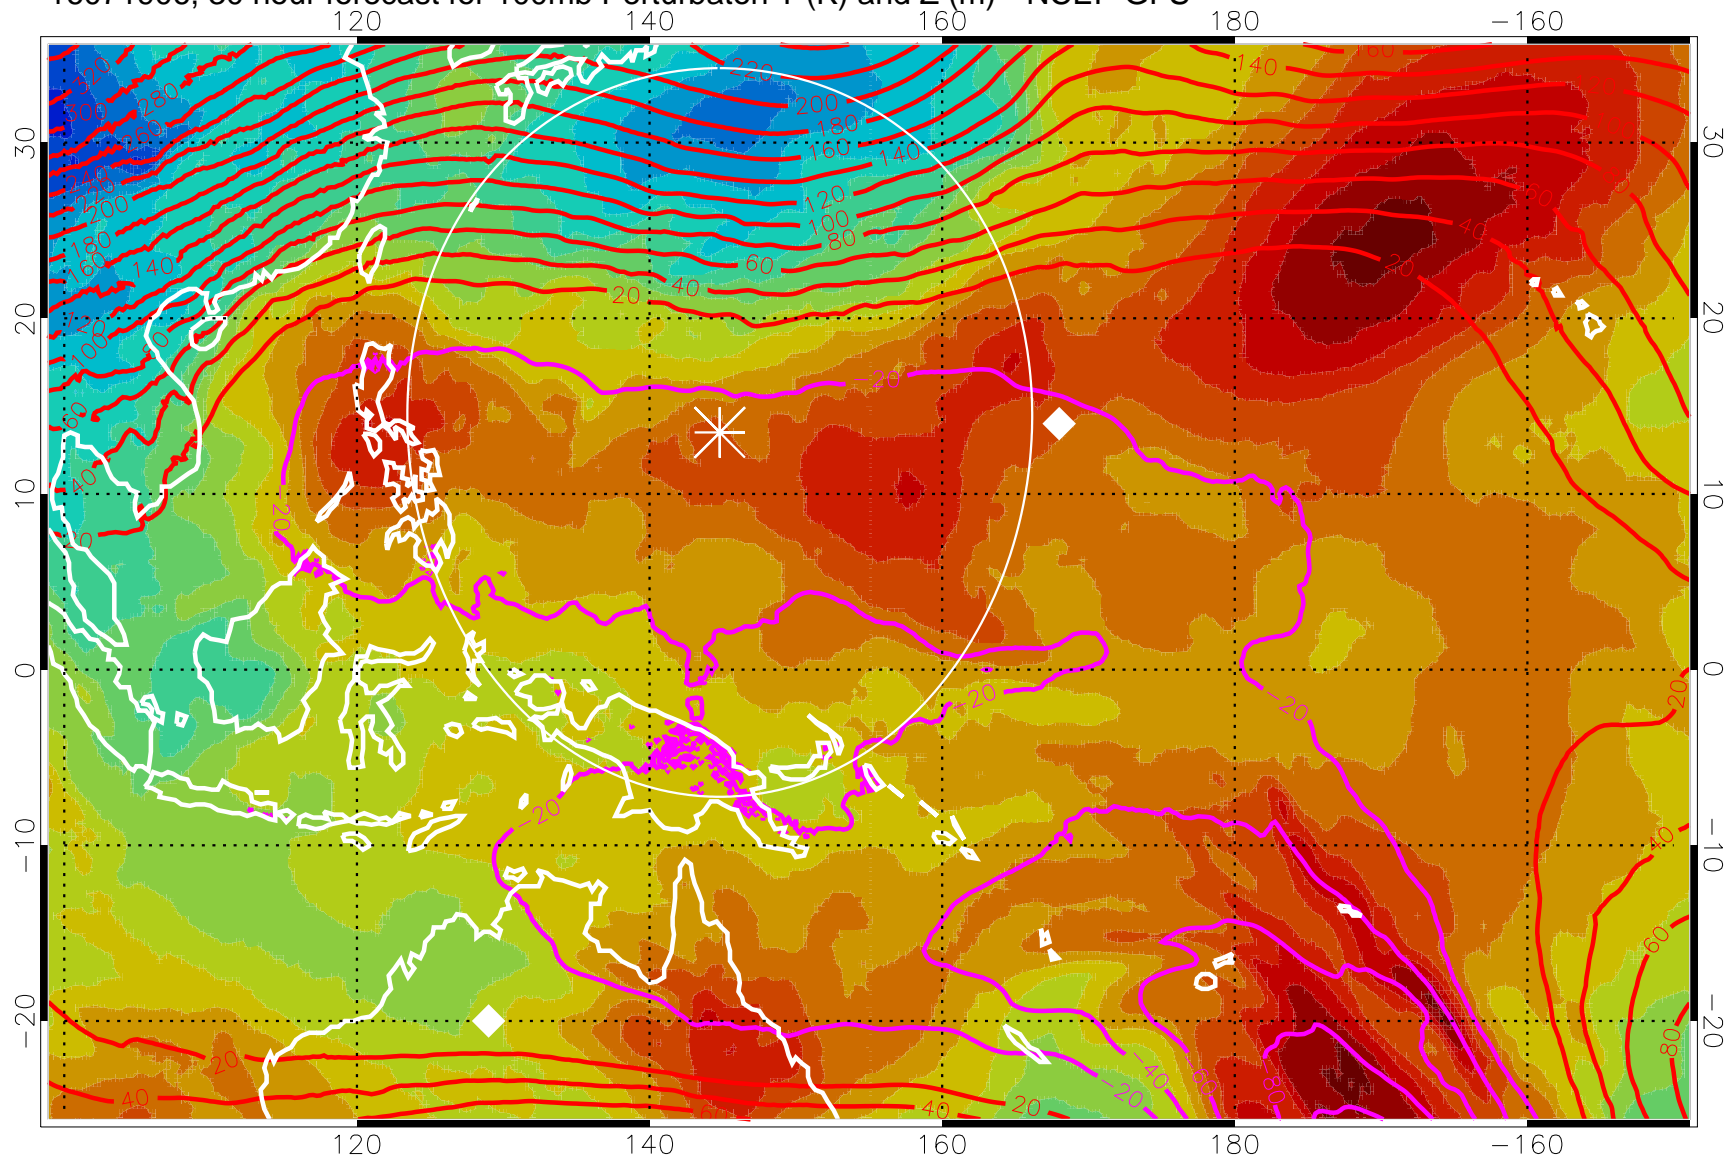

16071906, 30 hour forecast for 100mb Perturbaton T (K) and Z (m)-- NCEP GFS

Contours are 100 mbar Z perturbation (m)
Positive Z Contours
Negative Z Contours
Diamonds-mean pos. of anticyclones

Range ring of 2304 km