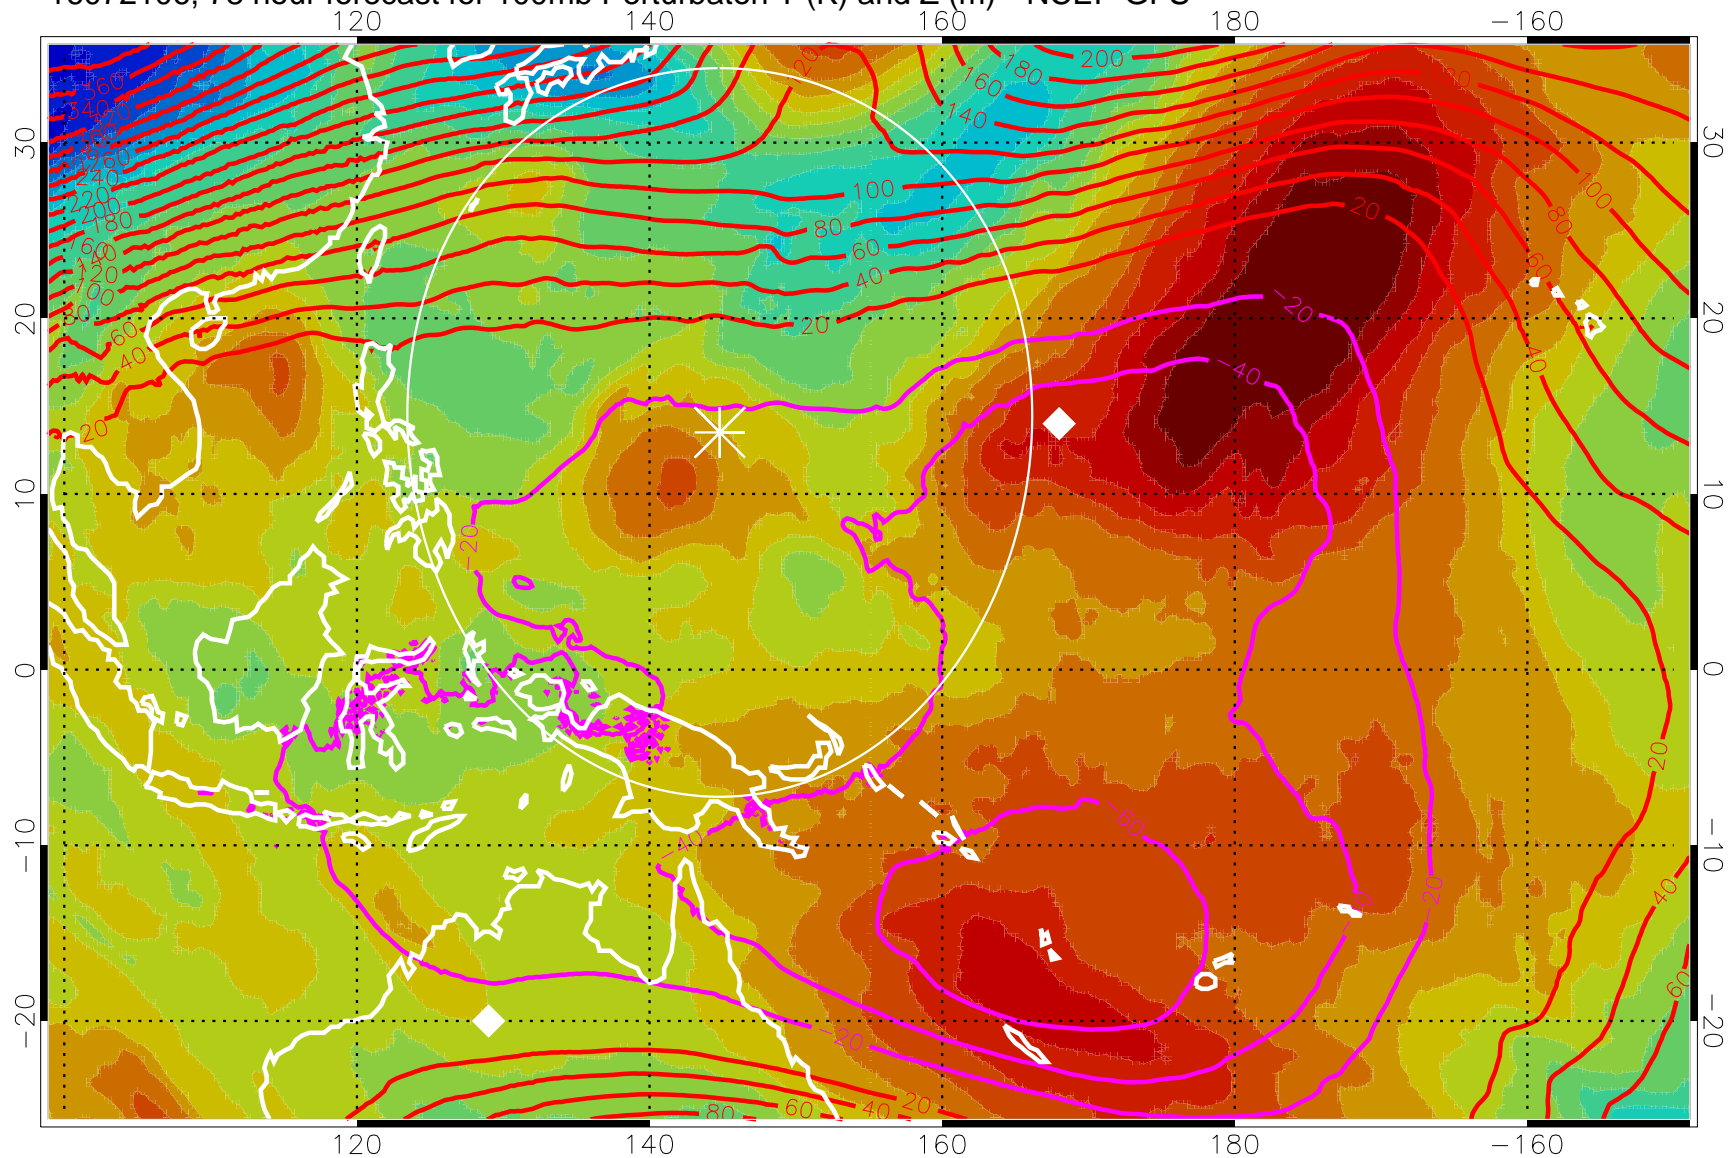

16072106, 78 hour forecast for 100mb Perturbaton T (K) and Z (m)-- NCEP GFS

Contours are 100 mbar Z perturbation (m)
Positive Z Contours
Negative Z Contours
Diamonds-mean pos. of anticyclones

Range ring of 2304 km