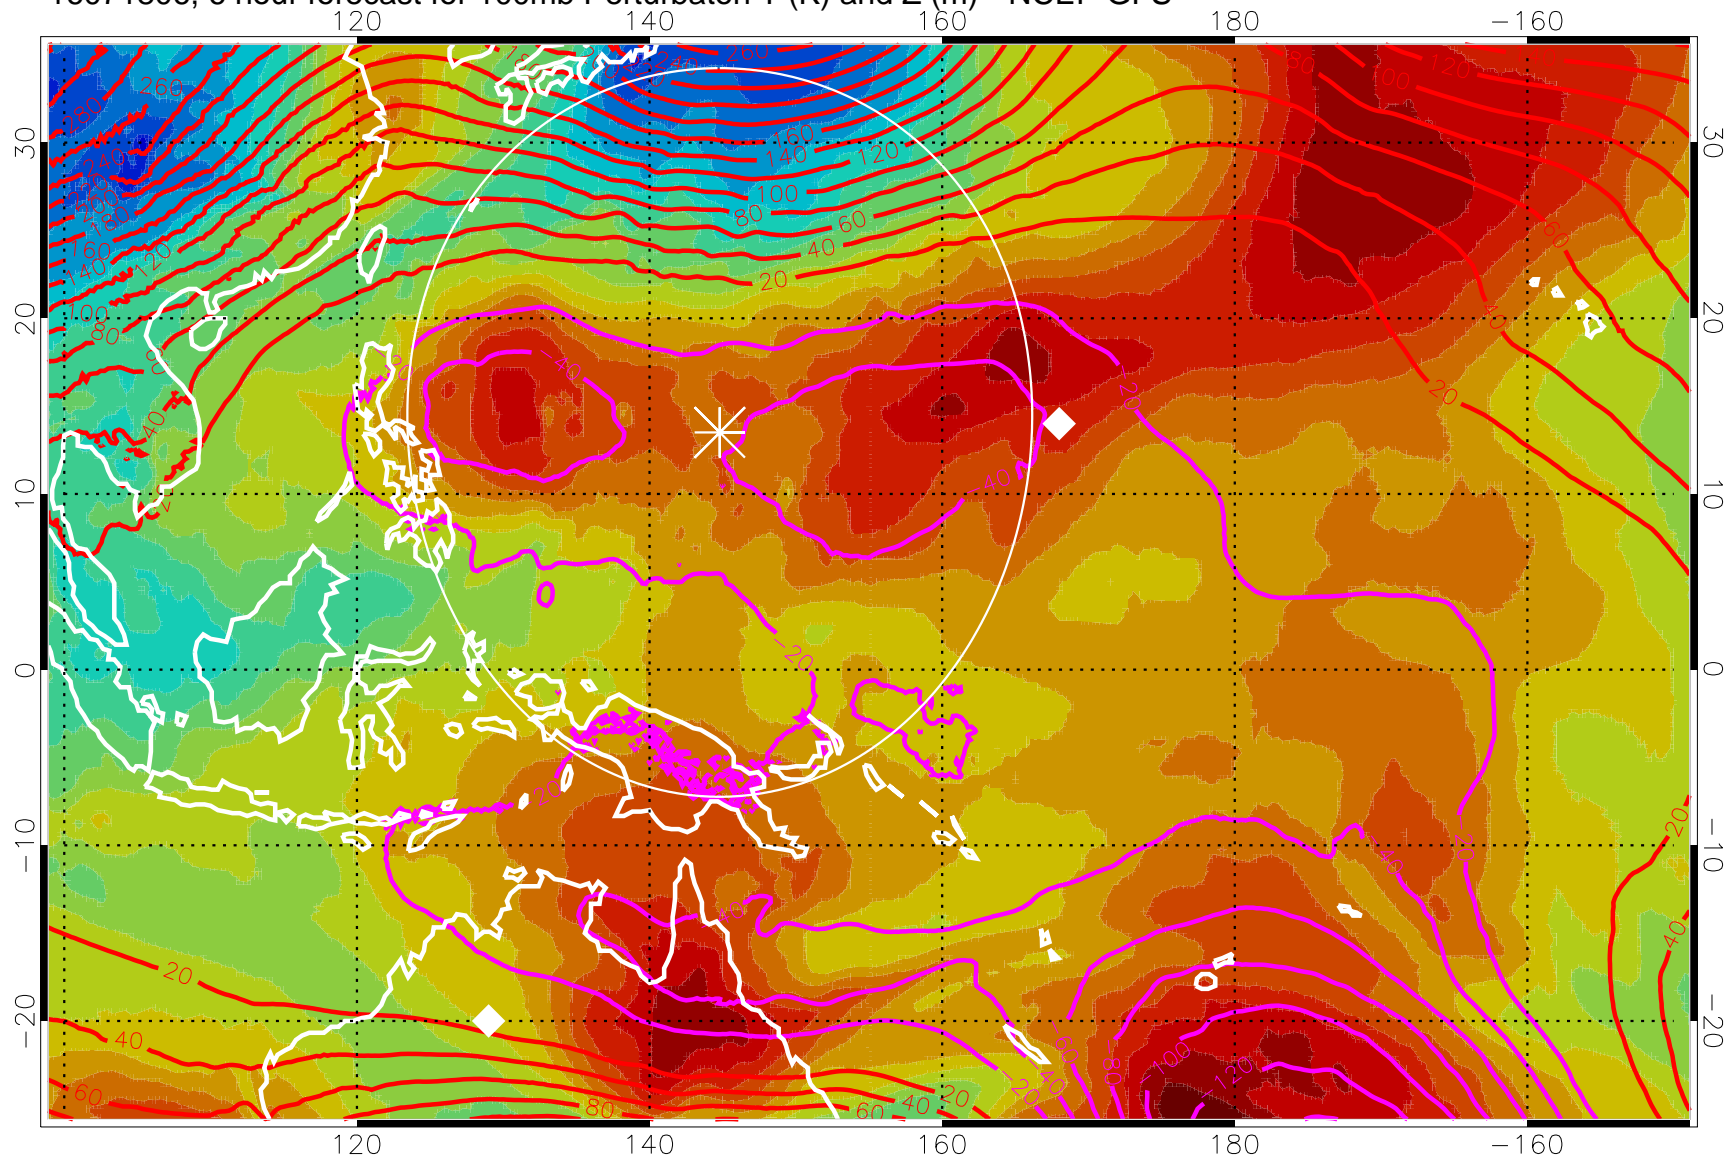

16071806, 6 hour forecast for 100mb Perturbaton T (K) and Z (m)-- NCEP GFS

Contours are 100 mbar Z perturbation (m)
Positive Z Contours
Negative Z Contours
Diamonds-mean pos. of anticyclones

Range ring of 2304 km