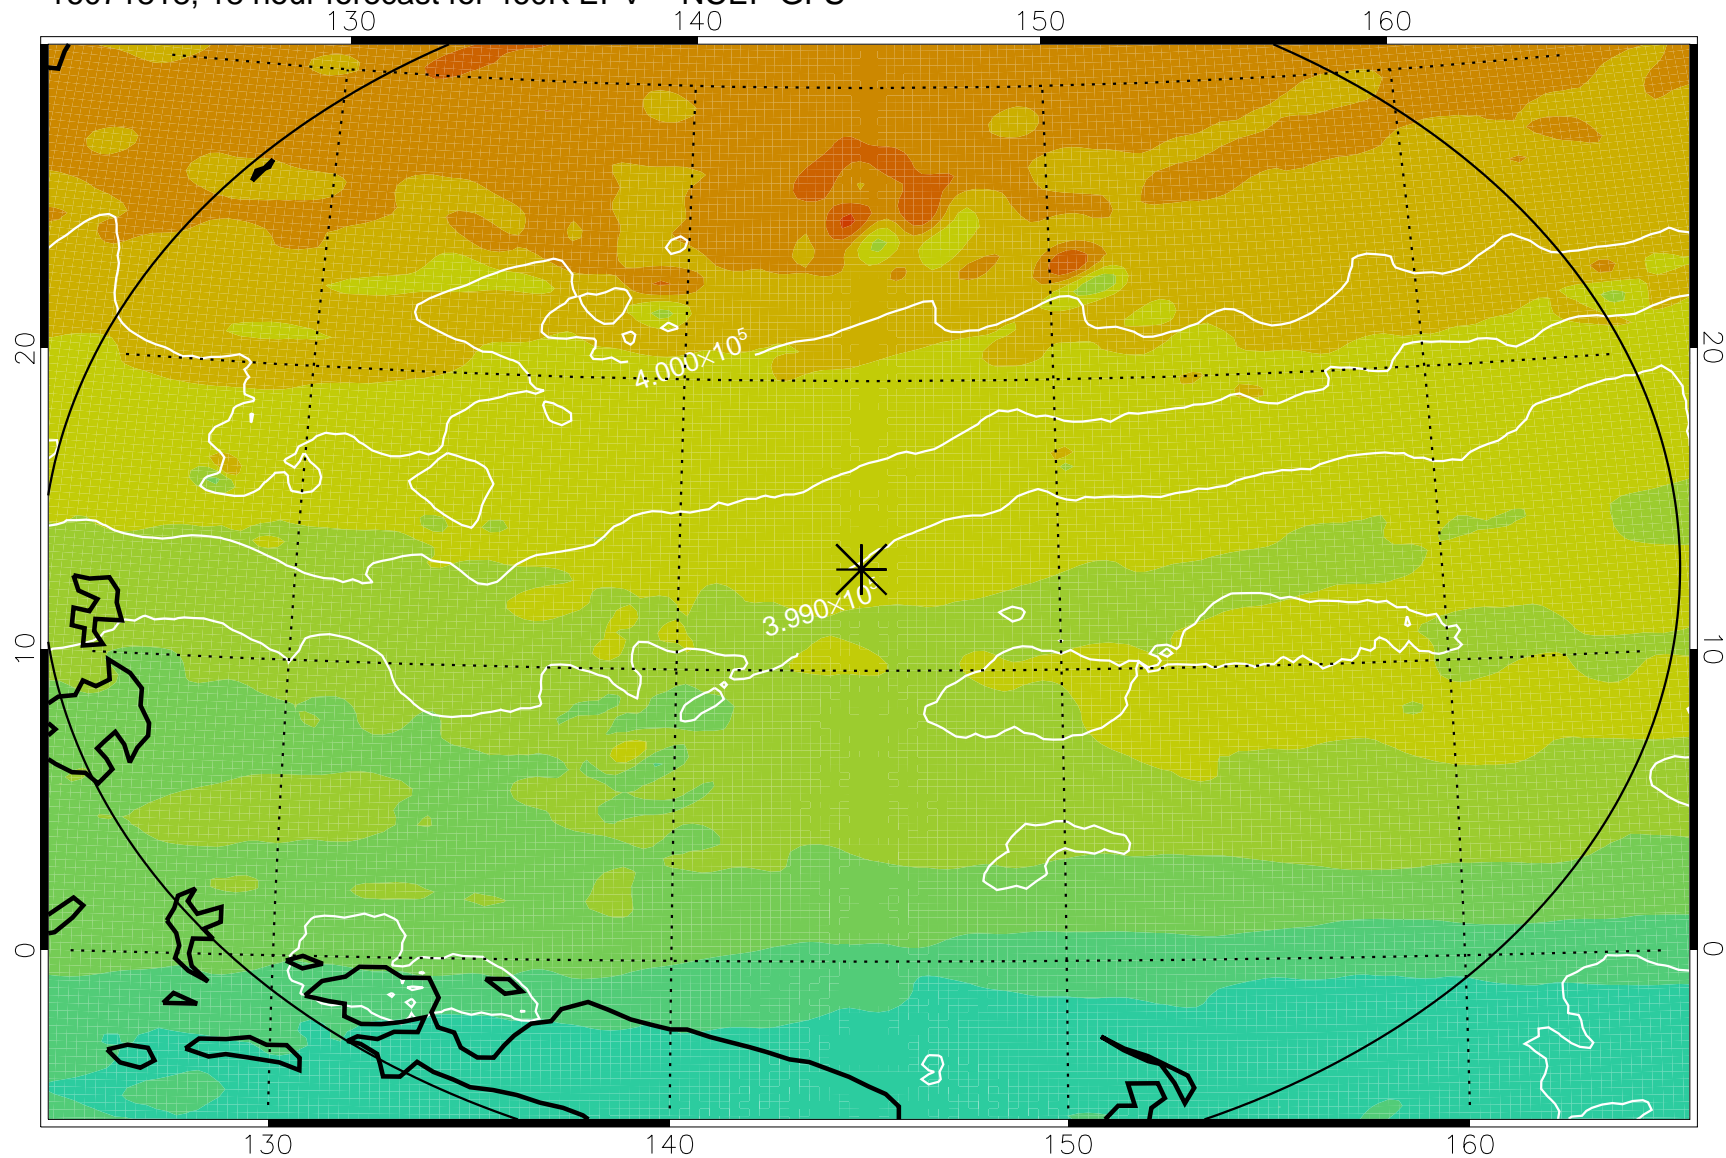

16071806, 6 hour forecast for 460K EPV -- NCEP GFS

460K Montgomery Streamfunction, white

Range ring of 2304 km

16071812, 12 hour forecast for 460K EPV -- NCEP GFS

460K Montgomery Streamfunction, white

Range ring of 2304 km

16071818, 18 hour forecast for 460K EPV -- NCEP GFS

460K Montgomery Streamfunction, white

Range ring of 2304 km

16071900, 24 hour forecast for 460K EPV -- NCEP GFS

460K Montgomery Streamfunction, white

Range ring of 2304 km

16071906, 30 hour forecast for 460K EPV -- NCEP GFS

460K Montgomery Streamfunction, white

Range ring of 2304 km

16071912, 36 hour forecast for 460K EPV -- NCEP GFS

460K Montgomery Streamfunction, white

Range ring of 2304 km

16071918, 42 hour forecast for 460K EPV -- NCEP GFS

460K Montgomery Streamfunction, white

Range ring of 2304 km

16072000, 48 hour forecast for 460K EPV -- NCEP GFS

460K Montgomery Streamfunction, white

Range ring of 2304 km