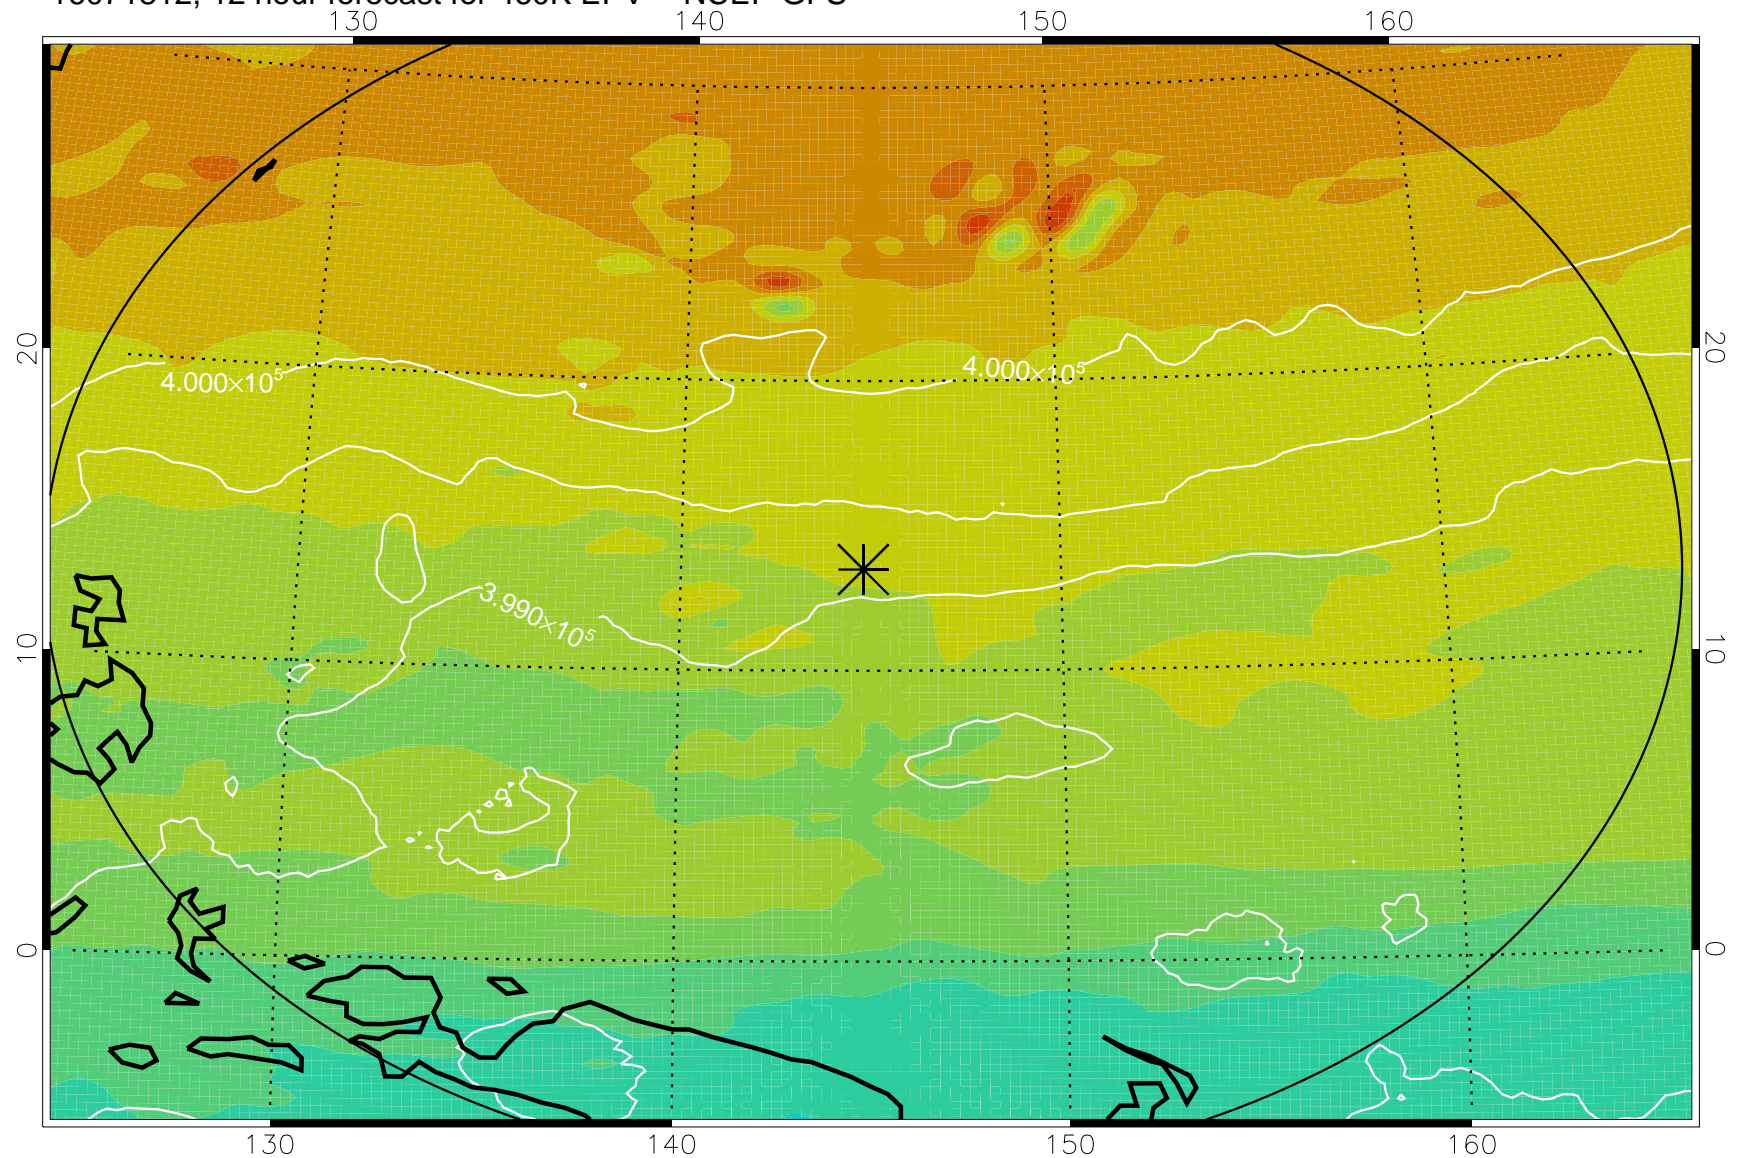

16071806, 6 hour forecast for 460K EPV -- NCEP GFS

460K Montgomery Streamfunction, white

Range ring of 2304 km

16071812, 12 hour forecast for 460K EPV -- NCEP GFS

460K Montgomery Streamfunction, white

Range ring of 2304 km

16071818, 18 hour forecast for 460K EPV -- NCEP GFS

460K Montgomery Streamfunction, white

Range ring of 2304 km

16071900, 24 hour forecast for 460K EPV -- NCEP GFS

460K Montgomery Streamfunction, white

Range ring of 2304 km

16071906, 30 hour forecast for 460K EPV -- NCEP GFS

460K Montgomery Streamfunction, white

Range ring of 2304 km

16071912, 36 hour forecast for 460K EPV -- NCEP GFS

460K Montgomery Streamfunction, white

Range ring of 2304 km

16071918, 42 hour forecast for 460K EPV -- NCEP GFS

460K Montgomery Streamfunction, white

Range ring of 2304 km

16072000, 48 hour forecast for 460K EPV -- NCEP GFS

460K Montgomery Streamfunction, white

Range ring of 2304 km