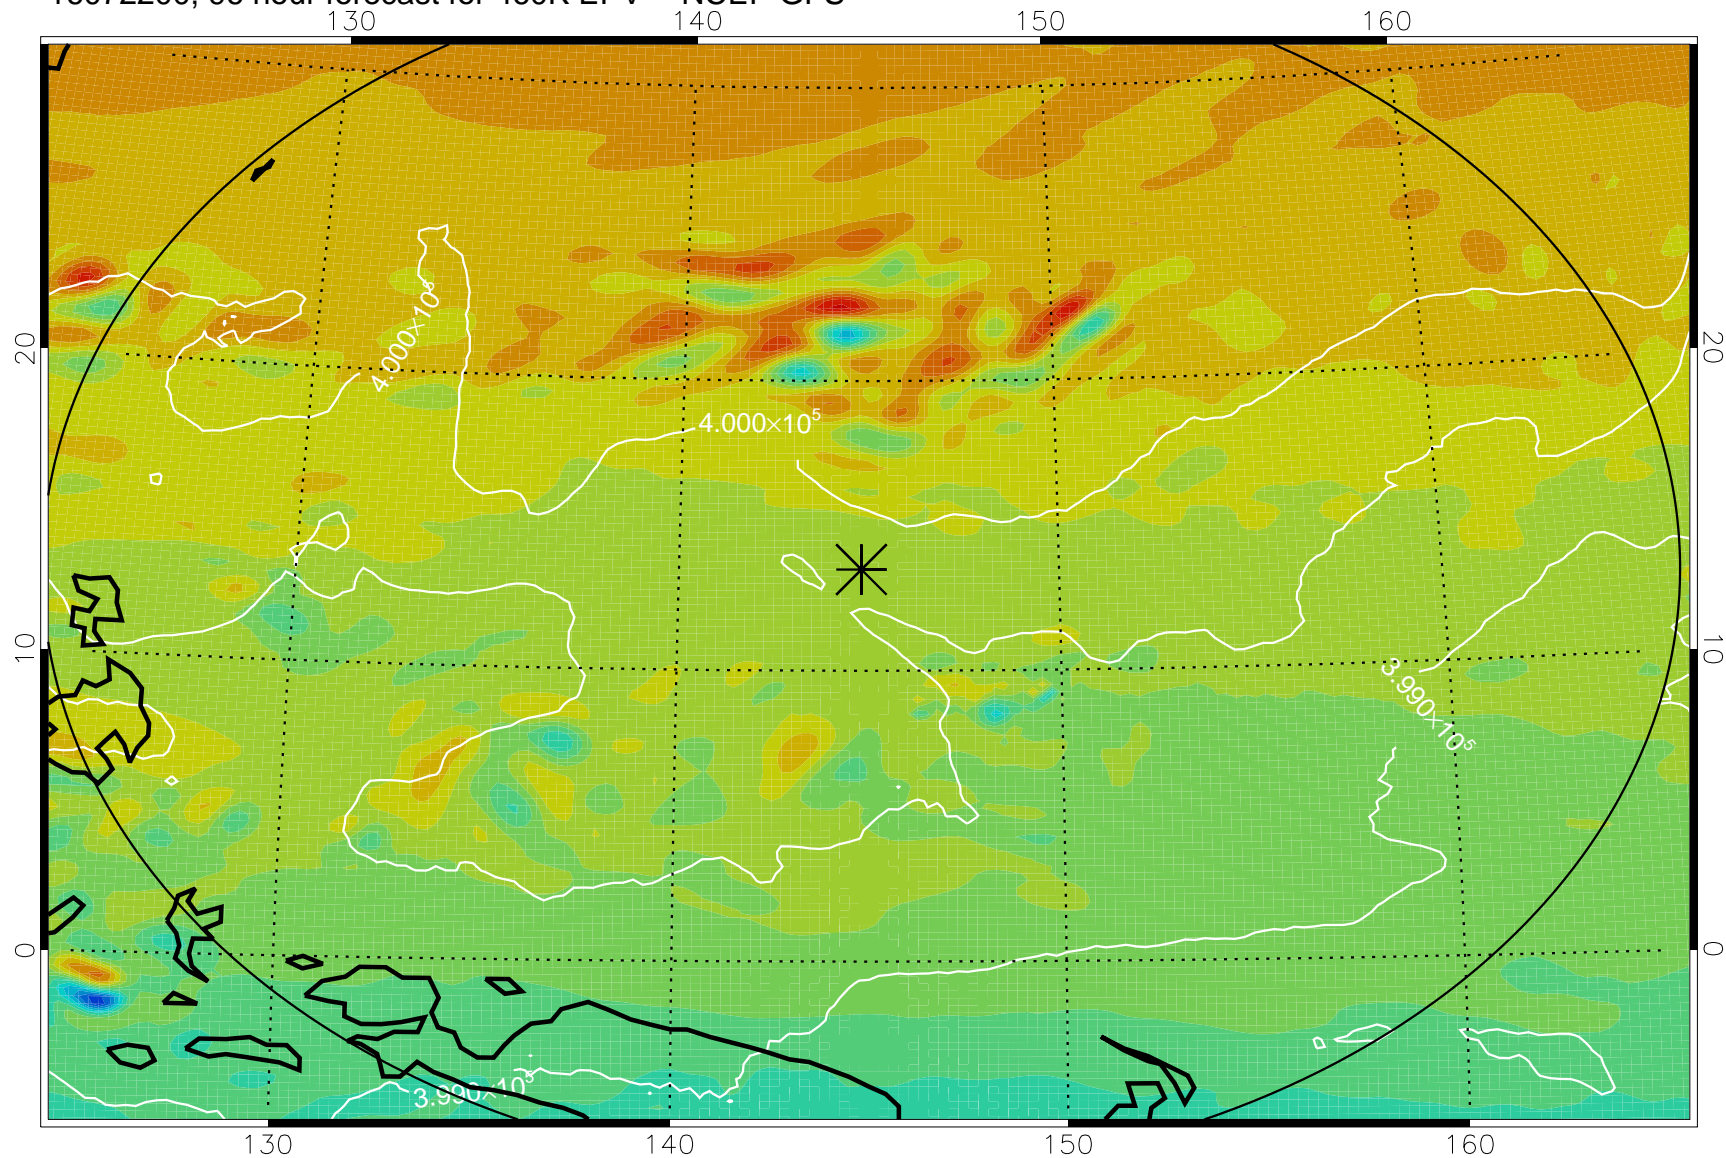

16072018, 66 hour forecast for 460K EPV -- NCEP GFS

460K Montgomery Streamfunction, white

Range ring of 2304 km

16072100, 72 hour forecast for 460K EPV -- NCEP GFS

460K Montgomery Streamfunction, white

Range ring of 2304 km

16072106, 78 hour forecast for 460K EPV -- NCEP GFS

460K Montgomery Streamfunction, white

Range ring of 2304 km

16072112, 84 hour forecast for 460K EPV -- NCEP GFS

460K Montgomery Streamfunction, white

Range ring of 2304 km

16072118, 90 hour forecast for 460K EPV -- NCEP GFS

460K Montgomery Streamfunction, white

Range ring of 2304 km

16072200, 96 hour forecast for 460K EPV -- NCEP GFS

460K Montgomery Streamfunction, white

Range ring of 2304 km

16072206, 102 hour forecast for 460K EPV -- NCEP GFS

460K Montgomery Streamfunction, white

Range ring of 2304 km

16072212, 108 hour forecast for 460K EPV -- NCEP GFS

460K Montgomery Streamfunction, white

Range ring of 2304 km