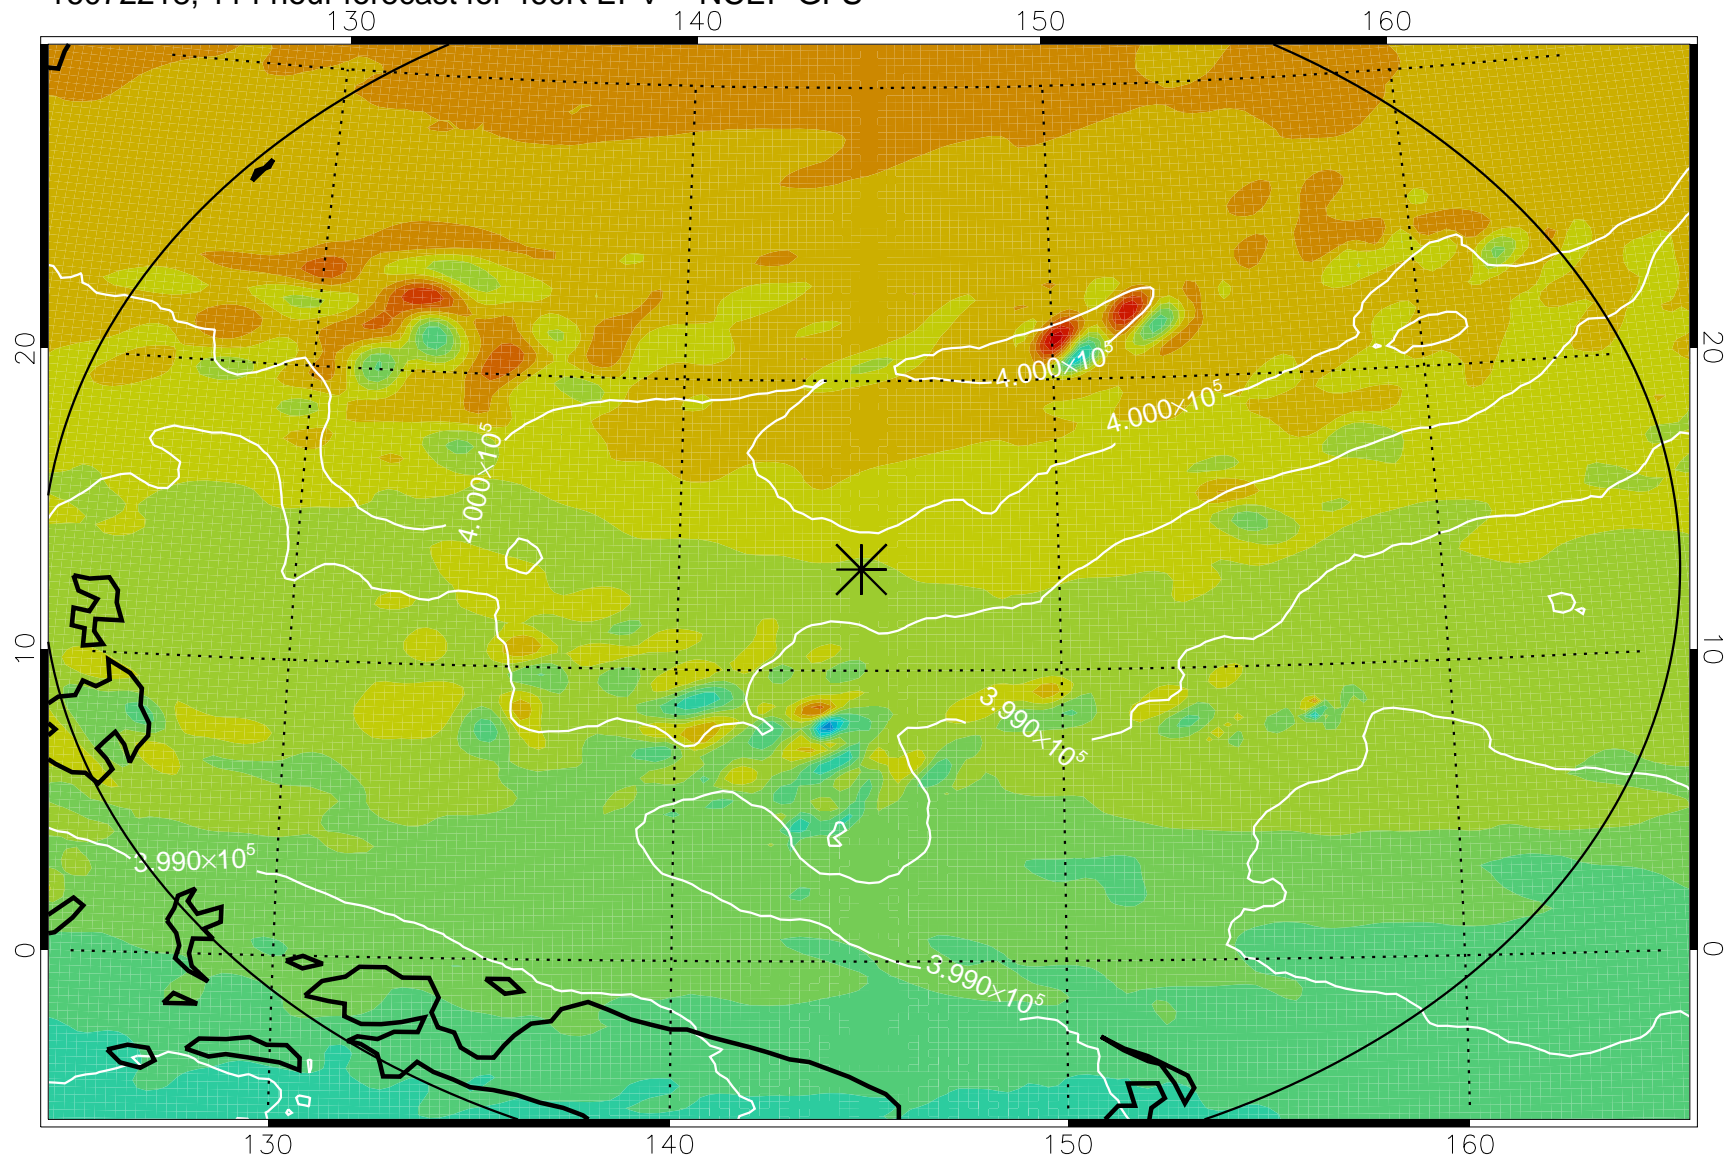

16072106, 78 hour forecast for 460K EPV -- NCEP GFS

460K Montgomery Streamfunction, white

Range ring of 2304 km

16072112, 84 hour forecast for 460K EPV -- NCEP GFS

460K Montgomery Streamfunction, white

Range ring of 2304 km

16072118, 90 hour forecast for 460K EPV -- NCEP GFS

460K Montgomery Streamfunction, white

Range ring of 2304 km

16072200, 96 hour forecast for 460K EPV -- NCEP GFS

460K Montgomery Streamfunction, white

Range ring of 2304 km

16072206, 102 hour forecast for 460K EPV -- NCEP GFS

460K Montgomery Streamfunction, white

Range ring of 2304 km

16072212, 108 hour forecast for 460K EPV -- NCEP GFS

460K Montgomery Streamfunction, white

Range ring of 2304 km

16072218, 114 hour forecast for 460K EPV -- NCEP GFS

460K Montgomery Streamfunction, white

Range ring of 2304 km

16072300, 120 hour forecast for 460K EPV -- NCEP GFS

460K Montgomery Streamfunction, white

Range ring of 2304 km