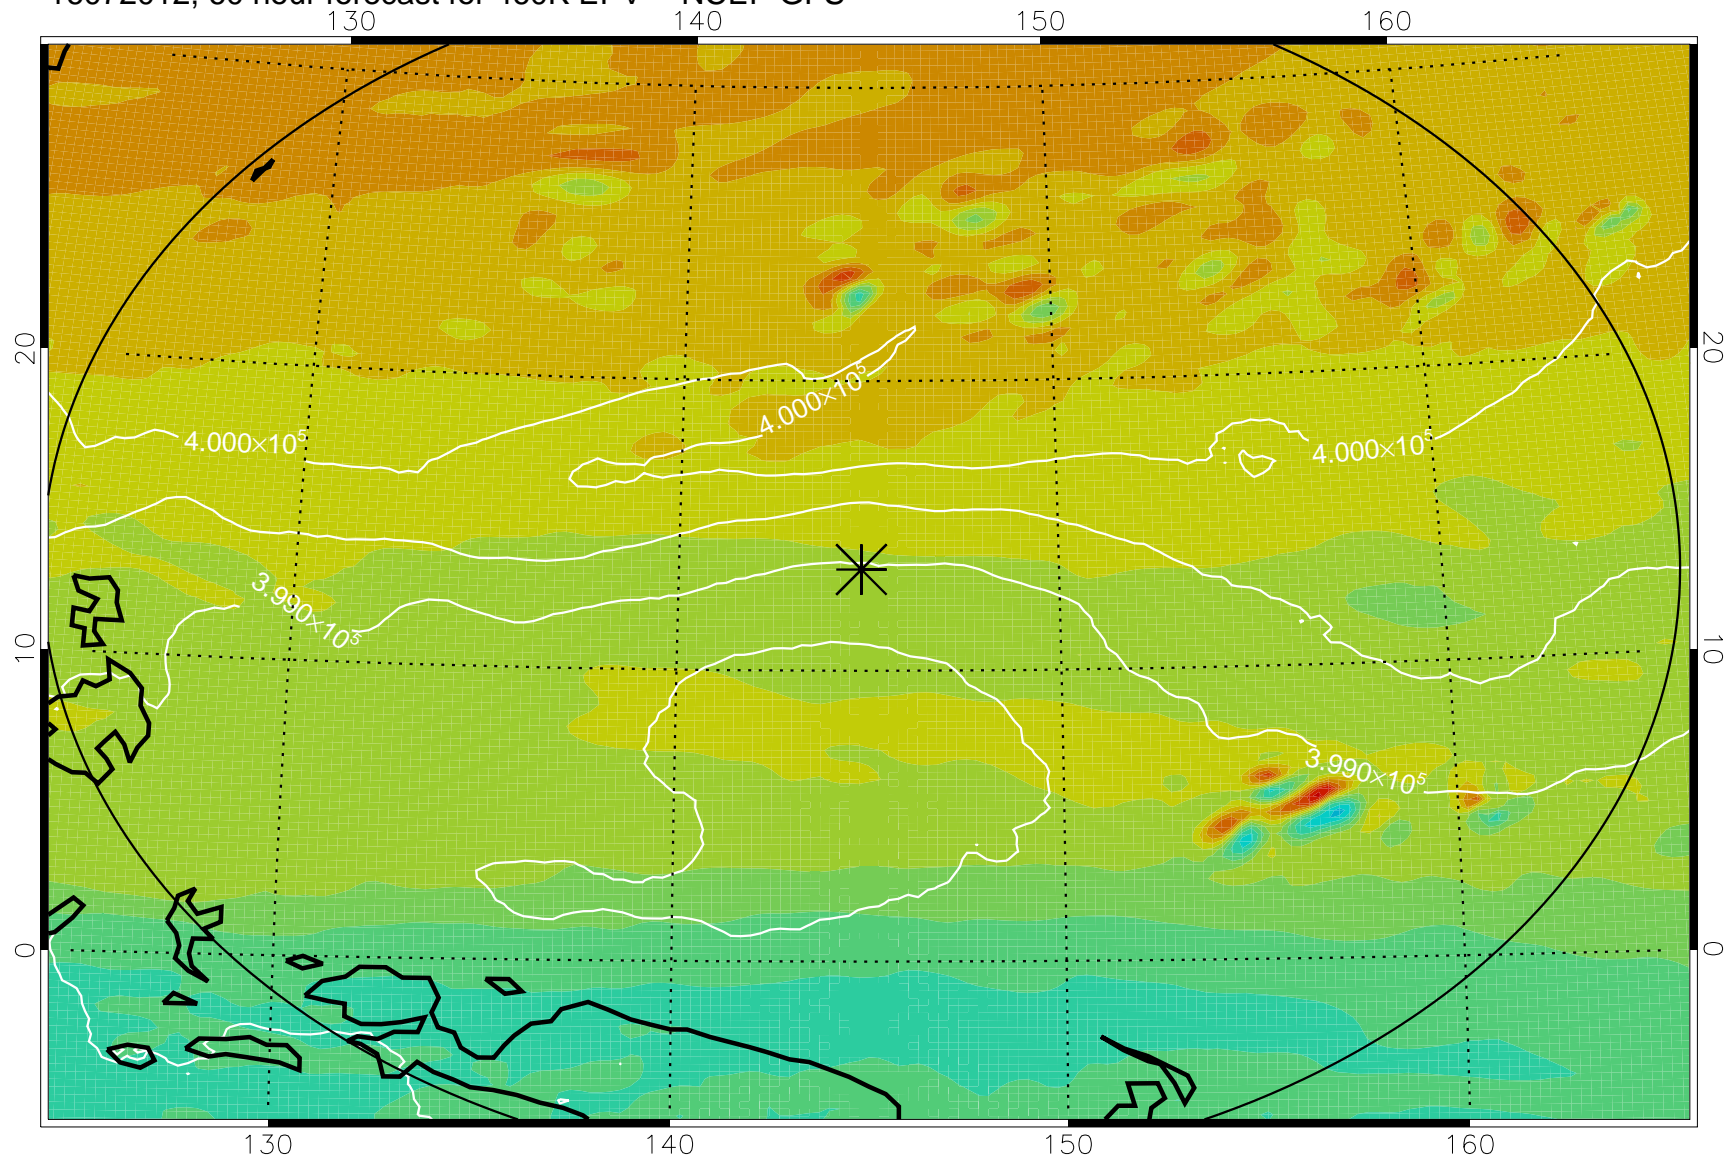

16071918, 42 hour forecast for 460K EPV -- NCEP GFS

460K Montgomery Streamfunction, white

Range ring of 2304 km

16072000, 48 hour forecast for 460K EPV -- NCEP GFS

460K Montgomery Streamfunction, white

Range ring of 2304 km

16072006, 54 hour forecast for 460K EPV -- NCEP GFS

460K Montgomery Streamfunction, white

Range ring of 2304 km

16072012, 60 hour forecast for 460K EPV -- NCEP GFS

460K Montgomery Streamfunction, white

Range ring of 2304 km

16072018, 66 hour forecast for 460K EPV -- NCEP GFS

460K Montgomery Streamfunction, white

Range ring of 2304 km

16072100, 72 hour forecast for 460K EPV -- NCEP GFS

460K Montgomery Streamfunction, white

Range ring of 2304 km

16072106, 78 hour forecast for 460K EPV -- NCEP GFS

460K Montgomery Streamfunction, white

Range ring of 2304 km

16072112, 84 hour forecast for 460K EPV -- NCEP GFS

460K Montgomery Streamfunction, white

Range ring of 2304 km