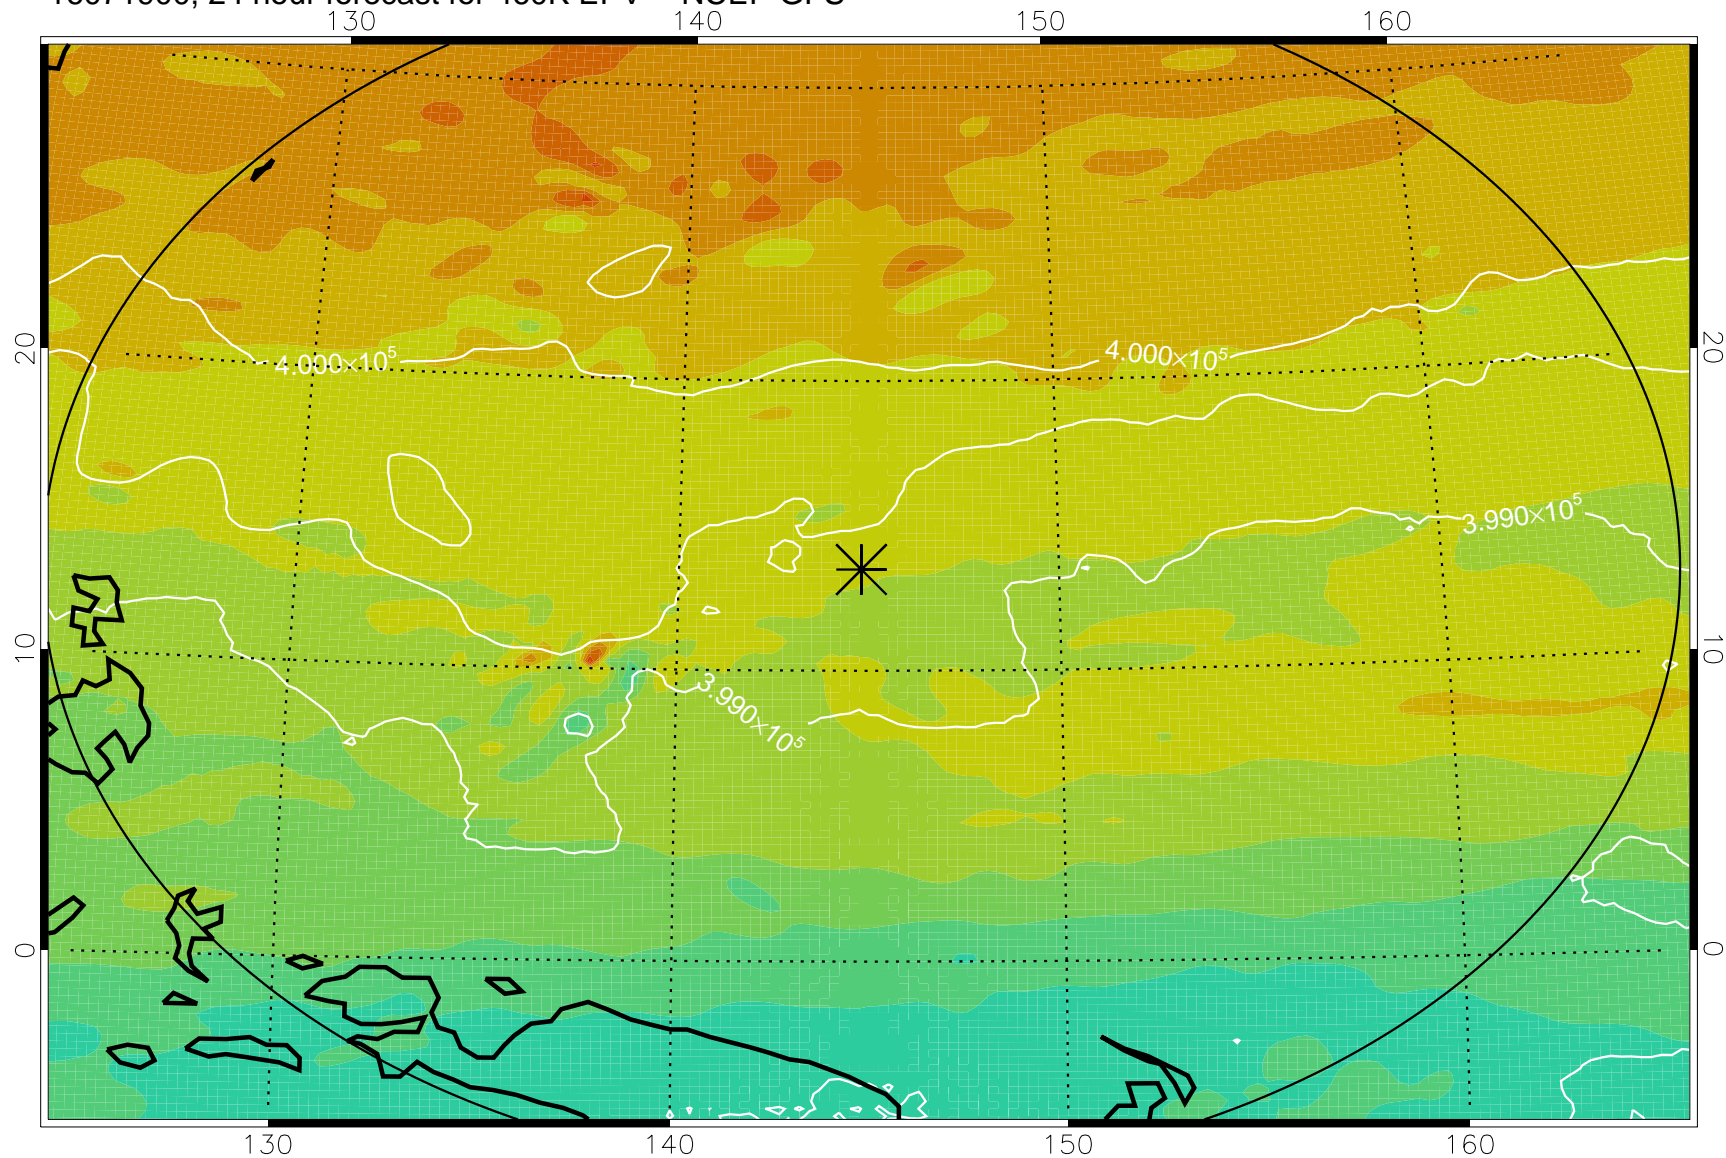

16071806, 6 hour forecast for 460K EPV -- NCEP GFS

460K Montgomery Streamfunction, white

Range ring of 2304 km

16071812, 12 hour forecast for 460K EPV -- NCEP GFS

460K Montgomery Streamfunction, white

Range ring of 2304 km

16071818, 18 hour forecast for 460K EPV -- NCEP GFS

460K Montgomery Streamfunction, white

Range ring of 2304 km

16071900, 24 hour forecast for 460K EPV -- NCEP GFS

460K Montgomery Streamfunction, white

Range ring of 2304 km

16071918, 42 hour forecast for 460K EPV -- NCEP GFS

460K Montgomery Streamfunction, white

Range ring of 2304 km

16072000, 48 hour forecast for 460K EPV -- NCEP GFS

460K Montgomery Streamfunction, white

Range ring of 2304 km

16072018, 66 hour forecast for 460K EPV -- NCEP GFS

460K Montgomery Streamfunction, white

Range ring of 2304 km

16072100, 72 hour forecast for 460K EPV -- NCEP GFS

460K Montgomery Streamfunction, white

Range ring of 2304 km