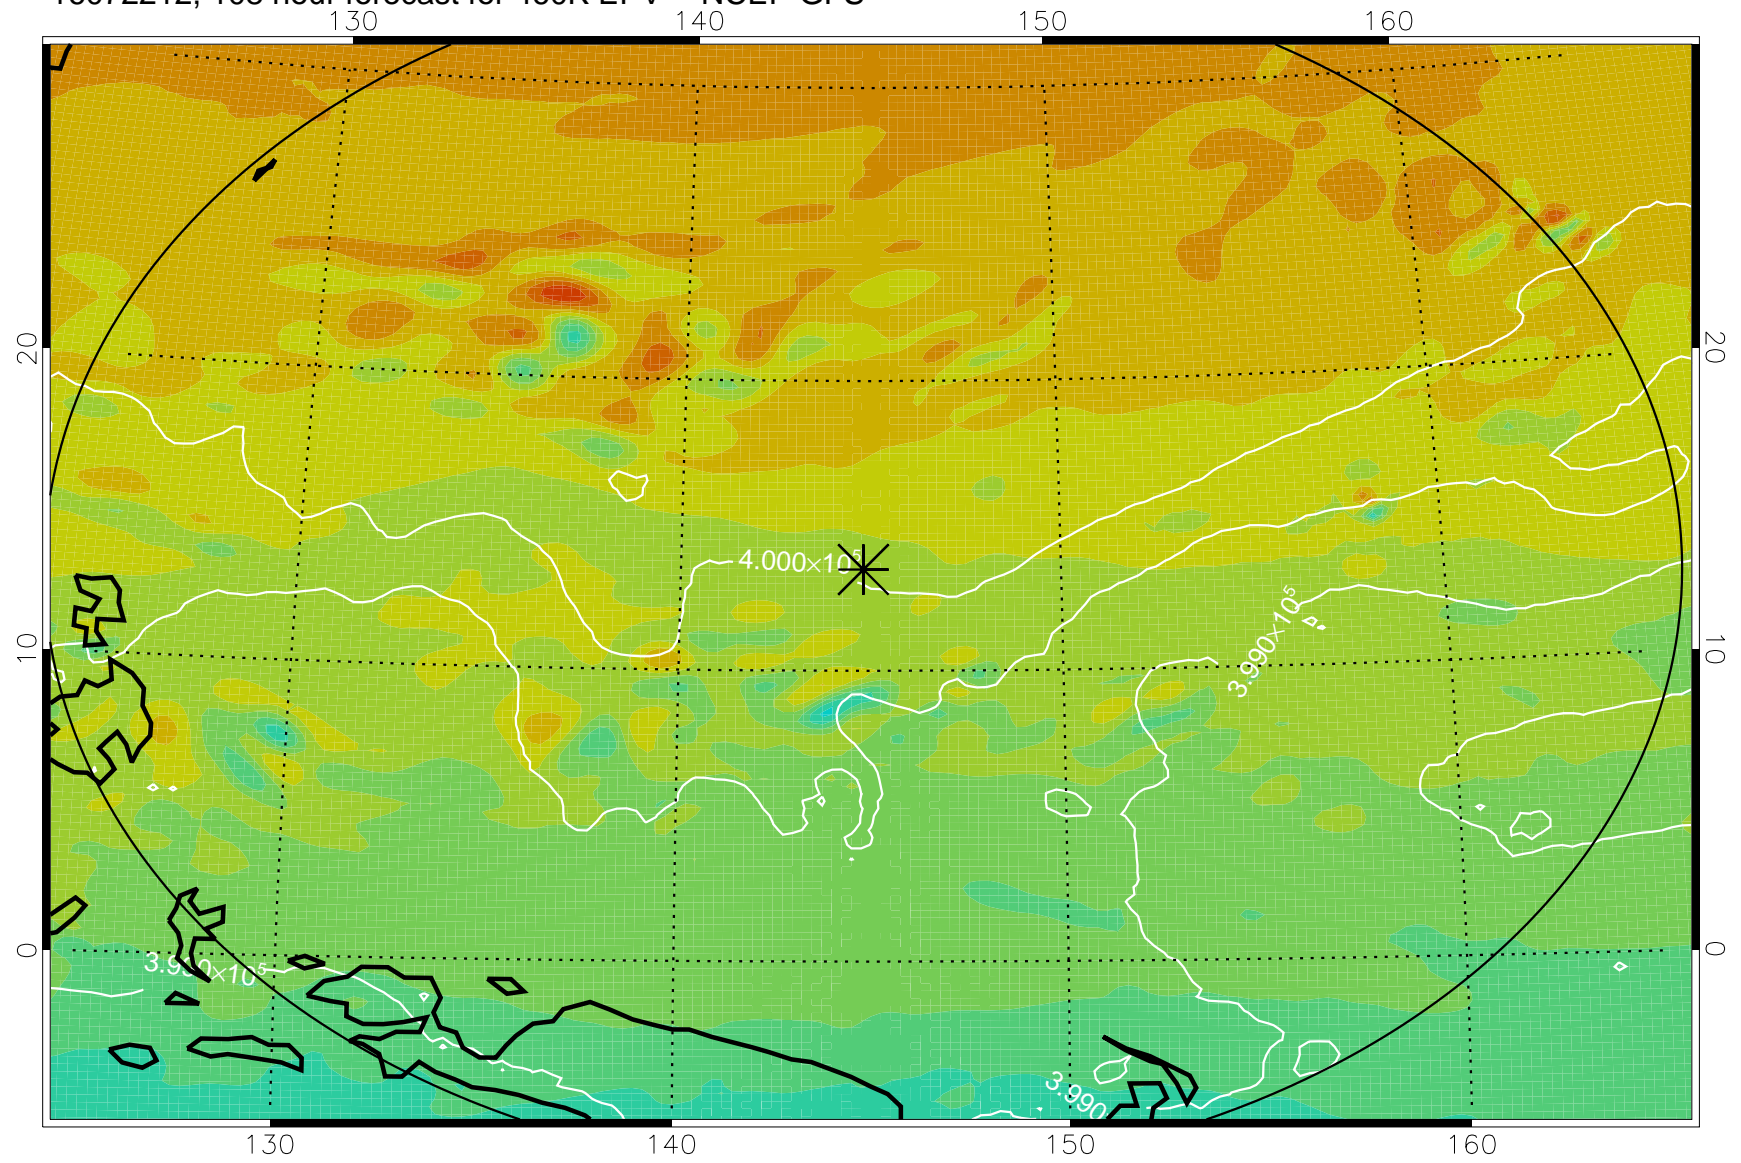

16072106, 78 hour forecast for 460K EPV -- NCEP GFS

460K Montgomery Streamfunction, white

Range ring of 2304 km

16072112, 84 hour forecast for 460K EPV -- NCEP GFS

460K Montgomery Streamfunction, white

Range ring of 2304 km

16072118, 90 hour forecast for 460K EPV -- NCEP GFS

460K Montgomery Streamfunction, white

Range ring of 2304 km

16072200, 96 hour forecast for 460K EPV -- NCEP GFS

460K Montgomery Streamfunction, white

Range ring of 2304 km

16072206, 102 hour forecast for 460K EPV -- NCEP GFS

460K Montgomery Streamfunction, white

Range ring of 2304 km

16072212, 108 hour forecast for 460K EPV -- NCEP GFS

460K Montgomery Streamfunction, white

Range ring of 2304 km

16072218, 114 hour forecast for 460K EPV -- NCEP GFS

460K Montgomery Streamfunction, white

Range ring of 2304 km

16072300, 120 hour forecast for 460K EPV -- NCEP GFS

460K Montgomery Streamfunction, white

Range ring of 2304 km