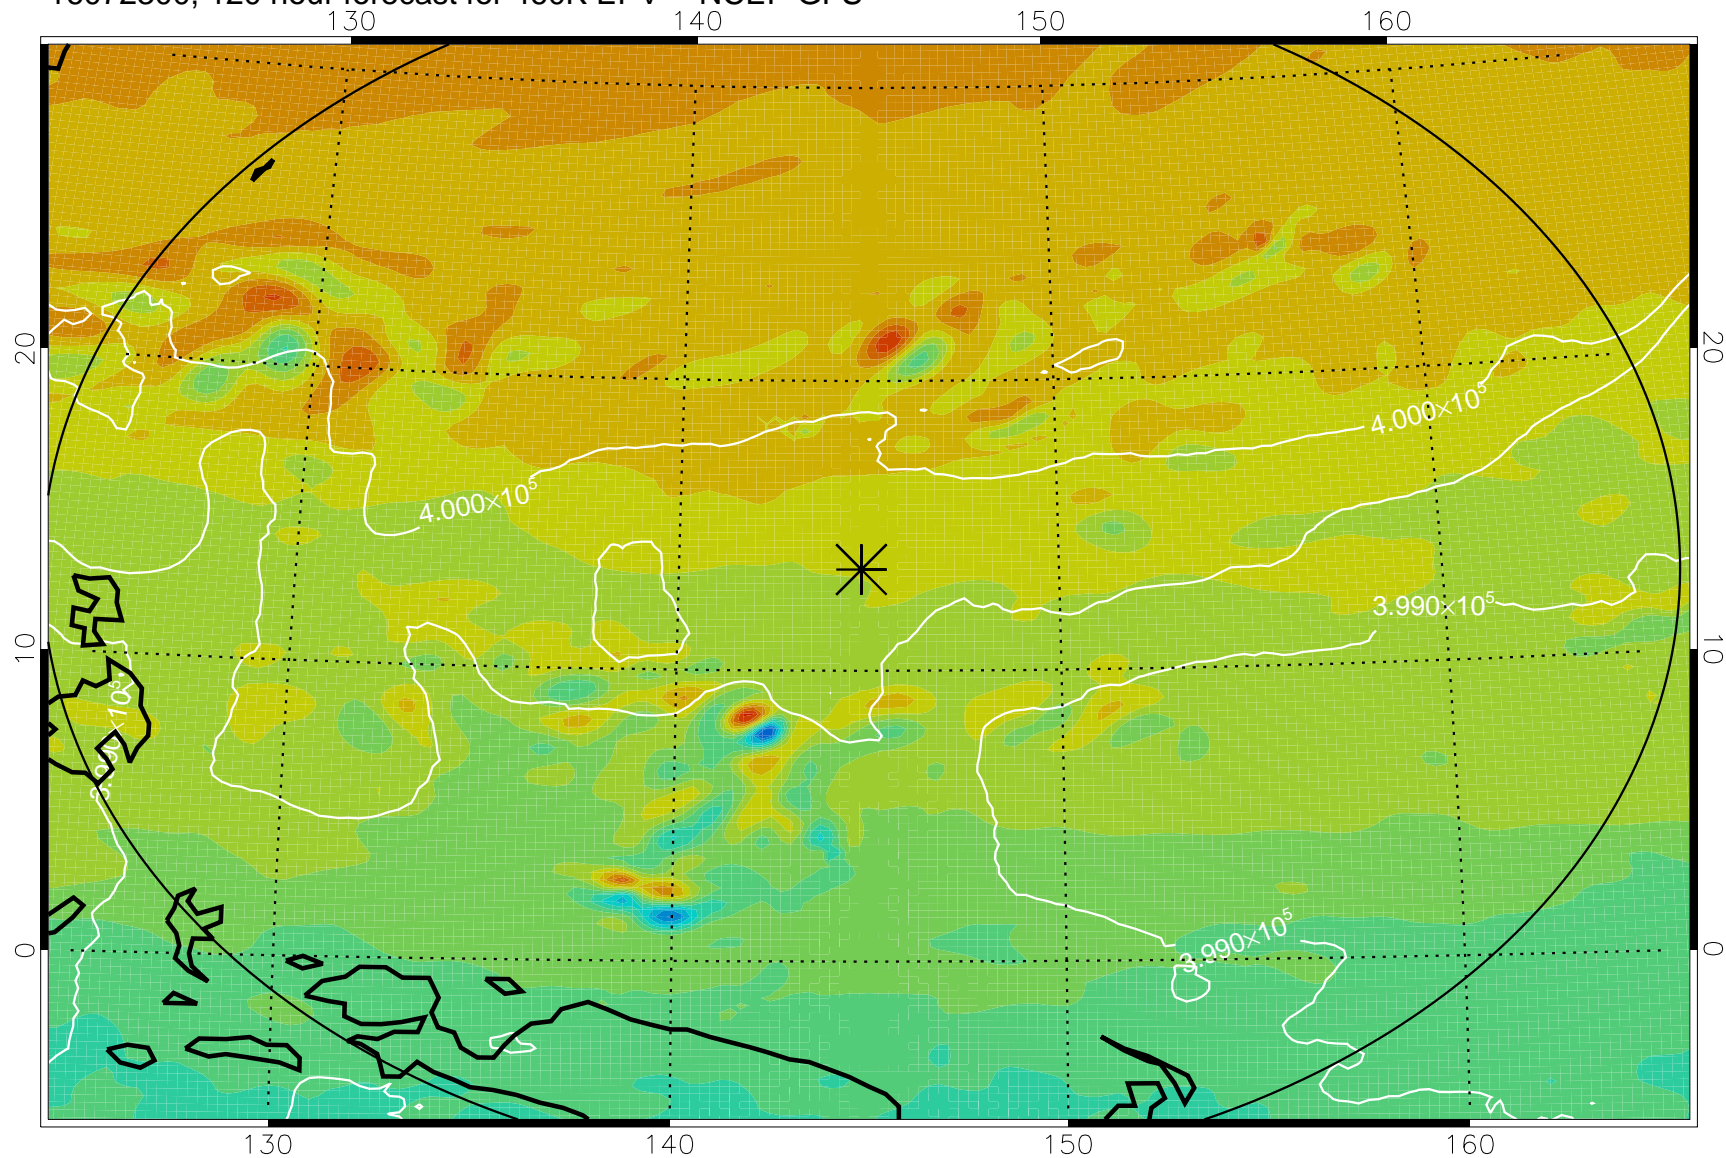

16072106, 78 hour forecast for 460K EPV -- NCEP GFS

460K Montgomery Streamfunction, white

Range ring of 2304 km

16072112, 84 hour forecast for 460K EPV -- NCEP GFS

460K Montgomery Streamfunction, white

Range ring of 2304 km

16072118, 90 hour forecast for 460K EPV -- NCEP GFS

460K Montgomery Streamfunction, white

Range ring of 2304 km

16072200, 96 hour forecast for 460K EPV -- NCEP GFS

460K Montgomery Streamfunction, white

Range ring of 2304 km

16072206, 102 hour forecast for 460K EPV -- NCEP GFS

460K Montgomery Streamfunction, white

Range ring of 2304 km

16072212, 108 hour forecast for 460K EPV -- NCEP GFS

460K Montgomery Streamfunction, white

Range ring of 2304 km

16072218, 114 hour forecast for 460K EPV -- NCEP GFS

460K Montgomery Streamfunction, white

Range ring of 2304 km

16072300, 120 hour forecast for 460K EPV -- NCEP GFS

460K Montgomery Streamfunction, white

Range ring of 2304 km