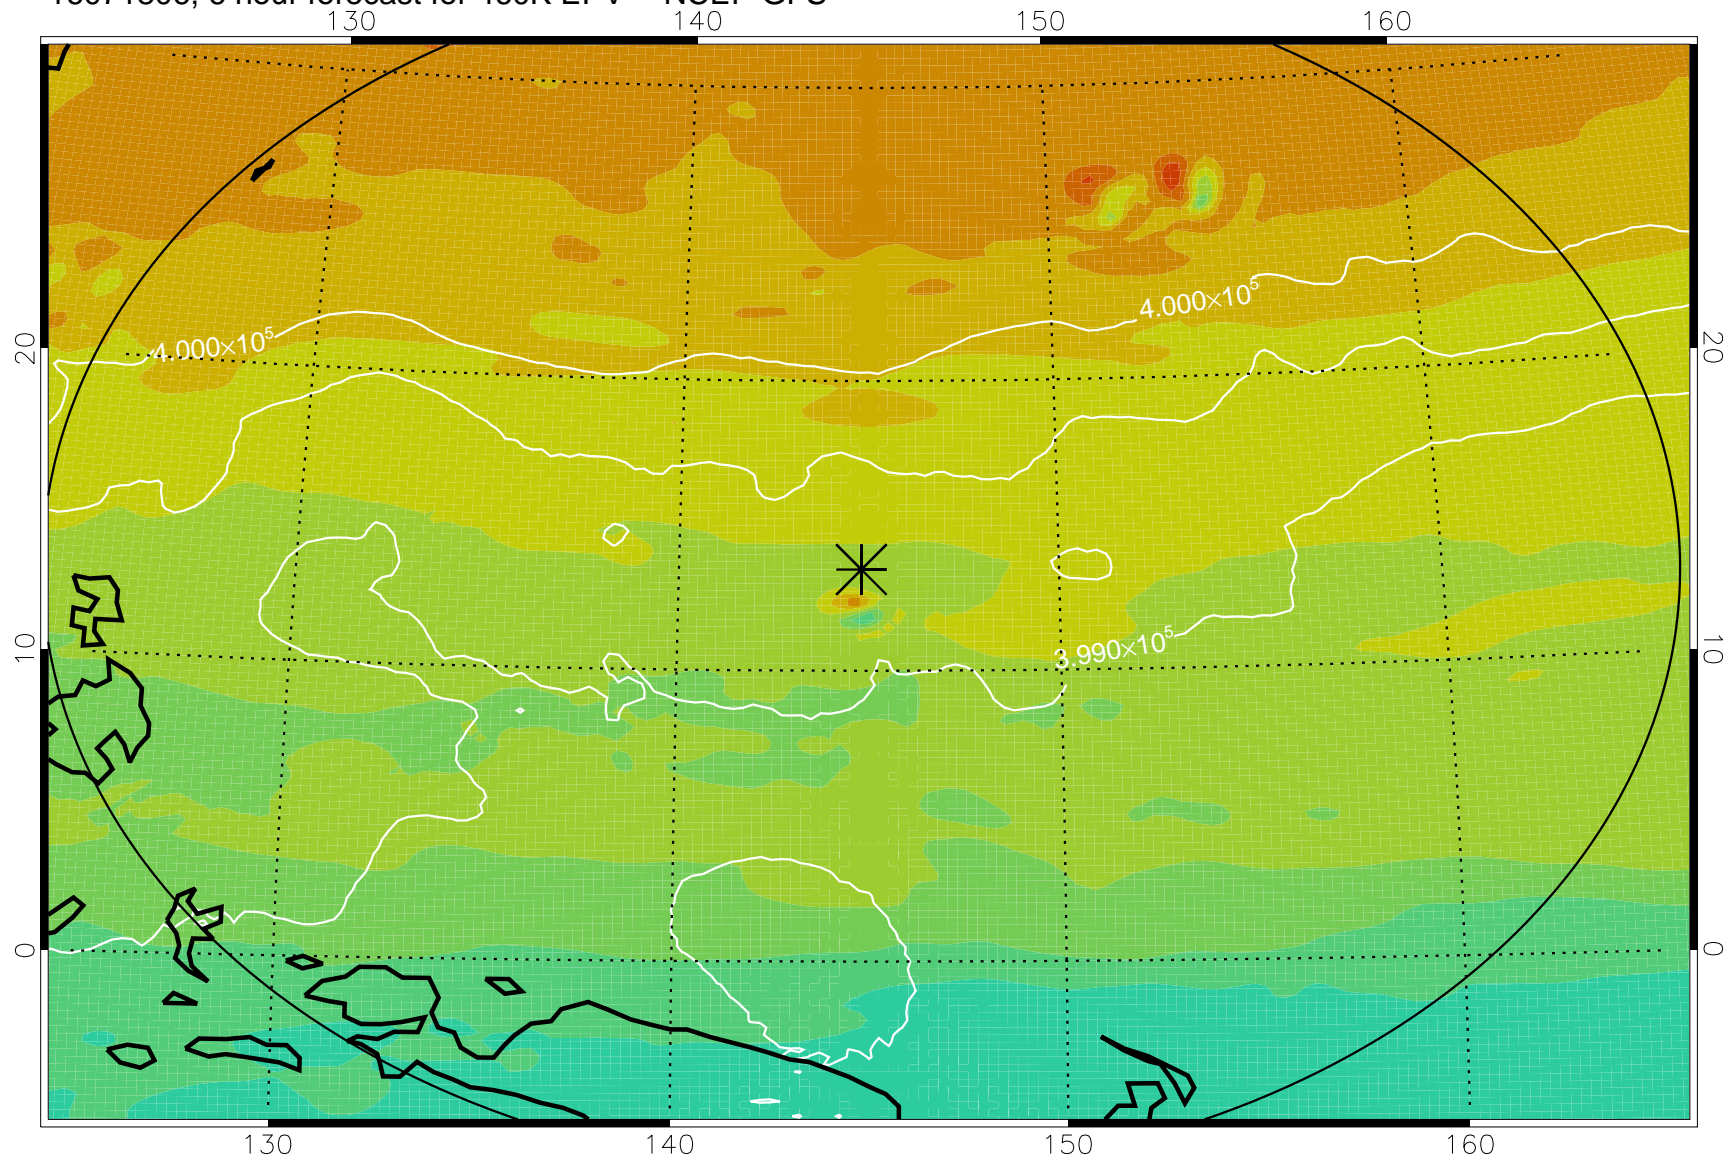

16071806, 6 hour forecast for 460K EPV -- NCEP GFS

460K Montgomery Streamfunction, white

Range ring of 2304 km

16071812, 12 hour forecast for 460K EPV -- NCEP GFS

460K Montgomery Streamfunction, white

Range ring of 2304 km

16071818, 18 hour forecast for 460K EPV -- NCEP GFS

460K Montgomery Streamfunction, white

Range ring of 2304 km

16071900, 24 hour forecast for 460K EPV -- NCEP GFS

460K Montgomery Streamfunction, white

Range ring of 2304 km

16071918, 42 hour forecast for 460K EPV -- NCEP GFS

460K Montgomery Streamfunction, white

Range ring of 2304 km

16072000, 48 hour forecast for 460K EPV -- NCEP GFS

460K Montgomery Streamfunction, white

Range ring of 2304 km

16072018, 66 hour forecast for 460K EPV -- NCEP GFS

460K Montgomery Streamfunction, white

Range ring of 2304 km

16072100, 72 hour forecast for 460K EPV -- NCEP GFS

460K Montgomery Streamfunction, white

Range ring of 2304 km