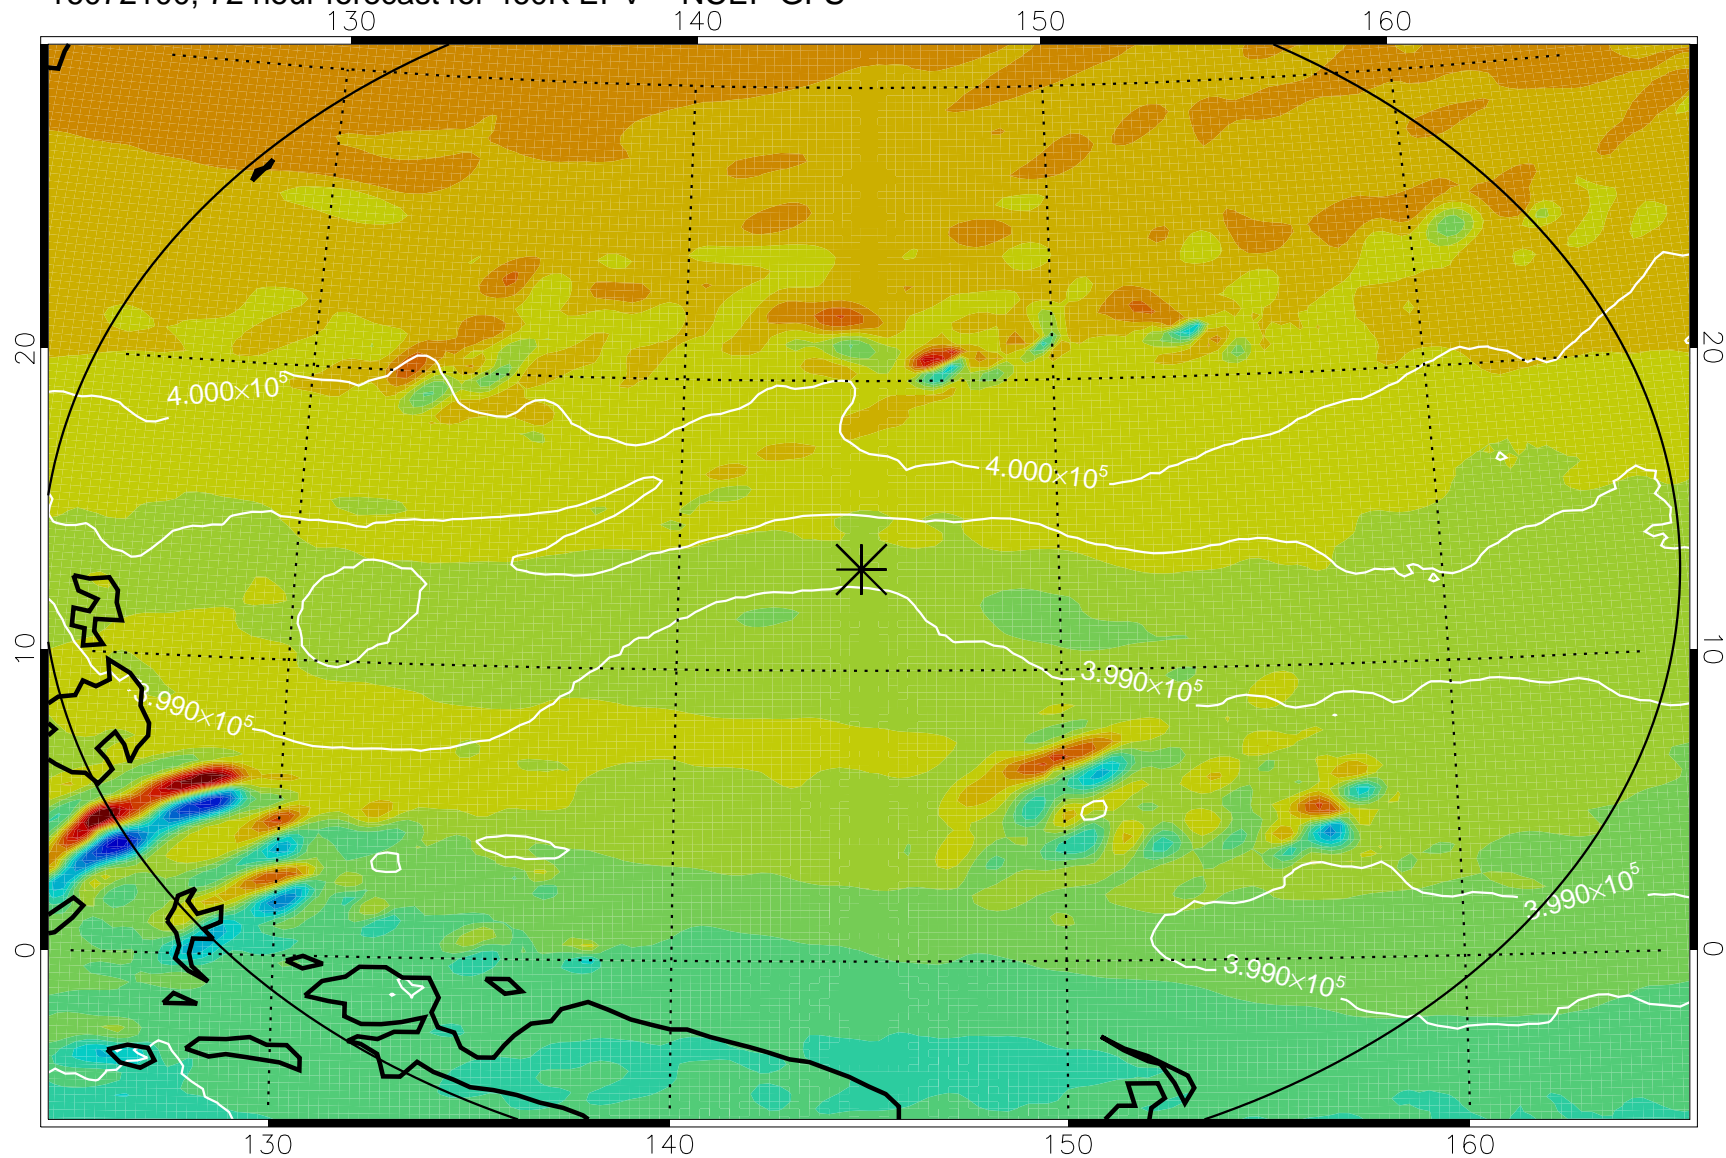

16072006, 54 hour forecast for 460K EPV -- NCEP GFS

460K Montgomery Streamfunction, white

Range ring of 2304 km

16072012, 60 hour forecast for 460K EPV -- NCEP GFS

460K Montgomery Streamfunction, white

Range ring of 2304 km

16072018, 66 hour forecast for 460K EPV -- NCEP GFS

460K Montgomery Streamfunction, white

Range ring of 2304 km

16072100, 72 hour forecast for 460K EPV -- NCEP GFS

460K Montgomery Streamfunction, white

Range ring of 2304 km

16072106, 78 hour forecast for 460K EPV -- NCEP GFS

460K Montgomery Streamfunction, white

Range ring of 2304 km

16072112, 84 hour forecast for 460K EPV -- NCEP GFS

460K Montgomery Streamfunction, white

Range ring of 2304 km

16072206, 102 hour forecast for 460K EPV -- NCEP GFS

460K Montgomery Streamfunction, white

Range ring of 2304 km

16072212, 108 hour forecast for 460K EPV -- NCEP GFS

460K Montgomery Streamfunction, white

Range ring of 2304 km