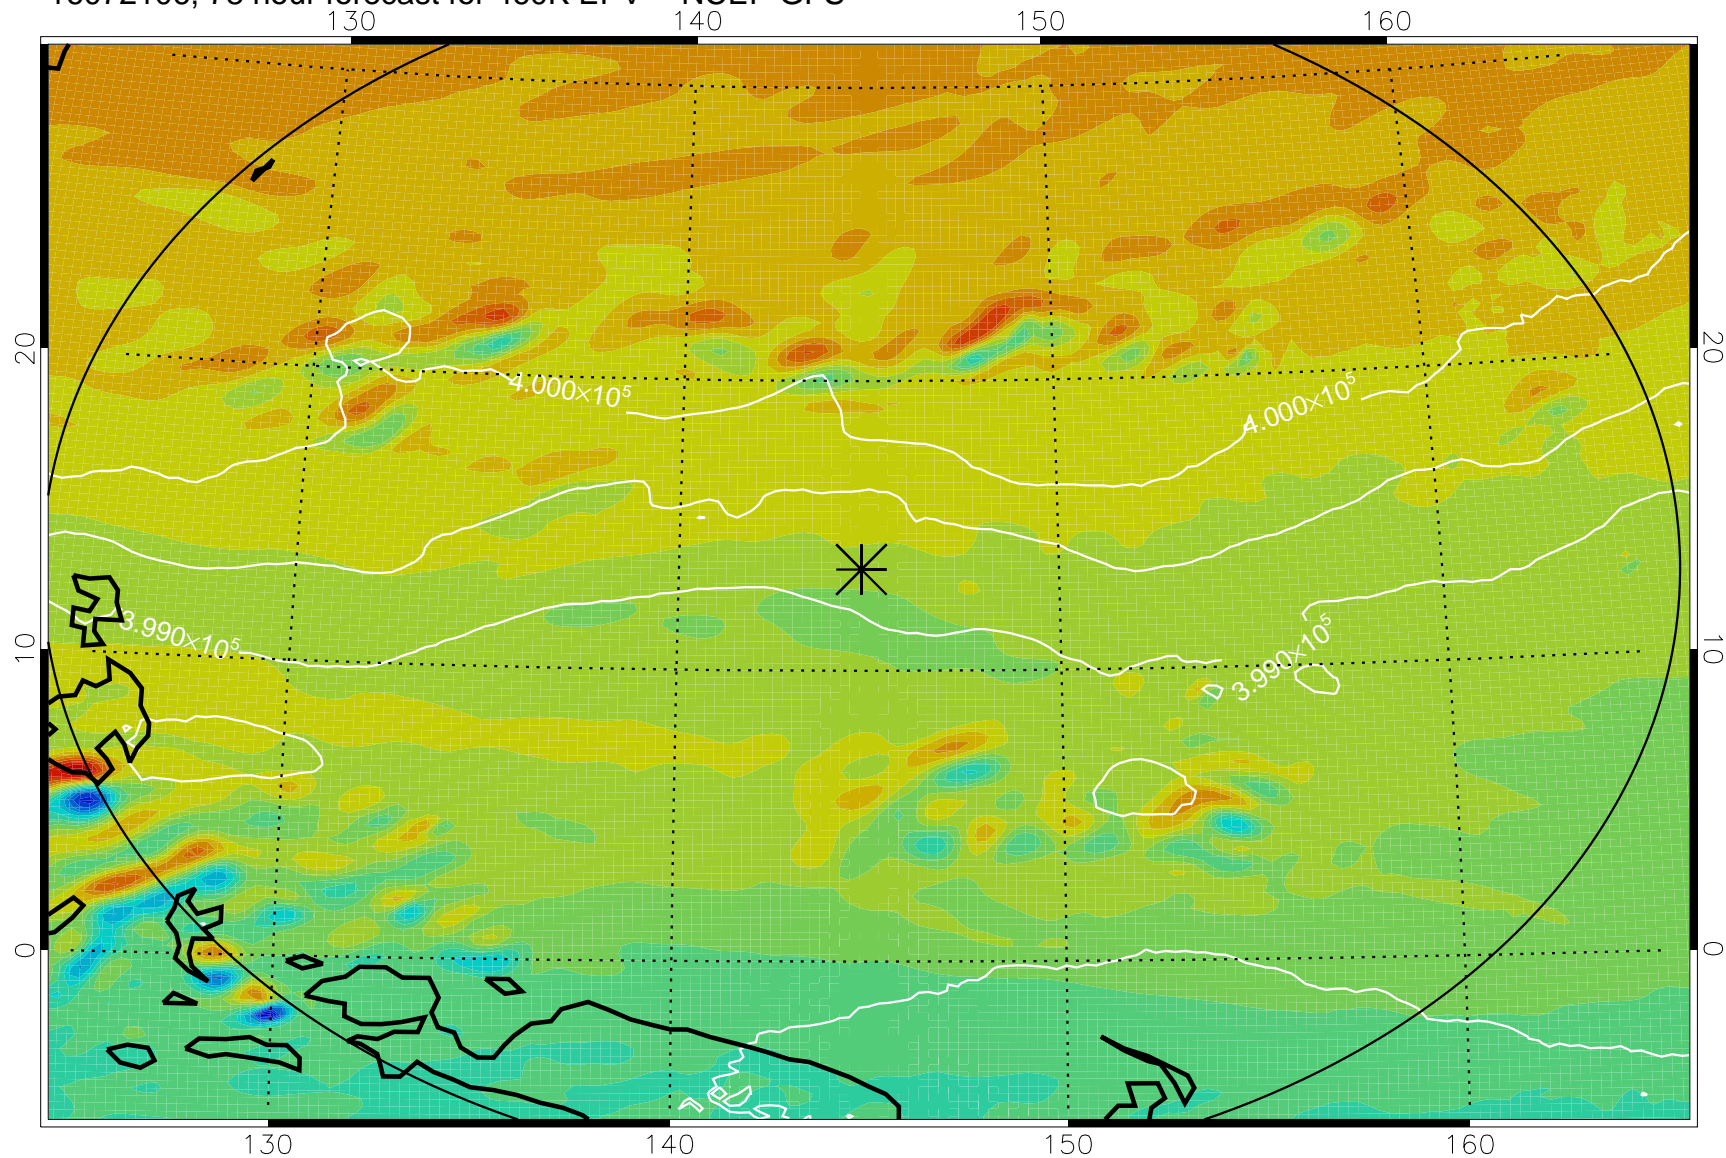

16072018, 66 hour forecast for 460K EPV -- NCEP GFS

460K Montgomery Streamfunction, white

Range ring of 2304 km

16072100, 72 hour forecast for 460K EPV -- NCEP GFS

460K Montgomery Streamfunction, white

Range ring of 2304 km

16072106, 78 hour forecast for 460K EPV -- NCEP GFS

460K Montgomery Streamfunction, white

Range ring of 2304 km

16072112, 84 hour forecast for 460K EPV -- NCEP GFS

460K Montgomery Streamfunction, white

Range ring of 2304 km

16072118, 90 hour forecast for 460K EPV -- NCEP GFS

460K Montgomery Streamfunction, white

Range ring of 2304 km

16072200, 96 hour forecast for 460K EPV -- NCEP GFS

460K Montgomery Streamfunction, white

Range ring of 2304 km

16072206, 102 hour forecast for 460K EPV -- NCEP GFS

460K Montgomery Streamfunction, white

Range ring of 2304 km

16072212, 108 hour forecast for 460K EPV -- NCEP GFS

460K Montgomery Streamfunction, white

Range ring of 2304 km