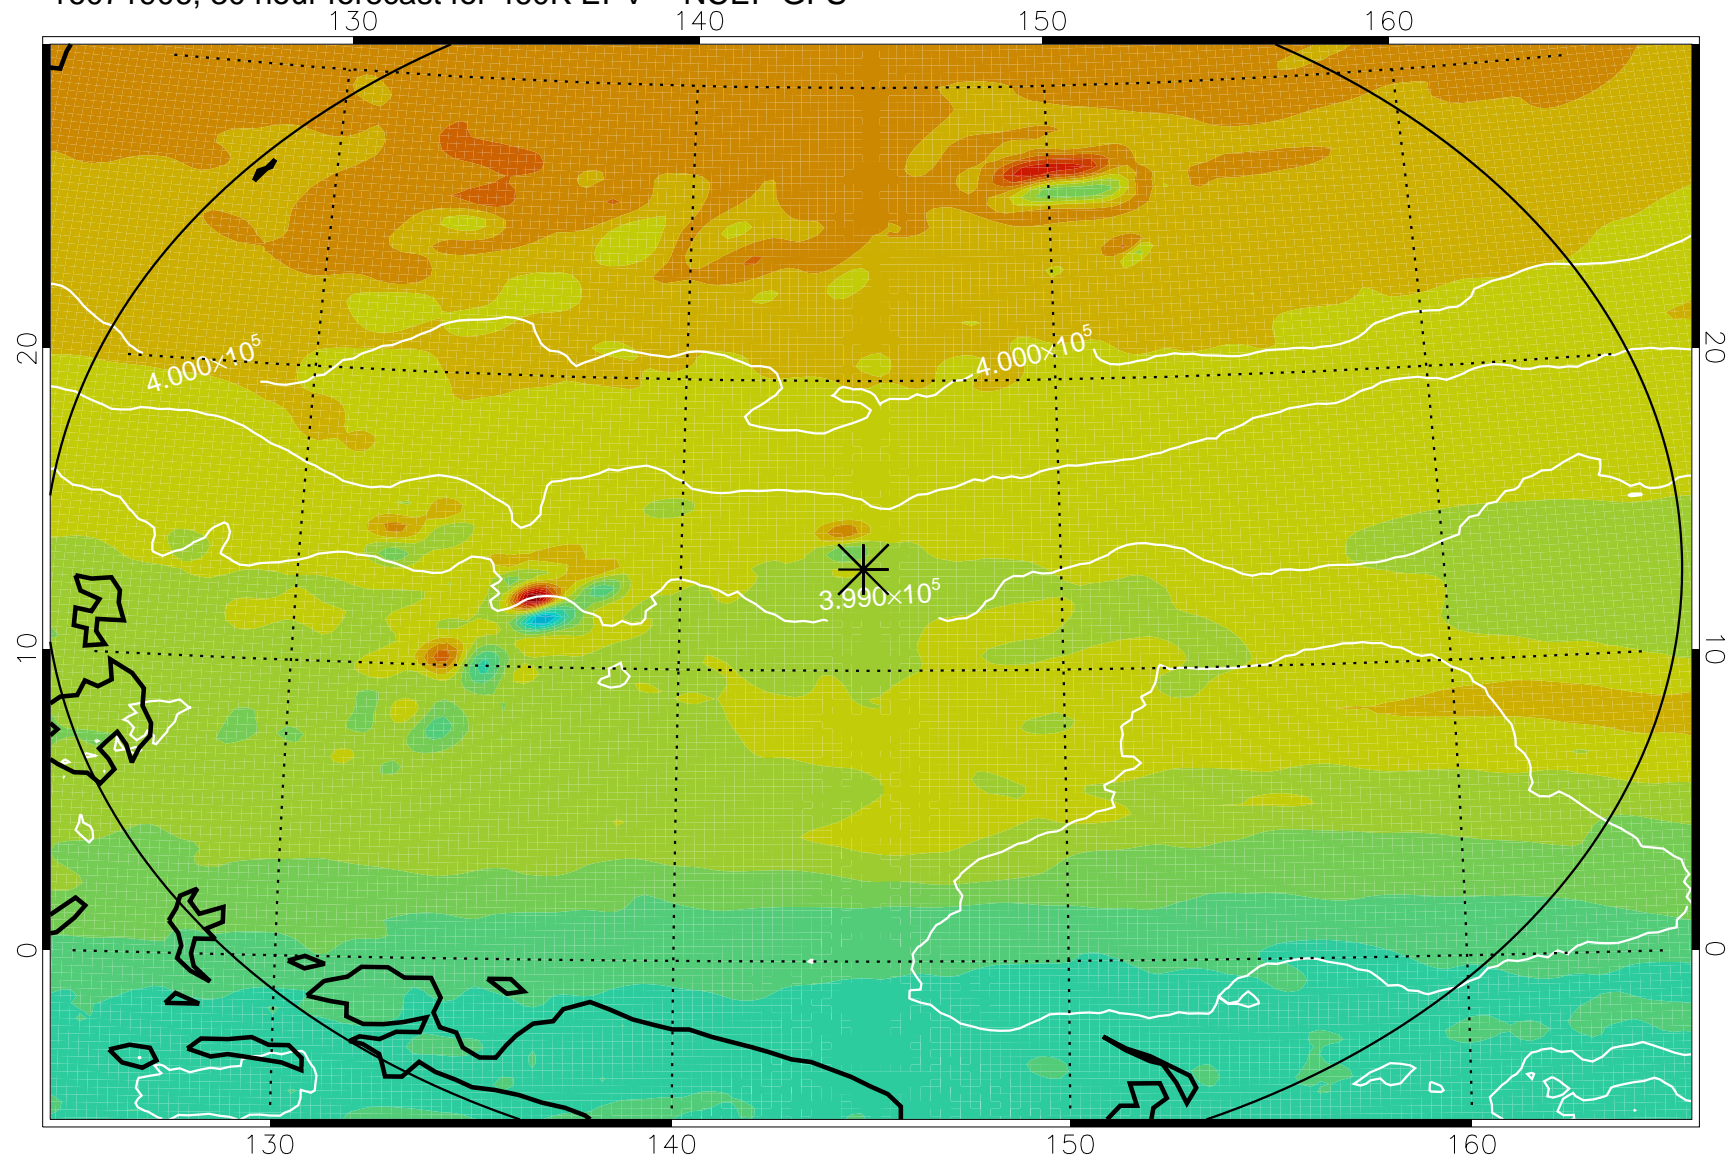

16071818, 18 hour forecast for 460K EPV -- NCEP GFS

460K Montgomery Streamfunction, white

Range ring of 2304 km

16071900, 24 hour forecast for 460K EPV -- NCEP GFS

460K Montgomery Streamfunction, white

Range ring of 2304 km

16071906, 30 hour forecast for 460K EPV -- NCEP GFS

460K Montgomery Streamfunction, white

Range ring of 2304 km

16071912, 36 hour forecast for 460K EPV -- NCEP GFS

460K Montgomery Streamfunction, white

Range ring of 2304 km

16071918, 42 hour forecast for 460K EPV -- NCEP GFS

460K Montgomery Streamfunction, white

Range ring of 2304 km

16072000, 48 hour forecast for 460K EPV -- NCEP GFS

460K Montgomery Streamfunction, white

Range ring of 2304 km

16072018, 66 hour forecast for 460K EPV -- NCEP GFS

460K Montgomery Streamfunction, white

Range ring of 2304 km

16072100, 72 hour forecast for 460K EPV -- NCEP GFS

460K Montgomery Streamfunction, white

Range ring of 2304 km