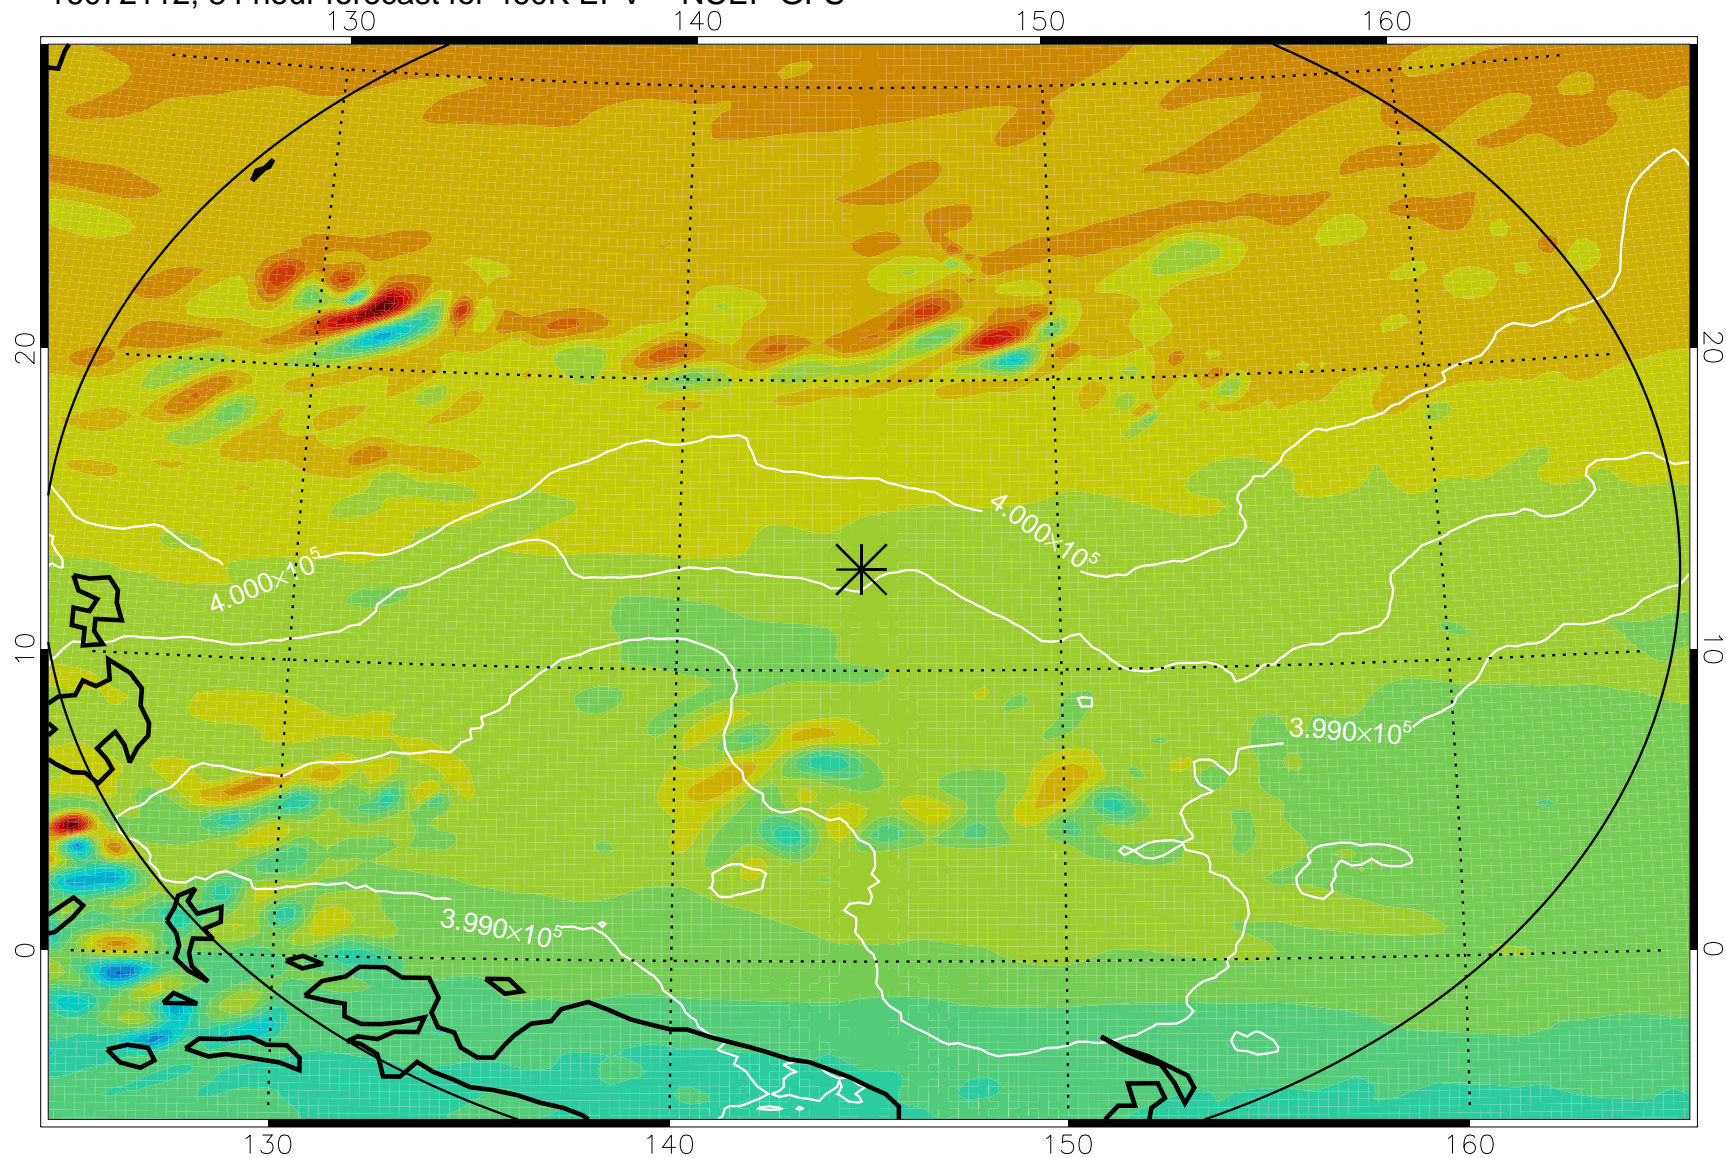

16072018, 66 hour forecast for 460K EPV -- NCEP GFS

460K Montgomery Streamfunction, white

Range ring of 2304 km

16072100, 72 hour forecast for 460K EPV -- NCEP GFS

460K Montgomery Streamfunction, white

Range ring of 2304 km

16072106, 78 hour forecast for 460K EPV -- NCEP GFS

460K Montgomery Streamfunction, white

Range ring of 2304 km

16072112, 84 hour forecast for 460K EPV -- NCEP GFS

460K Montgomery Streamfunction, white

Range ring of 2304 km

16072118, 90 hour forecast for 460K EPV -- NCEP GFS

460K Montgomery Streamfunction, white

Range ring of 2304 km

16072200, 96 hour forecast for 460K EPV -- NCEP GFS

460K Montgomery Streamfunction, white

Range ring of 2304 km

16072206, 102 hour forecast for 460K EPV -- NCEP GFS

460K Montgomery Streamfunction, white

Range ring of 2304 km

16072212, 108 hour forecast for 460K EPV -- NCEP GFS

460K Montgomery Streamfunction, white

Range ring of 2304 km