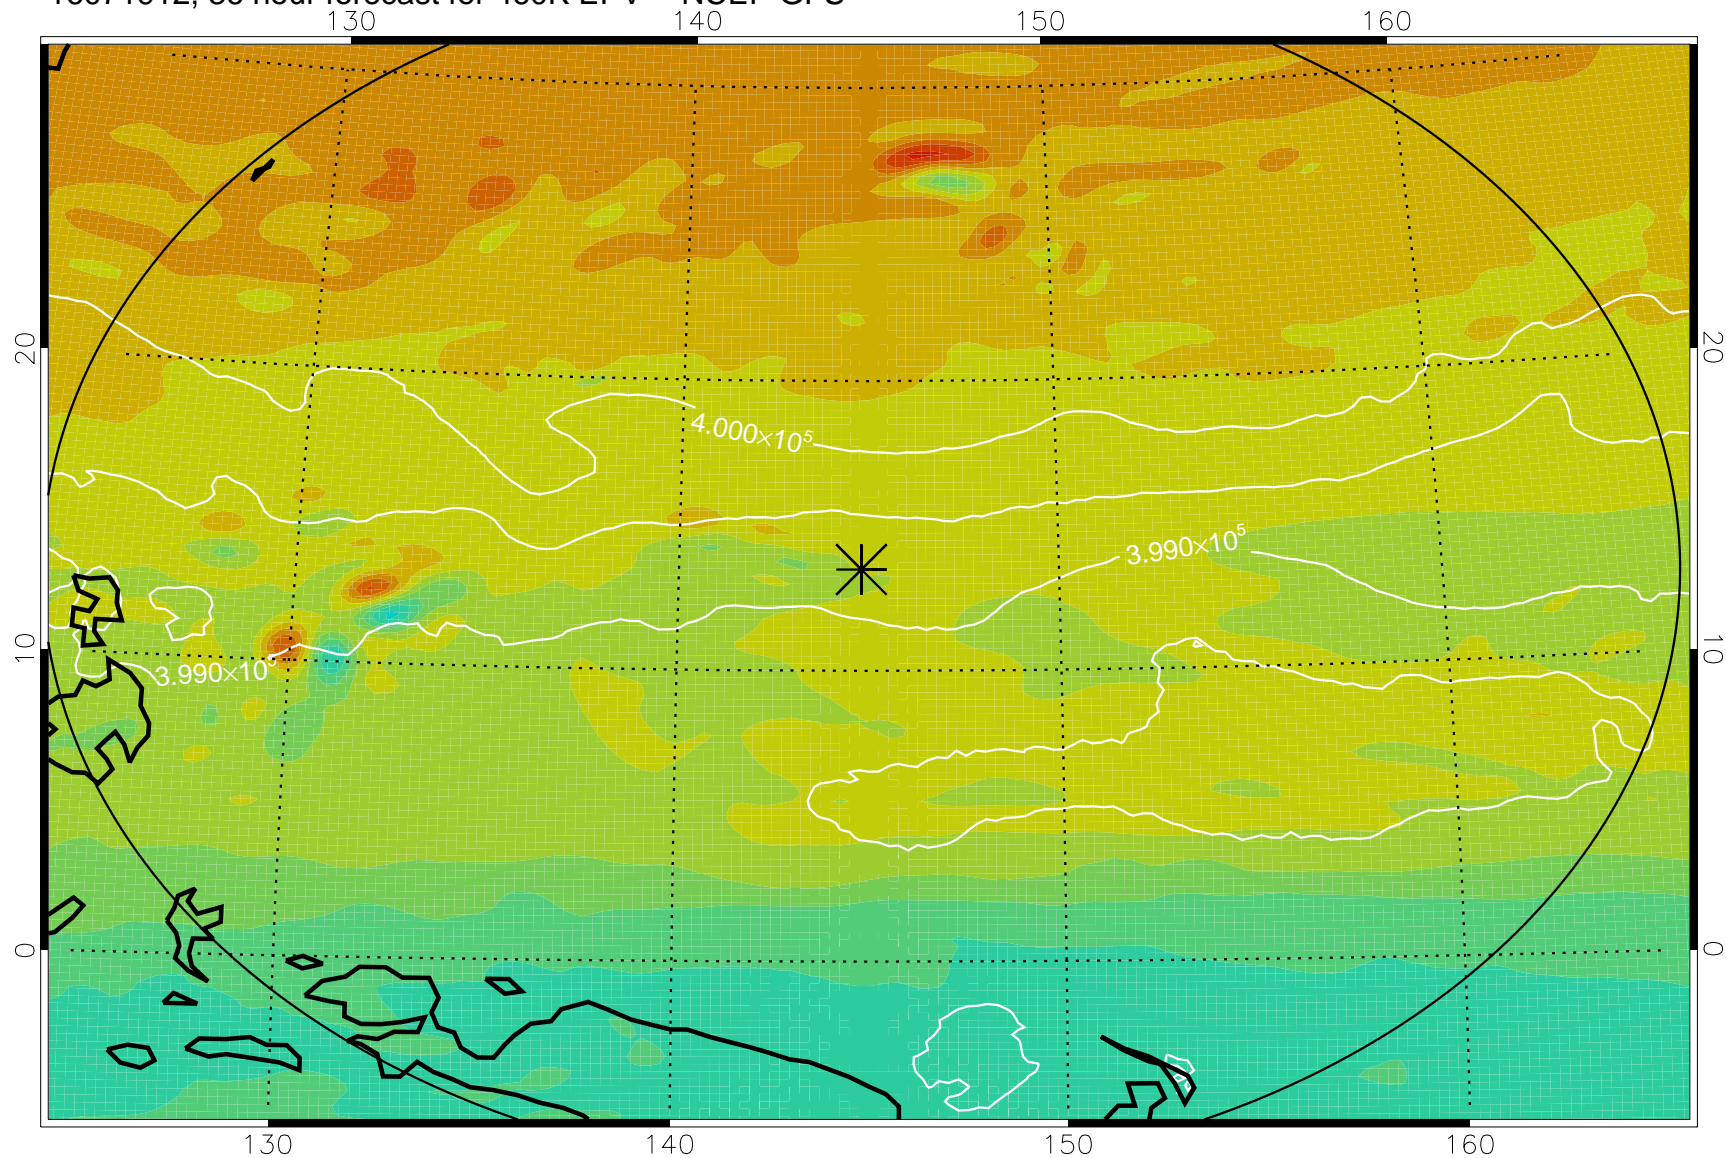

16071818, 18 hour forecast for 460K EPV -- NCEP GFS

460K Montgomery Streamfunction, white

Range ring of 2304 km

16071900, 24 hour forecast for 460K EPV -- NCEP GFS

460K Montgomery Streamfunction, white

Range ring of 2304 km

16071906, 30 hour forecast for 460K EPV -- NCEP GFS

460K Montgomery Streamfunction, white

Range ring of 2304 km

16071912, 36 hour forecast for 460K EPV -- NCEP GFS

460K Montgomery Streamfunction, white

Range ring of 2304 km

16071918, 42 hour forecast for 460K EPV -- NCEP GFS

460K Montgomery Streamfunction, white

Range ring of 2304 km

16072000, 48 hour forecast for 460K EPV -- NCEP GFS

460K Montgomery Streamfunction, white

Range ring of 2304 km

16072018, 66 hour forecast for 460K EPV -- NCEP GFS

460K Montgomery Streamfunction, white

Range ring of 2304 km

16072100, 72 hour forecast for 460K EPV -- NCEP GFS

460K Montgomery Streamfunction, white

Range ring of 2304 km