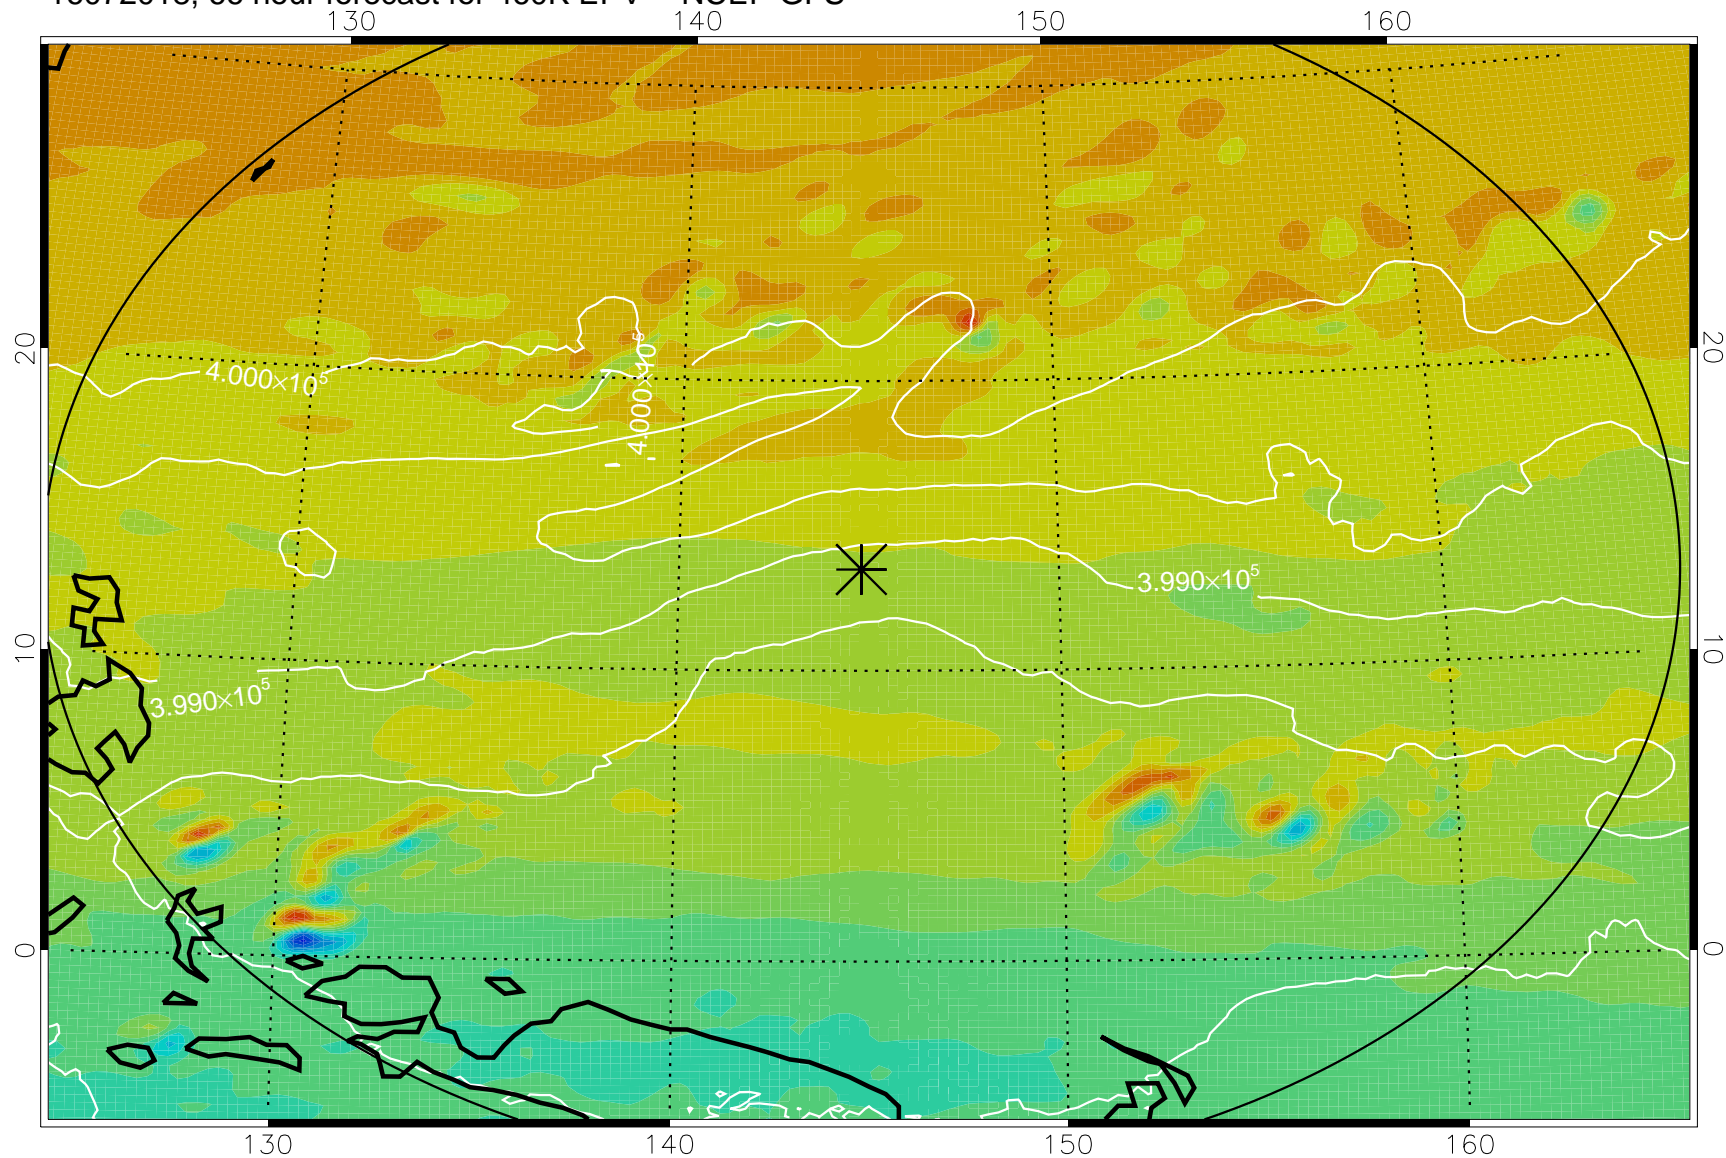

16071918, 42 hour forecast for 460K EPV -- NCEP GFS

460K Montgomery Streamfunction, white

Range ring of 2304 km

16072000, 48 hour forecast for 460K EPV -- NCEP GFS

460K Montgomery Streamfunction, white

Range ring of 2304 km

16072006, 54 hour forecast for 460K EPV -- NCEP GFS

460K Montgomery Streamfunction, white

Range ring of 2304 km

16072012, 60 hour forecast for 460K EPV -- NCEP GFS

460K Montgomery Streamfunction, white

Range ring of 2304 km

16072018, 66 hour forecast for 460K EPV -- NCEP GFS

460K Montgomery Streamfunction, white

Range ring of 2304 km

16072100, 72 hour forecast for 460K EPV -- NCEP GFS

460K Montgomery Streamfunction, white

Range ring of 2304 km

16072106, 78 hour forecast for 460K EPV -- NCEP GFS

460K Montgomery Streamfunction, white

Range ring of 2304 km

16072112, 84 hour forecast for 460K EPV -- NCEP GFS

460K Montgomery Streamfunction, white

Range ring of 2304 km