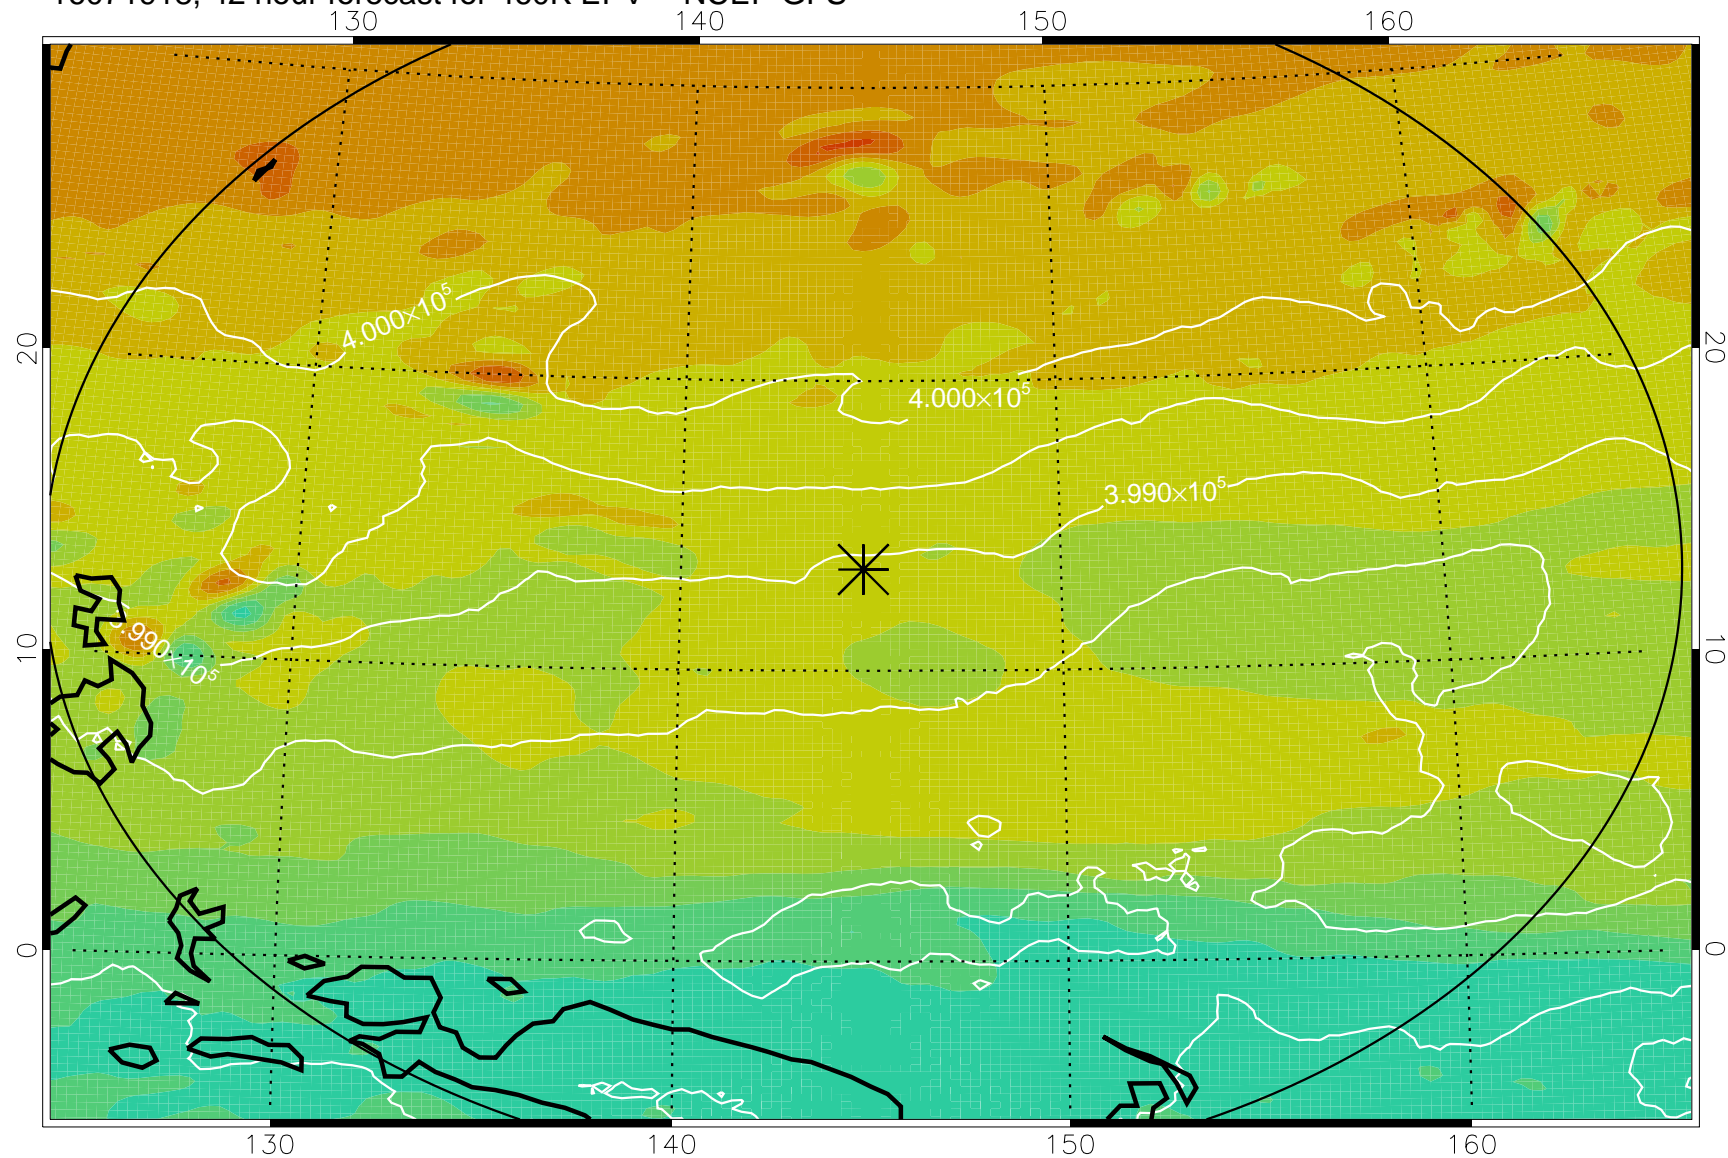

16071906, 30 hour forecast for 460K EPV -- NCEP GFS

460K Montgomery Streamfunction, white

Range ring of 2304 km

16071912, 36 hour forecast for 460K EPV -- NCEP GFS

460K Montgomery Streamfunction, white

Range ring of 2304 km

16071918, 42 hour forecast for 460K EPV -- NCEP GFS

460K Montgomery Streamfunction, white

Range ring of 2304 km

16072000, 48 hour forecast for 460K EPV -- NCEP GFS

460K Montgomery Streamfunction, white

Range ring of 2304 km

16072006, 54 hour forecast for 460K EPV -- NCEP GFS

460K Montgomery Streamfunction, white

Range ring of 2304 km

16072012, 60 hour forecast for 460K EPV -- NCEP GFS

460K Montgomery Streamfunction, white

Range ring of 2304 km

16072018, 66 hour forecast for 460K EPV -- NCEP GFS

460K Montgomery Streamfunction, white

Range ring of 2304 km

16072100, 72 hour forecast for 460K EPV -- NCEP GFS

460K Montgomery Streamfunction, white

Range ring of 2304 km