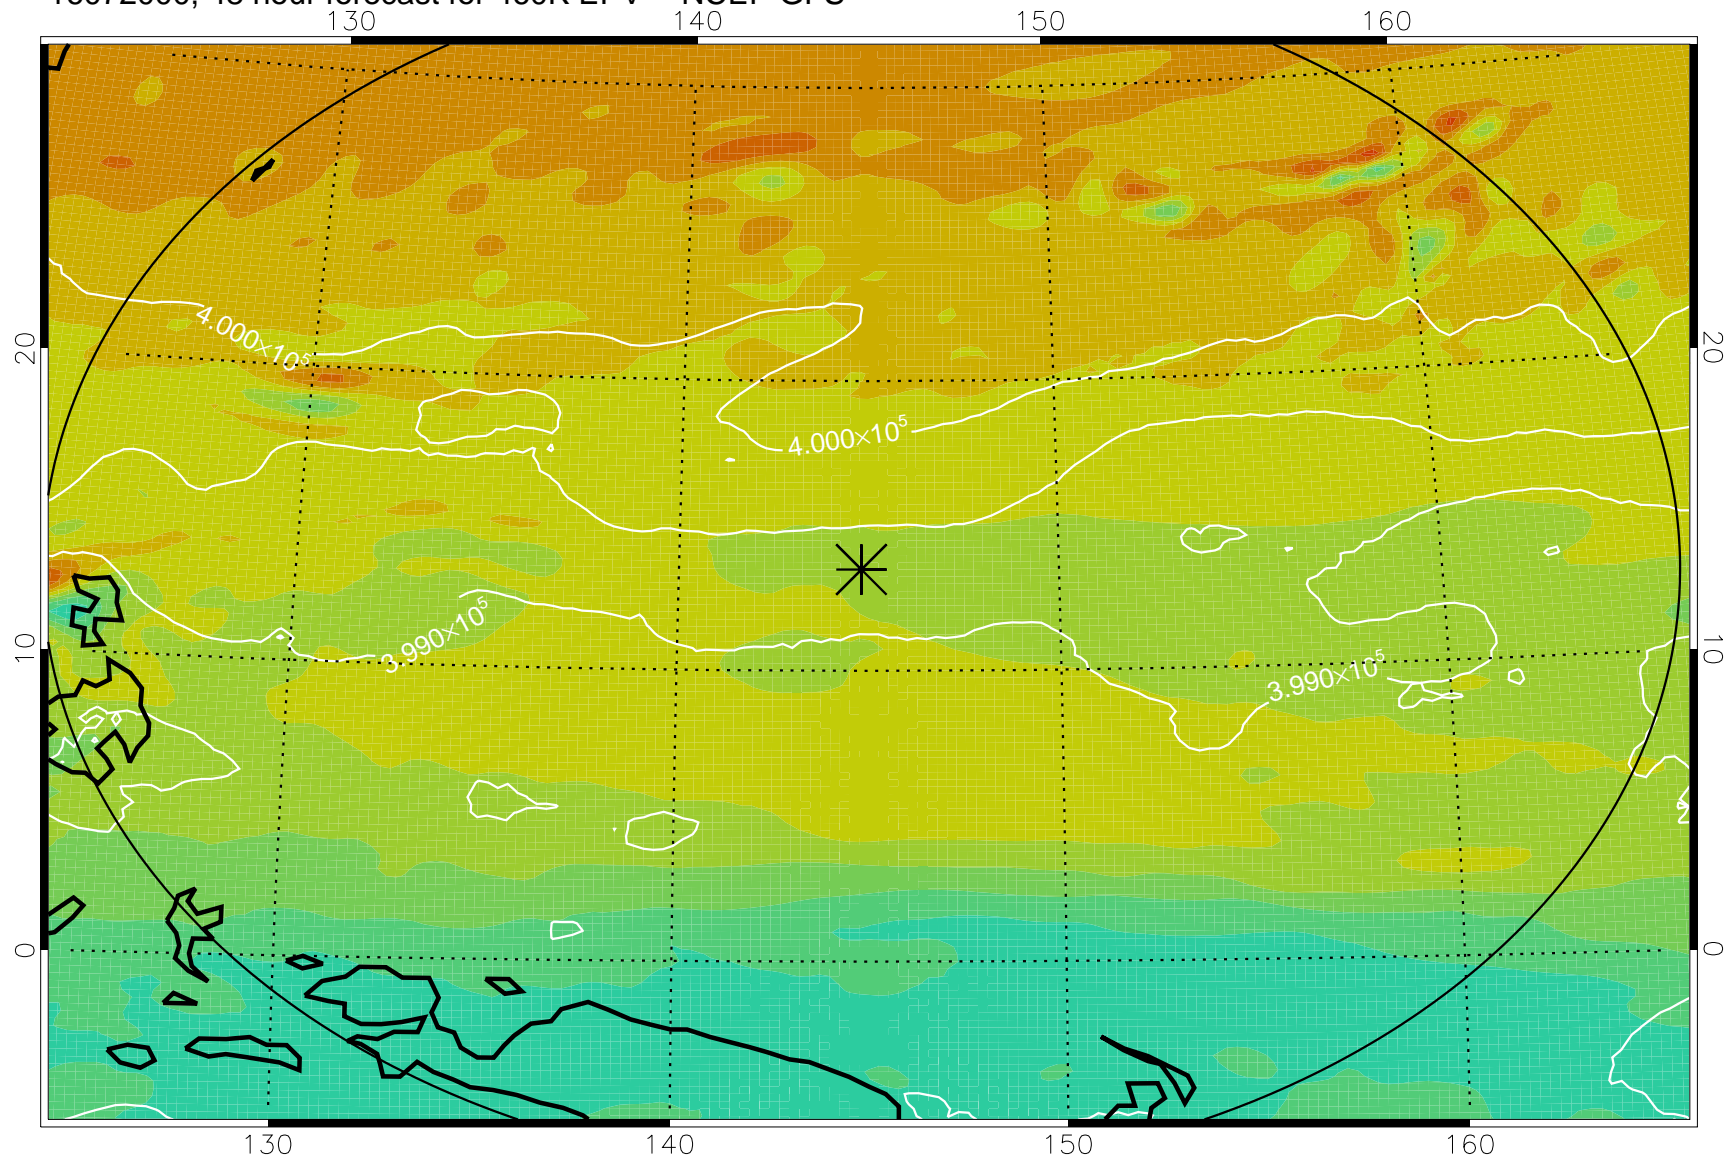

16071906, 30 hour forecast for 460K EPV -- NCEP GFS

460K Montgomery Streamfunction, white

Range ring of 2304 km

16071912, 36 hour forecast for 460K EPV -- NCEP GFS

460K Montgomery Streamfunction, white

Range ring of 2304 km

16071918, 42 hour forecast for 460K EPV -- NCEP GFS

460K Montgomery Streamfunction, white

Range ring of 2304 km

16072000, 48 hour forecast for 460K EPV -- NCEP GFS

460K Montgomery Streamfunction, white

Range ring of 2304 km

16072006, 54 hour forecast for 460K EPV -- NCEP GFS

460K Montgomery Streamfunction, white

Range ring of 2304 km

16072012, 60 hour forecast for 460K EPV -- NCEP GFS

460K Montgomery Streamfunction, white

Range ring of 2304 km

16072018, 66 hour forecast for 460K EPV -- NCEP GFS

460K Montgomery Streamfunction, white

Range ring of 2304 km

16072100, 72 hour forecast for 460K EPV -- NCEP GFS

460K Montgomery Streamfunction, white

Range ring of 2304 km