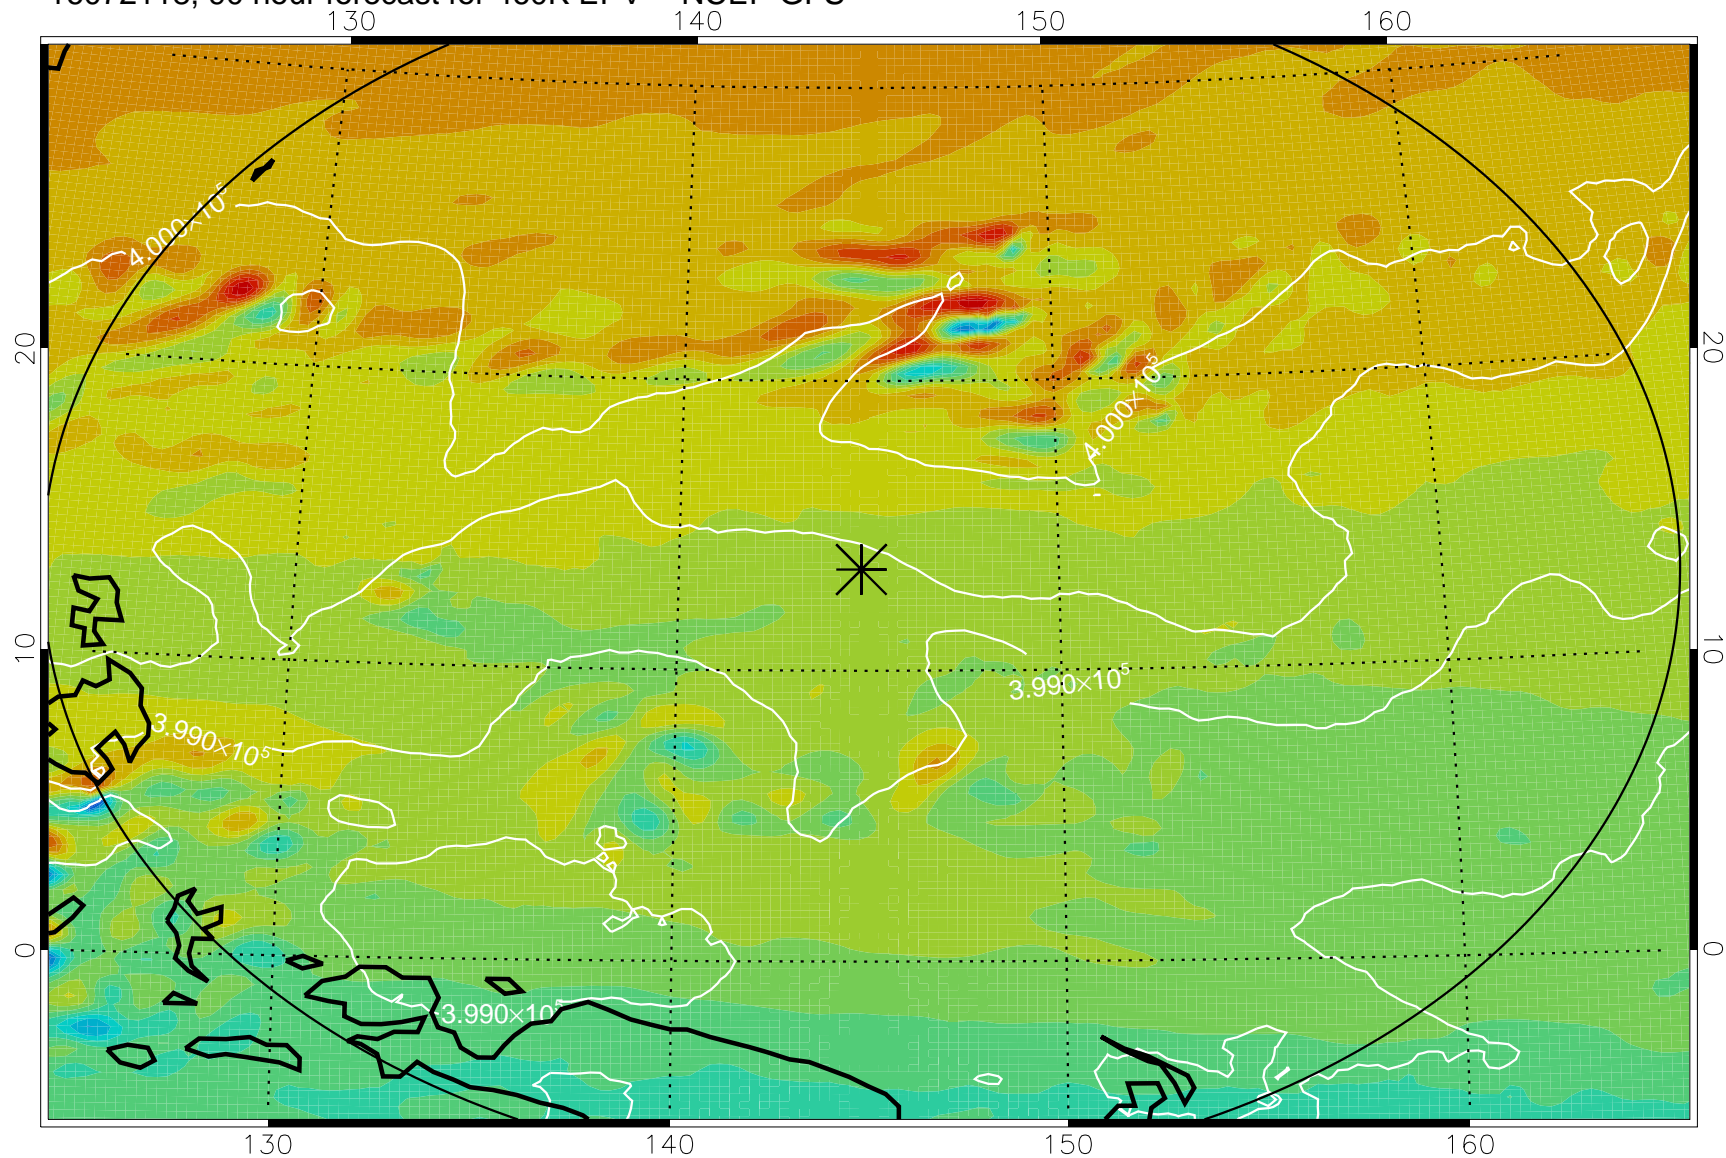

16072018, 66 hour forecast for 460K EPV -- NCEP GFS

460K Montgomery Streamfunction, white

Range ring of 2304 km

16072100, 72 hour forecast for 460K EPV -- NCEP GFS

460K Montgomery Streamfunction, white

Range ring of 2304 km

16072106, 78 hour forecast for 460K EPV -- NCEP GFS

460K Montgomery Streamfunction, white

Range ring of 2304 km

16072112, 84 hour forecast for 460K EPV -- NCEP GFS

460K Montgomery Streamfunction, white

Range ring of 2304 km

16072118, 90 hour forecast for 460K EPV -- NCEP GFS

460K Montgomery Streamfunction, white

Range ring of 2304 km

16072200, 96 hour forecast for 460K EPV -- NCEP GFS

460K Montgomery Streamfunction, white

Range ring of 2304 km

16072206, 102 hour forecast for 460K EPV -- NCEP GFS

460K Montgomery Streamfunction, white

Range ring of 2304 km

16072212, 108 hour forecast for 460K EPV -- NCEP GFS

460K Montgomery Streamfunction, white

Range ring of 2304 km