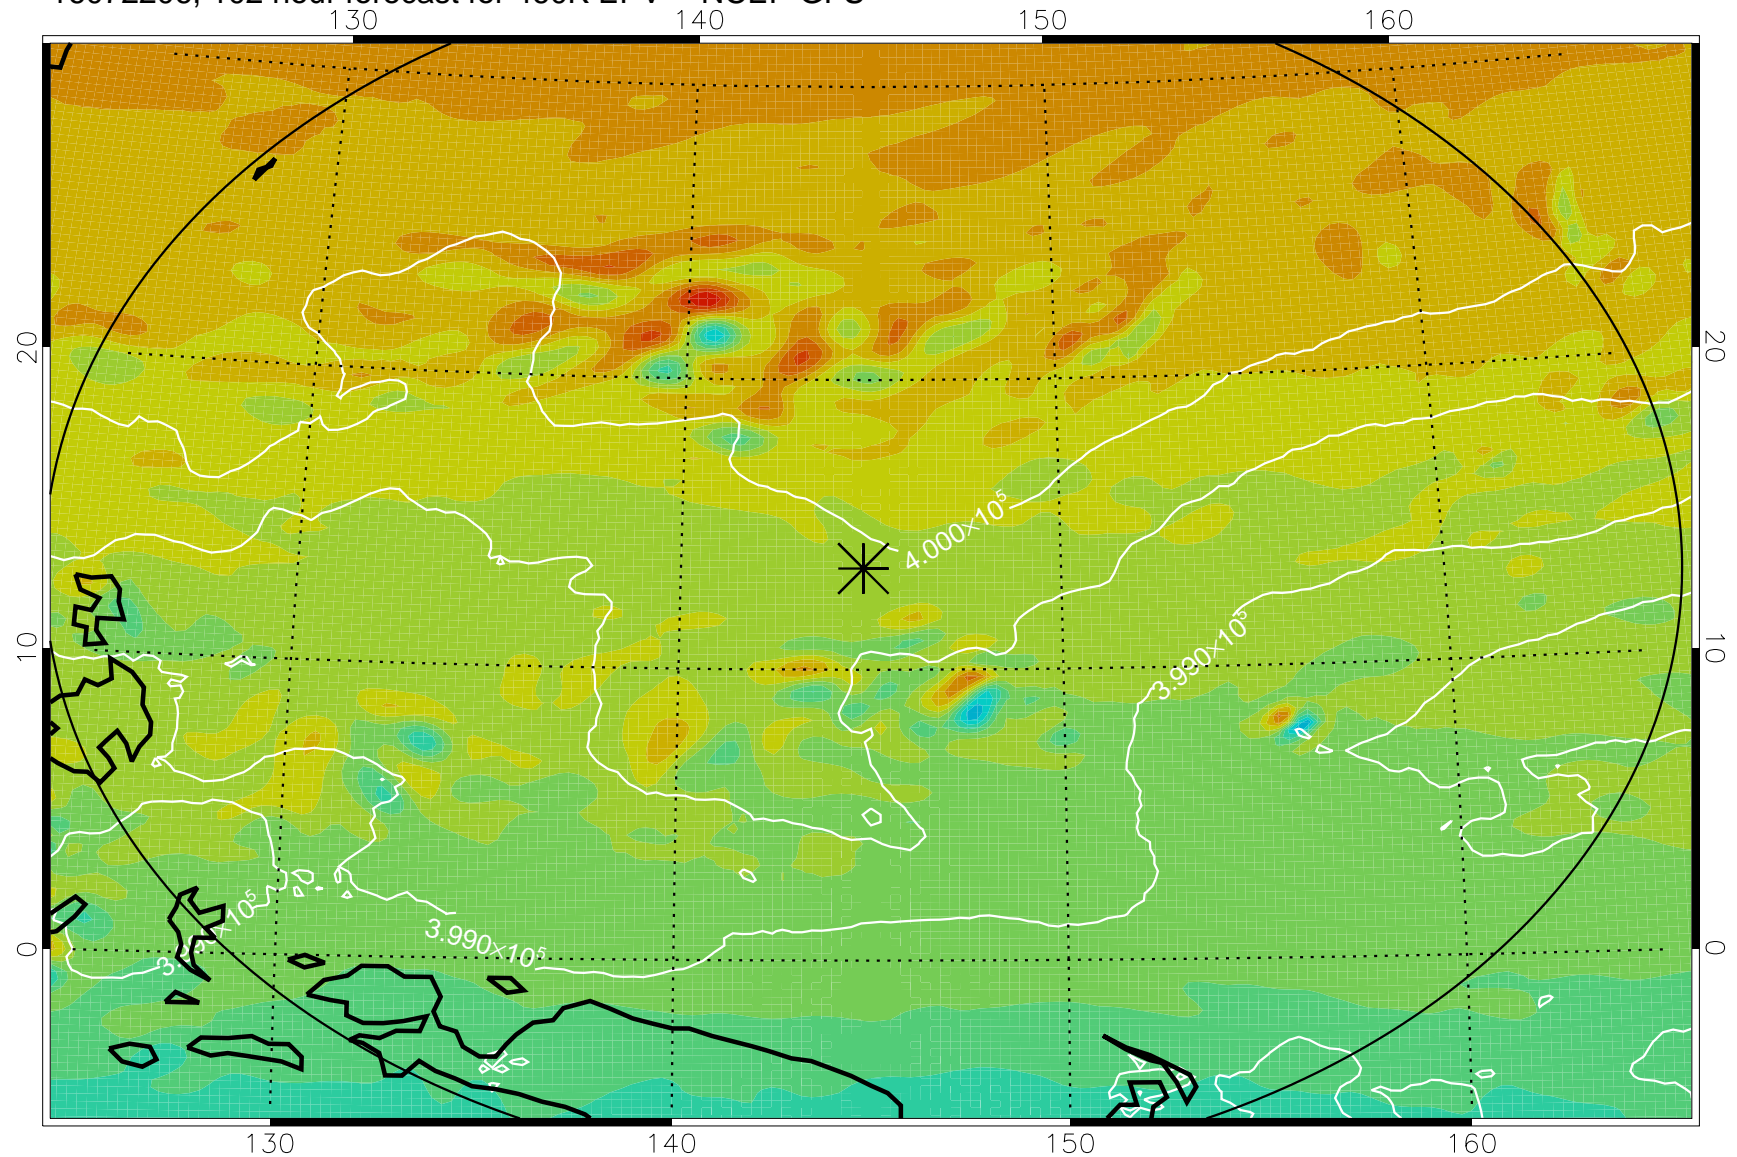

16072106, 78 hour forecast for 460K EPV -- NCEP GFS

460K Montgomery Streamfunction, white

Range ring of 2304 km

16072112, 84 hour forecast for 460K EPV -- NCEP GFS

460K Montgomery Streamfunction, white

Range ring of 2304 km

16072118, 90 hour forecast for 460K EPV -- NCEP GFS

460K Montgomery Streamfunction, white

Range ring of 2304 km

16072200, 96 hour forecast for 460K EPV -- NCEP GFS

460K Montgomery Streamfunction, white

Range ring of 2304 km

16072206, 102 hour forecast for 460K EPV -- NCEP GFS

460K Montgomery Streamfunction, white

Range ring of 2304 km

16072212, 108 hour forecast for 460K EPV -- NCEP GFS

460K Montgomery Streamfunction, white

Range ring of 2304 km

16072218, 114 hour forecast for 460K EPV -- NCEP GFS

460K Montgomery Streamfunction, white

Range ring of 2304 km

16072300, 120 hour forecast for 460K EPV -- NCEP GFS

460K Montgomery Streamfunction, white

Range ring of 2304 km