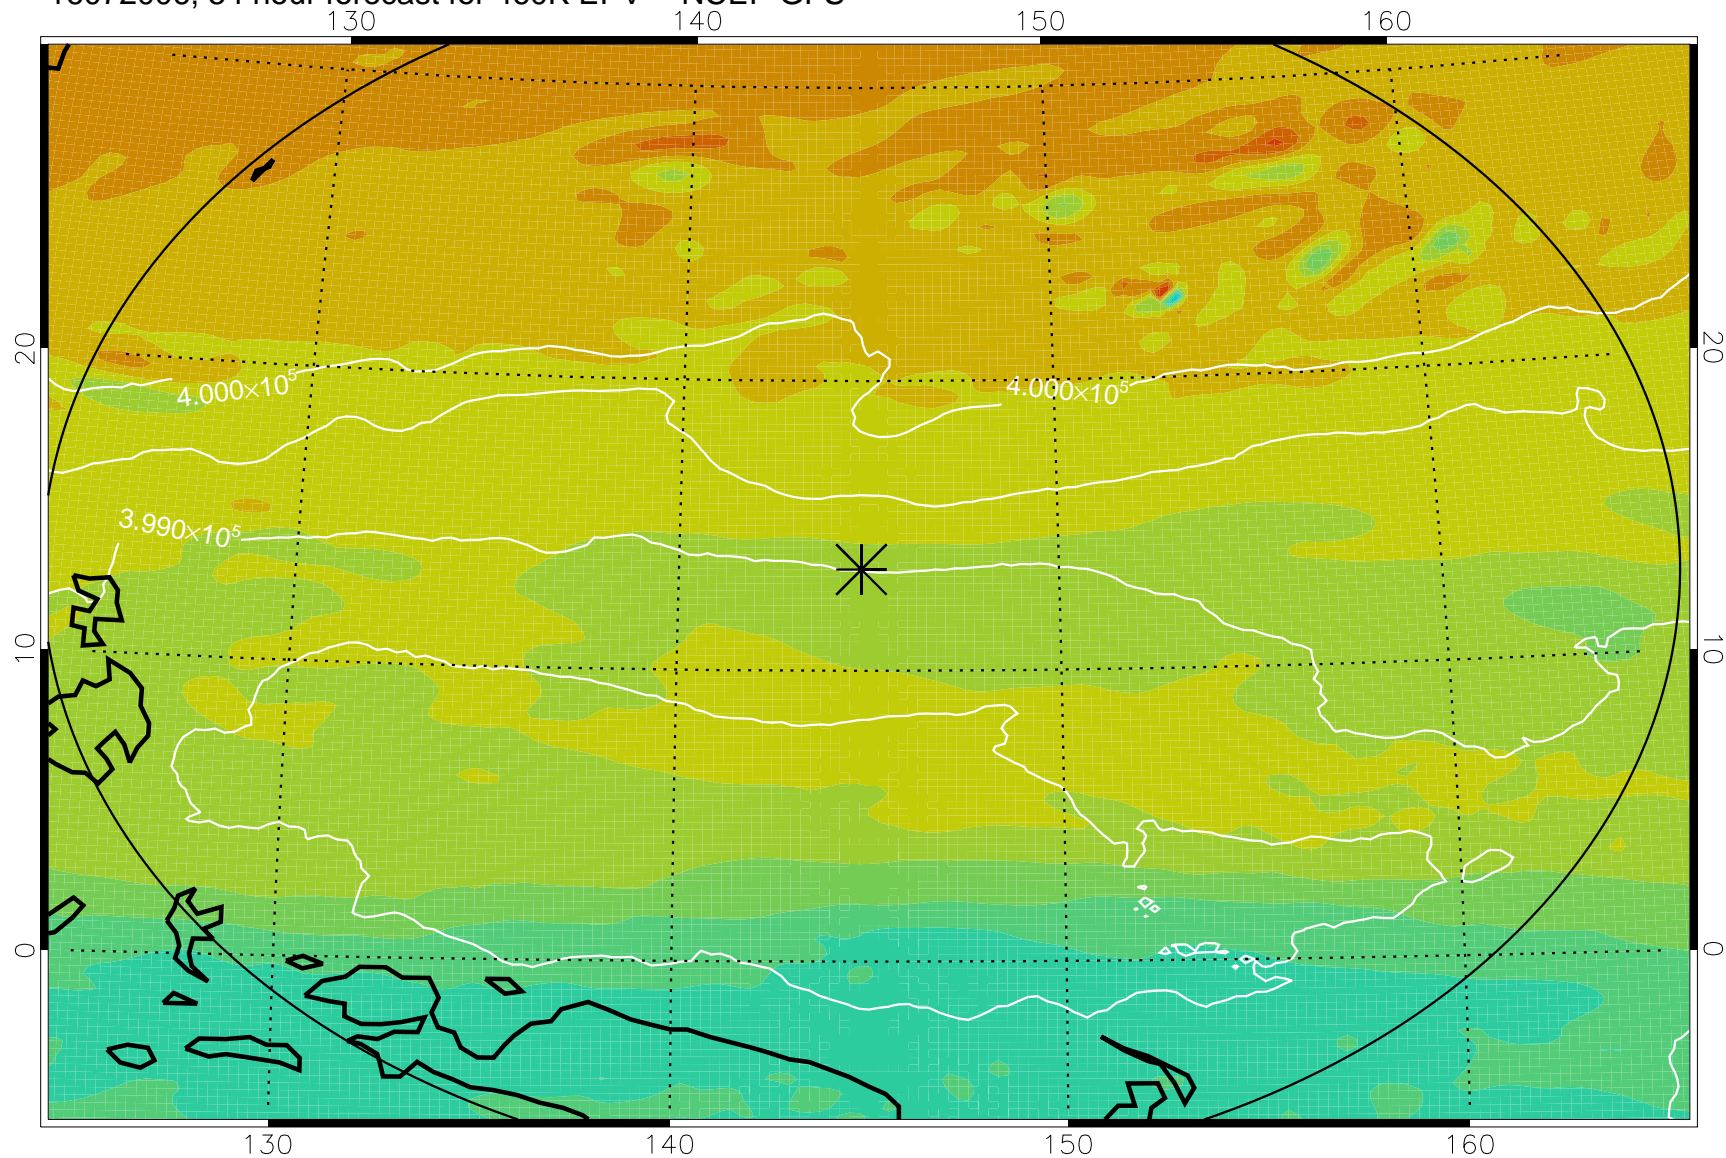

16071918, 42 hour forecast for 460K EPV -- NCEP GFS

460K Montgomery Streamfunction, white

Range ring of 2304 km

16072000, 48 hour forecast for 460K EPV -- NCEP GFS

460K Montgomery Streamfunction, white

Range ring of 2304 km

16072006, 54 hour forecast for 460K EPV -- NCEP GFS

460K Montgomery Streamfunction, white

Range ring of 2304 km

16072012, 60 hour forecast for 460K EPV -- NCEP GFS

460K Montgomery Streamfunction, white

Range ring of 2304 km

16072018, 66 hour forecast for 460K EPV -- NCEP GFS

460K Montgomery Streamfunction, white

Range ring of 2304 km

16072100, 72 hour forecast for 460K EPV -- NCEP GFS

460K Montgomery Streamfunction, white

Range ring of 2304 km

16072106, 78 hour forecast for 460K EPV -- NCEP GFS

460K Montgomery Streamfunction, white

Range ring of 2304 km

16072112, 84 hour forecast for 460K EPV -- NCEP GFS

460K Montgomery Streamfunction, white

Range ring of 2304 km