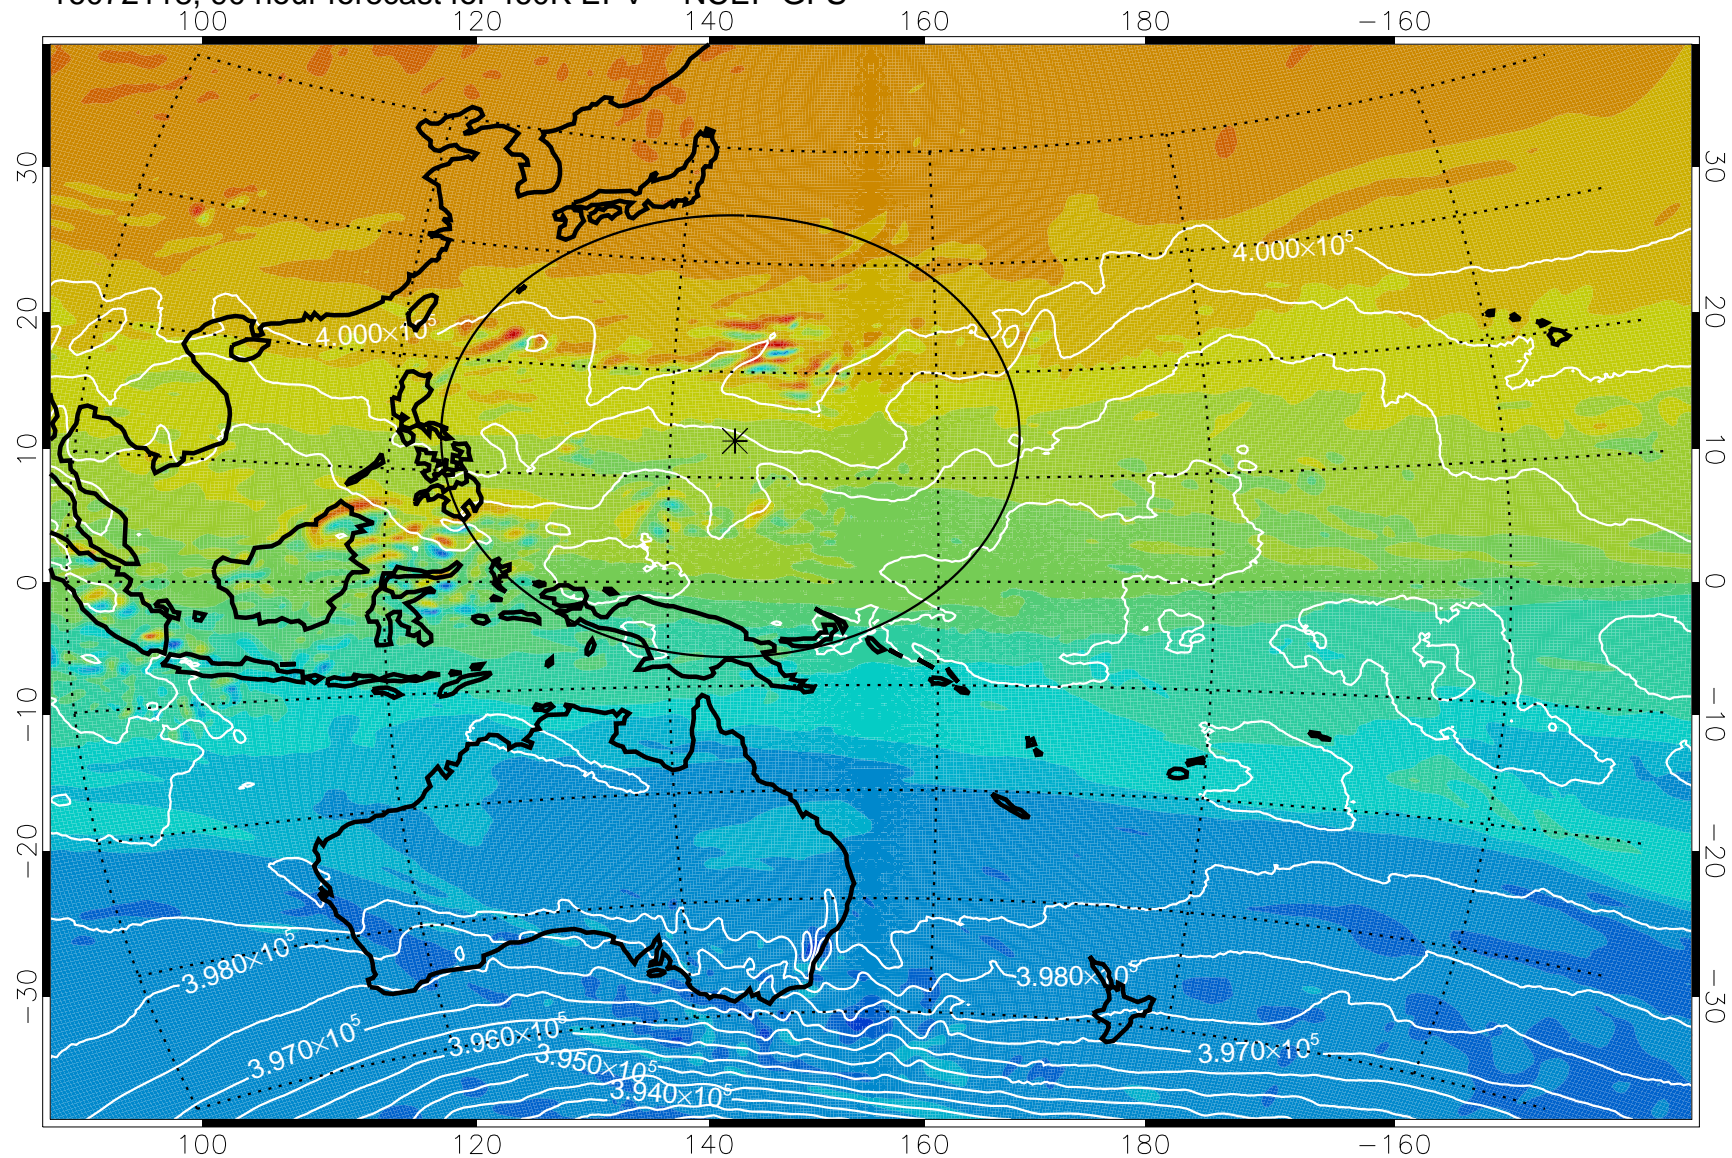

16072018, 66 hour forecast for 460K EPV -- NCEP GFS

460K Montgomery Streamfunction, white

Range ring of 2304 km

16072100, 72 hour forecast for 460K EPV -- NCEP GFS

460K Montgomery Streamfunction, white

Range ring of 2304 km

16072106, 78 hour forecast for 460K EPV -- NCEP GFS

460K Montgomery Streamfunction, white

Range ring of 2304 km

16072112, 84 hour forecast for 460K EPV -- NCEP GFS

460K Montgomery Streamfunction, white

Range ring of 2304 km

16072118, 90 hour forecast for 460K EPV -- NCEP GFS

460K Montgomery Streamfunction, white

Range ring of 2304 km

16072200, 96 hour forecast for 460K EPV -- NCEP GFS

460K Montgomery Streamfunction, white

Range ring of 2304 km

16072206, 102 hour forecast for 460K EPV -- NCEP GFS

460K Montgomery Streamfunction, white

Range ring of 2304 km

16072212, 108 hour forecast for 460K EPV -- NCEP GFS

460K Montgomery Streamfunction, white

Range ring of 2304 km