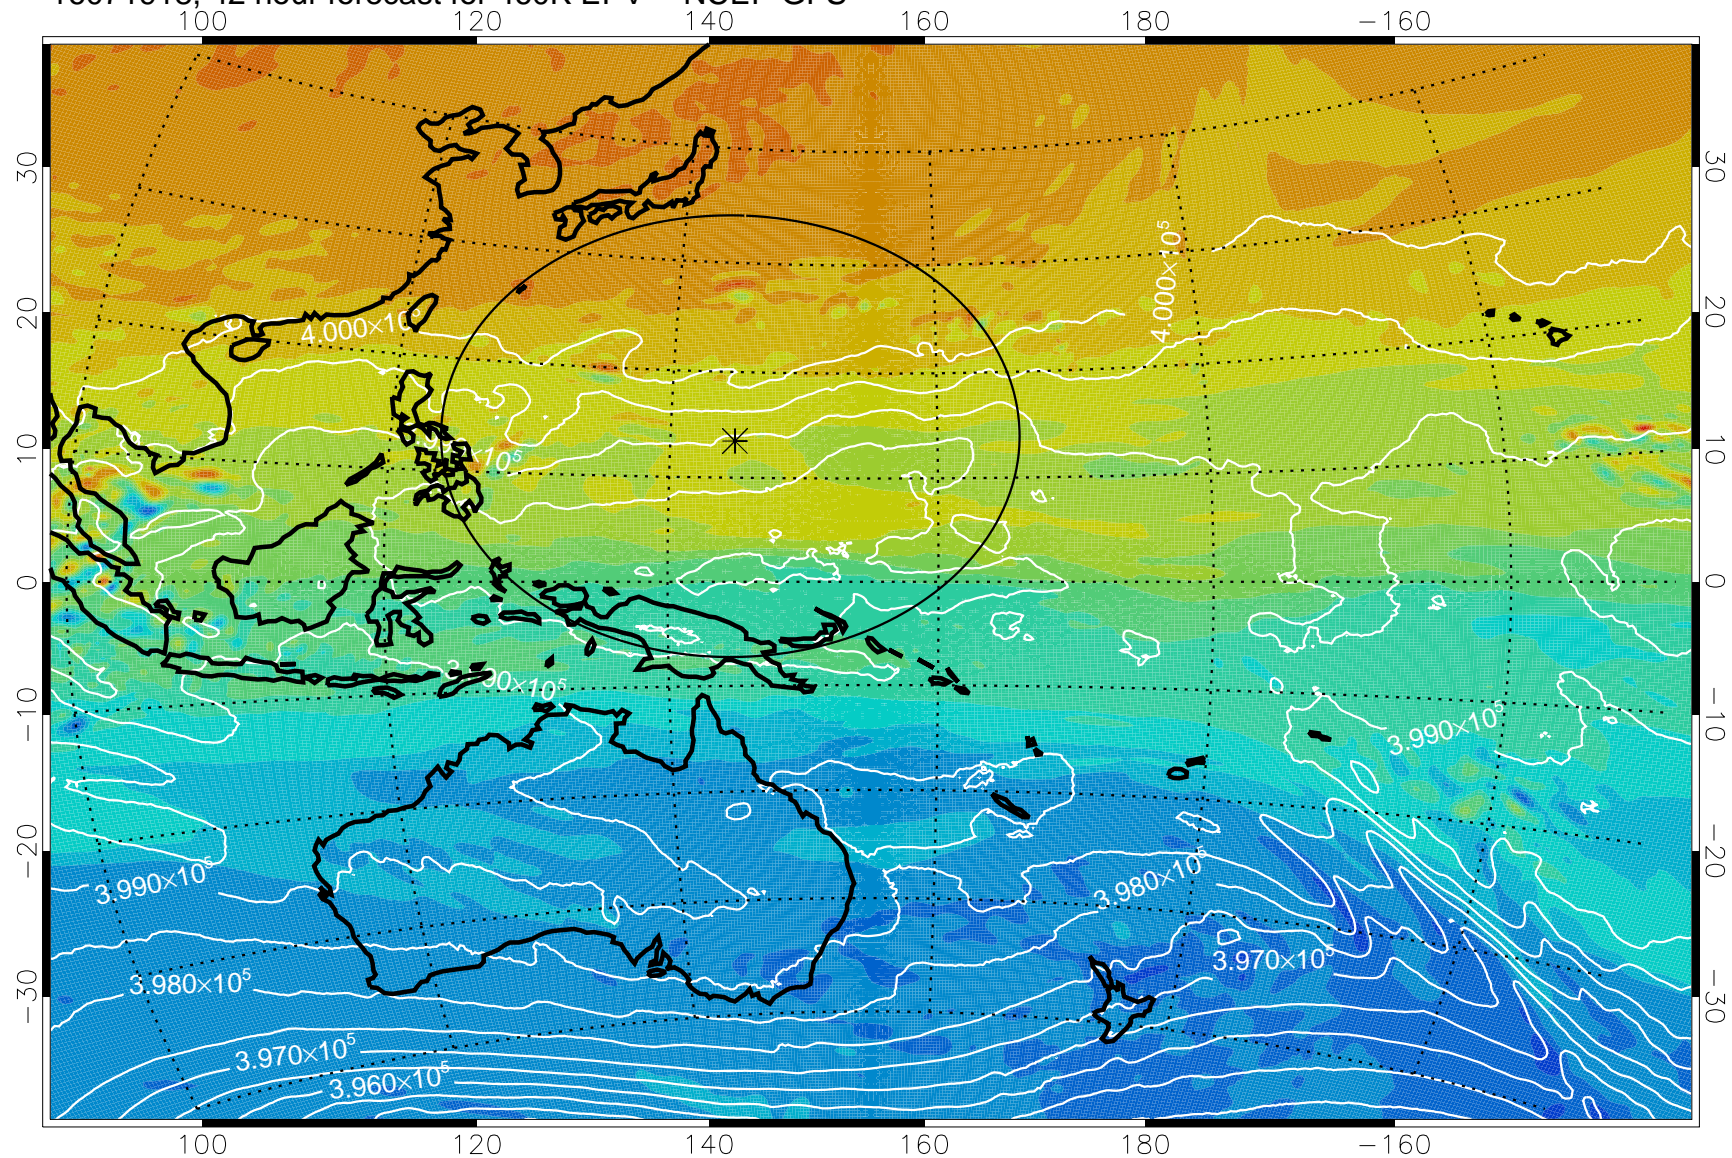

16071906, 30 hour forecast for 460K EPV -- NCEP GFS

460K Montgomery Streamfunction, white

Range ring of 2304 km

16071912, 36 hour forecast for 460K EPV -- NCEP GFS

460K Montgomery Streamfunction, white

Range ring of 2304 km

16071918, 42 hour forecast for 460K EPV -- NCEP GFS

460K Montgomery Streamfunction, white

Range ring of 2304 km

16072000, 48 hour forecast for 460K EPV -- NCEP GFS

460K Montgomery Streamfunction, white

Range ring of 2304 km

16072006, 54 hour forecast for 460K EPV -- NCEP GFS

460K Montgomery Streamfunction, white

Range ring of 2304 km

16072012, 60 hour forecast for 460K EPV -- NCEP GFS

460K Montgomery Streamfunction, white

Range ring of 2304 km

16072018, 66 hour forecast for 460K EPV -- NCEP GFS

460K Montgomery Streamfunction, white

Range ring of 2304 km

16072100, 72 hour forecast for 460K EPV -- NCEP GFS

460K Montgomery Streamfunction, white

Range ring of 2304 km