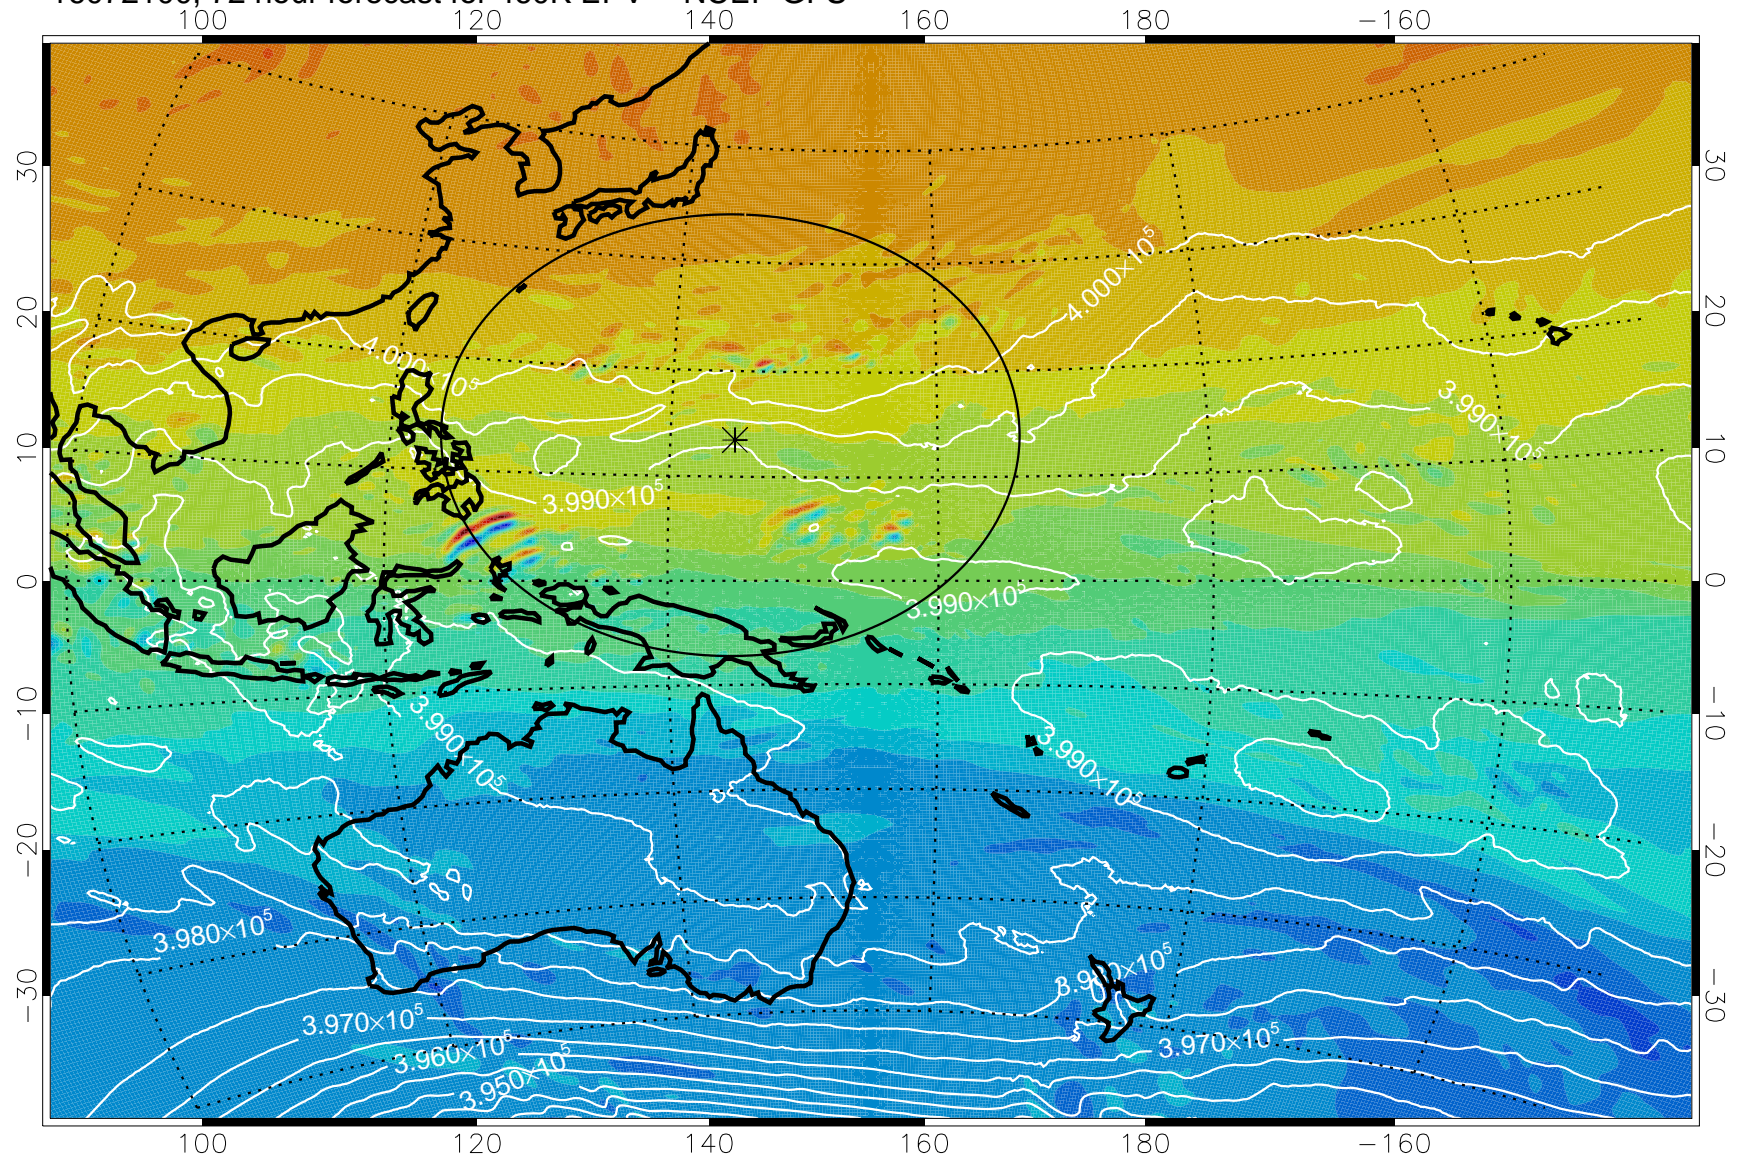

16072006, 54 hour forecast for 460K EPV -- NCEP GFS

460K Montgomery Streamfunction, white

Range ring of 2304 km

16072012, 60 hour forecast for 460K EPV -- NCEP GFS

460K Montgomery Streamfunction, white

Range ring of 2304 km

16072018, 66 hour forecast for 460K EPV -- NCEP GFS

460K Montgomery Streamfunction, white

Range ring of 2304 km

16072100, 72 hour forecast for 460K EPV -- NCEP GFS

460K Montgomery Streamfunction, white

Range ring of 2304 km

16072106, 78 hour forecast for 460K EPV -- NCEP GFS

460K Montgomery Streamfunction, white

Range ring of 2304 km

16072112, 84 hour forecast for 460K EPV -- NCEP GFS

460K Montgomery Streamfunction, white

Range ring of 2304 km

16072118, 90 hour forecast for 460K EPV -- NCEP GFS

460K Montgomery Streamfunction, white

Range ring of 2304 km

16072200, 96 hour forecast for 460K EPV -- NCEP GFS

460K Montgomery Streamfunction, white

Range ring of 2304 km