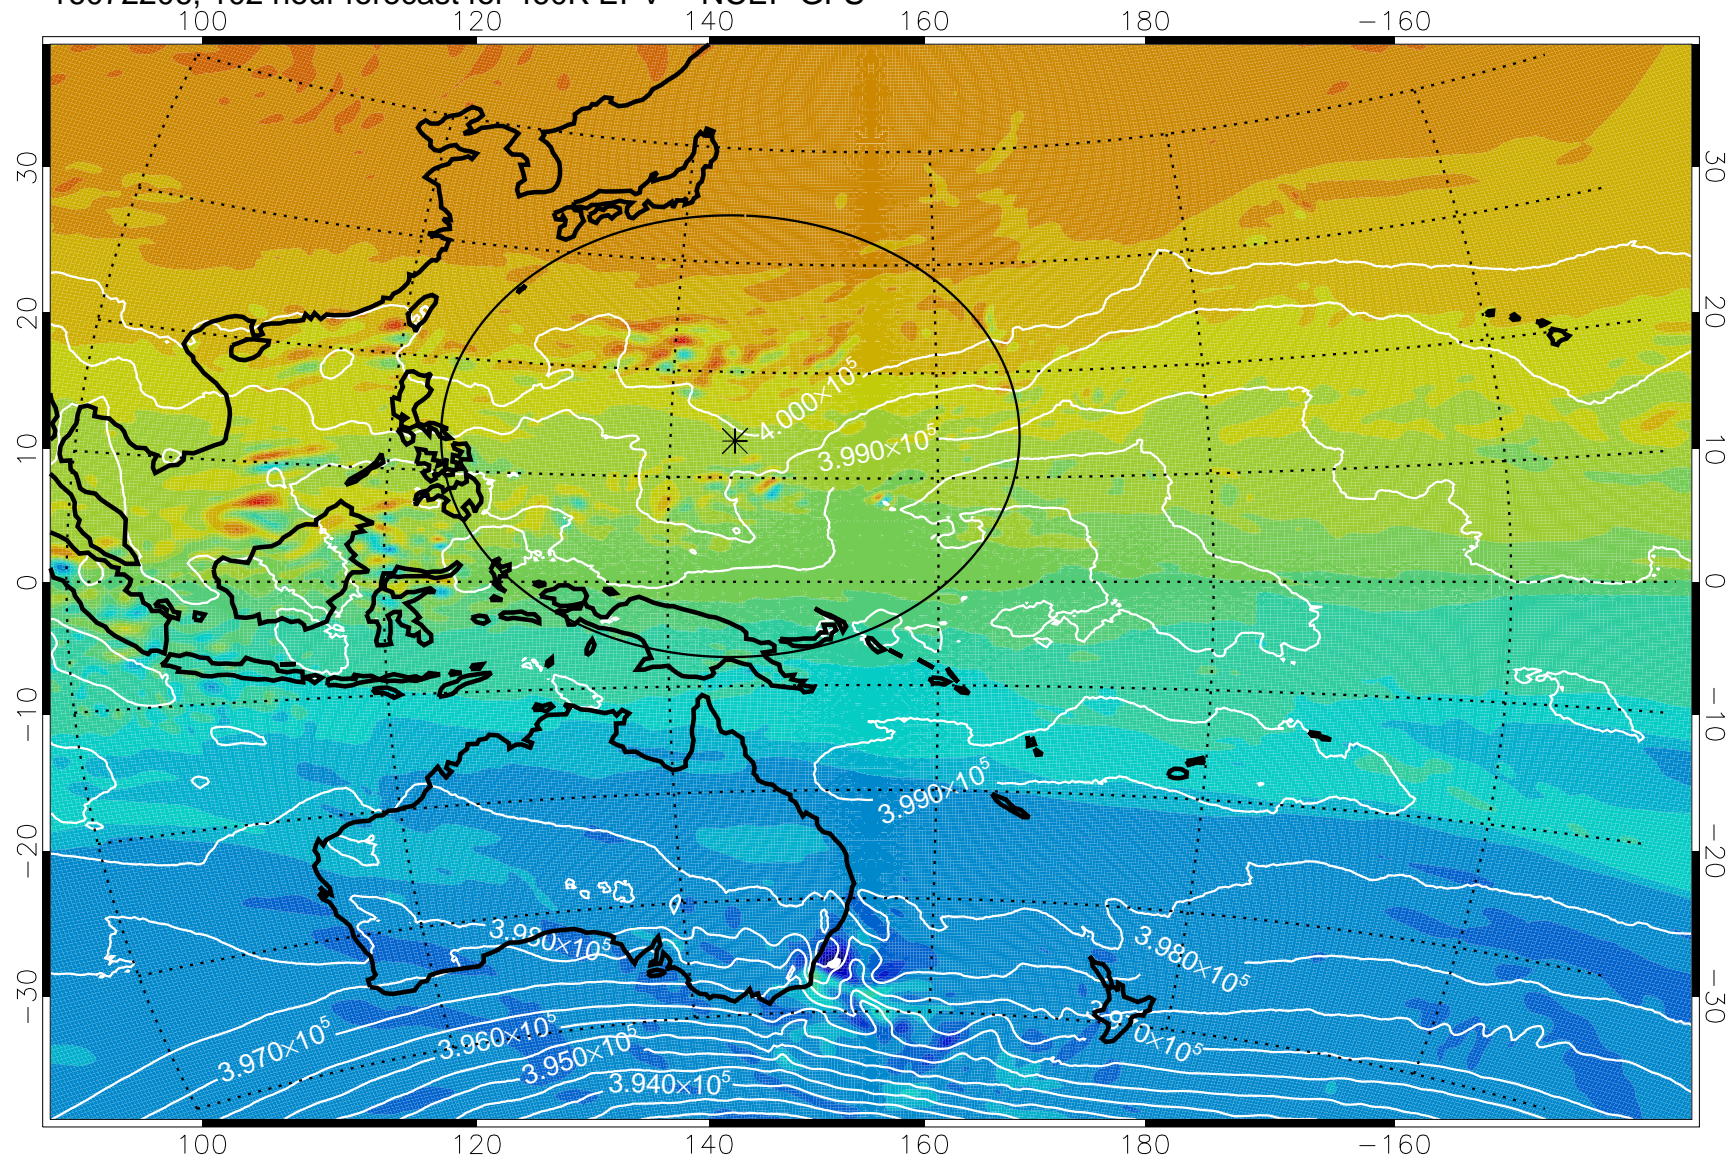

16072106, 78 hour forecast for 460K EPV -- NCEP GFS

460K Montgomery Streamfunction, white

Range ring of 2304 km

16072112, 84 hour forecast for 460K EPV -- NCEP GFS

460K Montgomery Streamfunction, white

Range ring of 2304 km

16072118, 90 hour forecast for 460K EPV -- NCEP GFS

460K Montgomery Streamfunction, white

Range ring of 2304 km

16072200, 96 hour forecast for 460K EPV -- NCEP GFS

460K Montgomery Streamfunction, white

Range ring of 2304 km

16072206, 102 hour forecast for 460K EPV -- NCEP GFS

460K Montgomery Streamfunction, white

Range ring of 2304 km

16072212, 108 hour forecast for 460K EPV -- NCEP GFS

460K Montgomery Streamfunction, white

Range ring of 2304 km

16072218, 114 hour forecast for 460K EPV -- NCEP GFS

460K Montgomery Streamfunction, white

Range ring of 2304 km

16072300, 120 hour forecast for 460K EPV -- NCEP GFS

460K Montgomery Streamfunction, white

Range ring of 2304 km