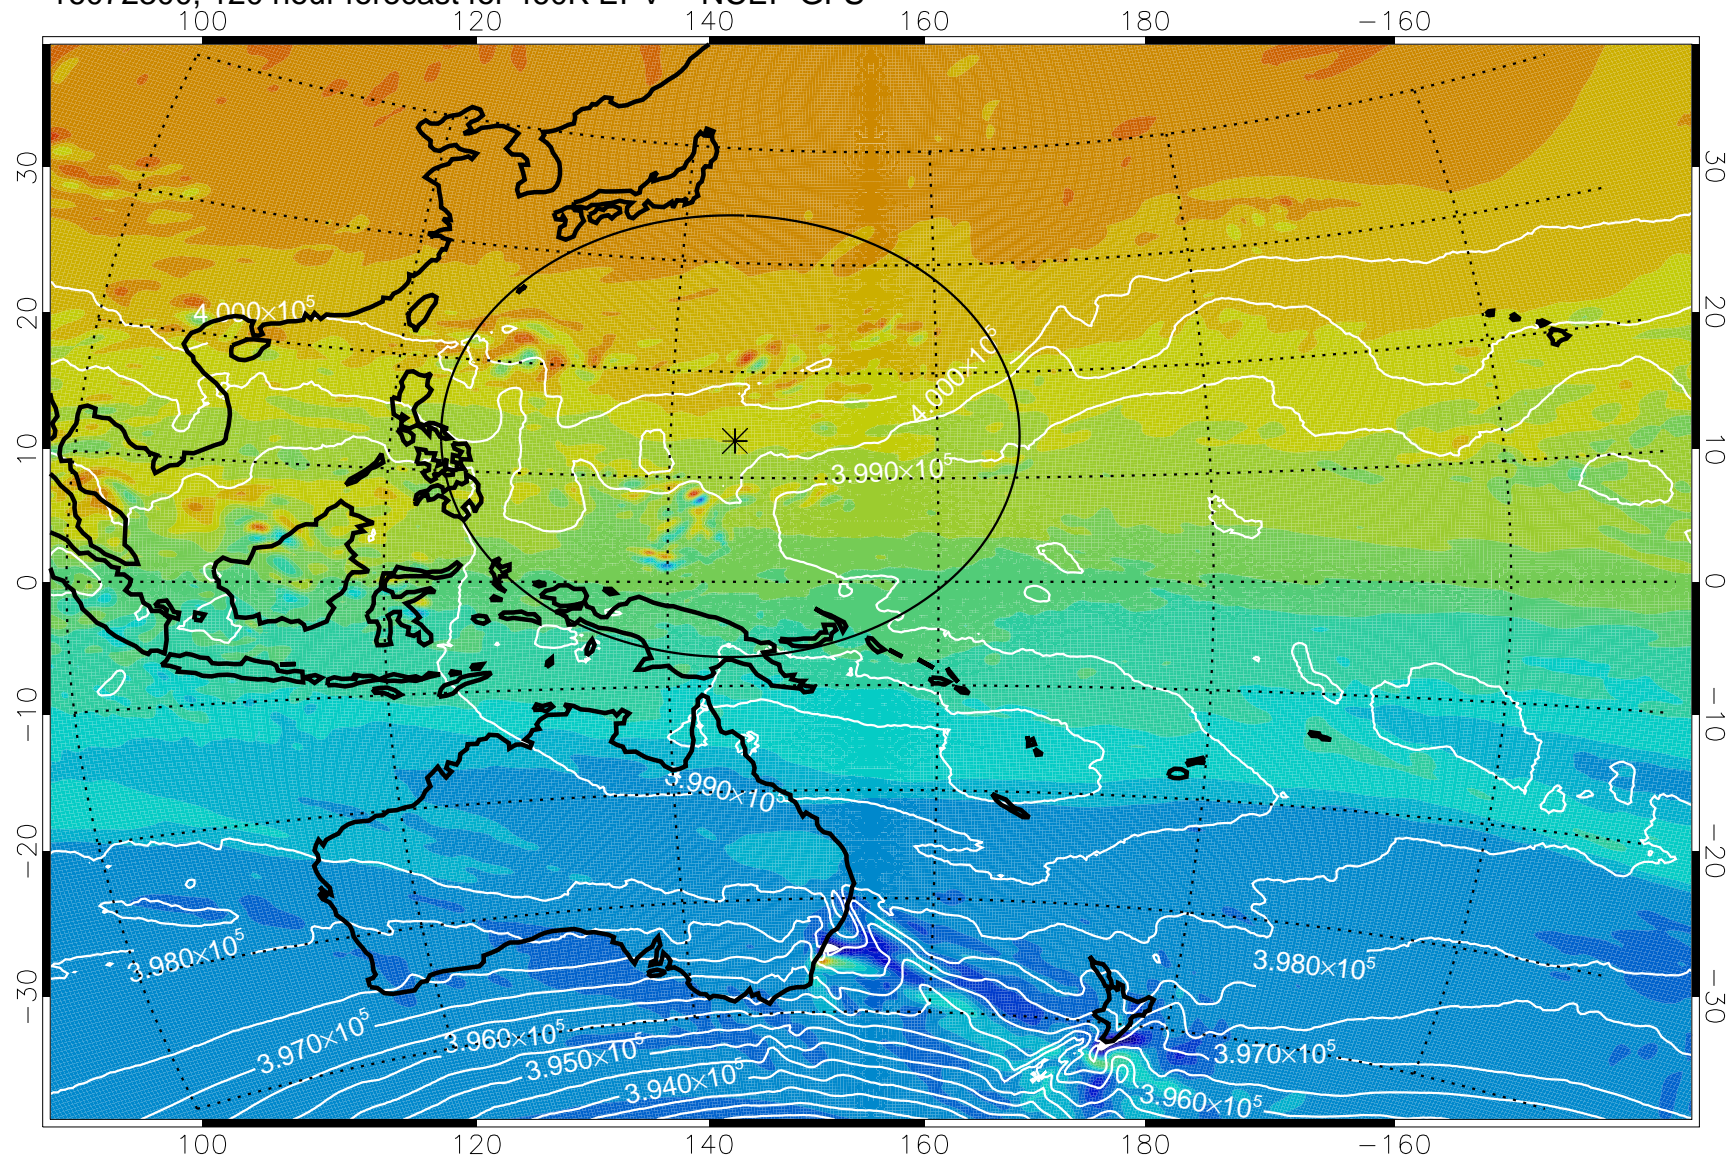

16072118, 90 hour forecast for 460K EPV -- NCEP GFS

460K Montgomery Streamfunction, white

Range ring of 2304 km

16072200, 96 hour forecast for 460K EPV -- NCEP GFS

460K Montgomery Streamfunction, white

Range ring of 2304 km

16072206, 102 hour forecast for 460K EPV -- NCEP GFS

460K Montgomery Streamfunction, white

Range ring of 2304 km

16072212, 108 hour forecast for 460K EPV -- NCEP GFS

460K Montgomery Streamfunction, white

Range ring of 2304 km

16072218, 114 hour forecast for 460K EPV -- NCEP GFS

460K Montgomery Streamfunction, white

Range ring of 2304 km

16072300, 120 hour forecast for 460K EPV -- NCEP GFS

460K Montgomery Streamfunction, white

Range ring of 2304 km