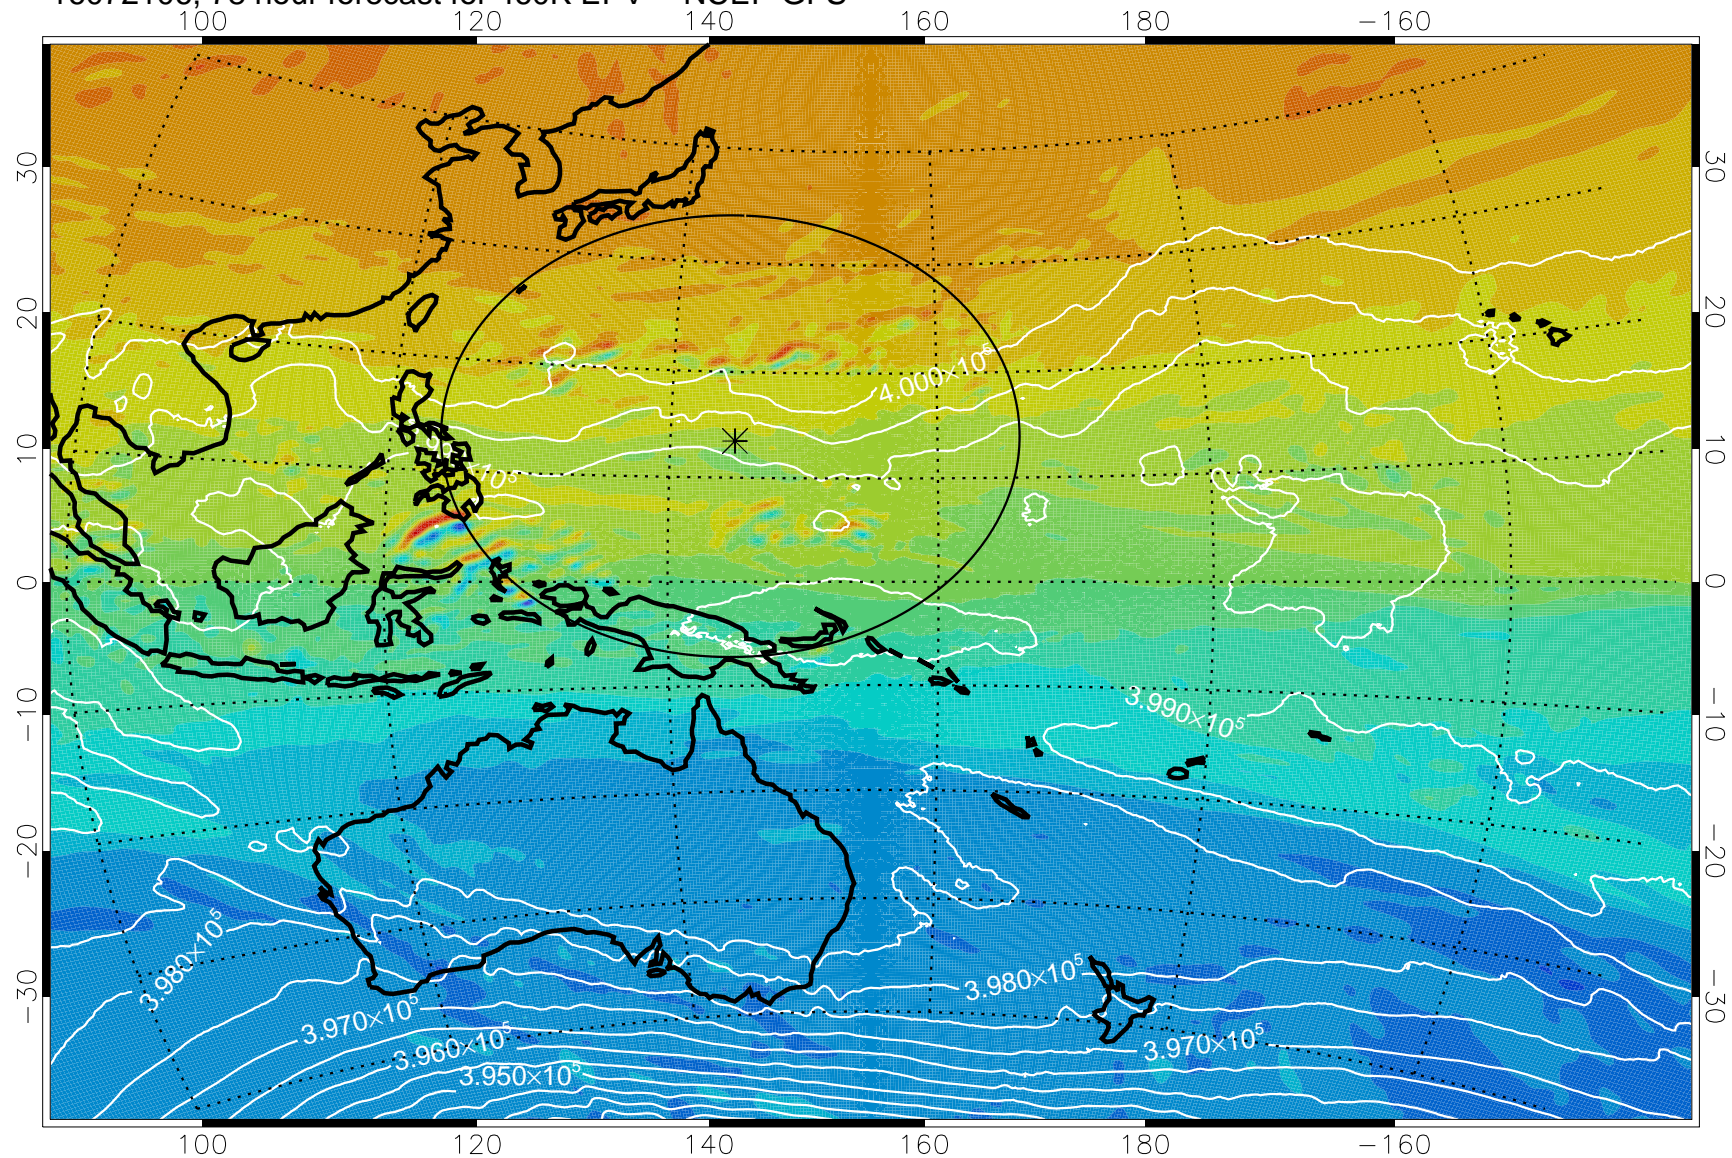

16072006, 54 hour forecast for 460K EPV -- NCEP GFS

460K Montgomery Streamfunction, white

Range ring of 2304 km

16072012, 60 hour forecast for 460K EPV -- NCEP GFS

460K Montgomery Streamfunction, white

Range ring of 2304 km

16072018, 66 hour forecast for 460K EPV -- NCEP GFS

460K Montgomery Streamfunction, white

Range ring of 2304 km

16072100, 72 hour forecast for 460K EPV -- NCEP GFS

460K Montgomery Streamfunction, white

Range ring of 2304 km

16072106, 78 hour forecast for 460K EPV -- NCEP GFS

460K Montgomery Streamfunction, white

Range ring of 2304 km

16072112, 84 hour forecast for 460K EPV -- NCEP GFS

460K Montgomery Streamfunction, white

Range ring of 2304 km

16072118, 90 hour forecast for 460K EPV -- NCEP GFS

460K Montgomery Streamfunction, white

Range ring of 2304 km

16072200, 96 hour forecast for 460K EPV -- NCEP GFS

460K Montgomery Streamfunction, white

Range ring of 2304 km