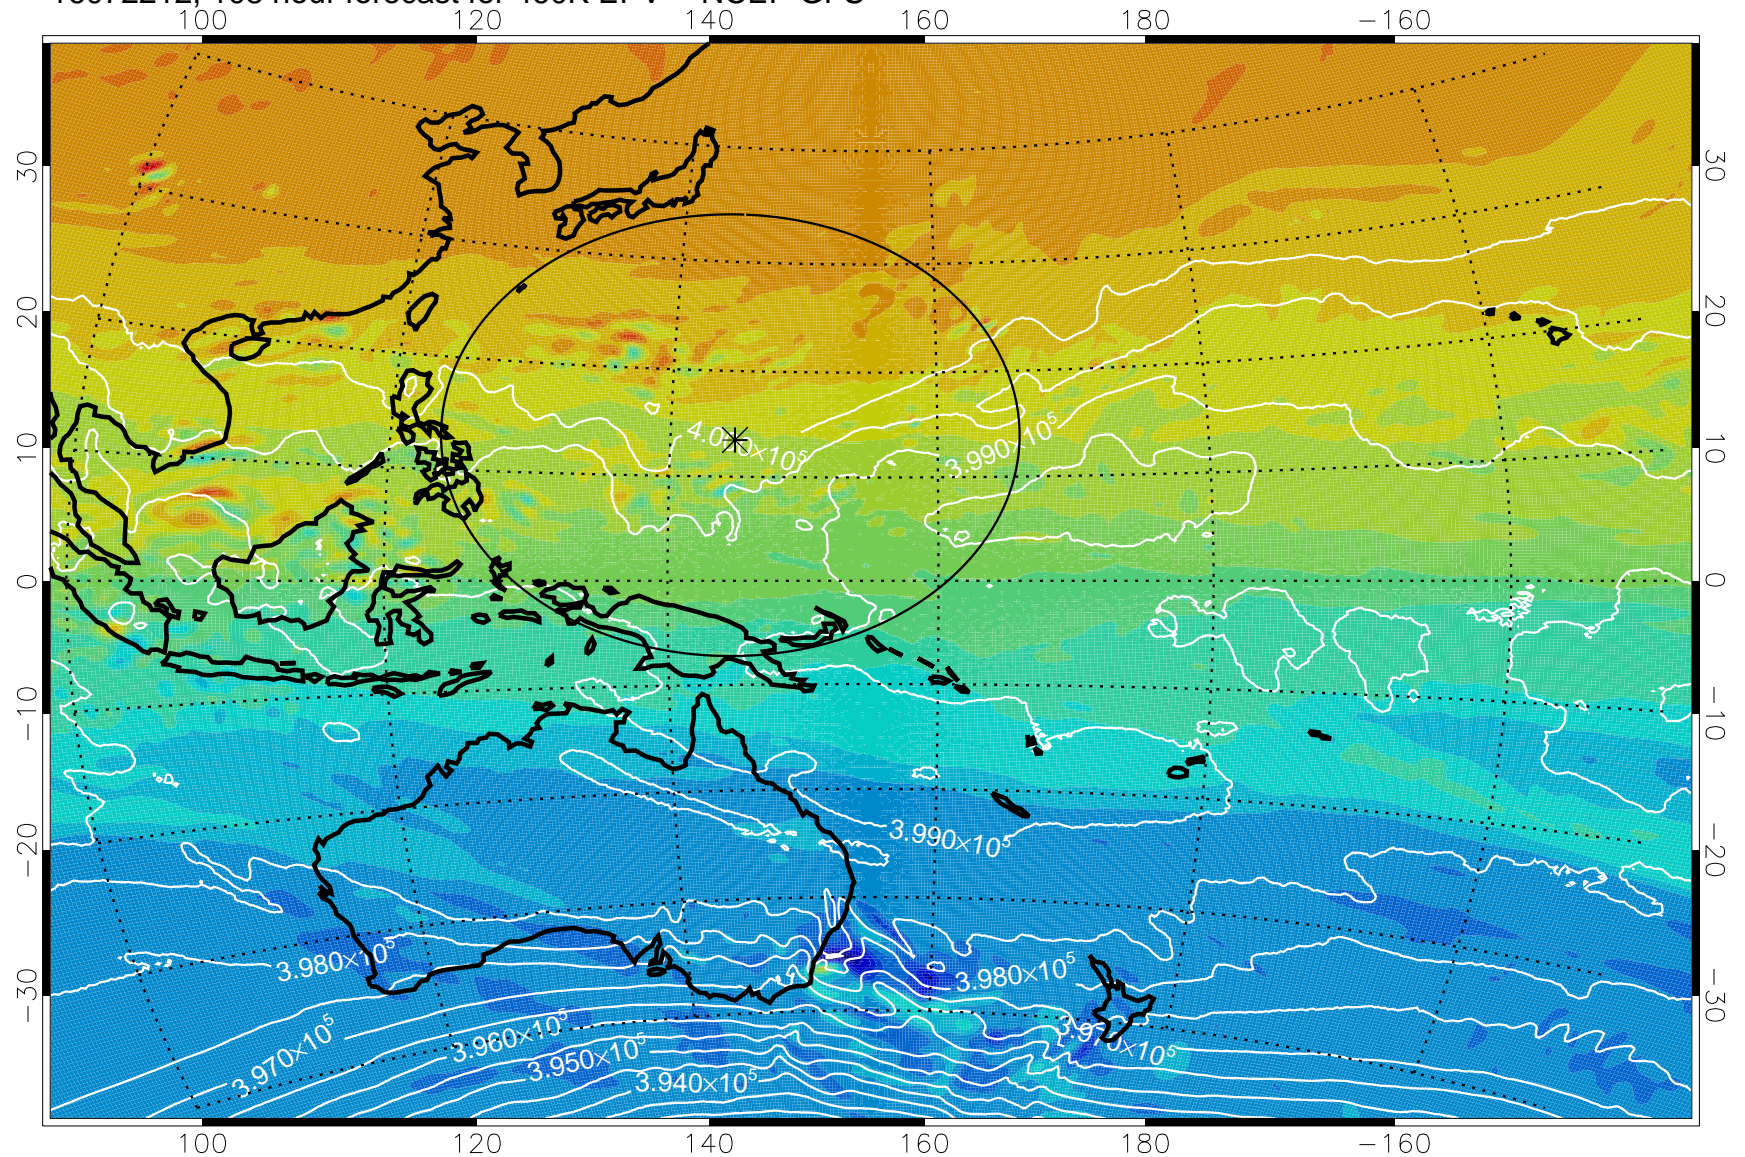

16072106, 78 hour forecast for 460K EPV -- NCEP GFS

460K Montgomery Streamfunction, white

Range ring of 2304 km

16072112, 84 hour forecast for 460K EPV -- NCEP GFS

460K Montgomery Streamfunction, white

Range ring of 2304 km

16072118, 90 hour forecast for 460K EPV -- NCEP GFS

460K Montgomery Streamfunction, white

Range ring of 2304 km

16072200, 96 hour forecast for 460K EPV -- NCEP GFS

460K Montgomery Streamfunction, white

Range ring of 2304 km

16072206, 102 hour forecast for 460K EPV -- NCEP GFS

460K Montgomery Streamfunction, white

Range ring of 2304 km

16072212, 108 hour forecast for 460K EPV -- NCEP GFS

460K Montgomery Streamfunction, white

Range ring of 2304 km

16072218, 114 hour forecast for 460K EPV -- NCEP GFS

460K Montgomery Streamfunction, white

Range ring of 2304 km

16072300, 120 hour forecast for 460K EPV -- NCEP GFS

460K Montgomery Streamfunction, white

Range ring of 2304 km