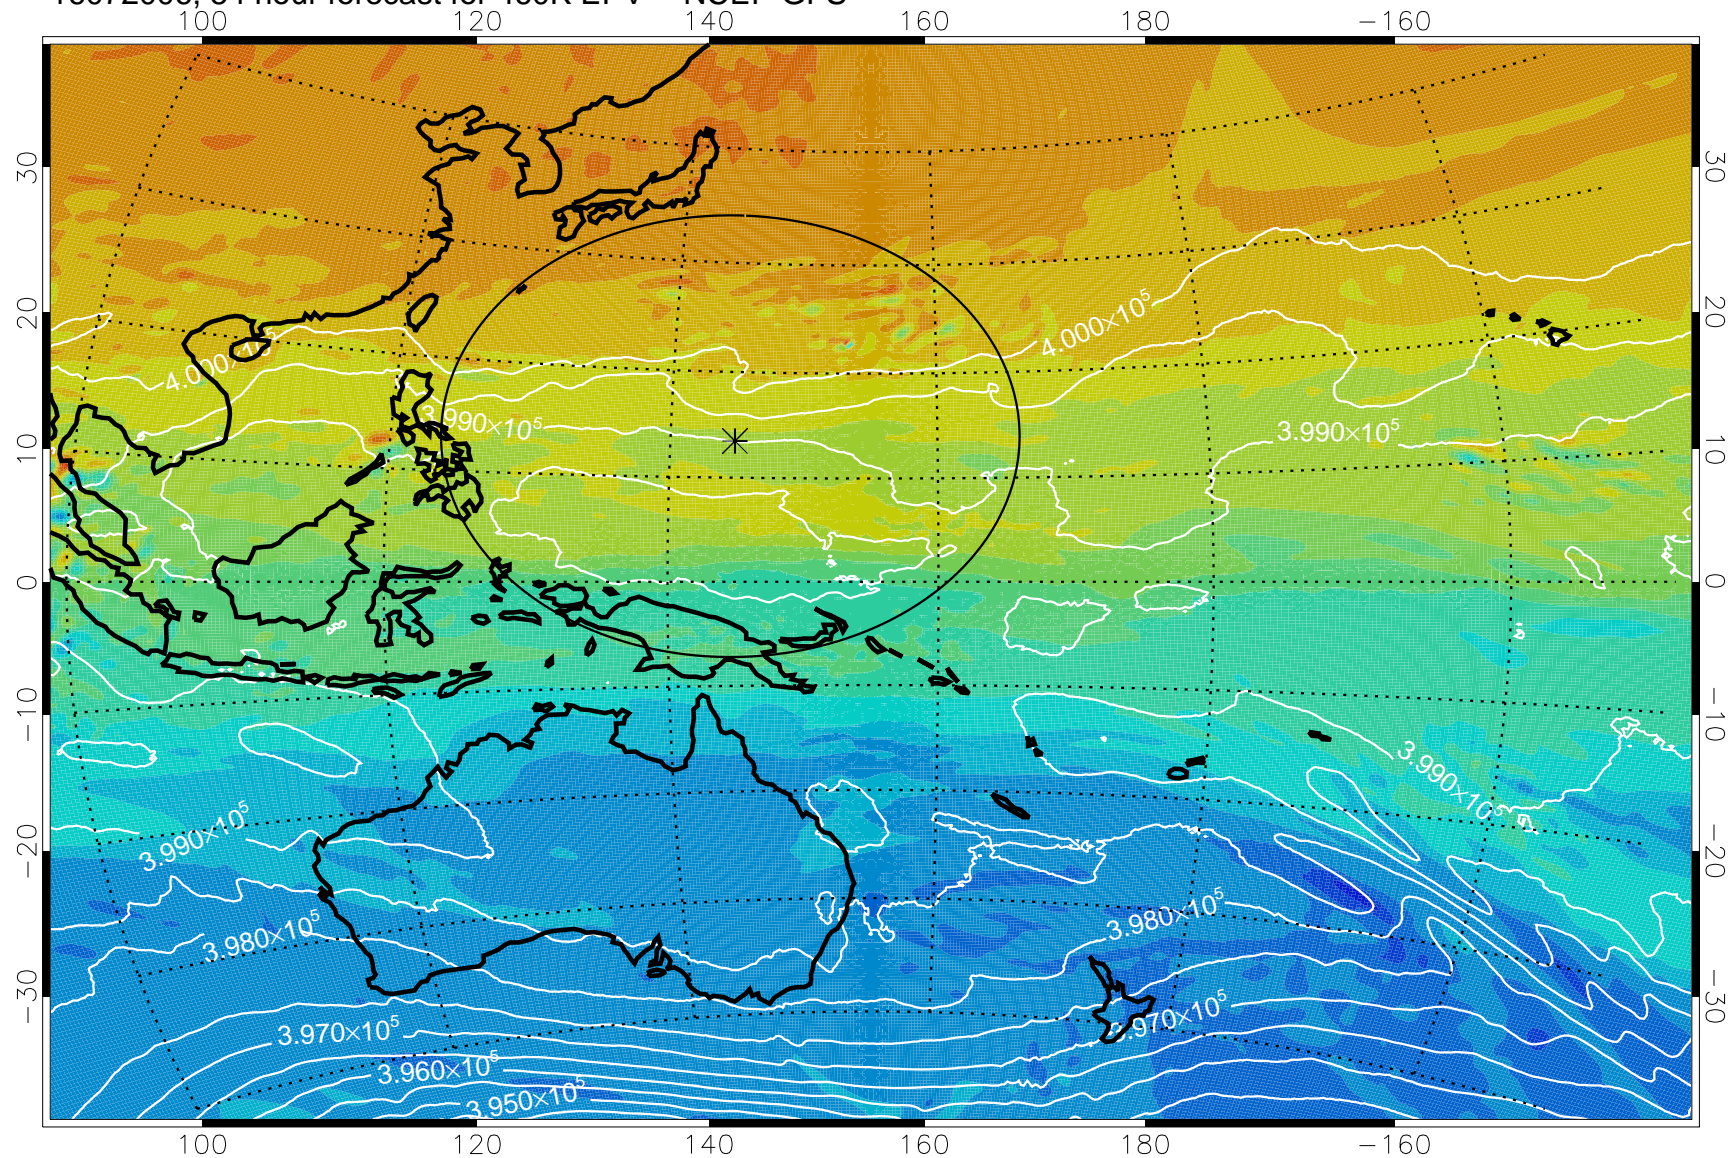

16071906, 30 hour forecast for 460K EPV -- NCEP GFS

460K Montgomery Streamfunction, white

Range ring of 2304 km

16071912, 36 hour forecast for 460K EPV -- NCEP GFS

460K Montgomery Streamfunction, white

Range ring of 2304 km

16071918, 42 hour forecast for 460K EPV -- NCEP GFS

460K Montgomery Streamfunction, white

Range ring of 2304 km

16072000, 48 hour forecast for 460K EPV -- NCEP GFS

460K Montgomery Streamfunction, white

Range ring of 2304 km

16072006, 54 hour forecast for 460K EPV -- NCEP GFS

460K Montgomery Streamfunction, white

Range ring of 2304 km

16072012, 60 hour forecast for 460K EPV -- NCEP GFS

460K Montgomery Streamfunction, white

Range ring of 2304 km

16072018, 66 hour forecast for 460K EPV -- NCEP GFS

460K Montgomery Streamfunction, white

Range ring of 2304 km

16072100, 72 hour forecast for 460K EPV -- NCEP GFS

460K Montgomery Streamfunction, white

Range ring of 2304 km