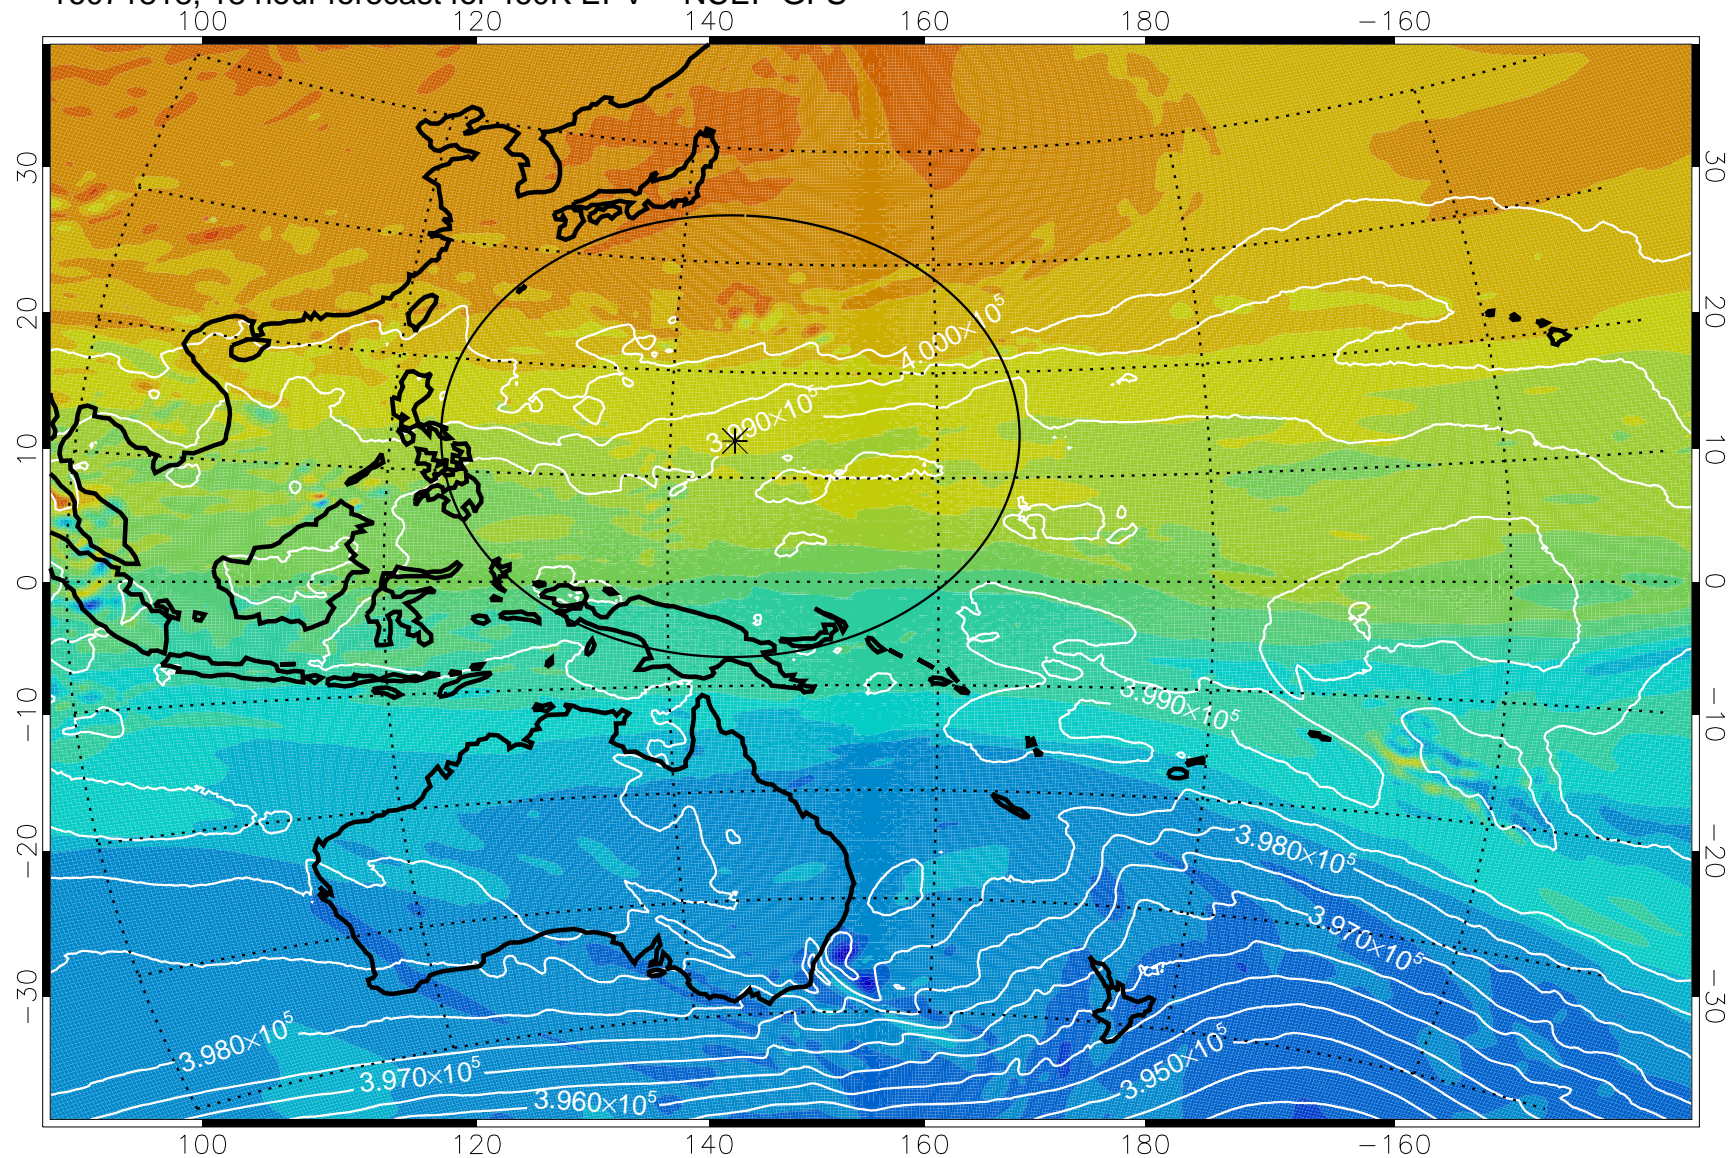

16071806, 6 hour forecast for 460K EPV -- NCEP GFS

460K Montgomery Streamfunction, white

Range ring of 2304 km

16071812, 12 hour forecast for 460K EPV -- NCEP GFS

460K Montgomery Streamfunction, white

Range ring of 2304 km

16071818, 18 hour forecast for 460K EPV -- NCEP GFS

460K Montgomery Streamfunction, white

Range ring of 2304 km

16071900, 24 hour forecast for 460K EPV -- NCEP GFS

460K Montgomery Streamfunction, white

Range ring of 2304 km

16071906, 30 hour forecast for 460K EPV -- NCEP GFS

460K Montgomery Streamfunction, white

Range ring of 2304 km

16071912, 36 hour forecast for 460K EPV -- NCEP GFS

460K Montgomery Streamfunction, white

Range ring of 2304 km

16071918, 42 hour forecast for 460K EPV -- NCEP GFS

460K Montgomery Streamfunction, white

Range ring of 2304 km

16072000, 48 hour forecast for 460K EPV -- NCEP GFS

460K Montgomery Streamfunction, white

Range ring of 2304 km