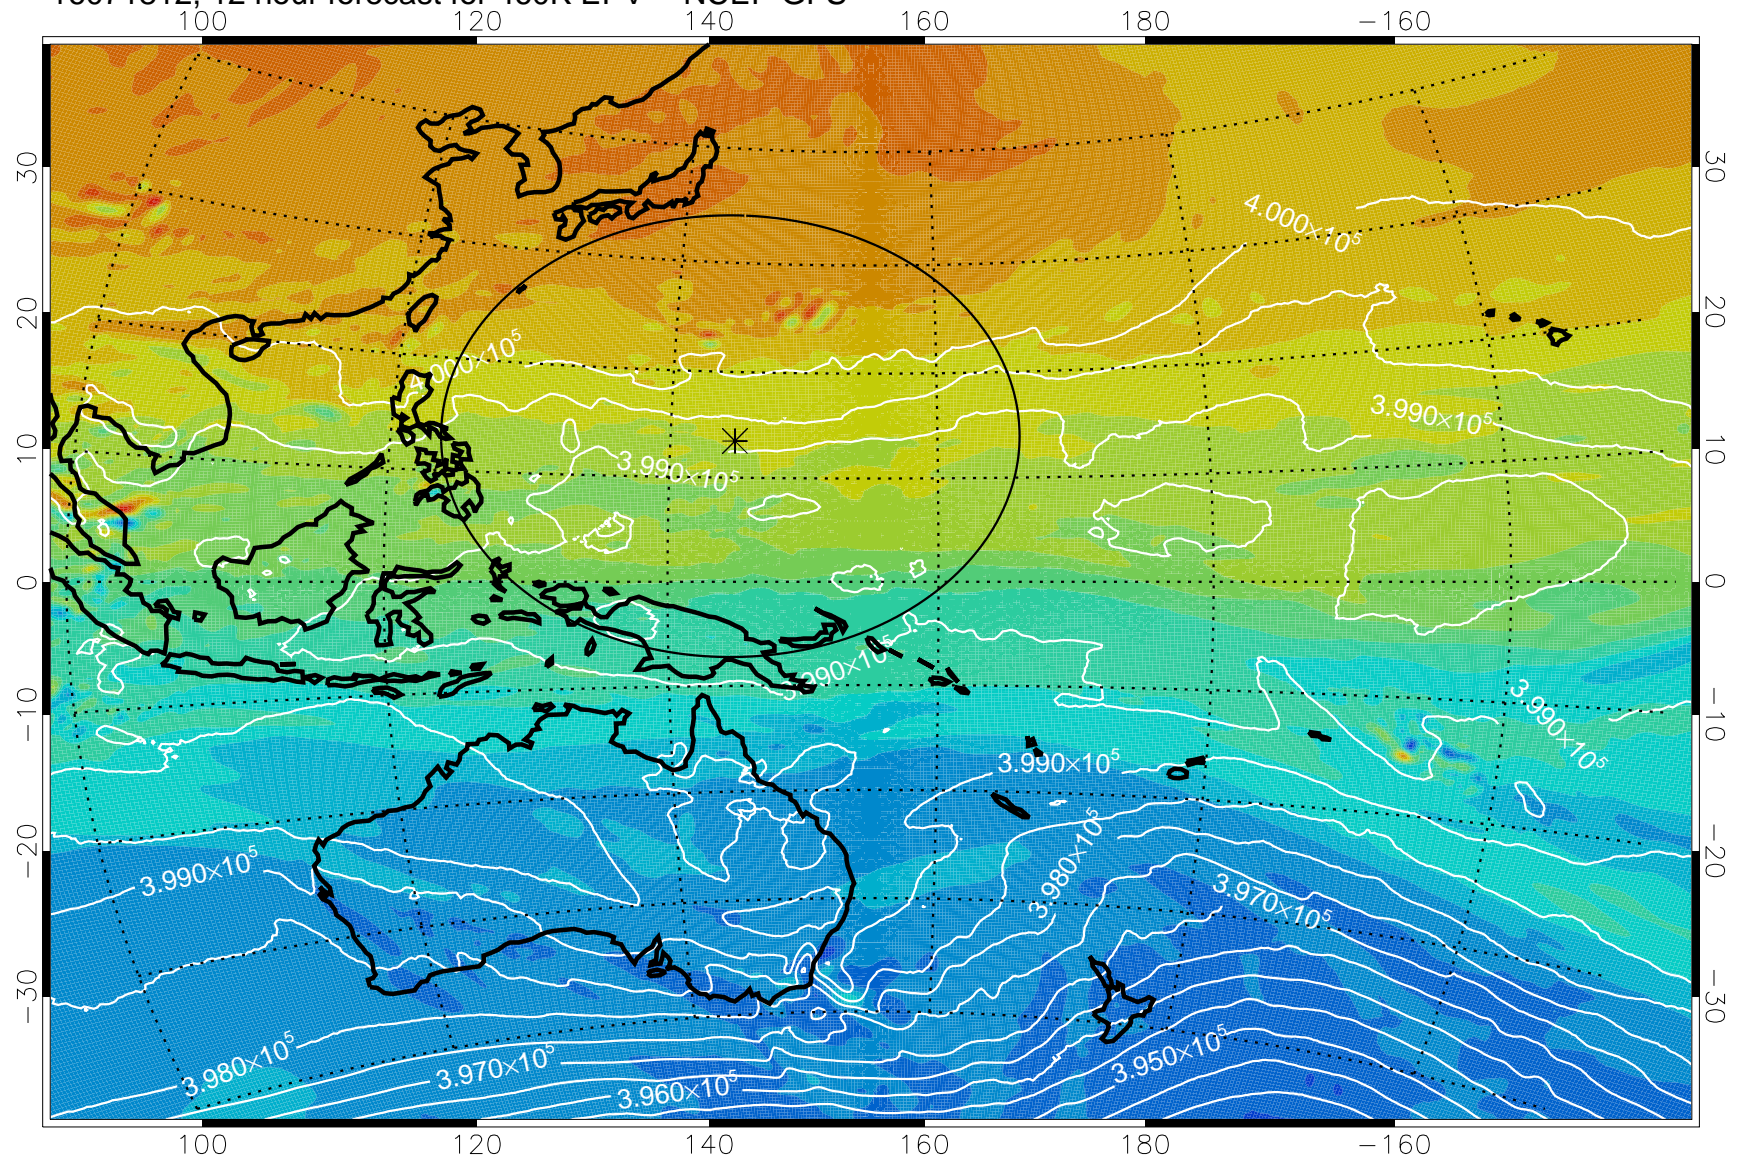

16071806, 6 hour forecast for 460K EPV -- NCEP GFS

460K Montgomery Streamfunction, white

Range ring of 2304 km

16071812, 12 hour forecast for 460K EPV -- NCEP GFS

460K Montgomery Streamfunction, white

Range ring of 2304 km

16071818, 18 hour forecast for 460K EPV -- NCEP GFS

460K Montgomery Streamfunction, white

Range ring of 2304 km

16071900, 24 hour forecast for 460K EPV -- NCEP GFS

460K Montgomery Streamfunction, white

Range ring of 2304 km

16071906, 30 hour forecast for 460K EPV -- NCEP GFS

460K Montgomery Streamfunction, white

Range ring of 2304 km

16071912, 36 hour forecast for 460K EPV -- NCEP GFS

460K Montgomery Streamfunction, white

Range ring of 2304 km

16071918, 42 hour forecast for 460K EPV -- NCEP GFS

460K Montgomery Streamfunction, white

Range ring of 2304 km

16072000, 48 hour forecast for 460K EPV -- NCEP GFS

460K Montgomery Streamfunction, white

Range ring of 2304 km