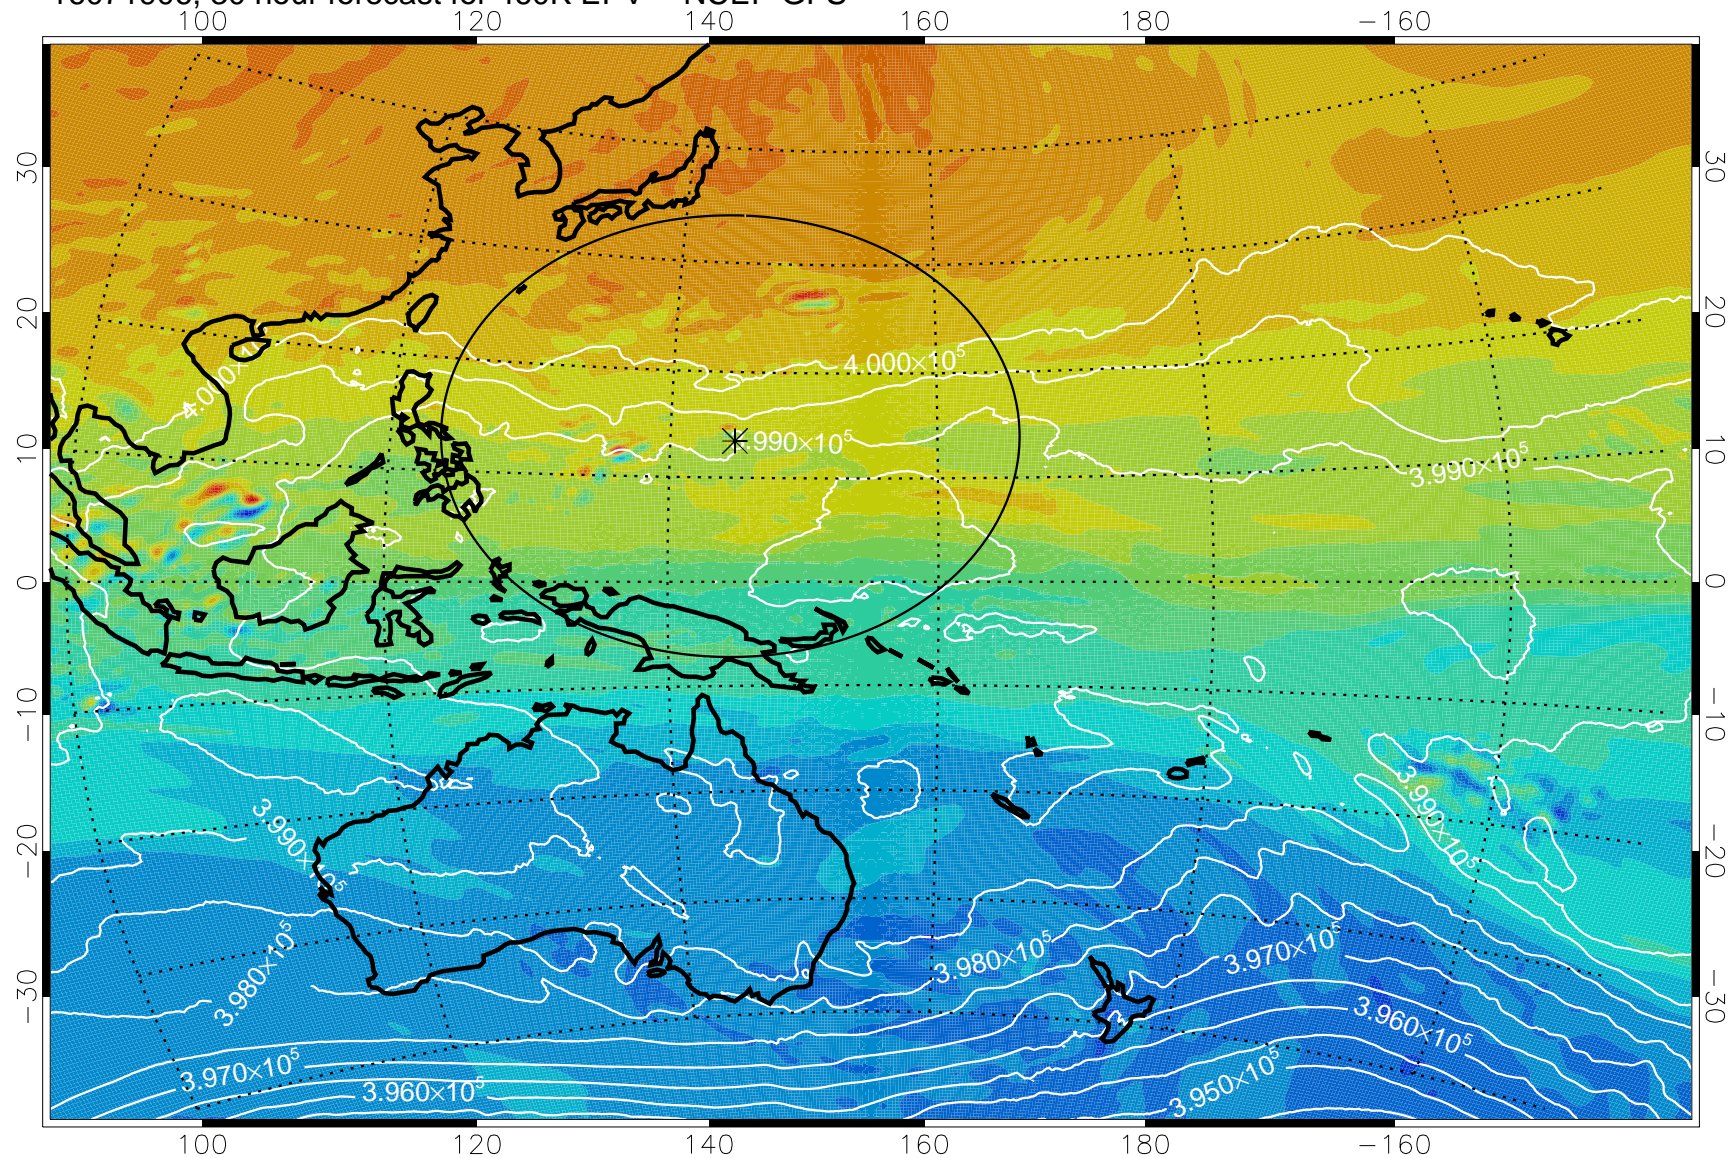

16071818, 18 hour forecast for 460K EPV -- NCEP GFS

460K Montgomery Streamfunction, white

Range ring of 2304 km

16071900, 24 hour forecast for 460K EPV -- NCEP GFS

460K Montgomery Streamfunction, white

Range ring of 2304 km

16071906, 30 hour forecast for 460K EPV -- NCEP GFS

460K Montgomery Streamfunction, white

Range ring of 2304 km

16071912, 36 hour forecast for 460K EPV -- NCEP GFS

460K Montgomery Streamfunction, white

Range ring of 2304 km

16071918, 42 hour forecast for 460K EPV -- NCEP GFS

460K Montgomery Streamfunction, white

Range ring of 2304 km

16072000, 48 hour forecast for 460K EPV -- NCEP GFS

460K Montgomery Streamfunction, white

Range ring of 2304 km

16072018, 66 hour forecast for 460K EPV -- NCEP GFS

460K Montgomery Streamfunction, white

Range ring of 2304 km

16072100, 72 hour forecast for 460K EPV -- NCEP GFS

460K Montgomery Streamfunction, white

Range ring of 2304 km