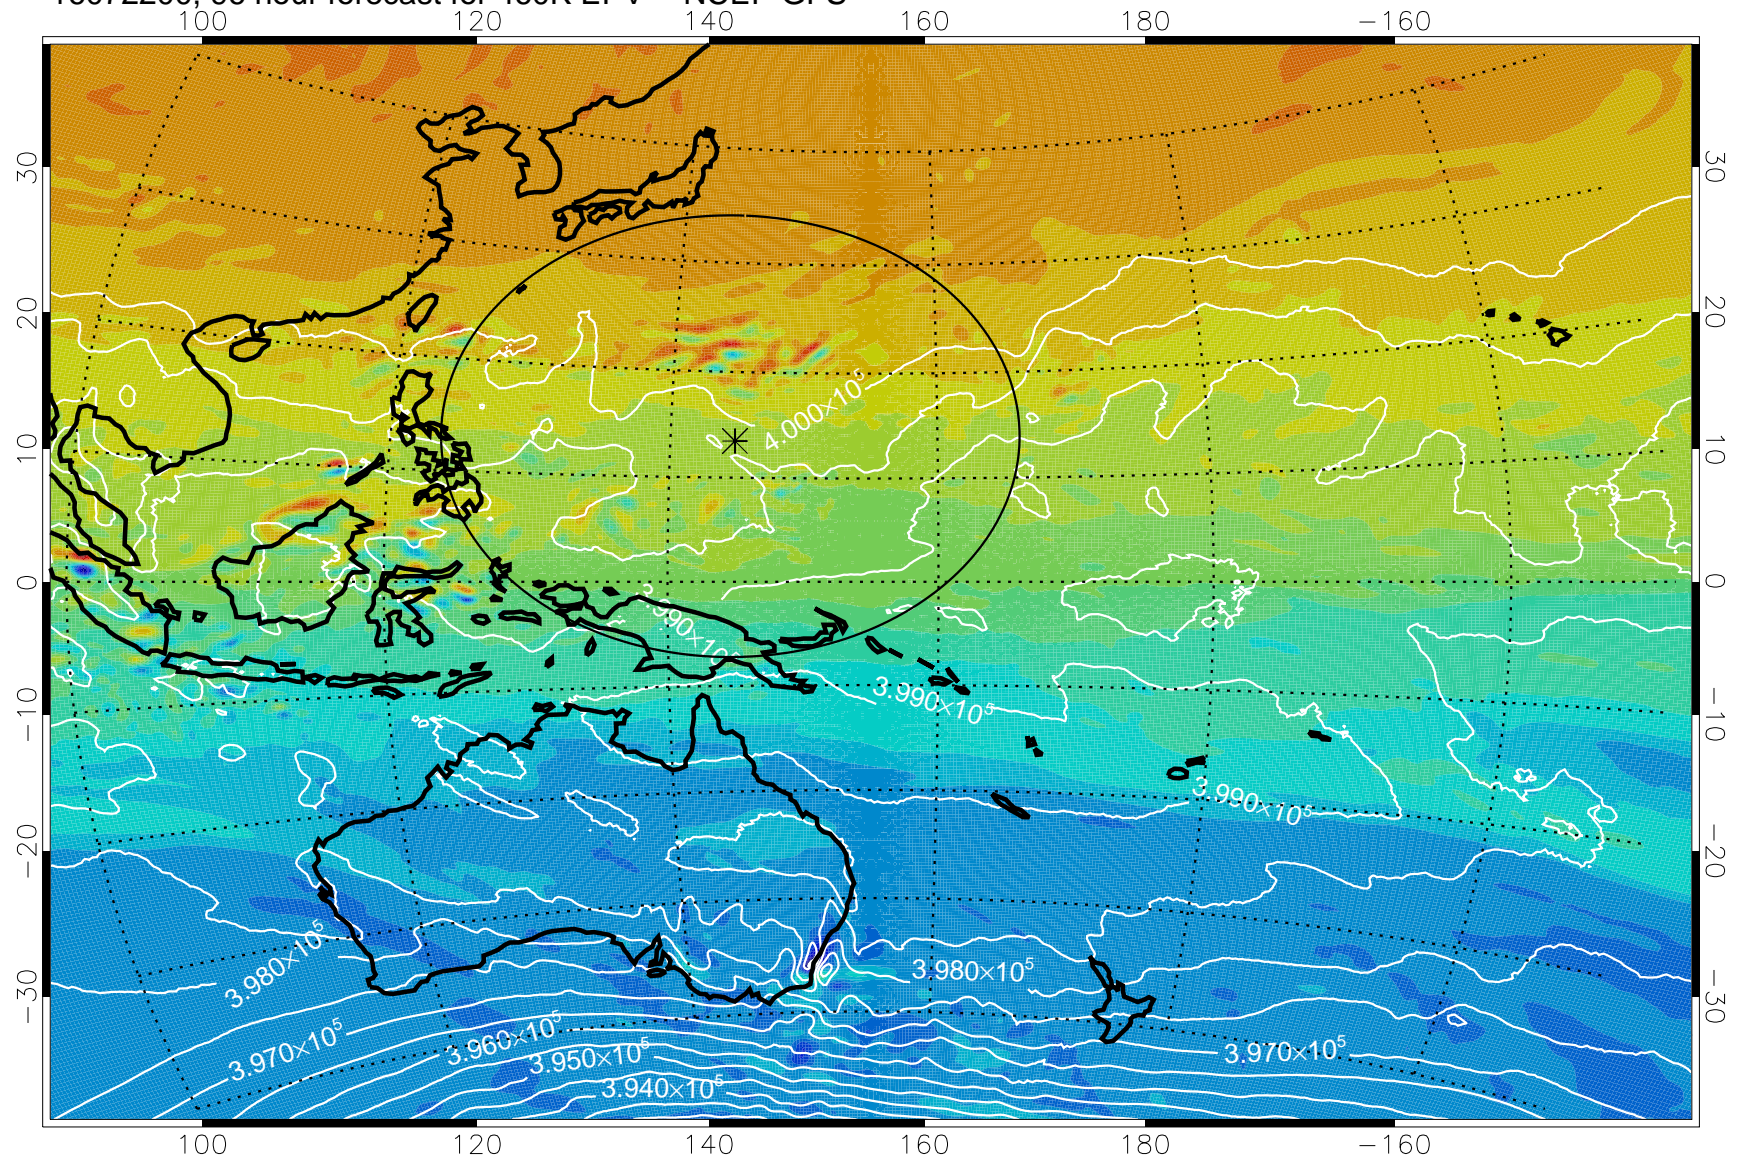

16072106, 78 hour forecast for 460K EPV -- NCEP GFS

460K Montgomery Streamfunction, white

Range ring of 2304 km

16072112, 84 hour forecast for 460K EPV -- NCEP GFS

460K Montgomery Streamfunction, white

Range ring of 2304 km

16072118, 90 hour forecast for 460K EPV -- NCEP GFS

460K Montgomery Streamfunction, white

Range ring of 2304 km

16072200, 96 hour forecast for 460K EPV -- NCEP GFS

460K Montgomery Streamfunction, white

Range ring of 2304 km

16072206, 102 hour forecast for 460K EPV -- NCEP GFS

460K Montgomery Streamfunction, white

Range ring of 2304 km

16072212, 108 hour forecast for 460K EPV -- NCEP GFS

460K Montgomery Streamfunction, white

Range ring of 2304 km

16072218, 114 hour forecast for 460K EPV -- NCEP GFS

460K Montgomery Streamfunction, white

Range ring of 2304 km

16072300, 120 hour forecast for 460K EPV -- NCEP GFS

460K Montgomery Streamfunction, white

Range ring of 2304 km