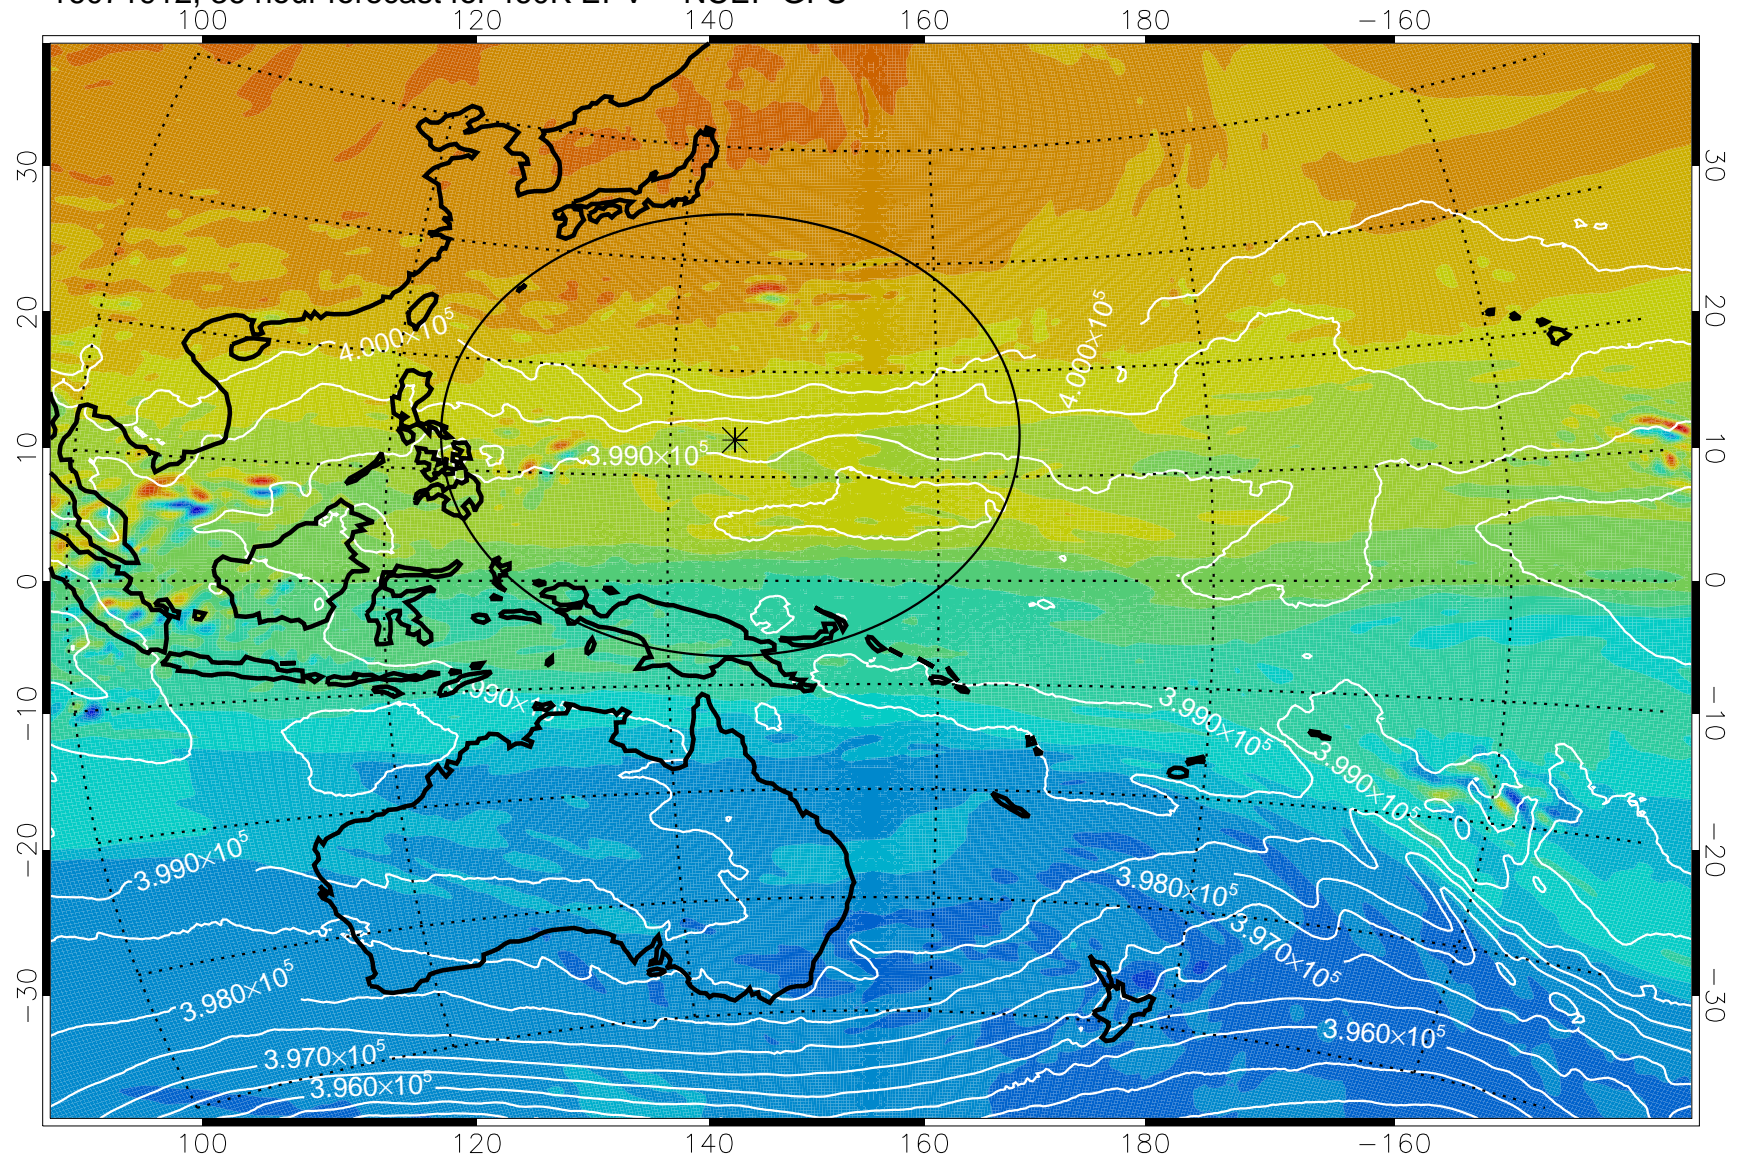

16071906, 30 hour forecast for 460K EPV -- NCEP GFS

460K Montgomery Streamfunction, white

Range ring of 2304 km

16071912, 36 hour forecast for 460K EPV -- NCEP GFS

460K Montgomery Streamfunction, white

Range ring of 2304 km

16071918, 42 hour forecast for 460K EPV -- NCEP GFS

460K Montgomery Streamfunction, white

Range ring of 2304 km

16072000, 48 hour forecast for 460K EPV -- NCEP GFS

460K Montgomery Streamfunction, white

Range ring of 2304 km

16072006, 54 hour forecast for 460K EPV -- NCEP GFS

460K Montgomery Streamfunction, white

Range ring of 2304 km

16072012, 60 hour forecast for 460K EPV -- NCEP GFS

460K Montgomery Streamfunction, white

Range ring of 2304 km

16072018, 66 hour forecast for 460K EPV -- NCEP GFS

460K Montgomery Streamfunction, white

Range ring of 2304 km

16072100, 72 hour forecast for 460K EPV -- NCEP GFS

460K Montgomery Streamfunction, white

Range ring of 2304 km