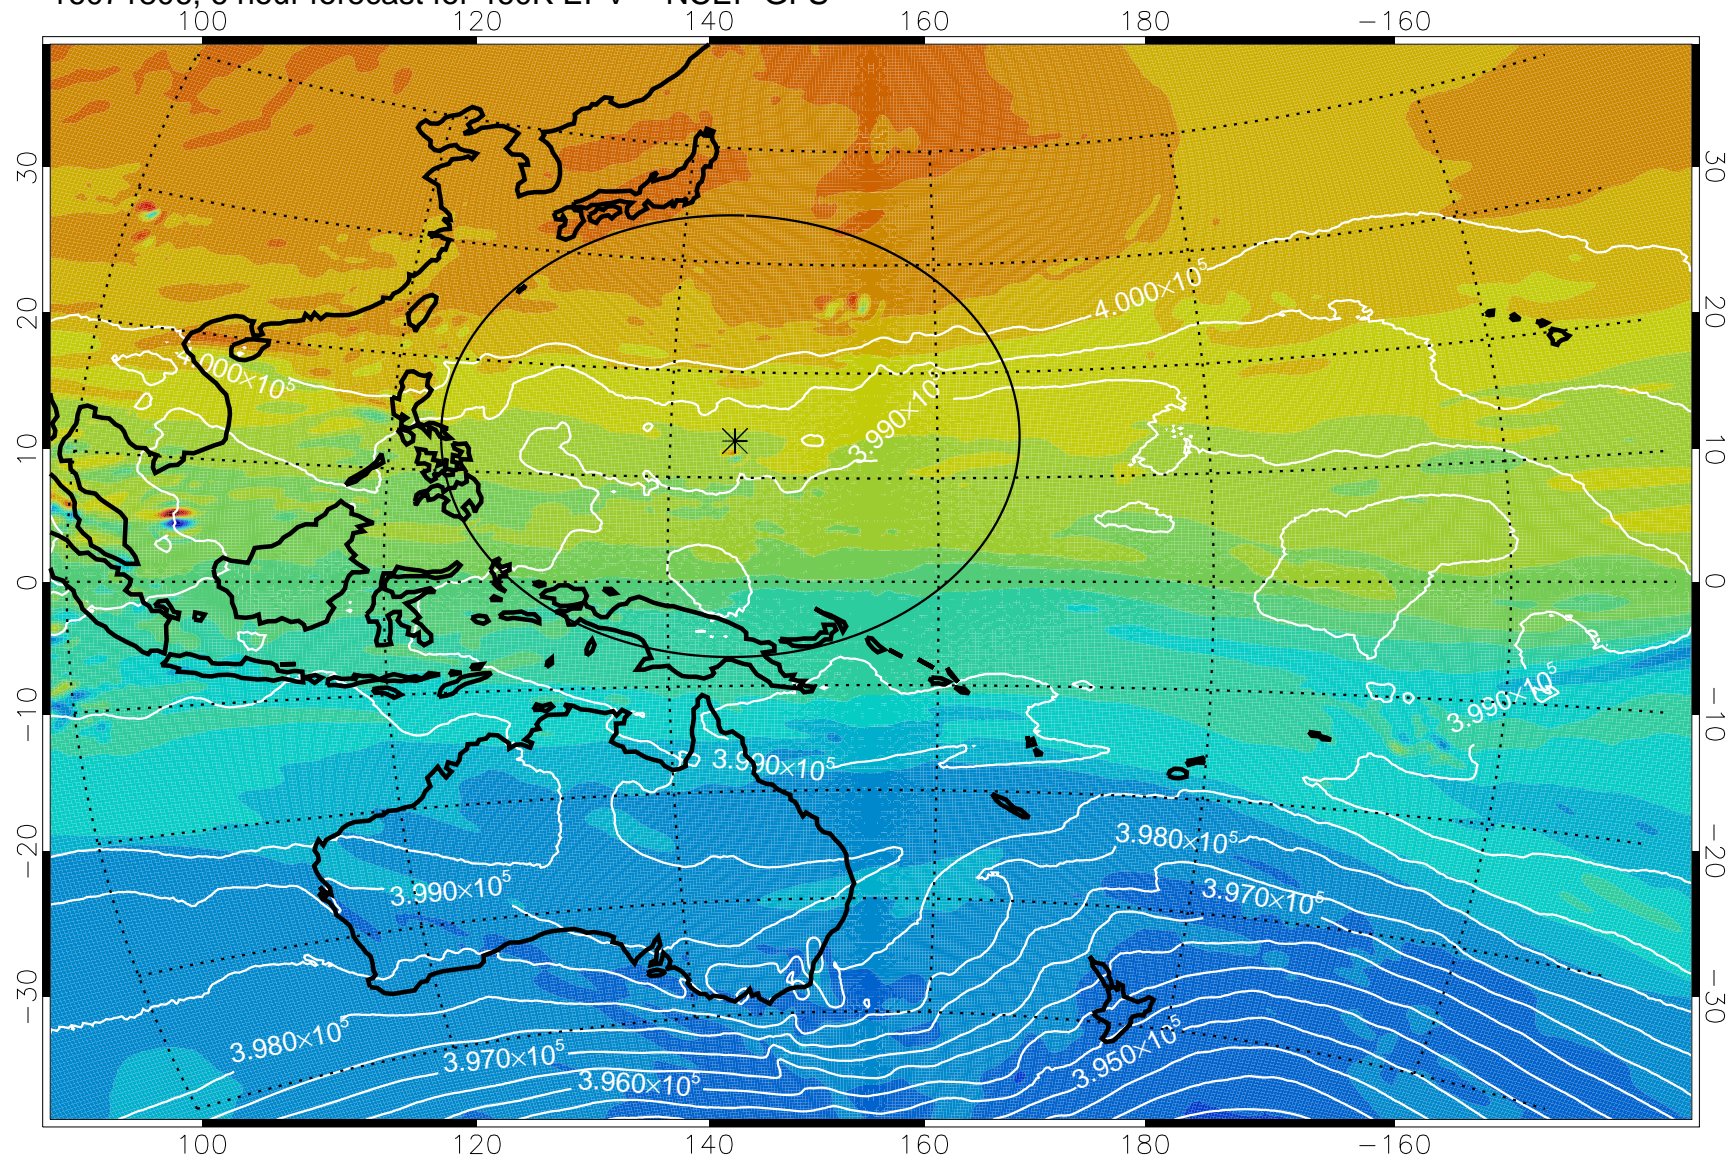

16071806, 6 hour forecast for 460K EPV -- NCEP GFS

460K Montgomery Streamfunction, white

Range ring of 2304 km

16071812, 12 hour forecast for 460K EPV -- NCEP GFS

460K Montgomery Streamfunction, white

Range ring of 2304 km

16071818, 18 hour forecast for 460K EPV -- NCEP GFS

460K Montgomery Streamfunction, white

Range ring of 2304 km

16071900, 24 hour forecast for 460K EPV -- NCEP GFS

460K Montgomery Streamfunction, white

Range ring of 2304 km

16071906, 30 hour forecast for 460K EPV -- NCEP GFS

460K Montgomery Streamfunction, white

Range ring of 2304 km

16071912, 36 hour forecast for 460K EPV -- NCEP GFS

460K Montgomery Streamfunction, white

Range ring of 2304 km

16071918, 42 hour forecast for 460K EPV -- NCEP GFS

460K Montgomery Streamfunction, white

Range ring of 2304 km

16072000, 48 hour forecast for 460K EPV -- NCEP GFS

460K Montgomery Streamfunction, white

Range ring of 2304 km