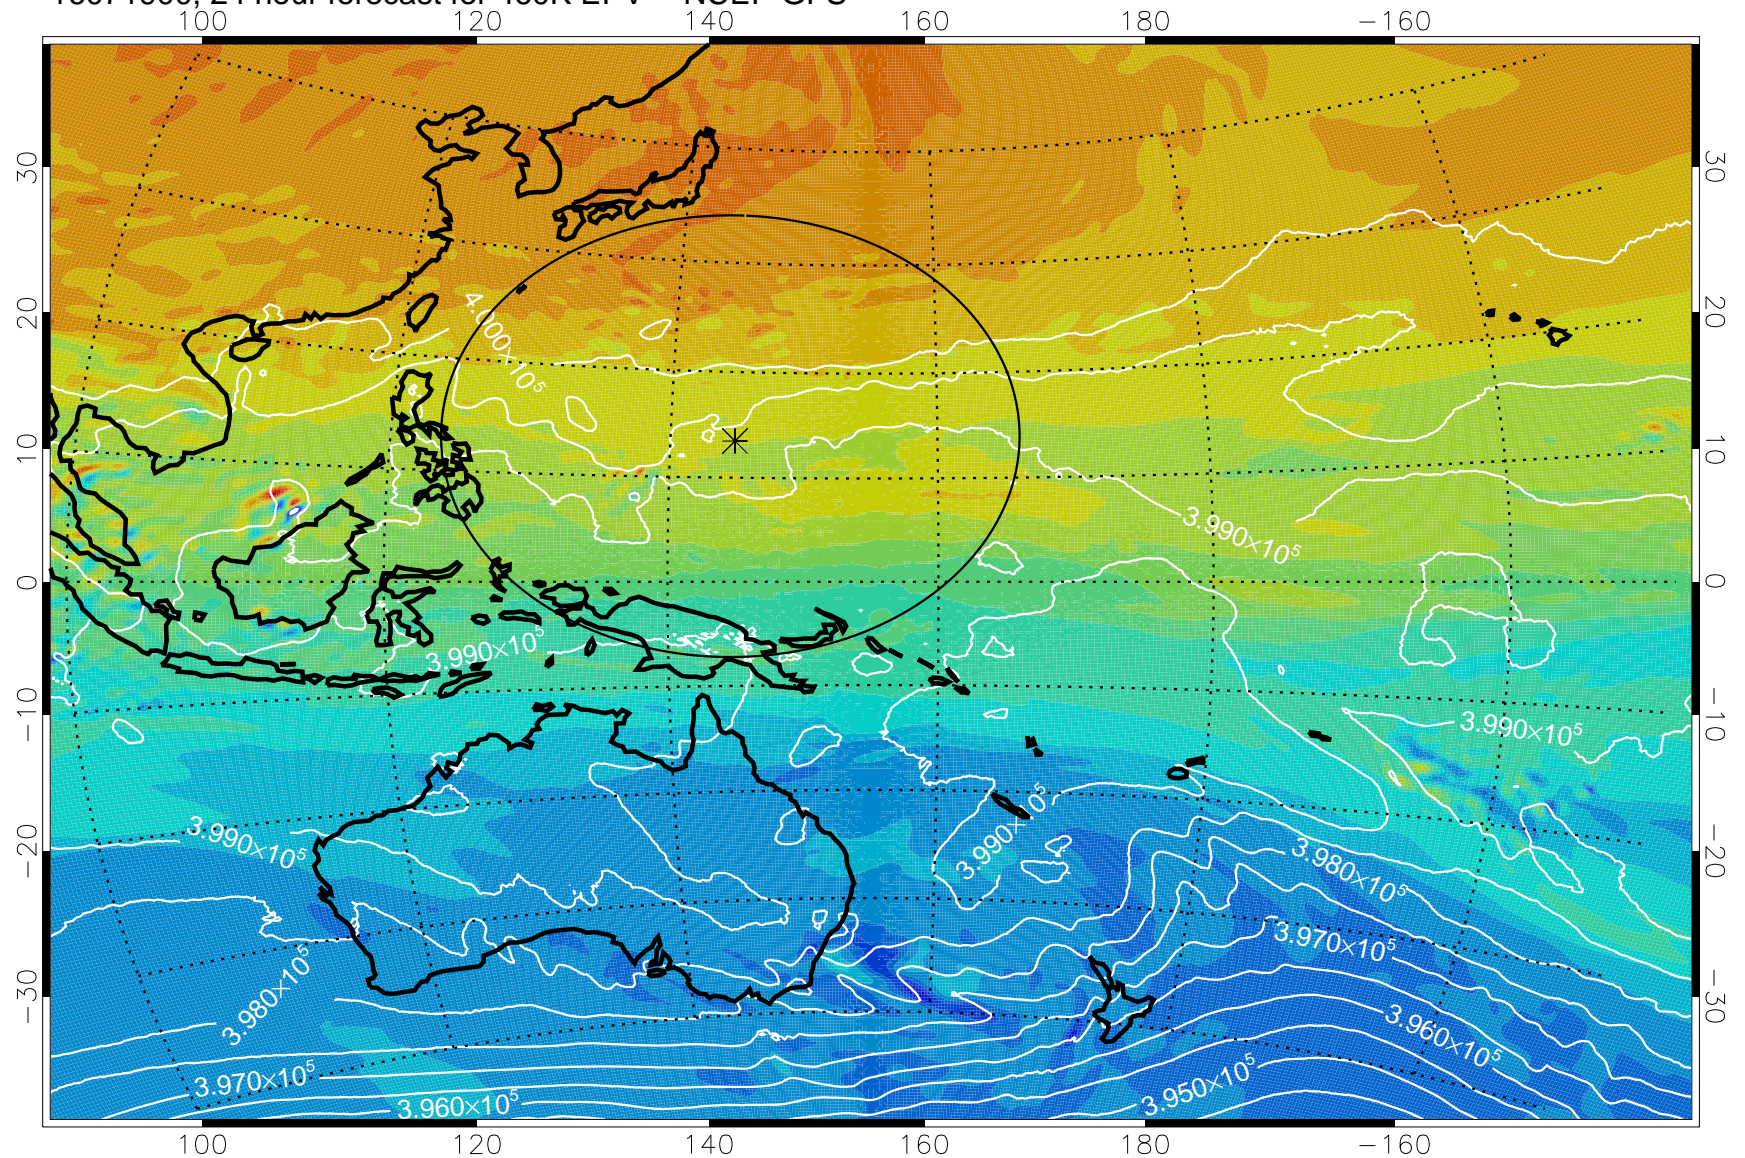

16071818, 18 hour forecast for 460K EPV -- NCEP GFS

460K Montgomery Streamfunction, white

Range ring of 2304 km

16071900, 24 hour forecast for 460K EPV -- NCEP GFS

460K Montgomery Streamfunction, white

Range ring of 2304 km

16071906, 30 hour forecast for 460K EPV -- NCEP GFS

460K Montgomery Streamfunction, white

Range ring of 2304 km

16071912, 36 hour forecast for 460K EPV -- NCEP GFS

460K Montgomery Streamfunction, white

Range ring of 2304 km

16071918, 42 hour forecast for 460K EPV -- NCEP GFS

460K Montgomery Streamfunction, white

Range ring of 2304 km

16072000, 48 hour forecast for 460K EPV -- NCEP GFS

460K Montgomery Streamfunction, white

Range ring of 2304 km

16072018, 66 hour forecast for 460K EPV -- NCEP GFS

460K Montgomery Streamfunction, white

Range ring of 2304 km

16072100, 72 hour forecast for 460K EPV -- NCEP GFS

460K Montgomery Streamfunction, white

Range ring of 2304 km