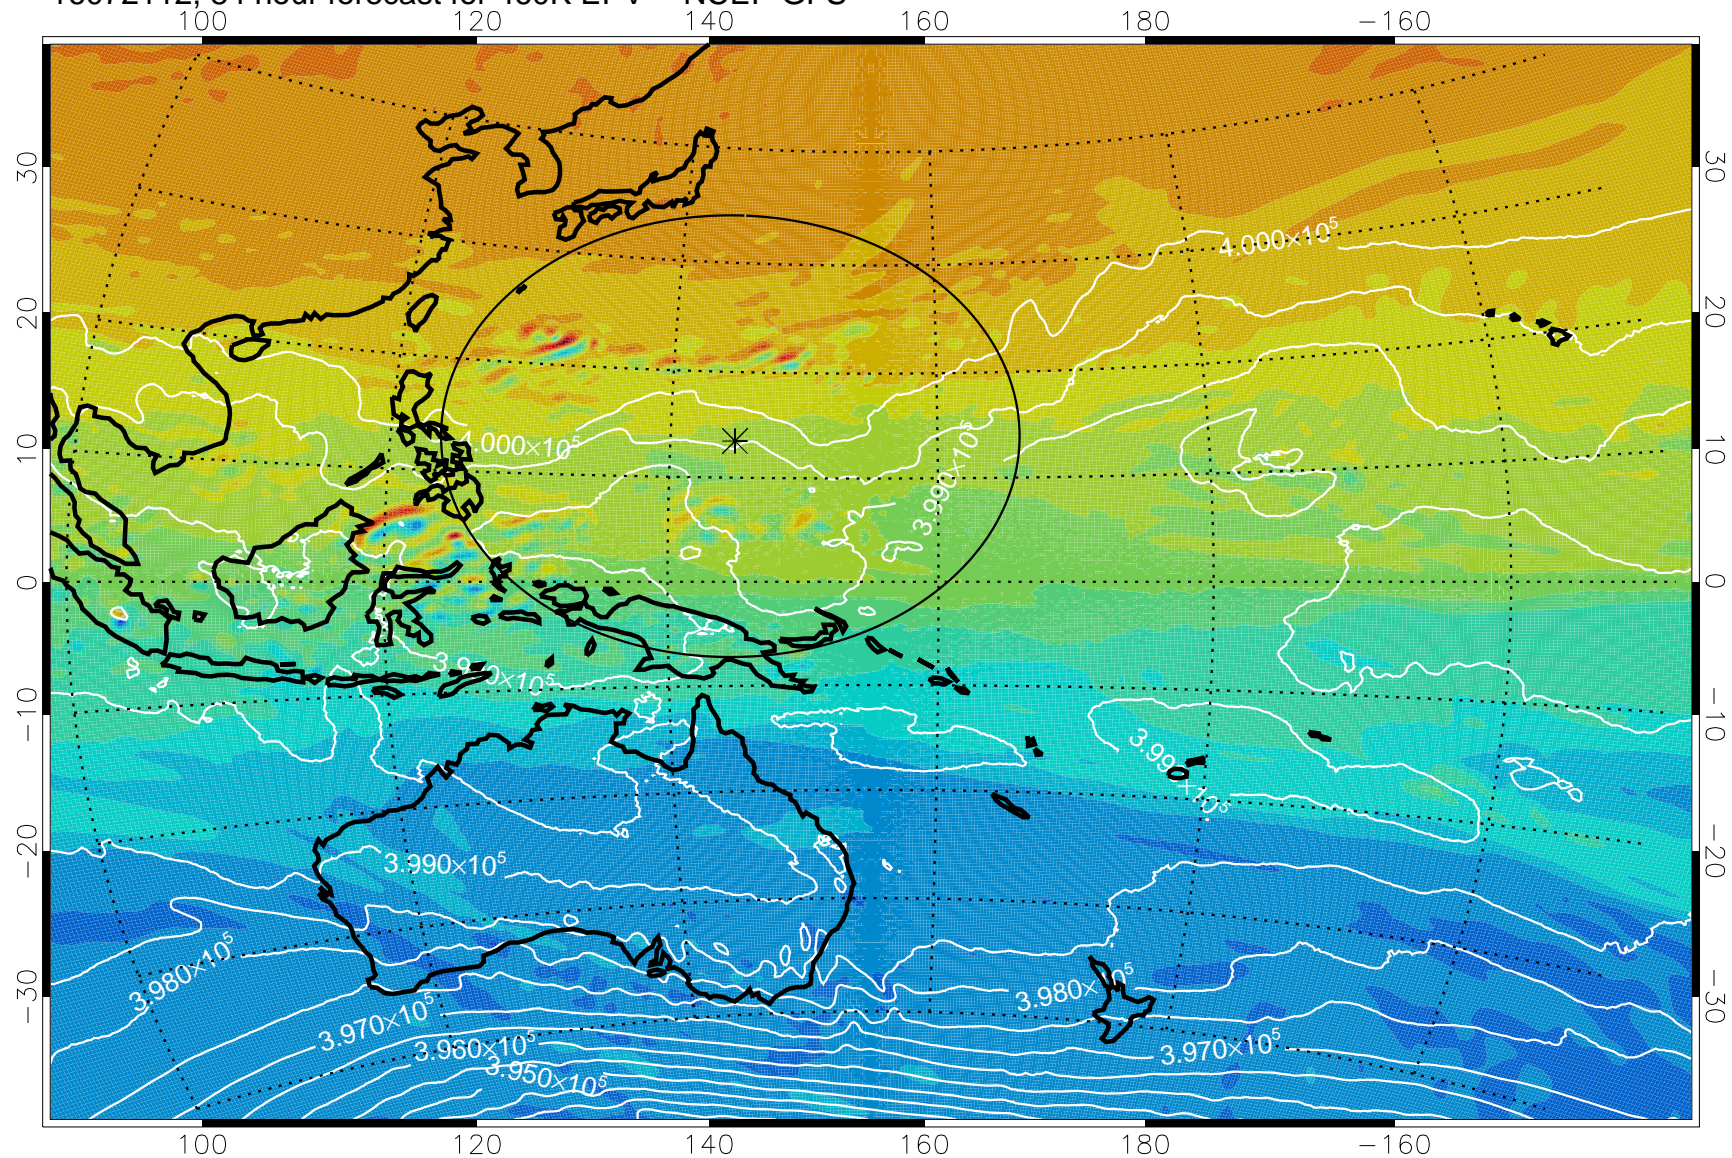

16072018, 66 hour forecast for 460K EPV -- NCEP GFS

460K Montgomery Streamfunction, white

Range ring of 2304 km

16072100, 72 hour forecast for 460K EPV -- NCEP GFS

460K Montgomery Streamfunction, white

Range ring of 2304 km

16072106, 78 hour forecast for 460K EPV -- NCEP GFS

460K Montgomery Streamfunction, white

Range ring of 2304 km

16072112, 84 hour forecast for 460K EPV -- NCEP GFS

460K Montgomery Streamfunction, white

Range ring of 2304 km

16072118, 90 hour forecast for 460K EPV -- NCEP GFS

460K Montgomery Streamfunction, white

Range ring of 2304 km

16072200, 96 hour forecast for 460K EPV -- NCEP GFS

460K Montgomery Streamfunction, white

Range ring of 2304 km

16072206, 102 hour forecast for 460K EPV -- NCEP GFS

460K Montgomery Streamfunction, white

Range ring of 2304 km

16072212, 108 hour forecast for 460K EPV -- NCEP GFS

460K Montgomery Streamfunction, white

Range ring of 2304 km