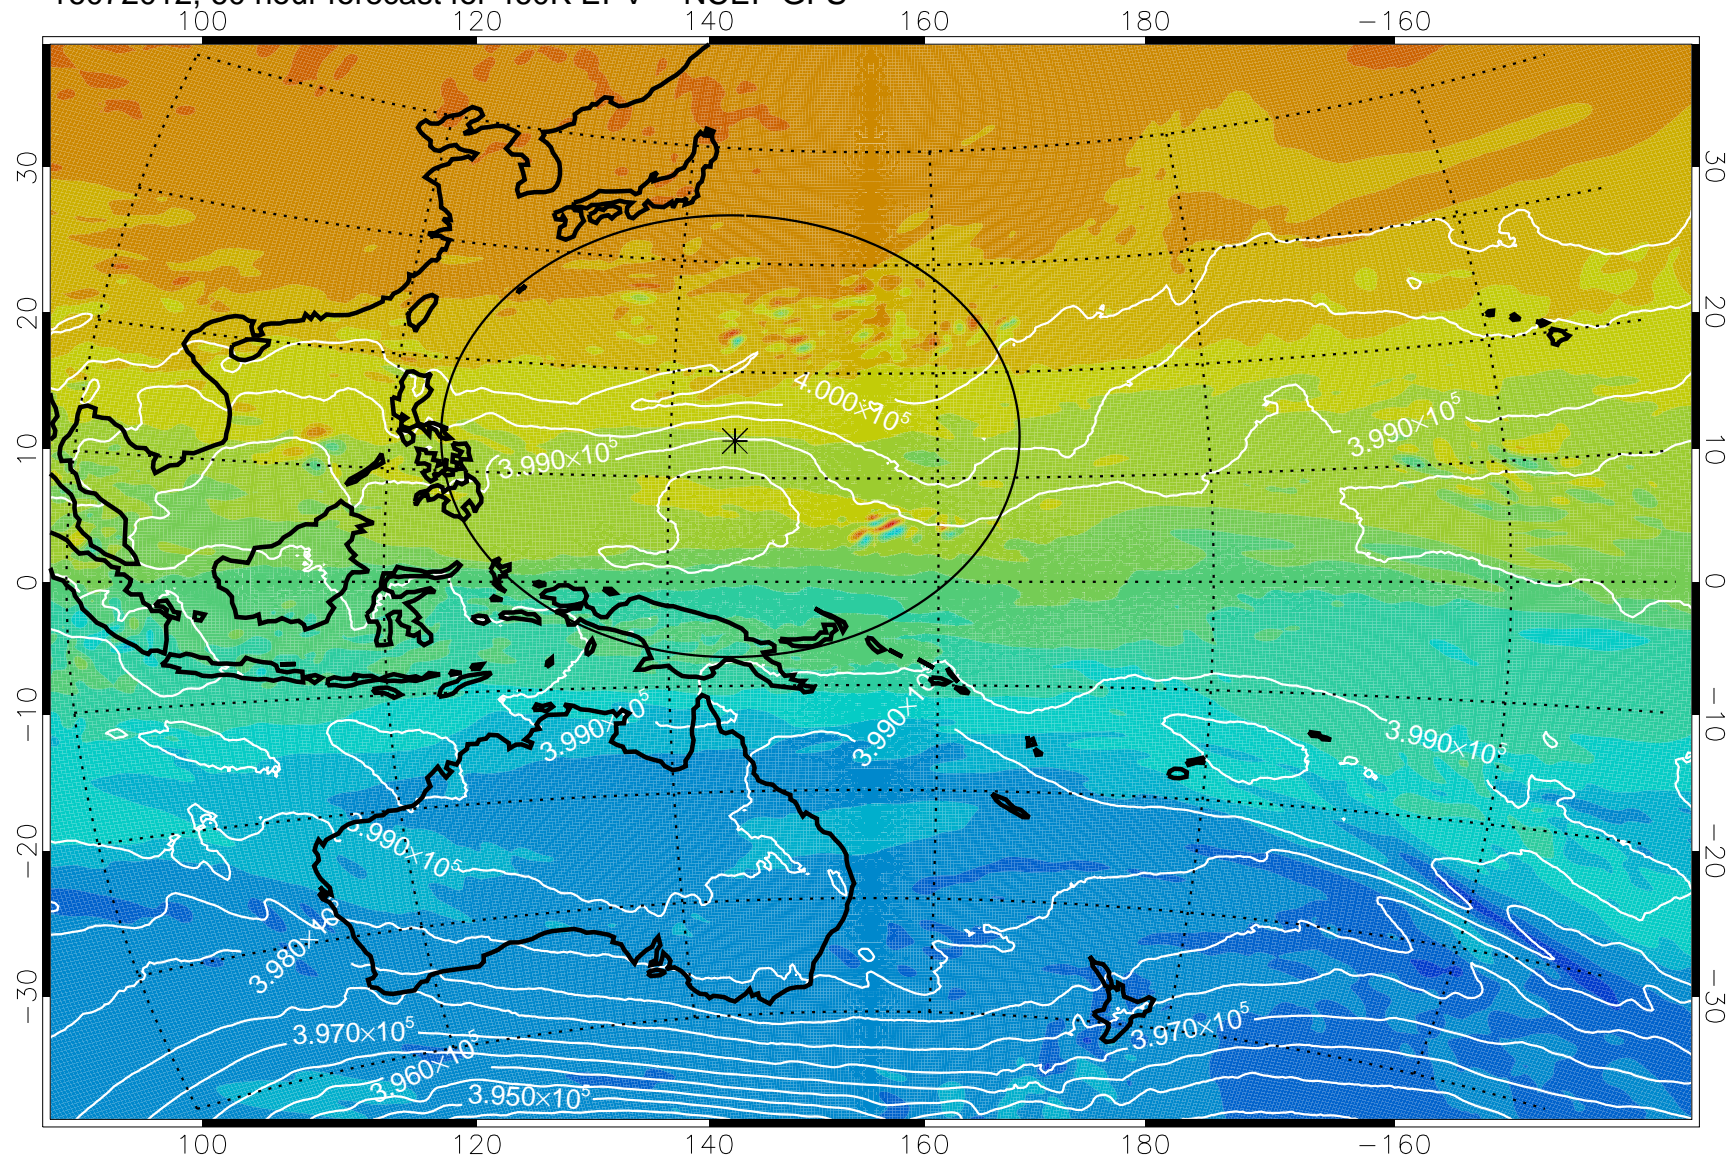

16071918, 42 hour forecast for 460K EPV -- NCEP GFS

460K Montgomery Streamfunction, white

Range ring of 2304 km

16072000, 48 hour forecast for 460K EPV -- NCEP GFS

460K Montgomery Streamfunction, white

Range ring of 2304 km

16072006, 54 hour forecast for 460K EPV -- NCEP GFS

460K Montgomery Streamfunction, white

Range ring of 2304 km

16072012, 60 hour forecast for 460K EPV -- NCEP GFS

460K Montgomery Streamfunction, white

Range ring of 2304 km

16072018, 66 hour forecast for 460K EPV -- NCEP GFS

460K Montgomery Streamfunction, white

Range ring of 2304 km

16072100, 72 hour forecast for 460K EPV -- NCEP GFS

460K Montgomery Streamfunction, white

Range ring of 2304 km

16072106, 78 hour forecast for 460K EPV -- NCEP GFS

460K Montgomery Streamfunction, white

Range ring of 2304 km

16072112, 84 hour forecast for 460K EPV -- NCEP GFS

460K Montgomery Streamfunction, white

Range ring of 2304 km