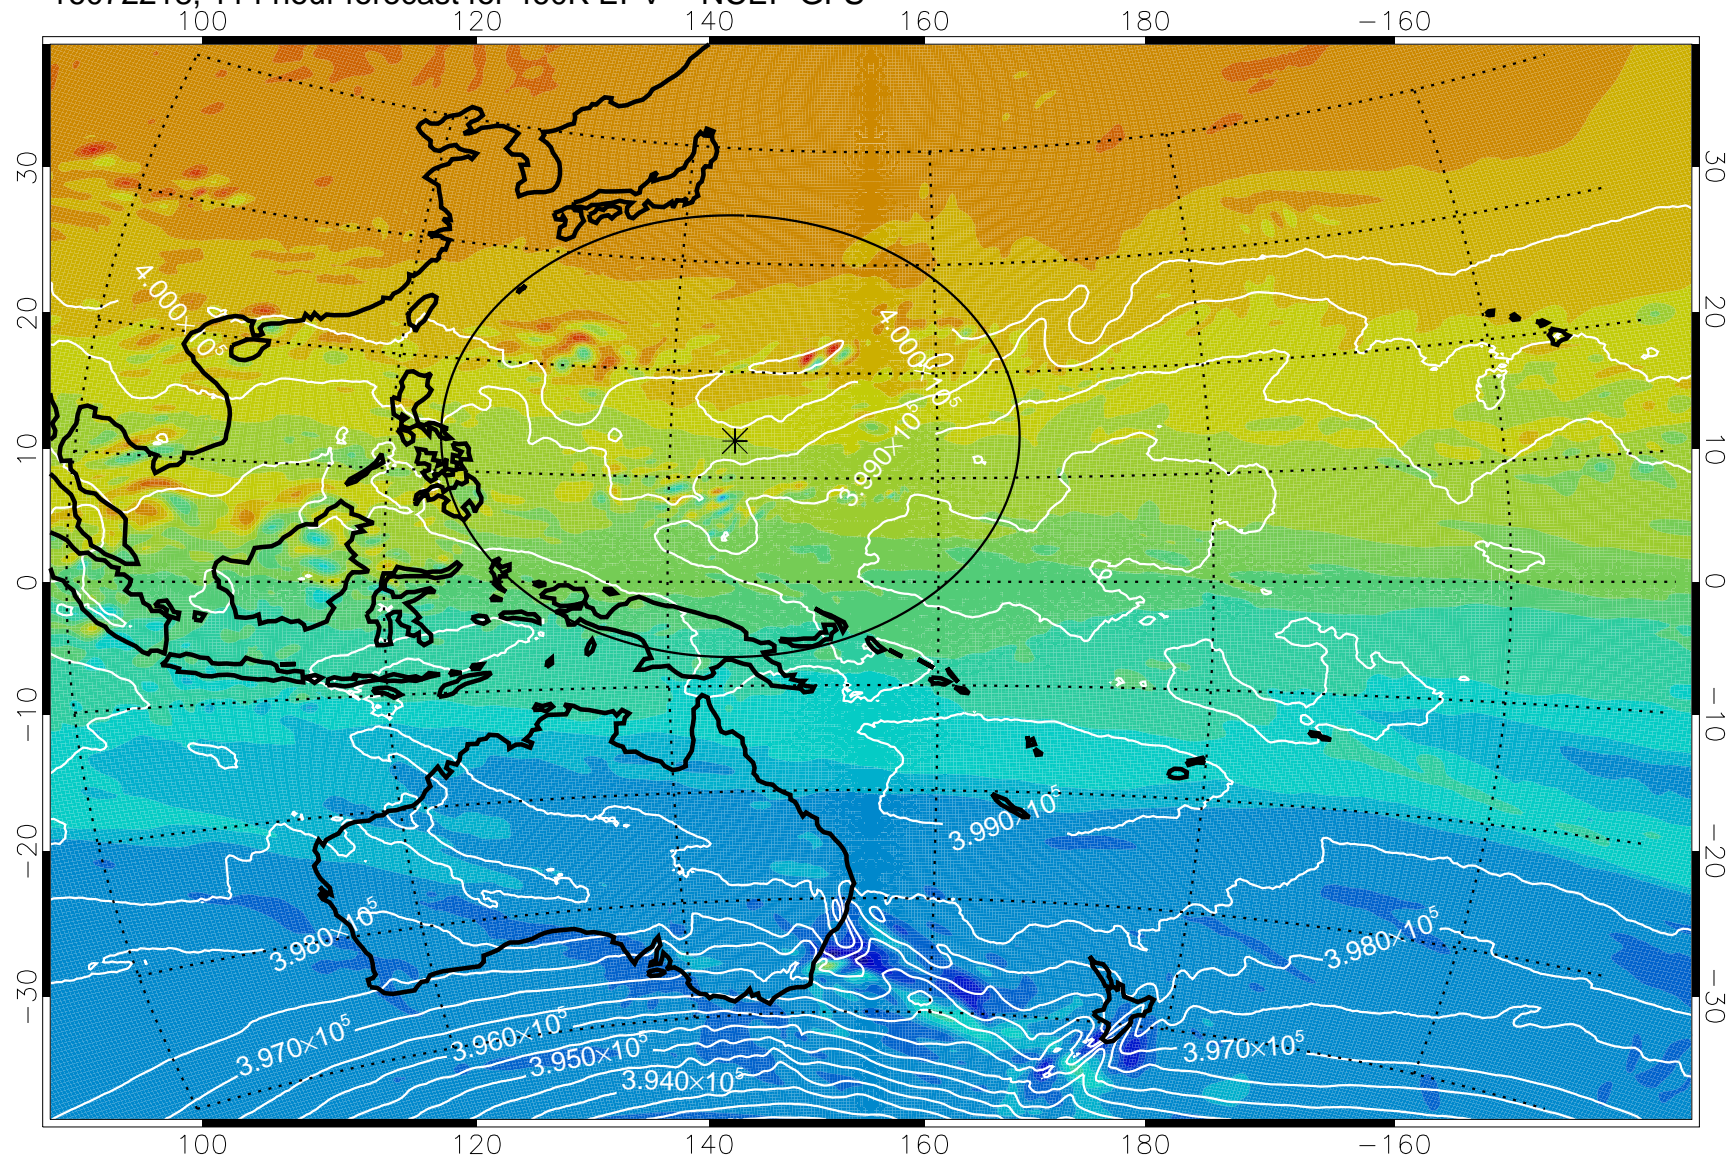

16072118, 90 hour forecast for 460K EPV -- NCEP GFS

460K Montgomery Streamfunction, white

Range ring of 2304 km

16072200, 96 hour forecast for 460K EPV -- NCEP GFS

460K Montgomery Streamfunction, white

Range ring of 2304 km

16072206, 102 hour forecast for 460K EPV -- NCEP GFS

460K Montgomery Streamfunction, white

Range ring of 2304 km

16072212, 108 hour forecast for 460K EPV -- NCEP GFS

460K Montgomery Streamfunction, white

Range ring of 2304 km

16072218, 114 hour forecast for 460K EPV -- NCEP GFS

460K Montgomery Streamfunction, white

Range ring of 2304 km

16072300, 120 hour forecast for 460K EPV -- NCEP GFS

460K Montgomery Streamfunction, white

Range ring of 2304 km