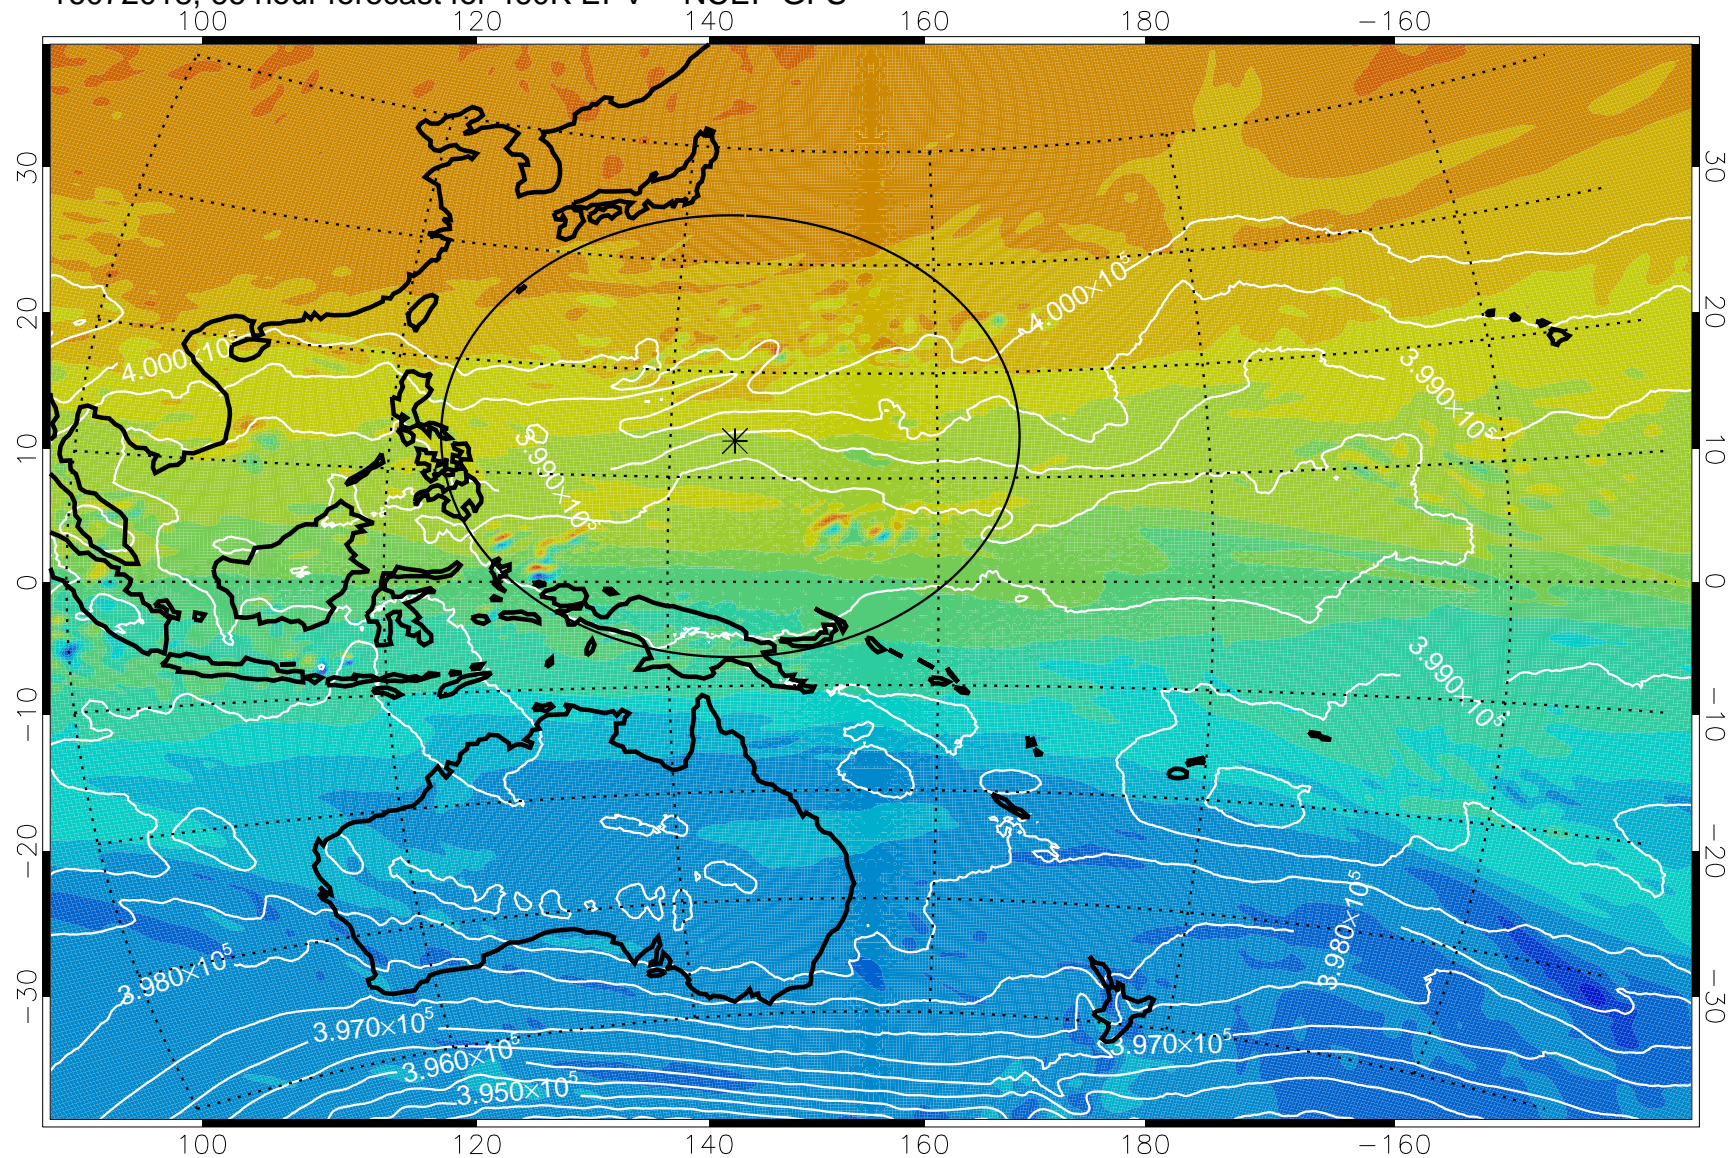

16071918, 42 hour forecast for 460K EPV -- NCEP GFS

460K Montgomery Streamfunction, white

Range ring of 2304 km

16072000, 48 hour forecast for 460K EPV -- NCEP GFS

460K Montgomery Streamfunction, white

Range ring of 2304 km

16072006, 54 hour forecast for 460K EPV -- NCEP GFS

460K Montgomery Streamfunction, white

Range ring of 2304 km

16072012, 60 hour forecast for 460K EPV -- NCEP GFS

460K Montgomery Streamfunction, white

Range ring of 2304 km

16072018, 66 hour forecast for 460K EPV -- NCEP GFS

460K Montgomery Streamfunction, white

Range ring of 2304 km

16072100, 72 hour forecast for 460K EPV -- NCEP GFS

460K Montgomery Streamfunction, white

Range ring of 2304 km

16072106, 78 hour forecast for 460K EPV -- NCEP GFS

460K Montgomery Streamfunction, white

Range ring of 2304 km

16072112, 84 hour forecast for 460K EPV -- NCEP GFS

460K Montgomery Streamfunction, white

Range ring of 2304 km