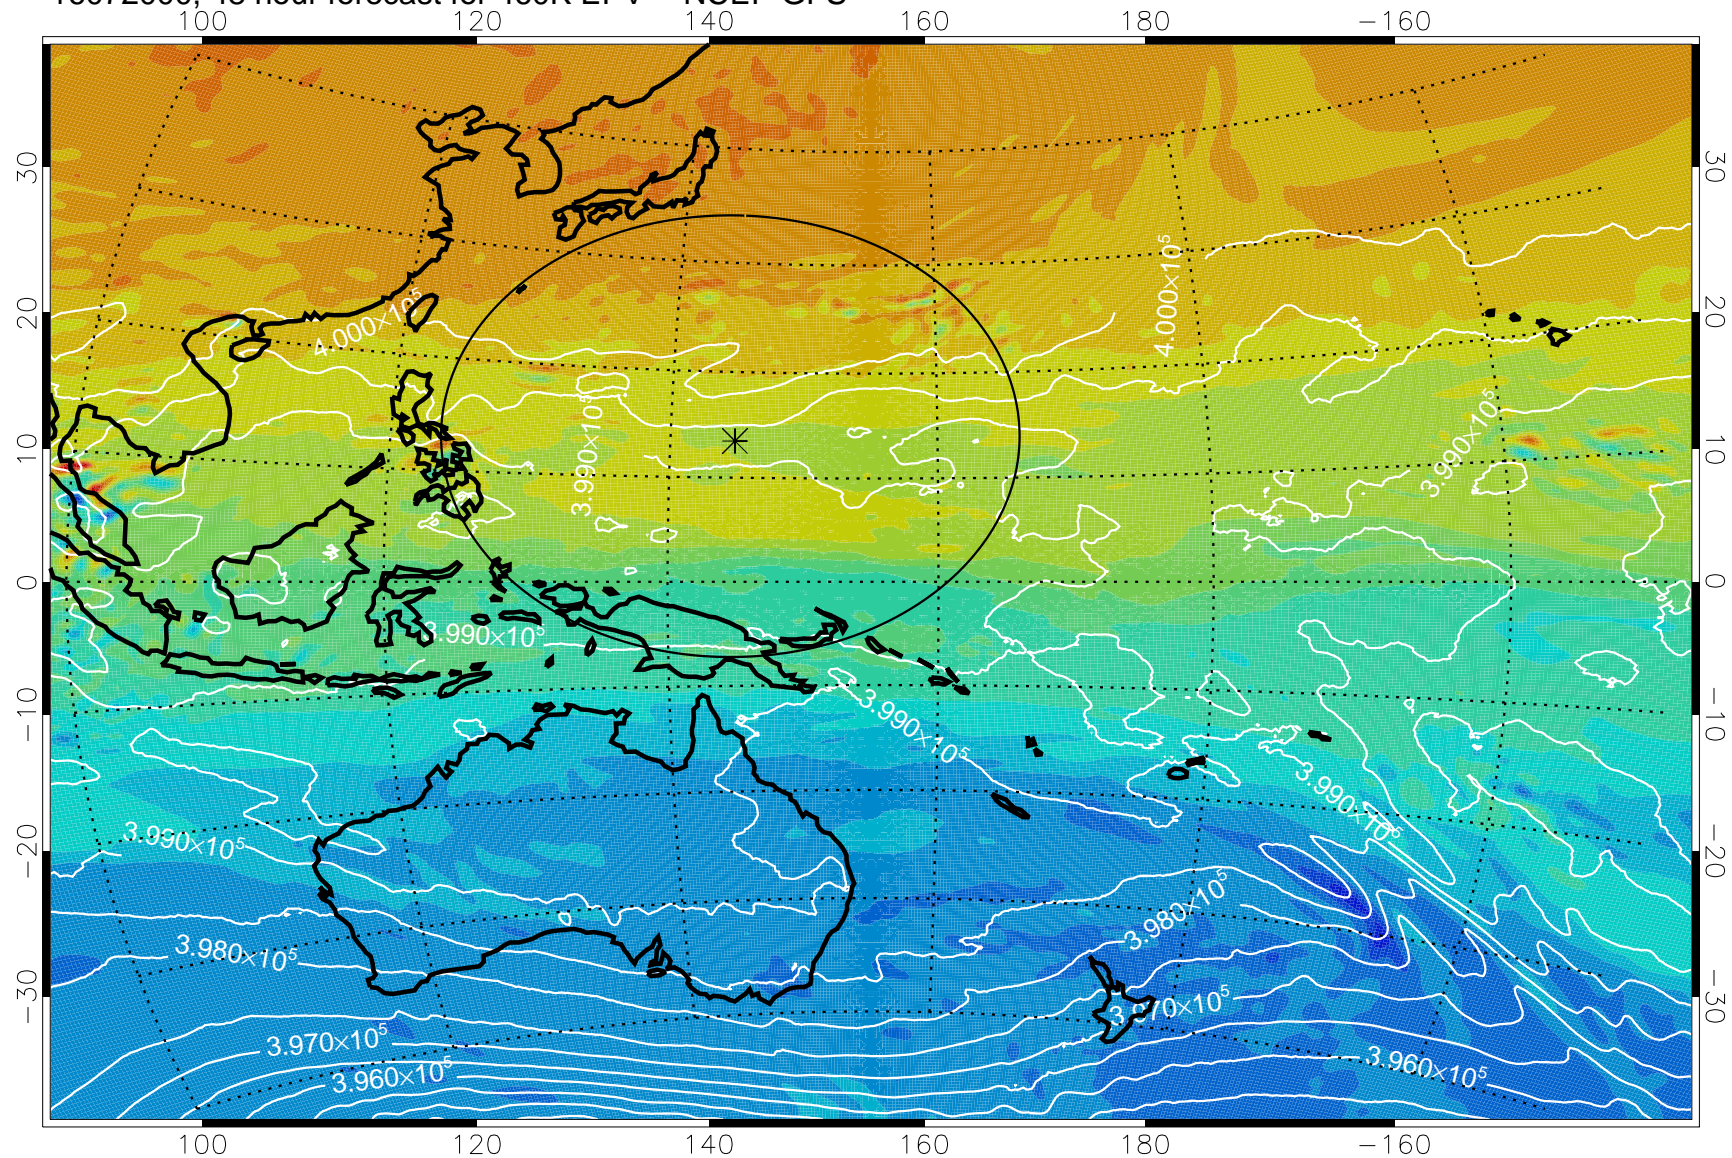

16071906, 30 hour forecast for 460K EPV -- NCEP GFS

460K Montgomery Streamfunction, white

Range ring of 2304 km

16071912, 36 hour forecast for 460K EPV -- NCEP GFS

460K Montgomery Streamfunction, white

Range ring of 2304 km

16071918, 42 hour forecast for 460K EPV -- NCEP GFS

460K Montgomery Streamfunction, white

Range ring of 2304 km

16072000, 48 hour forecast for 460K EPV -- NCEP GFS

460K Montgomery Streamfunction, white

Range ring of 2304 km

16072006, 54 hour forecast for 460K EPV -- NCEP GFS

460K Montgomery Streamfunction, white

Range ring of 2304 km

16072012, 60 hour forecast for 460K EPV -- NCEP GFS

460K Montgomery Streamfunction, white

Range ring of 2304 km

16072018, 66 hour forecast for 460K EPV -- NCEP GFS

460K Montgomery Streamfunction, white

Range ring of 2304 km

16072100, 72 hour forecast for 460K EPV -- NCEP GFS

460K Montgomery Streamfunction, white

Range ring of 2304 km