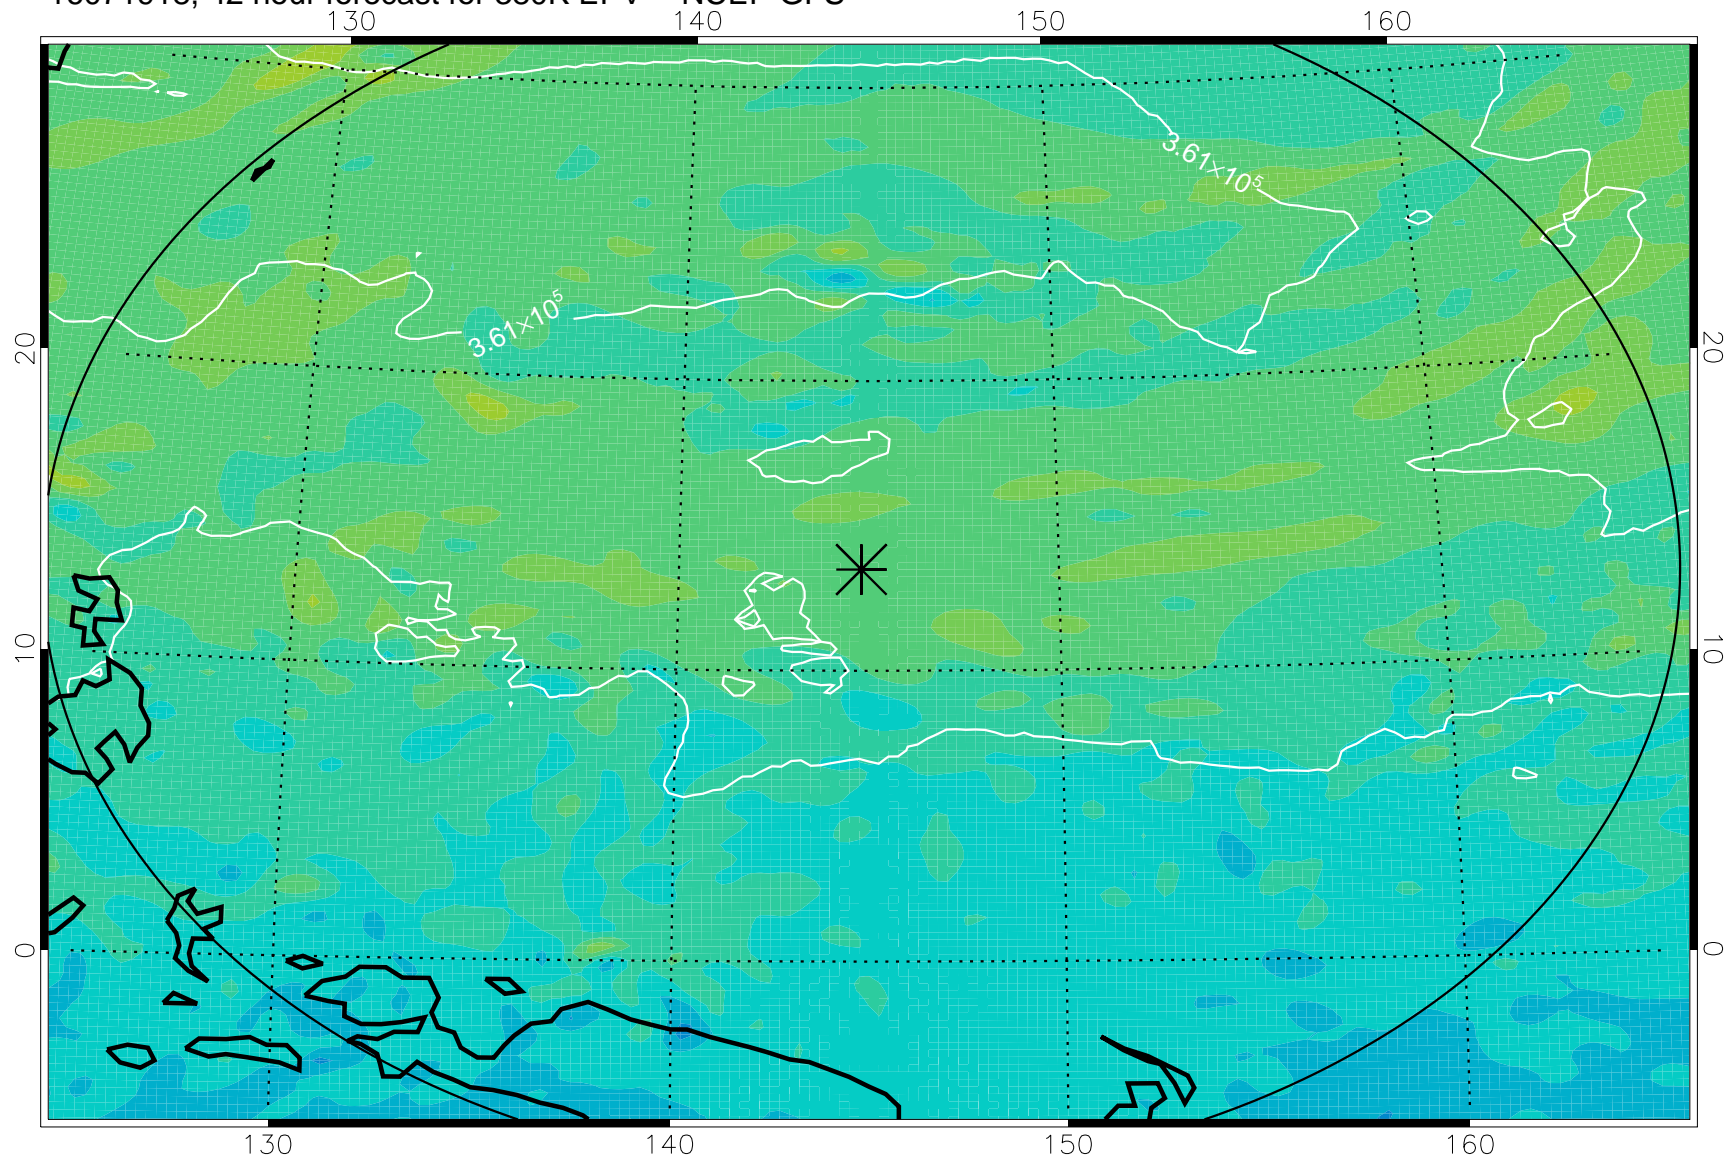

16071906, 30 hour forecast for 380K EPV -- NCEP GFS

380K Montgomery Streamfunction, white

Range ring of 2304 km

16071912, 36 hour forecast for 380K EPV -- NCEP GFS

380K Montgomery Streamfunction, white

Range ring of 2304 km

16071918, 42 hour forecast for 380K EPV -- NCEP GFS

380K Montgomery Streamfunction, white

Range ring of 2304 km

16072000, 48 hour forecast for 380K EPV -- NCEP GFS

380K Montgomery Streamfunction, white

Range ring of 2304 km

16072006, 54 hour forecast for 380K EPV -- NCEP GFS

380K Montgomery Streamfunction, white

Range ring of 2304 km

16072012, 60 hour forecast for 380K EPV -- NCEP GFS

380K Montgomery Streamfunction, white

Range ring of 2304 km

16072018, 66 hour forecast for 380K EPV -- NCEP GFS

380K Montgomery Streamfunction, white

Range ring of 2304 km

16072100, 72 hour forecast for 380K EPV -- NCEP GFS

380K Montgomery Streamfunction, white

Range ring of 2304 km