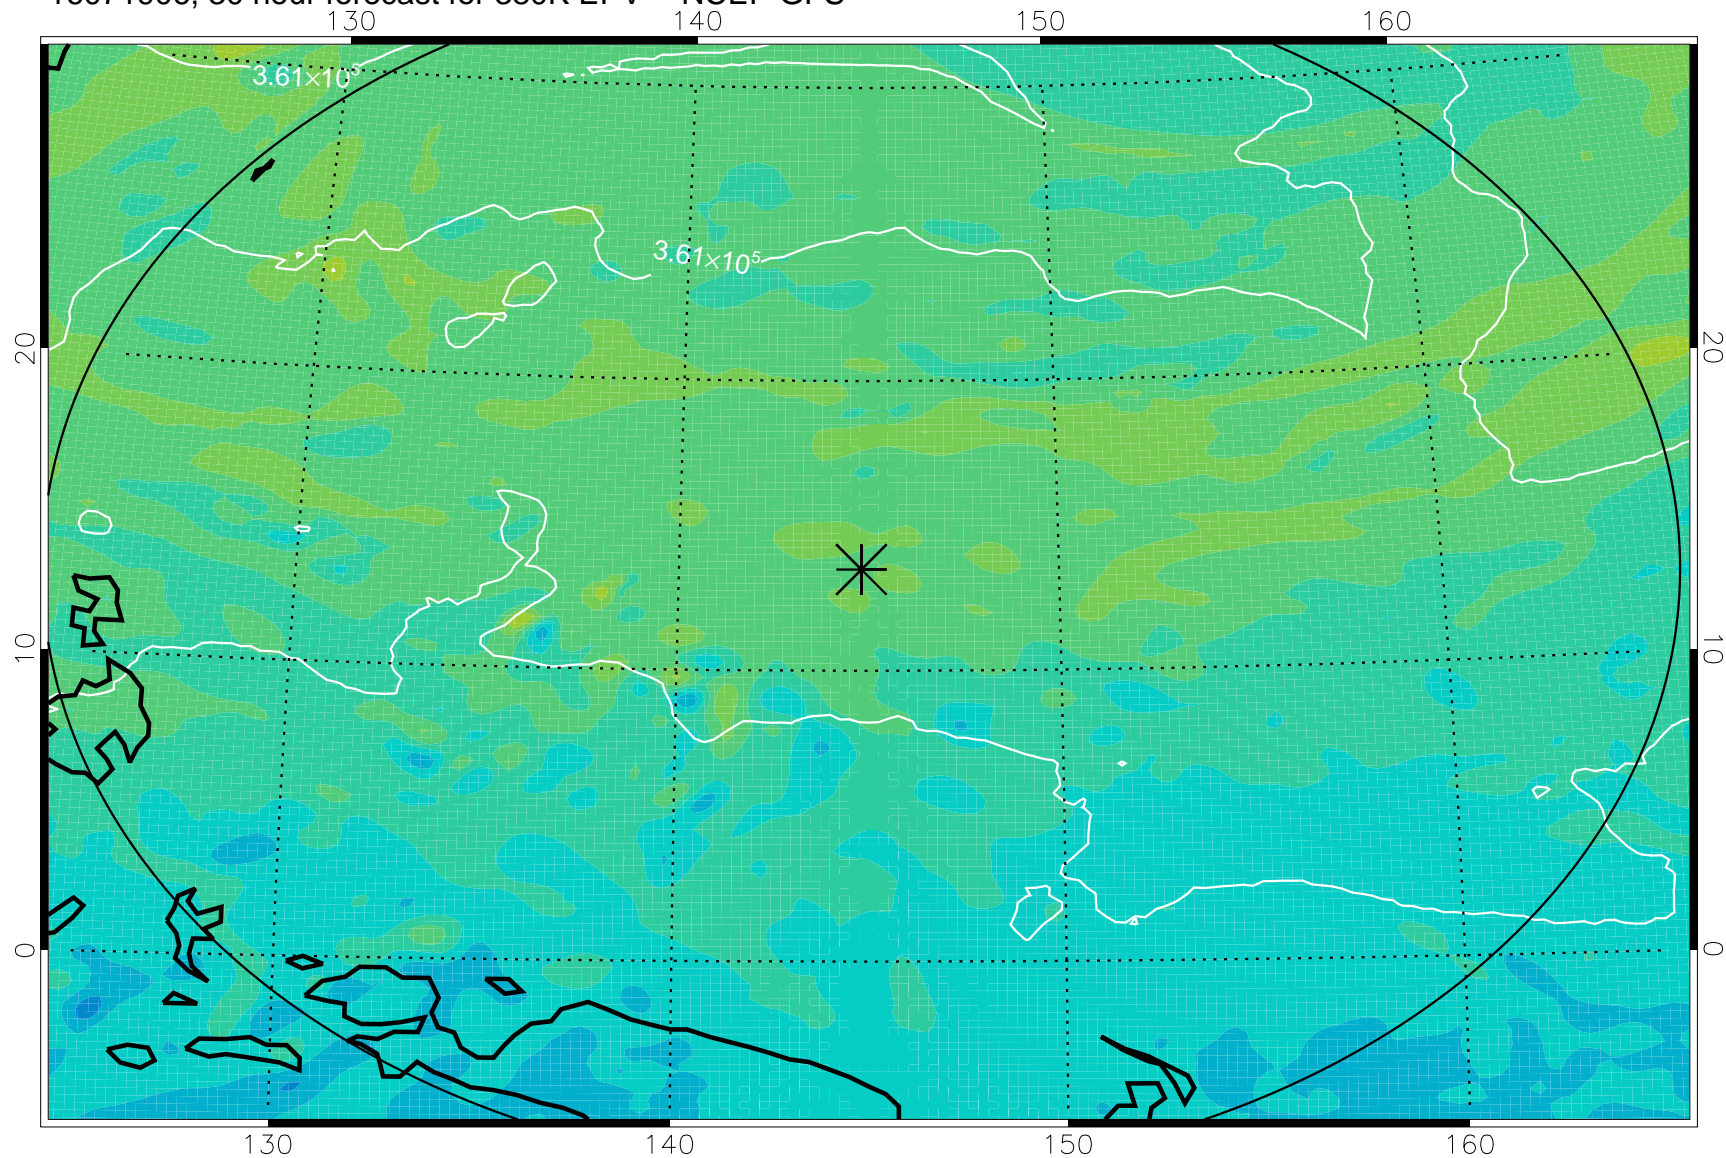

16071818, 18 hour forecast for 380K EPV -- NCEP GFS

380K Montgomery Streamfunction, white

Range ring of 2304 km

16071900, 24 hour forecast for 380K EPV -- NCEP GFS

380K Montgomery Streamfunction, white

Range ring of 2304 km

16071906, 30 hour forecast for 380K EPV -- NCEP GFS

380K Montgomery Streamfunction, white

Range ring of 2304 km

16071912, 36 hour forecast for 380K EPV -- NCEP GFS

380K Montgomery Streamfunction, white

Range ring of 2304 km

16071918, 42 hour forecast for 380K EPV -- NCEP GFS

380K Montgomery Streamfunction, white

Range ring of 2304 km

16072000, 48 hour forecast for 380K EPV -- NCEP GFS

380K Montgomery Streamfunction, white

Range ring of 2304 km

16072018, 66 hour forecast for 380K EPV -- NCEP GFS

380K Montgomery Streamfunction, white

Range ring of 2304 km

16072100, 72 hour forecast for 380K EPV -- NCEP GFS

380K Montgomery Streamfunction, white

Range ring of 2304 km