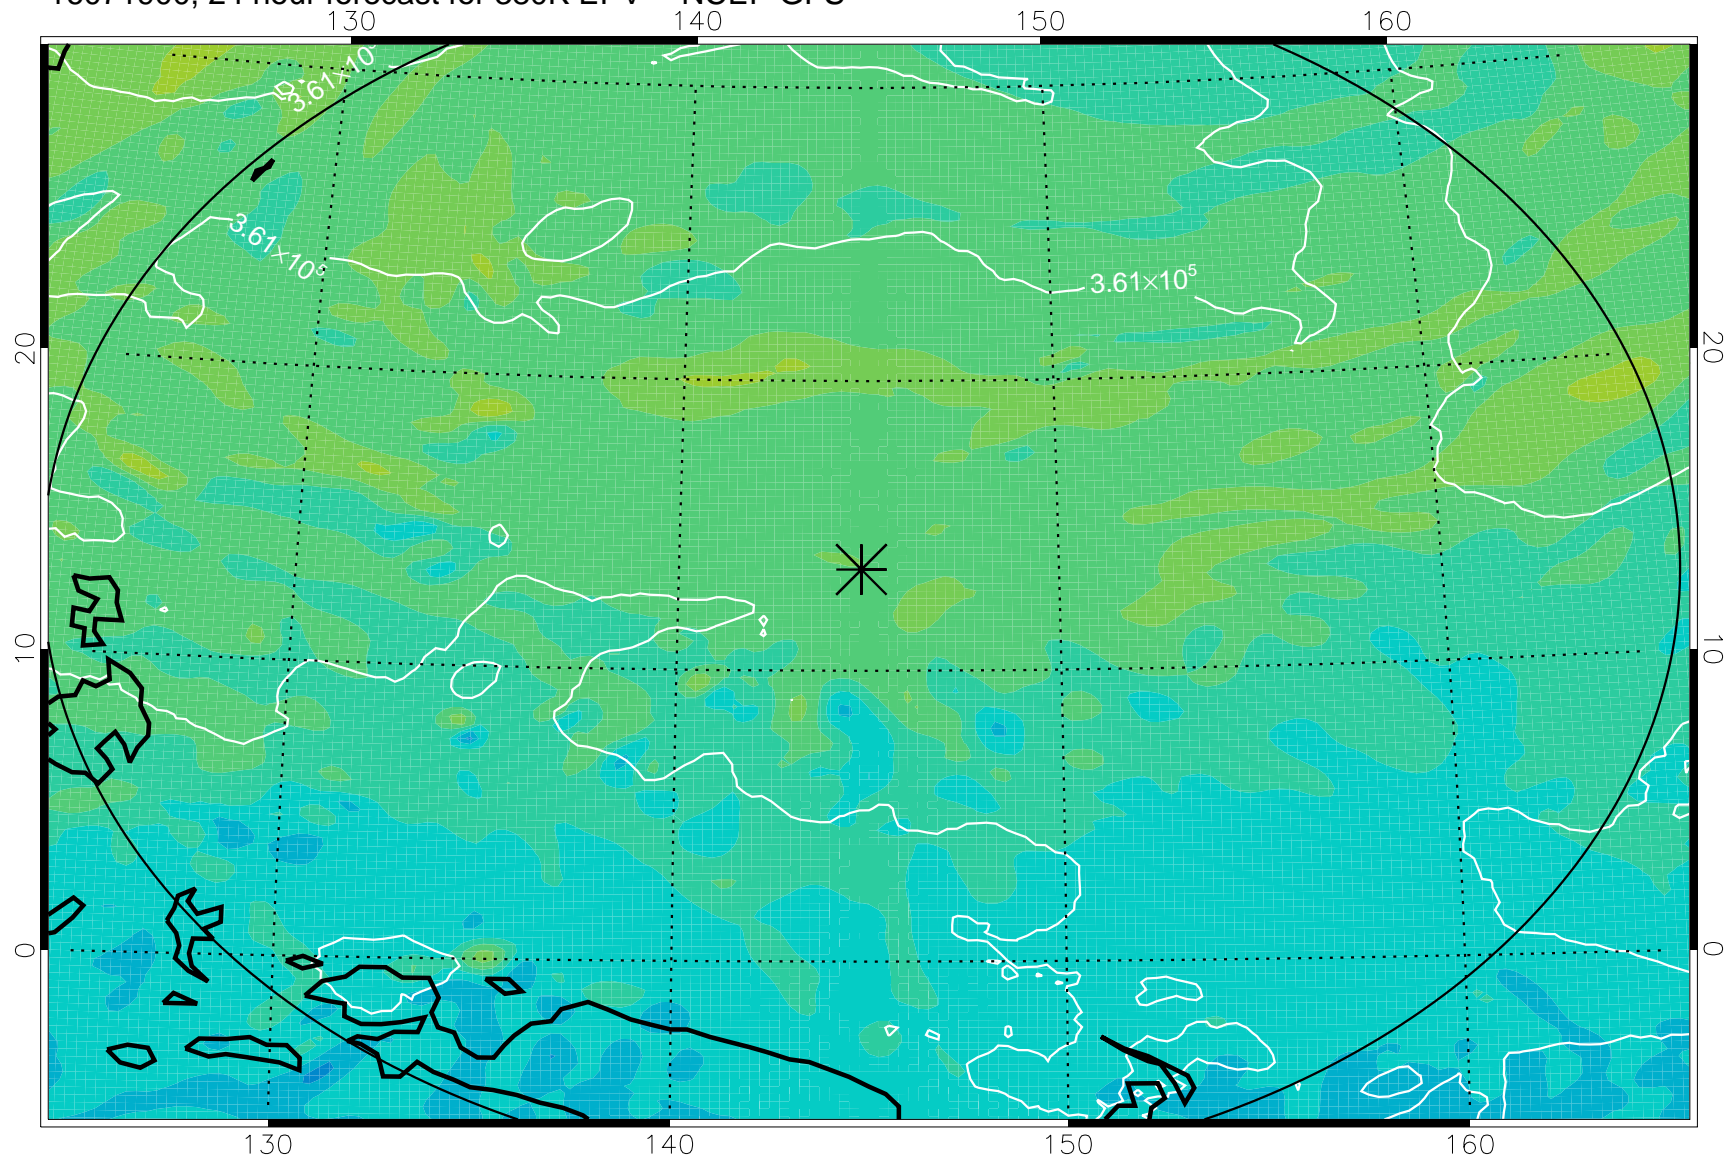

16071806, 6 hour forecast for 380K EPV -- NCEP GFS

380K Montgomery Streamfunction, white

Range ring of 2304 km

16071812, 12 hour forecast for 380K EPV -- NCEP GFS

380K Montgomery Streamfunction, white

Range ring of 2304 km

16071818, 18 hour forecast for 380K EPV -- NCEP GFS

380K Montgomery Streamfunction, white

Range ring of 2304 km

16071900, 24 hour forecast for 380K EPV -- NCEP GFS

380K Montgomery Streamfunction, white

Range ring of 2304 km

16071906, 30 hour forecast for 380K EPV -- NCEP GFS

380K Montgomery Streamfunction, white

Range ring of 2304 km

16071912, 36 hour forecast for 380K EPV -- NCEP GFS

380K Montgomery Streamfunction, white

Range ring of 2304 km

16071918, 42 hour forecast for 380K EPV -- NCEP GFS

380K Montgomery Streamfunction, white

Range ring of 2304 km

16072000, 48 hour forecast for 380K EPV -- NCEP GFS

380K Montgomery Streamfunction, white

Range ring of 2304 km