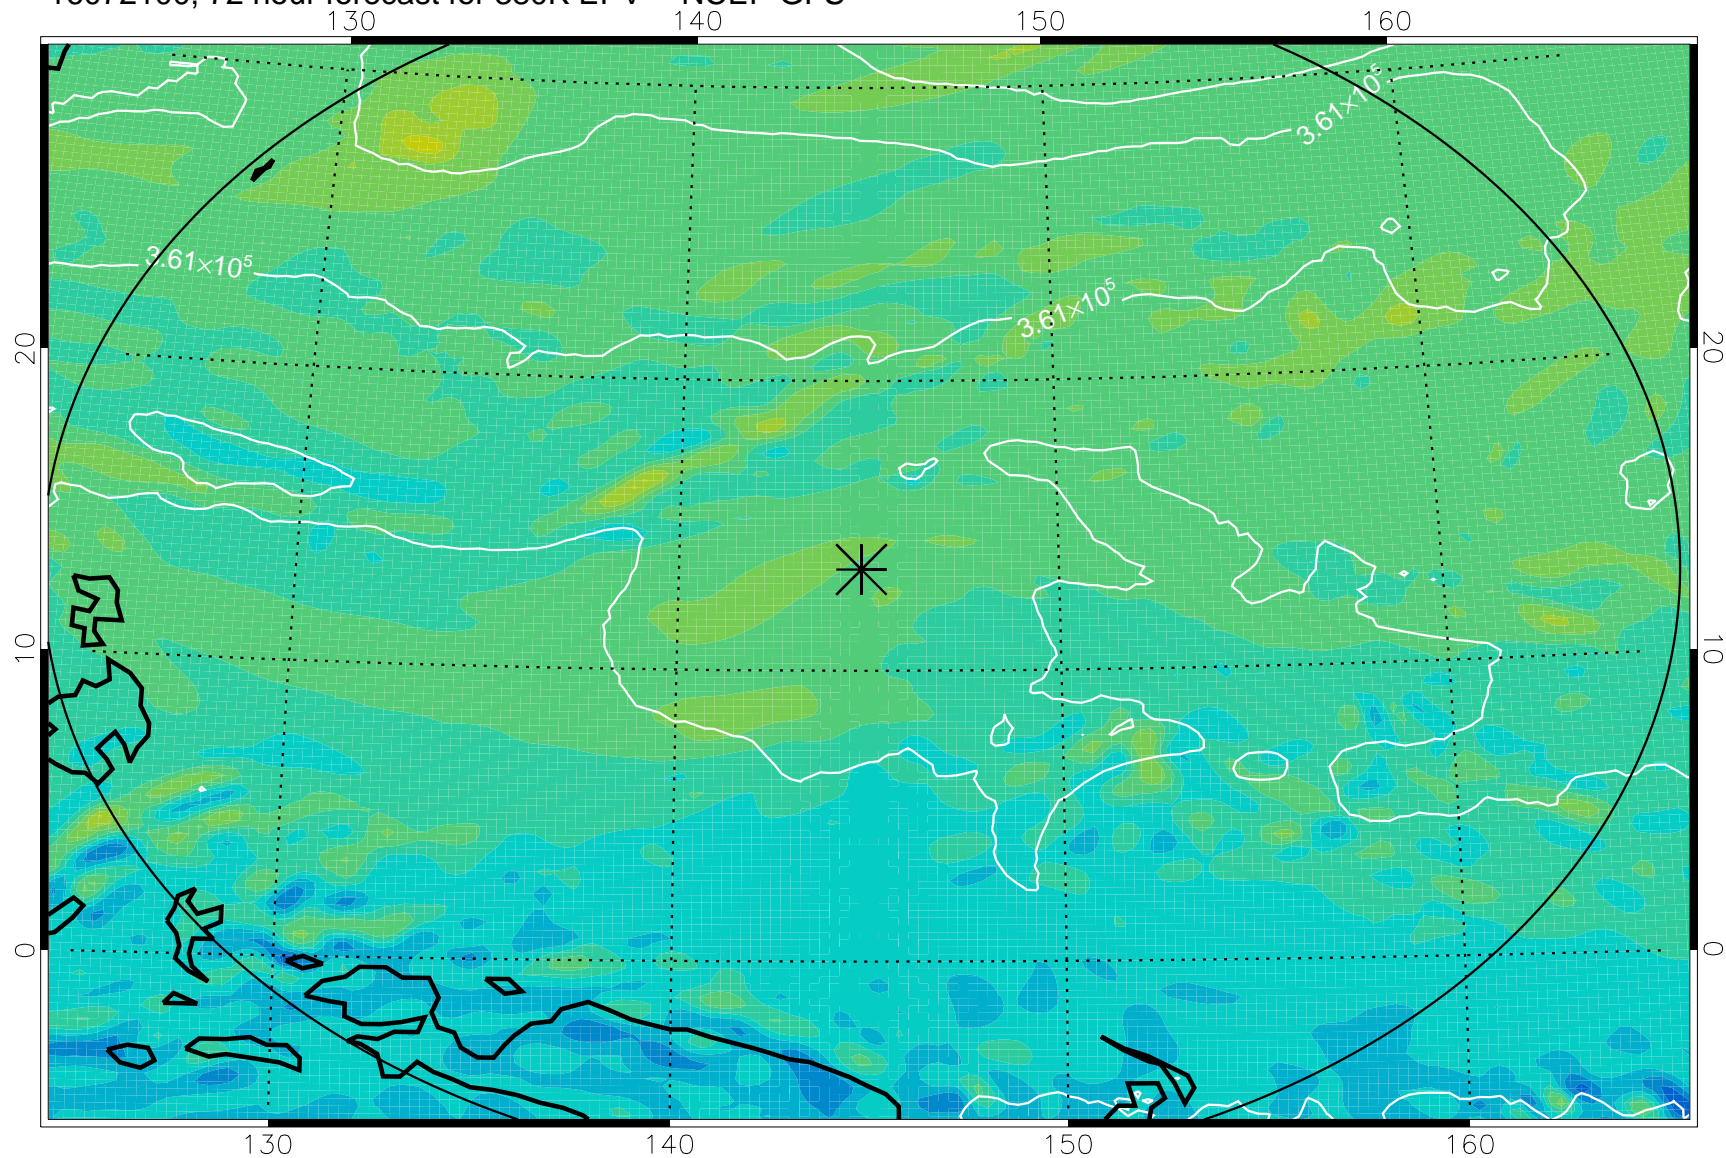

16071918, 42 hour forecast for 380K EPV -- NCEP GFS

380K Montgomery Streamfunction, white

Range ring of 2304 km

16072000, 48 hour forecast for 380K EPV -- NCEP GFS

380K Montgomery Streamfunction, white

Range ring of 2304 km

16072006, 54 hour forecast for 380K EPV -- NCEP GFS

380K Montgomery Streamfunction, white

Range ring of 2304 km

16072012, 60 hour forecast for 380K EPV -- NCEP GFS

380K Montgomery Streamfunction, white

Range ring of 2304 km

16072018, 66 hour forecast for 380K EPV -- NCEP GFS

380K Montgomery Streamfunction, white

Range ring of 2304 km

16072100, 72 hour forecast for 380K EPV -- NCEP GFS

380K Montgomery Streamfunction, white

Range ring of 2304 km

16072106, 78 hour forecast for 380K EPV -- NCEP GFS

380K Montgomery Streamfunction, white

Range ring of 2304 km

16072112, 84 hour forecast for 380K EPV -- NCEP GFS

380K Montgomery Streamfunction, white

Range ring of 2304 km