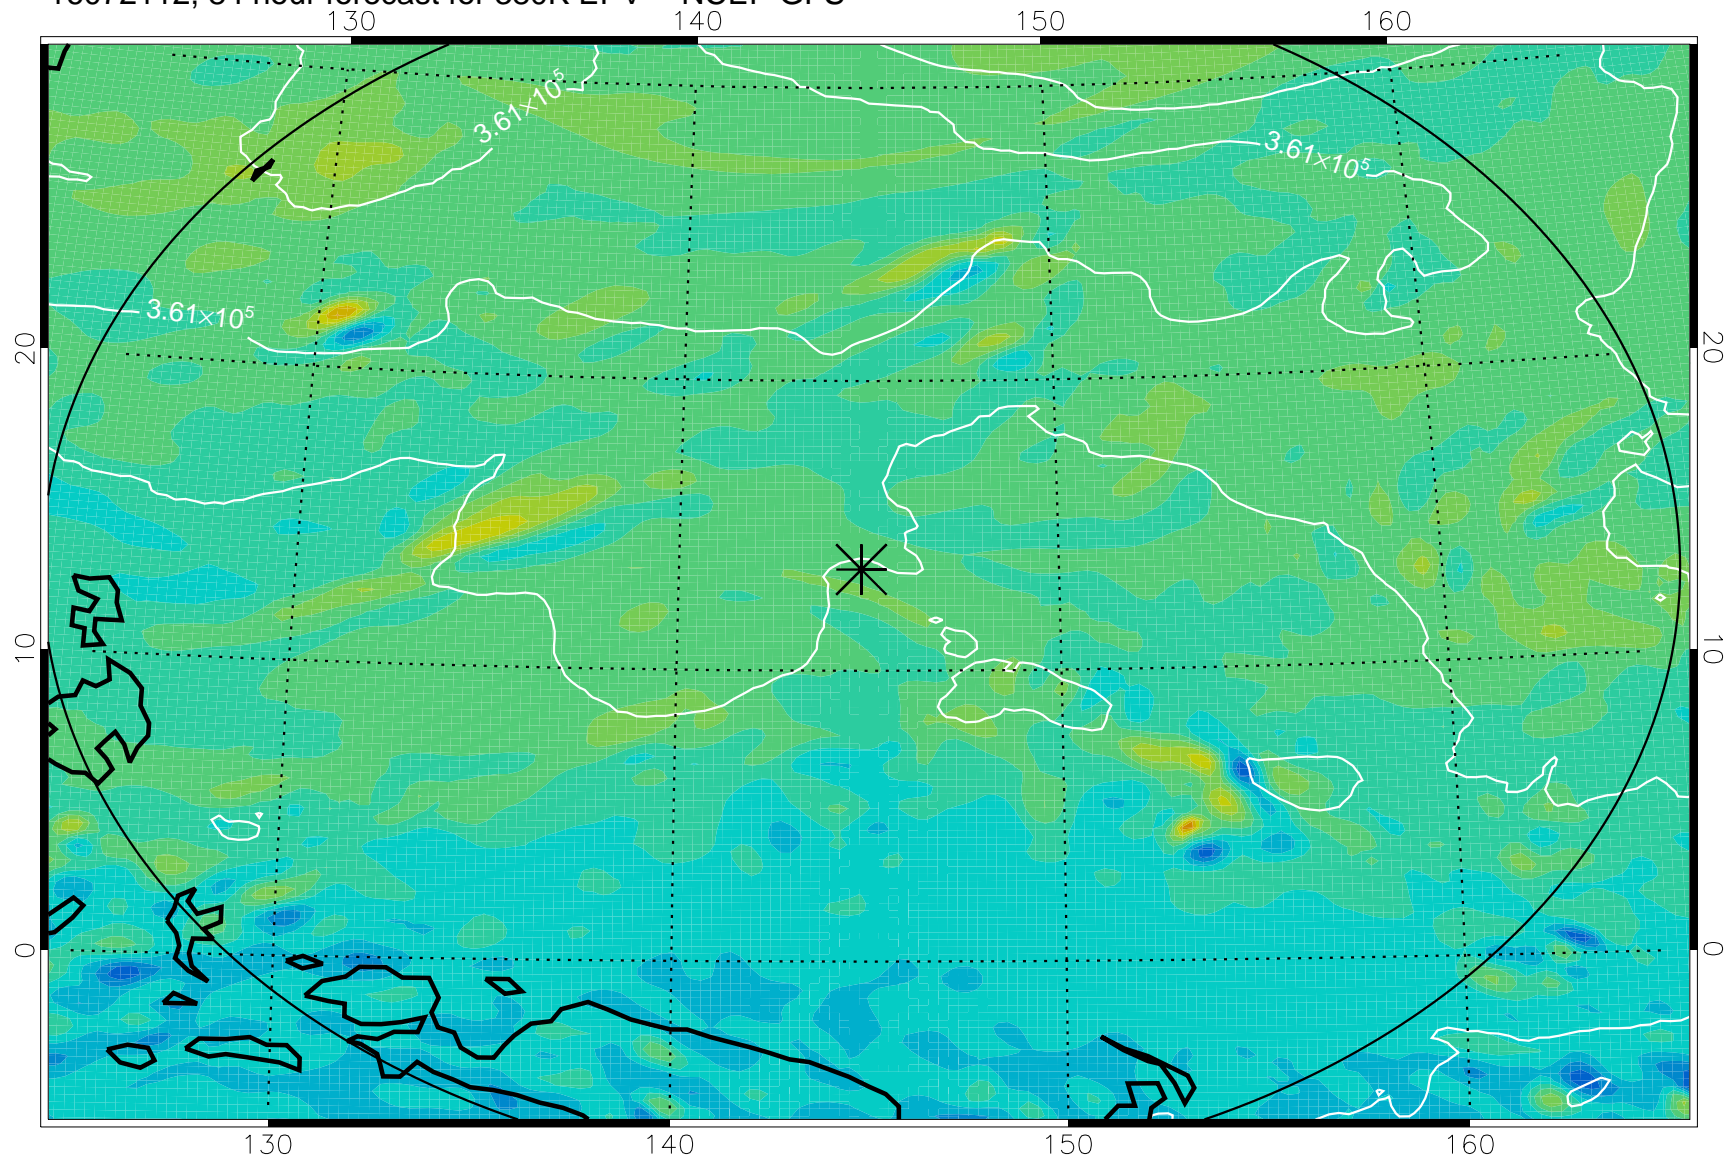

16072006, 54 hour forecast for 380K EPV -- NCEP GFS

380K Montgomery Streamfunction, white

Range ring of 2304 km

16072012, 60 hour forecast for 380K EPV -- NCEP GFS

380K Montgomery Streamfunction, white

Range ring of 2304 km

16072018, 66 hour forecast for 380K EPV -- NCEP GFS

380K Montgomery Streamfunction, white

Range ring of 2304 km

16072100, 72 hour forecast for 380K EPV -- NCEP GFS

380K Montgomery Streamfunction, white

Range ring of 2304 km

16072106, 78 hour forecast for 380K EPV -- NCEP GFS

380K Montgomery Streamfunction, white

Range ring of 2304 km

16072112, 84 hour forecast for 380K EPV -- NCEP GFS

380K Montgomery Streamfunction, white

Range ring of 2304 km

16072118, 90 hour forecast for 380K EPV -- NCEP GFS

380K Montgomery Streamfunction, white

Range ring of 2304 km

16072200, 96 hour forecast for 380K EPV -- NCEP GFS

380K Montgomery Streamfunction, white

Range ring of 2304 km