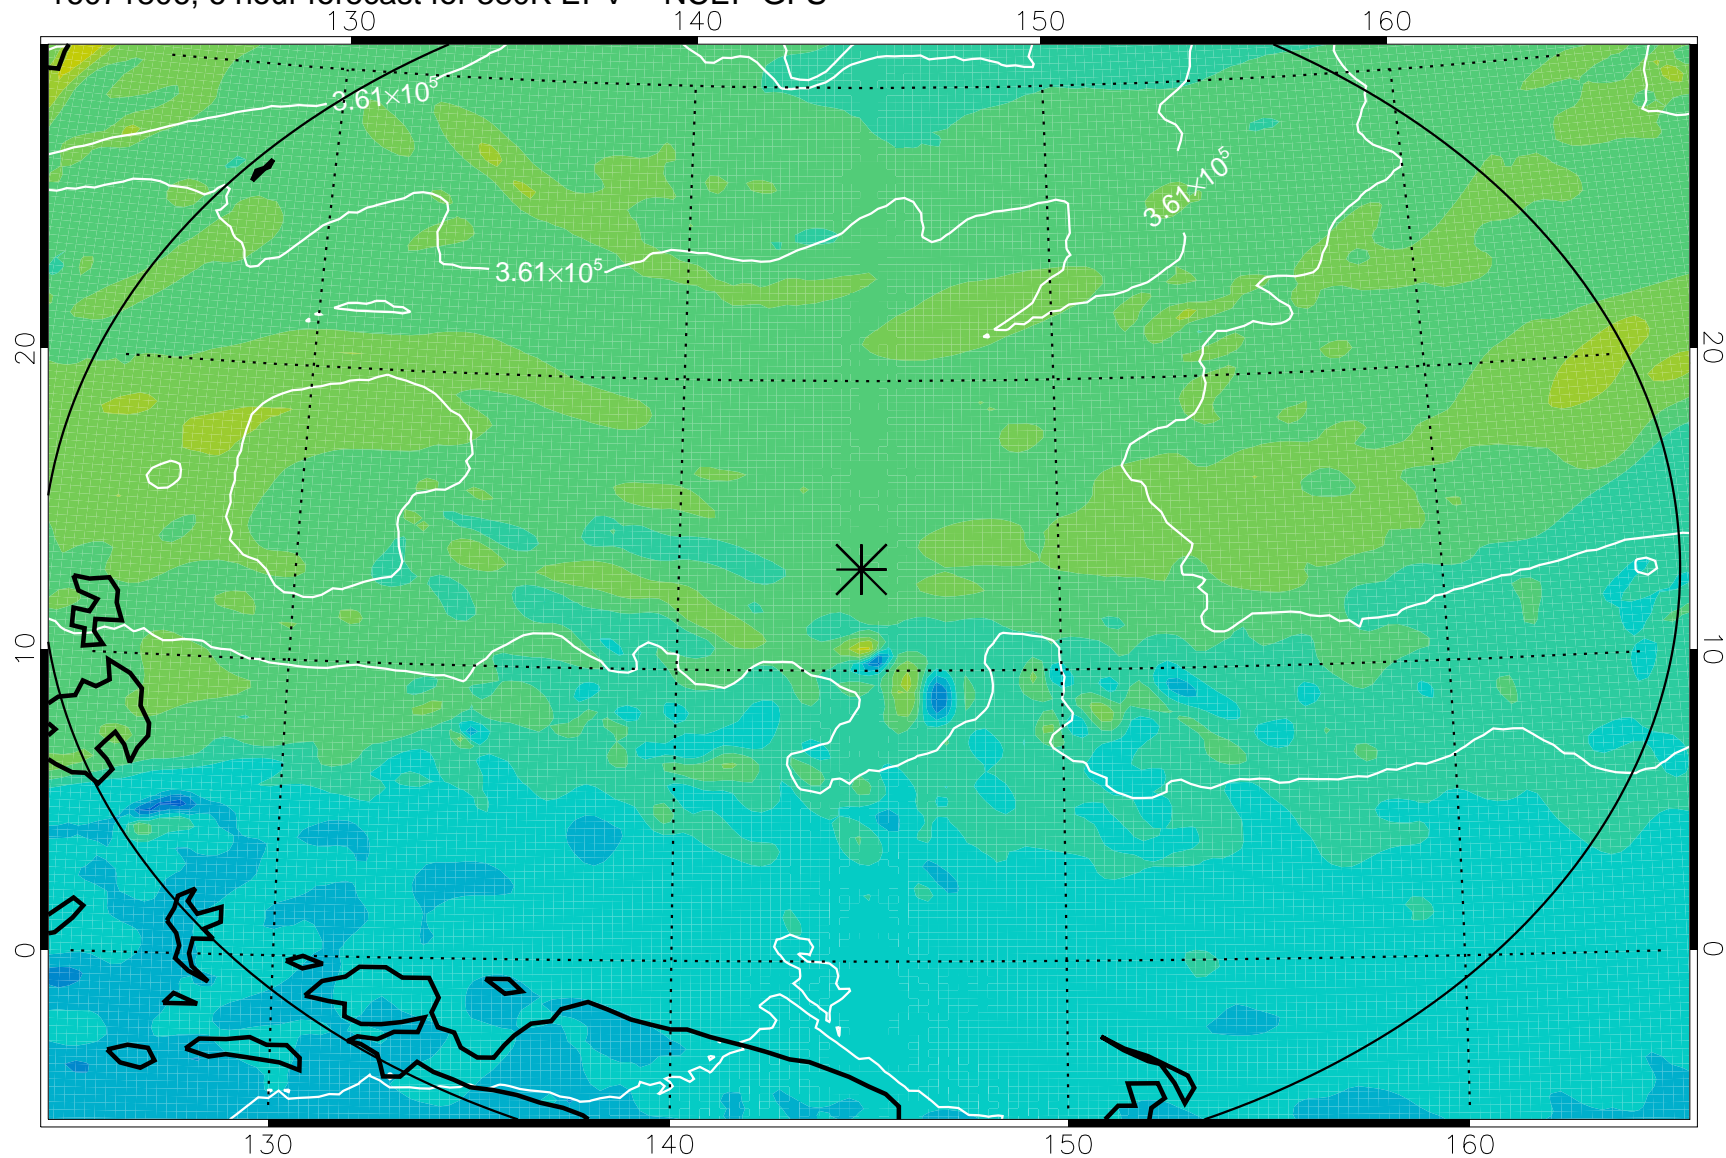

16071806, 6 hour forecast for 380K EPV -- NCEP GFS

380K Montgomery Streamfunction, white

Range ring of 2304 km

16071812, 12 hour forecast for 380K EPV -- NCEP GFS

380K Montgomery Streamfunction, white

Range ring of 2304 km

16071818, 18 hour forecast for 380K EPV -- NCEP GFS

380K Montgomery Streamfunction, white

Range ring of 2304 km

16071900, 24 hour forecast for 380K EPV -- NCEP GFS

380K Montgomery Streamfunction, white

Range ring of 2304 km

16071906, 30 hour forecast for 380K EPV -- NCEP GFS

380K Montgomery Streamfunction, white

Range ring of 2304 km

16071912, 36 hour forecast for 380K EPV -- NCEP GFS

380K Montgomery Streamfunction, white

Range ring of 2304 km

16072018, 66 hour forecast for 380K EPV -- NCEP GFS

380K Montgomery Streamfunction, white

Range ring of 2304 km

16072100, 72 hour forecast for 380K EPV -- NCEP GFS

380K Montgomery Streamfunction, white

Range ring of 2304 km