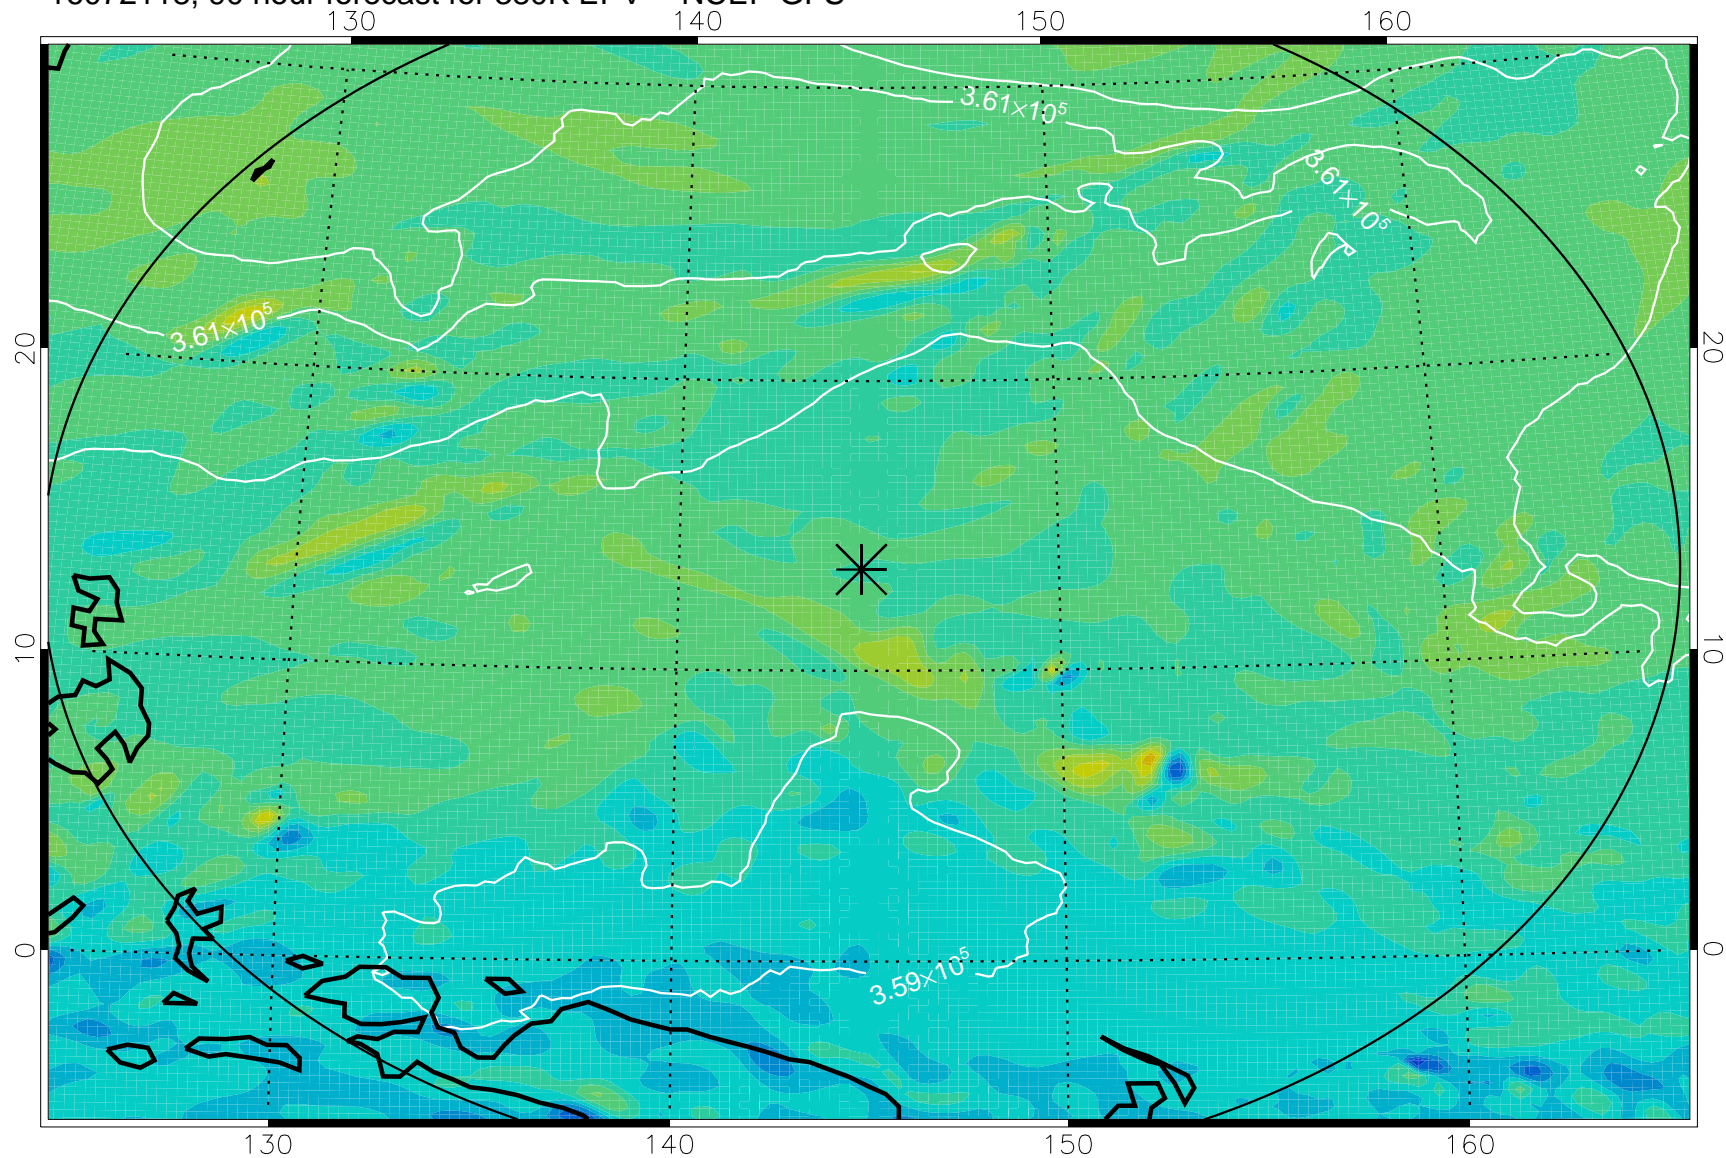

16072018, 66 hour forecast for 380K EPV -- NCEP GFS

380K Montgomery Streamfunction, white

Range ring of 2304 km

16072100, 72 hour forecast for 380K EPV -- NCEP GFS

380K Montgomery Streamfunction, white

Range ring of 2304 km

16072106, 78 hour forecast for 380K EPV -- NCEP GFS

380K Montgomery Streamfunction, white

Range ring of 2304 km

16072112, 84 hour forecast for 380K EPV -- NCEP GFS

380K Montgomery Streamfunction, white

Range ring of 2304 km

16072118, 90 hour forecast for 380K EPV -- NCEP GFS

380K Montgomery Streamfunction, white

Range ring of 2304 km

16072200, 96 hour forecast for 380K EPV -- NCEP GFS

380K Montgomery Streamfunction, white

Range ring of 2304 km

16072206, 102 hour forecast for 380K EPV -- NCEP GFS

380K Montgomery Streamfunction, white

Range ring of 2304 km

16072212, 108 hour forecast for 380K EPV -- NCEP GFS

380K Montgomery Streamfunction, white

Range ring of 2304 km