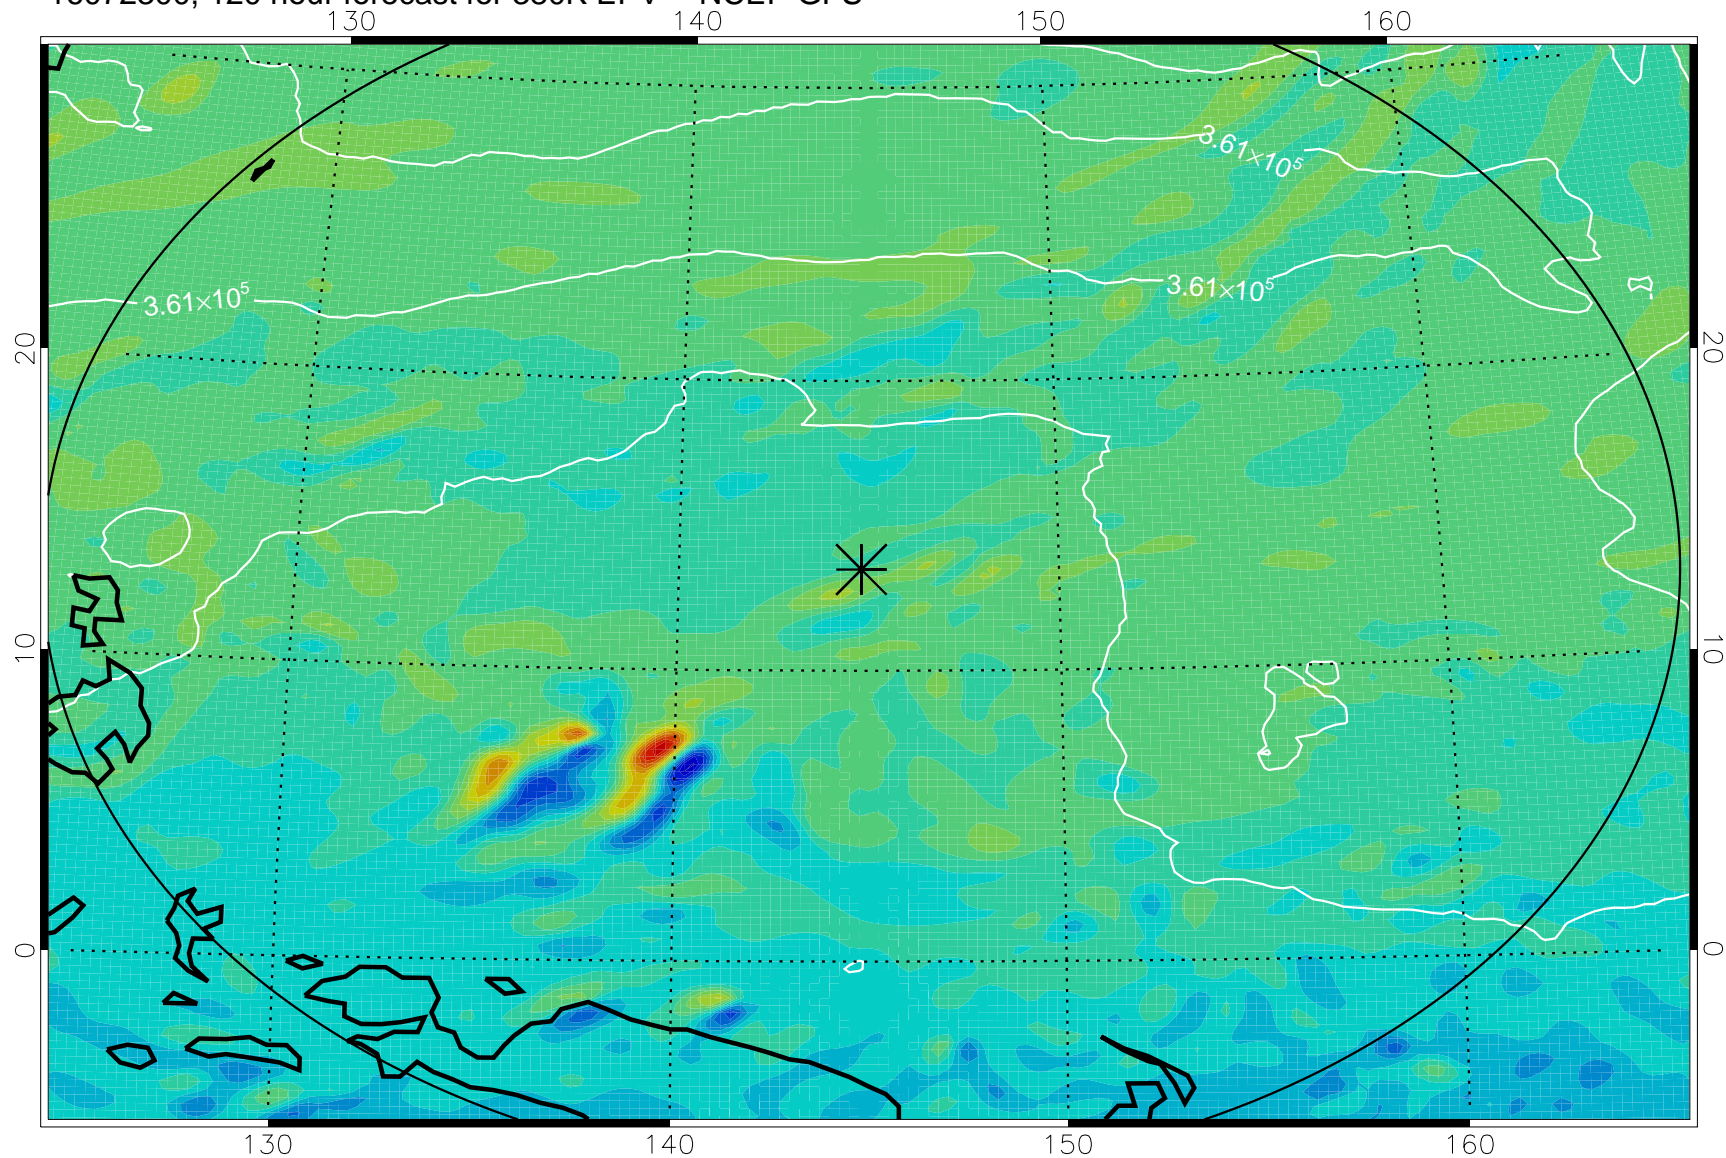

16072106, 78 hour forecast for 380K EPV -- NCEP GFS

380K Montgomery Streamfunction, white

Range ring of 2304 km

16072112, 84 hour forecast for 380K EPV -- NCEP GFS

380K Montgomery Streamfunction, white

Range ring of 2304 km

16072118, 90 hour forecast for 380K EPV -- NCEP GFS

380K Montgomery Streamfunction, white

Range ring of 2304 km

16072200, 96 hour forecast for 380K EPV -- NCEP GFS

380K Montgomery Streamfunction, white

Range ring of 2304 km

16072206, 102 hour forecast for 380K EPV -- NCEP GFS

380K Montgomery Streamfunction, white

Range ring of 2304 km

16072212, 108 hour forecast for 380K EPV -- NCEP GFS

380K Montgomery Streamfunction, white

Range ring of 2304 km

16072218, 114 hour forecast for 380K EPV -- NCEP GFS

380K Montgomery Streamfunction, white

Range ring of 2304 km

16072300, 120 hour forecast for 380K EPV -- NCEP GFS

380K Montgomery Streamfunction, white

Range ring of 2304 km