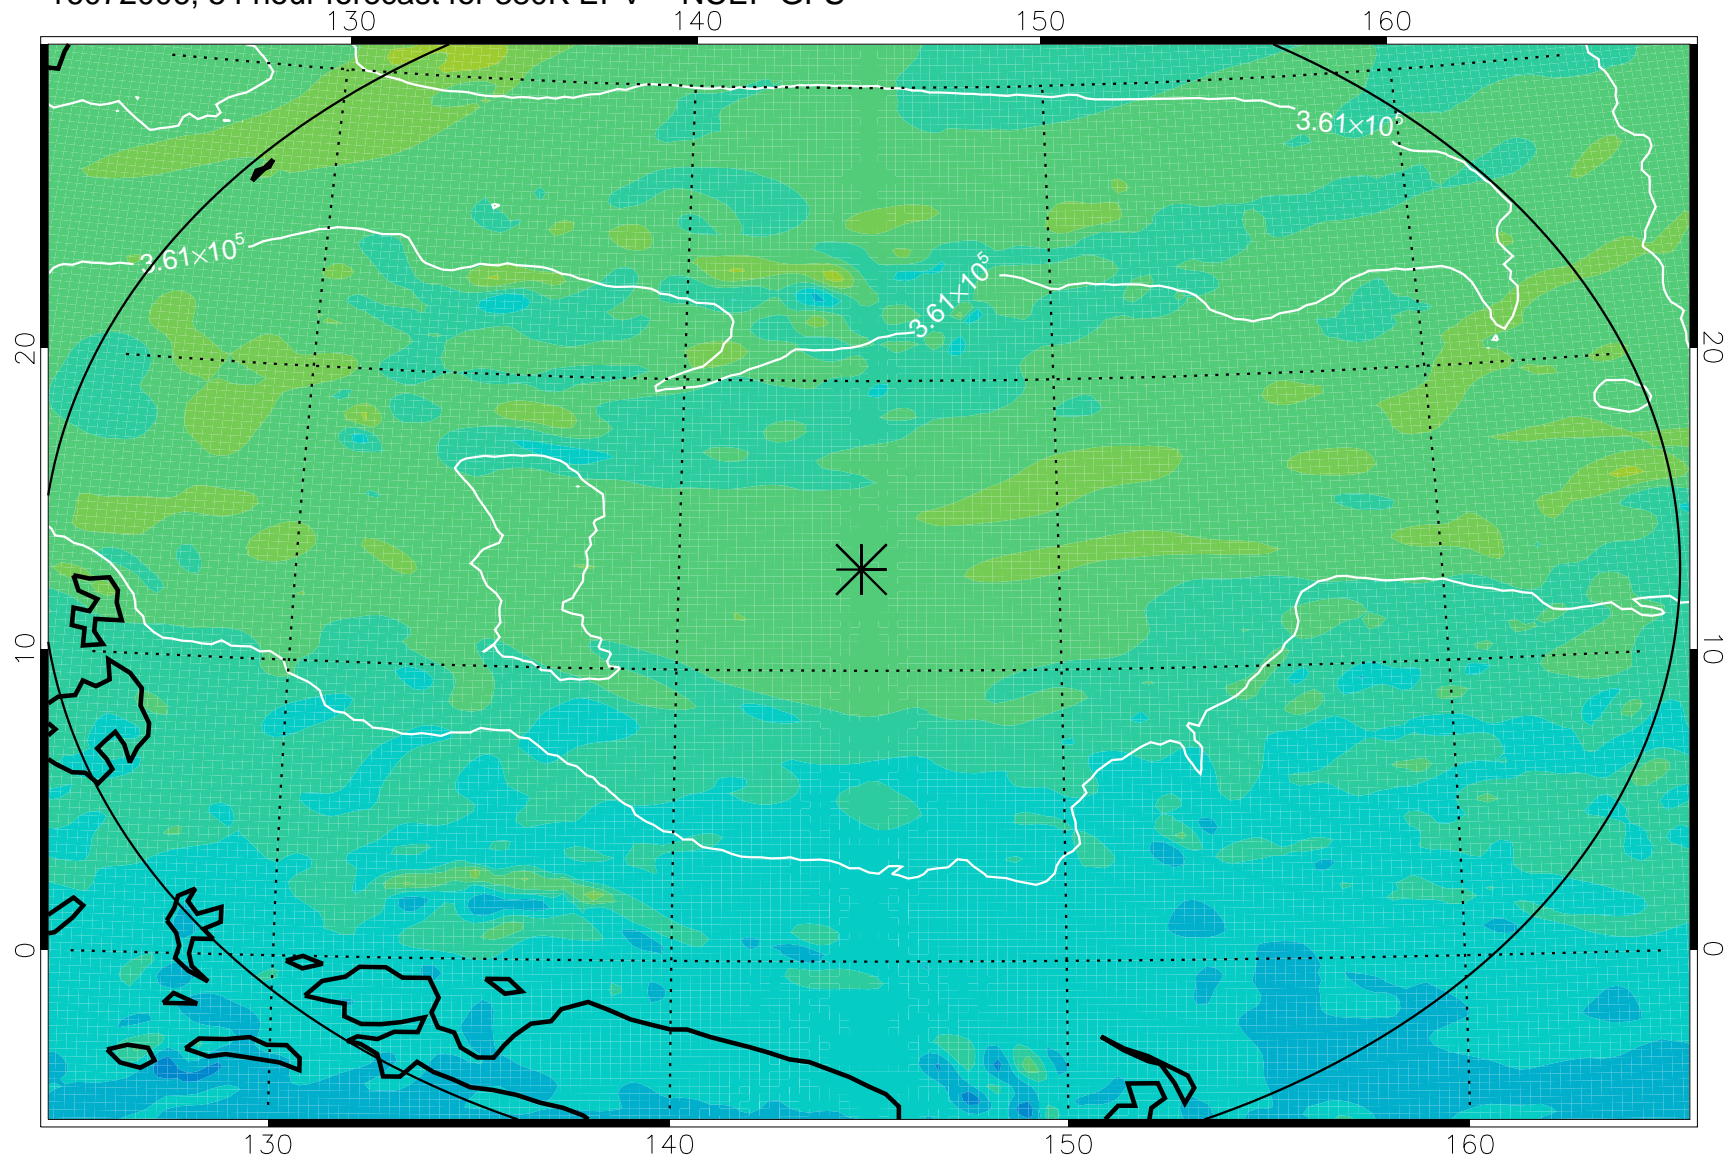

16071918, 42 hour forecast for 380K EPV -- NCEP GFS

380K Montgomery Streamfunction, white

Range ring of 2304 km

16072000, 48 hour forecast for 380K EPV -- NCEP GFS

380K Montgomery Streamfunction, white

Range ring of 2304 km

16072006, 54 hour forecast for 380K EPV -- NCEP GFS

380K Montgomery Streamfunction, white

Range ring of 2304 km

16072012, 60 hour forecast for 380K EPV -- NCEP GFS

380K Montgomery Streamfunction, white

Range ring of 2304 km

16072018, 66 hour forecast for 380K EPV -- NCEP GFS

380K Montgomery Streamfunction, white

Range ring of 2304 km

16072100, 72 hour forecast for 380K EPV -- NCEP GFS

380K Montgomery Streamfunction, white

Range ring of 2304 km

16072106, 78 hour forecast for 380K EPV -- NCEP GFS

380K Montgomery Streamfunction, white

Range ring of 2304 km

16072112, 84 hour forecast for 380K EPV -- NCEP GFS

380K Montgomery Streamfunction, white

Range ring of 2304 km