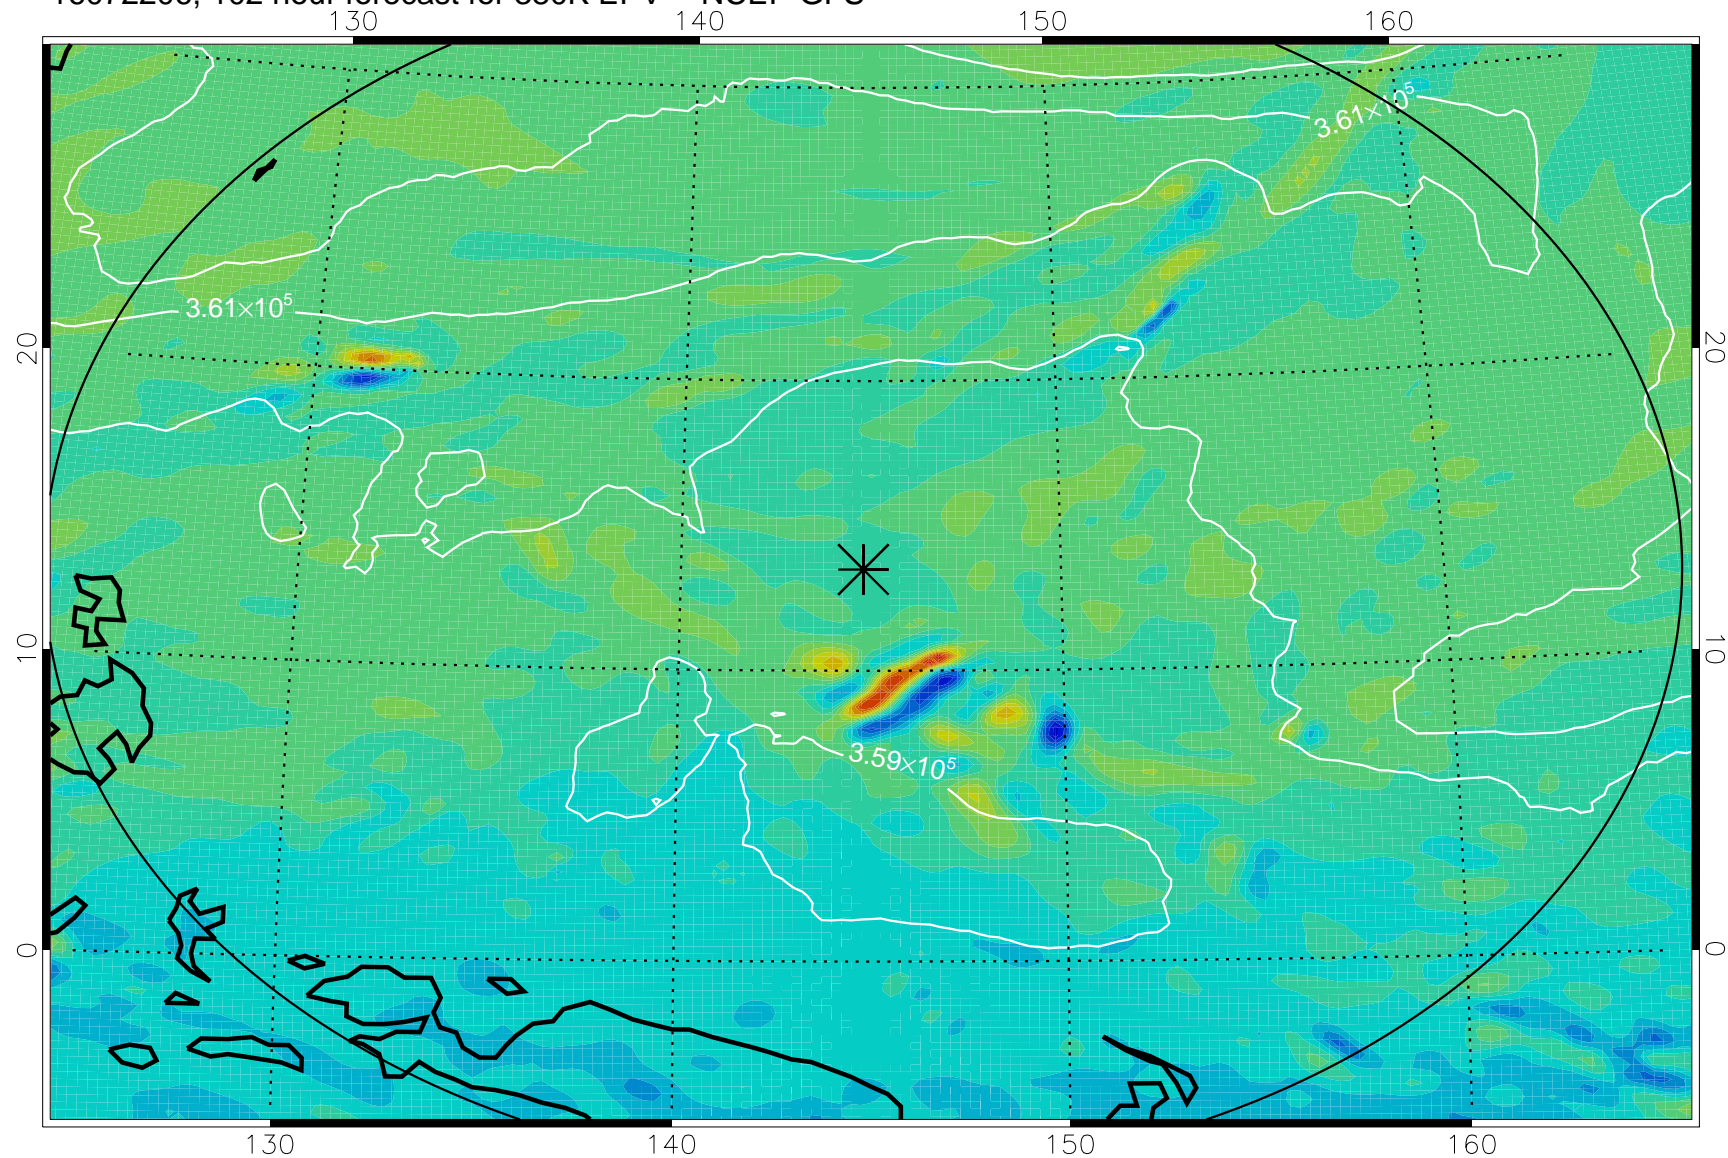

16072106, 78 hour forecast for 380K EPV -- NCEP GFS

380K Montgomery Streamfunction, white

Range ring of 2304 km

16072112, 84 hour forecast for 380K EPV -- NCEP GFS

380K Montgomery Streamfunction, white

Range ring of 2304 km

16072118, 90 hour forecast for 380K EPV -- NCEP GFS

380K Montgomery Streamfunction, white

Range ring of 2304 km

16072200, 96 hour forecast for 380K EPV -- NCEP GFS

380K Montgomery Streamfunction, white

Range ring of 2304 km

16072206, 102 hour forecast for 380K EPV -- NCEP GFS

380K Montgomery Streamfunction, white

Range ring of 2304 km

16072212, 108 hour forecast for 380K EPV -- NCEP GFS

380K Montgomery Streamfunction, white

Range ring of 2304 km

16072218, 114 hour forecast for 380K EPV -- NCEP GFS

380K Montgomery Streamfunction, white

Range ring of 2304 km

16072300, 120 hour forecast for 380K EPV -- NCEP GFS

380K Montgomery Streamfunction, white

Range ring of 2304 km