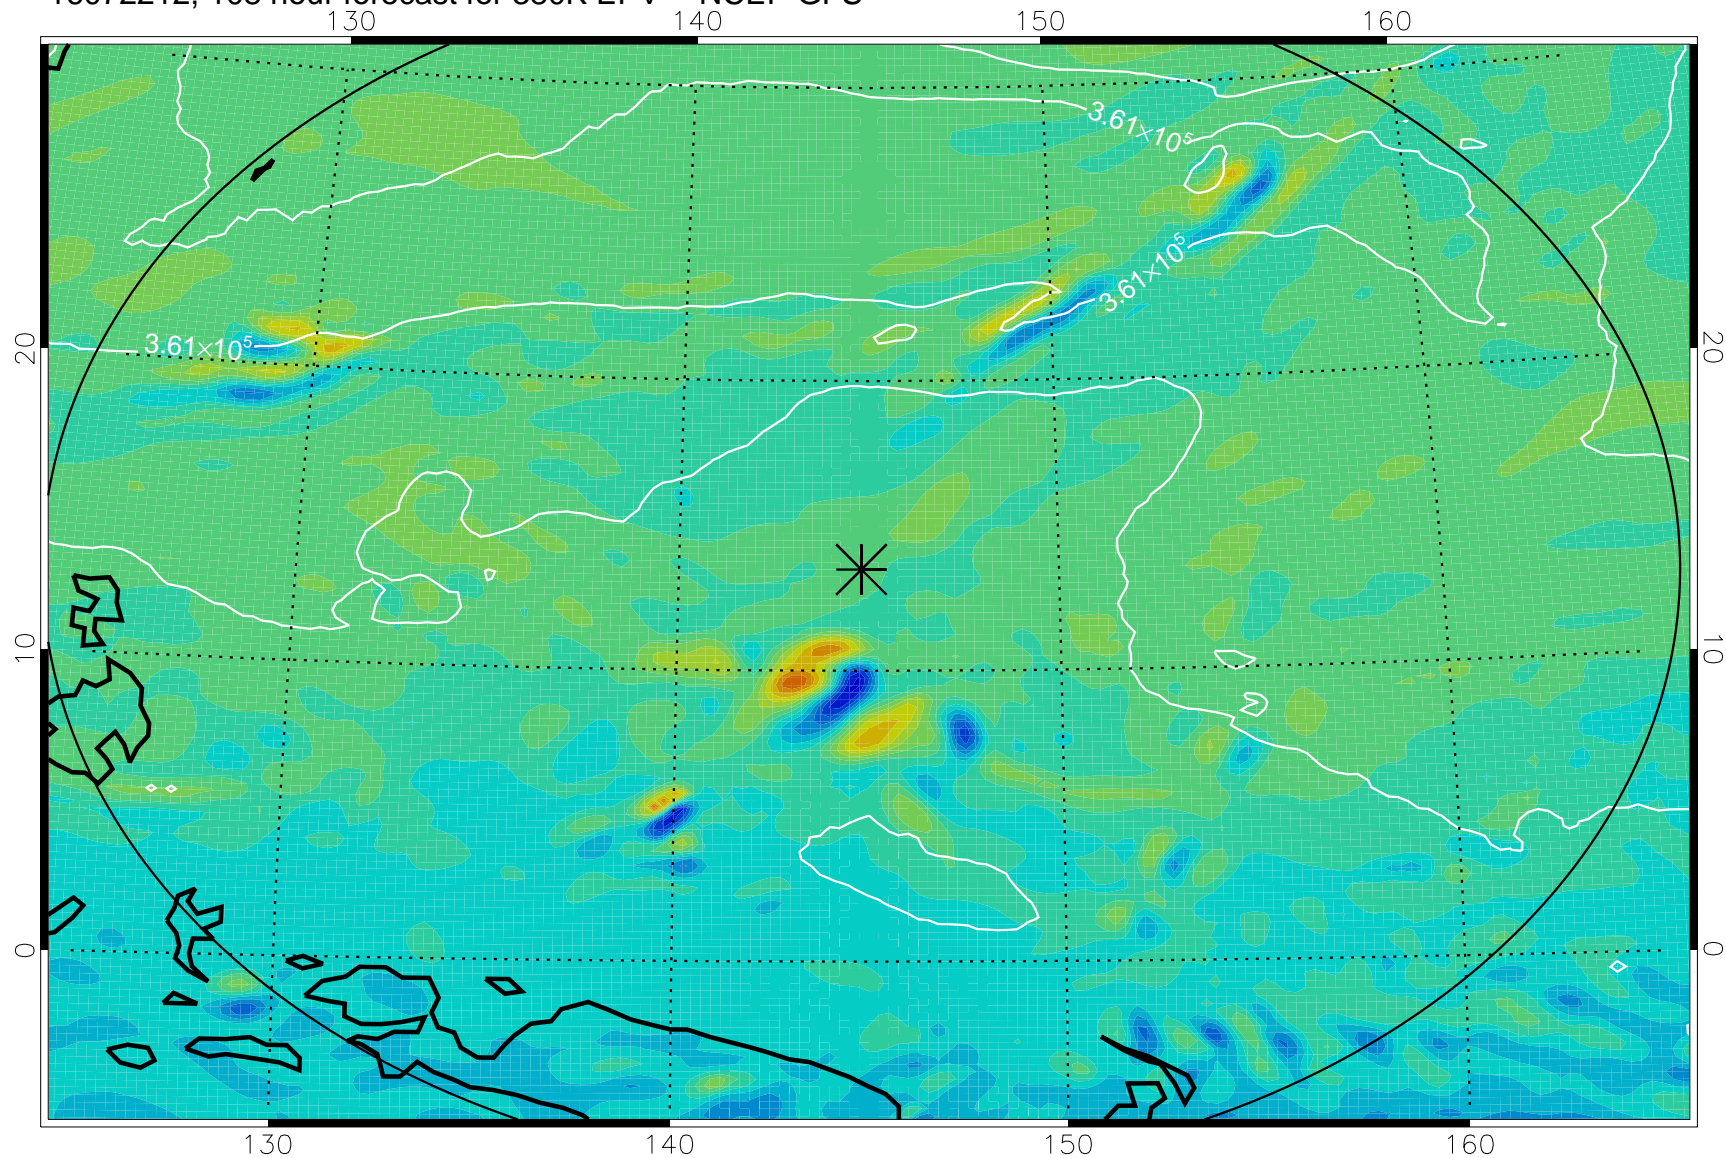

16072106, 78 hour forecast for 380K EPV -- NCEP GFS

380K Montgomery Streamfunction, white

Range ring of 2304 km

16072112, 84 hour forecast for 380K EPV -- NCEP GFS

380K Montgomery Streamfunction, white

Range ring of 2304 km

16072118, 90 hour forecast for 380K EPV -- NCEP GFS

380K Montgomery Streamfunction, white

Range ring of 2304 km

16072200, 96 hour forecast for 380K EPV -- NCEP GFS

380K Montgomery Streamfunction, white

Range ring of 2304 km

16072206, 102 hour forecast for 380K EPV -- NCEP GFS

380K Montgomery Streamfunction, white

Range ring of 2304 km

16072212, 108 hour forecast for 380K EPV -- NCEP GFS

380K Montgomery Streamfunction, white

Range ring of 2304 km

16072218, 114 hour forecast for 380K EPV -- NCEP GFS

380K Montgomery Streamfunction, white

Range ring of 2304 km

16072300, 120 hour forecast for 380K EPV -- NCEP GFS

380K Montgomery Streamfunction, white

Range ring of 2304 km