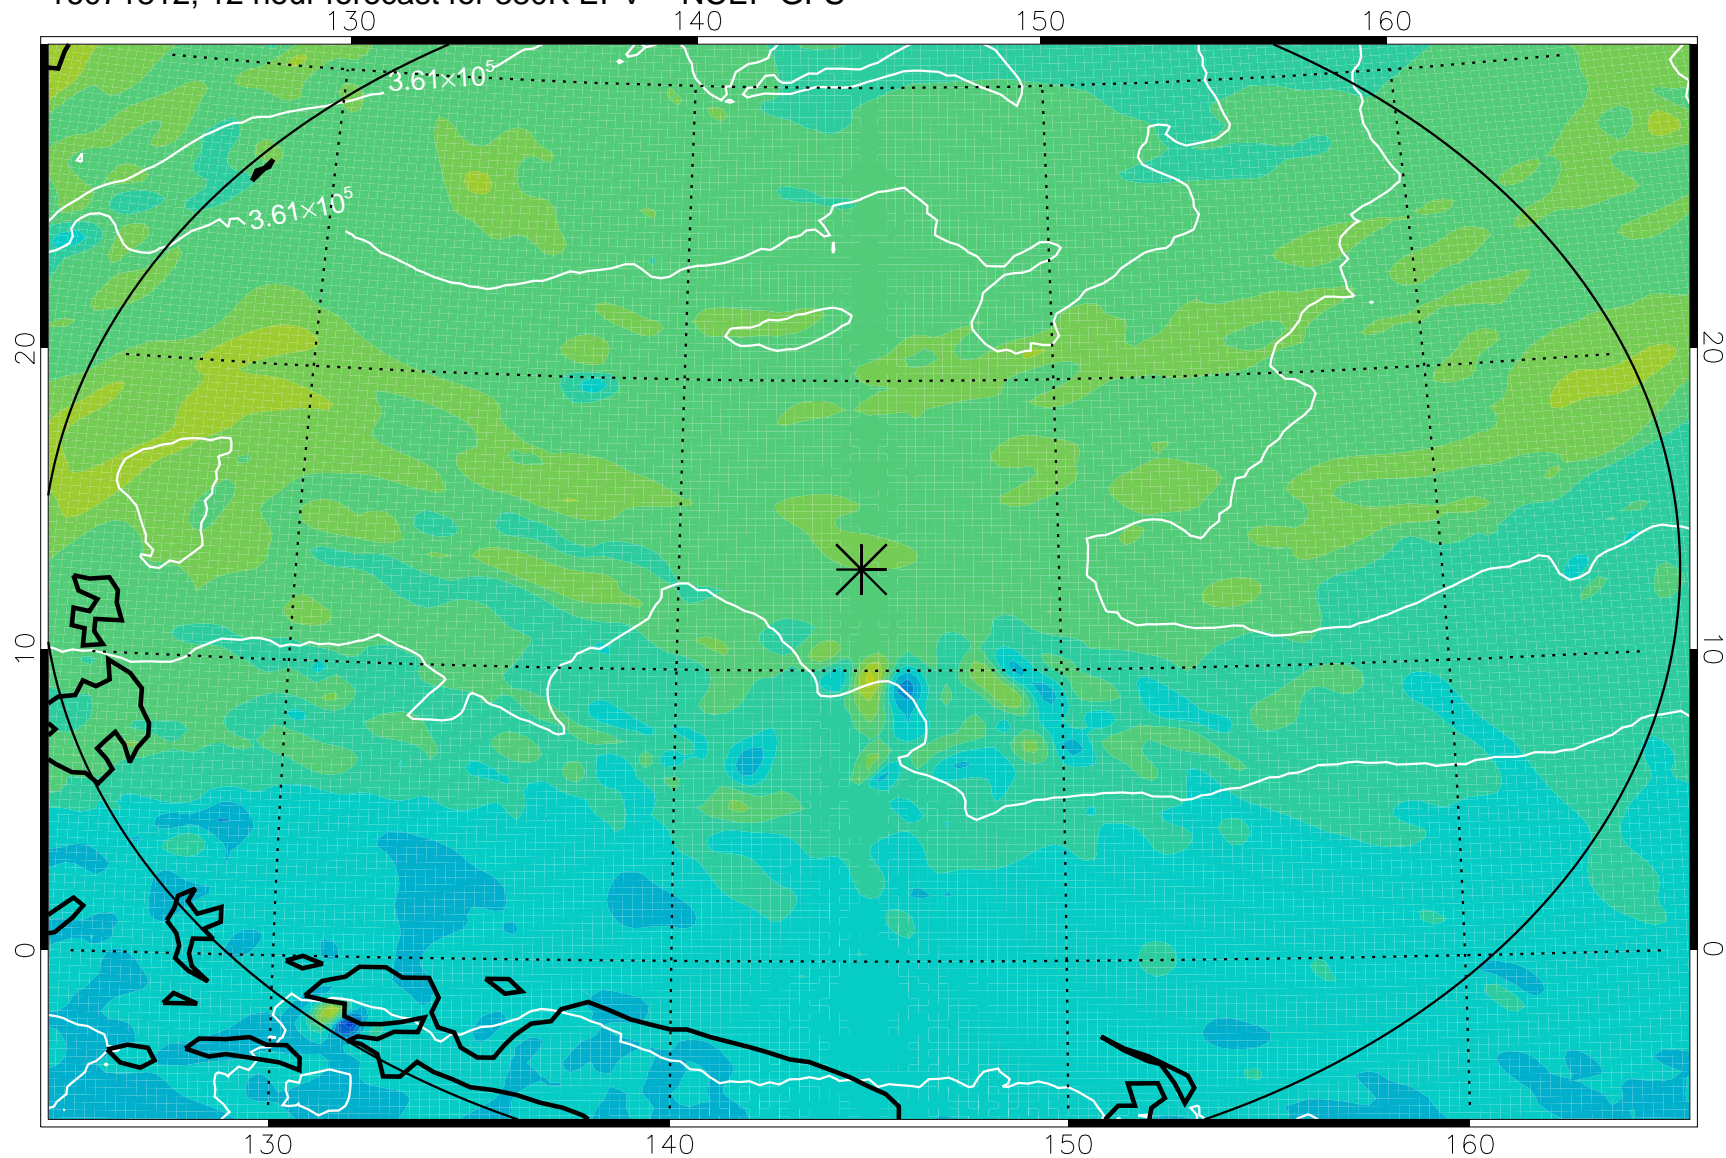

16071806, 6 hour forecast for 380K EPV -- NCEP GFS

380K Montgomery Streamfunction, white

Range ring of 2304 km

16071812, 12 hour forecast for 380K EPV -- NCEP GFS

380K Montgomery Streamfunction, white

Range ring of 2304 km

16071818, 18 hour forecast for 380K EPV -- NCEP GFS

380K Montgomery Streamfunction, white

Range ring of 2304 km

16071900, 24 hour forecast for 380K EPV -- NCEP GFS

380K Montgomery Streamfunction, white

Range ring of 2304 km

16071906, 30 hour forecast for 380K EPV -- NCEP GFS

380K Montgomery Streamfunction, white

Range ring of 2304 km

16071912, 36 hour forecast for 380K EPV -- NCEP GFS

380K Montgomery Streamfunction, white

Range ring of 2304 km

16072018, 66 hour forecast for 380K EPV -- NCEP GFS

380K Montgomery Streamfunction, white

Range ring of 2304 km

16072100, 72 hour forecast for 380K EPV -- NCEP GFS

380K Montgomery Streamfunction, white

Range ring of 2304 km