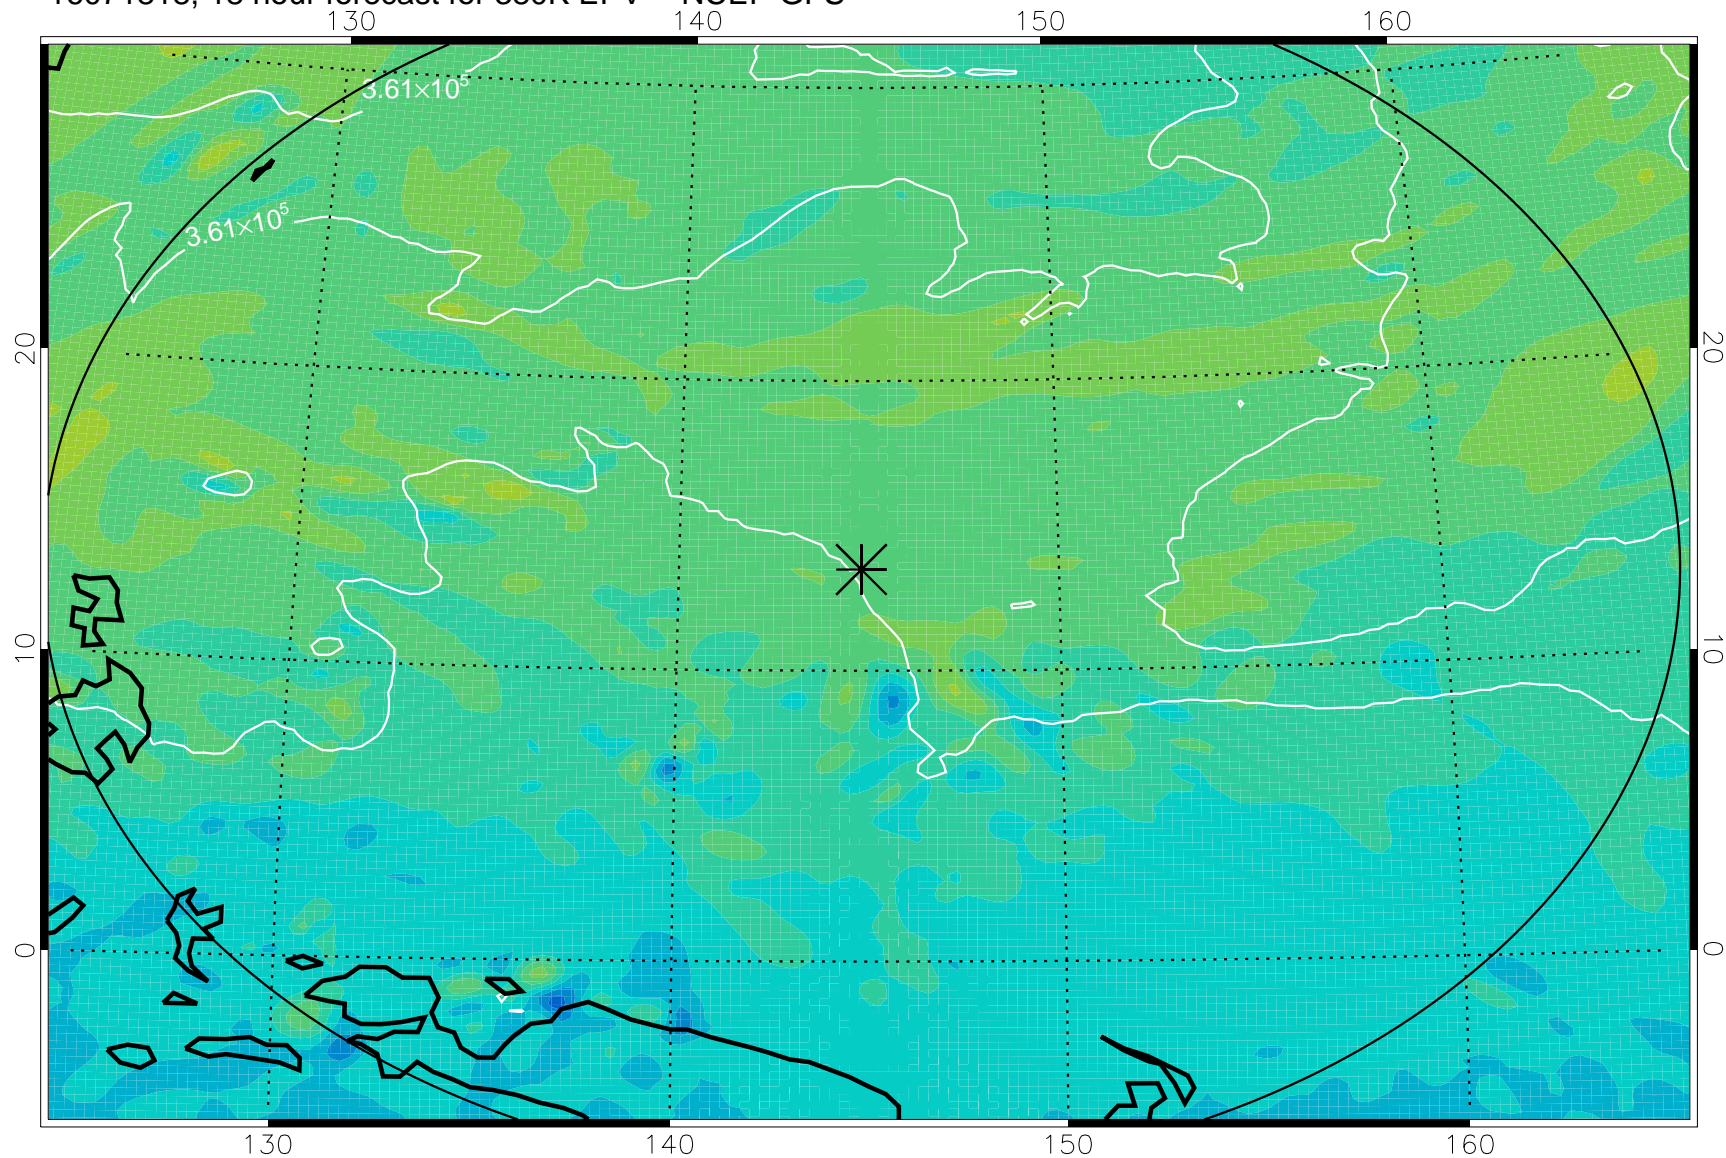

16071806, 6 hour forecast for 380K EPV -- NCEP GFS

380K Montgomery Streamfunction, white

Range ring of 2304 km

16071812, 12 hour forecast for 380K EPV -- NCEP GFS

380K Montgomery Streamfunction, white

Range ring of 2304 km

16071818, 18 hour forecast for 380K EPV -- NCEP GFS

380K Montgomery Streamfunction, white

Range ring of 2304 km

16071900, 24 hour forecast for 380K EPV -- NCEP GFS

380K Montgomery Streamfunction, white

Range ring of 2304 km

16071918, 42 hour forecast for 380K EPV -- NCEP GFS

380K Montgomery Streamfunction, white

Range ring of 2304 km

16072000, 48 hour forecast for 380K EPV -- NCEP GFS

380K Montgomery Streamfunction, white

Range ring of 2304 km

16072018, 66 hour forecast for 380K EPV -- NCEP GFS

380K Montgomery Streamfunction, white

Range ring of 2304 km

16072100, 72 hour forecast for 380K EPV -- NCEP GFS

380K Montgomery Streamfunction, white

Range ring of 2304 km