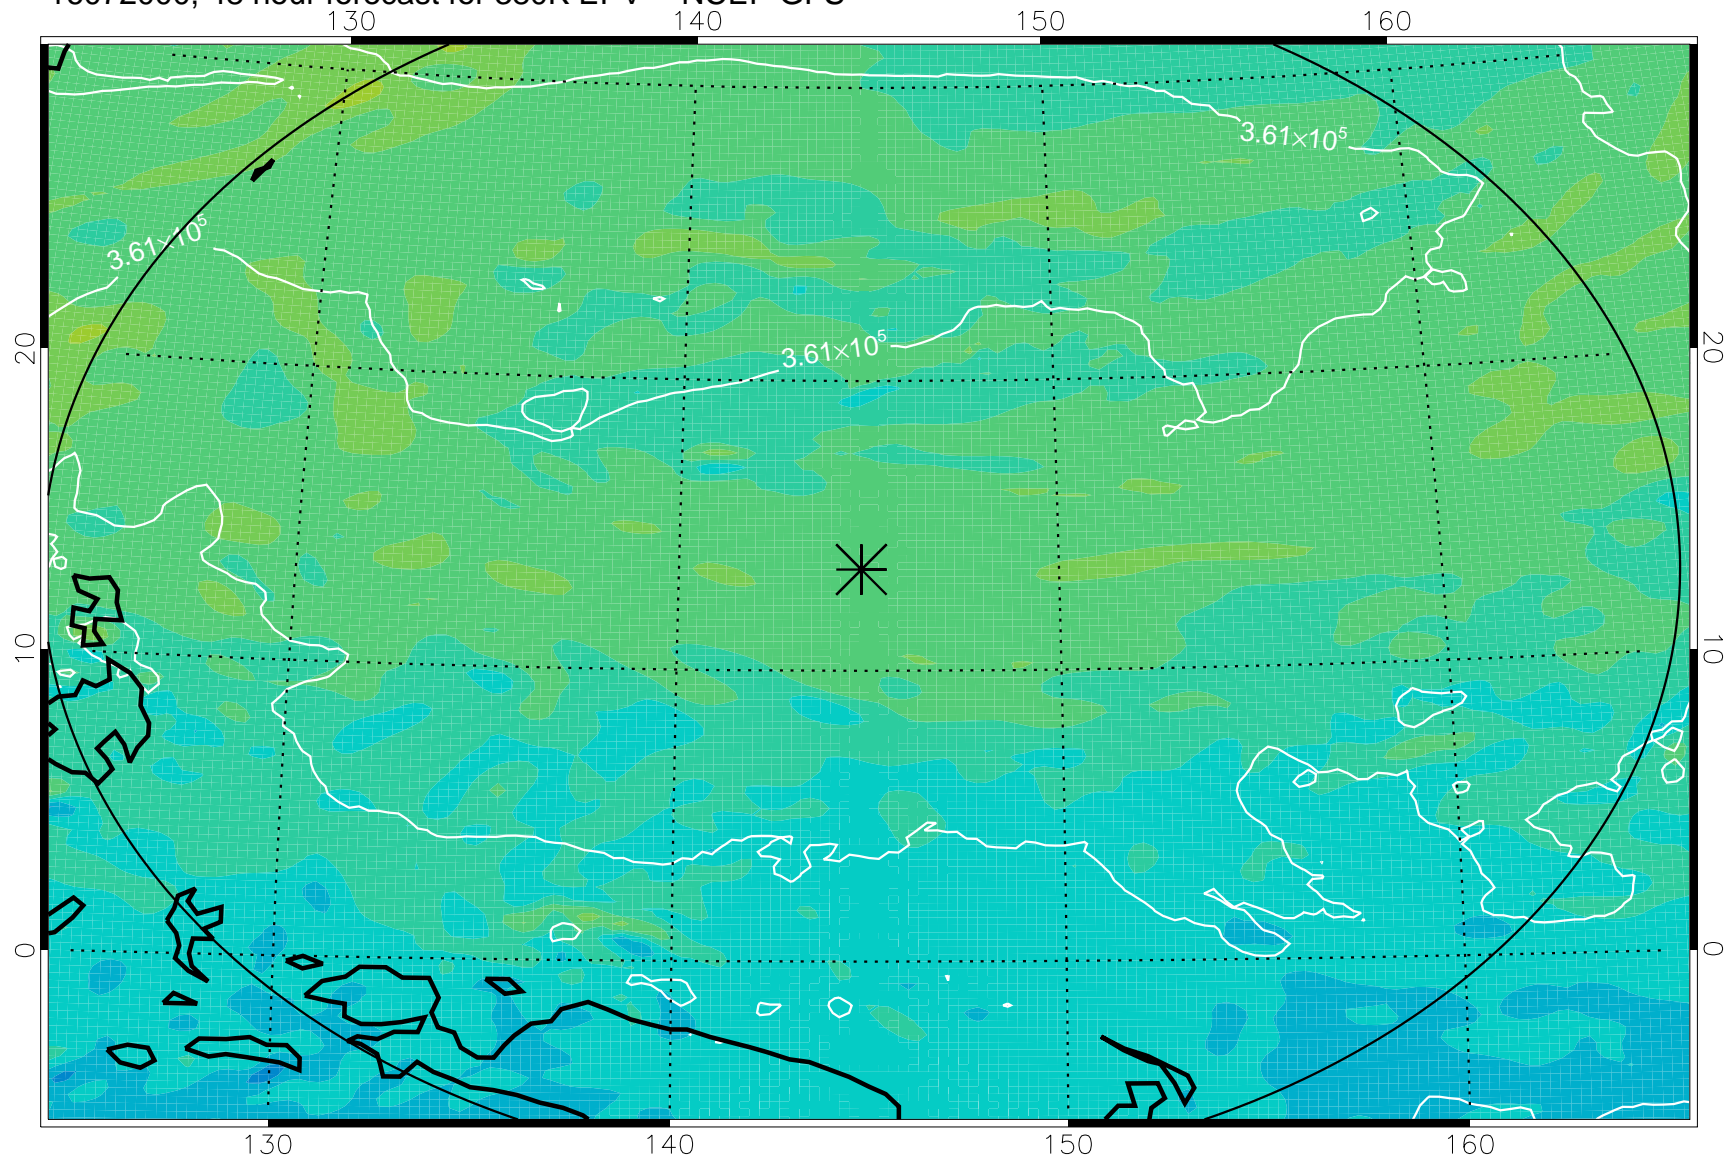

16071818, 18 hour forecast for 380K EPV -- NCEP GFS

380K Montgomery Streamfunction, white

Range ring of 2304 km

16071900, 24 hour forecast for 380K EPV -- NCEP GFS

380K Montgomery Streamfunction, white

Range ring of 2304 km

16071906, 30 hour forecast for 380K EPV -- NCEP GFS

380K Montgomery Streamfunction, white

Range ring of 2304 km

16071912, 36 hour forecast for 380K EPV -- NCEP GFS

380K Montgomery Streamfunction, white

Range ring of 2304 km

16071918, 42 hour forecast for 380K EPV -- NCEP GFS

380K Montgomery Streamfunction, white

Range ring of 2304 km

16072000, 48 hour forecast for 380K EPV -- NCEP GFS

380K Montgomery Streamfunction, white

Range ring of 2304 km

16072018, 66 hour forecast for 380K EPV -- NCEP GFS

380K Montgomery Streamfunction, white

Range ring of 2304 km

16072100, 72 hour forecast for 380K EPV -- NCEP GFS

380K Montgomery Streamfunction, white

Range ring of 2304 km