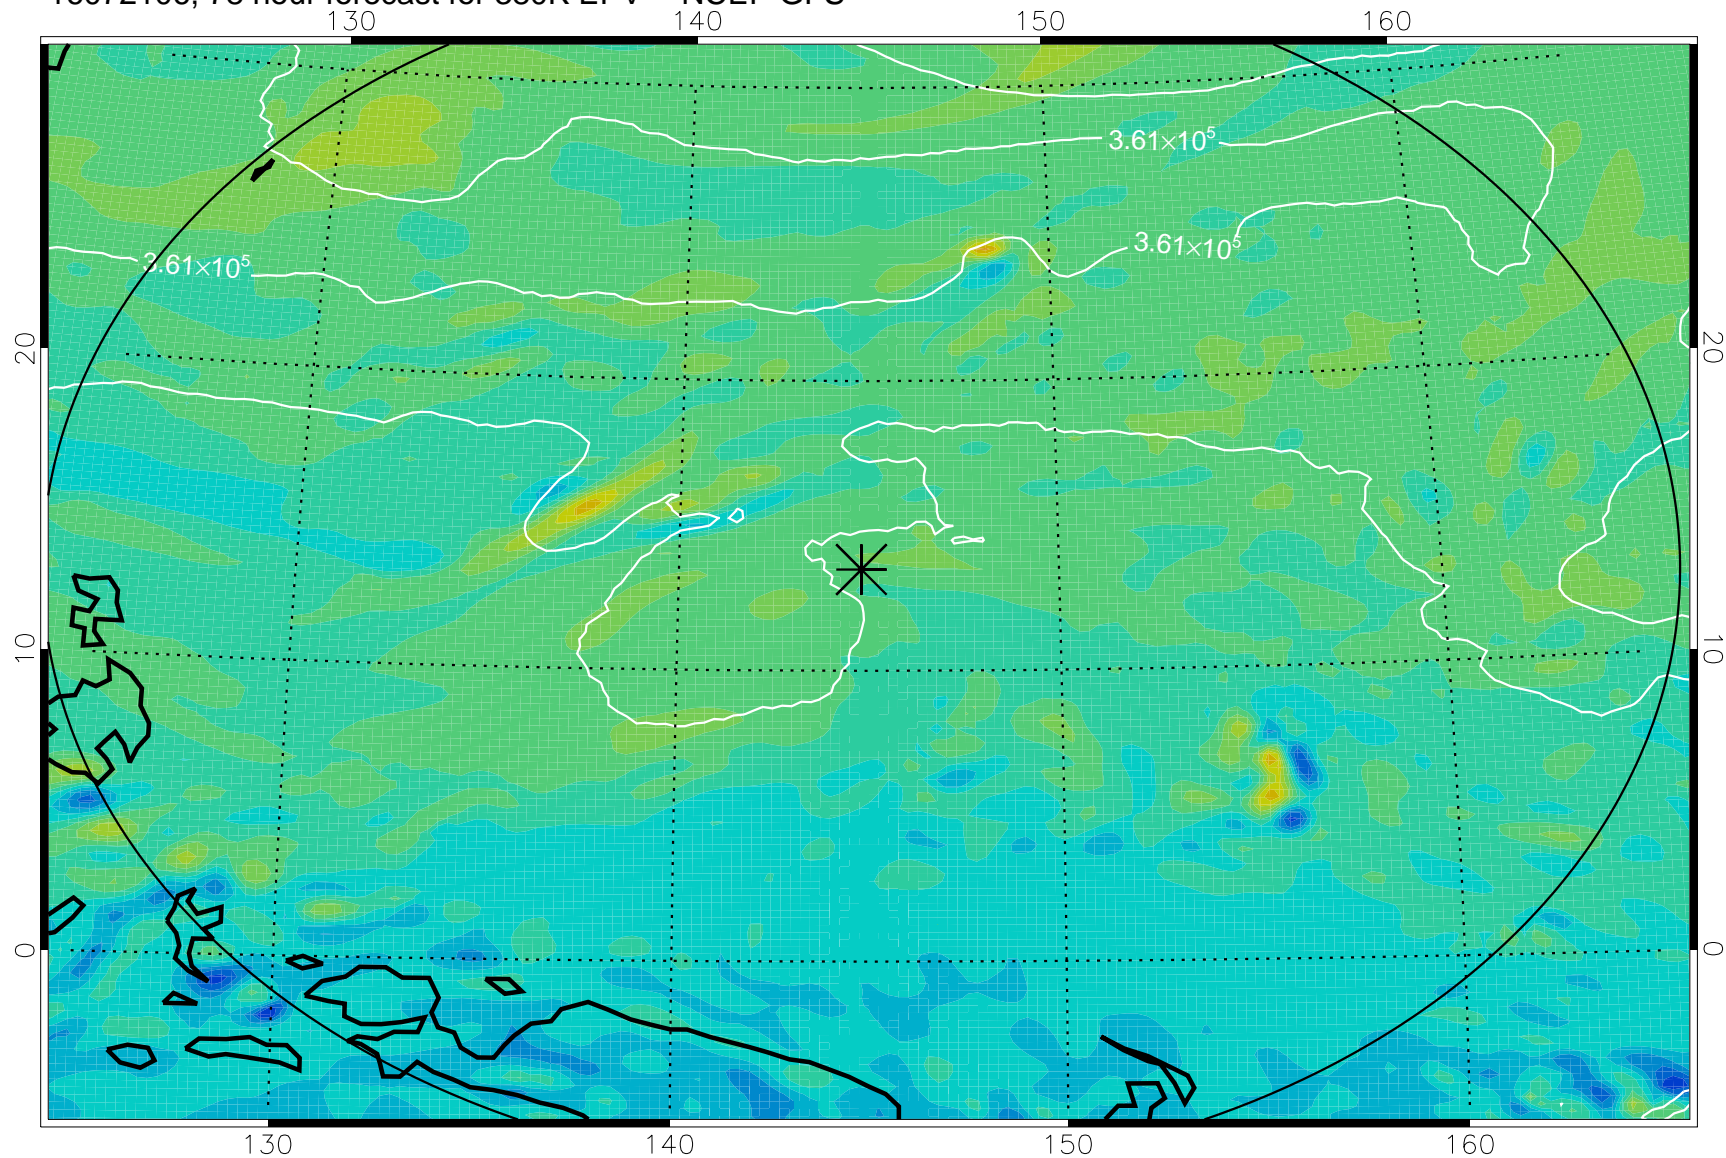

16072006, 54 hour forecast for 380K EPV -- NCEP GFS

380K Montgomery Streamfunction, white

Range ring of 2304 km

16072012, 60 hour forecast for 380K EPV -- NCEP GFS

380K Montgomery Streamfunction, white

Range ring of 2304 km

16072018, 66 hour forecast for 380K EPV -- NCEP GFS

380K Montgomery Streamfunction, white

Range ring of 2304 km

16072100, 72 hour forecast for 380K EPV -- NCEP GFS

380K Montgomery Streamfunction, white

Range ring of 2304 km

16072106, 78 hour forecast for 380K EPV -- NCEP GFS

380K Montgomery Streamfunction, white

Range ring of 2304 km

16072112, 84 hour forecast for 380K EPV -- NCEP GFS

380K Montgomery Streamfunction, white

Range ring of 2304 km

16072118, 90 hour forecast for 380K EPV -- NCEP GFS

380K Montgomery Streamfunction, white

Range ring of 2304 km

16072200, 96 hour forecast for 380K EPV -- NCEP GFS

380K Montgomery Streamfunction, white

Range ring of 2304 km