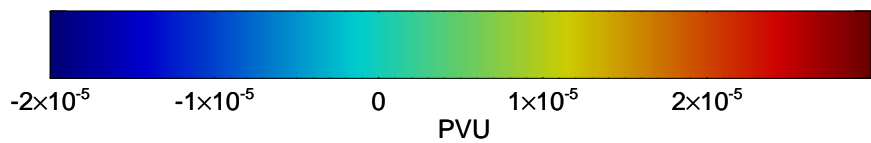

16071906, 30 hour forecast for 380K EPV -- NCEP GFS

380K Montgomery Streamfunction, white

Range ring of 2304 km