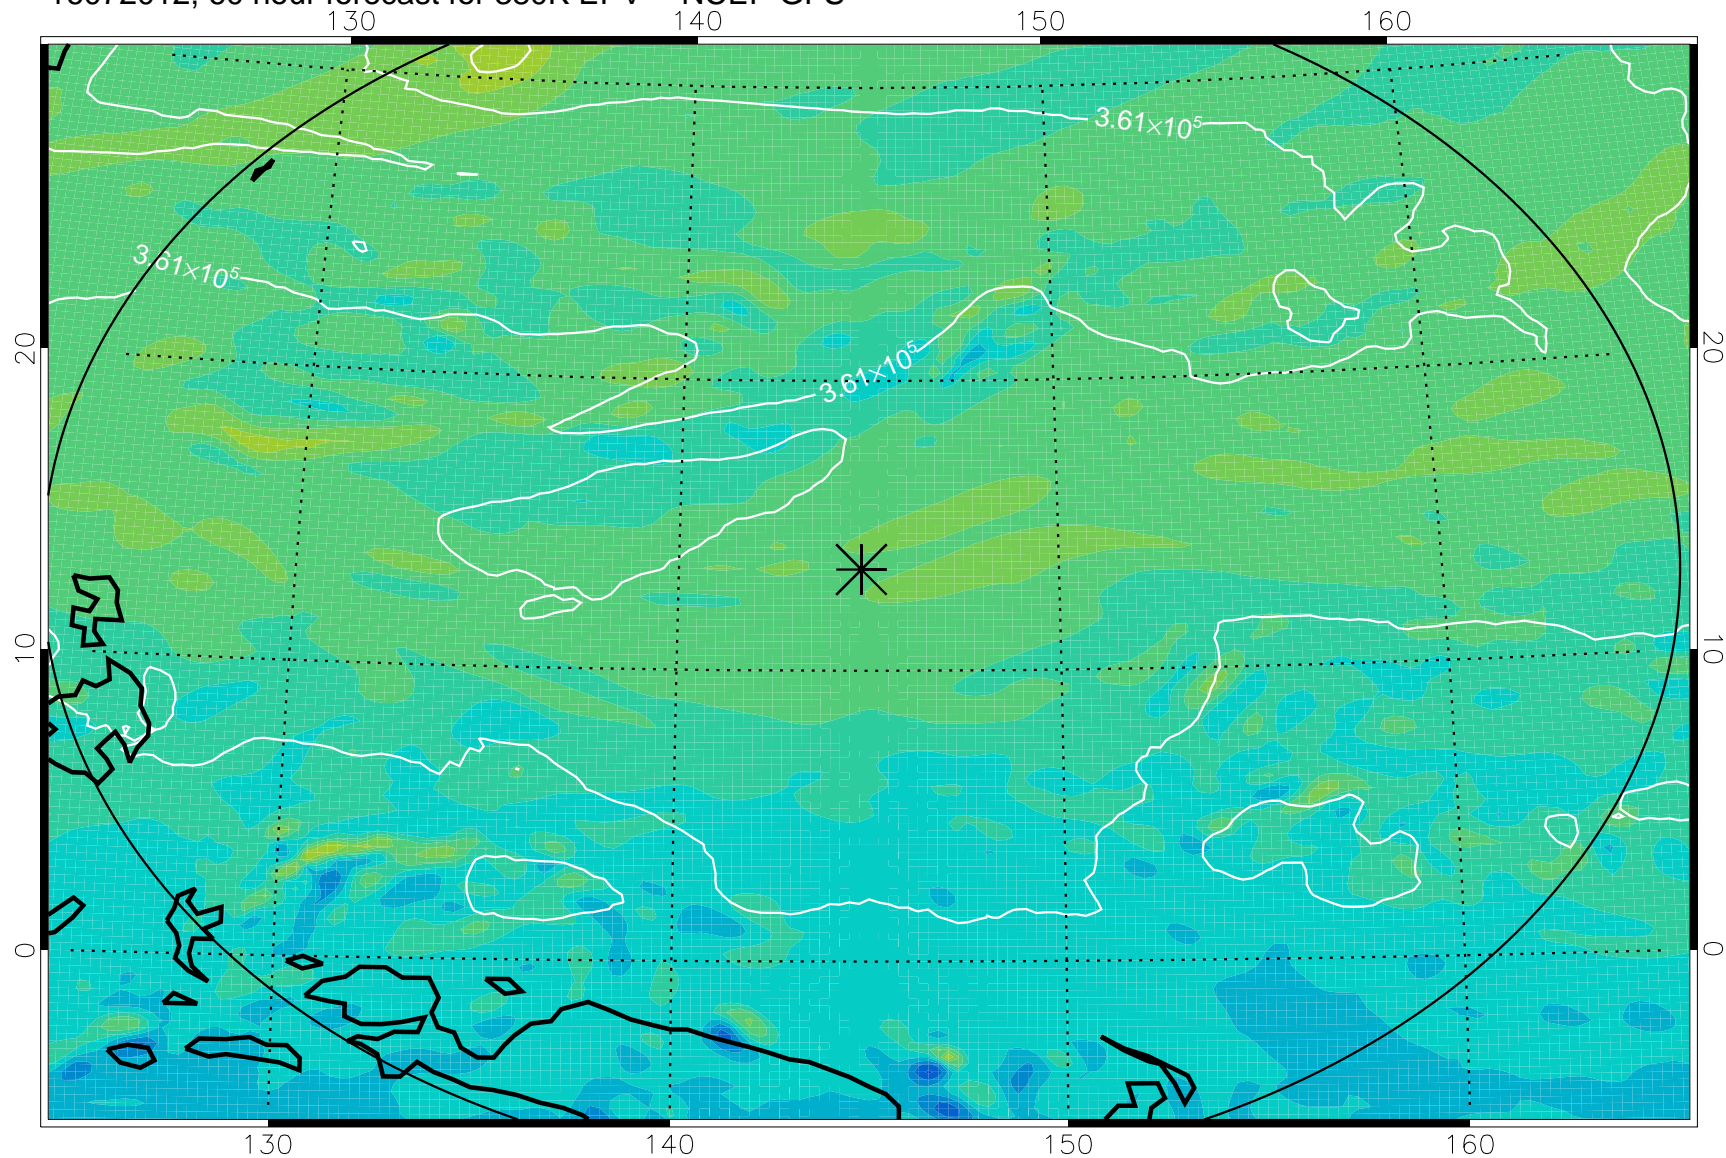

16071918, 42 hour forecast for 380K EPV -- NCEP GFS

380K Montgomery Streamfunction, white

Range ring of 2304 km

16072000, 48 hour forecast for 380K EPV -- NCEP GFS

380K Montgomery Streamfunction, white

Range ring of 2304 km

16072006, 54 hour forecast for 380K EPV -- NCEP GFS

380K Montgomery Streamfunction, white

Range ring of 2304 km

16072012, 60 hour forecast for 380K EPV -- NCEP GFS

380K Montgomery Streamfunction, white

Range ring of 2304 km

16072018, 66 hour forecast for 380K EPV -- NCEP GFS

380K Montgomery Streamfunction, white

Range ring of 2304 km

16072100, 72 hour forecast for 380K EPV -- NCEP GFS

380K Montgomery Streamfunction, white

Range ring of 2304 km

16072106, 78 hour forecast for 380K EPV -- NCEP GFS

380K Montgomery Streamfunction, white

Range ring of 2304 km

16072112, 84 hour forecast for 380K EPV -- NCEP GFS

380K Montgomery Streamfunction, white

Range ring of 2304 km