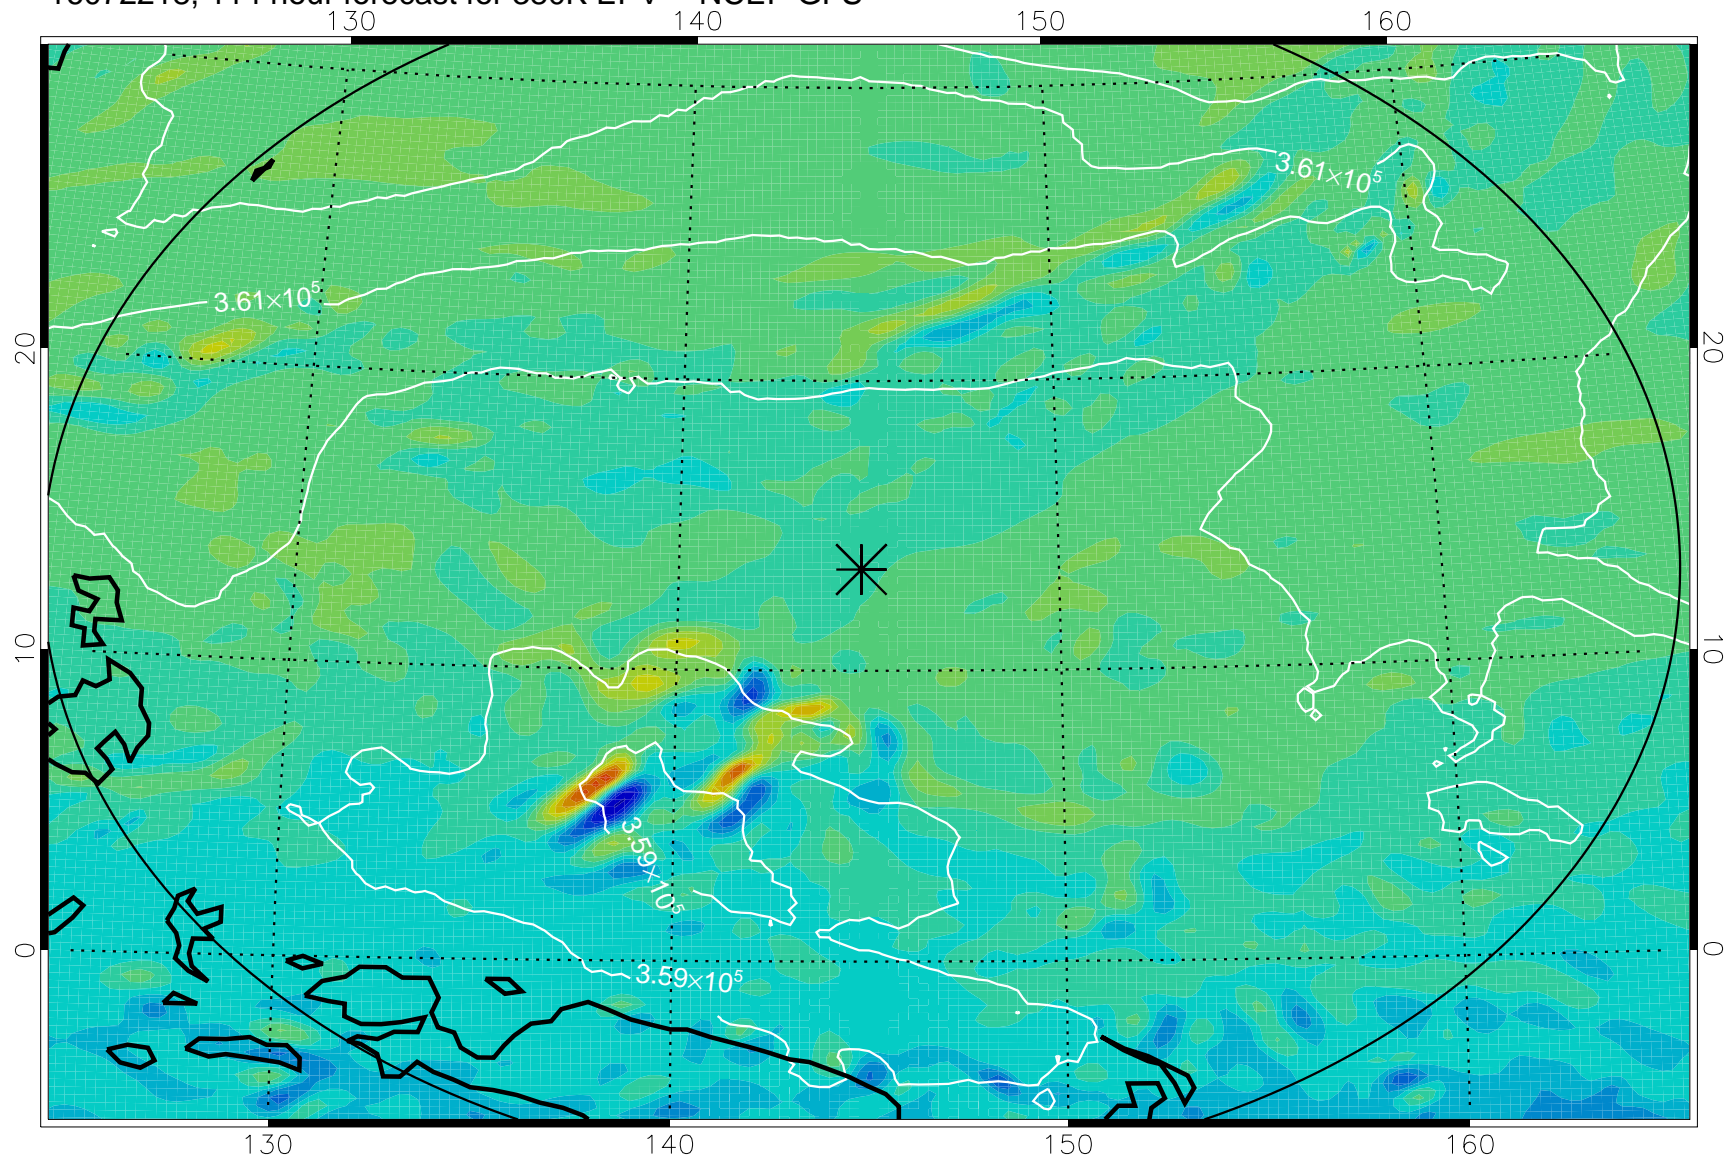

16072106, 78 hour forecast for 380K EPV -- NCEP GFS

380K Montgomery Streamfunction, white

Range ring of 2304 km

16072112, 84 hour forecast for 380K EPV -- NCEP GFS

380K Montgomery Streamfunction, white

Range ring of 2304 km

16072118, 90 hour forecast for 380K EPV -- NCEP GFS

380K Montgomery Streamfunction, white

Range ring of 2304 km

16072200, 96 hour forecast for 380K EPV -- NCEP GFS

380K Montgomery Streamfunction, white

Range ring of 2304 km

16072206, 102 hour forecast for 380K EPV -- NCEP GFS

380K Montgomery Streamfunction, white

Range ring of 2304 km

16072212, 108 hour forecast for 380K EPV -- NCEP GFS

380K Montgomery Streamfunction, white

Range ring of 2304 km

16072218, 114 hour forecast for 380K EPV -- NCEP GFS

380K Montgomery Streamfunction, white

Range ring of 2304 km

16072300, 120 hour forecast for 380K EPV -- NCEP GFS

380K Montgomery Streamfunction, white

Range ring of 2304 km