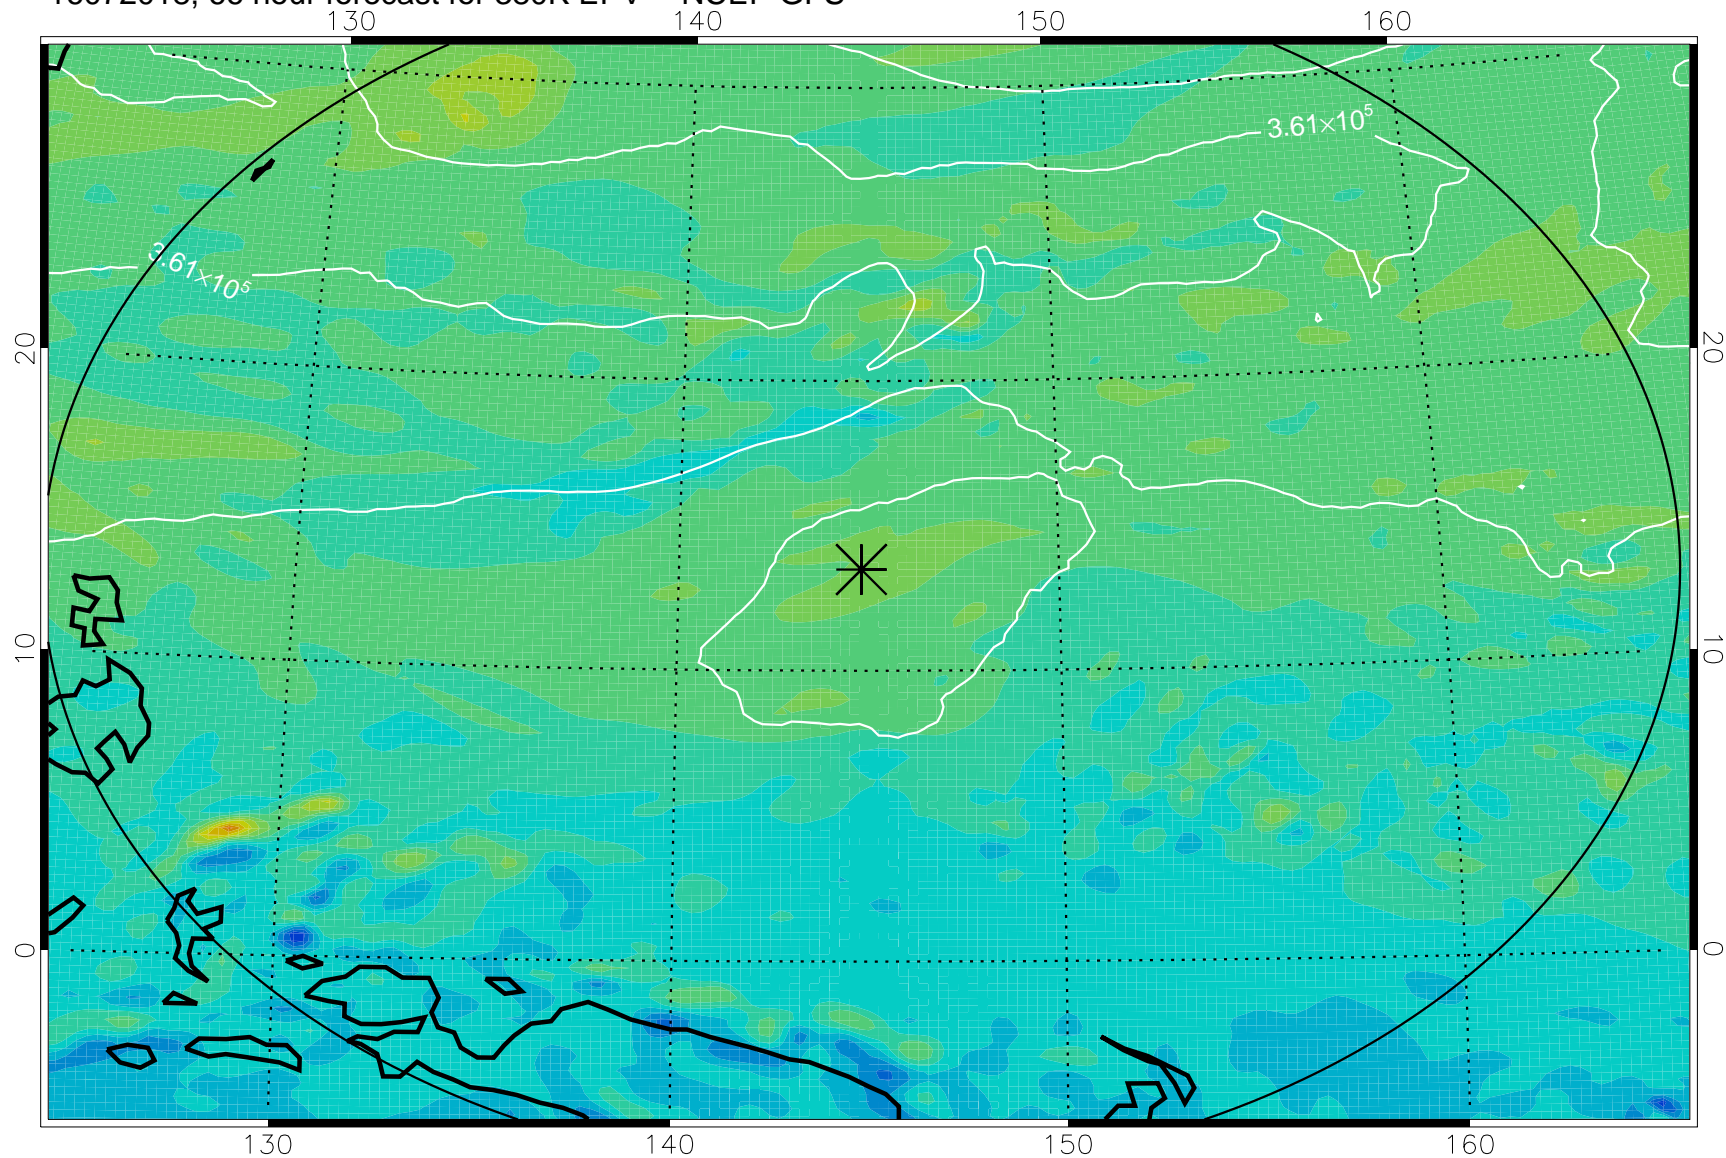

16071918, 42 hour forecast for 380K EPV -- NCEP GFS

380K Montgomery Streamfunction, white

Range ring of 2304 km

16072000, 48 hour forecast for 380K EPV -- NCEP GFS

380K Montgomery Streamfunction, white

Range ring of 2304 km

16072006, 54 hour forecast for 380K EPV -- NCEP GFS

380K Montgomery Streamfunction, white

Range ring of 2304 km

16072012, 60 hour forecast for 380K EPV -- NCEP GFS

380K Montgomery Streamfunction, white

Range ring of 2304 km

16072018, 66 hour forecast for 380K EPV -- NCEP GFS

380K Montgomery Streamfunction, white

Range ring of 2304 km

16072100, 72 hour forecast for 380K EPV -- NCEP GFS

380K Montgomery Streamfunction, white

Range ring of 2304 km

16072106, 78 hour forecast for 380K EPV -- NCEP GFS

380K Montgomery Streamfunction, white

Range ring of 2304 km

16072112, 84 hour forecast for 380K EPV -- NCEP GFS

380K Montgomery Streamfunction, white

Range ring of 2304 km