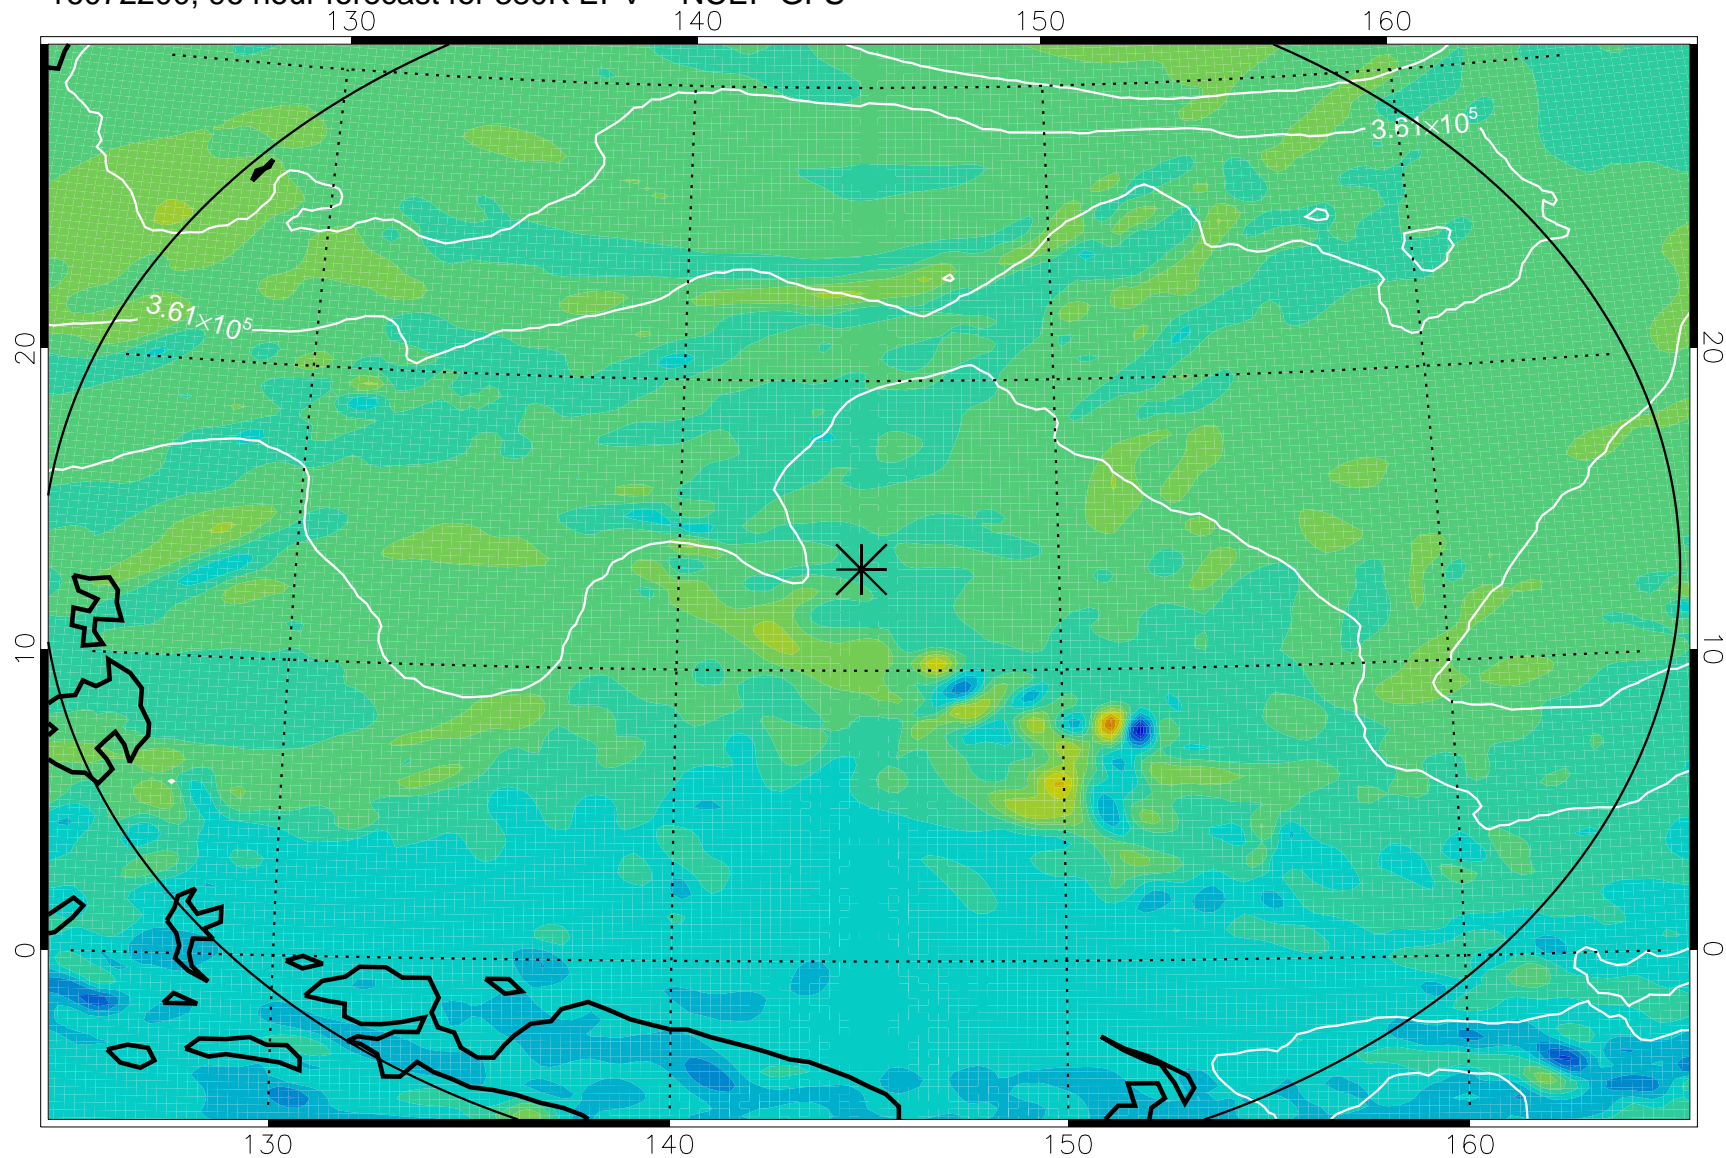

16072018, 66 hour forecast for 380K EPV -- NCEP GFS

380K Montgomery Streamfunction, white

Range ring of 2304 km

16072100, 72 hour forecast for 380K EPV -- NCEP GFS

380K Montgomery Streamfunction, white

Range ring of 2304 km

16072106, 78 hour forecast for 380K EPV -- NCEP GFS

380K Montgomery Streamfunction, white

Range ring of 2304 km

16072112, 84 hour forecast for 380K EPV -- NCEP GFS

380K Montgomery Streamfunction, white

Range ring of 2304 km

16072118, 90 hour forecast for 380K EPV -- NCEP GFS

380K Montgomery Streamfunction, white

Range ring of 2304 km

16072200, 96 hour forecast for 380K EPV -- NCEP GFS

380K Montgomery Streamfunction, white

Range ring of 2304 km

16072206, 102 hour forecast for 380K EPV -- NCEP GFS

380K Montgomery Streamfunction, white

Range ring of 2304 km

16072212, 108 hour forecast for 380K EPV -- NCEP GFS

380K Montgomery Streamfunction, white

Range ring of 2304 km