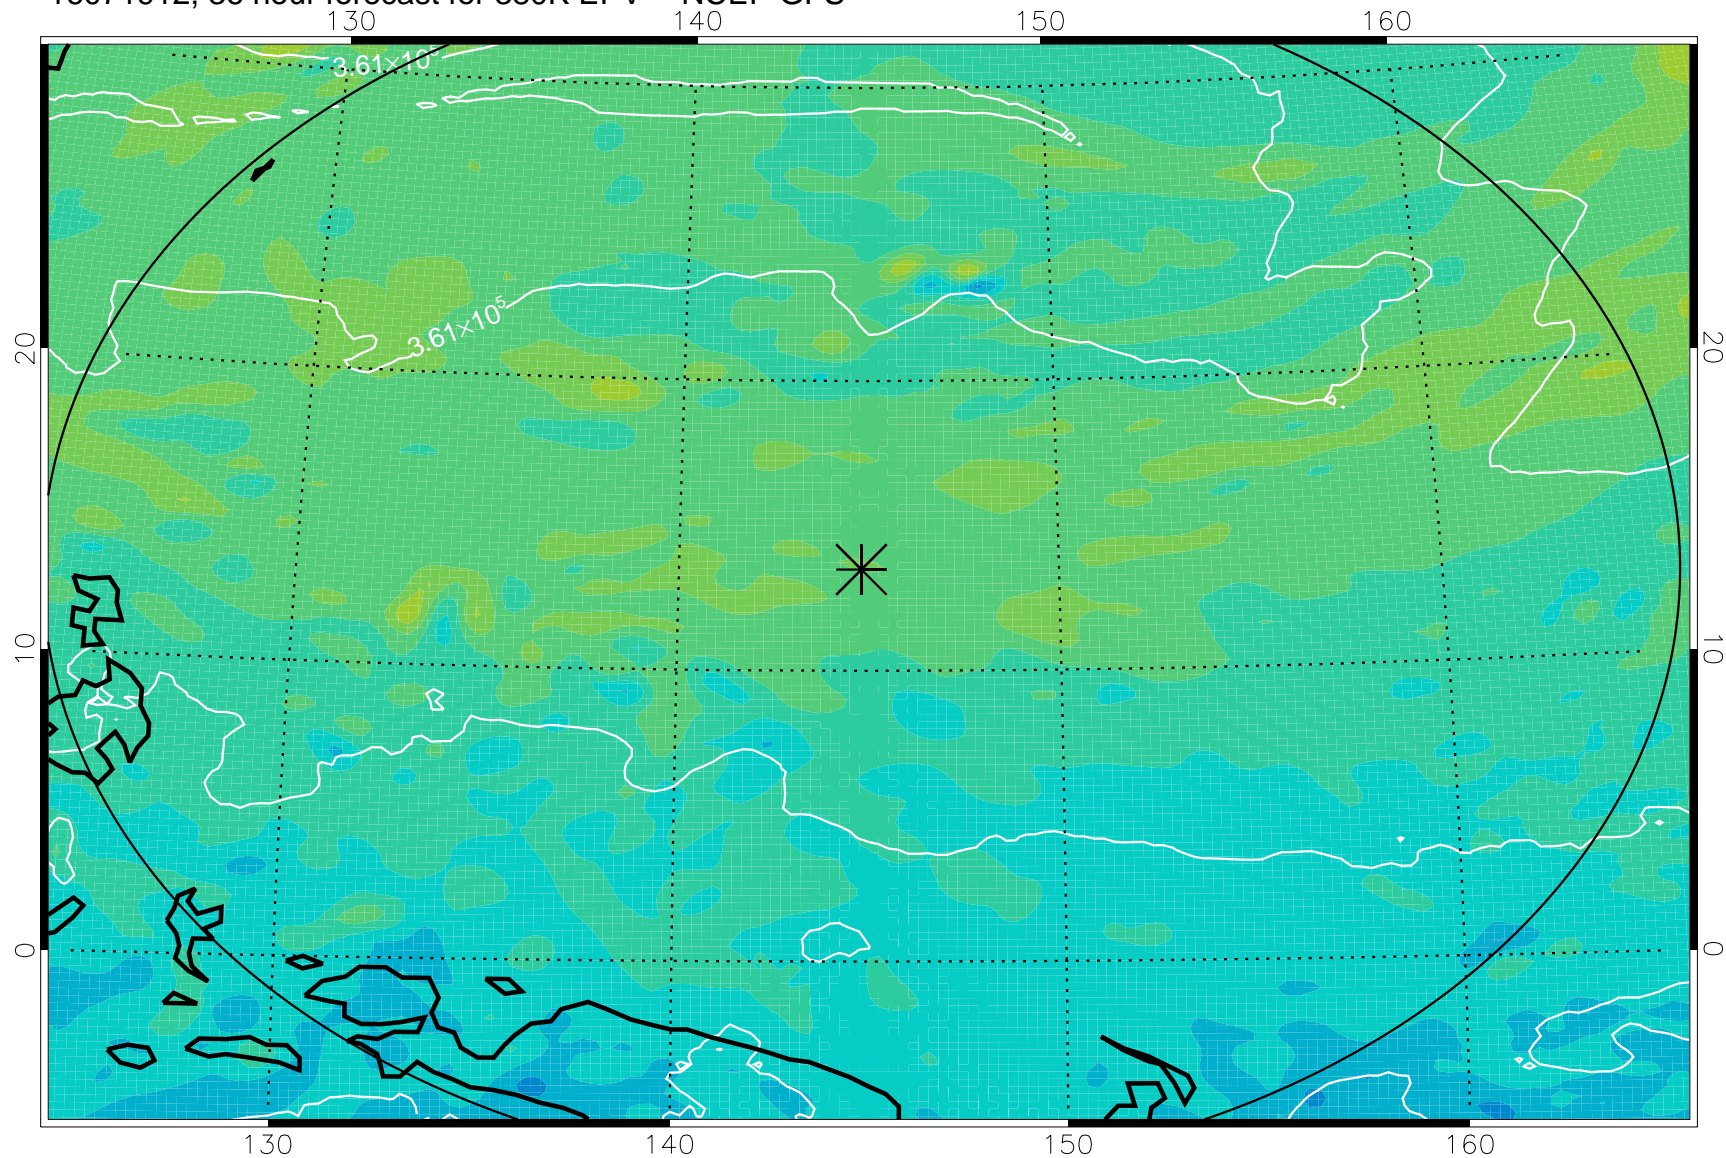

16071818, 18 hour forecast for 380K EPV -- NCEP GFS

380K Montgomery Streamfunction, white

Range ring of 2304 km

16071900, 24 hour forecast for 380K EPV -- NCEP GFS

380K Montgomery Streamfunction, white

Range ring of 2304 km

16071906, 30 hour forecast for 380K EPV -- NCEP GFS

380K Montgomery Streamfunction, white

Range ring of 2304 km

16071912, 36 hour forecast for 380K EPV -- NCEP GFS

380K Montgomery Streamfunction, white

Range ring of 2304 km

16071918, 42 hour forecast for 380K EPV -- NCEP GFS

380K Montgomery Streamfunction, white

Range ring of 2304 km

16072000, 48 hour forecast for 380K EPV -- NCEP GFS

380K Montgomery Streamfunction, white

Range ring of 2304 km

16072018, 66 hour forecast for 380K EPV -- NCEP GFS

380K Montgomery Streamfunction, white

Range ring of 2304 km

16072100, 72 hour forecast for 380K EPV -- NCEP GFS

380K Montgomery Streamfunction, white

Range ring of 2304 km