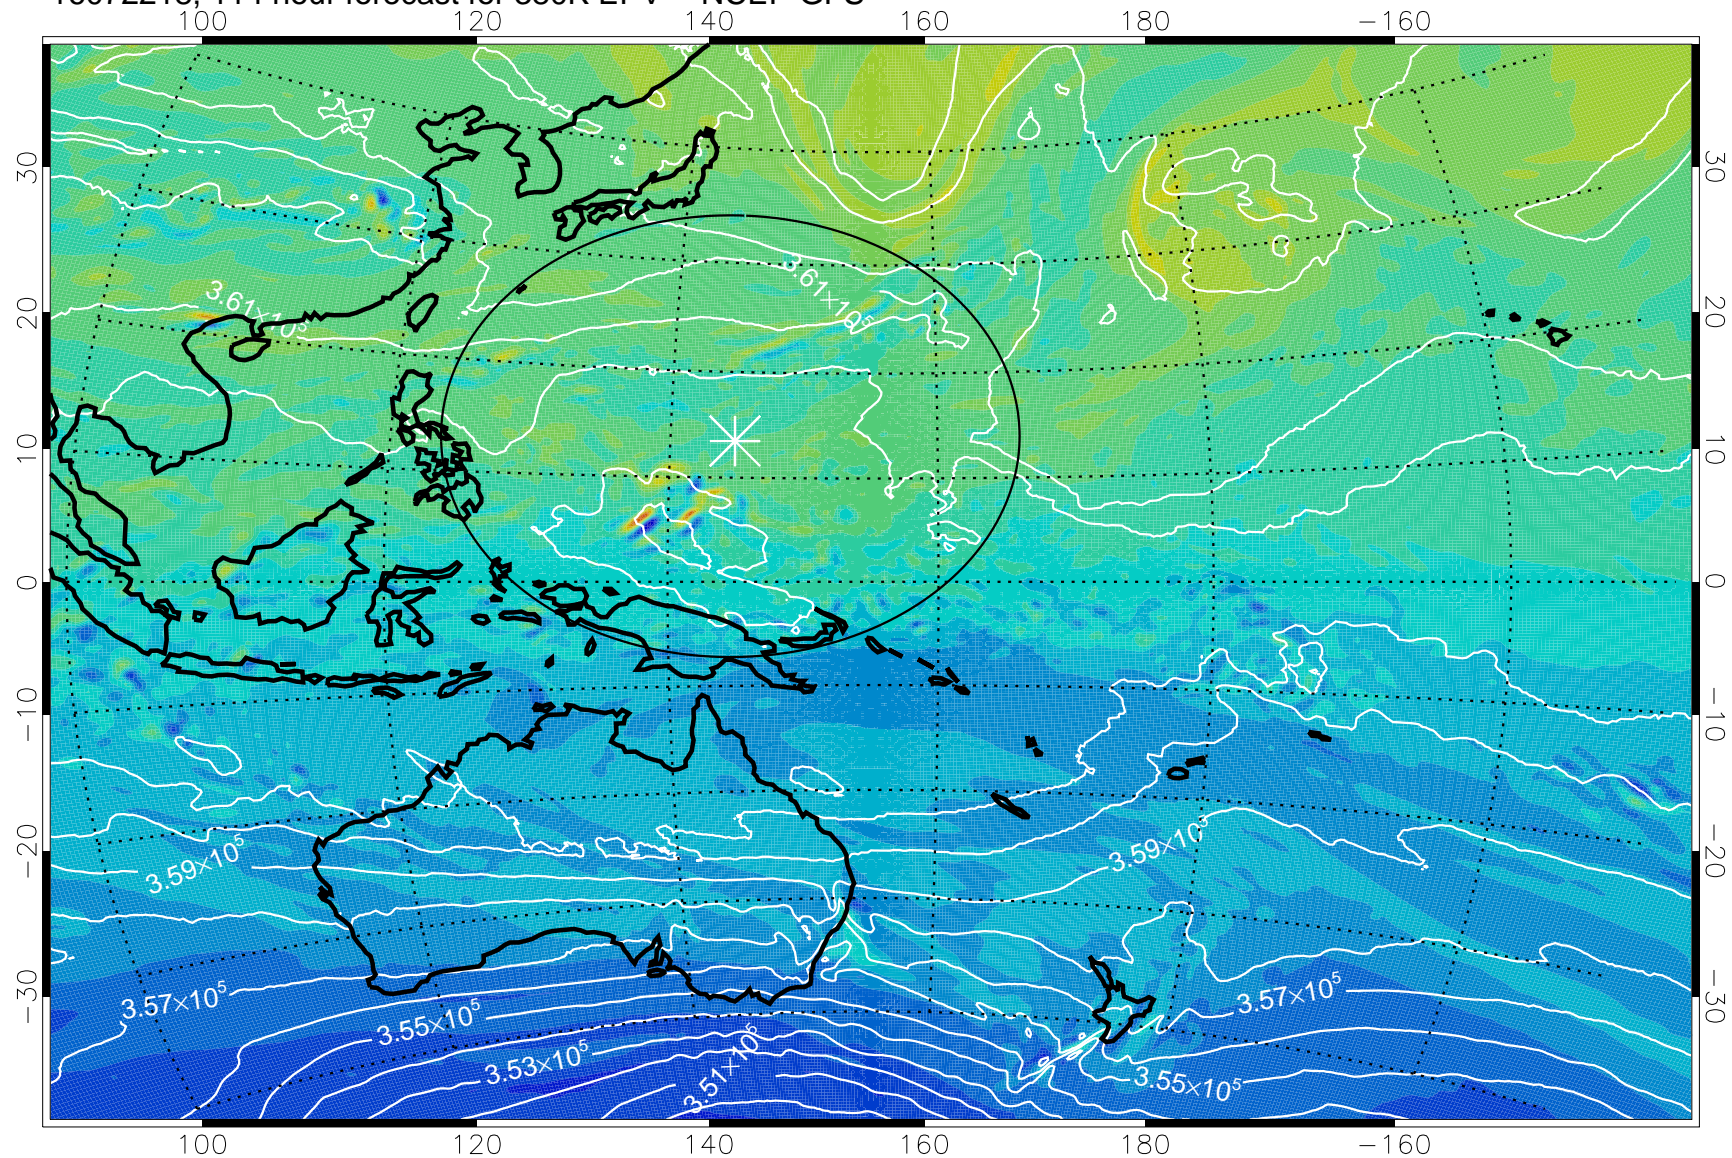

16072118, 90 hour forecast for 380K EPV -- NCEP GFS

380K Montgomery Streamfunction, white

Range ring of 2304 km

16072200, 96 hour forecast for 380K EPV -- NCEP GFS

380K Montgomery Streamfunction, white

Range ring of 2304 km

16072206, 102 hour forecast for 380K EPV -- NCEP GFS

380K Montgomery Streamfunction, white

Range ring of 2304 km

16072212, 108 hour forecast for 380K EPV -- NCEP GFS

380K Montgomery Streamfunction, white

Range ring of 2304 km

16072218, 114 hour forecast for 380K EPV -- NCEP GFS

380K Montgomery Streamfunction, white

Range ring of 2304 km

16072300, 120 hour forecast for 380K EPV -- NCEP GFS

380K Montgomery Streamfunction, white

Range ring of 2304 km