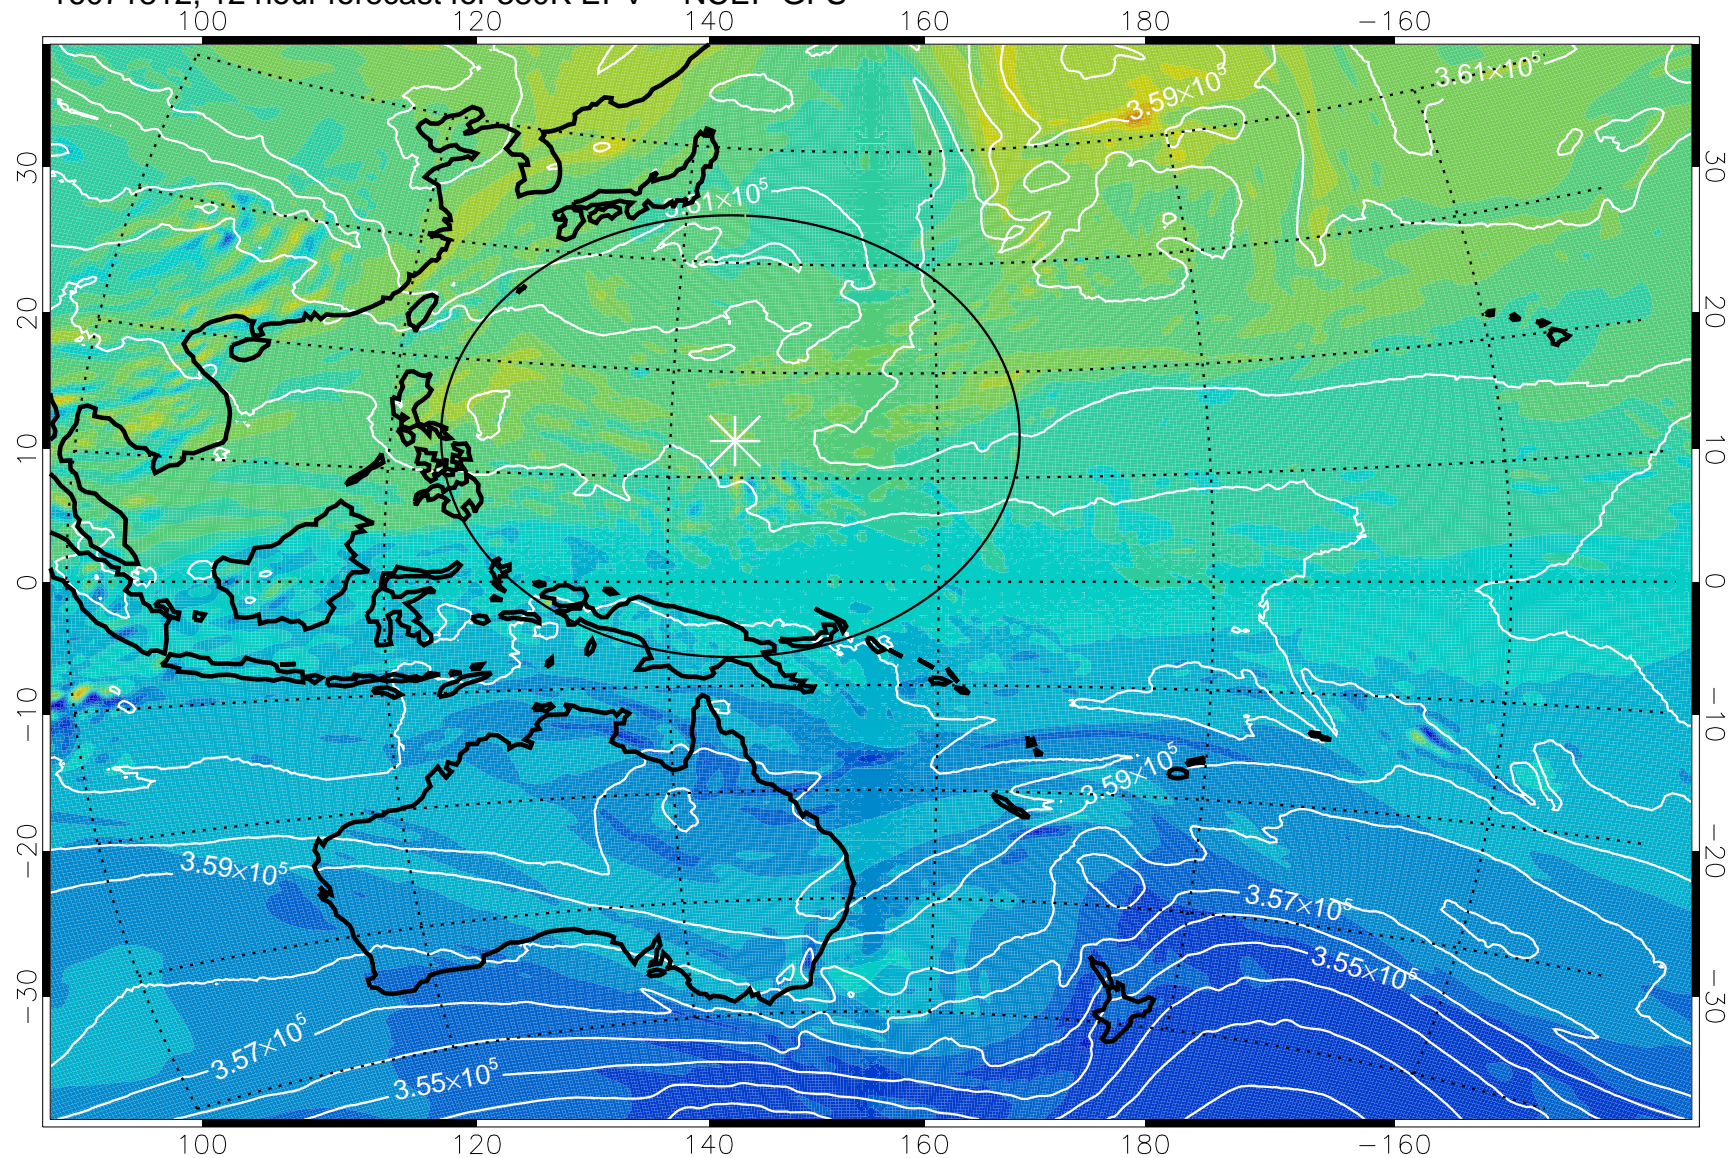

16071806, 6 hour forecast for 380K EPV -- NCEP GFS

380K Montgomery Streamfunction, white

Range ring of 2304 km

16071812, 12 hour forecast for 380K EPV -- NCEP GFS

380K Montgomery Streamfunction, white

Range ring of 2304 km

16071818, 18 hour forecast for 380K EPV -- NCEP GFS

380K Montgomery Streamfunction, white

Range ring of 2304 km

16071900, 24 hour forecast for 380K EPV -- NCEP GFS

380K Montgomery Streamfunction, white

Range ring of 2304 km

16071906, 30 hour forecast for 380K EPV -- NCEP GFS

380K Montgomery Streamfunction, white

Range ring of 2304 km

16071912, 36 hour forecast for 380K EPV -- NCEP GFS

380K Montgomery Streamfunction, white

Range ring of 2304 km

16071918, 42 hour forecast for 380K EPV -- NCEP GFS

380K Montgomery Streamfunction, white

Range ring of 2304 km

16072000, 48 hour forecast for 380K EPV -- NCEP GFS

380K Montgomery Streamfunction, white

Range ring of 2304 km