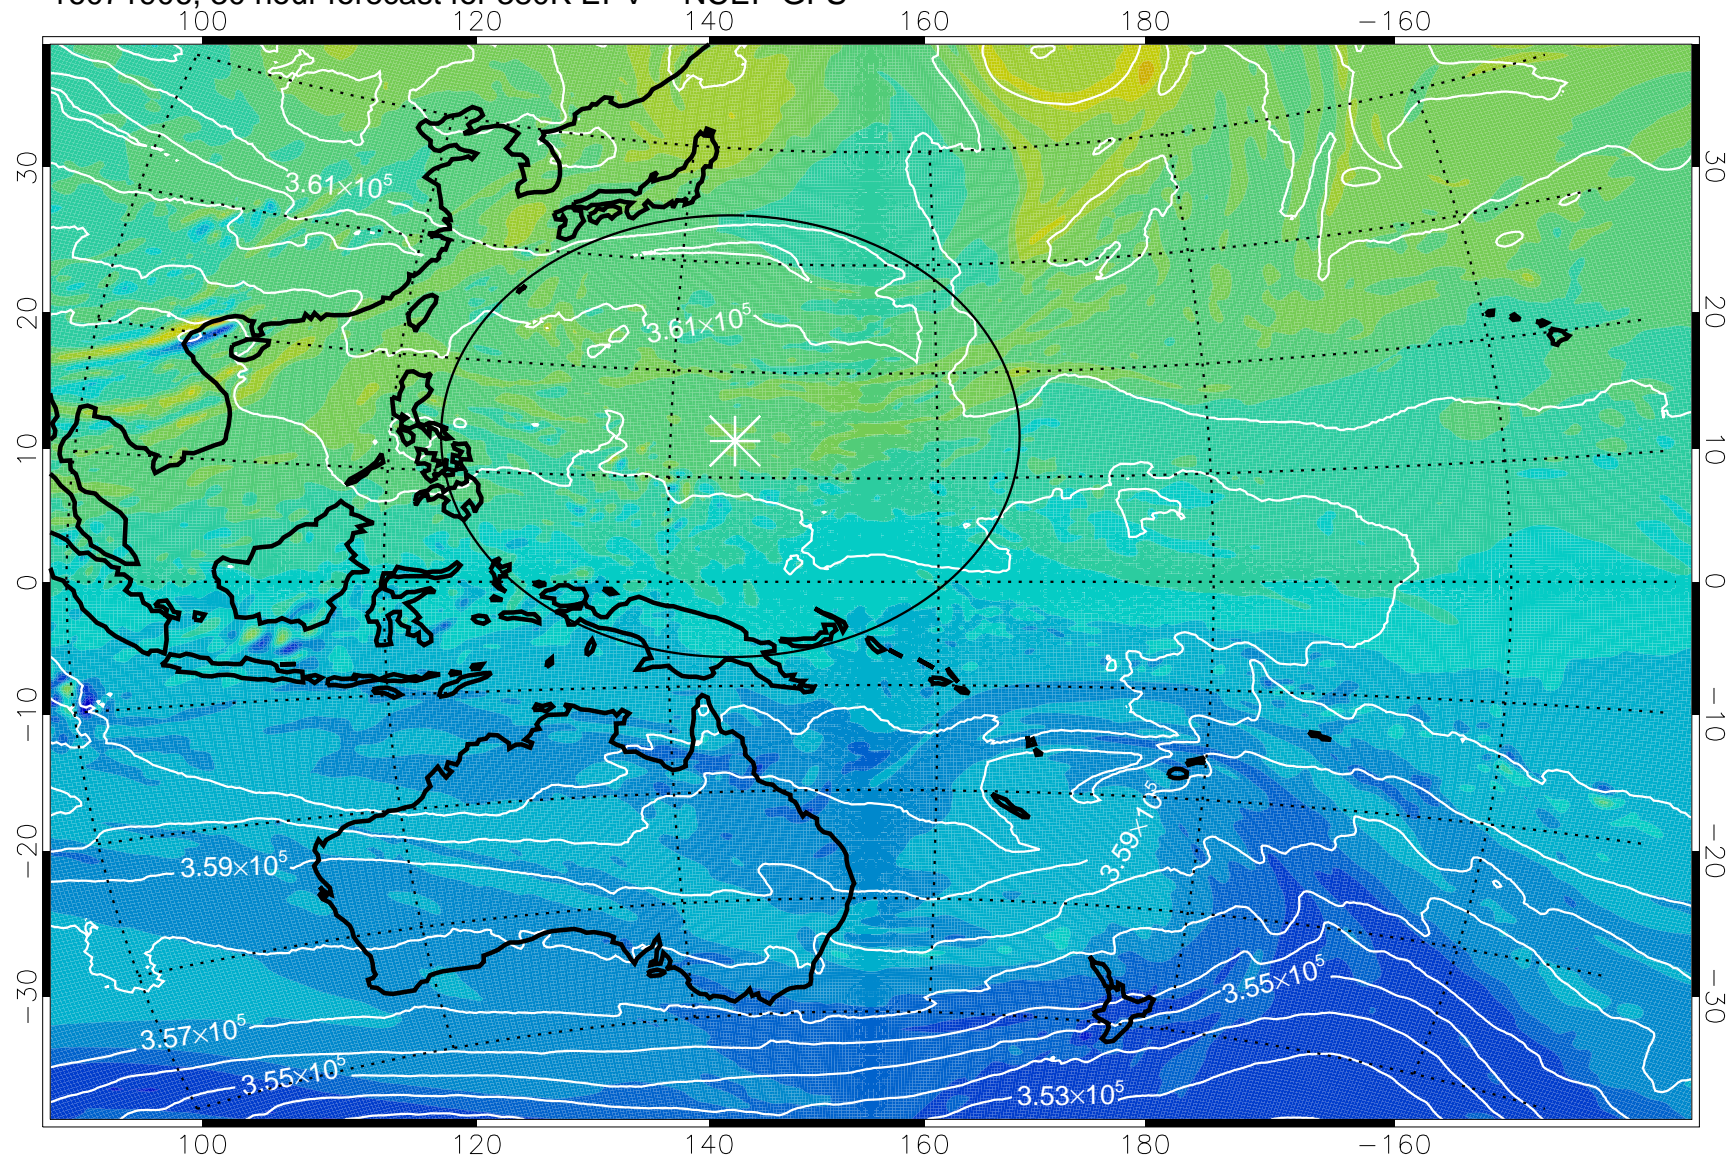

16071818, 18 hour forecast for 380K EPV -- NCEP GFS

380K Montgomery Streamfunction, white

Range ring of 2304 km

16071900, 24 hour forecast for 380K EPV -- NCEP GFS

380K Montgomery Streamfunction, white

Range ring of 2304 km

16071906, 30 hour forecast for 380K EPV -- NCEP GFS

380K Montgomery Streamfunction, white

Range ring of 2304 km

16071912, 36 hour forecast for 380K EPV -- NCEP GFS

380K Montgomery Streamfunction, white

Range ring of 2304 km

16071918, 42 hour forecast for 380K EPV -- NCEP GFS

380K Montgomery Streamfunction, white

Range ring of 2304 km

16072000, 48 hour forecast for 380K EPV -- NCEP GFS

380K Montgomery Streamfunction, white

Range ring of 2304 km

16072018, 66 hour forecast for 380K EPV -- NCEP GFS

380K Montgomery Streamfunction, white

Range ring of 2304 km

16072100, 72 hour forecast for 380K EPV -- NCEP GFS

380K Montgomery Streamfunction, white

Range ring of 2304 km