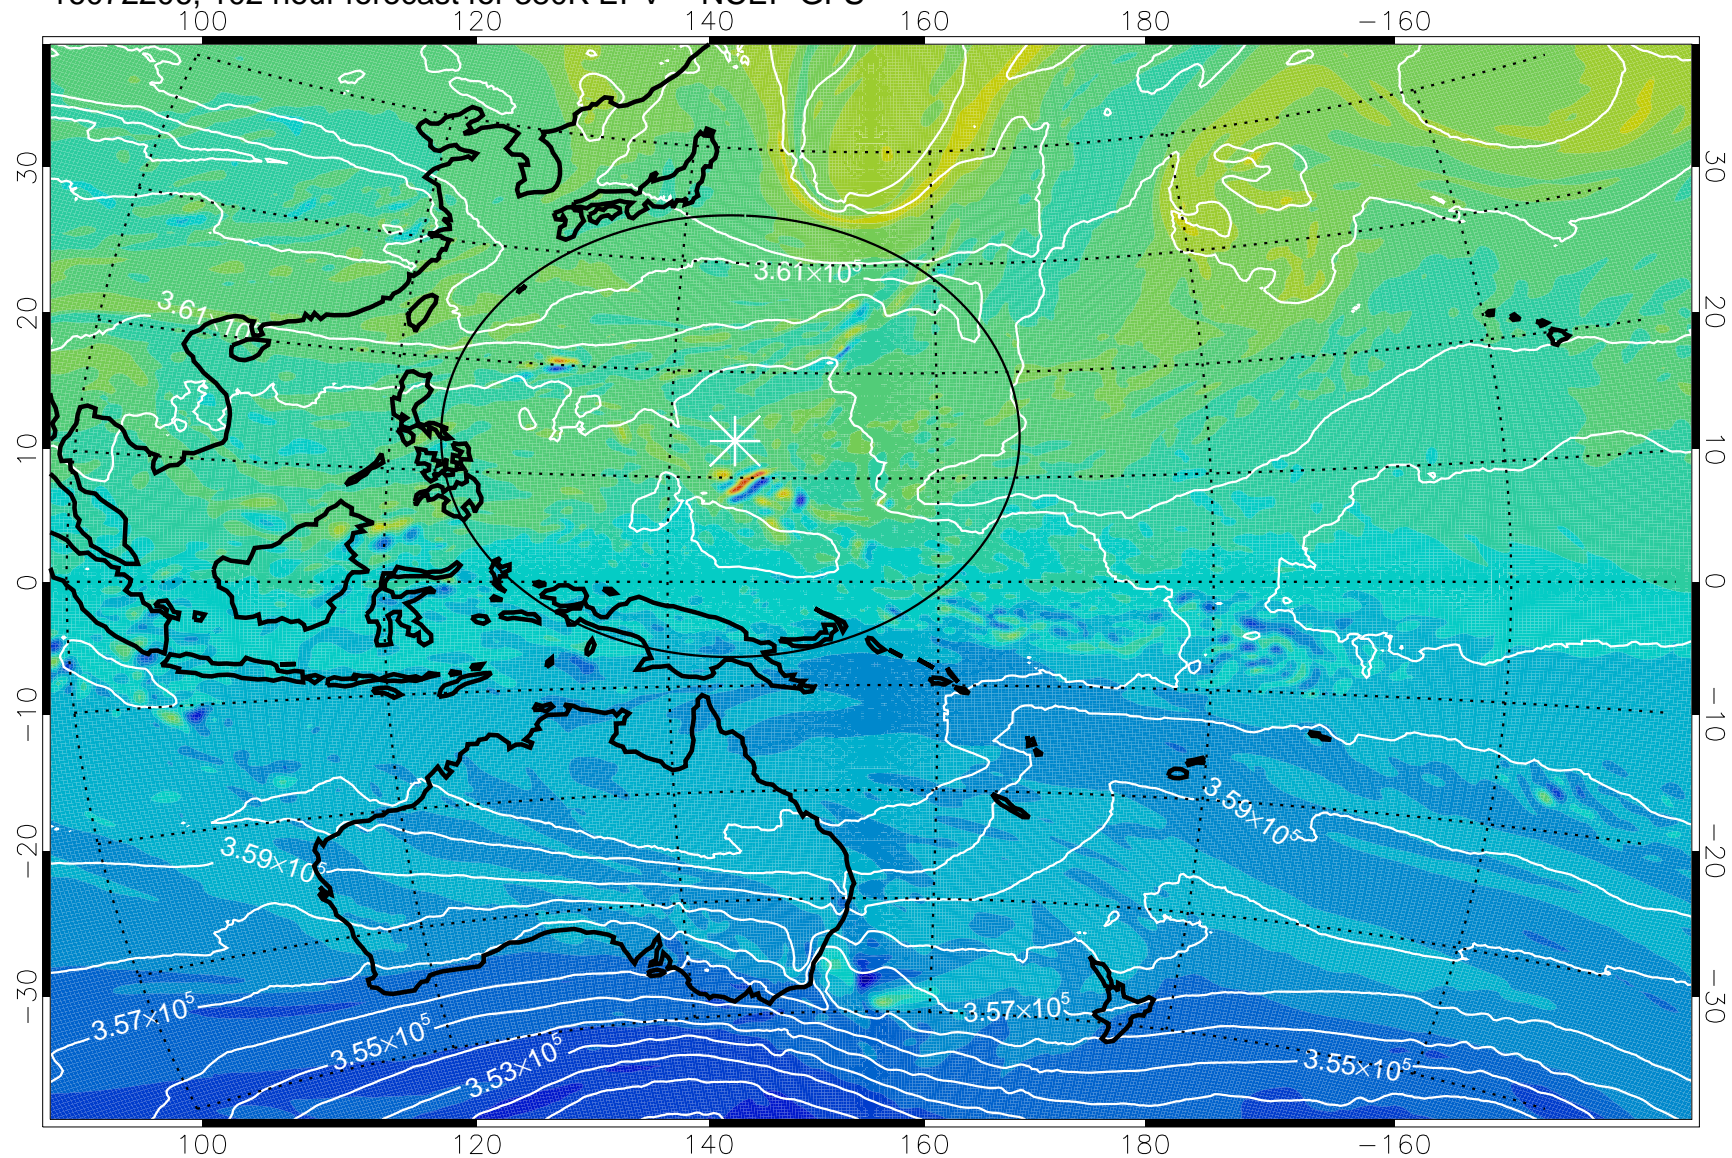

16072106, 78 hour forecast for 380K EPV -- NCEP GFS

380K Montgomery Streamfunction, white

Range ring of 2304 km

16072112, 84 hour forecast for 380K EPV -- NCEP GFS

380K Montgomery Streamfunction, white

Range ring of 2304 km

16072118, 90 hour forecast for 380K EPV -- NCEP GFS

380K Montgomery Streamfunction, white

Range ring of 2304 km

16072200, 96 hour forecast for 380K EPV -- NCEP GFS

380K Montgomery Streamfunction, white

Range ring of 2304 km

16072206, 102 hour forecast for 380K EPV -- NCEP GFS

380K Montgomery Streamfunction, white

Range ring of 2304 km

16072212, 108 hour forecast for 380K EPV -- NCEP GFS

380K Montgomery Streamfunction, white

Range ring of 2304 km

16072218, 114 hour forecast for 380K EPV -- NCEP GFS

380K Montgomery Streamfunction, white

Range ring of 2304 km

16072300, 120 hour forecast for 380K EPV -- NCEP GFS

380K Montgomery Streamfunction, white

Range ring of 2304 km