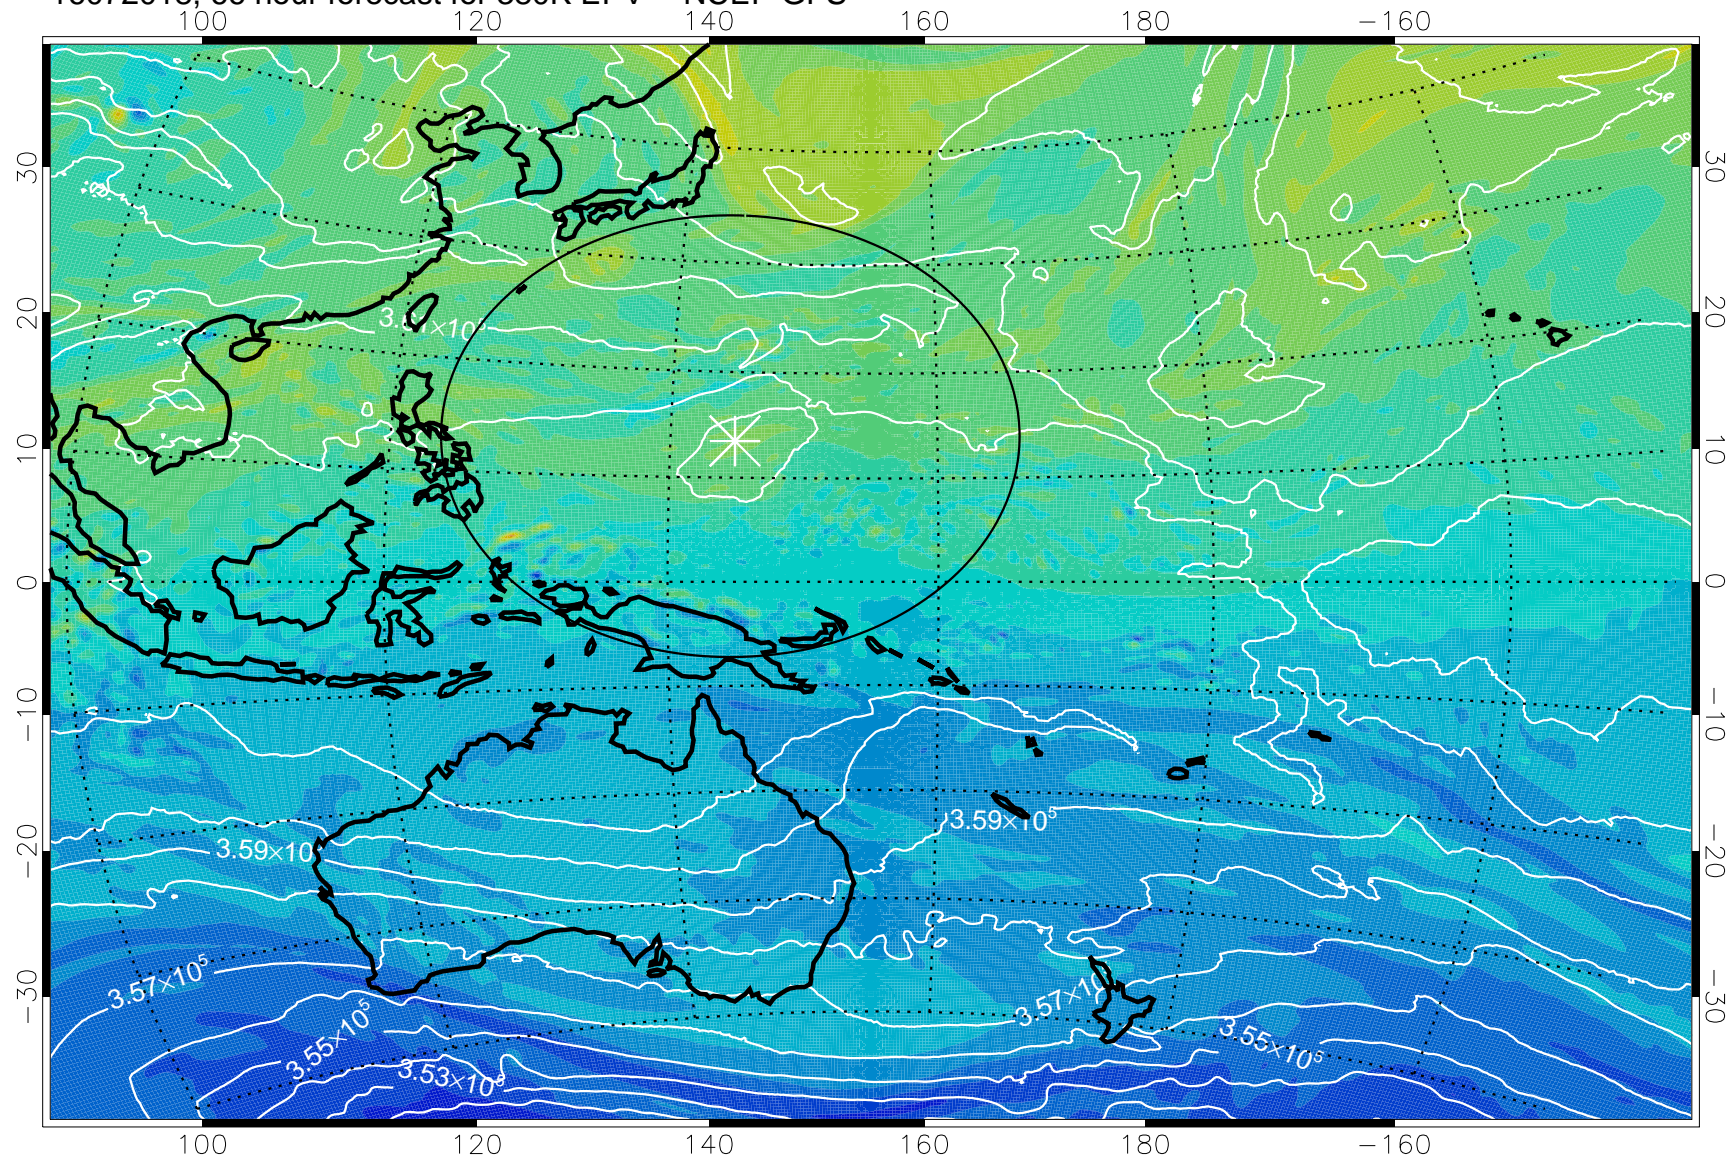

16071918, 42 hour forecast for 380K EPV -- NCEP GFS

380K Montgomery Streamfunction, white

Range ring of 2304 km

16072000, 48 hour forecast for 380K EPV -- NCEP GFS

380K Montgomery Streamfunction, white

Range ring of 2304 km

16072006, 54 hour forecast for 380K EPV -- NCEP GFS

380K Montgomery Streamfunction, white

Range ring of 2304 km

16072012, 60 hour forecast for 380K EPV -- NCEP GFS

380K Montgomery Streamfunction, white

Range ring of 2304 km

16072018, 66 hour forecast for 380K EPV -- NCEP GFS

380K Montgomery Streamfunction, white

Range ring of 2304 km

16072100, 72 hour forecast for 380K EPV -- NCEP GFS

380K Montgomery Streamfunction, white

Range ring of 2304 km

16072106, 78 hour forecast for 380K EPV -- NCEP GFS

380K Montgomery Streamfunction, white

Range ring of 2304 km

16072112, 84 hour forecast for 380K EPV -- NCEP GFS

380K Montgomery Streamfunction, white

Range ring of 2304 km