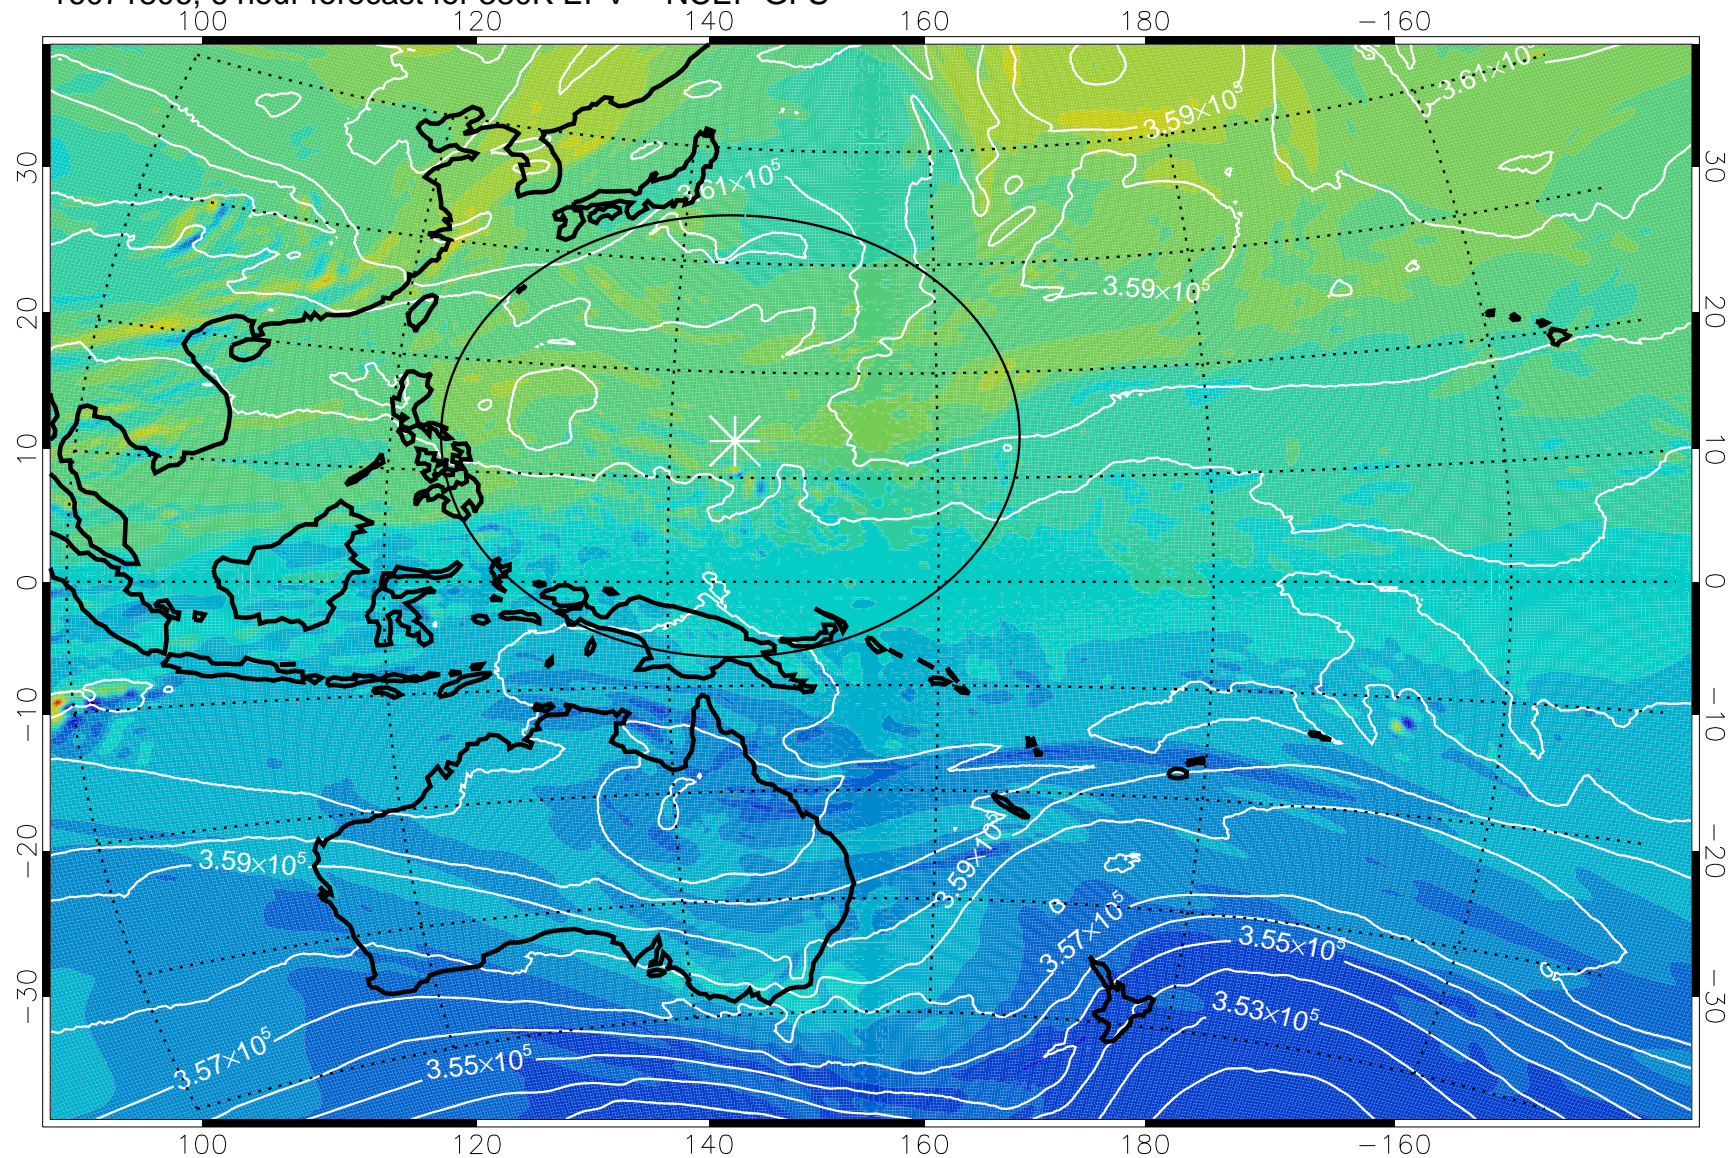

16071806, 6 hour forecast for 380K EPV -- NCEP GFS

380K Montgomery Streamfunction, white

Range ring of 2304 km

16071812, 12 hour forecast for 380K EPV -- NCEP GFS

380K Montgomery Streamfunction, white

Range ring of 2304 km

16071818, 18 hour forecast for 380K EPV -- NCEP GFS

380K Montgomery Streamfunction, white

Range ring of 2304 km

16071900, 24 hour forecast for 380K EPV -- NCEP GFS

380K Montgomery Streamfunction, white

Range ring of 2304 km

16071906, 30 hour forecast for 380K EPV -- NCEP GFS

380K Montgomery Streamfunction, white

Range ring of 2304 km

16071912, 36 hour forecast for 380K EPV -- NCEP GFS

380K Montgomery Streamfunction, white

Range ring of 2304 km

16071918, 42 hour forecast for 380K EPV -- NCEP GFS

380K Montgomery Streamfunction, white

Range ring of 2304 km

16072000, 48 hour forecast for 380K EPV -- NCEP GFS

380K Montgomery Streamfunction, white

Range ring of 2304 km