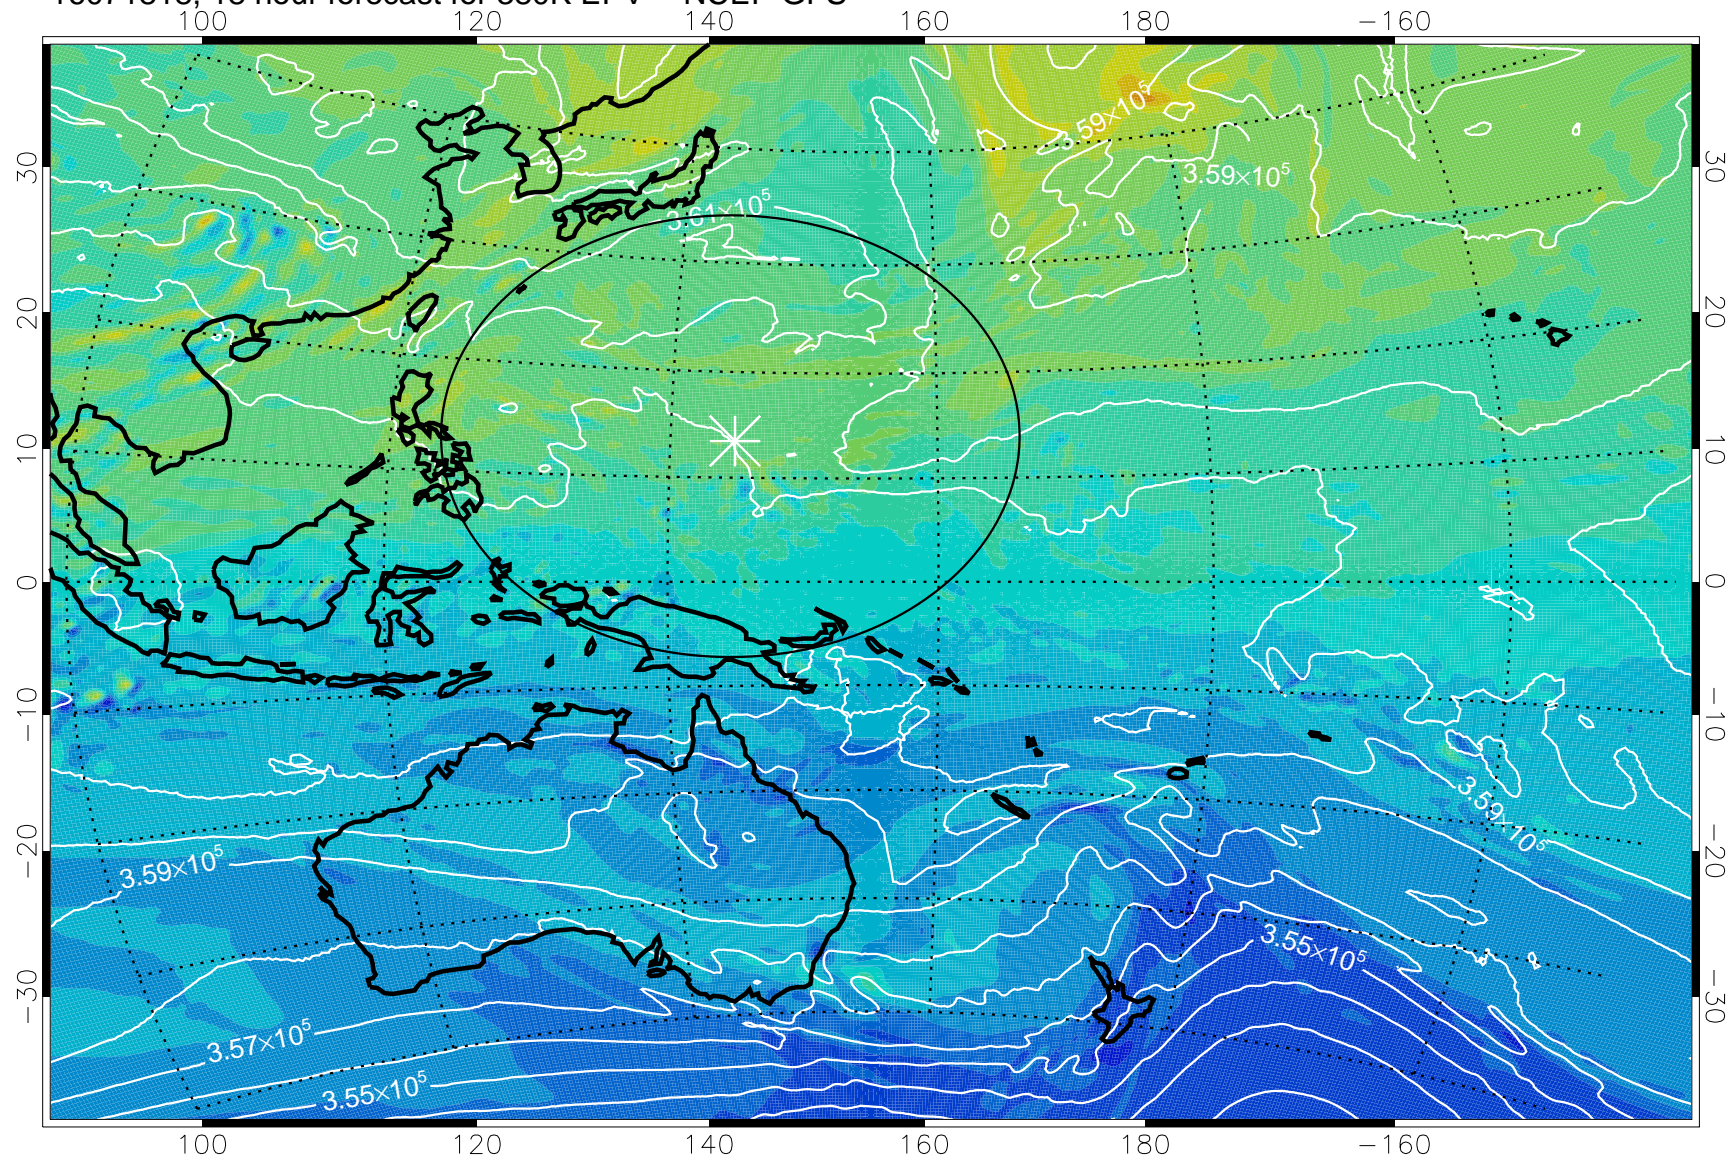

16071806, 6 hour forecast for 380K EPV -- NCEP GFS

380K Montgomery Streamfunction, white

Range ring of 2304 km

16071812, 12 hour forecast for 380K EPV -- NCEP GFS

380K Montgomery Streamfunction, white

Range ring of 2304 km

16071818, 18 hour forecast for 380K EPV -- NCEP GFS

380K Montgomery Streamfunction, white

Range ring of 2304 km

16071900, 24 hour forecast for 380K EPV -- NCEP GFS

380K Montgomery Streamfunction, white

Range ring of 2304 km

16071906, 30 hour forecast for 380K EPV -- NCEP GFS

380K Montgomery Streamfunction, white

Range ring of 2304 km

16071912, 36 hour forecast for 380K EPV -- NCEP GFS

380K Montgomery Streamfunction, white

Range ring of 2304 km

16071918, 42 hour forecast for 380K EPV -- NCEP GFS

380K Montgomery Streamfunction, white

Range ring of 2304 km

16072000, 48 hour forecast for 380K EPV -- NCEP GFS

380K Montgomery Streamfunction, white

Range ring of 2304 km