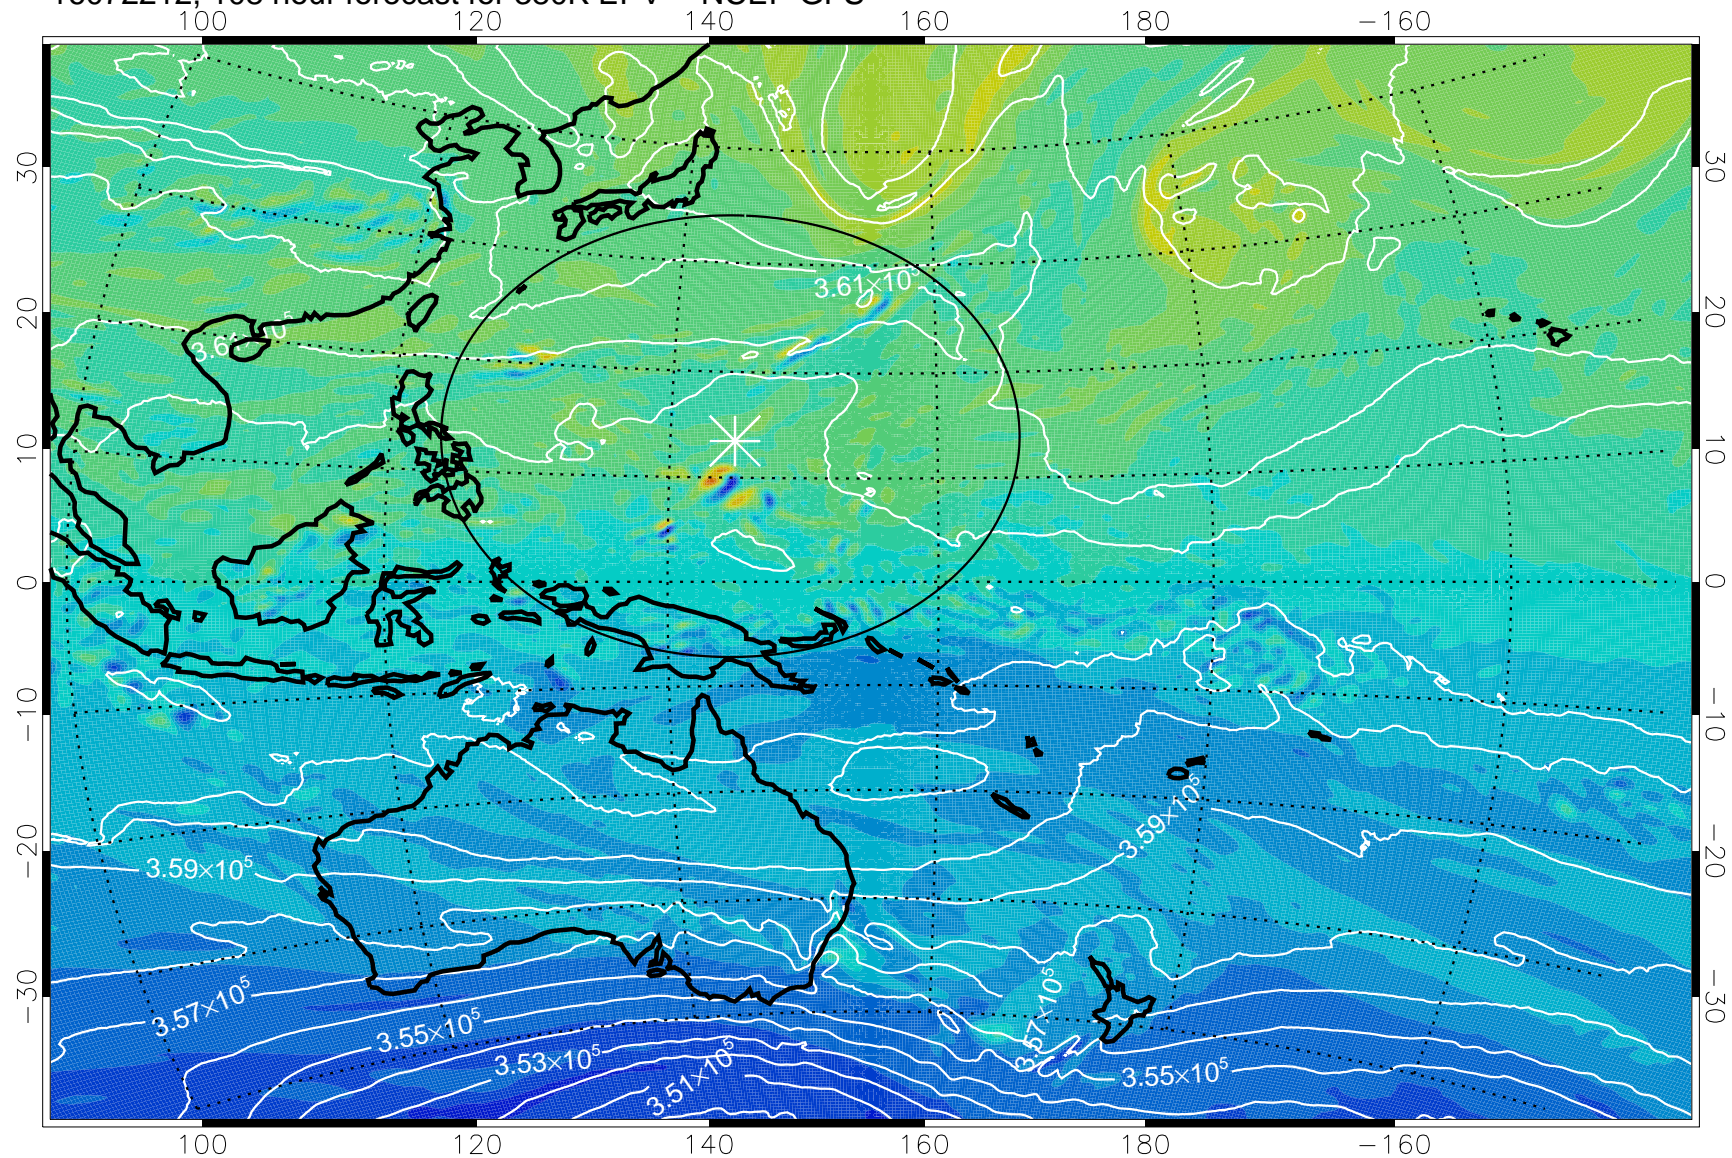

16072118, 90 hour forecast for 380K EPV -- NCEP GFS

380K Montgomery Streamfunction, white

Range ring of 2304 km

16072200, 96 hour forecast for 380K EPV -- NCEP GFS

380K Montgomery Streamfunction, white

Range ring of 2304 km

16072206, 102 hour forecast for 380K EPV -- NCEP GFS

380K Montgomery Streamfunction, white

Range ring of 2304 km

16072212, 108 hour forecast for 380K EPV -- NCEP GFS

380K Montgomery Streamfunction, white

Range ring of 2304 km

16072218, 114 hour forecast for 380K EPV -- NCEP GFS

380K Montgomery Streamfunction, white

Range ring of 2304 km

16072300, 120 hour forecast for 380K EPV -- NCEP GFS

380K Montgomery Streamfunction, white

Range ring of 2304 km