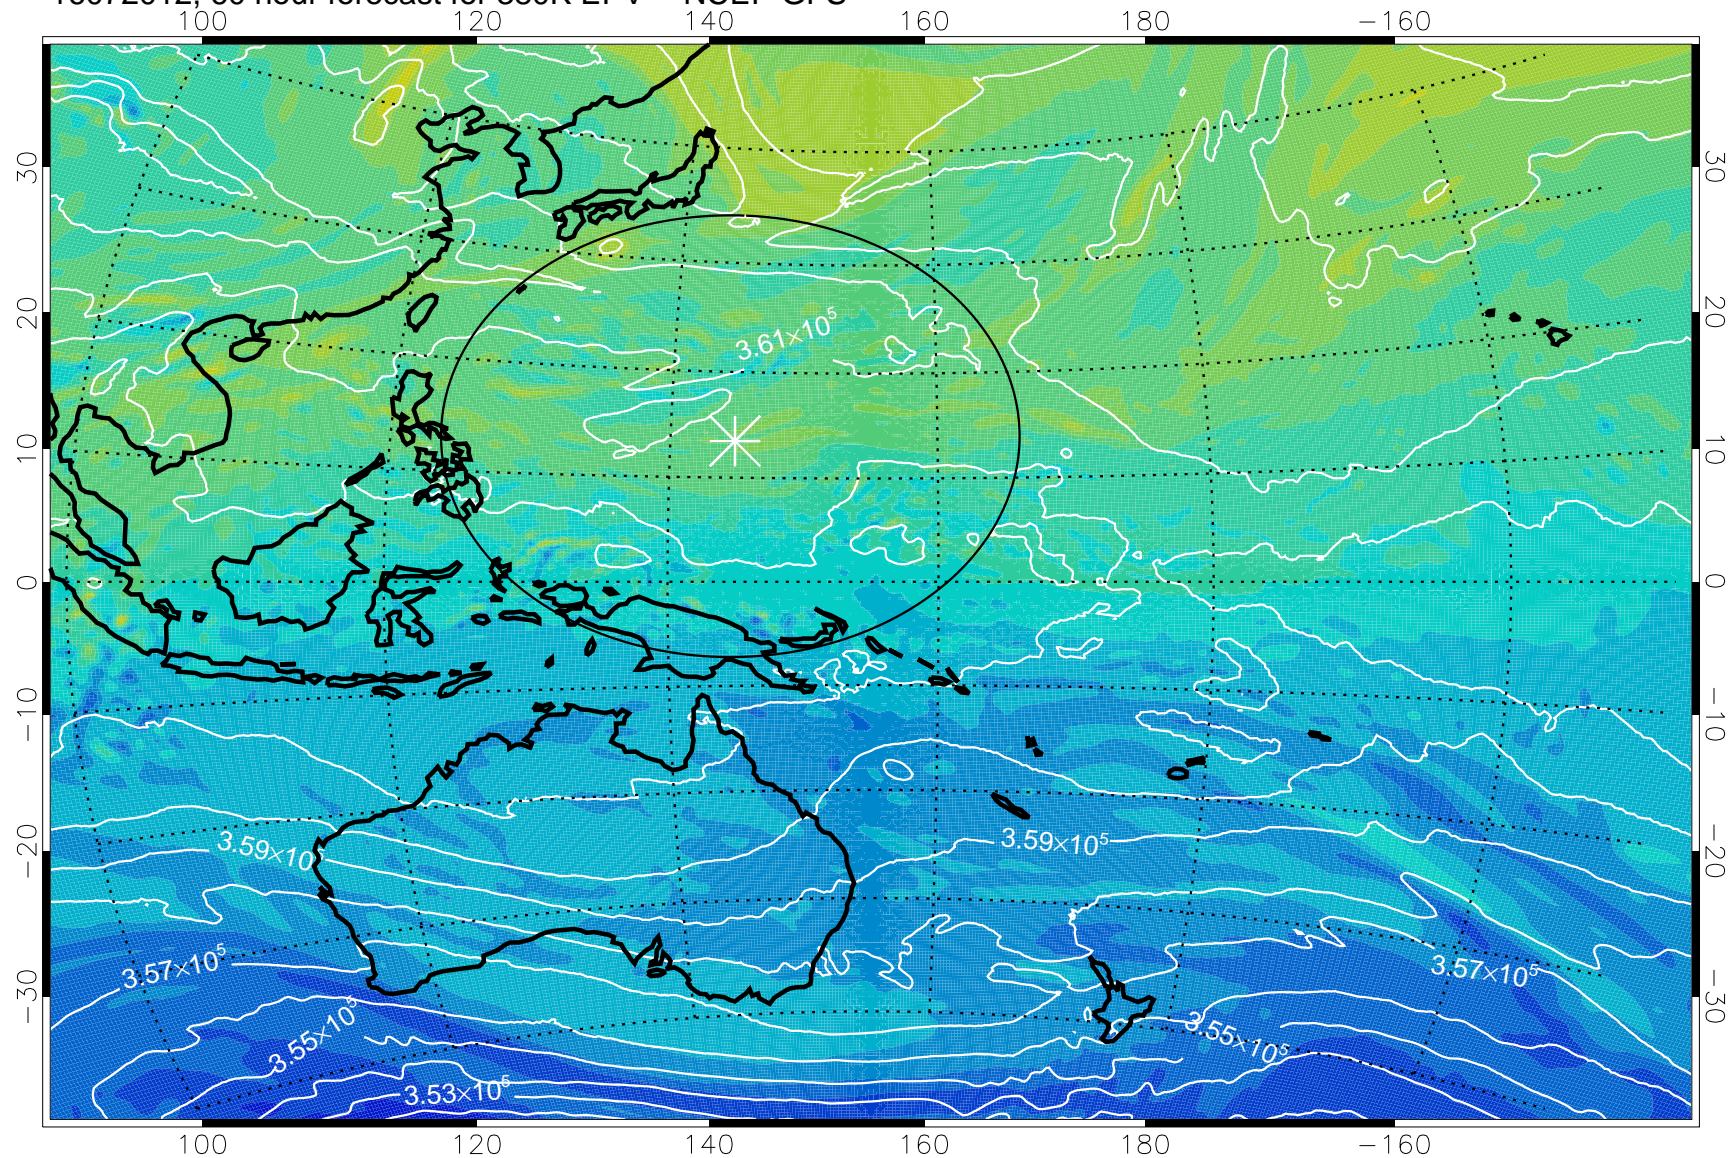

16071906, 30 hour forecast for 380K EPV -- NCEP GFS

380K Montgomery Streamfunction, white

Range ring of 2304 km

16071912, 36 hour forecast for 380K EPV -- NCEP GFS

380K Montgomery Streamfunction, white

Range ring of 2304 km

16071918, 42 hour forecast for 380K EPV -- NCEP GFS

380K Montgomery Streamfunction, white

Range ring of 2304 km

16072000, 48 hour forecast for 380K EPV -- NCEP GFS

380K Montgomery Streamfunction, white

Range ring of 2304 km

16072006, 54 hour forecast for 380K EPV -- NCEP GFS

380K Montgomery Streamfunction, white

Range ring of 2304 km

16072012, 60 hour forecast for 380K EPV -- NCEP GFS

380K Montgomery Streamfunction, white

Range ring of 2304 km

16072018, 66 hour forecast for 380K EPV -- NCEP GFS

380K Montgomery Streamfunction, white

Range ring of 2304 km

16072100, 72 hour forecast for 380K EPV -- NCEP GFS

380K Montgomery Streamfunction, white

Range ring of 2304 km