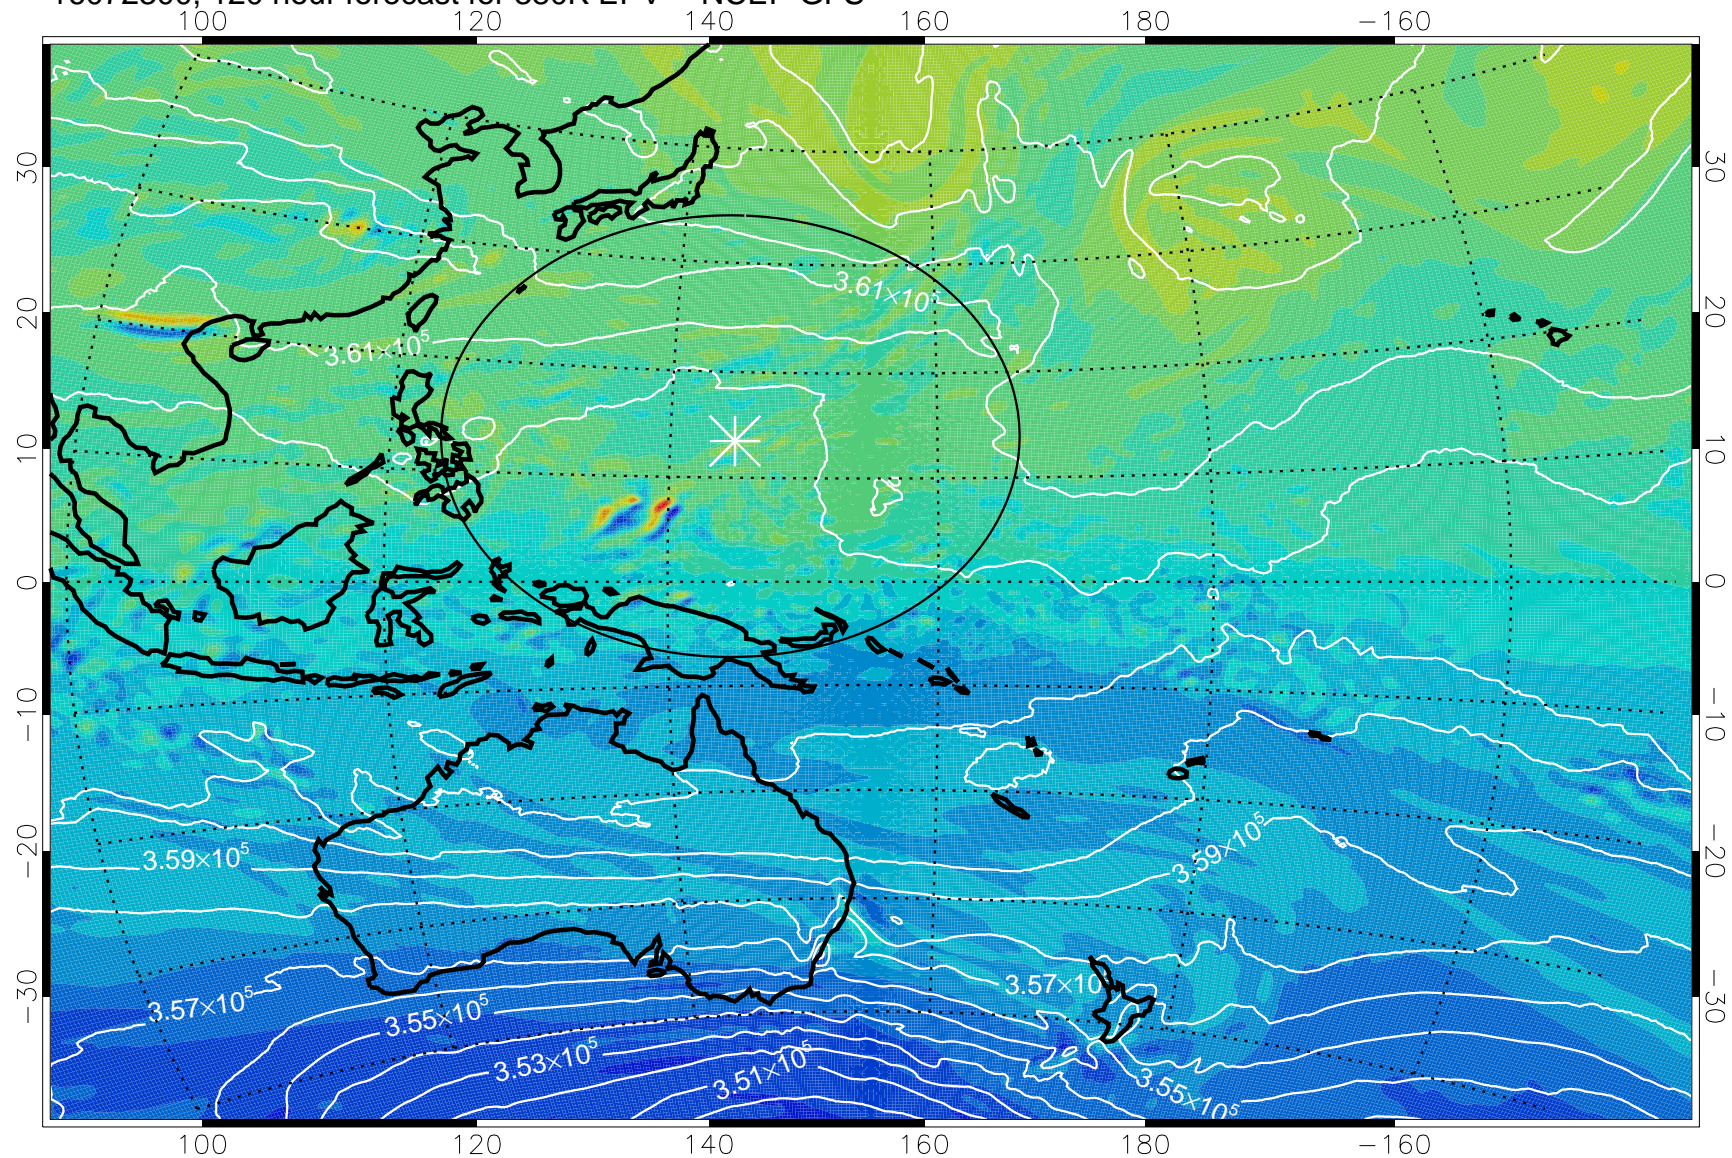

16072206, 102 hour forecast for 380K EPV -- NCEP GFS

380K Montgomery Streamfunction, white

Range ring of 2304 km

16072212, 108 hour forecast for 380K EPV -- NCEP GFS

380K Montgomery Streamfunction, white

Range ring of 2304 km

16072218, 114 hour forecast for 380K EPV -- NCEP GFS

380K Montgomery Streamfunction, white

Range ring of 2304 km

16072300, 120 hour forecast for 380K EPV -- NCEP GFS

380K Montgomery Streamfunction, white

Range ring of 2304 km