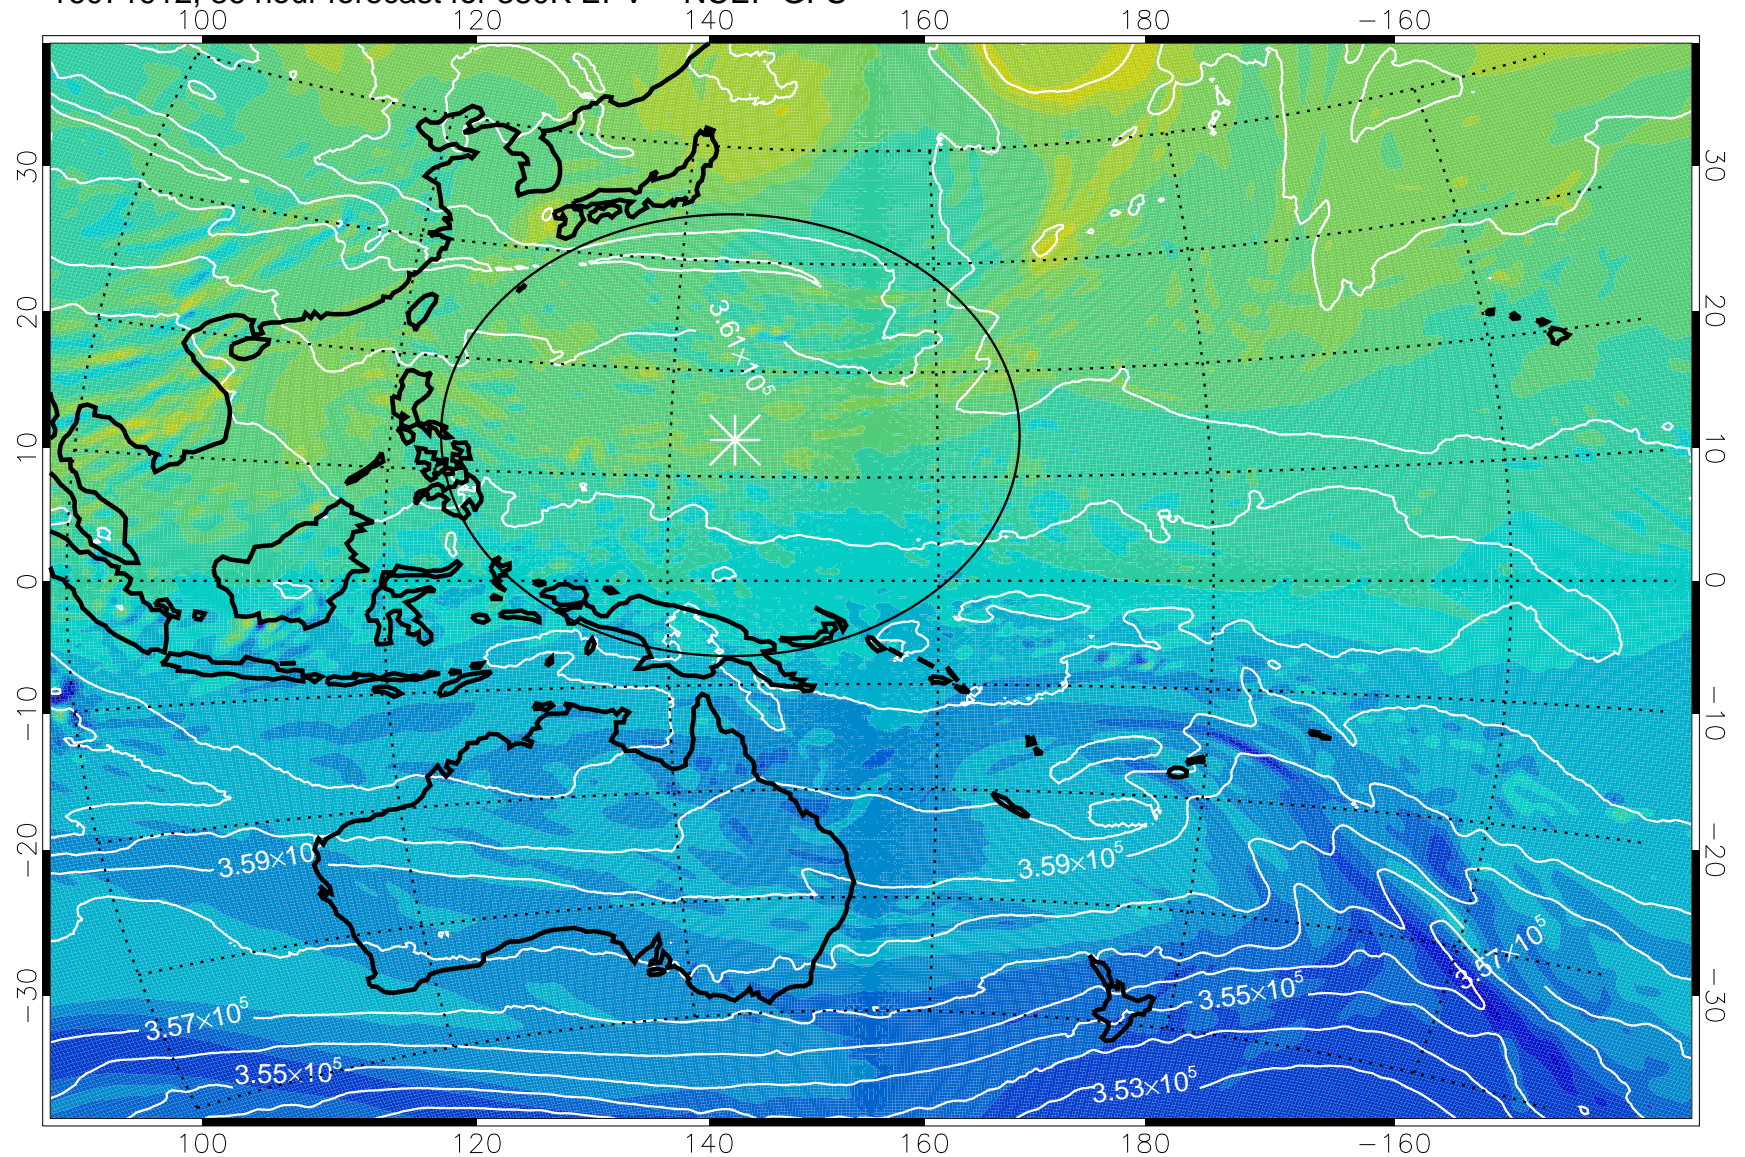

16071906, 30 hour forecast for 380K EPV -- NCEP GFS

380K Montgomery Streamfunction, white

Range ring of 2304 km

16071912, 36 hour forecast for 380K EPV -- NCEP GFS

380K Montgomery Streamfunction, white

Range ring of 2304 km

16071918, 42 hour forecast for 380K EPV -- NCEP GFS

380K Montgomery Streamfunction, white

Range ring of 2304 km

16072000, 48 hour forecast for 380K EPV -- NCEP GFS

380K Montgomery Streamfunction, white

Range ring of 2304 km

16072006, 54 hour forecast for 380K EPV -- NCEP GFS

380K Montgomery Streamfunction, white

Range ring of 2304 km

16072012, 60 hour forecast for 380K EPV -- NCEP GFS

380K Montgomery Streamfunction, white

Range ring of 2304 km

16072018, 66 hour forecast for 380K EPV -- NCEP GFS

380K Montgomery Streamfunction, white

Range ring of 2304 km

16072100, 72 hour forecast for 380K EPV -- NCEP GFS

380K Montgomery Streamfunction, white

Range ring of 2304 km