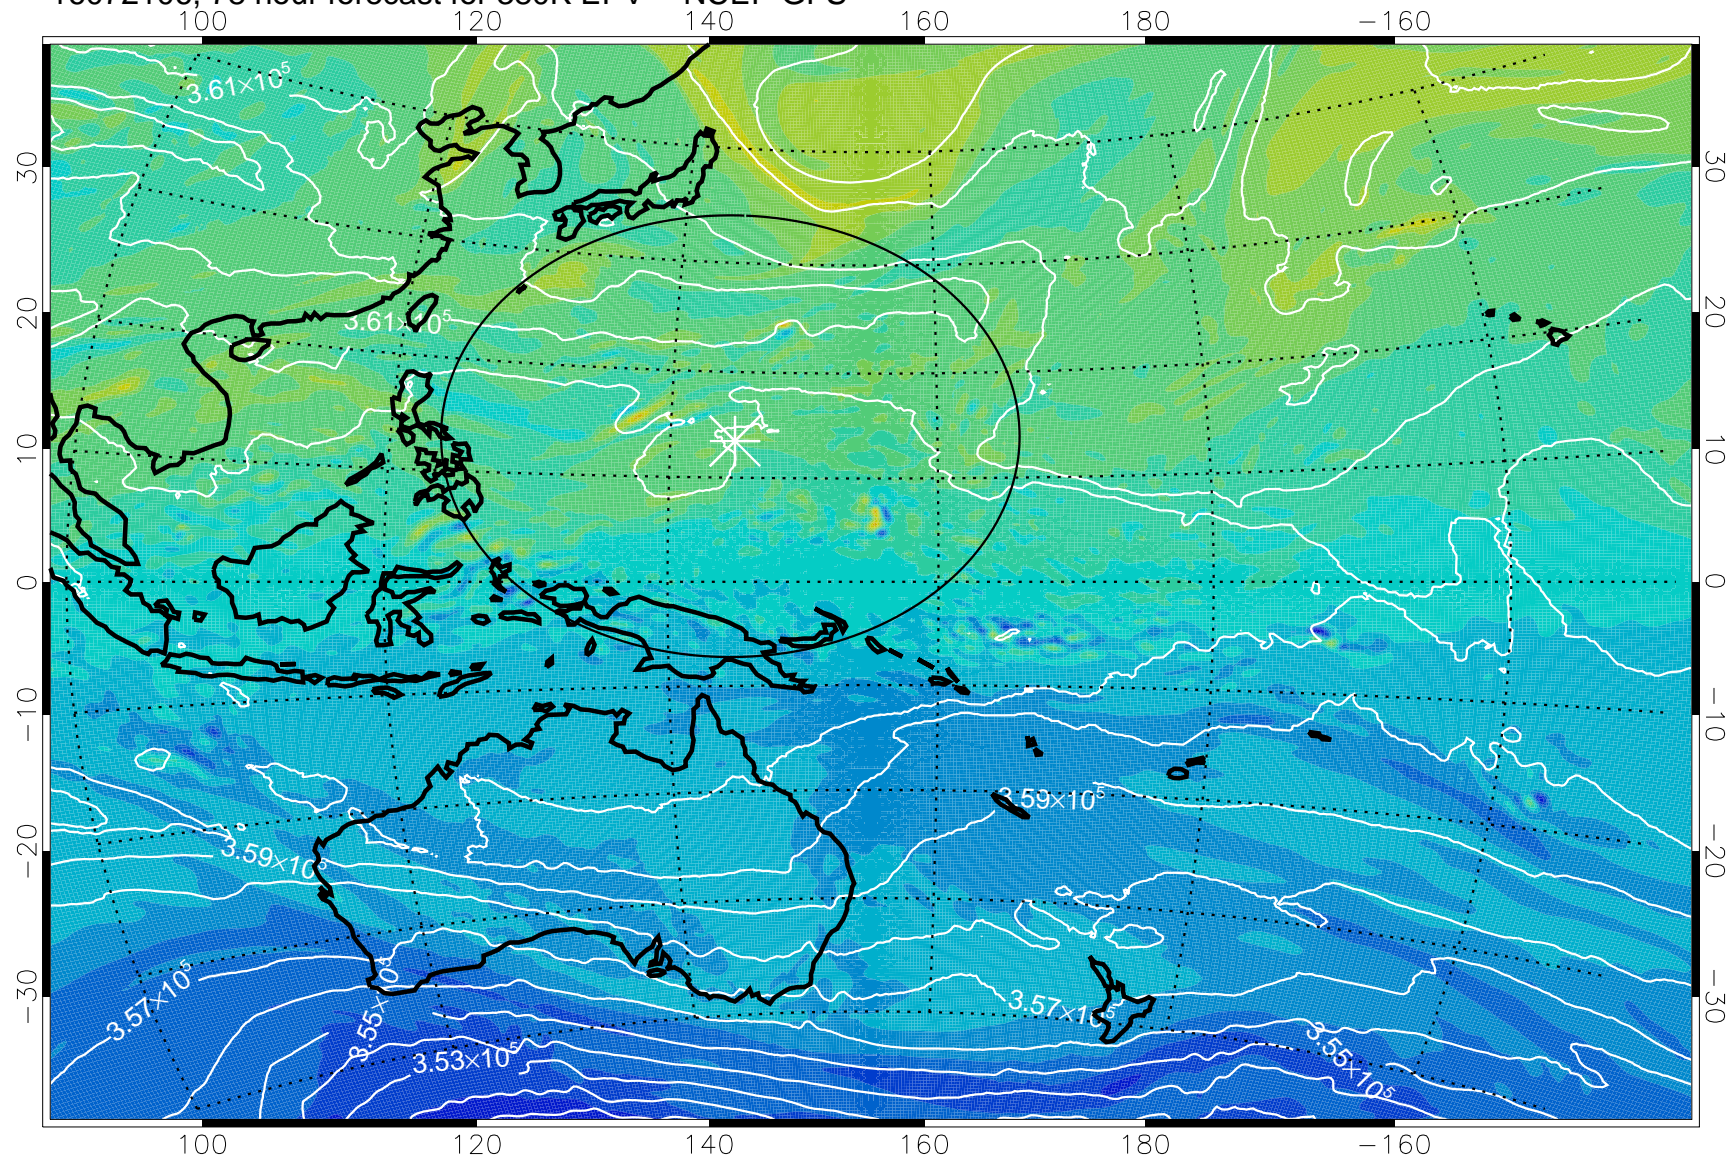

16072006, 54 hour forecast for 380K EPV -- NCEP GFS

380K Montgomery Streamfunction, white

Range ring of 2304 km

16072012, 60 hour forecast for 380K EPV -- NCEP GFS

380K Montgomery Streamfunction, white

Range ring of 2304 km

16072018, 66 hour forecast for 380K EPV -- NCEP GFS

380K Montgomery Streamfunction, white

Range ring of 2304 km

16072100, 72 hour forecast for 380K EPV -- NCEP GFS

380K Montgomery Streamfunction, white

Range ring of 2304 km

16072106, 78 hour forecast for 380K EPV -- NCEP GFS

380K Montgomery Streamfunction, white

Range ring of 2304 km

16072112, 84 hour forecast for 380K EPV -- NCEP GFS

380K Montgomery Streamfunction, white

Range ring of 2304 km

16072118, 90 hour forecast for 380K EPV -- NCEP GFS

380K Montgomery Streamfunction, white

Range ring of 2304 km

16072200, 96 hour forecast for 380K EPV -- NCEP GFS

380K Montgomery Streamfunction, white

Range ring of 2304 km