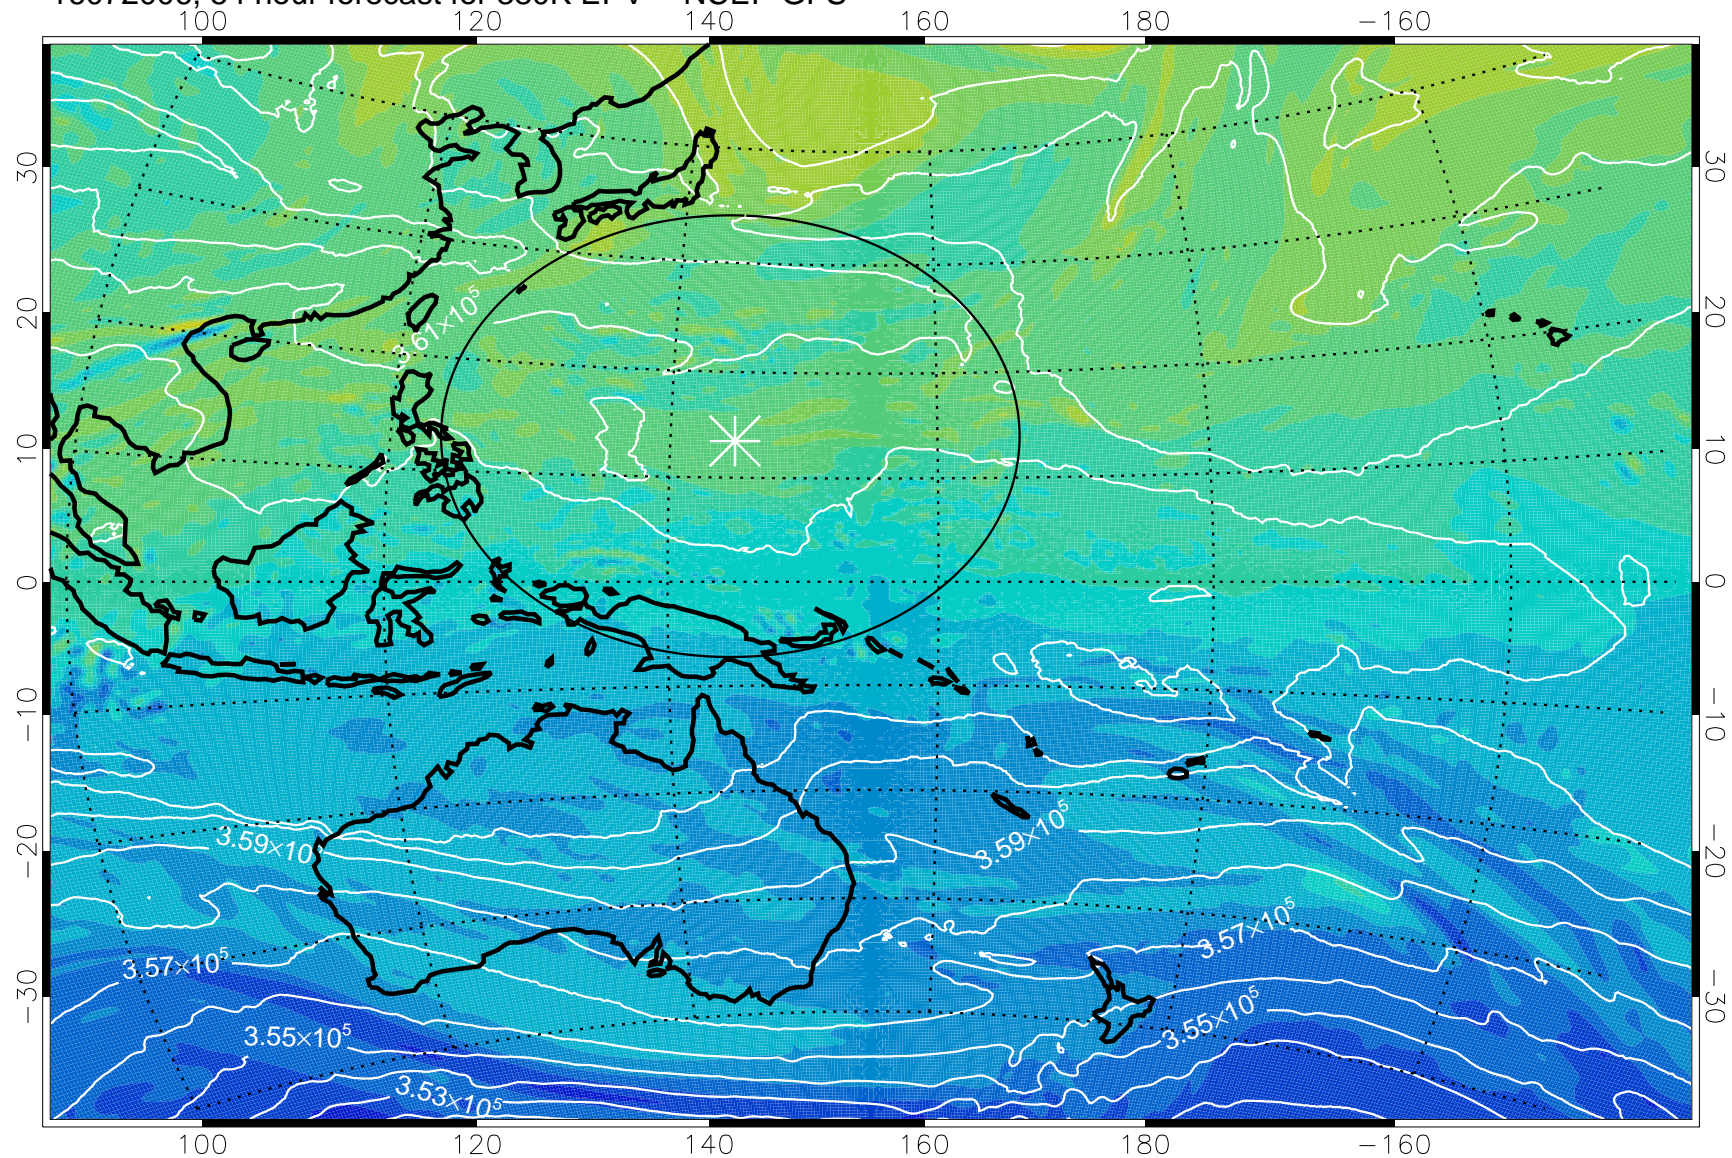

16071906, 30 hour forecast for 380K EPV -- NCEP GFS

380K Montgomery Streamfunction, white

Range ring of 2304 km

16071912, 36 hour forecast for 380K EPV -- NCEP GFS

380K Montgomery Streamfunction, white

Range ring of 2304 km

16071918, 42 hour forecast for 380K EPV -- NCEP GFS

380K Montgomery Streamfunction, white

Range ring of 2304 km

16072000, 48 hour forecast for 380K EPV -- NCEP GFS

380K Montgomery Streamfunction, white

Range ring of 2304 km

16072006, 54 hour forecast for 380K EPV -- NCEP GFS

380K Montgomery Streamfunction, white

Range ring of 2304 km

16072012, 60 hour forecast for 380K EPV -- NCEP GFS

380K Montgomery Streamfunction, white

Range ring of 2304 km

16072018, 66 hour forecast for 380K EPV -- NCEP GFS

380K Montgomery Streamfunction, white

Range ring of 2304 km

16072100, 72 hour forecast for 380K EPV -- NCEP GFS

380K Montgomery Streamfunction, white

Range ring of 2304 km