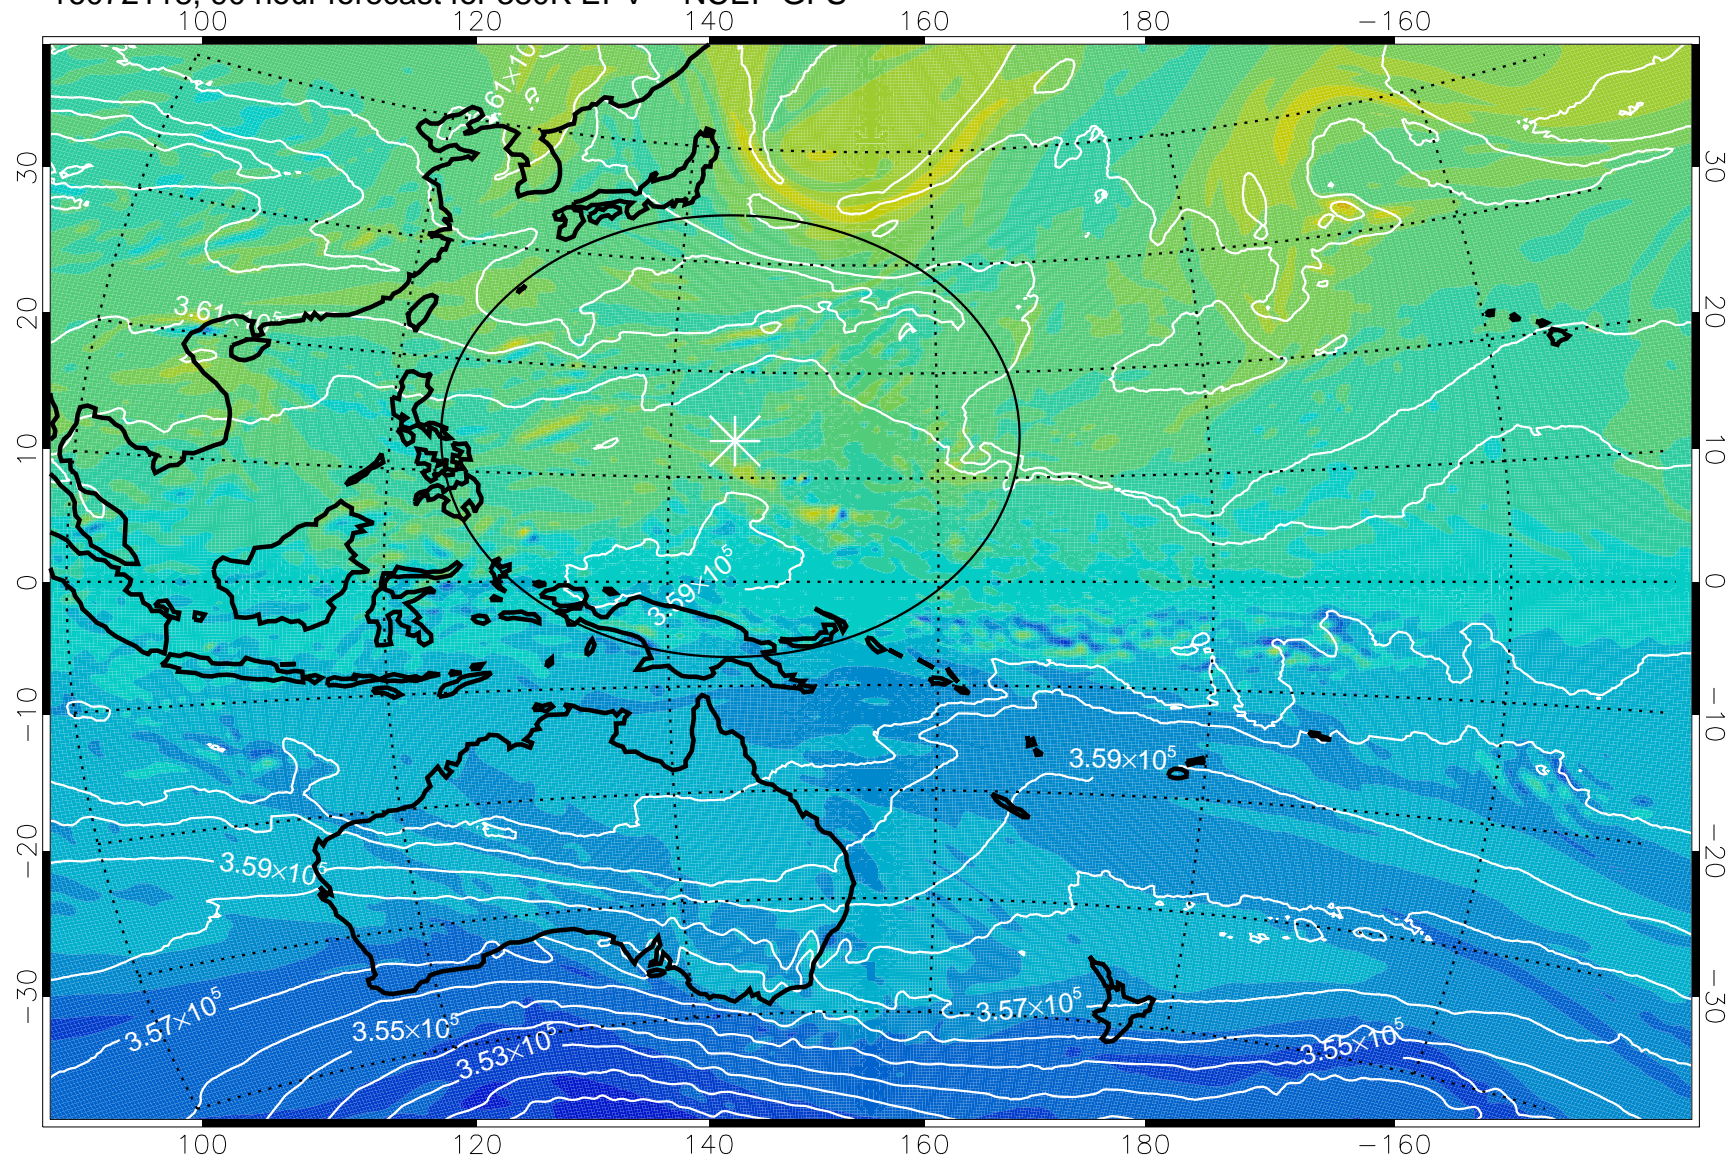

16072018, 66 hour forecast for 380K EPV -- NCEP GFS

380K Montgomery Streamfunction, white

Range ring of 2304 km

16072100, 72 hour forecast for 380K EPV -- NCEP GFS

380K Montgomery Streamfunction, white

Range ring of 2304 km

16072106, 78 hour forecast for 380K EPV -- NCEP GFS

380K Montgomery Streamfunction, white

Range ring of 2304 km

16072112, 84 hour forecast for 380K EPV -- NCEP GFS

380K Montgomery Streamfunction, white

Range ring of 2304 km

16072118, 90 hour forecast for 380K EPV -- NCEP GFS

380K Montgomery Streamfunction, white

Range ring of 2304 km

16072200, 96 hour forecast for 380K EPV -- NCEP GFS

380K Montgomery Streamfunction, white

Range ring of 2304 km

16072206, 102 hour forecast for 380K EPV -- NCEP GFS

380K Montgomery Streamfunction, white

Range ring of 2304 km

16072212, 108 hour forecast for 380K EPV -- NCEP GFS

380K Montgomery Streamfunction, white

Range ring of 2304 km