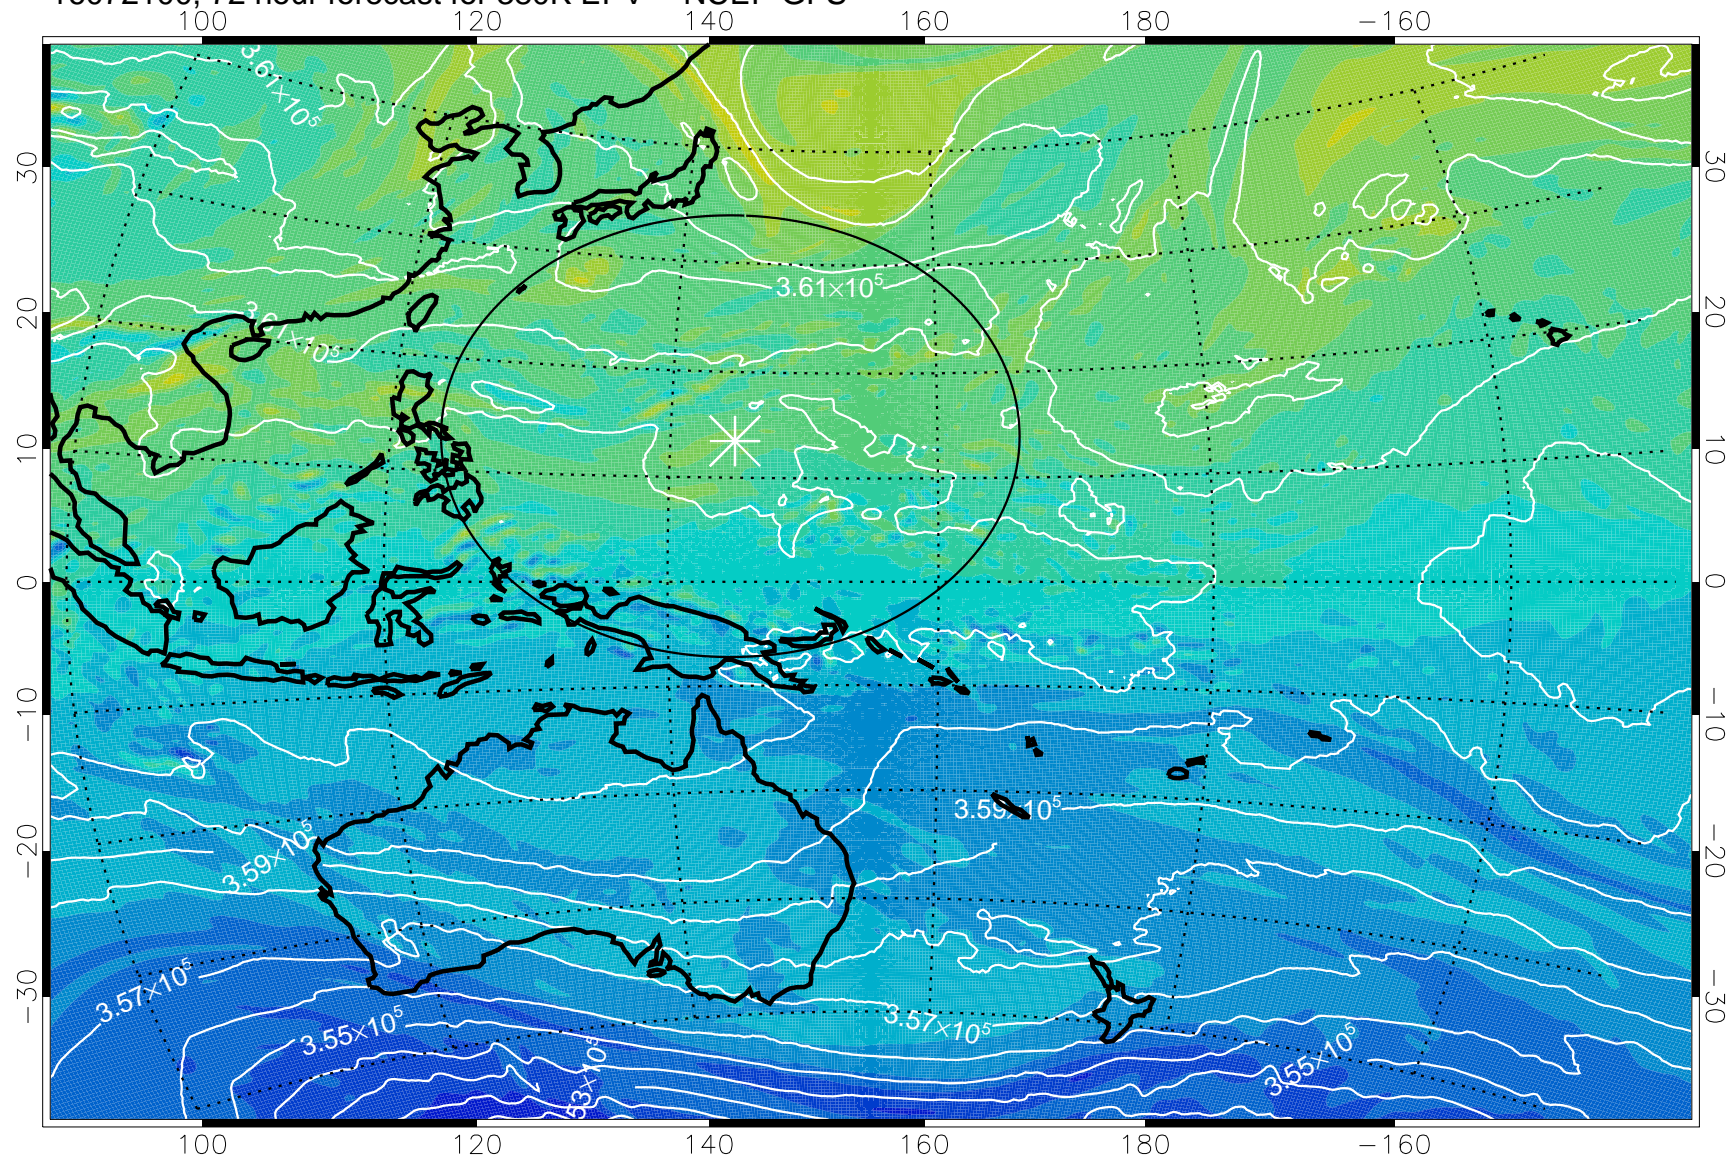

16071918, 42 hour forecast for 380K EPV -- NCEP GFS

380K Montgomery Streamfunction, white

Range ring of 2304 km

16072000, 48 hour forecast for 380K EPV -- NCEP GFS

380K Montgomery Streamfunction, white

Range ring of 2304 km

16072006, 54 hour forecast for 380K EPV -- NCEP GFS

380K Montgomery Streamfunction, white

Range ring of 2304 km

16072012, 60 hour forecast for 380K EPV -- NCEP GFS

380K Montgomery Streamfunction, white

Range ring of 2304 km

16072018, 66 hour forecast for 380K EPV -- NCEP GFS

380K Montgomery Streamfunction, white

Range ring of 2304 km

16072100, 72 hour forecast for 380K EPV -- NCEP GFS

380K Montgomery Streamfunction, white

Range ring of 2304 km

16072106, 78 hour forecast for 380K EPV -- NCEP GFS

380K Montgomery Streamfunction, white

Range ring of 2304 km

16072112, 84 hour forecast for 380K EPV -- NCEP GFS

380K Montgomery Streamfunction, white

Range ring of 2304 km