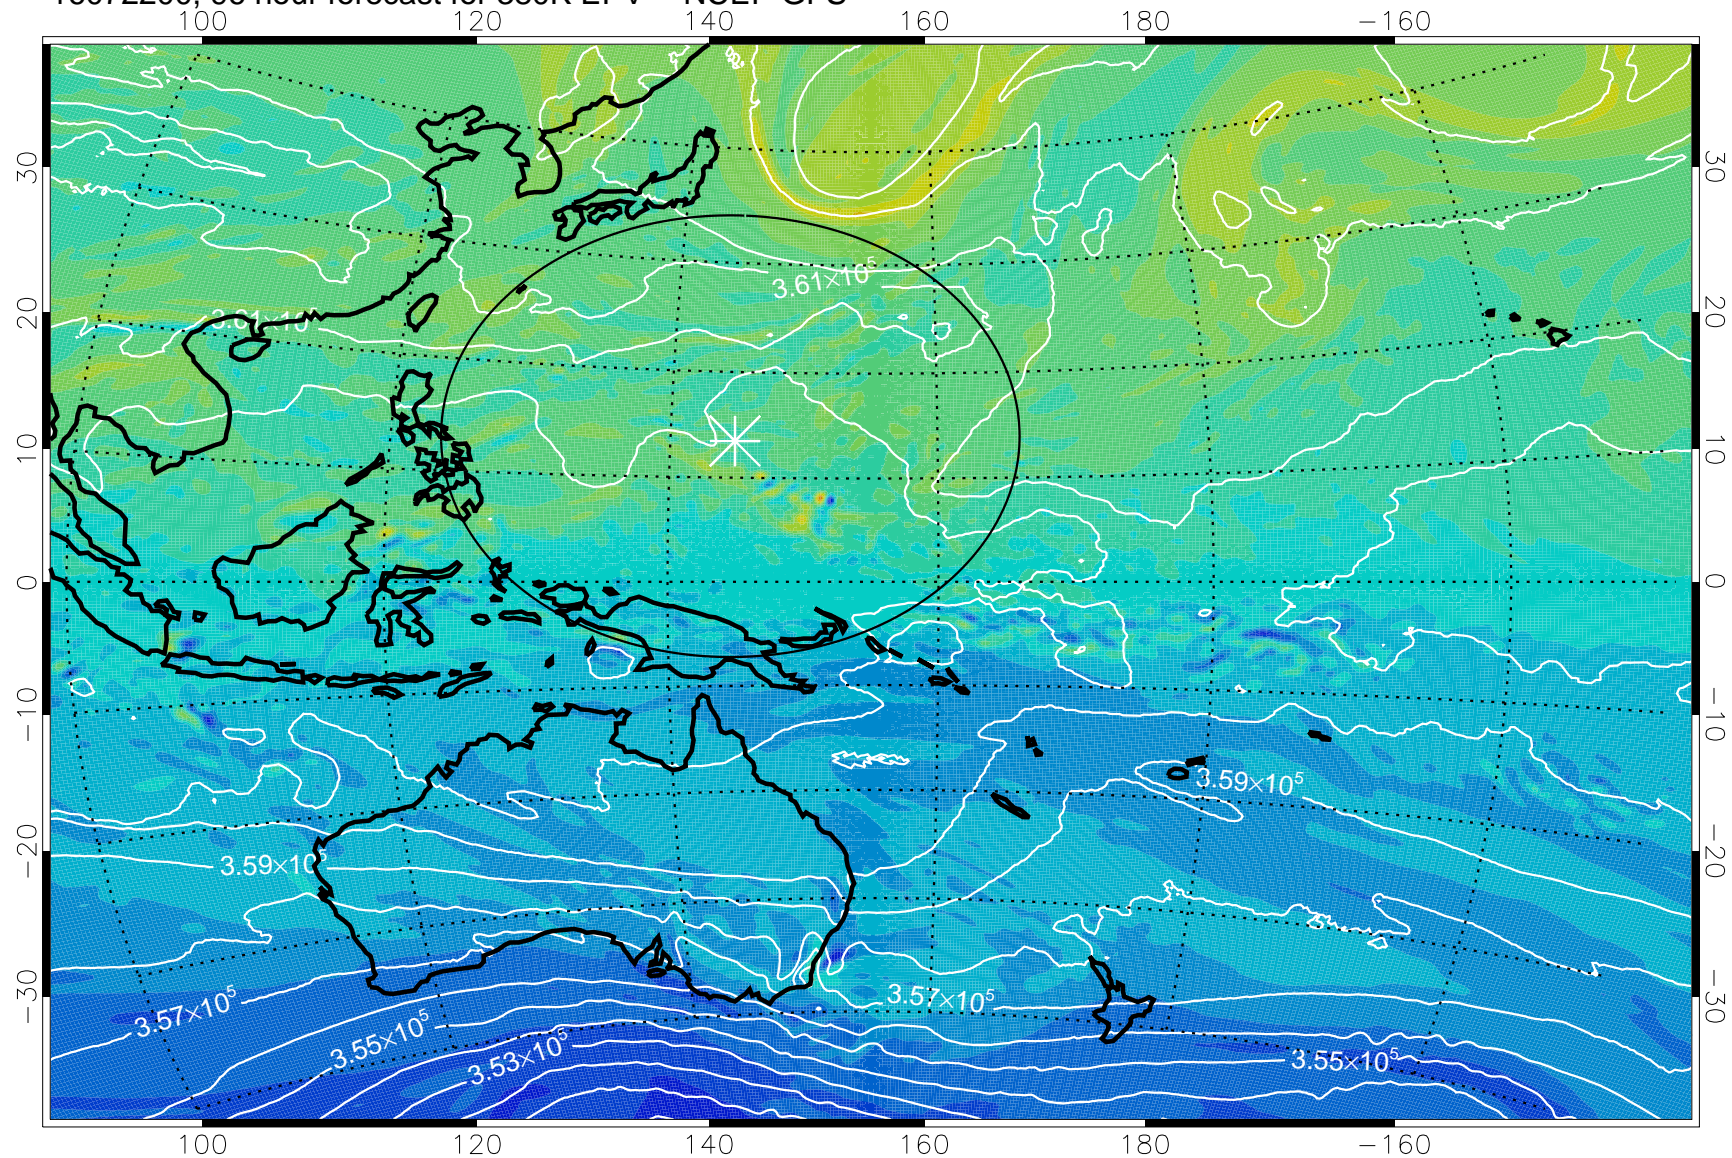

16072018, 66 hour forecast for 380K EPV -- NCEP GFS

380K Montgomery Streamfunction, white

Range ring of 2304 km

16072100, 72 hour forecast for 380K EPV -- NCEP GFS

380K Montgomery Streamfunction, white

Range ring of 2304 km

16072106, 78 hour forecast for 380K EPV -- NCEP GFS

380K Montgomery Streamfunction, white

Range ring of 2304 km

16072112, 84 hour forecast for 380K EPV -- NCEP GFS

380K Montgomery Streamfunction, white

Range ring of 2304 km

16072118, 90 hour forecast for 380K EPV -- NCEP GFS

380K Montgomery Streamfunction, white

Range ring of 2304 km

16072200, 96 hour forecast for 380K EPV -- NCEP GFS

380K Montgomery Streamfunction, white

Range ring of 2304 km

16072206, 102 hour forecast for 380K EPV -- NCEP GFS

380K Montgomery Streamfunction, white

Range ring of 2304 km

16072212, 108 hour forecast for 380K EPV -- NCEP GFS

380K Montgomery Streamfunction, white

Range ring of 2304 km