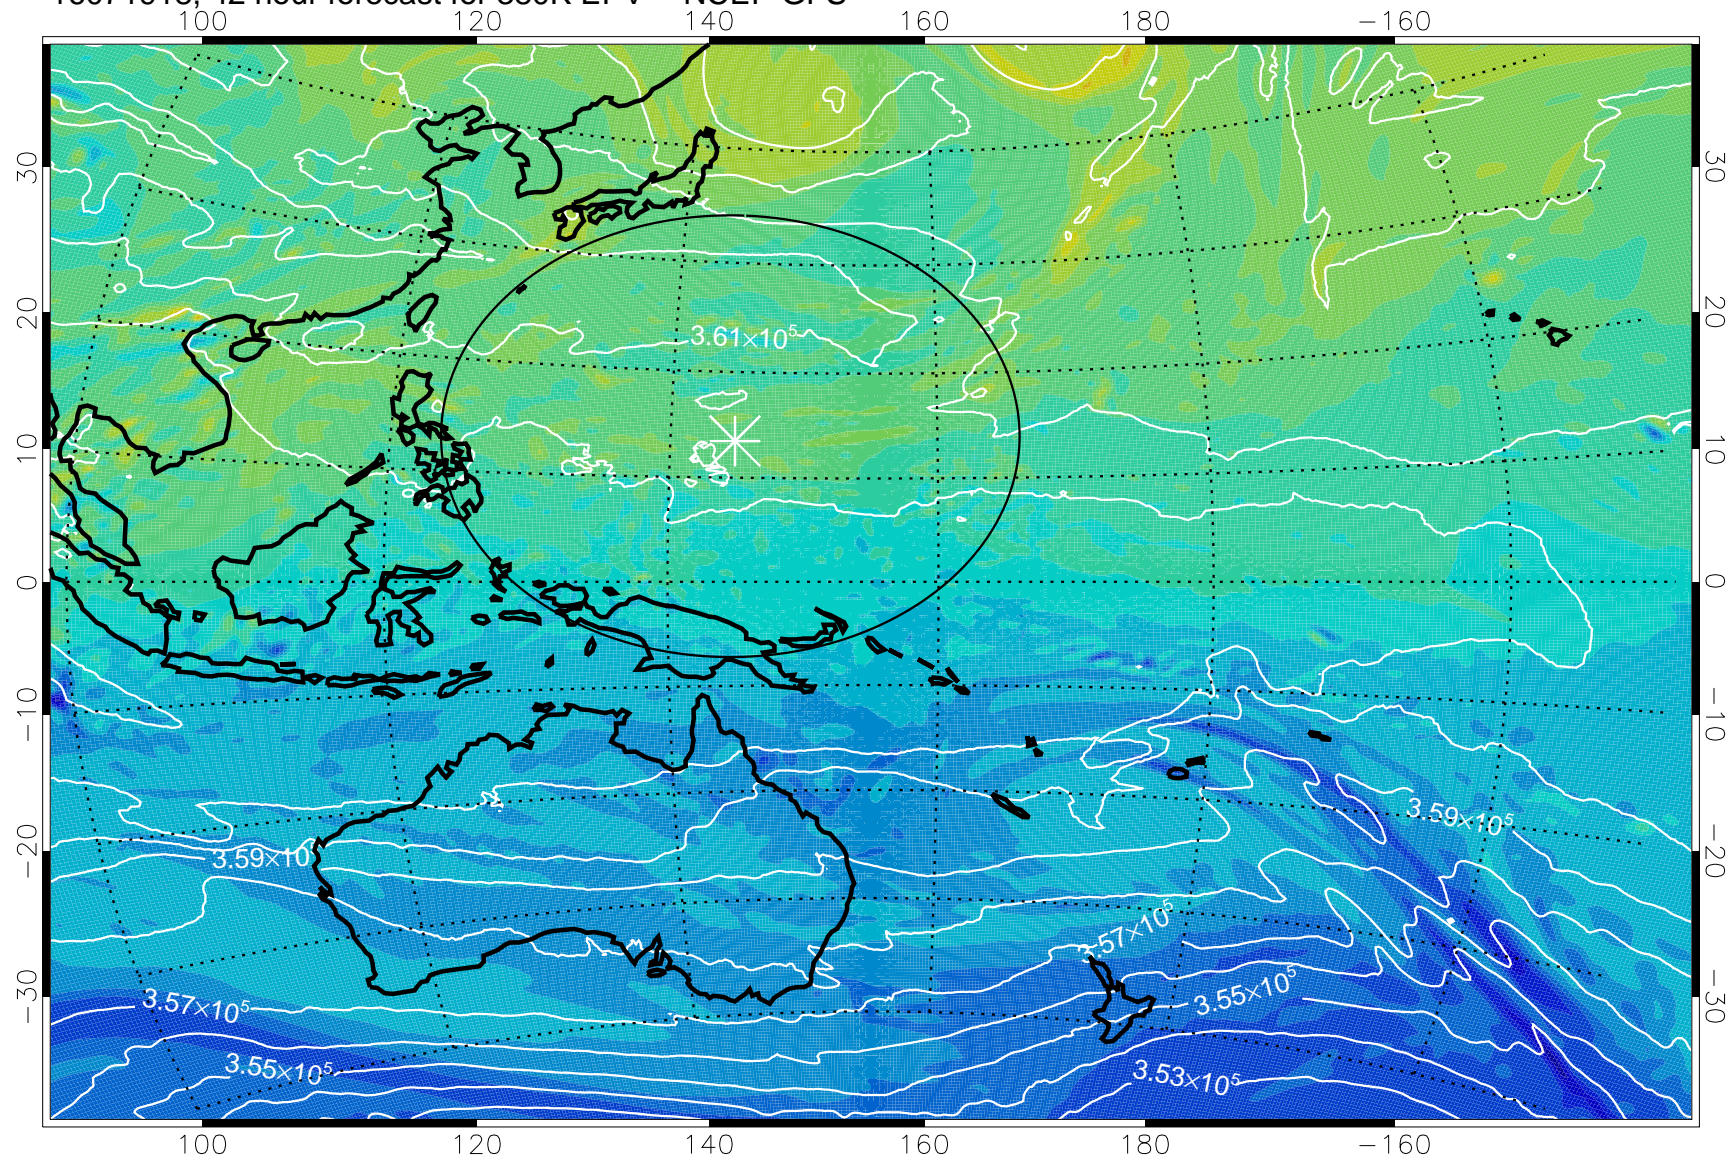

16071906, 30 hour forecast for 380K EPV -- NCEP GFS

380K Montgomery Streamfunction, white

Range ring of 2304 km

16071912, 36 hour forecast for 380K EPV -- NCEP GFS

380K Montgomery Streamfunction, white

Range ring of 2304 km

16071918, 42 hour forecast for 380K EPV -- NCEP GFS

380K Montgomery Streamfunction, white

Range ring of 2304 km

16072000, 48 hour forecast for 380K EPV -- NCEP GFS

380K Montgomery Streamfunction, white

Range ring of 2304 km

16072006, 54 hour forecast for 380K EPV -- NCEP GFS

380K Montgomery Streamfunction, white

Range ring of 2304 km

16072012, 60 hour forecast for 380K EPV -- NCEP GFS

380K Montgomery Streamfunction, white

Range ring of 2304 km

16072018, 66 hour forecast for 380K EPV -- NCEP GFS

380K Montgomery Streamfunction, white

Range ring of 2304 km

16072100, 72 hour forecast for 380K EPV -- NCEP GFS

380K Montgomery Streamfunction, white

Range ring of 2304 km