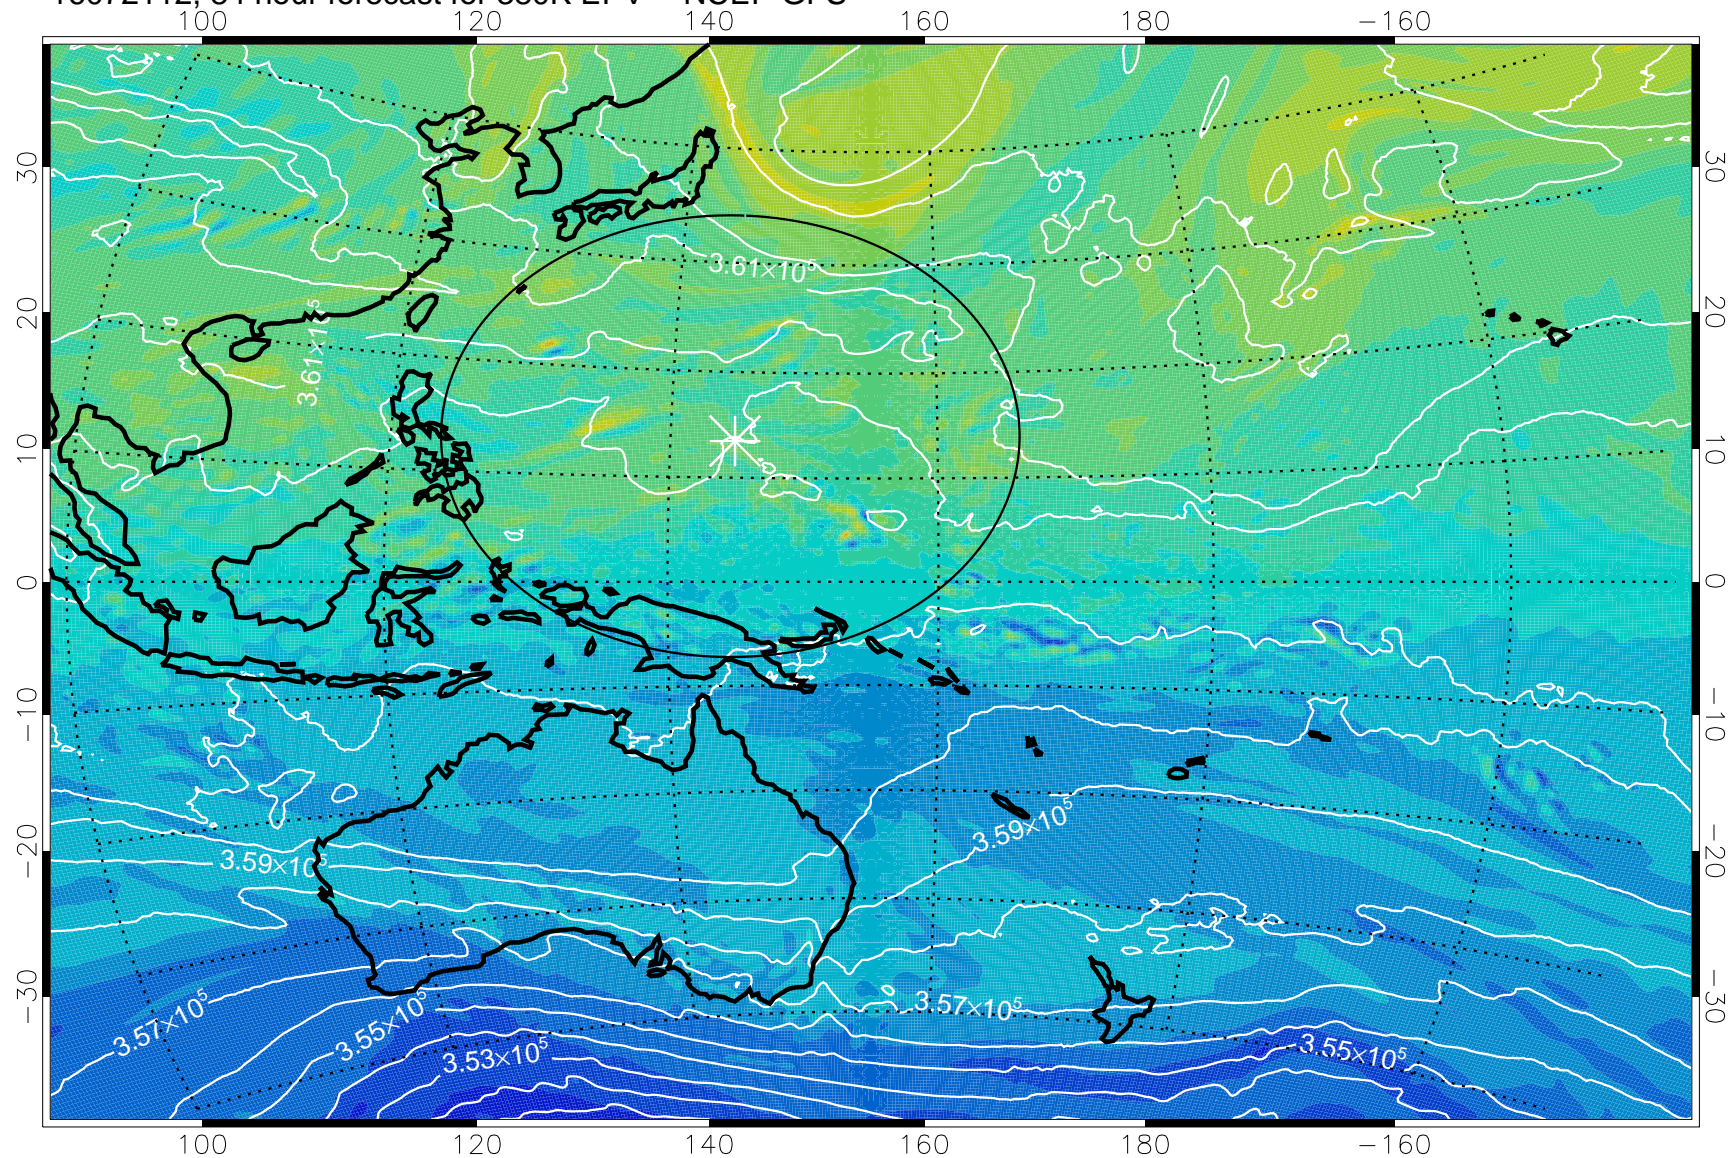

16072018, 66 hour forecast for 380K EPV -- NCEP GFS

380K Montgomery Streamfunction, white

Range ring of 2304 km

16072100, 72 hour forecast for 380K EPV -- NCEP GFS

380K Montgomery Streamfunction, white

Range ring of 2304 km

16072106, 78 hour forecast for 380K EPV -- NCEP GFS

380K Montgomery Streamfunction, white

Range ring of 2304 km

16072112, 84 hour forecast for 380K EPV -- NCEP GFS

380K Montgomery Streamfunction, white

Range ring of 2304 km

16072118, 90 hour forecast for 380K EPV -- NCEP GFS

380K Montgomery Streamfunction, white

Range ring of 2304 km

16072200, 96 hour forecast for 380K EPV -- NCEP GFS

380K Montgomery Streamfunction, white

Range ring of 2304 km

16072206, 102 hour forecast for 380K EPV -- NCEP GFS

380K Montgomery Streamfunction, white

Range ring of 2304 km

16072212, 108 hour forecast for 380K EPV -- NCEP GFS

380K Montgomery Streamfunction, white

Range ring of 2304 km