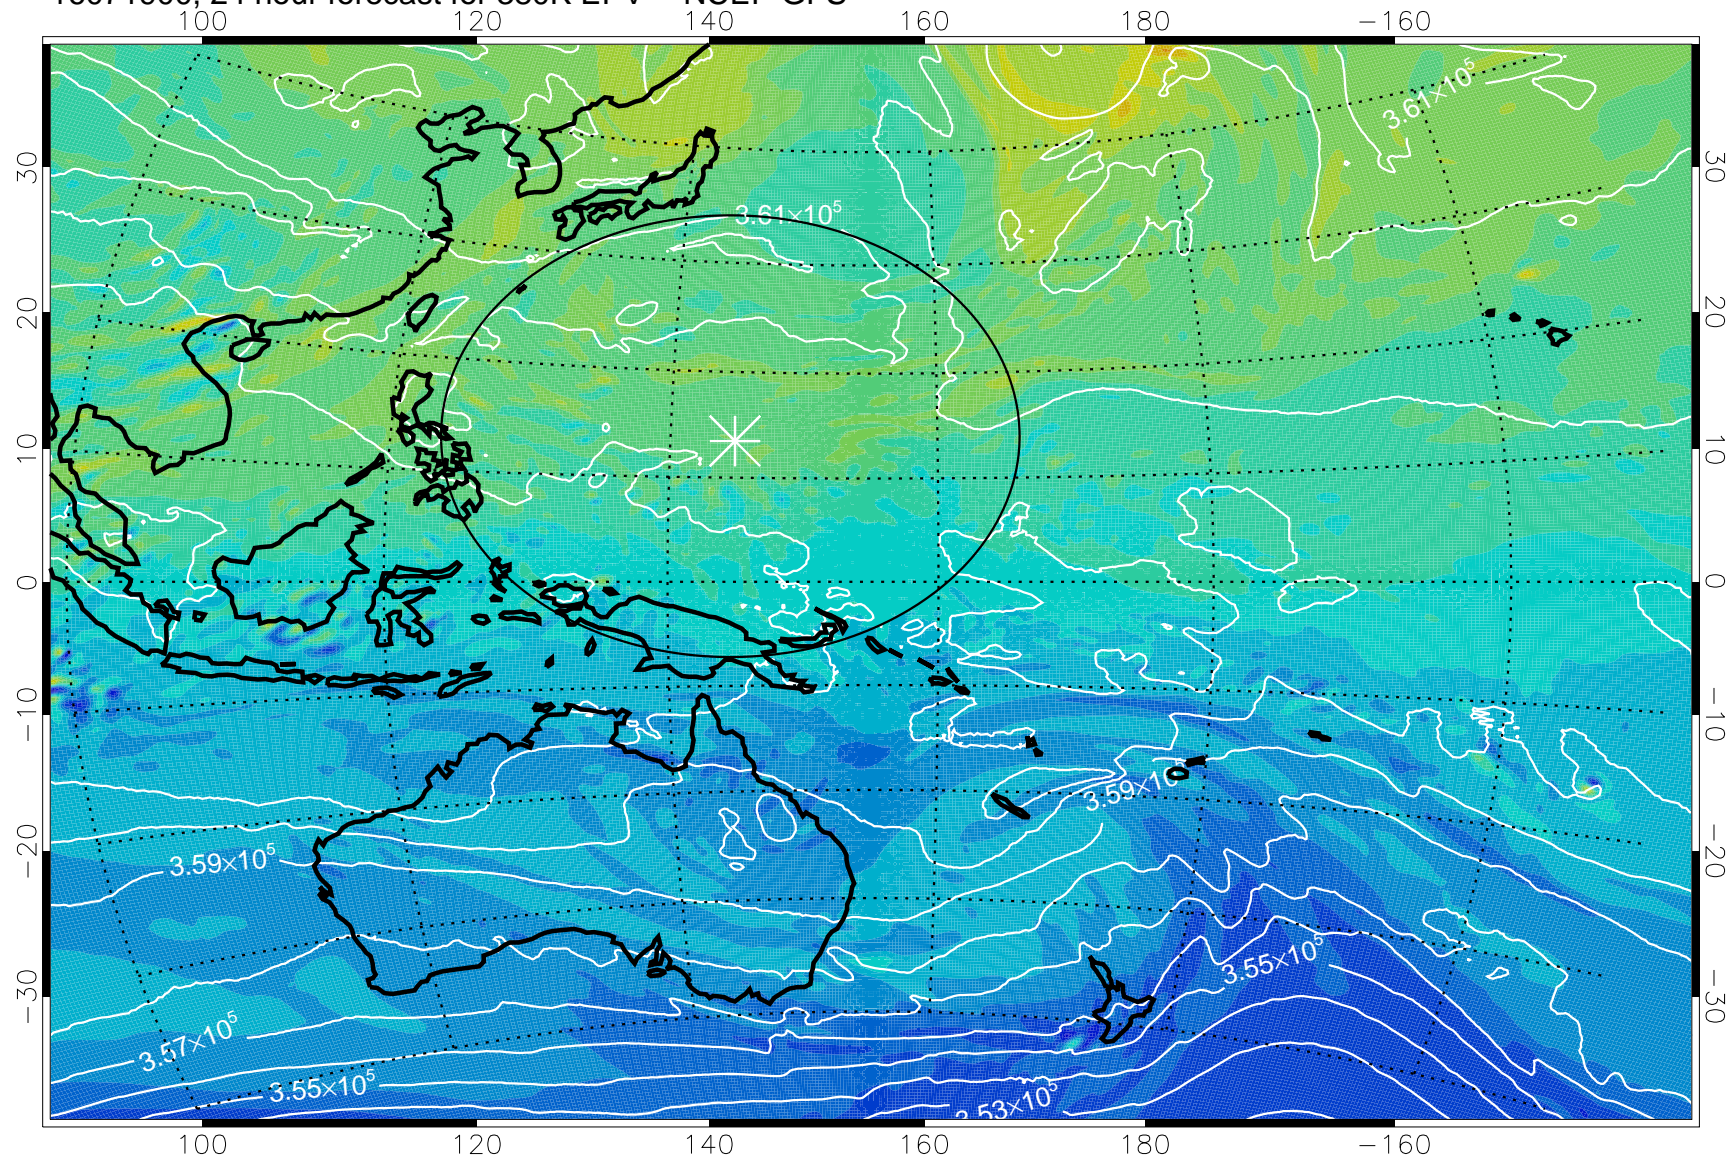

16071818, 18 hour forecast for 380K EPV -- NCEP GFS

380K Montgomery Streamfunction, white

Range ring of 2304 km

16071900, 24 hour forecast for 380K EPV -- NCEP GFS

380K Montgomery Streamfunction, white

Range ring of 2304 km

16071906, 30 hour forecast for 380K EPV -- NCEP GFS

380K Montgomery Streamfunction, white

Range ring of 2304 km

16071912, 36 hour forecast for 380K EPV -- NCEP GFS

380K Montgomery Streamfunction, white

Range ring of 2304 km

16071918, 42 hour forecast for 380K EPV -- NCEP GFS

380K Montgomery Streamfunction, white

Range ring of 2304 km

16072000, 48 hour forecast for 380K EPV -- NCEP GFS

380K Montgomery Streamfunction, white

Range ring of 2304 km

16072018, 66 hour forecast for 380K EPV -- NCEP GFS

380K Montgomery Streamfunction, white

Range ring of 2304 km

16072100, 72 hour forecast for 380K EPV -- NCEP GFS

380K Montgomery Streamfunction, white

Range ring of 2304 km