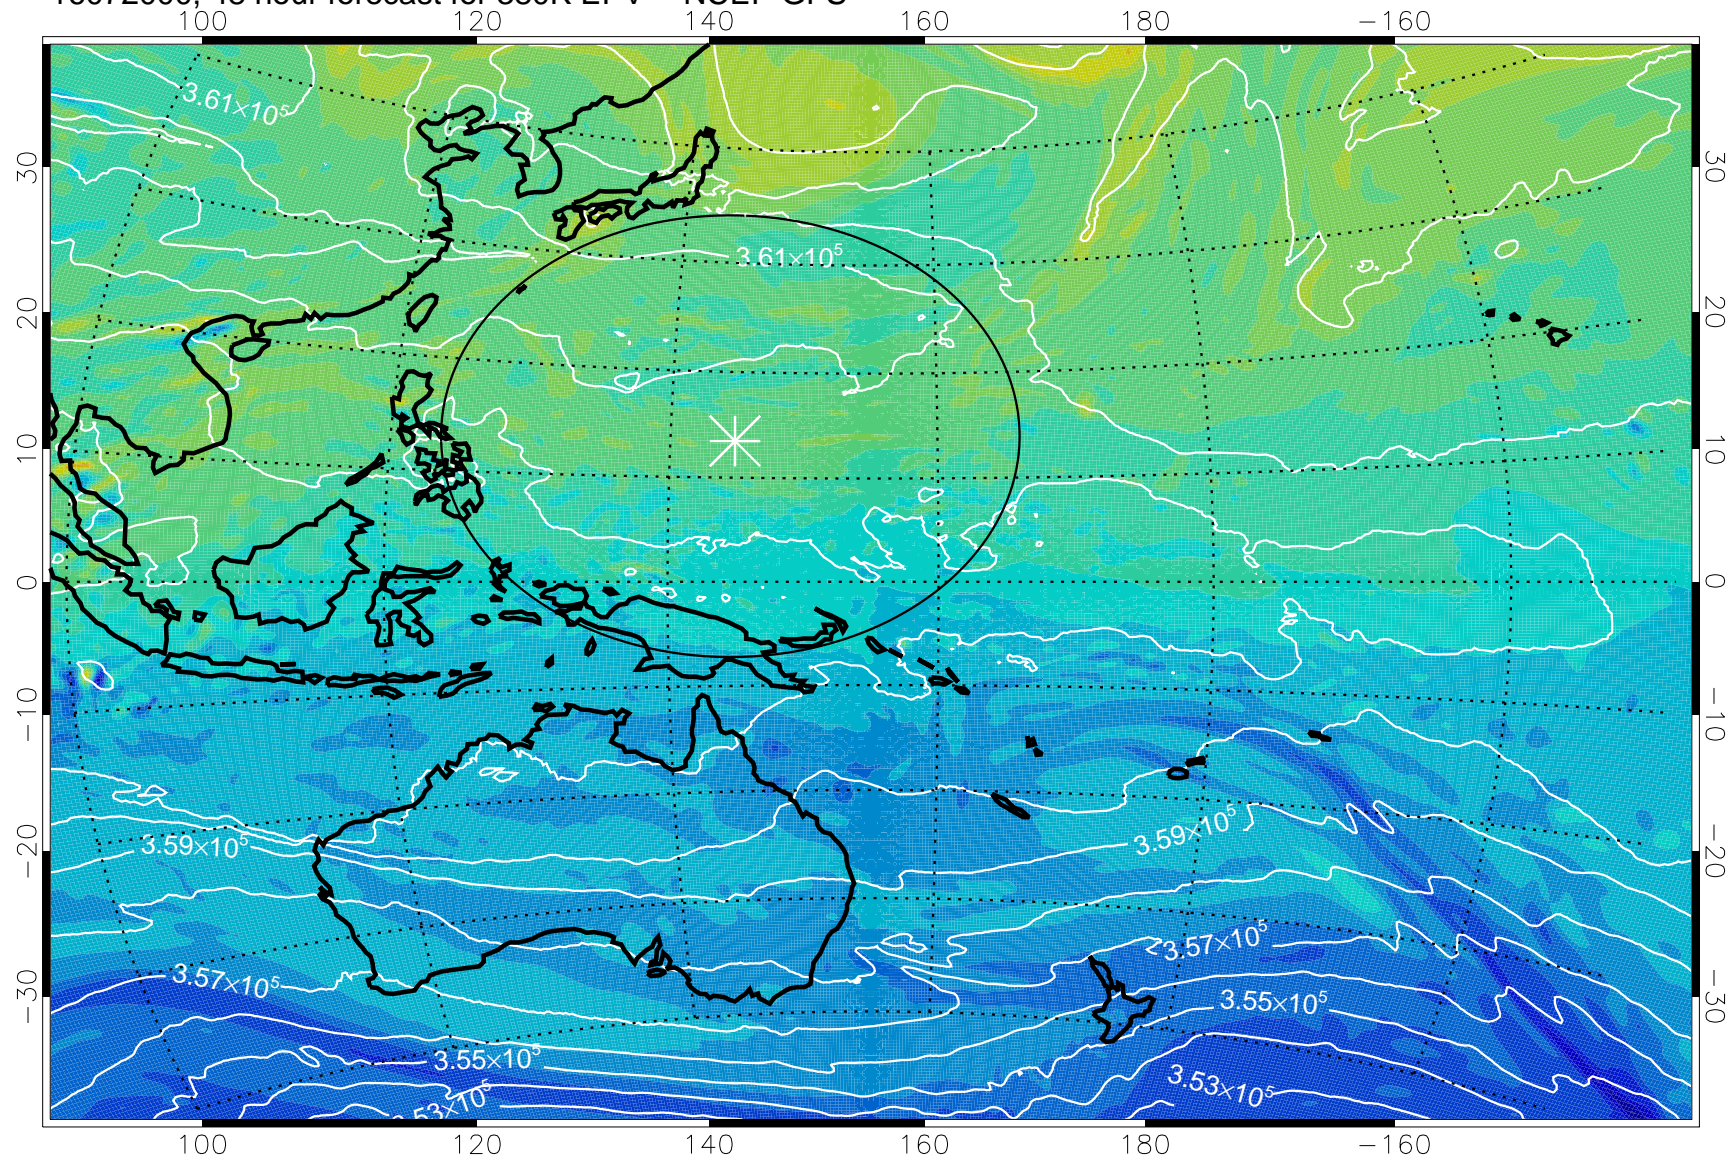

16071906, 30 hour forecast for 380K EPV -- NCEP GFS

380K Montgomery Streamfunction, white

Range ring of 2304 km

16071912, 36 hour forecast for 380K EPV -- NCEP GFS

380K Montgomery Streamfunction, white

Range ring of 2304 km

16071918, 42 hour forecast for 380K EPV -- NCEP GFS

380K Montgomery Streamfunction, white

Range ring of 2304 km

16072000, 48 hour forecast for 380K EPV -- NCEP GFS

380K Montgomery Streamfunction, white

Range ring of 2304 km

16072006, 54 hour forecast for 380K EPV -- NCEP GFS

380K Montgomery Streamfunction, white

Range ring of 2304 km

16072012, 60 hour forecast for 380K EPV -- NCEP GFS

380K Montgomery Streamfunction, white

Range ring of 2304 km

16072018, 66 hour forecast for 380K EPV -- NCEP GFS

380K Montgomery Streamfunction, white

Range ring of 2304 km

16072100, 72 hour forecast for 380K EPV -- NCEP GFS

380K Montgomery Streamfunction, white

Range ring of 2304 km