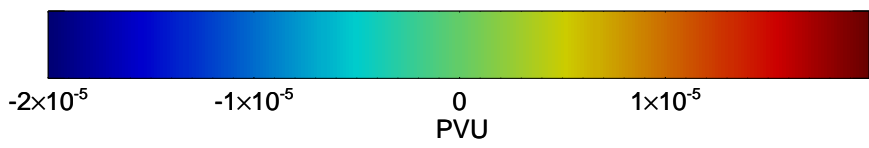

16072218, 114 hour forecast for 355K EPV -- NCEP GFS

355K Montgomery Streamfunction, white
EPV Tropopause (2 PVU) Position
Range ring of 2304 km