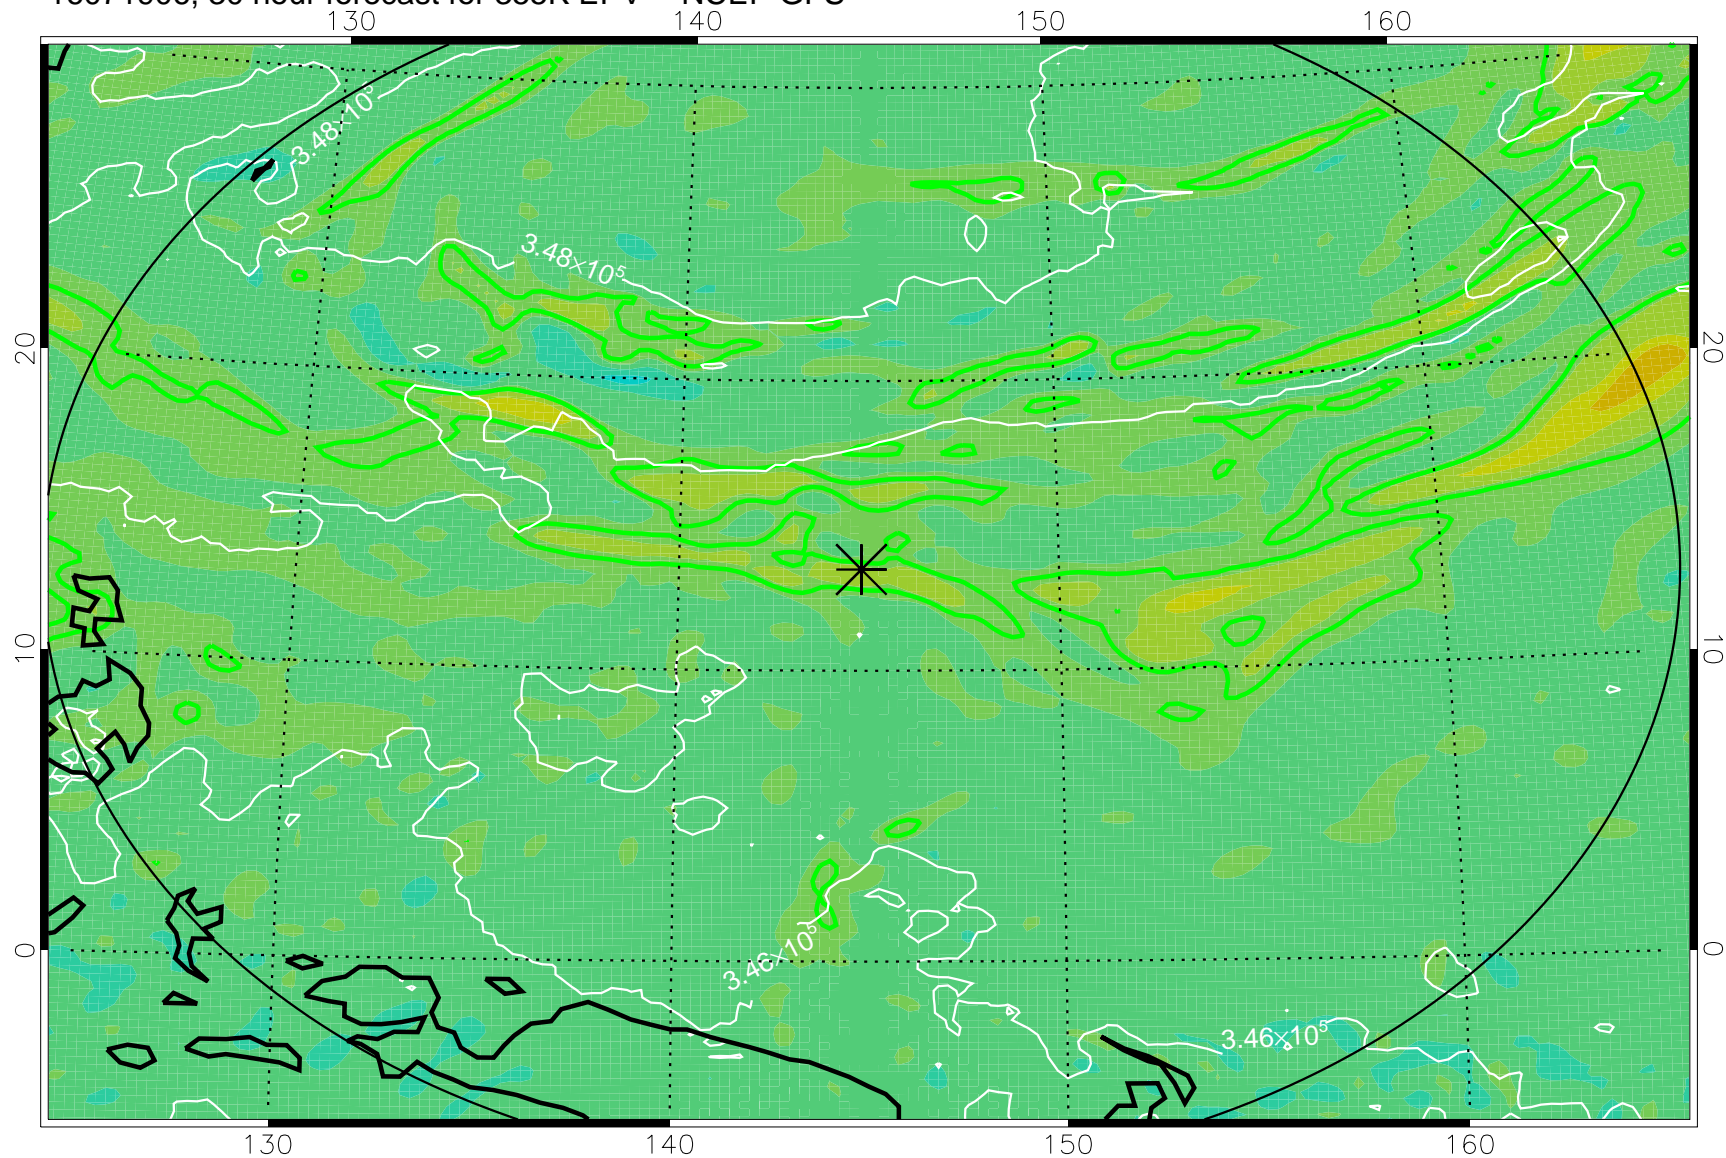

16071818, 18 hour forecast for 355K EPV -- NCEP GFS

355K Montgomery Streamfunction, white
EPV Tropopause (2 PVU) Position
Range ring of 2304 km

16071900, 24 hour forecast for 355K EPV -- NCEP GFS

355K Montgomery Streamfunction, white
EPV Tropopause (2 PVU) Position
Range ring of 2304 km

16071906, 30 hour forecast for 355K EPV -- NCEP GFS

355K Montgomery Streamfunction, white
EPV Tropopause (2 PVU) Position
Range ring of 2304 km

16071912, 36 hour forecast for 355K EPV -- NCEP GFS

355K Montgomery Streamfunction, white
EPV Tropopause (2 PVU) Position
Range ring of 2304 km

16071918, 42 hour forecast for 355K EPV -- NCEP GFS

355K Montgomery Streamfunction, white
EPV Tropopause (2 PVU) Position
Range ring of 2304 km

16072000, 48 hour forecast for 355K EPV -- NCEP GFS

355K Montgomery Streamfunction, white
EPV Tropopause (2 PVU) Position
Range ring of 2304 km

16072018, 66 hour forecast for 355K EPV -- NCEP GFS

355K Montgomery Streamfunction, white
EPV Tropopause (2 PVU) Position
Range ring of 2304 km

16072100, 72 hour forecast for 355K EPV -- NCEP GFS

355K Montgomery Streamfunction, white
EPV Tropopause (2 PVU) Position
Range ring of 2304 km