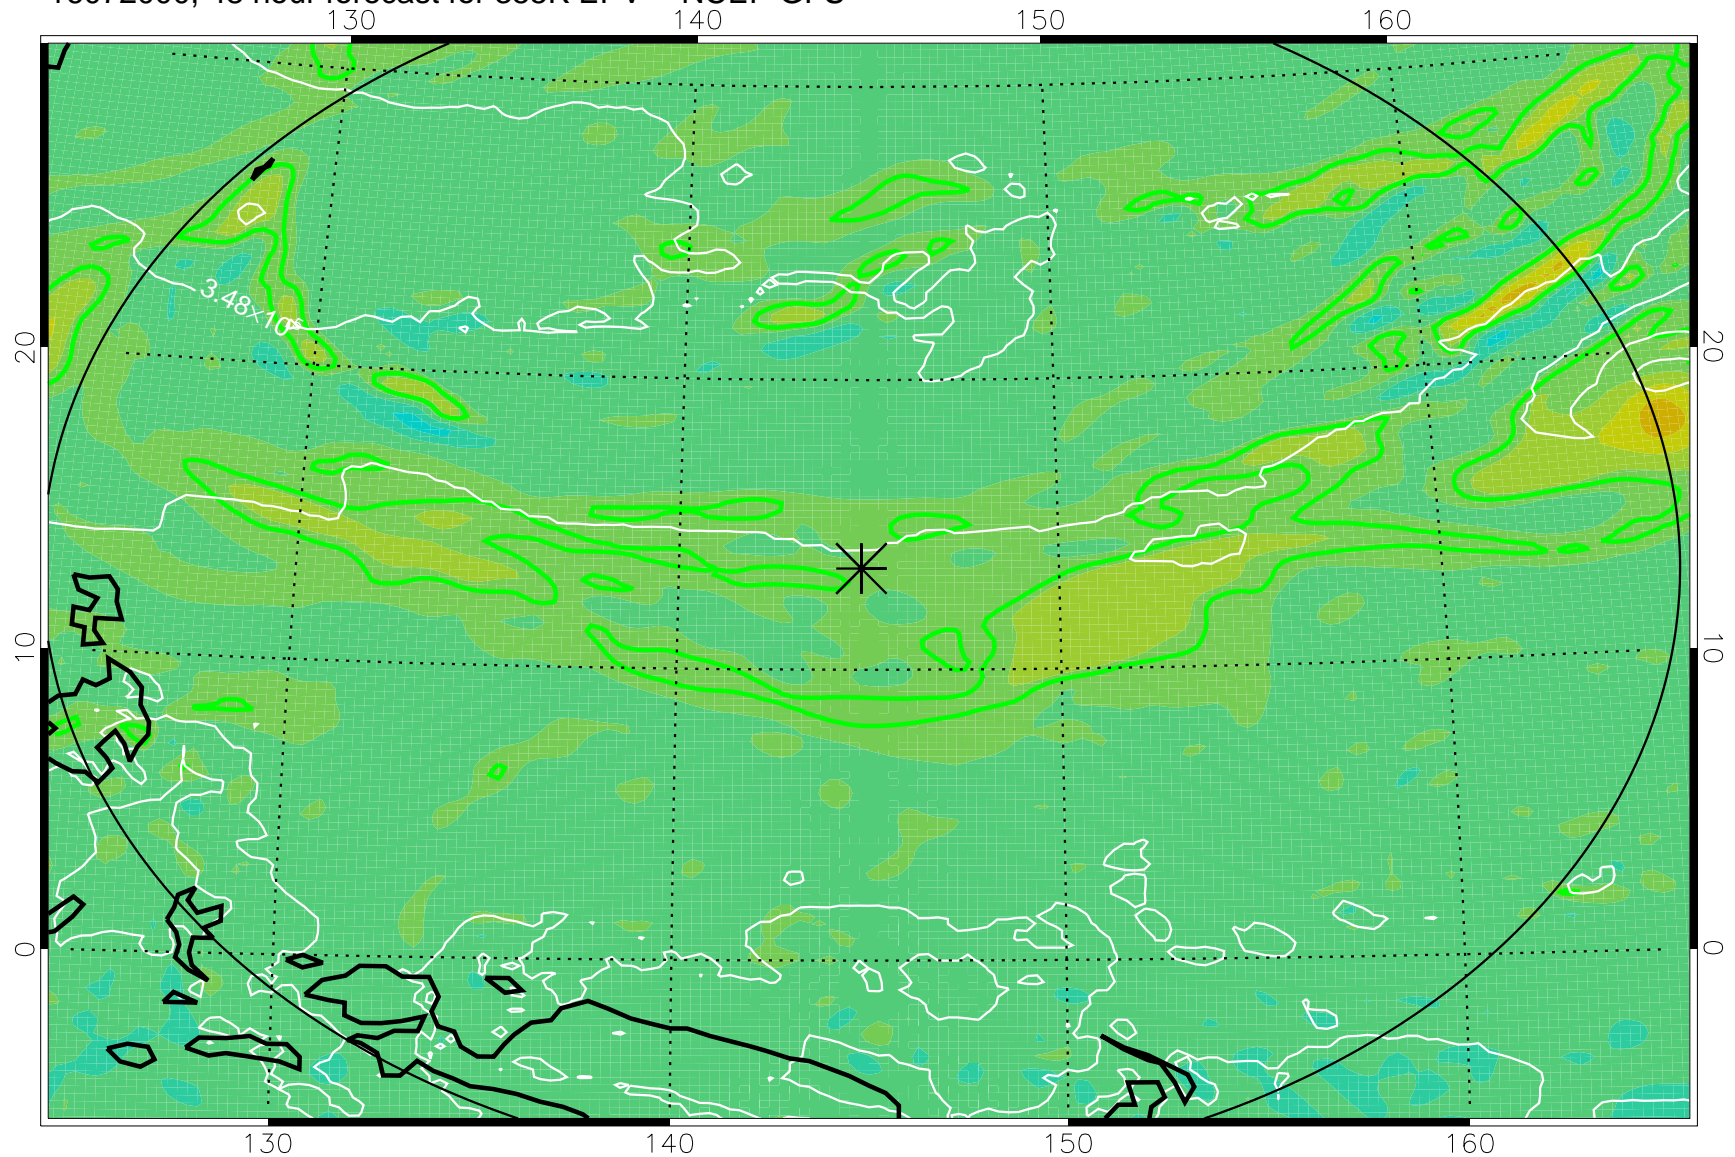

16071906, 30 hour forecast for 355K EPV -- NCEP GFS

355K Montgomery Streamfunction, white
EPV Tropopause (2 PVU) Position
Range ring of 2304 km

16071912, 36 hour forecast for 355K EPV -- NCEP GFS

355K Montgomery Streamfunction, white
EPV Tropopause (2 PVU) Position
Range ring of 2304 km

16071918, 42 hour forecast for 355K EPV -- NCEP GFS

355K Montgomery Streamfunction, white
EPV Tropopause (2 PVU) Position
Range ring of 2304 km

16072000, 48 hour forecast for 355K EPV -- NCEP GFS

355K Montgomery Streamfunction, white
EPV Tropopause (2 PVU) Position
Range ring of 2304 km

16072006, 54 hour forecast for 355K EPV -- NCEP GFS

355K Montgomery Streamfunction, white
EPV Tropopause (2 PVU) Position
Range ring of 2304 km

16072012, 60 hour forecast for 355K EPV -- NCEP GFS

355K Montgomery Streamfunction, white
EPV Tropopause (2 PVU) Position
Range ring of 2304 km

16072018, 66 hour forecast for 355K EPV -- NCEP GFS

355K Montgomery Streamfunction, white
EPV Tropopause (2 PVU) Position
Range ring of 2304 km

16072100, 72 hour forecast for 355K EPV -- NCEP GFS

355K Montgomery Streamfunction, white
EPV Tropopause (2 PVU) Position
Range ring of 2304 km