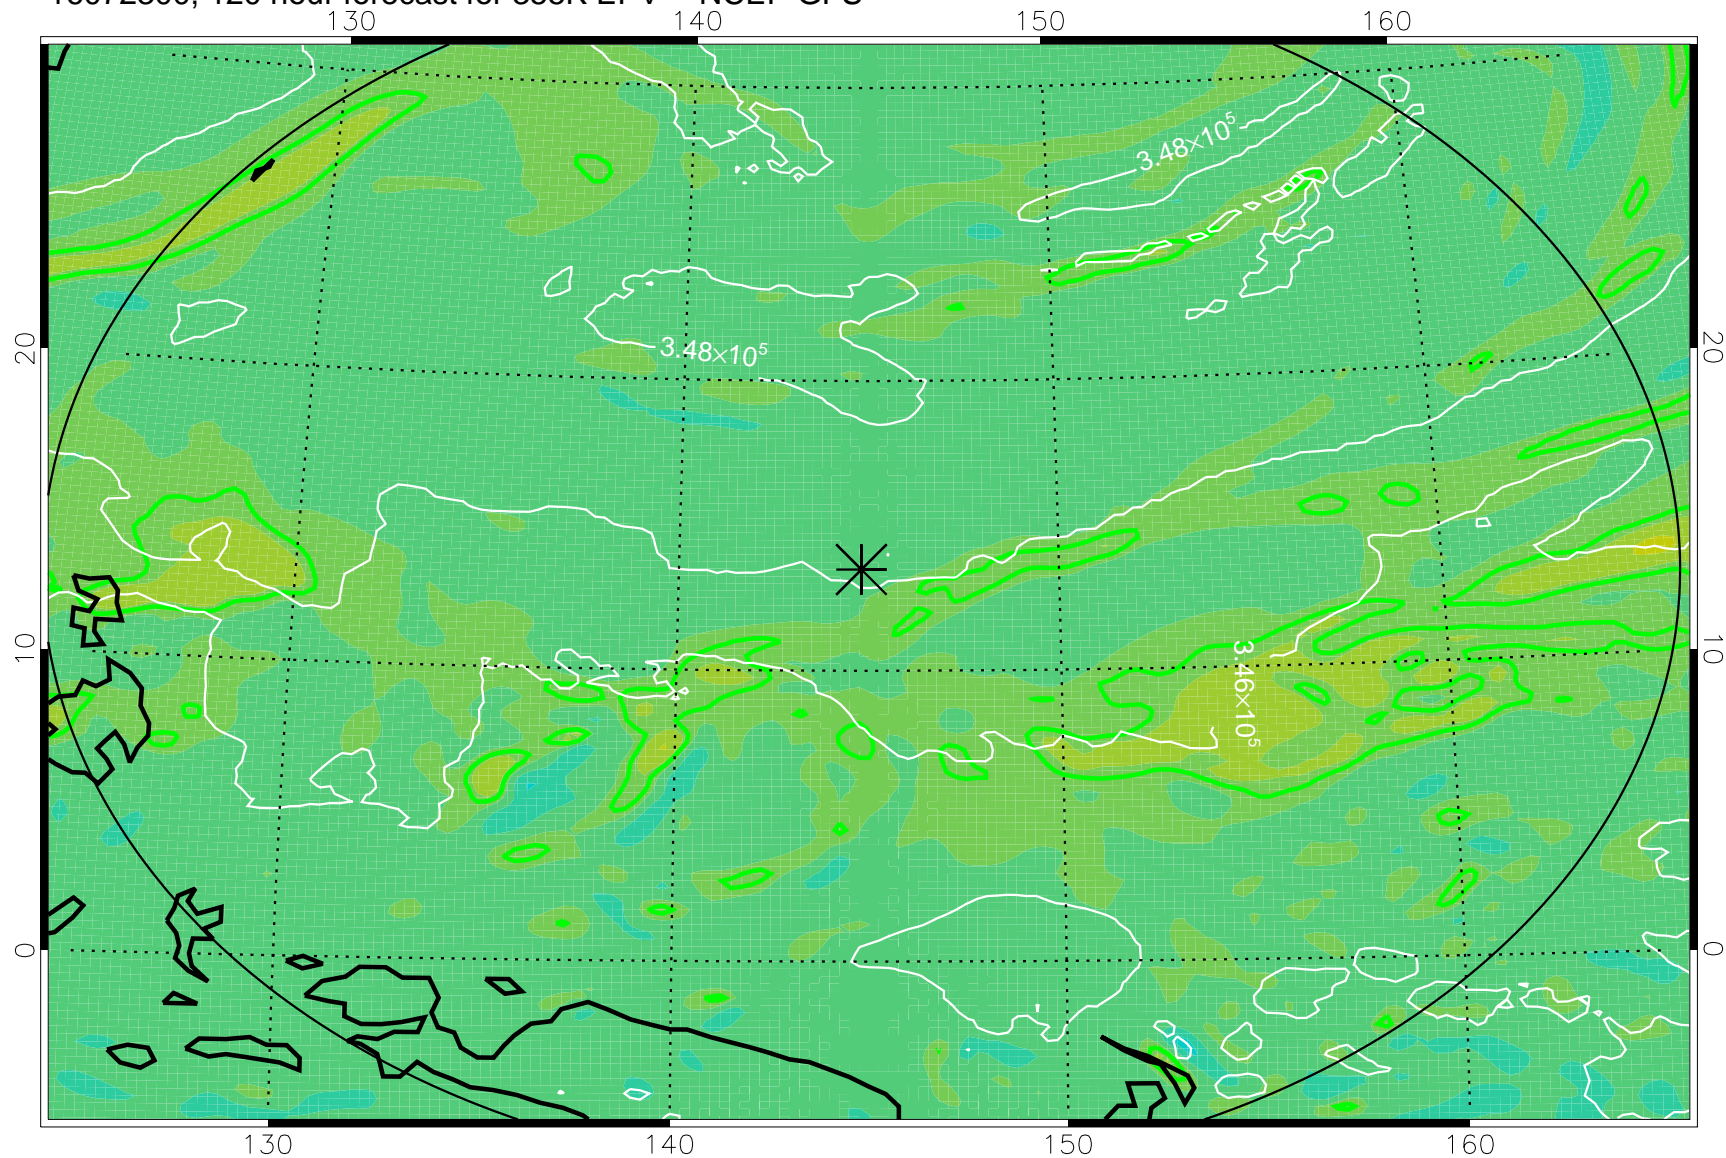

16072106, 78 hour forecast for 355K EPV -- NCEP GFS

355K Montgomery Streamfunction, white
EPV Tropopause (2 PVU) Position
Range ring of 2304 km

16072112, 84 hour forecast for 355K EPV -- NCEP GFS

355K Montgomery Streamfunction, white
EPV Tropopause (2 PVU) Position
Range ring of 2304 km

16072118, 90 hour forecast for 355K EPV -- NCEP GFS

355K Montgomery Streamfunction, white
EPV Tropopause (2 PVU) Position
Range ring of 2304 km

16072200, 96 hour forecast for 355K EPV -- NCEP GFS

355K Montgomery Streamfunction, white
EPV Tropopause (2 PVU) Position
Range ring of 2304 km

16072206, 102 hour forecast for 355K EPV -- NCEP GFS

355K Montgomery Streamfunction, white
EPV Tropopause (2 PVU) Position
Range ring of 2304 km

16072212, 108 hour forecast for 355K EPV -- NCEP GFS

355K Montgomery Streamfunction, white
EPV Tropopause (2 PVU) Position
Range ring of 2304 km

16072218, 114 hour forecast for 355K EPV -- NCEP GFS

355K Montgomery Streamfunction, white
EPV Tropopause (2 PVU) Position
Range ring of 2304 km

16072300, 120 hour forecast for 355K EPV -- NCEP GFS

355K Montgomery Streamfunction, white
EPV Tropopause (2 PVU) Position
Range ring of 2304 km