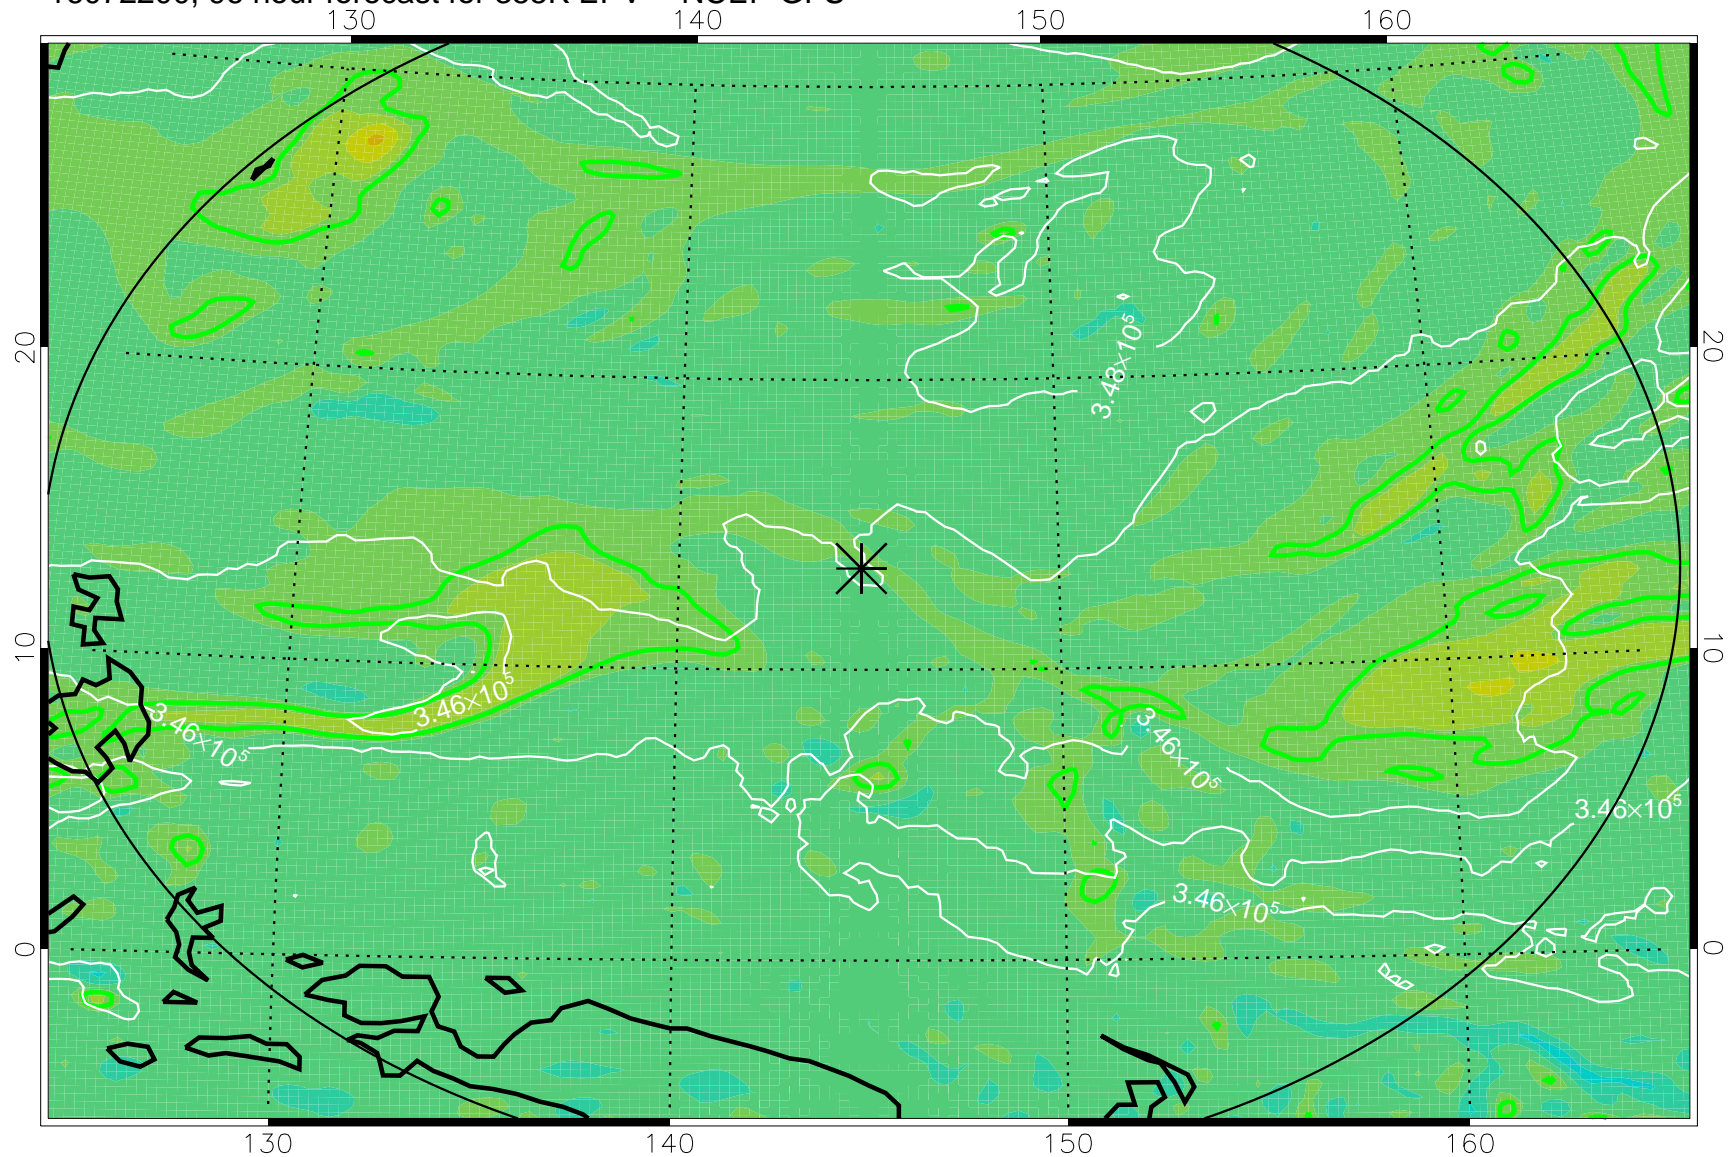

16072018, 66 hour forecast for 355K EPV -- NCEP GFS

355K Montgomery Streamfunction, white
EPV Tropopause (2 PVU) Position
Range ring of 2304 km

16072100, 72 hour forecast for 355K EPV -- NCEP GFS

355K Montgomery Streamfunction, white
EPV Tropopause (2 PVU) Position
Range ring of 2304 km

16072106, 78 hour forecast for 355K EPV -- NCEP GFS

355K Montgomery Streamfunction, white
EPV Tropopause (2 PVU) Position
Range ring of 2304 km

16072112, 84 hour forecast for 355K EPV -- NCEP GFS

355K Montgomery Streamfunction, white
EPV Tropopause (2 PVU) Position
Range ring of 2304 km

16072118, 90 hour forecast for 355K EPV -- NCEP GFS

355K Montgomery Streamfunction, white
EPV Tropopause (2 PVU) Position
Range ring of 2304 km

16072200, 96 hour forecast for 355K EPV -- NCEP GFS

355K Montgomery Streamfunction, white
EPV Tropopause (2 PVU) Position
Range ring of 2304 km

16072206, 102 hour forecast for 355K EPV -- NCEP GFS

355K Montgomery Streamfunction, white
EPV Tropopause (2 PVU) Position
Range ring of 2304 km

16072212, 108 hour forecast for 355K EPV -- NCEP GFS

355K Montgomery Streamfunction, white
EPV Tropopause (2 PVU) Position
Range ring of 2304 km