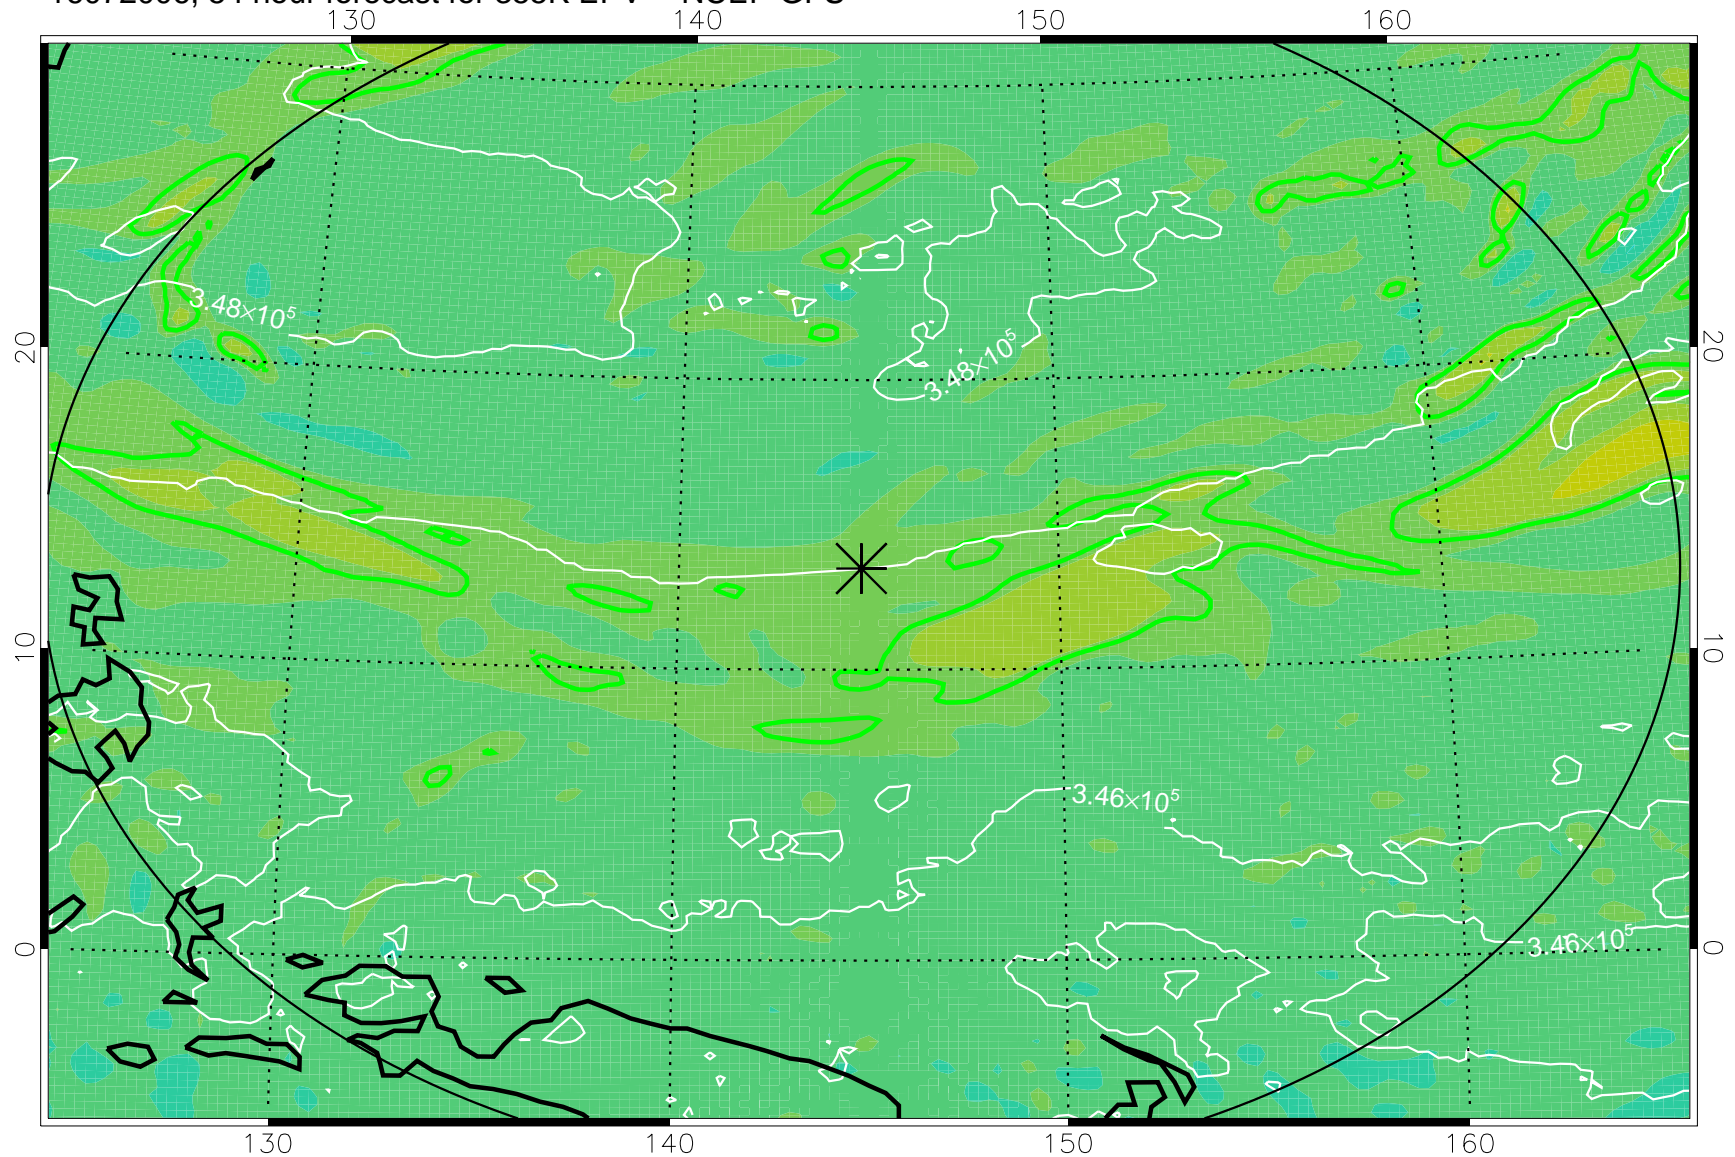

16071906, 30 hour forecast for 355K EPV -- NCEP GFS

355K Montgomery Streamfunction, white
EPV Tropopause (2 PVU) Position
Range ring of 2304 km

16071912, 36 hour forecast for 355K EPV -- NCEP GFS

355K Montgomery Streamfunction, white
EPV Tropopause (2 PVU) Position
Range ring of 2304 km

16071918, 42 hour forecast for 355K EPV -- NCEP GFS

355K Montgomery Streamfunction, white
EPV Tropopause (2 PVU) Position
Range ring of 2304 km

16072000, 48 hour forecast for 355K EPV -- NCEP GFS

355K Montgomery Streamfunction, white
EPV Tropopause (2 PVU) Position
Range ring of 2304 km

16072006, 54 hour forecast for 355K EPV -- NCEP GFS

355K Montgomery Streamfunction, white
EPV Tropopause (2 PVU) Position
Range ring of 2304 km

16072012, 60 hour forecast for 355K EPV -- NCEP GFS

355K Montgomery Streamfunction, white
EPV Tropopause (2 PVU) Position
Range ring of 2304 km

16072018, 66 hour forecast for 355K EPV -- NCEP GFS

355K Montgomery Streamfunction, white
EPV Tropopause (2 PVU) Position
Range ring of 2304 km

16072100, 72 hour forecast for 355K EPV -- NCEP GFS

355K Montgomery Streamfunction, white
EPV Tropopause (2 PVU) Position
Range ring of 2304 km