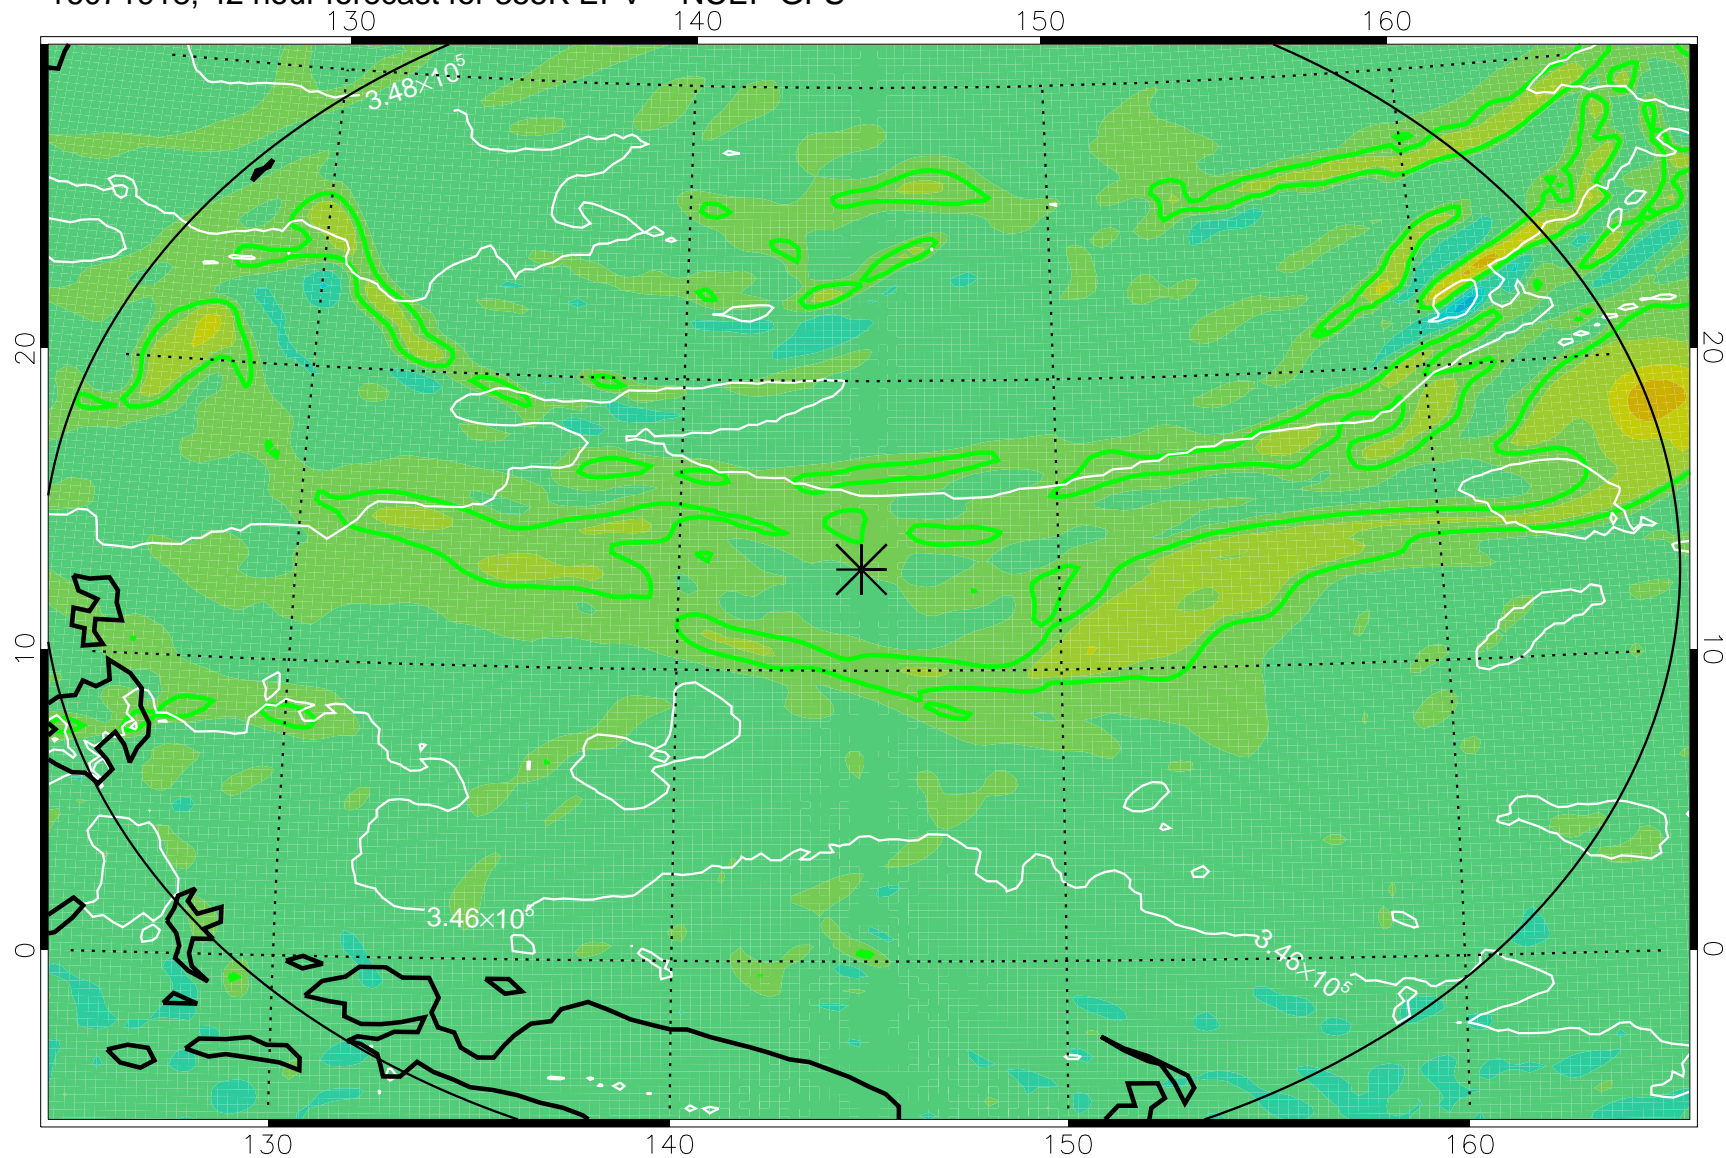

16071906, 30 hour forecast for 355K EPV -- NCEP GFS

355K Montgomery Streamfunction, white
EPV Tropopause (2 PVU) Position
Range ring of 2304 km

16071912, 36 hour forecast for 355K EPV -- NCEP GFS

355K Montgomery Streamfunction, white
EPV Tropopause (2 PVU) Position
Range ring of 2304 km

16071918, 42 hour forecast for 355K EPV -- NCEP GFS

355K Montgomery Streamfunction, white
EPV Tropopause (2 PVU) Position
Range ring of 2304 km

16072000, 48 hour forecast for 355K EPV -- NCEP GFS

355K Montgomery Streamfunction, white
EPV Tropopause (2 PVU) Position
Range ring of 2304 km

16072006, 54 hour forecast for 355K EPV -- NCEP GFS

355K Montgomery Streamfunction, white
EPV Tropopause (2 PVU) Position
Range ring of 2304 km

16072012, 60 hour forecast for 355K EPV -- NCEP GFS

355K Montgomery Streamfunction, white
EPV Tropopause (2 PVU) Position
Range ring of 2304 km

16072018, 66 hour forecast for 355K EPV -- NCEP GFS

355K Montgomery Streamfunction, white
EPV Tropopause (2 PVU) Position
Range ring of 2304 km

16072100, 72 hour forecast for 355K EPV -- NCEP GFS

355K Montgomery Streamfunction, white
EPV Tropopause (2 PVU) Position
Range ring of 2304 km