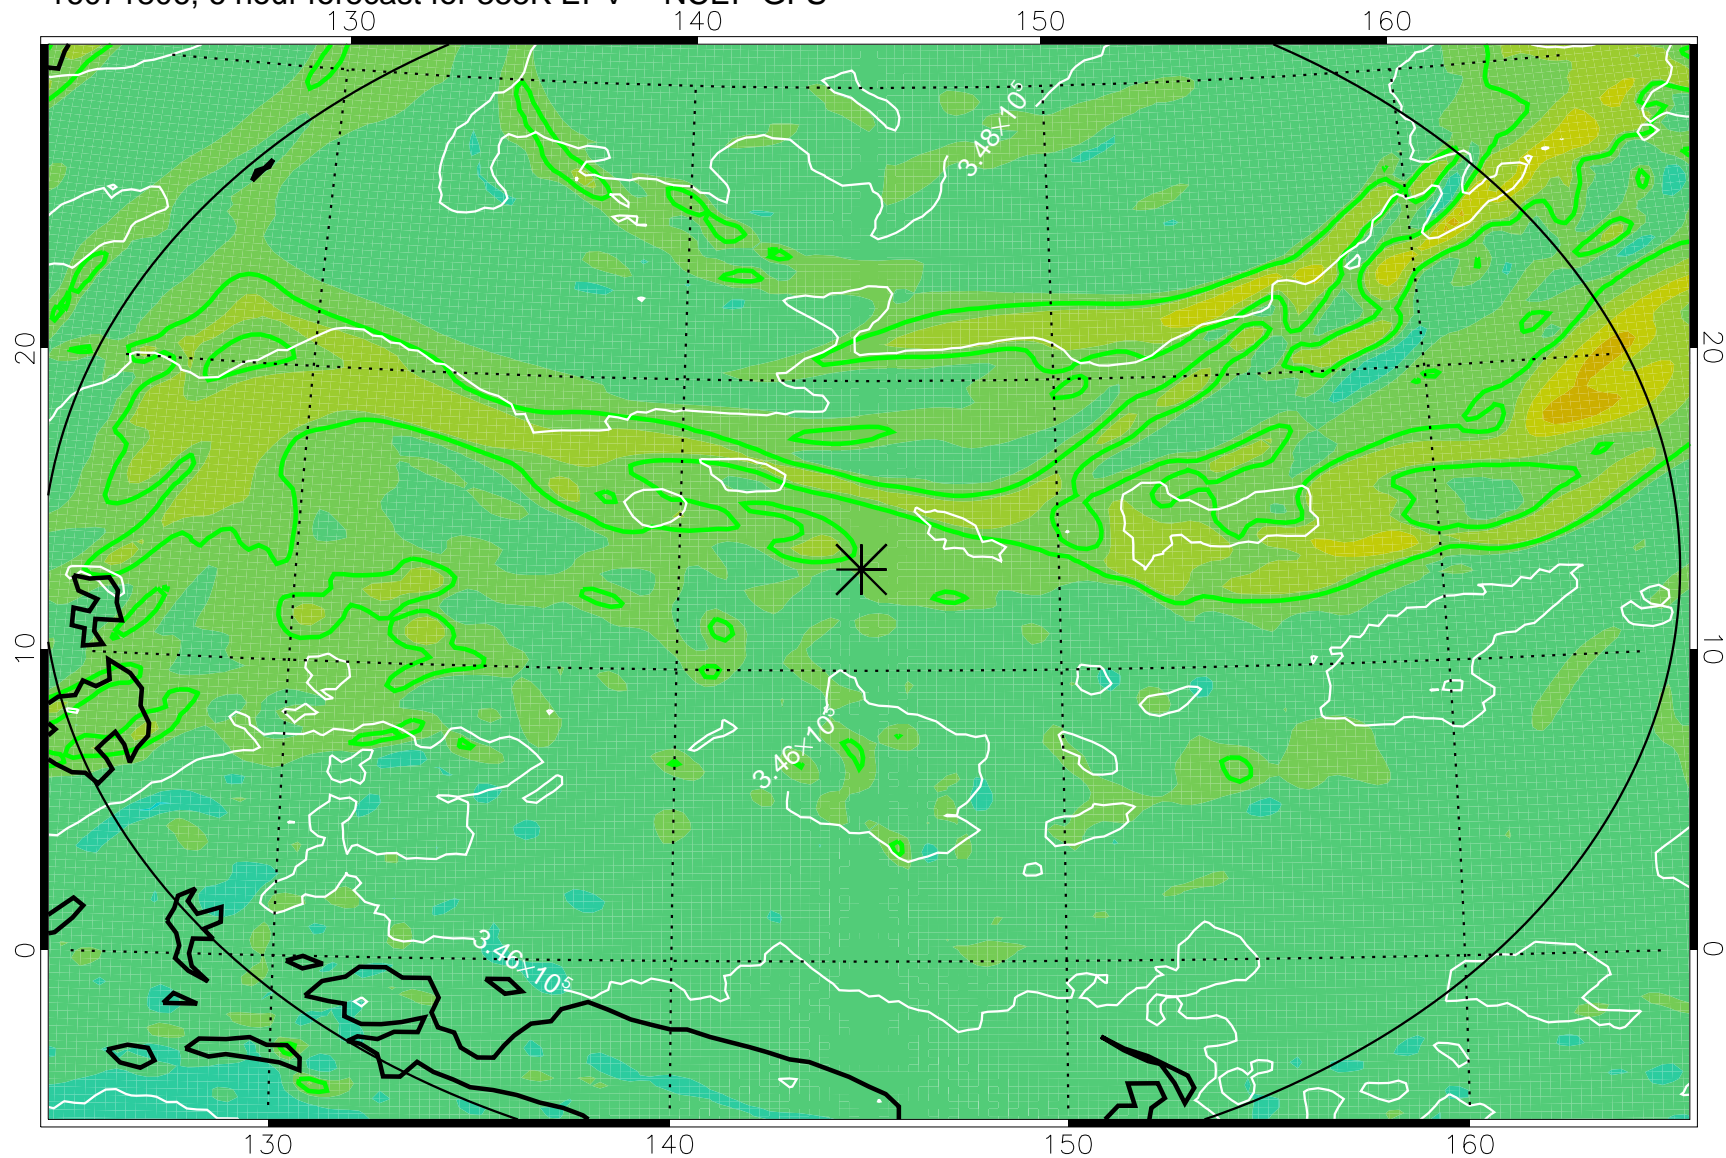

16071806, 6 hour forecast for 355K EPV -- NCEP GFS

355K Montgomery Streamfunction, white
EPV Tropopause (2 PVU) Position
Range ring of 2304 km

16071812, 12 hour forecast for 355K EPV -- NCEP GFS

355K Montgomery Streamfunction, white
EPV Tropopause (2 PVU) Position
Range ring of 2304 km

16071818, 18 hour forecast for 355K EPV -- NCEP GFS

355K Montgomery Streamfunction, white
EPV Tropopause (2 PVU) Position
Range ring of 2304 km

16071900, 24 hour forecast for 355K EPV -- NCEP GFS

355K Montgomery Streamfunction, white
EPV Tropopause (2 PVU) Position
Range ring of 2304 km

16071906, 30 hour forecast for 355K EPV -- NCEP GFS

355K Montgomery Streamfunction, white
EPV Tropopause (2 PVU) Position
Range ring of 2304 km

16071912, 36 hour forecast for 355K EPV -- NCEP GFS

355K Montgomery Streamfunction, white
EPV Tropopause (2 PVU) Position
Range ring of 2304 km

16071918, 42 hour forecast for 355K EPV -- NCEP GFS

355K Montgomery Streamfunction, white
EPV Tropopause (2 PVU) Position
Range ring of 2304 km

16072000, 48 hour forecast for 355K EPV -- NCEP GFS

355K Montgomery Streamfunction, white
EPV Tropopause (2 PVU) Position
Range ring of 2304 km