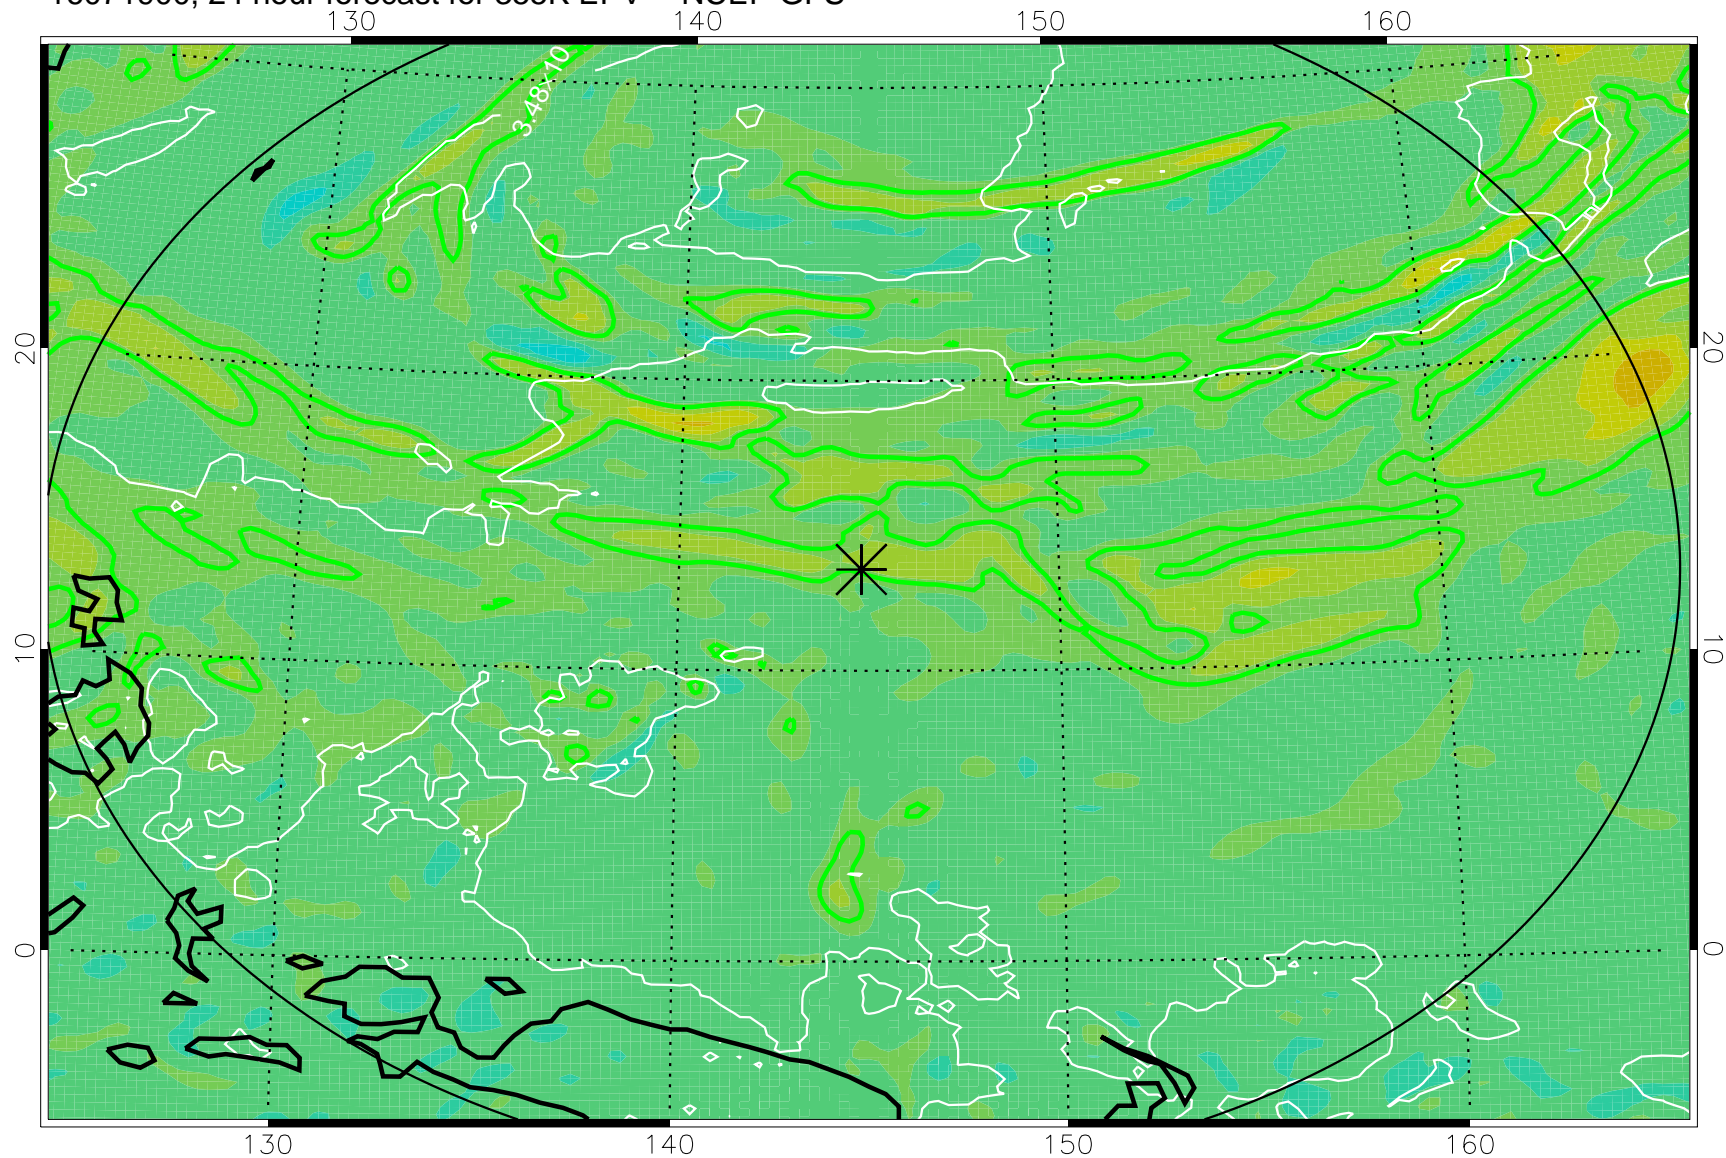

16071806, 6 hour forecast for 355K EPV -- NCEP GFS

355K Montgomery Streamfunction, white
EPV Tropopause (2 PVU) Position
Range ring of 2304 km

16071812, 12 hour forecast for 355K EPV -- NCEP GFS

355K Montgomery Streamfunction, white
EPV Tropopause (2 PVU) Position
Range ring of 2304 km

16071818, 18 hour forecast for 355K EPV -- NCEP GFS

355K Montgomery Streamfunction, white
EPV Tropopause (2 PVU) Position
Range ring of 2304 km

16071900, 24 hour forecast for 355K EPV -- NCEP GFS

355K Montgomery Streamfunction, white
EPV Tropopause (2 PVU) Position
Range ring of 2304 km

16071906, 30 hour forecast for 355K EPV -- NCEP GFS

355K Montgomery Streamfunction, white
EPV Tropopause (2 PVU) Position
Range ring of 2304 km

16071912, 36 hour forecast for 355K EPV -- NCEP GFS

355K Montgomery Streamfunction, white
EPV Tropopause (2 PVU) Position
Range ring of 2304 km

16071918, 42 hour forecast for 355K EPV -- NCEP GFS

355K Montgomery Streamfunction, white
EPV Tropopause (2 PVU) Position
Range ring of 2304 km

16072000, 48 hour forecast for 355K EPV -- NCEP GFS

355K Montgomery Streamfunction, white
EPV Tropopause (2 PVU) Position
Range ring of 2304 km