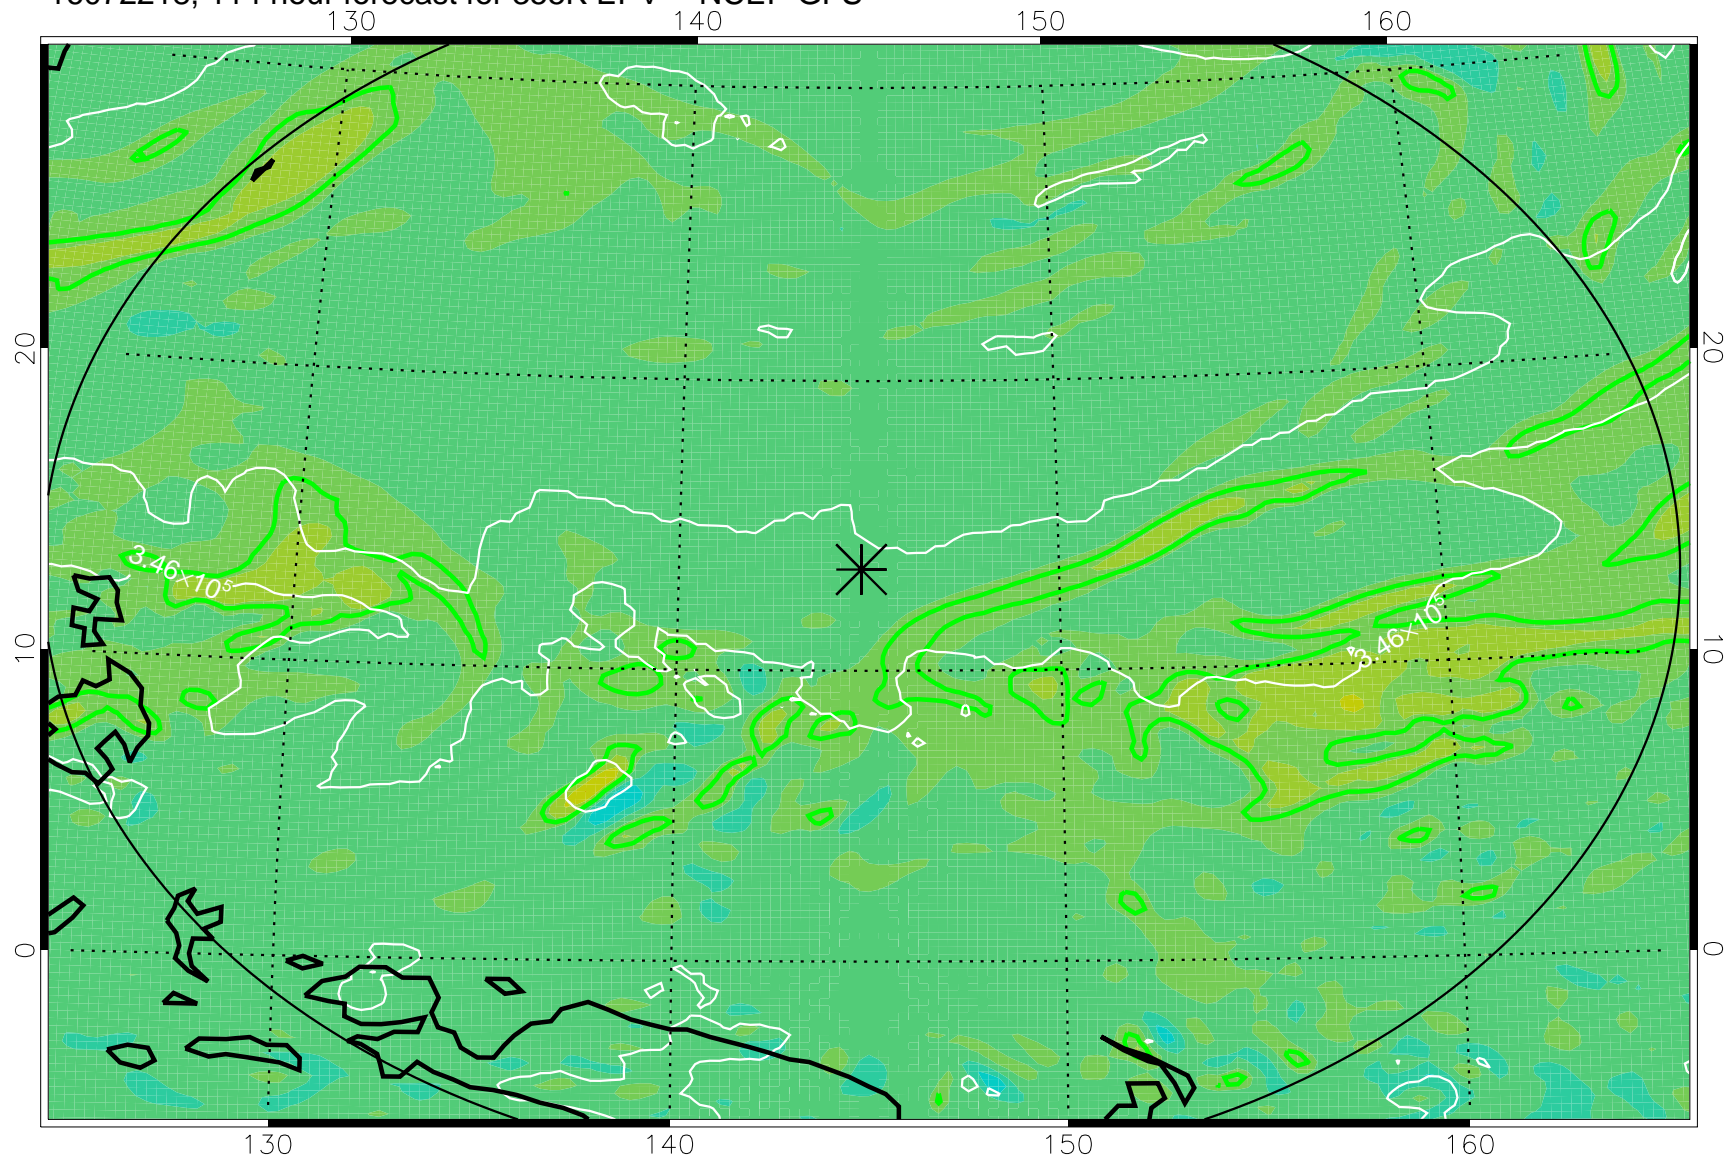

16072106, 78 hour forecast for 355K EPV -- NCEP GFS

355K Montgomery Streamfunction, white
EPV Tropopause (2 PVU) Position
Range ring of 2304 km

16072112, 84 hour forecast for 355K EPV -- NCEP GFS

355K Montgomery Streamfunction, white
EPV Tropopause (2 PVU) Position
Range ring of 2304 km

16072118, 90 hour forecast for 355K EPV -- NCEP GFS

355K Montgomery Streamfunction, white
EPV Tropopause (2 PVU) Position
Range ring of 2304 km

16072200, 96 hour forecast for 355K EPV -- NCEP GFS

355K Montgomery Streamfunction, white
EPV Tropopause (2 PVU) Position
Range ring of 2304 km

16072206, 102 hour forecast for 355K EPV -- NCEP GFS

355K Montgomery Streamfunction, white
EPV Tropopause (2 PVU) Position
Range ring of 2304 km

16072212, 108 hour forecast for 355K EPV -- NCEP GFS

355K Montgomery Streamfunction, white
EPV Tropopause (2 PVU) Position
Range ring of 2304 km

16072218, 114 hour forecast for 355K EPV -- NCEP GFS

355K Montgomery Streamfunction, white
EPV Tropopause (2 PVU) Position
Range ring of 2304 km

16072300, 120 hour forecast for 355K EPV -- NCEP GFS

355K Montgomery Streamfunction, white
EPV Tropopause (2 PVU) Position
Range ring of 2304 km