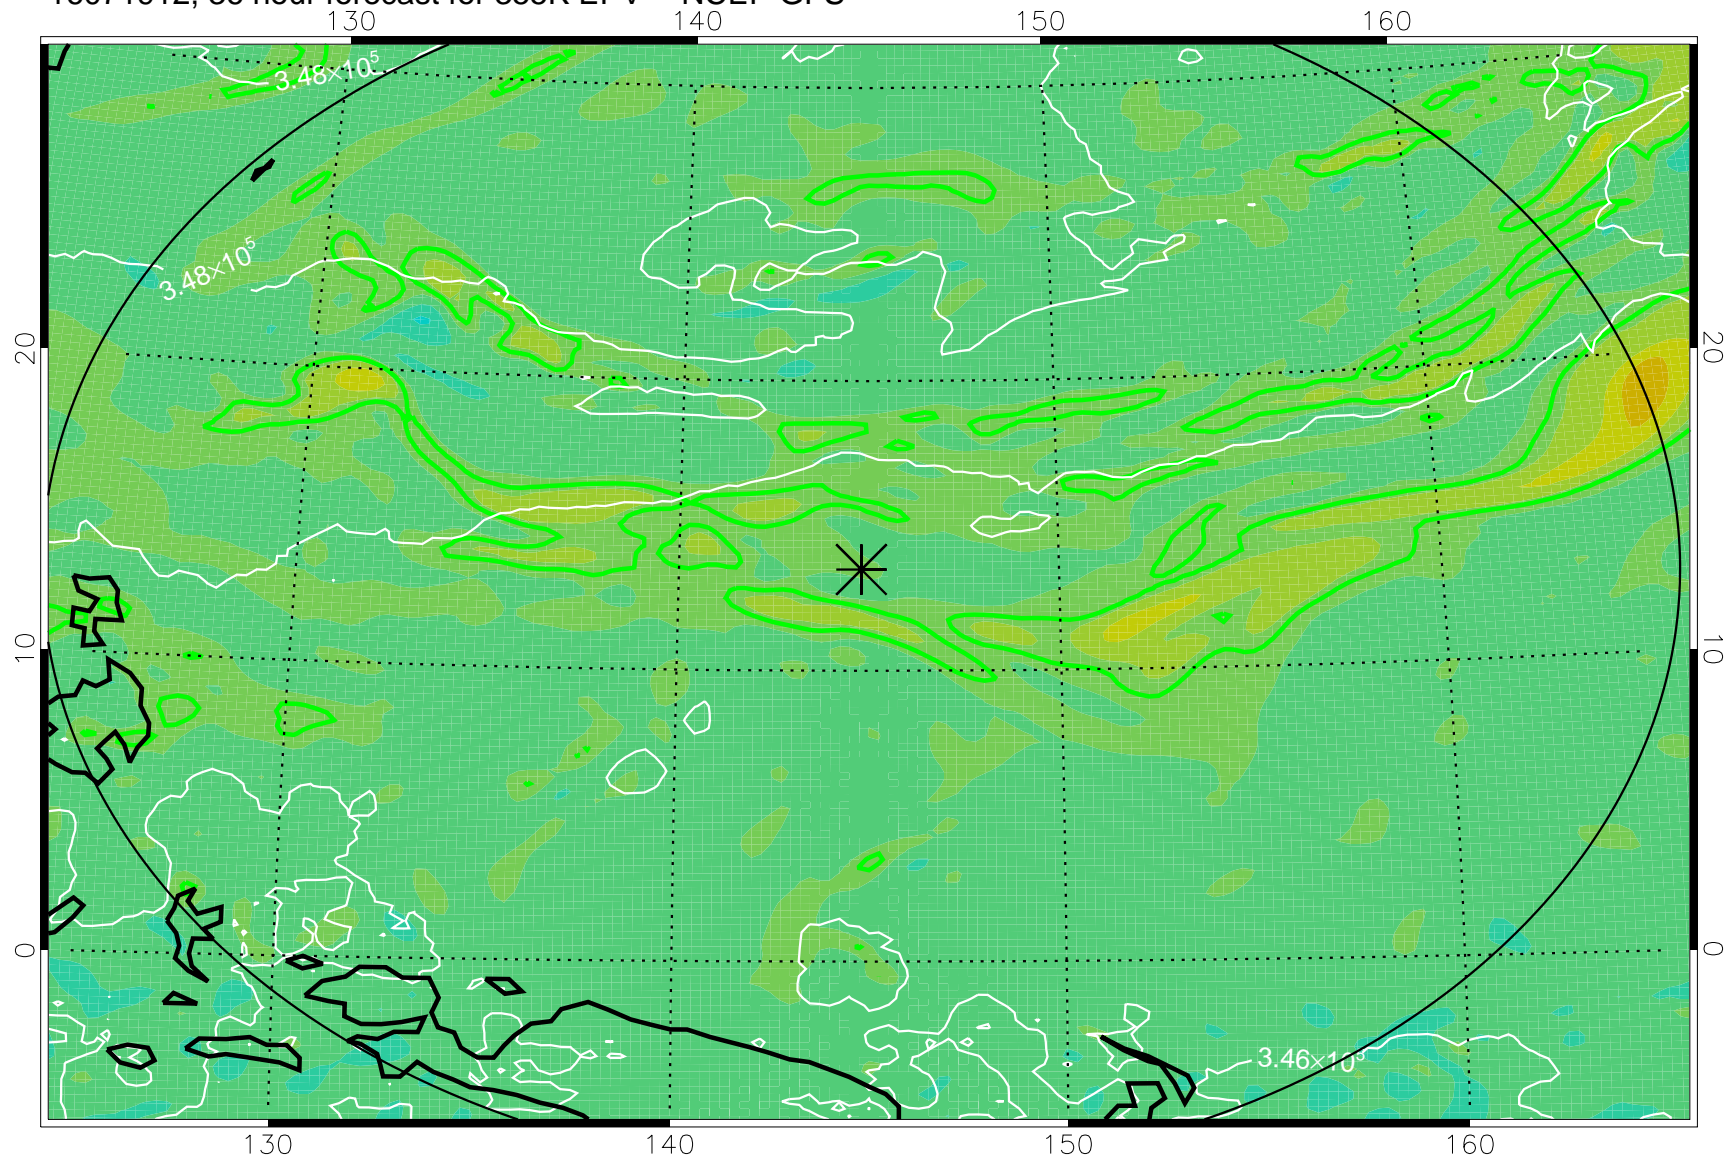

16071818, 18 hour forecast for 355K EPV -- NCEP GFS

355K Montgomery Streamfunction, white
EPV Tropopause (2 PVU) Position
Range ring of 2304 km

16071900, 24 hour forecast for 355K EPV -- NCEP GFS

355K Montgomery Streamfunction, white
EPV Tropopause (2 PVU) Position
Range ring of 2304 km

16071906, 30 hour forecast for 355K EPV -- NCEP GFS

355K Montgomery Streamfunction, white
EPV Tropopause (2 PVU) Position
Range ring of 2304 km

16071912, 36 hour forecast for 355K EPV -- NCEP GFS

355K Montgomery Streamfunction, white
EPV Tropopause (2 PVU) Position
Range ring of 2304 km

16071918, 42 hour forecast for 355K EPV -- NCEP GFS

355K Montgomery Streamfunction, white
EPV Tropopause (2 PVU) Position
Range ring of 2304 km

16072000, 48 hour forecast for 355K EPV -- NCEP GFS

355K Montgomery Streamfunction, white
EPV Tropopause (2 PVU) Position
Range ring of 2304 km

16072018, 66 hour forecast for 355K EPV -- NCEP GFS

355K Montgomery Streamfunction, white
EPV Tropopause (2 PVU) Position
Range ring of 2304 km

16072100, 72 hour forecast for 355K EPV -- NCEP GFS

355K Montgomery Streamfunction, white
EPV Tropopause (2 PVU) Position
Range ring of 2304 km