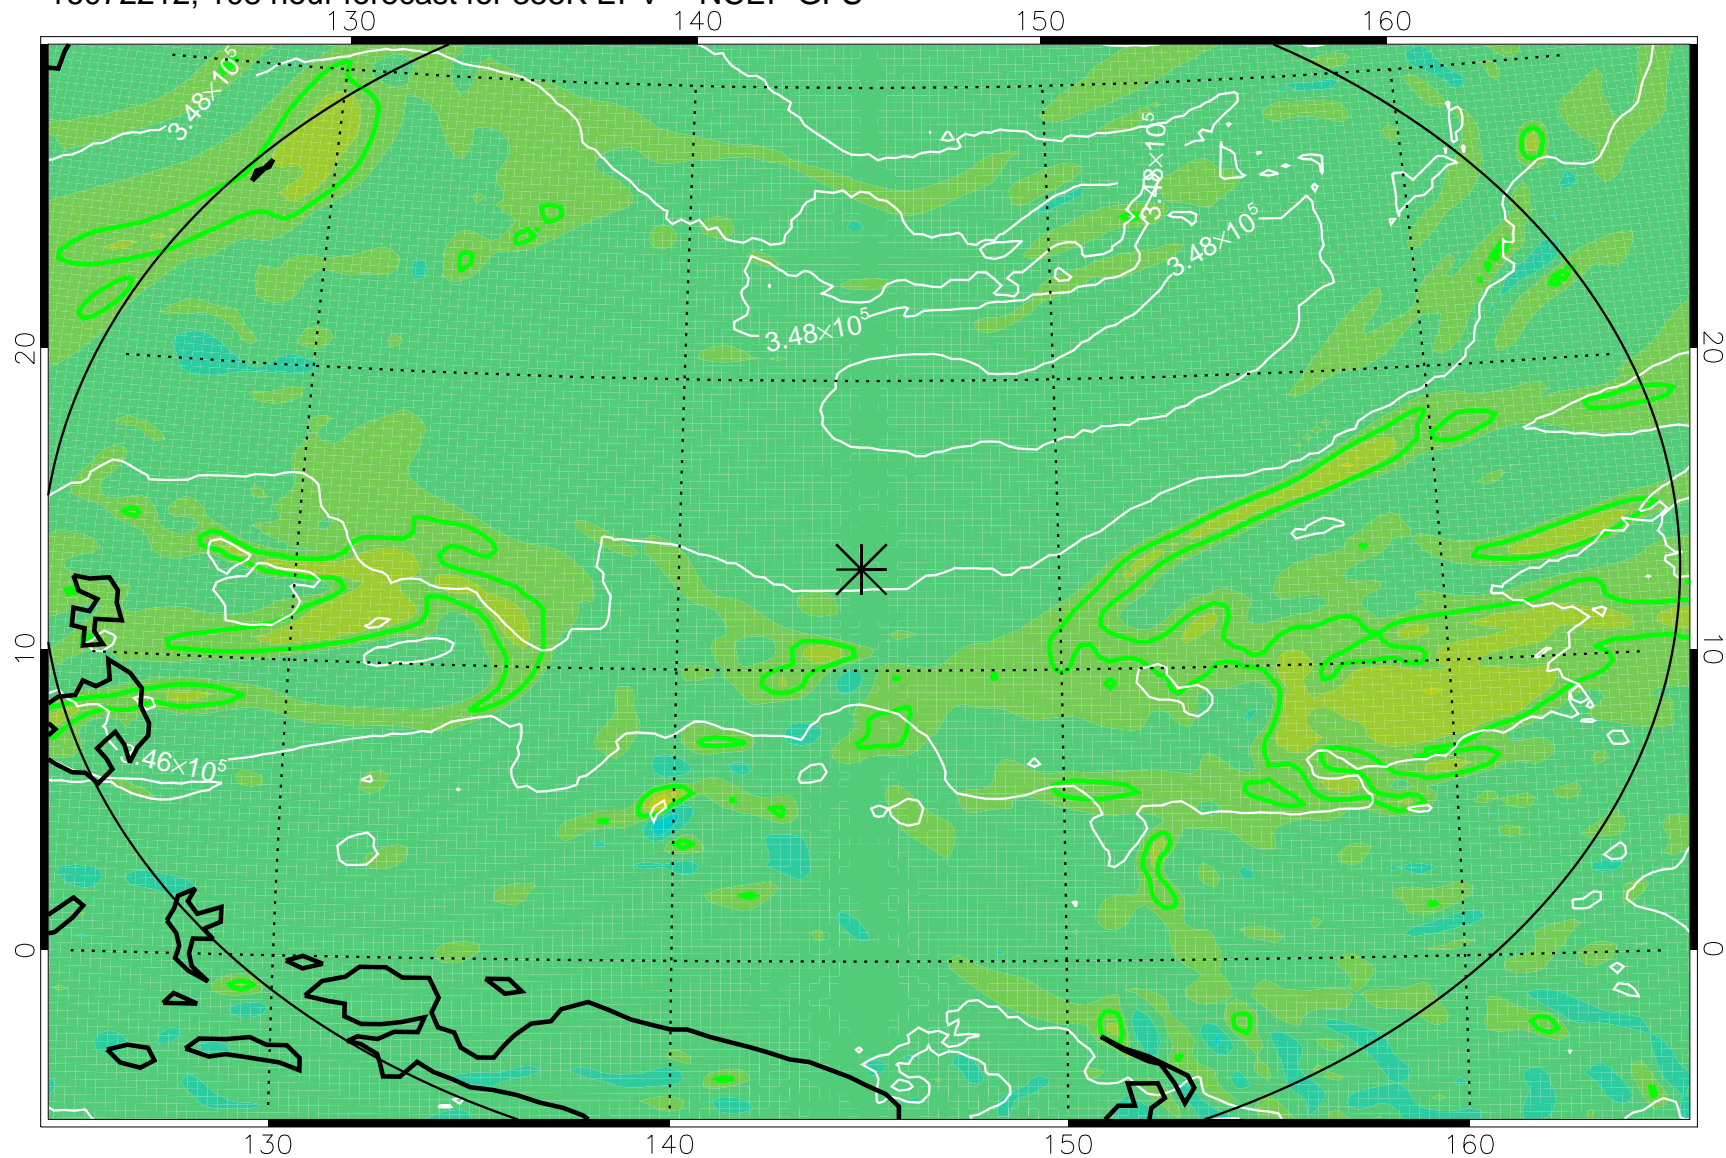

16072106, 78 hour forecast for 355K EPV -- NCEP GFS

355K Montgomery Streamfunction, white
EPV Tropopause (2 PVU) Position
Range ring of 2304 km

16072112, 84 hour forecast for 355K EPV -- NCEP GFS

355K Montgomery Streamfunction, white
EPV Tropopause (2 PVU) Position
Range ring of 2304 km

16072118, 90 hour forecast for 355K EPV -- NCEP GFS

355K Montgomery Streamfunction, white
EPV Tropopause (2 PVU) Position
Range ring of 2304 km

16072200, 96 hour forecast for 355K EPV -- NCEP GFS

355K Montgomery Streamfunction, white
EPV Tropopause (2 PVU) Position
Range ring of 2304 km

16072206, 102 hour forecast for 355K EPV -- NCEP GFS

355K Montgomery Streamfunction, white
EPV Tropopause (2 PVU) Position
Range ring of 2304 km

16072212, 108 hour forecast for 355K EPV -- NCEP GFS

355K Montgomery Streamfunction, white
EPV Tropopause (2 PVU) Position
Range ring of 2304 km

16072218, 114 hour forecast for 355K EPV -- NCEP GFS

355K Montgomery Streamfunction, white
EPV Tropopause (2 PVU) Position
Range ring of 2304 km

16072300, 120 hour forecast for 355K EPV -- NCEP GFS

355K Montgomery Streamfunction, white
EPV Tropopause (2 PVU) Position
Range ring of 2304 km