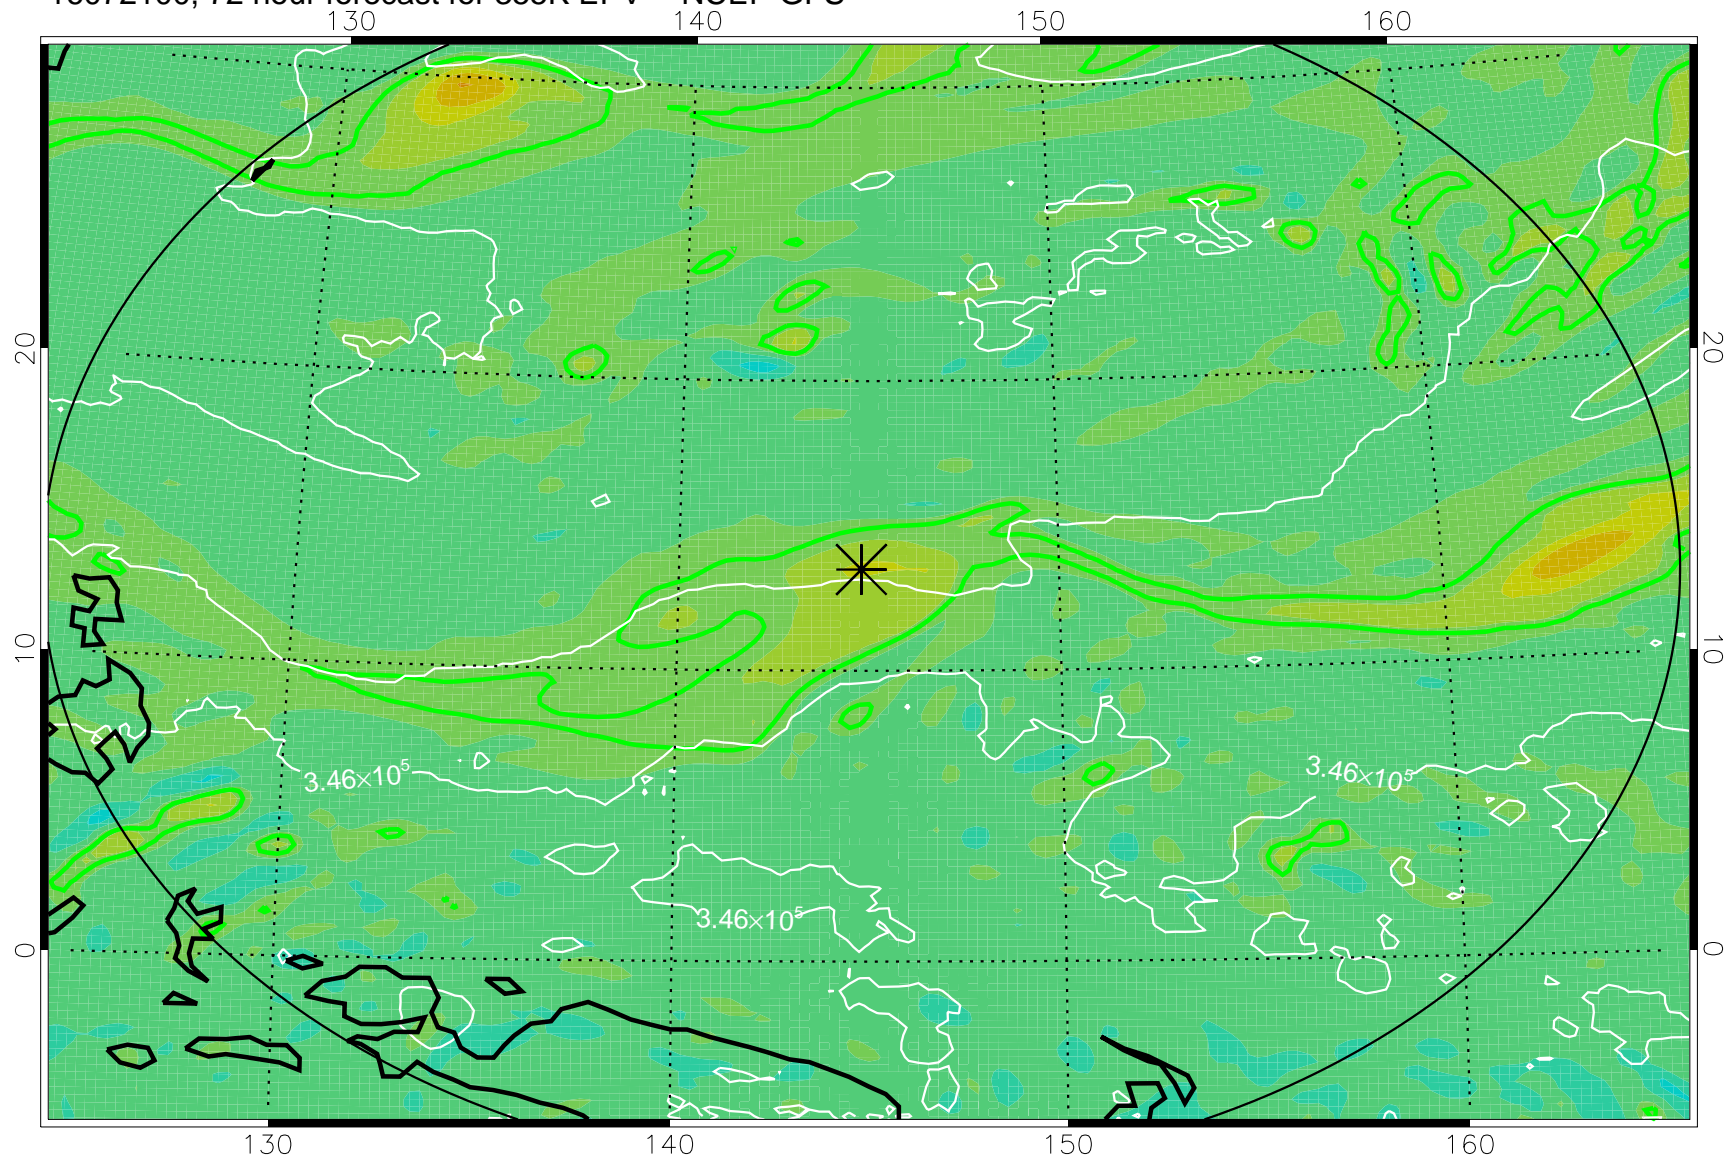

16071918, 42 hour forecast for 355K EPV -- NCEP GFS

355K Montgomery Streamfunction, white
EPV Tropopause (2 PVU) Position
Range ring of 2304 km

16072000, 48 hour forecast for 355K EPV -- NCEP GFS

355K Montgomery Streamfunction, white
EPV Tropopause (2 PVU) Position
Range ring of 2304 km

16072006, 54 hour forecast for 355K EPV -- NCEP GFS

355K Montgomery Streamfunction, white
EPV Tropopause (2 PVU) Position
Range ring of 2304 km

16072012, 60 hour forecast for 355K EPV -- NCEP GFS

355K Montgomery Streamfunction, white
EPV Tropopause (2 PVU) Position
Range ring of 2304 km

16072018, 66 hour forecast for 355K EPV -- NCEP GFS

355K Montgomery Streamfunction, white
EPV Tropopause (2 PVU) Position
Range ring of 2304 km

16072100, 72 hour forecast for 355K EPV -- NCEP GFS

355K Montgomery Streamfunction, white
EPV Tropopause (2 PVU) Position
Range ring of 2304 km

16072106, 78 hour forecast for 355K EPV -- NCEP GFS

355K Montgomery Streamfunction, white
EPV Tropopause (2 PVU) Position
Range ring of 2304 km

16072112, 84 hour forecast for 355K EPV -- NCEP GFS

355K Montgomery Streamfunction, white
EPV Tropopause (2 PVU) Position
Range ring of 2304 km