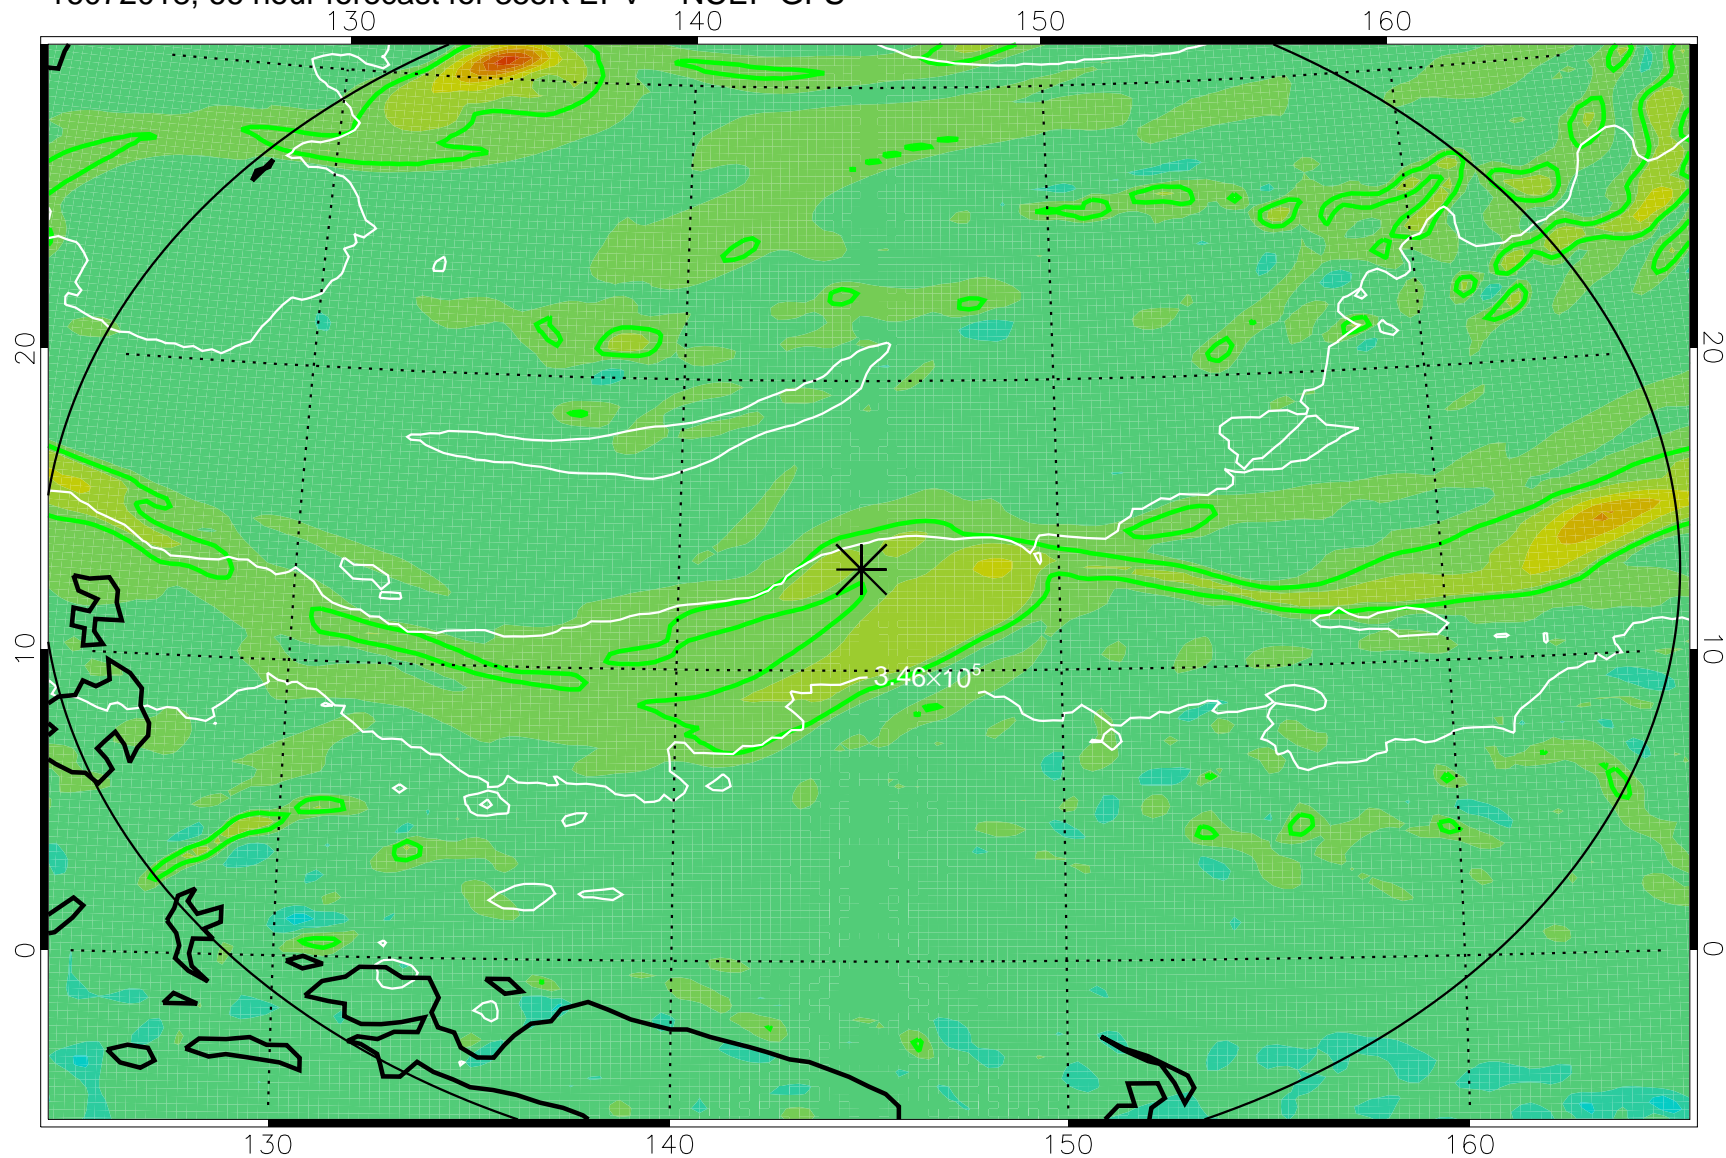

16072006, 54 hour forecast for 355K EPV -- NCEP GFS

355K Montgomery Streamfunction, white
EPV Tropopause (2 PVU) Position
Range ring of 2304 km

16072012, 60 hour forecast for 355K EPV -- NCEP GFS

355K Montgomery Streamfunction, white
EPV Tropopause (2 PVU) Position
Range ring of 2304 km

16072018, 66 hour forecast for 355K EPV -- NCEP GFS

355K Montgomery Streamfunction, white
EPV Tropopause (2 PVU) Position
Range ring of 2304 km

16072100, 72 hour forecast for 355K EPV -- NCEP GFS

355K Montgomery Streamfunction, white
EPV Tropopause (2 PVU) Position
Range ring of 2304 km

16072106, 78 hour forecast for 355K EPV -- NCEP GFS

355K Montgomery Streamfunction, white
EPV Tropopause (2 PVU) Position
Range ring of 2304 km

16072112, 84 hour forecast for 355K EPV -- NCEP GFS

355K Montgomery Streamfunction, white
EPV Tropopause (2 PVU) Position
Range ring of 2304 km

16072118, 90 hour forecast for 355K EPV -- NCEP GFS

355K Montgomery Streamfunction, white
EPV Tropopause (2 PVU) Position
Range ring of 2304 km

16072200, 96 hour forecast for 355K EPV -- NCEP GFS

355K Montgomery Streamfunction, white
EPV Tropopause (2 PVU) Position
Range ring of 2304 km