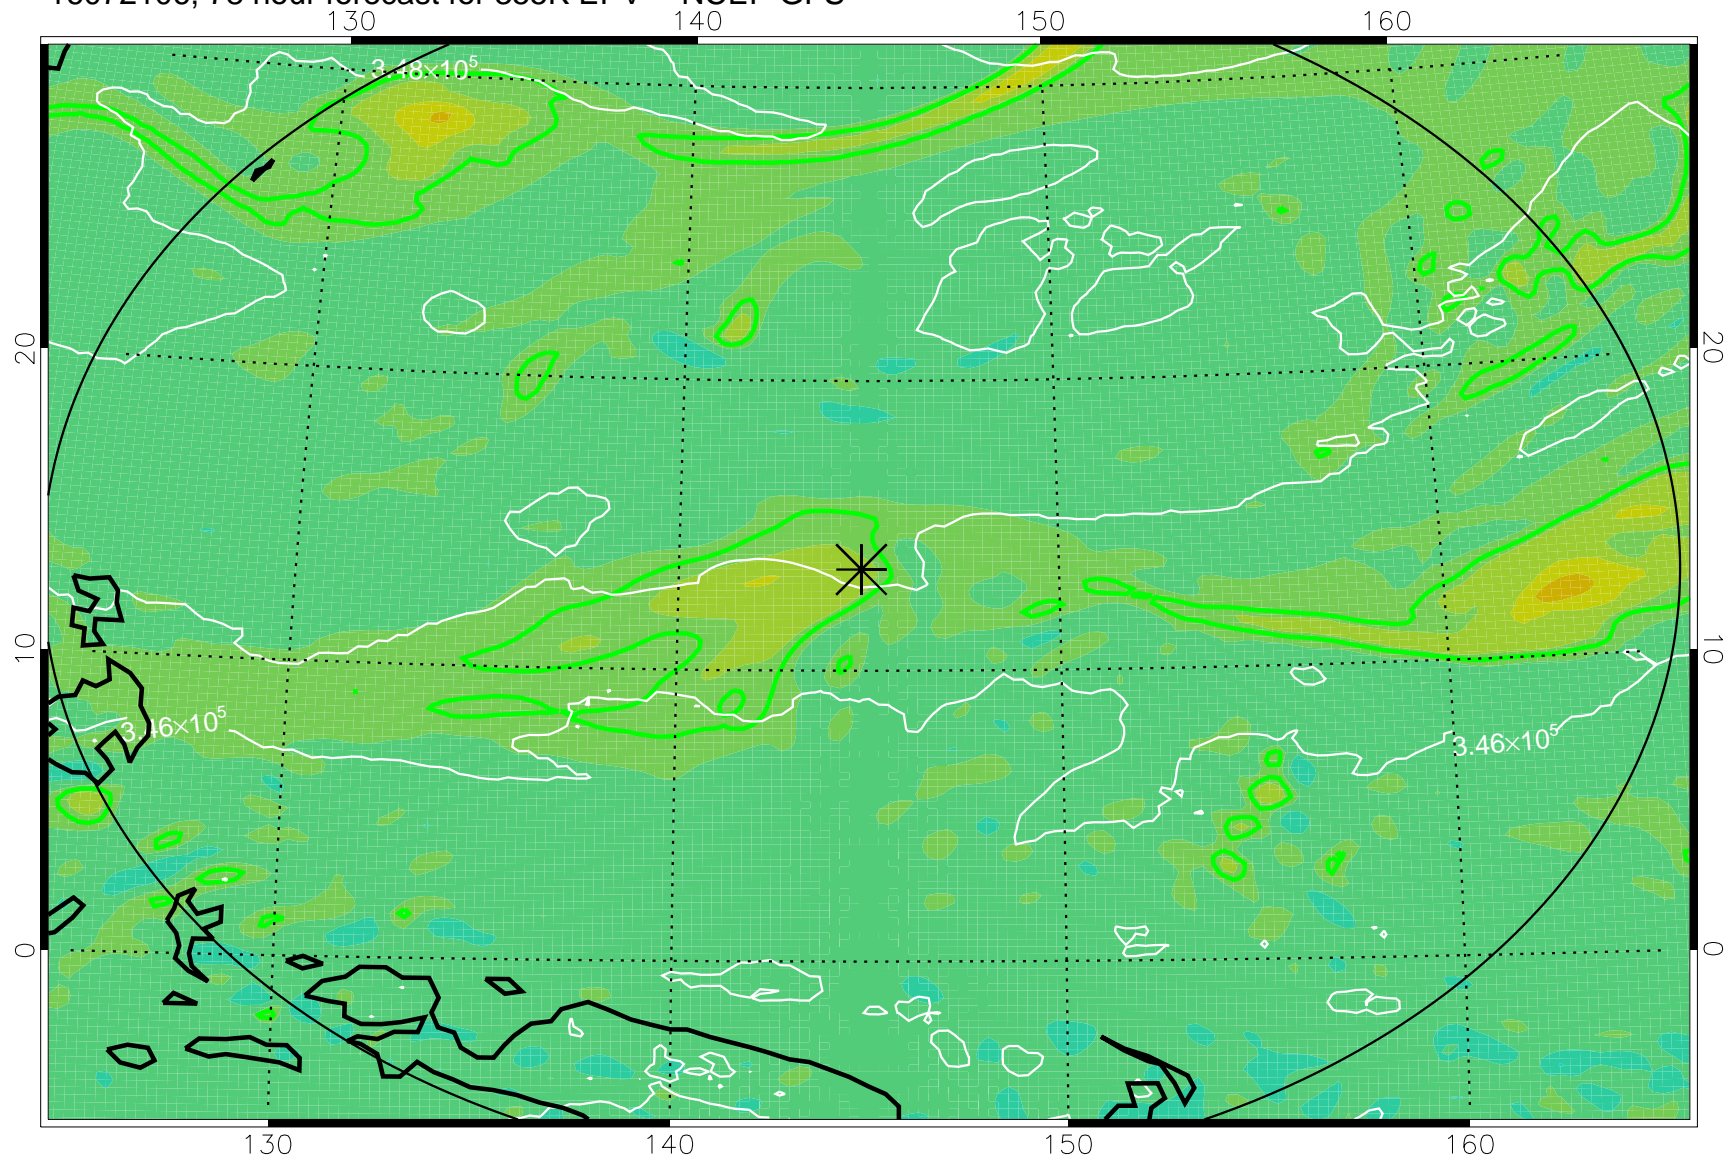

16072018, 66 hour forecast for 355K EPV -- NCEP GFS

355K Montgomery Streamfunction, white
EPV Tropopause (2 PVU) Position
Range ring of 2304 km

16072100, 72 hour forecast for 355K EPV -- NCEP GFS

355K Montgomery Streamfunction, white
EPV Tropopause (2 PVU) Position
Range ring of 2304 km

16072106, 78 hour forecast for 355K EPV -- NCEP GFS

355K Montgomery Streamfunction, white
EPV Tropopause (2 PVU) Position
Range ring of 2304 km

16072112, 84 hour forecast for 355K EPV -- NCEP GFS

355K Montgomery Streamfunction, white
EPV Tropopause (2 PVU) Position
Range ring of 2304 km

16072118, 90 hour forecast for 355K EPV -- NCEP GFS

355K Montgomery Streamfunction, white
EPV Tropopause (2 PVU) Position
Range ring of 2304 km

16072200, 96 hour forecast for 355K EPV -- NCEP GFS

355K Montgomery Streamfunction, white
EPV Tropopause (2 PVU) Position
Range ring of 2304 km

16072206, 102 hour forecast for 355K EPV -- NCEP GFS

355K Montgomery Streamfunction, white
EPV Tropopause (2 PVU) Position
Range ring of 2304 km

16072212, 108 hour forecast for 355K EPV -- NCEP GFS

355K Montgomery Streamfunction, white
EPV Tropopause (2 PVU) Position
Range ring of 2304 km