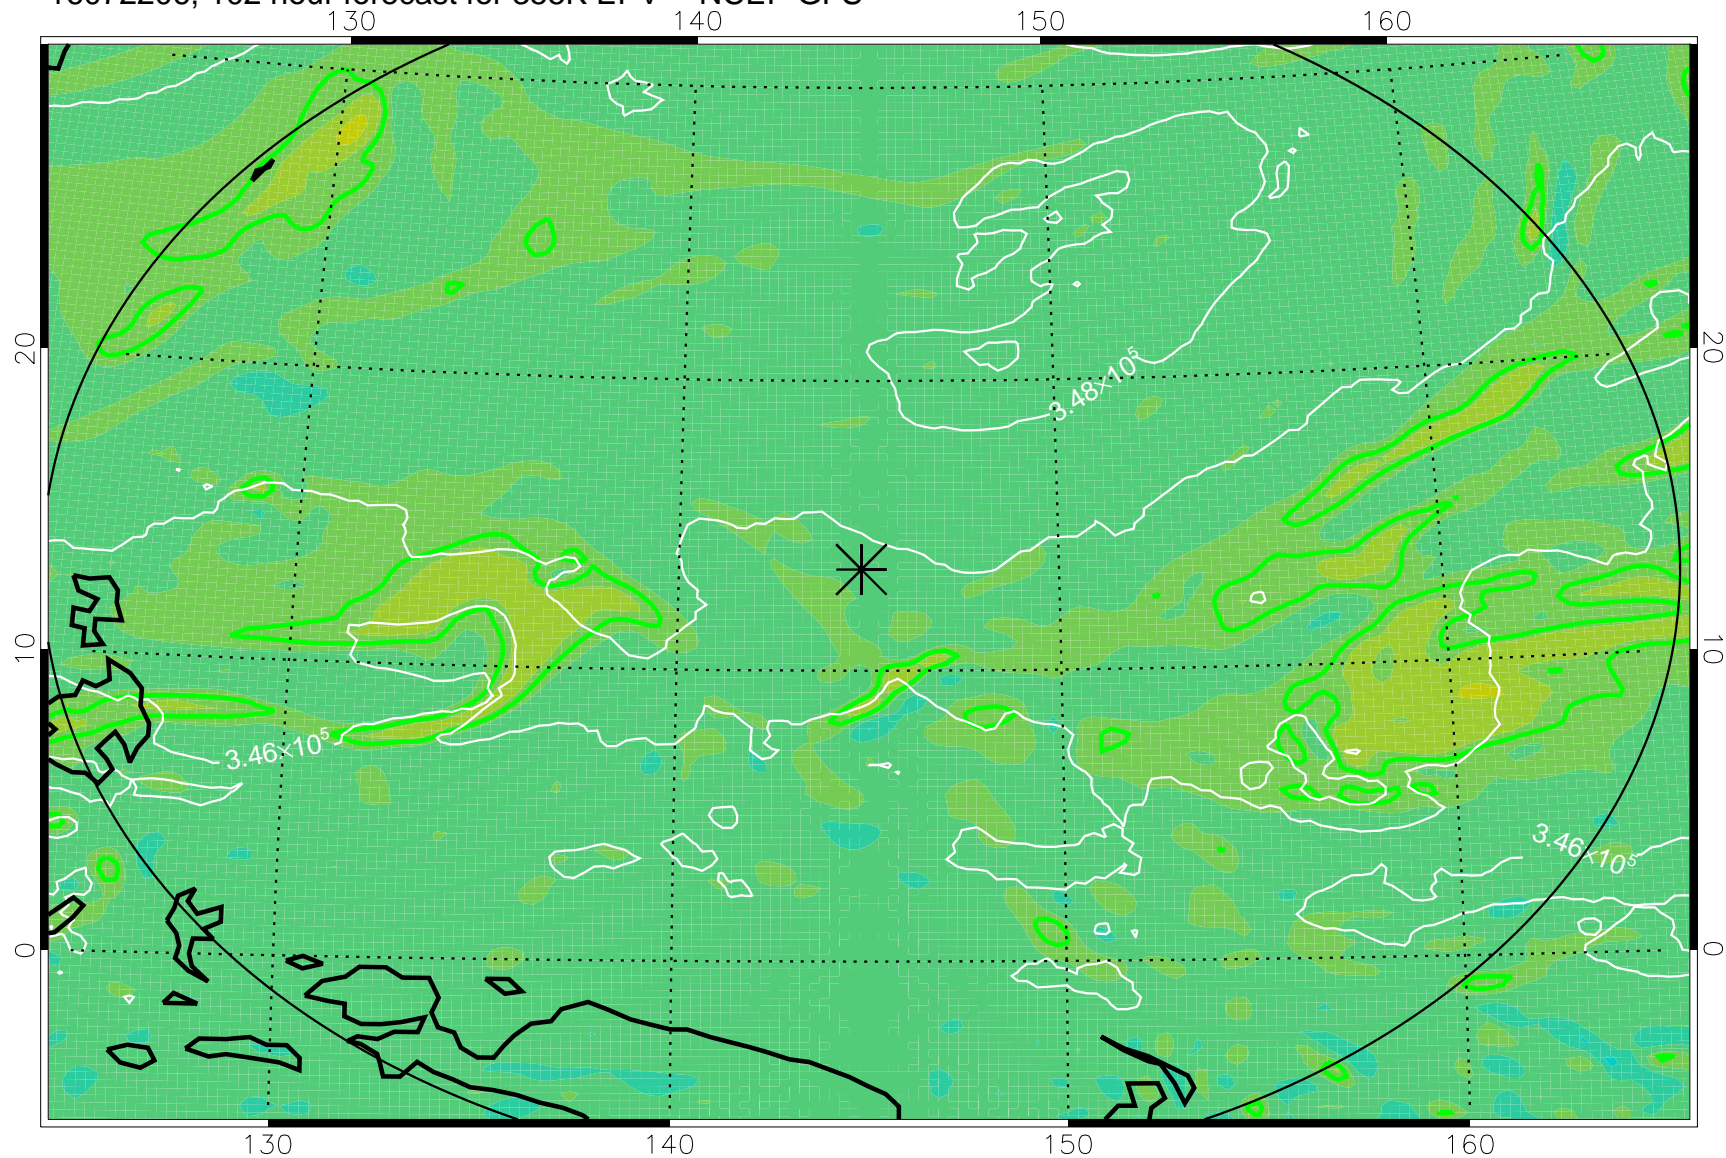

16072106, 78 hour forecast for 355K EPV -- NCEP GFS

355K Montgomery Streamfunction, white
EPV Tropopause (2 PVU) Position
Range ring of 2304 km

16072112, 84 hour forecast for 355K EPV -- NCEP GFS

355K Montgomery Streamfunction, white
EPV Tropopause (2 PVU) Position
Range ring of 2304 km

16072118, 90 hour forecast for 355K EPV -- NCEP GFS

355K Montgomery Streamfunction, white
EPV Tropopause (2 PVU) Position
Range ring of 2304 km

16072200, 96 hour forecast for 355K EPV -- NCEP GFS

355K Montgomery Streamfunction, white
EPV Tropopause (2 PVU) Position
Range ring of 2304 km

16072206, 102 hour forecast for 355K EPV -- NCEP GFS

355K Montgomery Streamfunction, white
EPV Tropopause (2 PVU) Position
Range ring of 2304 km

16072212, 108 hour forecast for 355K EPV -- NCEP GFS

355K Montgomery Streamfunction, white
EPV Tropopause (2 PVU) Position
Range ring of 2304 km

16072218, 114 hour forecast for 355K EPV -- NCEP GFS

355K Montgomery Streamfunction, white
EPV Tropopause (2 PVU) Position
Range ring of 2304 km

16072300, 120 hour forecast for 355K EPV -- NCEP GFS

355K Montgomery Streamfunction, white
EPV Tropopause (2 PVU) Position
Range ring of 2304 km