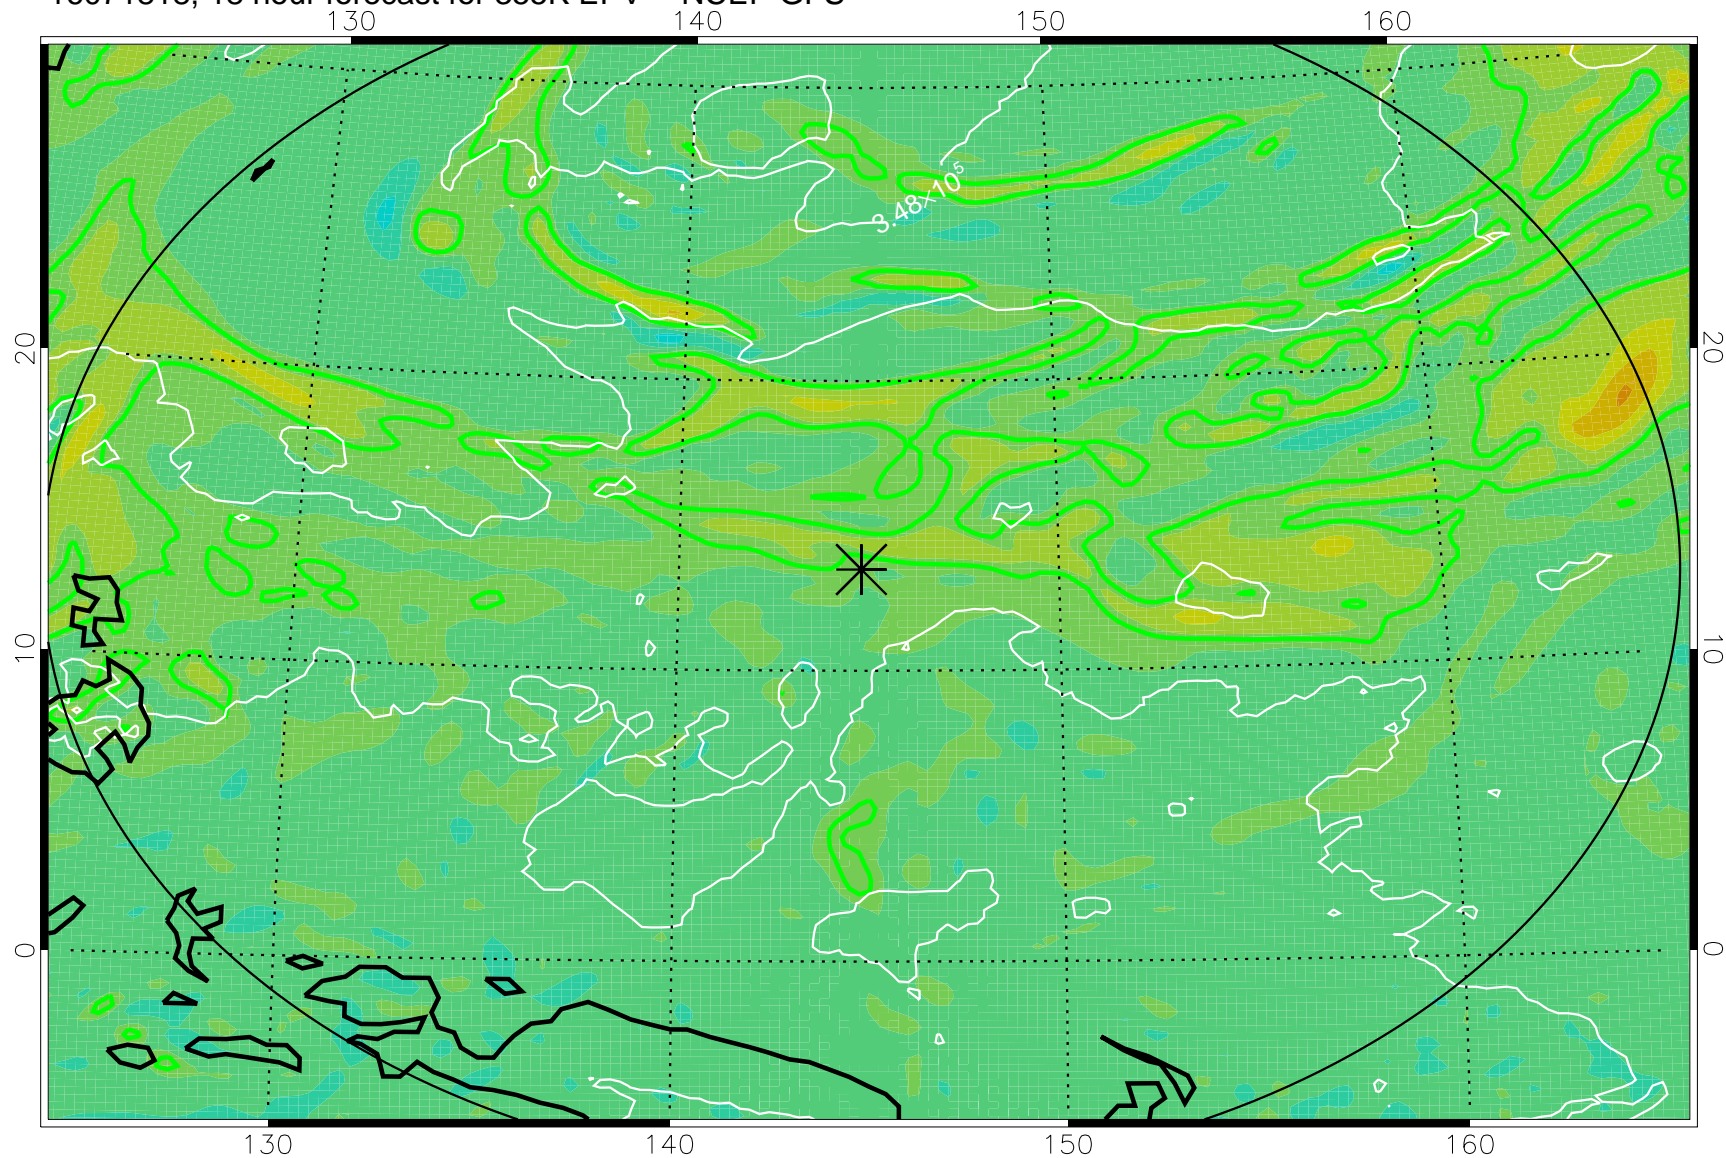

16071806, 6 hour forecast for 355K EPV -- NCEP GFS

355K Montgomery Streamfunction, white
EPV Tropopause (2 PVU) Position
Range ring of 2304 km

16071812, 12 hour forecast for 355K EPV -- NCEP GFS

355K Montgomery Streamfunction, white
EPV Tropopause (2 PVU) Position
Range ring of 2304 km

16071818, 18 hour forecast for 355K EPV -- NCEP GFS

355K Montgomery Streamfunction, white
EPV Tropopause (2 PVU) Position
Range ring of 2304 km

16071900, 24 hour forecast for 355K EPV -- NCEP GFS

355K Montgomery Streamfunction, white
EPV Tropopause (2 PVU) Position
Range ring of 2304 km

16071906, 30 hour forecast for 355K EPV -- NCEP GFS

355K Montgomery Streamfunction, white
EPV Tropopause (2 PVU) Position
Range ring of 2304 km

16071912, 36 hour forecast for 355K EPV -- NCEP GFS

355K Montgomery Streamfunction, white
EPV Tropopause (2 PVU) Position
Range ring of 2304 km

16071918, 42 hour forecast for 355K EPV -- NCEP GFS

355K Montgomery Streamfunction, white
EPV Tropopause (2 PVU) Position
Range ring of 2304 km

16072000, 48 hour forecast for 355K EPV -- NCEP GFS

355K Montgomery Streamfunction, white
EPV Tropopause (2 PVU) Position
Range ring of 2304 km