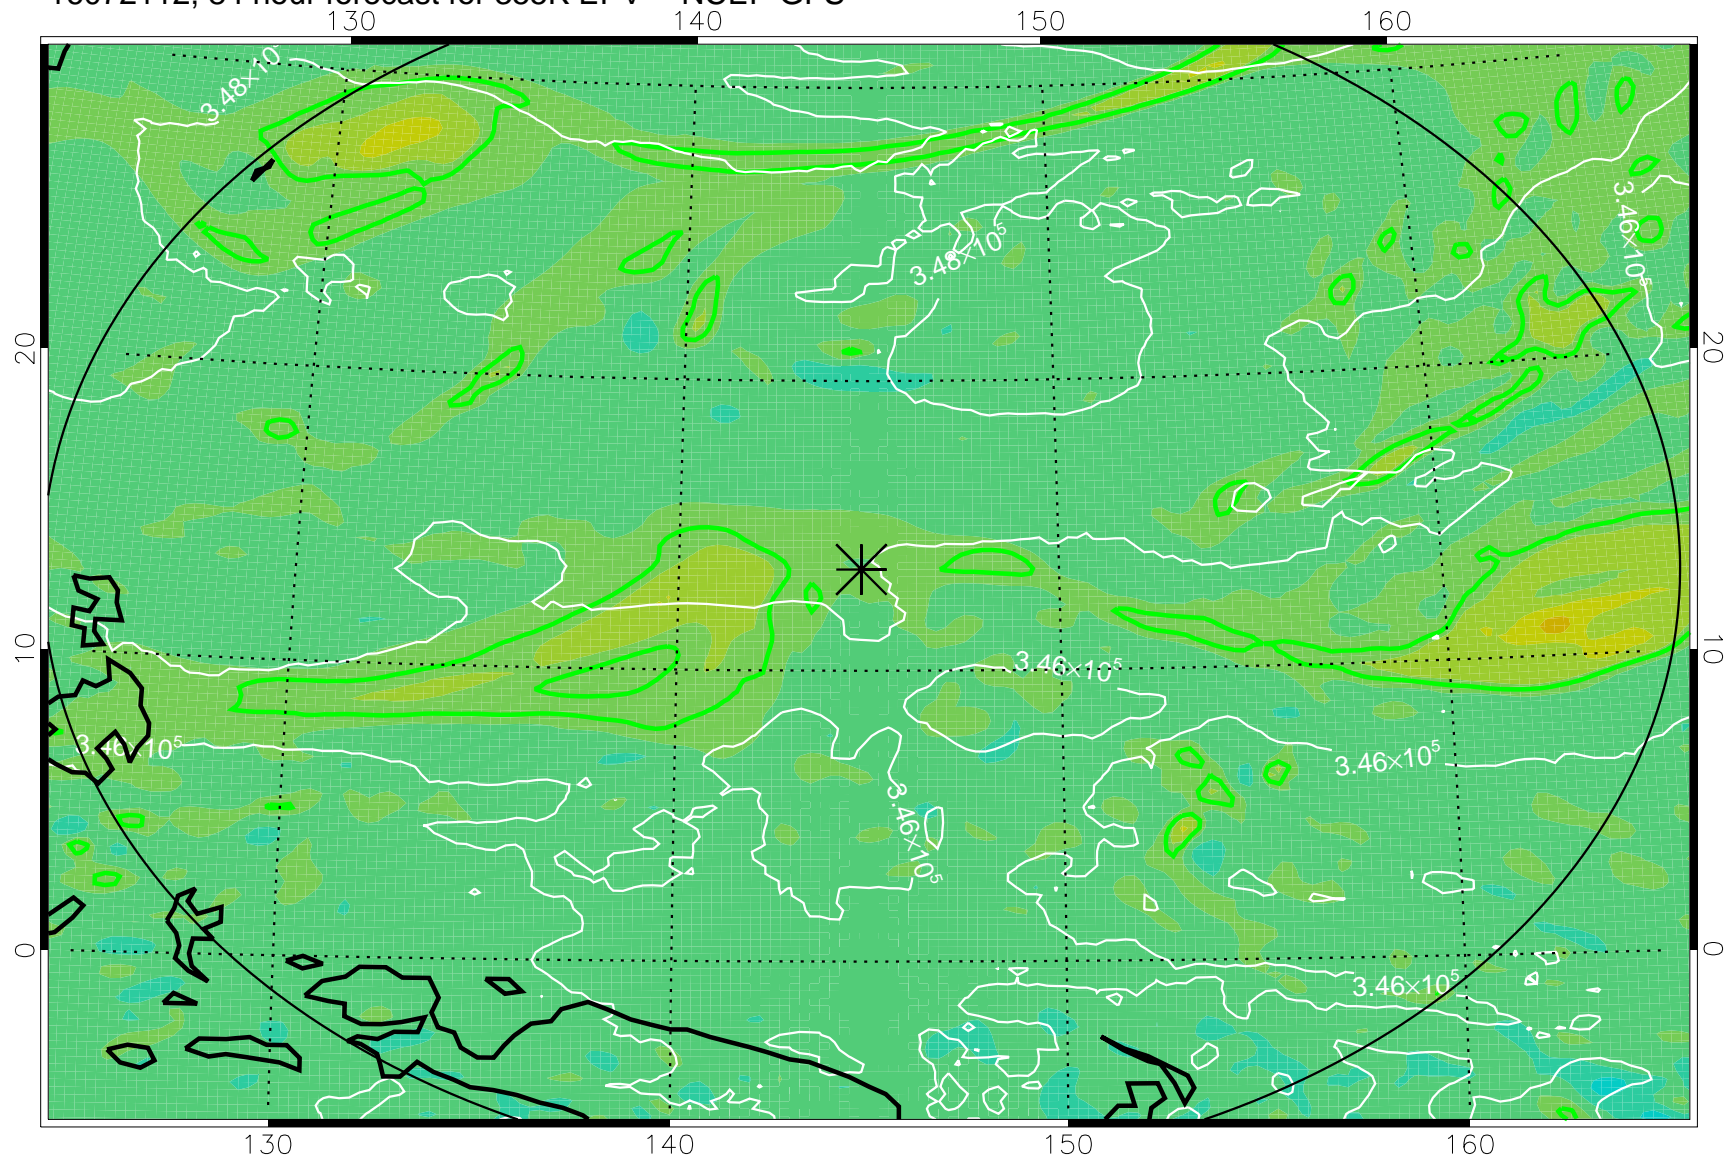

16072018, 66 hour forecast for 355K EPV -- NCEP GFS

355K Montgomery Streamfunction, white
EPV Tropopause (2 PVU) Position
Range ring of 2304 km

16072100, 72 hour forecast for 355K EPV -- NCEP GFS

355K Montgomery Streamfunction, white
EPV Tropopause (2 PVU) Position
Range ring of 2304 km

16072106, 78 hour forecast for 355K EPV -- NCEP GFS

355K Montgomery Streamfunction, white
EPV Tropopause (2 PVU) Position
Range ring of 2304 km

16072112, 84 hour forecast for 355K EPV -- NCEP GFS

355K Montgomery Streamfunction, white
EPV Tropopause (2 PVU) Position
Range ring of 2304 km

16072118, 90 hour forecast for 355K EPV -- NCEP GFS

355K Montgomery Streamfunction, white
EPV Tropopause (2 PVU) Position
Range ring of 2304 km

16072200, 96 hour forecast for 355K EPV -- NCEP GFS

355K Montgomery Streamfunction, white
EPV Tropopause (2 PVU) Position
Range ring of 2304 km

16072206, 102 hour forecast for 355K EPV -- NCEP GFS

355K Montgomery Streamfunction, white
EPV Tropopause (2 PVU) Position
Range ring of 2304 km

16072212, 108 hour forecast for 355K EPV -- NCEP GFS

355K Montgomery Streamfunction, white
EPV Tropopause (2 PVU) Position
Range ring of 2304 km