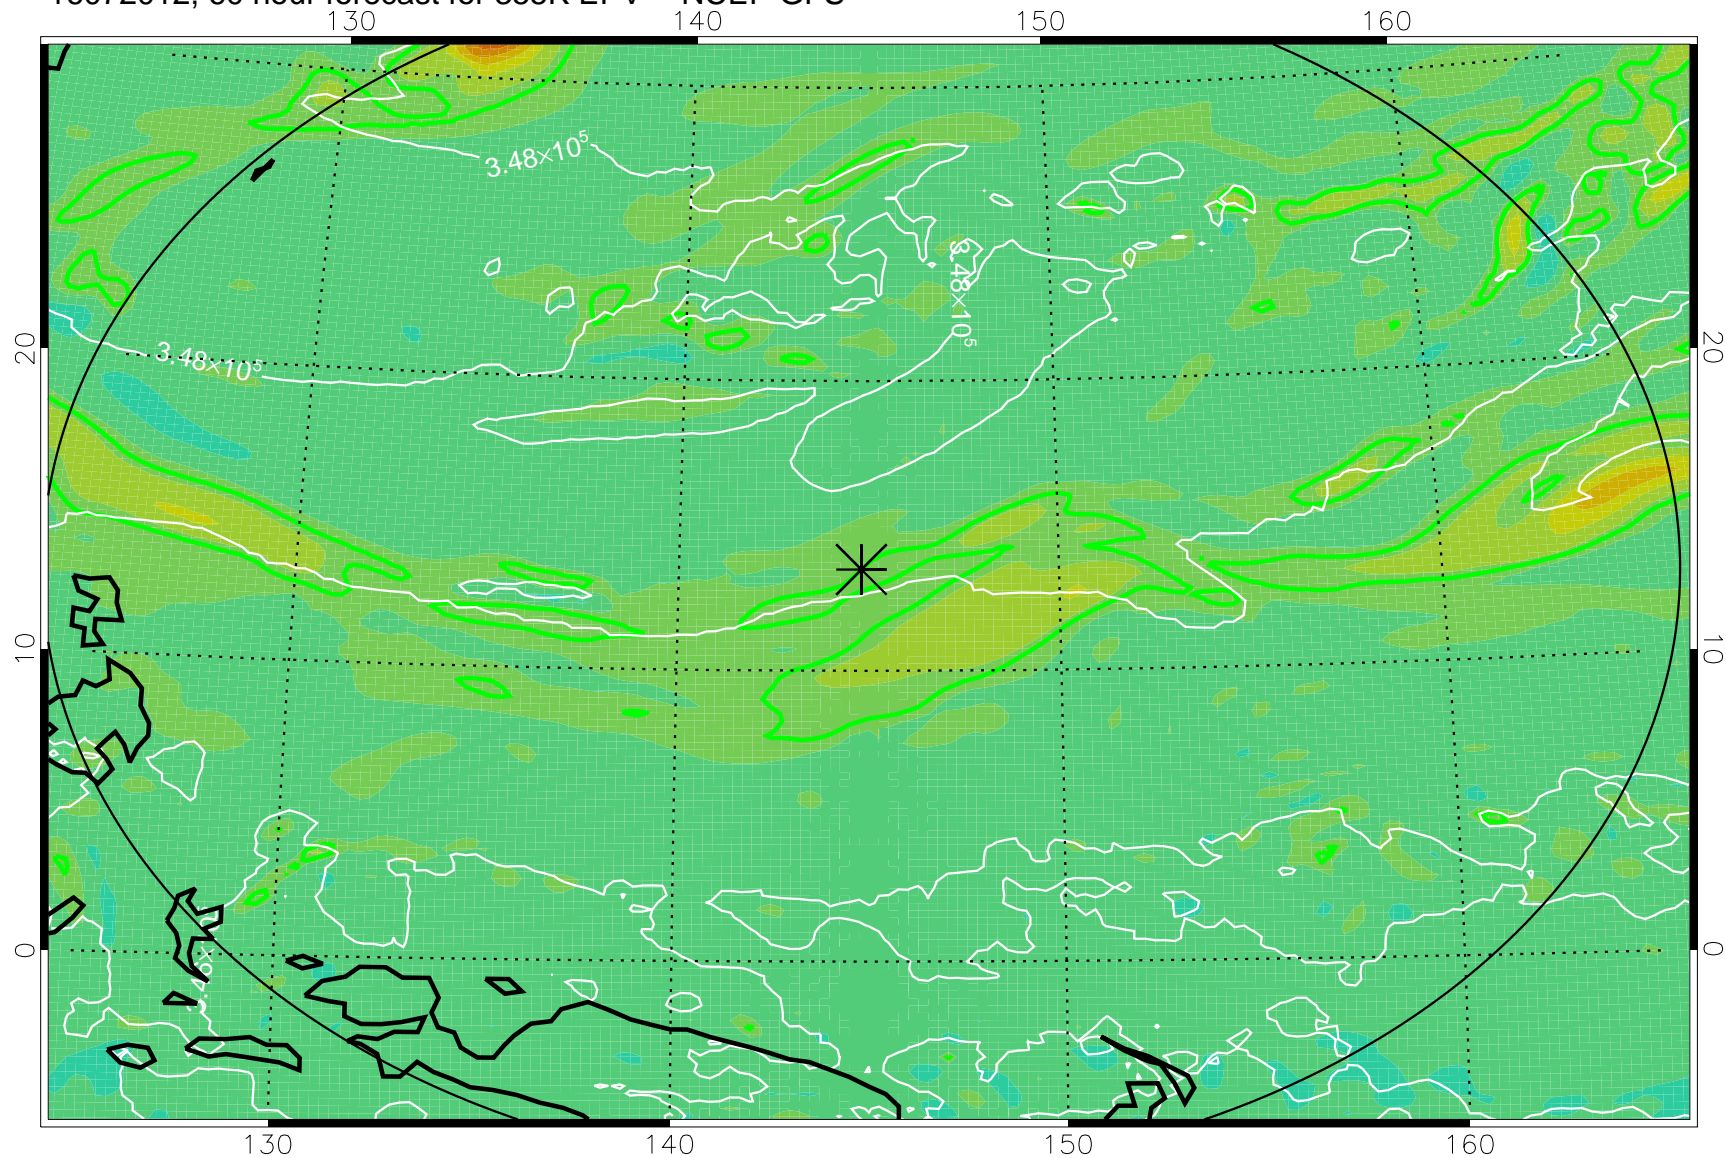

16071918, 42 hour forecast for 355K EPV -- NCEP GFS

355K Montgomery Streamfunction, white
EPV Tropopause (2 PVU) Position
Range ring of 2304 km

16072000, 48 hour forecast for 355K EPV -- NCEP GFS

355K Montgomery Streamfunction, white
EPV Tropopause (2 PVU) Position
Range ring of 2304 km

16072006, 54 hour forecast for 355K EPV -- NCEP GFS

355K Montgomery Streamfunction, white
EPV Tropopause (2 PVU) Position
Range ring of 2304 km

16072012, 60 hour forecast for 355K EPV -- NCEP GFS

355K Montgomery Streamfunction, white
EPV Tropopause (2 PVU) Position
Range ring of 2304 km

16072018, 66 hour forecast for 355K EPV -- NCEP GFS

355K Montgomery Streamfunction, white
EPV Tropopause (2 PVU) Position
Range ring of 2304 km

16072100, 72 hour forecast for 355K EPV -- NCEP GFS

355K Montgomery Streamfunction, white
EPV Tropopause (2 PVU) Position
Range ring of 2304 km

16072106, 78 hour forecast for 355K EPV -- NCEP GFS

355K Montgomery Streamfunction, white
EPV Tropopause (2 PVU) Position
Range ring of 2304 km

16072112, 84 hour forecast for 355K EPV -- NCEP GFS

355K Montgomery Streamfunction, white
EPV Tropopause (2 PVU) Position
Range ring of 2304 km