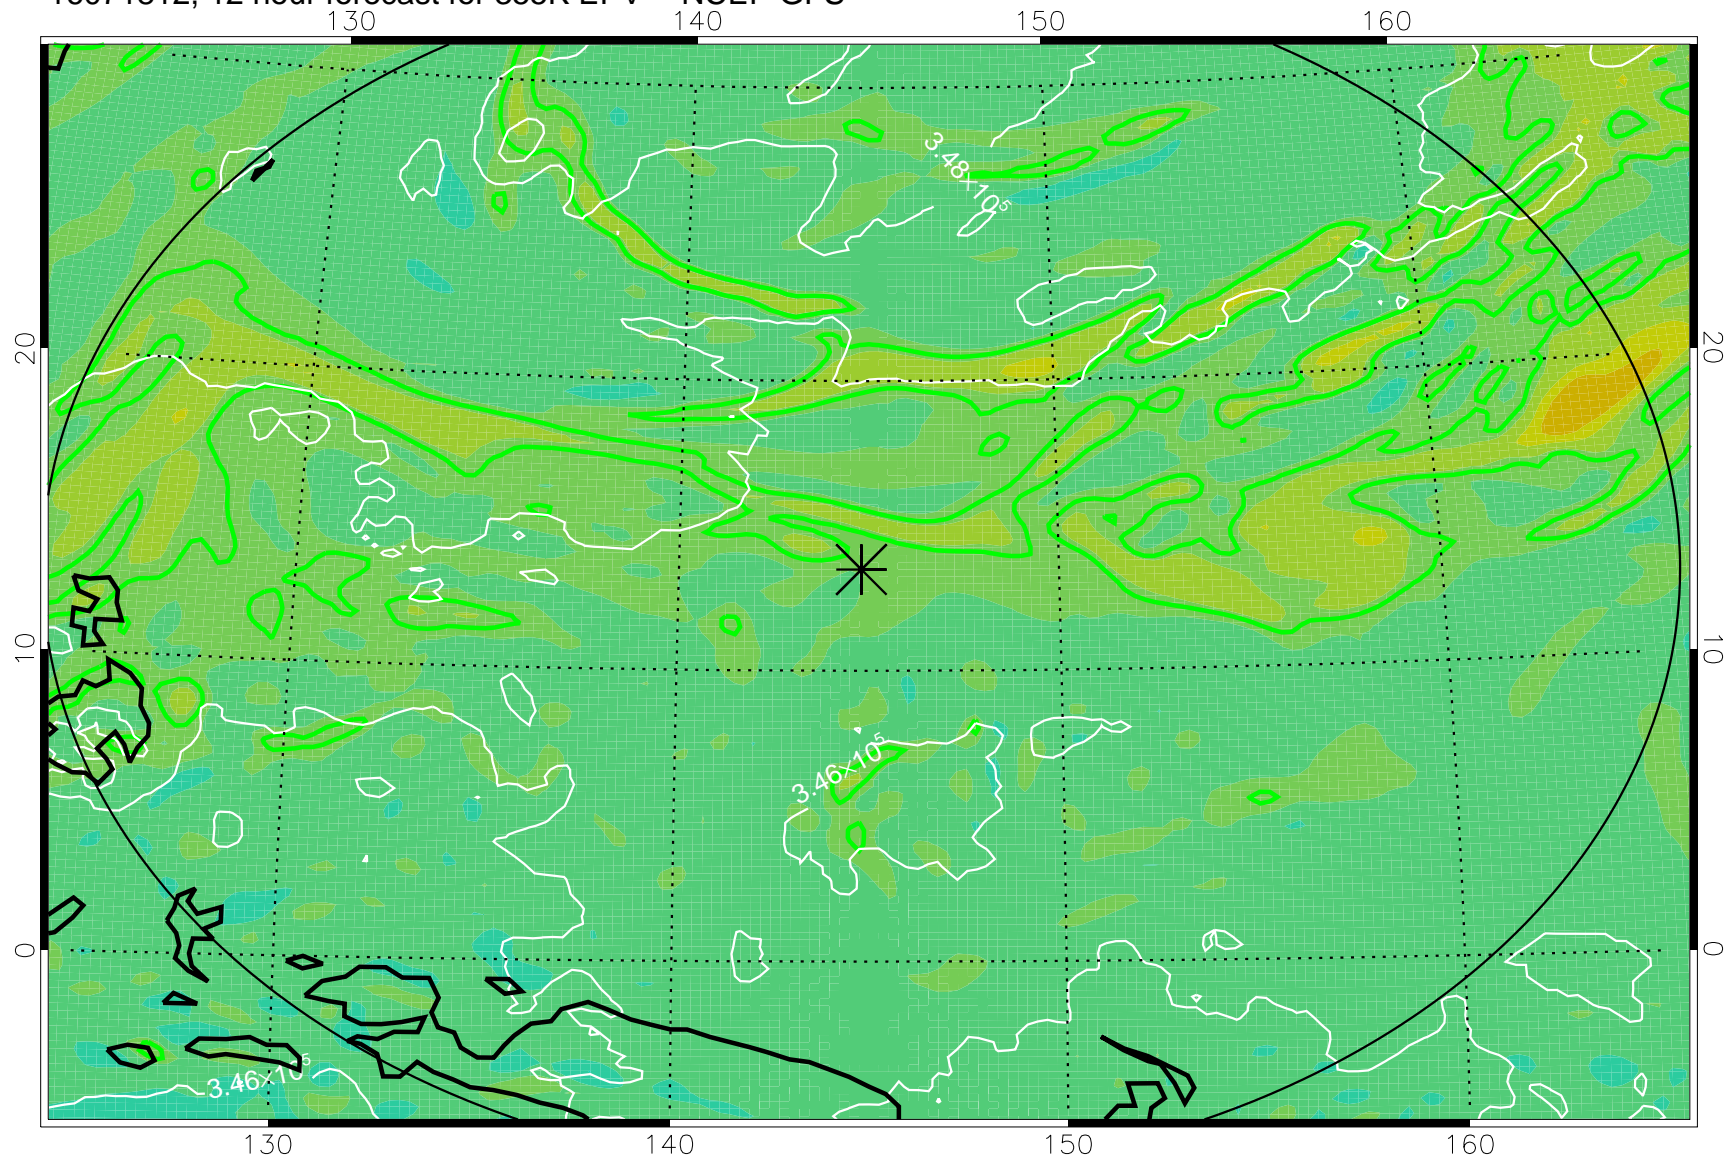

16071806, 6 hour forecast for 355K EPV -- NCEP GFS

355K Montgomery Streamfunction, white
EPV Tropopause (2 PVU) Position
Range ring of 2304 km

16071812, 12 hour forecast for 355K EPV -- NCEP GFS

355K Montgomery Streamfunction, white
EPV Tropopause (2 PVU) Position
Range ring of 2304 km

16071818, 18 hour forecast for 355K EPV -- NCEP GFS

355K Montgomery Streamfunction, white
EPV Tropopause (2 PVU) Position
Range ring of 2304 km

16071900, 24 hour forecast for 355K EPV -- NCEP GFS

355K Montgomery Streamfunction, white
EPV Tropopause (2 PVU) Position
Range ring of 2304 km

16071906, 30 hour forecast for 355K EPV -- NCEP GFS

355K Montgomery Streamfunction, white
EPV Tropopause (2 PVU) Position
Range ring of 2304 km

16071912, 36 hour forecast for 355K EPV -- NCEP GFS

355K Montgomery Streamfunction, white
EPV Tropopause (2 PVU) Position
Range ring of 2304 km

16071918, 42 hour forecast for 355K EPV -- NCEP GFS

355K Montgomery Streamfunction, white
EPV Tropopause (2 PVU) Position
Range ring of 2304 km

16072000, 48 hour forecast for 355K EPV -- NCEP GFS

355K Montgomery Streamfunction, white
EPV Tropopause (2 PVU) Position
Range ring of 2304 km