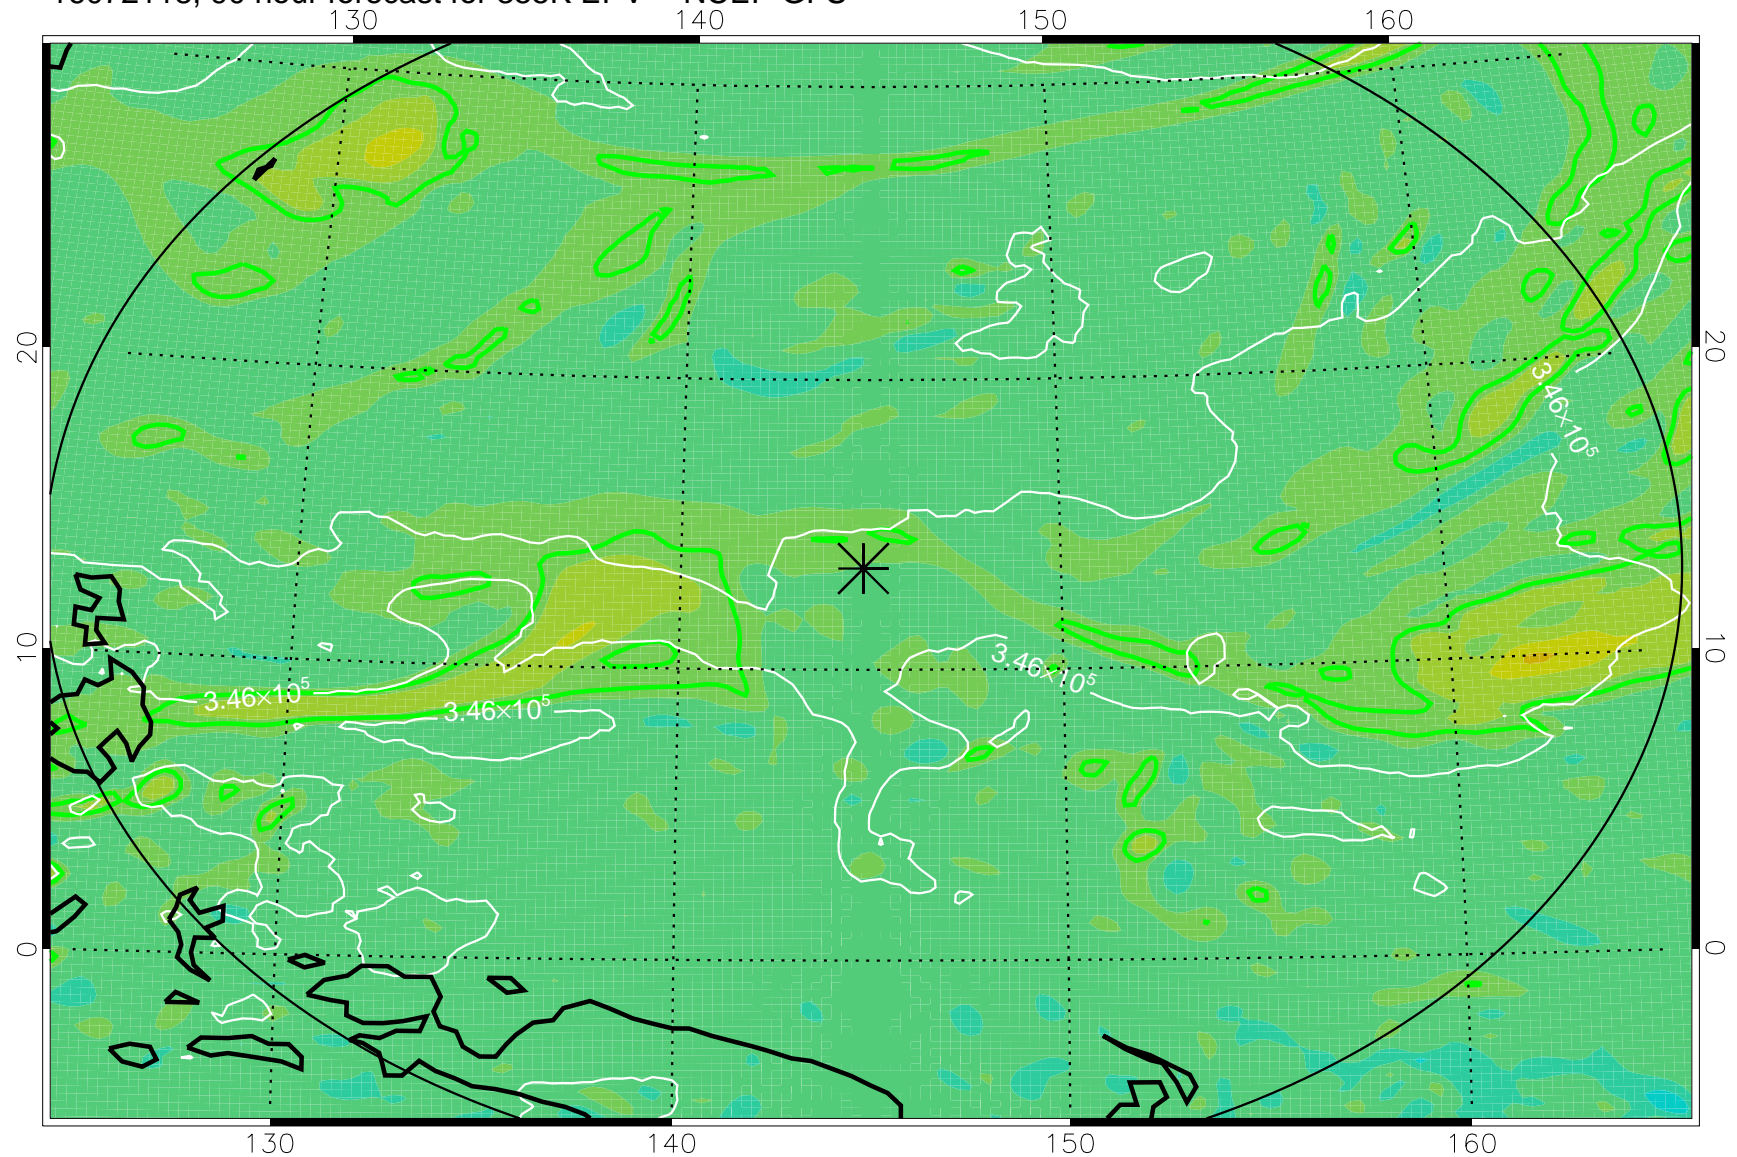

16072018, 66 hour forecast for 355K EPV -- NCEP GFS

355K Montgomery Streamfunction, white
EPV Tropopause (2 PVU) Position
Range ring of 2304 km

16072100, 72 hour forecast for 355K EPV -- NCEP GFS

355K Montgomery Streamfunction, white
EPV Tropopause (2 PVU) Position
Range ring of 2304 km

16072106, 78 hour forecast for 355K EPV -- NCEP GFS

355K Montgomery Streamfunction, white
EPV Tropopause (2 PVU) Position
Range ring of 2304 km

16072112, 84 hour forecast for 355K EPV -- NCEP GFS

355K Montgomery Streamfunction, white
EPV Tropopause (2 PVU) Position
Range ring of 2304 km

16072118, 90 hour forecast for 355K EPV -- NCEP GFS

355K Montgomery Streamfunction, white
EPV Tropopause (2 PVU) Position
Range ring of 2304 km

16072200, 96 hour forecast for 355K EPV -- NCEP GFS

355K Montgomery Streamfunction, white
EPV Tropopause (2 PVU) Position
Range ring of 2304 km

16072206, 102 hour forecast for 355K EPV -- NCEP GFS

355K Montgomery Streamfunction, white
EPV Tropopause (2 PVU) Position
Range ring of 2304 km

16072212, 108 hour forecast for 355K EPV -- NCEP GFS

355K Montgomery Streamfunction, white
EPV Tropopause (2 PVU) Position
Range ring of 2304 km