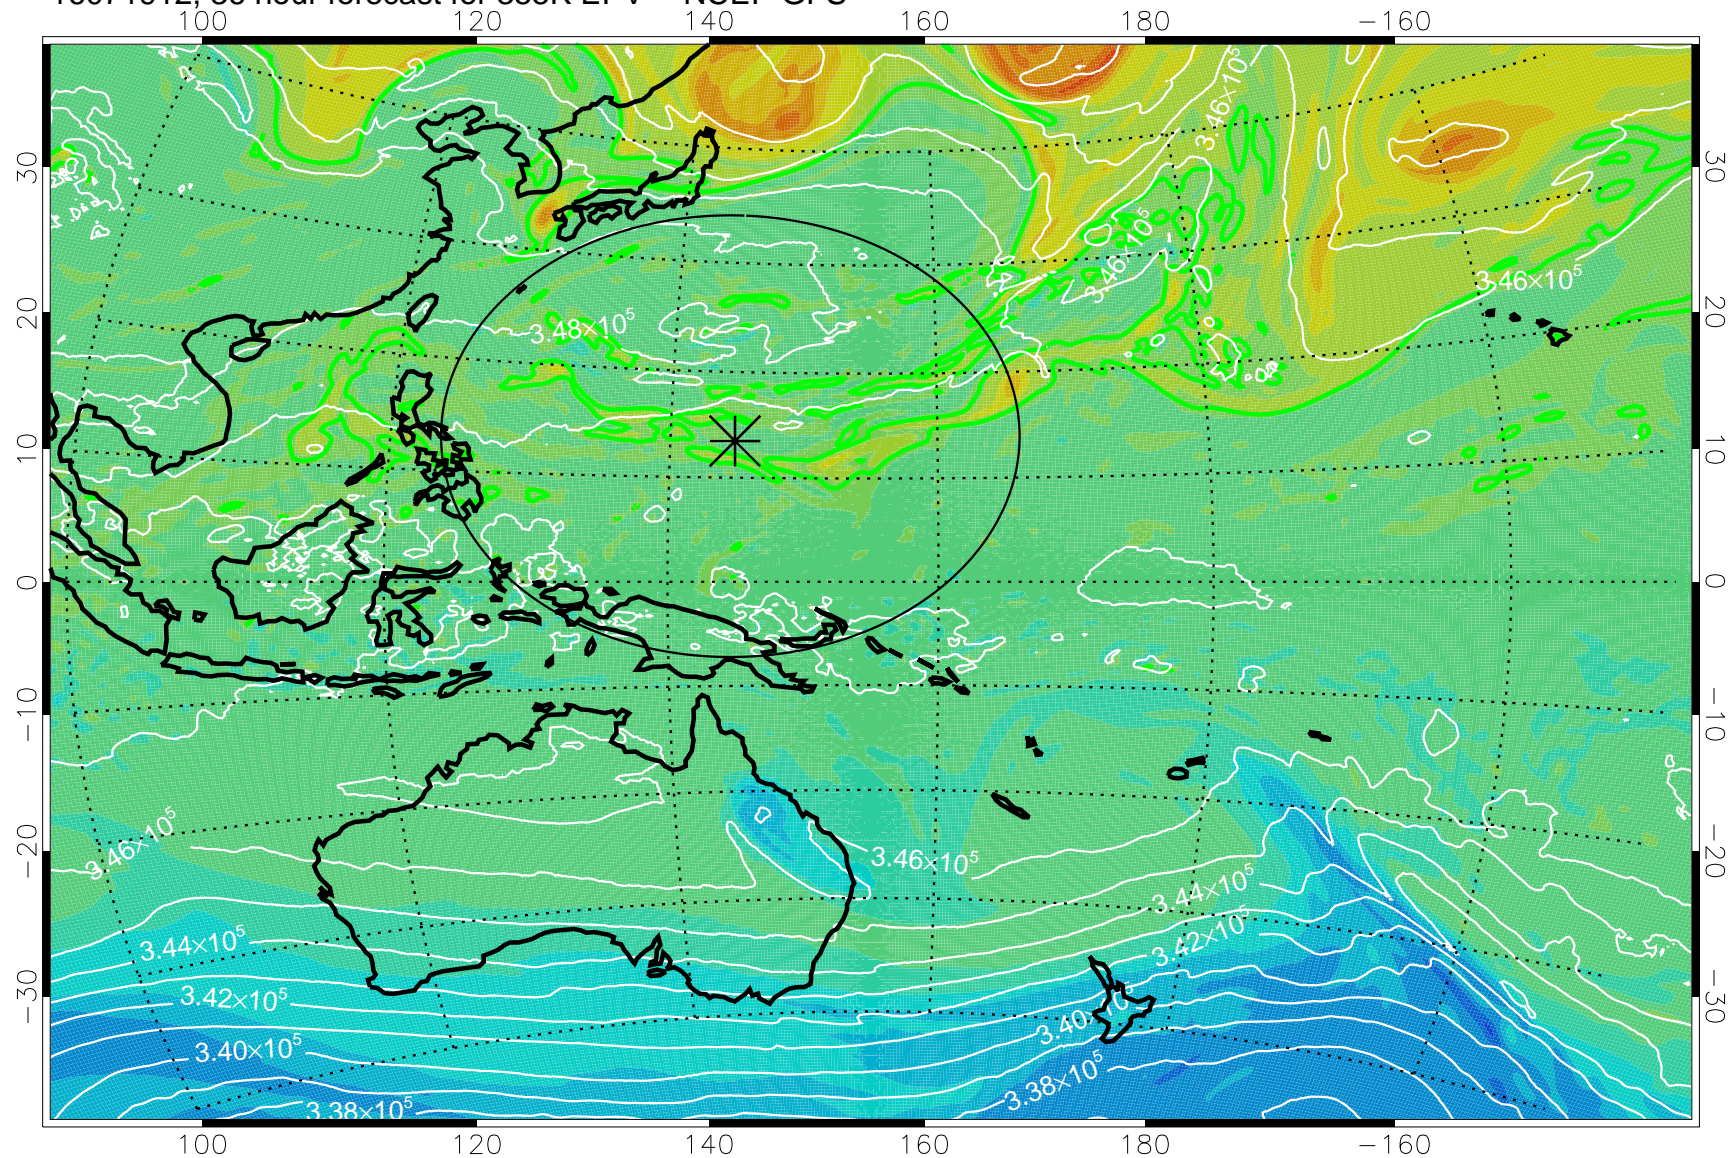

16071818, 18 hour forecast for 355K EPV -- NCEP GFS

355K Montgomery Streamfunction, white
EPV Tropopause (2 PVU) Position
Range ring of 2304 km

16071900, 24 hour forecast for 355K EPV -- NCEP GFS

355K Montgomery Streamfunction, white
EPV Tropopause (2 PVU) Position
Range ring of 2304 km

16071906, 30 hour forecast for 355K EPV -- NCEP GFS

355K Montgomery Streamfunction, white
EPV Tropopause (2 PVU) Position
Range ring of 2304 km

16071912, 36 hour forecast for 355K EPV -- NCEP GFS

355K Montgomery Streamfunction, white
EPV Tropopause (2 PVU) Position
Range ring of 2304 km

16071918, 42 hour forecast for 355K EPV -- NCEP GFS

355K Montgomery Streamfunction, white
EPV Tropopause (2 PVU) Position
Range ring of 2304 km

16072000, 48 hour forecast for 355K EPV -- NCEP GFS

355K Montgomery Streamfunction, white
EPV Tropopause (2 PVU) Position
Range ring of 2304 km

16072018, 66 hour forecast for 355K EPV -- NCEP GFS

355K Montgomery Streamfunction, white
EPV Tropopause (2 PVU) Position
Range ring of 2304 km

16072100, 72 hour forecast for 355K EPV -- NCEP GFS

355K Montgomery Streamfunction, white
EPV Tropopause (2 PVU) Position
Range ring of 2304 km