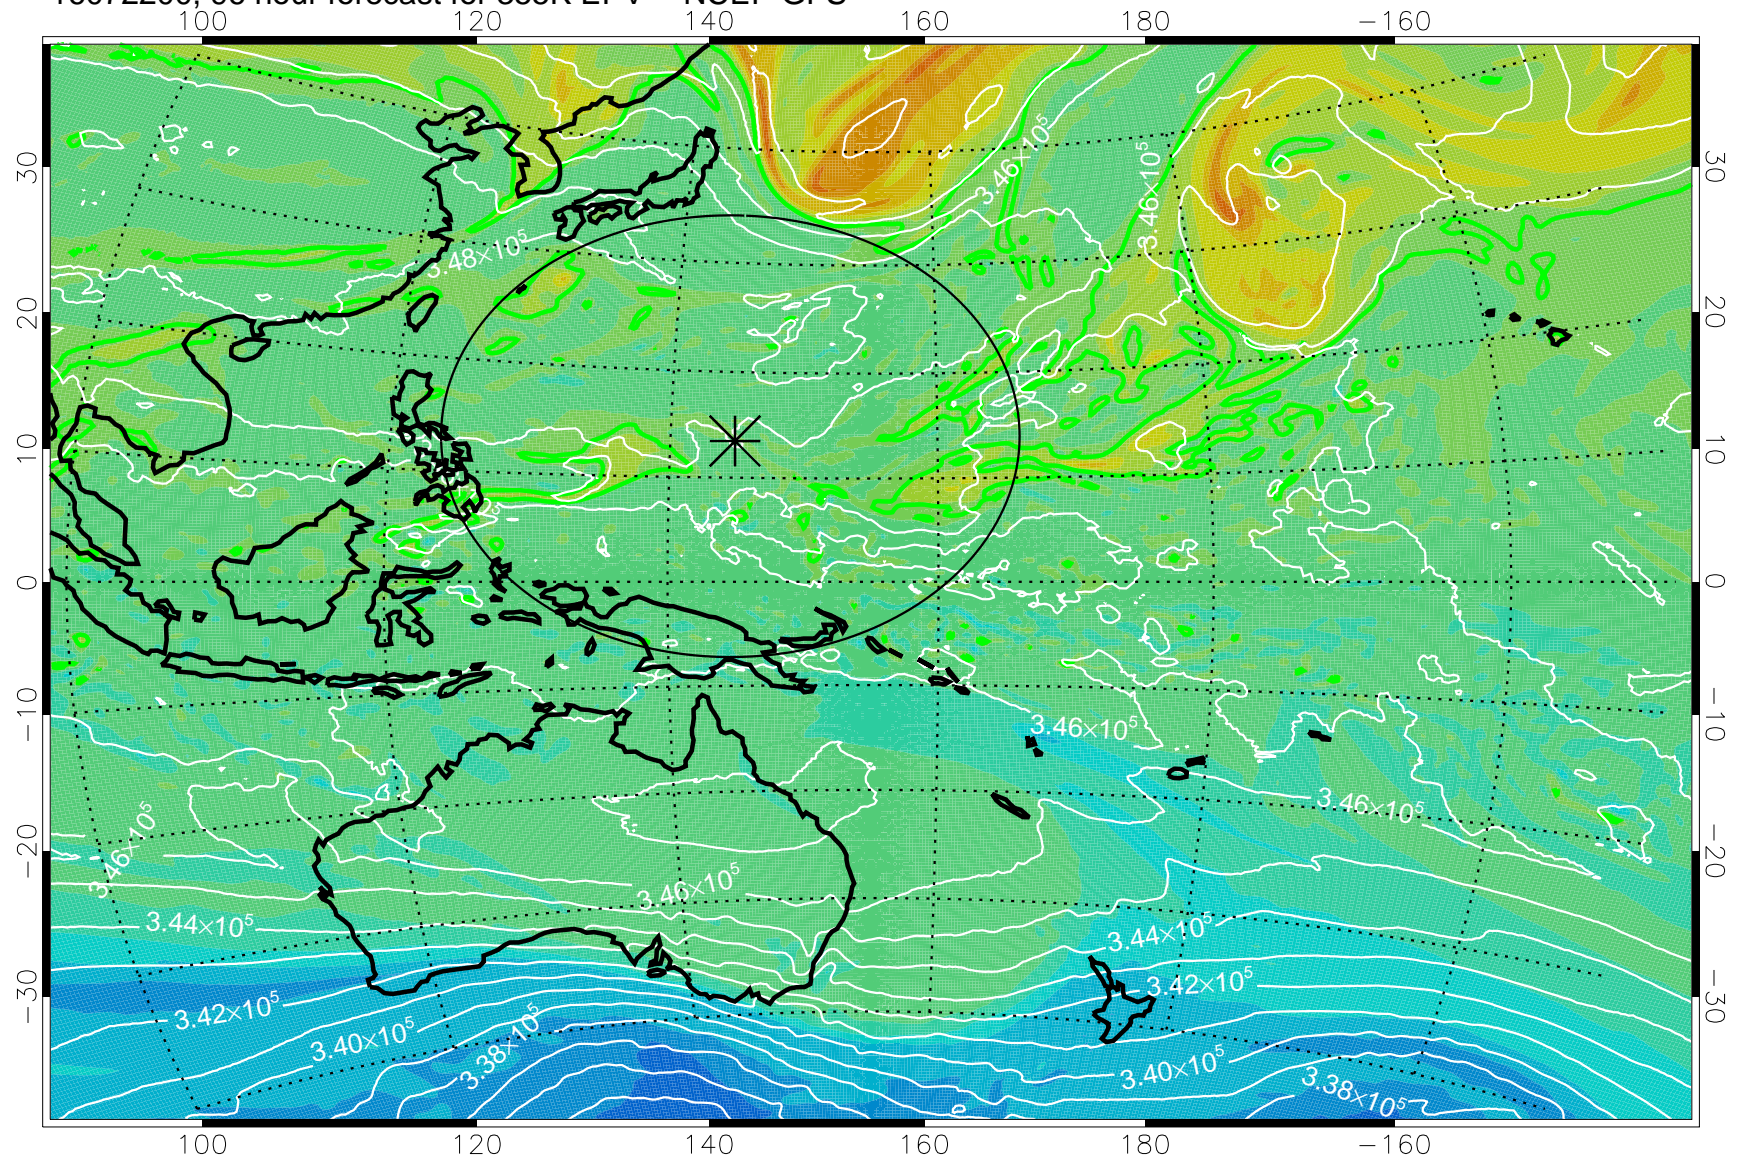

16072018, 66 hour forecast for 355K EPV -- NCEP GFS

355K Montgomery Streamfunction, white
EPV Tropopause (2 PVU) Position
Range ring of 2304 km

16072100, 72 hour forecast for 355K EPV -- NCEP GFS

355K Montgomery Streamfunction, white
EPV Tropopause (2 PVU) Position
Range ring of 2304 km

16072106, 78 hour forecast for 355K EPV -- NCEP GFS

355K Montgomery Streamfunction, white
EPV Tropopause (2 PVU) Position
Range ring of 2304 km

16072112, 84 hour forecast for 355K EPV -- NCEP GFS

355K Montgomery Streamfunction, white
EPV Tropopause (2 PVU) Position
Range ring of 2304 km

16072118, 90 hour forecast for 355K EPV -- NCEP GFS

355K Montgomery Streamfunction, white
EPV Tropopause (2 PVU) Position
Range ring of 2304 km

16072200, 96 hour forecast for 355K EPV -- NCEP GFS

355K Montgomery Streamfunction, white
EPV Tropopause (2 PVU) Position
Range ring of 2304 km

16072206, 102 hour forecast for 355K EPV -- NCEP GFS

355K Montgomery Streamfunction, white
EPV Tropopause (2 PVU) Position
Range ring of 2304 km

16072212, 108 hour forecast for 355K EPV -- NCEP GFS

355K Montgomery Streamfunction, white
EPV Tropopause (2 PVU) Position
Range ring of 2304 km