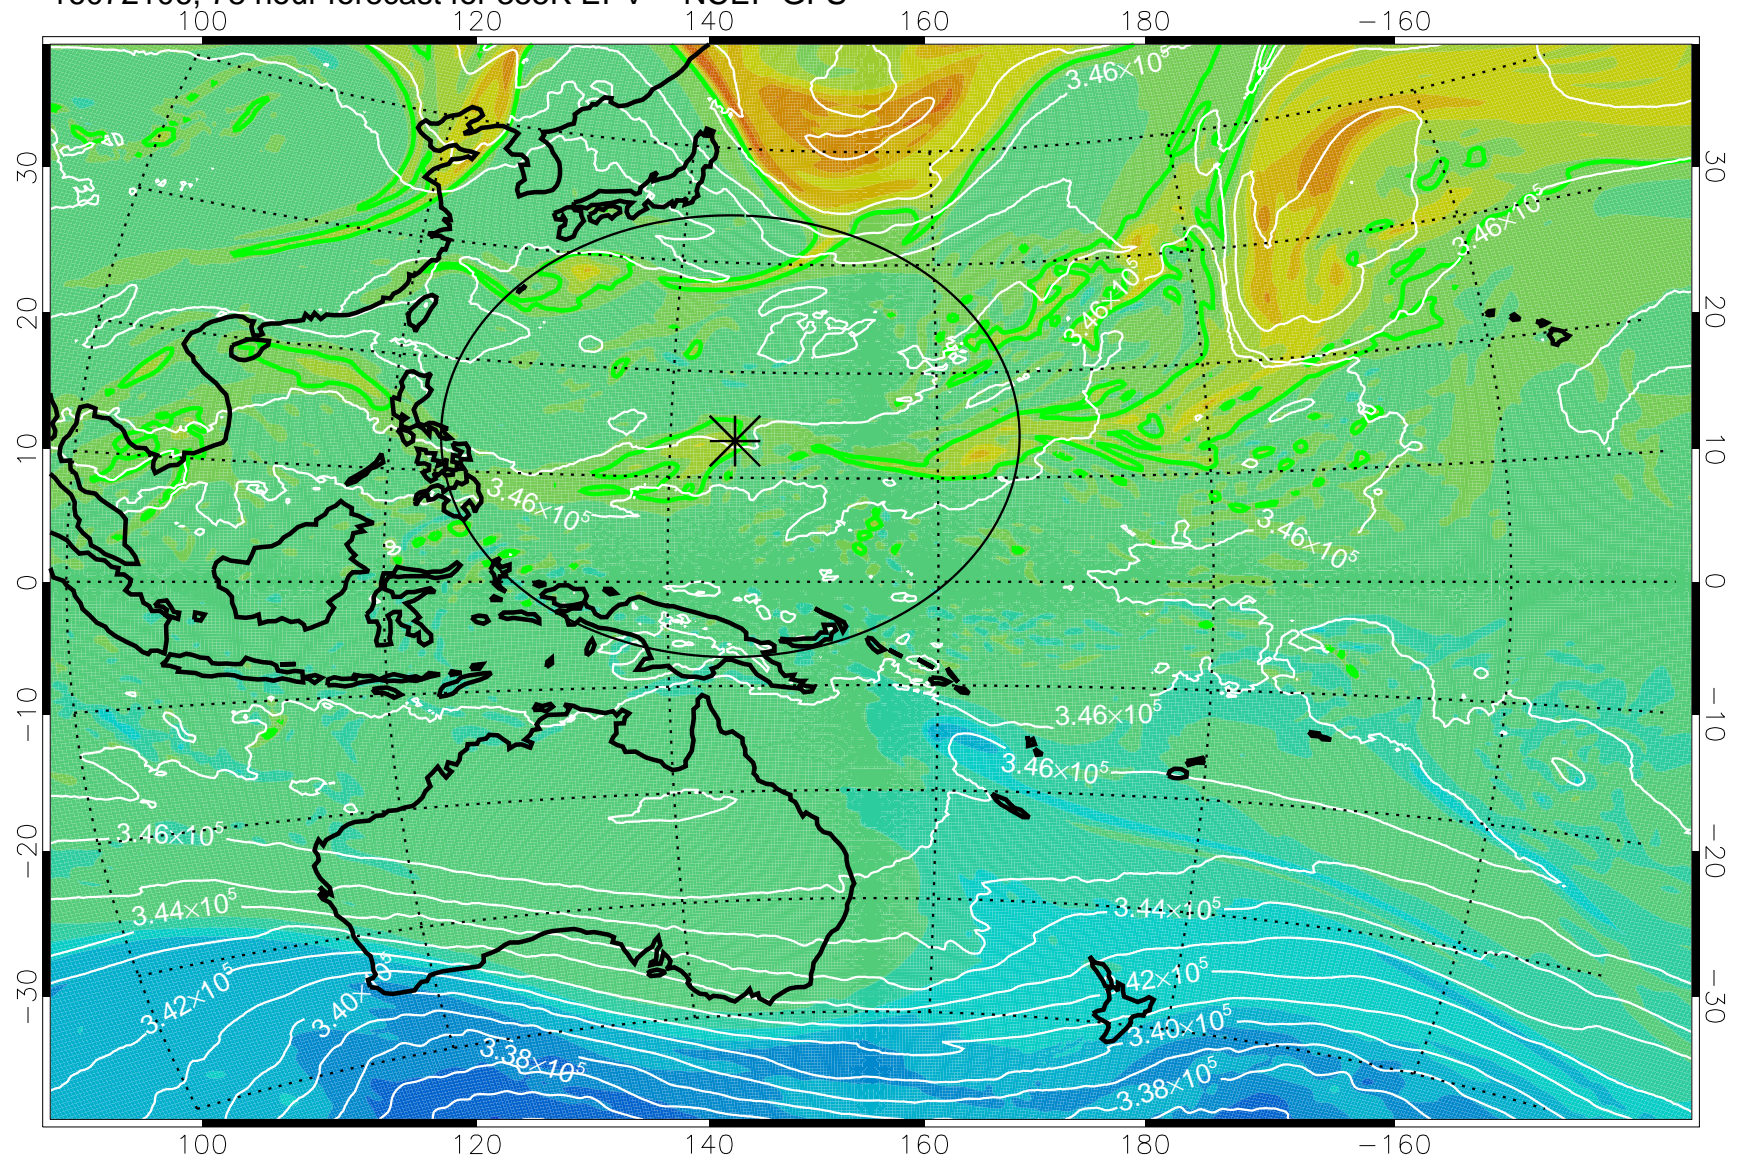

16072006, 54 hour forecast for 355K EPV -- NCEP GFS

355K Montgomery Streamfunction, white
EPV Tropopause (2 PVU) Position
Range ring of 2304 km

16072012, 60 hour forecast for 355K EPV -- NCEP GFS

355K Montgomery Streamfunction, white
EPV Tropopause (2 PVU) Position
Range ring of 2304 km

16072018, 66 hour forecast for 355K EPV -- NCEP GFS

355K Montgomery Streamfunction, white
EPV Tropopause (2 PVU) Position
Range ring of 2304 km

16072100, 72 hour forecast for 355K EPV -- NCEP GFS

355K Montgomery Streamfunction, white
EPV Tropopause (2 PVU) Position
Range ring of 2304 km

16072106, 78 hour forecast for 355K EPV -- NCEP GFS

355K Montgomery Streamfunction, white
EPV Tropopause (2 PVU) Position
Range ring of 2304 km

16072112, 84 hour forecast for 355K EPV -- NCEP GFS

355K Montgomery Streamfunction, white
EPV Tropopause (2 PVU) Position
Range ring of 2304 km

16072118, 90 hour forecast for 355K EPV -- NCEP GFS

355K Montgomery Streamfunction, white
EPV Tropopause (2 PVU) Position
Range ring of 2304 km

16072200, 96 hour forecast for 355K EPV -- NCEP GFS

355K Montgomery Streamfunction, white
EPV Tropopause (2 PVU) Position
Range ring of 2304 km