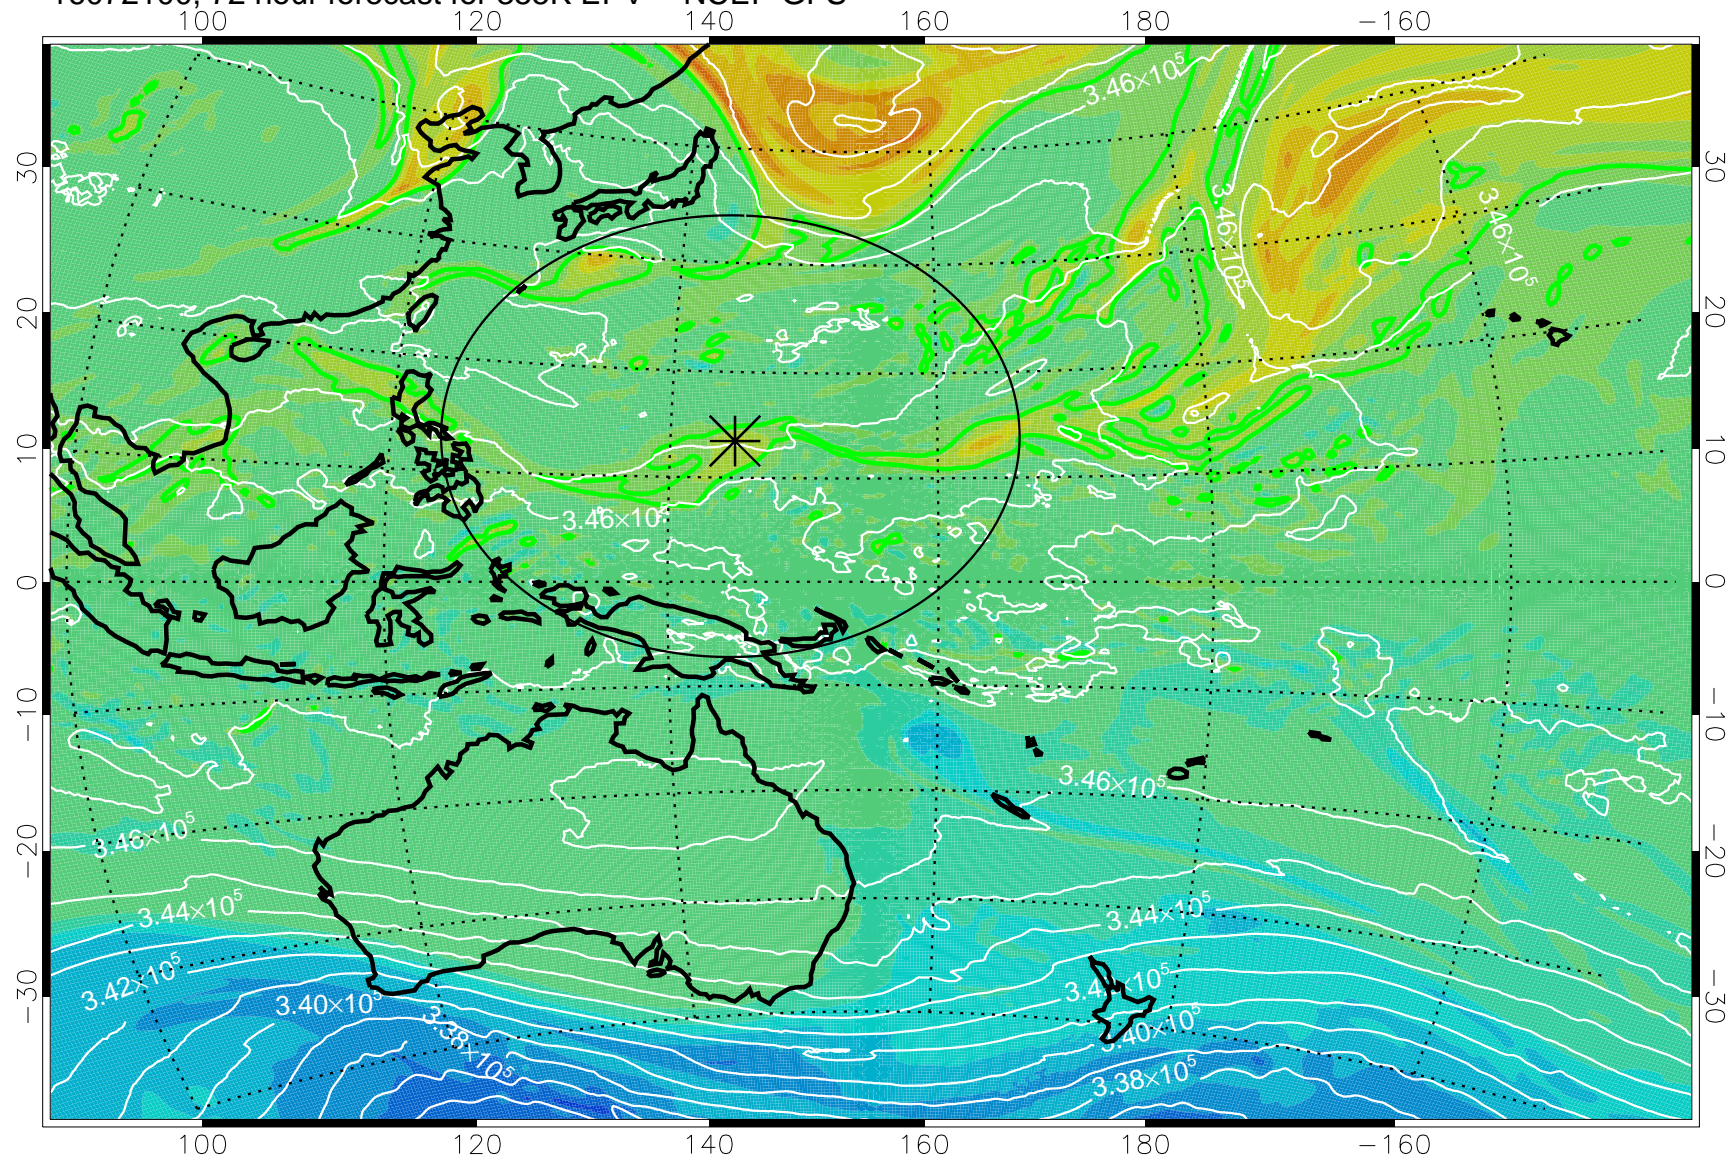

16071918, 42 hour forecast for 355K EPV -- NCEP GFS

355K Montgomery Streamfunction, white
EPV Tropopause (2 PVU) Position
Range ring of 2304 km

16072000, 48 hour forecast for 355K EPV -- NCEP GFS

355K Montgomery Streamfunction, white
EPV Tropopause (2 PVU) Position
Range ring of 2304 km

16072006, 54 hour forecast for 355K EPV -- NCEP GFS

355K Montgomery Streamfunction, white
EPV Tropopause (2 PVU) Position
Range ring of 2304 km

16072012, 60 hour forecast for 355K EPV -- NCEP GFS

355K Montgomery Streamfunction, white
EPV Tropopause (2 PVU) Position
Range ring of 2304 km

16072018, 66 hour forecast for 355K EPV -- NCEP GFS

355K Montgomery Streamfunction, white
EPV Tropopause (2 PVU) Position
Range ring of 2304 km

16072100, 72 hour forecast for 355K EPV -- NCEP GFS

355K Montgomery Streamfunction, white
EPV Tropopause (2 PVU) Position
Range ring of 2304 km

16072106, 78 hour forecast for 355K EPV -- NCEP GFS

355K Montgomery Streamfunction, white
EPV Tropopause (2 PVU) Position
Range ring of 2304 km

16072112, 84 hour forecast for 355K EPV -- NCEP GFS

355K Montgomery Streamfunction, white
EPV Tropopause (2 PVU) Position
Range ring of 2304 km