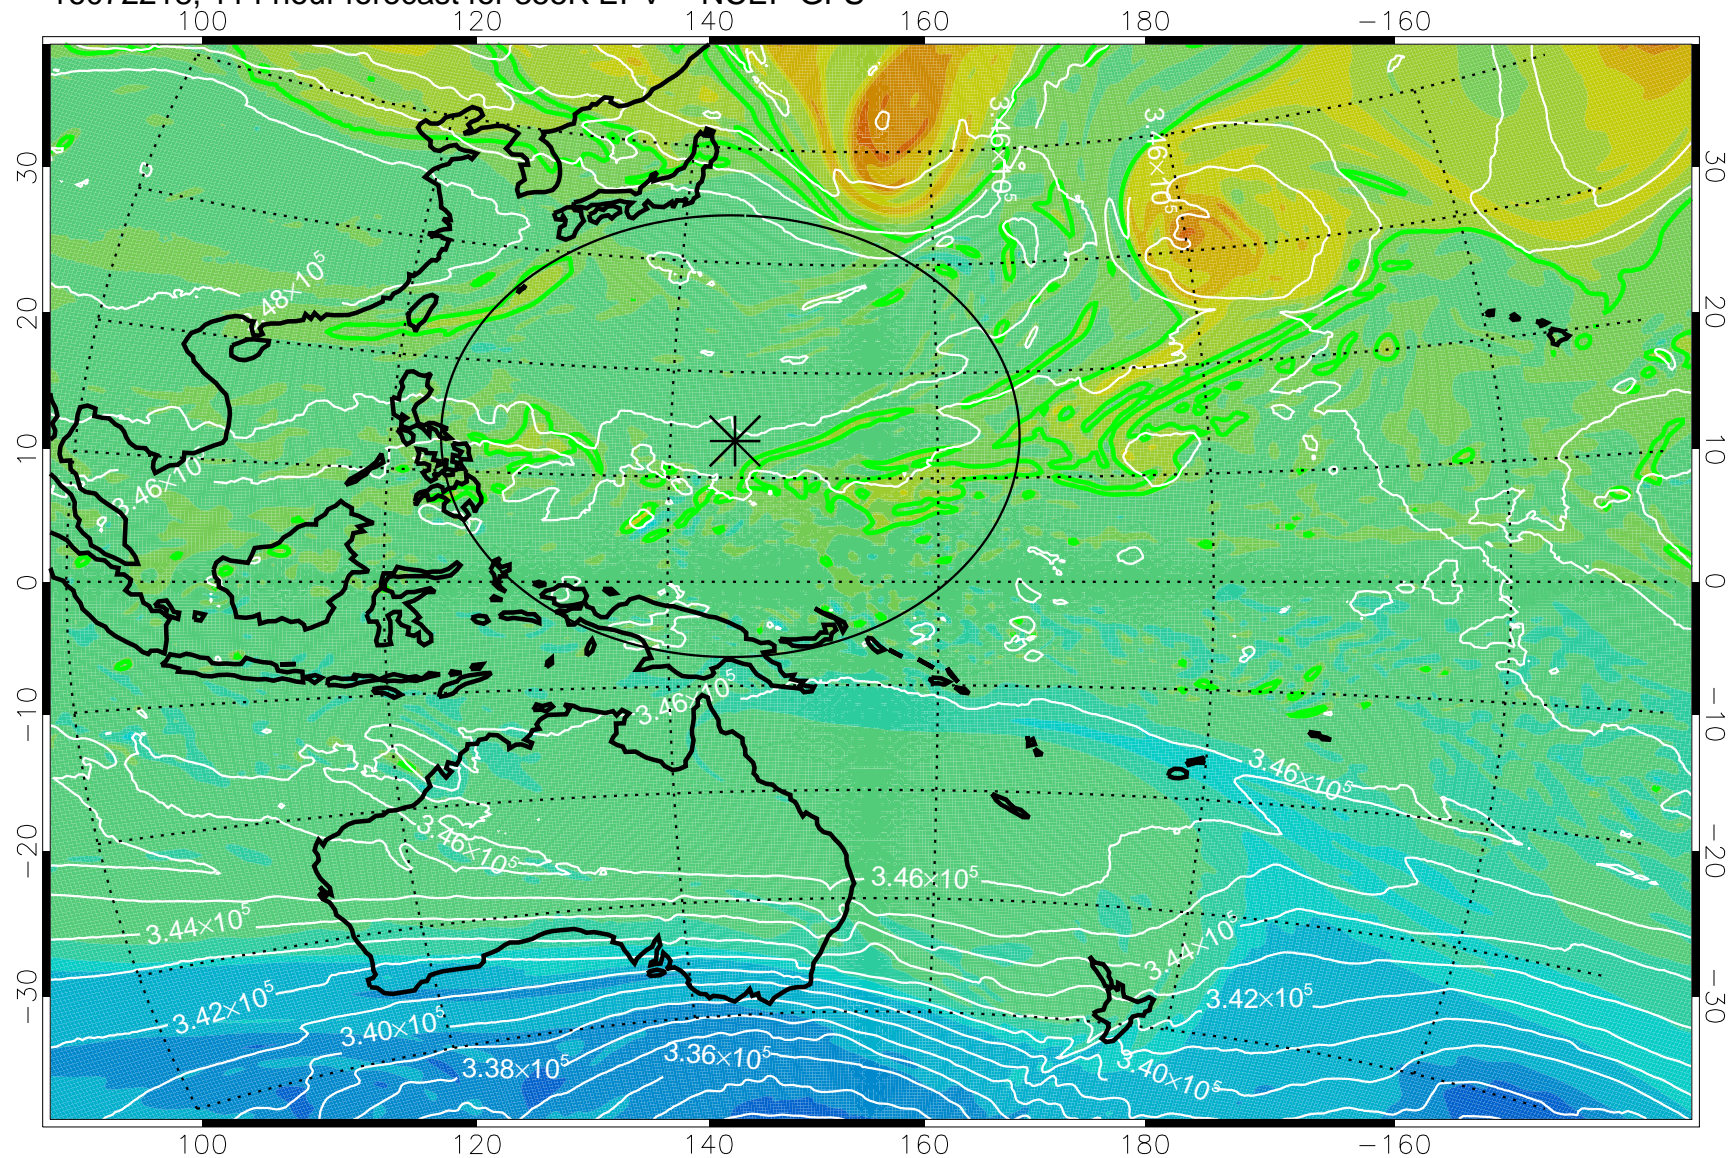

16072118, 90 hour forecast for 355K EPV -- NCEP GFS

355K Montgomery Streamfunction, white
EPV Tropopause (2 PVU) Position
Range ring of 2304 km

16072200, 96 hour forecast for 355K EPV -- NCEP GFS

355K Montgomery Streamfunction, white
EPV Tropopause (2 PVU) Position
Range ring of 2304 km

16072206, 102 hour forecast for 355K EPV -- NCEP GFS

355K Montgomery Streamfunction, white
EPV Tropopause (2 PVU) Position
Range ring of 2304 km

16072212, 108 hour forecast for 355K EPV -- NCEP GFS

355K Montgomery Streamfunction, white
EPV Tropopause (2 PVU) Position
Range ring of 2304 km

16072218, 114 hour forecast for 355K EPV -- NCEP GFS

355K Montgomery Streamfunction, white
EPV Tropopause (2 PVU) Position
Range ring of 2304 km

16072300, 120 hour forecast for 355K EPV -- NCEP GFS

355K Montgomery Streamfunction, white
EPV Tropopause (2 PVU) Position
Range ring of 2304 km