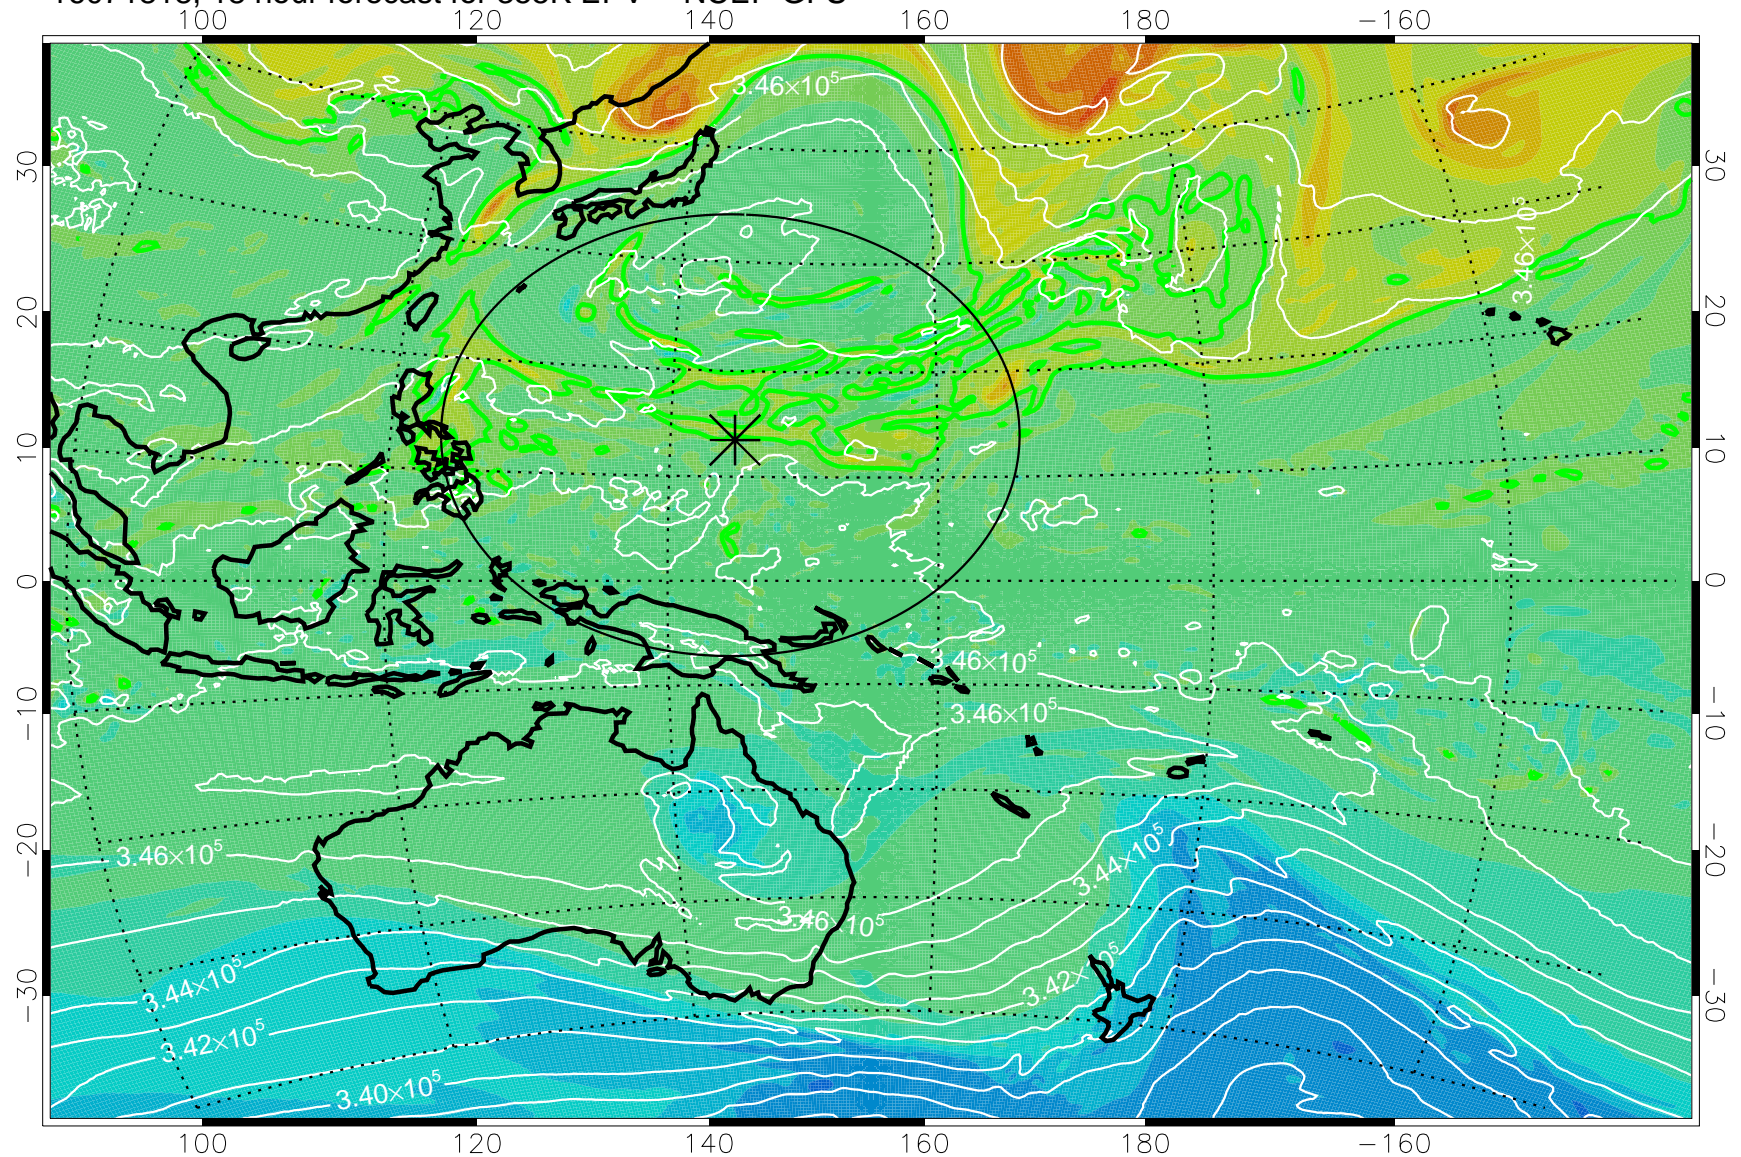

16071806, 6 hour forecast for 355K EPV -- NCEP GFS

355K Montgomery Streamfunction, white
EPV Tropopause (2 PVU) Position
Range ring of 2304 km

16071812, 12 hour forecast for 355K EPV -- NCEP GFS

355K Montgomery Streamfunction, white
EPV Tropopause (2 PVU) Position
Range ring of 2304 km

16071818, 18 hour forecast for 355K EPV -- NCEP GFS

355K Montgomery Streamfunction, white
EPV Tropopause (2 PVU) Position
Range ring of 2304 km

16071900, 24 hour forecast for 355K EPV -- NCEP GFS

355K Montgomery Streamfunction, white
EPV Tropopause (2 PVU) Position
Range ring of 2304 km

16071906, 30 hour forecast for 355K EPV -- NCEP GFS

355K Montgomery Streamfunction, white
EPV Tropopause (2 PVU) Position
Range ring of 2304 km

16071912, 36 hour forecast for 355K EPV -- NCEP GFS

355K Montgomery Streamfunction, white
EPV Tropopause (2 PVU) Position
Range ring of 2304 km

16071918, 42 hour forecast for 355K EPV -- NCEP GFS

355K Montgomery Streamfunction, white
EPV Tropopause (2 PVU) Position
Range ring of 2304 km

16072000, 48 hour forecast for 355K EPV -- NCEP GFS

355K Montgomery Streamfunction, white
EPV Tropopause (2 PVU) Position
Range ring of 2304 km