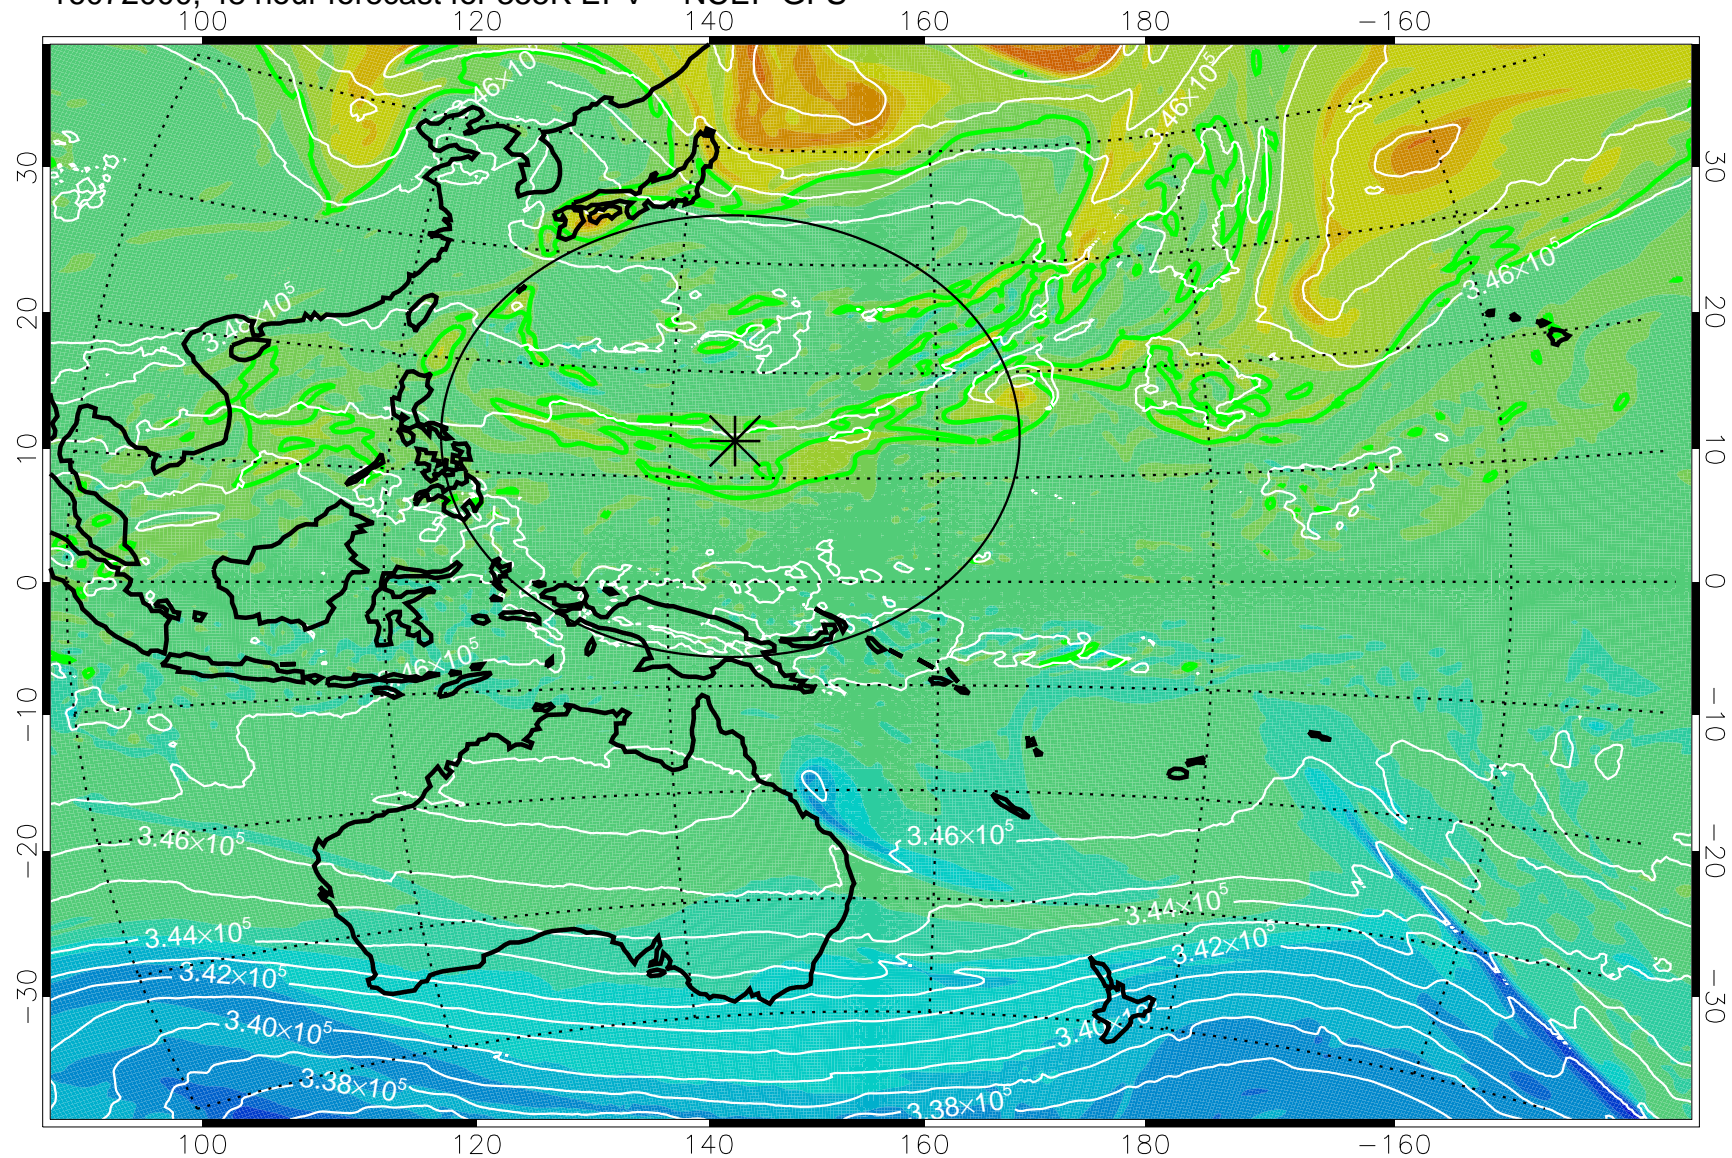

16071906, 30 hour forecast for 355K EPV -- NCEP GFS

355K Montgomery Streamfunction, white
EPV Tropopause (2 PVU) Position
Range ring of 2304 km

16071912, 36 hour forecast for 355K EPV -- NCEP GFS

355K Montgomery Streamfunction, white
EPV Tropopause (2 PVU) Position
Range ring of 2304 km

16071918, 42 hour forecast for 355K EPV -- NCEP GFS

355K Montgomery Streamfunction, white
EPV Tropopause (2 PVU) Position
Range ring of 2304 km

16072000, 48 hour forecast for 355K EPV -- NCEP GFS

355K Montgomery Streamfunction, white
EPV Tropopause (2 PVU) Position
Range ring of 2304 km

16072006, 54 hour forecast for 355K EPV -- NCEP GFS

355K Montgomery Streamfunction, white
EPV Tropopause (2 PVU) Position
Range ring of 2304 km

16072012, 60 hour forecast for 355K EPV -- NCEP GFS

355K Montgomery Streamfunction, white
EPV Tropopause (2 PVU) Position
Range ring of 2304 km

16072018, 66 hour forecast for 355K EPV -- NCEP GFS

355K Montgomery Streamfunction, white
EPV Tropopause (2 PVU) Position
Range ring of 2304 km

16072100, 72 hour forecast for 355K EPV -- NCEP GFS

355K Montgomery Streamfunction, white
EPV Tropopause (2 PVU) Position
Range ring of 2304 km