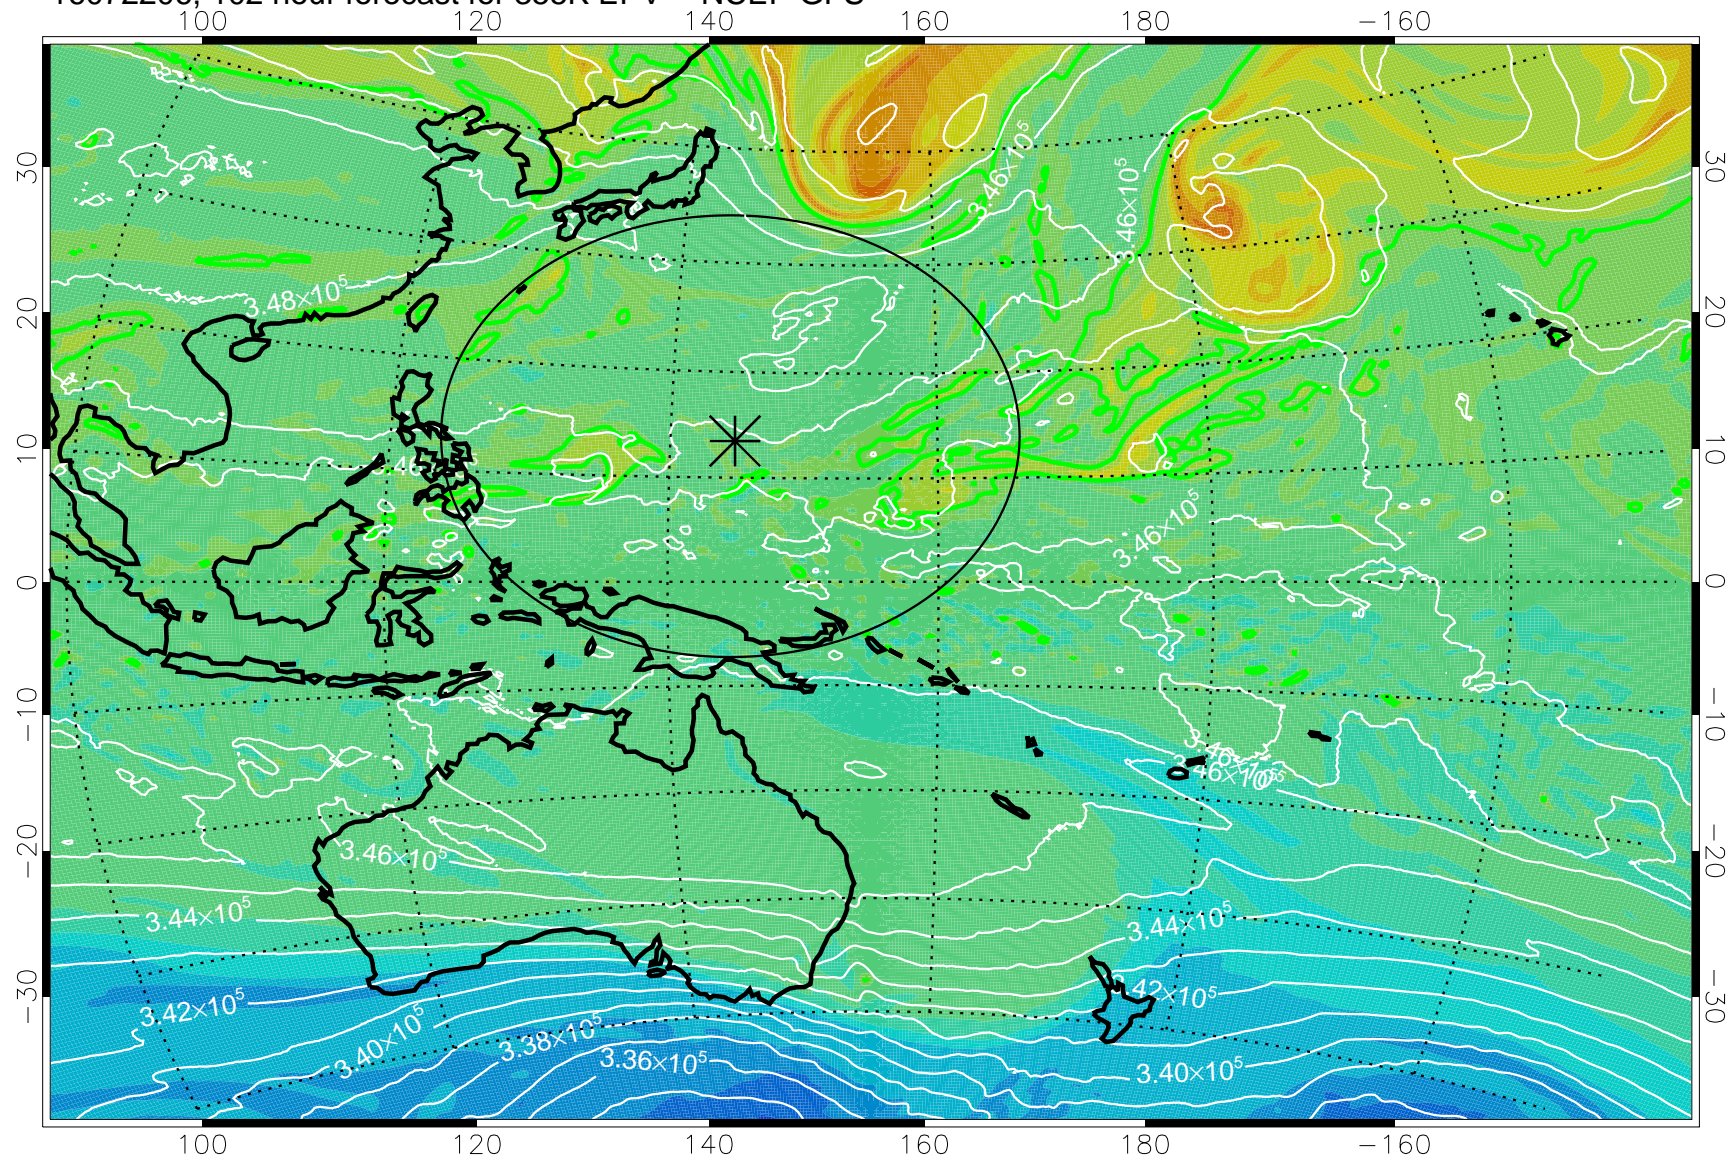

16072106, 78 hour forecast for 355K EPV -- NCEP GFS

355K Montgomery Streamfunction, white
EPV Tropopause (2 PVU) Position
Range ring of 2304 km

16072112, 84 hour forecast for 355K EPV -- NCEP GFS

355K Montgomery Streamfunction, white
EPV Tropopause (2 PVU) Position
Range ring of 2304 km

16072118, 90 hour forecast for 355K EPV -- NCEP GFS

355K Montgomery Streamfunction, white
EPV Tropopause (2 PVU) Position
Range ring of 2304 km

16072200, 96 hour forecast for 355K EPV -- NCEP GFS

355K Montgomery Streamfunction, white
EPV Tropopause (2 PVU) Position
Range ring of 2304 km

16072206, 102 hour forecast for 355K EPV -- NCEP GFS

355K Montgomery Streamfunction, white
EPV Tropopause (2 PVU) Position
Range ring of 2304 km

16072212, 108 hour forecast for 355K EPV -- NCEP GFS

355K Montgomery Streamfunction, white
EPV Tropopause (2 PVU) Position
Range ring of 2304 km

16072218, 114 hour forecast for 355K EPV -- NCEP GFS

355K Montgomery Streamfunction, white
EPV Tropopause (2 PVU) Position
Range ring of 2304 km

16072300, 120 hour forecast for 355K EPV -- NCEP GFS

355K Montgomery Streamfunction, white
EPV Tropopause (2 PVU) Position
Range ring of 2304 km