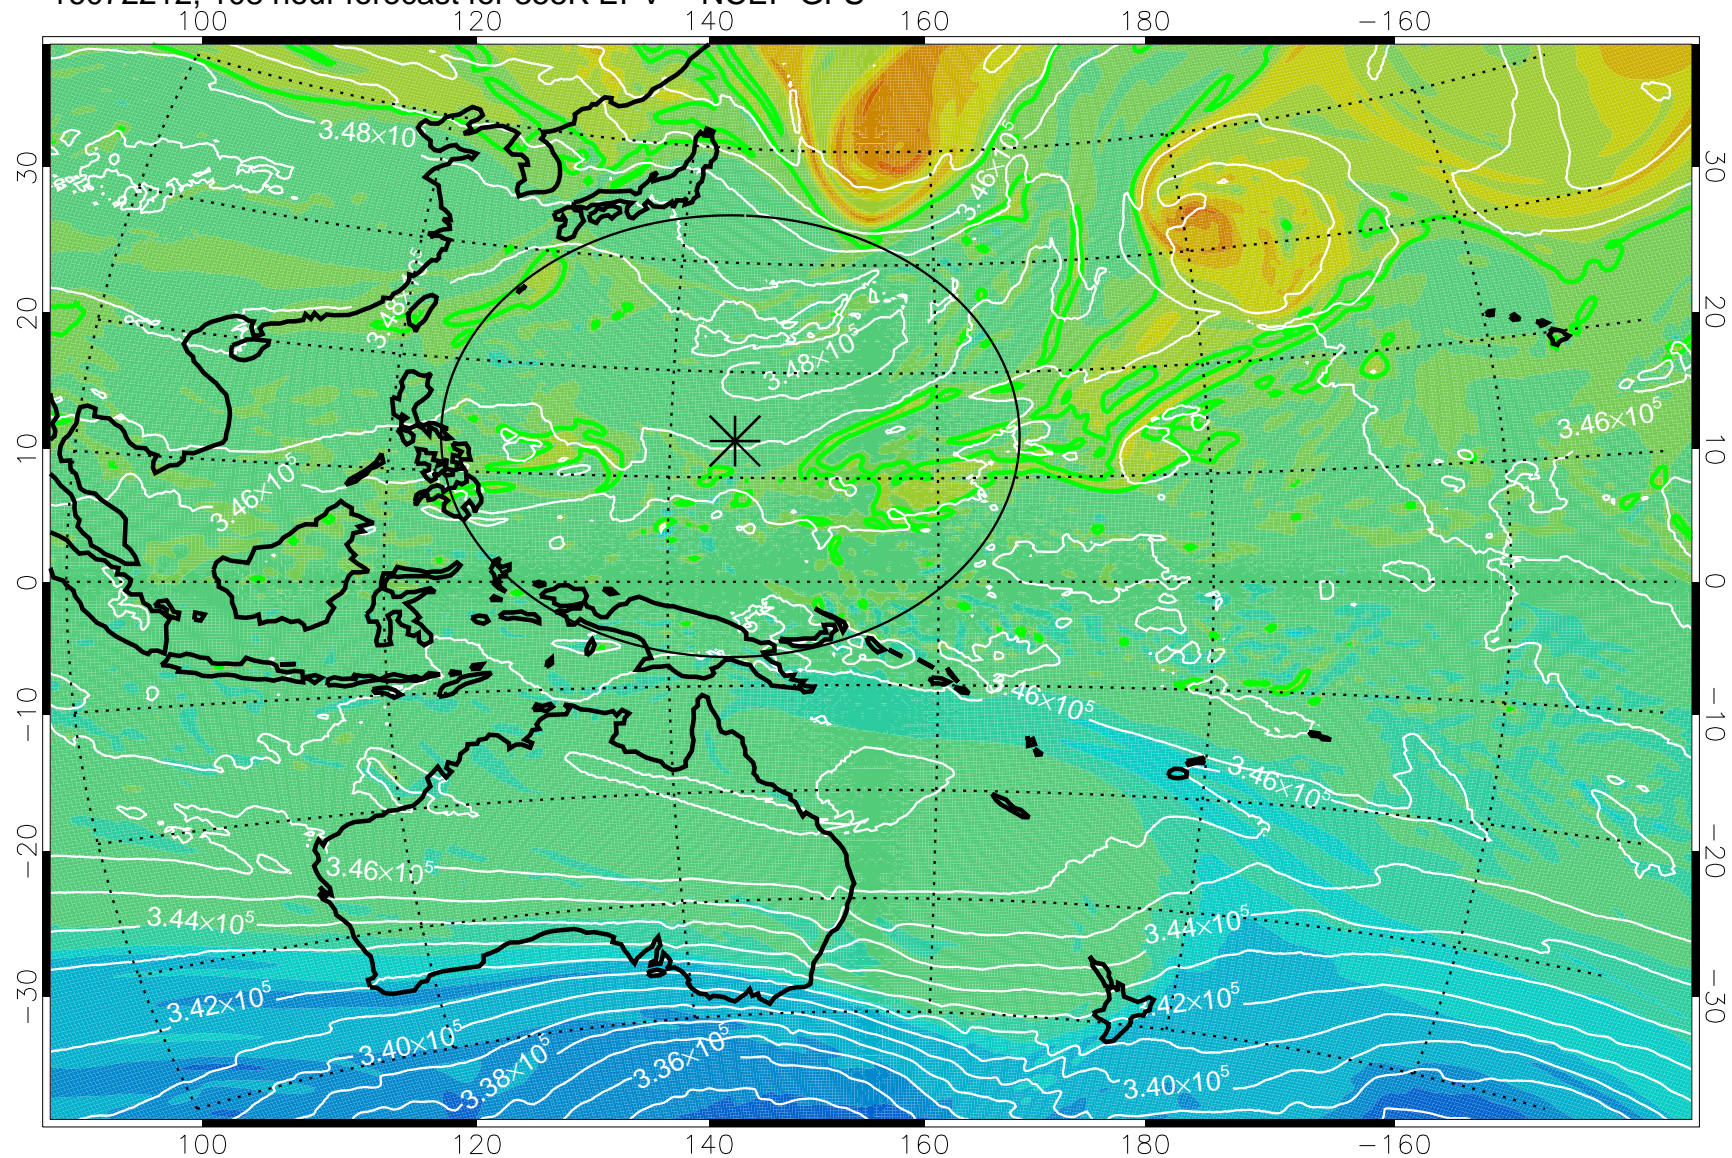

16072106, 78 hour forecast for 355K EPV -- NCEP GFS

355K Montgomery Streamfunction, white
EPV Tropopause (2 PVU) Position
Range ring of 2304 km

16072112, 84 hour forecast for 355K EPV -- NCEP GFS

355K Montgomery Streamfunction, white
EPV Tropopause (2 PVU) Position
Range ring of 2304 km

16072118, 90 hour forecast for 355K EPV -- NCEP GFS

355K Montgomery Streamfunction, white
EPV Tropopause (2 PVU) Position
Range ring of 2304 km

16072200, 96 hour forecast for 355K EPV -- NCEP GFS

355K Montgomery Streamfunction, white
EPV Tropopause (2 PVU) Position
Range ring of 2304 km

16072206, 102 hour forecast for 355K EPV -- NCEP GFS

355K Montgomery Streamfunction, white
EPV Tropopause (2 PVU) Position
Range ring of 2304 km

16072212, 108 hour forecast for 355K EPV -- NCEP GFS

355K Montgomery Streamfunction, white
EPV Tropopause (2 PVU) Position
Range ring of 2304 km

16072218, 114 hour forecast for 355K EPV -- NCEP GFS

355K Montgomery Streamfunction, white
EPV Tropopause (2 PVU) Position
Range ring of 2304 km

16072300, 120 hour forecast for 355K EPV -- NCEP GFS

355K Montgomery Streamfunction, white
EPV Tropopause (2 PVU) Position
Range ring of 2304 km