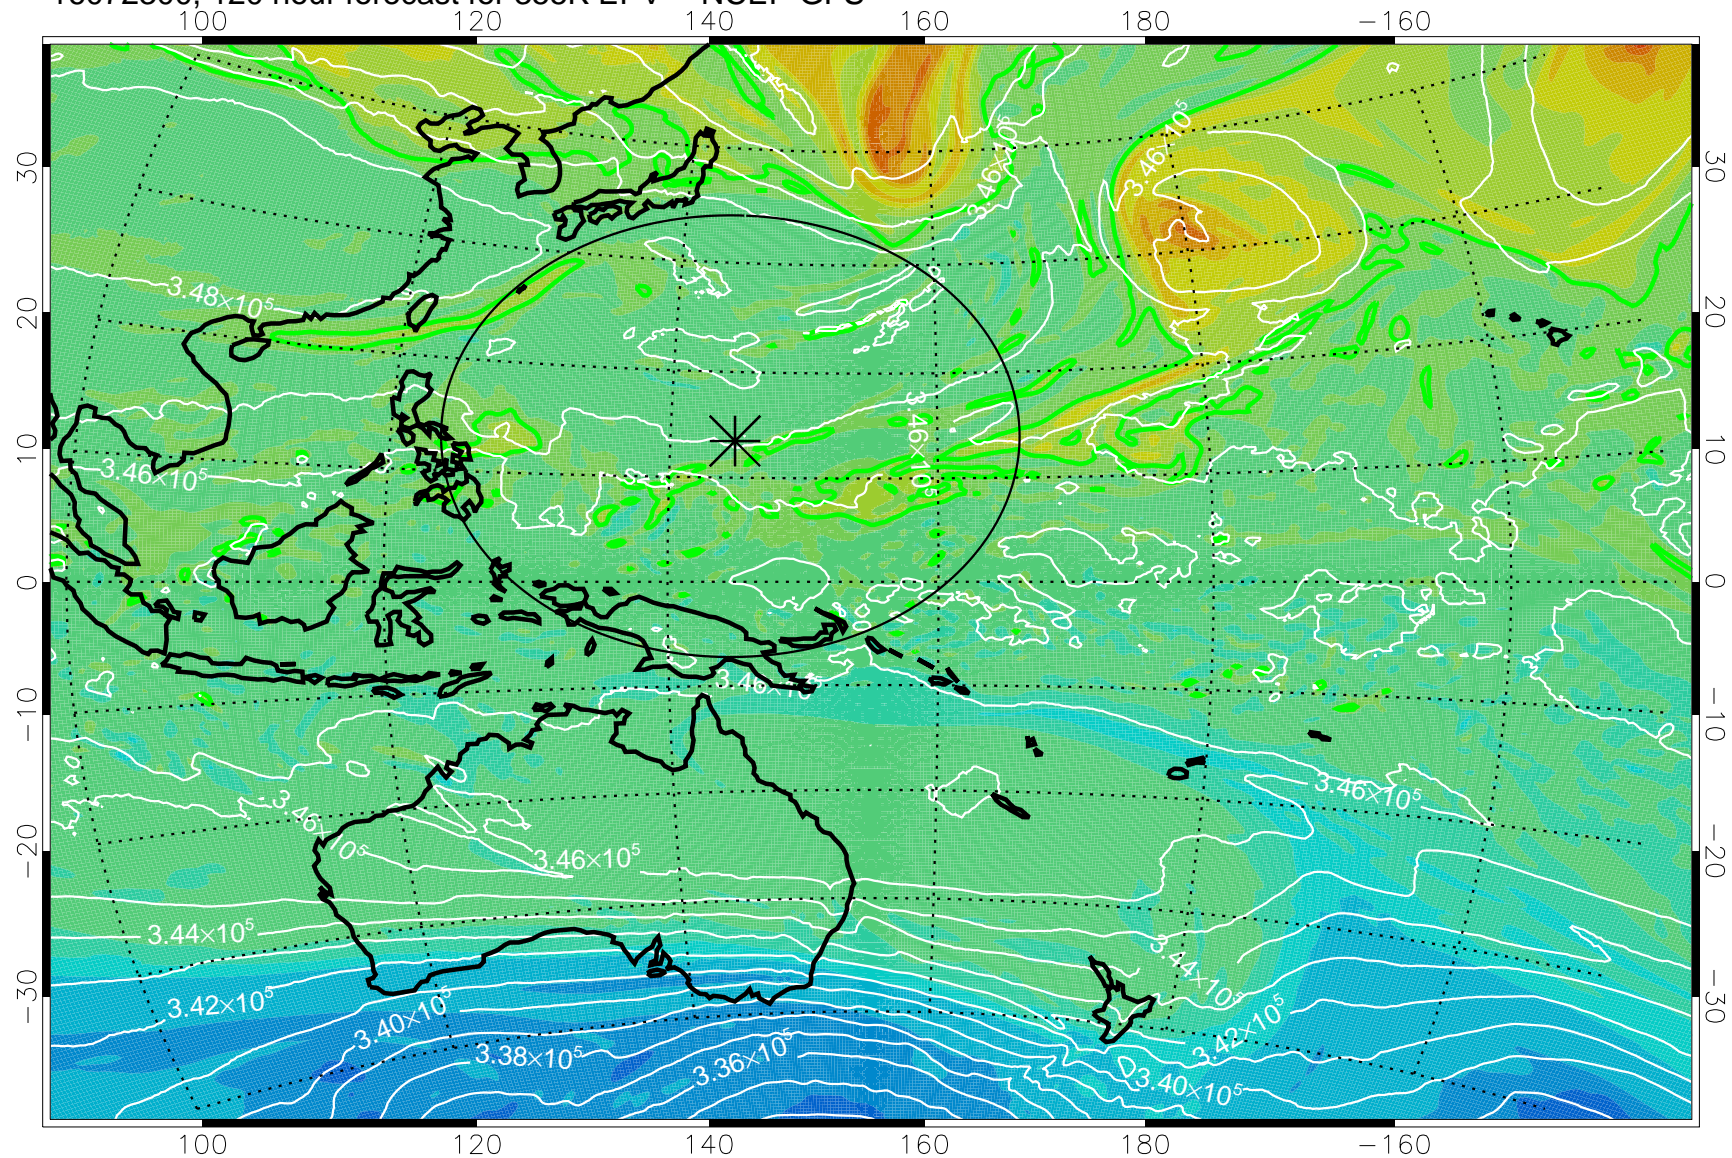

16072118, 90 hour forecast for 355K EPV -- NCEP GFS

355K Montgomery Streamfunction, white
EPV Tropopause (2 PVU) Position
Range ring of 2304 km

16072200, 96 hour forecast for 355K EPV -- NCEP GFS

355K Montgomery Streamfunction, white
EPV Tropopause (2 PVU) Position
Range ring of 2304 km

16072206, 102 hour forecast for 355K EPV -- NCEP GFS

355K Montgomery Streamfunction, white
EPV Tropopause (2 PVU) Position
Range ring of 2304 km

16072212, 108 hour forecast for 355K EPV -- NCEP GFS

355K Montgomery Streamfunction, white
EPV Tropopause (2 PVU) Position
Range ring of 2304 km

16072218, 114 hour forecast for 355K EPV -- NCEP GFS

355K Montgomery Streamfunction, white
EPV Tropopause (2 PVU) Position
Range ring of 2304 km

16072300, 120 hour forecast for 355K EPV -- NCEP GFS

355K Montgomery Streamfunction, white
EPV Tropopause (2 PVU) Position
Range ring of 2304 km