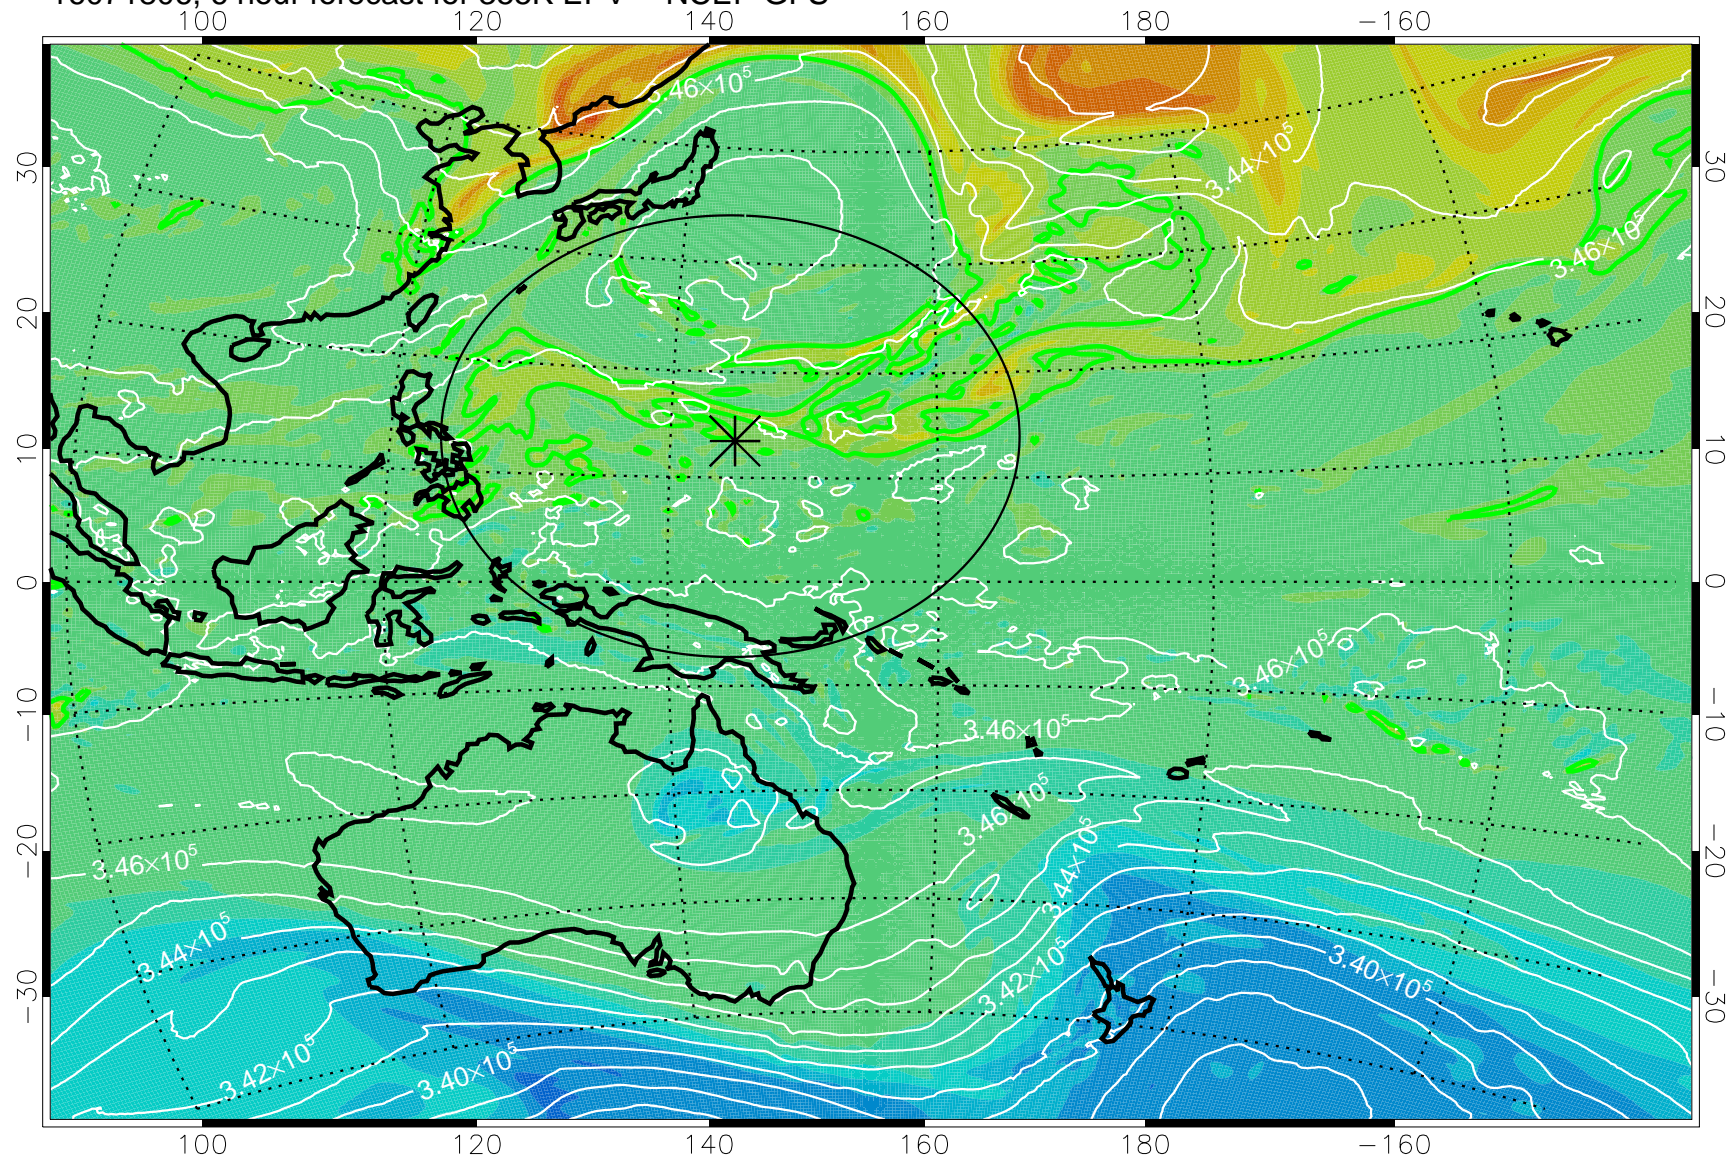

16071806, 6 hour forecast for 355K EPV -- NCEP GFS

355K Montgomery Streamfunction, white
EPV Tropopause (2 PVU) Position
Range ring of 2304 km

16071812, 12 hour forecast for 355K EPV -- NCEP GFS

355K Montgomery Streamfunction, white
EPV Tropopause (2 PVU) Position
Range ring of 2304 km

16071818, 18 hour forecast for 355K EPV -- NCEP GFS

355K Montgomery Streamfunction, white
EPV Tropopause (2 PVU) Position
Range ring of 2304 km

16071900, 24 hour forecast for 355K EPV -- NCEP GFS

355K Montgomery Streamfunction, white
EPV Tropopause (2 PVU) Position
Range ring of 2304 km

16071906, 30 hour forecast for 355K EPV -- NCEP GFS

355K Montgomery Streamfunction, white
EPV Tropopause (2 PVU) Position
Range ring of 2304 km

16071912, 36 hour forecast for 355K EPV -- NCEP GFS

355K Montgomery Streamfunction, white
EPV Tropopause (2 PVU) Position
Range ring of 2304 km

16071918, 42 hour forecast for 355K EPV -- NCEP GFS

355K Montgomery Streamfunction, white
EPV Tropopause (2 PVU) Position
Range ring of 2304 km

16072000, 48 hour forecast for 355K EPV -- NCEP GFS

355K Montgomery Streamfunction, white
EPV Tropopause (2 PVU) Position
Range ring of 2304 km