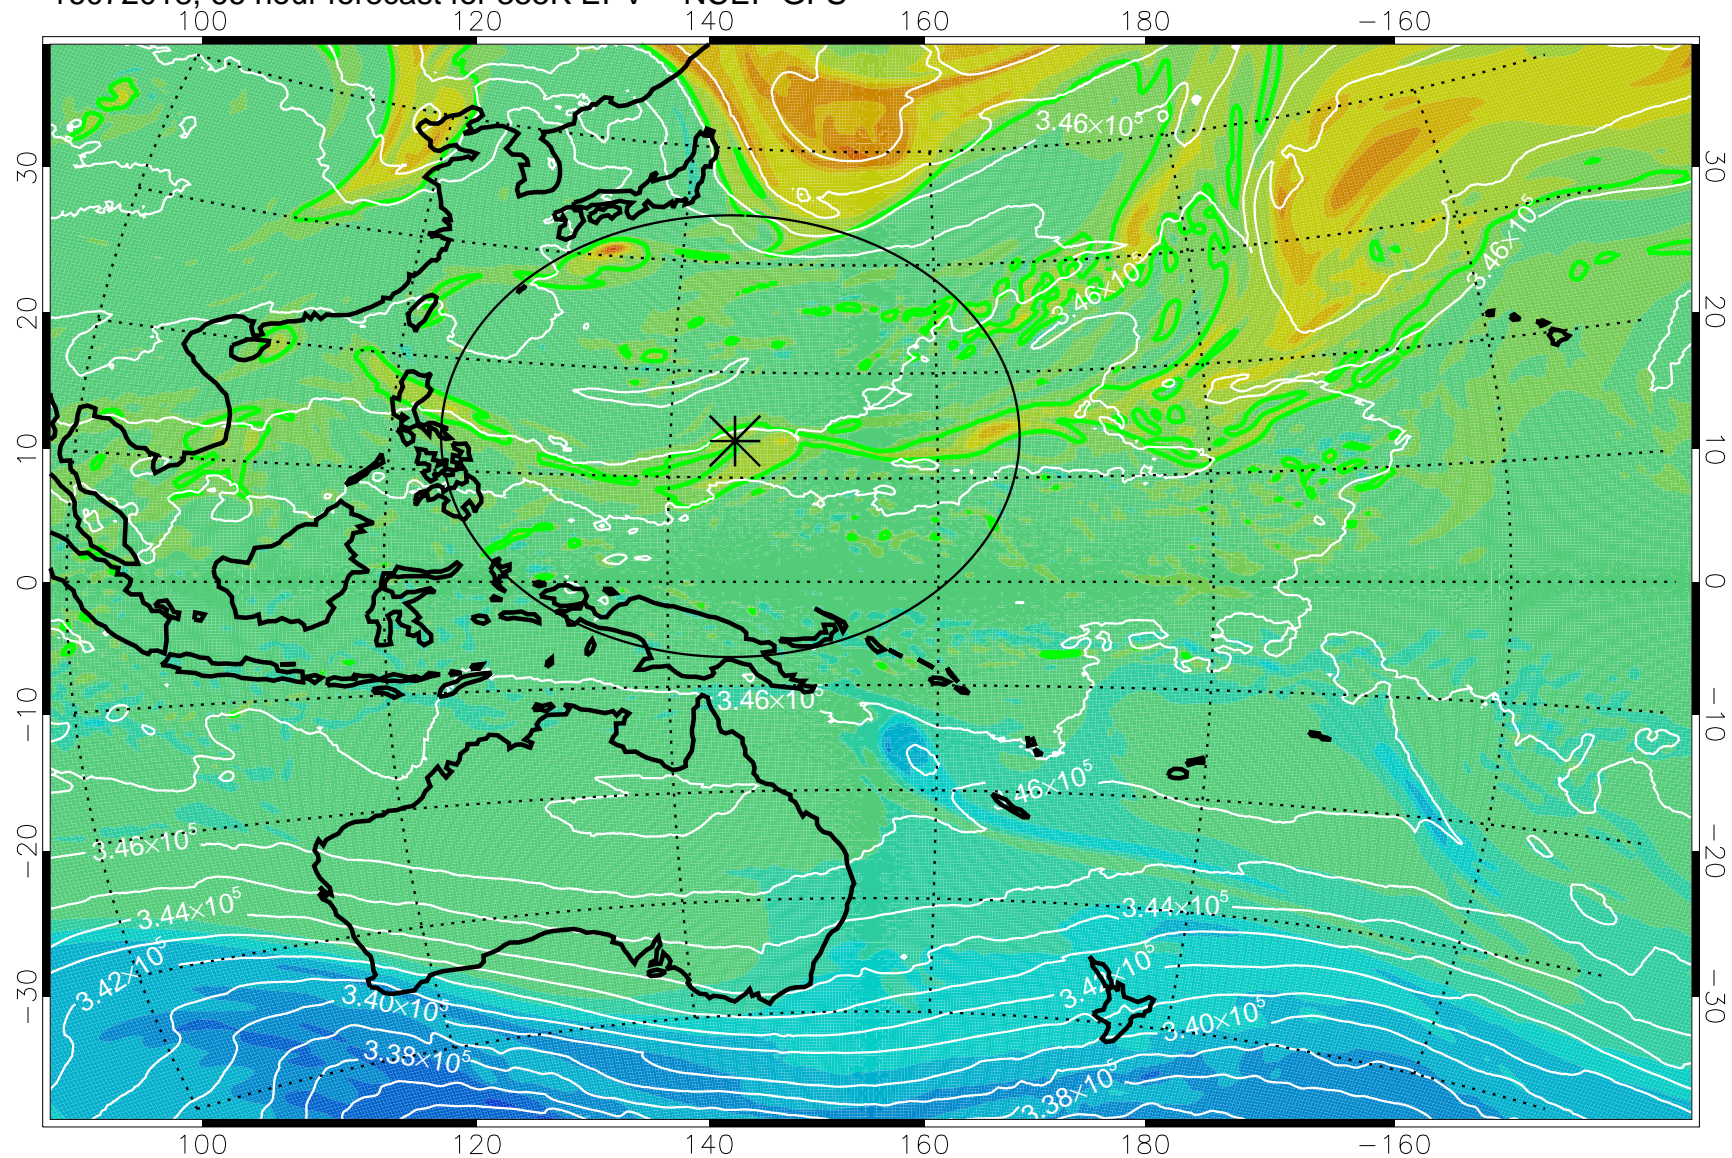

16071918, 42 hour forecast for 355K EPV -- NCEP GFS

355K Montgomery Streamfunction, white
EPV Tropopause (2 PVU) Position
Range ring of 2304 km

16072000, 48 hour forecast for 355K EPV -- NCEP GFS

355K Montgomery Streamfunction, white
EPV Tropopause (2 PVU) Position
Range ring of 2304 km

16072006, 54 hour forecast for 355K EPV -- NCEP GFS

355K Montgomery Streamfunction, white
EPV Tropopause (2 PVU) Position
Range ring of 2304 km

16072012, 60 hour forecast for 355K EPV -- NCEP GFS

355K Montgomery Streamfunction, white
EPV Tropopause (2 PVU) Position
Range ring of 2304 km

16072018, 66 hour forecast for 355K EPV -- NCEP GFS

355K Montgomery Streamfunction, white
EPV Tropopause (2 PVU) Position
Range ring of 2304 km

16072100, 72 hour forecast for 355K EPV -- NCEP GFS

355K Montgomery Streamfunction, white
EPV Tropopause (2 PVU) Position
Range ring of 2304 km

16072106, 78 hour forecast for 355K EPV -- NCEP GFS

355K Montgomery Streamfunction, white
EPV Tropopause (2 PVU) Position
Range ring of 2304 km

16072112, 84 hour forecast for 355K EPV -- NCEP GFS

355K Montgomery Streamfunction, white
EPV Tropopause (2 PVU) Position
Range ring of 2304 km