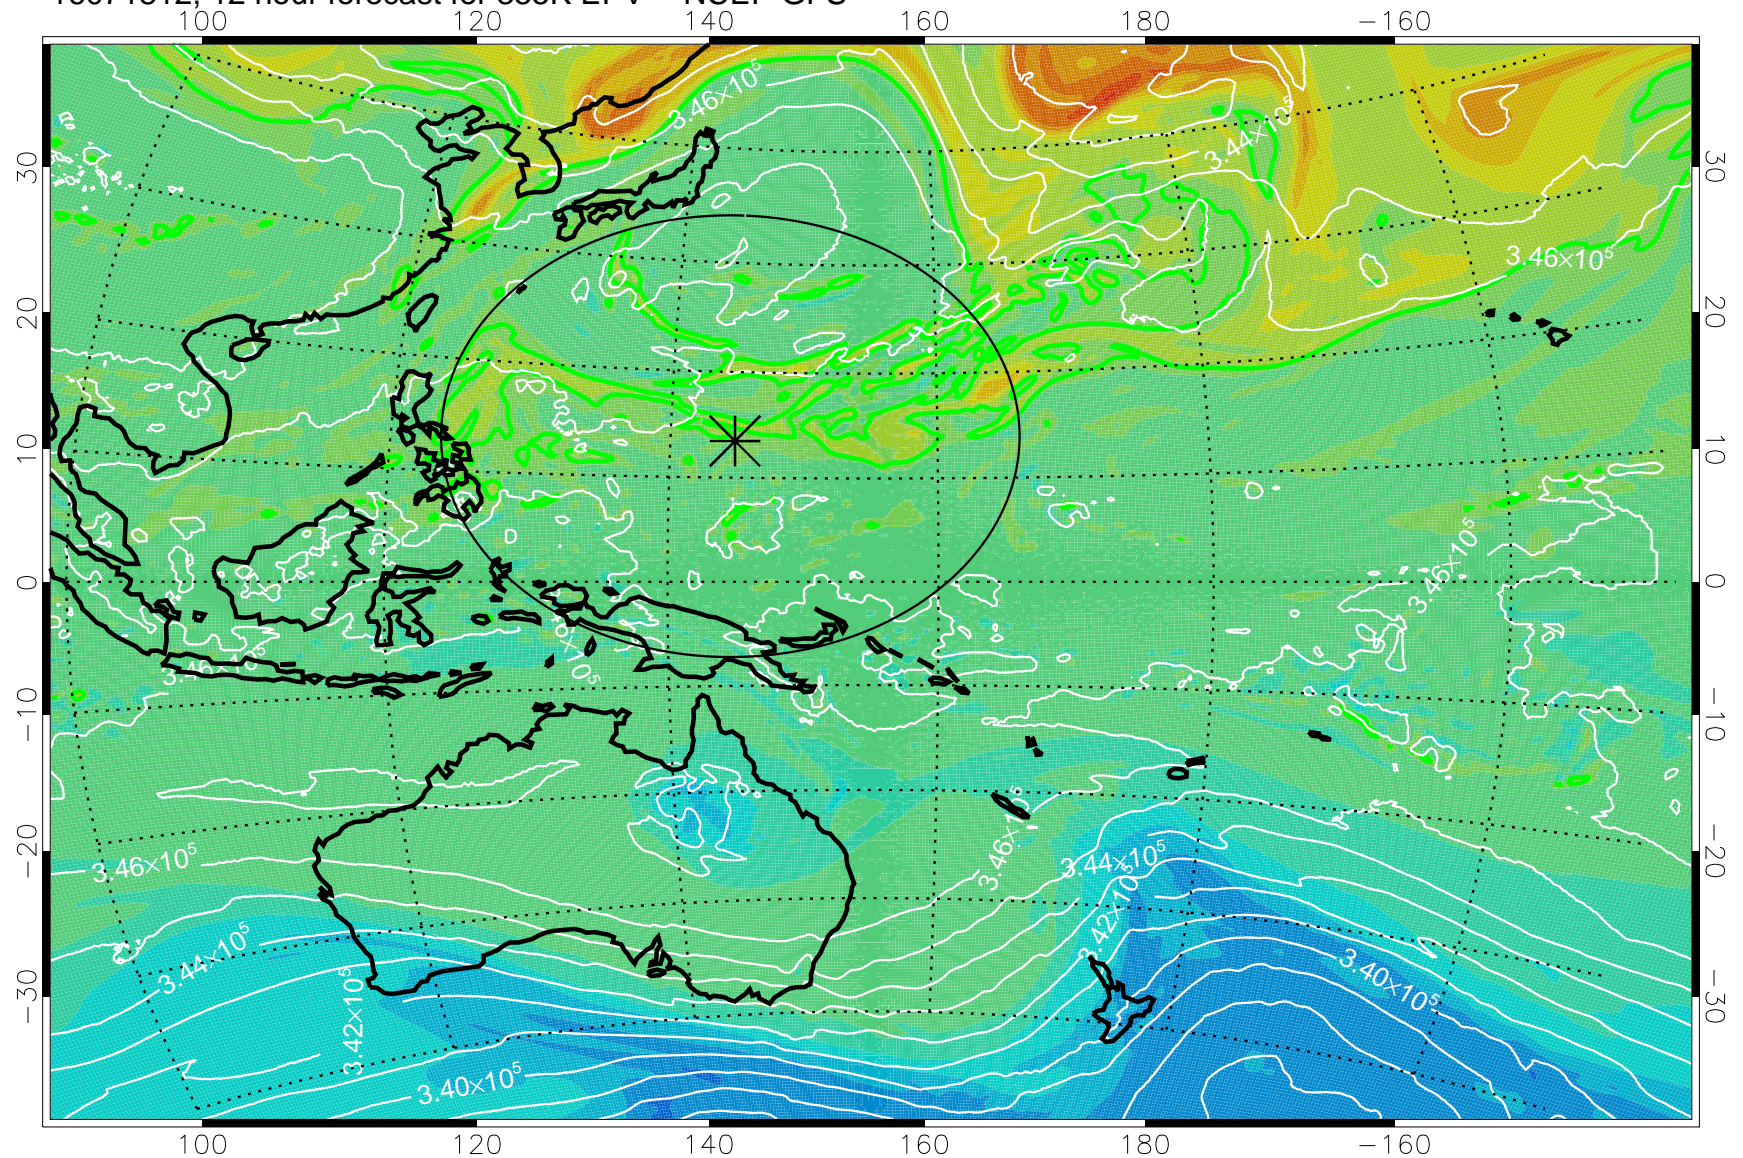

16071806, 6 hour forecast for 355K EPV -- NCEP GFS

355K Montgomery Streamfunction, white
EPV Tropopause (2 PVU) Position
Range ring of 2304 km

16071812, 12 hour forecast for 355K EPV -- NCEP GFS

355K Montgomery Streamfunction, white
EPV Tropopause (2 PVU) Position
Range ring of 2304 km

16071818, 18 hour forecast for 355K EPV -- NCEP GFS

355K Montgomery Streamfunction, white
EPV Tropopause (2 PVU) Position
Range ring of 2304 km

16071900, 24 hour forecast for 355K EPV -- NCEP GFS

355K Montgomery Streamfunction, white
EPV Tropopause (2 PVU) Position
Range ring of 2304 km

16071906, 30 hour forecast for 355K EPV -- NCEP GFS

355K Montgomery Streamfunction, white
EPV Tropopause (2 PVU) Position
Range ring of 2304 km

16071912, 36 hour forecast for 355K EPV -- NCEP GFS

355K Montgomery Streamfunction, white
EPV Tropopause (2 PVU) Position
Range ring of 2304 km

16071918, 42 hour forecast for 355K EPV -- NCEP GFS

355K Montgomery Streamfunction, white
EPV Tropopause (2 PVU) Position
Range ring of 2304 km

16072000, 48 hour forecast for 355K EPV -- NCEP GFS

355K Montgomery Streamfunction, white
EPV Tropopause (2 PVU) Position
Range ring of 2304 km