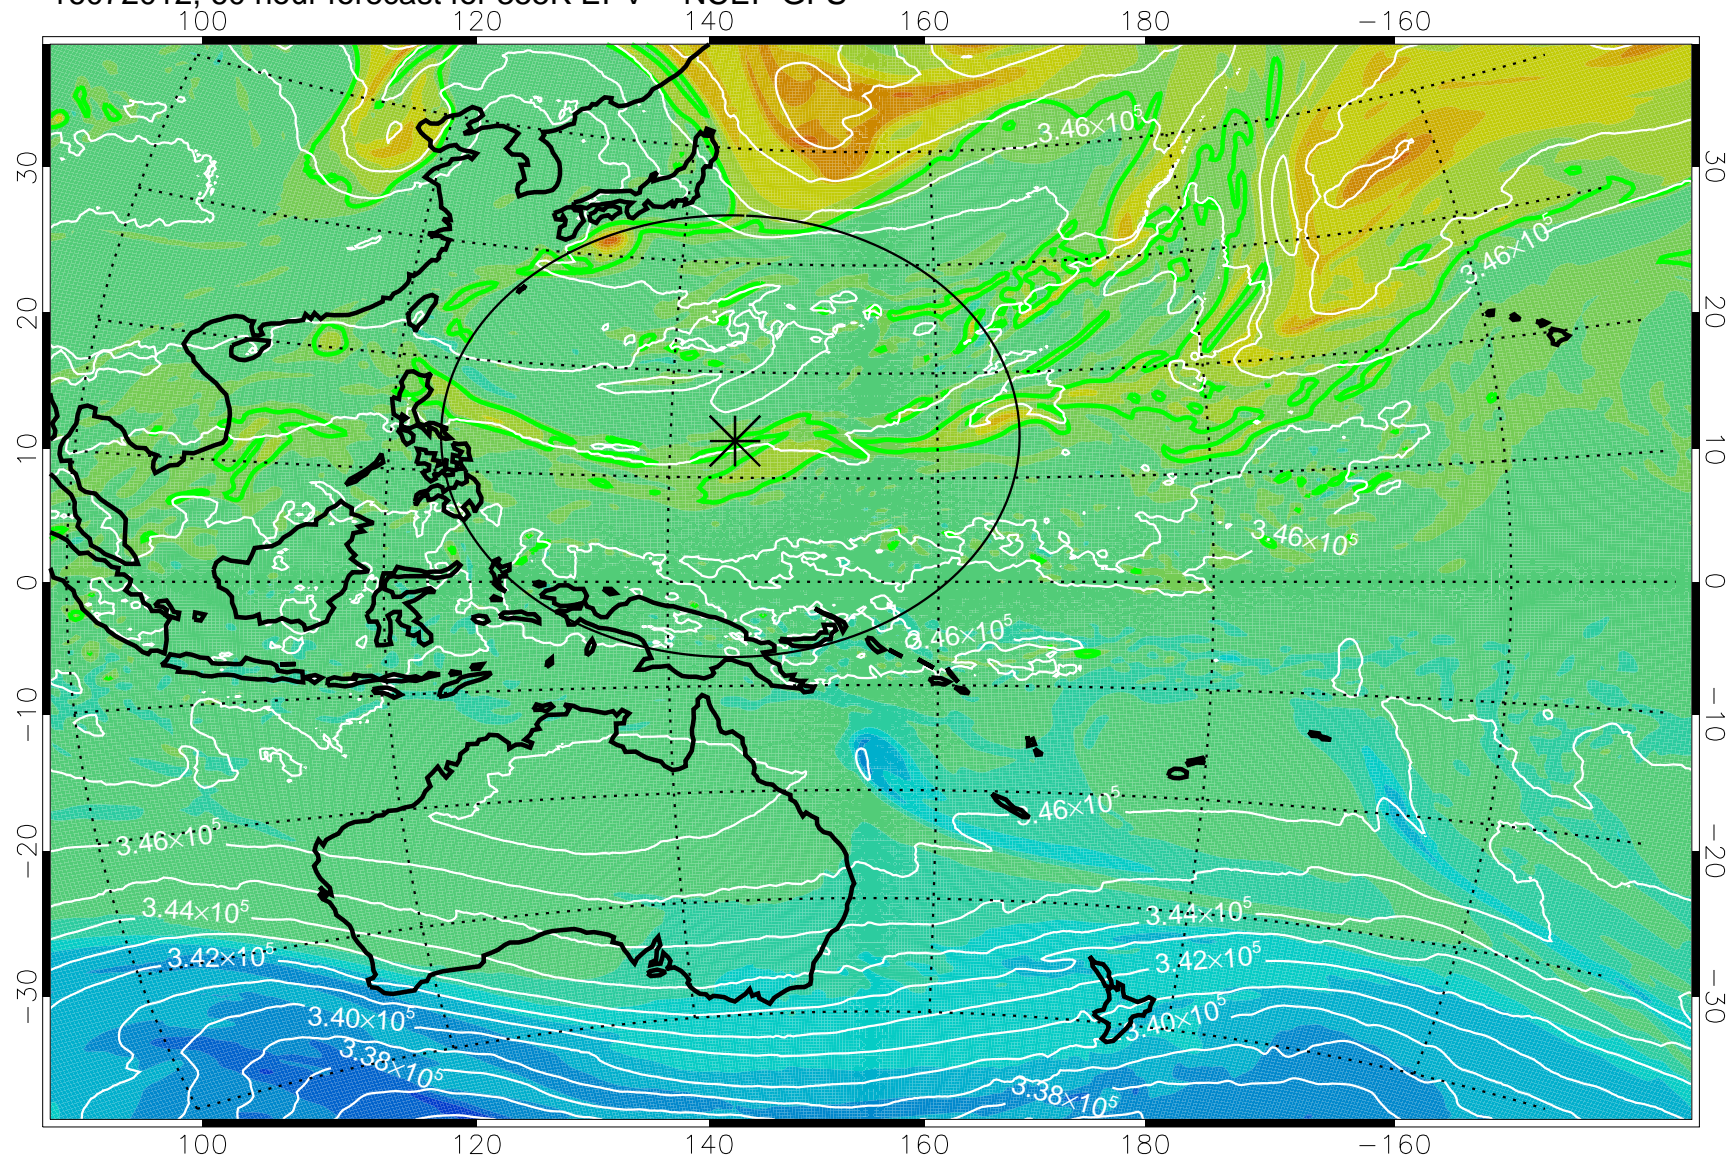

16071906, 30 hour forecast for 355K EPV -- NCEP GFS

355K Montgomery Streamfunction, white
EPV Tropopause (2 PVU) Position
Range ring of 2304 km

16071912, 36 hour forecast for 355K EPV -- NCEP GFS

355K Montgomery Streamfunction, white
EPV Tropopause (2 PVU) Position
Range ring of 2304 km

16071918, 42 hour forecast for 355K EPV -- NCEP GFS

355K Montgomery Streamfunction, white
EPV Tropopause (2 PVU) Position
Range ring of 2304 km

16072000, 48 hour forecast for 355K EPV -- NCEP GFS

355K Montgomery Streamfunction, white
EPV Tropopause (2 PVU) Position
Range ring of 2304 km

16072006, 54 hour forecast for 355K EPV -- NCEP GFS

355K Montgomery Streamfunction, white
EPV Tropopause (2 PVU) Position
Range ring of 2304 km

16072012, 60 hour forecast for 355K EPV -- NCEP GFS

355K Montgomery Streamfunction, white
EPV Tropopause (2 PVU) Position
Range ring of 2304 km

16072018, 66 hour forecast for 355K EPV -- NCEP GFS

355K Montgomery Streamfunction, white
EPV Tropopause (2 PVU) Position
Range ring of 2304 km

16072100, 72 hour forecast for 355K EPV -- NCEP GFS

355K Montgomery Streamfunction, white
EPV Tropopause (2 PVU) Position
Range ring of 2304 km