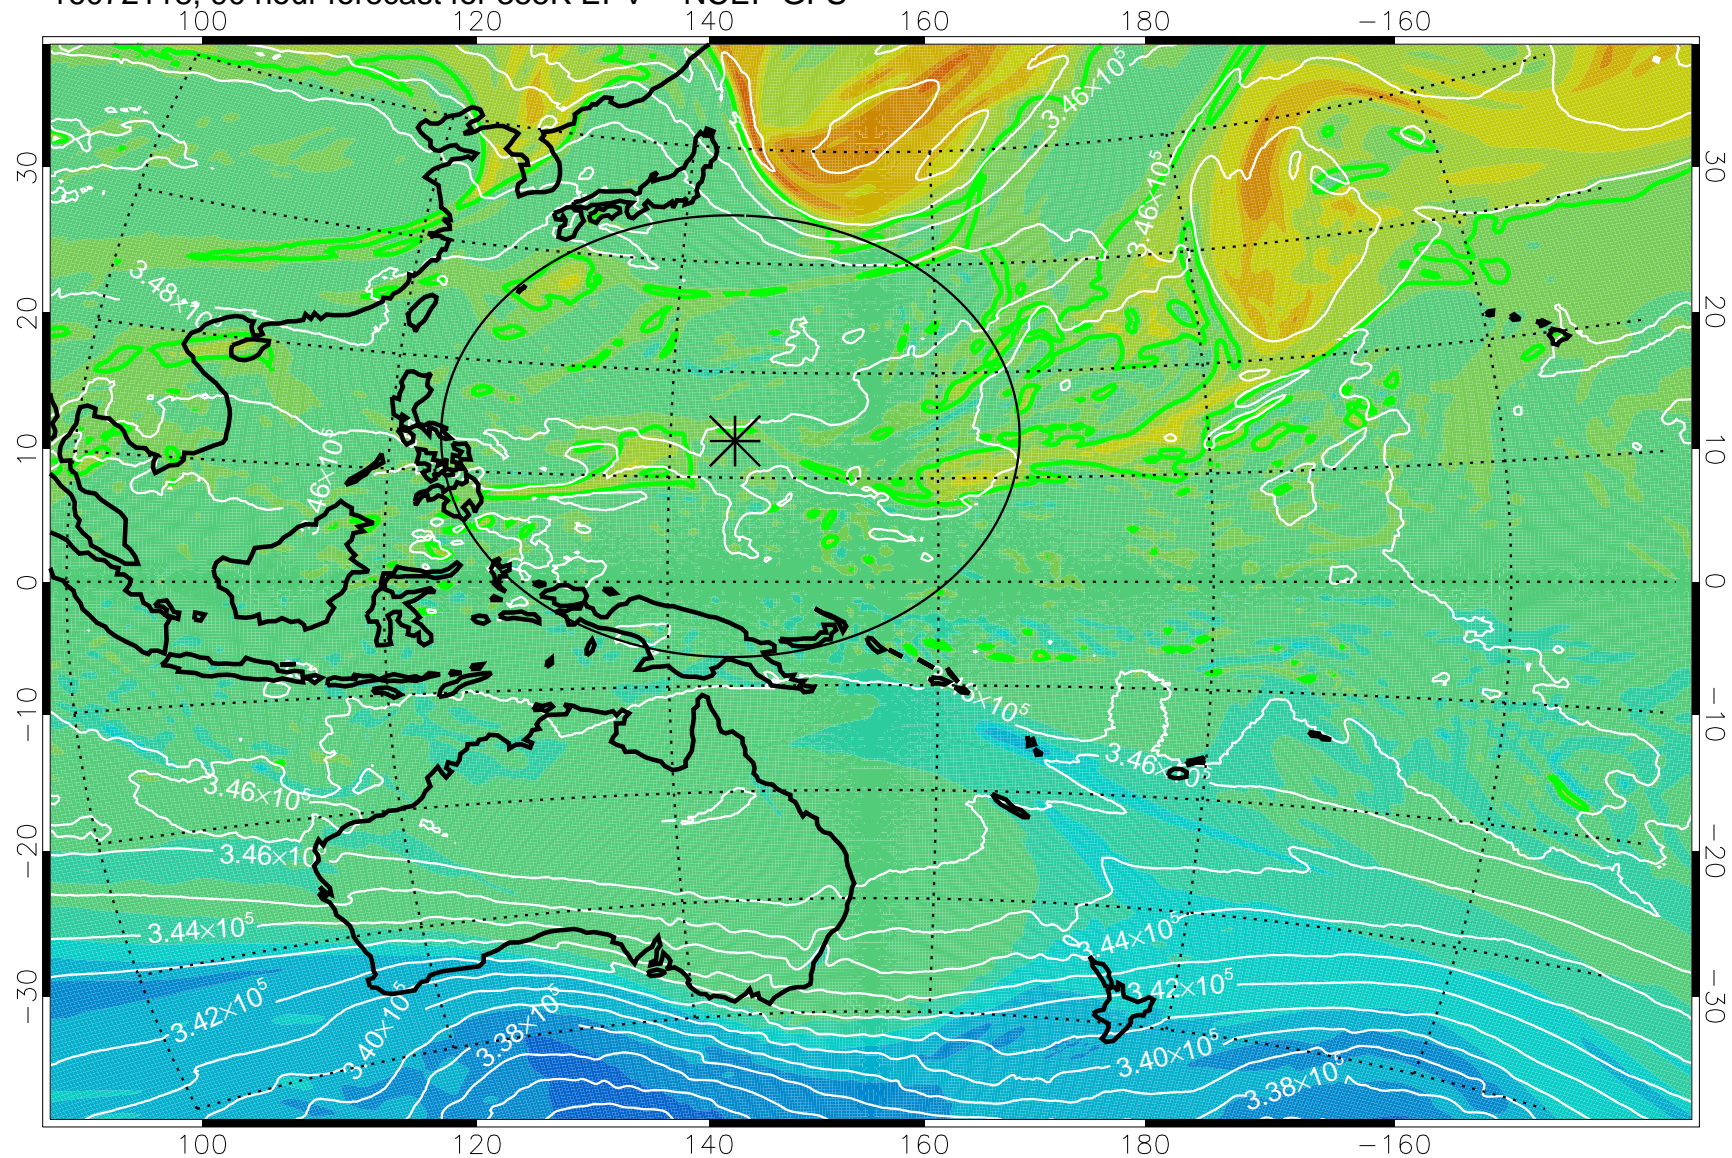

16072018, 66 hour forecast for 355K EPV -- NCEP GFS

355K Montgomery Streamfunction, white
EPV Tropopause (2 PVU) Position
Range ring of 2304 km

16072100, 72 hour forecast for 355K EPV -- NCEP GFS

355K Montgomery Streamfunction, white
EPV Tropopause (2 PVU) Position
Range ring of 2304 km

16072106, 78 hour forecast for 355K EPV -- NCEP GFS

355K Montgomery Streamfunction, white
EPV Tropopause (2 PVU) Position
Range ring of 2304 km

16072112, 84 hour forecast for 355K EPV -- NCEP GFS

355K Montgomery Streamfunction, white
EPV Tropopause (2 PVU) Position
Range ring of 2304 km

16072118, 90 hour forecast for 355K EPV -- NCEP GFS

355K Montgomery Streamfunction, white
EPV Tropopause (2 PVU) Position
Range ring of 2304 km

16072200, 96 hour forecast for 355K EPV -- NCEP GFS

355K Montgomery Streamfunction, white
EPV Tropopause (2 PVU) Position
Range ring of 2304 km

16072206, 102 hour forecast for 355K EPV -- NCEP GFS

355K Montgomery Streamfunction, white
EPV Tropopause (2 PVU) Position
Range ring of 2304 km

16072212, 108 hour forecast for 355K EPV -- NCEP GFS

355K Montgomery Streamfunction, white
EPV Tropopause (2 PVU) Position
Range ring of 2304 km