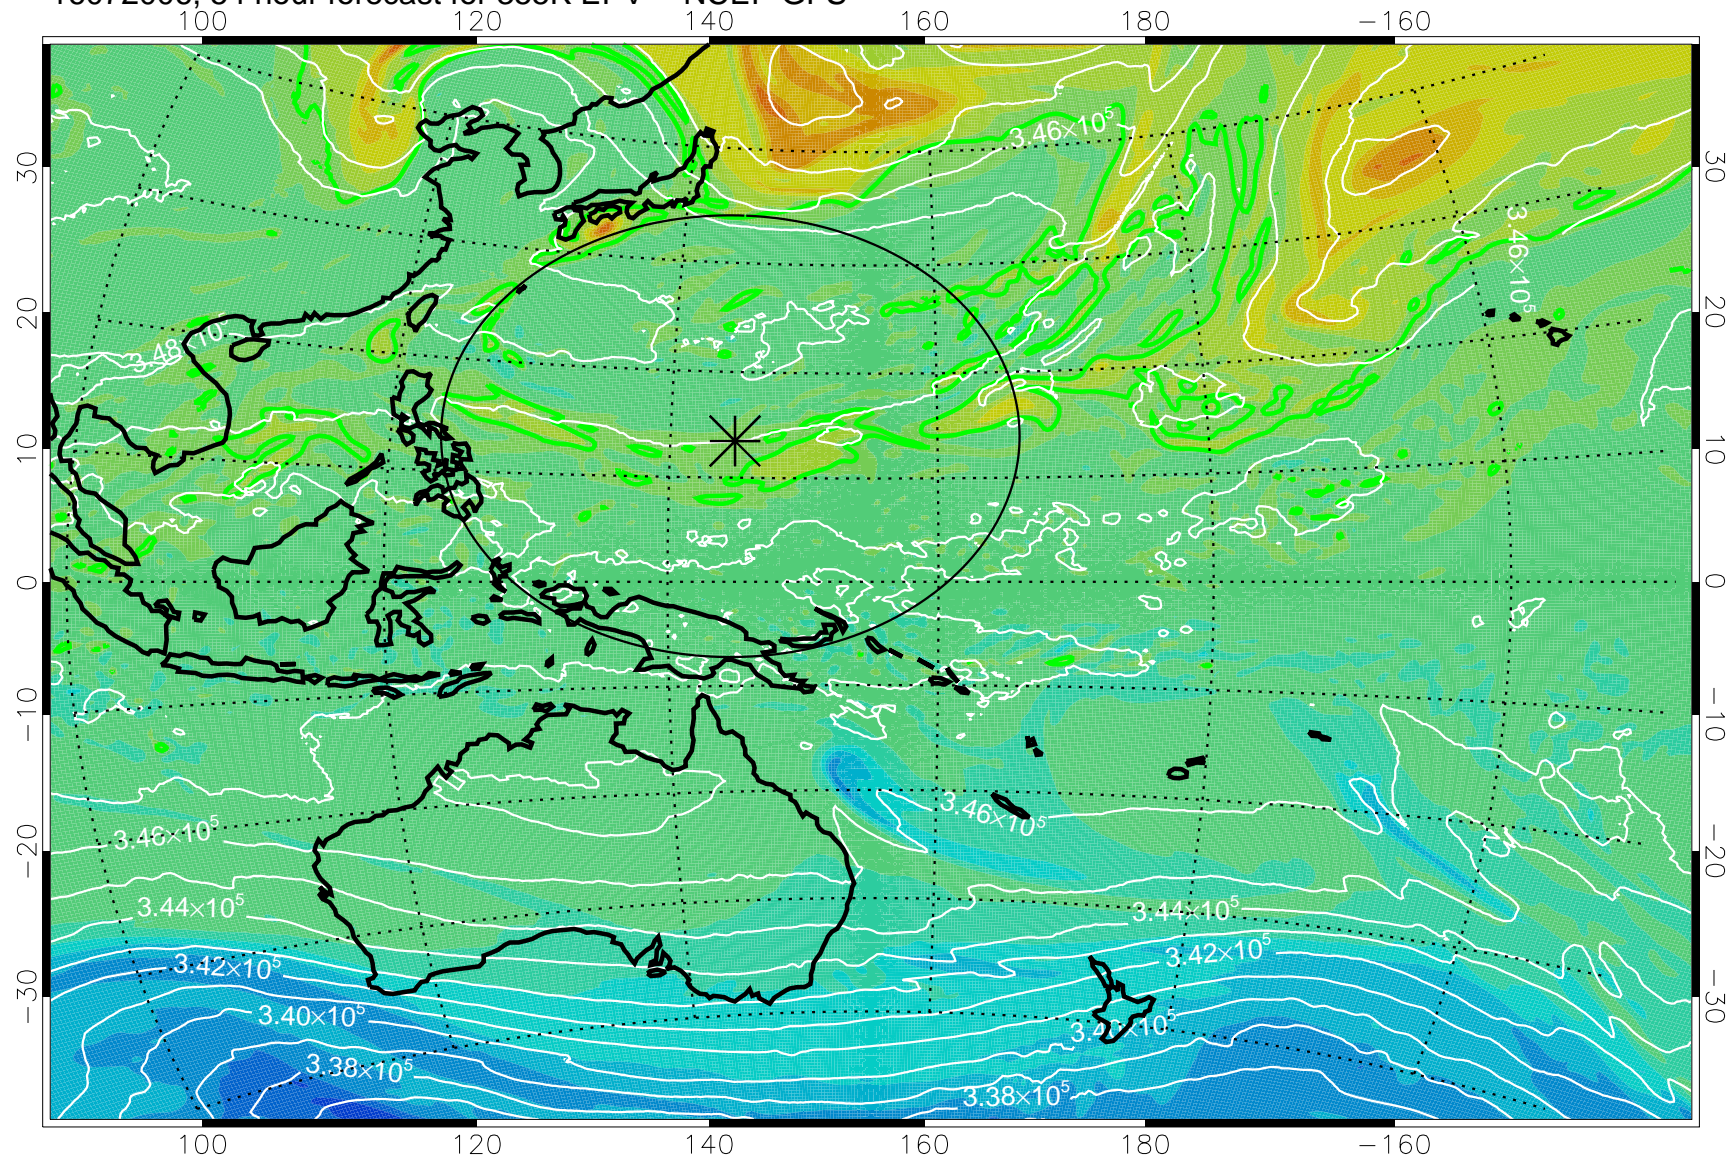

16071906, 30 hour forecast for 355K EPV -- NCEP GFS

355K Montgomery Streamfunction, white
EPV Tropopause (2 PVU) Position
Range ring of 2304 km

16071912, 36 hour forecast for 355K EPV -- NCEP GFS

355K Montgomery Streamfunction, white
EPV Tropopause (2 PVU) Position
Range ring of 2304 km

16071918, 42 hour forecast for 355K EPV -- NCEP GFS

355K Montgomery Streamfunction, white
EPV Tropopause (2 PVU) Position
Range ring of 2304 km

16072000, 48 hour forecast for 355K EPV -- NCEP GFS

355K Montgomery Streamfunction, white
EPV Tropopause (2 PVU) Position
Range ring of 2304 km

16072006, 54 hour forecast for 355K EPV -- NCEP GFS

355K Montgomery Streamfunction, white
EPV Tropopause (2 PVU) Position
Range ring of 2304 km

16072012, 60 hour forecast for 355K EPV -- NCEP GFS

355K Montgomery Streamfunction, white
EPV Tropopause (2 PVU) Position
Range ring of 2304 km

16072018, 66 hour forecast for 355K EPV -- NCEP GFS

355K Montgomery Streamfunction, white
EPV Tropopause (2 PVU) Position
Range ring of 2304 km

16072100, 72 hour forecast for 355K EPV -- NCEP GFS

355K Montgomery Streamfunction, white
EPV Tropopause (2 PVU) Position
Range ring of 2304 km