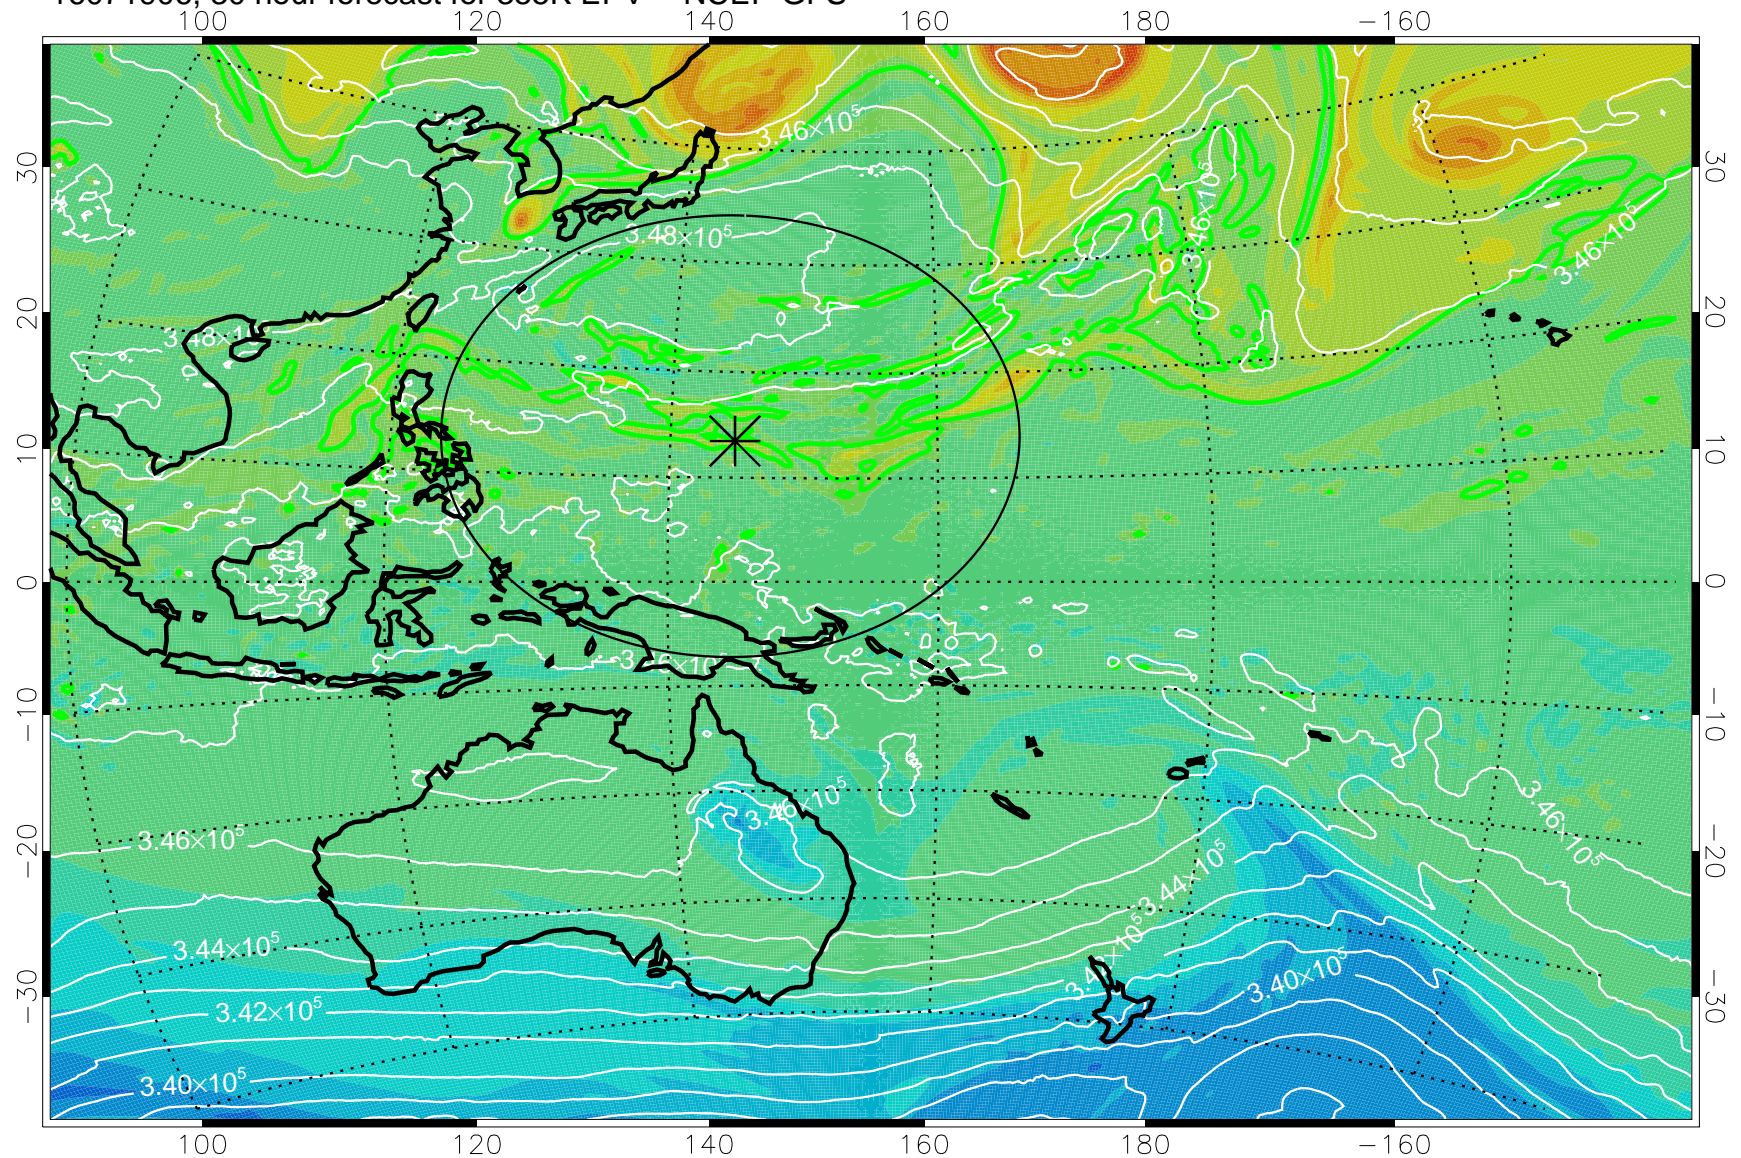

16071818, 18 hour forecast for 355K EPV -- NCEP GFS

355K Montgomery Streamfunction, white
EPV Tropopause (2 PVU) Position
Range ring of 2304 km

16071900, 24 hour forecast for 355K EPV -- NCEP GFS

355K Montgomery Streamfunction, white
EPV Tropopause (2 PVU) Position
Range ring of 2304 km

16071906, 30 hour forecast for 355K EPV -- NCEP GFS

355K Montgomery Streamfunction, white
EPV Tropopause (2 PVU) Position
Range ring of 2304 km

16071912, 36 hour forecast for 355K EPV -- NCEP GFS

355K Montgomery Streamfunction, white
EPV Tropopause (2 PVU) Position
Range ring of 2304 km

16071918, 42 hour forecast for 355K EPV -- NCEP GFS

355K Montgomery Streamfunction, white
EPV Tropopause (2 PVU) Position
Range ring of 2304 km

16072000, 48 hour forecast for 355K EPV -- NCEP GFS

355K Montgomery Streamfunction, white
EPV Tropopause (2 PVU) Position
Range ring of 2304 km

16072018, 66 hour forecast for 355K EPV -- NCEP GFS

355K Montgomery Streamfunction, white
EPV Tropopause (2 PVU) Position
Range ring of 2304 km

16072100, 72 hour forecast for 355K EPV -- NCEP GFS

355K Montgomery Streamfunction, white
EPV Tropopause (2 PVU) Position
Range ring of 2304 km