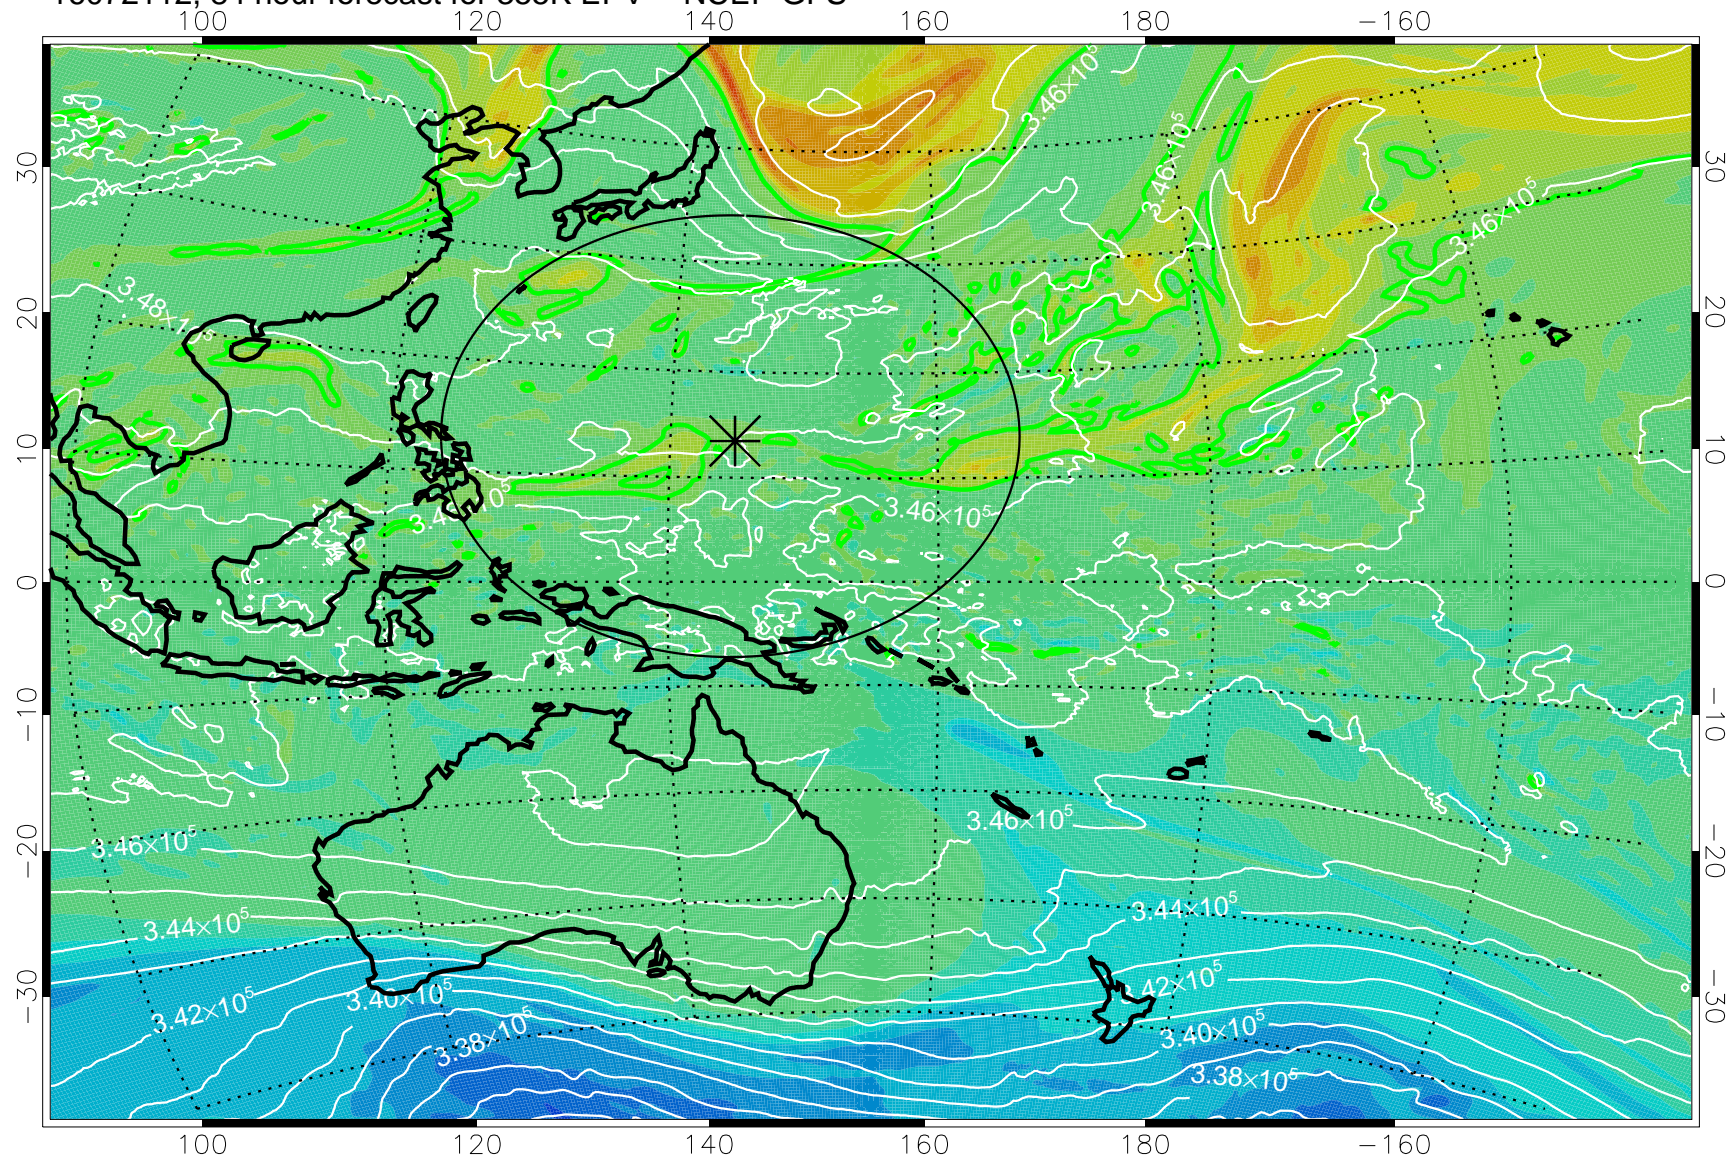

16072006, 54 hour forecast for 355K EPV -- NCEP GFS

355K Montgomery Streamfunction, white
EPV Tropopause (2 PVU) Position
Range ring of 2304 km

16072012, 60 hour forecast for 355K EPV -- NCEP GFS

355K Montgomery Streamfunction, white
EPV Tropopause (2 PVU) Position
Range ring of 2304 km

16072018, 66 hour forecast for 355K EPV -- NCEP GFS

355K Montgomery Streamfunction, white
EPV Tropopause (2 PVU) Position
Range ring of 2304 km

16072100, 72 hour forecast for 355K EPV -- NCEP GFS

355K Montgomery Streamfunction, white
EPV Tropopause (2 PVU) Position
Range ring of 2304 km

16072106, 78 hour forecast for 355K EPV -- NCEP GFS

355K Montgomery Streamfunction, white
EPV Tropopause (2 PVU) Position
Range ring of 2304 km

16072112, 84 hour forecast for 355K EPV -- NCEP GFS

355K Montgomery Streamfunction, white
EPV Tropopause (2 PVU) Position
Range ring of 2304 km

16072118, 90 hour forecast for 355K EPV -- NCEP GFS

355K Montgomery Streamfunction, white
EPV Tropopause (2 PVU) Position
Range ring of 2304 km

16072200, 96 hour forecast for 355K EPV -- NCEP GFS

355K Montgomery Streamfunction, white
EPV Tropopause (2 PVU) Position
Range ring of 2304 km