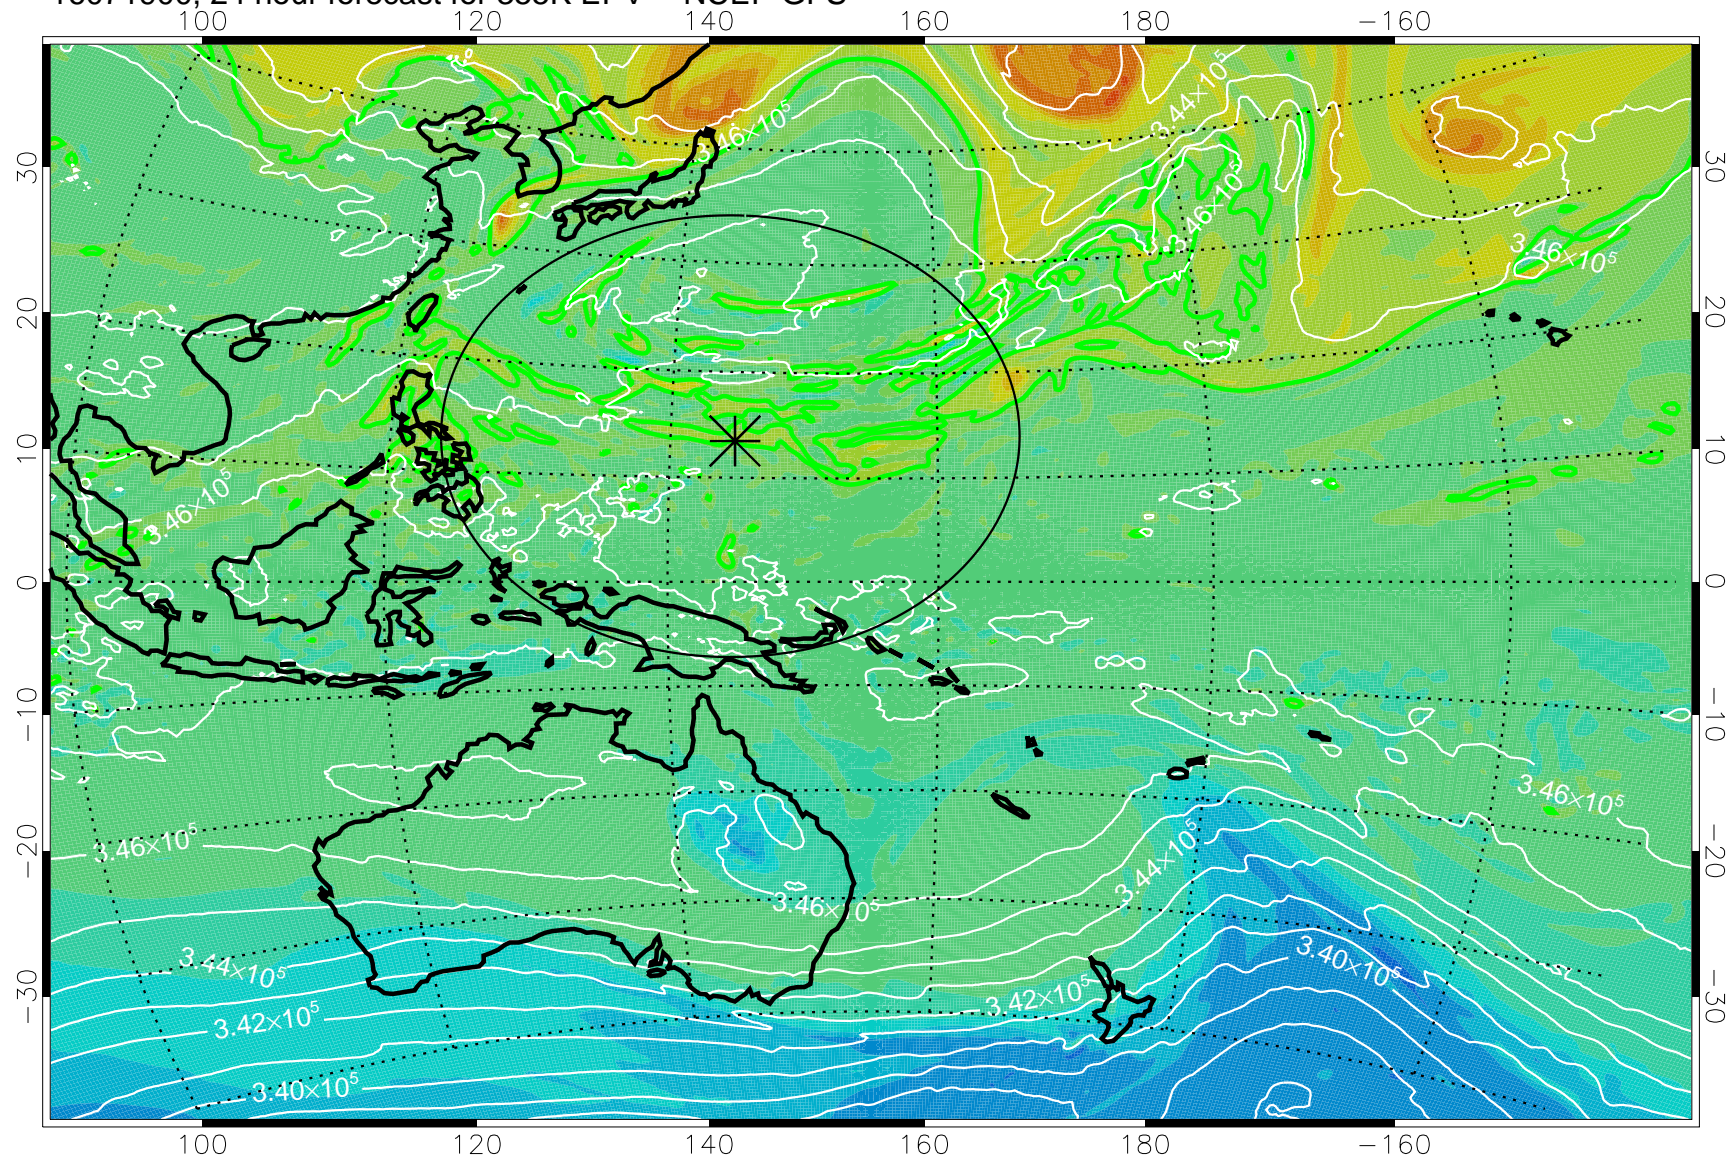

16071806, 6 hour forecast for 355K EPV -- NCEP GFS

355K Montgomery Streamfunction, white
EPV Tropopause (2 PVU) Position
Range ring of 2304 km

16071812, 12 hour forecast for 355K EPV -- NCEP GFS

355K Montgomery Streamfunction, white
EPV Tropopause (2 PVU) Position
Range ring of 2304 km

16071818, 18 hour forecast for 355K EPV -- NCEP GFS

355K Montgomery Streamfunction, white
EPV Tropopause (2 PVU) Position
Range ring of 2304 km

16071900, 24 hour forecast for 355K EPV -- NCEP GFS

355K Montgomery Streamfunction, white
EPV Tropopause (2 PVU) Position
Range ring of 2304 km

16071906, 30 hour forecast for 355K EPV -- NCEP GFS

355K Montgomery Streamfunction, white
EPV Tropopause (2 PVU) Position
Range ring of 2304 km

16071912, 36 hour forecast for 355K EPV -- NCEP GFS

355K Montgomery Streamfunction, white
EPV Tropopause (2 PVU) Position
Range ring of 2304 km

16071918, 42 hour forecast for 355K EPV -- NCEP GFS

355K Montgomery Streamfunction, white
EPV Tropopause (2 PVU) Position
Range ring of 2304 km

16072000, 48 hour forecast for 355K EPV -- NCEP GFS

355K Montgomery Streamfunction, white
EPV Tropopause (2 PVU) Position
Range ring of 2304 km