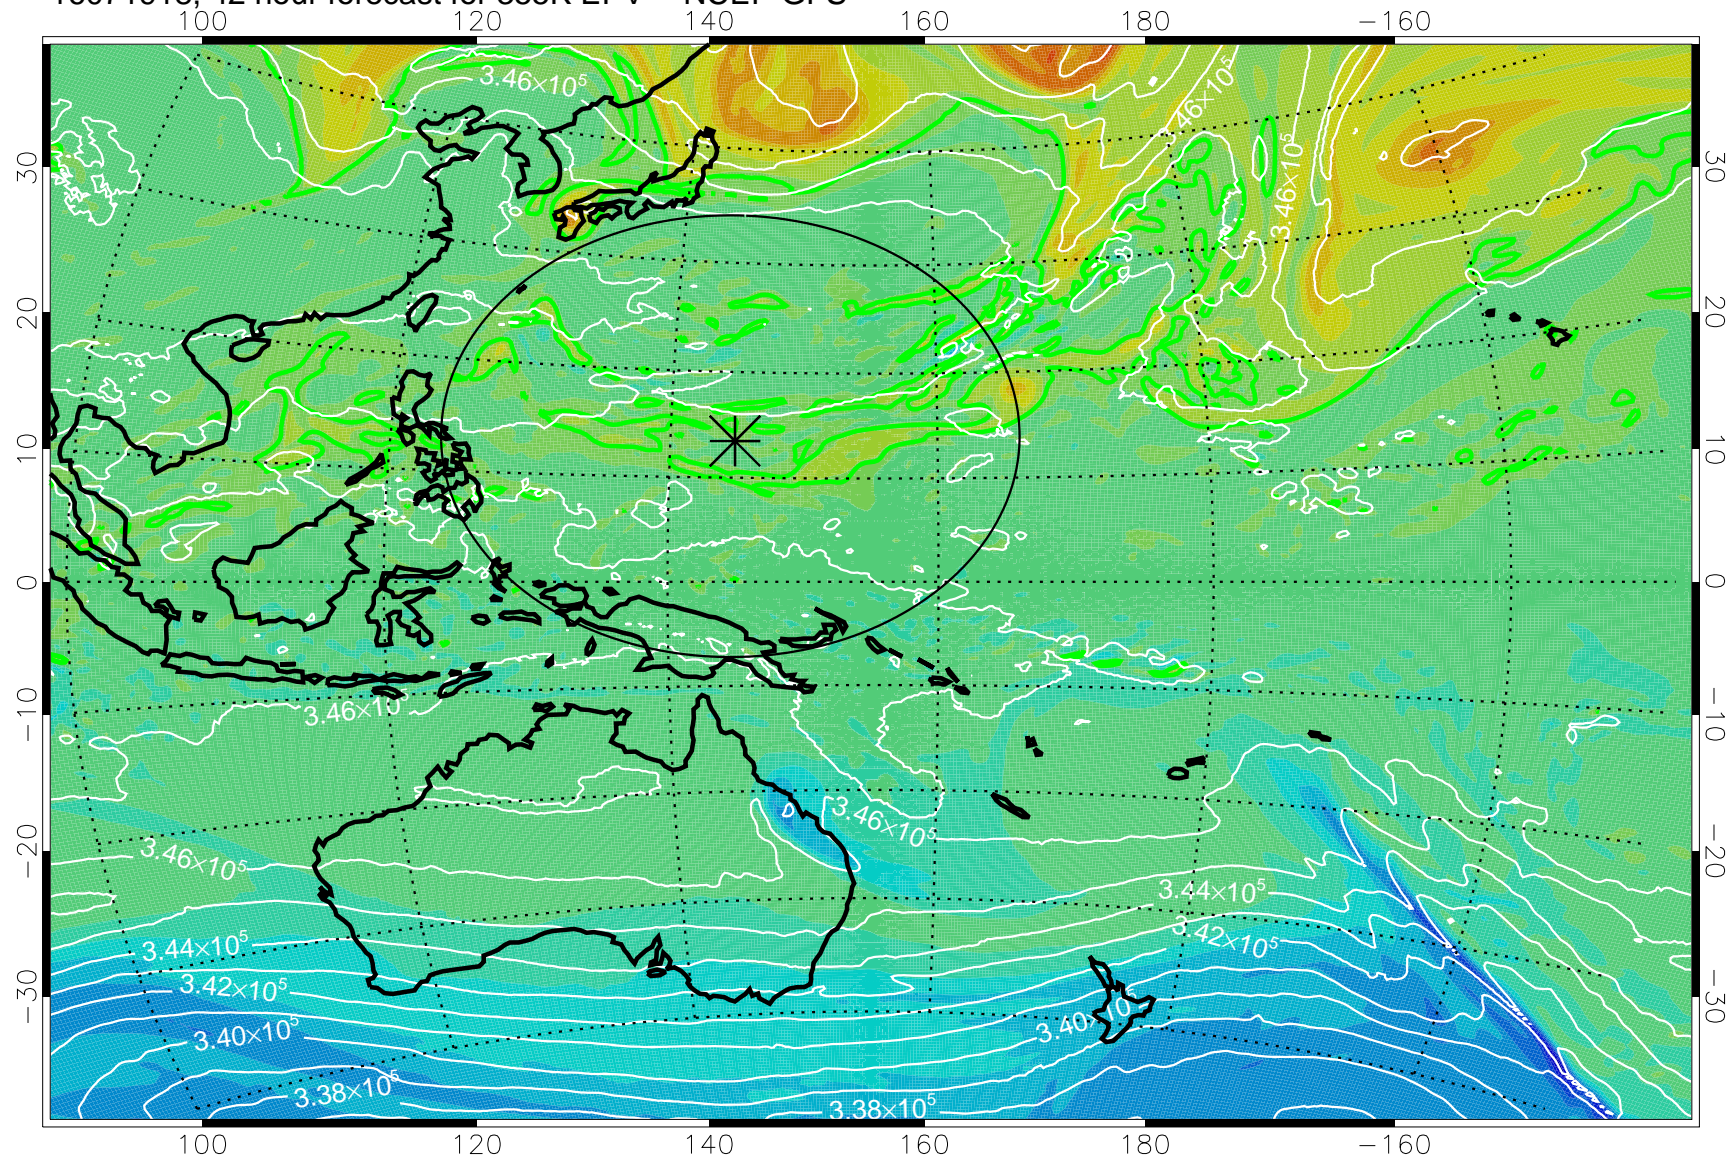

16071906, 30 hour forecast for 355K EPV -- NCEP GFS

355K Montgomery Streamfunction, white
EPV Tropopause (2 PVU) Position
Range ring of 2304 km

16071912, 36 hour forecast for 355K EPV -- NCEP GFS

355K Montgomery Streamfunction, white
EPV Tropopause (2 PVU) Position
Range ring of 2304 km

16071918, 42 hour forecast for 355K EPV -- NCEP GFS

355K Montgomery Streamfunction, white
EPV Tropopause (2 PVU) Position
Range ring of 2304 km

16072000, 48 hour forecast for 355K EPV -- NCEP GFS

355K Montgomery Streamfunction, white
EPV Tropopause (2 PVU) Position
Range ring of 2304 km

16072006, 54 hour forecast for 355K EPV -- NCEP GFS

355K Montgomery Streamfunction, white
EPV Tropopause (2 PVU) Position
Range ring of 2304 km

16072012, 60 hour forecast for 355K EPV -- NCEP GFS

355K Montgomery Streamfunction, white
EPV Tropopause (2 PVU) Position
Range ring of 2304 km

16072018, 66 hour forecast for 355K EPV -- NCEP GFS

355K Montgomery Streamfunction, white
EPV Tropopause (2 PVU) Position
Range ring of 2304 km

16072100, 72 hour forecast for 355K EPV -- NCEP GFS

355K Montgomery Streamfunction, white
EPV Tropopause (2 PVU) Position
Range ring of 2304 km