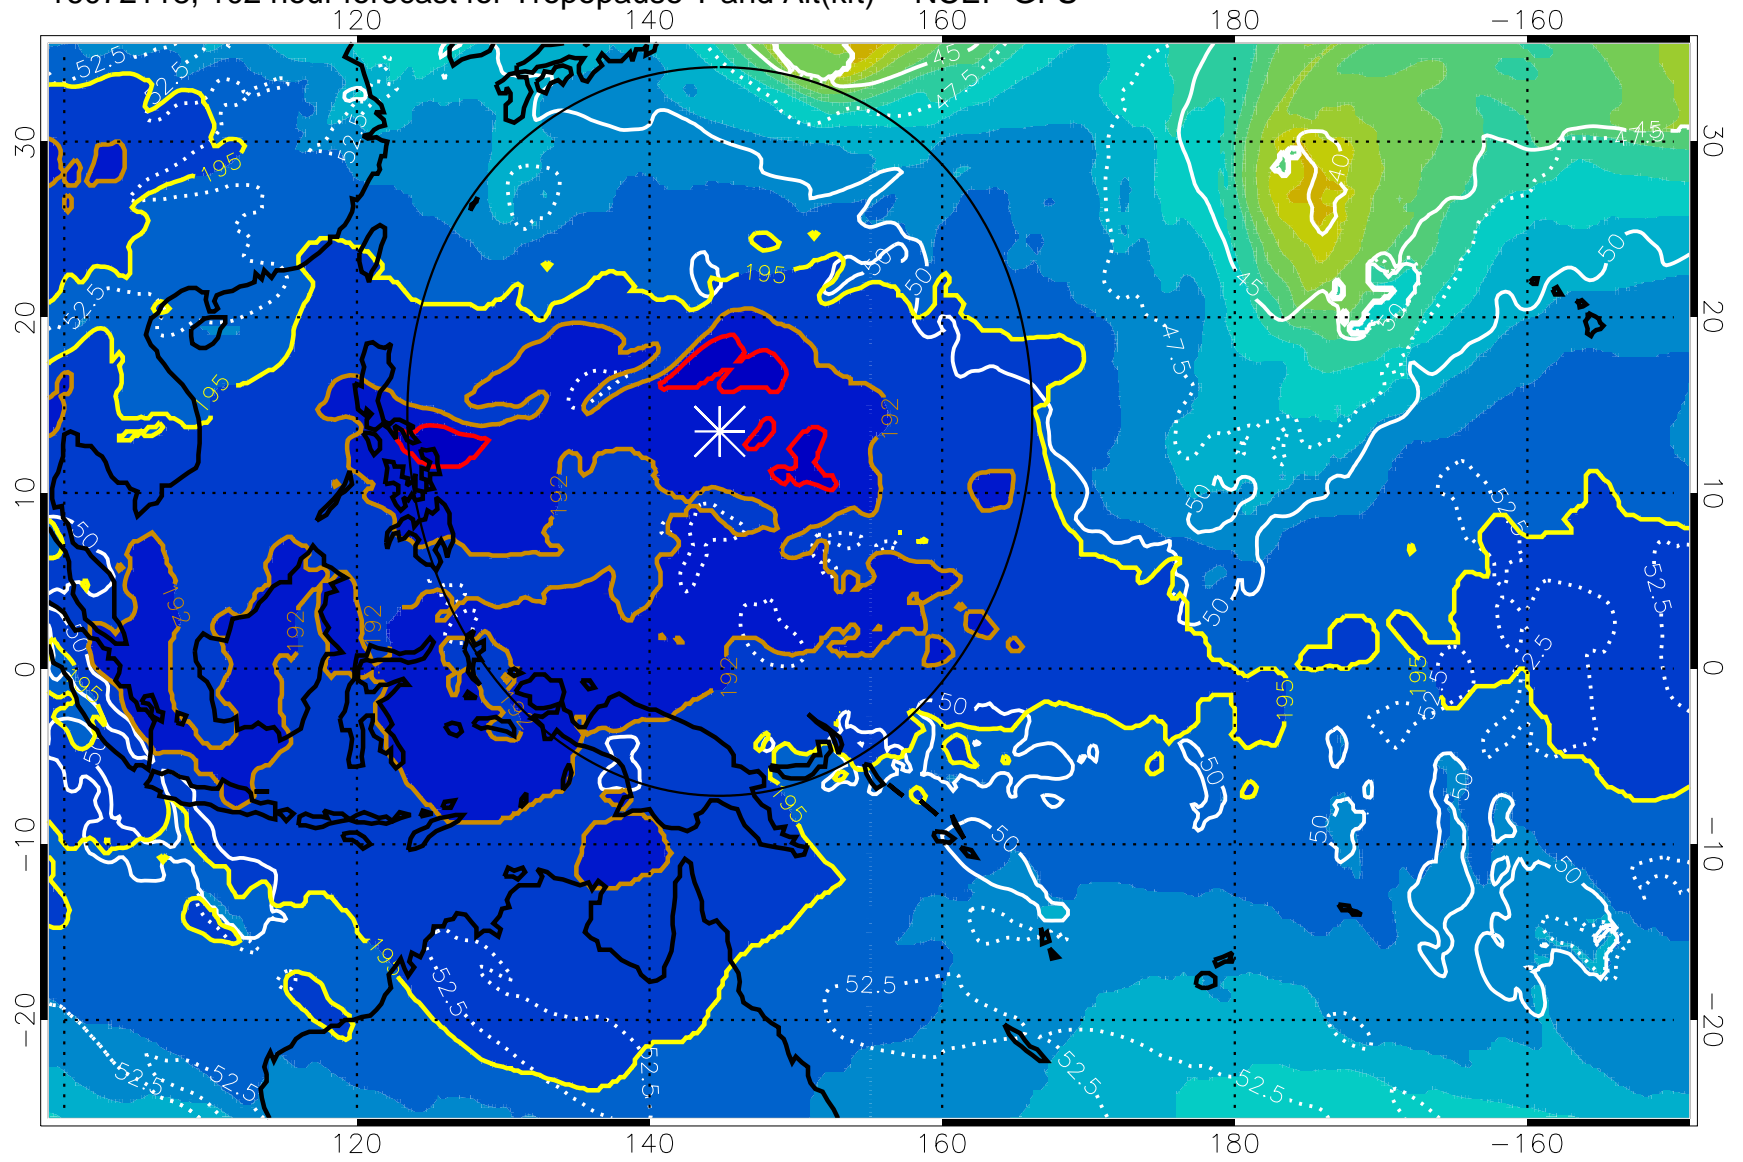

16072118, 102 hour forecast for Tropopause T and Alt(kft) -- NCEP GFS

190   200   210   220   230
Tropopause T, K

Tropopause Altitude in kft (white)

192.5K Isotherm   195K Isotherm
187.5K Isotherm   190K Isotherm

Range ring of 2304 km