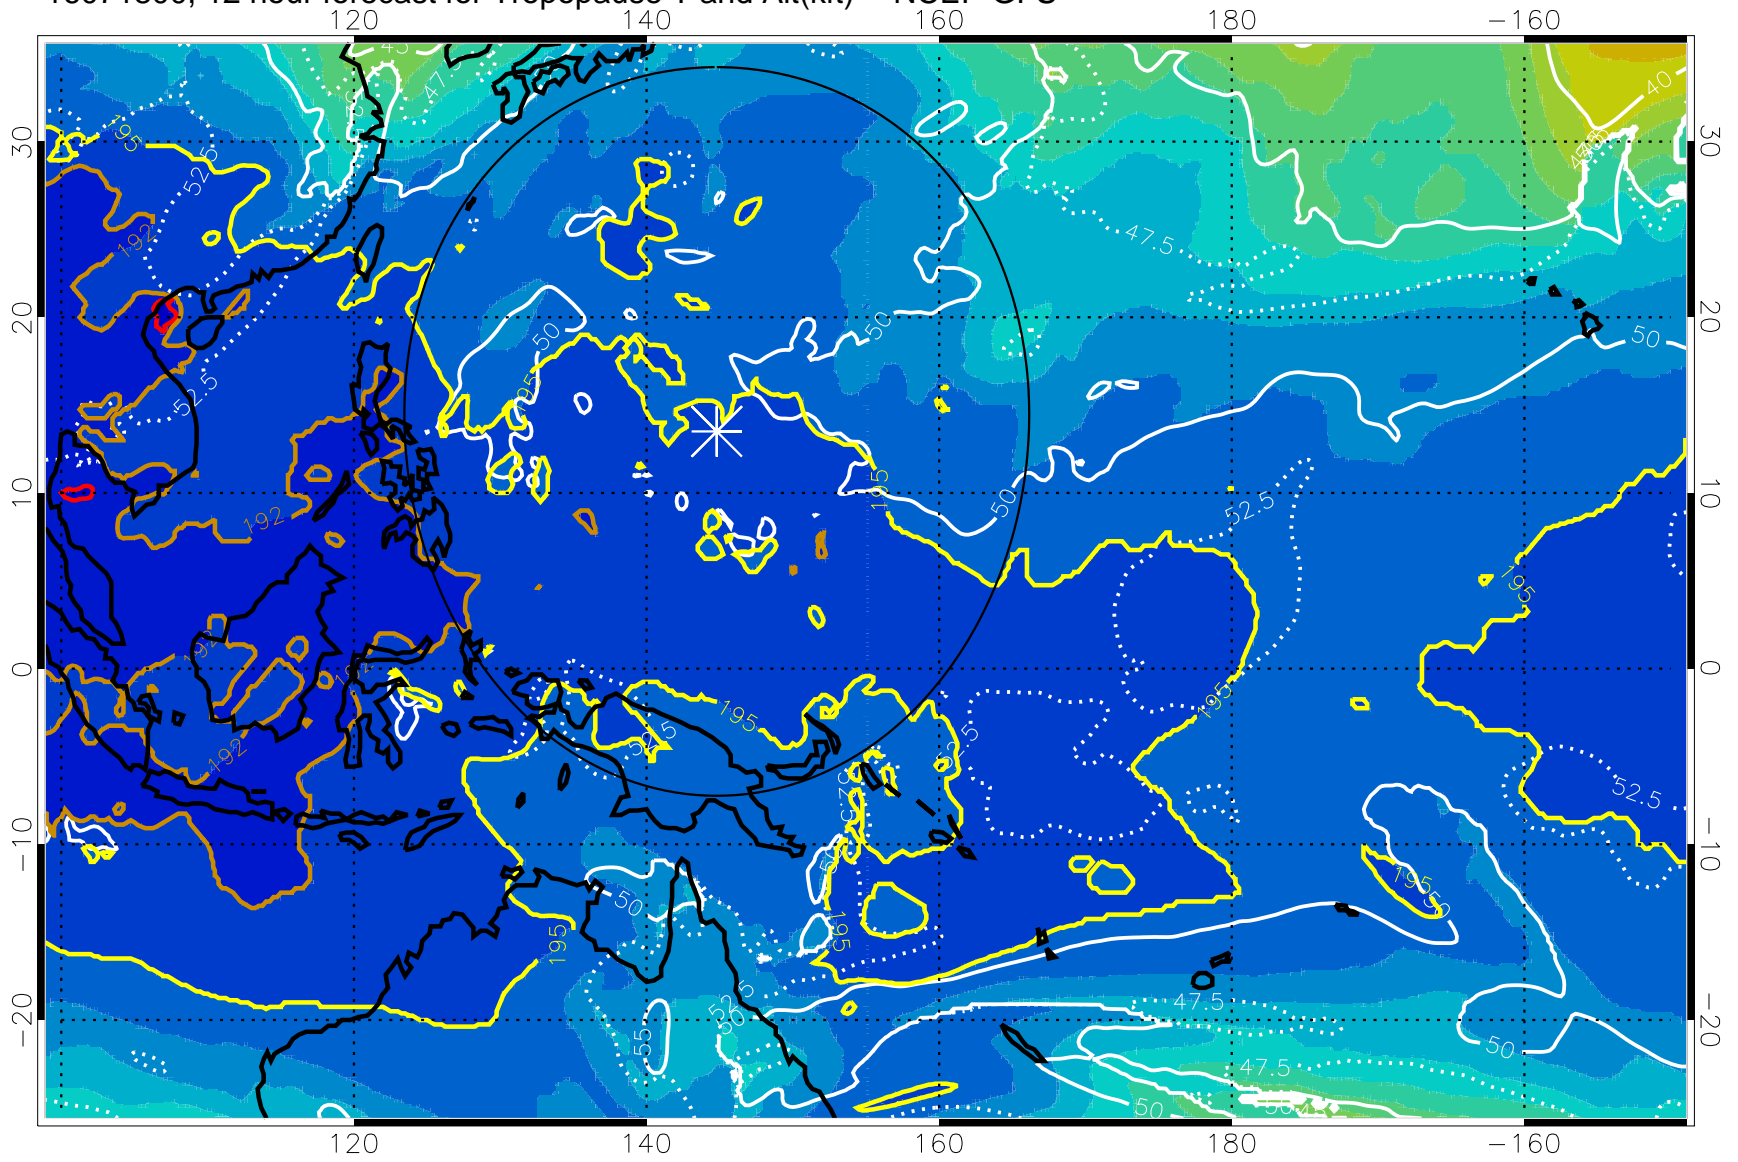

16071800, 12 hour forecast for Tropopause T and Alt(kft) -- NCEP GFS

190 200 210 220 230

Tropopause T, K

Tropopause Altitude in kft (white)

192.5K Isotherm 195K Isotherm

187.5K Isotherm 190K Isotherm

Range ring of 2304 km