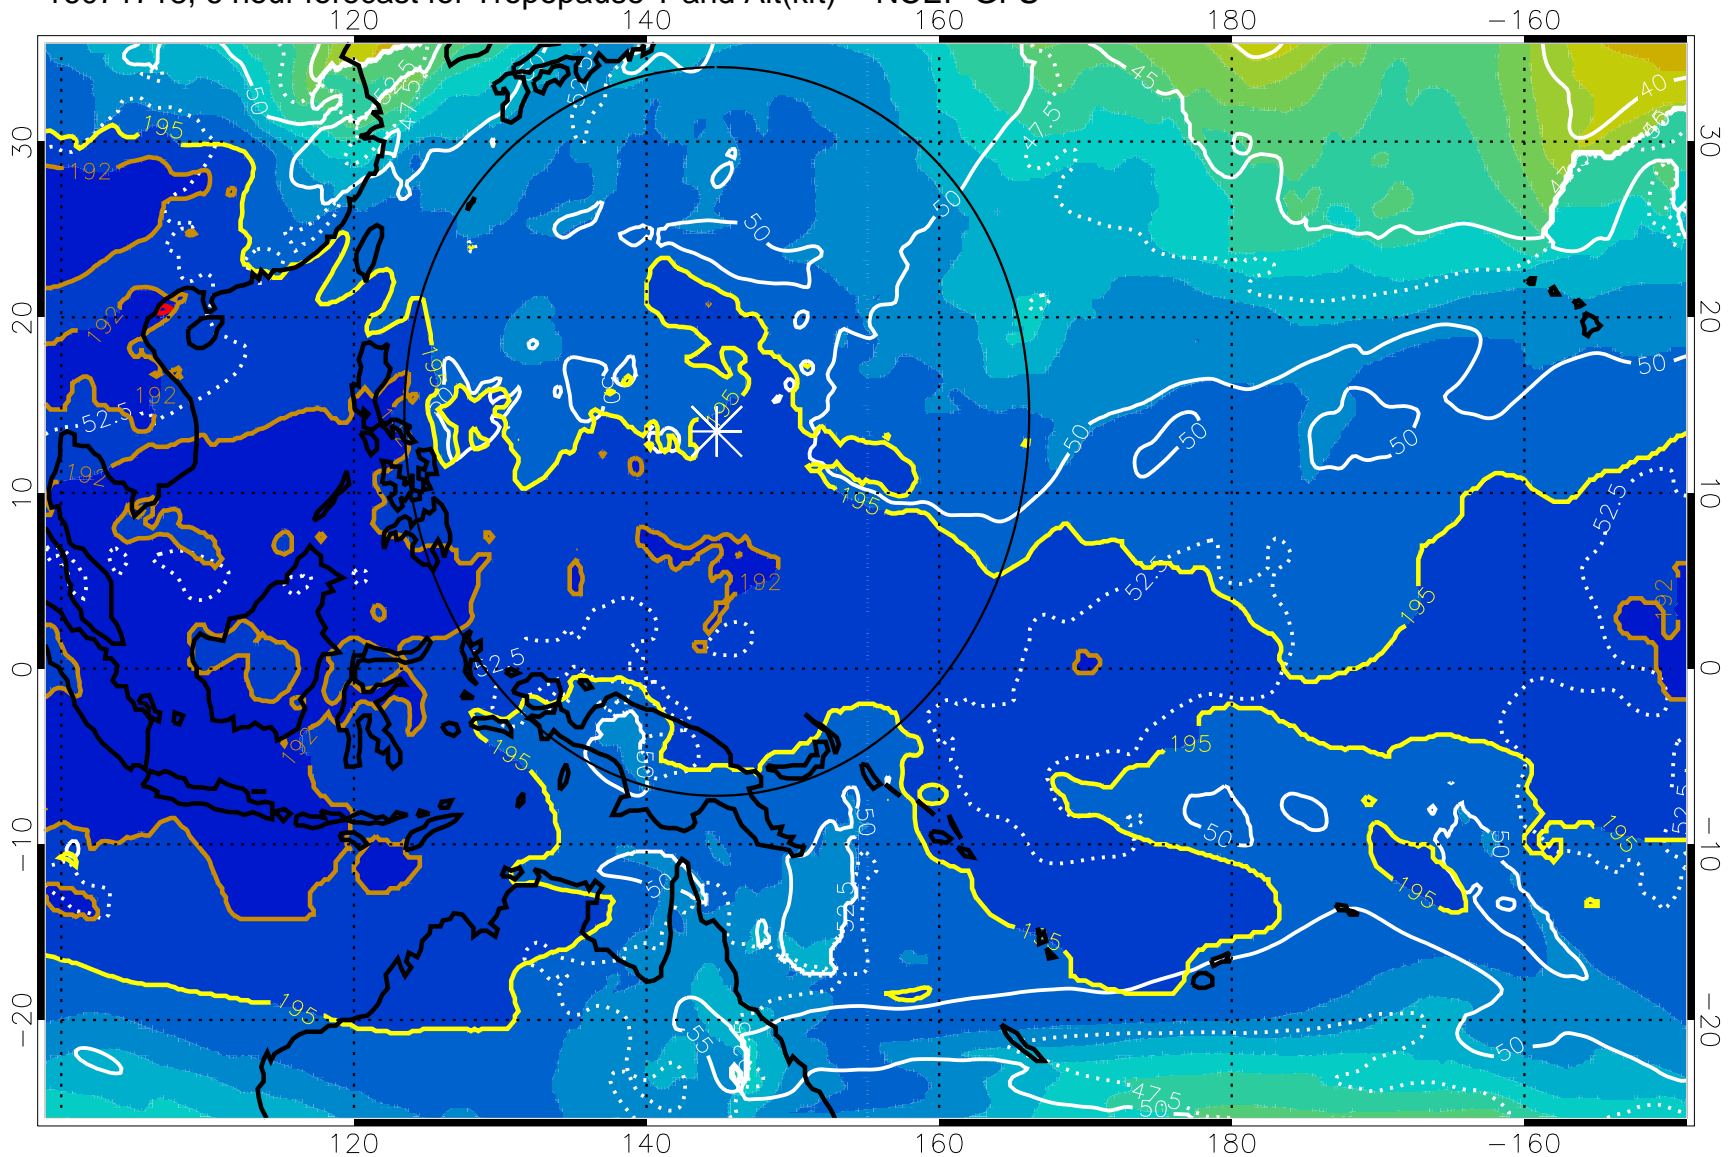

16071718, 6 hour forecast for Tropopause T and Alt(kft) -- NCEP GFS

190 200 210 220 230
Tropopause T, K

Tropopause Altitude in kft (white)

192.5K Isotherm 195K Isotherm
187.5K Isotherm 190K Isotherm

Range ring of 2304 km