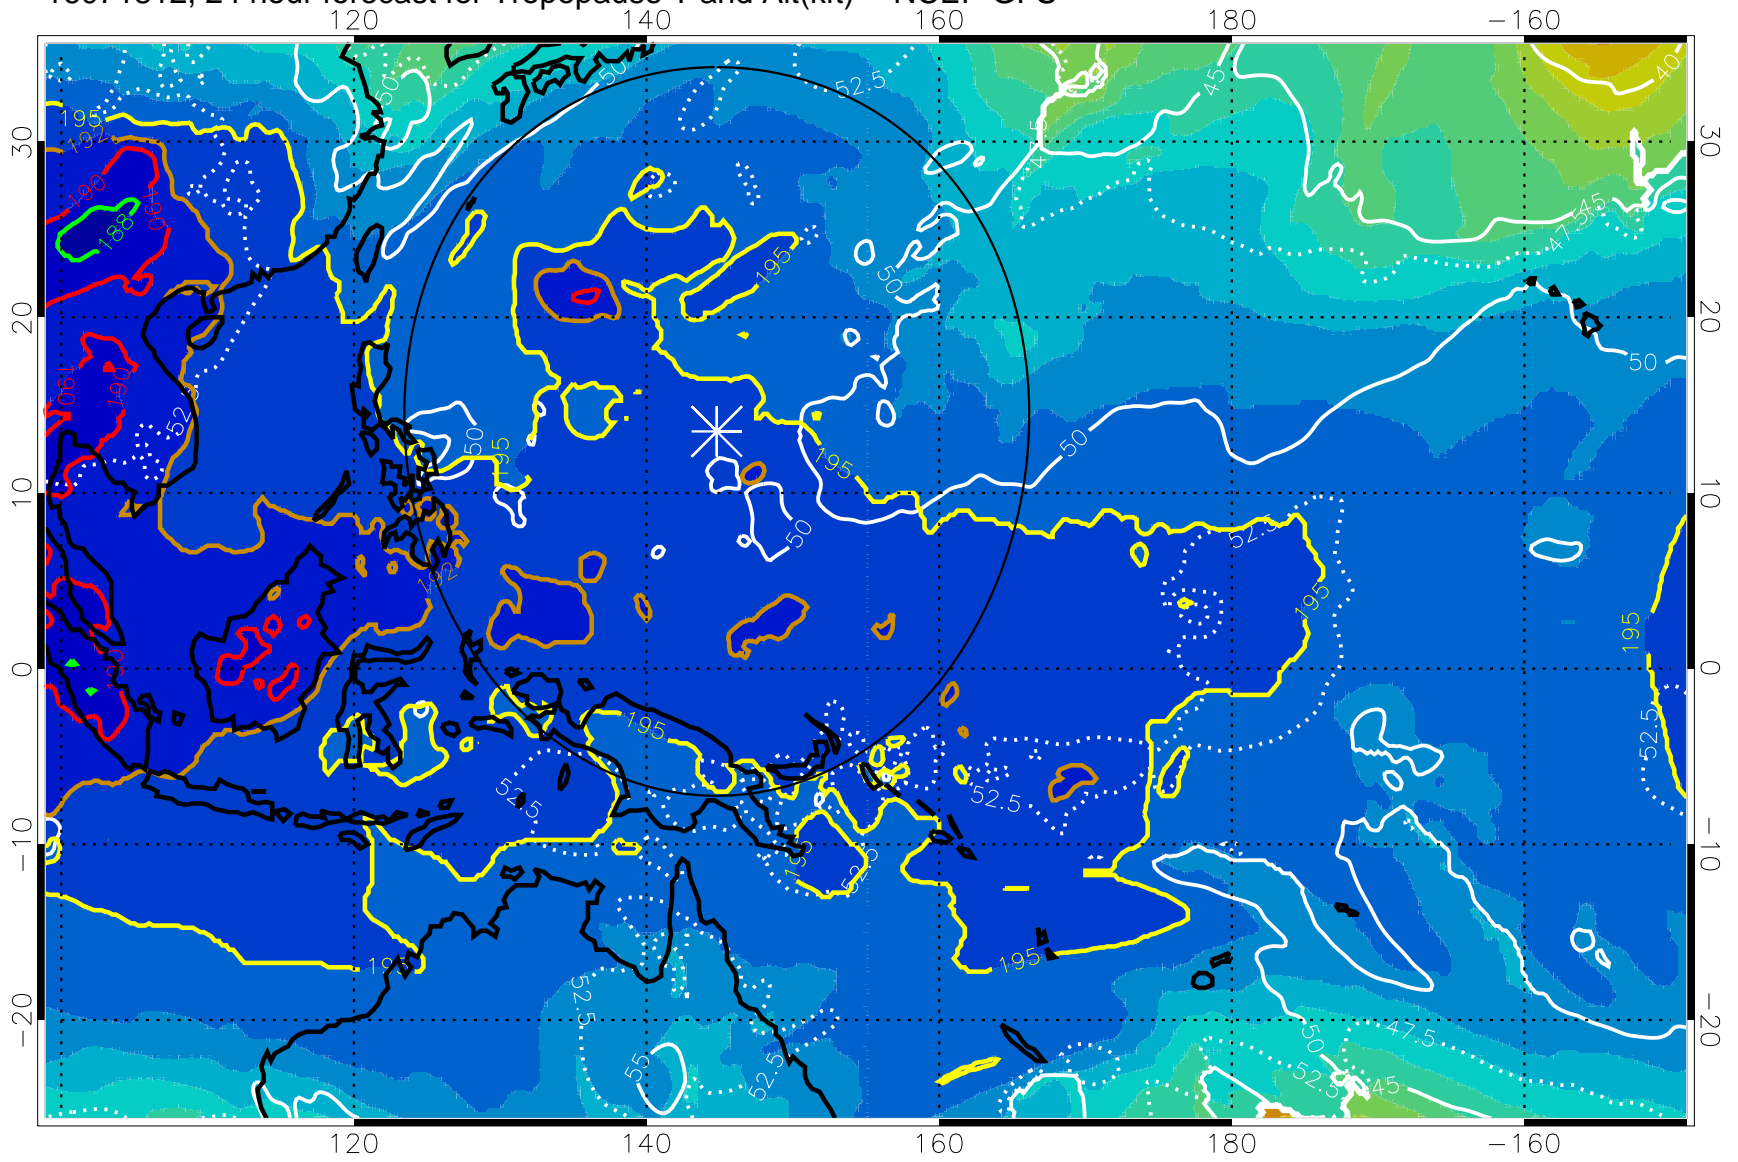

16071812, 24 hour forecast for Tropopause T and Alt(kft) -- NCEP GFS

190   200   210   220   230
Tropopause T, K

Tropopause Altitude in kft (white)

192.5K Isotherm   195K Isotherm
187.5K Isotherm   190K Isotherm

Range ring of 2304 km