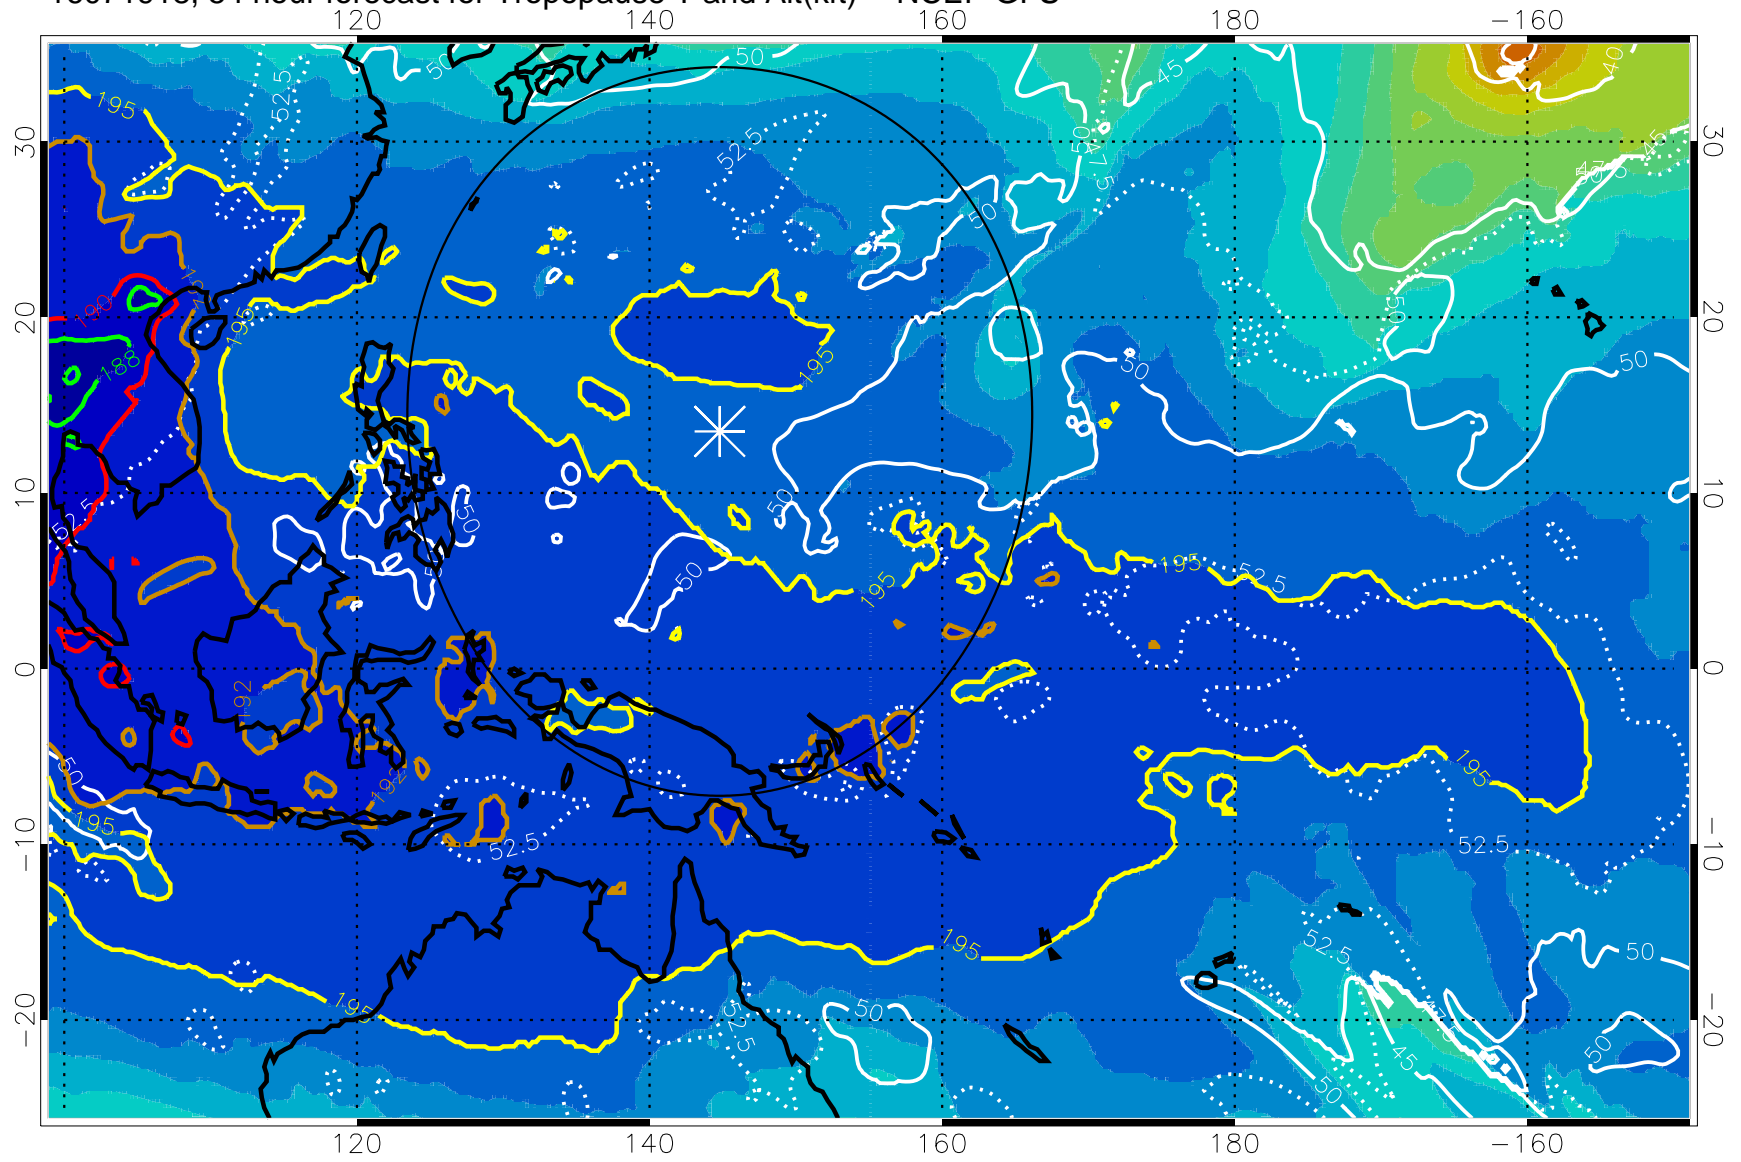

16071918, 54 hour forecast for Tropopause T and Alt(kft) -- NCEP GFS

190   200   210   220   230
Tropopause T, K

Tropopause Altitude in kft (white)

192.5K Isotherm   195K Isotherm
187.5K Isotherm   190K Isotherm

Range ring of 2304 km