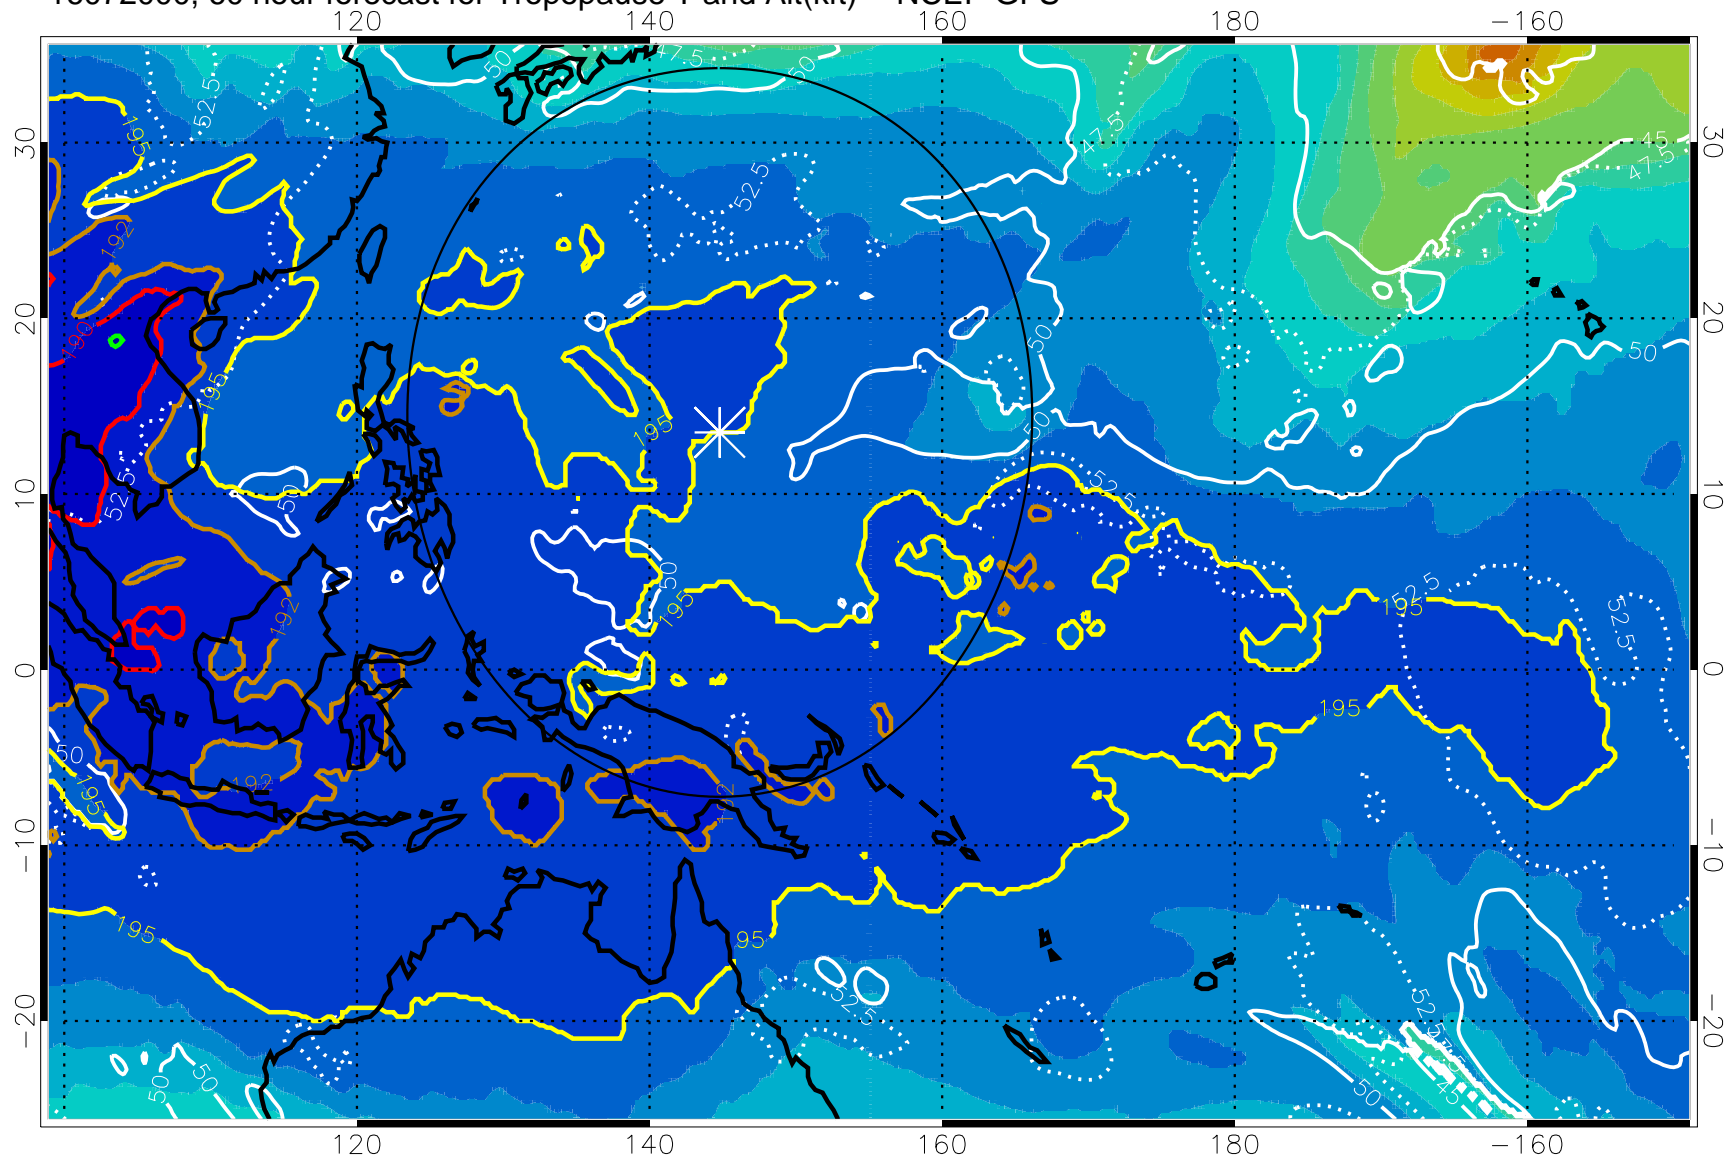

16072000, 60 hour forecast for Tropopause T and Alt(kft) -- NCEP GFS

190   200   210   220   230
Tropopause T, K

Tropopause Altitude in kft (white)

192.5K Isotherm   195K Isotherm
187.5K Isotherm   190K Isotherm

Range ring of 2304 km