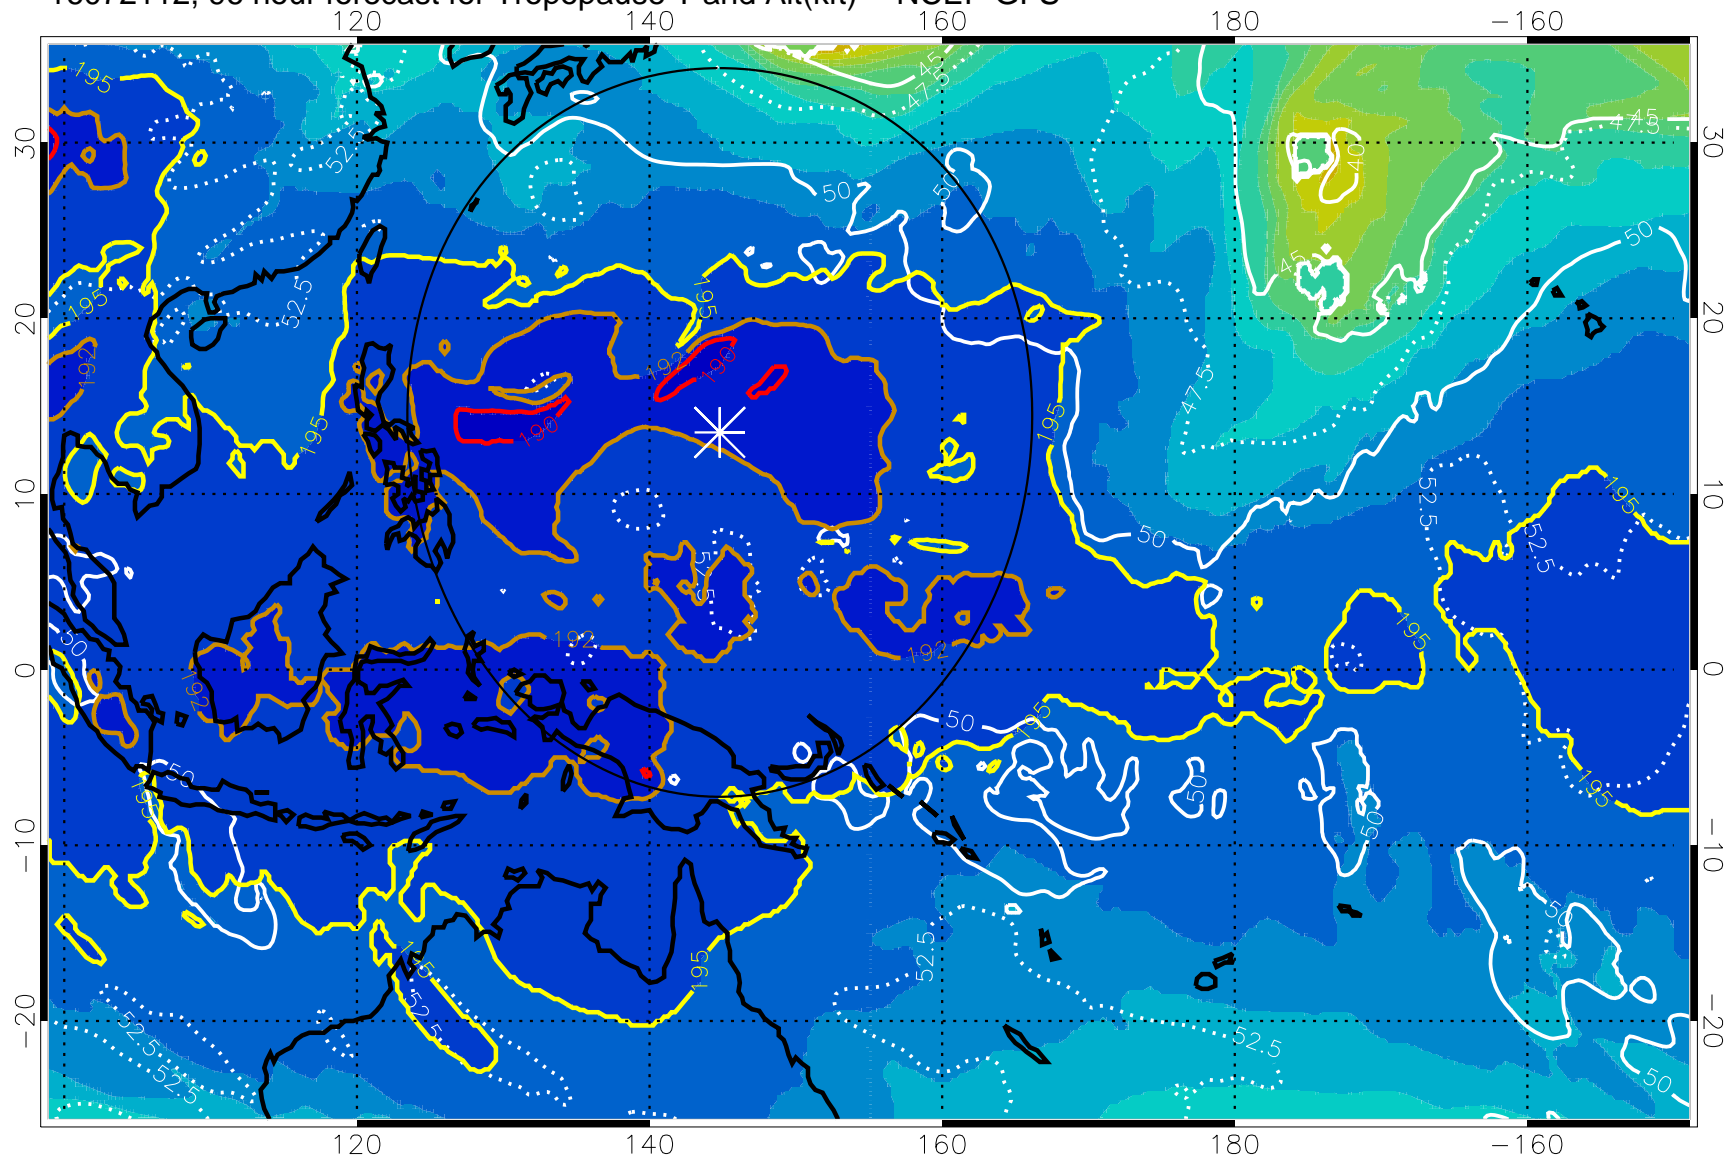

16072112, 96 hour forecast for Tropopause T and Alt(kft) -- NCEP GFS

190 200 210 220 230
Tropopause T, K

Tropopause Altitude in kft (white)

192.5K Isotherm 195K Isotherm
187.5K Isotherm 190K Isotherm

Range ring of 2304 km