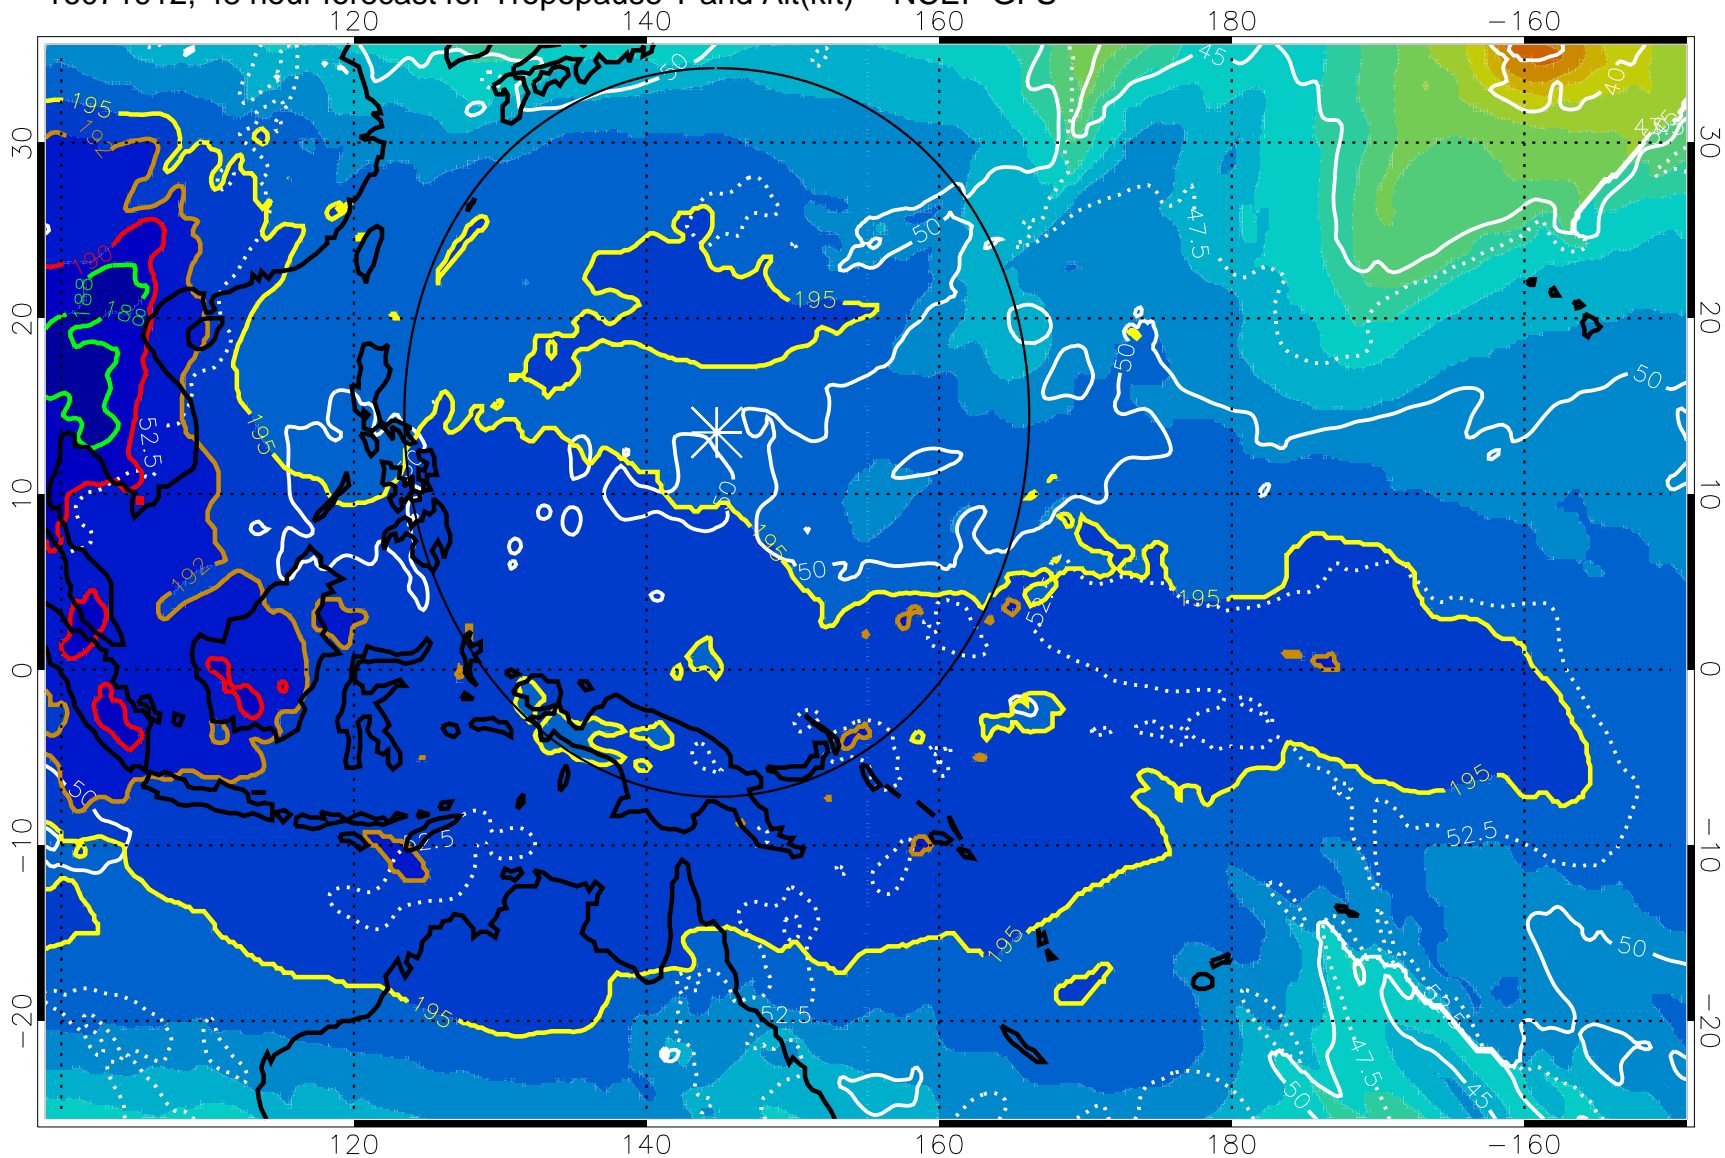

16071912, 48 hour forecast for Tropopause T and Alt(kft) -- NCEP GFS

190 200 210 220 230

Tropopause T, K

Tropopause Altitude in kft (white)

192.5K Isotherm 195K Isotherm
187.5K Isotherm 190K Isotherm

Range ring of 2304 km