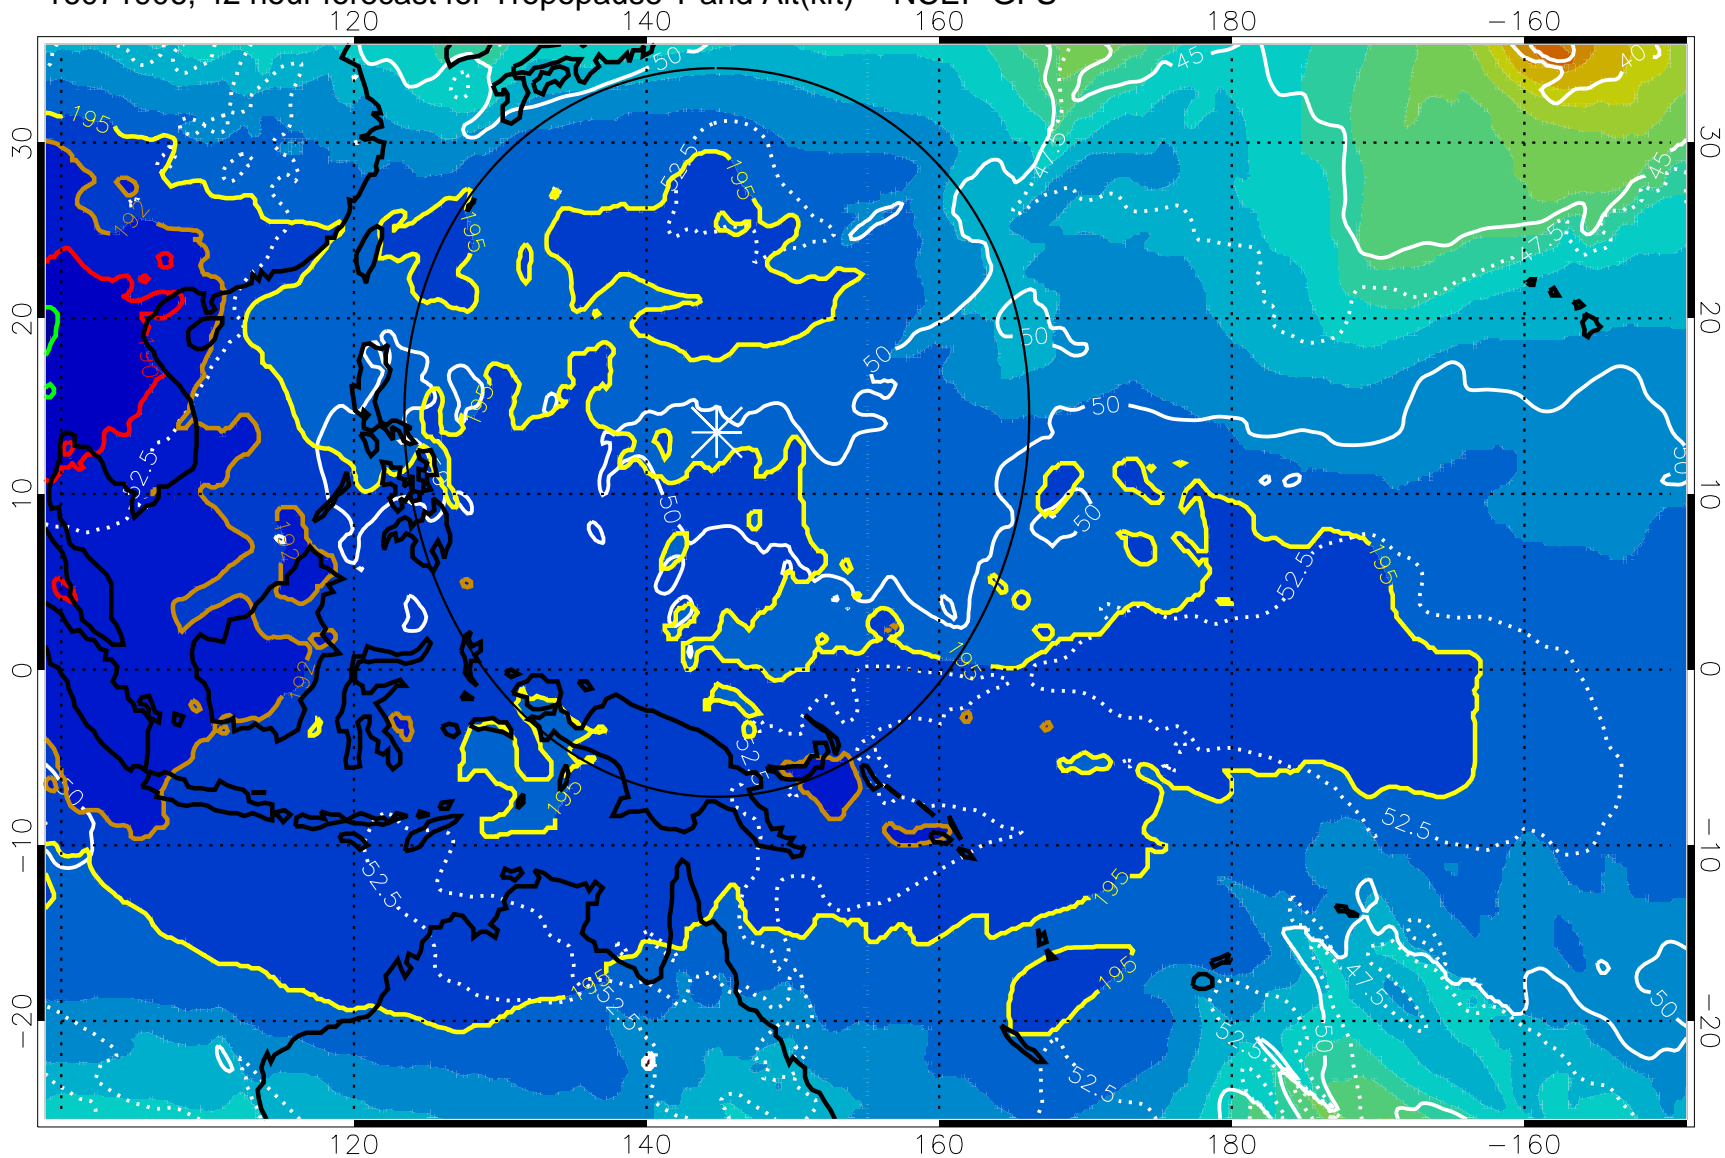

16071906, 42 hour forecast for Tropopause T and Alt(kft) -- NCEP GFS

190 200 210 220 230
Tropopause T, K

Tropopause Altitude in kft (white)

192.5K Isotherm 195K Isotherm
187.5K Isotherm 190K Isotherm

Range ring of 2304 km