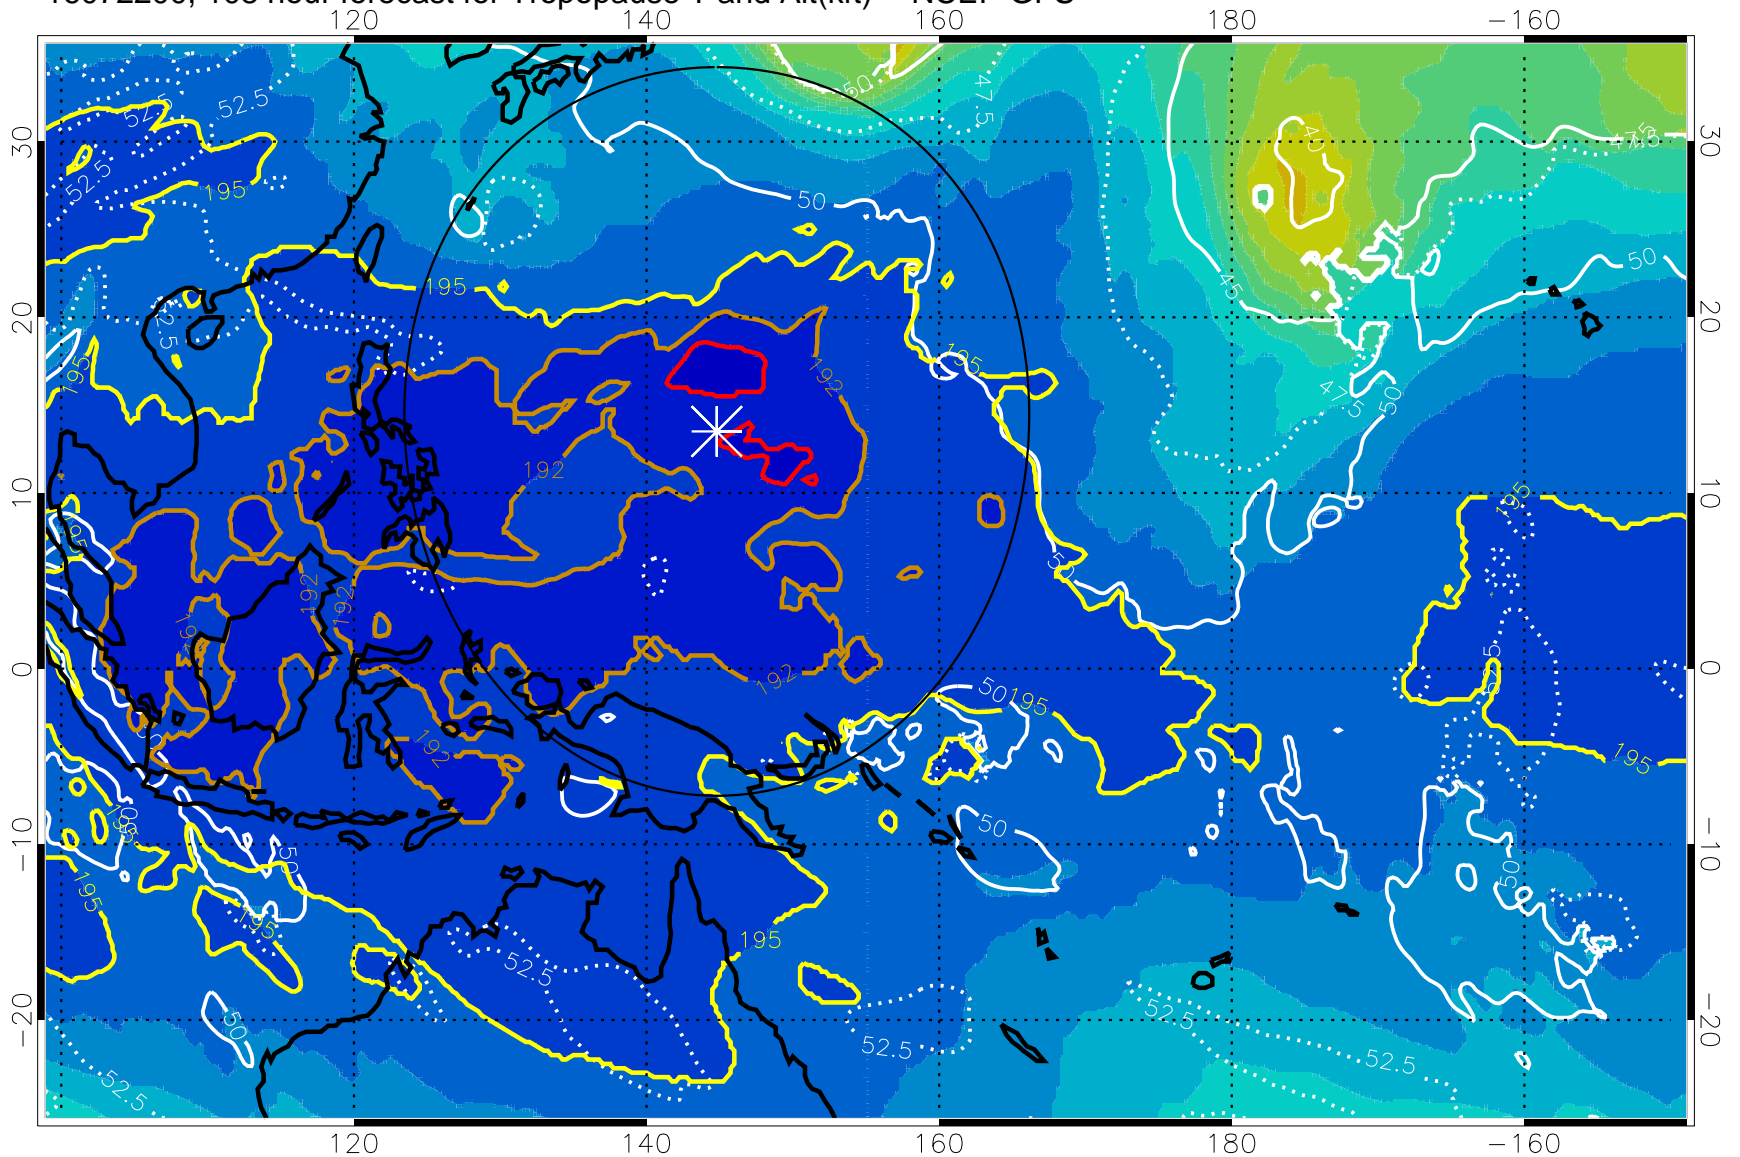

16072200, 108 hour forecast for Tropopause T and Alt(kft) -- NCEP GFS

190 200 210 220 230

Tropopause T, K

Tropopause Altitude in kft (white)

192.5K Isotherm 195K Isotherm

187.5K Isotherm 190K Isotherm

Range ring of 2304 km