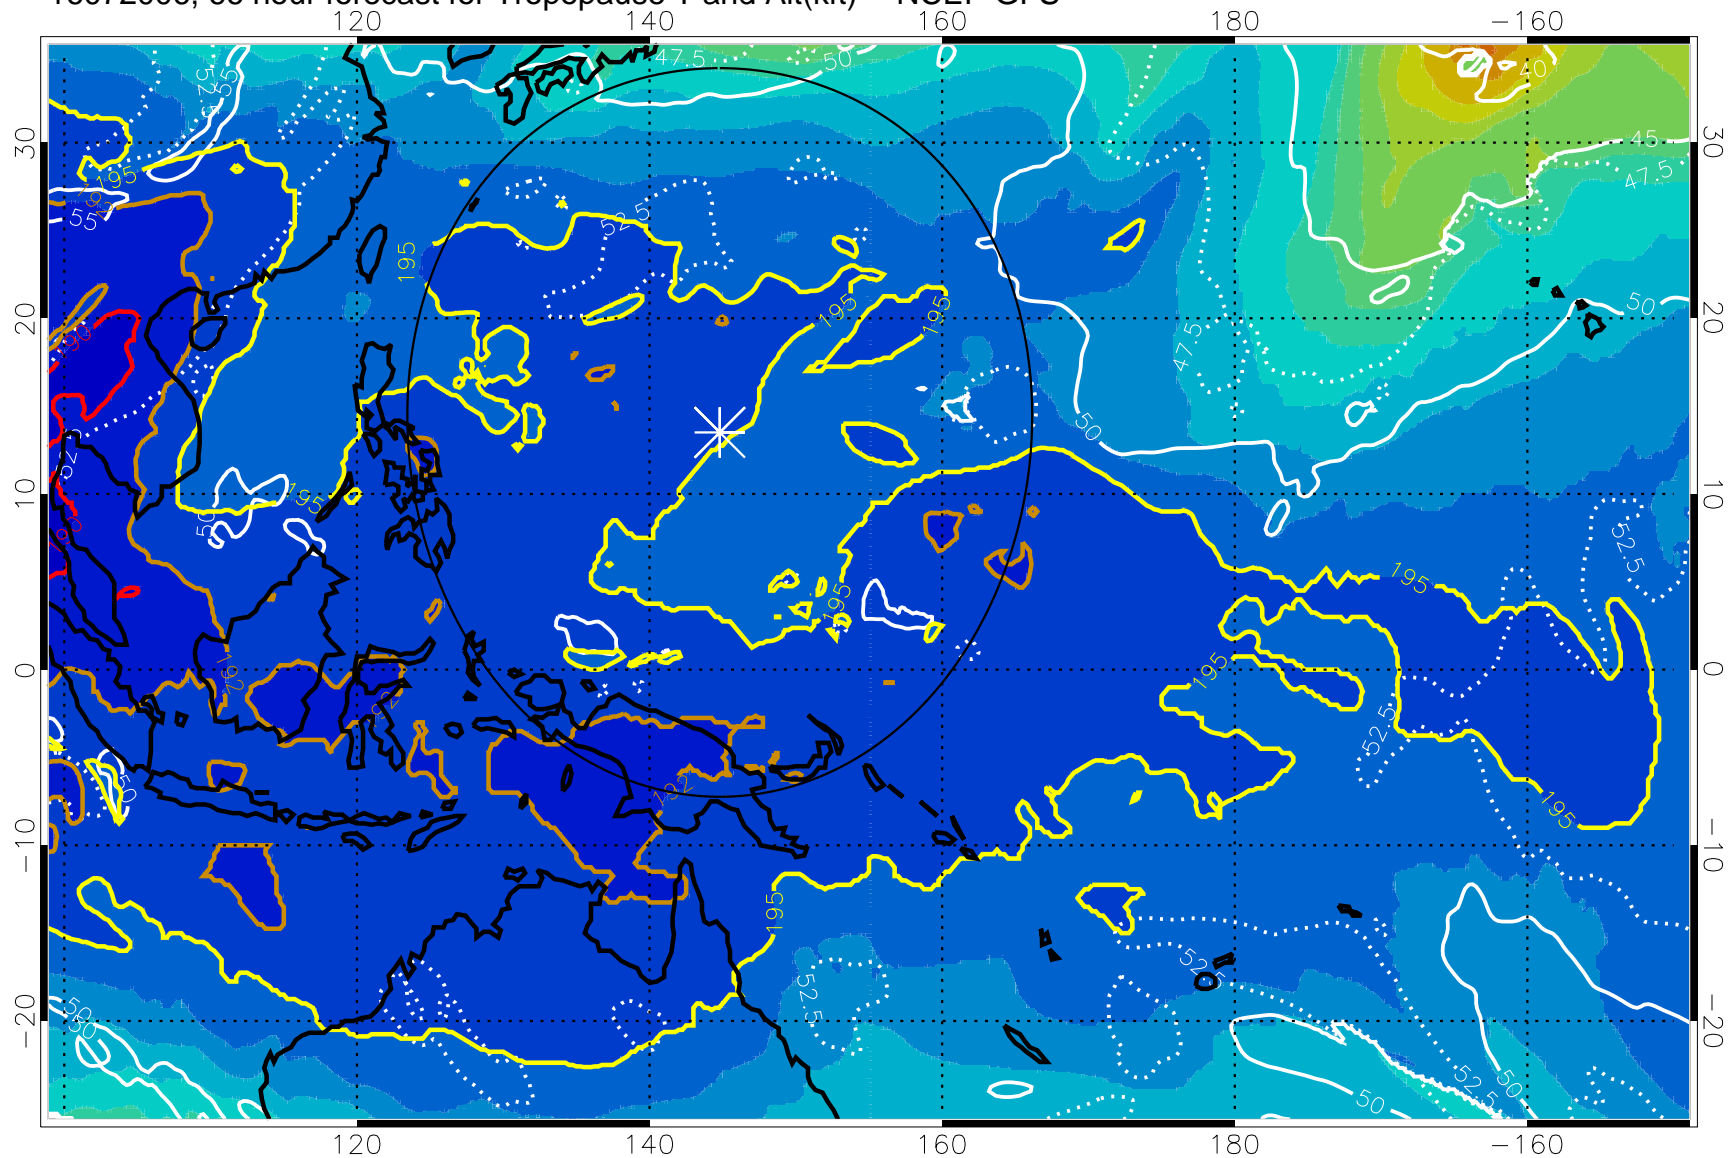

16072006, 66 hour forecast for Tropopause T and Alt(kft) -- NCEP GFS

190 200 210 220 230

Tropopause T, K

Tropopause Altitude in kft (white)

192.5K Isotherm 195K Isotherm
187.5K Isotherm 190K Isotherm

Range ring of 2304 km