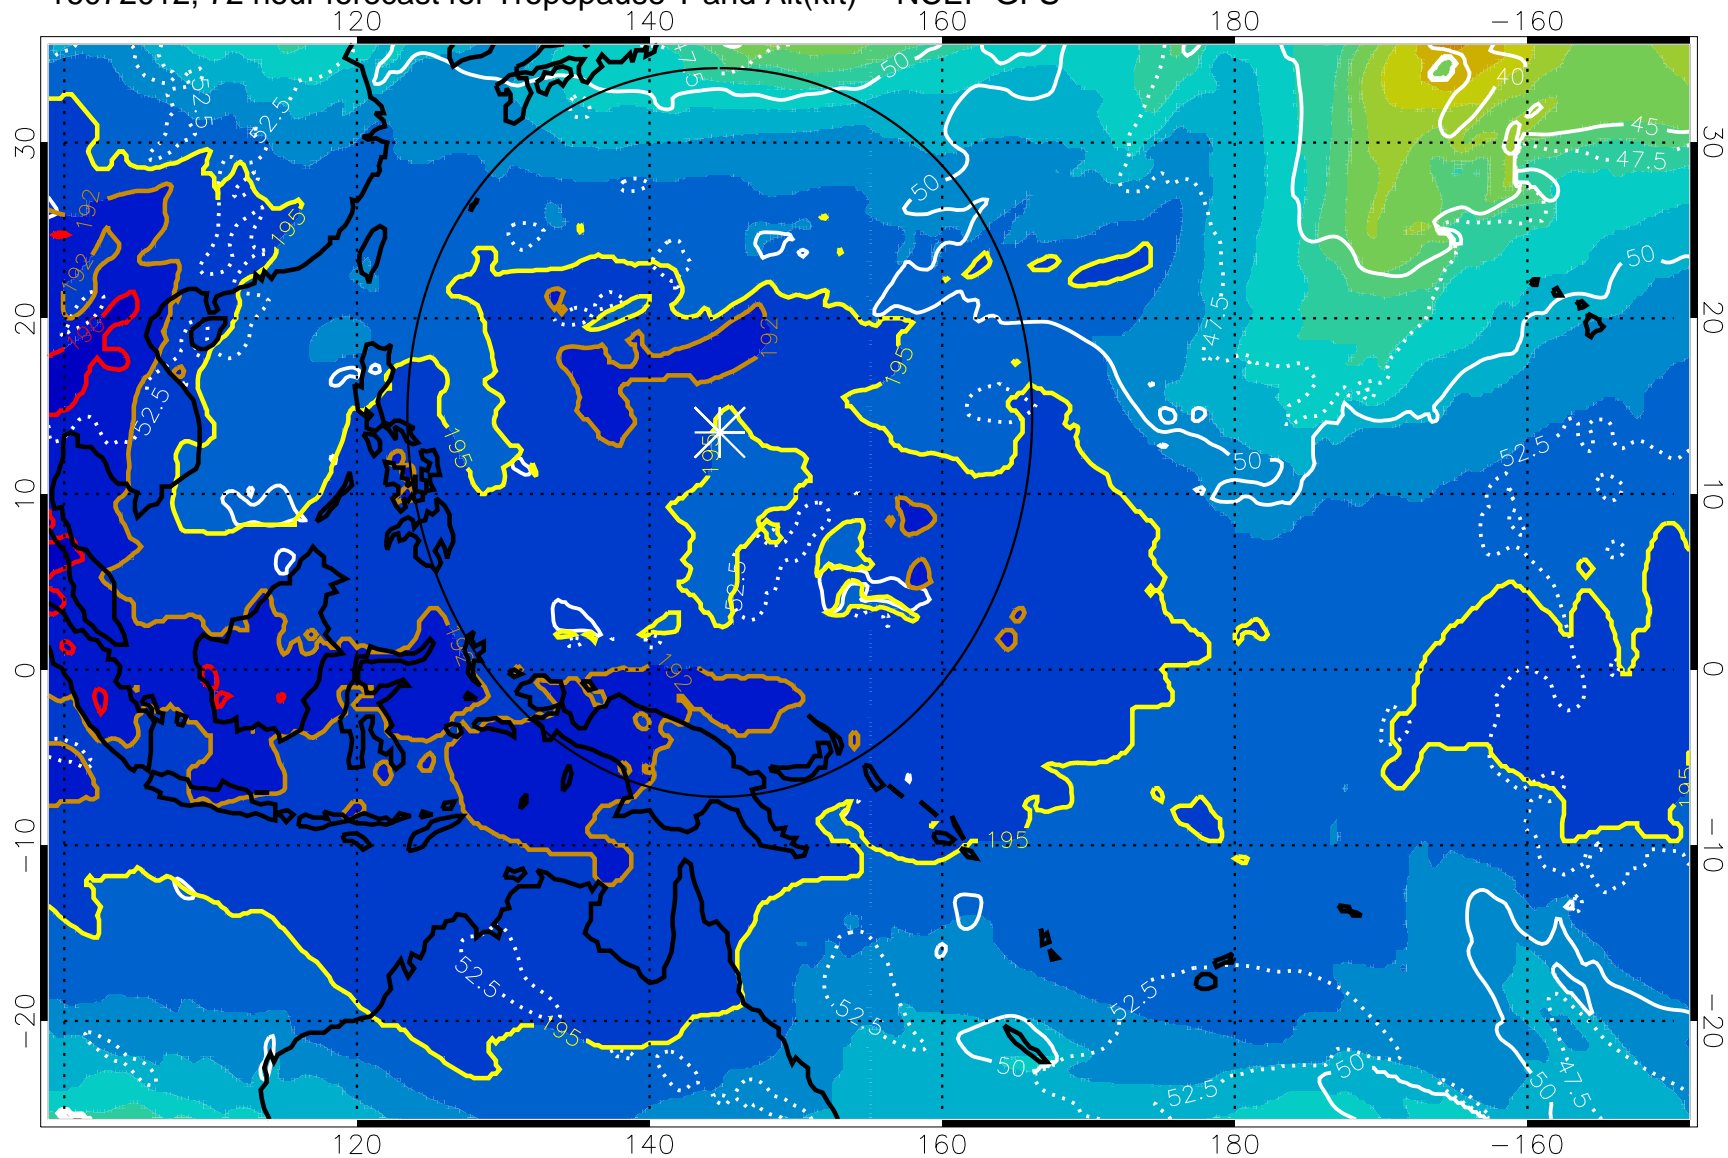

16072012, 72 hour forecast for Tropopause T and Alt(kft) -- NCEP GFS

190 200 210 220 230

Tropopause T, K

Tropopause Altitude in kft (white)

192.5K Isotherm 195K Isotherm
187.5K Isotherm 190K Isotherm

Range ring of 2304 km