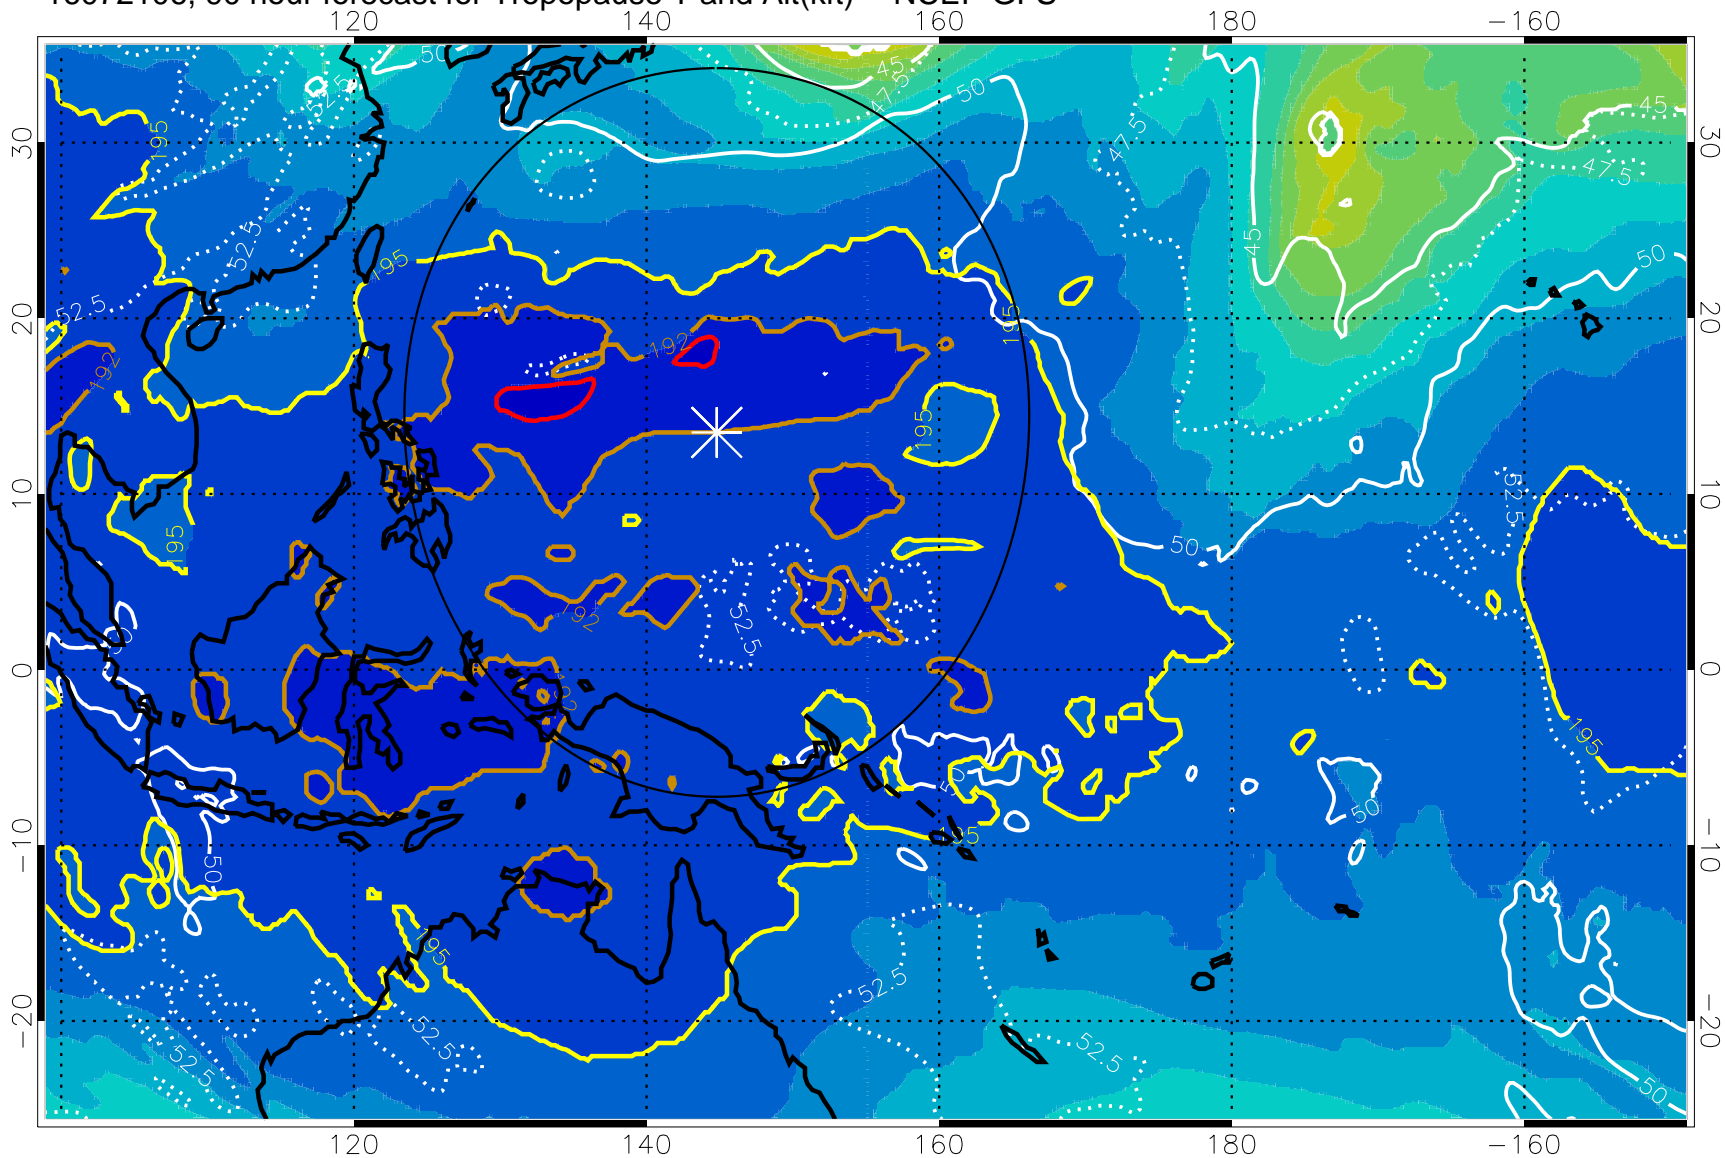

16072106, 90 hour forecast for Tropopause T and Alt(kft) -- NCEP GFS

190 200 210 220 230

Tropopause T, K

Tropopause Altitude in kft (white)

192.5K Isotherm 195K Isotherm
187.5K Isotherm 190K Isotherm

Range ring of 2304 km