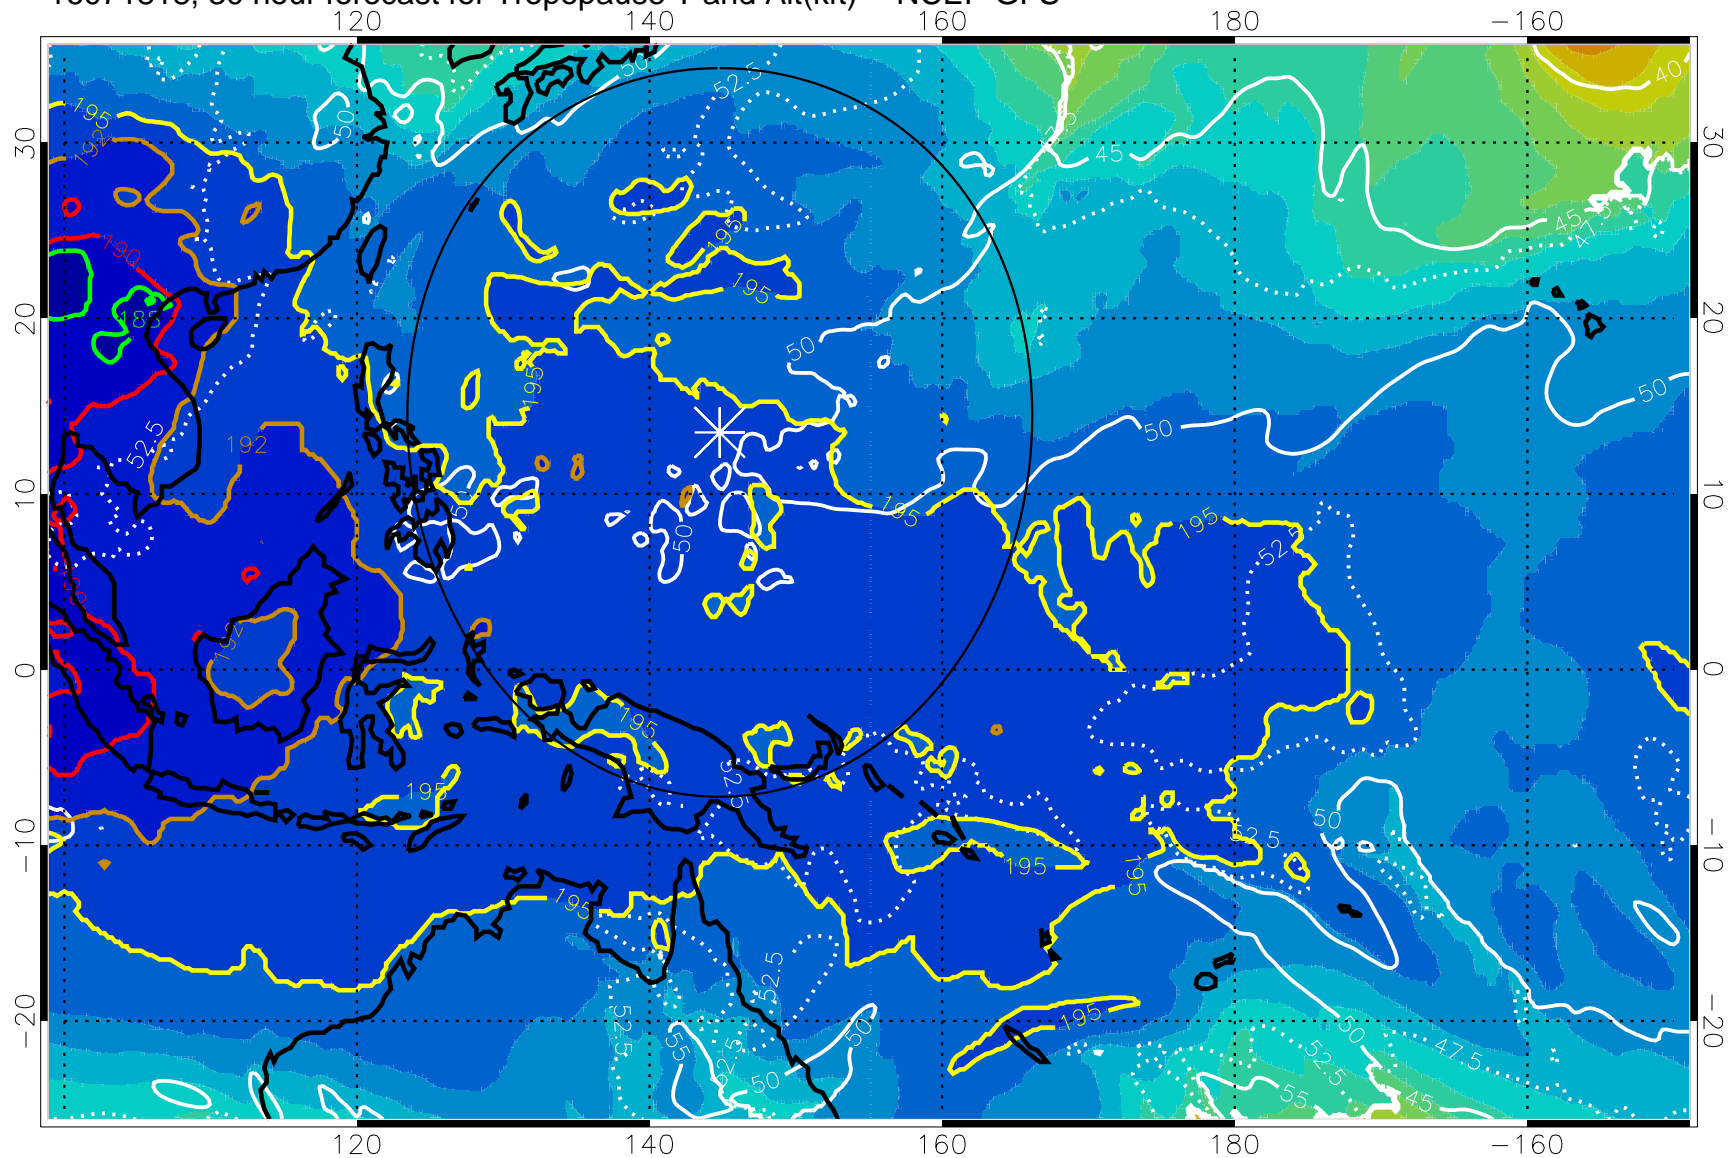

16071818, 30 hour forecast for Tropopause T and Alt(kft) -- NCEP GFS

190 200 210 220 230

Tropopause T, K

Tropopause Altitude in kft (white)

192.5K Isotherm 195K Isotherm
187.5K Isotherm 190K Isotherm

Range ring of 2304 km