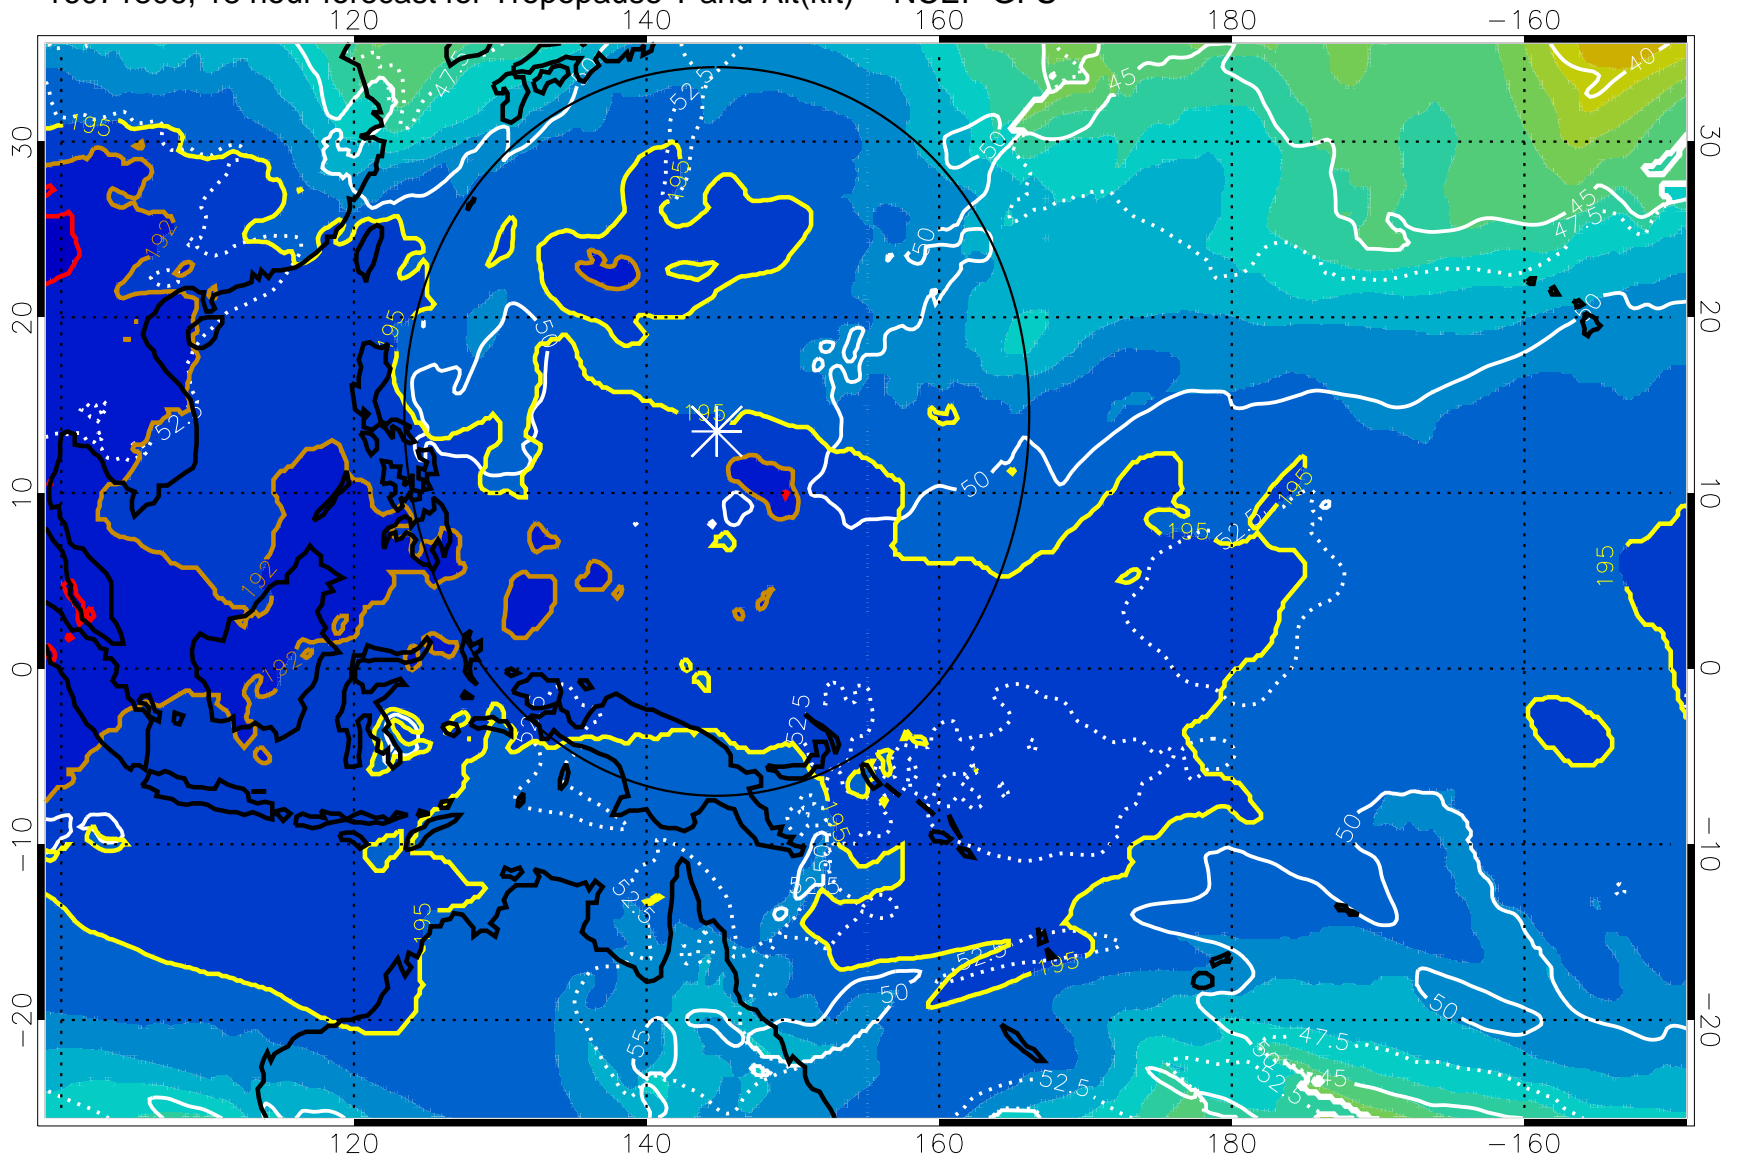

16071806, 18 hour forecast for Tropopause T and Alt(kft) -- NCEP GFS

190 200 210 220 230

Tropopause T, K

Tropopause Altitude in kft (white)

192.5K Isotherm 195K Isotherm

187.5K Isotherm 190K Isotherm

Range ring of 2304 km