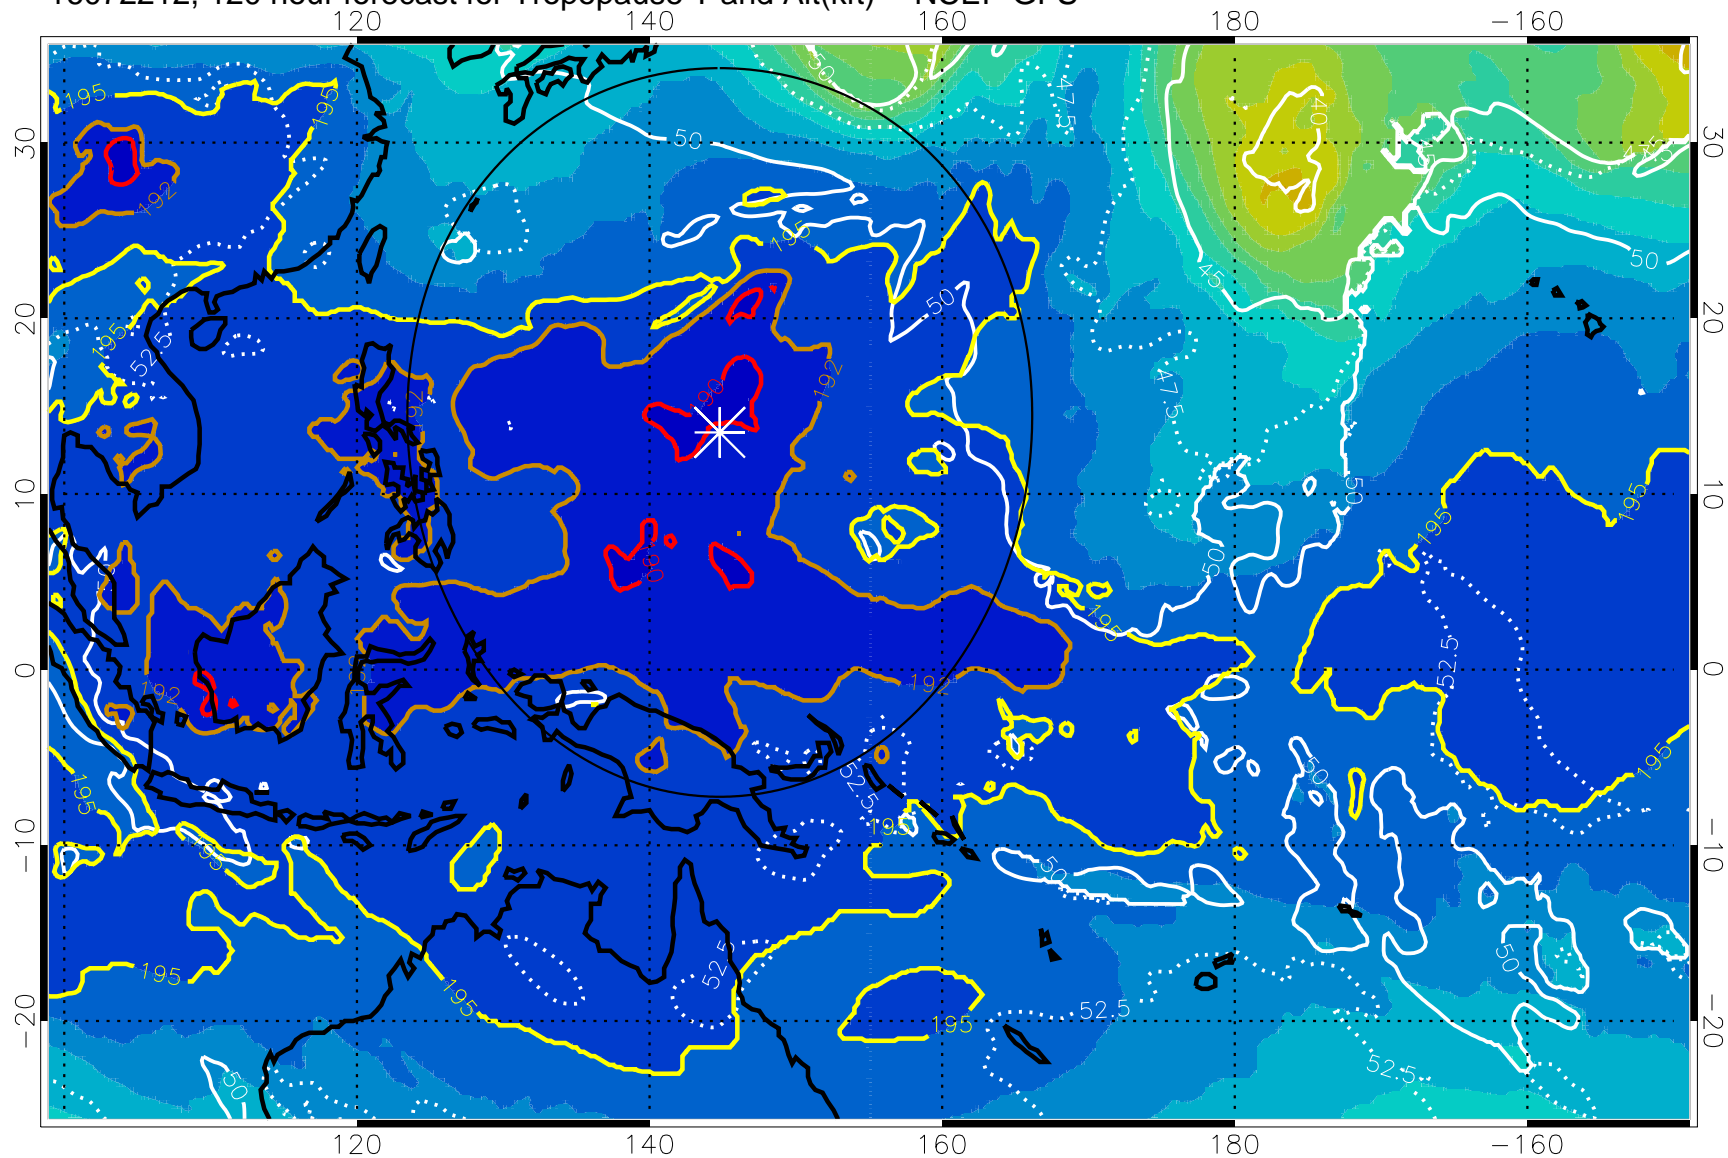

16072212, 120 hour forecast for Tropopause T and Alt(kft) -- NCEP GFS

190 200 210 220 230
Tropopause T, K

Tropopause Altitude in kft (white)

192.5K Isotherm 195K Isotherm
187.5K Isotherm 190K Isotherm

Range ring of 2304 km