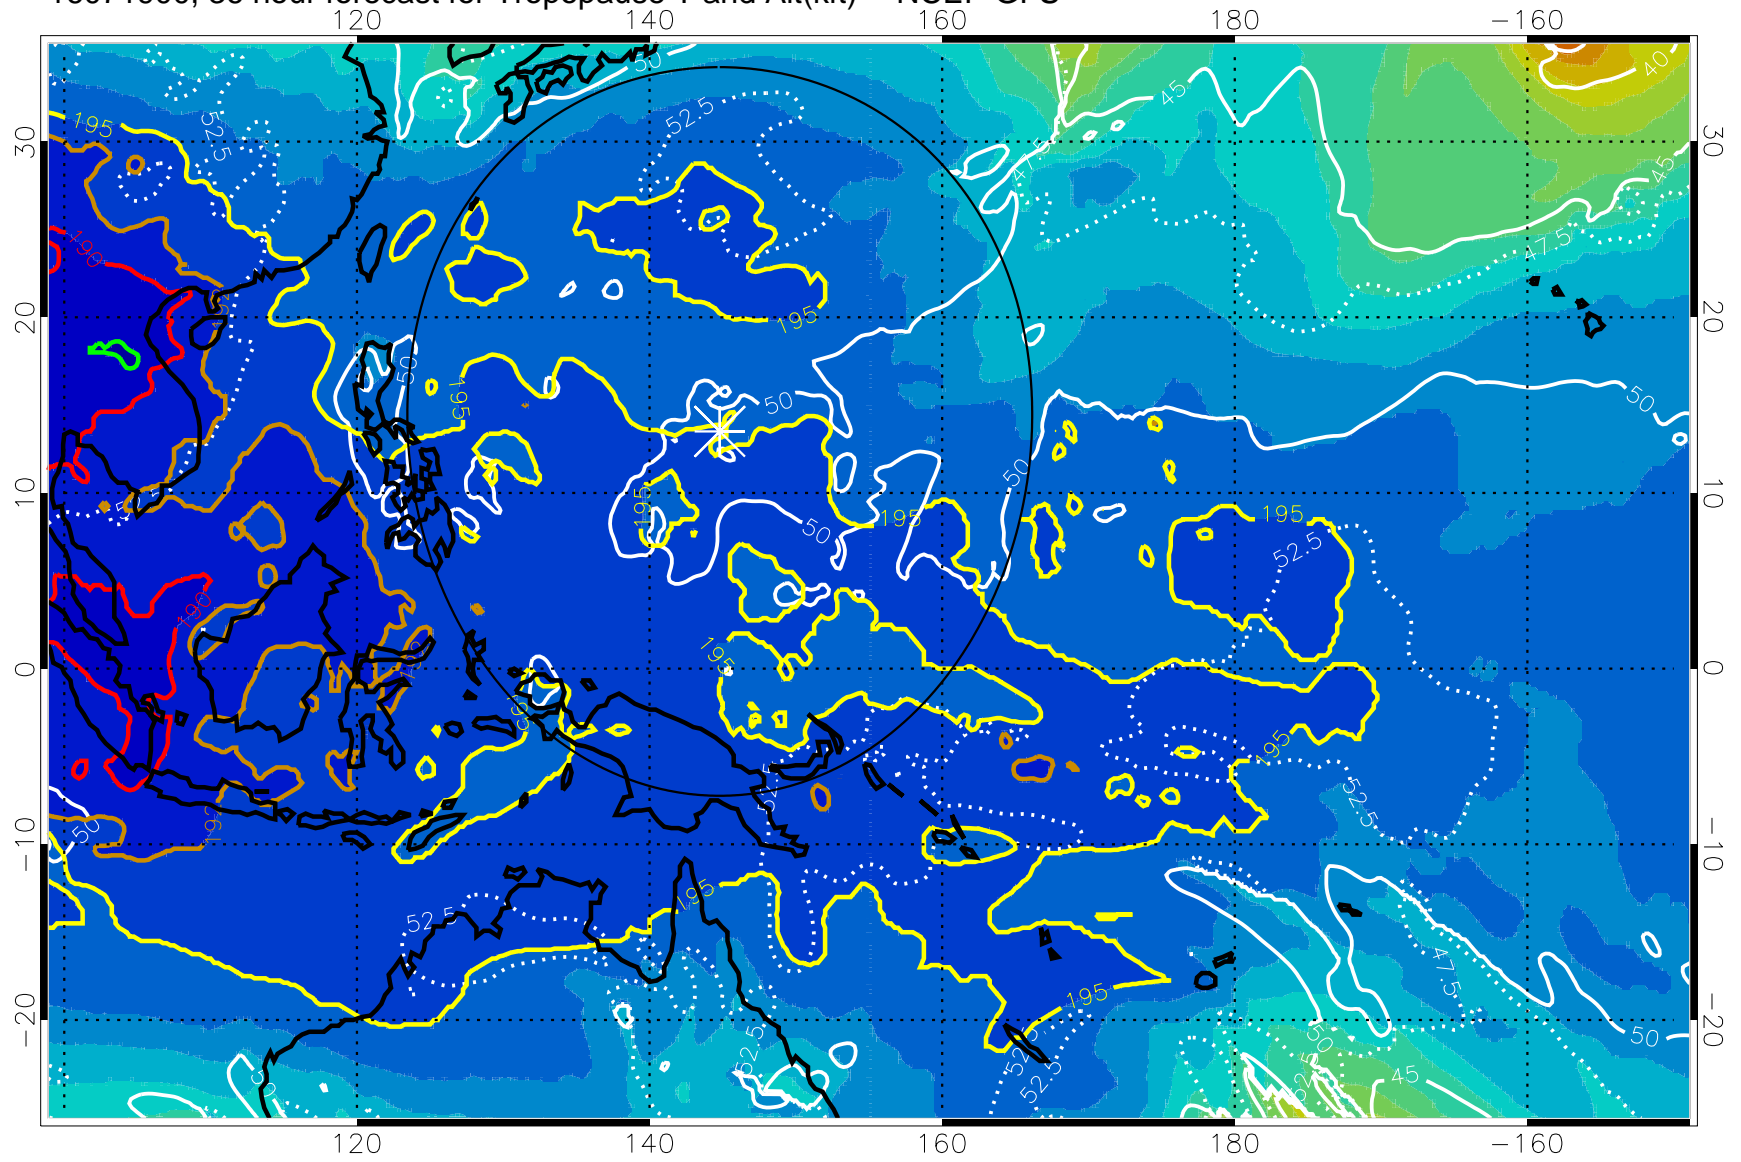

16071900, 36 hour forecast for Tropopause T and Alt(kft) -- NCEP GFS

190   200   210   220   230
Tropopause T, K

Tropopause Altitude in kft (white)

192.5K Isotherm   195K Isotherm
187.5K Isotherm   190K Isotherm

Range ring of 2304 km