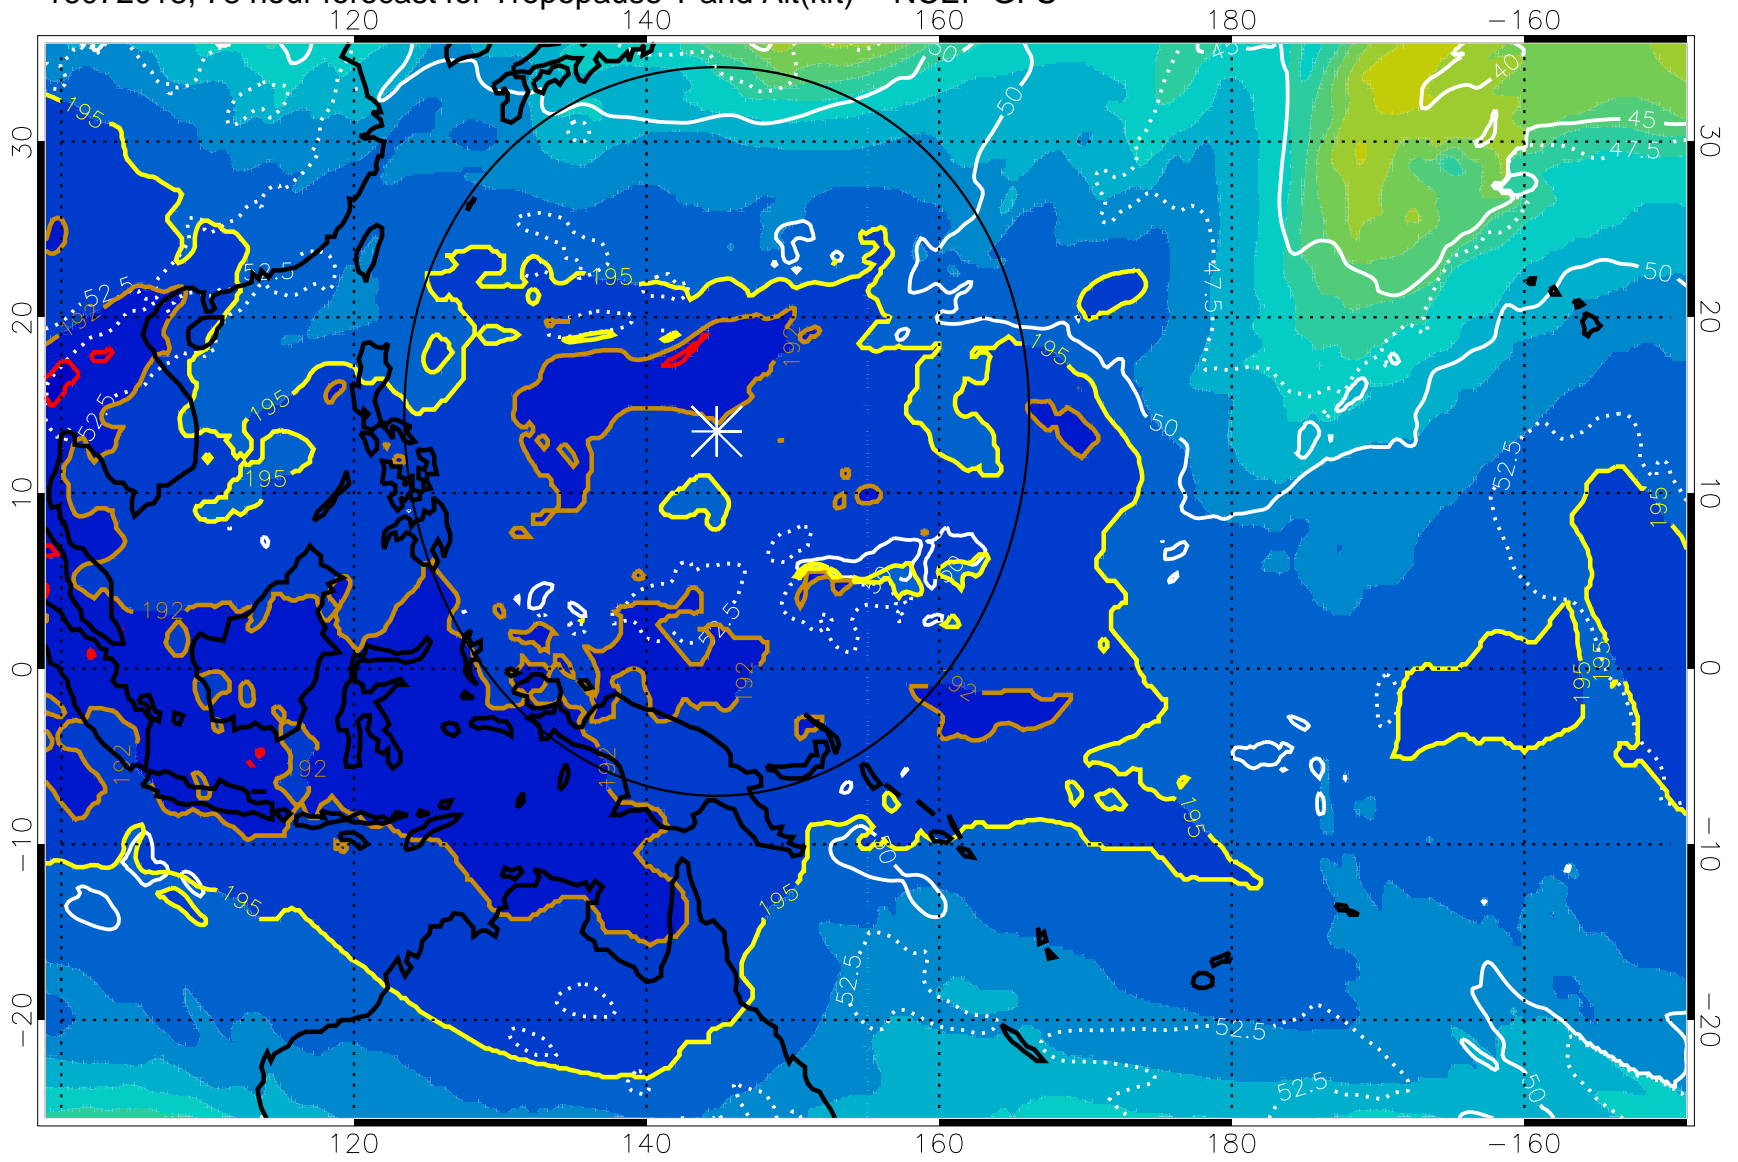

16072018, 78 hour forecast for Tropopause T and Alt(kft) -- NCEP GFS

190   200   210   220   230
Tropopause T, K

Tropopause Altitude in kft (white)

192.5K Isotherm   195K Isotherm
187.5K Isotherm   190K Isotherm

Range ring of 2304 km