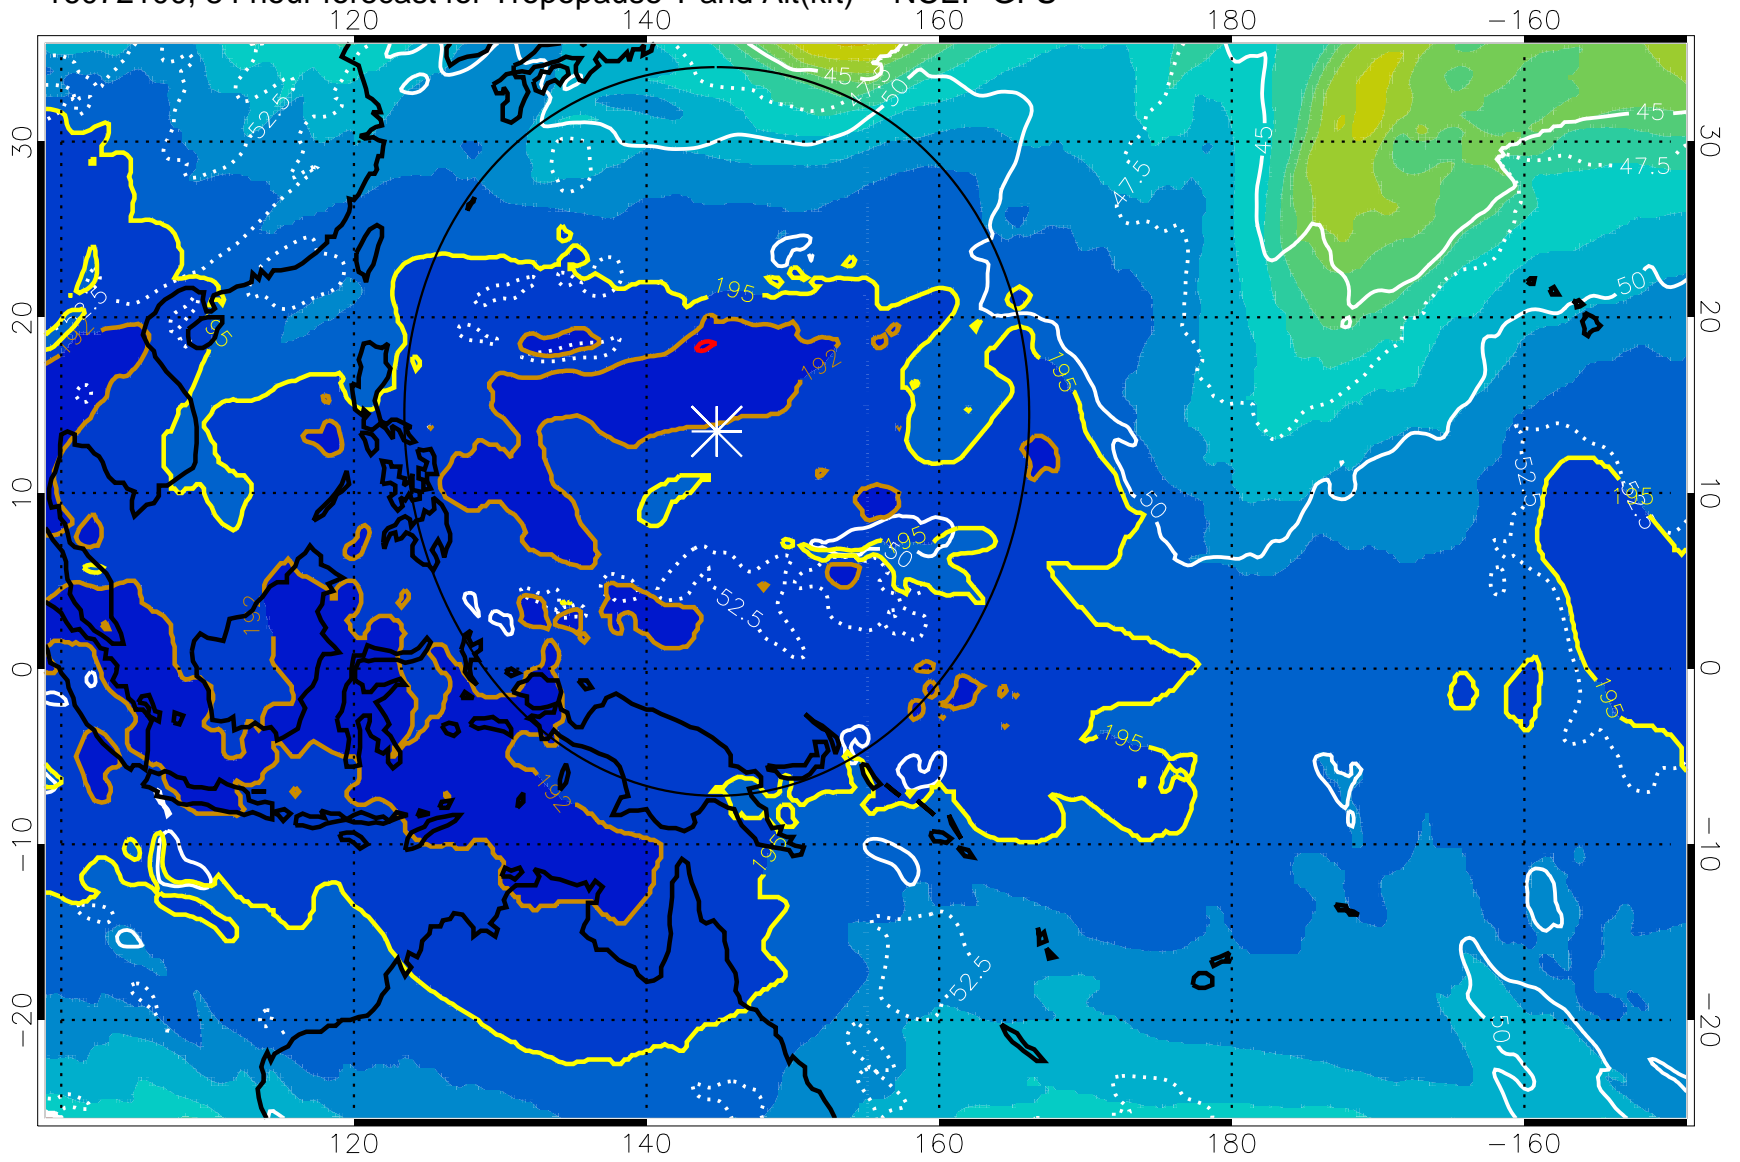

16072100, 84 hour forecast for Tropopause T and Alt(kft) -- NCEP GFS

190   200   210   220   230
Tropopause T, K

Tropopause Altitude in kft (white)

192.5K Isotherm   195K Isotherm
187.5K Isotherm   190K Isotherm

Range ring of 2304 km