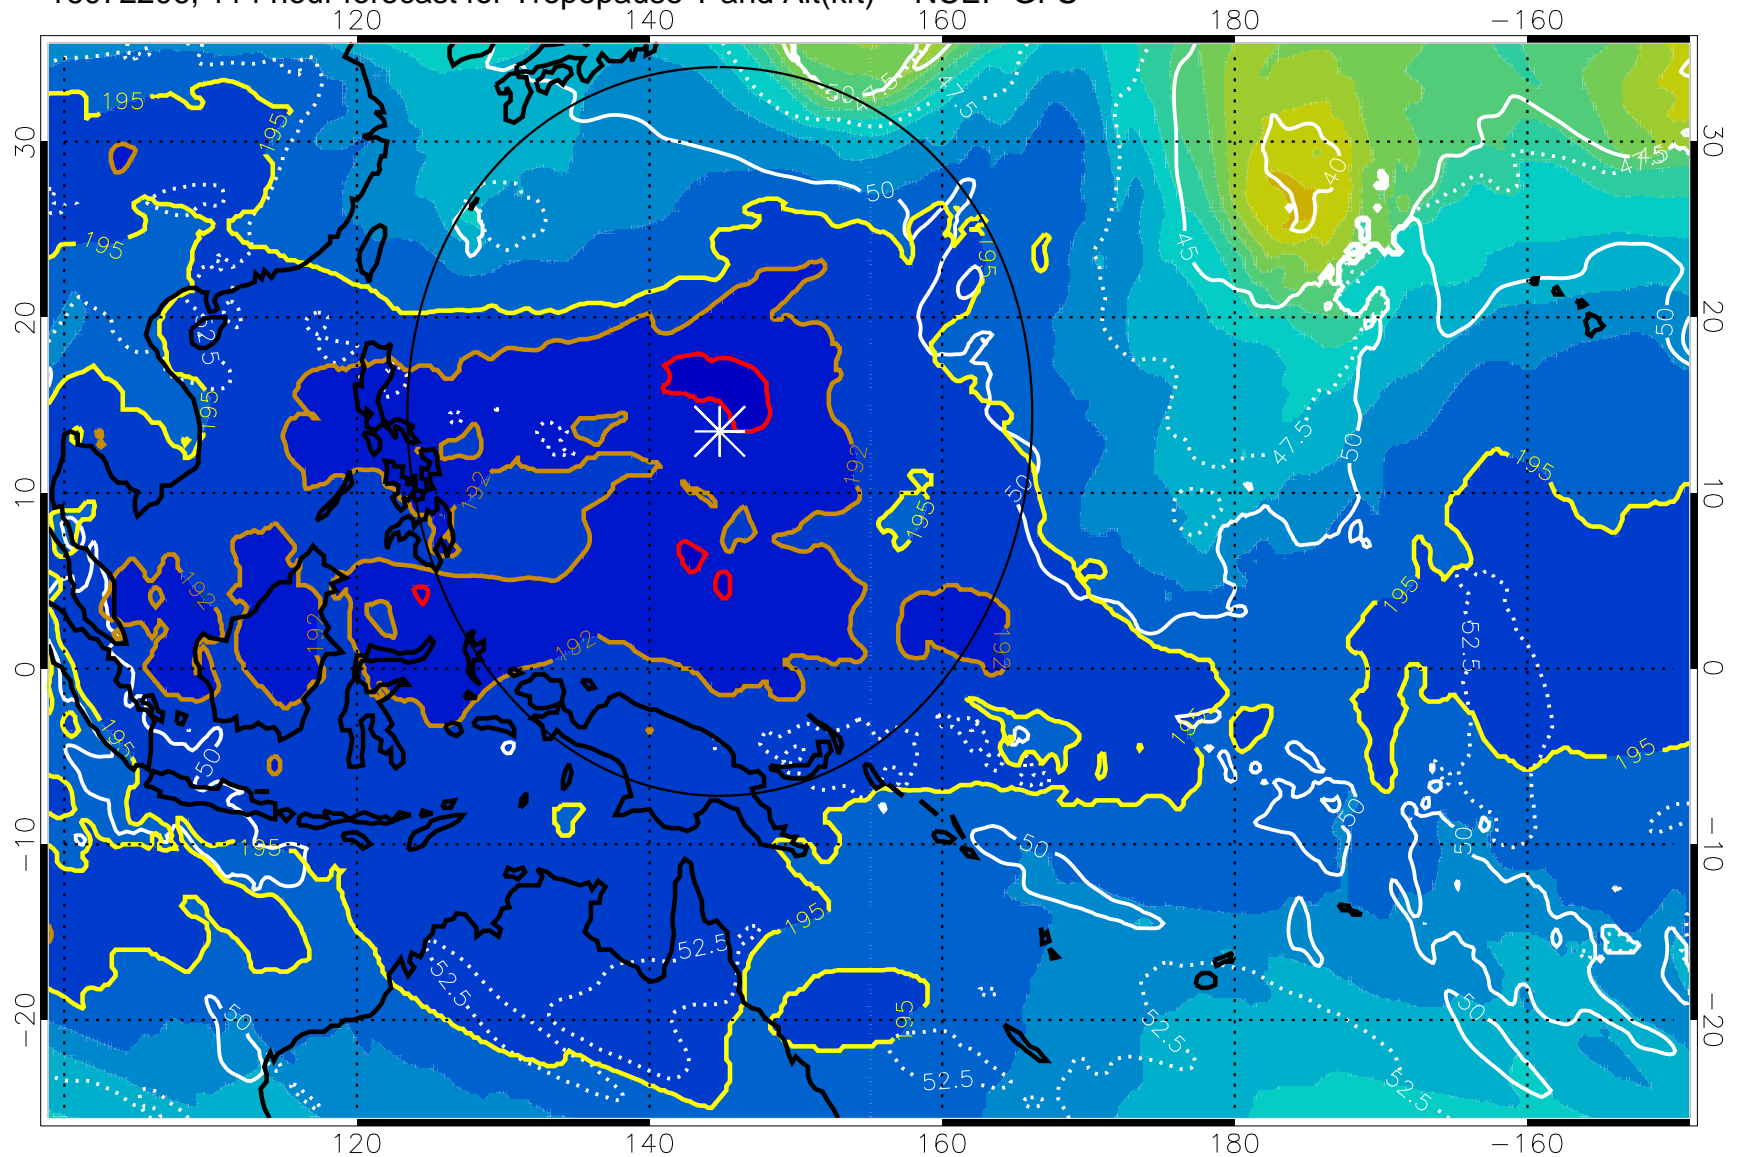

16072206, 114 hour forecast for Tropopause T and Alt(kft) -- NCEP GFS

190 200 210 220 230
Tropopause T, K

Tropopause Altitude in kft (white)

192.5K Isotherm 195K Isotherm
187.5K Isotherm 190K Isotherm

Range ring of 2304 km