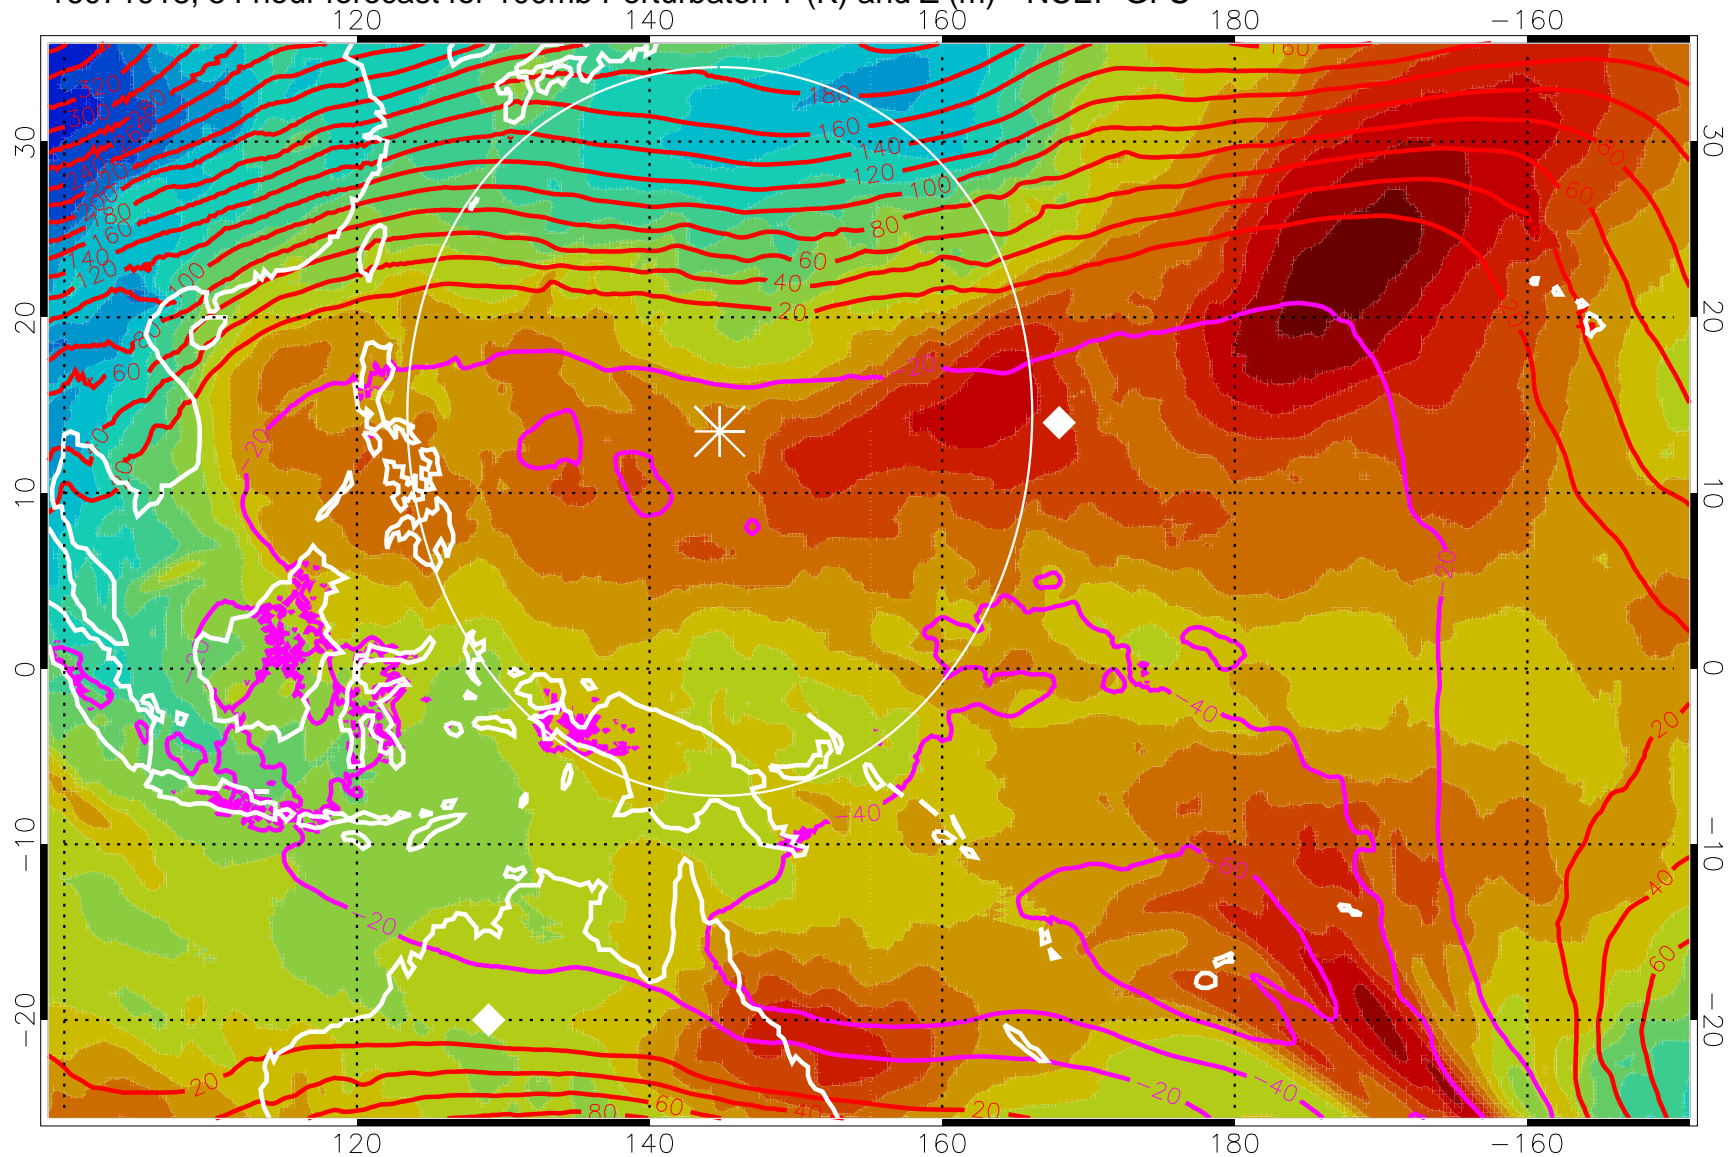

16071918, 54 hour forecast for 100mb Perturbaton T (K) and Z (m)-- NCEP GFS

Contours are 100 mbar Z perturbation (m)
Positive Z Contours
Negative Z Contours
Diamonds-mean pos. of anticyclones

Range ring of 2304 km