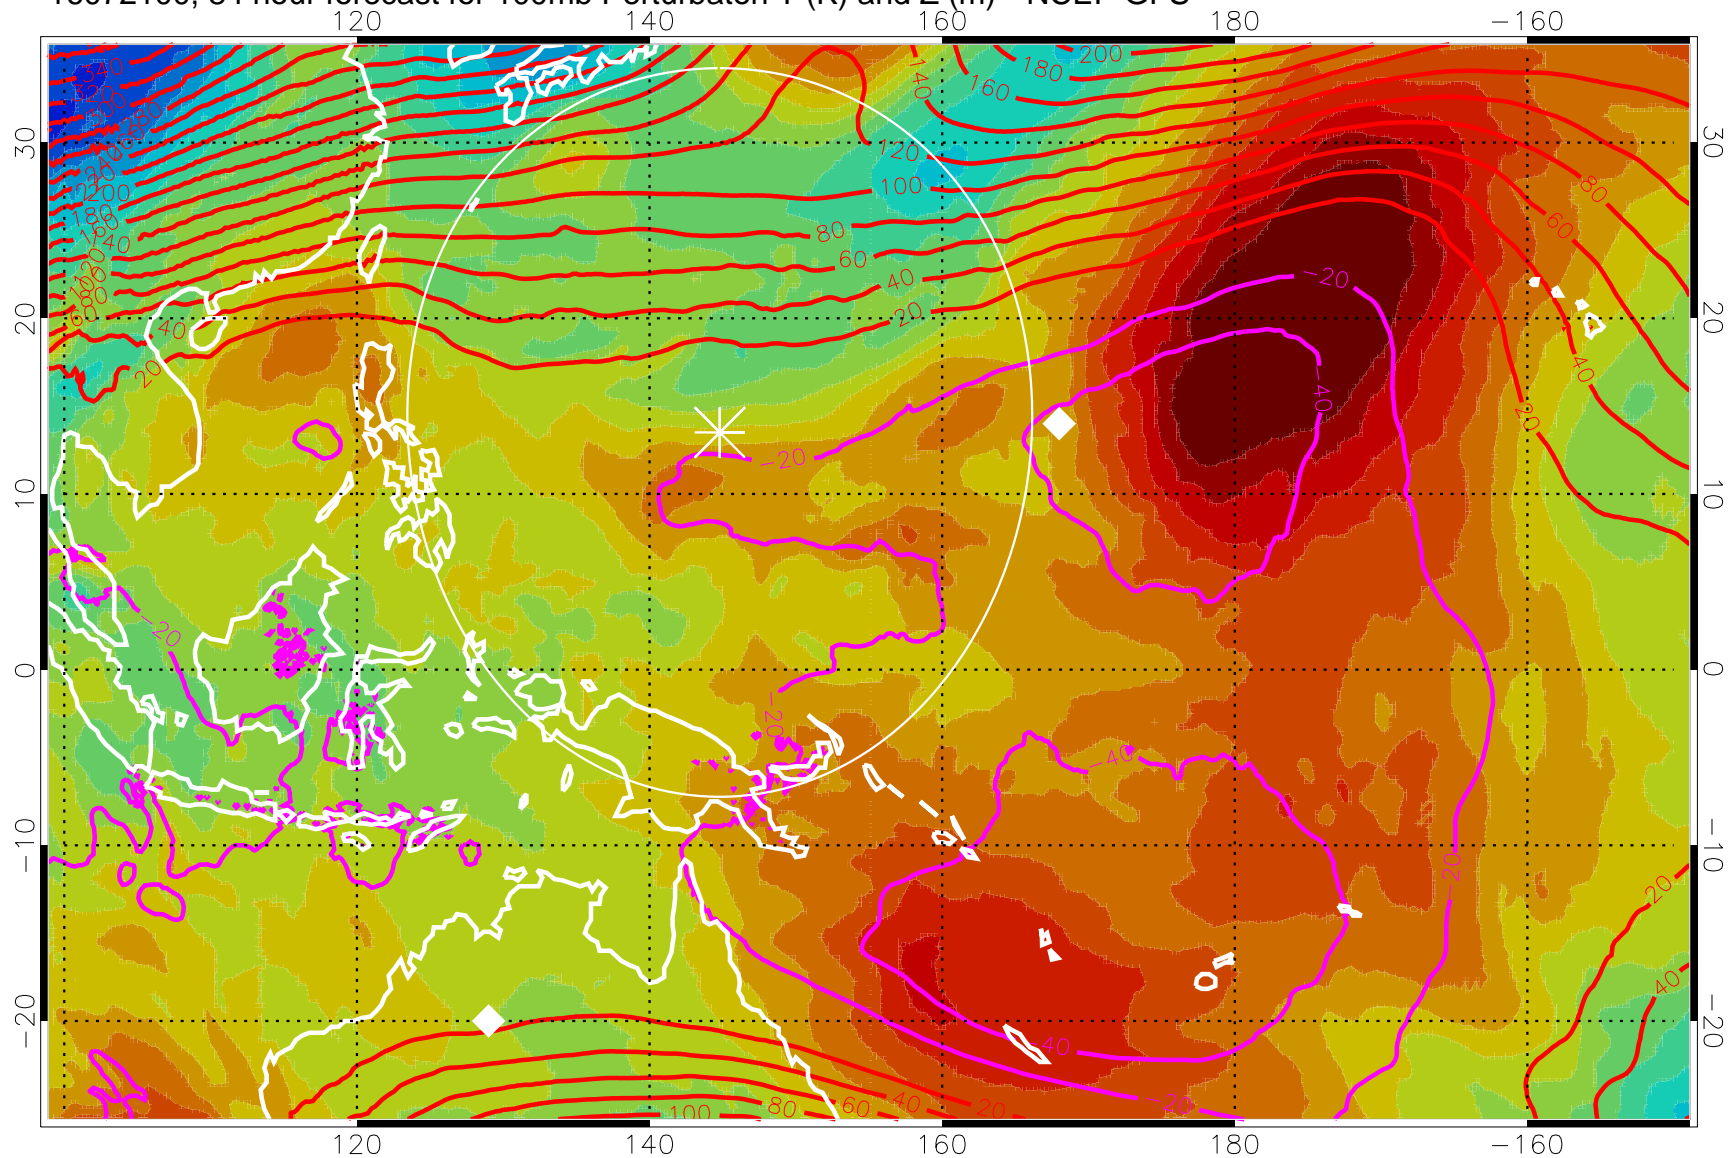

16072100, 84 hour forecast for 100mb Perturbaton T (K) and Z (m)-- NCEP GFS

Contours are 100 mbar Z perturbation (m)
Positive Z Contours
Negative Z Contours
Diamonds-mean pos. of anticyclones

Range ring of 2304 km