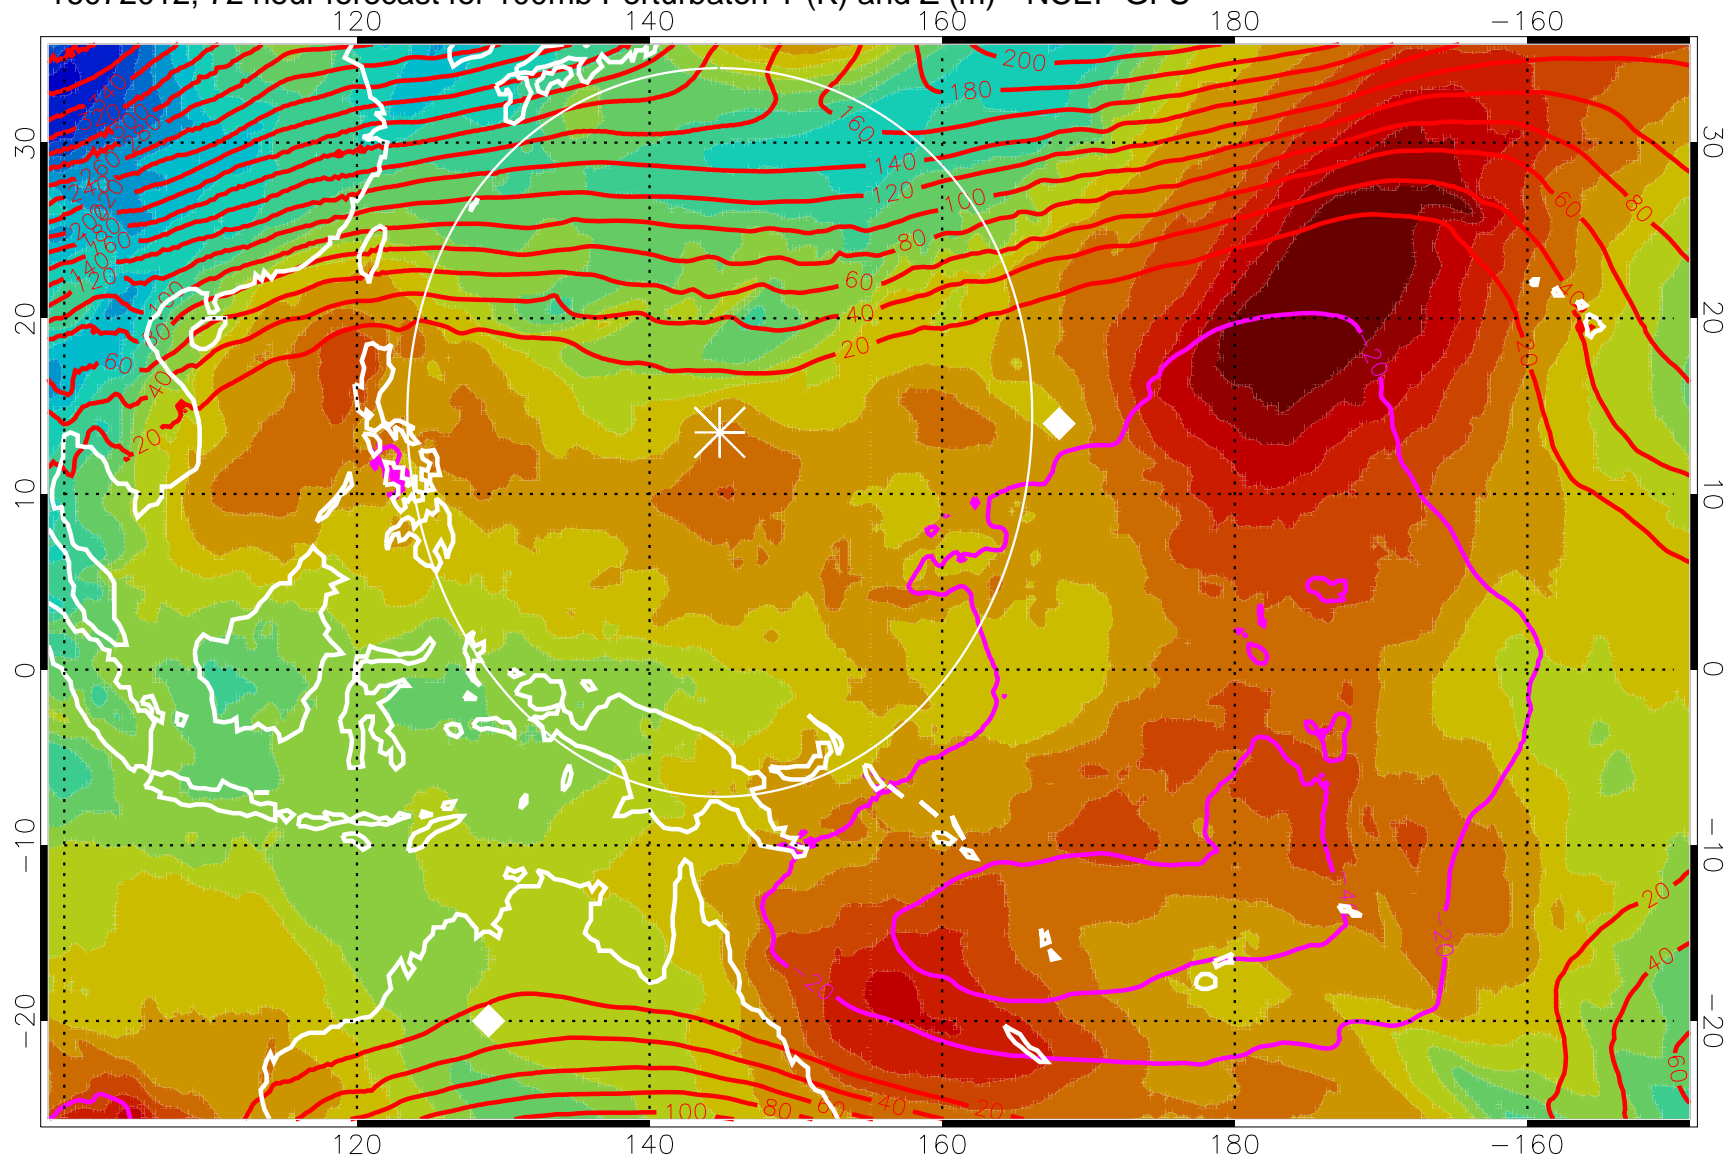

16072012, 72 hour forecast for 100mb Perturbaton T (K) and Z (m)-- NCEP GFS

Contours are 100 mbar Z perturbation (m)
Positive Z Contours
Negative Z Contours
Diamonds-mean pos. of anticyclones

Range ring of 2304 km