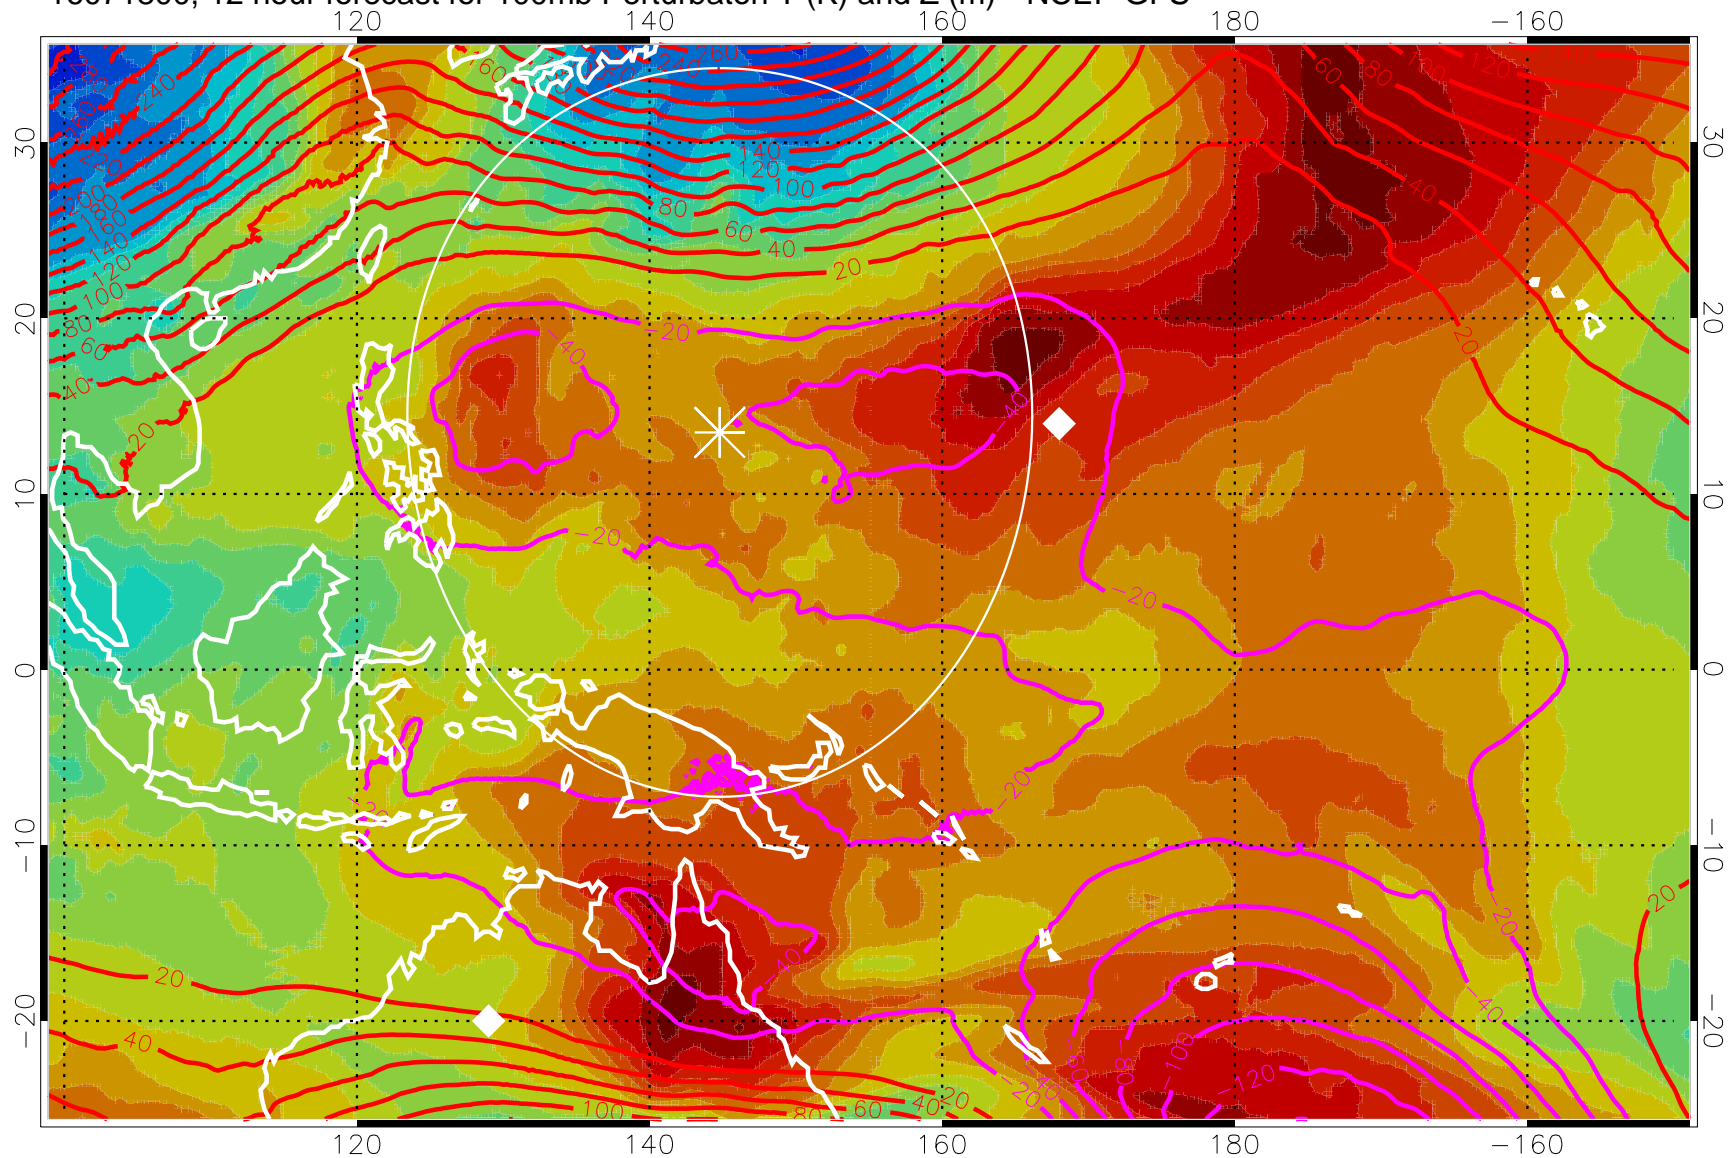

16071800, 12 hour forecast for 100mb Perturbaton T (K) and Z (m)-- NCEP GFS

Contours are 100 mbar Z perturbation (m)
Positive Z Contours
Negative Z Contours
Diamonds-mean pos. of anticyclones

Range ring of 2304 km