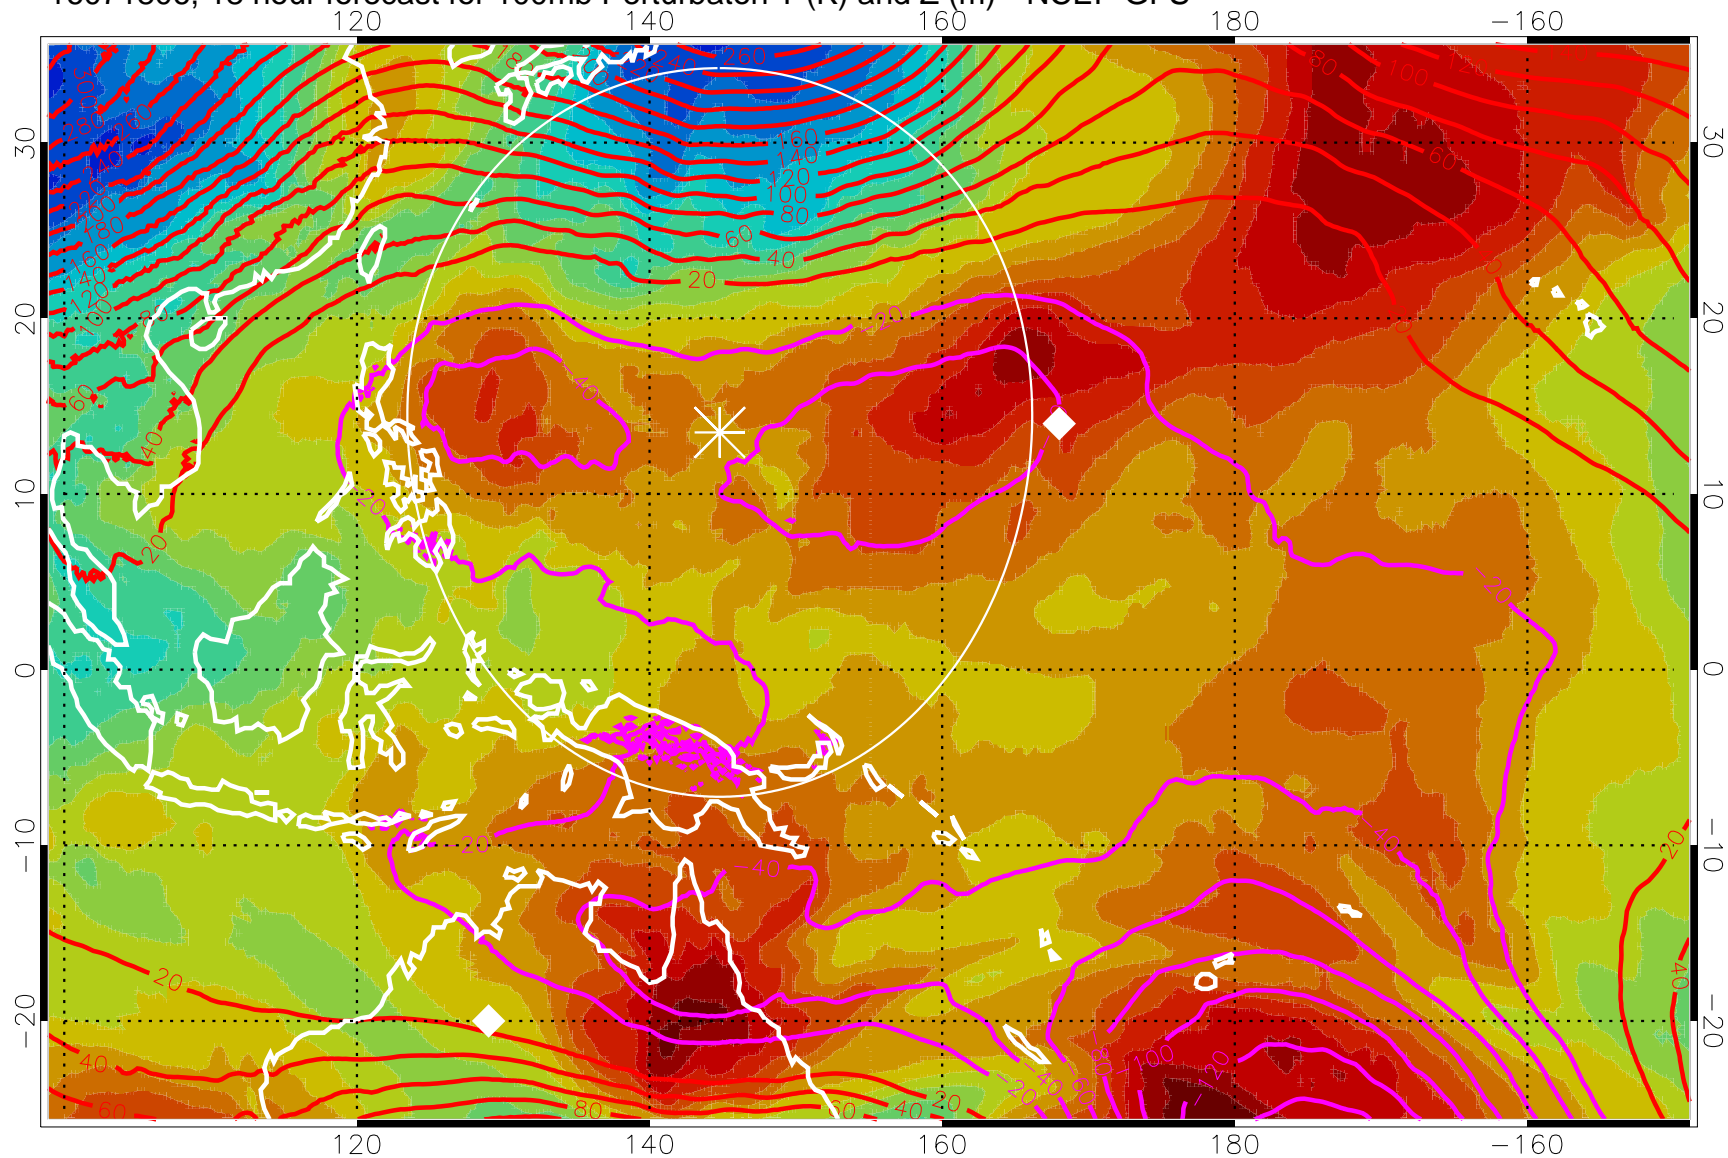

16071806, 18 hour forecast for 100mb Perturbaton T (K) and Z (m)-- NCEP GFS

Contours are 100 mbar Z perturbation (m)
Positive Z Contours
Negative Z Contours
Diamonds-mean pos. of anticyclones

Range ring of 2304 km