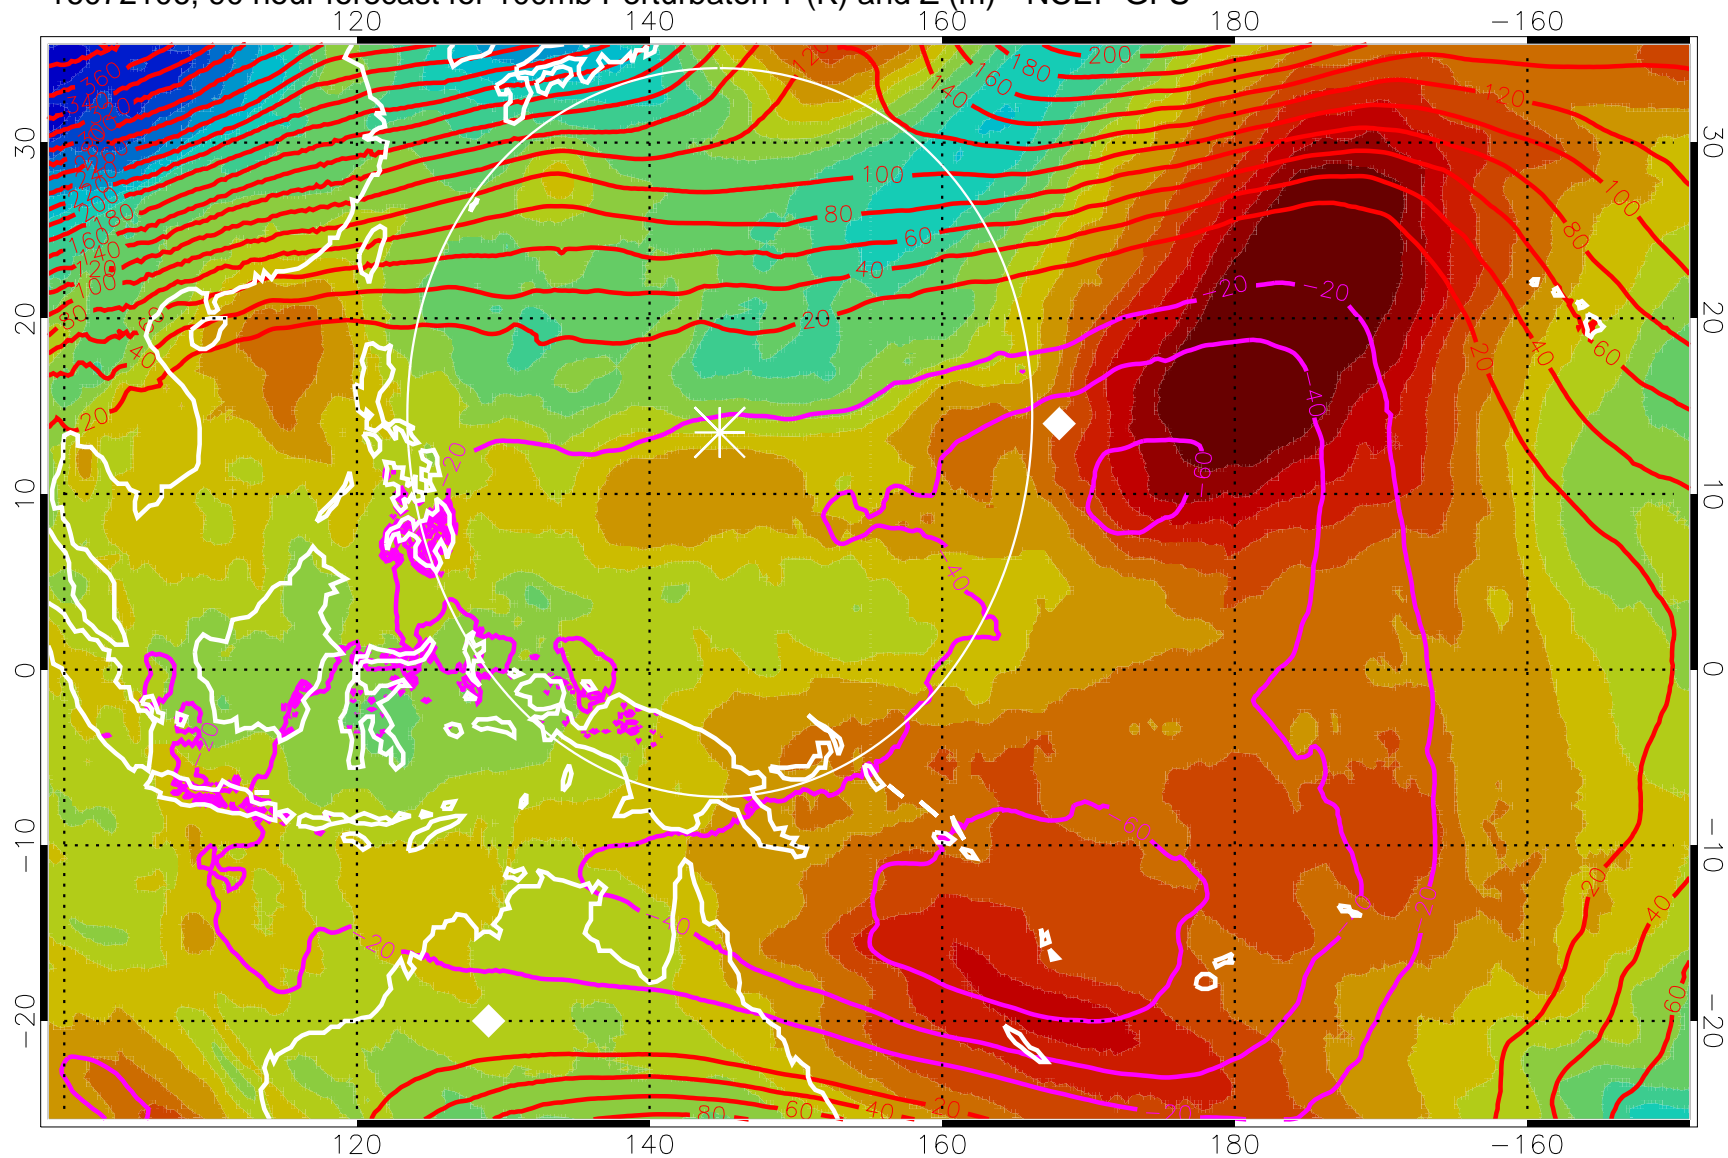

16072106, 90 hour forecast for 100mb Perturbaton T (K) and Z (m)-- NCEP GFS

Contours are 100 mbar Z perturbation (m)
Positive Z Contours
Negative Z Contours
Diamonds-mean pos. of anticyclones

Range ring of 2304 km