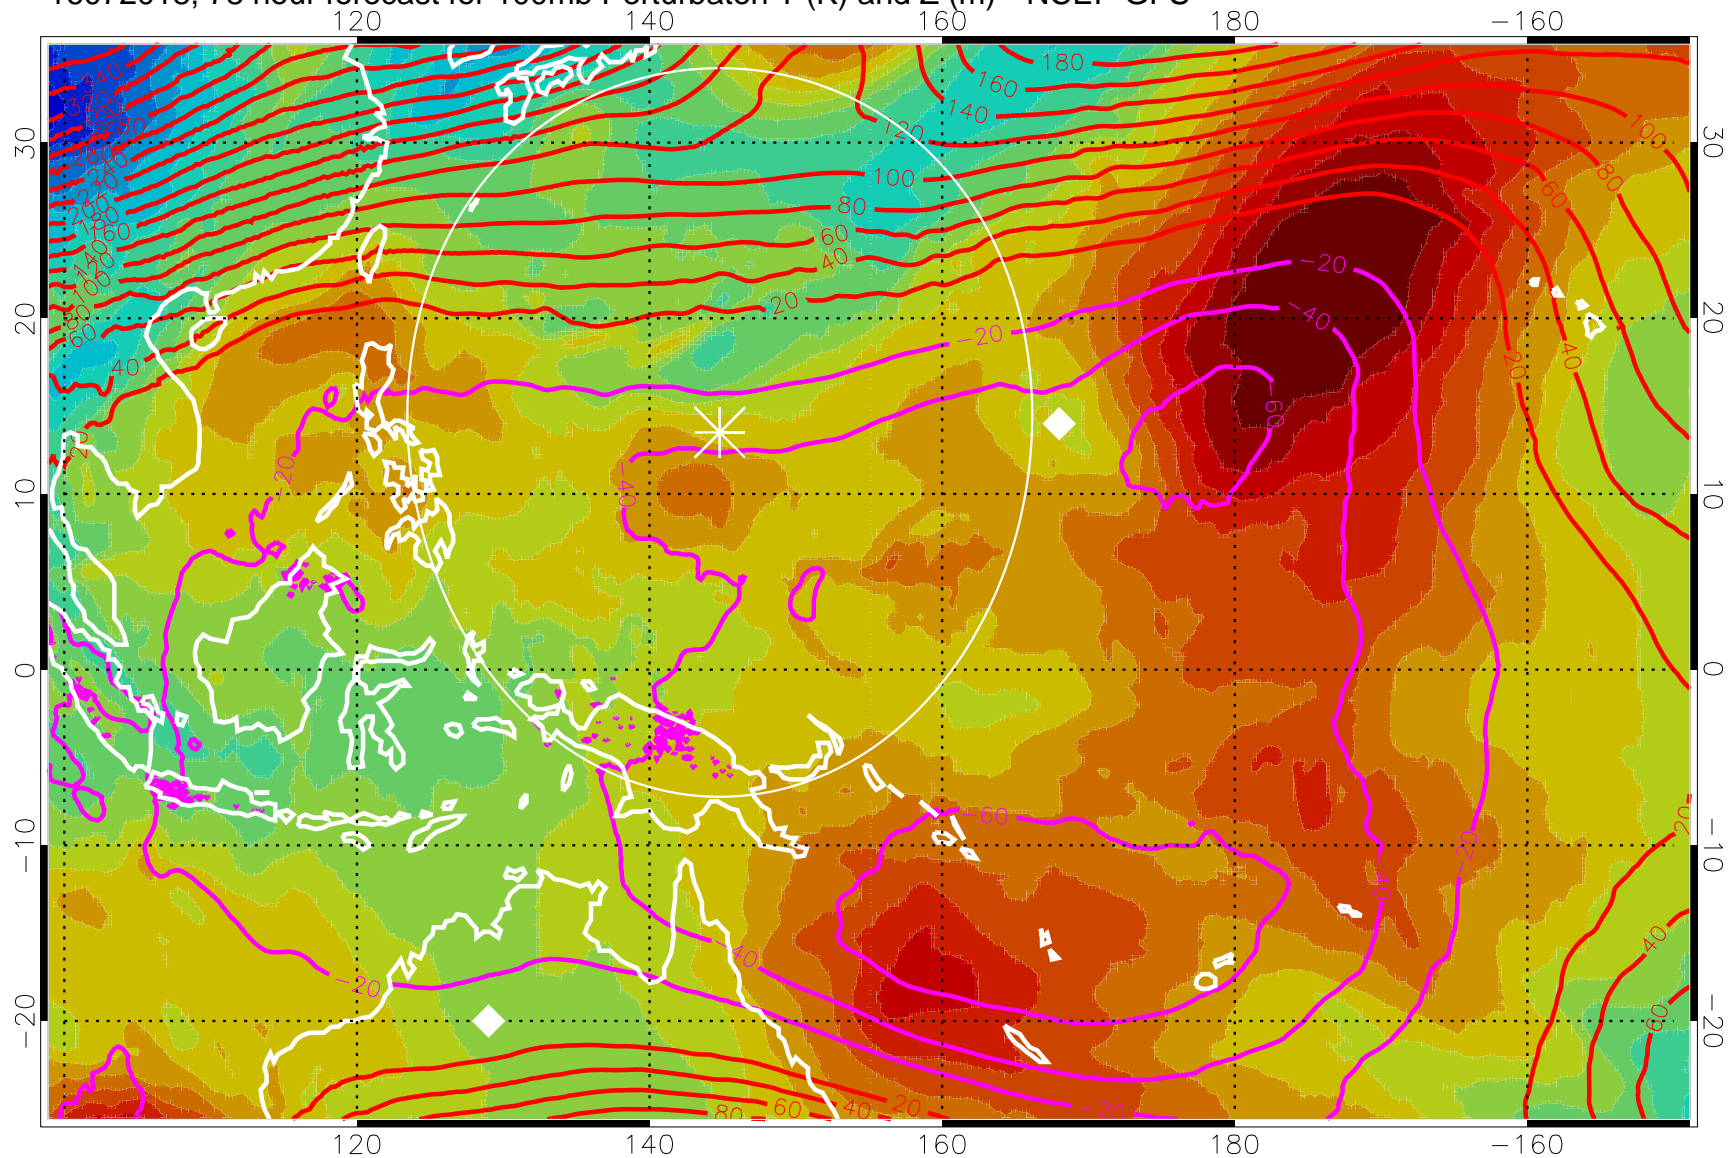

16072018, 78 hour forecast for 100mb Perturbaton T (K) and Z (m)-- NCEP GFS

T deviation from jan-feb mean, K

Contours are 100 mbar Z perturbation (m)
Positive Z Contours
Negative Z Contours
Diamonds-mean pos. of anticyclones

Range ring of 2304 km