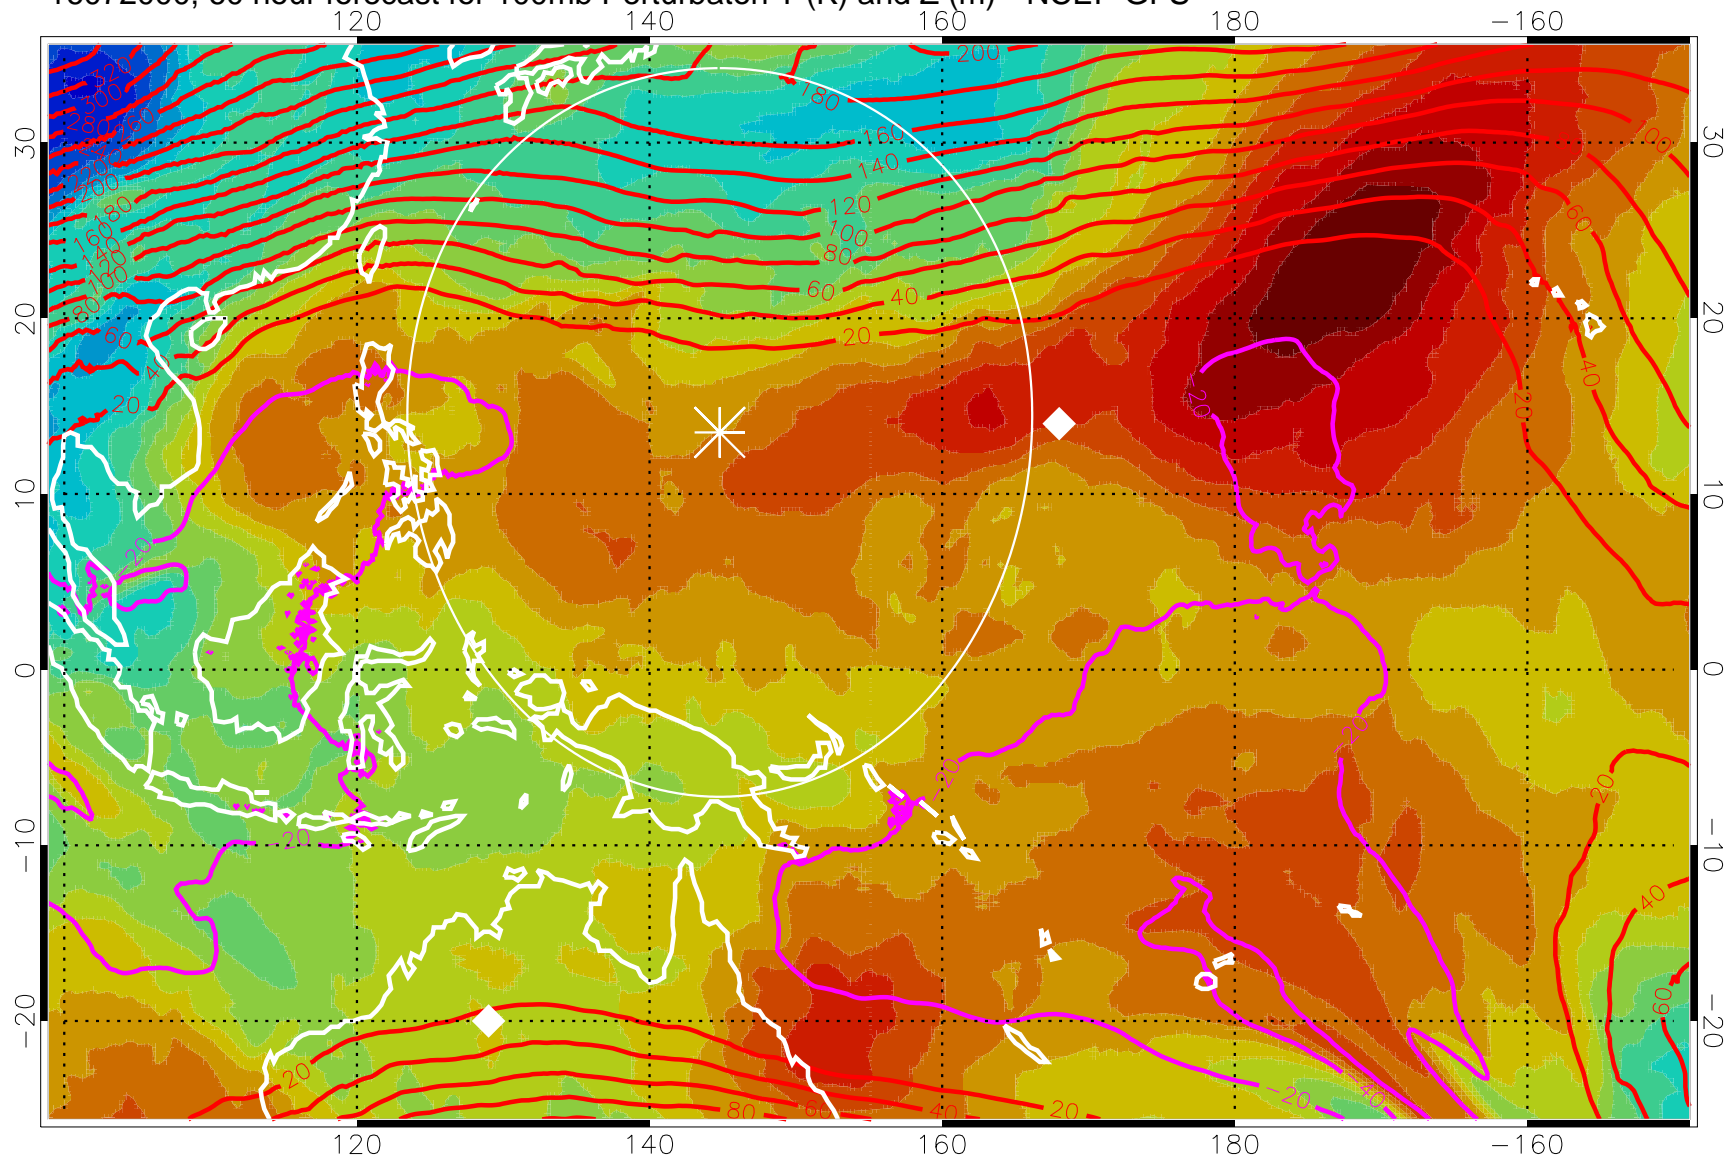

16072000, 60 hour forecast for 100mb Perturbaton T (K) and Z (m)-- NCEP GFS

Contours are 100 mbar Z perturbation (m)
Positive Z Contours
Negative Z Contours
Diamonds-mean pos. of anticyclones

Range ring of 2304 km