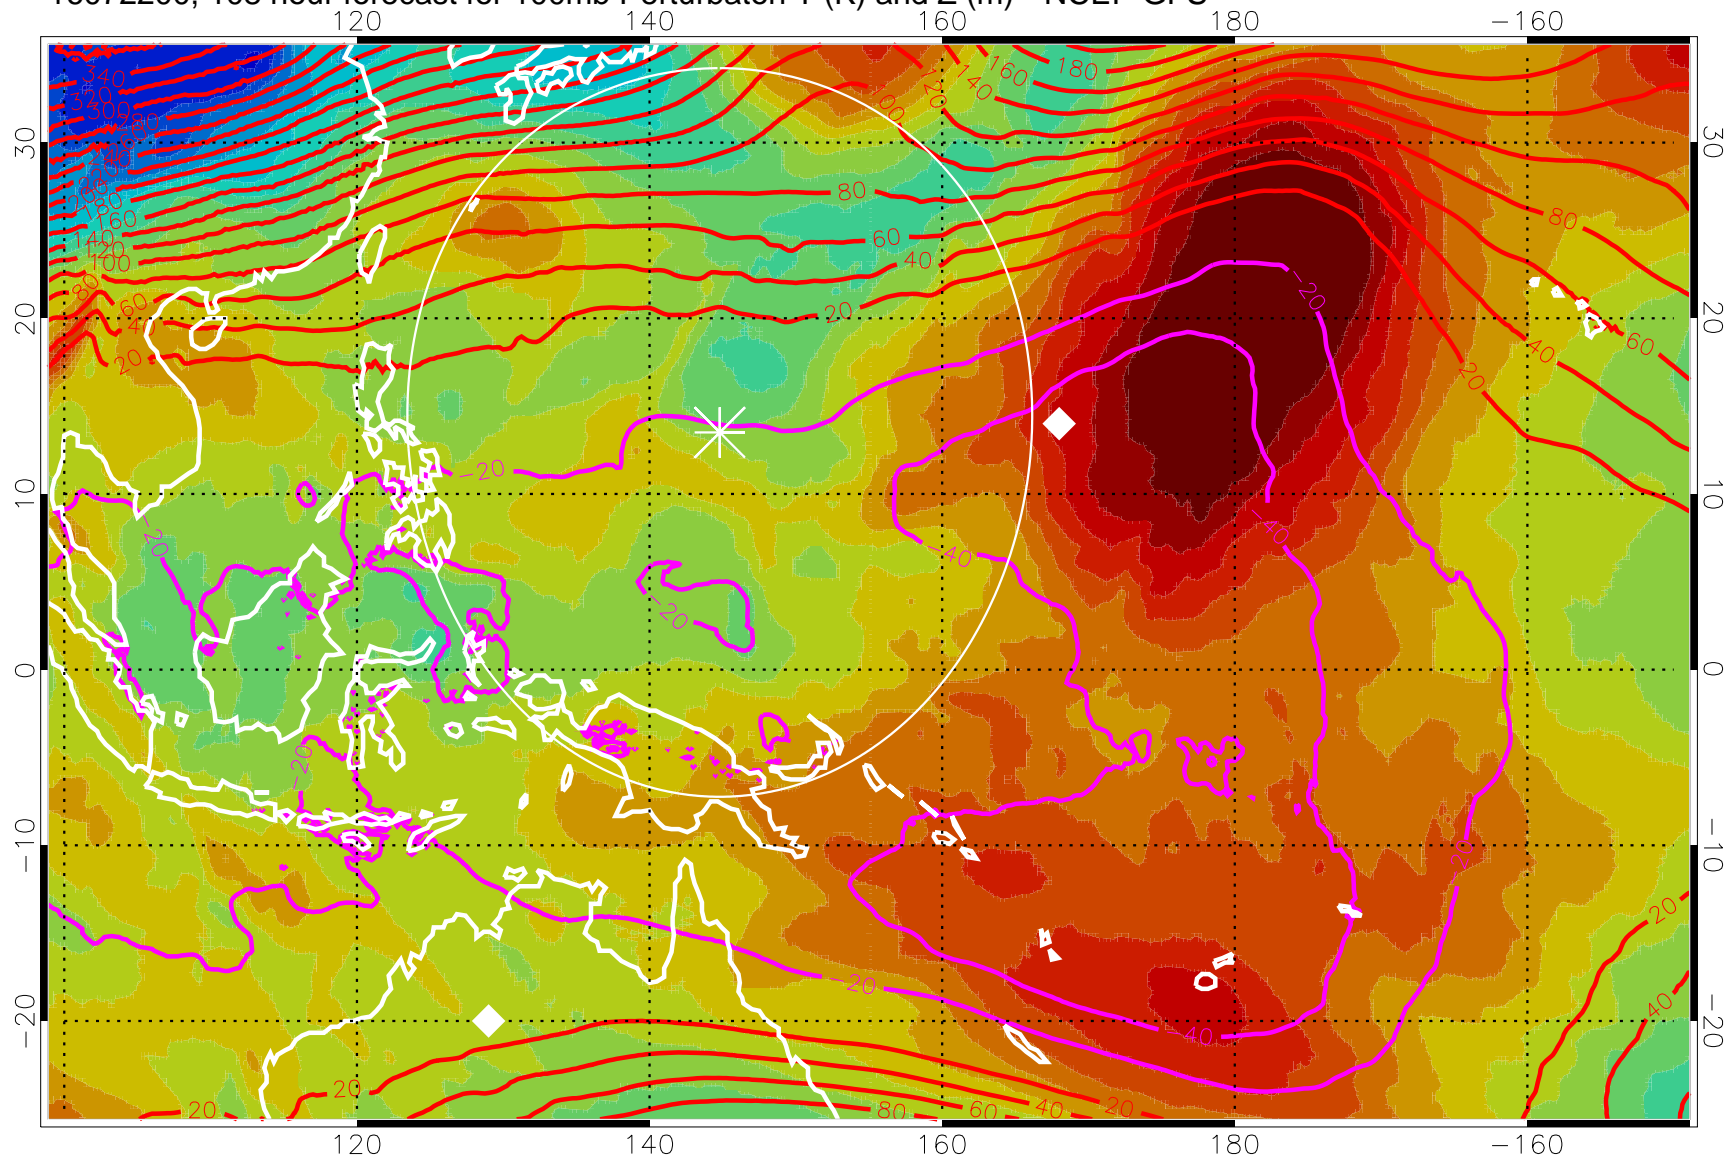

16072200, 108 hour forecast for 100mb Perturbaton T (K) and Z (m)-- NCEP GFS

T deviation from jan-feb mean, K

Contours are 100 mbar Z perturbation (m)
Positive Z Contours
Negative Z Contours
Diamonds-mean pos. of anticyclones

Range ring of 2304 km