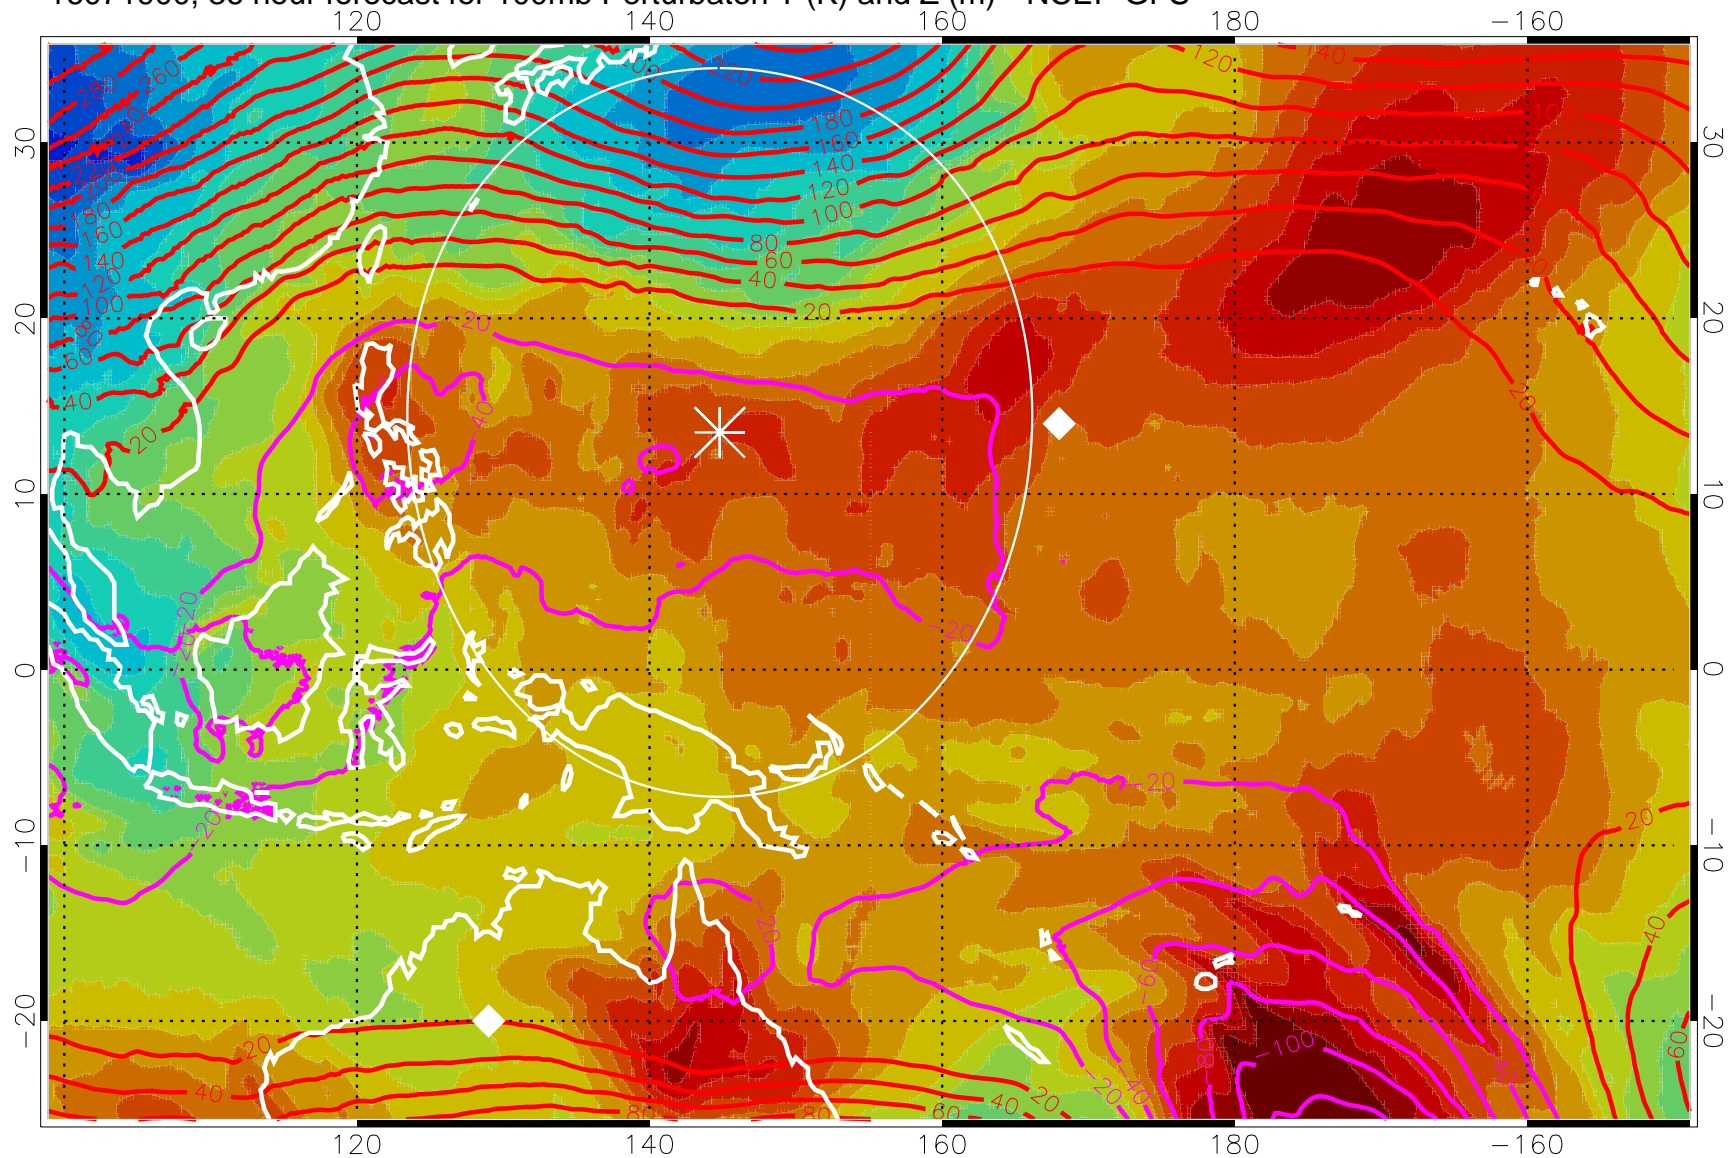

16071900, 36 hour forecast for 100mb Perturbaton T (K) and Z (m)-- NCEP GFS

Contours are 100 mbar Z perturbation (m)
Positive Z Contours
Negative Z Contours
Diamonds-mean pos. of anticyclones

Range ring of 2304 km