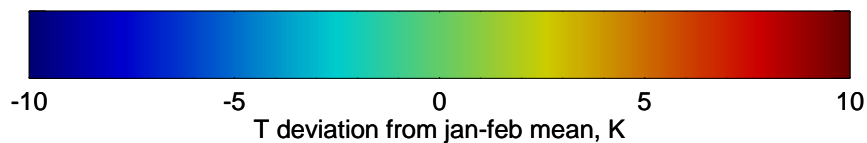

16071912, 48 hour forecast for 100mb Perturbaton T (K) and Z (m)-- NCEP GFS

Contours are 100 mbar Z perturbation (m)

Positive Z Contours

Negative Z Contours

Diamonds-mean pos. of anticyclones

Range ring of 2304 km