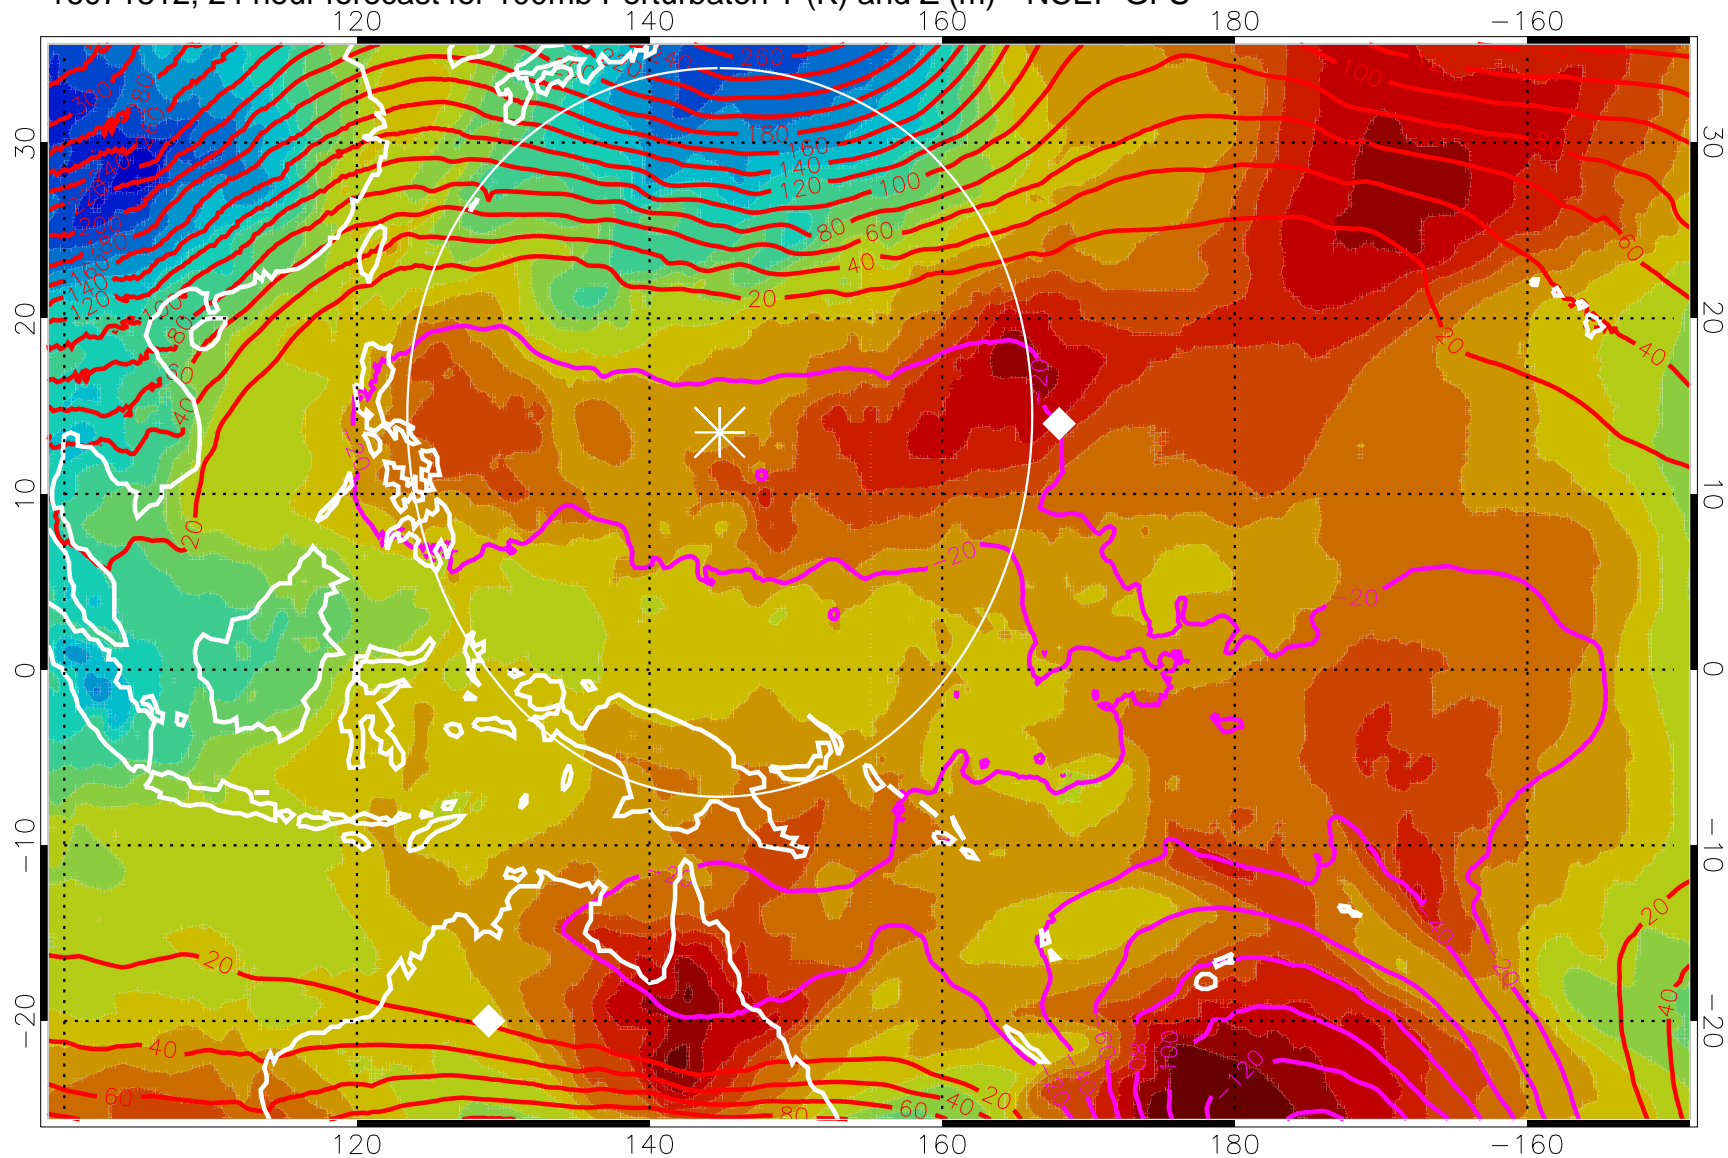

16071812, 24 hour forecast for 100mb Perturbaton T (K) and Z (m)-- NCEP GFS

Contours are 100 mbar Z perturbation (m)
Positive Z Contours
Negative Z Contours
Diamonds-mean pos. of anticyclones

Range ring of 2304 km