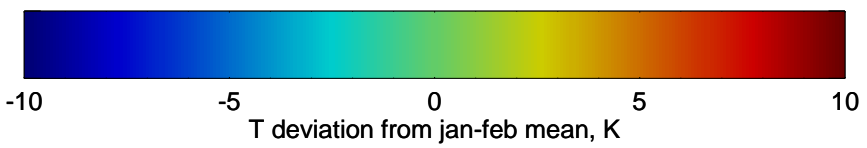

16071718, 6 hour forecast for 100mb Perturbaton T (K) and Z (m)-- NCEP GFS

Contours are 100 mbar Z perturbation (m)
Positive Z Contours
Negative Z Contours
Diamonds-mean pos. of anticyclones

Range ring of 2304 km