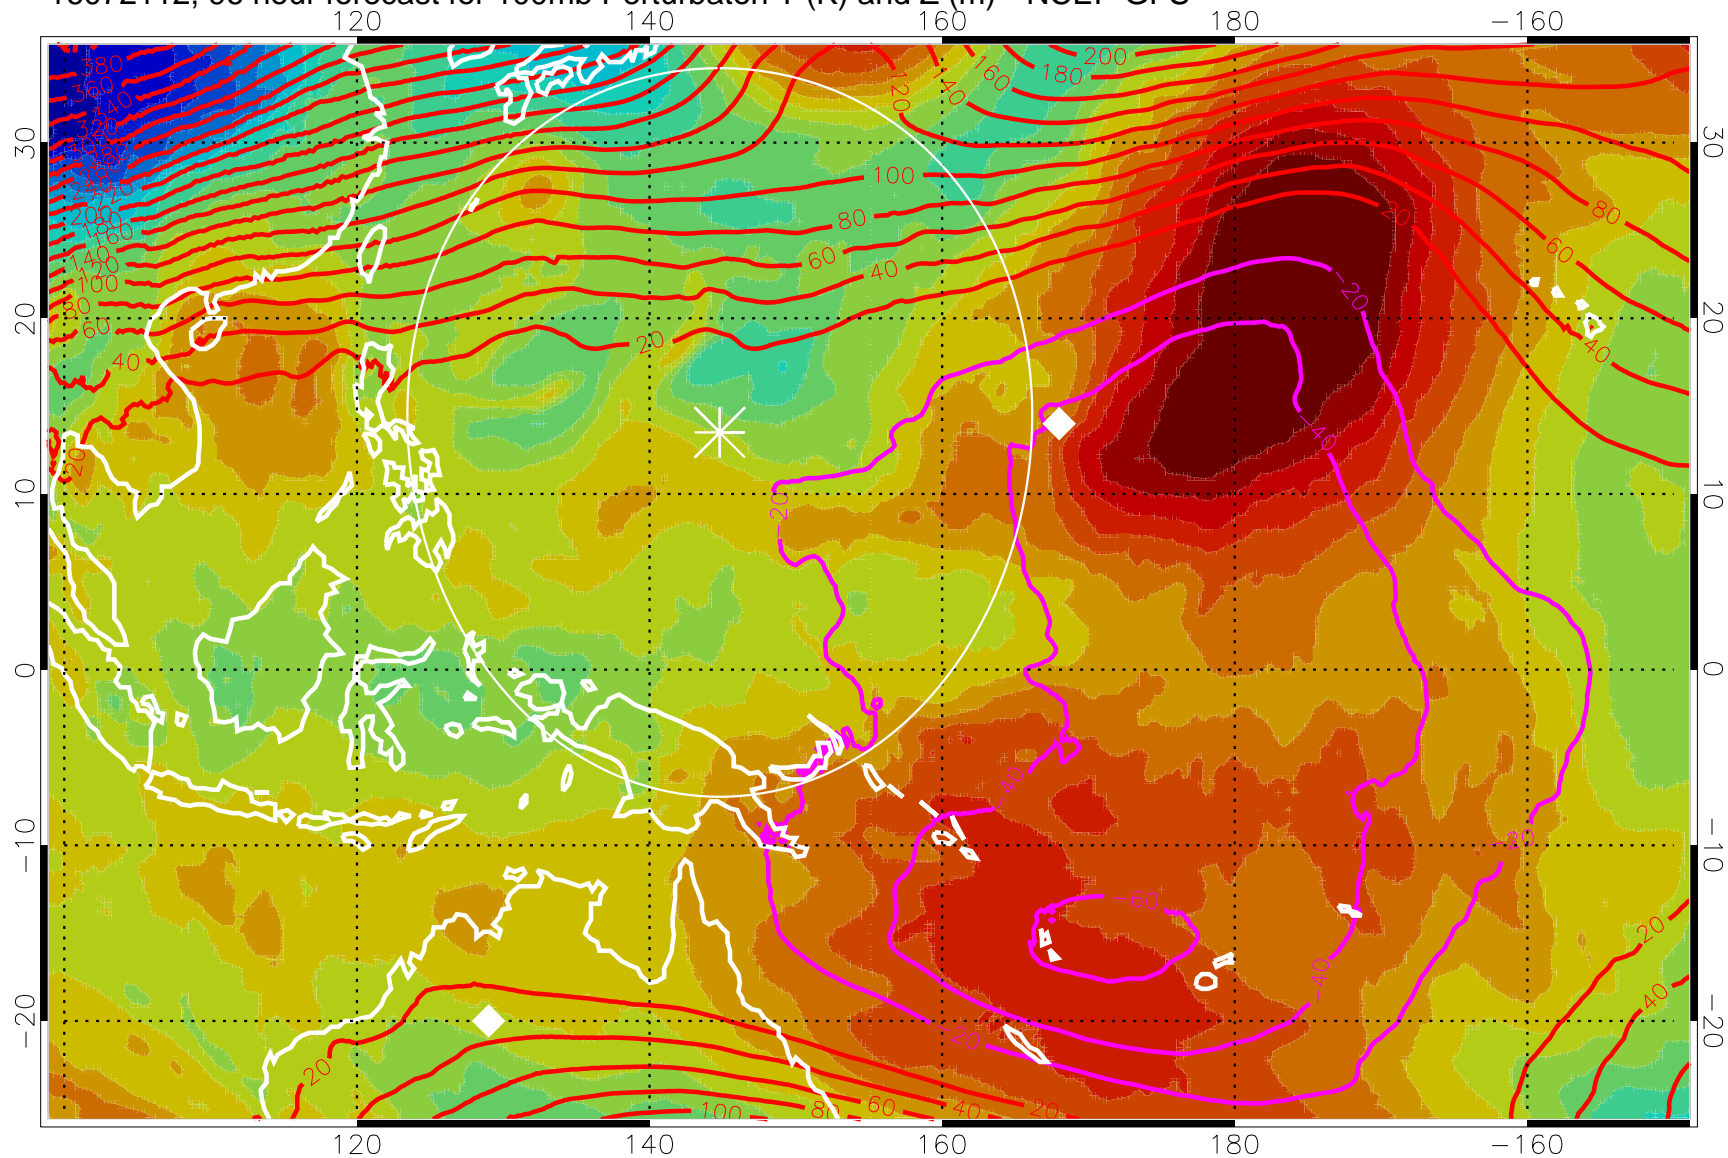

16072112, 96 hour forecast for 100mb Perturbaton T (K) and Z (m)-- NCEP GFS

Contours are 100 mbar Z perturbation (m)
Positive Z Contours
Negative Z Contours
Diamonds-mean pos. of anticyclones

Range ring of 2304 km