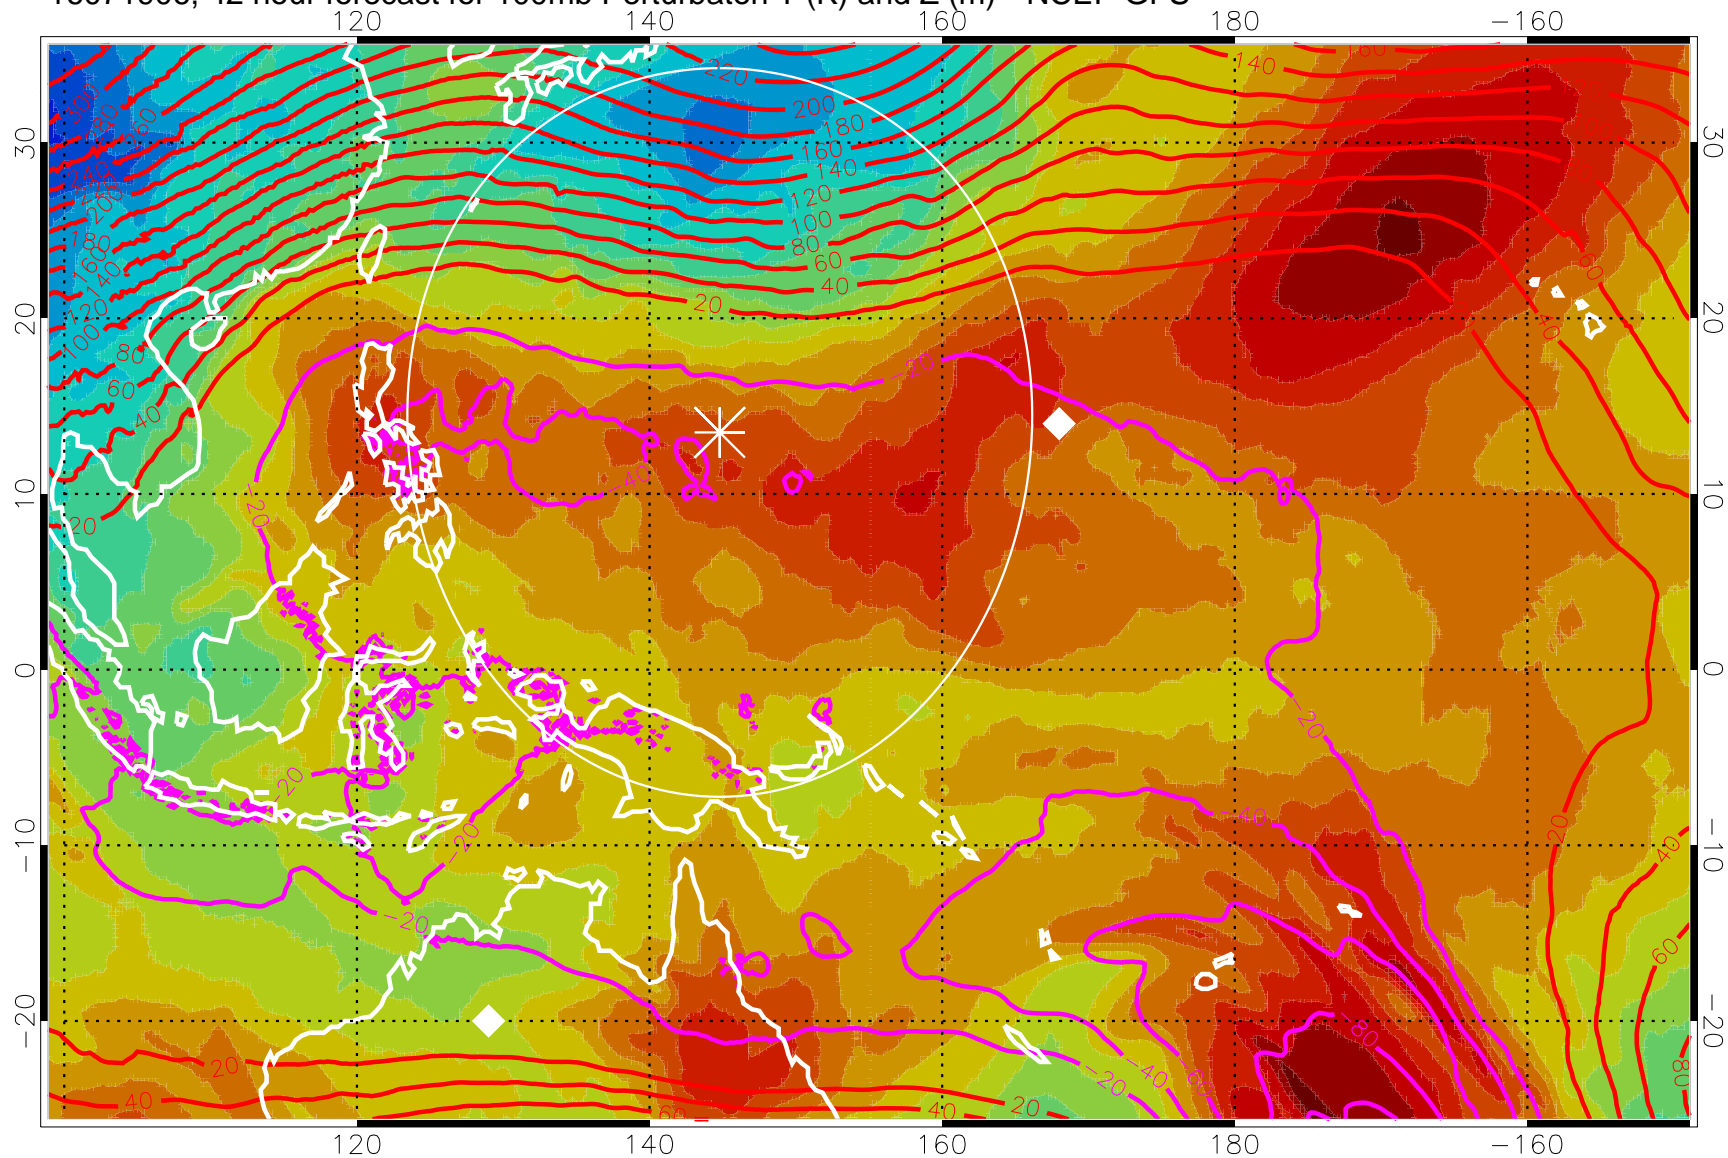

16071906, 42 hour forecast for 100mb Perturbaton T (K) and Z (m)-- NCEP GFS

Contours are 100 mbar Z perturbation (m)
Positive Z Contours
Negative Z Contours
Diamonds-mean pos. of anticyclones

Range ring of 2304 km