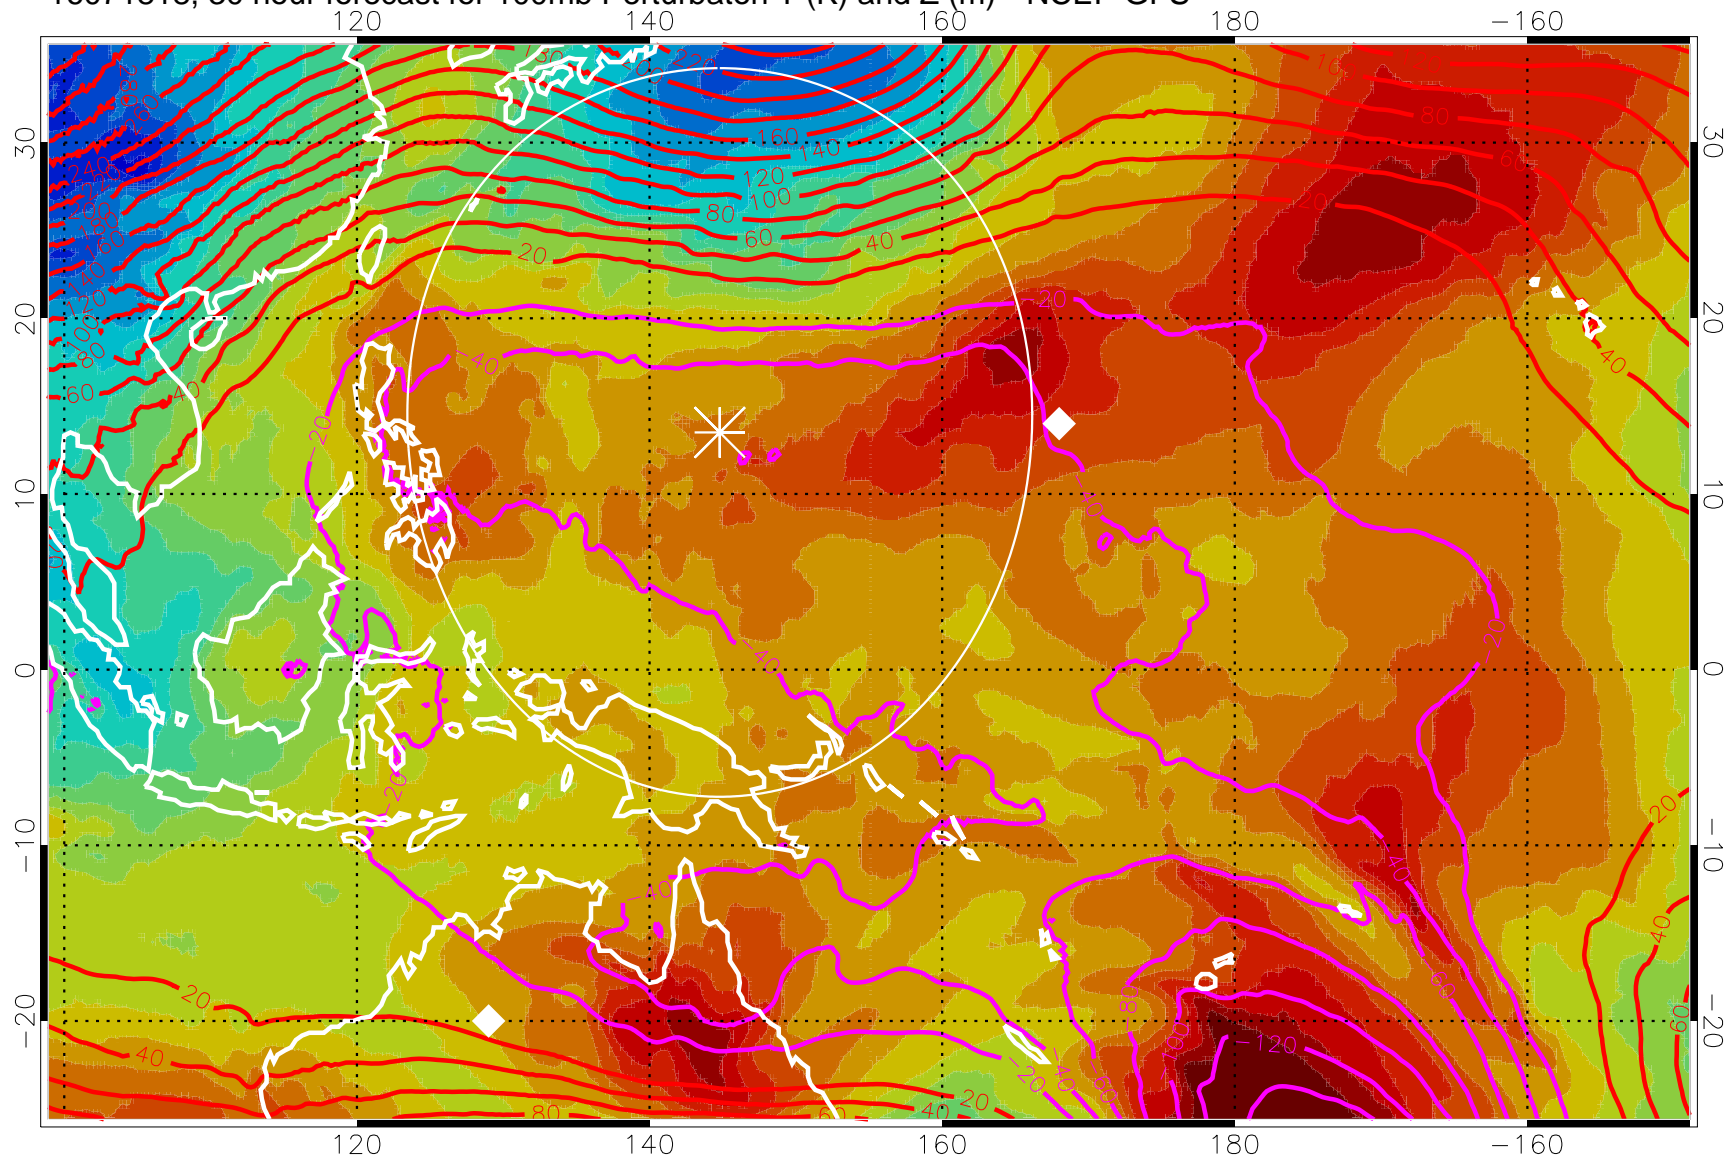

16071818, 30 hour forecast for 100mb Perturbaton T (K) and Z (m)-- NCEP GFS

Contours are 100 mbar Z perturbation (m)
Positive Z Contours
Negative Z Contours
Diamonds-mean pos. of anticyclones

Range ring of 2304 km