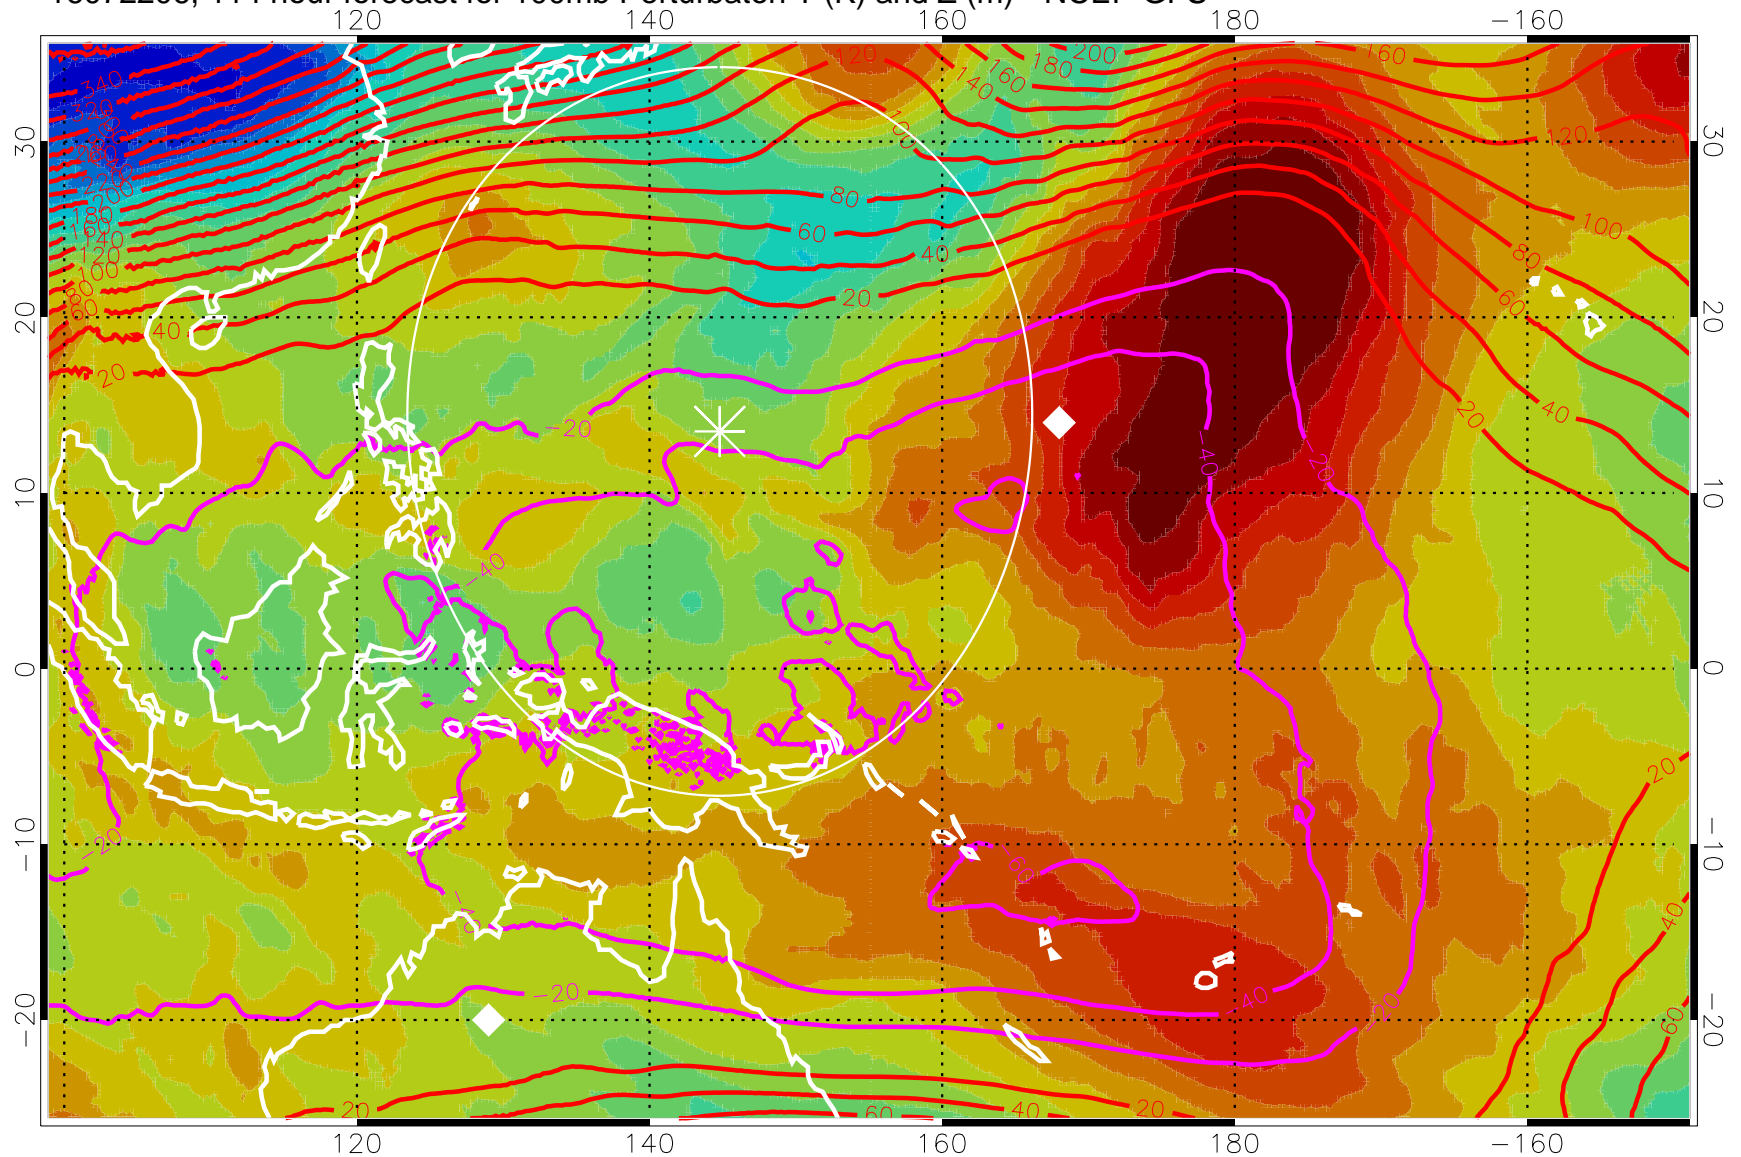

16072206, 114 hour forecast for 100mb Perturbaton T (K) and Z (m)-- NCEP GFS

Contours are 100 mbar Z perturbation (m)
Positive Z Contours
Negative Z Contours
Diamonds-mean pos. of anticyclones

Range ring of 2304 km