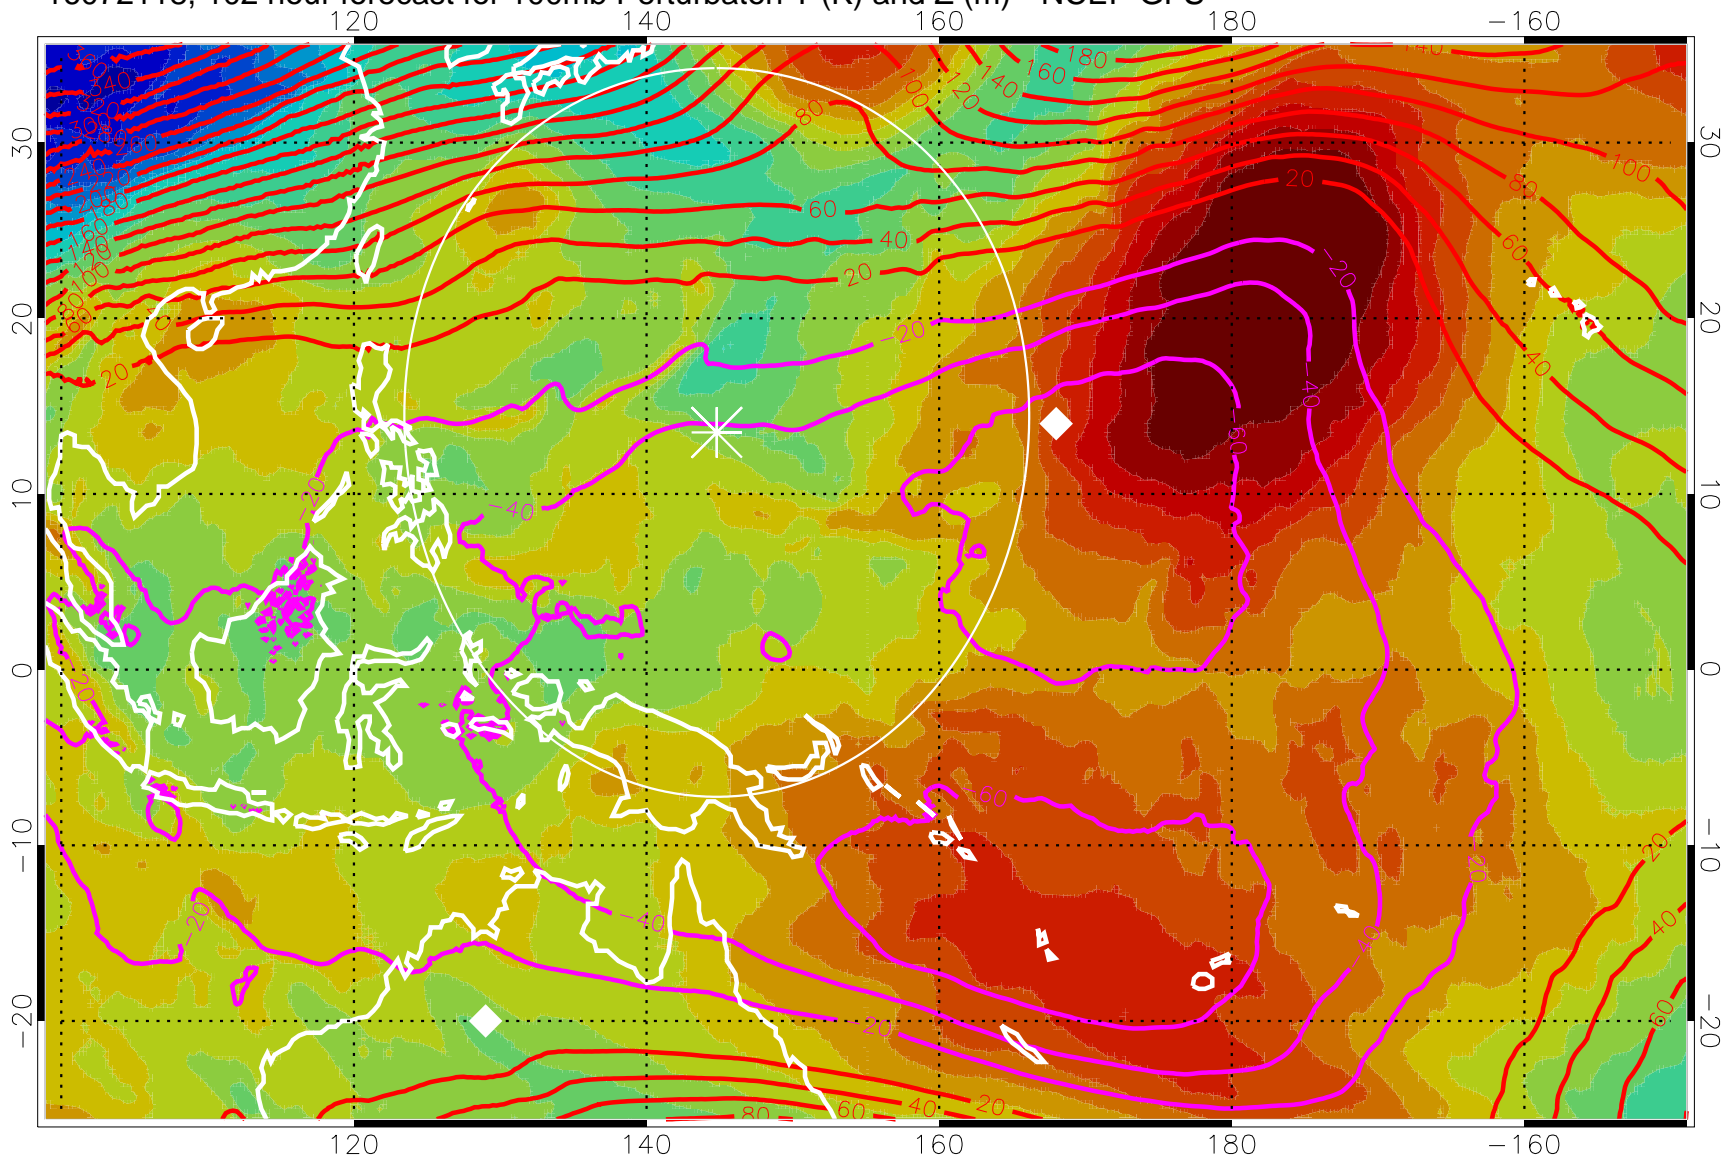

16072118, 102 hour forecast for 100mb Perturbaton T (K) and Z (m)-- NCEP GFS

T deviation from jan-feb mean, K

Contours are 100 mbar Z perturbation (m)
Positive Z Contours
Negative Z Contours
Diamonds-mean pos. of anticyclones

Range ring of 2304 km