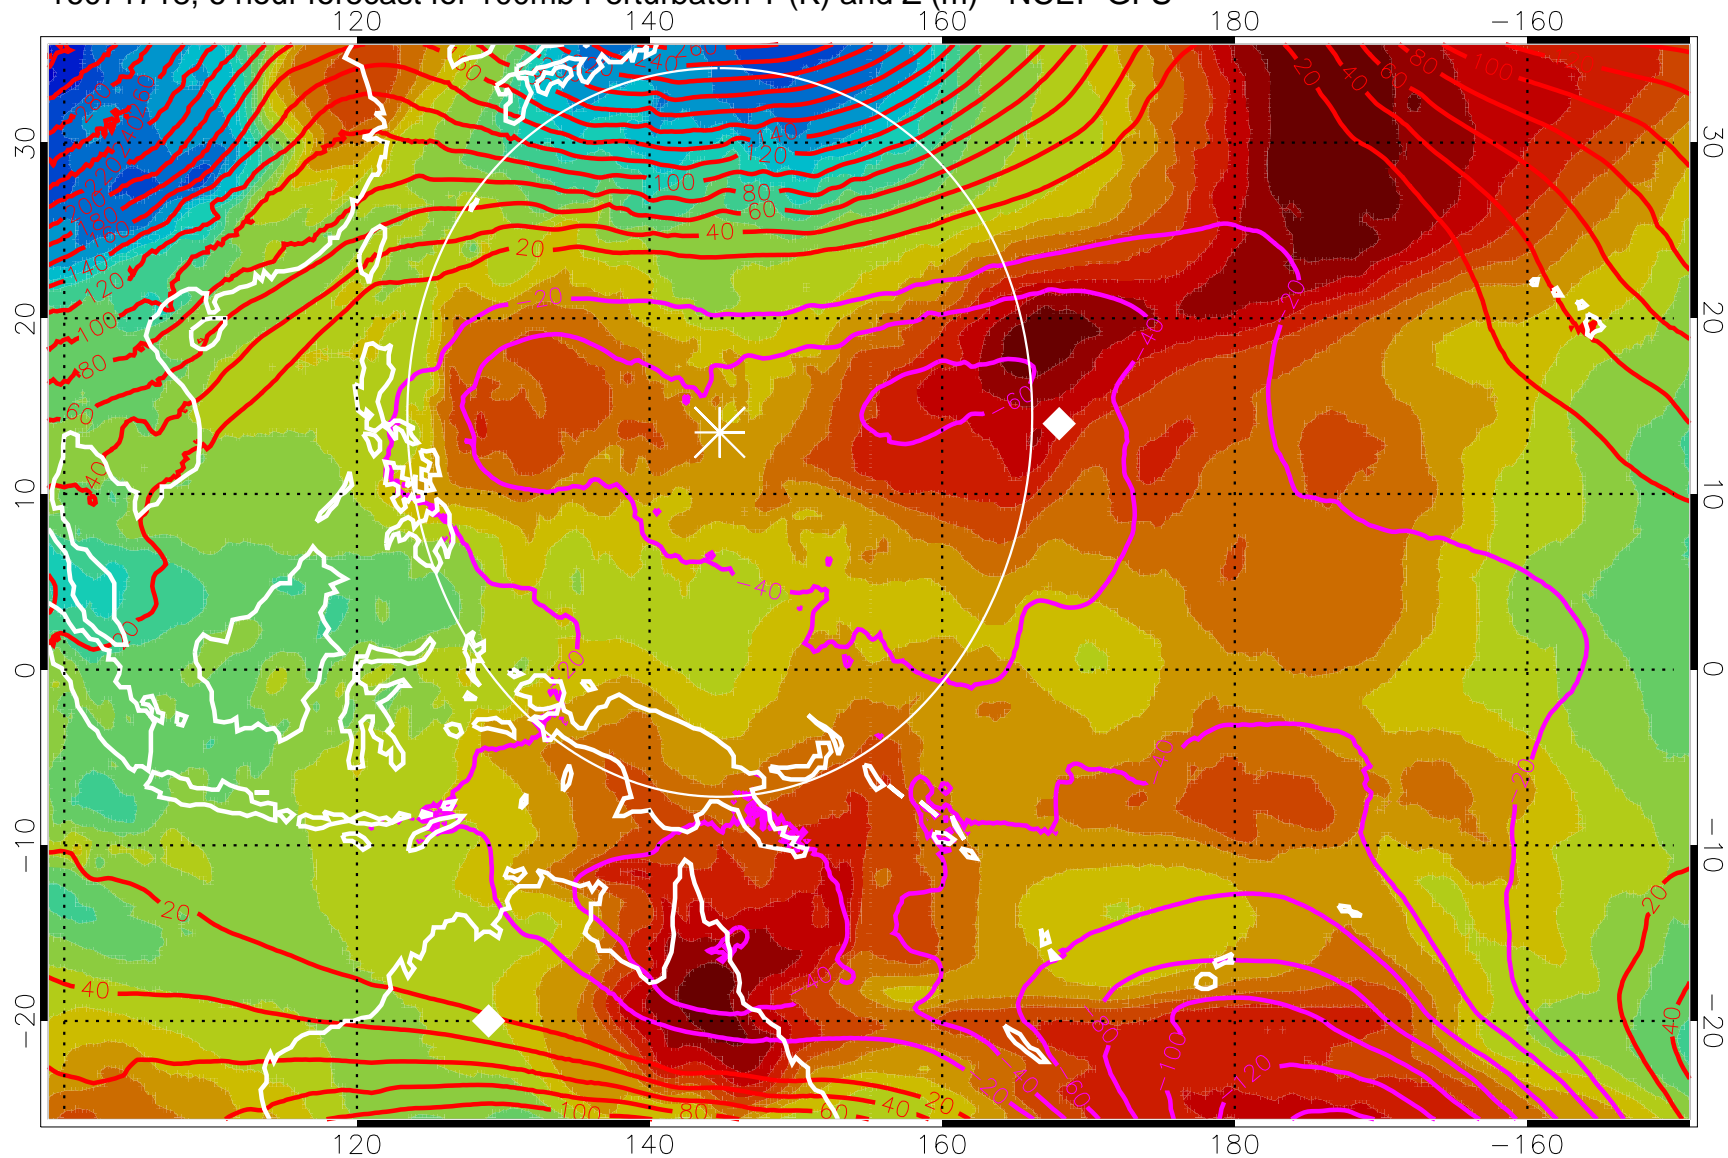

16071718, 6 hour forecast for 100mb Perturbaton T (K) and Z (m)-- NCEP GFS

Contours are 100 mbar Z perturbation (m)
Positive Z Contours
Negative Z Contours
Diamonds-mean pos. of anticyclones

Range ring of 2304 km