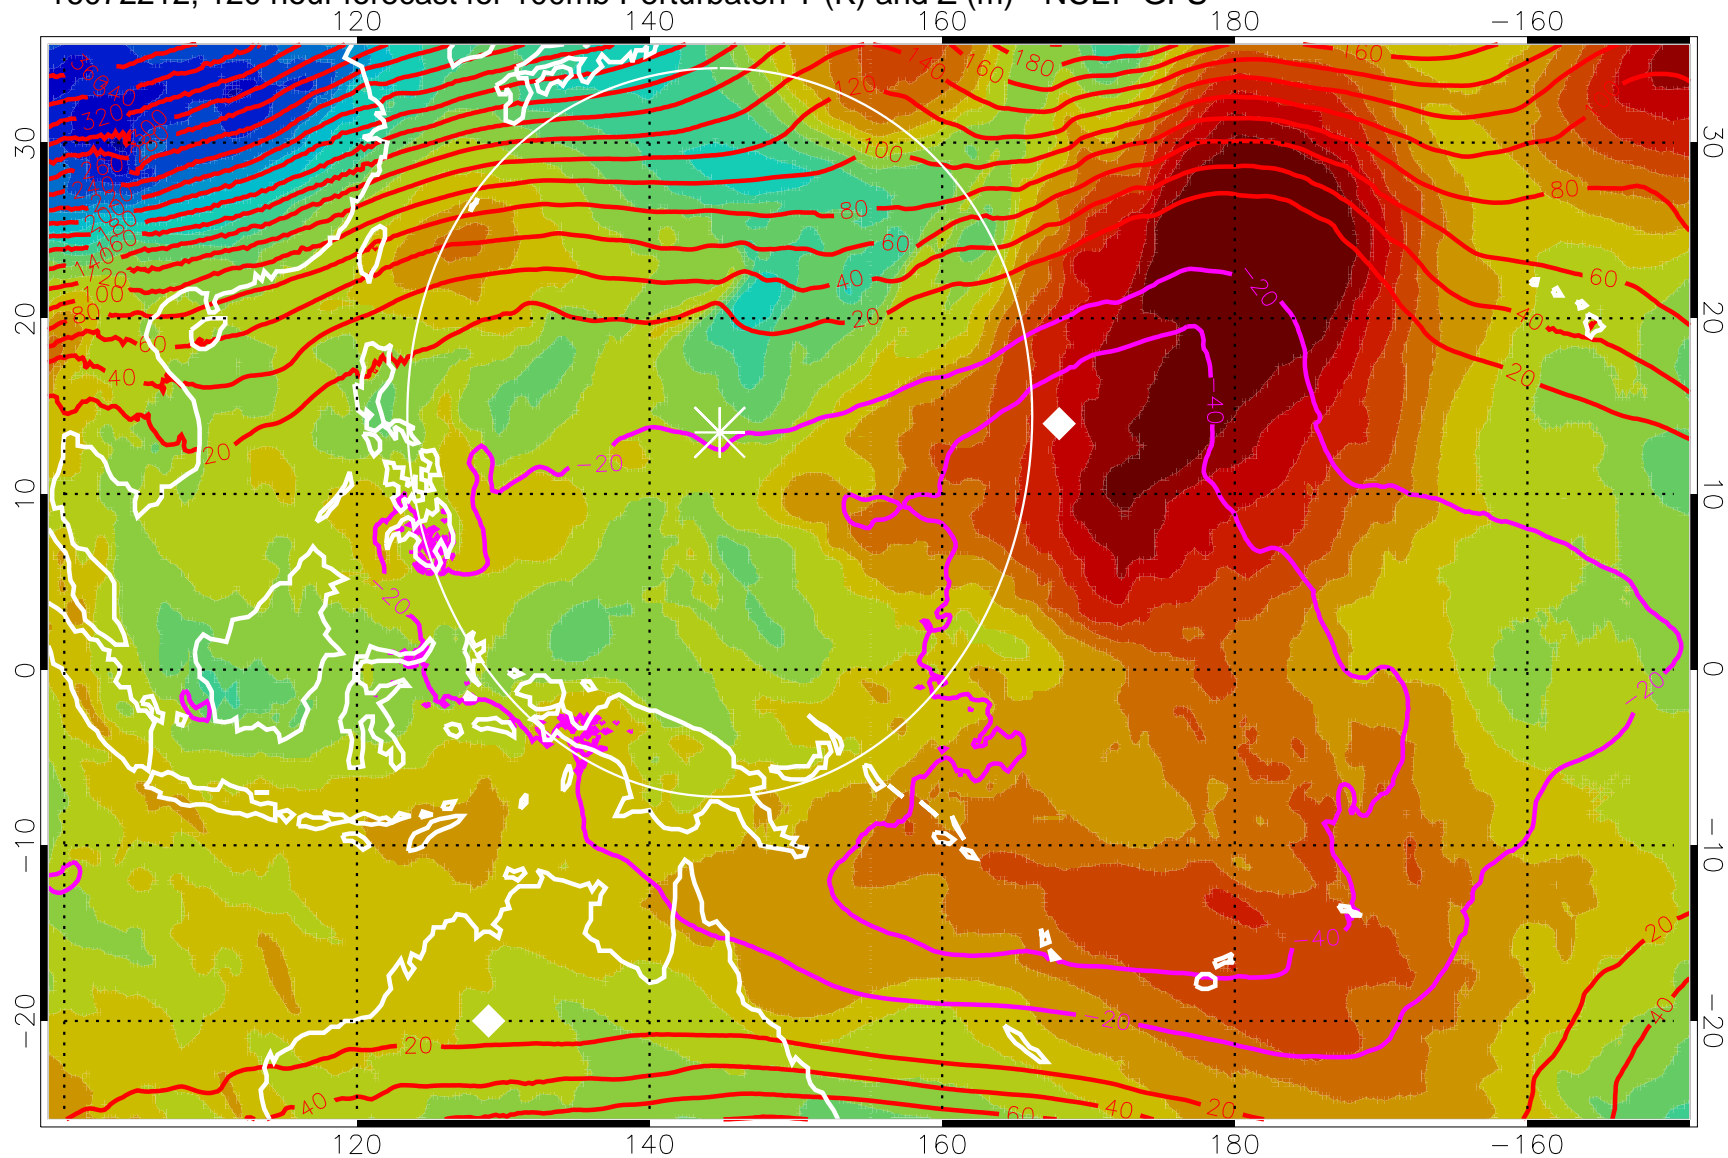

16072212, 120 hour forecast for 100mb Perturbaton T (K) and Z (m)-- NCEP GFS

Contours are 100 mbar Z perturbation (m)
Positive Z Contours
Negative Z Contours
Diamonds-mean pos. of anticyclones

Range ring of 2304 km