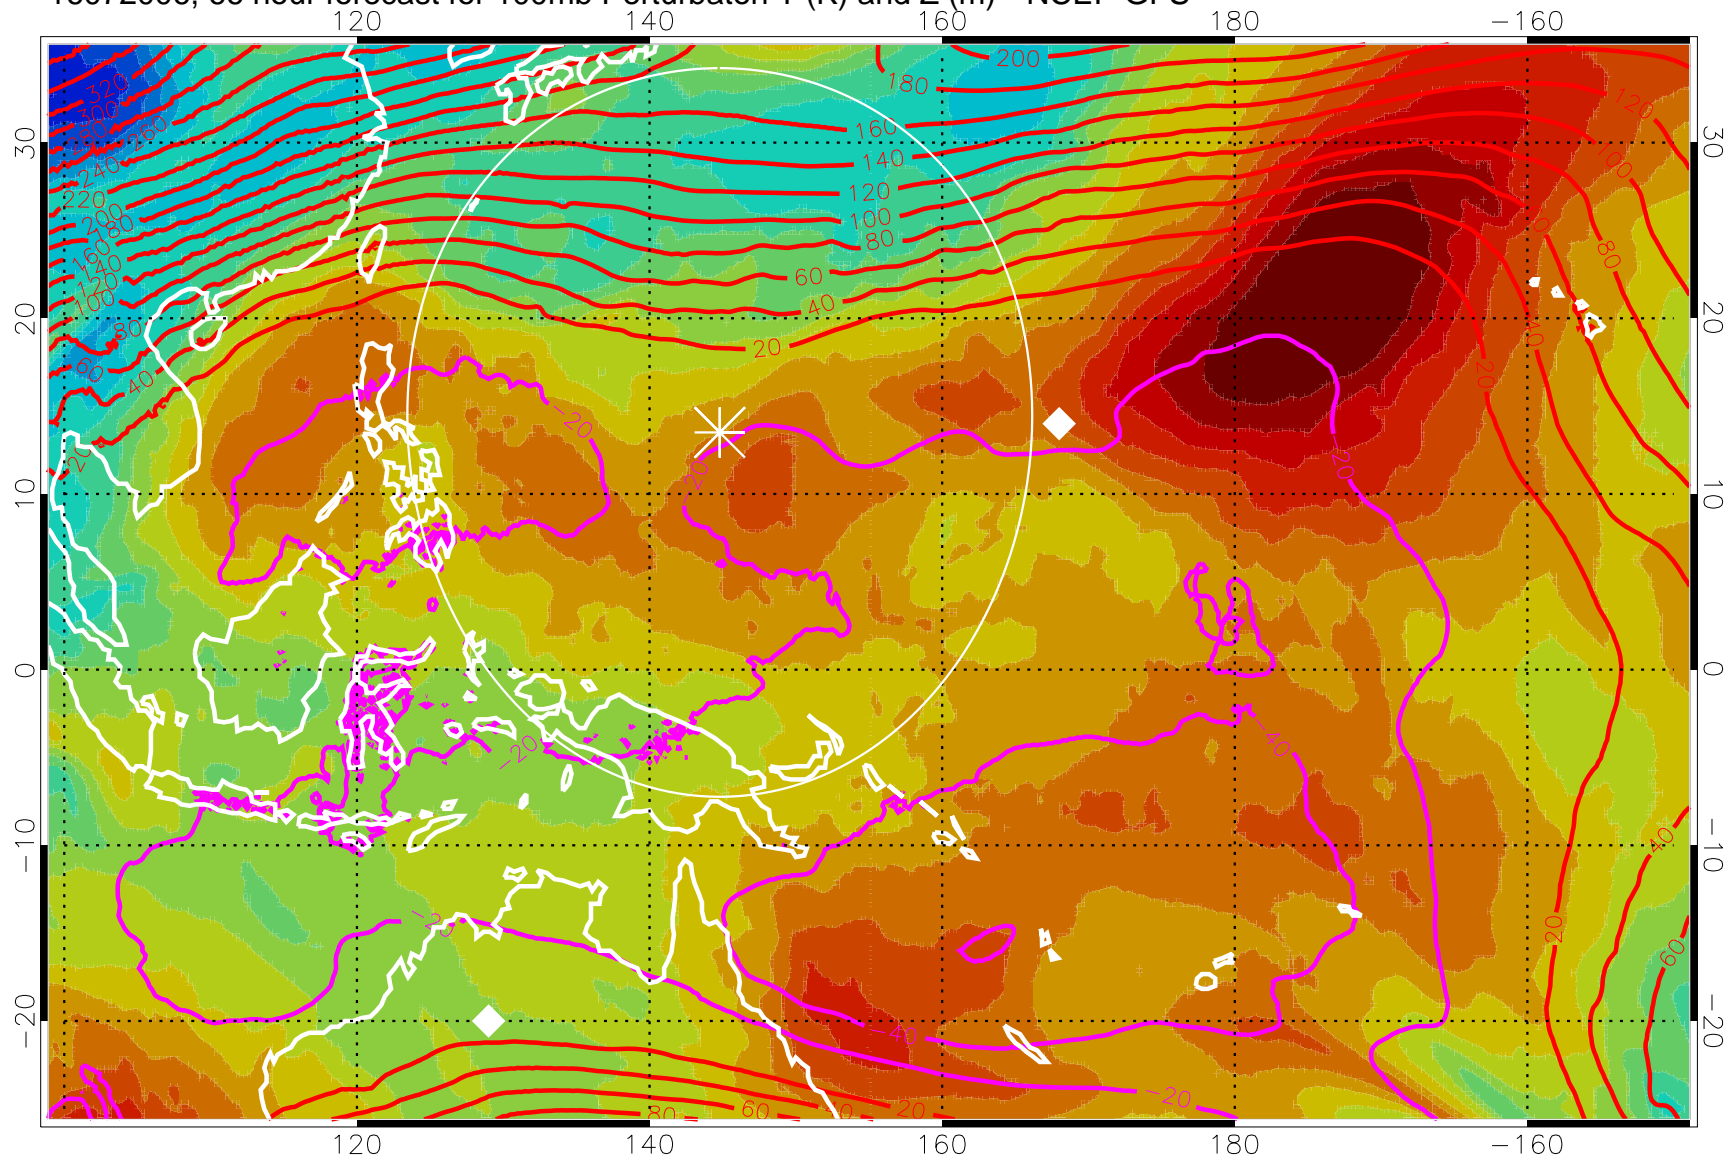

16072006, 66 hour forecast for 100mb Perturbaton T (K) and Z (m)-- NCEP GFS

Contours are 100 mbar Z perturbation (m)
Positive Z Contours
Negative Z Contours
Diamonds-mean pos. of anticyclones

Range ring of 2304 km