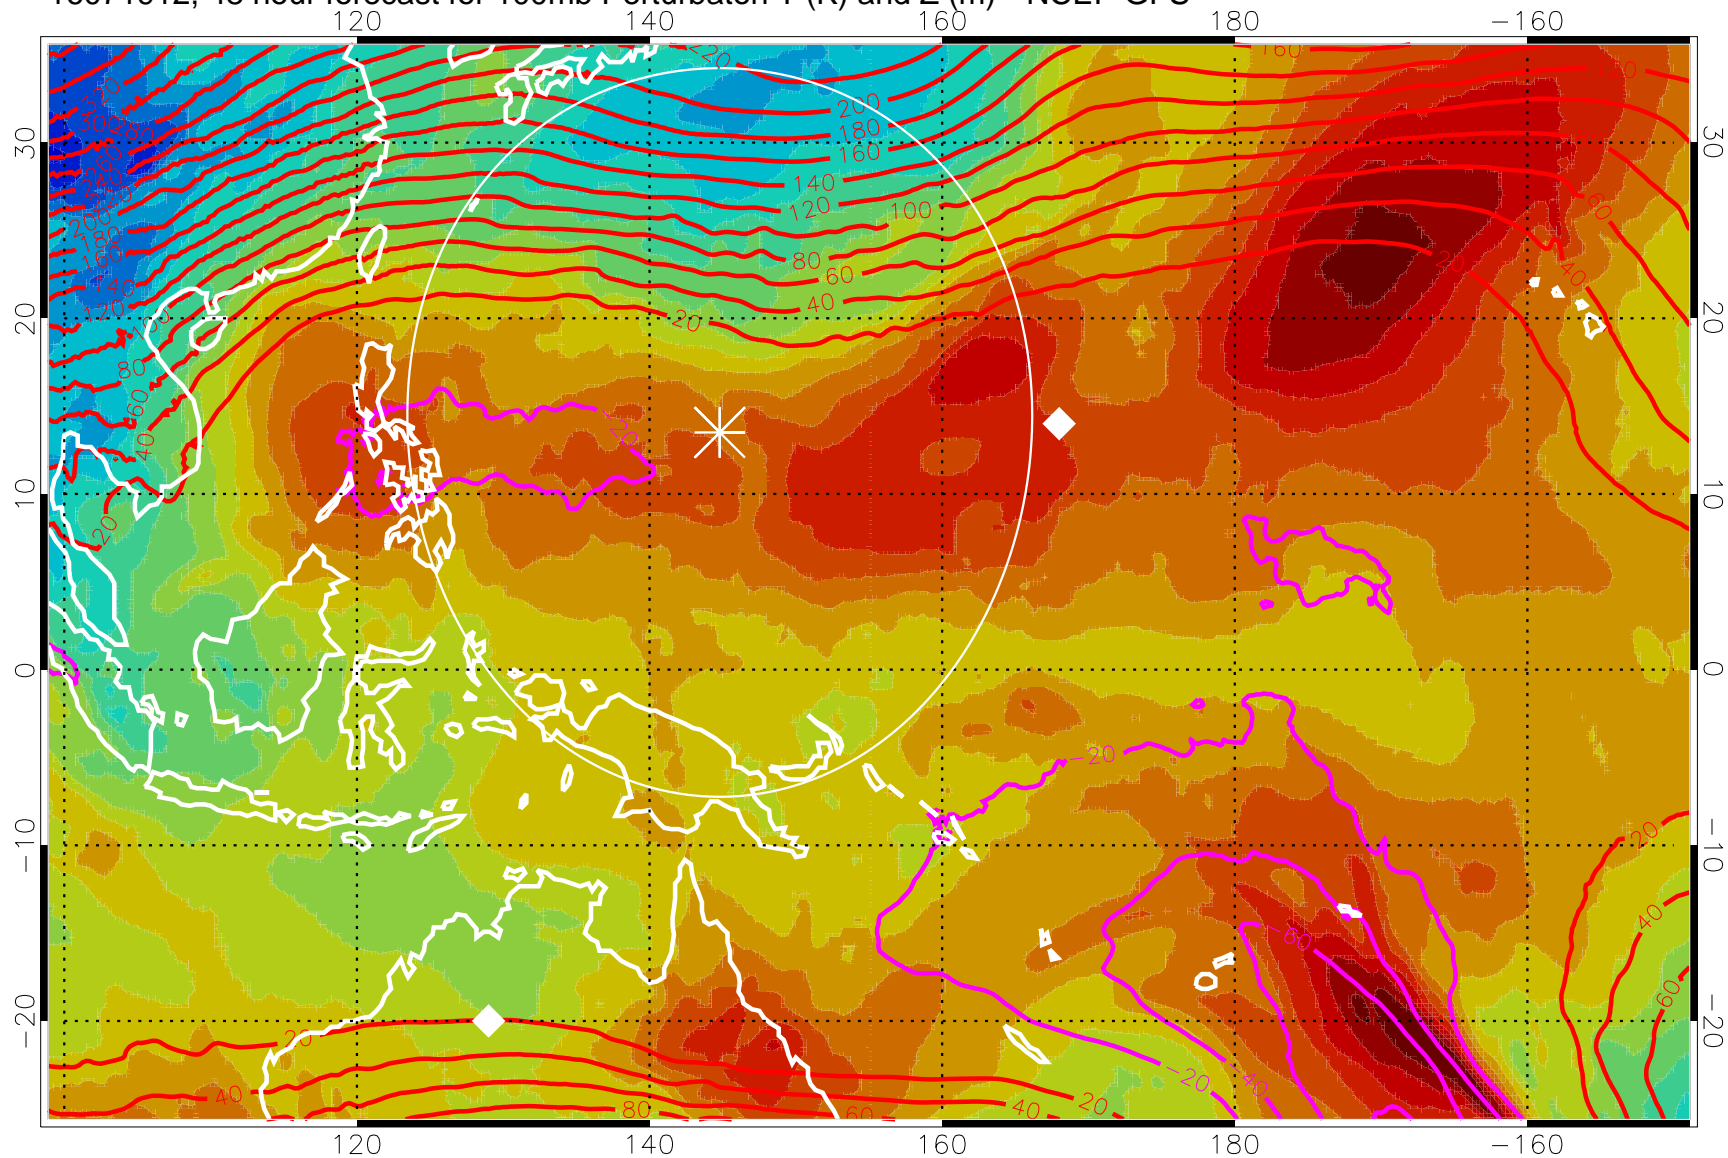

16071912, 48 hour forecast for 100mb Perturbaton T (K) and Z (m)-- NCEP GFS

Contours are 100 mbar Z perturbation (m)

Positive Z Contours

Negative Z Contours

Diamonds-mean pos. of anticyclones

Range ring of 2304 km