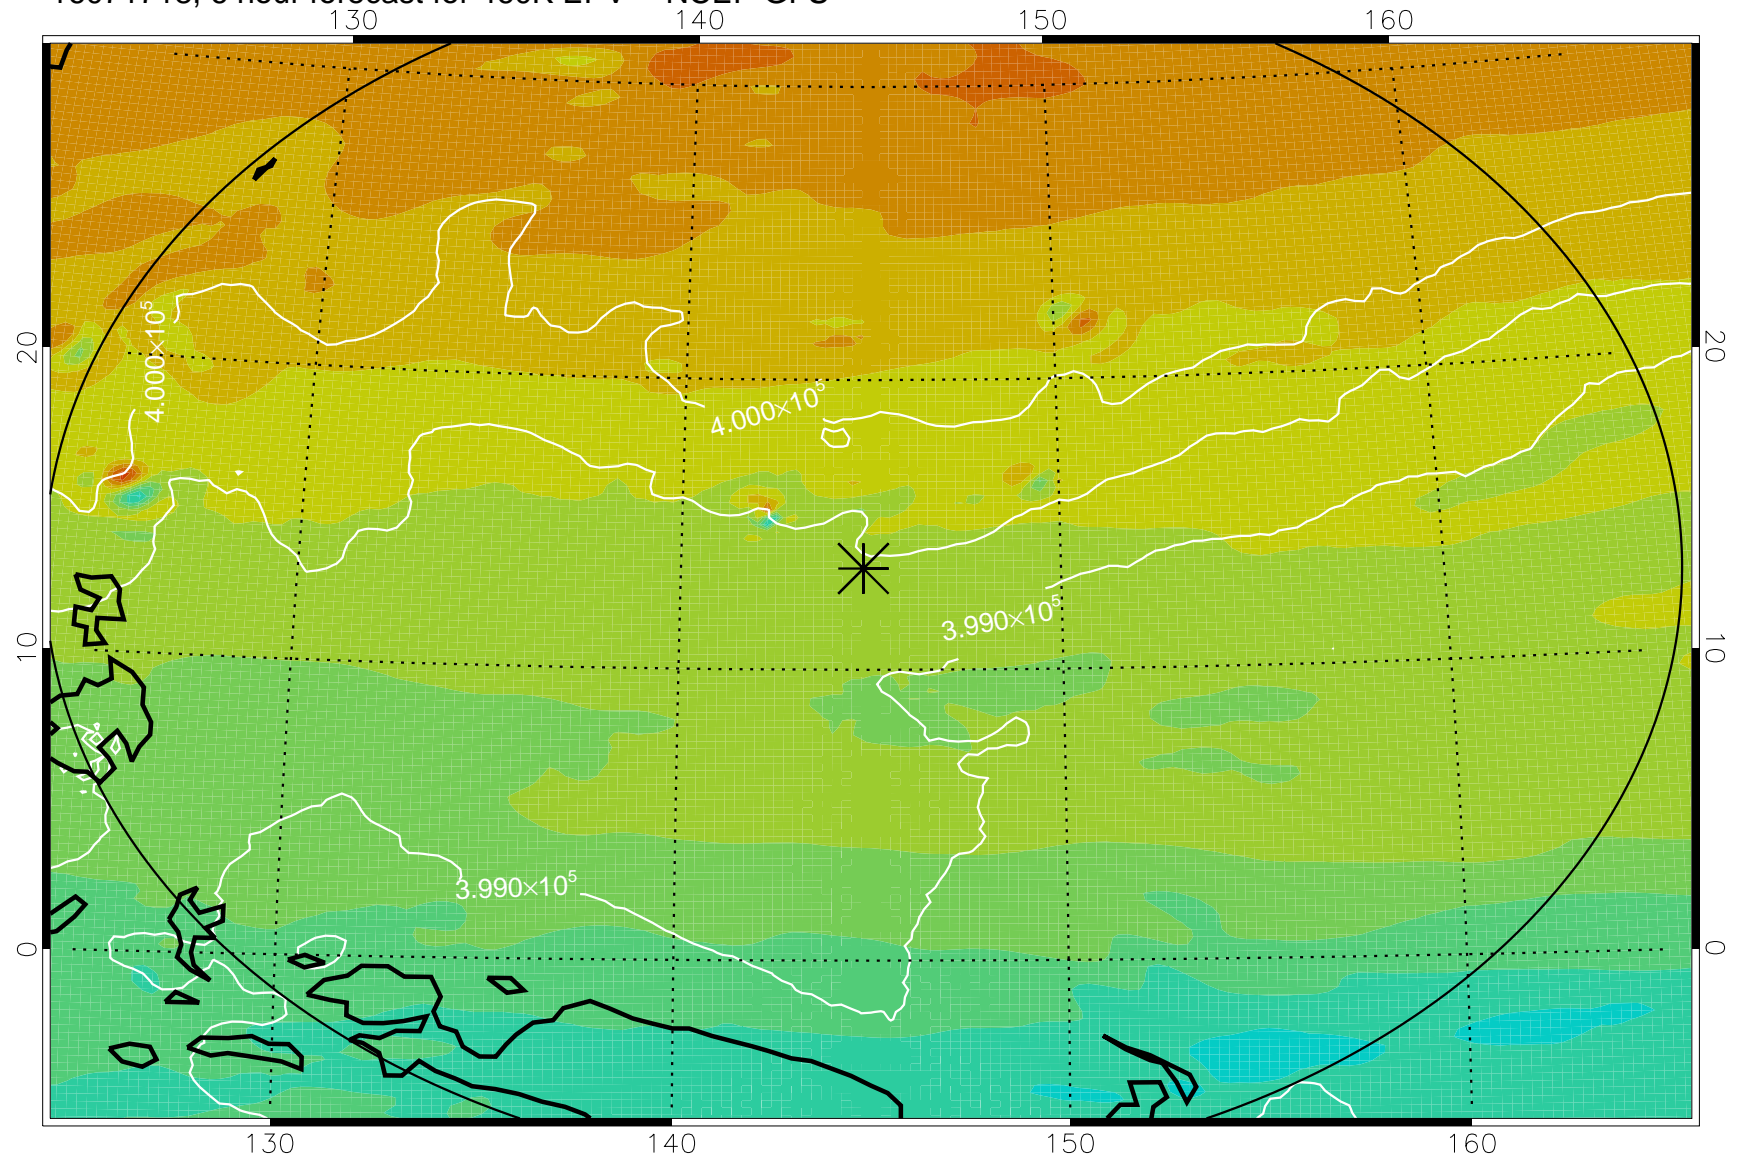

16071718, 6 hour forecast for 460K EPV -- NCEP GFS

460K Montgomery Streamfunction, white

Range ring of 2304 km

16071800, 12 hour forecast for 460K EPV -- NCEP GFS

460K Montgomery Streamfunction, white

Range ring of 2304 km

16071806, 18 hour forecast for 460K EPV -- NCEP GFS

460K Montgomery Streamfunction, white

Range ring of 2304 km

16071812, 24 hour forecast for 460K EPV -- NCEP GFS

460K Montgomery Streamfunction, white

Range ring of 2304 km

16071818, 30 hour forecast for 460K EPV -- NCEP GFS

460K Montgomery Streamfunction, white

Range ring of 2304 km

16071900, 36 hour forecast for 460K EPV -- NCEP GFS

460K Montgomery Streamfunction, white

Range ring of 2304 km

16072018, 78 hour forecast for 460K EPV -- NCEP GFS

460K Montgomery Streamfunction, white

Range ring of 2304 km

16072100, 84 hour forecast for 460K EPV -- NCEP GFS

460K Montgomery Streamfunction, white

Range ring of 2304 km