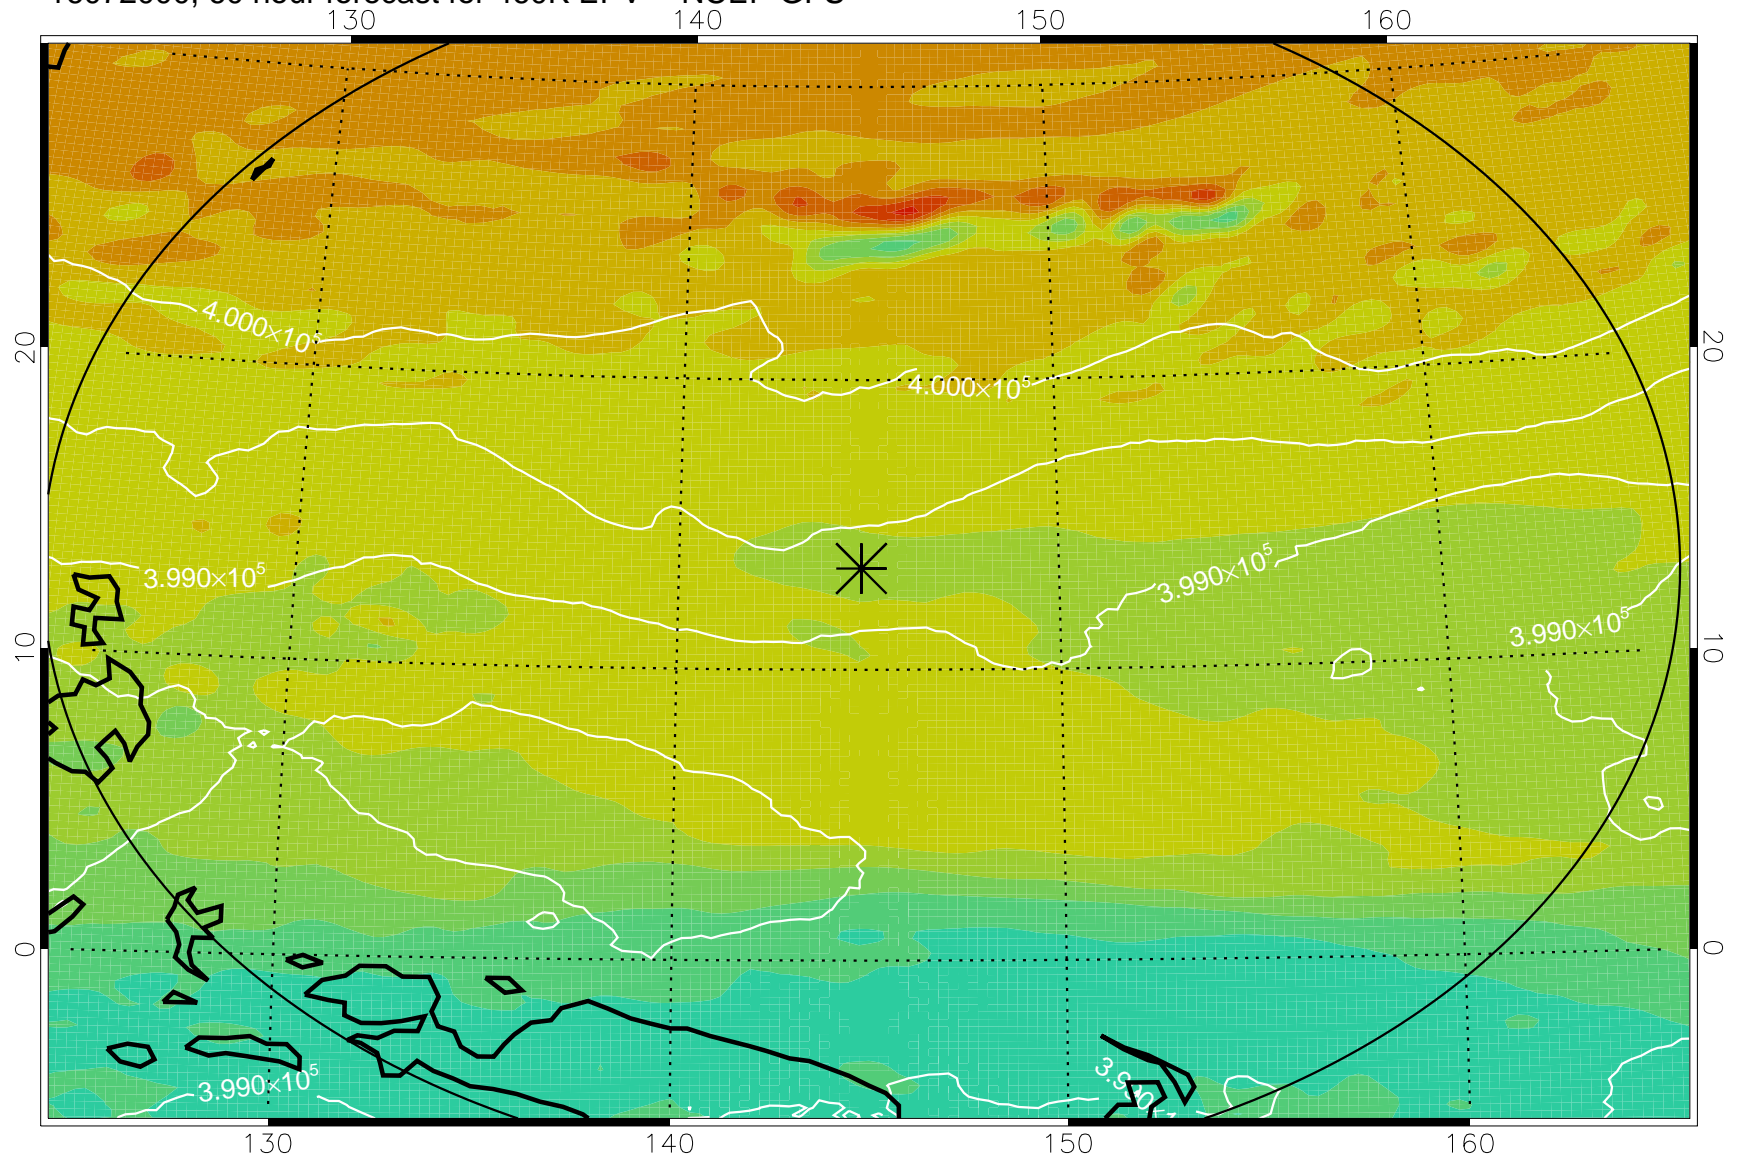

16071906, 42 hour forecast for 460K EPV -- NCEP GFS

460K Montgomery Streamfunction, white

Range ring of 2304 km

16071912, 48 hour forecast for 460K EPV -- NCEP GFS

460K Montgomery Streamfunction, white

Range ring of 2304 km

16071918, 54 hour forecast for 460K EPV -- NCEP GFS

460K Montgomery Streamfunction, white

Range ring of 2304 km

16072000, 60 hour forecast for 460K EPV -- NCEP GFS

460K Montgomery Streamfunction, white

Range ring of 2304 km

16072006, 66 hour forecast for 460K EPV -- NCEP GFS

460K Montgomery Streamfunction, white

Range ring of 2304 km

16072012, 72 hour forecast for 460K EPV -- NCEP GFS

460K Montgomery Streamfunction, white

Range ring of 2304 km

16072018, 78 hour forecast for 460K EPV -- NCEP GFS

460K Montgomery Streamfunction, white

Range ring of 2304 km

16072100, 84 hour forecast for 460K EPV -- NCEP GFS

460K Montgomery Streamfunction, white

Range ring of 2304 km