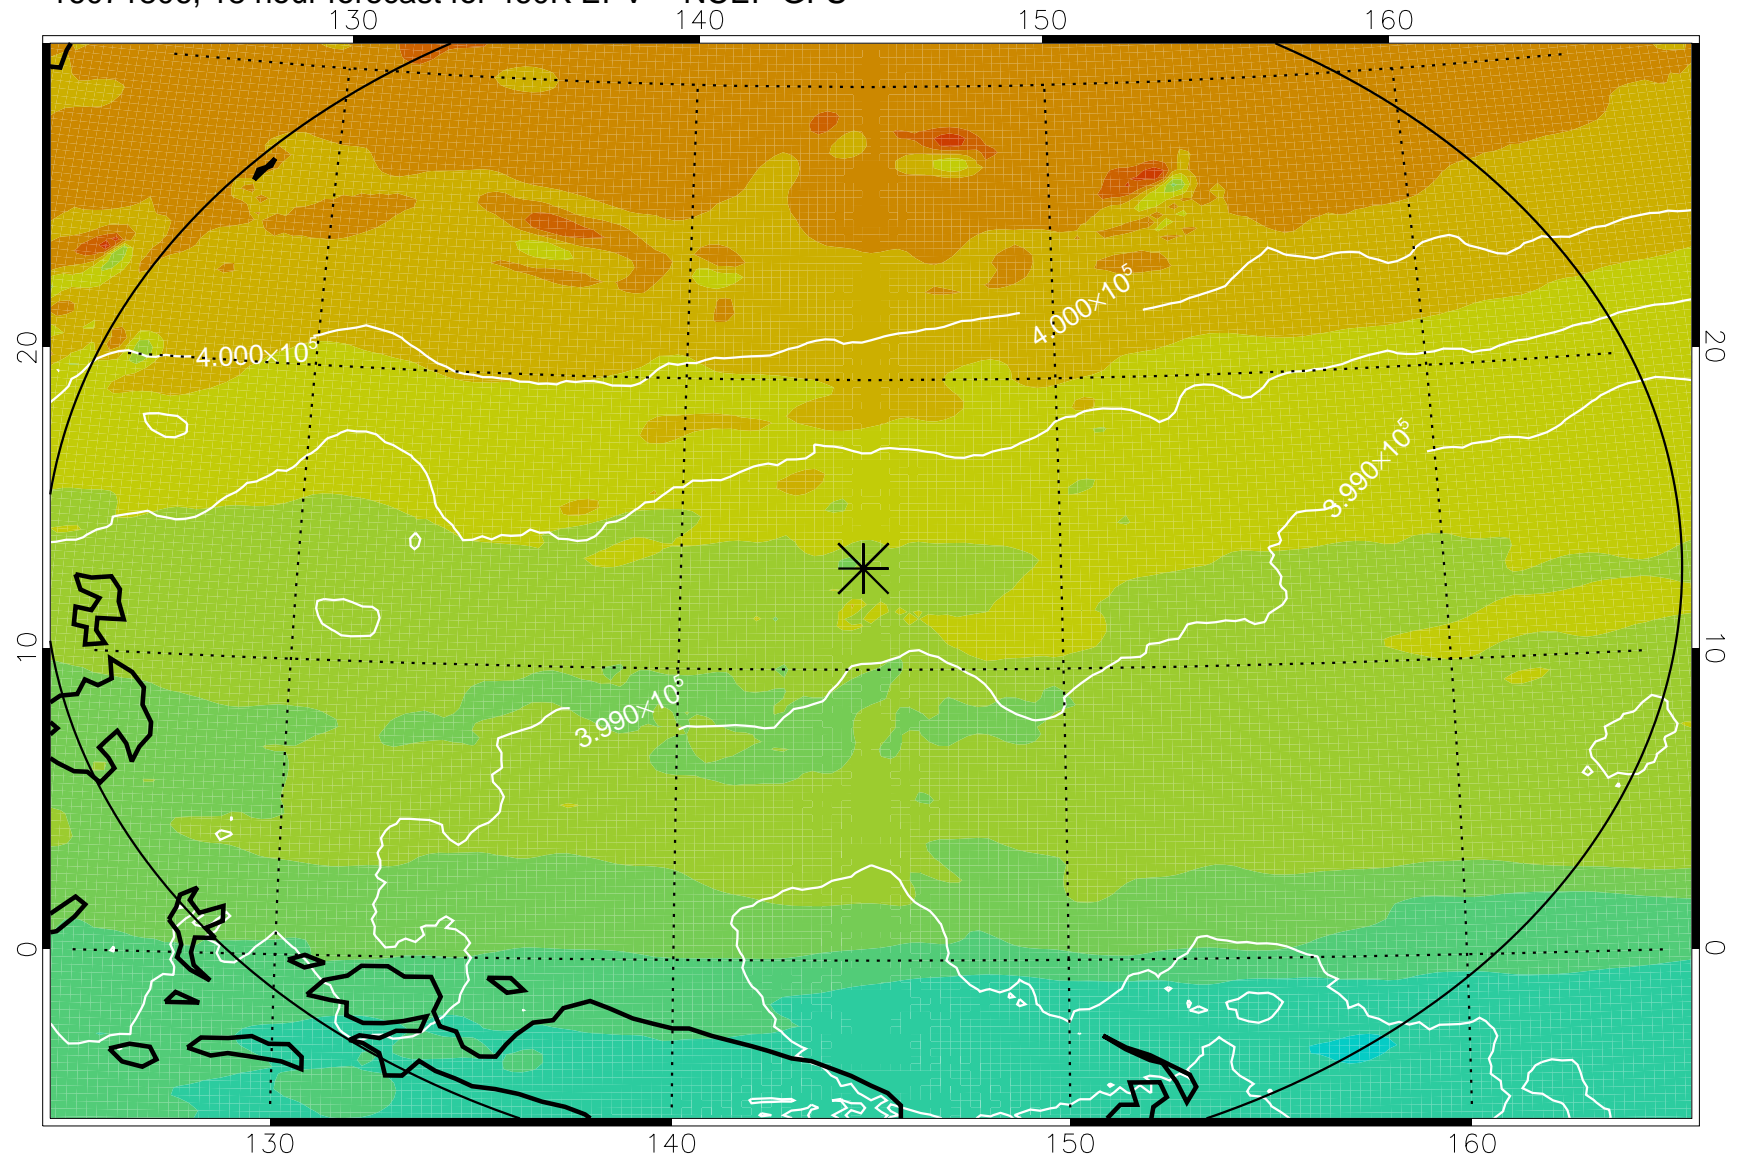

16071718, 6 hour forecast for 460K EPV -- NCEP GFS

460K Montgomery Streamfunction, white

Range ring of 2304 km

16071800, 12 hour forecast for 460K EPV -- NCEP GFS

460K Montgomery Streamfunction, white

Range ring of 2304 km

16071806, 18 hour forecast for 460K EPV -- NCEP GFS

460K Montgomery Streamfunction, white

Range ring of 2304 km

16071812, 24 hour forecast for 460K EPV -- NCEP GFS

460K Montgomery Streamfunction, white

Range ring of 2304 km

16071818, 30 hour forecast for 460K EPV -- NCEP GFS

460K Montgomery Streamfunction, white

Range ring of 2304 km

16071900, 36 hour forecast for 460K EPV -- NCEP GFS

460K Montgomery Streamfunction, white

Range ring of 2304 km

16072018, 78 hour forecast for 460K EPV -- NCEP GFS

460K Montgomery Streamfunction, white

Range ring of 2304 km

16072100, 84 hour forecast for 460K EPV -- NCEP GFS

460K Montgomery Streamfunction, white

Range ring of 2304 km