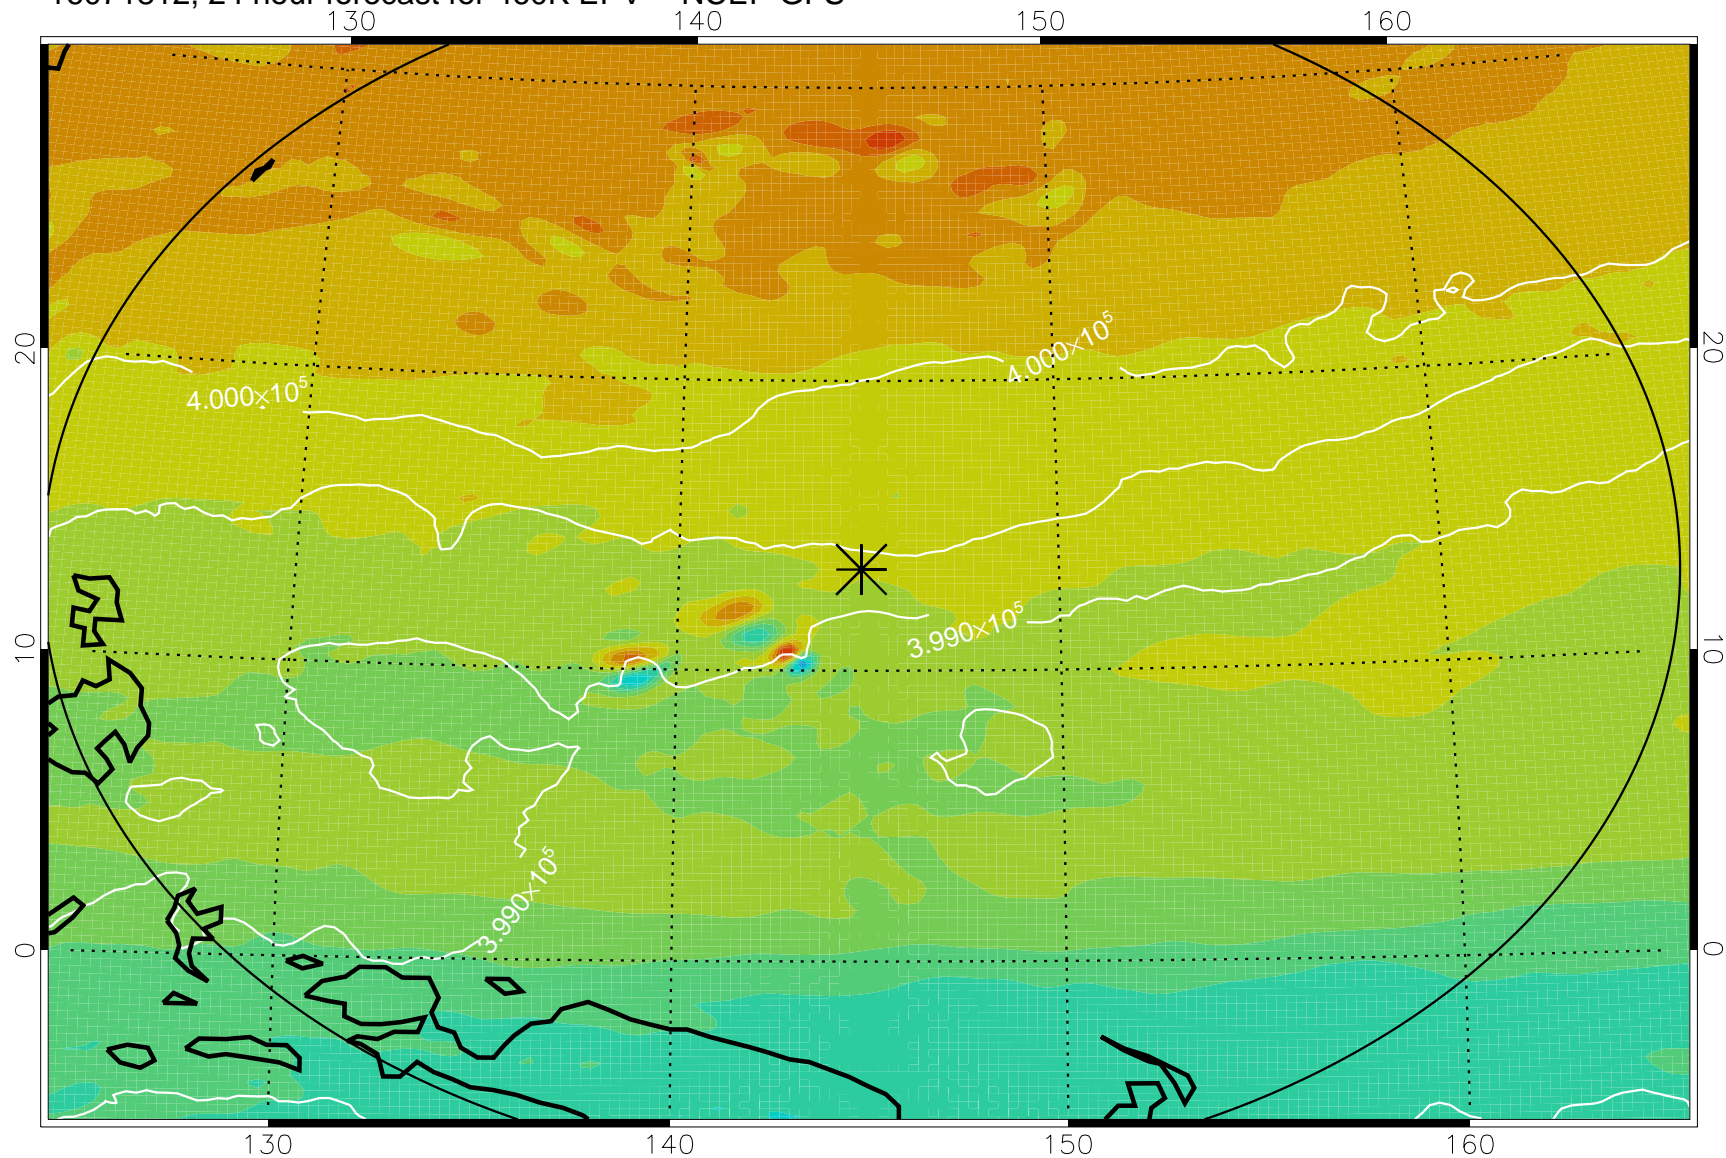

16071806, 18 hour forecast for 460K EPV -- NCEP GFS

460K Montgomery Streamfunction, white

Range ring of 2304 km

16071812, 24 hour forecast for 460K EPV -- NCEP GFS

460K Montgomery Streamfunction, white

Range ring of 2304 km

16071818, 30 hour forecast for 460K EPV -- NCEP GFS

460K Montgomery Streamfunction, white

Range ring of 2304 km

16071900, 36 hour forecast for 460K EPV -- NCEP GFS

460K Montgomery Streamfunction, white

Range ring of 2304 km

16071906, 42 hour forecast for 460K EPV -- NCEP GFS

460K Montgomery Streamfunction, white

Range ring of 2304 km

16071912, 48 hour forecast for 460K EPV -- NCEP GFS

460K Montgomery Streamfunction, white

Range ring of 2304 km

16072018, 78 hour forecast for 460K EPV -- NCEP GFS

460K Montgomery Streamfunction, white

Range ring of 2304 km

16072100, 84 hour forecast for 460K EPV -- NCEP GFS

460K Montgomery Streamfunction, white

Range ring of 2304 km