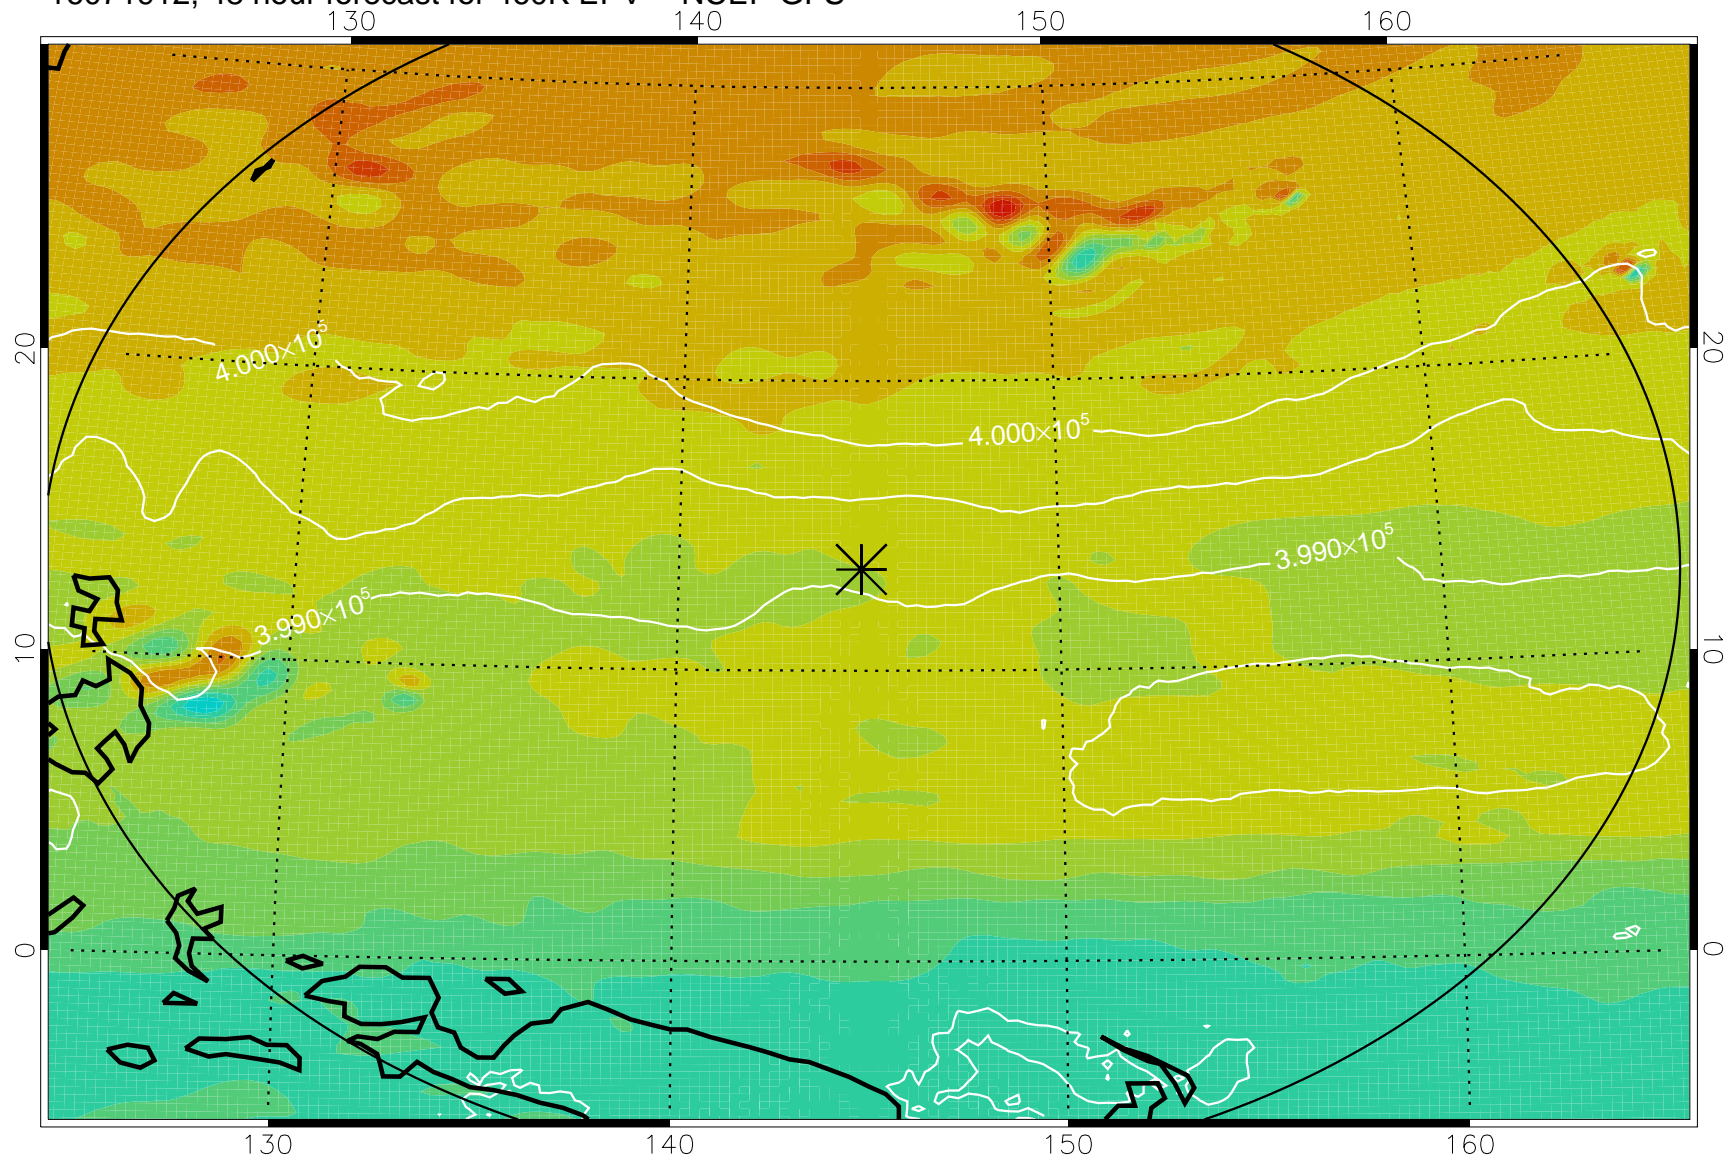

16071906, 42 hour forecast for 460K EPV -- NCEP GFS

460K Montgomery Streamfunction, white

Range ring of 2304 km

16071912, 48 hour forecast for 460K EPV -- NCEP GFS

460K Montgomery Streamfunction, white

Range ring of 2304 km

16071918, 54 hour forecast for 460K EPV -- NCEP GFS

460K Montgomery Streamfunction, white

Range ring of 2304 km

16072000, 60 hour forecast for 460K EPV -- NCEP GFS

460K Montgomery Streamfunction, white

Range ring of 2304 km

16072006, 66 hour forecast for 460K EPV -- NCEP GFS

460K Montgomery Streamfunction, white

Range ring of 2304 km

16072012, 72 hour forecast for 460K EPV -- NCEP GFS

460K Montgomery Streamfunction, white

Range ring of 2304 km

16072018, 78 hour forecast for 460K EPV -- NCEP GFS

460K Montgomery Streamfunction, white

Range ring of 2304 km

16072100, 84 hour forecast for 460K EPV -- NCEP GFS

460K Montgomery Streamfunction, white

Range ring of 2304 km