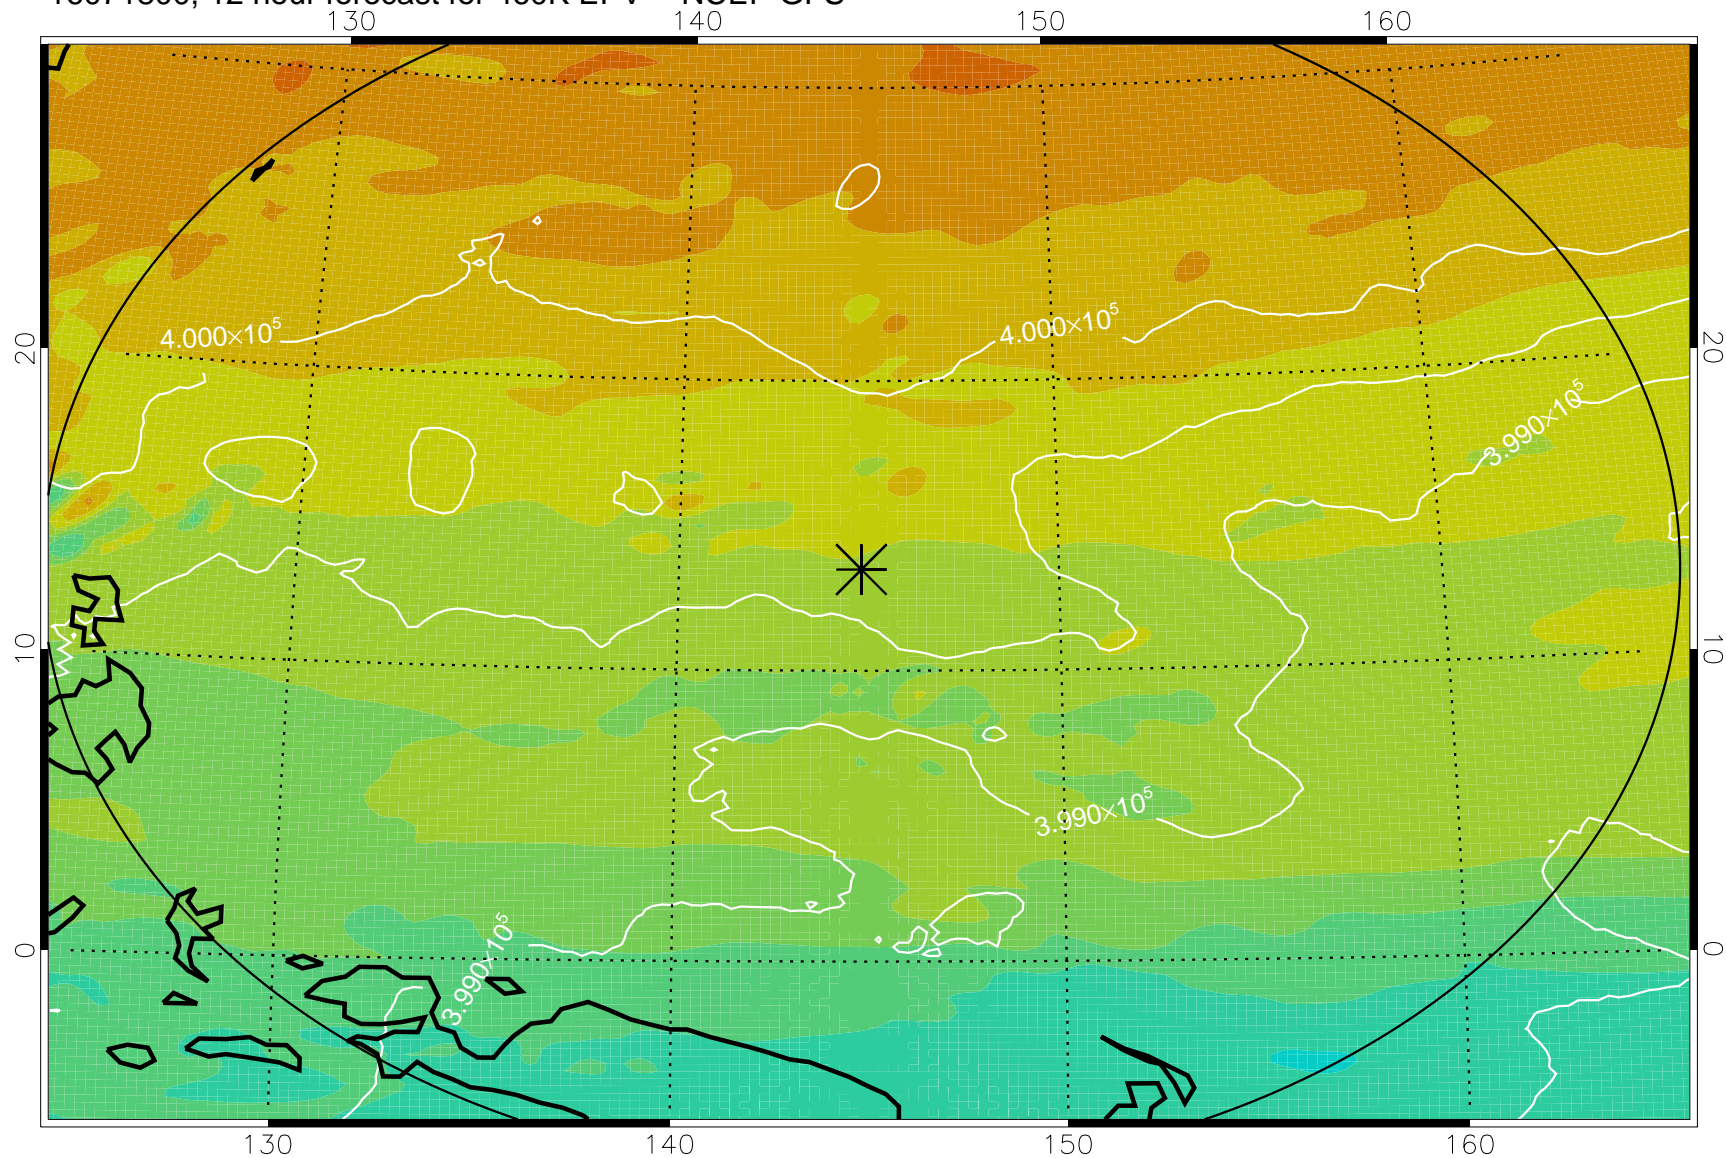

16071718, 6 hour forecast for 460K EPV -- NCEP GFS

460K Montgomery Streamfunction, white

Range ring of 2304 km

16071800, 12 hour forecast for 460K EPV -- NCEP GFS

460K Montgomery Streamfunction, white

Range ring of 2304 km

16071806, 18 hour forecast for 460K EPV -- NCEP GFS

460K Montgomery Streamfunction, white

Range ring of 2304 km

16071812, 24 hour forecast for 460K EPV -- NCEP GFS

460K Montgomery Streamfunction, white

Range ring of 2304 km

16071818, 30 hour forecast for 460K EPV -- NCEP GFS

460K Montgomery Streamfunction, white

Range ring of 2304 km

16071900, 36 hour forecast for 460K EPV -- NCEP GFS

460K Montgomery Streamfunction, white

Range ring of 2304 km

16072018, 78 hour forecast for 460K EPV -- NCEP GFS

460K Montgomery Streamfunction, white

Range ring of 2304 km

16072100, 84 hour forecast for 460K EPV -- NCEP GFS

460K Montgomery Streamfunction, white

Range ring of 2304 km