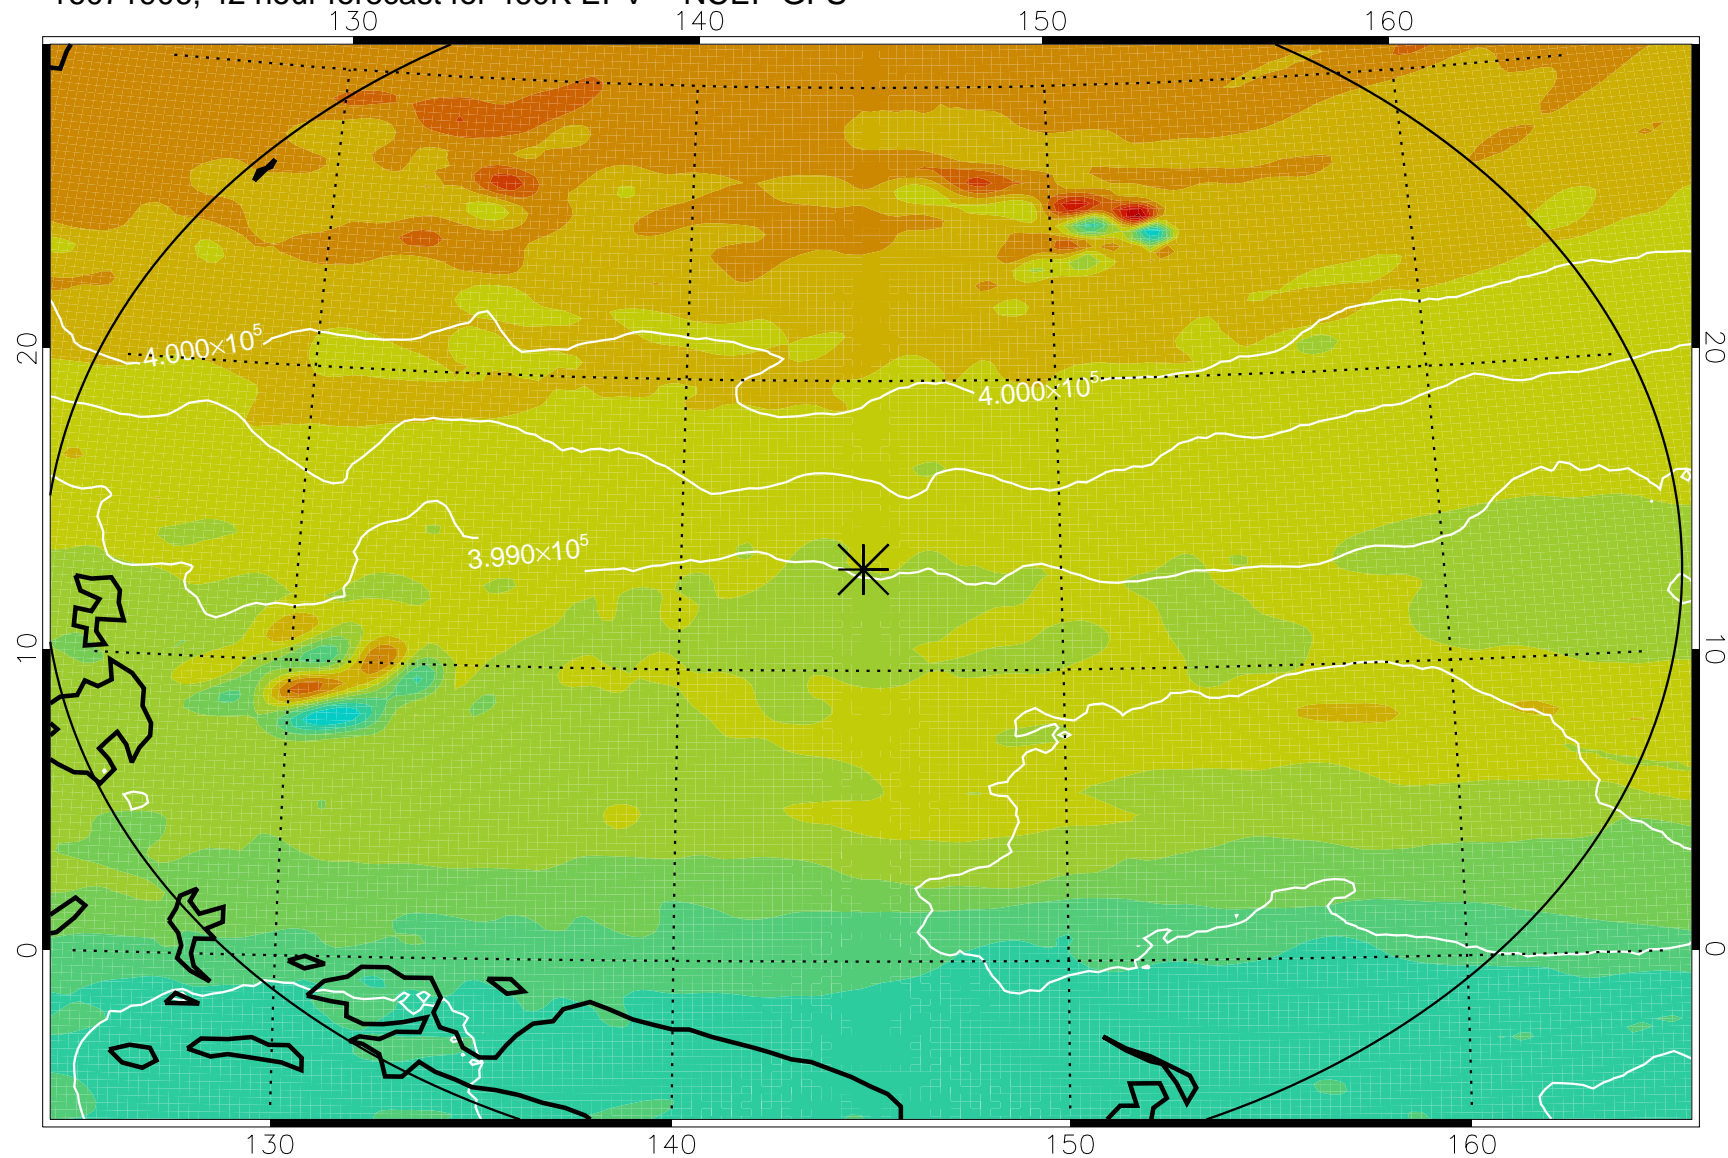

16071818, 30 hour forecast for 460K EPV -- NCEP GFS

460K Montgomery Streamfunction, white

Range ring of 2304 km

16071900, 36 hour forecast for 460K EPV -- NCEP GFS

460K Montgomery Streamfunction, white

Range ring of 2304 km

16071906, 42 hour forecast for 460K EPV -- NCEP GFS

460K Montgomery Streamfunction, white

Range ring of 2304 km

16071912, 48 hour forecast for 460K EPV -- NCEP GFS

460K Montgomery Streamfunction, white

Range ring of 2304 km

16071918, 54 hour forecast for 460K EPV -- NCEP GFS

460K Montgomery Streamfunction, white

Range ring of 2304 km

16072000, 60 hour forecast for 460K EPV -- NCEP GFS

460K Montgomery Streamfunction, white

Range ring of 2304 km

16072018, 78 hour forecast for 460K EPV -- NCEP GFS

460K Montgomery Streamfunction, white

Range ring of 2304 km

16072100, 84 hour forecast for 460K EPV -- NCEP GFS

460K Montgomery Streamfunction, white

Range ring of 2304 km