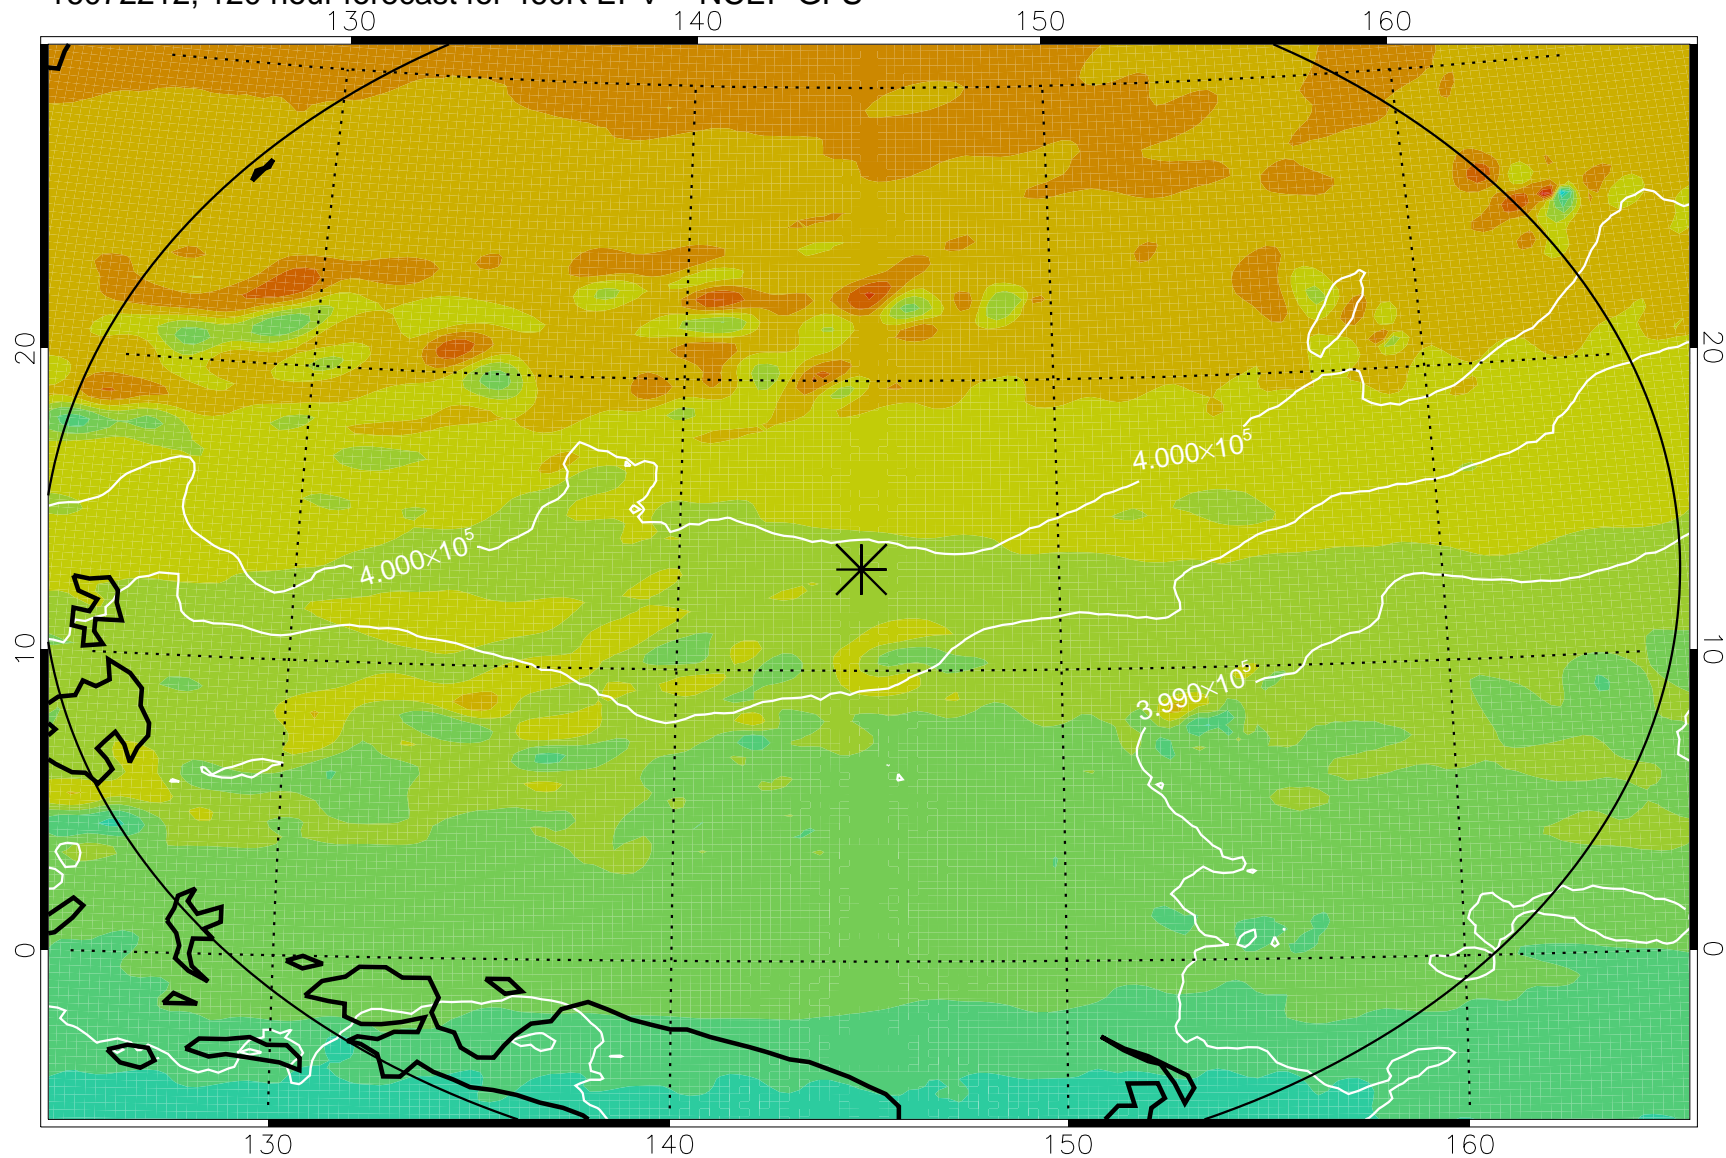

16072018, 78 hour forecast for 460K EPV -- NCEP GFS

460K Montgomery Streamfunction, white

Range ring of 2304 km

16072100, 84 hour forecast for 460K EPV -- NCEP GFS

460K Montgomery Streamfunction, white

Range ring of 2304 km

16072106, 90 hour forecast for 460K EPV -- NCEP GFS

460K Montgomery Streamfunction, white

Range ring of 2304 km

16072112, 96 hour forecast for 460K EPV -- NCEP GFS

460K Montgomery Streamfunction, white

Range ring of 2304 km

16072118, 102 hour forecast for 460K EPV -- NCEP GFS

460K Montgomery Streamfunction, white

Range ring of 2304 km

16072200, 108 hour forecast for 460K EPV -- NCEP GFS

460K Montgomery Streamfunction, white

Range ring of 2304 km

16072206, 114 hour forecast for 460K EPV -- NCEP GFS

460K Montgomery Streamfunction, white

Range ring of 2304 km

16072212, 120 hour forecast for 460K EPV -- NCEP GFS

460K Montgomery Streamfunction, white

Range ring of 2304 km