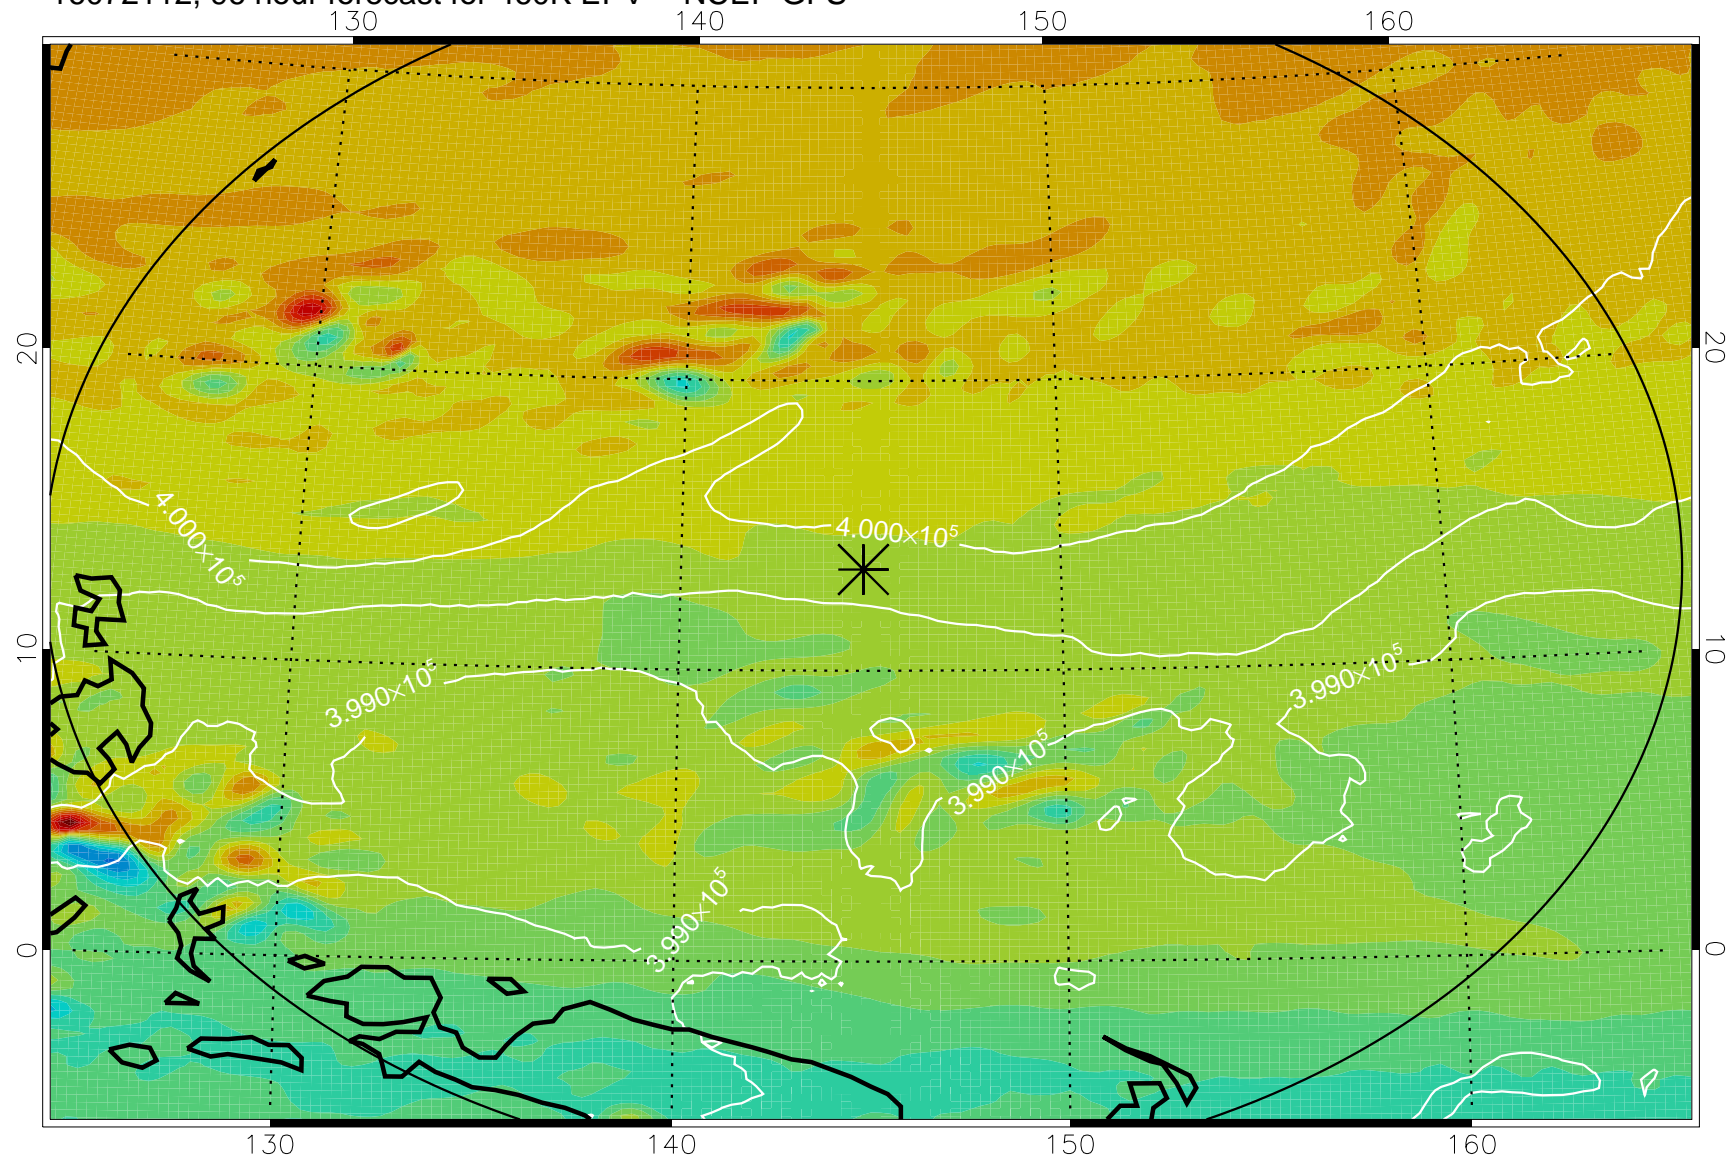

16072006, 66 hour forecast for 460K EPV -- NCEP GFS

460K Montgomery Streamfunction, white

Range ring of 2304 km

16072012, 72 hour forecast for 460K EPV -- NCEP GFS

460K Montgomery Streamfunction, white

Range ring of 2304 km

16072018, 78 hour forecast for 460K EPV -- NCEP GFS

460K Montgomery Streamfunction, white

Range ring of 2304 km

16072100, 84 hour forecast for 460K EPV -- NCEP GFS

460K Montgomery Streamfunction, white

Range ring of 2304 km

16072106, 90 hour forecast for 460K EPV -- NCEP GFS

460K Montgomery Streamfunction, white

Range ring of 2304 km

16072112, 96 hour forecast for 460K EPV -- NCEP GFS

460K Montgomery Streamfunction, white

Range ring of 2304 km

16072118, 102 hour forecast for 460K EPV -- NCEP GFS

460K Montgomery Streamfunction, white

Range ring of 2304 km

16072200, 108 hour forecast for 460K EPV -- NCEP GFS

460K Montgomery Streamfunction, white

Range ring of 2304 km