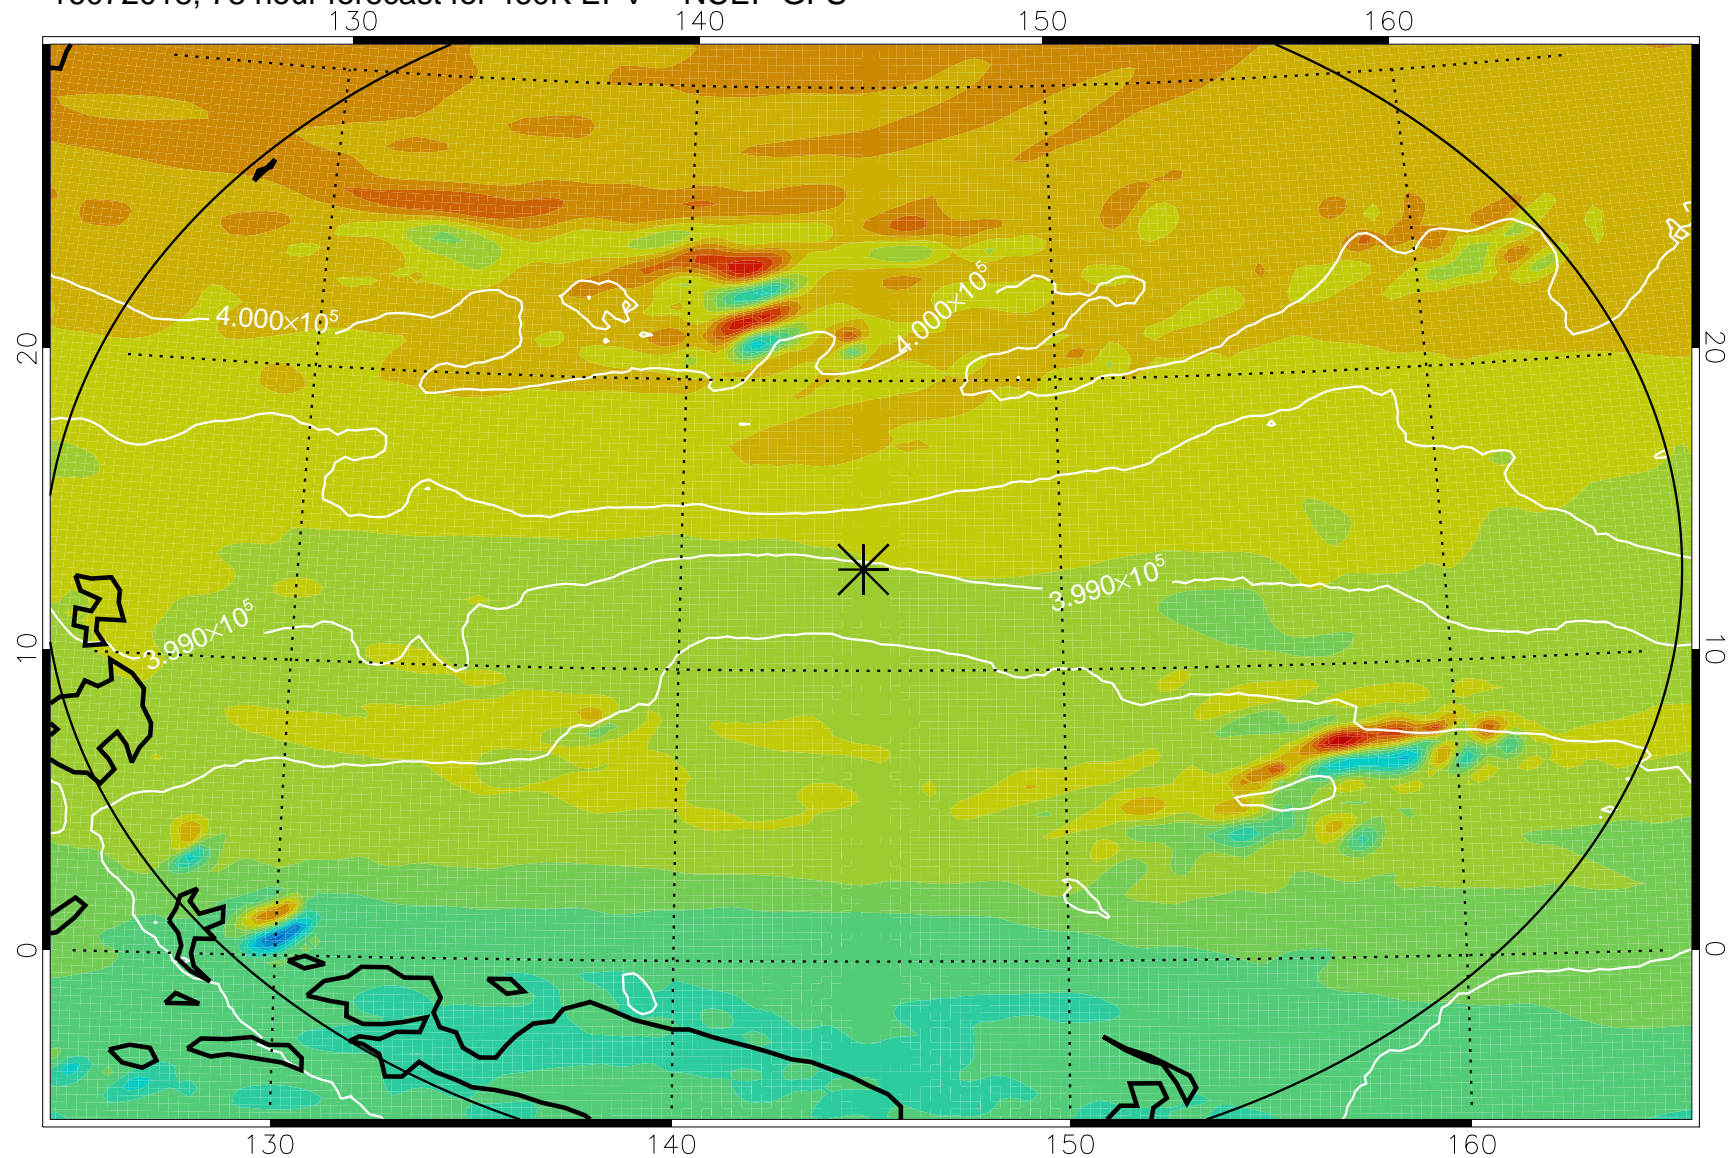

16071918, 54 hour forecast for 460K EPV -- NCEP GFS

460K Montgomery Streamfunction, white

Range ring of 2304 km

16072000, 60 hour forecast for 460K EPV -- NCEP GFS

460K Montgomery Streamfunction, white

Range ring of 2304 km

16072006, 66 hour forecast for 460K EPV -- NCEP GFS

460K Montgomery Streamfunction, white

Range ring of 2304 km

16072012, 72 hour forecast for 460K EPV -- NCEP GFS

460K Montgomery Streamfunction, white

Range ring of 2304 km

16072018, 78 hour forecast for 460K EPV -- NCEP GFS

460K Montgomery Streamfunction, white

Range ring of 2304 km

16072100, 84 hour forecast for 460K EPV -- NCEP GFS

460K Montgomery Streamfunction, white

Range ring of 2304 km

16072106, 90 hour forecast for 460K EPV -- NCEP GFS

460K Montgomery Streamfunction, white

Range ring of 2304 km

16072112, 96 hour forecast for 460K EPV -- NCEP GFS

460K Montgomery Streamfunction, white

Range ring of 2304 km