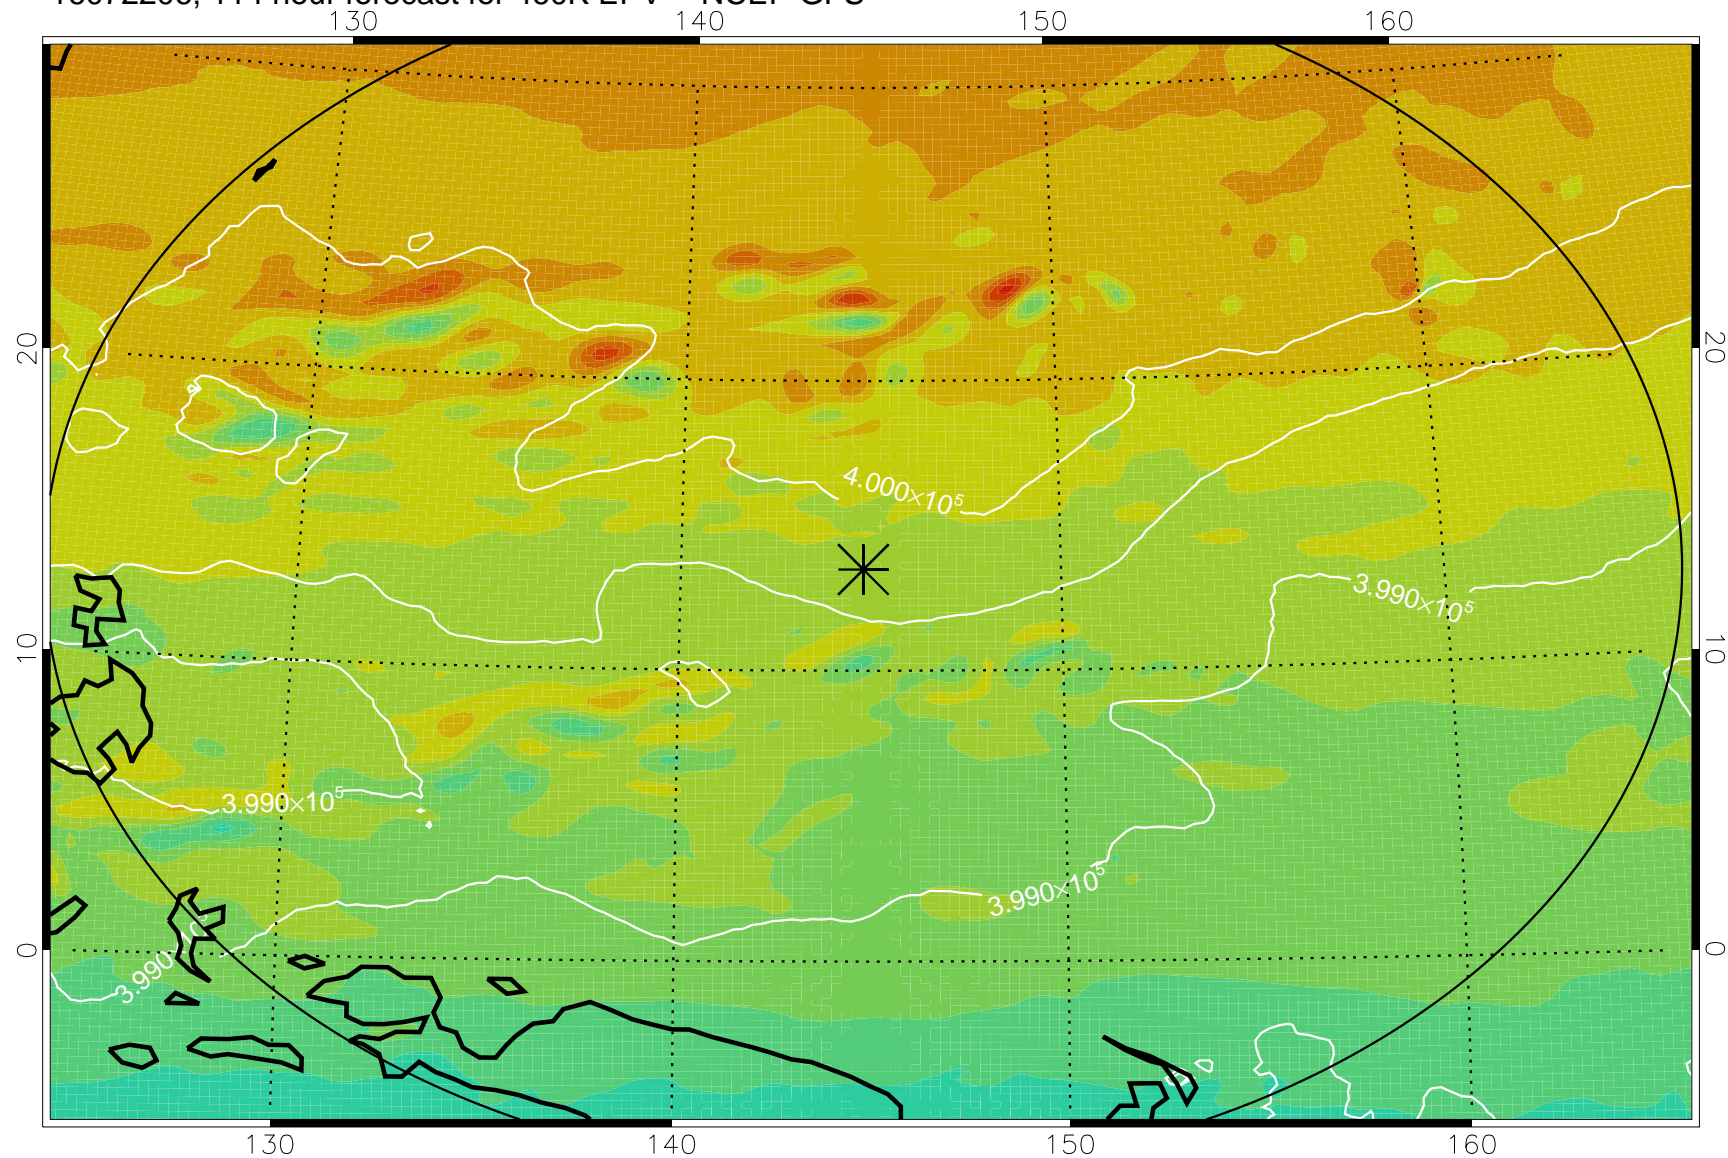

16072018, 78 hour forecast for 460K EPV -- NCEP GFS

460K Montgomery Streamfunction, white

Range ring of 2304 km

16072100, 84 hour forecast for 460K EPV -- NCEP GFS

460K Montgomery Streamfunction, white

Range ring of 2304 km

16072106, 90 hour forecast for 460K EPV -- NCEP GFS

460K Montgomery Streamfunction, white

Range ring of 2304 km

16072112, 96 hour forecast for 460K EPV -- NCEP GFS

460K Montgomery Streamfunction, white

Range ring of 2304 km

16072118, 102 hour forecast for 460K EPV -- NCEP GFS

460K Montgomery Streamfunction, white

Range ring of 2304 km

16072200, 108 hour forecast for 460K EPV -- NCEP GFS

460K Montgomery Streamfunction, white

Range ring of 2304 km

16072206, 114 hour forecast for 460K EPV -- NCEP GFS

460K Montgomery Streamfunction, white

Range ring of 2304 km

16072212, 120 hour forecast for 460K EPV -- NCEP GFS

460K Montgomery Streamfunction, white

Range ring of 2304 km