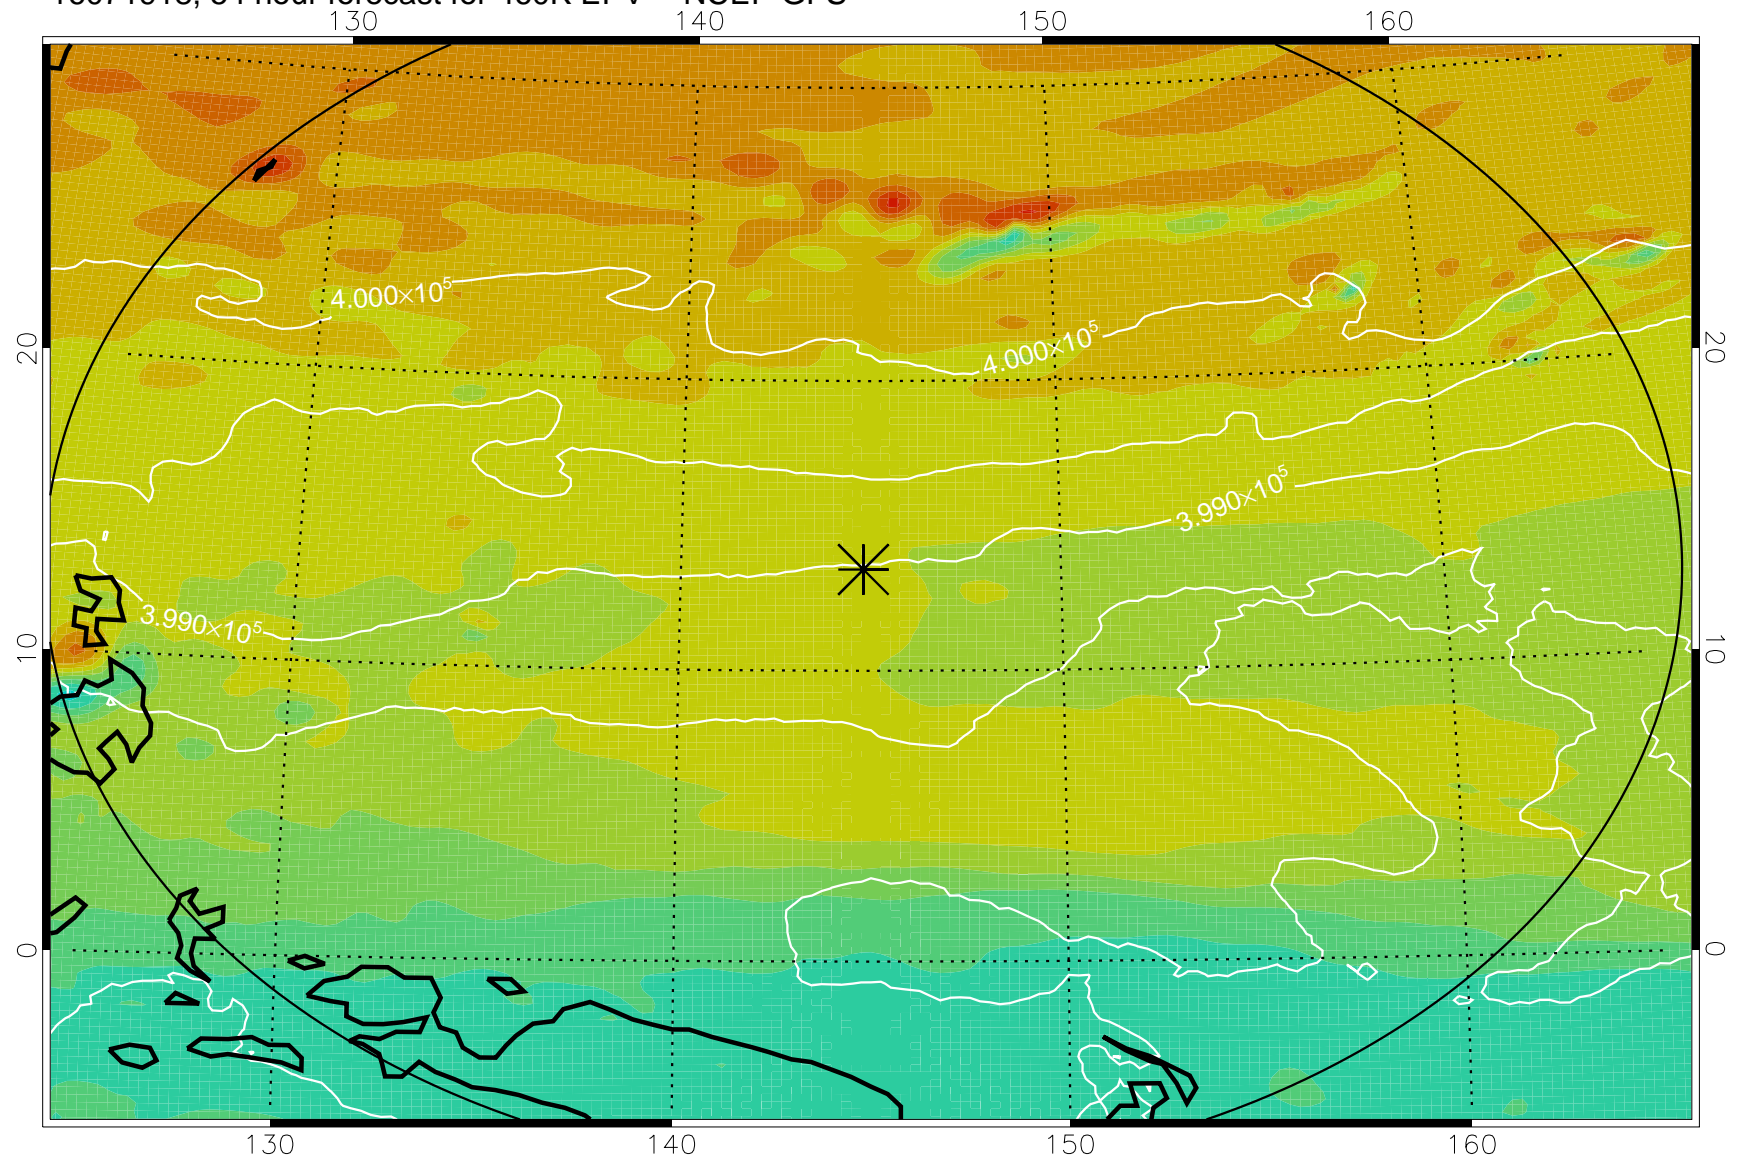

16071906, 42 hour forecast for 460K EPV -- NCEP GFS

460K Montgomery Streamfunction, white

Range ring of 2304 km

16071912, 48 hour forecast for 460K EPV -- NCEP GFS

460K Montgomery Streamfunction, white

Range ring of 2304 km

16071918, 54 hour forecast for 460K EPV -- NCEP GFS

460K Montgomery Streamfunction, white

Range ring of 2304 km

16072000, 60 hour forecast for 460K EPV -- NCEP GFS

460K Montgomery Streamfunction, white

Range ring of 2304 km

16072006, 66 hour forecast for 460K EPV -- NCEP GFS

460K Montgomery Streamfunction, white

Range ring of 2304 km

16072012, 72 hour forecast for 460K EPV -- NCEP GFS

460K Montgomery Streamfunction, white

Range ring of 2304 km

16072018, 78 hour forecast for 460K EPV -- NCEP GFS

460K Montgomery Streamfunction, white

Range ring of 2304 km

16072100, 84 hour forecast for 460K EPV -- NCEP GFS

460K Montgomery Streamfunction, white

Range ring of 2304 km