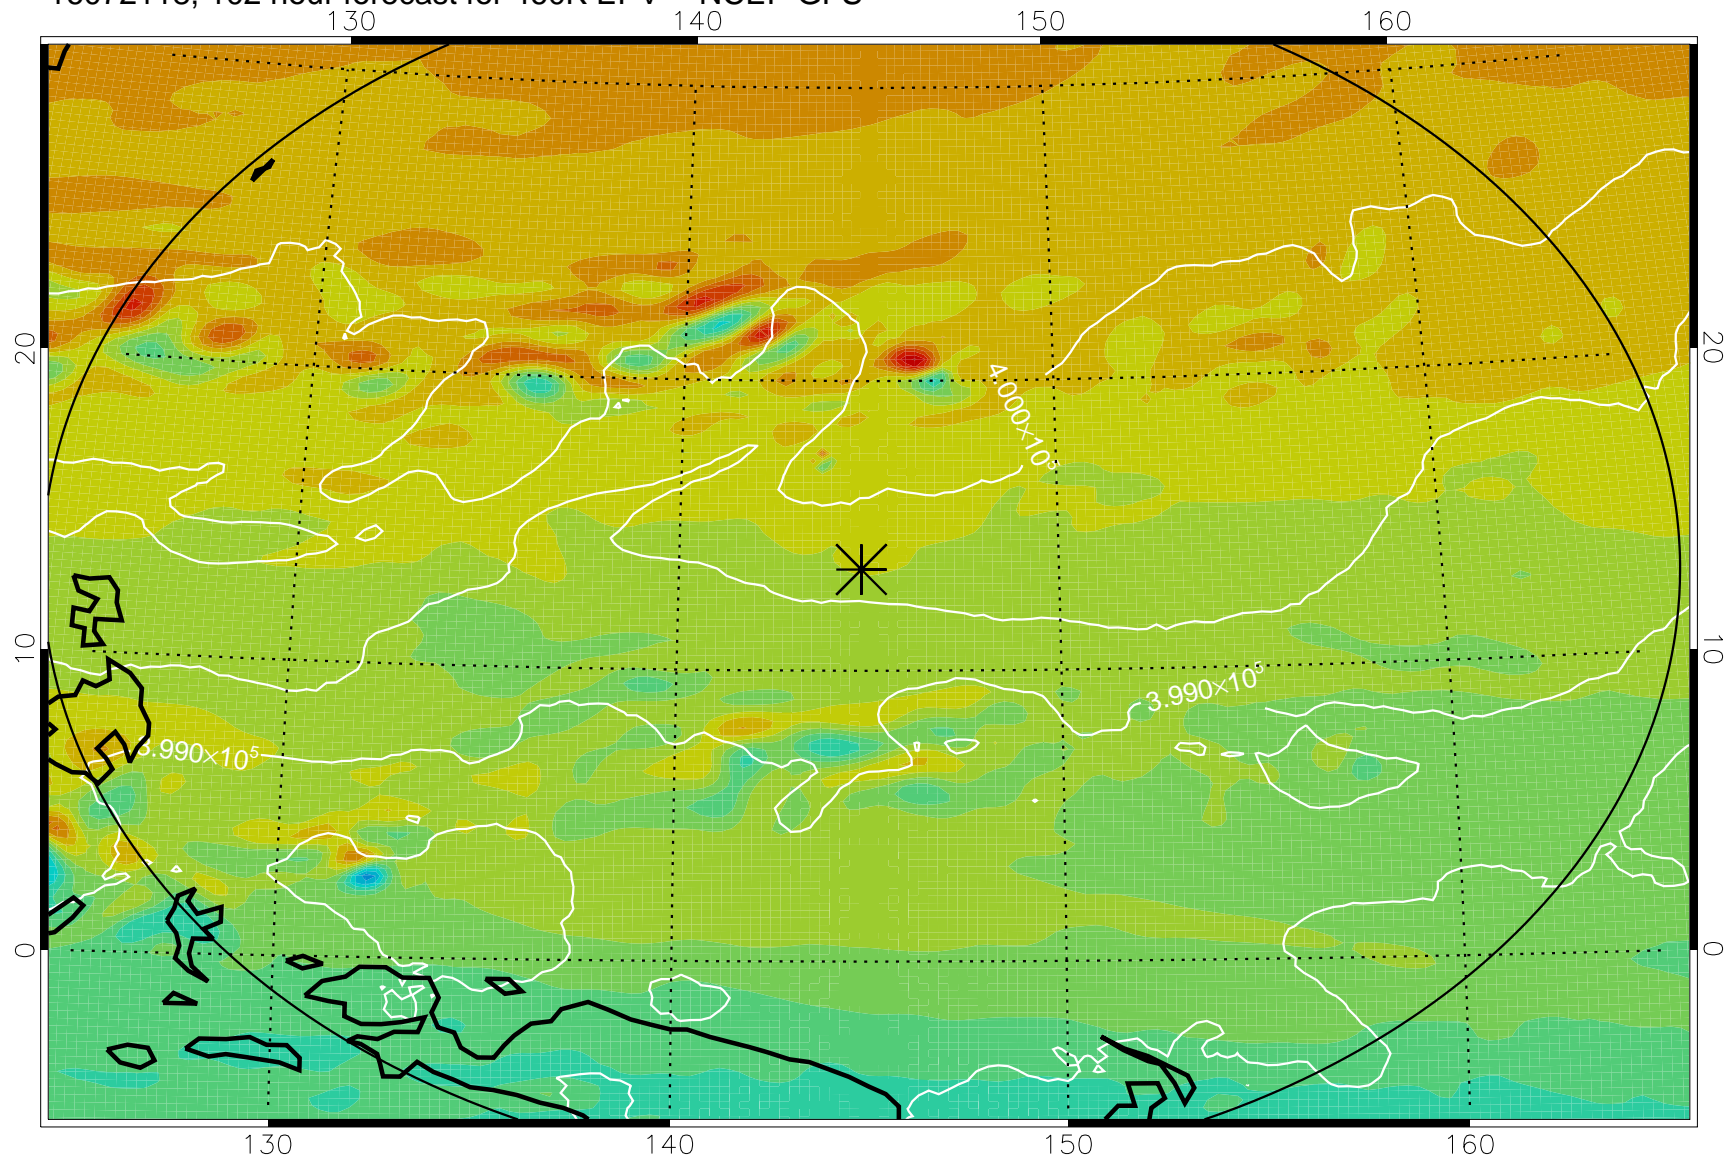

16072018, 78 hour forecast for 460K EPV -- NCEP GFS

460K Montgomery Streamfunction, white

Range ring of 2304 km

16072100, 84 hour forecast for 460K EPV -- NCEP GFS

460K Montgomery Streamfunction, white

Range ring of 2304 km

16072106, 90 hour forecast for 460K EPV -- NCEP GFS

460K Montgomery Streamfunction, white

Range ring of 2304 km

16072112, 96 hour forecast for 460K EPV -- NCEP GFS

460K Montgomery Streamfunction, white

Range ring of 2304 km

16072118, 102 hour forecast for 460K EPV -- NCEP GFS

460K Montgomery Streamfunction, white

Range ring of 2304 km

16072200, 108 hour forecast for 460K EPV -- NCEP GFS

460K Montgomery Streamfunction, white

Range ring of 2304 km

16072206, 114 hour forecast for 460K EPV -- NCEP GFS

460K Montgomery Streamfunction, white

Range ring of 2304 km

16072212, 120 hour forecast for 460K EPV -- NCEP GFS

460K Montgomery Streamfunction, white

Range ring of 2304 km