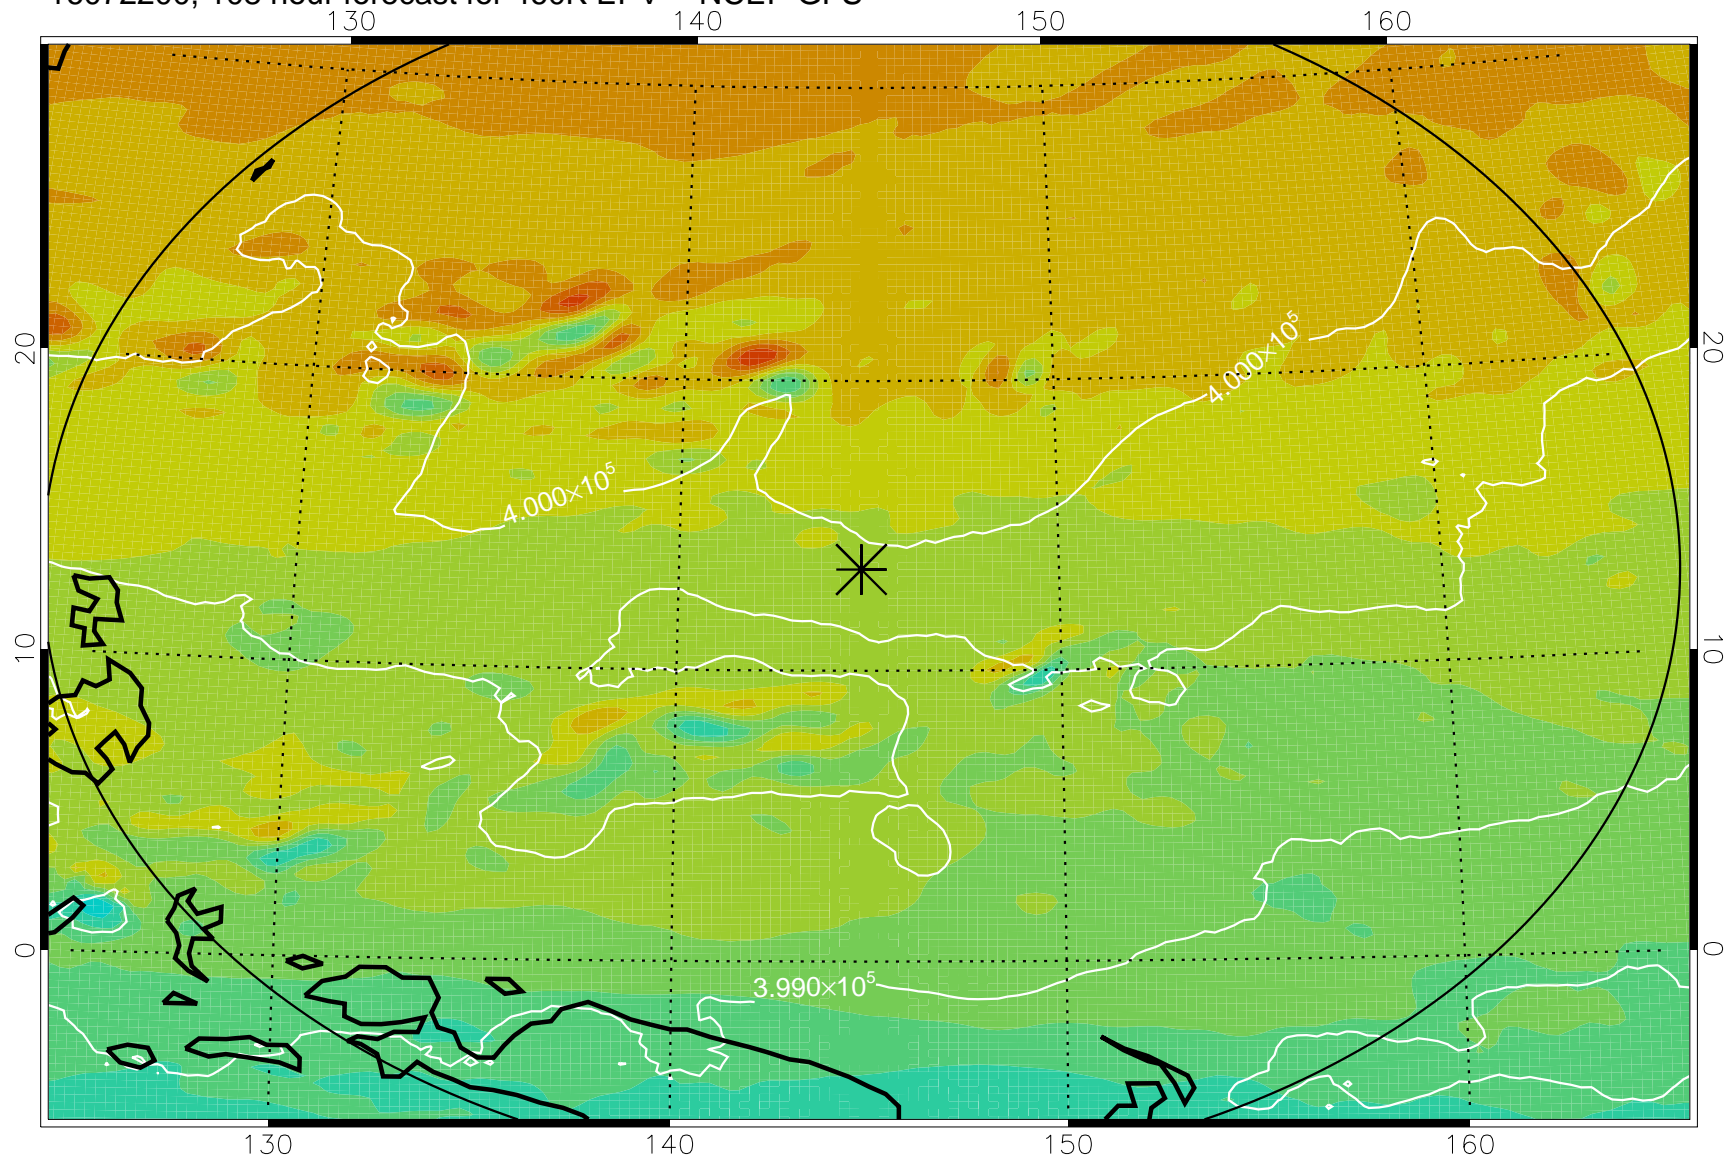

16072018, 78 hour forecast for 460K EPV -- NCEP GFS

460K Montgomery Streamfunction, white

Range ring of 2304 km

16072100, 84 hour forecast for 460K EPV -- NCEP GFS

460K Montgomery Streamfunction, white

Range ring of 2304 km

16072106, 90 hour forecast for 460K EPV -- NCEP GFS

460K Montgomery Streamfunction, white

Range ring of 2304 km

16072112, 96 hour forecast for 460K EPV -- NCEP GFS

460K Montgomery Streamfunction, white

Range ring of 2304 km

16072118, 102 hour forecast for 460K EPV -- NCEP GFS

460K Montgomery Streamfunction, white

Range ring of 2304 km

16072200, 108 hour forecast for 460K EPV -- NCEP GFS

460K Montgomery Streamfunction, white

Range ring of 2304 km

16072206, 114 hour forecast for 460K EPV -- NCEP GFS

460K Montgomery Streamfunction, white

Range ring of 2304 km

16072212, 120 hour forecast for 460K EPV -- NCEP GFS

460K Montgomery Streamfunction, white

Range ring of 2304 km