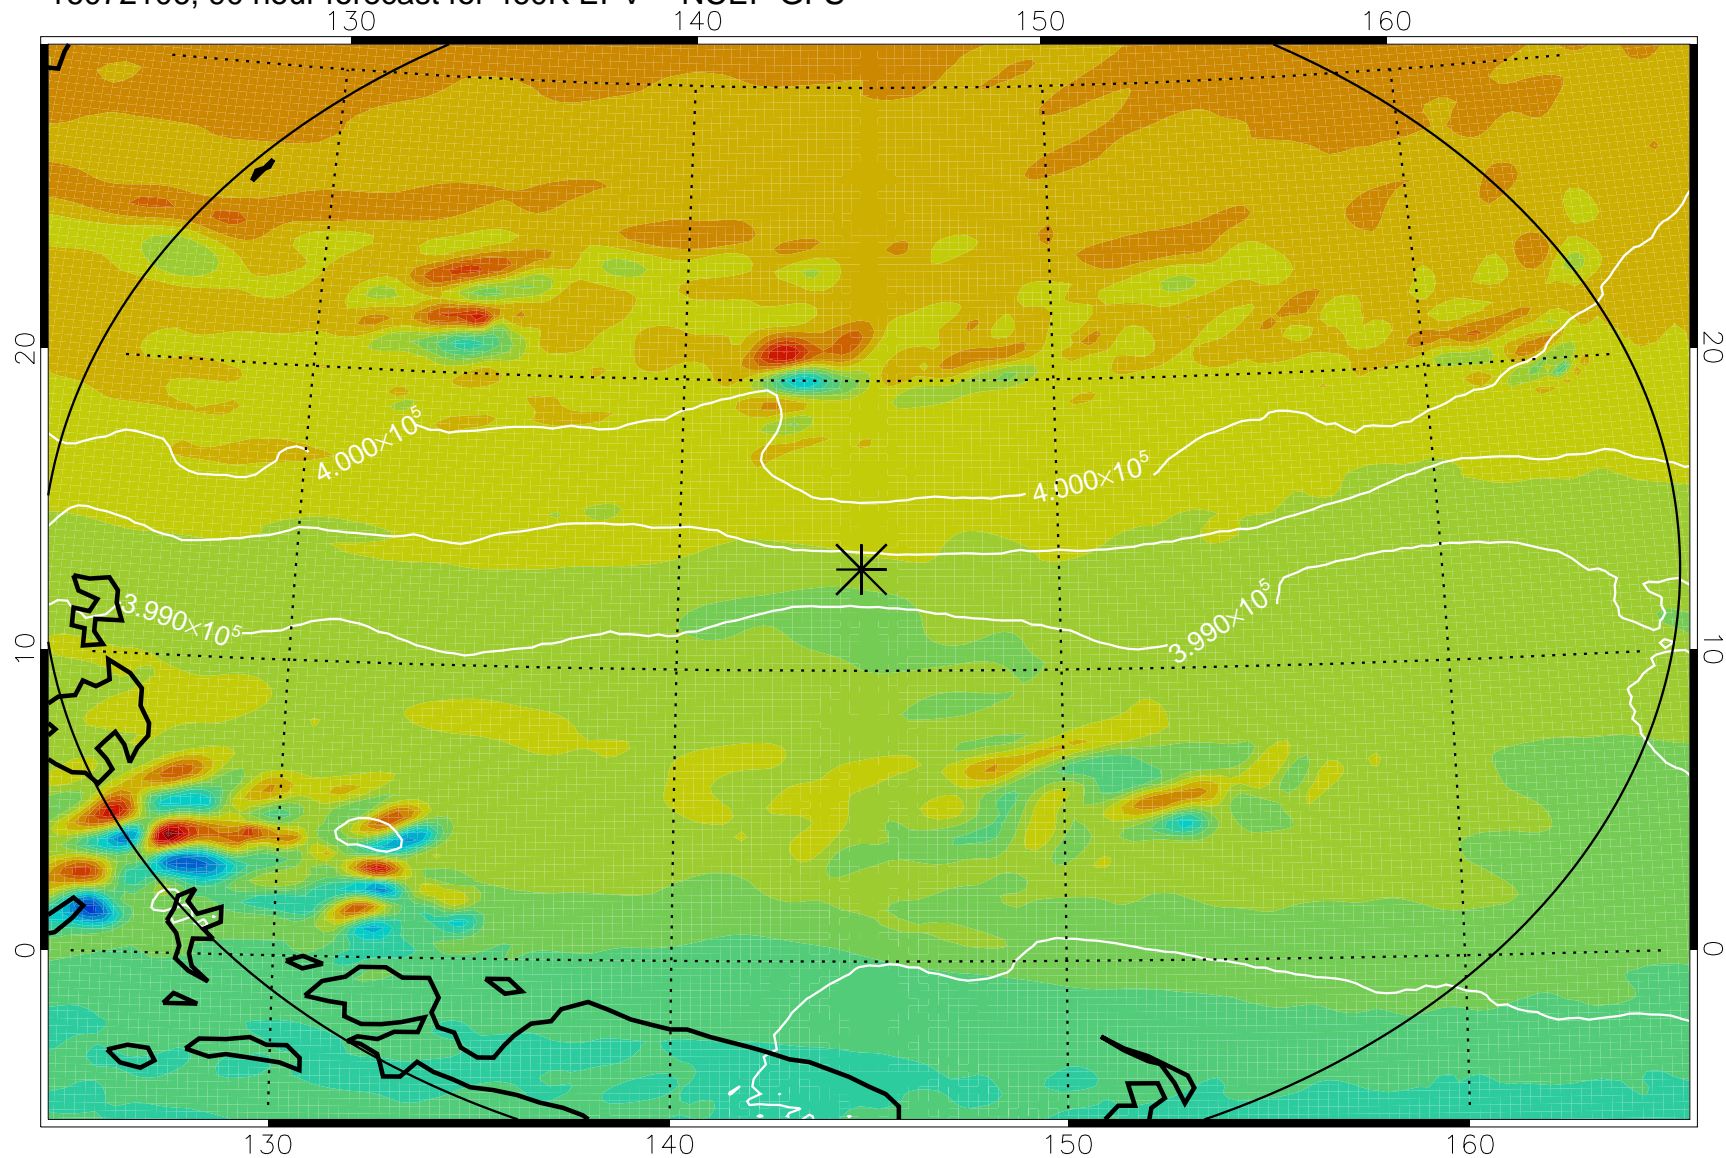

16072006, 66 hour forecast for 460K EPV -- NCEP GFS

460K Montgomery Streamfunction, white

Range ring of 2304 km

16072012, 72 hour forecast for 460K EPV -- NCEP GFS

460K Montgomery Streamfunction, white

Range ring of 2304 km

16072018, 78 hour forecast for 460K EPV -- NCEP GFS

460K Montgomery Streamfunction, white

Range ring of 2304 km

16072100, 84 hour forecast for 460K EPV -- NCEP GFS

460K Montgomery Streamfunction, white

Range ring of 2304 km

16072106, 90 hour forecast for 460K EPV -- NCEP GFS

460K Montgomery Streamfunction, white

Range ring of 2304 km

16072112, 96 hour forecast for 460K EPV -- NCEP GFS

460K Montgomery Streamfunction, white

Range ring of 2304 km

16072118, 102 hour forecast for 460K EPV -- NCEP GFS

460K Montgomery Streamfunction, white

Range ring of 2304 km

16072200, 108 hour forecast for 460K EPV -- NCEP GFS

460K Montgomery Streamfunction, white

Range ring of 2304 km