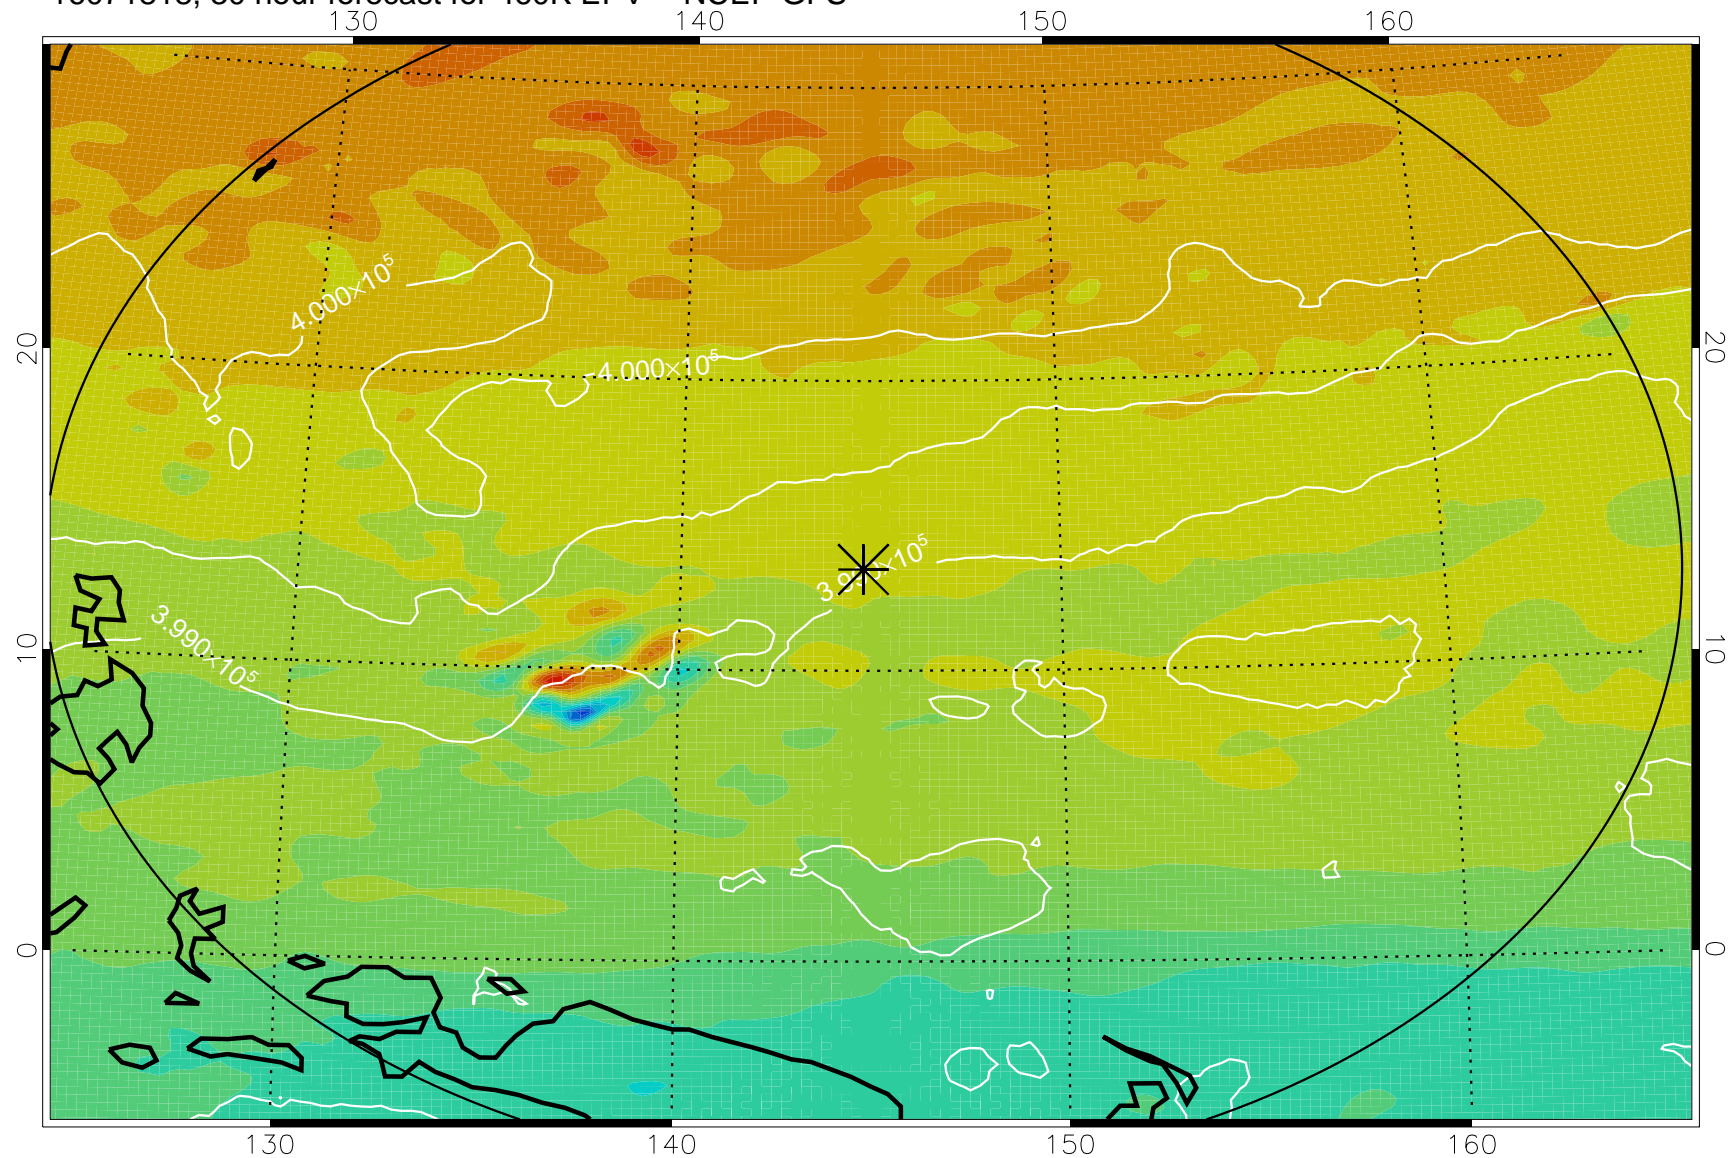

16071806, 18 hour forecast for 460K EPV -- NCEP GFS

460K Montgomery Streamfunction, white

Range ring of 2304 km

16071812, 24 hour forecast for 460K EPV -- NCEP GFS

460K Montgomery Streamfunction, white

Range ring of 2304 km

16071818, 30 hour forecast for 460K EPV -- NCEP GFS

460K Montgomery Streamfunction, white

Range ring of 2304 km

16071900, 36 hour forecast for 460K EPV -- NCEP GFS

460K Montgomery Streamfunction, white

Range ring of 2304 km

16071906, 42 hour forecast for 460K EPV -- NCEP GFS

460K Montgomery Streamfunction, white

Range ring of 2304 km

16071912, 48 hour forecast for 460K EPV -- NCEP GFS

460K Montgomery Streamfunction, white

Range ring of 2304 km

16072018, 78 hour forecast for 460K EPV -- NCEP GFS

460K Montgomery Streamfunction, white

Range ring of 2304 km

16072100, 84 hour forecast for 460K EPV -- NCEP GFS

460K Montgomery Streamfunction, white

Range ring of 2304 km