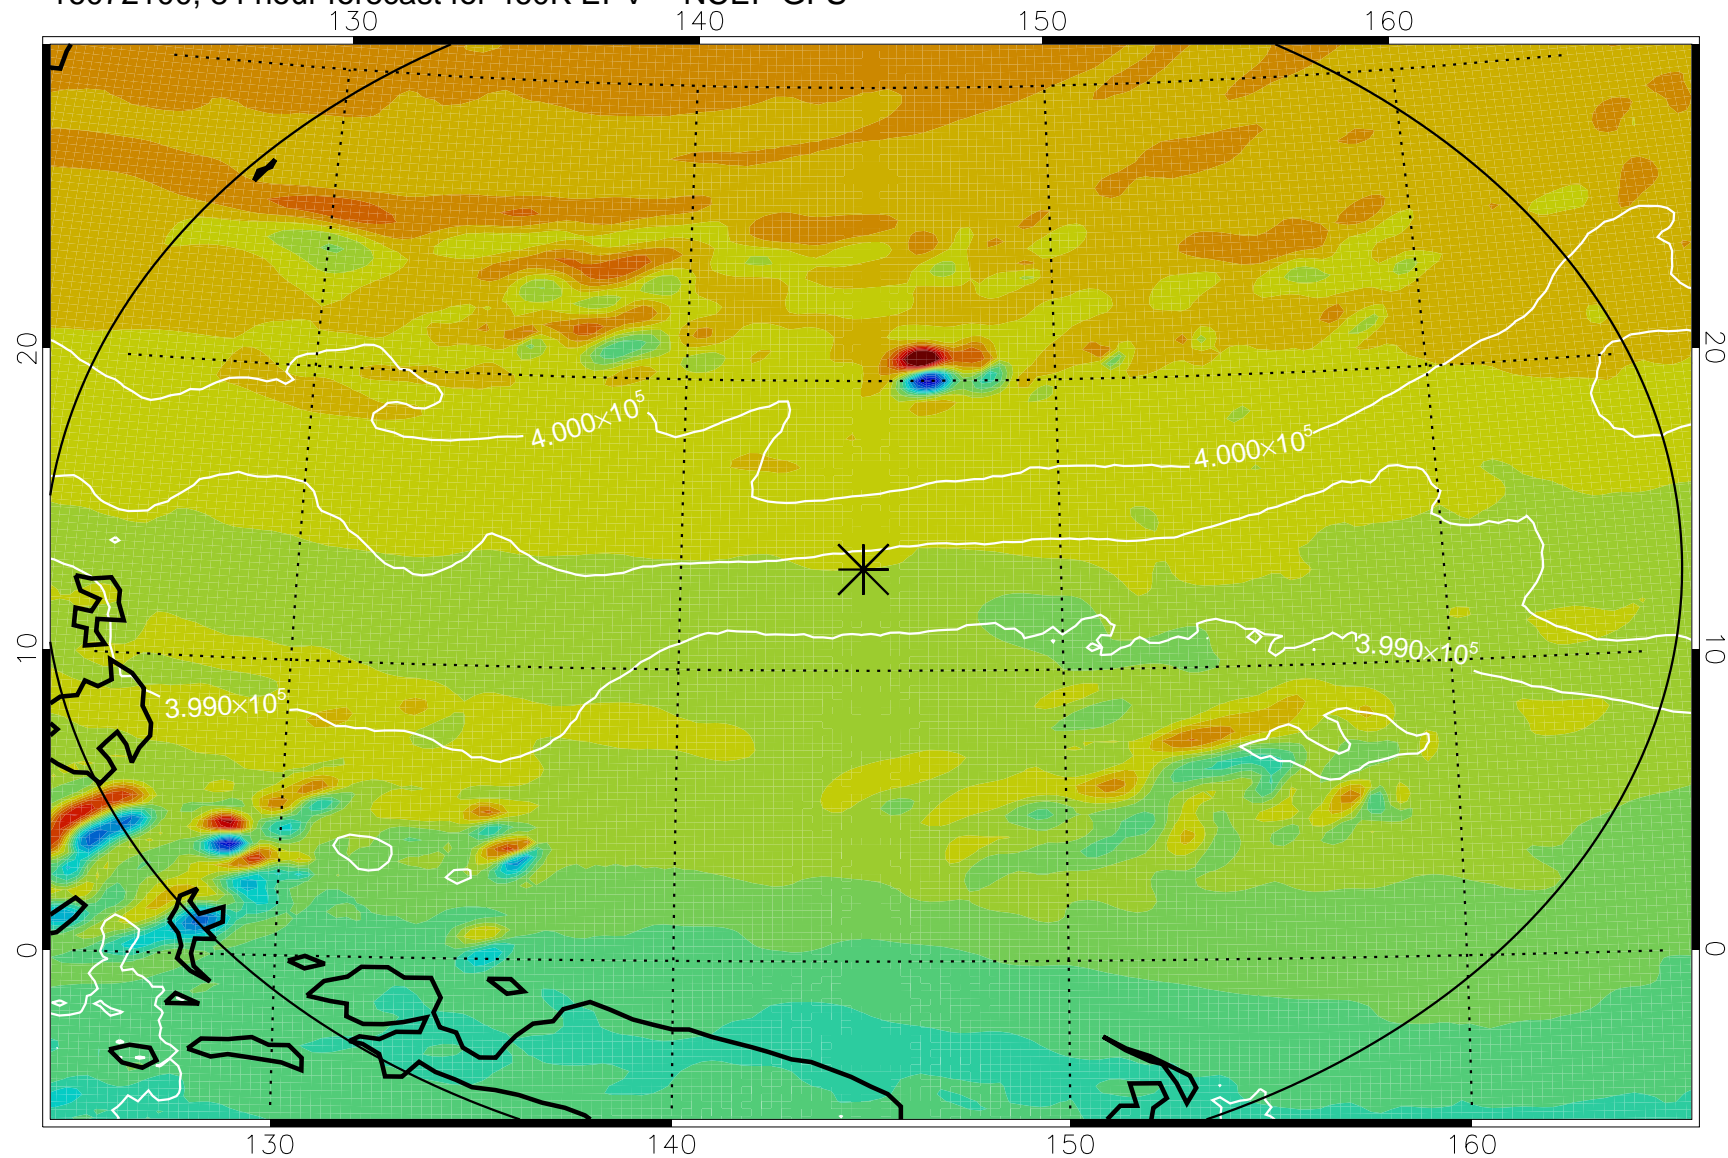

16072006, 66 hour forecast for 460K EPV -- NCEP GFS

460K Montgomery Streamfunction, white

Range ring of 2304 km

16072012, 72 hour forecast for 460K EPV -- NCEP GFS

460K Montgomery Streamfunction, white

Range ring of 2304 km

16072018, 78 hour forecast for 460K EPV -- NCEP GFS

460K Montgomery Streamfunction, white

Range ring of 2304 km

16072100, 84 hour forecast for 460K EPV -- NCEP GFS

460K Montgomery Streamfunction, white

Range ring of 2304 km

16072106, 90 hour forecast for 460K EPV -- NCEP GFS

460K Montgomery Streamfunction, white

Range ring of 2304 km

16072112, 96 hour forecast for 460K EPV -- NCEP GFS

460K Montgomery Streamfunction, white

Range ring of 2304 km

16072118, 102 hour forecast for 460K EPV -- NCEP GFS

460K Montgomery Streamfunction, white

Range ring of 2304 km

16072200, 108 hour forecast for 460K EPV -- NCEP GFS

460K Montgomery Streamfunction, white

Range ring of 2304 km