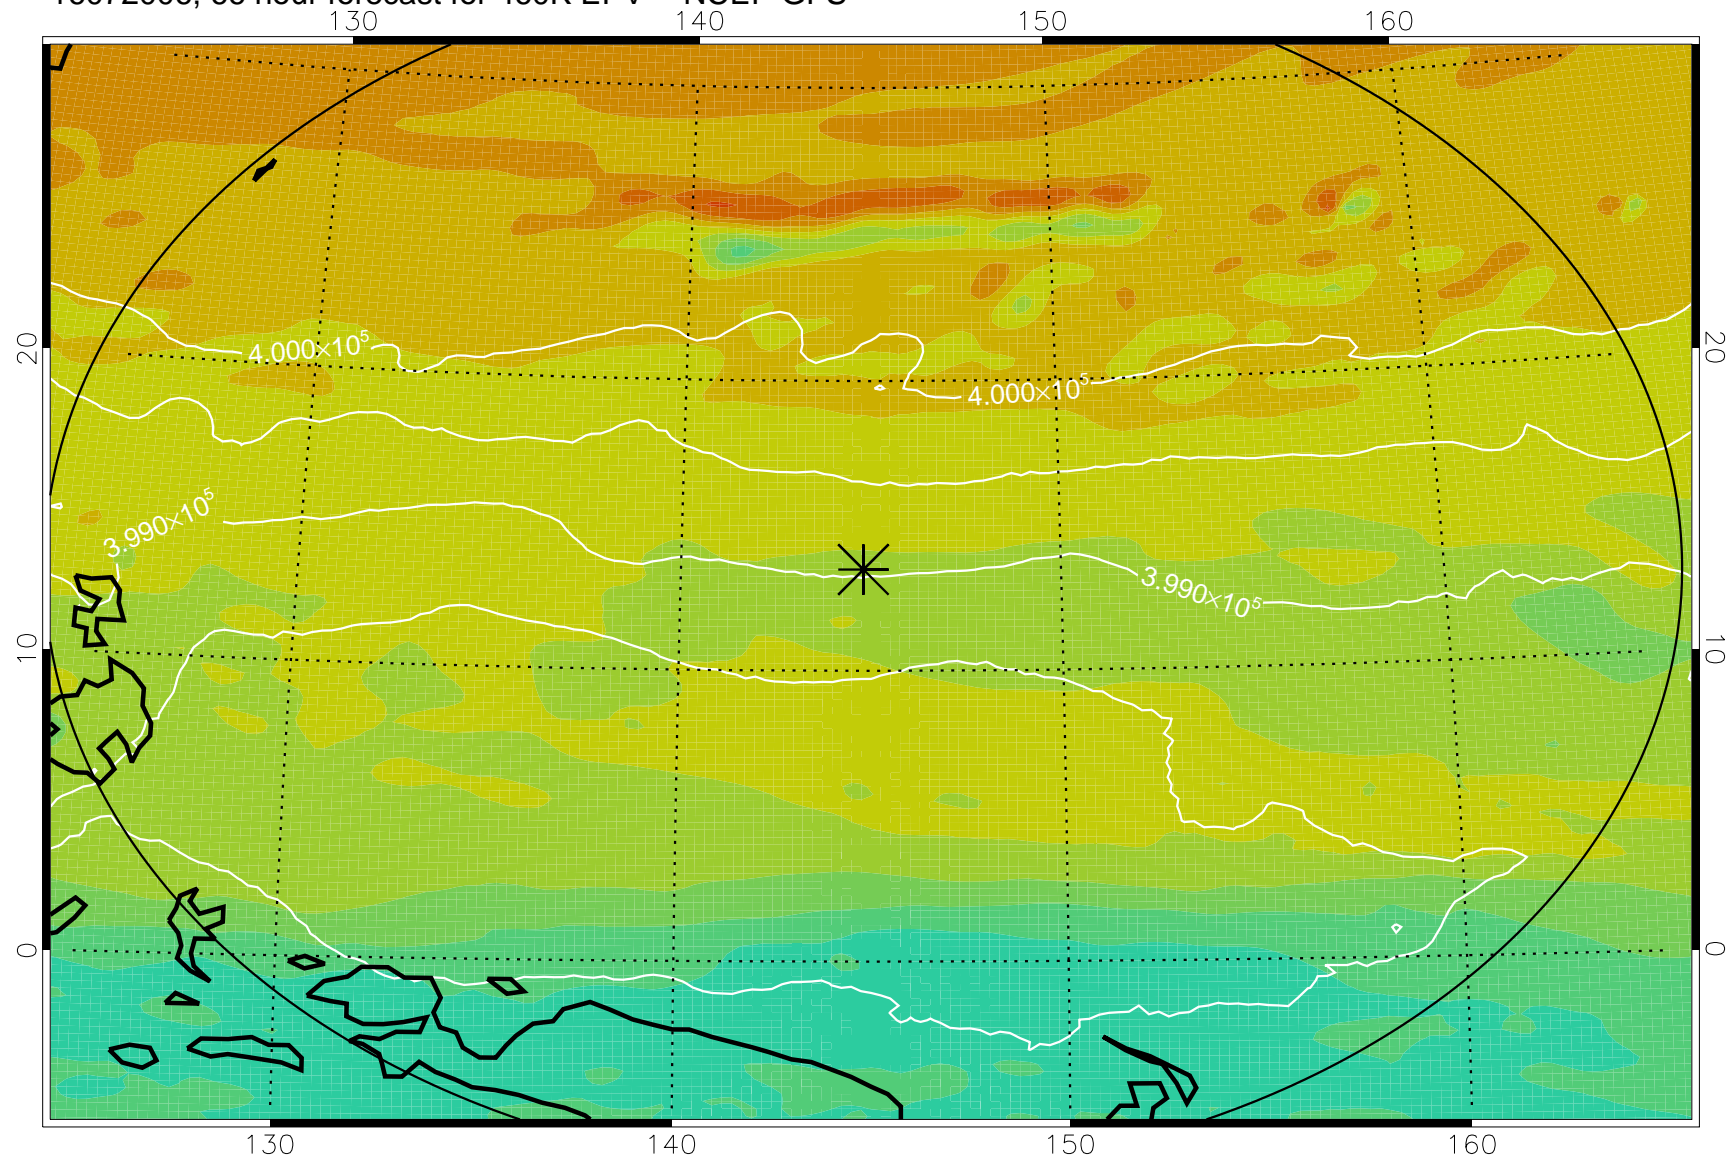

16071906, 42 hour forecast for 460K EPV -- NCEP GFS

460K Montgomery Streamfunction, white

Range ring of 2304 km

16071912, 48 hour forecast for 460K EPV -- NCEP GFS

460K Montgomery Streamfunction, white

Range ring of 2304 km

16071918, 54 hour forecast for 460K EPV -- NCEP GFS

460K Montgomery Streamfunction, white

Range ring of 2304 km

16072000, 60 hour forecast for 460K EPV -- NCEP GFS

460K Montgomery Streamfunction, white

Range ring of 2304 km

16072006, 66 hour forecast for 460K EPV -- NCEP GFS

460K Montgomery Streamfunction, white

Range ring of 2304 km

16072012, 72 hour forecast for 460K EPV -- NCEP GFS

460K Montgomery Streamfunction, white

Range ring of 2304 km

16072018, 78 hour forecast for 460K EPV -- NCEP GFS

460K Montgomery Streamfunction, white

Range ring of 2304 km

16072100, 84 hour forecast for 460K EPV -- NCEP GFS

460K Montgomery Streamfunction, white

Range ring of 2304 km