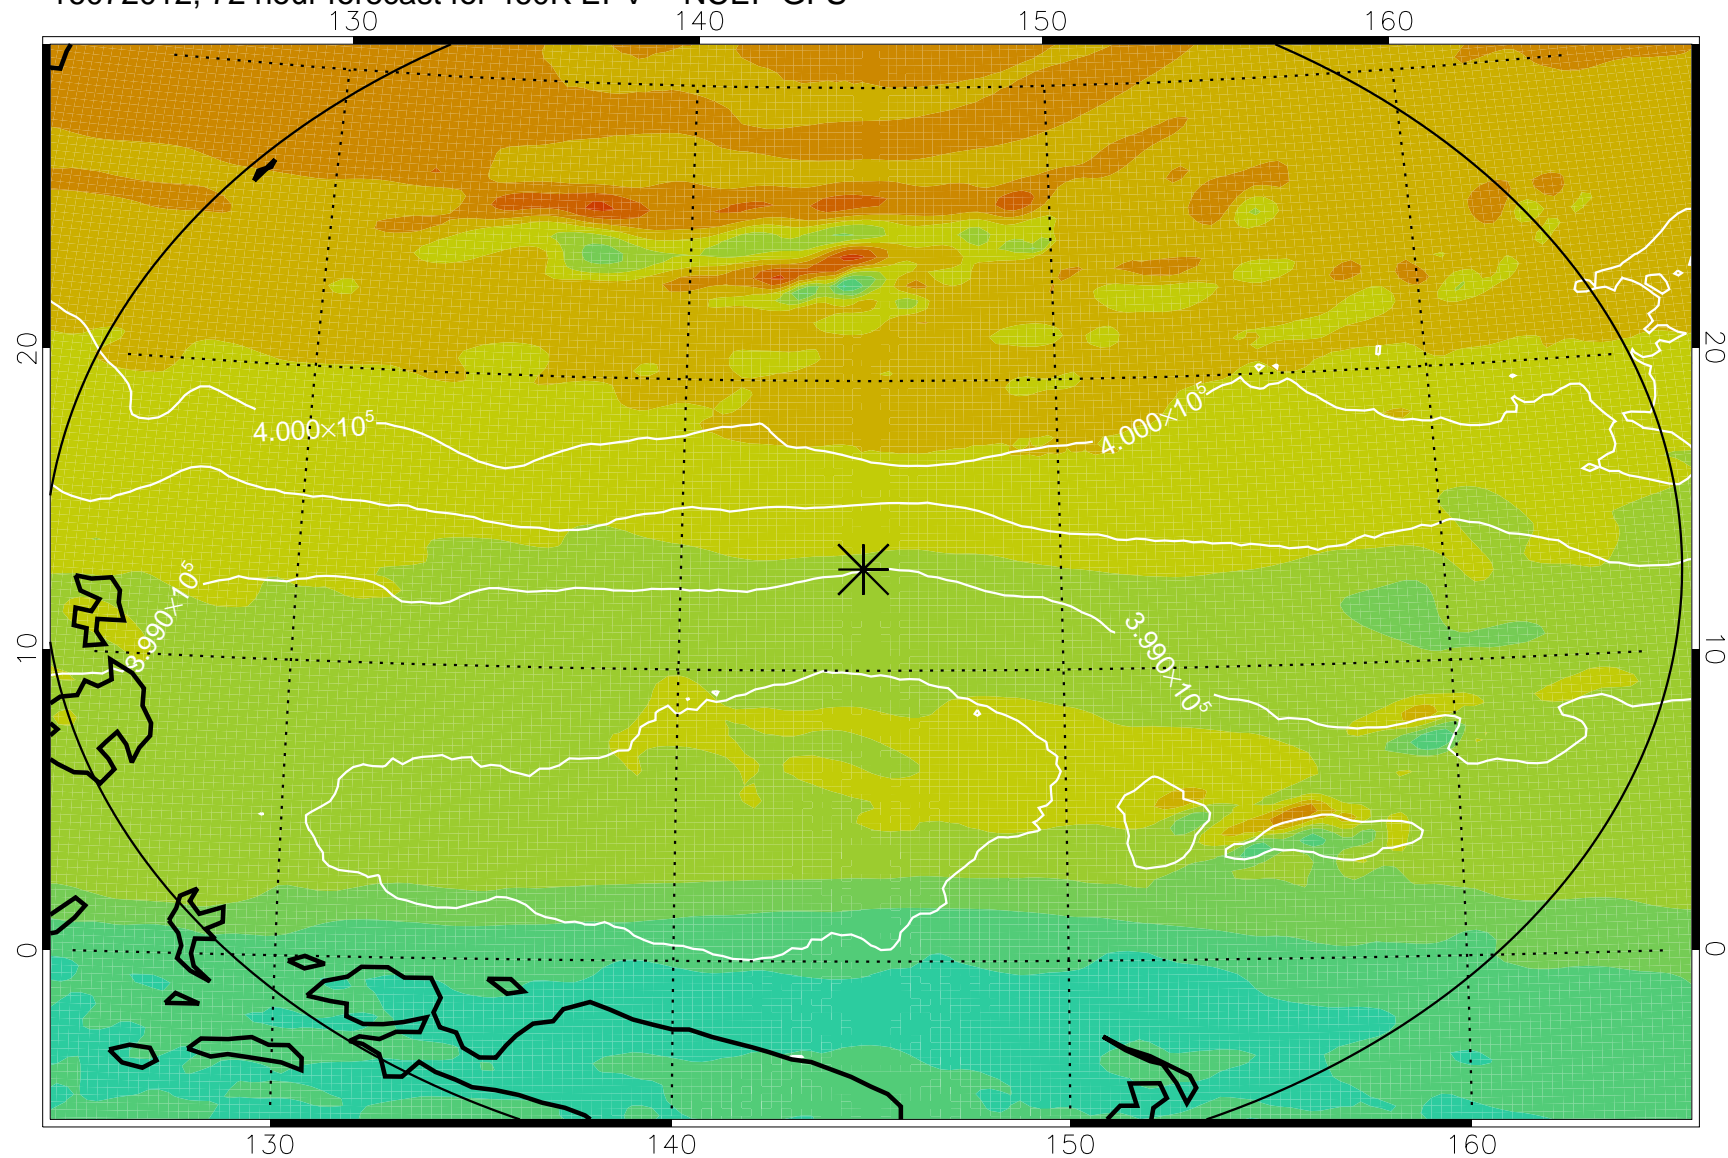

16071918, 54 hour forecast for 460K EPV -- NCEP GFS

460K Montgomery Streamfunction, white

Range ring of 2304 km

16072000, 60 hour forecast for 460K EPV -- NCEP GFS

460K Montgomery Streamfunction, white

Range ring of 2304 km

16072006, 66 hour forecast for 460K EPV -- NCEP GFS

460K Montgomery Streamfunction, white

Range ring of 2304 km

16072012, 72 hour forecast for 460K EPV -- NCEP GFS

460K Montgomery Streamfunction, white

Range ring of 2304 km

16072018, 78 hour forecast for 460K EPV -- NCEP GFS

460K Montgomery Streamfunction, white

Range ring of 2304 km

16072100, 84 hour forecast for 460K EPV -- NCEP GFS

460K Montgomery Streamfunction, white

Range ring of 2304 km

16072118, 102 hour forecast for 460K EPV -- NCEP GFS

460K Montgomery Streamfunction, white

Range ring of 2304 km

16072200, 108 hour forecast for 460K EPV -- NCEP GFS

460K Montgomery Streamfunction, white

Range ring of 2304 km