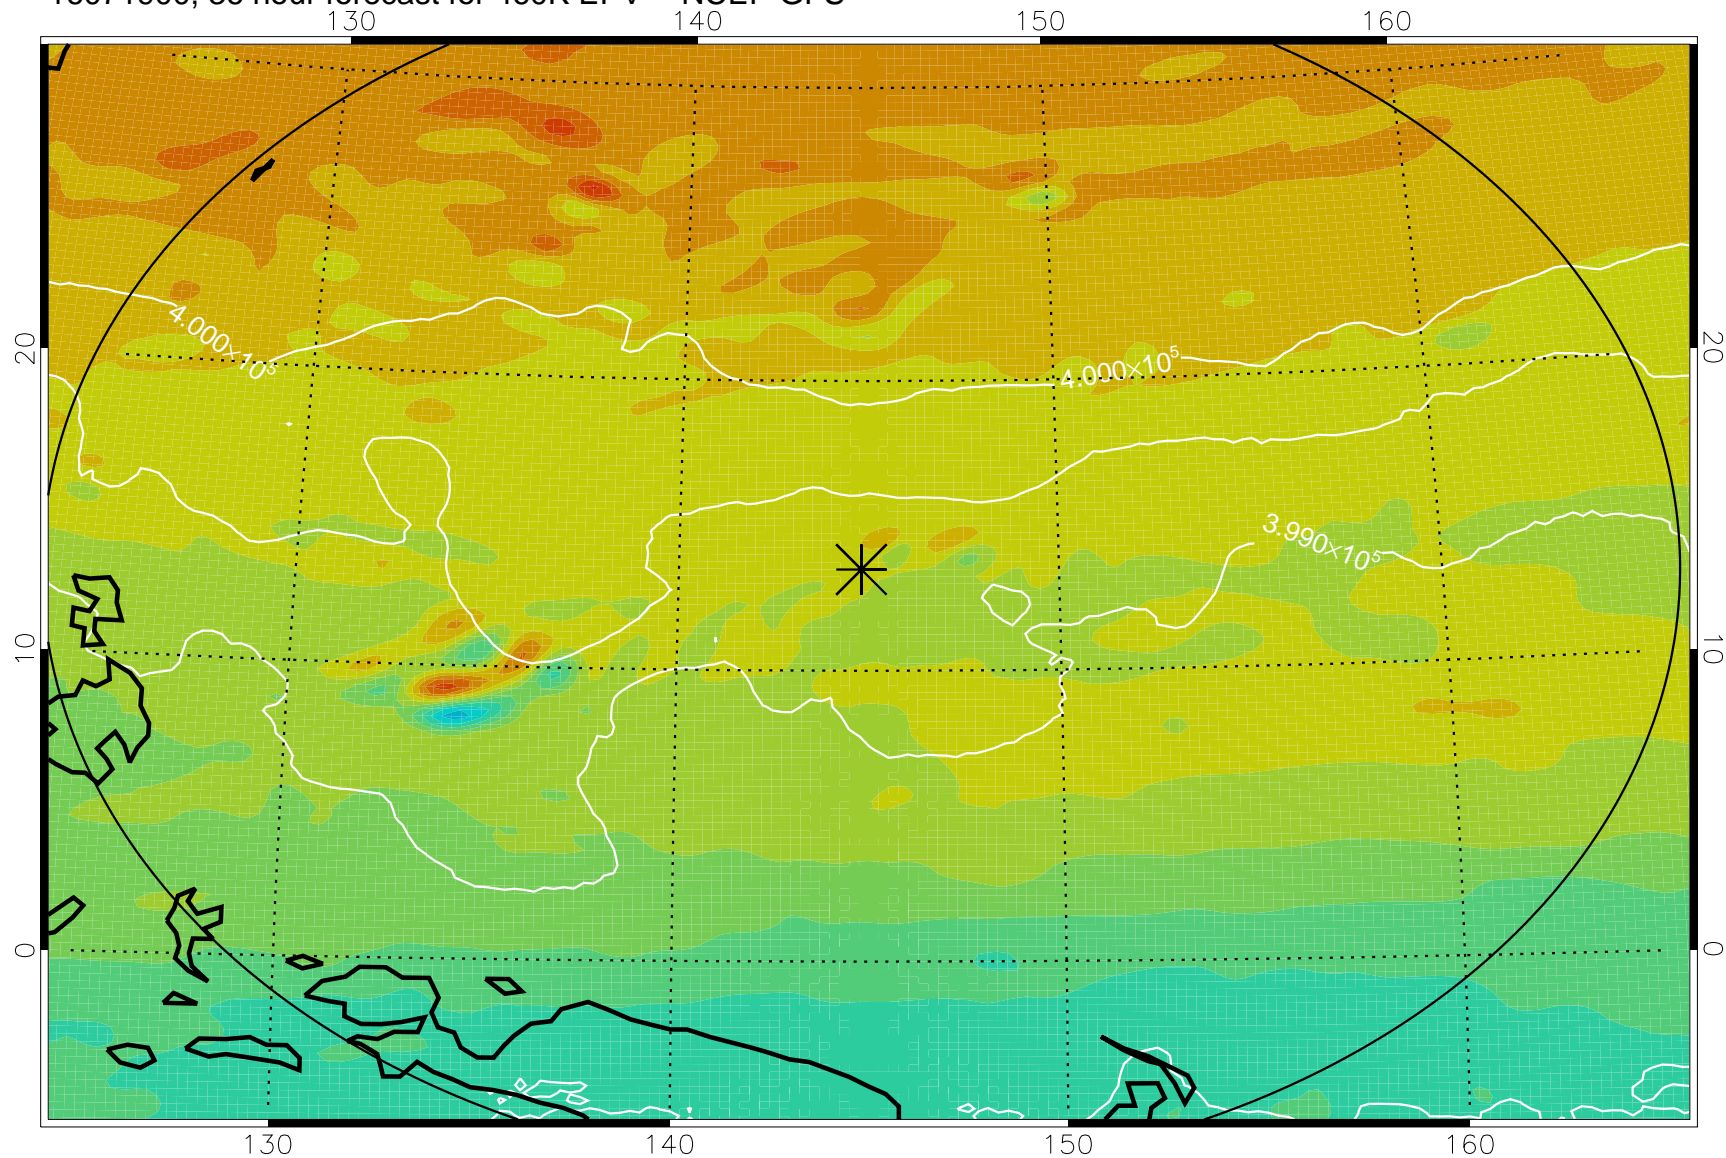

16071806, 18 hour forecast for 460K EPV -- NCEP GFS

460K Montgomery Streamfunction, white

Range ring of 2304 km

16071812, 24 hour forecast for 460K EPV -- NCEP GFS

460K Montgomery Streamfunction, white

Range ring of 2304 km

16071818, 30 hour forecast for 460K EPV -- NCEP GFS

460K Montgomery Streamfunction, white

Range ring of 2304 km

16071900, 36 hour forecast for 460K EPV -- NCEP GFS

460K Montgomery Streamfunction, white

Range ring of 2304 km

16071918, 54 hour forecast for 460K EPV -- NCEP GFS

460K Montgomery Streamfunction, white

Range ring of 2304 km

16072000, 60 hour forecast for 460K EPV -- NCEP GFS

460K Montgomery Streamfunction, white

Range ring of 2304 km

16072018, 78 hour forecast for 460K EPV -- NCEP GFS

460K Montgomery Streamfunction, white

Range ring of 2304 km

16072100, 84 hour forecast for 460K EPV -- NCEP GFS

460K Montgomery Streamfunction, white

Range ring of 2304 km